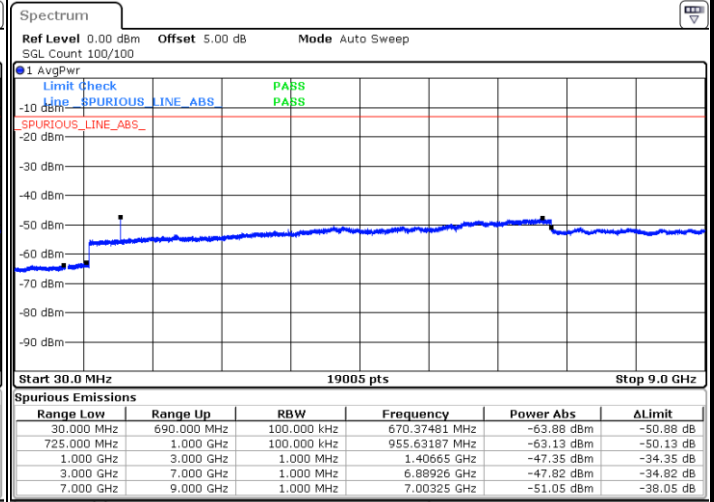

Lowest Channel / 64QAM

Middle Channel / 64QAM

Date: 6 JUL 2019 17:56:55

Date: 6 JUL 2019 17:57:49

Highest Channel / 64QAM

Date: 6 JUL 2019 17:58:44

LTE Band 12 / 5MHz

Lowest Channel / 64QAM

Middle Channel / 64QAM

Date: 6 JUL 2019 18:10:40

Date: 6 JUL 2019 18:11:34

Highest Channel / 64QAM

Date: 6 JUL 2019 18:12:29

LTE Band 12 / 10MHz

Lowest Channel / 64QAM

Middle Channel / 64QAM

Date: 6 JUL 2019 18:13:24

Date: 6 JUL 2019 18:14:18

Highest Channel / 64QAM

Date: 6 JUL 2019 18:15:13

LTE Band 66 / 1.4MHz

Lowest Channel / QPSK

Lowest Channel / 16QAM

Date: 12 JUL 2019 02:37:10