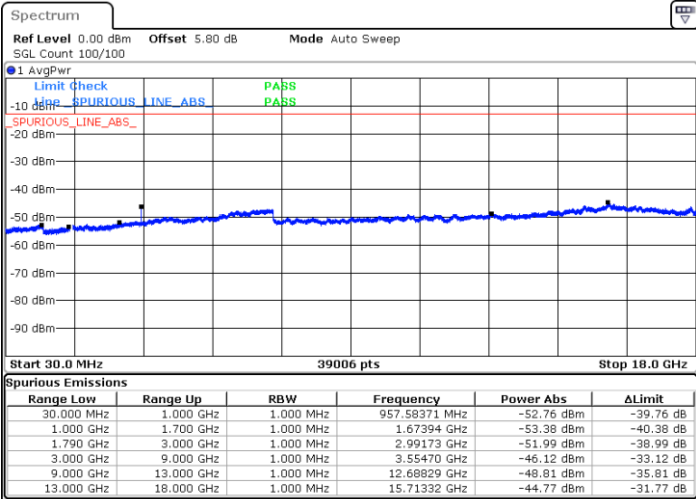

Highest Channel / 16QAM

Date: 12 JUL 2019 02:56:27

LTE Band 66 / 3MHz

Lowest Channel / QPSK

Date: 12 JUL 2019 03:06:22

Lowest Channel / 16QAM

Date: 12 JUL 2019 03:05:07

LTE Band 66 / 3MHz

Middle Channel / QPSK

Middle Channel / 16QAM

Date: 12 JUL 2019 03:07:31

Date: 12 JUL 2019 03:08:11

Highest Channel / QPSK

Highest Channel / 16QAM

Date: 12 JUL 2019 03:19:47

Date: 12 JUL 2019 03:20:28

LTE Band 66 / 5MHz

Lowest Channel / QPSK

Lowest Channel / 16QAM

Date: 12 JUL 2019 03:27:17

Date: 12 JUL 2019 03:26:25

Middle Channel / QPSK

Middle Channel / 16QAM

Date: 12 JUL 2019 03:30:15

Date: 12 JUL 2019 03:29:40

LTE Band 66 / 5MHz

Highest Channel / QPSK

Date: 12 JUL 2019 03:32:38

Highest Channel / 16QAM

Date: 12 JUL 2019 03:32:01

LTE Band 66 / 10MHz

Lowest Channel / QPSK