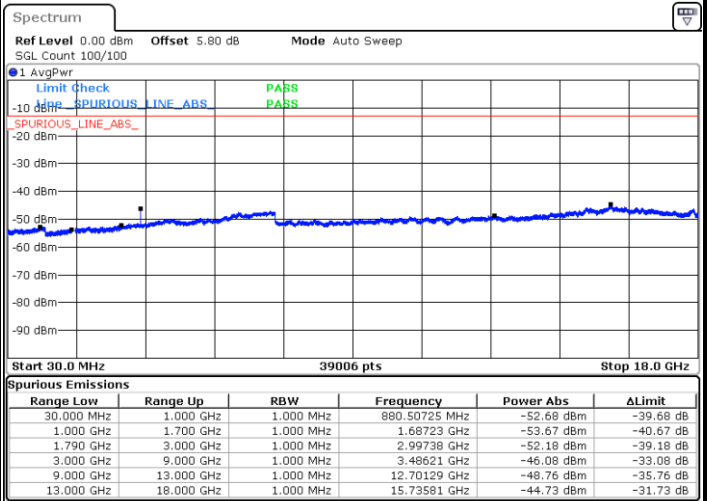

Highest Channel / 16QAM

Date: 12 JUL 2019 02:56:27

LTE Band 66 / 3MHz

Lowest Channel / QPSK

Date: 12 JUL 2019 03:06:22

Lowest Channel / 16QAM

Date: 12 JUL 2019 03:05:07

LTE Band 66 / 3MHz

Middle Channel / QPSK

Middle Channel / 16QAM

Date: 12 JUL 2019 03:07:31

Date: 12 JUL 2019 03:08:11

Highest Channel / QPSK

Highest Channel / 16QAM

Date: 12 JUL 2019 03:19:47

Date: 12 JUL 2019 03:20:28

LTE Band 66 / 5MHz

Lowest Channel / QPSK

Lowest Channel / 16QAM

Date: 12 JUL 2019 03:27:17

Date: 12 JUL 2019 03:26:25

Middle Channel / QPSK

Middle Channel / 16QAM

Date: 12 JUL 2019 03:30:15

Date: 12 JUL 2019 03:29:40

LTE Band 66 / 5MHz

Highest Channel / QPSK

Date: 12 JUL 2019 03:32:38

Highest Channel / 16QAM

Date: 12 JUL 2019 03:32:01

LTE Band 66 / 10MHz

Lowest Channel / QPSK