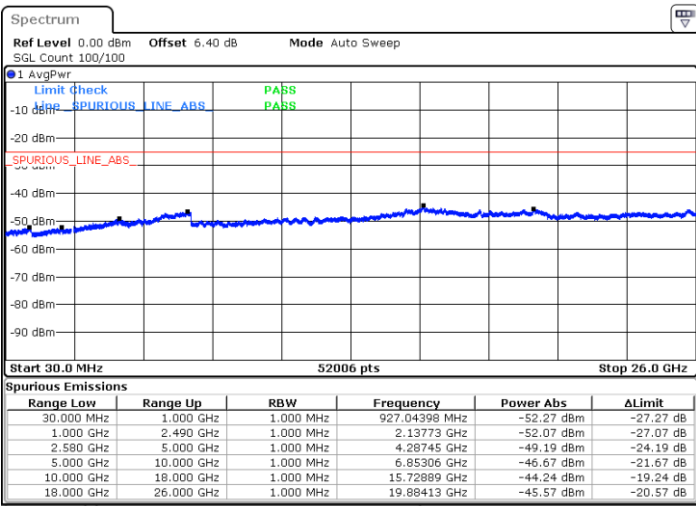

Highest Channel / QPSK

Highest Channel / 16QAM

Date: 6 JUL 2019 15:45:04

Date: 6 JUL 2019 15:45:58

LTE Band 7 / 5MHz

Lowest Channel / 64QAM

Middle Channel / 64QAM

Date: 6 JUL 2019 15:55:27

Date: 6 JUL 2019 15:56:21

Highest Channel / 64QAM

Date: 6 JUL 2019 15:57:15

LTE Band 7 / 10MHz

Lowest Channel / 64QAM

Middle Channel / 64QAM

Date: 6 JUL 2019 16:01:26

Date: 6 JUL 2019 16:02:20

Highest Channel / 64QAM

Date: 6 JUL 2019 16:03:14

LTE Band 7 / 15MHz

Lowest Channel / 64QAM

Date: 6 JUL 2019 16:09:40

Middle Channel / 64QAM

Date: 6 JUL 2019 16:10:34

Highest Channel / 64QAM