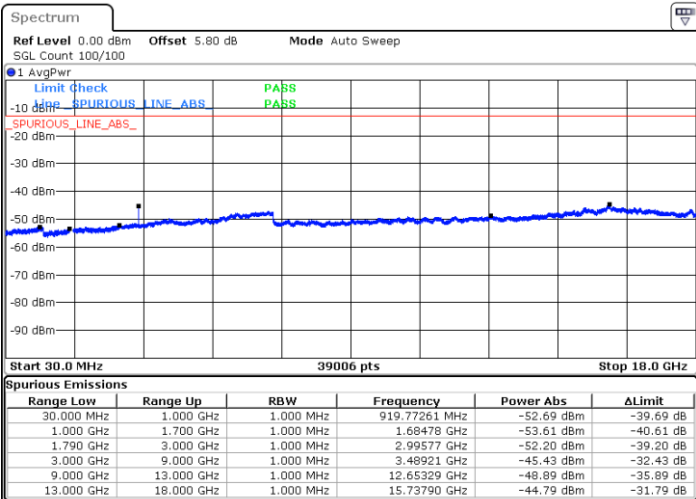

Middle Channel / 64QAM

Date: 6 JUL 2019 18:10:40

Date: 6 JUL 2019 18:11:34

Highest Channel / 64QAM

Date: 6 JUL 2019 18:12:29

LTE Band 12 / 10MHz

Lowest Channel / 64QAM

Middle Channel / 64QAM

Date: 6 JUL 2019 18:13:24

Date: 6 JUL 2019 18:14:18

Highest Channel / 64QAM

Date: 6 JUL 2019 18:15:13

LTE Band 66 / 1.4MHz

Lowest Channel / QPSK

Lowest Channel / 16QAM

Date: 12 JUL 2019 02:37:10

Date: 12 JUL 2019 02:34:45

Middle Channel / QPSK

Middle Channel / 16QAM

Date: 12 JUL 2019 02:41:06

Date: 12 JUL 2019 02:44:45

LTE Band 66 / 1.4MHz

Highest Channel / QPSK

Date: 12 JUL 2019 02:55:29

Highest Channel / 16QAM

Date: 12 JUL 2019 02:56:27

LTE Band 66 / 3MHz

Lowest Channel / QPSK

Date: 12 JUL 2019 03:06:22

Lowest Channel / 16QAM

Date: 12 JUL 2019 03:05:07

LTE Band 66 / 3MHz