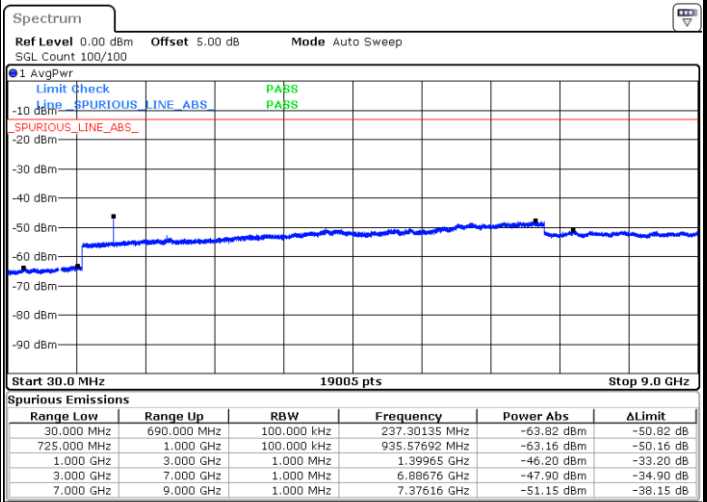

Highest Channel / QPSK

Date: 6 JUL 2019 17:04:52

Highest Channel / 16QAM

Date: 6 JUL 2019 17:05:47

LTE Band 12 / 5MHz

Lowest Channel / QPSK

Date: 6 JUL 2019 17:17:42

Lowest Channel / 16QAM

Date: 6 JUL 2019 17:18:37

Middle Channel / QPSK

Date: 6 JUL 2019 17:20:26

Middle Channel / 16QAM

Date: 6 JUL 2019 17:19:32

LTE Band 12 / 5MHz

Highest Channel / QPSK

Highest Channel / 16QAM

Date: 6 JUL 2019 17:21:21

Date: 6 JUL 2019 17:22:16

LTE Band 12 / 10MHz

Lowest Channel / QPSK

Lowest Channel / 16QAM

Date: 6 JUL 2019 17:34:12

Date: 6 JUL 2019 17:35:06

LTE Band 12 / 10MHz