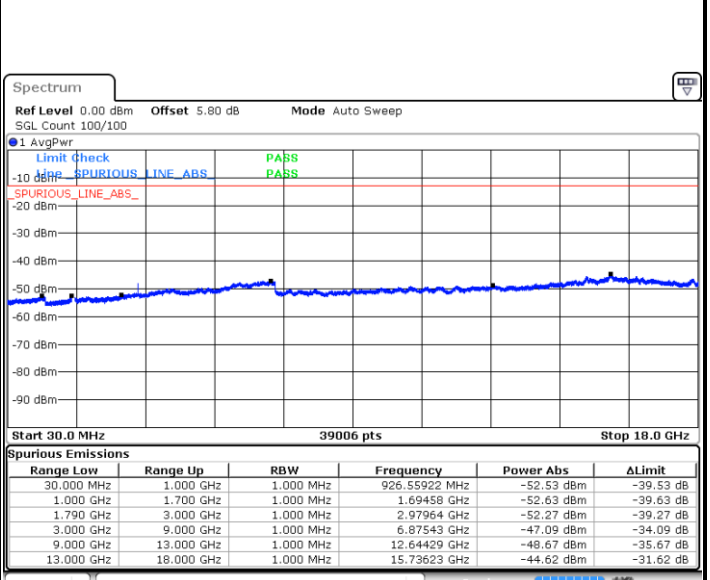

Date: 6 JUL 2019 18:13:24

Date: 6 JUL 2019 18:14:18

Highest Channel / 64QAM

Date: 6 JUL 2019 18:15:13

LTE Band 66 / 1.4MHz

Lowest Channel / QPSK

Lowest Channel / 16QAM

Date: 12 JUL 2019 02:37:10

Date: 12 JUL 2019 02:34:45

Middle Channel / QPSK

Middle Channel / 16QAM

Date: 12 JUL 2019 02:41:06

Date: 12 JUL 2019 02:44:45

LTE Band 66 / 1.4MHz

Highest Channel / QPSK

Date: 12 JUL 2019 02:55:29

Highest Channel / 16QAM

Date: 12 JUL 2019 02:56:27

LTE Band 66 / 3MHz

Lowest Channel / QPSK

Date: 12 JUL 2019 03:06:22

Lowest Channel / 16QAM

Date: 12 JUL 2019 03:05:07

LTE Band 66 / 3MHz

Middle Channel / QPSK

Middle Channel / 16QAM

Date: 12 JUL 2019 03:07:31

Date: 12 JUL 2019 03:08:11

Highest Channel / QPSK

Highest Channel / 16QAM

Date: 12 JUL 2019 03:19:47

Date: 12 JUL 2019 03:20:28