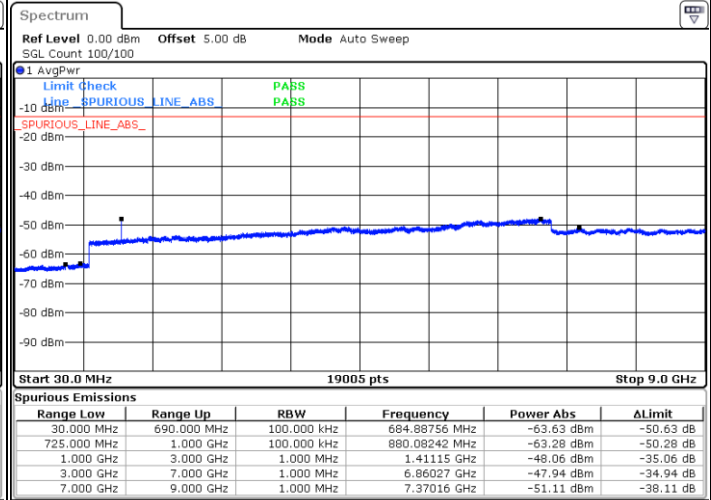

LTE Band 12 / 1.4MHz

Lowest Channel / 64QAM

Middle Channel / 64QAM

Date: 6 JUL 2019 17:54:11

Date: 6 JUL 2019 17:55:06

Highest Channel / 64QAM

Date: 6 JUL 2019 17:56:00

LTE Band 12 / 3MHz

Lowest Channel / 64QAM

Middle Channel / 64QAM

Date: 6 JUL 2019 17:56:55

Date: 6 JUL 2019 17:57:49

Highest Channel / 64QAM

Date: 6 JUL 2019 17:58:44

LTE Band 12 / 5MHz

Lowest Channel / 64QAM

Middle Channel / 64QAM

Date: 6 JUL 2019 18:10:40

Date: 6 JUL 2019 18:11:34

Highest Channel / 64QAM

Date: 6 JUL 2019 18:12:29

LTE Band 12 / 10MHz

Lowest Channel / 64QAM

Middle Channel / 64QAM

Date: 6 JUL 2019 18:13:24

Date: 6 JUL 2019 18:14:18

Highest Channel / 64QAM

Date: 6 JUL 2019 18:15:13

LTE Band 66 / 1.4MHz

Lowest Channel / QPSK

Lowest Channel / 16QAM

Date: 12 JUL 2019 02:37:10