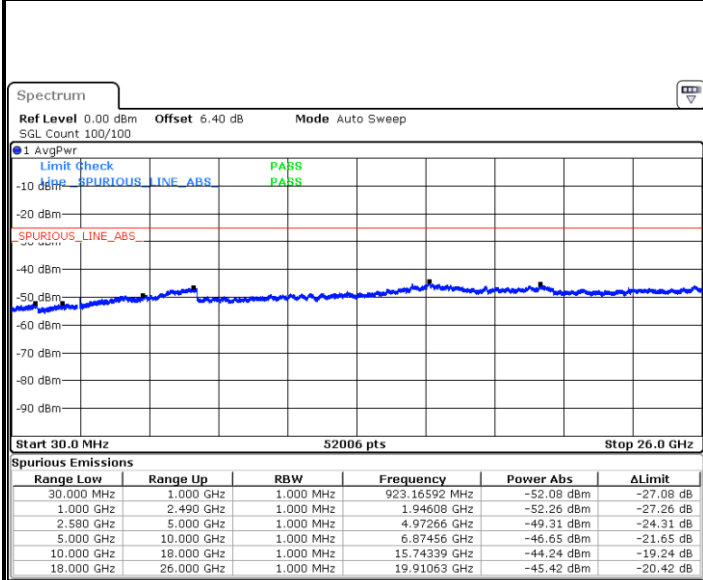

LTE Band 7 / 15MHz

Lowest Channel / QPSK

Lowest Channel / 16QAM

Date: 6 JUL 2019 15:24:56

Date: 6 JUL 2019 15:25:50

Middle Channel / QPSK

Middle Channel / 16QAM

Date: 6 JUL 2019 15:27:38

Date: 6 JUL 2019 15:26:44

LTE Band7 / 15MHz

Highest Channel / QPSK

Date: 6 JUL 2019 15:28:32

Highest Channel / 16QAM

Date: 6 JUL 2019 15:29:26

LTE Band 7 / 20MHz

Lowest Channel / QPSK

Date: 6 JUL 2019 15:41:28

Lowest Channel / 16QAM

Date: 6 JUL 2019 15:42:22

LTE Band 7 / 20MHz

Middle Channel / QPSK

Middle Channel / 16QAM

Date: 6 JUL 2019 15:44:10

Date: 6 JUL 2019 15:43:16