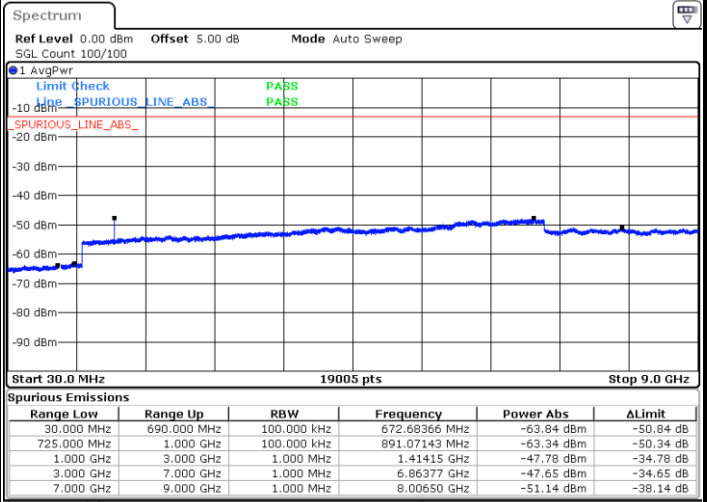

Date: 6 JUL 2019 17:21:21

Date: 6 JUL 2019 17:22:16

LTE Band 12 / 10MHz

Lowest Channel / QPSK

Lowest Channel / 16QAM

Date: 6 JUL 2019 17:34:12

Date: 6 JUL 2019 17:35:06

LTE Band 12 / 10MHz

Middle Channel / QPSK

Middle Channel / 16QAM

Date: 6 JUL 2019 17:36:56

Date: 6 JUL 2019 17:36:01

Highest Channel / QPSK

Highest Channel / 16QAM

Date: 6 JUL 2019 17:37:50

Date: 6 JUL 2019 17:38:45

LTE Band 12 / 1.4MHz

Lowest Channel / 64QAM

Middle Channel / 64QAM

Date: 6 JUL 2019 17:54:11

Date: 6 JUL 2019 17:55:06

Highest Channel / 64QAM

Date: 6 JUL 2019 17:56:00

LTE Band 12 / 3MHz