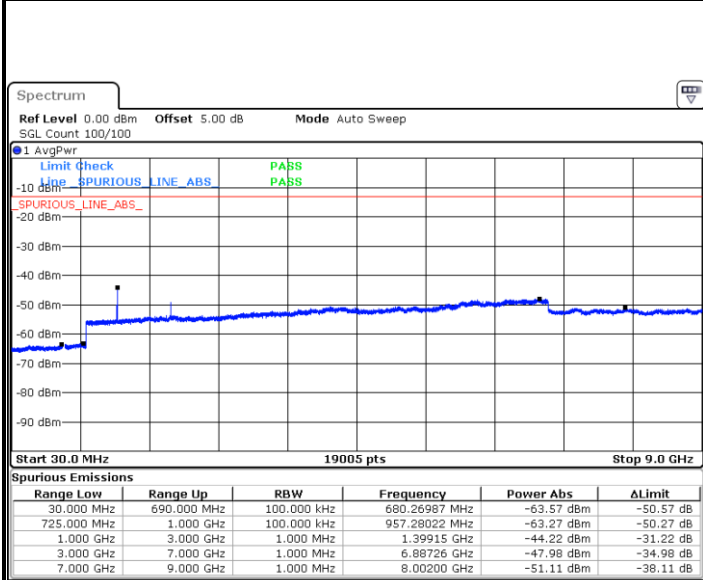

Highest Channel / QPSK

Date: 6 JUL 2019 17:04:52

Highest Channel / 16QAM

Date: 6 JUL 2019 17:05:47

LTE Band 12 / 5MHz

Lowest Channel / QPSK

Date: 6 JUL 2019 17:17:42

Lowest Channel / 16QAM

Date: 6 JUL 2019 17:18:37

Middle Channel / QPSK

Date: 6 JUL 2019 17:20:26

Middle Channel / 16QAM

Date: 6 JUL 2019 17:19:32

LTE Band 12 / 5MHz

Highest Channel / QPSK

Highest Channel / 16QAM