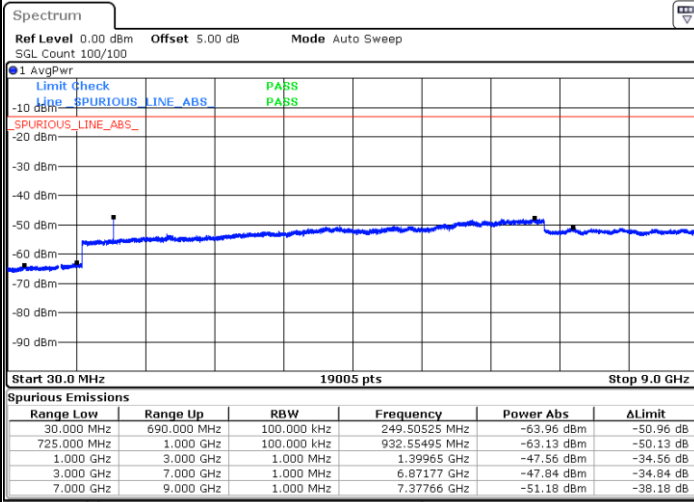

Lowest Channel / 64QAM

Middle Channel / 64QAM

Date: 6 JUL 2019 17:56:55

Date: 6 JUL 2019 17:57:49

Highest Channel / 64QAM

Date: 6 JUL 2019 17:58:44

LTE Band 12 / 5MHz

Lowest Channel / 64QAM

Middle Channel / 64QAM

Date: 6 JUL 2019 18:10:40

Date: 6 JUL 2019 18:11:34

Highest Channel / 64QAM

Date: 6 JUL 2019 18:12:29

LTE Band 12 / 10MHz

Lowest Channel / 64QAM

Middle Channel / 64QAM

Date: 6 JUL 2019 18:13:24

Date: 6 JUL 2019 18:14:18

Highest Channel / 64QAM

Date: 6 JUL 2019 18:15:13

LTE Band 66 / 1.4MHz

Lowest Channel / QPSK

Lowest Channel / 16QAM

Date: 12 JUL 2019 02:37:10