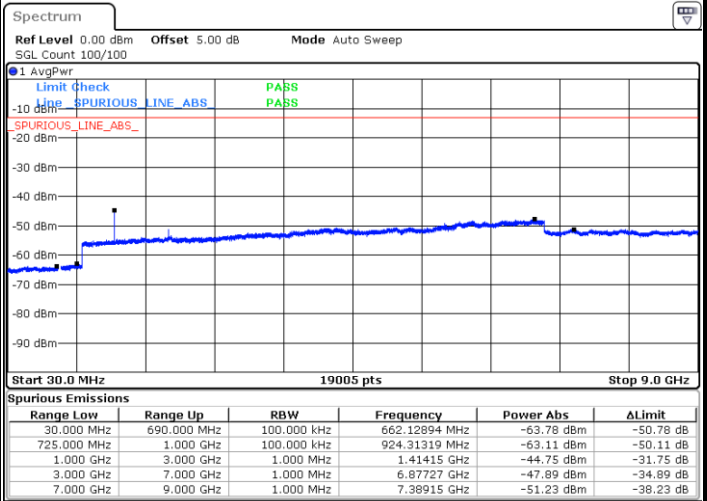

LTE Band 12 / 1.4MHz

Lowest Channel / QPSK

Lowest Channel / 16QAM

Date: 6 JUL 2019 16:44:44

Date: 6 JUL 2019 16:45:38

Middle Channel / QPSK

Middle Channel / 16QAM

Date: 6 JUL 2019 16:47:27

Date: 6 JUL 2019 16:46:33

LTE Band 12 / 1.4MHz

Highest Channel / QPSK

Date: 6 JUL 2019 16:48:22

Highest Channel / 16QAM

Date: 6 JUL 2019 16:49:17

LTE Band 12 / 3MHz

Lowest Channel / QPSK