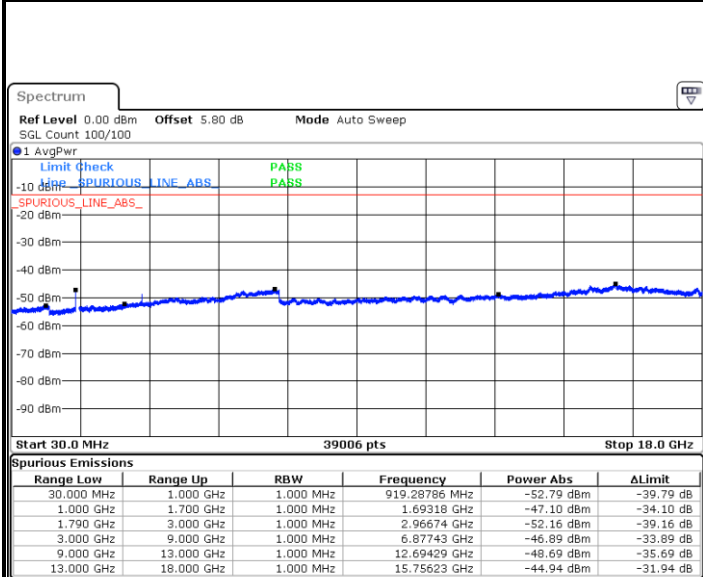

LTE Band 66 / 5MHz

Lowest Channel / QPSK

Lowest Channel / 16QAM

Date: 12 JUL 2019 03:27:17

Date: 12 JUL 2019 03:26:25

Middle Channel / QPSK

Middle Channel / 16QAM

Date: 12 JUL 2019 03:30:15

Date: 12 JUL 2019 03:29:40

LTE Band 66 / 5MHz

Highest Channel / QPSK

Date: 12 JUL 2019 03:32:38

Highest Channel / 16QAM

Date: 12 JUL 2019 03:32:01

LTE Band 66 / 10MHz

Lowest Channel / QPSK

Date: 12 JUL 2019 03:44:19

Lowest Channel / 16QAM

Date: 12 JUL 2019 03:43:34