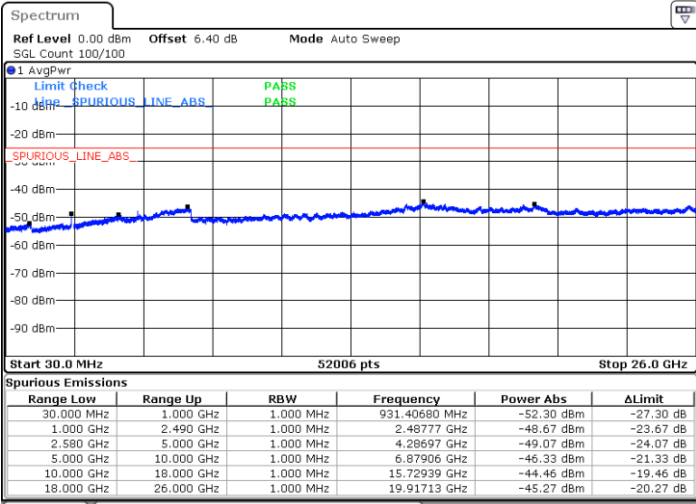

Date: 6 JUL 2019 14:53:42

LTE Band 7 / 5MHz

Highest Channel / QPSK

Highest Channel / 16QAM

LTE Band 7 / 10MHz

Lowest Channel / QPSK

Lowest Channel / 16QAM

LTE Band 7 / 10MHz

Middle Channel / QPSK

Middle Channel / 16QAM

Date: 6 JUL 2019 15:11:06

Date: 6 JUL 2019 15:10:12

Highest Channel / QPSK

Highest Channel / 16QAM

Date: 6 JUL 2019 15:12:00

Date: 6 JUL 2019 15:12:54

LTE Band 7 / 15MHz

Lowest Channel / QPSK

Lowest Channel / 16QAM

Date: 6 JUL 2019 15:24:56

Date: 6 JUL 2019 15:25:50

Middle Channel / QPSK

Middle Channel / 16QAM

Date: 6 JUL 2019 15:27:38