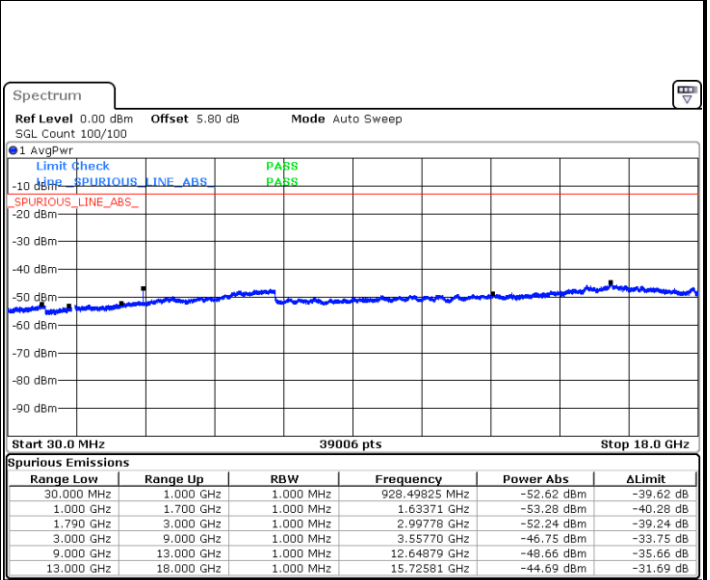

Date: 6 JUL 2019 18:13:24

Date: 6 JUL 2019 18:14:18

Highest Channel / 64QAM

Date: 6 JUL 2019 18:15:13

LTE Band 66 / 1.4MHz

Lowest Channel / QPSK

Lowest Channel / 16QAM

Date: 12 JUL 2019 02:37:10

Date: 12 JUL 2019 02:34:45

Middle Channel / QPSK

Middle Channel / 16QAM

Date: 12 JUL 2019 02:41:06

Date: 12 JUL 2019 02:44:45

LTE Band 66 / 1.4MHz

Highest Channel / QPSK

Date: 12 JUL 2019 02:55:29

Highest Channel / 16QAM

Date: 12 JUL 2019 02:56:27

LTE Band 66 / 3MHz

Lowest Channel / QPSK

Date: 12 JUL 2019 03:06:22

Lowest Channel / 16QAM

Date: 12 JUL 2019 03:05:07

LTE Band 66 / 3MHz