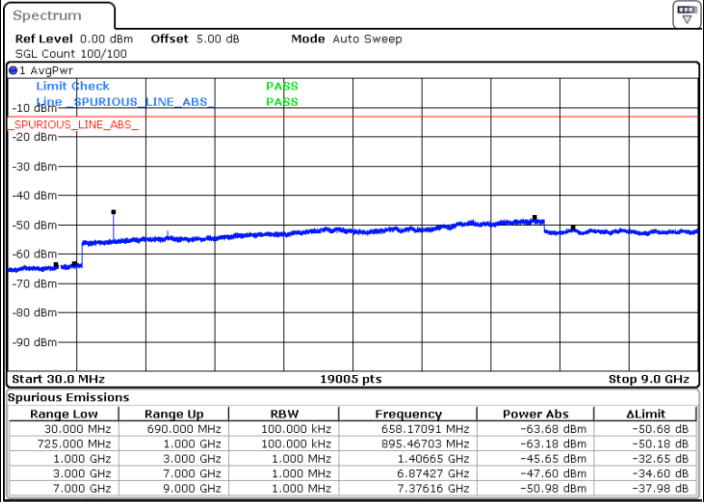

Date: 6 JUL 2019 17:18:37

Middle Channel / QPSK

Date: 6 JUL 2019 17:20:26

Middle Channel / 16QAM

Date: 6 JUL 2019 17:19:32

LTE Band 12 / 5MHz

Highest Channel / QPSK

Highest Channel / 16QAM

Date: 6 JUL 2019 17:21:21

Date: 6 JUL 2019 17:22:16

LTE Band 12 / 10MHz

Lowest Channel / QPSK

Lowest Channel / 16QAM

Date: 6 JUL 2019 17:34:12

Date: 6 JUL 2019 17:35:06

LTE Band 12 / 10MHz

Middle Channel / QPSK

Middle Channel / 16QAM

Date: 6 JUL 2019 17:36:56

Date: 6 JUL 2019 17:36:01

Highest Channel / QPSK

Highest Channel / 16QAM

Date: 6 JUL 2019 17:37:50

Date: 6 JUL 2019 17:38:45

LTE Band 12 / 1.4MHz

Lowest Channel / 64QAM

Middle Channel / 64QAM

Date: 6 JUL 2019 17:54:11

Date: 6 JUL 2019 17:55:06

Highest Channel / 64QAM

Date: 6 JUL 2019 17:56:00

LTE Band 12 / 3MHz