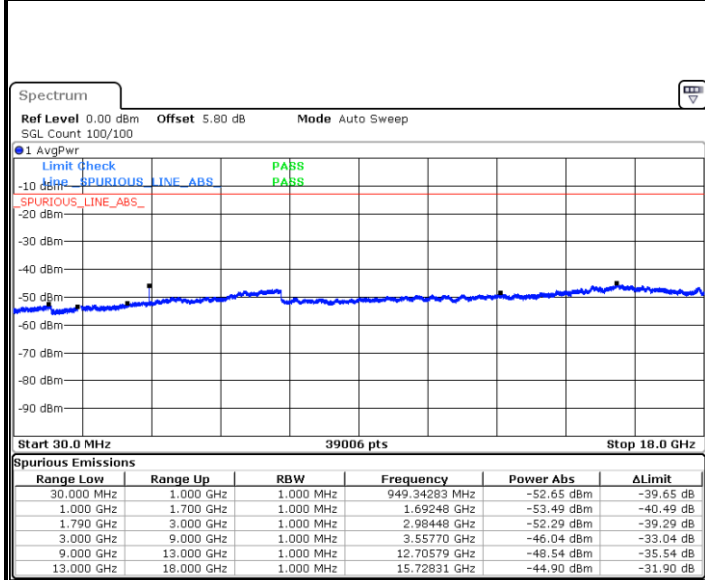

Date: 6 JUL 2019 18:13:24

Date: 6 JUL 2019 18:14:18

Highest Channel / 64QAM

Date: 6 JUL 2019 18:15:13

LTE Band 66 / 1.4MHz

Lowest Channel / QPSK

Lowest Channel / 16QAM

Date: 12 JUL 2019 02:37:10

Date: 12 JUL 2019 02:34:45

Middle Channel / QPSK

Middle Channel / 16QAM

Date: 12 JUL 2019 02:41:06

Date: 12 JUL 2019 02:44:45

LTE Band 66 / 1.4MHz

Highest Channel / QPSK

Date: 12 JUL 2019 02:55:29

Highest Channel / 16QAM

Date: 12 JUL 2019 02:56:27

LTE Band 66 / 3MHz

Lowest Channel / QPSK

Date: 12 JUL 2019 03:06:22

Lowest Channel / 16QAM

Date: 12 JUL 2019 03:05:07

LTE Band 66 / 3MHz