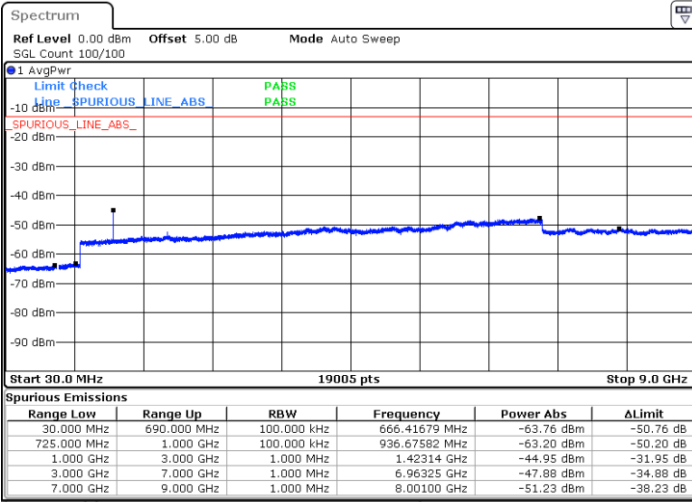

Highest Channel / QPSK

Date: 6 JUL 2019 17:04:52

Highest Channel / 16QAM

Date: 6 JUL 2019 17:05:47

LTE Band 12 / 5MHz

Lowest Channel / QPSK

Date: 6 JUL 2019 17:17:42

Lowest Channel / 16QAM

Date: 6 JUL 2019 17:18:37

Middle Channel / QPSK

Date: 6 JUL 2019 17:20:26

Middle Channel / 16QAM

Date: 6 JUL 2019 17:19:32

LTE Band 12 / 5MHz

Highest Channel / QPSK

Highest Channel / 16QAM

Date: 6 JUL 2019 17:21:21

Date: 6 JUL 2019 17:22:16

LTE Band 12 / 10MHz

Lowest Channel / QPSK

Lowest Channel / 16QAM

Date: 6 JUL 2019 17:34:12

Date: 6 JUL 2019 17:35:06

LTE Band 12 / 10MHz