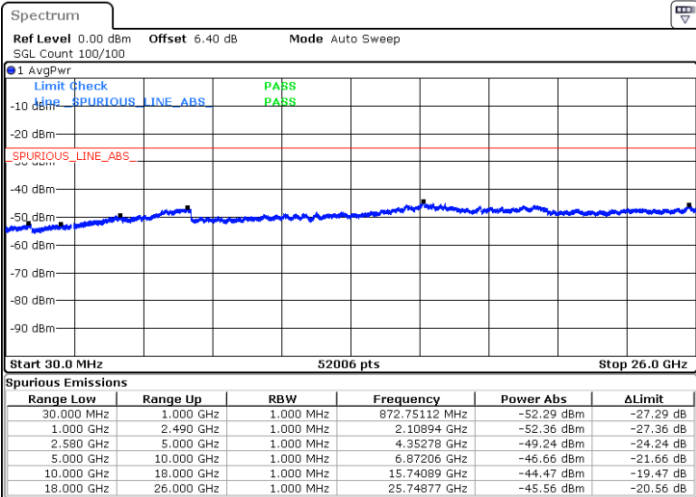

Highest Channel / 64QAM

Date: 6 JUL 2019 16:03:14

LTE Band 7 / 15MHz

Lowest Channel / 64QAM

Date: 6 JUL 2019 16:09:40

Middle Channel / 64QAM

Date: 6 JUL 2019 16:10:34

Highest Channel / 64QAM

Date: 6 JUL 2019 16:11:29

LTE Band 7 / 20MHz

Lowest Channel / 64QAM

Middle Channel / 64QAM

Date: 6 JUL 2019 16:15:39

Date: 6 JUL 2019 16:16:33

Highest Channel / 64QAM

Date: 6 JUL 2019 16:17:27

LTE Band 12 / 1.4MHz

Lowest Channel / QPSK

Lowest Channel / 16QAM

Date: 6 JUL 2019 16:44:44

Date: 6 JUL 2019 16:45:38

Middle Channel / QPSK

Middle Channel / 16QAM

Date: 6 JUL 2019 16:47:27