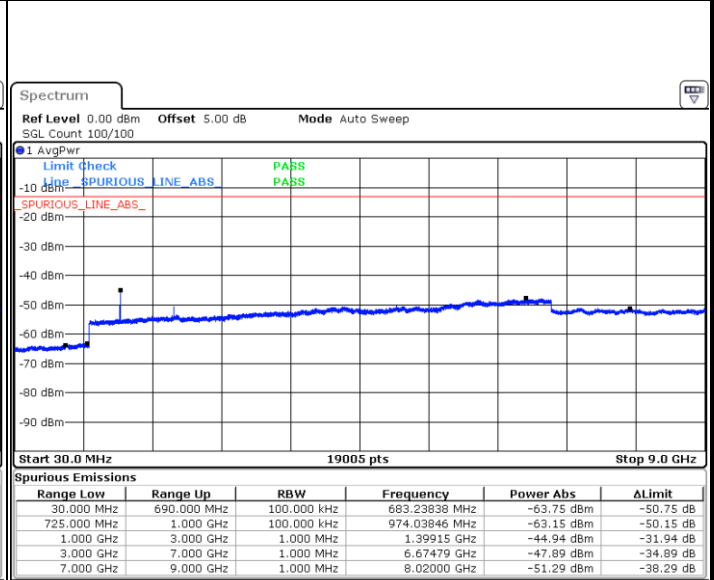

Highest Channel / QPSK

Date: 6 JUL 2019 17:04:52

Highest Channel / 16QAM

Date: 6 JUL 2019 17:05:47

LTE Band 12 / 5MHz

Lowest Channel / QPSK

Date: 6 JUL 2019 17:17:42

Lowest Channel / 16QAM

Date: 6 JUL 2019 17:18:37

Middle Channel / QPSK

Date: 6 JUL 2019 17:20:26

Middle Channel / 16QAM

Date: 6 JUL 2019 17:19:32

LTE Band 12 / 5MHz

Highest Channel / QPSK

Highest Channel / 16QAM