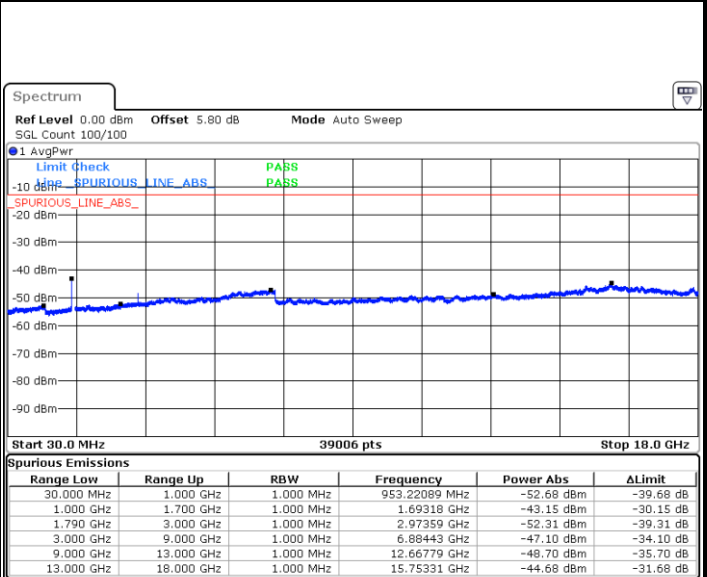

LTE Band 66 / 5MHz

Lowest Channel / QPSK

Lowest Channel / 16QAM

Date: 12 JUL 2019 03:27:17

Date: 12 JUL 2019 03:26:25

Middle Channel / QPSK

Middle Channel / 16QAM

Date: 12 JUL 2019 03:30:15

Date: 12 JUL 2019 03:29:40

LTE Band 66 / 5MHz

Highest Channel / QPSK

Date: 12 JUL 2019 03:32:38

Highest Channel / 16QAM

Date: 12 JUL 2019 03:32:01

LTE Band 66 / 10MHz

Lowest Channel / QPSK

Date: 12 JUL 2019 03:44:19

Lowest Channel / 16QAM

Date: 12 JUL 2019 03:43:34