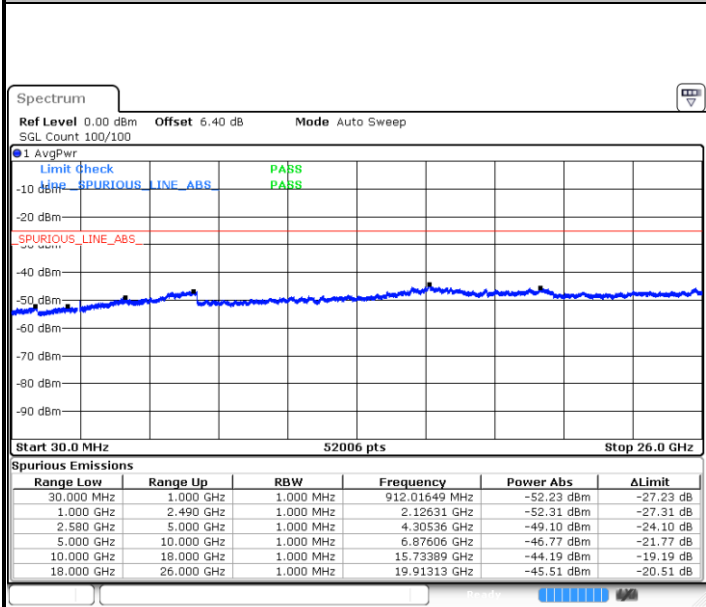

Date: 6 JUL 2019 15:56:21

Highest Channel / 64QAM

Date: 6 JUL 2019 15:57:15

LTE Band 7 / 10MHz

Lowest Channel / 64QAM

Middle Channel / 64QAM

Date: 6 JUL 2019 16:01:26

Date: 6 JUL 2019 16:02:20

Highest Channel / 64QAM

Date: 6 JUL 2019 16:03:14

LTE Band 7 / 15MHz

Lowest Channel / 64QAM

Date: 6 JUL 2019 16:09:40

Middle Channel / 64QAM

Date: 6 JUL 2019 16:10:34

Highest Channel / 64QAM

Date: 6 JUL 2019 16:11:29

LTE Band 7 / 20MHz

Lowest Channel / 64QAM

Middle Channel / 64QAM

Date: 6 JUL 2019 16:15:39

Date: 6 JUL 2019 16:16:33

Highest Channel / 64QAM

Date: 6 JUL 2019 16:17:27