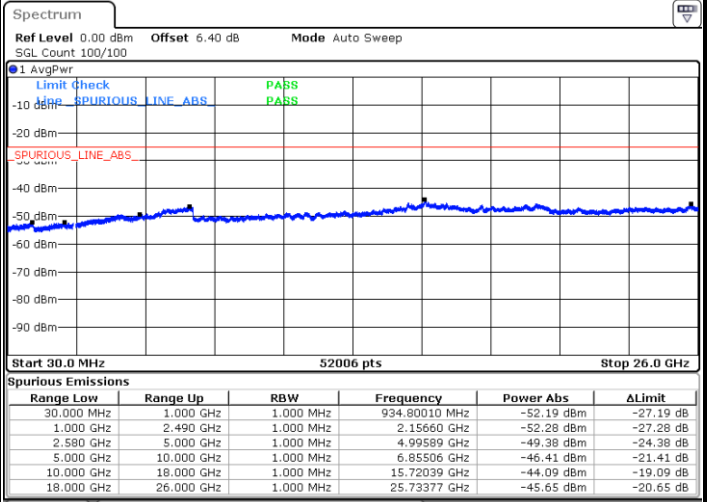

Date: 6 JUL 2019 15:41:28

Lowest Channel / 16QAM

Date: 6 JUL 2019 15:42:22

LTE Band 7 / 20MHz

Middle Channel / QPSK

Middle Channel / 16QAM

Date: 6 JUL 2019 15:44:10

Date: 6 JUL 2019 15:43:16

Highest Channel / QPSK

Highest Channel / 16QAM

Date: 6 JUL 2019 15:45:04

Date: 6 JUL 2019 15:45:58

LTE Band 7 / 5MHz

Lowest Channel / 64QAM

Middle Channel / 64QAM

Date: 6 JUL 2019 15:55:27

Date: 6 JUL 2019 15:56:21

Highest Channel / 64QAM

Date: 6 JUL 2019 15:57:15

LTE Band 7 / 10MHz

Lowest Channel / 64QAM

Middle Channel / 64QAM

Date: 6 JUL 2019 16:01:26

Date: 6 JUL 2019 16:02:20