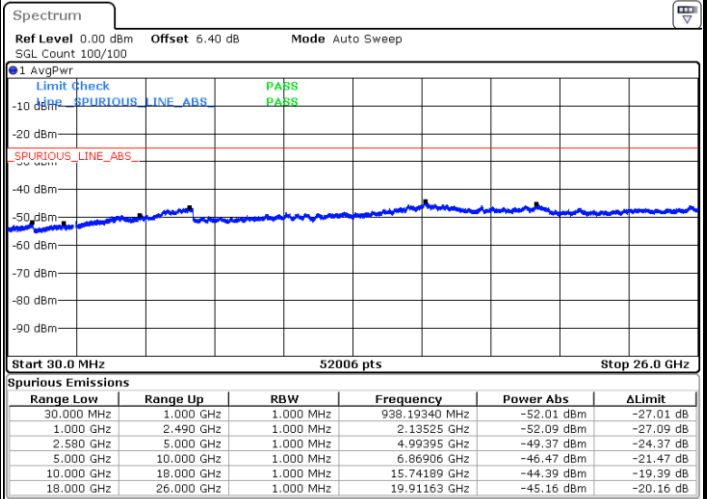

Highest Channel / QPSK

Highest Channel / 16QAM

Date: 6 JUL 2019 15:12:00

Date: 6 JUL 2019 15:12:54