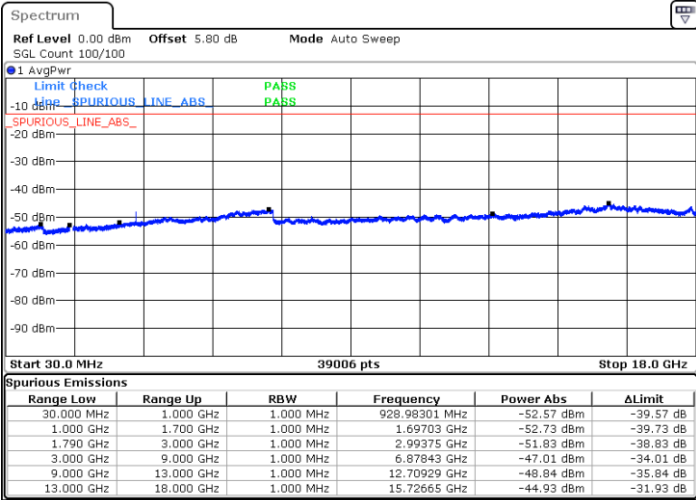

Middle Channel / 64QAM

Date: 6 JUL 2019 18:10:40

Date: 6 JUL 2019 18:11:34

Highest Channel / 64QAM

Date: 6 JUL 2019 18:12:29

LTE Band 12 / 10MHz

Lowest Channel / 64QAM

Middle Channel / 64QAM

Date: 6 JUL 2019 18:13:24

Date: 6 JUL 2019 18:14:18

Highest Channel / 64QAM

Date: 6 JUL 2019 18:15:13

LTE Band 66 / 1.4MHz

Lowest Channel / QPSK

Lowest Channel / 16QAM

Date: 12 JUL 2019 02:37:10

Date: 12 JUL 2019 02:34:45

Middle Channel / QPSK

Middle Channel / 16QAM

Date: 12 JUL 2019 02:41:06

Date: 12 JUL 2019 02:44:45

LTE Band 66 / 1.4MHz

Highest Channel / QPSK

Date: 12 JUL 2019 02:55:29

Highest Channel / 16QAM

Date: 12 JUL 2019 02:56:27

LTE Band 66 / 3MHz

Lowest Channel / QPSK

Date: 12 JUL 2019 03:06:22

Lowest Channel / 16QAM

Date: 12 JUL 2019 03:05:07

LTE Band 66 / 3MHz