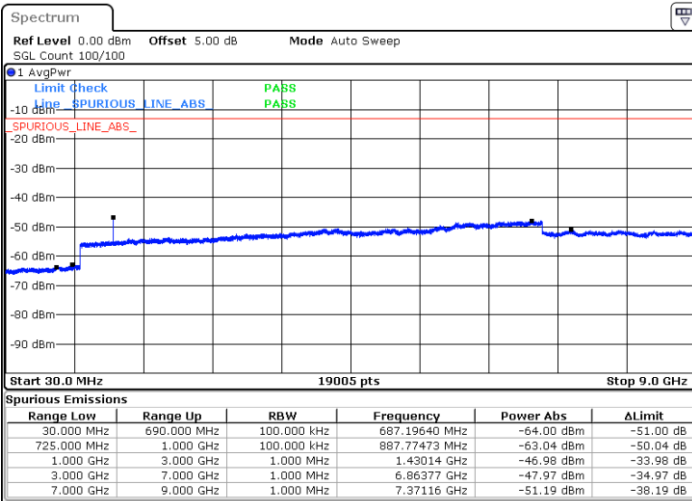

LTE Band 12 / 1.4MHz

Lowest Channel / 64QAM

Middle Channel / 64QAM

Date: 6 JUL 2019 17:54:11

Date: 6 JUL 2019 17:55:06

Highest Channel / 64QAM

Date: 6 JUL 2019 17:56:00

LTE Band 12 / 3MHz

Lowest Channel / 64QAM

Middle Channel / 64QAM

Date: 6 JUL 2019 17:56:55

Date: 6 JUL 2019 17:57:49

Highest Channel / 64QAM

Date: 6 JUL 2019 17:58:44

LTE Band 12 / 5MHz

Lowest Channel / 64QAM