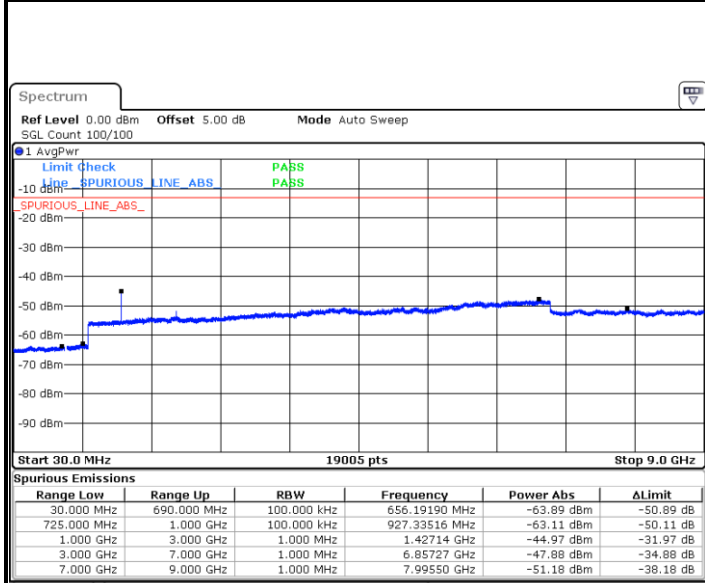

Date: 6 JUL 2019 16:46:33

LTE Band 12 / 1.4MHz

Highest Channel / QPSK

Date: 6 JUL 2019 16:48:22

Highest Channel / 16QAM

Date: 6 JUL 2019 16:49:17

LTE Band 12 / 3MHz

Lowest Channel / QPSK

Date: 6 JUL 2019 17:01:13

Lowest Channel / 16QAM

Date: 6 JUL 2019 17:02:08

LTE Band 12 / 3MHz

Middle Channel / QPSK

Date: 6 JUL 2019 17:03:57

Middle Channel / 16QAM

Date: 6 JUL 2019 17:03:03

Highest Channel / QPSK

Date: 6 JUL 2019 17:04:52

Highest Channel / 16QAM

Date: 6 JUL 2019 17:05:47

LTE Band 12 / 5MHz

Lowest Channel / QPSK

Date: 6 JUL 2019 17:17:42

Lowest Channel / 16QAM