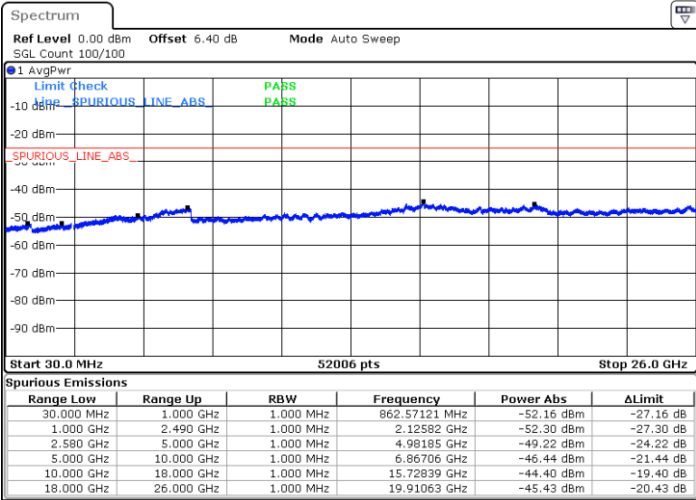

Highest Channel / QPSK

Highest Channel / 16QAM

Date: 6 JUL 2019 15:45:04

Date: 6 JUL 2019 15:45:58

LTE Band 7 / 5MHz

Lowest Channel / 64QAM

Middle Channel / 64QAM

Date: 6 JUL 2019 15:55:27

Date: 6 JUL 2019 15:56:21

Highest Channel / 64QAM

Date: 6 JUL 2019 15:57:15

LTE Band 7 / 10MHz

Lowest Channel / 64QAM

Middle Channel / 64QAM

Date: 6 JUL 2019 16:01:26

Date: 6 JUL 2019 16:02:20

Highest Channel / 64QAM

Date: 6 JUL 2019 16:03:14

LTE Band 7 / 15MHz

Lowest Channel / 64QAM

Date: 6 JUL 2019 16:09:40

Middle Channel / 64QAM

Date: 6 JUL 2019 16:10:34

Highest Channel / 64QAM