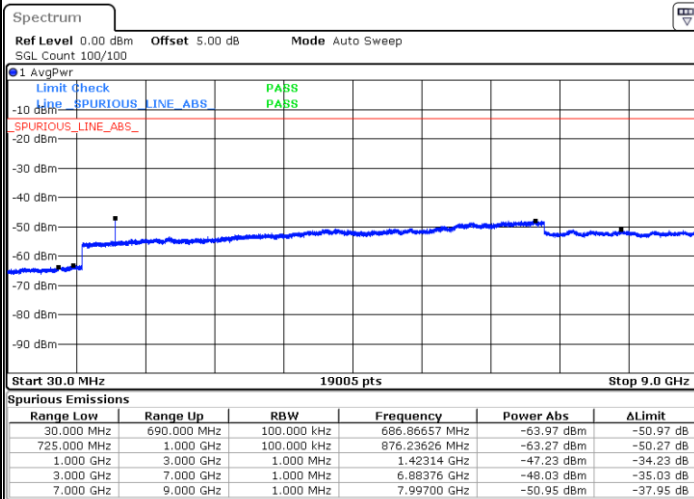

Lowest Channel / 64QAM

Middle Channel / 64QAM

Date: 6 JUL 2019 17:56:55

Date: 6 JUL 2019 17:57:49

Highest Channel / 64QAM

Date: 6 JUL 2019 17:58:44

LTE Band 12 / 5MHz

Lowest Channel / 64QAM

Middle Channel / 64QAM

Date: 6 JUL 2019 18:10:40

Date: 6 JUL 2019 18:11:34

Highest Channel / 64QAM

Date: 6 JUL 2019 18:12:29

LTE Band 12 / 10MHz

Lowest Channel / 64QAM

Middle Channel / 64QAM

Date: 6 JUL 2019 18:13:24

Date: 6 JUL 2019 18:14:18

Highest Channel / 64QAM

Date: 6 JUL 2019 18:15:13

LTE Band 66 / 1.4MHz

Lowest Channel / QPSK

Lowest Channel / 16QAM

Date: 12 JUL 2019 02:37:10