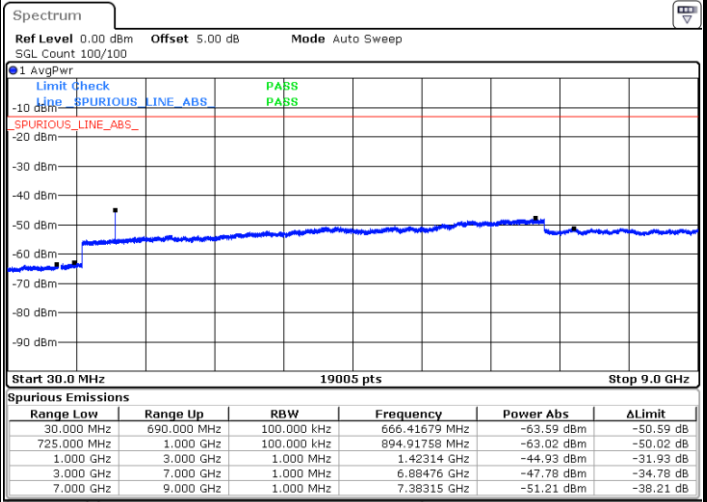

Highest Channel / QPSK

Date: 6 JUL 2019 17:04:52

Highest Channel / 16QAM

Date: 6 JUL 2019 17:05:47

LTE Band 12 / 5MHz

Lowest Channel / QPSK

Date: 6 JUL 2019 17:17:42

Lowest Channel / 16QAM

Date: 6 JUL 2019 17:18:37

Middle Channel / QPSK

Date: 6 JUL 2019 17:20:26

Middle Channel / 16QAM

Date: 6 JUL 2019 17:19:32

LTE Band 12 / 5MHz

Highest Channel / QPSK

Highest Channel / 16QAM

Date: 6 JUL 2019 17:21:21

Date: 6 JUL 2019 17:22:16

LTE Band 12 / 10MHz

Lowest Channel / QPSK

Lowest Channel / 16QAM

Date: 6 JUL 2019 17:34:12

Date: 6 JUL 2019 17:35:06

LTE Band 12 / 10MHz