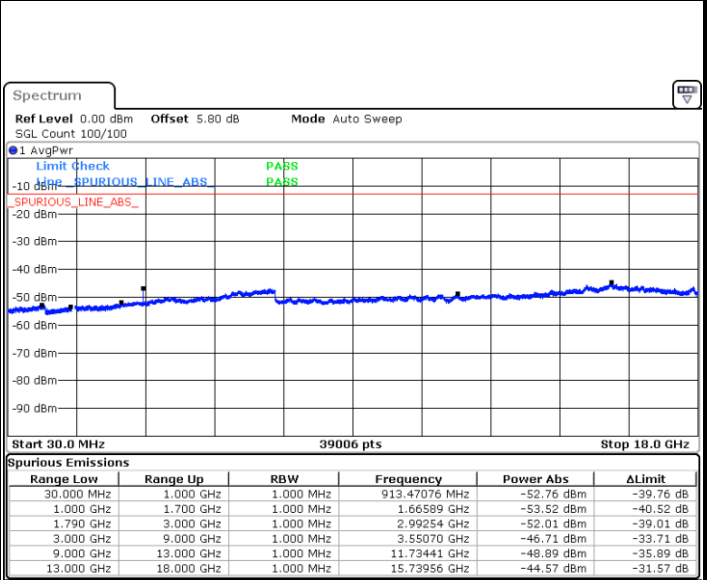

LTE Band 66 / 5MHz

Lowest Channel / QPSK

Lowest Channel / 16QAM

Date: 12 JUL 2019 03:27:17

Date: 12 JUL 2019 03:26:25

Middle Channel / QPSK

Middle Channel / 16QAM

Date: 12 JUL 2019 03:30:15

Date: 12 JUL 2019 03:29:40

LTE Band 66 / 5MHz

Highest Channel / QPSK

Date: 12 JUL 2019 03:32:38

Highest Channel / 16QAM

Date: 12 JUL 2019 03:32:01

LTE Band 66 / 10MHz

Lowest Channel / QPSK

Date: 12 JUL 2019 03:44:19

Lowest Channel / 16QAM

Date: 12 JUL 2019 03:43:34