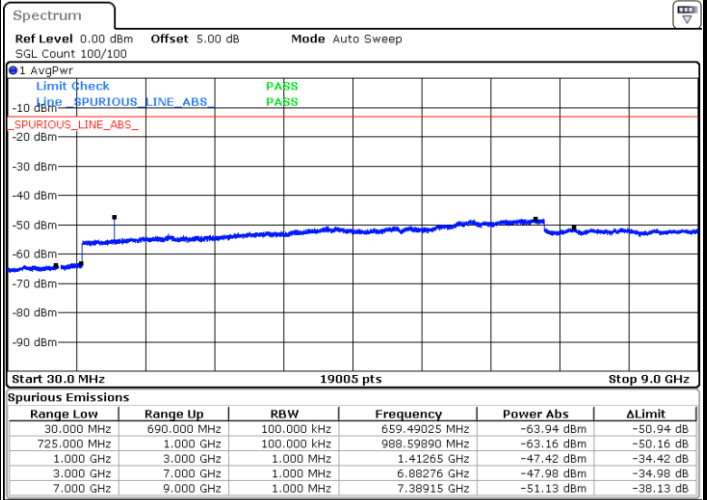

LTE Band 12 / 1.4MHz

Lowest Channel / 64QAM

Middle Channel / 64QAM

Date: 6 JUL 2019 17:54:11

Date: 6 JUL 2019 17:55:06

Highest Channel / 64QAM

Date: 6 JUL 2019 17:56:00

LTE Band 12 / 3MHz

Lowest Channel / 64QAM

Middle Channel / 64QAM

Date: 6 JUL 2019 17:56:55

Date: 6 JUL 2019 17:57:49

Highest Channel / 64QAM

Date: 6 JUL 2019 17:58:44

LTE Band 12 / 5MHz

Lowest Channel / 64QAM