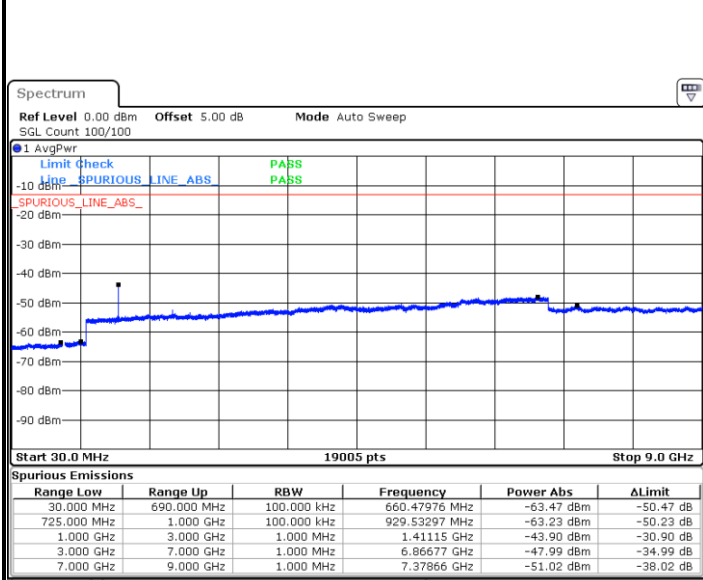

Date: 6 JUL 2019 17:01:13

Lowest Channel / 16QAM

Date: 6 JUL 2019 17:02:08

LTE Band 12 / 3MHz

Middle Channel / QPSK

Date: 6 JUL 2019 17:03:57

Middle Channel / 16QAM

Date: 6 JUL 2019 17:03:03

Highest Channel / QPSK

Date: 6 JUL 2019 17:04:52

Highest Channel / 16QAM

Date: 6 JUL 2019 17:05:47

LTE Band 12 / 5MHz

Lowest Channel / QPSK

Date: 6 JUL 2019 17:17:42

Lowest Channel / 16QAM

Date: 6 JUL 2019 17:18:37

Middle Channel / QPSK

Date: 6 JUL 2019 17:20:26

Middle Channel / 16QAM

Date: 6 JUL 2019 17:19:32

LTE Band 12 / 5MHz

Highest Channel / QPSK

Highest Channel / 16QAM

Date: 6 JUL 2019 17:21:21

Date: 6 JUL 2019 17:22:16

LTE Band 12 / 10MHz

Lowest Channel / QPSK

Lowest Channel / 16QAM

Date: 6 JUL 2019 17:34:12

Date: 6 JUL 2019 17:35:06

LTE Band 12 / 10MHz