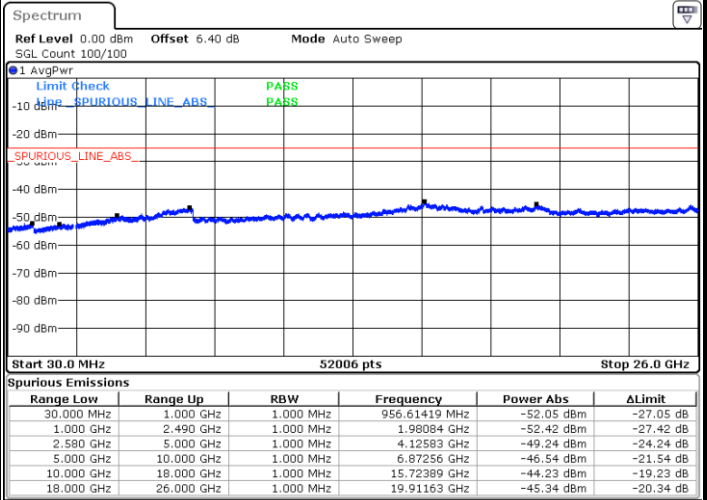

Highest Channel / QPSK

Highest Channel / 16QAM

Date: 6 JUL 2019 15:45:04

Date: 6 JUL 2019 15:45:58

LTE Band 7 / 5MHz

Lowest Channel / 64QAM

Middle Channel / 64QAM

Date: 6 JUL 2019 15:55:27

Date: 6 JUL 2019 15:56:21

Highest Channel / 64QAM

Date: 6 JUL 2019 15:57:15

LTE Band 7 / 10MHz

Lowest Channel / 64QAM

Middle Channel / 64QAM

Date: 6 JUL 2019 16:01:26

Date: 6 JUL 2019 16:02:20

Highest Channel / 64QAM

Date: 6 JUL 2019 16:03:14

LTE Band 7 / 15MHz

Lowest Channel / 64QAM

Date: 6 JUL 2019 16:09:40

Middle Channel / 64QAM

Date: 6 JUL 2019 16:10:34

Highest Channel / 64QAM