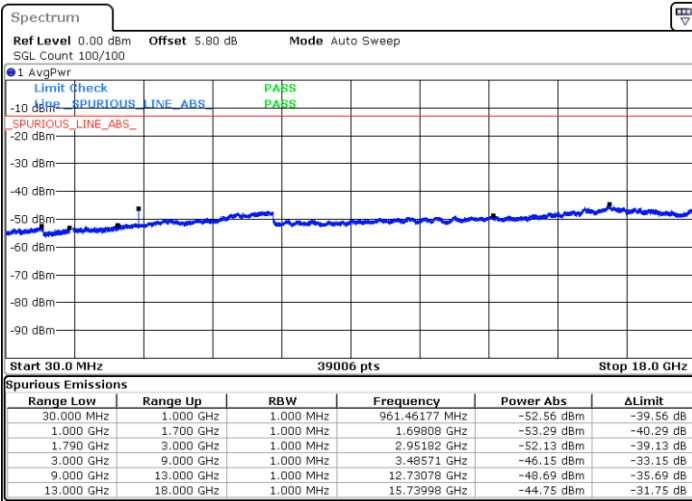

Highest Channel / 16QAM

Date: 12 JUL 2019 02:56:27

LTE Band 66 / 3MHz

Lowest Channel / QPSK

Date: 12 JUL 2019 03:06:22

Lowest Channel / 16QAM

Date: 12 JUL 2019 03:05:07

LTE Band 66 / 3MHz

Middle Channel / QPSK

Middle Channel / 16QAM

Date: 12 JUL 2019 03:07:31

Date: 12 JUL 2019 03:08:11

Highest Channel / QPSK

Highest Channel / 16QAM

Date: 12 JUL 2019 03:19:47

Date: 12 JUL 2019 03:20:28

LTE Band 66 / 5MHz

Lowest Channel / QPSK

Lowest Channel / 16QAM

Date: 12 JUL 2019 03:27:17

Date: 12 JUL 2019 03:26:25

Middle Channel / QPSK

Middle Channel / 16QAM

Date: 12 JUL 2019 03:30:15

Date: 12 JUL 2019 03:29:40

LTE Band 66 / 5MHz

Highest Channel / QPSK

Date: 12 JUL 2019 03:32:38

Highest Channel / 16QAM

Date: 12 JUL 2019 03:32:01

LTE Band 66 / 10MHz

Lowest Channel / QPSK