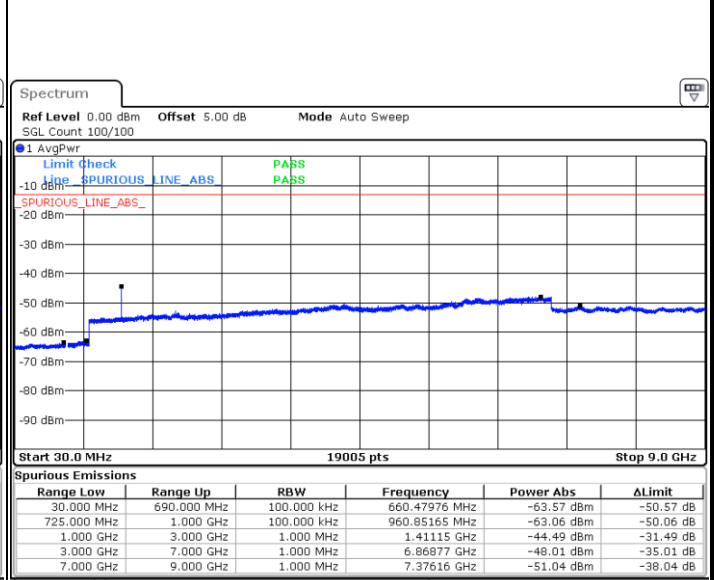

Highest Channel / QPSK

Date: 6 JUL 2019 17:04:52

Highest Channel / 16QAM

Date: 6 JUL 2019 17:05:47

LTE Band 12 / 5MHz

Lowest Channel / QPSK

Date: 6 JUL 2019 17:17:42

Lowest Channel / 16QAM

Date: 6 JUL 2019 17:18:37

Middle Channel / QPSK

Date: 6 JUL 2019 17:20:26

Middle Channel / 16QAM

Date: 6 JUL 2019 17:19:32

LTE Band 12 / 5MHz

Highest Channel / QPSK

Highest Channel / 16QAM