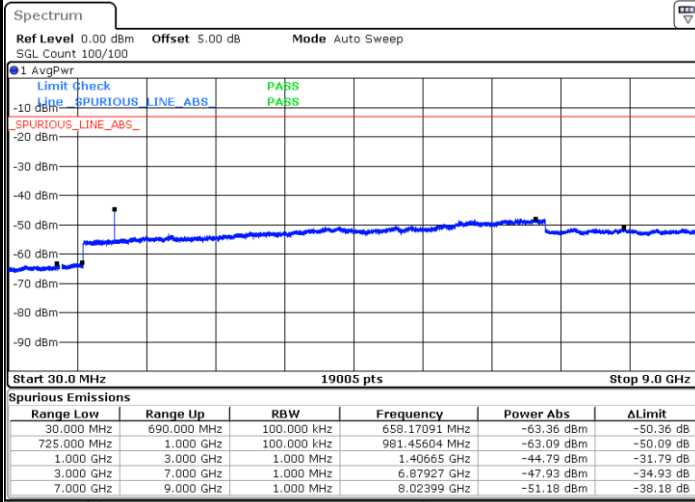

LTE Band 12 / 10MHz

Middle Channel / QPSK

Middle Channel / 16QAM

Date: 6 JUL 2019 17:36:56