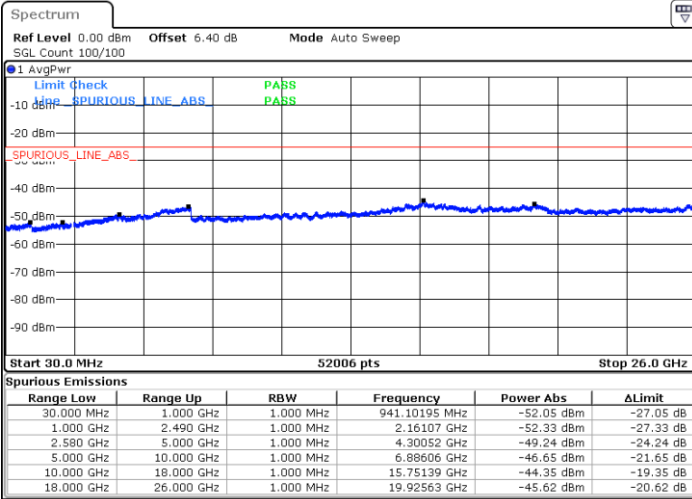

Date: 6 JUL 2019 15:41:28

Lowest Channel / 16QAM

Date: 6 JUL 2019 15:42:22

LTE Band 7 / 20MHz

Middle Channel / QPSK

Middle Channel / 16QAM

Date: 6 JUL 2019 15:44:10

Date: 6 JUL 2019 15:43:16

Highest Channel / QPSK

Highest Channel / 16QAM

Date: 6 JUL 2019 15:45:04

Date: 6 JUL 2019 15:45:58

LTE Band 7 / 5MHz

Lowest Channel / 64QAM

Middle Channel / 64QAM

Date: 6 JUL 2019 15:55:27

Date: 6 JUL 2019 15:56:21

Highest Channel / 64QAM

Date: 6 JUL 2019 15:57:15

LTE Band 7 / 10MHz

Lowest Channel / 64QAM

Middle Channel / 64QAM

Date: 6 JUL 2019 16:01:26

Date: 6 JUL 2019 16:02:20