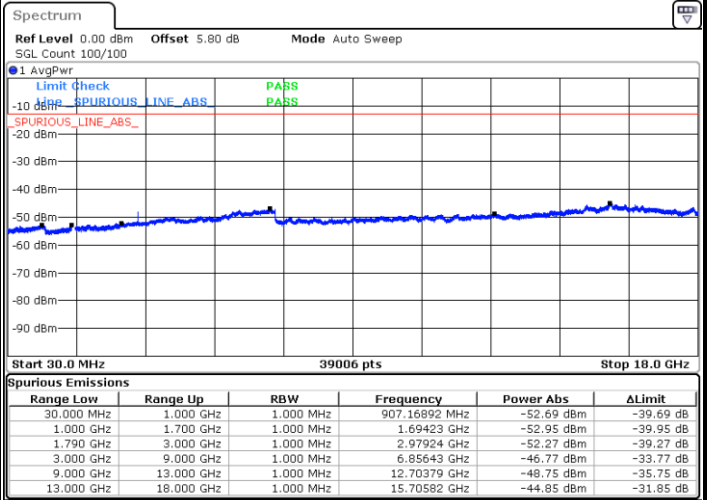

Middle Channel / 64QAM

Date: 6 JUL 2019 18:10:40

Date: 6 JUL 2019 18:11:34

Highest Channel / 64QAM

Date: 6 JUL 2019 18:12:29

LTE Band 12 / 10MHz

Lowest Channel / 64QAM

Middle Channel / 64QAM

Date: 6 JUL 2019 18:13:24

Date: 6 JUL 2019 18:14:18

Highest Channel / 64QAM

Date: 6 JUL 2019 18:15:13

LTE Band 66 / 1.4MHz

Lowest Channel / QPSK

Lowest Channel / 16QAM

Date: 12 JUL 2019 02:37:10

Date: 12 JUL 2019 02:34:45

Middle Channel / QPSK

Middle Channel / 16QAM

Date: 12 JUL 2019 02:41:06

Date: 12 JUL 2019 02:44:45

LTE Band 66 / 1.4MHz

Highest Channel / QPSK

Date: 12 JUL 2019 02:55:29

Highest Channel / 16QAM

Date: 12 JUL 2019 02:56:27

LTE Band 66 / 3MHz

Lowest Channel / QPSK

Date: 12 JUL 2019 03:06:22

Lowest Channel / 16QAM

Date: 12 JUL 2019 03:05:07

LTE Band 66 / 3MHz