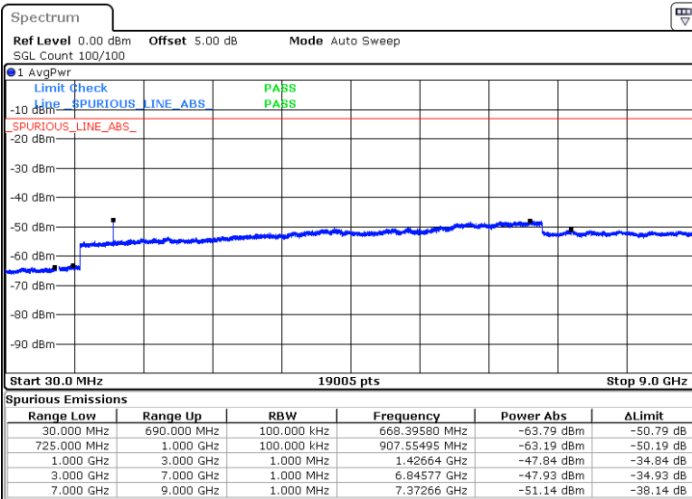

LTE Band 12 / 1.4MHz

Lowest Channel / 64QAM

Middle Channel / 64QAM

Date: 6 JUL 2019 17:54:11

Date: 6 JUL 2019 17:55:06

Highest Channel / 64QAM

Date: 6 JUL 2019 17:56:00

LTE Band 12 / 3MHz

Lowest Channel / 64QAM

Middle Channel / 64QAM

Date: 6 JUL 2019 17:56:55

Date: 6 JUL 2019 17:57:49

Highest Channel / 64QAM

Date: 6 JUL 2019 17:58:44

LTE Band 12 / 5MHz

Lowest Channel / 64QAM

Middle Channel / 64QAM

Date: 6 JUL 2019 18:10:40

Date: 6 JUL 2019 18:11:34

Highest Channel / 64QAM

Date: 6 JUL 2019 18:12:29

LTE Band 12 / 10MHz

Lowest Channel / 64QAM

Middle Channel / 64QAM

Date: 6 JUL 2019 18:13:24

Date: 6 JUL 2019 18:14:18

Highest Channel / 64QAM

Date: 6 JUL 2019 18:15:13

LTE Band 66 / 1.4MHz

Lowest Channel / QPSK

Lowest Channel / 16QAM

Date: 12 JUL 2019 02:37:10