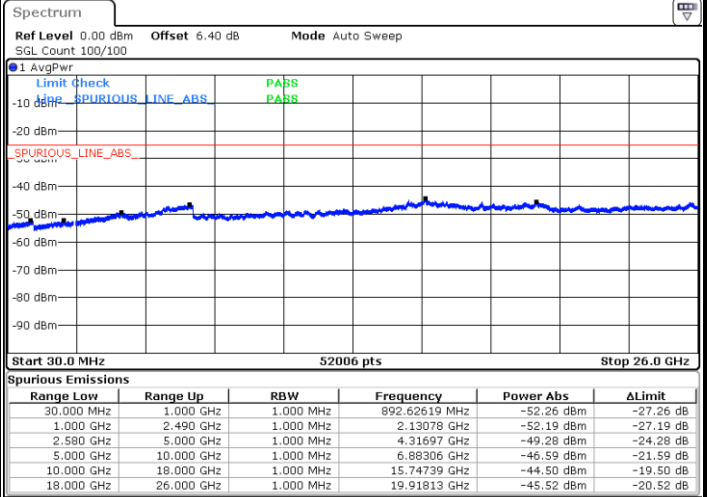

Date: 6 JUL 2019 16:11:29

LTE Band 7 / 20MHz

Lowest Channel / 64QAM

Middle Channel / 64QAM

Date: 6 JUL 2019 16:15:39

Date: 6 JUL 2019 16:16:33

Highest Channel / 64QAM

Date: 6 JUL 2019 16:17:27

LTE Band 12 / 1.4MHz

Lowest Channel / QPSK

Lowest Channel / 16QAM

Date: 6 JUL 2019 16:44:44

Date: 6 JUL 2019 16:45:38

Middle Channel / QPSK

Middle Channel / 16QAM

Date: 6 JUL 2019 16:47:27