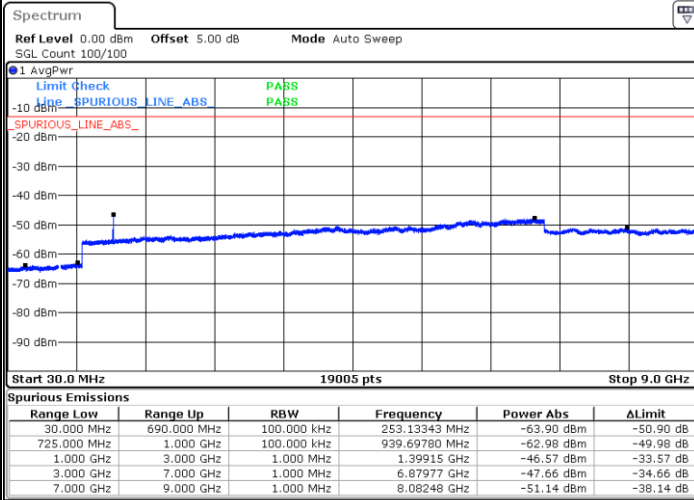

LTE Band 12 / 1.4MHz

Lowest Channel / 64QAM

Middle Channel / 64QAM

Date: 6 JUL 2019 17:54:11

Date: 6 JUL 2019 17:55:06

Highest Channel / 64QAM

Date: 6 JUL 2019 17:56:00

LTE Band 12 / 3MHz

Lowest Channel / 64QAM

Middle Channel / 64QAM

Date: 6 JUL 2019 17:56:55

Date: 6 JUL 2019 17:57:49

Highest Channel / 64QAM

Date: 6 JUL 2019 17:58:44

LTE Band 12 / 5MHz

Lowest Channel / 64QAM

Middle Channel / 64QAM

Date: 6 JUL 2019 18:10:40

Date: 6 JUL 2019 18:11:34

Highest Channel / 64QAM

Date: 6 JUL 2019 18:12:29

LTE Band 12 / 10MHz

Lowest Channel / 64QAM

Middle Channel / 64QAM

Date: 6 JUL 2019 18:13:24

Date: 6 JUL 2019 18:14:18

Highest Channel / 64QAM

Date: 6 JUL 2019 18:15:13

LTE Band 66 / 1.4MHz

Lowest Channel / QPSK

Lowest Channel / 16QAM

Date: 12 JUL 2019 02:37:10