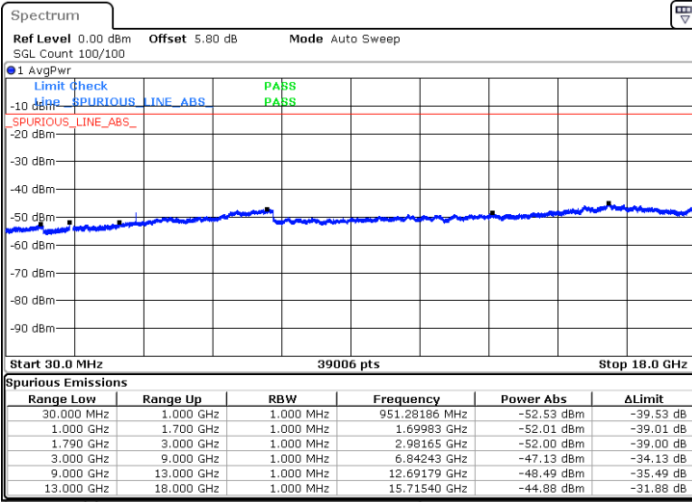

Highest Channel / 16QAM

Date: 12 JUL 2019 02:56:27

LTE Band 66 / 3MHz

Lowest Channel / QPSK

Date: 12 JUL 2019 03:06:22

Lowest Channel / 16QAM

Date: 12 JUL 2019 03:05:07

LTE Band 66 / 3MHz

Middle Channel / QPSK

Middle Channel / 16QAM

Date: 12 JUL 2019 03:07:31

Date: 12 JUL 2019 03:08:11

Highest Channel / QPSK

Highest Channel / 16QAM

Date: 12 JUL 2019 03:19:47

Date: 12 JUL 2019 03:20:28

LTE Band 66 / 5MHz

Lowest Channel / QPSK

Lowest Channel / 16QAM

Date: 12 JUL 2019 03:27:17

Date: 12 JUL 2019 03:26:25

Middle Channel / QPSK

Middle Channel / 16QAM

Date: 12 JUL 2019 03:30:15

Date: 12 JUL 2019 03:29:40

LTE Band 66 / 5MHz

Highest Channel / QPSK

Date: 12 JUL 2019 03:32:38

Highest Channel / 16QAM

Date: 12 JUL 2019 03:32:01

LTE Band 66 / 10MHz

Lowest Channel / QPSK