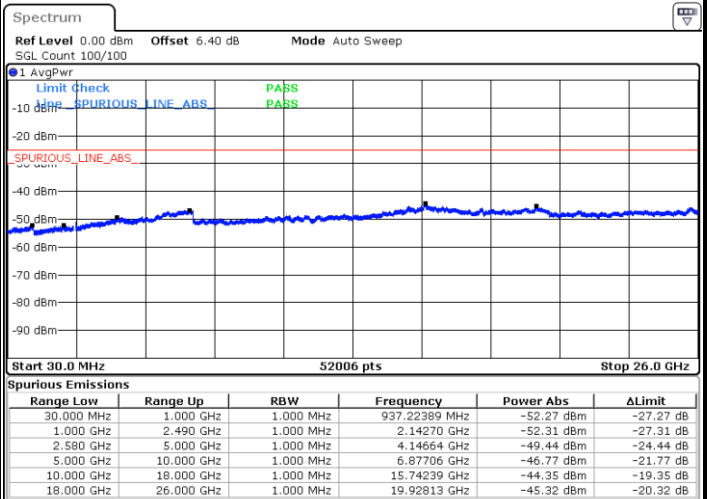

Date: 6 JUL 2019 15:26:44

LTE Band7 / 15MHz

Highest Channel / QPSK

Date: 6 JUL 2019 15:28:32

Highest Channel / 16QAM

Date: 6 JUL 2019 15:29:26

LTE Band 7 / 20MHz

Lowest Channel / QPSK

Date: 6 JUL 2019 15:41:28

Lowest Channel / 16QAM

Date: 6 JUL 2019 15:42:22

LTE Band 7 / 20MHz

Middle Channel / QPSK

Middle Channel / 16QAM

Date: 6 JUL 2019 15:44:10

Date: 6 JUL 2019 15:43:16

Highest Channel / QPSK

Highest Channel / 16QAM

Date: 6 JUL 2019 15:45:04

Date: 6 JUL 2019 15:45:58

LTE Band 7 / 5MHz

Lowest Channel / 64QAM

Middle Channel / 64QAM

Date: 6 JUL 2019 15:55:27

Date: 6 JUL 2019 15:56:21

Highest Channel / 64QAM

Date: 6 JUL 2019 15:57:15

LTE Band 7 / 10MHz

Lowest Channel / 64QAM

Middle Channel / 64QAM

Date: 6 JUL 2019 16:01:26

Date: 6 JUL 2019 16:02:20