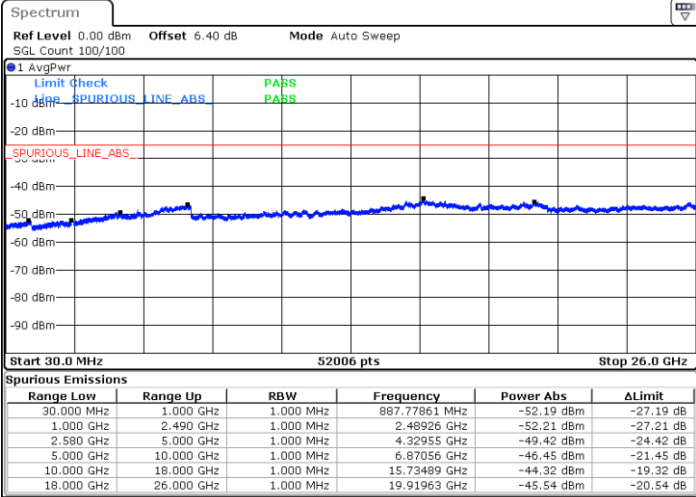

Date: 6 JUL 2019 15:56:21

Highest Channel / 64QAM

Date: 6 JUL 2019 15:57:15

LTE Band 7 / 10MHz

Lowest Channel / 64QAM

Middle Channel / 64QAM

Date: 6 JUL 2019 16:01:26

Date: 6 JUL 2019 16:02:20

Highest Channel / 64QAM

Date: 6 JUL 2019 16:03:14

LTE Band 7 / 15MHz

Lowest Channel / 64QAM

Date: 6 JUL 2019 16:09:40

Middle Channel / 64QAM

Date: 6 JUL 2019 16:10:34

Highest Channel / 64QAM

Date: 6 JUL 2019 16:11:29

LTE Band 7 / 20MHz

Lowest Channel / 64QAM

Middle Channel / 64QAM

Date: 6 JUL 2019 16:15:39

Date: 6 JUL 2019 16:16:33

Highest Channel / 64QAM

Date: 6 JUL 2019 16:17:27