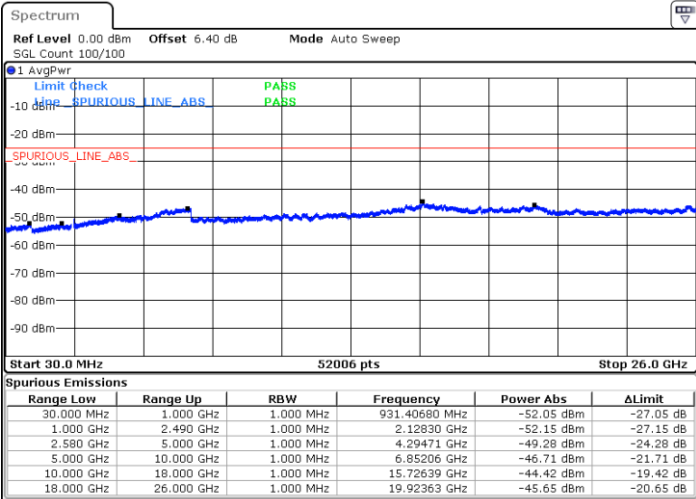

Date: 6 JUL 2019 14:53:42

LTE Band 7 / 5MHz

Highest Channel / QPSK

Highest Channel / 16QAM

LTE Band 7 / 10MHz

Lowest Channel / QPSK

Lowest Channel / 16QAM

LTE Band 7 / 10MHz

Middle Channel / QPSK

Middle Channel / 16QAM

Date: 6 JUL 2019 15:11:06

Date: 6 JUL 2019 15:10:12

Highest Channel / QPSK

Highest Channel / 16QAM

Date: 6 JUL 2019 15:12:00

Date: 6 JUL 2019 15:12:54

LTE Band 7 / 15MHz

Lowest Channel / QPSK

Lowest Channel / 16QAM

Date: 6 JUL 2019 15:24:56

Date: 6 JUL 2019 15:25:50

Middle Channel / QPSK

Middle Channel / 16QAM

Date: 6 JUL 2019 15:27:38

Date: 6 JUL 2019 15:26:44

LTE Band7 / 15MHz

Highest Channel / QPSK

Date: 6 JUL 2019 15:28:32

Highest Channel / 16QAM

Date: 6 JUL 2019 15:29:26

LTE Band 7 / 20MHz

Lowest Channel / QPSK