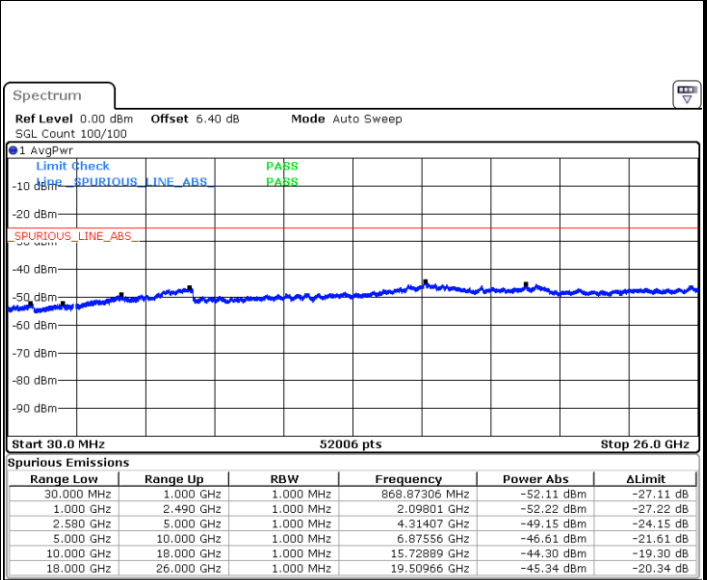

Date: 6 JUL 2019 15:56:21

Highest Channel / 64QAM

Date: 6 JUL 2019 15:57:15

LTE Band 7 / 10MHz

Lowest Channel / 64QAM

Middle Channel / 64QAM

Date: 6 JUL 2019 16:01:26

Date: 6 JUL 2019 16:02:20

Highest Channel / 64QAM

Date: 6 JUL 2019 16:03:14

LTE Band 7 / 15MHz

Lowest Channel / 64QAM

Date: 6 JUL 2019 16:09:40

Middle Channel / 64QAM

Date: 6 JUL 2019 16:10:34

Highest Channel / 64QAM

Date: 6 JUL 2019 16:11:29

LTE Band 7 / 20MHz

Lowest Channel / 64QAM

Middle Channel / 64QAM

Date: 6 JUL 2019 16:15:39

Date: 6 JUL 2019 16:16:33

Highest Channel / 64QAM

Date: 6 JUL 2019 16:17:27