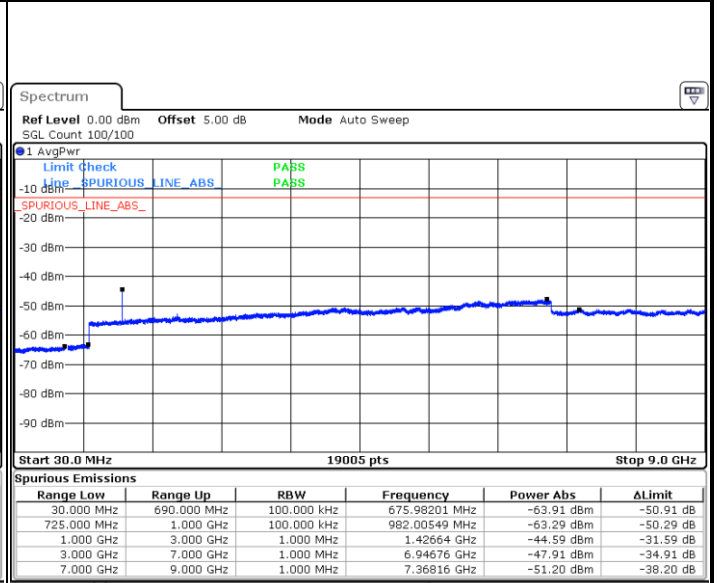

Date: 6 JUL 2019 16:46:33

LTE Band 12 / 1.4MHz

Highest Channel / QPSK

Date: 6 JUL 2019 16:48:22

Highest Channel / 16QAM

Date: 6 JUL 2019 16:49:17

LTE Band 12 / 3MHz

Lowest Channel / QPSK

Date: 6 JUL 2019 17:01:13

Lowest Channel / 16QAM

Date: 6 JUL 2019 17:02:08

LTE Band 12 / 3MHz

Middle Channel / QPSK

Date: 6 JUL 2019 17:03:57

Middle Channel / 16QAM

Date: 6 JUL 2019 17:03:03

Highest Channel / QPSK

Date: 6 JUL 2019 17:04:52

Highest Channel / 16QAM

Date: 6 JUL 2019 17:05:47

LTE Band 12 / 5MHz

Lowest Channel / QPSK

Date: 6 JUL 2019 17:17:42

Lowest Channel / 16QAM