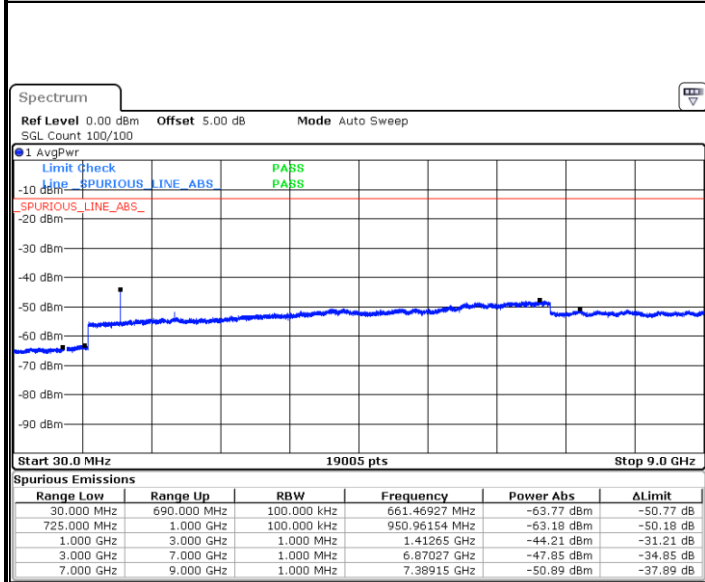

Date: 6 JUL 2019 16:46:33

LTE Band 12 / 1.4MHz

Highest Channel / QPSK

Date: 6 JUL 2019 16:48:22

Highest Channel / 16QAM

Date: 6 JUL 2019 16:49:17

LTE Band 12 / 3MHz

Lowest Channel / QPSK

Date: 6 JUL 2019 17:01:13

Lowest Channel / 16QAM

Date: 6 JUL 2019 17:02:08

LTE Band 12 / 3MHz

Middle Channel / QPSK

Date: 6 JUL 2019 17:03:57

Middle Channel / 16QAM

Date: 6 JUL 2019 17:03:03

Highest Channel / QPSK

Date: 6 JUL 2019 17:04:52

Highest Channel / 16QAM

Date: 6 JUL 2019 17:05:47

LTE Band 12 / 5MHz

Lowest Channel / QPSK

Date: 6 JUL 2019 17:17:42

Lowest Channel / 16QAM