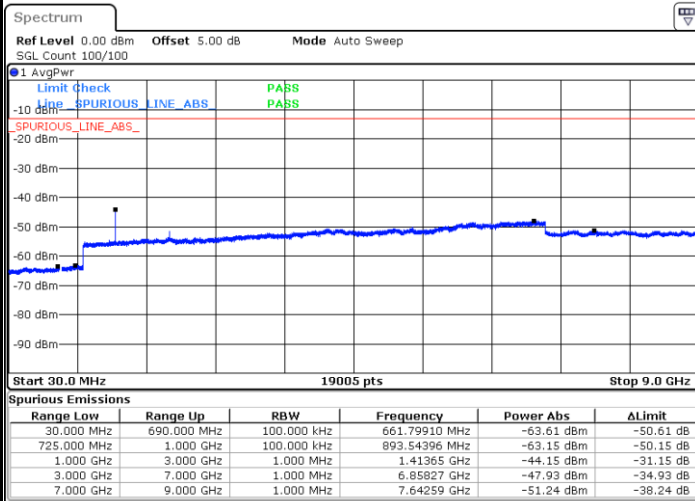

Date: 6 JUL 2019 17:21:21

Date: 6 JUL 2019 17:22:16

LTE Band 12 / 10MHz

Lowest Channel / QPSK

Lowest Channel / 16QAM

Date: 6 JUL 2019 17:34:12

Date: 6 JUL 2019 17:35:06

LTE Band 12 / 10MHz

Middle Channel / QPSK

Middle Channel / 16QAM

Date: 6 JUL 2019 17:36:56

Date: 6 JUL 2019 17:36:01

Highest Channel / QPSK

Highest Channel / 16QAM

Date: 6 JUL 2019 17:37:50

Date: 6 JUL 2019 17:38:45

LTE Band 12 / 1.4MHz

Lowest Channel / 64QAM

Middle Channel / 64QAM

Date: 6 JUL 2019 17:54:11

Date: 6 JUL 2019 17:55:06

Highest Channel / 64QAM

Date: 6 JUL 2019 17:56:00

LTE Band 12 / 3MHz