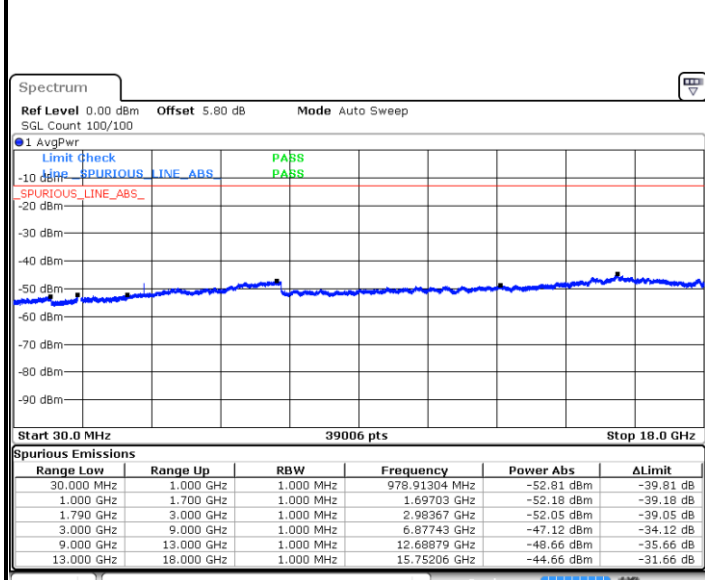

Date: 6 JUL 2019 18:13:24

Date: 6 JUL 2019 18:14:18

Highest Channel / 64QAM

Date: 6 JUL 2019 18:15:13

LTE Band 66 / 1.4MHz

Lowest Channel / QPSK

Lowest Channel / 16QAM

Date: 12 JUL 2019 02:37:10

Date: 12 JUL 2019 02:34:45

Middle Channel / QPSK

Middle Channel / 16QAM

Date: 12 JUL 2019 02:41:06

Date: 12 JUL 2019 02:44:45

LTE Band 66 / 1.4MHz

Highest Channel / QPSK

Date: 12 JUL 2019 02:55:29

Highest Channel / 16QAM

Date: 12 JUL 2019 02:56:27

LTE Band 66 / 3MHz

Lowest Channel / QPSK

Date: 12 JUL 2019 03:06:22

Lowest Channel / 16QAM

Date: 12 JUL 2019 03:05:07

LTE Band 66 / 3MHz