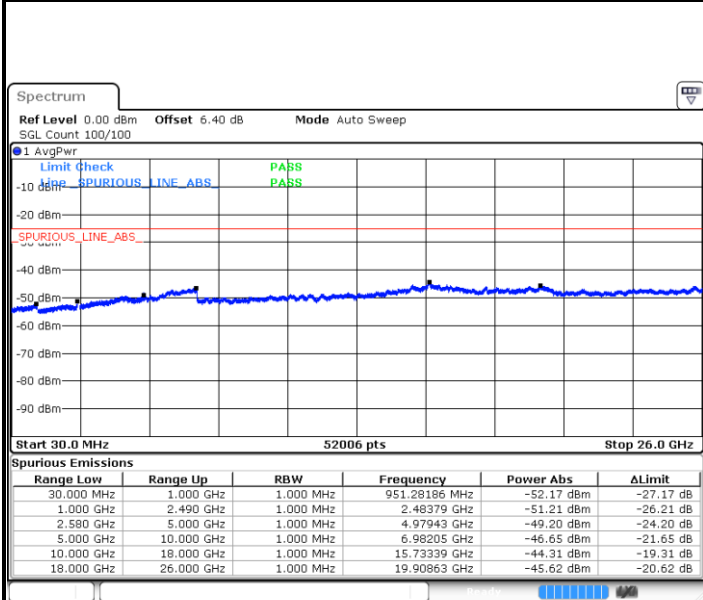

LTE Band 7 / 15MHz

Lowest Channel / QPSK

Lowest Channel / 16QAM

Date: 6 JUL 2019 15:24:56

Date: 6 JUL 2019 15:25:50

Middle Channel / QPSK

Middle Channel / 16QAM

Date: 6 JUL 2019 15:27:38

Date: 6 JUL 2019 15:26:44

LTE Band7 / 15MHz

Highest Channel / QPSK

Date: 6 JUL 2019 15:28:32

Highest Channel / 16QAM

Date: 6 JUL 2019 15:29:26

LTE Band 7 / 20MHz

Lowest Channel / QPSK

Date: 6 JUL 2019 15:41:28

Lowest Channel / 16QAM

Date: 6 JUL 2019 15:42:22

LTE Band 7 / 20MHz

Middle Channel / QPSK

Middle Channel / 16QAM

Date: 6 JUL 2019 15:44:10

Date: 6 JUL 2019 15:43:16

Highest Channel / QPSK

Highest Channel / 16QAM

Date: 6 JUL 2019 15:45:04

Date: 6 JUL 2019 15:45:58

LTE Band 7 / 5MHz

Lowest Channel / 64QAM

Middle Channel / 64QAM

Date: 6 JUL 2019 15:55:27