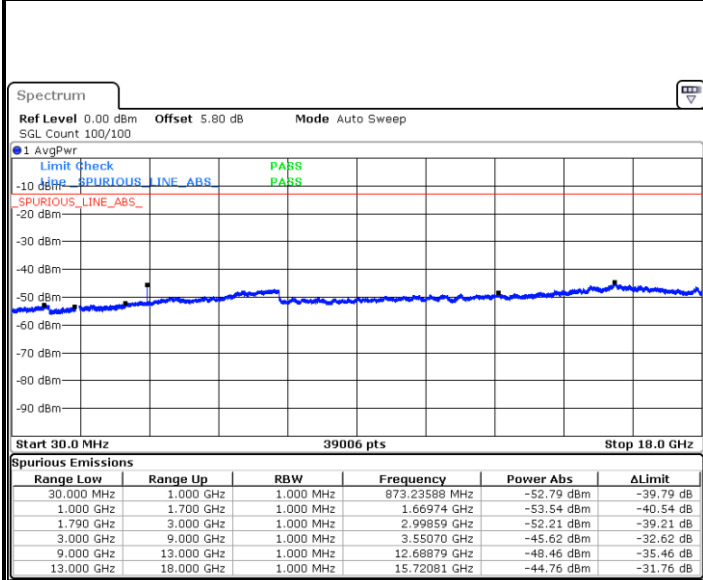

Highest Channel / 16QAM

Date: 12 JUL 2019 02:56:27

LTE Band 66 / 3MHz

Lowest Channel / QPSK

Date: 12 JUL 2019 03:06:22

Lowest Channel / 16QAM

Date: 12 JUL 2019 03:05:07

LTE Band 66 / 3MHz

Middle Channel / QPSK

Middle Channel / 16QAM

Date: 12 JUL 2019 03:07:31

Date: 12 JUL 2019 03:08:11

Highest Channel / QPSK

Highest Channel / 16QAM

Date: 12 JUL 2019 03:19:47

Date: 12 JUL 2019 03:20:28

LTE Band 66 / 5MHz

Lowest Channel / QPSK

Lowest Channel / 16QAM

Date: 12 JUL 2019 03:27:17

Date: 12 JUL 2019 03:26:25

Middle Channel / QPSK

Middle Channel / 16QAM

Date: 12 JUL 2019 03:30:15

Date: 12 JUL 2019 03:29:40

LTE Band 66 / 5MHz

Highest Channel / QPSK

Date: 12 JUL 2019 03:32:38

Highest Channel / 16QAM

Date: 12 JUL 2019 03:32:01

LTE Band 66 / 10MHz

Lowest Channel / QPSK