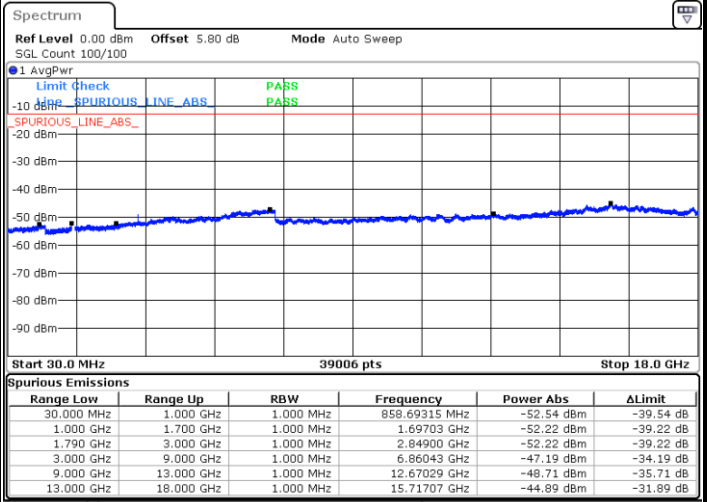

Highest Channel / 16QAM

Date: 12 JUL 2019 02:56:27

LTE Band 66 / 3MHz

Lowest Channel / QPSK

Date: 12 JUL 2019 03:06:22

Lowest Channel / 16QAM

Date: 12 JUL 2019 03:05:07

LTE Band 66 / 3MHz

Middle Channel / QPSK

Middle Channel / 16QAM

Date: 12 JUL 2019 03:07:31

Date: 12 JUL 2019 03:08:11

Highest Channel / QPSK

Highest Channel / 16QAM

Date: 12 JUL 2019 03:19:47

Date: 12 JUL 2019 03:20:28

LTE Band 66 / 5MHz

Lowest Channel / QPSK

Lowest Channel / 16QAM

Date: 12 JUL 2019 03:27:17

Date: 12 JUL 2019 03:26:25

Middle Channel / QPSK

Middle Channel / 16QAM

Date: 12 JUL 2019 03:30:15

Date: 12 JUL 2019 03:29:40

LTE Band 66 / 5MHz

Highest Channel / QPSK

Date: 12 JUL 2019 03:32:38

Highest Channel / 16QAM

Date: 12 JUL 2019 03:32:01

LTE Band 66 / 10MHz

Lowest Channel / QPSK