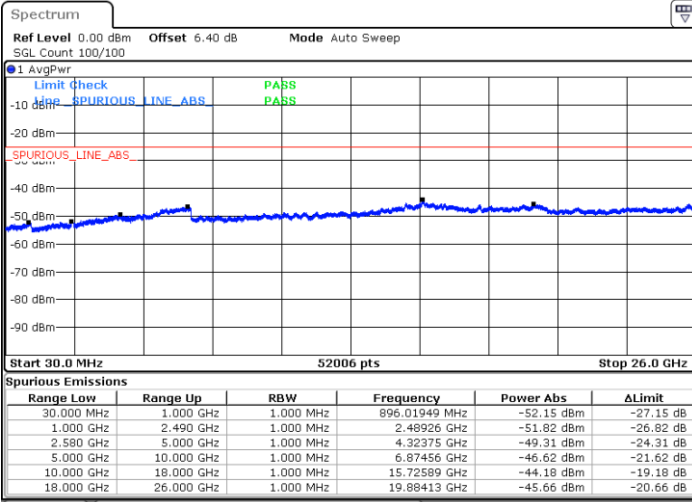

Date: 6 JUL 2019 15:41:28

Lowest Channel / 16QAM

Date: 6 JUL 2019 15:42:22

LTE Band 7 / 20MHz

Middle Channel / QPSK

Middle Channel / 16QAM

Date: 6 JUL 2019 15:44:10

Date: 6 JUL 2019 15:43:16

Highest Channel / QPSK

Highest Channel / 16QAM

Date: 6 JUL 2019 15:45:04

Date: 6 JUL 2019 15:45:58

LTE Band 7 / 5MHz

Lowest Channel / 64QAM

Middle Channel / 64QAM

Date: 6 JUL 2019 15:55:27

Date: 6 JUL 2019 15:56:21

Highest Channel / 64QAM

Date: 6 JUL 2019 15:57:15

LTE Band 7 / 10MHz

Lowest Channel / 64QAM

Middle Channel / 64QAM

Date: 6 JUL 2019 16:01:26

Date: 6 JUL 2019 16:02:20