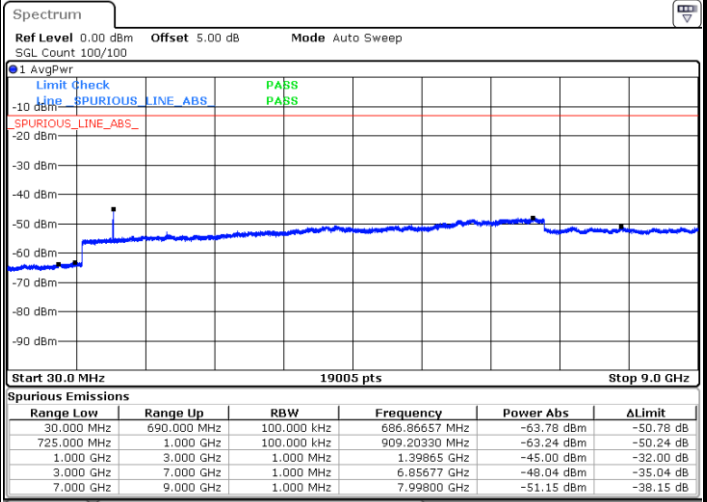

Highest Channel / 64QAM

Date: 6 JUL 2019 16:03:14

LTE Band 7 / 15MHz

Lowest Channel / 64QAM

Date: 6 JUL 2019 16:09:40

Middle Channel / 64QAM

Date: 6 JUL 2019 16:10:34

Highest Channel / 64QAM

Date: 6 JUL 2019 16:11:29

LTE Band 7 / 20MHz

Lowest Channel / 64QAM

Middle Channel / 64QAM

Date: 6 JUL 2019 16:15:39

Date: 6 JUL 2019 16:16:33

Highest Channel / 64QAM

Date: 6 JUL 2019 16:17:27

LTE Band 12 / 1.4MHz

Lowest Channel / QPSK

Lowest Channel / 16QAM

Date: 6 JUL 2019 16:44:44

Date: 6 JUL 2019 16:45:38

Middle Channel / QPSK

Middle Channel / 16QAM

Date: 6 JUL 2019 16:47:27