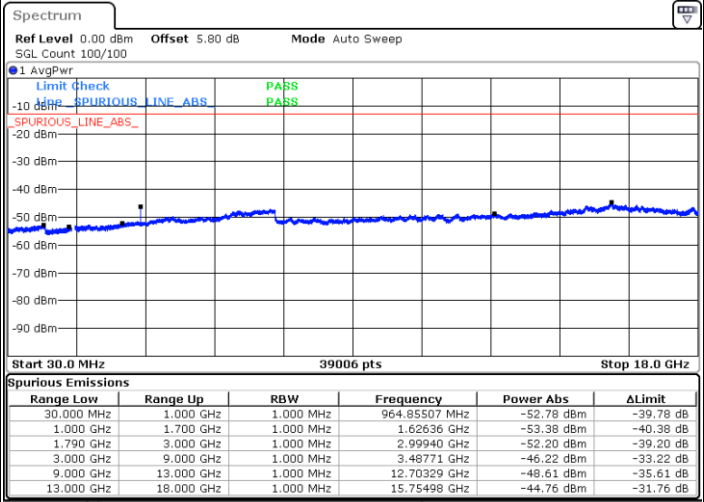

Date: 6 JUL 2019 18:13:24

Date: 6 JUL 2019 18:14:18

Highest Channel / 64QAM

Date: 6 JUL 2019 18:15:13

LTE Band 66 / 1.4MHz

Lowest Channel / QPSK

Lowest Channel / 16QAM

Date: 12 JUL 2019 02:37:10

Date: 12 JUL 2019 02:34:45

Middle Channel / QPSK

Middle Channel / 16QAM

Date: 12 JUL 2019 02:41:06

Date: 12 JUL 2019 02:44:45

LTE Band 66 / 1.4MHz

Highest Channel / QPSK

Date: 12 JUL 2019 02:55:29

Highest Channel / 16QAM

Date: 12 JUL 2019 02:56:27

LTE Band 66 / 3MHz

Lowest Channel / QPSK

Date: 12 JUL 2019 03:06:22

Lowest Channel / 16QAM

Date: 12 JUL 2019 03:05:07

LTE Band 66 / 3MHz

Middle Channel / QPSK

Middle Channel / 16QAM

Date: 12 JUL 2019 03:07:31

Date: 12 JUL 2019 03:08:11

Highest Channel / QPSK

Highest Channel / 16QAM

Date: 12 JUL 2019 03:19:47

Date: 12 JUL 2019 03:20:28