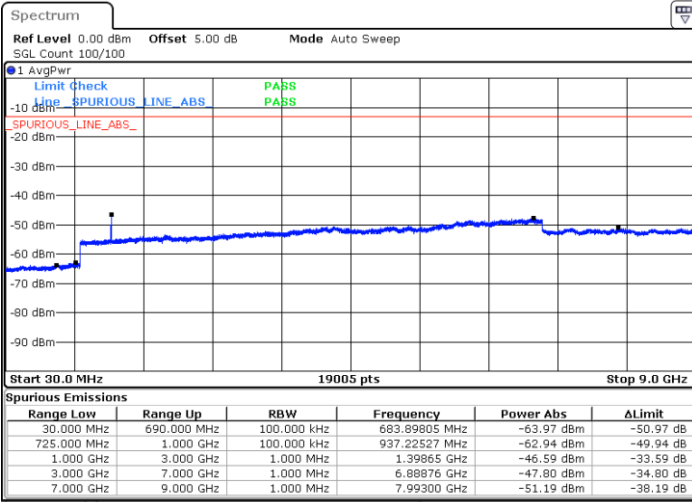

Date: 6 JUL 2019 17:21:21

Date: 6 JUL 2019 17:22:16

LTE Band 12 / 10MHz

Lowest Channel / QPSK

Lowest Channel / 16QAM

Date: 6 JUL 2019 17:34:12

Date: 6 JUL 2019 17:35:06

LTE Band 12 / 10MHz

Middle Channel / QPSK

Middle Channel / 16QAM

Date: 6 JUL 2019 17:36:56

Date: 6 JUL 2019 17:36:01

Highest Channel / QPSK

Highest Channel / 16QAM

Date: 6 JUL 2019 17:37:50

Date: 6 JUL 2019 17:38:45

LTE Band 12 / 1.4MHz

Lowest Channel / 64QAM

Middle Channel / 64QAM

Date: 6 JUL 2019 17:54:11

Date: 6 JUL 2019 17:55:06

Highest Channel / 64QAM

Date: 6 JUL 2019 17:56:00

LTE Band 12 / 3MHz