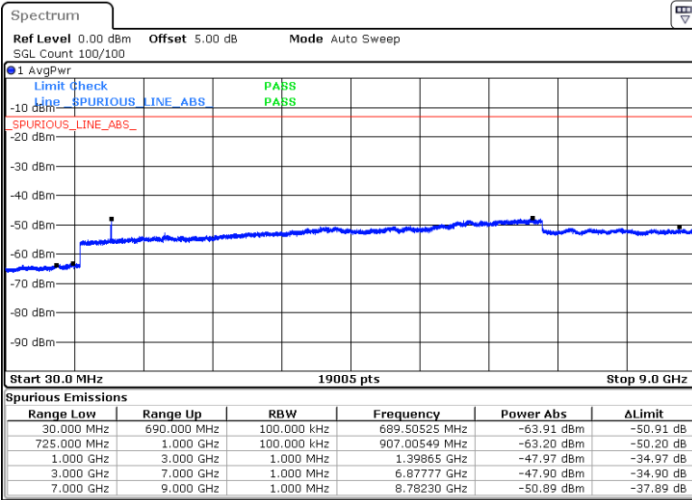

LTE Band 12 / 1.4MHz

Lowest Channel / 64QAM

Middle Channel / 64QAM

Date: 6 JUL 2019 17:54:11

Date: 6 JUL 2019 17:55:06

Highest Channel / 64QAM

Date: 6 JUL 2019 17:56:00

LTE Band 12 / 3MHz

Lowest Channel / 64QAM

Middle Channel / 64QAM

Date: 6 JUL 2019 17:56:55

Date: 6 JUL 2019 17:57:49

Highest Channel / 64QAM

Date: 6 JUL 2019 17:58:44

LTE Band 12 / 5MHz

Lowest Channel / 64QAM

Middle Channel / 64QAM

Date: 6 JUL 2019 18:10:40

Date: 6 JUL 2019 18:11:34

Highest Channel / 64QAM

Date: 6 JUL 2019 18:12:29

LTE Band 12 / 10MHz

Lowest Channel / 64QAM

Middle Channel / 64QAM