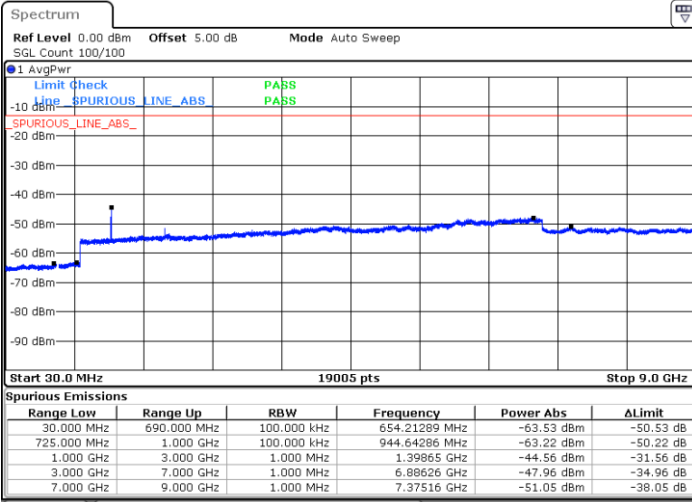

Highest Channel / 64QAM

Date: 6 JUL 2019 16:03:14

LTE Band 7 / 15MHz

Lowest Channel / 64QAM

Date: 6 JUL 2019 16:09:40

Middle Channel / 64QAM

Date: 6 JUL 2019 16:10:34

Highest Channel / 64QAM

Date: 6 JUL 2019 16:11:29

LTE Band 7 / 20MHz

Lowest Channel / 64QAM

Middle Channel / 64QAM

Date: 6 JUL 2019 16:15:39

Date: 6 JUL 2019 16:16:33

Highest Channel / 64QAM

Date: 6 JUL 2019 16:17:27

LTE Band 12 / 1.4MHz

Lowest Channel / QPSK

Lowest Channel / 16QAM

Date: 6 JUL 2019 16:44:44

Date: 6 JUL 2019 16:45:38

Middle Channel / QPSK

Middle Channel / 16QAM

Date: 6 JUL 2019 16:47:27