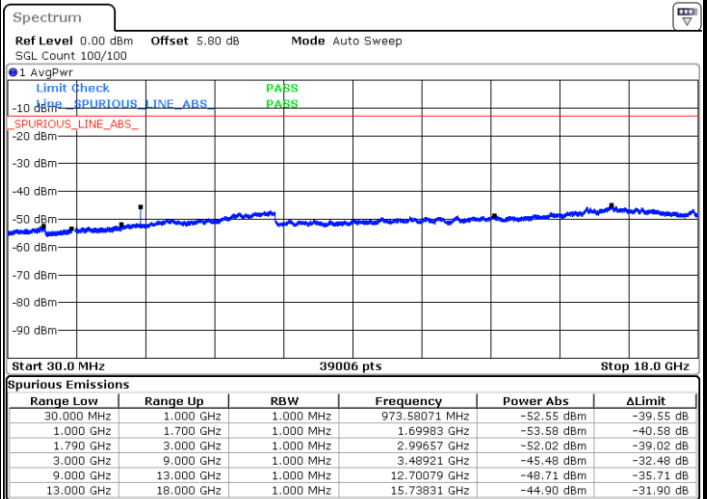

Middle Channel / 64QAM

Date: 6 JUL 2019 18:10:40

Date: 6 JUL 2019 18:11:34

Highest Channel / 64QAM

Date: 6 JUL 2019 18:12:29

LTE Band 12 / 10MHz

Lowest Channel / 64QAM

Middle Channel / 64QAM

Date: 6 JUL 2019 18:13:24

Date: 6 JUL 2019 18:14:18

Highest Channel / 64QAM

Date: 6 JUL 2019 18:15:13

LTE Band 66 / 1.4MHz

Lowest Channel / QPSK

Lowest Channel / 16QAM

Date: 12 JUL 2019 02:37:10

Date: 12 JUL 2019 02:34:45

Middle Channel / QPSK

Middle Channel / 16QAM

Date: 12 JUL 2019 02:41:06

Date: 12 JUL 2019 02:44:45

LTE Band 66 / 1.4MHz

Highest Channel / QPSK

Date: 12 JUL 2019 02:55:29

Highest Channel / 16QAM

Date: 12 JUL 2019 02:56:27

LTE Band 66 / 3MHz

Lowest Channel / QPSK

Date: 12 JUL 2019 03:06:22

Lowest Channel / 16QAM

Date: 12 JUL 2019 03:05:07

LTE Band 66 / 3MHz