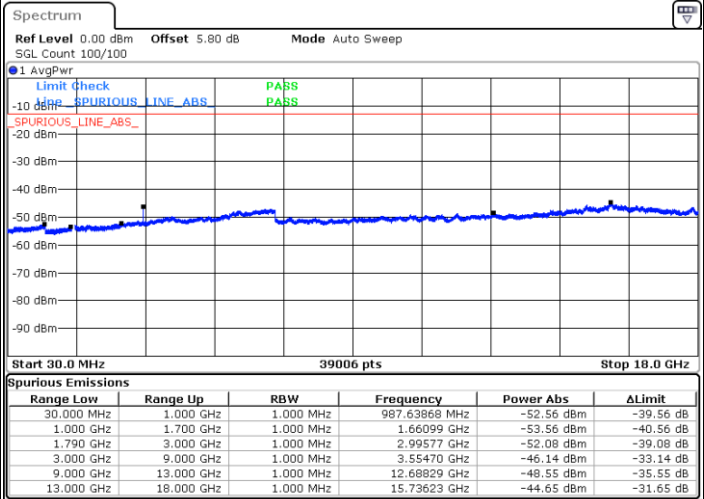

Highest Channel / 16QAM

Date: 12 JUL 2019 02:56:27

LTE Band 66 / 3MHz

Lowest Channel / QPSK

Date: 12 JUL 2019 03:06:22

Lowest Channel / 16QAM

Date: 12 JUL 2019 03:05:07

LTE Band 66 / 3MHz

Middle Channel / QPSK

Middle Channel / 16QAM

Date: 12 JUL 2019 03:07:31

Date: 12 JUL 2019 03:08:11

Highest Channel / QPSK

Highest Channel / 16QAM

Date: 12 JUL 2019 03:19:47

Date: 12 JUL 2019 03:20:28

LTE Band 66 / 5MHz

Lowest Channel / QPSK

Lowest Channel / 16QAM

Date: 12 JUL 2019 03:27:17

Date: 12 JUL 2019 03:26:25

Middle Channel / QPSK

Middle Channel / 16QAM

Date: 12 JUL 2019 03:30:15

Date: 12 JUL 2019 03:29:40

LTE Band 66 / 5MHz

Highest Channel / QPSK

Date: 12 JUL 2019 03:32:38

Highest Channel / 16QAM

Date: 12 JUL 2019 03:32:01

LTE Band 66 / 10MHz

Lowest Channel / QPSK