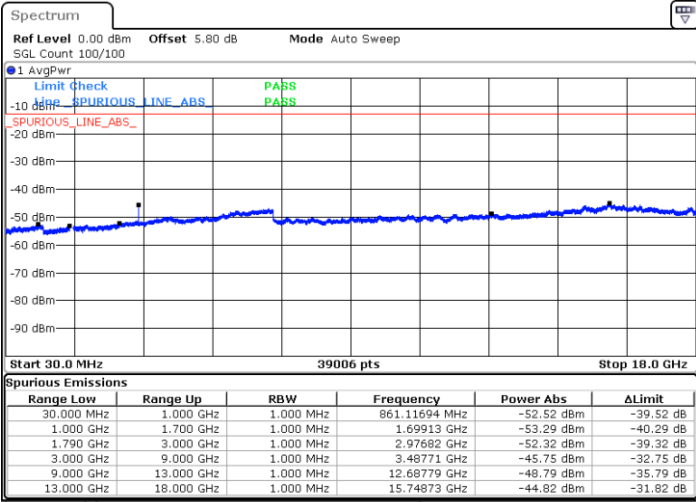

Date: 6 JUL 2019 18:13:24

Date: 6 JUL 2019 18:14:18

Highest Channel / 64QAM

Date: 6 JUL 2019 18:15:13

LTE Band 66 / 1.4MHz

Lowest Channel / QPSK

Lowest Channel / 16QAM

Date: 12 JUL 2019 02:37:10

Date: 12 JUL 2019 02:34:45

Middle Channel / QPSK

Middle Channel / 16QAM

Date: 12 JUL 2019 02:41:06

Date: 12 JUL 2019 02:44:45

LTE Band 66 / 1.4MHz

Highest Channel / QPSK

Date: 12 JUL 2019 02:55:29

Highest Channel / 16QAM

Date: 12 JUL 2019 02:56:27

LTE Band 66 / 3MHz

Lowest Channel / QPSK

Date: 12 JUL 2019 03:06:22

Lowest Channel / 16QAM

Date: 12 JUL 2019 03:05:07

LTE Band 66 / 3MHz

Middle Channel / QPSK

Middle Channel / 16QAM

Date: 12 JUL 2019 03:07:31

Date: 12 JUL 2019 03:08:11

Highest Channel / QPSK

Highest Channel / 16QAM

Date: 12 JUL 2019 03:19:47

Date: 12 JUL 2019 03:20:28