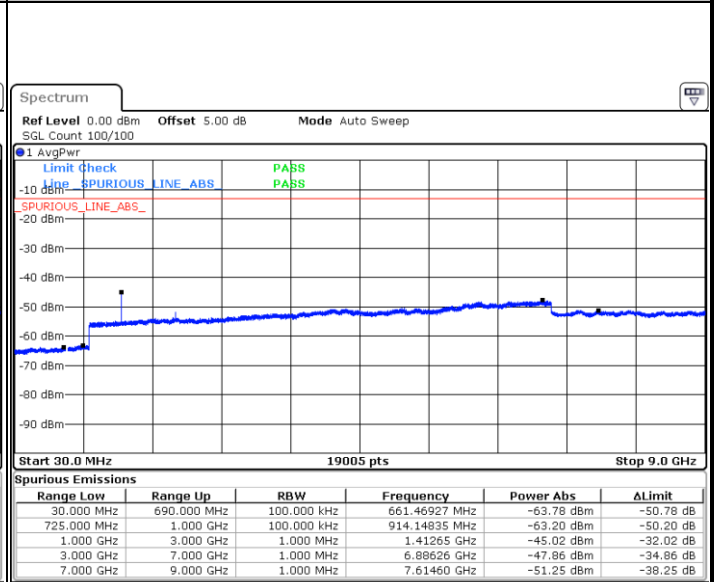

Date: 6 JUL 2019 16:46:33

LTE Band 12 / 1.4MHz

Highest Channel / QPSK

Date: 6 JUL 2019 16:48:22

Highest Channel / 16QAM

Date: 6 JUL 2019 16:49:17

LTE Band 12 / 3MHz

Lowest Channel / QPSK

Date: 6 JUL 2019 17:01:13

Lowest Channel / 16QAM

Date: 6 JUL 2019 17:02:08

LTE Band 12 / 3MHz

Middle Channel / QPSK

Date: 6 JUL 2019 17:03:57

Middle Channel / 16QAM

Date: 6 JUL 2019 17:03:03

Highest Channel / QPSK

Date: 6 JUL 2019 17:04:52

Highest Channel / 16QAM

Date: 6 JUL 2019 17:05:47

LTE Band 12 / 5MHz

Lowest Channel / QPSK

Date: 6 JUL 2019 17:17:42

Lowest Channel / 16QAM