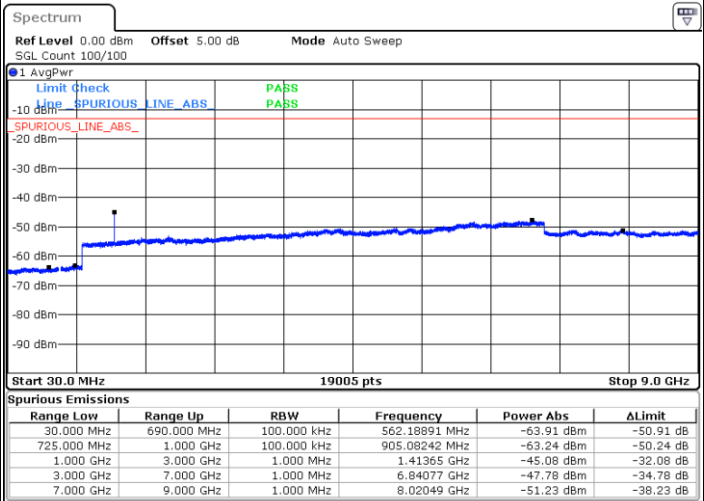

Date: 6 JUL 2019 17:21:21

Date: 6 JUL 2019 17:22:16

LTE Band 12 / 10MHz

Lowest Channel / QPSK

Lowest Channel / 16QAM

Date: 6 JUL 2019 17:34:12

Date: 6 JUL 2019 17:35:06

LTE Band 12 / 10MHz

Middle Channel / QPSK

Middle Channel / 16QAM

Date: 6 JUL 2019 17:36:56

Date: 6 JUL 2019 17:36:01

Highest Channel / QPSK

Highest Channel / 16QAM

Date: 6 JUL 2019 17:37:50

Date: 6 JUL 2019 17:38:45

LTE Band 12 / 1.4MHz

Lowest Channel / 64QAM

Middle Channel / 64QAM

Date: 6 JUL 2019 17:54:11

Date: 6 JUL 2019 17:55:06

Highest Channel / 64QAM

Date: 6 JUL 2019 17:56:00

LTE Band 12 / 3MHz