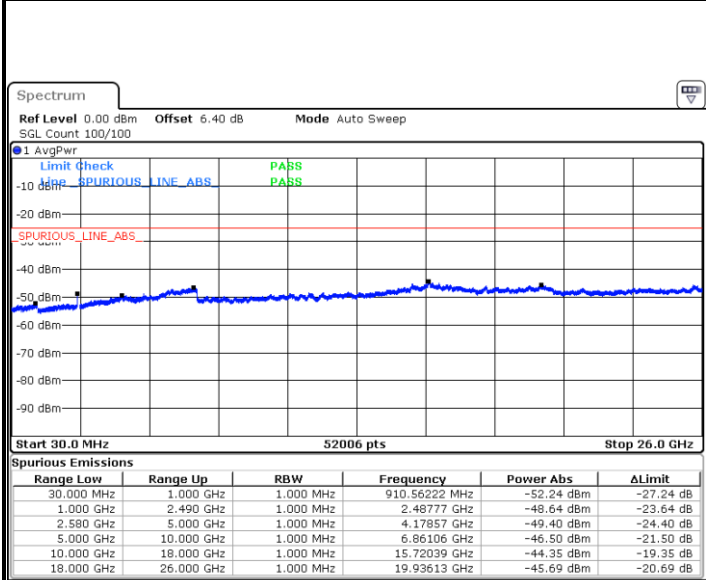

Date: 6 JUL 2019 15:56:21

Highest Channel / 64QAM

Date: 6 JUL 2019 15:57:15

LTE Band 7 / 10MHz

Lowest Channel / 64QAM

Middle Channel / 64QAM

Date: 6 JUL 2019 16:01:26

Date: 6 JUL 2019 16:02:20

Highest Channel / 64QAM

Date: 6 JUL 2019 16:03:14

LTE Band 7 / 15MHz

Lowest Channel / 64QAM

Date: 6 JUL 2019 16:09:40

Middle Channel / 64QAM

Date: 6 JUL 2019 16:10:34

Highest Channel / 64QAM

Date: 6 JUL 2019 16:11:29

LTE Band 7 / 20MHz

Lowest Channel / 64QAM

Middle Channel / 64QAM

Date: 6 JUL 2019 16:15:39

Date: 6 JUL 2019 16:16:33

Highest Channel / 64QAM

Date: 6 JUL 2019 16:17:27