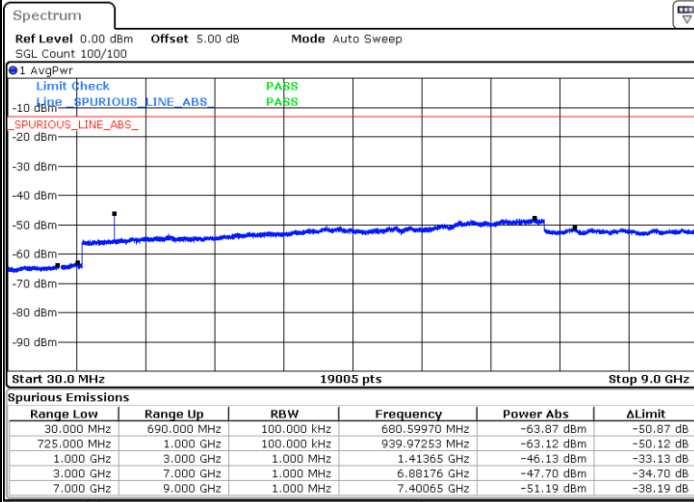

Lowest Channel / 64QAM

Middle Channel / 64QAM

Date: 6 JUL 2019 17:56:55

Date: 6 JUL 2019 17:57:49

Highest Channel / 64QAM

Date: 6 JUL 2019 17:58:44

LTE Band 12 / 5MHz

Lowest Channel / 64QAM

Middle Channel / 64QAM

Date: 6 JUL 2019 18:10:40

Date: 6 JUL 2019 18:11:34

Highest Channel / 64QAM

Date: 6 JUL 2019 18:12:29

LTE Band 12 / 10MHz

Lowest Channel / 64QAM

Middle Channel / 64QAM

Date: 6 JUL 2019 18:13:24

Date: 6 JUL 2019 18:14:18

Highest Channel / 64QAM

Date: 6 JUL 2019 18:15:13

LTE Band 66 / 1.4MHz

Lowest Channel / QPSK

Lowest Channel / 16QAM

Date: 12 JUL 2019 02:37:10