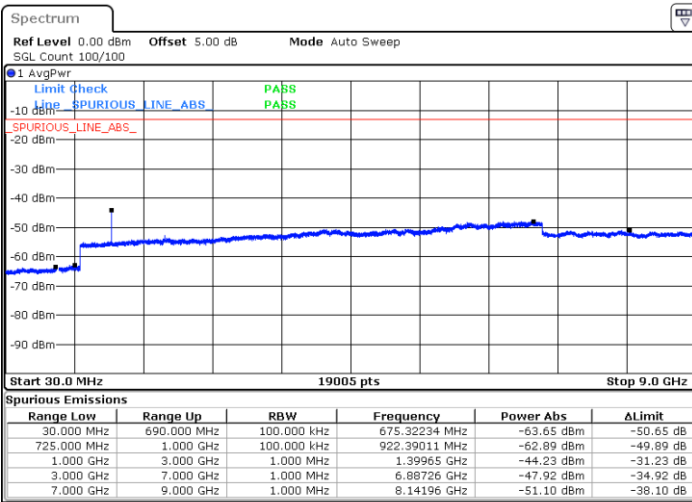

Highest Channel / QPSK

Date: 6 JUL 2019 17:04:52

Highest Channel / 16QAM

Date: 6 JUL 2019 17:05:47

LTE Band 12 / 5MHz

Lowest Channel / QPSK

Date: 6 JUL 2019 17:17:42

Lowest Channel / 16QAM

Date: 6 JUL 2019 17:18:37

Middle Channel / QPSK

Date: 6 JUL 2019 17:20:26

Middle Channel / 16QAM

Date: 6 JUL 2019 17:19:32

LTE Band 12 / 5MHz

Highest Channel / QPSK

Highest Channel / 16QAM

Date: 6 JUL 2019 17:21:21

Date: 6 JUL 2019 17:22:16

LTE Band 12 / 10MHz

Lowest Channel / QPSK

Lowest Channel / 16QAM

Date: 6 JUL 2019 17:34:12

Date: 6 JUL 2019 17:35:06

LTE Band 12 / 10MHz