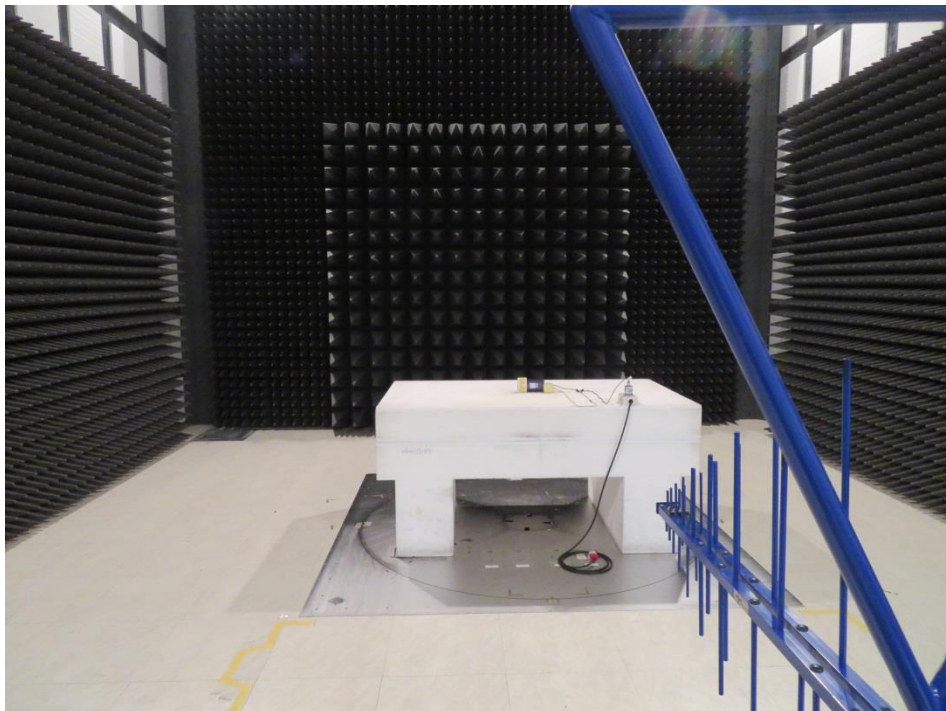

**Short-Term Confidentiality Requested
RF NFC Test Setup Photos**

<Conducted Emission>

Remote View

Rear View

<Radiated Emission>

Z Plane

From 9 kHz ~ 30 MHz

From 30 MHz ~ 1 GHz