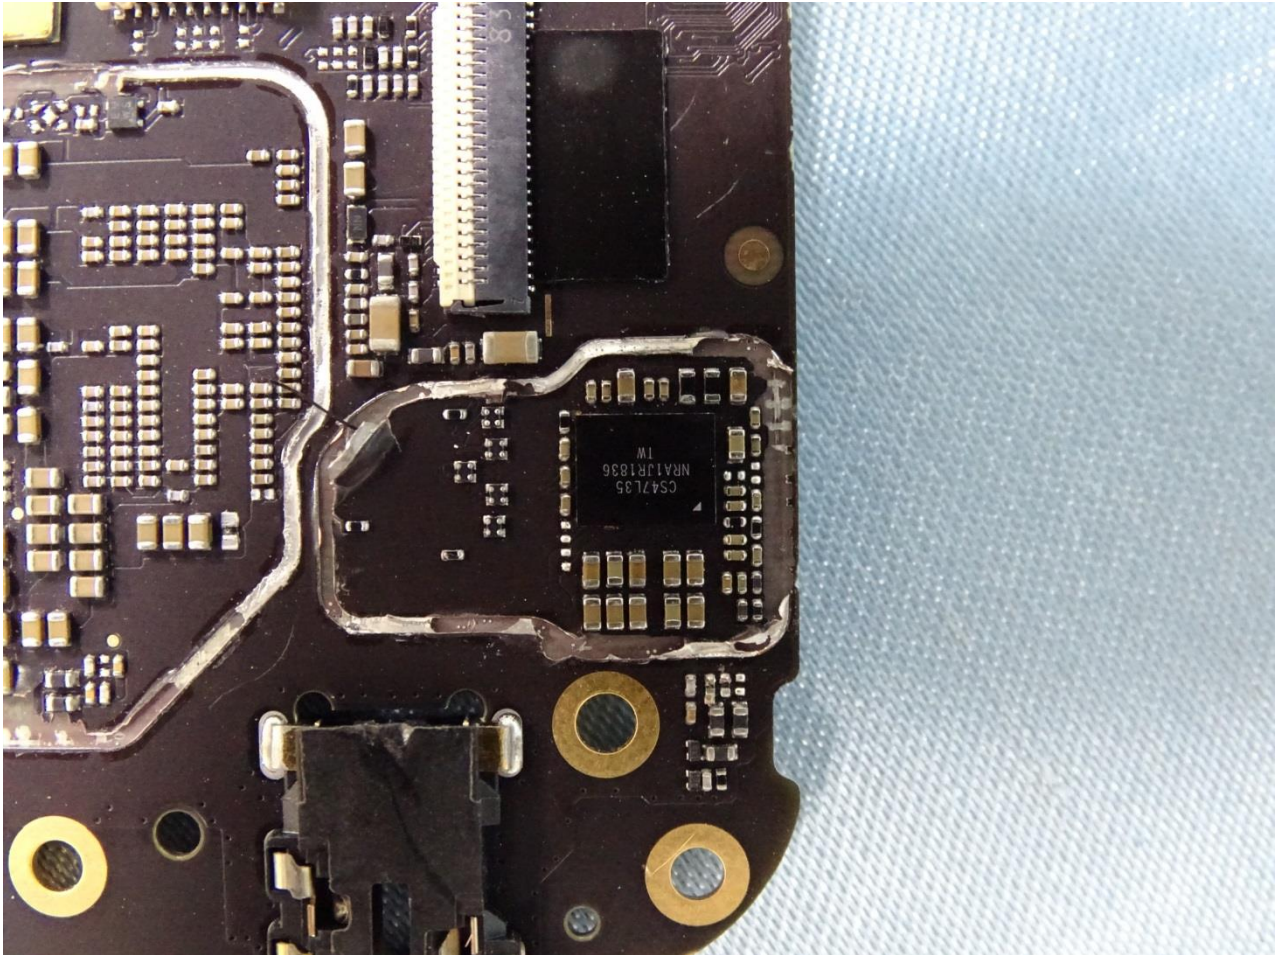

Brand Name: Motorola / Model Name: XT2010-1

Brand Name: Motorola / Model Name: XT2010-1

Brand Name: Motorola / Model Name: XT2010-1

Brand Name: Motorola / Model Name: XT2010-1

Brand Name: Motorola / Model Name: XT2010-1

Brand Name: Motorola / Model Name: XT2010-1

WWAN Main Antenna

Brand Name: Motorola / Model Name: XT2010-1

Brand Name: Motorola / Model Name: XT2010-1

WWAN Mid and High Band Diversity Antenna

Brand Name: Motorola / Model Name: XT2010-1

Brand Name: Motorola / Model Name: XT2010-1

Brand Name: Motorola / Model Name: XT2010-1

WWAN Low Band Diversity and NFC Antenna

Brand Name: Motorola / Model Name: XT2010-1

Brand Name: Motorola / Model Name: XT2010-1