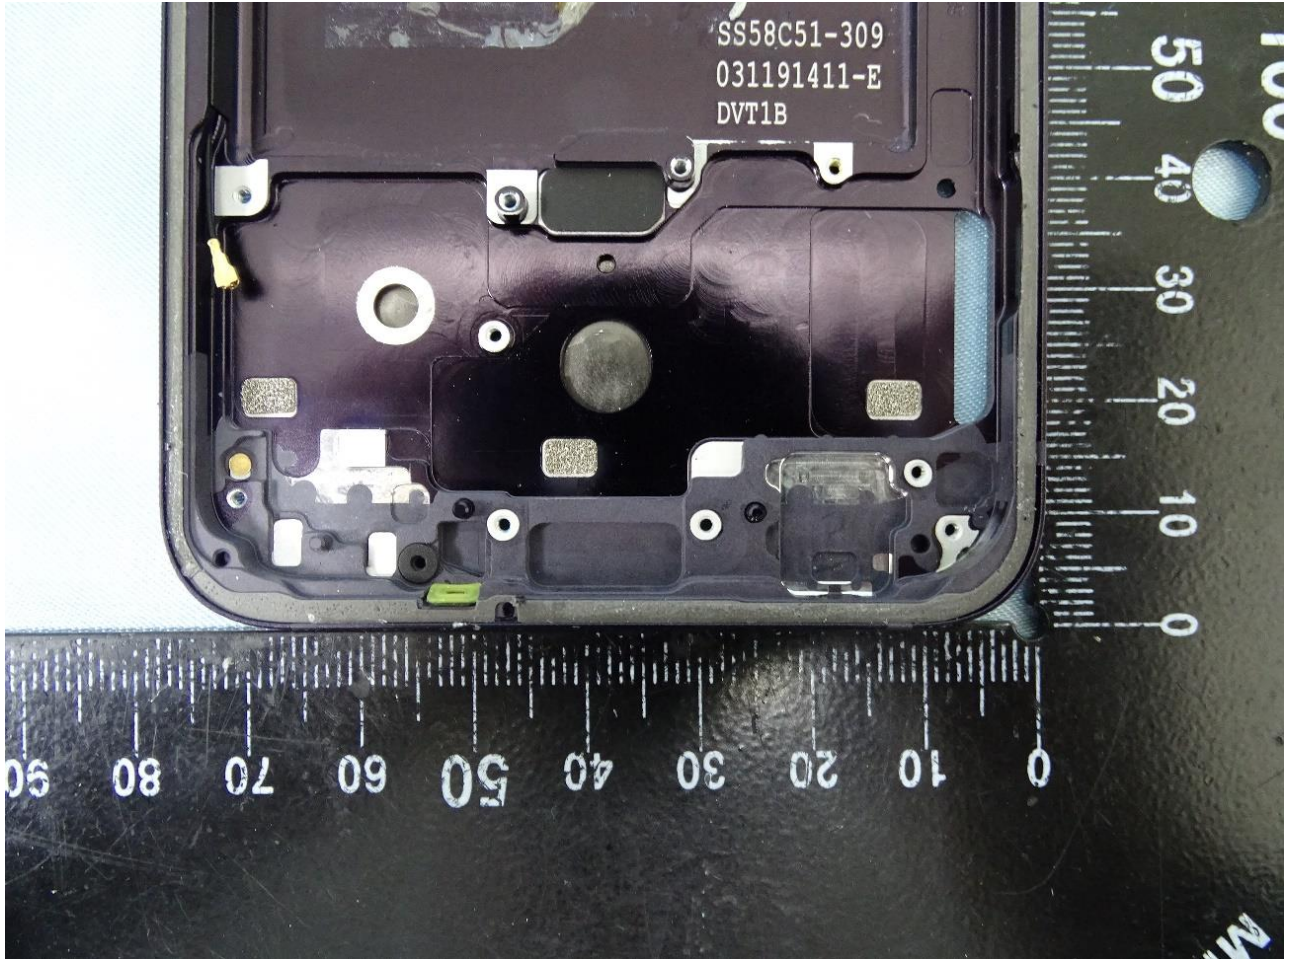

Brand Name: Motorola / Model Name: XT2010-1

Brand Name: Motorola / Model Name: XT2010-1

Brand Name: Motorola / Model Name: XT2010-1

Brand Name: Motorola / Model Name: XT2010-1

Brand Name: Motorola / Model Name: XT2010-1

Brand Name: Motorola / Model Name: XT2010-1

WWAN Main Antenna

Brand Name: Motorola / Model Name: XT2010-1

Brand Name: Motorola / Model Name: XT2010-1

WWAN Mid and High Band Diversity Antenna

Brand Name: Motorola / Model Name: XT2010-1