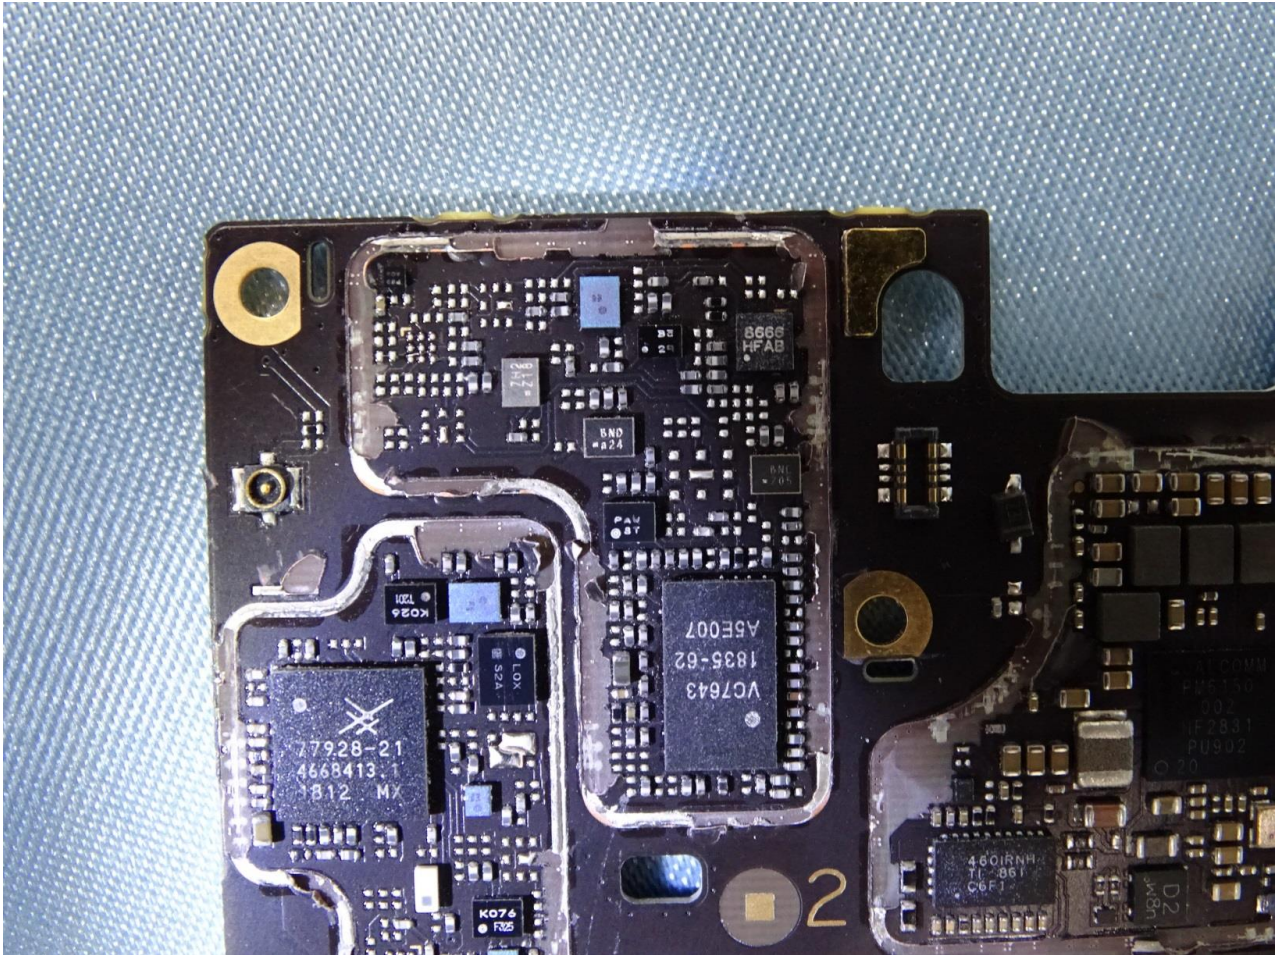

Brand Name: Motorola / Model Name: XT2010-1

Brand Name: Motorola / Model Name: XT2010-1

Brand Name: Motorola / Model Name: XT2010-1

Brand Name: Motorola / Model Name: XT2010-1

Brand Name: Motorola / Model Name: XT2010-1

Brand Name: Motorola / Model Name: XT2010-1

WWAN Main Antenna

Brand Name: Motorola / Model Name: XT2010-1

Brand Name: Motorola / Model Name: XT2010-1

WWAN Mid and High Band Diversity Antenna

Brand Name: Motorola / Model Name: XT2010-1

Brand Name: Motorola / Model Name: XT2010-1

Brand Name: Motorola / Model Name: XT2010-1

WWAN Low Band Diversity and NFC Antenna

Brand Name: Motorola / Model Name: XT2010-1

Brand Name: Motorola / Model Name: XT2010-1