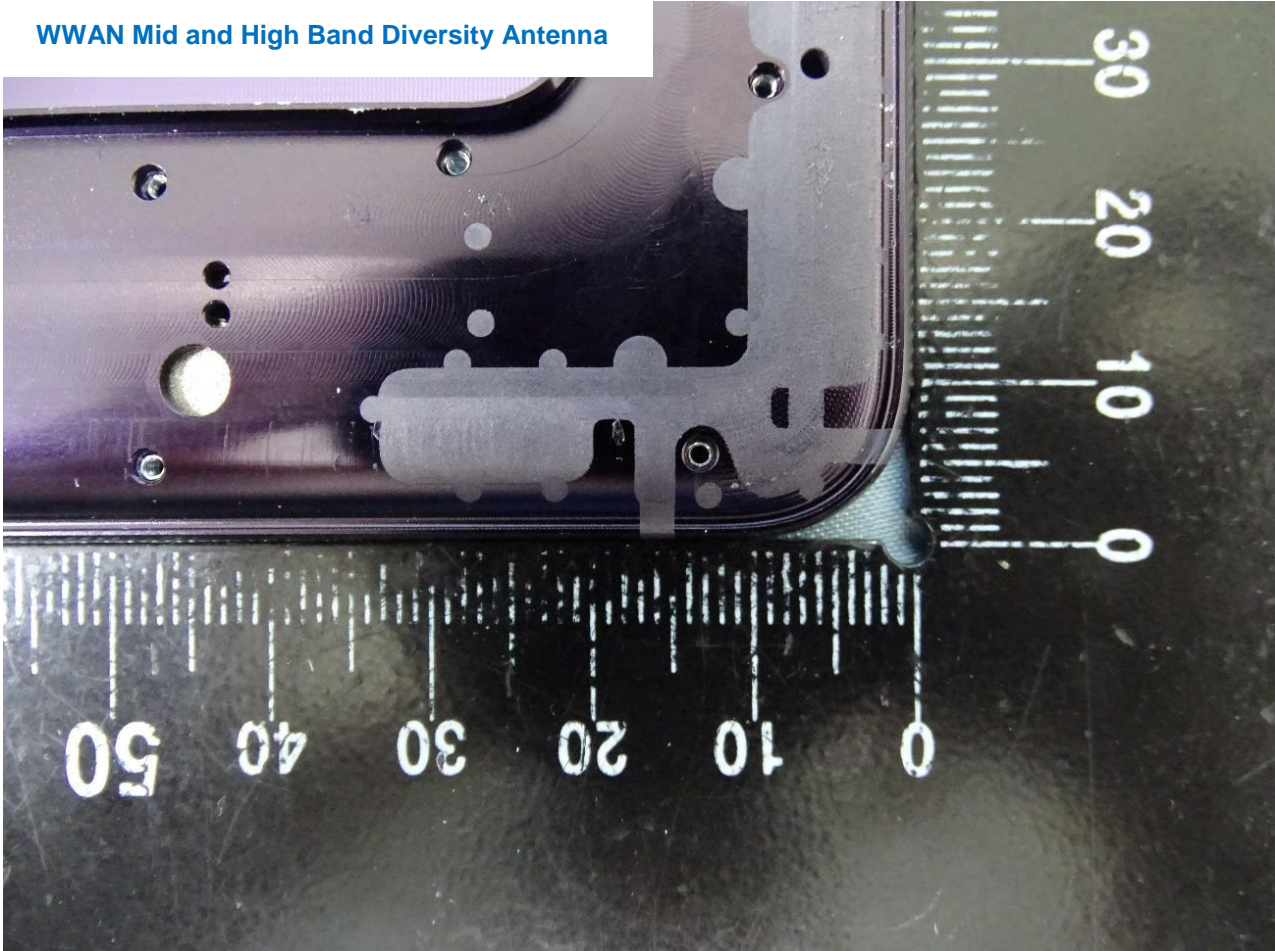

Brand Name: Motorola / Model Name: XT2010-1

WWAN Main Antenna

Brand Name: Motorola / Model Name: XT2010-1

Brand Name: Motorola / Model Name: XT2010-1

WWAN Mid and High Band Diversity Antenna

Brand Name: Motorola / Model Name: XT2010-1