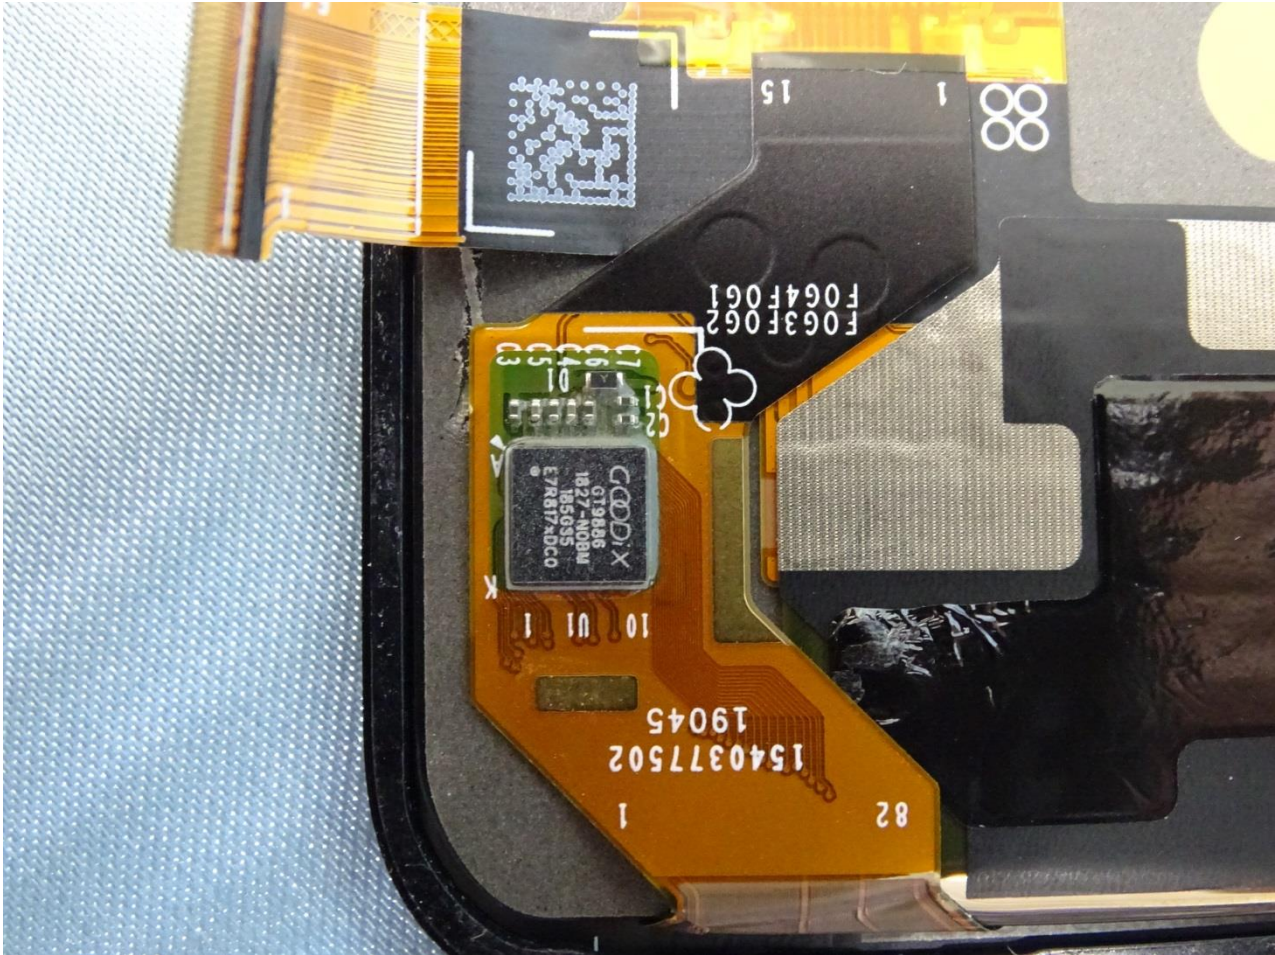

Brand Name: Motorola / Model Name: XT2010-1