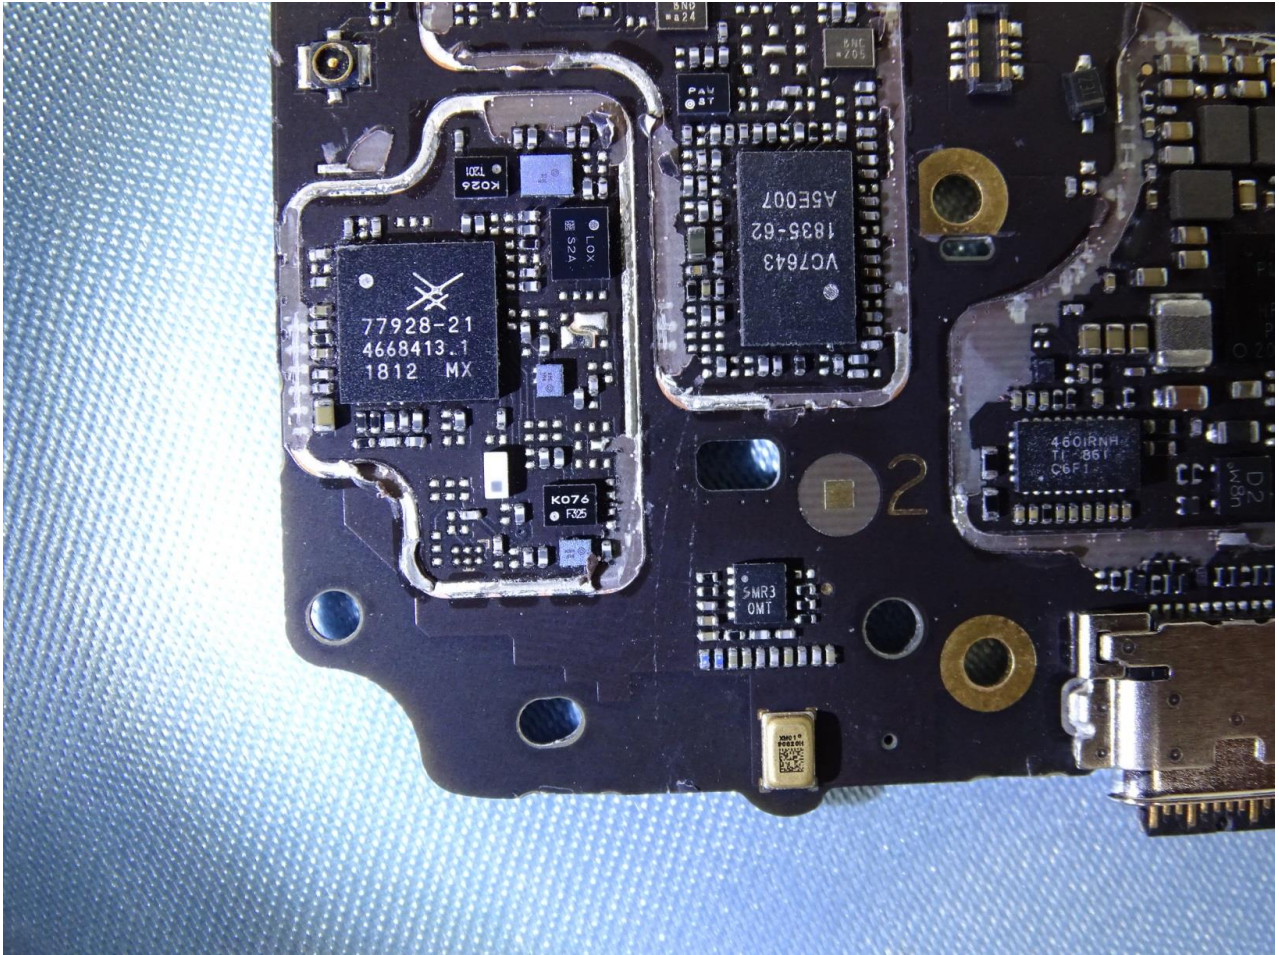

Brand Name: Motorola / Model Name: XT2010-1

Brand Name: Motorola / Model Name: XT2010-1

Brand Name: Motorola / Model Name: XT2010-1

Brand Name: Motorola / Model Name: XT2010-1

Brand Name: Motorola / Model Name: XT2010-1

Brand Name: Motorola / Model Name: XT2010-1

WWAN Main Antenna

Brand Name: Motorola / Model Name: XT2010-1

Brand Name: Motorola / Model Name: XT2010-1

WWAN Mid and High Band Diversity Antenna

Brand Name: Motorola / Model Name: XT2010-1

Brand Name: Motorola / Model Name: XT2010-1

Brand Name: Motorola / Model Name: XT2010-1

WWAN Low Band Diversity and NFC Antenna

Brand Name: Motorola / Model Name: XT2010-1

Brand Name: Motorola / Model Name: XT2010-1