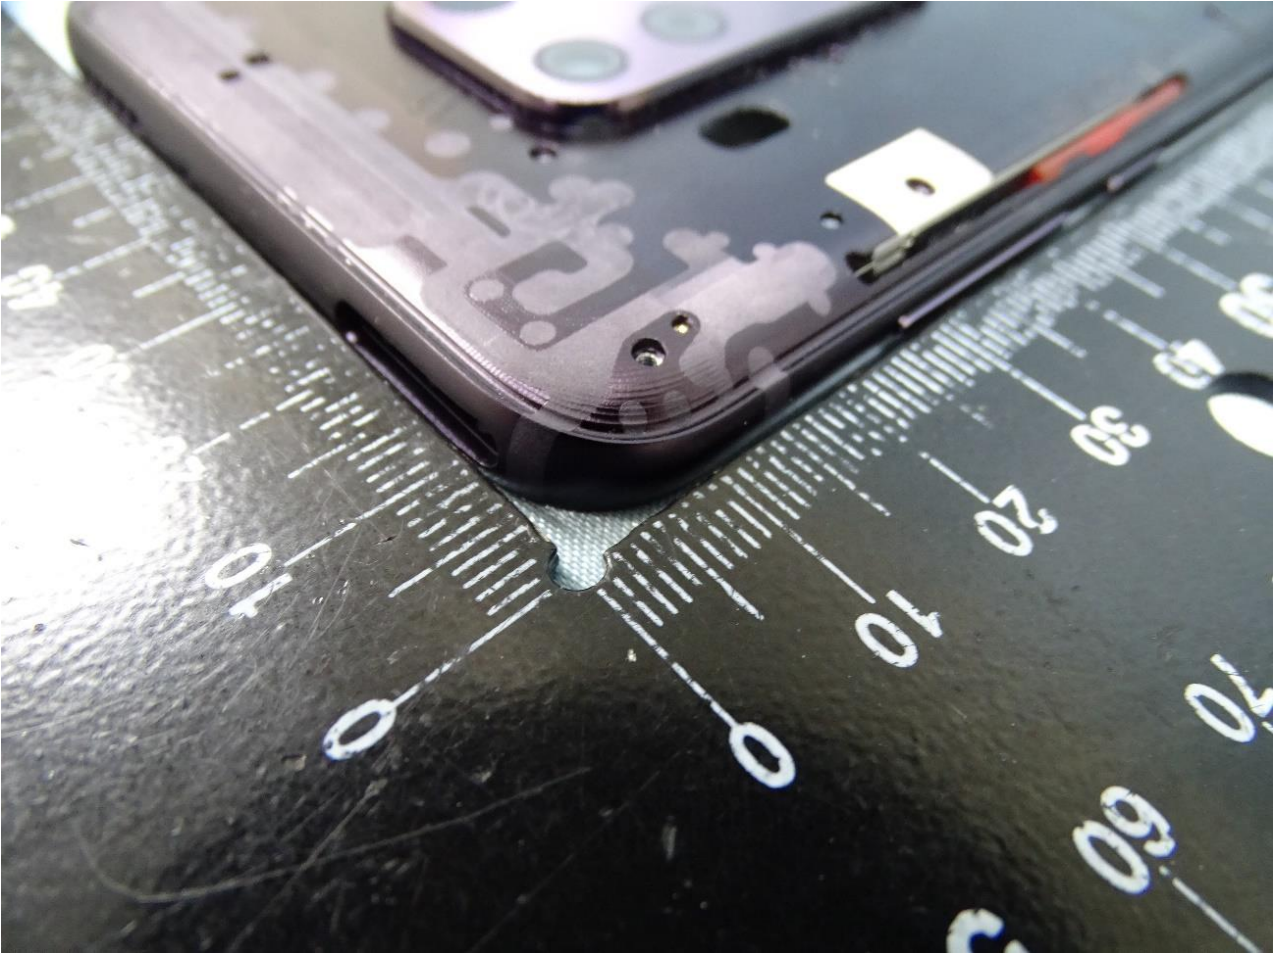

Brand Name: Motorola / Model Name: XT2010-1