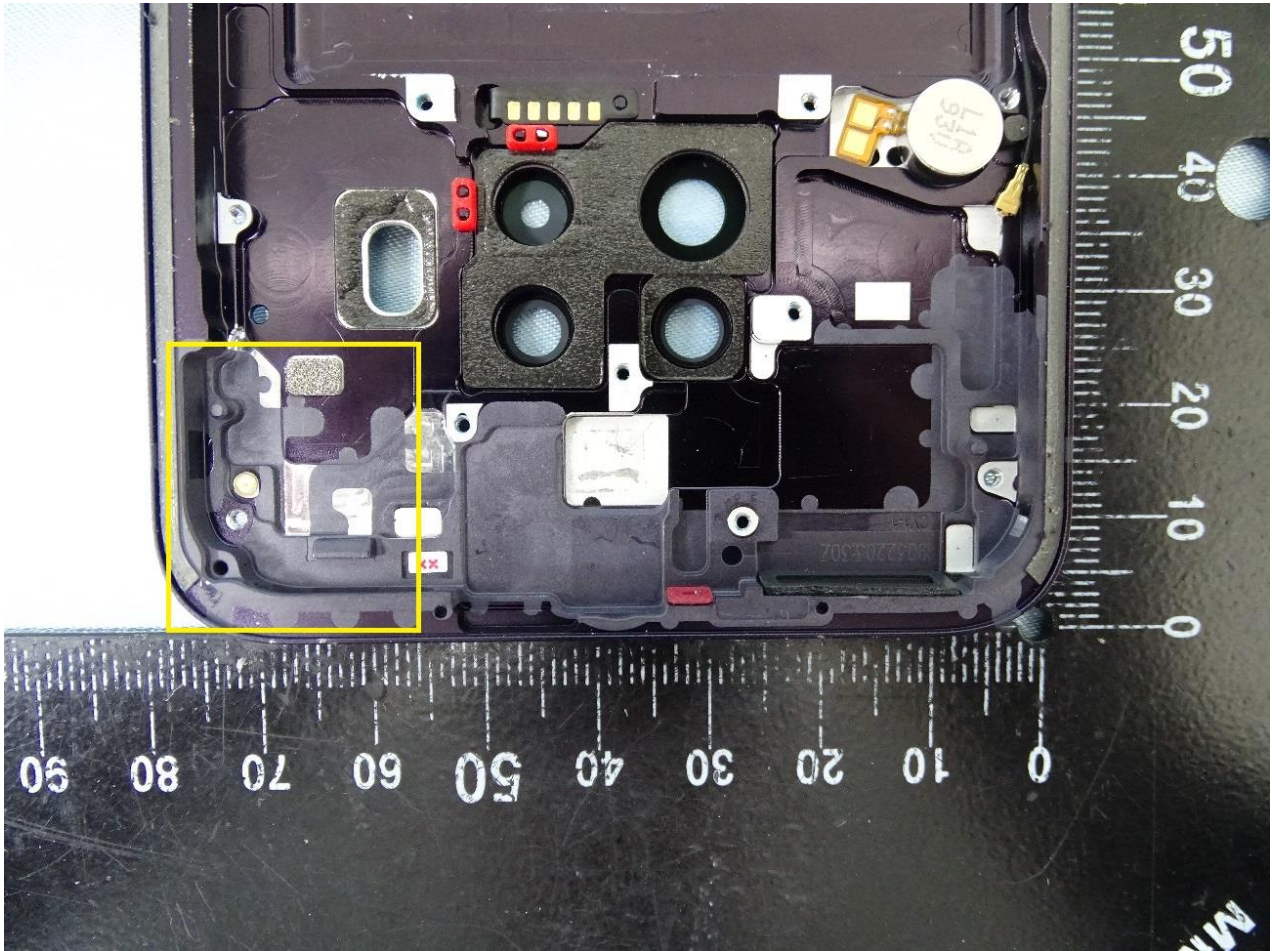

Brand Name: Motorola / Model Name: XT2010-1