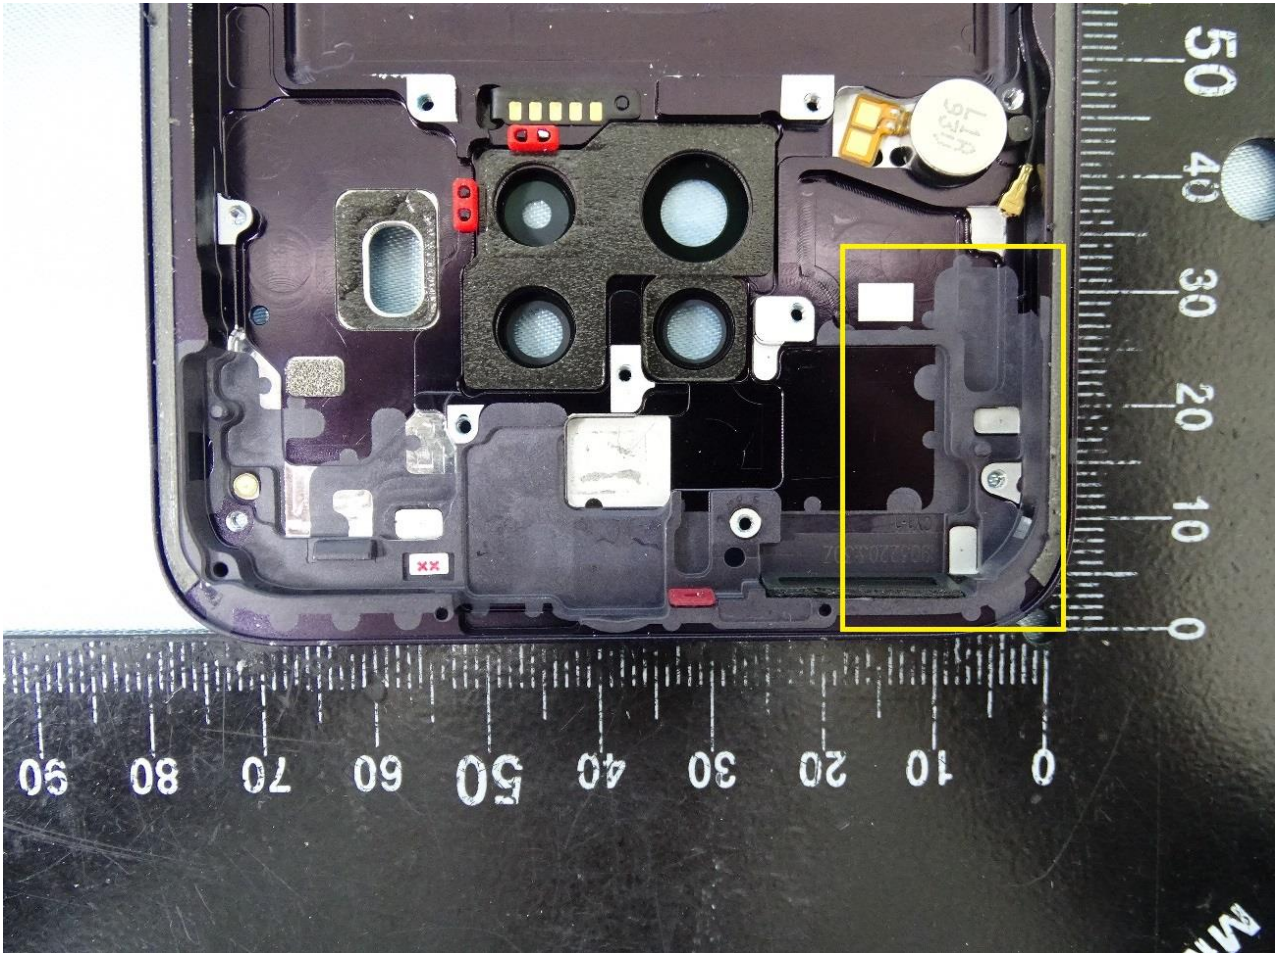

Brand Name: Motorola / Model Name: XT2010-1