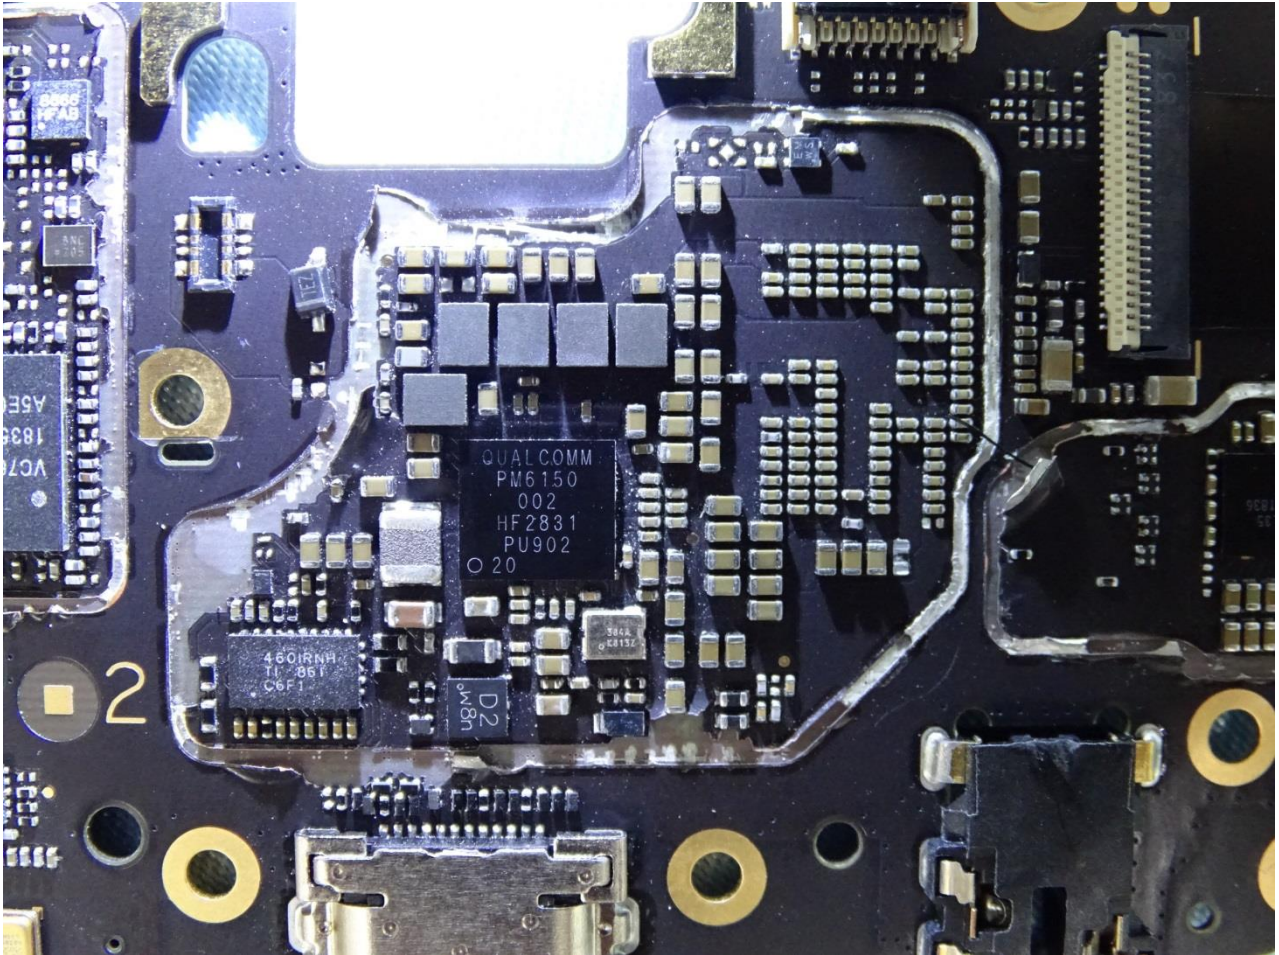

Brand Name: Motorola / Model Name: XT2010-1

Brand Name: Motorola / Model Name: XT2010-1

Brand Name: Motorola / Model Name: XT2010-1

Brand Name: Motorola / Model Name: XT2010-1

Brand Name: Motorola / Model Name: XT2010-1

Brand Name: Motorola / Model Name: XT2010-1

WWAN Main Antenna

Brand Name: Motorola / Model Name: XT2010-1

Brand Name: Motorola / Model Name: XT2010-1

WWAN Mid and High Band Diversity Antenna

Brand Name: Motorola / Model Name: XT2010-1

Brand Name: Motorola / Model Name: XT2010-1

Brand Name: Motorola / Model Name: XT2010-1

WWAN Low Band Diversity and NFC Antenna

Brand Name: Motorola / Model Name: XT2010-1

Brand Name: Motorola / Model Name: XT2010-1