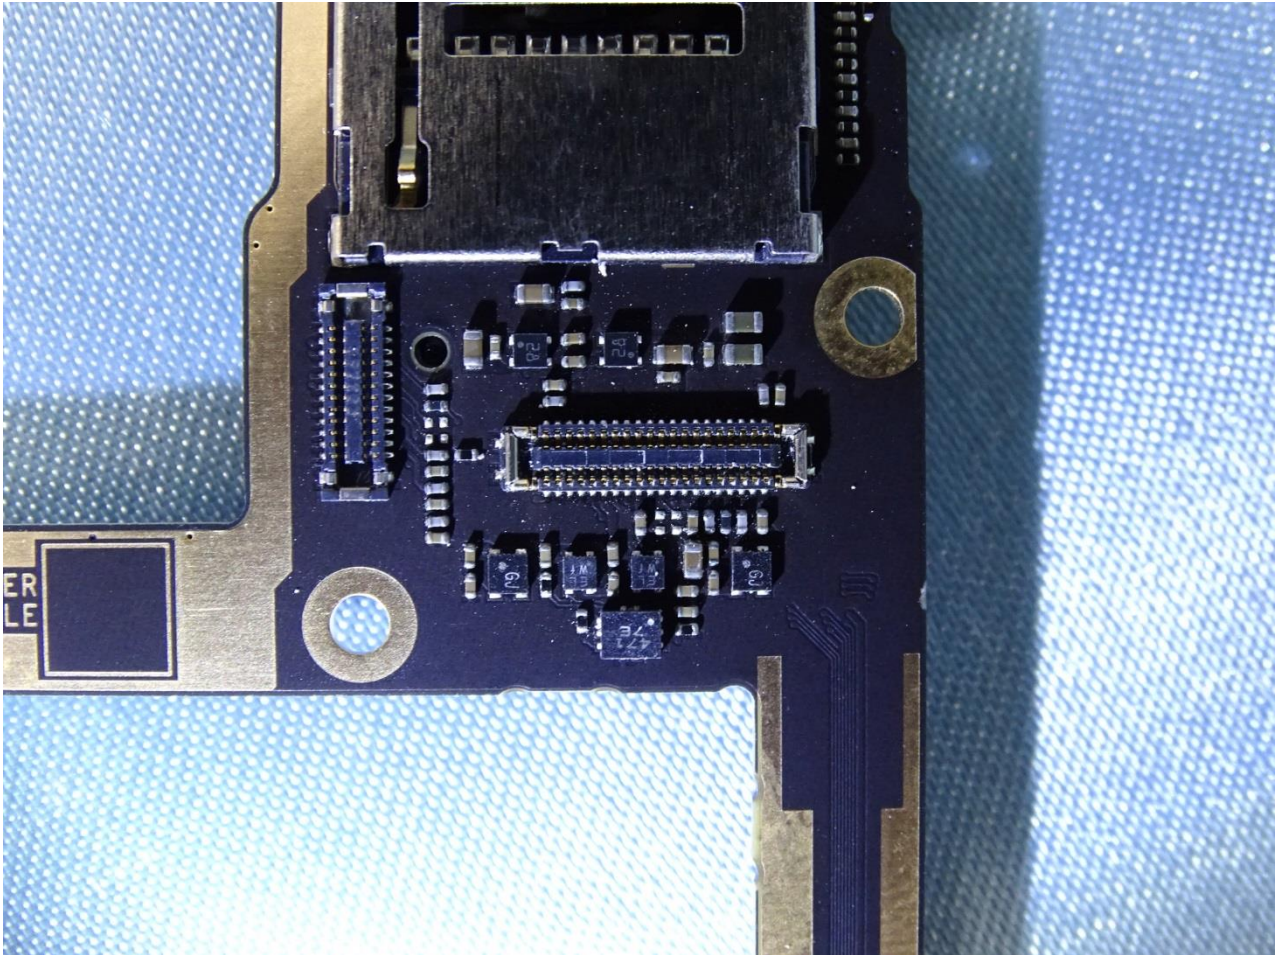

Brand Name: Motorola / Model Name: XT2010-1

Brand Name: Motorola / Model Name: XT2010-1

Brand Name: Motorola / Model Name: XT2010-1

Brand Name: Motorola / Model Name: XT2010-1

Brand Name: Motorola / Model Name: XT2010-1

Brand Name: Motorola / Model Name: XT2010-1

WWAN Main Antenna

Brand Name: Motorola / Model Name: XT2010-1

Brand Name: Motorola / Model Name: XT2010-1

WWAN Mid and High Band Diversity Antenna

Brand Name: Motorola / Model Name: XT2010-1

Brand Name: Motorola / Model Name: XT2010-1

Brand Name: Motorola / Model Name: XT2010-1

WWAN Low Band Diversity and NFC Antenna

Brand Name: Motorola / Model Name: XT2010-1

Brand Name: Motorola / Model Name: XT2010-1