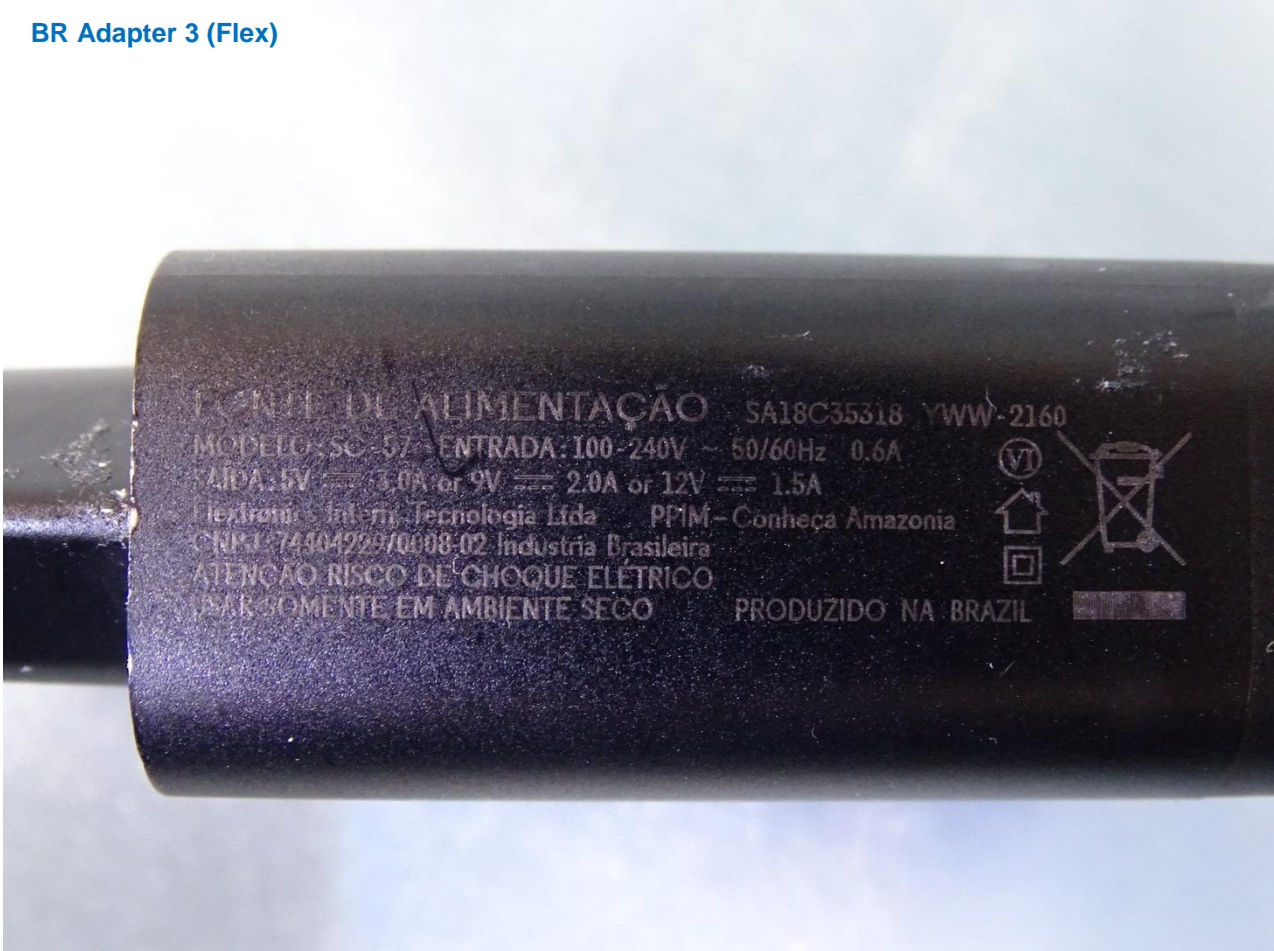

Brand Name: Motorola / Model Name: XT2010-1

BR Adapter 3 (Flex)