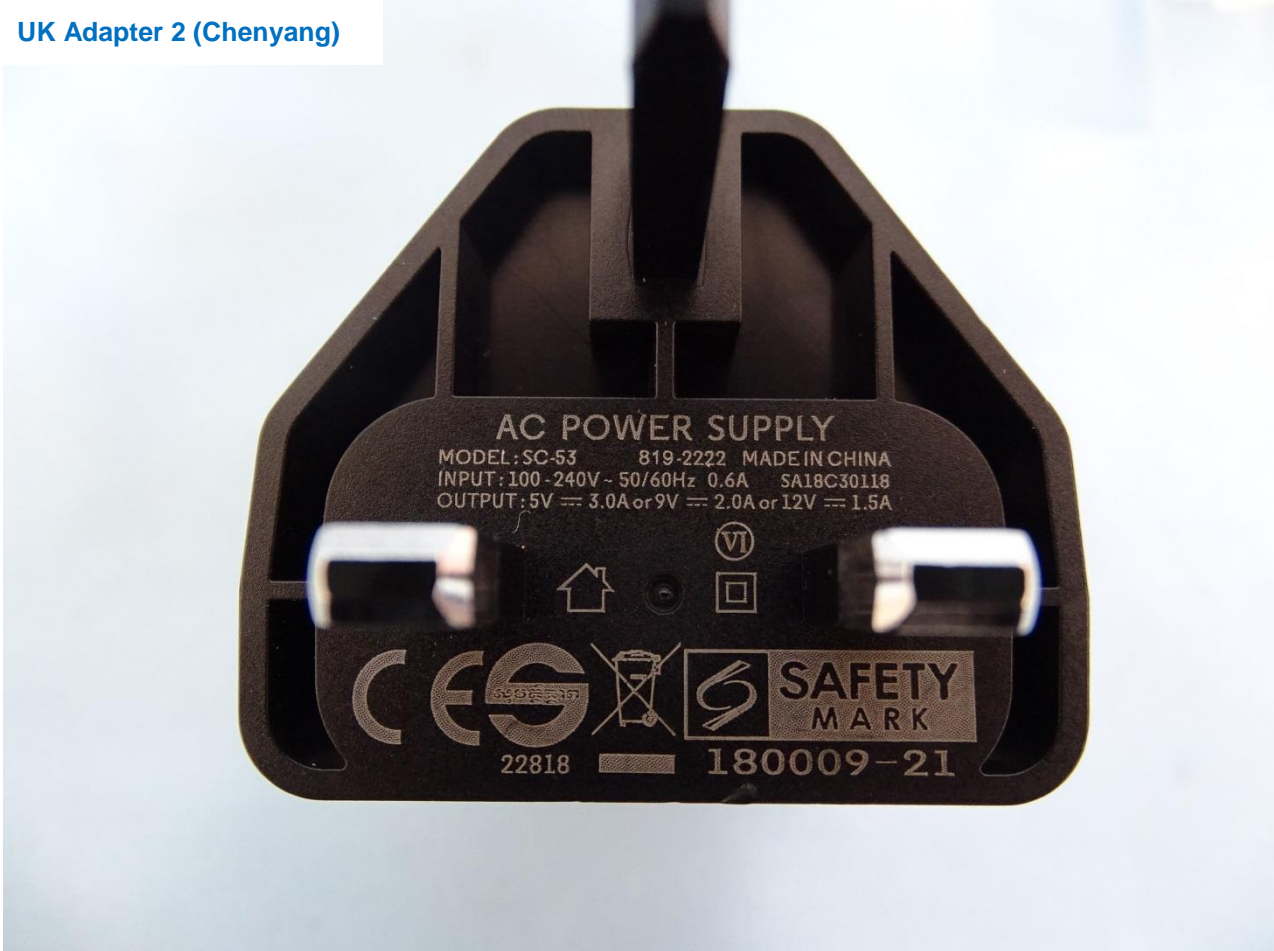

Brand Name: Motorola / Model Name: XT2010-1

US Adapter 2 (Chenyang)

Brand Name: Motorola / Model Name: XT2010-1

EU Adapter 2 (Chenyang)

Brand Name: Motorola / Model Name: XT2010-1

UK Adapter 2 (Chenyang)

Brand Name: Motorola / Model Name: XT2010-1