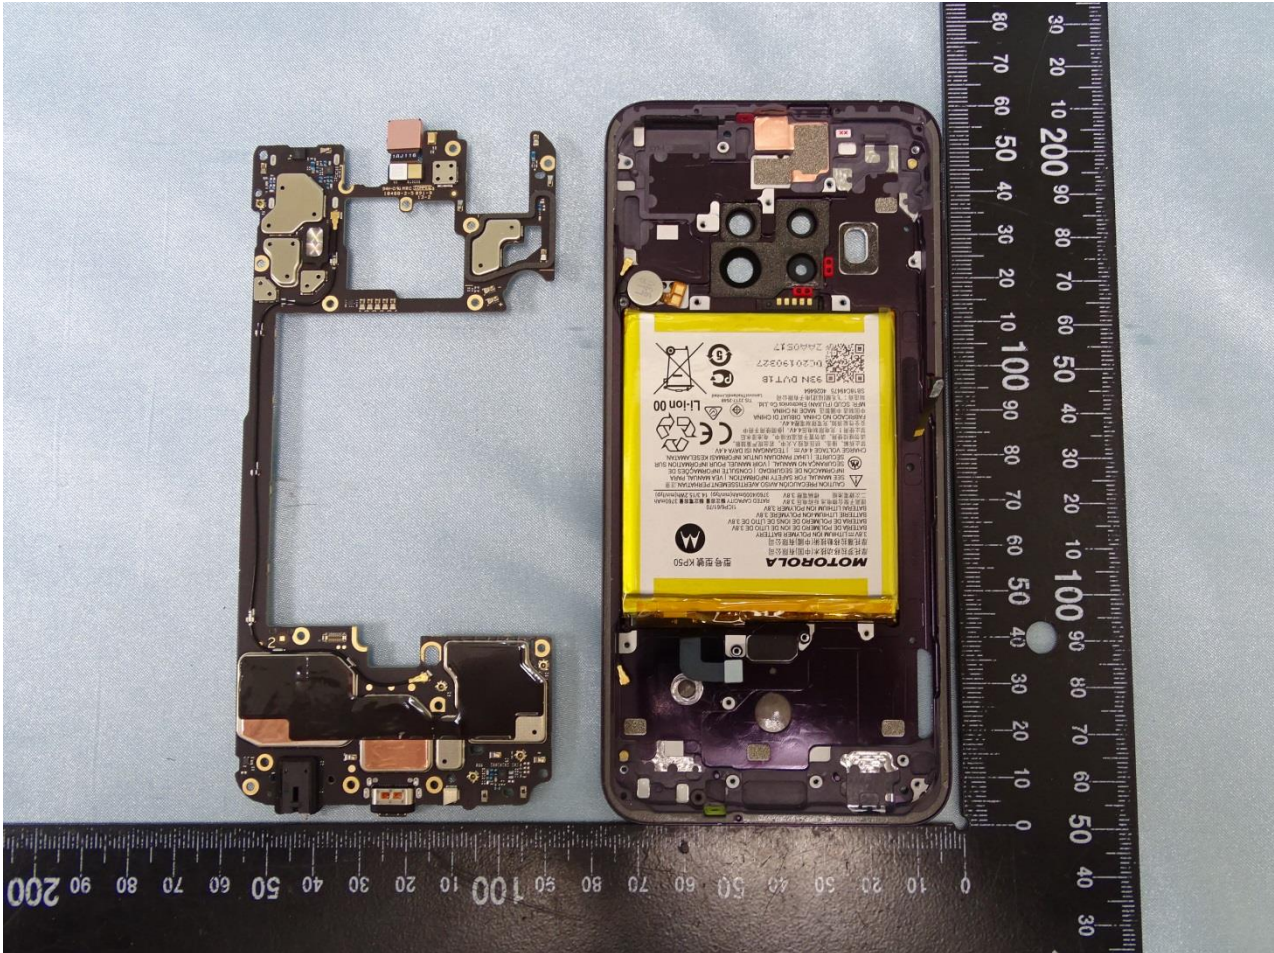

3. Internal Photograph of EUT

Brand Name: Motorola / Model Name: XT2010-1

Brand Name: Motorola / Model Name: XT2010-1

Brand Name: Motorola / Model Name: XT2010-1

Brand Name: Motorola / Model Name: XT2010-1

Brand Name: Motorola / Model Name: XT2010-1

Brand Name: Motorola / Model Name: XT2010-1

Brand Name: Motorola / Model Name: XT2010-1

Brand Name: Motorola / Model Name: XT2010-1

Brand Name: Motorola / Model Name: XT2010-1