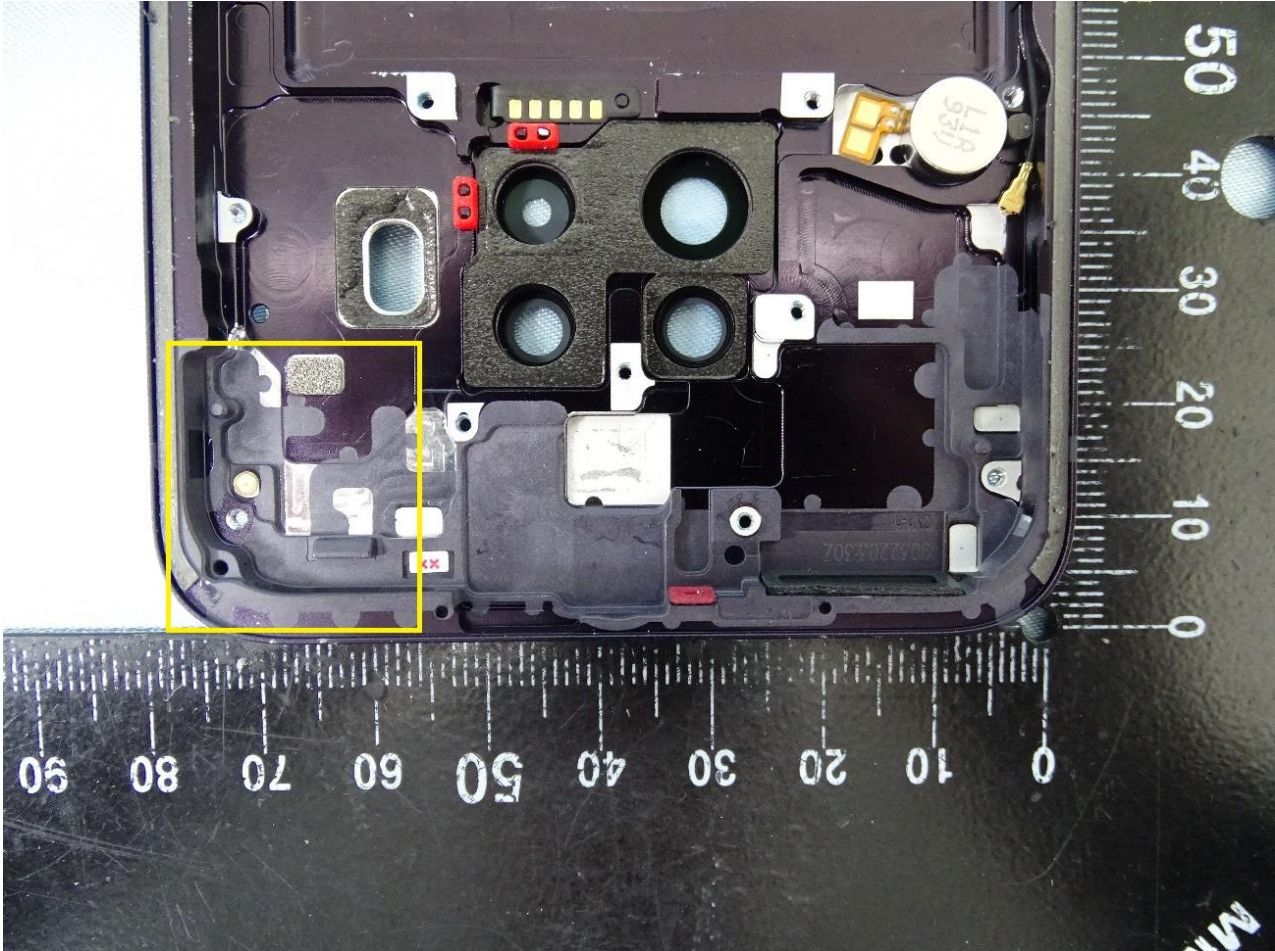

Brand Name: Motorola / Model Name: XT2010-1

WWAN Low Band Diversity and NFC Antenna

Brand Name: Motorola / Model Name: XT2010-1

Brand Name: Motorola / Model Name: XT2010-1

GPS, WLAN and Bluetooth Antenna

Brand Name: Motorola / Model Name: XT2010-1

Brand Name: Motorola / Model Name: XT2010-1

————THE END————