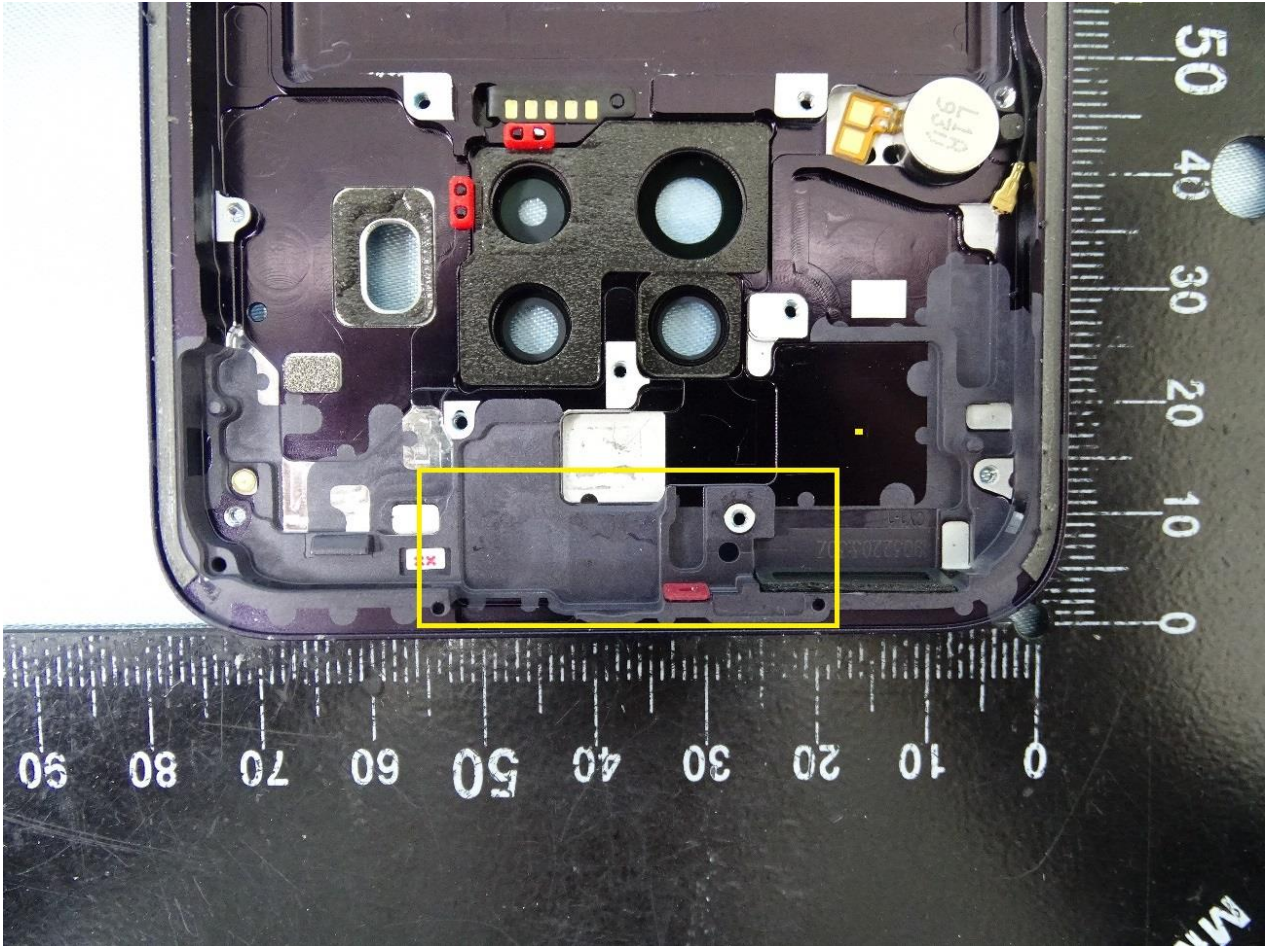

Brand Name: Motorola / Model Name: XT2010-1

WWAN Low Band Diversity and NFC Antenna

Brand Name: Motorola / Model Name: XT2010-1

Brand Name: Motorola / Model Name: XT2010-1

GPS, WLAN and Bluetooth Antenna

Brand Name: Motorola / Model Name: XT2010-1

Brand Name: Motorola / Model Name: XT2010-1

————THE END————