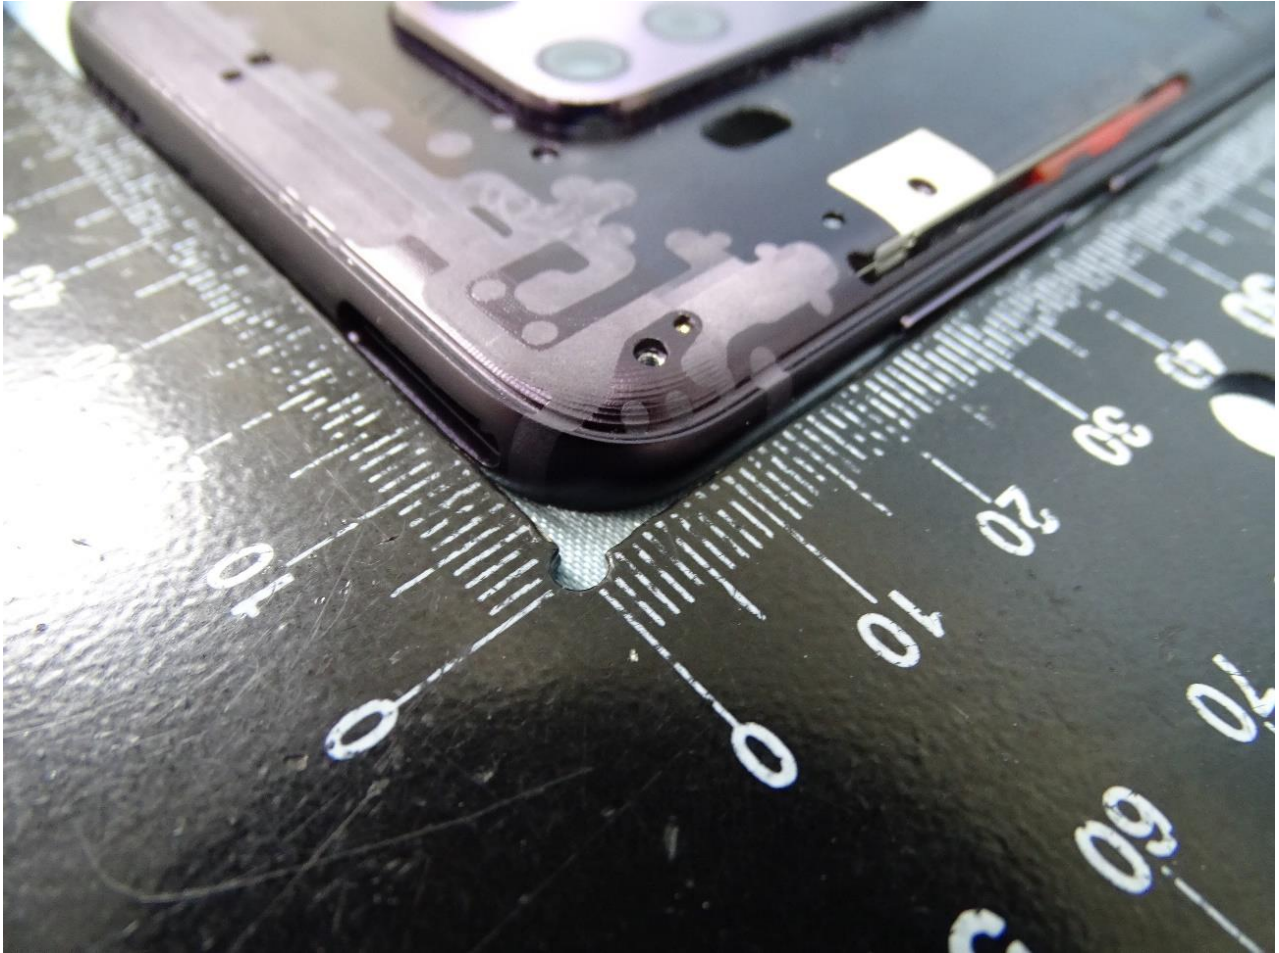

Brand Name: Motorola / Model Name: XT2010-1

WWAN Low Band Diversity and NFC Antenna

Brand Name: Motorola / Model Name: XT2010-1

Brand Name: Motorola / Model Name: XT2010-1

GPS, WLAN and Bluetooth Antenna

Brand Name: Motorola / Model Name: XT2010-1