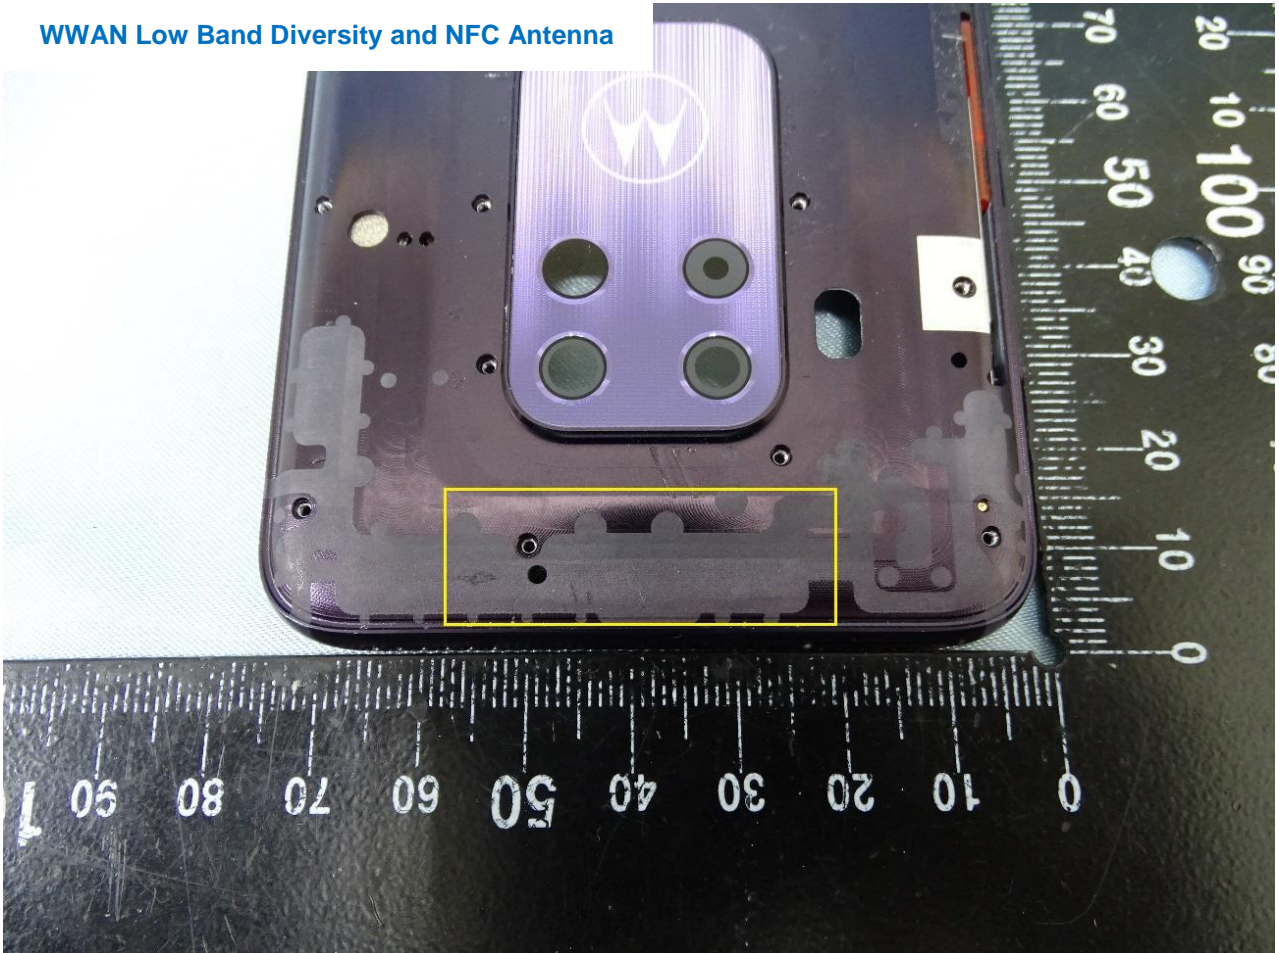

Brand Name: Motorola / Model Name: XT2010-1

WWAN Low Band Diversity and NFC Antenna

Brand Name: Motorola / Model Name: XT2010-1

Brand Name: Motorola / Model Name: XT2010-1

GPS, WLAN and Bluetooth Antenna

Brand Name: Motorola / Model Name: XT2010-1

Brand Name: Motorola / Model Name: XT2010-1

————THE END————