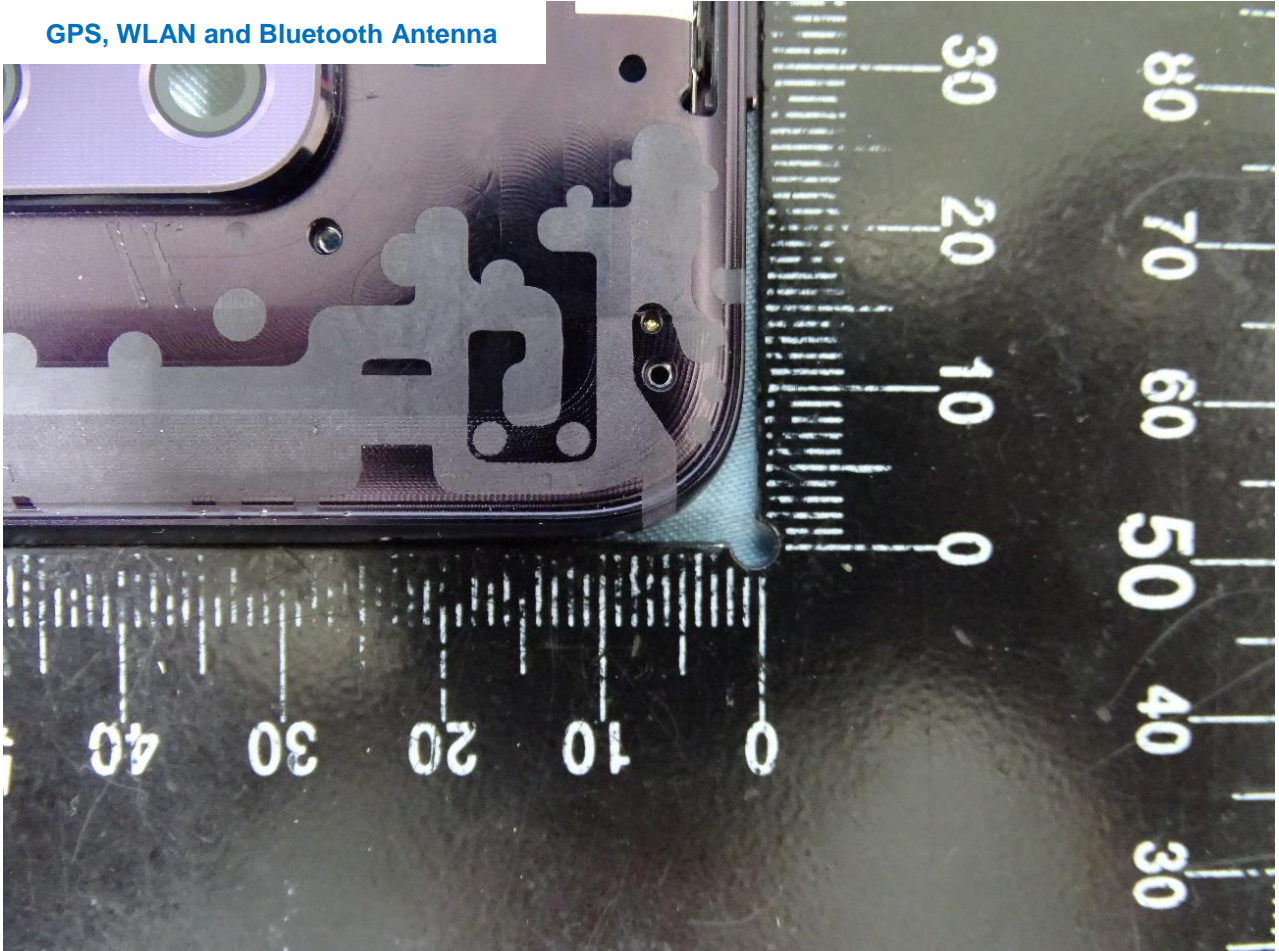

Brand Name: Motorola / Model Name: XT2010-1

WWAN Low Band Diversity and NFC Antenna

Brand Name: Motorola / Model Name: XT2010-1

Brand Name: Motorola / Model Name: XT2010-1

GPS, WLAN and Bluetooth Antenna

Brand Name: Motorola / Model Name: XT2010-1

Brand Name: Motorola / Model Name: XT2010-1

————THE END————