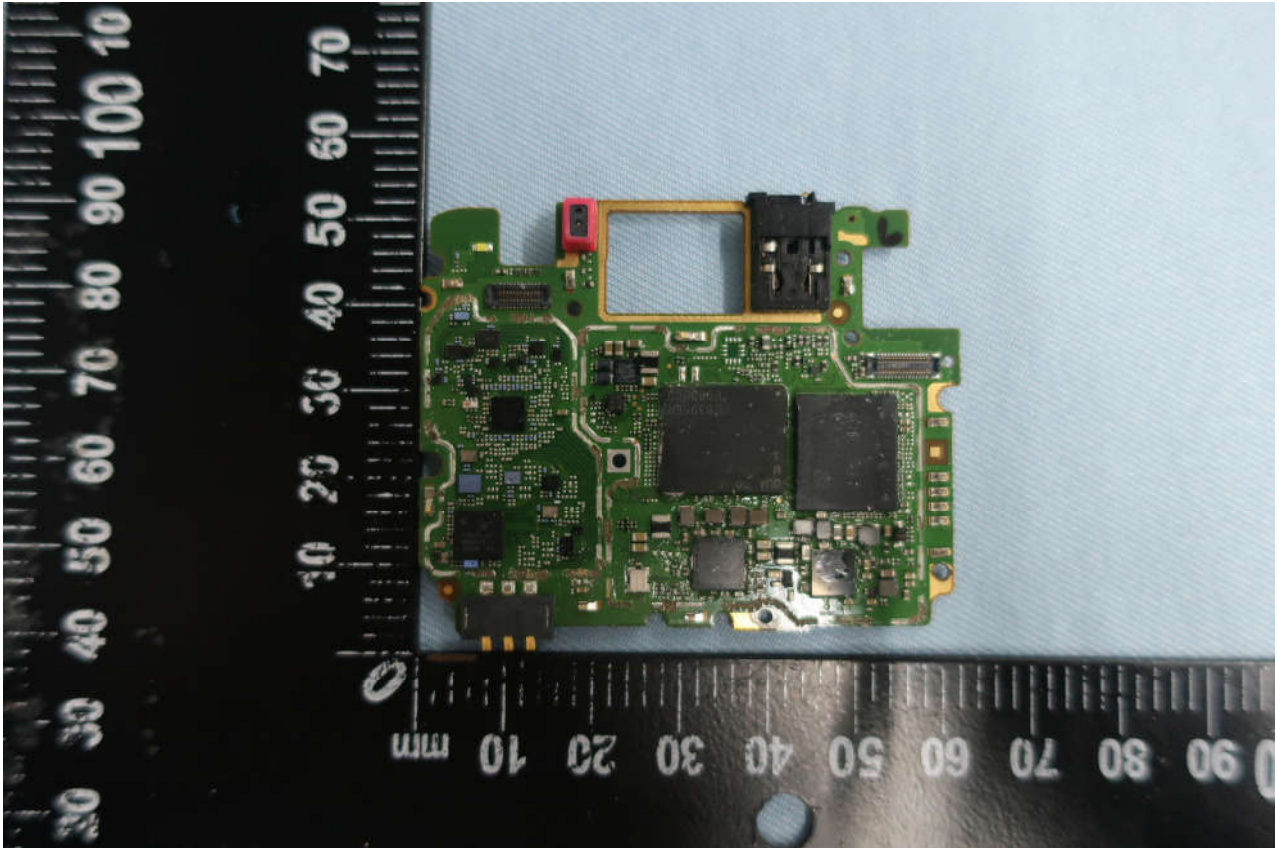

Brand Name: Motorola; Model Name: XT2005-3