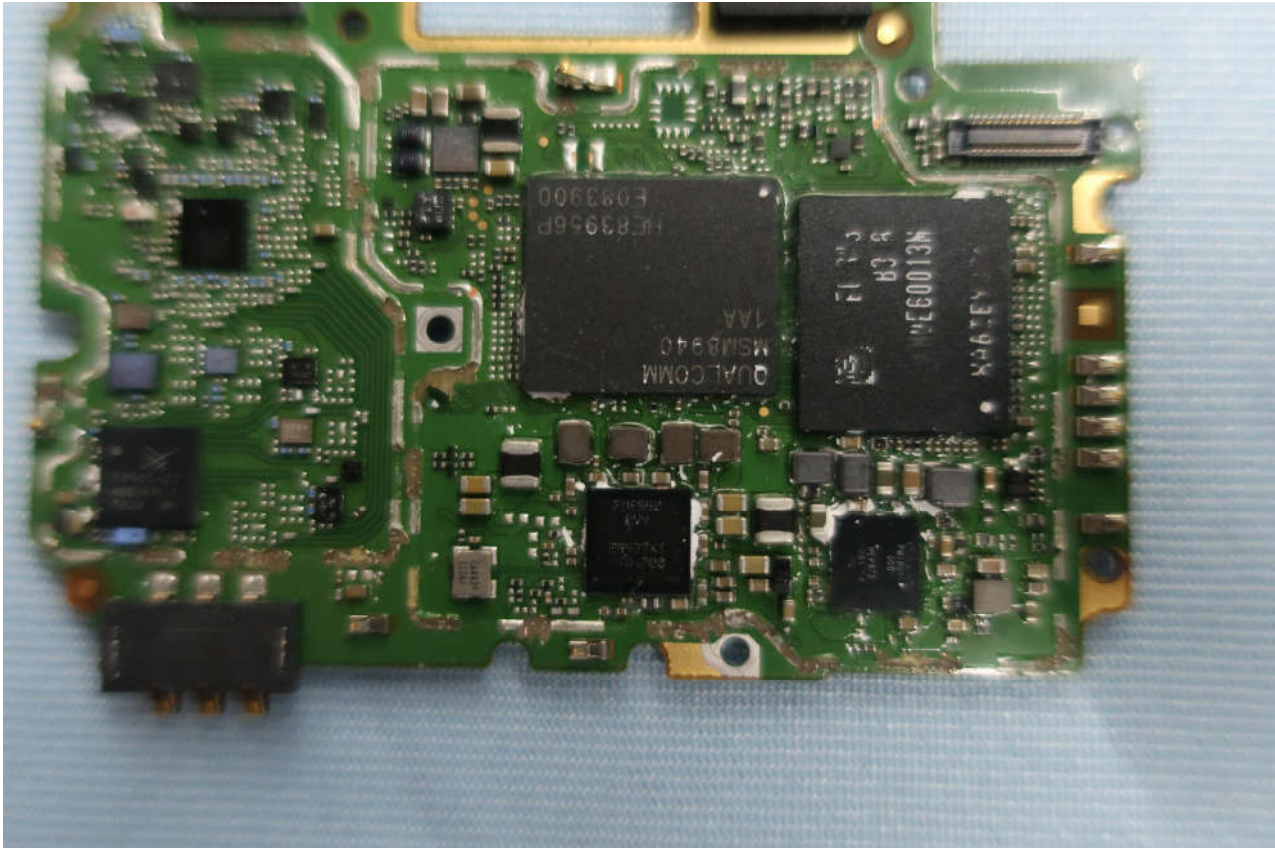

Brand Name: Motorola; Model Name: XT2005-3