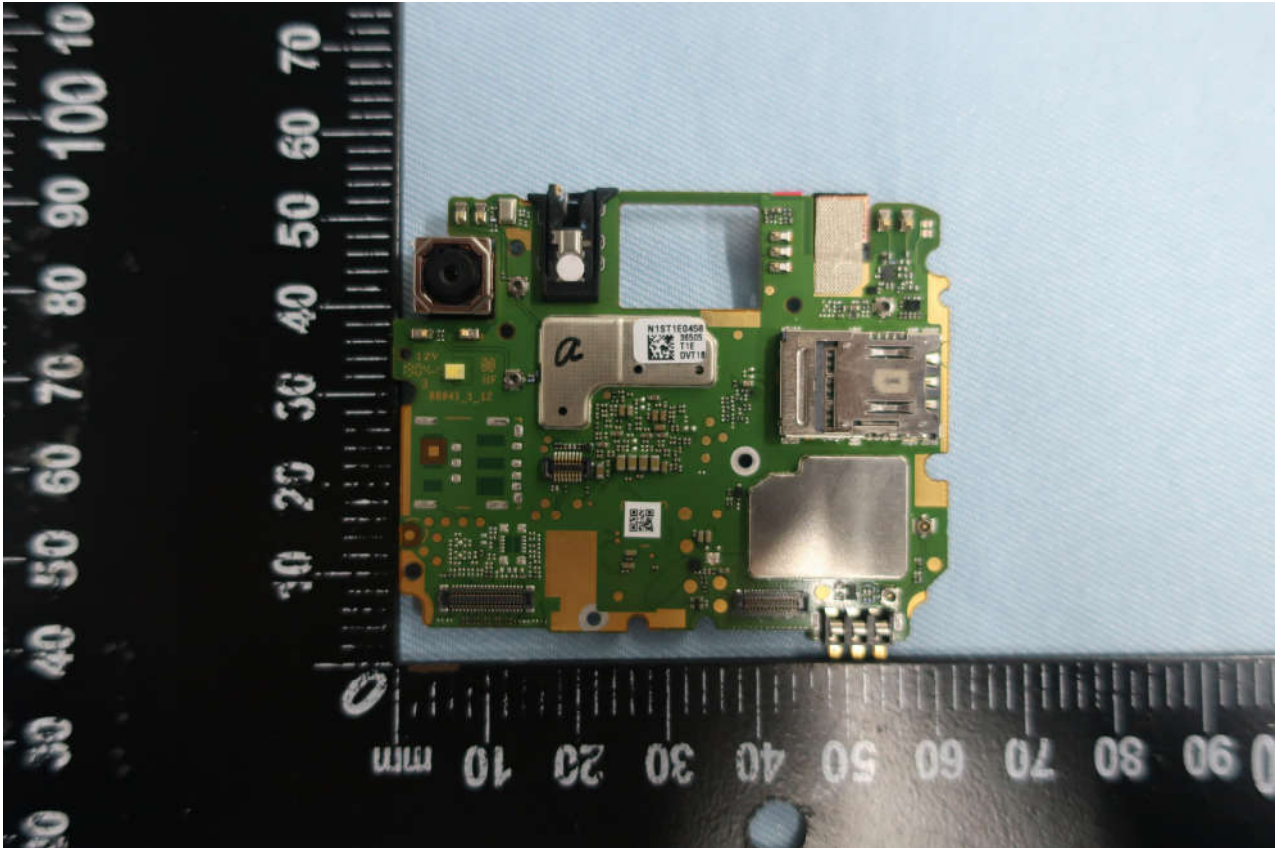

Brand Name: Motorola; Model Name: XT2005-3