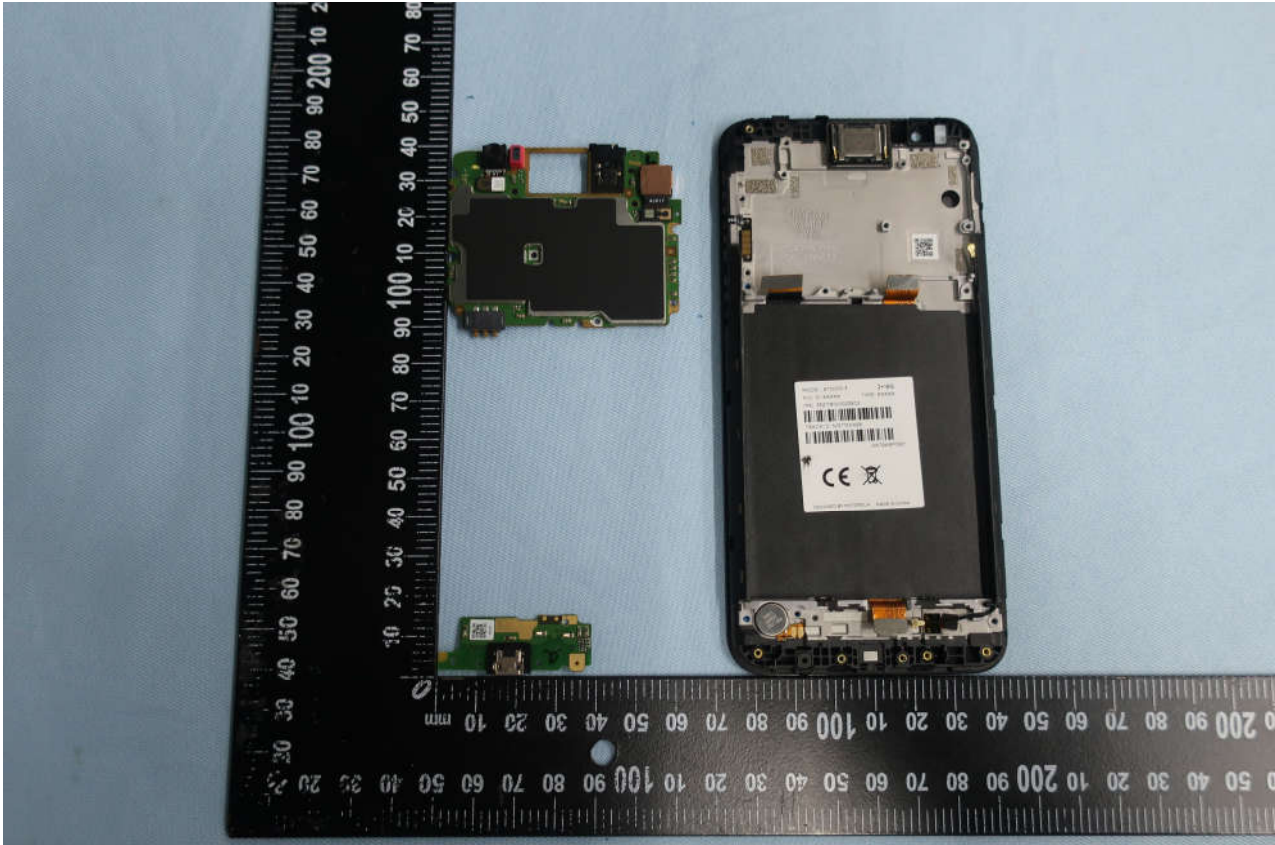

Brand Name: Motorola; Model Name: XT2005-3