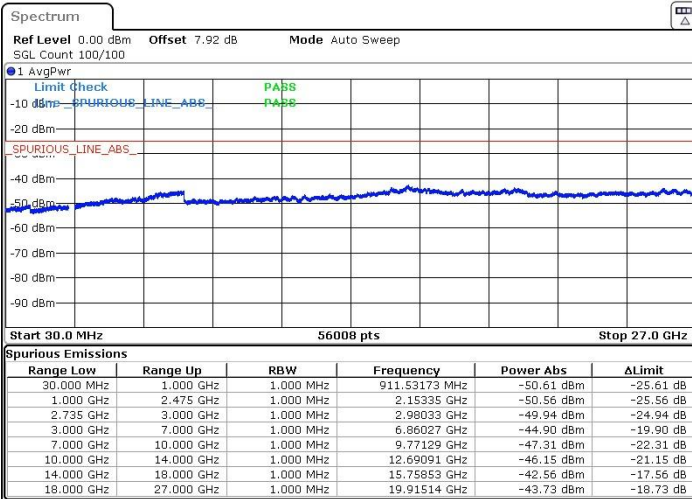

LTE Band 41 / 15MHz+20MHz

Lowest Channel / QPSK

Lowest Channel / 16QAM

Date: 23.MAR.2019 00:47:34

Date: 23.MAR.2019 00:46:43

Lowest Channel / 64QAM

N/A

Date: 23.MAR.2019 00:45:38

LTE Band 41 / 15MHz+20MHz

Middle Channel / QPSK

Middle Channel / 16QAM

Date: 23.MAR.2019 00:49:12

Date: 23.MAR.2019 00:50:17

Middle Channel / 64QAM

N/A

Date: 23.MAR.2019 00:51:14

LTE Band 41 / 15MHz+20MHz

Highest Channel / QPSK

Highest Channel / 16QAM

Date: 23.MAR.2019 01:00:16

Date: 23.MAR.2019 00:59:05

Highest Channel / 64QAM

N/A

Date: 23.MAR.2019 00:58:02