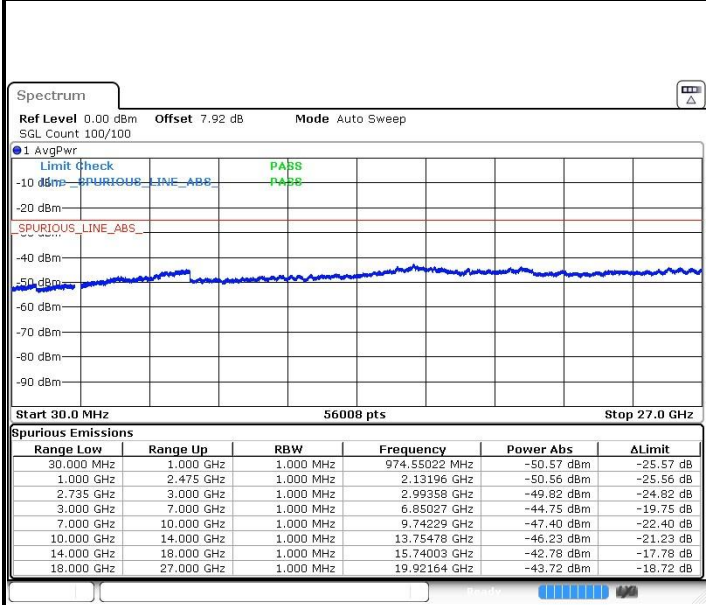

LTE Band 41 / 15MHz+20MHz

Middle Channel / QPSK

Middle Channel / 16QAM

Date: 23.MAR.2019 00:49:12

Date: 23.MAR.2019 00:50:17

Middle Channel / 64QAM

N/A

Date: 23.MAR.2019 00:51:14

LTE Band 41 / 15MHz+20MHz

Highest Channel / QPSK

Highest Channel / 16QAM

Date: 23.MAR.2019 01:00:16

Date: 23.MAR.2019 00:59:05

Highest Channel / 64QAM

N/A

Date: 23.MAR.2019 00:58:02

LTE Band 41 / 20MHz+5MHz

Lowest Channel / QPSK

Date: 22.MAR.2019 22:14:42

Lowest Channel / 16QAM

Date: 22.MAR.2019 22:16:00

Lowest Channel / 64QAM

Date: 22.MAR.2019 22:17:34

N/A