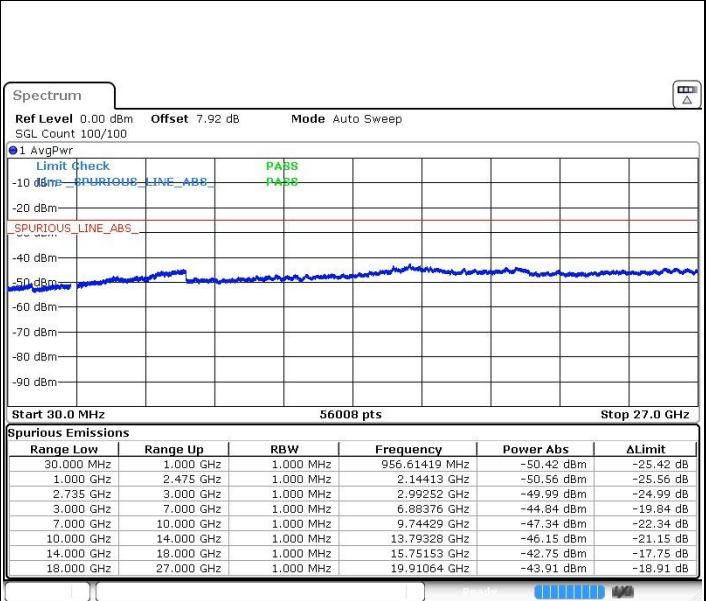

LTE Band 41 / 10MHz+15MHz

MiddleChannel / QPSK

Date: 22.MAR.2019 23:25:40

Middle Channel / 16QAM

Date: 22.MAR.2019 23:23:40

Middle Channel / 64QAM

Date: 22.MAR.2019 23:24:46

N/A

LTE Band 41 / 10MHz+15MHz

Highest Channel / QPSK

Date: 22.MAR.2019 23:38:17

Highest Channel / 16QAM

Date: 22.MAR.2019 23:37:11

Highest Channel / 64QAM

Date: 22.MAR.2019 23:35:49

N/A

LTE Band 41 / 10MHz+20MHz

Lowest Channel / QPSK

Date: 22.MAR.2019 23:14.46

Lowest Channel / 16QAM

Date: 22.MAR.2019 23:15.36

Lowest Channel / 64QAM

Date: 22.MAR.2019 23:16.42

N/A