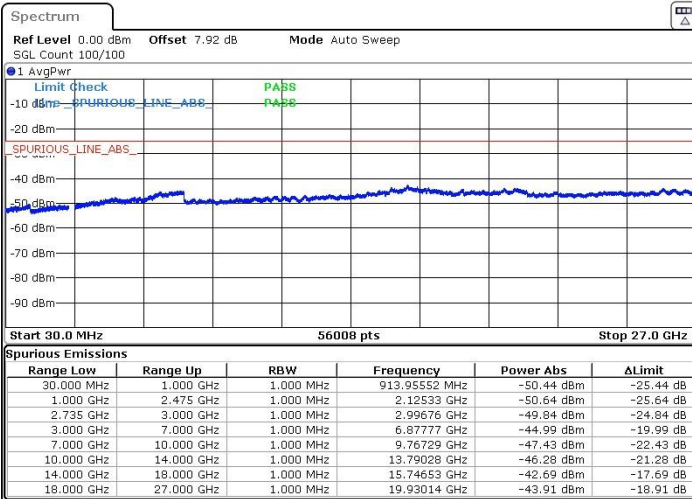

LTE Band 41 / 15MHz+10MHz

Highest Channel / QPSK

Highest Channel / 16QAM

Date: 22.MAR.2019 23:07:58

Date: 22.MAR.2019 23:09:30

Highest Channel / 64QAM

N/A

Date: 22.MAR.2019 23:10:20

LTE Band 41 / 15MHz+15MHz

Lowest Channel / QPSK

Lowest Channel / 16QAM

Date: 23.MAR.2019 00:19:18

Date: 23.MAR.2019 00:20:26

Lowest Channel / 64QAM

N/A

Date: 23.MAR.2019 00:22:20