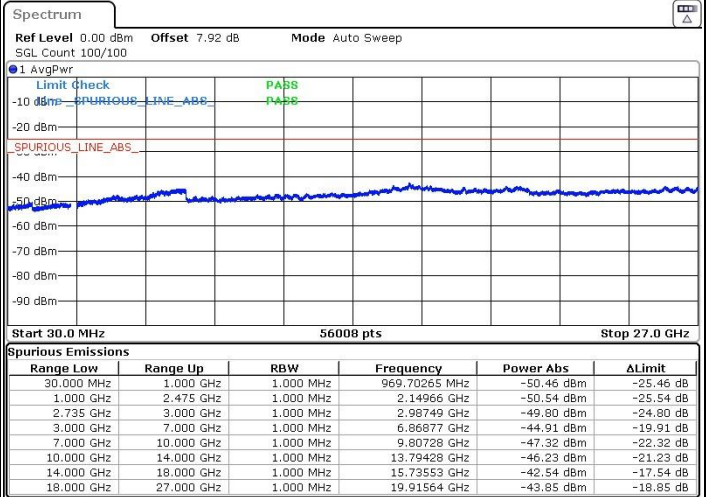

LTE Band 41 / 15MHz+20MHz

Middle Channel / QPSK

Middle Channel / 16QAM

Date: 23.MAR.2019 00:49:12

Date: 23.MAR.2019 00:50:17