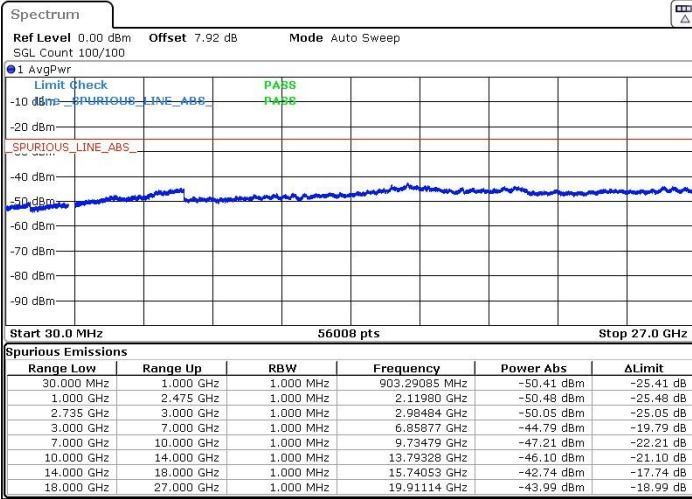

LTE Band 41 / 20MHz+5MHz

Highest Channel / QPSK

Highest Channel / 16QAM

Date: 22.MAR.2019 22:27:27

Date: 22.MAR.2019 22:29:10

Highest Channel / 64QAM

N/A

Date: 22.MAR.2019 22:30:20