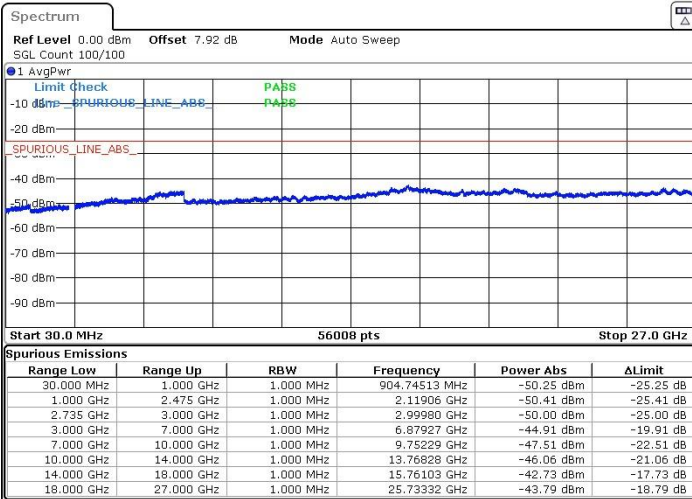

LTE Band 41 / 15MHz+15MHz

Highest Channel / QPSK

Highest Channel / 16QAM

Date: 23.MAR.2019 00:31:59

Date: 23.MAR.2019 00:33:04

Highest Channel / 64QAM

N/A

Date: 23.MAR.2019 00:34:07

LTE Band 41 / 15MHz+20MHz

Lowest Channel / QPSK

Lowest Channel / 16QAM

Date: 23.MAR.2019 00:47:34

Date: 23.MAR.2019 00:46:43

Lowest Channel / 64QAM

N/A

Date: 23.MAR.2019 00:45:38

LTE Band 41 / 15MHz+20MHz

Middle Channel / QPSK

Middle Channel / 16QAM

Date: 23.MAR.2019 00:49:12

Date: 23.MAR.2019 00:50:17

Middle Channel / 64QAM

N/A

Date: 23.MAR.2019 00:51:14