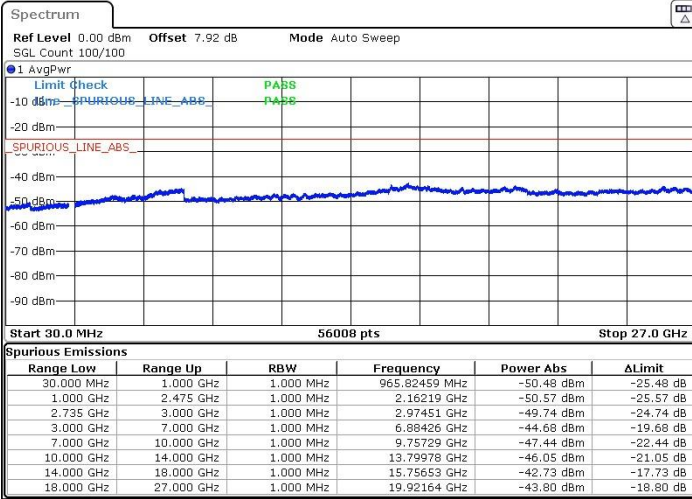

LTE Band 41 / 15MHz+10MHz

Highest Channel / QPSK

Highest Channel / 16QAM

Date: 22.MAR.2019 23:07:58

Date: 22.MAR.2019 23:09:30

Highest Channel / 64QAM

N/A

Date: 22.MAR.2019 23:10:20