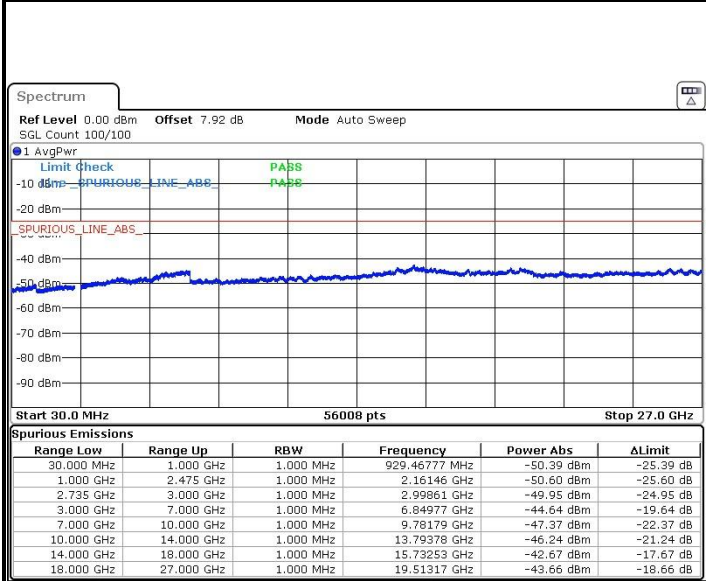

LTE Band 41 / 15MHz+20MHz

Highest Channel / QPSK

Highest Channel / 16QAM

Date: 23.MAR.2019 01:00:16

Date: 23.MAR.2019 00:59:05

Highest Channel / 64QAM

N/A

Date: 23.MAR.2019 00:58:02

LTE Band 41 / 20MHz+5MHz

Lowest Channel / QPSK

Date: 22.MAR.2019 22:14:42

Lowest Channel / 16QAM

Date: 22.MAR.2019 22:16:00

Lowest Channel / 64QAM

Date: 22.MAR.2019 22:17:34

N/A

LTE Band 41 / 20MHz+5MHz

Middle Channel / QPSK

Date: 22.MAR.2019 22:25:55

Middle Channel / 16QAM

Date: 22.MAR.2019 22:25:02

Middle Channel / 64QAM

Date: 22.MAR.2019 22:23:13

N/A

LTE Band 41 / 20MHz+5MHz

Highest Channel / QPSK

Highest Channel / 16QAM

Date: 22.MAR.2019 22:27:27

Date: 22.MAR.2019 22:29:10

Highest Channel / 64QAM

N/A

Date: 22.MAR.2019 22:30:20