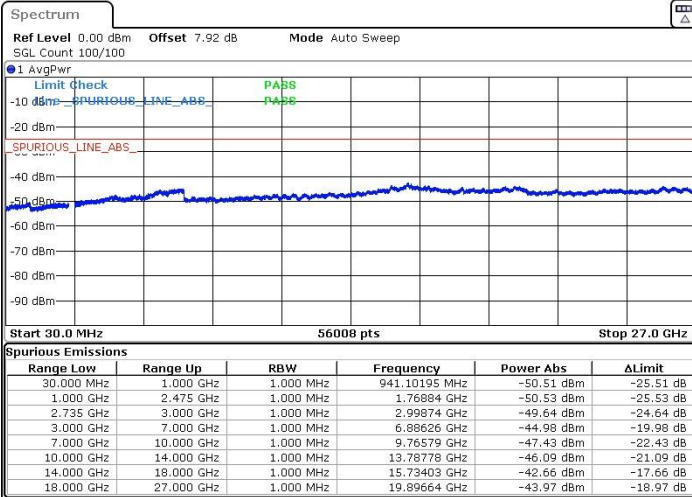

LTE Band 41 / 15MHz+15MHz

Middle Channel / QPSK

Middle Channel / 16QAM

Date: 23.MAR.2019 00:30:25

Date: 23.MAR.2019 00:29:35

Middle Channel / 64QAM

N/A

Date: 23.MAR.2019 00:28:11

LTE Band 41 / 15MHz+15MHz

Highest Channel / QPSK

Highest Channel / 16QAM

Date: 23.MAR.2019 00:31:59

Date: 23.MAR.2019 00:33:04

Highest Channel / 64QAM

N/A

Date: 23.MAR.2019 00:34:07