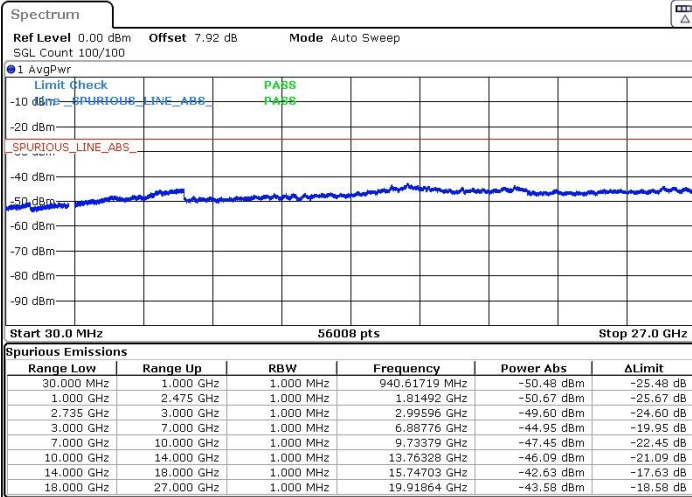

LTE Band 41 / 15MHz+20MHz

Lowest Channel / QPSK

Lowest Channel / 16QAM

Date: 23.MAR.2019 00:47:34

Date: 23.MAR.2019 00:46:43

Lowest Channel / 64QAM

N/A

Date: 23.MAR.2019 00:45:38

LTE Band 41 / 15MHz+20MHz

Middle Channel / QPSK

Middle Channel / 16QAM

Date: 23.MAR.2019 00:49:12

Date: 23.MAR.2019 00:50:17

Middle Channel / 64QAM

N/A

Date: 23.MAR.2019 00:51:14

LTE Band 41 / 15MHz+20MHz

Highest Channel / QPSK

Highest Channel / 16QAM

Date: 23.MAR.2019 01:00:16

Date: 23.MAR.2019 00:59:05

Highest Channel / 64QAM

N/A

Date: 23.MAR.2019 00:58:02