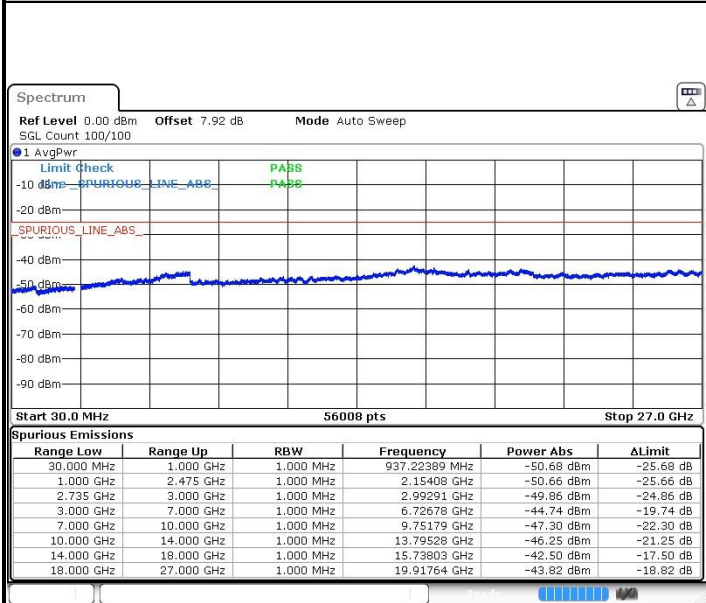

LTE Band 41 / 15MHz+20MHz

Highest Channel / QPSK

Highest Channel / 16QAM

Date: 23.MAR.2019 01:00:16

Date: 23.MAR.2019 00:59:05

Highest Channel / 64QAM

N/A

Date: 23.MAR.2019 00:58:02

LTE Band 41 / 20MHz+5MHz

Lowest Channel / QPSK

Date: 22.MAR.2019 22:14:42

Lowest Channel / 16QAM

Date: 22.MAR.2019 22:16:00

Lowest Channel / 64QAM

Date: 22.MAR.2019 22:17:34

N/A

LTE Band 41 / 20MHz+5MHz

Middle Channel / QPSK

Date: 22.MAR.2019 22:25:55

Middle Channel / 16QAM

Date: 22.MAR.2019 22:25:02

Middle Channel / 64QAM

Date: 22.MAR.2019 22:23:13

N/A

LTE Band 41 / 20MHz+5MHz

Highest Channel / QPSK

Highest Channel / 16QAM

Date: 22.MAR.2019 22:27:27

Date: 22.MAR.2019 22:29:10

Highest Channel / 64QAM

N/A

Date: 22.MAR.2019 22:30:20