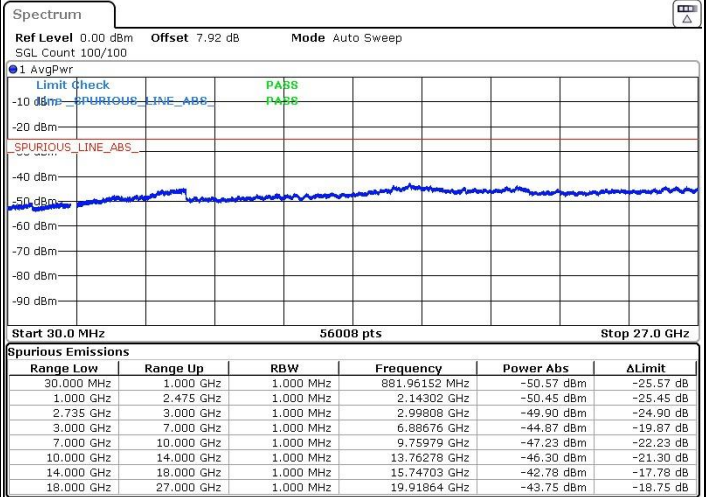

LTE Band 41 / 15MHz+20MHz

Middle Channel / QPSK

Middle Channel / 16QAM

Date: 23.MAR.2019 00:49:12

Date: 23.MAR.2019 00:50:17

Middle Channel / 64QAM

N/A

Date: 23.MAR.2019 00:51:14

LTE Band 41 / 15MHz+20MHz

Highest Channel / QPSK

Highest Channel / 16QAM

Date: 23.MAR.2019 01:00:16

Date: 23.MAR.2019 00:59:05

Highest Channel / 64QAM

N/A

Date: 23.MAR.2019 00:58:02