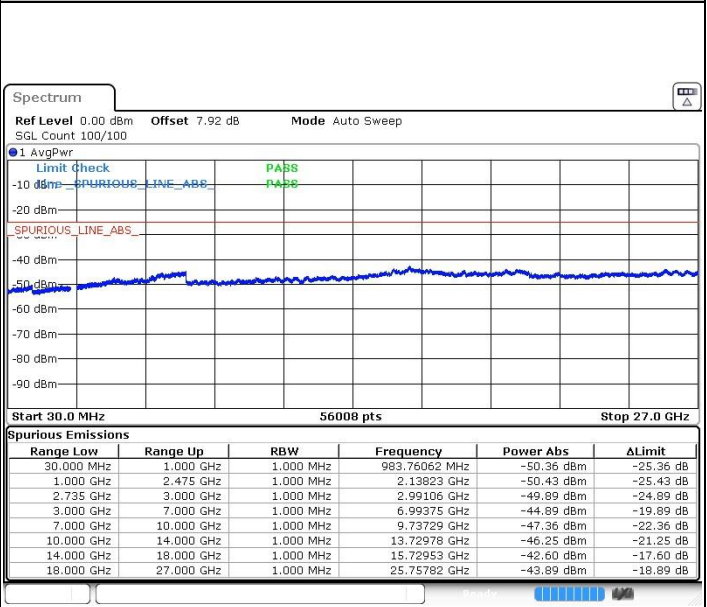

LTE Band 41 / 10MHz+20MHz

Lowest Channel / QPSK

Date: 22.MAR.2019 23:14.46

Lowest Channel / 16QAM

Date: 22.MAR.2019 23:15.36

Lowest Channel / 64QAM

Date: 22.MAR.2019 23:16.42

N/A

LTE Band 41 / 10MHz+20MHz

Middle Channel / QPSK

Middle Channel / 16QAM

Date: 22.MAR.2019 23:13:20

Date: 22.MAR.2019 23:12:31

Middle Channel / 64QAM

N/A

Date: 22.MAR.2019 23:11:41

LTE Band 41 / 10MHz+20MHz

Highest Channel / QPSK

Date: 22.MAR.2019 23:07:58

Highest Channel / 16QAM

Date: 22.MAR.2019 23:09:30

Highest Channel / 64QAM

Date: 22.MAR.2019 23:10:20

N/A