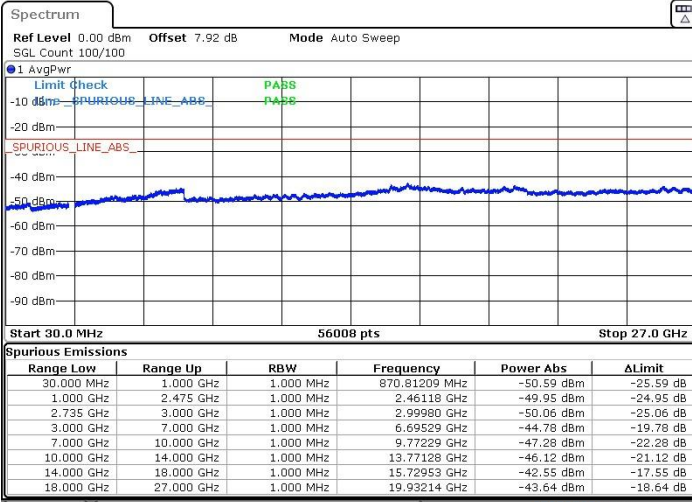

LTE Band 41 / 15MHz+15MHz

Middle Channel / QPSK

Middle Channel / 16QAM

Date: 23.MAR.2019 00:30:25

Date: 23.MAR.2019 00:29:35