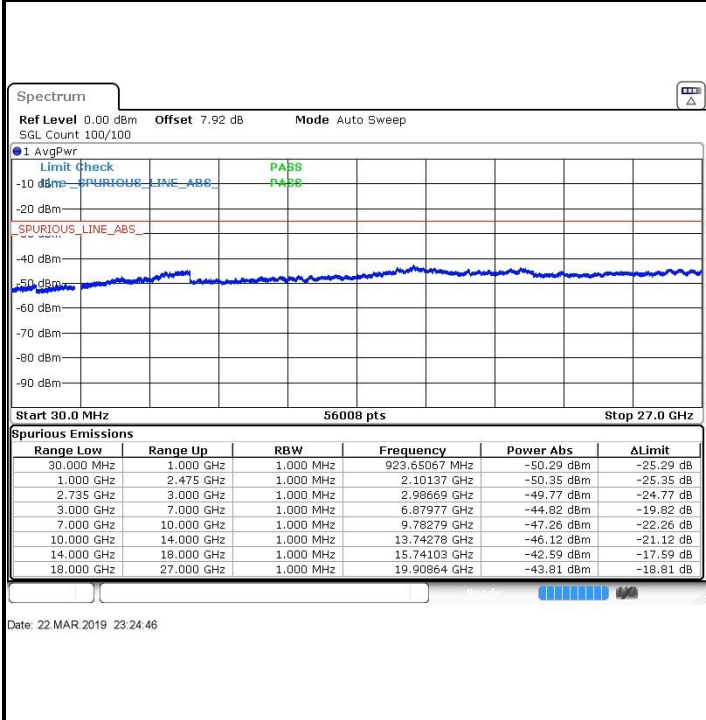

LTE Band 41 / 10MHz+15MHz

Lowest Channel / QPSK

Lowest Channel / 16QAM

Date: 23.MAR.2019 01:56:27

Date: 23.MAR.2019 01:55:38

Lowest Channel / 64QAM

N/A

Date: 23.MAR.2019 01:54:15

LTE Band 41 / 10MHz+15MHz

MiddleChannel / QPSK

Date: 22.MAR.2019 23:25:40

Middle Channel / 16QAM

Date: 22.MAR.2019 23:23:40

Middle Channel / 64QAM

Date: 22.MAR.2019 23:24:46

N/A

LTE Band 41 / 10MHz+15MHz

Highest Channel / QPSK

Date: 22.MAR.2019 23:38:17

Highest Channel / 16QAM

Date: 22.MAR.2019 23:37:11

Highest Channel / 64QAM

Date: 22.MAR.2019 23:35:49

N/A