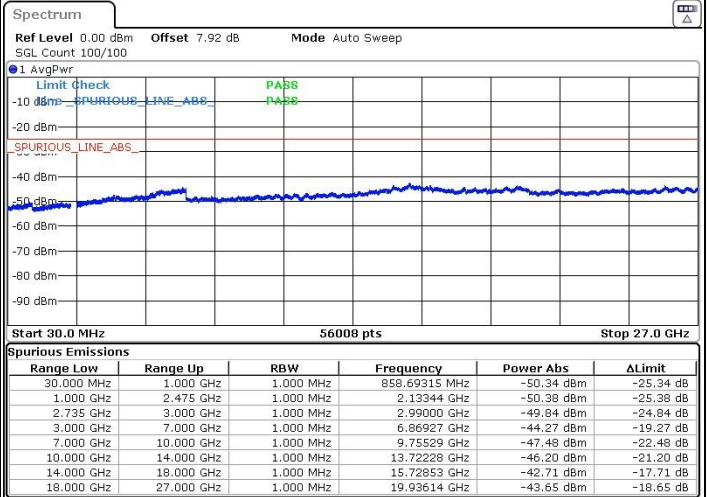

LTE Band 41 / 15MHz+15MHz

Lowest Channel / QPSK

Lowest Channel / 16QAM

Date: 23.MAR.2019 00:19:18

Date: 23.MAR.2019 00:20:26