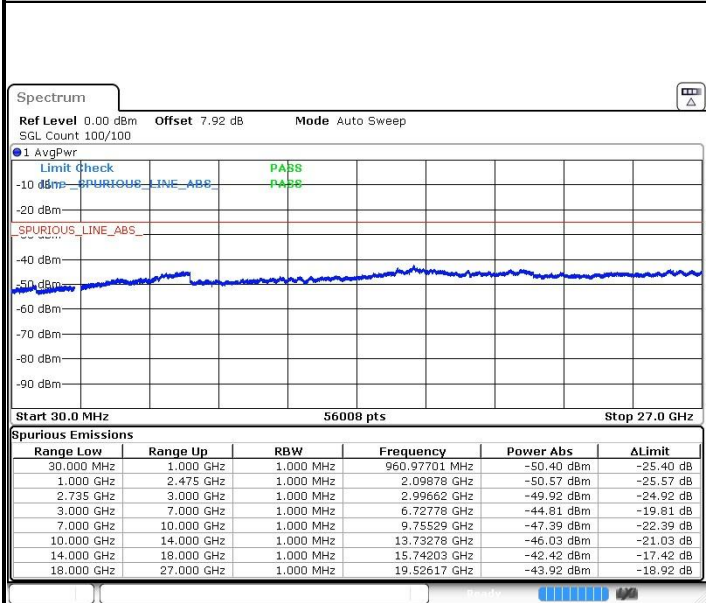

LTE Band 41 / 10MHz+15MHz

Lowest Channel / QPSK

Lowest Channel / 16QAM

Date: 23.MAR.2019 01:56:27

Date: 23.MAR.2019 01:55:38

Lowest Channel / 64QAM

N/A

Date: 23.MAR.2019 01:54:15

LTE Band 41 / 10MHz+15MHz

MiddleChannel / QPSK

Date: 22.MAR.2019 23:25:40

Middle Channel / 16QAM

Date: 22.MAR.2019 23:23:40

Middle Channel / 64QAM

Date: 22.MAR.2019 23:24:46

N/A

LTE Band 41 / 10MHz+15MHz

Highest Channel / QPSK

Date: 22.MAR.2019 23:38:17

Highest Channel / 16QAM

Date: 22.MAR.2019 23:37:11

Highest Channel / 64QAM

Date: 22.MAR.2019 23:35:49

N/A

LTE Band 41 / 10MHz+20MHz

Lowest Channel / QPSK

Date: 22.MAR.2019 23:14.46

Lowest Channel / 16QAM

Date: 22.MAR.2019 23:15.36

Lowest Channel / 64QAM

Date: 22.MAR.2019 23:16.42

N/A