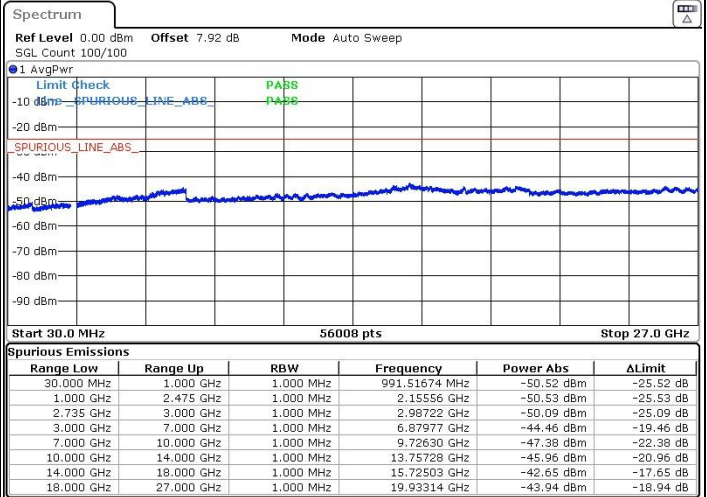

LTE Band 41 / 10MHz+20MHz

Middle Channel / QPSK

Middle Channel / 16QAM

Date: 22.MAR.2019 23:13:20

Date: 22.MAR.2019 23:12:31