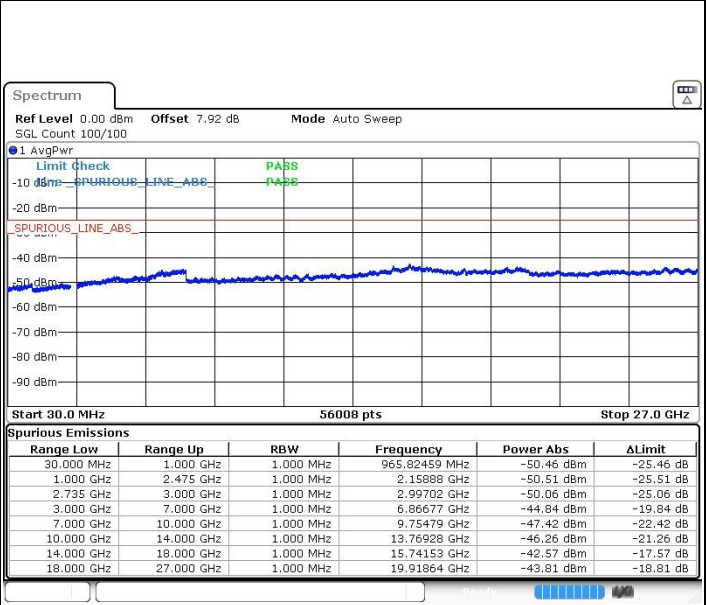

LTE Band 41 / 15MHz+20MHz

Middle Channel / QPSK

Middle Channel / 16QAM

Date: 23.MAR.2019 00:49:12

Date: 23.MAR.2019 00:50:17

Middle Channel / 64QAM

N/A

Date: 23.MAR.2019 00:51:14

LTE Band 41 / 15MHz+20MHz

Highest Channel / QPSK

Highest Channel / 16QAM

Date: 23.MAR.2019 01:00:16

Date: 23.MAR.2019 00:59:05

Highest Channel / 64QAM

N/A

Date: 23.MAR.2019 00:58:02

LTE Band 41 / 20MHz+5MHz

Lowest Channel / QPSK

Date: 22.MAR.2019 22:14:42

Lowest Channel / 16QAM

Date: 22.MAR.2019 22:16:00

Lowest Channel / 64QAM

Date: 22.MAR.2019 22:17:34

N/A