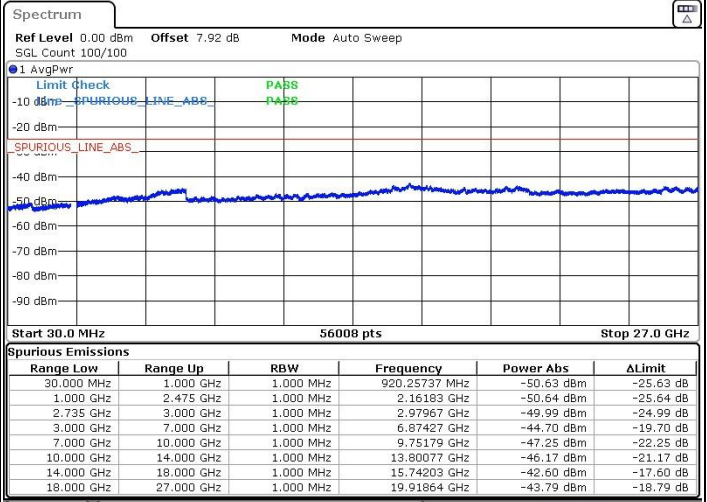

LTE Band 41 / 15MHz+15MHz

Middle Channel / QPSK

Middle Channel / 16QAM

Date: 23.MAR.2019 00:30:25

Date: 23.MAR.2019 00:29:35