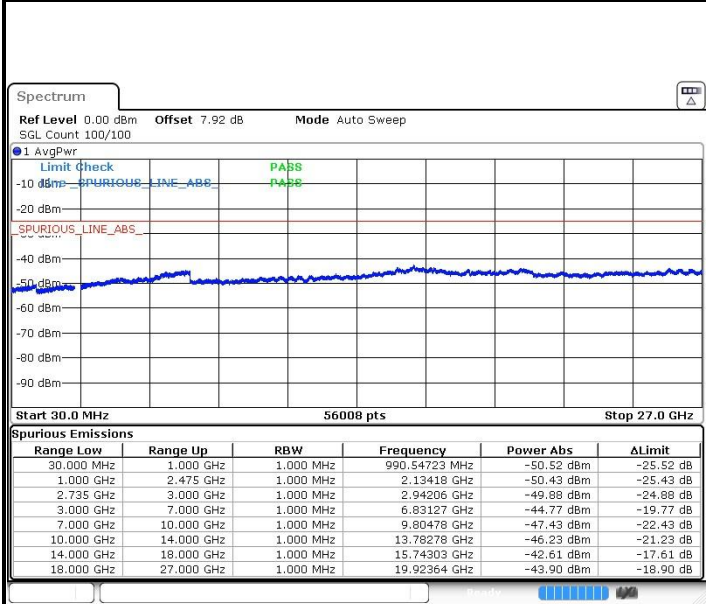

LTE Band 41 / 10MHz+15MHz

Highest Channel / QPSK

Date: 22.MAR.2019 23:38:17

Highest Channel / 16QAM

Date: 22.MAR.2019 23:37:11

Highest Channel / 64QAM

Date: 22.MAR.2019 23:35:49

N/A

LTE Band 41 / 10MHz+20MHz

Lowest Channel / QPSK

Date: 22.MAR.2019 23:14.46

Lowest Channel / 16QAM

Date: 22.MAR.2019 23:15.36

Lowest Channel / 64QAM

Date: 22.MAR.2019 23:16.42

N/A