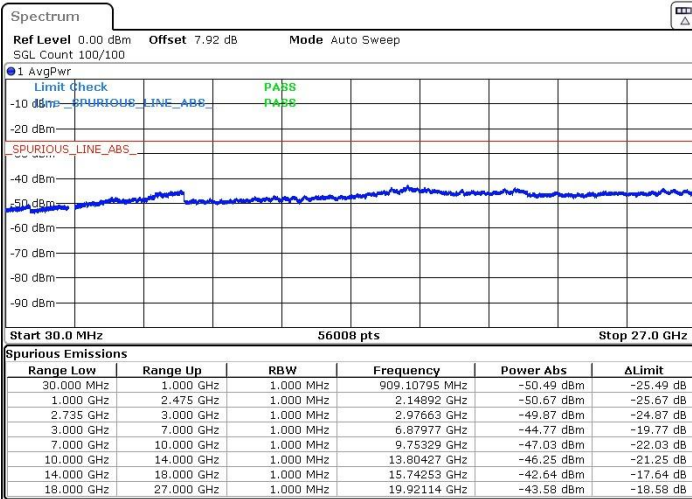

LTE Band 41 / 15MHz+20MHz

Middle Channel / QPSK

Middle Channel / 16QAM

Date: 23.MAR.2019 00:49:12

Date: 23.MAR.2019 00:50:17

Middle Channel / 64QAM

N/A

Date: 23.MAR.2019 00:51:14

LTE Band 41 / 15MHz+20MHz

Highest Channel / QPSK

Highest Channel / 16QAM

Date: 23.MAR.2019 01:00:16

Date: 23.MAR.2019 00:59:05

Highest Channel / 64QAM

N/A

Date: 23.MAR.2019 00:58:02

LTE Band 41 / 20MHz+5MHz

Lowest Channel / QPSK

Date: 22.MAR.2019 22:14:42

Lowest Channel / 16QAM

Date: 22.MAR.2019 22:16:00

Lowest Channel / 64QAM

Date: 22.MAR.2019 22:17:34

N/A