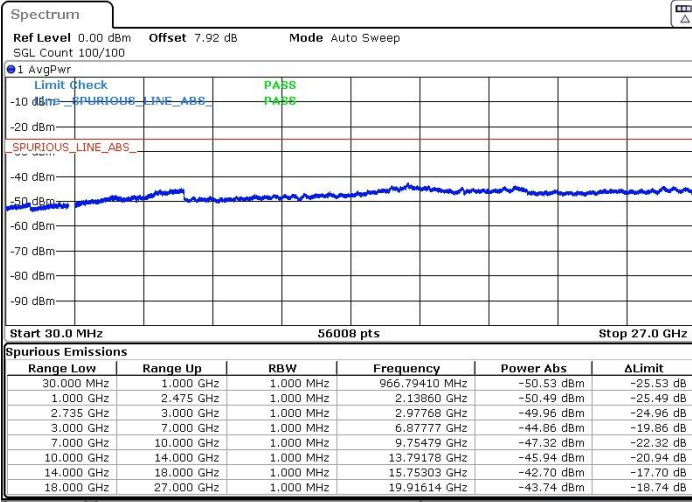

LTE Band 41 / 5MHz+20MHz

Highest Channel / QPSK

Highest Channel / 16QAM

Date: 22.MAR.2019 22:09:55

Date: 22.MAR.2019 22:08:42

Highest Channel / 64QAM

N/A

Date: 22.MAR.2019 22:07:31

LTE Band 41 / 10MHz+15MHz

Lowest Channel / QPSK

Lowest Channel / 16QAM

Date: 23.MAR.2019 01:56:27

Date: 23.MAR.2019 01:55:38

Lowest Channel / 64QAM

N/A

Date: 23.MAR.2019 01:54:15