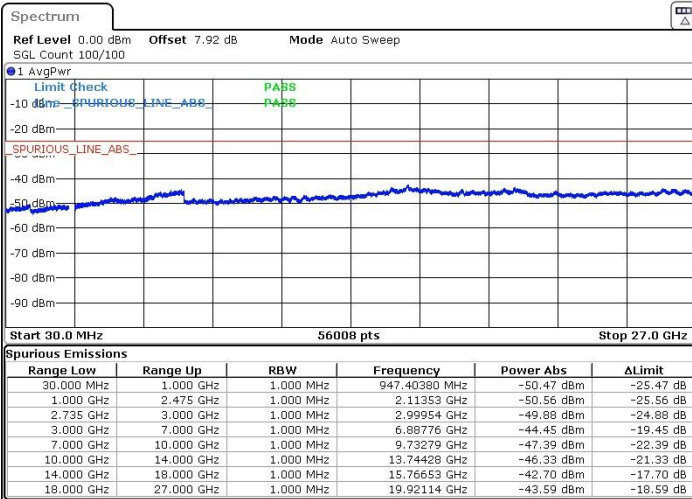

LTE Band 41 / 15MHz+10MHz

Middle Channel / QPSK

Middle Channel / 16QAM

Date: 22.MAR.2019 23:13:20

Date: 22.MAR.2019 23:12:31

Middle Channel / 64QAM

N/A

Date: 22.MAR.2019 23:11:41

LTE Band 41 / 15MHz+10MHz

Highest Channel / QPSK

Highest Channel / 16QAM

Date: 22.MAR.2019 23:07:58

Date: 22.MAR.2019 23:09:30

Highest Channel / 64QAM

N/A

Date: 22.MAR.2019 23:10:20