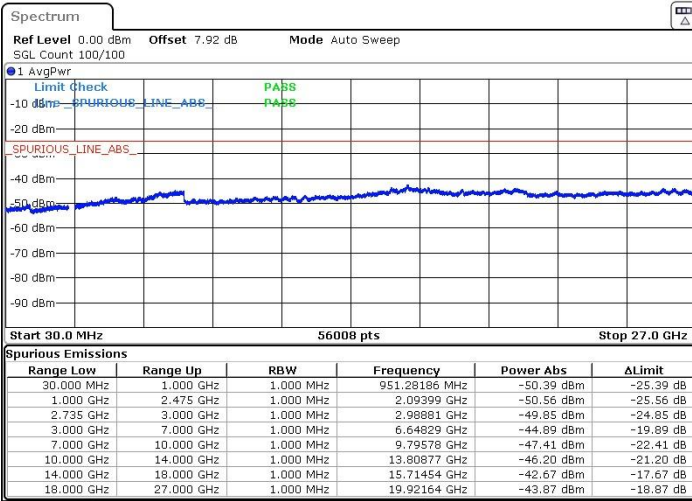

LTE Band 41 / 10MHz+20MHz

Highest Channel / QPSK

Date: 22.MAR.2019 23:07:58

Highest Channel / 16QAM

Date: 22.MAR.2019 23:09:30

Highest Channel / 64QAM

Date: 22.MAR.2019 23:10:20

N/A

LTE Band 41 / 15MHz+10MHz

Lowest Channel / QPSK

Lowest Channel / 16QAM

Date: 22.MAR.2019 23:14.46

Date: 22.MAR.2019 23:15.36

Lowest Channel / 64QAM

N/A

Date: 22.MAR.2019 23:16.42