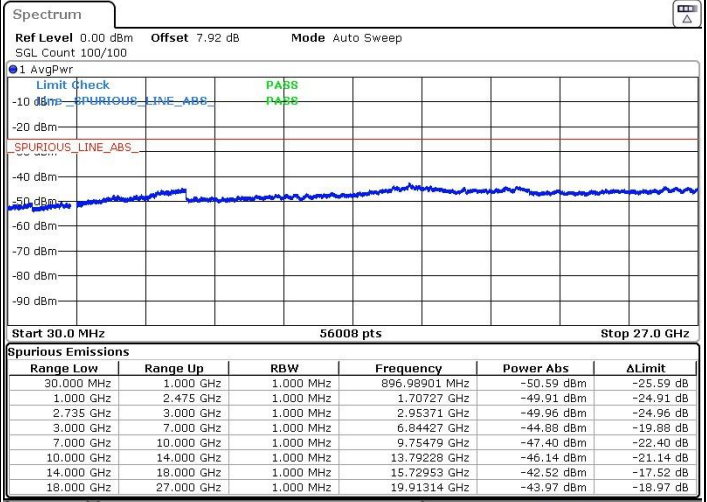

LTE Band 41 / 20MHz+5MHz

Lowest Channel / QPSK

Date: 22.MAR.2019 22:14:42

Lowest Channel / 16QAM

Date: 22.MAR.2019 22:16:00

Lowest Channel / 64QAM

Date: 22.MAR.2019 22:17:34

N/A

LTE Band 41 / 20MHz+5MHz

Middle Channel / QPSK

Date: 22.MAR.2019 22:25:55

Middle Channel / 16QAM

Date: 22.MAR.2019 22:25:02

Middle Channel / 64QAM

Date: 22.MAR.2019 22:23:13

N/A

LTE Band 41 / 20MHz+5MHz

Highest Channel / QPSK

Highest Channel / 16QAM

Date: 22.MAR.2019 22:27:27

Date: 22.MAR.2019 22:29:10

Highest Channel / 64QAM

N/A

Date: 22.MAR.2019 22:30:20