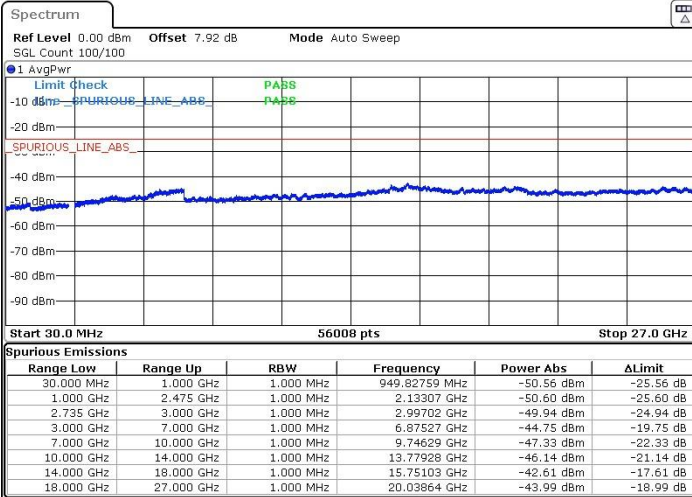

LTE Band 41 / 15MHz+15MHz

Lowest Channel / QPSK

Lowest Channel / 16QAM

Date: 23.MAR.2019 00:19:18

Date: 23.MAR.2019 00:20:26