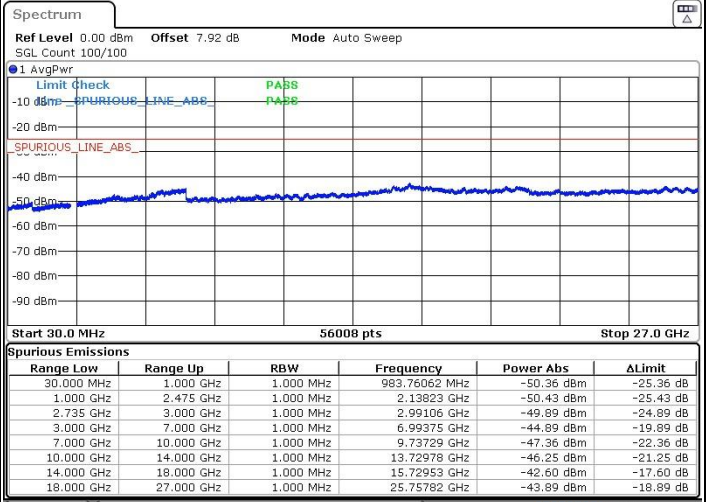

LTE Band 41 / 15MHz+10MHz

Lowest Channel / QPSK

Lowest Channel / 16QAM

Date: 22.MAR.2019 23:14.46

Date: 22.MAR.2019 23:15.36

Lowest Channel / 64QAM

N/A

Date: 22.MAR.2019 23:16.42

LTE Band 41 / 15MHz+10MHz

Middle Channel / QPSK

Middle Channel / 16QAM

Date: 22.MAR.2019 23:13:20

Date: 22.MAR.2019 23:12:31

Middle Channel / 64QAM

N/A

Date: 22.MAR.2019 23:11:41

LTE Band 41 / 15MHz+10MHz

Highest Channel / QPSK

Highest Channel / 16QAM

Date: 22.MAR.2019 23:07:58

Date: 22.MAR.2019 23:09:30

Highest Channel / 64QAM

N/A

Date: 22.MAR.2019 23:10:20