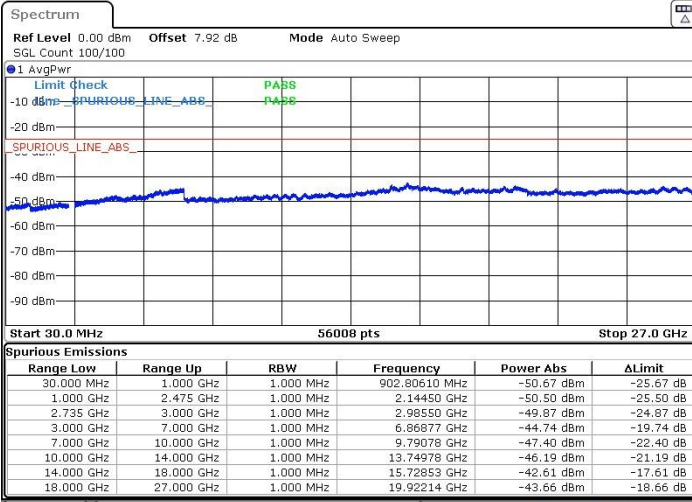

LTE Band 41 / 20MHz+5MHz

Lowest Channel / QPSK

Date: 22.MAR.2019 22:14:42

Lowest Channel / 16QAM

Date: 22.MAR.2019 22:16:00

Lowest Channel / 64QAM

Date: 22.MAR.2019 22:17:34

N/A

LTE Band 41 / 20MHz+5MHz

Middle Channel / QPSK

Date: 22.MAR.2019 22:25:55

Middle Channel / 16QAM

Date: 22.MAR.2019 22:25:02

Middle Channel / 64QAM

Date: 22.MAR.2019 22:23:13

N/A

LTE Band 41 / 20MHz+5MHz

Highest Channel / QPSK

Highest Channel / 16QAM

Date: 22.MAR.2019 22:27:27

Date: 22.MAR.2019 22:29:10

Highest Channel / 64QAM

N/A

Date: 22.MAR.2019 22:30:20