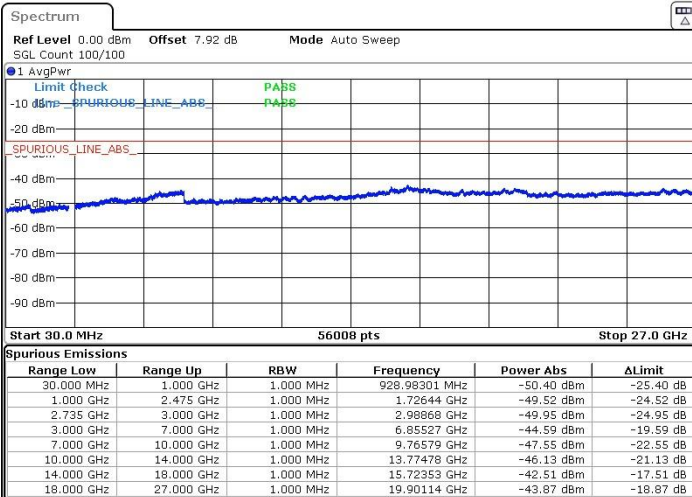

LTE Band 41 / 5MHz+20MHz

Highest Channel / QPSK

Highest Channel / 16QAM

Date: 22.MAR.2019 22:09:55

Date: 22.MAR.2019 22:08:42

Highest Channel / 64QAM

N/A

Date: 22.MAR.2019 22:07:31

LTE Band 41 / 10MHz+15MHz

Lowest Channel / QPSK

Lowest Channel / 16QAM

Date: 23.MAR.2019 01:56:27

Date: 23.MAR.2019 01:55:38

Lowest Channel / 64QAM

N/A

Date: 23.MAR.2019 01:54:15