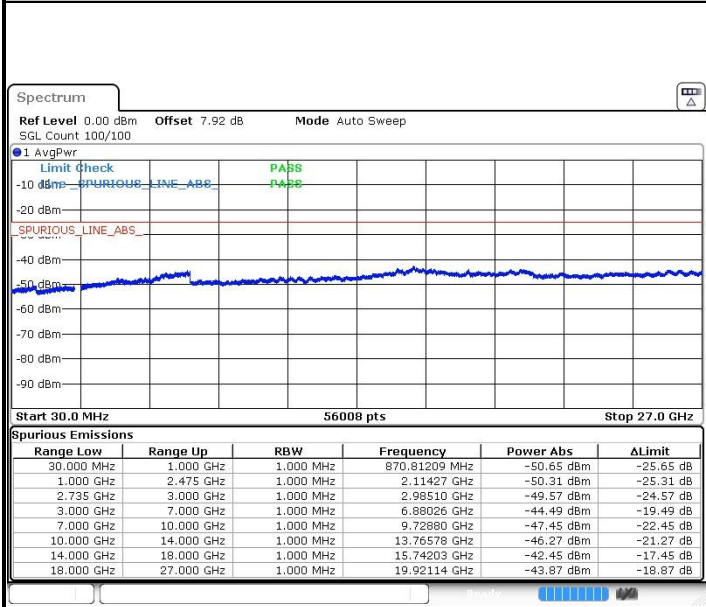

LTE Band 41 / 10MHz+20MHz

Lowest Channel / QPSK

Date: 22.MAR.2019 23:14.46

Lowest Channel / 16QAM

Date: 22.MAR.2019 23:15.36

Lowest Channel / 64QAM

Date: 22.MAR.2019 23:16.42

N/A

LTE Band 41 / 10MHz+20MHz

Middle Channel / QPSK

Middle Channel / 16QAM

Date: 22.MAR.2019 23:13:20

Date: 22.MAR.2019 23:12:31

Middle Channel / 64QAM

N/A

Date: 22.MAR.2019 23:11:41

LTE Band 41 / 10MHz+20MHz

Highest Channel / QPSK

Date: 22.MAR.2019 23:07:58

Highest Channel / 16QAM

Date: 22.MAR.2019 23:09:30

Highest Channel / 64QAM

Date: 22.MAR.2019 23:10:20

N/A