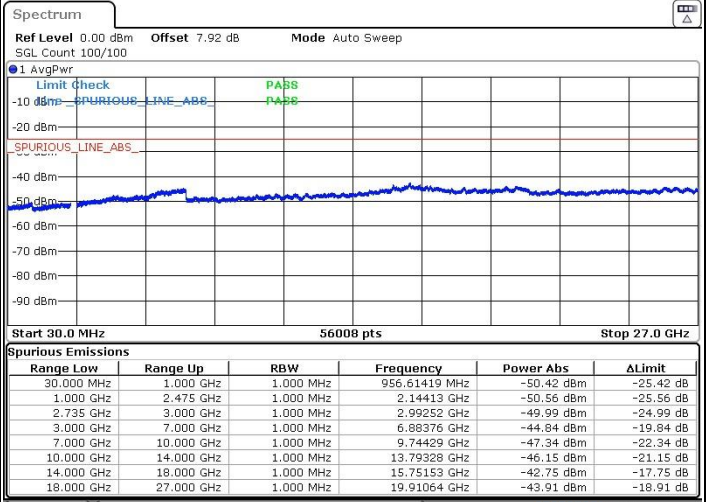

LTE Band 41 / 10MHz+20MHz

Highest Channel / QPSK

Date: 22.MAR.2019 23:07:58

Highest Channel / 16QAM

Date: 22.MAR.2019 23:09:30

Highest Channel / 64QAM

Date: 22.MAR.2019 23:10:20

N/A

LTE Band 41 / 15MHz+10MHz

Lowest Channel / QPSK

Lowest Channel / 16QAM

Date: 22.MAR.2019 23:14.46

Date: 22.MAR.2019 23:15.36

Lowest Channel / 64QAM

N/A

Date: 22.MAR.2019 23:16.42