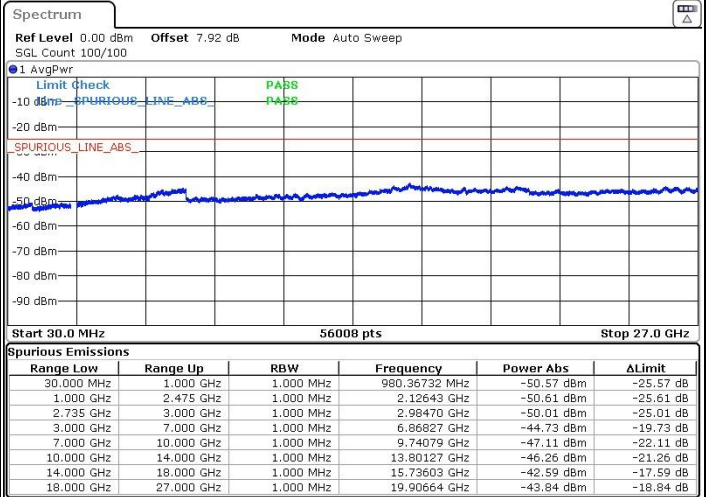

LTE Band 41 / 15MHz+20MHz

Lowest Channel / QPSK

Lowest Channel / 16QAM

Date: 23.MAR.2019 00:47:34

Date: 23.MAR.2019 00:46:43