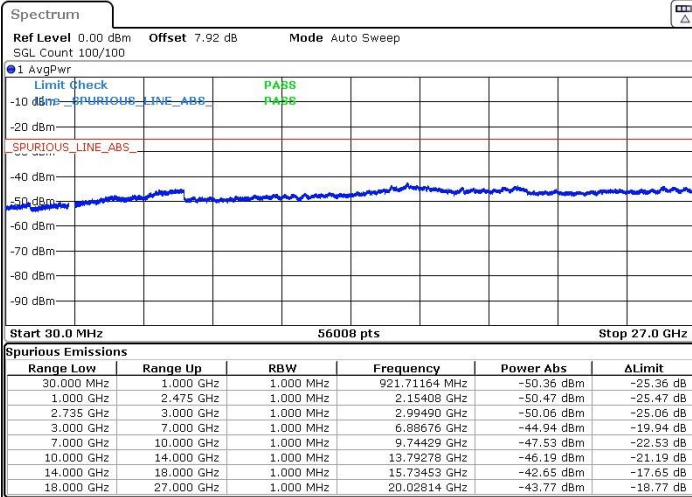

LTE Band 41 / 15MHz+20MHz

Middle Channel / QPSK

Middle Channel / 16QAM

Date: 23.MAR.2019 00:49:12

Date: 23.MAR.2019 00:50:17