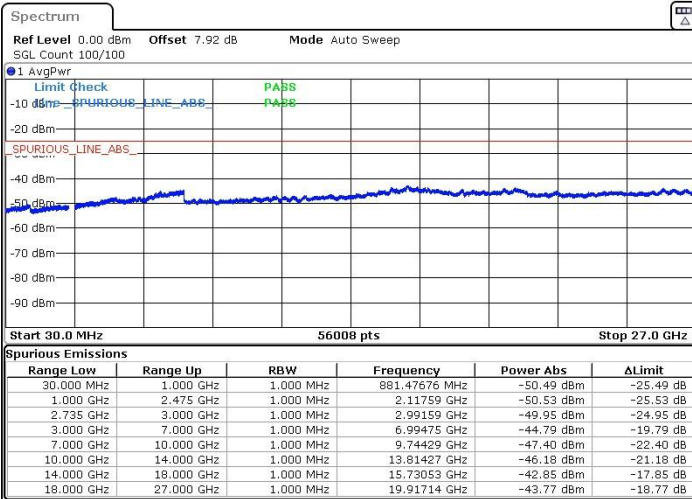

LTE Band 41 / 15MHz+15MHz

Highest Channel / QPSK

Highest Channel / 16QAM

Date: 23.MAR.2019 00:31:59

Date: 23.MAR.2019 00:33:04

Highest Channel / 64QAM

N/A

Date: 23.MAR.2019 00:34:07

LTE Band 41 / 15MHz+20MHz

Lowest Channel / QPSK

Lowest Channel / 16QAM

Date: 23.MAR.2019 00:47:34

Date: 23.MAR.2019 00:46:43

Lowest Channel / 64QAM

N/A

Date: 23.MAR.2019 00:45:38