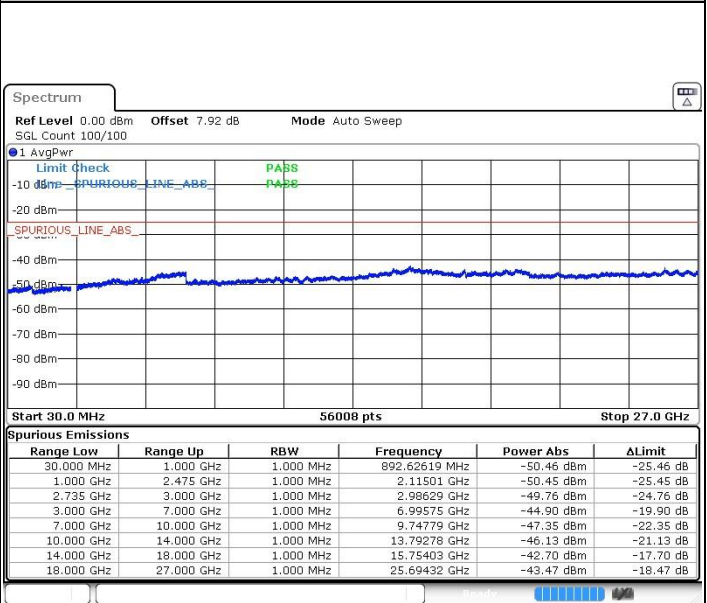

LTE Band 41 / 10MHz+15MHz

Lowest Channel / QPSK

Lowest Channel / 16QAM

Date: 23.MAR.2019 01:56:27

Date: 23.MAR.2019 01:55:38

Lowest Channel / 64QAM

N/A

Date: 23.MAR.2019 01:54:15

LTE Band 41 / 10MHz+15MHz

MiddleChannel / QPSK

Date: 22.MAR.2019 23:25:40

Middle Channel / 16QAM

Date: 22.MAR.2019 23:23:40

Middle Channel / 64QAM

Date: 22.MAR.2019 23:24:46

N/A

LTE Band 41 / 10MHz+15MHz

Highest Channel / QPSK

Date: 22.MAR.2019 23:38:17

Highest Channel / 16QAM

Date: 22.MAR.2019 23:37:11

Highest Channel / 64QAM

Date: 22.MAR.2019 23:35:49

N/A