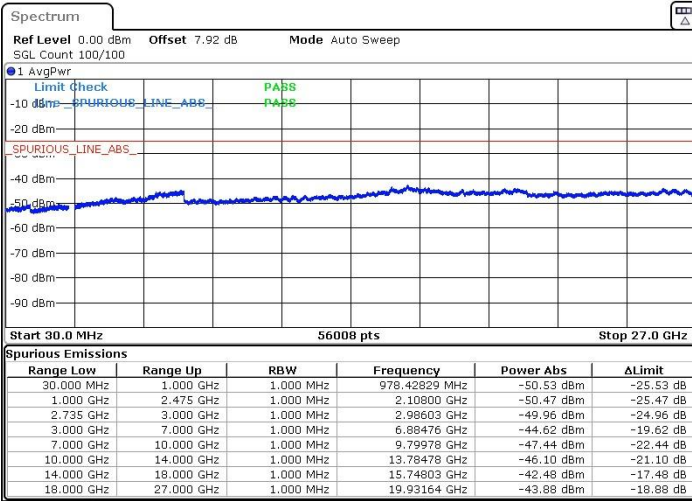

LTE Band 41 / 15MHz+15MHz

Middle Channel / QPSK

Middle Channel / 16QAM

Date: 23.MAR.2019 00:30:25

Date: 23.MAR.2019 00:29:35

Middle Channel / 64QAM

N/A

Date: 23.MAR.2019 00:28:11

LTE Band 41 / 15MHz+15MHz

Highest Channel / QPSK

Highest Channel / 16QAM

Date: 23.MAR.2019 00:31:59

Date: 23.MAR.2019 00:33:04

Highest Channel / 64QAM

N/A

Date: 23.MAR.2019 00:34:07