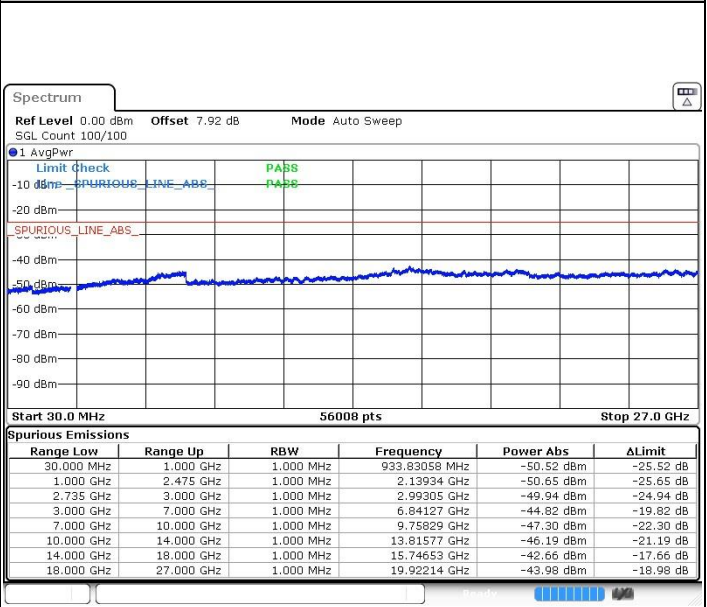

LTE Band 41 / 5MHz+20MHz

Highest Channel / QPSK

Highest Channel / 16QAM

Date: 22.MAR.2019 22:09:55

Date: 22.MAR.2019 22:08:42

Highest Channel / 64QAM

N/A

Date: 22.MAR.2019 22:07:31

LTE Band 41 / 10MHz+15MHz

Lowest Channel / QPSK

Lowest Channel / 16QAM

Date: 23.MAR.2019 01:56:27

Date: 23.MAR.2019 01:55:38

Lowest Channel / 64QAM

N/A

Date: 23.MAR.2019 01:54:15

LTE Band 41 / 10MHz+15MHz

MiddleChannel / QPSK

Date: 22.MAR.2019 23:25:40

Middle Channel / 16QAM

Date: 22.MAR.2019 23:23:40

Middle Channel / 64QAM

Date: 22.MAR.2019 23:24:46

N/A

LTE Band 41 / 10MHz+15MHz

Highest Channel / QPSK

Date: 22.MAR.2019 23:38:17

Highest Channel / 16QAM

Date: 22.MAR.2019 23:37:11

Highest Channel / 64QAM

Date: 22.MAR.2019 23:35:49

N/A