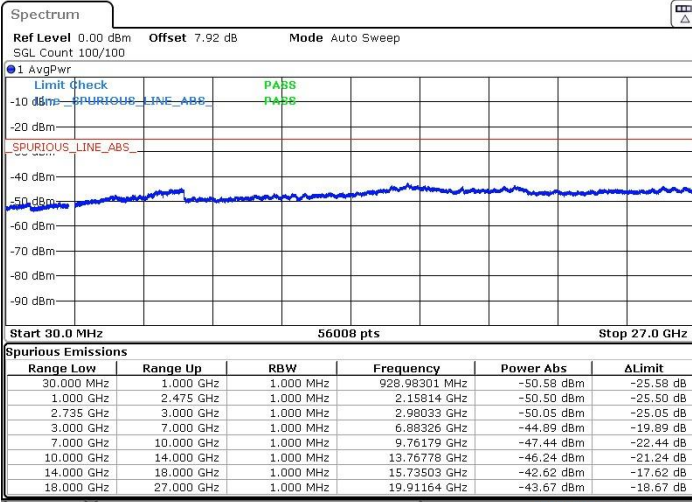

LTE Band 41 / 15MHz+10MHz

Lowest Channel / QPSK

Lowest Channel / 16QAM

Date: 22.MAR.2019 23:14.46

Date: 22.MAR.2019 23:15.36