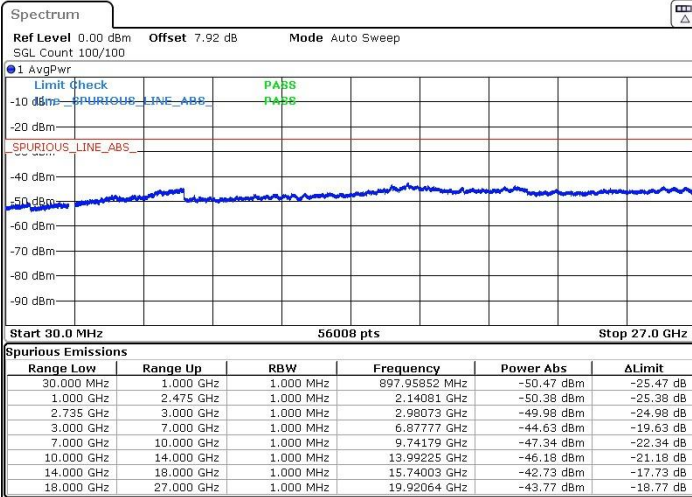

LTE Band 41 / 15MHz+15MHz

Highest Channel / QPSK

Highest Channel / 16QAM

Date: 23.MAR.2019 00:31:59

Date: 23.MAR.2019 00:33:04

Highest Channel / 64QAM

N/A

Date: 23.MAR.2019 00:34:07

LTE Band 41 / 15MHz+20MHz

Lowest Channel / QPSK

Lowest Channel / 16QAM

Date: 23.MAR.2019 00:47:34

Date: 23.MAR.2019 00:46:43

Lowest Channel / 64QAM

N/A

Date: 23.MAR.2019 00:45:38