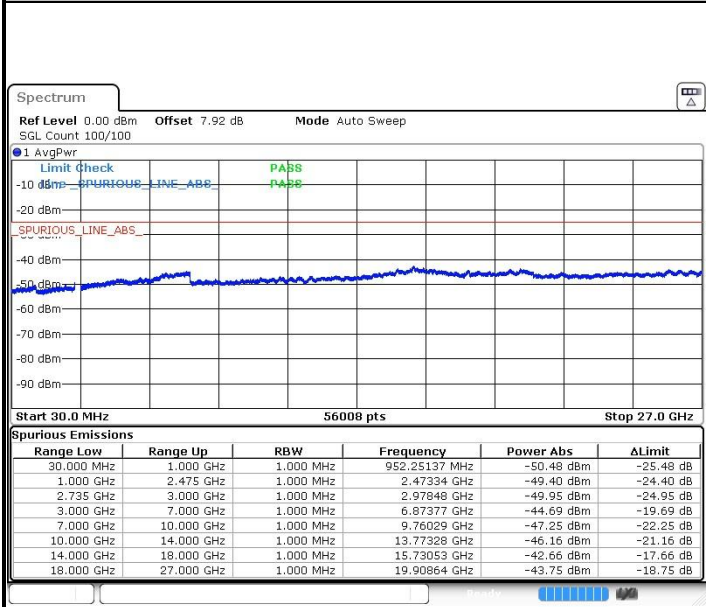

LTE Band 41 / 5MHz+20MHz

Highest Channel / QPSK

Highest Channel / 16QAM

Date: 22.MAR.2019 22:09:55

Date: 22.MAR.2019 22:08:42

Highest Channel / 64QAM

N/A

Date: 22.MAR.2019 22:07:31

LTE Band 41 / 10MHz+15MHz

Lowest Channel / QPSK

Lowest Channel / 16QAM

Date: 23.MAR.2019 01:56:27

Date: 23.MAR.2019 01:55:38

Lowest Channel / 64QAM

N/A

Date: 23.MAR.2019 01:54:15

LTE Band 41 / 10MHz+15MHz

MiddleChannel / QPSK

Date: 22.MAR.2019 23:25:40

Middle Channel / 16QAM

Date: 22.MAR.2019 23:23:40

Middle Channel / 64QAM

Date: 22.MAR.2019 23:24:46

N/A

LTE Band 41 / 10MHz+15MHz

Highest Channel / QPSK

Date: 22.MAR.2019 23:38:17

Highest Channel / 16QAM

Date: 22.MAR.2019 23:37:11

Highest Channel / 64QAM

Date: 22.MAR.2019 23:35:49

N/A