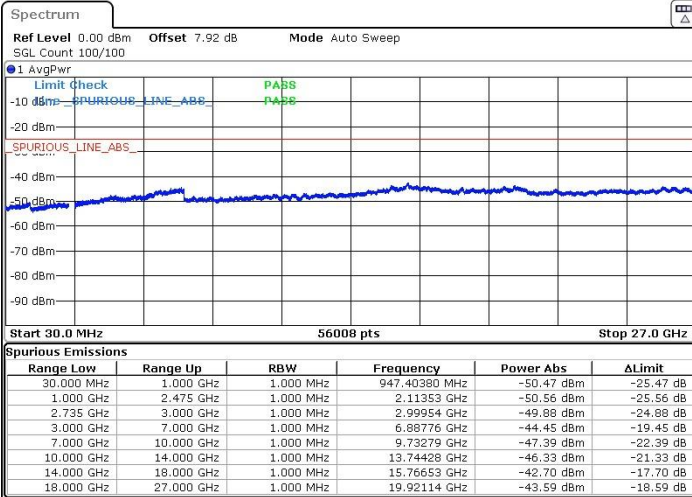

LTE Band 41 / 10MHz+20MHz

Middle Channel / QPSK

Middle Channel / 16QAM

Date: 22.MAR.2019 23:13:20

Date: 22.MAR.2019 23:12:31

Middle Channel / 64QAM

N/A

Date: 22.MAR.2019 23:11:41

LTE Band 41 / 10MHz+20MHz

Highest Channel / QPSK

Date: 22.MAR.2019 23:07:58

Highest Channel / 16QAM

Date: 22.MAR.2019 23:09:30

Highest Channel / 64QAM

Date: 22.MAR.2019 23:10:20

N/A