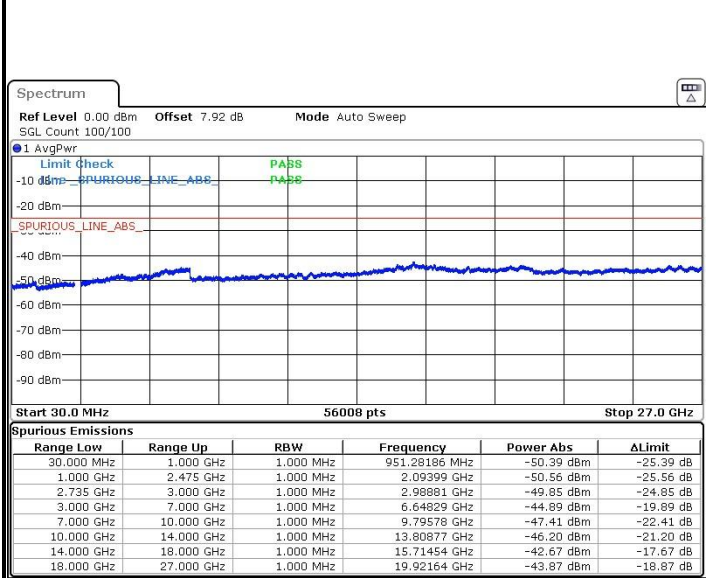

LTE Band 41 / 10MHz+15MHz

Highest Channel / QPSK

Date: 22.MAR.2019 23:38:17

Highest Channel / 16QAM

Date: 22.MAR.2019 23:37:11

Highest Channel / 64QAM

Date: 22.MAR.2019 23:35:49

N/A

LTE Band 41 / 10MHz+20MHz

Lowest Channel / QPSK

Date: 22.MAR.2019 23:14.46

Lowest Channel / 16QAM

Date: 22.MAR.2019 23:15.36

Lowest Channel / 64QAM

Date: 22.MAR.2019 23:16.42

N/A

LTE Band 41 / 10MHz+20MHz

Middle Channel / QPSK

Middle Channel / 16QAM

Date: 22.MAR.2019 23:13:20

Date: 22.MAR.2019 23:12:31

Middle Channel / 64QAM

N/A

Date: 22.MAR.2019 23:11:41

LTE Band 41 / 10MHz+20MHz

Highest Channel / QPSK

Date: 22.MAR.2019 23:07:58

Highest Channel / 16QAM

Date: 22.MAR.2019 23:09:30

Highest Channel / 64QAM

Date: 22.MAR.2019 23:10:20

N/A