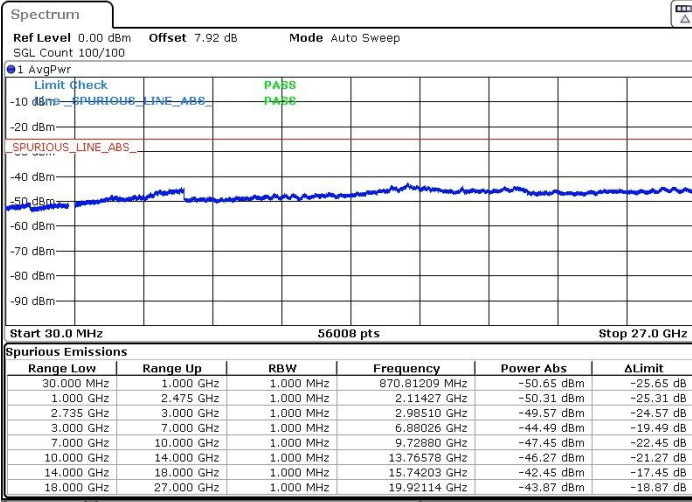

LTE Band 41 / 15MHz+10MHz

Middle Channel / QPSK

Middle Channel / 16QAM

Date: 22.MAR.2019 23:13:20

Date: 22.MAR.2019 23:12:31

Middle Channel / 64QAM

N/A

Date: 22.MAR.2019 23:11:41

LTE Band 41 / 15MHz+10MHz

Highest Channel / QPSK

Highest Channel / 16QAM

Date: 22.MAR.2019 23:07:58

Date: 22.MAR.2019 23:09:30

Highest Channel / 64QAM

N/A

Date: 22.MAR.2019 23:10:20