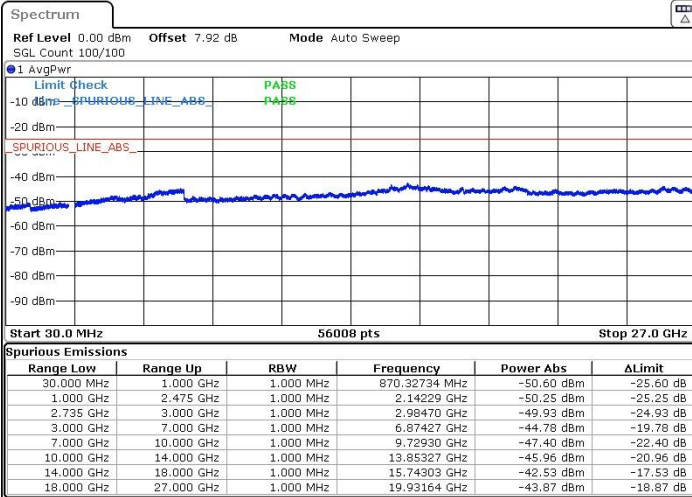

LTE Band 41 / 10MHz+20MHz

Middle Channel / QPSK

Middle Channel / 16QAM

Date: 22.MAR.2019 23:13:20

Date: 22.MAR.2019 23:12:31