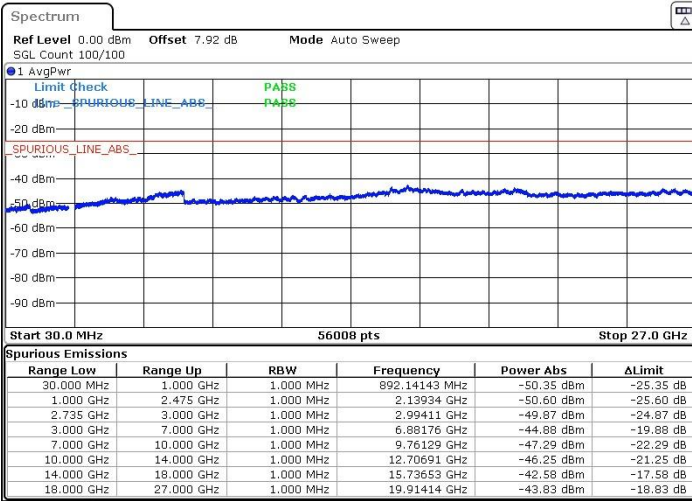

LTE Band 41 / 5MHz+20MHz

Highest Channel / QPSK

Highest Channel / 16QAM

Date: 22.MAR.2019 22:09:55

Date: 22.MAR.2019 22:08:42

Highest Channel / 64QAM

N/A

Date: 22.MAR.2019 22:07:31

LTE Band 41 / 10MHz+15MHz

Lowest Channel / QPSK

Lowest Channel / 16QAM

Date: 23.MAR.2019 01:56:27

Date: 23.MAR.2019 01:55:38

Lowest Channel / 64QAM

N/A

Date: 23.MAR.2019 01:54:15