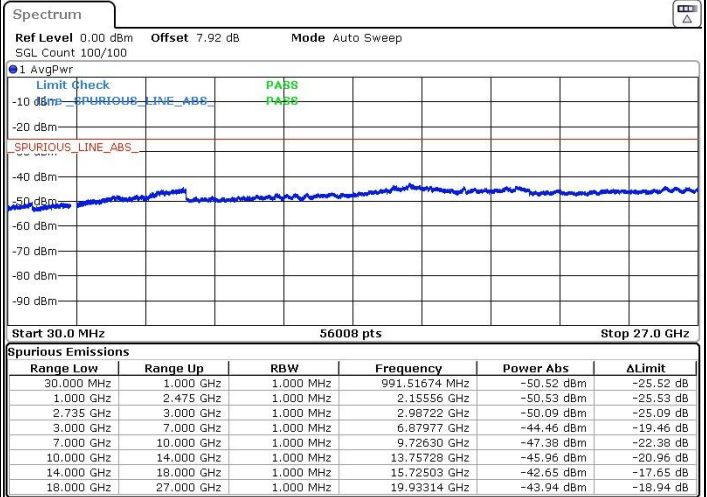

LTE Band 41 / 15MHz+10MHz

Middle Channel / QPSK

Middle Channel / 16QAM

Date: 22.MAR.2019 23:13:20

Date: 22.MAR.2019 23:12:31