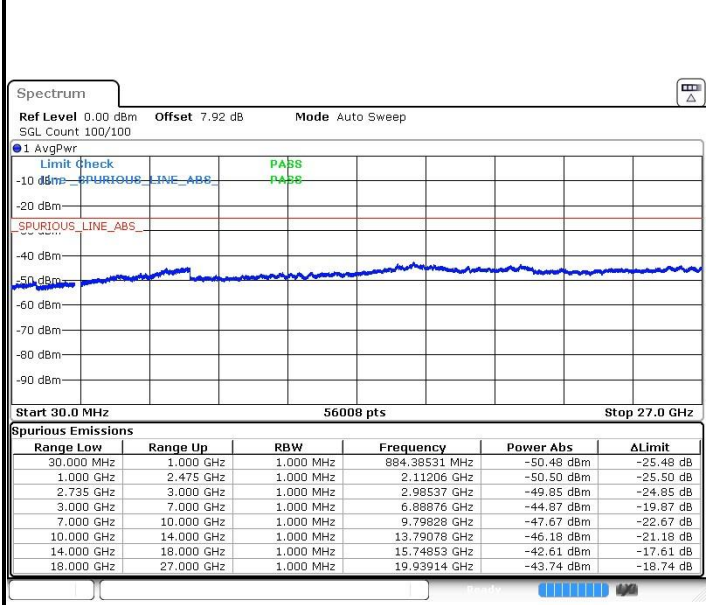

LTE Band 41 / 15MHz+20MHz

Highest Channel / QPSK

Highest Channel / 16QAM

Date: 23.MAR.2019 01:00:16

Date: 23.MAR.2019 00:59:05

Highest Channel / 64QAM

N/A

Date: 23.MAR.2019 00:58:02

LTE Band 41 / 20MHz+5MHz

Lowest Channel / QPSK

Date: 22.MAR.2019 22:14:42

Lowest Channel / 16QAM

Date: 22.MAR.2019 22:16:00

Lowest Channel / 64QAM

Date: 22.MAR.2019 22:17:34

N/A

LTE Band 41 / 20MHz+5MHz

Middle Channel / QPSK

Date: 22.MAR.2019 22:25:55

Middle Channel / 16QAM

Date: 22.MAR.2019 22:25:02

Middle Channel / 64QAM

Date: 22.MAR.2019 22:23:13

N/A

LTE Band 41 / 20MHz+5MHz

Highest Channel / QPSK

Highest Channel / 16QAM

Date: 22.MAR.2019 22:27:27

Date: 22.MAR.2019 22:29:10

Highest Channel / 64QAM

N/A

Date: 22.MAR.2019 22:30:20