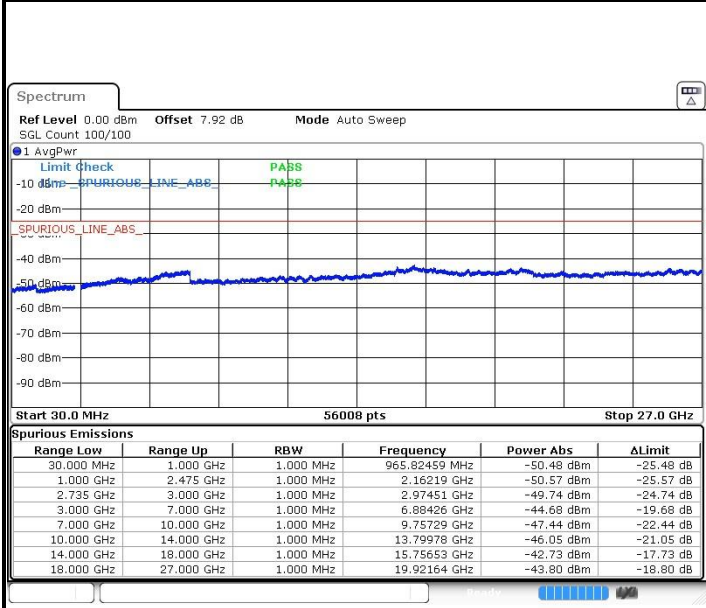

LTE Band 41 / 10MHz+20MHz

Highest Channel / QPSK

Date: 22.MAR.2019 23:07:58

Highest Channel / 16QAM

Date: 22.MAR.2019 23:09:30

Highest Channel / 64QAM

Date: 22.MAR.2019 23:10:20

N/A

LTE Band 41 / 15MHz+10MHz

Lowest Channel / QPSK

Lowest Channel / 16QAM

Date: 22.MAR.2019 23:14.46

Date: 22.MAR.2019 23:15.36

Lowest Channel / 64QAM

N/A

Date: 22.MAR.2019 23:16.42