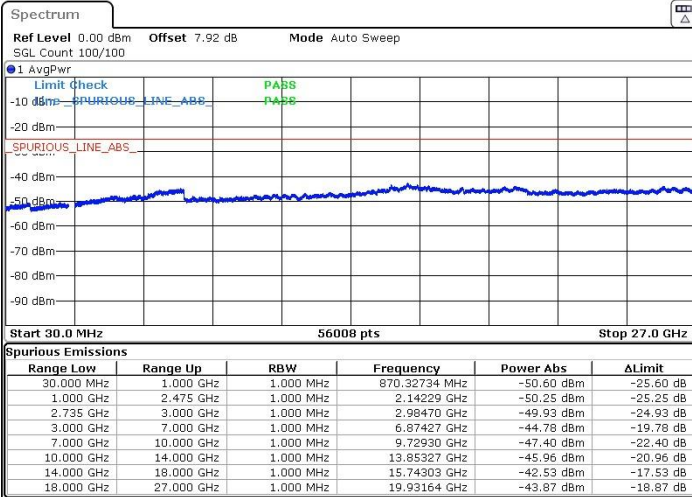

LTE Band 41 / 15MHz+10MHz

Middle Channel / QPSK

Middle Channel / 16QAM

Date: 22.MAR.2019 23:13:20

Date: 22.MAR.2019 23:12:31