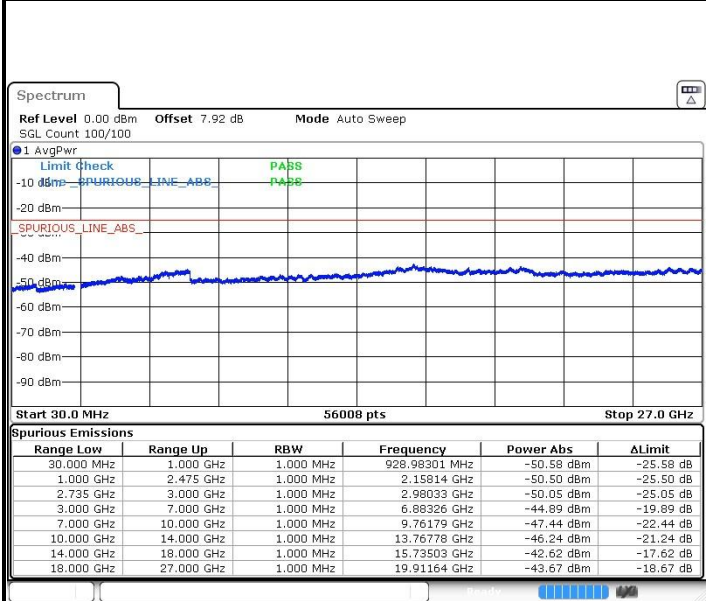

LTE Band 41 / 10MHz+15MHz

Highest Channel / QPSK

Date: 22.MAR.2019 23:38:17

Highest Channel / 16QAM

Date: 22.MAR.2019 23:37:11

Highest Channel / 64QAM

Date: 22.MAR.2019 23:35:49

N/A

LTE Band 41 / 10MHz+20MHz

Lowest Channel / QPSK

Date: 22.MAR.2019 23:14.46

Lowest Channel / 16QAM

Date: 22.MAR.2019 23:15.36

Lowest Channel / 64QAM

Date: 22.MAR.2019 23:16.42

N/A