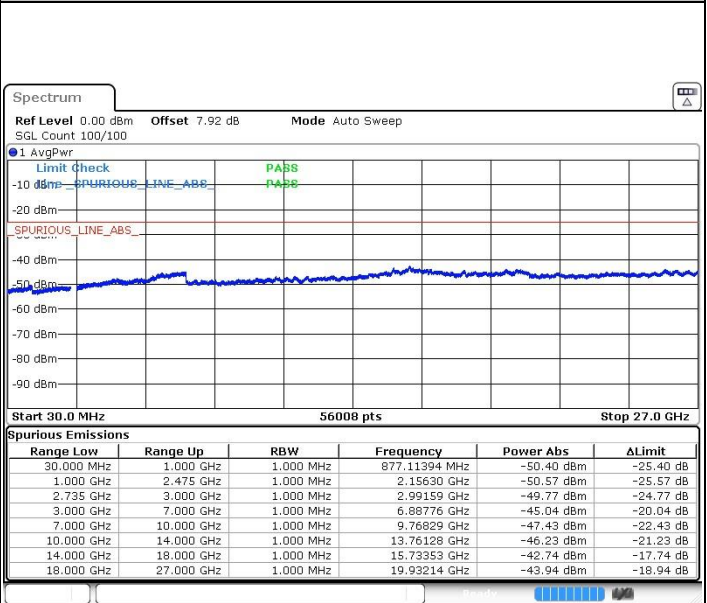

LTE Band 41 / 15MHz+20MHz

Highest Channel / QPSK

Highest Channel / 16QAM

Date: 23.MAR.2019 01:00:16

Date: 23.MAR.2019 00:59:05

Highest Channel / 64QAM

N/A

Date: 23.MAR.2019 00:58:02

LTE Band 41 / 20MHz+5MHz

Lowest Channel / QPSK

Date: 22.MAR.2019 22:14:42

Lowest Channel / 16QAM

Date: 22.MAR.2019 22:16:00

Lowest Channel / 64QAM

Date: 22.MAR.2019 22:17:34

N/A

LTE Band 41 / 20MHz+5MHz

Middle Channel / QPSK

Date: 22.MAR.2019 22:25:55

Middle Channel / 16QAM

Date: 22.MAR.2019 22:25:02

Middle Channel / 64QAM

Date: 22.MAR.2019 22:23:13

N/A

LTE Band 41 / 20MHz+5MHz

Highest Channel / QPSK

Highest Channel / 16QAM

Date: 22.MAR.2019 22:27:27

Date: 22.MAR.2019 22:29:10

Highest Channel / 64QAM

N/A

Date: 22.MAR.2019 22:30:20