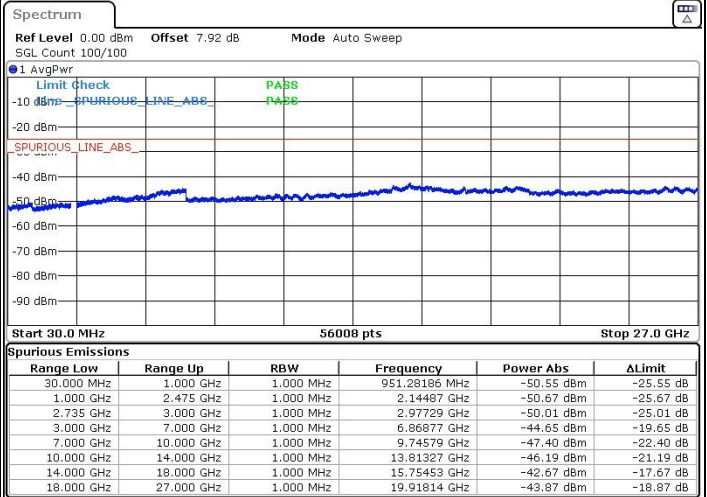

LTE Band 41 / 15MHz+15MHz

Middle Channel / QPSK

Middle Channel / 16QAM

Date: 23.MAR.2019 00:30:25

Date: 23.MAR.2019 00:29:35

Middle Channel / 64QAM

N/A

Date: 23.MAR.2019 00:28:11

LTE Band 41 / 15MHz+15MHz

Highest Channel / QPSK

Highest Channel / 16QAM

Date: 23.MAR.2019 00:31:59

Date: 23.MAR.2019 00:33:04

Highest Channel / 64QAM

N/A

Date: 23.MAR.2019 00:34:07