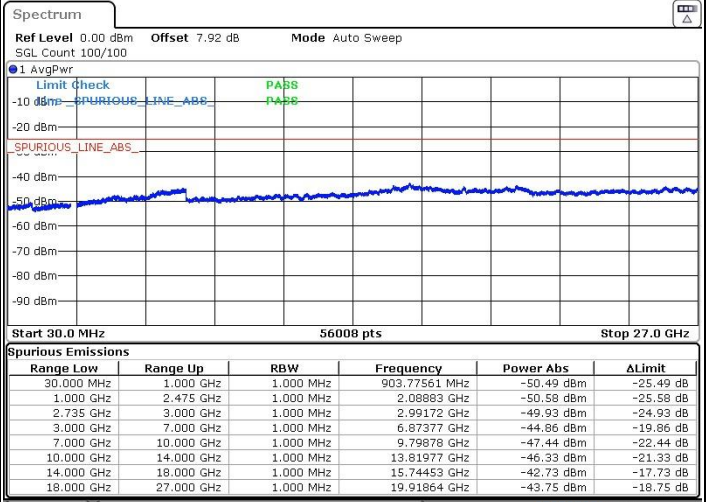

LTE Band 41 / 5MHz+20MHz

Highest Channel / QPSK

Highest Channel / 16QAM

Date: 22.MAR.2019 22:09:55

Date: 22.MAR.2019 22:08:42

Highest Channel / 64QAM

N/A

Date: 22.MAR.2019 22:07:31

LTE Band 41 / 10MHz+15MHz

Lowest Channel / QPSK

Lowest Channel / 16QAM

Date: 23.MAR.2019 01:56:27

Date: 23.MAR.2019 01:55:38

Lowest Channel / 64QAM

N/A

Date: 23.MAR.2019 01:54:15