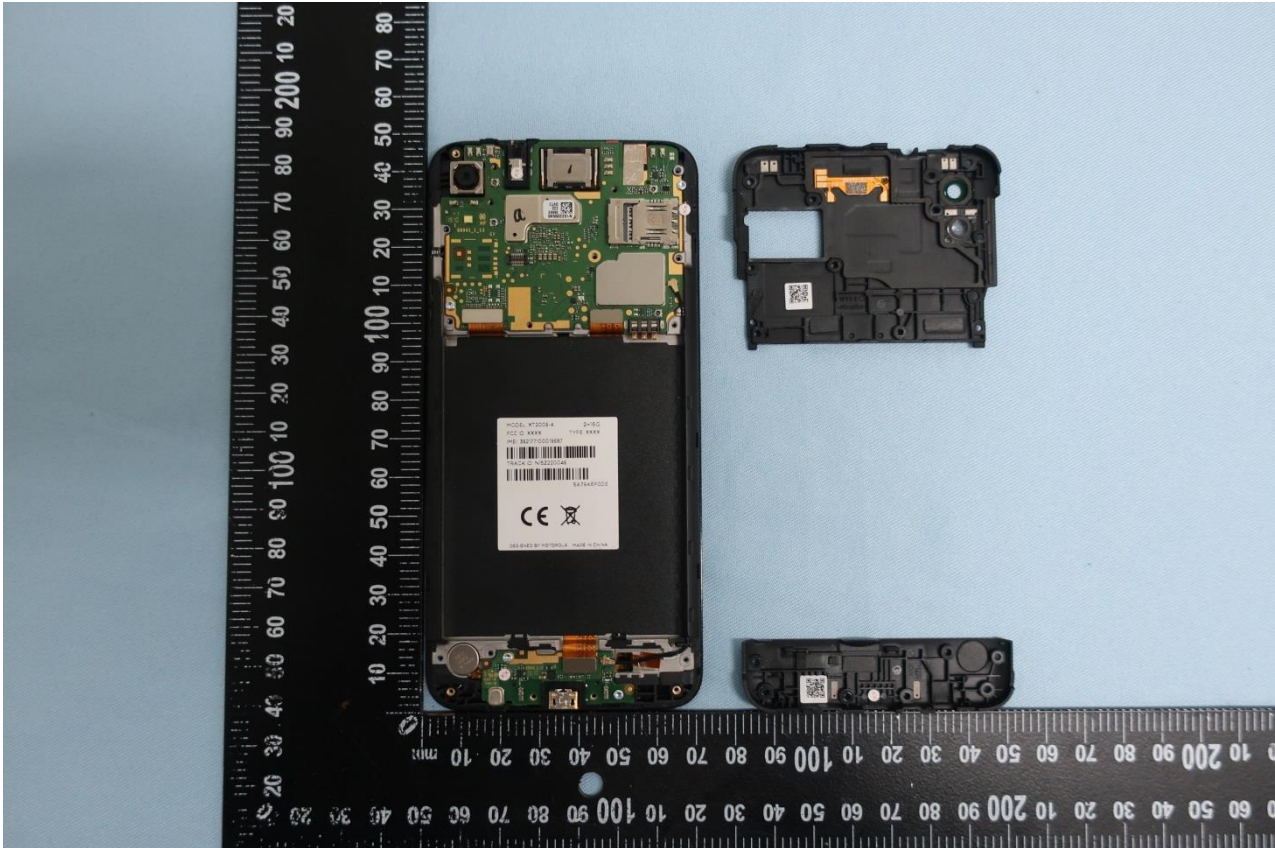

3. Internal Photograph of EUT

Brand Name: Motorola / Model Name: XT2005-4, XT2005DL, XT2005-5

Brand Name: Motorola / Model Name: XT2005-4, XT2005DL, XT2005-5

Brand Name: Motorola / Model Name: XT2005-4, XT2005DL, XT2005-5

Brand Name: Motorola / Model Name: XT2005-4, XT2005DL, XT2005-5

Brand Name: Motorola / Model Name: XT2005-4, XT2005DL, XT2005-5

Brand Name: Motorola / Model Name: XT2005-4, XT2005DL, XT2005-5

Brand Name: Motorola / Model Name: XT2005-4, XT2005DL, XT2005-5