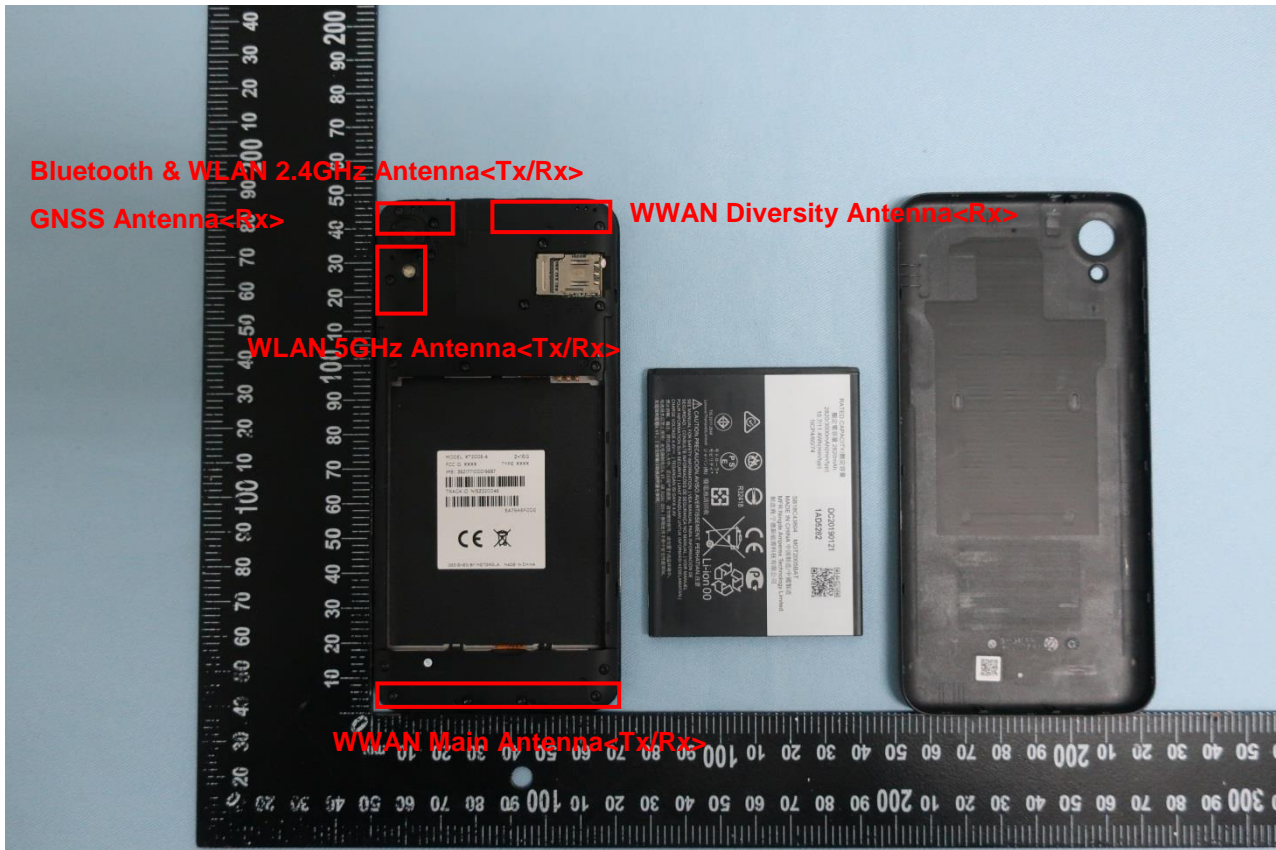

3. Internal Photograph of EUT

Brand Name: Motorola / Model Name: XT2005-4, XT2005DL, XT2005-5

Brand Name: Motorola / Model Name: XT2005-4, XT2005DL, XT2005-5

Brand Name: Motorola / Model Name: XT2005-4, XT2005DL, XT2005-5

Brand Name: Motorola / Model Name: XT2005-4, XT2005DL, XT2005-5

Brand Name: Motorola / Model Name: XT2005-4, XT2005DL, XT2005-5

Brand Name: Motorola / Model Name: XT2005-4, XT2005DL, XT2005-5

Brand Name: Motorola / Model Name: XT2005-4, XT2005DL, XT2005-5