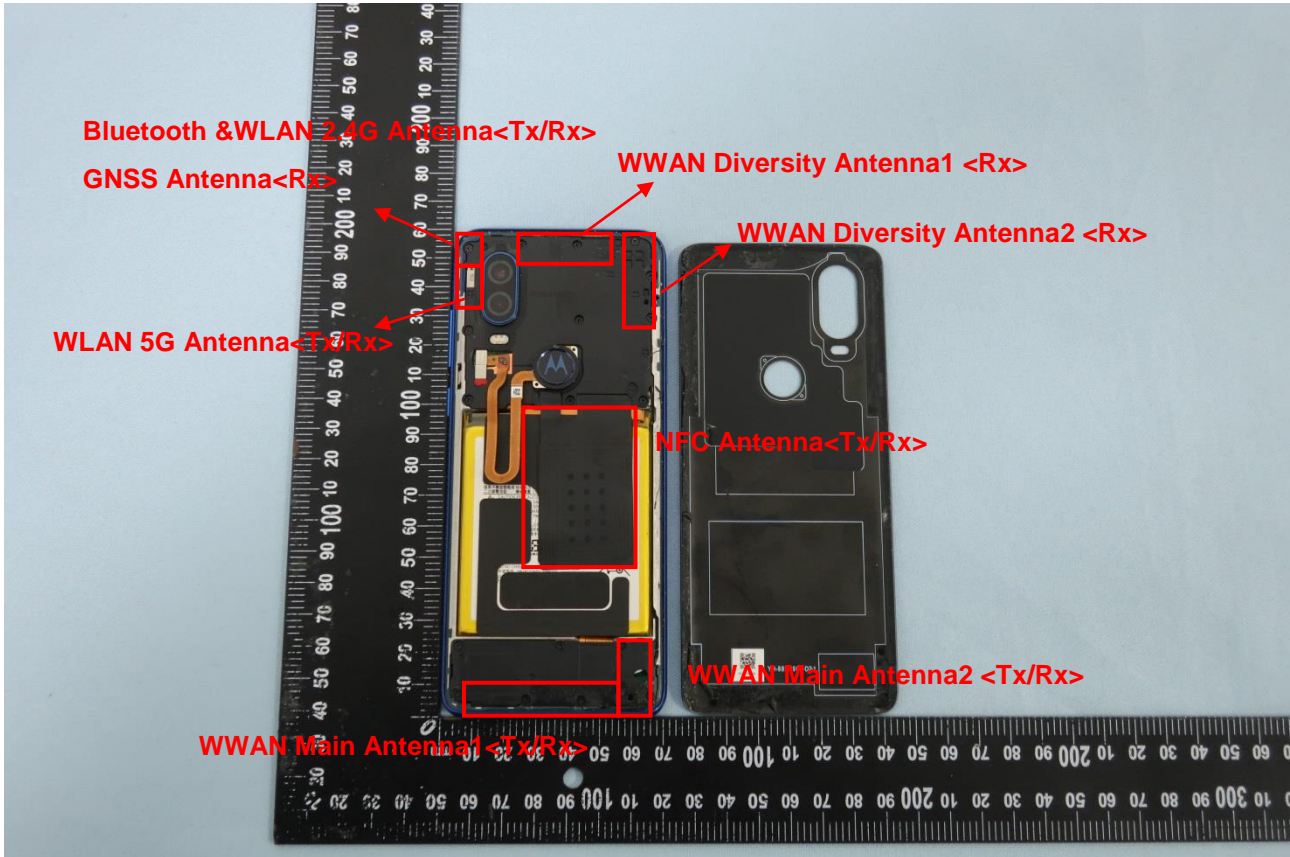

3. Internal Photograph of EUT

Brand Name: Motorola / Model Name: XT1970-3

WWAN Main Antenna 1:

GSM: 850/900/1800/1900, WCDMA: B1/B2/B5/B8, LTE: B1/B3/B5/B8/B20/

WWAN Main Antenna 2: LTE: B7/ B38/ B41

WWAN Diversity Antenna 1:

GSM: 850/900/1800/1900, WCDMA: B1/B2/B5/B8, LTE: B1/B3/B5/B8/B20/

WWAN Diversity Antenna 2: LTE: B7/ B38/ B41

Brand Name: Motorola / Model Name: XT1970-3

Brand Name: Motorola / Model Name: XT1970-3

Brand Name: Motorola / Model Name: XT1970-3