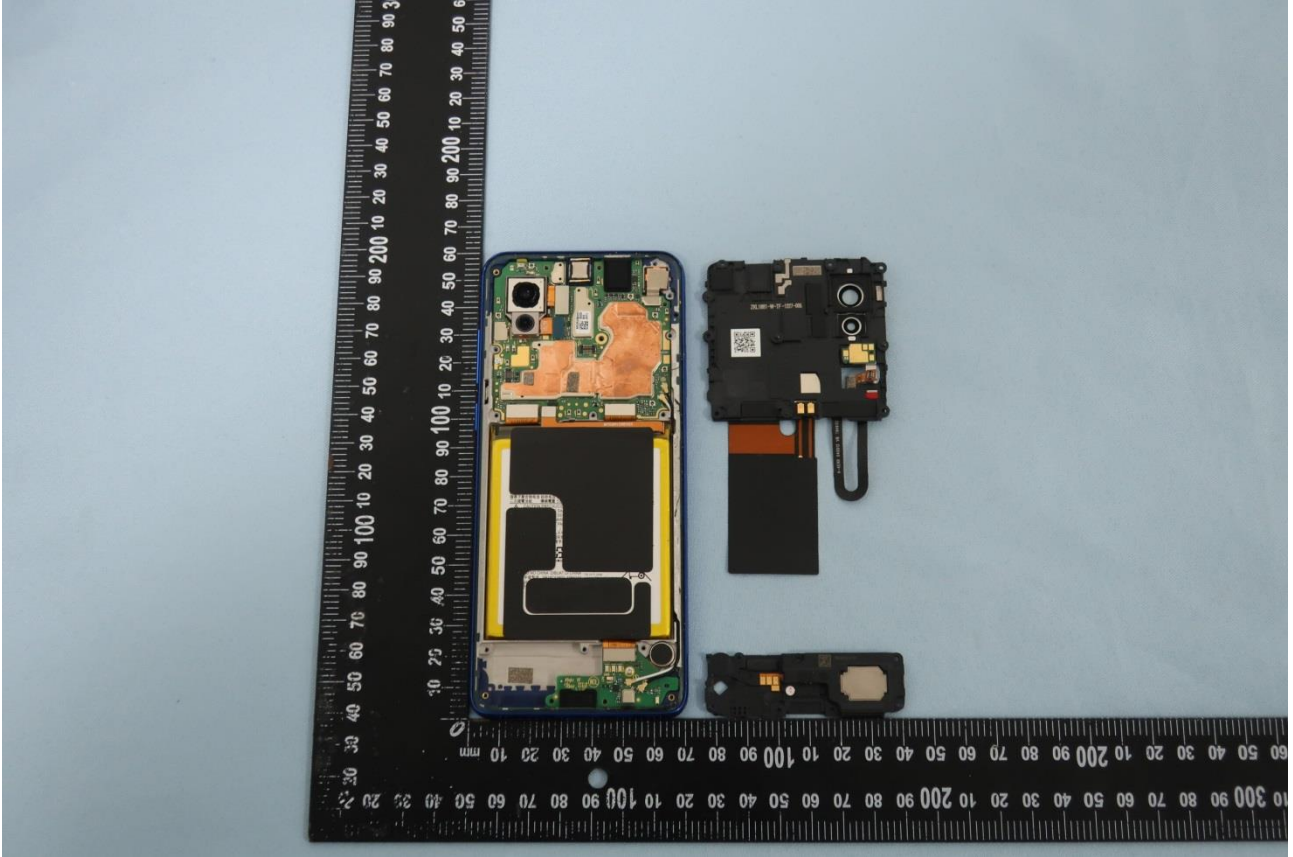

3. Internal Photograph of EUT

Brand Name: Motorola / Model Name: XT1970-3

WWAN Main Antenna 1:

GSM: 850/900/1800/1900, WCDMA: B1/B2/B5/B8, LTE: B1/B3/B5/B8/B20/

WWAN Main Antenna 2: LTE: B7/ B38/ B41

WWAN Diversity Antenna 1:

GSM: 850/900/1800/1900, WCDMA: B1/B2/B5/B8, LTE: B1/B3/B5/B8/B20/

WWAN Diversity Antenna 2: LTE: B7/ B38/ B41

Brand Name: Motorola / Model Name: XT1970-3

Brand Name: Motorola / Model Name: XT1970-3

Brand Name: Motorola / Model Name: XT1970-3