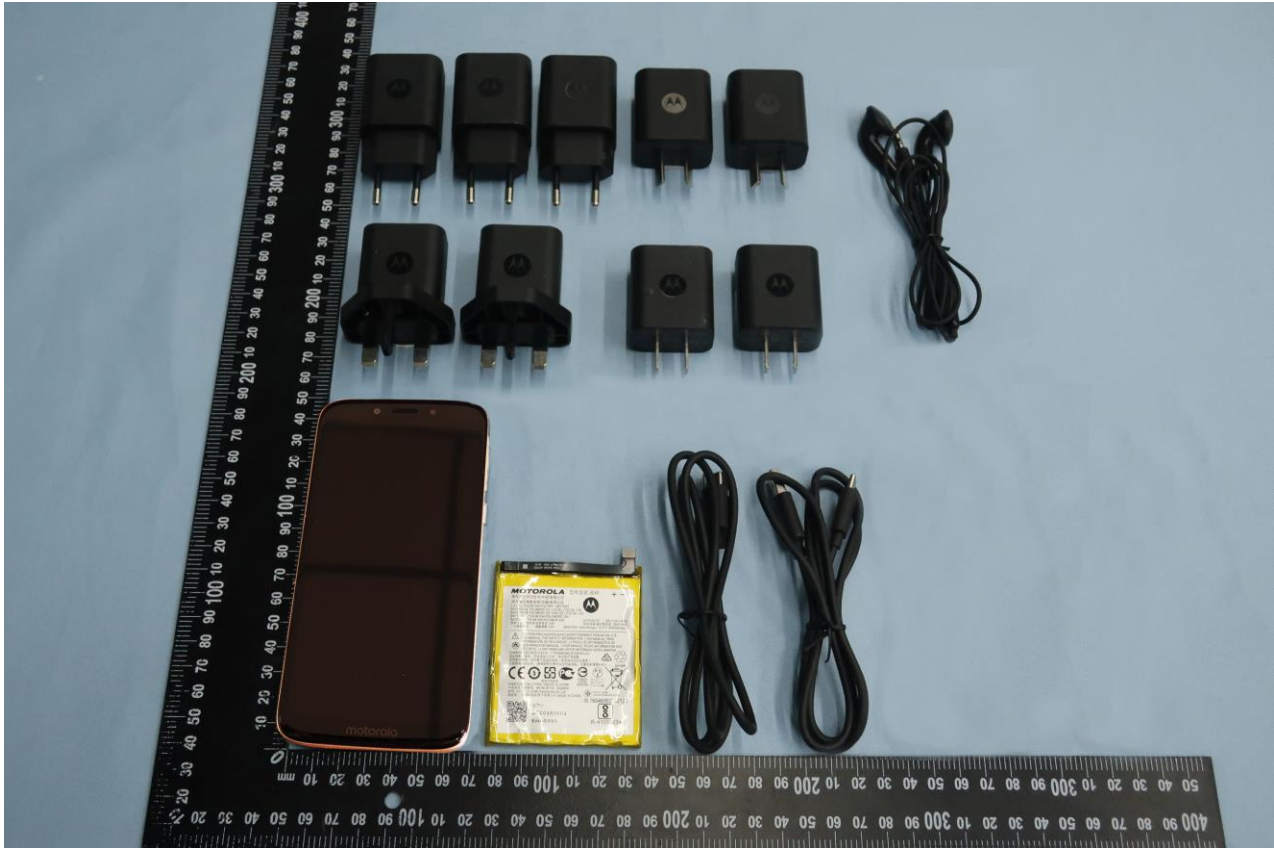

Brand Name: Motorola; Model Name: XT1952-1