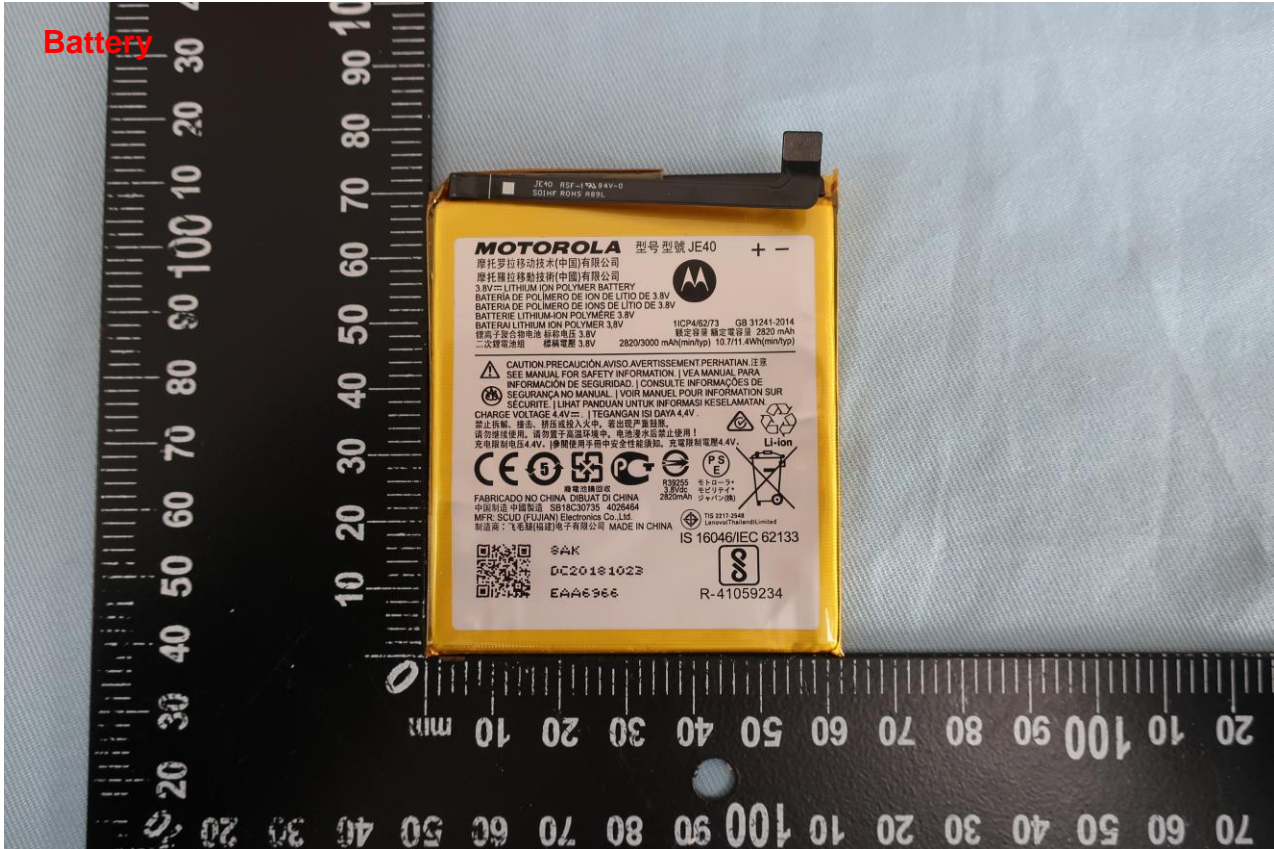

Brand Name: Motorola; Model Name: XT1952-1