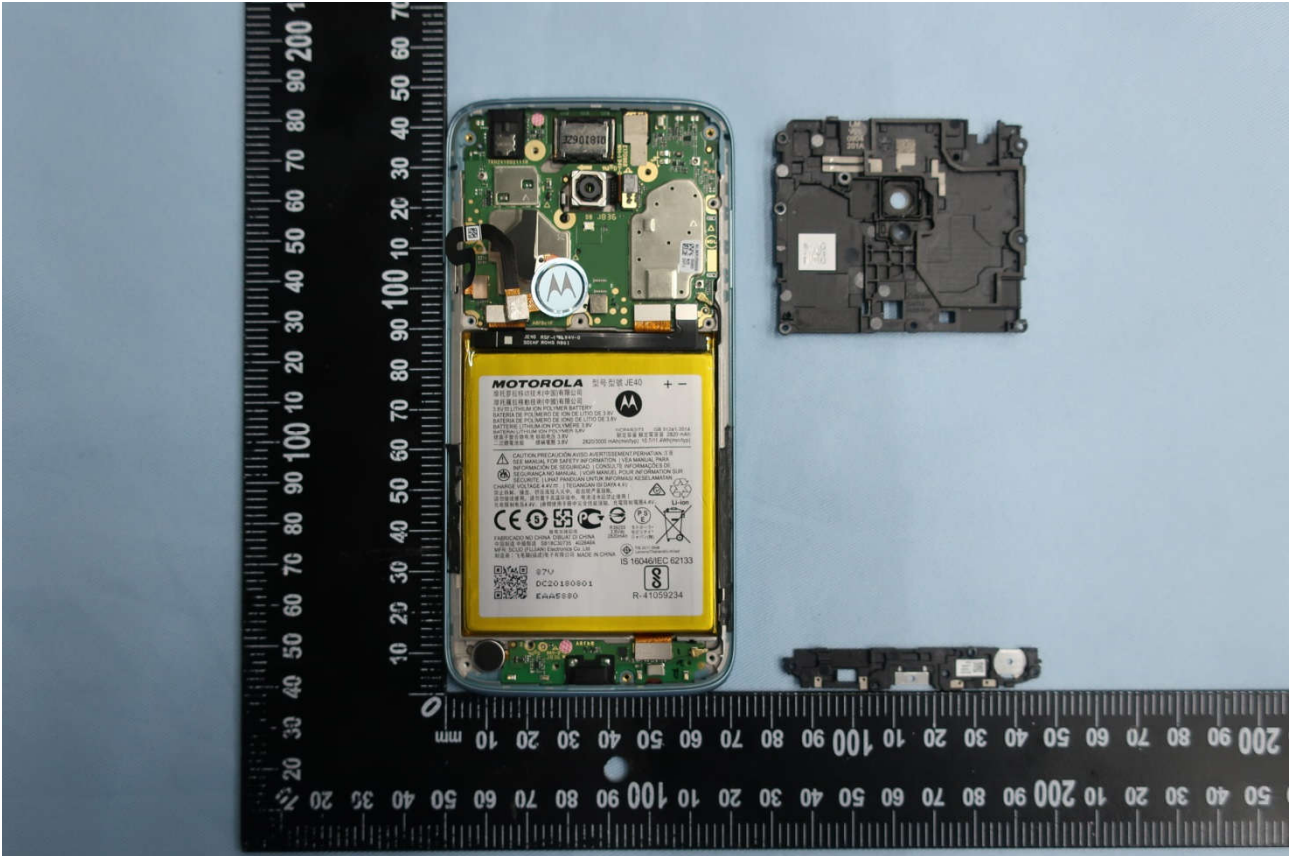

3. Internal Photograph of EUT

Brand Name: Motorola / Model Name: XT1952-1

Brand Name: Motorola / Model Name: XT1952-1

Brand Name: Motorola / Model Name: XT1952-1

Brand Name: Motorola / Model Name: XT1952-1