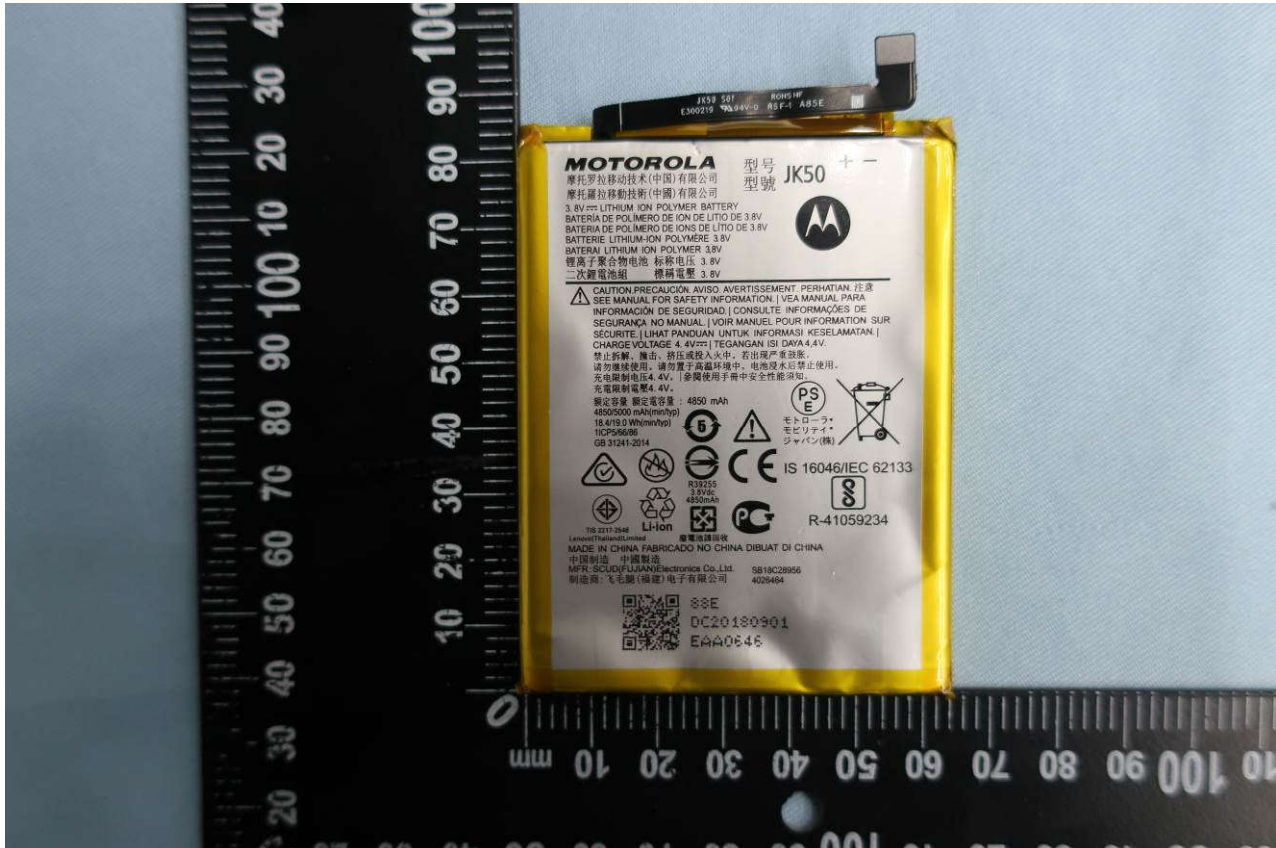

Brand Name: Motorola; Model Name: XT1955-2