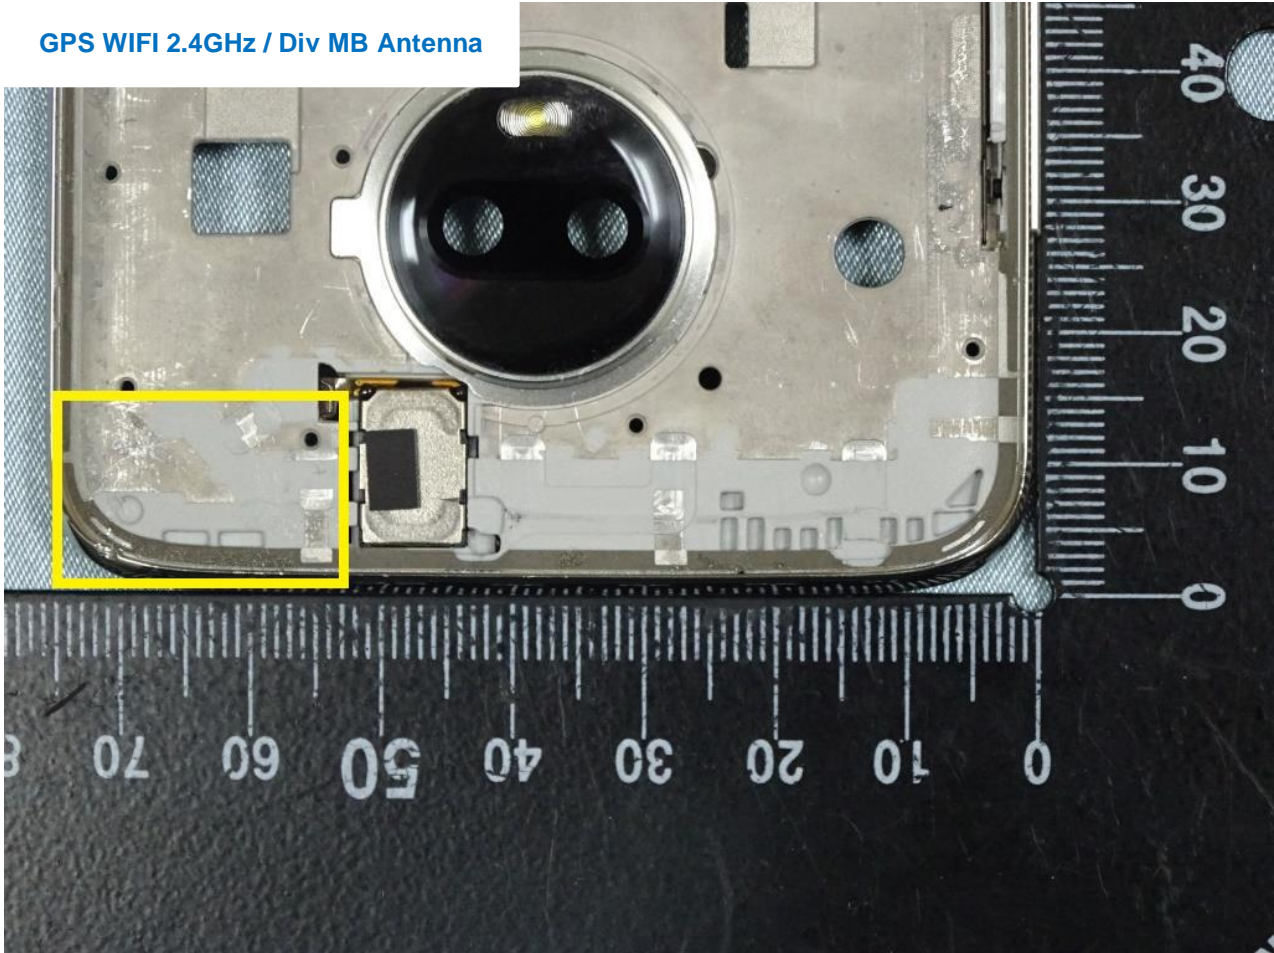

Brand Name: Motorola / Model Name: XT1962-4

Brand Name: Motorola / Model Name: XT1962-4

Div LB & HB Antenna

Brand Name: Motorola / Model Name: XT1962-4

Brand Name: Motorola / Model Name: XT1962-4

GPS WIFI 2.4GHz / Div MB Antenna