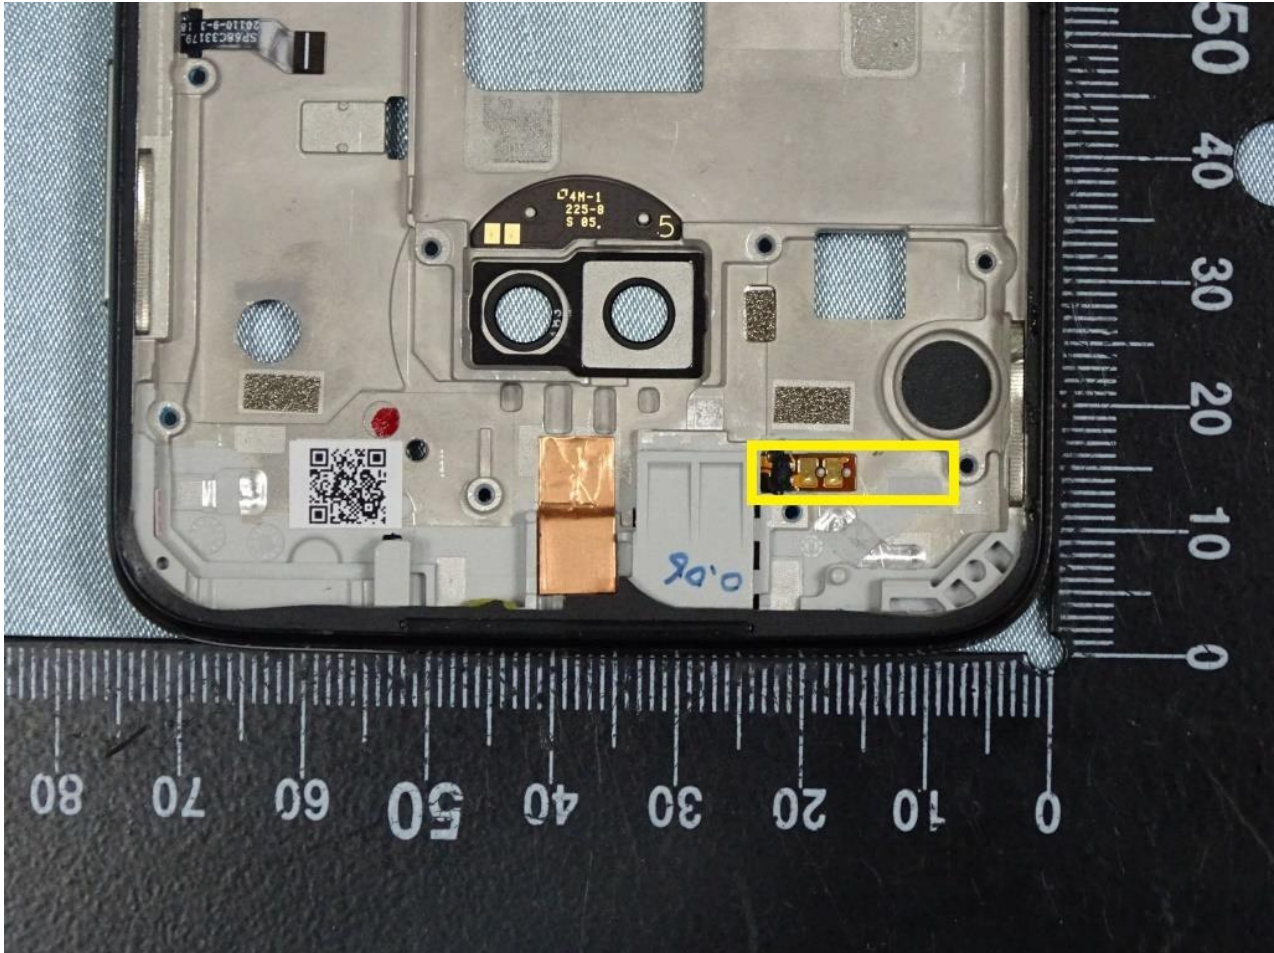

Brand Name: Motorola / Model Name: XT1962-4

Brand Name: Motorola / Model Name: XT1962-4

WIFI 5GHz Antenna

Brand Name: Motorola / Model Name: XT1962-4

————THE END————