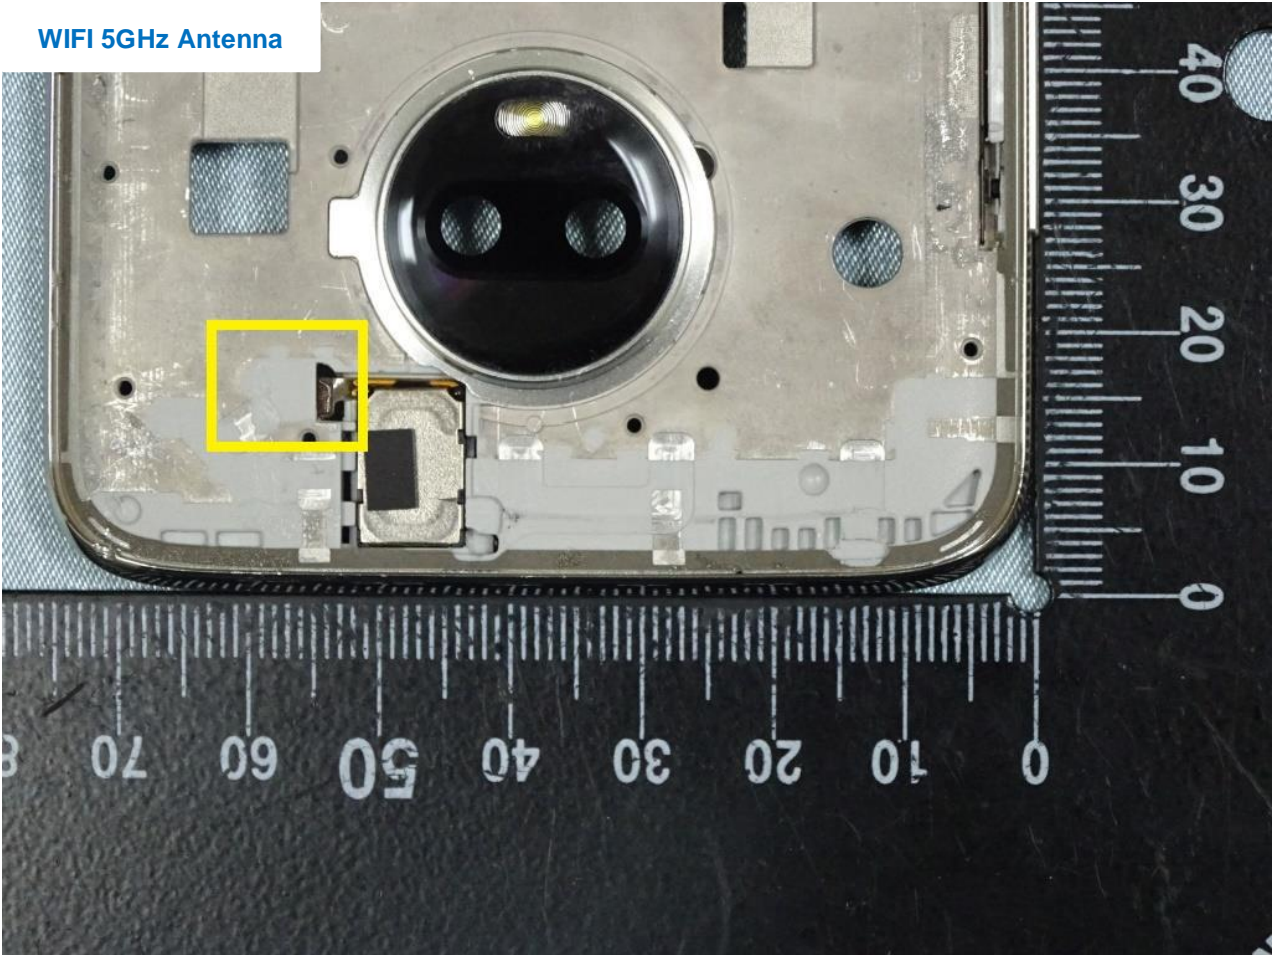

Brand Name: Motorola / Model Name: XT1962-4

WIFI 5GHz Antenna