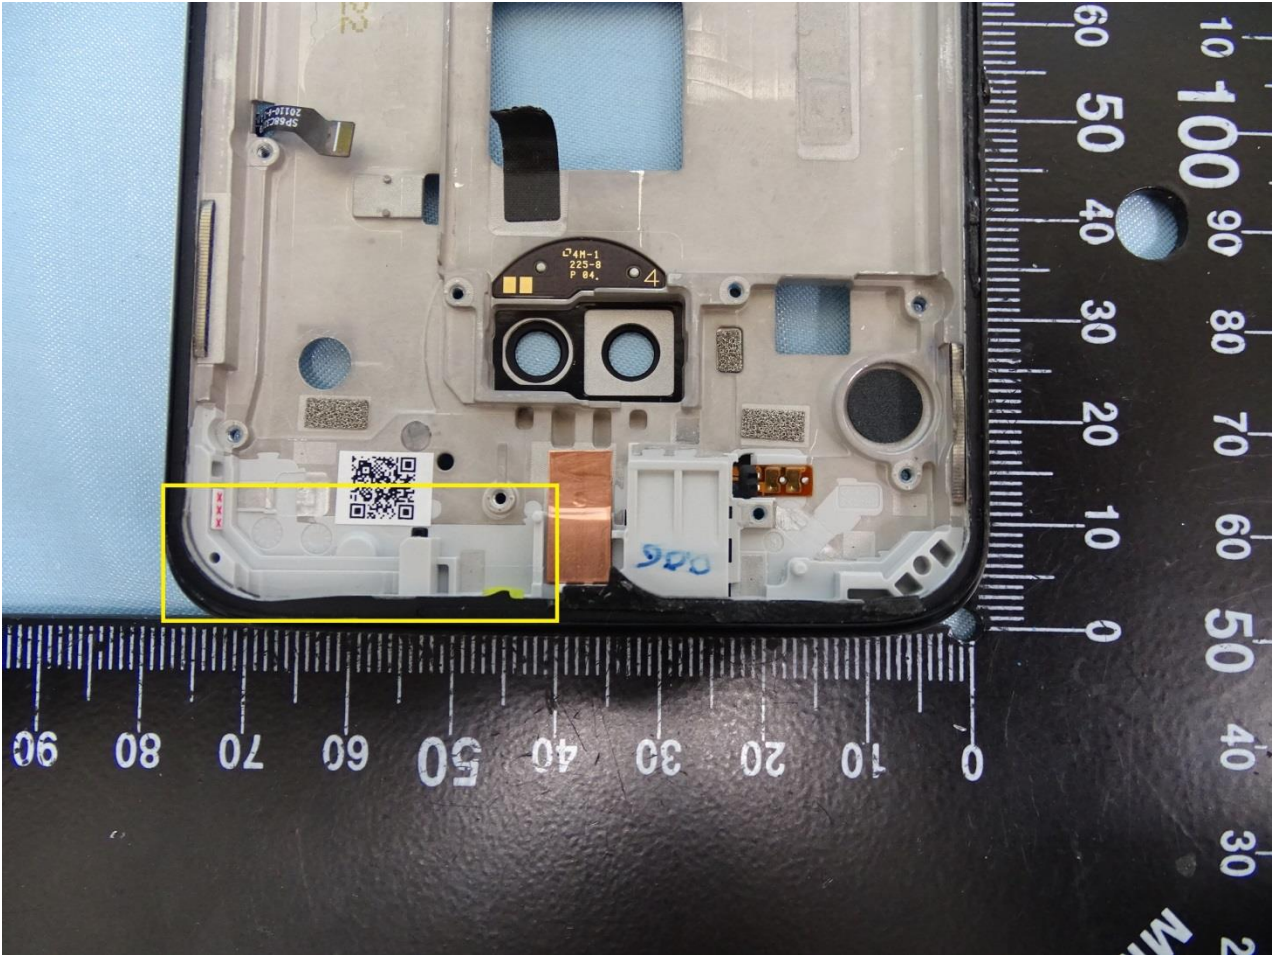

Brand Name: Motorola / Model Name: XT1962-4

Brand Name: Motorola / Model Name: XT1962-4

Div LB & HB Antenna

Brand Name: Motorola / Model Name: XT1962-4

Brand Name: Motorola / Model Name: XT1962-4

GPS WIFI 2.4GHz / Div MB Antenna