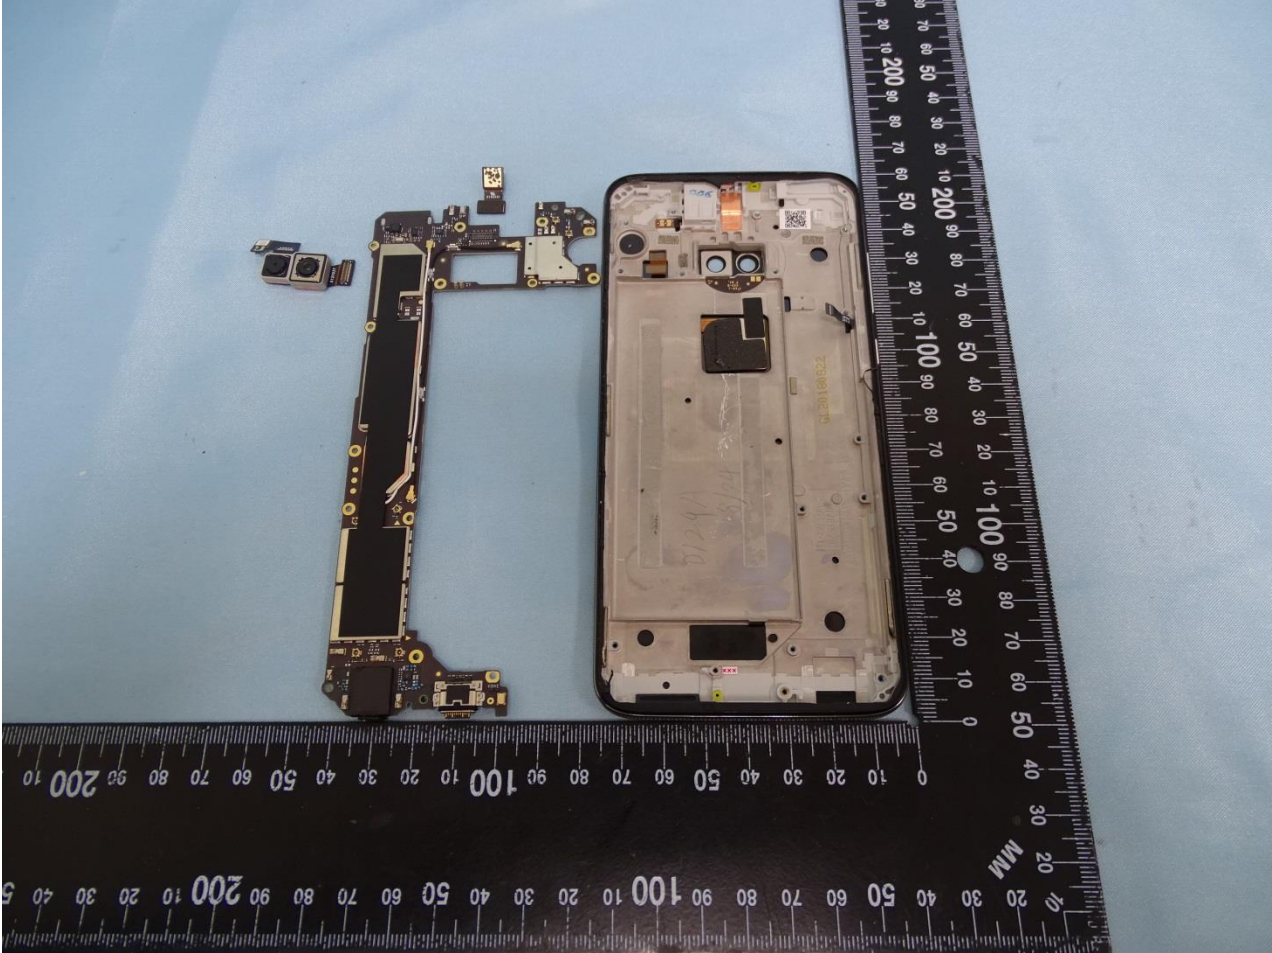

3. Internal Photograph of EUT

Brand Name: Motorola / Model Name: XT1962-4

Sample 1

Brand Name: Motorola / Model Name: XT1962-4

Brand Name: Motorola / Model Name: XT1962-4

Brand Name: Motorola / Model Name: XT1962-4

Brand Name: Motorola / Model Name: XT1962-4

Brand Name: Motorola / Model Name: XT1962-4

Brand Name: Motorola / Model Name: XT1962-4

Brand Name: Motorola / Model Name: XT1962-4

Brand Name: Motorola / Model Name: XT1962-4