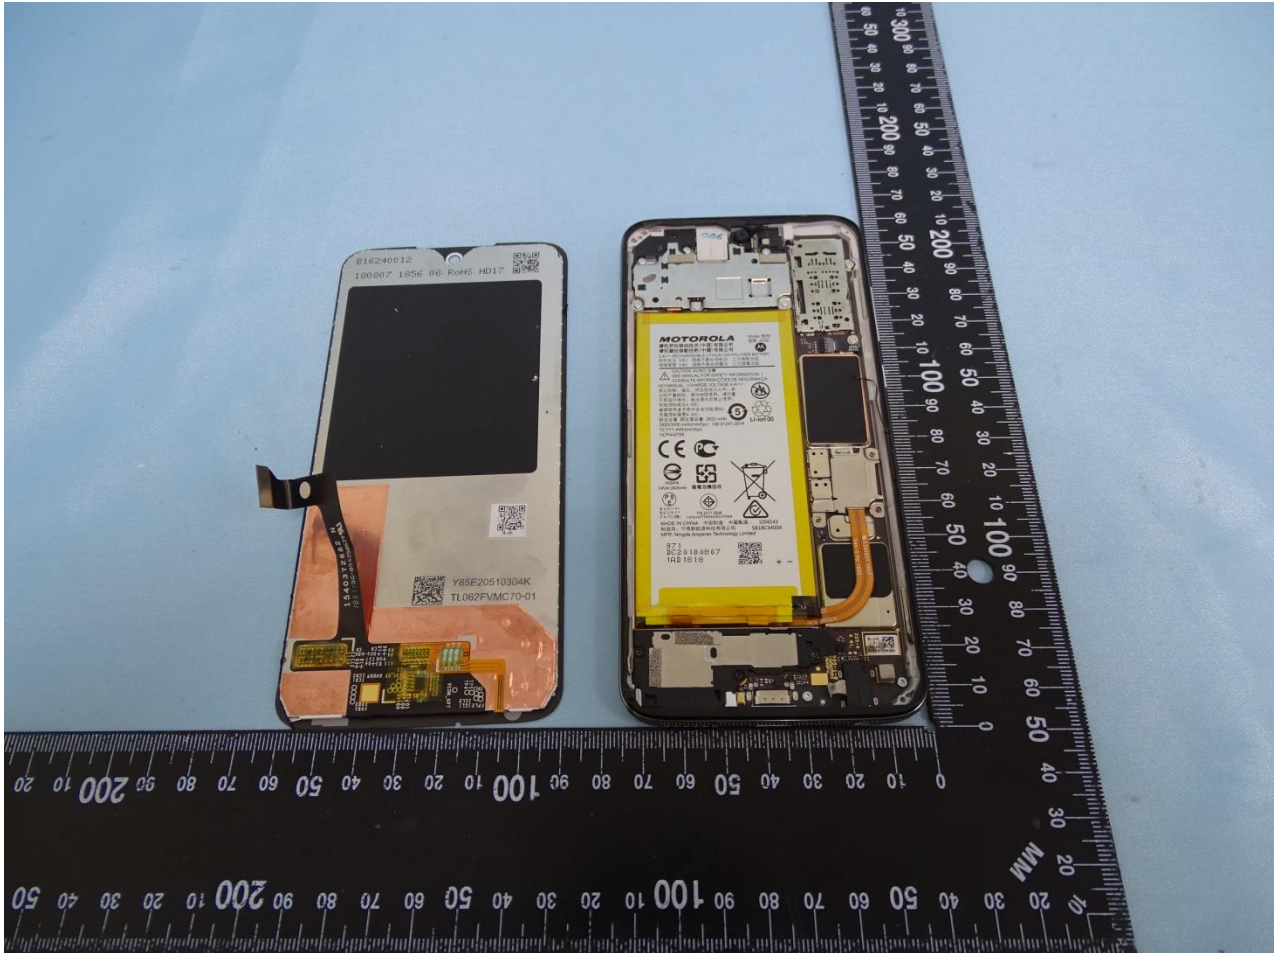

3. Internal Photograph of EUT

Brand Name: Motorola / Model Name: XT1962-4

Sample 1

Brand Name: Motorola / Model Name: XT1962-4

Brand Name: Motorola / Model Name: XT1962-4

Brand Name: Motorola / Model Name: XT1962-4