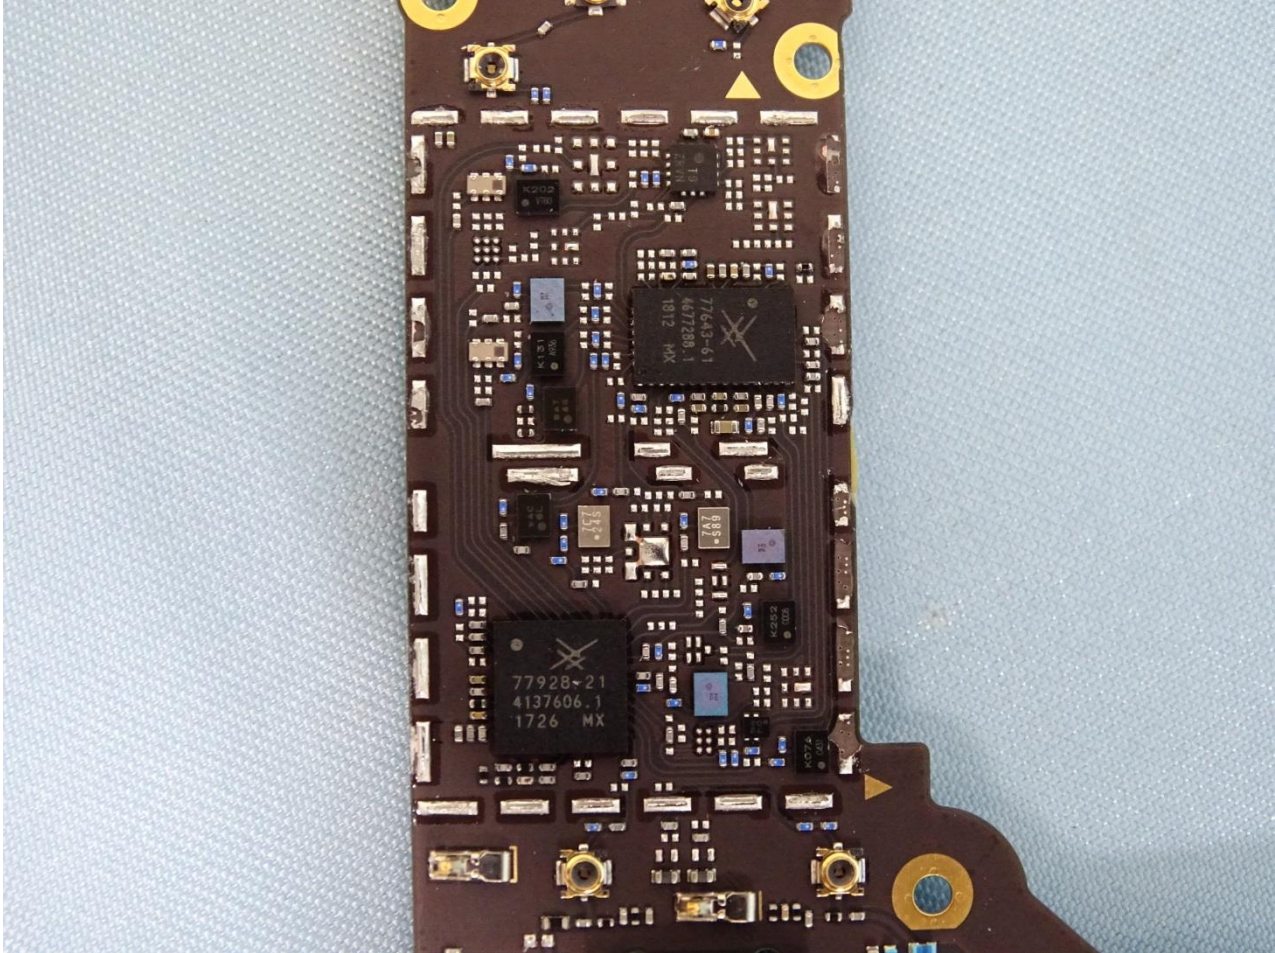

Brand Name: Motorola / Model Name: XT1962-1

Brand Name: Motorola / Model Name: XT1962-1

Brand Name: Motorola / Model Name: XT1962-1

Brand Name: Motorola / Model Name: XT1962-1

Brand Name: Motorola / Model Name: XT1962-1

Brand Name: Motorola / Model Name: XT1962-1

**Brand Name: Motorola / Model Name: XT1962-1**

Brand Name: Motorola / Model Name: XT1962-1

Brand Name: Motorola / Model Name: XT1962-1

Main Antenna 1

Brand Name: Motorola / Model Name: XT1962-1

Brand Name: Motorola / Model Name: XT1962-1

Brand Name: Motorola / Model Name: XT1962-1

Brand Name: Motorola / Model Name: XT1962-1

GPS WIFI 2.4G / Div MB Antenna

Brand Name: Motorola / Model Name: XT1962-1