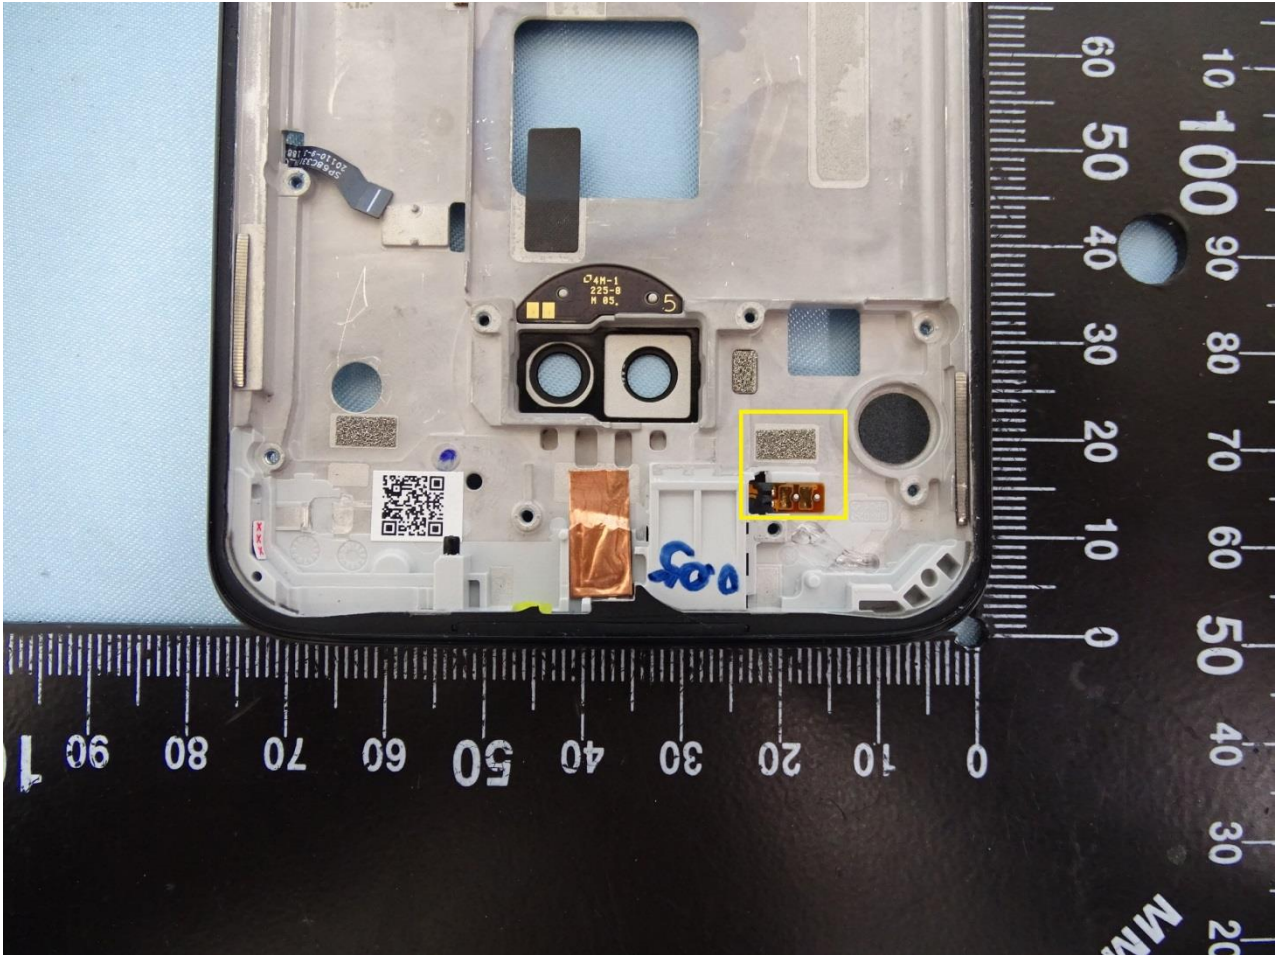

Brand Name: Motorola / Model Name: XT1962-1

Div LB & HB Antenna

Brand Name: Motorola / Model Name: XT1962-1

Brand Name: Motorola / Model Name: XT1962-1

Brand Name: Motorola / Model Name: XT1962-1

————THE END————