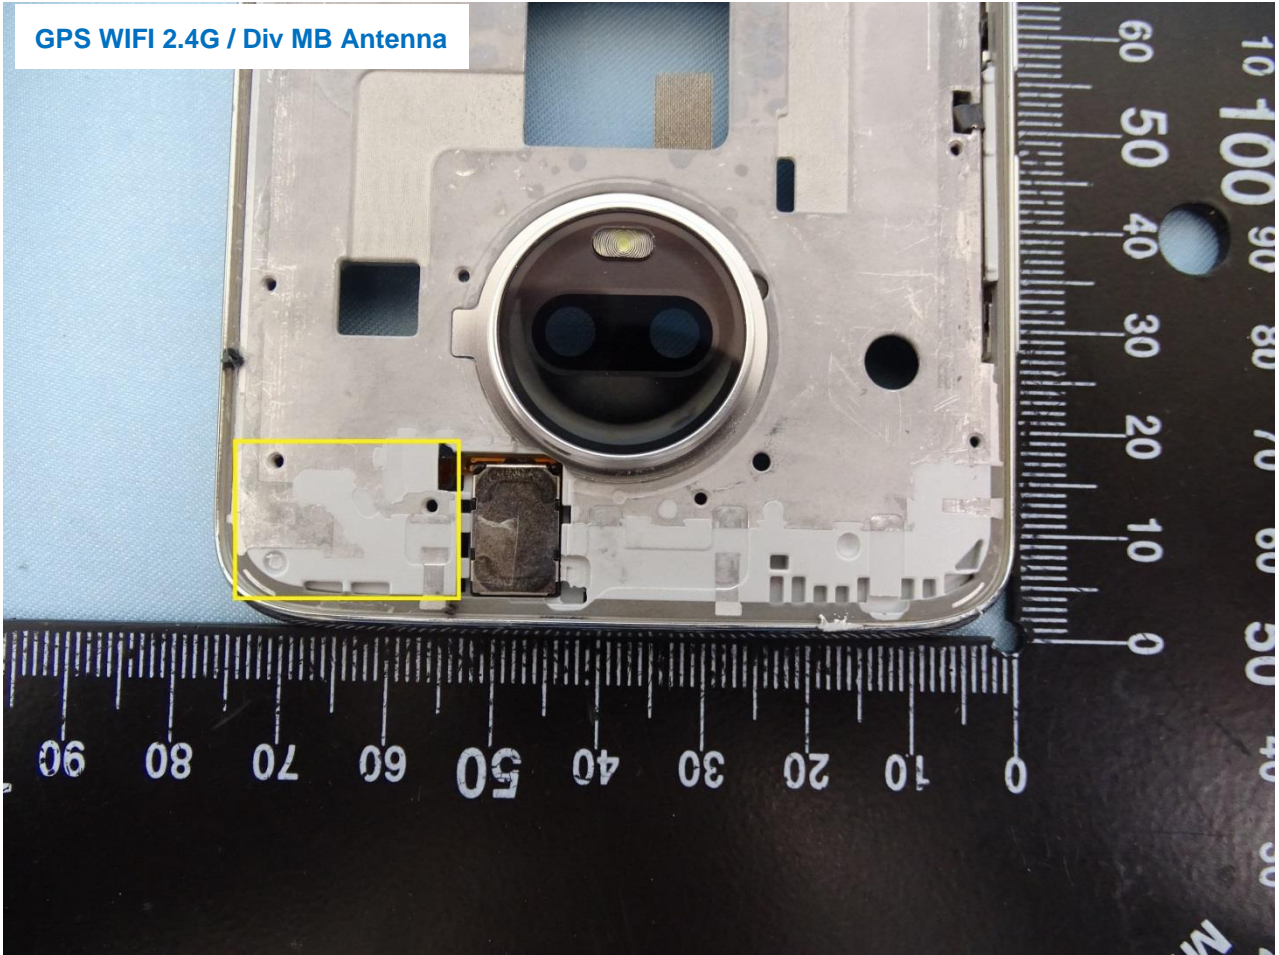

Brand Name: Motorola / Model Name: XT1962-1

Brand Name: Motorola / Model Name: XT1962-1

Brand Name: Motorola / Model Name: XT1962-1

GPS WIFI 2.4G / Div MB Antenna

Brand Name: Motorola / Model Name: XT1962-1