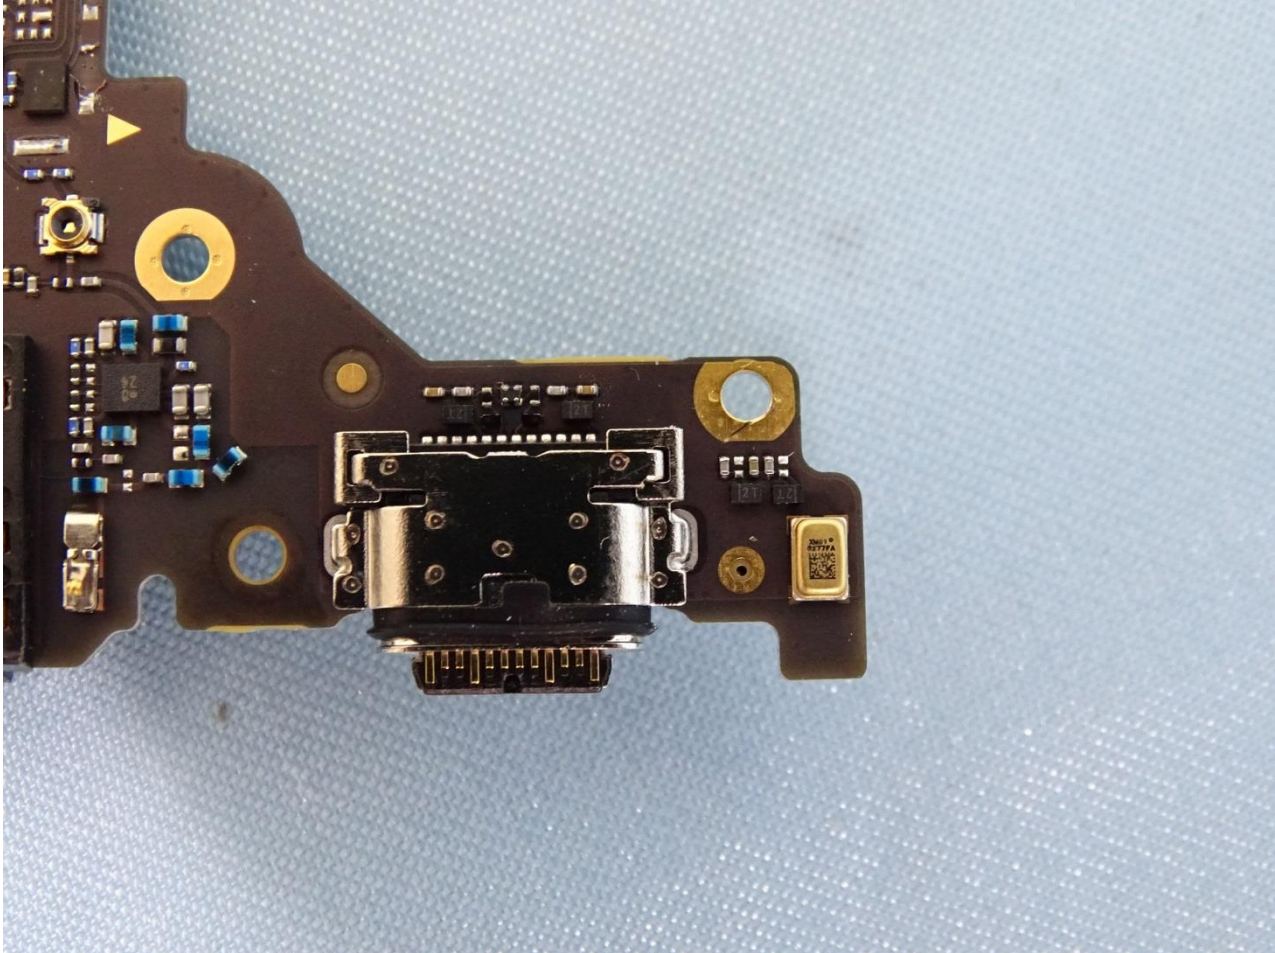

Brand Name: Motorola / Model Name: XT1962-1

Brand Name: Motorola / Model Name: XT1962-1

Brand Name: Motorola / Model Name: XT1962-1

Brand Name: Motorola / Model Name: XT1962-1

Brand Name: Motorola / Model Name: XT1962-1

Brand Name: Motorola / Model Name: XT1962-1

**Brand Name: Motorola / Model Name: XT1962-1**

Brand Name: Motorola / Model Name: XT1962-1

Brand Name: Motorola / Model Name: XT1962-1

Main Antenna 1

Brand Name: Motorola / Model Name: XT1962-1

Brand Name: Motorola / Model Name: XT1962-1

Brand Name: Motorola / Model Name: XT1962-1

Brand Name: Motorola / Model Name: XT1962-1

GPS WIFI 2.4G / Div MB Antenna

Brand Name: Motorola / Model Name: XT1962-1