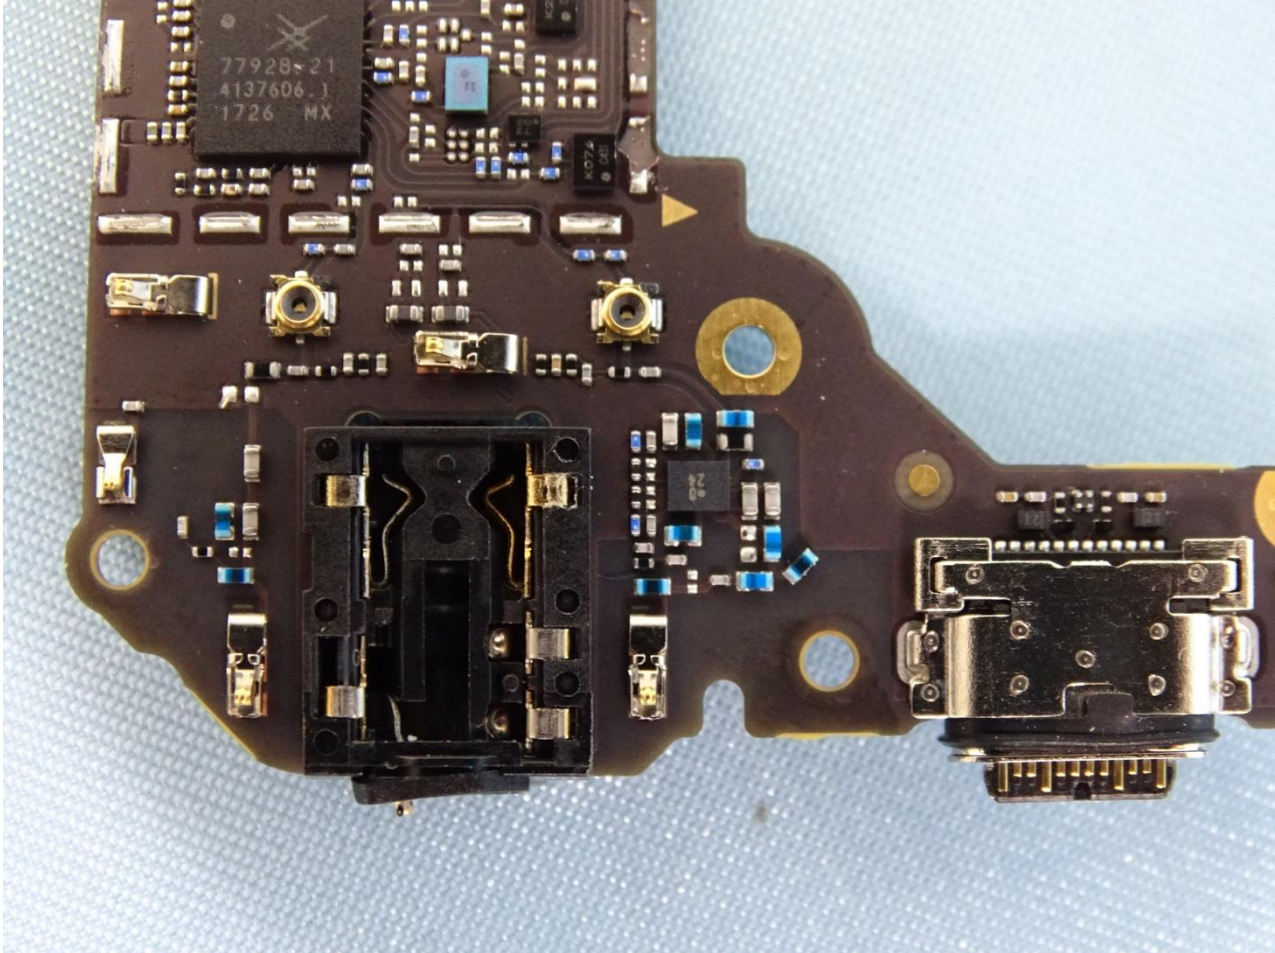

Brand Name: Motorola / Model Name: XT1962-1

Brand Name: Motorola / Model Name: XT1962-1

Brand Name: Motorola / Model Name: XT1962-1

Brand Name: Motorola / Model Name: XT1962-1

Brand Name: Motorola / Model Name: XT1962-1

Brand Name: Motorola / Model Name: XT1962-1

**Brand Name: Motorola / Model Name: XT1962-1**

Brand Name: Motorola / Model Name: XT1962-1

Brand Name: Motorola / Model Name: XT1962-1

Main Antenna 1

Brand Name: Motorola / Model Name: XT1962-1

Brand Name: Motorola / Model Name: XT1962-1

Brand Name: Motorola / Model Name: XT1962-1

Brand Name: Motorola / Model Name: XT1962-1

GPS WIFI 2.4G / Div MB Antenna

Brand Name: Motorola / Model Name: XT1962-1