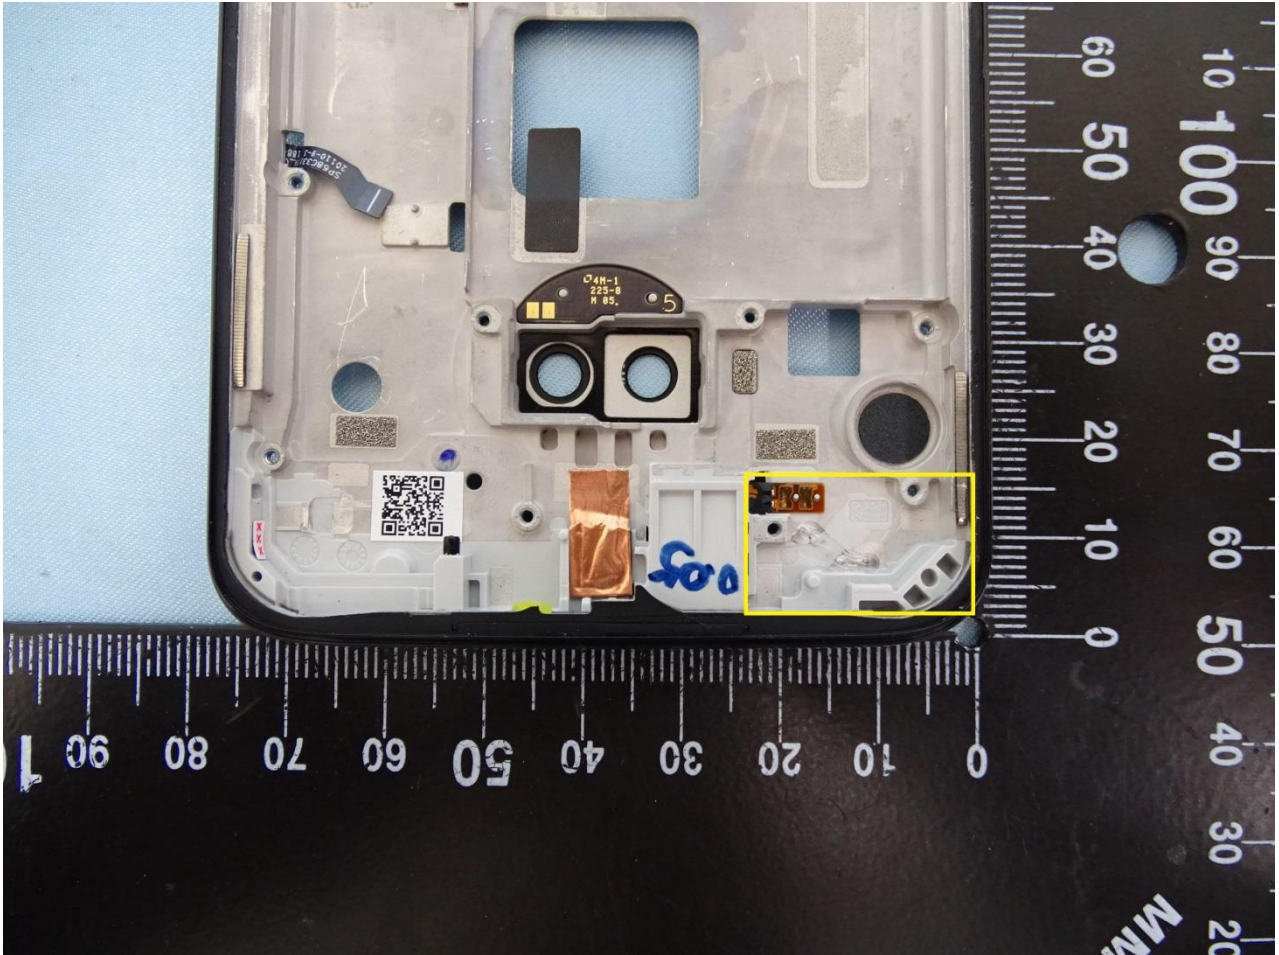

Brand Name: Motorola / Model Name: XT1962-1

Brand Name: Motorola / Model Name: XT1962-1

Brand Name: Motorola / Model Name: XT1962-1

GPS WIFI 2.4G / Div MB Antenna

Brand Name: Motorola / Model Name: XT1962-1