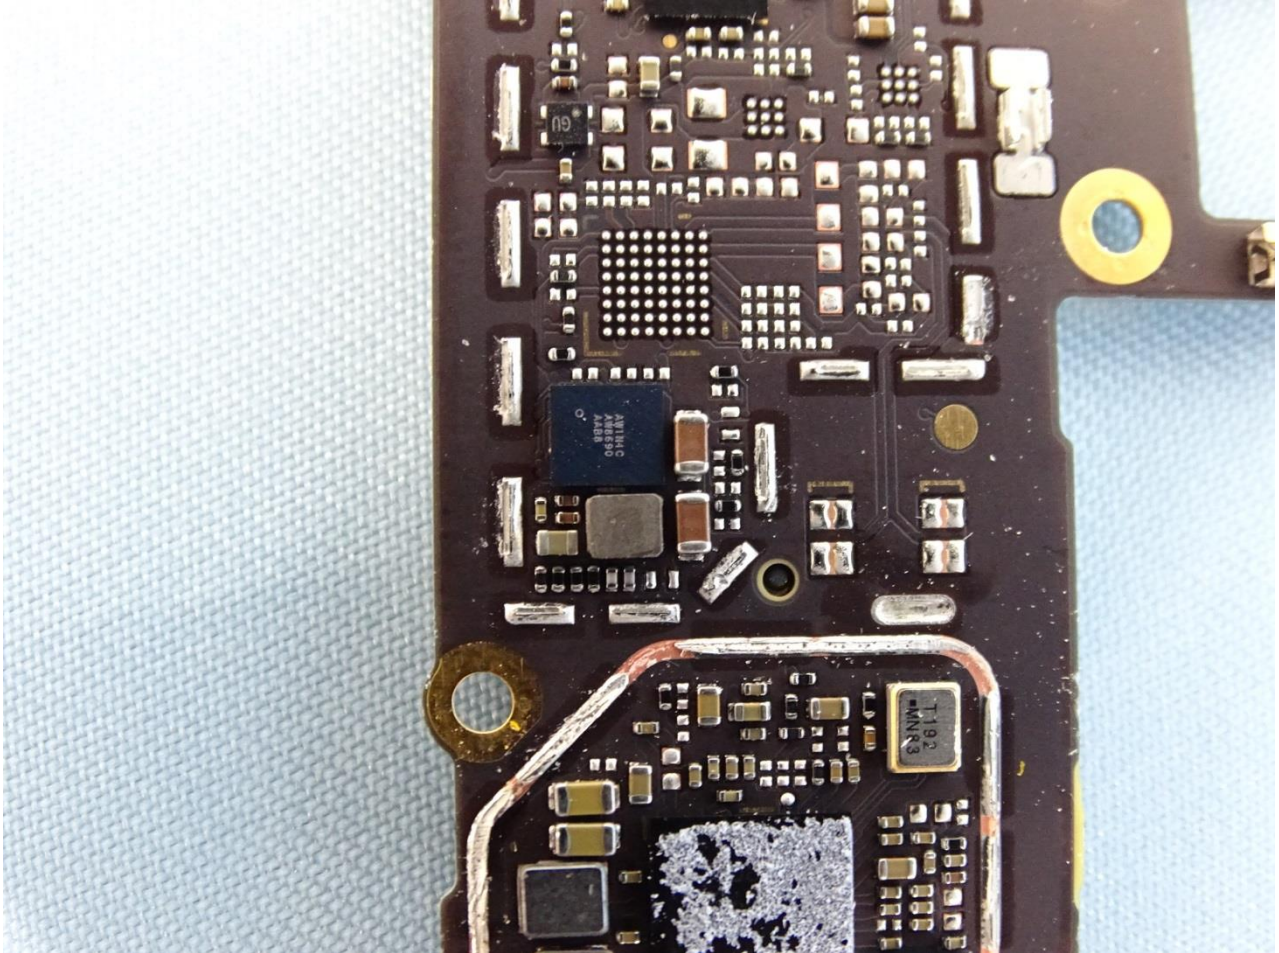

Brand Name: Motorola / Model Name: XT1962-1

Brand Name: Motorola / Model Name: XT1962-1

Brand Name: Motorola / Model Name: XT1962-1

Brand Name: Motorola / Model Name: XT1962-1

Brand Name: Motorola / Model Name: XT1962-1

Brand Name: Motorola / Model Name: XT1962-1

**Brand Name: Motorola / Model Name: XT1962-1**

Brand Name: Motorola / Model Name: XT1962-1

Brand Name: Motorola / Model Name: XT1962-1

Main Antenna 1

Brand Name: Motorola / Model Name: XT1962-1