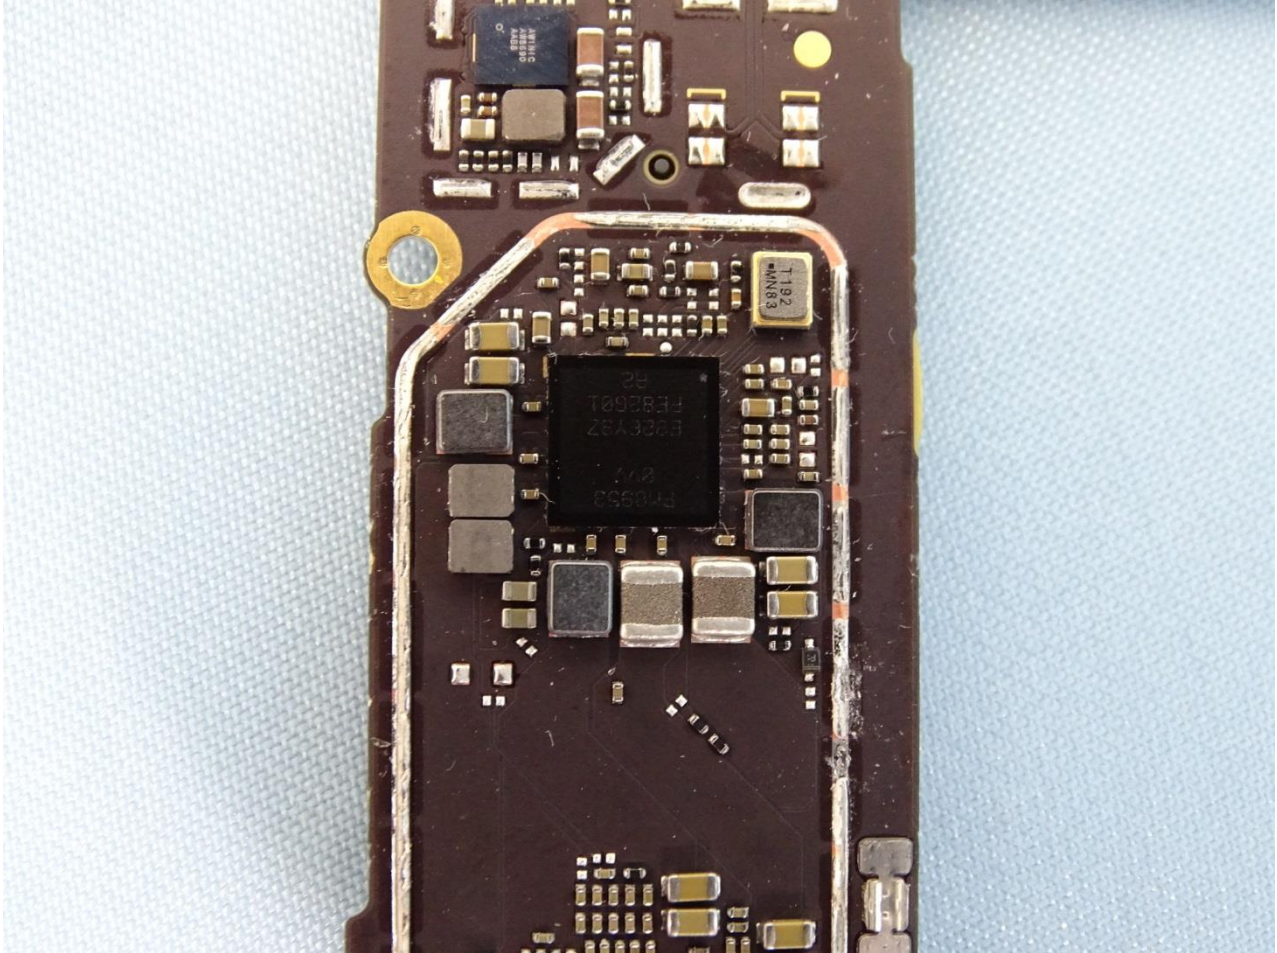

Brand Name: Motorola / Model Name: XT1962-1

Brand Name: Motorola / Model Name: XT1962-1

Brand Name: Motorola / Model Name: XT1962-1

Brand Name: Motorola / Model Name: XT1962-1

Brand Name: Motorola / Model Name: XT1962-1

Brand Name: Motorola / Model Name: XT1962-1

**Brand Name: Motorola / Model Name: XT1962-1**

Brand Name: Motorola / Model Name: XT1962-1

Brand Name: Motorola / Model Name: XT1962-1

Main Antenna 1

Brand Name: Motorola / Model Name: XT1962-1

Brand Name: Motorola / Model Name: XT1962-1

Brand Name: Motorola / Model Name: XT1962-1

Brand Name: Motorola / Model Name: XT1962-1

GPS WIFI 2.4G / Div MB Antenna

Brand Name: Motorola / Model Name: XT1962-1