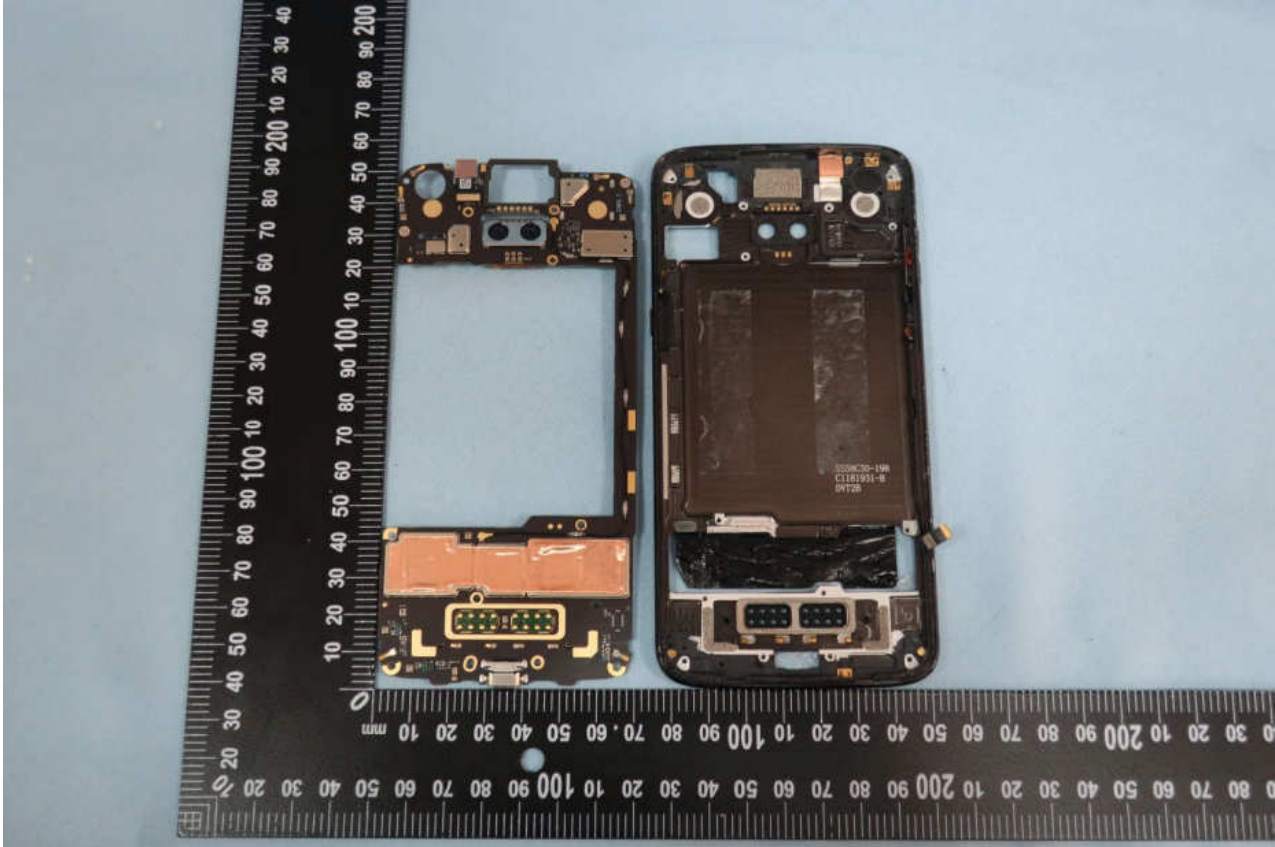

Brand Name: Motorola