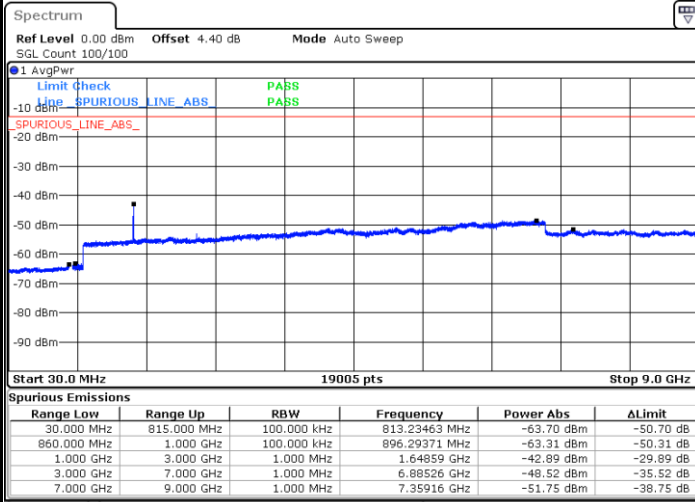

Lowest Channel / 64QAM

Middle Channel / 64QAM

Date: 22.MAY.2018 01:28:46

Date: 22.MAY.2018 01:29:41

Highest Channel / 64QAM

Date: 22.MAY.2018 01:30:37

LTE Band 2 / 20MHz

Lowest Channel / 64QAM

Middle Channel / 64QAM

Date: 22 MAY 2018 01:31:32

Date: 22 MAY 2018 01:32:28

Highest Channel / 64QAM

Date: 22 MAY 2018 01:33:24

LTE Band 5 / 1.4MHz

Lowest Channel / QPSK

Lowest Channel / 16QAM

Date: 22 MAY 2018 09:13:52

Date: 22 MAY 2018 09:14:48

Middle Channel / QPSK

Middle Channel / 16QAM

Date: 22 MAY 2018 09:16:25

Date: 22 MAY 2018 09:17:20

LTE Band 5 / 1.4MHz

Highest Channel / QPSK