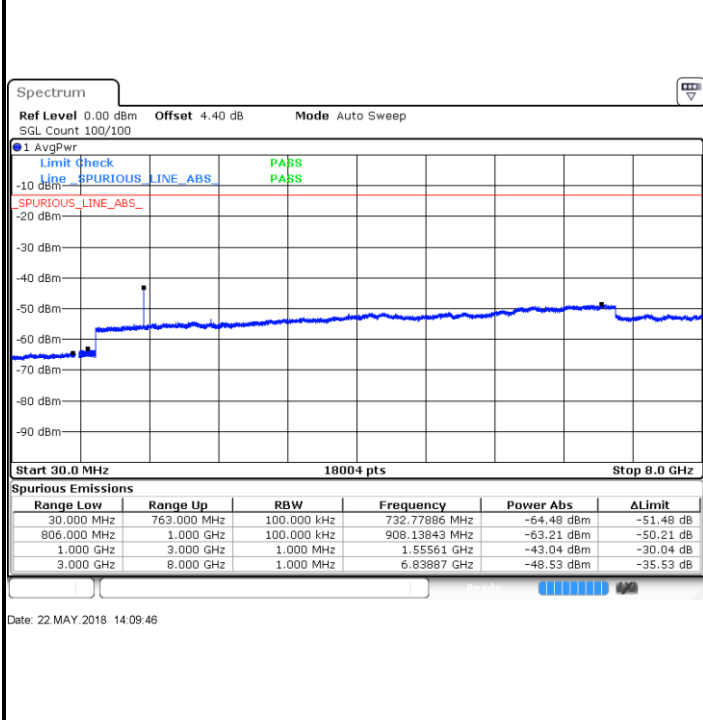

Lowest Channel / 64QAM

Middle Channel / 64QAM

Date: 23 MAY 2018 10:36:32

Date: 23 MAY 2018 10:35:12

Highest Channel / 64QAM

Date: 23 MAY 2018 10:30:20

LTE Band 7 / 20MHz

Lowest Channel / 64QAM

Middle Channel / 64QAM

Date: 23 MAY 2018 11:00:12

Date: 23 MAY 2018 10:59:12

Highest Channel / 64QAM

Date: 23 MAY 2018 10:54:52

LTE Band 13 / 5MHz

Lowest Channel / QPSK

Lowest Channel / 16QAM

Middle Channel / QPSK

Middle Channel / 16QAM

LTE Band 13 / 5MHz

Highest Channel / QPSK

Highest Channel / 16QAM

LTE Band 13 / 10MHz

Middle Channel / QPSK

Middle Channel / 16QAM