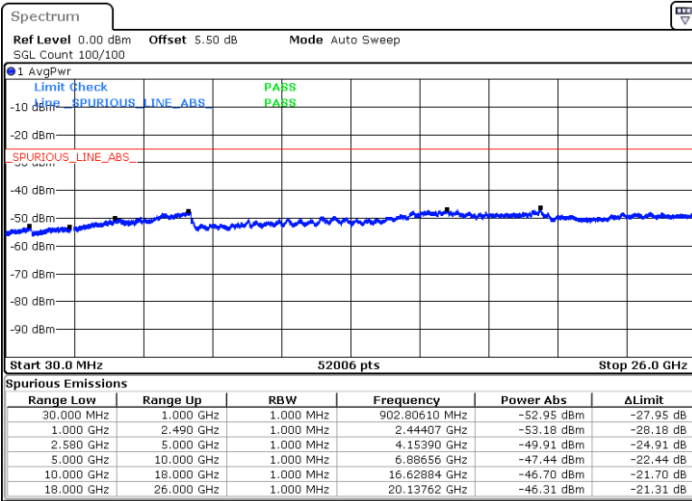

LTE Band 7 / 20MHz

Middle Channel / QPSK

Middle Channel / 16QAM

Date: 23 MAY 2018 10:57:24

Date: 23 MAY 2018 10:58:12

Highest Channel / QPSK

Highest Channel / 16QAM

Date: 23 MAY 2018 10:56:26

Date: 23 MAY 2018 10:55:38

LTE Band 7 / 5MHz

Lowest Channel / 64QAM

Middle Channel / 64QAM

Date: 23 MAY 2018 09:45:54

Date: 23 MAY 2018 09:49:43

Highest Channel / 64QAM

Date: 23 MAY 2018 09:52:59

LTE Band 7 / 10MHz

Lowest Channel / 64QAM

Middle Channel / 64QAM

Date: 23 MAY 2018 10:18:59

Date: 23 MAY 2018 10:17:52

Highest Channel / 64QAM

Date: 23 MAY 2018 10:13:05

LTE Band 7 / 15MHz

Lowest Channel / 64QAM

Middle Channel / 64QAM

Date: 23 MAY 2018 10:36:32

Date: 23 MAY 2018 10:35:12

Highest Channel / 64QAM

Date: 23 MAY 2018 10:30:20

LTE Band 7 / 20MHz

Lowest Channel / 64QAM