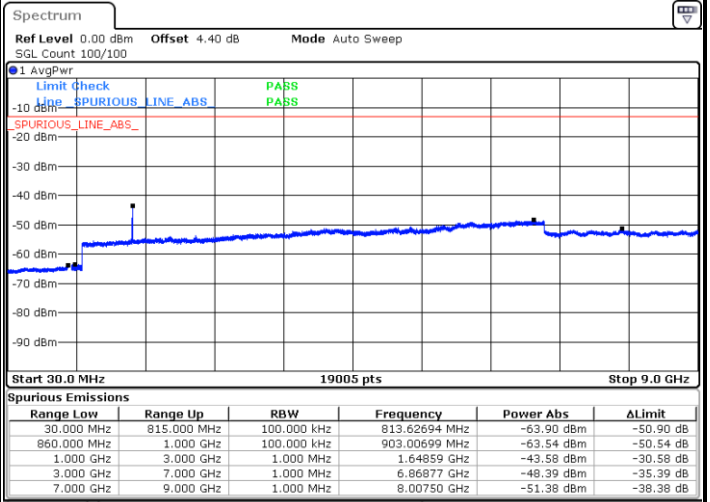

Lowest Channel / 64QAM

Middle Channel / 64QAM

Date: 22.MAY.2018 01:28:46

Date: 22.MAY.2018 01:29:41

Highest Channel / 64QAM

Date: 22.MAY.2018 01:30:37

LTE Band 2 / 20MHz

Lowest Channel / 64QAM

Middle Channel / 64QAM

Date: 22 MAY 2018 01:31:32

Date: 22 MAY 2018 01:32:28

Highest Channel / 64QAM

Date: 22 MAY 2018 01:33:24

LTE Band 5 / 1.4MHz

Lowest Channel / QPSK

Lowest Channel / 16QAM

Date: 22 MAY 2018 09:13:52

Date: 22 MAY 2018 09:14:48

Middle Channel / QPSK

Middle Channel / 16QAM

Date: 22 MAY 2018 09:16:25

Date: 22 MAY 2018 09:17:20

LTE Band 5 / 1.4MHz

Highest Channel / QPSK