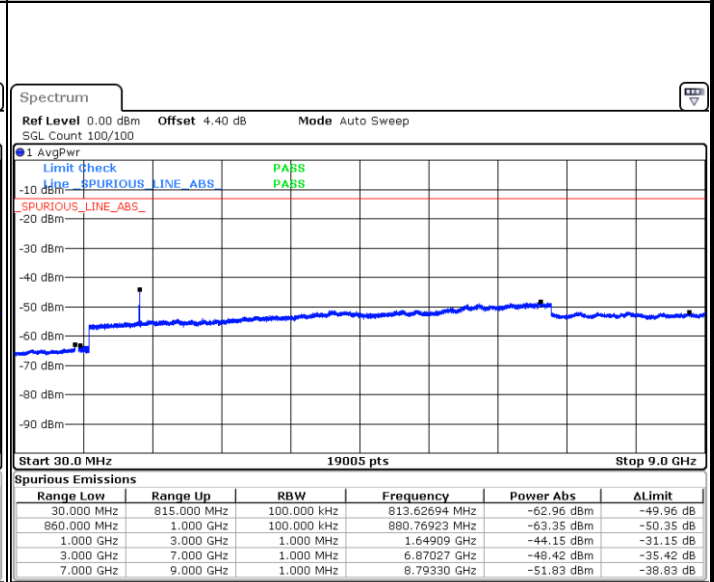

LTE Band 5 / 3MHz

Middle Channel / QPSK

Middle Channel / 16QAM

Date: 22 MAY 2018 09:37:07

Date: 22 MAY 2018 09:38:02

Highest Channel / QPSK

Highest Channel / 16QAM

Date: 22 MAY 2018 09:46:12

Date: 22 MAY 2018 09:47:07

LTE Band 5 / 5MHz

Lowest Channel / QPSK

Date: 22 MAY 2018 09:55:17

Lowest Channel / 16QAM

Date: 22 MAY 2018 09:56:12

Middle Channel / QPSK

Date: 22 MAY 2018 09:57:49

Middle Channel / 16QAM

Date: 22 MAY 2018 09:58:44

LTE Band 5 / 5MHz

Highest Channel / QPSK

Date: 22 MAY 2018 10:06:54

Highest Channel / 16QAM

Date: 22 MAY 2018 10:07:49

LTE Band 5 / 10MHz