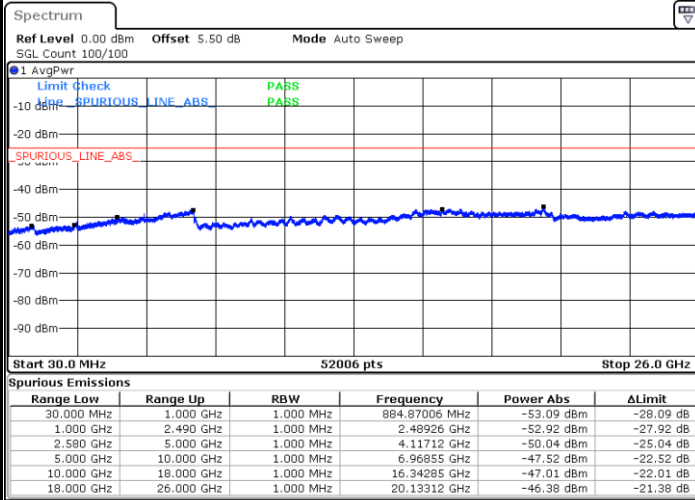

Date: 23 MAY 2018 10:17:01

Highest Channel / QPSK

Highest Channel / 16QAM

Date: 23 MAY 2018 10:15:01

Date: 23 MAY 2018 10:14:13

LTE Band 7 / 15MHz

Lowest Channel / QPSK

Lowest Channel / 16QAM

Date: 23 MAY 2018 10:46:29

Date: 23 MAY 2018 10:37:43

Middle Channel / QPSK

Middle Channel / 16QAM

Date: 23 MAY 2018 10:33:03

Date: 23 MAY 2018 10:33:52

LTE Band7 / 15MHz

Highest Channel / QPSK

Date: 23 MAY 2018 10:32:06

Highest Channel / 16QAM

Date: 23 MAY 2018 10:31:16

LTE Band 7 / 20MHz

Lowest Channel / QPSK

Date: 23 MAY 2018 11:01:54

Lowest Channel / 16QAM

Date: 23 MAY 2018 11:01:01

LTE Band 7 / 20MHz

Middle Channel / QPSK

Middle Channel / 16QAM

Date: 23 MAY 2018 10:57:24

Date: 23 MAY 2018 10:58:12

Highest Channel / QPSK

Highest Channel / 16QAM

Date: 23 MAY 2018 10:56:26