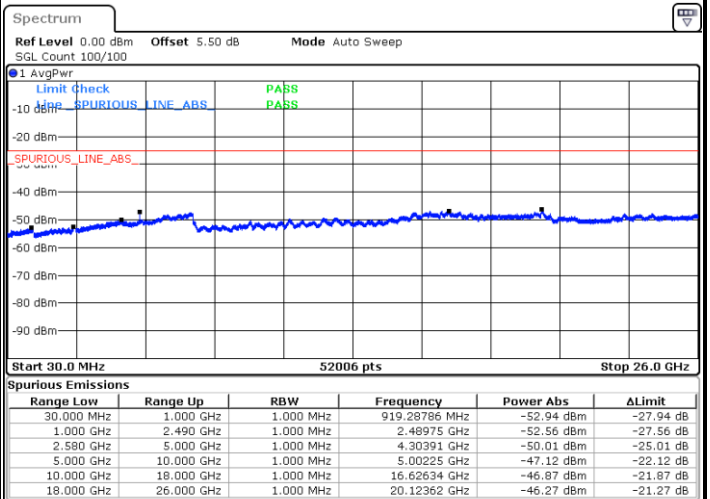

Date: 23 MAY 2018 10:46:29

Date: 23 MAY 2018 10:37:43

Middle Channel / QPSK

Middle Channel / 16QAM

Date: 23 MAY 2018 10:33:03

Date: 23 MAY 2018 10:33:52

LTE Band7 / 15MHz

Highest Channel / QPSK

Date: 23 MAY 2018 10:32:06

Highest Channel / 16QAM

Date: 23 MAY 2018 10:31:16

LTE Band 7 / 20MHz

Lowest Channel / QPSK

Date: 23 MAY 2018 11:01:54

Lowest Channel / 16QAM

Date: 23 MAY 2018 11:01:01

LTE Band 7 / 20MHz

Middle Channel / QPSK

Middle Channel / 16QAM

Date: 23 MAY 2018 10:57:24

Date: 23 MAY 2018 10:58:12

Highest Channel / QPSK

Highest Channel / 16QAM

Date: 23 MAY 2018 10:56:26

Date: 23 MAY 2018 10:55:38

LTE Band 7 / 5MHz

Lowest Channel / 64QAM

Middle Channel / 64QAM

Date: 23 MAY 2018 09:45:54

Date: 23 MAY 2018 09:49:43

Highest Channel / 64QAM

Date: 23 MAY 2018 09:52:59