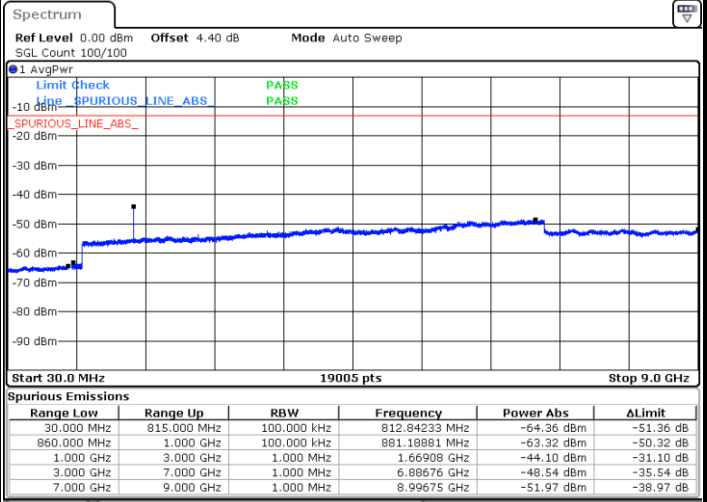

Date: 22 MAY 2018 11:07:48

Date: 22 MAY 2018 11:09:04

Highest Channel / 64QAM

Date: 22 MAY 2018 11:13:37

LTE Band 5 / 3MHz

Lowest Channel / 64QAM

Middle Channel / 64QAM

Date: 22 MAY 2018 11:18:09

Date: 22 MAY 2018 11:19:25

Highest Channel / 64QAM

Date: 22 MAY 2018 11:23:58

LTE Band 5 / 5MHz

Lowest Channel / 64QAM

Middle Channel / 64QAM

Date: 22 MAY 2018 11:28:30

Date: 22 MAY 2018 11:29:47

Highest Channel / 64QAM

Date: 22 MAY 2018 11:34:19

LTE Band 5 / 10MHz

Lowest Channel / 64QAM

Middle Channel / 64QAM

Date: 22 MAY 2018 11:38:51

Date: 22 MAY 2018 11:40:08

Highest Channel / 64QAM