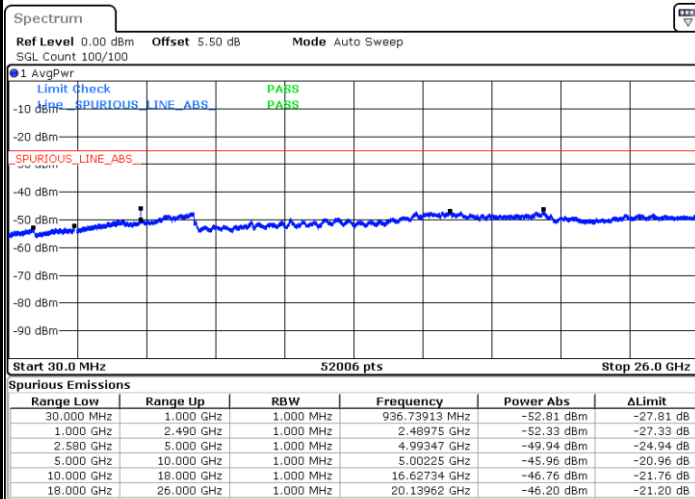

Date: 23 MAY 2018 10:46:29

Date: 23 MAY 2018 10:37:43

Middle Channel / QPSK

Middle Channel / 16QAM

Date: 23 MAY 2018 10:33:03

Date: 23 MAY 2018 10:33:52

LTE Band7 / 15MHz

Highest Channel / QPSK

Date: 23 MAY 2018 10:32:06

Highest Channel / 16QAM

Date: 23 MAY 2018 10:31:16

LTE Band 7 / 20MHz

Lowest Channel / QPSK

Date: 23 MAY 2018 11:01:54

Lowest Channel / 16QAM

Date: 23 MAY 2018 11:01:01

LTE Band 7 / 20MHz

Middle Channel / QPSK

Middle Channel / 16QAM

Date: 23 MAY 2018 10:57:24

Date: 23 MAY 2018 10:58:12

Highest Channel / QPSK

Highest Channel / 16QAM

Date: 23 MAY 2018 10:56:26

Date: 23 MAY 2018 10:55:38

LTE Band 7 / 5MHz

Lowest Channel / 64QAM

Middle Channel / 64QAM

Date: 23 MAY 2018 09:45:54

Date: 23 MAY 2018 09:49:43

Highest Channel / 64QAM

Date: 23 MAY 2018 09:52:59