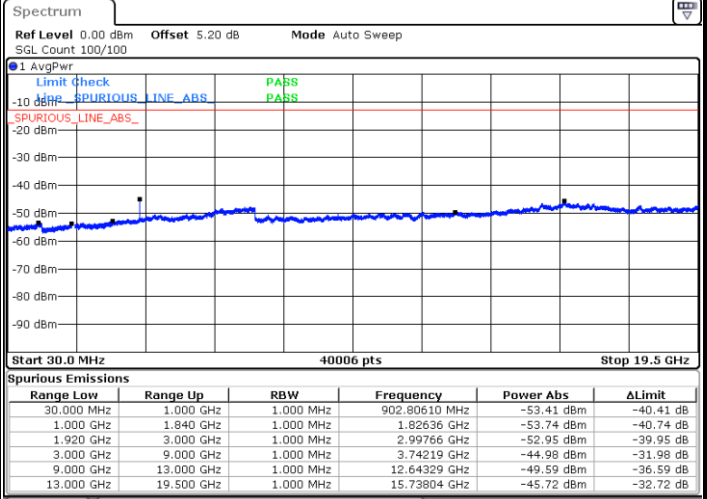

LTE Band 2 / 10MHz

Lowest Channel / 64QAM

Middle Channel / 64QAM

Date: 22 MAY 2018 01:26:00

Date: 22 MAY 2018 01:26:55

Highest Channel / 64QAM

Date: 22 MAY 2018 01:27:51

LTE Band 2 / 15MHz

Lowest Channel / 64QAM

Middle Channel / 64QAM

Date: 22.MAY.2018 01:28:46

Date: 22.MAY.2018 01:29:41

Highest Channel / 64QAM

Date: 22.MAY.2018 01:30:37

LTE Band 2 / 20MHz

Lowest Channel / 64QAM

Middle Channel / 64QAM

Date: 22 MAY 2018 01:31:32

Date: 22 MAY 2018 01:32:28

Highest Channel / 64QAM

Date: 22 MAY 2018 01:33:24

LTE Band 5 / 1.4MHz

Lowest Channel / QPSK

Lowest Channel / 16QAM