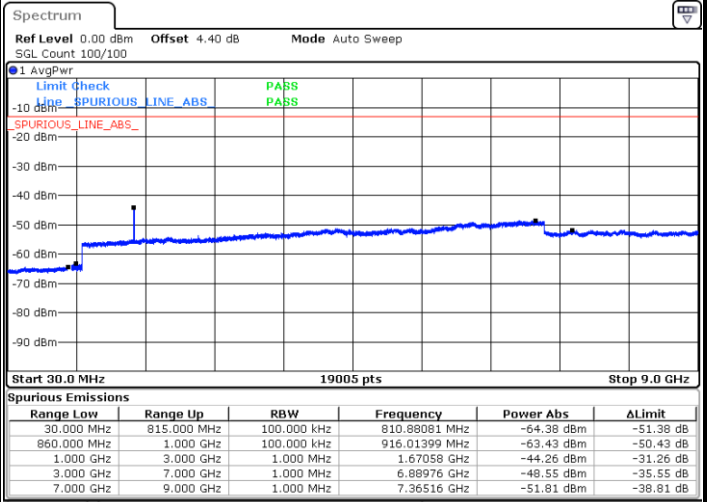

Date: 22 MAY 2018 09:25:30

Highest Channel / 16QAM

Date: 22 MAY 2018 09:26:25

LTE Band 5 / 3MHz

Lowest Channel / QPSK

Date: 22 MAY 2018 09:34:34

Lowest Channel / 16QAM

Date: 22 MAY 2018 09:35:29

LTE Band 5 / 3MHz

Middle Channel / QPSK

Middle Channel / 16QAM

Date: 22 MAY 2018 09:37:07

Date: 22 MAY 2018 09:38:02

Highest Channel / QPSK

Highest Channel / 16QAM

Date: 22 MAY 2018 09:46:12