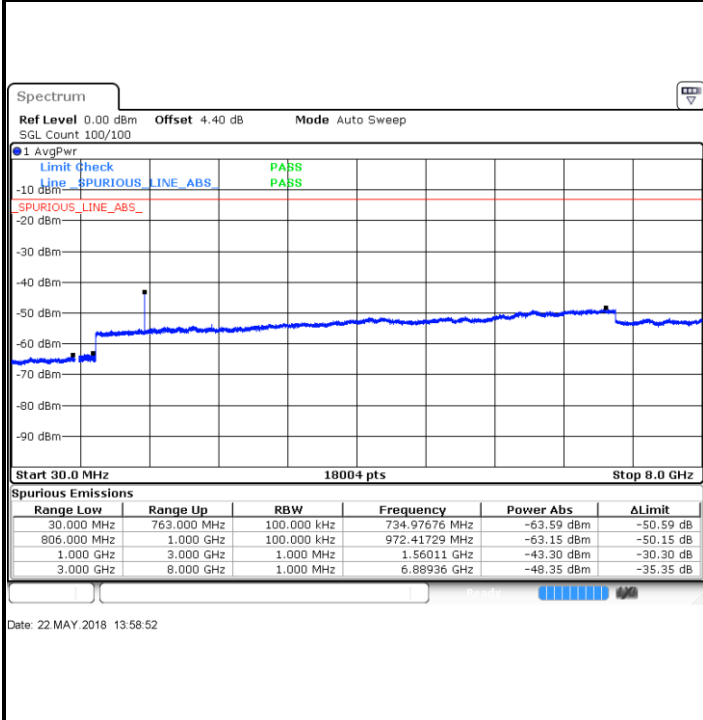

LTE Band 7 / 10MHz

Lowest Channel / 64QAM

Middle Channel / 64QAM

Date: 23 MAY 2018 10:18:59

Date: 23 MAY 2018 10:17:52

Highest Channel / 64QAM

Date: 23 MAY 2018 10:13:05

LTE Band 7 / 15MHz

Lowest Channel / 64QAM

Middle Channel / 64QAM

Date: 23 MAY 2018 10:36:32

Date: 23 MAY 2018 10:35:12

Highest Channel / 64QAM

Date: 23 MAY 2018 10:30:20

LTE Band 7 / 20MHz

Lowest Channel / 64QAM

Middle Channel / 64QAM

Date: 23 MAY 2018 11:00:12

Date: 23 MAY 2018 10:59:12

Highest Channel / 64QAM

Date: 23 MAY 2018 10:54:52

LTE Band 13 / 5MHz

Lowest Channel / QPSK

Lowest Channel / 16QAM

Middle Channel / QPSK

Middle Channel / 16QAM

LTE Band 13 / 5MHz

Highest Channel / QPSK

Highest Channel / 16QAM

LTE Band 13 / 10MHz

Middle Channel / QPSK

Middle Channel / 16QAM