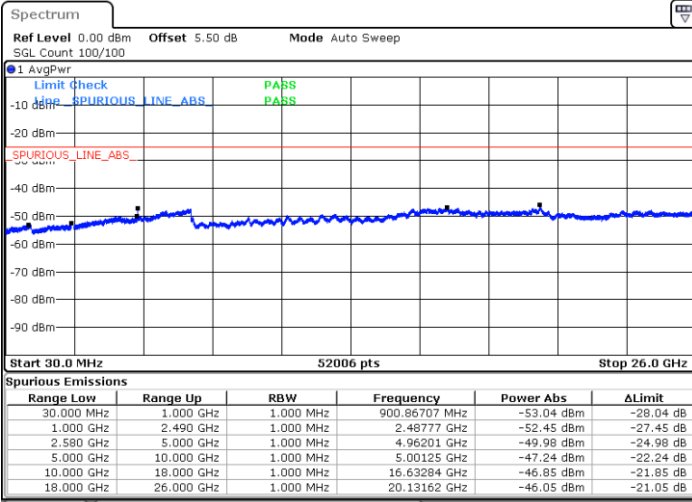

LTE Band 7 / 20MHz

Middle Channel / QPSK

Middle Channel / 16QAM

Date: 23 MAY 2018 10:57:24

Date: 23 MAY 2018 10:58:12

Highest Channel / QPSK

Highest Channel / 16QAM

Date: 23 MAY 2018 10:56:26

Date: 23 MAY 2018 10:55:38

LTE Band 7 / 5MHz

Lowest Channel / 64QAM

Middle Channel / 64QAM

Date: 23 MAY 2018 09:45:54

Date: 23 MAY 2018 09:49:43

Highest Channel / 64QAM

Date: 23 MAY 2018 09:52:59

LTE Band 7 / 10MHz

Lowest Channel / 64QAM

Middle Channel / 64QAM

Date: 23 MAY 2018 10:18:59

Date: 23 MAY 2018 10:17:52

Highest Channel / 64QAM

Date: 23 MAY 2018 10:13:05

LTE Band 7 / 15MHz

Lowest Channel / 64QAM

Middle Channel / 64QAM

Date: 23 MAY 2018 10:36:32

Date: 23 MAY 2018 10:35:12

Highest Channel / 64QAM

Date: 23 MAY 2018 10:30:20

LTE Band 7 / 20MHz

Lowest Channel / 64QAM