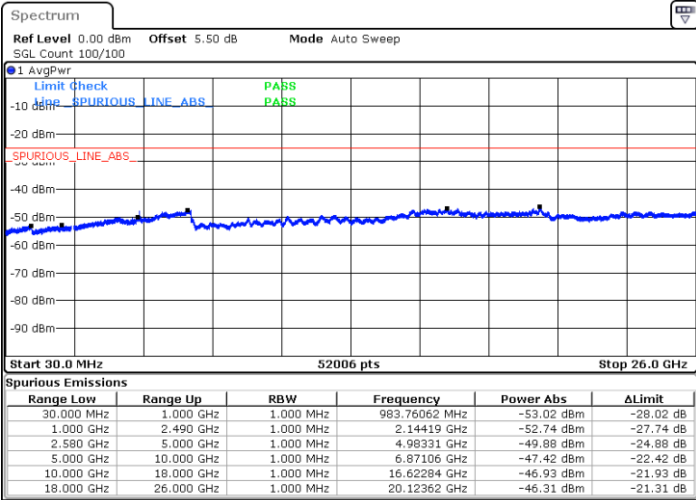

Date: 23 MAY 2018 10:46:29

Date: 23 MAY 2018 10:37:43

Middle Channel / QPSK

Middle Channel / 16QAM

Date: 23 MAY 2018 10:33:03

Date: 23 MAY 2018 10:33:52

LTE Band7 / 15MHz

Highest Channel / QPSK

Date: 23 MAY 2018 10:32:06

Highest Channel / 16QAM

Date: 23 MAY 2018 10:31:16

LTE Band 7 / 20MHz

Lowest Channel / QPSK

Date: 23 MAY 2018 11:01:54

Lowest Channel / 16QAM

Date: 23 MAY 2018 11:01:01

LTE Band 7 / 20MHz

Middle Channel / QPSK

Middle Channel / 16QAM

Date: 23 MAY 2018 10:57:24

Date: 23 MAY 2018 10:58:12

Highest Channel / QPSK

Highest Channel / 16QAM

Date: 23 MAY 2018 10:56:26

Date: 23 MAY 2018 10:55:38

LTE Band 7 / 5MHz

Lowest Channel / 64QAM

Middle Channel / 64QAM

Date: 23 MAY 2018 09:45:54

Date: 23 MAY 2018 09:49:43

Highest Channel / 64QAM

Date: 23 MAY 2018 09:52:59