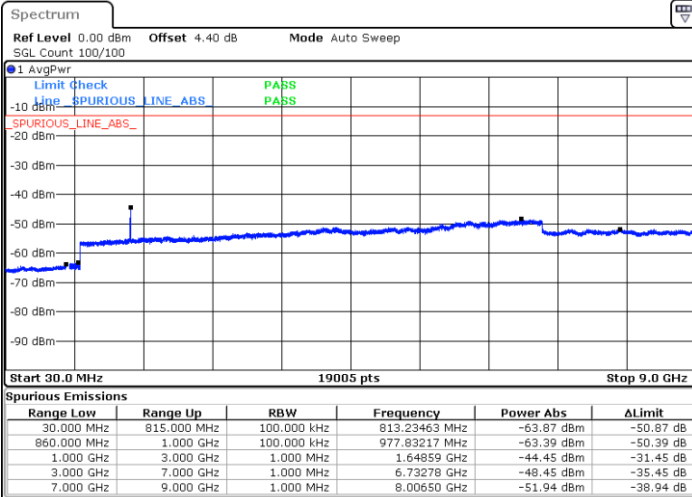

Date: 22 MAY 2018 10:19:26

Highest Channel / QPSK

Date: 22 MAY 2018 10:27:35

Highest Channel / 16QAM

Date: 22 MAY 2018 10:28:30

LTE Band 5 / 1.4MHz

Lowest Channel / 64QAM

Middle Channel / 64QAM

Date: 22 MAY 2018 11:07:48

Date: 22 MAY 2018 11:09:04

Highest Channel / 64QAM

Date: 22 MAY 2018 11:13:37

LTE Band 5 / 3MHz

Lowest Channel / 64QAM

Middle Channel / 64QAM

Date: 22 MAY 2018 11:18:09

Date: 22 MAY 2018 11:19:25

Highest Channel / 64QAM

Date: 22 MAY 2018 11:23:58

LTE Band 5 / 5MHz

Lowest Channel / 64QAM

Middle Channel / 64QAM

Date: 22 MAY 2018 11:28:30

Date: 22 MAY 2018 11:29:47

Highest Channel / 64QAM

Date: 22 MAY 2018 11:34:19

LTE Band 5 / 10MHz

Lowest Channel / 64QAM

Middle Channel / 64QAM

Date: 22 MAY 2018 11:38:51

Date: 22 MAY 2018 11:40:08

Highest Channel / 64QAM