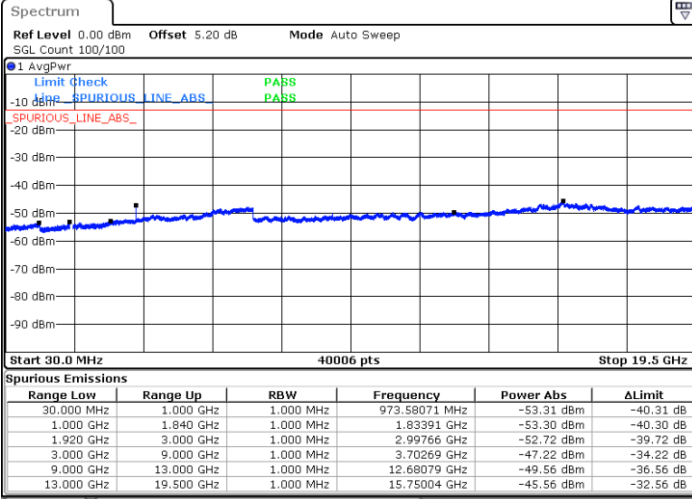

LTE Band 2 / 10MHz

Lowest Channel / 64QAM

Middle Channel / 64QAM

Date: 22 MAY 2018 01:26:00

Date: 22 MAY 2018 01:26:55

Highest Channel / 64QAM

Date: 22 MAY 2018 01:27:51

LTE Band 2 / 15MHz

Lowest Channel / 64QAM

Middle Channel / 64QAM

Date: 22.MAY.2018 01:28:46

Date: 22.MAY.2018 01:29:41

Highest Channel / 64QAM

Date: 22.MAY.2018 01:30:37

LTE Band 2 / 20MHz

Lowest Channel / 64QAM

Middle Channel / 64QAM

Date: 22 MAY 2018 01:31:32

Date: 22 MAY 2018 01:32:28

Highest Channel / 64QAM

Date: 22 MAY 2018 01:33:24

LTE Band 5 / 1.4MHz

Lowest Channel / QPSK

Lowest Channel / 16QAM

Date: 22 MAY 2018 09:13:52

Date: 22 MAY 2018 09:14:48

Middle Channel / QPSK

Middle Channel / 16QAM

Date: 22 MAY 2018 09:16:25

Date: 22 MAY 2018 09:17:20

LTE Band 5 / 1.4MHz

Highest Channel / QPSK