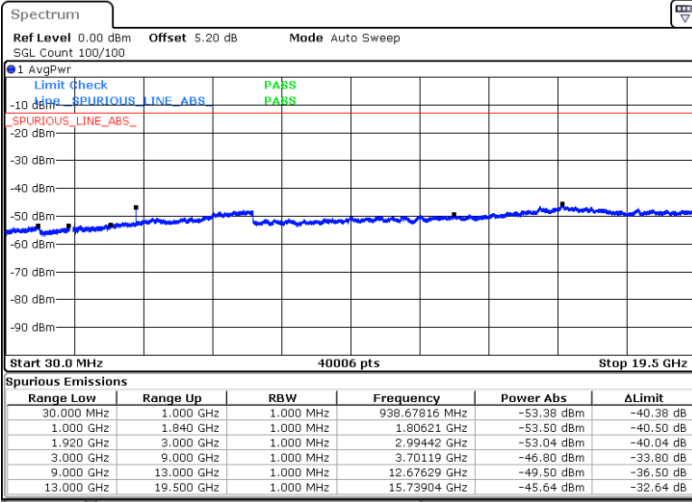

LTE Band 2 / 10MHz

Lowest Channel / 64QAM

Middle Channel / 64QAM

Date: 22 MAY 2018 01:26:00

Date: 22 MAY 2018 01:26:55

Highest Channel / 64QAM

Date: 22 MAY 2018 01:27:51

LTE Band 2 / 15MHz

Lowest Channel / 64QAM

Middle Channel / 64QAM

Date: 22.MAY.2018 01:28:46

Date: 22.MAY.2018 01:29:41

Highest Channel / 64QAM

Date: 22.MAY.2018 01:30:37

LTE Band 2 / 20MHz

Lowest Channel / 64QAM

Middle Channel / 64QAM

Date: 22 MAY 2018 01:31:32

Date: 22 MAY 2018 01:32:28

Highest Channel / 64QAM

Date: 22 MAY 2018 01:33:24

LTE Band 5 / 1.4MHz

Lowest Channel / QPSK

Lowest Channel / 16QAM