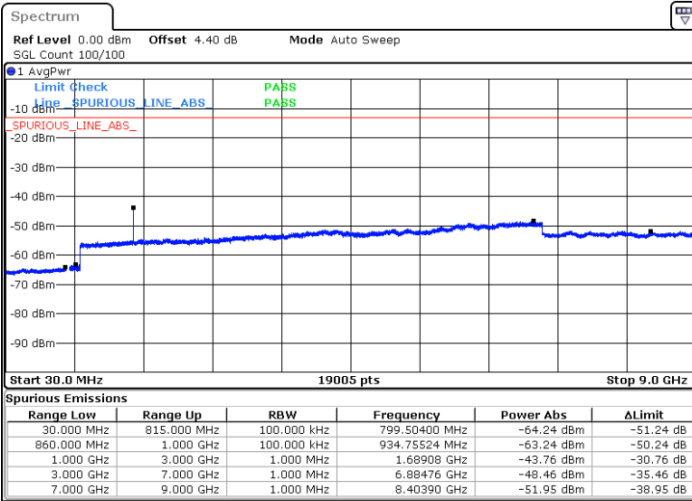

Date: 22 MAY 2018 11:07:48

Date: 22 MAY 2018 11:09:04

Highest Channel / 64QAM

Date: 22 MAY 2018 11:13:37

LTE Band 5 / 3MHz

Lowest Channel / 64QAM

Middle Channel / 64QAM

Date: 22 MAY 2018 11:18:09

Date: 22 MAY 2018 11:19:25

Highest Channel / 64QAM

Date: 22 MAY 2018 11:23:58

LTE Band 5 / 5MHz

Lowest Channel / 64QAM

Middle Channel / 64QAM

Date: 22 MAY 2018 11:28:30

Date: 22 MAY 2018 11:29:47

Highest Channel / 64QAM

Date: 22 MAY 2018 11:34:19

LTE Band 5 / 10MHz

Lowest Channel / 64QAM

Middle Channel / 64QAM

Date: 22 MAY 2018 11:38:51

Date: 22 MAY 2018 11:40:08

Highest Channel / 64QAM