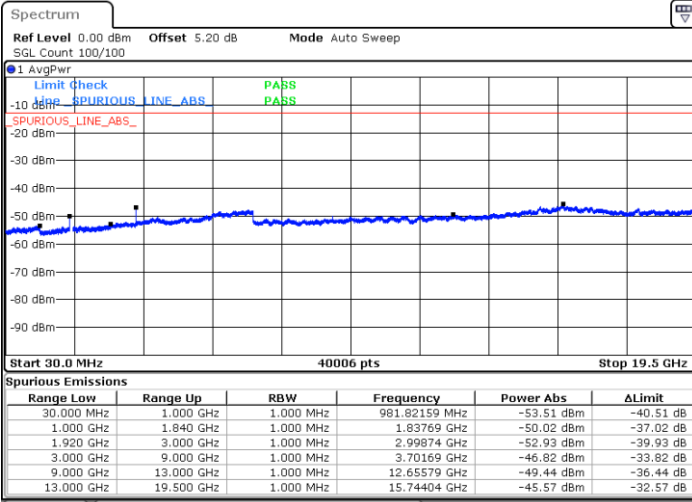

LTE Band 2 / 10MHz

Lowest Channel / 64QAM

Middle Channel / 64QAM

Date: 22 MAY 2018 01:26:00

Date: 22 MAY 2018 01:26:55

Highest Channel / 64QAM

Date: 22 MAY 2018 01:27:51

LTE Band 2 / 15MHz

Lowest Channel / 64QAM

Middle Channel / 64QAM

Date: 22.MAY.2018 01:28:46

Date: 22.MAY.2018 01:29:41

Highest Channel / 64QAM

Date: 22.MAY.2018 01:30:37

LTE Band 2 / 20MHz

Lowest Channel / 64QAM

Middle Channel / 64QAM

Date: 22 MAY 2018 01:31:32

Date: 22 MAY 2018 01:32:28

Highest Channel / 64QAM

Date: 22 MAY 2018 01:33:24

LTE Band 5 / 1.4MHz

Lowest Channel / QPSK

Lowest Channel / 16QAM