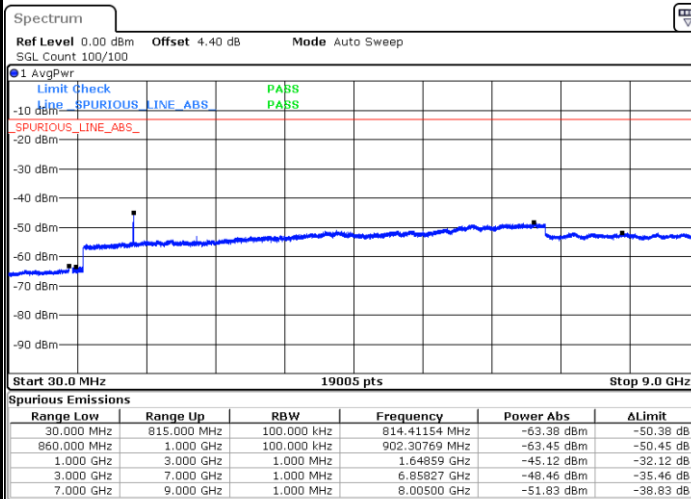

Date: 22 MAY 2018 09:13:52

Date: 22 MAY 2018 09:14:48

Middle Channel / QPSK

Middle Channel / 16QAM

Date: 22 MAY 2018 09:16:25

Date: 22 MAY 2018 09:17:20

LTE Band 5 / 1.4MHz

Highest Channel / QPSK

Date: 22 MAY 2018 09:25:30

Highest Channel / 16QAM

Date: 22 MAY 2018 09:26:25

LTE Band 5 / 3MHz

Lowest Channel / QPSK

Date: 22 MAY 2018 09:34:34

Lowest Channel / 16QAM

Date: 22 MAY 2018 09:35:29

LTE Band 5 / 3MHz

Middle Channel / QPSK

Middle Channel / 16QAM

Date: 22 MAY 2018 09:37:07

Date: 22 MAY 2018 09:38:02

Highest Channel / QPSK

Highest Channel / 16QAM

Date: 22 MAY 2018 09:46:12