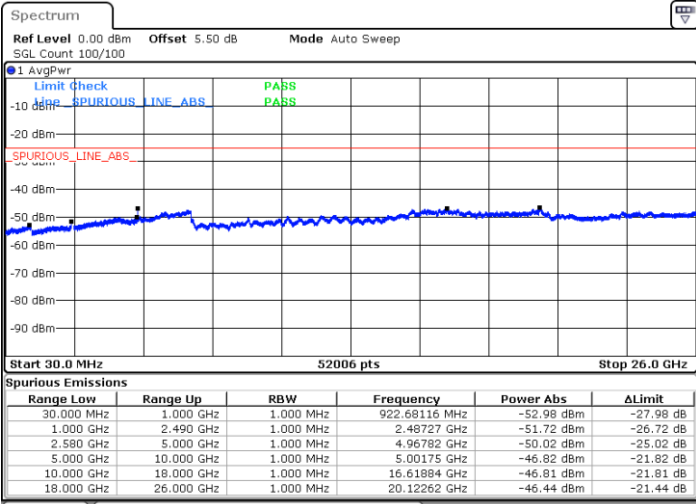

Lowest Channel / QPSK

Date: 23 MAY 2018 10:20:40

Lowest Channel / 16QAM

Date: 23 MAY 2018 10:19:52

LTE Band 7 / 10MHz

Middle Channel / QPSK

Middle Channel / 16QAM

Date: 23 MAY 2018 10:16:12

Date: 23 MAY 2018 10:17:01

Highest Channel / QPSK

Highest Channel / 16QAM

Date: 23 MAY 2018 10:15:01

Date: 23 MAY 2018 10:14:13

LTE Band 7 / 15MHz

Lowest Channel / QPSK

Lowest Channel / 16QAM

Date: 23 MAY 2018 10:46:29

Date: 23 MAY 2018 10:37:43

Middle Channel / QPSK

Middle Channel / 16QAM

Date: 23 MAY 2018 10:33:03

Date: 23 MAY 2018 10:33:52

LTE Band7 / 15MHz

Highest Channel / QPSK

Date: 23 MAY 2018 10:32:06

Highest Channel / 16QAM

Date: 23 MAY 2018 10:31:16

LTE Band 7 / 20MHz

Lowest Channel / QPSK

Date: 23 MAY 2018 11:01:54

Lowest Channel / 16QAM

Date: 23 MAY 2018 11:01:01