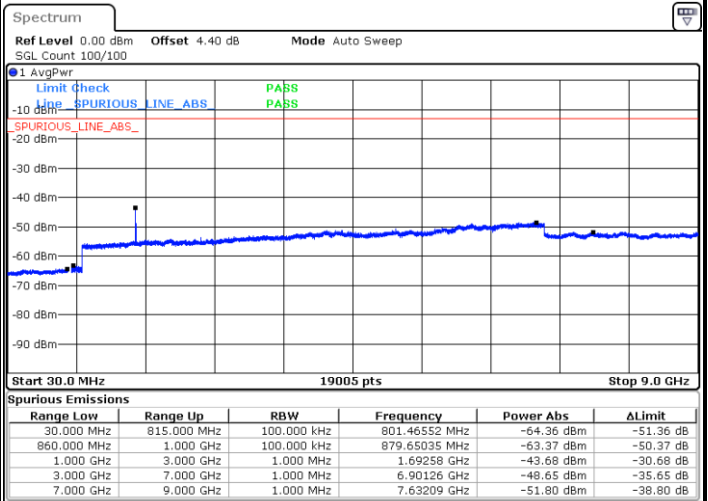

Date: 22 MAY 2018 09:25:30

Highest Channel / 16QAM

Date: 22 MAY 2018 09:26:25

LTE Band 5 / 3MHz

Lowest Channel / QPSK

Date: 22 MAY 2018 09:34:34

Lowest Channel / 16QAM

Date: 22 MAY 2018 09:35:29

LTE Band 5 / 3MHz

Middle Channel / QPSK

Middle Channel / 16QAM

Date: 22 MAY 2018 09:37:07

Date: 22 MAY 2018 09:38:02

Highest Channel / QPSK

Highest Channel / 16QAM

Date: 22 MAY 2018 09:46:12

Date: 22 MAY 2018 09:47:07

LTE Band 5 / 5MHz

Lowest Channel / QPSK

Date: 22 MAY 2018 09:55:17

Lowest Channel / 16QAM

Date: 22 MAY 2018 09:56:12

Middle Channel / QPSK

Date: 22 MAY 2018 09:57:49

Middle Channel / 16QAM

Date: 22 MAY 2018 09:58:44

LTE Band 5 / 5MHz

Highest Channel / QPSK

Date: 22 MAY 2018 10:06:54

Highest Channel / 16QAM

Date: 22 MAY 2018 10:07:49

LTE Band 5 / 10MHz