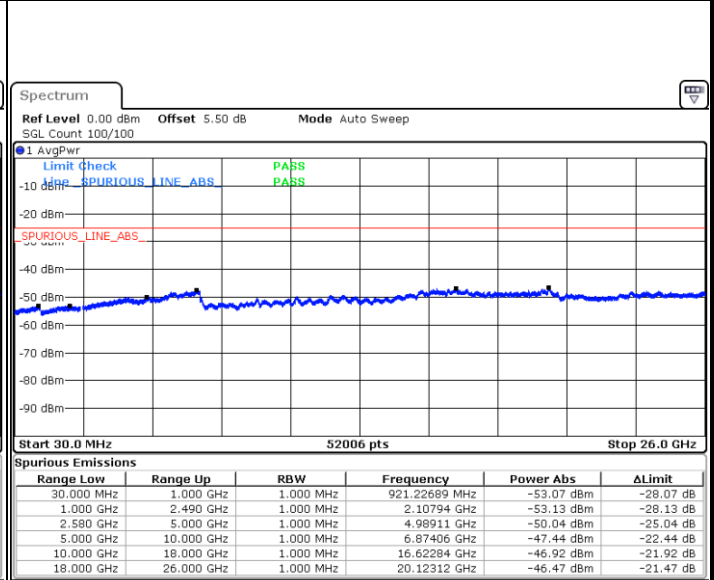

Date: 22 MAY 2018 11:44:40

LTE Band 7 / 5MHz

Lowest Channel / QPSK

Lowest Channel / 16QAM

Date: 23 MAY 2018 09:42:13

Date: 23 MAY 2018 09:43:04

Middle Channel / QPSK

Middle Channel / 16QAM

Date: 23 MAY 2018 09:46:58

Date: 23 MAY 2018 09:47:47

LTE Band 7 / 5MHz

Highest Channel / QPSK

Date: 23 MAY 2018 09:51:17

Highest Channel / 16QAM

Date: 23 MAY 2018 09:52:04

LTE Band 7 / 10MHz

Lowest Channel / QPSK

Date: 23 MAY 2018 10:20:40

Lowest Channel / 16QAM

Date: 23 MAY 2018 10:19:52

LTE Band 7 / 10MHz

Middle Channel / QPSK

Middle Channel / 16QAM

Date: 23 MAY 2018 10:16:12

Date: 23 MAY 2018 10:17:01

Highest Channel / QPSK

Highest Channel / 16QAM

Date: 23 MAY 2018 10:15:01

Date: 23 MAY 2018 10:14:13

LTE Band 7 / 15MHz

Lowest Channel / QPSK

Lowest Channel / 16QAM