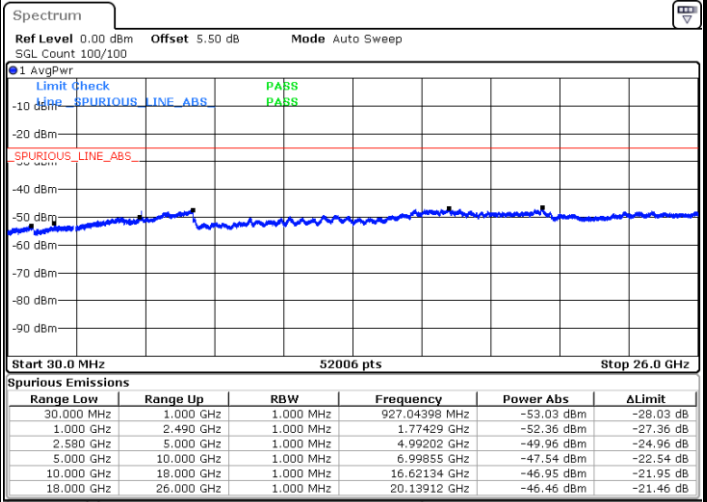

Highest Channel / 64QAM

Date: 22 MAY 2018 11:34:19

LTE Band 5 / 10MHz

Lowest Channel / 64QAM

Middle Channel / 64QAM

Date: 22 MAY 2018 11:38:51

Date: 22 MAY 2018 11:40:08

Highest Channel / 64QAM

Date: 22 MAY 2018 11:44:40

LTE Band 7 / 5MHz

Lowest Channel / QPSK

Lowest Channel / 16QAM

Date: 23 MAY 2018 09:42:13

Date: 23 MAY 2018 09:43:04

Middle Channel / QPSK

Middle Channel / 16QAM

Date: 23 MAY 2018 09:46:58

Date: 23 MAY 2018 09:47:47

LTE Band 7 / 5MHz

Highest Channel / QPSK

Date: 23 MAY 2018 09:51:17

Highest Channel / 16QAM

Date: 23 MAY 2018 09:52:04

LTE Band 7 / 10MHz