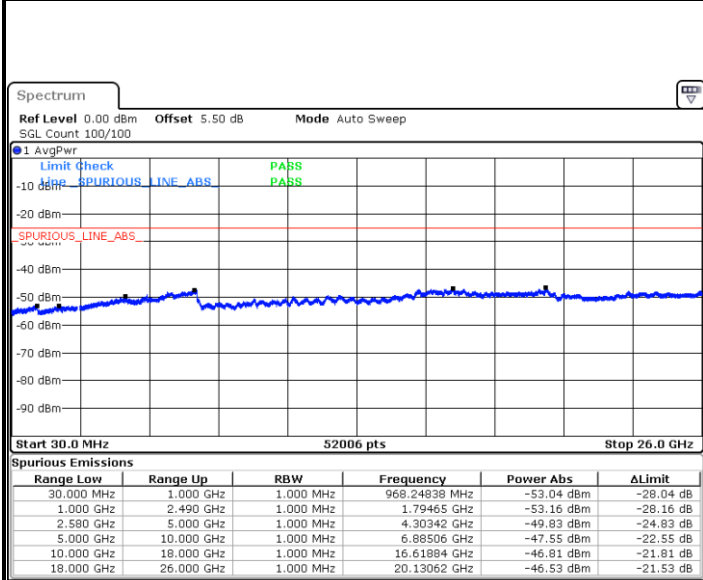

Highest Channel / 64QAM

Date: 22 MAY 2018 11:34:19

LTE Band 5 / 10MHz

Lowest Channel / 64QAM

Middle Channel / 64QAM

Date: 22 MAY 2018 11:38:51

Date: 22 MAY 2018 11:40:08

Highest Channel / 64QAM

Date: 22 MAY 2018 11:44:40

LTE Band 7 / 5MHz

Lowest Channel / QPSK

Lowest Channel / 16QAM

Date: 23 MAY 2018 09:42:13

Date: 23 MAY 2018 09:43:04

Middle Channel / QPSK

Middle Channel / 16QAM

Date: 23 MAY 2018 09:46:58

Date: 23 MAY 2018 09:47:47

LTE Band 7 / 5MHz

Highest Channel / QPSK

Date: 23 MAY 2018 09:51:17

Highest Channel / 16QAM

Date: 23 MAY 2018 09:52:04

LTE Band 7 / 10MHz