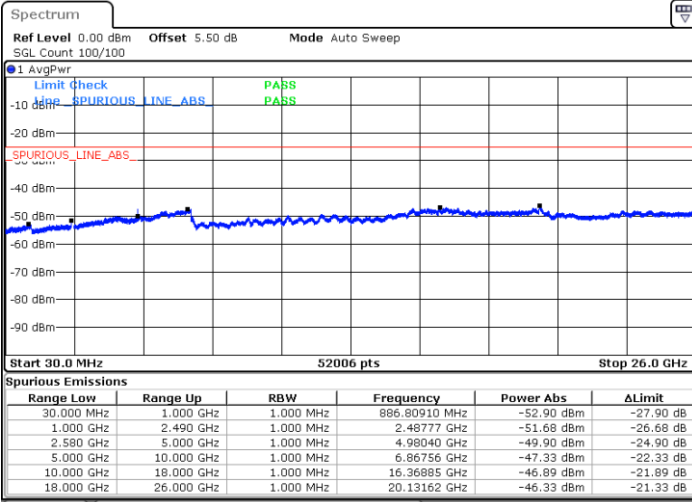

Date: 23 MAY 2018 10:55:38

LTE Band 7 / 5MHz

Lowest Channel / 64QAM

Middle Channel / 64QAM

Date: 23 MAY 2018 09:45:54

Date: 23 MAY 2018 09:49:43

Highest Channel / 64QAM

Date: 23 MAY 2018 09:52:59

LTE Band 7 / 10MHz

Lowest Channel / 64QAM

Middle Channel / 64QAM

Date: 23 MAY 2018 10:18:59

Date: 23 MAY 2018 10:17:52

Highest Channel / 64QAM

Date: 23 MAY 2018 10:13:05

LTE Band 7 / 15MHz

Lowest Channel / 64QAM

Middle Channel / 64QAM

Date: 23 MAY 2018 10:36:32

Date: 23 MAY 2018 10:35:12

Highest Channel / 64QAM

Date: 23 MAY 2018 10:30:20

LTE Band 7 / 20MHz

Lowest Channel / 64QAM

Middle Channel / 64QAM

Date: 23 MAY 2018 11:00:12

Date: 23 MAY 2018 10:59:12

Highest Channel / 64QAM

Date: 23 MAY 2018 10:54:52

LTE Band 13 / 5MHz

Lowest Channel / QPSK

Lowest Channel / 16QAM