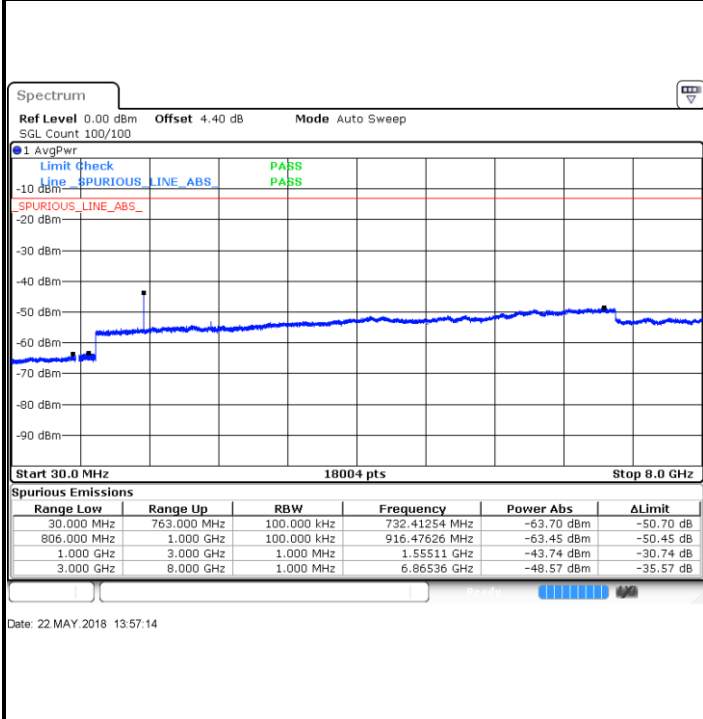

LTE Band 7 / 10MHz

Lowest Channel / 64QAM

Middle Channel / 64QAM

Date: 23 MAY 2018 10:18:59

Date: 23 MAY 2018 10:17:52

Highest Channel / 64QAM

Date: 23 MAY 2018 10:13:05

LTE Band 7 / 15MHz

Lowest Channel / 64QAM

Middle Channel / 64QAM

Date: 23 MAY 2018 10:36:32

Date: 23 MAY 2018 10:35:12

Highest Channel / 64QAM

Date: 23 MAY 2018 10:30:20

LTE Band 7 / 20MHz

Lowest Channel / 64QAM

Middle Channel / 64QAM

Date: 23 MAY 2018 11:00:12

Date: 23 MAY 2018 10:59:12

Highest Channel / 64QAM

Date: 23 MAY 2018 10:54:52

LTE Band 13 / 5MHz

Lowest Channel / QPSK

Lowest Channel / 16QAM

Middle Channel / QPSK

Middle Channel / 16QAM

LTE Band 13 / 5MHz

Highest Channel / QPSK

Highest Channel / 16QAM

LTE Band 13 / 10MHz

Middle Channel / QPSK

Middle Channel / 16QAM