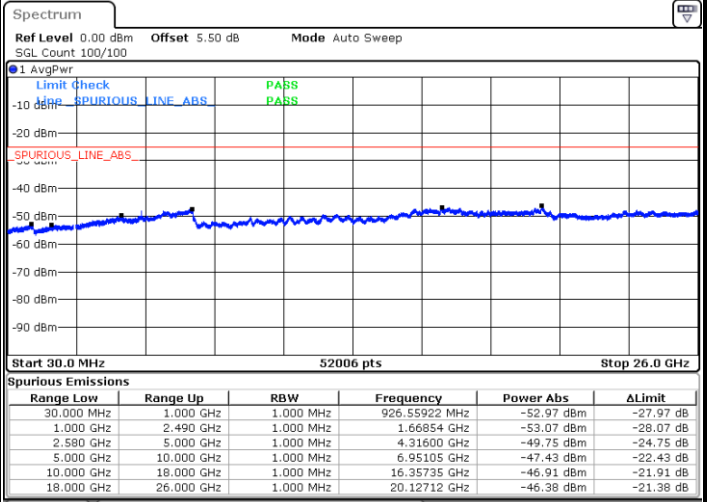

LTE Band 7 / 20MHz

Middle Channel / QPSK

Middle Channel / 16QAM

Date: 23 MAY 2018 10:57:24

Date: 23 MAY 2018 10:58:12

Highest Channel / QPSK

Highest Channel / 16QAM

Date: 23 MAY 2018 10:56:26

Date: 23 MAY 2018 10:55:38

LTE Band 7 / 5MHz

Lowest Channel / 64QAM

Middle Channel / 64QAM

Date: 23 MAY 2018 09:45:54

Date: 23 MAY 2018 09:49:43

Highest Channel / 64QAM

Date: 23 MAY 2018 09:52:59

LTE Band 7 / 10MHz

Lowest Channel / 64QAM

Middle Channel / 64QAM

Date: 23 MAY 2018 10:18:59

Date: 23 MAY 2018 10:17:52

Highest Channel / 64QAM

Date: 23 MAY 2018 10:13:05

LTE Band 7 / 15MHz

Lowest Channel / 64QAM

Middle Channel / 64QAM

Date: 23 MAY 2018 10:36:32

Date: 23 MAY 2018 10:35:12

Highest Channel / 64QAM

Date: 23 MAY 2018 10:30:20

LTE Band 7 / 20MHz

Lowest Channel / 64QAM