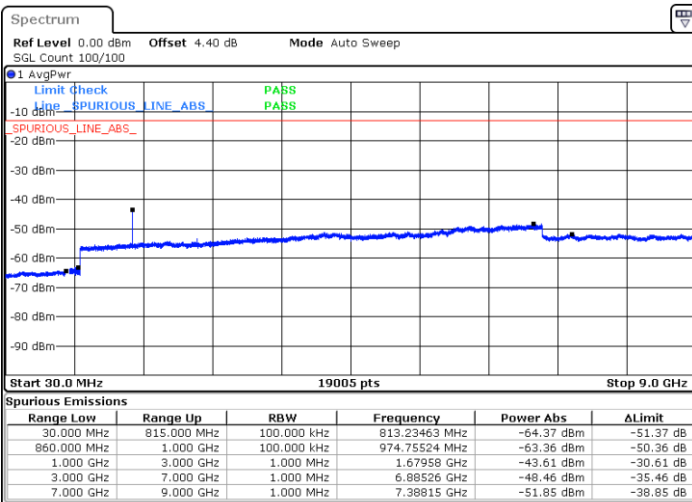

Date: 22 MAY 2018 11:19:25

Highest Channel / 64QAM

Date: 22 MAY 2018 11:23:58

LTE Band 5 / 5MHz

Lowest Channel / 64QAM

Middle Channel / 64QAM

Date: 22 MAY 2018 11:28:30

Date: 22 MAY 2018 11:29:47

Highest Channel / 64QAM

Date: 22 MAY 2018 11:34:19

LTE Band 5 / 10MHz

Lowest Channel / 64QAM

Middle Channel / 64QAM

Date: 22 MAY 2018 11:38:51

Date: 22 MAY 2018 11:40:08

Highest Channel / 64QAM

Date: 22 MAY 2018 11:44:40

LTE Band 7 / 5MHz

Lowest Channel / QPSK

Lowest Channel / 16QAM

Date: 23 MAY 2018 09:42:13

Date: 23 MAY 2018 09:43:04

Middle Channel / QPSK

Middle Channel / 16QAM