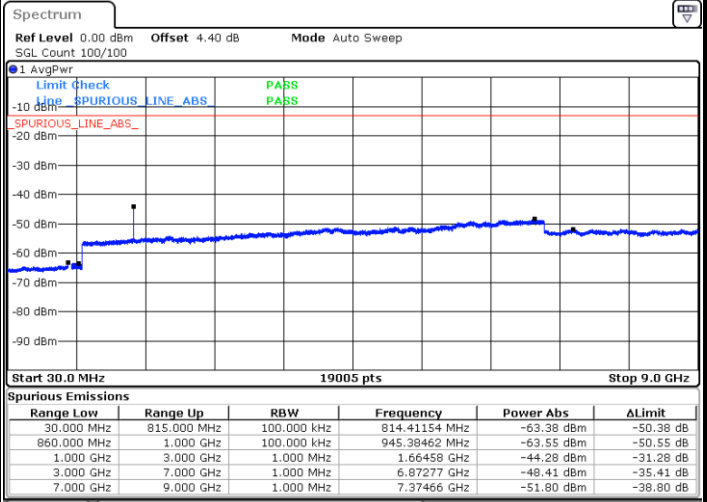

Date: 22 MAY 2018 11:19:25

Highest Channel / 64QAM

Date: 22 MAY 2018 11:23:58

LTE Band 5 / 5MHz

Lowest Channel / 64QAM

Middle Channel / 64QAM

Date: 22 MAY 2018 11:28:30

Date: 22 MAY 2018 11:29:47

Highest Channel / 64QAM

Date: 22 MAY 2018 11:34:19

LTE Band 5 / 10MHz

Lowest Channel / 64QAM

Middle Channel / 64QAM

Date: 22 MAY 2018 11:38:51

Date: 22 MAY 2018 11:40:08

Highest Channel / 64QAM

Date: 22 MAY 2018 11:44:40

LTE Band 7 / 5MHz

Lowest Channel / QPSK

Lowest Channel / 16QAM

Date: 23 MAY 2018 09:42:13

Date: 23 MAY 2018 09:43:04

Middle Channel / QPSK

Middle Channel / 16QAM

Date: 23 MAY 2018 09:46:58

Date: 23 MAY 2018 09:47:47

LTE Band 7 / 5MHz

Highest Channel / QPSK

Date: 23 MAY 2018 09:51:17

Highest Channel / 16QAM

Date: 23 MAY 2018 09:52:04

LTE Band 7 / 10MHz