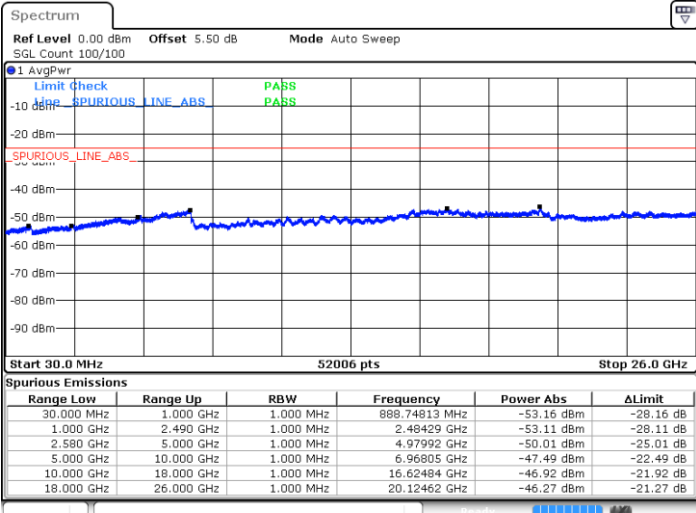

Date: 23 MAY 2018 09:46:58

Date: 23 MAY 2018 09:47:47

LTE Band 7 / 5MHz

Highest Channel / QPSK

Date: 23 MAY 2018 09:51:17

Highest Channel / 16QAM

Date: 23 MAY 2018 09:52:04

LTE Band 7 / 10MHz

Lowest Channel / QPSK

Date: 23 MAY 2018 10:20:40

Lowest Channel / 16QAM

Date: 23 MAY 2018 10:19:52

LTE Band 7 / 10MHz

Middle Channel / QPSK

Middle Channel / 16QAM

Date: 23 MAY 2018 10:16:12

Date: 23 MAY 2018 10:17:01

Highest Channel / QPSK

Highest Channel / 16QAM

Date: 23 MAY 2018 10:15:01

Date: 23 MAY 2018 10:14:13

LTE Band 7 / 15MHz

Lowest Channel / QPSK

Lowest Channel / 16QAM