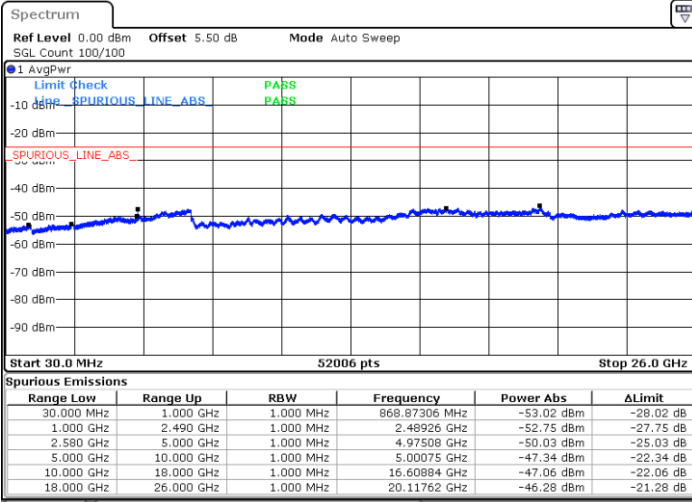

Date: 23 MAY 2018 10:32:06

Highest Channel / 16QAM

Date: 23 MAY 2018 10:31:16

LTE Band 7 / 20MHz

Lowest Channel / QPSK

Date: 23 MAY 2018 11:01:54

Lowest Channel / 16QAM

Date: 23 MAY 2018 11:01:01

LTE Band 7 / 20MHz

Middle Channel / QPSK

Middle Channel / 16QAM

Date: 23 MAY 2018 10:57:24

Date: 23 MAY 2018 10:58:12

Highest Channel / QPSK

Highest Channel / 16QAM

Date: 23 MAY 2018 10:56:26

Date: 23 MAY 2018 10:55:38

LTE Band 7 / 5MHz

Lowest Channel / 64QAM

Middle Channel / 64QAM

Date: 23 MAY 2018 09:45:54

Date: 23 MAY 2018 09:49:43

Highest Channel / 64QAM

Date: 23 MAY 2018 09:52:59

LTE Band 7 / 10MHz

Lowest Channel / 64QAM

Middle Channel / 64QAM

Date: 23 MAY 2018 10:18:59

Date: 23 MAY 2018 10:17:52

Highest Channel / 64QAM

Date: 23 MAY 2018 10:13:05

LTE Band 7 / 15MHz