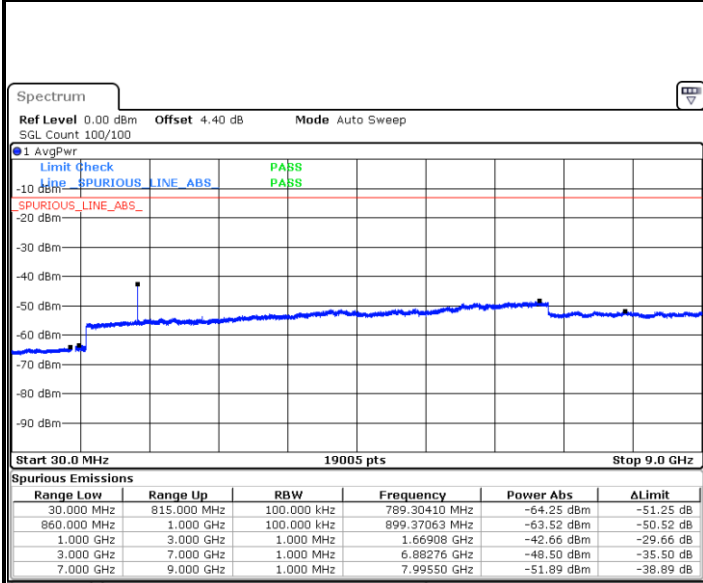

LTE Band 5 / 3MHz

Middle Channel / QPSK

Middle Channel / 16QAM

Date: 22 MAY 2018 09:37:07

Date: 22 MAY 2018 09:38:02

Highest Channel / QPSK

Highest Channel / 16QAM

Date: 22 MAY 2018 09:46:12

Date: 22 MAY 2018 09:47:07

LTE Band 5 / 5MHz

Lowest Channel / QPSK

Date: 22 MAY 2018 09:55:17

Lowest Channel / 16QAM

Date: 22 MAY 2018 09:56:12

Middle Channel / QPSK

Date: 22 MAY 2018 09:57:49

Middle Channel / 16QAM

Date: 22 MAY 2018 09:58:44

LTE Band 5 / 5MHz

Highest Channel / QPSK

Date: 22 MAY 2018 10:06:54

Highest Channel / 16QAM

Date: 22 MAY 2018 10:07:49

LTE Band 5 / 10MHz