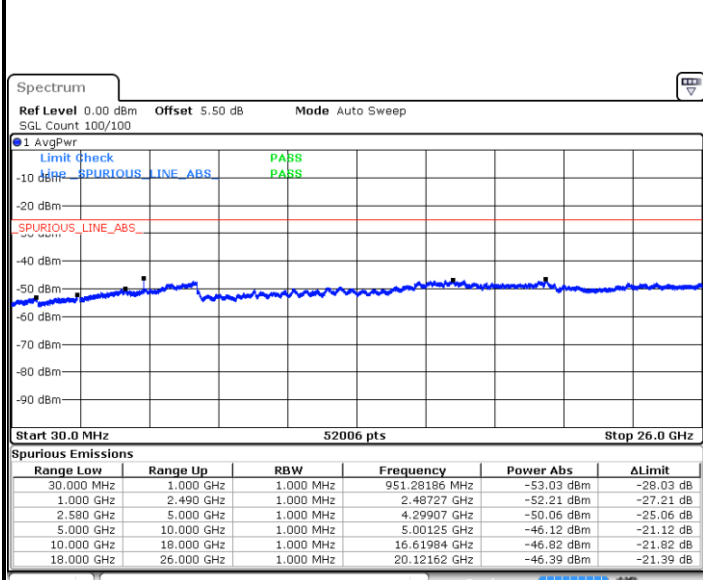

Date: 22 MAY 2018 11:44:40

LTE Band 7 / 5MHz

Lowest Channel / QPSK

Lowest Channel / 16QAM

Date: 23 MAY 2018 09:42:13

Date: 23 MAY 2018 09:43:04

Middle Channel / QPSK

Middle Channel / 16QAM

Date: 23 MAY 2018 09:46:58

Date: 23 MAY 2018 09:47:47

LTE Band 7 / 5MHz

Highest Channel / QPSK

Date: 23 MAY 2018 09:51:17

Highest Channel / 16QAM

Date: 23 MAY 2018 09:52:04

LTE Band 7 / 10MHz

Lowest Channel / QPSK

Date: 23 MAY 2018 10:20:40

Lowest Channel / 16QAM

Date: 23 MAY 2018 10:19:52

LTE Band 7 / 10MHz

Middle Channel / QPSK

Middle Channel / 16QAM

Date: 23 MAY 2018 10:16:12

Date: 23 MAY 2018 10:17:01

Highest Channel / QPSK

Highest Channel / 16QAM

Date: 23 MAY 2018 10:15:01

Date: 23 MAY 2018 10:14:13

LTE Band 7 / 15MHz

Lowest Channel / QPSK

Lowest Channel / 16QAM