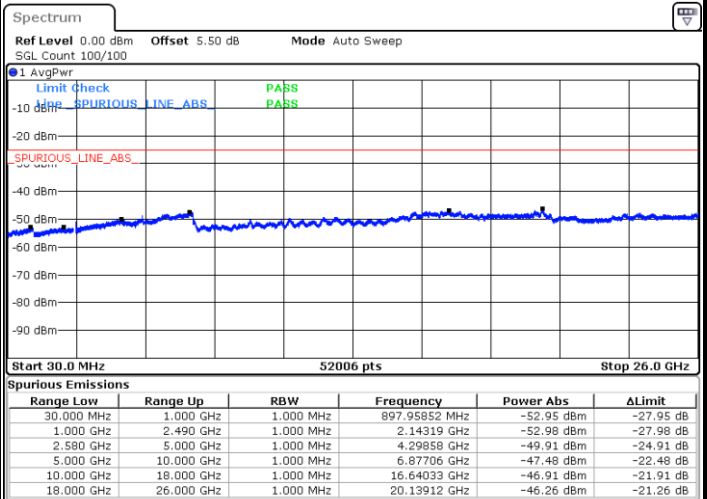

Date: 23 MAY 2018 10:32:06

Highest Channel / 16QAM

Date: 23 MAY 2018 10:31:16

LTE Band 7 / 20MHz

Lowest Channel / QPSK

Date: 23 MAY 2018 11:01:54

Lowest Channel / 16QAM

Date: 23 MAY 2018 11:01:01

LTE Band 7 / 20MHz

Middle Channel / QPSK

Middle Channel / 16QAM

Date: 23 MAY 2018 10:57:24

Date: 23 MAY 2018 10:58:12

Highest Channel / QPSK

Highest Channel / 16QAM

Date: 23 MAY 2018 10:56:26

Date: 23 MAY 2018 10:55:38

LTE Band 7 / 5MHz

Lowest Channel / 64QAM

Middle Channel / 64QAM

Date: 23 MAY 2018 09:45:54

Date: 23 MAY 2018 09:49:43

Highest Channel / 64QAM

Date: 23 MAY 2018 09:52:59

LTE Band 7 / 10MHz

Lowest Channel / 64QAM

Middle Channel / 64QAM

Date: 23 MAY 2018 10:18:59

Date: 23 MAY 2018 10:17:52

Highest Channel / 64QAM

Date: 23 MAY 2018 10:13:05

LTE Band 7 / 15MHz