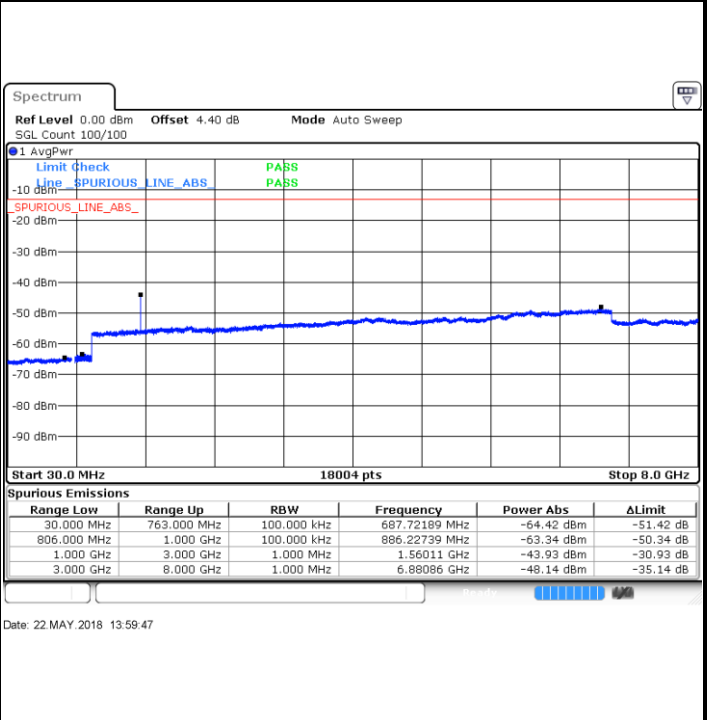

LTE Band 7 / 10MHz

Lowest Channel / 64QAM

Middle Channel / 64QAM

Date: 23 MAY 2018 10:18:59

Date: 23 MAY 2018 10:17:52

Highest Channel / 64QAM

Date: 23 MAY 2018 10:13:05

LTE Band 7 / 15MHz

Lowest Channel / 64QAM

Middle Channel / 64QAM

Date: 23 MAY 2018 10:36:32

Date: 23 MAY 2018 10:35:12

Highest Channel / 64QAM

Date: 23 MAY 2018 10:30:20

LTE Band 7 / 20MHz

Lowest Channel / 64QAM

Middle Channel / 64QAM

Date: 23 MAY 2018 11:00:12

Date: 23 MAY 2018 10:59:12

Highest Channel / 64QAM

Date: 23 MAY 2018 10:54:52

LTE Band 13 / 5MHz

Lowest Channel / QPSK

Lowest Channel / 16QAM

Middle Channel / QPSK

Middle Channel / 16QAM

LTE Band 13 / 5MHz

Highest Channel / QPSK

Highest Channel / 16QAM

LTE Band 13 / 10MHz

Middle Channel / QPSK

Middle Channel / 16QAM