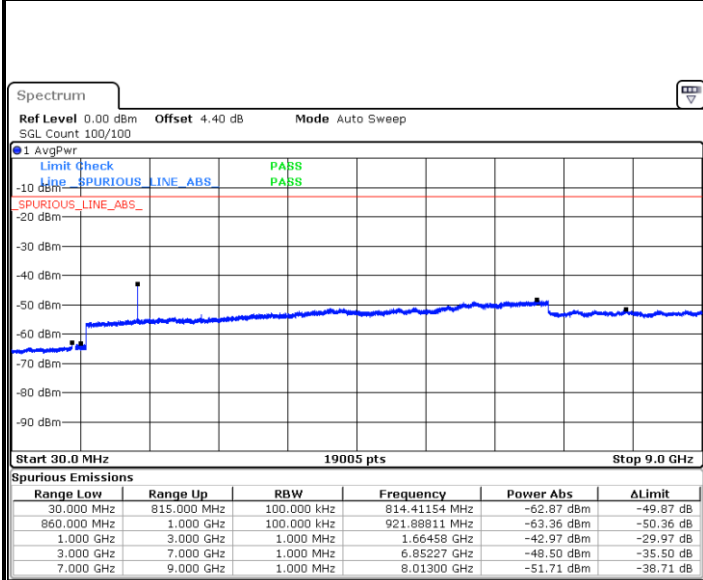

Middle Channel / 16QAM

Date: 22 MAY 2018 09:58:44

LTE Band 5 / 5MHz

Highest Channel / QPSK

Date: 22 MAY 2018 10:06:54

Highest Channel / 16QAM

Date: 22 MAY 2018 10:07:49

LTE Band 5 / 10MHz

Lowest Channel / QPSK

Date: 22 MAY 2018 10:15:58

Lowest Channel / 16QAM

Date: 22 MAY 2018 10:16:53

LTE Band 5 / 10MHz

Middle Channel / QPSK

Date: 22 MAY 2018 10:18:31

Middle Channel / 16QAM

Date: 22 MAY 2018 10:19:26

Highest Channel / QPSK

Date: 22 MAY 2018 10:27:35

Highest Channel / 16QAM

Date: 22 MAY 2018 10:28:30

LTE Band 5 / 1.4MHz

Lowest Channel / 64QAM

Middle Channel / 64QAM

Date: 22 MAY 2018 11:07:48

Date: 22 MAY 2018 11:09:04

Highest Channel / 64QAM

Date: 22 MAY 2018 11:13:37

LTE Band 5 / 3MHz

Lowest Channel / 64QAM

Middle Channel / 64QAM

Date: 22 MAY 2018 11:18:09