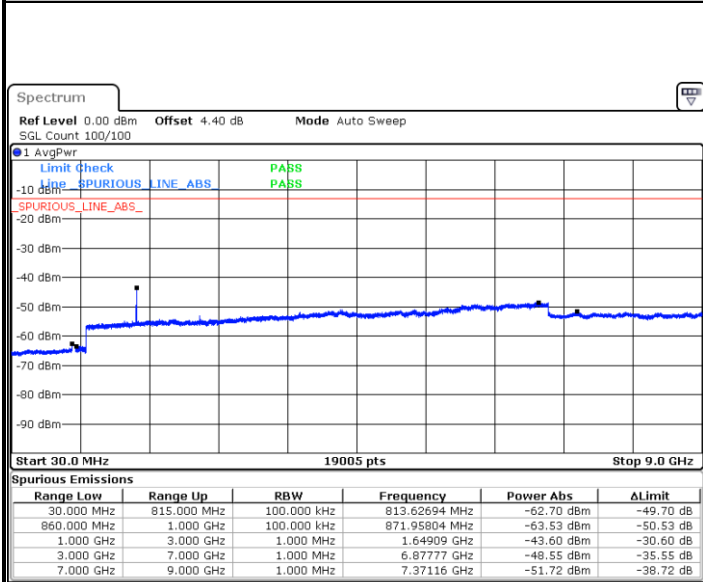

Date: 22 MAY 2018 09:25:30

Highest Channel / 16QAM

Date: 22 MAY 2018 09:26:25

LTE Band 5 / 3MHz

Lowest Channel / QPSK

Date: 22 MAY 2018 09:34:34

Lowest Channel / 16QAM

Date: 22 MAY 2018 09:35:29

LTE Band 5 / 3MHz

Middle Channel / QPSK

Middle Channel / 16QAM

Date: 22 MAY 2018 09:37:07

Date: 22 MAY 2018 09:38:02

Highest Channel / QPSK

Highest Channel / 16QAM

Date: 22 MAY 2018 09:46:12

Date: 22 MAY 2018 09:47:07

LTE Band 5 / 5MHz

Lowest Channel / QPSK

Date: 22 MAY 2018 09:55:17

Lowest Channel / 16QAM

Date: 22 MAY 2018 09:56:12

Middle Channel / QPSK

Date: 22 MAY 2018 09:57:49

Middle Channel / 16QAM

Date: 22 MAY 2018 09:58:44

LTE Band 5 / 5MHz

Highest Channel / QPSK

Date: 22 MAY 2018 10:06:54

Highest Channel / 16QAM

Date: 22 MAY 2018 10:07:49

LTE Band 5 / 10MHz