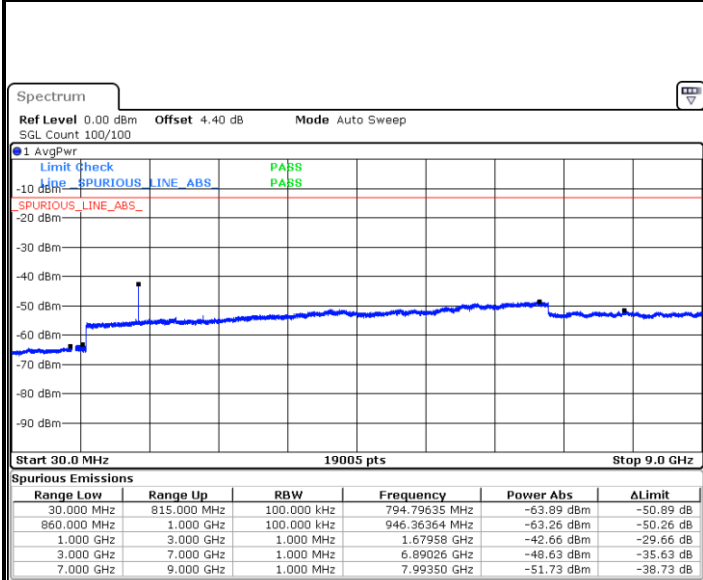

Middle Channel / 16QAM

Date: 22 MAY 2018 09:58:44

LTE Band 5 / 5MHz

Highest Channel / QPSK

Date: 22 MAY 2018 10:06:54

Highest Channel / 16QAM

Date: 22 MAY 2018 10:07:49

LTE Band 5 / 10MHz

Lowest Channel / QPSK

Date: 22 MAY 2018 10:15:58

Lowest Channel / 16QAM

Date: 22 MAY 2018 10:16:53

LTE Band 5 / 10MHz

Middle Channel / QPSK

Date: 22 MAY 2018 10:18:31

Middle Channel / 16QAM

Date: 22 MAY 2018 10:19:26

Highest Channel / QPSK

Date: 22 MAY 2018 10:27:35

Highest Channel / 16QAM

Date: 22 MAY 2018 10:28:30

LTE Band 5 / 1.4MHz

Lowest Channel / 64QAM

Middle Channel / 64QAM

Date: 22 MAY 2018 11:07:48

Date: 22 MAY 2018 11:09:04

Highest Channel / 64QAM

Date: 22 MAY 2018 11:13:37

LTE Band 5 / 3MHz

Lowest Channel / 64QAM

Middle Channel / 64QAM

Date: 22 MAY 2018 11:18:09