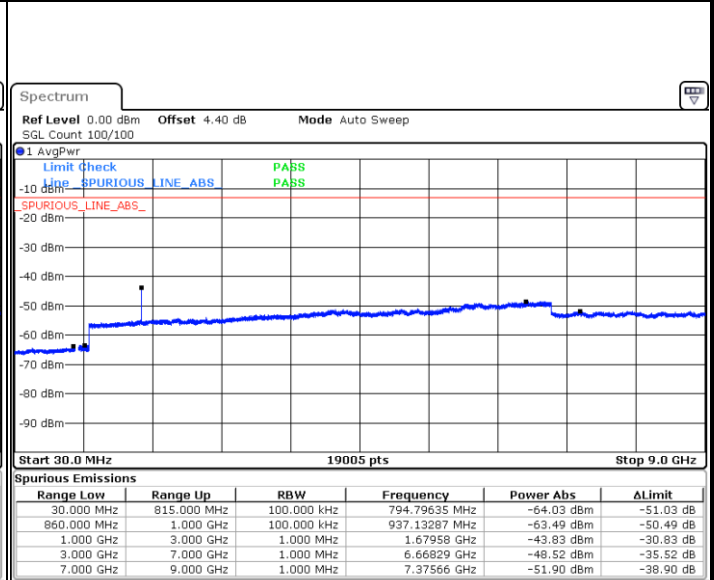

Middle Channel / 16QAM

Date: 22 MAY 2018 09:58:44

LTE Band 5 / 5MHz

Highest Channel / QPSK

Date: 22 MAY 2018 10:06:54

Highest Channel / 16QAM

Date: 22 MAY 2018 10:07:49

LTE Band 5 / 10MHz

Lowest Channel / QPSK

Date: 22 MAY 2018 10:15:58

Lowest Channel / 16QAM

Date: 22 MAY 2018 10:16:53

LTE Band 5 / 10MHz

Middle Channel / QPSK

Date: 22 MAY 2018 10:18:31

Middle Channel / 16QAM

Date: 22 MAY 2018 10:19:26

Highest Channel / QPSK

Date: 22 MAY 2018 10:27:35

Highest Channel / 16QAM

Date: 22 MAY 2018 10:28:30

LTE Band 5 / 1.4MHz

Lowest Channel / 64QAM

Middle Channel / 64QAM