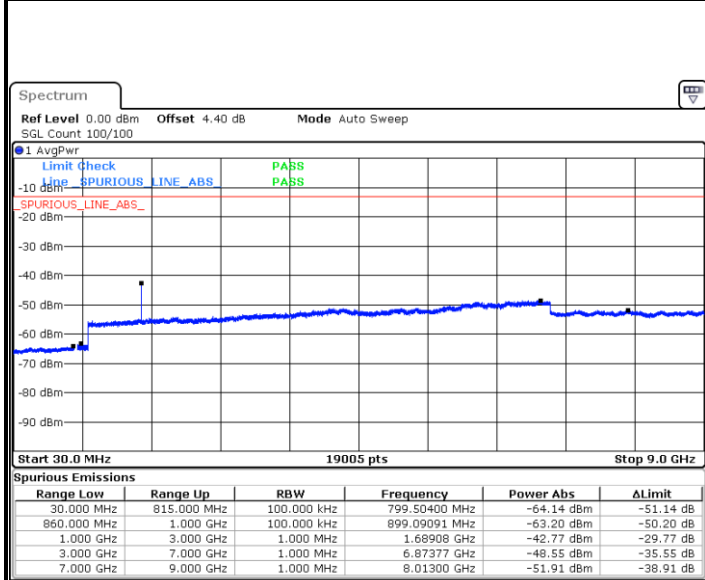

Date: 22 MAY 2018 09:47:07

LTE Band 5 / 5MHz

Lowest Channel / QPSK

Date: 22 MAY 2018 09:55:17

Lowest Channel / 16QAM

Date: 22 MAY 2018 09:56:12

Middle Channel / QPSK

Date: 22 MAY 2018 09:57:49

Middle Channel / 16QAM

Date: 22 MAY 2018 09:58:44

LTE Band 5 / 5MHz

Highest Channel / QPSK

Date: 22 MAY 2018 10:06:54

Highest Channel / 16QAM

Date: 22 MAY 2018 10:07:49

LTE Band 5 / 10MHz

Lowest Channel / QPSK

Date: 22 MAY 2018 10:15:58

Lowest Channel / 16QAM

Date: 22 MAY 2018 10:16:53

LTE Band 5 / 10MHz

Middle Channel / QPSK

Date: 22 MAY 2018 10:18:31

Middle Channel / 16QAM

Date: 22 MAY 2018 10:19:26

Highest Channel / QPSK

Date: 22 MAY 2018 10:27:35

Highest Channel / 16QAM

Date: 22 MAY 2018 10:28:30

LTE Band 5 / 1.4MHz

Lowest Channel / 64QAM

Middle Channel / 64QAM