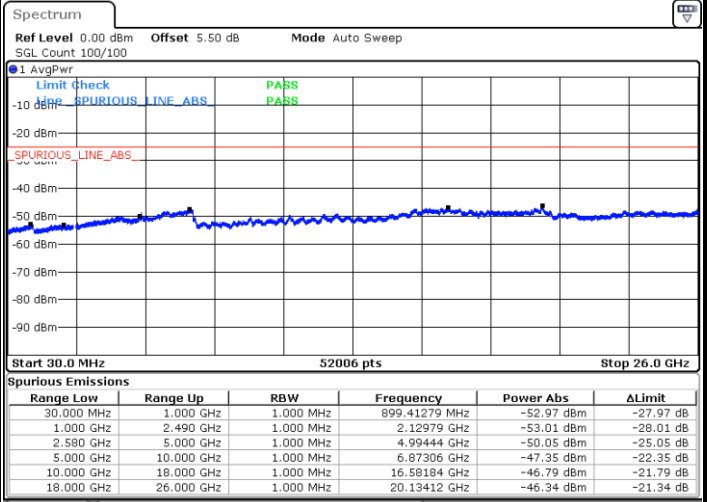

Date: 23 MAY 2018 10:55:38

LTE Band 7 / 5MHz

Lowest Channel / 64QAM

Middle Channel / 64QAM

Date: 23 MAY 2018 09:45:54

Date: 23 MAY 2018 09:49:43

Highest Channel / 64QAM

Date: 23 MAY 2018 09:52:59

LTE Band 7 / 10MHz

Lowest Channel / 64QAM

Middle Channel / 64QAM

Date: 23 MAY 2018 10:18:59

Date: 23 MAY 2018 10:17:52

Highest Channel / 64QAM

Date: 23 MAY 2018 10:13:05

LTE Band 7 / 15MHz

Lowest Channel / 64QAM

Middle Channel / 64QAM

Date: 23 MAY 2018 10:36:32

Date: 23 MAY 2018 10:35:12

Highest Channel / 64QAM

Date: 23 MAY 2018 10:30:20

LTE Band 7 / 20MHz

Lowest Channel / 64QAM

Middle Channel / 64QAM

Date: 23 MAY 2018 11:00:12

Date: 23 MAY 2018 10:59:12

Highest Channel / 64QAM

Date: 23 MAY 2018 10:54:52

LTE Band 13 / 5MHz

Lowest Channel / QPSK

Lowest Channel / 16QAM