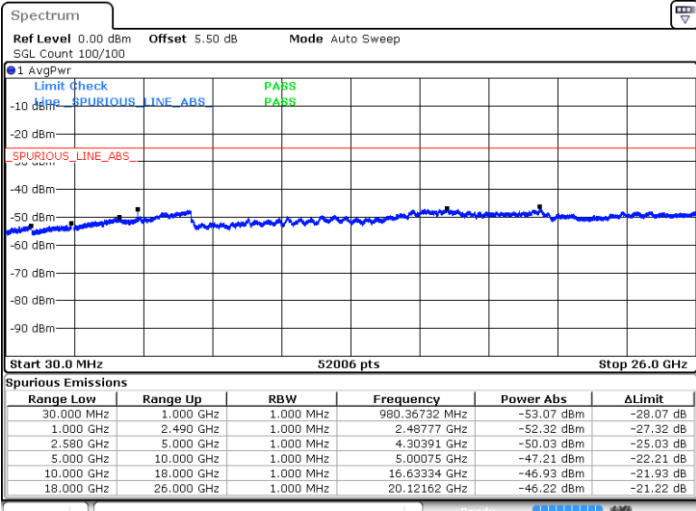

Date: 22 MAY 2018 11:19:25

Highest Channel / 64QAM

Date: 22 MAY 2018 11:23:58

LTE Band 5 / 5MHz

Lowest Channel / 64QAM

Middle Channel / 64QAM

Date: 22 MAY 2018 11:28:30

Date: 22 MAY 2018 11:29:47

Highest Channel / 64QAM

Date: 22 MAY 2018 11:34:19

LTE Band 5 / 10MHz

Lowest Channel / 64QAM

Middle Channel / 64QAM

Date: 22 MAY 2018 11:38:51

Date: 22 MAY 2018 11:40:08

Highest Channel / 64QAM

Date: 22 MAY 2018 11:44:40

LTE Band 7 / 5MHz

Lowest Channel / QPSK

Lowest Channel / 16QAM

Date: 23 MAY 2018 09:42:13

Date: 23 MAY 2018 09:43:04

Middle Channel / QPSK

Middle Channel / 16QAM