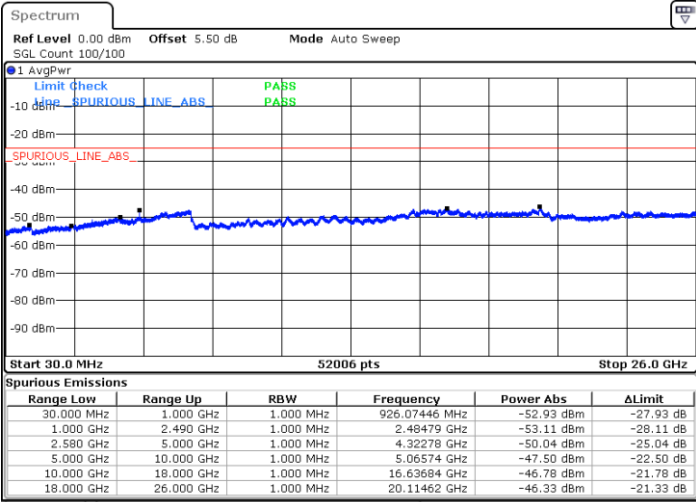

Highest Channel / 64QAM

Date: 22 MAY 2018 11:34:19

LTE Band 5 / 10MHz

Lowest Channel / 64QAM

Middle Channel / 64QAM

Date: 22 MAY 2018 11:38:51

Date: 22 MAY 2018 11:40:08

Highest Channel / 64QAM

Date: 22 MAY 2018 11:44:40

LTE Band 7 / 5MHz

Lowest Channel / QPSK

Lowest Channel / 16QAM

Date: 23 MAY 2018 09:42:13

Date: 23 MAY 2018 09:43:04

Middle Channel / QPSK

Middle Channel / 16QAM

Date: 23 MAY 2018 09:46:58

Date: 23 MAY 2018 09:47:47

LTE Band 7 / 5MHz

Highest Channel / QPSK

Date: 23 MAY 2018 09:51:17

Highest Channel / 16QAM

Date: 23 MAY 2018 09:52:04

LTE Band 7 / 10MHz