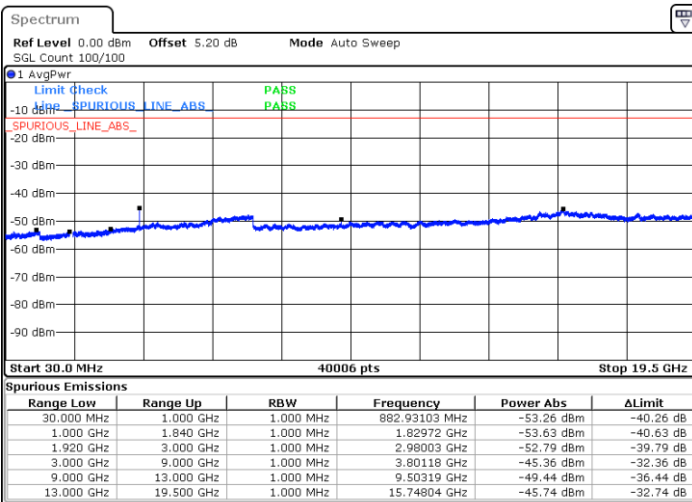

LTE Band 2 / 10MHz

Lowest Channel / 64QAM

Middle Channel / 64QAM

Date: 22 MAY 2018 01:26:00

Date: 22 MAY 2018 01:26:55

Highest Channel / 64QAM

Date: 22 MAY 2018 01:27:51

LTE Band 2 / 15MHz

Lowest Channel / 64QAM

Middle Channel / 64QAM

Date: 22.MAY.2018 01:28:46

Date: 22.MAY.2018 01:29:41

Highest Channel / 64QAM

Date: 22.MAY.2018 01:30:37

LTE Band 2 / 20MHz

Lowest Channel / 64QAM

Middle Channel / 64QAM

Date: 22 MAY 2018 01:31:32

Date: 22 MAY 2018 01:32:28

Highest Channel / 64QAM

Date: 22 MAY 2018 01:33:24

LTE Band 5 / 1.4MHz

Lowest Channel / QPSK

Lowest Channel / 16QAM