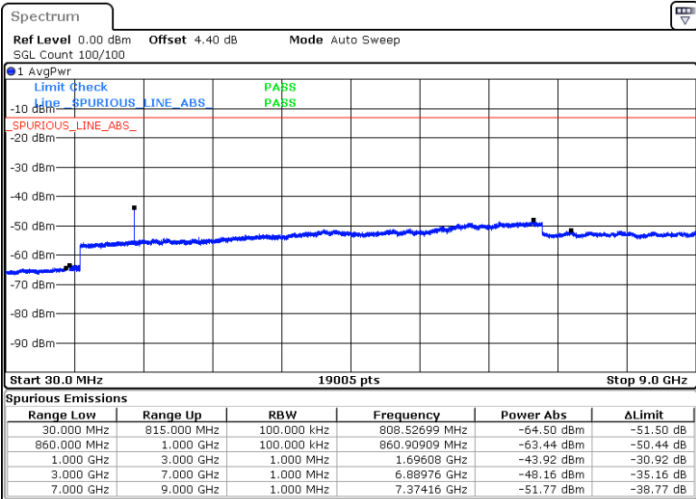

Lowest Channel / QPSK

Date: 22 MAY 2018 10:15:58

Lowest Channel / 16QAM

Date: 22 MAY 2018 10:16:53

LTE Band 5 / 10MHz

Middle Channel / QPSK

Date: 22 MAY 2018 10:18:31

Middle Channel / 16QAM

Date: 22 MAY 2018 10:19:26

Highest Channel / QPSK

Date: 22 MAY 2018 10:27:35

Highest Channel / 16QAM

Date: 22 MAY 2018 10:28:30

LTE Band 5 / 1.4MHz

Lowest Channel / 64QAM

Middle Channel / 64QAM

Date: 22 MAY 2018 11:07:48

Date: 22 MAY 2018 11:09:04

Highest Channel / 64QAM

Date: 22 MAY 2018 11:13:37

LTE Band 5 / 3MHz

Lowest Channel / 64QAM

Middle Channel / 64QAM

Date: 22 MAY 2018 11:18:09

Date: 22 MAY 2018 11:19:25

Highest Channel / 64QAM

Date: 22 MAY 2018 11:23:58

LTE Band 5 / 5MHz

Lowest Channel / 64QAM

Middle Channel / 64QAM

Date: 22 MAY 2018 11:28:30

Date: 22 MAY 2018 11:29:47