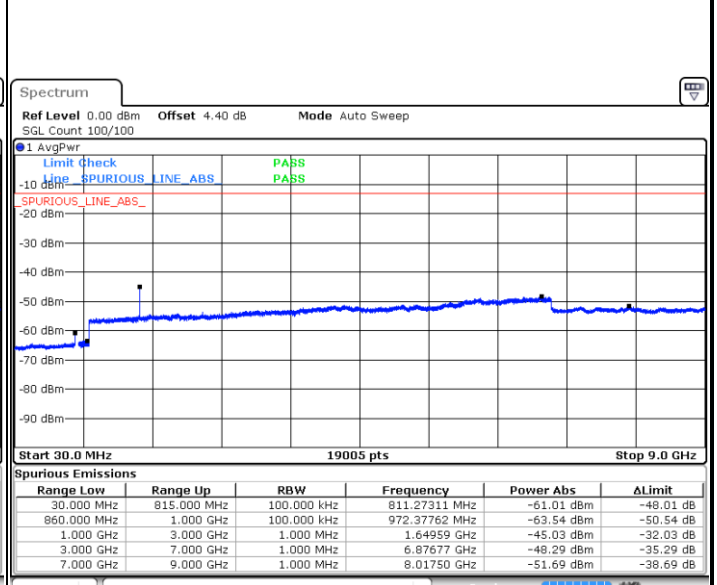

Date: 22 MAY 2018 09:47:07

LTE Band 5 / 5MHz

Lowest Channel / QPSK

Date: 22 MAY 2018 09:55:17

Lowest Channel / 16QAM

Date: 22 MAY 2018 09:56:12

Middle Channel / QPSK

Date: 22 MAY 2018 09:57:49

Middle Channel / 16QAM

Date: 22 MAY 2018 09:58:44

LTE Band 5 / 5MHz

Highest Channel / QPSK

Date: 22 MAY 2018 10:06:54

Highest Channel / 16QAM

Date: 22 MAY 2018 10:07:49

LTE Band 5 / 10MHz

Lowest Channel / QPSK

Date: 22 MAY 2018 10:15:58

Lowest Channel / 16QAM

Date: 22 MAY 2018 10:16:53

LTE Band 5 / 10MHz

Middle Channel / QPSK

Date: 22 MAY 2018 10:18:31

Middle Channel / 16QAM

Date: 22 MAY 2018 10:19:26

Highest Channel / QPSK

Date: 22 MAY 2018 10:27:35

Highest Channel / 16QAM

Date: 22 MAY 2018 10:28:30

LTE Band 5 / 1.4MHz

Lowest Channel / 64QAM

Middle Channel / 64QAM