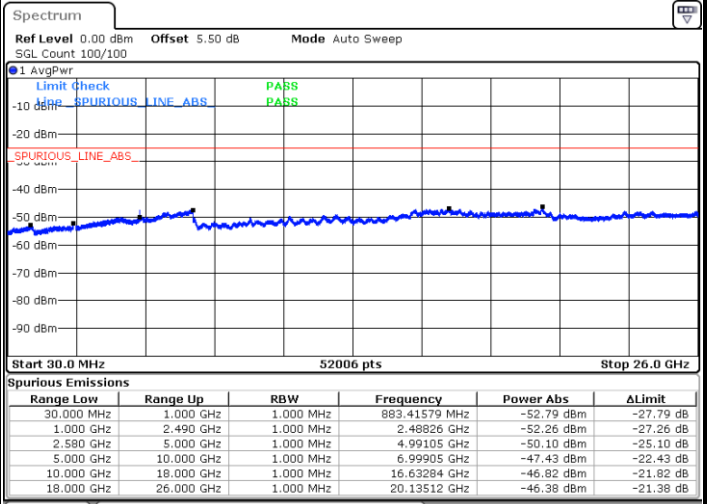

Lowest Channel / QPSK

Date: 23 MAY 2018 10:20:40

Lowest Channel / 16QAM

Date: 23 MAY 2018 10:19:52

LTE Band 7 / 10MHz

Middle Channel / QPSK

Middle Channel / 16QAM

Date: 23 MAY 2018 10:16:12

Date: 23 MAY 2018 10:17:01

Highest Channel / QPSK

Highest Channel / 16QAM

Date: 23 MAY 2018 10:15:01

Date: 23 MAY 2018 10:14:13

LTE Band 7 / 15MHz

Lowest Channel / QPSK

Lowest Channel / 16QAM

Date: 23 MAY 2018 10:46:29

Date: 23 MAY 2018 10:37:43

Middle Channel / QPSK

Middle Channel / 16QAM

Date: 23 MAY 2018 10:33:03

Date: 23 MAY 2018 10:33:52

LTE Band7 / 15MHz

Highest Channel / QPSK

Date: 23 MAY 2018 10:32:06

Highest Channel / 16QAM

Date: 23 MAY 2018 10:31:16

LTE Band 7 / 20MHz

Lowest Channel / QPSK

Date: 23 MAY 2018 11:01:54

Lowest Channel / 16QAM

Date: 23 MAY 2018 11:01:01