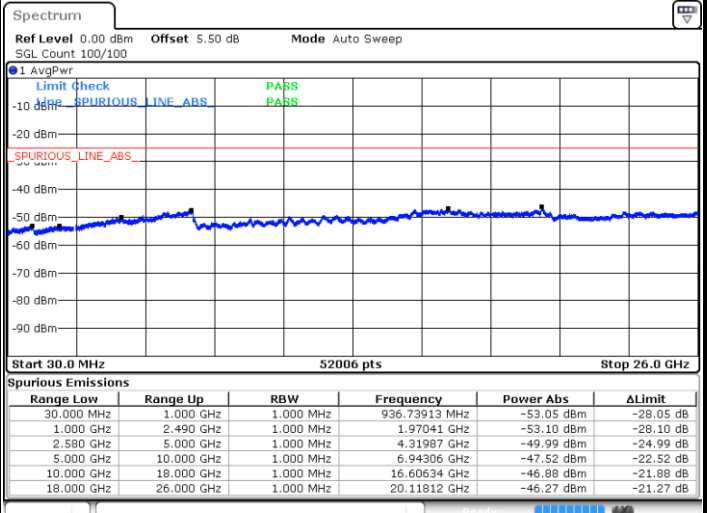

Date: 23 MAY 2018 09:46:58

Date: 23 MAY 2018 09:47:47

LTE Band 7 / 5MHz

Highest Channel / QPSK

Date: 23 MAY 2018 09:51:17

Highest Channel / 16QAM

Date: 23 MAY 2018 09:52:04

LTE Band 7 / 10MHz

Lowest Channel / QPSK

Date: 23 MAY 2018 10:20:40

Lowest Channel / 16QAM

Date: 23 MAY 2018 10:19:52

LTE Band 7 / 10MHz

Middle Channel / QPSK

Middle Channel / 16QAM

Date: 23 MAY 2018 10:16:12

Date: 23 MAY 2018 10:17:01

Highest Channel / QPSK

Highest Channel / 16QAM

Date: 23 MAY 2018 10:15:01

Date: 23 MAY 2018 10:14:13

LTE Band 7 / 15MHz

Lowest Channel / QPSK

Lowest Channel / 16QAM