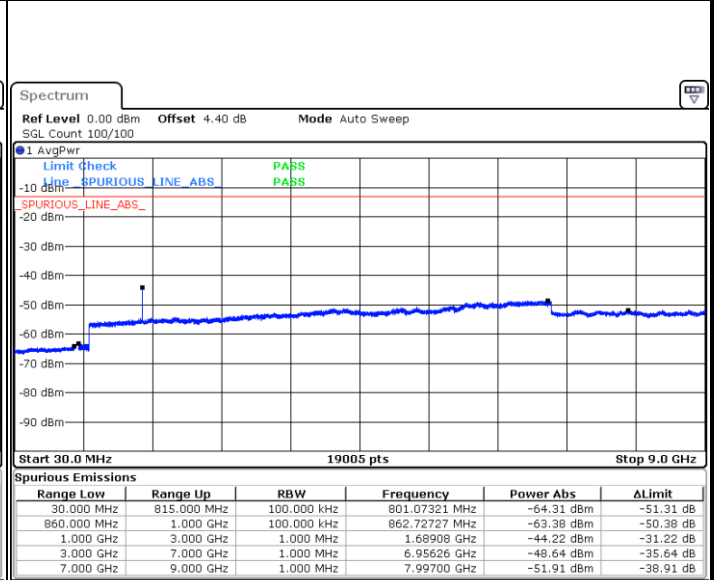

Middle Channel / 16QAM

Date: 22 MAY 2018 09:58:44

LTE Band 5 / 5MHz

Highest Channel / QPSK

Date: 22 MAY 2018 10:06:54

Highest Channel / 16QAM

Date: 22 MAY 2018 10:07:49

LTE Band 5 / 10MHz

Lowest Channel / QPSK

Date: 22 MAY 2018 10:15:58

Lowest Channel / 16QAM

Date: 22 MAY 2018 10:16:53

LTE Band 5 / 10MHz

Middle Channel / QPSK

Date: 22 MAY 2018 10:18:31

Middle Channel / 16QAM

Date: 22 MAY 2018 10:19:26

Highest Channel / QPSK

Date: 22 MAY 2018 10:27:35

Highest Channel / 16QAM

Date: 22 MAY 2018 10:28:30

LTE Band 5 / 1.4MHz

Lowest Channel / 64QAM

Middle Channel / 64QAM