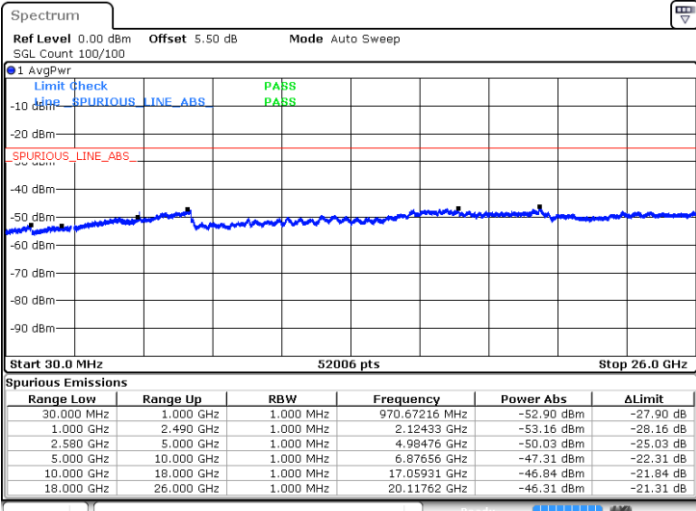

Date: 23 MAY 2018 09:46:58

Date: 23 MAY 2018 09:47:47

LTE Band 7 / 5MHz

Highest Channel / QPSK

Date: 23 MAY 2018 09:51:17

Highest Channel / 16QAM

Date: 23 MAY 2018 09:52:04

LTE Band 7 / 10MHz

Lowest Channel / QPSK

Date: 23 MAY 2018 10:20:40

Lowest Channel / 16QAM

Date: 23 MAY 2018 10:19:52

LTE Band 7 / 10MHz

Middle Channel / QPSK

Middle Channel / 16QAM

Date: 23 MAY 2018 10:16:12

Date: 23 MAY 2018 10:17:01

Highest Channel / QPSK

Highest Channel / 16QAM

Date: 23 MAY 2018 10:15:01

Date: 23 MAY 2018 10:14:13

LTE Band 7 / 15MHz

Lowest Channel / QPSK

Lowest Channel / 16QAM