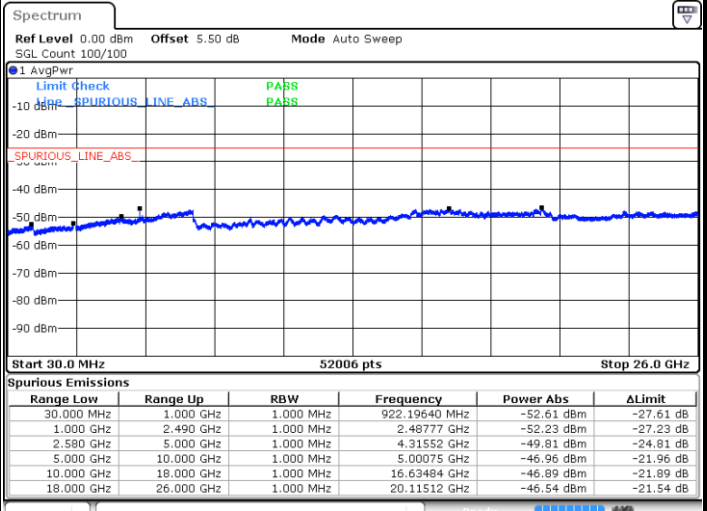

Date: 22 MAY 2018 11:19:25

Highest Channel / 64QAM

Date: 22 MAY 2018 11:23:58

LTE Band 5 / 5MHz

Lowest Channel / 64QAM

Middle Channel / 64QAM

Date: 22 MAY 2018 11:28:30

Date: 22 MAY 2018 11:29:47

Highest Channel / 64QAM

Date: 22 MAY 2018 11:34:19

LTE Band 5 / 10MHz

Lowest Channel / 64QAM

Middle Channel / 64QAM

Date: 22 MAY 2018 11:38:51

Date: 22 MAY 2018 11:40:08

Highest Channel / 64QAM

Date: 22 MAY 2018 11:44:40

LTE Band 7 / 5MHz

Lowest Channel / QPSK

Lowest Channel / 16QAM

Date: 23 MAY 2018 09:42:13

Date: 23 MAY 2018 09:43:04

Middle Channel / QPSK

Middle Channel / 16QAM

Date: 23 MAY 2018 09:46:58

Date: 23 MAY 2018 09:47:47

LTE Band 7 / 5MHz

Highest Channel / QPSK

Date: 23 MAY 2018 09:51:17

Highest Channel / 16QAM

Date: 23 MAY 2018 09:52:04

LTE Band 7 / 10MHz