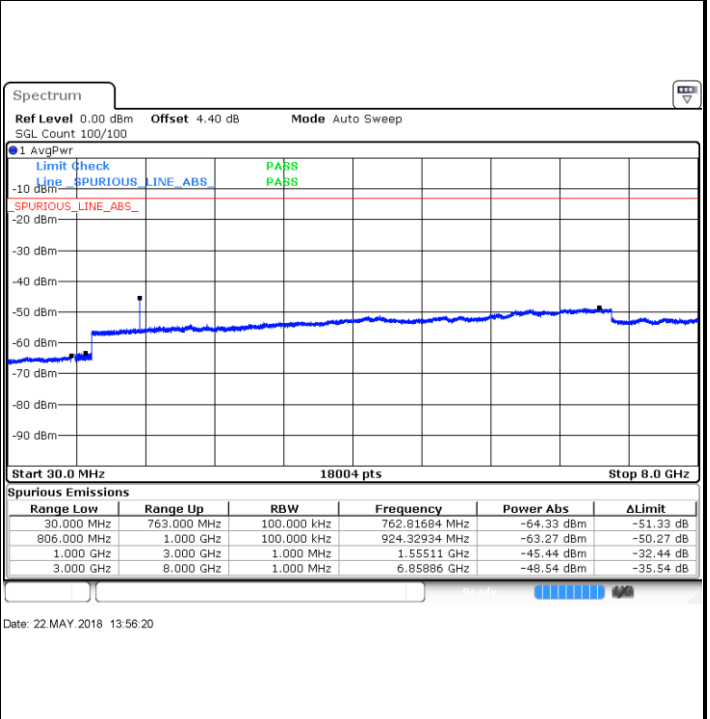

LTE Band 7 / 10MHz

Lowest Channel / 64QAM

Middle Channel / 64QAM

Date: 23 MAY 2018 10:18:59

Date: 23 MAY 2018 10:17:52

Highest Channel / 64QAM

Date: 23 MAY 2018 10:13:05

LTE Band 7 / 15MHz

Lowest Channel / 64QAM

Middle Channel / 64QAM

Date: 23 MAY 2018 10:36:32

Date: 23 MAY 2018 10:35:12

Highest Channel / 64QAM

Date: 23 MAY 2018 10:30:20

LTE Band 7 / 20MHz

Lowest Channel / 64QAM

Middle Channel / 64QAM

Date: 23 MAY 2018 11:00:12

Date: 23 MAY 2018 10:59:12

Highest Channel / 64QAM

Date: 23 MAY 2018 10:54:52

LTE Band 13 / 5MHz

Lowest Channel / QPSK

Lowest Channel / 16QAM

Middle Channel / QPSK

Middle Channel / 16QAM

LTE Band 13 / 5MHz

Highest Channel / QPSK

Highest Channel / 16QAM

LTE Band 13 / 10MHz

Middle Channel / QPSK

Middle Channel / 16QAM