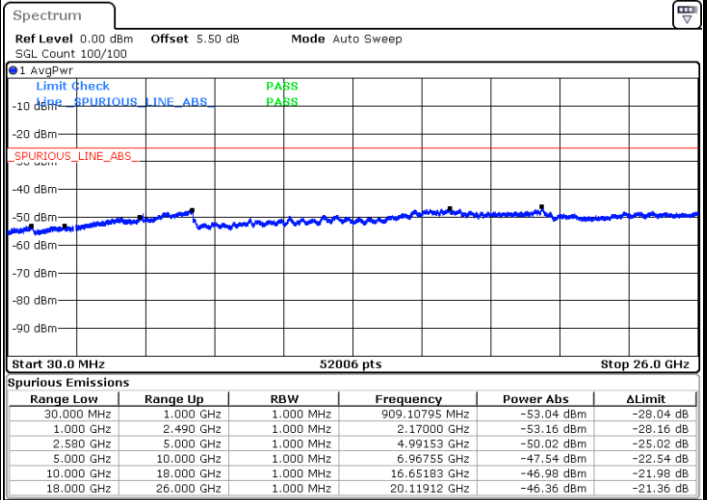

Date: 23 MAY 2018 10:17:01

Highest Channel / QPSK

Highest Channel / 16QAM

Date: 23 MAY 2018 10:15:01

Date: 23 MAY 2018 10:14:13

LTE Band 7 / 15MHz

Lowest Channel / QPSK

Lowest Channel / 16QAM

Date: 23 MAY 2018 10:46:29

Date: 23 MAY 2018 10:37:43

Middle Channel / QPSK

Middle Channel / 16QAM

Date: 23 MAY 2018 10:33:03

Date: 23 MAY 2018 10:33:52

LTE Band7 / 15MHz

Highest Channel / QPSK

Date: 23 MAY 2018 10:32:06

Highest Channel / 16QAM

Date: 23 MAY 2018 10:31:16

LTE Band 7 / 20MHz

Lowest Channel / QPSK

Date: 23 MAY 2018 11:01:54

Lowest Channel / 16QAM

Date: 23 MAY 2018 11:01:01

LTE Band 7 / 20MHz

Middle Channel / QPSK

Middle Channel / 16QAM

Date: 23 MAY 2018 10:57:24

Date: 23 MAY 2018 10:58:12

Highest Channel / QPSK

Highest Channel / 16QAM

Date: 23 MAY 2018 10:56:26