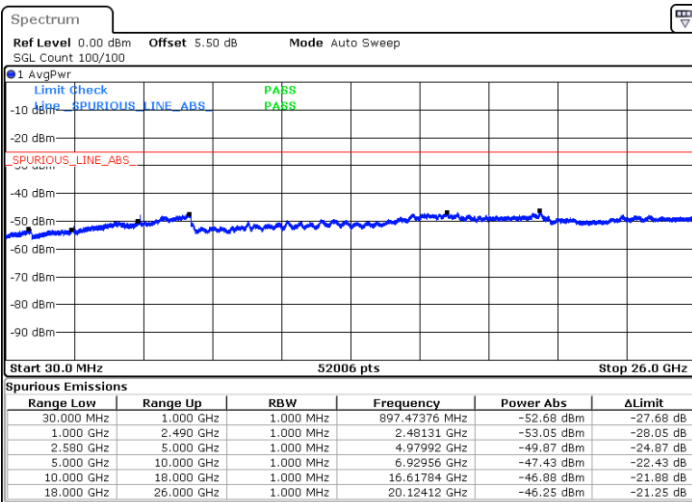

LTE Band 7 / 10MHz

Lowest Channel / 64QAM

Middle Channel / 64QAM

Date: 23 MAY 2018 10:18:59

Date: 23 MAY 2018 10:17:52

Highest Channel / 64QAM

Date: 23 MAY 2018 10:13:05

LTE Band 7 / 15MHz

Lowest Channel / 64QAM

Middle Channel / 64QAM

Date: 23 MAY 2018 10:36:32

Date: 23 MAY 2018 10:35:12

Highest Channel / 64QAM

Date: 23 MAY 2018 10:30:20

LTE Band 7 / 20MHz

Lowest Channel / 64QAM

Middle Channel / 64QAM

Date: 23 MAY 2018 11:00:12

Date: 23 MAY 2018 10:59:12

Highest Channel / 64QAM

Date: 23 MAY 2018 10:54:52

LTE Band 13 / 5MHz

Lowest Channel / QPSK

Lowest Channel / 16QAM

Middle Channel / QPSK

Middle Channel / 16QAM

LTE Band 13 / 5MHz

Highest Channel / QPSK

Highest Channel / 16QAM

LTE Band 13 / 10MHz

Middle Channel / QPSK

Middle Channel / 16QAM