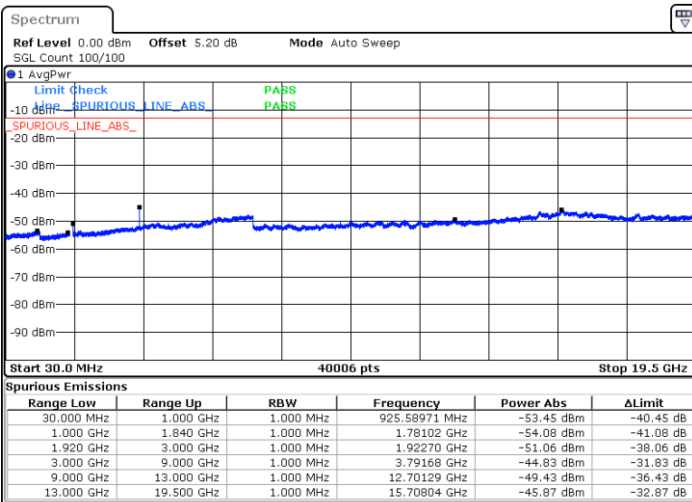

LTE Band 2 / 10MHz

Lowest Channel / 64QAM

Middle Channel / 64QAM

Date: 22 MAY 2018 01:26:00

Date: 22 MAY 2018 01:26:55

Highest Channel / 64QAM

Date: 22 MAY 2018 01:27:51

LTE Band 2 / 15MHz

Lowest Channel / 64QAM

Middle Channel / 64QAM

Date: 22.MAY.2018 01:28:46

Date: 22.MAY.2018 01:29:41

Highest Channel / 64QAM

Date: 22.MAY.2018 01:30:37

LTE Band 2 / 20MHz

Lowest Channel / 64QAM

Middle Channel / 64QAM

Date: 22 MAY 2018 01:31:32

Date: 22 MAY 2018 01:32:28

Highest Channel / 64QAM

Date: 22 MAY 2018 01:33:24

LTE Band 5 / 1.4MHz

Lowest Channel / QPSK

Lowest Channel / 16QAM