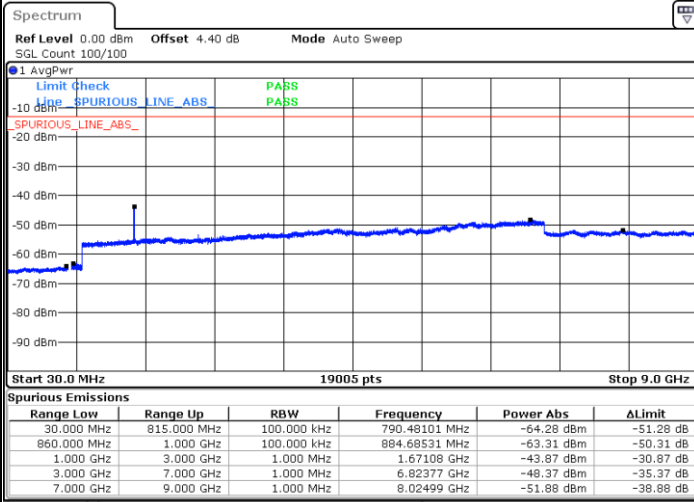

Date: 22 MAY 2018 09:13:52

Date: 22 MAY 2018 09:14:48

Middle Channel / QPSK

Middle Channel / 16QAM

Date: 22 MAY 2018 09:16:25

Date: 22 MAY 2018 09:17:20

LTE Band 5 / 1.4MHz

Highest Channel / QPSK

Date: 22 MAY 2018 09:25:30

Highest Channel / 16QAM

Date: 22 MAY 2018 09:26:25

LTE Band 5 / 3MHz

Lowest Channel / QPSK

Date: 22 MAY 2018 09:34:34

Lowest Channel / 16QAM

Date: 22 MAY 2018 09:35:29

LTE Band 5 / 3MHz

Middle Channel / QPSK

Middle Channel / 16QAM

Date: 22 MAY 2018 09:37:07

Date: 22 MAY 2018 09:38:02

Highest Channel / QPSK

Highest Channel / 16QAM

Date: 22 MAY 2018 09:46:12