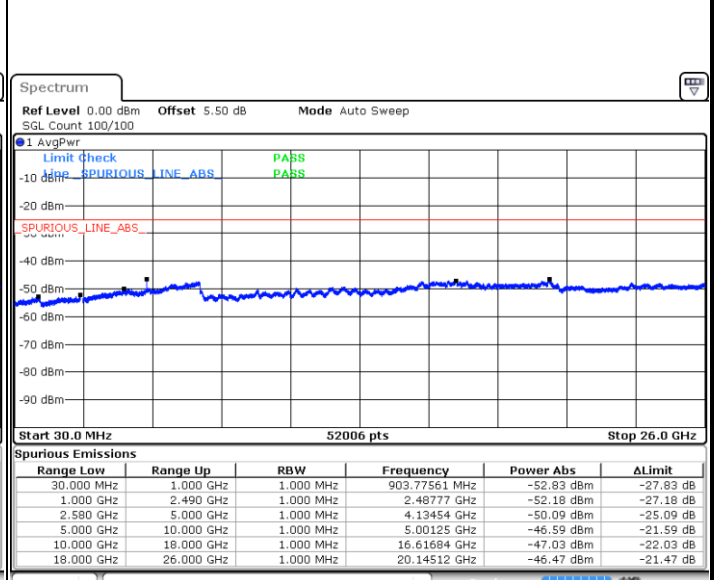

Date: 22 MAY 2018 11:44:40

LTE Band 7 / 5MHz

Lowest Channel / QPSK

Lowest Channel / 16QAM

Date: 23 MAY 2018 09:42:13

Date: 23 MAY 2018 09:43:04

Middle Channel / QPSK

Middle Channel / 16QAM

Date: 23 MAY 2018 09:46:58

Date: 23 MAY 2018 09:47:47

LTE Band 7 / 5MHz

Highest Channel / QPSK

Date: 23 MAY 2018 09:51:17

Highest Channel / 16QAM

Date: 23 MAY 2018 09:52:04

LTE Band 7 / 10MHz

Lowest Channel / QPSK

Date: 23 MAY 2018 10:20:40

Lowest Channel / 16QAM

Date: 23 MAY 2018 10:19:52

LTE Band 7 / 10MHz

Middle Channel / QPSK

Middle Channel / 16QAM

Date: 23 MAY 2018 10:16:12

Date: 23 MAY 2018 10:17:01

Highest Channel / QPSK

Highest Channel / 16QAM

Date: 23 MAY 2018 10:15:01

Date: 23 MAY 2018 10:14:13

LTE Band 7 / 15MHz

Lowest Channel / QPSK

Lowest Channel / 16QAM