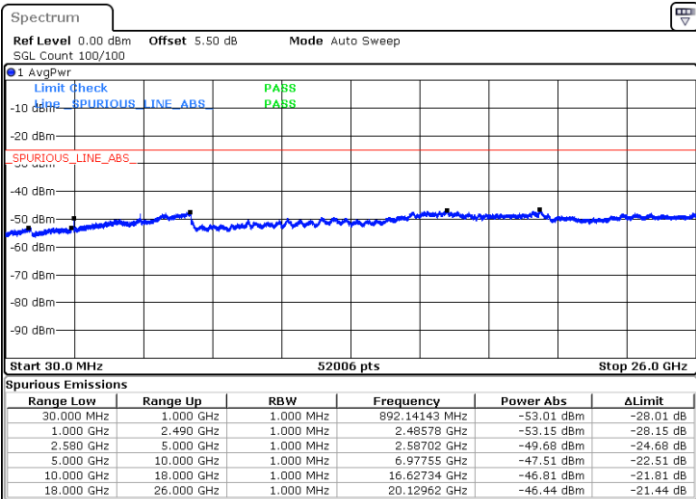

Date: 23 MAY 2018 10:32:06

Highest Channel / 16QAM

Date: 23 MAY 2018 10:31:16

LTE Band 7 / 20MHz

Lowest Channel / QPSK

Date: 23 MAY 2018 11:01:54

Lowest Channel / 16QAM

Date: 23 MAY 2018 11:01:01

LTE Band 7 / 20MHz

Middle Channel / QPSK

Middle Channel / 16QAM

Date: 23 MAY 2018 10:57:24

Date: 23 MAY 2018 10:58:12

Highest Channel / QPSK

Highest Channel / 16QAM

Date: 23 MAY 2018 10:56:26

Date: 23 MAY 2018 10:55:38

LTE Band 7 / 5MHz

Lowest Channel / 64QAM

Middle Channel / 64QAM

Date: 23 MAY 2018 09:45:54

Date: 23 MAY 2018 09:49:43

Highest Channel / 64QAM

Date: 23 MAY 2018 09:52:59

LTE Band 7 / 10MHz

Lowest Channel / 64QAM

Middle Channel / 64QAM

Date: 23 MAY 2018 10:18:59

Date: 23 MAY 2018 10:17:52

Highest Channel / 64QAM

Date: 23 MAY 2018 10:13:05

LTE Band 7 / 15MHz