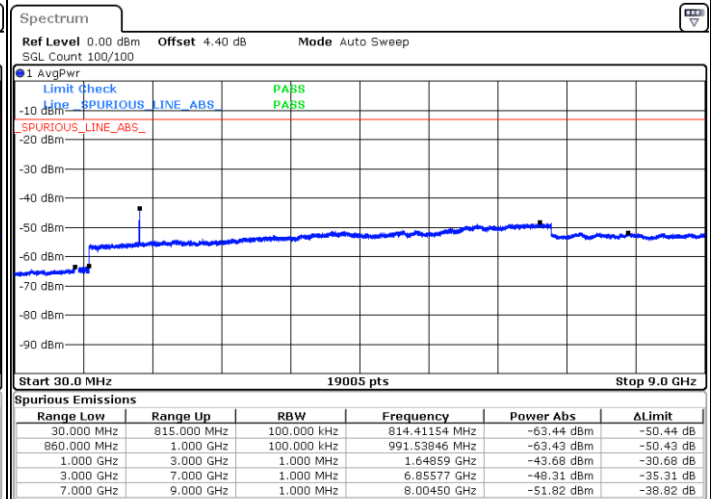

Date: 22 MAY 2018 09:13:52

Date: 22 MAY 2018 09:14:48

Middle Channel / QPSK

Middle Channel / 16QAM

Date: 22 MAY 2018 09:16:25

Date: 22 MAY 2018 09:17:20

LTE Band 5 / 1.4MHz

Highest Channel / QPSK

Date: 22 MAY 2018 09:25:30

Highest Channel / 16QAM

Date: 22 MAY 2018 09:26:25

LTE Band 5 / 3MHz

Lowest Channel / QPSK

Date: 22 MAY 2018 09:34:34

Lowest Channel / 16QAM

Date: 22 MAY 2018 09:35:29

LTE Band 5 / 3MHz

Middle Channel / QPSK

Middle Channel / 16QAM

Date: 22 MAY 2018 09:37:07

Date: 22 MAY 2018 09:38:02

Highest Channel / QPSK

Highest Channel / 16QAM

Date: 22 MAY 2018 09:46:12