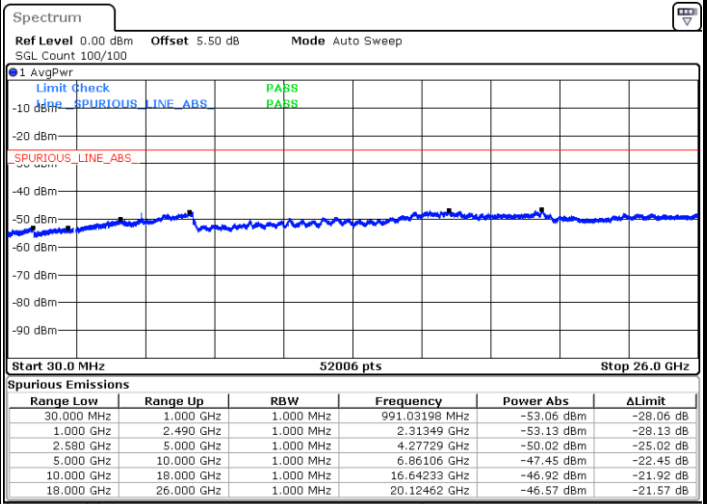

Lowest Channel / QPSK

Date: 23 MAY 2018 10:20:40

Lowest Channel / 16QAM

Date: 23 MAY 2018 10:19:52

LTE Band 7 / 10MHz

Middle Channel / QPSK

Middle Channel / 16QAM

Date: 23 MAY 2018 10:16:12

Date: 23 MAY 2018 10:17:01

Highest Channel / QPSK

Highest Channel / 16QAM

Date: 23 MAY 2018 10:15:01

Date: 23 MAY 2018 10:14:13

LTE Band 7 / 15MHz

Lowest Channel / QPSK

Lowest Channel / 16QAM

Date: 23 MAY 2018 10:46:29

Date: 23 MAY 2018 10:37:43

Middle Channel / QPSK

Middle Channel / 16QAM

Date: 23 MAY 2018 10:33:03

Date: 23 MAY 2018 10:33:52

LTE Band7 / 15MHz

Highest Channel / QPSK

Date: 23 MAY 2018 10:32:06

Highest Channel / 16QAM

Date: 23 MAY 2018 10:31:16

LTE Band 7 / 20MHz

Lowest Channel / QPSK

Date: 23 MAY 2018 11:01:54

Lowest Channel / 16QAM

Date: 23 MAY 2018 11:01:01