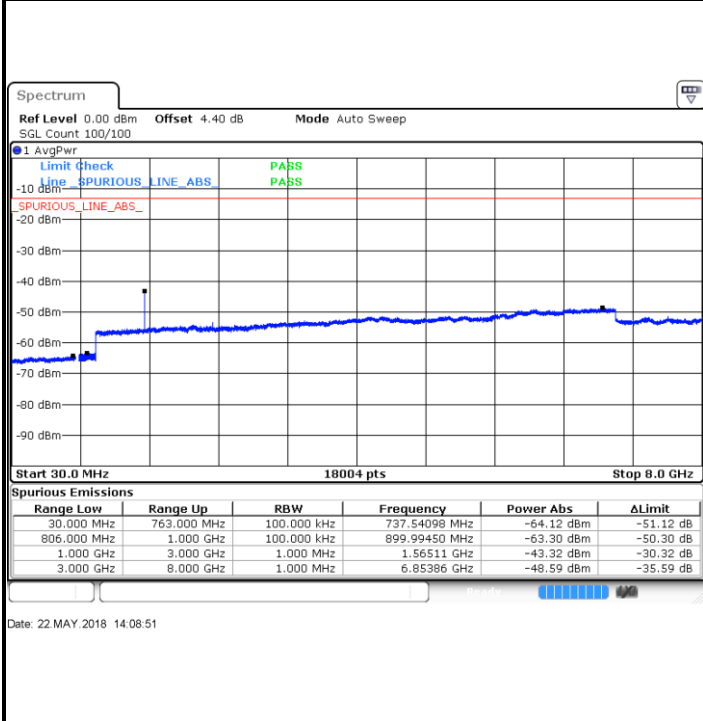

Lowest Channel / 64QAM

Middle Channel / 64QAM

Date: 23 MAY 2018 10:36:32

Date: 23 MAY 2018 10:35:12

Highest Channel / 64QAM

Date: 23 MAY 2018 10:30:20

LTE Band 7 / 20MHz

Lowest Channel / 64QAM

Middle Channel / 64QAM

Date: 23 MAY 2018 11:00:12

Date: 23 MAY 2018 10:59:12

Highest Channel / 64QAM

Date: 23 MAY 2018 10:54:52

LTE Band 13 / 5MHz

Lowest Channel / QPSK

Lowest Channel / 16QAM

Middle Channel / QPSK

Middle Channel / 16QAM

LTE Band 13 / 5MHz

Highest Channel / QPSK

Highest Channel / 16QAM

LTE Band 13 / 10MHz

Middle Channel / QPSK

Middle Channel / 16QAM