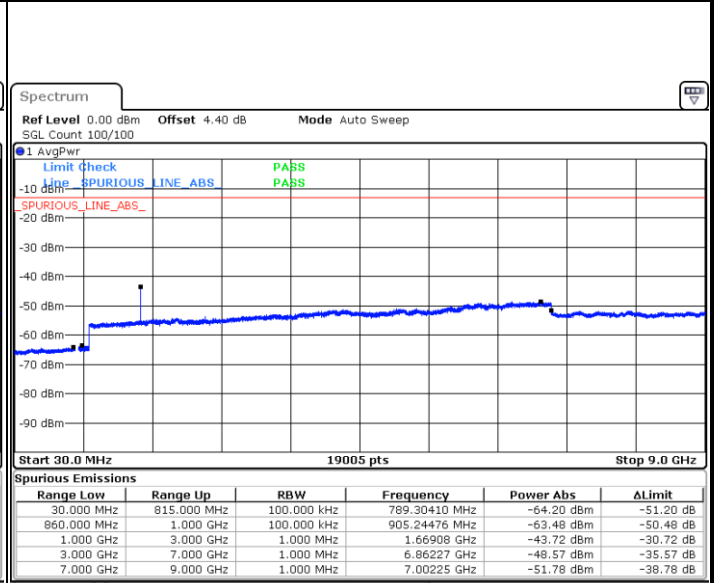

LTE Band 5 / 3MHz

Middle Channel / QPSK

Middle Channel / 16QAM

Date: 22 MAY 2018 09:37:07

Date: 22 MAY 2018 09:38:02

Highest Channel / QPSK

Highest Channel / 16QAM

Date: 22 MAY 2018 09:46:12

Date: 22 MAY 2018 09:47:07

LTE Band 5 / 5MHz

Lowest Channel / QPSK

Date: 22 MAY 2018 09:55:17

Lowest Channel / 16QAM

Date: 22 MAY 2018 09:56:12

Middle Channel / QPSK

Date: 22 MAY 2018 09:57:49

Middle Channel / 16QAM

Date: 22 MAY 2018 09:58:44

LTE Band 5 / 5MHz

Highest Channel / QPSK

Date: 22 MAY 2018 10:06:54

Highest Channel / 16QAM

Date: 22 MAY 2018 10:07:49

LTE Band 5 / 10MHz