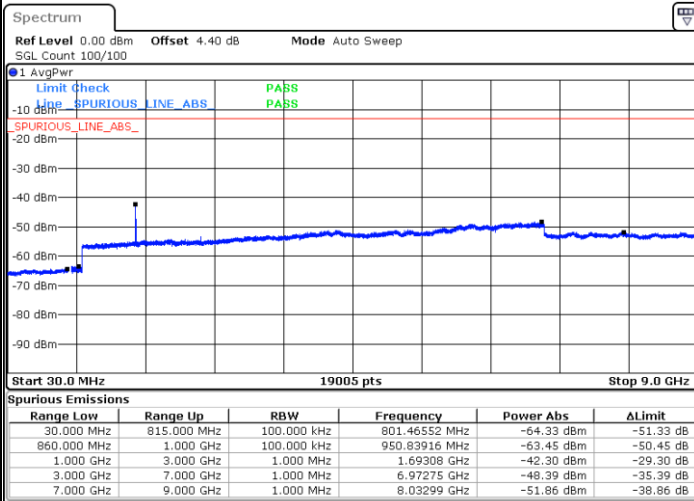

Date: 22 MAY 2018 09:25:30

Highest Channel / 16QAM

Date: 22 MAY 2018 09:26:25

LTE Band 5 / 3MHz

Lowest Channel / QPSK

Date: 22 MAY 2018 09:34:34

Lowest Channel / 16QAM

Date: 22 MAY 2018 09:35:29

LTE Band 5 / 3MHz

Middle Channel / QPSK

Middle Channel / 16QAM

Date: 22 MAY 2018 09:37:07

Date: 22 MAY 2018 09:38:02

Highest Channel / QPSK

Highest Channel / 16QAM

Date: 22 MAY 2018 09:46:12

Date: 22 MAY 2018 09:47:07

LTE Band 5 / 5MHz

Lowest Channel / QPSK

Date: 22 MAY 2018 09:55:17

Lowest Channel / 16QAM

Date: 22 MAY 2018 09:56:12

Middle Channel / QPSK

Date: 22 MAY 2018 09:57:49

Middle Channel / 16QAM

Date: 22 MAY 2018 09:58:44

LTE Band 5 / 5MHz

Highest Channel / QPSK

Date: 22 MAY 2018 10:06:54

Highest Channel / 16QAM

Date: 22 MAY 2018 10:07:49

LTE Band 5 / 10MHz