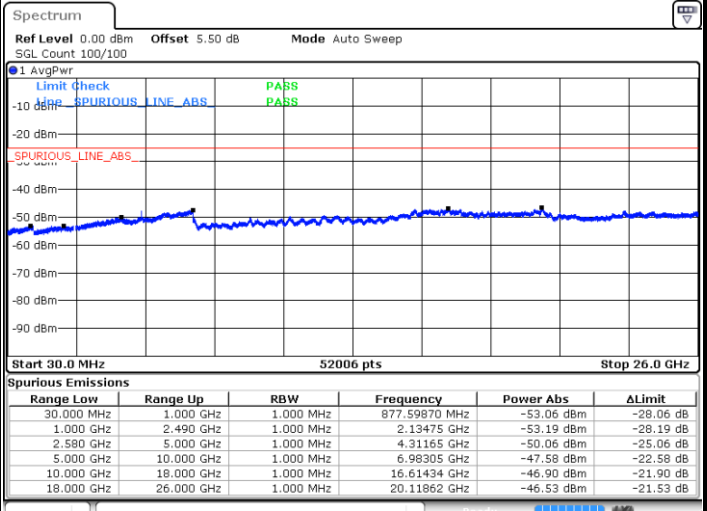

Date: 23 MAY 2018 09:46:58

Date: 23 MAY 2018 09:47:47

LTE Band 7 / 5MHz

Highest Channel / QPSK

Date: 23 MAY 2018 09:51:17

Highest Channel / 16QAM

Date: 23 MAY 2018 09:52:04

LTE Band 7 / 10MHz

Lowest Channel / QPSK

Date: 23 MAY 2018 10:20:40

Lowest Channel / 16QAM

Date: 23 MAY 2018 10:19:52

LTE Band 7 / 10MHz

Middle Channel / QPSK

Middle Channel / 16QAM

Date: 23 MAY 2018 10:16:12

Date: 23 MAY 2018 10:17:01

Highest Channel / QPSK

Highest Channel / 16QAM

Date: 23 MAY 2018 10:15:01

Date: 23 MAY 2018 10:14:13

LTE Band 7 / 15MHz

Lowest Channel / QPSK

Lowest Channel / 16QAM

Date: 23 MAY 2018 10:46:29

Date: 23 MAY 2018 10:37:43

Middle Channel / QPSK

Middle Channel / 16QAM

Date: 23 MAY 2018 10:33:03

Date: 23 MAY 2018 10:33:52

LTE Band7 / 15MHz

Highest Channel / QPSK