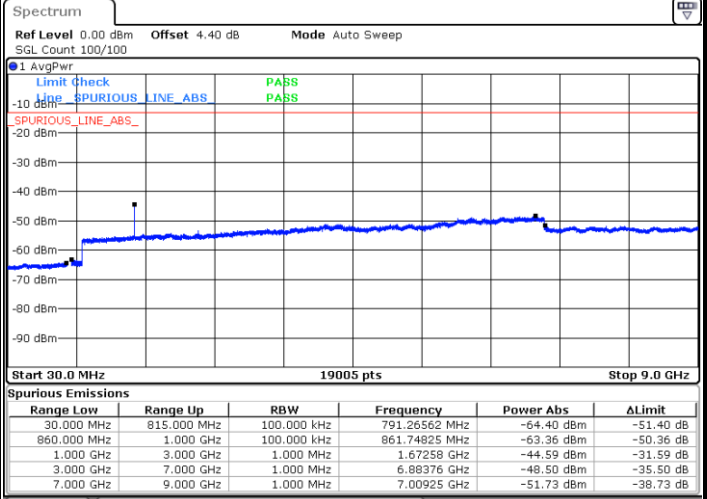

Lowest Channel / QPSK

Date: 22 MAY 2018 10:15:58

Lowest Channel / 16QAM

Date: 22 MAY 2018 10:16:53

LTE Band 5 / 10MHz

Middle Channel / QPSK

Date: 22 MAY 2018 10:18:31

Middle Channel / 16QAM

Date: 22 MAY 2018 10:19:26

Highest Channel / QPSK

Date: 22 MAY 2018 10:27:35

Highest Channel / 16QAM

Date: 22 MAY 2018 10:28:30

LTE Band 5 / 1.4MHz

Lowest Channel / 64QAM

Middle Channel / 64QAM

Date: 22 MAY 2018 11:07:48

Date: 22 MAY 2018 11:09:04

Highest Channel / 64QAM

Date: 22 MAY 2018 11:13:37

LTE Band 5 / 3MHz

Lowest Channel / 64QAM

Middle Channel / 64QAM

Date: 22 MAY 2018 11:18:09

Date: 22 MAY 2018 11:19:25

Highest Channel / 64QAM

Date: 22 MAY 2018 11:23:58

LTE Band 5 / 5MHz

Lowest Channel / 64QAM

Middle Channel / 64QAM

Date: 22 MAY 2018 11:28:30

Date: 22 MAY 2018 11:29:47