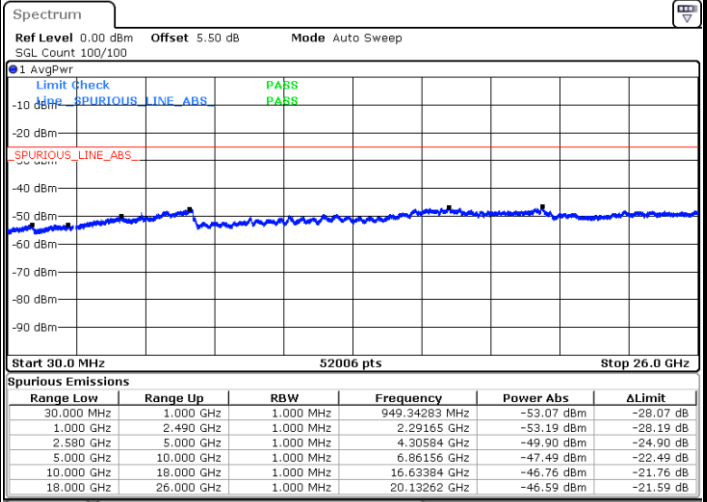

LTE Band 7 / 20MHz

Middle Channel / QPSK

Middle Channel / 16QAM

Date: 23 MAY 2018 10:57:24

Date: 23 MAY 2018 10:58:12

Highest Channel / QPSK

Highest Channel / 16QAM

Date: 23 MAY 2018 10:56:26

Date: 23 MAY 2018 10:55:38

LTE Band 7 / 5MHz

Lowest Channel / 64QAM

Middle Channel / 64QAM

Date: 23 MAY 2018 09:45:54

Date: 23 MAY 2018 09:49:43

Highest Channel / 64QAM

Date: 23 MAY 2018 09:52:59

LTE Band 7 / 10MHz

Lowest Channel / 64QAM

Middle Channel / 64QAM

Date: 23 MAY 2018 10:18:59

Date: 23 MAY 2018 10:17:52

Highest Channel / 64QAM

Date: 23 MAY 2018 10:13:05

LTE Band 7 / 15MHz

Lowest Channel / 64QAM

Middle Channel / 64QAM

Date: 23 MAY 2018 10:36:32

Date: 23 MAY 2018 10:35:12

Highest Channel / 64QAM

Date: 23 MAY 2018 10:30:20

LTE Band 7 / 20MHz

Lowest Channel / 64QAM