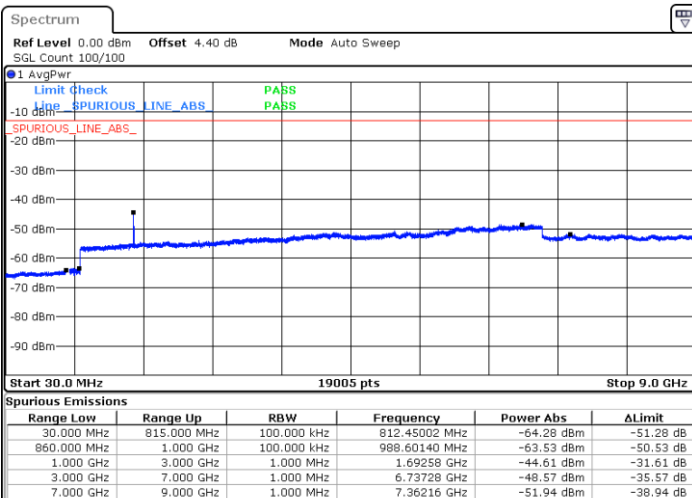

Date: 22 MAY 2018 10:19:26

Highest Channel / QPSK

Date: 22 MAY 2018 10:27:35

Highest Channel / 16QAM

Date: 22 MAY 2018 10:28:30

LTE Band 5 / 1.4MHz

Lowest Channel / 64QAM

Middle Channel / 64QAM

Date: 22 MAY 2018 11:07:48

Date: 22 MAY 2018 11:09:04

Highest Channel / 64QAM

Date: 22 MAY 2018 11:13:37

LTE Band 5 / 3MHz

Lowest Channel / 64QAM

Middle Channel / 64QAM

Date: 22 MAY 2018 11:18:09

Date: 22 MAY 2018 11:19:25

Highest Channel / 64QAM

Date: 22 MAY 2018 11:23:58

LTE Band 5 / 5MHz

Lowest Channel / 64QAM

Middle Channel / 64QAM

Date: 22 MAY 2018 11:28:30

Date: 22 MAY 2018 11:29:47

Highest Channel / 64QAM

Date: 22 MAY 2018 11:34:19

LTE Band 5 / 10MHz

Lowest Channel / 64QAM

Middle Channel / 64QAM

Date: 22 MAY 2018 11:38:51

Date: 22 MAY 2018 11:40:08

Highest Channel / 64QAM