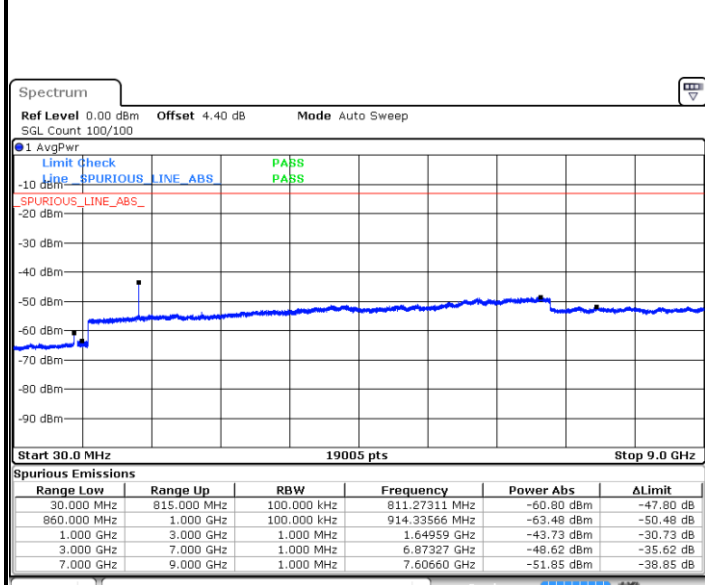

Date: 22 MAY 2018 09:47:07

LTE Band 5 / 5MHz

Lowest Channel / QPSK

Date: 22 MAY 2018 09:55:17

Lowest Channel / 16QAM

Date: 22 MAY 2018 09:56:12

Middle Channel / QPSK

Date: 22 MAY 2018 09:57:49

Middle Channel / 16QAM

Date: 22 MAY 2018 09:58:44

LTE Band 5 / 5MHz

Highest Channel / QPSK

Date: 22 MAY 2018 10:06:54

Highest Channel / 16QAM

Date: 22 MAY 2018 10:07:49

LTE Band 5 / 10MHz

Lowest Channel / QPSK

Date: 22 MAY 2018 10:15:58

Lowest Channel / 16QAM

Date: 22 MAY 2018 10:16:53

LTE Band 5 / 10MHz

Middle Channel / QPSK

Date: 22 MAY 2018 10:18:31

Middle Channel / 16QAM

Date: 22 MAY 2018 10:19:26

Highest Channel / QPSK

Date: 22 MAY 2018 10:27:35

Highest Channel / 16QAM

Date: 22 MAY 2018 10:28:30

LTE Band 5 / 1.4MHz

Lowest Channel / 64QAM

Middle Channel / 64QAM