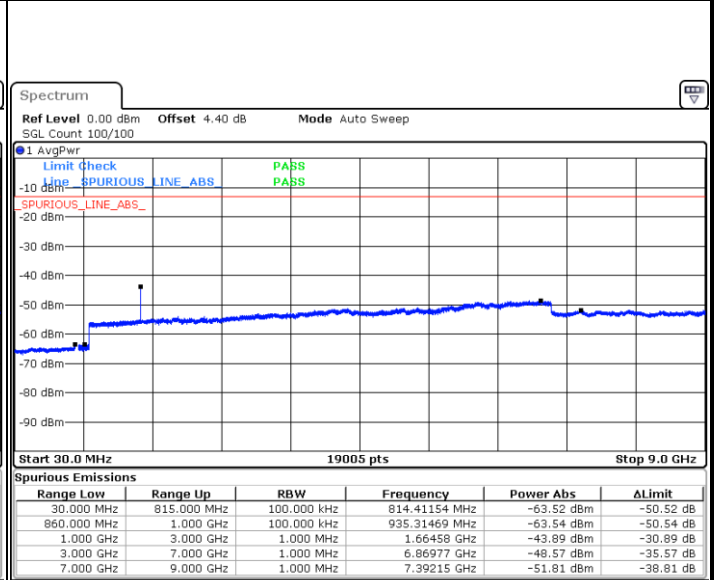

Middle Channel / 16QAM

Date: 22 MAY 2018 09:58:44

LTE Band 5 / 5MHz

Highest Channel / QPSK

Date: 22 MAY 2018 10:06:54

Highest Channel / 16QAM

Date: 22 MAY 2018 10:07:49

LTE Band 5 / 10MHz

Lowest Channel / QPSK

Date: 22 MAY 2018 10:15:58

Lowest Channel / 16QAM

Date: 22 MAY 2018 10:16:53

LTE Band 5 / 10MHz

Middle Channel / QPSK

Date: 22 MAY 2018 10:18:31

Middle Channel / 16QAM

Date: 22 MAY 2018 10:19:26

Highest Channel / QPSK

Date: 22 MAY 2018 10:27:35

Highest Channel / 16QAM

Date: 22 MAY 2018 10:28:30

LTE Band 5 / 1.4MHz

Lowest Channel / 64QAM

Middle Channel / 64QAM

Date: 22 MAY 2018 11:07:48

Date: 22 MAY 2018 11:09:04

Highest Channel / 64QAM

Date: 22 MAY 2018 11:13:37

LTE Band 5 / 3MHz

Lowest Channel / 64QAM

Middle Channel / 64QAM

Date: 22 MAY 2018 11:18:09