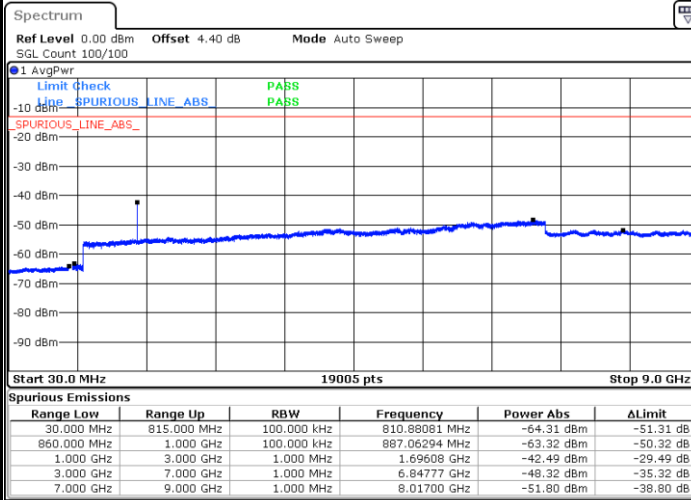

Middle Channel / 64QAM

Date: 22 MAY 2018 01:31:32

Date: 22 MAY 2018 01:32:28

Highest Channel / 64QAM

Date: 22 MAY 2018 01:33:24

LTE Band 5 / 1.4MHz

Lowest Channel / QPSK

Lowest Channel / 16QAM

Date: 22 MAY 2018 09:13:52

Date: 22 MAY 2018 09:14:48

Middle Channel / QPSK

Middle Channel / 16QAM

Date: 22 MAY 2018 09:16:25

Date: 22 MAY 2018 09:17:20

LTE Band 5 / 1.4MHz

Highest Channel / QPSK

Date: 22 MAY 2018 09:25:30

Highest Channel / 16QAM

Date: 22 MAY 2018 09:26:25

LTE Band 5 / 3MHz

Lowest Channel / QPSK

Date: 22 MAY 2018 09:34:34

Lowest Channel / 16QAM

Date: 22 MAY 2018 09:35:29