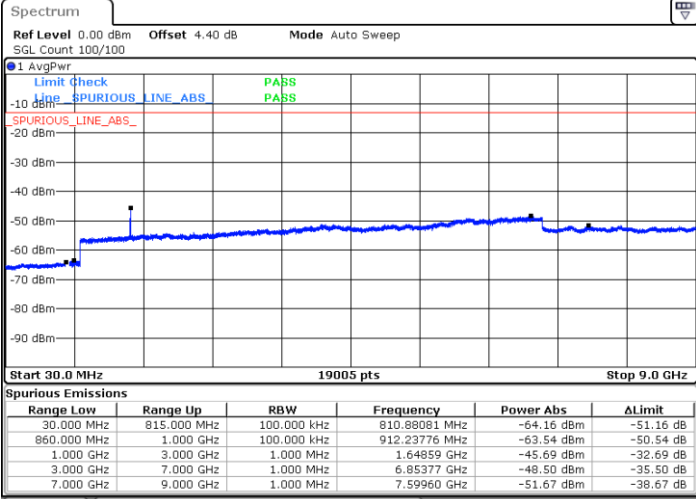

Lowest Channel / QPSK

Date: 22 MAY 2018 10:15:58

Lowest Channel / 16QAM

Date: 22 MAY 2018 10:16:53

LTE Band 5 / 10MHz

Middle Channel / QPSK

Date: 22 MAY 2018 10:18:31

Middle Channel / 16QAM

Date: 22 MAY 2018 10:19:26

Highest Channel / QPSK

Date: 22 MAY 2018 10:27:35

Highest Channel / 16QAM

Date: 22 MAY 2018 10:28:30

LTE Band 5 / 1.4MHz

Lowest Channel / 64QAM

Middle Channel / 64QAM

Date: 22 MAY 2018 11:07:48

Date: 22 MAY 2018 11:09:04

Highest Channel / 64QAM

Date: 22 MAY 2018 11:13:37

LTE Band 5 / 3MHz

Lowest Channel / 64QAM

Middle Channel / 64QAM

Date: 22 MAY 2018 11:18:09

Date: 22 MAY 2018 11:19:25

Highest Channel / 64QAM

Date: 22 MAY 2018 11:23:58

LTE Band 5 / 5MHz

Lowest Channel / 64QAM

Middle Channel / 64QAM

Date: 22 MAY 2018 11:28:30

Date: 22 MAY 2018 11:29:47