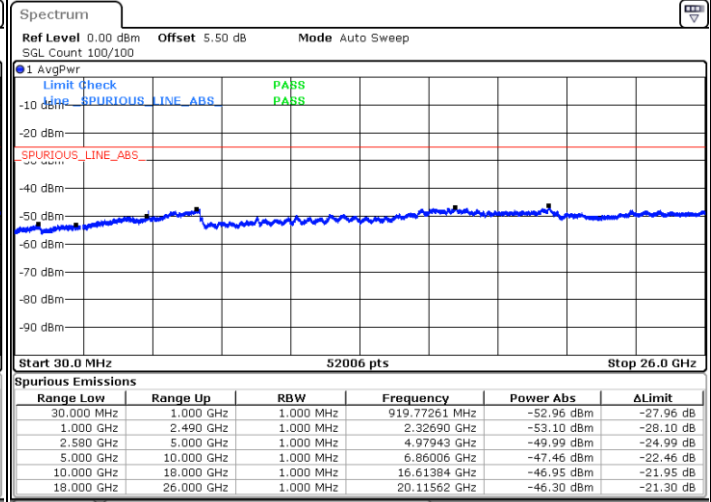

Date: 23 MAY 2018 10:55:38

LTE Band 7 / 5MHz

Lowest Channel / 64QAM

Middle Channel / 64QAM

Date: 23 MAY 2018 09:45:54

Date: 23 MAY 2018 09:49:43

Highest Channel / 64QAM

Date: 23 MAY 2018 09:52:59

LTE Band 7 / 10MHz

Lowest Channel / 64QAM

Middle Channel / 64QAM

Date: 23 MAY 2018 10:18:59

Date: 23 MAY 2018 10:17:52

Highest Channel / 64QAM

Date: 23 MAY 2018 10:13:05

LTE Band 7 / 15MHz

Lowest Channel / 64QAM

Middle Channel / 64QAM

Date: 23 MAY 2018 10:36:32

Date: 23 MAY 2018 10:35:12

Highest Channel / 64QAM

Date: 23 MAY 2018 10:30:20

LTE Band 7 / 20MHz

Lowest Channel / 64QAM

Middle Channel / 64QAM

Date: 23 MAY 2018 11:00:12

Date: 23 MAY 2018 10:59:12

Highest Channel / 64QAM

Date: 23 MAY 2018 10:54:52

LTE Band 13 / 5MHz

Lowest Channel / QPSK

Lowest Channel / 16QAM