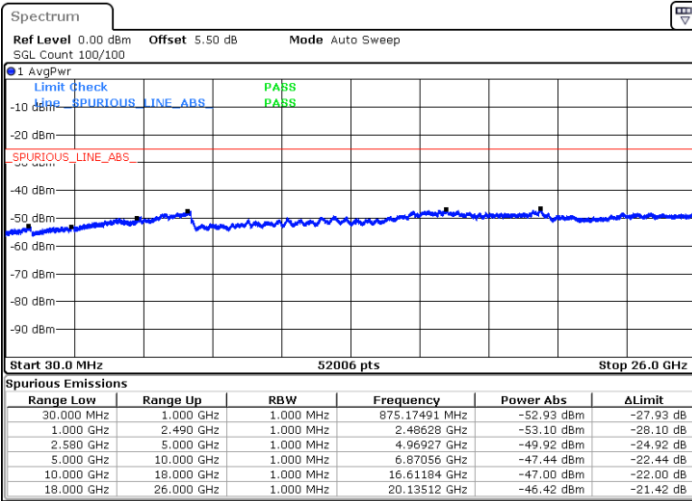

Date: 23 MAY 2018 10:55:38

LTE Band 7 / 5MHz

Lowest Channel / 64QAM

Middle Channel / 64QAM

Date: 23 MAY 2018 09:45:54

Date: 23 MAY 2018 09:49:43

Highest Channel / 64QAM

Date: 23 MAY 2018 09:52:59

LTE Band 7 / 10MHz

Lowest Channel / 64QAM

Middle Channel / 64QAM

Date: 23 MAY 2018 10:18:59

Date: 23 MAY 2018 10:17:52

Highest Channel / 64QAM

Date: 23 MAY 2018 10:13:05

LTE Band 7 / 15MHz

Lowest Channel / 64QAM

Middle Channel / 64QAM

Date: 23 MAY 2018 10:36:32

Date: 23 MAY 2018 10:35:12

Highest Channel / 64QAM

Date: 23 MAY 2018 10:30:20

LTE Band 7 / 20MHz

Lowest Channel / 64QAM

Middle Channel / 64QAM

Date: 23 MAY 2018 11:00:12

Date: 23 MAY 2018 10:59:12

Highest Channel / 64QAM

Date: 23 MAY 2018 10:54:52

LTE Band 13 / 5MHz

Lowest Channel / QPSK

Lowest Channel / 16QAM