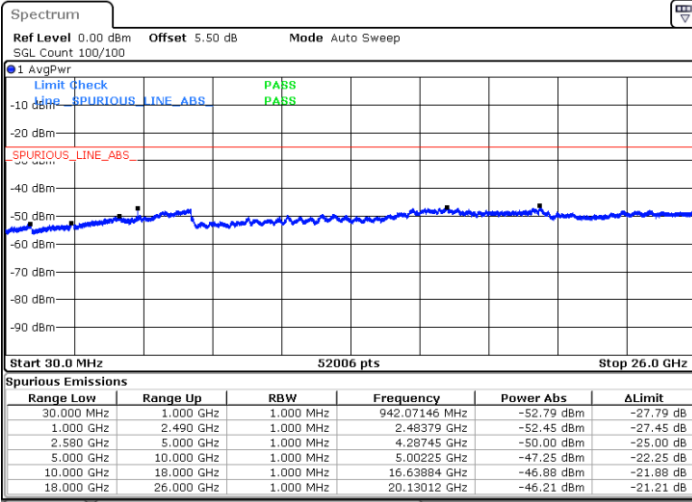

Date: 23 MAY 2018 10:55:38

LTE Band 7 / 5MHz

Lowest Channel / 64QAM

Middle Channel / 64QAM

Date: 23 MAY 2018 09:45:54

Date: 23 MAY 2018 09:49:43

Highest Channel / 64QAM

Date: 23 MAY 2018 09:52:59

LTE Band 7 / 10MHz

Lowest Channel / 64QAM

Middle Channel / 64QAM

Date: 23 MAY 2018 10:18:59

Date: 23 MAY 2018 10:17:52

Highest Channel / 64QAM

Date: 23 MAY 2018 10:13:05

LTE Band 7 / 15MHz

Lowest Channel / 64QAM

Middle Channel / 64QAM

Date: 23 MAY 2018 10:36:32

Date: 23 MAY 2018 10:35:12

Highest Channel / 64QAM

Date: 23 MAY 2018 10:30:20

LTE Band 7 / 20MHz

Lowest Channel / 64QAM

Middle Channel / 64QAM

Date: 23 MAY 2018 11:00:12

Date: 23 MAY 2018 10:59:12

Highest Channel / 64QAM

Date: 23 MAY 2018 10:54:52

LTE Band 13 / 5MHz

Lowest Channel / QPSK

Lowest Channel / 16QAM