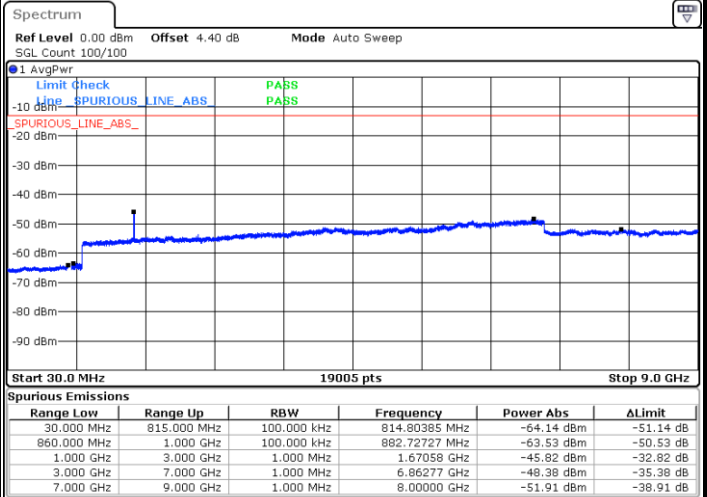

Date: 22 MAY 2018 10:19:26

Highest Channel / QPSK

Date: 22 MAY 2018 10:27:35

Highest Channel / 16QAM

Date: 22 MAY 2018 10:28:30

LTE Band 5 / 1.4MHz

Lowest Channel / 64QAM

Middle Channel / 64QAM

Date: 22 MAY 2018 11:07:48

Date: 22 MAY 2018 11:09:04

Highest Channel / 64QAM

Date: 22 MAY 2018 11:13:37

LTE Band 5 / 3MHz

Lowest Channel / 64QAM

Middle Channel / 64QAM

Date: 22 MAY 2018 11:18:09

Date: 22 MAY 2018 11:19:25

Highest Channel / 64QAM

Date: 22 MAY 2018 11:23:58

LTE Band 5 / 5MHz

Lowest Channel / 64QAM

Middle Channel / 64QAM

Date: 22 MAY 2018 11:28:30

Date: 22 MAY 2018 11:29:47