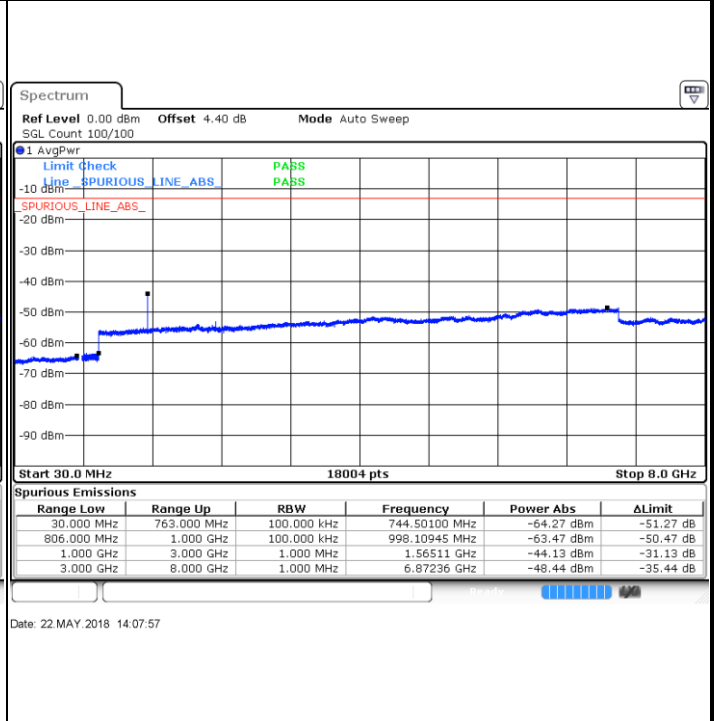

Lowest Channel / 64QAM

Middle Channel / 64QAM

Date: 23 MAY 2018 10:36:32

Date: 23 MAY 2018 10:35:12

Highest Channel / 64QAM

Date: 23 MAY 2018 10:30:20

LTE Band 7 / 20MHz

Lowest Channel / 64QAM

Middle Channel / 64QAM

Date: 23 MAY 2018 11:00:12

Date: 23 MAY 2018 10:59:12

Highest Channel / 64QAM

Date: 23 MAY 2018 10:54:52

LTE Band 13 / 5MHz

Lowest Channel / QPSK

Lowest Channel / 16QAM

Middle Channel / QPSK

Middle Channel / 16QAM

LTE Band 13 / 5MHz

Highest Channel / QPSK

Highest Channel / 16QAM

LTE Band 13 / 10MHz

Middle Channel / QPSK

Middle Channel / 16QAM