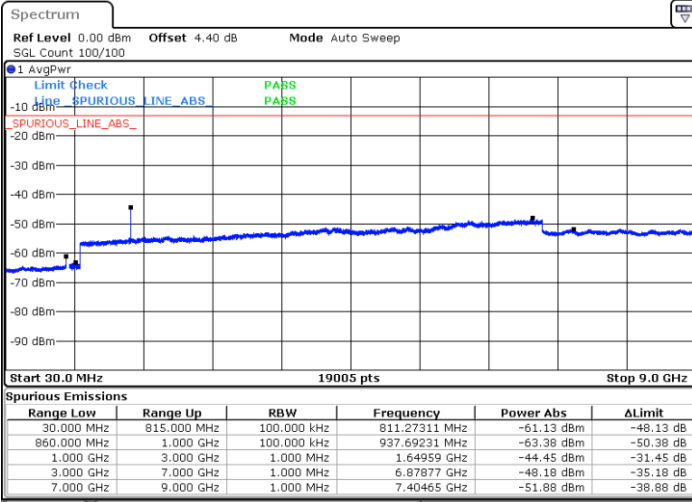

Date: 22 MAY 2018 11:19:25

Highest Channel / 64QAM

Date: 22 MAY 2018 11:23:58

LTE Band 5 / 5MHz

Lowest Channel / 64QAM

Middle Channel / 64QAM

Date: 22 MAY 2018 11:28:30

Date: 22 MAY 2018 11:29:47

Highest Channel / 64QAM

Date: 22 MAY 2018 11:34:19

LTE Band 5 / 10MHz

Lowest Channel / 64QAM

Middle Channel / 64QAM

Date: 22 MAY 2018 11:38:51

Date: 22 MAY 2018 11:40:08

Highest Channel / 64QAM

Date: 22 MAY 2018 11:44:40

LTE Band 7 / 5MHz

Lowest Channel / QPSK

Lowest Channel / 16QAM

Date: 23 MAY 2018 09:42:13

Date: 23 MAY 2018 09:43:04

Middle Channel / QPSK

Middle Channel / 16QAM

Date: 23 MAY 2018 09:46:58

Date: 23 MAY 2018 09:47:47

LTE Band 7 / 5MHz

Highest Channel / QPSK

Date: 23 MAY 2018 09:51:17

Highest Channel / 16QAM

Date: 23 MAY 2018 09:52:04

LTE Band 7 / 10MHz