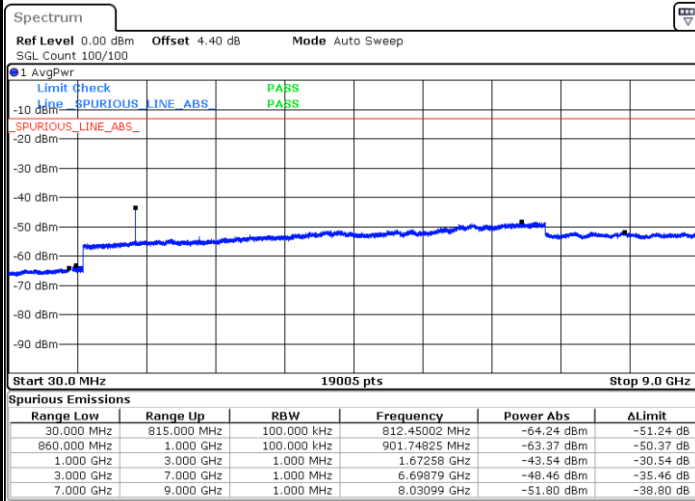

Lowest Channel / 64QAM

Middle Channel / 64QAM

Date: 22.MAY.2018 01:28:46

Date: 22.MAY.2018 01:29:41

Highest Channel / 64QAM

Date: 22.MAY.2018 01:30:37

LTE Band 2 / 20MHz

Lowest Channel / 64QAM

Middle Channel / 64QAM

Date: 22 MAY 2018 01:31:32

Date: 22 MAY 2018 01:32:28

Highest Channel / 64QAM

Date: 22 MAY 2018 01:33:24

LTE Band 5 / 1.4MHz

Lowest Channel / QPSK

Lowest Channel / 16QAM

Date: 22 MAY 2018 09:13:52

Date: 22 MAY 2018 09:14:48

Middle Channel / QPSK

Middle Channel / 16QAM

Date: 22 MAY 2018 09:16:25

Date: 22 MAY 2018 09:17:20

LTE Band 5 / 1.4MHz

Highest Channel / QPSK