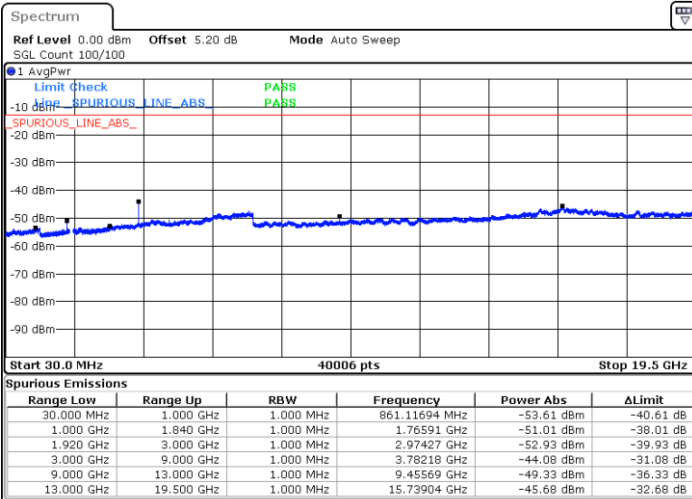

LTE Band 2 / 10MHz

Lowest Channel / 64QAM

Middle Channel / 64QAM

Date: 22 MAY 2018 01:26:00

Date: 22 MAY 2018 01:26:55

Highest Channel / 64QAM

Date: 22 MAY 2018 01:27:51

LTE Band 2 / 15MHz

Lowest Channel / 64QAM

Middle Channel / 64QAM

Date: 22.MAY.2018 01:28:46

Date: 22.MAY.2018 01:29:41

Highest Channel / 64QAM

Date: 22.MAY.2018 01:30:37

LTE Band 2 / 20MHz

Lowest Channel / 64QAM

Middle Channel / 64QAM

Date: 22 MAY 2018 01:31:32

Date: 22 MAY 2018 01:32:28

Highest Channel / 64QAM

Date: 22 MAY 2018 01:33:24

LTE Band 5 / 1.4MHz

Lowest Channel / QPSK

Lowest Channel / 16QAM