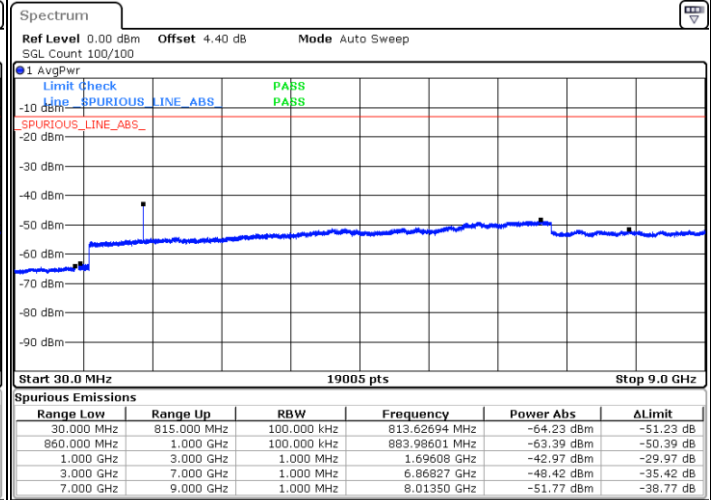

Middle Channel / 64QAM

Date: 22 MAY 2018 01:31:32

Date: 22 MAY 2018 01:32:28

Highest Channel / 64QAM

Date: 22 MAY 2018 01:33:24

LTE Band 5 / 1.4MHz

Lowest Channel / QPSK

Lowest Channel / 16QAM

Date: 22 MAY 2018 09:13:52

Date: 22 MAY 2018 09:14:48

Middle Channel / QPSK

Middle Channel / 16QAM

Date: 22 MAY 2018 09:16:25

Date: 22 MAY 2018 09:17:20

LTE Band 5 / 1.4MHz

Highest Channel / QPSK

Date: 22 MAY 2018 09:25:30

Highest Channel / 16QAM

Date: 22 MAY 2018 09:26:25

LTE Band 5 / 3MHz

Lowest Channel / QPSK

Date: 22 MAY 2018 09:34:34

Lowest Channel / 16QAM

Date: 22 MAY 2018 09:35:29