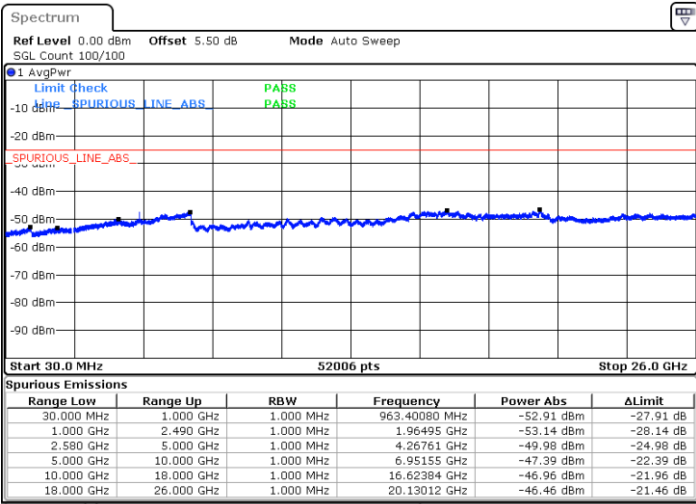

Lowest Channel / QPSK

Date: 23 MAY 2018 10:20:40

Lowest Channel / 16QAM

Date: 23 MAY 2018 10:19:52

LTE Band 7 / 10MHz

Middle Channel / QPSK

Middle Channel / 16QAM

Date: 23 MAY 2018 10:16:12

Date: 23 MAY 2018 10:17:01

Highest Channel / QPSK

Highest Channel / 16QAM

Date: 23 MAY 2018 10:15:01

Date: 23 MAY 2018 10:14:13

LTE Band 7 / 15MHz

Lowest Channel / QPSK

Lowest Channel / 16QAM

Date: 23 MAY 2018 10:46:29

Date: 23 MAY 2018 10:37:43

Middle Channel / QPSK

Middle Channel / 16QAM

Date: 23 MAY 2018 10:33:03

Date: 23 MAY 2018 10:33:52

LTE Band7 / 15MHz

Highest Channel / QPSK

Date: 23 MAY 2018 10:32:06

Highest Channel / 16QAM

Date: 23 MAY 2018 10:31:16

LTE Band 7 / 20MHz

Lowest Channel / QPSK

Date: 23 MAY 2018 11:01:54

Lowest Channel / 16QAM

Date: 23 MAY 2018 11:01:01