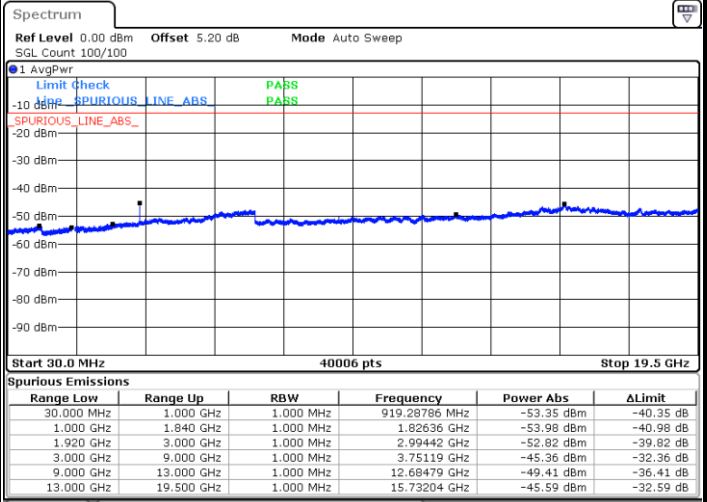

LTE Band 2 / 10MHz

Lowest Channel / 64QAM

Middle Channel / 64QAM

Date: 22 MAY 2018 01:26:00

Date: 22 MAY 2018 01:26:55

Highest Channel / 64QAM

Date: 22 MAY 2018 01:27:51

LTE Band 2 / 15MHz

Lowest Channel / 64QAM

Middle Channel / 64QAM

Date: 22.MAY.2018 01:28:46

Date: 22.MAY.2018 01:29:41

Highest Channel / 64QAM

Date: 22.MAY.2018 01:30:37

LTE Band 2 / 20MHz

Lowest Channel / 64QAM

Middle Channel / 64QAM

Date: 22 MAY 2018 01:31:32

Date: 22 MAY 2018 01:32:28

Highest Channel / 64QAM

Date: 22 MAY 2018 01:33:24

LTE Band 5 / 1.4MHz

Lowest Channel / QPSK

Lowest Channel / 16QAM