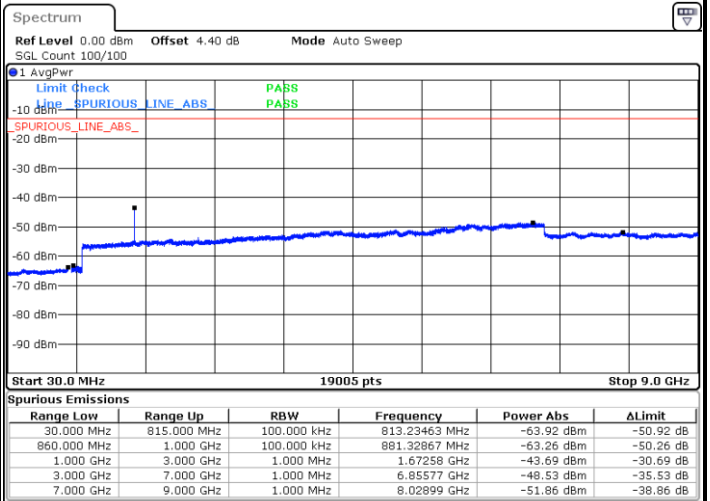

Lowest Channel / 64QAM

Middle Channel / 64QAM

Date: 22.MAY.2018 01:28:46

Date: 22.MAY.2018 01:29:41

Highest Channel / 64QAM

Date: 22.MAY.2018 01:30:37

LTE Band 2 / 20MHz

Lowest Channel / 64QAM

Middle Channel / 64QAM

Date: 22 MAY 2018 01:31:32

Date: 22 MAY 2018 01:32:28

Highest Channel / 64QAM

Date: 22 MAY 2018 01:33:24

LTE Band 5 / 1.4MHz

Lowest Channel / QPSK

Lowest Channel / 16QAM

Date: 22 MAY 2018 09:13:52

Date: 22 MAY 2018 09:14:48

Middle Channel / QPSK

Middle Channel / 16QAM

Date: 22 MAY 2018 09:16:25

Date: 22 MAY 2018 09:17:20

LTE Band 5 / 1.4MHz

Highest Channel / QPSK