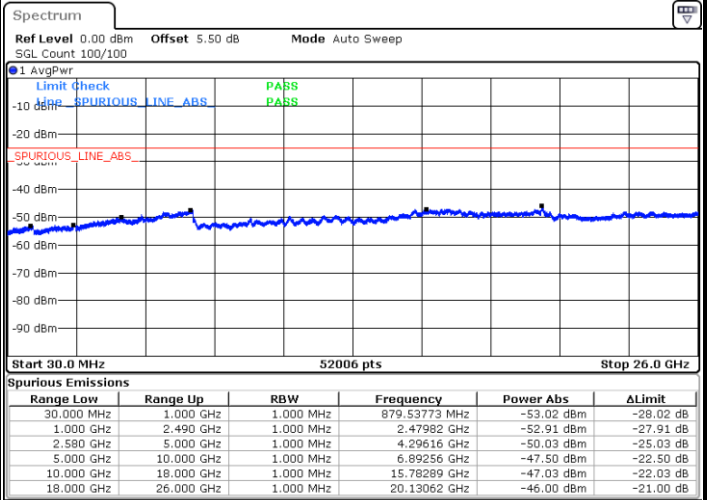

Date: 23 MAY 2018 10:46:29

Date: 23 MAY 2018 10:37:43

Middle Channel / QPSK

Middle Channel / 16QAM

Date: 23 MAY 2018 10:33:03

Date: 23 MAY 2018 10:33:52

LTE Band7 / 15MHz

Highest Channel / QPSK

Date: 23 MAY 2018 10:32:06

Highest Channel / 16QAM

Date: 23 MAY 2018 10:31:16

LTE Band 7 / 20MHz

Lowest Channel / QPSK

Date: 23 MAY 2018 11:01:54

Lowest Channel / 16QAM

Date: 23 MAY 2018 11:01:01

LTE Band 7 / 20MHz

Middle Channel / QPSK

Middle Channel / 16QAM

Date: 23 MAY 2018 10:57:24

Date: 23 MAY 2018 10:58:12

Highest Channel / QPSK

Highest Channel / 16QAM

Date: 23 MAY 2018 10:56:26

Date: 23 MAY 2018 10:55:38

LTE Band 7 / 5MHz

Lowest Channel / 64QAM

Middle Channel / 64QAM

Date: 23 MAY 2018 09:45:54

Date: 23 MAY 2018 09:49:43

Highest Channel / 64QAM

Date: 23 MAY 2018 09:52:59