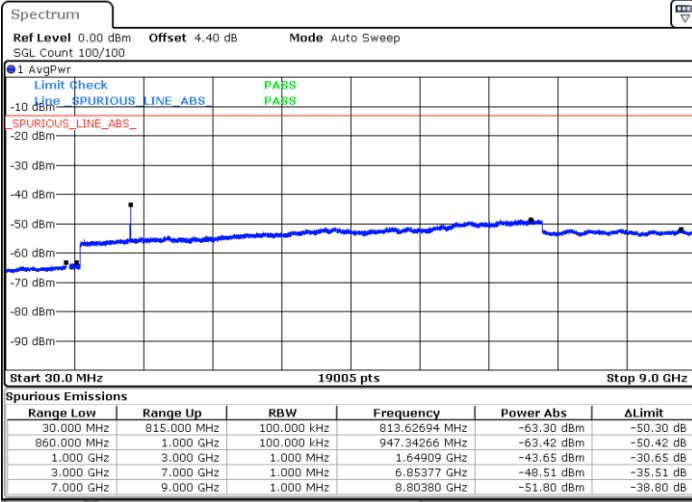

Date: 22 MAY 2018 11:07:48

Date: 22 MAY 2018 11:09:04

Highest Channel / 64QAM

Date: 22 MAY 2018 11:13:37

LTE Band 5 / 3MHz

Lowest Channel / 64QAM

Middle Channel / 64QAM

Date: 22 MAY 2018 11:18:09

Date: 22 MAY 2018 11:19:25

Highest Channel / 64QAM

Date: 22 MAY 2018 11:23:58

LTE Band 5 / 5MHz

Lowest Channel / 64QAM

Middle Channel / 64QAM

Date: 22 MAY 2018 11:28:30

Date: 22 MAY 2018 11:29:47

Highest Channel / 64QAM

Date: 22 MAY 2018 11:34:19

LTE Band 5 / 10MHz

Lowest Channel / 64QAM

Middle Channel / 64QAM

Date: 22 MAY 2018 11:38:51

Date: 22 MAY 2018 11:40:08

Highest Channel / 64QAM