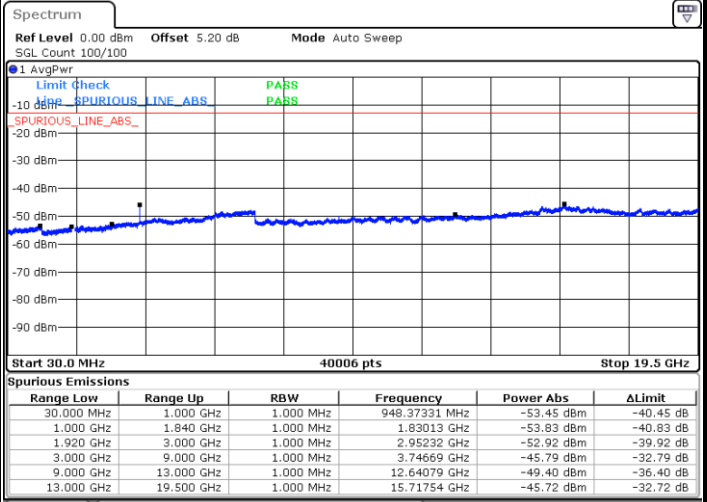

LTE Band 2 / 10MHz

Lowest Channel / 64QAM

Middle Channel / 64QAM

Date: 22 MAY 2018 01:26:00

Date: 22 MAY 2018 01:26:55

Highest Channel / 64QAM

Date: 22 MAY 2018 01:27:51

LTE Band 2 / 15MHz

Lowest Channel / 64QAM

Middle Channel / 64QAM

Date: 22.MAY.2018 01:28:46

Date: 22.MAY.2018 01:29:41

Highest Channel / 64QAM

Date: 22.MAY.2018 01:30:37

LTE Band 2 / 20MHz

Lowest Channel / 64QAM

Middle Channel / 64QAM

Date: 22 MAY 2018 01:31:32

Date: 22 MAY 2018 01:32:28

Highest Channel / 64QAM

Date: 22 MAY 2018 01:33:24

LTE Band 5 / 1.4MHz

Lowest Channel / QPSK

Lowest Channel / 16QAM