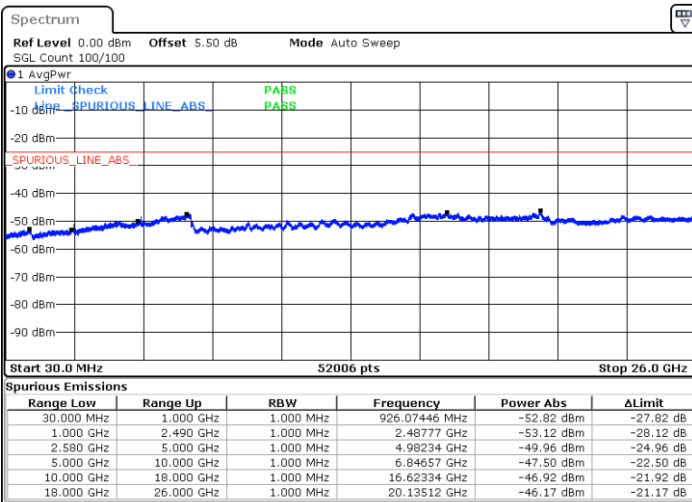

Date: 23 MAY 2018 10:55:38

LTE Band 7 / 5MHz

Lowest Channel / 64QAM

Middle Channel / 64QAM

Date: 23 MAY 2018 09:45:54

Date: 23 MAY 2018 09:49:43

Highest Channel / 64QAM

Date: 23 MAY 2018 09:52:59

LTE Band 7 / 10MHz

Lowest Channel / 64QAM

Middle Channel / 64QAM

Date: 23 MAY 2018 10:18:59

Date: 23 MAY 2018 10:17:52

Highest Channel / 64QAM

Date: 23 MAY 2018 10:13:05

LTE Band 7 / 15MHz

Lowest Channel / 64QAM

Middle Channel / 64QAM

Date: 23 MAY 2018 10:36:32

Date: 23 MAY 2018 10:35:12

Highest Channel / 64QAM

Date: 23 MAY 2018 10:30:20

LTE Band 7 / 20MHz

Lowest Channel / 64QAM

Middle Channel / 64QAM

Date: 23 MAY 2018 11:00:12

Date: 23 MAY 2018 10:59:12

Highest Channel / 64QAM

Date: 23 MAY 2018 10:54:52

LTE Band 13 / 5MHz

Lowest Channel / QPSK

Lowest Channel / 16QAM