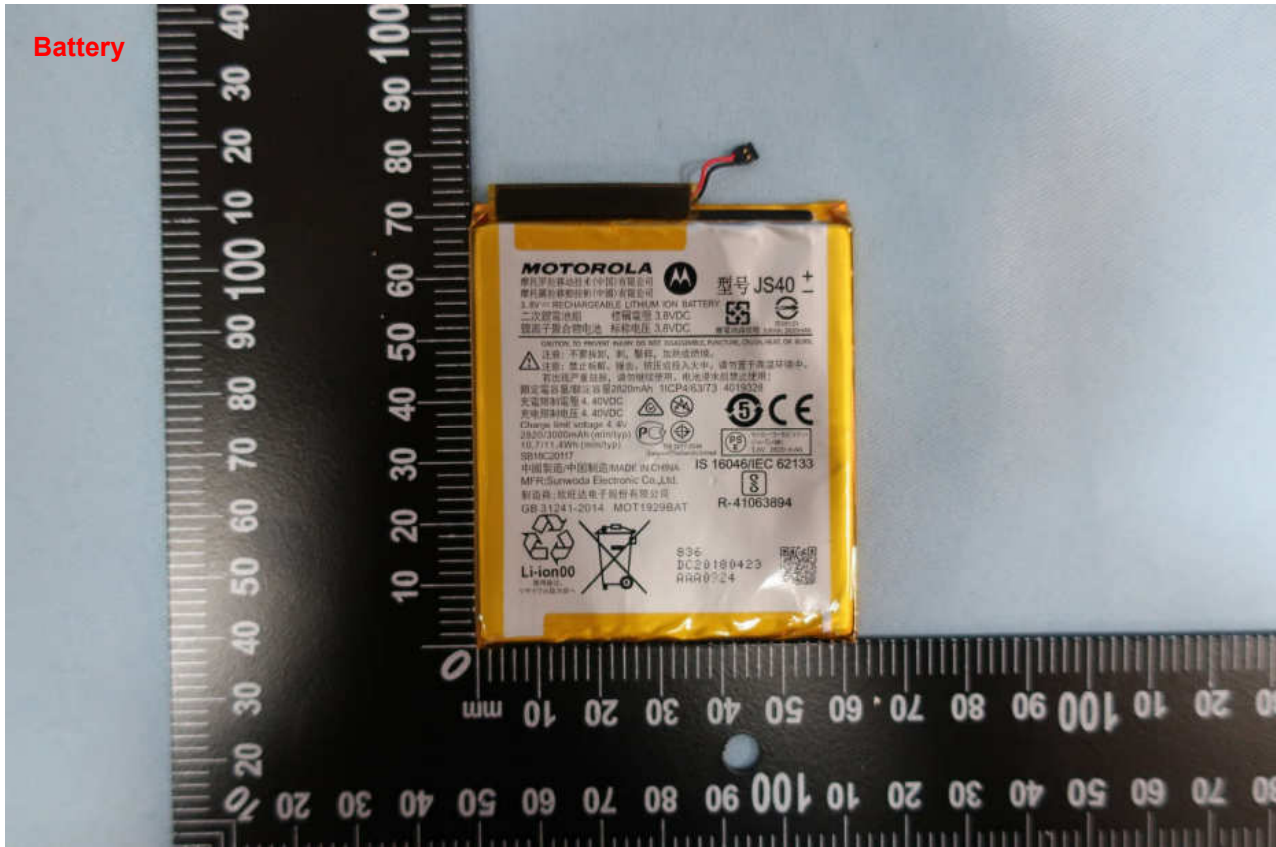

Brand Name: Motorola