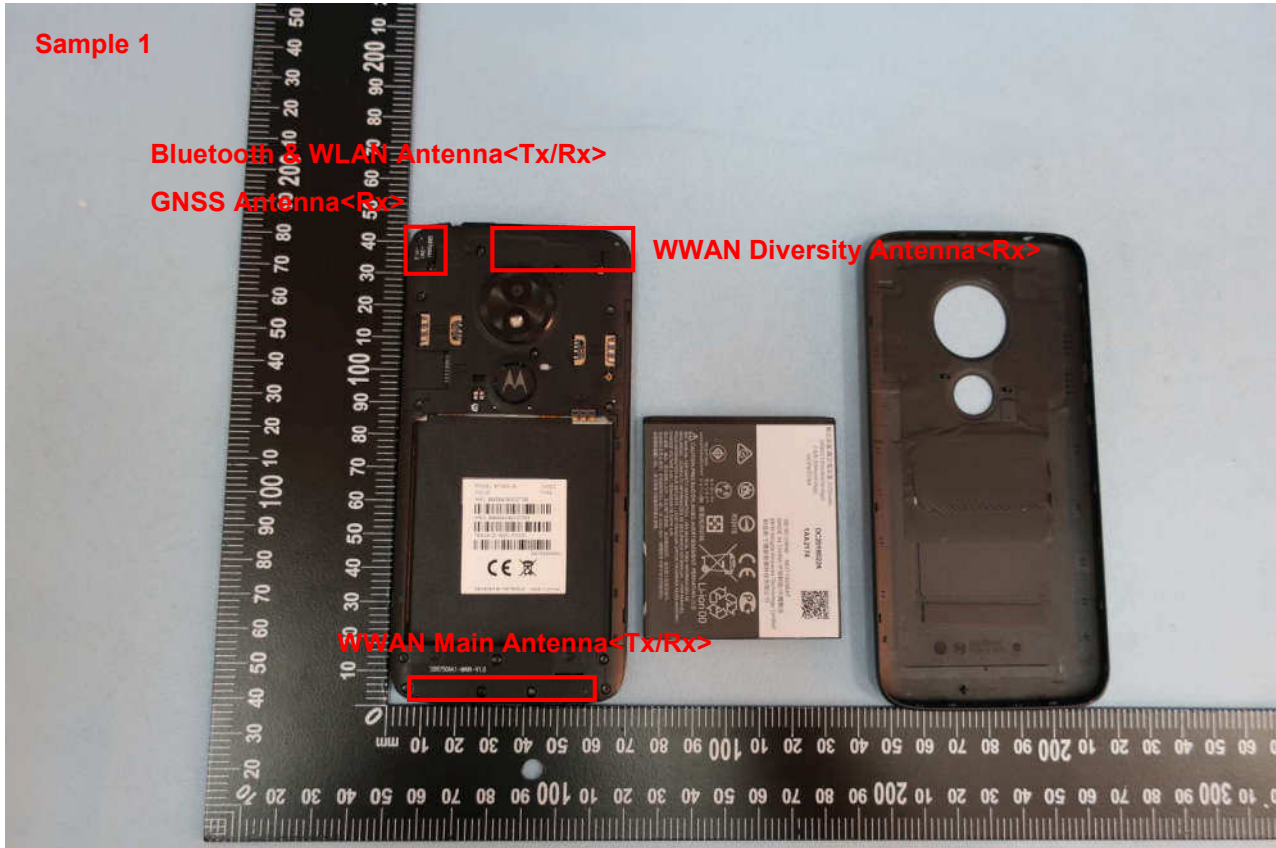

3. Internal Photograph of EUT

Brand Name: Motorola / Model Name: XT1920-18, XT1920-19

Brand Name: Motorola / Model Name: XT1920-18, XT1920-19

Brand Name: Motorola / Model Name: XT1920-18, XT1920-19

Brand Name: Motorola / Model Name: XT1920-18, XT1920-19

Brand Name: Motorola / Model Name: XT1920-18, XT1920-19

Brand Name: Motorola / Model Name: XT1920-18, XT1920-19

Brand Name: Motorola / Model Name: XT1920-18, XT1920-19

Brand Name: Motorola / Model Name: XT1920-18, XT1920-19