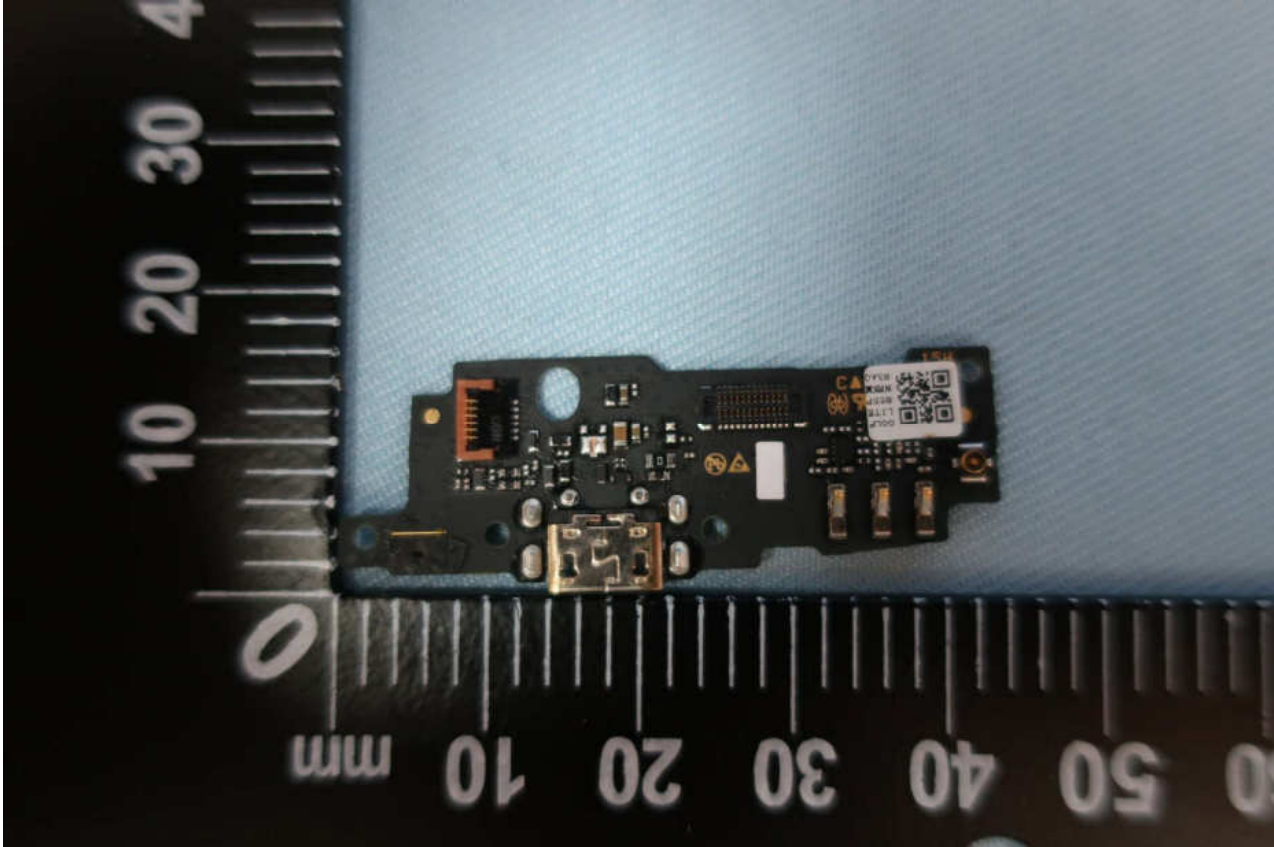

Brand Name: Motorola / Model Name: XT1920-18, XT1920-19