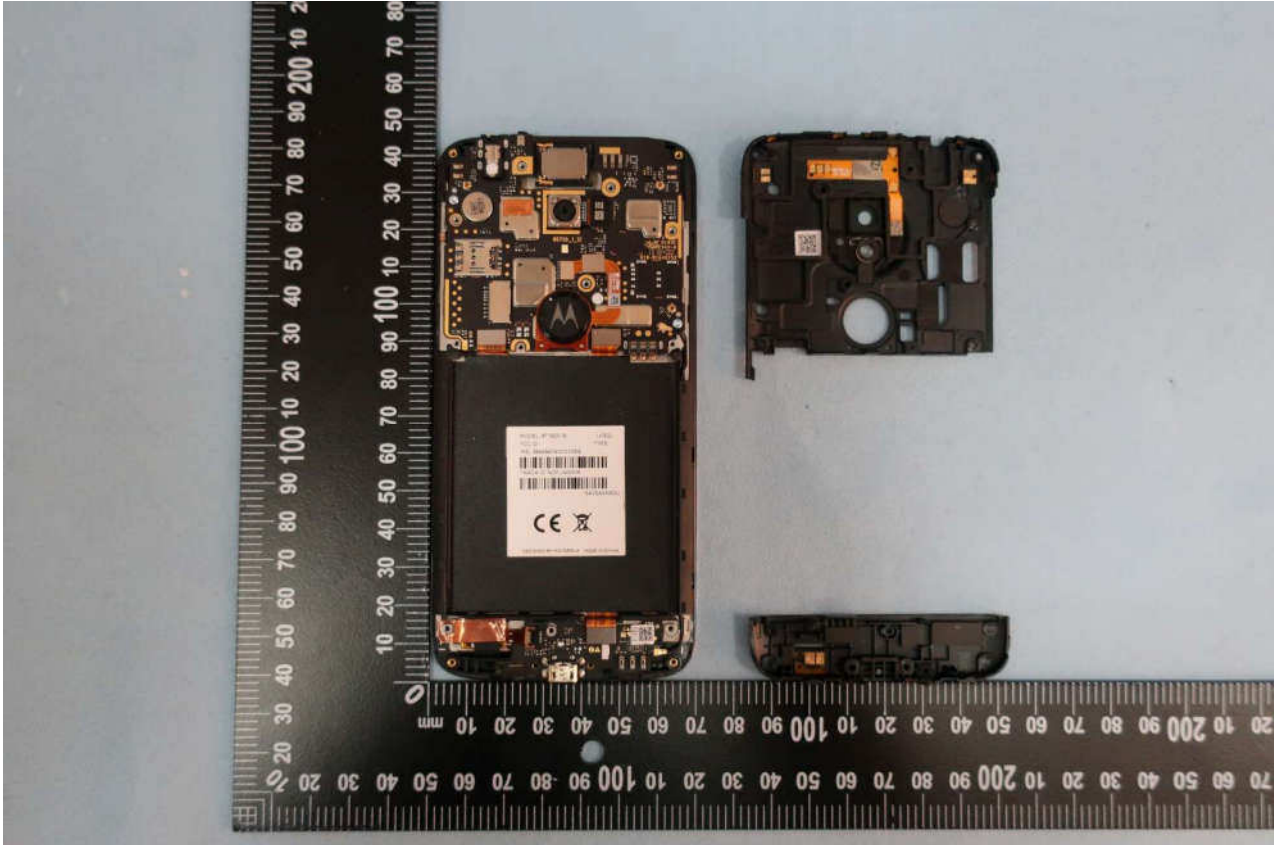

WWAN Main Antenna <Tx / Rx>

Brand Name: Motorola / Model Name: XT1920-18, XT1920-19

Brand Name: Motorola / Model Name: XT1920-18, XT1920-19

Brand Name: Motorola / Model Name: XT1920-18, XT1920-19

Brand Name: Motorola / Model Name: XT1920-18, XT1920-19