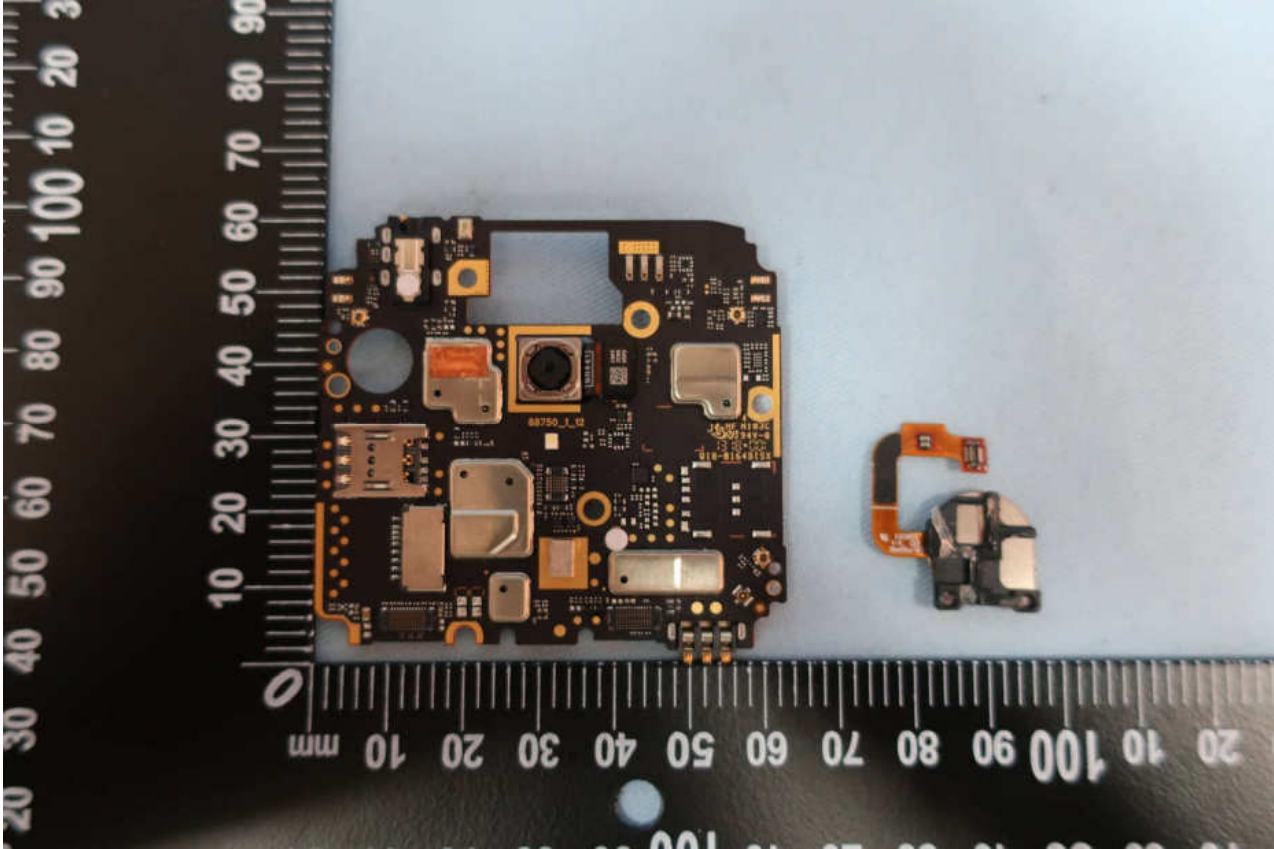

WWAN Main Antenna <Tx / Rx>

Brand Name: Motorola / Model Name: XT1920-18, XT1920-19

Brand Name: Motorola / Model Name: XT1920-18, XT1920-19

Brand Name: Motorola / Model Name: XT1920-18, XT1920-19

Brand Name: Motorola / Model Name: XT1920-18, XT1920-19

Brand Name: Motorola / Model Name: XT1920-18, XT1920-19

Brand Name: Motorola / Model Name: XT1920-18, XT1920-19

Brand Name: Motorola / Model Name: XT1920-18, XT1920-19

Brand Name: Motorola / Model Name: XT1920-18, XT1920-19