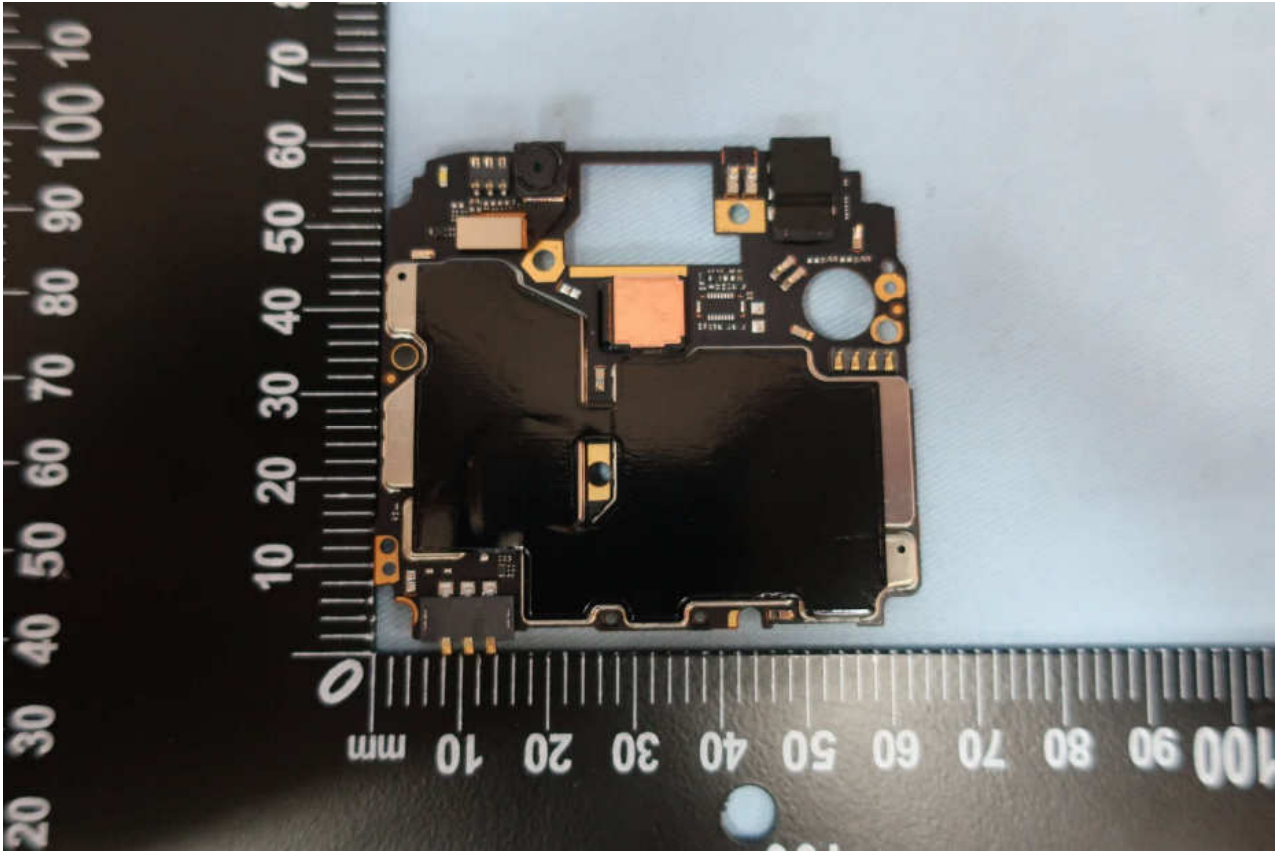

Brand Name: Motorola / Model Name: XT1920-18, XT1920-19