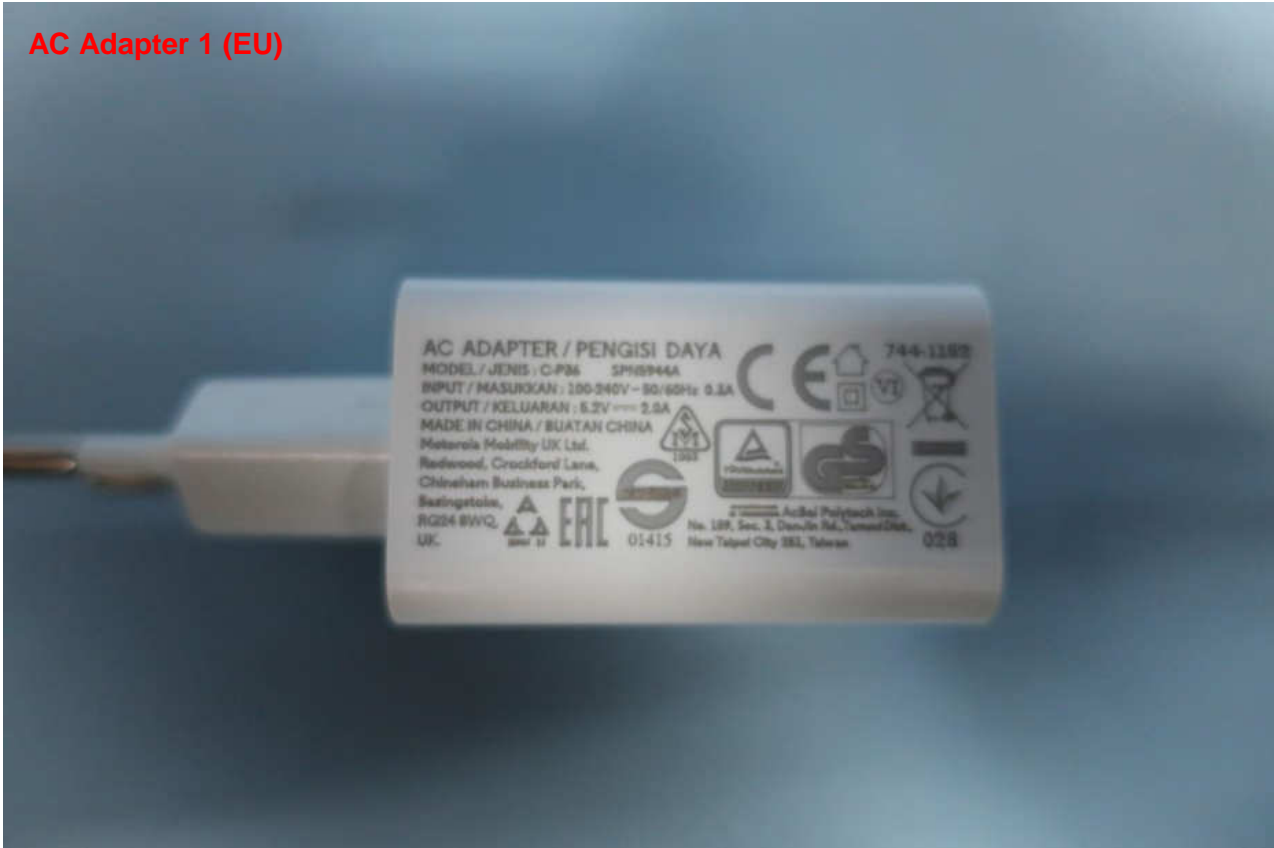

Brand Name: Motorola / Model Name: XT1944-3, XT1944-4

AC Adapter 1 (EU)