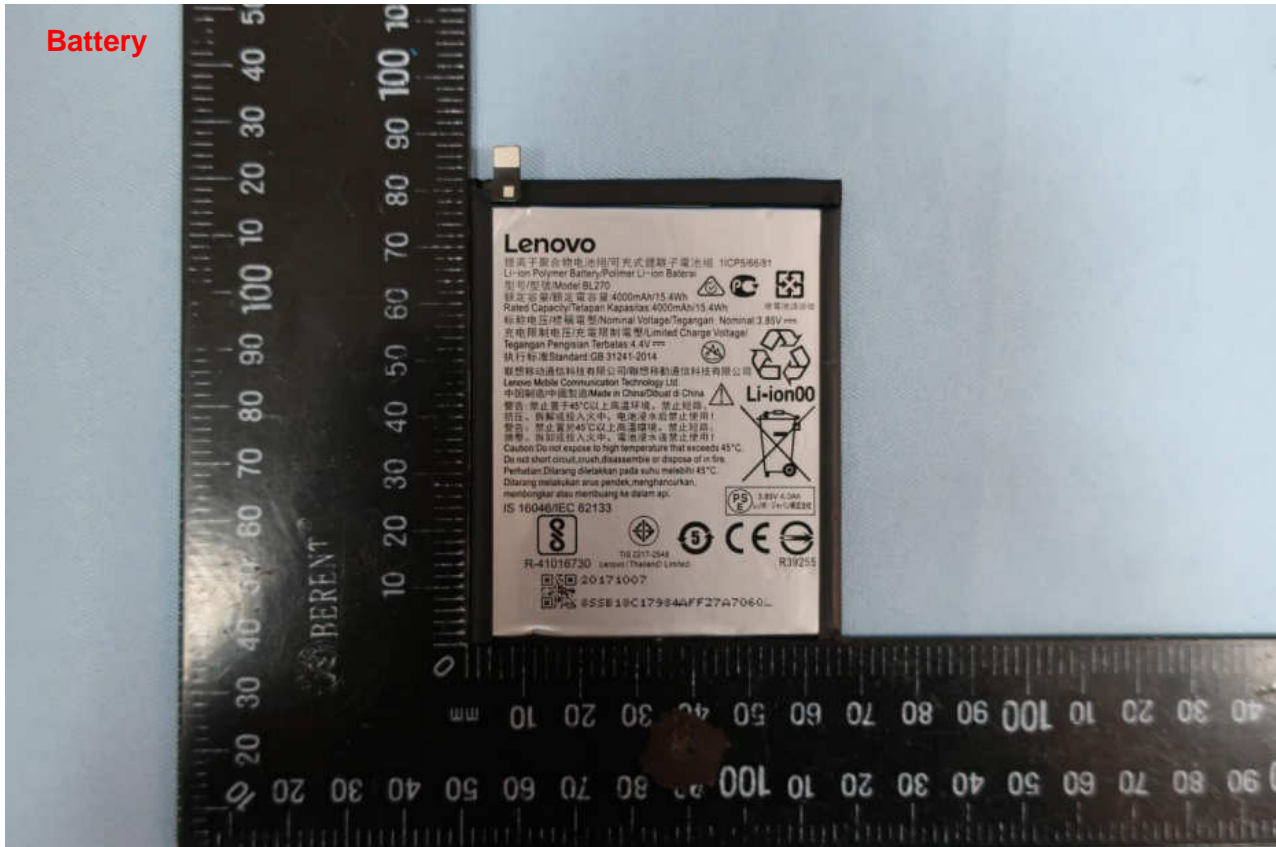

Brand Name: Motorola / Model Name: XT1944-3, XT1944-4