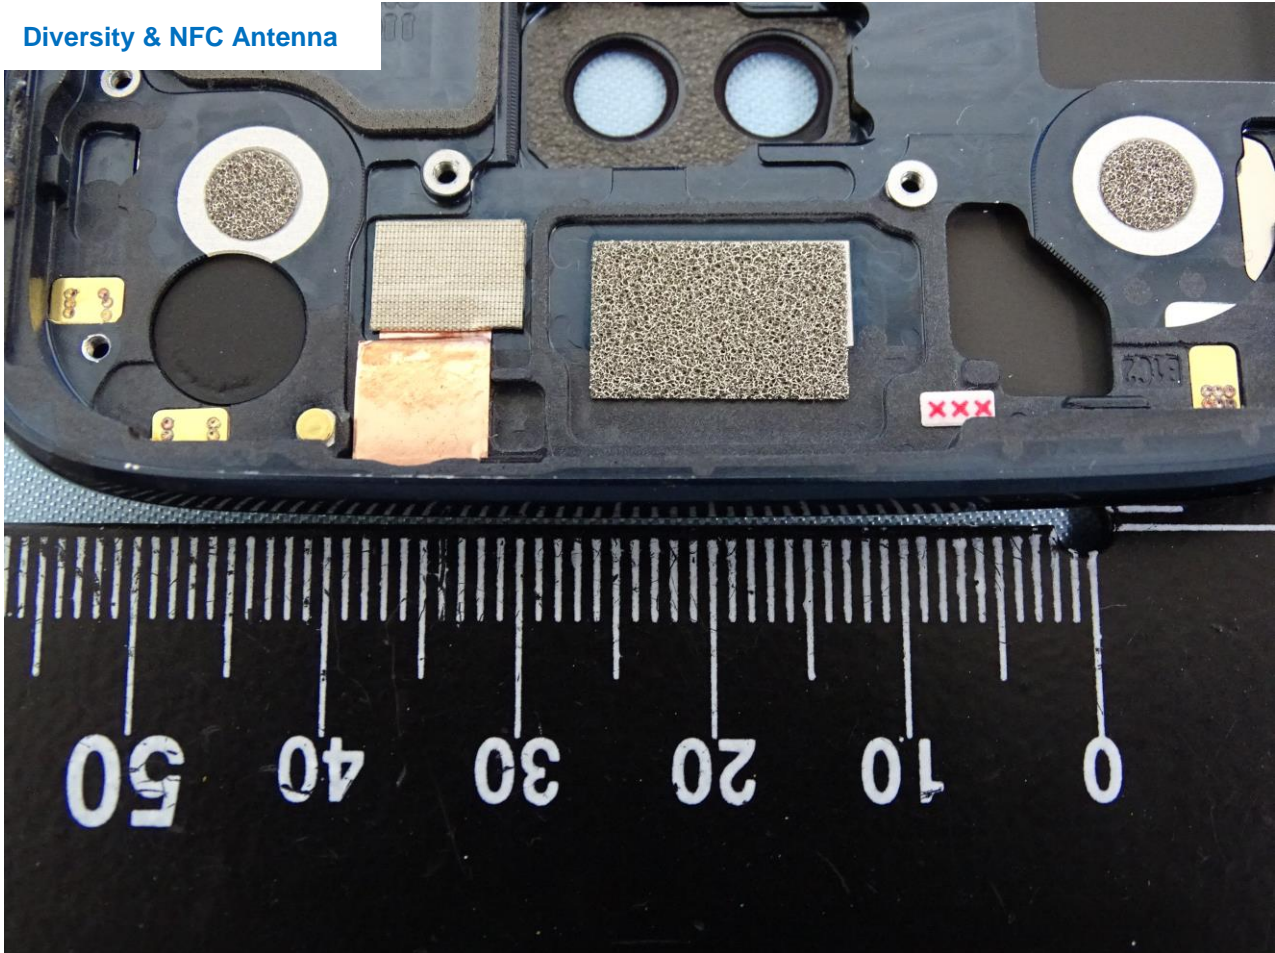

Brand Name: Motorola / Model Name: XT1929-1(SS)

Brand Name: Motorola / Model Name: XT1929-1(SS)

Brand Name: Motorola / Model Name: XT1929-1(SS)

Brand Name: Motorola / Model Name: XT1929-1(SS)

Diversity & NFC Antenna