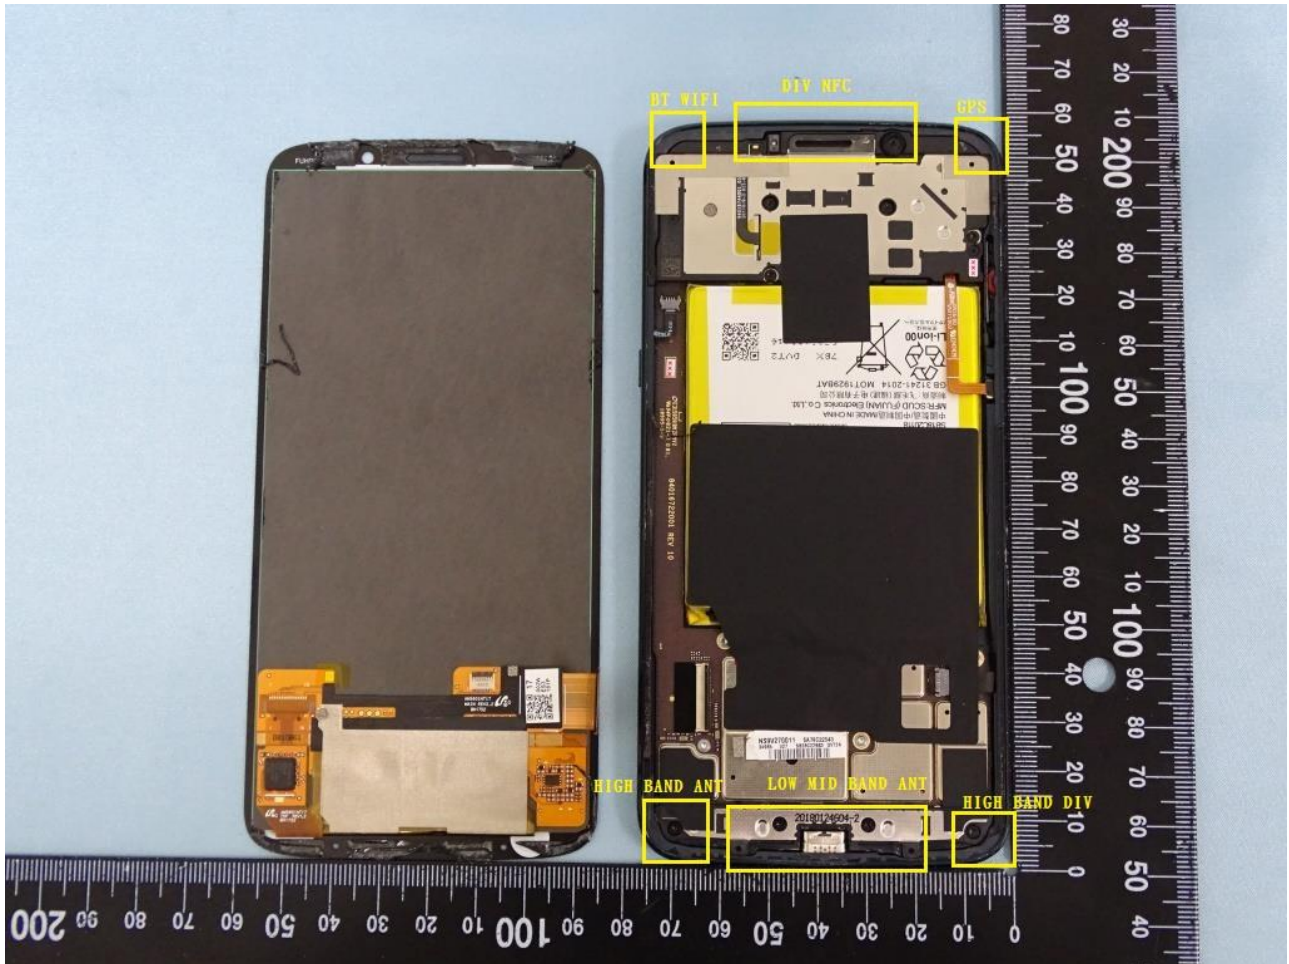

3. Internal Photograph of EUT

Brand Name: Motorola / Model Name: XT1929-1(SS)

Brand Name: Motorola / Model Name: XT1929-1(SS)

Brand Name: Motorola / Model Name: XT1929-1(SS)

Brand Name: Motorola / Model Name: XT1929-1(SS)

Brand Name: Motorola / Model Name: XT1929-1(SS)

Brand Name: Motorola / Model Name: XT1929-1(SS)

Brand Name: Motorola / Model Name: XT1929-1(SS)

Brand Name: Motorola / Model Name: XT1929-1(SS)

Brand Name: Motorola / Model Name: XT1929-1(SS)