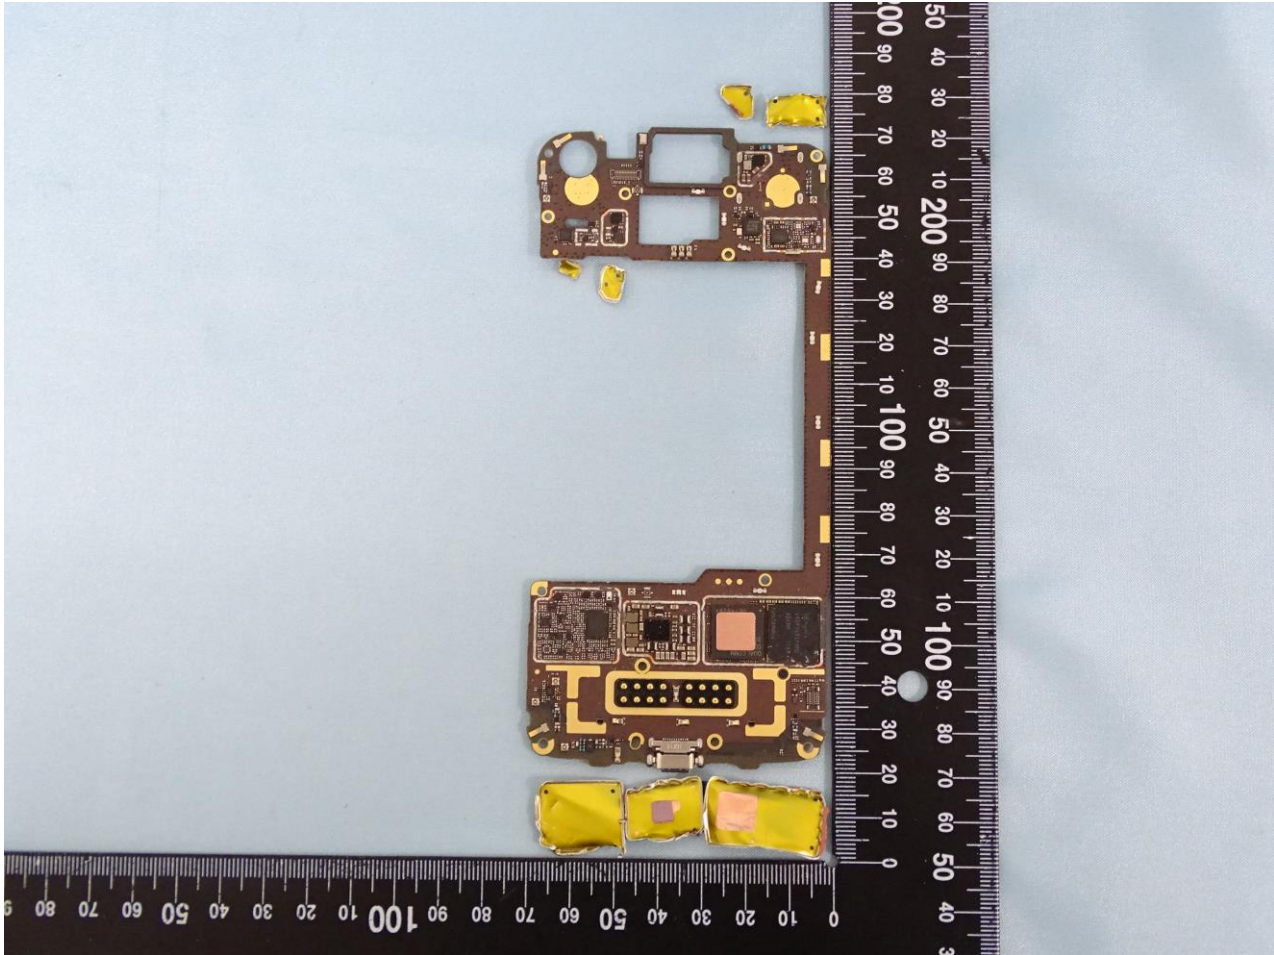

3. Internal Photograph of EUT

Brand Name: Motorola / Model Name: XT1929-1(SS)

Brand Name: Motorola / Model Name: XT1929-1(SS)

Brand Name: Motorola / Model Name: XT1929-1(SS)

Brand Name: Motorola / Model Name: XT1929-1(SS)

Brand Name: Motorola / Model Name: XT1929-1(SS)

Brand Name: Motorola / Model Name: XT1929-1(SS)

Brand Name: Motorola / Model Name: XT1929-1(SS)

Brand Name: Motorola / Model Name: XT1929-1(SS)

Brand Name: Motorola / Model Name: XT1929-1(SS)