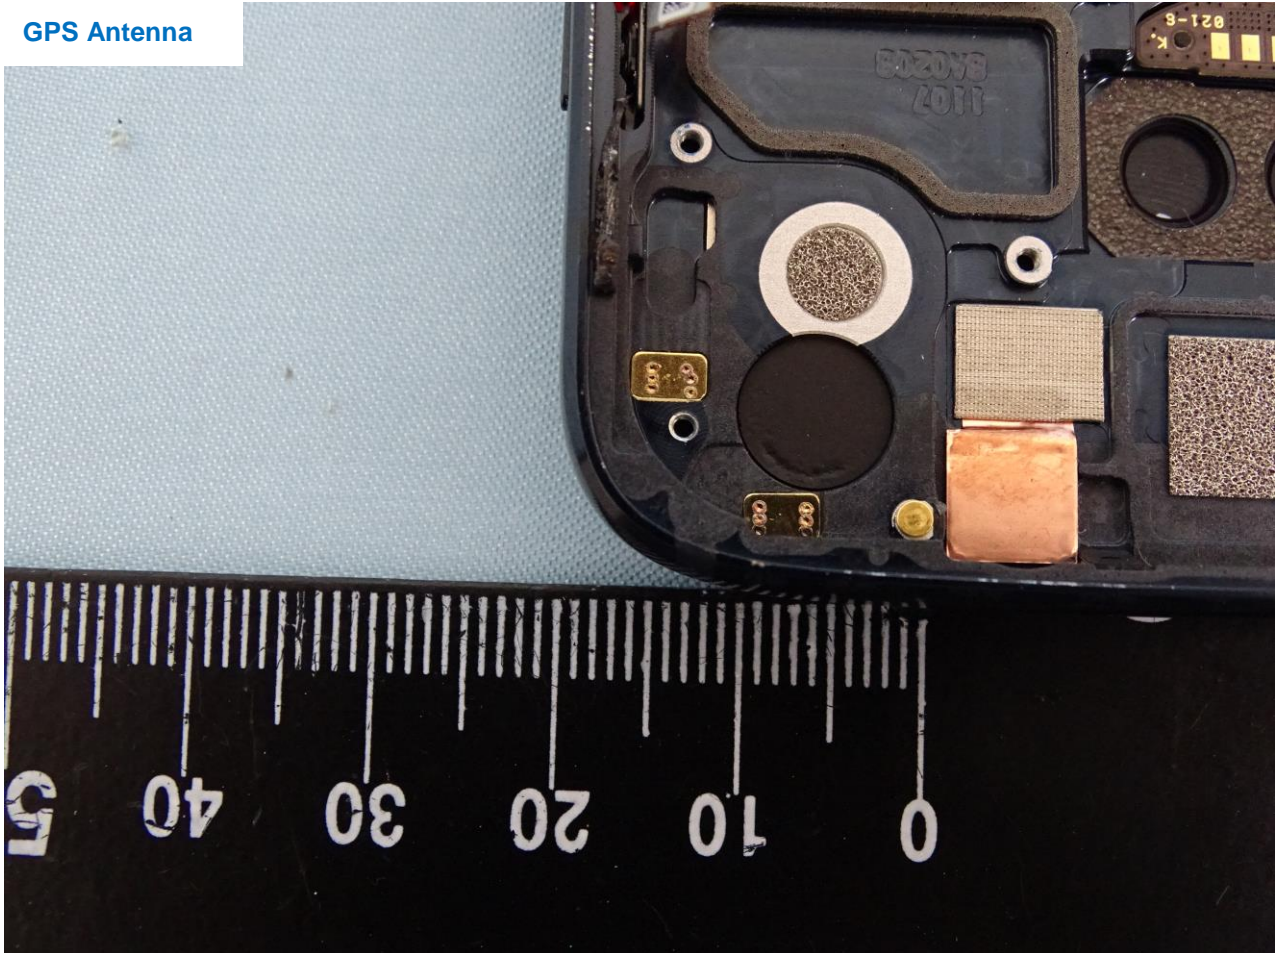

Brand Name: Motorola / Model Name: XT1929-1(SS)

GPS Antenna