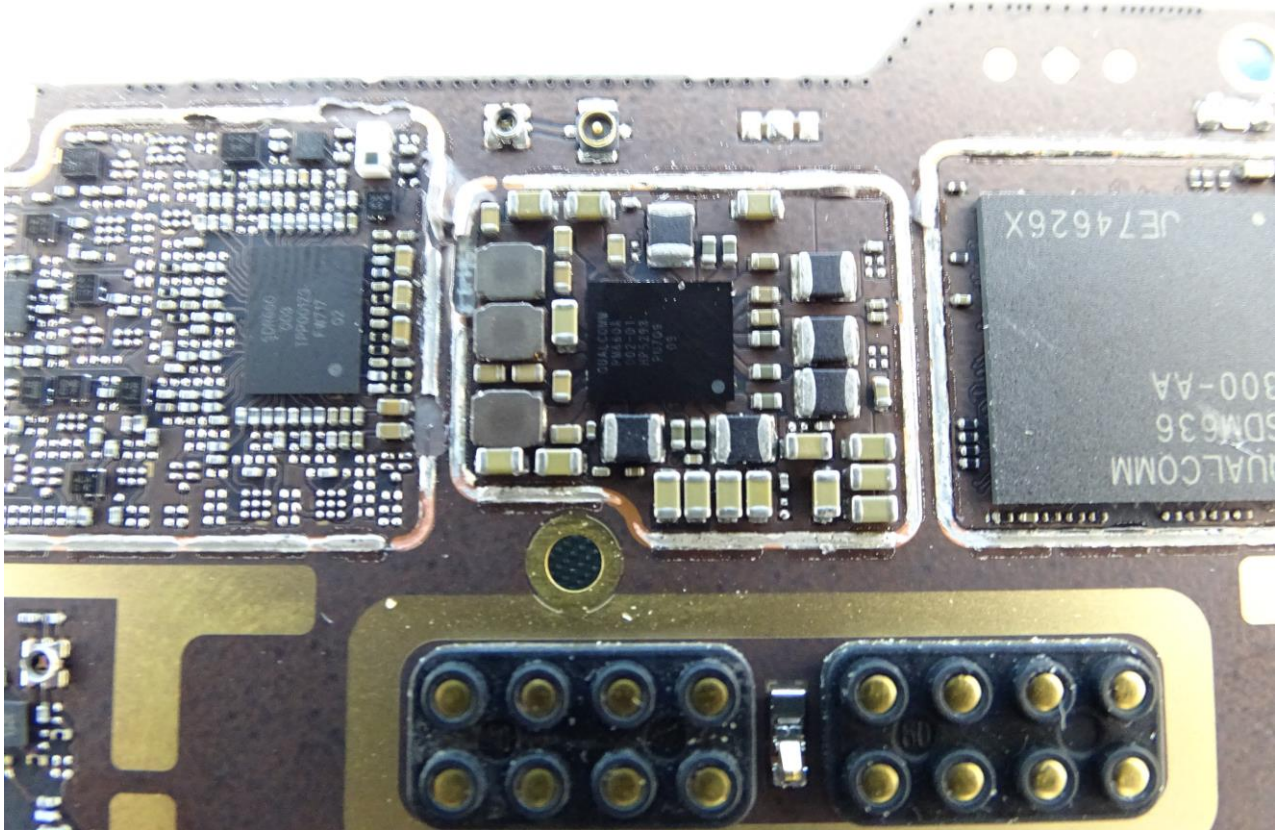

3. Internal Photograph of EUT

Brand Name: Motorola / Model Name: XT1929-1(SS)

Brand Name: Motorola / Model Name: XT1929-1(SS)

Brand Name: Motorola / Model Name: XT1929-1(SS)

Brand Name: Motorola / Model Name: XT1929-1(SS)

Brand Name: Motorola / Model Name: XT1929-1(SS)

Brand Name: Motorola / Model Name: XT1929-1(SS)

Brand Name: Motorola / Model Name: XT1929-1(SS)

Brand Name: Motorola / Model Name: XT1929-1(SS)

Brand Name: Motorola / Model Name: XT1929-1(SS)