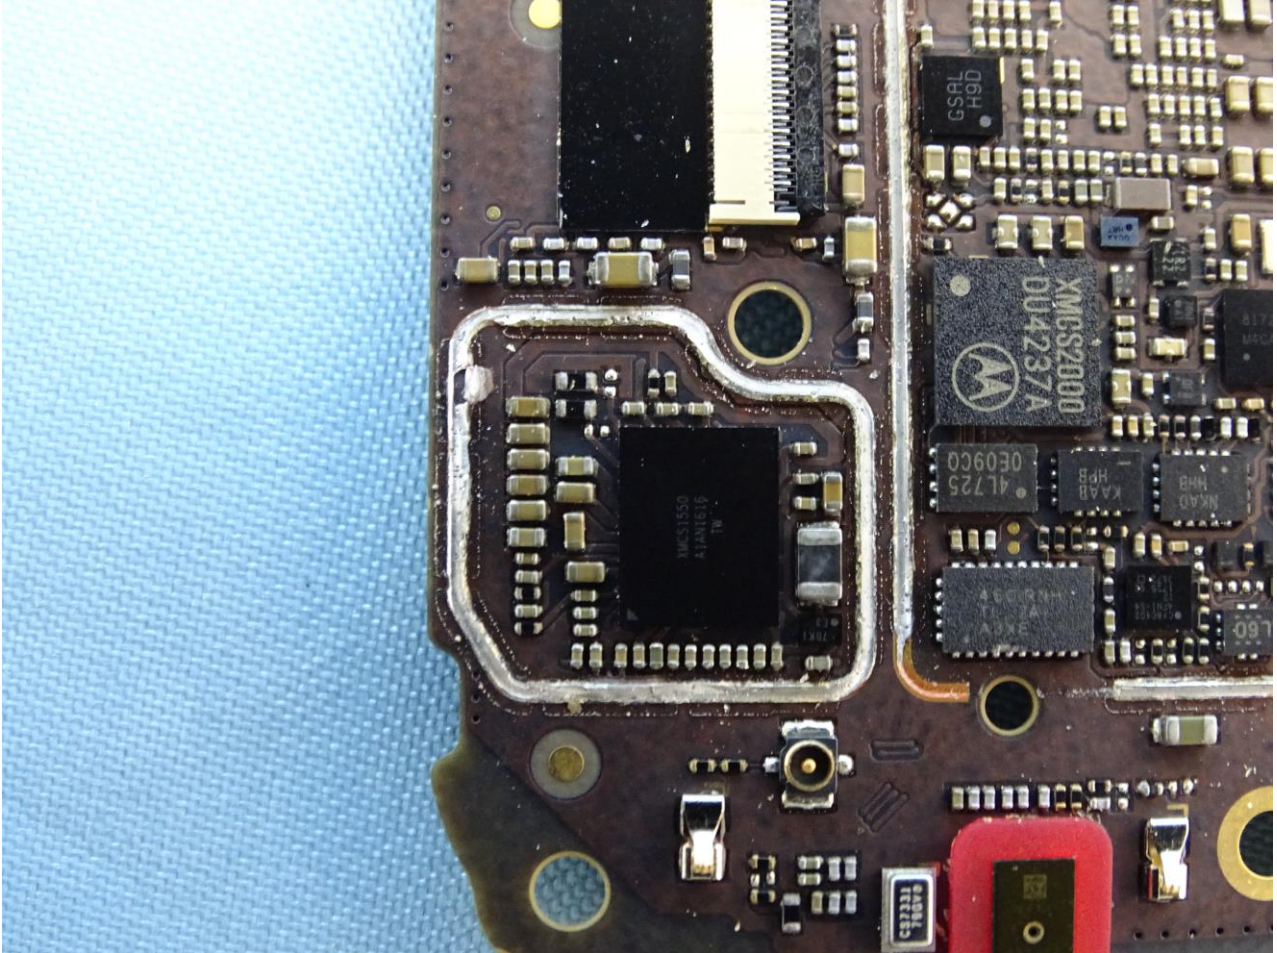

Brand Name: Motorola / Model Name: XT1929-1(SS)

Brand Name: Motorola / Model Name: XT1929-1(SS)

Brand Name: Motorola / Model Name: XT1929-1(SS)

Brand Name: Motorola / Model Name: XT1929-1(SS)

Brand Name: Motorola / Model Name: XT1929-1(SS)

Brand Name: Motorola / Model Name: XT1929-1(SS)

Brand Name: Motorola / Model Name: XT1929-1(SS)

Brand Name: Motorola / Model Name: XT1929-1(SS)

Brand Name: Motorola / Model Name: XT1929-1(SS)

Diversity & NFC Antenna