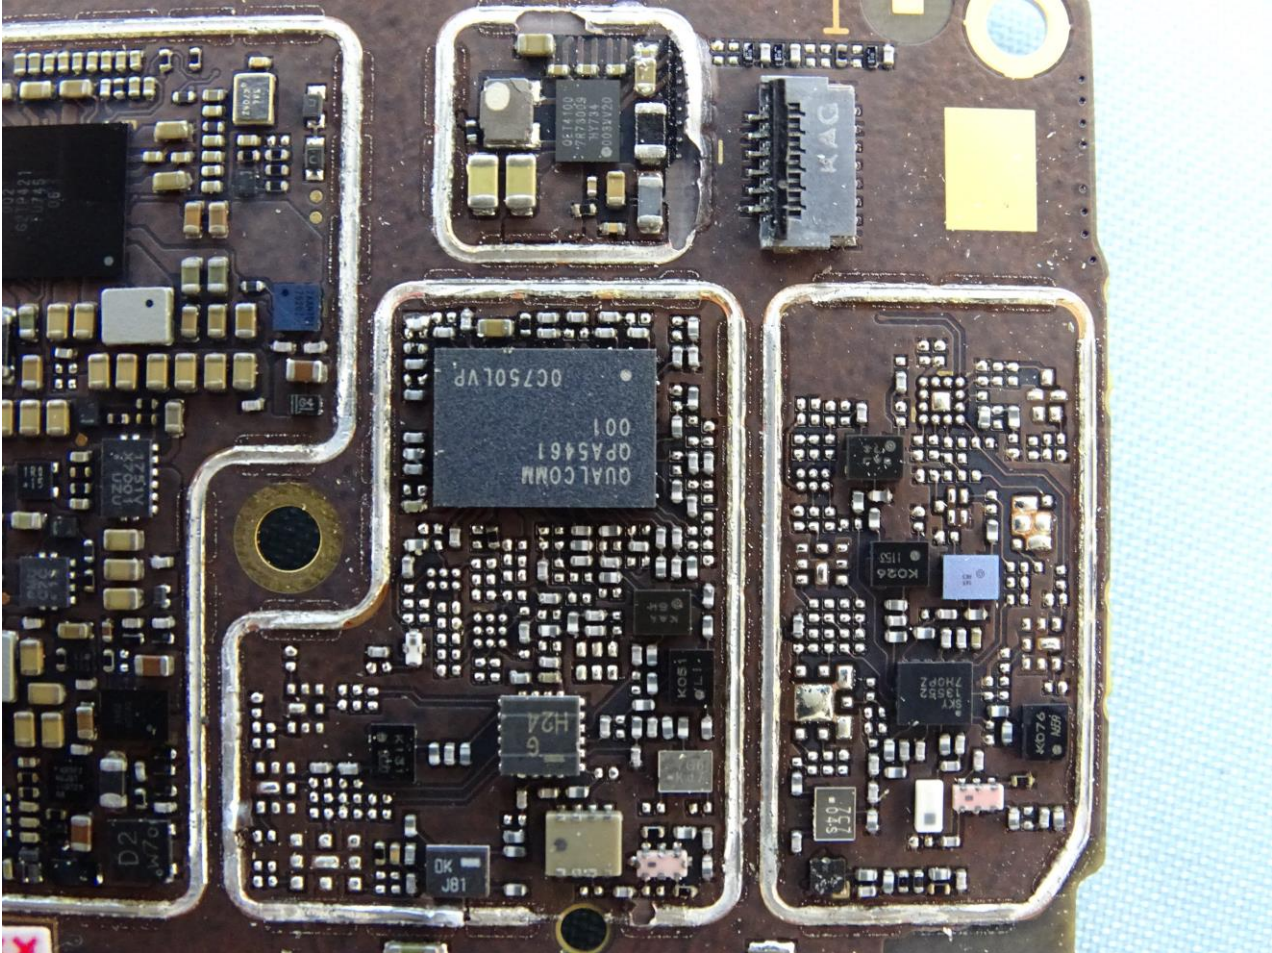

Brand Name: Motorola / Model Name: XT1929-1(SS)

Brand Name: Motorola / Model Name: XT1929-1(SS)

Brand Name: Motorola / Model Name: XT1929-1(SS)

Brand Name: Motorola / Model Name: XT1929-1(SS)

Brand Name: Motorola / Model Name: XT1929-1(SS)

Brand Name: Motorola / Model Name: XT1929-1(SS)

Brand Name: Motorola / Model Name: XT1929-1(SS)

Brand Name: Motorola / Model Name: XT1929-1(SS)

Brand Name: Motorola / Model Name: XT1929-1(SS)

Diversity & NFC Antenna