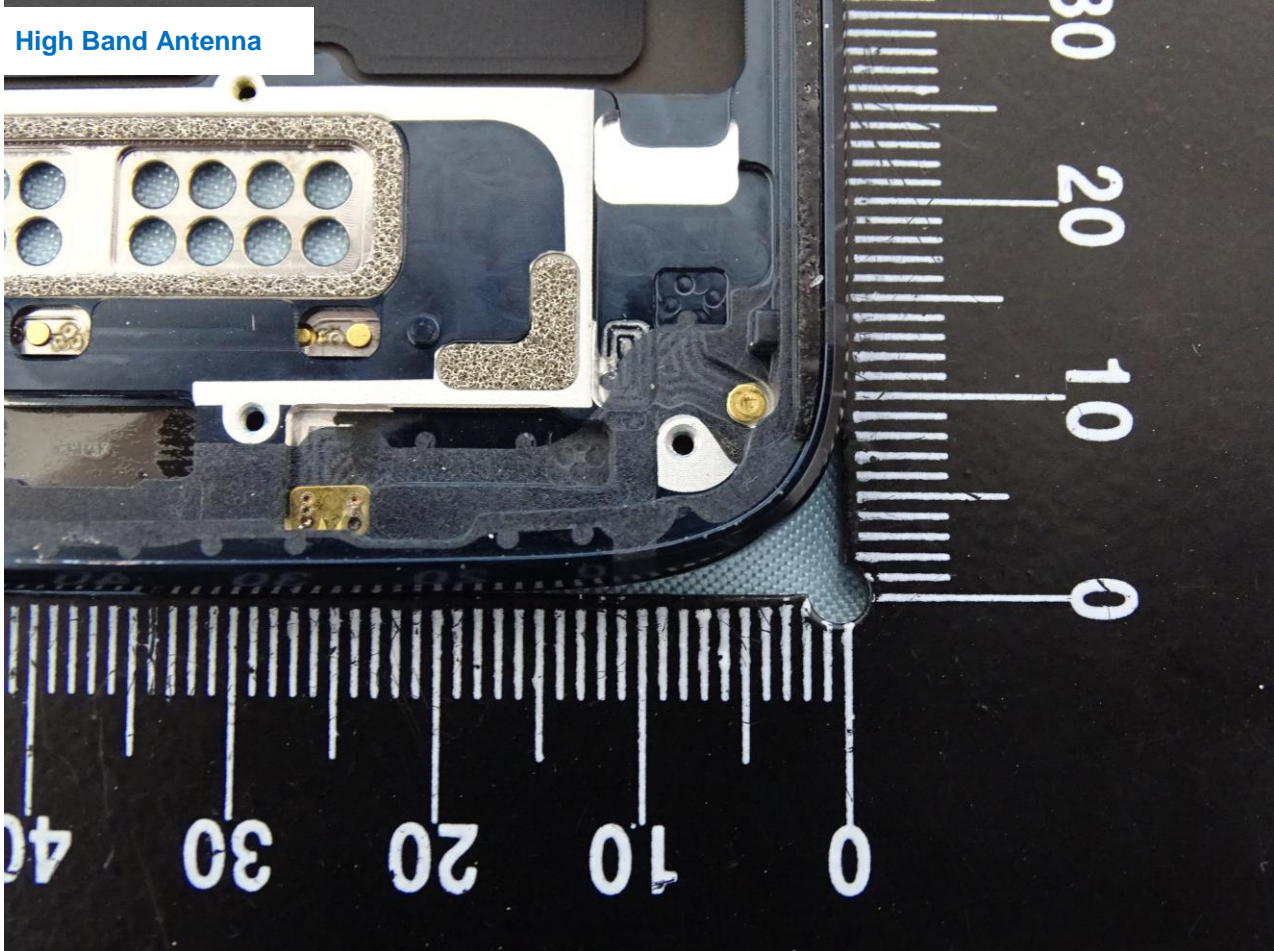

Brand Name: Motorola / Model Name: XT1929-1(SS)