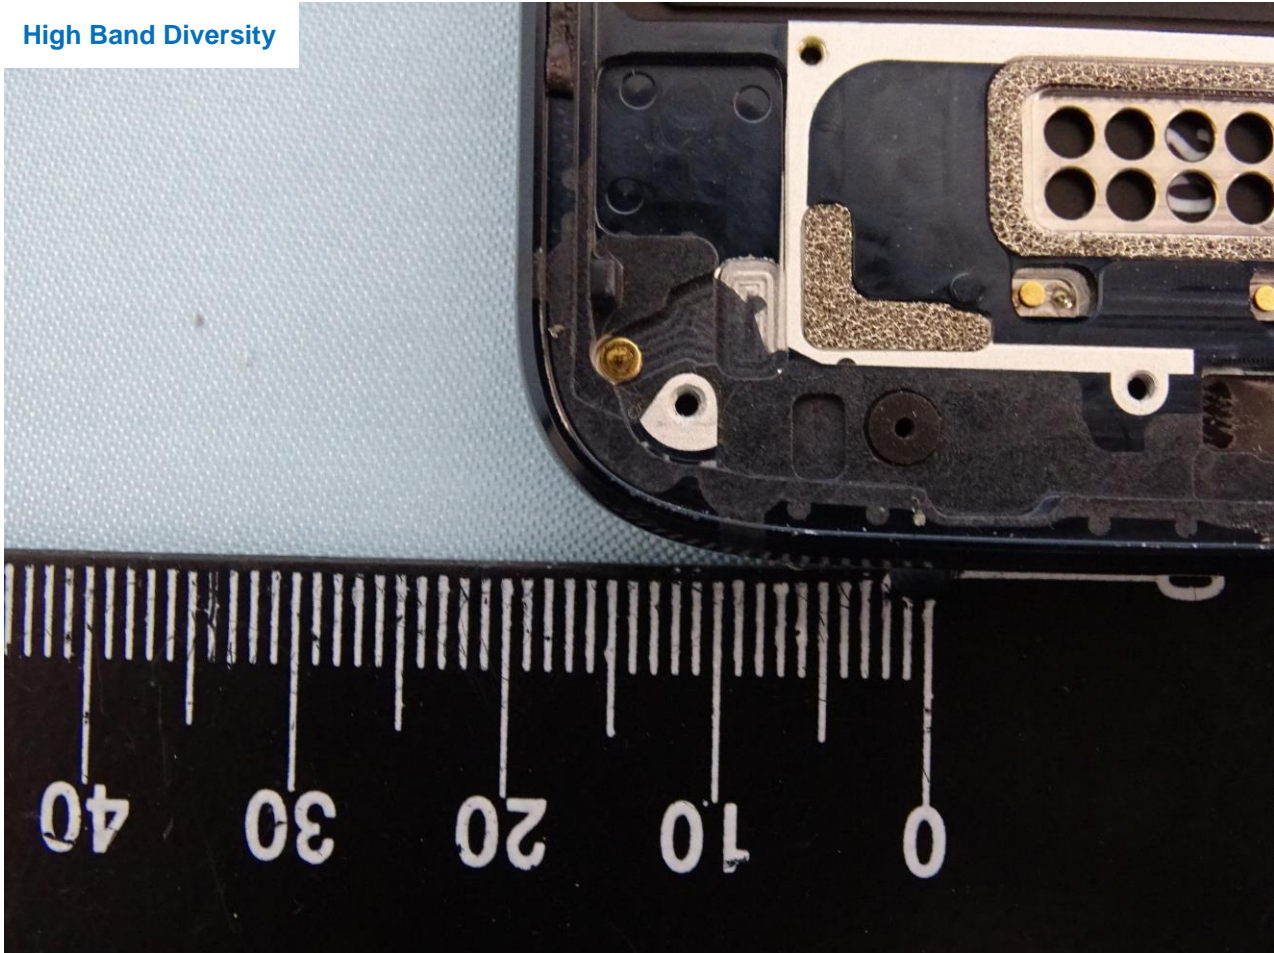

Brand Name: Motorola / Model Name: XT1929-1(SS)

GPS Antenna

Brand Name: Motorola / Model Name: XT1929-1(SS)

Brand Name: Motorola / Model Name: XT1929-1(SS)

High Band Diversity

Brand Name: Motorola / Model Name: XT1929-1(SS)