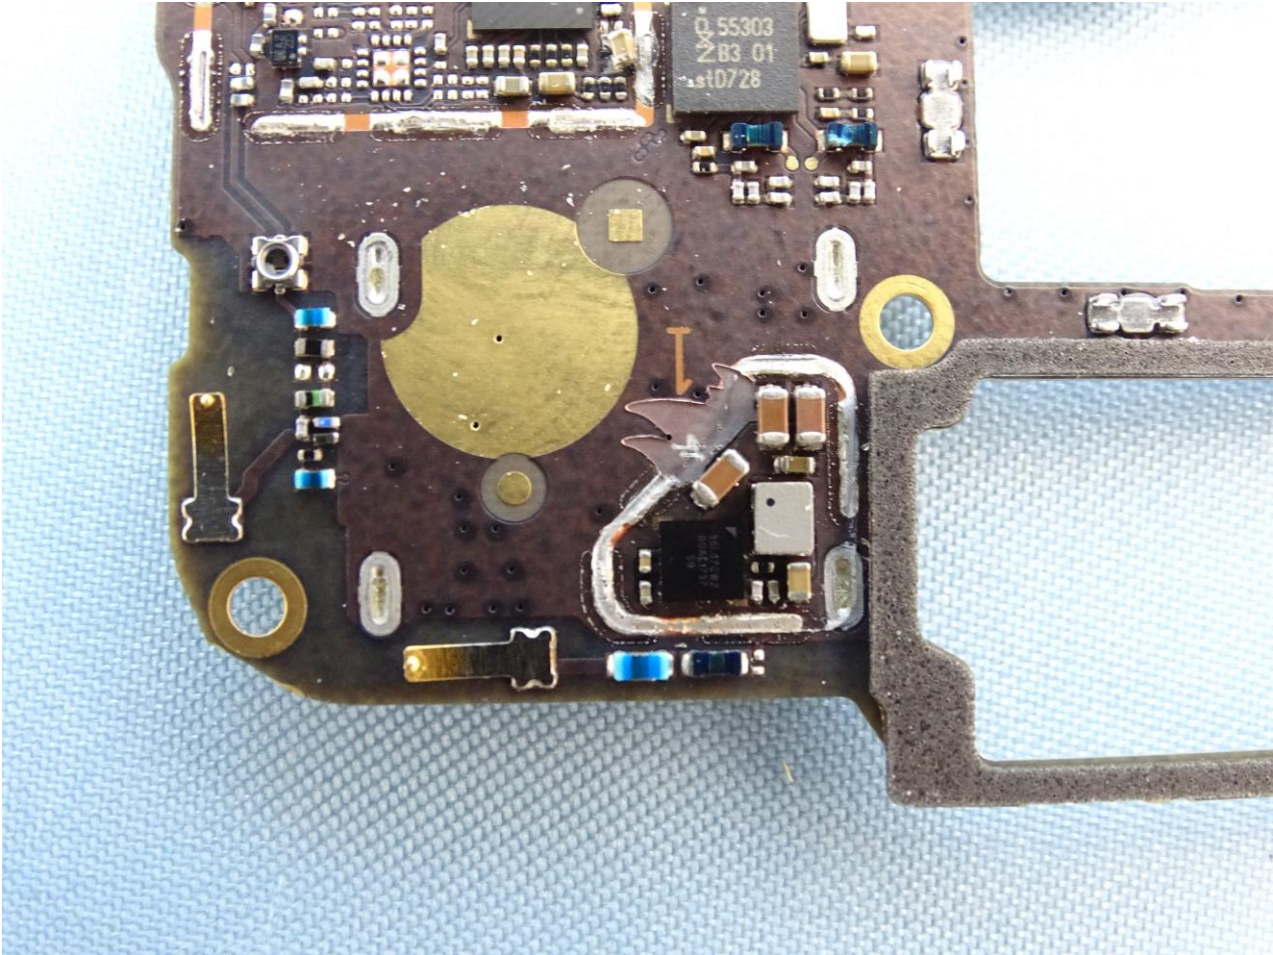

3. Internal Photograph of EUT

Brand Name: Motorola / Model Name: XT1929-1(SS)

Brand Name: Motorola / Model Name: XT1929-1(SS)

Brand Name: Motorola / Model Name: XT1929-1(SS)

Brand Name: Motorola / Model Name: XT1929-1(SS)

Brand Name: Motorola / Model Name: XT1929-1(SS)

Brand Name: Motorola / Model Name: XT1929-1(SS)

Brand Name: Motorola / Model Name: XT1929-1(SS)

Brand Name: Motorola / Model Name: XT1929-1(SS)

Brand Name: Motorola / Model Name: XT1929-1(SS)