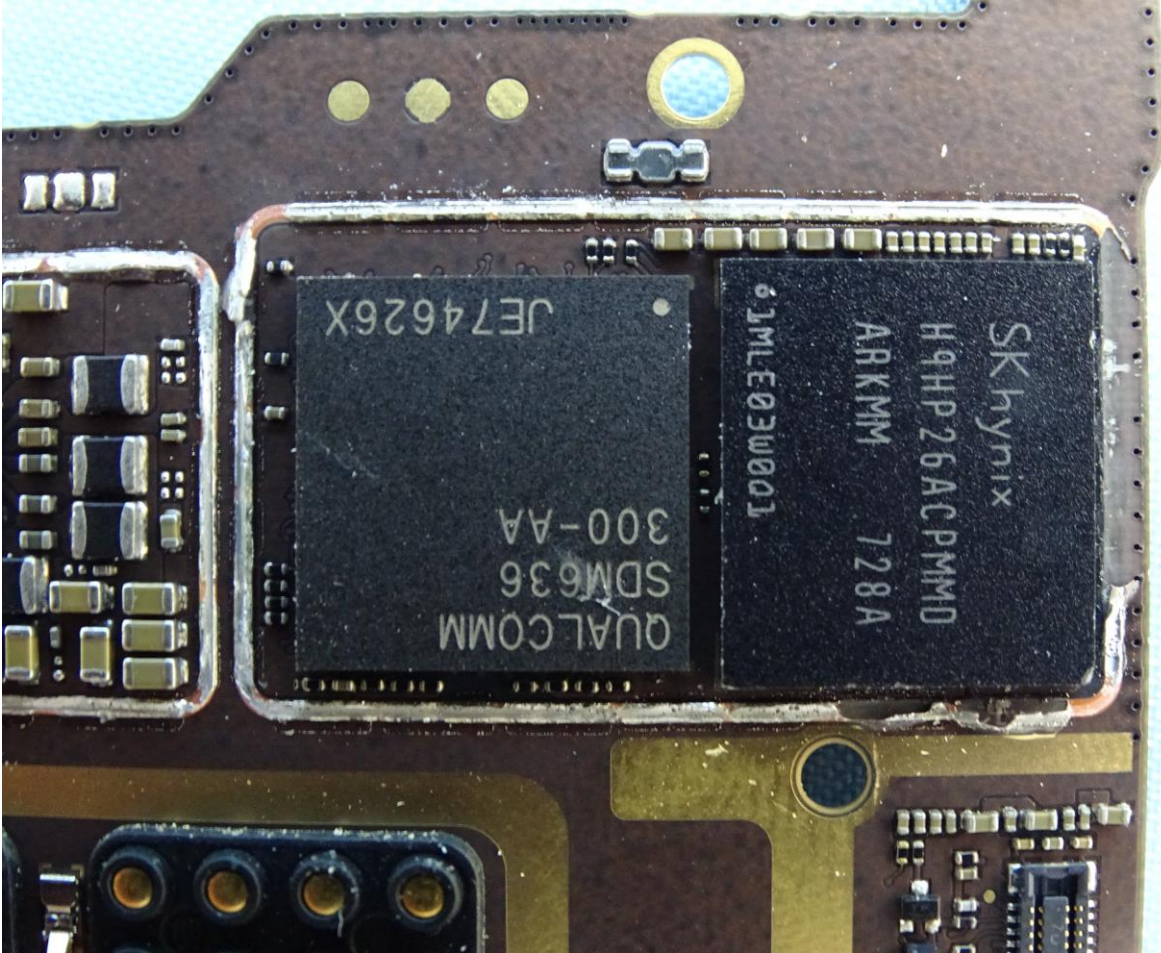

3. Internal Photograph of EUT

Brand Name: Motorola / Model Name: XT1929-1(SS)

Brand Name: Motorola / Model Name: XT1929-1(SS)

Brand Name: Motorola / Model Name: XT1929-1(SS)

Brand Name: Motorola / Model Name: XT1929-1(SS)

Brand Name: Motorola / Model Name: XT1929-1(SS)

Brand Name: Motorola / Model Name: XT1929-1(SS)

Brand Name: Motorola / Model Name: XT1929-1(SS)

Brand Name: Motorola / Model Name: XT1929-1(SS)

Brand Name: Motorola / Model Name: XT1929-1(SS)