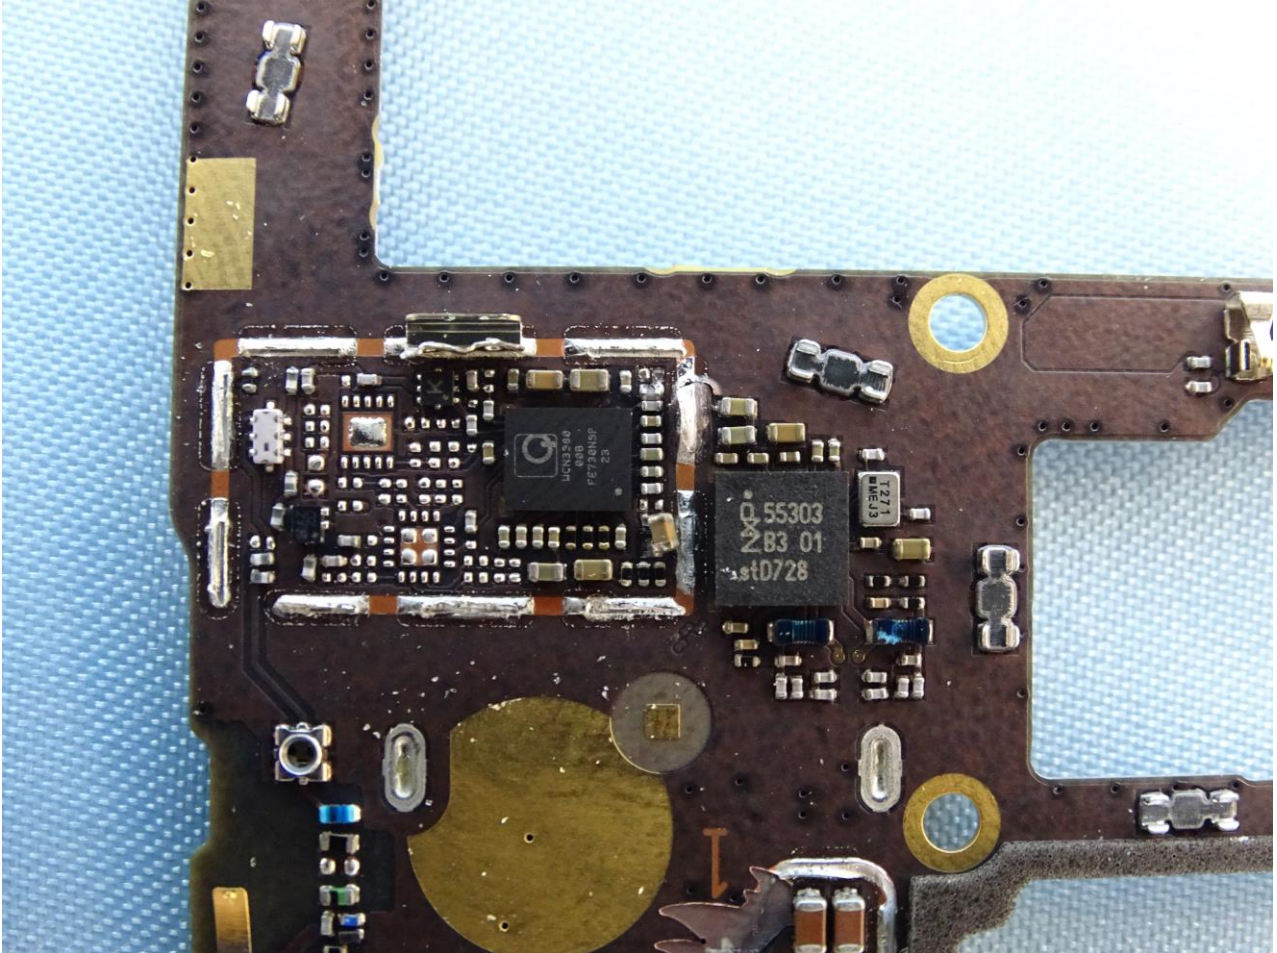

3. Internal Photograph of EUT

Brand Name: Motorola / Model Name: XT1929-1(SS)

Brand Name: Motorola / Model Name: XT1929-1(SS)

Brand Name: Motorola / Model Name: XT1929-1(SS)

Brand Name: Motorola / Model Name: XT1929-1(SS)

Brand Name: Motorola / Model Name: XT1929-1(SS)

Brand Name: Motorola / Model Name: XT1929-1(SS)

Brand Name: Motorola / Model Name: XT1929-1(SS)

Brand Name: Motorola / Model Name: XT1929-1(SS)

Brand Name: Motorola / Model Name: XT1929-1(SS)