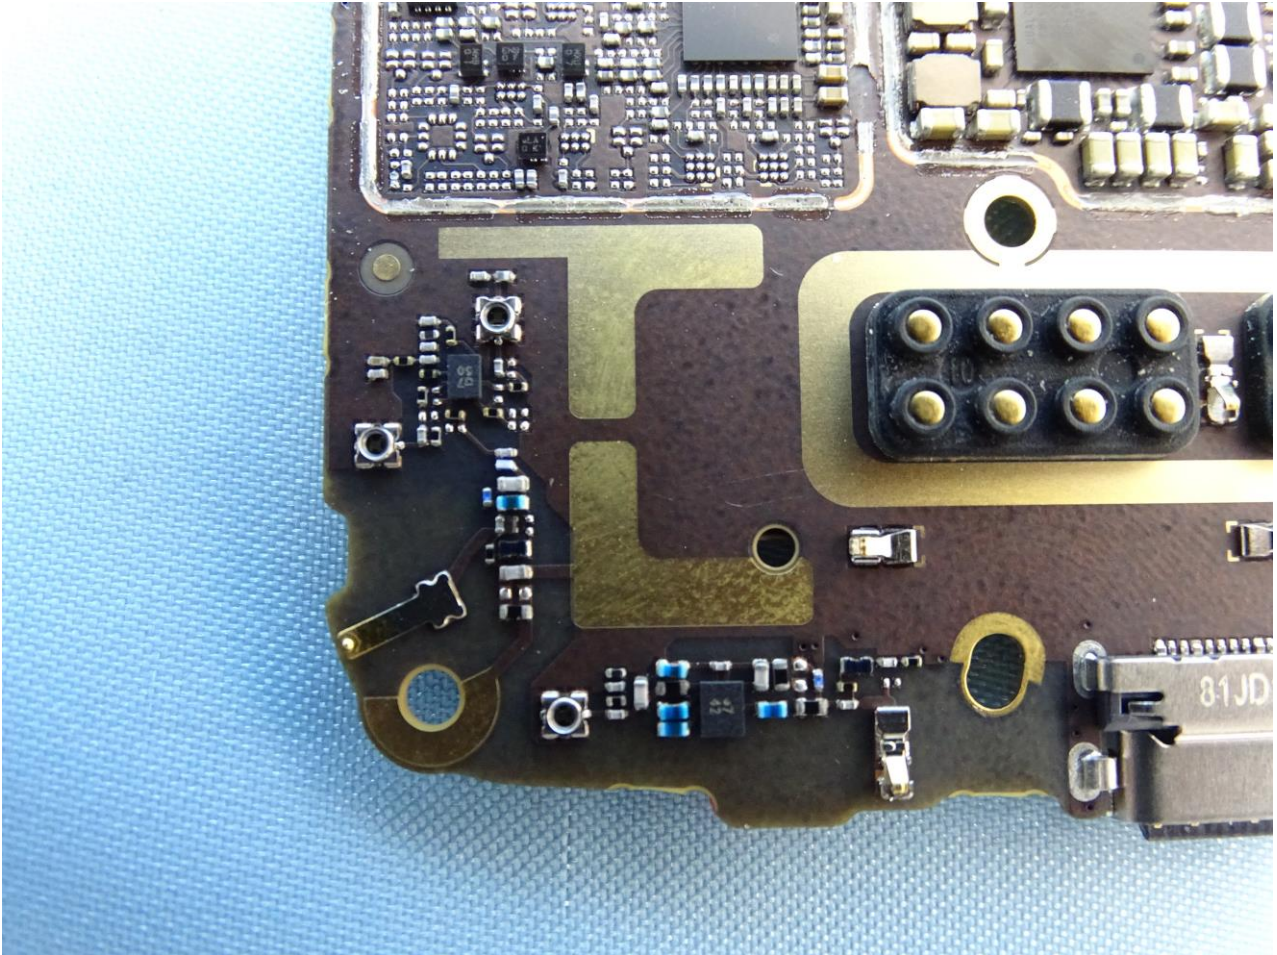

3. Internal Photograph of EUT

Brand Name: Motorola / Model Name: XT1929-1(SS)

Brand Name: Motorola / Model Name: XT1929-1(SS)

Brand Name: Motorola / Model Name: XT1929-1(SS)

Brand Name: Motorola / Model Name: XT1929-1(SS)

Brand Name: Motorola / Model Name: XT1929-1(SS)

Brand Name: Motorola / Model Name: XT1929-1(SS)

Brand Name: Motorola / Model Name: XT1929-1(SS)

Brand Name: Motorola / Model Name: XT1929-1(SS)

Brand Name: Motorola / Model Name: XT1929-1(SS)