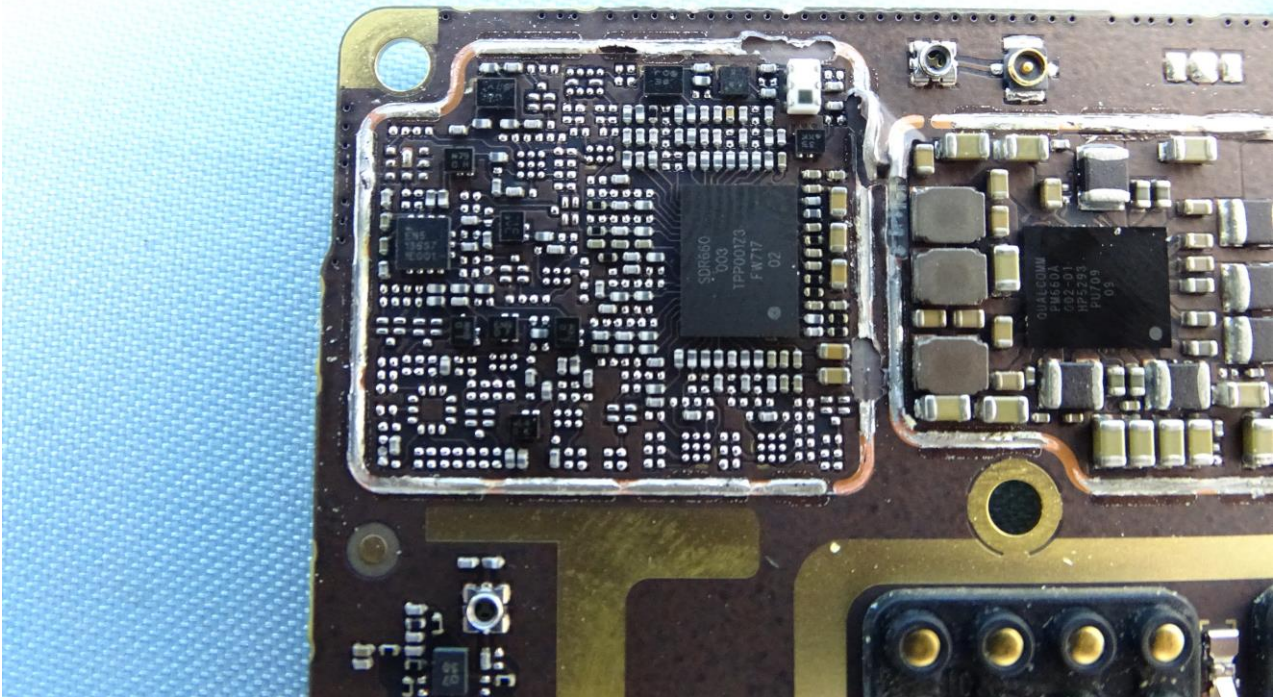

3. Internal Photograph of EUT

Brand Name: Motorola / Model Name: XT1929-1(SS)

Brand Name: Motorola / Model Name: XT1929-1(SS)

Brand Name: Motorola / Model Name: XT1929-1(SS)

Brand Name: Motorola / Model Name: XT1929-1(SS)

Brand Name: Motorola / Model Name: XT1929-1(SS)

Brand Name: Motorola / Model Name: XT1929-1(SS)

Brand Name: Motorola / Model Name: XT1929-1(SS)

Brand Name: Motorola / Model Name: XT1929-1(SS)

Brand Name: Motorola / Model Name: XT1929-1(SS)