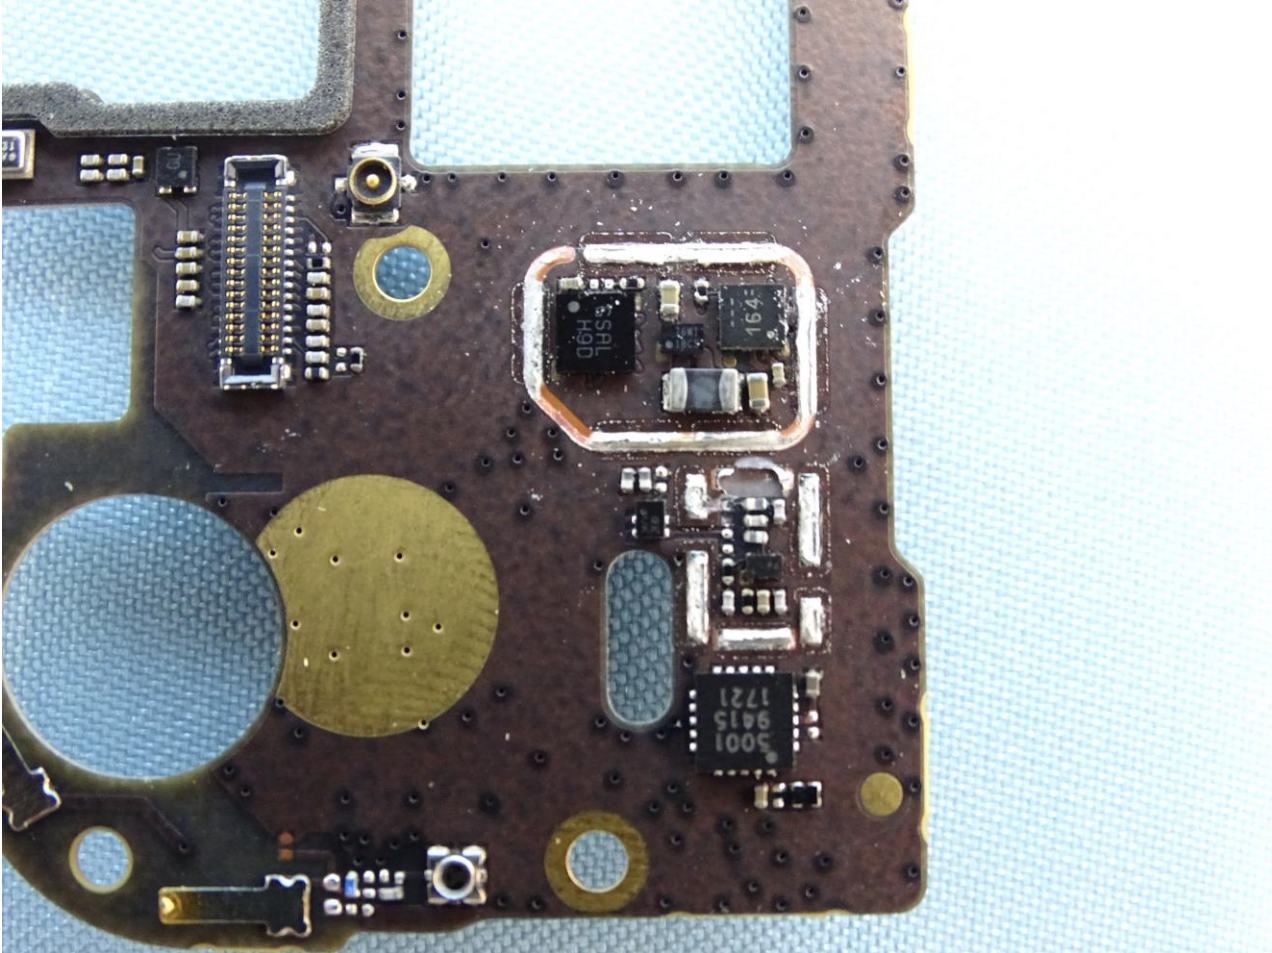

3. Internal Photograph of EUT

Brand Name: Motorola / Model Name: XT1929-1(SS)

Brand Name: Motorola / Model Name: XT1929-1(SS)

Brand Name: Motorola / Model Name: XT1929-1(SS)

Brand Name: Motorola / Model Name: XT1929-1(SS)

Brand Name: Motorola / Model Name: XT1929-1(SS)

Brand Name: Motorola / Model Name: XT1929-1(SS)

Brand Name: Motorola / Model Name: XT1929-1(SS)

Brand Name: Motorola / Model Name: XT1929-1(SS)

Brand Name: Motorola / Model Name: XT1929-1(SS)