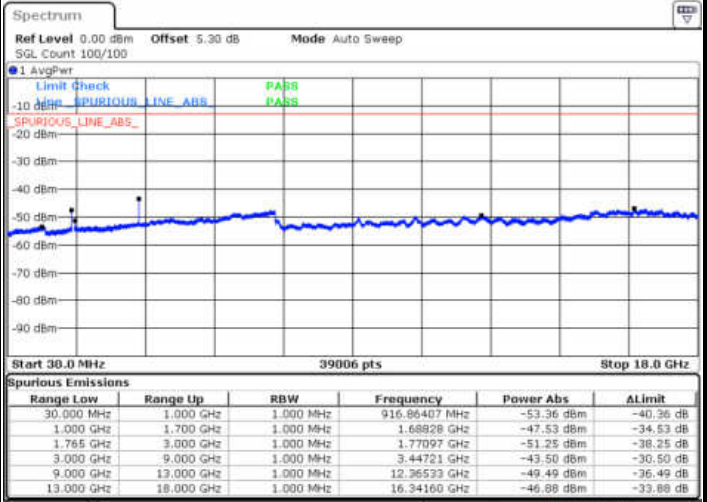

LTE Band 4 / 15MHz

Highest Channel / QPSK

Date: 13 JAN 2018 18:50:24

Highest Channel / 16QAM

Date: 13 JAN 2018 18:51:19

LTE Band 4 / 20MHz

Lowest Channel / QPSK

Date: 13 JAN 2018 18:57:23

Lowest Channel / 16QAM

Date: 13 JAN 2018 18:58:18

LTE Band 4 / 20MHz

Middle Channel / QPSK

Middle Channel / 16QAM

Date: 13. JAN 2018 18:59:52

Date: 13. JAN 2018 19:00:47

Highest Channel / QPSK

Highest Channel / 16QAM

Date: 13. JAN 2018 19:06:51

Date: 13. JAN 2018 19:07:46

LTE Band 4 / 1.4MHz

Lowest Channel / 64QAM

Middle Channel / 64QAM

Date: 13 JAN 2018 19:45:08

Date: 13 JAN 2018 19:46:03