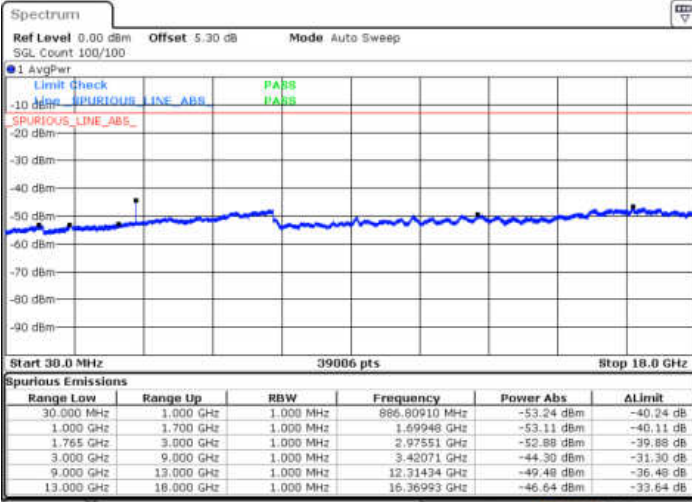

Highest Channel / 16QAM

Date: 13. JAN 2018 19:06:51

Date: 13. JAN 2018 19:07:46

LTE Band 4 / 1.4MHz

Lowest Channel / 64QAM

Middle Channel / 64QAM

Date: 13 JAN 2018 19:45:08

Date: 13 JAN 2018 19:46:03

Highest Channel / 64QAM

Date: 13 JAN 2018 19:46:57

LTE Band 4 / 3MHz

Lowest Channel / 64QAM

Middle Channel / 64QAM

Date: 13 JAN 2018 19:47:52

Date: 13 JAN 2018 19:48:47

Highest Channel / 64QAM

Date: 13 JAN 2018 19:49:41

LTE Band 4 / 5MHz

Lowest Channel / 64QAM

Middle Channel / 64QAM

Date: 13.JAN.2018 19:50:36

Date: 13.JAN.2018 19:51:31

Highest Channel / 64QAM

Date: 13.JAN.2018 19:52:25