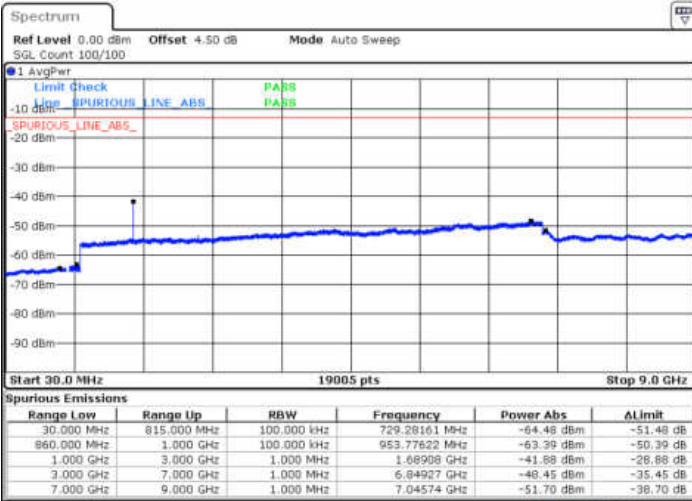

LTE Band 5 / 3MHz

Lowest Channel / 64QAM

Date: 13.JAN.2018 13:33:22

Middle Channel / 64QAM

Date: 13.JAN.2018 13:34:16

Highest Channel / 64QAM

Date: 13.JAN.2018 13:35:11

LTE Band 5 / 5MHz

Lowest Channel / 64QAM

Middle Channel / 64QAM

Date: 13 JAN 2018 13:30:39

Date: 13 JAN 2018 13:31:33

Highest Channel / 64QAM

Date: 13 JAN 2018 13:32:28

LTE Band 5 / 10MHz

Lowest Channel / 64QAM

Middle Channel / 64QAM

Date: 13.JAN.2018 13:27:55

Date: 13.JAN.2018 13:28:50

Highest Channel / 64QAM

Date: 13.JAN.2018 13:29:44

LTE Band 12 / 1.4MHz

Lowest Channel / QPSK

Date: 13 JAN 2018 15:31:45