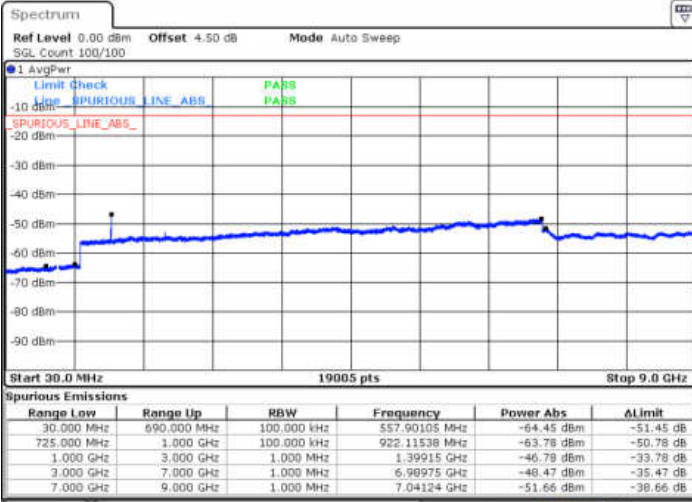

Date: 13. JAN 2018 16:22:51

Highest Channel / QPSK

Highest Channel / 16QAM

Date: 13. JAN 2018 16:24:40

Date: 13. JAN 2018 16:25:34

LTE Band 12 / 1.4MHz

Lowest Channel / 64QAM

Date: 13.JAN.2018 16:59:18

Middle Channel / 64QAM

Date: 13.JAN.2018 17:00:12

Highest Channel / 64QAM

Date: 13.JAN.2018 17:01:07

LTE Band 12 / 3MHz

Lowest Channel / 64QAM

Middle Channel / 64QAM

Date: 13.JAN.2018 17:02:01

Date: 13.JAN.2018 17:02:55

Highest Channel / 64QAM

Date: 13.JAN.2018 17:03:50

LTE Band 12 / 5MHz

Lowest Channel / 64QAM

Middle Channel / 64QAM

Date: 13.JAN.2018 17:04:44

Date: 13.JAN.2018 17:05:39

Highest Channel / 64QAM

Date: 13.JAN.2018 17:06:33