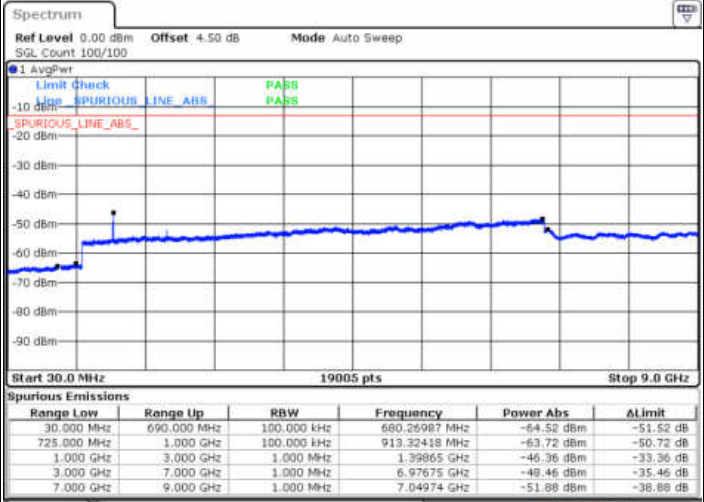

Lowest Channel / 64QAM

Middle Channel / 64QAM

Date: 13 JAN 2018 13:30:39

Date: 13 JAN 2018 13:31:33

Highest Channel / 64QAM

Date: 13 JAN 2018 13:32:28

LTE Band 5 / 10MHz

Lowest Channel / 64QAM

Middle Channel / 64QAM

Date: 13.JAN.2018 13:27:55

Date: 13.JAN.2018 13:28:50

Highest Channel / 64QAM

Date: 13.JAN.2018 13:29:44

LTE Band 12 / 1.4MHz

Lowest Channel / QPSK

Date: 13 JAN 2018 15:31:45

Lowest Channel / 16QAM

Date: 13 JAN 2018 15:32:39

Middle Channel / QPSK

Date: 13 JAN 2018 15:34:28

Middle Channel / 16QAM

Date: 13 JAN 2018 15:33:34

LTE Band 12 / 1.4MHz

Highest Channel / QPSK