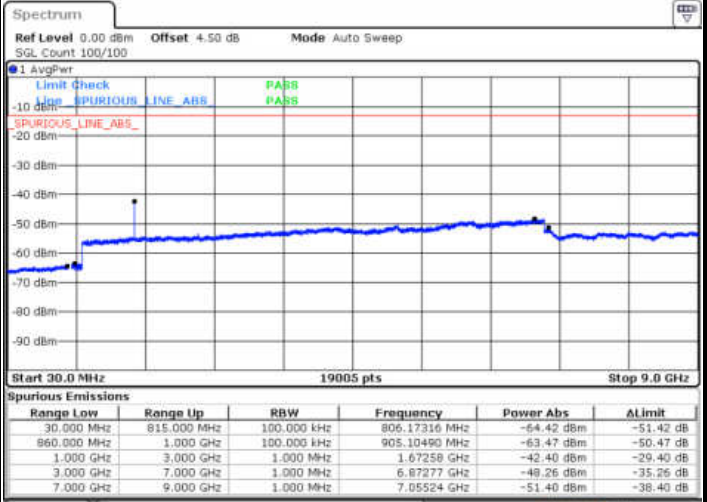

Date: 13.JAN.2018 12:43:32

Date: 13.JAN.2018 12:44:26

LTE Band 5 / 5MHz

Highest Channel / QPSK

Highest Channel / 16QAM

LTE Band 5 / 10MHz

Lowest Channel / QPSK

Lowest Channel / 16QAM

LTE Band 5 / 10MHz

Middle Channel / QPSK

Middle Channel / 16QAM

Date: 13. JAN 2018 13:03:58

Date: 13. JAN 2018 13:04:52

Highest Channel / QPSK

Highest Channel / 16QAM

Date: 13. JAN 2018 13:12:56

Date: 13. JAN 2018 13:13:51

LTE Band 5 / 1.4MHz

Lowest Channel / 64QAM

Middle Channel / 64QAM

Date: 13 JAN 2018 13:36:05

Date: 13 JAN 2018 13:37:00

Highest Channel / 64QAM

Date: 13 JAN 2018 13:37:54