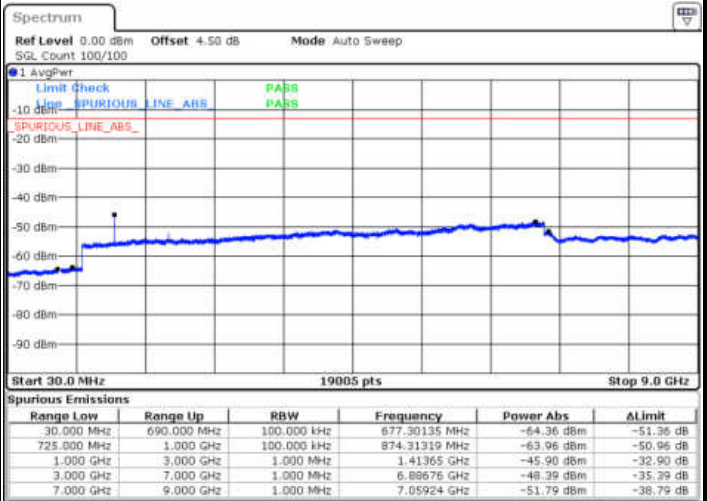

Date: 13.JAN.2018 15:52:43

LTE Band 12 / 5MHz

Lowest Channel / QPSK

Lowest Channel / 16QAM

Date: 13.JAN.2018 16:04:36

Date: 13.JAN.2018 16:05:31

Middle Channel / QPSK

Middle Channel / 16QAM

Date: 13.JAN.2018 16:07:20

Date: 13.JAN.2018 16:08:25

LTE Band 12 / 5MHz

LTE Band 12 / 10MHz

LTE Band 12 / 10MHz

Middle Channel / QPSK

Middle Channel / 16QAM

Date: 13. JAN 2018 16:23:45

Date: 13. JAN 2018 16:22:51

Highest Channel / QPSK

Highest Channel / 16QAM

Date: 13. JAN 2018 16:24:40

Date: 13. JAN 2018 16:25:34

LTE Band 12 / 1.4MHz

Lowest Channel / 64QAM

Date: 13.JAN.2018 16:59:18

Middle Channel / 64QAM

Date: 13.JAN.2018 17:00:12

Highest Channel / 64QAM

Date: 13.JAN.2018 17:01:07

LTE Band 12 / 3MHz

Lowest Channel / 64QAM

Middle Channel / 64QAM

Date: 13.JAN.2018 17:02:01