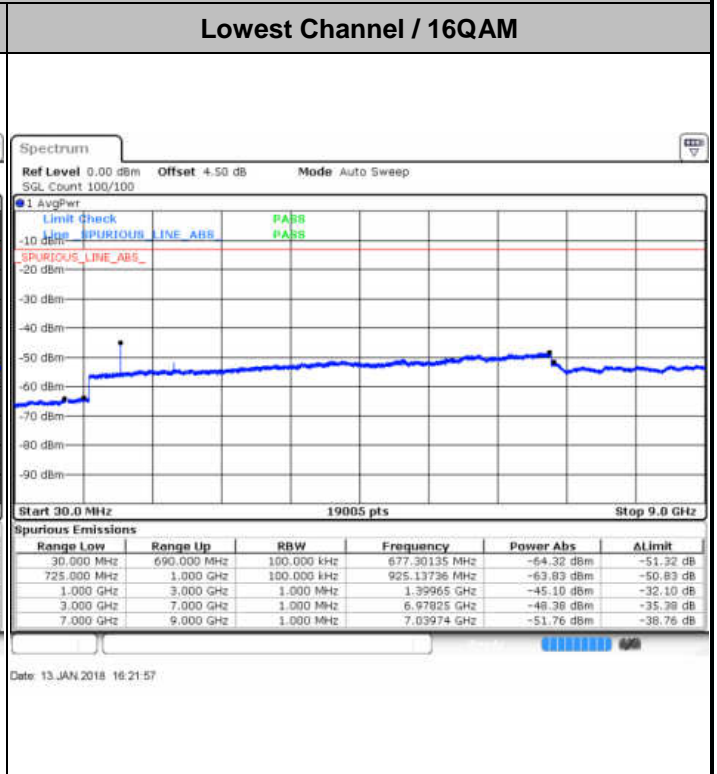

Date: 13.JAN.2018 15:52:43

LTE Band 12 / 5MHz

Lowest Channel / QPSK

Lowest Channel / 16QAM

Date: 13.JAN.2018 16:04:36

Date: 13.JAN.2018 16:05:31

Middle Channel / QPSK

Middle Channel / 16QAM

Date: 13.JAN.2018 16:07:20

Date: 13.JAN.2018 16:08:25

LTE Band 12 / 5MHz

LTE Band 12 / 10MHz

LTE Band 12 / 10MHz

Middle Channel / QPSK

Middle Channel / 16QAM

Date: 13. JAN 2018 16:23:45

Date: 13. JAN 2018 16:22:51

Highest Channel / QPSK

Highest Channel / 16QAM

Date: 13. JAN 2018 16:24:40

Date: 13. JAN 2018 16:25:34

LTE Band 12 / 1.4MHz

Lowest Channel / 64QAM

Date: 13.JAN.2018 16:59:18