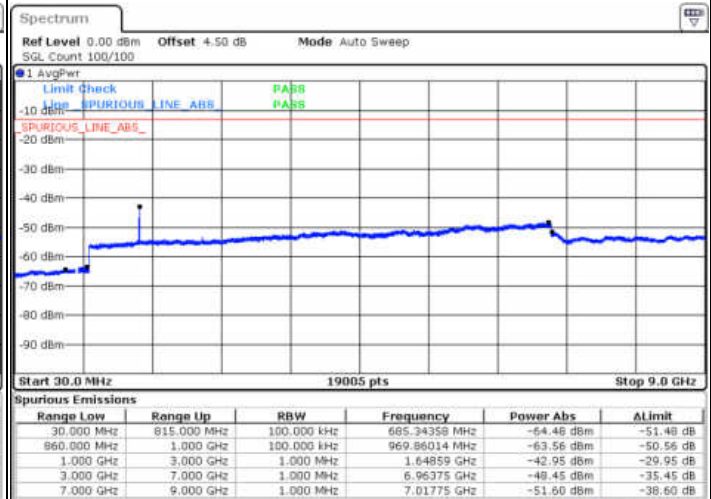

Date: 13 JAN 2018 12:00:12

Date: 13 JAN 2018 12:01:07

Middle Channel / QPSK

Middle Channel / 16QAM

Date: 13 JAN 2018 12:02:41

Date: 13 JAN 2018 12:03:35

LTE Band 5 / 1.4MHz

Highest Channel / QPSK

Date: 13.JAN.2018 12:11:40

Highest Channel / 16QAM

Date: 13.JAN.2018 12:12:34

LTE Band 5 / 3MHz

Lowest Channel / QPSK

Date: 13.JAN.2018 12:20:38

Lowest Channel / 16QAM

Date: 13.JAN.2018 12:21:32

LTE Band 5 / 3MHz

Middle Channel / QPSK

Middle Channel / 16QAM

Date: 13. JAN 2018 12:23:07

Date: 13. JAN 2018 12:24:01

Highest Channel / QPSK

Highest Channel / 16QAM

Date: 13. JAN 2018 12:32:05