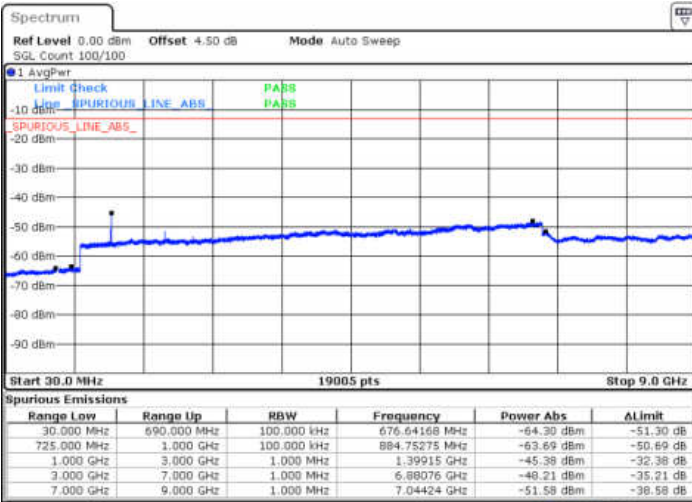

Date: 13.JAN.2018 15:36:22

Highest Channel / 16QAM

Date: 13.JAN.2018 15:36:17

LTE Band 12 / 3MHz

Lowest Channel / QPSK

Date: 13.JAN.2018 15:48:11

Lowest Channel / 16QAM

Date: 13.JAN.2018 15:48:05

LTE Band 12 / 3MHz

Middle Channel / QPSK

Middle Channel / 16QAM

Date: 13.JAN.2018 15:50:54

Date: 13.JAN.2018 15:50:00

Highest Channel / QPSK

Highest Channel / 16QAM

Date: 13.JAN.2018 15:51:48

Date: 13.JAN.2018 15:52:43

LTE Band 12 / 5MHz

Lowest Channel / QPSK

Lowest Channel / 16QAM

Date: 13.JAN.2018 16:04:36

Date: 13.JAN.2018 16:05:31

Middle Channel / QPSK

Middle Channel / 16QAM