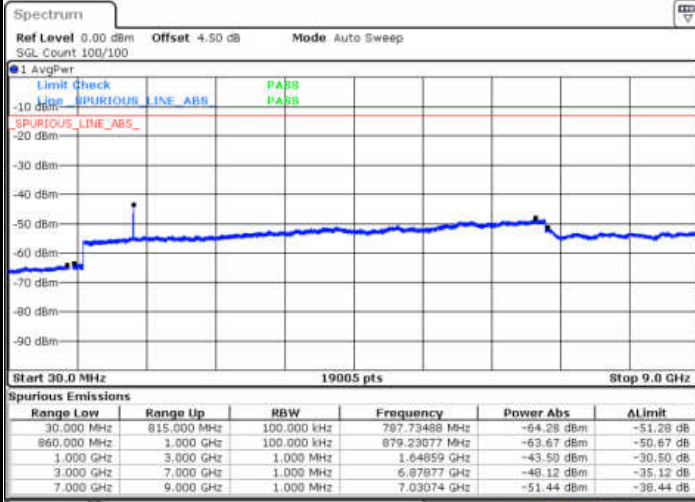

LTE Band 5 / 10MHz

Middle Channel / QPSK

Middle Channel / 16QAM

Date: 13. JAN 2018 13:03:58

Date: 13. JAN 2018 13:04:52

Highest Channel / QPSK

Highest Channel / 16QAM

Date: 13. JAN 2018 13:12:56

Date: 13. JAN 2018 13:13:51

LTE Band 5 / 1.4MHz

Lowest Channel / 64QAM

Middle Channel / 64QAM

Date: 13 JAN 2018 13:36:05

Date: 13 JAN 2018 13:37:00

Highest Channel / 64QAM

Date: 13 JAN 2018 13:37:54

LTE Band 5 / 3MHz

Lowest Channel / 64QAM

Date: 13.JAN.2018 13:33:22

Middle Channel / 64QAM

Date: 13.JAN.2018 13:34:16

Highest Channel / 64QAM

Date: 13.JAN.2018 13:35:11

LTE Band 5 / 5MHz

Lowest Channel / 64QAM

Middle Channel / 64QAM

Date: 13 JAN 2018 13:30:39

Date: 13 JAN 2018 13:31:33

Highest Channel / 64QAM

Date: 13 JAN 2018 13:32:28

LTE Band 5 / 10MHz

Lowest Channel / 64QAM