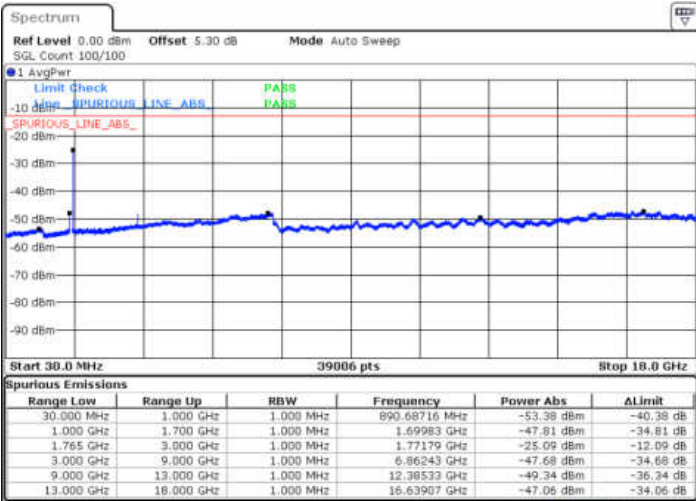

Lowest Channel / 16QAM

Date: 13 JAN 2018 18:58:18

LTE Band 4 / 20MHz

Middle Channel / QPSK

Middle Channel / 16QAM

Date: 13. JAN 2018 18:59:52

Date: 13. JAN 2018 19:00:47

Highest Channel / QPSK

Highest Channel / 16QAM

Date: 13. JAN 2018 19:06:51

Date: 13. JAN 2018 19:07:46

LTE Band 4 / 1.4MHz

Lowest Channel / 64QAM

Middle Channel / 64QAM

Date: 13 JAN 2018 19:45:08

Date: 13 JAN 2018 19:46:03