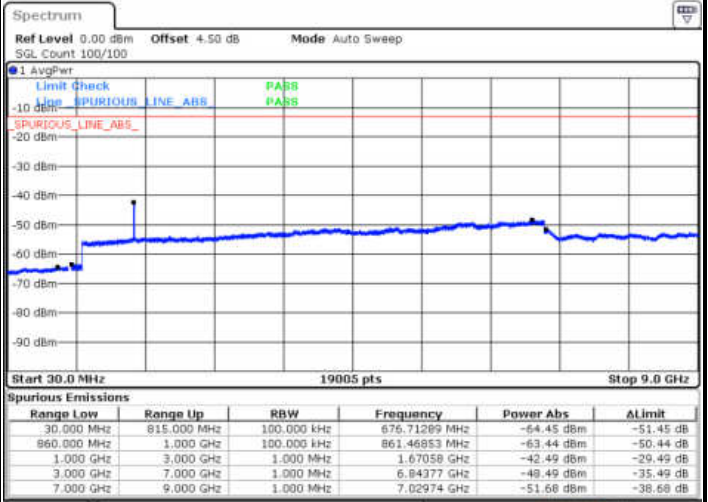

Date: 13 JAN 2018 12:00:12

Date: 13 JAN 2018 12:01:07

Middle Channel / QPSK

Middle Channel / 16QAM

Date: 13 JAN 2018 12:02:41

Date: 13 JAN 2018 12:03:35

LTE Band 5 / 1.4MHz

Highest Channel / QPSK

Date: 13.JAN.2018 12:11:40

Highest Channel / 16QAM

Date: 13.JAN.2018 12:12:34

LTE Band 5 / 3MHz

Lowest Channel / QPSK

Date: 13.JAN.2018 12:20:38

Lowest Channel / 16QAM

Date: 13.JAN.2018 12:21:32

LTE Band 5 / 3MHz

Middle Channel / QPSK

Middle Channel / 16QAM

Date: 13. JAN 2018 12:23:07

Date: 13. JAN 2018 12:24:01

Highest Channel / QPSK

Highest Channel / 16QAM

Date: 13. JAN 2018 12:32:05