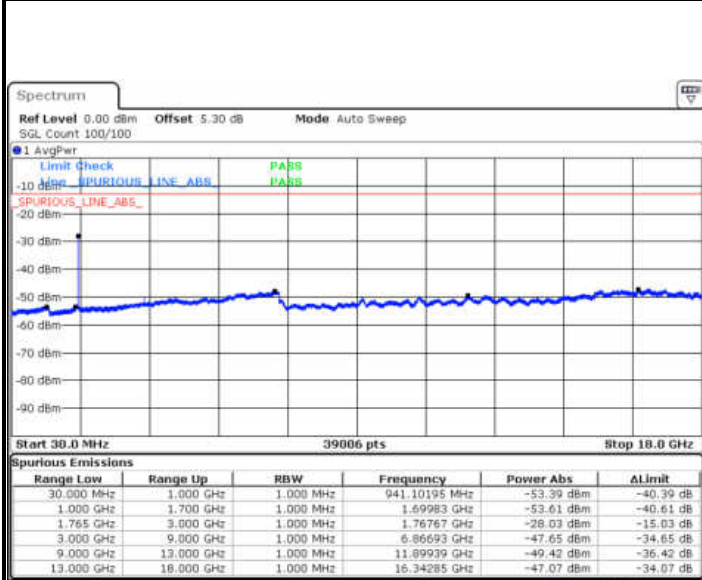

LTE Band 4 / 15MHz

Highest Channel / QPSK

Date: 13 JAN 2018 18:50:24

Highest Channel / 16QAM

Date: 13 JAN 2018 18:51:19

LTE Band 4 / 20MHz

Lowest Channel / QPSK

Date: 13 JAN 2018 18:57:23

Lowest Channel / 16QAM

Date: 13 JAN 2018 18:58:18

LTE Band 4 / 20MHz

Middle Channel / QPSK

Middle Channel / 16QAM

Date: 13. JAN 2018 18:59:52

Date: 13. JAN 2018 19:00:47

Highest Channel / QPSK

Highest Channel / 16QAM

Date: 13. JAN 2018 19:06:51

Date: 13. JAN 2018 19:07:46

LTE Band 4 / 1.4MHz

Lowest Channel / 64QAM

Middle Channel / 64QAM

Date: 13 JAN 2018 19:45:08

Date: 13 JAN 2018 19:46:03