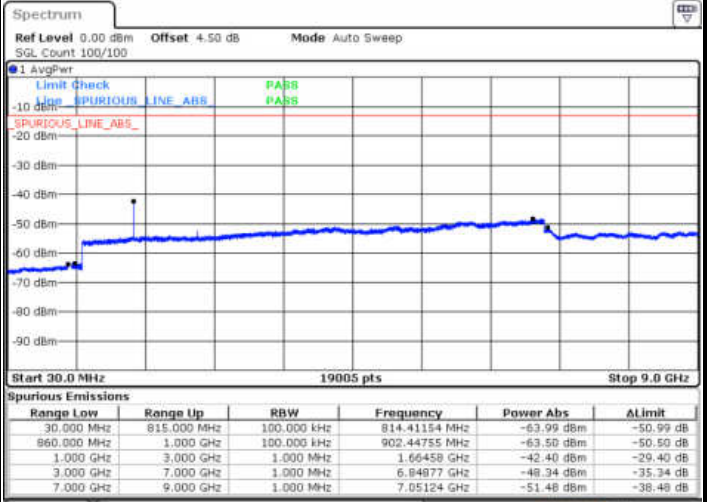

LTE Band 5 / 3MHz

Lowest Channel / 64QAM

Date: 13.JAN.2018 13:33:22

Middle Channel / 64QAM

Date: 13.JAN.2018 13:34:16

Highest Channel / 64QAM

Date: 13.JAN.2018 13:35:11

LTE Band 5 / 5MHz

Lowest Channel / 64QAM

Middle Channel / 64QAM

Date: 13 JAN 2018 13:30:39

Date: 13 JAN 2018 13:31:33

Highest Channel / 64QAM

Date: 13 JAN 2018 13:32:28

LTE Band 5 / 10MHz

Lowest Channel / 64QAM

Middle Channel / 64QAM

Date: 13.JAN.2018 13:27:55

Date: 13.JAN.2018 13:28:50

Highest Channel / 64QAM

Date: 13.JAN.2018 13:29:44

LTE Band 12 / 1.4MHz

Lowest Channel / QPSK

Date: 13 JAN 2018 15:31:45