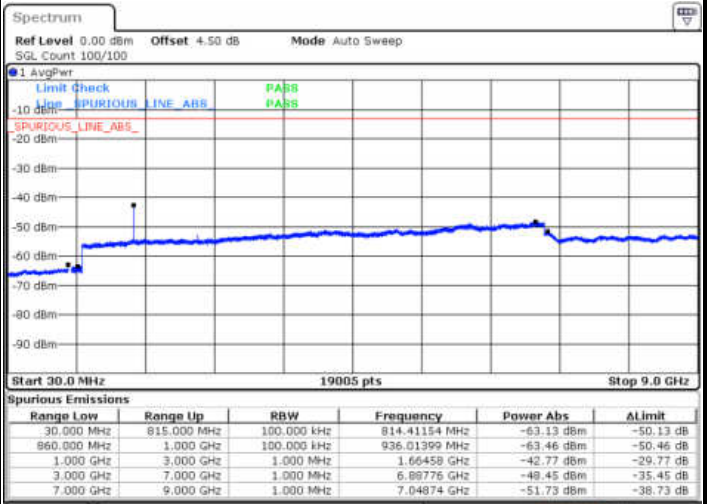

Date: 13. JAN 2018 12:32:59

LTE Band 5 / 5MHz

Lowest Channel / QPSK

Lowest Channel / 16QAM

Date: 13.JAN.2018 12:41:03

Date: 13.JAN.2018 12:41:58

Middle Channel / QPSK

Middle Channel / 16QAM

Date: 13.JAN.2018 12:43:32

Date: 13.JAN.2018 12:44:26

LTE Band 5 / 5MHz

Highest Channel / QPSK

Highest Channel / 16QAM

LTE Band 5 / 10MHz

Lowest Channel / QPSK

Lowest Channel / 16QAM

LTE Band 5 / 10MHz

Middle Channel / QPSK

Middle Channel / 16QAM

Date: 13. JAN 2018 13:03:58

Date: 13. JAN 2018 13:04:52

Highest Channel / QPSK

Highest Channel / 16QAM

Date: 13. JAN 2018 13:12:56

Date: 13. JAN 2018 13:13:51

LTE Band 5 / 1.4MHz

Lowest Channel / 64QAM

Middle Channel / 64QAM

Date: 13 JAN 2018 13:36:05

Date: 13 JAN 2018 13:37:00

Highest Channel / 64QAM

Date: 13 JAN 2018 13:37:54