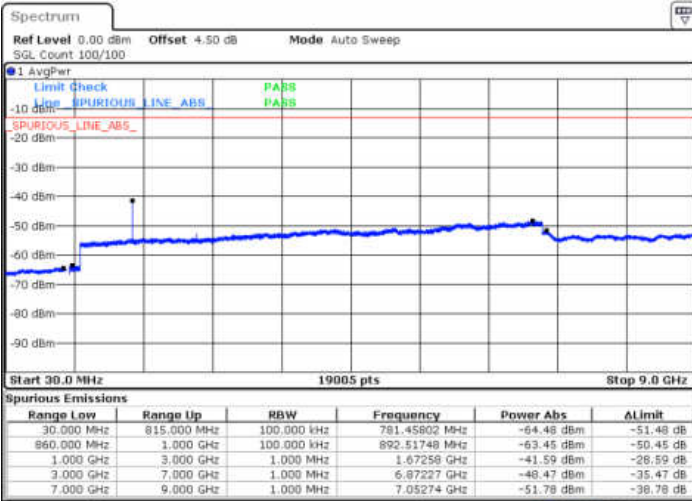

Lowest Channel / 64QAM

Middle Channel / 64QAM

Date: 13.JAN.2018 19:56:04

Date: 13.JAN.2018 19:56:58

Highest Channel / 64QAM

Date: 13.JAN.2018 19:57:53

LTE Band 4 / 20MHz

Lowest Channel / 64QAM

Middle Channel / 64QAM

Date: 13 JAN 2018 19:58:48

Date: 13 JAN 2018 19:58:42

Highest Channel / 64QAM

Date: 13 JAN 2018 20:00:37

LTE Band 5 / 1.4MHz

Lowest Channel / QPSK

Lowest Channel / 16QAM

Date: 13 JAN 2018 12:00:12

Date: 13 JAN 2018 12:01:07

Middle Channel / QPSK

Middle Channel / 16QAM

Date: 13 JAN 2018 12:02:41

Date: 13 JAN 2018 12:03:35

LTE Band 5 / 1.4MHz

Highest Channel / QPSK