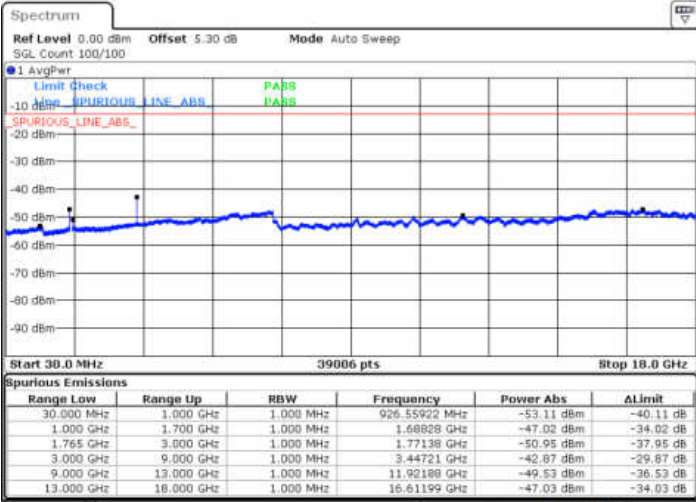

Lowest Channel / 16QAM

Date: 13 JAN 2018 18:58:18

LTE Band 4 / 20MHz

Middle Channel / QPSK

Middle Channel / 16QAM

Date: 13. JAN 2018 18:59:52

Date: 13. JAN 2018 19:00:47

Highest Channel / QPSK

Highest Channel / 16QAM

Date: 13. JAN 2018 19:06:51

Date: 13. JAN 2018 19:07:46

LTE Band 4 / 1.4MHz

Lowest Channel / 64QAM

Middle Channel / 64QAM

Date: 13 JAN 2018 19:45:08

Date: 13 JAN 2018 19:46:03