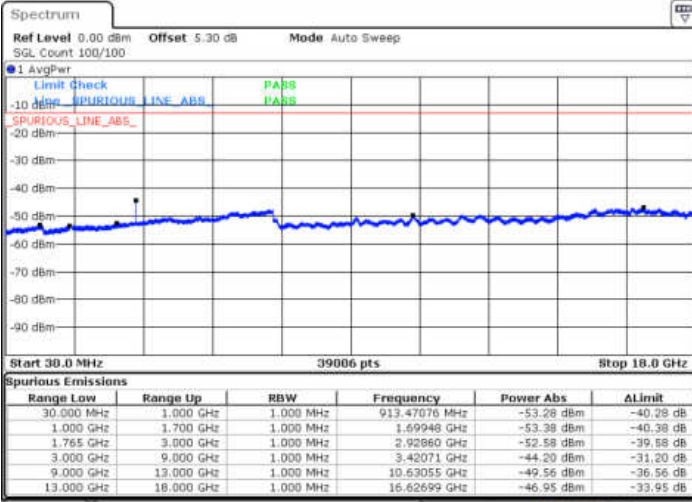

Highest Channel / 16QAM

Date: 13. JAN 2018 19:06:51

Date: 13. JAN 2018 19:07:46

LTE Band 4 / 1.4MHz

Lowest Channel / 64QAM

Middle Channel / 64QAM

Date: 13 JAN 2018 19:45:08

Date: 13 JAN 2018 19:46:03

Highest Channel / 64QAM

Date: 13 JAN 2018 19:46:57

LTE Band 4 / 3MHz

Lowest Channel / 64QAM

Middle Channel / 64QAM

Date: 13 JAN 2018 19:47:52

Date: 13 JAN 2018 19:48:47

Highest Channel / 64QAM