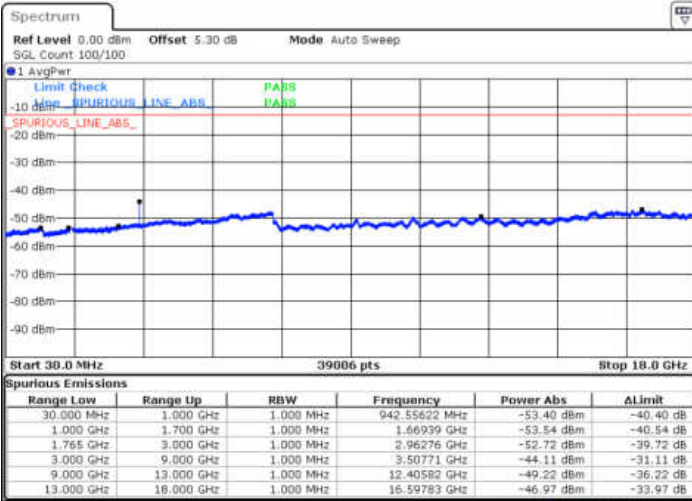

Highest Channel / 16QAM

Date: 13. JAN 2018 19:06:51

Date: 13. JAN 2018 19:07:46

LTE Band 4 / 1.4MHz

Lowest Channel / 64QAM

Middle Channel / 64QAM

Date: 13 JAN 2018 19:45:08

Date: 13 JAN 2018 19:46:03

Highest Channel / 64QAM

Date: 13 JAN 2018 19:46:57

LTE Band 4 / 3MHz

Lowest Channel / 64QAM

Middle Channel / 64QAM

Date: 13 JAN 2018 19:47:52

Date: 13 JAN 2018 19:48:47

Highest Channel / 64QAM