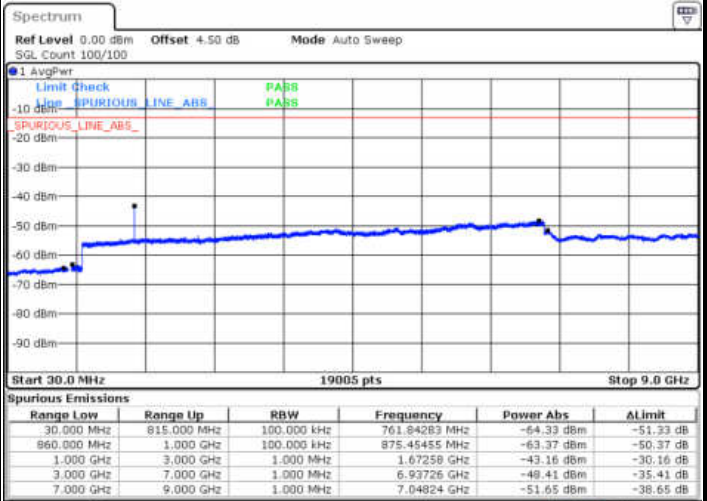

Lowest Channel / 64QAM

Middle Channel / 64QAM

Date: 13.JAN.2018 19:56:04

Date: 13.JAN.2018 19:56:58

Highest Channel / 64QAM

Date: 13.JAN.2018 19:57:53

LTE Band 4 / 20MHz

Lowest Channel / 64QAM

Middle Channel / 64QAM

Date: 13 JAN 2018 19:58:48

Date: 13 JAN 2018 19:58:42

Highest Channel / 64QAM

Date: 13 JAN 2018 20:00:37

LTE Band 5 / 1.4MHz

Lowest Channel / QPSK

Lowest Channel / 16QAM

Date: 13 JAN 2018 12:00:12

Date: 13 JAN 2018 12:01:07

Middle Channel / QPSK

Middle Channel / 16QAM

Date: 13 JAN 2018 12:02:41

Date: 13 JAN 2018 12:03:35

LTE Band 5 / 1.4MHz

Highest Channel / QPSK