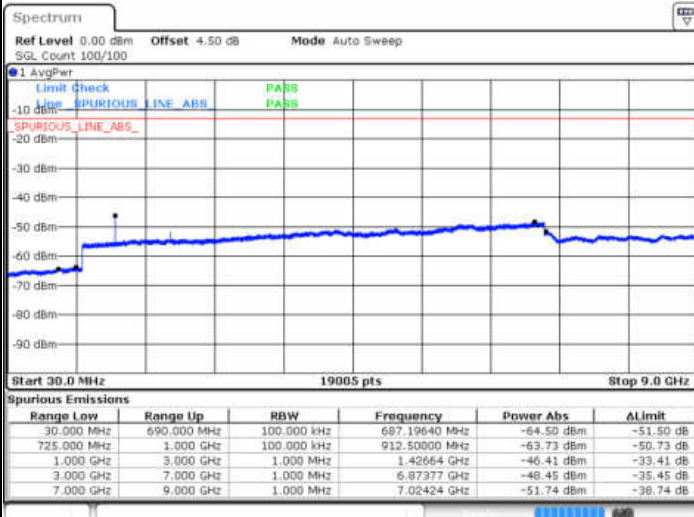

Date: 13. JAN 2018 16:22:51

Highest Channel / QPSK

Highest Channel / 16QAM

Date: 13. JAN 2018 16:24:40

Date: 13. JAN 2018 16:25:34

LTE Band 12 / 1.4MHz

Lowest Channel / 64QAM

Date: 13.JAN.2018 16:59:18

Middle Channel / 64QAM

Date: 13.JAN.2018 17:00:12

Highest Channel / 64QAM

Date: 13.JAN.2018 17:01:07

LTE Band 12 / 3MHz

Lowest Channel / 64QAM

Middle Channel / 64QAM

Date: 13.JAN.2018 17:02:01

Date: 13.JAN.2018 17:02:55

Highest Channel / 64QAM

Date: 13.JAN.2018 17:03:50

LTE Band 12 / 5MHz

Lowest Channel / 64QAM

Middle Channel / 64QAM

Date: 13.JAN.2018 17:04:44

Date: 13.JAN.2018 17:05:39

Highest Channel / 64QAM

Date: 13.JAN.2018 17:06:33