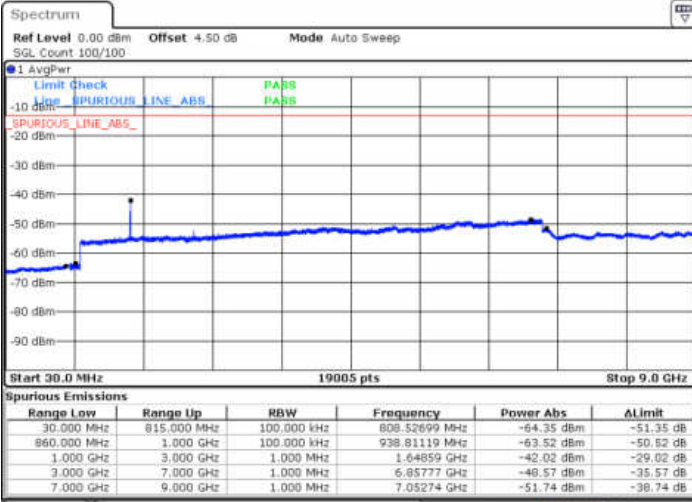

Lowest Channel / 64QAM

Middle Channel / 64QAM

Date: 13.JAN.2018 19:56:04

Date: 13.JAN.2018 19:56:58

Highest Channel / 64QAM

Date: 13.JAN.2018 19:57:53

LTE Band 4 / 20MHz

Lowest Channel / 64QAM

Middle Channel / 64QAM

Date: 13 JAN 2018 19:58:48

Date: 13 JAN 2018 19:58:42

Highest Channel / 64QAM

Date: 13 JAN 2018 20:00:37

LTE Band 5 / 1.4MHz

Lowest Channel / QPSK

Lowest Channel / 16QAM

Date: 13 JAN 2018 12:00:12

Date: 13 JAN 2018 12:01:07

Middle Channel / QPSK

Middle Channel / 16QAM

Date: 13 JAN 2018 12:02:41

Date: 13 JAN 2018 12:03:35

LTE Band 5 / 1.4MHz

Highest Channel / QPSK