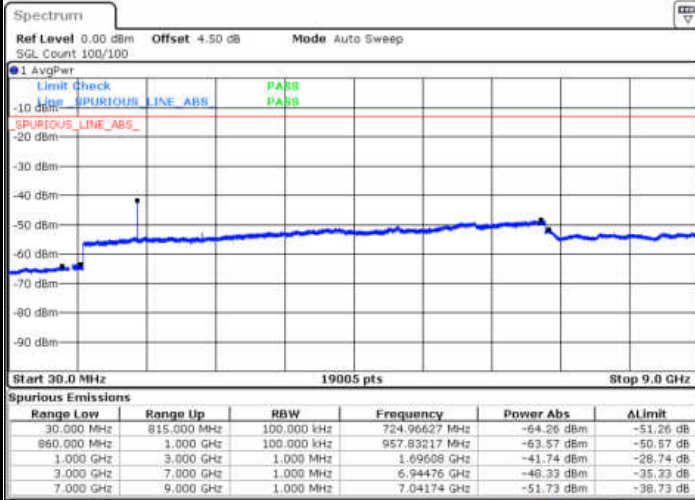

Middle Channel / 64QAM

Date: 13 JAN 2018 19:58:48

Date: 13 JAN 2018 19:58:42

Highest Channel / 64QAM

Date: 13 JAN 2018 20:00:37

LTE Band 5 / 1.4MHz

Lowest Channel / QPSK

Lowest Channel / 16QAM

Date: 13 JAN 2018 12:00:12

Date: 13 JAN 2018 12:01:07

Middle Channel / QPSK

Middle Channel / 16QAM

Date: 13 JAN 2018 12:02:41

Date: 13 JAN 2018 12:03:35

LTE Band 5 / 1.4MHz

Highest Channel / QPSK

Date: 13.JAN.2018 12:11:40

Highest Channel / 16QAM

Date: 13.JAN.2018 12:12:34

LTE Band 5 / 3MHz

Lowest Channel / QPSK

Date: 13.JAN.2018 12:20:38

Lowest Channel / 16QAM

Date: 13.JAN.2018 12:21:32