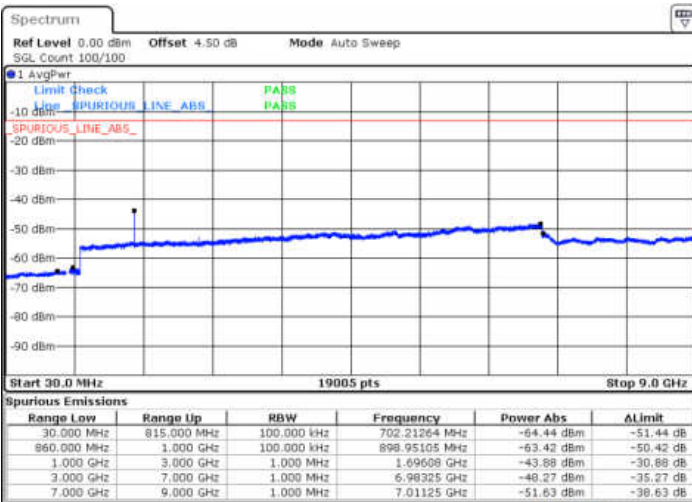

LTE Band 5 / 10MHz

Middle Channel / QPSK

Middle Channel / 16QAM

Date: 13. JAN 2018 13:03:58

Date: 13. JAN 2018 13:04:52

Highest Channel / QPSK

Highest Channel / 16QAM

Date: 13. JAN 2018 13:12:56

Date: 13. JAN 2018 13:13:51

LTE Band 5 / 1.4MHz

Lowest Channel / 64QAM

Middle Channel / 64QAM

Date: 13 JAN 2018 13:36:05

Date: 13 JAN 2018 13:37:00

Highest Channel / 64QAM

Date: 13 JAN 2018 13:37:54

LTE Band 5 / 3MHz

Lowest Channel / 64QAM

Date: 13.JAN.2018 13:33:22

Middle Channel / 64QAM

Date: 13.JAN.2018 13:34:16

Highest Channel / 64QAM

Date: 13.JAN.2018 13:35:11

LTE Band 5 / 5MHz

Lowest Channel / 64QAM

Middle Channel / 64QAM

Date: 13 JAN 2018 13:30:39

Date: 13 JAN 2018 13:31:33

Highest Channel / 64QAM

Date: 13 JAN 2018 13:32:28

LTE Band 5 / 10MHz

Lowest Channel / 64QAM