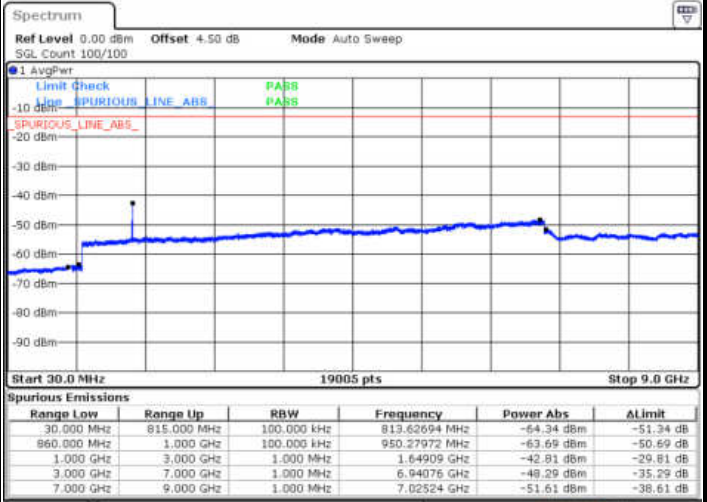

Date: 13.JAN.2018 12:11:40

Highest Channel / 16QAM

Date: 13.JAN.2018 12:12:34

LTE Band 5 / 3MHz

Lowest Channel / QPSK

Date: 13.JAN.2018 12:20:38

Lowest Channel / 16QAM

Date: 13.JAN.2018 12:21:32

LTE Band 5 / 3MHz

Middle Channel / QPSK

Middle Channel / 16QAM

Date: 13. JAN 2018 12:23:07

Date: 13. JAN 2018 12:24:01

Highest Channel / QPSK

Highest Channel / 16QAM

Date: 13. JAN 2018 12:32:05

Date: 13. JAN 2018 12:32:59

LTE Band 5 / 5MHz

Lowest Channel / QPSK

Lowest Channel / 16QAM

Date: 13.JAN.2018 12:41:03

Date: 13.JAN.2018 12:41:58

Middle Channel / QPSK

Middle Channel / 16QAM