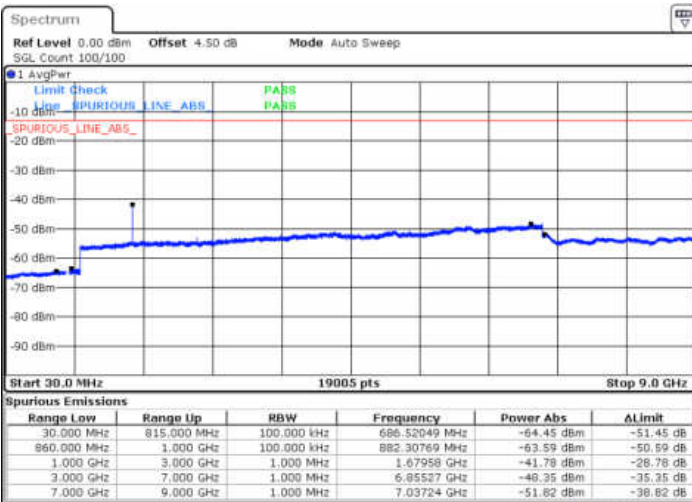

LTE Band 5 / 3MHz

Lowest Channel / 64QAM

Date: 13.JAN.2018 13:33:22

Middle Channel / 64QAM

Date: 13.JAN.2018 13:34:16

Highest Channel / 64QAM

Date: 13.JAN.2018 13:35:11

LTE Band 5 / 5MHz

Lowest Channel / 64QAM

Middle Channel / 64QAM

Date: 13 JAN 2018 13:30:39

Date: 13 JAN 2018 13:31:33

Highest Channel / 64QAM

Date: 13 JAN 2018 13:32:28

LTE Band 5 / 10MHz

Lowest Channel / 64QAM

Middle Channel / 64QAM

Date: 13.JAN.2018 13:27:55

Date: 13.JAN.2018 13:28:50

Highest Channel / 64QAM

Date: 13.JAN.2018 13:29:44

LTE Band 12 / 1.4MHz

Lowest Channel / QPSK

Date: 13 JAN 2018 15:31:45