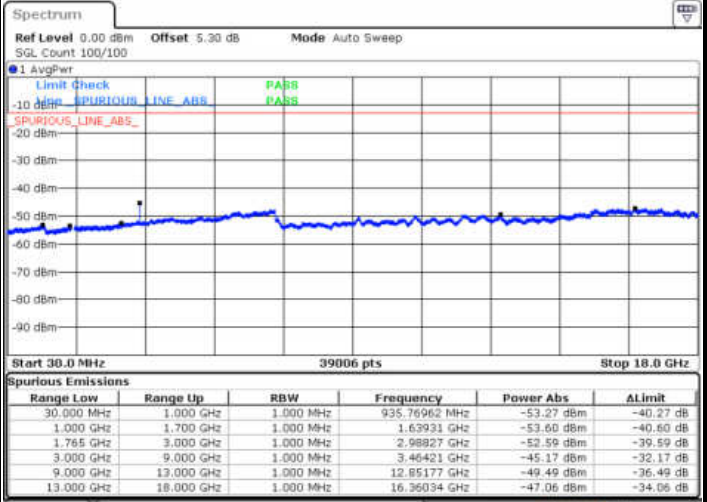

Lowest Channel / 16QAM

Date: 13 JAN 2018 18:58:18

LTE Band 4 / 20MHz

Middle Channel / QPSK

Middle Channel / 16QAM

Date: 13. JAN 2018 18:59:52

Date: 13. JAN 2018 19:00:47

Highest Channel / QPSK

Highest Channel / 16QAM

Date: 13. JAN 2018 19:06:51

Date: 13. JAN 2018 19:07:46

LTE Band 4 / 1.4MHz

Lowest Channel / 64QAM

Middle Channel / 64QAM

Date: 13 JAN 2018 19:45:08

Date: 13 JAN 2018 19:46:03

Highest Channel / 64QAM

Date: 13 JAN 2018 19:46:57

LTE Band 4 / 3MHz

Lowest Channel / 64QAM

Middle Channel / 64QAM

Date: 13 JAN 2018 19:47:52

Date: 13 JAN 2018 19:48:47

Highest Channel / 64QAM