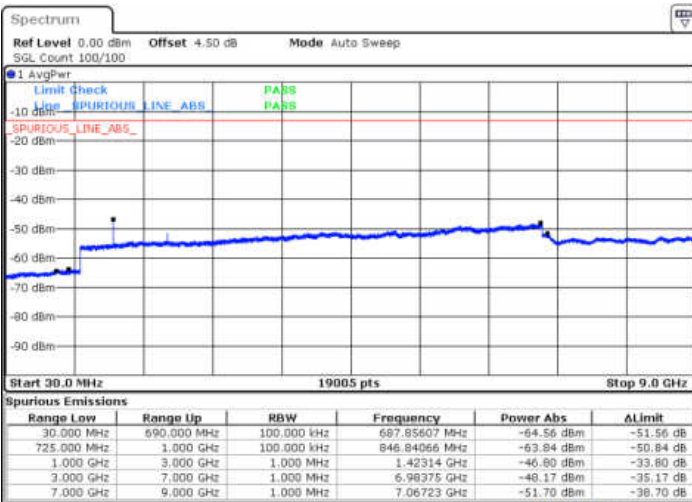

Date: 13. JAN 2018 16:22:51

Highest Channel / QPSK

Highest Channel / 16QAM

Date: 13. JAN 2018 16:24:40

Date: 13. JAN 2018 16:25:34

LTE Band 12 / 1.4MHz

Lowest Channel / 64QAM

Date: 13.JAN.2018 16:59:18

Middle Channel / 64QAM

Date: 13.JAN.2018 17:00:12

Highest Channel / 64QAM

Date: 13.JAN.2018 17:01:07

LTE Band 12 / 3MHz

Lowest Channel / 64QAM

Middle Channel / 64QAM

Date: 13.JAN.2018 17:02:01

Date: 13.JAN.2018 17:02:55

Highest Channel / 64QAM

Date: 13.JAN.2018 17:03:50

LTE Band 12 / 5MHz

Lowest Channel / 64QAM

Middle Channel / 64QAM

Date: 13.JAN.2018 17:04:44

Date: 13.JAN.2018 17:05:39

Highest Channel / 64QAM

Date: 13.JAN.2018 17:06:33