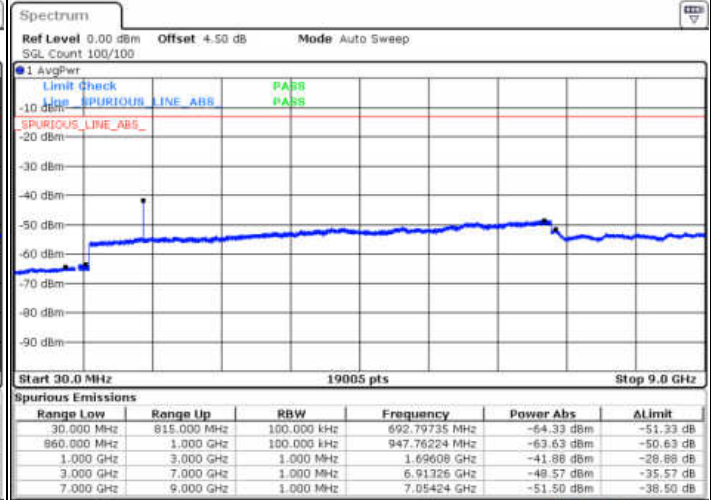

Middle Channel / 64QAM

Date: 13 JAN 2018 19:58:48

Date: 13 JAN 2018 19:58:42

Highest Channel / 64QAM

Date: 13 JAN 2018 20:00:37

LTE Band 5 / 1.4MHz

Lowest Channel / QPSK

Lowest Channel / 16QAM

Date: 13 JAN 2018 12:00:12

Date: 13 JAN 2018 12:01:07

Middle Channel / QPSK

Middle Channel / 16QAM

Date: 13 JAN 2018 12:02:41

Date: 13 JAN 2018 12:03:35

LTE Band 5 / 1.4MHz

Highest Channel / QPSK

Date: 13.JAN.2018 12:11:40

Highest Channel / 16QAM

Date: 13.JAN.2018 12:12:34

LTE Band 5 / 3MHz

Lowest Channel / QPSK

Date: 13.JAN.2018 12:20:38

Lowest Channel / 16QAM

Date: 13.JAN.2018 12:21:32

LTE Band 5 / 3MHz

Middle Channel / QPSK

Middle Channel / 16QAM

Date: 13. JAN 2018 12:23:07

Date: 13. JAN 2018 12:24:01

Highest Channel / QPSK

Highest Channel / 16QAM

Date: 13. JAN 2018 12:32:05