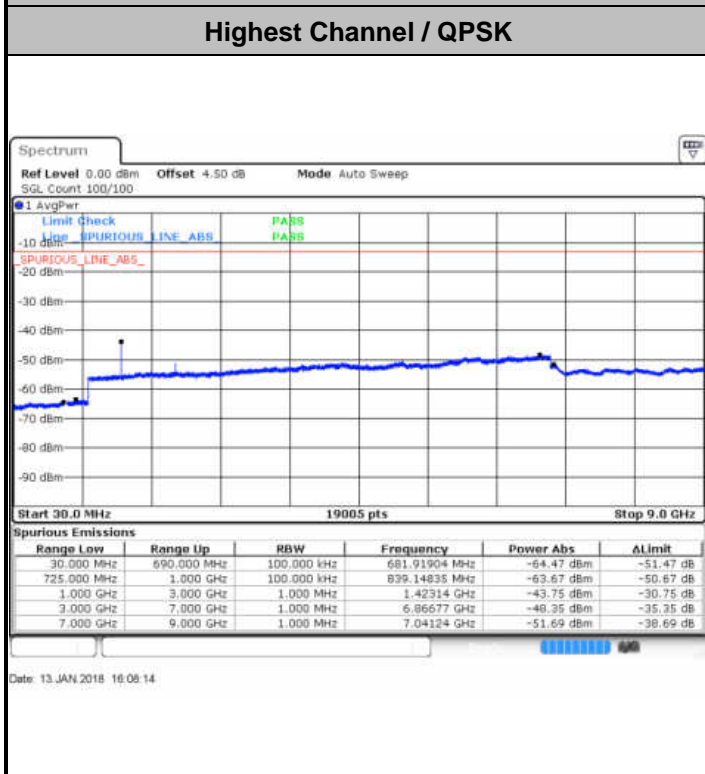

LTE Band 12 / 3MHz

Middle Channel / QPSK

Middle Channel / 16QAM

Date: 13.JAN.2018 15:50:54

Date: 13.JAN.2018 15:50:00

Highest Channel / QPSK

Highest Channel / 16QAM

Date: 13.JAN.2018 15:51:48

Date: 13.JAN.2018 15:52:43

LTE Band 12 / 5MHz

Lowest Channel / QPSK

Lowest Channel / 16QAM

Date: 13.JAN.2018 16:04:36

Date: 13.JAN.2018 16:05:31

Middle Channel / QPSK

Middle Channel / 16QAM

Date: 13.JAN.2018 16:07:20

Date: 13.JAN.2018 16:08:25

LTE Band 12 / 5MHz

LTE Band 12 / 10MHz

LTE Band 12 / 10MHz

Middle Channel / QPSK

Middle Channel / 16QAM

Date: 13. JAN 2018 16:23:45

Date: 13. JAN 2018 16:22:51

Highest Channel / QPSK

Highest Channel / 16QAM

Date: 13. JAN 2018 16:24:40

Date: 13. JAN 2018 16:25:34

LTE Band 12 / 1.4MHz

Lowest Channel / 64QAM

Date: 13.JAN.2018 16:59:18