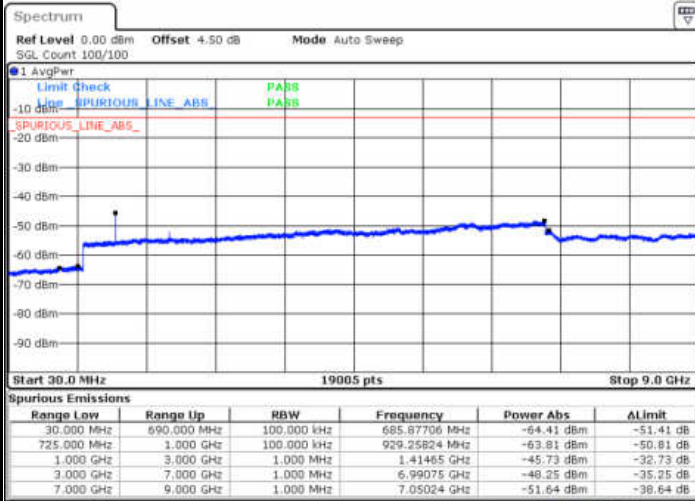

Lowest Channel / 64QAM

Middle Channel / 64QAM

Date: 13 JAN 2018 13:30:39

Date: 13 JAN 2018 13:31:33

Highest Channel / 64QAM

Date: 13 JAN 2018 13:32:28

LTE Band 5 / 10MHz

Lowest Channel / 64QAM

Middle Channel / 64QAM

Date: 13.JAN.2018 13:27:55

Date: 13.JAN.2018 13:28:50

Highest Channel / 64QAM

Date: 13.JAN.2018 13:29:44

LTE Band 12 / 1.4MHz

Lowest Channel / QPSK

Date: 13 JAN 2018 15:31:45

Lowest Channel / 16QAM

Date: 13 JAN 2018 15:32:39

Middle Channel / QPSK

Date: 13 JAN 2018 15:34:28

Middle Channel / 16QAM

Date: 13 JAN 2018 15:33:34

LTE Band 12 / 1.4MHz

Highest Channel / QPSK