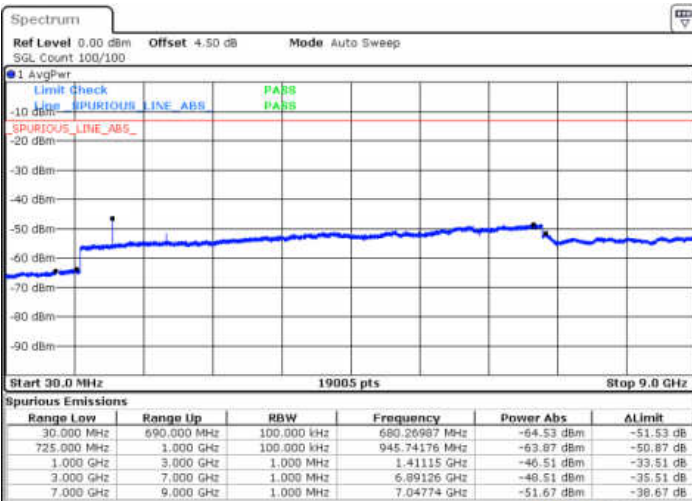

LTE Band 12 / 3MHz

Middle Channel / QPSK

Middle Channel / 16QAM

Date: 13.JAN.2018 15:50:54

Date: 13.JAN.2018 15:50:00

Highest Channel / QPSK

Highest Channel / 16QAM

Date: 13.JAN.2018 15:51:48

Date: 13.JAN.2018 15:52:43

LTE Band 12 / 5MHz

Lowest Channel / QPSK

Lowest Channel / 16QAM

Date: 13.JAN.2018 16:04:36

Date: 13.JAN.2018 16:05:31

Middle Channel / QPSK

Middle Channel / 16QAM

Date: 13.JAN.2018 16:07:20

Date: 13.JAN.2018 16:08:25

LTE Band 12 / 5MHz

LTE Band 12 / 10MHz

LTE Band 12 / 10MHz

Middle Channel / QPSK

Middle Channel / 16QAM

Date: 13. JAN 2018 16:23:45

Date: 13. JAN 2018 16:22:51

Highest Channel / QPSK

Highest Channel / 16QAM

Date: 13. JAN 2018 16:24:40

Date: 13. JAN 2018 16:25:34

LTE Band 12 / 1.4MHz

Lowest Channel / 64QAM

Date: 13.JAN.2018 16:59:18