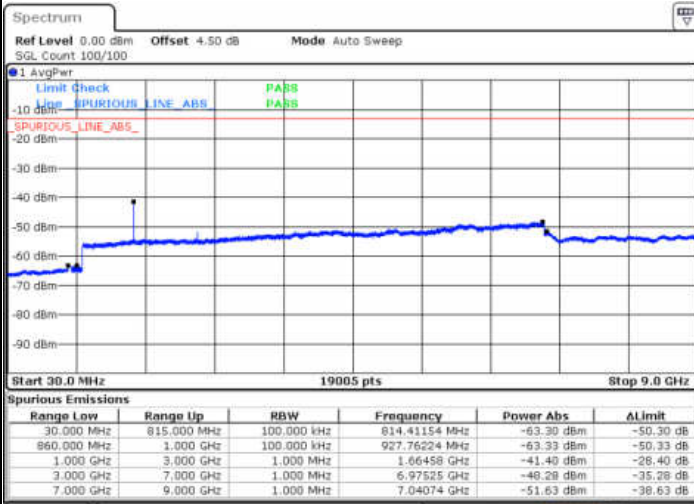

Date: 13.JAN.2018 12:43:32

Date: 13.JAN.2018 12:44:26

LTE Band 5 / 5MHz

Highest Channel / QPSK

Highest Channel / 16QAM

LTE Band 5 / 10MHz

Lowest Channel / QPSK

Lowest Channel / 16QAM

LTE Band 5 / 10MHz

Middle Channel / QPSK

Middle Channel / 16QAM

Date: 13. JAN 2018 13:03:58

Date: 13. JAN 2018 13:04:52

Highest Channel / QPSK

Highest Channel / 16QAM

Date: 13. JAN 2018 13:12:56

Date: 13. JAN 2018 13:13:51

LTE Band 5 / 1.4MHz

Lowest Channel / 64QAM

Middle Channel / 64QAM

Date: 13 JAN 2018 13:36:05

Date: 13 JAN 2018 13:37:00

Highest Channel / 64QAM

Date: 13 JAN 2018 13:37:54