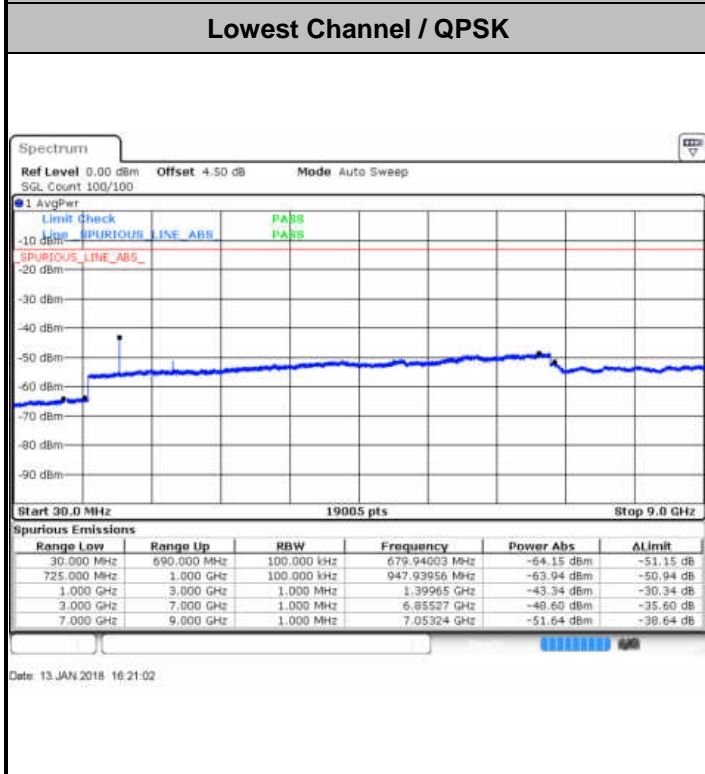

Date: 13.JAN.2018 15:52:43

LTE Band 12 / 5MHz

Lowest Channel / QPSK

Lowest Channel / 16QAM

Date: 13.JAN.2018 16:04:36

Date: 13.JAN.2018 16:05:31

Middle Channel / QPSK

Middle Channel / 16QAM

Date: 13.JAN.2018 16:07:20

Date: 13.JAN.2018 16:08:25

LTE Band 12 / 5MHz

LTE Band 12 / 10MHz

LTE Band 12 / 10MHz

Middle Channel / QPSK

Middle Channel / 16QAM

Date: 13. JAN 2018 16:23:45

Date: 13. JAN 2018 16:22:51

Highest Channel / QPSK

Highest Channel / 16QAM

Date: 13. JAN 2018 16:24:40

Date: 13. JAN 2018 16:25:34

LTE Band 12 / 1.4MHz

Lowest Channel / 64QAM

Date: 13.JAN.2018 16:59:18

Middle Channel / 64QAM

Date: 13.JAN.2018 17:00:12

Highest Channel / 64QAM

Date: 13.JAN.2018 17:01:07

LTE Band 12 / 3MHz

Lowest Channel / 64QAM

Middle Channel / 64QAM

Date: 13.JAN.2018 17:02:01