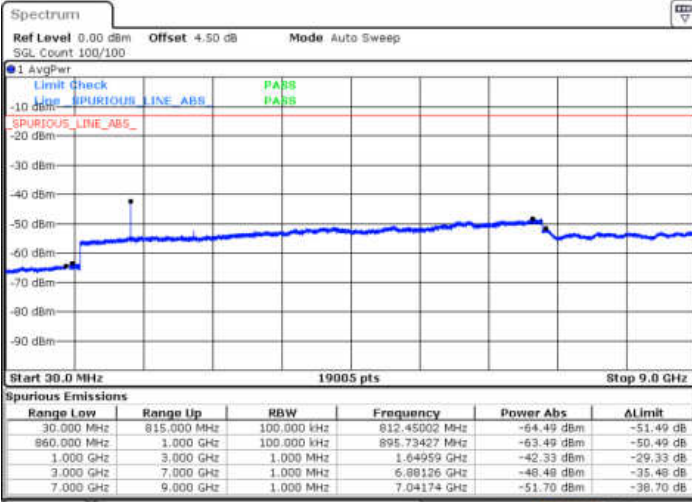

LTE Band 5 / 3MHz

Lowest Channel / 64QAM

Date: 13.JAN.2018 13:33:22

Middle Channel / 64QAM

Date: 13.JAN.2018 13:34:16

Highest Channel / 64QAM

Date: 13.JAN.2018 13:35:11

LTE Band 5 / 5MHz

Lowest Channel / 64QAM

Middle Channel / 64QAM

Date: 13 JAN 2018 13:30:39

Date: 13 JAN 2018 13:31:33

Highest Channel / 64QAM

Date: 13 JAN 2018 13:32:28

LTE Band 5 / 10MHz

Lowest Channel / 64QAM

Middle Channel / 64QAM

Date: 13.JAN.2018 13:27:55

Date: 13.JAN.2018 13:28:50

Highest Channel / 64QAM

Date: 13.JAN.2018 13:29:44

LTE Band 12 / 1.4MHz

Lowest Channel / QPSK

Date: 13 JAN 2018 15:31:45