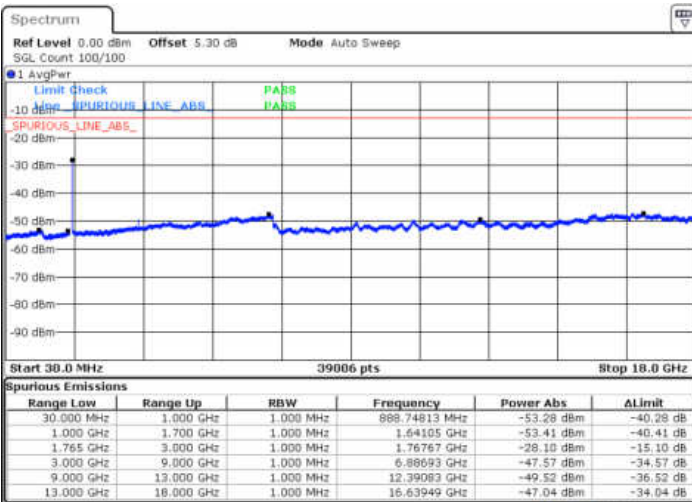

Lowest Channel / 64QAM

Middle Channel / 64QAM

Date: 13.JAN.2018 19:56:04

Date: 13.JAN.2018 19:56:58

Highest Channel / 64QAM

Date: 13.JAN.2018 19:57:53

LTE Band 4 / 20MHz

Lowest Channel / 64QAM

Middle Channel / 64QAM

Date: 13 JAN 2018 19:58:48

Date: 13 JAN 2018 19:58:42

Highest Channel / 64QAM

Date: 13 JAN 2018 20:00:37

LTE Band 5 / 1.4MHz

Lowest Channel / QPSK

Lowest Channel / 16QAM