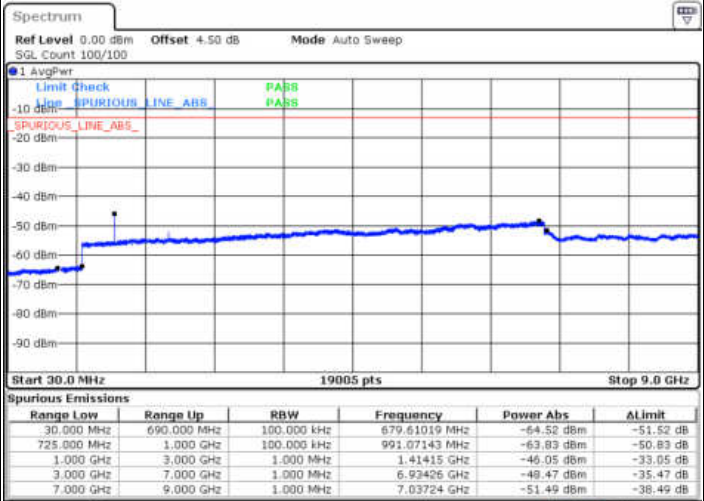

Middle Channel / 64QAM

Date: 13.JAN.2018 13:27:55

Date: 13.JAN.2018 13:28:50

Highest Channel / 64QAM

Date: 13.JAN.2018 13:29:44

LTE Band 12 / 1.4MHz

Lowest Channel / QPSK

Date: 13 JAN 2018 15:31:45

Lowest Channel / 16QAM

Date: 13 JAN 2018 15:32:39

Middle Channel / QPSK

Date: 13 JAN 2018 15:34:28

Middle Channel / 16QAM

Date: 13 JAN 2018 15:33:34

LTE Band 12 / 1.4MHz

Highest Channel / QPSK

Date: 13.JAN.2018 15:36:22

Highest Channel / 16QAM

Date: 13.JAN.2018 15:36:17

LTE Band 12 / 3MHz

Lowest Channel / QPSK

Date: 13.JAN.2018 15:48:11

Lowest Channel / 16QAM

Date: 13.JAN.2018 15:48:05