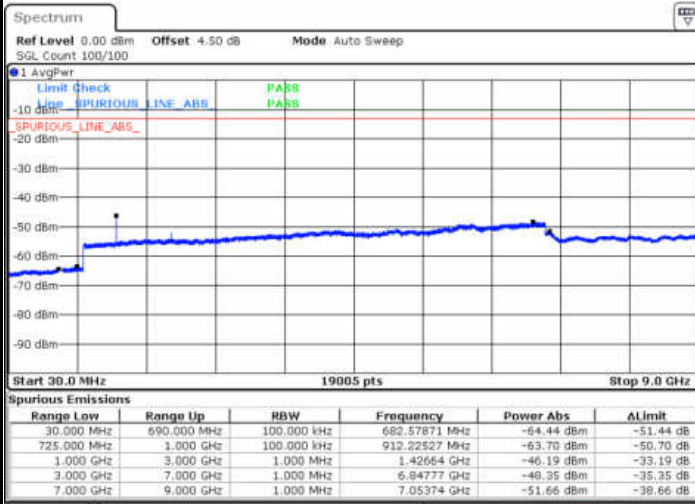

Date: 13.JAN.2018 15:36:22

Highest Channel / 16QAM

Date: 13.JAN.2018 15:36:17

LTE Band 12 / 3MHz

Lowest Channel / QPSK

Date: 13.JAN.2018 15:48:11

Lowest Channel / 16QAM

Date: 13.JAN.2018 15:48:05

LTE Band 12 / 3MHz

Middle Channel / QPSK

Middle Channel / 16QAM

Date: 13.JAN.2018 15:50:54

Date: 13.JAN.2018 15:50:00

Highest Channel / QPSK

Highest Channel / 16QAM

Date: 13.JAN.2018 15:51:48

Date: 13.JAN.2018 15:52:43

LTE Band 12 / 5MHz

Lowest Channel / QPSK

Lowest Channel / 16QAM

Date: 13.JAN.2018 16:04:36

Date: 13.JAN.2018 16:05:31

Middle Channel / QPSK

Middle Channel / 16QAM