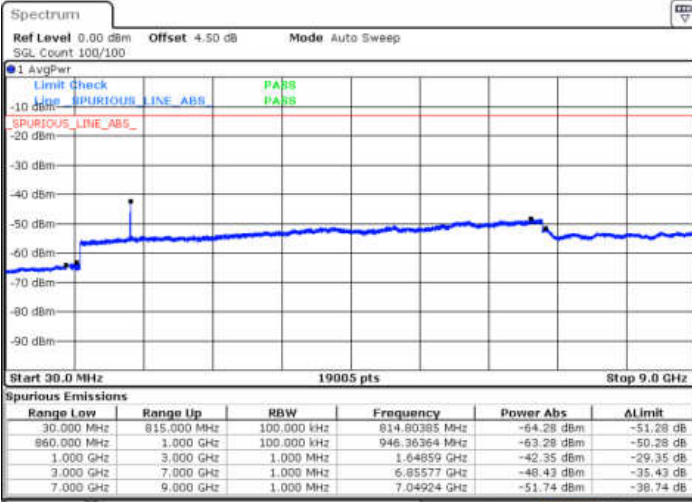

Date: 13.JAN.2018 12:43:32

Date: 13.JAN.2018 12:44:26

LTE Band 5 / 5MHz

Highest Channel / QPSK

Highest Channel / 16QAM

LTE Band 5 / 10MHz

Lowest Channel / QPSK

Lowest Channel / 16QAM

LTE Band 5 / 10MHz

Middle Channel / QPSK

Middle Channel / 16QAM

Date: 13. JAN 2018 13:03:58

Date: 13. JAN 2018 13:04:52

Highest Channel / QPSK

Highest Channel / 16QAM

Date: 13. JAN 2018 13:12:56

Date: 13. JAN 2018 13:13:51

LTE Band 5 / 1.4MHz

Lowest Channel / 64QAM

Middle Channel / 64QAM

Date: 13 JAN 2018 13:36:05

Date: 13 JAN 2018 13:37:00

Highest Channel / 64QAM

Date: 13 JAN 2018 13:37:54