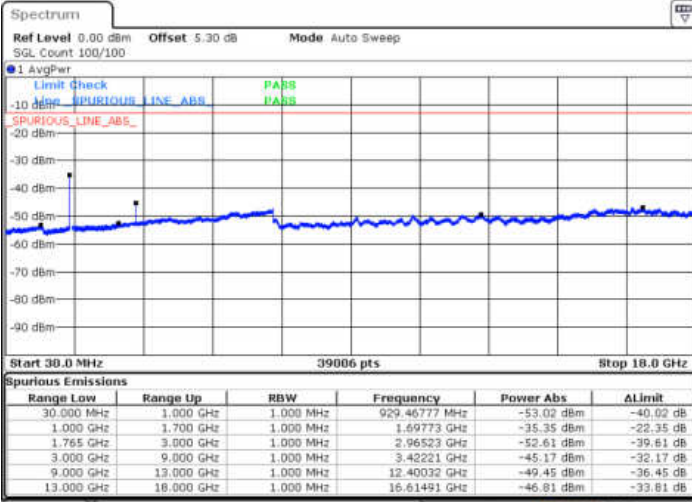

LTE Band 4 / 10MHz

Lowest Channel / 64QAM

Middle Channel / 64QAM

Date: 13.JAN.2018 19:53:20

Date: 13.JAN.2018 19:54:14

Highest Channel / 64QAM

Date: 13.JAN.2018 19:55:09

LTE Band 4 / 15MHz

Lowest Channel / 64QAM

Middle Channel / 64QAM

Date: 13.JAN.2018 19:56:04

Date: 13.JAN.2018 19:56:58

Highest Channel / 64QAM

Date: 13.JAN.2018 19:57:53

LTE Band 4 / 20MHz

Lowest Channel / 64QAM