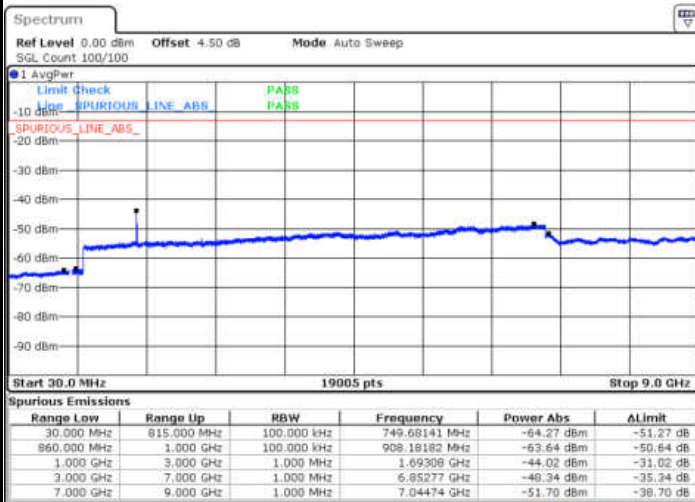

Date: 13. JAN 2018 13:13:51

LTE Band 5 / 1.4MHz

Lowest Channel / 64QAM

Middle Channel / 64QAM

Date: 13 JAN 2018 13:36:05

Date: 13 JAN 2018 13:37:00

Highest Channel / 64QAM

Date: 13 JAN 2018 13:37:54

LTE Band 5 / 3MHz

Lowest Channel / 64QAM

Date: 13.JAN.2018 13:33:22

Middle Channel / 64QAM

Date: 13.JAN.2018 13:34:16

Highest Channel / 64QAM

Date: 13.JAN.2018 13:35:11

LTE Band 5 / 5MHz

Lowest Channel / 64QAM

Middle Channel / 64QAM

Date: 13 JAN 2018 13:30:39

Date: 13 JAN 2018 13:31:33

Highest Channel / 64QAM

Date: 13 JAN 2018 13:32:28

LTE Band 5 / 10MHz

Lowest Channel / 64QAM