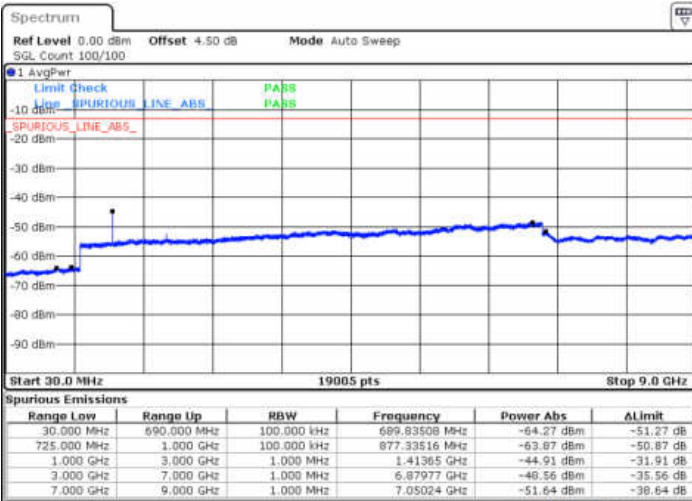

Date: 13.JAN.2018 15:52:43

LTE Band 12 / 5MHz

Lowest Channel / QPSK

Lowest Channel / 16QAM

Date: 13.JAN.2018 16:04:36

Date: 13.JAN.2018 16:05:31

Middle Channel / QPSK

Middle Channel / 16QAM

Date: 13.JAN.2018 16:07:20

Date: 13.JAN.2018 16:08:25

LTE Band 12 / 5MHz

LTE Band 12 / 10MHz

LTE Band 12 / 10MHz

Middle Channel / QPSK

Middle Channel / 16QAM

Date: 13. JAN 2018 16:23:45

Date: 13. JAN 2018 16:22:51

Highest Channel / QPSK

Highest Channel / 16QAM

Date: 13. JAN 2018 16:24:40

Date: 13. JAN 2018 16:25:34

LTE Band 12 / 1.4MHz

Lowest Channel / 64QAM

Date: 13.JAN.2018 16:59:18

Middle Channel / 64QAM

Date: 13.JAN.2018 17:00:12

Highest Channel / 64QAM

Date: 13.JAN.2018 17:01:07

LTE Band 12 / 3MHz

Lowest Channel / 64QAM

Middle Channel / 64QAM

Date: 13.JAN.2018 17:02:01