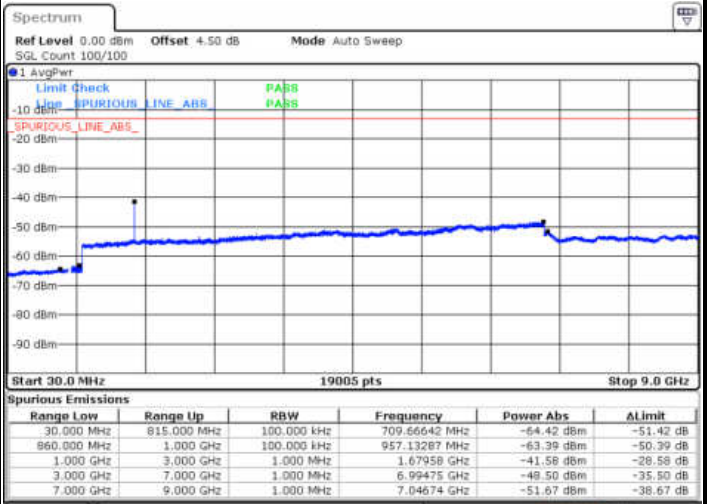

Date: 13.JAN.2018 12:43:32

Date: 13.JAN.2018 12:44:26

LTE Band 5 / 5MHz

Highest Channel / QPSK

Highest Channel / 16QAM

LTE Band 5 / 10MHz

Lowest Channel / QPSK

Lowest Channel / 16QAM

LTE Band 5 / 10MHz

Middle Channel / QPSK

Middle Channel / 16QAM

Date: 13. JAN 2018 13:03:58

Date: 13. JAN 2018 13:04:52

Highest Channel / QPSK

Highest Channel / 16QAM

Date: 13. JAN 2018 13:12:56

Date: 13. JAN 2018 13:13:51

LTE Band 5 / 1.4MHz

Lowest Channel / 64QAM

Middle Channel / 64QAM

Date: 13 JAN 2018 13:36:05

Date: 13 JAN 2018 13:37:00

Highest Channel / 64QAM

Date: 13 JAN 2018 13:37:54