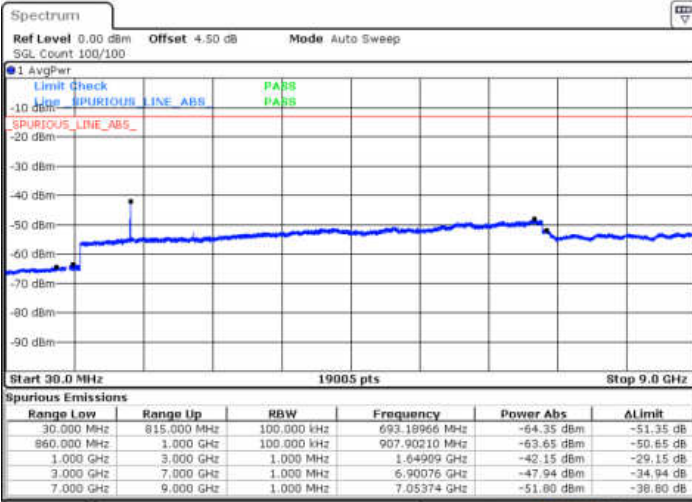

Date: 13.JAN.2018 12:11:40

Highest Channel / 16QAM

Date: 13.JAN.2018 12:12:34

LTE Band 5 / 3MHz

Lowest Channel / QPSK

Date: 13.JAN.2018 12:20:38

Lowest Channel / 16QAM

Date: 13.JAN.2018 12:21:32

LTE Band 5 / 3MHz

Middle Channel / QPSK

Middle Channel / 16QAM

Date: 13. JAN 2018 12:23:07

Date: 13. JAN 2018 12:24:01

Highest Channel / QPSK

Highest Channel / 16QAM

Date: 13. JAN 2018 12:32:05

Date: 13. JAN 2018 12:32:59

LTE Band 5 / 5MHz

Lowest Channel / QPSK

Lowest Channel / 16QAM

Date: 13.JAN.2018 12:41:03

Date: 13.JAN.2018 12:41:58

Middle Channel / QPSK

Middle Channel / 16QAM