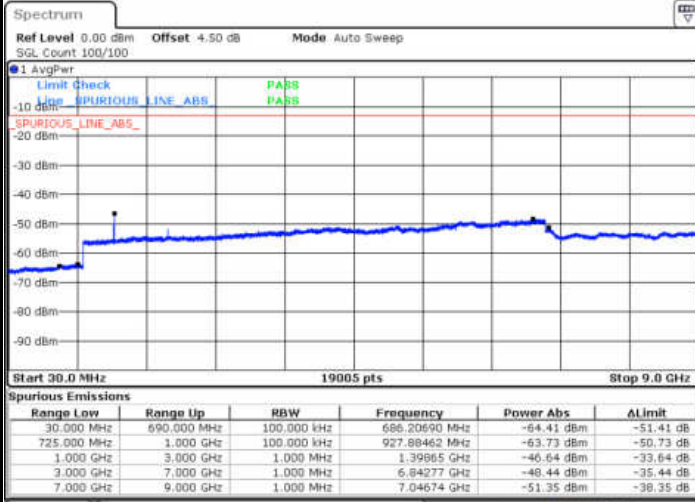

Date: 13.JAN.2018 16:07:20

Date: 13.JAN.2018 16:08:25

LTE Band 12 / 5MHz

LTE Band 12 / 10MHz

LTE Band 12 / 10MHz

Middle Channel / QPSK

Middle Channel / 16QAM

Date: 13. JAN 2018 16:23:45

Date: 13. JAN 2018 16:22:51

Highest Channel / QPSK

Highest Channel / 16QAM

Date: 13. JAN 2018 16:24:40

Date: 13. JAN 2018 16:25:34

LTE Band 12 / 1.4MHz

Lowest Channel / 64QAM

Date: 13.JAN.2018 16:59:18

Middle Channel / 64QAM

Date: 13.JAN.2018 17:00:12

Highest Channel / 64QAM

Date: 13.JAN.2018 17:01:07

LTE Band 12 / 3MHz

Lowest Channel / 64QAM

Middle Channel / 64QAM

Date: 13.JAN.2018 17:02:01

Date: 13.JAN.2018 17:02:55

Highest Channel / 64QAM

Date: 13.JAN.2018 17:03:50

LTE Band 12 / 5MHz

Lowest Channel / 64QAM

Middle Channel / 64QAM

Date: 13.JAN.2018 17:04:44

Date: 13.JAN.2018 17:05:39