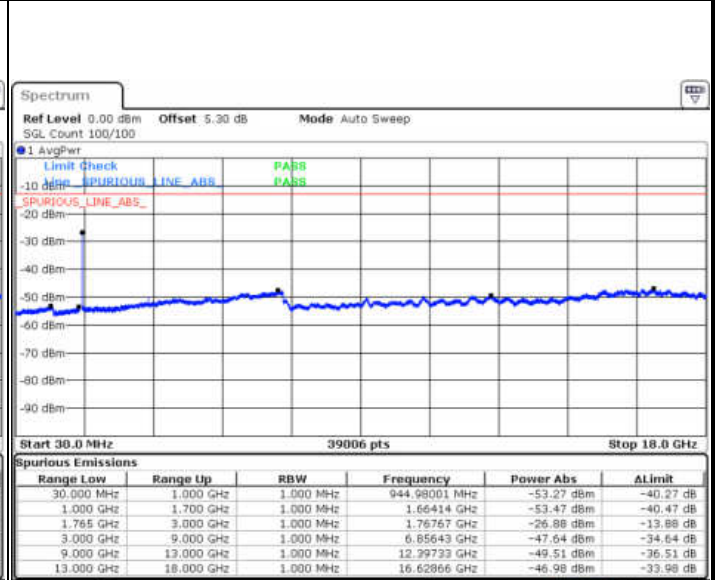

LTE Band 4 / 15MHz

Highest Channel / QPSK

Date: 13 JAN 2018 18:50:24

Highest Channel / 16QAM

Date: 13 JAN 2018 18:51:19

LTE Band 4 / 20MHz

Lowest Channel / QPSK

Date: 13 JAN 2018 18:57:23

Lowest Channel / 16QAM

Date: 13 JAN 2018 18:58:18

LTE Band 4 / 20MHz

Middle Channel / QPSK

Middle Channel / 16QAM

Date: 13. JAN 2018 18:59:52

Date: 13. JAN 2018 19:00:47

Highest Channel / QPSK

Highest Channel / 16QAM

Date: 13. JAN 2018 19:06:51

Date: 13. JAN 2018 19:07:46

LTE Band 4 / 1.4MHz

Lowest Channel / 64QAM

Middle Channel / 64QAM

Date: 13 JAN 2018 19:45:08

Date: 13 JAN 2018 19:46:03