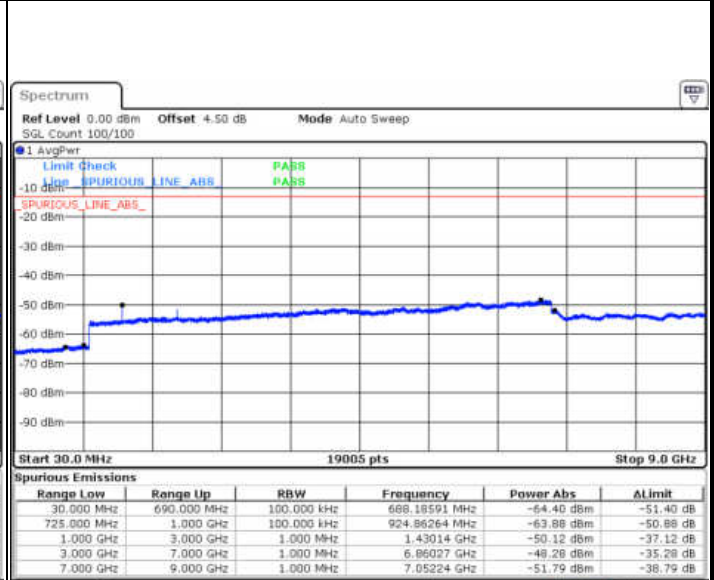

Lowest Channel / 64QAM

Middle Channel / 64QAM

Date: 13 JAN 2018 13:30:39

Date: 13 JAN 2018 13:31:33

Highest Channel / 64QAM

Date: 13 JAN 2018 13:32:28

LTE Band 5 / 10MHz

Lowest Channel / 64QAM

Middle Channel / 64QAM

Date: 13.JAN.2018 13:27:55

Date: 13.JAN.2018 13:28:50

Highest Channel / 64QAM

Date: 13.JAN.2018 13:29:44

LTE Band 12 / 1.4MHz

Lowest Channel / QPSK

Date: 13 JAN 2018 15:31:45

Lowest Channel / 16QAM

Date: 13 JAN 2018 15:32:39

Middle Channel / QPSK

Date: 13 JAN 2018 15:34:28

Middle Channel / 16QAM

Date: 13 JAN 2018 15:33:34

LTE Band 12 / 1.4MHz

Highest Channel / QPSK

Date: 13.JAN.2018 15:36:22

Highest Channel / 16QAM

Date: 13.JAN.2018 15:36:17

LTE Band 12 / 3MHz

Lowest Channel / QPSK

Date: 13.JAN.2018 15:48:11

Lowest Channel / 16QAM

Date: 13.JAN.2018 15:48:05