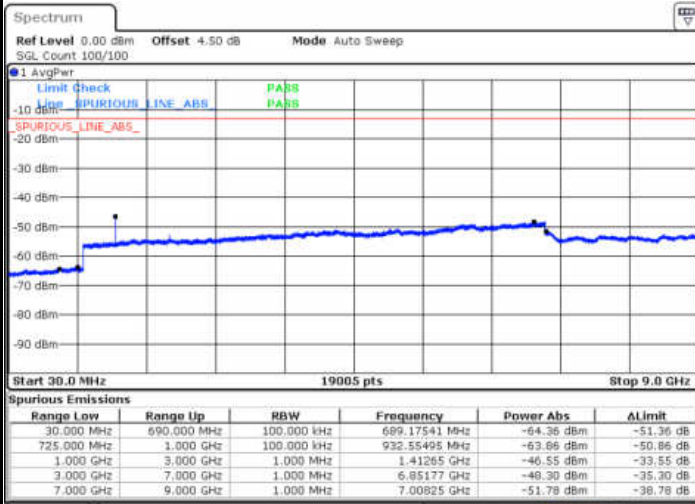

Lowest Channel / 16QAM

Date: 13 JAN 2018 15:32:39

Middle Channel / QPSK

Date: 13 JAN 2018 15:34:28

Middle Channel / 16QAM

Date: 13 JAN 2018 15:33:34

LTE Band 12 / 1.4MHz

Highest Channel / QPSK

Date: 13.JAN.2018 15:36:22

Highest Channel / 16QAM

Date: 13.JAN.2018 15:36:17

LTE Band 12 / 3MHz

Lowest Channel / QPSK

Date: 13.JAN.2018 15:48:11

Lowest Channel / 16QAM

Date: 13.JAN.2018 15:48:05

LTE Band 12 / 3MHz

Middle Channel / QPSK

Middle Channel / 16QAM

Date: 13.JAN.2018 15:50:54

Date: 13.JAN.2018 15:50:00

Highest Channel / QPSK

Highest Channel / 16QAM

Date: 13.JAN.2018 15:51:48