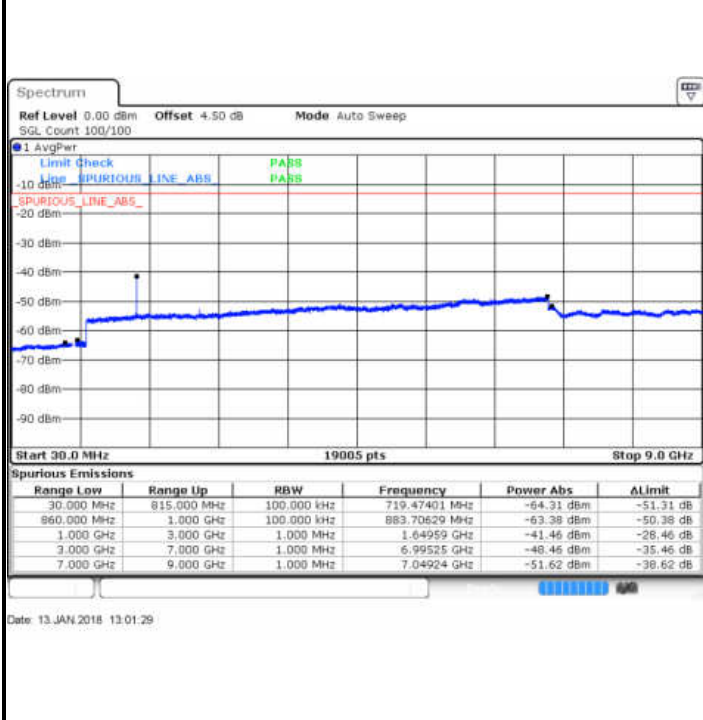

Date: 13. JAN 2018 12:32:59

LTE Band 5 / 5MHz

Lowest Channel / QPSK

Lowest Channel / 16QAM

Date: 13.JAN.2018 12:41:03

Date: 13.JAN.2018 12:41:58

Middle Channel / QPSK

Middle Channel / 16QAM

Date: 13.JAN.2018 12:43:32

Date: 13.JAN.2018 12:44:26

LTE Band 5 / 5MHz

Highest Channel / QPSK

Highest Channel / 16QAM

LTE Band 5 / 10MHz

Lowest Channel / QPSK

Lowest Channel / 16QAM

LTE Band 5 / 10MHz

Middle Channel / QPSK

Middle Channel / 16QAM

Date: 13. JAN 2018 13:03:58

Date: 13. JAN 2018 13:04:52

Highest Channel / QPSK

Highest Channel / 16QAM

Date: 13. JAN 2018 13:12:56

Date: 13. JAN 2018 13:13:51

LTE Band 5 / 1.4MHz

Lowest Channel / 64QAM

Middle Channel / 64QAM

Date: 13 JAN 2018 13:36:05

Date: 13 JAN 2018 13:37:00

Highest Channel / 64QAM

Date: 13 JAN 2018 13:37:54