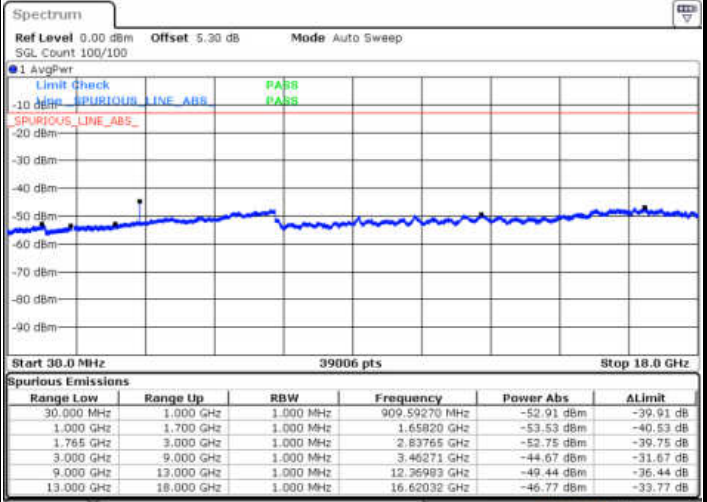

Highest Channel / 16QAM

Date: 13. JAN 2018 19:06:51

Date: 13. JAN 2018 19:07:46

LTE Band 4 / 1.4MHz

Lowest Channel / 64QAM

Middle Channel / 64QAM

Date: 13 JAN 2018 19:45:08

Date: 13 JAN 2018 19:46:03

Highest Channel / 64QAM

Date: 13 JAN 2018 19:46:57

LTE Band 4 / 3MHz

Lowest Channel / 64QAM

Middle Channel / 64QAM

Date: 13 JAN 2018 19:47:52

Date: 13 JAN 2018 19:48:47

Highest Channel / 64QAM

Date: 13 JAN 2018 19:49:41

LTE Band 4 / 5MHz

Lowest Channel / 64QAM

Middle Channel / 64QAM

Date: 13.JAN.2018 19:50:36

Date: 13.JAN.2018 19:51:31

Highest Channel / 64QAM

Date: 13.JAN.2018 19:52:25