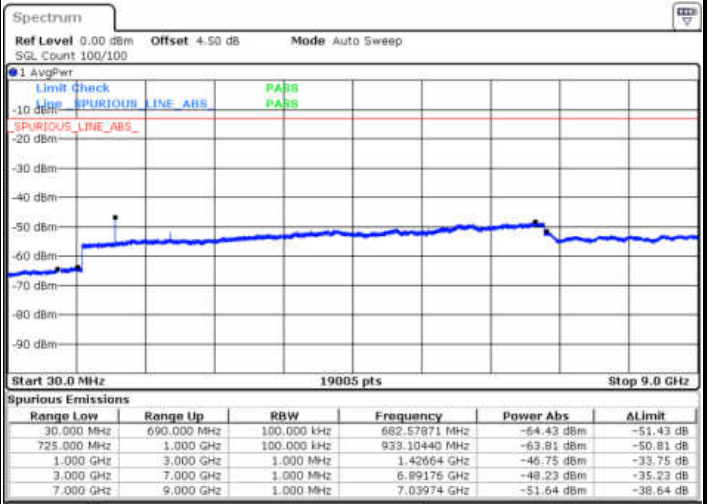

Date: 13.JAN.2018 15:36:22

Highest Channel / 16QAM

Date: 13.JAN.2018 15:36:17

LTE Band 12 / 3MHz

Lowest Channel / QPSK

Date: 13.JAN.2018 15:48:11

Lowest Channel / 16QAM

Date: 13.JAN.2018 15:48:05

LTE Band 12 / 3MHz

Middle Channel / QPSK

Middle Channel / 16QAM

Date: 13.JAN.2018 15:50:54

Date: 13.JAN.2018 15:50:00

Highest Channel / QPSK

Highest Channel / 16QAM

Date: 13.JAN.2018 15:51:48

Date: 13.JAN.2018 15:52:43

LTE Band 12 / 5MHz

Lowest Channel / QPSK

Lowest Channel / 16QAM

Date: 13.JAN.2018 16:04:36

Date: 13.JAN.2018 16:05:31

Middle Channel / QPSK

Middle Channel / 16QAM