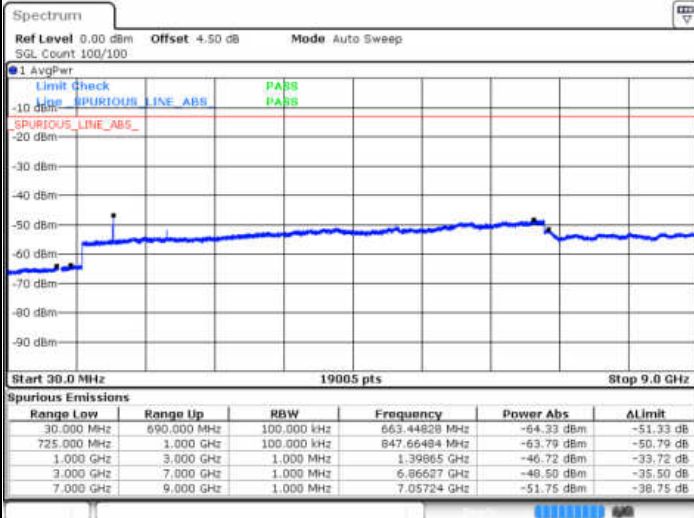

Date: 13. JAN 2018 16:22:51

Highest Channel / QPSK

Highest Channel / 16QAM

Date: 13. JAN 2018 16:24:40

Date: 13. JAN 2018 16:25:34

LTE Band 12 / 1.4MHz

Lowest Channel / 64QAM

Date: 13.JAN.2018 16:59:18

Middle Channel / 64QAM

Date: 13.JAN.2018 17:00:12

Highest Channel / 64QAM

Date: 13.JAN.2018 17:01:07

LTE Band 12 / 3MHz

Lowest Channel / 64QAM

Middle Channel / 64QAM

Date: 13.JAN.2018 17:02:01

Date: 13.JAN.2018 17:02:55

Highest Channel / 64QAM

Date: 13.JAN.2018 17:03:50

LTE Band 12 / 5MHz

Lowest Channel / 64QAM

Middle Channel / 64QAM

Date: 13.JAN.2018 17:04:44

Date: 13.JAN.2018 17:05:39

Highest Channel / 64QAM

Date: 13.JAN.2018 17:06:33