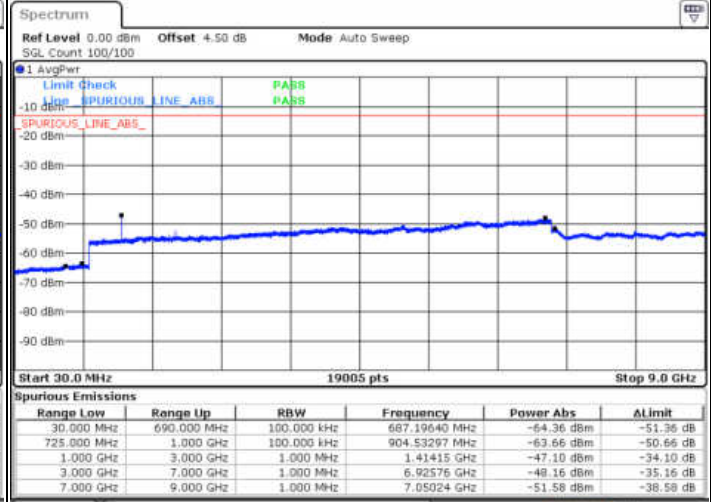

Date: 13.JAN.2018 16:07:20

Date: 13.JAN.2018 16:08:25

LTE Band 12 / 5MHz

LTE Band 12 / 10MHz

LTE Band 12 / 10MHz

Middle Channel / QPSK

Middle Channel / 16QAM

Date: 13. JAN 2018 16:23:45

Date: 13. JAN 2018 16:22:51

Highest Channel / QPSK

Highest Channel / 16QAM

Date: 13. JAN 2018 16:24:40

Date: 13. JAN 2018 16:25:34

LTE Band 12 / 1.4MHz

Lowest Channel / 64QAM

Date: 13.JAN.2018 16:59:18

Middle Channel / 64QAM

Date: 13.JAN.2018 17:00:12

Highest Channel / 64QAM

Date: 13.JAN.2018 17:01:07

LTE Band 12 / 3MHz

Lowest Channel / 64QAM

Middle Channel / 64QAM

Date: 13.JAN.2018 17:02:01

Date: 13.JAN.2018 17:02:55

Highest Channel / 64QAM

Date: 13.JAN.2018 17:03:50

LTE Band 12 / 5MHz

Lowest Channel / 64QAM

Middle Channel / 64QAM

Date: 13.JAN.2018 17:04:44

Date: 13.JAN.2018 17:05:39