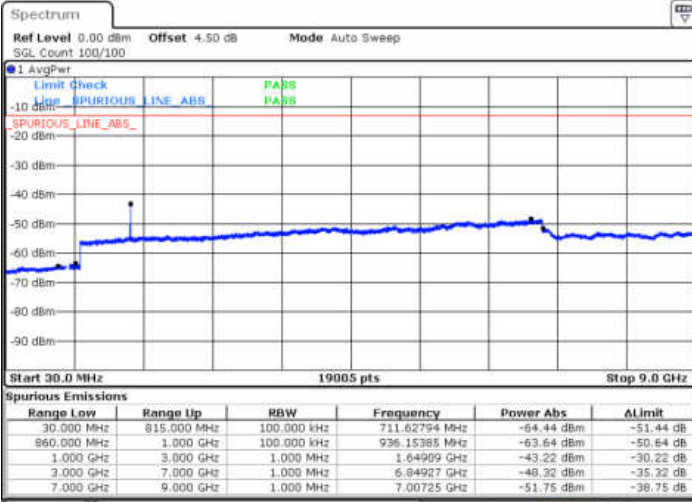

Date: 13. JAN 2018 13:13:51

LTE Band 5 / 1.4MHz

Lowest Channel / 64QAM

Middle Channel / 64QAM

Date: 13 JAN 2018 13:36:05

Date: 13 JAN 2018 13:37:00

Highest Channel / 64QAM

Date: 13 JAN 2018 13:37:54

LTE Band 5 / 3MHz

Lowest Channel / 64QAM

Date: 13.JAN.2018 13:33:22

Middle Channel / 64QAM

Date: 13.JAN.2018 13:34:16

Highest Channel / 64QAM

Date: 13.JAN.2018 13:35:11

LTE Band 5 / 5MHz

Lowest Channel / 64QAM

Middle Channel / 64QAM

Date: 13 JAN 2018 13:30:39

Date: 13 JAN 2018 13:31:33

Highest Channel / 64QAM

Date: 13 JAN 2018 13:32:28

LTE Band 5 / 10MHz

Lowest Channel / 64QAM

Middle Channel / 64QAM

Date: 13.JAN.2018 13:27:55

Date: 13.JAN.2018 13:28:50

Highest Channel / 64QAM

Date: 13.JAN.2018 13:29:44

LTE Band 12 / 1.4MHz

Lowest Channel / QPSK

Date: 13 JAN 2018 15:31:45