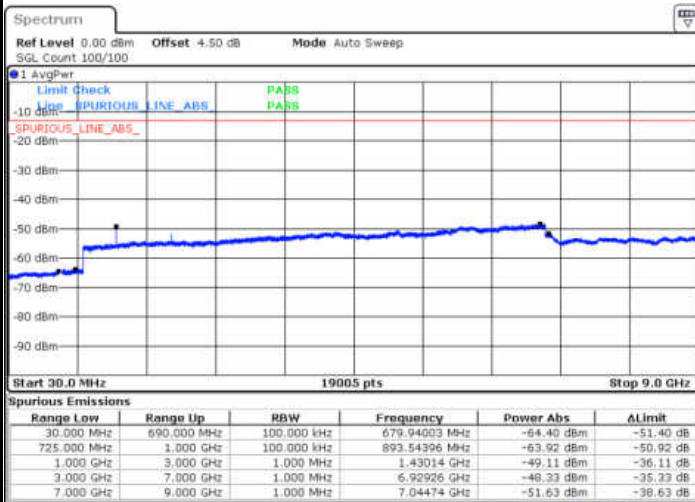

Date: 13.JAN.2018 16:07:20

Date: 13.JAN.2018 16:08:25

LTE Band 12 / 5MHz

LTE Band 12 / 10MHz

LTE Band 12 / 10MHz

Middle Channel / QPSK

Middle Channel / 16QAM

Date: 13. JAN 2018 16:23:45

Date: 13. JAN 2018 16:22:51

Highest Channel / QPSK

Highest Channel / 16QAM

Date: 13. JAN 2018 16:24:40

Date: 13. JAN 2018 16:25:34

LTE Band 12 / 1.4MHz

Lowest Channel / 64QAM

Date: 13.JAN.2018 16:59:18

Middle Channel / 64QAM

Date: 13.JAN.2018 17:00:12

Highest Channel / 64QAM

Date: 13.JAN.2018 17:01:07

LTE Band 12 / 3MHz

Lowest Channel / 64QAM

Middle Channel / 64QAM

Date: 13.JAN.2018 17:02:01

Date: 13.JAN.2018 17:02:55

Highest Channel / 64QAM

Date: 13.JAN.2018 17:03:50

LTE Band 12 / 5MHz

Lowest Channel / 64QAM

Middle Channel / 64QAM

Date: 13.JAN.2018 17:04:44

Date: 13.JAN.2018 17:05:39