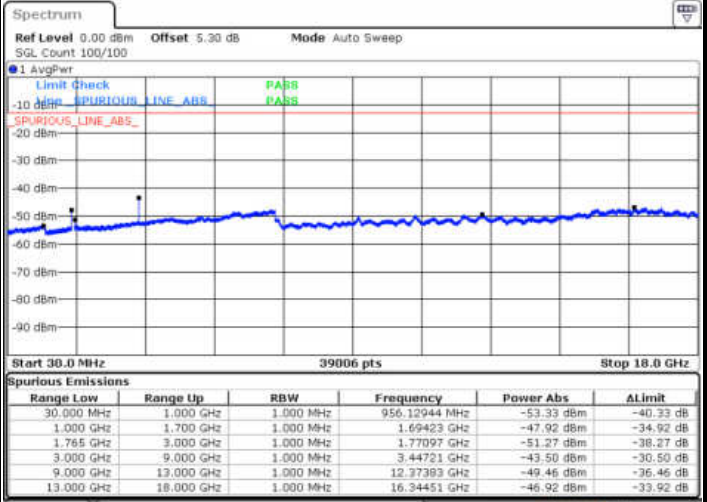

LTE Band 4 / 10MHz

Lowest Channel / 64QAM

Middle Channel / 64QAM

Date: 13.JAN.2018 19:53:20

Date: 13.JAN.2018 19:54:14

Highest Channel / 64QAM

Date: 13.JAN.2018 19:55:09

LTE Band 4 / 15MHz

Lowest Channel / 64QAM

Middle Channel / 64QAM

Date: 13.JAN.2018 19:56:04

Date: 13.JAN.2018 19:56:58

Highest Channel / 64QAM

Date: 13.JAN.2018 19:57:53

LTE Band 4 / 20MHz

Lowest Channel / 64QAM

Middle Channel / 64QAM

Date: 13 JAN 2018 19:58:48

Date: 13 JAN 2018 19:58:42

Highest Channel / 64QAM

Date: 13 JAN 2018 20:00:37

LTE Band 5 / 1.4MHz

Lowest Channel / QPSK

Lowest Channel / 16QAM