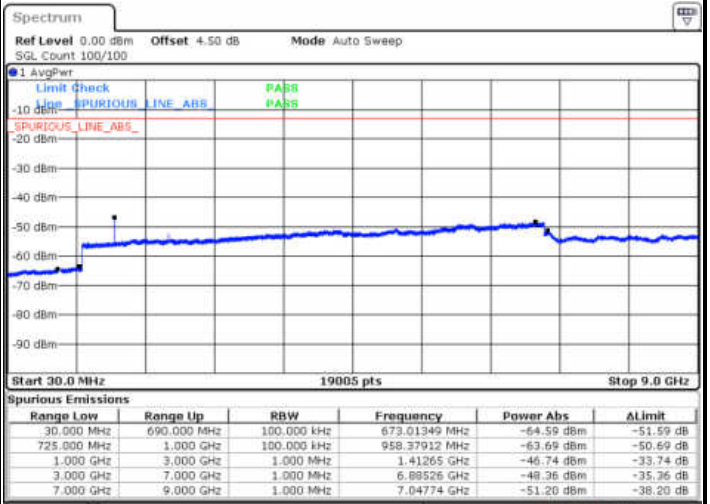

Lowest Channel / 16QAM

Date: 13 JAN 2018 15:32:39

Middle Channel / QPSK

Date: 13 JAN 2018 15:34:28

Middle Channel / 16QAM

Date: 13 JAN 2018 15:33:34

LTE Band 12 / 1.4MHz

Highest Channel / QPSK

Date: 13.JAN.2018 15:36:22

Highest Channel / 16QAM

Date: 13.JAN.2018 15:36:17

LTE Band 12 / 3MHz

Lowest Channel / QPSK

Date: 13.JAN.2018 15:48:11

Lowest Channel / 16QAM

Date: 13.JAN.2018 15:48:05

LTE Band 12 / 3MHz

Middle Channel / QPSK

Middle Channel / 16QAM

Date: 13.JAN.2018 15:50:54

Date: 13.JAN.2018 15:50:00

Highest Channel / QPSK

Highest Channel / 16QAM

Date: 13.JAN.2018 15:51:48