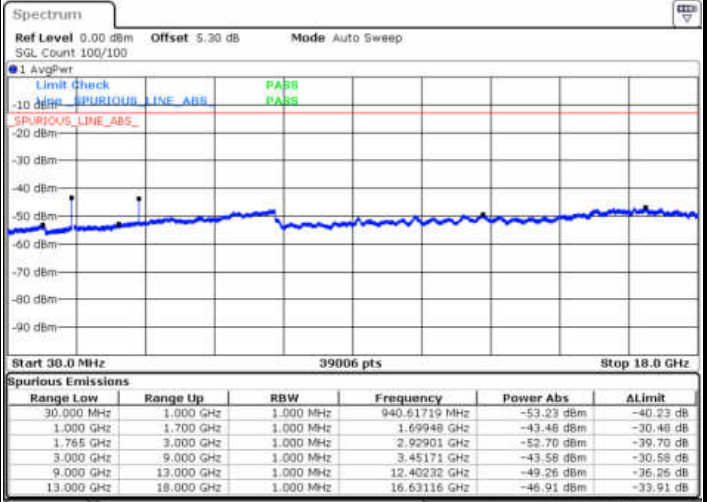

Date: 13 JAN 2018 19:49:41

LTE Band 4 / 5MHz

Lowest Channel / 64QAM

Middle Channel / 64QAM

Date: 13.JAN.2018 19:50:36

Date: 13.JAN.2018 19:51:31

Highest Channel / 64QAM

Date: 13.JAN.2018 19:52:25

LTE Band 4 / 10MHz

Lowest Channel / 64QAM

Middle Channel / 64QAM

Date: 13.JAN.2018 19:53:20

Date: 13.JAN.2018 19:54:14

Highest Channel / 64QAM

Date: 13.JAN.2018 19:55:09

LTE Band 4 / 15MHz

Lowest Channel / 64QAM

Middle Channel / 64QAM

Date: 13.JAN.2018 19:56:04

Date: 13.JAN.2018 19:56:58

Highest Channel / 64QAM

Date: 13.JAN.2018 19:57:53

LTE Band 4 / 20MHz

Lowest Channel / 64QAM

Middle Channel / 64QAM

Date: 13 JAN 2018 19:58:48

Date: 13 JAN 2018 19:58:42

Highest Channel / 64QAM

Date: 13 JAN 2018 20:00:37

LTE Band 5 / 1.4MHz

Lowest Channel / QPSK

Lowest Channel / 16QAM