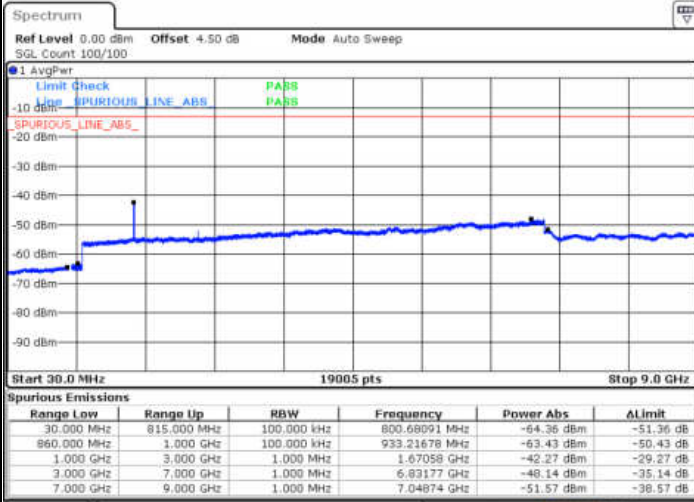

Date: 13 JAN 2018 12:00:12

Date: 13 JAN 2018 12:01:07

Middle Channel / QPSK

Middle Channel / 16QAM

Date: 13 JAN 2018 12:02:41

Date: 13 JAN 2018 12:03:35

LTE Band 5 / 1.4MHz

Highest Channel / QPSK

Date: 13.JAN.2018 12:11:40

Highest Channel / 16QAM

Date: 13.JAN.2018 12:12:34

LTE Band 5 / 3MHz

Lowest Channel / QPSK

Date: 13.JAN.2018 12:20:38

Lowest Channel / 16QAM

Date: 13.JAN.2018 12:21:32

LTE Band 5 / 3MHz

Middle Channel / QPSK

Middle Channel / 16QAM

Date: 13. JAN 2018 12:23:07

Date: 13. JAN 2018 12:24:01

Highest Channel / QPSK

Highest Channel / 16QAM

Date: 13. JAN 2018 12:32:05