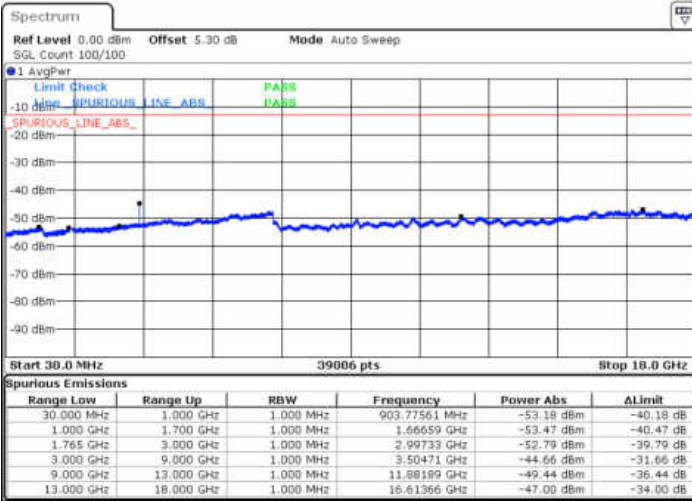

Highest Channel / 16QAM

Date: 13. JAN 2018 19:06:51

Date: 13. JAN 2018 19:07:46

LTE Band 4 / 1.4MHz

Lowest Channel / 64QAM

Middle Channel / 64QAM

Date: 13 JAN 2018 19:45:08

Date: 13 JAN 2018 19:46:03

Highest Channel / 64QAM

Date: 13 JAN 2018 19:46:57

LTE Band 4 / 3MHz

Lowest Channel / 64QAM

Middle Channel / 64QAM

Date: 13 JAN 2018 19:47:52

Date: 13 JAN 2018 19:48:47

Highest Channel / 64QAM

Date: 13 JAN 2018 19:49:41

LTE Band 4 / 5MHz

Lowest Channel / 64QAM

Middle Channel / 64QAM

Date: 13.JAN.2018 19:50:36

Date: 13.JAN.2018 19:51:31

Highest Channel / 64QAM

Date: 13.JAN.2018 19:52:25