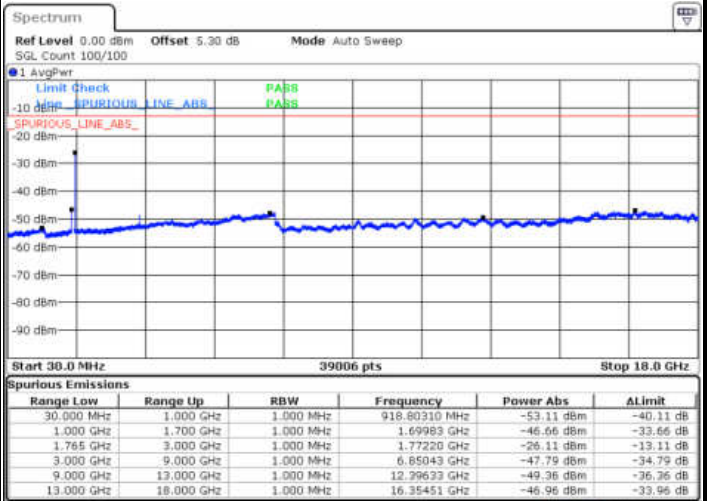

Lowest Channel / 16QAM

Date: 13 JAN 2018 18:58:18

LTE Band 4 / 20MHz

Middle Channel / QPSK

Middle Channel / 16QAM

Date: 13. JAN 2018 18:59:52

Date: 13. JAN 2018 19:00:47

Highest Channel / QPSK

Highest Channel / 16QAM

Date: 13. JAN 2018 19:06:51

Date: 13. JAN 2018 19:07:46

LTE Band 4 / 1.4MHz

Lowest Channel / 64QAM

Middle Channel / 64QAM

Date: 13 JAN 2018 19:45:08

Date: 13 JAN 2018 19:46:03