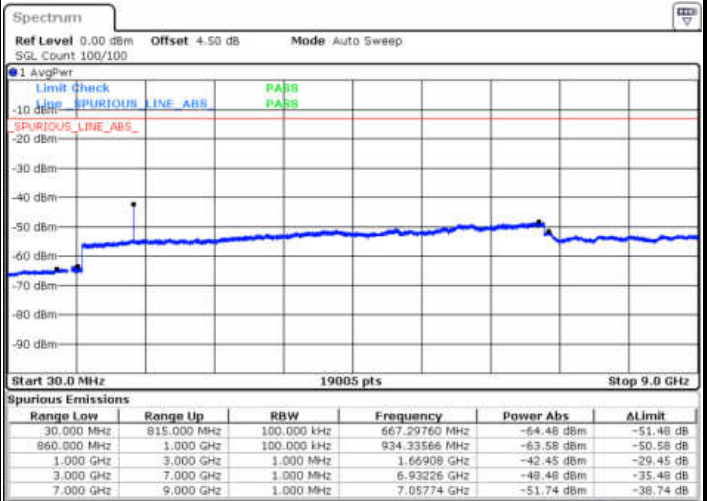

LTE Band 5 / 3MHz

Middle Channel / QPSK

Middle Channel / 16QAM

Date: 13. JAN 2018 12:23:07

Date: 13. JAN 2018 12:24:01

Highest Channel / QPSK

Highest Channel / 16QAM

Date: 13. JAN 2018 12:32:05

Date: 13. JAN 2018 12:32:59

LTE Band 5 / 5MHz

Lowest Channel / QPSK

Lowest Channel / 16QAM

Date: 13.JAN.2018 12:41:03

Date: 13.JAN.2018 12:41:58

Middle Channel / QPSK

Middle Channel / 16QAM

Date: 13.JAN.2018 12:43:32

Date: 13.JAN.2018 12:44:26

LTE Band 5 / 5MHz

Highest Channel / QPSK

Highest Channel / 16QAM

LTE Band 5 / 10MHz

Lowest Channel / QPSK

Lowest Channel / 16QAM