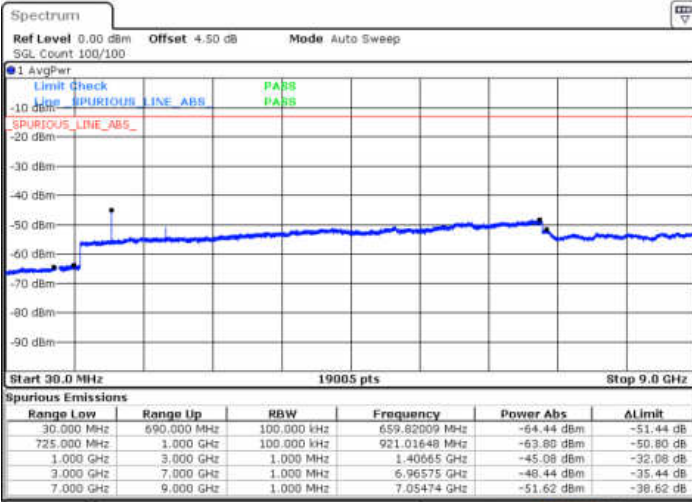

Date: 13.JAN.2018 15:52:43

LTE Band 12 / 5MHz

Lowest Channel / QPSK

Lowest Channel / 16QAM

Date: 13.JAN.2018 16:04:36

Date: 13.JAN.2018 16:05:31

Middle Channel / QPSK

Middle Channel / 16QAM

Date: 13.JAN.2018 16:07:20

Date: 13.JAN.2018 16:08:25

LTE Band 12 / 5MHz

LTE Band 12 / 10MHz

LTE Band 12 / 10MHz

Middle Channel / QPSK

Middle Channel / 16QAM

Date: 13. JAN 2018 16:23:45

Date: 13. JAN 2018 16:22:51

Highest Channel / QPSK

Highest Channel / 16QAM

Date: 13. JAN 2018 16:24:40

Date: 13. JAN 2018 16:25:34

LTE Band 12 / 1.4MHz

Lowest Channel / 64QAM

Date: 13.JAN.2018 16:59:18

Middle Channel / 64QAM

Date: 13.JAN.2018 17:00:12

Highest Channel / 64QAM

Date: 13.JAN.2018 17:01:07

LTE Band 12 / 3MHz

Lowest Channel / 64QAM

Middle Channel / 64QAM

Date: 13.JAN.2018 17:02:01