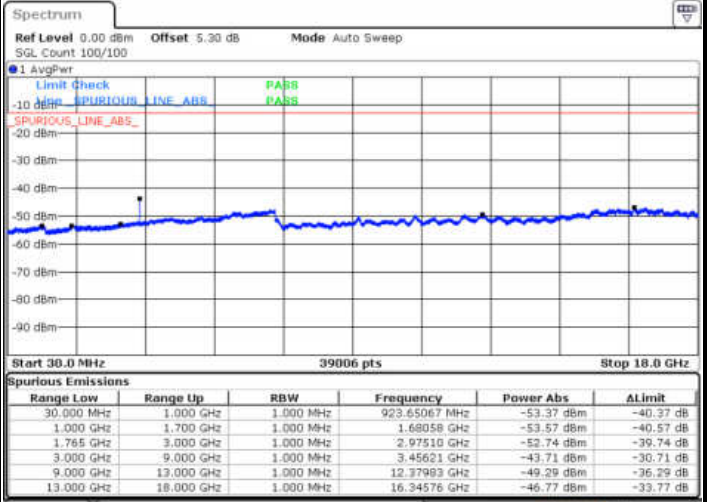

Highest Channel / 64QAM

Date: 13 JAN 2018 19:46:57

LTE Band 4 / 3MHz

Lowest Channel / 64QAM

Middle Channel / 64QAM

Date: 13 JAN 2018 19:47:52

Date: 13 JAN 2018 19:48:47

Highest Channel / 64QAM

Date: 13 JAN 2018 19:49:41

LTE Band 4 / 5MHz

Lowest Channel / 64QAM

Middle Channel / 64QAM

Date: 13.JAN.2018 19:50:36

Date: 13.JAN.2018 19:51:31

Highest Channel / 64QAM

Date: 13.JAN.2018 19:52:25

LTE Band 4 / 10MHz

Lowest Channel / 64QAM

Middle Channel / 64QAM

Date: 13.JAN.2018 19:53:20

Date: 13.JAN.2018 19:54:14

Highest Channel / 64QAM

Date: 13.JAN.2018 19:55:09

LTE Band 4 / 15MHz