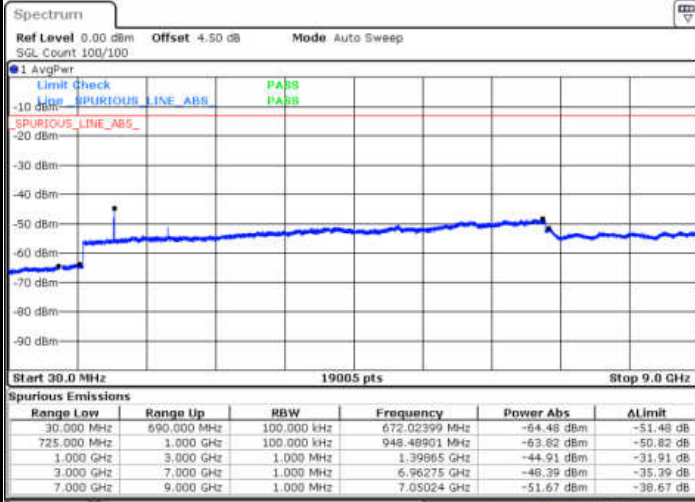

Lowest Channel / 64QAM

Middle Channel / 64QAM

Date: 13 JAN 2018 13:30:39

Date: 13 JAN 2018 13:31:33

Highest Channel / 64QAM

Date: 13 JAN 2018 13:32:28

LTE Band 5 / 10MHz

Lowest Channel / 64QAM

Middle Channel / 64QAM

Date: 13.JAN.2018 13:27:55

Date: 13.JAN.2018 13:28:50

Highest Channel / 64QAM

Date: 13.JAN.2018 13:29:44

LTE Band 12 / 1.4MHz

Lowest Channel / QPSK

Date: 13 JAN 2018 15:31:45

Lowest Channel / 16QAM

Date: 13 JAN 2018 15:32:39

Middle Channel / QPSK

Date: 13 JAN 2018 15:34:28

Middle Channel / 16QAM

Date: 13 JAN 2018 15:33:34

LTE Band 12 / 1.4MHz

Highest Channel / QPSK