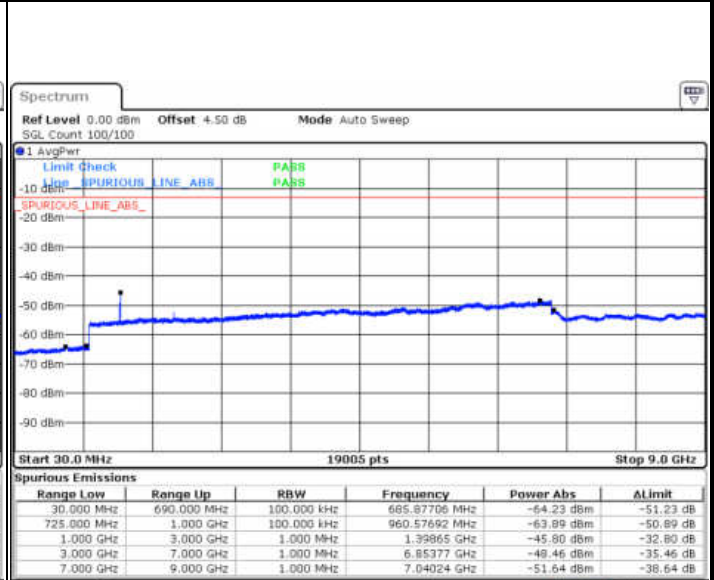

Lowest Channel / 16QAM

Date: 13 JAN 2018 15:32:39

Middle Channel / QPSK

Date: 13 JAN 2018 15:34:28

Middle Channel / 16QAM

Date: 13 JAN 2018 15:33:34

LTE Band 12 / 1.4MHz

Highest Channel / QPSK

Date: 13.JAN.2018 15:36:22

Highest Channel / 16QAM

Date: 13.JAN.2018 15:36:17

LTE Band 12 / 3MHz

Lowest Channel / QPSK

Date: 13.JAN.2018 15:48:11

Lowest Channel / 16QAM

Date: 13.JAN.2018 15:48:05

LTE Band 12 / 3MHz

Middle Channel / QPSK

Middle Channel / 16QAM

Date: 13.JAN.2018 15:50:54

Date: 13.JAN.2018 15:50:00

Highest Channel / QPSK

Highest Channel / 16QAM

Date: 13.JAN.2018 15:51:48