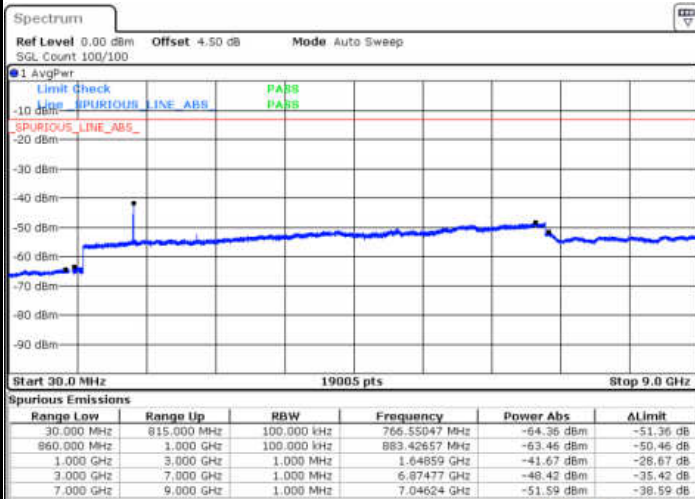

Date: 13 JAN 2018 12:00:12

Date: 13 JAN 2018 12:01:07

Middle Channel / QPSK

Middle Channel / 16QAM

Date: 13 JAN 2018 12:02:41

Date: 13 JAN 2018 12:03:35

LTE Band 5 / 1.4MHz

Highest Channel / QPSK

Date: 13.JAN.2018 12:11:40

Highest Channel / 16QAM

Date: 13.JAN.2018 12:12:34

LTE Band 5 / 3MHz

Lowest Channel / QPSK

Date: 13.JAN.2018 12:20:38

Lowest Channel / 16QAM

Date: 13.JAN.2018 12:21:32

LTE Band 5 / 3MHz

Middle Channel / QPSK

Middle Channel / 16QAM

Date: 13. JAN 2018 12:23:07

Date: 13. JAN 2018 12:24:01

Highest Channel / QPSK

Highest Channel / 16QAM

Date: 13. JAN 2018 12:32:05