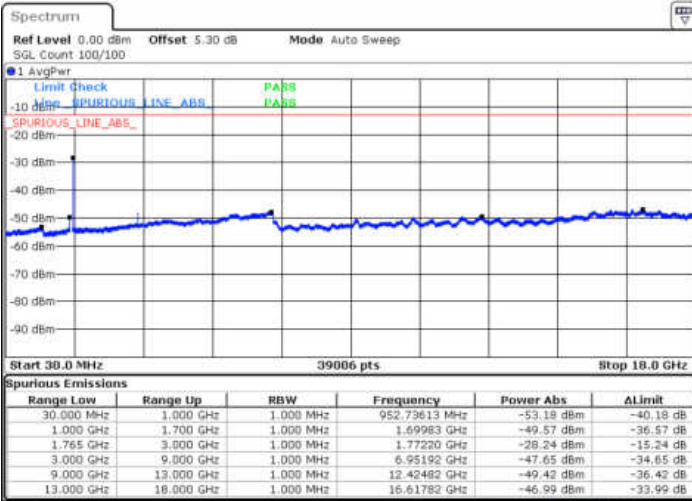

Lowest Channel / 64QAM

Middle Channel / 64QAM

Date: 13.JAN.2018 19:56:04

Date: 13.JAN.2018 19:56:58

Highest Channel / 64QAM

Date: 13.JAN.2018 19:57:53

LTE Band 4 / 20MHz

Lowest Channel / 64QAM

Middle Channel / 64QAM

Date: 13 JAN 2018 19:58:48

Date: 13 JAN 2018 19:58:42

Highest Channel / 64QAM

Date: 13 JAN 2018 20:00:37

LTE Band 5 / 1.4MHz

Lowest Channel / QPSK

Lowest Channel / 16QAM