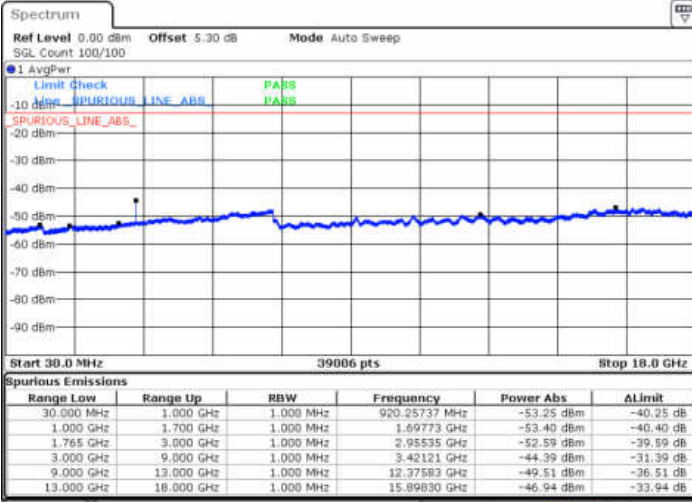

Highest Channel / 16QAM

Date: 13. JAN 2018 19:06:51

Date: 13. JAN 2018 19:07:46

LTE Band 4 / 1.4MHz

Lowest Channel / 64QAM

Middle Channel / 64QAM

Date: 13 JAN 2018 19:45:08

Date: 13 JAN 2018 19:46:03

Highest Channel / 64QAM

Date: 13 JAN 2018 19:46:57

LTE Band 4 / 3MHz

Lowest Channel / 64QAM

Middle Channel / 64QAM

Date: 13 JAN 2018 19:47:52

Date: 13 JAN 2018 19:48:47

Highest Channel / 64QAM

Date: 13 JAN 2018 19:49:41

LTE Band 4 / 5MHz

Lowest Channel / 64QAM

Middle Channel / 64QAM

Date: 13.JAN.2018 19:50:36

Date: 13.JAN.2018 19:51:31

Highest Channel / 64QAM

Date: 13.JAN.2018 19:52:25