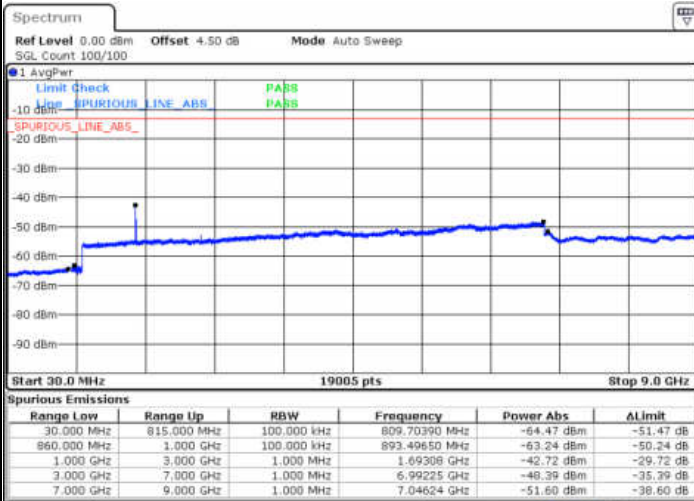

Date: 13.JAN.2018 12:11:40

Highest Channel / 16QAM

Date: 13.JAN.2018 12:12:34

LTE Band 5 / 3MHz

Lowest Channel / QPSK

Date: 13.JAN.2018 12:20:38

Lowest Channel / 16QAM

Date: 13.JAN.2018 12:21:32

LTE Band 5 / 3MHz

Middle Channel / QPSK

Middle Channel / 16QAM

Date: 13. JAN 2018 12:23:07

Date: 13. JAN 2018 12:24:01

Highest Channel / QPSK

Highest Channel / 16QAM

Date: 13. JAN 2018 12:32:05

Date: 13. JAN 2018 12:32:59

LTE Band 5 / 5MHz

Lowest Channel / QPSK

Lowest Channel / 16QAM

Date: 13.JAN.2018 12:41:03

Date: 13.JAN.2018 12:41:58

Middle Channel / QPSK

Middle Channel / 16QAM