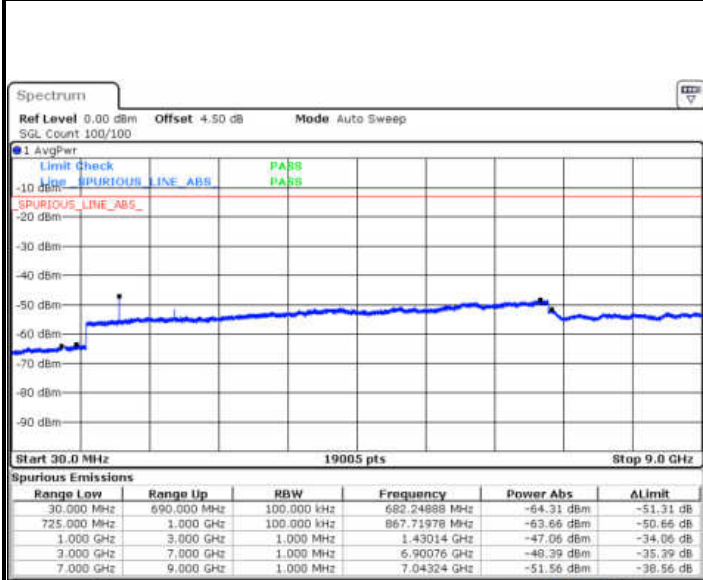

Lowest Channel / 64QAM

Middle Channel / 64QAM

Date: 13 JAN 2018 13:30:39

Date: 13 JAN 2018 13:31:33

Highest Channel / 64QAM

Date: 13 JAN 2018 13:32:28

LTE Band 5 / 10MHz

Lowest Channel / 64QAM

Middle Channel / 64QAM

Date: 13.JAN.2018 13:27:55

Date: 13.JAN.2018 13:28:50

Highest Channel / 64QAM

Date: 13.JAN.2018 13:29:44

LTE Band 12 / 1.4MHz

Lowest Channel / QPSK

Date: 13 JAN 2018 15:31:45

Lowest Channel / 16QAM

Date: 13 JAN 2018 15:32:39

Middle Channel / QPSK

Date: 13 JAN 2018 15:34:28

Middle Channel / 16QAM

Date: 13 JAN 2018 15:33:34

LTE Band 12 / 1.4MHz

Highest Channel / QPSK

Date: 13.JAN.2018 15:36:22

Highest Channel / 16QAM

Date: 13.JAN.2018 15:36:17

LTE Band 12 / 3MHz

Lowest Channel / QPSK

Date: 13.JAN.2018 15:48:11

Lowest Channel / 16QAM

Date: 13.JAN.2018 15:48:05