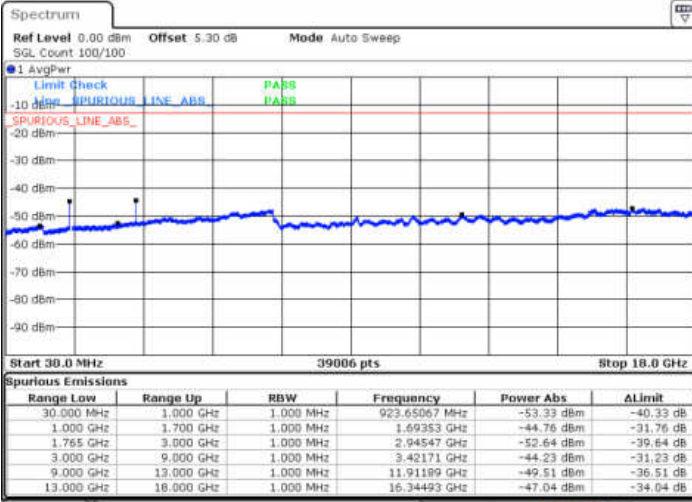

Date: 13 JAN 2018 19:49:41

LTE Band 4 / 5MHz

Lowest Channel / 64QAM

Middle Channel / 64QAM

Date: 13.JAN.2018 19:50:36

Date: 13.JAN.2018 19:51:31

Highest Channel / 64QAM

Date: 13.JAN.2018 19:52:25

LTE Band 4 / 10MHz

Lowest Channel / 64QAM

Middle Channel / 64QAM

Date: 13.JAN.2018 19:53:20

Date: 13.JAN.2018 19:54:14

Highest Channel / 64QAM

Date: 13.JAN.2018 19:55:09

LTE Band 4 / 15MHz