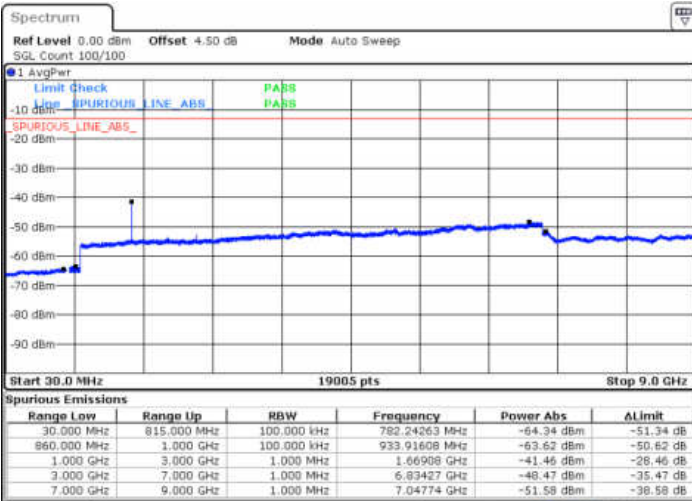

LTE Band 5 / 3MHz

Middle Channel / QPSK

Middle Channel / 16QAM

Date: 13. JAN 2018 12:23:07

Date: 13. JAN 2018 12:24:01

Highest Channel / QPSK

Highest Channel / 16QAM

Date: 13. JAN 2018 12:32:05

Date: 13. JAN 2018 12:32:59

LTE Band 5 / 5MHz

Lowest Channel / QPSK

Lowest Channel / 16QAM

Date: 13.JAN.2018 12:41:03

Date: 13.JAN.2018 12:41:58

Middle Channel / QPSK

Middle Channel / 16QAM

Date: 13.JAN.2018 12:43:32

Date: 13.JAN.2018 12:44:26

LTE Band 5 / 5MHz

Highest Channel / QPSK

Highest Channel / 16QAM

LTE Band 5 / 10MHz

Lowest Channel / QPSK

Lowest Channel / 16QAM