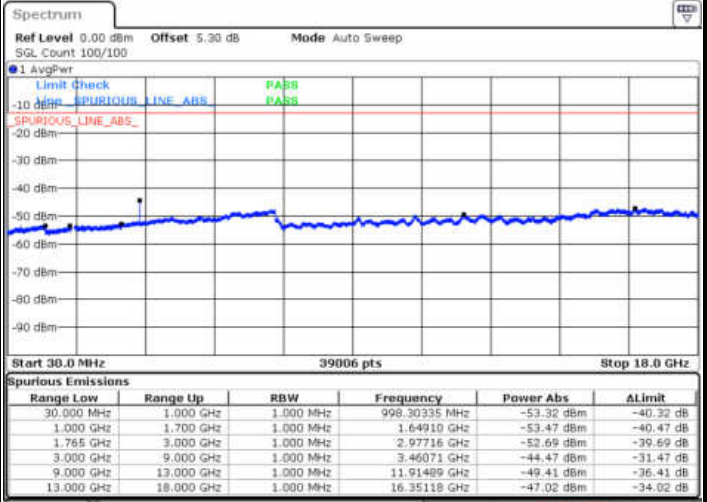

Highest Channel / 16QAM

Date: 13. JAN 2018 19:06:51

Date: 13. JAN 2018 19:07:46

LTE Band 4 / 1.4MHz

Lowest Channel / 64QAM

Middle Channel / 64QAM

Date: 13 JAN 2018 19:45:08

Date: 13 JAN 2018 19:46:03

Highest Channel / 64QAM

Date: 13 JAN 2018 19:46:57

LTE Band 4 / 3MHz

Lowest Channel / 64QAM

Middle Channel / 64QAM

Date: 13 JAN 2018 19:47:52

Date: 13 JAN 2018 19:48:47

Highest Channel / 64QAM

Date: 13 JAN 2018 19:49:41

LTE Band 4 / 5MHz

Lowest Channel / 64QAM

Middle Channel / 64QAM

Date: 13.JAN.2018 19:50:36

Date: 13.JAN.2018 19:51:31

Highest Channel / 64QAM

Date: 13.JAN.2018 19:52:25