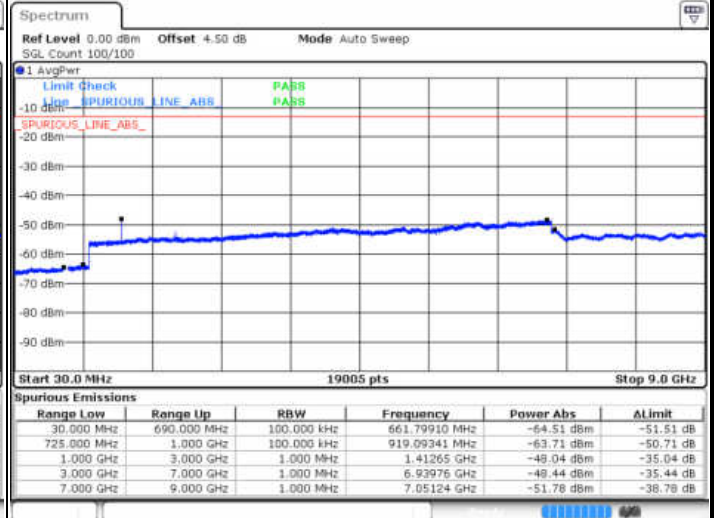

Date: 13. JAN 2018 16:22:51

Highest Channel / QPSK

Highest Channel / 16QAM

Date: 13. JAN 2018 16:24:40

Date: 13. JAN 2018 16:25:34

LTE Band 12 / 1.4MHz

Lowest Channel / 64QAM

Date: 13.JAN.2018 16:59:18

Middle Channel / 64QAM

Date: 13.JAN.2018 17:00:12

Highest Channel / 64QAM

Date: 13.JAN.2018 17:01:07

LTE Band 12 / 3MHz

Lowest Channel / 64QAM

Middle Channel / 64QAM

Date: 13.JAN.2018 17:02:01

Date: 13.JAN.2018 17:02:55

Highest Channel / 64QAM

Date: 13.JAN.2018 17:03:50

LTE Band 12 / 5MHz

Lowest Channel / 64QAM

Middle Channel / 64QAM

Date: 13.JAN.2018 17:04:44

Date: 13.JAN.2018 17:05:39

Highest Channel / 64QAM

Date: 13.JAN.2018 17:06:33