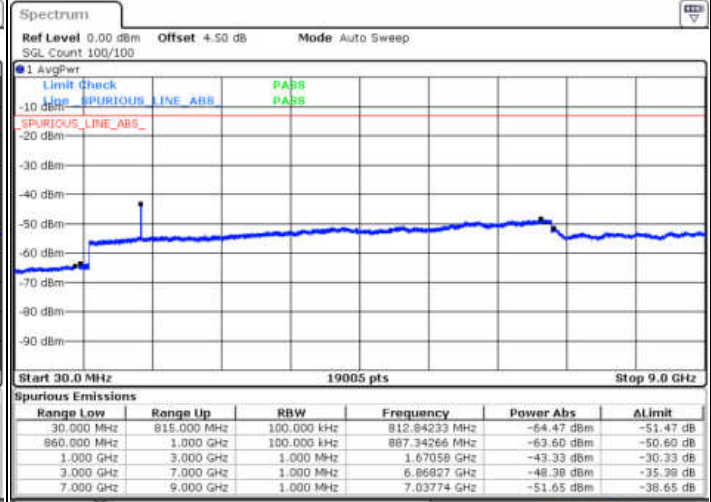

LTE Band 5 / 10MHz

Middle Channel / QPSK

Middle Channel / 16QAM

Date: 13. JAN 2018 13:03:58

Date: 13. JAN 2018 13:04:52

Highest Channel / QPSK

Highest Channel / 16QAM

Date: 13. JAN 2018 13:12:56

Date: 13. JAN 2018 13:13:51

LTE Band 5 / 1.4MHz

Lowest Channel / 64QAM

Middle Channel / 64QAM

Date: 13 JAN 2018 13:36:05

Date: 13 JAN 2018 13:37:00

Highest Channel / 64QAM

Date: 13 JAN 2018 13:37:54

LTE Band 5 / 3MHz

Lowest Channel / 64QAM

Date: 13.JAN.2018 13:33:22

Middle Channel / 64QAM

Date: 13.JAN.2018 13:34:16

Highest Channel / 64QAM

Date: 13.JAN.2018 13:35:11

LTE Band 5 / 5MHz

Lowest Channel / 64QAM

Middle Channel / 64QAM

Date: 13 JAN 2018 13:30:39

Date: 13 JAN 2018 13:31:33

Highest Channel / 64QAM

Date: 13 JAN 2018 13:32:28

LTE Band 5 / 10MHz

Lowest Channel / 64QAM