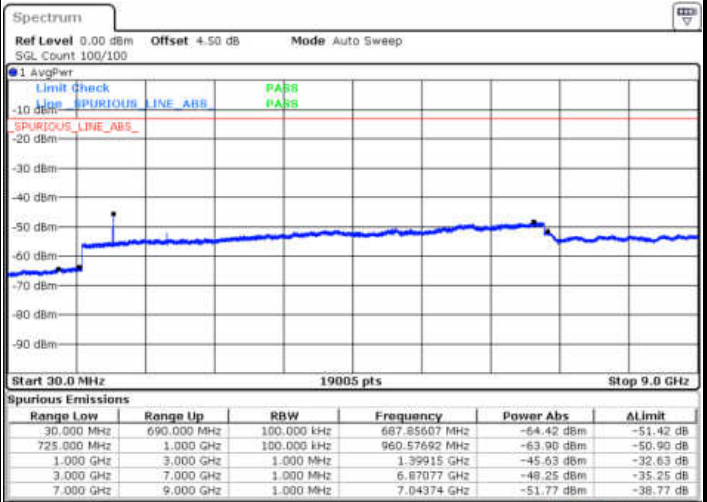

Date: 13.JAN.2018 15:36:22

Highest Channel / 16QAM

Date: 13.JAN.2018 15:36:17

LTE Band 12 / 3MHz

Lowest Channel / QPSK

Date: 13.JAN.2018 15:48:11

Lowest Channel / 16QAM

Date: 13.JAN.2018 15:48:05

LTE Band 12 / 3MHz

Middle Channel / QPSK

Middle Channel / 16QAM

Date: 13.JAN.2018 15:50:54

Date: 13.JAN.2018 15:50:00

Highest Channel / QPSK

Highest Channel / 16QAM

Date: 13.JAN.2018 15:51:48

Date: 13.JAN.2018 15:52:43

LTE Band 12 / 5MHz

Lowest Channel / QPSK

Lowest Channel / 16QAM

Date: 13.JAN.2018 16:04:36

Date: 13.JAN.2018 16:05:31

Middle Channel / QPSK

Middle Channel / 16QAM