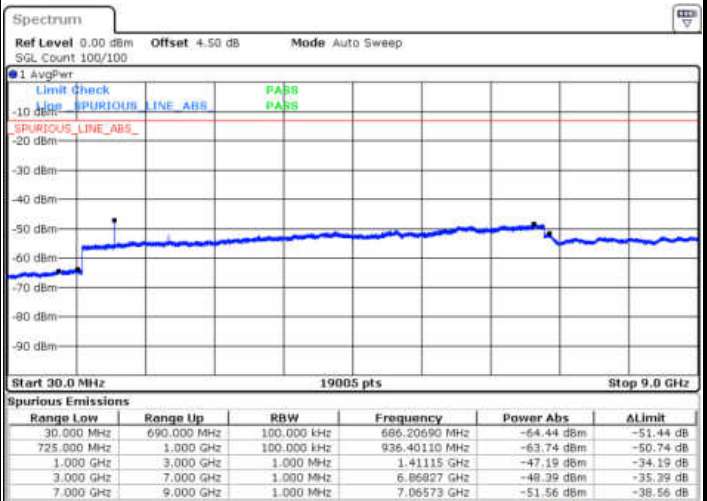

LTE Band 12 / 3MHz

Middle Channel / QPSK

Middle Channel / 16QAM

Date: 13.JAN.2018 15:50:54

Date: 13.JAN.2018 15:50:00

Highest Channel / QPSK

Highest Channel / 16QAM

Date: 13.JAN.2018 15:51:48

Date: 13.JAN.2018 15:52:43

LTE Band 12 / 5MHz

Lowest Channel / QPSK

Lowest Channel / 16QAM

Date: 13.JAN.2018 16:04:36

Date: 13.JAN.2018 16:05:31

Middle Channel / QPSK

Middle Channel / 16QAM

Date: 13.JAN.2018 16:07:20

Date: 13.JAN.2018 16:08:25

LTE Band 12 / 5MHz

LTE Band 12 / 10MHz

LTE Band 12 / 10MHz

Middle Channel / QPSK

Middle Channel / 16QAM

Date: 13. JAN 2018 16:23:45

Date: 13. JAN 2018 16:22:51

Highest Channel / QPSK

Highest Channel / 16QAM

Date: 13. JAN 2018 16:24:40

Date: 13. JAN 2018 16:25:34

LTE Band 12 / 1.4MHz

Lowest Channel / 64QAM

Date: 13.JAN.2018 16:59:18