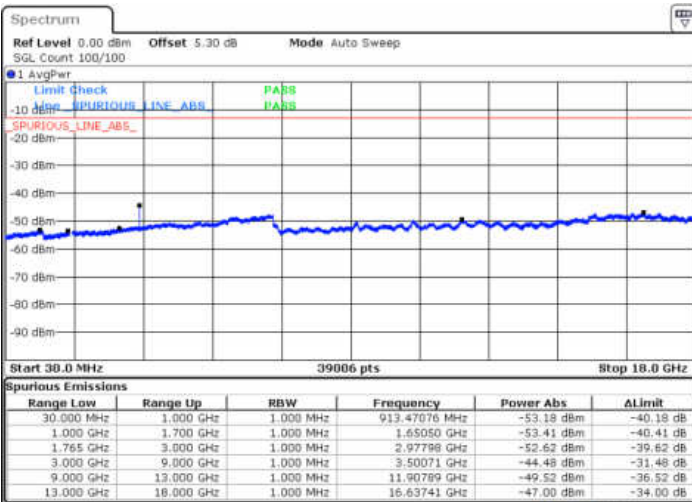

Date: 13 JAN 2018 19:49:41

LTE Band 4 / 5MHz

Lowest Channel / 64QAM

Middle Channel / 64QAM

Date: 13.JAN.2018 19:50:36

Date: 13.JAN.2018 19:51:31

Highest Channel / 64QAM

Date: 13.JAN.2018 19:52:25

LTE Band 4 / 10MHz

Lowest Channel / 64QAM

Middle Channel / 64QAM

Date: 13.JAN.2018 19:53:20

Date: 13.JAN.2018 19:54:14

Highest Channel / 64QAM

Date: 13.JAN.2018 19:55:09

LTE Band 4 / 15MHz