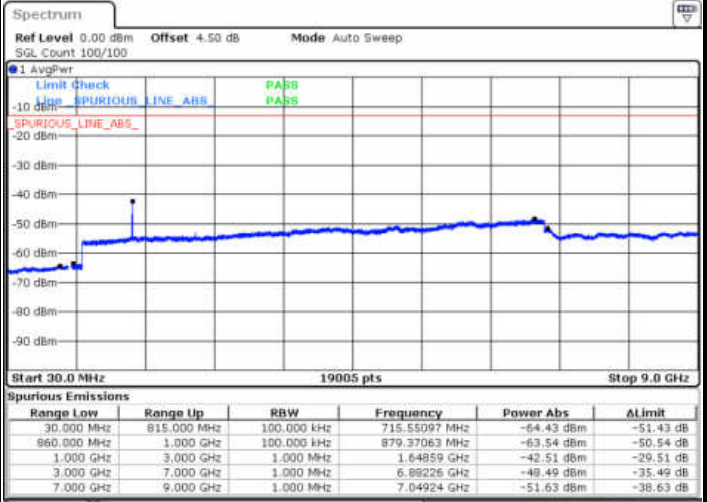

Lowest Channel / 64QAM

Middle Channel / 64QAM

Date: 13.JAN.2018 19:56:04

Date: 13.JAN.2018 19:56:58

Highest Channel / 64QAM

Date: 13.JAN.2018 19:57:53

LTE Band 4 / 20MHz

Lowest Channel / 64QAM

Middle Channel / 64QAM

Date: 13 JAN 2018 19:58:48

Date: 13 JAN 2018 19:58:42

Highest Channel / 64QAM

Date: 13 JAN 2018 20:00:37

LTE Band 5 / 1.4MHz

Lowest Channel / QPSK

Lowest Channel / 16QAM

Date: 13 JAN 2018 12:00:12

Date: 13 JAN 2018 12:01:07

Middle Channel / QPSK

Middle Channel / 16QAM

Date: 13 JAN 2018 12:02:41

Date: 13 JAN 2018 12:03:35

LTE Band 5 / 1.4MHz

Highest Channel / QPSK