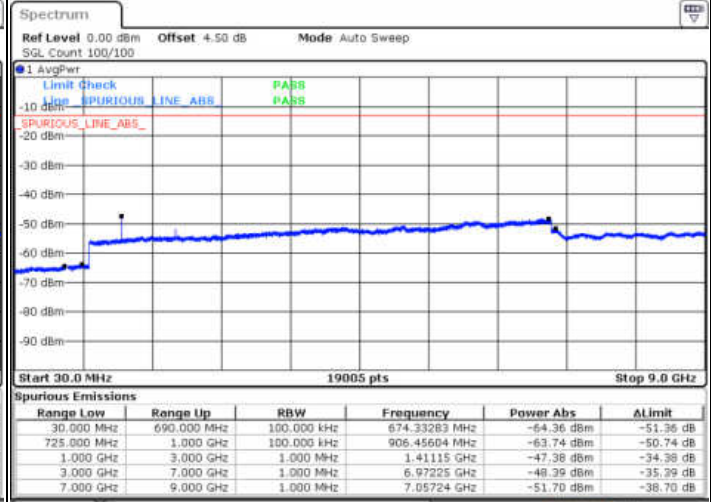

Date: 13. JAN 2018 16:22:51

Highest Channel / QPSK

Highest Channel / 16QAM

Date: 13. JAN 2018 16:24:40

Date: 13. JAN 2018 16:25:34

LTE Band 12 / 1.4MHz

Lowest Channel / 64QAM

Date: 13.JAN.2018 16:59:18

Middle Channel / 64QAM

Date: 13.JAN.2018 17:00:12

Highest Channel / 64QAM

Date: 13.JAN.2018 17:01:07

LTE Band 12 / 3MHz

Lowest Channel / 64QAM

Middle Channel / 64QAM

Date: 13.JAN.2018 17:02:01

Date: 13.JAN.2018 17:02:55

Highest Channel / 64QAM

Date: 13.JAN.2018 17:03:50

LTE Band 12 / 5MHz

Lowest Channel / 64QAM

Middle Channel / 64QAM

Date: 13.JAN.2018 17:04:44

Date: 13.JAN.2018 17:05:39

Highest Channel / 64QAM

Date: 13.JAN.2018 17:06:33