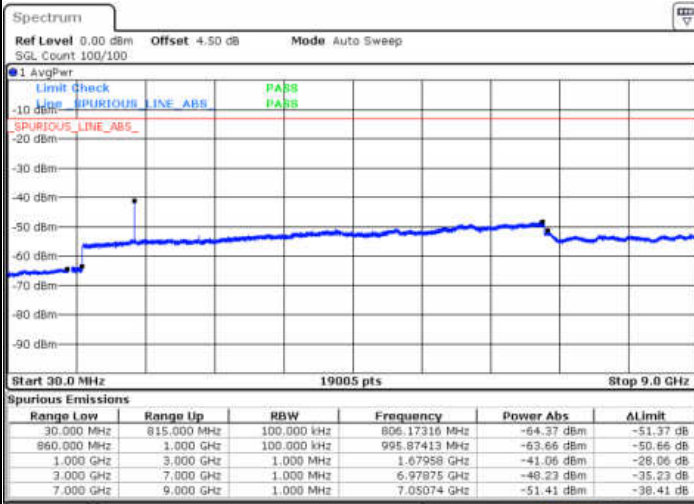

Date: 13.JAN.2018 12:43:32

Date: 13.JAN.2018 12:44:26

LTE Band 5 / 5MHz

Highest Channel / QPSK

Highest Channel / 16QAM

LTE Band 5 / 10MHz

Lowest Channel / QPSK

Lowest Channel / 16QAM

LTE Band 5 / 10MHz

Middle Channel / QPSK

Middle Channel / 16QAM

Date: 13. JAN 2018 13:03:58

Date: 13. JAN 2018 13:04:52

Highest Channel / QPSK

Highest Channel / 16QAM

Date: 13. JAN 2018 13:12:56

Date: 13. JAN 2018 13:13:51

LTE Band 5 / 1.4MHz

Lowest Channel / 64QAM

Middle Channel / 64QAM

Date: 13 JAN 2018 13:36:05

Date: 13 JAN 2018 13:37:00

Highest Channel / 64QAM

Date: 13 JAN 2018 13:37:54