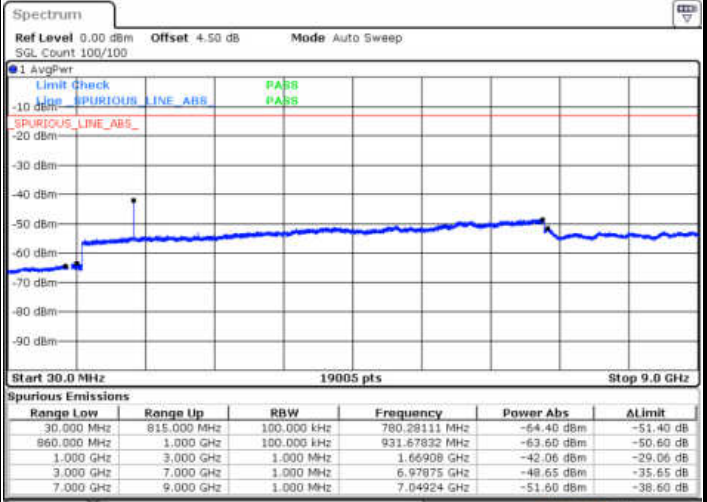

Date: 13. JAN 2018 13:13:51

LTE Band 5 / 1.4MHz

Lowest Channel / 64QAM

Middle Channel / 64QAM

Date: 13 JAN 2018 13:36:05

Date: 13 JAN 2018 13:37:00

Highest Channel / 64QAM

Date: 13 JAN 2018 13:37:54

LTE Band 5 / 3MHz

Lowest Channel / 64QAM

Date: 13.JAN.2018 13:33:22

Middle Channel / 64QAM

Date: 13.JAN.2018 13:34:16

Highest Channel / 64QAM

Date: 13.JAN.2018 13:35:11

LTE Band 5 / 5MHz

Lowest Channel / 64QAM

Middle Channel / 64QAM

Date: 13 JAN 2018 13:30:39

Date: 13 JAN 2018 13:31:33

Highest Channel / 64QAM

Date: 13 JAN 2018 13:32:28

LTE Band 5 / 10MHz

Lowest Channel / 64QAM