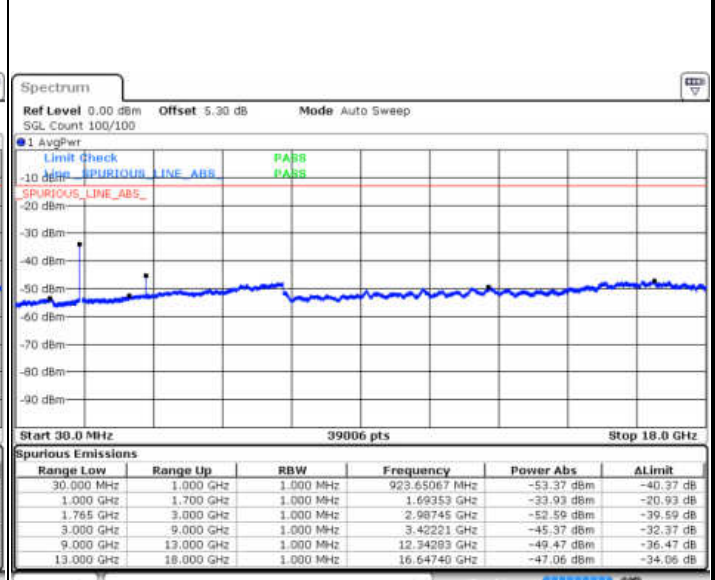

LTE Band 4 / 15MHz

Highest Channel / QPSK

Date: 13 JAN 2018 18:50:24

Highest Channel / 16QAM

Date: 13 JAN 2018 18:51:19

LTE Band 4 / 20MHz

Lowest Channel / QPSK

Date: 13 JAN 2018 18:57:23

Lowest Channel / 16QAM

Date: 13 JAN 2018 18:58:18

LTE Band 4 / 20MHz

Middle Channel / QPSK

Middle Channel / 16QAM

Date: 13. JAN 2018 18:59:52

Date: 13. JAN 2018 19:00:47

Highest Channel / QPSK

Highest Channel / 16QAM

Date: 13. JAN 2018 19:06:51

Date: 13. JAN 2018 19:07:46

LTE Band 4 / 1.4MHz

Lowest Channel / 64QAM

Middle Channel / 64QAM

Date: 13 JAN 2018 19:45:08

Date: 13 JAN 2018 19:46:03