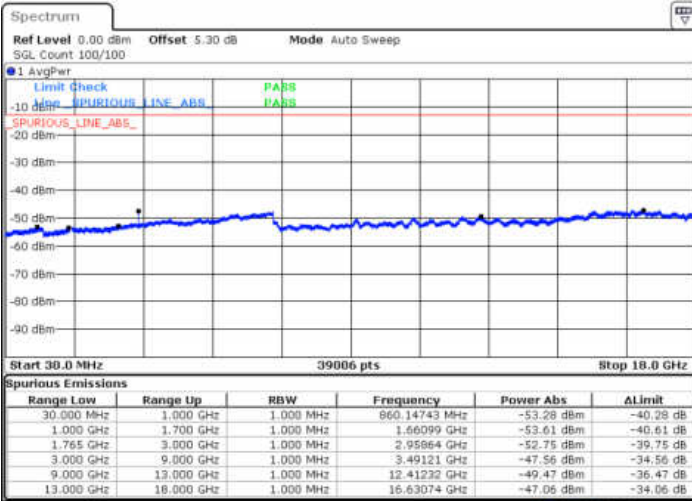

LTE Band 4 / 10MHz

Lowest Channel / 64QAM

Middle Channel / 64QAM

Date: 13.JAN.2018 19:53:20

Date: 13.JAN.2018 19:54:14

Highest Channel / 64QAM

Date: 13.JAN.2018 19:55:09

LTE Band 4 / 15MHz

Lowest Channel / 64QAM

Middle Channel / 64QAM

Date: 13.JAN.2018 19:56:04

Date: 13.JAN.2018 19:56:58

Highest Channel / 64QAM

Date: 13.JAN.2018 19:57:53

LTE Band 4 / 20MHz

Lowest Channel / 64QAM