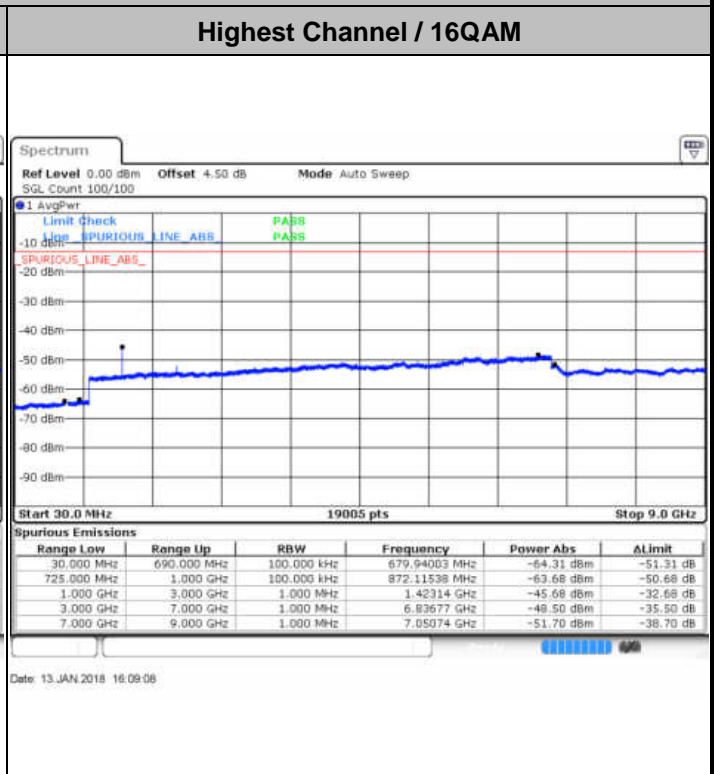

LTE Band 12 / 3MHz

Middle Channel / QPSK

Middle Channel / 16QAM

Date: 13.JAN.2018 15:50:54

Date: 13.JAN.2018 15:50:00

Highest Channel / QPSK

Highest Channel / 16QAM

Date: 13.JAN.2018 15:51:48

Date: 13.JAN.2018 15:52:43

LTE Band 12 / 5MHz

Lowest Channel / QPSK

Lowest Channel / 16QAM

Date: 13.JAN.2018 16:04:36

Date: 13.JAN.2018 16:05:31

Middle Channel / QPSK

Middle Channel / 16QAM

Date: 13.JAN.2018 16:07:20

Date: 13.JAN.2018 16:08:25

LTE Band 12 / 5MHz

LTE Band 12 / 10MHz

LTE Band 12 / 10MHz

Middle Channel / QPSK

Middle Channel / 16QAM

Date: 13. JAN 2018 16:23:45

Date: 13. JAN 2018 16:22:51

Highest Channel / QPSK

Highest Channel / 16QAM

Date: 13. JAN 2018 16:24:40

Date: 13. JAN 2018 16:25:34

LTE Band 12 / 1.4MHz

Lowest Channel / 64QAM

Date: 13.JAN.2018 16:59:18