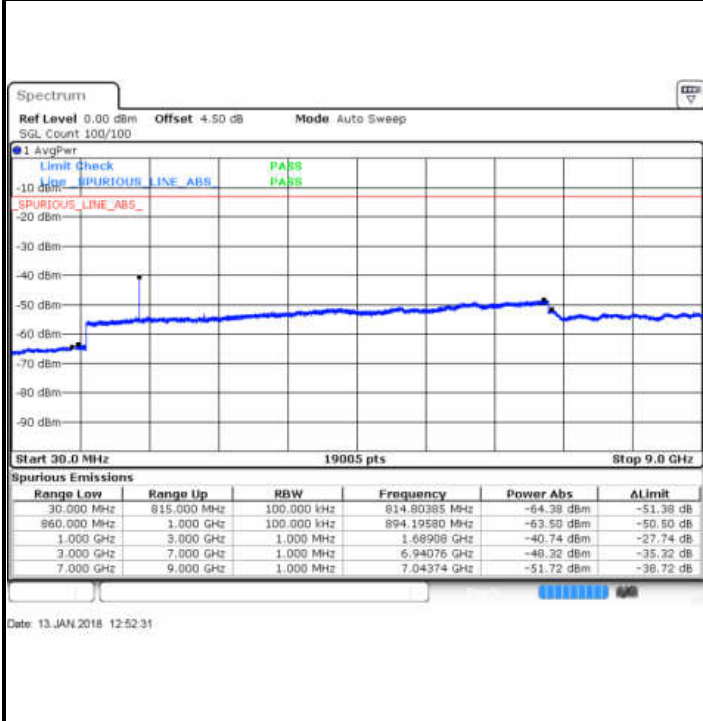

LTE Band 5 / 3MHz

Middle Channel / QPSK

Middle Channel / 16QAM

Date: 13. JAN 2018 12:23:07

Date: 13. JAN 2018 12:24:01

Highest Channel / QPSK

Highest Channel / 16QAM

Date: 13. JAN 2018 12:32:05

Date: 13. JAN 2018 12:32:59

LTE Band 5 / 5MHz

Lowest Channel / QPSK

Lowest Channel / 16QAM

Date: 13.JAN.2018 12:41:03

Date: 13.JAN.2018 12:41:58

Middle Channel / QPSK

Middle Channel / 16QAM

Date: 13.JAN.2018 12:43:32

Date: 13.JAN.2018 12:44:26

LTE Band 5 / 5MHz

Highest Channel / QPSK

Highest Channel / 16QAM

LTE Band 5 / 10MHz

Lowest Channel / QPSK

Lowest Channel / 16QAM