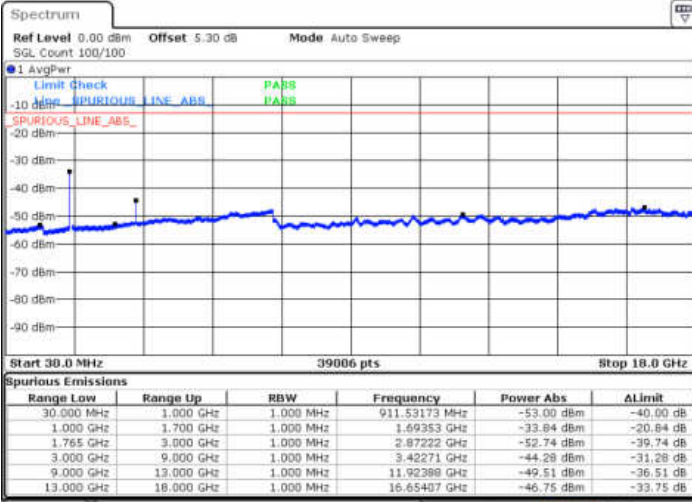

LTE Band 4 / 10MHz

Lowest Channel / 64QAM

Middle Channel / 64QAM

Date: 13.JAN.2018 19:53:20

Date: 13.JAN.2018 19:54:14

Highest Channel / 64QAM

Date: 13.JAN.2018 19:55:09

LTE Band 4 / 15MHz

Lowest Channel / 64QAM

Middle Channel / 64QAM

Date: 13.JAN.2018 19:56:04

Date: 13.JAN.2018 19:56:58

Highest Channel / 64QAM

Date: 13.JAN.2018 19:57:53

LTE Band 4 / 20MHz

Lowest Channel / 64QAM

Middle Channel / 64QAM

Date: 13 JAN 2018 19:58:48

Date: 13 JAN 2018 19:58:42

Highest Channel / 64QAM

Date: 13 JAN 2018 20:00:37

LTE Band 5 / 1.4MHz

Lowest Channel / QPSK

Lowest Channel / 16QAM