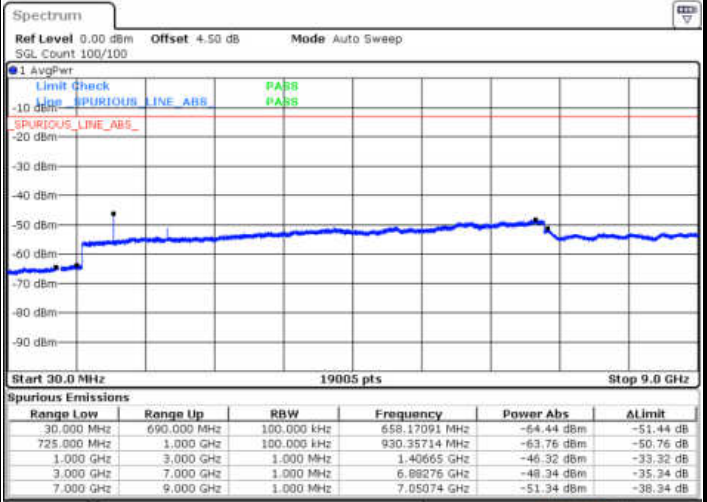

Date: 13.JAN.2018 15:52:43

LTE Band 12 / 5MHz

Lowest Channel / QPSK

Lowest Channel / 16QAM

Date: 13.JAN.2018 16:04:36

Date: 13.JAN.2018 16:05:31

Middle Channel / QPSK

Middle Channel / 16QAM

Date: 13.JAN.2018 16:07:20

Date: 13.JAN.2018 16:08:25

LTE Band 12 / 5MHz

LTE Band 12 / 10MHz

LTE Band 12 / 10MHz

Middle Channel / QPSK

Middle Channel / 16QAM

Date: 13. JAN 2018 16:23:45

Date: 13. JAN 2018 16:22:51

Highest Channel / QPSK

Highest Channel / 16QAM

Date: 13. JAN 2018 16:24:40

Date: 13. JAN 2018 16:25:34

LTE Band 12 / 1.4MHz

Lowest Channel / 64QAM

Date: 13.JAN.2018 16:59:18

Middle Channel / 64QAM

Date: 13.JAN.2018 17:00:12

Highest Channel / 64QAM

Date: 13.JAN.2018 17:01:07

LTE Band 12 / 3MHz

Lowest Channel / 64QAM

Middle Channel / 64QAM

Date: 13.JAN.2018 17:02:01