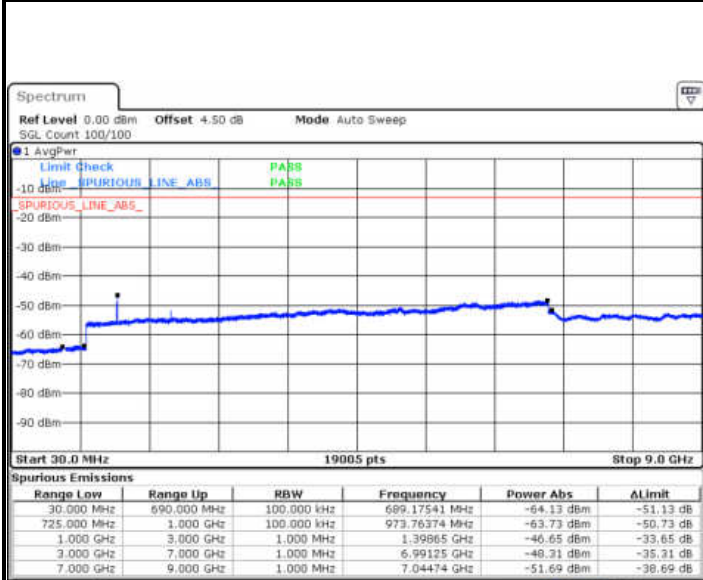

Lowest Channel / 16QAM

Date: 13 JAN 2018 15:32:39

Middle Channel / QPSK

Date: 13 JAN 2018 15:34:28

Middle Channel / 16QAM

Date: 13 JAN 2018 15:33:34

LTE Band 12 / 1.4MHz

Highest Channel / QPSK

Date: 13.JAN.2018 15:36:22

Highest Channel / 16QAM

Date: 13.JAN.2018 15:36:17

LTE Band 12 / 3MHz

Lowest Channel / QPSK

Date: 13.JAN.2018 15:48:11

Lowest Channel / 16QAM

Date: 13.JAN.2018 15:48:05

LTE Band 12 / 3MHz

Middle Channel / QPSK

Middle Channel / 16QAM

Date: 13.JAN.2018 15:50:54

Date: 13.JAN.2018 15:50:00

Highest Channel / QPSK

Highest Channel / 16QAM

Date: 13.JAN.2018 15:51:48