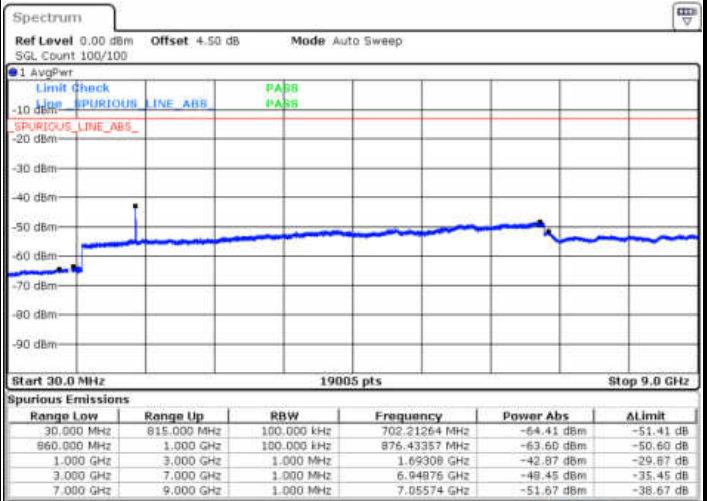

Date: 13.JAN.2018 12:11:40

Highest Channel / 16QAM

Date: 13.JAN.2018 12:12:34

LTE Band 5 / 3MHz

Lowest Channel / QPSK

Date: 13.JAN.2018 12:20:38

Lowest Channel / 16QAM

Date: 13.JAN.2018 12:21:32

LTE Band 5 / 3MHz

Middle Channel / QPSK

Middle Channel / 16QAM

Date: 13. JAN 2018 12:23:07

Date: 13. JAN 2018 12:24:01

Highest Channel / QPSK

Highest Channel / 16QAM

Date: 13. JAN 2018 12:32:05

Date: 13. JAN 2018 12:32:59

LTE Band 5 / 5MHz

Lowest Channel / QPSK

Lowest Channel / 16QAM

Date: 13.JAN.2018 12:41:03

Date: 13.JAN.2018 12:41:58

Middle Channel / QPSK

Middle Channel / 16QAM

Date: 13.JAN.2018 12:43:32

Date: 13.JAN.2018 12:44:26

LTE Band 5 / 5MHz

Highest Channel / QPSK

Highest Channel / 16QAM

LTE Band 5 / 10MHz

Lowest Channel / QPSK

Lowest Channel / 16QAM