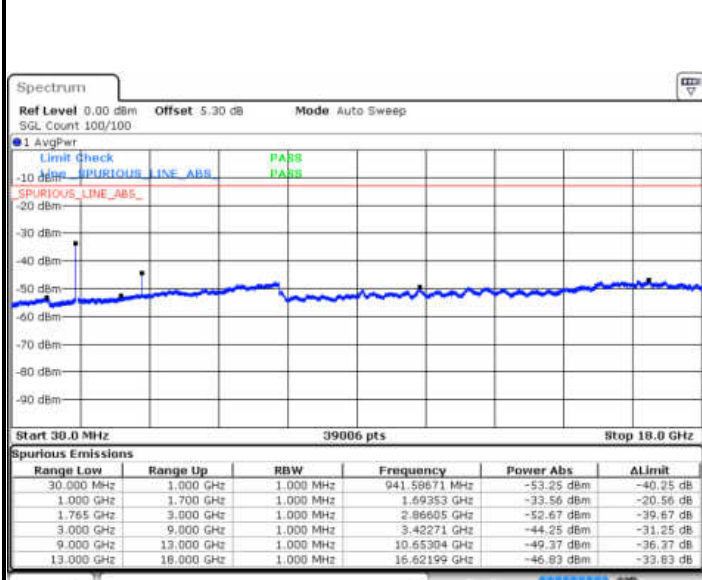

LTE Band 4 / 15MHz

Highest Channel / QPSK

Date: 13 JAN 2018 18:50:24

Highest Channel / 16QAM

Date: 13 JAN 2018 18:51:19

LTE Band 4 / 20MHz

Lowest Channel / QPSK

Date: 13 JAN 2018 18:57:23

Lowest Channel / 16QAM

Date: 13 JAN 2018 18:58:18

LTE Band 4 / 20MHz

Middle Channel / QPSK

Middle Channel / 16QAM

Date: 13. JAN 2018 18:59:52

Date: 13. JAN 2018 19:00:47

Highest Channel / QPSK

Highest Channel / 16QAM

Date: 13. JAN 2018 19:06:51

Date: 13. JAN 2018 19:07:46

LTE Band 4 / 1.4MHz

Lowest Channel / 64QAM

Middle Channel / 64QAM

Date: 13 JAN 2018 19:45:08

Date: 13 JAN 2018 19:46:03