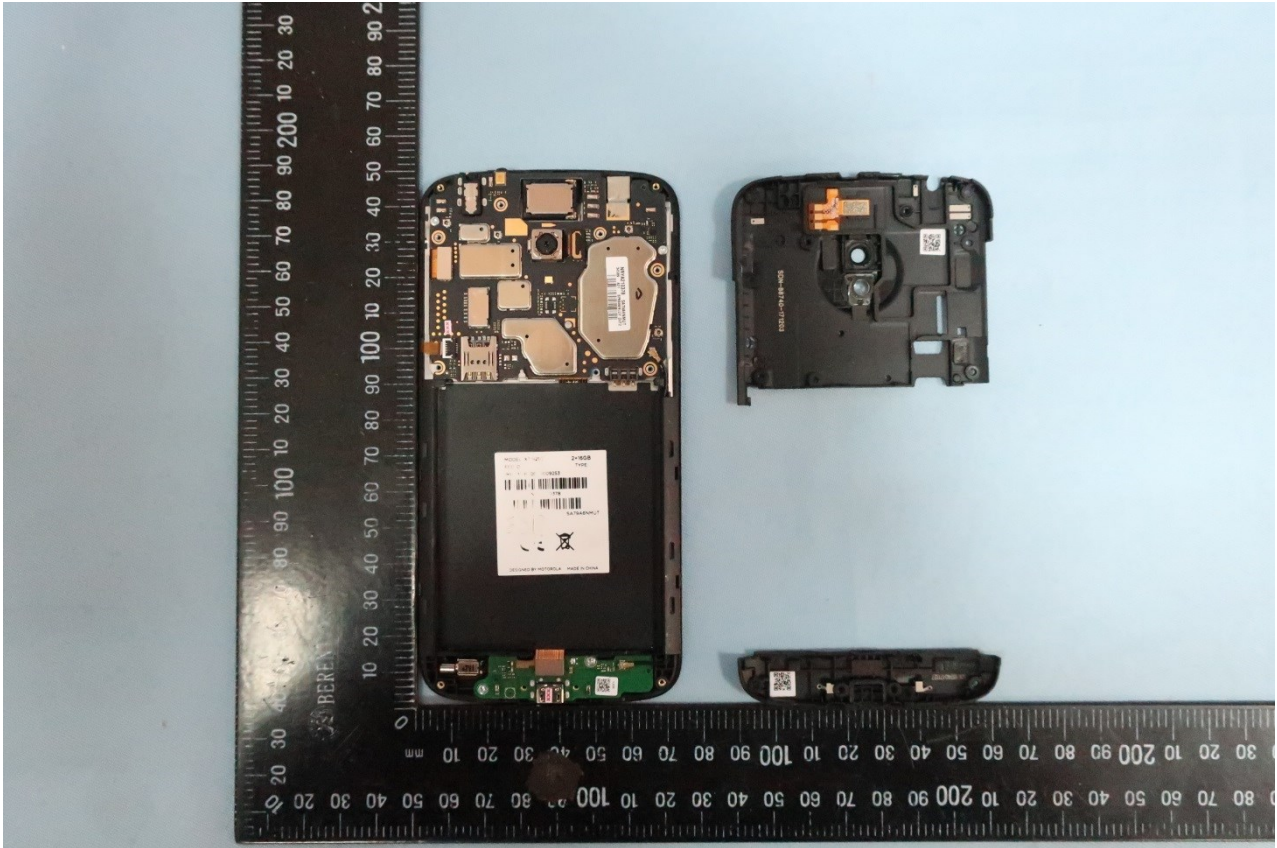

3. Internal Photograph of EUT

Brand Name: Motorola / Model Name: XT1921-2

Brand Name: Motorola / Model Name: XT1921-2

Brand Name: Motorola / Model Name: XT1921-2

Brand Name: Motorola / Model Name: XT1921-2

Brand Name: Motorola / Model Name: XT1921-2

Brand Name: Motorola / Model Name: XT1921-2

Brand Name: Motorola / Model Name: XT1921-2

Brand Name: Motorola / Model Name: XT1921-2

Brand Name: Motorola / Model Name: XT1921-2