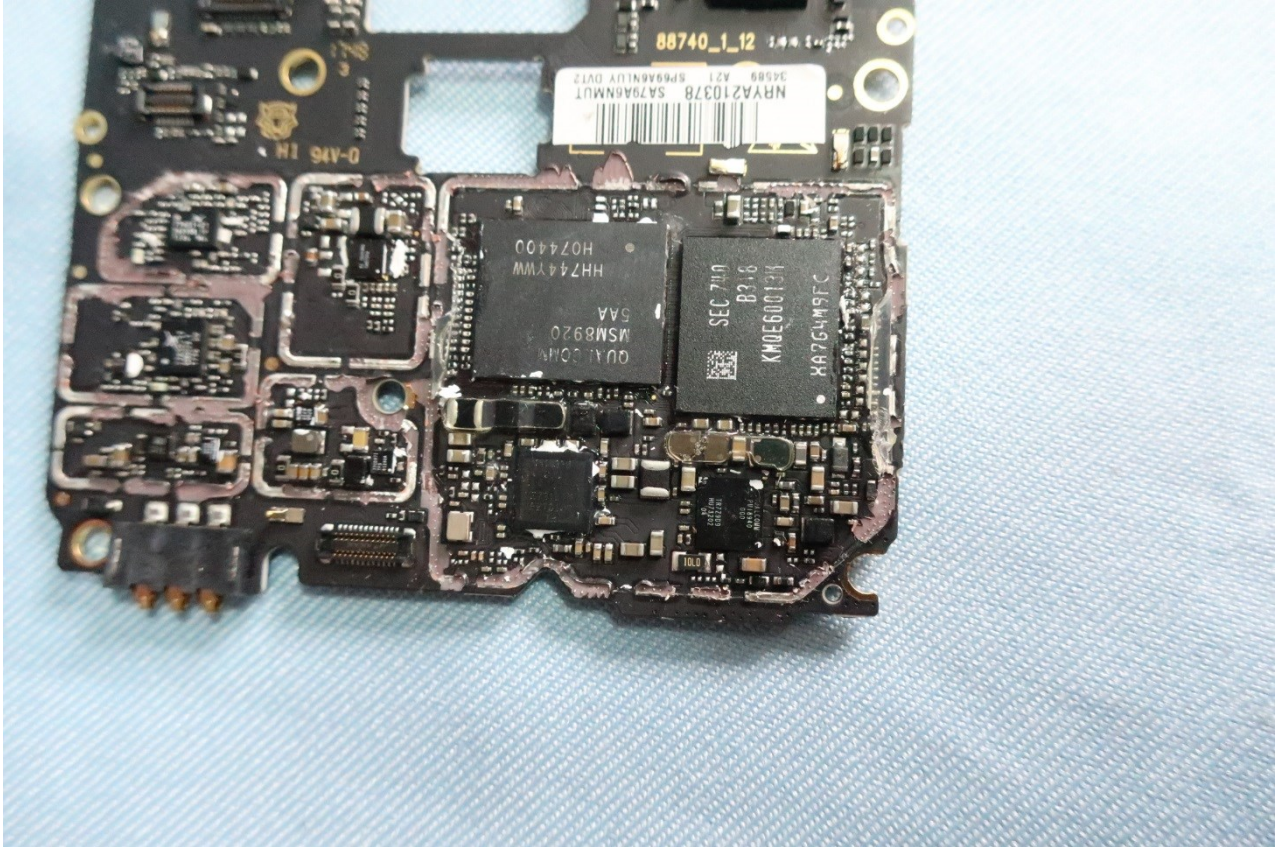

Brand Name: Motorola / Model Name: XT1921-2