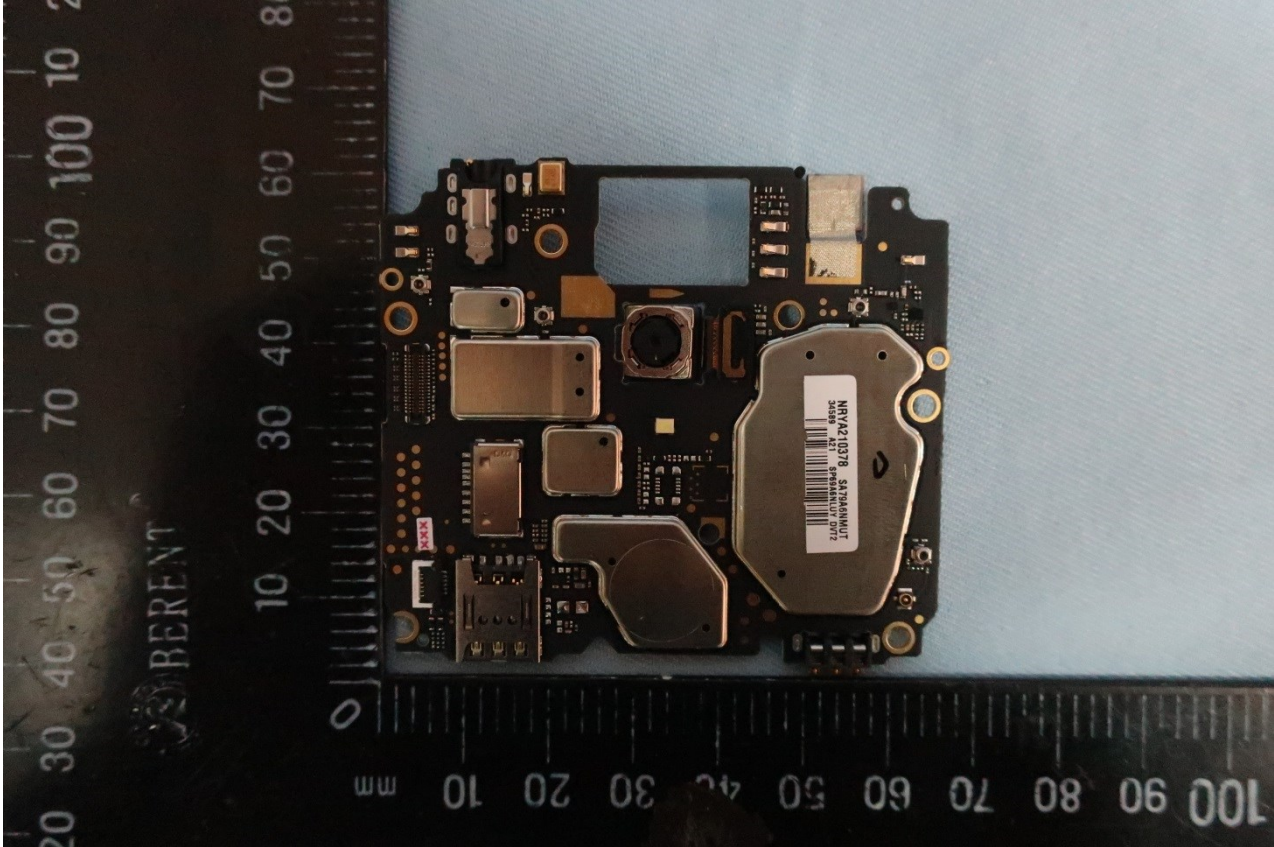

Brand Name: Motorola / Model Name: XT1921-2