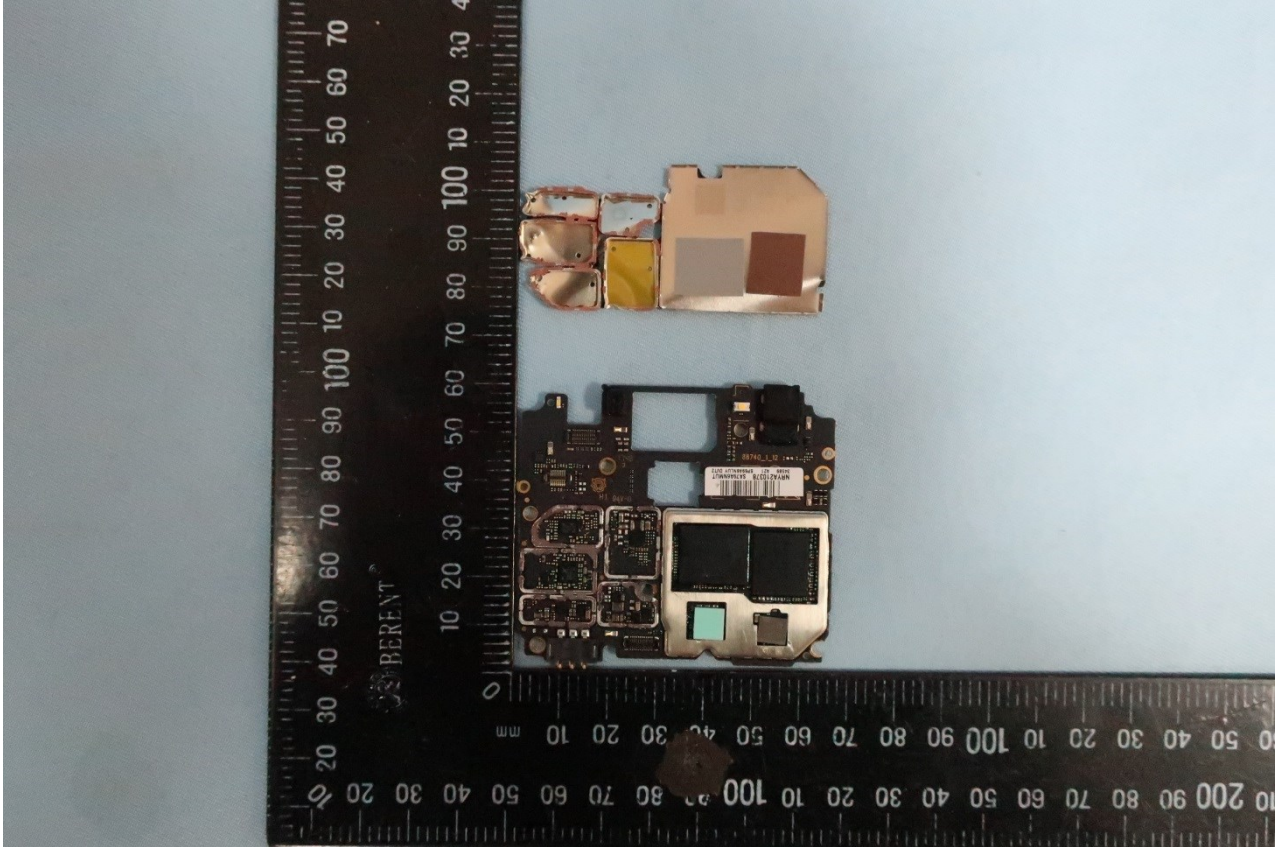

Brand Name: Motorola / Model Name: XT1921-2