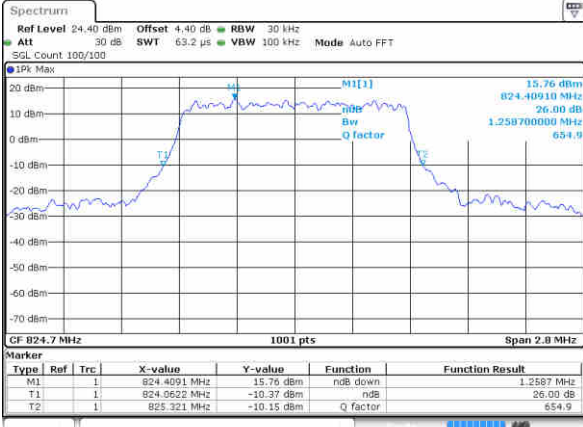

Date: 16 JAN 2016 13:14:36

LTE Band 4

Lowest Channel / 20MHz / QPSK

Date: 16 JAN 2016 13:21:25

Lowest Channel / 20MHz / 16QAM

Date: 16 JAN 2016 13:21:34

Middle Channel / 20MHz / QPSK

Date: 16 JAN 2016 13:28:23

Middle Channel / 20MHz / 16QAM

Date: 16 JAN 2016 13:28:33

Highest Channel / 20MHz / QPSK

Date: 16 JAN 2016 13:30:52

Highest Channel / 20MHz / 16QAM

Date: 16 JAN 2016 13:31:02

LTE Band 5

Lowest Channel / 1.4MHz / QPSK

Date: 15 JAN 2016 10:01:11

Lowest Channel / 1.4MHz / 16QAM

Date: 15 JAN 2016 10:01:01

Middle Channel / 1.4MHz / QPSK

Date: 15 JAN 2016 10:09:59

Middle Channel / 1.4MHz / 16QAM

Date: 15 JAN 2016 10:10:09

Highest Channel / 1.4MHz / QPSK

Date: 15 JAN 2016 10:12:28

Highest Channel / 1.4MHz / 16QAM

Date: 15 JAN 2016 10:12:38

LTE Band 5

Lowest Channel / 3MHz / QPSK

Date: 15 JAN 2016 10:21:27

Lowest Channel / 3MHz / 16QAM

Date: 15 JAN 2016 10:21:37