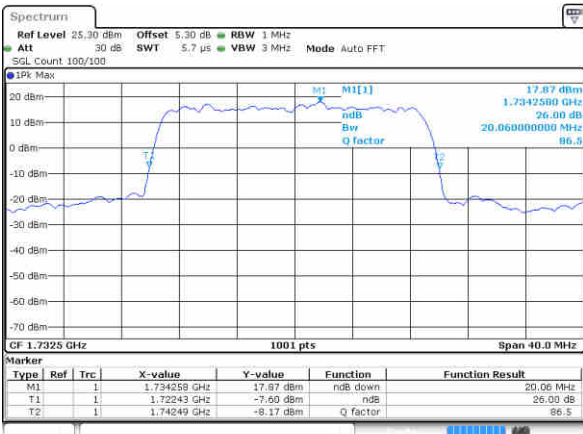

Date: 16 JAN 2016 13:14:36

LTE Band 4

Lowest Channel / 20MHz / QPSK

Date: 16 JAN 2016 13:21:25

Lowest Channel / 20MHz / 16QAM

Date: 16 JAN 2016 13:21:34

Middle Channel / 20MHz / QPSK

Date: 16 JAN 2016 13:28:23

Middle Channel / 20MHz / 16QAM

Date: 16 JAN 2016 13:28:33

Highest Channel / 20MHz / QPSK

Date: 16 JAN 2016 13:30:52

Highest Channel / 20MHz / 16QAM

Date: 16 JAN 2016 13:31:02

LTE Band 5

Lowest Channel / 1.4MHz / QPSK