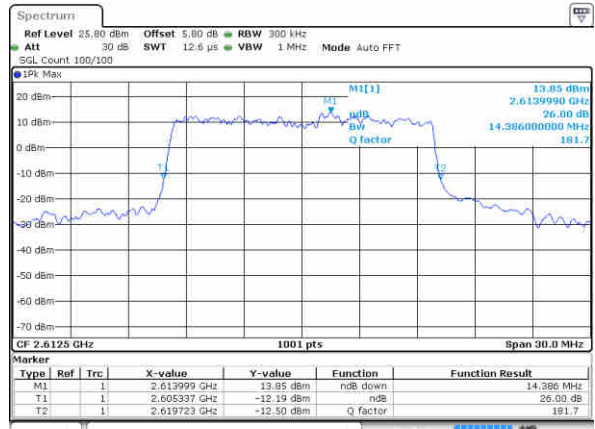

Highest Channel / 10MHz / QPSK

Date: 17 JAN 2016 15:00:19

Highest Channel / 10MHz / 16QAM

Date: 17 JAN 2016 15:00:42

LTE Band 38

Lowest Channel / 15MHz / QPSK

Date: 17 JAN 2016 14:56:58

Lowest Channel / 15MHz / 16QAM

Date: 17 JAN 2016 14:57:18

Middle Channel / 15MHz / QPSK

Date: 17 JAN 2016 14:57:57

Middle Channel / 15MHz / 16QAM

Date: 17 JAN 2016 14:57:37

Highest Channel / 15MHz / QPSK

Date: 17 JAN 2016 14:58:17

Highest Channel / 15MHz / 16QAM