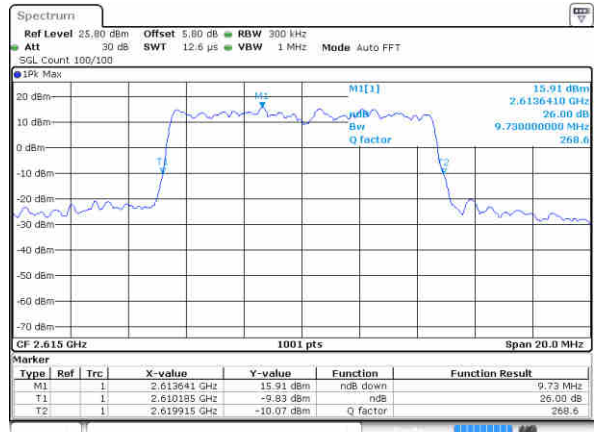

Lowest Channel / 10MHz / QPSK

Date: 17 JAN 2016 14:59:03

Lowest Channel / 10MHz / 16QAM

Date: 17 JAN 2016 14:59:22

Middle Channel / 10MHz / QPSK

Date: 17 JAN 2016 15:00:01

Middle Channel / 10MHz / 16QAM

Date: 17 JAN 2016 14:59:41

Highest Channel / 10MHz / QPSK

Date: 17 JAN 2016 15:00:19

Highest Channel / 10MHz / 16QAM

Date: 17 JAN 2016 15:00:42

LTE Band 38

Lowest Channel / 15MHz / QPSK

Date: 17 JAN 2016 14:56:58

Lowest Channel / 15MHz / 16QAM