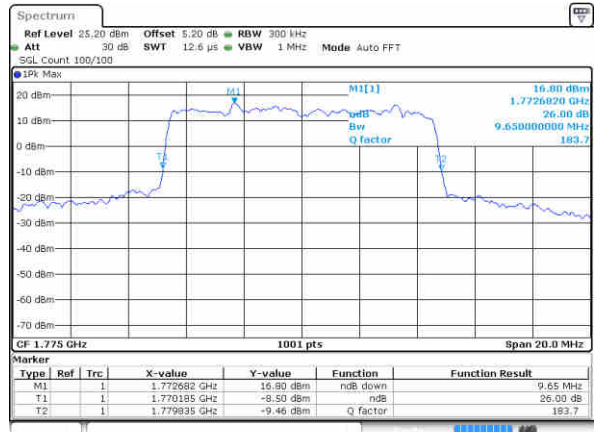

Date: 18 JAN 2016 10:28:58

LTE Band 66

Lowest Channel / 10MHz / QPSK

Date: 18 JAN 2016 10:37:33

Lowest Channel / 10MHz / 16QAM

Date: 18 JAN 2016 10:36:00

Middle Channel / 10MHz / QPSK

Date: 18 JAN 2016 10:38:19

Middle Channel / 10MHz / 16QAM

Date: 18 JAN 2016 10:38:41

Highest Channel / 10MHz / QPSK

Date: 18 JAN 2016 10:40:52

Highest Channel / 10MHz / 16QAM

Date: 18 JAN 2016 10:41:04

LTE Band 66

Lowest Channel / 15MHz / QPSK

Date: 18 JAN 2016 10:46:23

Lowest Channel / 15MHz / 16QAM

Date: 18 JAN 2016 10:46:52

Middle Channel / 15MHz / QPSK

Date: 18 JAN 2016 10:51:15

Middle Channel / 15MHz / 16QAM

Date: 18 JAN 2016 10:50:59

Highest Channel / 15MHz / QPSK

Date: 18 JAN 2016 10:51:50

Highest Channel / 15MHz / 16QAM

Date: 18 JAN 2016 10:52:08

LTE Band 66

Lowest Channel / 20MHz / QPSK

Date: 18 JAN 2018 10:57:41

Lowest Channel / 20MHz / 16QAM

Date: 18 JAN 2018 10:58:14