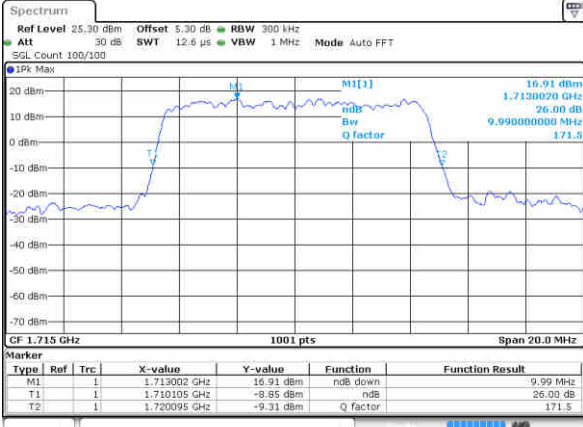

LTE Band 4

Lowest Channel / 10MHz / QPSK

Date: 16 JAN 2016 12:48:34