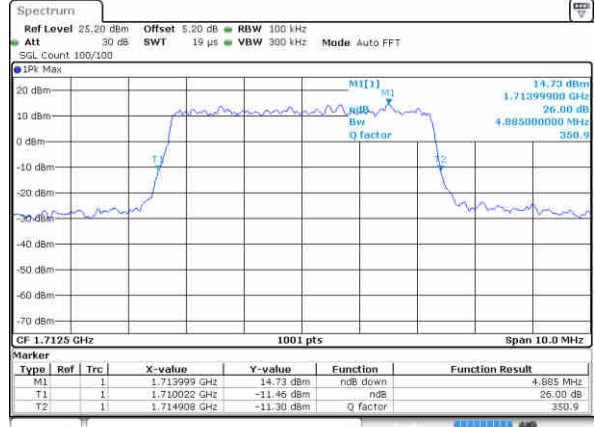

Date: 18 JAN 2016 09:42:05

Middle Channel / 1.4MHz / 16QAM

Date: 18 JAN 2016 09:41:47

Highest Channel / 1.4MHz / QPSK

Date: 18 JAN 2016 09:34:16

Highest Channel / 1.4MHz / 16QAM

Date: 18 JAN 2016 09:34:34

LTE Band 66

Highest Channel / 3MHz / QPSK

Date: 18 JAN 2018 09:58:46

Highest Channel / 3MHz / 16QAM

Date: 18 JAN 2018 09:58:29

LTE Band 66

Lowest Channel / 5MHz / QPSK

Date: 18 JAN 2016 10:08:59

Lowest Channel / 5MHz / 16QAM