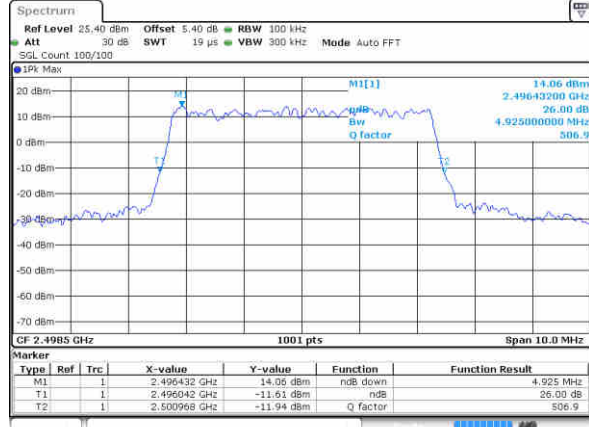

Lowest Channel / 5MHz / 16QAM

Date: 17 JAN 2016 18:23:52