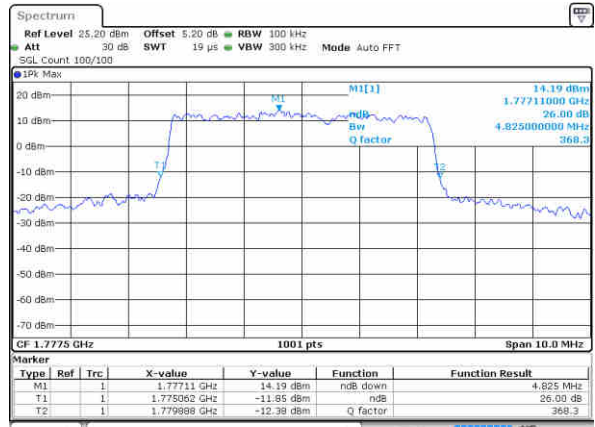

Highest Channel / 3MHz / QPSK

Date: 18 JAN 2018 09:58:46

Highest Channel / 3MHz / 16QAM

Date: 18 JAN 2018 09:58:29

LTE Band 66

Lowest Channel / 5MHz / QPSK

Date: 18 JAN 2016 10:08:59

Lowest Channel / 5MHz / 16QAM

Date: 18 JAN 2016 10:05:23

Middle Channel / 5MHz / QPSK

Date: 18 JAN 2016 10:25:00

Middle Channel / 5MHz / 16QAM

Date: 18 JAN 2016 10:25:29

Highest Channel / 5MHz / QPSK

Date: 18 JAN 2016 10:29:18

Highest Channel / 5MHz / 16QAM

Date: 18 JAN 2016 10:28:58

LTE Band 66

Lowest Channel / 10MHz / QPSK

Date: 18 JAN 2016 10:37:33

Lowest Channel / 10MHz / 16QAM

Date: 18 JAN 2016 10:36:00

Middle Channel / 10MHz / QPSK

Date: 18 JAN 2016 10:38:19