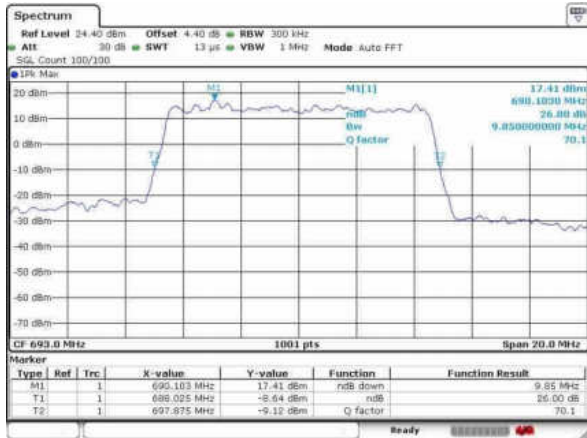

Date: 31 JAN 2018 17:32:47

Highest Channel / 5MHz / QPSK

Date: 31 JAN 2018 17:35:07

Highest Channel / 5MHz / 16QAM

Date: 31 JAN 2018 17:35:27

LTE Band 71

Lowest Channel / 10MHz / QPSK

Date: 31 JAN 2016 17:41:10

Lowest Channel / 10MHz / 16QAM

Date: 31 JAN 2016 17:41:44

Middle Channel / 10MHz / QPSK

Date: 31 JAN 2016 17:57:45

Middle Channel / 10MHz / 16QAM

Date: 31 JAN 2016 17:42:21

Highest Channel / 10MHz / QPSK

Date: 31 JAN 2016 17:43:20

Highest Channel / 10MHz / 16QAM

Date: 31 JAN 2016 17:43:40