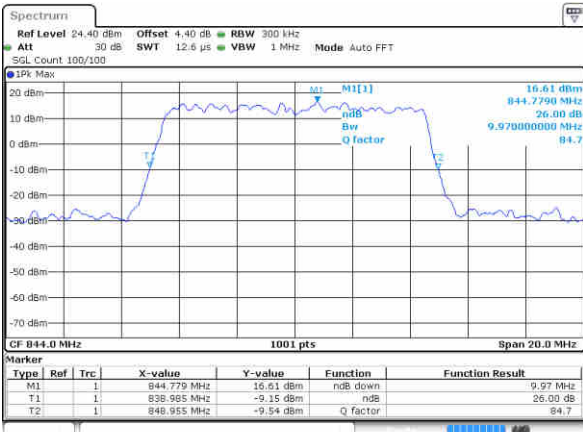

Lowest Channel / 10MHz / 16QAM

Date: 15 JAN 2018 11:02:29

Middle Channel / 10MHz / QPSK

Date: 15 JAN 2018 11:11:17

Middle Channel / 10MHz / 16QAM

Date: 15 JAN 2018 11:11:27

Highest Channel / 10MHz / QPSK

Date: 15 JAN 2018 11:13:46

Highest Channel / 10MHz / 16QAM

Date: 15 JAN 2018 11:13:56

LTE Band 38

Lowest Channel / 5MHz / QPSK

Date: 17 JAN 2018 15:01:09

Lowest Channel / 5MHz / 16QAM

Date: 17 JAN 2018 15:01:27

Middle Channel / 5MHz / QPSK