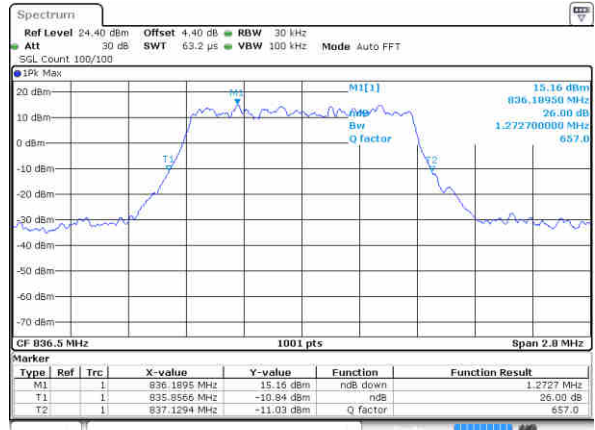

Middle Channel / 20MHz / 16QAM

Date: 16 JAN 2016 13:28:33

Highest Channel / 20MHz / QPSK

Date: 16 JAN 2016 13:30:52

Highest Channel / 20MHz / 16QAM

Date: 16 JAN 2016 13:31:02

LTE Band 5

Lowest Channel / 1.4MHz / QPSK

Date: 15 JAN 2016 10:01:11

Lowest Channel / 1.4MHz / 16QAM

Date: 15 JAN 2016 10:01:01

Middle Channel / 1.4MHz / QPSK

Date: 15 JAN 2016 10:09:59

Middle Channel / 1.4MHz / 16QAM

Date: 15 JAN 2016 10:10:09

Highest Channel / 1.4MHz / QPSK

Date: 15 JAN 2016 10:12:28

Highest Channel / 1.4MHz / 16QAM

Date: 15 JAN 2016 10:12:38

LTE Band 5

Lowest Channel / 3MHz / QPSK

Date: 15 JAN 2016 10:21:27

Lowest Channel / 3MHz / 16QAM

Date: 15 JAN 2016 10:21:37