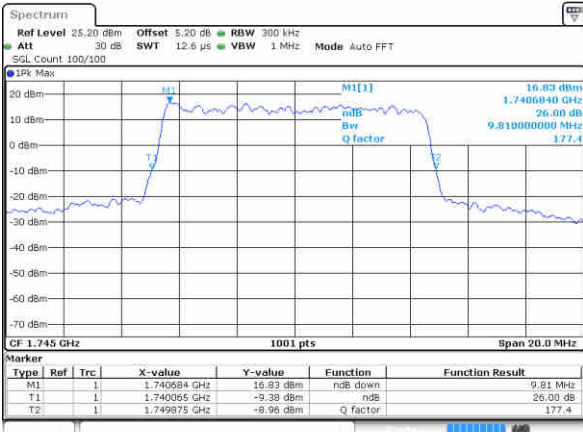

Date: 18 JAN 2016 10:28:58

LTE Band 66

Lowest Channel / 10MHz / QPSK

Date: 18 JAN 2016 10:37:33

Lowest Channel / 10MHz / 16QAM

Date: 18 JAN 2016 10:36:00

Middle Channel / 10MHz / QPSK

Date: 18 JAN 2016 10:38:19

Middle Channel / 10MHz / 16QAM

Date: 18 JAN 2016 10:38:41

Highest Channel / 10MHz / QPSK

Date: 18 JAN 2016 10:40:52

Highest Channel / 10MHz / 16QAM

Date: 18 JAN 2016 10:41:04

LTE Band 66

Lowest Channel / 15MHz / QPSK