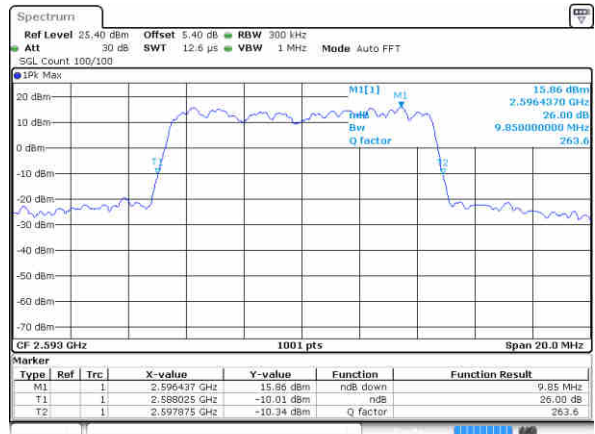

Middle Channel / 10MHz / 16QAM

Date: 17 JAN 2016 18:33:06