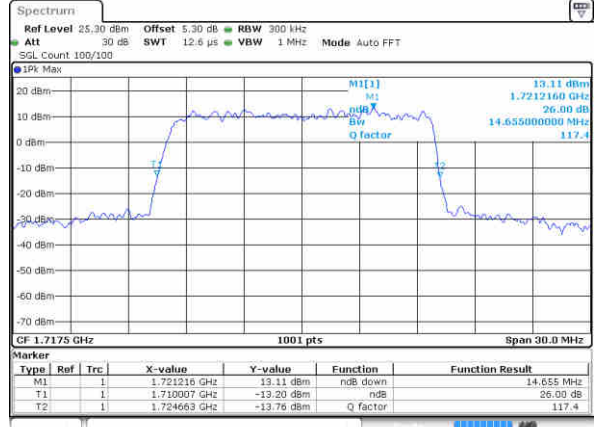

Highest Channel / 10MHz / QPSK

Date: 16 JAN 2016 12:56:01

Highest Channel / 10MHz / 16QAM

Date: 16 JAN 2016 12:56:11

LTE Band 4

Lowest Channel / 15MHz / QPSK

Date: 16 JAN 2016 13:05:00

Lowest Channel / 15MHz / 16QAM