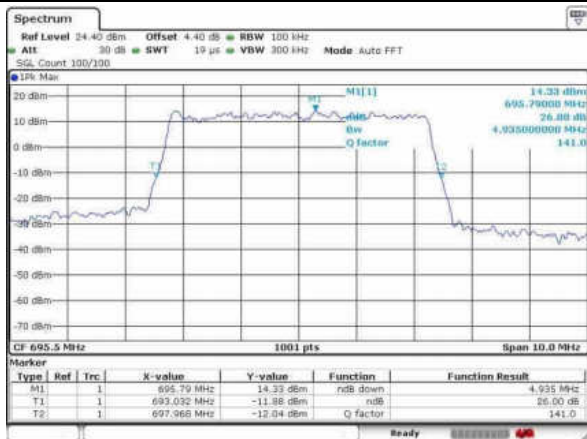

LTE Band 71

Lowest Channel / 5MHz / QPSK

Date: 31 JAN 2018 17:34:37

Lowest Channel / 5MHz / 16QAM

Date: 31 JAN 2018 17:34:18

Middle Channel / 5MHz / QPSK

Date: 31 JAN 2018 17:35:52

Middle Channel / 5MHz / 16QAM

Date: 31 JAN 2018 17:32:47

Highest Channel / 5MHz / QPSK

Date: 31 JAN 2018 17:35:07

Highest Channel / 5MHz / 16QAM

Date: 31 JAN 2018 17:35:27

LTE Band 71

Lowest Channel / 10MHz / QPSK

Date: 31 JAN 2016 17:41:10