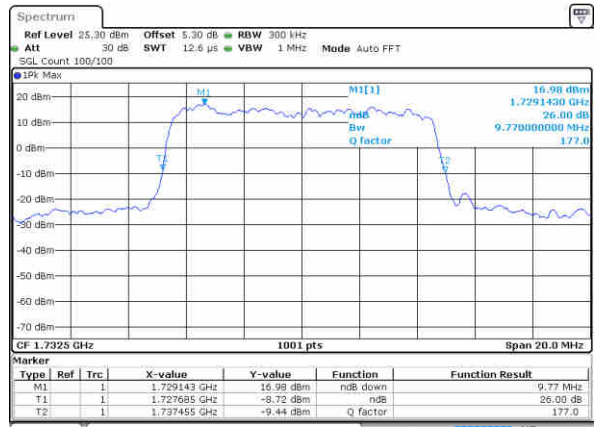

Date: 16 JAN 2016 12:38:07

Middle Channel / 5MHz / 16QAM

Date: 16 JAN 2016 12:39:17

Highest Channel / 5MHz / QPSK

Date: 16 JAN 2016 12:41:36

Highest Channel / 5MHz / 16QAM

Date: 16 JAN 2016 12:41:46

LTE Band 4

Lowest Channel / 10MHz / QPSK

Date: 16 JAN 2016 12:48:34

Lowest Channel / 10MHz / 16QAM

Date: 16 JAN 2016 12:48:44

Middle Channel / 10MHz / QPSK

Date: 16 JAN 2016 12:55:32

Middle Channel / 10MHz / 16QAM

Date: 16 JAN 2016 12:55:42

Highest Channel / 10MHz / QPSK

Date: 16 JAN 2016 12:56:01

Highest Channel / 10MHz / 16QAM

Date: 16 JAN 2016 12:56:11

LTE Band 4

Lowest Channel / 15MHz / QPSK

Date: 16 JAN 2016 13:05:00

Lowest Channel / 15MHz / 16QAM