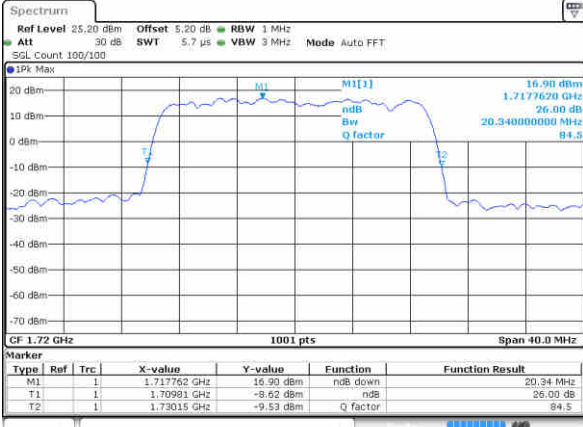

Date: 18 JAN 2016 10:51:50

Highest Channel / 15MHz / 16QAM

Date: 18 JAN 2016 10:52:08

LTE Band 66

Lowest Channel / 20MHz / QPSK

Date: 18 JAN 2018 10:57:41

Lowest Channel / 20MHz / 16QAM

Date: 18 JAN 2018 10:58:14