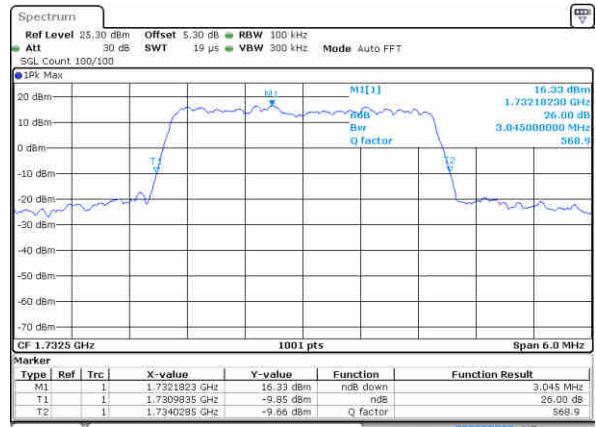

Date: 16 JAN 2016 10:24:53

Highest Channel / 1.4MHz / QPSK

Date: 16 JAN 2016 10:27:11

Highest Channel / 1.4MHz / 16QAM

Date: 16 JAN 2016 10:27:21

LTE Band 4

Lowest Channel / 3MHz / QPSK

Date: 16 JAN 2016 10:34:56

Lowest Channel / 3MHz / 16QAM

Date: 16 JAN 2016 10:35:06

Middle Channel / 3MHz / QPSK

Date: 16 JAN 2016 10:45:18

Middle Channel / 3MHz / 16QAM

Date: 16 JAN 2016 10:45:28

Highest Channel / 3MHz / QPSK

Date: 16 JAN 2016 10:47:47

Highest Channel / 3MHz / 16QAM

Date: 16 JAN 2016 10:47:57

LTE Band 4

Lowest Channel / 5MHz / QPSK

Date: 16 JAN 2016 12:32:09

Lowest Channel / 5MHz / 16QAM

Date: 16 JAN 2016 12:32:19

Middle Channel / 5MHz / QPSK

Date: 16 JAN 2016 12:38:07

Middle Channel / 5MHz / 16QAM

Date: 16 JAN 2016 12:39:17

Highest Channel / 5MHz / QPSK

Date: 16 JAN 2016 12:41:36

Highest Channel / 5MHz / 16QAM

Date: 16 JAN 2016 12:41:46

LTE Band 4