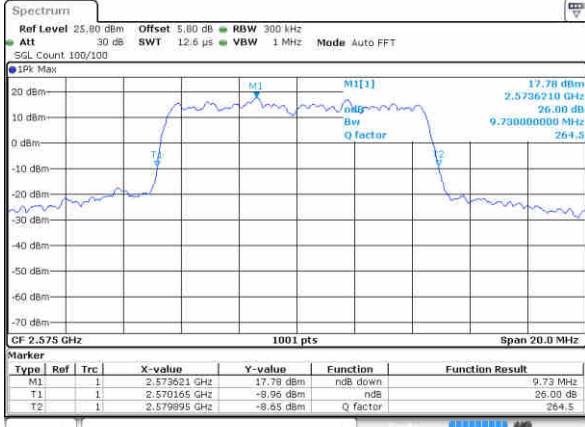

LTE Band 38

Lowest Channel / 10MHz / QPSK

Date: 17 JAN 2016 14:59:03