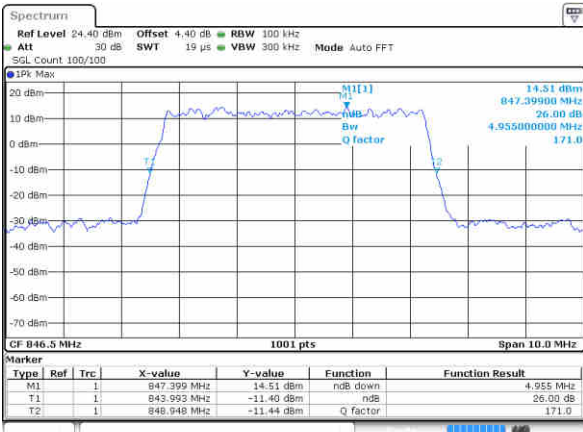

LTE Band 5

Lowest Channel / 5MHz / QPSK

Date: 15 JAN 2018 10:41:53

Lowest Channel / 5MHz / 16QAM

Date: 15 JAN 2018 10:42:02

Middle Channel / 5MHz / QPSK

Date: 15 JAN 2018 10:50:51

Middle Channel / 5MHz / 16QAM

Date: 15 JAN 2018 10:51:01

Highest Channel / 5MHz / QPSK

Date: 15 JAN 2018 10:53:20

Highest Channel / 5MHz / 16QAM

Date: 15 JAN 2018 10:53:30

LTE Band 5

Lowest Channel / 10MHz / QPSK

Date: 15 JAN 2018 11:02:19