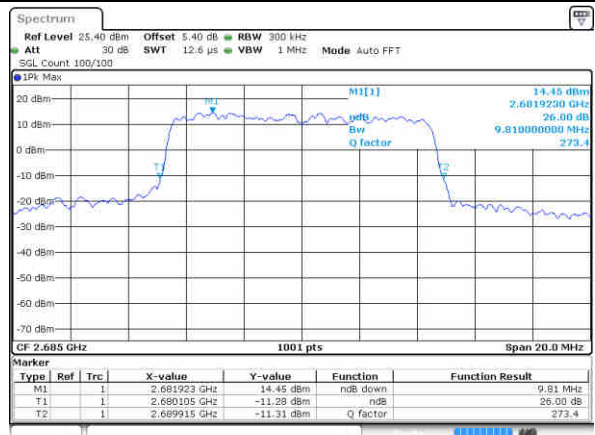

Middle Channel / 10MHz / QPSK

Date: 17 JAN 2016 18:32:38

Middle Channel / 10MHz / 16QAM

Date: 17 JAN 2016 18:33:06

Highest Channel / 10MHz / QPSK

Date: 17 JAN 2016 18:33:58

Highest Channel / 10MHz / 16QAM

Date: 17 JAN 2016 18:34:21