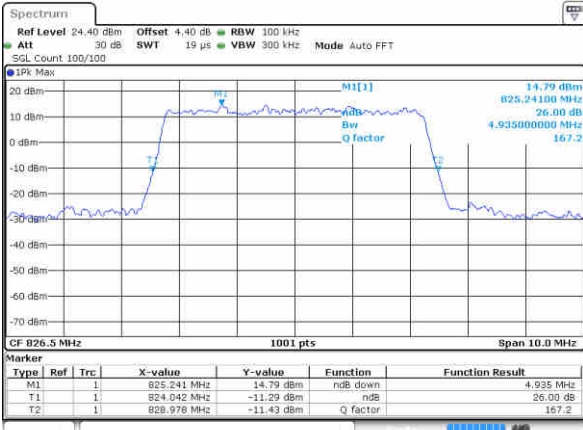

LTE Band 5

Lowest Channel / 5MHz / QPSK

Date: 15 JAN 2018 10:41:53