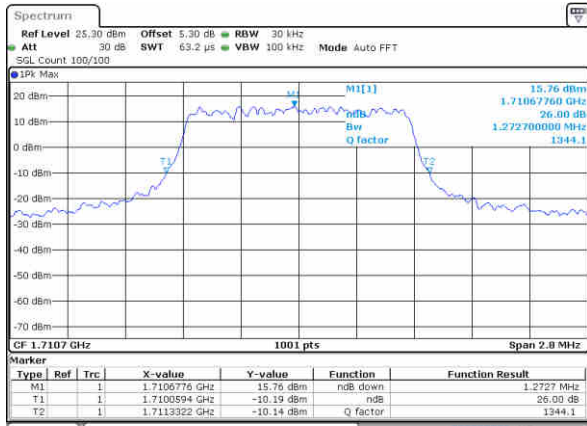

LTE Band 4

Lowest Channel / 1.4MHz / QPSK

Date: 16 JAN 2016 10:13:09

Lowest Channel / 1.4MHz / 16QAM

Date: 16 JAN 2016 10:13:19

Middle Channel / 1.4MHz / QPSK

Date: 16 JAN 2016 10:24:43

Middle Channel / 1.4MHz / 16QAM

Date: 16 JAN 2016 10:24:53

Highest Channel / 1.4MHz / QPSK

Date: 16 JAN 2016 10:27:11

Highest Channel / 1.4MHz / 16QAM

Date: 16 JAN 2016 10:27:21

LTE Band 4

Lowest Channel / 3MHz / QPSK

Date: 16 JAN 2016 10:34:56