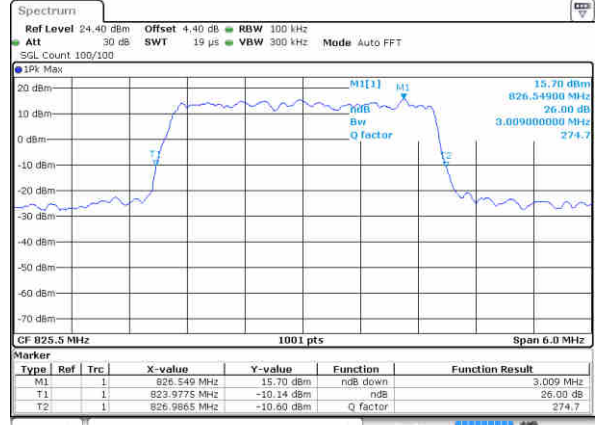

Date: 15 JAN 2016 10:01:11

Lowest Channel / 1.4MHz / 16QAM

Date: 15 JAN 2016 10:01:01

Middle Channel / 1.4MHz / QPSK

Date: 15 JAN 2016 10:09:59

Middle Channel / 1.4MHz / 16QAM

Date: 15 JAN 2016 10:10:09

Highest Channel / 1.4MHz / QPSK

Date: 15 JAN 2016 10:12:28

Highest Channel / 1.4MHz / 16QAM

Date: 15 JAN 2016 10:12:38

LTE Band 5

Lowest Channel / 3MHz / QPSK

Date: 15 JAN 2016 10:21:27

Lowest Channel / 3MHz / 16QAM

Date: 15 JAN 2016 10:21:37