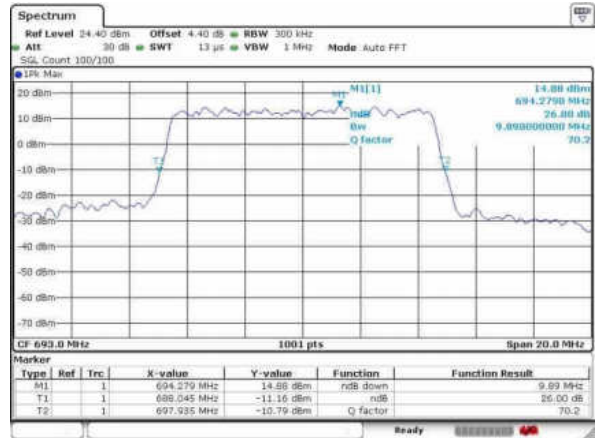

Date: 31 JAN 2018 17:32:47

Highest Channel / 5MHz / QPSK

Date: 31 JAN 2018 17:35:07

Highest Channel / 5MHz / 16QAM

Date: 31 JAN 2018 17:35:27

LTE Band 71

Lowest Channel / 10MHz / QPSK

Date: 31 JAN 2016 17:41:10

Lowest Channel / 10MHz / 16QAM

Date: 31 JAN 2016 17:41:44

Middle Channel / 10MHz / QPSK

Date: 31 JAN 2016 17:57:45

Middle Channel / 10MHz / 16QAM

Date: 31 JAN 2016 17:42:21

Highest Channel / 10MHz / QPSK

Date: 31 JAN 2016 17:43:20

Highest Channel / 10MHz / 16QAM

Date: 31 JAN 2016 17:43:40