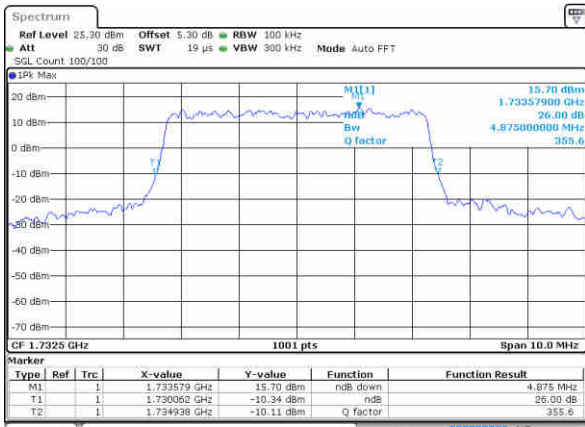

Highest Channel / 3MHz / 16QAM

Date: 16 JAN 2016 10:47:57

LTE Band 4

Lowest Channel / 5MHz / QPSK

Date: 16 JAN 2016 12:32:09

Lowest Channel / 5MHz / 16QAM

Date: 16 JAN 2016 12:32:19

Middle Channel / 5MHz / QPSK

Date: 16 JAN 2016 12:38:07

Middle Channel / 5MHz / 16QAM

Date: 16 JAN 2016 12:39:17

Highest Channel / 5MHz / QPSK

Date: 16 JAN 2016 12:41:36

Highest Channel / 5MHz / 16QAM

Date: 16 JAN 2016 12:41:46

LTE Band 4