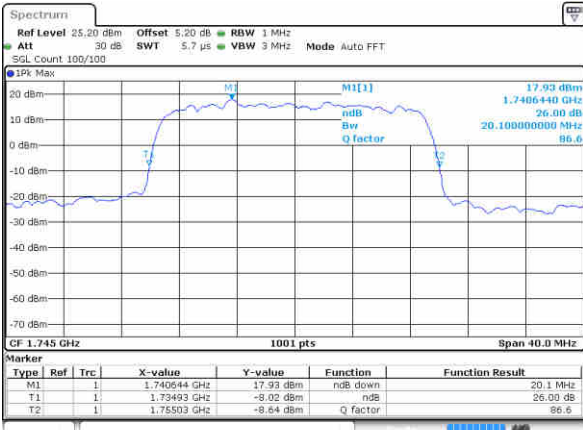

Middle Channel / 20MHz / QPSK

Date: 18 JAN 2018 11:03:04