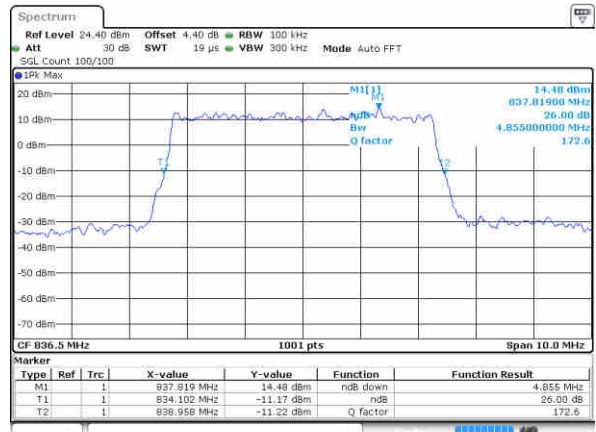

LTE Band 5

Lowest Channel / 5MHz / QPSK

Date: 15 JAN 2018 10:41:53

Lowest Channel / 5MHz / 16QAM

Date: 15 JAN 2018 10:42:02

Middle Channel / 5MHz / QPSK

Date: 15 JAN 2018 10:50:51

Middle Channel / 5MHz / 16QAM

Date: 15 JAN 2018 10:51:01

Highest Channel / 5MHz / QPSK

Date: 15 JAN 2018 10:53:20

Highest Channel / 5MHz / 16QAM

Date: 15 JAN 2018 10:53:30

LTE Band 5

Lowest Channel / 10MHz / QPSK

Date: 15 JAN 2018 11:02:19