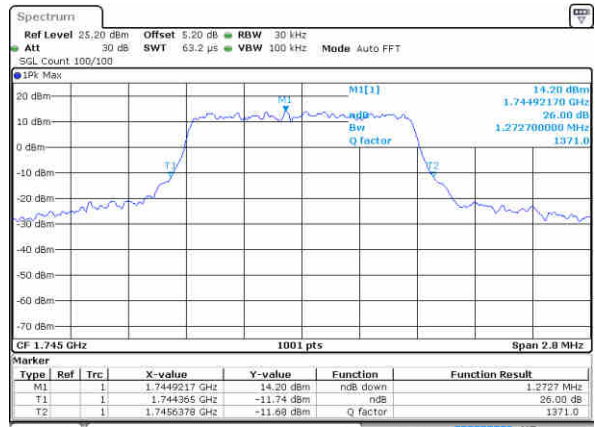

Lowest Channel / 20MHz / 16QAM

Date: 17 JAN 2016 18:40:44

Middle Channel / 20MHz / QPSK

Date: 17 JAN 2016 18:41:40

Middle Channel / 20MHz / 16QAM

Date: 17 JAN 2016 18:42:07

Highest Channel / 20MHz / QPSK

Date: 17 JAN 2016 18:42:53

Highest Channel / 20MHz / 16QAM

Date: 17 JAN 2016 18:43:14

LTE Band 66

Lowest Channel / 1.4MHz / QPSK

Date: 18 JAN 2016 09:47:09

Lowest Channel / 1.4MHz / 16QAM

Date: 18 JAN 2016 09:46:50

Middle Channel / 1.4MHz / QPSK

Date: 18 JAN 2016 09:42:05

Middle Channel / 1.4MHz / 16QAM

Date: 18 JAN 2016 09:41:47

Highest Channel / 1.4MHz / QPSK

Date: 18 JAN 2016 09:34:16

Highest Channel / 1.4MHz / 16QAM

Date: 18 JAN 2016 09:34:34

LTE Band 66