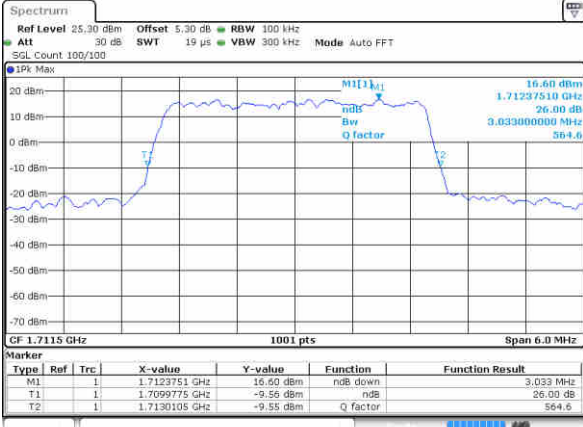

Date: 16 JAN 2016 10:24:53

Highest Channel / 1.4MHz / QPSK

Date: 16 JAN 2016 10:27:11

Highest Channel / 1.4MHz / 16QAM

Date: 16 JAN 2016 10:27:21

LTE Band 4

Lowest Channel / 3MHz / QPSK

Date: 16 JAN 2016 10:34:56