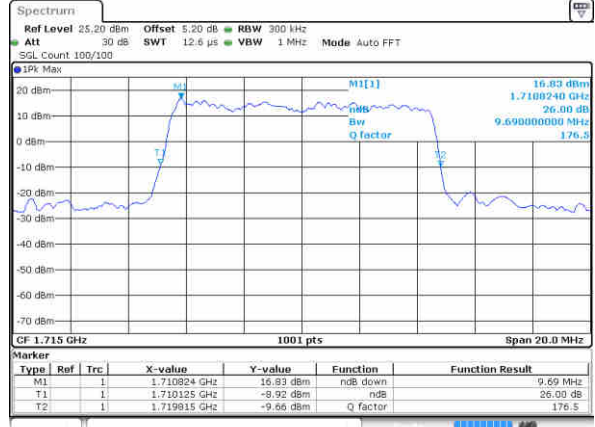

Highest Channel / 3MHz / QPSK

Date: 18 JAN 2018 09:58:46

Highest Channel / 3MHz / 16QAM

Date: 18 JAN 2018 09:58:29

LTE Band 66

Lowest Channel / 5MHz / QPSK

Date: 18 JAN 2016 10:08:59

Lowest Channel / 5MHz / 16QAM

Date: 18 JAN 2016 10:28:58

LTE Band 66

Lowest Channel / 10MHz / QPSK

Date: 18 JAN 2016 10:37:33

Lowest Channel / 10MHz / 16QAM

Date: 18 JAN 2016 10:36:00

Middle Channel / 10MHz / QPSK

Date: 18 JAN 2016 10:38:19

Middle Channel / 10MHz / 16QAM

Date: 18 JAN 2016 10:38:41

Highest Channel / 10MHz / QPSK

Date: 18 JAN 2016 10:40:52

Highest Channel / 10MHz / 16QAM

Date: 18 JAN 2016 10:41:04

LTE Band 66

Lowest Channel / 15MHz / QPSK