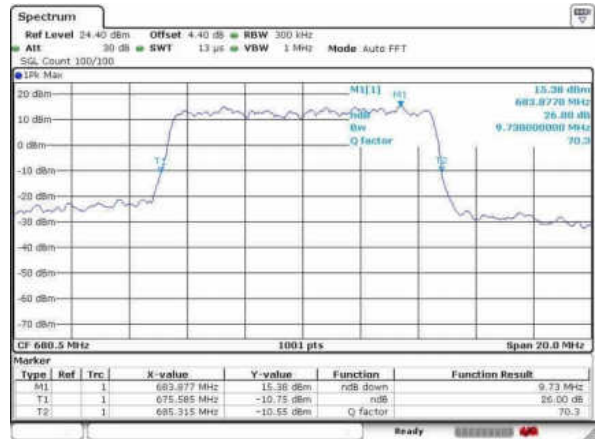

Date: 31 JAN 2018 17:32:47

Highest Channel / 5MHz / QPSK

Date: 31 JAN 2018 17:35:07

Highest Channel / 5MHz / 16QAM

Date: 31 JAN 2018 17:35:27

LTE Band 71

Lowest Channel / 10MHz / QPSK

Date: 31 JAN 2016 17:41:10

Lowest Channel / 10MHz / 16QAM

Date: 31 JAN 2016 17:41:44

Middle Channel / 10MHz / QPSK

Date: 31 JAN 2016 17:57:45

Middle Channel / 10MHz / 16QAM

Date: 31 JAN 2016 17:42:21

Highest Channel / 10MHz / QPSK

Date: 31 JAN 2016 17:43:20

Highest Channel / 10MHz / 16QAM

Date: 31 JAN 2016 17:43:40