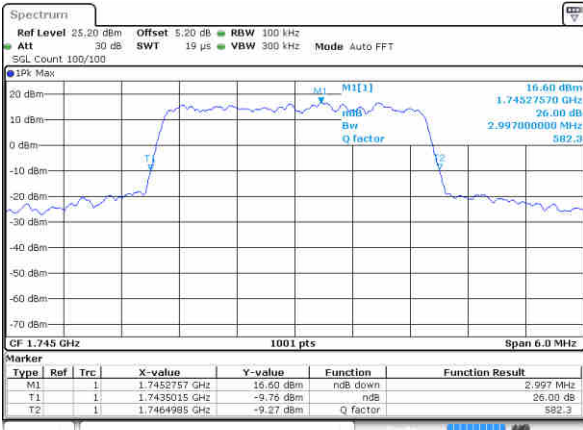

Highest Channel / 20MHz / 16QAM

Date: 17 JAN 2016 18:43:14

LTE Band 66

Lowest Channel / 1.4MHz / QPSK

Date: 18 JAN 2016 09:47:09

Lowest Channel / 1.4MHz / 16QAM

Date: 18 JAN 2016 09:46:50

Middle Channel / 1.4MHz / QPSK

Date: 18 JAN 2016 09:42:05

Middle Channel / 1.4MHz / 16QAM

Date: 18 JAN 2016 09:41:47

Highest Channel / 1.4MHz / QPSK

Date: 18 JAN 2016 09:34:16

Highest Channel / 1.4MHz / 16QAM

Date: 18 JAN 2016 09:34:34

LTE Band 66

Lowest Channel / 3MHz / QPSK

Date: 18 JAN 2018 09:52:59

Lowest Channel / 3MHz / 16QAM

Date: 18 JAN 2018 09:51:50

Middle Channel / 3MHz / QPSK

Date: 18 JAN 2018 09:57:11

Middle Channel / 3MHz / 16QAM

Date: 18 JAN 2018 09:57:36

Highest Channel / 3MHz / QPSK

Date: 18 JAN 2018 09:58:46

Highest Channel / 3MHz / 16QAM

Date: 18 JAN 2018 09:58:29

LTE Band 66

Lowest Channel / 5MHz / QPSK

Date: 18 JAN 2016 10:08:59

Lowest Channel / 5MHz / 16QAM