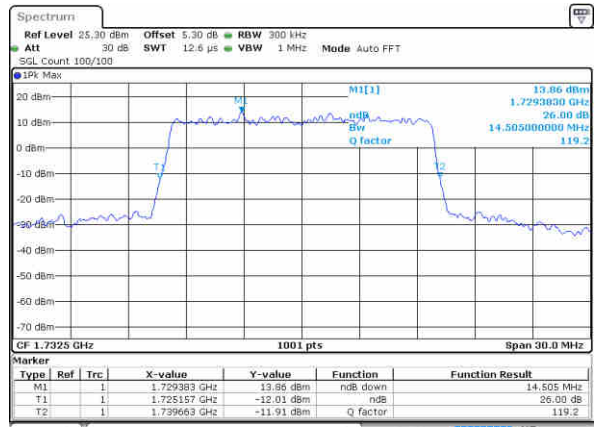

Middle Channel / 15MHz / 16QAM

Date: 16 JAN 2016 13:12:07