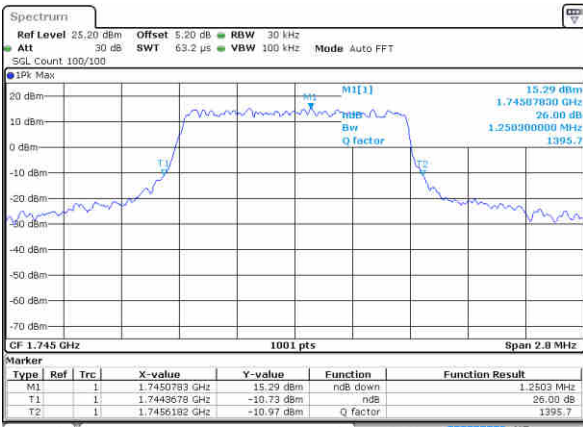

Highest Channel / 20MHz / 16QAM

Date: 17 JAN 2016 18:43:14

LTE Band 66

Lowest Channel / 1.4MHz / QPSK

Date: 18 JAN 2016 09:47:09

Lowest Channel / 1.4MHz / 16QAM

Date: 18 JAN 2016 09:46:50

Middle Channel / 1.4MHz / QPSK

Date: 18 JAN 2016 09:42:05

Middle Channel / 1.4MHz / 16QAM

Date: 18 JAN 2016 09:41:47

Highest Channel / 1.4MHz / QPSK

Date: 18 JAN 2016 09:34:16

Highest Channel / 1.4MHz / 16QAM

Date: 18 JAN 2016 09:34:34

LTE Band 66