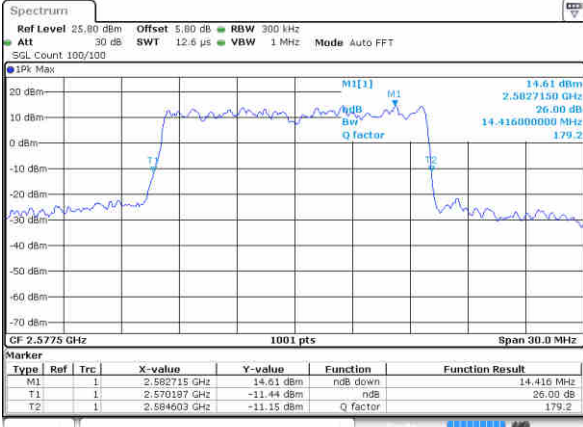

Highest Channel / 10MHz / QPSK

Date: 17 JAN 2016 15:00:19

Highest Channel / 10MHz / 16QAM

Date: 17 JAN 2016 15:00:42

LTE Band 38

Lowest Channel / 15MHz / QPSK

Date: 17 JAN 2016 14:56:58

Lowest Channel / 15MHz / 16QAM