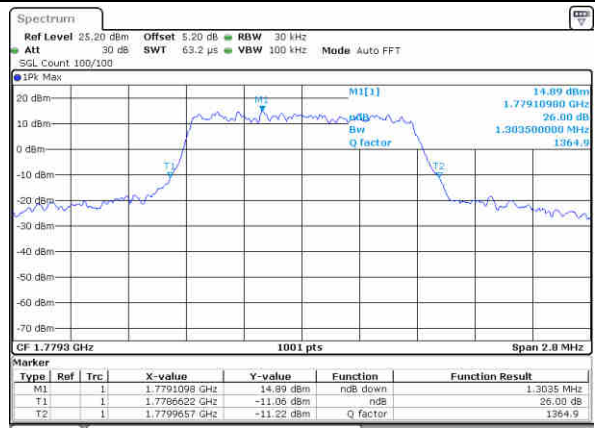

Highest Channel / 20MHz / 16QAM

Date: 17 JAN 2016 18:43:14

LTE Band 66

Lowest Channel / 1.4MHz / QPSK

Date: 18 JAN 2016 09:47:09

Lowest Channel / 1.4MHz / 16QAM

Date: 18 JAN 2016 09:46:50

Middle Channel / 1.4MHz / QPSK

Date: 18 JAN 2016 09:42:05

Middle Channel / 1.4MHz / 16QAM

Date: 18 JAN 2016 09:41:47

Highest Channel / 1.4MHz / QPSK

Date: 18 JAN 2016 09:34:16

Highest Channel / 1.4MHz / 16QAM

Date: 18 JAN 2016 09:34:34

LTE Band 66

Highest Channel / 3MHz / QPSK

Date: 18 JAN 2018 09:58:46

Highest Channel / 3MHz / 16QAM

Date: 18 JAN 2018 09:58:29

LTE Band 66

Lowest Channel / 5MHz / QPSK

Date: 18 JAN 2016 10:08:59

Lowest Channel / 5MHz / 16QAM