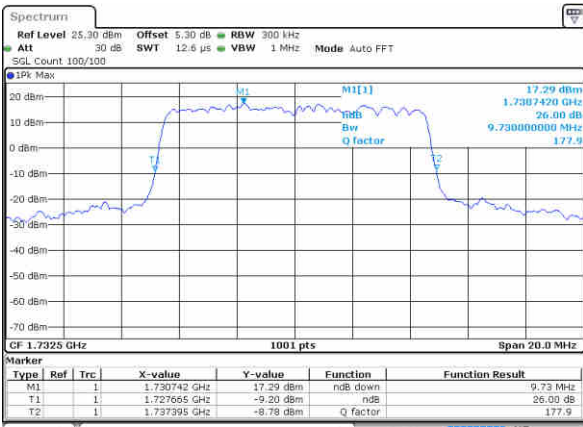

Middle Channel / 10MHz / QPSK

Date: 16 JAN 2016 12:55:32