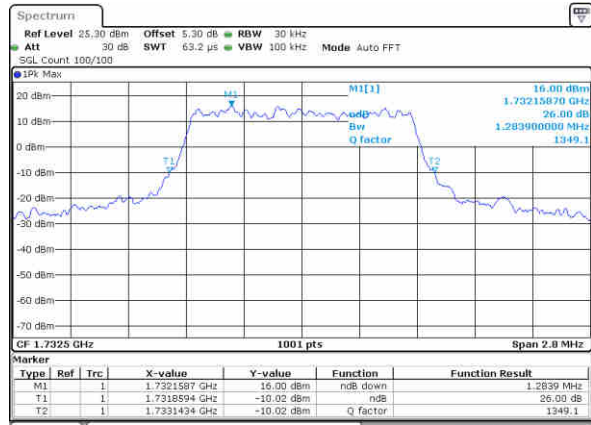

LTE Band 4

Lowest Channel / 1.4MHz / QPSK

Date: 16 JAN 2016 10:13:09

Lowest Channel / 1.4MHz / 16QAM

Date: 16 JAN 2016 10:13:19

Middle Channel / 1.4MHz / QPSK

Date: 16 JAN 2016 10:24:43

Middle Channel / 1.4MHz / 16QAM

Date: 16 JAN 2016 10:24:53

Highest Channel / 1.4MHz / QPSK

Date: 16 JAN 2016 10:27:11

Highest Channel / 1.4MHz / 16QAM

Date: 16 JAN 2016 10:27:21

LTE Band 4

Lowest Channel / 3MHz / QPSK

Date: 16 JAN 2016 10:34:56