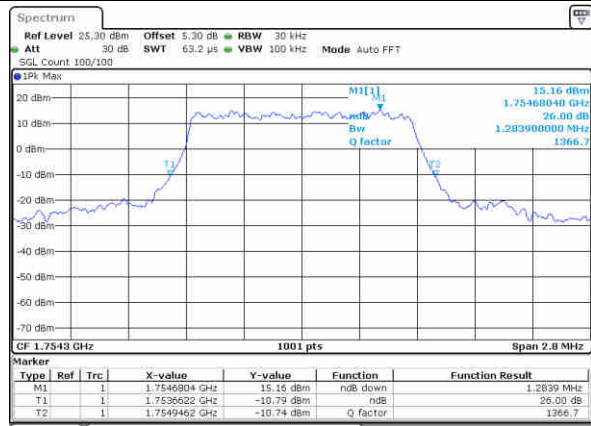

LTE Band 4

Lowest Channel / 1.4MHz / QPSK

Date: 16 JAN 2016 10:13:09

Lowest Channel / 1.4MHz / 16QAM

Date: 16 JAN 2016 10:13:19

Middle Channel / 1.4MHz / QPSK

Date: 16 JAN 2016 10:24:43

Middle Channel / 1.4MHz / 16QAM

Date: 16 JAN 2016 10:24:53

Highest Channel / 1.4MHz / QPSK

Date: 16 JAN 2016 10:27:11

Highest Channel / 1.4MHz / 16QAM

Date: 16 JAN 2016 10:27:21

LTE Band 4

Lowest Channel / 3MHz / QPSK

Date: 16 JAN 2016 10:34:56