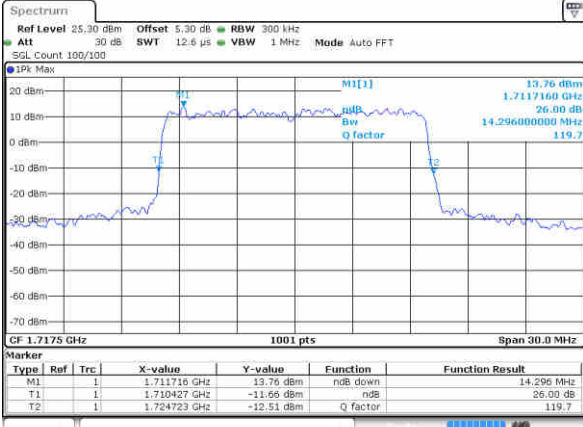

Highest Channel / 10MHz / QPSK

Date: 16 JAN 2016 12:56:01

Highest Channel / 10MHz / 16QAM

Date: 16 JAN 2016 12:56:11

LTE Band 4

Lowest Channel / 15MHz / QPSK

Date: 16 JAN 2016 13:05:00

Lowest Channel / 15MHz / 16QAM