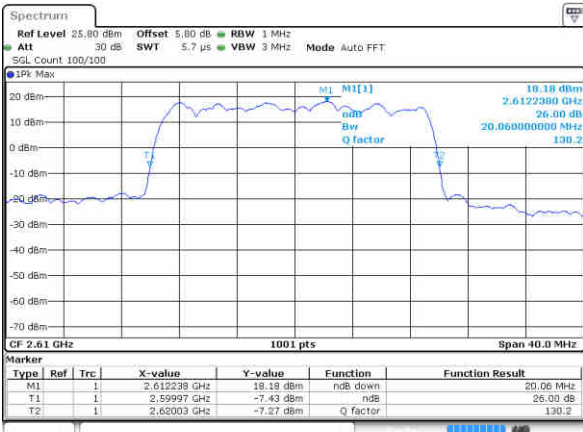

Highest Channel / 20MHz / QPSK

Date: 17 JAN 2018 14:56:04