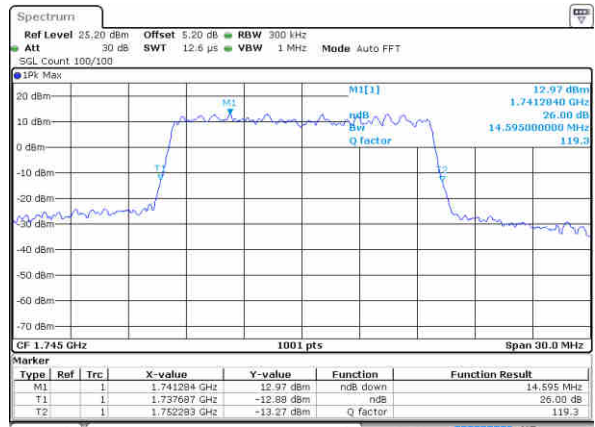

Middle Channel / 10MHz / 16QAM

Date: 18 JAN 2016 10:38:41

Highest Channel / 10MHz / QPSK

Date: 18 JAN 2016 10:40:52

Highest Channel / 10MHz / 16QAM

Date: 18 JAN 2016 10:41:04

LTE Band 66

Lowest Channel / 15MHz / QPSK

Date: 18 JAN 2016 10:46:23

Lowest Channel / 15MHz / 16QAM

Date: 18 JAN 2016 10:46:52

Middle Channel / 15MHz / QPSK

Date: 18 JAN 2016 10:51:15

Middle Channel / 15MHz / 16QAM

Date: 18 JAN 2016 10:50:59

Highest Channel / 15MHz / QPSK

Date: 18 JAN 2016 10:51:50

Highest Channel / 15MHz / 16QAM

Date: 18 JAN 2016 10:52:08

LTE Band 66

Lowest Channel / 20MHz / QPSK

Date: 18 JAN 2018 10:57:41

Lowest Channel / 20MHz / 16QAM

Date: 18 JAN 2018 10:58:14