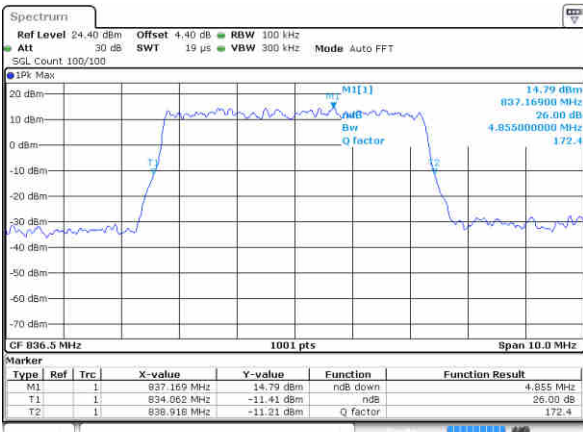

LTE Band 5

Lowest Channel / 5MHz / QPSK

Date: 15 JAN 2018 10:41:53

Lowest Channel / 5MHz / 16QAM

Date: 15 JAN 2018 10:42:02

Middle Channel / 5MHz / QPSK

Date: 15 JAN 2018 10:50:51

Middle Channel / 5MHz / 16QAM

Date: 15 JAN 2018 10:51:01

Highest Channel / 5MHz / QPSK

Date: 15 JAN 2018 10:53:20

Highest Channel / 5MHz / 16QAM

Date: 15 JAN 2018 10:53:30

LTE Band 5

Lowest Channel / 10MHz / QPSK

Date: 15 JAN 2018 11:02:19