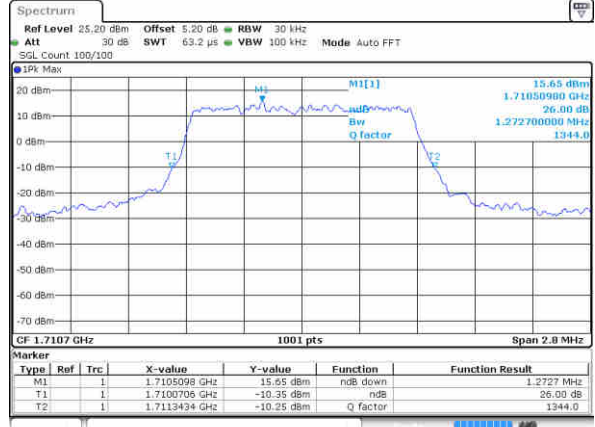

Highest Channel / 20MHz / 16QAM

Date: 17 JAN 2016 18:43:14

LTE Band 66

Lowest Channel / 1.4MHz / QPSK

Date: 18 JAN 2016 09:47:09

Lowest Channel / 1.4MHz / 16QAM

Date: 18 JAN 2016 09:46:50

Middle Channel / 1.4MHz / QPSK

Date: 18 JAN 2016 09:42:05

Middle Channel / 1.4MHz / 16QAM

Date: 18 JAN 2016 09:41:47

Highest Channel / 1.4MHz / QPSK

Date: 18 JAN 2016 09:34:16

Highest Channel / 1.4MHz / 16QAM

Date: 18 JAN 2016 09:34:34

LTE Band 66