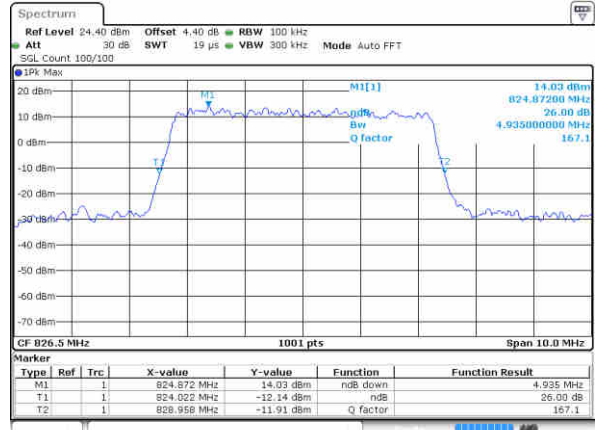

Lowest Channel / 5MHz / 16QAM

Date: 15 JAN 2018 10:42:02