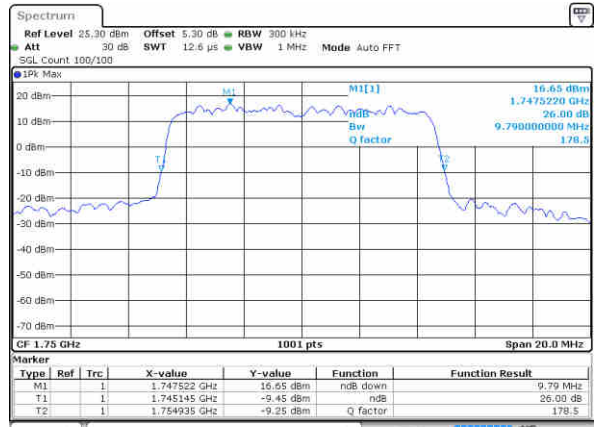

Date: 16 JAN 2016 12:38:07

Middle Channel / 5MHz / 16QAM

Date: 16 JAN 2016 12:39:17

Highest Channel / 5MHz / QPSK

Date: 16 JAN 2016 12:41:36

Highest Channel / 5MHz / 16QAM

Date: 16 JAN 2016 12:41:46

LTE Band 4

Lowest Channel / 10MHz / QPSK

Date: 16 JAN 2016 12:48:34

Lowest Channel / 10MHz / 16QAM

Date: 16 JAN 2016 12:48:44

Middle Channel / 10MHz / QPSK

Date: 16 JAN 2016 12:55:32

Middle Channel / 10MHz / 16QAM

Date: 16 JAN 2016 12:55:42

Highest Channel / 10MHz / QPSK

Date: 16 JAN 2016 12:56:01

Highest Channel / 10MHz / 16QAM

Date: 16 JAN 2016 12:56:11

LTE Band 4

Lowest Channel / 15MHz / QPSK

Date: 16 JAN 2016 13:05:00

Lowest Channel / 15MHz / 16QAM