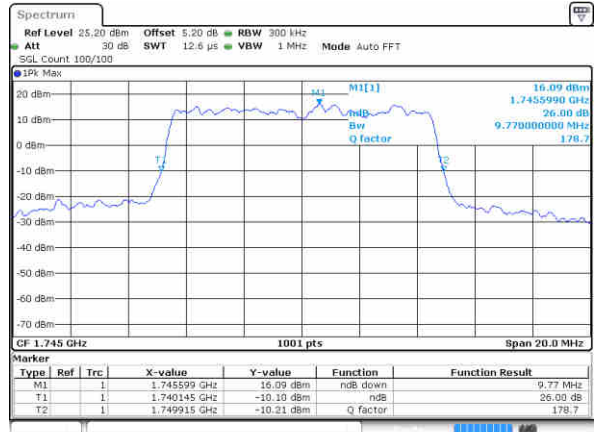

Highest Channel / 3MHz / QPSK

Date: 18 JAN 2018 09:58:46

Highest Channel / 3MHz / 16QAM

Date: 18 JAN 2018 09:58:29

LTE Band 66

Lowest Channel / 5MHz / QPSK

Date: 18 JAN 2016 10:08:59

Lowest Channel / 5MHz / 16QAM

Date: 18 JAN 2016 10:28:58

LTE Band 66

Lowest Channel / 10MHz / QPSK

Date: 18 JAN 2016 10:37:33

Lowest Channel / 10MHz / 16QAM

Date: 18 JAN 2016 10:36:00

Middle Channel / 10MHz / QPSK

Date: 18 JAN 2016 10:38:19

Middle Channel / 10MHz / 16QAM

Date: 18 JAN 2016 10:38:41

Highest Channel / 10MHz / QPSK

Date: 18 JAN 2016 10:40:52

Highest Channel / 10MHz / 16QAM

Date: 18 JAN 2016 10:41:04

LTE Band 66

Lowest Channel / 15MHz / QPSK