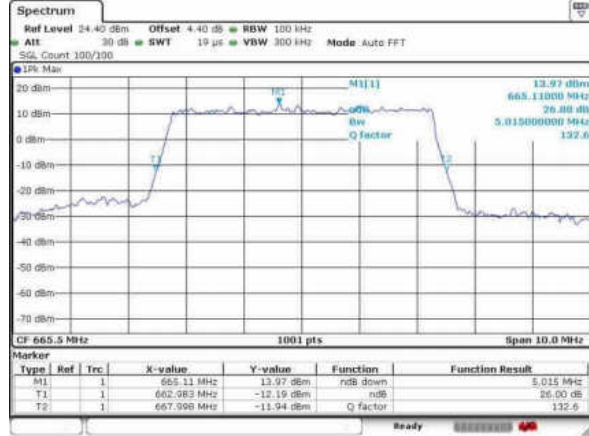

Date: 18 JAN 2016 10:51:50

Highest Channel / 15MHz / 16QAM

Date: 18 JAN 2016 10:52:08

LTE Band 66

Lowest Channel / 20MHz / QPSK

Date: 18 JAN 2018 10:57:41

Lowest Channel / 20MHz / 16QAM

Date: 18 JAN 2018 10:58:14

Middle Channel / 20MHz / QPSK

Date: 18 JAN 2018 11:03:04

Middle Channel / 20MHz / 16QAM

Date: 18 JAN 2018 11:03:22

Highest Channel / 20MHz / QPSK

Date: 18 JAN 2018 11:08:01

Highest Channel / 20MHz / 16QAM

Date: 18 JAN 2018 11:07:25

LTE Band 71

Lowest Channel / 5MHz / QPSK

Date: 31 JAN 2018 17:34:37

Lowest Channel / 5MHz / 16QAM

Date: 31 JAN 2018 17:34:18

Middle Channel / 5MHz / QPSK

Date: 31 JAN 2018 17:35:52

Middle Channel / 5MHz / 16QAM