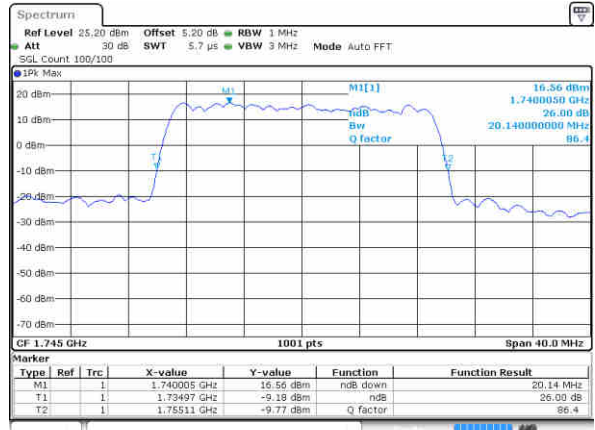

Middle Channel / 20MHz / 16QAM

Date: 18 JAN 2018 11:03:22