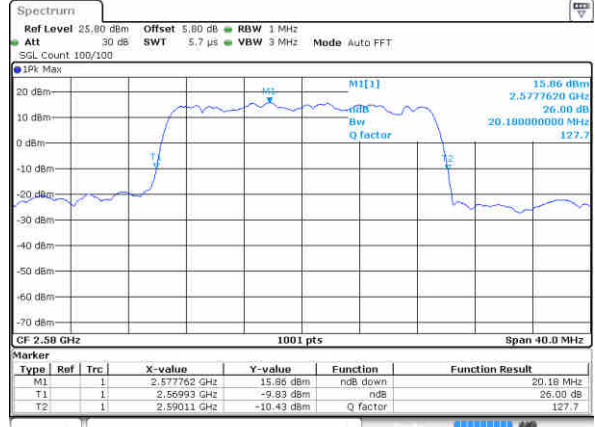

Date: 17 JAN 2016 14:58:38

LTE Band 38

Lowest Channel / 20MHz / QPSK

Date: 17 JAN 2018 14:54:44

Lowest Channel / 20MHz / 16QAM

Date: 17 JAN 2018 14:55:02

Middle Channel / 20MHz / QPSK

Date: 17 JAN 2018 14:55:43

Middle Channel / 20MHz / 16QAM

Date: 17 JAN 2018 14:55:24

Highest Channel / 20MHz / QPSK

Date: 17 JAN 2018 14:56:04

Highest Channel / 20MHz / 16QAM

Date: 17 JAN 2018 14:56:35

LTE Band 41

Lowest Channel / 5MHz / QPSK