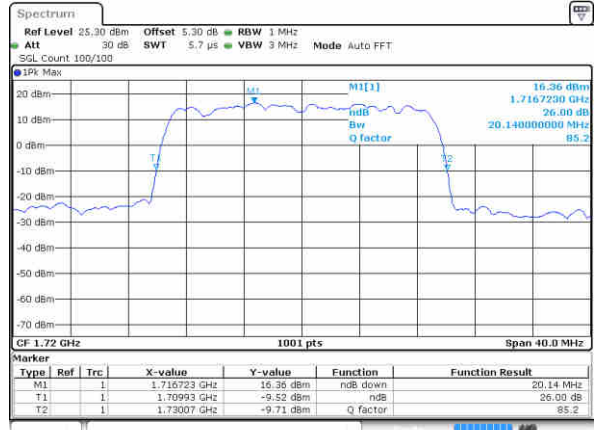

Date: 16 JAN 2016 13:14:36

LTE Band 4

Lowest Channel / 20MHz / QPSK

Date: 16 JAN 2016 13:21:25

Lowest Channel / 20MHz / 16QAM

Date: 16 JAN 2016 13:21:34

Middle Channel / 20MHz / QPSK

Date: 16 JAN 2016 13:28:23

Middle Channel / 20MHz / 16QAM

Date: 16 JAN 2016 13:28:33

Highest Channel / 20MHz / QPSK

Date: 16 JAN 2016 13:30:52

Highest Channel / 20MHz / 16QAM

Date: 16 JAN 2016 13:31:02

LTE Band 5

Lowest Channel / 1.4MHz / QPSK