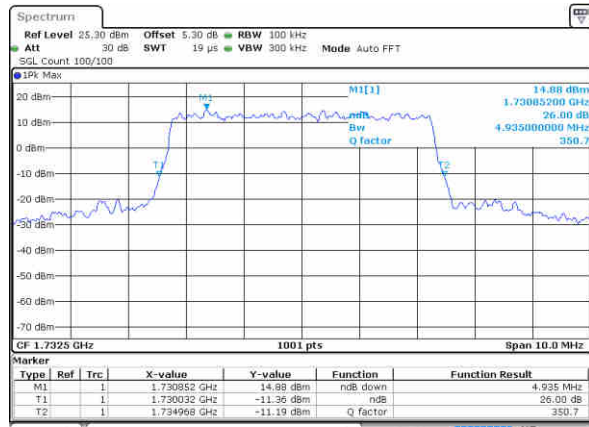

Highest Channel / 3MHz / 16QAM

Date: 16 JAN 2016 10:47:57

LTE Band 4

Lowest Channel / 5MHz / QPSK

Date: 16 JAN 2016 12:32:09

Lowest Channel / 5MHz / 16QAM

Date: 16 JAN 2016 12:32:19

Middle Channel / 5MHz / QPSK

Date: 16 JAN 2016 12:38:07

Middle Channel / 5MHz / 16QAM

Date: 16 JAN 2016 12:39:17

Highest Channel / 5MHz / QPSK

Date: 16 JAN 2016 12:41:36

Highest Channel / 5MHz / 16QAM

Date: 16 JAN 2016 12:41:46

LTE Band 4