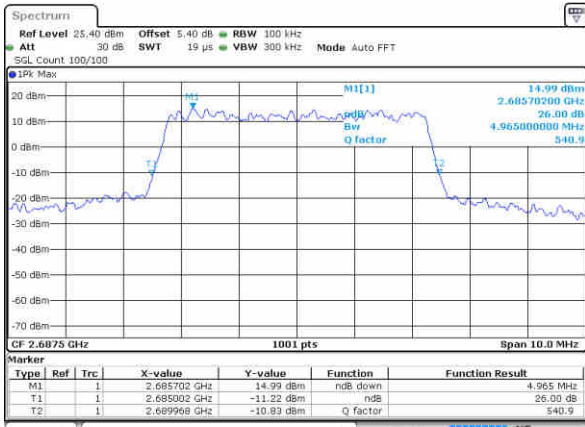

Date: 17 JAN 2016 18:23:32

Lowest Channel / 5MHz / 16QAM

Date: 17 JAN 2016 18:23:52

Middle Channel / 5MHz / QPSK

Date: 17 JAN 2016 18:27:09

Middle Channel / 5MHz / 16QAM

Date: 17 JAN 2016 18:27:37

Highest Channel / 5MHz / QPSK

Date: 17 JAN 2016 18:28:36

Highest Channel / 5MHz / 16QAM

Date: 17 JAN 2016 18:28:56

LTE Band 41

Lowest Channel / 10MHz / QPSK

Date: 17 JAN 2016 18:29:51

Lowest Channel / 10MHz / 16QAM

Date: 17 JAN 2016 18:30:27