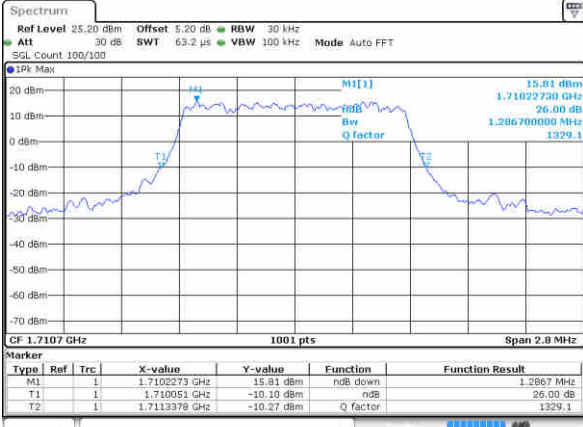

Highest Channel / 20MHz / 16QAM

Date: 17 JAN 2016 18:43:14

LTE Band 66

Lowest Channel / 1.4MHz / QPSK

Date: 18 JAN 2016 09:47:09

Lowest Channel / 1.4MHz / 16QAM

Date: 18 JAN 2016 09:46:50

Middle Channel / 1.4MHz / QPSK

Date: 18 JAN 2016 09:42:05

Middle Channel / 1.4MHz / 16QAM

Date: 18 JAN 2016 09:41:47

Highest Channel / 1.4MHz / QPSK

Date: 18 JAN 2016 09:34:16

Highest Channel / 1.4MHz / 16QAM

Date: 18 JAN 2016 09:34:34

LTE Band 66