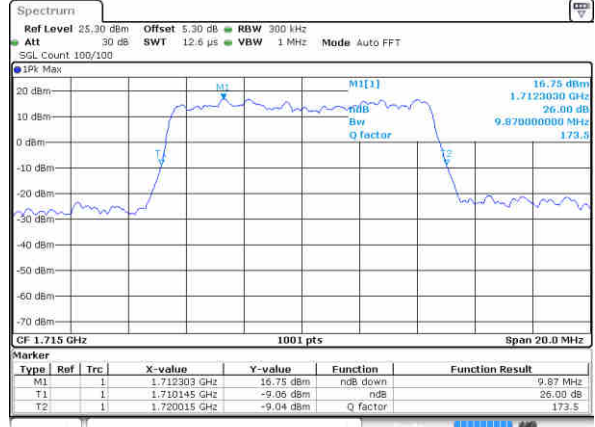

Lowest Channel / 10MHz / 16QAM

Date: 16 JAN 2016 12:48:44