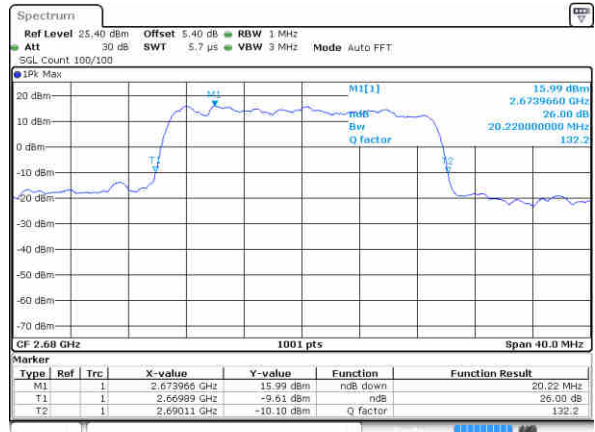

Date: 17 JAN 2016 18:37:10

Highest Channel / 15MHz / QPSK

Date: 17 JAN 2016 18:38:00

Highest Channel / 15MHz / 16QAM

Date: 17 JAN 2016 18:38:23

LTE Band 41

Lowest Channel / 20MHz / QPSK

Date: 17 JAN 2016 18:40:16

Lowest Channel / 20MHz / 16QAM

Date: 17 JAN 2016 18:40:44

Middle Channel / 20MHz / QPSK

Date: 17 JAN 2016 18:41:40

Middle Channel / 20MHz / 16QAM

Date: 17 JAN 2016 18:42:07

Highest Channel / 20MHz / QPSK

Date: 17 JAN 2016 18:42:53

Highest Channel / 20MHz / 16QAM

Date: 17 JAN 2016 18:43:14

LTE Band 66

Lowest Channel / 1.4MHz / QPSK

Date: 18 JAN 2016 09:47:09

Lowest Channel / 1.4MHz / 16QAM

Date: 18 JAN 2016 09:46:50

Middle Channel / 1.4MHz / QPSK