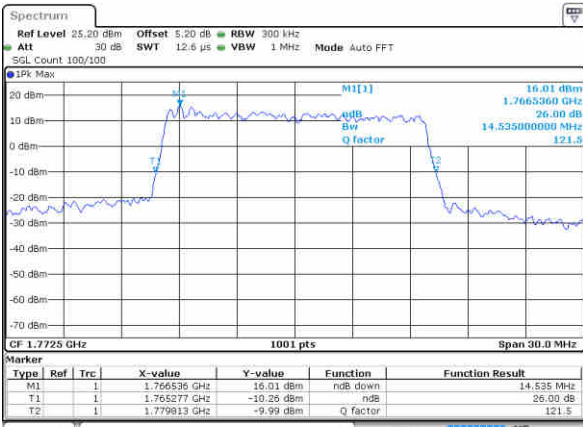

Middle Channel / 10MHz / 16QAM

Date: 18 JAN 2016 10:38:41

Highest Channel / 10MHz / QPSK

Date: 18 JAN 2016 10:40:52

Highest Channel / 10MHz / 16QAM

Date: 18 JAN 2016 10:41:04

LTE Band 66

Lowest Channel / 15MHz / QPSK

Date: 18 JAN 2016 10:46:23

Lowest Channel / 15MHz / 16QAM

Date: 18 JAN 2016 10:46:52

Middle Channel / 15MHz / QPSK

Date: 18 JAN 2016 10:51:15

Middle Channel / 15MHz / 16QAM

Date: 18 JAN 2016 10:50:59

Highest Channel / 15MHz / QPSK

Date: 18 JAN 2016 10:51:50

Highest Channel / 15MHz / 16QAM

Date: 18 JAN 2016 10:52:08

LTE Band 66

Lowest Channel / 20MHz / QPSK

Date: 18 JAN 2018 10:57:41

Lowest Channel / 20MHz / 16QAM

Date: 18 JAN 2018 10:58:14