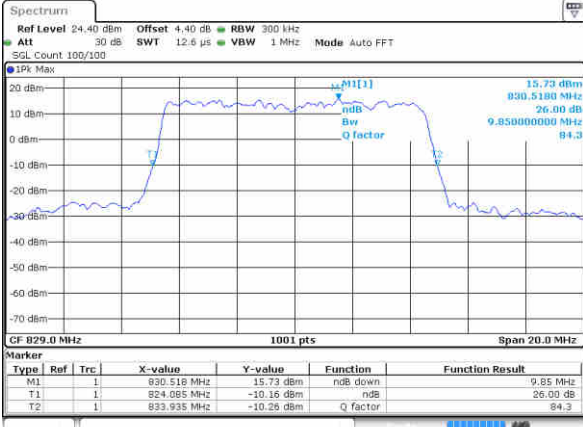

Date: 15 JAN 2018 10:51:01

Highest Channel / 5MHz / QPSK

Date: 15 JAN 2018 10:53:20

Highest Channel / 5MHz / 16QAM

Date: 15 JAN 2018 10:53:30

LTE Band 5

Lowest Channel / 10MHz / QPSK

Date: 15 JAN 2018 11:02:19