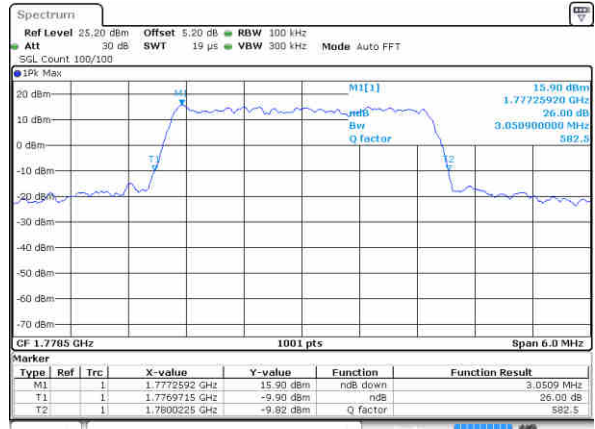

Highest Channel / 20MHz / 16QAM

Date: 17 JAN 2016 18:43:14

LTE Band 66

Lowest Channel / 1.4MHz / QPSK

Date: 18 JAN 2016 09:47:09

Lowest Channel / 1.4MHz / 16QAM

Date: 18 JAN 2016 09:46:50

Middle Channel / 1.4MHz / QPSK

Date: 18 JAN 2016 09:42:05

Middle Channel / 1.4MHz / 16QAM

Date: 18 JAN 2016 09:41:47

Highest Channel / 1.4MHz / QPSK

Date: 18 JAN 2016 09:34:16

Highest Channel / 1.4MHz / 16QAM

Date: 18 JAN 2016 09:34:34

LTE Band 66

Lowest Channel / 3MHz / QPSK

Date: 18 JAN 2018 09:52:59

Lowest Channel / 3MHz / 16QAM

Date: 18 JAN 2018 09:51:50

Middle Channel / 3MHz / QPSK

Date: 18 JAN 2018 09:57:11

Middle Channel / 3MHz / 16QAM

Date: 18 JAN 2018 09:57:36

Highest Channel / 3MHz / QPSK

Date: 18 JAN 2018 09:58:46

Highest Channel / 3MHz / 16QAM

Date: 18 JAN 2018 09:58:29

LTE Band 66

Lowest Channel / 5MHz / QPSK

Date: 18 JAN 2016 10:08:59

Lowest Channel / 5MHz / 16QAM