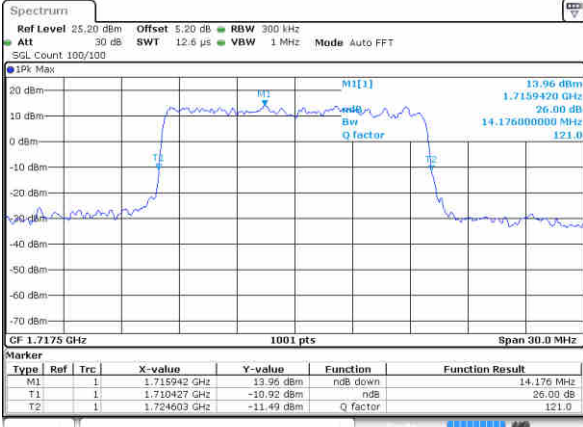

Date: 18 JAN 2016 10:28:58

LTE Band 66

Lowest Channel / 10MHz / QPSK

Date: 18 JAN 2016 10:37:33

Lowest Channel / 10MHz / 16QAM

Date: 18 JAN 2016 10:36:00

Middle Channel / 10MHz / QPSK

Date: 18 JAN 2016 10:38:19

Middle Channel / 10MHz / 16QAM

Date: 18 JAN 2016 10:38:41

Highest Channel / 10MHz / QPSK

Date: 18 JAN 2016 10:40:52

Highest Channel / 10MHz / 16QAM

Date: 18 JAN 2016 10:41:04

LTE Band 66

Lowest Channel / 15MHz / QPSK