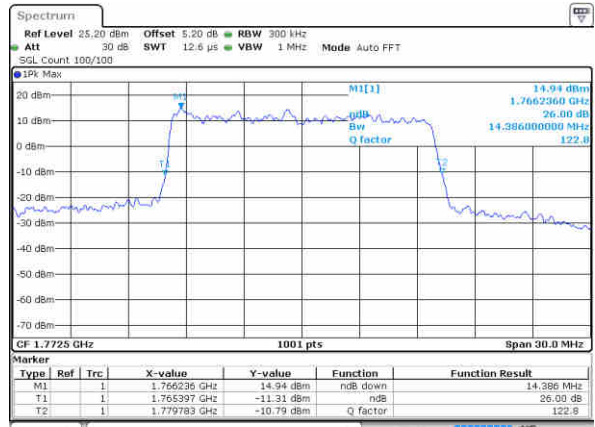

Middle Channel / 10MHz / 16QAM

Date: 18 JAN 2016 10:38:41

Highest Channel / 10MHz / QPSK

Date: 18 JAN 2016 10:40:52

Highest Channel / 10MHz / 16QAM

Date: 18 JAN 2016 10:41:04

LTE Band 66

Lowest Channel / 15MHz / QPSK

Date: 18 JAN 2016 10:46:23

Lowest Channel / 15MHz / 16QAM

Date: 18 JAN 2016 10:46:52

Middle Channel / 15MHz / QPSK

Date: 18 JAN 2016 10:51:15

Middle Channel / 15MHz / 16QAM

Date: 18 JAN 2016 10:50:59

Highest Channel / 15MHz / QPSK

Date: 18 JAN 2016 10:51:50

Highest Channel / 15MHz / 16QAM

Date: 18 JAN 2016 10:52:08

LTE Band 66

Lowest Channel / 20MHz / QPSK

Date: 18 JAN 2018 10:57:41

Lowest Channel / 20MHz / 16QAM

Date: 18 JAN 2018 10:58:14