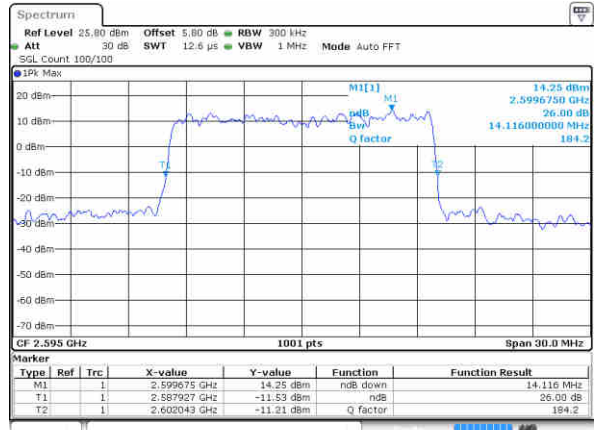

Middle Channel / 15MHz / 16QAM

Date: 17 JAN 2016 14:57:37