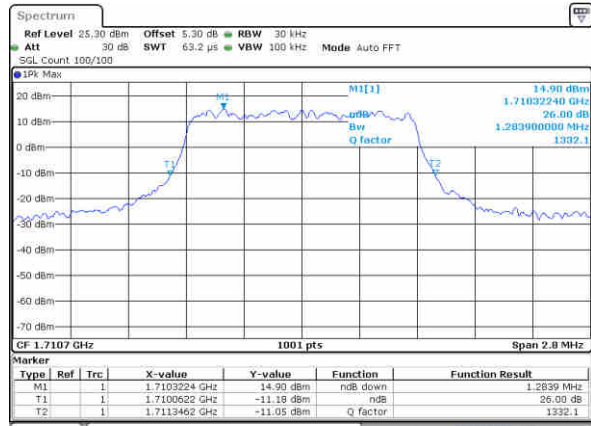

LTE Band 4

Lowest Channel / 1.4MHz / QPSK

Date: 16 JAN 2016 10:13:09

Lowest Channel / 1.4MHz / 16QAM

Date: 16 JAN 2016 10:13:19

Middle Channel / 1.4MHz / QPSK

Date: 16 JAN 2016 10:24:43

Middle Channel / 1.4MHz / 16QAM

Date: 16 JAN 2016 10:24:53

Highest Channel / 1.4MHz / QPSK

Date: 16 JAN 2016 10:27:11

Highest Channel / 1.4MHz / 16QAM

Date: 16 JAN 2016 10:27:21

LTE Band 4

Lowest Channel / 3MHz / QPSK

Date: 16 JAN 2016 10:34:56