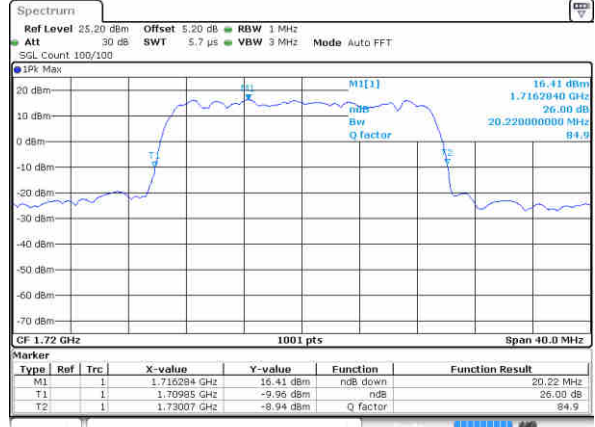

Middle Channel / 10MHz / 16QAM

Date: 18 JAN 2016 10:38:41

Highest Channel / 10MHz / QPSK

Date: 18 JAN 2016 10:40:52

Highest Channel / 10MHz / 16QAM

Date: 18 JAN 2016 10:41:04

LTE Band 66

Lowest Channel / 15MHz / QPSK

Date: 18 JAN 2016 10:51:50

Highest Channel / 15MHz / 16QAM

Date: 18 JAN 2016 10:52:08

LTE Band 66

Lowest Channel / 20MHz / QPSK

Date: 18 JAN 2018 10:57:41

Lowest Channel / 20MHz / 16QAM

Date: 18 JAN 2018 10:58:14

Middle Channel / 20MHz / QPSK

Date: 18 JAN 2018 11:03:04

Middle Channel / 20MHz / 16QAM

Date: 18 JAN 2018 11:03:22

Highest Channel / 20MHz / QPSK

Date: 18 JAN 2018 11:08:01

Highest Channel / 20MHz / 16QAM

Date: 18 JAN 2018 11:07:25