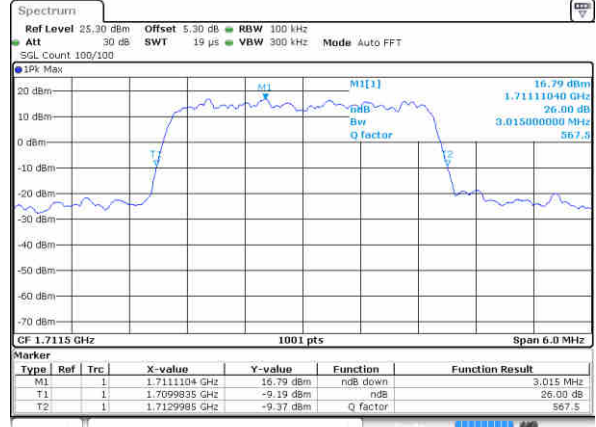

Lowest Channel / 3MHz / 16QAM

Date: 16 JAN 2016 10:35:06