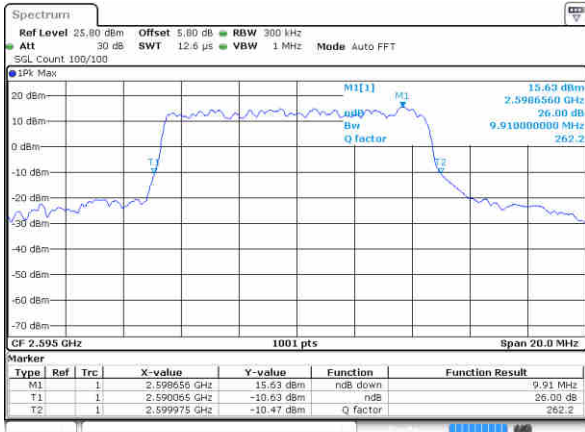

Lowest Channel / 10MHz / QPSK

Date: 17 JAN 2016 14:59:03

Lowest Channel / 10MHz / 16QAM

Date: 17 JAN 2016 14:59:22

Middle Channel / 10MHz / QPSK

Date: 17 JAN 2016 15:00:01

Middle Channel / 10MHz / 16QAM

Date: 17 JAN 2016 14:59:41

Highest Channel / 10MHz / QPSK

Date: 17 JAN 2016 15:00:19

Highest Channel / 10MHz / 16QAM

Date: 17 JAN 2016 15:00:42

LTE Band 38

Lowest Channel / 15MHz / QPSK

Date: 17 JAN 2016 14:56:58

Lowest Channel / 15MHz / 16QAM