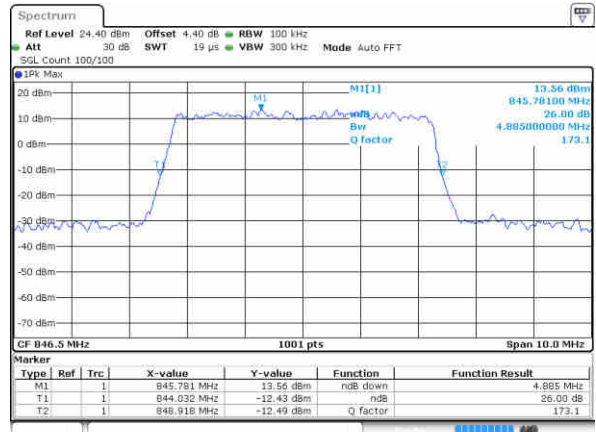

LTE Band 5

Lowest Channel / 5MHz / QPSK

Date: 15 JAN 2018 10:41:53

Lowest Channel / 5MHz / 16QAM

Date: 15 JAN 2018 10:42:02

Middle Channel / 5MHz / QPSK

Date: 15 JAN 2018 10:50:51

Middle Channel / 5MHz / 16QAM

Date: 15 JAN 2018 10:51:01

Highest Channel / 5MHz / QPSK

Date: 15 JAN 2018 10:53:20

Highest Channel / 5MHz / 16QAM

Date: 15 JAN 2018 10:53:30

LTE Band 5

Lowest Channel / 10MHz / QPSK

Date: 15 JAN 2018 11:02:19