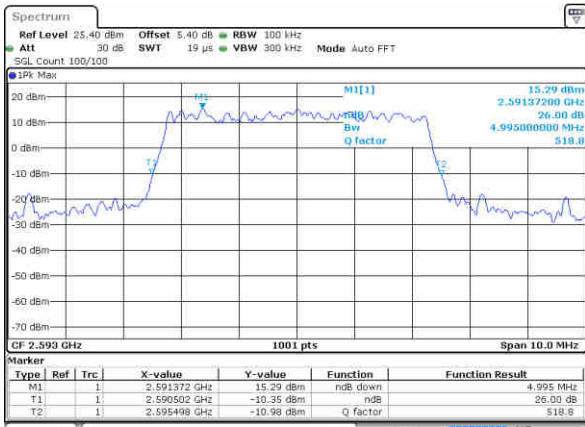

Middle Channel / 5MHz / QPSK

Date: 17 JAN 2016 18:27:09