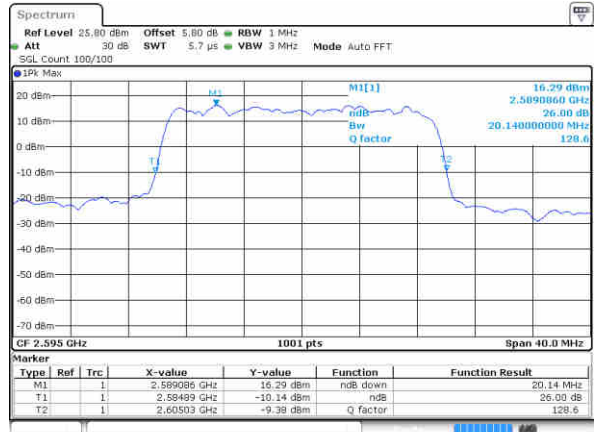

Date: 17 JAN 2016 14:58:38

LTE Band 38

Lowest Channel / 20MHz / QPSK

Date: 17 JAN 2018 14:54:44

Lowest Channel / 20MHz / 16QAM

Date: 17 JAN 2018 14:55:02

Middle Channel / 20MHz / QPSK

Date: 17 JAN 2018 14:55:43

Middle Channel / 20MHz / 16QAM

Date: 17 JAN 2018 14:55:24

Highest Channel / 20MHz / QPSK

Date: 17 JAN 2018 14:56:04

Highest Channel / 20MHz / 16QAM

Date: 17 JAN 2018 14:56:35

LTE Band 41

Lowest Channel / 5MHz / QPSK