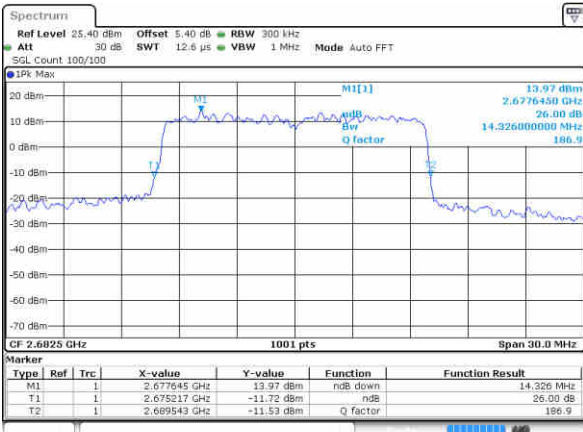

LTE Band 41

Lowest Channel / 15MHz / QPSK

Date: 17 JAN 2016 18:35:40

Lowest Channel / 15MHz / 16QAM

Date: 17 JAN 2016 18:36:01

Middle Channel / 15MHz / QPSK

Date: 17 JAN 2016 18:36:46

Middle Channel / 15MHz / 16QAM

Date: 17 JAN 2016 18:37:10

Highest Channel / 15MHz / QPSK

Date: 17 JAN 2016 18:38:00

Highest Channel / 15MHz / 16QAM

Date: 17 JAN 2016 18:38:23

LTE Band 41

Lowest Channel / 20MHz / QPSK

Date: 17 JAN 2016 18:40:16