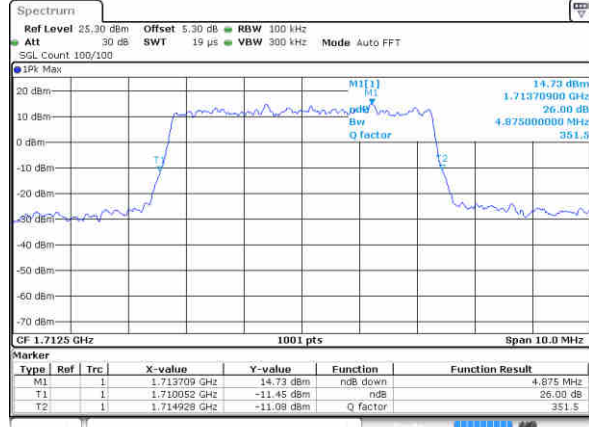

Highest Channel / 3MHz / 16QAM

Date: 16 JAN 2016 10:47:57

LTE Band 4

Lowest Channel / 5MHz / QPSK

Date: 16 JAN 2016 12:32:09

Lowest Channel / 5MHz / 16QAM

Date: 16 JAN 2016 12:32:19

Middle Channel / 5MHz / QPSK

Date: 16 JAN 2016 12:38:07

Middle Channel / 5MHz / 16QAM

Date: 16 JAN 2016 12:39:17

Highest Channel / 5MHz / QPSK

Date: 16 JAN 2016 12:41:36

Highest Channel / 5MHz / 16QAM

Date: 16 JAN 2016 12:41:46

LTE Band 4