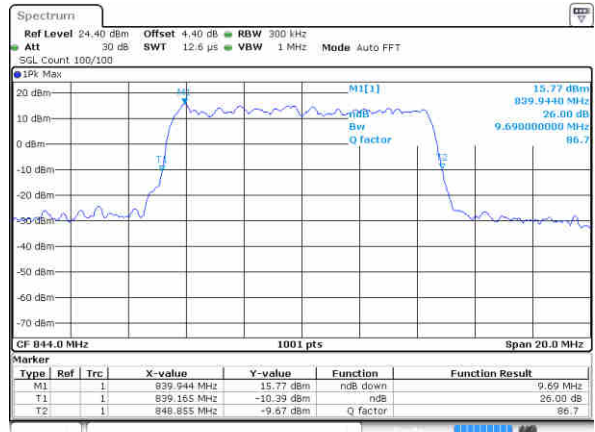

Date: 15 JAN 2018 10:51:01

Highest Channel / 5MHz / QPSK

Date: 15 JAN 2018 10:53:20

Highest Channel / 5MHz / 16QAM

Date: 15 JAN 2018 10:53:30

LTE Band 5

Lowest Channel / 10MHz / QPSK

Date: 15 JAN 2018 11:02:19

Lowest Channel / 10MHz / 16QAM

Date: 15 JAN 2018 11:02:29

Middle Channel / 10MHz / QPSK

Date: 15 JAN 2018 11:11:17

Middle Channel / 10MHz / 16QAM

Date: 15 JAN 2018 11:11:27

Highest Channel / 10MHz / QPSK

Date: 15 JAN 2018 11:13:46

Highest Channel / 10MHz / 16QAM

Date: 15 JAN 2018 11:13:56

LTE Band 38

Lowest Channel / 5MHz / QPSK

Date: 17 JAN 2018 15:01:09

Lowest Channel / 5MHz / 16QAM

Date: 17 JAN 2018 15:01:27

Middle Channel / 5MHz / QPSK