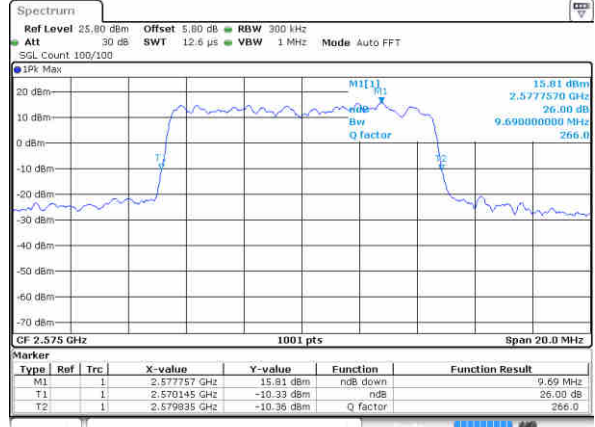

Lowest Channel / 10MHz / 16QAM

Date: 17 JAN 2016 14:59:22