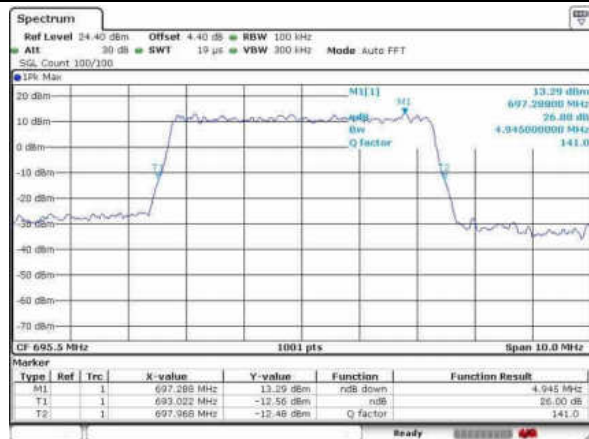

LTE Band 71

Lowest Channel / 5MHz / QPSK

Date: 31 JAN 2018 17:34:37

Lowest Channel / 5MHz / 16QAM

Date: 31 JAN 2018 17:34:18

Middle Channel / 5MHz / QPSK

Date: 31 JAN 2018 17:35:52

Middle Channel / 5MHz / 16QAM

Date: 31 JAN 2018 17:32:47

Highest Channel / 5MHz / QPSK

Date: 31 JAN 2018 17:35:07

Highest Channel / 5MHz / 16QAM

Date: 31 JAN 2018 17:35:27

LTE Band 71

Lowest Channel / 10MHz / QPSK

Date: 31 JAN 2016 17:41:10