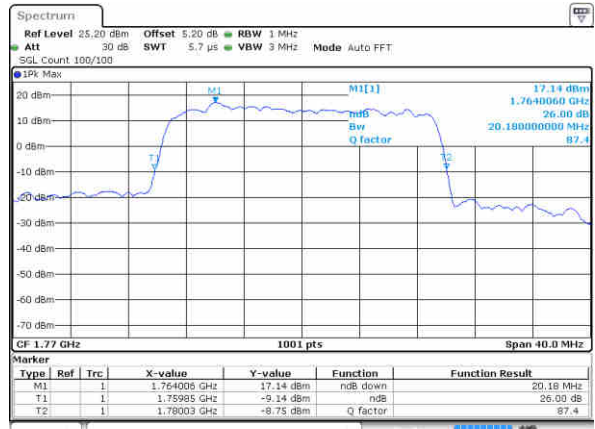

Date: 18 JAN 2016 10:51:50

Highest Channel / 15MHz / 16QAM

Date: 18 JAN 2016 10:52:08

LTE Band 66

Lowest Channel / 20MHz / QPSK

Date: 18 JAN 2018 10:57:41

Lowest Channel / 20MHz / 16QAM

Date: 18 JAN 2018 10:58:14

Middle Channel / 20MHz / QPSK

Date: 18 JAN 2018 11:03:04

Middle Channel / 20MHz / 16QAM

Date: 18 JAN 2018 11:03:22

Highest Channel / 20MHz / QPSK

Date: 18 JAN 2018 11:08:01

Highest Channel / 20MHz / 16QAM

Date: 18 JAN 2018 11:07:25

LTE Band 71

Lowest Channel / 5MHz / QPSK

Date: 31 JAN 2018 17:34:37

Lowest Channel / 5MHz / 16QAM

Date: 31 JAN 2018 17:34:18

Middle Channel / 5MHz / QPSK

Date: 31 JAN 2018 17:35:52

Middle Channel / 5MHz / 16QAM

Date: 31 JAN 2018 17:32:47

Highest Channel / 5MHz / QPSK

Date: 31 JAN 2018 17:35:07

Highest Channel / 5MHz / 16QAM

Date: 31 JAN 2018 17:35:27

LTE Band 71

Lowest Channel / 10MHz / QPSK

Date: 31 JAN 2016 17:41:10