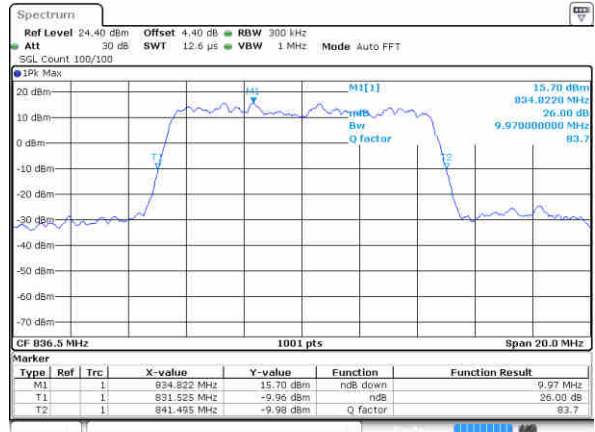

Date: 15 JAN 2018 10:51:01

Highest Channel / 5MHz / QPSK

Date: 15 JAN 2018 10:53:20

Highest Channel / 5MHz / 16QAM

Date: 15 JAN 2018 10:53:30

LTE Band 5

Lowest Channel / 10MHz / QPSK

Date: 15 JAN 2018 11:02:19

Lowest Channel / 10MHz / 16QAM

Date: 15 JAN 2018 11:02:29

Middle Channel / 10MHz / QPSK

Date: 15 JAN 2018 11:11:17

Middle Channel / 10MHz / 16QAM

Date: 15 JAN 2018 11:11:27

Highest Channel / 10MHz / QPSK

Date: 15 JAN 2018 11:13:46

Highest Channel / 10MHz / 16QAM

Date: 15 JAN 2018 11:13:56

LTE Band 38

Lowest Channel / 5MHz / QPSK

Date: 17 JAN 2018 15:01:09

Lowest Channel / 5MHz / 16QAM

Date: 17 JAN 2018 15:01:27

Middle Channel / 5MHz / QPSK