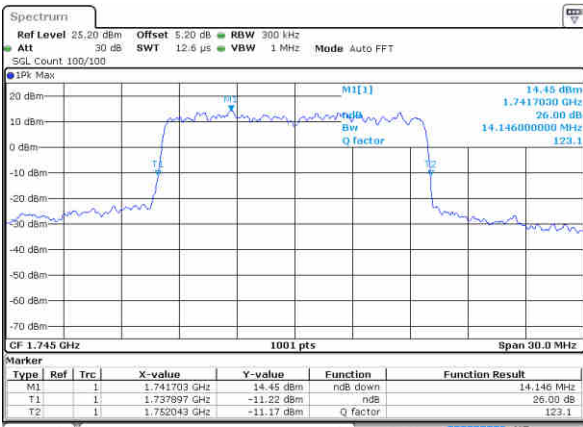

Middle Channel / 15MHz / QPSK

Date: 18 JAN 2016 10:51:15