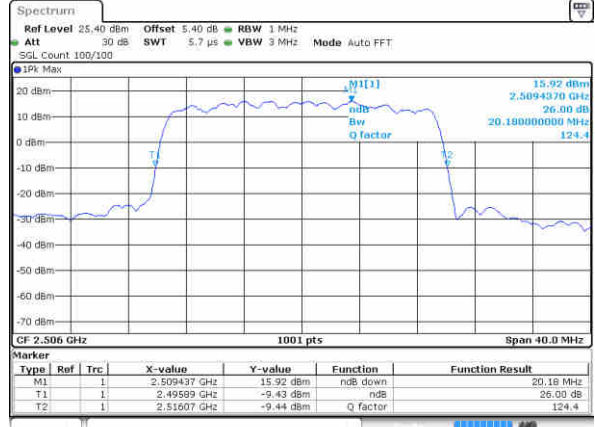

Lowest Channel / 20MHz / 16QAM

Date: 17 JAN 2016 18:40:44