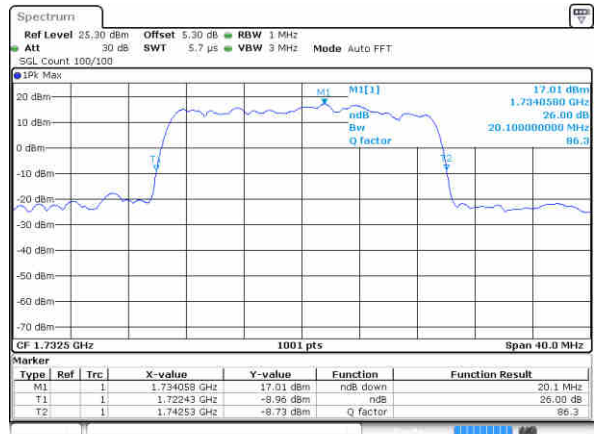

Date: 16 JAN 2016 13:14:36

LTE Band 4

Lowest Channel / 20MHz / QPSK

Date: 16 JAN 2016 13:21:25

Lowest Channel / 20MHz / 16QAM

Date: 16 JAN 2016 13:21:34

Middle Channel / 20MHz / QPSK

Date: 16 JAN 2016 13:28:23

Middle Channel / 20MHz / 16QAM

Date: 16 JAN 2016 13:28:33

Highest Channel / 20MHz / QPSK

Date: 16 JAN 2016 13:30:52

Highest Channel / 20MHz / 16QAM

Date: 16 JAN 2016 13:31:02

LTE Band 5

Lowest Channel / 1.4MHz / QPSK