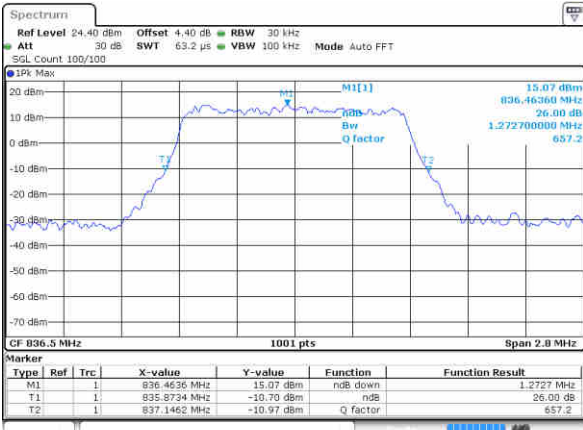

Date: 16 JAN 2016 13:14:36

LTE Band 4

Lowest Channel / 20MHz / QPSK

Date: 16 JAN 2016 13:21:25

Lowest Channel / 20MHz / 16QAM

Date: 16 JAN 2016 13:21:34

Middle Channel / 20MHz / QPSK

Date: 16 JAN 2016 13:28:23

Middle Channel / 20MHz / 16QAM

Date: 16 JAN 2016 13:28:33

Highest Channel / 20MHz / QPSK

Date: 16 JAN 2016 13:30:52

Highest Channel / 20MHz / 16QAM

Date: 16 JAN 2016 13:31:02

LTE Band 5

Lowest Channel / 1.4MHz / QPSK

Date: 15 JAN 2016 10:01:11

Lowest Channel / 1.4MHz / 16QAM

Date: 15 JAN 2016 10:01:01

Middle Channel / 1.4MHz / QPSK

Date: 15 JAN 2016 10:09:59

Middle Channel / 1.4MHz / 16QAM

Date: 15 JAN 2016 10:10:09

Highest Channel / 1.4MHz / QPSK

Date: 15 JAN 2016 10:12:28

Highest Channel / 1.4MHz / 16QAM

Date: 15 JAN 2016 10:12:38

LTE Band 5

Lowest Channel / 3MHz / QPSK

Date: 15 JAN 2016 10:21:27

Lowest Channel / 3MHz / 16QAM

Date: 15 JAN 2016 10:21:37