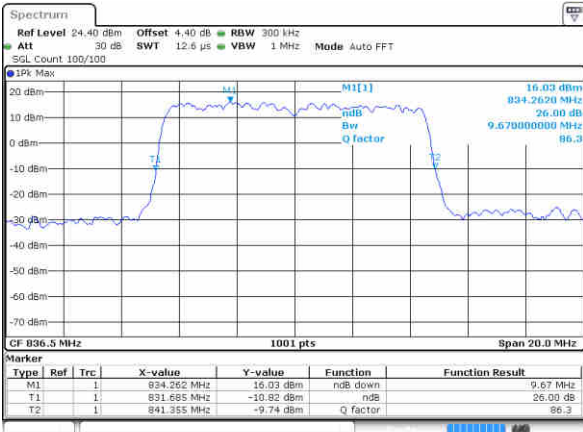

Middle Channel / 10MHz / QPSK

Date: 15 JAN 2018 11:11:17