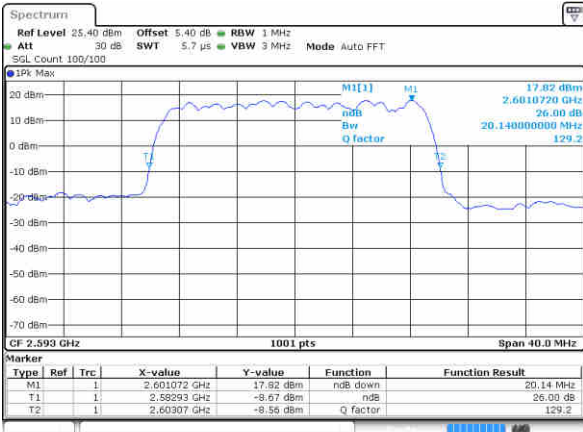

Middle Channel / 20MHz / QPSK

Date: 17 JAN 2016 18:41:40