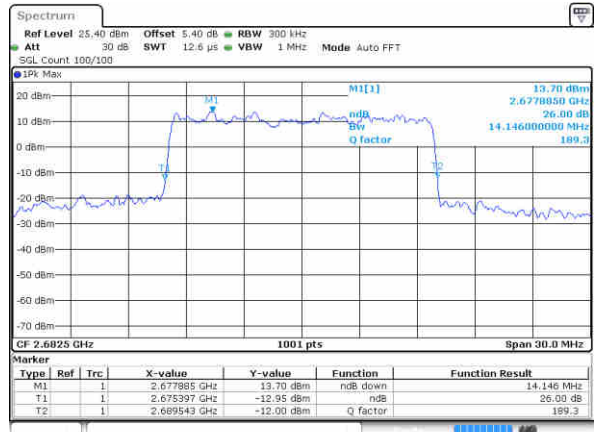

LTE Band 41

Lowest Channel / 15MHz / QPSK

Date: 17 JAN 2016 18:35:40

Lowest Channel / 15MHz / 16QAM

Date: 17 JAN 2016 18:36:01

Middle Channel / 15MHz / QPSK

Date: 17 JAN 2016 18:36:46

Middle Channel / 15MHz / 16QAM

Date: 17 JAN 2016 18:37:10

Highest Channel / 15MHz / QPSK

Date: 17 JAN 2016 18:38:00

Highest Channel / 15MHz / 16QAM

Date: 17 JAN 2016 18:38:23

LTE Band 41

Lowest Channel / 20MHz / QPSK

Date: 17 JAN 2016 18:40:16