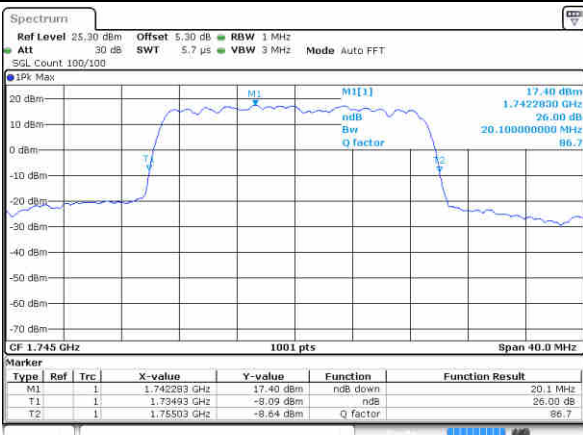

Date: 16 JAN 2016 13:14:36

LTE Band 4

Lowest Channel / 20MHz / QPSK

Date: 16 JAN 2016 13:21:25

Lowest Channel / 20MHz / 16QAM

Date: 16 JAN 2016 13:21:34

Middle Channel / 20MHz / QPSK

Date: 16 JAN 2016 13:28:23

Middle Channel / 20MHz / 16QAM

Date: 16 JAN 2016 13:28:33

Highest Channel / 20MHz / QPSK

Date: 16 JAN 2016 13:30:52

Highest Channel / 20MHz / 16QAM

Date: 16 JAN 2016 13:31:02

LTE Band 5

Lowest Channel / 1.4MHz / QPSK