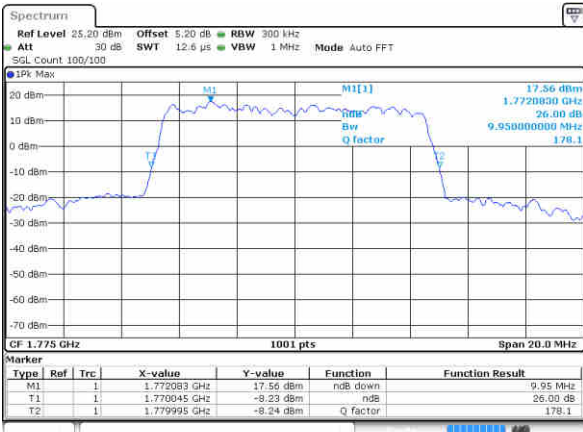

Highest Channel / 3MHz / QPSK

Date: 18 JAN 2018 09:58:46

Highest Channel / 3MHz / 16QAM

Date: 18 JAN 2018 09:58:29

LTE Band 66

Lowest Channel / 5MHz / QPSK

Date: 18 JAN 2016 10:08:59

Lowest Channel / 5MHz / 16QAM

Date: 18 JAN 2016 10:28:58

LTE Band 66

Lowest Channel / 10MHz / QPSK

Date: 18 JAN 2016 10:37:33

Lowest Channel / 10MHz / 16QAM

Date: 18 JAN 2016 10:36:00

Middle Channel / 10MHz / QPSK

Date: 18 JAN 2016 10:38:19

Middle Channel / 10MHz / 16QAM

Date: 18 JAN 2016 10:38:41

Highest Channel / 10MHz / QPSK

Date: 18 JAN 2016 10:40:52

Highest Channel / 10MHz / 16QAM

Date: 18 JAN 2016 10:41:04

LTE Band 66

Lowest Channel / 15MHz / QPSK