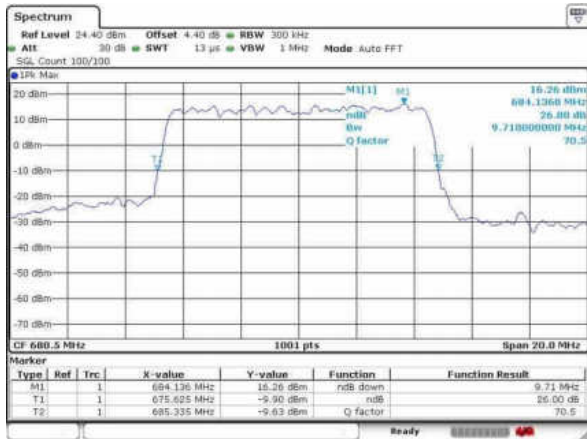

Middle Channel / 10MHz / QPSK

Date: 31 JAN 2016 17:57:45