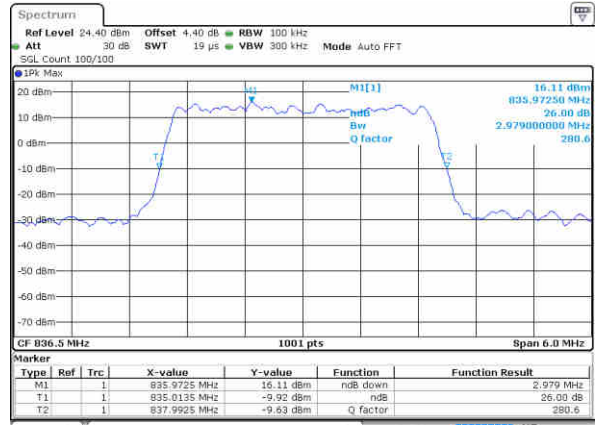

Date: 15 JAN 2016 10:01:11

Lowest Channel / 1.4MHz / 16QAM

Date: 15 JAN 2016 10:01:01

Middle Channel / 1.4MHz / QPSK

Date: 15 JAN 2016 10:09:59

Middle Channel / 1.4MHz / 16QAM

Date: 15 JAN 2016 10:10:09

Highest Channel / 1.4MHz / QPSK

Date: 15 JAN 2016 10:12:28

Highest Channel / 1.4MHz / 16QAM

Date: 15 JAN 2016 10:12:38

LTE Band 5

Lowest Channel / 3MHz / QPSK

Date: 15 JAN 2016 10:21:27

Lowest Channel / 3MHz / 16QAM

Date: 15 JAN 2016 10:21:37

Middle Channel / 3MHz / QPSK

Date: 15 JAN 2016 10:30:25

Middle Channel / 3MHz / 16QAM

Date: 15 JAN 2016 10:30:35

Highest Channel / 3MHz / QPSK

Date: 15 JAN 2016 10:32:54

Highest Channel / 3MHz / 16QAM

Date: 15 JAN 2016 10:33:04