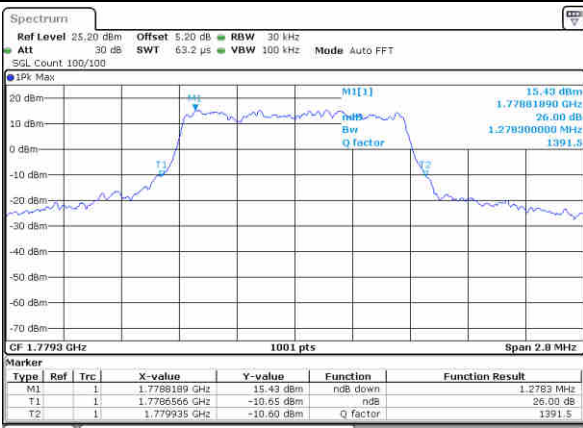

Highest Channel / 20MHz / 16QAM

Date: 17 JAN 2016 18:43:14

LTE Band 66

Lowest Channel / 1.4MHz / QPSK

Date: 18 JAN 2016 09:47:09

Lowest Channel / 1.4MHz / 16QAM

Date: 18 JAN 2016 09:46:50

Middle Channel / 1.4MHz / QPSK

Date: 18 JAN 2016 09:42:05

Middle Channel / 1.4MHz / 16QAM

Date: 18 JAN 2016 09:41:47

Highest Channel / 1.4MHz / QPSK

Date: 18 JAN 2016 09:34:16

Highest Channel / 1.4MHz / 16QAM

Date: 18 JAN 2016 09:34:34

LTE Band 66