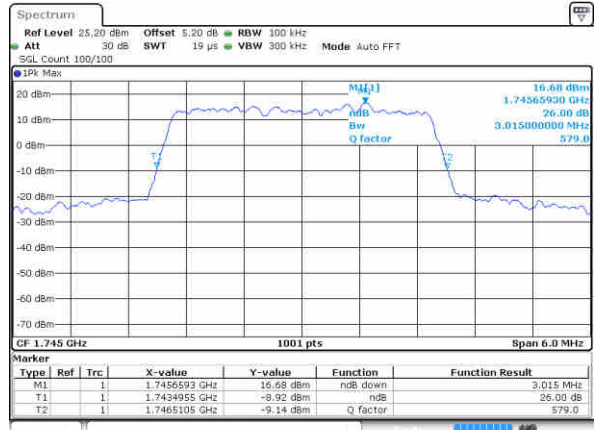

Date: 18 JAN 2016 09:42:05

Middle Channel / 1.4MHz / 16QAM

Date: 18 JAN 2016 09:41:47

Highest Channel / 1.4MHz / QPSK

Date: 18 JAN 2016 09:34:16

Highest Channel / 1.4MHz / 16QAM

Date: 18 JAN 2016 09:34:34

LTE Band 66

Lowest Channel / 3MHz / QPSK

Date: 18 JAN 2018 09:52:59

Lowest Channel / 3MHz / 16QAM

Date: 18 JAN 2018 09:51:50

Middle Channel / 3MHz / QPSK

Date: 18 JAN 2018 09:57:11

Middle Channel / 3MHz / 16QAM

Date: 18 JAN 2018 09:57:36

Highest Channel / 3MHz / QPSK

Date: 18 JAN 2018 09:58:46

Highest Channel / 3MHz / 16QAM

Date: 18 JAN 2018 09:58:29

LTE Band 66

Lowest Channel / 5MHz / QPSK

Date: 18 JAN 2016 10:08:59

Lowest Channel / 5MHz / 16QAM