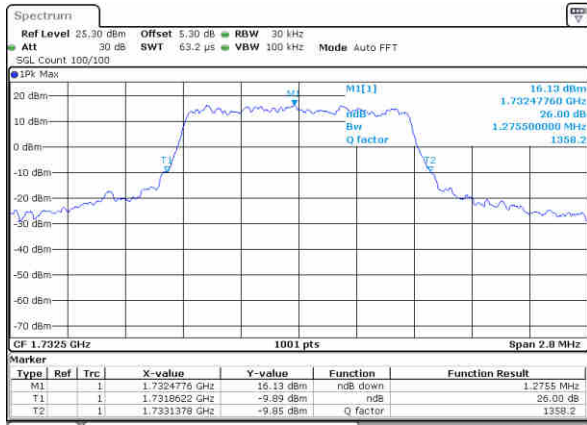

LTE Band 4

Lowest Channel / 1.4MHz / QPSK

Date: 16 JAN 2016 10:13:09

Lowest Channel / 1.4MHz / 16QAM

Date: 16 JAN 2016 10:13:19

Middle Channel / 1.4MHz / QPSK

Date: 16 JAN 2016 10:24:43

Middle Channel / 1.4MHz / 16QAM

Date: 16 JAN 2016 10:24:53

Highest Channel / 1.4MHz / QPSK

Date: 16 JAN 2016 10:27:11

Highest Channel / 1.4MHz / 16QAM

Date: 16 JAN 2016 10:27:21

LTE Band 4

Lowest Channel / 3MHz / QPSK

Date: 16 JAN 2016 10:34:56