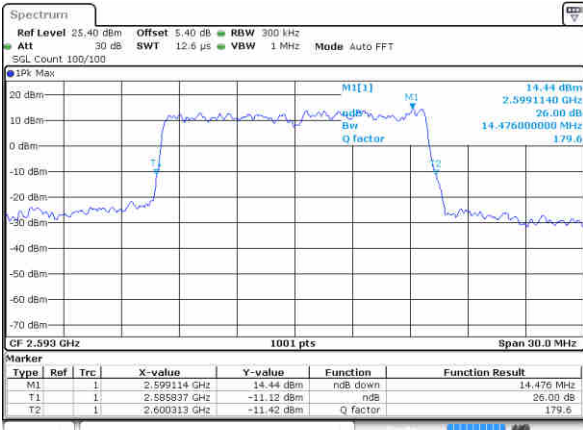

LTE Band 41

Lowest Channel / 15MHz / QPSK

Date: 17 JAN 2016 18:35:40

Lowest Channel / 15MHz / 16QAM

Date: 17 JAN 2016 18:36:01

Middle Channel / 15MHz / QPSK

Date: 17 JAN 2016 18:36:46

Middle Channel / 15MHz / 16QAM

Date: 17 JAN 2016 18:37:10

Highest Channel / 15MHz / QPSK

Date: 17 JAN 2016 18:38:00

Highest Channel / 15MHz / 16QAM

Date: 17 JAN 2016 18:38:23

LTE Band 41

Lowest Channel / 20MHz / QPSK

Date: 17 JAN 2016 18:40:16