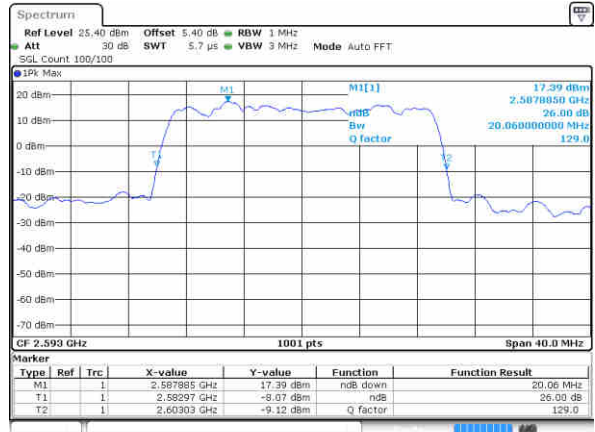

Date: 17 JAN 2016 18:37:10

Highest Channel / 15MHz / QPSK

Date: 17 JAN 2016 18:38:00

Highest Channel / 15MHz / 16QAM

Date: 17 JAN 2016 18:38:23

LTE Band 41

Lowest Channel / 20MHz / QPSK

Date: 17 JAN 2016 18:40:16

Lowest Channel / 20MHz / 16QAM

Date: 17 JAN 2016 18:40:44

Middle Channel / 20MHz / QPSK

Date: 17 JAN 2016 18:41:40

Middle Channel / 20MHz / 16QAM

Date: 17 JAN 2016 18:42:07

Highest Channel / 20MHz / QPSK

Date: 17 JAN 2016 18:42:53

Highest Channel / 20MHz / 16QAM

Date: 17 JAN 2016 18:43:14

LTE Band 66

Lowest Channel / 1.4MHz / QPSK

Date: 18 JAN 2016 09:47:09

Lowest Channel / 1.4MHz / 16QAM

Date: 18 JAN 2016 09:46:50

Middle Channel / 1.4MHz / QPSK