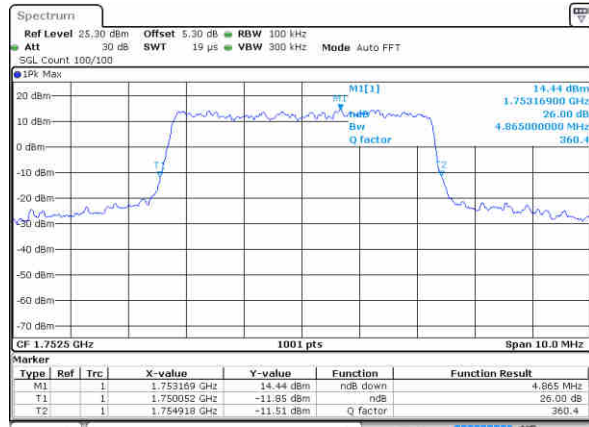

Highest Channel / 3MHz / 16QAM

Date: 16 JAN 2016 10:47:57

LTE Band 4

Lowest Channel / 5MHz / QPSK

Date: 16 JAN 2016 12:32:09

Lowest Channel / 5MHz / 16QAM

Date: 16 JAN 2016 12:32:19

Middle Channel / 5MHz / QPSK

Date: 16 JAN 2016 12:38:07

Middle Channel / 5MHz / 16QAM

Date: 16 JAN 2016 12:39:17

Highest Channel / 5MHz / QPSK

Date: 16 JAN 2016 12:41:36

Highest Channel / 5MHz / 16QAM

Date: 16 JAN 2016 12:41:46

LTE Band 4