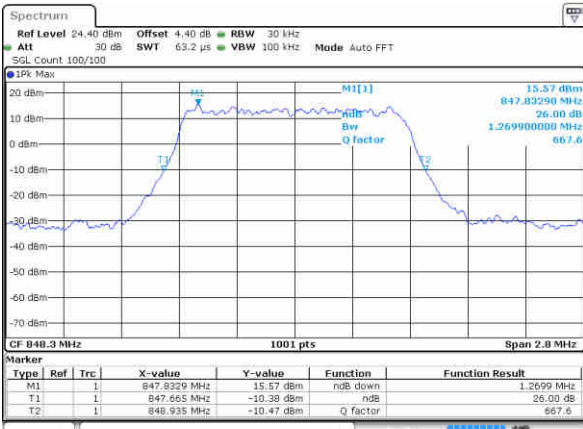

Middle Channel / 20MHz / 16QAM

Date: 16 JAN 2016 13:28:33

Highest Channel / 20MHz / QPSK

Date: 16 JAN 2016 13:30:52

Highest Channel / 20MHz / 16QAM

Date: 16 JAN 2016 13:31:02

LTE Band 5

Lowest Channel / 1.4MHz / QPSK

Date: 15 JAN 2016 10:01:11

Lowest Channel / 1.4MHz / 16QAM

Date: 15 JAN 2016 10:01:01

Middle Channel / 1.4MHz / QPSK

Date: 15 JAN 2016 10:09:59

Middle Channel / 1.4MHz / 16QAM

Date: 15 JAN 2016 10:10:09

Highest Channel / 1.4MHz / QPSK

Date: 15 JAN 2016 10:12:28

Highest Channel / 1.4MHz / 16QAM

Date: 15 JAN 2016 10:12:38

LTE Band 5

Lowest Channel / 3MHz / QPSK

Date: 15 JAN 2016 10:21:27

Lowest Channel / 3MHz / 16QAM

Date: 15 JAN 2016 10:21:37