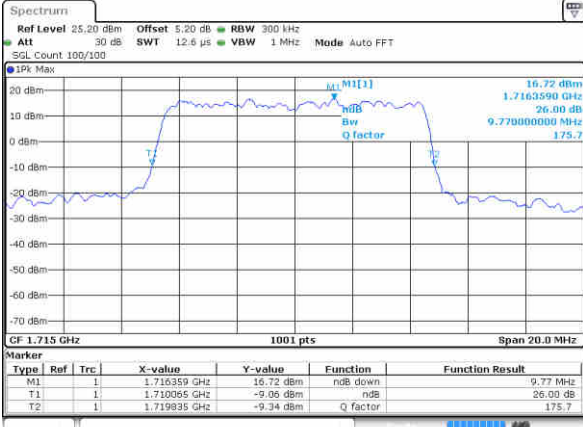

Highest Channel / 3MHz / QPSK

Date: 18 JAN 2018 09:58:46

Highest Channel / 3MHz / 16QAM

Date: 18 JAN 2018 09:58:29

LTE Band 66

Lowest Channel / 5MHz / QPSK

Date: 18 JAN 2016 10:08:59

Lowest Channel / 5MHz / 16QAM

Date: 18 JAN 2016 10:05:23

Middle Channel / 5MHz / QPSK

Date: 18 JAN 2016 10:25:00

Middle Channel / 5MHz / 16QAM

Date: 18 JAN 2016 10:25:29

Highest Channel / 5MHz / QPSK

Date: 18 JAN 2016 10:29:18

Highest Channel / 5MHz / 16QAM

Date: 18 JAN 2016 10:28:58

LTE Band 66

Lowest Channel / 10MHz / QPSK

Date: 18 JAN 2016 10:37:33

Lowest Channel / 10MHz / 16QAM

Date: 18 JAN 2016 10:36:00

Middle Channel / 10MHz / QPSK

Date: 18 JAN 2016 10:38:19