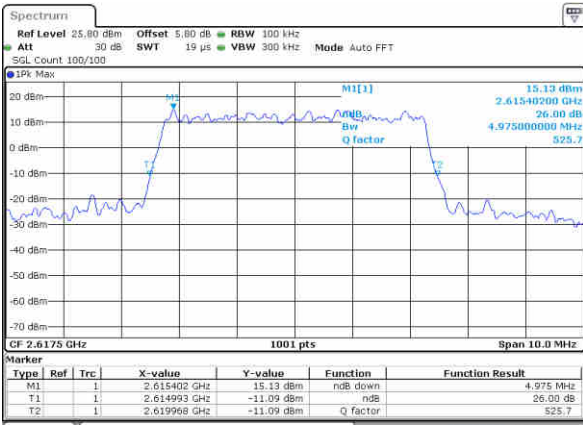

Highest Channel / 10MHz / 16QAM

Date: 15 JAN 2018 11:13:56

LTE Band 38

Lowest Channel / 5MHz / QPSK

Date: 17 JAN 2018 15:01:09

Lowest Channel / 5MHz / 16QAM

Date: 17 JAN 2018 15:01:27

Middle Channel / 5MHz / QPSK

Date: 17 JAN 2018 15:02:10

Middle Channel / 5MHz / 16QAM

Date: 17 JAN 2018 15:01:49

Highest Channel / 5MHz / QPSK

Date: 17 JAN 2018 15:02:37

Highest Channel / 5MHz / 16QAM

Date: 17 JAN 2018 15:02:59

LTE Band 38