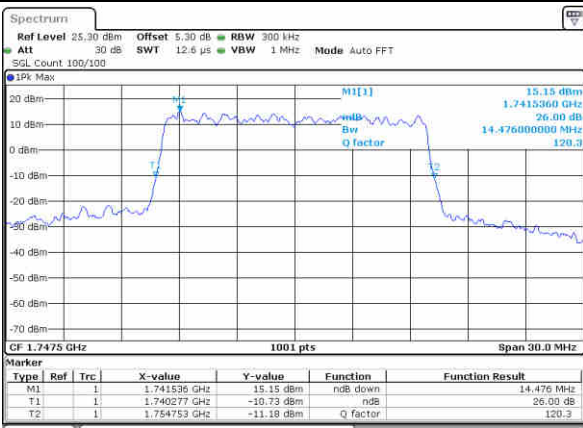

Highest Channel / 10MHz / QPSK

Date: 16 JAN 2016 12:56:01

Highest Channel / 10MHz / 16QAM

Date: 16 JAN 2016 12:56:11

LTE Band 4

Lowest Channel / 15MHz / QPSK

Date: 16 JAN 2016 13:05:00

Lowest Channel / 15MHz / 16QAM

Date: 16 JAN 2016 13:05:09

Middle Channel / 15MHz / QPSK

Date: 16 JAN 2016 13:11:58

Middle Channel / 15MHz / 16QAM

Date: 16 JAN 2016 13:12:07

Highest Channel / 15MHz / QPSK

Date: 16 JAN 2016 13:14:26

Highest Channel / 15MHz / 16QAM