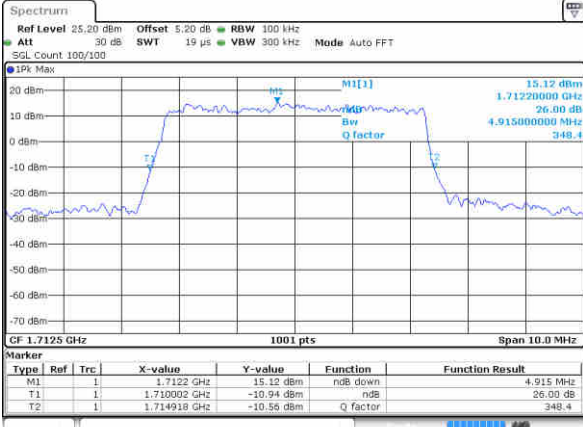

Highest Channel / 3MHz / QPSK

Date: 18 JAN 2018 09:58:46

Highest Channel / 3MHz / 16QAM

Date: 18 JAN 2018 09:58:29

LTE Band 66

Lowest Channel / 5MHz / QPSK

Date: 18 JAN 2016 10:08:59

Lowest Channel / 5MHz / 16QAM