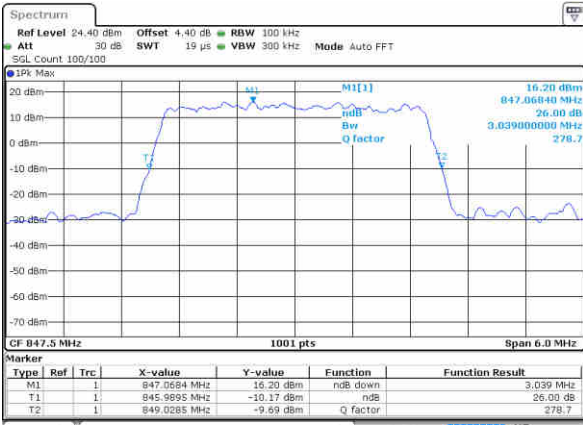

Date: 15 JAN 2016 10:12:28

Highest Channel / 1.4MHz / 16QAM

Date: 15 JAN 2016 10:12:38

LTE Band 5

Lowest Channel / 3MHz / QPSK

Date: 15 JAN 2016 10:21:27

Lowest Channel / 3MHz / 16QAM

Date: 15 JAN 2016 10:21:37

Middle Channel / 3MHz / QPSK

Date: 15 JAN 2016 10:30:25

Middle Channel / 3MHz / 16QAM

Date: 15 JAN 2016 10:30:35

Highest Channel / 3MHz / QPSK

Date: 15 JAN 2016 10:32:54

Highest Channel / 3MHz / 16QAM

Date: 15 JAN 2016 10:33:04

LTE Band 5

Lowest Channel / 5MHz / QPSK

Date: 15 JAN 2018 10:41:53

Lowest Channel / 5MHz / 16QAM

Date: 15 JAN 2018 10:42:02

Middle Channel / 5MHz / QPSK

Date: 15 JAN 2018 10:50:51

Middle Channel / 5MHz / 16QAM