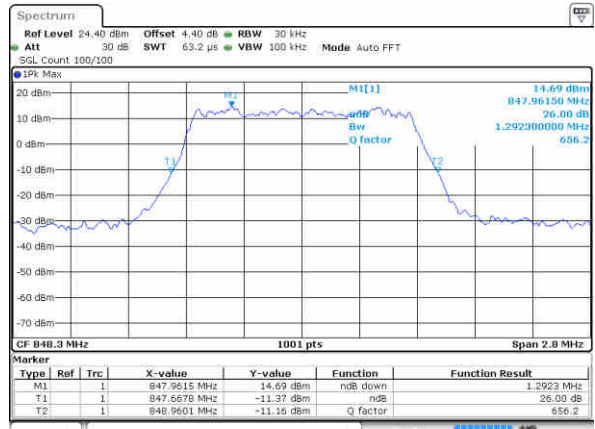

Middle Channel / 20MHz / 16QAM

Date: 16 JAN 2016 13:28:33

Highest Channel / 20MHz / QPSK

Date: 16 JAN 2016 13:30:52

Highest Channel / 20MHz / 16QAM

Date: 16 JAN 2016 13:31:02

LTE Band 5

Lowest Channel / 1.4MHz / QPSK

Date: 15 JAN 2016 10:01:11

Lowest Channel / 1.4MHz / 16QAM

Date: 15 JAN 2016 10:01:01

Middle Channel / 1.4MHz / QPSK

Date: 15 JAN 2016 10:09:59

Middle Channel / 1.4MHz / 16QAM

Date: 15 JAN 2016 10:10:09

Highest Channel / 1.4MHz / QPSK

Date: 15 JAN 2016 10:12:28

Highest Channel / 1.4MHz / 16QAM

Date: 15 JAN 2016 10:12:38

LTE Band 5

Lowest Channel / 3MHz / QPSK

Date: 15 JAN 2016 10:21:27

Lowest Channel / 3MHz / 16QAM

Date: 15 JAN 2016 10:21:37