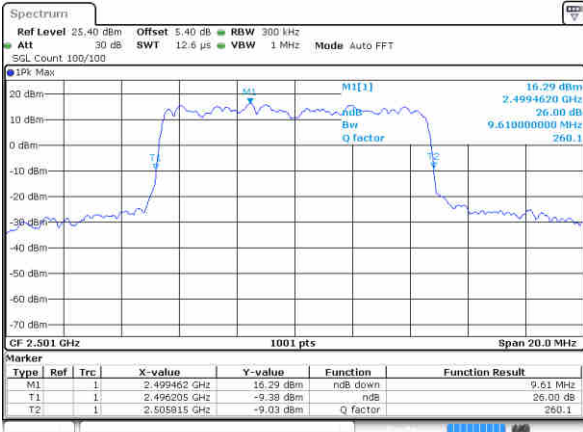

Date: 17 JAN 2016 18:28:36

Highest Channel / 5MHz / 16QAM

Date: 17 JAN 2016 18:28:56

LTE Band 41

Lowest Channel / 10MHz / QPSK

Date: 17 JAN 2016 18:29:51

Lowest Channel / 10MHz / 16QAM

Date: 17 JAN 2016 18:30:27