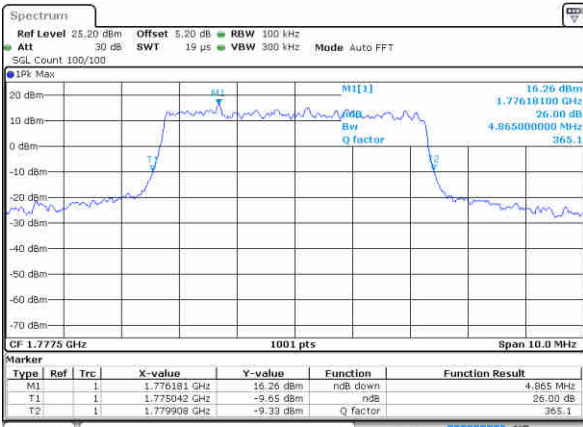

Highest Channel / 3MHz / QPSK

Date: 18 JAN 2018 09:58:46

Highest Channel / 3MHz / 16QAM

Date: 18 JAN 2018 09:58:29

LTE Band 66

Lowest Channel / 5MHz / QPSK

Date: 18 JAN 2016 10:08:59

Lowest Channel / 5MHz / 16QAM

Date: 18 JAN 2016 10:05:23

Middle Channel / 5MHz / QPSK

Date: 18 JAN 2016 10:25:00

Middle Channel / 5MHz / 16QAM

Date: 18 JAN 2016 10:25:29

Highest Channel / 5MHz / QPSK

Date: 18 JAN 2016 10:29:18

Highest Channel / 5MHz / 16QAM

Date: 18 JAN 2016 10:28:58

LTE Band 66

Lowest Channel / 10MHz / QPSK

Date: 18 JAN 2016 10:37:33

Lowest Channel / 10MHz / 16QAM

Date: 18 JAN 2016 10:36:00

Middle Channel / 10MHz / QPSK

Date: 18 JAN 2016 10:38:19