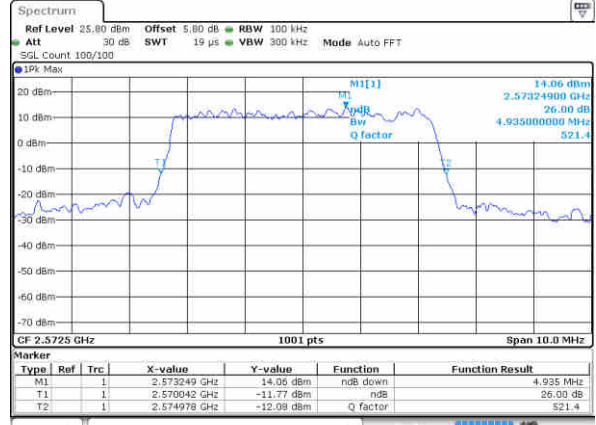

Highest Channel / 10MHz / 16QAM

Date: 15 JAN 2018 11:13:56

LTE Band 38

Lowest Channel / 5MHz / QPSK

Date: 17 JAN 2018 15:01:09

Lowest Channel / 5MHz / 16QAM

Date: 17 JAN 2018 15:01:27

Middle Channel / 5MHz / QPSK

Date: 17 JAN 2018 15:02:10

Middle Channel / 5MHz / 16QAM

Date: 17 JAN 2018 15:01:49

Highest Channel / 5MHz / QPSK

Date: 17 JAN 2018 15:02:37

Highest Channel / 5MHz / 16QAM

Date: 17 JAN 2018 15:02:59

LTE Band 38