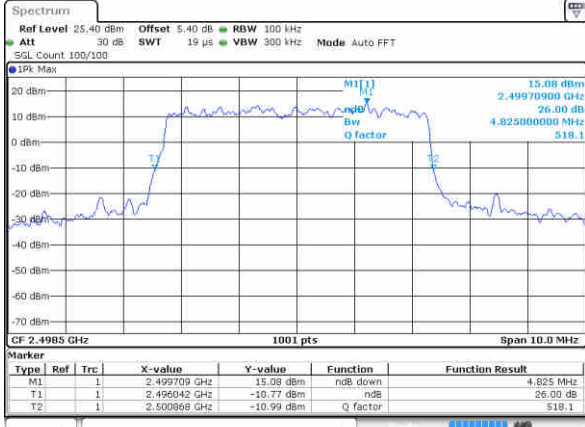

Middle Channel / 20MHz / 16QAM

Date: 17 JAN 2018 14:55:24

Highest Channel / 20MHz / QPSK

Date: 17 JAN 2018 14:56:04

Highest Channel / 20MHz / 16QAM

Date: 17 JAN 2018 14:56:35

LTE Band 41

Lowest Channel / 5MHz / QPSK