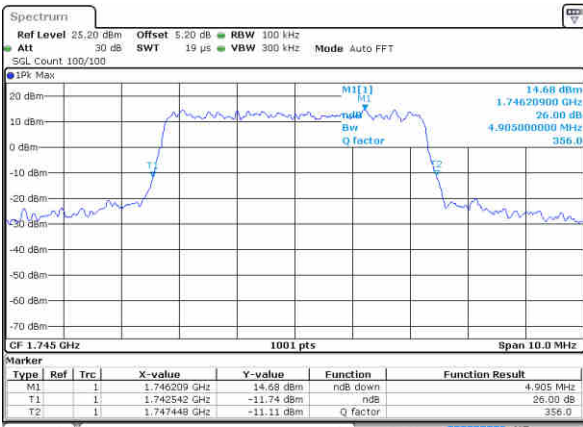

Middle Channel / 5MHz / QPSK

Date: 18 JAN 2016 10:25:00