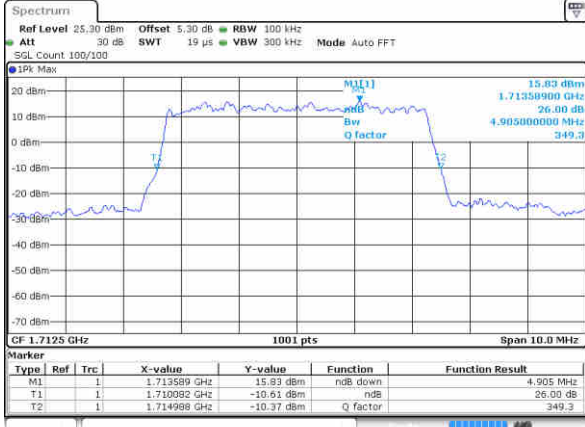

Highest Channel / 3MHz / 16QAM

Date: 16 JAN 2016 10:47:57

LTE Band 4

Lowest Channel / 5MHz / QPSK

Date: 16 JAN 2016 12:32:09

Lowest Channel / 5MHz / 16QAM

Date: 16 JAN 2016 12:32:19

Middle Channel / 5MHz / QPSK

Date: 16 JAN 2016 12:38:07

Middle Channel / 5MHz / 16QAM

Date: 16 JAN 2016 12:39:17

Highest Channel / 5MHz / QPSK

Date: 16 JAN 2016 12:41:36

Highest Channel / 5MHz / 16QAM

Date: 16 JAN 2016 12:41:46

LTE Band 4