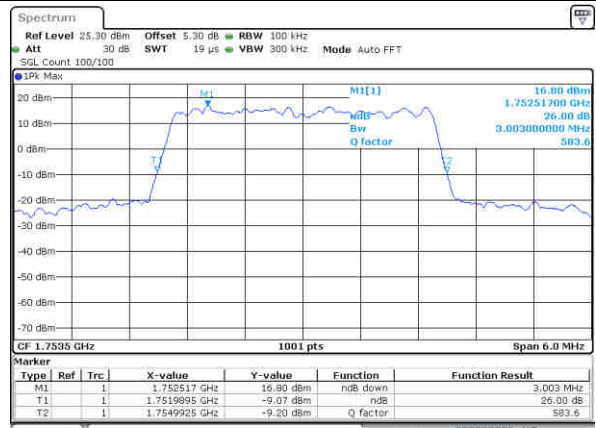

Date: 16 JAN 2016 10:24:53

Highest Channel / 1.4MHz / QPSK

Date: 16 JAN 2016 10:27:11

Highest Channel / 1.4MHz / 16QAM

Date: 16 JAN 2016 10:27:21

LTE Band 4

Lowest Channel / 3MHz / QPSK

Date: 16 JAN 2016 10:34:56

Lowest Channel / 3MHz / 16QAM

Date: 16 JAN 2016 10:35:06

Middle Channel / 3MHz / QPSK

Date: 16 JAN 2016 10:45:18

Middle Channel / 3MHz / 16QAM

Date: 16 JAN 2016 10:45:28

Highest Channel / 3MHz / QPSK

Date: 16 JAN 2016 10:47:47

Highest Channel / 3MHz / 16QAM

Date: 16 JAN 2016 10:47:57

LTE Band 4

Lowest Channel / 5MHz / QPSK

Date: 16 JAN 2016 12:32:09

Lowest Channel / 5MHz / 16QAM

Date: 16 JAN 2016 12:32:19

Middle Channel / 5MHz / QPSK