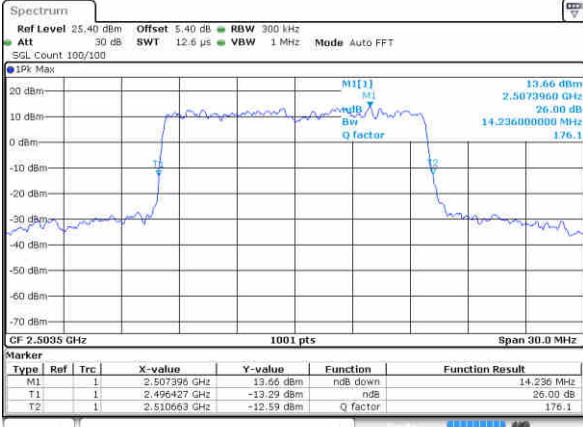

LTE Band 41

Lowest Channel / 15MHz / QPSK

Date: 17 JAN 2016 18:35:40