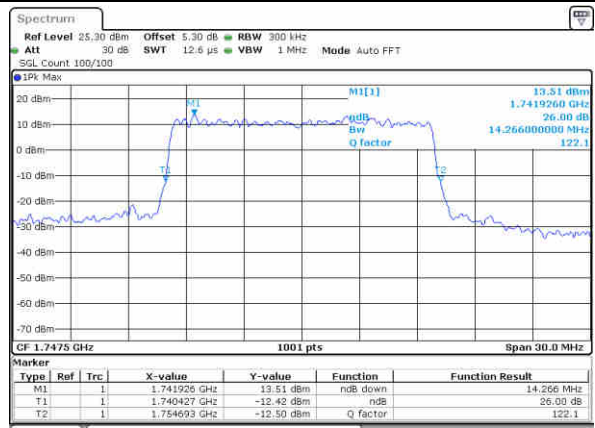

Highest Channel / 10MHz / QPSK

Date: 16 JAN 2016 12:56:01

Highest Channel / 10MHz / 16QAM

Date: 16 JAN 2016 12:56:11

LTE Band 4

Lowest Channel / 15MHz / QPSK

Date: 16 JAN 2016 13:05:00

Lowest Channel / 15MHz / 16QAM

Date: 16 JAN 2016 13:05:09

Middle Channel / 15MHz / QPSK

Date: 16 JAN 2016 13:11:58

Middle Channel / 15MHz / 16QAM

Date: 16 JAN 2016 13:12:07

Highest Channel / 15MHz / QPSK

Date: 16 JAN 2016 13:14:26

Highest Channel / 15MHz / 16QAM

Date: 16 JAN 2016 13:14:36

LTE Band 4

Lowest Channel / 20MHz / QPSK

Date: 16 JAN 2016 13:21:25

Lowest Channel / 20MHz / 16QAM

Date: 16 JAN 2016 13:21:34

Middle Channel / 20MHz / QPSK

Date: 16 JAN 2016 13:28:23