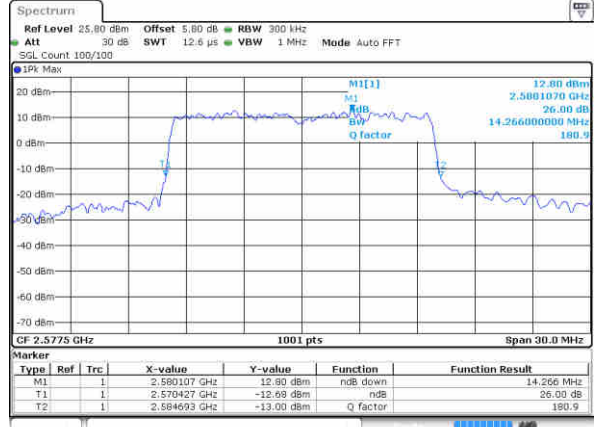

Highest Channel / 10MHz / QPSK

Date: 17 JAN 2016 15:00:19

Highest Channel / 10MHz / 16QAM

Date: 17 JAN 2016 15:00:42

LTE Band 38

Lowest Channel / 15MHz / QPSK

Date: 17 JAN 2016 14:56:58

Lowest Channel / 15MHz / 16QAM