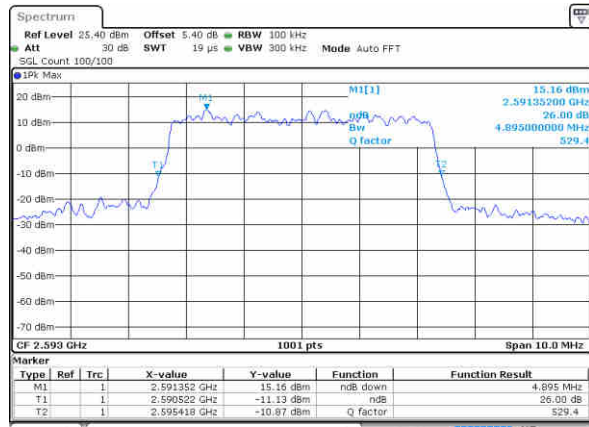

Middle Channel / 20MHz / 16QAM

Date: 17 JAN 2018 14:55:24

Highest Channel / 20MHz / QPSK

Date: 17 JAN 2018 14:56:04

Highest Channel / 20MHz / 16QAM

Date: 17 JAN 2018 14:56:35

LTE Band 41

Lowest Channel / 5MHz / QPSK

Date: 17 JAN 2016 18:23:32

Lowest Channel / 5MHz / 16QAM

Date: 17 JAN 2016 18:23:52

Middle Channel / 5MHz / QPSK

Date: 17 JAN 2016 18:27:09

Middle Channel / 5MHz / 16QAM

Date: 17 JAN 2016 18:27:37

Highest Channel / 5MHz / QPSK

Date: 17 JAN 2016 18:28:36

Highest Channel / 5MHz / 16QAM

Date: 17 JAN 2016 18:28:56

LTE Band 41

Lowest Channel / 10MHz / QPSK

Date: 17 JAN 2016 18:29:51

Lowest Channel / 10MHz / 16QAM

Date: 17 JAN 2016 18:30:27