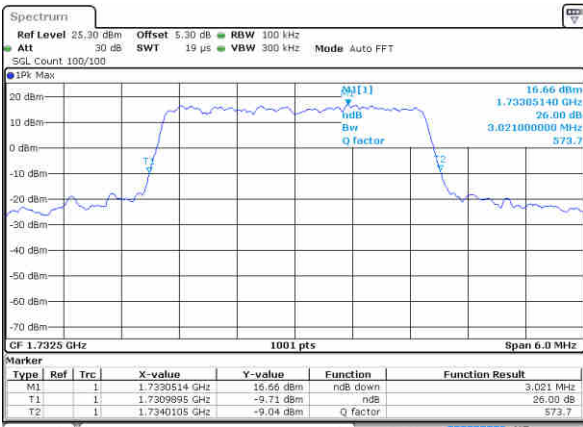

Middle Channel / 3MHz / QPSK

Date: 16 JAN 2016 10:45:18