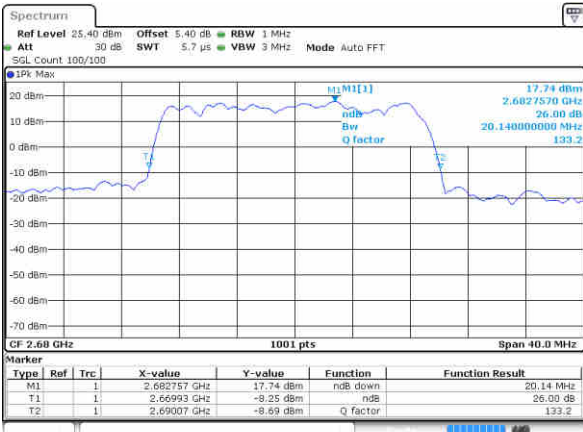

Lowest Channel / 20MHz / 16QAM

Date: 17 JAN 2016 18:40:44

Middle Channel / 20MHz / QPSK

Date: 17 JAN 2016 18:41:40

Middle Channel / 20MHz / 16QAM

Date: 17 JAN 2016 18:42:07

Highest Channel / 20MHz / QPSK

Date: 17 JAN 2016 18:42:53

Highest Channel / 20MHz / 16QAM

Date: 17 JAN 2016 18:43:14

LTE Band 66

Lowest Channel / 1.4MHz / QPSK

Date: 18 JAN 2016 09:47:09

Lowest Channel / 1.4MHz / 16QAM

Date: 18 JAN 2016 09:46:50

Middle Channel / 1.4MHz / QPSK