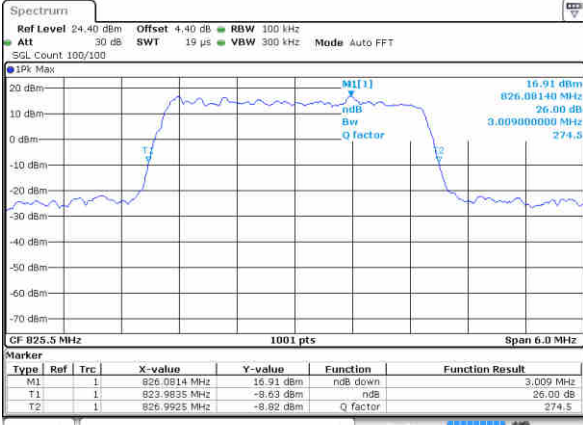

Date: 15 JAN 2016 10:12:28

Highest Channel / 1.4MHz / 16QAM

Date: 15 JAN 2016 10:12:38

LTE Band 5

Lowest Channel / 3MHz / QPSK

Date: 15 JAN 2016 10:21:27

Lowest Channel / 3MHz / 16QAM

Date: 15 JAN 2016 10:21:37