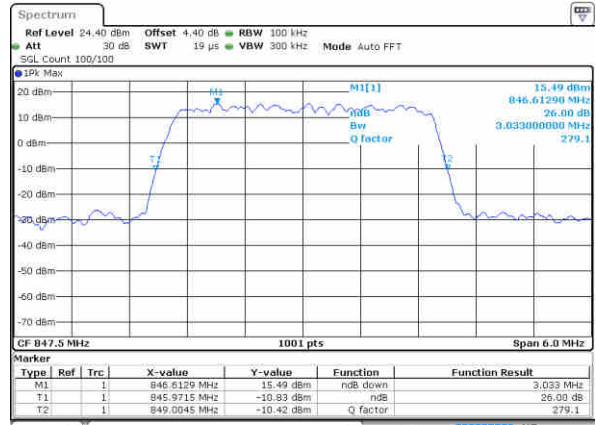

Date: 15 JAN 2016 10:12:28

Highest Channel / 1.4MHz / 16QAM

Date: 15 JAN 2016 10:12:38

LTE Band 5

Lowest Channel / 3MHz / QPSK

Date: 15 JAN 2016 10:21:27

Lowest Channel / 3MHz / 16QAM

Date: 15 JAN 2016 10:21:37

Middle Channel / 3MHz / QPSK

Date: 15 JAN 2016 10:30:25

Middle Channel / 3MHz / 16QAM

Date: 15 JAN 2016 10:30:35

Highest Channel / 3MHz / QPSK

Date: 15 JAN 2016 10:32:54

Highest Channel / 3MHz / 16QAM

Date: 15 JAN 2016 10:33:04

LTE Band 5

Lowest Channel / 5MHz / QPSK

Date: 15 JAN 2018 10:41:53

Lowest Channel / 5MHz / 16QAM

Date: 15 JAN 2018 10:42:02

Middle Channel / 5MHz / QPSK

Date: 15 JAN 2018 10:50:51

Middle Channel / 5MHz / 16QAM

Date: 15 JAN 2018 10:51:01

Highest Channel / 5MHz / QPSK

Date: 15 JAN 2018 10:53:20

Highest Channel / 5MHz / 16QAM

Date: 15 JAN 2018 10:53:30

LTE Band 5

Lowest Channel / 10MHz / QPSK

Date: 15 JAN 2018 11:02:19