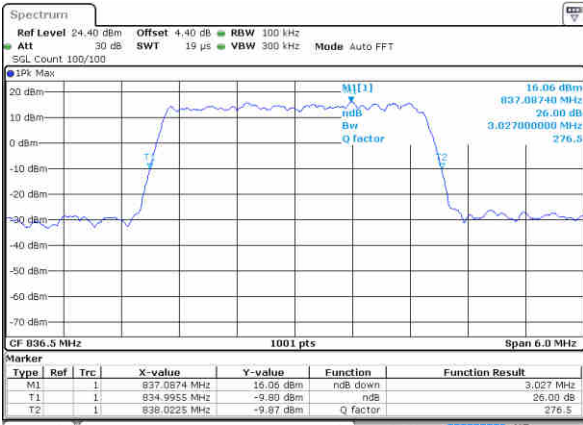

Middle Channel / 3MHz / QPSK

Date: 15 JAN 2016 10:30:25