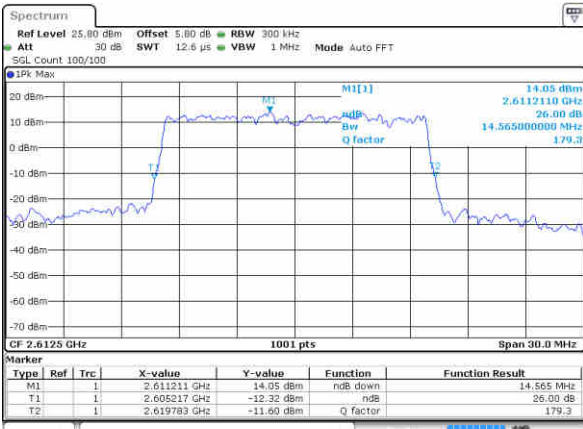

Highest Channel / 10MHz / QPSK

Date: 17 JAN 2016 15:00:19

Highest Channel / 10MHz / 16QAM

Date: 17 JAN 2016 15:00:42

LTE Band 38

Lowest Channel / 15MHz / QPSK

Date: 17 JAN 2016 14:56:58

Lowest Channel / 15MHz / 16QAM

Date: 17 JAN 2016 14:57:18

Middle Channel / 15MHz / QPSK

Date: 17 JAN 2016 14:57:57

Middle Channel / 15MHz / 16QAM

Date: 17 JAN 2016 14:57:37

Highest Channel / 15MHz / QPSK

Date: 17 JAN 2016 14:58:17

Highest Channel / 15MHz / 16QAM