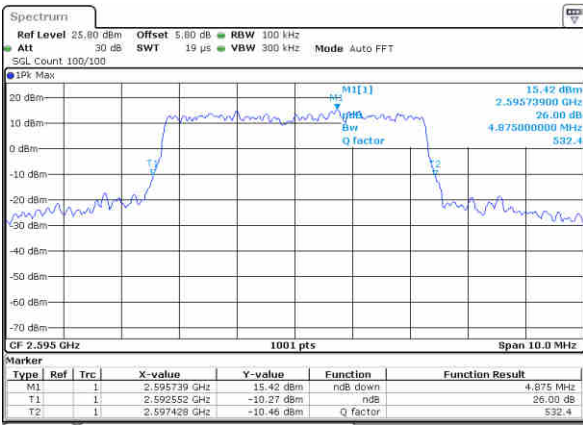

Highest Channel / 10MHz / 16QAM

Date: 15 JAN 2018 11:13:56

LTE Band 38

Lowest Channel / 5MHz / QPSK

Date: 17 JAN 2018 15:01:09

Lowest Channel / 5MHz / 16QAM

Date: 17 JAN 2018 15:01:27

Middle Channel / 5MHz / QPSK

Date: 17 JAN 2018 15:02:10

Middle Channel / 5MHz / 16QAM

Date: 17 JAN 2018 15:01:49

Highest Channel / 5MHz / QPSK

Date: 17 JAN 2018 15:02:37

Highest Channel / 5MHz / 16QAM

Date: 17 JAN 2018 15:02:59

LTE Band 38