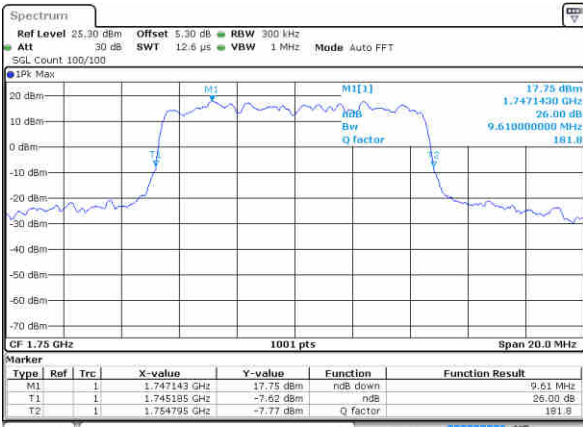

Highest Channel / 10MHz / QPSK

Date: 16 JAN 2016 12:56:01

Highest Channel / 10MHz / 16QAM

Date: 16 JAN 2016 12:56:11

LTE Band 4

Lowest Channel / 15MHz / QPSK

Date: 16 JAN 2016 13:05:00

Lowest Channel / 15MHz / 16QAM