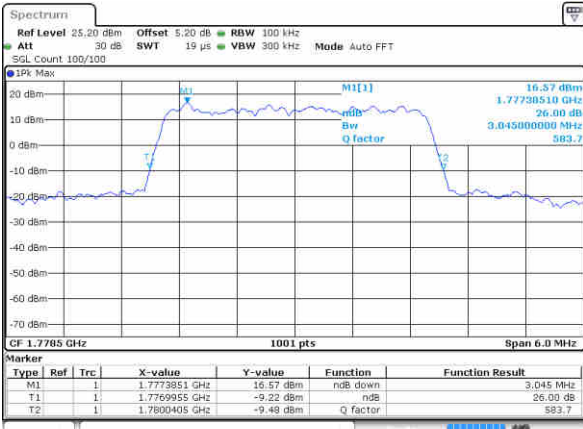

Date: 18 JAN 2016 09:42:05

Middle Channel / 1.4MHz / 16QAM

Date: 18 JAN 2016 09:41:47

Highest Channel / 1.4MHz / QPSK

Date: 18 JAN 2016 09:34:16

Highest Channel / 1.4MHz / 16QAM

Date: 18 JAN 2016 09:34:34

LTE Band 66

Lowest Channel / 3MHz / QPSK

Date: 18 JAN 2018 09:52:59

Lowest Channel / 3MHz / 16QAM

Date: 18 JAN 2018 09:51:50

Middle Channel / 3MHz / QPSK

Date: 18 JAN 2018 09:57:11

Middle Channel / 3MHz / 16QAM

Date: 18 JAN 2018 09:57:36

Highest Channel / 3MHz / QPSK

Date: 18 JAN 2018 09:58:46

Highest Channel / 3MHz / 16QAM

Date: 18 JAN 2018 09:58:29

LTE Band 66

Lowest Channel / 5MHz / QPSK

Date: 18 JAN 2016 10:08:59

Lowest Channel / 5MHz / 16QAM