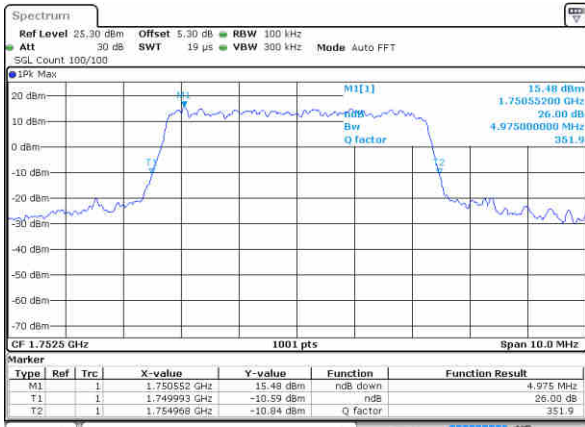

Highest Channel / 3MHz / 16QAM

Date: 16 JAN 2016 10:47:57

LTE Band 4

Lowest Channel / 5MHz / QPSK

Date: 16 JAN 2016 12:32:09

Lowest Channel / 5MHz / 16QAM

Date: 16 JAN 2016 12:32:19

Middle Channel / 5MHz / QPSK

Date: 16 JAN 2016 12:38:07

Middle Channel / 5MHz / 16QAM

Date: 16 JAN 2016 12:39:17

Highest Channel / 5MHz / QPSK

Date: 16 JAN 2016 12:41:36

Highest Channel / 5MHz / 16QAM

Date: 16 JAN 2016 12:41:46

LTE Band 4