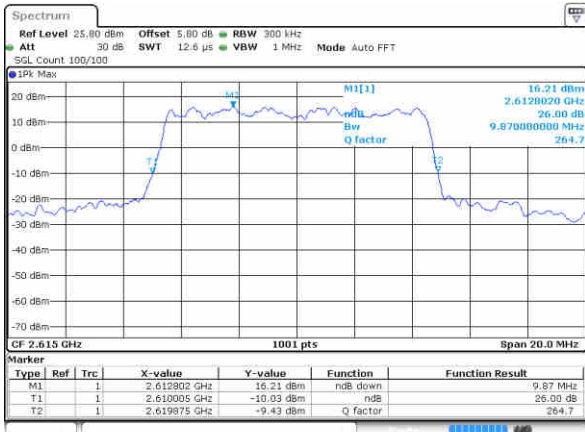

Lowest Channel / 10MHz / QPSK

Date: 17 JAN 2016 14:59:03

Lowest Channel / 10MHz / 16QAM

Date: 17 JAN 2016 14:59:22

Middle Channel / 10MHz / QPSK

Date: 17 JAN 2016 15:00:01

Middle Channel / 10MHz / 16QAM

Date: 17 JAN 2016 14:59:41

Highest Channel / 10MHz / QPSK

Date: 17 JAN 2016 15:00:19

Highest Channel / 10MHz / 16QAM

Date: 17 JAN 2016 15:00:42

LTE Band 38

Lowest Channel / 15MHz / QPSK

Date: 17 JAN 2016 14:56:58

Lowest Channel / 15MHz / 16QAM