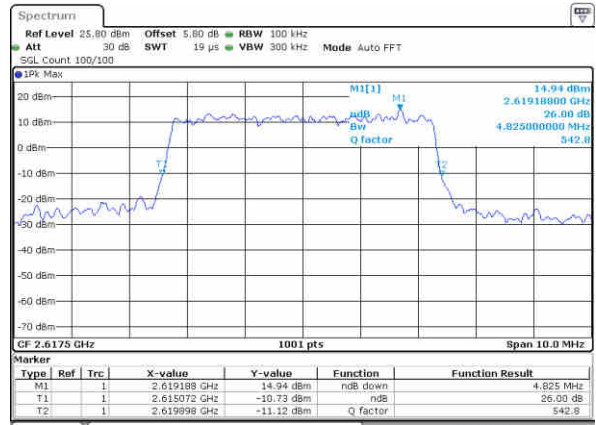

Highest Channel / 10MHz / 16QAM

Date: 15 JAN 2018 11:13:56

LTE Band 38

Lowest Channel / 5MHz / QPSK

Date: 17 JAN 2018 15:01:09

Lowest Channel / 5MHz / 16QAM

Date: 17 JAN 2018 15:01:27

Middle Channel / 5MHz / QPSK

Date: 17 JAN 2018 15:02:10

Middle Channel / 5MHz / 16QAM

Date: 17 JAN 2018 15:01:49

Highest Channel / 5MHz / QPSK

Date: 17 JAN 2018 15:02:37

Highest Channel / 5MHz / 16QAM

Date: 17 JAN 2018 15:02:59

LTE Band 38