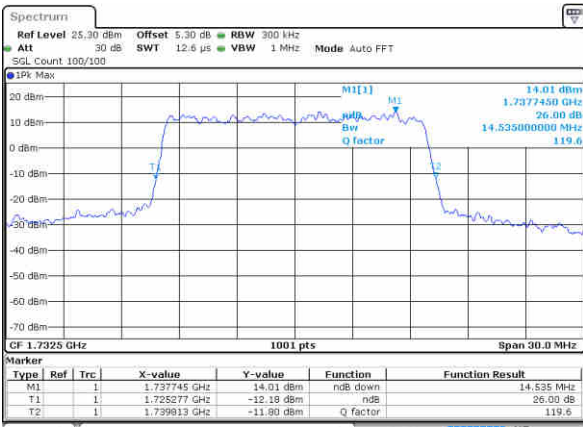

Middle Channel / 15MHz / QPSK

Date: 16 JAN 2016 13:11:58