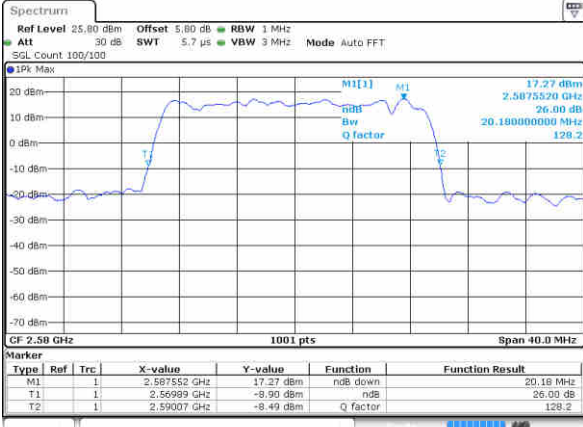

LTE Band 38

Lowest Channel / 20MHz / QPSK

Date: 17 JAN 2018 14:54:44