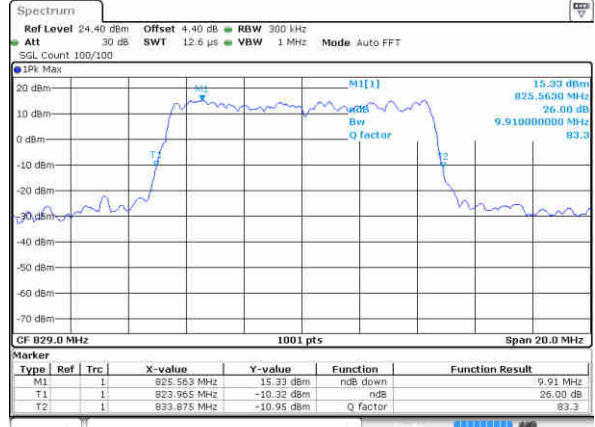

Lowest Channel / 10MHz / 16QAM

Date: 15 JAN 2018 11:02:29