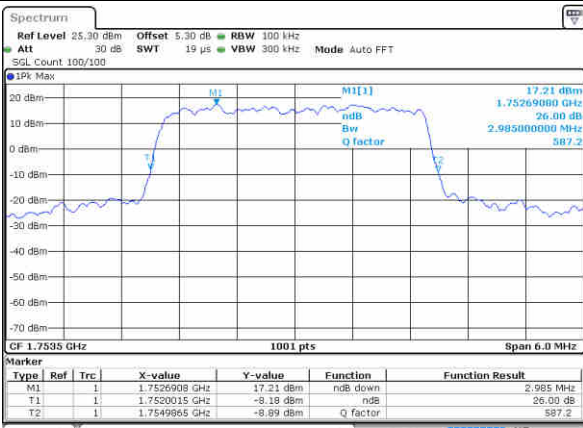

Date: 16 JAN 2016 10:24:53

Highest Channel / 1.4MHz / QPSK

Date: 16 JAN 2016 10:27:11

Highest Channel / 1.4MHz / 16QAM

Date: 16 JAN 2016 10:27:21

LTE Band 4

Lowest Channel / 3MHz / QPSK

Date: 16 JAN 2016 10:34:56

Lowest Channel / 3MHz / 16QAM

Date: 16 JAN 2016 10:35:06

Middle Channel / 3MHz / QPSK

Date: 16 JAN 2016 10:45:18

Middle Channel / 3MHz / 16QAM

Date: 16 JAN 2016 10:45:28

Highest Channel / 3MHz / QPSK

Date: 16 JAN 2016 10:47:47

Highest Channel / 3MHz / 16QAM

Date: 16 JAN 2016 10:47:57

LTE Band 4

Lowest Channel / 5MHz / QPSK

Date: 16 JAN 2016 12:32:09

Lowest Channel / 5MHz / 16QAM

Date: 16 JAN 2016 12:32:19

Middle Channel / 5MHz / QPSK