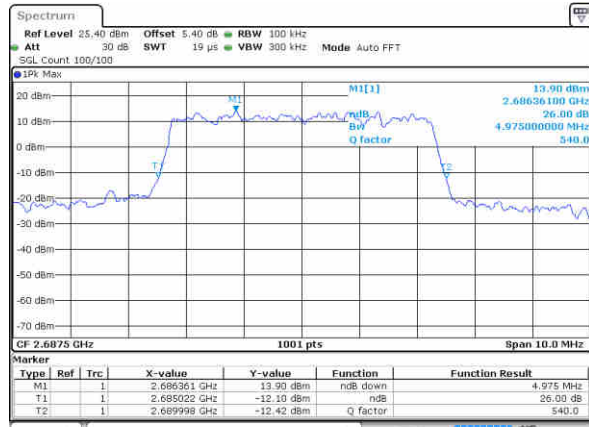

Middle Channel / 20MHz / 16QAM

Date: 17 JAN 2018 14:55:24

Highest Channel / 20MHz / QPSK

Date: 17 JAN 2018 14:56:04

Highest Channel / 20MHz / 16QAM

Date: 17 JAN 2018 14:56:35

LTE Band 41

Lowest Channel / 5MHz / QPSK

Date: 17 JAN 2016 18:23:32

Lowest Channel / 5MHz / 16QAM

Date: 17 JAN 2016 18:23:52

Middle Channel / 5MHz / QPSK

Date: 17 JAN 2016 18:27:09

Middle Channel / 5MHz / 16QAM

Date: 17 JAN 2016 18:27:37

Highest Channel / 5MHz / QPSK

Date: 17 JAN 2016 18:28:36

Highest Channel / 5MHz / 16QAM

Date: 17 JAN 2016 18:28:56

LTE Band 41

Lowest Channel / 10MHz / QPSK

Date: 17 JAN 2016 18:29:51

Lowest Channel / 10MHz / 16QAM

Date: 17 JAN 2016 18:30:27