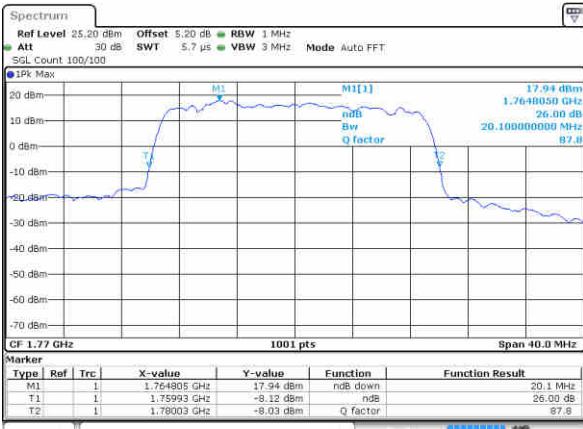

Date: 18 JAN 2016 10:51:50

Highest Channel / 15MHz / 16QAM

Date: 18 JAN 2016 10:52:08

LTE Band 66

Lowest Channel / 20MHz / QPSK

Date: 18 JAN 2018 10:57:41

Lowest Channel / 20MHz / 16QAM

Date: 18 JAN 2018 10:58:14

Middle Channel / 20MHz / QPSK

Date: 18 JAN 2018 11:03:04

Middle Channel / 20MHz / 16QAM

Date: 18 JAN 2018 11:03:22

Highest Channel / 20MHz / QPSK

Date: 18 JAN 2018 11:08:01

Highest Channel / 20MHz / 16QAM

Date: 18 JAN 2018 11:07:25