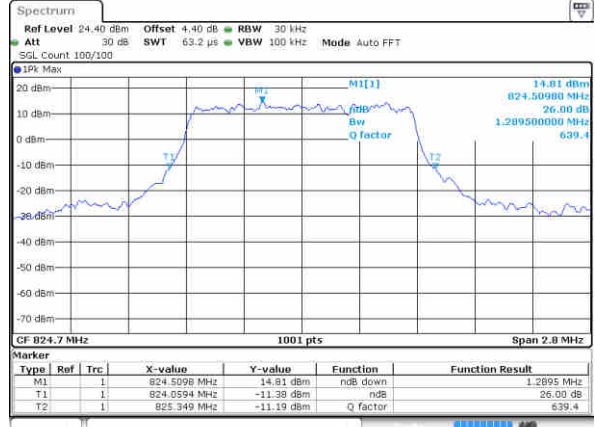

Date: 16 JAN 2016 13:14:36

LTE Band 4

Lowest Channel / 20MHz / QPSK

Date: 16 JAN 2016 13:21:25

Lowest Channel / 20MHz / 16QAM

Date: 16 JAN 2016 13:21:34

Middle Channel / 20MHz / QPSK

Date: 16 JAN 2016 13:28:23

Middle Channel / 20MHz / 16QAM

Date: 16 JAN 2016 13:28:33

Highest Channel / 20MHz / QPSK

Date: 16 JAN 2016 13:30:52

Highest Channel / 20MHz / 16QAM

Date: 16 JAN 2016 13:31:02

LTE Band 5

Lowest Channel / 1.4MHz / QPSK

Date: 15 JAN 2016 10:01:11

Lowest Channel / 1.4MHz / 16QAM

Date: 15 JAN 2016 10:01:01

Middle Channel / 1.4MHz / QPSK

Date: 15 JAN 2016 10:09:59

Middle Channel / 1.4MHz / 16QAM

Date: 15 JAN 2016 10:10:09

Highest Channel / 1.4MHz / QPSK

Date: 15 JAN 2016 10:12:28

Highest Channel / 1.4MHz / 16QAM

Date: 15 JAN 2016 10:12:38

LTE Band 5

Lowest Channel / 3MHz / QPSK

Date: 15 JAN 2016 10:21:27

Lowest Channel / 3MHz / 16QAM

Date: 15 JAN 2016 10:21:37