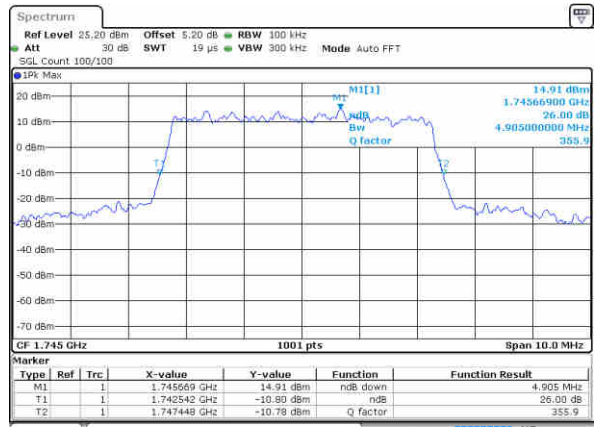

Date: 18 JAN 2016 09:42:05

Middle Channel / 1.4MHz / 16QAM

Date: 18 JAN 2016 09:41:47

Highest Channel / 1.4MHz / QPSK

Date: 18 JAN 2016 09:34:16

Highest Channel / 1.4MHz / 16QAM

Date: 18 JAN 2016 09:34:34

LTE Band 66

Highest Channel / 3MHz / QPSK

Date: 18 JAN 2018 09:58:46

Highest Channel / 3MHz / 16QAM

Date: 18 JAN 2018 09:58:29

LTE Band 66

Lowest Channel / 5MHz / QPSK

Date: 18 JAN 2016 10:08:59

Lowest Channel / 5MHz / 16QAM

Date: 18 JAN 2016 10:05:23

Middle Channel / 5MHz / QPSK

Date: 18 JAN 2016 10:25:00

Middle Channel / 5MHz / 16QAM

Date: 18 JAN 2016 10:25:29

Highest Channel / 5MHz / QPSK

Date: 18 JAN 2016 10:29:18

Highest Channel / 5MHz / 16QAM