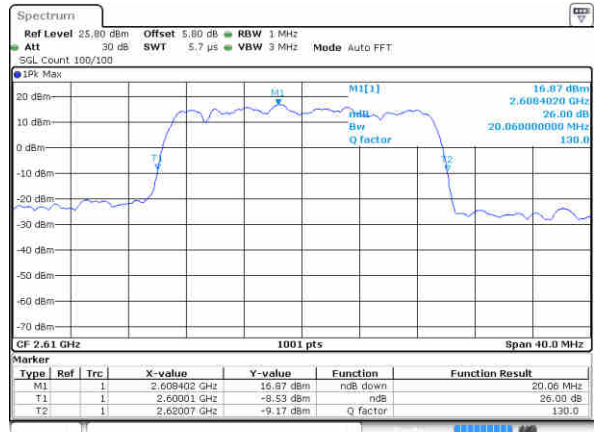

Middle Channel / 20MHz / 16QAM

Date: 17 JAN 2018 14:55:24

Highest Channel / 20MHz / QPSK

Date: 17 JAN 2018 14:56:04

Highest Channel / 20MHz / 16QAM

Date: 17 JAN 2018 14:56:35

LTE Band 41

Lowest Channel / 5MHz / QPSK