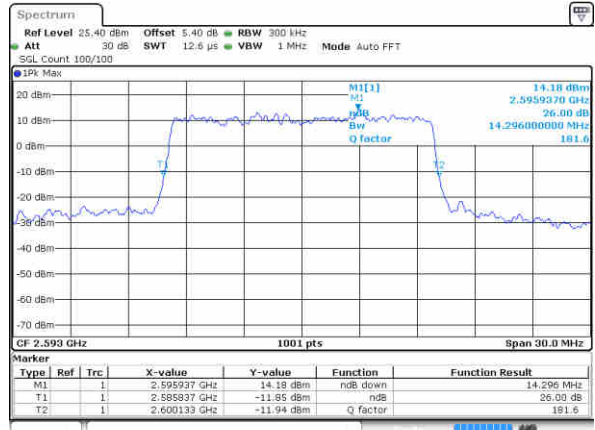

LTE Band 41

Lowest Channel / 15MHz / QPSK

Date: 17 JAN 2016 18:35:40

Lowest Channel / 15MHz / 16QAM

Date: 17 JAN 2016 18:36:01

Middle Channel / 15MHz / QPSK

Date: 17 JAN 2016 18:36:46

Middle Channel / 15MHz / 16QAM

Date: 17 JAN 2016 18:37:10

Highest Channel / 15MHz / QPSK

Date: 17 JAN 2016 18:38:00

Highest Channel / 15MHz / 16QAM

Date: 17 JAN 2016 18:38:23

LTE Band 41

Lowest Channel / 20MHz / QPSK

Date: 17 JAN 2016 18:40:16