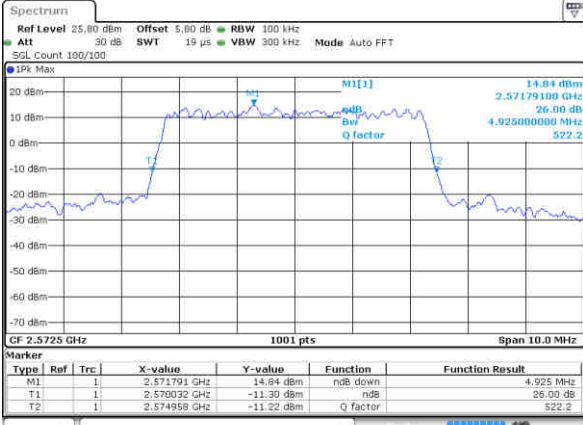

Highest Channel / 10MHz / 16QAM

Date: 15 JAN 2018 11:13:56

LTE Band 38

Lowest Channel / 5MHz / QPSK

Date: 17 JAN 2018 15:01:09

Lowest Channel / 5MHz / 16QAM

Date: 17 JAN 2018 15:01:27

Middle Channel / 5MHz / QPSK

Date: 17 JAN 2018 15:02:10

Middle Channel / 5MHz / 16QAM

Date: 17 JAN 2018 15:01:49

Highest Channel / 5MHz / QPSK

Date: 17 JAN 2018 15:02:37

Highest Channel / 5MHz / 16QAM

Date: 17 JAN 2018 15:02:59

LTE Band 38