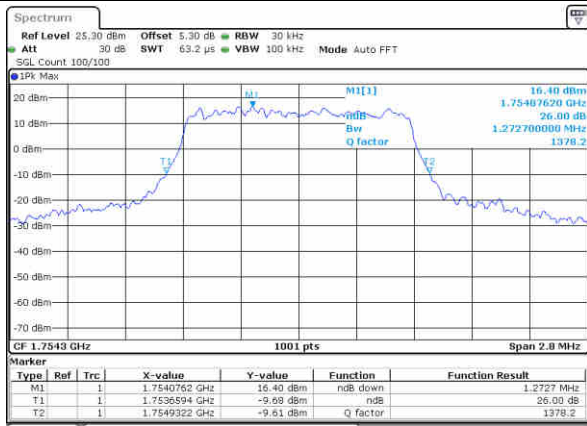

LTE Band 4

Lowest Channel / 1.4MHz / QPSK

Date: 16 JAN 2016 10:13:09

Lowest Channel / 1.4MHz / 16QAM

Date: 16 JAN 2016 10:13:19

Middle Channel / 1.4MHz / QPSK

Date: 16 JAN 2016 10:24:43

Middle Channel / 1.4MHz / 16QAM

Date: 16 JAN 2016 10:24:53

Highest Channel / 1.4MHz / QPSK

Date: 16 JAN 2016 10:27:11

Highest Channel / 1.4MHz / 16QAM

Date: 16 JAN 2016 10:27:21

LTE Band 4

Lowest Channel / 3MHz / QPSK

Date: 16 JAN 2016 10:34:56