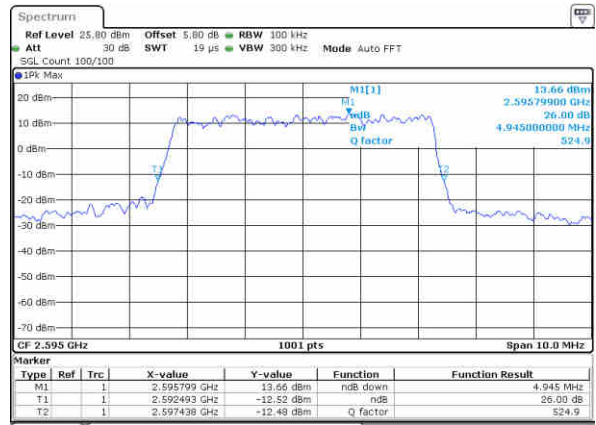

Date: 15 JAN 2018 10:51:01

Highest Channel / 5MHz / QPSK

Date: 15 JAN 2018 10:53:20

Highest Channel / 5MHz / 16QAM

Date: 15 JAN 2018 10:53:30

LTE Band 5

Lowest Channel / 10MHz / QPSK

Date: 15 JAN 2018 11:02:19

Lowest Channel / 10MHz / 16QAM

Date: 15 JAN 2018 11:02:29

Middle Channel / 10MHz / QPSK

Date: 15 JAN 2018 11:11:17

Middle Channel / 10MHz / 16QAM

Date: 15 JAN 2018 11:11:27

Highest Channel / 10MHz / QPSK

Date: 15 JAN 2018 11:13:46

Highest Channel / 10MHz / 16QAM

Date: 15 JAN 2018 11:13:56

LTE Band 38

Lowest Channel / 5MHz / QPSK

Date: 17 JAN 2018 15:01:09

Lowest Channel / 5MHz / 16QAM

Date: 17 JAN 2018 15:01:27

Middle Channel / 5MHz / QPSK

Date: 17 JAN 2018 15:02:10

Middle Channel / 5MHz / 16QAM

Date: 17 JAN 2018 15:01:49

Highest Channel / 5MHz / QPSK

Date: 17 JAN 2018 15:02:37

Highest Channel / 5MHz / 16QAM

Date: 17 JAN 2018 15:02:59

LTE Band 38