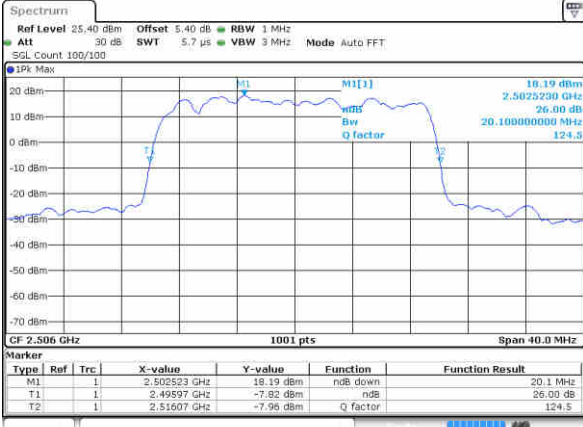

Date: 17 JAN 2016 18:37:10

Highest Channel / 15MHz / QPSK

Date: 17 JAN 2016 18:38:00

Highest Channel / 15MHz / 16QAM

Date: 17 JAN 2016 18:38:23

LTE Band 41

Lowest Channel / 20MHz / QPSK

Date: 17 JAN 2016 18:40:16