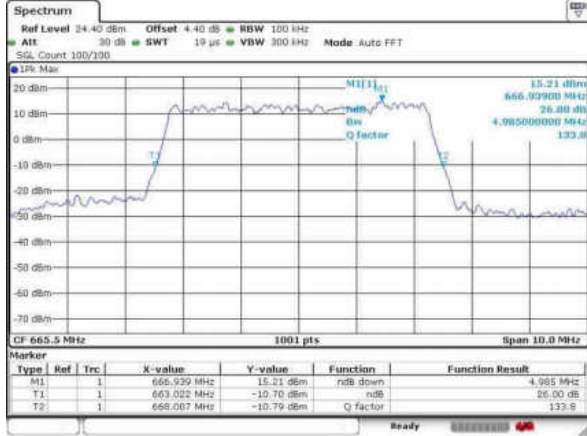

Date: 18 JAN 2016 10:51:50

Highest Channel / 15MHz / 16QAM

Date: 18 JAN 2016 10:52:08

LTE Band 66

Lowest Channel / 20MHz / QPSK

Date: 18 JAN 2018 10:57:41

Lowest Channel / 20MHz / 16QAM

Date: 18 JAN 2018 10:58:14

Middle Channel / 20MHz / QPSK

Date: 18 JAN 2018 11:03:04

Middle Channel / 20MHz / 16QAM

Date: 18 JAN 2018 11:03:22

Highest Channel / 20MHz / QPSK

Date: 18 JAN 2018 11:08:01

Highest Channel / 20MHz / 16QAM

Date: 18 JAN 2018 11:07:25

LTE Band 71

Lowest Channel / 5MHz / QPSK

Date: 31 JAN 2018 17:34:37

Lowest Channel / 5MHz / 16QAM

Date: 31 JAN 2018 17:34:18

Middle Channel / 5MHz / QPSK

Date: 31 JAN 2018 17:35:52

Middle Channel / 5MHz / 16QAM