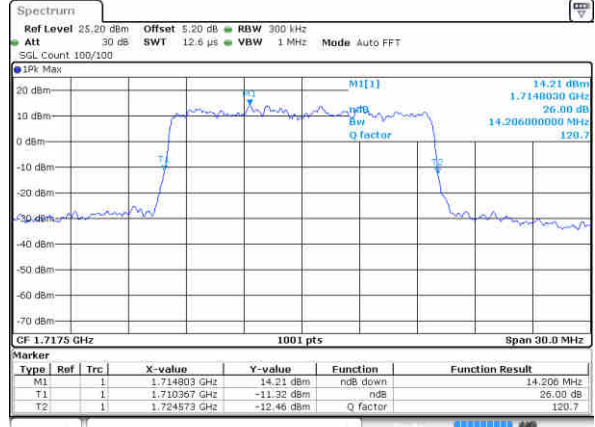

Lowest Channel / 15MHz / 16QAM

Date: 18 JAN 2016 10:46:52