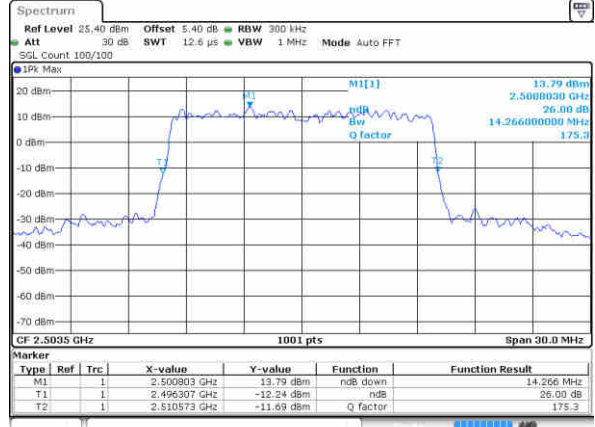

Lowest Channel / 15MHz / 16QAM

Date: 17 JAN 2016 18:36:01