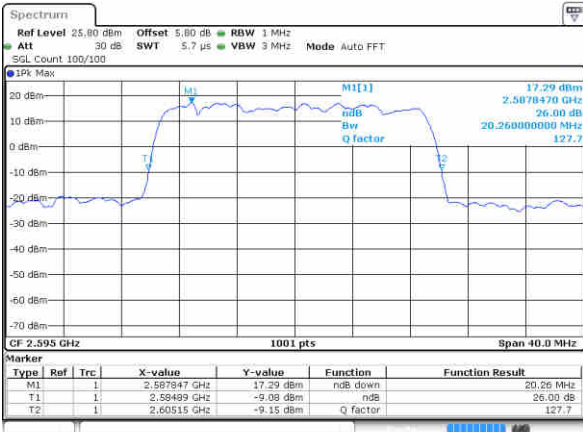

Date: 17 JAN 2016 14:58:38

LTE Band 38

Lowest Channel / 20MHz / QPSK

Date: 17 JAN 2018 14:54:44

Lowest Channel / 20MHz / 16QAM

Date: 17 JAN 2018 14:55:02

Middle Channel / 20MHz / QPSK

Date: 17 JAN 2018 14:55:43