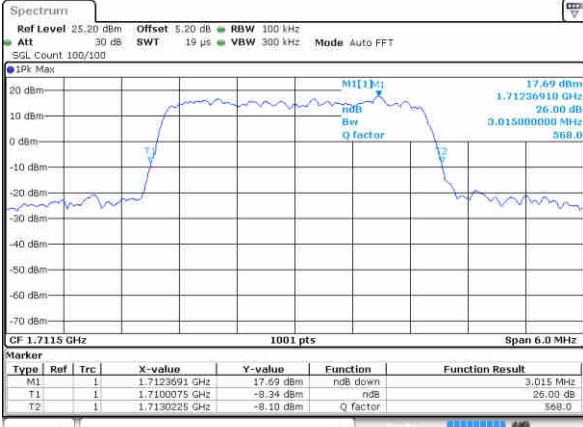

LTE Band 66

Lowest Channel / 3MHz / QPSK

Date: 18 JAN 2018 09:52:59