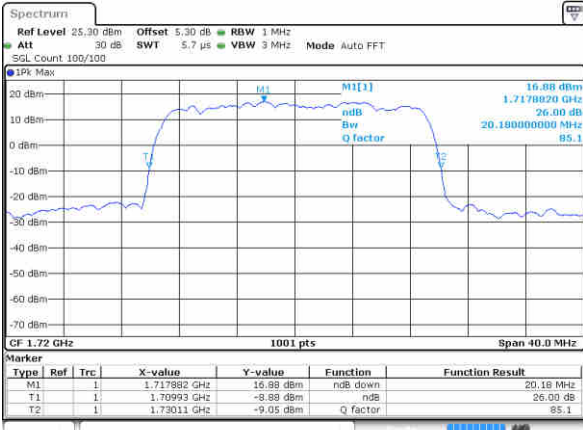

LTE Band 4

Lowest Channel / 20MHz / QPSK

Date: 16 JAN 2016 13:21:25