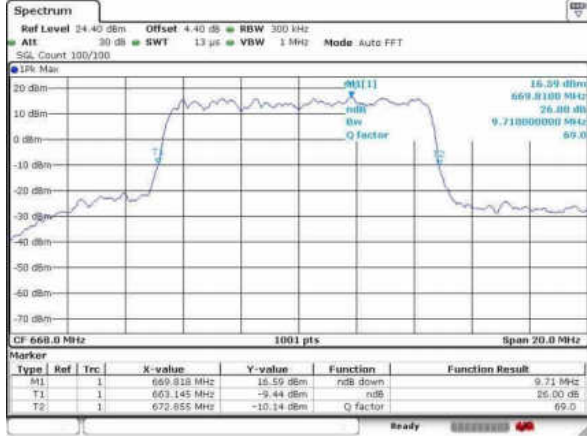

LTE Band 71

Lowest Channel / 5MHz / QPSK

Date: 31 JAN 2018 17:34:37

Lowest Channel / 5MHz / 16QAM

Date: 31 JAN 2018 17:34:18

Middle Channel / 5MHz / QPSK

Date: 31 JAN 2018 17:35:52

Middle Channel / 5MHz / 16QAM

Date: 31 JAN 2018 17:32:47

Highest Channel / 5MHz / QPSK

Date: 31 JAN 2018 17:35:07

Highest Channel / 5MHz / 16QAM

Date: 31 JAN 2018 17:35:27

LTE Band 71

Lowest Channel / 10MHz / QPSK

Date: 31 JAN 2016 17:41:10