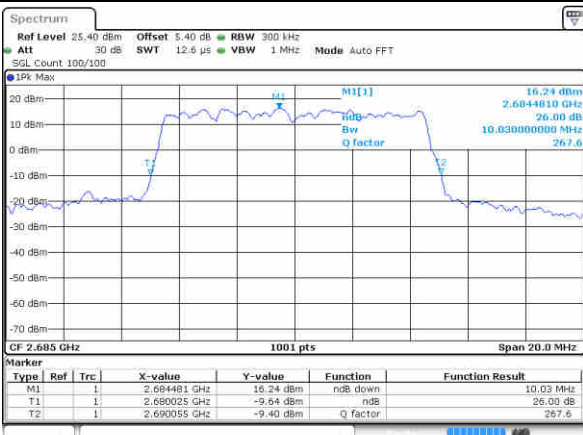

Date: 17 JAN 2016 18:28:36

Highest Channel / 5MHz / 16QAM

Date: 17 JAN 2016 18:28:56

LTE Band 41

Lowest Channel / 10MHz / QPSK

Date: 17 JAN 2016 18:29:51

Lowest Channel / 10MHz / 16QAM

Date: 17 JAN 2016 18:30:27

Middle Channel / 10MHz / QPSK

Date: 17 JAN 2016 18:32:38

Middle Channel / 10MHz / 16QAM

Date: 17 JAN 2016 18:33:06

Highest Channel / 10MHz / QPSK

Date: 17 JAN 2016 18:33:58

Highest Channel / 10MHz / 16QAM

Date: 17 JAN 2016 18:34:21