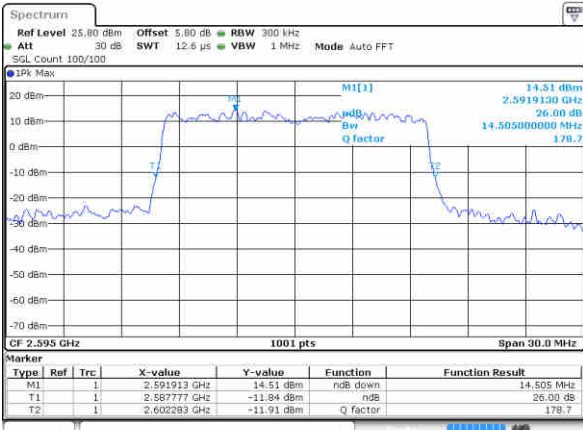

Middle Channel / 15MHz / QPSK

Date: 17 JAN 2016 14:57:57