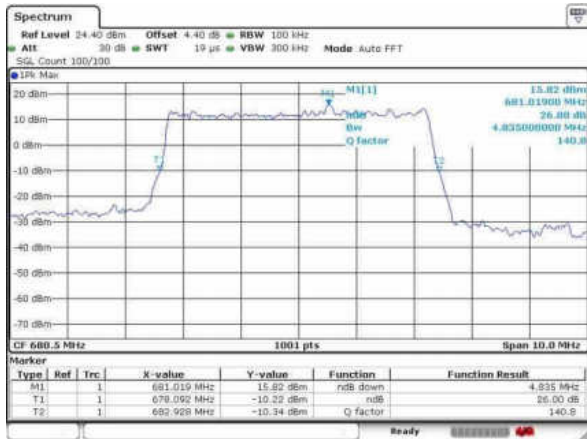

Date: 18 JAN 2016 10:51:50

Highest Channel / 15MHz / 16QAM

Date: 18 JAN 2016 10:52:08

LTE Band 66

Lowest Channel / 20MHz / QPSK

Date: 18 JAN 2018 10:57:41

Lowest Channel / 20MHz / 16QAM

Date: 18 JAN 2018 10:58:14

LTE Band 71

Lowest Channel / 5MHz / QPSK

Date: 31 JAN 2018 17:34:37

Lowest Channel / 5MHz / 16QAM

Date: 31 JAN 2018 17:34:18

Middle Channel / 5MHz / QPSK

Date: 31 JAN 2018 17:35:52

Middle Channel / 5MHz / 16QAM

Date: 31 JAN 2018 17:32:47

Highest Channel / 5MHz / QPSK

Date: 31 JAN 2018 17:35:07

Highest Channel / 5MHz / 16QAM

Date: 31 JAN 2018 17:35:27

LTE Band 71

Lowest Channel / 10MHz / QPSK

Date: 31 JAN 2016 17:41:10