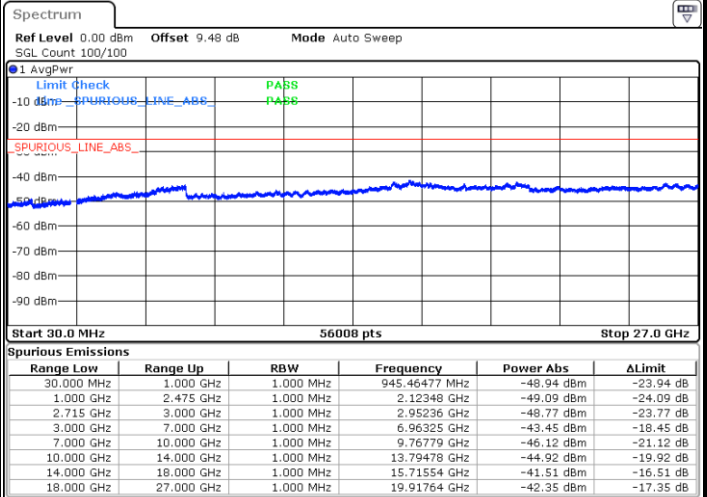

LTE Band 38 / 10MHz

Lowest Channel / 64QAM

Middle Channel / 64QAM

Date: 11. JAN 2018 20:47:06

Date: 11. JAN 2018 20:47:54

Highest Channel / 64QAM

Date: 11. JAN 2018 20:48:43

LTE Band 38 / 15MHz

Lowest Channel / 64QAM

Middle Channel / 64QAM

Date: 11.JAN.2018 20:59:00

Date: 11.JAN.2018 20:45:26

Highest Channel / 64QAM

Date: 11.JAN.2018 20:46:14

LTE Band 38 / 20MHz

Lowest Channel / 64QAM

Middle Channel / 64QAM

Date: 11.JAN.2018 20:41:43

Date: 11.JAN.2018 20:42:32

Highest Channel / 64QAM

Date: 11.JAN.2018 20:43:45

LTE Band 41 / 5MHz

Lowest Channel / QPSK

Lowest Channel / 16QAM

Date: 12 JAN 2018 10:10:48

Date: 12 JAN 2018 10:09:59

Middle Channel / QPSK

Middle Channel / 16QAM

Date: 12 JAN 2018 10:03:07

Date: 12 JAN 2018 10:09:05

LTE Band 41 / 5MHz

Highest Channel / QPSK