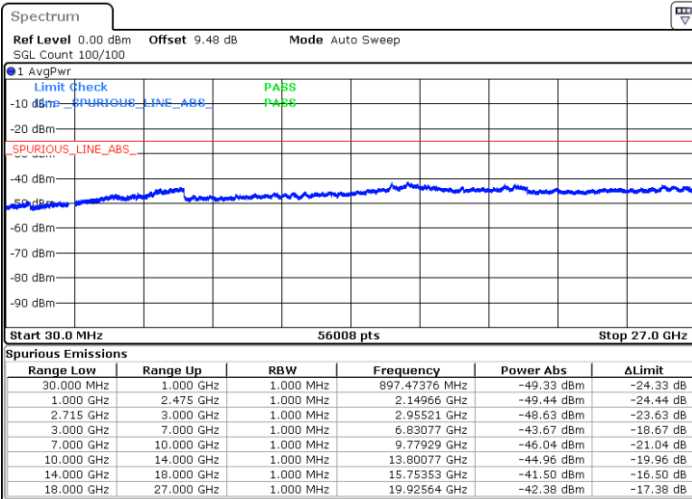

Lowest Channel / 64QAM

Middle Channel / 64QAM

Date: 11.JAN.2018 20:59:00

Date: 11.JAN.2018 20:45:26

Highest Channel / 64QAM

Date: 11.JAN.2018 20:46:14

LTE Band 38 / 20MHz

Lowest Channel / 64QAM

Middle Channel / 64QAM

Date: 11.JAN.2018 20:41:43

Date: 11.JAN.2018 20:42:32

Highest Channel / 64QAM

Date: 11.JAN.2018 20:43:45

LTE Band 41 / 5MHz

Lowest Channel / QPSK

Lowest Channel / 16QAM

Date: 12 JAN 2018 10:10:48

Date: 12 JAN 2018 10:09:59

Middle Channel / QPSK

Middle Channel / 16QAM

Date: 12 JAN 2018 10:03:07

Date: 12 JAN 2018 10:09:05

LTE Band 41 / 5MHz

Highest Channel / QPSK

Highest Channel / 16QAM

Date: 12 JAN 2018 10:11:44

Date: 12 JAN 2018 10:12:45

LTE Band 41 / 10MHz

Lowest Channel / QPSK

Lowest Channel / 16QAM

Date: 12 JAN 2018 10:23:45

Date: 12 JAN 2018 10:24:38