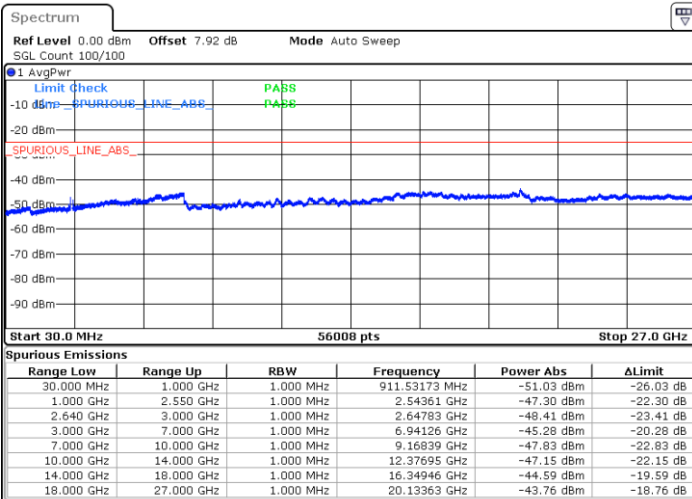

Lowest Channel / QPSK

Date: 11.JAN.2018 18:53:47

Lowest Channel / 16QAM

Date: 11.JAN.2018 18:54:42

LTE Band 38 / 10MHz

Middle Channel / QPSK

Middle Channel / 16QAM

Date: 11.JAN.2018 18:55:37

Date: 11.JAN.2018 18:56:31

Highest Channel / QPSK

Highest Channel / 16QAM

Date: 11.JAN.2018 18:57:26

Date: 11.JAN.2018 18:58:21

LTE Band 38 / 15MHz

Lowest Channel / QPSK

Lowest Channel / 16QAM

Date: 11.JAN.2018 18:59:16

Date: 11.JAN.2018 19:00:11

Middle Channel / QPSK

Middle Channel / 16QAM

Date: 11.JAN.2018 19:01:06

Date: 11.JAN.2018 19:02:01

LTE Band 38 / 15MHz

Highest Channel / QPSK

Highest Channel / 16QAM

Date: 11.JAN.2018 19:02:56

Date: 11.JAN.2018 19:03:51

LTE Band 38 / 20MHz

Lowest Channel / QPSK

Lowest Channel / 16QAM

Date: 11.JAN.2018 19:04:46

Date: 11.JAN.2018 19:05:41