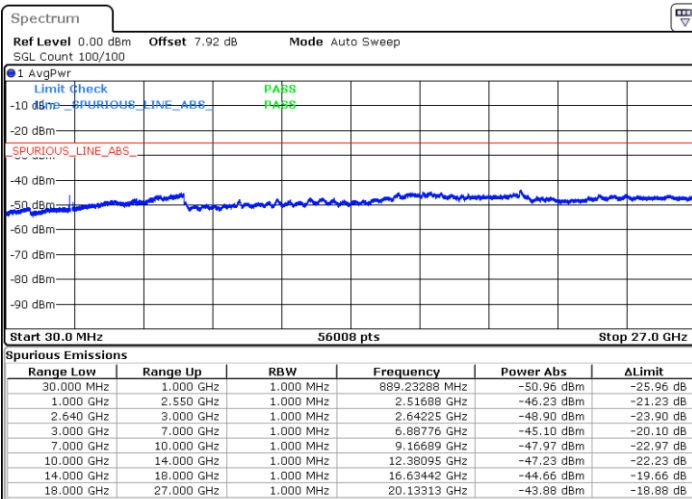

Date: 11.JAN.2018 18:59:16

Date: 11.JAN.2018 19:00:11

Middle Channel / QPSK

Middle Channel / 16QAM

Date: 11.JAN.2018 19:01:06

Date: 11.JAN.2018 19:02:01

LTE Band 38 / 15MHz

Highest Channel / QPSK

Highest Channel / 16QAM

Date: 11.JAN.2018 19:02:56

Date: 11.JAN.2018 19:03:51

LTE Band 38 / 20MHz

Lowest Channel / QPSK

Lowest Channel / 16QAM

Date: 11.JAN.2018 19:04:46

Date: 11.JAN.2018 19:05:41

LTE Band 38 / 20MHz

Middle Channel / QPSK

Middle Channel / 16QAM

Date: 11.JAN.2018 19:06:36

Date: 11.JAN.2018 19:07:31

Highest Channel / QPSK

Highest Channel / 16QAM

Date: 11.JAN.2018 19:08:26

Date: 11.JAN.2018 19:09:21

LTE Band 38 / 5MHz

Lowest Channel / 64QAM

Middle Channel / 64QAM

Date: 11.JAN.2018 20:49:34

Date: 11.JAN.2018 20:50:21

Highest Channel / 64QAM

Date: 11.JAN.2018 20:51:09