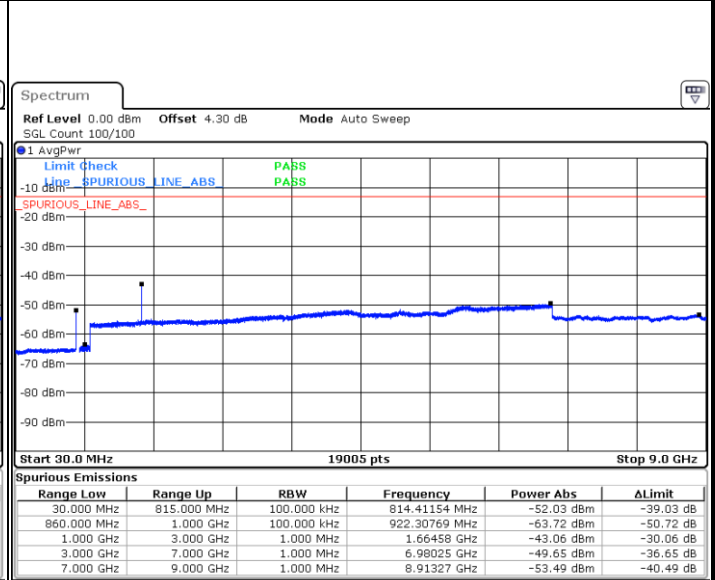

Date: 12.FEB.2018 18:26:51

Date: 12.FEB.2018 18:27:23

Highest Channel / 64QAM

Date: 12.FEB.2018 18:29:42

**LTE Band 26 / 3MHz**

LTE Band 26 / 5MHz

Lowest Channel / 64QAM

Middle Channel / 64QAM

Date: 12.FEB.2018 18:43:12

Date: 12.FEB.2018 18:47:47

Highest Channel / 64QAM

Date: 12.FEB.2018 18:50:04

**LTE Band 26 / 10MHz**

**Lowest Channel / 64QAM**

Date: 12.FEB.2018 18:50:37

**Middle Channel / 64QAM**

Date: 12.FEB.2018 18:53:11

**Highest Channel / 64QAM**

Date: 12.FEB.2018 18:53:37

LTE Band 26 / 15MHz

Lowest Channel / 64QAM

Middle Channel / 64QAM

Date: 12 FEB 2018 18:55:47

Date: 12 FEB 2018 18:56:14