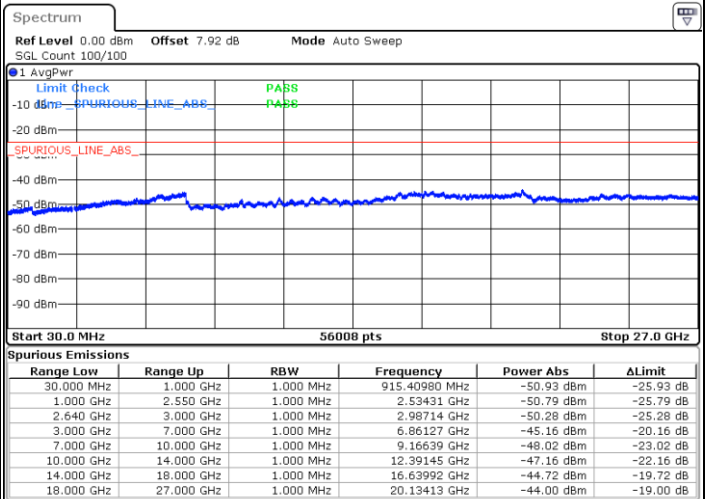

Date: 11.JAN.2018 18:50:07

Date: 11.JAN.2018 18:51:02

LTE Band 38 / 5MHz

Highest Channel / QPSK

Date: 11.JAN.2018 18:51:57

Highest Channel / 16QAM

Date: 11.JAN.2018 18:52:52

LTE Band 38 / 10MHz

Lowest Channel / QPSK

Date: 11.JAN.2018 18:53:47

Lowest Channel / 16QAM

Date: 11.JAN.2018 18:54:42

LTE Band 38 / 10MHz

Middle Channel / QPSK

Middle Channel / 16QAM

Date: 11.JAN.2018 18:55:37

Date: 11.JAN.2018 18:56:31

Highest Channel / QPSK

Highest Channel / 16QAM

Date: 11.JAN.2018 18:57:26

Date: 11.JAN.2018 18:58:21

LTE Band 38 / 15MHz

Lowest Channel / QPSK

Lowest Channel / 16QAM