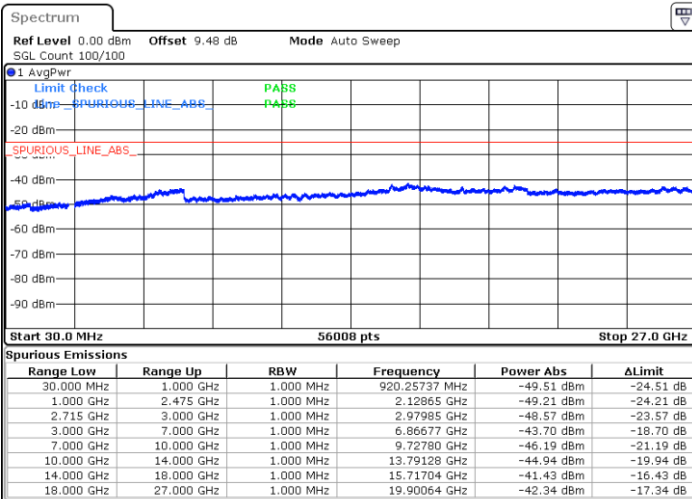

Highest Channel / 16QAM

Date: 12 JAN 2018 10:11:44

Date: 12 JAN 2018 10:12:45

LTE Band 41 / 10MHz

Lowest Channel / QPSK

Lowest Channel / 16QAM

Date: 12 JAN 2018 10:23:45

Date: 12 JAN 2018 10:24:38

LTE Band 41 / 10MHz

Middle Channel / QPSK

Middle Channel / 16QAM

Date: 12 JAN 2018 10:26:23

Date: 12 JAN 2018 10:25:34

Highest Channel / QPSK

Highest Channel / 16QAM

Date: 12 JAN 2018 10:27:15