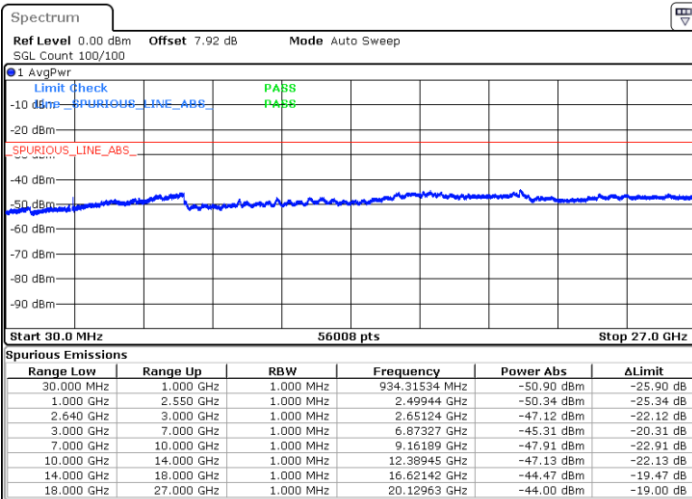

Highest Channel / 16QAM

Date: 11.JAN.2018 19:02:56

Date: 11.JAN.2018 19:03:51

LTE Band 38 / 20MHz

Lowest Channel / QPSK

Lowest Channel / 16QAM

Date: 11.JAN.2018 19:04:46

Date: 11.JAN.2018 19:05:41

LTE Band 38 / 20MHz

Middle Channel / QPSK

Middle Channel / 16QAM

Date: 11.JAN.2018 19:06:36

Date: 11.JAN.2018 19:07:31

Highest Channel / QPSK

Highest Channel / 16QAM

Date: 11.JAN.2018 19:08:26

Date: 11.JAN.2018 19:09:21

LTE Band 38 / 5MHz

Lowest Channel / 64QAM

Middle Channel / 64QAM

Date: 11.JAN.2018 20:49:34

Date: 11.JAN.2018 20:50:21

Highest Channel / 64QAM

Date: 11.JAN.2018 20:51:09

LTE Band 38 / 10MHz

Lowest Channel / 64QAM

Middle Channel / 64QAM

Date: 11. JAN 2018 20:47:06

Date: 11. JAN 2018 20:47:54

Highest Channel / 64QAM

Date: 11. JAN 2018 20:48:43

LTE Band 38 / 15MHz