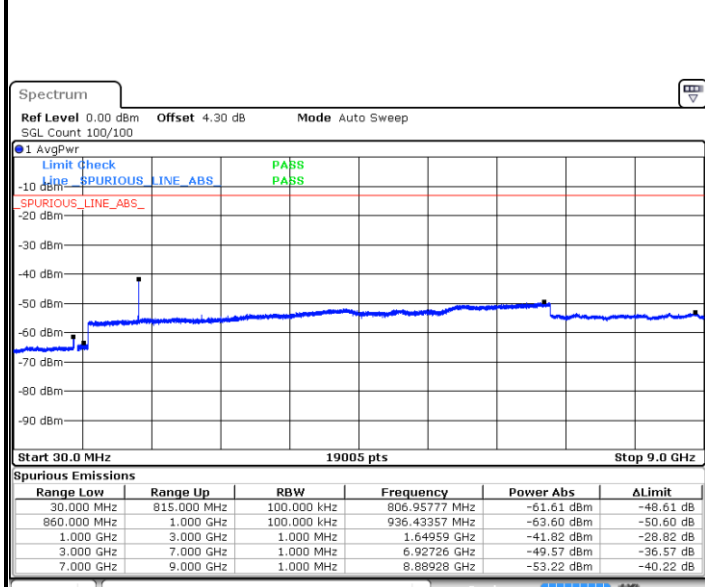

LTE Band 26 / 5MHz

Lowest Channel / QPSK

Lowest Channel / 16QAM

Date: 12.FEB.2018 18:42:12

Date: 12.FEB.2018 18:42:37

Middle Channel / QPSK

Middle Channel / 16QAM

Date: 12.FEB.2018 18:48:43

Date: 12.FEB.2018 18:48:12

LTE Band 26 / 5MHz

Highest Channel / QPSK

Date: 12.FEB.2018 18:49:09

Highest Channel / 16QAM

Date: 12.FEB.2018 18:49:34

LTE Band 26 / 10MHz

Lowest Channel / QPSK

Date: 12.FEB.2018 18:51:36

Lowest Channel / 16QAM

Date: 12.FEB.2018 18:51:08

LTE Band 26 / 10MHz

Middle Channel / QPSK

Middle Channel / 16QAM

Date: 12.FEB.2018 18:52:22

Date: 12.FEB.2018 18:52:46

Highest Channel / QPSK

Highest Channel / 16QAM

Date: 12.FEB.2018 18:54:28

Date: 12.FEB.2018 18:54:01

LTE Band 26 / 15MHz

Lowest Channel / QPSK

Lowest Channel / 16QAM

Date: 12 FEB 2018 18:54:57