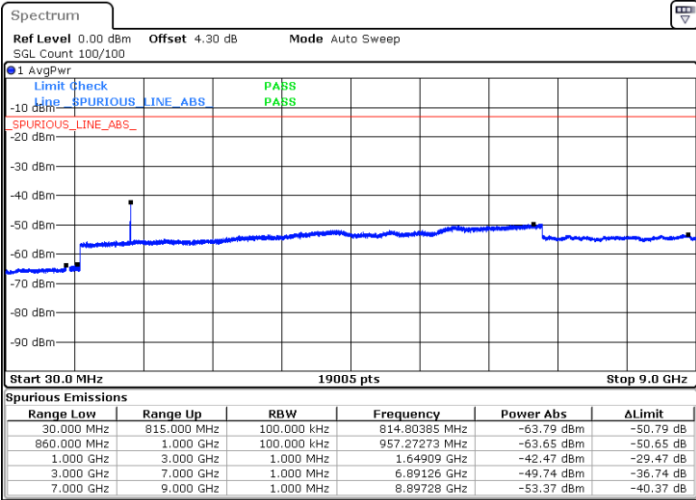

Date: 12 FEB 2018 18:55:22

Middle Channel / QPSK

Middle Channel / 16QAM

Date: 12 FEB 2018 18:57:07

Date: 12 FEB 2018 18:56:40

LTE Band 26 / 1.4MHz

Lowest Channel / 64QAM

Middle Channel / 64QAM

Date: 12.FEB.2018 18:26:51

Date: 12.FEB.2018 18:27:23

Highest Channel / 64QAM

Date: 12.FEB.2018 18:29:42

**LTE Band 26 / 3MHz**

LTE Band 26 / 5MHz

Lowest Channel / 64QAM

Middle Channel / 64QAM

Date: 12.FEB.2018 18:43:12

Date: 12.FEB.2018 18:47:47

Highest Channel / 64QAM

Date: 12.FEB.2018 18:50:04

**LTE Band 26 / 10MHz**

**Lowest Channel / 64QAM**

Date: 12.FEB.2018 18:50:37

**Middle Channel / 64QAM**

Date: 12.FEB.2018 18:53:11

**Highest Channel / 64QAM**

Date: 12.FEB.2018 18:53:37

LTE Band 26 / 15MHz

Lowest Channel / 64QAM

Middle Channel / 64QAM

Date: 12 FEB 2018 18:55:47

Date: 12 FEB 2018 18:56:14