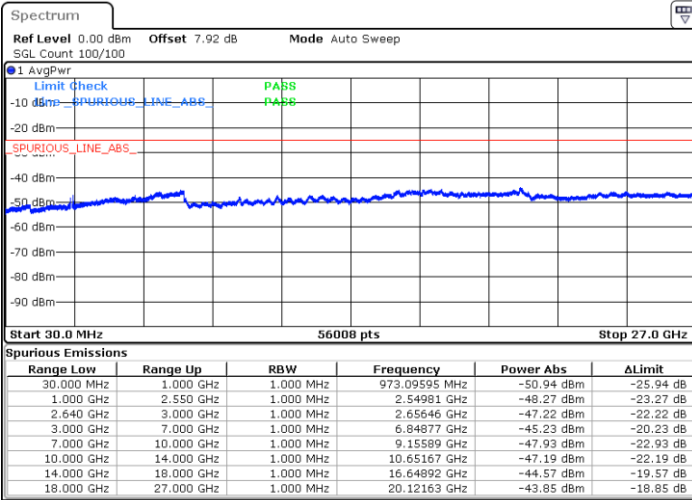

Date: 11.JAN.2018 18:56:31

Highest Channel / QPSK

Highest Channel / 16QAM

Date: 11.JAN.2018 18:57:26

Date: 11.JAN.2018 18:58:21

LTE Band 38 / 15MHz

Lowest Channel / QPSK

Lowest Channel / 16QAM

Date: 11.JAN.2018 18:59:16

Date: 11.JAN.2018 19:00:11

Middle Channel / QPSK

Middle Channel / 16QAM

Date: 11.JAN.2018 19:01:06

Date: 11.JAN.2018 19:02:01

LTE Band 38 / 15MHz

Highest Channel / QPSK

Highest Channel / 16QAM

Date: 11.JAN.2018 19:02:56

Date: 11.JAN.2018 19:03:51

LTE Band 38 / 20MHz

Lowest Channel / QPSK

Lowest Channel / 16QAM

Date: 11.JAN.2018 19:04:46

Date: 11.JAN.2018 19:05:41