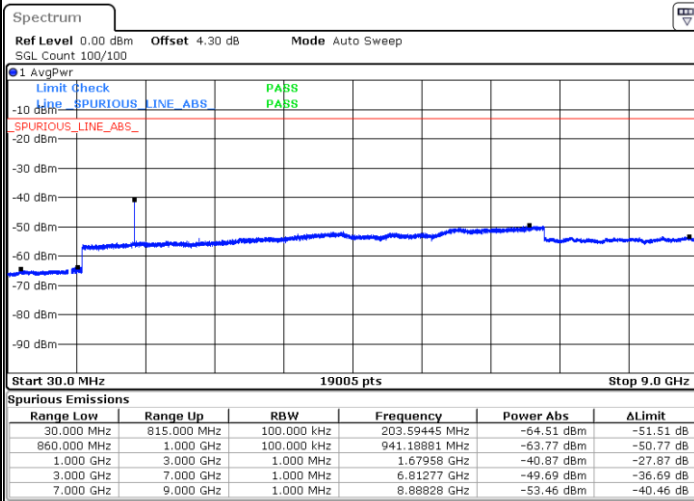

Date: 12.FEB.2018 18:48:12

LTE Band 26 / 5MHz

Highest Channel / QPSK

Date: 12.FEB.2018 18:49:09

Highest Channel / 16QAM

Date: 12.FEB.2018 18:49:34

LTE Band 26 / 10MHz

Lowest Channel / QPSK

Date: 12.FEB.2018 18:51:36

Lowest Channel / 16QAM

Date: 12.FEB.2018 18:51:08

LTE Band 26 / 10MHz

Middle Channel / QPSK

Middle Channel / 16QAM

Date: 12.FEB.2018 18:52:22

Date: 12.FEB.2018 18:52:46

Highest Channel / QPSK

Highest Channel / 16QAM

Date: 12.FEB.2018 18:54:28

Date: 12.FEB.2018 18:54:01

LTE Band 26 / 15MHz

Lowest Channel / QPSK

Lowest Channel / 16QAM

Date: 12 FEB 2018 18:54:57

Date: 12 FEB 2018 18:55:22

Middle Channel / QPSK

Middle Channel / 16QAM

Date: 12 FEB 2018 18:57:07

Date: 12 FEB 2018 18:56:40

LTE Band 26 / 1.4MHz

Lowest Channel / 64QAM

Middle Channel / 64QAM