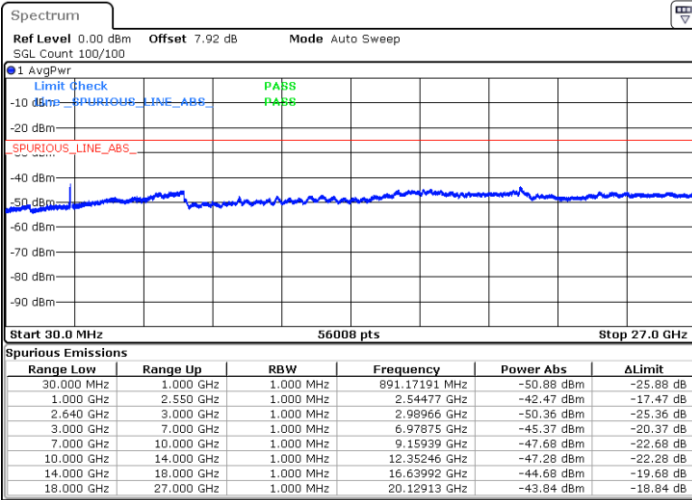

Lowest Channel / QPSK

Date: 11.JAN.2018 18:53:47

Lowest Channel / 16QAM

Date: 11.JAN.2018 18:54:42

LTE Band 38 / 10MHz

Middle Channel / QPSK

Middle Channel / 16QAM

Date: 11.JAN.2018 18:55:37

Date: 11.JAN.2018 18:56:31

Highest Channel / QPSK

Highest Channel / 16QAM

Date: 11.JAN.2018 18:57:26

Date: 11.JAN.2018 18:58:21

LTE Band 38 / 15MHz

Lowest Channel / QPSK

Lowest Channel / 16QAM

Date: 11.JAN.2018 18:59:16

Date: 11.JAN.2018 19:00:11

Middle Channel / QPSK

Middle Channel / 16QAM

Date: 11.JAN.2018 19:01:06

Date: 11.JAN.2018 19:02:01

LTE Band 38 / 15MHz

Highest Channel / QPSK

Highest Channel / 16QAM

Date: 11.JAN.2018 19:02:56

Date: 11.JAN.2018 19:03:51

LTE Band 38 / 20MHz

Lowest Channel / QPSK

Lowest Channel / 16QAM

Date: 11.JAN.2018 19:04:46

Date: 11.JAN.2018 19:05:41