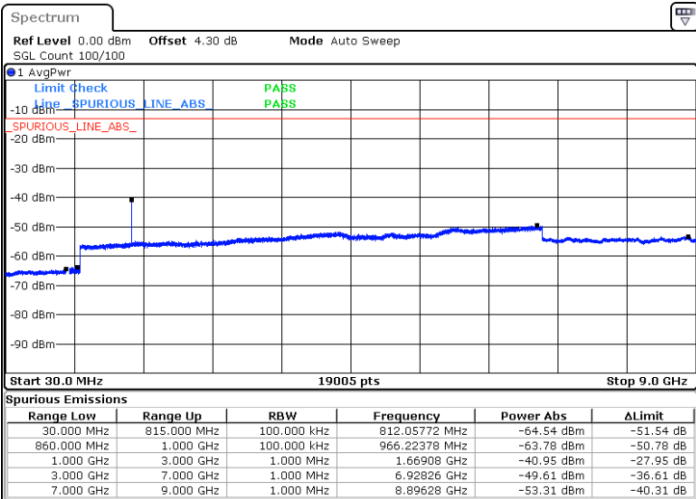

LTE Band 26 / 5MHz

Lowest Channel / QPSK

Lowest Channel / 16QAM

Date: 12.FEB.2018 18:42:12

Date: 12.FEB.2018 18:42:37

Middle Channel / QPSK

Middle Channel / 16QAM

Date: 12.FEB.2018 18:48:43

Date: 12.FEB.2018 18:48:12

LTE Band 26 / 5MHz

Highest Channel / QPSK

Date: 12.FEB.2018 18:49:09

Highest Channel / 16QAM

Date: 12.FEB.2018 18:49:34

LTE Band 26 / 10MHz

Lowest Channel / QPSK