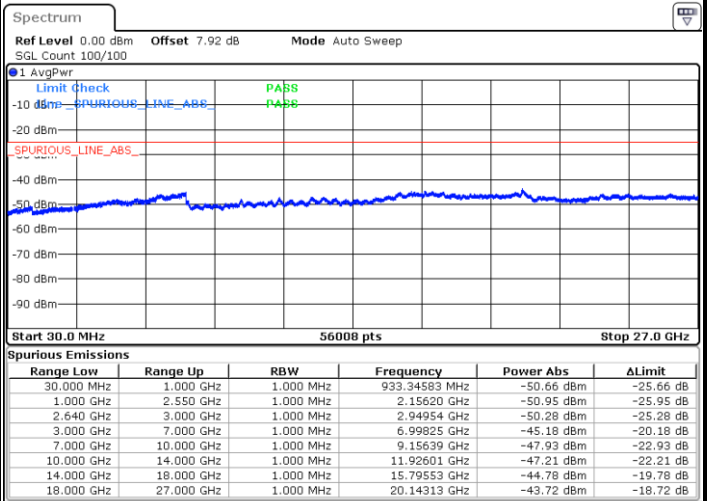

Date: 12.FEB.2018 21:35:55

LTE Band 38 / 5MHz

Lowest Channel / QPSK

Lowest Channel / 16QAM

Date: 11.JAN.2018 18:48:17

Date: 11.JAN.2018 18:49:12

Middle Channel / QPSK

Middle Channel / 16QAM

Date: 11.JAN.2018 18:50:07

Date: 11.JAN.2018 18:51:02

LTE Band 38 / 5MHz

Highest Channel / QPSK

Date: 11.JAN.2018 18:51:57

Highest Channel / 16QAM

Date: 11.JAN.2018 18:52:52

LTE Band 38 / 10MHz