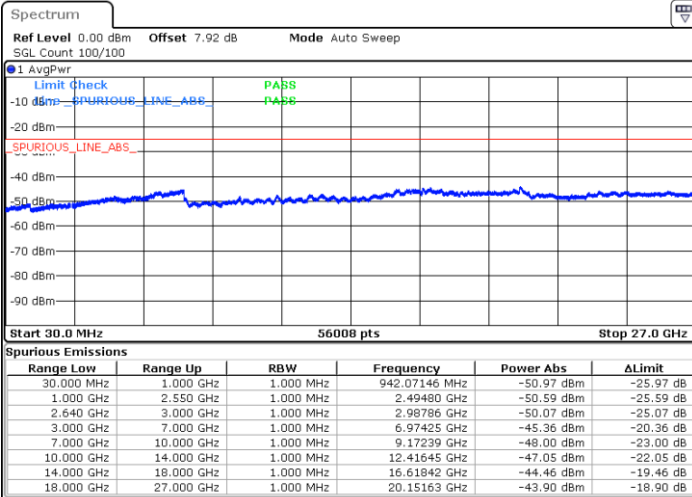

Date: 11.JAN.2018 19:09:21

LTE Band 38 / 5MHz

Lowest Channel / 64QAM

Middle Channel / 64QAM

Date: 11.JAN.2018 20:49:34

Date: 11.JAN.2018 20:50:21

Highest Channel / 64QAM

Date: 11.JAN.2018 20:51:09

LTE Band 38 / 10MHz

Lowest Channel / 64QAM

Middle Channel / 64QAM

Date: 11. JAN 2018 20:47:06

Date: 11. JAN 2018 20:47:54

Highest Channel / 64QAM

Date: 11. JAN 2018 20:48:43

LTE Band 38 / 15MHz

Lowest Channel / 64QAM

Middle Channel / 64QAM

Date: 11.JAN.2018 20:59:00

Date: 11.JAN.2018 20:45:26

Highest Channel / 64QAM

Date: 11.JAN.2018 20:46:14

LTE Band 38 / 20MHz

Lowest Channel / 64QAM