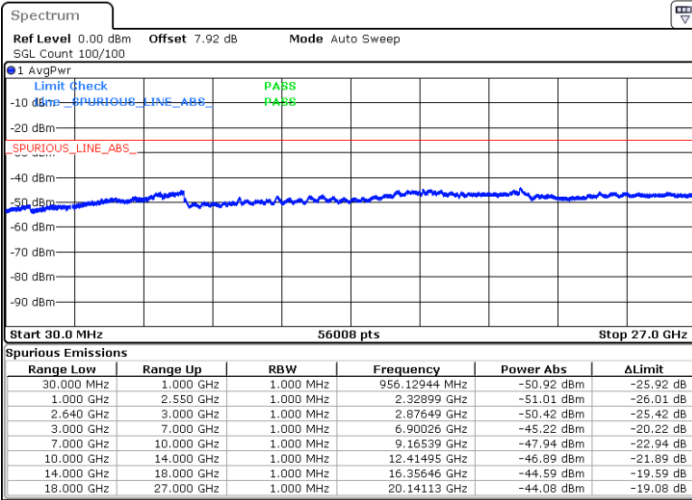

LTE Band 38 / 20MHz

Middle Channel / QPSK

Middle Channel / 16QAM

Date: 11.JAN.2018 19:06:36

Date: 11.JAN.2018 19:07:31

Highest Channel / QPSK

Highest Channel / 16QAM

Date: 11.JAN.2018 19:08:26

Date: 11.JAN.2018 19:09:21

LTE Band 38 / 5MHz

Lowest Channel / 64QAM

Middle Channel / 64QAM

Date: 11.JAN.2018 20:49:34

Date: 11.JAN.2018 20:50:21

Highest Channel / 64QAM

Date: 11.JAN.2018 20:51:09

LTE Band 38 / 10MHz

Lowest Channel / 64QAM

Middle Channel / 64QAM

Date: 11. JAN 2018 20:47:06

Date: 11. JAN 2018 20:47:54

Highest Channel / 64QAM

Date: 11. JAN 2018 20:48:43

LTE Band 38 / 15MHz

Lowest Channel / 64QAM

Middle Channel / 64QAM

Date: 11.JAN.2018 20:59:00

Date: 11.JAN.2018 20:45:26

Highest Channel / 64QAM

Date: 11.JAN.2018 20:46:14

LTE Band 38 / 20MHz

Lowest Channel / 64QAM