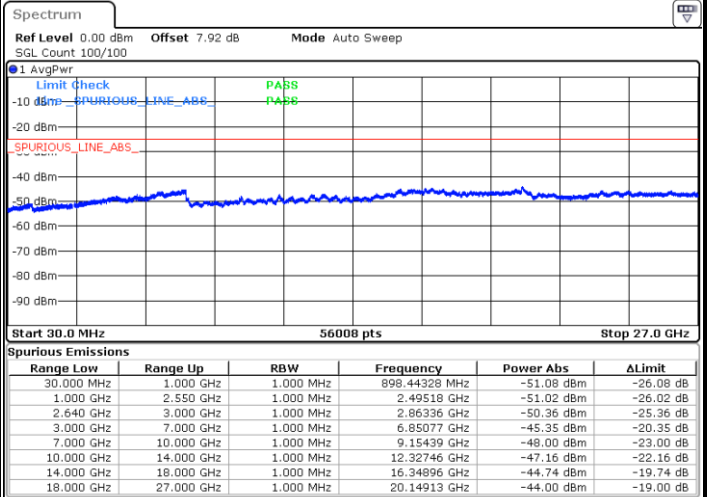

Highest Channel / 16QAM

Date: 11.JAN.2018 19:02:56

Date: 11.JAN.2018 19:03:51

LTE Band 38 / 20MHz

Lowest Channel / QPSK

Lowest Channel / 16QAM

Date: 11.JAN.2018 19:04:46

Date: 11.JAN.2018 19:05:41

LTE Band 38 / 20MHz

Middle Channel / QPSK

Middle Channel / 16QAM

Date: 11.JAN.2018 19:06:36

Date: 11.JAN.2018 19:07:31

Highest Channel / QPSK

Highest Channel / 16QAM

Date: 11.JAN.2018 19:08:26

Date: 11.JAN.2018 19:09:21

LTE Band 38 / 5MHz

Lowest Channel / 64QAM

Middle Channel / 64QAM

Date: 11.JAN.2018 20:49:34

Date: 11.JAN.2018 20:50:21

Highest Channel / 64QAM

Date: 11.JAN.2018 20:51:09