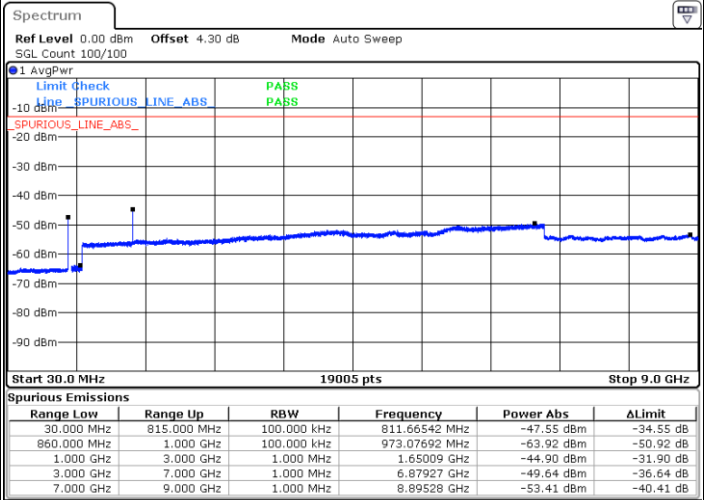

Date: 12.FEB.2018 18:51:36

Lowest Channel / 16QAM

Date: 12.FEB.2018 18:51:08

LTE Band 26 / 10MHz

Middle Channel / QPSK

Middle Channel / 16QAM

Date: 12.FEB.2018 18:52:22

Date: 12.FEB.2018 18:52:46

Highest Channel / QPSK

Highest Channel / 16QAM

Date: 12.FEB.2018 18:54:28

Date: 12.FEB.2018 18:54:01

LTE Band 26 / 15MHz

Lowest Channel / QPSK

Lowest Channel / 16QAM

Date: 12 FEB 2018 18:54:57

Date: 12 FEB 2018 18:55:22

Middle Channel / QPSK

Middle Channel / 16QAM

Date: 12 FEB 2018 18:57:07

Date: 12 FEB 2018 18:56:40

LTE Band 26 / 1.4MHz

Lowest Channel / 64QAM

Middle Channel / 64QAM