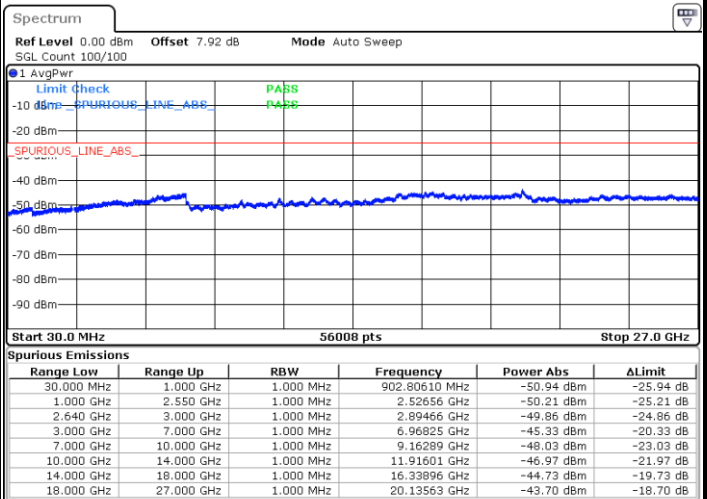

Date: 11.JAN.2018 18:59:16

Date: 11.JAN.2018 19:00:11

Middle Channel / QPSK

Middle Channel / 16QAM

Date: 11.JAN.2018 19:01:06

Date: 11.JAN.2018 19:02:01

LTE Band 38 / 15MHz

Highest Channel / QPSK

Highest Channel / 16QAM

Date: 11.JAN.2018 19:02:56

Date: 11.JAN.2018 19:03:51

LTE Band 38 / 20MHz

Lowest Channel / QPSK

Lowest Channel / 16QAM

Date: 11.JAN.2018 19:04:46

Date: 11.JAN.2018 19:05:41

LTE Band 38 / 20MHz

Middle Channel / QPSK

Middle Channel / 16QAM

Date: 11.JAN.2018 19:06:36

Date: 11.JAN.2018 19:07:31

Highest Channel / QPSK

Highest Channel / 16QAM

Date: 11.JAN.2018 19:08:26