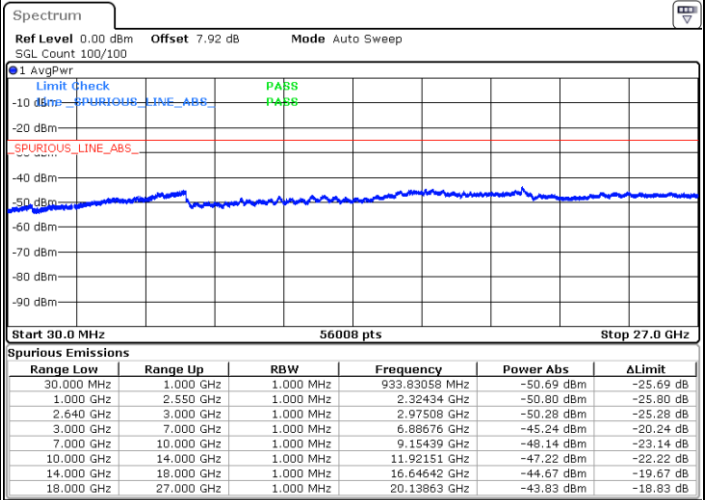

Date: 11.JAN.2018 18:50:07

Date: 11.JAN.2018 18:51:02

LTE Band 38 / 5MHz

Highest Channel / QPSK

Date: 11.JAN.2018 18:51:57

Highest Channel / 16QAM

Date: 11.JAN.2018 18:52:52

LTE Band 38 / 10MHz

Lowest Channel / QPSK

Date: 11.JAN.2018 18:53:47

Lowest Channel / 16QAM

Date: 11.JAN.2018 18:54:42

LTE Band 38 / 10MHz

Middle Channel / QPSK

Middle Channel / 16QAM

Date: 11.JAN.2018 18:55:37

Date: 11.JAN.2018 18:56:31

Highest Channel / QPSK

Highest Channel / 16QAM

Date: 11.JAN.2018 18:57:26

Date: 11.JAN.2018 18:58:21

LTE Band 38 / 15MHz

Lowest Channel / QPSK

Lowest Channel / 16QAM