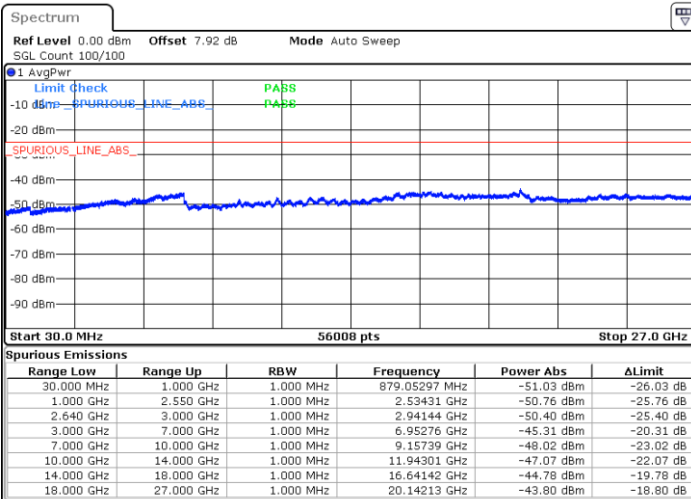

Date: 11.JAN.2018 18:50:07

Date: 11.JAN.2018 18:51:02

LTE Band 38 / 5MHz

Highest Channel / QPSK

Date: 11.JAN.2018 18:51:57

Highest Channel / 16QAM

Date: 11.JAN.2018 18:52:52

LTE Band 38 / 10MHz

Lowest Channel / QPSK

Date: 11.JAN.2018 18:53:47

Lowest Channel / 16QAM

Date: 11.JAN.2018 18:54:42

LTE Band 38 / 10MHz

Middle Channel / QPSK

Middle Channel / 16QAM

Date: 11.JAN.2018 18:55:37

Date: 11.JAN.2018 18:56:31

Highest Channel / QPSK

Highest Channel / 16QAM

Date: 11.JAN.2018 18:57:26

Date: 11.JAN.2018 18:58:21

LTE Band 38 / 15MHz

Lowest Channel / QPSK

Lowest Channel / 16QAM