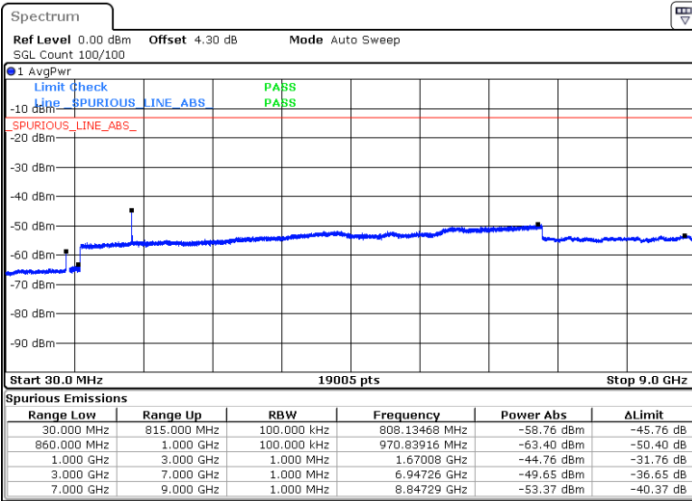

Date: 12.FEB.2018 18:43:12

Date: 12.FEB.2018 18:47:47

Highest Channel / 64QAM

Date: 12.FEB.2018 18:50:04

**LTE Band 26 / 10MHz**

**Lowest Channel / 64QAM**

Date: 12.FEB.2018 18:50:37

**Middle Channel / 64QAM**

Date: 12.FEB.2018 18:53:11

**Highest Channel / 64QAM**

Date: 12.FEB.2018 18:53:37

LTE Band 26 / 15MHz

Lowest Channel / 64QAM

Middle Channel / 64QAM

Date: 12 FEB 2018 18:55:47

Date: 12 FEB 2018 18:56:14

Highest Channel / 64QAM

Date: 12 FEB 2018 18:58:45

LTE Band 26 / 15MHz

CH26765 / QPSK

CH26765 / 16QAM

Date: 12.FEB.2018 21:36:45

Date: 12.FEB.2018 21:36:19

CH26765 / 64QAM