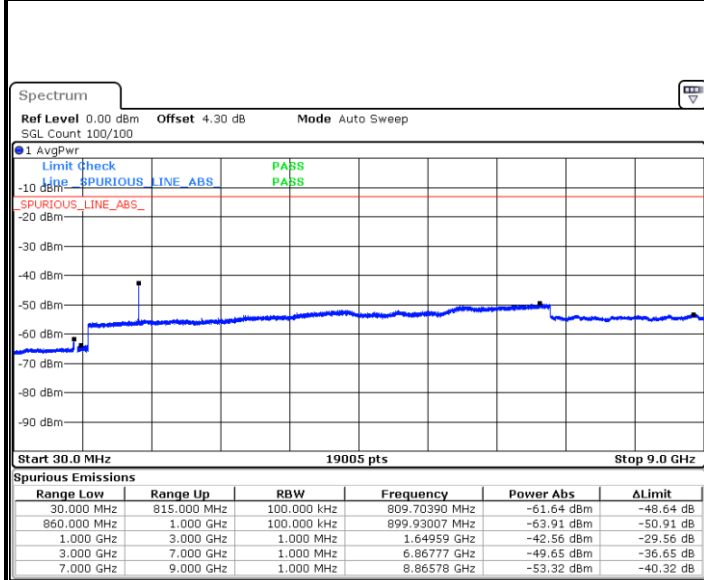

Date: 12.FEB.2018 18:26:51

Date: 12.FEB.2018 18:27:23

Highest Channel / 64QAM

Date: 12.FEB.2018 18:29:42

**LTE Band 26 / 3MHz**

LTE Band 26 / 5MHz

Lowest Channel / 64QAM

Middle Channel / 64QAM

Date: 12.FEB.2018 18:43:12

Date: 12.FEB.2018 18:47:47

Highest Channel / 64QAM

Date: 12.FEB.2018 18:50:04

**LTE Band 26 / 10MHz**

**Lowest Channel / 64QAM**

Date: 12.FEB.2018 18:50:37

**Middle Channel / 64QAM**

Date: 12.FEB.2018 18:53:11

**Highest Channel / 64QAM**

Date: 12.FEB.2018 18:53:37

LTE Band 26 / 15MHz

Lowest Channel / 64QAM

Middle Channel / 64QAM

Date: 12 FEB 2018 18:55:47

Date: 12 FEB 2018 18:56:14