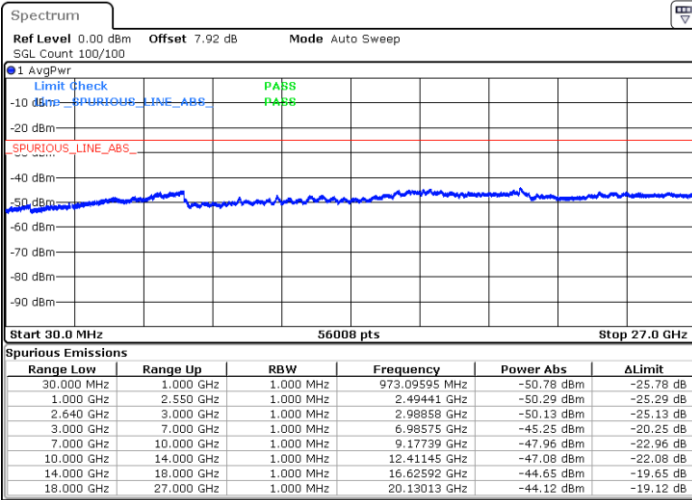

LTE Band 38 / 10MHz

Lowest Channel / 64QAM

Middle Channel / 64QAM

Date: 11. JAN 2018 20:47:06

Date: 11. JAN 2018 20:47:54

Highest Channel / 64QAM

Date: 11. JAN 2018 20:48:43

LTE Band 38 / 15MHz

Lowest Channel / 64QAM

Middle Channel / 64QAM

Date: 11.JAN.2018 20:59:00

Date: 11.JAN.2018 20:45:26

Highest Channel / 64QAM

Date: 11.JAN.2018 20:46:14

LTE Band 38 / 20MHz

Lowest Channel / 64QAM

Middle Channel / 64QAM

Date: 11.JAN.2018 20:41:43

Date: 11.JAN.2018 20:42:32

Highest Channel / 64QAM

Date: 11.JAN.2018 20:43:45

LTE Band 41 / 5MHz

Lowest Channel / QPSK

Lowest Channel / 16QAM