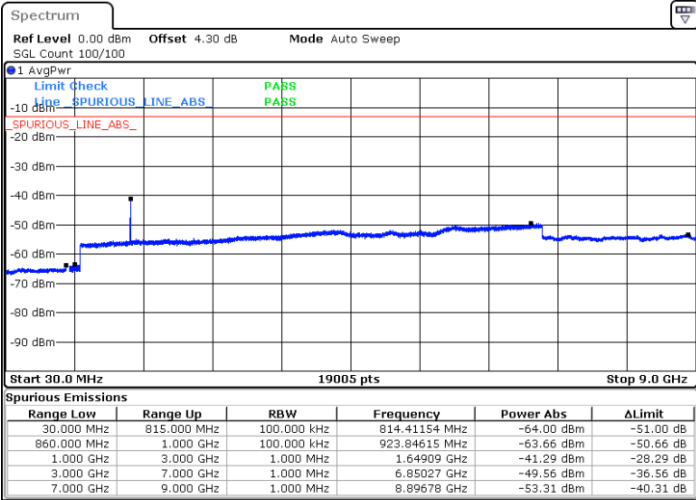

LTE Band 26 / 5MHz

Lowest Channel / QPSK

Lowest Channel / 16QAM

Date: 12.FEB.2018 18:42:12

Date: 12.FEB.2018 18:42:37

Middle Channel / QPSK

Middle Channel / 16QAM

Date: 12.FEB.2018 18:48:43

Date: 12.FEB.2018 18:48:12

LTE Band 26 / 5MHz

Highest Channel / QPSK

Date: 12.FEB.2018 18:49:09

Highest Channel / 16QAM

Date: 12.FEB.2018 18:49:34

LTE Band 26 / 10MHz

Lowest Channel / QPSK

Date: 12.FEB.2018 18:51:36

Lowest Channel / 16QAM

Date: 12.FEB.2018 18:51:08

LTE Band 26 / 10MHz

Middle Channel / QPSK

Middle Channel / 16QAM

Date: 12.FEB.2018 18:52:22

Date: 12.FEB.2018 18:52:46