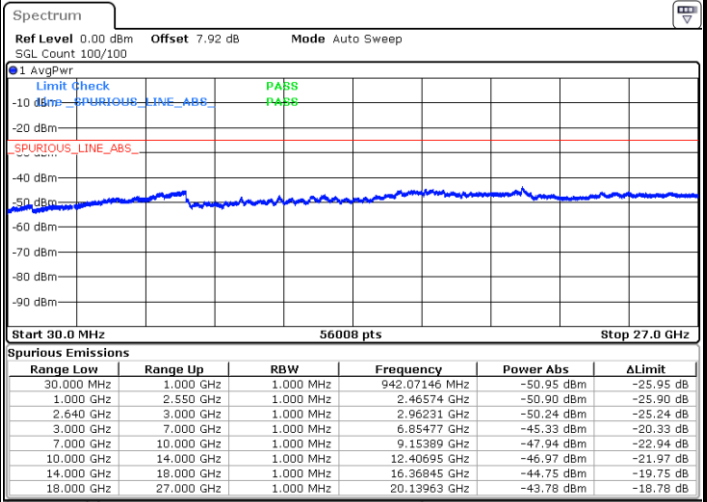

Date: 12.FEB.2018 18:53:11

**Highest Channel / 64QAM**

Date: 12.FEB.2018 18:53:37

LTE Band 26 / 15MHz

Lowest Channel / 64QAM

Middle Channel / 64QAM

Date: 12 FEB 2018 18:55:47

Date: 12 FEB 2018 18:56:14

Highest Channel / 64QAM

Date: 12 FEB 2018 18:58:45

LTE Band 26 / 15MHz

CH26765 / QPSK

CH26765 / 16QAM

Date: 12.FEB.2018 21:36:45

Date: 12.FEB.2018 21:36:19

CH26765 / 64QAM

Date: 12.FEB.2018 21:35:55

LTE Band 38 / 5MHz

Lowest Channel / QPSK

Lowest Channel / 16QAM

Date: 11.JAN.2018 18:48:17

Date: 11.JAN.2018 18:49:12

Middle Channel / QPSK

Middle Channel / 16QAM

Date: 11.JAN.2018 18:50:07

Date: 11.JAN.2018 18:51:02

LTE Band 38 / 5MHz

Highest Channel / QPSK

Date: 11.JAN.2018 18:51:57

Highest Channel / 16QAM

Date: 11.JAN.2018 18:52:52

LTE Band 38 / 10MHz