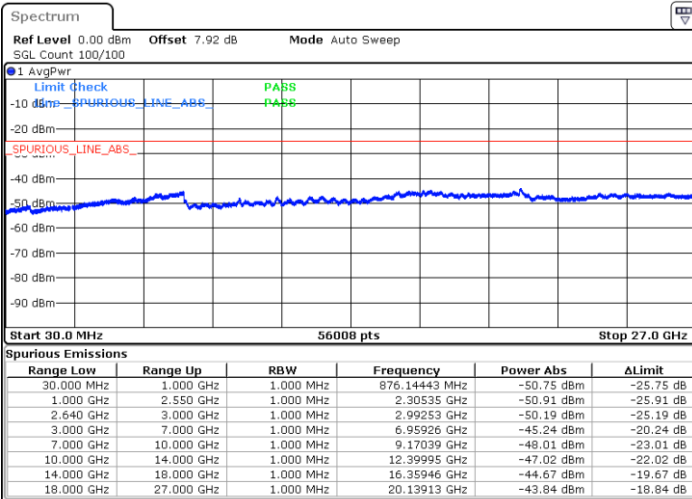

LTE Band 38 / 20MHz

Middle Channel / QPSK

Middle Channel / 16QAM

Date: 11.JAN.2018 19:06:36

Date: 11.JAN.2018 19:07:31

Highest Channel / QPSK

Highest Channel / 16QAM

Date: 11.JAN.2018 19:08:26

Date: 11.JAN.2018 19:09:21

LTE Band 38 / 5MHz

Lowest Channel / 64QAM

Middle Channel / 64QAM

Date: 11.JAN.2018 20:49:34

Date: 11.JAN.2018 20:50:21

Highest Channel / 64QAM

Date: 11.JAN.2018 20:51:09

LTE Band 38 / 10MHz

Lowest Channel / 64QAM

Middle Channel / 64QAM

Date: 11. JAN 2018 20:47:06

Date: 11. JAN 2018 20:47:54

Highest Channel / 64QAM

Date: 11. JAN 2018 20:48:43

LTE Band 38 / 15MHz

Lowest Channel / 64QAM

Middle Channel / 64QAM

Date: 11.JAN.2018 20:59:00

Date: 11.JAN.2018 20:45:26

Highest Channel / 64QAM

Date: 11.JAN.2018 20:46:14

LTE Band 38 / 20MHz

Lowest Channel / 64QAM