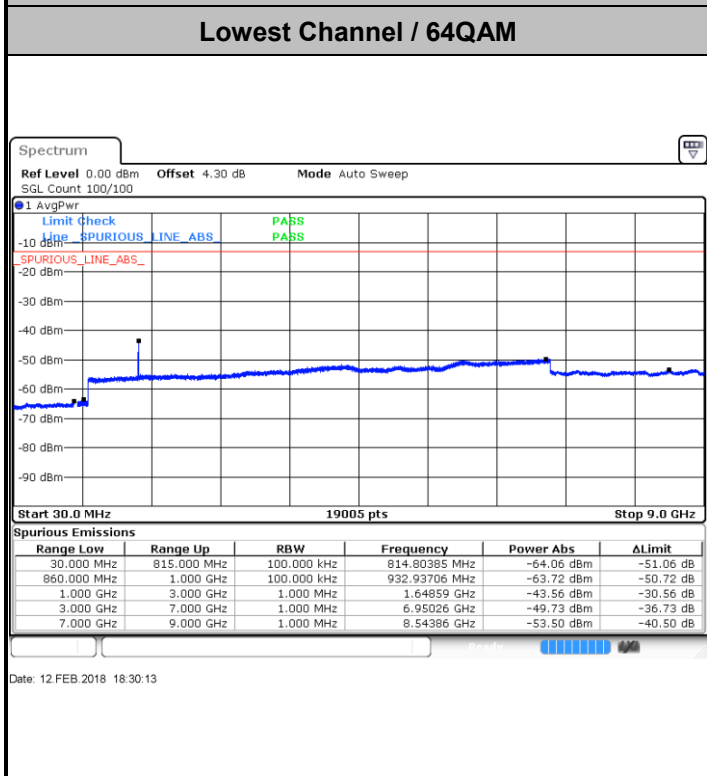

Date: 12 FEB 2018 18:55:22

Middle Channel / QPSK

Middle Channel / 16QAM

Date: 12 FEB 2018 18:57:07

Date: 12 FEB 2018 18:56:40

LTE Band 26 / 1.4MHz

Lowest Channel / 64QAM

Middle Channel / 64QAM

Date: 12.FEB.2018 18:26:51

Date: 12.FEB.2018 18:27:23

Highest Channel / 64QAM

Date: 12.FEB.2018 18:29:42

**LTE Band 26 / 3MHz**

LTE Band 26 / 5MHz

Lowest Channel / 64QAM

Middle Channel / 64QAM

Date: 12.FEB.2018 18:43:12

Date: 12.FEB.2018 18:47:47

Highest Channel / 64QAM

Date: 12.FEB.2018 18:50:04

**LTE Band 26 / 10MHz**

**Lowest Channel / 64QAM**

Date: 12.FEB.2018 18:50:37

**Middle Channel / 64QAM**

Date: 12.FEB.2018 18:53:11

**Highest Channel / 64QAM**

Date: 12.FEB.2018 18:53:37

LTE Band 26 / 15MHz

Lowest Channel / 64QAM

Middle Channel / 64QAM

Date: 12 FEB 2018 18:55:47

Date: 12 FEB 2018 18:56:14