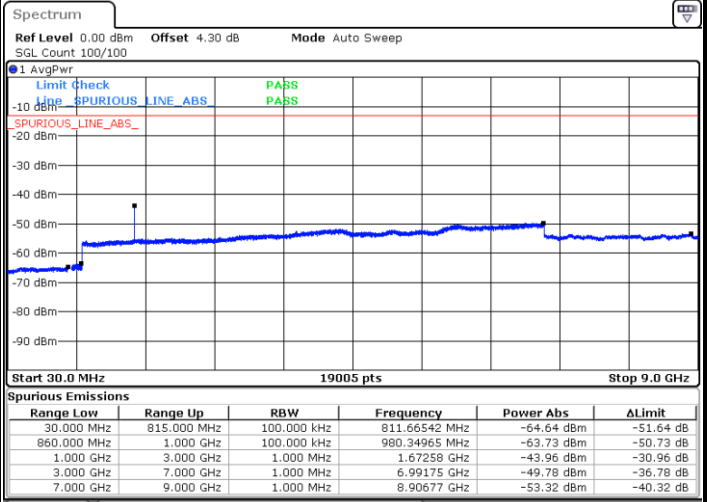

Highest Channel / QPSK

Highest Channel / 16QAM

Date: 12.FEB.2018 18:54:28

Date: 12.FEB.2018 18:54:01

LTE Band 26 / 15MHz

Lowest Channel / QPSK

Lowest Channel / 16QAM

Date: 12 FEB 2018 18:54:57

Date: 12 FEB 2018 18:55:22

Middle Channel / QPSK

Middle Channel / 16QAM

Date: 12 FEB 2018 18:57:07

Date: 12 FEB 2018 18:56:40

LTE Band 26 / 1.4MHz

Lowest Channel / 64QAM

Middle Channel / 64QAM

Date: 12.FEB.2018 18:26:51

Date: 12.FEB.2018 18:27:23

Highest Channel / 64QAM

Date: 12.FEB.2018 18:29:42

**LTE Band 26 / 3MHz**

LTE Band 26 / 5MHz

Lowest Channel / 64QAM

Middle Channel / 64QAM

Date: 12.FEB.2018 18:43:12

Date: 12.FEB.2018 18:47:47

Highest Channel / 64QAM

Date: 12.FEB.2018 18:50:04

**LTE Band 26 / 10MHz**

**Lowest Channel / 64QAM**

Date: 12.FEB.2018 18:50:37

**Middle Channel / 64QAM**