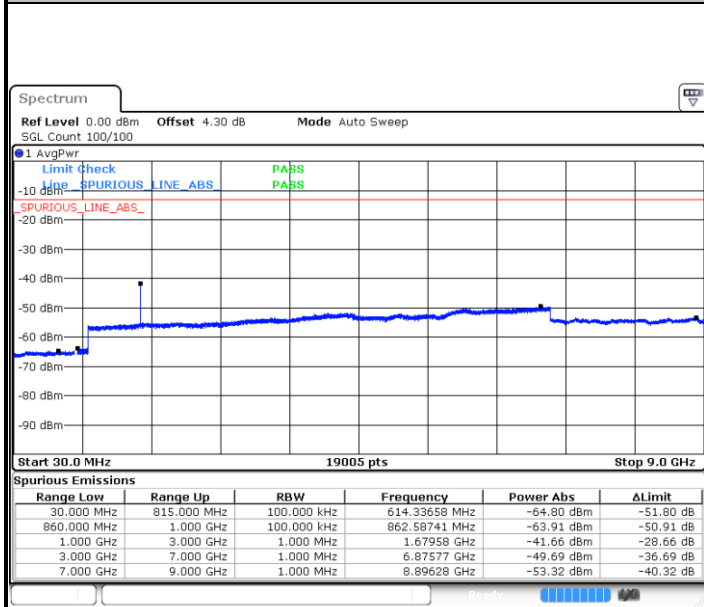

Date: 12.FEB.2018 18:26:51

Date: 12.FEB.2018 18:27:23

Highest Channel / 64QAM

Date: 12.FEB.2018 18:29:42

**LTE Band 26 / 3MHz**

LTE Band 26 / 5MHz

Lowest Channel / 64QAM

Middle Channel / 64QAM

Date: 12.FEB.2018 18:43:12

Date: 12.FEB.2018 18:47:47

Highest Channel / 64QAM

Date: 12.FEB.2018 18:50:04

**LTE Band 26 / 10MHz**

**Lowest Channel / 64QAM**

Date: 12.FEB.2018 18:50:37

**Middle Channel / 64QAM**

Date: 12.FEB.2018 18:53:11

**Highest Channel / 64QAM**

Date: 12.FEB.2018 18:53:37

LTE Band 26 / 15MHz

Lowest Channel / 64QAM

Middle Channel / 64QAM

Date: 12 FEB 2018 18:55:47

Date: 12 FEB 2018 18:56:14

Highest Channel / 64QAM

Date: 12 FEB 2018 18:58:45

LTE Band 26 / 15MHz

CH26765 / QPSK

CH26765 / 16QAM

Date: 12.FEB.2018 21:36:45

Date: 12.FEB.2018 21:36:19

CH26765 / 64QAM