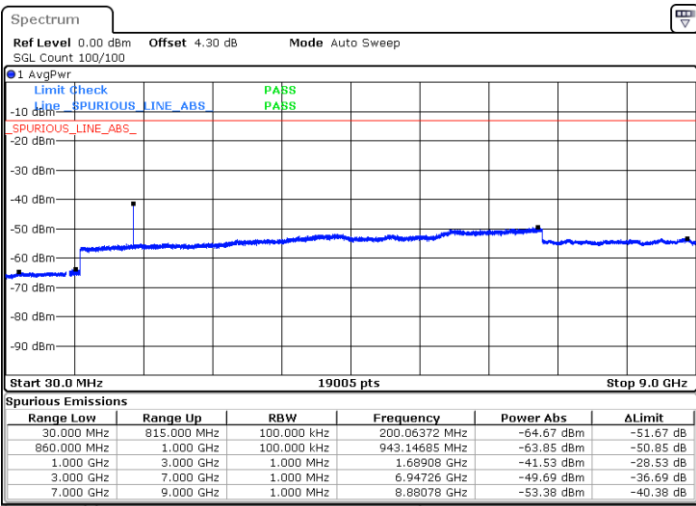

Date: 12 FEB 2018 18:55:22

Middle Channel / QPSK

Middle Channel / 16QAM

Date: 12 FEB 2018 18:57:07

Date: 12 FEB 2018 18:56:40

LTE Band 26 / 1.4MHz

Lowest Channel / 64QAM

Middle Channel / 64QAM

Date: 12.FEB.2018 18:26:51

Date: 12.FEB.2018 18:27:23

Highest Channel / 64QAM

Date: 12.FEB.2018 18:29:42

**LTE Band 26 / 3MHz**

LTE Band 26 / 5MHz

Lowest Channel / 64QAM

Middle Channel / 64QAM

Date: 12.FEB.2018 18:43:12

Date: 12.FEB.2018 18:47:47

Highest Channel / 64QAM

Date: 12.FEB.2018 18:50:04

**LTE Band 26 / 10MHz**

**Lowest Channel / 64QAM**

Date: 12.FEB.2018 18:50:37

**Middle Channel / 64QAM**