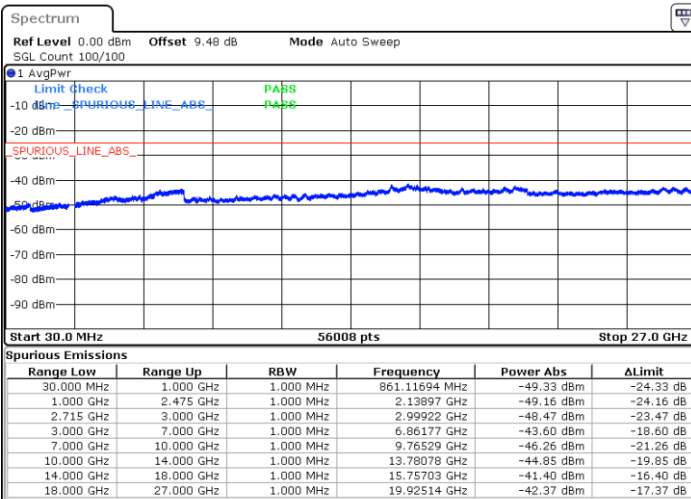

Middle Channel / 64QAM

Date: 11.JAN.2018 20:41:43

Date: 11.JAN.2018 20:42:32

Highest Channel / 64QAM

Date: 11.JAN.2018 20:43:45

LTE Band 41 / 5MHz

Lowest Channel / QPSK

Lowest Channel / 16QAM

Date: 12 JAN 2018 10:10:48

Date: 12 JAN 2018 10:09:59

Middle Channel / QPSK

Middle Channel / 16QAM

Date: 12 JAN 2018 10:03:07

Date: 12 JAN 2018 10:09:05

LTE Band 41 / 5MHz

Highest Channel / QPSK

Highest Channel / 16QAM

Date: 12 JAN 2018 10:11:44

Date: 12 JAN 2018 10:12:45

LTE Band 41 / 10MHz

Lowest Channel / QPSK

Lowest Channel / 16QAM

Date: 12 JAN 2018 10:23:45

Date: 12 JAN 2018 10:24:38

LTE Band 41 / 10MHz

Middle Channel / QPSK

Middle Channel / 16QAM

Date: 12 JAN 2018 10:26:23

Date: 12 JAN 2018 10:25:34

Highest Channel / QPSK

Highest Channel / 16QAM

Date: 12 JAN 2018 10:27:15