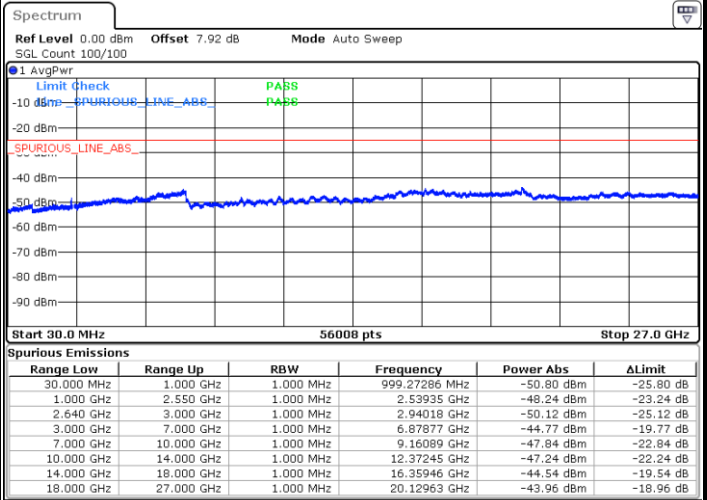

Lowest Channel / QPSK

Date: 11.JAN.2018 18:53:47

Lowest Channel / 16QAM

Date: 11.JAN.2018 18:54:42

LTE Band 38 / 10MHz

Middle Channel / QPSK

Middle Channel / 16QAM

Date: 11.JAN.2018 18:55:37

Date: 11.JAN.2018 18:56:31

Highest Channel / QPSK

Highest Channel / 16QAM

Date: 11.JAN.2018 18:57:26

Date: 11.JAN.2018 18:58:21

LTE Band 38 / 15MHz

Lowest Channel / QPSK

Lowest Channel / 16QAM

Date: 11.JAN.2018 18:59:16

Date: 11.JAN.2018 19:00:11

Middle Channel / QPSK

Middle Channel / 16QAM

Date: 11.JAN.2018 19:01:06

Date: 11.JAN.2018 19:02:01

LTE Band 38 / 15MHz

Highest Channel / QPSK