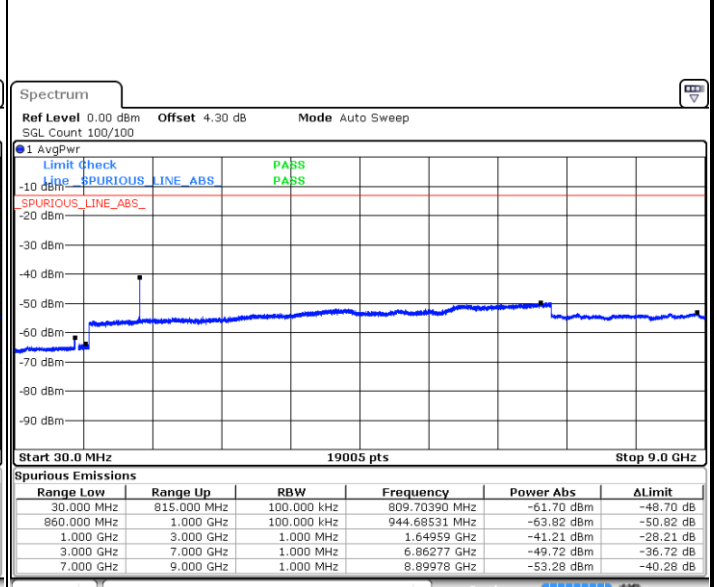

LTE Band 26 / 5MHz

Lowest Channel / QPSK

Lowest Channel / 16QAM

Date: 12.FEB.2018 18:42:12

Date: 12.FEB.2018 18:42:37

Middle Channel / QPSK

Middle Channel / 16QAM

Date: 12.FEB.2018 18:48:43

Date: 12.FEB.2018 18:48:12

LTE Band 26 / 5MHz

Highest Channel / QPSK

Date: 12.FEB.2018 18:49:09

Highest Channel / 16QAM

Date: 12.FEB.2018 18:49:34

LTE Band 26 / 10MHz

Lowest Channel / QPSK

Date: 12.FEB.2018 18:51:36

Lowest Channel / 16QAM

Date: 12.FEB.2018 18:51:08

LTE Band 26 / 10MHz

Middle Channel / QPSK

Middle Channel / 16QAM

Date: 12.FEB.2018 18:52:22

Date: 12.FEB.2018 18:52:46

Highest Channel / QPSK

Highest Channel / 16QAM

Date: 12.FEB.2018 18:54:28

Date: 12.FEB.2018 18:54:01

LTE Band 26 / 15MHz

Lowest Channel / QPSK

Lowest Channel / 16QAM

Date: 12 FEB 2018 18:54:57