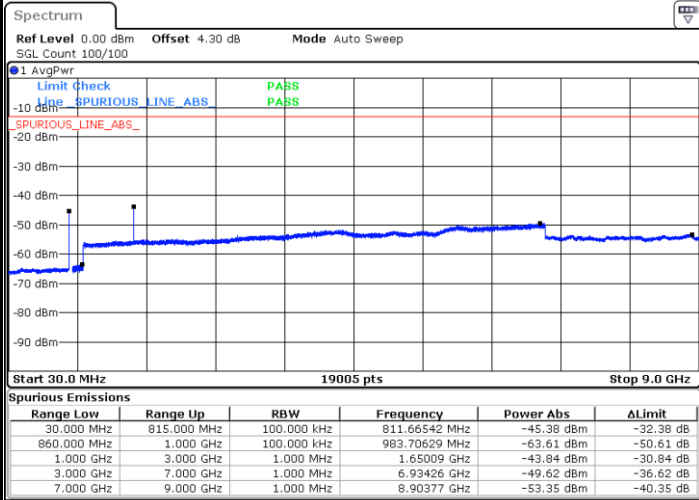

Date: 12.FEB.2018 18:51:36

Lowest Channel / 16QAM

Date: 12.FEB.2018 18:51:08

LTE Band 26 / 10MHz

Middle Channel / QPSK

Middle Channel / 16QAM

Date: 12.FEB.2018 18:52:22

Date: 12.FEB.2018 18:52:46

Highest Channel / QPSK

Highest Channel / 16QAM

Date: 12.FEB.2018 18:54:28

Date: 12.FEB.2018 18:54:01

LTE Band 26 / 15MHz

Lowest Channel / QPSK

Lowest Channel / 16QAM

Date: 12 FEB 2018 18:54:57

Date: 12 FEB 2018 18:55:22

Middle Channel / QPSK

Middle Channel / 16QAM

Date: 12 FEB 2018 18:57:07

Date: 12 FEB 2018 18:56:40

LTE Band 26 / 1.4MHz

Lowest Channel / 64QAM

Middle Channel / 64QAM

Date: 12.FEB.2018 18:26:51

Date: 12.FEB.2018 18:27:23

Highest Channel / 64QAM

Date: 12.FEB.2018 18:29:42

**LTE Band 26 / 3MHz**

LTE Band 26 / 5MHz

Lowest Channel / 64QAM

Middle Channel / 64QAM