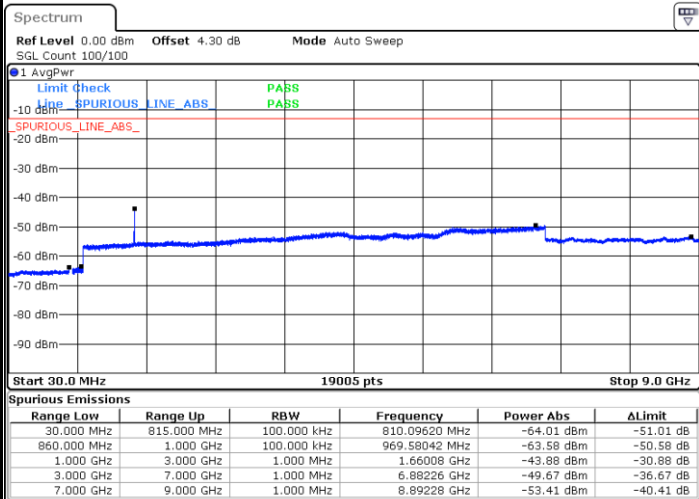

Date: 12.FEB.2018 18:51:36

Lowest Channel / 16QAM

Date: 12.FEB.2018 18:51:08

LTE Band 26 / 10MHz

Middle Channel / QPSK

Middle Channel / 16QAM

Date: 12.FEB.2018 18:52:22

Date: 12.FEB.2018 18:52:46

Highest Channel / QPSK

Highest Channel / 16QAM

Date: 12.FEB.2018 18:54:28

Date: 12.FEB.2018 18:54:01

LTE Band 26 / 15MHz

Lowest Channel / QPSK

Lowest Channel / 16QAM

Date: 12 FEB 2018 18:54:57

Date: 12 FEB 2018 18:55:22

Middle Channel / QPSK

Middle Channel / 16QAM

Date: 12 FEB 2018 18:57:07

Date: 12 FEB 2018 18:56:40

LTE Band 26 / 1.4MHz

Lowest Channel / 64QAM

Middle Channel / 64QAM