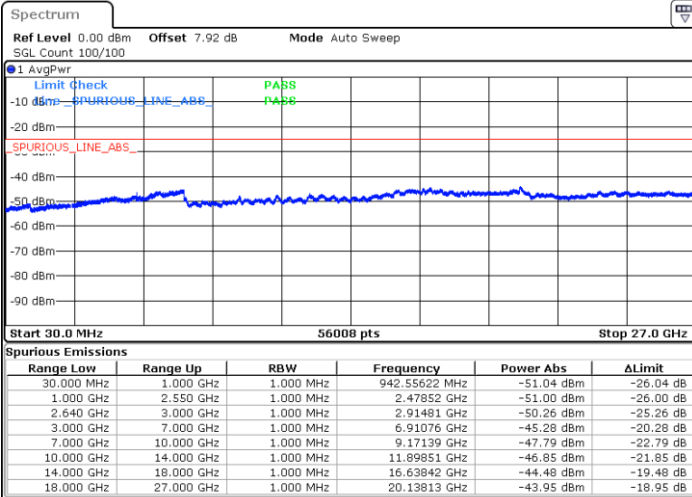

Highest Channel / 16QAM

Date: 11.JAN.2018 19:02:56

Date: 11.JAN.2018 19:03:51

LTE Band 38 / 20MHz

Lowest Channel / QPSK

Lowest Channel / 16QAM

Date: 11.JAN.2018 19:04:46

Date: 11.JAN.2018 19:05:41

LTE Band 38 / 20MHz

Middle Channel / QPSK

Middle Channel / 16QAM

Date: 11.JAN.2018 19:06:36

Date: 11.JAN.2018 19:07:31

Highest Channel / QPSK

Highest Channel / 16QAM

Date: 11.JAN.2018 19:08:26

Date: 11.JAN.2018 19:09:21

LTE Band 38 / 5MHz

Lowest Channel / 64QAM

Middle Channel / 64QAM

Date: 11.JAN.2018 20:49:34

Date: 11.JAN.2018 20:50:21

Highest Channel / 64QAM

Date: 11.JAN.2018 20:51:09

LTE Band 38 / 10MHz

Lowest Channel / 64QAM

Middle Channel / 64QAM

Date: 11. JAN 2018 20:47:06

Date: 11. JAN 2018 20:47:54

Highest Channel / 64QAM

Date: 11. JAN 2018 20:48:43

LTE Band 38 / 15MHz