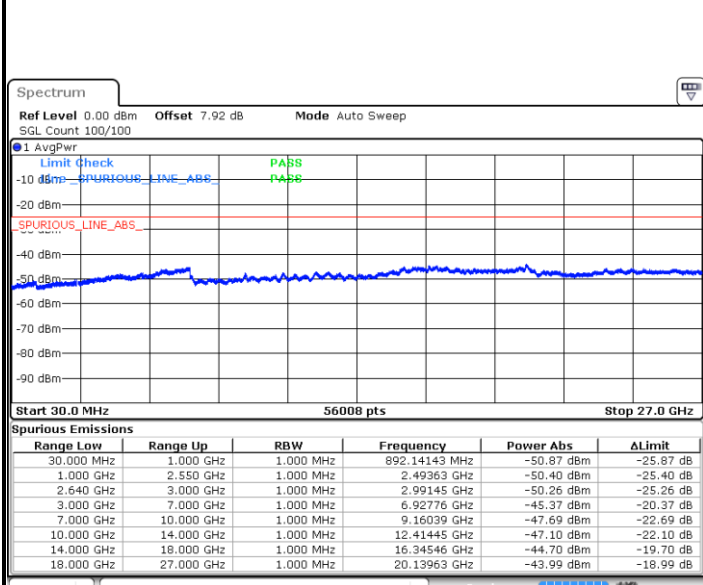

Date: 12.FEB.2018 21:35:55

LTE Band 38 / 5MHz

Lowest Channel / QPSK

Lowest Channel / 16QAM

Date: 11.JAN.2018 18:48:17

Date: 11.JAN.2018 18:49:12

Middle Channel / QPSK

Middle Channel / 16QAM

Date: 11.JAN.2018 18:50:07

Date: 11.JAN.2018 18:51:02

LTE Band 38 / 5MHz

Highest Channel / QPSK

Date: 11.JAN.2018 18:51:57

Highest Channel / 16QAM

Date: 11.JAN.2018 18:52:52

LTE Band 38 / 10MHz

Lowest Channel / QPSK

Date: 11.JAN.2018 18:53:47

Lowest Channel / 16QAM

Date: 11.JAN.2018 18:54:42

LTE Band 38 / 10MHz

Middle Channel / QPSK

Middle Channel / 16QAM

Date: 11.JAN.2018 18:55:37

Date: 11.JAN.2018 18:56:31

Highest Channel / QPSK

Highest Channel / 16QAM

Date: 11.JAN.2018 18:57:26

Date: 11.JAN.2018 18:58:21

LTE Band 38 / 15MHz

Lowest Channel / QPSK

Lowest Channel / 16QAM