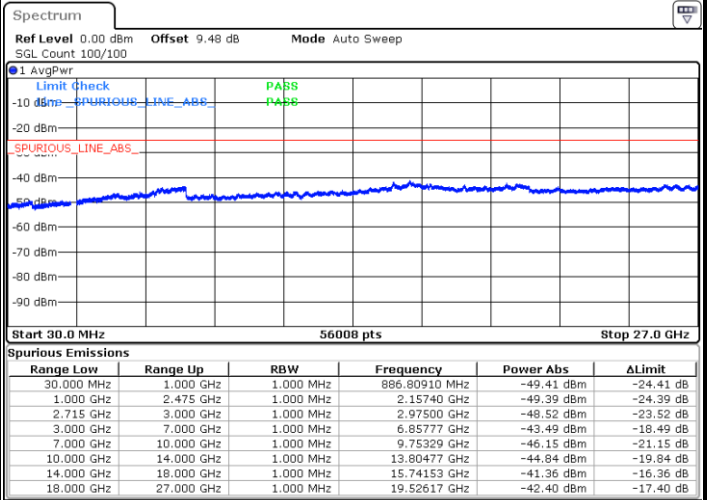

Date: 12 JAN 2018 10:10:48

Date: 12 JAN 2018 10:09:59

Middle Channel / QPSK

Middle Channel / 16QAM

Date: 12 JAN 2018 10:03:07

Date: 12 JAN 2018 10:09:05

LTE Band 41 / 5MHz

Highest Channel / QPSK

Highest Channel / 16QAM

Date: 12 JAN 2018 10:11:44

Date: 12 JAN 2018 10:12:45

LTE Band 41 / 10MHz

Lowest Channel / QPSK

Lowest Channel / 16QAM

Date: 12 JAN 2018 10:23:45

Date: 12 JAN 2018 10:24:38

LTE Band 41 / 10MHz

Middle Channel / QPSK

Middle Channel / 16QAM

Date: 12 JAN 2018 10:26:23

Date: 12 JAN 2018 10:25:34

Highest Channel / QPSK

Highest Channel / 16QAM

Date: 12 JAN 2018 10:27:15