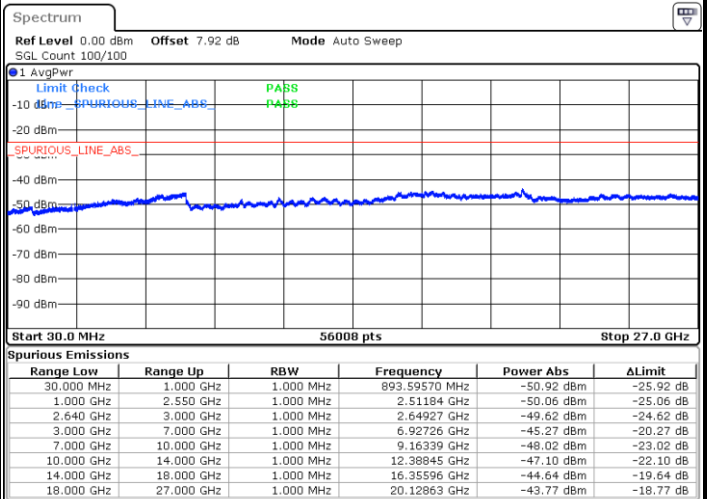

Lowest Channel / QPSK

Date: 11.JAN.2018 18:53:47

Lowest Channel / 16QAM

Date: 11.JAN.2018 18:54:42

LTE Band 38 / 10MHz

Middle Channel / QPSK

Middle Channel / 16QAM

Date: 11.JAN.2018 18:55:37

Date: 11.JAN.2018 18:56:31

Highest Channel / QPSK

Highest Channel / 16QAM

Date: 11.JAN.2018 18:57:26

Date: 11.JAN.2018 18:58:21

LTE Band 38 / 15MHz

Lowest Channel / QPSK

Lowest Channel / 16QAM

Date: 11.JAN.2018 18:59:16

Date: 11.JAN.2018 19:00:11

Middle Channel / QPSK

Middle Channel / 16QAM

Date: 11.JAN.2018 19:01:06

Date: 11.JAN.2018 19:02:01

LTE Band 38 / 15MHz

Highest Channel / QPSK

Highest Channel / 16QAM

Date: 11.JAN.2018 19:02:56

Date: 11.JAN.2018 19:03:51

LTE Band 38 / 20MHz

Lowest Channel / QPSK

Lowest Channel / 16QAM

Date: 11.JAN.2018 19:04:46

Date: 11.JAN.2018 19:05:41