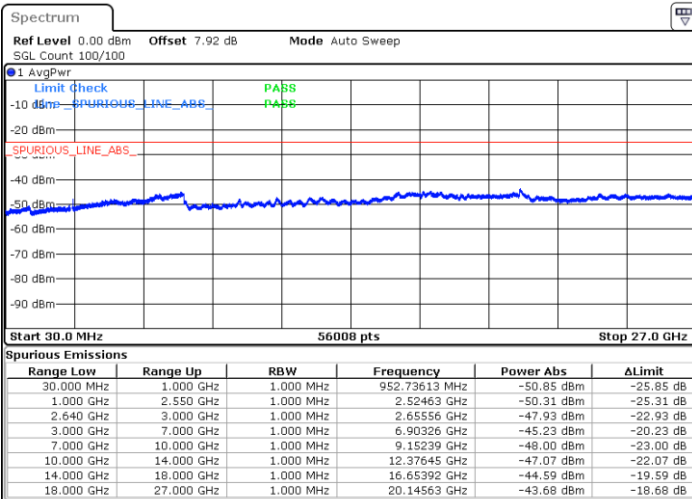

LTE Band 38 / 10MHz

Lowest Channel / 64QAM

Middle Channel / 64QAM

Date: 11. JAN 2018 20:47:06

Date: 11. JAN 2018 20:47:54

Highest Channel / 64QAM

Date: 11. JAN 2018 20:48:43

LTE Band 38 / 15MHz

Lowest Channel / 64QAM

Middle Channel / 64QAM

Date: 11.JAN.2018 20:59:00

Date: 11.JAN.2018 20:45:26

Highest Channel / 64QAM

Date: 11.JAN.2018 20:46:14

LTE Band 38 / 20MHz

Lowest Channel / 64QAM

Middle Channel / 64QAM

Date: 11.JAN.2018 20:41:43

Date: 11.JAN.2018 20:42:32

Highest Channel / 64QAM

Date: 11.JAN.2018 20:43:45

LTE Band 41 / 5MHz

Lowest Channel / QPSK

Lowest Channel / 16QAM