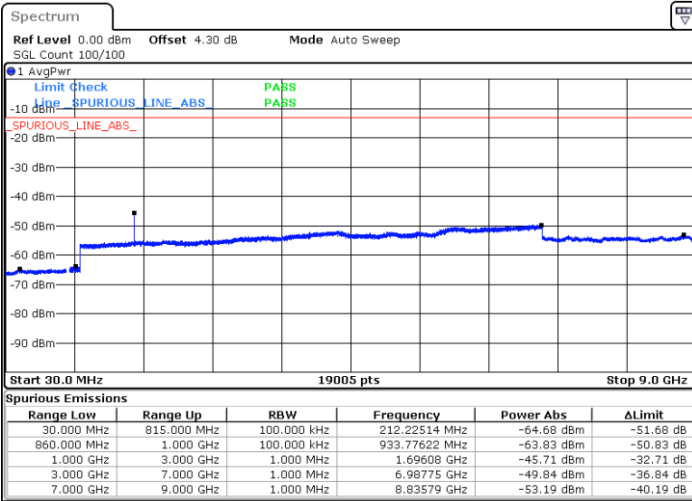

Highest Channel / QPSK

Highest Channel / 16QAM

Date: 12.FEB.2018 18:54:28

Date: 12.FEB.2018 18:54:01

LTE Band 26 / 15MHz

Lowest Channel / QPSK

Lowest Channel / 16QAM

Date: 12 FEB 2018 18:54:57

Date: 12 FEB 2018 18:55:22

Middle Channel / QPSK

Middle Channel / 16QAM

Date: 12 FEB 2018 18:57:07

Date: 12 FEB 2018 18:56:40

LTE Band 26 / 1.4MHz

Lowest Channel / 64QAM

Middle Channel / 64QAM

Date: 12.FEB.2018 18:26:51

Date: 12.FEB.2018 18:27:23

Highest Channel / 64QAM

Date: 12.FEB.2018 18:29:42

**LTE Band 26 / 3MHz**

LTE Band 26 / 5MHz

Lowest Channel / 64QAM

Middle Channel / 64QAM

Date: 12.FEB.2018 18:43:12

Date: 12.FEB.2018 18:47:47

Highest Channel / 64QAM

Date: 12.FEB.2018 18:50:04

**LTE Band 26 / 10MHz**

**Lowest Channel / 64QAM**

Date: 12.FEB.2018 18:50:37

**Middle Channel / 64QAM**