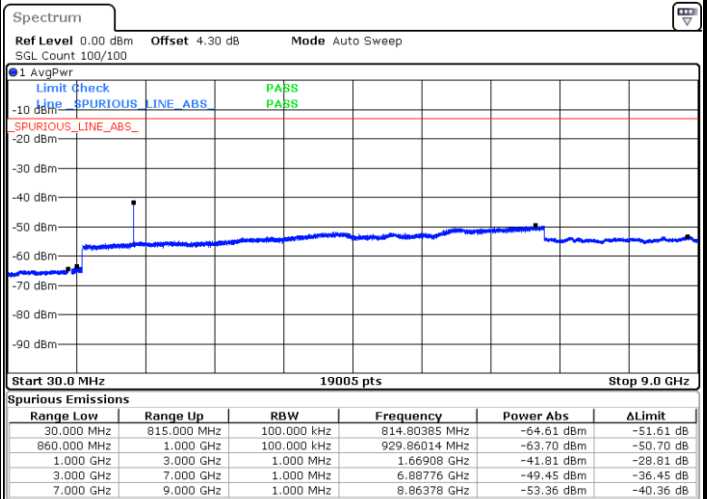

LTE Band 26 / 5MHz

Lowest Channel / QPSK

Lowest Channel / 16QAM

Date: 12.FEB.2018 18:42:12

Date: 12.FEB.2018 18:42:37

Middle Channel / QPSK

Middle Channel / 16QAM

Date: 12.FEB.2018 18:48:43

Date: 12.FEB.2018 18:48:12

LTE Band 26 / 5MHz

Highest Channel / QPSK

Date: 12.FEB.2018 18:49:09

Highest Channel / 16QAM

Date: 12.FEB.2018 18:49:34

LTE Band 26 / 10MHz

Lowest Channel / QPSK

Date: 12.FEB.2018 18:51:36

Lowest Channel / 16QAM

Date: 12.FEB.2018 18:51:08

LTE Band 26 / 10MHz

Middle Channel / QPSK

Middle Channel / 16QAM

Date: 12.FEB.2018 18:52:22

Date: 12.FEB.2018 18:52:46