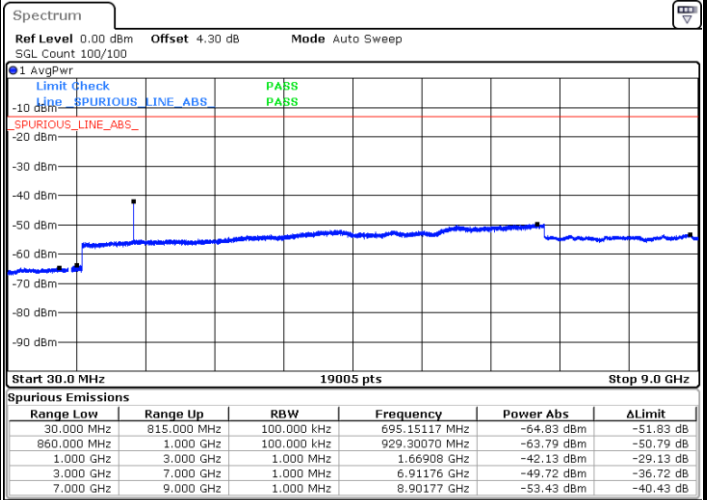

Date: 12 FEB 2018 18:55:22

Middle Channel / QPSK

Middle Channel / 16QAM

Date: 12 FEB 2018 18:57:07

Date: 12 FEB 2018 18:56:40

LTE Band 26 / 1.4MHz

Lowest Channel / 64QAM

Middle Channel / 64QAM

Date: 12.FEB.2018 18:26:51

Date: 12.FEB.2018 18:27:23

Highest Channel / 64QAM

Date: 12.FEB.2018 18:29:42

**LTE Band 26 / 3MHz**

LTE Band 26 / 5MHz

Lowest Channel / 64QAM

Middle Channel / 64QAM

Date: 12.FEB.2018 18:43:12

Date: 12.FEB.2018 18:47:47

Highest Channel / 64QAM

Date: 12.FEB.2018 18:50:04

**LTE Band 26 / 10MHz**

**Lowest Channel / 64QAM**

Date: 12.FEB.2018 18:50:37

**Middle Channel / 64QAM**