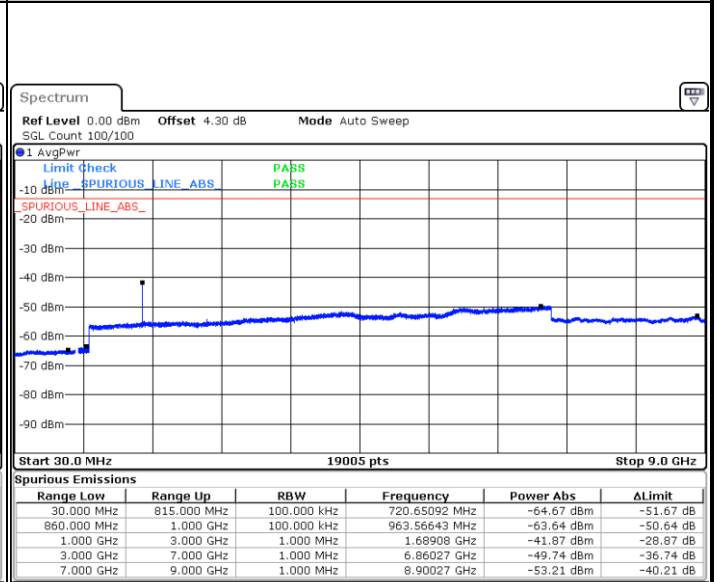

LTE Band 26 / 5MHz

Lowest Channel / QPSK

Lowest Channel / 16QAM

Date: 12.FEB.2018 18:42:12

Date: 12.FEB.2018 18:42:37

Middle Channel / QPSK

Middle Channel / 16QAM

Date: 12.FEB.2018 18:48:43

Date: 12.FEB.2018 18:48:12

LTE Band 26 / 5MHz

Highest Channel / QPSK

Date: 12.FEB.2018 18:49:09

Highest Channel / 16QAM

Date: 12.FEB.2018 18:49:34

LTE Band 26 / 10MHz

Lowest Channel / QPSK

Date: 12.FEB.2018 18:51:36

Lowest Channel / 16QAM

Date: 12.FEB.2018 18:51:08

LTE Band 26 / 10MHz

Middle Channel / QPSK

Middle Channel / 16QAM

Date: 12.FEB.2018 18:52:22

Date: 12.FEB.2018 18:52:46

Highest Channel / QPSK

Highest Channel / 16QAM

Date: 12.FEB.2018 18:54:28

Date: 12.FEB.2018 18:54:01

LTE Band 26 / 15MHz

Lowest Channel / QPSK

Lowest Channel / 16QAM

Date: 12 FEB 2018 18:54:57