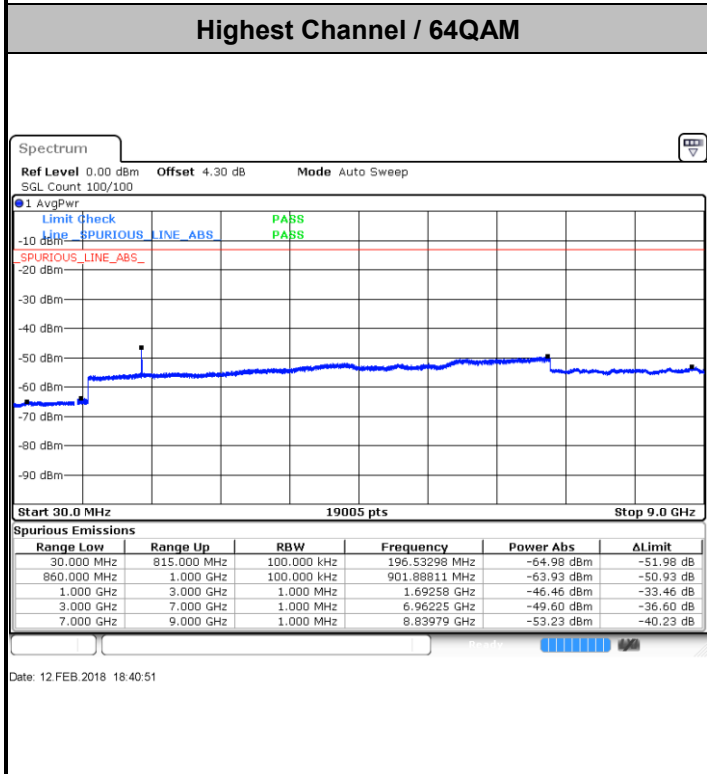

Date: 12 FEB 2018 18:55:22

Middle Channel / QPSK

Middle Channel / 16QAM

Date: 12 FEB 2018 18:57:07

Date: 12 FEB 2018 18:56:40

LTE Band 26 / 1.4MHz

Lowest Channel / 64QAM

Middle Channel / 64QAM

Date: 12.FEB.2018 18:26:51

Date: 12.FEB.2018 18:27:23

Highest Channel / 64QAM

Date: 12.FEB.2018 18:29:42

**LTE Band 26 / 3MHz**

LTE Band 26 / 5MHz

Lowest Channel / 64QAM

Middle Channel / 64QAM

Date: 12.FEB.2018 18:43:12

Date: 12.FEB.2018 18:47:47

Highest Channel / 64QAM

Date: 12.FEB.2018 18:50:04

**LTE Band 26 / 10MHz**

**Lowest Channel / 64QAM**

Date: 12.FEB.2018 18:50:37

**Middle Channel / 64QAM**

Date: 12.FEB.2018 18:53:11

**Highest Channel / 64QAM**

Date: 12.FEB.2018 18:53:37

LTE Band 26 / 15MHz

Lowest Channel / 64QAM

Middle Channel / 64QAM

Date: 12 FEB 2018 18:55:47

Date: 12 FEB 2018 18:56:14