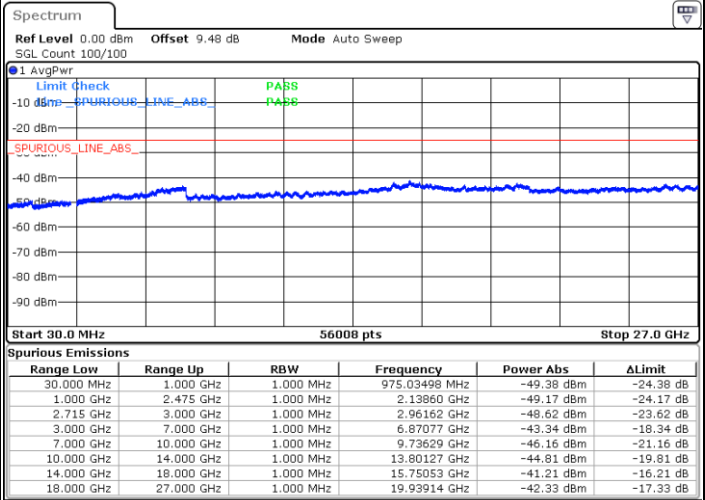

Lowest Channel / 64QAM

Middle Channel / 64QAM

Date: 11.JAN.2018 20:59:00

Date: 11.JAN.2018 20:45:26

Highest Channel / 64QAM

Date: 11.JAN.2018 20:46:14

LTE Band 38 / 20MHz

Lowest Channel / 64QAM

Middle Channel / 64QAM

Date: 11.JAN.2018 20:41:43

Date: 11.JAN.2018 20:42:32

Highest Channel / 64QAM

Date: 11.JAN.2018 20:43:45

LTE Band 41 / 5MHz

Lowest Channel / QPSK

Lowest Channel / 16QAM

Date: 12 JAN 2018 10:10:48

Date: 12 JAN 2018 10:09:59

Middle Channel / QPSK

Middle Channel / 16QAM

Date: 12 JAN 2018 10:03:07

Date: 12 JAN 2018 10:09:05

LTE Band 41 / 5MHz

Highest Channel / QPSK

Highest Channel / 16QAM

Date: 12 JAN 2018 10:11:44

Date: 12 JAN 2018 10:12:45

LTE Band 41 / 10MHz

Lowest Channel / QPSK

Lowest Channel / 16QAM

Date: 12 JAN 2018 10:23:45

Date: 12 JAN 2018 10:24:38