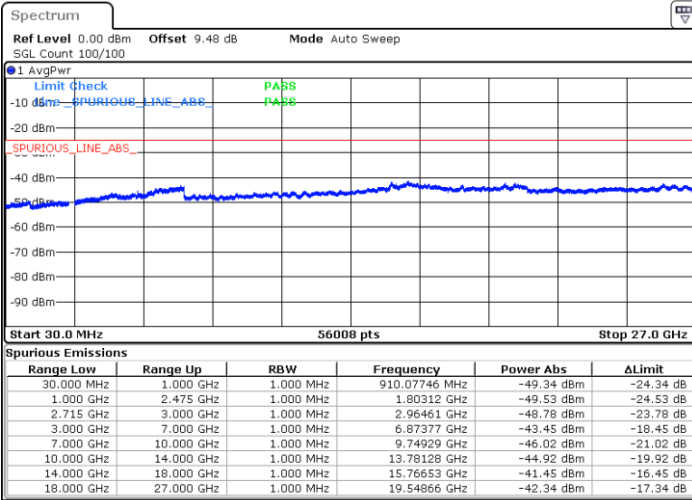

Date: 12 JAN 2018 10:10:48

Date: 12 JAN 2018 10:09:59

Middle Channel / QPSK

Middle Channel / 16QAM

Date: 12 JAN 2018 10:03:07

Date: 12 JAN 2018 10:09:05

LTE Band 41 / 5MHz

Highest Channel / QPSK

Highest Channel / 16QAM

Date: 12 JAN 2018 10:11:44

Date: 12 JAN 2018 10:12:45

LTE Band 41 / 10MHz

Lowest Channel / QPSK

Lowest Channel / 16QAM

Date: 12 JAN 2018 10:23:45

Date: 12 JAN 2018 10:24:38

LTE Band 41 / 10MHz

Middle Channel / QPSK

Middle Channel / 16QAM

Date: 12 JAN 2018 10:26:23

Date: 12 JAN 2018 10:25:34

Highest Channel / QPSK

Highest Channel / 16QAM

Date: 12 JAN 2018 10:27:15