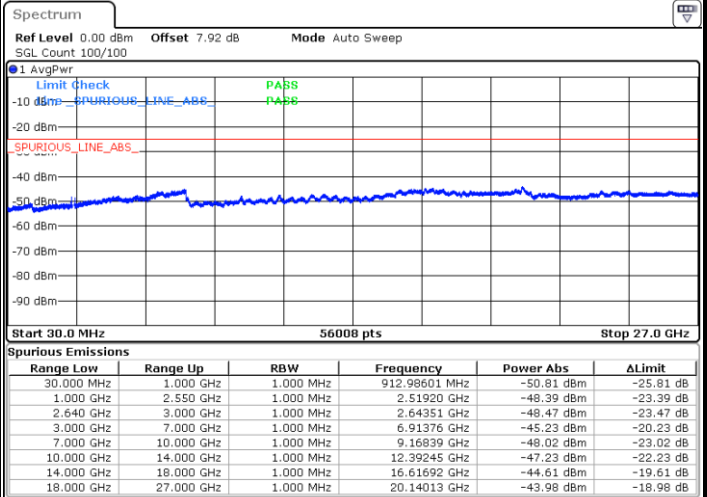

Date: 11.JAN.2018 19:09:21

LTE Band 38 / 5MHz

Lowest Channel / 64QAM

Middle Channel / 64QAM

Date: 11.JAN.2018 20:49:34

Date: 11.JAN.2018 20:50:21

Highest Channel / 64QAM

Date: 11.JAN.2018 20:51:09

LTE Band 38 / 10MHz

Lowest Channel / 64QAM

Middle Channel / 64QAM

Date: 11. JAN 2018 20:47:06

Date: 11. JAN 2018 20:47:54

Highest Channel / 64QAM

Date: 11. JAN 2018 20:48:43

LTE Band 38 / 15MHz

Lowest Channel / 64QAM

Middle Channel / 64QAM

Date: 11.JAN.2018 20:59:00

Date: 11.JAN.2018 20:45:26

Highest Channel / 64QAM

Date: 11.JAN.2018 20:46:14

LTE Band 38 / 20MHz

Lowest Channel / 64QAM