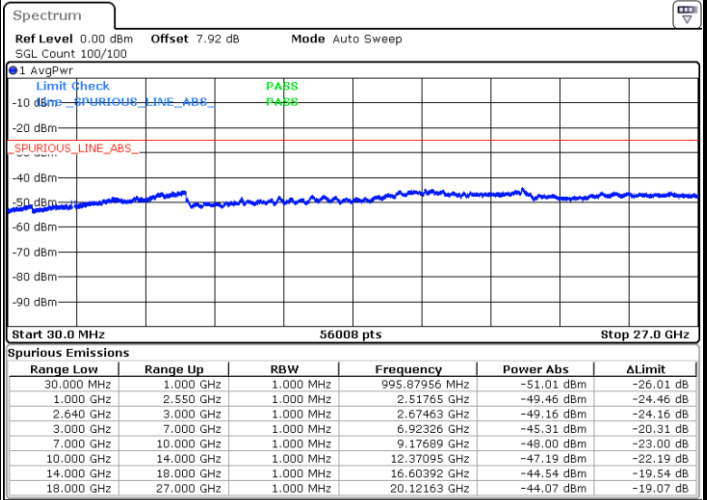

Date: 11.JAN.2018 18:56:31

Highest Channel / QPSK

Highest Channel / 16QAM

Date: 11.JAN.2018 18:57:26

Date: 11.JAN.2018 18:58:21

LTE Band 38 / 15MHz

Lowest Channel / QPSK

Lowest Channel / 16QAM

Date: 11.JAN.2018 18:59:16

Date: 11.JAN.2018 19:00:11

Middle Channel / QPSK

Middle Channel / 16QAM

Date: 11.JAN.2018 19:01:06

Date: 11.JAN.2018 19:02:01

LTE Band 38 / 15MHz

Highest Channel / QPSK

Highest Channel / 16QAM

Date: 11.JAN.2018 19:02:56

Date: 11.JAN.2018 19:03:51

LTE Band 38 / 20MHz

Lowest Channel / QPSK

Lowest Channel / 16QAM

Date: 11.JAN.2018 19:04:46

Date: 11.JAN.2018 19:05:41