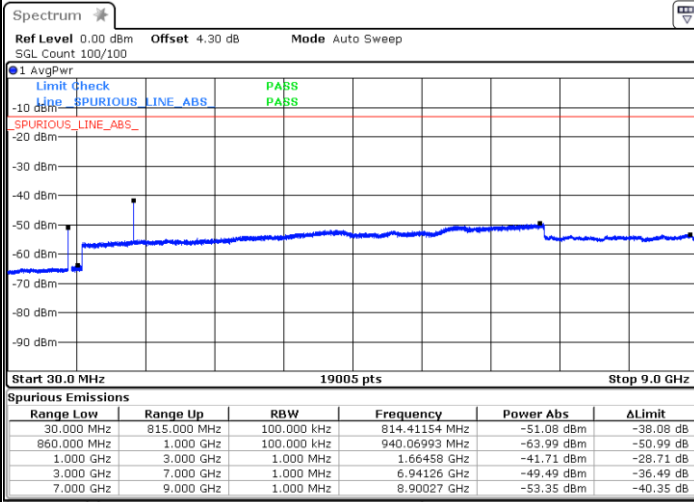

Date: 12.FEB.2018 18:48:12

LTE Band 26 / 5MHz

Highest Channel / QPSK

Date: 12.FEB.2018 18:49:09

Highest Channel / 16QAM

Date: 12.FEB.2018 18:49:34

LTE Band 26 / 10MHz

Lowest Channel / QPSK

Date: 12.FEB.2018 18:51:36

Lowest Channel / 16QAM

Date: 12.FEB.2018 18:51:08

LTE Band 26 / 10MHz

Middle Channel / QPSK

Middle Channel / 16QAM

Date: 12.FEB.2018 18:52:22

Date: 12.FEB.2018 18:52:46

Highest Channel / QPSK

Highest Channel / 16QAM

Date: 12.FEB.2018 18:54:28

Date: 12.FEB.2018 18:54:01

LTE Band 26 / 15MHz

Lowest Channel / QPSK

Lowest Channel / 16QAM

Date: 12 FEB 2018 18:54:57

Date: 12 FEB 2018 18:55:22

Middle Channel / QPSK

Middle Channel / 16QAM

Date: 12 FEB 2018 18:57:07

Date: 12 FEB 2018 18:56:40

LTE Band 26 / 1.4MHz

Lowest Channel / 64QAM

Middle Channel / 64QAM