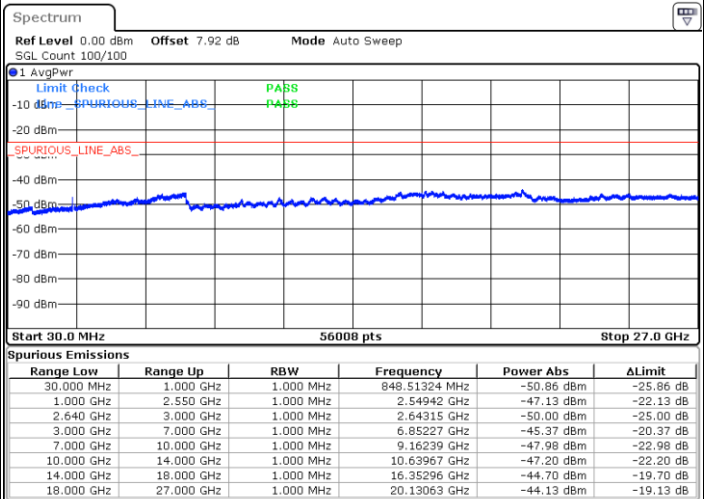

Highest Channel / 16QAM

Date: 11.JAN.2018 19:02:56

Date: 11.JAN.2018 19:03:51

LTE Band 38 / 20MHz

Lowest Channel / QPSK

Lowest Channel / 16QAM

Date: 11.JAN.2018 19:04:46

Date: 11.JAN.2018 19:05:41

LTE Band 38 / 20MHz

Middle Channel / QPSK

Middle Channel / 16QAM

Date: 11.JAN.2018 19:06:36

Date: 11.JAN.2018 19:07:31

Highest Channel / QPSK

Highest Channel / 16QAM

Date: 11.JAN.2018 19:08:26

Date: 11.JAN.2018 19:09:21

LTE Band 38 / 5MHz

Lowest Channel / 64QAM

Middle Channel / 64QAM

Date: 11.JAN.2018 20:49:34

Date: 11.JAN.2018 20:50:21

Highest Channel / 64QAM

Date: 11.JAN.2018 20:51:09

LTE Band 38 / 10MHz

Lowest Channel / 64QAM

Middle Channel / 64QAM

Date: 11. JAN 2018 20:47:06

Date: 11. JAN 2018 20:47:54

Highest Channel / 64QAM

Date: 11. JAN 2018 20:48:43

LTE Band 38 / 15MHz