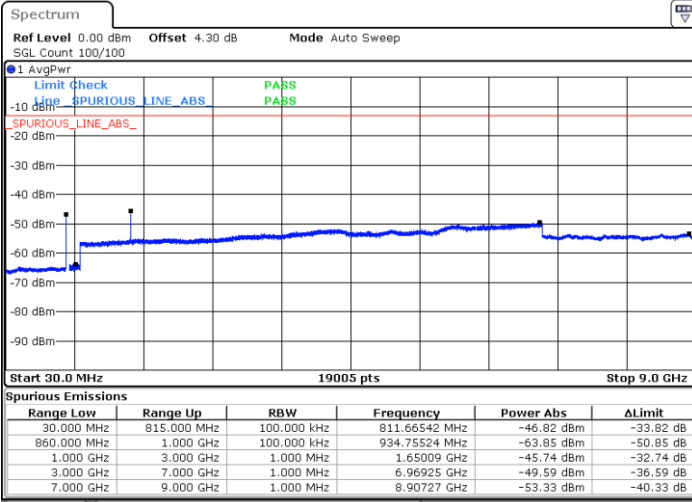

Date: 12.FEB.2018 18:43:12

Date: 12.FEB.2018 18:47:47

Highest Channel / 64QAM

Date: 12.FEB.2018 18:50:04

**LTE Band 26 / 10MHz**

**Lowest Channel / 64QAM**

Date: 12.FEB.2018 18:50:37

**Middle Channel / 64QAM**

Date: 12.FEB.2018 18:53:11

**Highest Channel / 64QAM**

Date: 12.FEB.2018 18:53:37

LTE Band 26 / 15MHz

Lowest Channel / 64QAM

Middle Channel / 64QAM

Date: 12 FEB 2018 18:55:47

Date: 12 FEB 2018 18:56:14

Highest Channel / 64QAM

Date: 12 FEB 2018 18:58:45

LTE Band 26 / 15MHz

CH26765 / QPSK

CH26765 / 16QAM

Date: 12.FEB.2018 21:36:45

Date: 12.FEB.2018 21:36:19

CH26765 / 64QAM