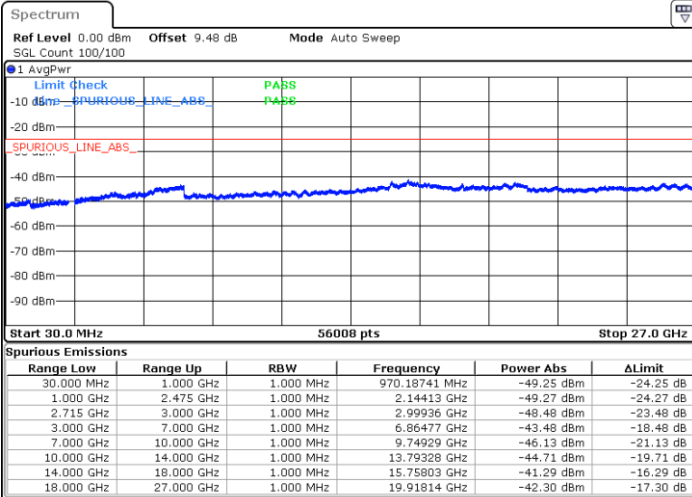

Lowest Channel / 64QAM

Middle Channel / 64QAM

Date: 11.JAN.2018 20:59:00

Date: 11.JAN.2018 20:45:26

Highest Channel / 64QAM

Date: 11.JAN.2018 20:46:14

LTE Band 38 / 20MHz

Lowest Channel / 64QAM

Middle Channel / 64QAM

Date: 11.JAN.2018 20:41:43

Date: 11.JAN.2018 20:42:32

Highest Channel / 64QAM

Date: 11.JAN.2018 20:43:45

LTE Band 41 / 5MHz

Lowest Channel / QPSK

Lowest Channel / 16QAM

Date: 12 JAN 2018 10:10:48

Date: 12 JAN 2018 10:09:59

Middle Channel / QPSK

Middle Channel / 16QAM

Date: 12 JAN 2018 10:03:07

Date: 12 JAN 2018 10:09:05

LTE Band 41 / 5MHz

Highest Channel / QPSK

Highest Channel / 16QAM

Date: 12 JAN 2018 10:11:44

Date: 12 JAN 2018 10:12:45

LTE Band 41 / 10MHz

Lowest Channel / QPSK

Lowest Channel / 16QAM

Date: 12 JAN 2018 10:23:45

Date: 12 JAN 2018 10:24:38