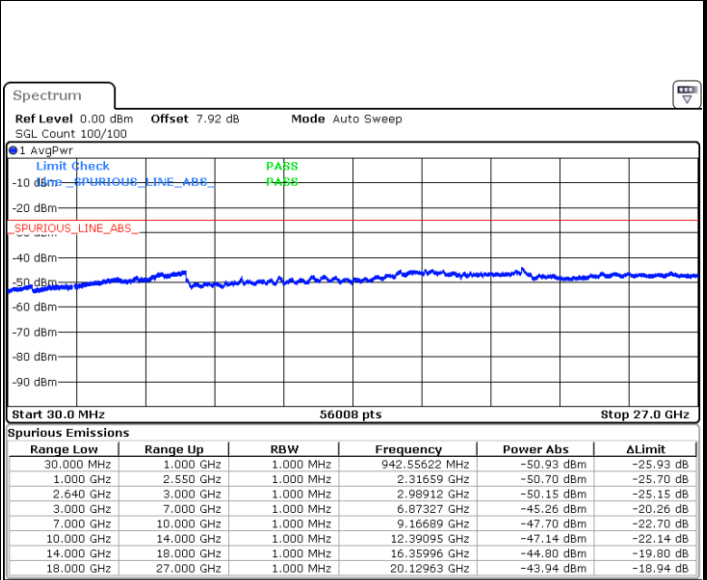

Date: 12.FEB.2018 21:35:55

LTE Band 38 / 5MHz

Lowest Channel / QPSK

Lowest Channel / 16QAM

Date: 11.JAN.2018 18:48:17

Date: 11.JAN.2018 18:49:12

Middle Channel / QPSK

Middle Channel / 16QAM

Date: 11.JAN.2018 18:50:07

Date: 11.JAN.2018 18:51:02

LTE Band 38 / 5MHz

Highest Channel / QPSK

Date: 11.JAN.2018 18:51:57

Highest Channel / 16QAM

Date: 11.JAN.2018 18:52:52

LTE Band 38 / 10MHz

Lowest Channel / QPSK

Date: 11.JAN.2018 18:53:47

Lowest Channel / 16QAM

Date: 11.JAN.2018 18:54:42

LTE Band 38 / 10MHz

Middle Channel / QPSK

Middle Channel / 16QAM

Date: 11.JAN.2018 18:55:37

Date: 11.JAN.2018 18:56:31

Highest Channel / QPSK

Highest Channel / 16QAM

Date: 11.JAN.2018 18:57:26

Date: 11.JAN.2018 18:58:21

LTE Band 38 / 15MHz

Lowest Channel / QPSK

Lowest Channel / 16QAM