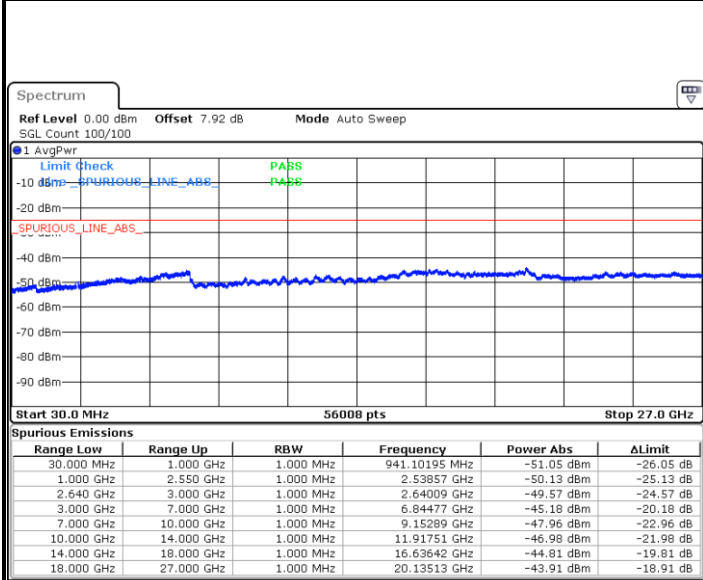

Highest Channel / 64QAM

Date: 12 FEB 2018 18:58:45

LTE Band 26 / 15MHz

CH26765 / QPSK

CH26765 / 16QAM

Date: 12.FEB.2018 21:36:45

Date: 12.FEB.2018 21:36:19

CH26765 / 64QAM

Date: 12.FEB.2018 21:35:55

LTE Band 38 / 5MHz

Lowest Channel / QPSK

Lowest Channel / 16QAM

Date: 11.JAN.2018 18:48:17

Date: 11.JAN.2018 18:49:12

Middle Channel / QPSK

Middle Channel / 16QAM

Date: 11.JAN.2018 18:50:07

Date: 11.JAN.2018 18:51:02

LTE Band 38 / 5MHz

Highest Channel / QPSK

Date: 11.JAN.2018 18:51:57

Highest Channel / 16QAM

Date: 11.JAN.2018 18:52:52

LTE Band 38 / 10MHz