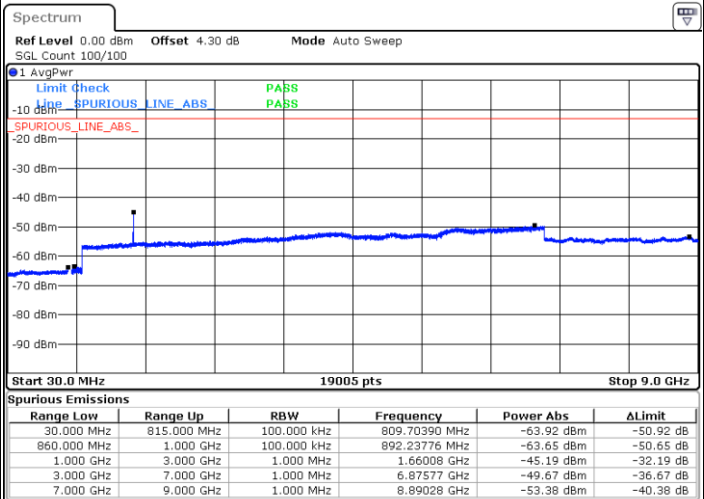

Date: 12.FEB.2018 18:51:36

Lowest Channel / 16QAM

Date: 12.FEB.2018 18:51:08

LTE Band 26 / 10MHz

Middle Channel / QPSK

Middle Channel / 16QAM

Date: 12.FEB.2018 18:52:22

Date: 12.FEB.2018 18:52:46

Highest Channel / QPSK

Highest Channel / 16QAM

Date: 12.FEB.2018 18:54:28

Date: 12.FEB.2018 18:54:01

LTE Band 26 / 15MHz

Lowest Channel / QPSK

Lowest Channel / 16QAM

Date: 12 FEB 2018 18:54:57

Date: 12 FEB 2018 18:55:22

Middle Channel / QPSK

Middle Channel / 16QAM

Date: 12 FEB 2018 18:57:07

Date: 12 FEB 2018 18:56:40

LTE Band 26 / 1.4MHz

Lowest Channel / 64QAM

Middle Channel / 64QAM

Date: 12.FEB.2018 18:26:51

Date: 12.FEB.2018 18:27:23

Highest Channel / 64QAM

Date: 12.FEB.2018 18:29:42

**LTE Band 26 / 3MHz**

LTE Band 26 / 5MHz

Lowest Channel / 64QAM

Middle Channel / 64QAM