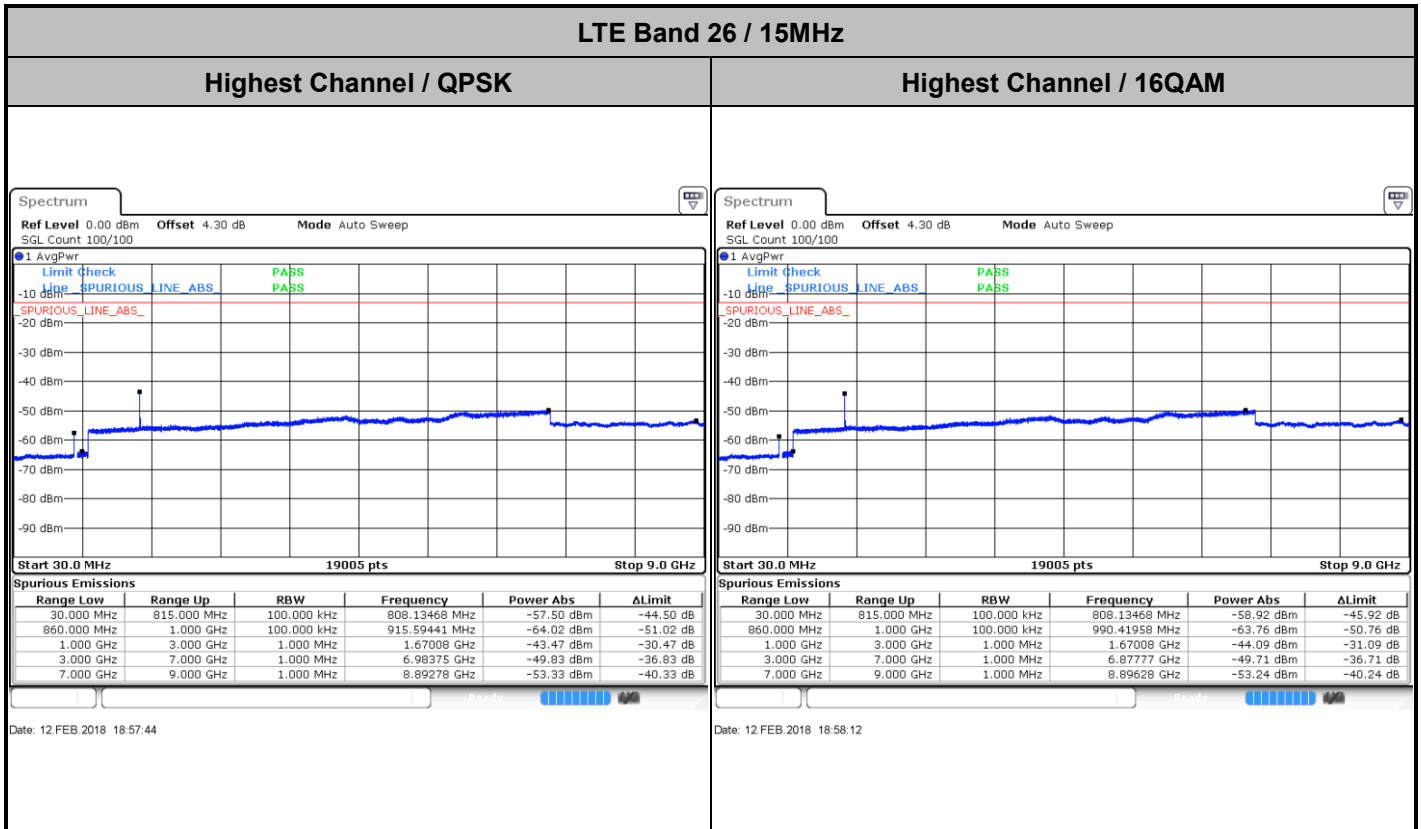

Highest Channel / QPSK

Highest Channel / 16QAM

Date: 12.FEB.2018 18:54:28

Date: 12.FEB.2018 18:54:01

LTE Band 26 / 15MHz

Lowest Channel / QPSK

Lowest Channel / 16QAM

Date: 12 FEB 2018 18:54:57

Date: 12 FEB 2018 18:55:22

Middle Channel / QPSK

Middle Channel / 16QAM

Date: 12 FEB 2018 18:57:07

Date: 12 FEB 2018 18:56:40

LTE Band 26 / 1.4MHz

Lowest Channel / 64QAM

Middle Channel / 64QAM

Date: 12.FEB.2018 18:26:51

Date: 12.FEB.2018 18:27:23

Highest Channel / 64QAM

Date: 12.FEB.2018 18:29:42

**LTE Band 26 / 3MHz**

LTE Band 26 / 5MHz

Lowest Channel / 64QAM

Middle Channel / 64QAM

Date: 12.FEB.2018 18:43:12

Date: 12.FEB.2018 18:47:47

Highest Channel / 64QAM

Date: 12.FEB.2018 18:50:04

**LTE Band 26 / 10MHz**

**Lowest Channel / 64QAM**

Date: 12.FEB.2018 18:50:37

**Middle Channel / 64QAM**