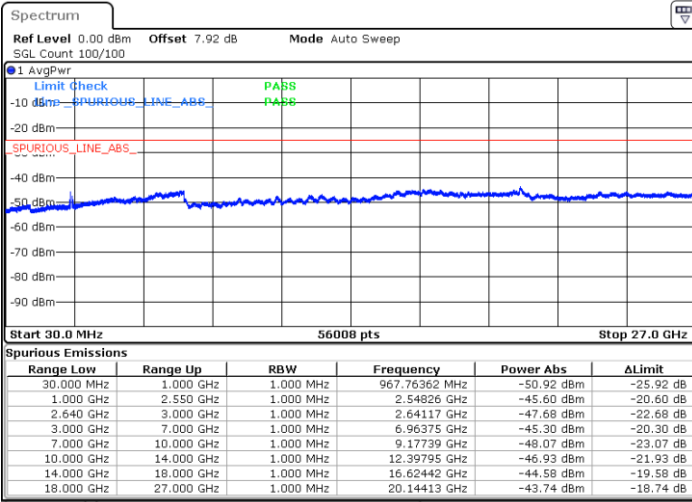

Date: 11.JAN.2018 18:59:16

Date: 11.JAN.2018 19:00:11

Middle Channel / QPSK

Middle Channel / 16QAM

Date: 11.JAN.2018 19:01:06

Date: 11.JAN.2018 19:02:01

LTE Band 38 / 15MHz

Highest Channel / QPSK

Highest Channel / 16QAM

Date: 11.JAN.2018 19:02:56

Date: 11.JAN.2018 19:03:51

LTE Band 38 / 20MHz

Lowest Channel / QPSK

Lowest Channel / 16QAM

Date: 11.JAN.2018 19:04:46

Date: 11.JAN.2018 19:05:41

LTE Band 38 / 20MHz

Middle Channel / QPSK

Middle Channel / 16QAM

Date: 11.JAN.2018 19:06:36

Date: 11.JAN.2018 19:07:31

Highest Channel / QPSK

Highest Channel / 16QAM

Date: 11.JAN.2018 19:08:26

Date: 11.JAN.2018 19:09:21

LTE Band 38 / 5MHz

Lowest Channel / 64QAM

Middle Channel / 64QAM

Date: 11.JAN.2018 20:49:34

Date: 11.JAN.2018 20:50:21

Highest Channel / 64QAM

Date: 11.JAN.2018 20:51:09