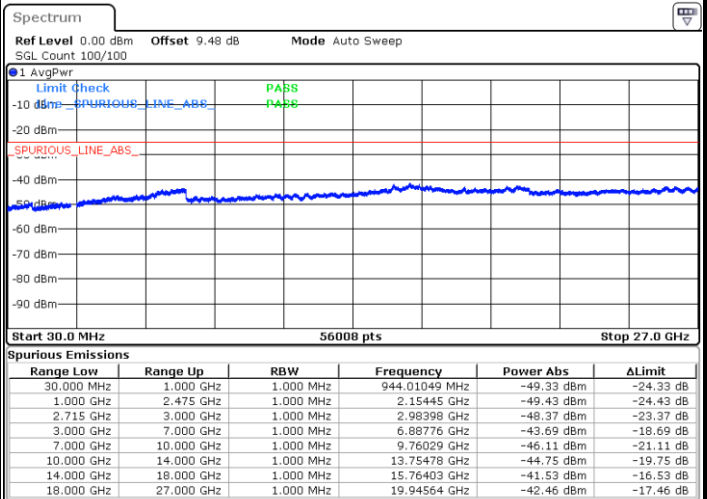

Highest Channel / 16QAM

Date: 12 JAN 2018 10:11:44

Date: 12 JAN 2018 10:12:45

LTE Band 41 / 10MHz

Lowest Channel / QPSK

Lowest Channel / 16QAM

Date: 12 JAN 2018 10:23:45

Date: 12 JAN 2018 10:24:38

LTE Band 41 / 10MHz

Middle Channel / QPSK

Middle Channel / 16QAM

Date: 12 JAN 2018 10:26:23

Date: 12 JAN 2018 10:25:34

Highest Channel / QPSK

Highest Channel / 16QAM

Date: 12 JAN 2018 10:27:15