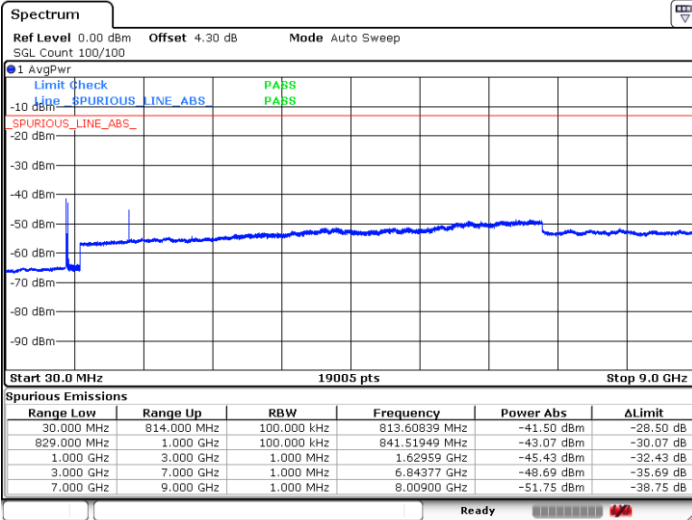

Date: 12.FEB.2018 18:53:11

**Highest Channel / 64QAM**

Date: 12.FEB.2018 18:53:37

LTE Band 26 / 15MHz

Lowest Channel / 64QAM

Middle Channel / 64QAM

Date: 12 FEB 2018 18:55:47

Date: 12 FEB 2018 18:56:14

Highest Channel / 64QAM

Date: 12 FEB 2018 18:58:45

LTE Band 26 / 15MHz

CH26765 / QPSK

CH26765 / 16QAM

Date: 12.FEB.2018 21:36:45

Date: 12.FEB.2018 21:36:19

CH26765 / 64QAM

Date: 12.FEB.2018 21:35:55

LTE Band 38 / 5MHz

Lowest Channel / QPSK

Lowest Channel / 16QAM

Date: 11.JAN.2018 18:48:17

Date: 11.JAN.2018 18:49:12

Middle Channel / QPSK

Middle Channel / 16QAM

Date: 11.JAN.2018 18:50:07

Date: 11.JAN.2018 18:51:02

LTE Band 38 / 5MHz

Highest Channel / QPSK

Date: 11.JAN.2018 18:51:57

Highest Channel / 16QAM

Date: 11.JAN.2018 18:52:52

LTE Band 38 / 10MHz