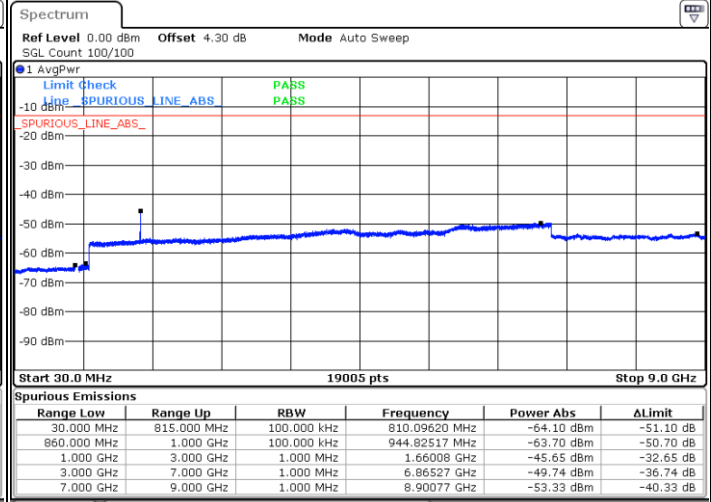

Date: 12.FEB.2018 18:43:12

Date: 12.FEB.2018 18:47:47

Highest Channel / 64QAM

Date: 12.FEB.2018 18:50:04

**LTE Band 26 / 10MHz**

**Lowest Channel / 64QAM**

Date: 12.FEB.2018 18:50:37

**Middle Channel / 64QAM**

Date: 12.FEB.2018 18:53:11

**Highest Channel / 64QAM**

Date: 12.FEB.2018 18:53:37

LTE Band 26 / 15MHz

Lowest Channel / 64QAM

Middle Channel / 64QAM

Date: 12 FEB 2018 18:55:47

Date: 12 FEB 2018 18:56:14

Highest Channel / 64QAM

Date: 12 FEB 2018 18:58:45

LTE Band 26 / 15MHz

CH26765 / QPSK

CH26765 / 16QAM

Date: 12.FEB.2018 21:36:45

Date: 12.FEB.2018 21:36:19

CH26765 / 64QAM