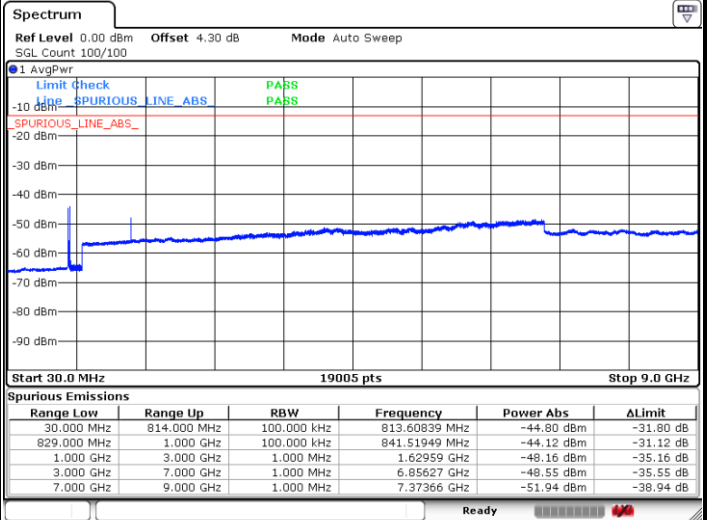

Date: 12.FEB.2018 18:53:11

**Highest Channel / 64QAM**

Date: 12.FEB.2018 18:53:37

LTE Band 26 / 15MHz

Lowest Channel / 64QAM

Middle Channel / 64QAM

Date: 12 FEB 2018 18:55:47

Date: 12 FEB 2018 18:56:14

Highest Channel / 64QAM

Date: 12 FEB 2018 18:58:45

LTE Band 26 / 15MHz

CH26765 / QPSK

CH26765 / 16QAM

Date: 12.FEB.2018 21:36:45

Date: 12.FEB.2018 21:36:19

CH26765 / 64QAM

Date: 12.FEB.2018 21:35:55

LTE Band 38 / 5MHz

Lowest Channel / QPSK

Lowest Channel / 16QAM

Date: 11.JAN.2018 18:48:17

Date: 11.JAN.2018 18:49:12

Middle Channel / QPSK

Middle Channel / 16QAM