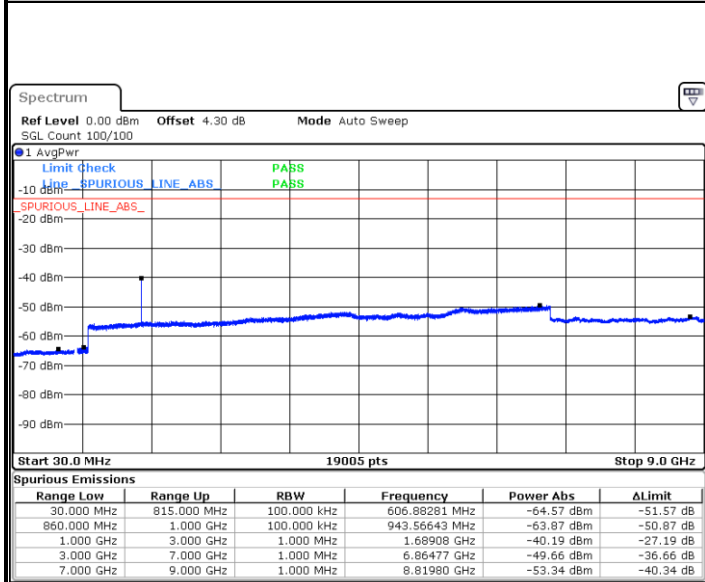

LTE Band 26 / 5MHz

Lowest Channel / QPSK

Lowest Channel / 16QAM

Date: 12.FEB.2018 18:42:12

Date: 12.FEB.2018 18:42:37

Middle Channel / QPSK

Middle Channel / 16QAM

Date: 12.FEB.2018 18:48:43

Date: 12.FEB.2018 18:48:12

LTE Band 26 / 5MHz

Highest Channel / QPSK

Date: 12.FEB.2018 18:49:09

Highest Channel / 16QAM

Date: 12.FEB.2018 18:49:34

LTE Band 26 / 10MHz

Lowest Channel / QPSK

Date: 12.FEB.2018 18:51:36

Lowest Channel / 16QAM

Date: 12.FEB.2018 18:51:08

LTE Band 26 / 10MHz

Middle Channel / QPSK

Middle Channel / 16QAM

Date: 12.FEB.2018 18:52:22

Date: 12.FEB.2018 18:52:46