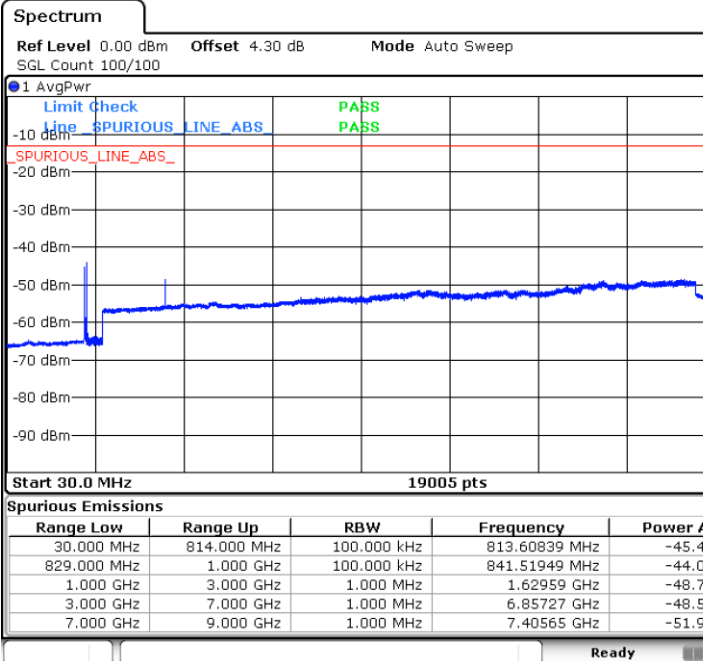

Date: 12.FEB.2018 18:53:11

**Highest Channel / 64QAM**

Date: 12.FEB.2018 18:53:37

LTE Band 26 / 15MHz

Lowest Channel / 64QAM

Middle Channel / 64QAM

Date: 12 FEB 2018 18:55:47

Date: 12 FEB 2018 18:56:14

Highest Channel / 64QAM

Date: 12 FEB 2018 18:58:45

LTE Band 26 / 15MHz

CH26765 / QPSK

CH26765 / 16QAM

Date: 12.FEB.2018 21:36:45

Date: 12.FEB.2018 21:36:19

CH26765 / 64QAM

Date: 12.FEB.2018 21:35:55

LTE Band 38 / 5MHz

Lowest Channel / QPSK

Lowest Channel / 16QAM

Date: 11.JAN.2018 18:48:17

Date: 11.JAN.2018 18:49:12

Middle Channel / QPSK

Middle Channel / 16QAM

Date: 11.JAN.2018 18:50:07

Date: 11.JAN.2018 18:51:02

LTE Band 38 / 5MHz

Highest Channel / QPSK

Date: 11.JAN.2018 18:51:57

Highest Channel / 16QAM

Date: 11.JAN.2018 18:52:52

LTE Band 38 / 10MHz