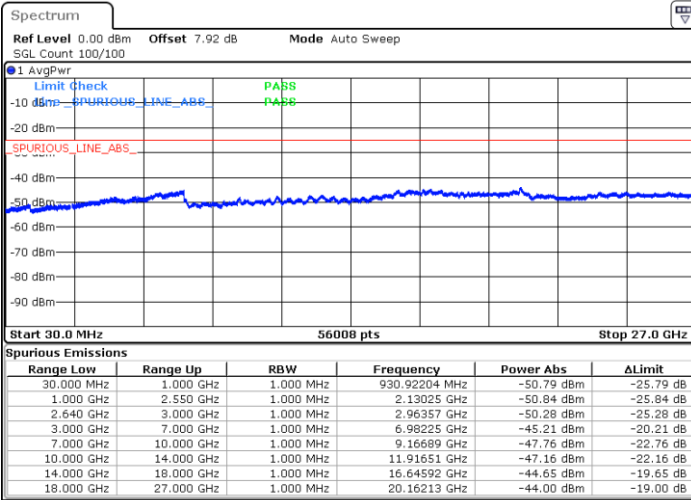

Date: 11.JAN.2018 18:50:07

Date: 11.JAN.2018 18:51:02

LTE Band 38 / 5MHz

Highest Channel / QPSK

Date: 11.JAN.2018 18:51:57

Highest Channel / 16QAM

Date: 11.JAN.2018 18:52:52

LTE Band 38 / 10MHz

Lowest Channel / QPSK

Date: 11.JAN.2018 18:53:47

Lowest Channel / 16QAM

Date: 11.JAN.2018 18:54:42

LTE Band 38 / 10MHz

Middle Channel / QPSK

Middle Channel / 16QAM

Date: 11.JAN.2018 18:55:37

Date: 11.JAN.2018 18:56:31

Highest Channel / QPSK

Highest Channel / 16QAM

Date: 11.JAN.2018 18:57:26

Date: 11.JAN.2018 18:58:21

LTE Band 38 / 15MHz

Lowest Channel / QPSK

Lowest Channel / 16QAM