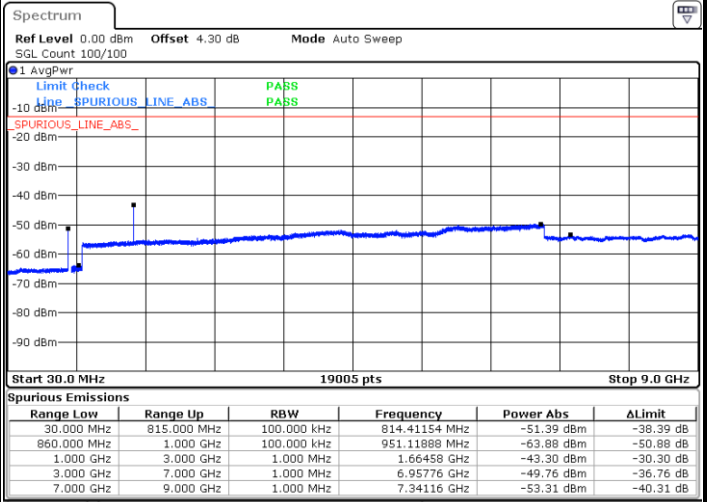

Date: 12.FEB.2018 18:51:36

Lowest Channel / 16QAM

Date: 12.FEB.2018 18:51:08

LTE Band 26 / 10MHz

Middle Channel / QPSK

Middle Channel / 16QAM

Date: 12.FEB.2018 18:52:22

Date: 12.FEB.2018 18:52:46

Highest Channel / QPSK

Highest Channel / 16QAM

Date: 12.FEB.2018 18:54:28

Date: 12.FEB.2018 18:54:01

LTE Band 26 / 15MHz

Lowest Channel / QPSK

Lowest Channel / 16QAM

Date: 12 FEB 2018 18:54:57