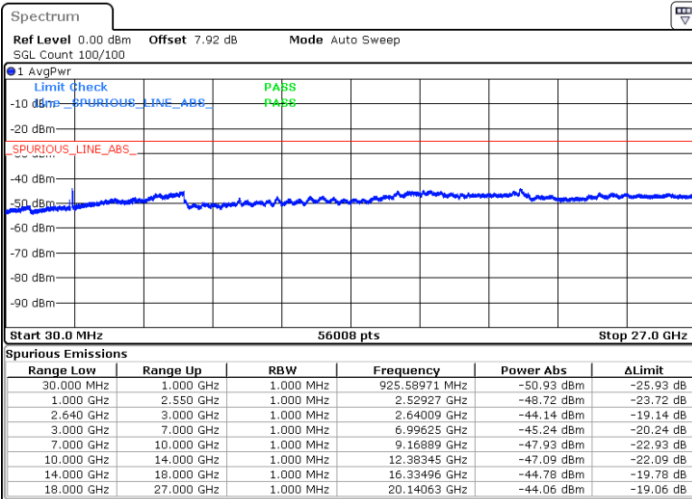

LTE Band 38 / 10MHz

Lowest Channel / 64QAM

Middle Channel / 64QAM

Date: 11. JAN 2018 20:47:06

Date: 11. JAN 2018 20:47:54

Highest Channel / 64QAM

Date: 11. JAN 2018 20:48:43

LTE Band 38 / 15MHz

Lowest Channel / 64QAM

Middle Channel / 64QAM

Date: 11.JAN.2018 20:59:00

Date: 11.JAN.2018 20:45:26

Highest Channel / 64QAM

Date: 11.JAN.2018 20:46:14

LTE Band 38 / 20MHz

Lowest Channel / 64QAM

Middle Channel / 64QAM

Date: 11.JAN.2018 20:41:43

Date: 11.JAN.2018 20:42:32

Highest Channel / 64QAM

Date: 11.JAN.2018 20:43:45

LTE Band 41 / 5MHz

Lowest Channel / QPSK

Lowest Channel / 16QAM