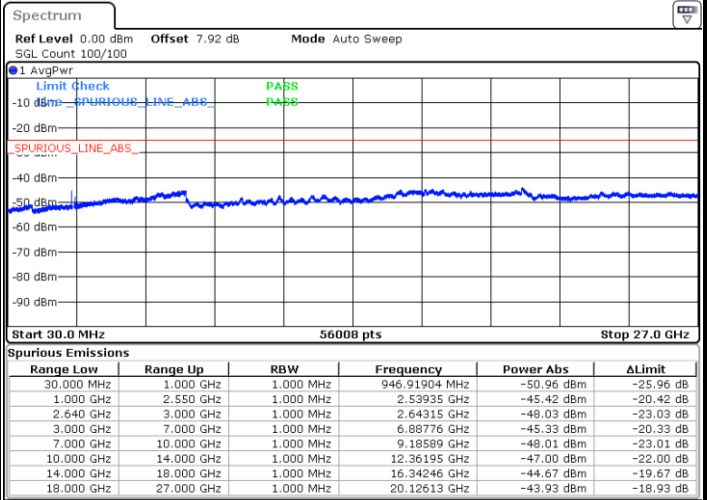

LTE Band 38 / 10MHz

Lowest Channel / 64QAM

Middle Channel / 64QAM

Date: 11. JAN 2018 20:47:06

Date: 11. JAN 2018 20:47:54

Highest Channel / 64QAM

Date: 11. JAN 2018 20:48:43

LTE Band 38 / 15MHz

Lowest Channel / 64QAM

Middle Channel / 64QAM

Date: 11.JAN.2018 20:59:00

Date: 11.JAN.2018 20:45:26

Highest Channel / 64QAM

Date: 11.JAN.2018 20:46:14

LTE Band 38 / 20MHz

Lowest Channel / 64QAM

Middle Channel / 64QAM

Date: 11.JAN.2018 20:41:43

Date: 11.JAN.2018 20:42:32

Highest Channel / 64QAM

Date: 11.JAN.2018 20:43:45

LTE Band 41 / 5MHz

Lowest Channel / QPSK

Lowest Channel / 16QAM