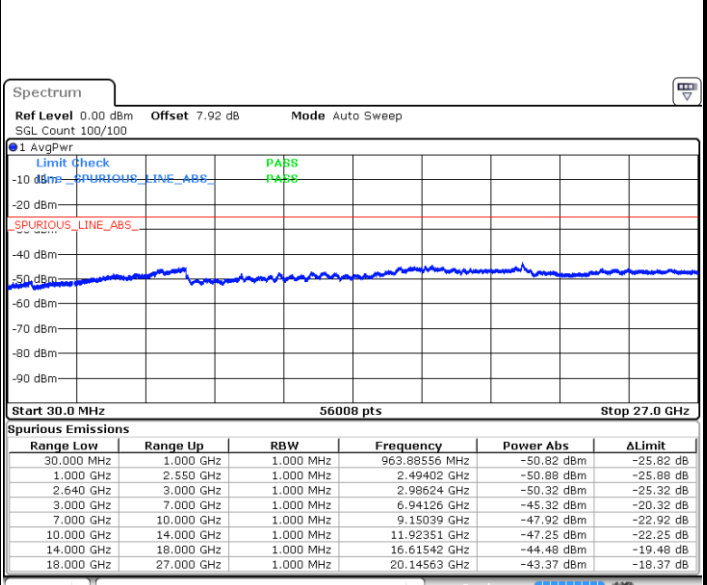

Date: 12.FEB.2018 21:35:55

LTE Band 38 / 5MHz

Lowest Channel / QPSK

Lowest Channel / 16QAM

Date: 11.JAN.2018 18:48:17

Date: 11.JAN.2018 18:49:12

Middle Channel / QPSK

Middle Channel / 16QAM

Date: 11.JAN.2018 18:50:07

Date: 11.JAN.2018 18:51:02

LTE Band 38 / 5MHz

Highest Channel / QPSK

Date: 11.JAN.2018 18:51:57

Highest Channel / 16QAM

Date: 11.JAN.2018 18:52:52

LTE Band 38 / 10MHz

Lowest Channel / QPSK

Date: 11.JAN.2018 18:53:47

Lowest Channel / 16QAM

Date: 11.JAN.2018 18:54:42

LTE Band 38 / 10MHz

Middle Channel / QPSK

Middle Channel / 16QAM

Date: 11.JAN.2018 18:55:37

Date: 11.JAN.2018 18:56:31

Highest Channel / QPSK

Highest Channel / 16QAM

Date: 11.JAN.2018 18:57:26

Date: 11.JAN.2018 18:58:21

LTE Band 38 / 15MHz

Lowest Channel / QPSK

Lowest Channel / 16QAM