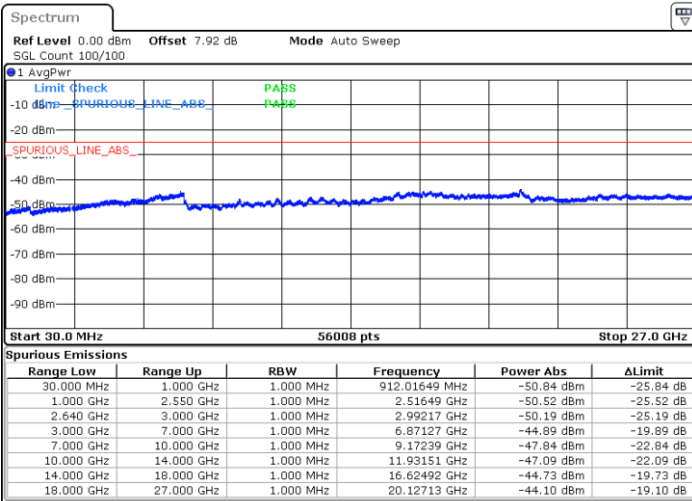

Date: 12.FEB.2018 21:35:55

LTE Band 38 / 5MHz

Lowest Channel / QPSK

Lowest Channel / 16QAM

Date: 11.JAN.2018 18:48:17

Date: 11.JAN.2018 18:49:12

Middle Channel / QPSK

Middle Channel / 16QAM

Date: 11.JAN.2018 18:50:07

Date: 11.JAN.2018 18:51:02

LTE Band 38 / 5MHz

Highest Channel / QPSK

Date: 11.JAN.2018 18:51:57

Highest Channel / 16QAM

Date: 11.JAN.2018 18:52:52

LTE Band 38 / 10MHz