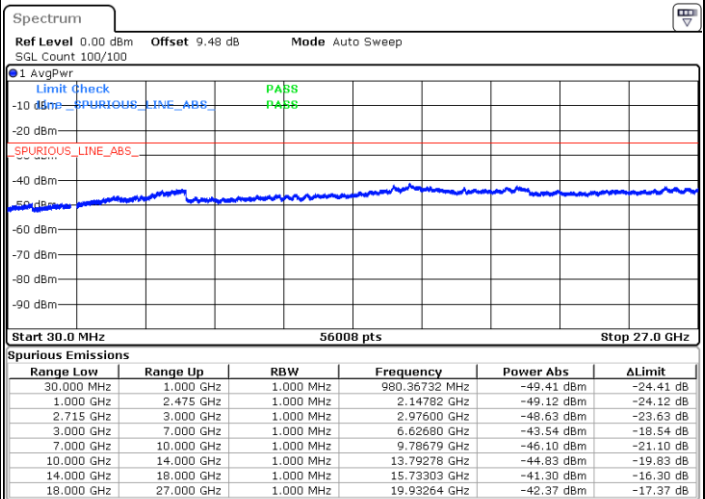

Date: 12 JAN 2018 10:10:48

Date: 12 JAN 2018 10:09:59

Middle Channel / QPSK

Middle Channel / 16QAM

Date: 12 JAN 2018 10:03:07

Date: 12 JAN 2018 10:09:05

LTE Band 41 / 5MHz

Highest Channel / QPSK

Highest Channel / 16QAM

Date: 12 JAN 2018 10:11:44

Date: 12 JAN 2018 10:12:45

LTE Band 41 / 10MHz

Lowest Channel / QPSK

Lowest Channel / 16QAM

Date: 12 JAN 2018 10:23:45

Date: 12 JAN 2018 10:24:38

LTE Band 41 / 10MHz

Middle Channel / QPSK

Middle Channel / 16QAM

Date: 12 JAN 2018 10:26:23

Date: 12 JAN 2018 10:25:34

Highest Channel / QPSK

Highest Channel / 16QAM

Date: 12 JAN 2018 10:27:15