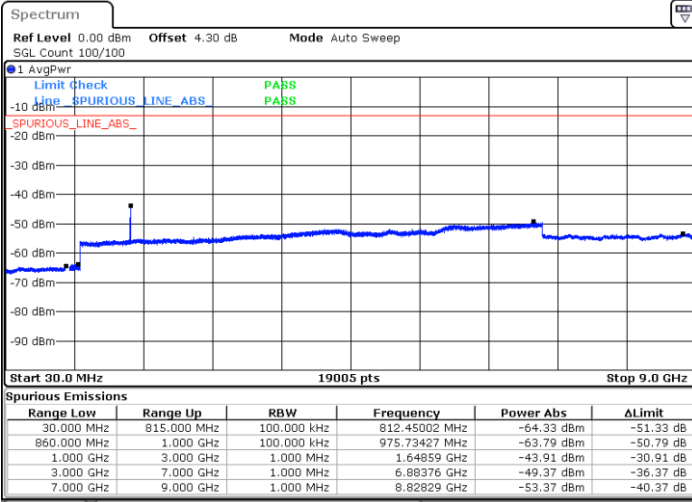

Highest Channel / QPSK

Highest Channel / 16QAM

Date: 12.FEB.2018 18:54:28

Date: 12.FEB.2018 18:54:01

LTE Band 26 / 15MHz

Lowest Channel / QPSK

Lowest Channel / 16QAM

Date: 12 FEB 2018 18:54:57

Date: 12 FEB 2018 18:55:22

Middle Channel / QPSK

Middle Channel / 16QAM

Date: 12 FEB 2018 18:57:07

Date: 12 FEB 2018 18:56:40

LTE Band 26 / 1.4MHz

Lowest Channel / 64QAM

Middle Channel / 64QAM

Date: 12.FEB.2018 18:26:51

Date: 12.FEB.2018 18:27:23

Highest Channel / 64QAM

Date: 12.FEB.2018 18:29:42

**LTE Band 26 / 3MHz**

LTE Band 26 / 5MHz

Lowest Channel / 64QAM

Middle Channel / 64QAM

Date: 12.FEB.2018 18:43:12

Date: 12.FEB.2018 18:47:47

Highest Channel / 64QAM

Date: 12.FEB.2018 18:50:04

**LTE Band 26 / 10MHz**

**Lowest Channel / 64QAM**

Date: 12.FEB.2018 18:50:37

**Middle Channel / 64QAM**