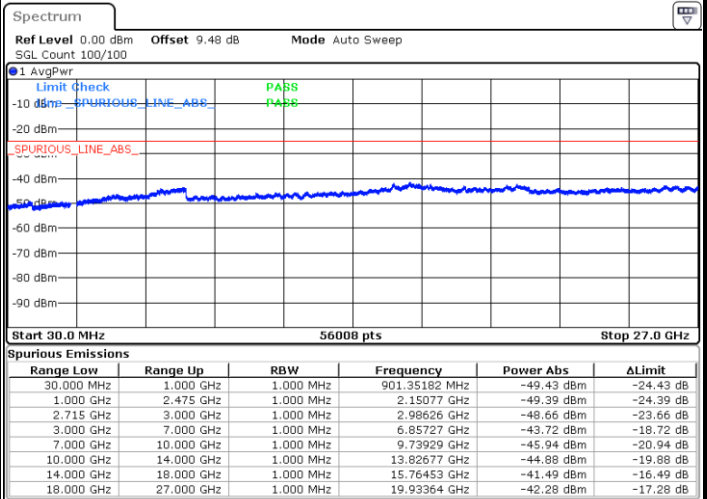

Lowest Channel / 64QAM

Middle Channel / 64QAM

Date: 11.JAN.2018 20:59:00

Date: 11.JAN.2018 20:45:26

Highest Channel / 64QAM

Date: 11.JAN.2018 20:46:14

LTE Band 38 / 20MHz

Lowest Channel / 64QAM

Middle Channel / 64QAM

Date: 11.JAN.2018 20:41:43

Date: 11.JAN.2018 20:42:32

Highest Channel / 64QAM

Date: 11.JAN.2018 20:43:45

LTE Band 41 / 5MHz

Lowest Channel / QPSK

Lowest Channel / 16QAM

Date: 12 JAN 2018 10:10:48

Date: 12 JAN 2018 10:09:59

Middle Channel / QPSK

Middle Channel / 16QAM

Date: 12 JAN 2018 10:03:07

Date: 12 JAN 2018 10:09:05

LTE Band 41 / 5MHz

Highest Channel / QPSK