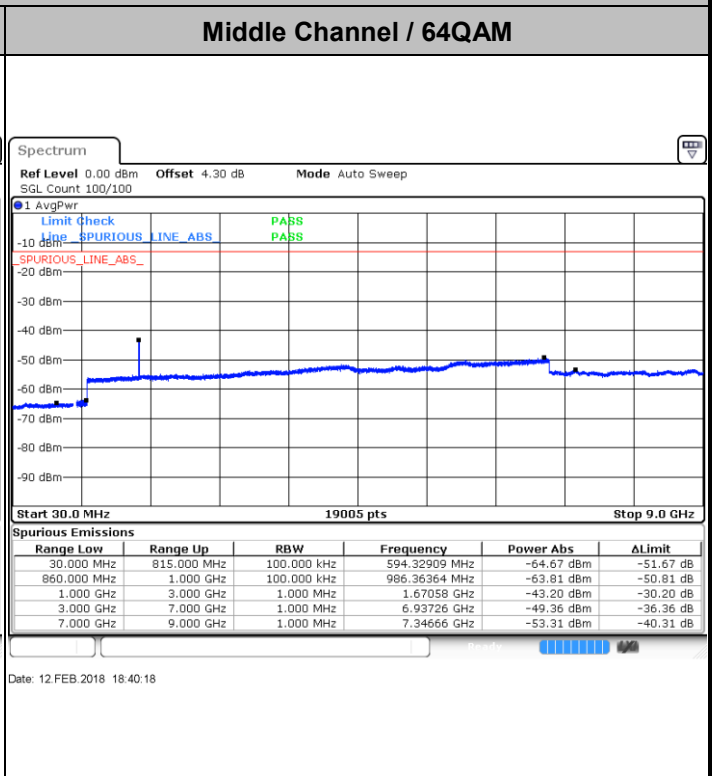

Date: 12 FEB 2018 18:55:22

Middle Channel / QPSK

Middle Channel / 16QAM

Date: 12 FEB 2018 18:57:07

Date: 12 FEB 2018 18:56:40

LTE Band 26 / 1.4MHz

Lowest Channel / 64QAM

Middle Channel / 64QAM

Date: 12.FEB.2018 18:26:51

Date: 12.FEB.2018 18:27:23

Highest Channel / 64QAM

Date: 12.FEB.2018 18:29:42

**LTE Band 26 / 3MHz**

LTE Band 26 / 5MHz

Lowest Channel / 64QAM

Middle Channel / 64QAM

Date: 12.FEB.2018 18:43:12

Date: 12.FEB.2018 18:47:47

Highest Channel / 64QAM

Date: 12.FEB.2018 18:50:04

**LTE Band 26 / 10MHz**

**Lowest Channel / 64QAM**

Date: 12.FEB.2018 18:50:37

**Middle Channel / 64QAM**

Date: 12.FEB.2018 18:53:11

**Highest Channel / 64QAM**

Date: 12.FEB.2018 18:53:37

LTE Band 26 / 15MHz

Lowest Channel / 64QAM

Middle Channel / 64QAM

Date: 12 FEB 2018 18:55:47

Date: 12 FEB 2018 18:56:14