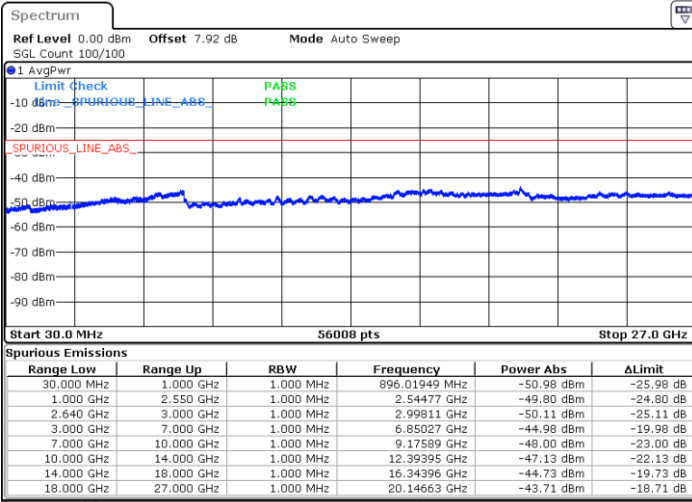

Date: 12.FEB.2018 18:53:11

**Highest Channel / 64QAM**

Date: 12.FEB.2018 18:53:37

LTE Band 26 / 15MHz

Lowest Channel / 64QAM

Middle Channel / 64QAM

Date: 12 FEB 2018 18:55:47

Date: 12 FEB 2018 18:56:14

Highest Channel / 64QAM

Date: 12 FEB 2018 18:58:45

LTE Band 26 / 15MHz

CH26765 / QPSK

CH26765 / 16QAM

Date: 12.FEB.2018 21:36:45

Date: 12.FEB.2018 21:36:19

CH26765 / 64QAM

Date: 12.FEB.2018 21:35:55

LTE Band 38 / 5MHz

Lowest Channel / QPSK

Lowest Channel / 16QAM

Date: 11.JAN.2018 18:48:17

Date: 11.JAN.2018 18:49:12

Middle Channel / QPSK

Middle Channel / 16QAM