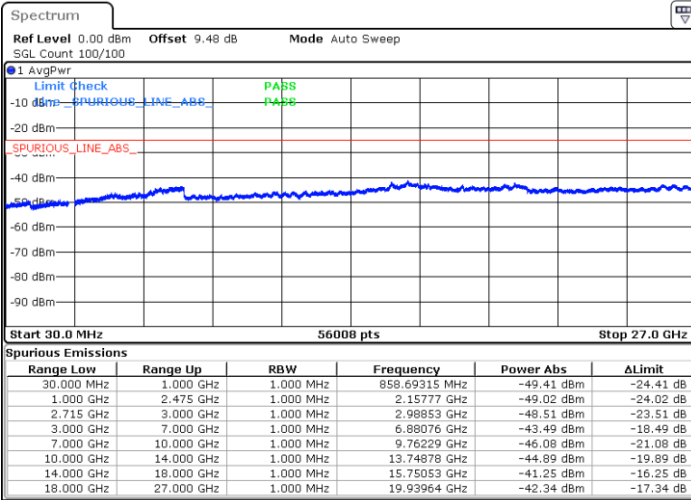

Lowest Channel / 64QAM

Middle Channel / 64QAM

Date: 11.JAN.2018 20:59:00

Date: 11.JAN.2018 20:45:26

Highest Channel / 64QAM

Date: 11.JAN.2018 20:46:14

LTE Band 38 / 20MHz

Lowest Channel / 64QAM

Middle Channel / 64QAM

Date: 11.JAN.2018 20:41:43

Date: 11.JAN.2018 20:42:32

Highest Channel / 64QAM

Date: 11.JAN.2018 20:43:45

LTE Band 41 / 5MHz

Lowest Channel / QPSK

Lowest Channel / 16QAM

Date: 12 JAN 2018 10:10:48

Date: 12 JAN 2018 10:09:59

Middle Channel / QPSK

Middle Channel / 16QAM

Date: 12 JAN 2018 10:03:07

Date: 12 JAN 2018 10:09:05

LTE Band 41 / 5MHz

Highest Channel / QPSK

Highest Channel / 16QAM

Date: 12 JAN 2018 10:11:44

Date: 12 JAN 2018 10:12:45

LTE Band 41 / 10MHz

Lowest Channel / QPSK

Lowest Channel / 16QAM

Date: 12 JAN 2018 10:23:45

Date: 12 JAN 2018 10:24:38