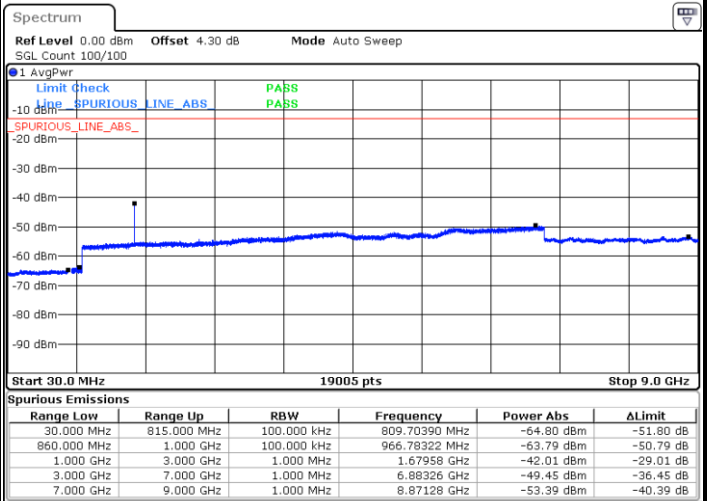

Date: 12.FEB.2018 18:48:12

LTE Band 26 / 5MHz

Highest Channel / QPSK

Date: 12.FEB.2018 18:49:09

Highest Channel / 16QAM

Date: 12.FEB.2018 18:49:34

LTE Band 26 / 10MHz

Lowest Channel / QPSK

Date: 12.FEB.2018 18:51:36

Lowest Channel / 16QAM

Date: 12.FEB.2018 18:51:08

LTE Band 26 / 10MHz

Middle Channel / QPSK

Middle Channel / 16QAM

Date: 12.FEB.2018 18:52:22

Date: 12.FEB.2018 18:52:46

Highest Channel / QPSK

Highest Channel / 16QAM

Date: 12.FEB.2018 18:54:28

Date: 12.FEB.2018 18:54:01

LTE Band 26 / 15MHz

Lowest Channel / QPSK

Lowest Channel / 16QAM

Date: 12 FEB 2018 18:54:57

Date: 12 FEB 2018 18:55:22

Middle Channel / QPSK

Middle Channel / 16QAM

Date: 12 FEB 2018 18:57:07

Date: 12 FEB 2018 18:56:40

LTE Band 26 / 1.4MHz

Lowest Channel / 64QAM

Middle Channel / 64QAM