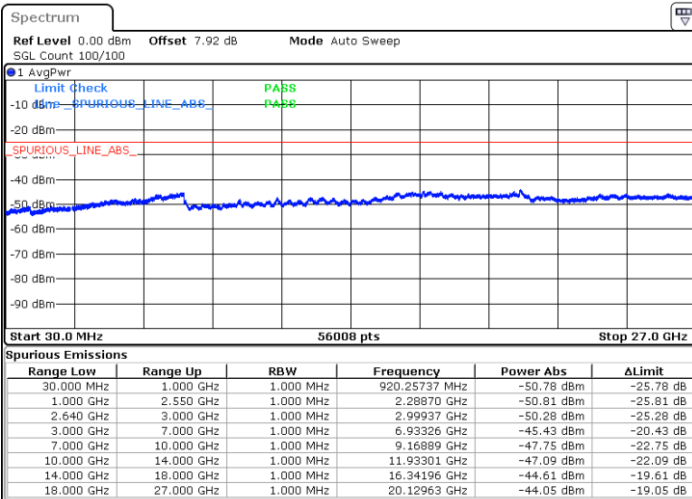

Date: 11.JAN.2018 19:09:21

LTE Band 38 / 5MHz

Lowest Channel / 64QAM

Middle Channel / 64QAM

Date: 11.JAN.2018 20:49:34

Date: 11.JAN.2018 20:50:21

Highest Channel / 64QAM

Date: 11.JAN.2018 20:51:09

LTE Band 38 / 10MHz

Lowest Channel / 64QAM

Middle Channel / 64QAM

Date: 11. JAN 2018 20:47:06

Date: 11. JAN 2018 20:47:54

Highest Channel / 64QAM

Date: 11. JAN 2018 20:48:43

LTE Band 38 / 15MHz

Lowest Channel / 64QAM

Middle Channel / 64QAM

Date: 11.JAN.2018 20:59:00

Date: 11.JAN.2018 20:45:26

Highest Channel / 64QAM

Date: 11.JAN.2018 20:46:14

LTE Band 38 / 20MHz

Lowest Channel / 64QAM