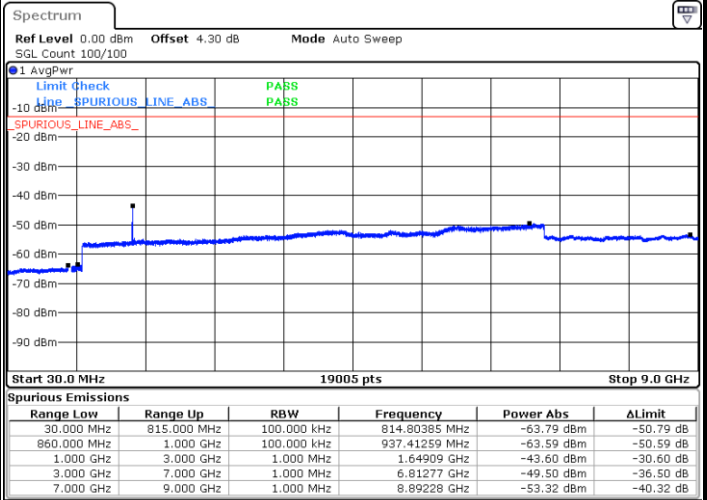

LTE Band 26 / 5MHz

Lowest Channel / QPSK

Lowest Channel / 16QAM

Date: 12.FEB.2018 18:42:12

Date: 12.FEB.2018 18:42:37

Middle Channel / QPSK

Middle Channel / 16QAM

Date: 12.FEB.2018 18:48:43

Date: 12.FEB.2018 18:48:12

LTE Band 26 / 5MHz

Highest Channel / QPSK

Date: 12.FEB.2018 18:49:09

Highest Channel / 16QAM

Date: 12.FEB.2018 18:49:34

LTE Band 26 / 10MHz

Lowest Channel / QPSK