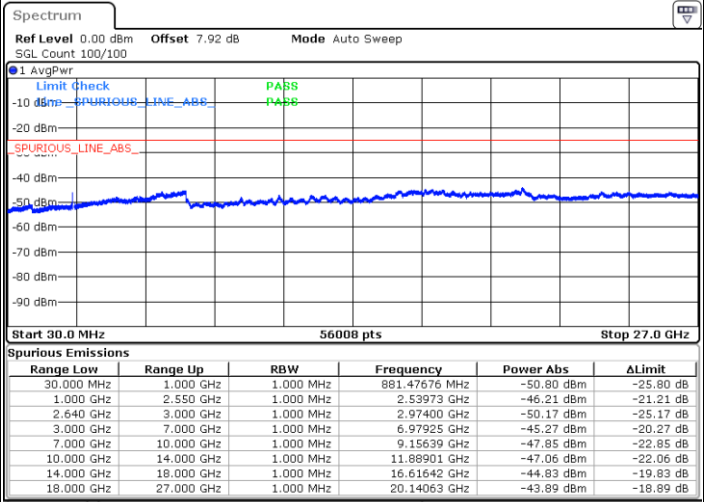

Date: 11.JAN.2018 18:59:16

Date: 11.JAN.2018 19:00:11

Middle Channel / QPSK

Middle Channel / 16QAM

Date: 11.JAN.2018 19:01:06

Date: 11.JAN.2018 19:02:01

LTE Band 38 / 15MHz

Highest Channel / QPSK

Highest Channel / 16QAM

Date: 11.JAN.2018 19:02:56

Date: 11.JAN.2018 19:03:51

LTE Band 38 / 20MHz

Lowest Channel / QPSK

Lowest Channel / 16QAM

Date: 11.JAN.2018 19:04:46

Date: 11.JAN.2018 19:05:41

LTE Band 38 / 20MHz

Middle Channel / QPSK

Middle Channel / 16QAM

Date: 11.JAN.2018 19:06:36

Date: 11.JAN.2018 19:07:31

Highest Channel / QPSK

Highest Channel / 16QAM

Date: 11.JAN.2018 19:08:26

Date: 11.JAN.2018 19:09:21

LTE Band 38 / 5MHz

Lowest Channel / 64QAM

Middle Channel / 64QAM

Date: 11.JAN.2018 20:49:34

Date: 11.JAN.2018 20:50:21

Highest Channel / 64QAM

Date: 11.JAN.2018 20:51:09