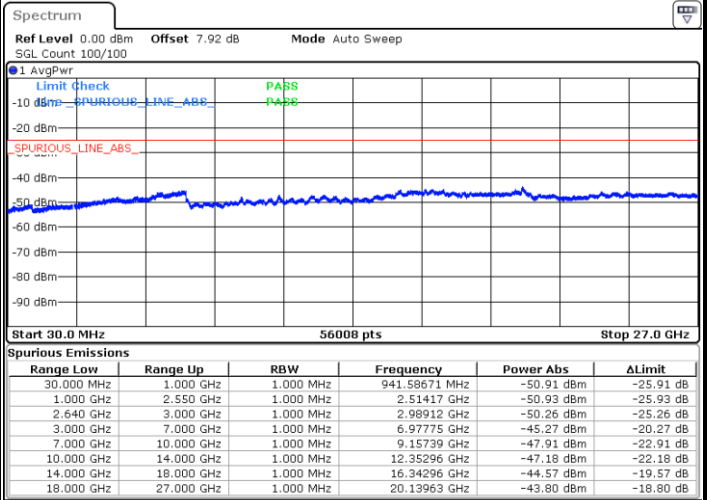

LTE Band 38 / 20MHz

Middle Channel / QPSK

Middle Channel / 16QAM

Date: 11.JAN.2018 19:06:36

Date: 11.JAN.2018 19:07:31

Highest Channel / QPSK

Highest Channel / 16QAM

Date: 11.JAN.2018 19:08:26

Date: 11.JAN.2018 19:09:21

LTE Band 38 / 5MHz

Lowest Channel / 64QAM

Middle Channel / 64QAM

Date: 11.JAN.2018 20:49:34

Date: 11.JAN.2018 20:50:21

Highest Channel / 64QAM

Date: 11.JAN.2018 20:51:09

LTE Band 38 / 10MHz

Lowest Channel / 64QAM

Middle Channel / 64QAM

Date: 11. JAN 2018 20:47:06

Date: 11. JAN 2018 20:47:54

Highest Channel / 64QAM

Date: 11. JAN 2018 20:48:43

LTE Band 38 / 15MHz

Lowest Channel / 64QAM

Middle Channel / 64QAM

Date: 11.JAN.2018 20:59:00

Date: 11.JAN.2018 20:45:26

Highest Channel / 64QAM

Date: 11.JAN.2018 20:46:14

LTE Band 38 / 20MHz

Lowest Channel / 64QAM