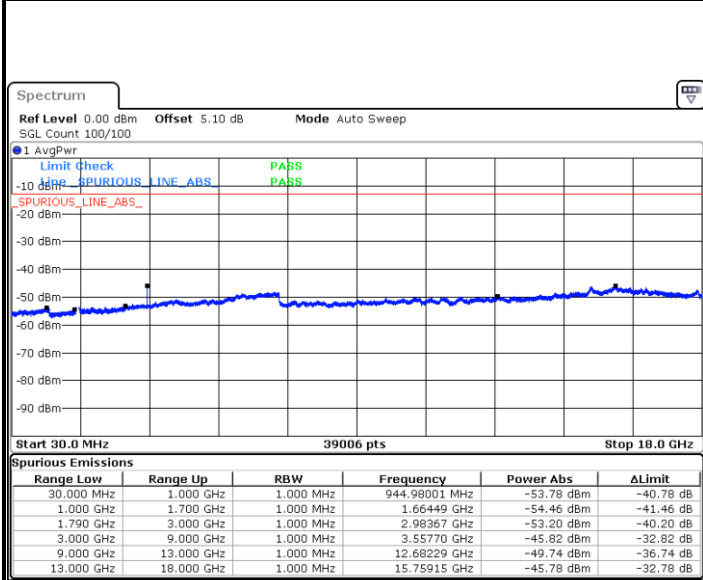

Date: 12 JAN 2018 11:57:12

LTE Band 41 / 20MHz

Lowest Channel / 64QAM

Middle Channel / 64QAM

Date: 12 JAN 2018 13:48:16

Date: 12 JAN 2018 13:50:10

Highest Channel / 64QAM

Date: 12 JAN 2018 13:51:03

LTE Band 66 / 1.4MHz

Lowest Channel / QPSK

Lowest Channel / 16QAM

Date: 12 JAN 2018 20:04:18

Date: 12 JAN 2018 20:04:58

Middle Channel / QPSK

Middle Channel / 16QAM

Date: 12 JAN 2018 20:15:43

Date: 12 JAN 2018 20:17:49

LTE Band 66 / 1.4MHz

Highest Channel / QPSK

Date: 12 JAN 2018 20:19:56

Highest Channel / 16QAM

Date: 12 JAN 2018 20:20:36

LTE Band 66 / 3MHz

Lowest Channel / QPSK