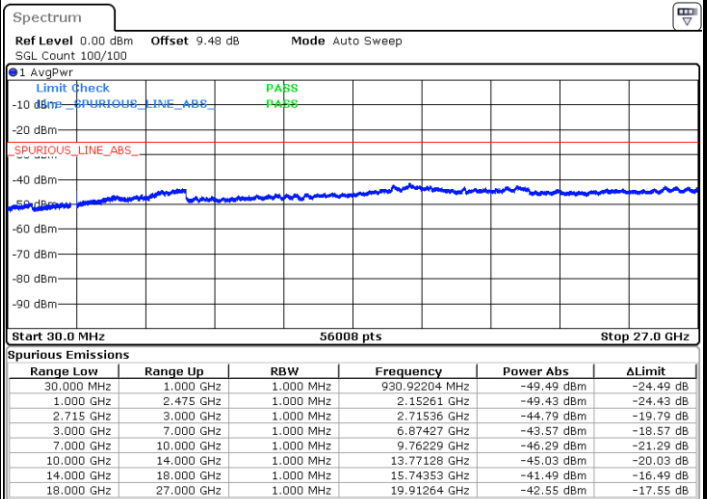

Date: 12.JAN.2018 10:42:02

LTE Band 41 / 15MHz

Highest Channel / QPSK

Highest Channel / 16QAM

Date: 12 JAN 2018 10:43:46

Date: 12 JAN 2018 10:44:36

LTE Band 41 / 20MHz

Lowest Channel / QPSK

Lowest Channel / 16QAM

Date: 12 JAN 2018 10:57:22

Date: 12 JAN 2018 11:00:05

LTE Band 41 / 20MHz

Middle Channel / QPSK

Middle Channel / 16QAM

Date: 12 JAN 2018 11:02:06

Date: 12 JAN 2018 11:01:14

Highest Channel / QPSK

Highest Channel / 16QAM

Date: 12 JAN 2018 11:02:57

Date: 12 JAN 2018 11:03:57

LTE Band 41 / 5MHz

Lowest Channel / 64QAM

Middle Channel / 64QAM

Date: 12 JAN 2018 11:30:34