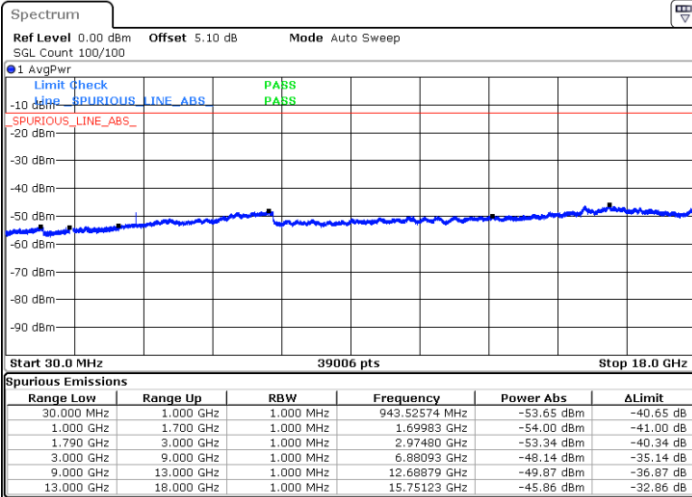

Date: 12 JAN 2018 11:57:12

LTE Band 41 / 20MHz

Lowest Channel / 64QAM

Middle Channel / 64QAM

Date: 12 JAN 2018 13:48:16

Date: 12 JAN 2018 13:50:10

Highest Channel / 64QAM

Date: 12 JAN 2018 13:51:03

LTE Band 66 / 1.4MHz

Lowest Channel / QPSK

Lowest Channel / 16QAM

Date: 12 JAN 2018 20:04:18

Date: 12 JAN 2018 20:04:58

Middle Channel / QPSK

Middle Channel / 16QAM

Date: 12 JAN 2018 20:15:43