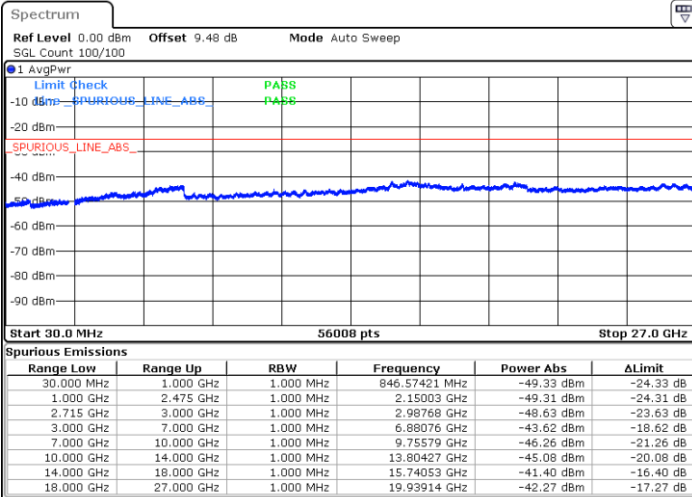

Date: 12 JAN 2018 11:31:37

Highest Channel / 64QAM

Date: 12 JAN 2018 11:32:26

LTE Band 41 / 10MHz

Lowest Channel / 64QAM

Middle Channel / 64QAM

Date: 12 JAN 2018 11:36:53

Date: 12 JAN 2018 11:37:42

Highest Channel / 64QAM

Date: 12 JAN 2018 11:38:32

LTE Band 41 / 15MHz

Lowest Channel / 64QAM

Middle Channel / 64QAM

Date: 12 JAN 2018 11:55:32

Date: 12 JAN 2018 11:56:21

Highest Channel / 64QAM

Date: 12 JAN 2018 11:57:12

LTE Band 41 / 20MHz

Lowest Channel / 64QAM

Middle Channel / 64QAM

Date: 12 JAN 2018 13:48:16

Date: 12 JAN 2018 13:50:10

Highest Channel / 64QAM

Date: 12 JAN 2018 13:51:03