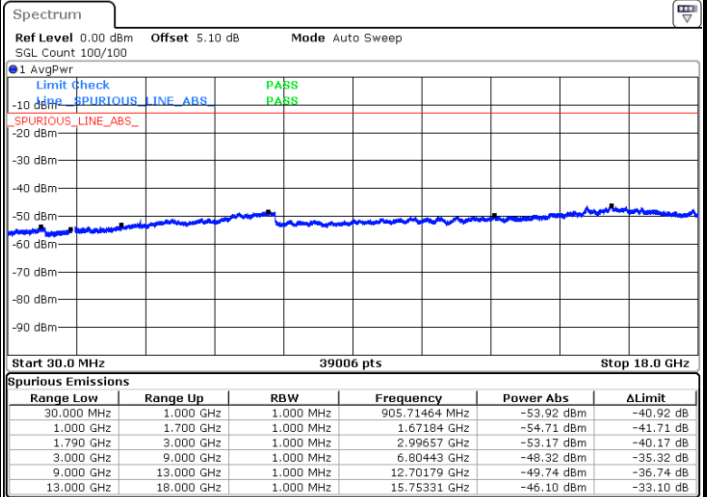

Highest Channel / 64QAM

Date: 12 JAN 2018 20:52:00

LTE Band 66 / 5MHz

Lowest Channel / 64QAM

Middle Channel / 64QAM

Date: 12 JAN 2018 19:59:49

Date: 12 JAN 2018 19:56:54

Highest Channel / 64QAM

Date: 12 JAN 2018 19:21:33

LTE Band 66 / 15MHz

Lowest Channel / 64QAM

Middle Channel / 64QAM

Date: 12 JAN 2018 21:57:24

Date: 12 JAN 2018 22:05:32

Highest Channel / 64QAM

Date: 12 JAN 2018 22:07:57

LTE Band 66 / 20MHz

Lowest Channel / 64QAM

Middle Channel / 64QAM

Date: 12 JAN 2018 22:37:57

Date: 12 JAN 2018 22:48:27

Highest Channel / 64QAM

Date: 12 JAN 2018 22:53:24

Band 41CA