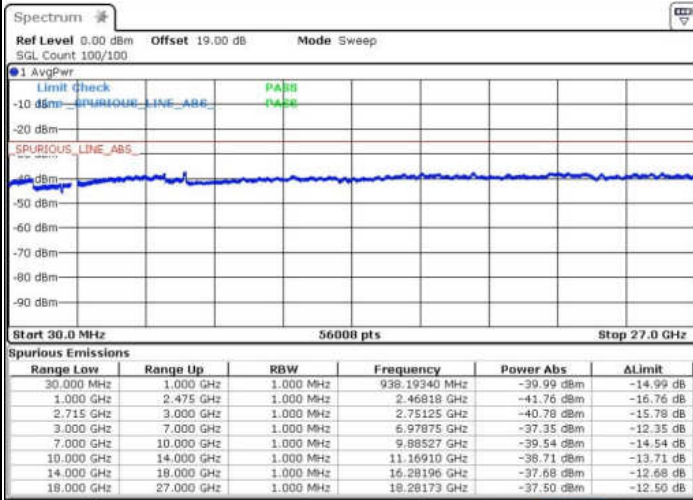

Middle Channel / QPSK

Middle Channel / 16QAM

Date: 11.FEB.2016 13:25:21

Date: 11.FEB.2016 13:24:28

Middle Channel / 64QAM

Date: 11.FEB.2016 13:23:34

**LTE Band 41 / 5MHz+20MHz**

**Highest Channel / QPSK**

**Highest Channel / 16QAM**

**Highest Channel / 64QAM**

LTE Band 41 / 10MHz+20MHz

Lowest Channel / QPSK

Lowest Channel / 16QAM

Date: 11.FEB.2016 14:08:53

Date: 11.FEB.2016 14:09:49

Lowest Channel / 64QAM