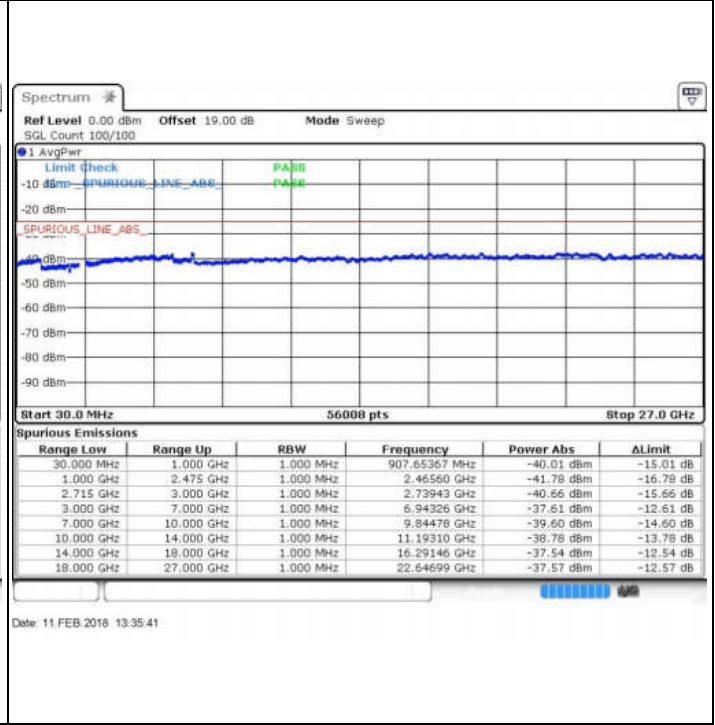

LTE Band 41 / 5MHz+20MHz

Lowest Channel / QPSK

Lowest Channel / 16QAM

Date: 11.FEB.2016 13:19:59

Date: 11.FEB.2016 13:20:54

Lowest Channel / 64QAM

Date: 11.FEB.2016 13:21:58

LTE Band 41 / 5MHz+20MHz

Middle Channel / QPSK

Middle Channel / 16QAM

Date: 11.FEB.2016 13:25:21

Date: 11.FEB.2016 13:24:28

Middle Channel / 64QAM

Date: 11.FEB.2016 13:23:34

**LTE Band 41 / 5MHz+20MHz**

**Highest Channel / QPSK**

**Highest Channel / 16QAM**

**Highest Channel / 64QAM**

LTE Band 41 / 10MHz+20MHz

Lowest Channel / QPSK

Lowest Channel / 16QAM

Date: 11.FEB.2016 14:08:53

Date: 11.FEB.2016 14:09:49

Lowest Channel / 64QAM