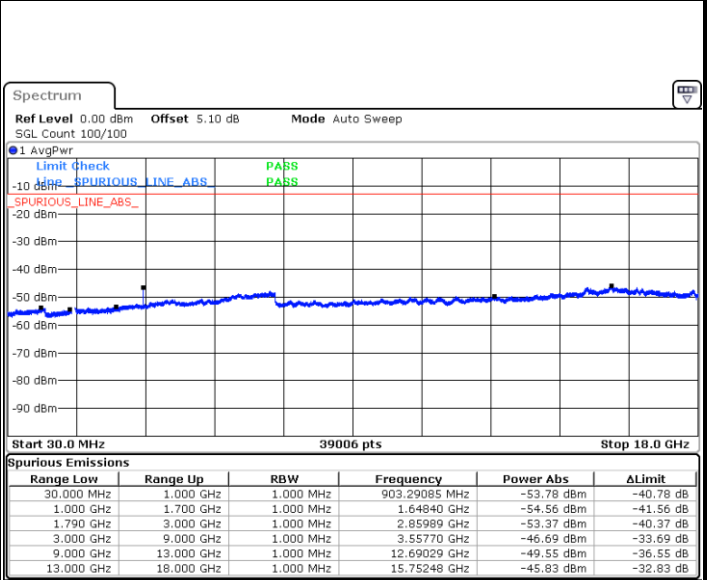

LTE Band 66 / 1.4MHz

Lowest Channel / QPSK

Lowest Channel / 16QAM

Date: 12 JAN 2018 20:04:18

Date: 12 JAN 2018 20:04:58

Middle Channel / QPSK

Middle Channel / 16QAM

Date: 12 JAN 2018 20:15:43

Date: 12 JAN 2018 20:17:49

LTE Band 66 / 1.4MHz

Highest Channel / QPSK

Date: 12 JAN 2018 20:19:56

Highest Channel / 16QAM

Date: 12 JAN 2018 20:20:36

LTE Band 66 / 3MHz

Lowest Channel / QPSK

Date: 12 JAN 2018 20:31:57

Lowest Channel / 16QAM

Date: 12 JAN 2018 20:32:36

LTE Band 66 / 3MHz

Middle Channel / QPSK

Middle Channel / 16QAM

Date: 12 JAN 2018 20:40:27

Date: 12 JAN 2018 20:41:42

Highest Channel / QPSK

Highest Channel / 16QAM

Date: 12 JAN 2018 20:50:06

Date: 12 JAN 2018 20:51:22

LTE Band 66 / 5MHz

Lowest Channel / QPSK

Lowest Channel / 16QAM

Date: 12 JAN 2018 19:58:27