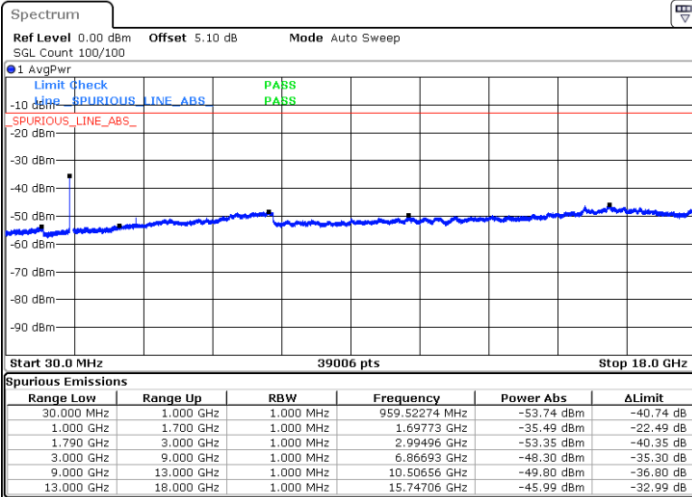

Highest Channel / 64QAM

Date: 12 JAN 2018 20:52:00

LTE Band 66 / 5MHz

Lowest Channel / 64QAM

Middle Channel / 64QAM

Date: 12 JAN 2018 19:59:49

Date: 12 JAN 2018 19:56:54

Highest Channel / 64QAM

Date: 12 JAN 2018 19:21:33

LTE Band 66 / 15MHz

Lowest Channel / 64QAM

Middle Channel / 64QAM

Date: 12 JAN 2018 21:57:24

Date: 12 JAN 2018 22:05:32

Highest Channel / 64QAM

Date: 12 JAN 2018 22:07:57

LTE Band 66 / 20MHz

Lowest Channel / 64QAM

Middle Channel / 64QAM

Date: 12 JAN 2018 22:37:57

Date: 12 JAN 2018 22:48:27

Highest Channel / 64QAM

Date: 12 JAN 2018 22:53:24

Band 41CA