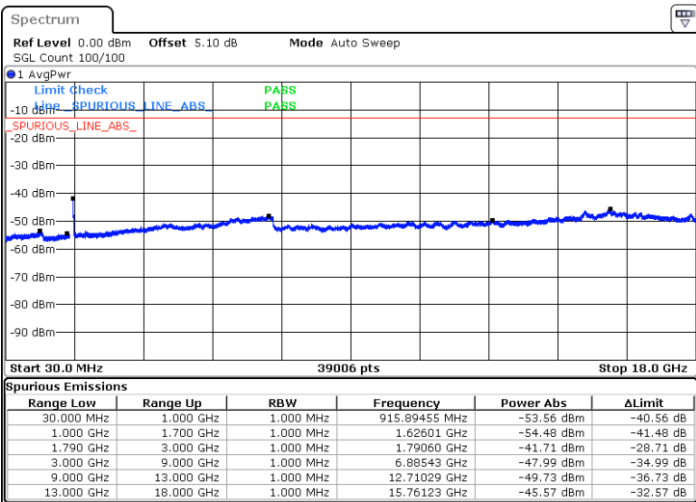

Date: 12 JAN 2018 20:18:31

Highest Channel / 64QAM

Date: 12 JAN 2018 20:21:16

LTE Band 66 / 3MHz

Lowest Channel / 64QAM

Middle Channel / 64QAM

Date: 12 JAN 2018 20:33:14

Date: 12 JAN 2018 20:42:25

Highest Channel / 64QAM

Date: 12 JAN 2018 20:52:00

LTE Band 66 / 5MHz

Lowest Channel / 64QAM

Middle Channel / 64QAM

Date: 12 JAN 2018 19:59:49

Date: 12 JAN 2018 19:56:54

Highest Channel / 64QAM

Date: 12 JAN 2018 19:21:33

LTE Band 66 / 15MHz

Lowest Channel / 64QAM

Middle Channel / 64QAM

Date: 12 JAN 2018 21:57:24

Date: 12 JAN 2018 22:05:32

Highest Channel / 64QAM

Date: 12 JAN 2018 22:07:57

LTE Band 66 / 20MHz

Lowest Channel / 64QAM

Middle Channel / 64QAM

Date: 12 JAN 2018 22:37:57

Date: 12 JAN 2018 22:48:27

Highest Channel / 64QAM

Date: 12 JAN 2018 22:53:24

Band 41CA