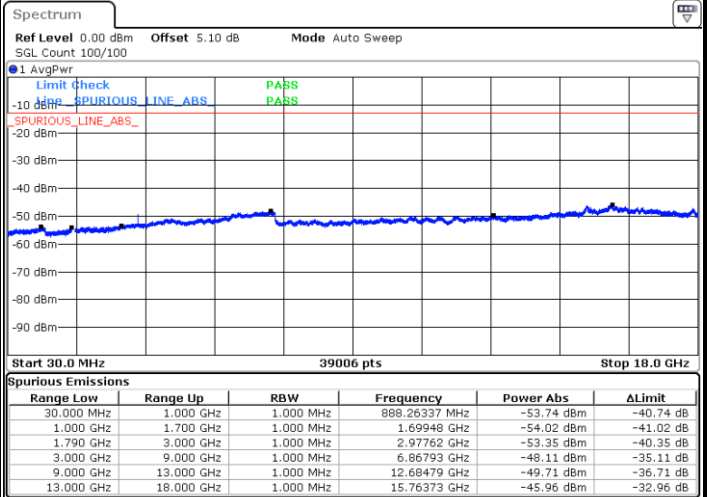

Date: 12 JAN 2018 11:57:12

LTE Band 41 / 20MHz

Lowest Channel / 64QAM

Middle Channel / 64QAM

Date: 12 JAN 2018 13:48:16

Date: 12 JAN 2018 13:50:10

Highest Channel / 64QAM

Date: 12 JAN 2018 13:51:03

LTE Band 66 / 1.4MHz

Lowest Channel / QPSK

Lowest Channel / 16QAM

Date: 12 JAN 2018 20:04:18

Date: 12 JAN 2018 20:04:58

Middle Channel / QPSK

Middle Channel / 16QAM

Date: 12 JAN 2018 20:15:43