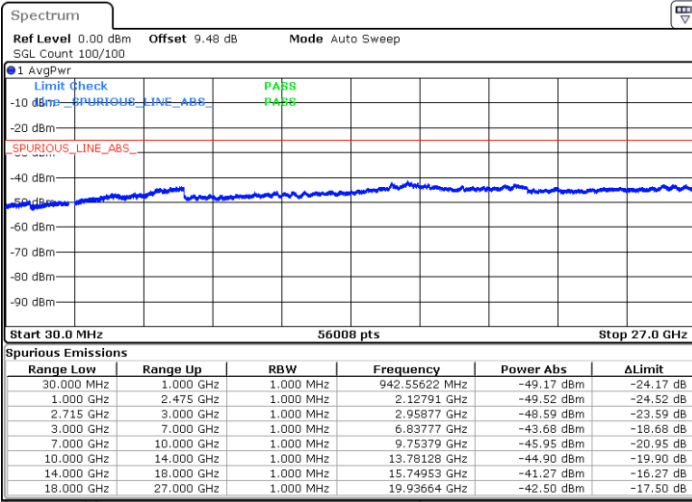

LTE Band 41 / 15MHz

Lowest Channel / QPSK

Lowest Channel / 16QAM

Date: 12.JAN.2018 10:40:21

Date: 12.JAN.2018 10:41:09

Middle Channel / QPSK

Middle Channel / 16QAM

Date: 12.JAN.2018 10:42:50

Date: 12.JAN.2018 10:42:02

LTE Band 41 / 15MHz

Highest Channel / QPSK

Highest Channel / 16QAM

Date: 12 JAN 2018 10:43:46

Date: 12 JAN 2018 10:44:36

LTE Band 41 / 20MHz

Lowest Channel / QPSK