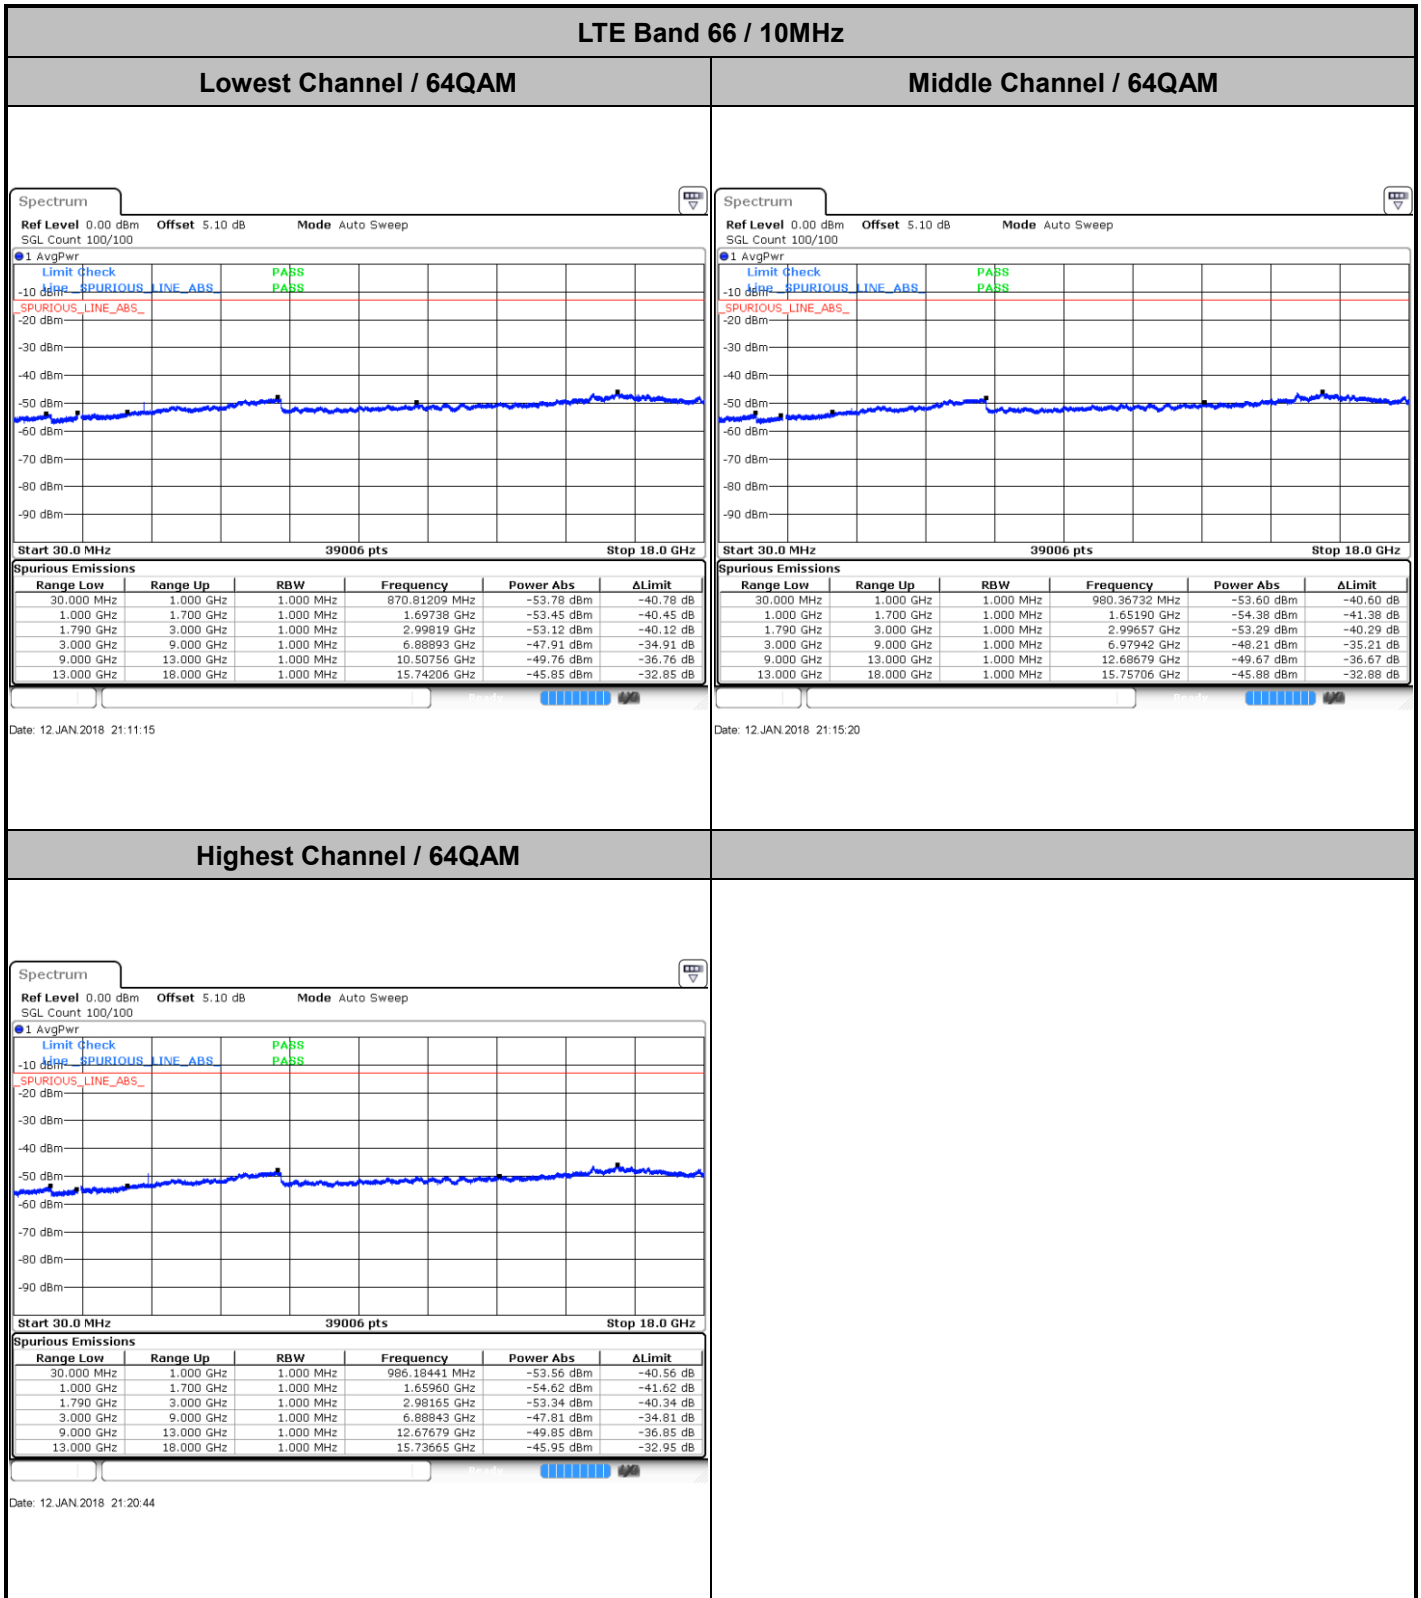

Date: 12 JAN 2018 20:18:31

Highest Channel / 64QAM

Date: 12 JAN 2018 20:21:16

LTE Band 66 / 3MHz

Lowest Channel / 64QAM

Middle Channel / 64QAM

Date: 12 JAN 2018 20:33:14

Date: 12 JAN 2018 20:42:25

Highest Channel / 64QAM

Date: 12 JAN 2018 20:52:00

LTE Band 66 / 5MHz

Lowest Channel / 64QAM

Middle Channel / 64QAM

Date: 12 JAN 2018 19:59:49

Date: 12 JAN 2018 19:56:54

Highest Channel / 64QAM

Date: 12 JAN 2018 19:21:33

LTE Band 66 / 15MHz

Lowest Channel / 64QAM

Middle Channel / 64QAM

Date: 12 JAN 2018 21:57:24

Date: 12 JAN 2018 22:05:32

Highest Channel / 64QAM

Date: 12 JAN 2018 22:07:57

LTE Band 66 / 20MHz

Lowest Channel / 64QAM

Middle Channel / 64QAM

Date: 12 JAN 2018 22:37:57

Date: 12 JAN 2018 22:48:27

Highest Channel / 64QAM

Date: 12 JAN 2018 22:53:24

Band 41CA