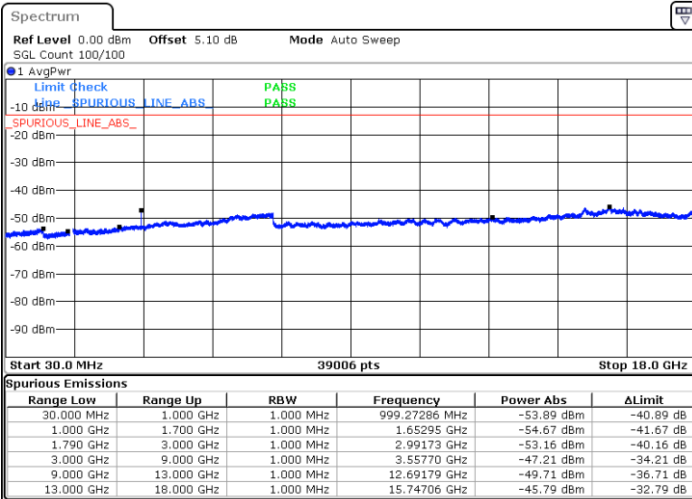

Lowest Channel / 16QAM

Date: 12 JAN 2018 22:35:40

Date: 12 JAN 2018 22:37:18

LTE Band 66 / 20MHz

Middle Channel / QPSK

Middle Channel / 16QAM

Date: 12 JAN 2018 22:45:30

Date: 12 JAN 2018 22:47:40

Highest Channel / QPSK

Highest Channel / 16QAM

Date: 12 JAN 2018 22:55:45

Date: 12 JAN 2018 22:54:11

LTE Band 66 / 1.4MHz

Lowest Channel / 64QAM

Middle Channel / 64QAM

Date: 12 JAN 2018 20:05:37

Date: 12 JAN 2018 20:18:31

Highest Channel / 64QAM

Date: 12 JAN 2018 20:21:16

LTE Band 66 / 3MHz

Lowest Channel / 64QAM

Middle Channel / 64QAM

Date: 12 JAN 2018 20:33:14

Date: 12 JAN 2018 20:42:25

Highest Channel / 64QAM

Date: 12 JAN 2018 20:52:00

LTE Band 66 / 5MHz

Lowest Channel / 64QAM

Middle Channel / 64QAM

Date: 12 JAN 2018 19:59:49

Date: 12 JAN 2018 19:56:54

Highest Channel / 64QAM