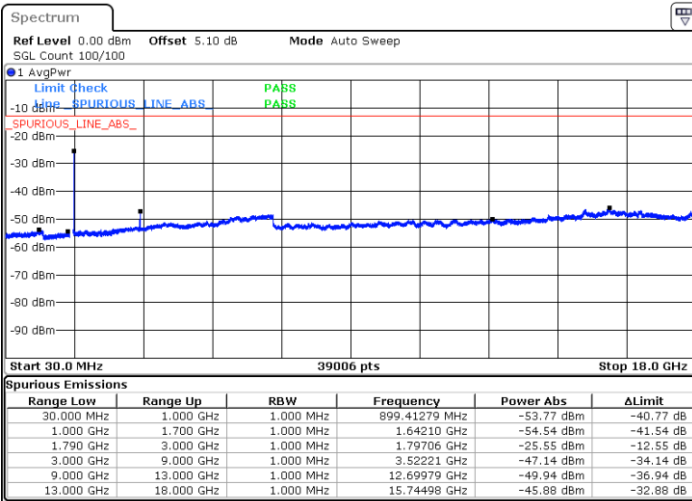

Date: 12 JAN 2018 22:04:56

LTE Band 66 / 15MHz

Highest Channel / QPSK

Highest Channel / 16QAM

Date: 12 JAN 2018 22:06:40

Date: 12 JAN 2018 22:07:18

LTE Band 66 / 20MHz

Lowest Channel / QPSK

Lowest Channel / 16QAM

Date: 12 JAN 2018 22:35:40

Date: 12 JAN 2018 22:37:18

LTE Band 66 / 20MHz

Middle Channel / QPSK

Middle Channel / 16QAM

Date: 12 JAN 2018 22:45:30

Date: 12 JAN 2018 22:47:40

Highest Channel / QPSK

Highest Channel / 16QAM

Date: 12 JAN 2018 22:55:45

Date: 12 JAN 2018 22:54:11

LTE Band 66 / 1.4MHz

Lowest Channel / 64QAM

Middle Channel / 64QAM

Date: 12 JAN 2018 20:05:37

Date: 12 JAN 2018 20:18:31

Highest Channel / 64QAM

Date: 12 JAN 2018 20:21:16

LTE Band 66 / 3MHz

Lowest Channel / 64QAM

Middle Channel / 64QAM

Date: 12 JAN 2018 20:33:14

Date: 12 JAN 2018 20:42:25