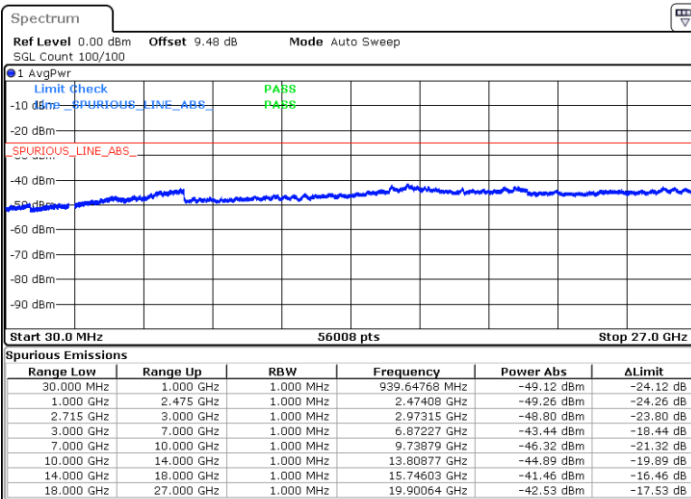

Date: 12.JAN.2018 10:42:02

LTE Band 41 / 15MHz

Highest Channel / QPSK

Highest Channel / 16QAM

Date: 12 JAN 2018 10:43:46

Date: 12 JAN 2018 10:44:36

LTE Band 41 / 20MHz

Lowest Channel / QPSK

Lowest Channel / 16QAM

Date: 12 JAN 2018 10:57:22

Date: 12 JAN 2018 11:00:05

LTE Band 41 / 20MHz

Middle Channel / QPSK

Middle Channel / 16QAM

Date: 12 JAN 2018 11:02:06

Date: 12 JAN 2018 11:01:14

Highest Channel / QPSK

Highest Channel / 16QAM

Date: 12 JAN 2018 11:02:57

Date: 12 JAN 2018 11:03:57

LTE Band 41 / 5MHz

Lowest Channel / 64QAM

Middle Channel / 64QAM

Date: 12 JAN 2018 11:30:34