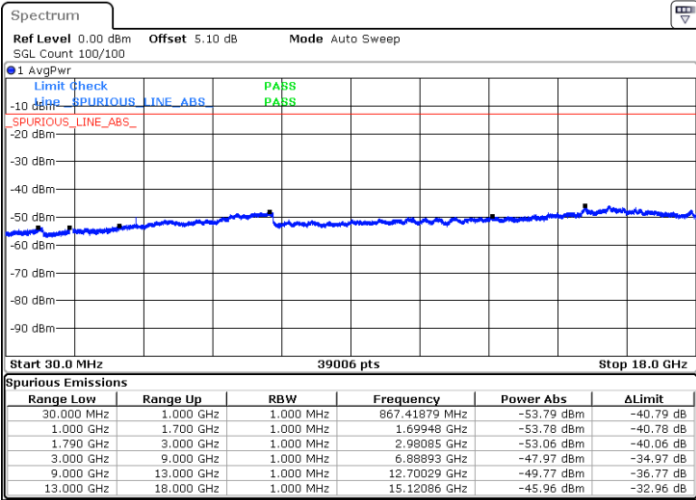

Highest Channel / QPSK

Highest Channel / 16QAM

Date: 12 JAN 2018 22:55:45

Date: 12 JAN 2018 22:54:11

LTE Band 66 / 1.4MHz

Lowest Channel / 64QAM

Middle Channel / 64QAM

Date: 12 JAN 2018 20:05:37

Date: 12 JAN 2018 20:18:31

Highest Channel / 64QAM

Date: 12 JAN 2018 20:21:16

LTE Band 66 / 3MHz

Lowest Channel / 64QAM

Middle Channel / 64QAM

Date: 12 JAN 2018 20:33:14

Date: 12 JAN 2018 20:42:25

Highest Channel / 64QAM

Date: 12 JAN 2018 20:52:00

LTE Band 66 / 5MHz

Lowest Channel / 64QAM

Middle Channel / 64QAM

Date: 12 JAN 2018 19:59:49

Date: 12 JAN 2018 19:56:54

Highest Channel / 64QAM

Date: 12 JAN 2018 19:21:33

LTE Band 66 / 15MHz

Lowest Channel / 64QAM

Middle Channel / 64QAM

Date: 12 JAN 2018 21:57:24

Date: 12 JAN 2018 22:05:32

Highest Channel / 64QAM

Date: 12 JAN 2018 22:07:57