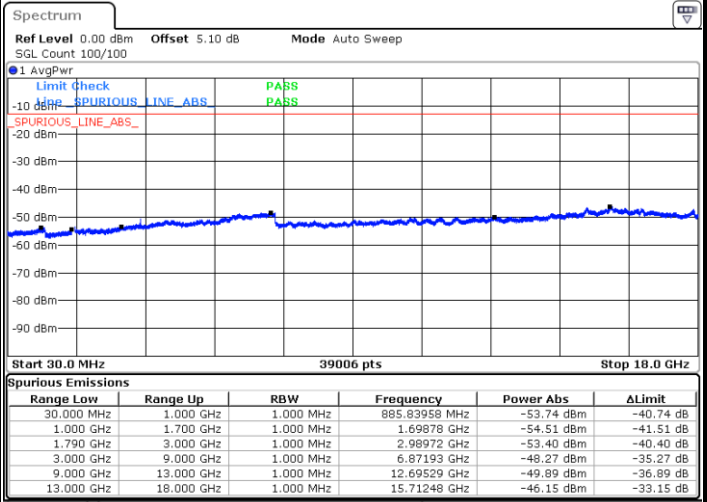

LTE Band 66 / 15MHz

Lowest Channel / QPSK

Lowest Channel / 16QAM

Date: 12 JAN 2018 21:53:01

Date: 12 JAN 2018 21:56:45

Middle Channel / QPSK

Middle Channel / 16QAM

Date: 12 JAN 2018 22:04:04

Date: 12 JAN 2018 22:04:56

LTE Band 66 / 15MHz

Highest Channel / QPSK

Highest Channel / 16QAM

Date: 12 JAN 2018 22:06:40

Date: 12 JAN 2018 22:07:18

LTE Band 66 / 20MHz

Lowest Channel / QPSK