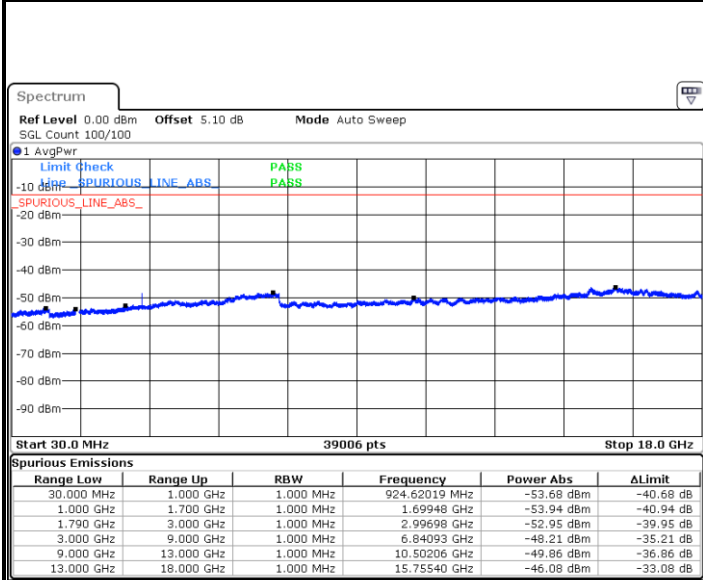

LTE Band 66 / 1.4MHz

Lowest Channel / QPSK

Lowest Channel / 16QAM

Date: 12 JAN 2018 20:04:18

Date: 12 JAN 2018 20:04:58

Middle Channel / QPSK

Middle Channel / 16QAM

Date: 12 JAN 2018 20:15:43

Date: 12 JAN 2018 20:17:49

LTE Band 66 / 1.4MHz

Highest Channel / QPSK

Date: 12 JAN 2018 20:19:56

Highest Channel / 16QAM

Date: 12 JAN 2018 20:20:36

LTE Band 66 / 3MHz

Lowest Channel / QPSK

Date: 12 JAN 2018 20:31:57

Lowest Channel / 16QAM

Date: 12 JAN 2018 20:32:36

LTE Band 66 / 3MHz

Middle Channel / QPSK

Middle Channel / 16QAM

Date: 12 JAN 2018 20:40:27

Date: 12 JAN 2018 20:41:42

Highest Channel / QPSK

Highest Channel / 16QAM

Date: 12 JAN 2018 20:50:06

Date: 12 JAN 2018 20:51:22

LTE Band 66 / 5MHz

Lowest Channel / QPSK

Lowest Channel / 16QAM

Date: 12 JAN 2018 19:58:27