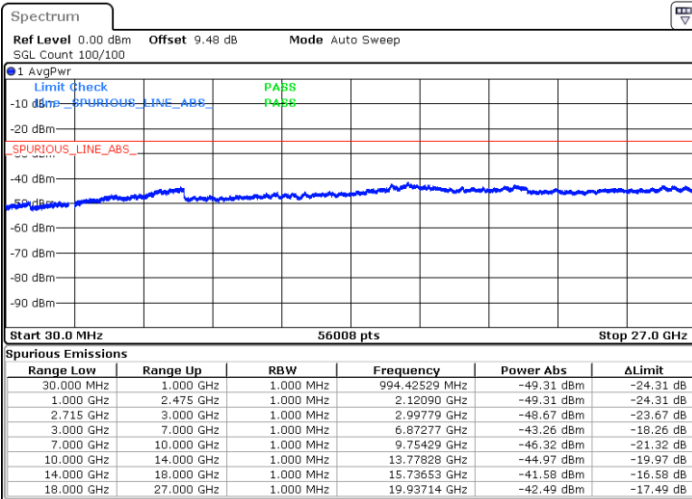

Highest Channel / QPSK

Highest Channel / 16QAM

Date: 12 JAN 2018 11:02:57

Date: 12 JAN 2018 11:03:57

LTE Band 41 / 5MHz

Lowest Channel / 64QAM

Middle Channel / 64QAM

Date: 12 JAN 2018 11:30:34

Date: 12 JAN 2018 11:31:37

Highest Channel / 64QAM

Date: 12 JAN 2018 11:32:26

LTE Band 41 / 10MHz

Lowest Channel / 64QAM

Middle Channel / 64QAM

Date: 12 JAN 2018 11:36:53

Date: 12 JAN 2018 11:37:42

Highest Channel / 64QAM

Date: 12 JAN 2018 11:38:32

LTE Band 41 / 15MHz

Lowest Channel / 64QAM

Middle Channel / 64QAM

Date: 12 JAN 2018 11:55:32

Date: 12 JAN 2018 11:56:21

Highest Channel / 64QAM