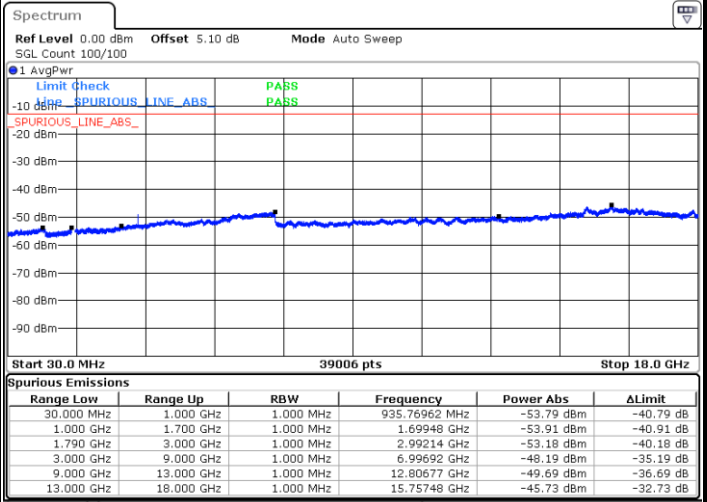

Date: 12 JAN 2018 20:31:57

Lowest Channel / 16QAM

Date: 12 JAN 2018 20:32:36

LTE Band 66 / 3MHz

Middle Channel / QPSK

Middle Channel / 16QAM

Date: 12 JAN 2018 20:40:27

Date: 12 JAN 2018 20:41:42

Highest Channel / QPSK

Highest Channel / 16QAM

Date: 12 JAN 2018 20:50:06

Date: 12 JAN 2018 20:51:22

LTE Band 66 / 5MHz

Lowest Channel / QPSK

Lowest Channel / 16QAM

Date: 12 JAN 2018 19:58:27

Date: 12 JAN 2018 19:59:07

Middle Channel / QPSK

Middle Channel / 16QAM

Date: 12 JAN 2018 19:54:51

Date: 12 JAN 2018 19:55:31

LTE Band 66 / 5MHz

Highest Channel / QPSK

Date: 12 JAN 2018 19:20:17

Highest Channel / 16QAM

Date: 12 JAN 2018 19:20:56

LTE Band 66 / 10MHz

Lowest Channel / QPSK

Date: 12 JAN 2018 21:09:01

Lowest Channel / 16QAM

Date: 12 JAN 2018 21:10:24

LTE Band 66 / 10MHz