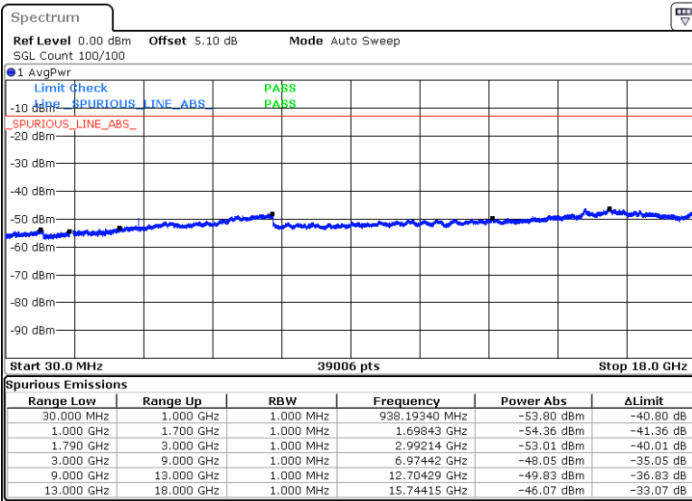

Date: 12 JAN 2018 20:31:57

Lowest Channel / 16QAM

Date: 12 JAN 2018 20:32:36

LTE Band 66 / 3MHz

Middle Channel / QPSK

Middle Channel / 16QAM

Date: 12 JAN 2018 20:40:27

Date: 12 JAN 2018 20:41:42

Highest Channel / QPSK

Highest Channel / 16QAM

Date: 12 JAN 2018 20:50:06

Date: 12 JAN 2018 20:51:22

LTE Band 66 / 5MHz

Lowest Channel / QPSK

Lowest Channel / 16QAM

Date: 12 JAN 2018 19:58:27

Date: 12 JAN 2018 19:59:07

Middle Channel / QPSK

Middle Channel / 16QAM

Date: 12 JAN 2018 19:54:51

Date: 12 JAN 2018 19:55:31

LTE Band 66 / 5MHz

Highest Channel / QPSK

Date: 12 JAN 2018 19:20:17

Highest Channel / 16QAM

Date: 12 JAN 2018 19:20:56

LTE Band 66 / 10MHz

Lowest Channel / QPSK

Date: 12 JAN 2018 21:09:01

Lowest Channel / 16QAM

Date: 12 JAN 2018 21:10:24

LTE Band 66 / 10MHz