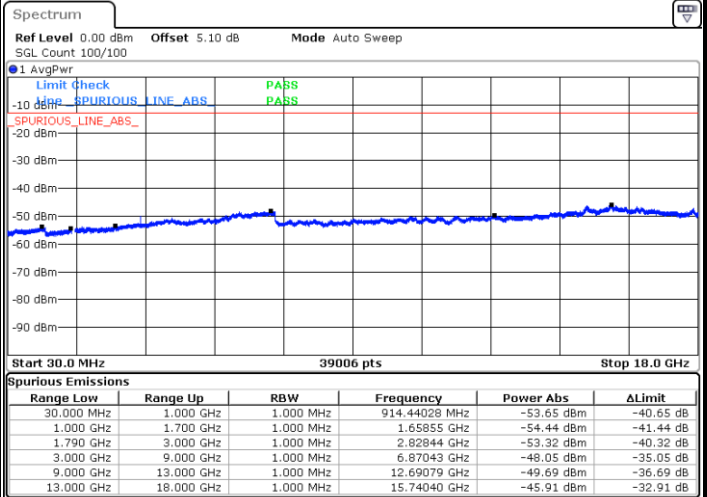

Lowest Channel / 16QAM

Date: 12 JAN 2018 22:35:40

Date: 12 JAN 2018 22:37:18

LTE Band 66 / 20MHz

Middle Channel / QPSK

Middle Channel / 16QAM

Date: 12 JAN 2018 22:45:30

Date: 12 JAN 2018 22:47:40

Highest Channel / QPSK

Highest Channel / 16QAM

Date: 12 JAN 2018 22:55:45

Date: 12 JAN 2018 22:54:11

LTE Band 66 / 1.4MHz

Lowest Channel / 64QAM

Middle Channel / 64QAM

Date: 12 JAN 2018 20:05:37

Date: 12 JAN 2018 20:18:31

Highest Channel / 64QAM

Date: 12 JAN 2018 20:21:16

LTE Band 66 / 3MHz

Lowest Channel / 64QAM

Middle Channel / 64QAM

Date: 12 JAN 2018 20:33:14

Date: 12 JAN 2018 20:42:25

Highest Channel / 64QAM

Date: 12 JAN 2018 20:52:00

LTE Band 66 / 5MHz

Lowest Channel / 64QAM

Middle Channel / 64QAM

Date: 12 JAN 2018 19:59:49

Date: 12 JAN 2018 19:56:54

Highest Channel / 64QAM