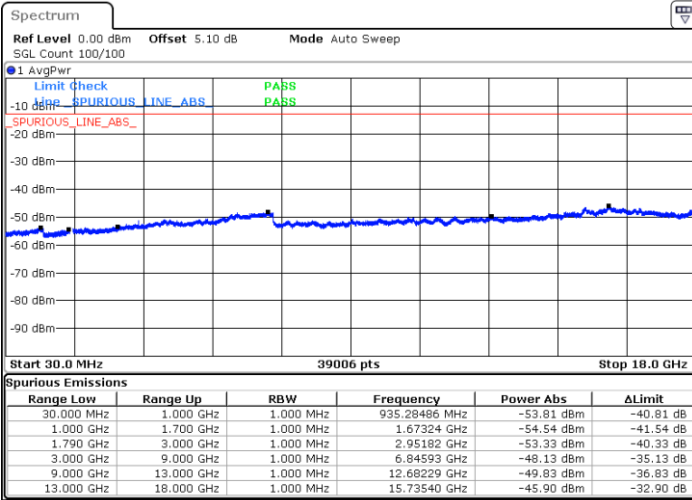

Date: 12 JAN 2018 19:59:07

Middle Channel / QPSK

Middle Channel / 16QAM

Date: 12 JAN 2018 19:54:51

Date: 12 JAN 2018 19:55:31

LTE Band 66 / 5MHz

Highest Channel / QPSK

Date: 12 JAN 2018 19:20:17

Highest Channel / 16QAM

Date: 12 JAN 2018 19:20:56

LTE Band 66 / 10MHz

Lowest Channel / QPSK

Date: 12 JAN 2018 21:09:01

Lowest Channel / 16QAM

Date: 12 JAN 2018 21:10:24

LTE Band 66 / 10MHz

Middle Channel / QPSK

Middle Channel / 16QAM

Date: 12 JAN 2018 21:14:01

Date: 12 JAN 2018 21:14:40

Highest Channel / QPSK

Highest Channel / 16QAM

Date: 12 JAN 2018 21:18:57

Date: 12 JAN 2018 21:19:54