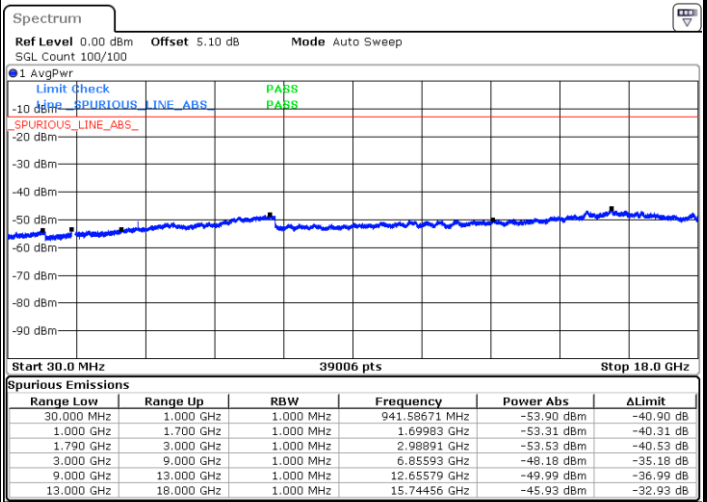

LTE Band 66 / 15MHz

Lowest Channel / QPSK

Lowest Channel / 16QAM

Date: 12 JAN 2018 21:53:01

Date: 12 JAN 2018 21:56:45

Middle Channel / QPSK

Middle Channel / 16QAM

Date: 12 JAN 2018 22:04:04

Date: 12 JAN 2018 22:04:56

LTE Band 66 / 15MHz

Highest Channel / QPSK

Highest Channel / 16QAM

Date: 12 JAN 2018 22:06:40

Date: 12 JAN 2018 22:07:18

LTE Band 66 / 20MHz

Lowest Channel / QPSK

Lowest Channel / 16QAM

Date: 12 JAN 2018 22:35:40

Date: 12 JAN 2018 22:37:18

LTE Band 66 / 20MHz

Middle Channel / QPSK

Middle Channel / 16QAM

Date: 12 JAN 2018 22:45:30

Date: 12 JAN 2018 22:47:40

Highest Channel / QPSK

Highest Channel / 16QAM

Date: 12 JAN 2018 22:55:45

Date: 12 JAN 2018 22:54:11

LTE Band 66 / 1.4MHz

Lowest Channel / 64QAM

Middle Channel / 64QAM

Date: 12 JAN 2018 20:05:37