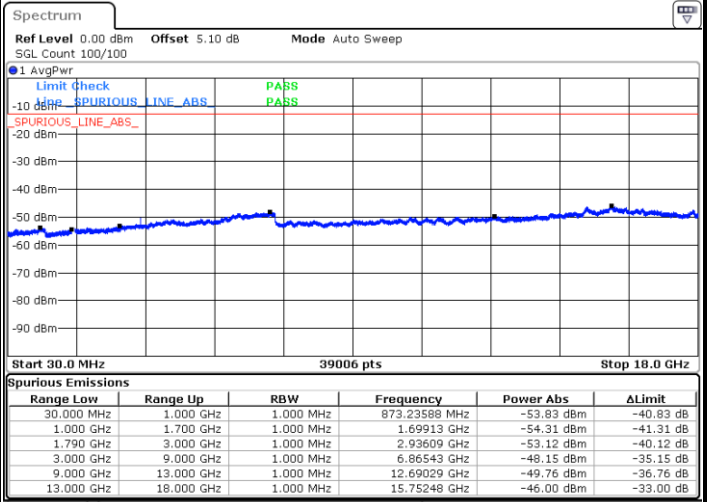

Date: 12 JAN 2018 20:17:49

LTE Band 66 / 1.4MHz

Highest Channel / QPSK

Date: 12 JAN 2018 20:19:56

Highest Channel / 16QAM

Date: 12 JAN 2018 20:20:36

LTE Band 66 / 3MHz

Lowest Channel / QPSK

Date: 12 JAN 2018 20:31:57

Lowest Channel / 16QAM

Date: 12 JAN 2018 20:32:36

LTE Band 66 / 3MHz

Middle Channel / QPSK

Middle Channel / 16QAM

Date: 12 JAN 2018 20:40:27

Date: 12 JAN 2018 20:41:42

Highest Channel / QPSK

Highest Channel / 16QAM

Date: 12 JAN 2018 20:50:06

Date: 12 JAN 2018 20:51:22

LTE Band 66 / 5MHz

Lowest Channel / QPSK

Lowest Channel / 16QAM

Date: 12 JAN 2018 19:58:27