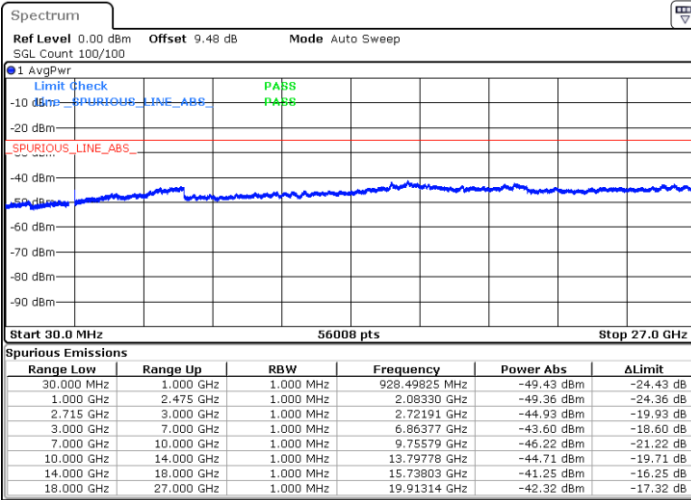

LTE Band 41 / 15MHz

Lowest Channel / QPSK

Lowest Channel / 16QAM

Date: 12.JAN.2018 10:40:21

Date: 12.JAN.2018 10:41:09

Middle Channel / QPSK

Middle Channel / 16QAM

Date: 12.JAN.2018 10:42:50

Date: 12.JAN.2018 10:42:02

LTE Band 41 / 15MHz

Highest Channel / QPSK

Highest Channel / 16QAM

Date: 12 JAN 2018 10:43:46

Date: 12 JAN 2018 10:44:36

LTE Band 41 / 20MHz

Lowest Channel / QPSK