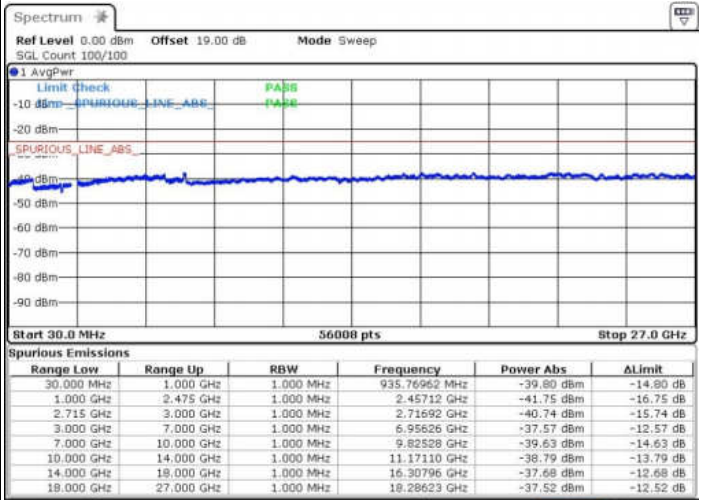

Middle Channel / QPSK

Middle Channel / 16QAM

Date: 11.FEB.2016 13:25:21

Date: 11.FEB.2016 13:24:28

Middle Channel / 64QAM

Date: 11.FEB.2016 13:23:34

**LTE Band 41 / 5MHz+20MHz**

**Highest Channel / QPSK**

**Highest Channel / 16QAM**

**Highest Channel / 64QAM**

LTE Band 41 / 10MHz+20MHz

Lowest Channel / QPSK

Lowest Channel / 16QAM

Date: 11.FEB.2016 14:08:53

Date: 11.FEB.2016 14:09:49

Lowest Channel / 64QAM