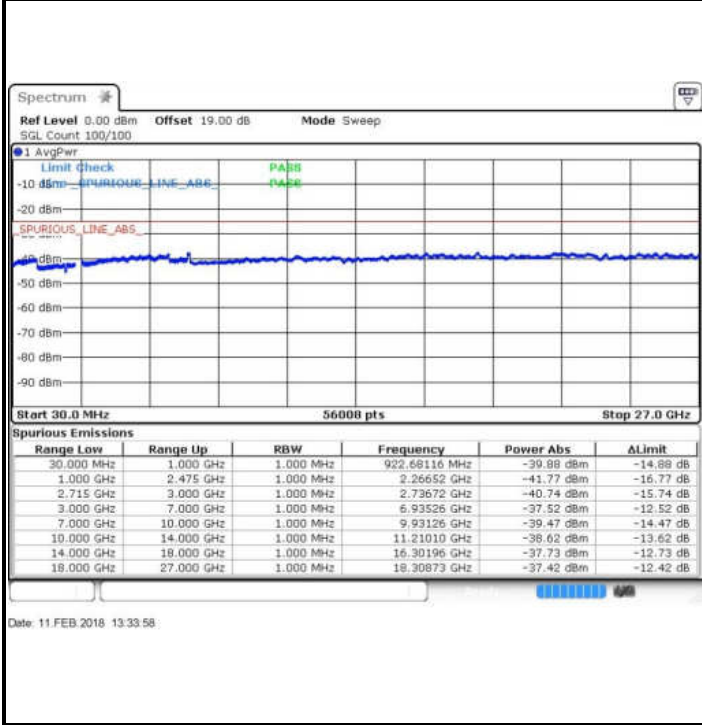

LTE Band 41 / 5MHz+20MHz

Lowest Channel / QPSK

Lowest Channel / 16QAM

Date: 11.FEB.2016 13:19:59

Date: 11.FEB.2016 13:20:54

Lowest Channel / 64QAM

Date: 11.FEB.2016 13:21:58

LTE Band 41 / 5MHz+20MHz

Middle Channel / QPSK

Middle Channel / 16QAM

Date: 11.FEB.2016 13:25:21

Date: 11.FEB.2016 13:24:28

Middle Channel / 64QAM

Date: 11.FEB.2016 13:23:34

**LTE Band 41 / 5MHz+20MHz**

**Highest Channel / QPSK**

**Highest Channel / 16QAM**

**Highest Channel / 64QAM**

LTE Band 41 / 10MHz+20MHz

Lowest Channel / QPSK

Lowest Channel / 16QAM

Date: 11.FEB.2016 14:08:53

Date: 11.FEB.2016 14:09:49

Lowest Channel / 64QAM