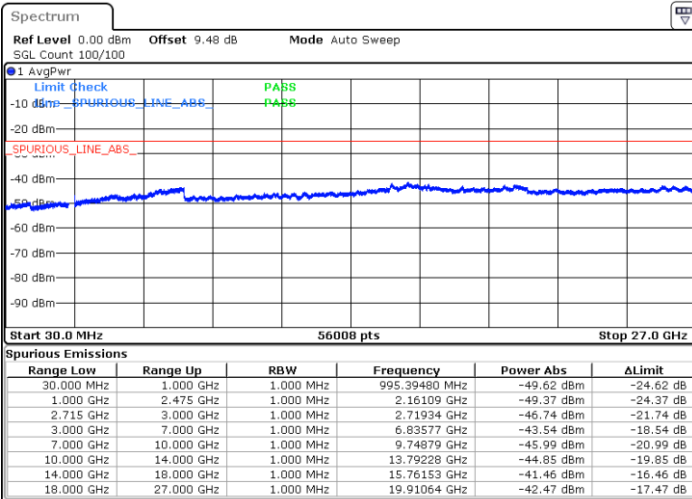

Date: 12 JAN 2018 11:31:37

Highest Channel / 64QAM

Date: 12 JAN 2018 11:32:26

LTE Band 41 / 10MHz

Lowest Channel / 64QAM

Middle Channel / 64QAM

Date: 12 JAN 2018 11:36:53

Date: 12 JAN 2018 11:37:42

Highest Channel / 64QAM

Date: 12 JAN 2018 11:38:32

LTE Band 41 / 15MHz

Lowest Channel / 64QAM

Middle Channel / 64QAM

Date: 12 JAN 2018 11:55:32

Date: 12 JAN 2018 11:56:21

Highest Channel / 64QAM

Date: 12 JAN 2018 11:57:12

LTE Band 41 / 20MHz

Lowest Channel / 64QAM

Middle Channel / 64QAM

Date: 12 JAN 2018 13:48:16

Date: 12 JAN 2018 13:50:10

Highest Channel / 64QAM

Date: 12 JAN 2018 13:51:03