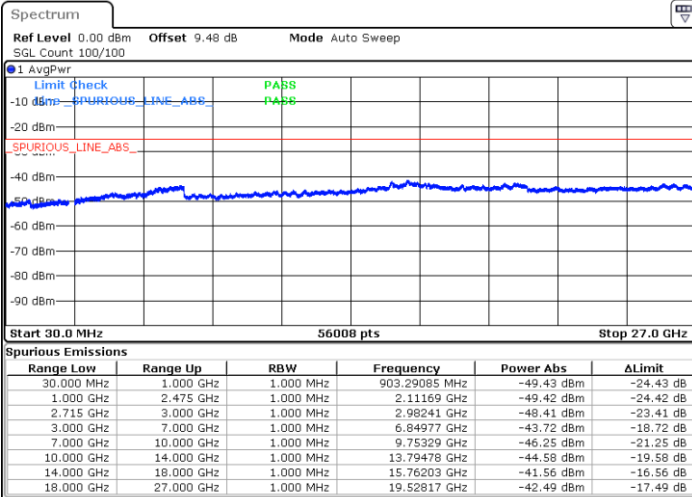

Highest Channel / QPSK

Highest Channel / 16QAM

Date: 12 JAN 2018 11:02:57

Date: 12 JAN 2018 11:03:57

LTE Band 41 / 5MHz

Lowest Channel / 64QAM

Middle Channel / 64QAM

Date: 12 JAN 2018 11:30:34

Date: 12 JAN 2018 11:31:37

Highest Channel / 64QAM

Date: 12 JAN 2018 11:32:26

LTE Band 41 / 10MHz

Lowest Channel / 64QAM

Middle Channel / 64QAM

Date: 12 JAN 2018 11:36:53

Date: 12 JAN 2018 11:37:42