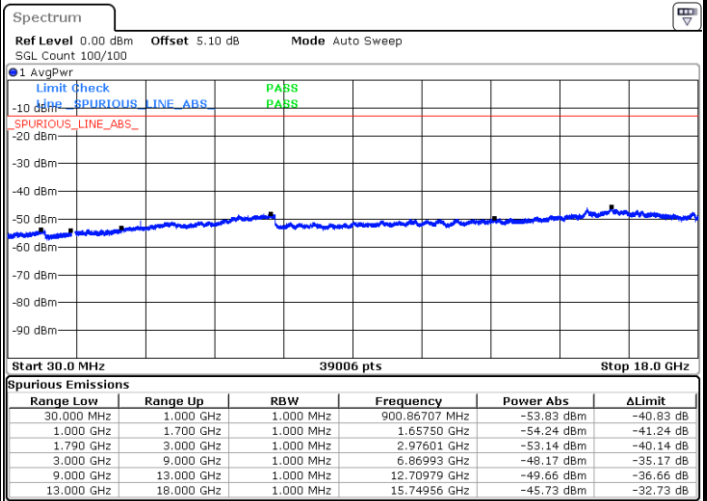

Date: 12 JAN 2018 20:31:57

Lowest Channel / 16QAM

Date: 12 JAN 2018 20:32:36

LTE Band 66 / 3MHz

Middle Channel / QPSK

Middle Channel / 16QAM

Date: 12 JAN 2018 20:40:27

Date: 12 JAN 2018 20:41:42

Highest Channel / QPSK

Highest Channel / 16QAM

Date: 12 JAN 2018 20:50:06

Date: 12 JAN 2018 20:51:22

LTE Band 66 / 5MHz

Lowest Channel / QPSK

Lowest Channel / 16QAM

Date: 12 JAN 2018 19:58:27

Date: 12 JAN 2018 19:59:07

Middle Channel / QPSK

Middle Channel / 16QAM

Date: 12 JAN 2018 19:54:51

Date: 12 JAN 2018 19:55:31

LTE Band 66 / 5MHz

Highest Channel / QPSK

Date: 12 JAN 2018 19:20:17

Highest Channel / 16QAM

Date: 12 JAN 2018 19:20:56

LTE Band 66 / 10MHz

Lowest Channel / QPSK

Date: 12 JAN 2018 21:09:01

Lowest Channel / 16QAM

Date: 12 JAN 2018 21:10:24

LTE Band 66 / 10MHz