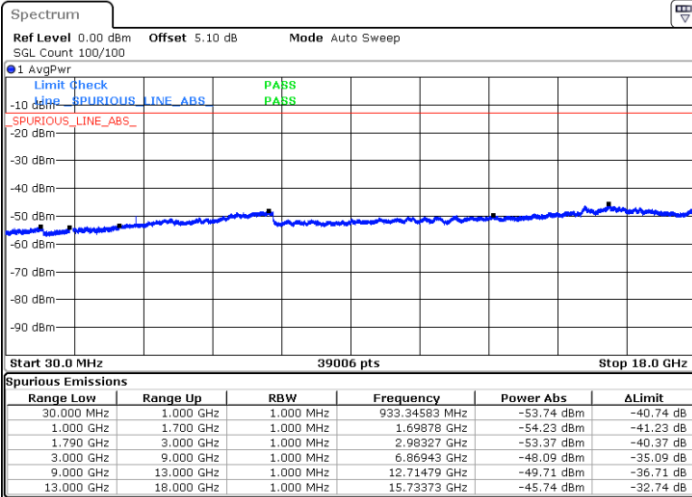

Lowest Channel / 16QAM

Date: 12 JAN 2018 22:35:40

Date: 12 JAN 2018 22:37:18

LTE Band 66 / 20MHz

Middle Channel / QPSK

Middle Channel / 16QAM

Date: 12 JAN 2018 22:45:30

Date: 12 JAN 2018 22:47:40

Highest Channel / QPSK

Highest Channel / 16QAM

Date: 12 JAN 2018 22:55:45

Date: 12 JAN 2018 22:54:11

LTE Band 66 / 1.4MHz

Lowest Channel / 64QAM

Middle Channel / 64QAM

Date: 12 JAN 2018 20:05:37

Date: 12 JAN 2018 20:18:31

Highest Channel / 64QAM

Date: 12 JAN 2018 20:21:16

LTE Band 66 / 3MHz

Lowest Channel / 64QAM

Middle Channel / 64QAM

Date: 12 JAN 2018 20:33:14

Date: 12 JAN 2018 20:42:25

Highest Channel / 64QAM

Date: 12 JAN 2018 20:52:00

LTE Band 66 / 5MHz

Lowest Channel / 64QAM

Middle Channel / 64QAM

Date: 12 JAN 2018 19:59:49

Date: 12 JAN 2018 19:56:54

Highest Channel / 64QAM