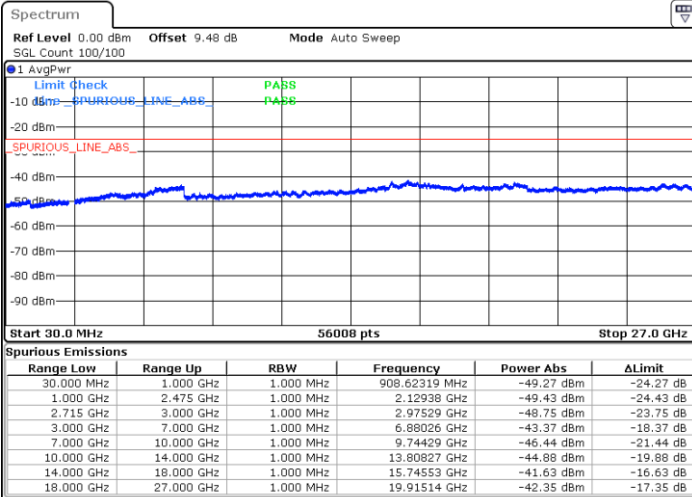

Date: 12 JAN 2018 11:31:37

Highest Channel / 64QAM

Date: 12 JAN 2018 11:32:26

LTE Band 41 / 10MHz

Lowest Channel / 64QAM

Middle Channel / 64QAM

Date: 12 JAN 2018 11:36:53

Date: 12 JAN 2018 11:37:42

Highest Channel / 64QAM

Date: 12 JAN 2018 11:38:32

LTE Band 41 / 15MHz

Lowest Channel / 64QAM

Middle Channel / 64QAM

Date: 12 JAN 2018 11:55:32

Date: 12 JAN 2018 11:56:21

Highest Channel / 64QAM

Date: 12 JAN 2018 11:57:12

LTE Band 41 / 20MHz

Lowest Channel / 64QAM

Middle Channel / 64QAM

Date: 12 JAN 2018 13:48:16

Date: 12 JAN 2018 13:50:10

Highest Channel / 64QAM

Date: 12 JAN 2018 13:51:03