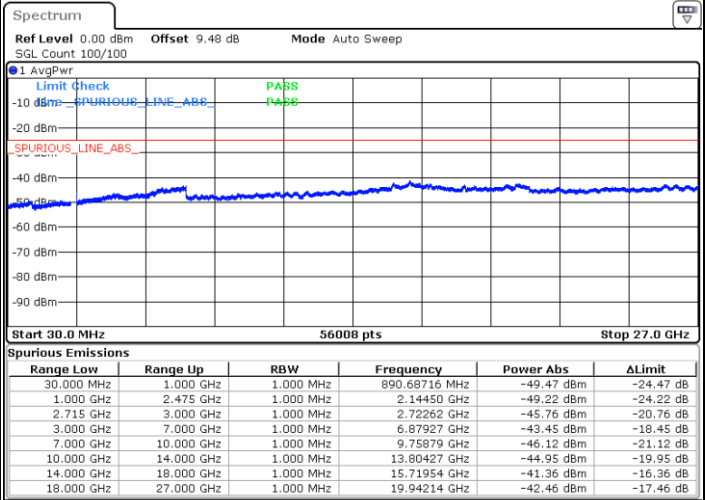

LTE Band 41 / 15MHz

Lowest Channel / QPSK

Lowest Channel / 16QAM

Date: 12.JAN.2018 10:40:21

Date: 12.JAN.2018 10:41:09

Middle Channel / QPSK

Middle Channel / 16QAM

Date: 12.JAN.2018 10:42:50

Date: 12.JAN.2018 10:42:02

LTE Band 41 / 15MHz

Highest Channel / QPSK

Highest Channel / 16QAM

Date: 12 JAN 2018 10:43:46

Date: 12 JAN 2018 10:44:36

LTE Band 41 / 20MHz

Lowest Channel / QPSK