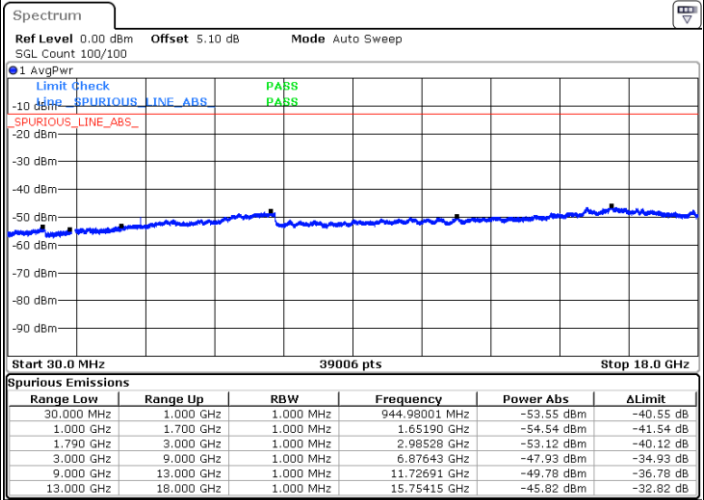

Highest Channel / QPSK

Highest Channel / 16QAM

Date: 12 JAN 2018 22:55:45

Date: 12 JAN 2018 22:54:11

LTE Band 66 / 1.4MHz

Lowest Channel / 64QAM

Middle Channel / 64QAM

Date: 12 JAN 2018 20:05:37

Date: 12 JAN 2018 20:18:31

Highest Channel / 64QAM

Date: 12 JAN 2018 20:21:16

LTE Band 66 / 3MHz

Lowest Channel / 64QAM

Middle Channel / 64QAM

Date: 12 JAN 2018 20:33:14

Date: 12 JAN 2018 20:42:25

Highest Channel / 64QAM

Date: 12 JAN 2018 20:52:00

LTE Band 66 / 5MHz

Lowest Channel / 64QAM

Middle Channel / 64QAM

Date: 12 JAN 2018 19:59:49

Date: 12 JAN 2018 19:56:54

Highest Channel / 64QAM

Date: 12 JAN 2018 19:21:33

LTE Band 66 / 15MHz

Lowest Channel / 64QAM

Middle Channel / 64QAM

Date: 12 JAN 2018 21:57:24

Date: 12 JAN 2018 22:05:32

Highest Channel / 64QAM

Date: 12 JAN 2018 22:07:57