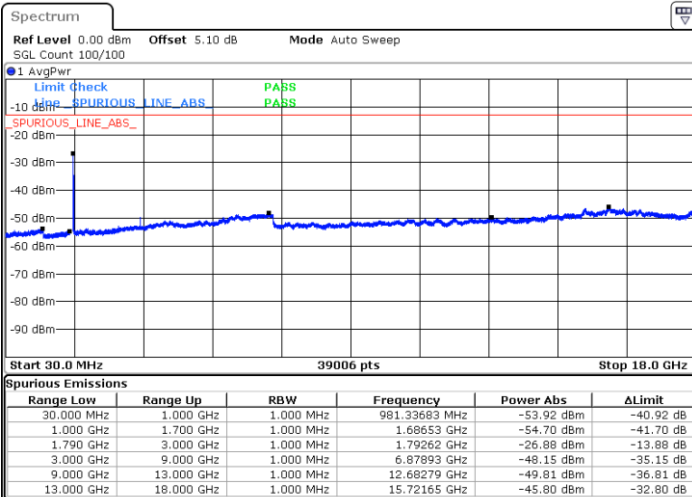

Date: 12 JAN 2018 20:18:31

Highest Channel / 64QAM

Date: 12 JAN 2018 20:21:16

LTE Band 66 / 3MHz

Lowest Channel / 64QAM

Middle Channel / 64QAM

Date: 12 JAN 2018 20:33:14

Date: 12 JAN 2018 20:42:25

Highest Channel / 64QAM

Date: 12 JAN 2018 20:52:00

LTE Band 66 / 5MHz

Lowest Channel / 64QAM

Middle Channel / 64QAM

Date: 12 JAN 2018 19:59:49

Date: 12 JAN 2018 19:56:54

Highest Channel / 64QAM

Date: 12 JAN 2018 19:21:33

LTE Band 66 / 15MHz

Lowest Channel / 64QAM

Middle Channel / 64QAM

Date: 12 JAN 2018 21:57:24

Date: 12 JAN 2018 22:05:32

Highest Channel / 64QAM

Date: 12 JAN 2018 22:07:57

LTE Band 66 / 20MHz

Lowest Channel / 64QAM

Middle Channel / 64QAM

Date: 12 JAN 2018 22:37:57

Date: 12 JAN 2018 22:48:27

Highest Channel / 64QAM

Date: 12 JAN 2018 22:53:24

Band 41CA