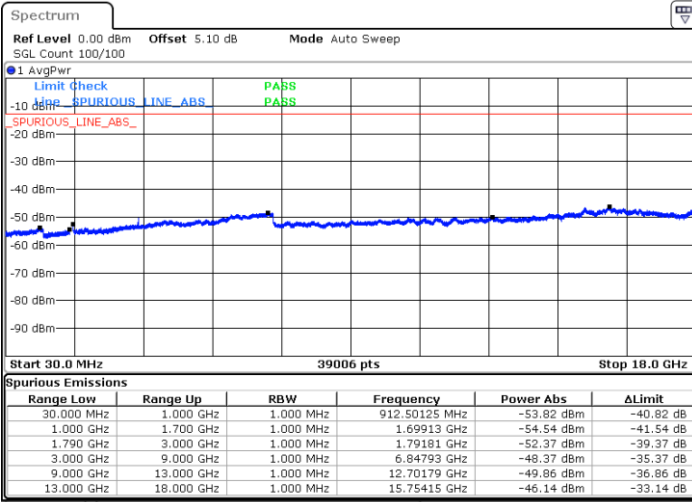

LTE Band 66 / 15MHz

Lowest Channel / QPSK

Lowest Channel / 16QAM

Date: 12 JAN 2018 21:53:01

Date: 12 JAN 2018 21:56:45

Middle Channel / QPSK

Middle Channel / 16QAM

Date: 12 JAN 2018 22:04:04

Date: 12 JAN 2018 22:04:56

LTE Band 66 / 15MHz

Highest Channel / QPSK

Highest Channel / 16QAM

Date: 12 JAN 2018 22:06:40

Date: 12 JAN 2018 22:07:18

LTE Band 66 / 20MHz

Lowest Channel / QPSK