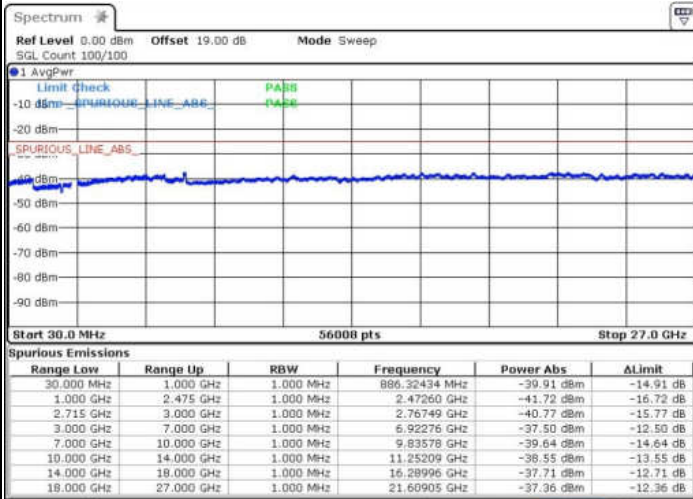

LTE Band 41 / 5MHz+20MHz

Lowest Channel / QPSK

Lowest Channel / 16QAM

Date: 11.FEB.2016 13:19:59

Date: 11.FEB.2016 13:20:54

Lowest Channel / 64QAM

Date: 11.FEB.2016 13:21:58

LTE Band 41 / 5MHz+20MHz

Middle Channel / QPSK

Middle Channel / 16QAM

Date: 11.FEB.2016 13:25:21

Date: 11.FEB.2016 13:24:28

Middle Channel / 64QAM

Date: 11.FEB.2016 13:23:34

**LTE Band 41 / 5MHz+20MHz**

**Highest Channel / QPSK**

**Highest Channel / 16QAM**

**Highest Channel / 64QAM**

LTE Band 41 / 10MHz+20MHz

Lowest Channel / QPSK

Lowest Channel / 16QAM

Date: 11.FEB.2016 14:08:53

Date: 11.FEB.2016 14:09:49

Lowest Channel / 64QAM