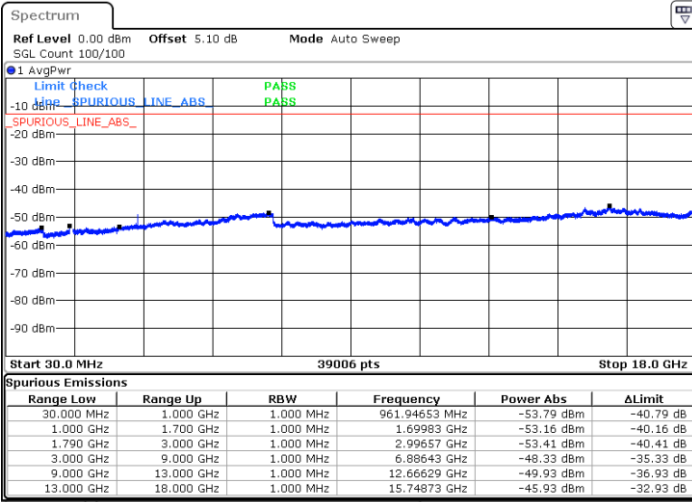

Date: 12 JAN 2018 22:04:56

LTE Band 66 / 15MHz

Highest Channel / QPSK

Highest Channel / 16QAM

Date: 12 JAN 2018 22:06:40

Date: 12 JAN 2018 22:07:18

LTE Band 66 / 20MHz

Lowest Channel / QPSK

Lowest Channel / 16QAM

Date: 12 JAN 2018 22:35:40

Date: 12 JAN 2018 22:37:18

LTE Band 66 / 20MHz

Middle Channel / QPSK

Middle Channel / 16QAM

Date: 12 JAN 2018 22:45:30

Date: 12 JAN 2018 22:47:40

Highest Channel / QPSK

Highest Channel / 16QAM

Date: 12 JAN 2018 22:55:45

Date: 12 JAN 2018 22:54:11

LTE Band 66 / 1.4MHz

Lowest Channel / 64QAM

Middle Channel / 64QAM

Date: 12 JAN 2018 20:05:37

Date: 12 JAN 2018 20:18:31

Highest Channel / 64QAM

Date: 12 JAN 2018 20:21:16

LTE Band 66 / 3MHz

Lowest Channel / 64QAM

Middle Channel / 64QAM

Date: 12 JAN 2018 20:33:14

Date: 12 JAN 2018 20:42:25