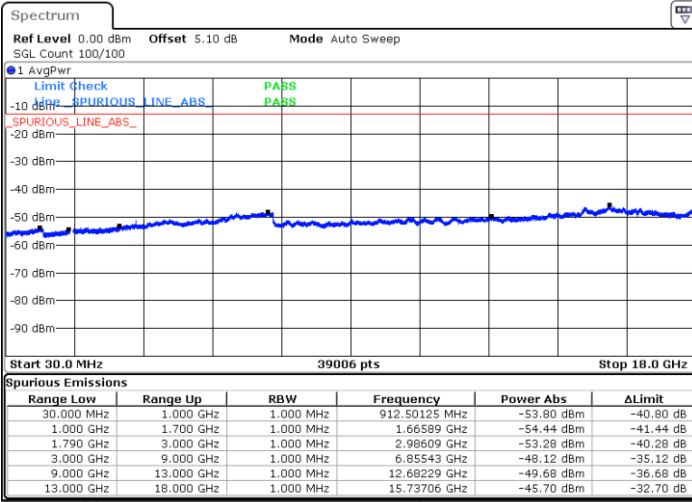

Date: 12 JAN 2018 20:31:57

Lowest Channel / 16QAM

Date: 12 JAN 2018 20:32:36

LTE Band 66 / 3MHz

Middle Channel / QPSK

Middle Channel / 16QAM

Date: 12 JAN 2018 20:40:27

Date: 12 JAN 2018 20:41:42

Highest Channel / QPSK

Highest Channel / 16QAM

Date: 12 JAN 2018 20:50:06

Date: 12 JAN 2018 20:51:22

LTE Band 66 / 5MHz

Lowest Channel / QPSK

Lowest Channel / 16QAM

Date: 12 JAN 2018 19:58:27

Date: 12 JAN 2018 19:59:07

Middle Channel / QPSK

Middle Channel / 16QAM

Date: 12 JAN 2018 19:54:51

Date: 12 JAN 2018 19:55:31

LTE Band 66 / 5MHz

Highest Channel / QPSK

Date: 12 JAN 2018 19:20:17

Highest Channel / 16QAM

Date: 12 JAN 2018 19:20:56

LTE Band 66 / 10MHz

Lowest Channel / QPSK

Date: 12 JAN 2018 21:09:01

Lowest Channel / 16QAM

Date: 12 JAN 2018 21:10:24

LTE Band 66 / 10MHz