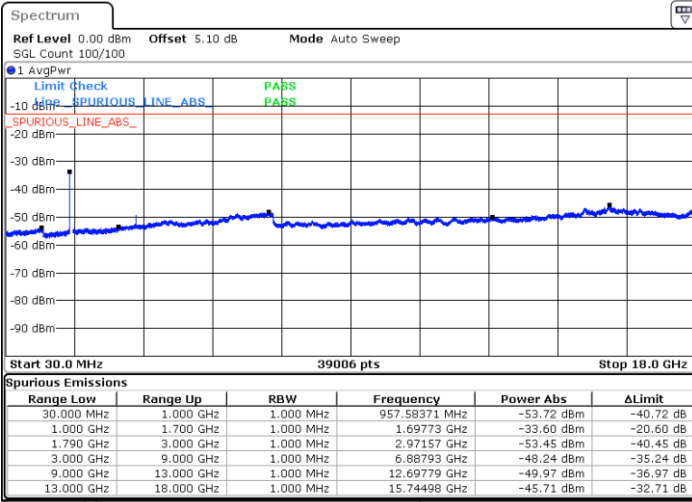

Highest Channel / 16QAM

Date: 12 JAN 2018 19:20:56

LTE Band 66 / 10MHz

Lowest Channel / QPSK

Date: 12 JAN 2018 21:09:01

Lowest Channel / 16QAM

Date: 12 JAN 2018 21:10:24

LTE Band 66 / 10MHz

Middle Channel / QPSK

Middle Channel / 16QAM

Date: 12 JAN 2018 21:14:01

Date: 12 JAN 2018 21:14:40

Highest Channel / QPSK

Highest Channel / 16QAM

Date: 12 JAN 2018 21:18:57

Date: 12 JAN 2018 21:19:54

LTE Band 66 / 15MHz

Lowest Channel / QPSK

Lowest Channel / 16QAM

Date: 12 JAN 2018 21:53:01

Date: 12 JAN 2018 21:56:45

Middle Channel / QPSK

Middle Channel / 16QAM

Date: 12 JAN 2018 22:04:04

Date: 12 JAN 2018 22:04:56

LTE Band 66 / 15MHz

Highest Channel / QPSK

Highest Channel / 16QAM

Date: 12 JAN 2018 22:06:40

Date: 12 JAN 2018 22:07:18

LTE Band 66 / 20MHz

Lowest Channel / QPSK