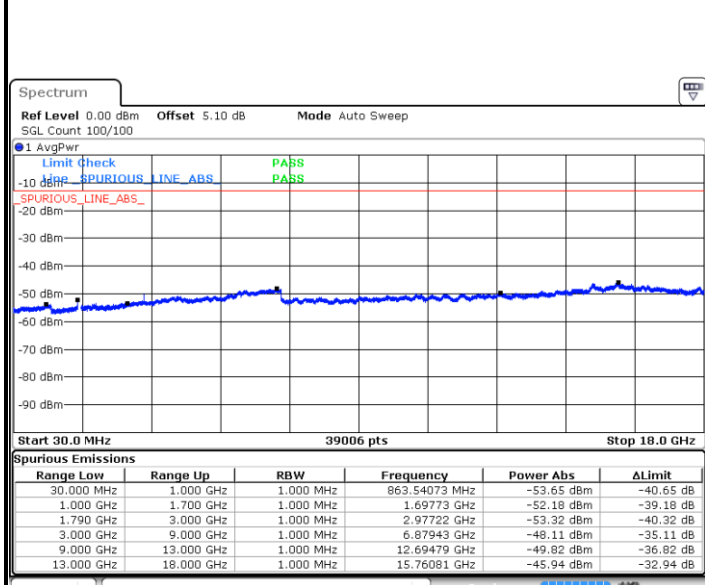

Highest Channel / QPSK

Highest Channel / 16QAM

Date: 12 JAN 2018 20:50:06

Date: 12 JAN 2018 20:51:22

LTE Band 66 / 5MHz

Lowest Channel / QPSK

Lowest Channel / 16QAM

Date: 12 JAN 2018 19:58:27

Date: 12 JAN 2018 19:59:07

Middle Channel / QPSK

Middle Channel / 16QAM

Date: 12 JAN 2018 19:54:51

Date: 12 JAN 2018 19:55:31

LTE Band 66 / 5MHz

Highest Channel / QPSK

Date: 12 JAN 2018 19:20:17

Highest Channel / 16QAM

Date: 12 JAN 2018 19:20:56

LTE Band 66 / 10MHz

Lowest Channel / QPSK

Date: 12 JAN 2018 21:09:01

Lowest Channel / 16QAM

Date: 12 JAN 2018 21:10:24

LTE Band 66 / 10MHz