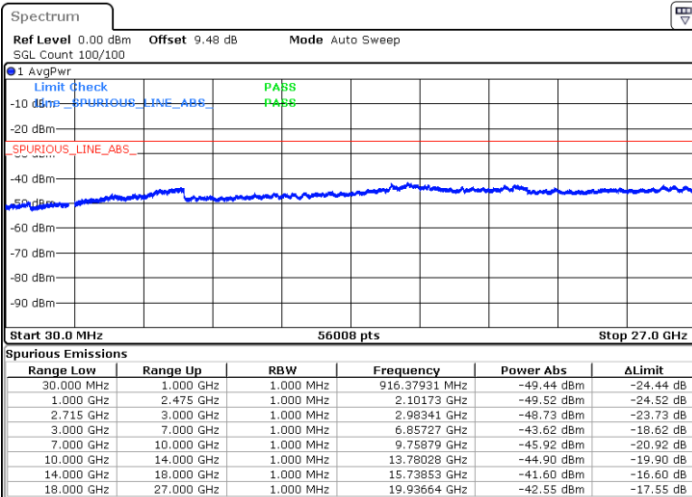

Highest Channel / QPSK

Highest Channel / 16QAM

Date: 12 JAN 2018 11:02:57

Date: 12 JAN 2018 11:03:57

LTE Band 41 / 5MHz

Lowest Channel / 64QAM

Middle Channel / 64QAM

Date: 12 JAN 2018 11:30:34

Date: 12 JAN 2018 11:31:37

Highest Channel / 64QAM

Date: 12 JAN 2018 11:32:26

LTE Band 41 / 10MHz

Lowest Channel / 64QAM

Middle Channel / 64QAM

Date: 12 JAN 2018 11:36:53

Date: 12 JAN 2018 11:37:42