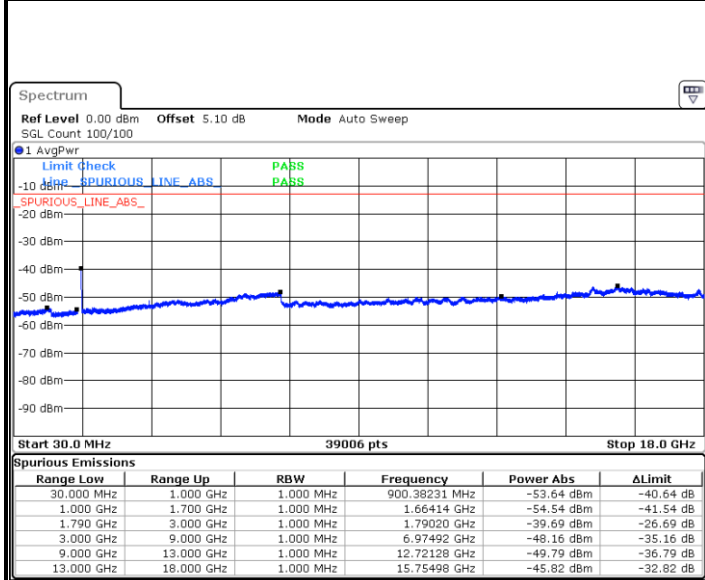

Highest Channel / QPSK

Highest Channel / 16QAM

Date: 12 JAN 2018 20:50:06

Date: 12 JAN 2018 20:51:22

LTE Band 66 / 5MHz

Lowest Channel / QPSK

Lowest Channel / 16QAM

Date: 12 JAN 2018 19:58:27

Date: 12 JAN 2018 19:59:07

Middle Channel / QPSK

Middle Channel / 16QAM

Date: 12 JAN 2018 19:54:51

Date: 12 JAN 2018 19:55:31

LTE Band 66 / 5MHz

Highest Channel / QPSK

Date: 12 JAN 2018 19:20:17

Highest Channel / 16QAM

Date: 12 JAN 2018 19:20:56

LTE Band 66 / 10MHz

Lowest Channel / QPSK

Date: 12 JAN 2018 21:09:01

Lowest Channel / 16QAM

Date: 12 JAN 2018 21:10:24

LTE Band 66 / 10MHz