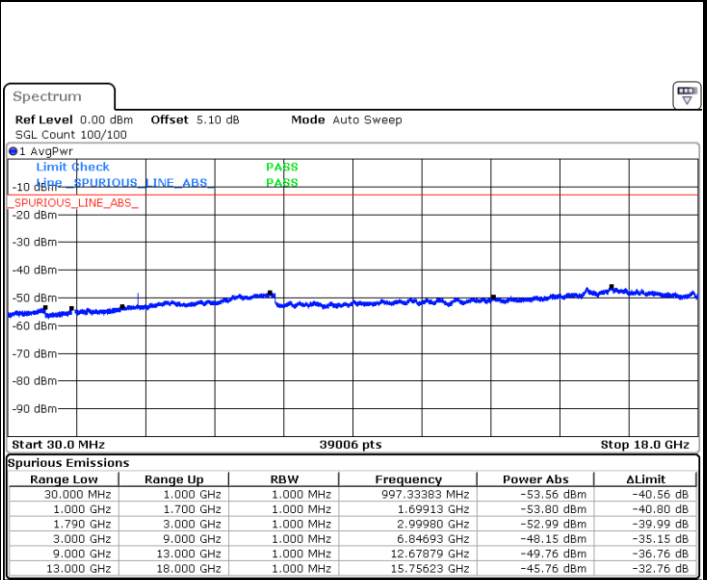

LTE Band 66 / 1.4MHz

Lowest Channel / QPSK

Lowest Channel / 16QAM

Date: 12 JAN 2018 20:04:18

Date: 12 JAN 2018 20:04:58

Middle Channel / QPSK

Middle Channel / 16QAM

Date: 12 JAN 2018 20:15:43

Date: 12 JAN 2018 20:17:49

LTE Band 66 / 1.4MHz

Highest Channel / QPSK

Date: 12 JAN 2018 20:19:56

Highest Channel / 16QAM

Date: 12 JAN 2018 20:20:36

LTE Band 66 / 3MHz

Lowest Channel / QPSK

Date: 12 JAN 2018 20:31:57

Lowest Channel / 16QAM

Date: 12 JAN 2018 20:32:36

LTE Band 66 / 3MHz

Middle Channel / QPSK

Middle Channel / 16QAM

Date: 12 JAN 2018 20:40:27

Date: 12 JAN 2018 20:41:42

Highest Channel / QPSK

Highest Channel / 16QAM

Date: 12 JAN 2018 20:50:06

Date: 12 JAN 2018 20:51:22

LTE Band 66 / 5MHz

Lowest Channel / QPSK

Lowest Channel / 16QAM

Date: 12 JAN 2018 19:58:27