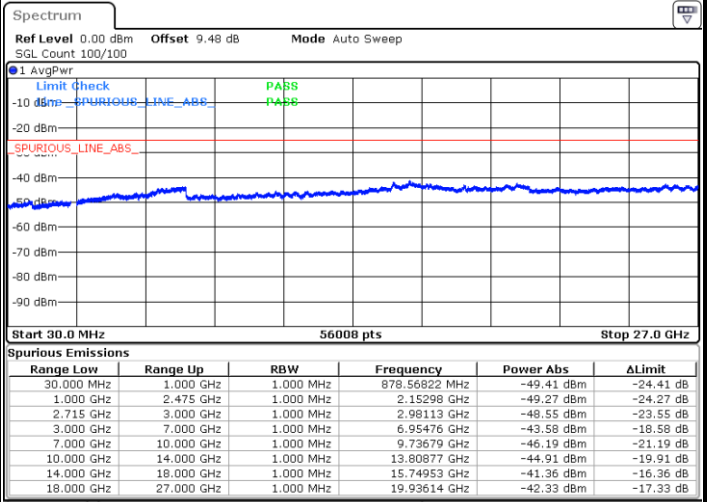

LTE Band 41 / 15MHz

Lowest Channel / QPSK

Lowest Channel / 16QAM

Date: 12.JAN.2018 10:40:21

Date: 12.JAN.2018 10:41:09

Middle Channel / QPSK

Middle Channel / 16QAM

Date: 12.JAN.2018 10:42:50

Date: 12.JAN.2018 10:42:02

LTE Band 41 / 15MHz

Highest Channel / QPSK

Highest Channel / 16QAM

Date: 12 JAN 2018 10:43:46

Date: 12 JAN 2018 10:44:36

LTE Band 41 / 20MHz

Lowest Channel / QPSK