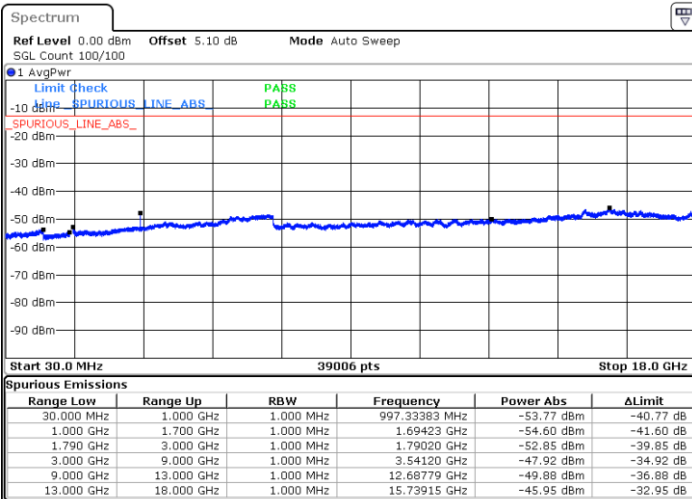

Highest Channel / 16QAM

Date: 12 JAN 2018 19:20:56

LTE Band 66 / 10MHz

Lowest Channel / QPSK

Date: 12 JAN 2018 21:09:01

Lowest Channel / 16QAM

Date: 12 JAN 2018 21:10:24

LTE Band 66 / 10MHz

Middle Channel / QPSK

Middle Channel / 16QAM

Date: 12 JAN 2018 21:14:01

Date: 12 JAN 2018 21:14:40

Highest Channel / QPSK

Highest Channel / 16QAM

Date: 12 JAN 2018 21:18:57

Date: 12 JAN 2018 21:19:54

LTE Band 66 / 15MHz

Lowest Channel / QPSK

Lowest Channel / 16QAM

Date: 12 JAN 2018 21:53:01

Date: 12 JAN 2018 21:56:45

Middle Channel / QPSK

Middle Channel / 16QAM

Date: 12 JAN 2018 22:04:04

Date: 12 JAN 2018 22:04:56

LTE Band 66 / 15MHz

Highest Channel / QPSK

Highest Channel / 16QAM

Date: 12 JAN 2018 22:06:40

Date: 12 JAN 2018 22:07:18

LTE Band 66 / 20MHz

Lowest Channel / QPSK