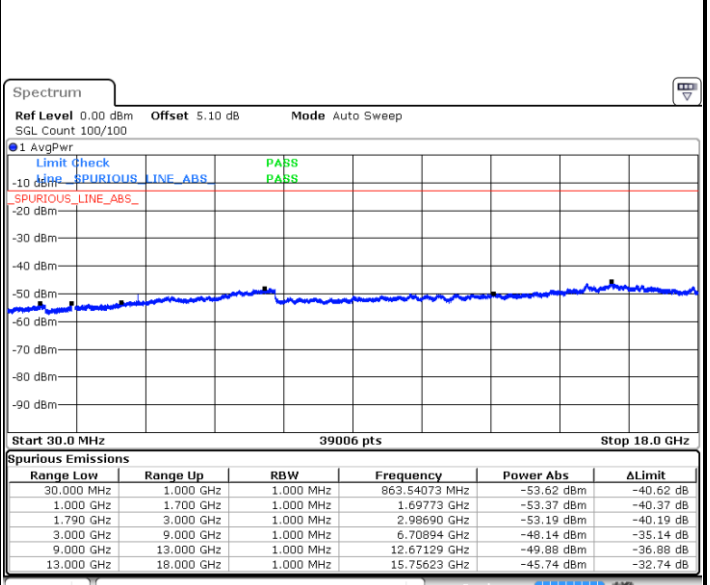

Date: 12 JAN 2018 19:59:07

Middle Channel / QPSK

Middle Channel / 16QAM

Date: 12 JAN 2018 19:54:51

Date: 12 JAN 2018 19:55:31

LTE Band 66 / 5MHz

Highest Channel / QPSK

Date: 12 JAN 2018 19:20:17

Highest Channel / 16QAM

Date: 12 JAN 2018 19:20:56

LTE Band 66 / 10MHz

Lowest Channel / QPSK

Date: 12 JAN 2018 21:09:01

Lowest Channel / 16QAM

Date: 12 JAN 2018 21:10:24

LTE Band 66 / 10MHz

Middle Channel / QPSK

Middle Channel / 16QAM

Date: 12 JAN 2018 21:14:01

Date: 12 JAN 2018 21:14:40

Highest Channel / QPSK

Highest Channel / 16QAM

Date: 12 JAN 2018 21:18:57

Date: 12 JAN 2018 21:19:54

LTE Band 66 / 15MHz

Lowest Channel / QPSK

Lowest Channel / 16QAM

Date: 12 JAN 2018 21:53:01

Date: 12 JAN 2018 21:56:45

Middle Channel / QPSK

Middle Channel / 16QAM

Date: 12 JAN 2018 22:04:04