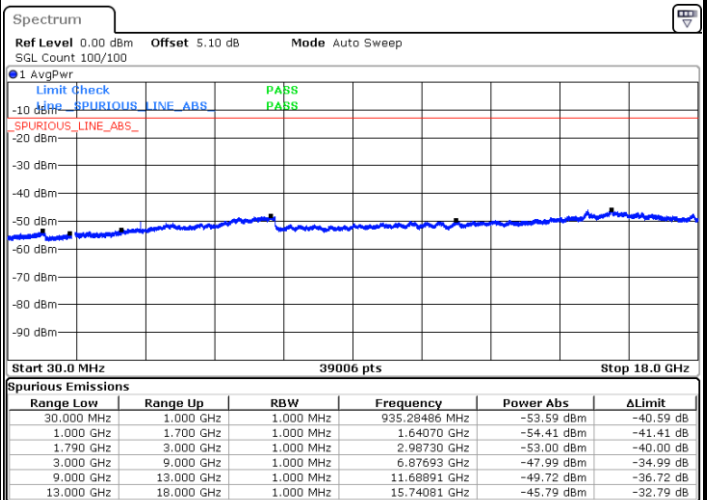

Date: 12 JAN 2018 11:57:12

LTE Band 41 / 20MHz

Lowest Channel / 64QAM

Middle Channel / 64QAM

Date: 12 JAN 2018 13:48:16

Date: 12 JAN 2018 13:50:10

Highest Channel / 64QAM

Date: 12 JAN 2018 13:51:03

LTE Band 66 / 1.4MHz

Lowest Channel / QPSK

Lowest Channel / 16QAM

Date: 12 JAN 2018 20:04:18

Date: 12 JAN 2018 20:04:58

Middle Channel / QPSK

Middle Channel / 16QAM

Date: 12 JAN 2018 20:15:43

Date: 12 JAN 2018 20:17:49

LTE Band 66 / 1.4MHz

Highest Channel / QPSK

Date: 12 JAN 2018 20:19:56

Highest Channel / 16QAM

Date: 12 JAN 2018 20:20:36

LTE Band 66 / 3MHz

Lowest Channel / QPSK