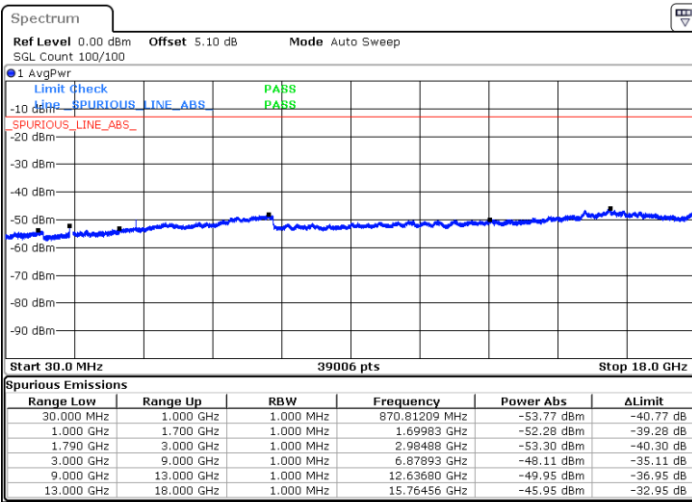

LTE Band 66 / 15MHz

Lowest Channel / QPSK

Lowest Channel / 16QAM

Date: 12 JAN 2018 21:53:01

Date: 12 JAN 2018 21:56:45

Middle Channel / QPSK

Middle Channel / 16QAM

Date: 12 JAN 2018 22:04:04

Date: 12 JAN 2018 22:04:56

LTE Band 66 / 15MHz

Highest Channel / QPSK

Highest Channel / 16QAM

Date: 12 JAN 2018 22:06:40

Date: 12 JAN 2018 22:07:18

LTE Band 66 / 20MHz

Lowest Channel / QPSK

Lowest Channel / 16QAM

Date: 12 JAN 2018 22:35:40

Date: 12 JAN 2018 22:37:18

LTE Band 66 / 20MHz

Middle Channel / QPSK

Middle Channel / 16QAM

Date: 12 JAN 2018 22:45:30

Date: 12 JAN 2018 22:47:40

Highest Channel / QPSK

Highest Channel / 16QAM

Date: 12 JAN 2018 22:55:45

Date: 12 JAN 2018 22:54:11

LTE Band 66 / 1.4MHz

Lowest Channel / 64QAM

Middle Channel / 64QAM

Date: 12 JAN 2018 20:05:37