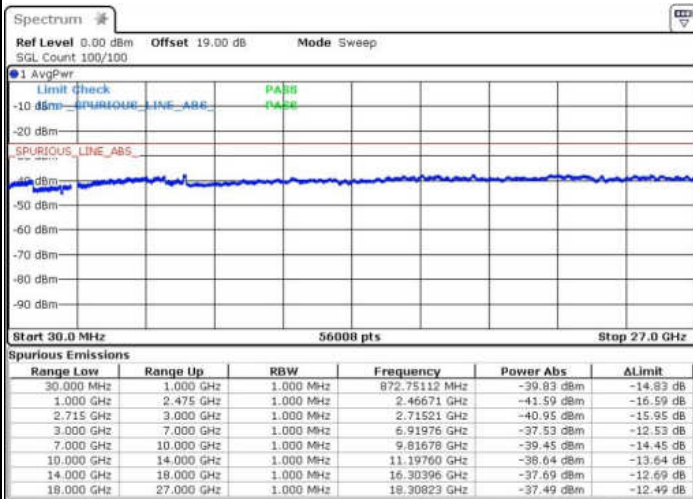

Middle Channel / QPSK

Middle Channel / 16QAM

Date: 11.FEB.2016 13:25:21

Date: 11.FEB.2016 13:24:28

Middle Channel / 64QAM

Date: 11.FEB.2016 13:23:34

**LTE Band 41 / 5MHz+20MHz**

**Highest Channel / QPSK**

**Highest Channel / 16QAM**

**Highest Channel / 64QAM**

LTE Band 41 / 10MHz+20MHz

Lowest Channel / QPSK

Lowest Channel / 16QAM

Date: 11.FEB.2016 14:08:53

Date: 11.FEB.2016 14:09:49

Lowest Channel / 64QAM