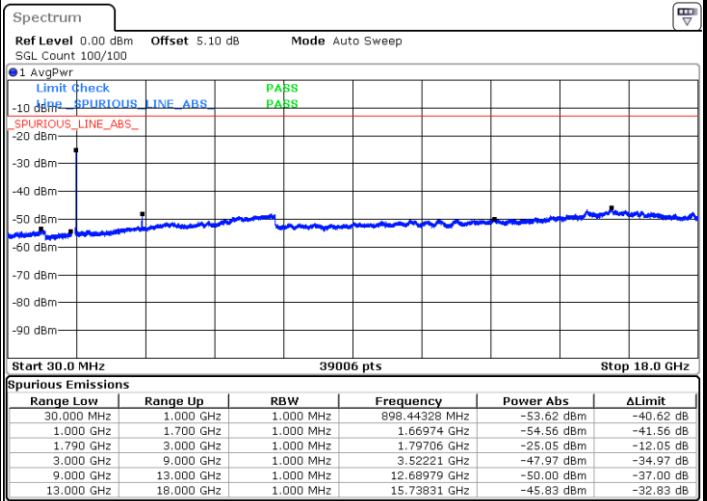

Date: 12 JAN 2018 22:04:56

LTE Band 66 / 15MHz

Highest Channel / QPSK

Highest Channel / 16QAM

Date: 12 JAN 2018 22:06:40

Date: 12 JAN 2018 22:07:18

LTE Band 66 / 20MHz

Lowest Channel / QPSK

Lowest Channel / 16QAM

Date: 12 JAN 2018 22:35:40

Date: 12 JAN 2018 22:37:18

LTE Band 66 / 20MHz

Middle Channel / QPSK

Middle Channel / 16QAM

Date: 12 JAN 2018 22:45:30

Date: 12 JAN 2018 22:47:40

Highest Channel / QPSK

Highest Channel / 16QAM

Date: 12 JAN 2018 22:55:45

Date: 12 JAN 2018 22:54:11

LTE Band 66 / 1.4MHz

Lowest Channel / 64QAM

Middle Channel / 64QAM

Date: 12 JAN 2018 20:05:37

Date: 12 JAN 2018 20:18:31

Highest Channel / 64QAM

Date: 12 JAN 2018 20:21:16

LTE Band 66 / 3MHz

Lowest Channel / 64QAM

Middle Channel / 64QAM

Date: 12 JAN 2018 20:33:14

Date: 12 JAN 2018 20:42:25