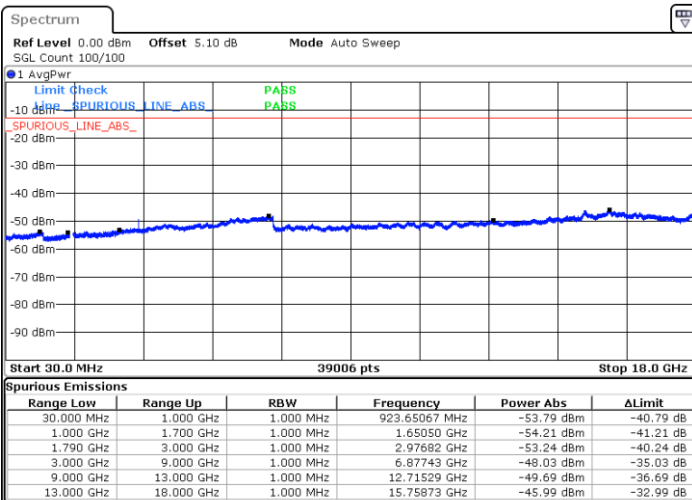

Date: 12 JAN 2018 11:57:12

LTE Band 41 / 20MHz

Lowest Channel / 64QAM

Middle Channel / 64QAM

Date: 12 JAN 2018 13:48:16

Date: 12 JAN 2018 13:50:10

Highest Channel / 64QAM

Date: 12 JAN 2018 13:51:03

LTE Band 66 / 1.4MHz

Lowest Channel / QPSK

Lowest Channel / 16QAM

Date: 12 JAN 2018 20:04:18

Date: 12 JAN 2018 20:04:58

Middle Channel / QPSK

Middle Channel / 16QAM

Date: 12 JAN 2018 20:15:43

Date: 12 JAN 2018 20:17:49

LTE Band 66 / 1.4MHz

Highest Channel / QPSK

Date: 12 JAN 2018 20:19:56

Highest Channel / 16QAM

Date: 12 JAN 2018 20:20:36

LTE Band 66 / 3MHz

Lowest Channel / QPSK