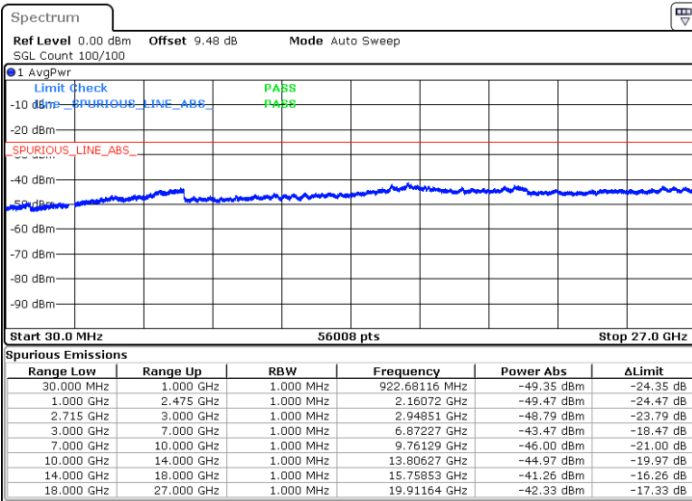

LTE Band 41 / 15MHz

Lowest Channel / QPSK

Lowest Channel / 16QAM

Date: 12.JAN.2018 10:40:21

Date: 12.JAN.2018 10:41:09

Middle Channel / QPSK

Middle Channel / 16QAM

Date: 12.JAN.2018 10:42:50

Date: 12.JAN.2018 10:42:02

LTE Band 41 / 15MHz

Highest Channel / QPSK

Highest Channel / 16QAM

Date: 12 JAN 2018 10:43:46

Date: 12 JAN 2018 10:44:36

LTE Band 41 / 20MHz

Lowest Channel / QPSK