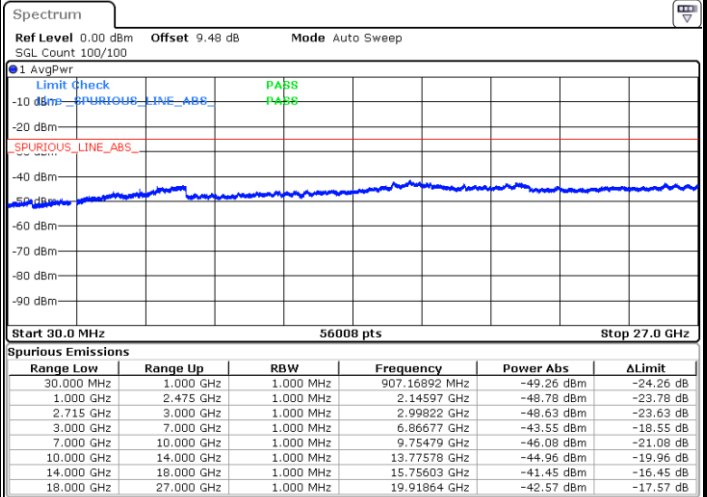

Highest Channel / QPSK

Highest Channel / 16QAM

Date: 12 JAN 2018 11:02:57

Date: 12 JAN 2018 11:03:57

LTE Band 41 / 5MHz

Lowest Channel / 64QAM

Middle Channel / 64QAM

Date: 12 JAN 2018 11:30:34

Date: 12 JAN 2018 11:31:37

Highest Channel / 64QAM

Date: 12 JAN 2018 11:32:26

LTE Band 41 / 10MHz

Lowest Channel / 64QAM

Middle Channel / 64QAM

Date: 12 JAN 2018 11:36:53

Date: 12 JAN 2018 11:37:42

Highest Channel / 64QAM

Date: 12 JAN 2018 11:38:32

LTE Band 41 / 15MHz

Lowest Channel / 64QAM

Middle Channel / 64QAM

Date: 12 JAN 2018 11:55:32

Date: 12 JAN 2018 11:56:21

Highest Channel / 64QAM