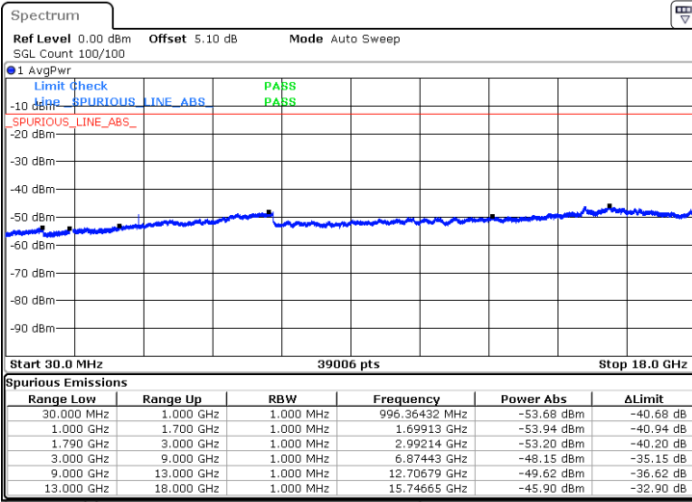

Date: 12 JAN 2018 20:17:49

LTE Band 66 / 1.4MHz

Highest Channel / QPSK

Date: 12 JAN 2018 20:19:56

Highest Channel / 16QAM

Date: 12 JAN 2018 20:20:36

LTE Band 66 / 3MHz

Lowest Channel / QPSK

Date: 12 JAN 2018 20:31:57

Lowest Channel / 16QAM

Date: 12 JAN 2018 20:32:36

LTE Band 66 / 3MHz

Middle Channel / QPSK

Middle Channel / 16QAM

Date: 12 JAN 2018 20:40:27

Date: 12 JAN 2018 20:41:42

Highest Channel / QPSK

Highest Channel / 16QAM

Date: 12 JAN 2018 20:50:06

Date: 12 JAN 2018 20:51:22

LTE Band 66 / 5MHz

Lowest Channel / QPSK

Lowest Channel / 16QAM

Date: 12 JAN 2018 19:58:27