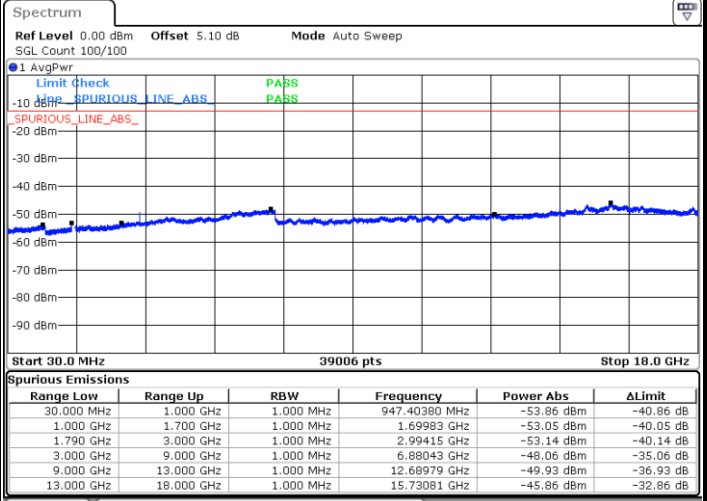

Highest Channel / 64QAM

Date: 12 JAN 2018 20:52:00

LTE Band 66 / 5MHz

Lowest Channel / 64QAM

Middle Channel / 64QAM

Date: 12 JAN 2018 19:59:49

Date: 12 JAN 2018 19:56:54

Highest Channel / 64QAM

Date: 12 JAN 2018 19:21:33

LTE Band 66 / 15MHz

Lowest Channel / 64QAM

Middle Channel / 64QAM

Date: 12 JAN 2018 21:57:24

Date: 12 JAN 2018 22:05:32

Highest Channel / 64QAM

Date: 12 JAN 2018 22:07:57

LTE Band 66 / 20MHz

Lowest Channel / 64QAM

Middle Channel / 64QAM

Date: 12 JAN 2018 22:37:57

Date: 12 JAN 2018 22:48:27

Highest Channel / 64QAM

Date: 12 JAN 2018 22:53:24

Band 41CA