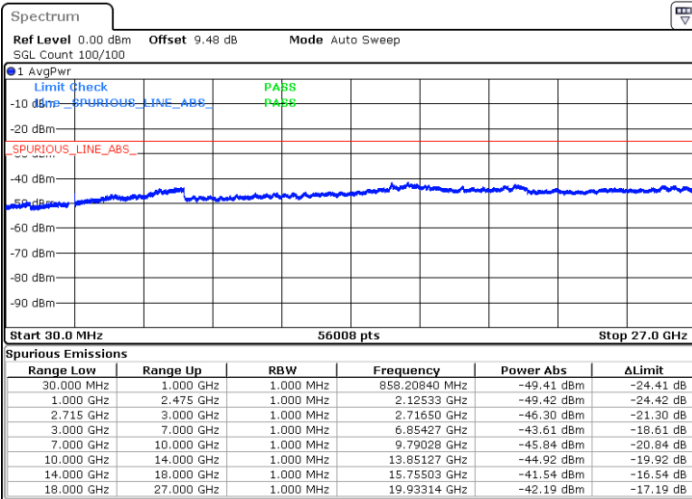

Date: 12 JAN 2018 11:57:12

LTE Band 41 / 20MHz

Lowest Channel / 64QAM

Middle Channel / 64QAM

Date: 12 JAN 2018 13:48:16

Date: 12 JAN 2018 13:50:10

Highest Channel / 64QAM

Date: 12 JAN 2018 13:51:03

LTE Band 66 / 1.4MHz

Lowest Channel / QPSK

Lowest Channel / 16QAM

Date: 12 JAN 2018 20:04:18

Date: 12 JAN 2018 20:04:58

Middle Channel / QPSK

Middle Channel / 16QAM

Date: 12 JAN 2018 20:15:43