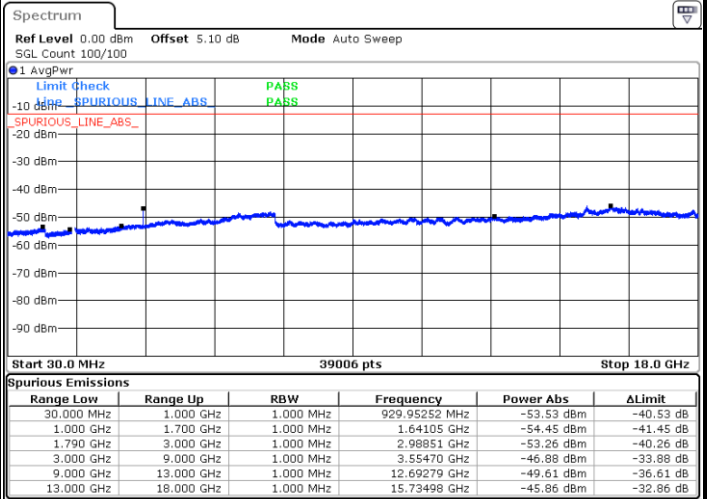

Date: 12 JAN 2018 20:17:49

LTE Band 66 / 1.4MHz

Highest Channel / QPSK

Date: 12 JAN 2018 20:19:56

Highest Channel / 16QAM

Date: 12 JAN 2018 20:20:36

LTE Band 66 / 3MHz

Lowest Channel / QPSK

Date: 12 JAN 2018 20:31:57

Lowest Channel / 16QAM

Date: 12 JAN 2018 20:32:36

LTE Band 66 / 3MHz

Middle Channel / QPSK

Middle Channel / 16QAM

Date: 12 JAN 2018 20:40:27

Date: 12 JAN 2018 20:41:42

Highest Channel / QPSK

Highest Channel / 16QAM

Date: 12 JAN 2018 20:50:06

Date: 12 JAN 2018 20:51:22

LTE Band 66 / 5MHz

Lowest Channel / QPSK

Lowest Channel / 16QAM

Date: 12 JAN 2018 19:58:27