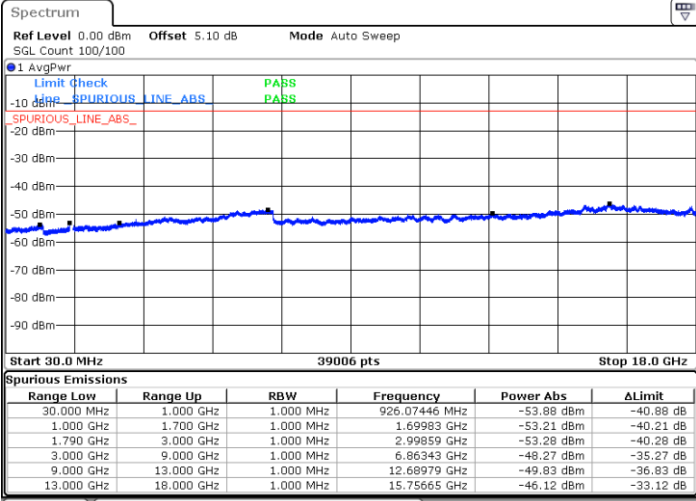

Date: 12 JAN 2018 20:18:31

Highest Channel / 64QAM

Date: 12 JAN 2018 20:21:16

LTE Band 66 / 3MHz

Lowest Channel / 64QAM

Middle Channel / 64QAM

Date: 12 JAN 2018 20:33:14

Date: 12 JAN 2018 20:42:25

Highest Channel / 64QAM

Date: 12 JAN 2018 20:52:00

LTE Band 66 / 5MHz

Lowest Channel / 64QAM

Middle Channel / 64QAM

Date: 12 JAN 2018 19:59:49

Date: 12 JAN 2018 19:56:54

Highest Channel / 64QAM

Date: 12 JAN 2018 19:21:33

LTE Band 66 / 15MHz

Lowest Channel / 64QAM

Middle Channel / 64QAM

Date: 12 JAN 2018 21:57:24

Date: 12 JAN 2018 22:05:32

Highest Channel / 64QAM

Date: 12 JAN 2018 22:07:57

LTE Band 66 / 20MHz

Lowest Channel / 64QAM

Middle Channel / 64QAM

Date: 12 JAN 2018 22:37:57

Date: 12 JAN 2018 22:48:27

Highest Channel / 64QAM

Date: 12 JAN 2018 22:53:24

Band 41CA