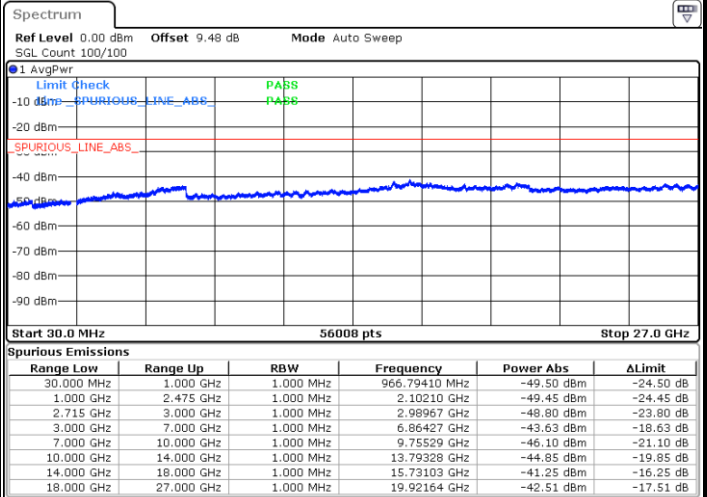

Date: 12 JAN 2018 11:31:37

Highest Channel / 64QAM

Date: 12 JAN 2018 11:32:26

LTE Band 41 / 10MHz

Lowest Channel / 64QAM

Middle Channel / 64QAM

Date: 12 JAN 2018 11:36:53

Date: 12 JAN 2018 11:37:42

Highest Channel / 64QAM

Date: 12 JAN 2018 11:38:32

LTE Band 41 / 15MHz

Lowest Channel / 64QAM

Middle Channel / 64QAM

Date: 12 JAN 2018 11:55:32

Date: 12 JAN 2018 11:56:21

Highest Channel / 64QAM

Date: 12 JAN 2018 11:57:12

LTE Band 41 / 20MHz

Lowest Channel / 64QAM

Middle Channel / 64QAM

Date: 12 JAN 2018 13:48:16

Date: 12 JAN 2018 13:50:10

Highest Channel / 64QAM

Date: 12 JAN 2018 13:51:03