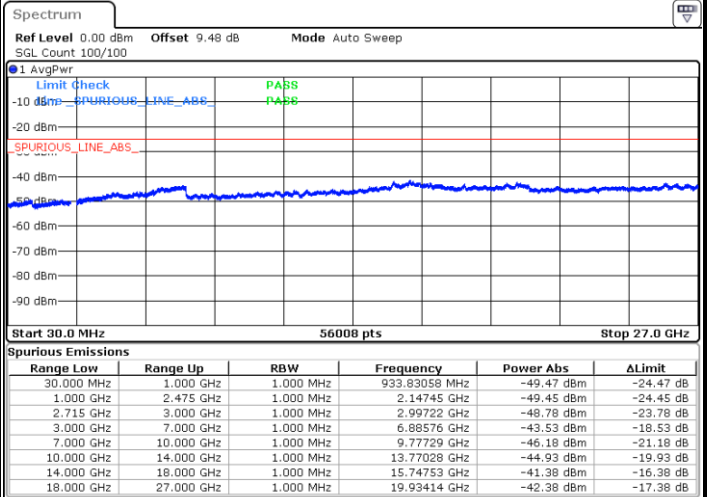

Highest Channel / QPSK

Highest Channel / 16QAM

Date: 12 JAN 2018 11:02:57

Date: 12 JAN 2018 11:03:57

LTE Band 41 / 5MHz

Lowest Channel / 64QAM

Middle Channel / 64QAM

Date: 12 JAN 2018 11:30:34

Date: 12 JAN 2018 11:31:37

Highest Channel / 64QAM

Date: 12 JAN 2018 11:32:26

LTE Band 41 / 10MHz

Lowest Channel / 64QAM

Middle Channel / 64QAM

Date: 12 JAN 2018 11:36:53

Date: 12 JAN 2018 11:37:42