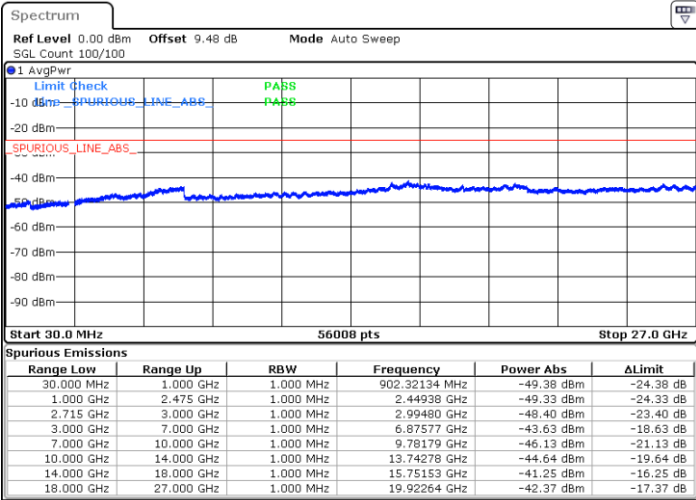

Date: 12.JAN.2018 10:42:02

LTE Band 41 / 15MHz

Highest Channel / QPSK

Highest Channel / 16QAM

Date: 12 JAN 2018 10:43:46

Date: 12 JAN 2018 10:44:36

LTE Band 41 / 20MHz

Lowest Channel / QPSK

Lowest Channel / 16QAM

Date: 12 JAN 2018 10:57:22

Date: 12 JAN 2018 11:00:05

LTE Band 41 / 20MHz

Middle Channel / QPSK

Middle Channel / 16QAM

Date: 12 JAN 2018 11:02:06

Date: 12 JAN 2018 11:01:14

Highest Channel / QPSK

Highest Channel / 16QAM

Date: 12 JAN 2018 11:02:57

Date: 12 JAN 2018 11:03:57

LTE Band 41 / 5MHz

Lowest Channel / 64QAM

Middle Channel / 64QAM

Date: 12 JAN 2018 11:30:34