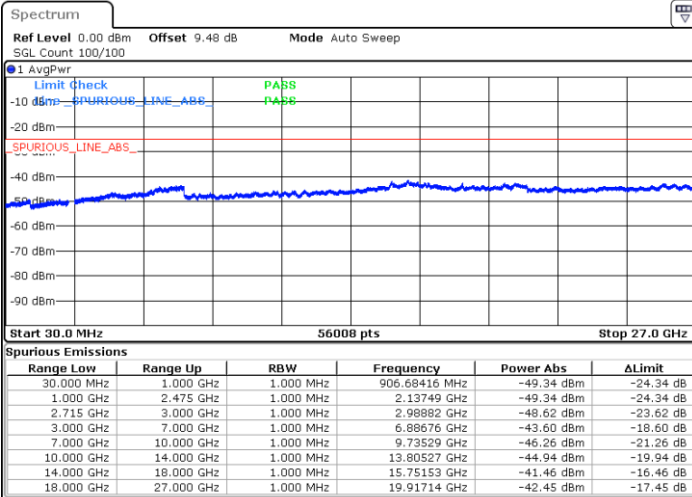

Highest Channel / QPSK

Highest Channel / 16QAM

Date: 12 JAN 2018 11:02:57

Date: 12 JAN 2018 11:03:57

LTE Band 41 / 5MHz

Lowest Channel / 64QAM

Middle Channel / 64QAM

Date: 12 JAN 2018 11:30:34

Date: 12 JAN 2018 11:31:37

Highest Channel / 64QAM

Date: 12 JAN 2018 11:32:26

LTE Band 41 / 10MHz

Lowest Channel / 64QAM

Middle Channel / 64QAM

Date: 12 JAN 2018 11:36:53

Date: 12 JAN 2018 11:37:42

Highest Channel / 64QAM

Date: 12 JAN 2018 11:38:32

LTE Band 41 / 15MHz

Lowest Channel / 64QAM

Middle Channel / 64QAM

Date: 12 JAN 2018 11:55:32

Date: 12 JAN 2018 11:56:21

Highest Channel / 64QAM