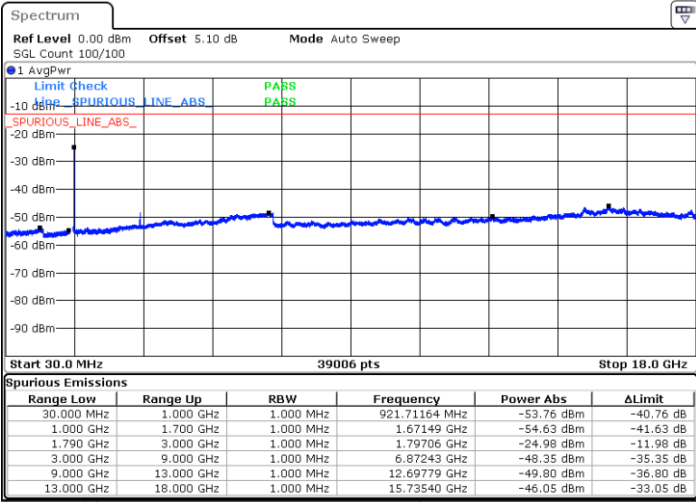

Highest Channel / 64QAM

Date: 12 JAN 2018 20:52:00

LTE Band 66 / 5MHz

Lowest Channel / 64QAM

Middle Channel / 64QAM

Date: 12 JAN 2018 19:59:49

Date: 12 JAN 2018 19:56:54

Highest Channel / 64QAM

Date: 12 JAN 2018 19:21:33

LTE Band 66 / 15MHz

Lowest Channel / 64QAM

Middle Channel / 64QAM

Date: 12 JAN 2018 21:57:24

Date: 12 JAN 2018 22:05:32

Highest Channel / 64QAM

Date: 12 JAN 2018 22:07:57

LTE Band 66 / 20MHz

Lowest Channel / 64QAM

Middle Channel / 64QAM

Date: 12 JAN 2018 22:37:57

Date: 12 JAN 2018 22:48:27

Highest Channel / 64QAM

Date: 12 JAN 2018 22:53:24

Band 41CA

LTE Band 41 / 5MHz+20MHz

Lowest Channel / QPSK

Lowest Channel / 16QAM

Date: 11.FEB.2016 13:19:59

Date: 11.FEB.2016 13:20:54

Lowest Channel / 64QAM

Date: 11.FEB.2016 13:21:58

LTE Band 41 / 5MHz+20MHz