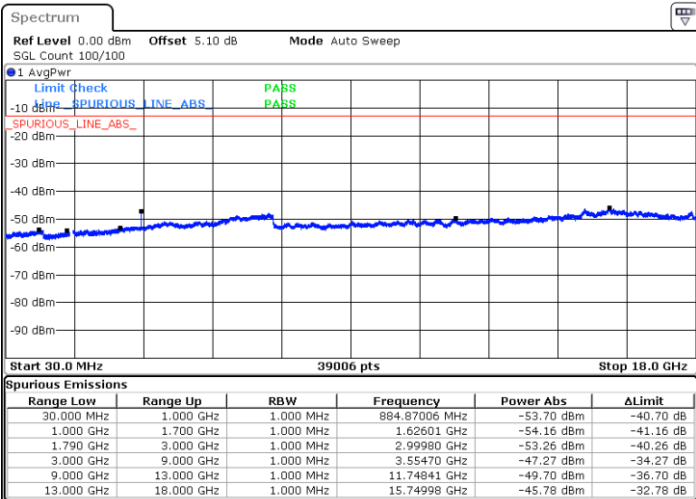

Highest Channel / QPSK

Highest Channel / 16QAM

Date: 12 JAN 2018 22:55:45

Date: 12 JAN 2018 22:54:11

LTE Band 66 / 1.4MHz

Lowest Channel / 64QAM

Middle Channel / 64QAM

Date: 12 JAN 2018 20:05:37

Date: 12 JAN 2018 20:18:31

Highest Channel / 64QAM

Date: 12 JAN 2018 20:21:16

LTE Band 66 / 3MHz

Lowest Channel / 64QAM

Middle Channel / 64QAM

Date: 12 JAN 2018 20:33:14

Date: 12 JAN 2018 20:42:25

Highest Channel / 64QAM

Date: 12 JAN 2018 20:52:00

LTE Band 66 / 5MHz

Lowest Channel / 64QAM

Middle Channel / 64QAM

Date: 12 JAN 2018 19:59:49

Date: 12 JAN 2018 19:56:54

Highest Channel / 64QAM

Date: 12 JAN 2018 19:21:33

LTE Band 66 / 15MHz

Lowest Channel / 64QAM

Middle Channel / 64QAM

Date: 12 JAN 2018 21:57:24

Date: 12 JAN 2018 22:05:32

Highest Channel / 64QAM

Date: 12 JAN 2018 22:07:57