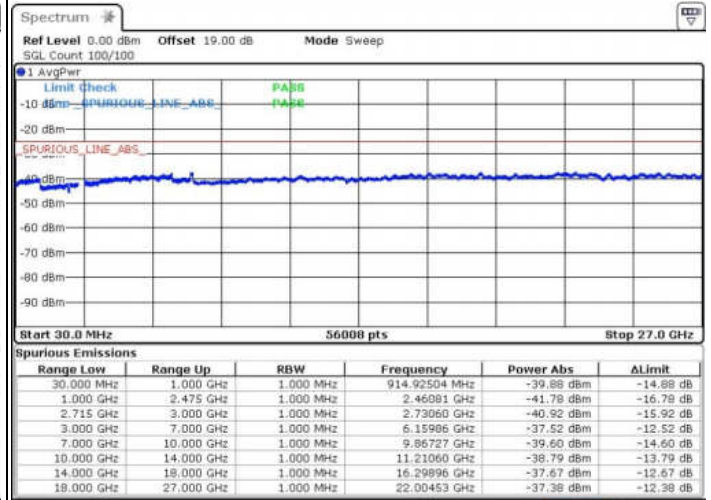

Date: 12 JAN 2018 19:21:33

LTE Band 66 / 15MHz

Lowest Channel / 64QAM

Middle Channel / 64QAM

Date: 12 JAN 2018 21:57:24

Date: 12 JAN 2018 22:05:32

Highest Channel / 64QAM

Date: 12 JAN 2018 22:07:57

LTE Band 66 / 20MHz

Lowest Channel / 64QAM

Middle Channel / 64QAM

Date: 12 JAN 2018 22:37:57

Date: 12 JAN 2018 22:48:27

Highest Channel / 64QAM

Date: 12 JAN 2018 22:53:24

Band 41CA

LTE Band 41 / 5MHz+20MHz

Lowest Channel / QPSK

Lowest Channel / 16QAM

Date: 11.FEB.2016 13:19:59

Date: 11.FEB.2016 13:20:54

Lowest Channel / 64QAM

Date: 11.FEB.2016 13:21:58

LTE Band 41 / 5MHz+20MHz