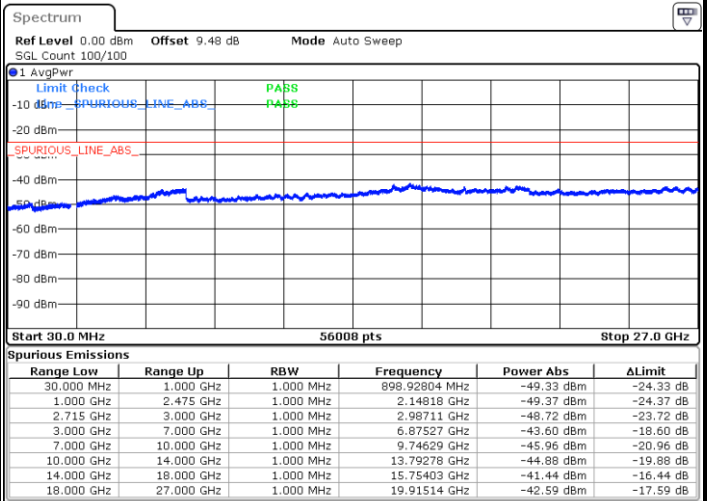

LTE Band 41 / 15MHz

Lowest Channel / QPSK

Lowest Channel / 16QAM

Date: 12.JAN.2018 10:40:21

Date: 12.JAN.2018 10:41:09

Middle Channel / QPSK

Middle Channel / 16QAM

Date: 12.JAN.2018 10:42:50

Date: 12.JAN.2018 10:42:02

LTE Band 41 / 15MHz

Highest Channel / QPSK

Highest Channel / 16QAM

Date: 12 JAN 2018 10:43:46

Date: 12 JAN 2018 10:44:36

LTE Band 41 / 20MHz

Lowest Channel / QPSK