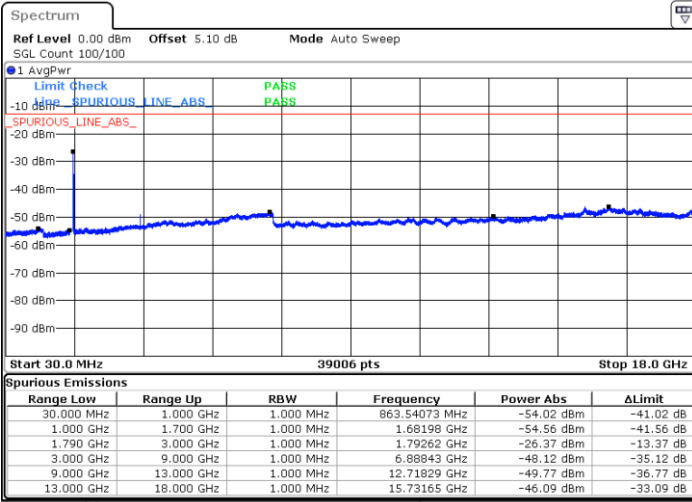

LTE Band 66 / 15MHz

Lowest Channel / QPSK

Lowest Channel / 16QAM

Date: 12 JAN 2018 21:53:01

Date: 12 JAN 2018 21:56:45

Middle Channel / QPSK

Middle Channel / 16QAM

Date: 12 JAN 2018 22:04:04

Date: 12 JAN 2018 22:04:56

LTE Band 66 / 15MHz

Highest Channel / QPSK

Highest Channel / 16QAM

Date: 12 JAN 2018 22:06:40

Date: 12 JAN 2018 22:07:18

LTE Band 66 / 20MHz

Lowest Channel / QPSK