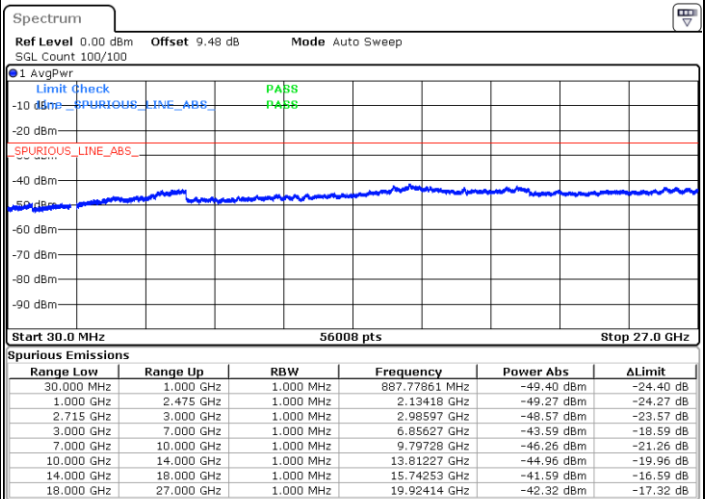

Date: 12.JAN.2018 10:42:02

LTE Band 41 / 15MHz

Highest Channel / QPSK

Highest Channel / 16QAM

Date: 12 JAN 2018 10:43:46

Date: 12 JAN 2018 10:44:36

LTE Band 41 / 20MHz

Lowest Channel / QPSK

Lowest Channel / 16QAM

Date: 12 JAN 2018 10:57:22

Date: 12 JAN 2018 11:00:05

LTE Band 41 / 20MHz

Middle Channel / QPSK

Middle Channel / 16QAM

Date: 12 JAN 2018 11:02:06

Date: 12 JAN 2018 11:01:14

Highest Channel / QPSK

Highest Channel / 16QAM

Date: 12 JAN 2018 11:02:57

Date: 12 JAN 2018 11:03:57

LTE Band 41 / 5MHz

Lowest Channel / 64QAM

Middle Channel / 64QAM

Date: 12 JAN 2018 11:30:34