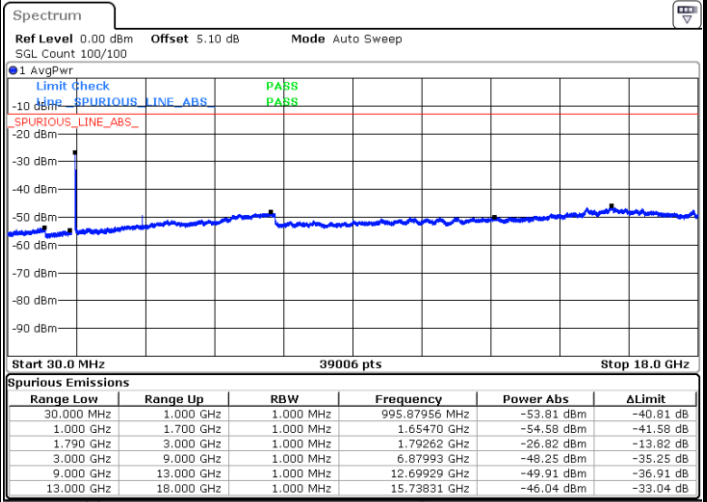

LTE Band 66 / 15MHz

Lowest Channel / QPSK

Lowest Channel / 16QAM

Date: 12 JAN 2018 21:53:01

Date: 12 JAN 2018 21:56:45

Middle Channel / QPSK

Middle Channel / 16QAM

Date: 12 JAN 2018 22:04:04

Date: 12 JAN 2018 22:04:56

LTE Band 66 / 15MHz

Highest Channel / QPSK

Highest Channel / 16QAM

Date: 12 JAN 2018 22:06:40

Date: 12 JAN 2018 22:07:18

LTE Band 66 / 20MHz

Lowest Channel / QPSK