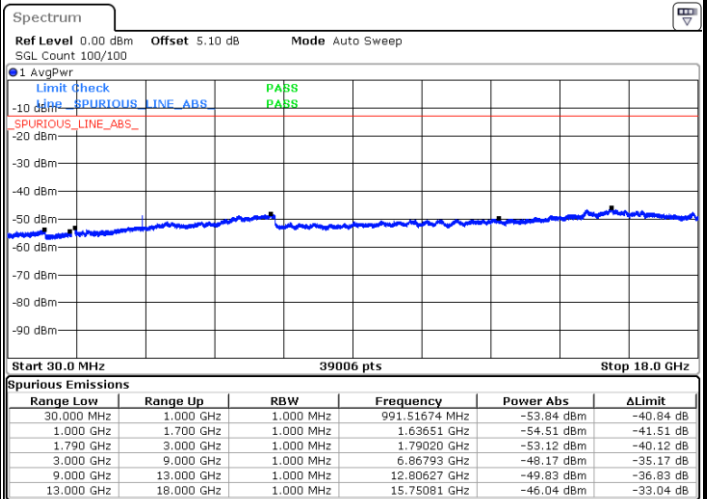

Highest Channel / 16QAM

Date: 12 JAN 2018 19:20:56

LTE Band 66 / 10MHz

Lowest Channel / QPSK

Date: 12 JAN 2018 21:09:01

Lowest Channel / 16QAM

Date: 12 JAN 2018 21:10:24

LTE Band 66 / 10MHz

Middle Channel / QPSK

Middle Channel / 16QAM

Date: 12 JAN 2018 21:14:01

Date: 12 JAN 2018 21:14:40

Highest Channel / QPSK

Highest Channel / 16QAM

Date: 12 JAN 2018 21:18:57

Date: 12 JAN 2018 21:19:54

LTE Band 66 / 15MHz

Lowest Channel / QPSK

Lowest Channel / 16QAM

Date: 12 JAN 2018 21:53:01

Date: 12 JAN 2018 21:56:45

Middle Channel / QPSK

Middle Channel / 16QAM

Date: 12 JAN 2018 22:04:04

Date: 12 JAN 2018 22:04:56

LTE Band 66 / 15MHz

Highest Channel / QPSK

Highest Channel / 16QAM

Date: 12 JAN 2018 22:06:40

Date: 12 JAN 2018 22:07:18

LTE Band 66 / 20MHz

Lowest Channel / QPSK