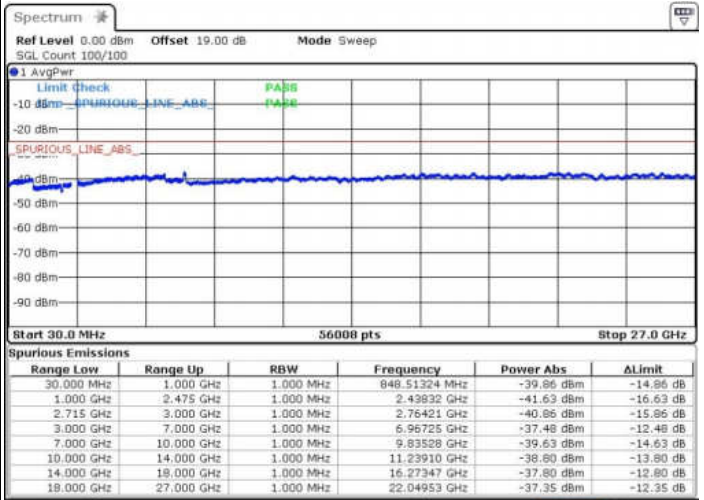

LTE Band 66 / 20MHz

Lowest Channel / 64QAM

Middle Channel / 64QAM

Date: 12 JAN 2018 22:37:57

Date: 12 JAN 2018 22:48:27

Highest Channel / 64QAM

Date: 12 JAN 2018 22:53:24

Band 41CA

LTE Band 41 / 5MHz+20MHz

Lowest Channel / QPSK

Lowest Channel / 16QAM

Date: 11.FEB.2016 13:19:59

Date: 11.FEB.2016 13:20:54

Lowest Channel / 64QAM

Date: 11.FEB.2016 13:21:58

LTE Band 41 / 5MHz+20MHz

Middle Channel / QPSK

Middle Channel / 16QAM

Date: 11.FEB.2016 13:25:21

Date: 11.FEB.2016 13:24:28

Middle Channel / 64QAM

Date: 11.FEB.2016 13:23:34

**LTE Band 41 / 5MHz+20MHz**

**Highest Channel / QPSK**