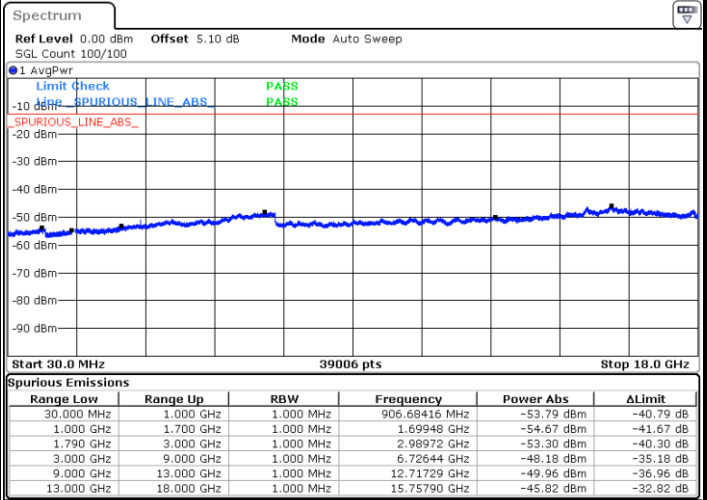

Date: 12 JAN 2018 19:59:07

Middle Channel / QPSK

Middle Channel / 16QAM

Date: 12 JAN 2018 19:54:51

Date: 12 JAN 2018 19:55:31

LTE Band 66 / 5MHz

Highest Channel / QPSK

Date: 12 JAN 2018 19:20:17

Highest Channel / 16QAM

Date: 12 JAN 2018 19:20:56

LTE Band 66 / 10MHz

Lowest Channel / QPSK

Date: 12 JAN 2018 21:09:01

Lowest Channel / 16QAM

Date: 12 JAN 2018 21:10:24

LTE Band 66 / 10MHz

Middle Channel / QPSK

Middle Channel / 16QAM

Date: 12 JAN 2018 21:14:01

Date: 12 JAN 2018 21:14:40

Highest Channel / QPSK

Highest Channel / 16QAM

Date: 12 JAN 2018 21:18:57

Date: 12 JAN 2018 21:19:54