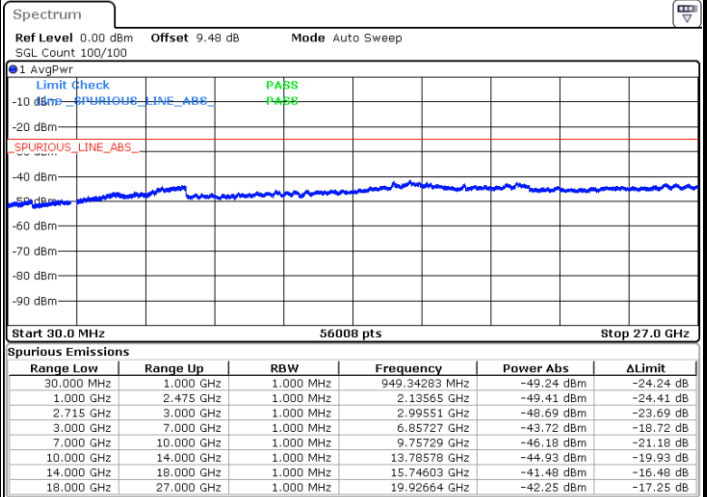

Date: 12 JAN 2018 11:31:37

Highest Channel / 64QAM

Date: 12 JAN 2018 11:32:26

LTE Band 41 / 10MHz

Lowest Channel / 64QAM

Middle Channel / 64QAM

Date: 12 JAN 2018 11:36:53

Date: 12 JAN 2018 11:37:42

Highest Channel / 64QAM

Date: 12 JAN 2018 11:38:32

LTE Band 41 / 15MHz

Lowest Channel / 64QAM

Middle Channel / 64QAM

Date: 12 JAN 2018 11:55:32

Date: 12 JAN 2018 11:56:21

Highest Channel / 64QAM

Date: 12 JAN 2018 11:57:12

LTE Band 41 / 20MHz

Lowest Channel / 64QAM

Middle Channel / 64QAM

Date: 12 JAN 2018 13:48:16

Date: 12 JAN 2018 13:50:10

Highest Channel / 64QAM

Date: 12 JAN 2018 13:51:03