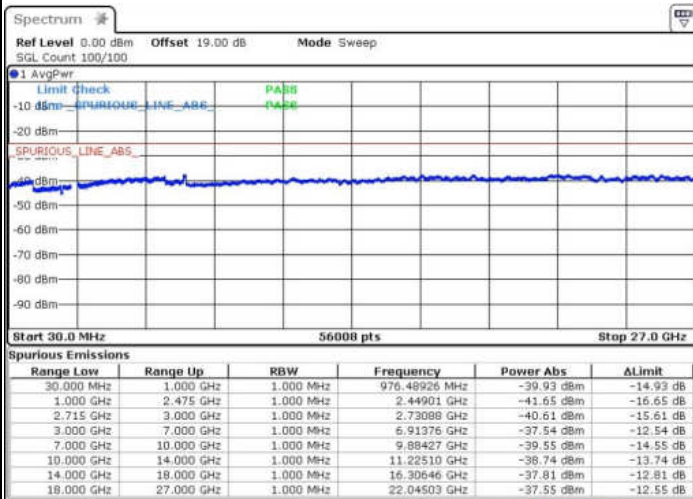

LTE Band 66 / 20MHz

Lowest Channel / 64QAM

Middle Channel / 64QAM

Date: 12 JAN 2018 22:37:57

Date: 12 JAN 2018 22:48:27

Highest Channel / 64QAM

Date: 12 JAN 2018 22:53:24

Band 41CA

LTE Band 41 / 5MHz+20MHz

Lowest Channel / QPSK

Lowest Channel / 16QAM

Date: 11.FEB.2016 13:19:59

Date: 11.FEB.2016 13:20:54

Lowest Channel / 64QAM

Date: 11.FEB.2016 13:21:58

LTE Band 41 / 5MHz+20MHz

Middle Channel / QPSK

Middle Channel / 16QAM

Date: 11.FEB.2016 13:25:21

Date: 11.FEB.2016 13:24:28

Middle Channel / 64QAM

Date: 11.FEB.2016 13:23:34

**LTE Band 41 / 5MHz+20MHz**

**Highest Channel / QPSK**