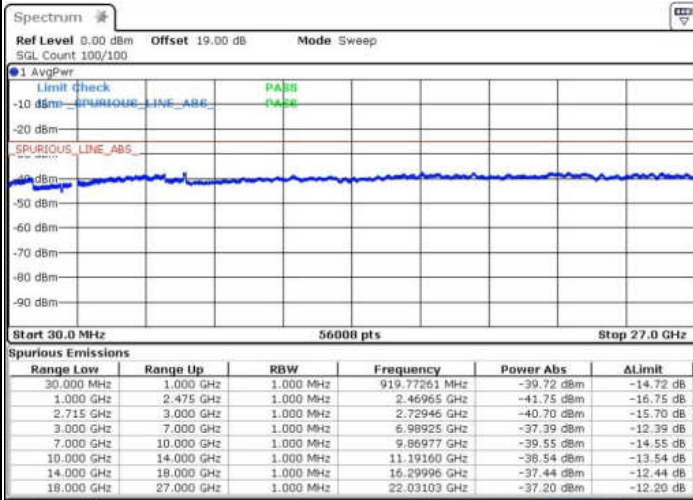

LTE Band 66 / 20MHz

Lowest Channel / 64QAM

Middle Channel / 64QAM

Date: 12 JAN 2018 22:37:57

Date: 12 JAN 2018 22:48:27

Highest Channel / 64QAM

Date: 12 JAN 2018 22:53:24

Band 41CA

LTE Band 41 / 5MHz+20MHz

Lowest Channel / QPSK

Lowest Channel / 16QAM

Date: 11.FEB.2016 13:19:59

Date: 11.FEB.2016 13:20:54

Lowest Channel / 64QAM

Date: 11.FEB.2016 13:21:58

LTE Band 41 / 5MHz+20MHz

Middle Channel / QPSK

Middle Channel / 16QAM

Date: 11.FEB.2016 13:25:21

Date: 11.FEB.2016 13:24:28

Middle Channel / 64QAM

Date: 11.FEB.2016 13:23:34

**LTE Band 41 / 5MHz+20MHz**

**Highest Channel / QPSK**