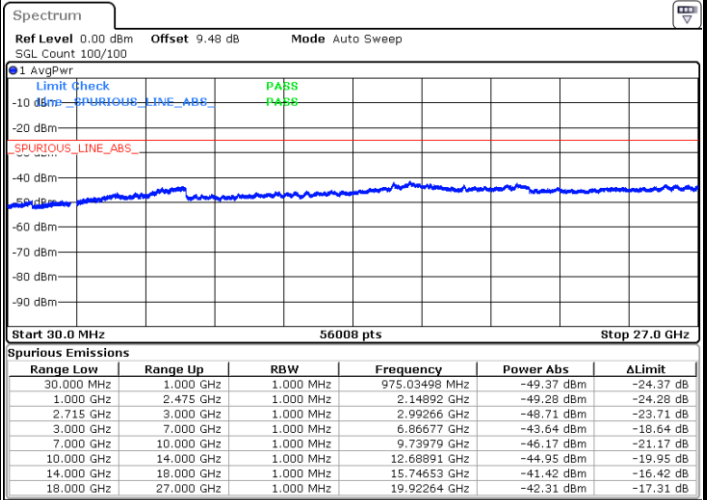

Date: 12.JAN.2018 10:42:02

LTE Band 41 / 15MHz

Highest Channel / QPSK

Highest Channel / 16QAM

Date: 12 JAN 2018 10:43:46

Date: 12 JAN 2018 10:44:36

LTE Band 41 / 20MHz

Lowest Channel / QPSK

Lowest Channel / 16QAM

Date: 12 JAN 2018 10:57:22

Date: 12 JAN 2018 11:00:05

LTE Band 41 / 20MHz

Middle Channel / QPSK

Middle Channel / 16QAM

Date: 12 JAN 2018 11:02:06

Date: 12 JAN 2018 11:01:14

Highest Channel / QPSK

Highest Channel / 16QAM

Date: 12 JAN 2018 11:02:57

Date: 12 JAN 2018 11:03:57

LTE Band 41 / 5MHz

Lowest Channel / 64QAM

Middle Channel / 64QAM

Date: 12 JAN 2018 11:30:34