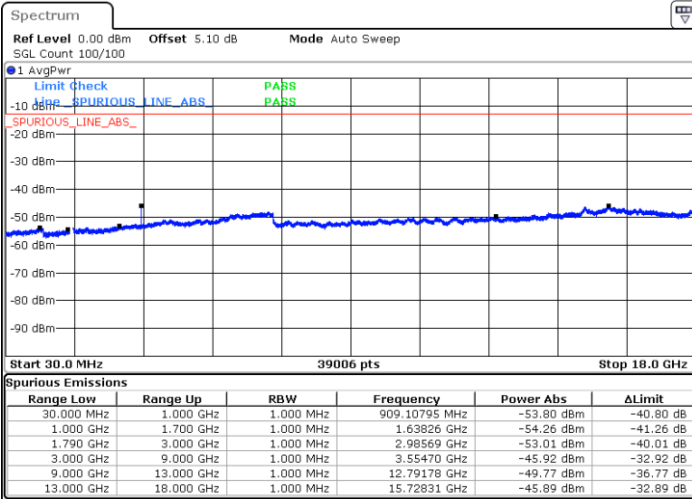

Date: 12 JAN 2018 20:17:49

LTE Band 66 / 1.4MHz

Highest Channel / QPSK

Date: 12 JAN 2018 20:19:56

Highest Channel / 16QAM

Date: 12 JAN 2018 20:20:36

LTE Band 66 / 3MHz

Lowest Channel / QPSK

Date: 12 JAN 2018 20:31:57

Lowest Channel / 16QAM

Date: 12 JAN 2018 20:32:36

LTE Band 66 / 3MHz

Middle Channel / QPSK

Middle Channel / 16QAM

Date: 12 JAN 2018 20:40:27

Date: 12 JAN 2018 20:41:42

Highest Channel / QPSK

Highest Channel / 16QAM

Date: 12 JAN 2018 20:50:06

Date: 12 JAN 2018 20:51:22

LTE Band 66 / 5MHz

Lowest Channel / QPSK

Lowest Channel / 16QAM

Date: 12 JAN 2018 19:58:27