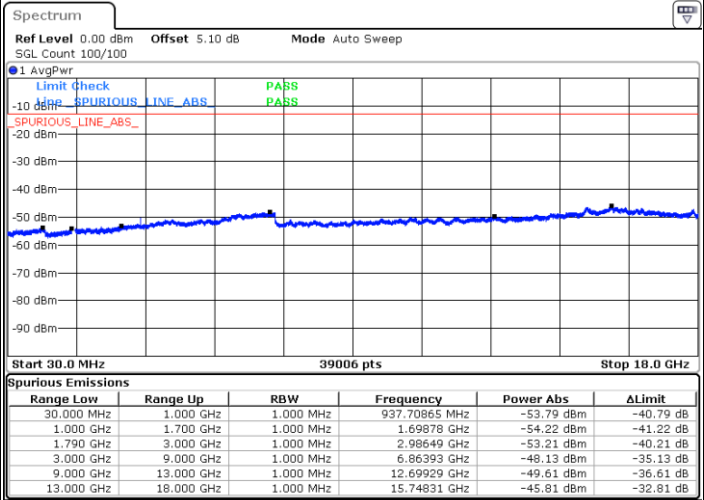

Date: 12 JAN 2018 20:18:31

Highest Channel / 64QAM

Date: 12 JAN 2018 20:21:16

LTE Band 66 / 3MHz

Lowest Channel / 64QAM

Middle Channel / 64QAM

Date: 12 JAN 2018 20:33:14

Date: 12 JAN 2018 20:42:25

Highest Channel / 64QAM

Date: 12 JAN 2018 20:52:00

LTE Band 66 / 5MHz

Lowest Channel / 64QAM

Middle Channel / 64QAM

Date: 12 JAN 2018 19:59:49

Date: 12 JAN 2018 19:56:54

Highest Channel / 64QAM

Date: 12 JAN 2018 19:21:33

LTE Band 66 / 15MHz

Lowest Channel / 64QAM

Middle Channel / 64QAM

Date: 12 JAN 2018 21:57:24

Date: 12 JAN 2018 22:05:32

Highest Channel / 64QAM

Date: 12 JAN 2018 22:07:57

LTE Band 66 / 20MHz

Lowest Channel / 64QAM

Middle Channel / 64QAM

Date: 12 JAN 2018 22:37:57

Date: 12 JAN 2018 22:48:27

Highest Channel / 64QAM

Date: 12 JAN 2018 22:53:24

Band 41CA