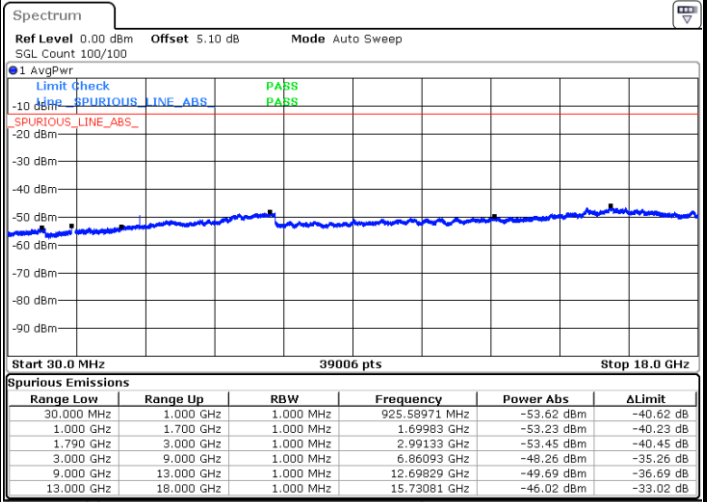

Date: 12 JAN 2018 22:04:56

LTE Band 66 / 15MHz

Highest Channel / QPSK

Highest Channel / 16QAM

Date: 12 JAN 2018 22:06:40

Date: 12 JAN 2018 22:07:18

LTE Band 66 / 20MHz

Lowest Channel / QPSK

Lowest Channel / 16QAM

Date: 12 JAN 2018 22:35:40

Date: 12 JAN 2018 22:37:18

LTE Band 66 / 20MHz

Middle Channel / QPSK

Middle Channel / 16QAM

Date: 12 JAN 2018 22:45:30

Date: 12 JAN 2018 22:47:40

Highest Channel / QPSK

Highest Channel / 16QAM

Date: 12 JAN 2018 22:55:45

Date: 12 JAN 2018 22:54:11

LTE Band 66 / 1.4MHz

Lowest Channel / 64QAM

Middle Channel / 64QAM

Date: 12 JAN 2018 20:05:37

Date: 12 JAN 2018 20:18:31

Highest Channel / 64QAM

Date: 12 JAN 2018 20:21:16

LTE Band 66 / 3MHz

Lowest Channel / 64QAM

Middle Channel / 64QAM

Date: 12 JAN 2018 20:33:14

Date: 12 JAN 2018 20:42:25