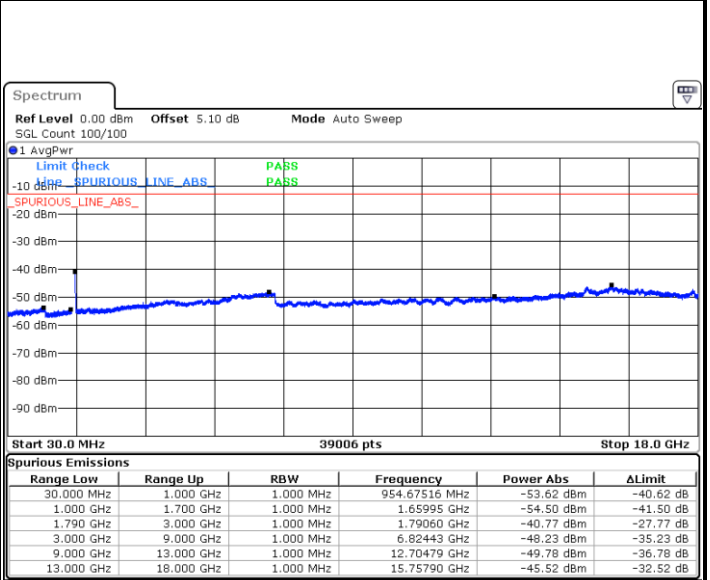

Highest Channel / QPSK

Highest Channel / 16QAM

Date: 12 JAN 2018 20:50:06

Date: 12 JAN 2018 20:51:22

LTE Band 66 / 5MHz

Lowest Channel / QPSK

Lowest Channel / 16QAM

Date: 12 JAN 2018 19:58:27

Date: 12 JAN 2018 19:59:07

Middle Channel / QPSK

Middle Channel / 16QAM

Date: 12 JAN 2018 19:54:51

Date: 12 JAN 2018 19:55:31

LTE Band 66 / 5MHz

Highest Channel / QPSK

Date: 12 JAN 2018 19:20:17

Highest Channel / 16QAM

Date: 12 JAN 2018 19:20:56

LTE Band 66 / 10MHz

Lowest Channel / QPSK

Date: 12 JAN 2018 21:09:01

Lowest Channel / 16QAM

Date: 12 JAN 2018 21:10:24

LTE Band 66 / 10MHz