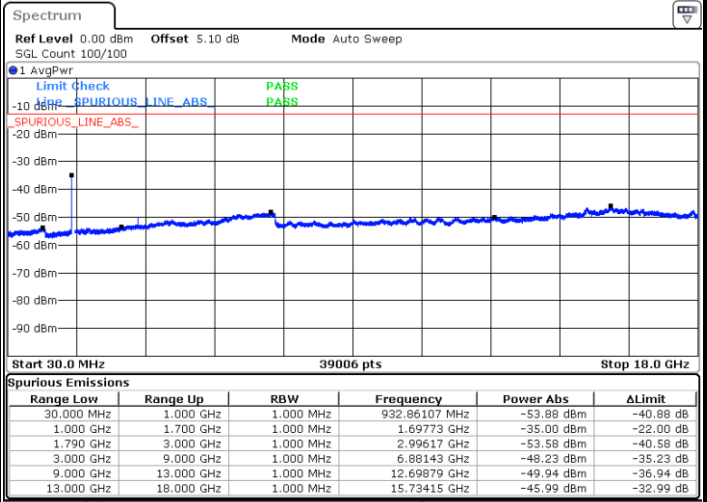

Highest Channel / 16QAM

Date: 12 JAN 2018 19:20:56

LTE Band 66 / 10MHz

Lowest Channel / QPSK

Date: 12 JAN 2018 21:09:01

Lowest Channel / 16QAM

Date: 12 JAN 2018 21:10:24

LTE Band 66 / 10MHz

Middle Channel / QPSK

Middle Channel / 16QAM

Date: 12 JAN 2018 21:14:01

Date: 12 JAN 2018 21:14:40

Highest Channel / QPSK

Highest Channel / 16QAM

Date: 12 JAN 2018 21:18:57

Date: 12 JAN 2018 21:19:54

LTE Band 66 / 15MHz

Lowest Channel / QPSK

Lowest Channel / 16QAM

Date: 12 JAN 2018 21:53:01

Date: 12 JAN 2018 21:56:45

Middle Channel / QPSK

Middle Channel / 16QAM

Date: 12 JAN 2018 22:04:04

Date: 12 JAN 2018 22:04:56

LTE Band 66 / 15MHz

Highest Channel / QPSK

Highest Channel / 16QAM

Date: 12 JAN 2018 22:06:40

Date: 12 JAN 2018 22:07:18

LTE Band 66 / 20MHz

Lowest Channel / QPSK