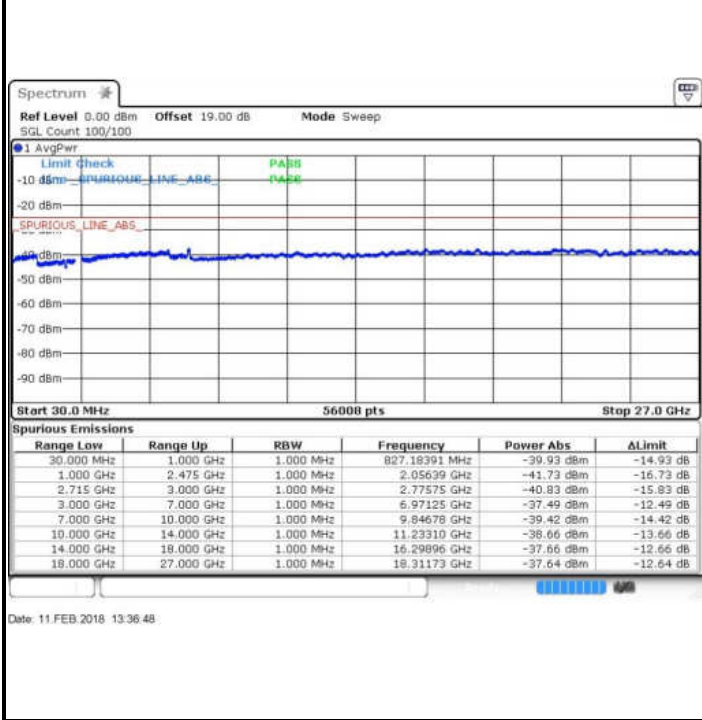

LTE Band 41 / 5MHz+20MHz

Lowest Channel / QPSK

Lowest Channel / 16QAM

Date: 11.FEB.2016 13:19:59

Date: 11.FEB.2016 13:20:54

Lowest Channel / 64QAM

Date: 11.FEB.2016 13:21:58

LTE Band 41 / 5MHz+20MHz

Middle Channel / QPSK

Middle Channel / 16QAM

Date: 11.FEB.2016 13:25:21

Date: 11.FEB.2016 13:24:28

Middle Channel / 64QAM

Date: 11.FEB.2016 13:23:34

**LTE Band 41 / 5MHz+20MHz**

**Highest Channel / QPSK**

**Highest Channel / 16QAM**

**Highest Channel / 64QAM**

LTE Band 41 / 10MHz+20MHz

Lowest Channel / QPSK

Lowest Channel / 16QAM

Date: 11.FEB.2016 14:08:53

Date: 11.FEB.2016 14:09:49

Lowest Channel / 64QAM