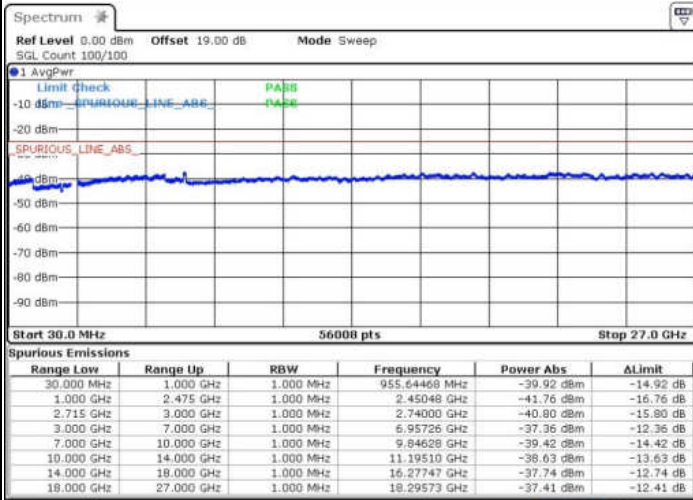

Date: 12 JAN 2018 19:21:33

LTE Band 66 / 15MHz

Lowest Channel / 64QAM

Middle Channel / 64QAM

Date: 12 JAN 2018 21:57:24

Date: 12 JAN 2018 22:05:32

Highest Channel / 64QAM

Date: 12 JAN 2018 22:07:57

LTE Band 66 / 20MHz

Lowest Channel / 64QAM

Middle Channel / 64QAM

Date: 12 JAN 2018 22:37:57

Date: 12 JAN 2018 22:48:27

Highest Channel / 64QAM

Date: 12 JAN 2018 22:53:24

Band 41CA

LTE Band 41 / 5MHz+20MHz

Lowest Channel / QPSK

Lowest Channel / 16QAM

Date: 11.FEB.2016 13:19:59

Date: 11.FEB.2016 13:20:54

Lowest Channel / 64QAM

Date: 11.FEB.2016 13:21:58

LTE Band 41 / 5MHz+20MHz