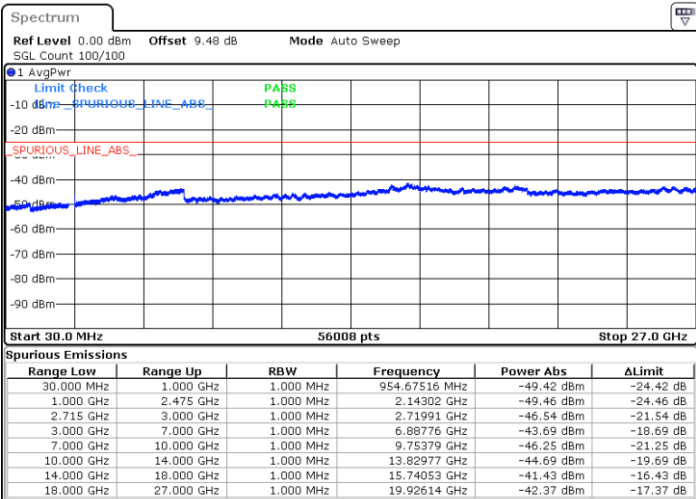

Lowest Channel / 16QAM

Date: 12 JAN 2018 10:57:22

Date: 12 JAN 2018 11:00:05

LTE Band 41 / 20MHz

Middle Channel / QPSK

Middle Channel / 16QAM

Date: 12 JAN 2018 11:02:06

Date: 12 JAN 2018 11:01:14

Highest Channel / QPSK

Highest Channel / 16QAM

Date: 12 JAN 2018 11:02:57

Date: 12 JAN 2018 11:03:57

LTE Band 41 / 5MHz

Lowest Channel / 64QAM

Middle Channel / 64QAM

Date: 12 JAN 2018 11:30:34