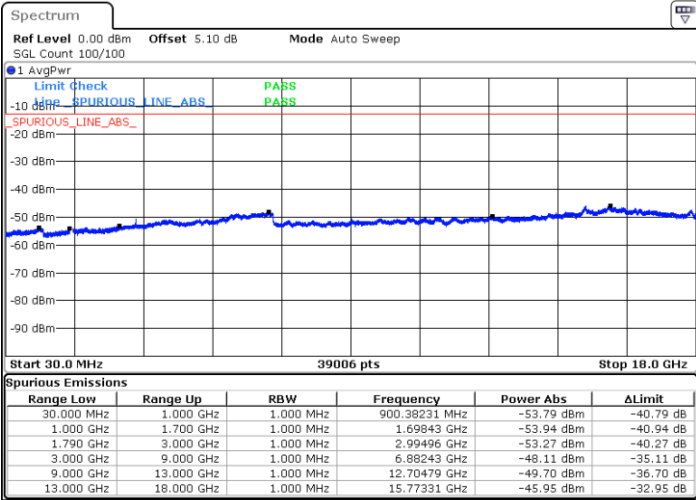

Highest Channel / QPSK

Highest Channel / 16QAM

Date: 12 JAN 2018 22:55:45

Date: 12 JAN 2018 22:54:11

LTE Band 66 / 1.4MHz

Lowest Channel / 64QAM

Middle Channel / 64QAM

Date: 12 JAN 2018 20:05:37

Date: 12 JAN 2018 20:18:31

Highest Channel / 64QAM

Date: 12 JAN 2018 20:21:16

LTE Band 66 / 3MHz

Lowest Channel / 64QAM

Middle Channel / 64QAM

Date: 12 JAN 2018 20:33:14

Date: 12 JAN 2018 20:42:25

Highest Channel / 64QAM

Date: 12 JAN 2018 20:52:00

LTE Band 66 / 5MHz

Lowest Channel / 64QAM

Middle Channel / 64QAM

Date: 12 JAN 2018 19:59:49

Date: 12 JAN 2018 19:56:54

Highest Channel / 64QAM

Date: 12 JAN 2018 19:21:33

LTE Band 66 / 15MHz

Lowest Channel / 64QAM

Middle Channel / 64QAM

Date: 12 JAN 2018 21:57:24

Date: 12 JAN 2018 22:05:32

Highest Channel / 64QAM

Date: 12 JAN 2018 22:07:57