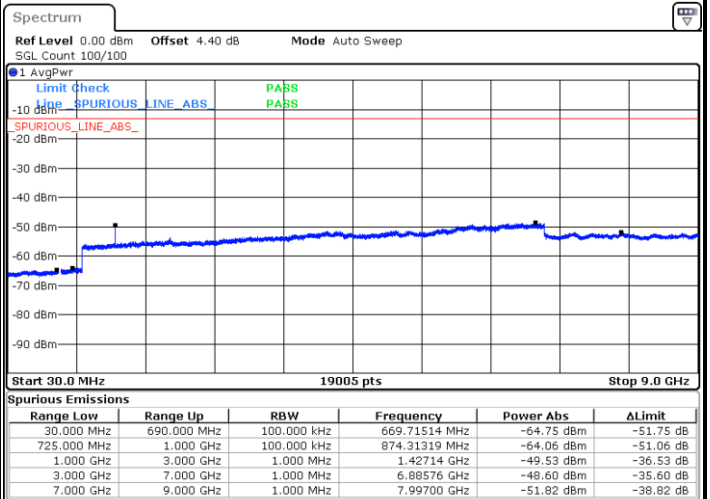

Date: 11.JAN.2018 10:39:41

Date: 11.JAN.2018 10:38:46

LTE Band 12 / 1.4MHz

Highest Channel / QPSK

Date: 11.JAN.2018 10:40:36

Highest Channel / 16QAM

Date: 11.JAN.2018 10:41:31

LTE Band 12 / 3MHz

Lowest Channel / QPSK

Date: 11.JAN.2018 10:53:37

Lowest Channel / 16QAM

Date: 11.JAN.2018 10:54:32

LTE Band 12 / 3MHz

Middle Channel / QPSK

Middle Channel / 16QAM

Date: 11. JAN 2018 10:56:22

Date: 11. JAN 2018 10:55:27

Highest Channel / QPSK

Highest Channel / 16QAM

Date: 11. JAN 2018 10:57:17

Date: 11. JAN 2018 10:58:12

LTE Band 12 / 5MHz

Lowest Channel / QPSK

Lowest Channel / 16QAM