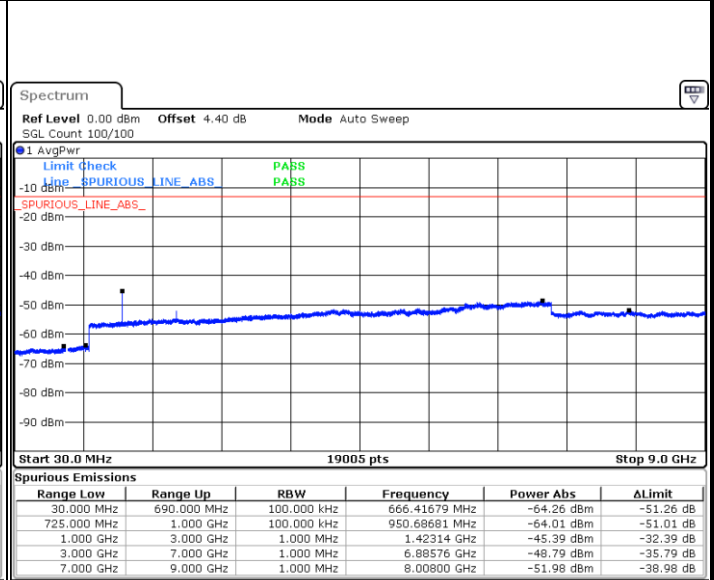

Date: 11. JAN 2018 10:55:27

Highest Channel / QPSK

Highest Channel / 16QAM

Date: 11. JAN 2018 10:57:17

Date: 11. JAN 2018 10:58:12

LTE Band 12 / 5MHz

Lowest Channel / QPSK

Lowest Channel / 16QAM

Date: 11.JAN.2018 11:10:18

Date: 11.JAN.2018 11:11:13

Middle Channel / QPSK

Middle Channel / 16QAM

Date: 11.JAN.2018 11:13:03

Date: 11.JAN.2018 11:12:08

LTE Band 12 / 5MHz

Highest Channel / QPSK

Date: 11.JAN.2018 11:13:58

Highest Channel / 16QAM

Date: 11.JAN.2018 11:14:53

LTE Band 12 / 10MHz

Lowest Channel / QPSK

Date: 11.JAN.2018 11:27:00

Lowest Channel / 16QAM

Date: 11.JAN.2018 11:27:55

LTE Band 12 / 10MHz

Middle Channel / QPSK

Date: 11. JAN 2018 11:29:46

Middle Channel / 16QAM

Date: 11. JAN 2018 11:28:50

Highest Channel / QPSK

Date: 11. JAN 2018 11:30:41

Highest Channel / 16QAM