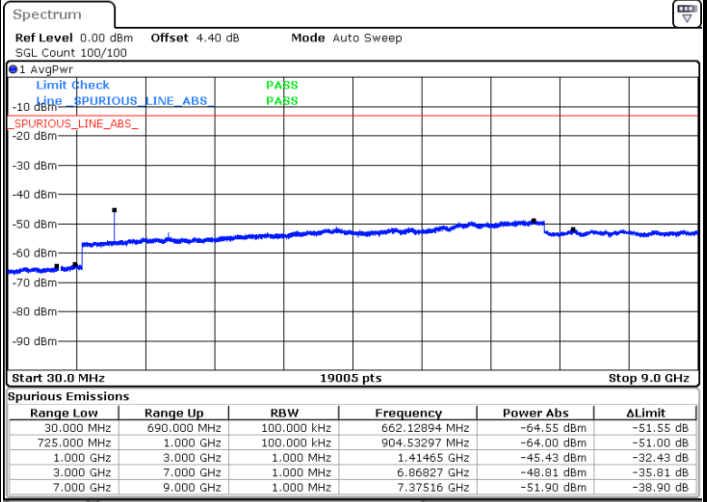

Date: 11.JAN.2018 11:13:58

Highest Channel / 16QAM

Date: 11.JAN.2018 11:14:53

LTE Band 12 / 10MHz

Lowest Channel / QPSK

Date: 11.JAN.2018 11:27:00

Lowest Channel / 16QAM

Date: 11.JAN.2018 11:27:55

LTE Band 12 / 10MHz

Middle Channel / QPSK

Date: 11. JAN 2018 11:29:46

Middle Channel / 16QAM

Date: 11. JAN 2018 11:28:50

Highest Channel / QPSK

Date: 11. JAN 2018 11:30:41

Highest Channel / 16QAM

Date: 11. JAN 2018 11:31:36

LTE Band 12 / 1.4MHz

Lowest Channel / 64QAM

Middle Channel / 64QAM

Date: 11.JAN.2018 13:52:48

Date: 11.JAN.2018 13:53:14

Highest Channel / 64QAM

Date: 11.JAN.2018 13:53:42

LTE Band 12 / 3MHz

Lowest Channel / 64QAM

Middle Channel / 64QAM

Date: 11.JAN.2018 13:56:47

Date: 11.JAN.2018 13:57:20

Highest Channel / 64QAM

Date: 11.JAN.2018 13:57:46

LTE Band 12 / 5MHz