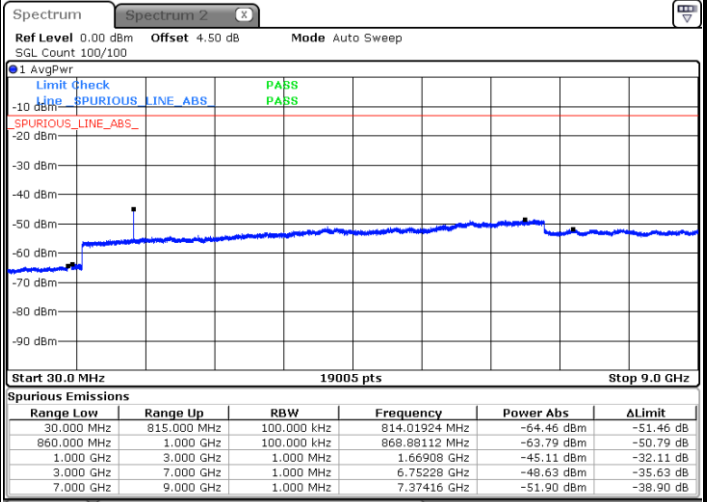

LTE Band 5 / 3MHz

Lowest Channel / 64QAM

Middle Channel / 64QAM

Date: 10 JAN 2018 22:33:34

Date: 10 JAN 2018 22:34:29

Highest Channel / 64QAM

Date: 10 JAN 2018 22:35:25

LTE Band 5 / 5MHz

Lowest Channel / 64QAM

Middle Channel / 64QAM

Date: 10 JAN 2018 22:17:44

Date: 10 JAN 2018 22:18:39

Highest Channel / 64QAM

Date: 10 JAN 2018 22:19:34

LTE Band 5 / 10MHz

Lowest Channel / 64QAM

Middle Channel / 64QAM

Date: 10 JAN 2018 22:14:58

Date: 10 JAN 2018 22:15:53

Highest Channel / 64QAM

Date: 10 JAN 2018 22:16:48

LTE Band 7 / 5MHz

Lowest Channel / QPSK

Lowest Channel / 16QAM