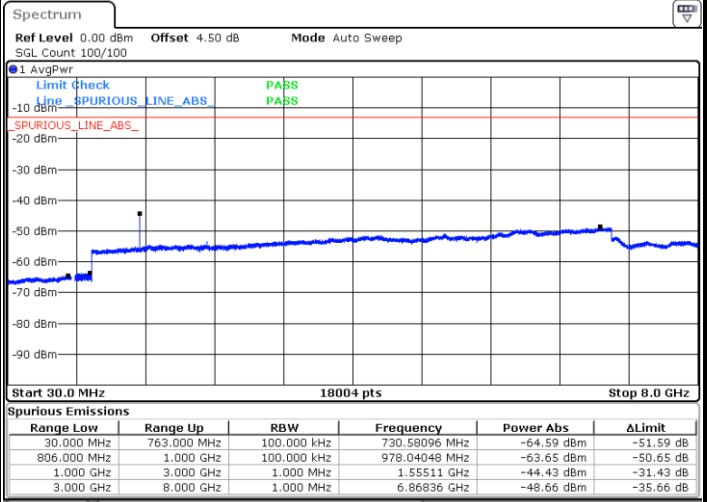

LTE Band 12 / 3MHz

Lowest Channel / 64QAM

Middle Channel / 64QAM

Date: 11.JAN.2018 13:56:47

Date: 11.JAN.2018 13:57:20

Highest Channel / 64QAM

Date: 11.JAN.2018 13:57:46

LTE Band 12 / 5MHz

Lowest Channel / 64QAM

Middle Channel / 64QAM

Date: 11.JAN.2018 14:04:00

Date: 11.JAN.2018 14:05:14

Highest Channel / 64QAM

Date: 11.JAN.2018 14:05:40

LTE Band 12 / 10MHz

LTE Band 13 / 5MHz

Lowest Channel / QPSK

Lowest Channel / 16QAM

Date: 8 JAN 2018 15:52:17

Date: 8 JAN 2018 15:51:22

Middle Channel / QPSK

Middle Channel / 16QAM

Date: 8 JAN 2018 15:53:55

Date: 8 JAN 2018 15:54:50

LTE Band 13 / 5MHz

Highest Channel / QPSK

Date: 8 JAN 2018 16:03:56

Highest Channel / 16QAM

Date: 8 JAN 2018 16:03:01

LTE Band 13 / 10MHz

Middle Channel / QPSK

Date: 8 JAN 2018 16:04:51