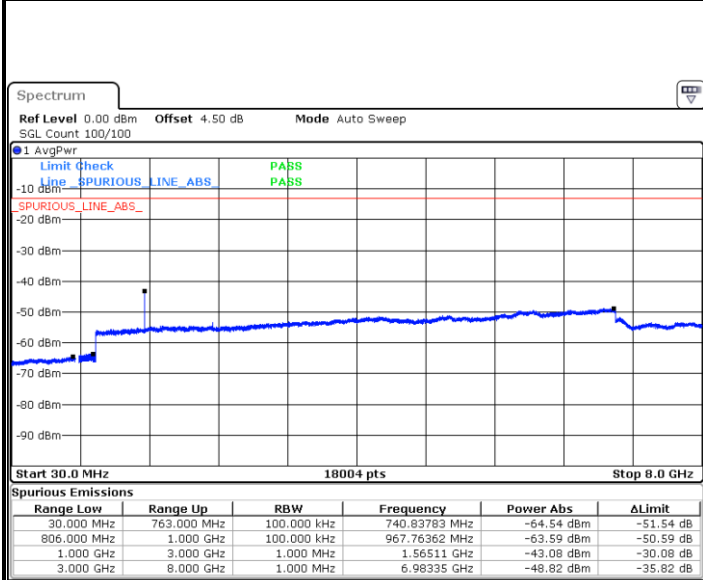

Lowest Channel / 64QAM

Middle Channel / 64QAM

Date: 11.JAN.2018 14:04:00

Date: 11.JAN.2018 14:05:14

Highest Channel / 64QAM

Date: 11.JAN.2018 14:05:40

LTE Band 12 / 10MHz

LTE Band 13 / 5MHz

Lowest Channel / QPSK

Lowest Channel / 16QAM

Date: 8 JAN 2018 15:52:17

Date: 8 JAN 2018 15:51:22

Middle Channel / QPSK

Middle Channel / 16QAM

Date: 8 JAN 2018 15:53:55

Date: 8 JAN 2018 15:54:50

LTE Band 13 / 5MHz

Highest Channel / QPSK

Date: 8 JAN 2018 16:03:56

Highest Channel / 16QAM

Date: 8 JAN 2018 16:03:01

LTE Band 13 / 10MHz

Middle Channel / QPSK

Date: 8 JAN 2018 16:04:51