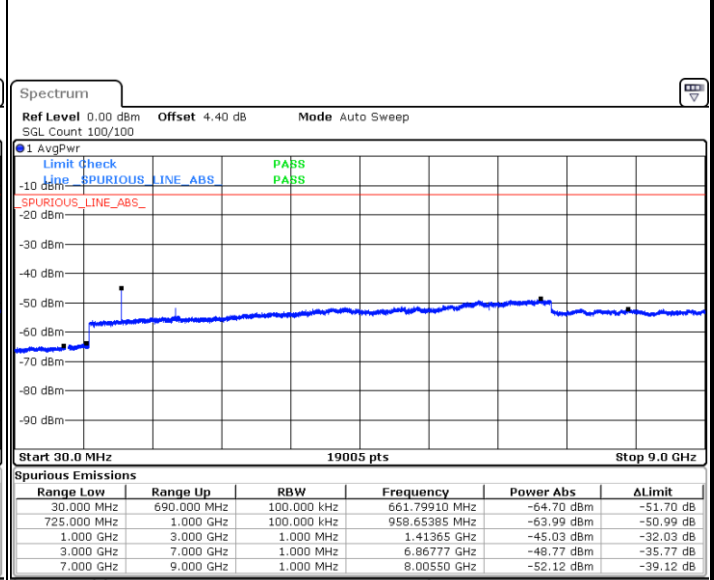

Date: 11.JAN.2018 11:13:58

Highest Channel / 16QAM

Date: 11.JAN.2018 11:14:53

LTE Band 12 / 10MHz

Lowest Channel / QPSK

Date: 11.JAN.2018 11:27:00

Lowest Channel / 16QAM

Date: 11.JAN.2018 11:27:55

LTE Band 12 / 10MHz

Middle Channel / QPSK

Date: 11. JAN 2018 11:29:46

Middle Channel / 16QAM

Date: 11. JAN 2018 11:28:50

Highest Channel / QPSK

Date: 11. JAN 2018 11:30:41

Highest Channel / 16QAM

Date: 11. JAN 2018 11:31:36

LTE Band 12 / 1.4MHz

Lowest Channel / 64QAM

Middle Channel / 64QAM

Date: 11.JAN.2018 13:52:48

Date: 11.JAN.2018 13:53:14

Highest Channel / 64QAM

Date: 11.JAN.2018 13:53:42

LTE Band 12 / 3MHz

Lowest Channel / 64QAM

Middle Channel / 64QAM

Date: 11.JAN.2018 13:56:47

Date: 11.JAN.2018 13:57:20

Highest Channel / 64QAM

Date: 11.JAN.2018 13:57:46

LTE Band 12 / 5MHz