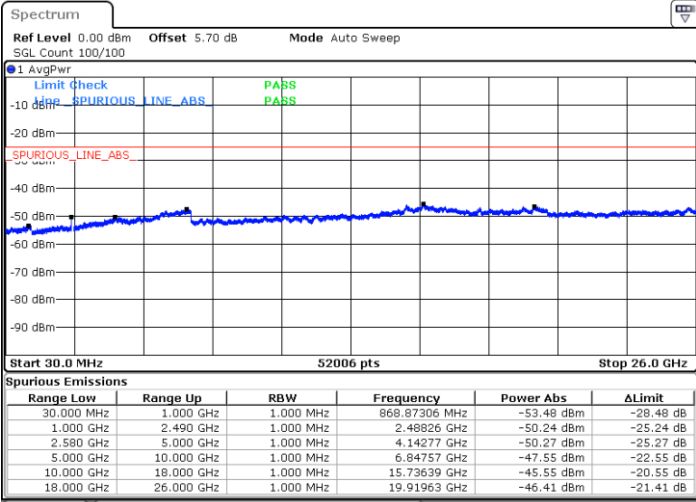

Date: 9 JAN 2018 16:26:45

Date: 9 JAN 2018 16:27:39

Highest Channel / 64QAM

Date: 9 JAN 2018 16:28:34

LTE Band 7 / 10MHz

Lowest Channel / 64QAM

Middle Channel / 64QAM

Date: 9 JAN 2018 16:14:53

Date: 9 JAN 2018 16:15:48

Highest Channel / 64QAM

Date: 9 JAN 2018 16:16:43

LTE Band 7 / 15MHz

Lowest Channel / 64QAM

Middle Channel / 64QAM

Date: 9 JAN 2018 16:12:10

Date: 9 JAN 2018 16:13:04

Highest Channel / 64QAM

Date: 9 JAN 2018 16:13:59

LTE Band 7 / 20MHz

Lowest Channel / 64QAM

Middle Channel / 64QAM

Date: 9 JAN 2018 16:04:52

Date: 9 JAN 2018 16:05:47

Highest Channel / 64QAM