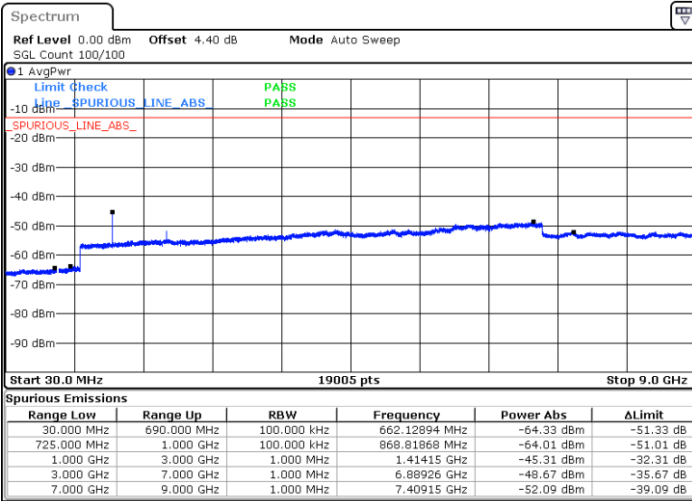

Highest Channel / 64QAM

Date: 9 JAN 2018 16:13:59

LTE Band 7 / 20MHz

Lowest Channel / 64QAM

Middle Channel / 64QAM

Date: 9 JAN 2018 16:04:52

Date: 9 JAN 2018 16:05:47

Highest Channel / 64QAM

Date: 9 JAN 2018 16:06:42

LTE Band 12 / 1.4MHz

Lowest Channel / QPSK

Lowest Channel / 16QAM

Date: 11.JAN.2018 10:36:56

Date: 11.JAN.2018 10:37:51

Middle Channel / QPSK

Middle Channel / 16QAM

Date: 11.JAN.2018 10:39:41

Date: 11.JAN.2018 10:38:46

LTE Band 12 / 1.4MHz

Highest Channel / QPSK

Date: 11.JAN.2018 10:40:36

Highest Channel / 16QAM

Date: 11.JAN.2018 10:41:31

LTE Band 12 / 3MHz