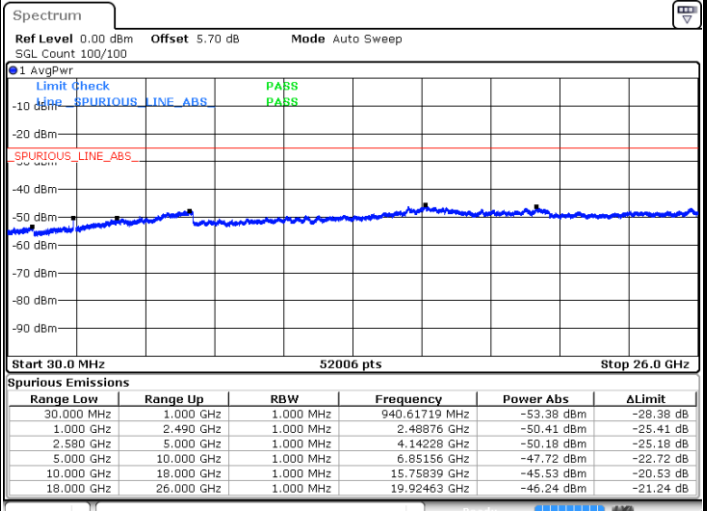

Date: 9 JAN 2018 14:55:07

Highest Channel / 16QAM

Date: 9 JAN 2018 14:56:02

LTE Band 7 / 10MHz

Lowest Channel / QPSK

Date: 9 JAN 2018 15:08:11

Lowest Channel / 16QAM

Date: 9 JAN 2018 15:09:05

LTE Band 7 / 10MHz

Middle Channel / QPSK

Middle Channel / 16QAM

Date: 9 JAN 2018 15:10:54

Date: 9 JAN 2018 15:10:00

Highest Channel / QPSK

Highest Channel / 16QAM

Date: 9 JAN 2018 15:11:48

Date: 9 JAN 2018 15:12:43

LTE Band 7 / 15MHz

Lowest Channel / QPSK

Lowest Channel / 16QAM

Date: 9 JAN 2018 15:24:52

Date: 9 JAN 2018 15:25:46

Middle Channel / QPSK

Middle Channel / 16QAM

Date: 9 JAN 2018 15:27:35

Date: 9 JAN 2018 15:26:41

LTE Band 7 / 15MHz

Highest Channel / QPSK

Date: 9 JAN 2018 15:28:30

Highest Channel / 16QAM

Date: 9 JAN 2018 15:29:24

LTE Band 7 / 20MHz