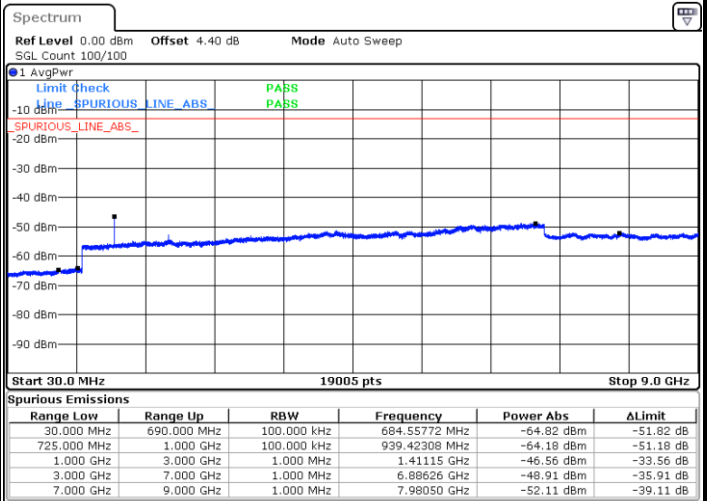

Lowest Channel / QPSK

Date: 11.JAN.2018 10:53:37

Lowest Channel / 16QAM

Date: 11.JAN.2018 10:54:32

LTE Band 12 / 3MHz

Middle Channel / QPSK

Middle Channel / 16QAM

Date: 11. JAN 2018 10:56:22

Date: 11. JAN 2018 10:55:27

Highest Channel / QPSK

Highest Channel / 16QAM

Date: 11. JAN 2018 10:57:17

Date: 11. JAN 2018 10:58:12

LTE Band 12 / 5MHz

Lowest Channel / QPSK

Lowest Channel / 16QAM

Date: 11.JAN.2018 11:10:18

Date: 11.JAN.2018 11:11:13

Middle Channel / QPSK

Middle Channel / 16QAM

Date: 11.JAN.2018 11:13:03

Date: 11.JAN.2018 11:12:08

LTE Band 12 / 5MHz

Highest Channel / QPSK

Date: 11.JAN.2018 11:13:58

Highest Channel / 16QAM

Date: 11.JAN.2018 11:14:53

LTE Band 12 / 10MHz

Lowest Channel / QPSK

Date: 11.JAN.2018 11:27:00

Lowest Channel / 16QAM

Date: 11.JAN.2018 11:27:55