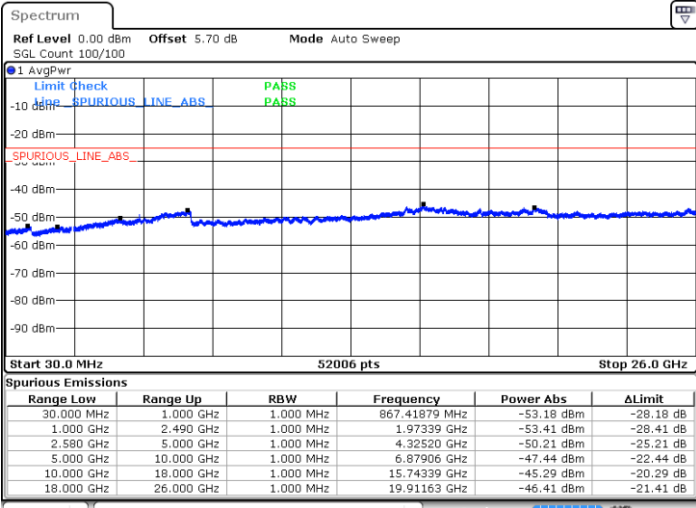

LTE Band 7 / 10MHz

Middle Channel / QPSK

Middle Channel / 16QAM

Date: 9 JAN 2018 15:10:54

Date: 9 JAN 2018 15:10:00

Highest Channel / QPSK

Highest Channel / 16QAM

Date: 9 JAN 2018 15:11:48

Date: 9 JAN 2018 15:12:43

LTE Band 7 / 15MHz

Lowest Channel / QPSK

Lowest Channel / 16QAM

Date: 9 JAN 2018 15:24:52

Date: 9 JAN 2018 15:25:46

Middle Channel / QPSK

Middle Channel / 16QAM

Date: 9 JAN 2018 15:27:35

Date: 9 JAN 2018 15:26:41

LTE Band 7 / 15MHz

Highest Channel / QPSK

Date: 9 JAN 2018 15:28:30

Highest Channel / 16QAM

Date: 9 JAN 2018 15:29:24

LTE Band 7 / 20MHz