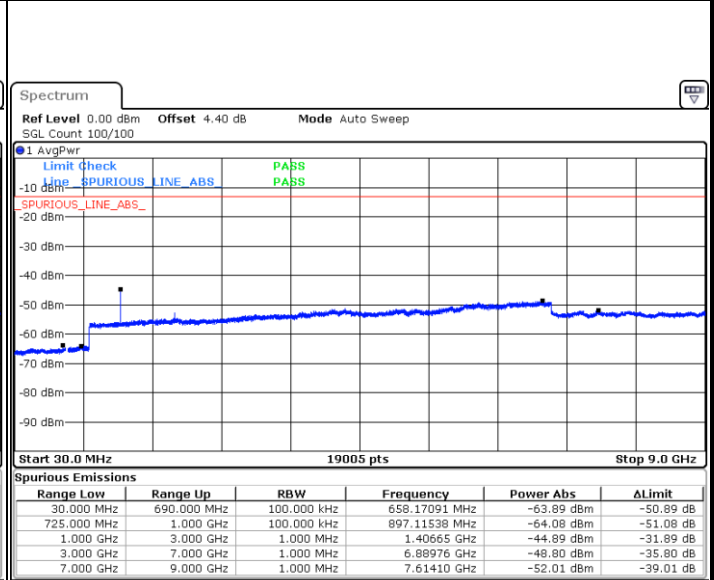

Date: 11.JAN.2018 11:10:18

Date: 11.JAN.2018 11:11:13

Middle Channel / QPSK

Middle Channel / 16QAM

Date: 11.JAN.2018 11:13:03

Date: 11.JAN.2018 11:12:08

LTE Band 12 / 5MHz

Highest Channel / QPSK

Date: 11.JAN.2018 11:13:58

Highest Channel / 16QAM

Date: 11.JAN.2018 11:14:53

LTE Band 12 / 10MHz

Lowest Channel / QPSK

Date: 11.JAN.2018 11:27:00

Lowest Channel / 16QAM

Date: 11.JAN.2018 11:27:55

LTE Band 12 / 10MHz

Middle Channel / QPSK

Date: 11. JAN 2018 11:29:46

Middle Channel / 16QAM

Date: 11. JAN 2018 11:28:50

Highest Channel / QPSK

Date: 11. JAN 2018 11:30:41

Highest Channel / 16QAM

Date: 11. JAN 2018 11:31:36

LTE Band 12 / 1.4MHz

Lowest Channel / 64QAM

Middle Channel / 64QAM

Date: 11.JAN.2018 13:52:48

Date: 11.JAN.2018 13:53:14

Highest Channel / 64QAM

Date: 11.JAN.2018 13:53:42