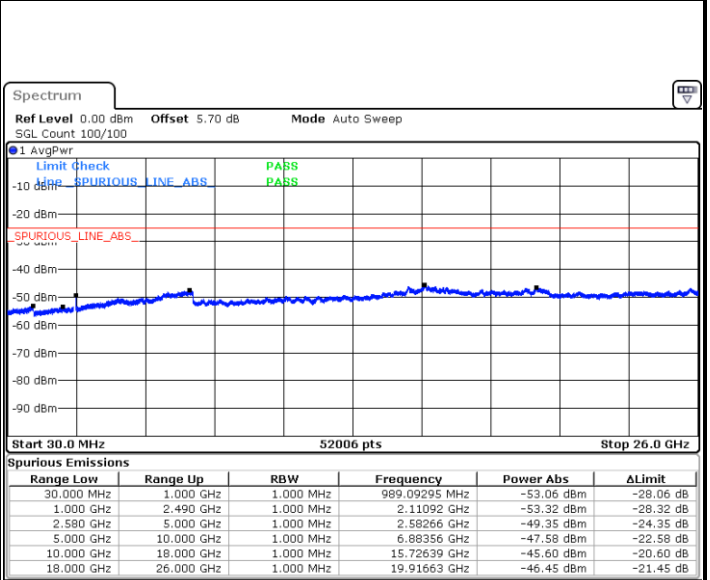

Date: 9 JAN 2018 15:12:43

LTE Band 7 / 15MHz

Lowest Channel / QPSK

Lowest Channel / 16QAM

Date: 9 JAN 2018 15:24:52

Date: 9 JAN 2018 15:25:46

Middle Channel / QPSK

Middle Channel / 16QAM

Date: 9 JAN 2018 15:27:35

Date: 9 JAN 2018 15:26:41

LTE Band 7 / 15MHz

Highest Channel / QPSK

Date: 9 JAN 2018 15:28:30

Highest Channel / 16QAM

Date: 9 JAN 2018 15:29:24

LTE Band 7 / 20MHz

Lowest Channel / QPSK

Date: 9 JAN 2018 15:41:33

Lowest Channel / 16QAM

Date: 9 JAN 2018 15:42:27

LTE Band 7 / 20MHz

Middle Channel / QPSK

Middle Channel / 16QAM

Date: 9 JAN 2018 15:44:16

Date: 9 JAN 2018 15:43:22

Highest Channel / QPSK

Highest Channel / 16QAM

Date: 9 JAN 2018 15:45:11

Date: 9 JAN 2018 15:46:06

LTE Band 7 / 5MHz

Lowest Channel / 64QAM

Middle Channel / 64QAM