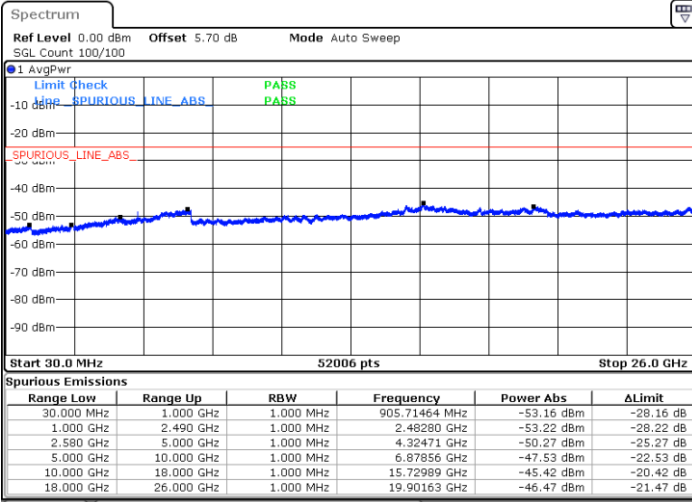

Lowest Channel / 64QAM

Middle Channel / 64QAM

Date: 10 JAN 2018 22:17:44

Date: 10 JAN 2018 22:18:39

Highest Channel / 64QAM

Date: 10 JAN 2018 22:19:34

LTE Band 5 / 10MHz

Lowest Channel / 64QAM

Middle Channel / 64QAM

Date: 10 JAN 2018 22:14:58

Date: 10 JAN 2018 22:15:53

Highest Channel / 64QAM

Date: 10 JAN 2018 22:16:48

LTE Band 7 / 5MHz

Lowest Channel / QPSK

Lowest Channel / 16QAM

Date: 9 JAN 2018 14:51:30

Date: 9 JAN 2018 14:52:24

Middle Channel / QPSK

Middle Channel / 16QAM

Date: 9 JAN 2018 14:54:13

Date: 9 JAN 2018 14:53:19

LTE Band 7 / 5MHz

Highest Channel / QPSK