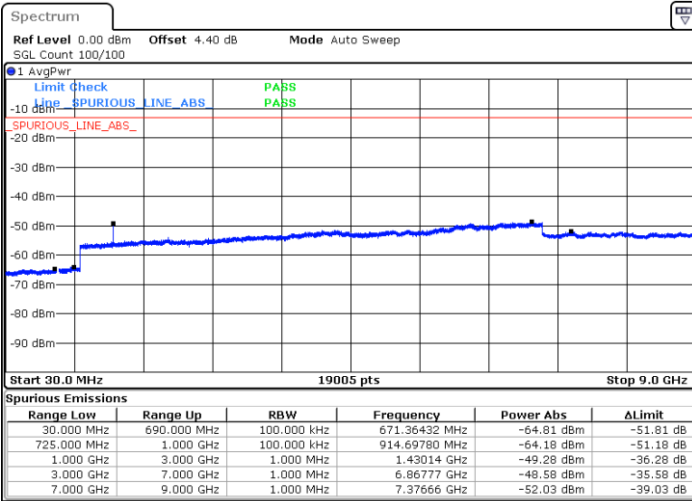

LTE Band 12 / 10MHz

Middle Channel / QPSK

Date: 11. JAN 2018 11:29:46

Middle Channel / 16QAM

Date: 11. JAN 2018 11:28:50

Highest Channel / QPSK

Date: 11. JAN 2018 11:30:41

Highest Channel / 16QAM

Date: 11. JAN 2018 11:31:36

LTE Band 12 / 1.4MHz

Lowest Channel / 64QAM

Middle Channel / 64QAM

Date: 11.JAN.2018 13:52:48

Date: 11.JAN.2018 13:53:14

Highest Channel / 64QAM

Date: 11.JAN.2018 13:53:42

LTE Band 12 / 3MHz

Lowest Channel / 64QAM

Middle Channel / 64QAM

Date: 11.JAN.2018 13:56:47

Date: 11.JAN.2018 13:57:20

Highest Channel / 64QAM

Date: 11.JAN.2018 13:57:46

LTE Band 12 / 5MHz

Lowest Channel / 64QAM

Middle Channel / 64QAM

Date: 11.JAN.2018 14:04:00

Date: 11.JAN.2018 14:05:14

Highest Channel / 64QAM

Date: 11.JAN.2018 14:05:40

LTE Band 12 / 10MHz

LTE Band 13 / 5MHz