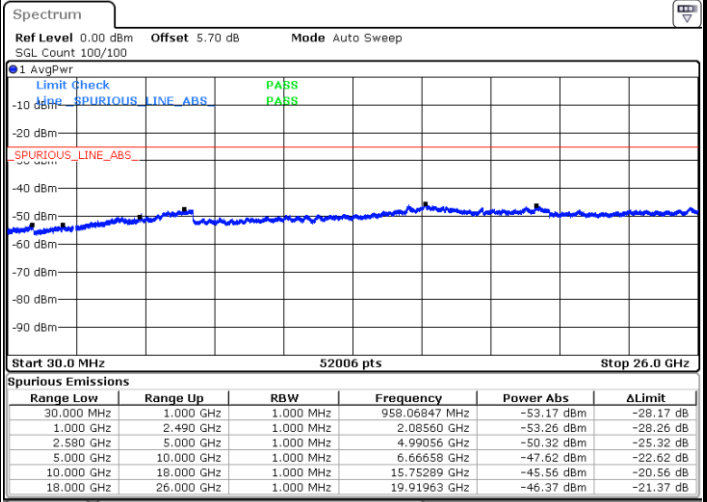

Lowest Channel / QPSK

Date: 9 JAN 2018 15:41:33

Lowest Channel / 16QAM

Date: 9 JAN 2018 15:42:27

LTE Band 7 / 20MHz

Middle Channel / QPSK

Middle Channel / 16QAM

Date: 9 JAN 2018 15:44:16

Date: 9 JAN 2018 15:43:22

Highest Channel / QPSK

Highest Channel / 16QAM

Date: 9 JAN 2018 15:45:11

Date: 9 JAN 2018 15:46:06

LTE Band 7 / 5MHz

Lowest Channel / 64QAM

Middle Channel / 64QAM

Date: 9 JAN 2018 16:26:45

Date: 9 JAN 2018 16:27:39

Highest Channel / 64QAM

Date: 9 JAN 2018 16:28:34

LTE Band 7 / 10MHz

Lowest Channel / 64QAM

Middle Channel / 64QAM

Date: 9 JAN 2018 16:14:53