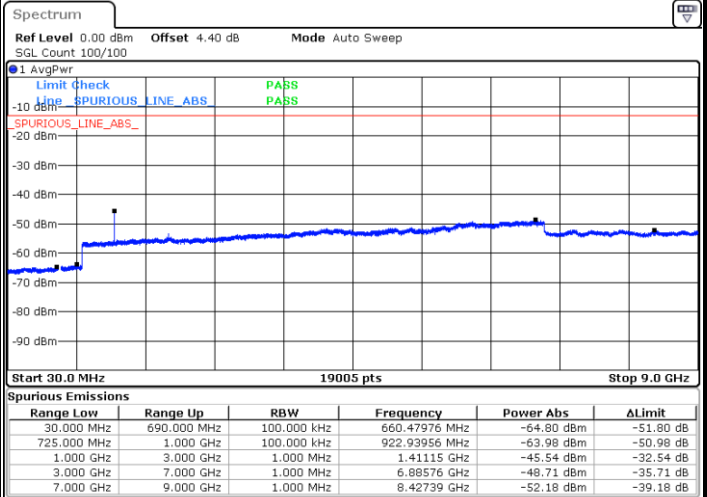

Date: 11. JAN 2018 11:31:36

LTE Band 12 / 1.4MHz

Lowest Channel / 64QAM

Middle Channel / 64QAM

Date: 11.JAN.2018 13:52:48

Date: 11.JAN.2018 13:53:14

Highest Channel / 64QAM

Date: 11.JAN.2018 13:53:42

LTE Band 12 / 3MHz

Lowest Channel / 64QAM

Middle Channel / 64QAM

Date: 11.JAN.2018 13:56:47

Date: 11.JAN.2018 13:57:20

Highest Channel / 64QAM

Date: 11.JAN.2018 13:57:46

LTE Band 12 / 5MHz

Lowest Channel / 64QAM

Middle Channel / 64QAM

Date: 11.JAN.2018 14:04:00

Date: 11.JAN.2018 14:05:14

Highest Channel / 64QAM

Date: 11.JAN.2018 14:05:40

LTE Band 12 / 10MHz

LTE Band 13 / 5MHz