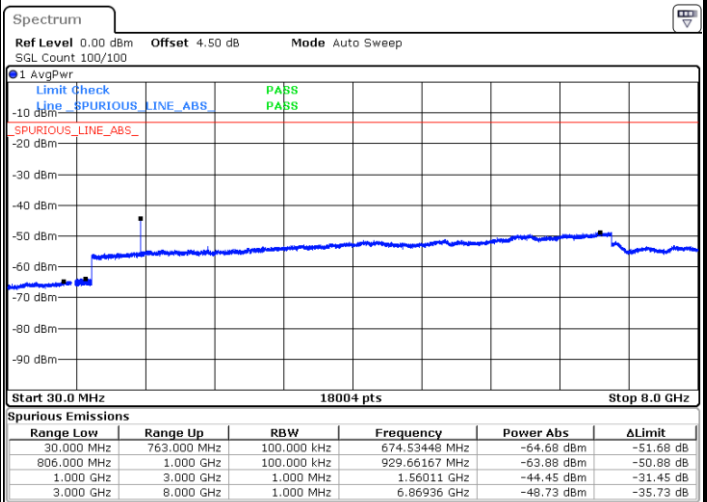

Lowest Channel / 64QAM

Middle Channel / 64QAM

Date: 11.JAN.2018 14:04:00

Date: 11.JAN.2018 14:05:14

Highest Channel / 64QAM

Date: 11.JAN.2018 14:05:40

LTE Band 12 / 10MHz

LTE Band 13 / 5MHz

Lowest Channel / QPSK

Lowest Channel / 16QAM

Date: 8 JAN 2018 15:52:17

Date: 8 JAN 2018 15:51:22

Middle Channel / QPSK

Middle Channel / 16QAM

Date: 8 JAN 2018 15:53:55

Date: 8 JAN 2018 15:54:50

LTE Band 13 / 5MHz

Highest Channel / QPSK

Date: 8 JAN 2018 16:03:56

Highest Channel / 16QAM

Date: 8 JAN 2018 16:03:01

LTE Band 13 / 10MHz

Middle Channel / QPSK

Date: 8 JAN 2018 16:04:51