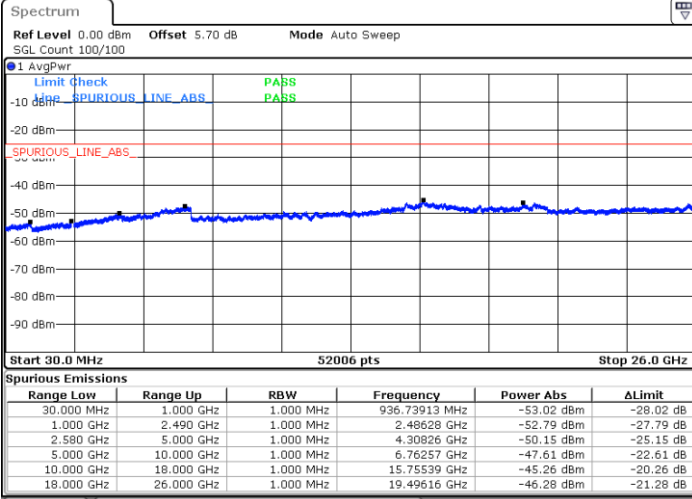

Date: 9 JAN 2018 15:43:22

Highest Channel / QPSK

Highest Channel / 16QAM

Date: 9 JAN 2018 15:45:11

Date: 9 JAN 2018 15:46:06

LTE Band 7 / 5MHz

Lowest Channel / 64QAM

Middle Channel / 64QAM

Date: 9 JAN 2018 16:26:45

Date: 9 JAN 2018 16:27:39

Highest Channel / 64QAM

Date: 9 JAN 2018 16:28:34

LTE Band 7 / 10MHz

Lowest Channel / 64QAM

Middle Channel / 64QAM

Date: 9 JAN 2018 16:14:53

Date: 9 JAN 2018 16:15:48

Highest Channel / 64QAM

Date: 9 JAN 2018 16:16:43

LTE Band 7 / 15MHz

Lowest Channel / 64QAM

Middle Channel / 64QAM

Date: 9 JAN 2018 16:12:10

Date: 9 JAN 2018 16:13:04

Highest Channel / 64QAM

Date: 9 JAN 2018 16:13:59

LTE Band 7 / 20MHz

Lowest Channel / 64QAM

Middle Channel / 64QAM

Date: 9 JAN 2018 16:04:52

Date: 9 JAN 2018 16:05:47

Highest Channel / 64QAM