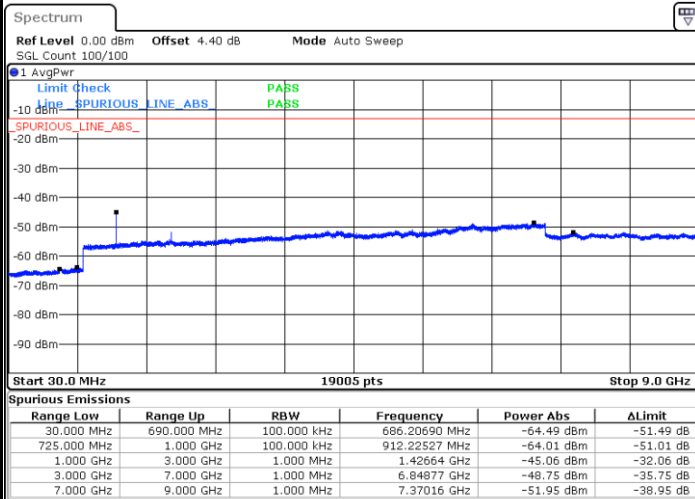

Date: 11.JAN.2018 10:39:41

Date: 11.JAN.2018 10:38:46

LTE Band 12 / 1.4MHz

Highest Channel / QPSK

Date: 11.JAN.2018 10:40:36

Highest Channel / 16QAM

Date: 11.JAN.2018 10:41:31

LTE Band 12 / 3MHz

Lowest Channel / QPSK

Date: 11.JAN.2018 10:53:37

Lowest Channel / 16QAM

Date: 11.JAN.2018 10:54:32

LTE Band 12 / 3MHz

Middle Channel / QPSK

Middle Channel / 16QAM

Date: 11. JAN 2018 10:56:22

Date: 11. JAN 2018 10:55:27

Highest Channel / QPSK

Highest Channel / 16QAM

Date: 11. JAN 2018 10:57:17

Date: 11. JAN 2018 10:58:12

LTE Band 12 / 5MHz

Lowest Channel / QPSK

Lowest Channel / 16QAM