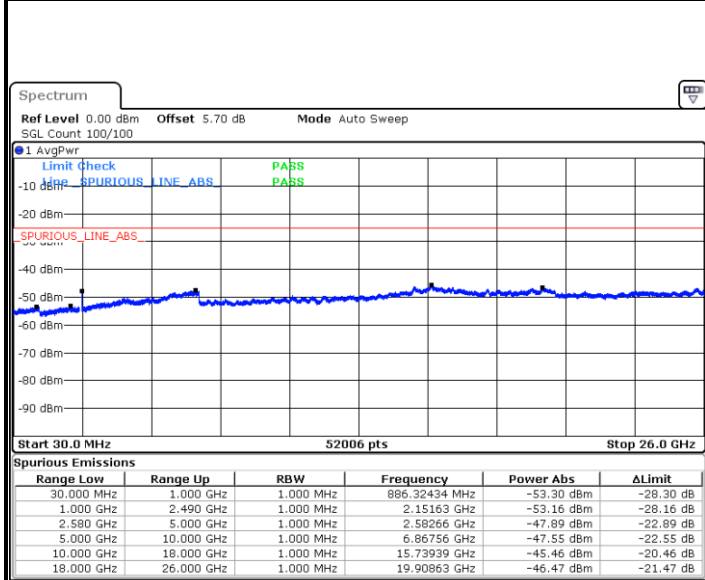

LTE Band 7 / 10MHz

Middle Channel / QPSK

Middle Channel / 16QAM

Date: 9 JAN 2018 15:10:54

Date: 9 JAN 2018 15:10:00

Highest Channel / QPSK

Highest Channel / 16QAM

Date: 9 JAN 2018 15:11:48

Date: 9 JAN 2018 15:12:43

LTE Band 7 / 15MHz

Lowest Channel / QPSK

Lowest Channel / 16QAM

Date: 9 JAN 2018 15:24:52

Date: 9 JAN 2018 15:25:46

Middle Channel / QPSK

Middle Channel / 16QAM

Date: 9 JAN 2018 15:27:35

Date: 9 JAN 2018 15:26:41

LTE Band 7 / 15MHz

Highest Channel / QPSK

Date: 9 JAN 2018 15:28:30

Highest Channel / 16QAM

Date: 9 JAN 2018 15:29:24

LTE Band 7 / 20MHz

Lowest Channel / QPSK

Date: 9 JAN 2018 15:41:33

Lowest Channel / 16QAM

Date: 9 JAN 2018 15:42:27

LTE Band 7 / 20MHz

Middle Channel / QPSK

Middle Channel / 16QAM

Date: 9 JAN 2018 15:44:16