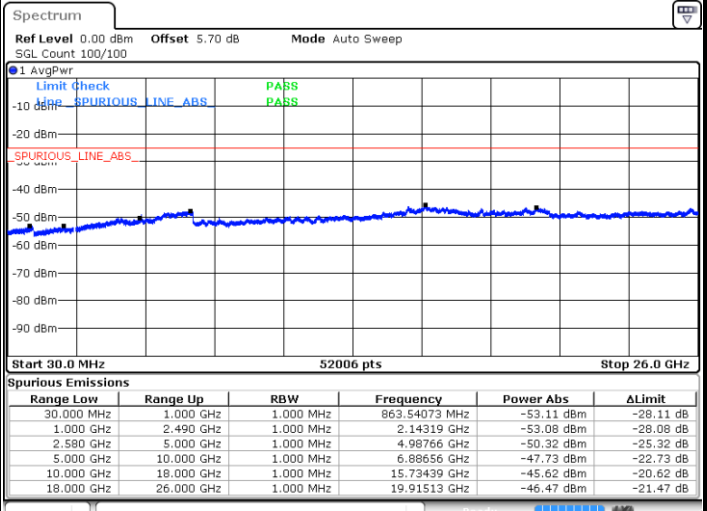

Date: 9 JAN 2018 14:51:30

Date: 9 JAN 2018 14:52:24

Middle Channel / QPSK

Middle Channel / 16QAM

Date: 9 JAN 2018 14:54:13

Date: 9 JAN 2018 14:53:19

LTE Band 7 / 5MHz

Highest Channel / QPSK

Date: 9 JAN 2018 14:55:07

Highest Channel / 16QAM

Date: 9 JAN 2018 14:56:02

LTE Band 7 / 10MHz

Lowest Channel / QPSK

Date: 9 JAN 2018 15:08:11

Lowest Channel / 16QAM

Date: 9 JAN 2018 15:09:05

LTE Band 7 / 10MHz

Middle Channel / QPSK

Middle Channel / 16QAM

Date: 9 JAN 2018 15:10:54

Date: 9 JAN 2018 15:10:00

Highest Channel / QPSK

Highest Channel / 16QAM

Date: 9 JAN 2018 15:11:48