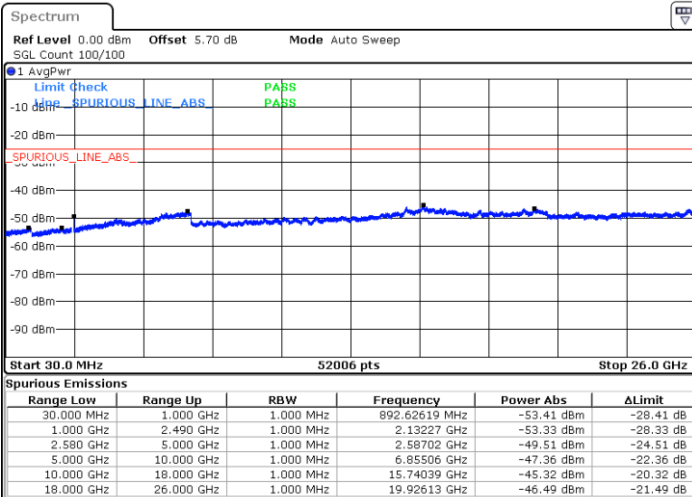

Date: 9 JAN 2018 16:15:48

Highest Channel / 64QAM

Date: 9 JAN 2018 16:16:43

LTE Band 7 / 15MHz

Lowest Channel / 64QAM

Middle Channel / 64QAM

Date: 9 JAN 2018 16:12:10

Date: 9 JAN 2018 16:13:04

Highest Channel / 64QAM

Date: 9 JAN 2018 16:13:59

LTE Band 7 / 20MHz

Lowest Channel / 64QAM

Middle Channel / 64QAM

Date: 9 JAN 2018 16:04:52

Date: 9 JAN 2018 16:05:47

Highest Channel / 64QAM

Date: 9 JAN 2018 16:06:42

LTE Band 12 / 1.4MHz

Lowest Channel / QPSK

Lowest Channel / 16QAM

Date: 11.JAN.2018 10:36:56

Date: 11.JAN.2018 10:37:51

Middle Channel / QPSK

Middle Channel / 16QAM

Date: 11.JAN.2018 10:39:41

Date: 11.JAN.2018 10:38:46

LTE Band 12 / 1.4MHz

Highest Channel / QPSK

Date: 11.JAN.2018 10:40:36

Highest Channel / 16QAM

Date: 11.JAN.2018 10:41:31

LTE Band 12 / 3MHz