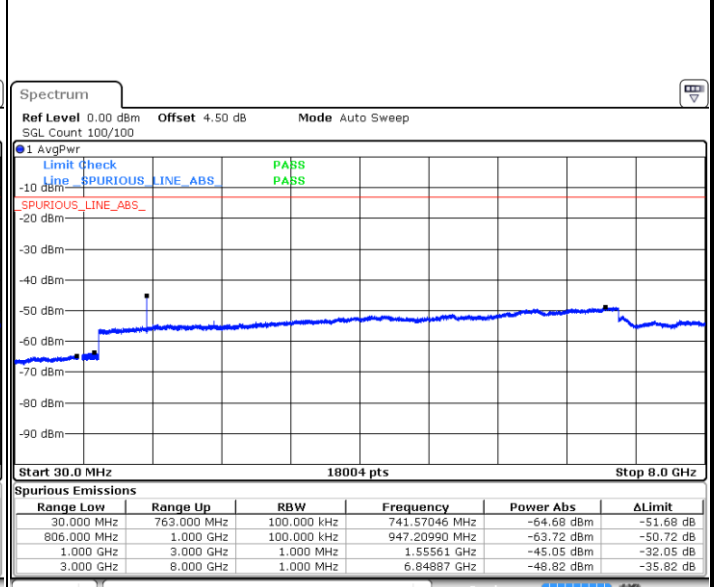

Middle Channel / 16QAM

Date: 8 JAN 2018 16:05:46