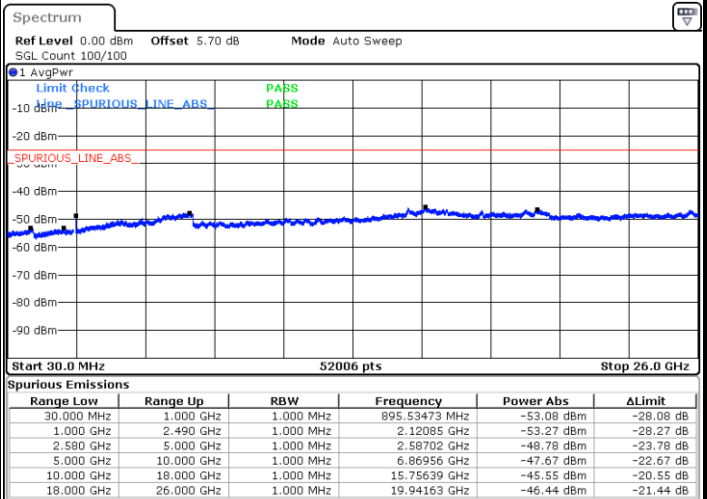

Date: 9 JAN 2018 15:27:35

Date: 9 JAN 2018 15:26:41

LTE Band 7 / 15MHz

Highest Channel / QPSK

Date: 9 JAN 2018 15:28:30

Highest Channel / 16QAM

Date: 9 JAN 2018 15:29:24

LTE Band 7 / 20MHz

Lowest Channel / QPSK

Date: 9 JAN 2018 15:41:33

Lowest Channel / 16QAM

Date: 9 JAN 2018 15:42:27

LTE Band 7 / 20MHz

Middle Channel / QPSK

Middle Channel / 16QAM

Date: 9 JAN 2018 15:44:16

Date: 9 JAN 2018 15:43:22

Highest Channel / QPSK

Highest Channel / 16QAM

Date: 9 JAN 2018 15:45:11

Date: 9 JAN 2018 15:46:06

LTE Band 7 / 5MHz

Lowest Channel / 64QAM

Middle Channel / 64QAM

Date: 9 JAN 2018 16:26:45

Date: 9 JAN 2018 16:27:39

Highest Channel / 64QAM

Date: 9 JAN 2018 16:28:34

LTE Band 7 / 10MHz

Lowest Channel / 64QAM

Middle Channel / 64QAM

Date: 9 JAN 2018 16:14:53