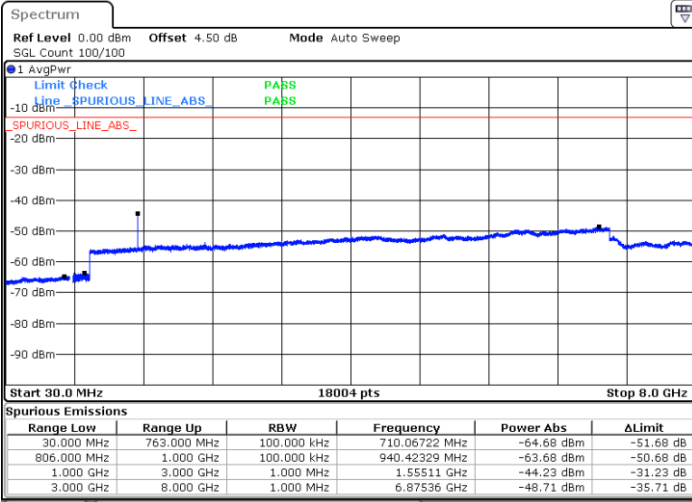

LTE Band 12 / 3MHz

Lowest Channel / 64QAM

Middle Channel / 64QAM

Date: 11.JAN.2018 13:56:47

Date: 11.JAN.2018 13:57:20

Highest Channel / 64QAM

Date: 11.JAN.2018 13:57:46

LTE Band 12 / 5MHz

Lowest Channel / 64QAM

Middle Channel / 64QAM

Date: 11.JAN.2018 14:04:00

Date: 11.JAN.2018 14:05:14

Highest Channel / 64QAM

Date: 11.JAN.2018 14:05:40

LTE Band 12 / 10MHz

LTE Band 13 / 5MHz

Lowest Channel / QPSK

Lowest Channel / 16QAM

Date: 8 JAN 2018 15:52:17

Date: 8 JAN 2018 15:51:22

Middle Channel / QPSK

Middle Channel / 16QAM

Date: 8 JAN 2018 15:53:55

Date: 8 JAN 2018 15:54:50

LTE Band 13 / 5MHz

Highest Channel / QPSK

Date: 8 JAN 2018 16:03:56

Highest Channel / 16QAM

Date: 8 JAN 2018 16:03:01

LTE Band 13 / 10MHz

Middle Channel / QPSK

Date: 8 JAN 2018 16:04:51