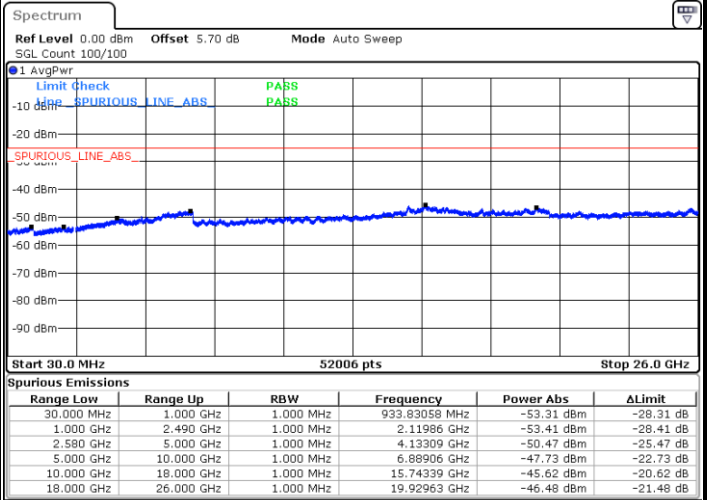

Date: 9 JAN 2018 15:27:35

Date: 9 JAN 2018 15:26:41

LTE Band 7 / 15MHz

Highest Channel / QPSK

Date: 9 JAN 2018 15:28:30

Highest Channel / 16QAM

Date: 9 JAN 2018 15:29:24

LTE Band 7 / 20MHz

Lowest Channel / QPSK

Date: 9 JAN 2018 15:41:33

Lowest Channel / 16QAM

Date: 9 JAN 2018 15:42:27

LTE Band 7 / 20MHz

Middle Channel / QPSK

Middle Channel / 16QAM

Date: 9 JAN 2018 15:44:16

Date: 9 JAN 2018 15:43:22

Highest Channel / QPSK

Highest Channel / 16QAM

Date: 9 JAN 2018 15:45:11

Date: 9 JAN 2018 15:46:06

LTE Band 7 / 5MHz

Lowest Channel / 64QAM

Middle Channel / 64QAM