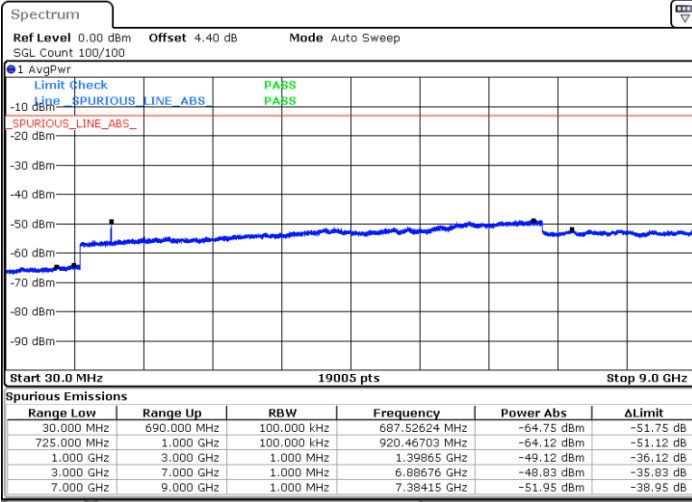

Date: 11.JAN.2018 11:13:58

Highest Channel / 16QAM

Date: 11.JAN.2018 11:14:53

LTE Band 12 / 10MHz

Lowest Channel / QPSK

Date: 11.JAN.2018 11:27:00

Lowest Channel / 16QAM

Date: 11.JAN.2018 11:27:55

LTE Band 12 / 10MHz

Middle Channel / QPSK

Date: 11. JAN 2018 11:29:46

Middle Channel / 16QAM

Date: 11. JAN 2018 11:28:50

Highest Channel / QPSK

Date: 11. JAN 2018 11:30:41

Highest Channel / 16QAM

Date: 11. JAN 2018 11:31:36

LTE Band 12 / 1.4MHz

Lowest Channel / 64QAM

Middle Channel / 64QAM

Date: 11.JAN.2018 13:52:48

Date: 11.JAN.2018 13:53:14

Highest Channel / 64QAM

Date: 11.JAN.2018 13:53:42

LTE Band 12 / 3MHz

Lowest Channel / 64QAM

Middle Channel / 64QAM

Date: 11.JAN.2018 13:56:47

Date: 11.JAN.2018 13:57:20

Highest Channel / 64QAM

Date: 11.JAN.2018 13:57:46

LTE Band 12 / 5MHz