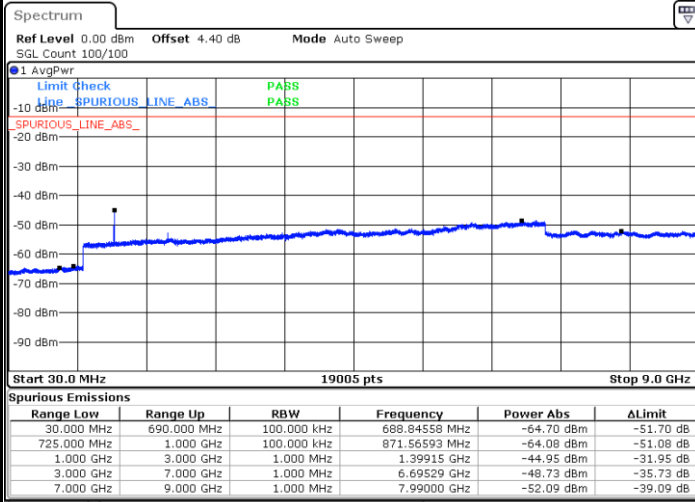

Lowest Channel / QPSK

Date: 11.JAN.2018 10:53:37

Lowest Channel / 16QAM

Date: 11.JAN.2018 10:54:32

LTE Band 12 / 3MHz

Middle Channel / QPSK

Middle Channel / 16QAM

Date: 11. JAN 2018 10:56:22

Date: 11. JAN 2018 10:55:27

Highest Channel / QPSK

Highest Channel / 16QAM

Date: 11. JAN 2018 10:57:17

Date: 11. JAN 2018 10:58:12

LTE Band 12 / 5MHz

Lowest Channel / QPSK

Lowest Channel / 16QAM

Date: 11.JAN.2018 11:10:18

Date: 11.JAN.2018 11:11:13

Middle Channel / QPSK

Middle Channel / 16QAM

Date: 11.JAN.2018 11:13:03

Date: 11.JAN.2018 11:12:08

LTE Band 12 / 5MHz

Highest Channel / QPSK