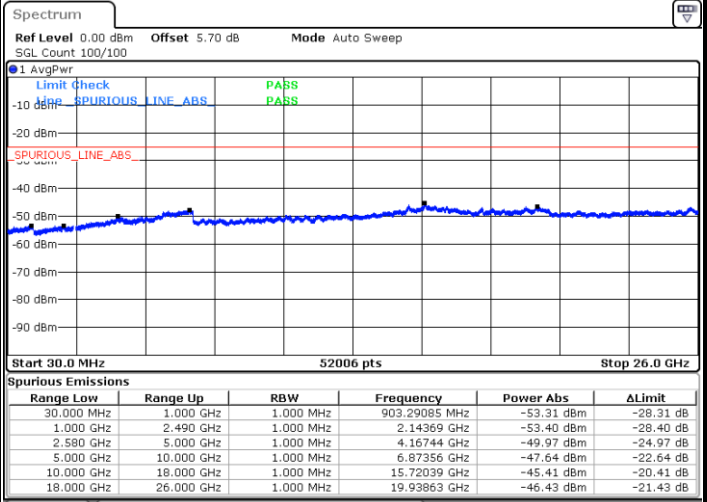

Lowest Channel / 64QAM

Middle Channel / 64QAM

Date: 10 JAN 2018 22:17:44

Date: 10 JAN 2018 22:18:39

Highest Channel / 64QAM

Date: 10 JAN 2018 22:19:34

LTE Band 5 / 10MHz

Lowest Channel / 64QAM

Middle Channel / 64QAM

Date: 10 JAN 2018 22:14:58

Date: 10 JAN 2018 22:15:53

Highest Channel / 64QAM

Date: 10 JAN 2018 22:16:48

LTE Band 7 / 5MHz

Lowest Channel / QPSK

Lowest Channel / 16QAM

Date: 9 JAN 2018 14:51:30

Date: 9 JAN 2018 14:52:24

Middle Channel / QPSK

Middle Channel / 16QAM

Date: 9 JAN 2018 14:54:13

Date: 9 JAN 2018 14:53:19

LTE Band 7 / 5MHz

Highest Channel / QPSK

Date: 9 JAN 2018 14:55:07

Highest Channel / 16QAM

Date: 9 JAN 2018 14:56:02

LTE Band 7 / 10MHz

Lowest Channel / QPSK

Date: 9 JAN 2018 15:08:11

Lowest Channel / 16QAM

Date: 9 JAN 2018 15:09:05