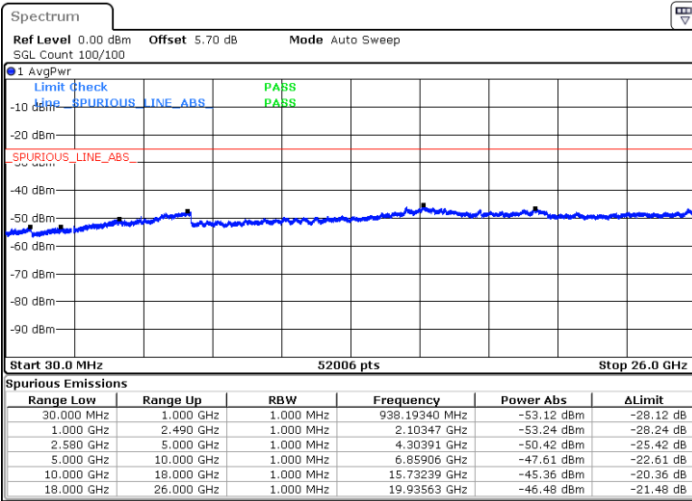

Lowest Channel / QPSK

Date: 9 JAN 2018 15:41:33

Lowest Channel / 16QAM

Date: 9 JAN 2018 15:42:27

LTE Band 7 / 20MHz

Middle Channel / QPSK

Middle Channel / 16QAM

Date: 9 JAN 2018 15:44:16

Date: 9 JAN 2018 15:43:22

Highest Channel / QPSK

Highest Channel / 16QAM

Date: 9 JAN 2018 15:45:11

Date: 9 JAN 2018 15:46:06

LTE Band 7 / 5MHz

Lowest Channel / 64QAM

Middle Channel / 64QAM

Date: 9 JAN 2018 16:26:45

Date: 9 JAN 2018 16:27:39

Highest Channel / 64QAM

Date: 9 JAN 2018 16:28:34

LTE Band 7 / 10MHz

Lowest Channel / 64QAM

Middle Channel / 64QAM

Date: 9 JAN 2018 16:14:53