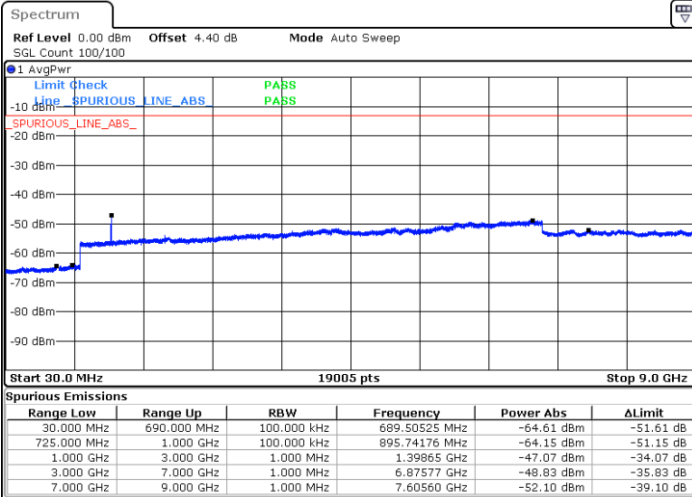

LTE Band 12 / 10MHz

Middle Channel / QPSK

Date: 11. JAN 2018 11:29:46

Middle Channel / 16QAM

Date: 11. JAN 2018 11:28:50

Highest Channel / QPSK

Date: 11. JAN 2018 11:30:41

Highest Channel / 16QAM

Date: 11. JAN 2018 11:31:36

LTE Band 12 / 1.4MHz

Lowest Channel / 64QAM

Middle Channel / 64QAM

Date: 11.JAN.2018 13:52:48

Date: 11.JAN.2018 13:53:14

Highest Channel / 64QAM

Date: 11.JAN.2018 13:53:42

LTE Band 12 / 3MHz

Lowest Channel / 64QAM

Middle Channel / 64QAM

Date: 11.JAN.2018 13:56:47

Date: 11.JAN.2018 13:57:20

Highest Channel / 64QAM

Date: 11.JAN.2018 13:57:46

LTE Band 12 / 5MHz

Lowest Channel / 64QAM

Middle Channel / 64QAM

Date: 11.JAN.2018 14:04:00

Date: 11.JAN.2018 14:05:14

Highest Channel / 64QAM

Date: 11.JAN.2018 14:05:40

LTE Band 12 / 10MHz

LTE Band 13 / 5MHz