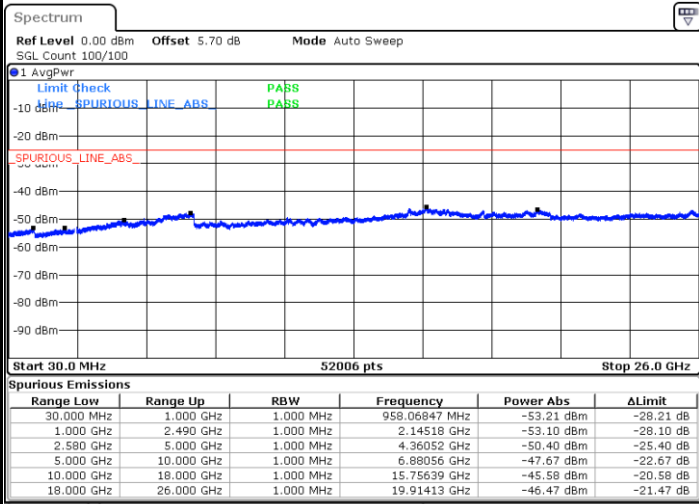

Date: 9 JAN 2018 14:55:07

Highest Channel / 16QAM

Date: 9 JAN 2018 14:56:02

LTE Band 7 / 10MHz

Lowest Channel / QPSK

Date: 9 JAN 2018 15:08:11

Lowest Channel / 16QAM

Date: 9 JAN 2018 15:09:05

LTE Band 7 / 10MHz

Middle Channel / QPSK

Middle Channel / 16QAM

Date: 9 JAN 2018 15:10:54

Date: 9 JAN 2018 15:10:00

Highest Channel / QPSK

Highest Channel / 16QAM

Date: 9 JAN 2018 15:11:48

Date: 9 JAN 2018 15:12:43

LTE Band 7 / 15MHz

Lowest Channel / QPSK

Lowest Channel / 16QAM

Date: 9 JAN 2018 15:24:52

Date: 9 JAN 2018 15:25:46

Middle Channel / QPSK

Middle Channel / 16QAM

Date: 9 JAN 2018 15:27:35

Date: 9 JAN 2018 15:26:41

LTE Band 7 / 15MHz

Highest Channel / QPSK

Date: 9 JAN 2018 15:28:30

Highest Channel / 16QAM

Date: 9 JAN 2018 15:29:24

LTE Band 7 / 20MHz