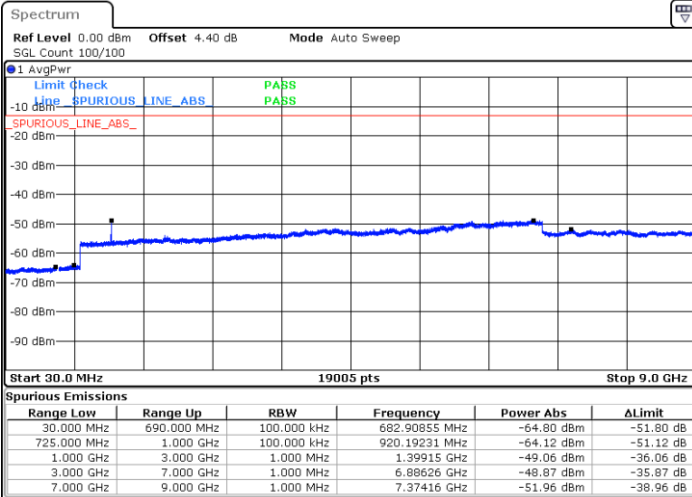

Date: 11. JAN 2018 11:31:36

LTE Band 12 / 1.4MHz

Lowest Channel / 64QAM

Middle Channel / 64QAM

Date: 11.JAN.2018 13:52:48

Date: 11.JAN.2018 13:53:14

Highest Channel / 64QAM

Date: 11.JAN.2018 13:53:42

LTE Band 12 / 3MHz

Lowest Channel / 64QAM

Middle Channel / 64QAM

Date: 11.JAN.2018 13:56:47

Date: 11.JAN.2018 13:57:20

Highest Channel / 64QAM

Date: 11.JAN.2018 13:57:46

LTE Band 12 / 5MHz

Lowest Channel / 64QAM

Middle Channel / 64QAM

Date: 11.JAN.2018 14:04:00

Date: 11.JAN.2018 14:05:14

Highest Channel / 64QAM

Date: 11.JAN.2018 14:05:40

LTE Band 12 / 10MHz

LTE Band 13 / 5MHz