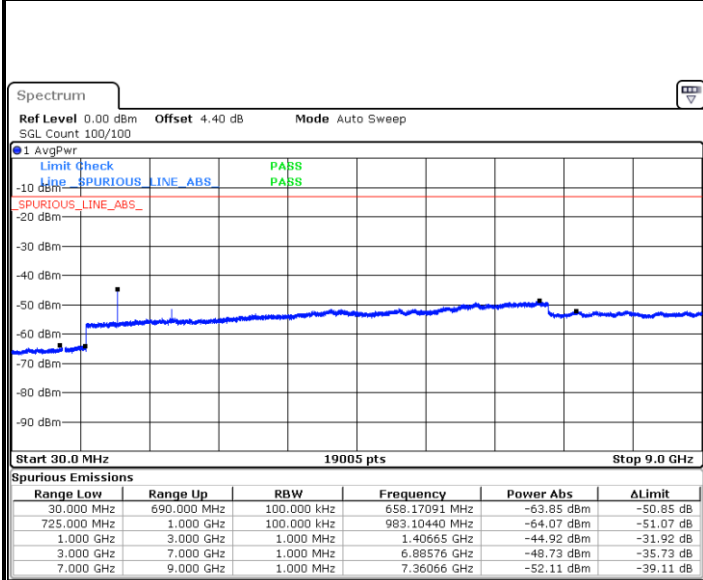

Date: 11.JAN.2018 11:10:18

Date: 11.JAN.2018 11:11:13

Middle Channel / QPSK

Middle Channel / 16QAM

Date: 11.JAN.2018 11:13:03

Date: 11.JAN.2018 11:12:08

LTE Band 12 / 5MHz

Highest Channel / QPSK

Date: 11.JAN.2018 11:13:58

Highest Channel / 16QAM

Date: 11.JAN.2018 11:14:53

LTE Band 12 / 10MHz

Lowest Channel / QPSK

Date: 11.JAN.2018 11:27:00

Lowest Channel / 16QAM

Date: 11.JAN.2018 11:27:55

LTE Band 12 / 10MHz

Middle Channel / QPSK

Date: 11. JAN 2018 11:29:46

Middle Channel / 16QAM

Date: 11. JAN 2018 11:28:50

Highest Channel / QPSK

Date: 11. JAN 2018 11:30:41

Highest Channel / 16QAM

Date: 11. JAN 2018 11:31:36

LTE Band 12 / 1.4MHz

Lowest Channel / 64QAM

Middle Channel / 64QAM

Date: 11.JAN.2018 13:52:48

Date: 11.JAN.2018 13:53:14

Highest Channel / 64QAM

Date: 11.JAN.2018 13:53:42