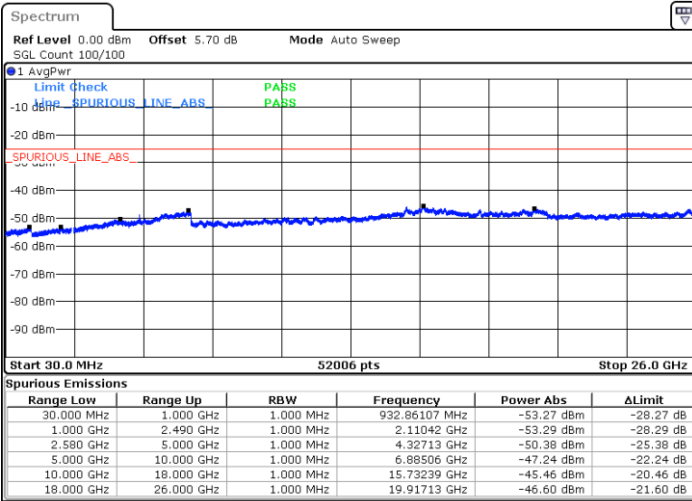

Lowest Channel / 64QAM

Middle Channel / 64QAM

Date: 10 JAN 2018 22:17:44

Date: 10 JAN 2018 22:18:39

Highest Channel / 64QAM

Date: 10 JAN 2018 22:19:34

LTE Band 5 / 10MHz

Lowest Channel / 64QAM

Middle Channel / 64QAM

Date: 10 JAN 2018 22:14:58

Date: 10 JAN 2018 22:15:53

Highest Channel / 64QAM

Date: 10 JAN 2018 22:16:48

LTE Band 7 / 5MHz

Lowest Channel / QPSK

Lowest Channel / 16QAM

Date: 9 JAN 2018 14:51:30

Date: 9 JAN 2018 14:52:24

Middle Channel / QPSK

Middle Channel / 16QAM

Date: 9 JAN 2018 14:54:13

Date: 9 JAN 2018 14:53:19

LTE Band 7 / 5MHz

Highest Channel / QPSK