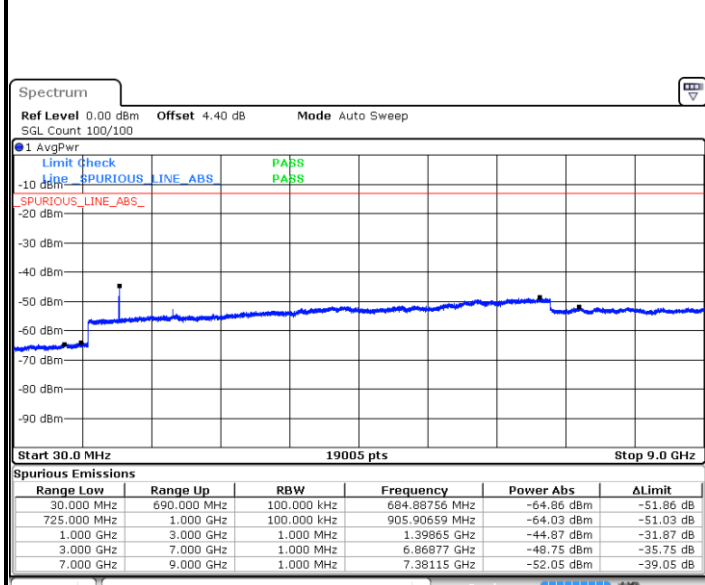

Date: 9 JAN 2018 16:06:42

LTE Band 12 / 1.4MHz

Lowest Channel / QPSK

Lowest Channel / 16QAM

Date: 11.JAN.2018 10:36:56

Date: 11.JAN.2018 10:37:51

Middle Channel / QPSK

Middle Channel / 16QAM

Date: 11.JAN.2018 10:39:41

Date: 11.JAN.2018 10:38:46

LTE Band 12 / 1.4MHz

Highest Channel / QPSK

Date: 11.JAN.2018 10:40:36

Highest Channel / 16QAM

Date: 11.JAN.2018 10:41:31

LTE Band 12 / 3MHz

Lowest Channel / QPSK

Date: 11.JAN.2018 10:53:37

Lowest Channel / 16QAM

Date: 11.JAN.2018 10:54:32

LTE Band 12 / 3MHz

Middle Channel / QPSK

Middle Channel / 16QAM

Date: 11. JAN 2018 10:56:22

Date: 11. JAN 2018 10:55:27

Highest Channel / QPSK

Highest Channel / 16QAM

Date: 11. JAN 2018 10:57:17

Date: 11. JAN 2018 10:58:12

LTE Band 12 / 5MHz

Lowest Channel / QPSK

Lowest Channel / 16QAM