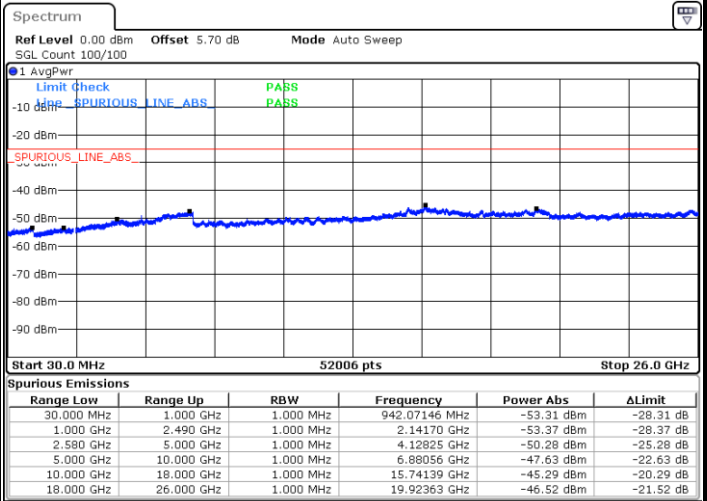

Lowest Channel / 64QAM

Middle Channel / 64QAM

Date: 10 JAN 2018 22:17:44

Date: 10 JAN 2018 22:18:39

Highest Channel / 64QAM

Date: 10 JAN 2018 22:19:34

LTE Band 5 / 10MHz

Lowest Channel / 64QAM

Middle Channel / 64QAM

Date: 10 JAN 2018 22:14:58

Date: 10 JAN 2018 22:15:53

Highest Channel / 64QAM

Date: 10 JAN 2018 22:16:48

LTE Band 7 / 5MHz

Lowest Channel / QPSK

Lowest Channel / 16QAM

Date: 9 JAN 2018 14:51:30

Date: 9 JAN 2018 14:52:24

Middle Channel / QPSK

Middle Channel / 16QAM

Date: 9 JAN 2018 14:54:13

Date: 9 JAN 2018 14:53:19

LTE Band 7 / 5MHz

Highest Channel / QPSK