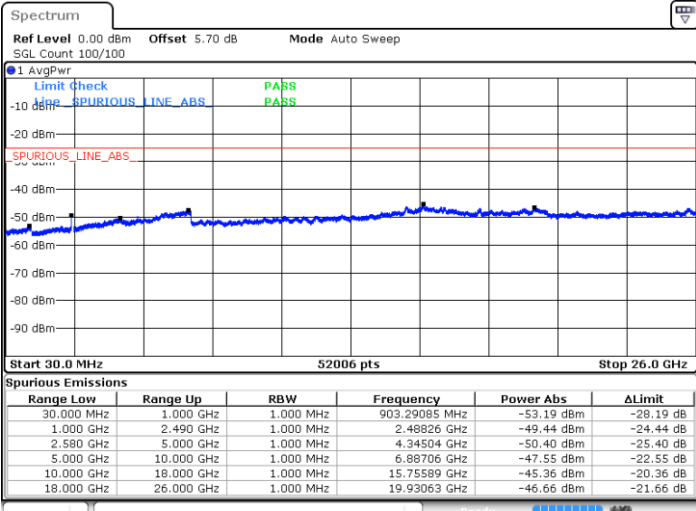

LTE Band 7 / 10MHz

Middle Channel / QPSK

Middle Channel / 16QAM

Date: 9 JAN 2018 15:10:54

Date: 9 JAN 2018 15:10:00

Highest Channel / QPSK

Highest Channel / 16QAM

Date: 9 JAN 2018 15:11:48

Date: 9 JAN 2018 15:12:43

LTE Band 7 / 15MHz

Lowest Channel / QPSK

Lowest Channel / 16QAM

Date: 9 JAN 2018 15:24:52

Date: 9 JAN 2018 15:25:46

Middle Channel / QPSK

Middle Channel / 16QAM