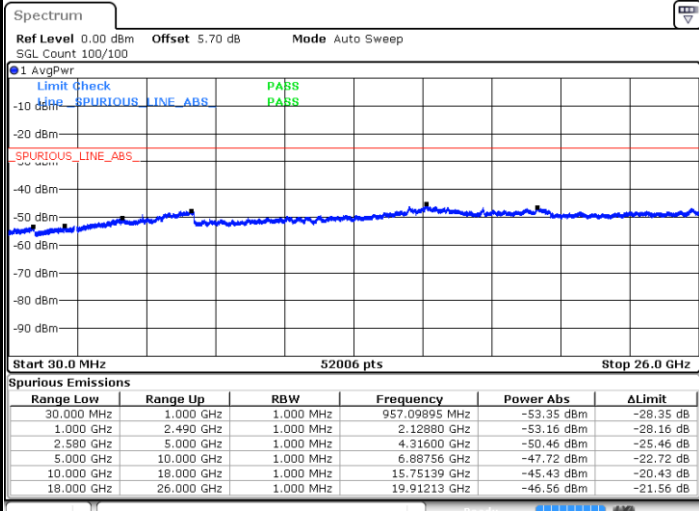

Date: 9 JAN 2018 14:55:07

Highest Channel / 16QAM

Date: 9 JAN 2018 14:56:02

LTE Band 7 / 10MHz

Lowest Channel / QPSK

Date: 9 JAN 2018 15:08:11

Lowest Channel / 16QAM

Date: 9 JAN 2018 15:09:05

LTE Band 7 / 10MHz

Middle Channel / QPSK

Middle Channel / 16QAM

Date: 9 JAN 2018 15:10:54

Date: 9 JAN 2018 15:10:00

Highest Channel / QPSK

Highest Channel / 16QAM

Date: 9 JAN 2018 15:11:48