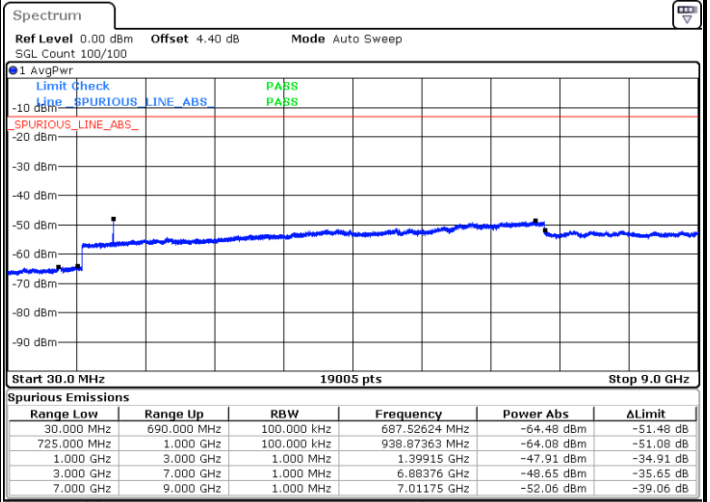

Lowest Channel / QPSK

Date: 11.JAN.2018 10:53:37

Lowest Channel / 16QAM

Date: 11.JAN.2018 10:54:32

LTE Band 12 / 3MHz

Middle Channel / QPSK

Middle Channel / 16QAM

Date: 11. JAN 2018 10:56:22

Date: 11. JAN 2018 10:55:27

Highest Channel / QPSK

Highest Channel / 16QAM

Date: 11. JAN 2018 10:57:17

Date: 11. JAN 2018 10:58:12

LTE Band 12 / 5MHz

Lowest Channel / QPSK

Lowest Channel / 16QAM

Date: 11.JAN.2018 11:10:18

Date: 11.JAN.2018 11:11:13

Middle Channel / QPSK

Middle Channel / 16QAM

Date: 11.JAN.2018 11:13:03

Date: 11.JAN.2018 11:12:08

LTE Band 12 / 5MHz

Highest Channel / QPSK

Date: 11.JAN.2018 11:13:58

Highest Channel / 16QAM

Date: 11.JAN.2018 11:14:53

LTE Band 12 / 10MHz

Lowest Channel / QPSK

Date: 11.JAN.2018 11:27:00

Lowest Channel / 16QAM

Date: 11.JAN.2018 11:27:55