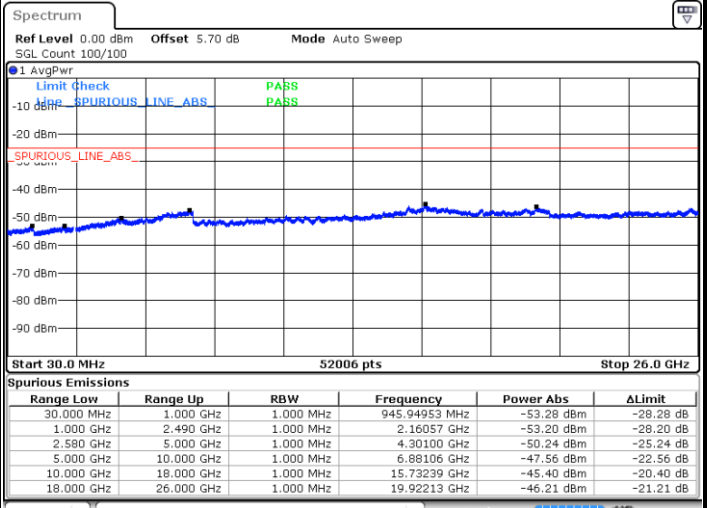

LTE Band 7 / 10MHz

Middle Channel / QPSK

Middle Channel / 16QAM

Date: 9 JAN 2018 15:10:54

Date: 9 JAN 2018 15:10:00

Highest Channel / QPSK

Highest Channel / 16QAM

Date: 9 JAN 2018 15:11:48

Date: 9 JAN 2018 15:12:43

LTE Band 7 / 15MHz

Lowest Channel / QPSK

Lowest Channel / 16QAM

Date: 9 JAN 2018 15:24:52

Date: 9 JAN 2018 15:25:46

Middle Channel / QPSK

Middle Channel / 16QAM

Date: 9 JAN 2018 15:27:35

Date: 9 JAN 2018 15:26:41

LTE Band 7 / 15MHz

Highest Channel / QPSK

Date: 9 JAN 2018 15:28:30

Highest Channel / 16QAM

Date: 9 JAN 2018 15:29:24

LTE Band 7 / 20MHz