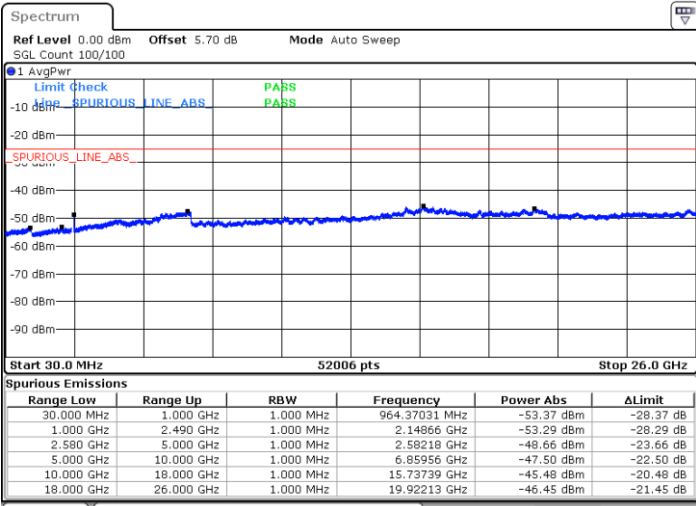

Date: 9 JAN 2018 16:26:45

Date: 9 JAN 2018 16:27:39

Highest Channel / 64QAM

Date: 9 JAN 2018 16:28:34

LTE Band 7 / 10MHz

Lowest Channel / 64QAM

Middle Channel / 64QAM

Date: 9 JAN 2018 16:14:53

Date: 9 JAN 2018 16:15:48

Highest Channel / 64QAM

Date: 9 JAN 2018 16:16:43

LTE Band 7 / 15MHz

Lowest Channel / 64QAM

Middle Channel / 64QAM

Date: 9 JAN 2018 16:12:10

Date: 9 JAN 2018 16:13:04

Highest Channel / 64QAM

Date: 9 JAN 2018 16:13:59

LTE Band 7 / 20MHz

Lowest Channel / 64QAM

Middle Channel / 64QAM

Date: 9 JAN 2018 16:04:52

Date: 9 JAN 2018 16:05:47

Highest Channel / 64QAM