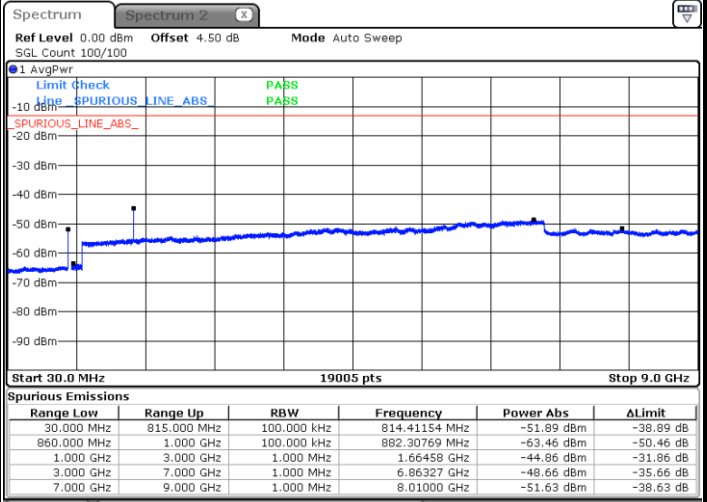

Lowest Channel / 64QAM

Middle Channel / 64QAM

Date: 10 JAN 2018 22:17:44

Date: 10 JAN 2018 22:18:39

Highest Channel / 64QAM

Date: 10 JAN 2018 22:19:34

LTE Band 5 / 10MHz

Lowest Channel / 64QAM

Middle Channel / 64QAM

Date: 10 JAN 2018 22:14:58

Date: 10 JAN 2018 22:15:53

Highest Channel / 64QAM

Date: 10 JAN 2018 22:16:48

LTE Band 7 / 5MHz

Lowest Channel / QPSK

Lowest Channel / 16QAM