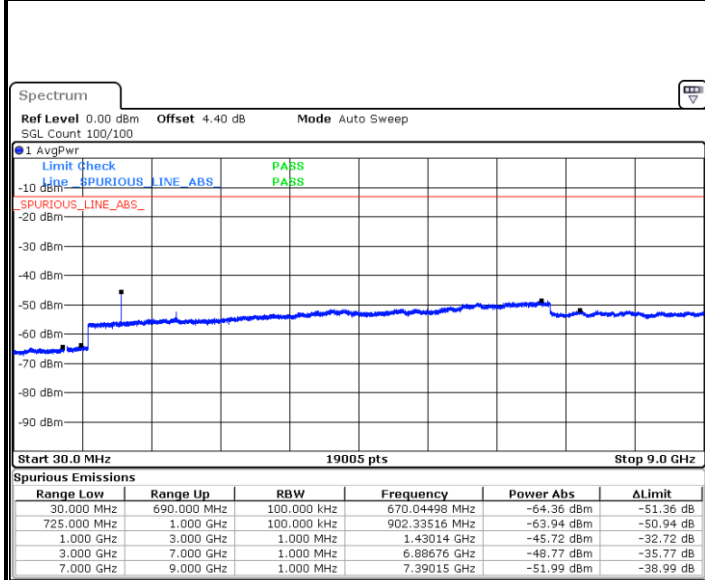

Highest Channel / 64QAM

Date: 9 JAN 2018 16:13:59

LTE Band 7 / 20MHz

Lowest Channel / 64QAM

Middle Channel / 64QAM

Date: 9 JAN 2018 16:04:52

Date: 9 JAN 2018 16:05:47

Highest Channel / 64QAM

Date: 9 JAN 2018 16:06:42

LTE Band 12 / 1.4MHz

Lowest Channel / QPSK

Lowest Channel / 16QAM

Date: 11.JAN.2018 10:36:56

Date: 11.JAN.2018 10:37:51

Middle Channel / QPSK

Middle Channel / 16QAM

Date: 11.JAN.2018 10:39:41

Date: 11.JAN.2018 10:38:46

LTE Band 12 / 1.4MHz

Highest Channel / QPSK

Date: 11.JAN.2018 10:40:36

Highest Channel / 16QAM

Date: 11.JAN.2018 10:41:31

LTE Band 12 / 3MHz