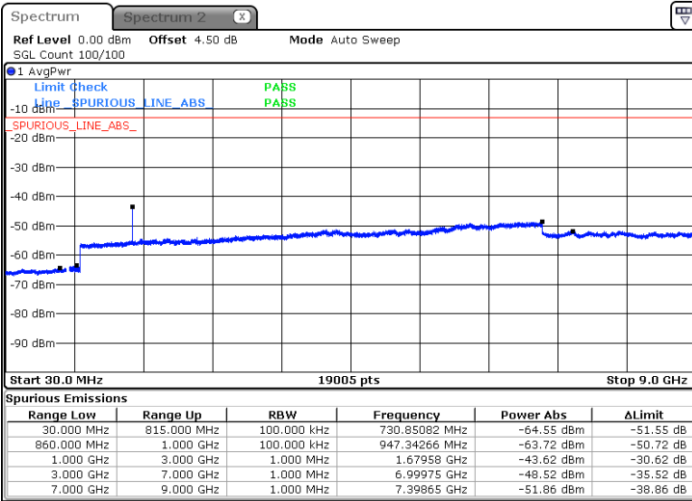

Lowest Channel / 64QAM

Middle Channel / 64QAM

Date: 10 JAN 2018 22:17:44

Date: 10 JAN 2018 22:18:39

Highest Channel / 64QAM

Date: 10 JAN 2018 22:19:34

LTE Band 5 / 10MHz

Lowest Channel / 64QAM

Middle Channel / 64QAM

Date: 10 JAN 2018 22:14:58

Date: 10 JAN 2018 22:15:53

Highest Channel / 64QAM

Date: 10 JAN 2018 22:16:48

LTE Band 7 / 5MHz

Lowest Channel / QPSK

Lowest Channel / 16QAM