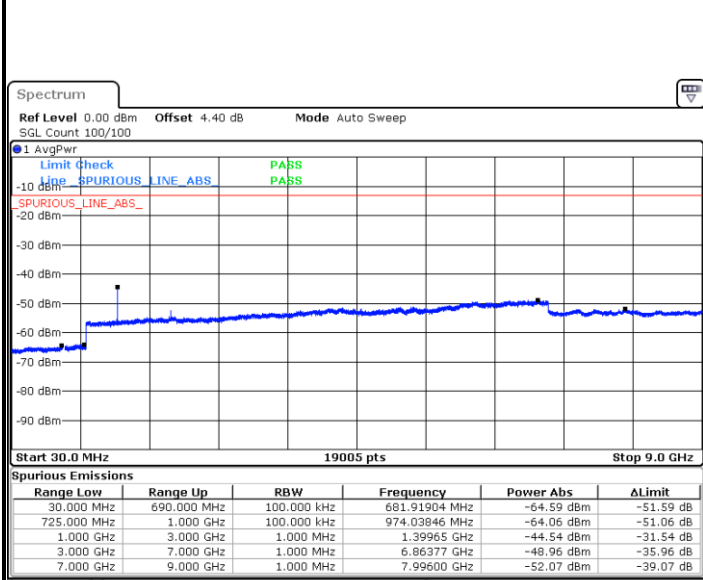

Date: 11.JAN.2018 11:10:18

Date: 11.JAN.2018 11:11:13

Middle Channel / QPSK

Middle Channel / 16QAM

Date: 11.JAN.2018 11:13:03

Date: 11.JAN.2018 11:12:08

LTE Band 12 / 5MHz

Highest Channel / QPSK

Date: 11.JAN.2018 11:13:58

Highest Channel / 16QAM

Date: 11.JAN.2018 11:14:53

LTE Band 12 / 10MHz

Lowest Channel / QPSK

Date: 11.JAN.2018 11:27:00

Lowest Channel / 16QAM

Date: 11.JAN.2018 11:27:55

LTE Band 12 / 10MHz

Middle Channel / QPSK

Date: 11. JAN 2018 11:29:46

Middle Channel / 16QAM

Date: 11. JAN 2018 11:28:50

Highest Channel / QPSK

Date: 11. JAN 2018 11:30:41

Highest Channel / 16QAM

Date: 11. JAN 2018 11:31:36

LTE Band 12 / 1.4MHz

Lowest Channel / 64QAM

Middle Channel / 64QAM

Date: 11.JAN.2018 13:52:48

Date: 11.JAN.2018 13:53:14

Highest Channel / 64QAM

Date: 11.JAN.2018 13:53:42