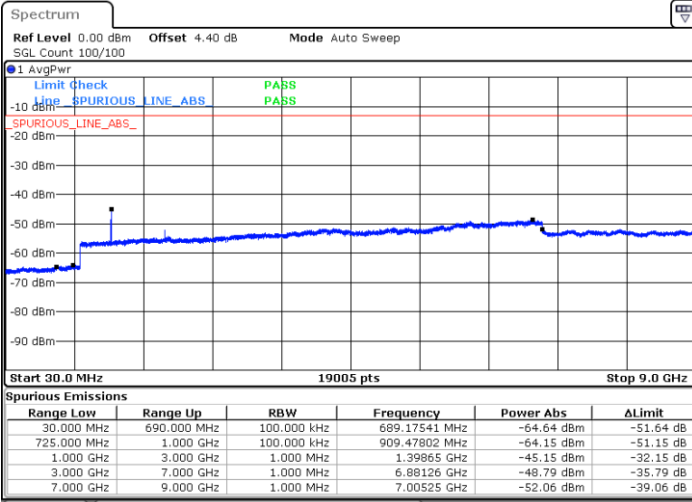

Date: 9 JAN 2018 16:15:48

Highest Channel / 64QAM

Date: 9 JAN 2018 16:16:43

LTE Band 7 / 15MHz

Lowest Channel / 64QAM

Middle Channel / 64QAM

Date: 9 JAN 2018 16:12:10

Date: 9 JAN 2018 16:13:04

Highest Channel / 64QAM

Date: 9 JAN 2018 16:13:59

LTE Band 7 / 20MHz

Lowest Channel / 64QAM

Middle Channel / 64QAM

Date: 9 JAN 2018 16:04:52

Date: 9 JAN 2018 16:05:47

Highest Channel / 64QAM

Date: 9 JAN 2018 16:06:42

LTE Band 12 / 1.4MHz

Lowest Channel / QPSK

Lowest Channel / 16QAM

Date: 11.JAN.2018 10:36:56

Date: 11.JAN.2018 10:37:51

Middle Channel / QPSK

Middle Channel / 16QAM

Date: 11.JAN.2018 10:39:41

Date: 11.JAN.2018 10:38:46

LTE Band 12 / 1.4MHz

Highest Channel / QPSK

Date: 11.JAN.2018 10:40:36

Highest Channel / 16QAM

Date: 11.JAN.2018 10:41:31

LTE Band 12 / 3MHz