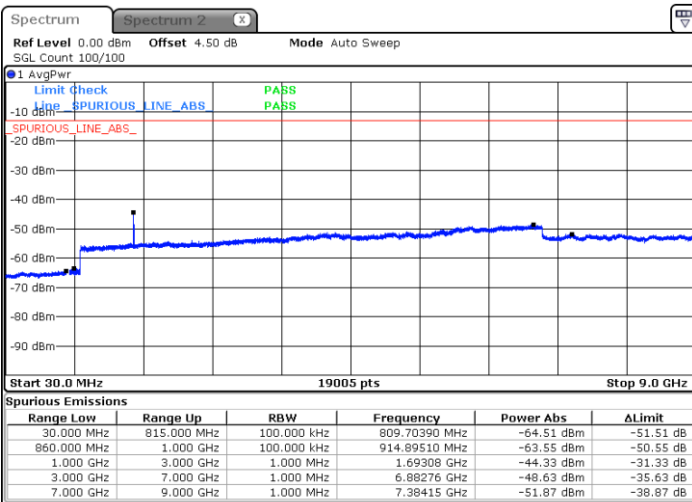

LTE Band 5 / 3MHz

Lowest Channel / 64QAM

Middle Channel / 64QAM

Date: 10 JAN 2018 22:33:34

Date: 10 JAN 2018 22:34:29

Highest Channel / 64QAM

Date: 10 JAN 2018 22:35:25

LTE Band 5 / 5MHz

Lowest Channel / 64QAM

Middle Channel / 64QAM

Date: 10 JAN 2018 22:17:44

Date: 10 JAN 2018 22:18:39

Highest Channel / 64QAM

Date: 10 JAN 2018 22:19:34

LTE Band 5 / 10MHz

Lowest Channel / 64QAM