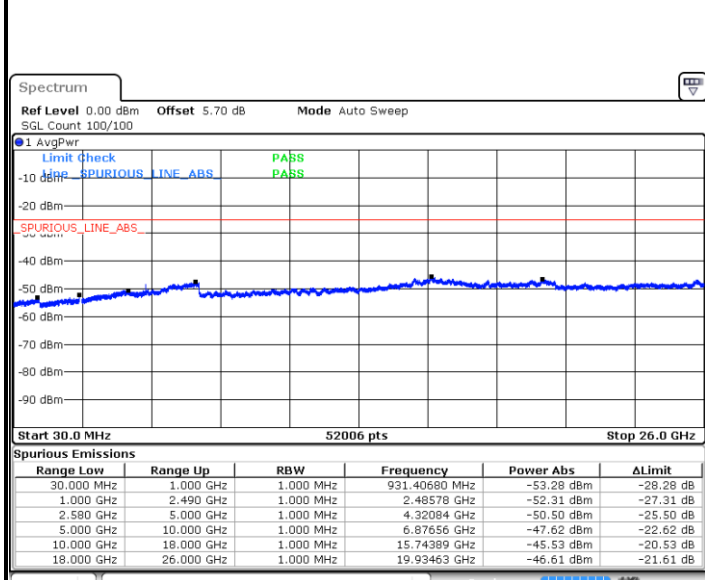

Date: 9 JAN 2018 14:51:30

Date: 9 JAN 2018 14:52:24

Middle Channel / QPSK

Middle Channel / 16QAM

Date: 9 JAN 2018 14:54:13

Date: 9 JAN 2018 14:53:19

LTE Band 7 / 5MHz

Highest Channel / QPSK

Date: 9 JAN 2018 14:55:07

Highest Channel / 16QAM

Date: 9 JAN 2018 14:56:02

LTE Band 7 / 10MHz

Lowest Channel / QPSK

Date: 9 JAN 2018 15:08:11

Lowest Channel / 16QAM

Date: 9 JAN 2018 15:09:05

LTE Band 7 / 10MHz

Middle Channel / QPSK

Middle Channel / 16QAM

Date: 9 JAN 2018 15:10:54

Date: 9 JAN 2018 15:10:00

Highest Channel / QPSK

Highest Channel / 16QAM

Date: 9 JAN 2018 15:11:48

Date: 9 JAN 2018 15:12:43

LTE Band 7 / 15MHz

Lowest Channel / QPSK

Lowest Channel / 16QAM

Date: 9 JAN 2018 15:24:52

Date: 9 JAN 2018 15:25:46

Middle Channel / QPSK

Middle Channel / 16QAM