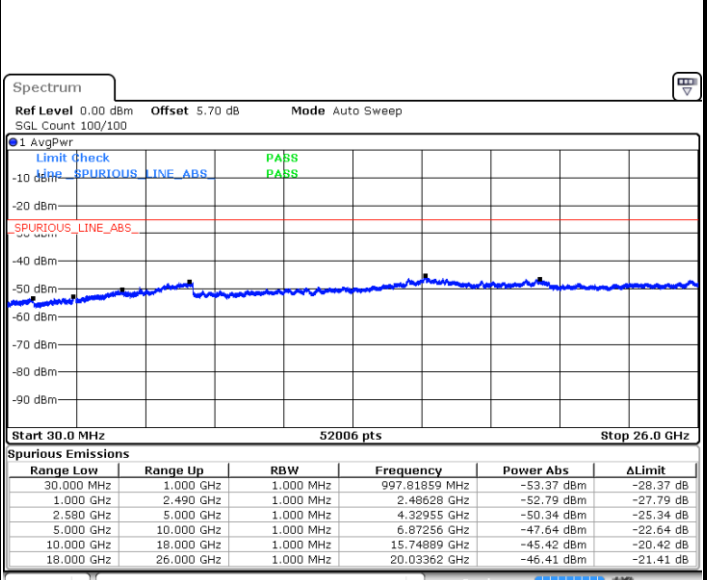

Date: 9 JAN 2018 14:51:30

Date: 9 JAN 2018 14:52:24

Middle Channel / QPSK

Middle Channel / 16QAM

Date: 9 JAN 2018 14:54:13

Date: 9 JAN 2018 14:53:19

LTE Band 7 / 5MHz

Highest Channel / QPSK

Date: 9 JAN 2018 14:55:07

Highest Channel / 16QAM

Date: 9 JAN 2018 14:56:02

LTE Band 7 / 10MHz

Lowest Channel / QPSK

Date: 9 JAN 2018 15:08:11

Lowest Channel / 16QAM

Date: 9 JAN 2018 15:09:05

LTE Band 7 / 10MHz

Middle Channel / QPSK

Middle Channel / 16QAM

Date: 9 JAN 2018 15:10:54

Date: 9 JAN 2018 15:10:00

Highest Channel / QPSK

Highest Channel / 16QAM

Date: 9 JAN 2018 15:11:48