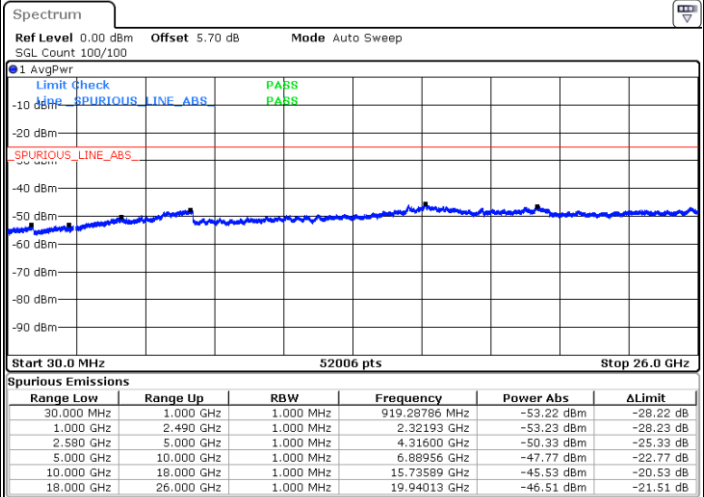

Date: 9 JAN 2018 16:15:48

Highest Channel / 64QAM

Date: 9 JAN 2018 16:16:43

LTE Band 7 / 15MHz

Lowest Channel / 64QAM

Middle Channel / 64QAM

Date: 9 JAN 2018 16:12:10

Date: 9 JAN 2018 16:13:04

Highest Channel / 64QAM

Date: 9 JAN 2018 16:13:59

LTE Band 7 / 20MHz

Lowest Channel / 64QAM

Middle Channel / 64QAM

Date: 9 JAN 2018 16:04:52

Date: 9 JAN 2018 16:05:47

Highest Channel / 64QAM

Date: 9 JAN 2018 16:06:42

LTE Band 12 / 1.4MHz

Lowest Channel / QPSK

Lowest Channel / 16QAM

Date: 11.JAN.2018 10:36:56

Date: 11.JAN.2018 10:37:51

Middle Channel / QPSK

Middle Channel / 16QAM