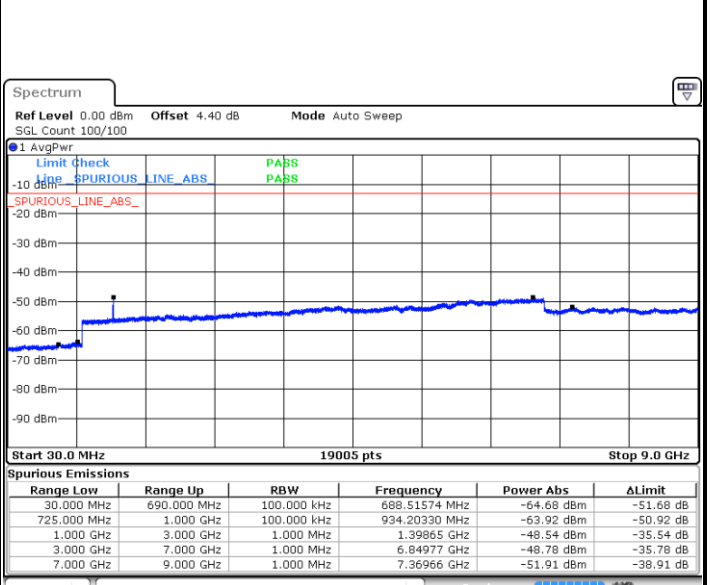

Date: 9 JAN 2018 16:06:42

LTE Band 12 / 1.4MHz

Lowest Channel / QPSK

Lowest Channel / 16QAM

Date: 11.JAN.2018 10:36:56

Date: 11.JAN.2018 10:37:51

Middle Channel / QPSK

Middle Channel / 16QAM

Date: 11.JAN.2018 10:39:41

Date: 11.JAN.2018 10:38:46

LTE Band 12 / 1.4MHz

Highest Channel / QPSK

Date: 11.JAN.2018 10:40:36

Highest Channel / 16QAM

Date: 11.JAN.2018 10:41:31

LTE Band 12 / 3MHz

Lowest Channel / QPSK

Date: 11.JAN.2018 10:53:37

Lowest Channel / 16QAM

Date: 11.JAN.2018 10:54:32

LTE Band 12 / 3MHz

Middle Channel / QPSK

Middle Channel / 16QAM

Date: 11. JAN 2018 10:56:22

Date: 11. JAN 2018 10:55:27

Highest Channel / QPSK

Highest Channel / 16QAM

Date: 11. JAN 2018 10:57:17

Date: 11. JAN 2018 10:58:12

LTE Band 12 / 5MHz

Lowest Channel / QPSK

Lowest Channel / 16QAM