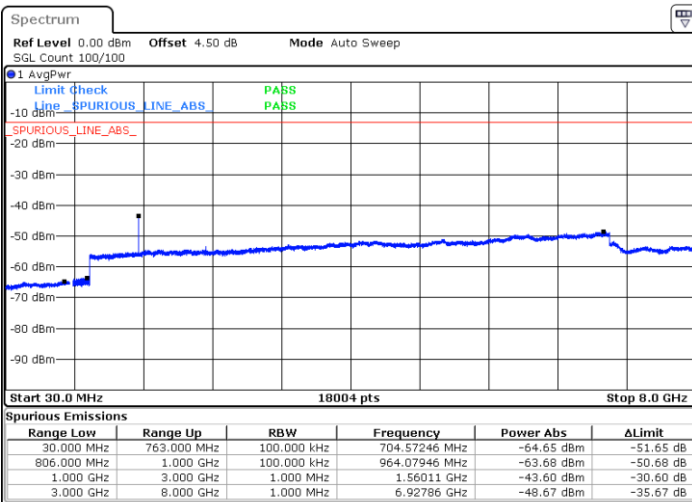

Lowest Channel / 64QAM

Middle Channel / 64QAM

Date: 11.JAN.2018 14:04:00

Date: 11.JAN.2018 14:05:14

Highest Channel / 64QAM

Date: 11.JAN.2018 14:05:40

LTE Band 12 / 10MHz

LTE Band 13 / 5MHz

Lowest Channel / QPSK

Lowest Channel / 16QAM

Date: 8 JAN 2018 15:52:17

Date: 8 JAN 2018 15:51:22

Middle Channel / QPSK

Middle Channel / 16QAM

Date: 8 JAN 2018 15:53:55

Date: 8 JAN 2018 15:54:50

LTE Band 13 / 5MHz

Highest Channel / QPSK

Date: 8 JAN 2018 16:03:56

Highest Channel / 16QAM

Date: 8 JAN 2018 16:03:01

LTE Band 13 / 10MHz

Middle Channel / QPSK

Date: 8 JAN 2018 16:04:51