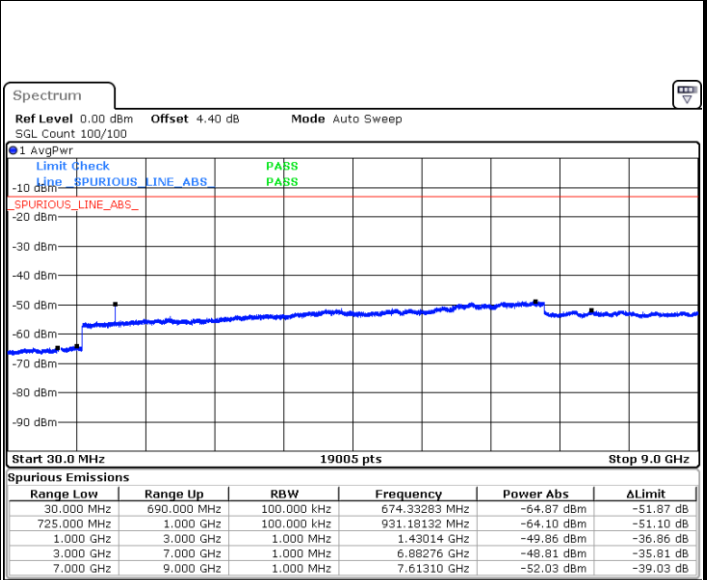

Date: 9 JAN 2018 16:06:42

LTE Band 12 / 1.4MHz

Lowest Channel / QPSK

Lowest Channel / 16QAM

Date: 11.JAN.2018 10:36:56

Date: 11.JAN.2018 10:37:51

Middle Channel / QPSK

Middle Channel / 16QAM

Date: 11.JAN.2018 10:39:41

Date: 11.JAN.2018 10:38:46

LTE Band 12 / 1.4MHz

Highest Channel / QPSK

Date: 11.JAN.2018 10:40:36

Highest Channel / 16QAM

Date: 11.JAN.2018 10:41:31

LTE Band 12 / 3MHz

Lowest Channel / QPSK

Date: 11.JAN.2018 10:53:37

Lowest Channel / 16QAM

Date: 11.JAN.2018 10:54:32

LTE Band 12 / 3MHz

Middle Channel / QPSK

Middle Channel / 16QAM

Date: 11. JAN 2018 10:56:22