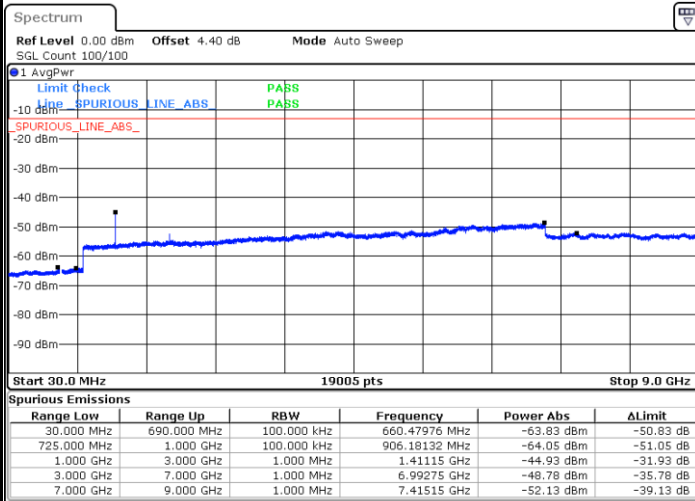

Lowest Channel / QPSK

Date: 11.JAN.2018 10:53:37

Lowest Channel / 16QAM

Date: 11.JAN.2018 10:54:32

LTE Band 12 / 3MHz

Middle Channel / QPSK

Middle Channel / 16QAM

Date: 11. JAN 2018 10:56:22

Date: 11. JAN 2018 10:55:27

Highest Channel / QPSK

Highest Channel / 16QAM

Date: 11. JAN 2018 10:57:17

Date: 11. JAN 2018 10:58:12

LTE Band 12 / 5MHz

Lowest Channel / QPSK

Lowest Channel / 16QAM

Date: 11.JAN.2018 11:10:18

Date: 11.JAN.2018 11:11:13

Middle Channel / QPSK

Middle Channel / 16QAM

Date: 11.JAN.2018 11:13:03

Date: 11.JAN.2018 11:12:08

LTE Band 12 / 5MHz

Highest Channel / QPSK

Date: 11.JAN.2018 11:13:58

Highest Channel / 16QAM

Date: 11.JAN.2018 11:14:53

LTE Band 12 / 10MHz

Lowest Channel / QPSK

Date: 11.JAN.2018 11:27:00

Lowest Channel / 16QAM

Date: 11.JAN.2018 11:27:55