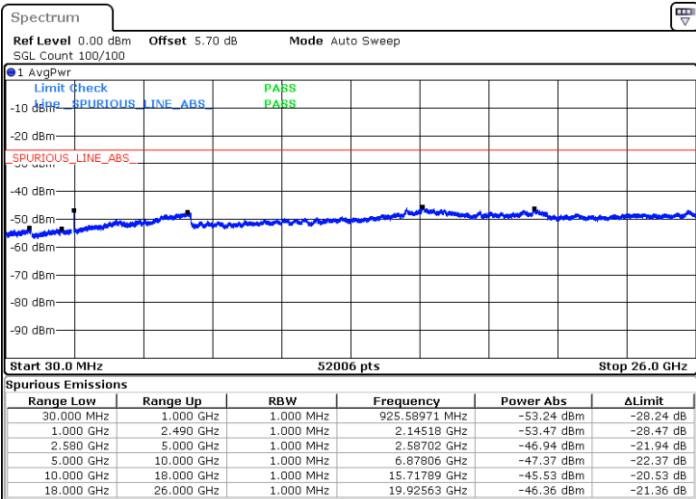

Date: 9 JAN 2018 15:27:35

Date: 9 JAN 2018 15:26:41

LTE Band 7 / 15MHz

Highest Channel / QPSK

Date: 9 JAN 2018 15:28:30

Highest Channel / 16QAM

Date: 9 JAN 2018 15:29:24

LTE Band 7 / 20MHz

Lowest Channel / QPSK

Date: 9 JAN 2018 15:41:33

Lowest Channel / 16QAM

Date: 9 JAN 2018 15:42:27

LTE Band 7 / 20MHz

Middle Channel / QPSK

Middle Channel / 16QAM

Date: 9 JAN 2018 15:44:16

Date: 9 JAN 2018 15:43:22

Highest Channel / QPSK

Highest Channel / 16QAM

Date: 9 JAN 2018 15:45:11

Date: 9 JAN 2018 15:46:06

LTE Band 7 / 5MHz

Lowest Channel / 64QAM

Middle Channel / 64QAM

Date: 9 JAN 2018 16:26:45

Date: 9 JAN 2018 16:27:39

Highest Channel / 64QAM

Date: 9 JAN 2018 16:28:34

LTE Band 7 / 10MHz

Lowest Channel / 64QAM

Middle Channel / 64QAM

Date: 9 JAN 2018 16:14:53