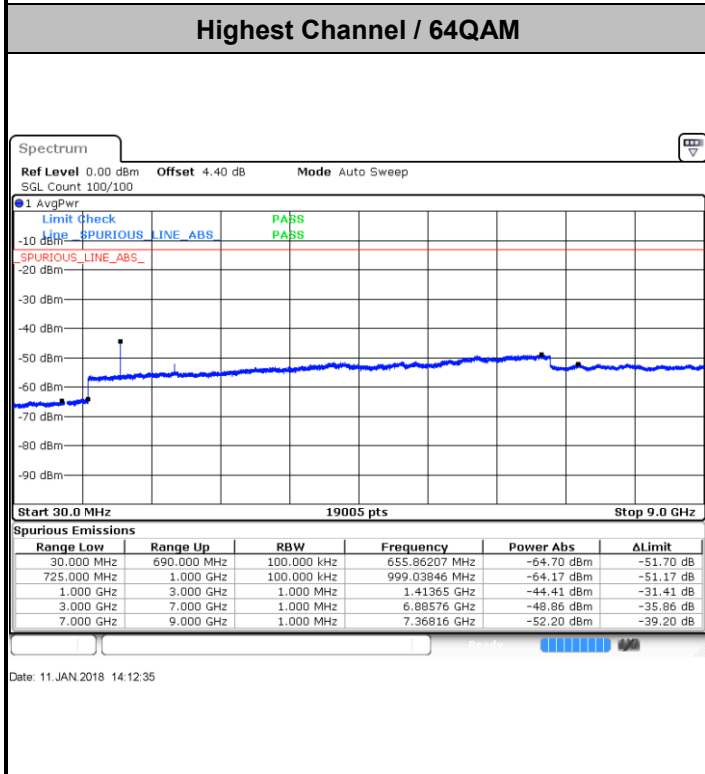

LTE Band 12 / 3MHz

Lowest Channel / 64QAM

Middle Channel / 64QAM

Date: 11.JAN.2018 13:56:47

Date: 11.JAN.2018 13:57:20

Highest Channel / 64QAM

Date: 11.JAN.2018 13:57:46

LTE Band 12 / 5MHz

Lowest Channel / 64QAM

Middle Channel / 64QAM

Date: 11.JAN.2018 14:04:00

Date: 11.JAN.2018 14:05:14

Highest Channel / 64QAM

Date: 11.JAN.2018 14:05:40

LTE Band 12 / 10MHz

LTE Band 13 / 5MHz

Lowest Channel / QPSK

Lowest Channel / 16QAM

Date: 8 JAN 2018 15:52:17

Date: 8 JAN 2018 15:51:22

Middle Channel / QPSK

Middle Channel / 16QAM

Date: 8 JAN 2018 15:53:55

Date: 8 JAN 2018 15:54:50

LTE Band 13 / 5MHz

Highest Channel / QPSK

Date: 8 JAN 2018 16:03:56

Highest Channel / 16QAM

Date: 8 JAN 2018 16:03:01

LTE Band 13 / 10MHz

Middle Channel / QPSK

Date: 8 JAN 2018 16:04:51