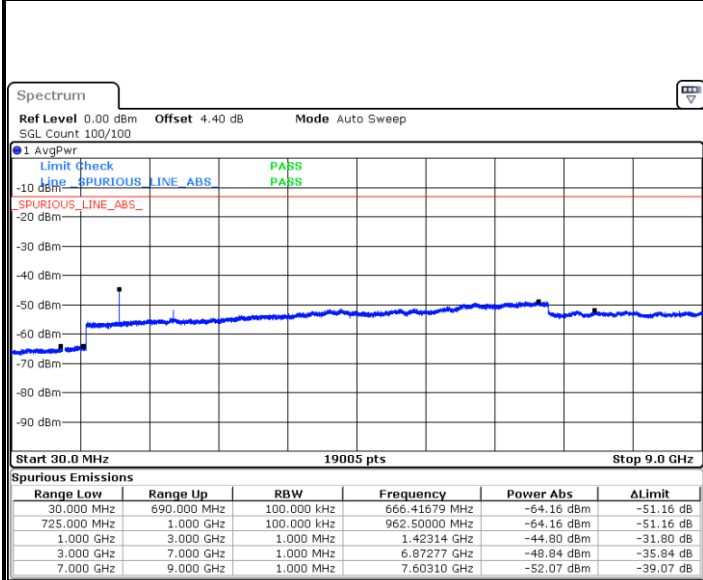

Date: 11. JAN 2018 10:55:27

Highest Channel / QPSK

Highest Channel / 16QAM

Date: 11. JAN 2018 10:57:17

Date: 11. JAN 2018 10:58:12

LTE Band 12 / 5MHz

Lowest Channel / QPSK

Lowest Channel / 16QAM

Date: 11.JAN.2018 11:10:18

Date: 11.JAN.2018 11:11:13

Middle Channel / QPSK

Middle Channel / 16QAM

Date: 11.JAN.2018 11:13:03

Date: 11.JAN.2018 11:12:08

LTE Band 12 / 5MHz

Highest Channel / QPSK

Date: 11.JAN.2018 11:13:58

Highest Channel / 16QAM

Date: 11.JAN.2018 11:14:53

LTE Band 12 / 10MHz

Lowest Channel / QPSK

Date: 11.JAN.2018 11:27:00

Lowest Channel / 16QAM

Date: 11.JAN.2018 11:27:55

LTE Band 12 / 10MHz

Middle Channel / QPSK

Date: 11. JAN 2018 11:29:46

Middle Channel / 16QAM

Date: 11. JAN 2018 11:28:50

Highest Channel / QPSK

Date: 11. JAN 2018 11:30:41

Highest Channel / 16QAM