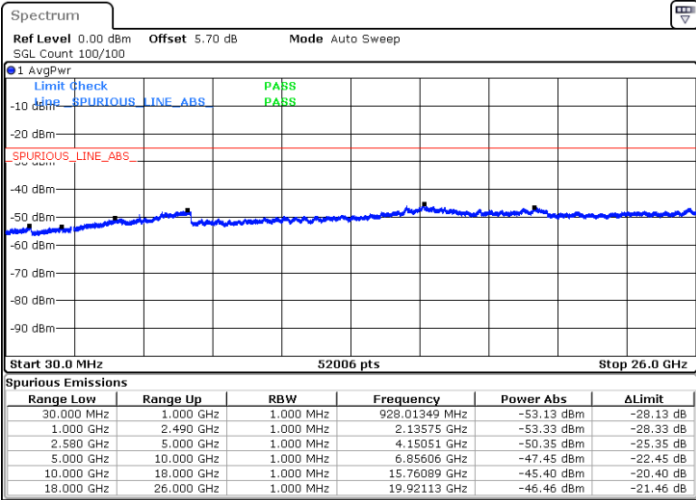

Date: 9 JAN 2018 15:27:35

Date: 9 JAN 2018 15:26:41

LTE Band 7 / 15MHz

Highest Channel / QPSK

Date: 9 JAN 2018 15:28:30

Highest Channel / 16QAM

Date: 9 JAN 2018 15:29:24

LTE Band 7 / 20MHz

Lowest Channel / QPSK

Date: 9 JAN 2018 15:41:33

Lowest Channel / 16QAM

Date: 9 JAN 2018 15:42:27

LTE Band 7 / 20MHz

Middle Channel / QPSK

Middle Channel / 16QAM

Date: 9 JAN 2018 15:44:16

Date: 9 JAN 2018 15:43:22

Highest Channel / QPSK

Highest Channel / 16QAM

Date: 9 JAN 2018 15:45:11

Date: 9 JAN 2018 15:46:06

LTE Band 7 / 5MHz

Lowest Channel / 64QAM

Middle Channel / 64QAM

Date: 9 JAN 2018 16:26:45

Date: 9 JAN 2018 16:27:39

Highest Channel / 64QAM

Date: 9 JAN 2018 16:28:34

LTE Band 7 / 10MHz

Lowest Channel / 64QAM

Middle Channel / 64QAM

Date: 9 JAN 2018 16:14:53