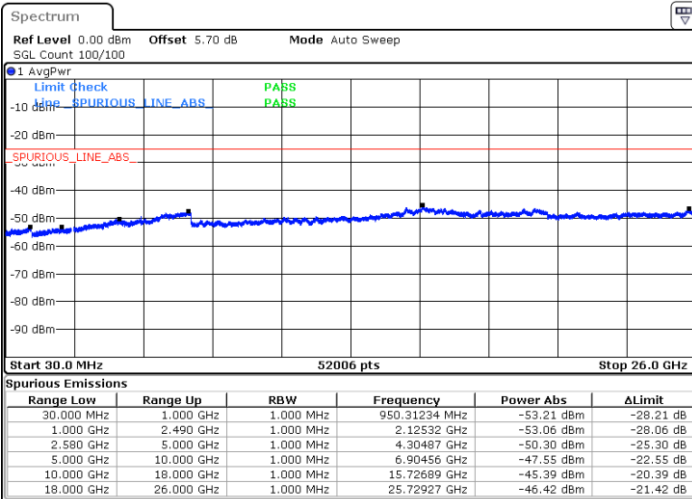

Date: 9 JAN 2018 15:43:22

Highest Channel / QPSK

Highest Channel / 16QAM

Date: 9 JAN 2018 15:45:11

Date: 9 JAN 2018 15:46:06

LTE Band 7 / 5MHz

Lowest Channel / 64QAM

Middle Channel / 64QAM

Date: 9 JAN 2018 16:26:45

Date: 9 JAN 2018 16:27:39

Highest Channel / 64QAM

Date: 9 JAN 2018 16:28:34

LTE Band 7 / 10MHz

Lowest Channel / 64QAM

Middle Channel / 64QAM

Date: 9 JAN 2018 16:14:53

Date: 9 JAN 2018 16:15:48

Highest Channel / 64QAM

Date: 9 JAN 2018 16:16:43

LTE Band 7 / 15MHz

Lowest Channel / 64QAM

Middle Channel / 64QAM

Date: 9 JAN 2018 16:12:10

Date: 9 JAN 2018 16:13:04

Highest Channel / 64QAM

Date: 9 JAN 2018 16:13:59

LTE Band 7 / 20MHz

Lowest Channel / 64QAM

Middle Channel / 64QAM

Date: 9 JAN 2018 16:04:52

Date: 9 JAN 2018 16:05:47

Highest Channel / 64QAM