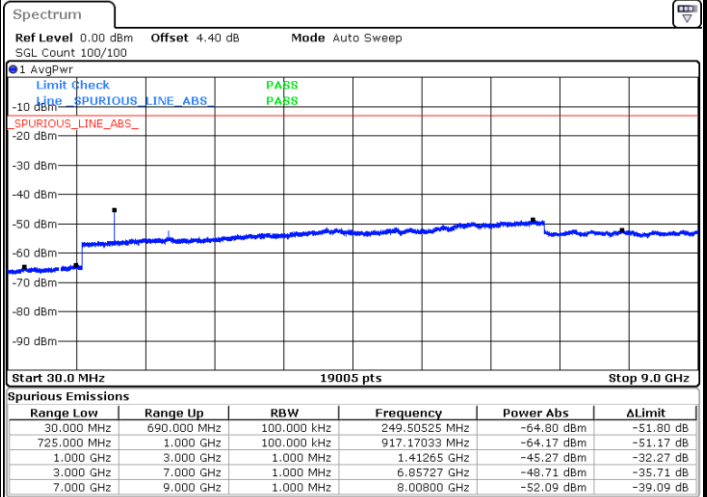

LTE Band 12 / 10MHz

Middle Channel / QPSK

Date: 11. JAN 2018 11:29:46

Middle Channel / 16QAM

Date: 11. JAN 2018 11:28:50

Highest Channel / QPSK

Date: 11. JAN 2018 11:30:41

Highest Channel / 16QAM

Date: 11. JAN 2018 11:31:36

LTE Band 12 / 1.4MHz

Lowest Channel / 64QAM

Middle Channel / 64QAM

Date: 11.JAN.2018 13:52:48

Date: 11.JAN.2018 13:53:14

Highest Channel / 64QAM

Date: 11.JAN.2018 13:53:42

LTE Band 12 / 3MHz

Lowest Channel / 64QAM

Middle Channel / 64QAM

Date: 11.JAN.2018 13:56:47

Date: 11.JAN.2018 13:57:20

Highest Channel / 64QAM

Date: 11.JAN.2018 13:57:46

LTE Band 12 / 5MHz

Lowest Channel / 64QAM

Middle Channel / 64QAM

Date: 11.JAN.2018 14:04:00

Date: 11.JAN.2018 14:05:14

Highest Channel / 64QAM

Date: 11.JAN.2018 14:05:40

LTE Band 12 / 10MHz

LTE Band 13 / 5MHz