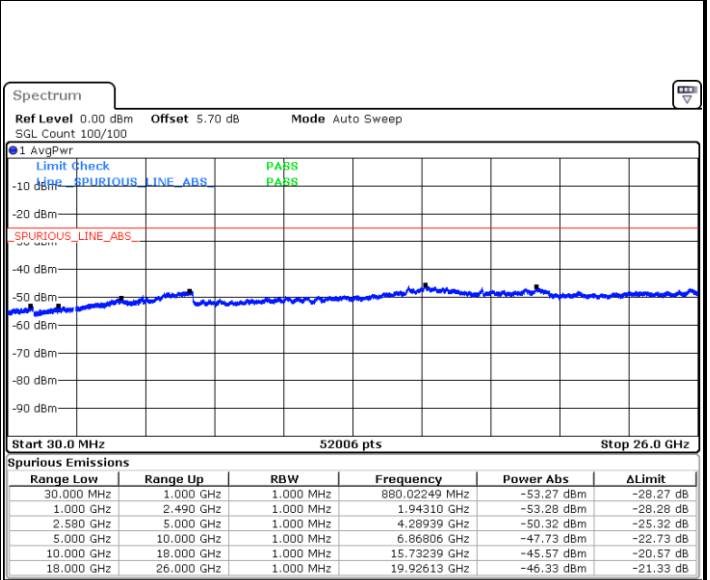

Middle Channel / 64QAM

Date: 10 JAN 2018 22:14:58

Date: 10 JAN 2018 22:15:53

Highest Channel / 64QAM

Date: 10 JAN 2018 22:16:48

LTE Band 7 / 5MHz

Lowest Channel / QPSK

Lowest Channel / 16QAM

Date: 9 JAN 2018 14:51:30

Date: 9 JAN 2018 14:52:24

Middle Channel / QPSK

Middle Channel / 16QAM

Date: 9 JAN 2018 14:54:13

Date: 9 JAN 2018 14:53:19

LTE Band 7 / 5MHz

Highest Channel / QPSK

Date: 9 JAN 2018 14:55:07

Highest Channel / 16QAM

Date: 9 JAN 2018 14:56:02

LTE Band 7 / 10MHz

Lowest Channel / QPSK

Date: 9 JAN 2018 15:08:11

Lowest Channel / 16QAM

Date: 9 JAN 2018 15:09:05

LTE Band 7 / 10MHz

Middle Channel / QPSK

Middle Channel / 16QAM

Date: 9 JAN 2018 15:10:54

Date: 9 JAN 2018 15:10:00

Highest Channel / QPSK

Highest Channel / 16QAM

Date: 9 JAN 2018 15:11:48