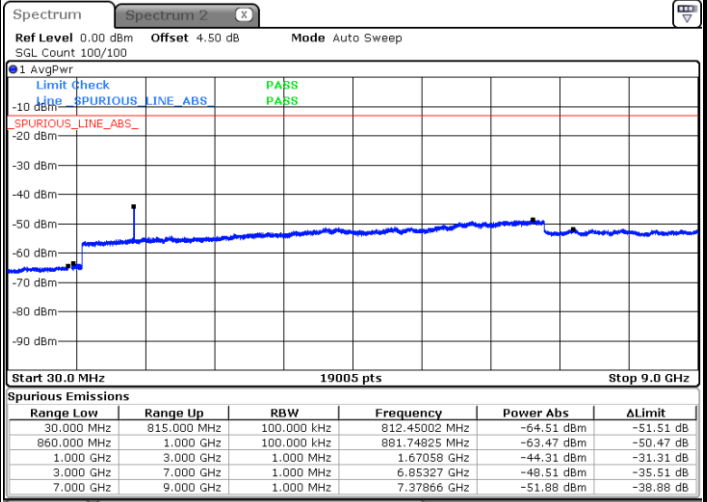

LTE Band 5 / 3MHz

Lowest Channel / 64QAM

Middle Channel / 64QAM

Date: 10 JAN 2018 22:33:34

Date: 10 JAN 2018 22:34:29

Highest Channel / 64QAM

Date: 10 JAN 2018 22:35:25

LTE Band 5 / 5MHz

Lowest Channel / 64QAM

Middle Channel / 64QAM

Date: 10 JAN 2018 22:17:44

Date: 10 JAN 2018 22:18:39

Highest Channel / 64QAM

Date: 10 JAN 2018 22:19:34

LTE Band 5 / 10MHz

Lowest Channel / 64QAM

Middle Channel / 64QAM

Date: 10 JAN 2018 22:14:58

Date: 10 JAN 2018 22:15:53

Highest Channel / 64QAM

Date: 10 JAN 2018 22:16:48

LTE Band 7 / 5MHz

Lowest Channel / QPSK

Lowest Channel / 16QAM