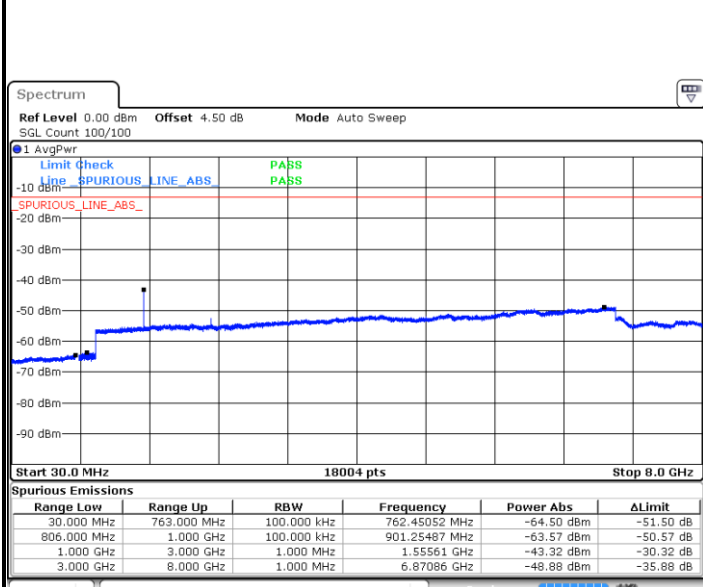

Lowest Channel / 64QAM

Middle Channel / 64QAM

Date: 11.JAN.2018 14:04:00

Date: 11.JAN.2018 14:05:14

Highest Channel / 64QAM

Date: 11.JAN.2018 14:05:40

LTE Band 12 / 10MHz

LTE Band 13 / 5MHz

Lowest Channel / QPSK

Lowest Channel / 16QAM

Date: 8 JAN 2018 15:52:17

Date: 8 JAN 2018 15:51:22

Middle Channel / QPSK

Middle Channel / 16QAM

Date: 8 JAN 2018 15:53:55

Date: 8 JAN 2018 15:54:50

LTE Band 13 / 5MHz

Highest Channel / QPSK

Date: 8 JAN 2018 16:03:56

Highest Channel / 16QAM

Date: 8 JAN 2018 16:03:01

LTE Band 13 / 10MHz

Middle Channel / QPSK

Date: 8 JAN 2018 16:04:51