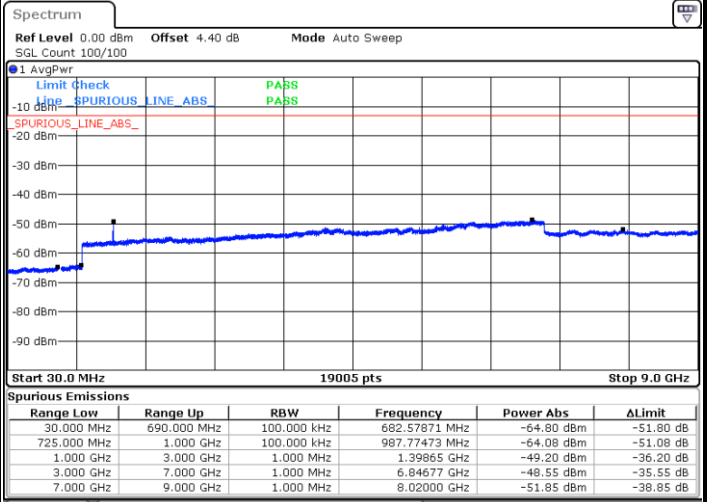

Date: 9 JAN 2018 16:15:48

Highest Channel / 64QAM

Date: 9 JAN 2018 16:16:43

LTE Band 7 / 15MHz

Lowest Channel / 64QAM

Middle Channel / 64QAM

Date: 9 JAN 2018 16:12:10

Date: 9 JAN 2018 16:13:04

Highest Channel / 64QAM

Date: 9 JAN 2018 16:13:59

LTE Band 7 / 20MHz

Lowest Channel / 64QAM

Middle Channel / 64QAM

Date: 9 JAN 2018 16:04:52

Date: 9 JAN 2018 16:05:47

Highest Channel / 64QAM

Date: 9 JAN 2018 16:06:42

LTE Band 12 / 1.4MHz

Lowest Channel / QPSK

Lowest Channel / 16QAM

Date: 11.JAN.2018 10:36:56

Date: 11.JAN.2018 10:37:51

Middle Channel / QPSK

Middle Channel / 16QAM

Date: 11.JAN.2018 10:39:41

Date: 11.JAN.2018 10:38:46

LTE Band 12 / 1.4MHz

Highest Channel / QPSK

Date: 11.JAN.2018 10:40:36

Highest Channel / 16QAM

Date: 11.JAN.2018 10:41:31

LTE Band 12 / 3MHz