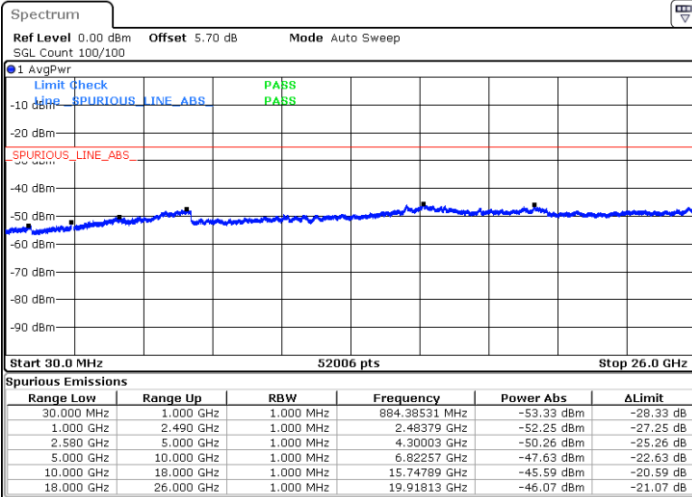

Date: 9 JAN 2018 16:15:48

Highest Channel / 64QAM

Date: 9 JAN 2018 16:16:43

LTE Band 7 / 15MHz

Lowest Channel / 64QAM

Middle Channel / 64QAM

Date: 9 JAN 2018 16:12:10

Date: 9 JAN 2018 16:13:04

Highest Channel / 64QAM

Date: 9 JAN 2018 16:13:59

LTE Band 7 / 20MHz

Lowest Channel / 64QAM

Middle Channel / 64QAM

Date: 9 JAN 2018 16:04:52

Date: 9 JAN 2018 16:05:47

Highest Channel / 64QAM

Date: 9 JAN 2018 16:06:42

LTE Band 12 / 1.4MHz

Lowest Channel / QPSK

Lowest Channel / 16QAM

Date: 11.JAN.2018 10:36:56

Date: 11.JAN.2018 10:37:51

Middle Channel / QPSK

Middle Channel / 16QAM