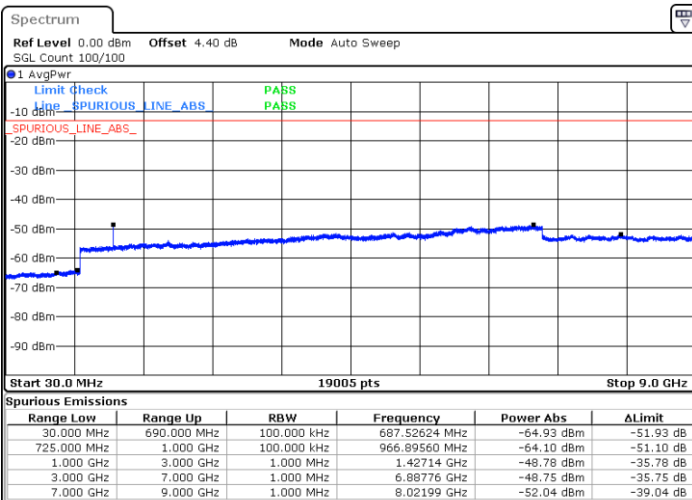

Date: 11. JAN 2018 11:31:36

LTE Band 12 / 1.4MHz

Lowest Channel / 64QAM

Middle Channel / 64QAM

Date: 11.JAN.2018 13:52:48

Date: 11.JAN.2018 13:53:14

Highest Channel / 64QAM

Date: 11.JAN.2018 13:53:42

LTE Band 12 / 3MHz

Lowest Channel / 64QAM

Middle Channel / 64QAM

Date: 11.JAN.2018 13:56:47

Date: 11.JAN.2018 13:57:20

Highest Channel / 64QAM

Date: 11.JAN.2018 13:57:46

LTE Band 12 / 5MHz

Lowest Channel / 64QAM

Middle Channel / 64QAM

Date: 11.JAN.2018 14:04:00

Date: 11.JAN.2018 14:05:14

Highest Channel / 64QAM

Date: 11.JAN.2018 14:05:40

LTE Band 12 / 10MHz

LTE Band 13 / 5MHz