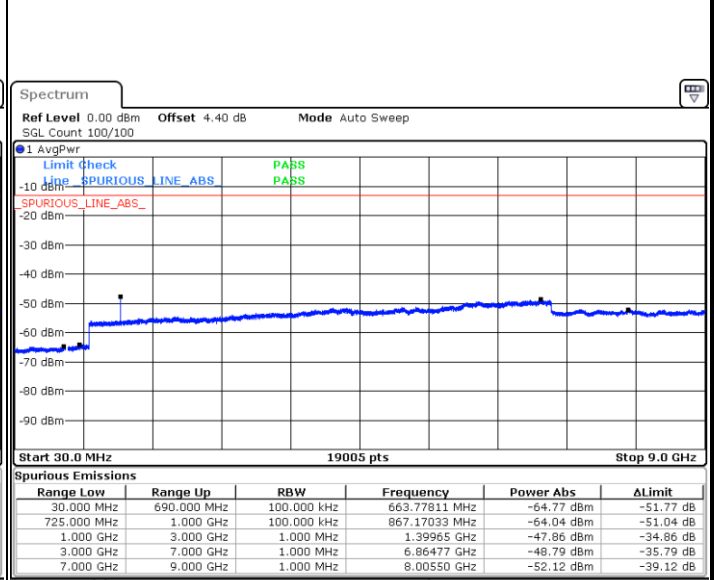

Date: 11.JAN.2018 11:10:18

Date: 11.JAN.2018 11:11:13

Middle Channel / QPSK

Middle Channel / 16QAM

Date: 11.JAN.2018 11:13:03

Date: 11.JAN.2018 11:12:08

LTE Band 12 / 5MHz

Highest Channel / QPSK

Date: 11.JAN.2018 11:13:58

Highest Channel / 16QAM

Date: 11.JAN.2018 11:14:53

LTE Band 12 / 10MHz

Lowest Channel / QPSK

Date: 11.JAN.2018 11:27:00

Lowest Channel / 16QAM

Date: 11.JAN.2018 11:27:55

LTE Band 12 / 10MHz

Middle Channel / QPSK

Date: 11. JAN 2018 11:29:46

Middle Channel / 16QAM

Date: 11. JAN 2018 11:28:50

Highest Channel / QPSK

Date: 11. JAN 2018 11:30:41

Highest Channel / 16QAM

Date: 11. JAN 2018 11:31:36

LTE Band 12 / 1.4MHz

Lowest Channel / 64QAM

Middle Channel / 64QAM

Date: 11.JAN.2018 13:52:48

Date: 11.JAN.2018 13:53:14

Highest Channel / 64QAM

Date: 11.JAN.2018 13:53:42