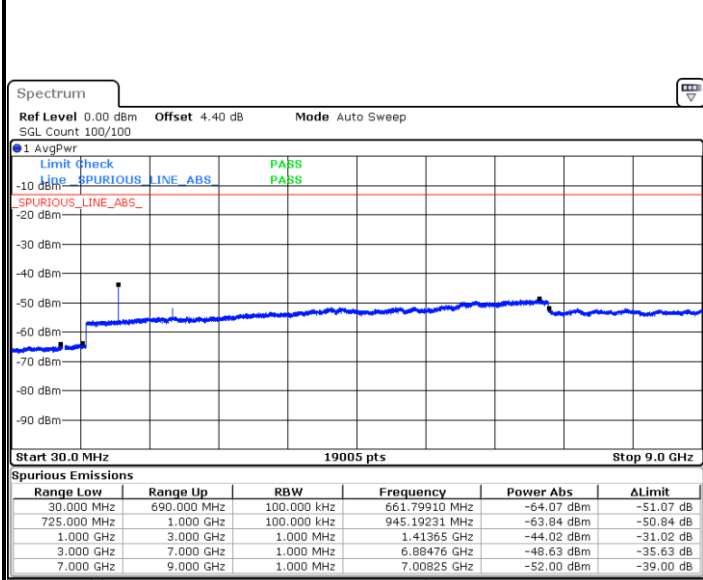

Date: 11.JAN.2018 11:13:58

Highest Channel / 16QAM

Date: 11.JAN.2018 11:14:53

LTE Band 12 / 10MHz

Lowest Channel / QPSK

Date: 11.JAN.2018 11:27:00

Lowest Channel / 16QAM

Date: 11.JAN.2018 11:27:55

LTE Band 12 / 10MHz

Middle Channel / QPSK

Date: 11. JAN 2018 11:29:46

Middle Channel / 16QAM

Date: 11. JAN 2018 11:28:50

Highest Channel / QPSK

Date: 11. JAN 2018 11:30:41

Highest Channel / 16QAM

Date: 11. JAN 2018 11:31:36

LTE Band 12 / 1.4MHz

Lowest Channel / 64QAM

Middle Channel / 64QAM

Date: 11.JAN.2018 13:52:48

Date: 11.JAN.2018 13:53:14

Highest Channel / 64QAM

Date: 11.JAN.2018 13:53:42

LTE Band 12 / 3MHz

Lowest Channel / 64QAM

Middle Channel / 64QAM

Date: 11.JAN.2018 13:56:47

Date: 11.JAN.2018 13:57:20

Highest Channel / 64QAM

Date: 11.JAN.2018 13:57:46

LTE Band 12 / 5MHz