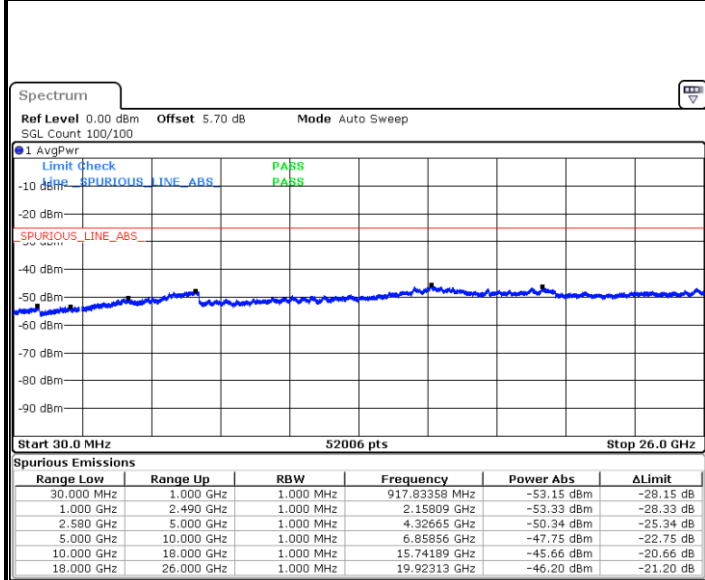

Middle Channel / 64QAM

Date: 10 JAN 2018 22:14:58

Date: 10 JAN 2018 22:15:53

Highest Channel / 64QAM

Date: 10 JAN 2018 22:16:48

LTE Band 7 / 5MHz

Lowest Channel / QPSK

Lowest Channel / 16QAM

Date: 9 JAN 2018 14:51:30

Date: 9 JAN 2018 14:52:24

Middle Channel / QPSK

Middle Channel / 16QAM

Date: 9 JAN 2018 14:54:13

Date: 9 JAN 2018 14:53:19

LTE Band 7 / 5MHz

Highest Channel / QPSK

Date: 9 JAN 2018 14:55:07

Highest Channel / 16QAM

Date: 9 JAN 2018 14:56:02

LTE Band 7 / 10MHz

Lowest Channel / QPSK

Date: 9 JAN 2018 15:08:11

Lowest Channel / 16QAM

Date: 9 JAN 2018 15:09:05

LTE Band 7 / 10MHz

Middle Channel / QPSK

Middle Channel / 16QAM

Date: 9 JAN 2018 15:10:54

Date: 9 JAN 2018 15:10:00

Highest Channel / QPSK

Highest Channel / 16QAM

Date: 9 JAN 2018 15:11:48