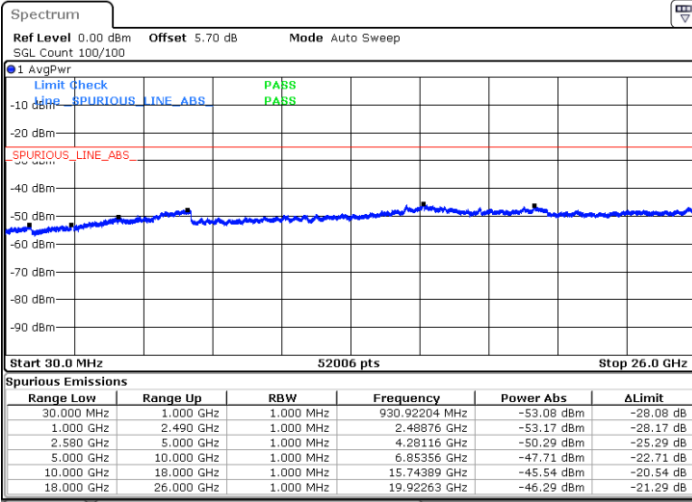

Lowest Channel / QPSK

Date: 9 JAN 2018 15:41:33

Lowest Channel / 16QAM

Date: 9 JAN 2018 15:42:27

LTE Band 7 / 20MHz

Middle Channel / QPSK

Middle Channel / 16QAM

Date: 9 JAN 2018 15:44:16

Date: 9 JAN 2018 15:43:22

Highest Channel / QPSK

Highest Channel / 16QAM

Date: 9 JAN 2018 15:45:11

Date: 9 JAN 2018 15:46:06

LTE Band 7 / 5MHz

Lowest Channel / 64QAM

Middle Channel / 64QAM

Date: 9 JAN 2018 16:26:45

Date: 9 JAN 2018 16:27:39

Highest Channel / 64QAM

Date: 9 JAN 2018 16:28:34

LTE Band 7 / 10MHz

Lowest Channel / 64QAM

Middle Channel / 64QAM

Date: 9 JAN 2018 16:14:53