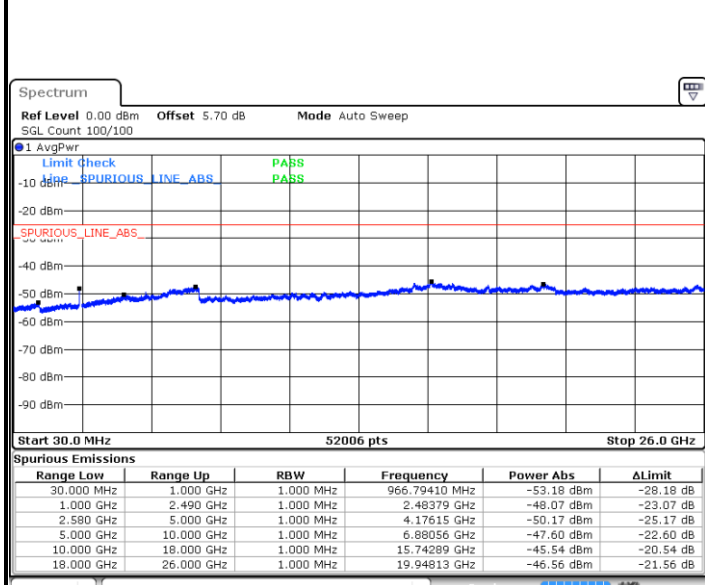

Date: 9 JAN 2018 15:12:43

LTE Band 7 / 15MHz

Lowest Channel / QPSK

Lowest Channel / 16QAM

Date: 9 JAN 2018 15:24:52

Date: 9 JAN 2018 15:25:46

Middle Channel / QPSK

Middle Channel / 16QAM

Date: 9 JAN 2018 15:27:35

Date: 9 JAN 2018 15:26:41

LTE Band 7 / 15MHz

Highest Channel / QPSK

Date: 9 JAN 2018 15:28:30

Highest Channel / 16QAM

Date: 9 JAN 2018 15:29:24

LTE Band 7 / 20MHz

Lowest Channel / QPSK

Date: 9 JAN 2018 15:41:33

Lowest Channel / 16QAM

Date: 9 JAN 2018 15:42:27

LTE Band 7 / 20MHz

Middle Channel / QPSK

Middle Channel / 16QAM

Date: 9 JAN 2018 15:44:16

Date: 9 JAN 2018 15:43:22

Highest Channel / QPSK

Highest Channel / 16QAM

Date: 9 JAN 2018 15:45:11

Date: 9 JAN 2018 15:46:06

LTE Band 7 / 5MHz

Lowest Channel / 64QAM

Middle Channel / 64QAM