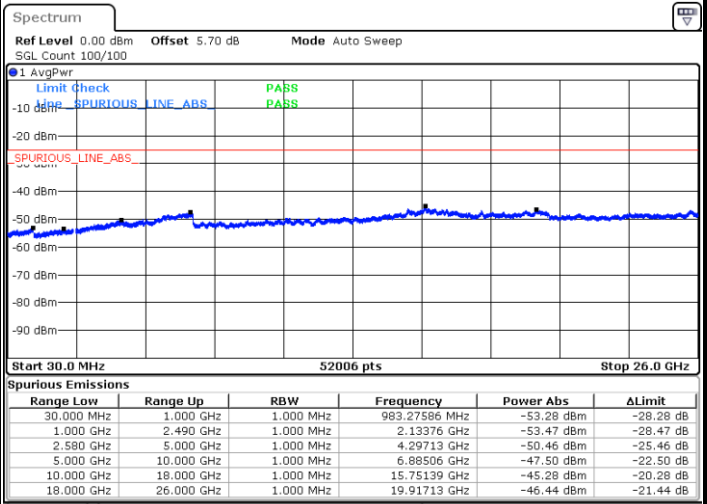

Date: 9 JAN 2018 14:55:07

Highest Channel / 16QAM

Date: 9 JAN 2018 14:56:02

LTE Band 7 / 10MHz

Lowest Channel / QPSK

Date: 9 JAN 2018 15:08:11

Lowest Channel / 16QAM

Date: 9 JAN 2018 15:09:05

LTE Band 7 / 10MHz

Middle Channel / QPSK

Middle Channel / 16QAM

Date: 9 JAN 2018 15:10:54

Date: 9 JAN 2018 15:10:00

Highest Channel / QPSK

Highest Channel / 16QAM

Date: 9 JAN 2018 15:11:48

Date: 9 JAN 2018 15:12:43

LTE Band 7 / 15MHz

Lowest Channel / QPSK

Lowest Channel / 16QAM

Date: 9 JAN 2018 15:24:52

Date: 9 JAN 2018 15:25:46

Middle Channel / QPSK

Middle Channel / 16QAM

Date: 9 JAN 2018 15:27:35

Date: 9 JAN 2018 15:26:41

LTE Band 7 / 15MHz

Highest Channel / QPSK

Date: 9 JAN 2018 15:28:30

Highest Channel / 16QAM

Date: 9 JAN 2018 15:29:24

LTE Band 7 / 20MHz