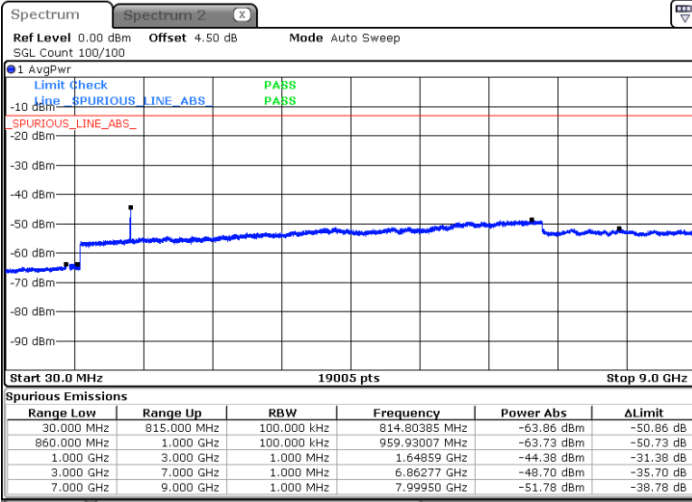

LTE Band 5 / 3MHz

Lowest Channel / 64QAM

Middle Channel / 64QAM

Date: 10 JAN 2018 22:33:34

Date: 10 JAN 2018 22:34:29

Highest Channel / 64QAM

Date: 10 JAN 2018 22:35:25

LTE Band 5 / 5MHz

Lowest Channel / 64QAM

Middle Channel / 64QAM

Date: 10 JAN 2018 22:17:44

Date: 10 JAN 2018 22:18:39

Highest Channel / 64QAM

Date: 10 JAN 2018 22:19:34

LTE Band 5 / 10MHz

Lowest Channel / 64QAM