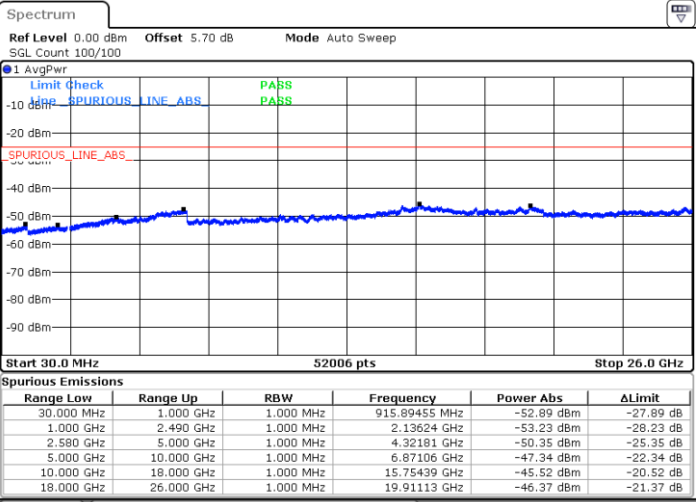

Date: 9 JAN 2018 16:26:45

Date: 9 JAN 2018 16:27:39

Highest Channel / 64QAM

Date: 9 JAN 2018 16:28:34

LTE Band 7 / 10MHz

Lowest Channel / 64QAM

Middle Channel / 64QAM

Date: 9 JAN 2018 16:14:53

Date: 9 JAN 2018 16:15:48

Highest Channel / 64QAM

Date: 9 JAN 2018 16:16:43

LTE Band 7 / 15MHz

Lowest Channel / 64QAM

Middle Channel / 64QAM

Date: 9 JAN 2018 16:12:10

Date: 9 JAN 2018 16:13:04

Highest Channel / 64QAM

Date: 9 JAN 2018 16:13:59

LTE Band 7 / 20MHz

Lowest Channel / 64QAM

Middle Channel / 64QAM

Date: 9 JAN 2018 16:04:52

Date: 9 JAN 2018 16:05:47

Highest Channel / 64QAM