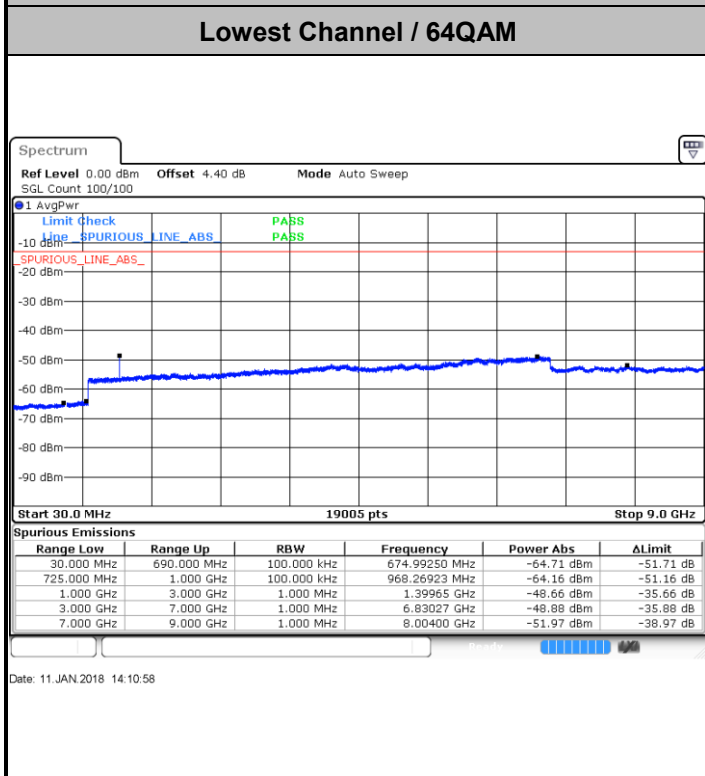

LTE Band 12 / 3MHz

Lowest Channel / 64QAM

Middle Channel / 64QAM

Date: 11.JAN.2018 13:56:47

Date: 11.JAN.2018 13:57:20

Highest Channel / 64QAM

Date: 11.JAN.2018 13:57:46

LTE Band 12 / 5MHz

Lowest Channel / 64QAM

Middle Channel / 64QAM

Date: 11.JAN.2018 14:04:00

Date: 11.JAN.2018 14:05:14

Highest Channel / 64QAM

Date: 11.JAN.2018 14:05:40

LTE Band 12 / 10MHz

LTE Band 13 / 5MHz

Lowest Channel / QPSK

Lowest Channel / 16QAM

Date: 8 JAN 2018 15:52:17

Date: 8 JAN 2018 15:51:22

Middle Channel / QPSK

Middle Channel / 16QAM

Date: 8 JAN 2018 15:53:55

Date: 8 JAN 2018 15:54:50

LTE Band 13 / 5MHz

Highest Channel / QPSK

Date: 8 JAN 2018 16:03:56

Highest Channel / 16QAM

Date: 8 JAN 2018 16:03:01

LTE Band 13 / 10MHz

Middle Channel / QPSK

Date: 8 JAN 2018 16:04:51