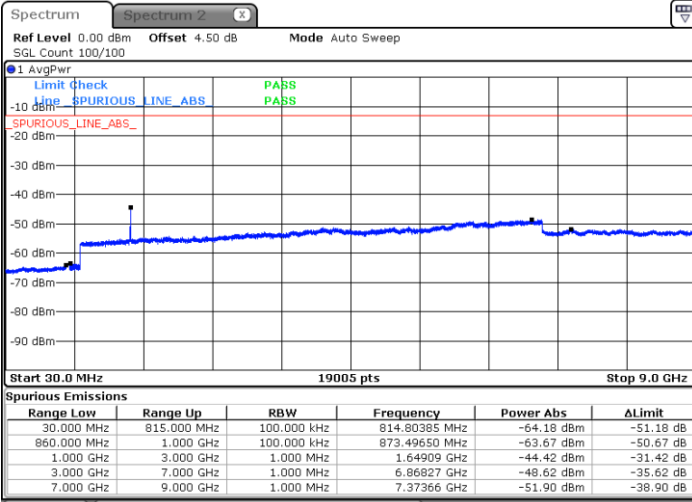

LTE Band 5 / 3MHz

Lowest Channel / 64QAM

Middle Channel / 64QAM

Date: 10 JAN 2018 22:33:34

Date: 10 JAN 2018 22:34:29

Highest Channel / 64QAM

Date: 10 JAN 2018 22:35:25

LTE Band 5 / 5MHz

Lowest Channel / 64QAM

Middle Channel / 64QAM

Date: 10 JAN 2018 22:17:44

Date: 10 JAN 2018 22:18:39

Highest Channel / 64QAM

Date: 10 JAN 2018 22:19:34

LTE Band 5 / 10MHz

Lowest Channel / 64QAM