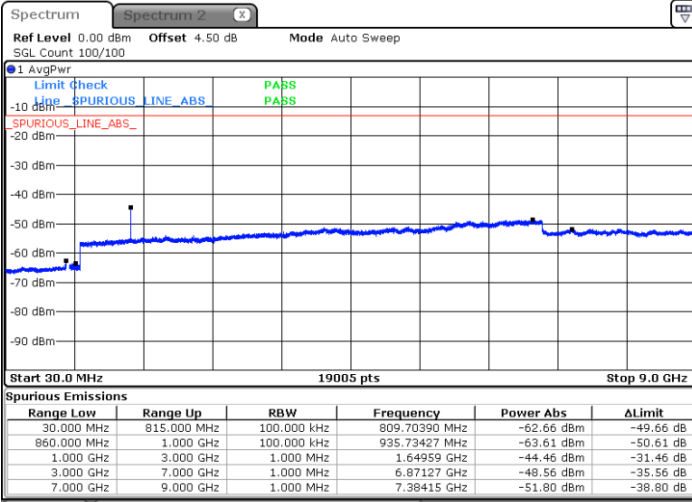

Lowest Channel / 64QAM

Middle Channel / 64QAM

Date: 10 JAN 2018 22:17:44

Date: 10 JAN 2018 22:18:39

Highest Channel / 64QAM

Date: 10 JAN 2018 22:19:34

LTE Band 5 / 10MHz

Lowest Channel / 64QAM

Middle Channel / 64QAM

Date: 10 JAN 2018 22:14:58

Date: 10 JAN 2018 22:15:53

Highest Channel / 64QAM

Date: 10 JAN 2018 22:16:48

LTE Band 7 / 5MHz

Lowest Channel / QPSK

Lowest Channel / 16QAM