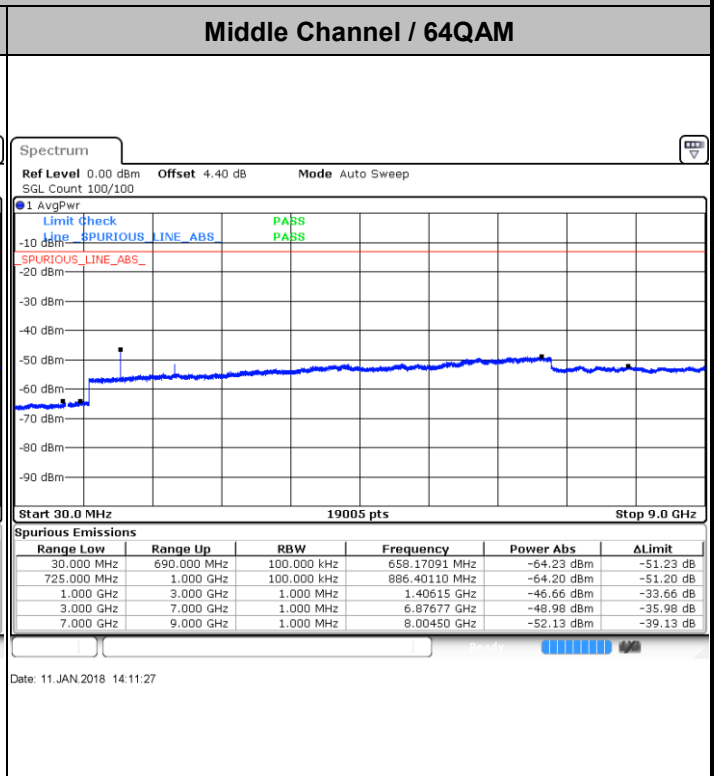

LTE Band 12 / 3MHz

Lowest Channel / 64QAM

Middle Channel / 64QAM

Date: 11.JAN.2018 13:56:47

Date: 11.JAN.2018 13:57:20

Highest Channel / 64QAM

Date: 11.JAN.2018 13:57:46

LTE Band 12 / 5MHz

Lowest Channel / 64QAM

Middle Channel / 64QAM

Date: 11.JAN.2018 14:04:00

Date: 11.JAN.2018 14:05:14

Highest Channel / 64QAM

Date: 11.JAN.2018 14:05:40

LTE Band 12 / 10MHz

LTE Band 13 / 5MHz

Lowest Channel / QPSK

Lowest Channel / 16QAM

Date: 8 JAN 2018 15:52:17

Date: 8 JAN 2018 15:51:22

Middle Channel / QPSK

Middle Channel / 16QAM

Date: 8 JAN 2018 15:53:55

Date: 8 JAN 2018 15:54:50

LTE Band 13 / 5MHz

Highest Channel / QPSK

Date: 8 JAN 2018 16:03:56

Highest Channel / 16QAM

Date: 8 JAN 2018 16:03:01

LTE Band 13 / 10MHz

Middle Channel / QPSK

Date: 8 JAN 2018 16:04:51