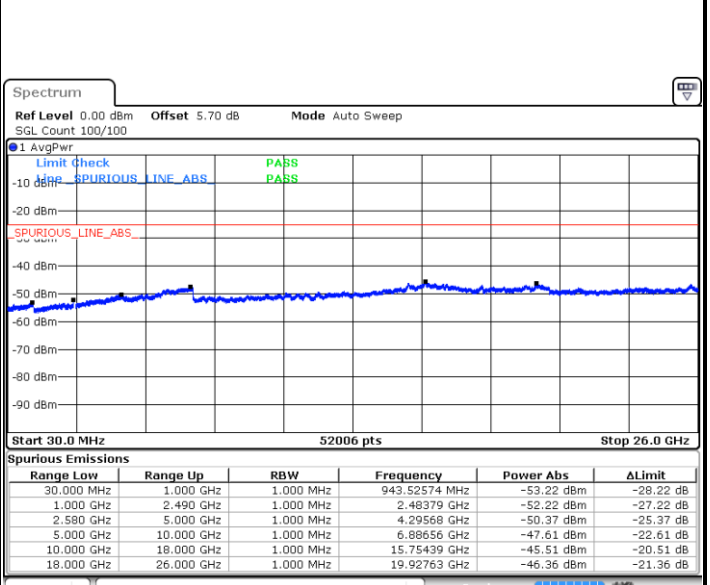

Date: 9 JAN 2018 15:12:43

LTE Band 7 / 15MHz

Lowest Channel / QPSK

Lowest Channel / 16QAM

Date: 9 JAN 2018 15:24:52

Date: 9 JAN 2018 15:25:46

Middle Channel / QPSK

Middle Channel / 16QAM

Date: 9 JAN 2018 15:27:35

Date: 9 JAN 2018 15:26:41

LTE Band 7 / 15MHz

Highest Channel / QPSK

Date: 9 JAN 2018 15:28:30

Highest Channel / 16QAM

Date: 9 JAN 2018 15:29:24

LTE Band 7 / 20MHz

Lowest Channel / QPSK

Date: 9 JAN 2018 15:41:33

Lowest Channel / 16QAM

Date: 9 JAN 2018 15:42:27

LTE Band 7 / 20MHz

Middle Channel / QPSK

Middle Channel / 16QAM

Date: 9 JAN 2018 15:44:16

Date: 9 JAN 2018 15:43:22

Highest Channel / QPSK

Highest Channel / 16QAM

Date: 9 JAN 2018 15:45:11

Date: 9 JAN 2018 15:46:06

LTE Band 7 / 5MHz

Lowest Channel / 64QAM

Middle Channel / 64QAM