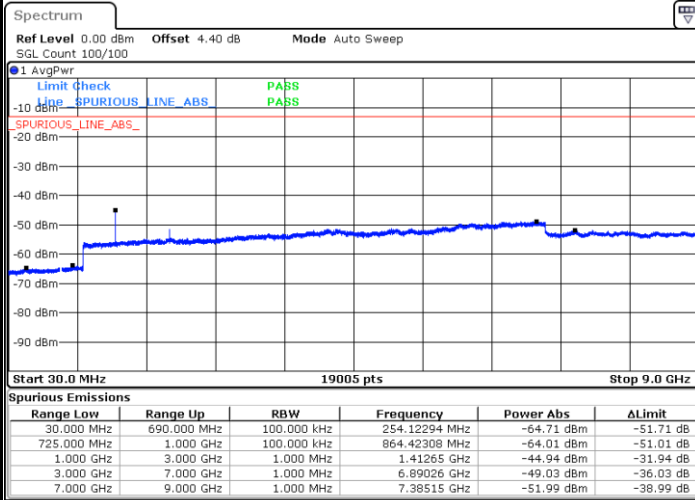

Date: 11.JAN.2018 10:39:41

Date: 11.JAN.2018 10:38:46

LTE Band 12 / 1.4MHz

Highest Channel / QPSK

Date: 11.JAN.2018 10:40:36

Highest Channel / 16QAM

Date: 11.JAN.2018 10:41:31

LTE Band 12 / 3MHz

Lowest Channel / QPSK

Date: 11.JAN.2018 10:53:37

Lowest Channel / 16QAM

Date: 11.JAN.2018 10:54:32

LTE Band 12 / 3MHz

Middle Channel / QPSK

Middle Channel / 16QAM

Date: 11. JAN 2018 10:56:22

Date: 11. JAN 2018 10:55:27

Highest Channel / QPSK

Highest Channel / 16QAM

Date: 11. JAN 2018 10:57:17

Date: 11. JAN 2018 10:58:12

LTE Band 12 / 5MHz

Lowest Channel / QPSK

Lowest Channel / 16QAM