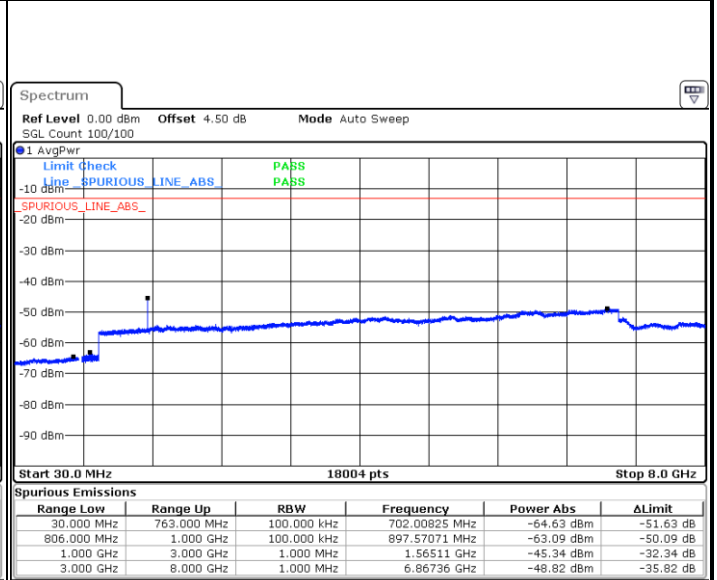

Lowest Channel / 64QAM

Middle Channel / 64QAM

Date: 11.JAN.2018 14:04:00

Date: 11.JAN.2018 14:05:14

Highest Channel / 64QAM

Date: 11.JAN.2018 14:05:40

LTE Band 12 / 10MHz

LTE Band 13 / 5MHz

Lowest Channel / QPSK

Lowest Channel / 16QAM

Date: 8 JAN 2018 15:52:17

Date: 8 JAN 2018 15:51:22

Middle Channel / QPSK

Middle Channel / 16QAM

Date: 8 JAN 2018 15:53:55

Date: 8 JAN 2018 15:54:50

LTE Band 13 / 5MHz

Highest Channel / QPSK

Date: 8 JAN 2018 16:03:56

Highest Channel / 16QAM

Date: 8 JAN 2018 16:03:01

LTE Band 13 / 10MHz

Middle Channel / QPSK

Date: 8 JAN 2018 16:04:51