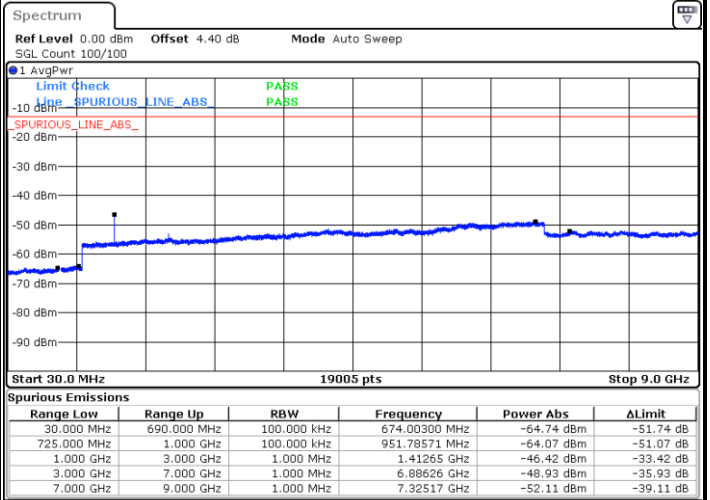

Date: 11.JAN.2018 10:39:41

Date: 11.JAN.2018 10:38:46

LTE Band 12 / 1.4MHz

Highest Channel / QPSK

Date: 11.JAN.2018 10:40:36

Highest Channel / 16QAM

Date: 11.JAN.2018 10:41:31

LTE Band 12 / 3MHz

Lowest Channel / QPSK

Date: 11.JAN.2018 10:53:37

Lowest Channel / 16QAM

Date: 11.JAN.2018 10:54:32

LTE Band 12 / 3MHz

Middle Channel / QPSK

Middle Channel / 16QAM

Date: 11. JAN 2018 10:56:22

Date: 11. JAN 2018 10:55:27

Highest Channel / QPSK

Highest Channel / 16QAM

Date: 11. JAN 2018 10:57:17

Date: 11. JAN 2018 10:58:12

LTE Band 12 / 5MHz

Lowest Channel / QPSK

Lowest Channel / 16QAM