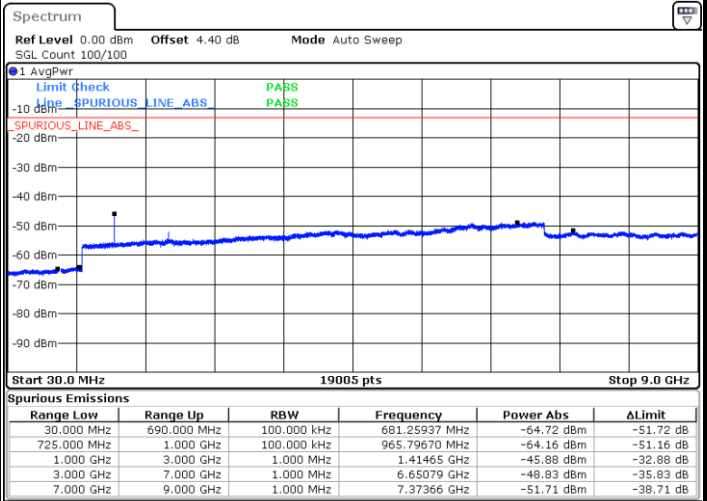

Highest Channel / 64QAM

Date: 9 JAN 2018 16:13:59

LTE Band 7 / 20MHz

Lowest Channel / 64QAM

Middle Channel / 64QAM

Date: 9 JAN 2018 16:04:52

Date: 9 JAN 2018 16:05:47

Highest Channel / 64QAM

Date: 9 JAN 2018 16:06:42

LTE Band 12 / 1.4MHz

Lowest Channel / QPSK

Lowest Channel / 16QAM

Date: 11.JAN.2018 10:36:56

Date: 11.JAN.2018 10:37:51

Middle Channel / QPSK

Middle Channel / 16QAM

Date: 11.JAN.2018 10:39:41

Date: 11.JAN.2018 10:38:46

LTE Band 12 / 1.4MHz

Highest Channel / QPSK

Date: 11.JAN.2018 10:40:36

Highest Channel / 16QAM

Date: 11.JAN.2018 10:41:31

LTE Band 12 / 3MHz