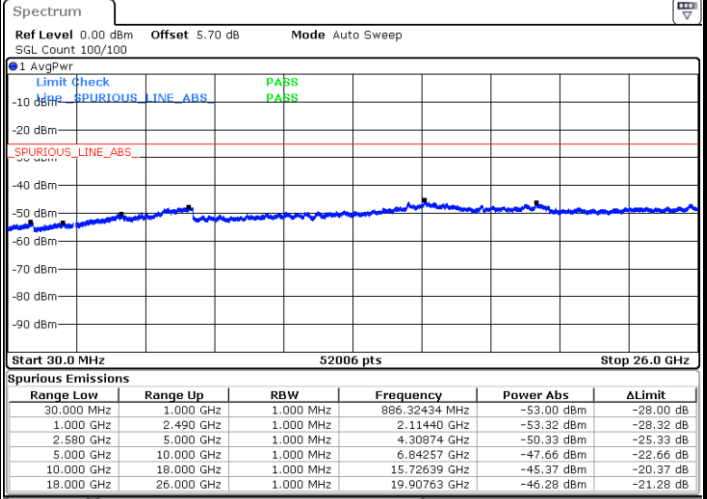

Date: 9 JAN 2018 15:43:22

Highest Channel / QPSK

Highest Channel / 16QAM

Date: 9 JAN 2018 15:45:11

Date: 9 JAN 2018 15:46:06

LTE Band 7 / 5MHz

Lowest Channel / 64QAM

Middle Channel / 64QAM

Date: 9 JAN 2018 16:26:45

Date: 9 JAN 2018 16:27:39

Highest Channel / 64QAM

Date: 9 JAN 2018 16:28:34

LTE Band 7 / 10MHz

Lowest Channel / 64QAM

Middle Channel / 64QAM

Date: 9 JAN 2018 16:14:53

Date: 9 JAN 2018 16:15:48

Highest Channel / 64QAM

Date: 9 JAN 2018 16:16:43

LTE Band 7 / 15MHz

Lowest Channel / 64QAM

Middle Channel / 64QAM

Date: 9 JAN 2018 16:12:10

Date: 9 JAN 2018 16:13:04

Highest Channel / 64QAM

Date: 9 JAN 2018 16:13:59

LTE Band 7 / 20MHz

Lowest Channel / 64QAM

Middle Channel / 64QAM

Date: 9 JAN 2018 16:04:52

Date: 9 JAN 2018 16:05:47

Highest Channel / 64QAM