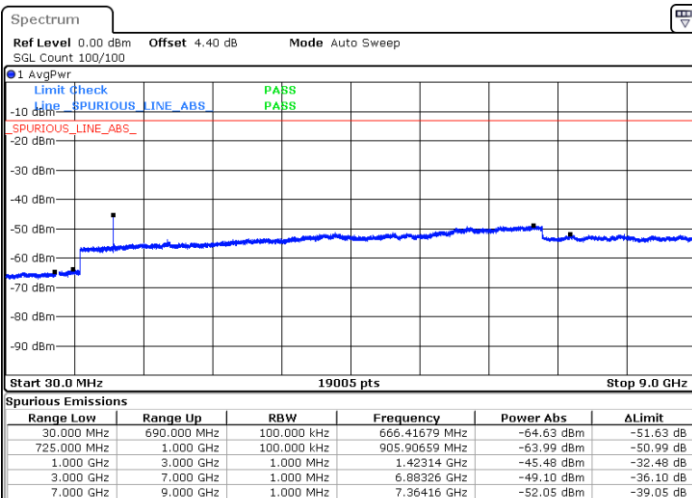

LTE Band 12 / 3MHz

Lowest Channel / 64QAM

Middle Channel / 64QAM

Date: 11.JAN.2018 13:56:47

Date: 11.JAN.2018 13:57:20

Highest Channel / 64QAM

Date: 11.JAN.2018 13:57:46

LTE Band 12 / 5MHz

Lowest Channel / 64QAM

Middle Channel / 64QAM

Date: 11.JAN.2018 14:04:00

Date: 11.JAN.2018 14:05:14

Highest Channel / 64QAM

Date: 11.JAN.2018 14:05:40

LTE Band 12 / 10MHz

LTE Band 13 / 5MHz

Lowest Channel / QPSK

Lowest Channel / 16QAM

Date: 8 JAN 2018 15:52:17

Date: 8 JAN 2018 15:51:22

Middle Channel / QPSK

Middle Channel / 16QAM

Date: 8 JAN 2018 15:53:55

Date: 8 JAN 2018 15:54:50

LTE Band 13 / 5MHz

Highest Channel / QPSK

Date: 8 JAN 2018 16:03:56

Highest Channel / 16QAM

Date: 8 JAN 2018 16:03:01

LTE Band 13 / 10MHz

Middle Channel / QPSK

Date: 8 JAN 2018 16:04:51