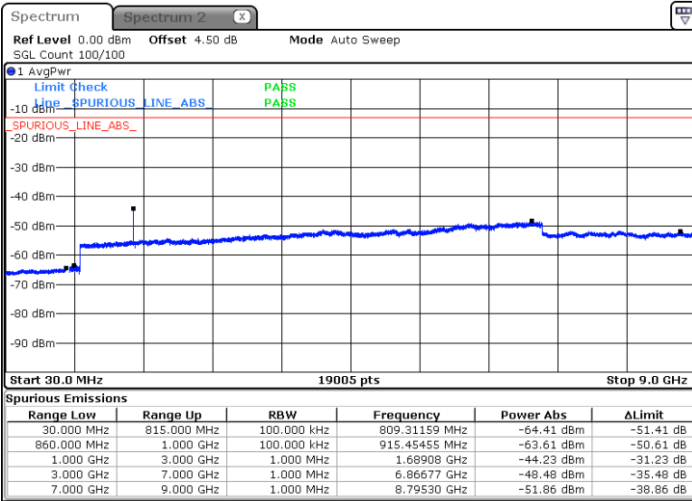

Lowest Channel / 64QAM

Middle Channel / 64QAM

Date: 10 JAN 2018 22:17:44

Date: 10 JAN 2018 22:18:39

Highest Channel / 64QAM

Date: 10 JAN 2018 22:19:34

LTE Band 5 / 10MHz

Lowest Channel / 64QAM

Middle Channel / 64QAM

Date: 10 JAN 2018 22:14:58

Date: 10 JAN 2018 22:15:53

Highest Channel / 64QAM

Date: 10 JAN 2018 22:16:48

LTE Band 7 / 5MHz

Lowest Channel / QPSK

Lowest Channel / 16QAM