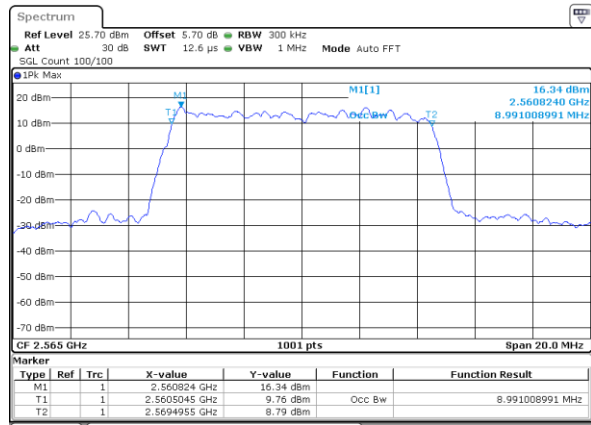

Highest Channel / 20MHz / QPSK

Date: 9 JAN 2018 15:31:21

Highest Channel / 20MHz / 16QAM

Date: 9 JAN 2018 15:31:00

Lowest Channel / 5MHz / 64QAM

Date: 9 JAN 2018 15:55:21

Lowest Channel / 10MHz / 64QAM

Date: 9 JAN 2018 15:56:25

Middle Channel / 5MHz / 64QAM

Date: 9 JAN 2018 15:55:42

Middle Channel / 10MHz / 64QAM

Date: 9 JAN 2018 15:56:46

Highest Channel / 5MHz / 64QAM

Date: 9 JAN 2018 15:56:04

Highest Channel / 10MHz / 64QAM

Date: 9 JAN 2018 15:57:07

LTE Band 7

Lowest Channel / 15MHz / 64QAM

Date: 9 JAN 2018 15:57:28

Lowest Channel / 20MHz / 64QAM

Date: 9 JAN 2018 15:58:32

Middle Channel / 15MHz / 64QAM

Date: 9 JAN 2018 15:57:49

Middle Channel / 20MHz / 64QAM