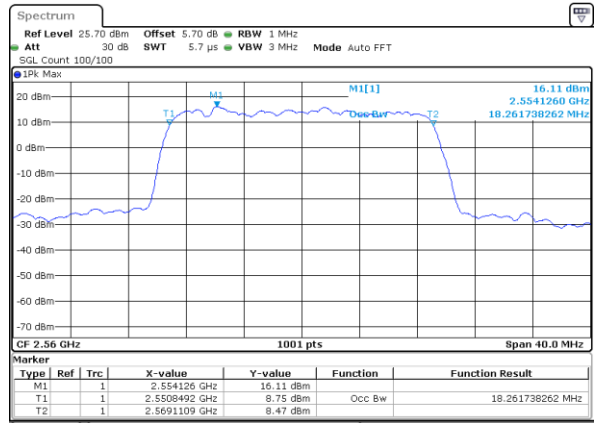

Date: 9 JAN 2018 15:13:36

Middle Channel / 15MHz / 16QAM

Date: 9 JAN 2018 15:13:58

Highest Channel / 15MHz / QPSK

Date: 9 JAN 2018 15:14:40

Highest Channel / 15MHz / 16QAM

Date: 9 JAN 2018 15:14:19

LTE Band 7

Lowest Channel / 20MHz / QPSK

Date: 9 JAN 2018 15:29:56

Lowest Channel / 20MHz / 16QAM

Date: 9 JAN 2018 15:29:35

Middle Channel / 20MHz / QPSK

Date: 9 JAN 2018 15:30:17

Middle Channel / 20MHz / 16QAM

Date: 9 JAN 2018 15:30:39

Highest Channel / 20MHz / QPSK

Date: 9 JAN 2018 15:31:21

Highest Channel / 20MHz / 16QAM

Date: 9 JAN 2018 15:31:00

Lowest Channel / 5MHz / 64QAM

Date: 9 JAN 2018 15:55:21

Lowest Channel / 10MHz / 64QAM

Date: 9 JAN 2018 15:56:25