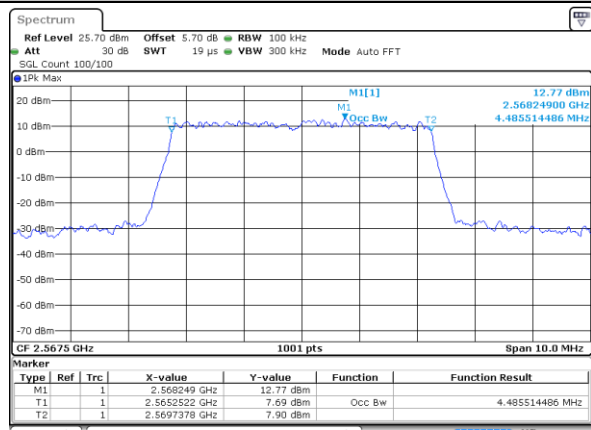

LTE Band 7

Lowest Channel / 5MHz / QPSK

Date: 9 JAN 2018 14:29:22

Lowest Channel / 5MHz / 16QAM

Date: 9 JAN 2018 14:29:44

Middle Channel / 5MHz / QPSK

Date: 9 JAN 2018 14:30:26

Middle Channel / 5MHz / 16QAM

Date: 9 JAN 2018 14:30:05

Highest Channel / 5MHz / QPSK

Date: 9 JAN 2018 14:30:47

Highest Channel / 5MHz / 16QAM

Date: 9 JAN 2018 14:31:08

LTE Band 7

Lowest Channel / 10MHz / QPSK

Date: 9 JAN 2018 14:56:13