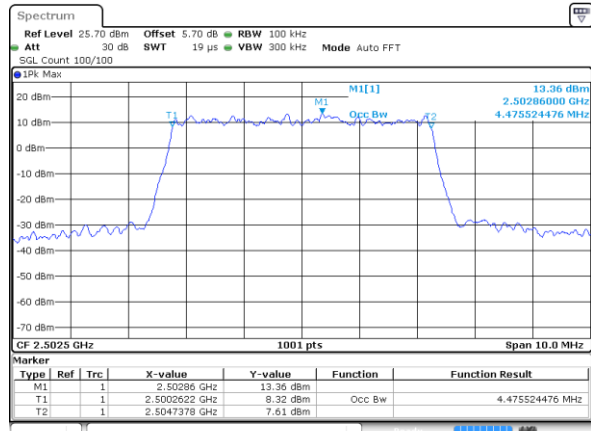

Lowest Channel / 5MHz / 16QAM

Date: 9 JAN 2018 14:29:44