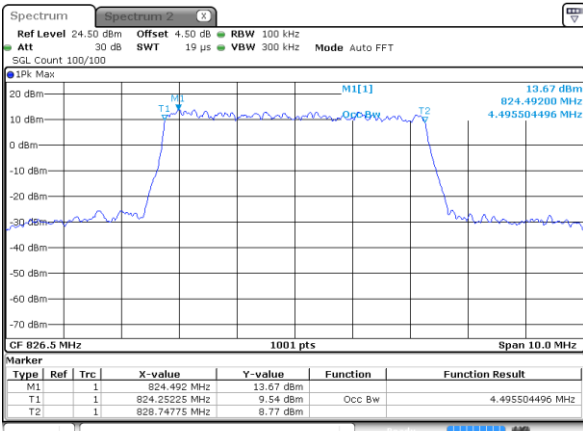

Date: 10 JAN 2018 22:04:04

Highest Channel / 3MHz / 64QAM

Date: 10 JAN 2018 22:05:09

LTE Band 5

Lowest Channel / 5MHz / 64QAM

Date: 10 JAN 2018 22:05:30

Lowest Channel / 10MHz / 64QAM

Date: 10 JAN 2018 22:06:35