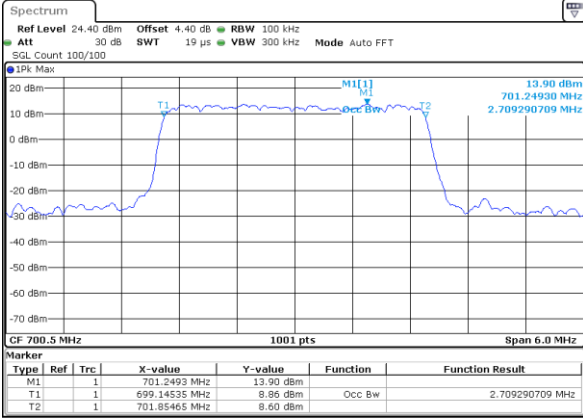

Lowest Channel / 1.4MHz / 16QAM

Date: 11 JAN 2018 10:34:15

Middle Channel / 1.4MHz / QPSK

Date: 11 JAN 2018 10:34:36

Middle Channel / 1.4MHz / 16QAM

Date: 11 JAN 2018 10:34:26

Highest Channel / 1.4MHz / QPSK

Date: 11 JAN 2018 10:34:47

Highest Channel / 1.4MHz / 16QAM

Date: 11 JAN 2018 10:34:58

LTE Band 12

Lowest Channel / 3MHz / QPSK

Date: 11 JAN 2018 10:50:46

Lowest Channel / 3MHz / 16QAM

Date: 11 JAN 2018 10:50:57