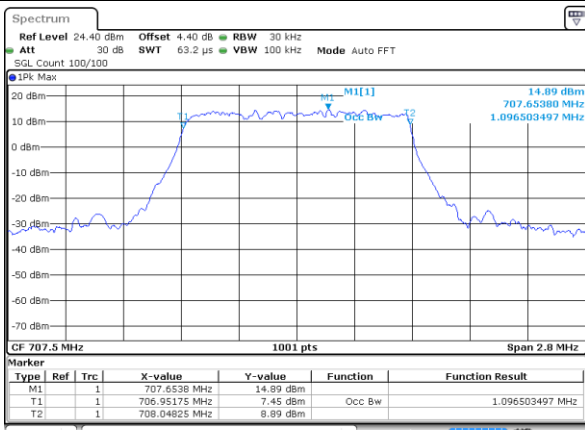

Date: 9 JAN 2018 15:58:53

Highest Channel / 15MHz / 64QAM

Date: 9 JAN 2018 15:58:10

Highest Channel / 20MHz / 64QAM

Date: 9 JAN 2018 15:59:14

LTE Band 12

Lowest Channel / 1.4MHz / QPSK

Date: 11 JAN 2018 10:34:04

Lowest Channel / 1.4MHz / 16QAM

Date: 11 JAN 2018 10:34:15

Middle Channel / 1.4MHz / QPSK

Date: 11 JAN 2018 10:34:36

Middle Channel / 1.4MHz / 16QAM

Date: 11 JAN 2018 10:34:26

Highest Channel / 1.4MHz / QPSK