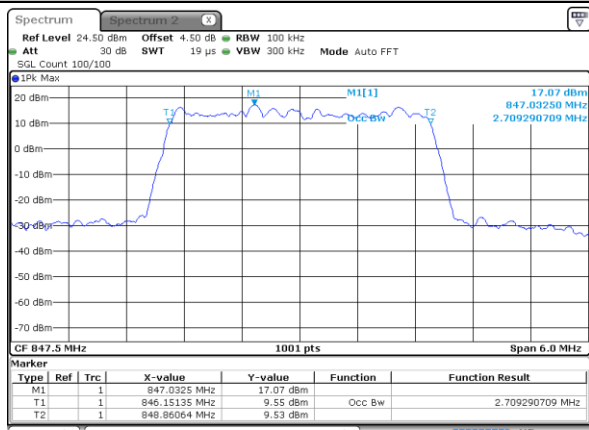

Middle Channel / 10MHz / 16QAM

Date: 10 JAN 2018 20:01:55

Highest Channel / 10MHz / QPSK

Date: 10 JAN 2018 20:04:17

Highest Channel / 10MHz / 16QAM

Date: 10 JAN 2018 20:04:28

LTE Band 5

Lowest Channel / 1.4MHz / 64QAM

Date: 10 JAN 2018 22:03:21

Lowest Channel / 3MHz / 64QAM

Date: 10 JAN 2018 22:04:26

Middle Channel / 1.4MHz / 64QAM

Date: 10 JAN 2018 22:03:43

Middle Channel / 3MHz / 64QAM

Date: 10 JAN 2018 22:04:47

Highest Channel / 1.4MHz / 64QAM

Date: 10 JAN 2018 22:04:04

Highest Channel / 3MHz / 64QAM

Date: 10 JAN 2018 22:05:09

LTE Band 5

Lowest Channel / 5MHz / 64QAM

Date: 10 JAN 2018 22:05:30

Lowest Channel / 10MHz / 64QAM

Date: 10 JAN 2018 22:06:35