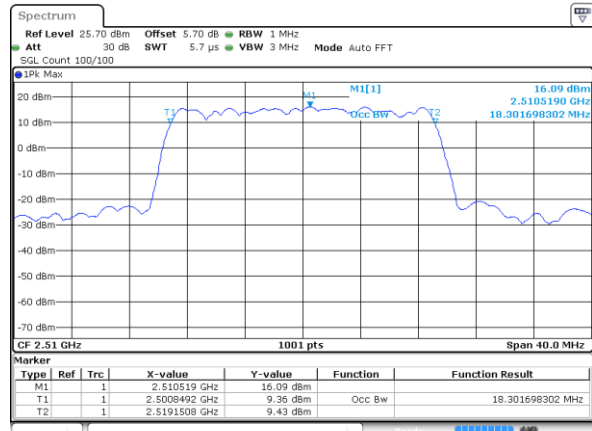

Lowest Channel / 20MHz / 64QAM

Date: 9 JAN 2018 15:58:32