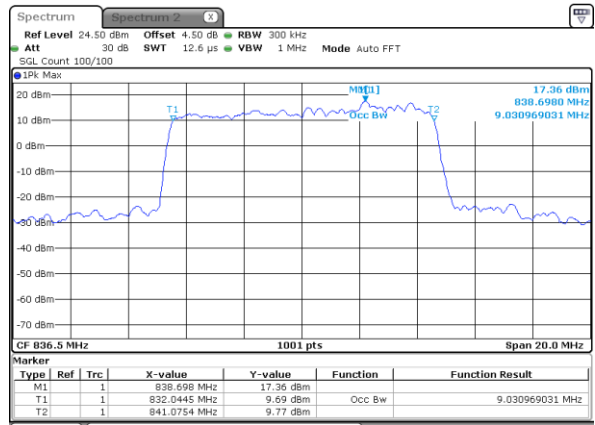

Date: 10 JAN 2018 19:43:46

LTE Band 5

Lowest Channel / 10MHz / QPSK

Date: 10 JAN 2018 19:52:40

Lowest Channel / 10MHz / 16QAM

Date: 10 JAN 2018 19:52:51

Middle Channel / 10MHz / QPSK

Date: 10 JAN 2018 20:01:45

Middle Channel / 10MHz / 16QAM

Date: 10 JAN 2018 20:01:55

Highest Channel / 10MHz / QPSK

Date: 10 JAN 2018 20:04:17

Highest Channel / 10MHz / 16QAM

Date: 10 JAN 2018 20:04:28

LTE Band 5

Lowest Channel / 1.4MHz / 64QAM