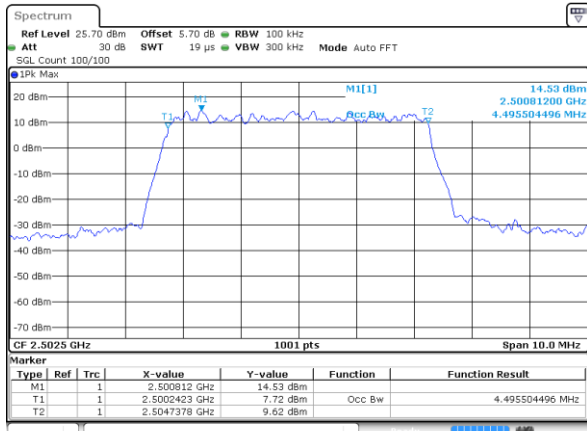

Date: 10 JAN 2018 22:04:04

Highest Channel / 3MHz / 64QAM

Date: 10 JAN 2018 22:05:09

LTE Band 5

Lowest Channel / 5MHz / 64QAM

Date: 10 JAN 2018 22:05:30

Lowest Channel / 10MHz / 64QAM

Date: 10 JAN 2018 22:06:35

Middle Channel / 5MHz / 64QAM

Date: 10 JAN 2018 22:05:52

Middle Channel / 10MHz / 64QAM

Date: 10 JAN 2018 22:06:57

Highest Channel / 5MHz / 64QAM

Date: 10 JAN 2018 22:06:13

Highest Channel / 10MHz / 64QAM

Date: 10 JAN 2018 22:07:19

LTE Band 7

Lowest Channel / 5MHz / QPSK

Date: 9 JAN 2018 14:29:22

Lowest Channel / 5MHz / 16QAM

Date: 9 JAN 2018 14:29:44

Middle Channel / 5MHz / QPSK

Date: 9 JAN 2018 14:30:26

Middle Channel / 5MHz / 16QAM