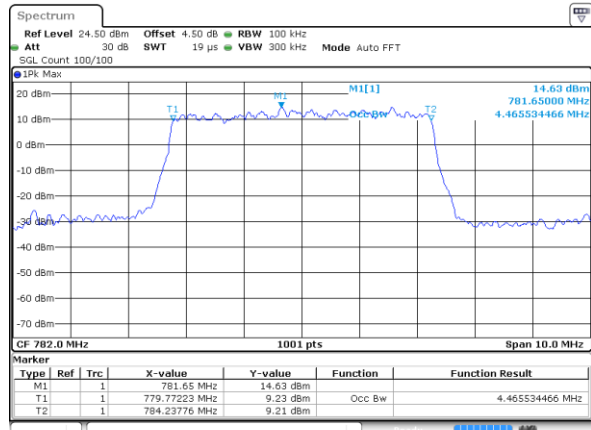

Middle Channel / 5MHz / 16QAM

Date: 8 JAN 2018 15:53:00