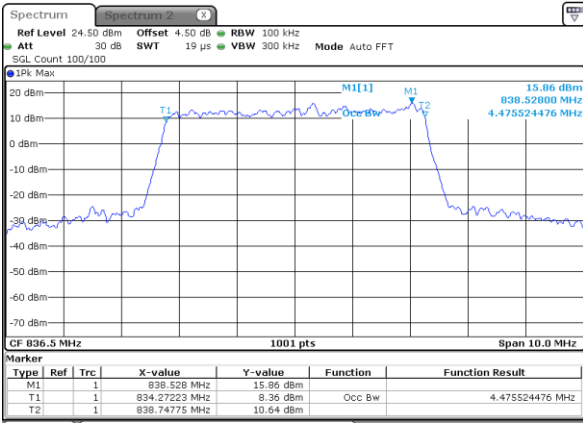

Middle Channel / 5MHz / QPSK

Date: 10 JAN 2018 19:41:03