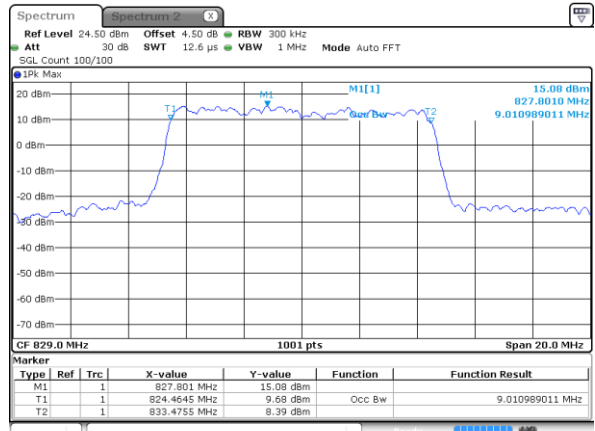

Date: 10 JAN 2018 22:04:04

Highest Channel / 3MHz / 64QAM

Date: 10 JAN 2018 22:05:09

LTE Band 5

Lowest Channel / 5MHz / 64QAM

Date: 10 JAN 2018 22:05:30

Lowest Channel / 10MHz / 64QAM

Date: 10 JAN 2018 22:06:35