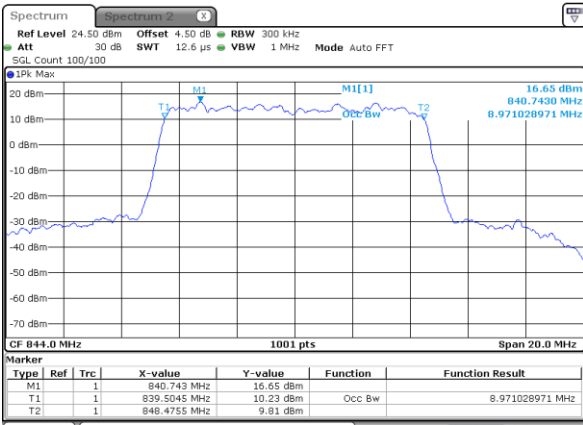

Date: 10 JAN 2018 19:43:46

LTE Band 5

Lowest Channel / 10MHz / QPSK

Date: 10 JAN 2018 19:52:40

Lowest Channel / 10MHz / 16QAM

Date: 10 JAN 2018 19:52:51

Middle Channel / 10MHz / QPSK

Date: 10 JAN 2018 20:01:45

Middle Channel / 10MHz / 16QAM

Date: 10 JAN 2018 20:01:55

Highest Channel / 10MHz / QPSK

Date: 10 JAN 2018 20:04:17

Highest Channel / 10MHz / 16QAM

Date: 10 JAN 2018 20:04:28

LTE Band 5

Lowest Channel / 1.4MHz / 64QAM