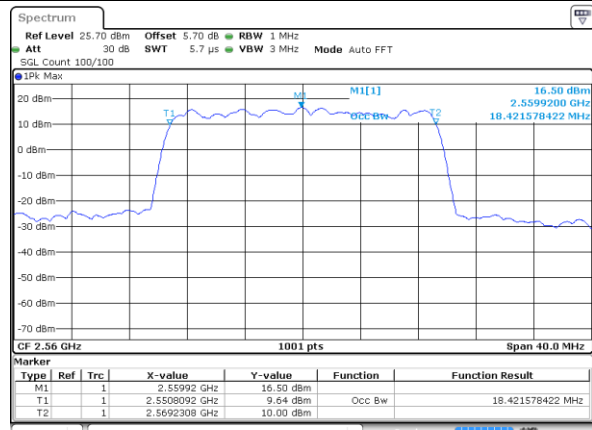

LTE Band 7

Lowest Channel / 15MHz / 64QAM

Date: 9 JAN 2018 15:57:28

Lowest Channel / 20MHz / 64QAM

Date: 9 JAN 2018 15:58:32

Middle Channel / 15MHz / 64QAM

Date: 9 JAN 2018 15:57:49

Middle Channel / 20MHz / 64QAM

Date: 9 JAN 2018 15:58:53

Highest Channel / 15MHz / 64QAM

Date: 9 JAN 2018 15:58:10

Highest Channel / 20MHz / 64QAM

Date: 9 JAN 2018 15:59:14

LTE Band 12

Lowest Channel / 1.4MHz / QPSK

Date: 11 JAN 2018 10:34:04