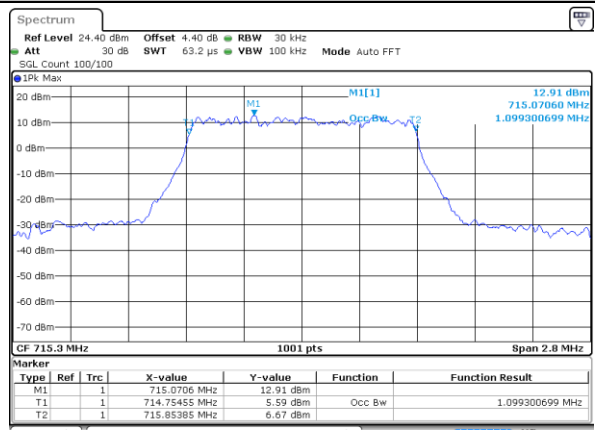

Date: 9 JAN 2018 15:58:53

Highest Channel / 15MHz / 64QAM

Date: 9 JAN 2018 15:58:10

Highest Channel / 20MHz / 64QAM

Date: 9 JAN 2018 15:59:14

LTE Band 12

Lowest Channel / 1.4MHz / QPSK

Date: 11 JAN 2018 10:34:04

Lowest Channel / 1.4MHz / 16QAM

Date: 11 JAN 2018 10:34:15

Middle Channel / 1.4MHz / QPSK

Date: 11 JAN 2018 10:34:36

Middle Channel / 1.4MHz / 16QAM

Date: 11 JAN 2018 10:34:26

Highest Channel / 1.4MHz / QPSK

Date: 11 JAN 2018 10:34:47

Highest Channel / 1.4MHz / 16QAM

Date: 11 JAN 2018 10:34:58

LTE Band 12

Lowest Channel / 3MHz / QPSK

Date: 11 JAN 2018 10:50:46

Lowest Channel / 3MHz / 16QAM

Date: 11 JAN 2018 10:50:57