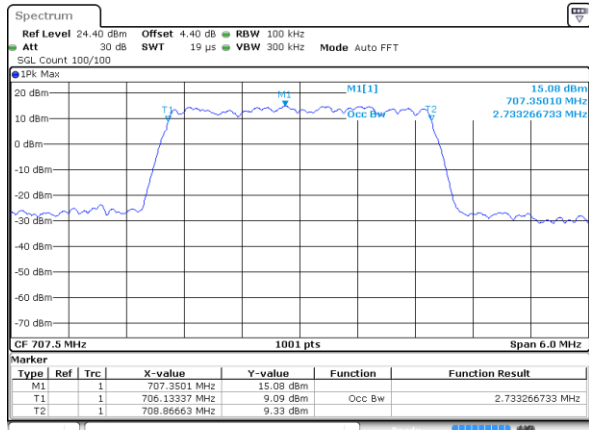

Highest Channel / 10MHz / 16QAM

Date: 11 JAN 2018 11:25:01

LTE Band 12

Lowest Channel / 1.4MHz / 64QAM

Date: 11 JAN 2018 13:54:00

Lowest Channel / 3MHz / 64QAM

Date: 11 JAN 2018 13:55:14

Middle Channel / 1.4MHz / 64QAM

Date: 11 JAN 2018 13:54:22

Middle Channel / 3MHz / 64QAM

Date: 11 JAN 2018 13:55:38

Highest Channel / 1.4MHz / 64QAM

Date: 11 JAN 2018 13:54:44

Highest Channel / 3MHz / 64QAM

Date: 11 JAN 2018 13:56:02

LTE Band 12