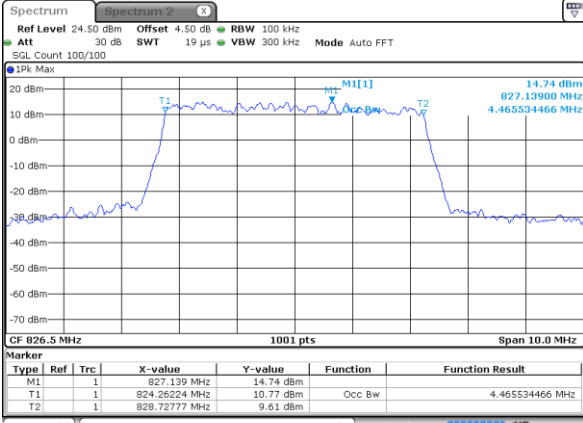

Highest Channel / 3MHz / QPSK

Date: 10 JAN 2018 19:22:53

Highest Channel / 3MHz / 16QAM

Date: 10 JAN 2018 19:23:04

LTE Band 5

Lowest Channel / 5MHz / QPSK

Date: 10 JAN 2018 19:31:58

Lowest Channel / 5MHz / 16QAM