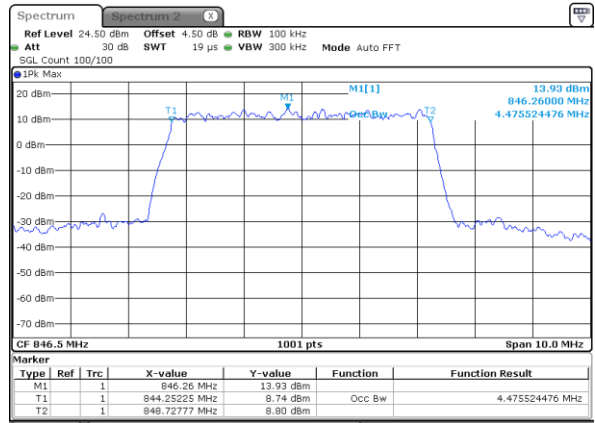

Highest Channel / 3MHz / QPSK

Date: 10 JAN 2018 19:22:53

Highest Channel / 3MHz / 16QAM

Date: 10 JAN 2018 19:23:04

LTE Band 5

Lowest Channel / 5MHz / QPSK

Date: 10 JAN 2018 19:31:58

Lowest Channel / 5MHz / 16QAM

Date: 10 JAN 2018 19:32:09

Middle Channel / 5MHz / QPSK

Date: 10 JAN 2018 19:41:03

Middle Channel / 5MHz / 16QAM

Date: 10 JAN 2018 19:41:13

Highest Channel / 5MHz / QPSK

Date: 10 JAN 2018 19:43:36

Highest Channel / 5MHz / 16QAM

Date: 10 JAN 2018 19:43:46

LTE Band 5

Lowest Channel / 10MHz / QPSK

Date: 10 JAN 2018 19:52:40

Lowest Channel / 10MHz / 16QAM

Date: 10 JAN 2018 19:52:51

Middle Channel / 10MHz / QPSK

Date: 10 JAN 2018 20:01:45