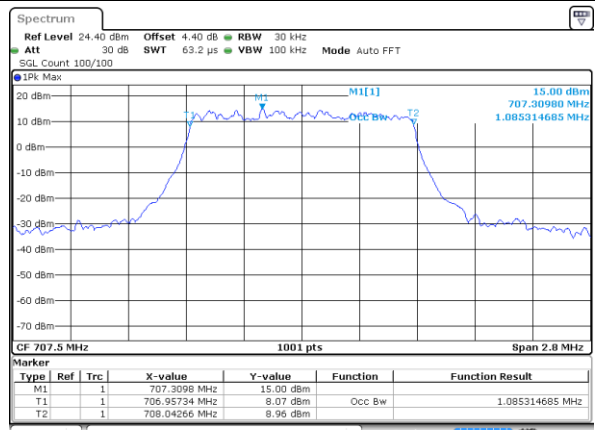

Date: 9 JAN 2018 15:58:53

Highest Channel / 15MHz / 64QAM

Date: 9 JAN 2018 15:58:10

Highest Channel / 20MHz / 64QAM

Date: 9 JAN 2018 15:59:14

LTE Band 12

Lowest Channel / 1.4MHz / QPSK

Date: 11 JAN 2018 10:34:04

Lowest Channel / 1.4MHz / 16QAM

Date: 11 JAN 2018 10:34:15

Middle Channel / 1.4MHz / QPSK

Date: 11 JAN 2018 10:34:36

Middle Channel / 1.4MHz / 16QAM

Date: 11 JAN 2018 10:34:26

Highest Channel / 1.4MHz / QPSK

Date: 11 JAN 2018 10:34:47

Highest Channel / 1.4MHz / 16QAM

Date: 11 JAN 2018 10:34:58

LTE Band 12

Lowest Channel / 3MHz / QPSK

Date: 11 JAN 2018 10:50:46

Lowest Channel / 3MHz / 16QAM

Date: 11 JAN 2018 10:50:57