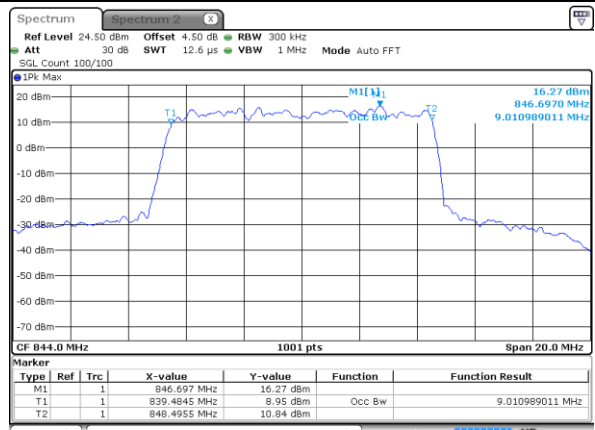

Date: 10 JAN 2018 22:04:04

Highest Channel / 3MHz / 64QAM

Date: 10 JAN 2018 22:05:09

LTE Band 5

Lowest Channel / 5MHz / 64QAM

Date: 10 JAN 2018 22:05:30

Lowest Channel / 10MHz / 64QAM

Date: 10 JAN 2018 22:06:35

Middle Channel / 5MHz / 64QAM

Date: 10 JAN 2018 22:05:52

Middle Channel / 10MHz / 64QAM

Date: 10 JAN 2018 22:06:57

Highest Channel / 5MHz / 64QAM

Date: 10 JAN 2018 22:06:13

Highest Channel / 10MHz / 64QAM

Date: 10 JAN 2018 22:07:19

LTE Band 7

Lowest Channel / 5MHz / QPSK

Date: 9 JAN 2018 14:29:22

Lowest Channel / 5MHz / 16QAM

Date: 9 JAN 2018 14:29:44

Middle Channel / 5MHz / QPSK

Date: 9 JAN 2018 14:30:26

Middle Channel / 5MHz / 16QAM