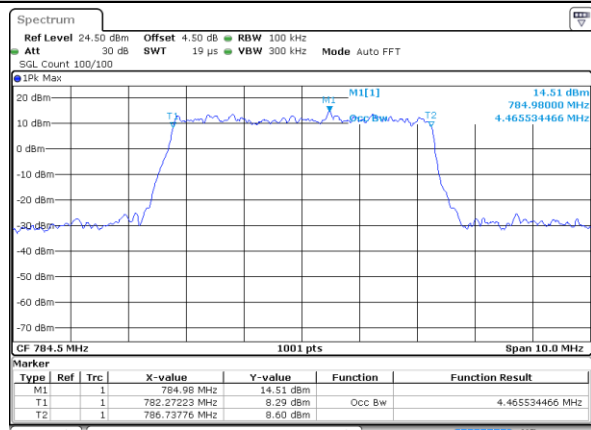

Highest Channel / 5MHz / 64QAM

Date: 11 JAN 2018 14:02:21

Highest Channel / 10MHz / 64QAM

Date: 11 JAN 2018 14:10:03

LTE Band 13

Lowest Channel / 5MHz / QPSK

Date: 8 JAN 2018 15:43:54

Lowest Channel / 5MHz / 16QAM

Date: 8 JAN 2018 15:43:44

Middle Channel / 5MHz / QPSK

Date: 8 JAN 2018 15:52:50

Middle Channel / 5MHz / 16QAM

Date: 8 JAN 2018 15:53:00

Highest Channel / 5MHz / QPSK

Date: 8 JAN 2018 15:55:22

Highest Channel / 5MHz / 16QAM

Date: 8 JAN 2018 15:55:33

LTE Band 13

Middle Channel / 10MHz / QPSK

Date: 8 JAN 2018 16:06:18

Middle Channel / 10MHz / 16QAM

Date: 8 JAN 2018 16:06:29

LTE Band 13

Lowest Channel / 5MHz / 64QAM