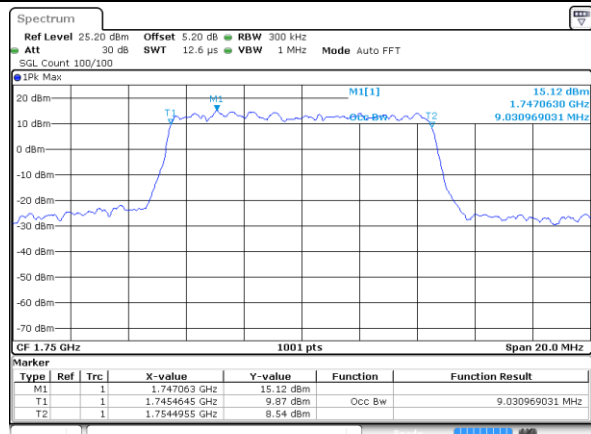

LTE Band 5

Lowest Channel / 5MHz / 64QAM

Date: 9 JAN 2018 22:18:22

Lowest Channel / 10MHz / 64QAM

Date: 9 JAN 2018 22:17:38

Middle Channel / 5MHz / 64QAM

Date: 9 JAN 2018 22:18:43

Middle Channel / 10MHz / 64QAM

Date: 9 JAN 2018 22:17:39

Highest Channel / 5MHz / 64QAM

Date: 9 JAN 2018 22:19:04

Highest Channel / 10MHz / 64QAM

Date: 9 JAN 2018 22:18:00

LTE Band 5

Lowest Channel / 15MHz / 64QAM

Date: 9 JAN 2018 22:16:09