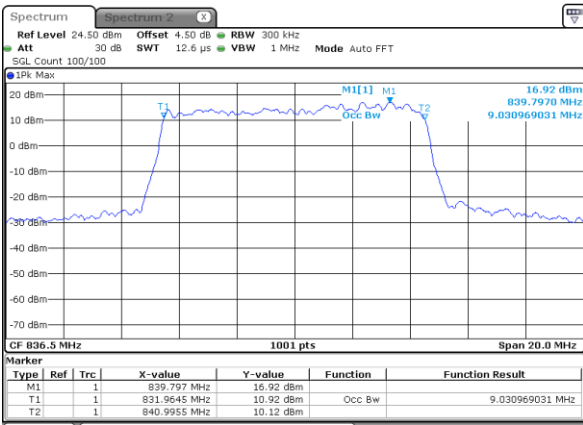

Date: 10 JAN 2018 19:43:46

LTE Band 5

Lowest Channel / 10MHz / QPSK

Date: 10 JAN 2018 19:52:40

Lowest Channel / 10MHz / 16QAM

Date: 10 JAN 2018 19:52:51

Middle Channel / 10MHz / QPSK

Date: 10 JAN 2018 20:01:45

Middle Channel / 10MHz / 16QAM

Date: 10 JAN 2018 20:01:55

Highest Channel / 10MHz / QPSK

Date: 10 JAN 2018 20:04:17

Highest Channel / 10MHz / 16QAM

Date: 10 JAN 2018 20:04:28

LTE Band 5

Lowest Channel / 1.4MHz / 64QAM