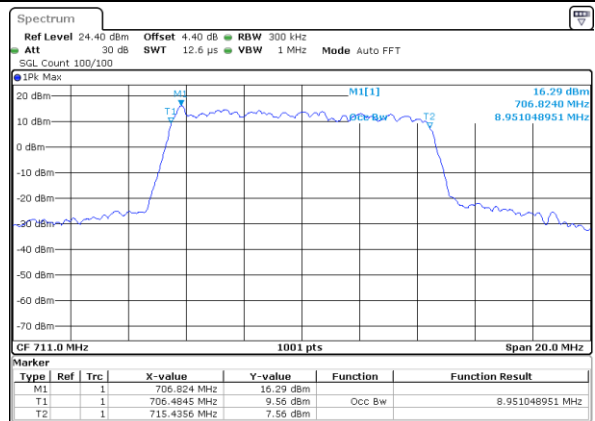

Date: 11 JAN 2018 11:07:48

Highest Channel / 5MHz / QPSK

Date: 11 JAN 2018 11:08:10

Highest Channel / 5MHz / 16QAM

Date: 11 JAN 2018 11:08:20

LTE Band 12

Lowest Channel / 10MHz / QPSK

Date: 11 JAN 2018 11:24:08

Lowest Channel / 10MHz / 16QAM

Date: 11 JAN 2018 11:24:19

Middle Channel / 10MHz / QPSK

Date: 11 JAN 2018 11:24:40

Middle Channel / 10MHz / 16QAM

Date: 11 JAN 2018 11:24:29

Highest Channel / 10MHz / QPSK

Date: 11 JAN 2018 11:24:51

Highest Channel / 10MHz / 16QAM

Date: 11 JAN 2018 11:25:01

LTE Band 12

Lowest Channel / 1.4MHz / 64QAM

Date: 11 JAN 2018 13:54:00

Lowest Channel / 3MHz / 64QAM

Date: 11 JAN 2018 13:55:14

Middle Channel / 1.4MHz / 64QAM