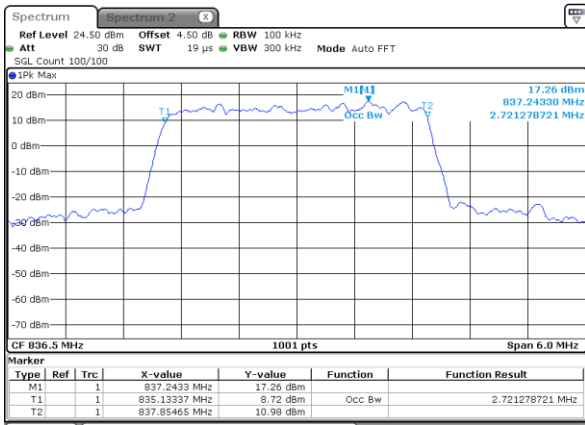

Date: 10 JAN 2018 18:59:39

Middle Channel / 1.4MHz / 16QAM

Date: 10 JAN 2018 18:59:49

Highest Channel / 1.4MHz / QPSK

Date: 10 JAN 2018 19:02:11

Highest Channel / 1.4MHz / 16QAM

Date: 10 JAN 2018 19:02:22

LTE Band 5

Lowest Channel / 3MHz / QPSK

Date: 10 JAN 2018 19:11:16

Lowest Channel / 3MHz / 16QAM

Date: 10 JAN 2018 19:11:26

Middle Channel / 3MHz / QPSK

Date: 10 JAN 2018 19:20:21

Middle Channel / 3MHz / 16QAM

Date: 10 JAN 2018 19:20:31

Highest Channel / 3MHz / QPSK

Date: 10 JAN 2018 19:22:53

Highest Channel / 3MHz / 16QAM

Date: 10 JAN 2018 19:23:04

LTE Band 5

Lowest Channel / 5MHz / QPSK

Date: 10 JAN 2018 19:31:58

Lowest Channel / 5MHz / 16QAM