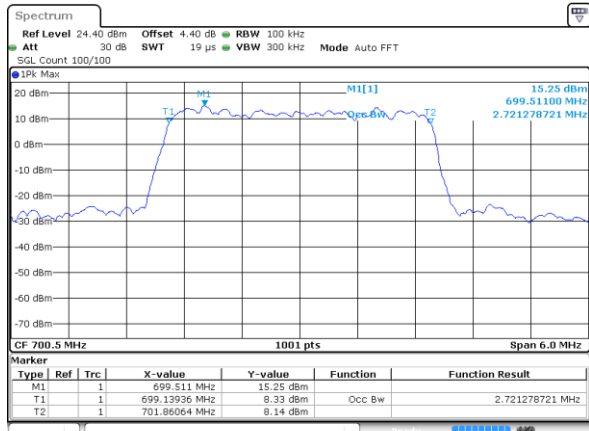

Highest Channel / 10MHz / 16QAM

Date: 11 JAN 2018 11:25:01

LTE Band 12

Lowest Channel / 1.4MHz / 64QAM

Date: 11 JAN 2018 13:54:00

Lowest Channel / 3MHz / 64QAM

Date: 11 JAN 2018 13:55:14

Middle Channel / 1.4MHz / 64QAM

Date: 11 JAN 2018 13:54:22

Middle Channel / 3MHz / 64QAM

Date: 11 JAN 2018 13:55:38

Highest Channel / 1.4MHz / 64QAM

Date: 11 JAN 2018 13:54:44

Highest Channel / 3MHz / 64QAM

Date: 11 JAN 2018 13:56:02

LTE Band 12