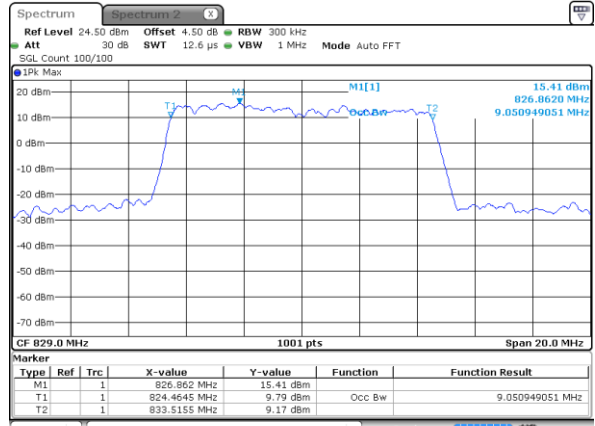

Date: 10 JAN 2018 19:43:46

LTE Band 5

Lowest Channel / 10MHz / QPSK

Date: 10 JAN 2018 19:52:40

Lowest Channel / 10MHz / 16QAM

Date: 10 JAN 2018 19:52:51

Middle Channel / 10MHz / QPSK

Date: 10 JAN 2018 20:01:45

Middle Channel / 10MHz / 16QAM

Date: 10 JAN 2018 20:01:55

Highest Channel / 10MHz / QPSK

Date: 10 JAN 2018 20:04:17

Highest Channel / 10MHz / 16QAM

Date: 10 JAN 2018 20:04:28

LTE Band 5

Lowest Channel / 1.4MHz / 64QAM