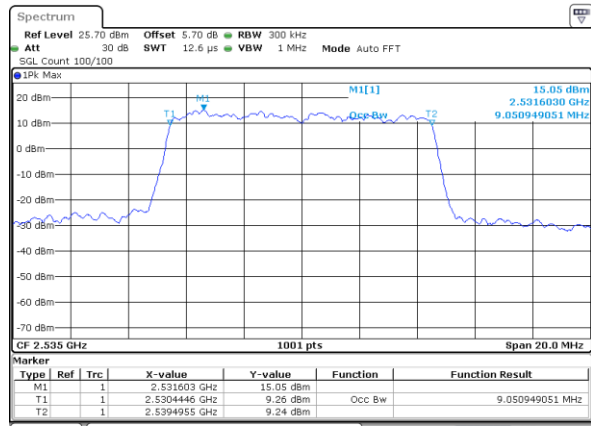

Highest Channel / 20MHz / QPSK

Date: 9 JAN 2018 15:31:21

Highest Channel / 20MHz / 16QAM

Date: 9 JAN 2018 15:31:00

Lowest Channel / 5MHz / 64QAM

Date: 9 JAN 2018 15:55:21

Lowest Channel / 10MHz / 64QAM

Date: 9 JAN 2018 15:56:25

Middle Channel / 5MHz / 64QAM

Date: 9 JAN 2018 15:55:42

Middle Channel / 10MHz / 64QAM

Date: 9 JAN 2018 15:56:46

Highest Channel / 5MHz / 64QAM

Date: 9 JAN 2018 15:56:04

Highest Channel / 10MHz / 64QAM

Date: 9 JAN 2018 15:57:07