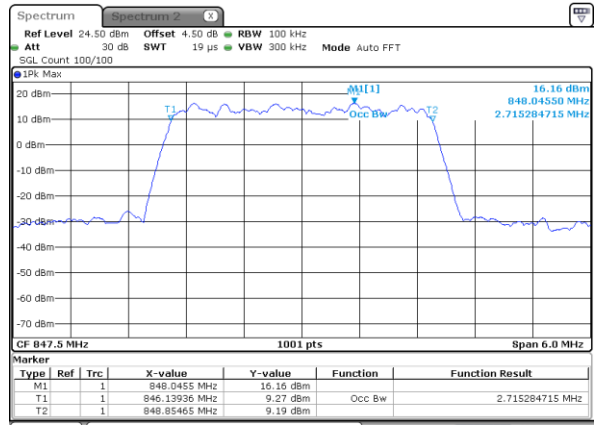

Date: 10 JAN 2018 18:59:39

Middle Channel / 1.4MHz / 16QAM

Date: 10 JAN 2018 18:59:49

Highest Channel / 1.4MHz / QPSK

Date: 10 JAN 2018 19:02:11

Highest Channel / 1.4MHz / 16QAM

Date: 10 JAN 2018 19:02:22

LTE Band 5

Lowest Channel / 3MHz / QPSK

Date: 10 JAN 2018 19:11:16

Lowest Channel / 3MHz / 16QAM

Date: 10 JAN 2018 19:11:26

Middle Channel / 3MHz / QPSK

Date: 10 JAN 2018 19:20:21

Middle Channel / 3MHz / 16QAM

Date: 10 JAN 2018 19:20:31

Highest Channel / 3MHz / QPSK

Date: 10 JAN 2018 19:22:53

Highest Channel / 3MHz / 16QAM

Date: 10 JAN 2018 19:23:04

LTE Band 5

Lowest Channel / 5MHz / QPSK

Date: 10 JAN 2018 19:31:58

Lowest Channel / 5MHz / 16QAM