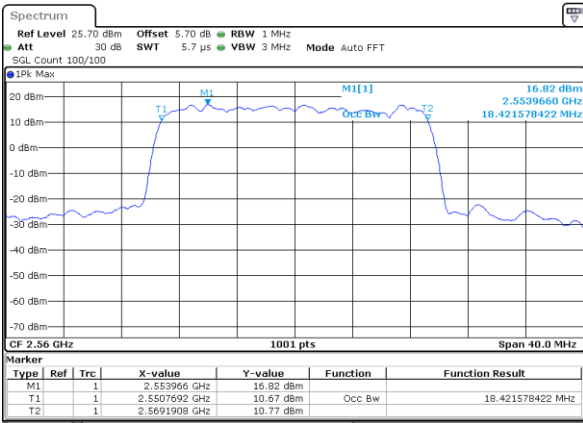

Date: 9 JAN 2018 15:13:36

Middle Channel / 15MHz / 16QAM

Date: 9 JAN 2018 15:13:58

Highest Channel / 15MHz / QPSK

Date: 9 JAN 2018 15:14:40

Highest Channel / 15MHz / 16QAM

Date: 9 JAN 2018 15:14:19

LTE Band 7

Lowest Channel / 20MHz / QPSK

Date: 9 JAN 2018 15:29:56

Lowest Channel / 20MHz / 16QAM

Date: 9 JAN 2018 15:29:35

Middle Channel / 20MHz / QPSK

Date: 9 JAN 2018 15:30:17

Middle Channel / 20MHz / 16QAM

Date: 9 JAN 2018 15:30:39

Highest Channel / 20MHz / QPSK

Date: 9 JAN 2018 15:31:21

Highest Channel / 20MHz / 16QAM

Date: 9 JAN 2018 15:31:00

Lowest Channel / 5MHz / 64QAM

Date: 9 JAN 2018 15:55:21

Lowest Channel / 10MHz / 64QAM

Date: 9 JAN 2018 15:56:25