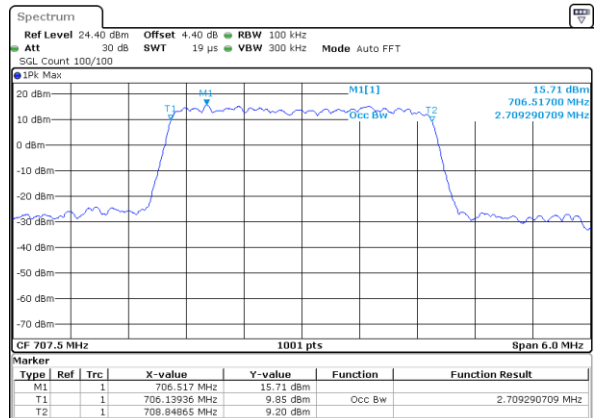

Middle Channel / 3MHz / 16QAM

Date: 11 JAN 2018 10:51:07