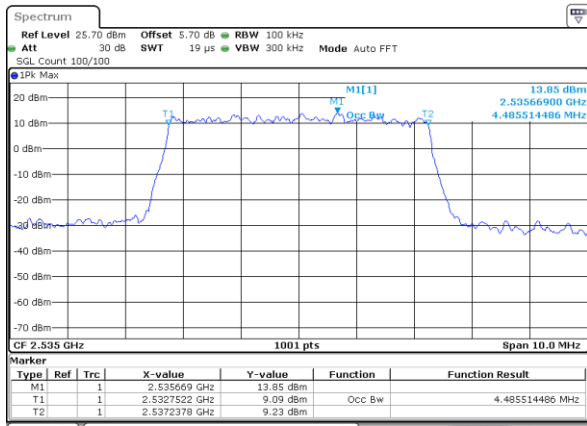

Highest Channel / 20MHz / QPSK

Date: 9 JAN 2018 15:31:21

Highest Channel / 20MHz / 16QAM

Date: 9 JAN 2018 15:31:00

Lowest Channel / 5MHz / 64QAM

Date: 9 JAN 2018 15:55:21

Lowest Channel / 10MHz / 64QAM

Date: 9 JAN 2018 15:56:25

Middle Channel / 5MHz / 64QAM

Date: 9 JAN 2018 15:55:42

Middle Channel / 10MHz / 64QAM

Date: 9 JAN 2018 15:56:46

Highest Channel / 5MHz / 64QAM

Date: 9 JAN 2018 15:56:04

Highest Channel / 10MHz / 64QAM

Date: 9 JAN 2018 15:57:07