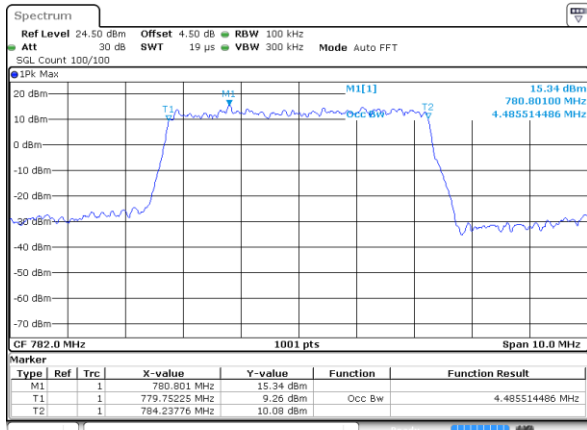

Middle Channel / 5MHz / QPSK

Date: 8 JAN 2018 15:52:50