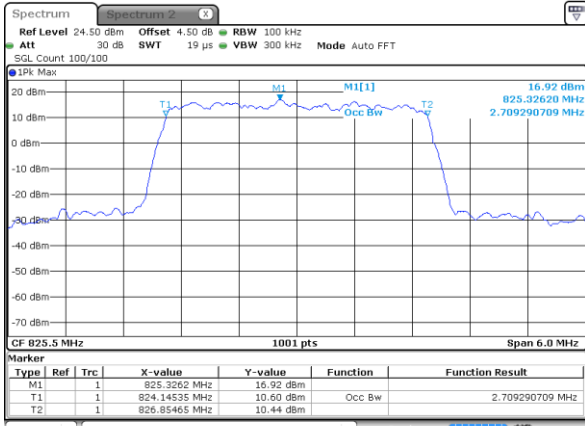

LTE Band 5

Lowest Channel / 3MHz / QPSK

Date: 10 JAN 2018 19:11:16