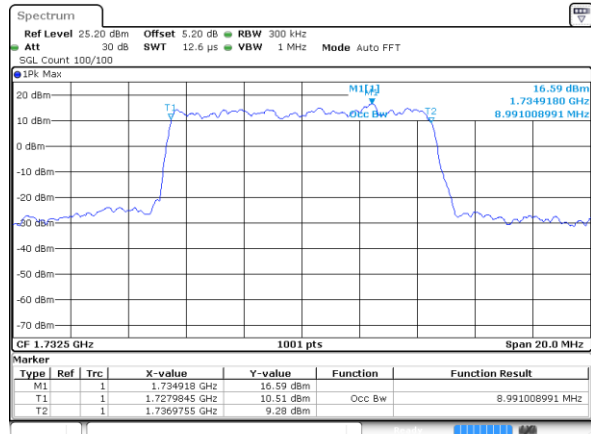

LTE Band 5

Lowest Channel / 5MHz / 64QAM

Date: 9 JAN 2018 22:18:22

Lowest Channel / 10MHz / 64QAM

Date: 9 JAN 2018 22:17:38

Middle Channel / 5MHz / 64QAM

Date: 9 JAN 2018 22:18:43

Middle Channel / 10MHz / 64QAM

Date: 9 JAN 2018 22:17:39

Highest Channel / 5MHz / 64QAM

Date: 9 JAN 2018 22:19:04

Highest Channel / 10MHz / 64QAM

Date: 9 JAN 2018 22:18:00

LTE Band 5

Lowest Channel / 15MHz / 64QAM

Date: 9 JAN 2018 22:16:09