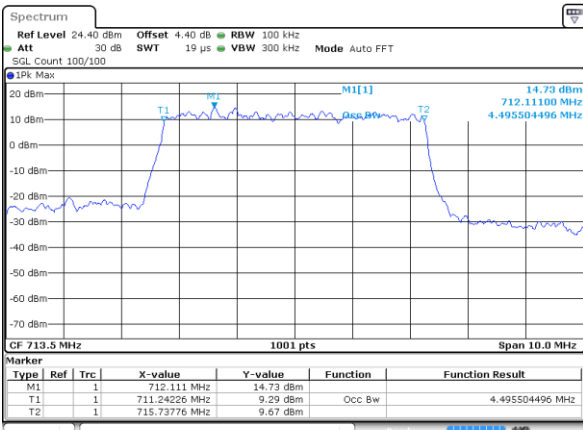

Date: 11 JAN 2018 13:54:22

Middle Channel / 3MHz / 64QAM

Date: 11 JAN 2018 13:55:38

Highest Channel / 1.4MHz / 64QAM

Date: 11 JAN 2018 13:54:44

Highest Channel / 3MHz / 64QAM

Date: 11 JAN 2018 13:56:02

LTE Band 12

Lowest Channel / 5MHz / 64QAM

Date: 11 JAN 2018 14:01:31

Lowest Channel / 10MHz / 64QAM

Date: 11 JAN 2018 14:08:56

Middle Channel / 5MHz / 64QAM

Date: 11 JAN 2018 14:01:59

Middle Channel / 10MHz / 64QAM

Date: 11 JAN 2018 14:09:41

Highest Channel / 5MHz / 64QAM

Date: 11 JAN 2018 14:02:21

Highest Channel / 10MHz / 64QAM

Date: 11 JAN 2018 14:10:03

LTE Band 13

Lowest Channel / 5MHz / QPSK

Date: 8 JAN 2018 15:43:54

Lowest Channel / 5MHz / 16QAM