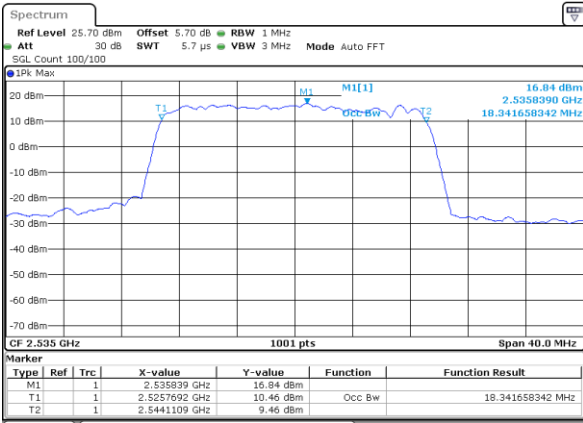

Date: 9 JAN 2018 15:13:36

Middle Channel / 15MHz / 16QAM

Date: 9 JAN 2018 15:13:58

Highest Channel / 15MHz / QPSK

Date: 9 JAN 2018 15:14:40

Highest Channel / 15MHz / 16QAM

Date: 9 JAN 2018 15:14:19

LTE Band 7

Lowest Channel / 20MHz / QPSK

Date: 9 JAN 2018 15:29:56

Lowest Channel / 20MHz / 16QAM

Date: 9 JAN 2018 15:29:35

Middle Channel / 20MHz / QPSK

Date: 9 JAN 2018 15:30:17

Middle Channel / 20MHz / 16QAM

Date: 9 JAN 2018 15:30:39

Highest Channel / 20MHz / QPSK

Date: 9 JAN 2018 15:31:21

Highest Channel / 20MHz / 16QAM

Date: 9 JAN 2018 15:31:00

Lowest Channel / 5MHz / 64QAM

Date: 9 JAN 2018 15:55:21

Lowest Channel / 10MHz / 64QAM

Date: 9 JAN 2018 15:56:25