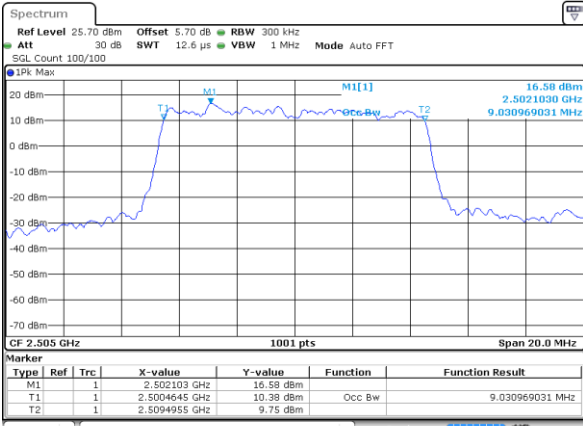

Date: 9 JAN 2018 14:30:05

Highest Channel / 5MHz / QPSK

Date: 9 JAN 2018 14:30:47

Highest Channel / 5MHz / 16QAM

Date: 9 JAN 2018 14:31:08

LTE Band 7

Lowest Channel / 10MHz / QPSK

Date: 9 JAN 2018 14:56:13