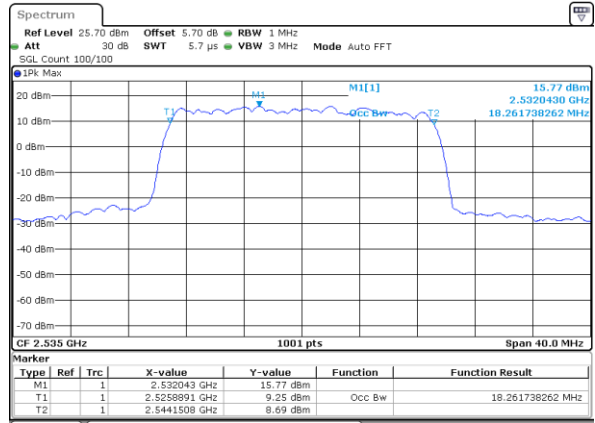

Date: 9 JAN 2018 15:13:36

Middle Channel / 15MHz / 16QAM

Date: 9 JAN 2018 15:13:58

Highest Channel / 15MHz / QPSK

Date: 9 JAN 2018 15:14:40

Highest Channel / 15MHz / 16QAM

Date: 9 JAN 2018 15:14:19

LTE Band 7

Lowest Channel / 20MHz / QPSK

Date: 9 JAN 2018 15:29:56

Lowest Channel / 20MHz / 16QAM

Date: 9 JAN 2018 15:29:35

Middle Channel / 20MHz / QPSK

Date: 9 JAN 2018 15:30:17

Middle Channel / 20MHz / 16QAM

Date: 9 JAN 2018 15:30:39

Highest Channel / 20MHz / QPSK

Date: 9 JAN 2018 15:31:21

Highest Channel / 20MHz / 16QAM

Date: 9 JAN 2018 15:31:00

Lowest Channel / 5MHz / 64QAM

Date: 9 JAN 2018 15:55:21

Lowest Channel / 10MHz / 64QAM

Date: 9 JAN 2018 15:56:25