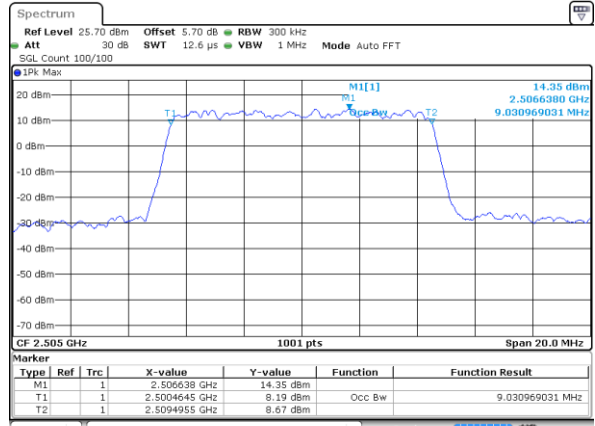

Lowest Channel / 10MHz / 16QAM

Date: 9 JAN 2018 14:56:34