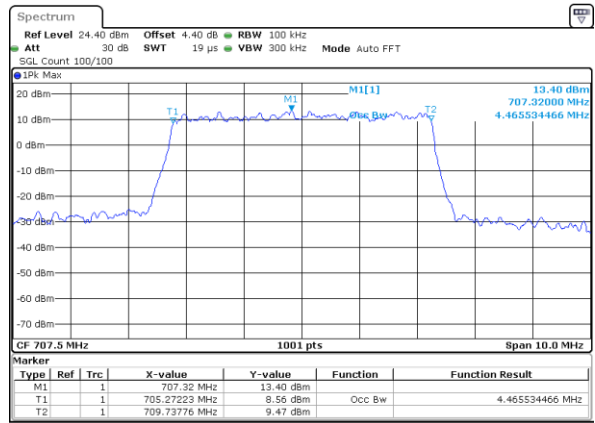

LTE Band 12

Lowest Channel / 5MHz / QPSK

Date: 11 JAN 2018 11:07:27

Lowest Channel / 5MHz / 16QAM

Date: 11 JAN 2018 11:07:38

Middle Channel / 5MHz / QPSK

Date: 11 JAN 2018 11:07:59

Middle Channel / 5MHz / 16QAM

Date: 11 JAN 2018 11:07:48

Highest Channel / 5MHz / QPSK

Date: 11 JAN 2018 11:08:10

Highest Channel / 5MHz / 16QAM

Date: 11 JAN 2018 11:08:20

LTE Band 12

Lowest Channel / 10MHz / QPSK

Date: 11 JAN 2018 11:24:08