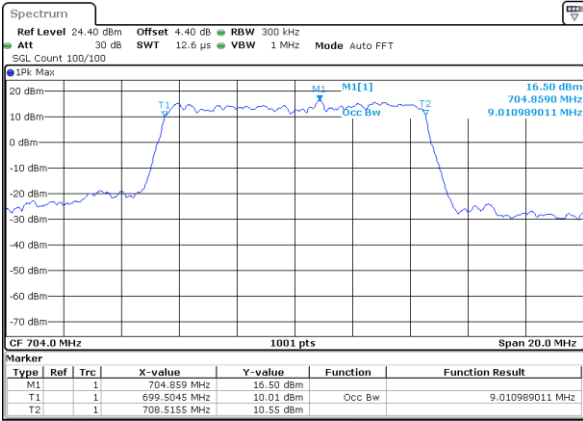

LTE Band 12

Lowest Channel / 5MHz / QPSK

Date: 11 JAN 2018 11:07:27

Lowest Channel / 5MHz / 16QAM

Date: 11 JAN 2018 11:07:38

Middle Channel / 5MHz / QPSK

Date: 11 JAN 2018 11:07:59

Middle Channel / 5MHz / 16QAM

Date: 11 JAN 2018 11:07:48

Highest Channel / 5MHz / QPSK

Date: 11 JAN 2018 11:08:10

Highest Channel / 5MHz / 16QAM

Date: 11 JAN 2018 11:08:20

LTE Band 12

Lowest Channel / 10MHz / QPSK

Date: 11 JAN 2018 11:24:08

Lowest Channel / 10MHz / 16QAM

Date: 11 JAN 2018 11:24:19

Middle Channel / 10MHz / QPSK

Date: 11 JAN 2018 11:24:40

Middle Channel / 10MHz / 16QAM

Date: 11 JAN 2018 11:24:29

Highest Channel / 10MHz / QPSK

Date: 11 JAN 2018 11:24:51

Highest Channel / 10MHz / 16QAM

Date: 11 JAN 2018 11:25:01

LTE Band 12

Lowest Channel / 1.4MHz / 64QAM

Date: 11 JAN 2018 13:54:00

Lowest Channel / 3MHz / 64QAM

Date: 11 JAN 2018 13:55:14

Middle Channel / 1.4MHz / 64QAM