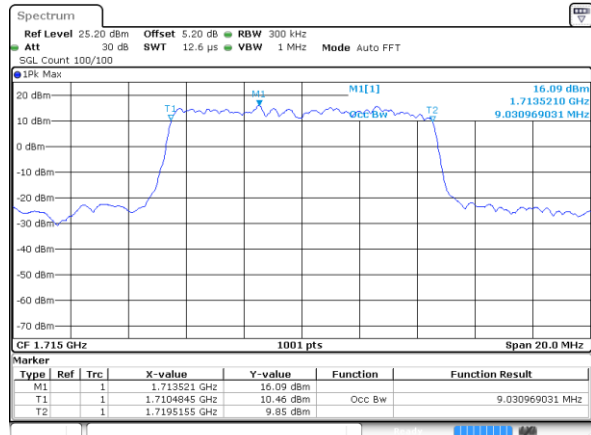

LTE Band 5

Lowest Channel / 5MHz / 64QAM

Date: 9 JAN 2018 22:18:22

Lowest Channel / 10MHz / 64QAM

Date: 9 JAN 2018 22:17:38

Middle Channel / 5MHz / 64QAM

Date: 9 JAN 2018 22:18:43

Middle Channel / 10MHz / 64QAM

Date: 9 JAN 2018 22:17:39

Highest Channel / 5MHz / 64QAM

Date: 9 JAN 2018 22:19:04

Highest Channel / 10MHz / 64QAM

Date: 9 JAN 2018 22:18:00

LTE Band 5

Lowest Channel / 15MHz / 64QAM

Date: 9 JAN 2018 22:16:09