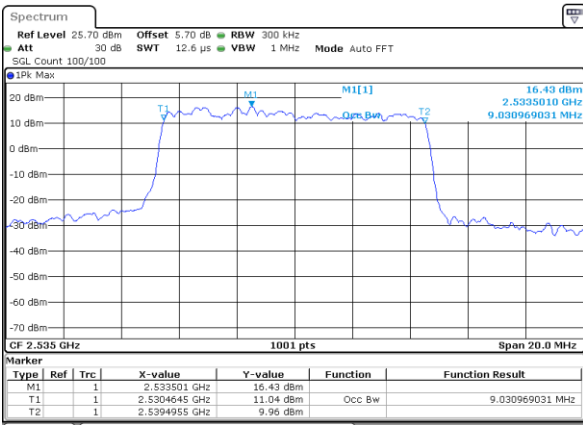

LTE Band 7

Lowest Channel / 5MHz / QPSK

Date: 9 JAN 2018 14:29:22

Lowest Channel / 5MHz / 16QAM

Date: 9 JAN 2018 14:29:44

Middle Channel / 5MHz / QPSK

Date: 9 JAN 2018 14:30:26

Middle Channel / 5MHz / 16QAM

Date: 9 JAN 2018 14:30:05

Highest Channel / 5MHz / QPSK

Date: 9 JAN 2018 14:30:47

Highest Channel / 5MHz / 16QAM

Date: 9 JAN 2018 14:31:08

LTE Band 7

Lowest Channel / 10MHz / QPSK

Date: 9 JAN 2018 14:56:13

Lowest Channel / 10MHz / 16QAM

Date: 9 JAN 2018 14:56:34

Middle Channel / 10MHz / QPSK

Date: 9 JAN 2018 14:57:17

Middle Channel / 10MHz / 16QAM

Date: 9 JAN 2018 14:56:55

Highest Channel / 10MHz / QPSK

Date: 9 JAN 2018 14:57:38