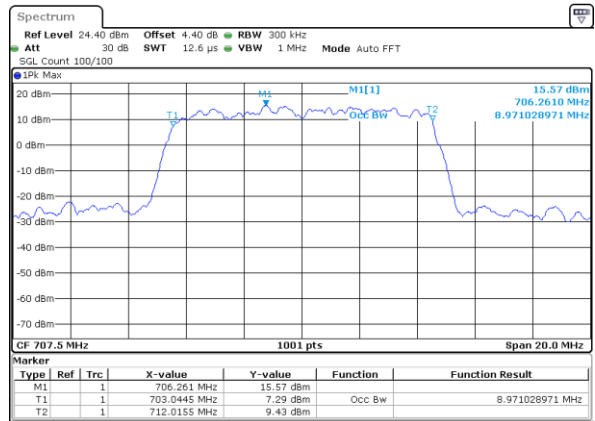

Date: 11 JAN 2018 11:07:48

Highest Channel / 5MHz / QPSK

Date: 11 JAN 2018 11:08:10

Highest Channel / 5MHz / 16QAM

Date: 11 JAN 2018 11:08:20

LTE Band 12

Lowest Channel / 10MHz / QPSK

Date: 11 JAN 2018 11:24:08

Lowest Channel / 10MHz / 16QAM

Date: 11 JAN 2018 11:24:19

Middle Channel / 10MHz / QPSK

Date: 11 JAN 2018 11:24:40

Middle Channel / 10MHz / 16QAM

Date: 11 JAN 2018 11:24:29

Highest Channel / 10MHz / QPSK

Date: 11 JAN 2018 11:24:51

Highest Channel / 10MHz / 16QAM

Date: 11 JAN 2018 11:25:01

LTE Band 12

Lowest Channel / 1.4MHz / 64QAM

Date: 11 JAN 2018 13:54:00

Lowest Channel / 3MHz / 64QAM

Date: 11 JAN 2018 13:55:14

Middle Channel / 1.4MHz / 64QAM