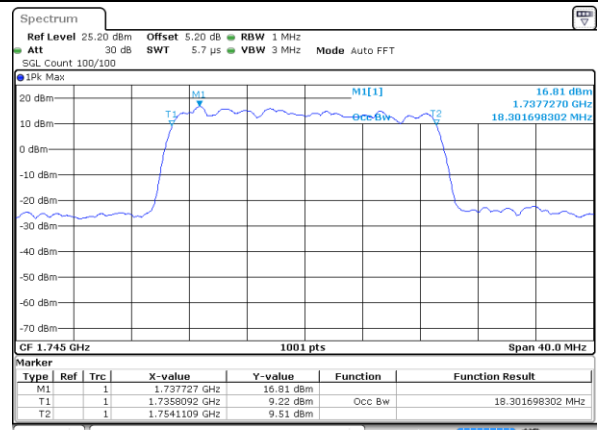

Date: 9 JAN 2018 22:17:39

Highest Channel / 5MHz / 64QAM

Date: 9 JAN 2018 22:19:04

Highest Channel / 10MHz / 64QAM

Date: 9 JAN 2018 22:18:00

LTE Band 5

Lowest Channel / 15MHz / 64QAM

Date: 9 JAN 2018 22:16:09

Lowest Channel / 20MHz / 64QAM

Date: 9 JAN 2018 22:15:11

Middle Channel / 15MHz / 64QAM

Date: 9 JAN 2018 22:16:32

Middle Channel / 20MHz / 64QAM

Date: 9 JAN 2018 22:13:28

Highest Channel / 15MHz / 64QAM

Date: 9 JAN 2018 22:16:53

Highest Channel / 20MHz / 64QAM

Date: 9 JAN 2018 22:14:19

LTE Band 5

Lowest Channel / 1.4MHz / QPSK

Date: 10 JAN 2018 18:50:33

Lowest Channel / 1.4MHz / 16QAM

Date: 10 JAN 2018 18:50:44

Middle Channel / 1.4MHz / QPSK