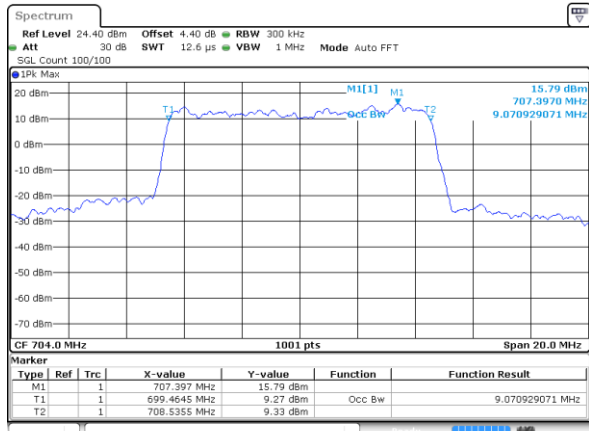

Highest Channel / 10MHz / 16QAM

Date: 11 JAN 2018 11:25:01

LTE Band 12

Lowest Channel / 1.4MHz / 64QAM

Date: 11 JAN 2018 13:54:00

Lowest Channel / 3MHz / 64QAM

Date: 11 JAN 2018 13:55:14

Middle Channel / 1.4MHz / 64QAM

Date: 11 JAN 2018 13:54:22

Middle Channel / 3MHz / 64QAM

Date: 11 JAN 2018 13:55:38

Highest Channel / 1.4MHz / 64QAM

Date: 11 JAN 2018 13:54:44

Highest Channel / 3MHz / 64QAM

Date: 11 JAN 2018 13:56:02

LTE Band 12

Lowest Channel / 5MHz / 64QAM

Date: 11 JAN 2018 14:01:31

Lowest Channel / 10MHz / 64QAM

Date: 11 JAN 2018 14:08:56

Middle Channel / 5MHz / 64QAM

Date: 11 JAN 2018 14:01:59

Middle Channel / 10MHz / 64QAM

Date: 11 JAN 2018 14:09:41