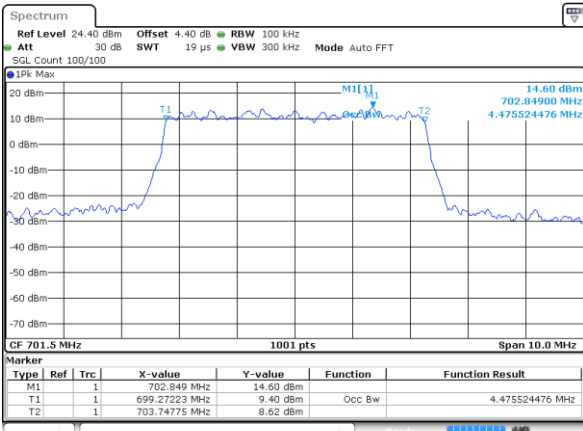

Highest Channel / 10MHz / 16QAM

Date: 11 JAN 2018 11:25:01

LTE Band 12

Lowest Channel / 1.4MHz / 64QAM

Date: 11 JAN 2018 13:54:00

Lowest Channel / 3MHz / 64QAM

Date: 11 JAN 2018 13:55:14

Middle Channel / 1.4MHz / 64QAM

Date: 11 JAN 2018 13:54:22

Middle Channel / 3MHz / 64QAM

Date: 11 JAN 2018 13:55:38

Highest Channel / 1.4MHz / 64QAM

Date: 11 JAN 2018 13:54:44

Highest Channel / 3MHz / 64QAM

Date: 11 JAN 2018 13:56:02

LTE Band 12

Lowest Channel / 5MHz / 64QAM

Date: 11 JAN 2018 14:01:31

Lowest Channel / 10MHz / 64QAM

Date: 11 JAN 2018 14:08:56

Middle Channel / 5MHz / 64QAM

Date: 11 JAN 2018 14:01:59

Middle Channel / 10MHz / 64QAM

Date: 11 JAN 2018 14:09:41