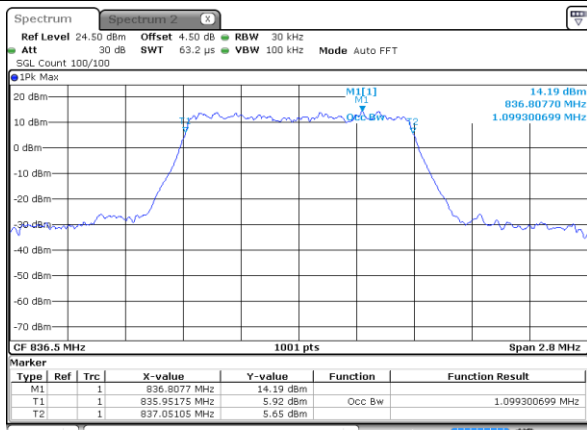

Date: 10 JAN 2018 19:43:46

LTE Band 5

Lowest Channel / 10MHz / QPSK

Date: 10 JAN 2018 19:52:40

Lowest Channel / 10MHz / 16QAM

Date: 10 JAN 2018 19:52:51

Middle Channel / 10MHz / QPSK

Date: 10 JAN 2018 20:01:45

Middle Channel / 10MHz / 16QAM

Date: 10 JAN 2018 20:01:55

Highest Channel / 10MHz / QPSK

Date: 10 JAN 2018 20:04:17

Highest Channel / 10MHz / 16QAM

Date: 10 JAN 2018 20:04:28

LTE Band 5

Lowest Channel / 1.4MHz / 64QAM

Date: 10 JAN 2018 22:03:21

Lowest Channel / 3MHz / 64QAM

Date: 10 JAN 2018 22:04:26

Middle Channel / 1.4MHz / 64QAM

Date: 10 JAN 2018 22:03:43

Middle Channel / 3MHz / 64QAM

Date: 10 JAN 2018 22:04:47

Highest Channel / 1.4MHz / 64QAM