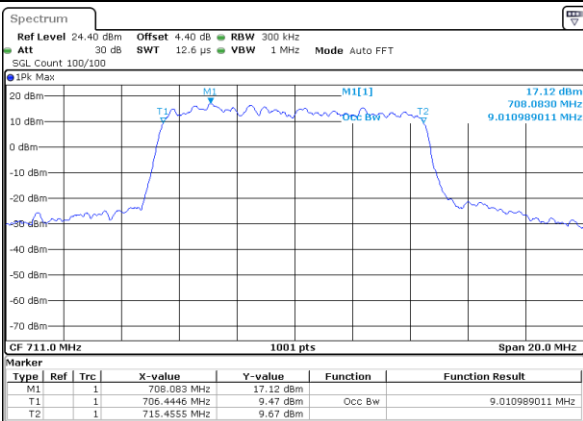

Date: 11 JAN 2018 11:07:48

Highest Channel / 5MHz / QPSK

Date: 11 JAN 2018 11:08:10

Highest Channel / 5MHz / 16QAM

Date: 11 JAN 2018 11:08:20

LTE Band 12

Lowest Channel / 10MHz / QPSK

Date: 11 JAN 2018 11:24:08

Lowest Channel / 10MHz / 16QAM

Date: 11 JAN 2018 11:24:19

Middle Channel / 10MHz / QPSK

Date: 11 JAN 2018 11:24:40

Middle Channel / 10MHz / 16QAM

Date: 11 JAN 2018 11:24:29

Highest Channel / 10MHz / QPSK

Date: 11 JAN 2018 11:24:51

Highest Channel / 10MHz / 16QAM

Date: 11 JAN 2018 11:25:01

LTE Band 12

Lowest Channel / 1.4MHz / 64QAM

Date: 11 JAN 2018 13:54:00

Lowest Channel / 3MHz / 64QAM

Date: 11 JAN 2018 13:55:14

Middle Channel / 1.4MHz / 64QAM