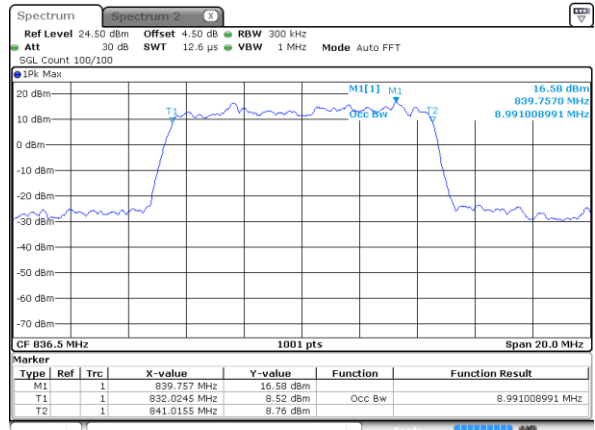

Middle Channel / 10MHz / 64QAM

Date: 10 JAN 2018 22:06:57