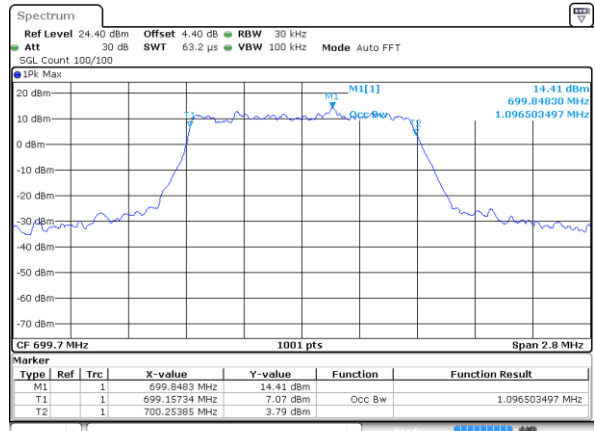

LTE Band 7

Lowest Channel / 15MHz / 64QAM

Date: 9 JAN 2018 15:57:28

Lowest Channel / 20MHz / 64QAM

Date: 9 JAN 2018 15:58:32

Middle Channel / 15MHz / 64QAM

Date: 9 JAN 2018 15:57:49

Middle Channel / 20MHz / 64QAM

Date: 9 JAN 2018 15:58:53

Highest Channel / 15MHz / 64QAM

Date: 9 JAN 2018 15:58:10

Highest Channel / 20MHz / 64QAM

Date: 9 JAN 2018 15:59:14

LTE Band 12

Lowest Channel / 1.4MHz / QPSK

Date: 11 JAN 2018 10:34:04

Lowest Channel / 1.4MHz / 16QAM

Date: 11 JAN 2018 10:34:15

Middle Channel / 1.4MHz / QPSK

Date: 11 JAN 2018 10:34:36

Middle Channel / 1.4MHz / 16QAM

Date: 11 JAN 2018 10:34:26

Highest Channel / 1.4MHz / QPSK