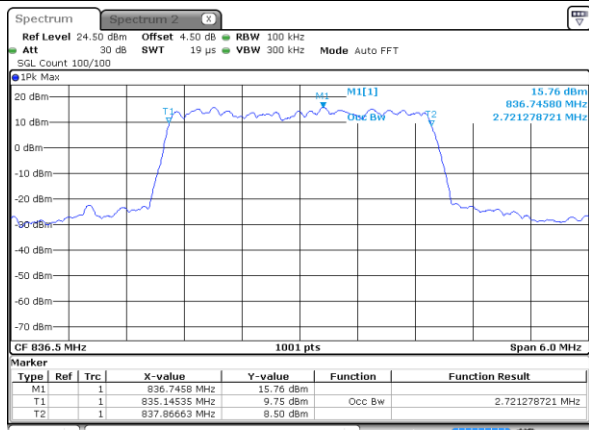

Middle Channel / 10MHz / 16QAM

Date: 10 JAN 2018 20:01:55

Highest Channel / 10MHz / QPSK

Date: 10 JAN 2018 20:04:17

Highest Channel / 10MHz / 16QAM

Date: 10 JAN 2018 20:04:28

LTE Band 5

Lowest Channel / 1.4MHz / 64QAM

Date: 10 JAN 2018 22:03:21

Lowest Channel / 3MHz / 64QAM

Date: 10 JAN 2018 22:04:26

Middle Channel / 1.4MHz / 64QAM

Date: 10 JAN 2018 22:03:43

Middle Channel / 3MHz / 64QAM

Date: 10 JAN 2018 22:04:47

Highest Channel / 1.4MHz / 64QAM

Date: 10 JAN 2018 22:04:04

Highest Channel / 3MHz / 64QAM

Date: 10 JAN 2018 22:05:09

LTE Band 5

Lowest Channel / 5MHz / 64QAM

Date: 10 JAN 2018 22:05:30

Lowest Channel / 10MHz / 64QAM

Date: 10 JAN 2018 22:06:35