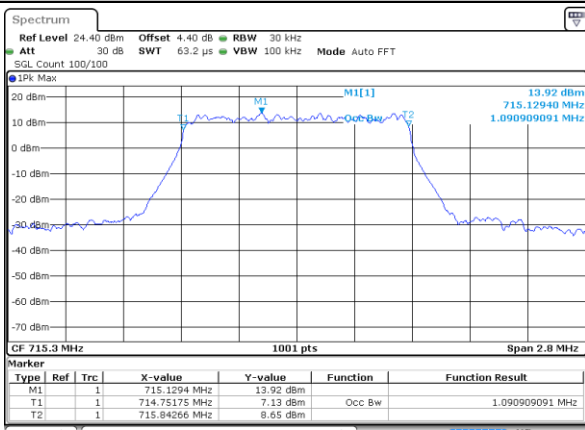

Date: 9 JAN 2018 15:58:53

Highest Channel / 15MHz / 64QAM

Date: 9 JAN 2018 15:58:10

Highest Channel / 20MHz / 64QAM

Date: 9 JAN 2018 15:59:14

LTE Band 12

Lowest Channel / 1.4MHz / QPSK

Date: 11 JAN 2018 10:34:04

Lowest Channel / 1.4MHz / 16QAM

Date: 11 JAN 2018 10:34:15

Middle Channel / 1.4MHz / QPSK

Date: 11 JAN 2018 10:34:36

Middle Channel / 1.4MHz / 16QAM

Date: 11 JAN 2018 10:34:26

Highest Channel / 1.4MHz / QPSK

Date: 11 JAN 2018 10:34:47

Highest Channel / 1.4MHz / 16QAM

Date: 11 JAN 2018 10:34:58

LTE Band 12

Lowest Channel / 3MHz / QPSK

Date: 11 JAN 2018 10:50:46

Lowest Channel / 3MHz / 16QAM

Date: 11 JAN 2018 10:50:57