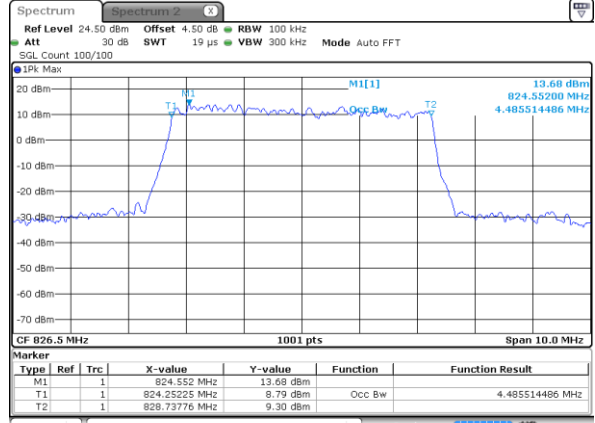

Highest Channel / 3MHz / QPSK

Date: 10 JAN 2018 19:22:53

Highest Channel / 3MHz / 16QAM

Date: 10 JAN 2018 19:23:04

LTE Band 5

Lowest Channel / 5MHz / QPSK

Date: 10 JAN 2018 19:31:58

Lowest Channel / 5MHz / 16QAM