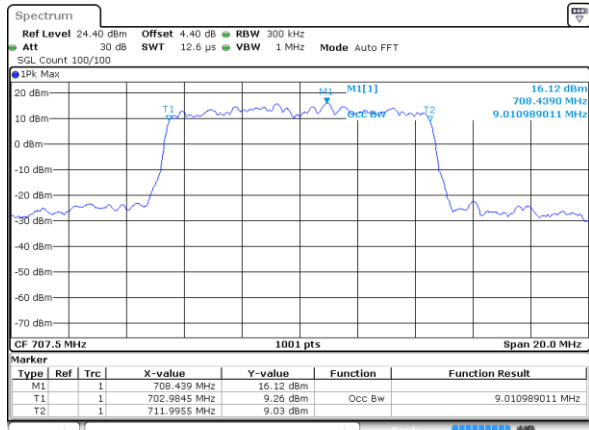

Date: 11 JAN 2018 13:54:22

Middle Channel / 3MHz / 64QAM

Date: 11 JAN 2018 13:55:38

Highest Channel / 1.4MHz / 64QAM

Date: 11 JAN 2018 13:54:44

Highest Channel / 3MHz / 64QAM

Date: 11 JAN 2018 13:56:02

LTE Band 12

Lowest Channel / 5MHz / 64QAM

Date: 11 JAN 2018 14:01:31

Lowest Channel / 10MHz / 64QAM

Date: 11 JAN 2018 14:08:56

Middle Channel / 5MHz / 64QAM

Date: 11 JAN 2018 14:01:59

Middle Channel / 10MHz / 64QAM

Date: 11 JAN 2018 14:09:41

Highest Channel / 5MHz / 64QAM

Date: 11 JAN 2018 14:02:21

Highest Channel / 10MHz / 64QAM

Date: 11 JAN 2018 14:10:03

LTE Band 13

Lowest Channel / 5MHz / QPSK

Date: 8 JAN 2018 15:43:54

Lowest Channel / 5MHz / 16QAM