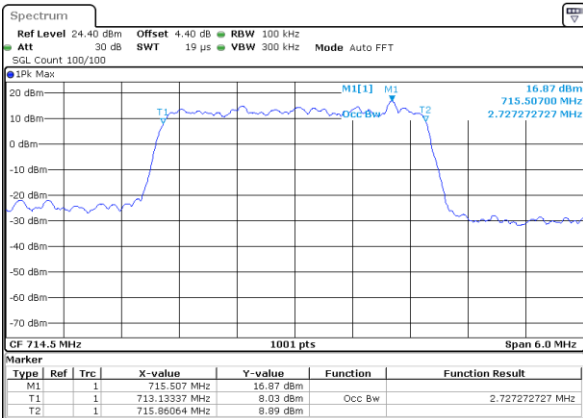

Date: 11 JAN 2018 10:34:47

Highest Channel / 1.4MHz / 16QAM

Date: 11 JAN 2018 10:34:58

LTE Band 12

Lowest Channel / 3MHz / QPSK

Date: 11 JAN 2018 10:50:46

Lowest Channel / 3MHz / 16QAM

Date: 11 JAN 2018 10:50:57

Middle Channel / 3MHz / QPSK

Date: 11 JAN 2018 10:51:18

Middle Channel / 3MHz / 16QAM

Date: 11 JAN 2018 10:51:07

Highest Channel / 3MHz / QPSK

Date: 11 JAN 2018 10:51:29

Highest Channel / 3MHz / 16QAM

Date: 11 JAN 2018 10:51:39

LTE Band 12

Lowest Channel / 5MHz / QPSK

Date: 11 JAN 2018 11:07:27

Lowest Channel / 5MHz / 16QAM

Date: 11 JAN 2018 11:07:38

Middle Channel / 5MHz / QPSK

Date: 11 JAN 2018 11:07:59

Middle Channel / 5MHz / 16QAM