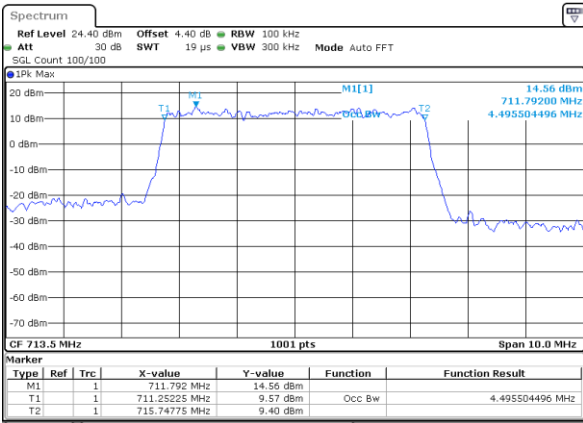

LTE Band 12

Lowest Channel / 5MHz / QPSK

Date: 11 JAN 2018 11:07:27

Lowest Channel / 5MHz / 16QAM

Date: 11 JAN 2018 11:07:38

Middle Channel / 5MHz / QPSK

Date: 11 JAN 2018 11:07:59

Middle Channel / 5MHz / 16QAM

Date: 11 JAN 2018 11:07:48

Highest Channel / 5MHz / QPSK

Date: 11 JAN 2018 11:08:10

Highest Channel / 5MHz / 16QAM

Date: 11 JAN 2018 11:08:20

LTE Band 12

Lowest Channel / 10MHz / QPSK

Date: 11 JAN 2018 11:24:08