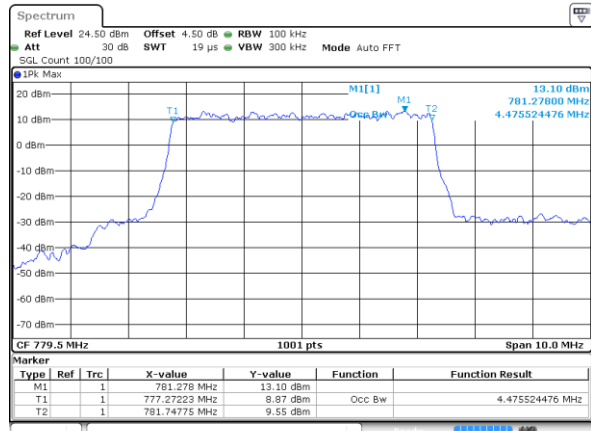

Lowest Channel / 5MHz / 64QAM

Date: 11 JAN 2018 14:01:31

Lowest Channel / 10MHz / 64QAM

Date: 11 JAN 2018 14:08:56

Middle Channel / 5MHz / 64QAM

Date: 11 JAN 2018 14:01:59

Middle Channel / 10MHz / 64QAM

Date: 11 JAN 2018 14:09:41

Highest Channel / 5MHz / 64QAM

Date: 11 JAN 2018 14:02:21

Highest Channel / 10MHz / 64QAM

Date: 11 JAN 2018 14:10:03

LTE Band 13

Lowest Channel / 5MHz / QPSK

Date: 8 JAN 2018 15:43:54

Lowest Channel / 5MHz / 16QAM