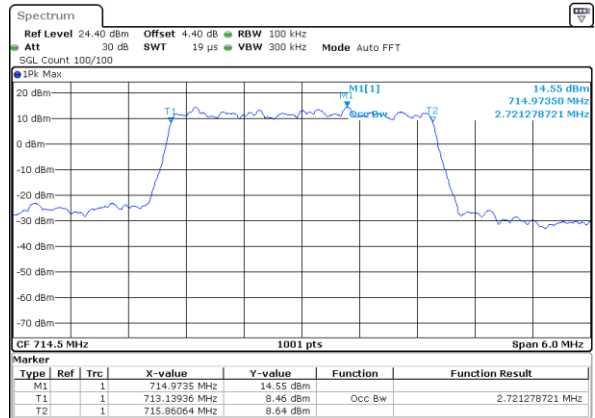

Date: 11 JAN 2018 10:34:47

Highest Channel / 1.4MHz / 16QAM

Date: 11 JAN 2018 10:34:58

LTE Band 12

Lowest Channel / 3MHz / QPSK

Date: 11 JAN 2018 10:50:46

Lowest Channel / 3MHz / 16QAM

Date: 11 JAN 2018 10:50:57

Middle Channel / 3MHz / QPSK

Date: 11 JAN 2018 10:51:18

Middle Channel / 3MHz / 16QAM

Date: 11 JAN 2018 10:51:07

Highest Channel / 3MHz / QPSK

Date: 11 JAN 2018 10:51:29

Highest Channel / 3MHz / 16QAM

Date: 11 JAN 2018 10:51:39

LTE Band 12

Lowest Channel / 5MHz / QPSK

Date: 11 JAN 2018 11:07:27

Lowest Channel / 5MHz / 16QAM

Date: 11 JAN 2018 11:07:38

Middle Channel / 5MHz / QPSK

Date: 11 JAN 2018 11:07:59

Middle Channel / 5MHz / 16QAM