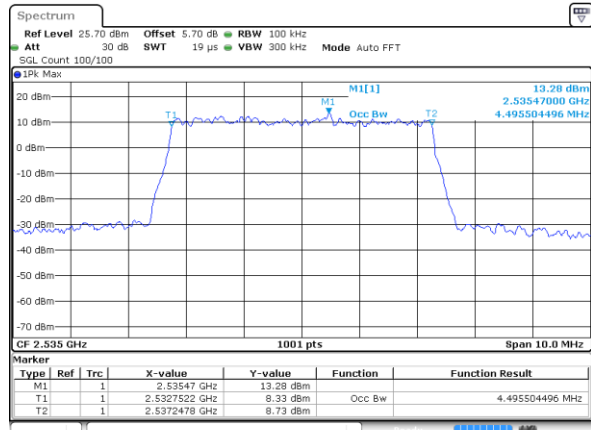

LTE Band 7

Lowest Channel / 5MHz / QPSK

Date: 9 JAN 2018 14:29:22

Lowest Channel / 5MHz / 16QAM

Date: 9 JAN 2018 14:29:44

Middle Channel / 5MHz / QPSK

Date: 9 JAN 2018 14:30:26

Middle Channel / 5MHz / 16QAM

Date: 9 JAN 2018 14:30:05

Highest Channel / 5MHz / QPSK

Date: 9 JAN 2018 14:30:47

Highest Channel / 5MHz / 16QAM

Date: 9 JAN 2018 14:31:08

LTE Band 7

Lowest Channel / 10MHz / QPSK

Date: 9 JAN 2018 14:56:13