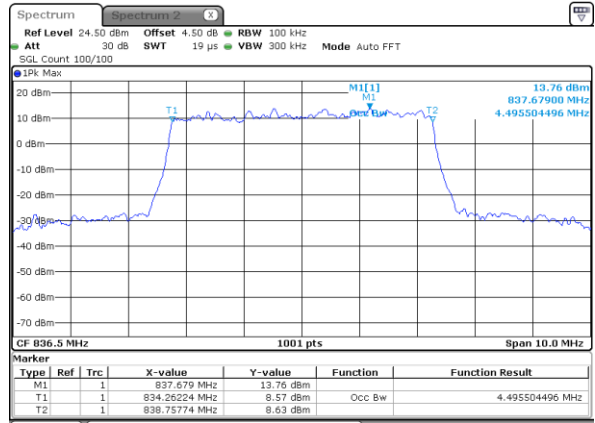

Middle Channel / 5MHz / 16QAM

Date: 10 JAN 2018 19:41:13