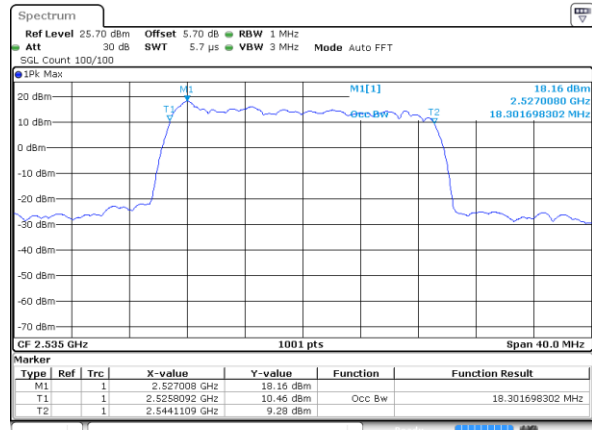

LTE Band 7

Lowest Channel / 15MHz / 64QAM

Date: 9 JAN 2018 15:57:28

Lowest Channel / 20MHz / 64QAM

Date: 9 JAN 2018 15:58:32

Middle Channel / 15MHz / 64QAM

Date: 9 JAN 2018 15:57:49

Middle Channel / 20MHz / 64QAM

Date: 9 JAN 2018 15:58:53

Highest Channel / 15MHz / 64QAM

Date: 9 JAN 2018 15:58:10

Highest Channel / 20MHz / 64QAM

Date: 9 JAN 2018 15:59:14

LTE Band 12

Lowest Channel / 1.4MHz / QPSK

Date: 11 JAN 2018 10:34:04