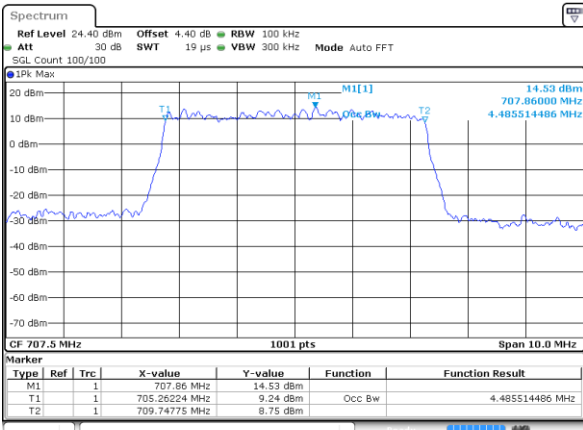

Date: 11 JAN 2018 13:54:22

Middle Channel / 3MHz / 64QAM

Date: 11 JAN 2018 13:55:38

Highest Channel / 1.4MHz / 64QAM

Date: 11 JAN 2018 13:54:44

Highest Channel / 3MHz / 64QAM

Date: 11 JAN 2018 13:56:02

LTE Band 12

Lowest Channel / 5MHz / 64QAM

Date: 11 JAN 2018 14:01:31

Lowest Channel / 10MHz / 64QAM

Date: 11 JAN 2018 14:08:56

Middle Channel / 5MHz / 64QAM

Date: 11 JAN 2018 14:01:59

Middle Channel / 10MHz / 64QAM

Date: 11 JAN 2018 14:09:41

Highest Channel / 5MHz / 64QAM

Date: 11 JAN 2018 14:02:21

Highest Channel / 10MHz / 64QAM

Date: 11 JAN 2018 14:10:03

LTE Band 13

Lowest Channel / 5MHz / QPSK

Date: 8 JAN 2018 15:43:54

Lowest Channel / 5MHz / 16QAM