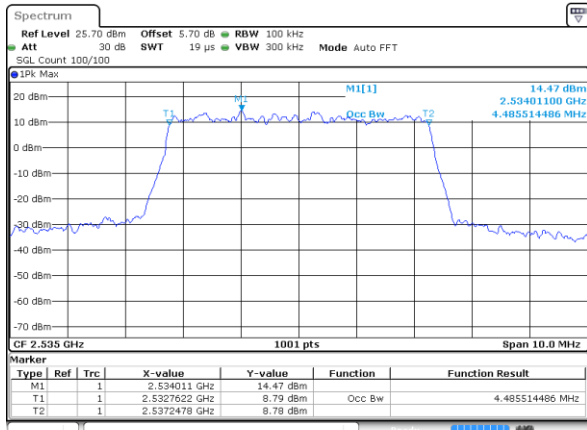

LTE Band 7

Lowest Channel / 5MHz / QPSK

Date: 9 JAN 2018 14:29:22

Lowest Channel / 5MHz / 16QAM

Date: 9 JAN 2018 14:29:44

Middle Channel / 5MHz / QPSK

Date: 9 JAN 2018 14:30:26

Middle Channel / 5MHz / 16QAM

Date: 9 JAN 2018 14:30:05

Highest Channel / 5MHz / QPSK

Date: 9 JAN 2018 14:30:47

Highest Channel / 5MHz / 16QAM

Date: 9 JAN 2018 14:31:08

LTE Band 7

Lowest Channel / 10MHz / QPSK

Date: 9 JAN 2018 14:56:13