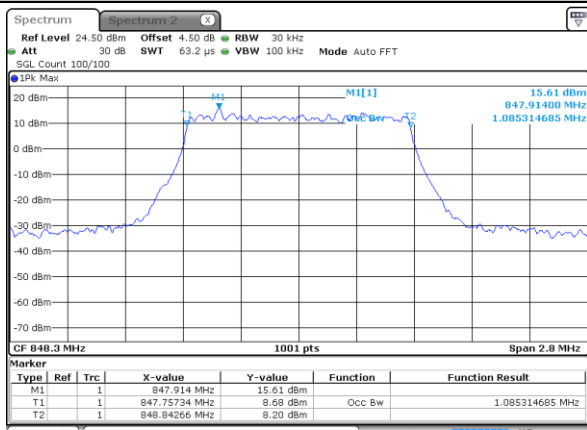

Middle Channel / 10MHz / 16QAM

Date: 10 JAN 2018 20:01:55

Highest Channel / 10MHz / QPSK

Date: 10 JAN 2018 20:04:17

Highest Channel / 10MHz / 16QAM

Date: 10 JAN 2018 20:04:28

LTE Band 5

Lowest Channel / 1.4MHz / 64QAM

Date: 10 JAN 2018 22:03:21

Lowest Channel / 3MHz / 64QAM

Date: 10 JAN 2018 22:04:26

Middle Channel / 1.4MHz / 64QAM

Date: 10 JAN 2018 22:03:43

Middle Channel / 3MHz / 64QAM

Date: 10 JAN 2018 22:04:47

Highest Channel / 1.4MHz / 64QAM

Date: 10 JAN 2018 22:04:04

Highest Channel / 3MHz / 64QAM

Date: 10 JAN 2018 22:05:09

LTE Band 5

Lowest Channel / 5MHz / 64QAM

Date: 10 JAN 2018 22:05:30

Lowest Channel / 10MHz / 64QAM

Date: 10 JAN 2018 22:06:35