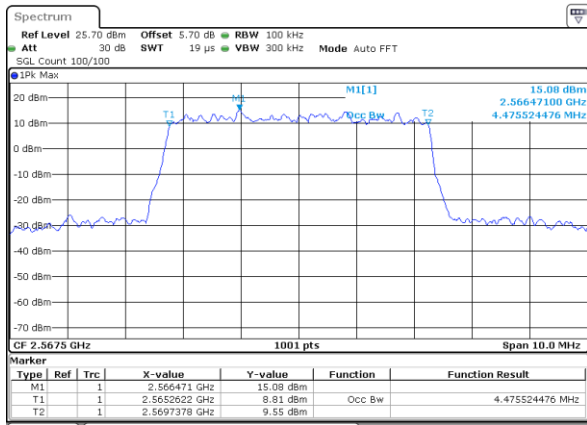

Highest Channel / 20MHz / QPSK

Date: 9 JAN 2018 15:31:21

Highest Channel / 20MHz / 16QAM

Date: 9 JAN 2018 15:31:00

Lowest Channel / 5MHz / 64QAM

Date: 9 JAN 2018 15:55:21

Lowest Channel / 10MHz / 64QAM

Date: 9 JAN 2018 15:56:25

Middle Channel / 5MHz / 64QAM

Date: 9 JAN 2018 15:55:42

Middle Channel / 10MHz / 64QAM

Date: 9 JAN 2018 15:56:46

Highest Channel / 5MHz / 64QAM

Date: 9 JAN 2018 15:56:04

Highest Channel / 10MHz / 64QAM

Date: 9 JAN 2018 15:57:07

LTE Band 7

Lowest Channel / 15MHz / 64QAM

Date: 9 JAN 2018 15:57:28

Lowest Channel / 20MHz / 64QAM

Date: 9 JAN 2018 15:58:32

Middle Channel / 15MHz / 64QAM

Date: 9 JAN 2018 15:57:49

Middle Channel / 20MHz / 64QAM