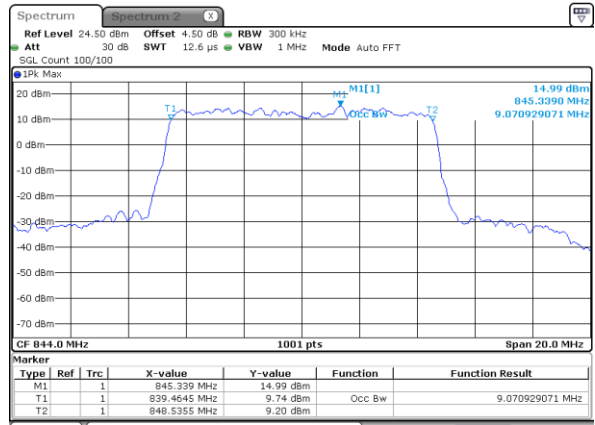

Date: 10 JAN 2018 19:43:46

LTE Band 5

Lowest Channel / 10MHz / QPSK

Date: 10 JAN 2018 19:52:40

Lowest Channel / 10MHz / 16QAM

Date: 10 JAN 2018 19:52:51

Middle Channel / 10MHz / QPSK

Date: 10 JAN 2018 20:01:45

Middle Channel / 10MHz / 16QAM

Date: 10 JAN 2018 20:01:55

Highest Channel / 10MHz / QPSK

Date: 10 JAN 2018 20:04:17

Highest Channel / 10MHz / 16QAM

Date: 10 JAN 2018 20:04:28

LTE Band 5

Lowest Channel / 1.4MHz / 64QAM

Date: 10 JAN 2018 22:03:21

Lowest Channel / 3MHz / 64QAM

Date: 10 JAN 2018 22:04:26

Middle Channel / 1.4MHz / 64QAM

Date: 10 JAN 2018 22:03:43

Middle Channel / 3MHz / 64QAM

Date: 10 JAN 2018 22:04:47

Highest Channel / 1.4MHz / 64QAM