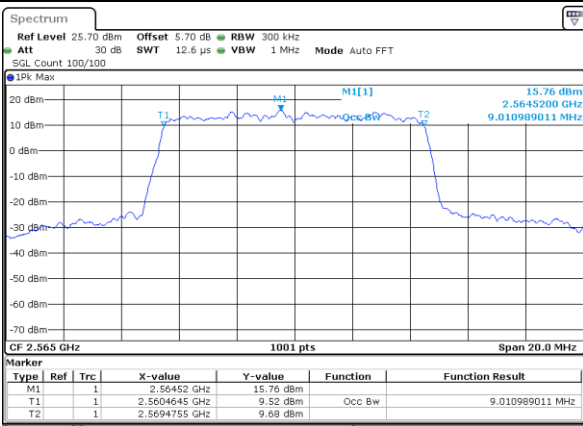

Date: 9 JAN 2018 14:30:05

Highest Channel / 5MHz / QPSK

Date: 9 JAN 2018 14:30:47

Highest Channel / 5MHz / 16QAM

Date: 9 JAN 2018 14:31:08

LTE Band 7

Lowest Channel / 10MHz / QPSK

Date: 9 JAN 2018 14:56:13

Lowest Channel / 10MHz / 16QAM

Date: 9 JAN 2018 14:56:34

Middle Channel / 10MHz / QPSK

Date: 9 JAN 2018 14:57:17

Middle Channel / 10MHz / 16QAM

Date: 9 JAN 2018 14:56:55

Highest Channel / 10MHz / QPSK

Date: 9 JAN 2018 14:57:38

Highest Channel / 10MHz / 16QAM

Date: 9 JAN 2018 14:57:59

LTE Band 7

Lowest Channel / 15MHz / QPSK

Date: 9 JAN 2018 15:13:15

Lowest Channel / 15MHz / 16QAM

Date: 9 JAN 2018 15:12:54

Middle Channel / 15MHz / QPSK