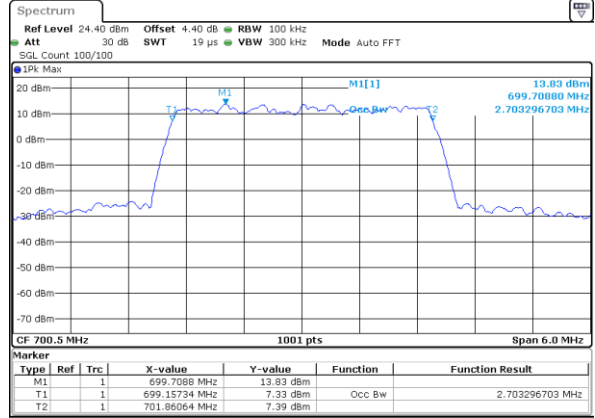

Lowest Channel / 1.4MHz / 16QAM

Date: 11 JAN 2018 10:34:15

Middle Channel / 1.4MHz / QPSK

Date: 11 JAN 2018 10:34:36

Middle Channel / 1.4MHz / 16QAM

Date: 11 JAN 2018 10:34:26

Highest Channel / 1.4MHz / QPSK

Date: 11 JAN 2018 10:34:47

Highest Channel / 1.4MHz / 16QAM

Date: 11 JAN 2018 10:34:58

LTE Band 12

Lowest Channel / 3MHz / QPSK

Date: 11 JAN 2018 10:50:46

Lowest Channel / 3MHz / 16QAM

Date: 11 JAN 2018 10:50:57