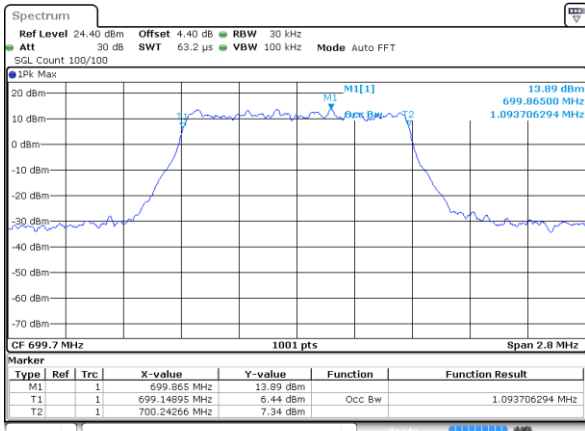

LTE Band 7

Lowest Channel / 15MHz / 64QAM

Date: 9 JAN 2018 15:57:28

Lowest Channel / 20MHz / 64QAM

Date: 9 JAN 2018 15:58:32

Middle Channel / 15MHz / 64QAM

Date: 9 JAN 2018 15:57:49

Middle Channel / 20MHz / 64QAM

Date: 9 JAN 2018 15:58:53

Highest Channel / 15MHz / 64QAM

Date: 9 JAN 2018 15:58:10

Highest Channel / 20MHz / 64QAM

Date: 9 JAN 2018 15:59:14

LTE Band 12

Lowest Channel / 1.4MHz / QPSK

Date: 11 JAN 2018 10:34:04

Lowest Channel / 1.4MHz / 16QAM

Date: 11 JAN 2018 10:34:15

Middle Channel / 1.4MHz / QPSK

Date: 11 JAN 2018 10:34:36

Middle Channel / 1.4MHz / 16QAM

Date: 11 JAN 2018 10:34:26

Highest Channel / 1.4MHz / QPSK