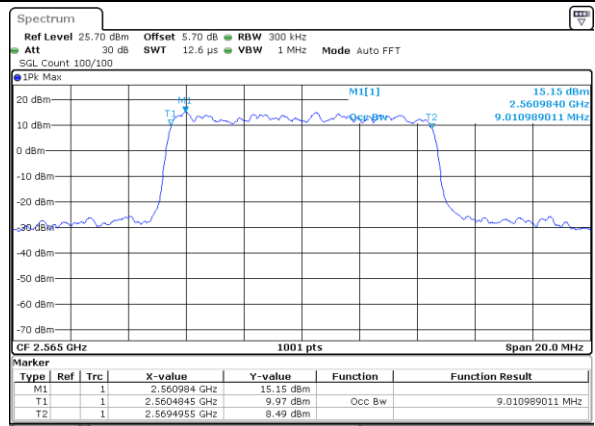

Date: 9 JAN 2018 14:30:05

Highest Channel / 5MHz / QPSK

Date: 9 JAN 2018 14:30:47

Highest Channel / 5MHz / 16QAM

Date: 9 JAN 2018 14:31:08

LTE Band 7

Lowest Channel / 10MHz / QPSK

Date: 9 JAN 2018 14:56:13

Lowest Channel / 10MHz / 16QAM

Date: 9 JAN 2018 14:56:34

Middle Channel / 10MHz / QPSK

Date: 9 JAN 2018 14:57:17

Middle Channel / 10MHz / 16QAM

Date: 9 JAN 2018 14:56:55

Highest Channel / 10MHz / QPSK

Date: 9 JAN 2018 14:57:38

Highest Channel / 10MHz / 16QAM

Date: 9 JAN 2018 14:57:59

LTE Band 7

Lowest Channel / 15MHz / QPSK

Date: 9 JAN 2018 15:13:15

Lowest Channel / 15MHz / 16QAM

Date: 9 JAN 2018 15:12:54

Middle Channel / 15MHz / QPSK