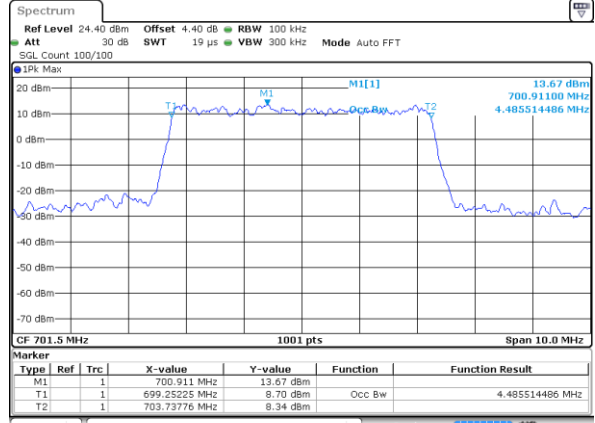

Date: 11 JAN 2018 10:34:47

Highest Channel / 1.4MHz / 16QAM

Date: 11 JAN 2018 10:34:58

LTE Band 12

Lowest Channel / 3MHz / QPSK

Date: 11 JAN 2018 10:50:46

Lowest Channel / 3MHz / 16QAM

Date: 11 JAN 2018 10:50:57

Middle Channel / 3MHz / QPSK

Date: 11 JAN 2018 10:51:18

Middle Channel / 3MHz / 16QAM

Date: 11 JAN 2018 10:51:07

Highest Channel / 3MHz / QPSK

Date: 11 JAN 2018 10:51:29

Highest Channel / 3MHz / 16QAM

Date: 11 JAN 2018 10:51:39

LTE Band 12

Lowest Channel / 5MHz / QPSK

Date: 11 JAN 2018 11:07:27

Lowest Channel / 5MHz / 16QAM

Date: 11 JAN 2018 11:07:38

Middle Channel / 5MHz / QPSK

Date: 11 JAN 2018 11:07:59

Middle Channel / 5MHz / 16QAM