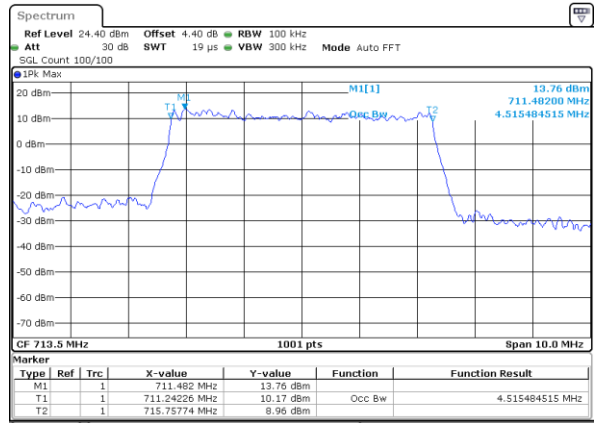

LTE Band 12

Lowest Channel / 5MHz / QPSK

Date: 11 JAN 2018 11:07:27

Lowest Channel / 5MHz / 16QAM

Date: 11 JAN 2018 11:07:38

Middle Channel / 5MHz / QPSK

Date: 11 JAN 2018 11:07:59

Middle Channel / 5MHz / 16QAM

Date: 11 JAN 2018 11:07:48

Highest Channel / 5MHz / QPSK

Date: 11 JAN 2018 11:08:10

Highest Channel / 5MHz / 16QAM

Date: 11 JAN 2018 11:08:20

LTE Band 12

Lowest Channel / 10MHz / QPSK

Date: 11 JAN 2018 11:24:08