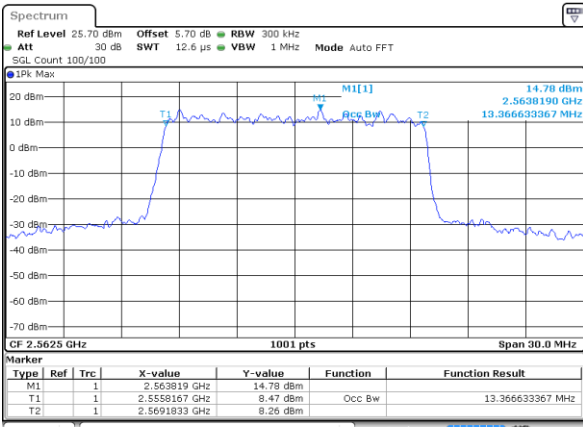

Highest Channel / 10MHz / 16QAM

Date: 9 JAN 2018 14:57:59

LTE Band 7

Lowest Channel / 15MHz / QPSK

Date: 9 JAN 2018 15:13:15

Lowest Channel / 15MHz / 16QAM

Date: 9 JAN 2018 15:12:54

Middle Channel / 15MHz / QPSK

Date: 9 JAN 2018 15:13:36

Middle Channel / 15MHz / 16QAM

Date: 9 JAN 2018 15:13:58

Highest Channel / 15MHz / QPSK

Date: 9 JAN 2018 15:14:40

Highest Channel / 15MHz / 16QAM

Date: 9 JAN 2018 15:14:19

LTE Band 7