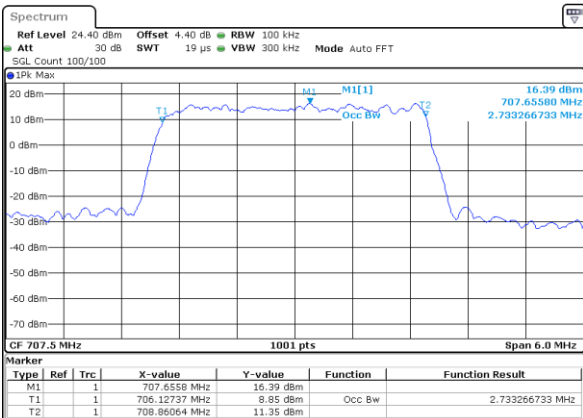

Middle Channel / 3MHz / QPSK

Date: 11 JAN 2018 10:51:18