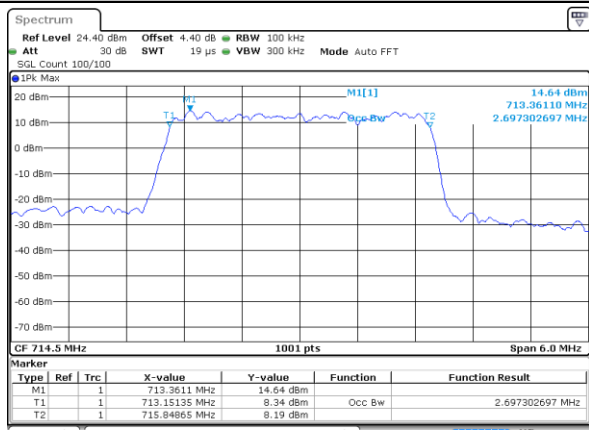

Highest Channel / 10MHz / 16QAM

Date: 11 JAN 2018 11:25:01

LTE Band 12

Lowest Channel / 1.4MHz / 64QAM

Date: 11 JAN 2018 13:54:00

Lowest Channel / 3MHz / 64QAM

Date: 11 JAN 2018 13:55:14

Middle Channel / 1.4MHz / 64QAM

Date: 11 JAN 2018 13:54:22

Middle Channel / 3MHz / 64QAM

Date: 11 JAN 2018 13:55:38

Highest Channel / 1.4MHz / 64QAM

Date: 11 JAN 2018 13:54:44

Highest Channel / 3MHz / 64QAM

Date: 11 JAN 2018 13:56:02

LTE Band 12

Lowest Channel / 5MHz / 64QAM

Date: 11 JAN 2018 14:01:31

Lowest Channel / 10MHz / 64QAM

Date: 11 JAN 2018 14:08:56

Middle Channel / 5MHz / 64QAM

Date: 11 JAN 2018 14:01:59

Middle Channel / 10MHz / 64QAM

Date: 11 JAN 2018 14:09:41