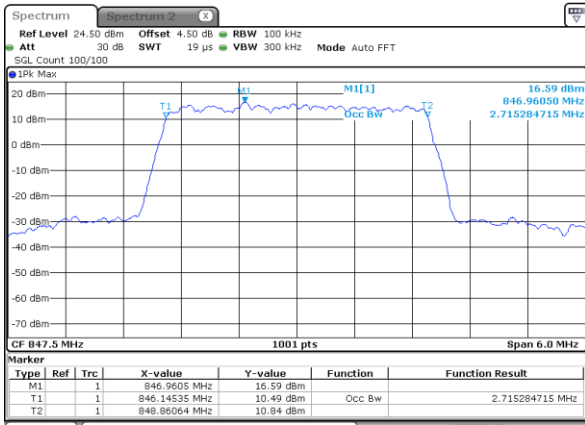

Date: 10 JAN 2018 18:59:39

Middle Channel / 1.4MHz / 16QAM

Date: 10 JAN 2018 18:59:49

Highest Channel / 1.4MHz / QPSK

Date: 10 JAN 2018 19:02:11

Highest Channel / 1.4MHz / 16QAM

Date: 10 JAN 2018 19:02:22

LTE Band 5

Lowest Channel / 3MHz / QPSK

Date: 10 JAN 2018 19:11:16

Lowest Channel / 3MHz / 16QAM

Date: 10 JAN 2018 19:11:26

Middle Channel / 3MHz / QPSK

Date: 10 JAN 2018 19:20:21

Middle Channel / 3MHz / 16QAM

Date: 10 JAN 2018 19:20:31

Highest Channel / 3MHz / QPSK

Date: 10 JAN 2018 19:22:53

Highest Channel / 3MHz / 16QAM

Date: 10 JAN 2018 19:23:04

LTE Band 5

Lowest Channel / 5MHz / QPSK

Date: 10 JAN 2018 19:31:58

Lowest Channel / 5MHz / 16QAM