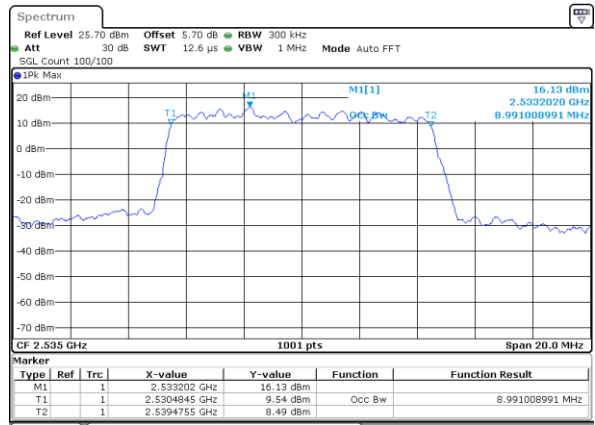

Date: 9 JAN 2018 14:30:05

Highest Channel / 5MHz / QPSK

Date: 9 JAN 2018 14:30:47

Highest Channel / 5MHz / 16QAM

Date: 9 JAN 2018 14:31:08

LTE Band 7

Lowest Channel / 10MHz / QPSK

Date: 9 JAN 2018 14:56:13

Lowest Channel / 10MHz / 16QAM

Date: 9 JAN 2018 14:56:34

Middle Channel / 10MHz / QPSK

Date: 9 JAN 2018 14:57:17

Middle Channel / 10MHz / 16QAM

Date: 9 JAN 2018 14:56:55

Highest Channel / 10MHz / QPSK

Date: 9 JAN 2018 14:57:38

Highest Channel / 10MHz / 16QAM

Date: 9 JAN 2018 14:57:59

LTE Band 7

Lowest Channel / 15MHz / QPSK

Date: 9 JAN 2018 15:13:15

Lowest Channel / 15MHz / 16QAM

Date: 9 JAN 2018 15:12:54

Middle Channel / 15MHz / QPSK