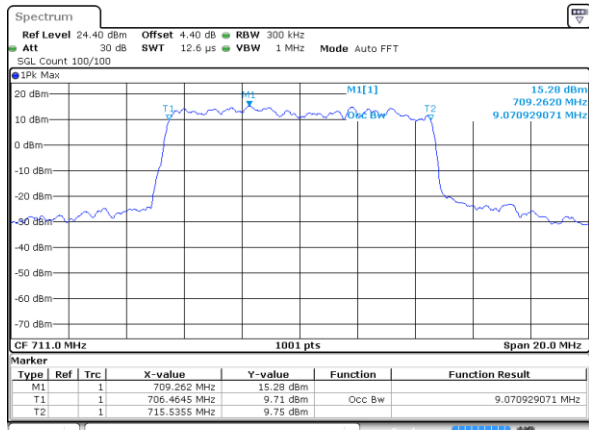

Date: 11 JAN 2018 13:54:22

Middle Channel / 3MHz / 64QAM

Date: 11 JAN 2018 13:55:38

Highest Channel / 1.4MHz / 64QAM

Date: 11 JAN 2018 13:54:44

Highest Channel / 3MHz / 64QAM

Date: 11 JAN 2018 13:56:02

LTE Band 12

Lowest Channel / 5MHz / 64QAM

Date: 11 JAN 2018 14:01:31

Lowest Channel / 10MHz / 64QAM

Date: 11 JAN 2018 14:08:56

Middle Channel / 5MHz / 64QAM

Date: 11 JAN 2018 14:01:59

Middle Channel / 10MHz / 64QAM

Date: 11 JAN 2018 14:09:41

Highest Channel / 5MHz / 64QAM

Date: 11 JAN 2018 14:02:21

Highest Channel / 10MHz / 64QAM

Date: 11 JAN 2018 14:10:03

LTE Band 13

Lowest Channel / 5MHz / QPSK

Date: 8 JAN 2018 15:43:54

Lowest Channel / 5MHz / 16QAM