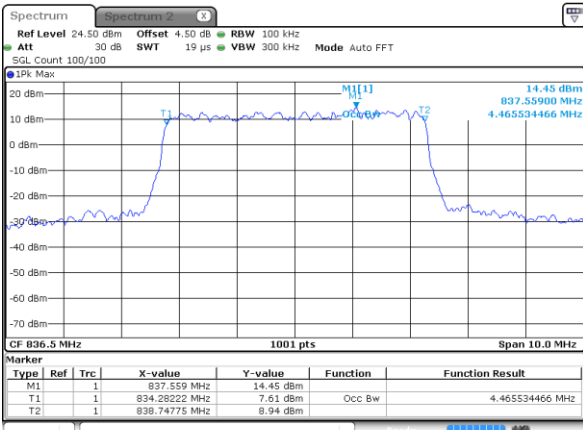

Middle Channel / 5MHz / 64QAM

Date: 10 JAN 2018 22:05:52