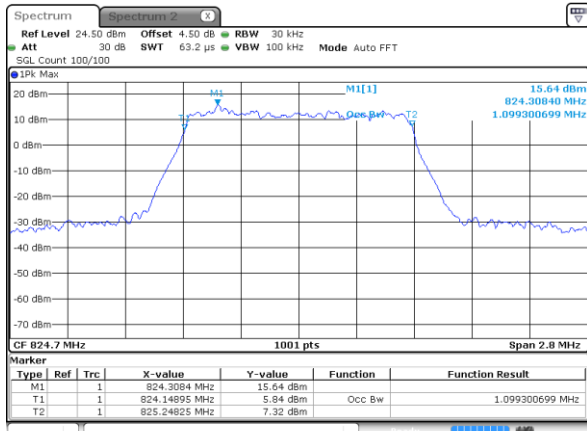

Middle Channel / 10MHz / 16QAM

Date: 10 JAN 2018 20:01:55

Highest Channel / 10MHz / QPSK

Date: 10 JAN 2018 20:04:17

Highest Channel / 10MHz / 16QAM

Date: 10 JAN 2018 20:04:28

LTE Band 5

Lowest Channel / 1.4MHz / 64QAM

Date: 10 JAN 2018 22:03:21

Lowest Channel / 3MHz / 64QAM

Date: 10 JAN 2018 22:04:26

Middle Channel / 1.4MHz / 64QAM

Date: 10 JAN 2018 22:03:43

Middle Channel / 3MHz / 64QAM

Date: 10 JAN 2018 22:04:47

Highest Channel / 1.4MHz / 64QAM