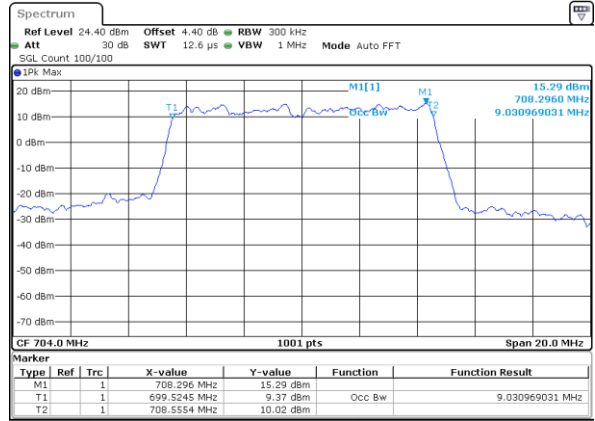

LTE Band 12

Lowest Channel / 5MHz / QPSK

Date: 11 JAN 2018 11:07:27

Lowest Channel / 5MHz / 16QAM

Date: 11 JAN 2018 11:07:38

Middle Channel / 5MHz / QPSK

Date: 11 JAN 2018 11:07:59

Middle Channel / 5MHz / 16QAM

Date: 11 JAN 2018 11:07:48

Highest Channel / 5MHz / QPSK

Date: 11 JAN 2018 11:08:10

Highest Channel / 5MHz / 16QAM

Date: 11 JAN 2018 11:08:20

LTE Band 12

Lowest Channel / 10MHz / QPSK

Date: 11 JAN 2018 11:24:08

Lowest Channel / 10MHz / 16QAM

Date: 11 JAN 2018 11:24:19

Middle Channel / 10MHz / QPSK

Date: 11 JAN 2018 11:24:40

Middle Channel / 10MHz / 16QAM

Date: 11 JAN 2018 11:24:29

Highest Channel / 10MHz / QPSK

Date: 11 JAN 2018 11:24:51