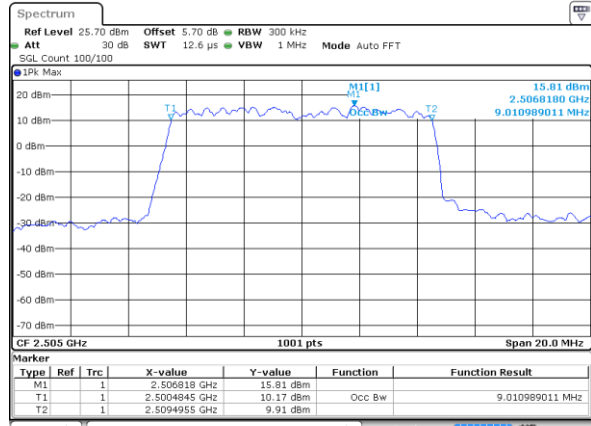

Highest Channel / 20MHz / QPSK

Date: 9 JAN 2018 15:31:21

Highest Channel / 20MHz / 16QAM

Date: 9 JAN 2018 15:31:00

Lowest Channel / 5MHz / 64QAM

Date: 9 JAN 2018 15:55:21

Lowest Channel / 10MHz / 64QAM

Date: 9 JAN 2018 15:56:25