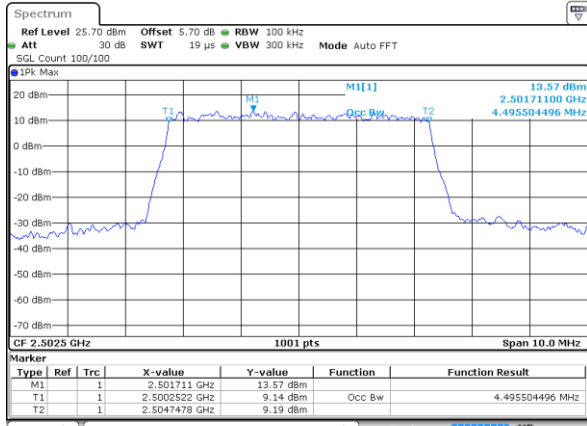

Highest Channel / 20MHz / QPSK

Date: 9 JAN 2018 15:31:21

Highest Channel / 20MHz / 16QAM

Date: 9 JAN 2018 15:31:00

Lowest Channel / 5MHz / 64QAM

Date: 9 JAN 2018 15:55:21

Lowest Channel / 10MHz / 64QAM

Date: 9 JAN 2018 15:56:25

Middle Channel / 5MHz / 64QAM

Date: 9 JAN 2018 15:55:42

Middle Channel / 10MHz / 64QAM

Date: 9 JAN 2018 15:56:46

Highest Channel / 5MHz / 64QAM

Date: 9 JAN 2018 15:56:04

Highest Channel / 10MHz / 64QAM

Date: 9 JAN 2018 15:57:07