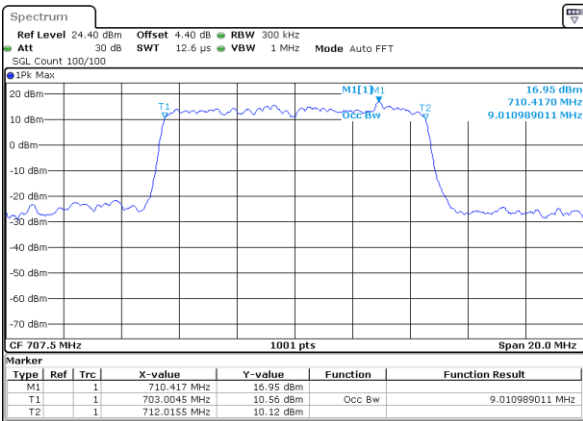

LTE Band 12

Lowest Channel / 5MHz / QPSK

Date: 11 JAN 2018 11:07:27

Lowest Channel / 5MHz / 16QAM

Date: 11 JAN 2018 11:07:38

Middle Channel / 5MHz / QPSK

Date: 11 JAN 2018 11:07:59

Middle Channel / 5MHz / 16QAM

Date: 11 JAN 2018 11:07:48

Highest Channel / 5MHz / QPSK

Date: 11 JAN 2018 11:08:10

Highest Channel / 5MHz / 16QAM

Date: 11 JAN 2018 11:08:20

LTE Band 12

Lowest Channel / 10MHz / QPSK

Date: 11 JAN 2018 11:24:08

Lowest Channel / 10MHz / 16QAM

Date: 11 JAN 2018 11:24:19

Middle Channel / 10MHz / QPSK

Date: 11 JAN 2018 11:24:40

Middle Channel / 10MHz / 16QAM

Date: 11 JAN 2018 11:24:29

Highest Channel / 10MHz / QPSK

Date: 11 JAN 2018 11:24:51

Highest Channel / 10MHz / 16QAM

Date: 11 JAN 2018 11:25:01

LTE Band 12

Lowest Channel / 1.4MHz / 64QAM

Date: 11 JAN 2018 13:54:00

Lowest Channel / 3MHz / 64QAM

Date: 11 JAN 2018 13:55:14

Middle Channel / 1.4MHz / 64QAM