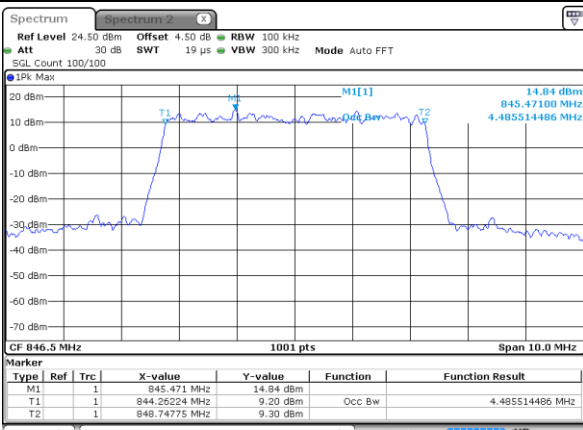

Middle Channel / 5MHz / 64QAM

Date: 10 JAN 2018 22:05:52

Middle Channel / 10MHz / 64QAM

Date: 10 JAN 2018 22:06:57

Highest Channel / 5MHz / 64QAM

Date: 10 JAN 2018 22:06:13

Highest Channel / 10MHz / 64QAM

Date: 10 JAN 2018 22:07:19