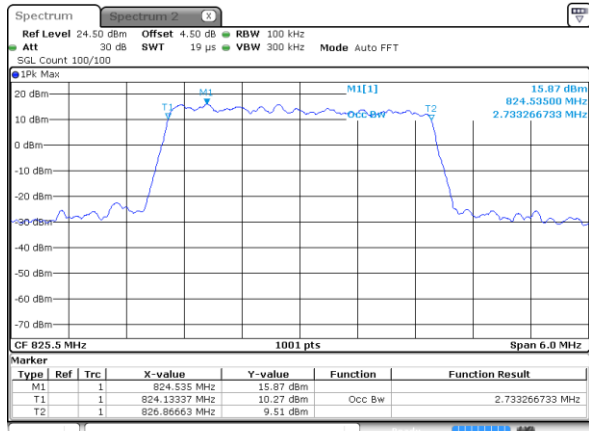

Lowest Channel / 3MHz / 64QAM

Date: 10 JAN 2018 22:04:26