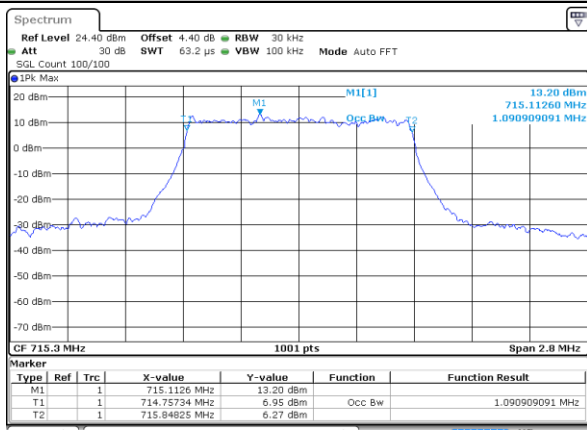

Highest Channel / 10MHz / 16QAM

Date: 11 JAN 2018 11:25:01

LTE Band 12

Lowest Channel / 1.4MHz / 64QAM

Date: 11 JAN 2018 13:54:00

Lowest Channel / 3MHz / 64QAM

Date: 11 JAN 2018 13:55:14

Middle Channel / 1.4MHz / 64QAM

Date: 11 JAN 2018 13:54:22

Middle Channel / 3MHz / 64QAM

Date: 11 JAN 2018 13:55:38

Highest Channel / 1.4MHz / 64QAM

Date: 11 JAN 2018 13:54:44

Highest Channel / 3MHz / 64QAM

Date: 11 JAN 2018 13:56:02

LTE Band 12