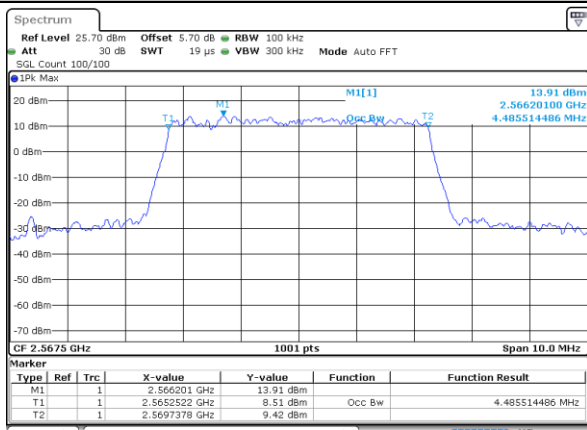

LTE Band 7

Lowest Channel / 5MHz / QPSK

Date: 9 JAN 2018 14:29:22

Lowest Channel / 5MHz / 16QAM

Date: 9 JAN 2018 14:29:44

Middle Channel / 5MHz / QPSK

Date: 9 JAN 2018 14:30:26

Middle Channel / 5MHz / 16QAM

Date: 9 JAN 2018 14:30:05

Highest Channel / 5MHz / QPSK

Date: 9 JAN 2018 14:30:47

Highest Channel / 5MHz / 16QAM

Date: 9 JAN 2018 14:31:08

LTE Band 7

Lowest Channel / 10MHz / QPSK

Date: 9 JAN 2018 14:56:13