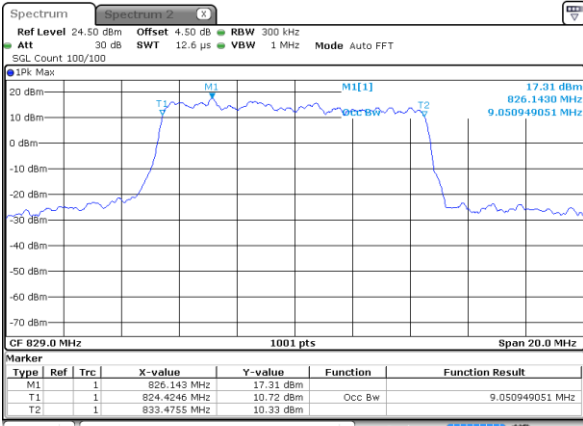

Highest Channel / 3MHz / QPSK

Date: 10 JAN 2018 19:22:53

Highest Channel / 3MHz / 16QAM

Date: 10 JAN 2018 19:23:04

LTE Band 5

Lowest Channel / 5MHz / QPSK

Date: 10 JAN 2018 19:31:58

Lowest Channel / 5MHz / 16QAM

Date: 10 JAN 2018 19:32:09

Middle Channel / 5MHz / QPSK

Date: 10 JAN 2018 19:41:03

Middle Channel / 5MHz / 16QAM

Date: 10 JAN 2018 19:41:13

Highest Channel / 5MHz / QPSK

Date: 10 JAN 2018 19:43:36

Highest Channel / 5MHz / 16QAM

Date: 10 JAN 2018 19:43:46

LTE Band 5

Lowest Channel / 10MHz / QPSK

Date: 10 JAN 2018 19:52:40

Lowest Channel / 10MHz / 16QAM

Date: 10 JAN 2018 19:52:51

Middle Channel / 10MHz / QPSK

Date: 10 JAN 2018 20:01:45