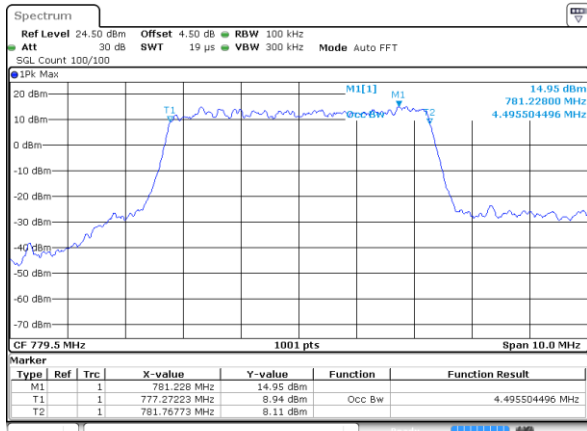

Date: 11 JAN 2018 13:54:22

Middle Channel / 3MHz / 64QAM

Date: 11 JAN 2018 13:55:38

Highest Channel / 1.4MHz / 64QAM

Date: 11 JAN 2018 13:54:44

Highest Channel / 3MHz / 64QAM

Date: 11 JAN 2018 13:56:02

LTE Band 12

Lowest Channel / 5MHz / 64QAM

Date: 11 JAN 2018 14:01:31

Lowest Channel / 10MHz / 64QAM

Date: 11 JAN 2018 14:08:56

Middle Channel / 5MHz / 64QAM

Date: 11 JAN 2018 14:01:59

Middle Channel / 10MHz / 64QAM

Date: 11 JAN 2018 14:09:41

Highest Channel / 5MHz / 64QAM

Date: 11 JAN 2018 14:02:21

Highest Channel / 10MHz / 64QAM

Date: 11 JAN 2018 14:10:03

LTE Band 13

Lowest Channel / 5MHz / QPSK

Date: 8 JAN 2018 15:43:54

Lowest Channel / 5MHz / 16QAM