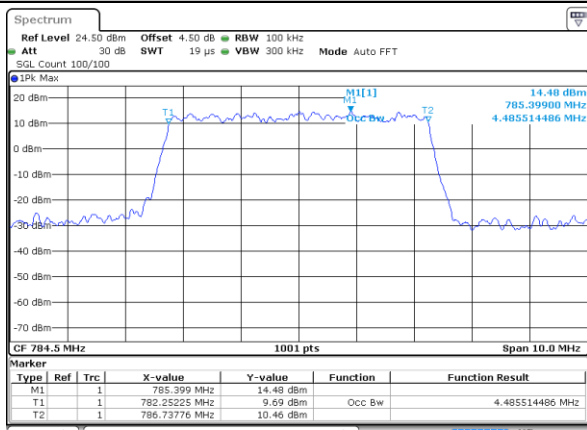

Highest Channel / 5MHz / 64QAM

Date: 11 JAN 2018 14:02:21

Highest Channel / 10MHz / 64QAM

Date: 11 JAN 2018 14:10:03

LTE Band 13

Lowest Channel / 5MHz / QPSK

Date: 8 JAN 2018 15:43:54

Lowest Channel / 5MHz / 16QAM

Date: 8 JAN 2018 15:43:44

Middle Channel / 5MHz / QPSK

Date: 8 JAN 2018 15:52:50

Middle Channel / 5MHz / 16QAM

Date: 8 JAN 2018 15:53:00

Highest Channel / 5MHz / QPSK

Date: 8 JAN 2018 15:55:22

Highest Channel / 5MHz / 16QAM

Date: 8 JAN 2018 15:55:33

LTE Band 13

Middle Channel / 10MHz / QPSK

Date: 8 JAN 2018 16:06:18

Middle Channel / 10MHz / 16QAM

Date: 8 JAN 2018 16:06:29

LTE Band 13

Lowest Channel / 5MHz / 64QAM