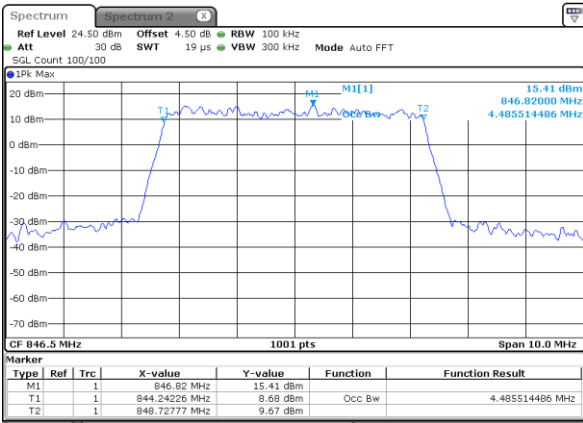

Highest Channel / 3MHz / QPSK

Date: 10 JAN 2018 19:22:53

Highest Channel / 3MHz / 16QAM

Date: 10 JAN 2018 19:23:04

LTE Band 5

Lowest Channel / 5MHz / QPSK

Date: 10 JAN 2018 19:31:58

Lowest Channel / 5MHz / 16QAM

Date: 10 JAN 2018 19:32:09

Middle Channel / 5MHz / QPSK

Date: 10 JAN 2018 19:41:03

Middle Channel / 5MHz / 16QAM

Date: 10 JAN 2018 19:41:13

Highest Channel / 5MHz / QPSK

Date: 10 JAN 2018 19:43:36

Highest Channel / 5MHz / 16QAM

Date: 10 JAN 2018 19:43:46

LTE Band 5

Lowest Channel / 10MHz / QPSK

Date: 10 JAN 2018 19:52:40

Lowest Channel / 10MHz / 16QAM

Date: 10 JAN 2018 19:52:51

Middle Channel / 10MHz / QPSK

Date: 10 JAN 2018 20:01:45

Middle Channel / 10MHz / 16QAM

Date: 10 JAN 2018 20:01:55

Highest Channel / 10MHz / QPSK

Date: 10 JAN 2018 20:04:17

Highest Channel / 10MHz / 16QAM

Date: 10 JAN 2018 20:04:28

LTE Band 5

Lowest Channel / 1.4MHz / 64QAM