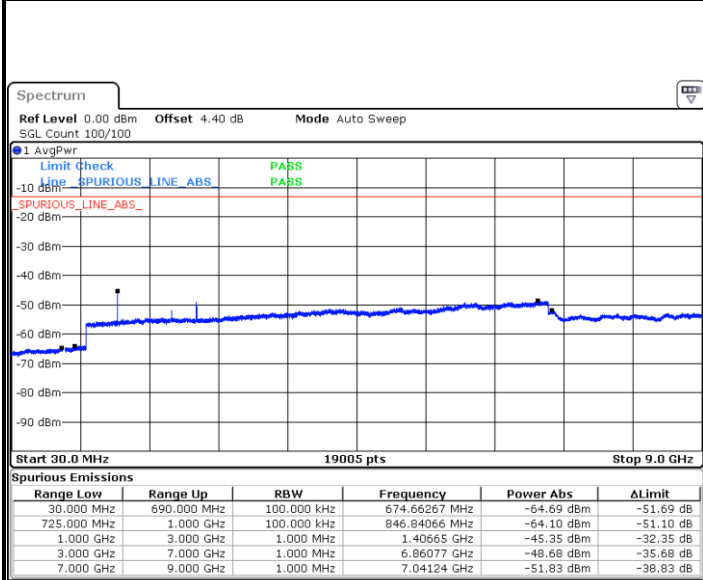

Date: 6 JAN 2018 14:50:07

Lowest Channel / 16QAM

Date: 6 JAN 2018 14:51:03

Middle Channel / QPSK

Date: 6 JAN 2018 14:52:53

Middle Channel / 16QAM

Date: 6 JAN 2018 14:51:58

LTE Band 12 / 5MHz

Highest Channel / QPSK

Highest Channel / 16QAM

Date: 6 JAN 2018 14:53:48

Date: 6 JAN 2018 14:54:43

LTE Band 12 / 10MHz

Lowest Channel / QPSK

Lowest Channel / 16QAM

Date: 6 JAN 2018 15:06:50

Date: 6 JAN 2018 15:07:45

LTE Band 12 / 10MHz

Middle Channel / QPSK

Date: 6 JAN 2018 15:09:35

Middle Channel / 16QAM

Date: 6 JAN 2018 15:08:40

Highest Channel / QPSK

Date: 6 JAN 2018 15:10:31

Highest Channel / 16QAM

Date: 6 JAN 2018 15:11:26

LTE Band 12 / 1.4MHz

Lowest Channel / 64QAM

Middle Channel / 64QAM

Date: 6 JAN 2018 16:40:00

Date: 6 JAN 2018 16:40:56

Highest Channel / 64QAM