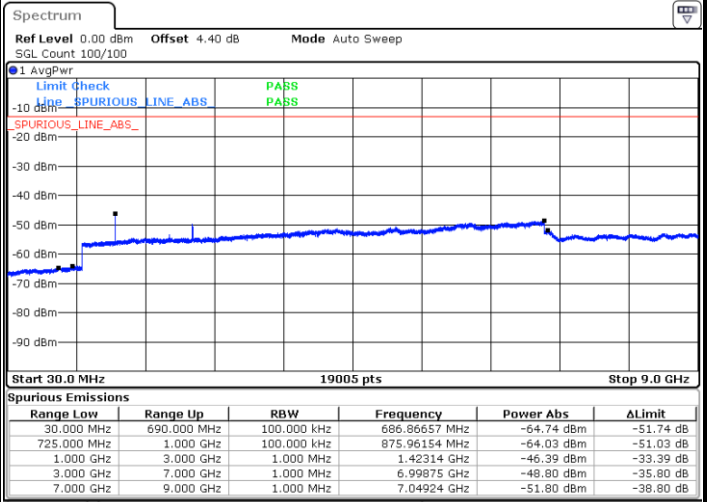

Date: 6 JAN 2018 14:36:10

Date: 6 JAN 2018 14:35:15

Highest Channel / QPSK

Highest Channel / 16QAM

Date: 6 JAN 2018 14:37:05

Date: 6 JAN 2018 14:38:00

LTE Band 12 / 5MHz

Lowest Channel / QPSK

Date: 6 JAN 2018 14:50:07

Lowest Channel / 16QAM

Date: 6 JAN 2018 14:51:03

Middle Channel / QPSK

Date: 6 JAN 2018 14:52:53

Middle Channel / 16QAM

Date: 6 JAN 2018 14:51:58

LTE Band 12 / 5MHz

Highest Channel / QPSK

Highest Channel / 16QAM

Date: 6 JAN 2018 14:53:48

Date: 6 JAN 2018 14:54:43

LTE Band 12 / 10MHz

Lowest Channel / QPSK

Lowest Channel / 16QAM

Date: 6 JAN 2018 15:06:50

Date: 6 JAN 2018 15:07:45

LTE Band 12 / 10MHz

Middle Channel / QPSK

Date: 6 JAN 2018 15:09:35

Middle Channel / 16QAM

Date: 6 JAN 2018 15:08:40

Highest Channel / QPSK

Date: 6 JAN 2018 15:10:31