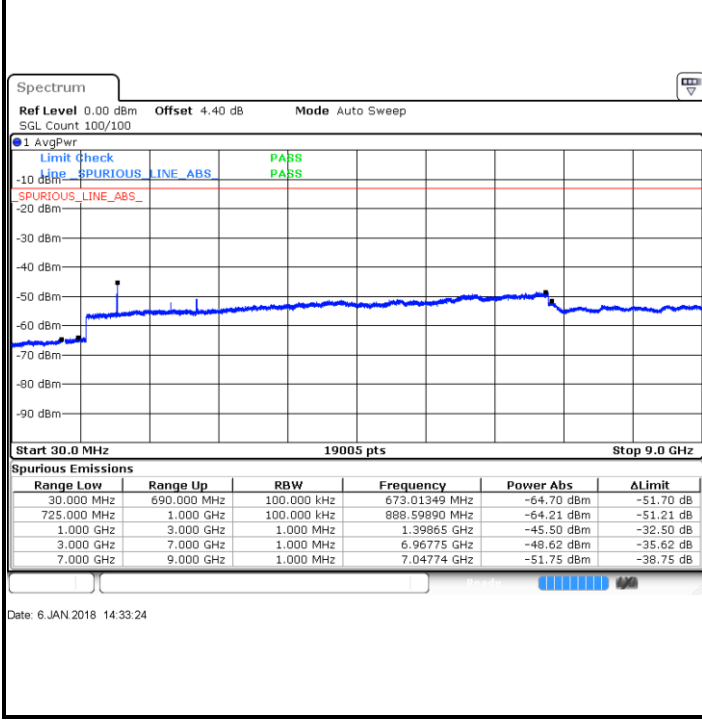

Date: 6 JAN 2018 14:16:41

Lowest Channel / 16QAM

Date: 6 JAN 2018 14:17:37

Middle Channel / QPSK

Date: 6 JAN 2018 14:19:27

Middle Channel / 16QAM

Date: 6 JAN 2018 14:18:32

LTE Band 12 / 1.4MHz

Highest Channel / QPSK

Highest Channel / 16QAM

LTE Band 12 / 3MHz

Lowest Channel / QPSK

Lowest Channel / 16QAM

LTE Band 12 / 3MHz

Middle Channel / QPSK

Middle Channel / 16QAM

Date: 6 JAN 2018 14:36:10

Date: 6 JAN 2018 14:35:15

Highest Channel / QPSK

Highest Channel / 16QAM

Date: 6 JAN 2018 14:37:05

Date: 6 JAN 2018 14:38:00

LTE Band 12 / 5MHz

Lowest Channel / QPSK

Date: 6 JAN 2018 14:50:07

Lowest Channel / 16QAM

Date: 6 JAN 2018 14:51:03

Middle Channel / QPSK

Date: 6 JAN 2018 14:52:53

Middle Channel / 16QAM

Date: 6 JAN 2018 14:51:58

LTE Band 12 / 5MHz