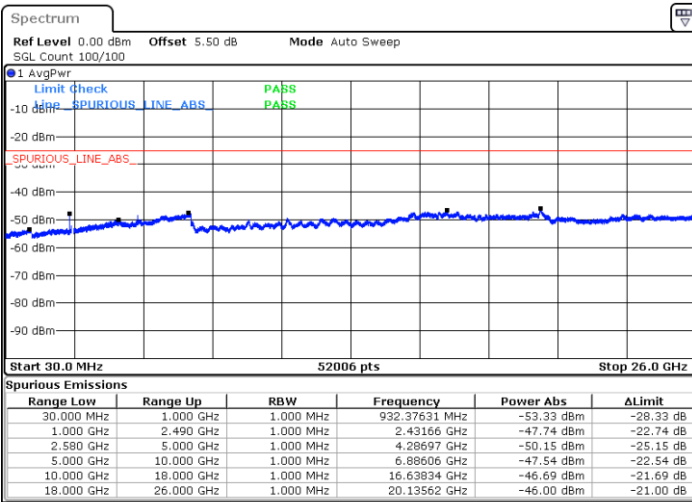

Highest Channel / 64QAM

Date: 6 JAN 2018 13:31:13

LTE Band 7 / 5MHz

Lowest Channel / QPSK

Lowest Channel / 16QAM

Date: 6 JAN 2018 09:22:58

Date: 6 JAN 2018 09:23:52

Middle Channel / QPSK

Middle Channel / 16QAM

Date: 6 JAN 2018 09:25:42

Date: 6 JAN 2018 09:24:47

LTE Band 7 / 5MHz

Highest Channel / QPSK

Highest Channel / 16QAM

Date: 6 JAN 2018 09:26:36

Date: 6 JAN 2018 09:27:30

LTE Band 7 / 10MHz

Lowest Channel / QPSK

Lowest Channel / 16QAM

Date: 6 JAN 2018 09:39:40

Date: 6 JAN 2018 09:40:35

LTE Band 7 / 10MHz

Middle Channel / QPSK

Middle Channel / 16QAM