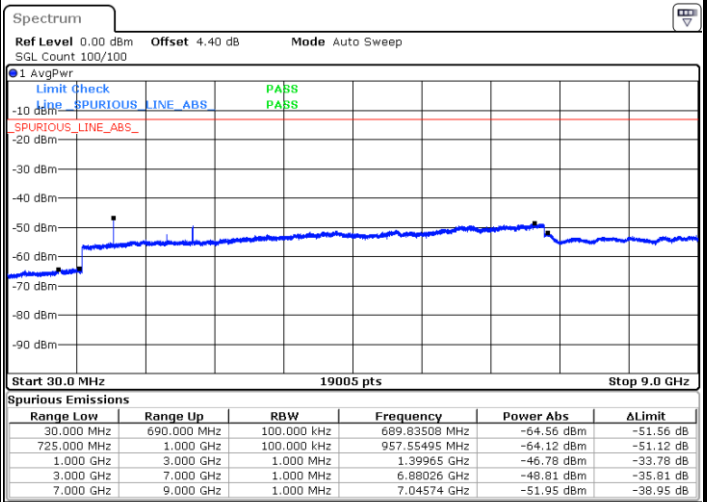

Date: 6 JAN 2018 14:50:07

Lowest Channel / 16QAM

Date: 6 JAN 2018 14:51:03

Middle Channel / QPSK

Date: 6 JAN 2018 14:52:53

Middle Channel / 16QAM

Date: 6 JAN 2018 14:51:58

LTE Band 12 / 5MHz

Highest Channel / QPSK

Highest Channel / 16QAM

Date: 6 JAN 2018 14:53:48

Date: 6 JAN 2018 14:54:43

LTE Band 12 / 10MHz

Lowest Channel / QPSK

Lowest Channel / 16QAM

Date: 6 JAN 2018 15:06:50

Date: 6 JAN 2018 15:07:45

LTE Band 12 / 10MHz

Middle Channel / QPSK

Date: 6 JAN 2018 15:09:35

Middle Channel / 16QAM

Date: 6 JAN 2018 15:08:40

Highest Channel / QPSK

Date: 6 JAN 2018 15:10:31

Highest Channel / 16QAM

Date: 6 JAN 2018 15:11:26

LTE Band 12 / 1.4MHz

Lowest Channel / 64QAM

Middle Channel / 64QAM

Date: 6 JAN 2018 16:40:00

Date: 6 JAN 2018 16:40:56

Highest Channel / 64QAM