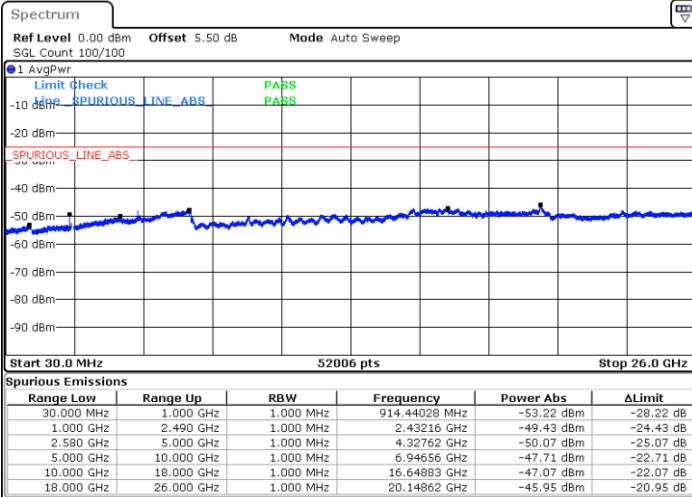

Date: 6 JAN 2018 11:01:27

LTE Band 7 / 10MHz

Lowest Channel / 64QAM

Middle Channel / 64QAM

Date: 6 JAN 2018 10:47:46

Date: 6 JAN 2018 10:48:41

Highest Channel / 64QAM

Date: 6 JAN 2018 10:49:35

LTE Band 7 / 15MHz

Lowest Channel / 64QAM

Middle Channel / 64QAM

Date: 6 JAN 2018 10:45:02

Date: 6 JAN 2018 10:45:57

Highest Channel / 64QAM

Date: 6 JAN 2018 10:46:51

LTE Band 7 / 20MHz

Lowest Channel / 64QAM

Middle Channel / 64QAM

Date: 6 JAN 2018 10:37:44

Date: 6 JAN 2018 10:38:38

Highest Channel / 64QAM

Date: 6 JAN 2018 11:16:31

LTE Band 12 / 1.4MHz

Lowest Channel / QPSK