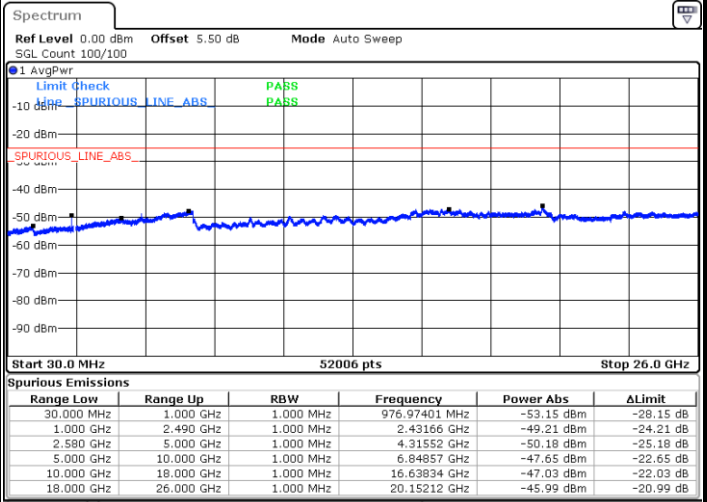

Middle Channel / 16QAM

Date: 6 JAN 2018 09:25:42

Date: 6 JAN 2018 09:24:47

LTE Band 7 / 5MHz

Highest Channel / QPSK

Highest Channel / 16QAM

Date: 6 JAN 2018 09:26:36

Date: 6 JAN 2018 09:27:30

LTE Band 7 / 10MHz

Lowest Channel / QPSK

Lowest Channel / 16QAM

Date: 6 JAN 2018 09:39:40

Date: 6 JAN 2018 09:40:35

LTE Band 7 / 10MHz

Middle Channel / QPSK

Middle Channel / 16QAM

Date: 6 JAN 2018 09:42:24

Date: 6 JAN 2018 09:41:30

Highest Channel / QPSK

Highest Channel / 16QAM

Date: 6 JAN 2018 09:43:19

Date: 6 JAN 2018 09:44:14

LTE Band 7 / 15MHz

Lowest Channel / QPSK