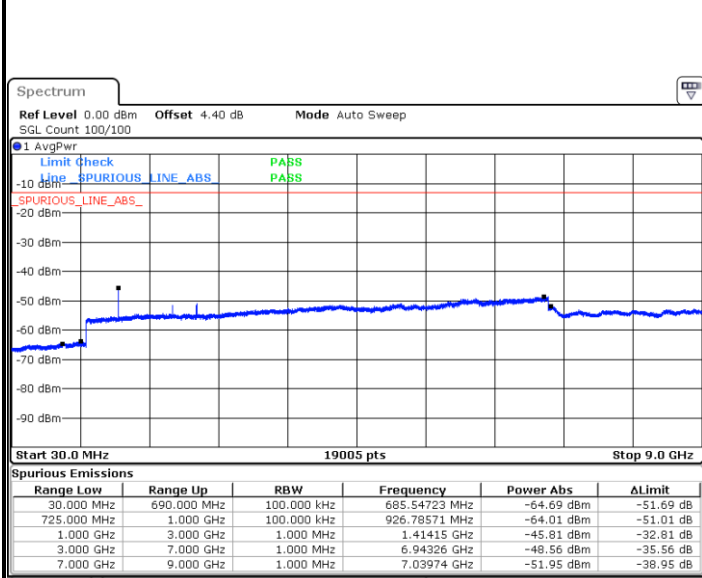

Date: 6 JAN 2018 11:01:27

LTE Band 7 / 10MHz

Lowest Channel / 64QAM

Middle Channel / 64QAM

Date: 6 JAN 2018 10:47:46

Date: 6 JAN 2018 10:48:41

Highest Channel / 64QAM

Date: 6 JAN 2018 10:49:35

LTE Band 7 / 15MHz

Lowest Channel / 64QAM

Middle Channel / 64QAM

Date: 6 JAN 2018 10:45:02

Date: 6 JAN 2018 10:45:57

Highest Channel / 64QAM

Date: 6 JAN 2018 10:46:51

LTE Band 7 / 20MHz

Lowest Channel / 64QAM

Middle Channel / 64QAM

Date: 6 JAN 2018 10:37:44

Date: 6 JAN 2018 10:38:38

Highest Channel / 64QAM

Date: 6 JAN 2018 11:16:31

LTE Band 12 / 1.4MHz

Lowest Channel / QPSK

Date: 6 JAN 2018 14:16:41

Lowest Channel / 16QAM

Date: 6 JAN 2018 14:17:37

Middle Channel / QPSK

Date: 6 JAN 2018 14:19:27

Middle Channel / 16QAM

Date: 6 JAN 2018 14:18:32

LTE Band 12 / 1.4MHz