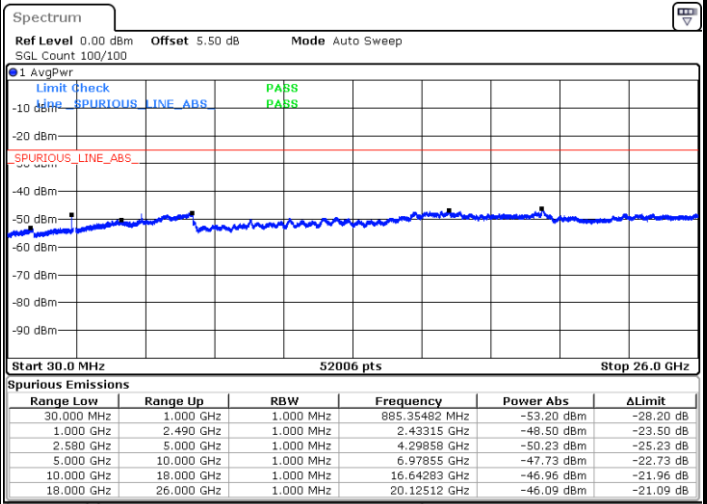

Date: 6 JAN 2018 09:42:24

Date: 6 JAN 2018 09:41:30

Highest Channel / QPSK

Highest Channel / 16QAM

Date: 6 JAN 2018 09:43:19

Date: 6 JAN 2018 09:44:14

LTE Band 7 / 15MHz

Lowest Channel / QPSK

Lowest Channel / 16QAM

Date: 6 JAN 2018 09:56:24

Date: 6 JAN 2018 09:57:18

Middle Channel / QPSK

Middle Channel / 16QAM

Date: 6 JAN 2018 09:59:08

Date: 6 JAN 2018 09:58:13

LTE Band7 / 15MHz

Highest Channel / QPSK

Date: 6 JAN 2018 10:00:02

Highest Channel / 16QAM

Date: 6 JAN 2018 10:00:57

LTE Band 7 / 20MHz

Lowest Channel / QPSK

Date: 6 JAN 2018 10:13:07

Lowest Channel / 16QAM

Date: 6 JAN 2018 10:14:02

LTE Band 7 / 20MHz

Middle Channel / QPSK

Date: 6 JAN 2018 10:15:51

Middle Channel / 16QAM

Date: 6 JAN 2018 10:14:56

Highest Channel / QPSK

Date: 6 JAN 2018 10:16:46