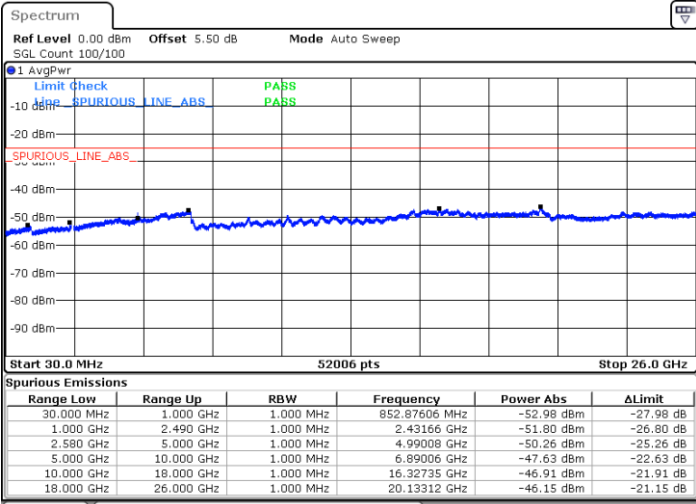

Date: 6 JAN 2018 13:33:04

Highest Channel / 64QAM

Date: 6 JAN 2018 13:33:59

LTE Band 5 / 10MHz

Lowest Channel / 64QAM

Middle Channel / 64QAM

Date: 6 JAN 2018 13:29:23

Date: 6 JAN 2018 13:30:18

Highest Channel / 64QAM

Date: 6 JAN 2018 13:31:13

LTE Band 7 / 5MHz

Lowest Channel / QPSK

Lowest Channel / 16QAM

Date: 6 JAN 2018 09:22:58

Date: 6 JAN 2018 09:23:52

Middle Channel / QPSK

Middle Channel / 16QAM

Date: 6 JAN 2018 09:25:42

Date: 6 JAN 2018 09:24:47

LTE Band 7 / 5MHz

Highest Channel / QPSK

Highest Channel / 16QAM

Date: 6 JAN 2018 09:26:36

Date: 6 JAN 2018 09:27:30