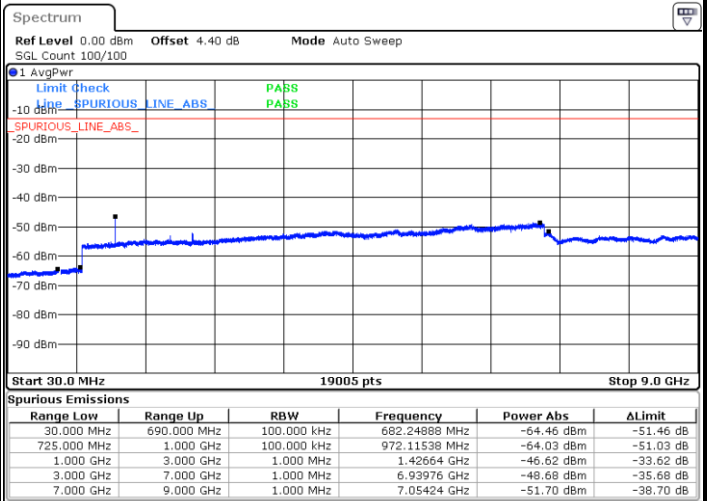

Lowest Channel / 64QAM

Middle Channel / 64QAM

Date: 6 JAN 2018 10:37:44

Date: 6 JAN 2018 10:38:38

Highest Channel / 64QAM

Date: 6 JAN 2018 11:16:31

LTE Band 12 / 1.4MHz

Lowest Channel / QPSK

Date: 6 JAN 2018 14:16:41

Lowest Channel / 16QAM

Date: 6 JAN 2018 14:17:37

Middle Channel / QPSK

Date: 6 JAN 2018 14:19:27

Middle Channel / 16QAM

Date: 6 JAN 2018 14:18:32

LTE Band 12 / 1.4MHz

Highest Channel / QPSK

Highest Channel / 16QAM

LTE Band 12 / 3MHz

Lowest Channel / QPSK

Lowest Channel / 16QAM

LTE Band 12 / 3MHz

Middle Channel / QPSK

Middle Channel / 16QAM

Date: 6 JAN 2018 14:36:10

Date: 6 JAN 2018 14:35:15

Highest Channel / QPSK

Highest Channel / 16QAM

Date: 6 JAN 2018 14:37:05

Date: 6 JAN 2018 14:38:00

LTE Band 12 / 5MHz

Lowest Channel / QPSK