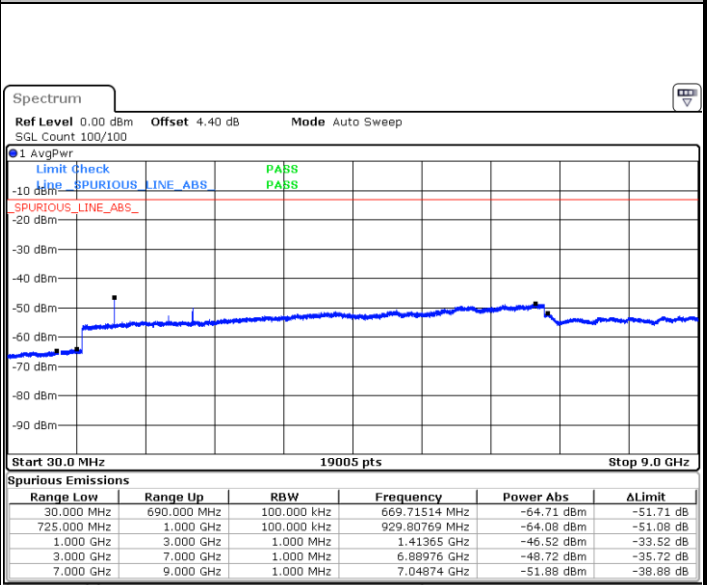

Highest Channel / QPSK

Highest Channel / 16QAM

Date: 6 JAN 2018 14:53:48

Date: 6 JAN 2018 14:54:43

LTE Band 12 / 10MHz

Lowest Channel / QPSK

Lowest Channel / 16QAM

Date: 6 JAN 2018 15:06:50

Date: 6 JAN 2018 15:07:45

LTE Band 12 / 10MHz

Middle Channel / QPSK

Date: 6 JAN 2018 15:09:35

Middle Channel / 16QAM

Date: 6 JAN 2018 15:08:40

Highest Channel / QPSK

Date: 6 JAN 2018 15:10:31

Highest Channel / 16QAM

Date: 6 JAN 2018 15:11:26

LTE Band 12 / 1.4MHz

Lowest Channel / 64QAM

Middle Channel / 64QAM

Date: 6 JAN 2018 16:40:00

Date: 6 JAN 2018 16:40:56

Highest Channel / 64QAM