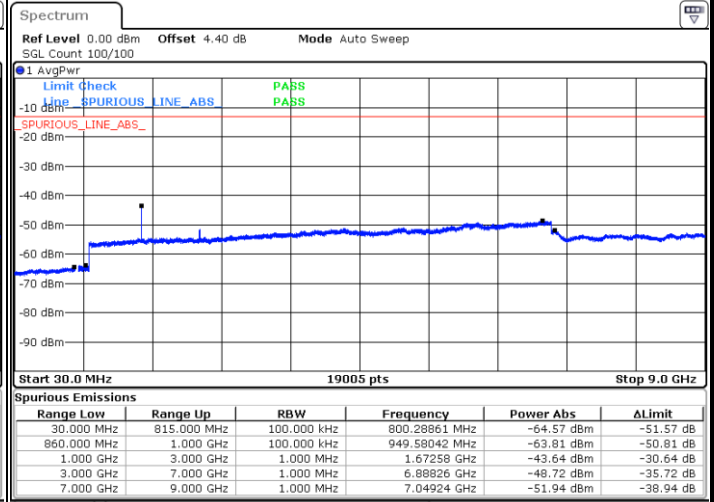

Lowest Channel / QPSK

Date: 6 JAN 2018 12:45:05

Lowest Channel / 16QAM

Date: 6 JAN 2018 12:46:00

LTE Band 5 / 10MHz

Middle Channel / QPSK

Middle Channel / 16QAM

Date: 6 JAN 2018 12:47:38

Date: 6 JAN 2018 12:48:33

Highest Channel / QPSK

Highest Channel / 16QAM

Date: 6 JAN 2018 12:56:43

Date: 6 JAN 2018 12:57:39

LTE Band 5 / 1.4MHz

Lowest Channel / 64QAM

Middle Channel / 64QAM

Date: 6 JAN 2018 13:50:45

Date: 6 JAN 2018 13:51:40

Highest Channel / 64QAM

Date: 6 JAN 2018 13:52:36

LTE Band 5 / 5MHz

Lowest Channel / 64QAM

Date: 6 JAN 2018 13:32:08

Middle Channel / 64QAM

Date: 6 JAN 2018 13:33:04

Highest Channel / 64QAM

Date: 6 JAN 2018 13:33:59

LTE Band 5 / 10MHz

Lowest Channel / 64QAM

Middle Channel / 64QAM

Date: 6 JAN 2018 13:29:23

Date: 6 JAN 2018 13:30:18