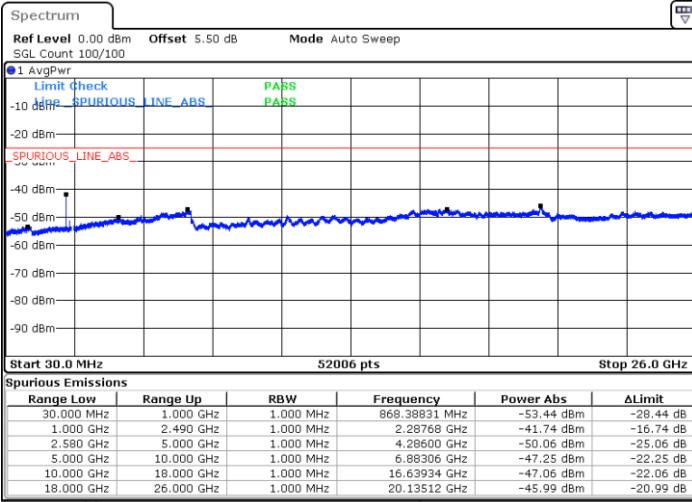

Highest Channel / 64QAM

Date: 6 JAN 2018 13:31:13

LTE Band 7 / 5MHz

Lowest Channel / QPSK

Lowest Channel / 16QAM

Date: 6 JAN 2018 09:22:58

Date: 6 JAN 2018 09:23:52

Middle Channel / QPSK

Middle Channel / 16QAM

Date: 6 JAN 2018 09:25:42

Date: 6 JAN 2018 09:24:47

LTE Band 7 / 5MHz

Highest Channel / QPSK

Highest Channel / 16QAM

Date: 6 JAN 2018 09:26:36

Date: 6 JAN 2018 09:27:30

LTE Band 7 / 10MHz

Lowest Channel / QPSK

Lowest Channel / 16QAM

Date: 6 JAN 2018 09:39:40

Date: 6 JAN 2018 09:40:35

LTE Band 7 / 10MHz

Middle Channel / QPSK

Middle Channel / 16QAM