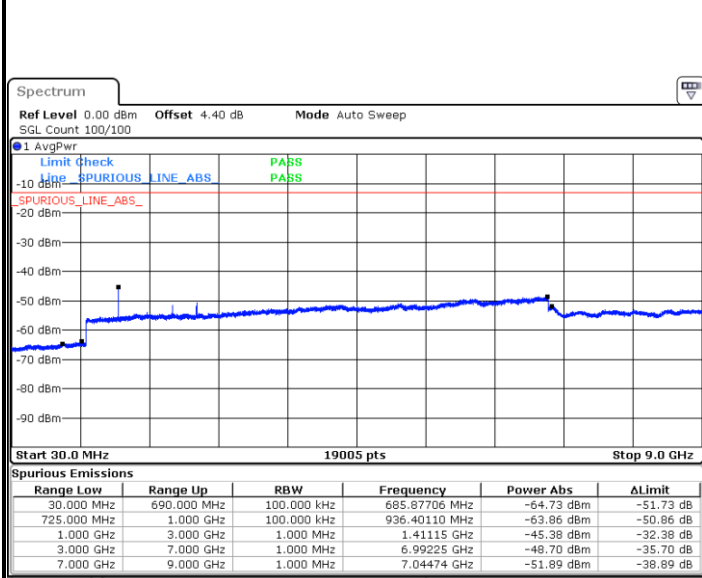

Highest Channel / QPSK

Highest Channel / 16QAM

LTE Band 12 / 3MHz

Lowest Channel / QPSK

Lowest Channel / 16QAM

LTE Band 12 / 3MHz

Middle Channel / QPSK

Middle Channel / 16QAM

Date: 6 JAN 2018 14:36:10

Date: 6 JAN 2018 14:35:15

Highest Channel / QPSK

Highest Channel / 16QAM

Date: 6 JAN 2018 14:37:05

Date: 6 JAN 2018 14:38:00

LTE Band 12 / 5MHz

Lowest Channel / QPSK

Date: 6 JAN 2018 14:50:07

Lowest Channel / 16QAM

Date: 6 JAN 2018 14:51:03

Middle Channel / QPSK

Date: 6 JAN 2018 14:52:53

Middle Channel / 16QAM

Date: 6 JAN 2018 14:51:58

LTE Band 12 / 5MHz

Highest Channel / QPSK

Highest Channel / 16QAM

Date: 6 JAN 2018 14:53:48

Date: 6 JAN 2018 14:54:43

LTE Band 12 / 10MHz

Lowest Channel / QPSK

Lowest Channel / 16QAM

Date: 6 JAN 2018 15:06:50