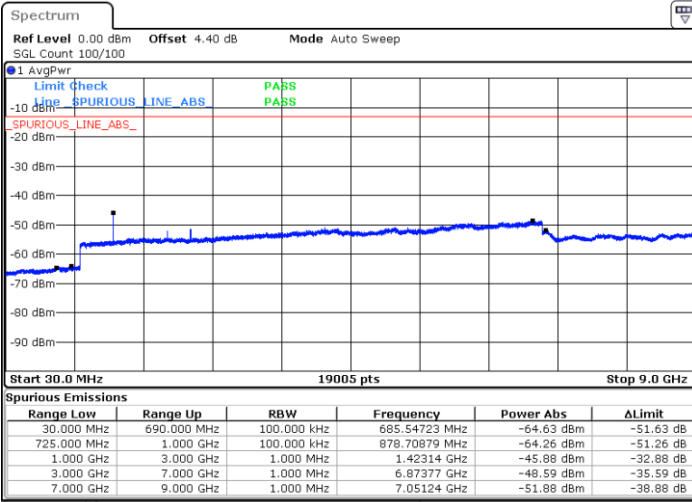

Date: 6 JAN 2018 14:36:10

Date: 6 JAN 2018 14:35:15

Highest Channel / QPSK

Highest Channel / 16QAM

Date: 6 JAN 2018 14:37:05

Date: 6 JAN 2018 14:38:00

LTE Band 12 / 5MHz

Lowest Channel / QPSK

Date: 6 JAN 2018 14:50:07

Lowest Channel / 16QAM

Date: 6 JAN 2018 14:51:03

Middle Channel / QPSK

Date: 6 JAN 2018 14:52:53

Middle Channel / 16QAM

Date: 6 JAN 2018 14:51:58

LTE Band 12 / 5MHz

Highest Channel / QPSK

Highest Channel / 16QAM

Date: 6 JAN 2018 14:53:48

Date: 6 JAN 2018 14:54:43

LTE Band 12 / 10MHz

Lowest Channel / QPSK

Lowest Channel / 16QAM

Date: 6 JAN 2018 15:06:50

Date: 6 JAN 2018 15:07:45

LTE Band 12 / 10MHz

Middle Channel / QPSK

Date: 6 JAN 2018 15:09:35

Middle Channel / 16QAM

Date: 6 JAN 2018 15:08:40

Highest Channel / QPSK

Date: 6 JAN 2018 15:10:31