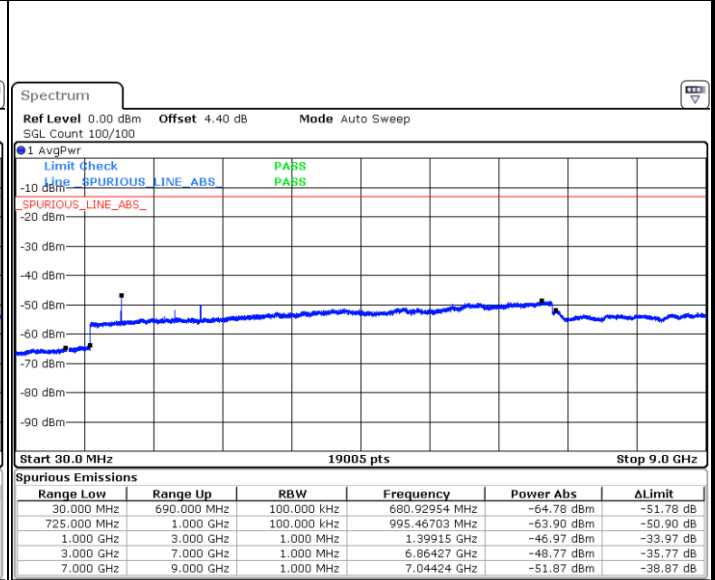

Highest Channel / QPSK

Highest Channel / 16QAM

LTE Band 12 / 3MHz

Lowest Channel / QPSK

Lowest Channel / 16QAM

LTE Band 12 / 3MHz

Middle Channel / QPSK

Middle Channel / 16QAM

Date: 6 JAN 2018 14:36:10

Date: 6 JAN 2018 14:35:15

Highest Channel / QPSK

Highest Channel / 16QAM

Date: 6 JAN 2018 14:37:05

Date: 6 JAN 2018 14:38:00

LTE Band 12 / 5MHz

Lowest Channel / QPSK

Date: 6 JAN 2018 14:50:07

Lowest Channel / 16QAM

Date: 6 JAN 2018 14:51:03

Middle Channel / QPSK

Date: 6 JAN 2018 14:52:53

Middle Channel / 16QAM

Date: 6 JAN 2018 14:51:58

LTE Band 12 / 5MHz

Highest Channel / QPSK

Highest Channel / 16QAM

Date: 6 JAN 2018 14:53:48

Date: 6 JAN 2018 14:54:43

LTE Band 12 / 10MHz

Lowest Channel / QPSK

Lowest Channel / 16QAM

Date: 6 JAN 2018 15:06:50