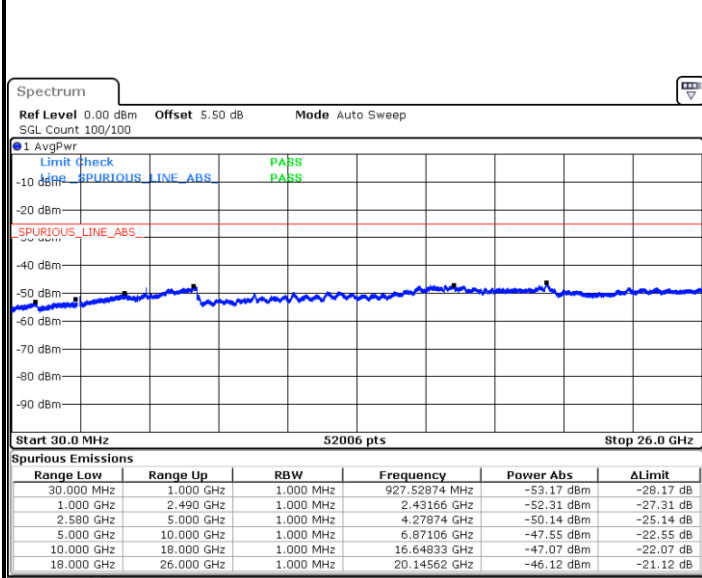

Highest Channel / QPSK

Date: 6 JAN 2018 10:00:02

Highest Channel / 16QAM

Date: 6 JAN 2018 10:00:57

LTE Band 7 / 20MHz

Lowest Channel / QPSK

Date: 6 JAN 2018 10:13:07

Lowest Channel / 16QAM

Date: 6 JAN 2018 10:14:02

LTE Band 7 / 20MHz

Middle Channel / QPSK

Date: 6 JAN 2018 10:15:51

Middle Channel / 16QAM

Date: 6 JAN 2018 10:14:56

Highest Channel / QPSK

Date: 6 JAN 2018 10:16:46

Highest Channel / 16QAM

Date: 6 JAN 2018 10:17:40

LTE Band 7 / 5MHz

Lowest Channel / 64QAM

Middle Channel / 64QAM

Date: 6 JAN 2018 10:59:38

Date: 6 JAN 2018 11:00:33

Highest Channel / 64QAM

Date: 6 JAN 2018 11:01:27

LTE Band 7 / 10MHz

Lowest Channel / 64QAM

Middle Channel / 64QAM

Date: 6 JAN 2018 10:47:46

Date: 6 JAN 2018 10:48:41

Highest Channel / 64QAM

Date: 6 JAN 2018 10:49:35