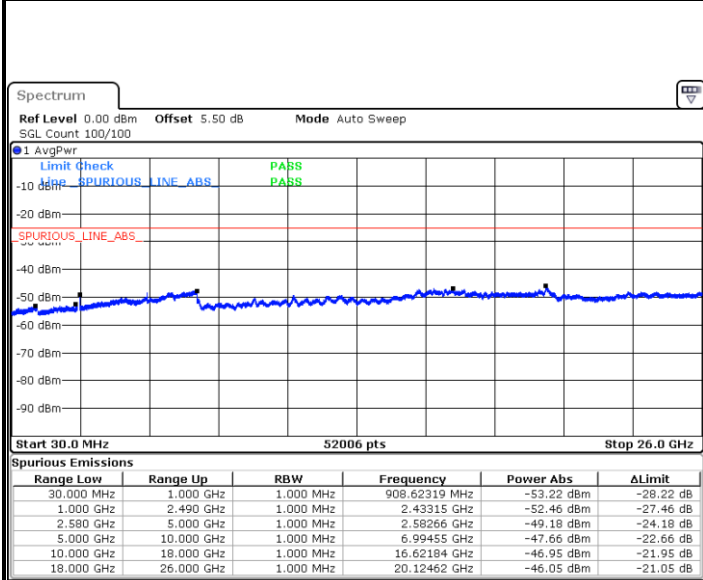

Date: 6 JAN 2018 09:42:24

Date: 6 JAN 2018 09:41:30

Highest Channel / QPSK

Highest Channel / 16QAM

Date: 6 JAN 2018 09:43:19

Date: 6 JAN 2018 09:44:14

LTE Band 7 / 15MHz

Lowest Channel / QPSK

Lowest Channel / 16QAM

Date: 6 JAN 2018 09:56:24

Date: 6 JAN 2018 09:57:18

Middle Channel / QPSK

Middle Channel / 16QAM

Date: 6 JAN 2018 09:59:08

Date: 6 JAN 2018 09:58:13

LTE Band7 / 15MHz

Highest Channel / QPSK

Date: 6 JAN 2018 10:00:02

Highest Channel / 16QAM

Date: 6 JAN 2018 10:00:57

LTE Band 7 / 20MHz

Lowest Channel / QPSK

Date: 6 JAN 2018 10:13:07

Lowest Channel / 16QAM

Date: 6 JAN 2018 10:14:02

LTE Band 7 / 20MHz

Middle Channel / QPSK

Date: 6 JAN 2018 10:15:51

Middle Channel / 16QAM

Date: 6 JAN 2018 10:14:56

Highest Channel / QPSK

Date: 6 JAN 2018 10:16:46