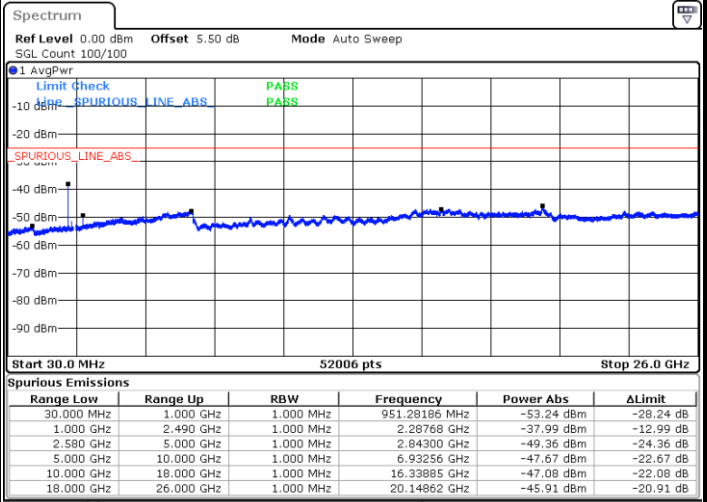

Highest Channel / 64QAM

Date: 6 JAN 2018 13:31:13

LTE Band 7 / 5MHz

Lowest Channel / QPSK

Lowest Channel / 16QAM

Date: 6 JAN 2018 09:22:58

Date: 6 JAN 2018 09:23:52

Middle Channel / QPSK

Middle Channel / 16QAM

Date: 6 JAN 2018 09:25:42

Date: 6 JAN 2018 09:24:47

LTE Band 7 / 5MHz

Highest Channel / QPSK

Highest Channel / 16QAM

Date: 6 JAN 2018 09:26:36

Date: 6 JAN 2018 09:27:30

LTE Band 7 / 10MHz

Lowest Channel / QPSK

Lowest Channel / 16QAM

Date: 6 JAN 2018 09:39:40

Date: 6 JAN 2018 09:40:35

LTE Band 7 / 10MHz

Middle Channel / QPSK

Middle Channel / 16QAM