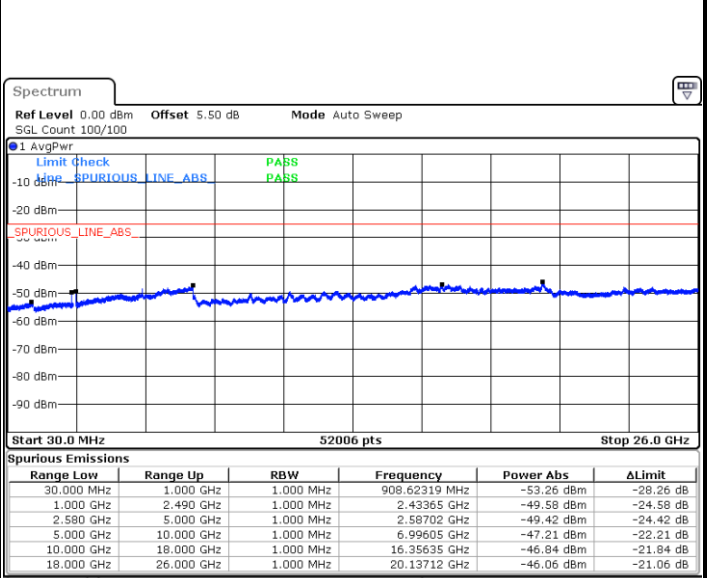

Highest Channel / QPSK

Date: 6 JAN 2018 10:00:02

Highest Channel / 16QAM

Date: 6 JAN 2018 10:00:57

LTE Band 7 / 20MHz

Lowest Channel / QPSK

Date: 6 JAN 2018 10:13:07

Lowest Channel / 16QAM

Date: 6 JAN 2018 10:14:02

LTE Band 7 / 20MHz

Middle Channel / QPSK

Date: 6 JAN 2018 10:15:51

Middle Channel / 16QAM

Date: 6 JAN 2018 10:14:56

Highest Channel / QPSK

Date: 6 JAN 2018 10:16:46

Highest Channel / 16QAM

Date: 6 JAN 2018 10:17:40

LTE Band 7 / 5MHz

Lowest Channel / 64QAM

Middle Channel / 64QAM

Date: 6 JAN 2018 10:59:38

Date: 6 JAN 2018 11:00:33

Highest Channel / 64QAM

Date: 6 JAN 2018 11:01:27

LTE Band 7 / 10MHz

Lowest Channel / 64QAM

Middle Channel / 64QAM

Date: 6 JAN 2018 10:47:46

Date: 6 JAN 2018 10:48:41

Highest Channel / 64QAM

Date: 6 JAN 2018 10:49:35