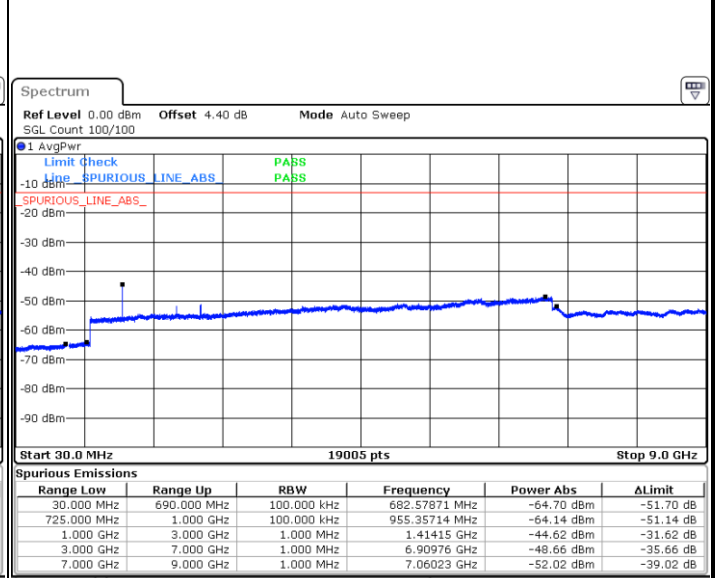

Lowest Channel / 64QAM

Middle Channel / 64QAM

Date: 6 JAN 2018 10:37:44

Date: 6 JAN 2018 10:38:38

Highest Channel / 64QAM

Date: 6 JAN 2018 11:16:31

LTE Band 12 / 1.4MHz

Lowest Channel / QPSK

Date: 6 JAN 2018 14:16:41

Lowest Channel / 16QAM

Date: 6 JAN 2018 14:17:37

Middle Channel / QPSK

Date: 6 JAN 2018 14:19:27

Middle Channel / 16QAM

Date: 6 JAN 2018 14:18:32

LTE Band 12 / 1.4MHz

Highest Channel / QPSK

Highest Channel / 16QAM

LTE Band 12 / 3MHz

Lowest Channel / QPSK

Lowest Channel / 16QAM

LTE Band 12 / 3MHz

Middle Channel / QPSK

Middle Channel / 16QAM

Date: 6 JAN 2018 14:36:10

Date: 6 JAN 2018 14:35:15

Highest Channel / QPSK

Highest Channel / 16QAM

Date: 6 JAN 2018 14:37:05

Date: 6 JAN 2018 14:38:00

LTE Band 12 / 5MHz

Lowest Channel / QPSK