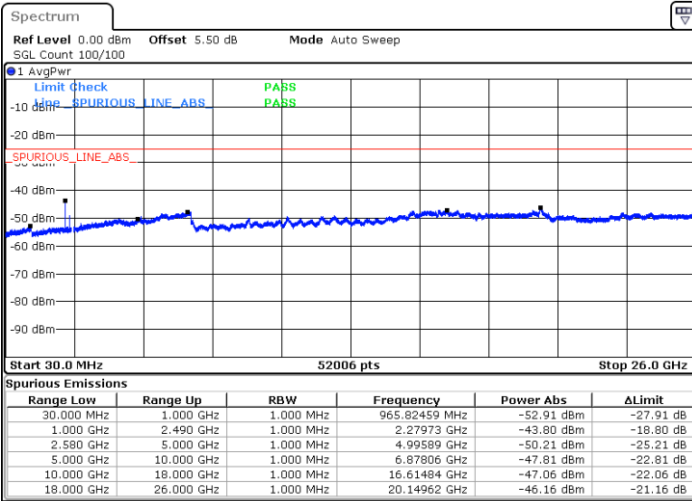

Highest Channel / 16QAM

Date: 6 JAN 2018 10:17:40

LTE Band 7 / 5MHz

Lowest Channel / 64QAM

Middle Channel / 64QAM

Date: 6 JAN 2018 10:59:38

Date: 6 JAN 2018 11:00:33

Highest Channel / 64QAM

Date: 6 JAN 2018 11:01:27

LTE Band 7 / 10MHz

Lowest Channel / 64QAM

Middle Channel / 64QAM

Date: 6 JAN 2018 10:47:46

Date: 6 JAN 2018 10:48:41

Highest Channel / 64QAM

Date: 6 JAN 2018 10:49:35

LTE Band 7 / 15MHz

Lowest Channel / 64QAM

Middle Channel / 64QAM

Date: 6 JAN 2018 10:45:02

Date: 6 JAN 2018 10:45:57

Highest Channel / 64QAM

Date: 6 JAN 2018 10:46:51

LTE Band 7 / 20MHz