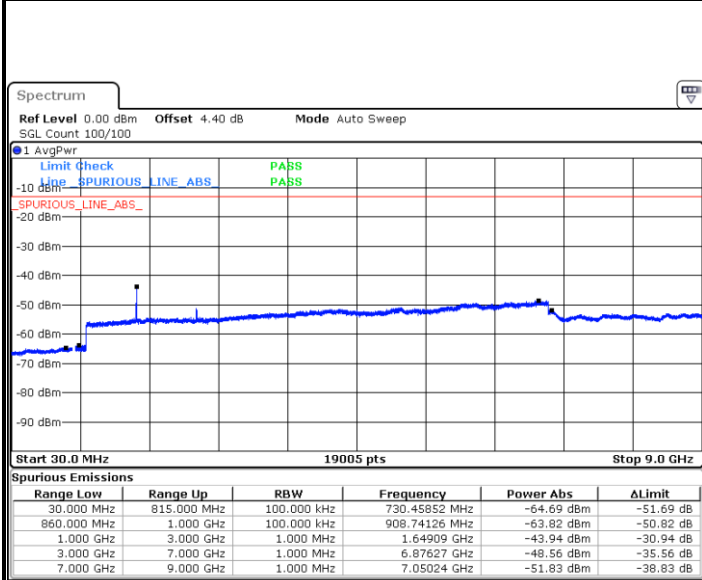

Date: 6 JAN 2018 12:48:33

Highest Channel / QPSK

Highest Channel / 16QAM

Date: 6 JAN 2018 12:56:43

Date: 6 JAN 2018 12:57:39

LTE Band 5 / 1.4MHz

Lowest Channel / 64QAM

Middle Channel / 64QAM

Date: 6 JAN 2018 13:50:45

Date: 6 JAN 2018 13:51:40

Highest Channel / 64QAM

Date: 6 JAN 2018 13:52:36

LTE Band 5 / 5MHz

Lowest Channel / 64QAM

Date: 6 JAN 2018 13:32:08

Middle Channel / 64QAM

Date: 6 JAN 2018 13:33:04

Highest Channel / 64QAM

Date: 6 JAN 2018 13:33:59

LTE Band 5 / 10MHz

Lowest Channel / 64QAM

Middle Channel / 64QAM

Date: 6 JAN 2018 13:29:23

Date: 6 JAN 2018 13:30:18

Highest Channel / 64QAM

Date: 6 JAN 2018 13:31:13

LTE Band 7 / 5MHz

Lowest Channel / QPSK

Lowest Channel / 16QAM

Date: 6 JAN 2018 09:22:58

Date: 6 JAN 2018 09:23:52

Middle Channel / QPSK