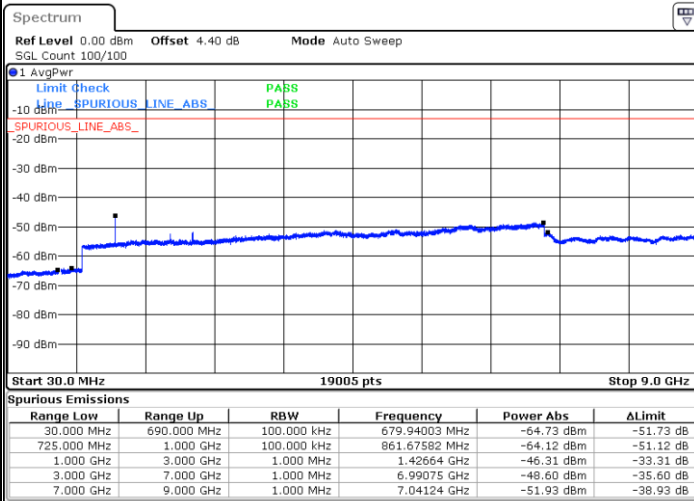

Date: 6 JAN 2018 14:16:41

Lowest Channel / 16QAM

Date: 6 JAN 2018 14:17:37

Middle Channel / QPSK

Date: 6 JAN 2018 14:19:27

Middle Channel / 16QAM

Date: 6 JAN 2018 14:18:32

LTE Band 12 / 1.4MHz

Highest Channel / QPSK

Highest Channel / 16QAM

LTE Band 12 / 3MHz

Lowest Channel / QPSK

Lowest Channel / 16QAM

LTE Band 12 / 3MHz

Middle Channel / QPSK

Middle Channel / 16QAM

Date: 6 JAN 2018 14:36:10

Date: 6 JAN 2018 14:35:15

Highest Channel / QPSK

Highest Channel / 16QAM

Date: 6 JAN 2018 14:37:05

Date: 6 JAN 2018 14:38:00

LTE Band 12 / 5MHz

Lowest Channel / QPSK

Date: 6 JAN 2018 14:50:07

Lowest Channel / 16QAM

Date: 6 JAN 2018 14:51:03

Middle Channel / QPSK

Date: 6 JAN 2018 14:52:53

Middle Channel / 16QAM

Date: 6 JAN 2018 14:51:58

LTE Band 12 / 5MHz