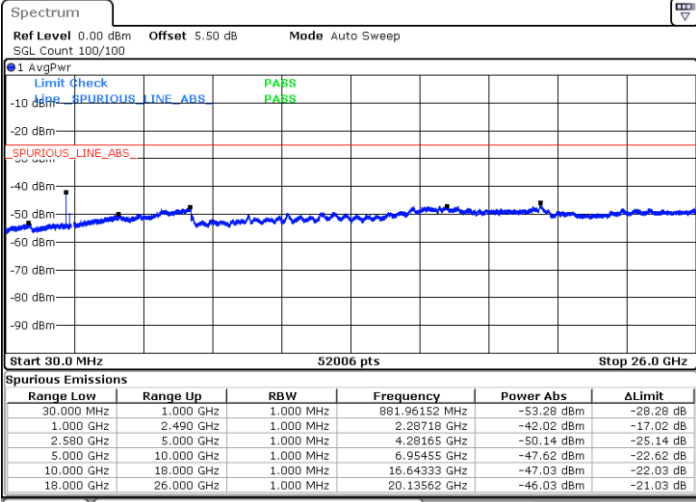

Date: 6 JAN 2018 10:14:02

LTE Band 7 / 20MHz

Middle Channel / QPSK

Date: 6 JAN 2018 10:15:51

Middle Channel / 16QAM

Date: 6 JAN 2018 10:14:56

Highest Channel / QPSK

Date: 6 JAN 2018 10:16:46

Highest Channel / 16QAM

Date: 6 JAN 2018 10:17:40

LTE Band 7 / 5MHz

Lowest Channel / 64QAM

Middle Channel / 64QAM

Date: 6 JAN 2018 10:59:38

Date: 6 JAN 2018 11:00:33

Highest Channel / 64QAM

Date: 6 JAN 2018 11:01:27

LTE Band 7 / 10MHz

Lowest Channel / 64QAM

Middle Channel / 64QAM

Date: 6 JAN 2018 10:47:46

Date: 6 JAN 2018 10:48:41

Highest Channel / 64QAM

Date: 6 JAN 2018 10:49:35