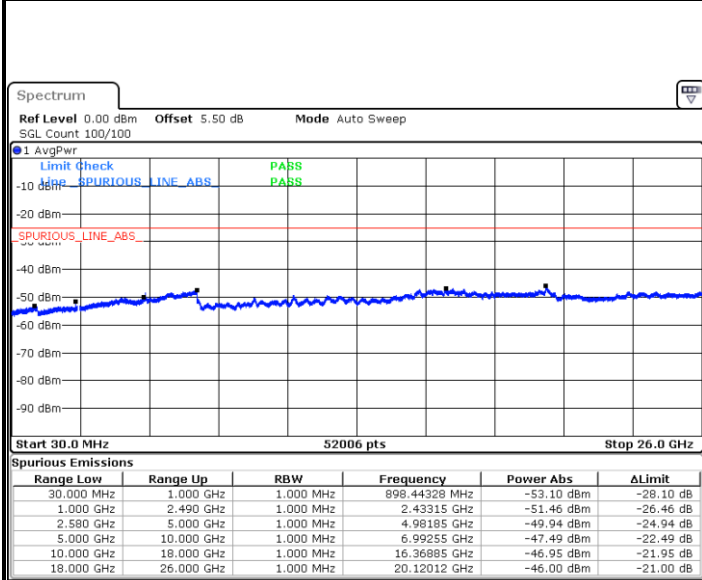

Lowest Channel / 16QAM

Date: 6 JAN 2018 09:56:24

Date: 6 JAN 2018 09:57:18

Middle Channel / QPSK

Middle Channel / 16QAM

Date: 6 JAN 2018 09:59:08

Date: 6 JAN 2018 09:58:13

LTE Band7 / 15MHz

Highest Channel / QPSK

Date: 6 JAN 2018 10:00:02

Highest Channel / 16QAM

Date: 6 JAN 2018 10:00:57

LTE Band 7 / 20MHz

Lowest Channel / QPSK

Date: 6 JAN 2018 10:13:07

Lowest Channel / 16QAM

Date: 6 JAN 2018 10:14:02

LTE Band 7 / 20MHz

Middle Channel / QPSK

Date: 6 JAN 2018 10:15:51

Middle Channel / 16QAM

Date: 6 JAN 2018 10:14:56

Highest Channel / QPSK

Date: 6 JAN 2018 10:16:46

Highest Channel / 16QAM

Date: 6 JAN 2018 10:17:40

LTE Band 7 / 5MHz

Lowest Channel / 64QAM

Middle Channel / 64QAM

Date: 6 JAN 2018 10:59:38

Date: 6 JAN 2018 11:00:33

Highest Channel / 64QAM