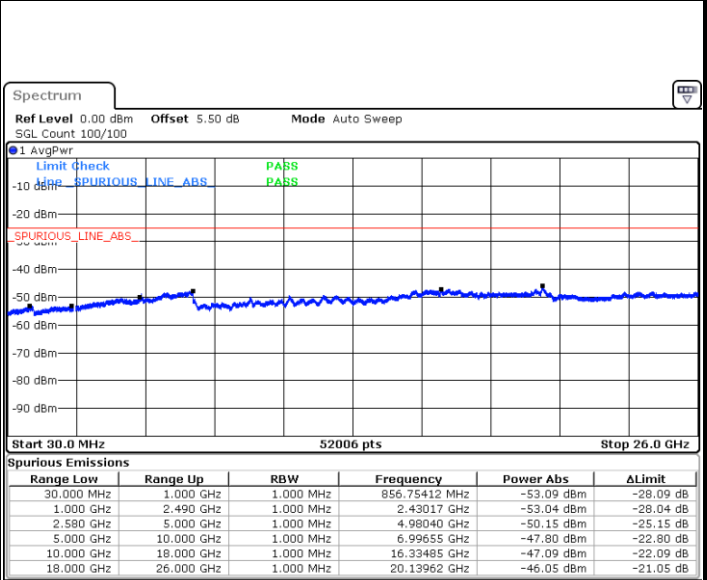

Highest Channel / QPSK

Date: 6 JAN 2018 10:00:02

Highest Channel / 16QAM

Date: 6 JAN 2018 10:00:57

LTE Band 7 / 20MHz

Lowest Channel / QPSK

Date: 6 JAN 2018 10:13:07

Lowest Channel / 16QAM

Date: 6 JAN 2018 10:14:02

LTE Band 7 / 20MHz

Middle Channel / QPSK

Date: 6 JAN 2018 10:15:51

Middle Channel / 16QAM

Date: 6 JAN 2018 10:14:56

Highest Channel / QPSK

Date: 6 JAN 2018 10:16:46

Highest Channel / 16QAM

Date: 6 JAN 2018 10:17:40

LTE Band 7 / 5MHz

Lowest Channel / 64QAM

Middle Channel / 64QAM

Date: 6 JAN 2018 10:59:38

Date: 6 JAN 2018 11:00:33

Highest Channel / 64QAM

Date: 6 JAN 2018 11:01:27

LTE Band 7 / 10MHz

Lowest Channel / 64QAM

Middle Channel / 64QAM

Date: 6 JAN 2018 10:47:46

Date: 6 JAN 2018 10:48:41

Highest Channel / 64QAM

Date: 6 JAN 2018 10:49:35