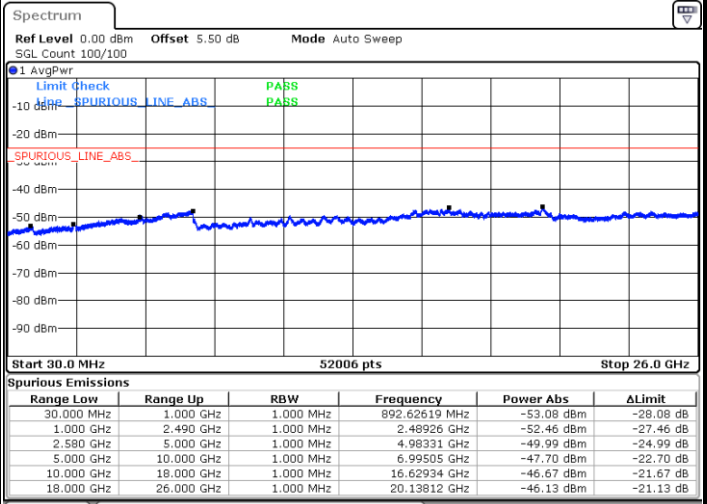

Date: 6 JAN 2018 13:33:04

Highest Channel / 64QAM

Date: 6 JAN 2018 13:33:59

LTE Band 5 / 10MHz

Lowest Channel / 64QAM

Middle Channel / 64QAM

Date: 6 JAN 2018 13:29:23

Date: 6 JAN 2018 13:30:18

Highest Channel / 64QAM

Date: 6 JAN 2018 13:31:13

LTE Band 7 / 5MHz

Lowest Channel / QPSK

Lowest Channel / 16QAM

Date: 6 JAN 2018 09:22:58

Date: 6 JAN 2018 09:23:52

Middle Channel / QPSK

Middle Channel / 16QAM

Date: 6 JAN 2018 09:25:42

Date: 6 JAN 2018 09:24:47

LTE Band 7 / 5MHz

Highest Channel / QPSK

Highest Channel / 16QAM

Date: 6 JAN 2018 09:26:36

Date: 6 JAN 2018 09:27:30