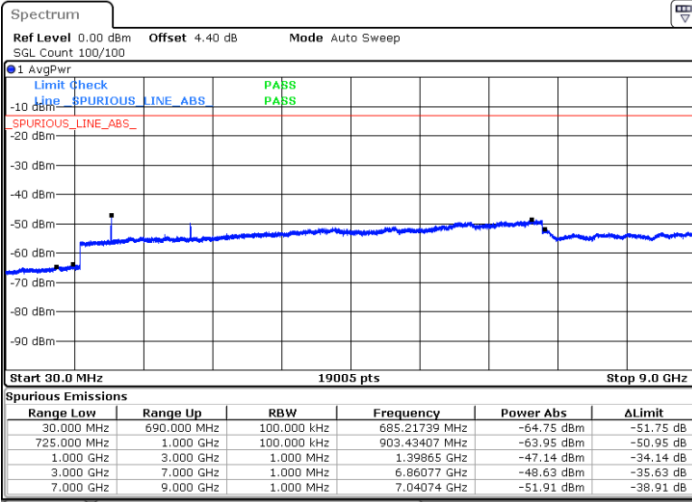

Highest Channel / QPSK

Highest Channel / 16QAM

Date: 6 JAN 2018 14:53:48

Date: 6 JAN 2018 14:54:43

LTE Band 12 / 10MHz

Lowest Channel / QPSK

Lowest Channel / 16QAM

Date: 6 JAN 2018 15:06:50

Date: 6 JAN 2018 15:07:45

LTE Band 12 / 10MHz

Middle Channel / QPSK

Date: 6 JAN 2018 15:09:35

Middle Channel / 16QAM

Date: 6 JAN 2018 15:08:40

Highest Channel / QPSK

Date: 6 JAN 2018 15:10:31

Highest Channel / 16QAM

Date: 6 JAN 2018 15:11:26

LTE Band 12 / 1.4MHz

Lowest Channel / 64QAM

Middle Channel / 64QAM

Date: 6 JAN 2018 16:40:00

Date: 6 JAN 2018 16:40:56

Highest Channel / 64QAM