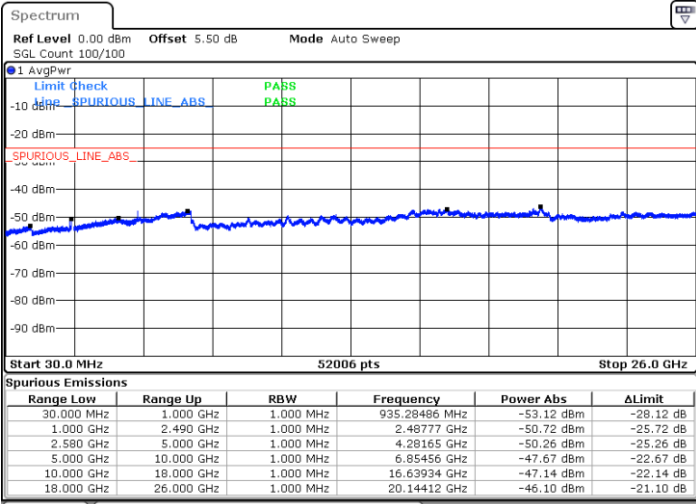

LTE Band 7 / 10MHz

Lowest Channel / QPSK

Lowest Channel / 16QAM

Date: 6 JAN 2018 09:39:40

Date: 6 JAN 2018 09:40:35

LTE Band 7 / 10MHz

Middle Channel / QPSK

Middle Channel / 16QAM

Date: 6 JAN 2018 09:42:24

Date: 6 JAN 2018 09:41:30

Highest Channel / QPSK

Highest Channel / 16QAM

Date: 6 JAN 2018 09:43:19

Date: 6 JAN 2018 09:44:14

LTE Band 7 / 15MHz

Lowest Channel / QPSK

Lowest Channel / 16QAM

Date: 6 JAN 2018 09:56:24

Date: 6 JAN 2018 09:57:18

Middle Channel / QPSK

Middle Channel / 16QAM

Date: 6 JAN 2018 09:59:08

Date: 6 JAN 2018 09:58:13

LTE Band7 / 15MHz

Highest Channel / QPSK

Date: 6 JAN 2018 10:00:02

Highest Channel / 16QAM

Date: 6 JAN 2018 10:00:57

LTE Band 7 / 20MHz

Lowest Channel / QPSK

Date: 6 JAN 2018 10:13:07

Lowest Channel / 16QAM