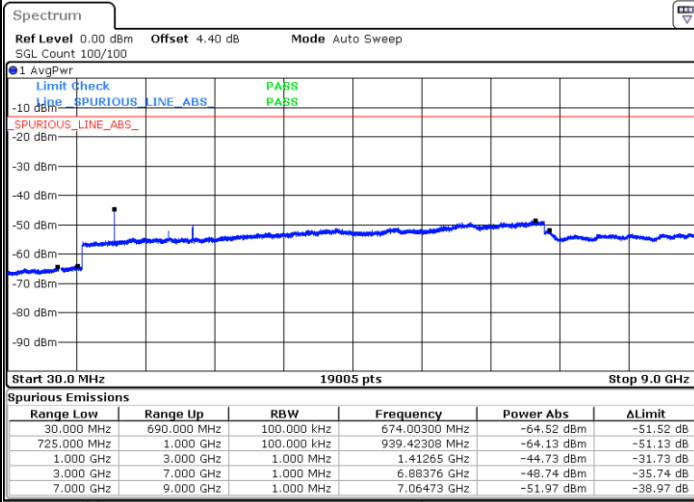

Date: 6 JAN 2018 14:16:41

Lowest Channel / 16QAM

Date: 6 JAN 2018 14:17:37

Middle Channel / QPSK

Date: 6 JAN 2018 14:19:27

Middle Channel / 16QAM

Date: 6 JAN 2018 14:18:32

LTE Band 12 / 1.4MHz

Highest Channel / QPSK

Highest Channel / 16QAM

LTE Band 12 / 3MHz

Lowest Channel / QPSK

Lowest Channel / 16QAM

LTE Band 12 / 3MHz

Middle Channel / QPSK

Middle Channel / 16QAM

Date: 6 JAN 2018 14:36:10

Date: 6 JAN 2018 14:35:15

Highest Channel / QPSK

Highest Channel / 16QAM

Date: 6 JAN 2018 14:37:05

Date: 6 JAN 2018 14:38:00

LTE Band 12 / 5MHz

Lowest Channel / QPSK