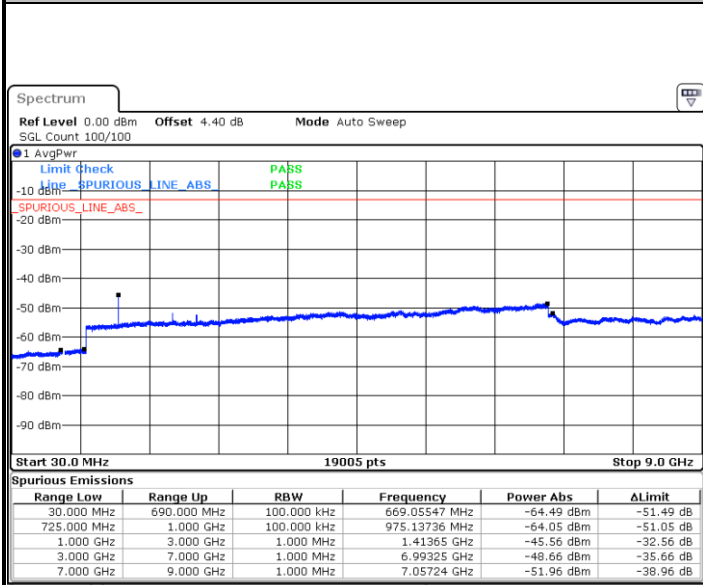

Highest Channel / QPSK

Highest Channel / 16QAM

Date: 6 JAN 2018 14:53:48

Date: 6 JAN 2018 14:54:43

LTE Band 12 / 10MHz

Lowest Channel / QPSK

Lowest Channel / 16QAM

Date: 6 JAN 2018 15:06:50

Date: 6 JAN 2018 15:07:45

LTE Band 12 / 10MHz

Middle Channel / QPSK

Date: 6 JAN 2018 15:09:35

Middle Channel / 16QAM

Date: 6 JAN 2018 15:08:40

Highest Channel / QPSK

Date: 6 JAN 2018 15:10:31

Highest Channel / 16QAM

Date: 6 JAN 2018 15:11:26

LTE Band 12 / 1.4MHz

Lowest Channel / 64QAM

Middle Channel / 64QAM

Date: 6 JAN 2018 16:40:00

Date: 6 JAN 2018 16:40:56

Highest Channel / 64QAM