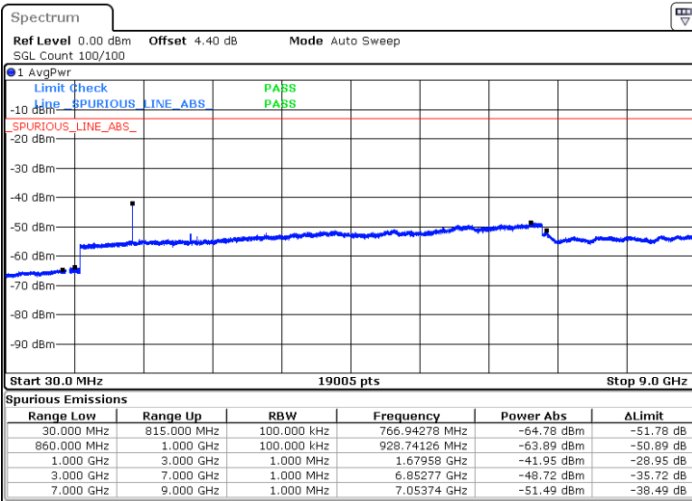

Date: 6 JAN 2018 12:26:54

Date: 6 JAN 2018 12:27:50

LTE Band 5 / 5MHz

Highest Channel / QPSK

Date: 6 JAN 2018 12:36:00

Highest Channel / 16QAM

Date: 6 JAN 2018 12:36:55

LTE Band 5 / 10MHz

Lowest Channel / QPSK

Date: 6 JAN 2018 12:45:05

Lowest Channel / 16QAM

Date: 6 JAN 2018 12:46:00

LTE Band 5 / 10MHz

Middle Channel / QPSK

Middle Channel / 16QAM

Date: 6 JAN 2018 12:47:38

Date: 6 JAN 2018 12:48:33

Highest Channel / QPSK

Highest Channel / 16QAM

Date: 6 JAN 2018 12:56:43

Date: 6 JAN 2018 12:57:39

LTE Band 5 / 1.4MHz

Lowest Channel / 64QAM

Middle Channel / 64QAM