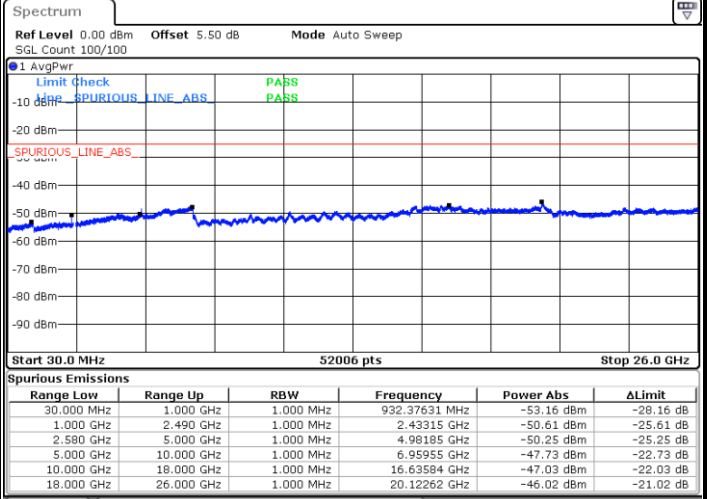

Date: 6 JAN 2018 10:14:02

LTE Band 7 / 20MHz

Middle Channel / QPSK

Date: 6 JAN 2018 10:15:51

Middle Channel / 16QAM

Date: 6 JAN 2018 10:14:56

Highest Channel / QPSK

Date: 6 JAN 2018 10:16:46

Highest Channel / 16QAM

Date: 6 JAN 2018 10:17:40

LTE Band 7 / 5MHz

Lowest Channel / 64QAM

Middle Channel / 64QAM

Date: 6 JAN 2018 10:59:38

Date: 6 JAN 2018 11:00:33

Highest Channel / 64QAM

Date: 6 JAN 2018 11:01:27

LTE Band 7 / 10MHz

Lowest Channel / 64QAM

Middle Channel / 64QAM

Date: 6 JAN 2018 10:47:46

Date: 6 JAN 2018 10:48:41

Highest Channel / 64QAM

Date: 6 JAN 2018 10:49:35