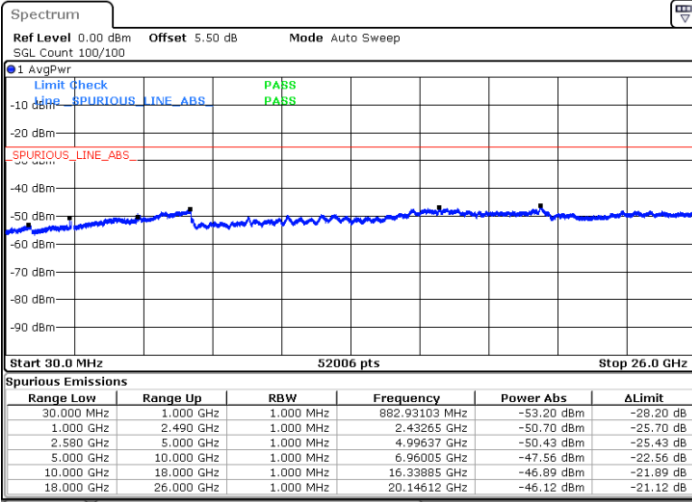

Date: 6 JAN 2018 10:14:02

LTE Band 7 / 20MHz

Middle Channel / QPSK

Date: 6 JAN 2018 10:15:51

Middle Channel / 16QAM

Date: 6 JAN 2018 10:14:56

Highest Channel / QPSK

Date: 6 JAN 2018 10:16:46

Highest Channel / 16QAM

Date: 6 JAN 2018 10:17:40

LTE Band 7 / 5MHz

Lowest Channel / 64QAM

Middle Channel / 64QAM

Date: 6 JAN 2018 10:59:38

Date: 6 JAN 2018 11:00:33

Highest Channel / 64QAM

Date: 6 JAN 2018 11:01:27

LTE Band 7 / 10MHz

Lowest Channel / 64QAM

Middle Channel / 64QAM

Date: 6 JAN 2018 10:47:46

Date: 6 JAN 2018 10:48:41

Highest Channel / 64QAM

Date: 6 JAN 2018 10:49:35