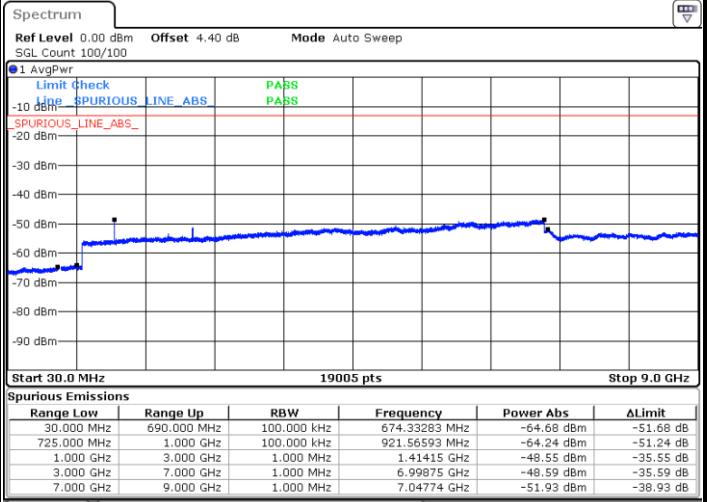

Highest Channel / QPSK

Highest Channel / 16QAM

Date: 6 JAN 2018 14:53:48

Date: 6 JAN 2018 14:54:43

LTE Band 12 / 10MHz

Lowest Channel / QPSK

Lowest Channel / 16QAM

Date: 6 JAN 2018 15:06:50

Date: 6 JAN 2018 15:07:45

LTE Band 12 / 10MHz

Middle Channel / QPSK

Date: 6 JAN 2018 15:09:35

Middle Channel / 16QAM

Date: 6 JAN 2018 15:08:40

Highest Channel / QPSK

Date: 6 JAN 2018 15:10:31

Highest Channel / 16QAM

Date: 6 JAN 2018 15:11:26

LTE Band 12 / 1.4MHz

Lowest Channel / 64QAM

Middle Channel / 64QAM

Date: 6 JAN 2018 16:40:00

Date: 6 JAN 2018 16:40:56

Highest Channel / 64QAM