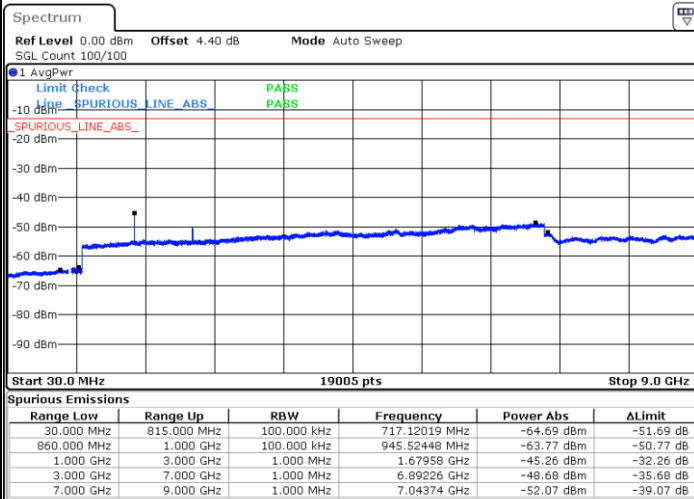

Date: 6 JAN 2018 13:50:45

Date: 6 JAN 2018 13:51:40

Highest Channel / 64QAM

Date: 6 JAN 2018 13:52:36

LTE Band 5 / 5MHz

Lowest Channel / 64QAM

Date: 6 JAN 2018 13:32:08

Middle Channel / 64QAM

Date: 6 JAN 2018 13:33:04

Highest Channel / 64QAM

Date: 6 JAN 2018 13:33:59

LTE Band 5 / 10MHz

Lowest Channel / 64QAM

Middle Channel / 64QAM

Date: 6 JAN 2018 13:29:23

Date: 6 JAN 2018 13:30:18

Highest Channel / 64QAM

Date: 6 JAN 2018 13:31:13

LTE Band 7 / 5MHz

Lowest Channel / QPSK

Lowest Channel / 16QAM

Date: 6 JAN 2018 09:22:58

Date: 6 JAN 2018 09:23:52

Middle Channel / QPSK

Middle Channel / 16QAM

Date: 6 JAN 2018 09:25:42

Date: 6 JAN 2018 09:24:47

LTE Band 7 / 5MHz

Highest Channel / QPSK

Highest Channel / 16QAM

Date: 6 JAN 2018 09:26:36

Date: 6 JAN 2018 09:27:30