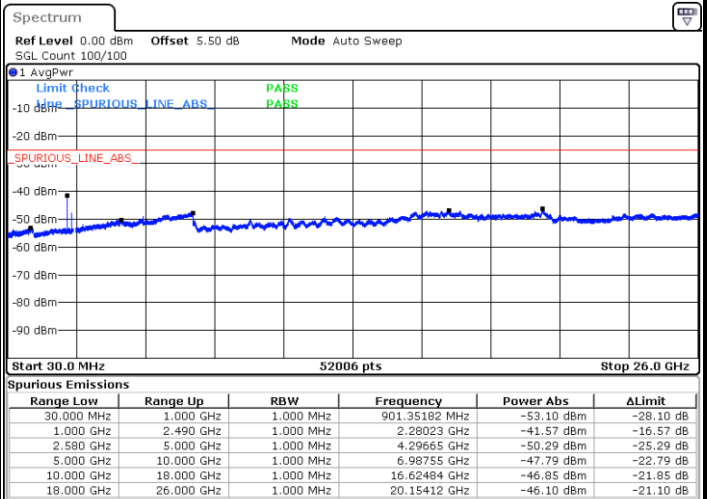

Middle Channel / 16QAM

Date: 6 JAN 2018 09:25:42

Date: 6 JAN 2018 09:24:47

LTE Band 7 / 5MHz

Highest Channel / QPSK

Highest Channel / 16QAM

Date: 6 JAN 2018 09:26:36

Date: 6 JAN 2018 09:27:30

LTE Band 7 / 10MHz

Lowest Channel / QPSK

Lowest Channel / 16QAM

Date: 6 JAN 2018 09:39:40

Date: 6 JAN 2018 09:40:35

LTE Band 7 / 10MHz

Middle Channel / QPSK

Middle Channel / 16QAM

Date: 6 JAN 2018 09:42:24

Date: 6 JAN 2018 09:41:30

Highest Channel / QPSK

Highest Channel / 16QAM

Date: 6 JAN 2018 09:43:19

Date: 6 JAN 2018 09:44:14

LTE Band 7 / 15MHz

Lowest Channel / QPSK