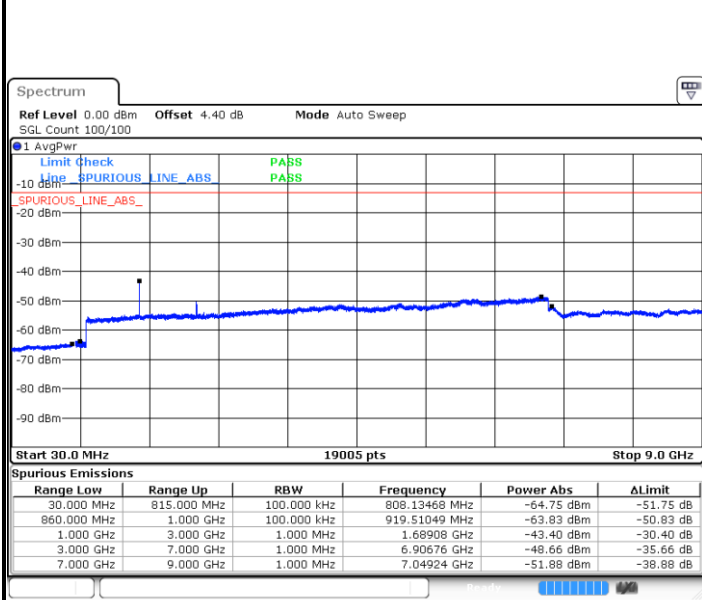

Date: 6 JAN 2018 12:48:33

Highest Channel / QPSK

Highest Channel / 16QAM

Date: 6 JAN 2018 12:56:43

Date: 6 JAN 2018 12:57:39

LTE Band 5 / 1.4MHz

Lowest Channel / 64QAM

Middle Channel / 64QAM

Date: 6 JAN 2018 13:50:45

Date: 6 JAN 2018 13:51:40

Highest Channel / 64QAM

Date: 6 JAN 2018 13:52:36

LTE Band 5 / 5MHz

Lowest Channel / 64QAM

Date: 6 JAN 2018 13:32:08

Middle Channel / 64QAM

Date: 6 JAN 2018 13:33:04

Highest Channel / 64QAM

Date: 6 JAN 2018 13:33:59

LTE Band 5 / 10MHz

Lowest Channel / 64QAM

Middle Channel / 64QAM

Date: 6 JAN 2018 13:29:23

Date: 6 JAN 2018 13:30:18

Highest Channel / 64QAM

Date: 6 JAN 2018 13:31:13

LTE Band 7 / 5MHz

Lowest Channel / QPSK

Lowest Channel / 16QAM

Date: 6 JAN 2018 09:22:58

Date: 6 JAN 2018 09:23:52

Middle Channel / QPSK