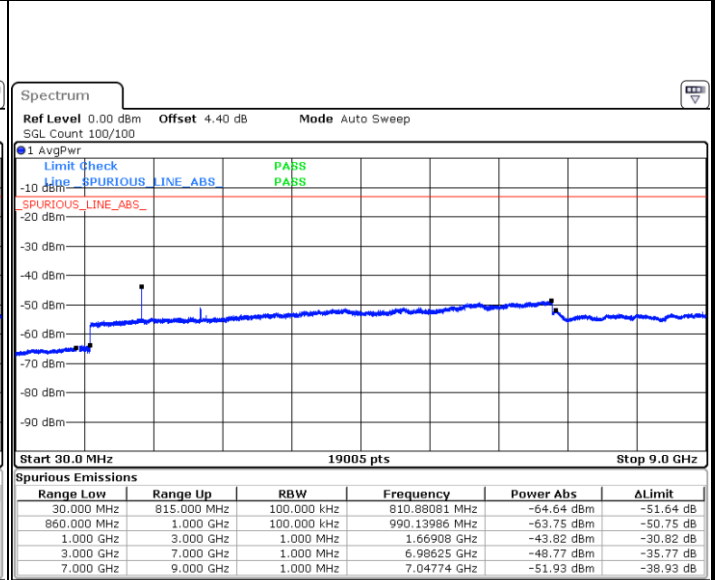

Date: 6 JAN 2018 12:48:33

Highest Channel / QPSK

Highest Channel / 16QAM

Date: 6 JAN 2018 12:56:43

Date: 6 JAN 2018 12:57:39

LTE Band 5 / 1.4MHz

Lowest Channel / 64QAM

Middle Channel / 64QAM

Date: 6 JAN 2018 13:50:45

Date: 6 JAN 2018 13:51:40

Highest Channel / 64QAM

Date: 6 JAN 2018 13:52:36

LTE Band 5 / 5MHz

Lowest Channel / 64QAM

Date: 6 JAN 2018 13:32:08

Middle Channel / 64QAM

Date: 6 JAN 2018 13:33:04

Highest Channel / 64QAM

Date: 6 JAN 2018 13:33:59

LTE Band 5 / 10MHz

Lowest Channel / 64QAM

Middle Channel / 64QAM

Date: 6 JAN 2018 13:29:23

Date: 6 JAN 2018 13:30:18

Highest Channel / 64QAM

Date: 6 JAN 2018 13:31:13

LTE Band 7 / 5MHz

Lowest Channel / QPSK

Lowest Channel / 16QAM

Date: 6 JAN 2018 09:22:58

Date: 6 JAN 2018 09:23:52

Middle Channel / QPSK