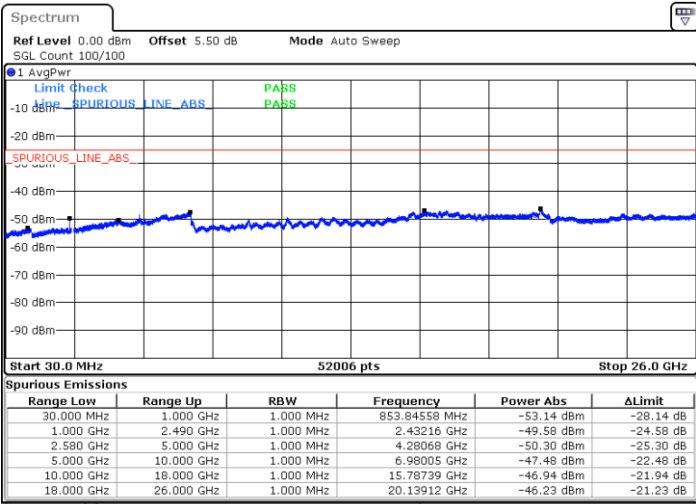

Date: 6 JAN 2018 09:42:24

Date: 6 JAN 2018 09:41:30

Highest Channel / QPSK

Highest Channel / 16QAM

Date: 6 JAN 2018 09:43:19

Date: 6 JAN 2018 09:44:14

LTE Band 7 / 15MHz

Lowest Channel / QPSK

Lowest Channel / 16QAM

Date: 6 JAN 2018 09:56:24

Date: 6 JAN 2018 09:57:18

Middle Channel / QPSK

Middle Channel / 16QAM

Date: 6 JAN 2018 09:59:08

Date: 6 JAN 2018 09:58:13

LTE Band7 / 15MHz

Highest Channel / QPSK

Date: 6 JAN 2018 10:00:02

Highest Channel / 16QAM

Date: 6 JAN 2018 10:00:57

LTE Band 7 / 20MHz

Lowest Channel / QPSK

Date: 6 JAN 2018 10:13:07

Lowest Channel / 16QAM