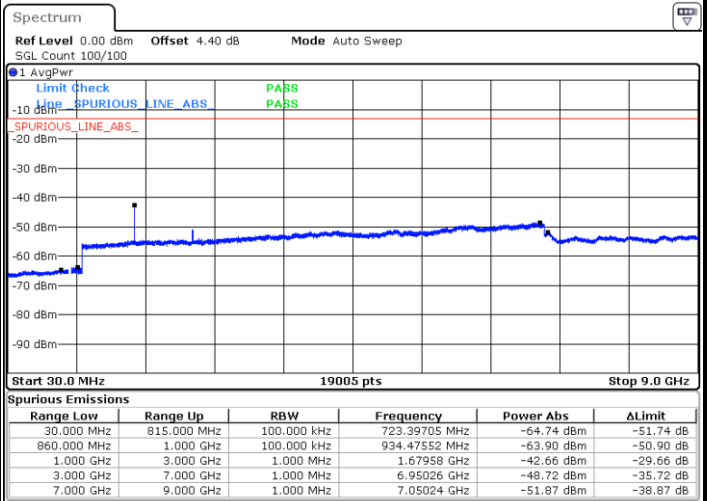

Date: 6 JAN 2018 12:26:54

Date: 6 JAN 2018 12:27:50

LTE Band 5 / 5MHz

Highest Channel / QPSK

Date: 6 JAN 2018 12:36:00

Highest Channel / 16QAM

Date: 6 JAN 2018 12:36:55

LTE Band 5 / 10MHz

Lowest Channel / QPSK

Date: 6 JAN 2018 12:45:05

Lowest Channel / 16QAM

Date: 6 JAN 2018 12:46:00

LTE Band 5 / 10MHz

Middle Channel / QPSK

Middle Channel / 16QAM

Date: 6 JAN 2018 12:47:38

Date: 6 JAN 2018 12:48:33

Highest Channel / QPSK

Highest Channel / 16QAM

Date: 6 JAN 2018 12:56:43

Date: 6 JAN 2018 12:57:39

LTE Band 5 / 1.4MHz

Lowest Channel / 64QAM

Middle Channel / 64QAM

Date: 6 JAN 2018 13:50:45

Date: 6 JAN 2018 13:51:40

Highest Channel / 64QAM

Date: 6 JAN 2018 13:52:36

LTE Band 5 / 5MHz

Lowest Channel / 64QAM

Date: 6 JAN 2018 13:32:08

Middle Channel / 64QAM