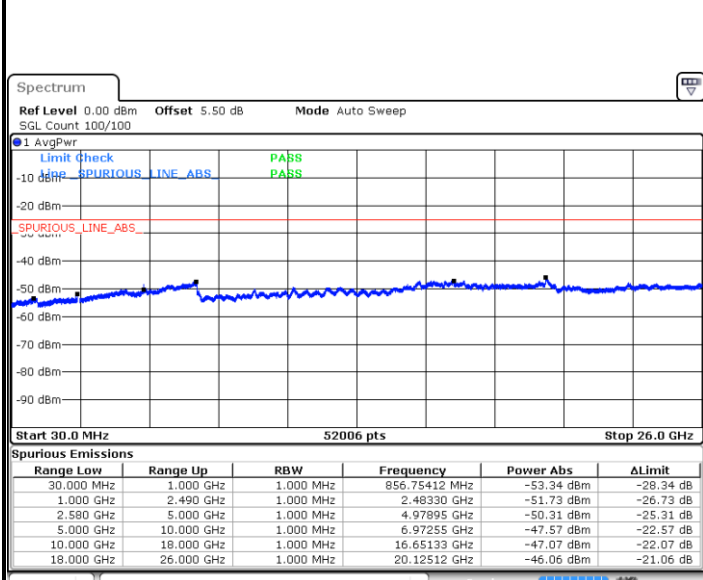

Lowest Channel / 16QAM

Date: 6 JAN 2018 09:56:24

Date: 6 JAN 2018 09:57:18

Middle Channel / QPSK

Middle Channel / 16QAM

Date: 6 JAN 2018 09:59:08

Date: 6 JAN 2018 09:58:13

LTE Band7 / 15MHz

Highest Channel / QPSK

Date: 6 JAN 2018 10:00:02

Highest Channel / 16QAM

Date: 6 JAN 2018 10:00:57

LTE Band 7 / 20MHz

Lowest Channel / QPSK

Date: 6 JAN 2018 10:13:07

Lowest Channel / 16QAM

Date: 6 JAN 2018 10:14:02

LTE Band 7 / 20MHz

Middle Channel / QPSK

Date: 6 JAN 2018 10:15:51

Middle Channel / 16QAM

Date: 6 JAN 2018 10:14:56

Highest Channel / QPSK

Date: 6 JAN 2018 10:16:46

Highest Channel / 16QAM

Date: 6 JAN 2018 10:17:40

LTE Band 7 / 5MHz

Lowest Channel / 64QAM

Middle Channel / 64QAM

Date: 6 JAN 2018 10:59:38

Date: 6 JAN 2018 11:00:33

Highest Channel / 64QAM