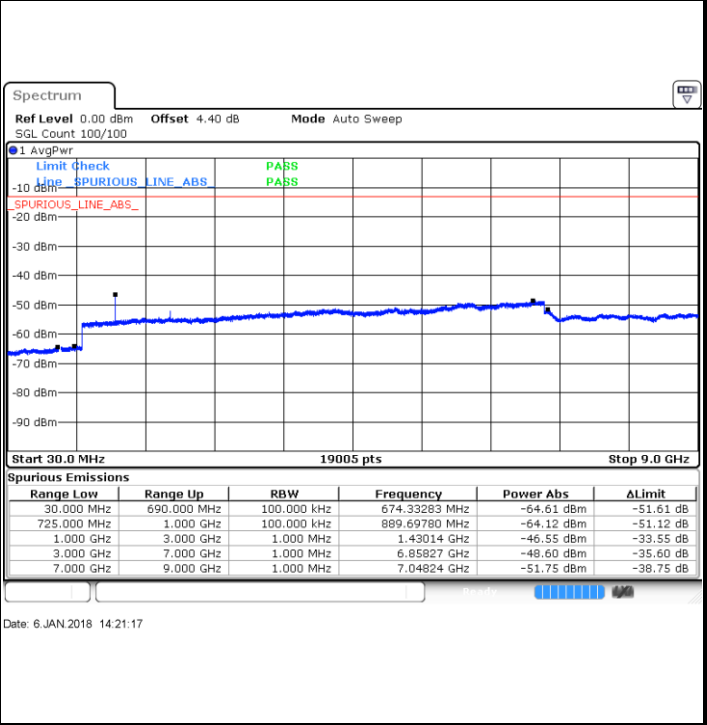

Lowest Channel / 64QAM

Middle Channel / 64QAM

Date: 6 JAN 2018 10:37:44

Date: 6 JAN 2018 10:38:38

Highest Channel / 64QAM

Date: 6 JAN 2018 11:16:31

LTE Band 12 / 1.4MHz

Lowest Channel / QPSK

Date: 6 JAN 2018 14:16:41

Lowest Channel / 16QAM

Date: 6 JAN 2018 14:17:37

Middle Channel / QPSK

Date: 6 JAN 2018 14:19:27

Middle Channel / 16QAM

Date: 6 JAN 2018 14:18:32

LTE Band 12 / 1.4MHz

Highest Channel / QPSK

Highest Channel / 16QAM

LTE Band 12 / 3MHz

Lowest Channel / QPSK

Lowest Channel / 16QAM

LTE Band 12 / 3MHz

Middle Channel / QPSK

Middle Channel / 16QAM

Date: 6 JAN 2018 14:36:10

Date: 6 JAN 2018 14:35:15

Highest Channel / QPSK

Highest Channel / 16QAM

Date: 6 JAN 2018 14:37:05

Date: 6 JAN 2018 14:38:00

LTE Band 12 / 5MHz

Lowest Channel / QPSK