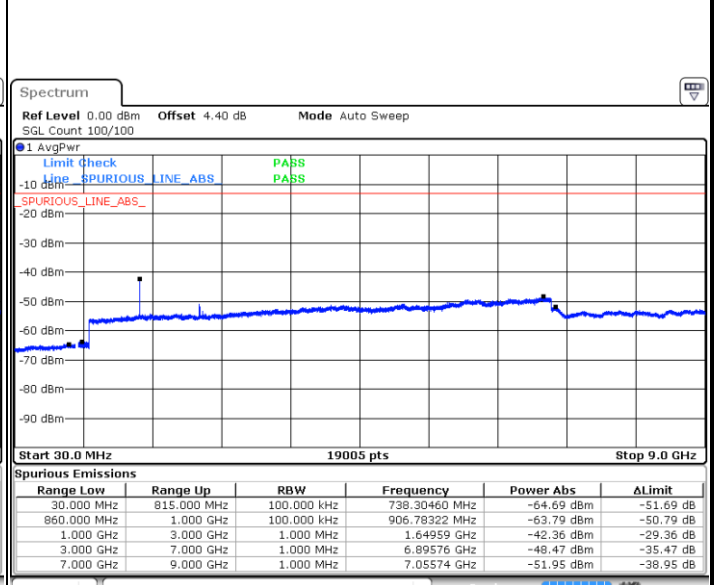

Date: 6 JAN 2018 12:16:11

LTE Band 5 / 5MHz

Lowest Channel / QPSK

Lowest Channel / 16QAM

Date: 6 JAN 2018 12:24:21

Date: 6 JAN 2018 12:25:17

Middle Channel / QPSK

Middle Channel / 16QAM

Date: 6 JAN 2018 12:26:54

Date: 6 JAN 2018 12:27:50

LTE Band 5 / 5MHz

Highest Channel / QPSK

Date: 6 JAN 2018 12:36:00

Highest Channel / 16QAM

Date: 6 JAN 2018 12:36:55

LTE Band 5 / 10MHz

Lowest Channel / QPSK

Date: 6 JAN 2018 12:45:05

Lowest Channel / 16QAM

Date: 6 JAN 2018 12:46:00

LTE Band 5 / 10MHz

Middle Channel / QPSK

Middle Channel / 16QAM

Date: 6 JAN 2018 12:47:38

Date: 6 JAN 2018 12:48:33

Highest Channel / QPSK

Highest Channel / 16QAM

Date: 6 JAN 2018 12:56:43

Date: 6 JAN 2018 12:57:39

LTE Band 5 / 1.4MHz

Lowest Channel / 64QAM

Middle Channel / 64QAM