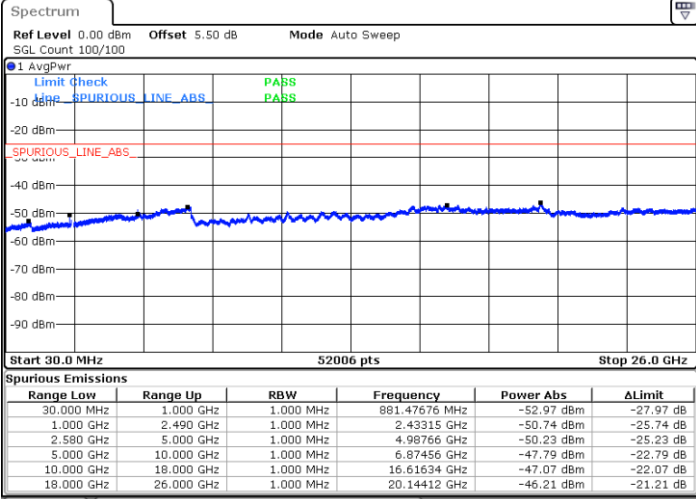

Date: 6 JAN 2018 10:14:02

LTE Band 7 / 20MHz

Middle Channel / QPSK

Date: 6 JAN 2018 10:15:51

Middle Channel / 16QAM

Date: 6 JAN 2018 10:14:56

Highest Channel / QPSK

Date: 6 JAN 2018 10:16:46

Highest Channel / 16QAM

Date: 6 JAN 2018 10:17:40

LTE Band 7 / 5MHz

Lowest Channel / 64QAM

Middle Channel / 64QAM

Date: 6 JAN 2018 10:59:38

Date: 6 JAN 2018 11:00:33

Highest Channel / 64QAM

Date: 6 JAN 2018 11:01:27

LTE Band 7 / 10MHz

Lowest Channel / 64QAM

Middle Channel / 64QAM

Date: 6 JAN 2018 10:47:46

Date: 6 JAN 2018 10:48:41

Highest Channel / 64QAM

Date: 6 JAN 2018 10:49:35

LTE Band 7 / 15MHz

Lowest Channel / 64QAM

Middle Channel / 64QAM

Date: 6 JAN 2018 10:45:02

Date: 6 JAN 2018 10:45:57

Highest Channel / 64QAM

Date: 6 JAN 2018 10:46:51

LTE Band 7 / 20MHz