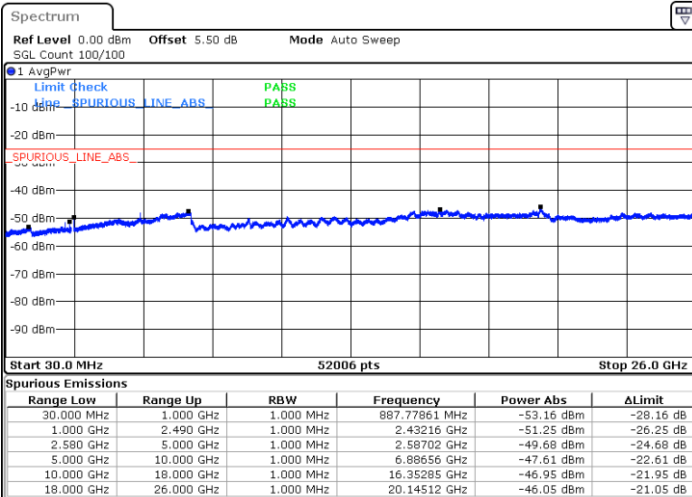

Date: 6 JAN 2018 11:01:27

LTE Band 7 / 10MHz

Lowest Channel / 64QAM

Middle Channel / 64QAM

Date: 6 JAN 2018 10:47:46

Date: 6 JAN 2018 10:48:41

Highest Channel / 64QAM

Date: 6 JAN 2018 10:49:35

LTE Band 7 / 15MHz

Lowest Channel / 64QAM

Middle Channel / 64QAM

Date: 6 JAN 2018 10:45:02

Date: 6 JAN 2018 10:45:57

Highest Channel / 64QAM

Date: 6 JAN 2018 10:46:51

LTE Band 7 / 20MHz

Lowest Channel / 64QAM

Middle Channel / 64QAM

Date: 6 JAN 2018 10:37:44

Date: 6 JAN 2018 10:38:38

Highest Channel / 64QAM

Date: 6 JAN 2018 11:16:31

LTE Band 12 / 1.4MHz

Lowest Channel / QPSK

Date: 6 JAN 2018 14:16:41

Lowest Channel / 16QAM

Date: 6 JAN 2018 14:17:37

Middle Channel / QPSK

Date: 6 JAN 2018 14:19:27

Middle Channel / 16QAM

Date: 6 JAN 2018 14:18:32

LTE Band 12 / 1.4MHz