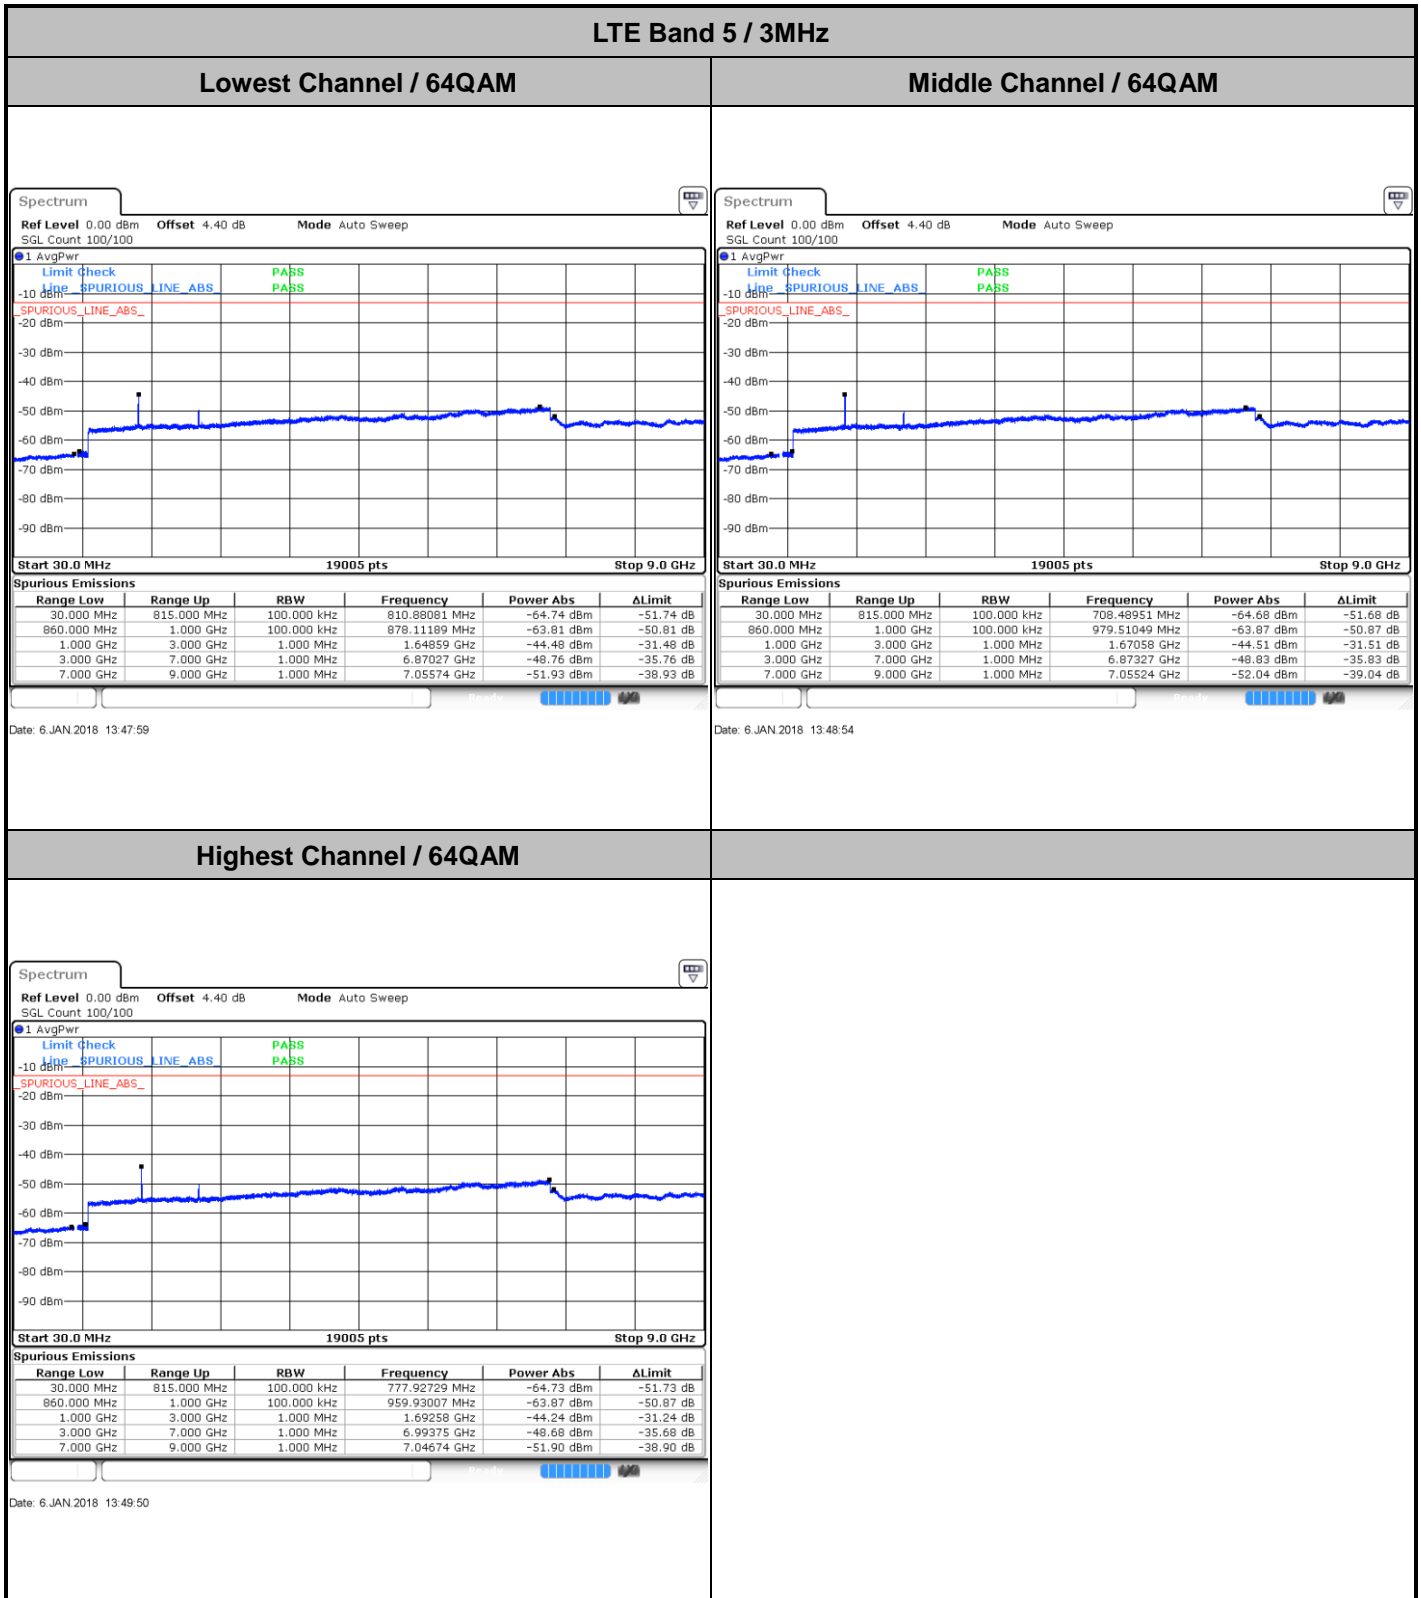

Date: 6 JAN 2018 12:48:33

Highest Channel / QPSK

Highest Channel / 16QAM

Date: 6 JAN 2018 12:56:43

Date: 6 JAN 2018 12:57:39

LTE Band 5 / 1.4MHz

Lowest Channel / 64QAM

Middle Channel / 64QAM

Date: 6 JAN 2018 13:50:45

Date: 6 JAN 2018 13:51:40

Highest Channel / 64QAM

Date: 6 JAN 2018 13:52:36

LTE Band 5 / 5MHz

Lowest Channel / 64QAM

Date: 6 JAN 2018 13:32:08

Middle Channel / 64QAM

Date: 6 JAN 2018 13:33:04

Highest Channel / 64QAM

Date: 6 JAN 2018 13:33:59

LTE Band 5 / 10MHz

Lowest Channel / 64QAM

Middle Channel / 64QAM

Date: 6 JAN 2018 13:29:23

Date: 6 JAN 2018 13:30:18

Highest Channel / 64QAM

Date: 6 JAN 2018 13:31:13

LTE Band 7 / 5MHz

Lowest Channel / QPSK

Lowest Channel / 16QAM

Date: 6 JAN 2018 09:22:58

Date: 6 JAN 2018 09:23:52

Middle Channel / QPSK