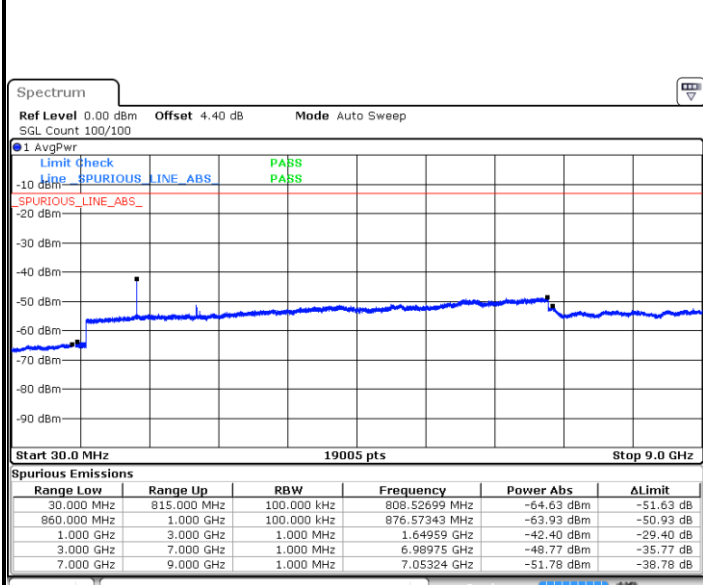

Date: 6 JAN 2018 12:16:11

LTE Band 5 / 5MHz

Lowest Channel / QPSK

Lowest Channel / 16QAM

Date: 6 JAN 2018 12:24:21

Date: 6 JAN 2018 12:25:17

Middle Channel / QPSK

Middle Channel / 16QAM

Date: 6 JAN 2018 12:26:54

Date: 6 JAN 2018 12:27:50

LTE Band 5 / 5MHz

Highest Channel / QPSK

Date: 6 JAN 2018 12:36:00

Highest Channel / 16QAM

Date: 6 JAN 2018 12:36:55

LTE Band 5 / 10MHz

Lowest Channel / QPSK

Date: 6 JAN 2018 12:45:05

Lowest Channel / 16QAM

Date: 6 JAN 2018 12:46:00

LTE Band 5 / 10MHz

Middle Channel / QPSK

Middle Channel / 16QAM

Date: 6 JAN 2018 12:47:38

Date: 6 JAN 2018 12:48:33

Highest Channel / QPSK

Highest Channel / 16QAM

Date: 6 JAN 2018 12:56:43

Date: 6 JAN 2018 12:57:39

LTE Band 5 / 1.4MHz

Lowest Channel / 64QAM

Middle Channel / 64QAM