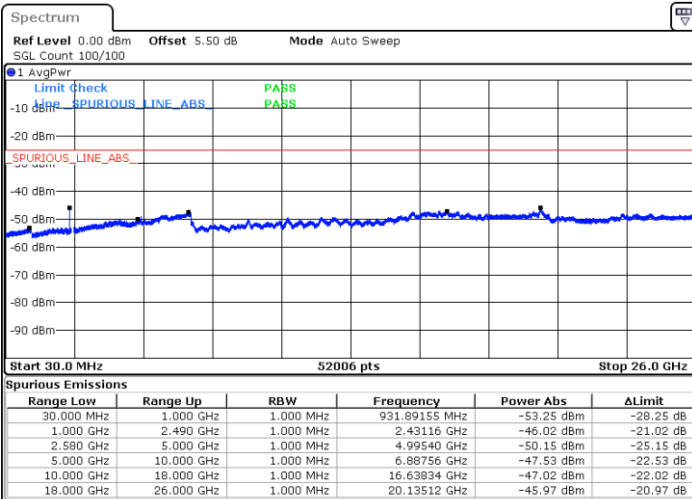

Middle Channel / 16QAM

Date: 6 JAN 2018 09:25:42

Date: 6 JAN 2018 09:24:47

LTE Band 7 / 5MHz

Highest Channel / QPSK

Highest Channel / 16QAM

Date: 6 JAN 2018 09:26:36

Date: 6 JAN 2018 09:27:30

LTE Band 7 / 10MHz

Lowest Channel / QPSK

Lowest Channel / 16QAM

Date: 6 JAN 2018 09:39:40

Date: 6 JAN 2018 09:40:35

LTE Band 7 / 10MHz

Middle Channel / QPSK

Middle Channel / 16QAM

Date: 6 JAN 2018 09:42:24

Date: 6 JAN 2018 09:41:30

Highest Channel / QPSK

Highest Channel / 16QAM

Date: 6 JAN 2018 09:43:19

Date: 6 JAN 2018 09:44:14

LTE Band 7 / 15MHz

Lowest Channel / QPSK