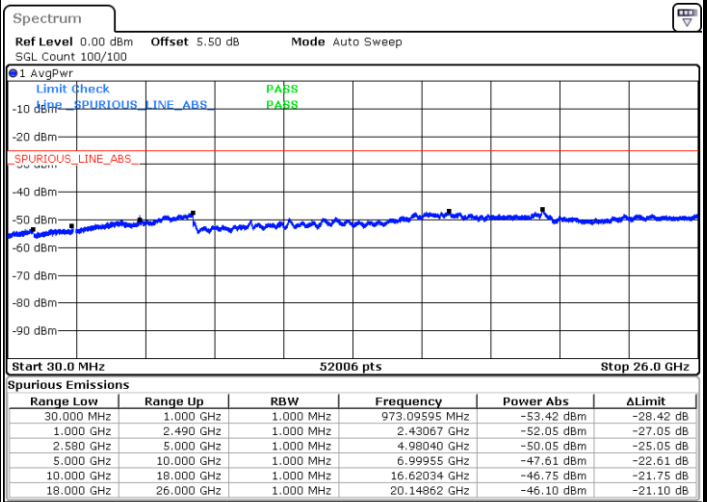

Highest Channel / 64QAM

Date: 6 JAN 2018 13:31:13

LTE Band 7 / 5MHz

Lowest Channel / QPSK

Lowest Channel / 16QAM

Date: 6 JAN 2018 09:22:58

Date: 6 JAN 2018 09:23:52

Middle Channel / QPSK

Middle Channel / 16QAM

Date: 6 JAN 2018 09:25:42

Date: 6 JAN 2018 09:24:47

LTE Band 7 / 5MHz

Highest Channel / QPSK

Highest Channel / 16QAM

Date: 6 JAN 2018 09:26:36

Date: 6 JAN 2018 09:27:30

LTE Band 7 / 10MHz

Lowest Channel / QPSK

Lowest Channel / 16QAM

Date: 6 JAN 2018 09:39:40

Date: 6 JAN 2018 09:40:35

LTE Band 7 / 10MHz

Middle Channel / QPSK

Middle Channel / 16QAM

Date: 6 JAN 2018 09:42:24

Date: 6 JAN 2018 09:41:30

Highest Channel / QPSK

Highest Channel / 16QAM

Date: 6 JAN 2018 09:43:19

Date: 6 JAN 2018 09:44:14

LTE Band 7 / 15MHz

Lowest Channel / QPSK