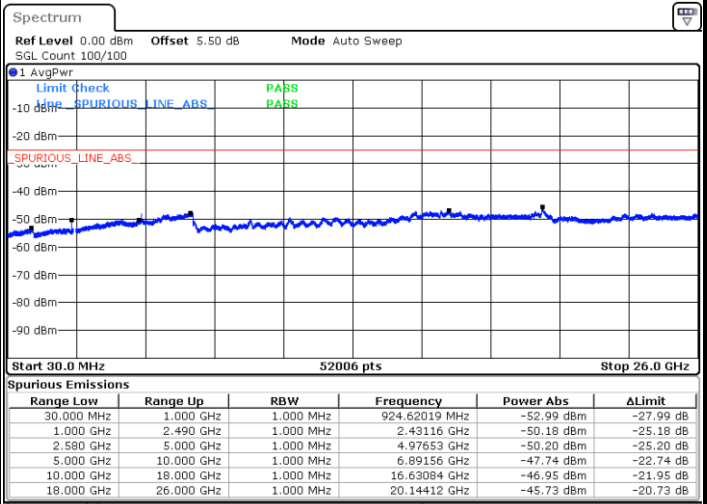

Date: 6 JAN 2018 13:33:04

Highest Channel / 64QAM

Date: 6 JAN 2018 13:33:59

LTE Band 5 / 10MHz

Lowest Channel / 64QAM

Middle Channel / 64QAM

Date: 6 JAN 2018 13:29:23

Date: 6 JAN 2018 13:30:18

Highest Channel / 64QAM

Date: 6 JAN 2018 13:31:13

LTE Band 7 / 5MHz

Lowest Channel / QPSK

Lowest Channel / 16QAM

Date: 6 JAN 2018 09:22:58

Date: 6 JAN 2018 09:23:52

Middle Channel / QPSK

Middle Channel / 16QAM

Date: 6 JAN 2018 09:25:42

Date: 6 JAN 2018 09:24:47

LTE Band 7 / 5MHz

Highest Channel / QPSK

Highest Channel / 16QAM

Date: 6 JAN 2018 09:26:36

Date: 6 JAN 2018 09:27:30