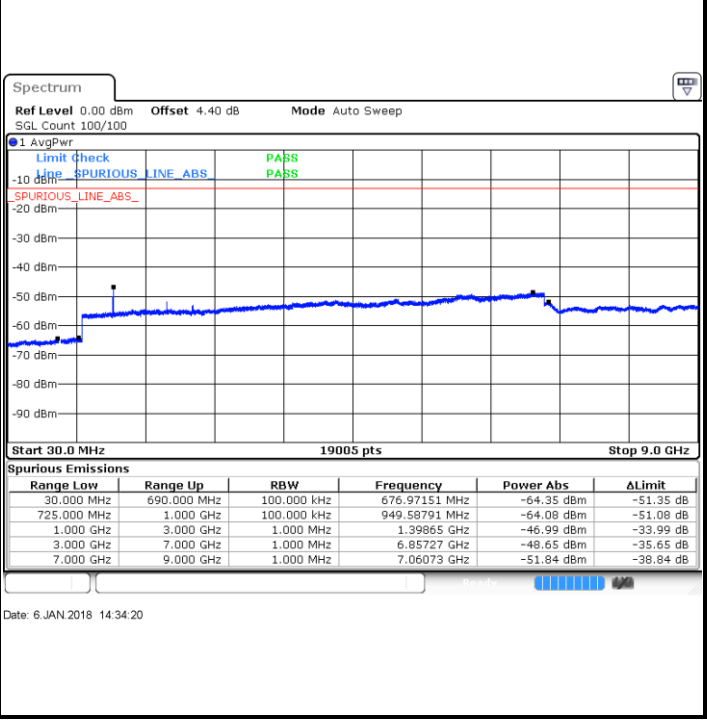

Date: 6 JAN 2018 14:16:41

Lowest Channel / 16QAM

Date: 6 JAN 2018 14:17:37

Middle Channel / QPSK

Date: 6 JAN 2018 14:19:27

Middle Channel / 16QAM

Date: 6 JAN 2018 14:18:32

LTE Band 12 / 1.4MHz

Highest Channel / QPSK

Highest Channel / 16QAM

LTE Band 12 / 3MHz

Lowest Channel / QPSK

Lowest Channel / 16QAM

LTE Band 12 / 3MHz

Middle Channel / QPSK

Middle Channel / 16QAM

Date: 6 JAN 2018 14:36:10

Date: 6 JAN 2018 14:35:15

Highest Channel / QPSK

Highest Channel / 16QAM

Date: 6 JAN 2018 14:37:05

Date: 6 JAN 2018 14:38:00

LTE Band 12 / 5MHz

Lowest Channel / QPSK