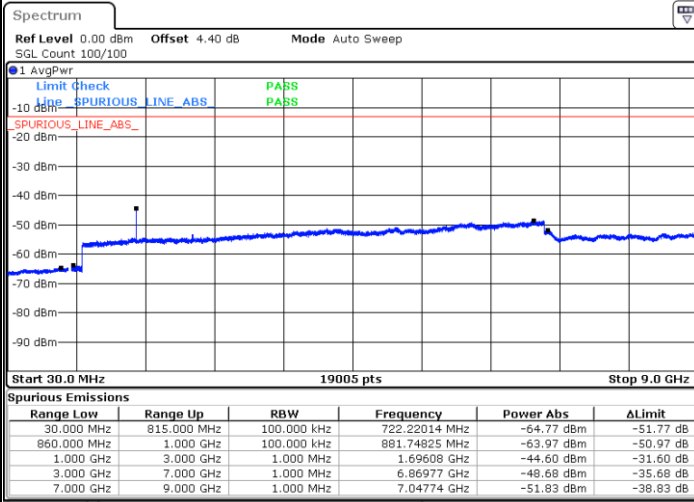

Lowest Channel / QPSK

Date: 6 JAN 2018 12:45:05

Lowest Channel / 16QAM

Date: 6 JAN 2018 12:46:00

LTE Band 5 / 10MHz

Middle Channel / QPSK

Middle Channel / 16QAM

Date: 6 JAN 2018 12:47:38

Date: 6 JAN 2018 12:48:33

Highest Channel / QPSK

Highest Channel / 16QAM

Date: 6 JAN 2018 12:56:43

Date: 6 JAN 2018 12:57:39

LTE Band 5 / 1.4MHz

Lowest Channel / 64QAM

Middle Channel / 64QAM

Date: 6 JAN 2018 13:50:45

Date: 6 JAN 2018 13:51:40

Highest Channel / 64QAM

Date: 6 JAN 2018 13:52:36

LTE Band 5 / 5MHz

Lowest Channel / 64QAM

Date: 6 JAN 2018 13:32:08

Middle Channel / 64QAM

Date: 6 JAN 2018 13:33:04

Highest Channel / 64QAM

Date: 6 JAN 2018 13:33:59

LTE Band 5 / 10MHz

Lowest Channel / 64QAM

Middle Channel / 64QAM

Date: 6 JAN 2018 13:29:23

Date: 6 JAN 2018 13:30:18