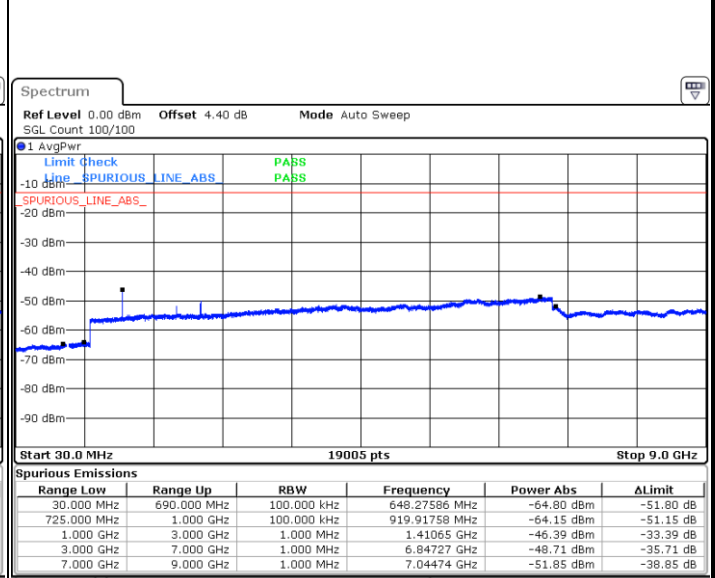

Date: 6 JAN 2018 14:36:10

Date: 6 JAN 2018 14:35:15

Highest Channel / QPSK

Highest Channel / 16QAM

Date: 6 JAN 2018 14:37:05

Date: 6 JAN 2018 14:38:00

LTE Band 12 / 5MHz

Lowest Channel / QPSK

Date: 6 JAN 2018 14:50:07

Lowest Channel / 16QAM

Date: 6 JAN 2018 14:51:03

Middle Channel / QPSK

Date: 6 JAN 2018 14:52:53

Middle Channel / 16QAM

Date: 6 JAN 2018 14:51:58

LTE Band 12 / 5MHz

Highest Channel / QPSK

Highest Channel / 16QAM

Date: 6 JAN 2018 14:53:48

Date: 6 JAN 2018 14:54:43

LTE Band 12 / 10MHz

Lowest Channel / QPSK

Lowest Channel / 16QAM

Date: 6 JAN 2018 15:06:50

Date: 6 JAN 2018 15:07:45

LTE Band 12 / 10MHz

Middle Channel / QPSK

Date: 6 JAN 2018 15:09:35

Middle Channel / 16QAM

Date: 6 JAN 2018 15:08:40

Highest Channel / QPSK

Date: 6 JAN 2018 15:10:31