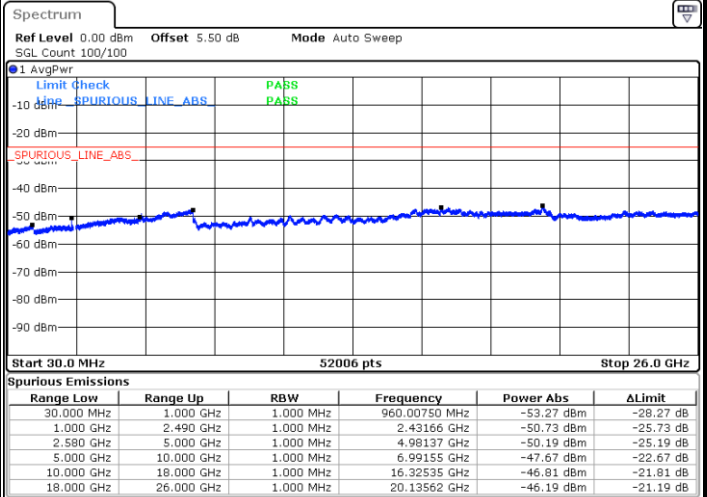

Date: 6 JAN 2018 11:01:27

LTE Band 7 / 10MHz

Lowest Channel / 64QAM

Middle Channel / 64QAM

Date: 6 JAN 2018 10:47:46

Date: 6 JAN 2018 10:48:41

Highest Channel / 64QAM

Date: 6 JAN 2018 10:49:35

LTE Band 7 / 15MHz

Lowest Channel / 64QAM

Middle Channel / 64QAM

Date: 6 JAN 2018 10:45:02

Date: 6 JAN 2018 10:45:57

Highest Channel / 64QAM

Date: 6 JAN 2018 10:46:51

LTE Band 7 / 20MHz

Lowest Channel / 64QAM

Middle Channel / 64QAM

Date: 6 JAN 2018 10:37:44

Date: 6 JAN 2018 10:38:38

Highest Channel / 64QAM

Date: 6 JAN 2018 11:16:31

LTE Band 12 / 1.4MHz

Lowest Channel / QPSK