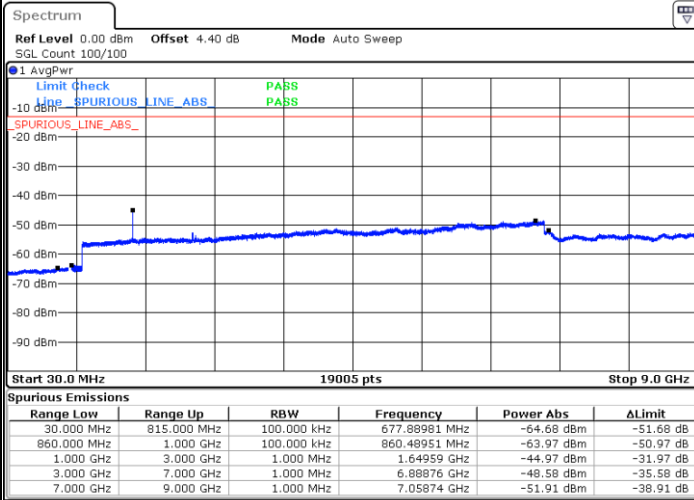

Date: 6 JAN 2018 13:50:45

Date: 6 JAN 2018 13:51:40

Highest Channel / 64QAM

Date: 6 JAN 2018 13:52:36

LTE Band 5 / 5MHz

Lowest Channel / 64QAM

Date: 6 JAN 2018 13:32:08

Middle Channel / 64QAM

Date: 6 JAN 2018 13:33:04

Highest Channel / 64QAM

Date: 6 JAN 2018 13:33:59

LTE Band 5 / 10MHz

Lowest Channel / 64QAM

Middle Channel / 64QAM

Date: 6 JAN 2018 13:29:23

Date: 6 JAN 2018 13:30:18

Highest Channel / 64QAM

Date: 6 JAN 2018 13:31:13

LTE Band 7 / 5MHz

Lowest Channel / QPSK

Lowest Channel / 16QAM

Date: 6 JAN 2018 09:22:58

Date: 6 JAN 2018 09:23:52

Middle Channel / QPSK

Middle Channel / 16QAM

Date: 6 JAN 2018 09:25:42

Date: 6 JAN 2018 09:24:47

LTE Band 7 / 5MHz

Highest Channel / QPSK

Highest Channel / 16QAM

Date: 6 JAN 2018 09:26:36

Date: 6 JAN 2018 09:27:30