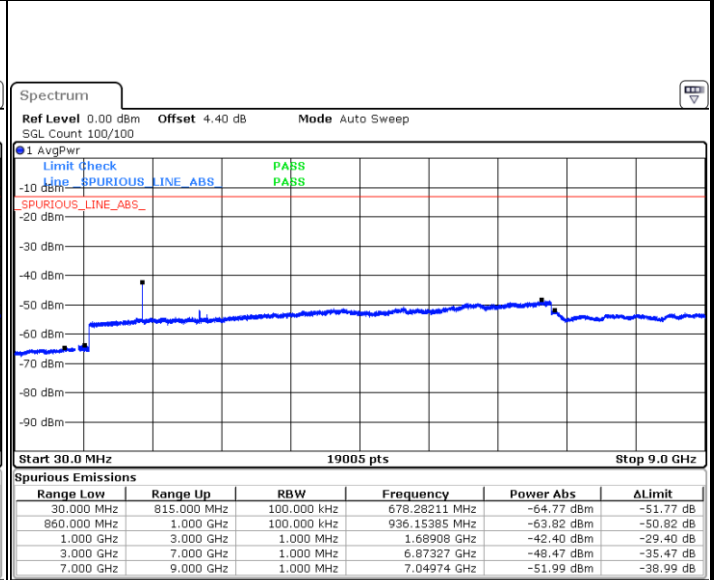

Date: 6 JAN 2018 12:16:11

LTE Band 5 / 5MHz

Lowest Channel / QPSK

Lowest Channel / 16QAM

Date: 6 JAN 2018 12:24:21

Date: 6 JAN 2018 12:25:17

Middle Channel / QPSK

Middle Channel / 16QAM

Date: 6 JAN 2018 12:26:54

Date: 6 JAN 2018 12:27:50

LTE Band 5 / 5MHz

Highest Channel / QPSK

Date: 6 JAN 2018 12:36:00

Highest Channel / 16QAM

Date: 6 JAN 2018 12:36:55

LTE Band 5 / 10MHz

Lowest Channel / QPSK

Date: 6 JAN 2018 12:45:05

Lowest Channel / 16QAM

Date: 6 JAN 2018 12:46:00

LTE Band 5 / 10MHz

Middle Channel / QPSK

Middle Channel / 16QAM

Date: 6 JAN 2018 12:47:38

Date: 6 JAN 2018 12:48:33

Highest Channel / QPSK

Highest Channel / 16QAM

Date: 6 JAN 2018 12:56:43

Date: 6 JAN 2018 12:57:39

LTE Band 5 / 1.4MHz

Lowest Channel / 64QAM

Middle Channel / 64QAM