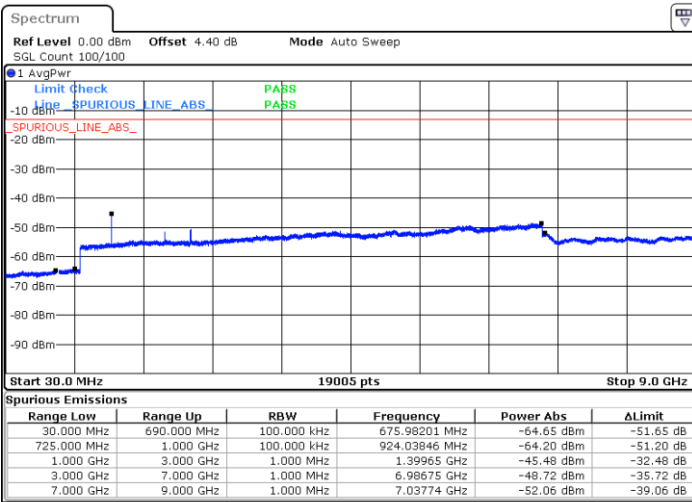

Date: 6 JAN 2018 14:50:07

Lowest Channel / 16QAM

Date: 6 JAN 2018 14:51:03

Middle Channel / QPSK

Date: 6 JAN 2018 14:52:53

Middle Channel / 16QAM

Date: 6 JAN 2018 14:51:58

LTE Band 12 / 5MHz

Highest Channel / QPSK

Highest Channel / 16QAM

Date: 6 JAN 2018 14:53:48

Date: 6 JAN 2018 14:54:43

LTE Band 12 / 10MHz

Lowest Channel / QPSK

Lowest Channel / 16QAM

Date: 6 JAN 2018 15:06:50

Date: 6 JAN 2018 15:07:45

LTE Band 12 / 10MHz

Middle Channel / QPSK

Date: 6 JAN 2018 15:09:35

Middle Channel / 16QAM

Date: 6 JAN 2018 15:08:40

Highest Channel / QPSK

Date: 6 JAN 2018 15:10:31

Highest Channel / 16QAM

Date: 6 JAN 2018 15:11:26

LTE Band 12 / 1.4MHz

Lowest Channel / 64QAM

Middle Channel / 64QAM

Date: 6 JAN 2018 16:40:00

Date: 6 JAN 2018 16:40:56

Highest Channel / 64QAM