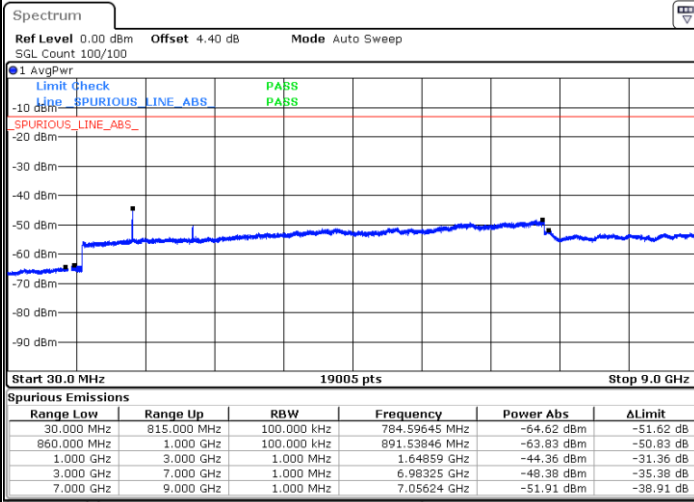

Lowest Channel / QPSK

Date: 6 JAN 2018 12:45:05

Lowest Channel / 16QAM

Date: 6 JAN 2018 12:46:00

LTE Band 5 / 10MHz

Middle Channel / QPSK

Middle Channel / 16QAM

Date: 6 JAN 2018 12:47:38

Date: 6 JAN 2018 12:48:33

Highest Channel / QPSK

Highest Channel / 16QAM

Date: 6 JAN 2018 12:56:43

Date: 6 JAN 2018 12:57:39

LTE Band 5 / 1.4MHz

Lowest Channel / 64QAM

Middle Channel / 64QAM

Date: 6 JAN 2018 13:50:45

Date: 6 JAN 2018 13:51:40

Highest Channel / 64QAM

Date: 6 JAN 2018 13:52:36

LTE Band 5 / 5MHz

Lowest Channel / 64QAM

Date: 6 JAN 2018 13:32:08

Middle Channel / 64QAM

Date: 6 JAN 2018 13:33:04

Highest Channel / 64QAM

Date: 6 JAN 2018 13:33:59

LTE Band 5 / 10MHz

Lowest Channel / 64QAM

Middle Channel / 64QAM

Date: 6 JAN 2018 13:29:23

Date: 6 JAN 2018 13:30:18