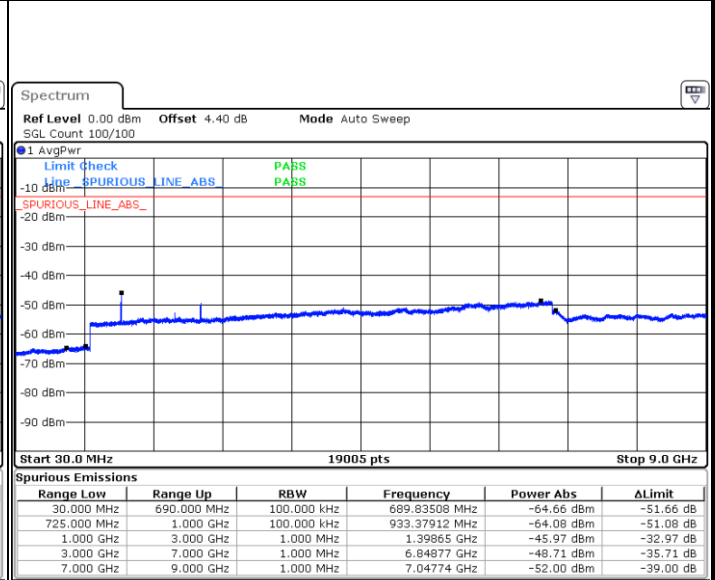

Date: 6 JAN 2018 11:01:27

LTE Band 7 / 10MHz

Lowest Channel / 64QAM

Middle Channel / 64QAM

Date: 6 JAN 2018 10:47:46

Date: 6 JAN 2018 10:48:41

Highest Channel / 64QAM

Date: 6 JAN 2018 10:49:35

LTE Band 7 / 15MHz

Lowest Channel / 64QAM

Middle Channel / 64QAM

Date: 6 JAN 2018 10:45:02

Date: 6 JAN 2018 10:45:57

Highest Channel / 64QAM

Date: 6 JAN 2018 10:46:51

LTE Band 7 / 20MHz

Lowest Channel / 64QAM

Middle Channel / 64QAM

Date: 6 JAN 2018 10:37:44

Date: 6 JAN 2018 10:38:38

Highest Channel / 64QAM

Date: 6 JAN 2018 11:16:31

LTE Band 12 / 1.4MHz

Lowest Channel / QPSK

Date: 6 JAN 2018 14:16:41

Lowest Channel / 16QAM

Date: 6 JAN 2018 14:17:37

Middle Channel / QPSK

Date: 6 JAN 2018 14:19:27

Middle Channel / 16QAM

Date: 6 JAN 2018 14:18:32

LTE Band 12 / 1.4MHz