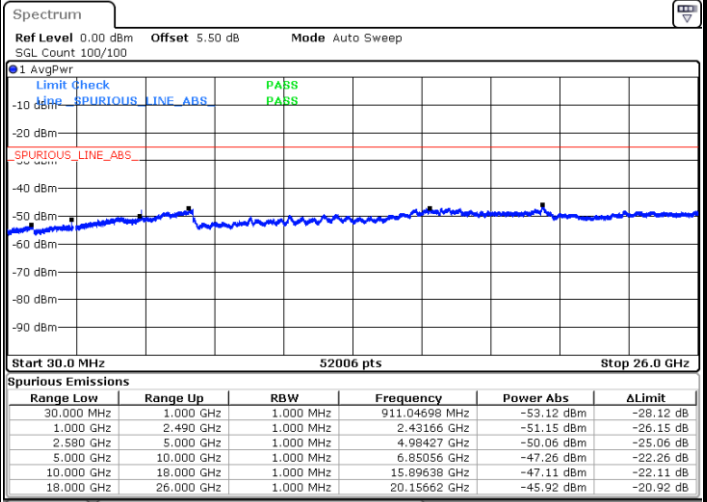

Date: 6 JAN 2018 10:14:02

LTE Band 7 / 20MHz

Middle Channel / QPSK

Date: 6 JAN 2018 10:15:51

Middle Channel / 16QAM

Date: 6 JAN 2018 10:14:56

Highest Channel / QPSK

Date: 6 JAN 2018 10:16:46

Highest Channel / 16QAM

Date: 6 JAN 2018 10:17:40

LTE Band 7 / 5MHz

Lowest Channel / 64QAM

Middle Channel / 64QAM

Date: 6 JAN 2018 10:59:38

Date: 6 JAN 2018 11:00:33

Highest Channel / 64QAM

Date: 6 JAN 2018 11:01:27

LTE Band 7 / 10MHz

Lowest Channel / 64QAM

Middle Channel / 64QAM

Date: 6 JAN 2018 10:47:46

Date: 6 JAN 2018 10:48:41

Highest Channel / 64QAM

Date: 6 JAN 2018 10:49:35