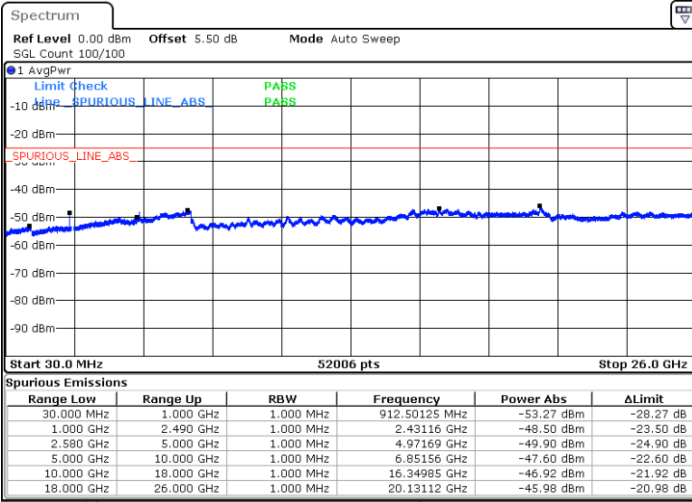

Middle Channel / 16QAM

Date: 6 JAN 2018 09:25:42

Date: 6 JAN 2018 09:24:47

LTE Band 7 / 5MHz

Highest Channel / QPSK

Highest Channel / 16QAM

Date: 6 JAN 2018 09:26:36

Date: 6 JAN 2018 09:27:30

LTE Band 7 / 10MHz

Lowest Channel / QPSK

Lowest Channel / 16QAM

Date: 6 JAN 2018 09:39:40

Date: 6 JAN 2018 09:40:35

LTE Band 7 / 10MHz

Middle Channel / QPSK

Middle Channel / 16QAM

Date: 6 JAN 2018 09:42:24

Date: 6 JAN 2018 09:41:30

Highest Channel / QPSK

Highest Channel / 16QAM

Date: 6 JAN 2018 09:43:19

Date: 6 JAN 2018 09:44:14

LTE Band 7 / 15MHz

Lowest Channel / QPSK