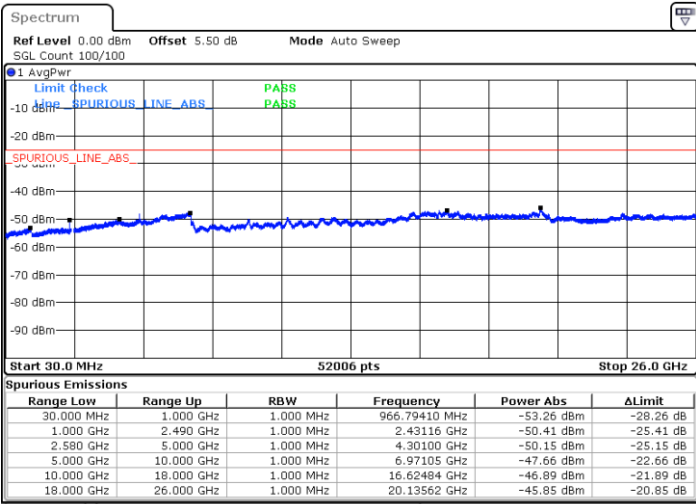

Date: 6 JAN 2018 13:33:04

Highest Channel / 64QAM

Date: 6 JAN 2018 13:33:59

LTE Band 5 / 10MHz

Lowest Channel / 64QAM

Middle Channel / 64QAM

Date: 6 JAN 2018 13:29:23

Date: 6 JAN 2018 13:30:18

Highest Channel / 64QAM

Date: 6 JAN 2018 13:31:13

LTE Band 7 / 5MHz

Lowest Channel / QPSK

Lowest Channel / 16QAM

Date: 6 JAN 2018 09:22:58

Date: 6 JAN 2018 09:23:52

Middle Channel / QPSK

Middle Channel / 16QAM

Date: 6 JAN 2018 09:25:42

Date: 6 JAN 2018 09:24:47

LTE Band 7 / 5MHz

Highest Channel / QPSK

Highest Channel / 16QAM

Date: 6 JAN 2018 09:26:36

Date: 6 JAN 2018 09:27:30