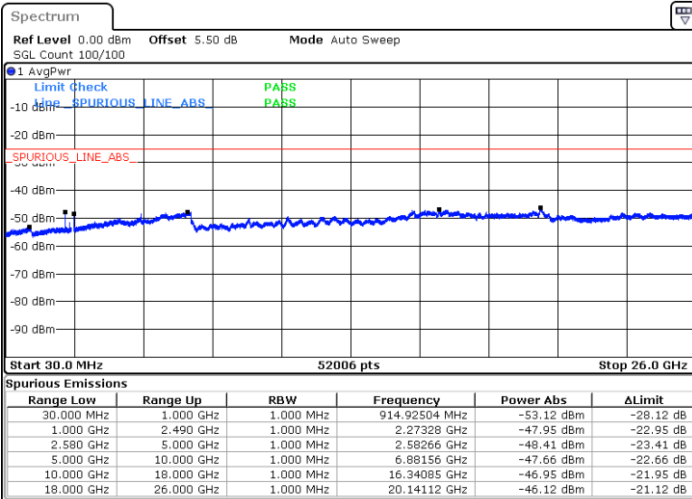

Date: 6 JAN 2018 11:01:27

LTE Band 7 / 10MHz

Lowest Channel / 64QAM

Middle Channel / 64QAM

Date: 6 JAN 2018 10:47:46

Date: 6 JAN 2018 10:48:41

Highest Channel / 64QAM

Date: 6 JAN 2018 10:49:35

LTE Band 7 / 15MHz

Lowest Channel / 64QAM

Middle Channel / 64QAM

Date: 6 JAN 2018 10:45:02

Date: 6 JAN 2018 10:45:57

Highest Channel / 64QAM

Date: 6 JAN 2018 10:46:51

LTE Band 7 / 20MHz

Lowest Channel / 64QAM

Middle Channel / 64QAM

Date: 6 JAN 2018 10:37:44

Date: 6 JAN 2018 10:38:38

Highest Channel / 64QAM

Date: 6 JAN 2018 11:16:31

LTE Band 12 / 1.4MHz

Lowest Channel / QPSK