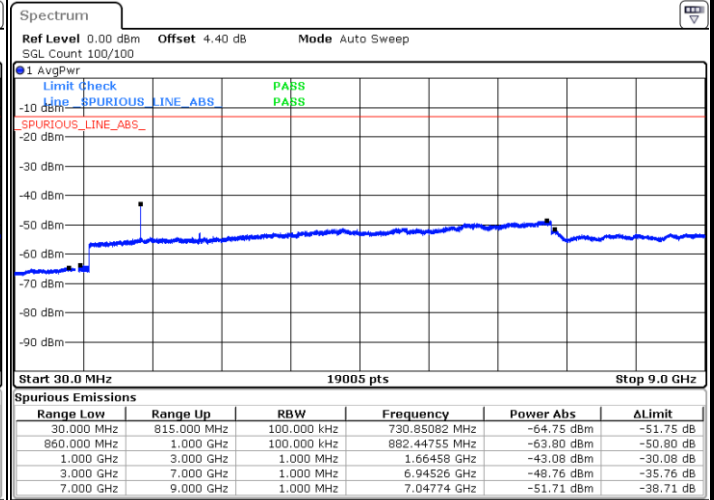

Date: 6 JAN 2018 13:50:45

Date: 6 JAN 2018 13:51:40

Highest Channel / 64QAM

Date: 6 JAN 2018 13:52:36

LTE Band 5 / 5MHz

Lowest Channel / 64QAM

Date: 6 JAN 2018 13:32:08

Middle Channel / 64QAM

Date: 6 JAN 2018 13:33:04

Highest Channel / 64QAM

Date: 6 JAN 2018 13:33:59

LTE Band 5 / 10MHz

Lowest Channel / 64QAM

Middle Channel / 64QAM

Date: 6 JAN 2018 13:29:23

Date: 6 JAN 2018 13:30:18

Highest Channel / 64QAM

Date: 6 JAN 2018 13:31:13

LTE Band 7 / 5MHz

Lowest Channel / QPSK

Lowest Channel / 16QAM

Date: 6 JAN 2018 09:22:58

Date: 6 JAN 2018 09:23:52

Middle Channel / QPSK

Middle Channel / 16QAM

Date: 6 JAN 2018 09:25:42

Date: 6 JAN 2018 09:24:47

LTE Band 7 / 5MHz

Highest Channel / QPSK

Highest Channel / 16QAM

Date: 6 JAN 2018 09:26:36

Date: 6 JAN 2018 09:27:30