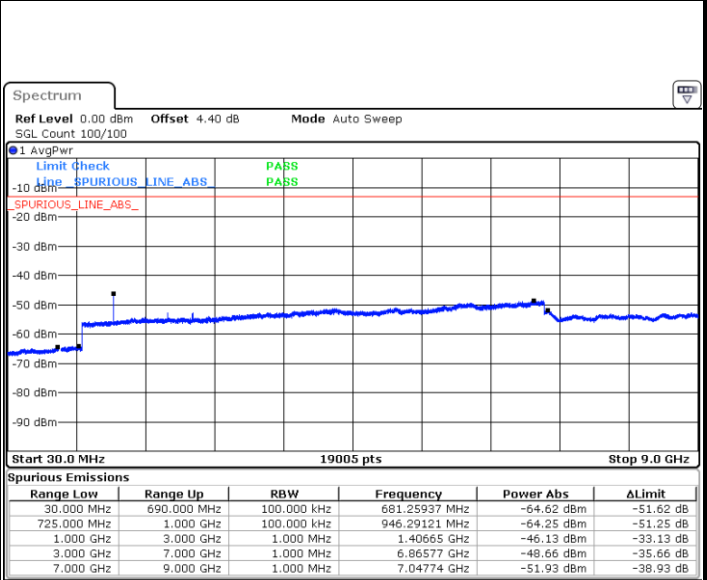

Highest Channel / QPSK

Highest Channel / 16QAM

Date: 6 JAN 2018 14:53:48

Date: 6 JAN 2018 14:54:43

LTE Band 12 / 10MHz

Lowest Channel / QPSK

Lowest Channel / 16QAM

Date: 6 JAN 2018 15:06:50

Date: 6 JAN 2018 15:07:45

LTE Band 12 / 10MHz

Middle Channel / QPSK

Date: 6 JAN 2018 15:09:35

Middle Channel / 16QAM

Date: 6 JAN 2018 15:08:40

Highest Channel / QPSK

Date: 6 JAN 2018 15:10:31

Highest Channel / 16QAM

Date: 6 JAN 2018 15:11:26

LTE Band 12 / 1.4MHz

Lowest Channel / 64QAM

Middle Channel / 64QAM

Date: 6 JAN 2018 16:40:00

Date: 6 JAN 2018 16:40:56

Highest Channel / 64QAM