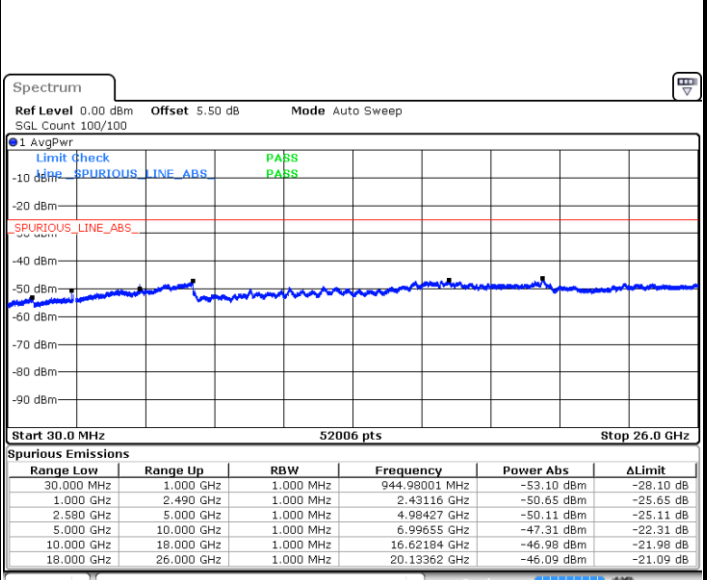

Lowest Channel / 16QAM

Date: 6 JAN 2018 09:56:24

Date: 6 JAN 2018 09:57:18

Middle Channel / QPSK

Middle Channel / 16QAM

Date: 6 JAN 2018 09:59:08

Date: 6 JAN 2018 09:58:13

LTE Band7 / 15MHz

Highest Channel / QPSK

Date: 6 JAN 2018 10:00:02

Highest Channel / 16QAM

Date: 6 JAN 2018 10:00:57

LTE Band 7 / 20MHz

Lowest Channel / QPSK

Date: 6 JAN 2018 10:13:07

Lowest Channel / 16QAM

Date: 6 JAN 2018 10:14:02

LTE Band 7 / 20MHz

Middle Channel / QPSK

Date: 6 JAN 2018 10:15:51

Middle Channel / 16QAM

Date: 6 JAN 2018 10:14:56

Highest Channel / QPSK

Date: 6 JAN 2018 10:16:46

Highest Channel / 16QAM

Date: 6 JAN 2018 10:17:40

LTE Band 7 / 5MHz

Lowest Channel / 64QAM

Middle Channel / 64QAM

Date: 6 JAN 2018 10:59:38

Date: 6 JAN 2018 11:00:33

Highest Channel / 64QAM