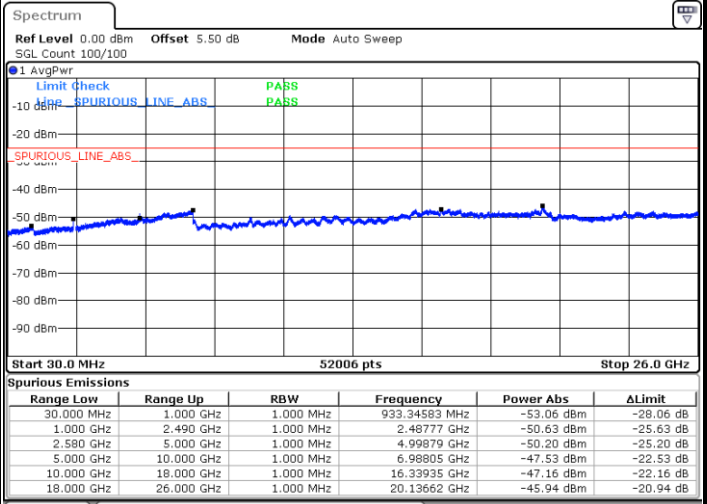

LTE Band 7 / 10MHz

Lowest Channel / QPSK

Lowest Channel / 16QAM

Date: 6 JAN 2018 09:39:40

Date: 6 JAN 2018 09:40:35

LTE Band 7 / 10MHz

Middle Channel / QPSK

Middle Channel / 16QAM

Date: 6 JAN 2018 09:42:24

Date: 6 JAN 2018 09:41:30

Highest Channel / QPSK

Highest Channel / 16QAM

Date: 6 JAN 2018 09:43:19

Date: 6 JAN 2018 09:44:14

LTE Band 7 / 15MHz

Lowest Channel / QPSK

Lowest Channel / 16QAM

Date: 6 JAN 2018 09:56:24

Date: 6 JAN 2018 09:57:18

Middle Channel / QPSK

Middle Channel / 16QAM

Date: 6 JAN 2018 09:59:08

Date: 6 JAN 2018 09:58:13

LTE Band7 / 15MHz

Highest Channel / QPSK

Date: 6 JAN 2018 10:00:02

Highest Channel / 16QAM

Date: 6 JAN 2018 10:00:57

LTE Band 7 / 20MHz

Lowest Channel / QPSK

Date: 6 JAN 2018 10:13:07

Lowest Channel / 16QAM