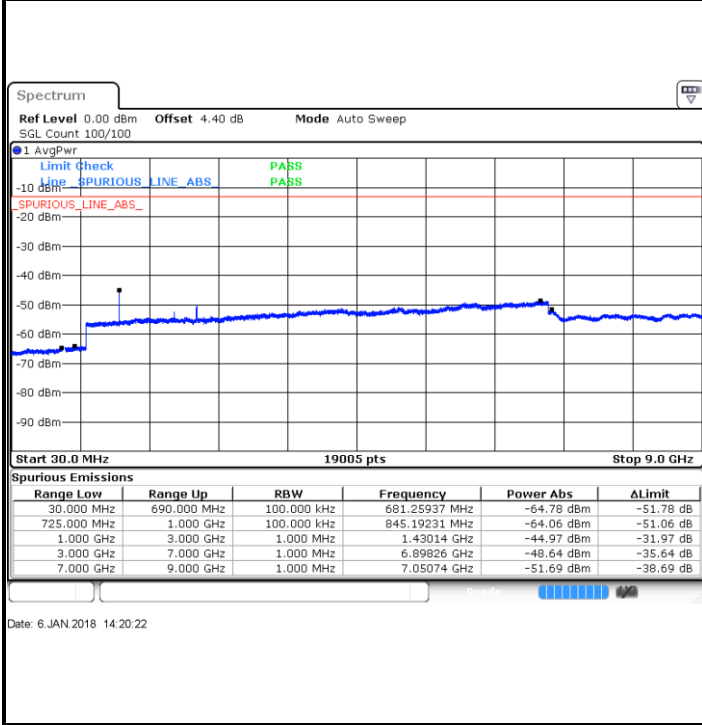

Lowest Channel / 64QAM

Middle Channel / 64QAM

Date: 6 JAN 2018 10:37:44

Date: 6 JAN 2018 10:38:38

Highest Channel / 64QAM

Date: 6 JAN 2018 11:16:31

LTE Band 12 / 1.4MHz

Lowest Channel / QPSK

Date: 6 JAN 2018 14:16:41

Lowest Channel / 16QAM

Date: 6 JAN 2018 14:17:37

Middle Channel / QPSK

Date: 6 JAN 2018 14:19:27

Middle Channel / 16QAM

Date: 6 JAN 2018 14:18:32

LTE Band 12 / 1.4MHz

Highest Channel / QPSK

Highest Channel / 16QAM

LTE Band 12 / 3MHz

Lowest Channel / QPSK

Lowest Channel / 16QAM

LTE Band 12 / 3MHz

Middle Channel / QPSK

Middle Channel / 16QAM

Date: 6 JAN 2018 14:36:10

Date: 6 JAN 2018 14:35:15

Highest Channel / QPSK

Highest Channel / 16QAM

Date: 6 JAN 2018 14:37:05

Date: 6 JAN 2018 14:38:00

LTE Band 12 / 5MHz

Lowest Channel / QPSK