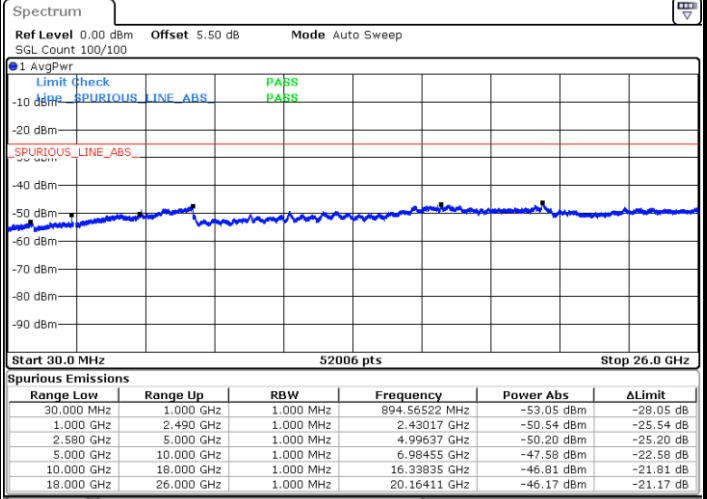

Highest Channel / 16QAM

Date: 6 JAN 2018 10:17:40

LTE Band 7 / 5MHz

Lowest Channel / 64QAM

Middle Channel / 64QAM

Date: 6 JAN 2018 10:59:38

Date: 6 JAN 2018 11:00:33

Highest Channel / 64QAM

Date: 6 JAN 2018 11:01:27

LTE Band 7 / 10MHz

Lowest Channel / 64QAM

Middle Channel / 64QAM

Date: 6 JAN 2018 10:47:46

Date: 6 JAN 2018 10:48:41

Highest Channel / 64QAM

Date: 6 JAN 2018 10:49:35

LTE Band 7 / 15MHz

Lowest Channel / 64QAM

Middle Channel / 64QAM

Date: 6 JAN 2018 10:45:02

Date: 6 JAN 2018 10:45:57

Highest Channel / 64QAM

Date: 6 JAN 2018 10:46:51

LTE Band 7 / 20MHz