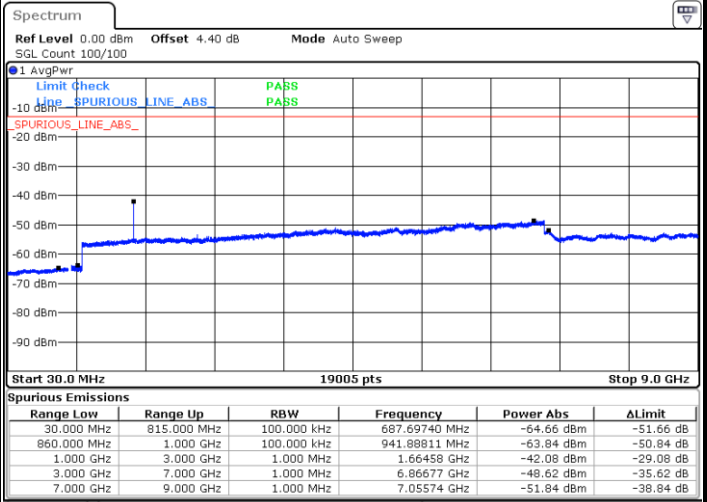

Date: 6 JAN 2018 12:26:54

Date: 6 JAN 2018 12:27:50

LTE Band 5 / 5MHz

Highest Channel / QPSK

Date: 6 JAN 2018 12:36:00

Highest Channel / 16QAM

Date: 6 JAN 2018 12:36:55

LTE Band 5 / 10MHz

Lowest Channel / QPSK

Date: 6 JAN 2018 12:45:05

Lowest Channel / 16QAM

Date: 6 JAN 2018 12:46:00

LTE Band 5 / 10MHz

Middle Channel / QPSK

Middle Channel / 16QAM

Date: 6 JAN 2018 12:47:38

Date: 6 JAN 2018 12:48:33

Highest Channel / QPSK

Highest Channel / 16QAM

Date: 6 JAN 2018 12:56:43

Date: 6 JAN 2018 12:57:39

LTE Band 5 / 1.4MHz

Lowest Channel / 64QAM

Middle Channel / 64QAM