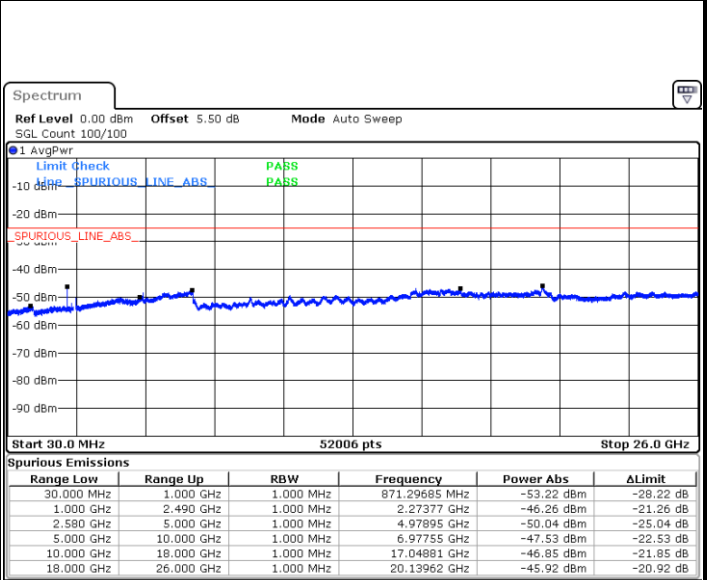

Date: 6 JAN 2018 09:42:24

Date: 6 JAN 2018 09:41:30

Highest Channel / QPSK

Highest Channel / 16QAM

Date: 6 JAN 2018 09:43:19

Date: 6 JAN 2018 09:44:14

LTE Band 7 / 15MHz

Lowest Channel / QPSK

Lowest Channel / 16QAM

Date: 6 JAN 2018 09:56:24

Date: 6 JAN 2018 09:57:18

Middle Channel / QPSK

Middle Channel / 16QAM

Date: 6 JAN 2018 09:59:08

Date: 6 JAN 2018 09:58:13

LTE Band7 / 15MHz

Highest Channel / QPSK

Date: 6 JAN 2018 10:00:02

Highest Channel / 16QAM

Date: 6 JAN 2018 10:00:57

LTE Band 7 / 20MHz

Lowest Channel / QPSK

Date: 6 JAN 2018 10:13:07

Lowest Channel / 16QAM

Date: 6 JAN 2018 10:14:02

LTE Band 7 / 20MHz

Middle Channel / QPSK

Date: 6 JAN 2018 10:15:51

Middle Channel / 16QAM

Date: 6 JAN 2018 10:14:56

Highest Channel / QPSK

Date: 6 JAN 2018 10:16:46