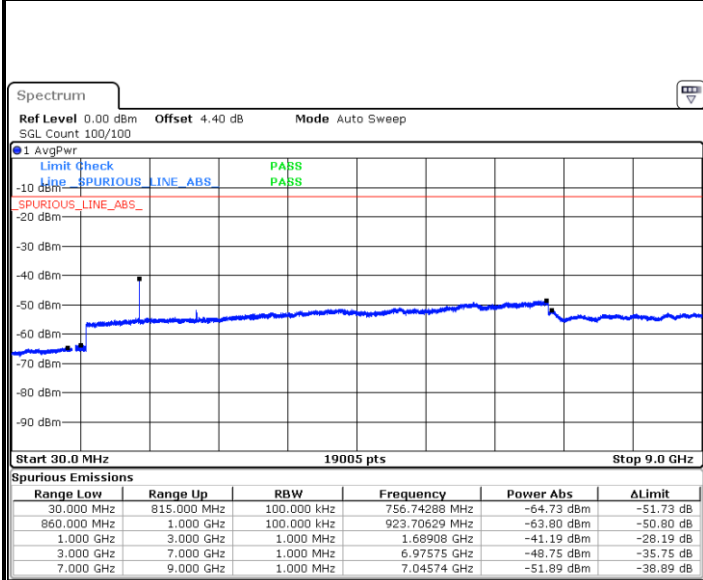

LTE Band 5 / 3MHz

Middle Channel / QPSK

Middle Channel / 16QAM

Date: 6 JAN 2018 12:06:11

Date: 6 JAN 2018 12:07:06

Highest Channel / QPSK

Highest Channel / 16QAM

Date: 6 JAN 2018 12:15:16

Date: 6 JAN 2018 12:16:11

LTE Band 5 / 5MHz

Lowest Channel / QPSK

Lowest Channel / 16QAM

Date: 6 JAN 2018 12:24:21

Date: 6 JAN 2018 12:25:17

Middle Channel / QPSK

Middle Channel / 16QAM

Date: 6 JAN 2018 12:26:54

Date: 6 JAN 2018 12:27:50

LTE Band 5 / 5MHz

Highest Channel / QPSK

Date: 6 JAN 2018 12:36:00

Highest Channel / 16QAM

Date: 6 JAN 2018 12:36:55

LTE Band 5 / 10MHz

Lowest Channel / QPSK

Date: 6 JAN 2018 12:45:05

Lowest Channel / 16QAM

Date: 6 JAN 2018 12:46:00

LTE Band 5 / 10MHz

Middle Channel / QPSK

Middle Channel / 16QAM

Date: 6 JAN 2018 12:47:38