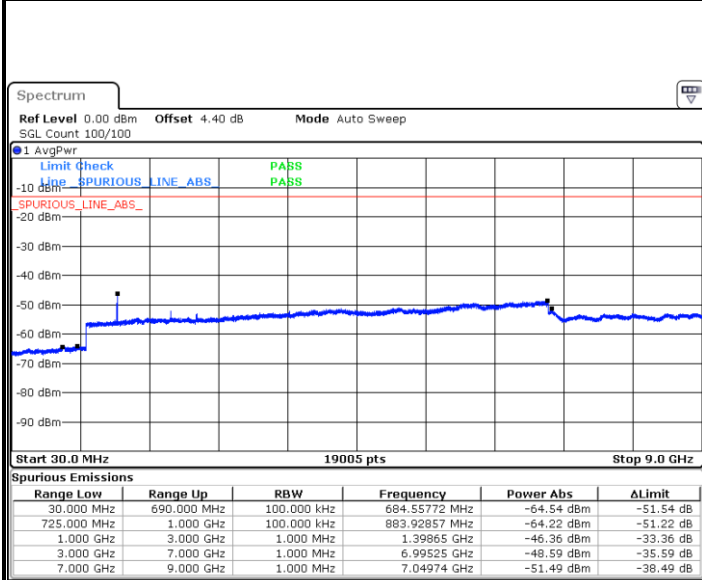

Date: 6 JAN 2018 11:01:27

LTE Band 7 / 10MHz

Lowest Channel / 64QAM

Middle Channel / 64QAM

Date: 6 JAN 2018 10:47:46

Date: 6 JAN 2018 10:48:41

Highest Channel / 64QAM

Date: 6 JAN 2018 10:49:35

LTE Band 7 / 15MHz

Lowest Channel / 64QAM

Middle Channel / 64QAM

Date: 6 JAN 2018 10:45:02

Date: 6 JAN 2018 10:45:57

Highest Channel / 64QAM

Date: 6 JAN 2018 10:46:51

LTE Band 7 / 20MHz

Lowest Channel / 64QAM

Middle Channel / 64QAM

Date: 6 JAN 2018 10:37:44

Date: 6 JAN 2018 10:38:38

Highest Channel / 64QAM

Date: 6 JAN 2018 11:16:31

LTE Band 12 / 1.4MHz

Lowest Channel / QPSK

Date: 6 JAN 2018 14:16:41

Lowest Channel / 16QAM

Date: 6 JAN 2018 14:17:37

Middle Channel / QPSK

Date: 6 JAN 2018 14:19:27

Middle Channel / 16QAM

Date: 6 JAN 2018 14:18:32

LTE Band 12 / 1.4MHz