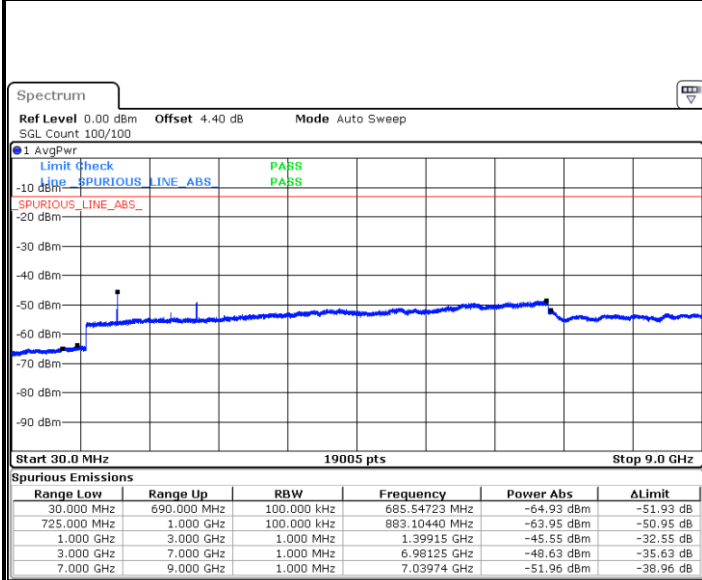

Highest Channel / QPSK

Highest Channel / 16QAM

LTE Band 12 / 3MHz

Lowest Channel / QPSK

Lowest Channel / 16QAM

LTE Band 12 / 3MHz

Middle Channel / QPSK

Middle Channel / 16QAM

Date: 6 JAN 2018 14:36:10

Date: 6 JAN 2018 14:35:15

Highest Channel / QPSK

Highest Channel / 16QAM

Date: 6 JAN 2018 14:37:05

Date: 6 JAN 2018 14:38:00

LTE Band 12 / 5MHz

Lowest Channel / QPSK

Date: 6 JAN 2018 14:50:07

Lowest Channel / 16QAM

Date: 6 JAN 2018 14:51:03

Middle Channel / QPSK

Date: 6 JAN 2018 14:52:53

Middle Channel / 16QAM

Date: 6 JAN 2018 14:51:58

LTE Band 12 / 5MHz

Highest Channel / QPSK

Highest Channel / 16QAM

Date: 6 JAN 2018 14:53:48

Date: 6 JAN 2018 14:54:43

LTE Band 12 / 10MHz

Lowest Channel / QPSK

Lowest Channel / 16QAM

Date: 6 JAN 2018 15:06:50