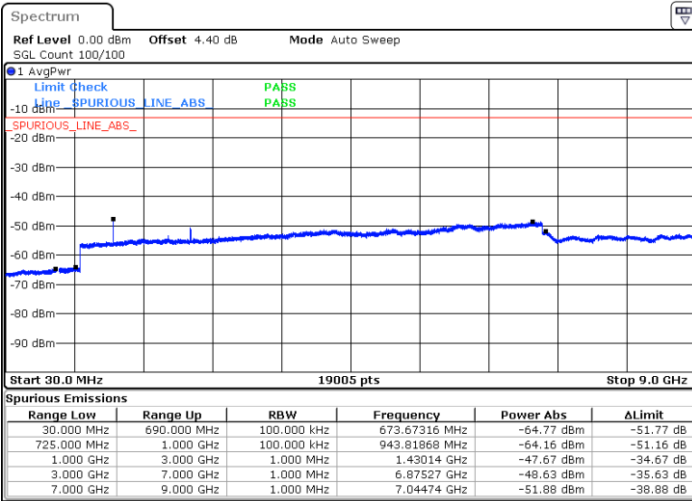

Highest Channel / QPSK

Highest Channel / 16QAM

Date: 6 JAN 2018 14:53:48

Date: 6 JAN 2018 14:54:43

LTE Band 12 / 10MHz

Lowest Channel / QPSK

Lowest Channel / 16QAM

Date: 6 JAN 2018 15:06:50

Date: 6 JAN 2018 15:07:45

LTE Band 12 / 10MHz

Middle Channel / QPSK

Date: 6 JAN 2018 15:09:35

Middle Channel / 16QAM

Date: 6 JAN 2018 15:08:40

Highest Channel / QPSK

Date: 6 JAN 2018 15:10:31

Highest Channel / 16QAM

Date: 6 JAN 2018 15:11:26

LTE Band 12 / 1.4MHz

Lowest Channel / 64QAM

Middle Channel / 64QAM

Date: 6 JAN 2018 16:40:00

Date: 6 JAN 2018 16:40:56

Highest Channel / 64QAM