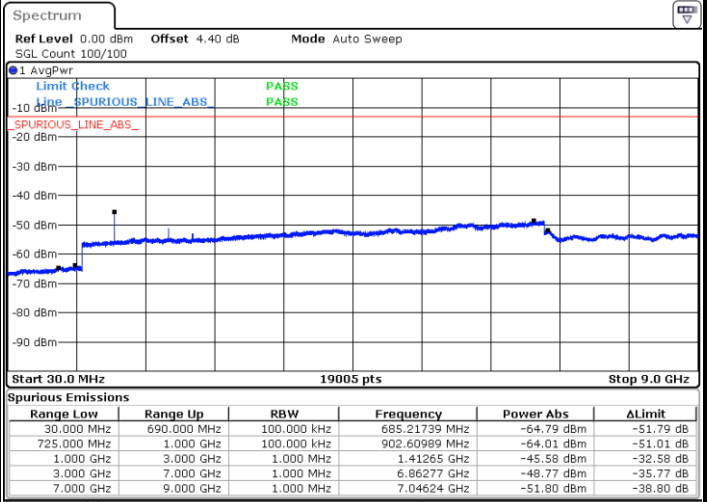

Date: 6 JAN 2018 14:16:41

Lowest Channel / 16QAM

Date: 6 JAN 2018 14:17:37

Middle Channel / QPSK

Date: 6 JAN 2018 14:19:27

Middle Channel / 16QAM

Date: 6 JAN 2018 14:18:32

LTE Band 12 / 1.4MHz

Highest Channel / QPSK

Highest Channel / 16QAM

LTE Band 12 / 3MHz

Lowest Channel / QPSK

Lowest Channel / 16QAM

LTE Band 12 / 3MHz

Middle Channel / QPSK

Middle Channel / 16QAM

Date: 6 JAN 2018 14:36:10

Date: 6 JAN 2018 14:35:15

Highest Channel / QPSK

Highest Channel / 16QAM

Date: 6 JAN 2018 14:37:05

Date: 6 JAN 2018 14:38:00

LTE Band 12 / 5MHz

Lowest Channel / QPSK