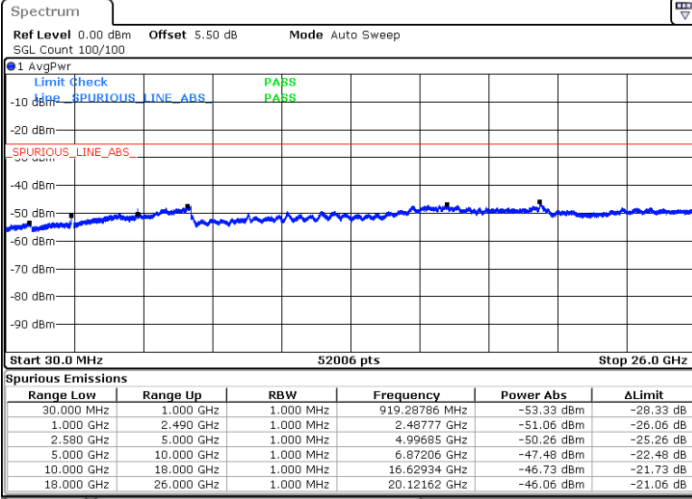

Highest Channel / 16QAM

Date: 6 JAN 2018 10:17:40

LTE Band 7 / 5MHz

Lowest Channel / 64QAM

Middle Channel / 64QAM

Date: 6 JAN 2018 10:59:38

Date: 6 JAN 2018 11:00:33

Highest Channel / 64QAM

Date: 6 JAN 2018 11:01:27

LTE Band 7 / 10MHz

Lowest Channel / 64QAM

Middle Channel / 64QAM

Date: 6 JAN 2018 10:47:46

Date: 6 JAN 2018 10:48:41

Highest Channel / 64QAM

Date: 6 JAN 2018 10:49:35

LTE Band 7 / 15MHz

Lowest Channel / 64QAM

Middle Channel / 64QAM

Date: 6 JAN 2018 10:45:02

Date: 6 JAN 2018 10:45:57

Highest Channel / 64QAM

Date: 6 JAN 2018 10:46:51

LTE Band 7 / 20MHz

Lowest Channel / 64QAM

Middle Channel / 64QAM

Date: 6 JAN 2018 10:37:44

Date: 6 JAN 2018 10:38:38

Highest Channel / 64QAM

Date: 6 JAN 2018 11:16:31

LTE Band 12 / 1.4MHz

Lowest Channel / QPSK