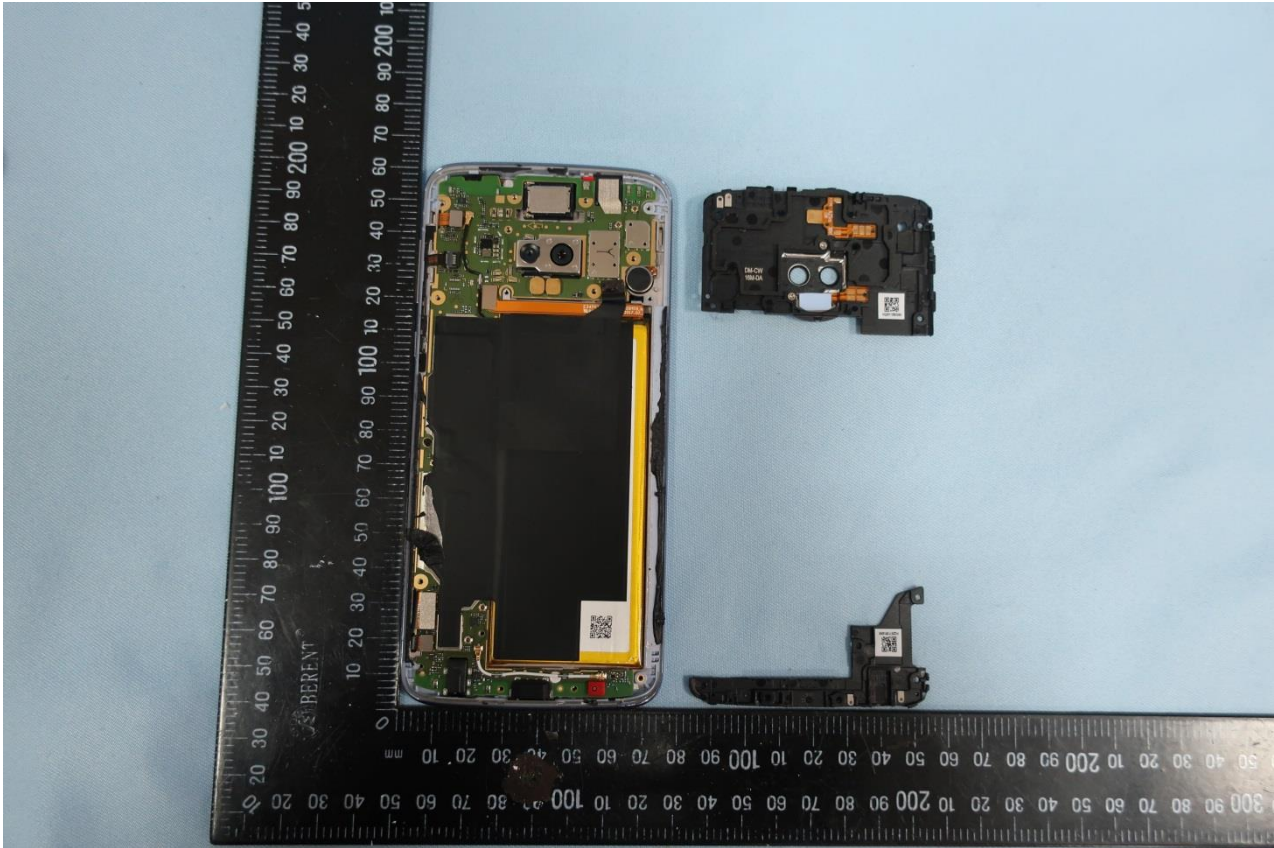

### 3. Internal Photograph of EUT

Brand Name: Motorola / Model Name: XT1926-5

Antenna 1: GSM/WCDMA/LTE Band 2/5/26<Tx/Rx>

Antenna 2: LTE Band 7/38<Tx/Rx>

Antenna 3: LTE Band 7/38<Tx/Rx>

Antenna 4: WCDMA/LTE Band 2/5/26<Rx>

The Antenna 1, Antenna 2 and Antenna 3 can't transmit simultaneously.

Brand Name: Motorola / Model Name: XT1926-5

Brand Name: Motorola / Model Name: XT1926-5

Brand Name: Motorola / Model Name: XT1926-5

Brand Name: Motorola / Model Name: XT1926-5