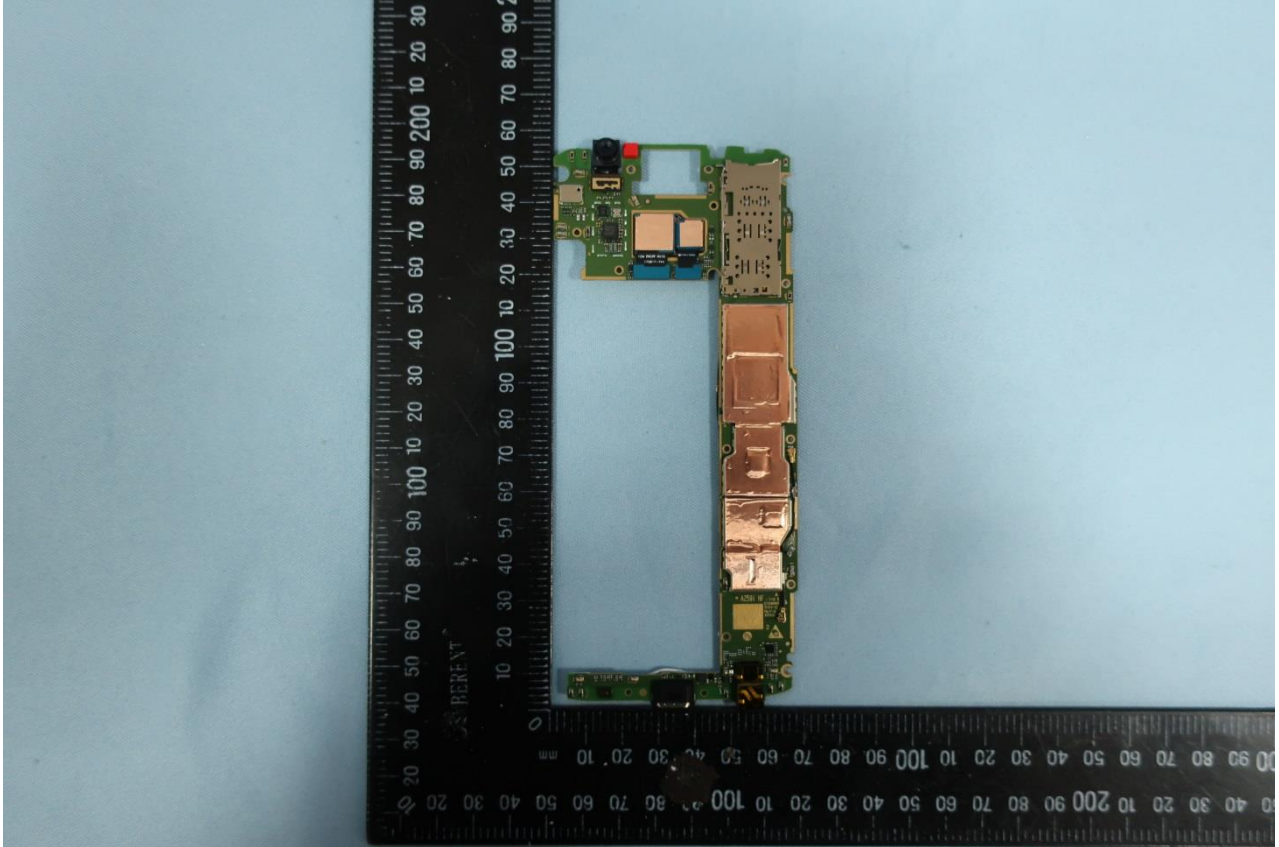

### 3. Internal Photograph of EUT

Brand Name: Motorola / Model Name: XT1926-5

Antenna 1: GSM/WCDMA/LTE Band 2/5/26<Tx/Rx>

Antenna 2: LTE Band 7/38<Tx/Rx>

Antenna 3: LTE Band 7/38<Tx/Rx>

Antenna 4: WCDMA/LTE Band 2/5/26<Rx>

The Antenna 1, Antenna 2 and Antenna 3 can't transmit simultaneously.

Brand Name: Motorola / Model Name: XT1926-5

Brand Name: Motorola / Model Name: XT1926-5

Brand Name: Motorola / Model Name: XT1926-5

Brand Name: Motorola / Model Name: XT1926-5

Brand Name: Motorola / Model Name: XT1926-5

Brand Name: Motorola / Model Name: XT1926-5

Brand Name: Motorola / Model Name: XT1926-5

Brand Name: Motorola / Model Name: XT1926-5

Brand Name: Motorola / Model Name: XT1926-5