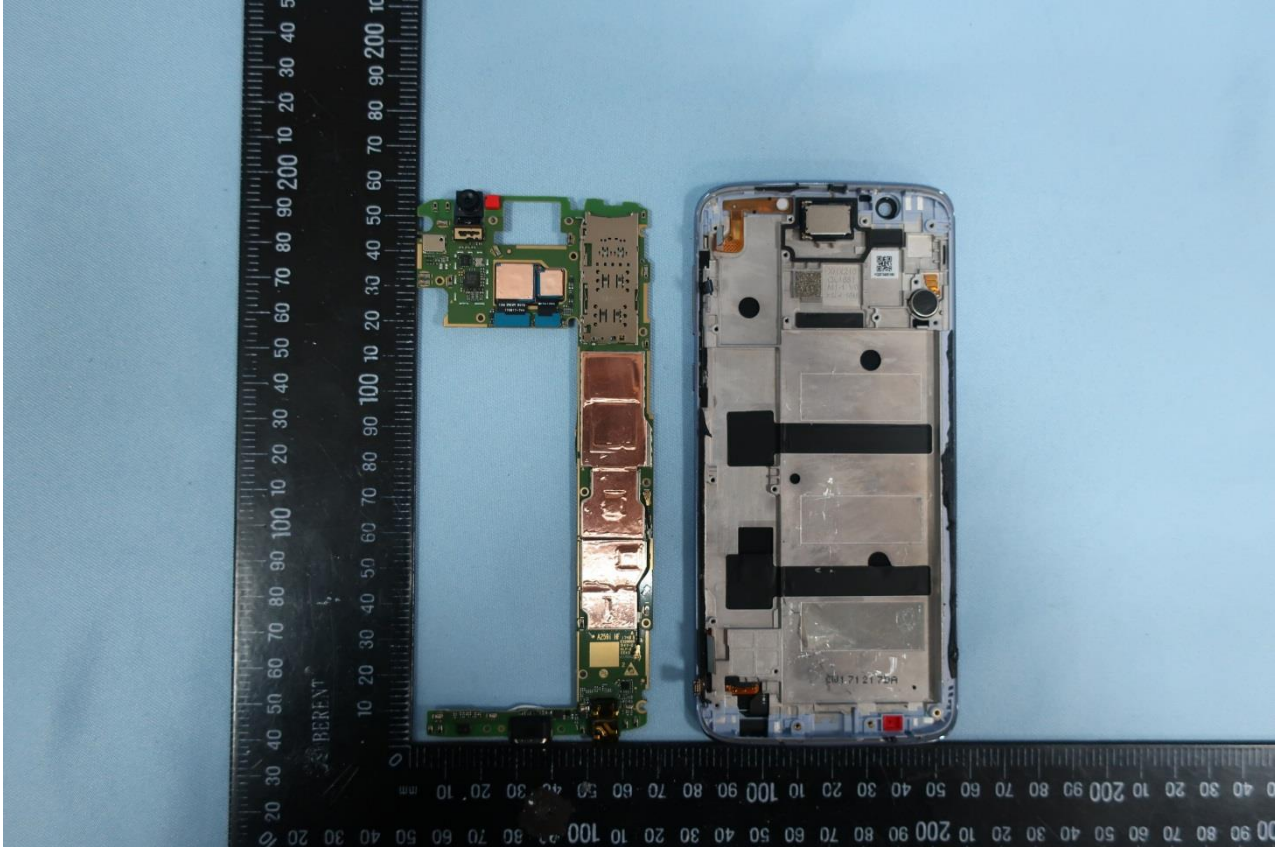

Brand Name: Motorola / Model Name: XT1926-5