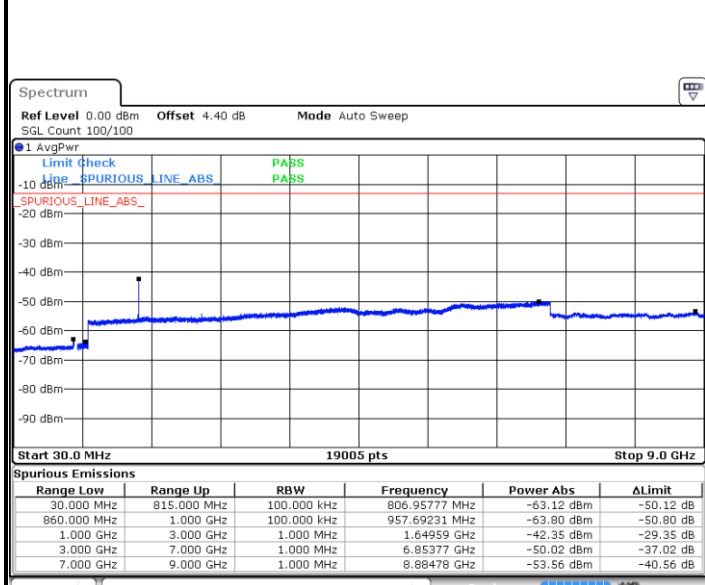

Lowest Channel / 16QAM

Date: 18 JAN 2018 15:54:18

Date: 18 JAN 2018 15:54:44

Middle Channel / QPSK

Middle Channel / 16QAM

Date: 18 JAN 2018 15:56:30

Date: 18 JAN 2018 15:56:04

LTE Band 26 / 5MHz

Highest Channel / QPSK

Date: 18 JAN 2018 15:56:57

Highest Channel / 16QAM

Date: 18 JAN 2018 15:57:22

LTE Band 26 / 10MHz

Lowest Channel / QPSK

Date: 18 JAN 2018 15:47:50

Lowest Channel / 16QAM

Date: 18 JAN 2018 15:49:14

LTE Band 26 / 10MHz

Middle Channel / QPSK

Date: 18 JAN 2018 15:51:32

Middle Channel / 16QAM

Date: 18 JAN 2018 15:51:06

Highest Channel / QPSK

Date: 18 JAN 2018 15:51:58

Highest Channel / 16QAM

Date: 18 JAN 2018 15:52:36

LTE Band 26 / 15MHz

Lowest Channel / QPSK

Lowest Channel / 16QAM

Date: 18 JAN 2018 15:36:50

Date: 18 JAN 2018 15:43:56

Middle Channel / QPSK