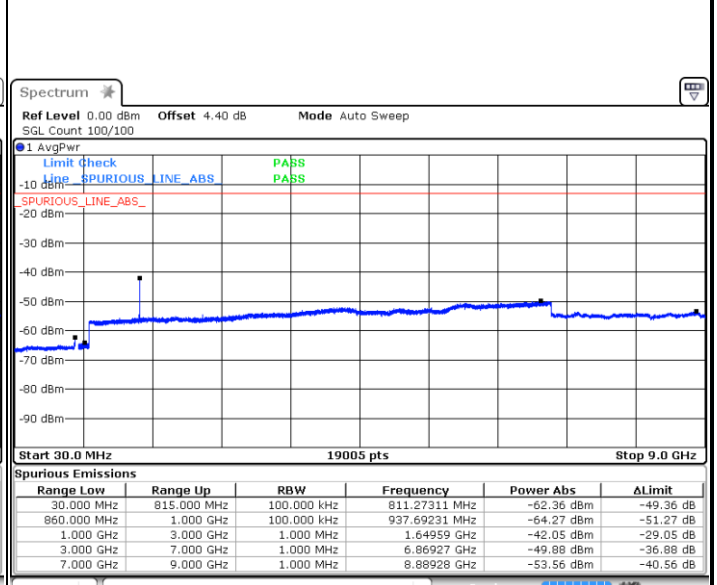

Lowest Channel / 16QAM

Date: 18 JAN 2018 15:54:18

Date: 18 JAN 2018 15:54:44

Middle Channel / QPSK

Middle Channel / 16QAM

Date: 18 JAN 2018 15:56:30

Date: 18 JAN 2018 15:56:04

LTE Band 26 / 5MHz

Highest Channel / QPSK

Date: 18 JAN 2018 15:56:57

Highest Channel / 16QAM

Date: 18 JAN 2018 15:57:22

LTE Band 26 / 10MHz

Lowest Channel / QPSK

Date: 18 JAN 2018 15:47:50

Lowest Channel / 16QAM

Date: 18 JAN 2018 15:49:14

LTE Band 26 / 10MHz

Middle Channel / QPSK

Date: 18 JAN 2018 15:51:32

Middle Channel / 16QAM

Date: 18 JAN 2018 15:51:06

Highest Channel / QPSK

Date: 18 JAN 2018 15:51:58

Highest Channel / 16QAM

Date: 18 JAN 2018 15:52:36

LTE Band 26 / 15MHz

Lowest Channel / QPSK

Lowest Channel / 16QAM

Date: 18 JAN 2018 15:36:50

Date: 18 JAN 2018 15:43:56

Middle Channel / QPSK