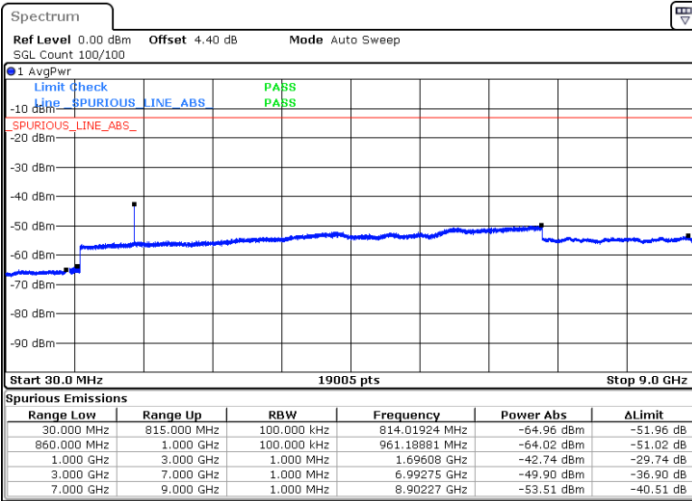

Highest Channel / 16QAM

Date: 18 JAN 2018 15:52:36

LTE Band 26 / 15MHz

Lowest Channel / QPSK

Lowest Channel / 16QAM

Date: 18 JAN 2018 15:36:50

Date: 18 JAN 2018 15:43:56

Middle Channel / QPSK

Middle Channel / 16QAM

Date: 18 JAN 2018 15:45:48

Date: 18 JAN 2018 15:45:20

LTE Band 26 / 1.4MHz

Lowest Channel / 64QAM

Middle Channel / 64QAM

Date: 18 JAN 2018 16:09:25

Date: 18 JAN 2018 16:10:15

Highest Channel / 64QAM

Date: 18 JAN 2018 16:13:53

LTE Band 26 / 3MHz

Lowest Channel / 64QAM

Middle Channel / 64QAM

Date: 18 JAN 2018 16:03:16

Date: 18 JAN 2018 16:03:42

Highest Channel / 64QAM

Date: 18 JAN 2018 16:06:03

LTE Band 26 / 5MHz

Lowest Channel / 64QAM

Middle Channel / 64QAM

Date: 18 JAN 2018 15:55:11

Date: 18 JAN 2018 15:55:38

Highest Channel / 64QAM

Date: 18 JAN 2018 15:57:48