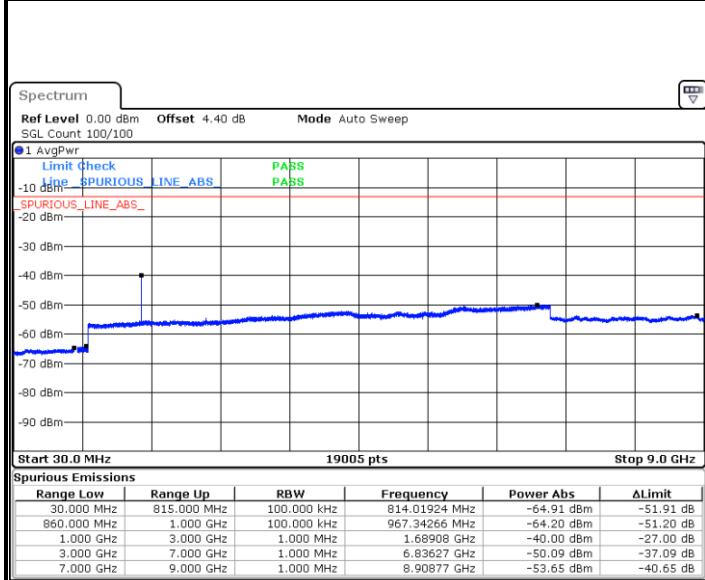

Date: 18 JAN 2018 16:04:34

Date: 18 JAN 2018 16:04:08

Highest Channel / QPSK

Highest Channel / 16QAM

Date: 18 JAN 2018 16:05:09

Date: 18 JAN 2018 16:05:34

LTE Band 26 / 5MHz

Lowest Channel / QPSK

Lowest Channel / 16QAM

Date: 18 JAN 2018 15:54:18

Date: 18 JAN 2018 15:54:44

Middle Channel / QPSK

Middle Channel / 16QAM

Date: 18 JAN 2018 15:56:30

Date: 18 JAN 2018 15:56:04

LTE Band 26 / 5MHz

Highest Channel / QPSK

Date: 18 JAN 2018 15:56:57

Highest Channel / 16QAM

Date: 18 JAN 2018 15:57:22

LTE Band 26 / 10MHz

Lowest Channel / QPSK

Date: 18 JAN 2018 15:47:50

Lowest Channel / 16QAM

Date: 18 JAN 2018 15:49:14

LTE Band 26 / 10MHz

Middle Channel / QPSK

Date: 18 JAN 2018 15:51:32

Middle Channel / 16QAM

Date: 18 JAN 2018 15:51:06

Highest Channel / QPSK

Date: 18 JAN 2018 15:51:58