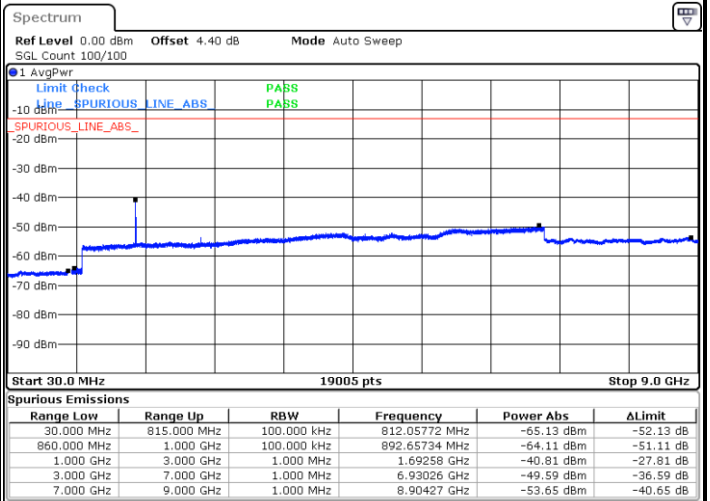

LTE Band 26 / 3MHz

Lowest Channel / QPSK

Date: 18 JAN 2018 16:02:22

Lowest Channel / 16QAM

Date: 18 JAN 2018 16:02:48

LTE Band 26 / 3MHz

Middle Channel / QPSK

Middle Channel / 16QAM

Date: 18 JAN 2018 16:04:34

Date: 18 JAN 2018 16:04:08

Highest Channel / QPSK

Highest Channel / 16QAM

Date: 18 JAN 2018 16:05:09

Date: 18 JAN 2018 16:05:34

LTE Band 26 / 5MHz

Lowest Channel / QPSK

Lowest Channel / 16QAM

Date: 18 JAN 2018 15:54:18

Date: 18 JAN 2018 15:54:44

Middle Channel / QPSK

Middle Channel / 16QAM

Date: 18 JAN 2018 15:56:30

Date: 18 JAN 2018 15:56:04

LTE Band 26 / 5MHz

Highest Channel / QPSK

Date: 18 JAN 2018 15:56:57

Highest Channel / 16QAM

Date: 18 JAN 2018 15:57:22

LTE Band 26 / 10MHz

Lowest Channel / QPSK

Date: 18 JAN 2018 15:47:50

Lowest Channel / 16QAM