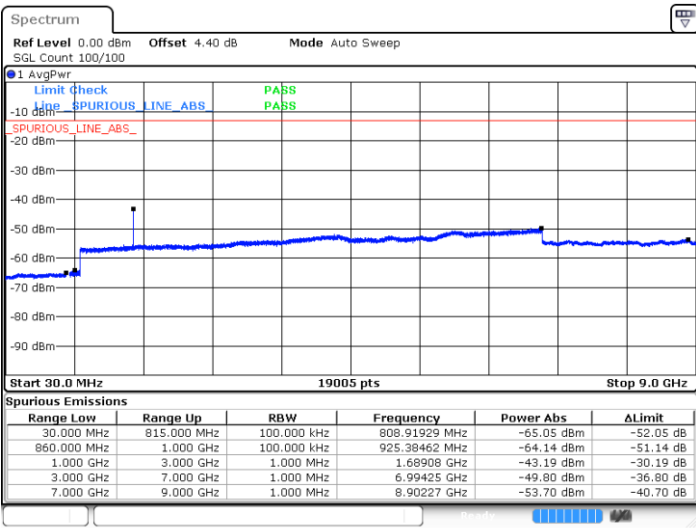

Middle Channel / 16QAM

Date: 18 JAN 2018 15:45:48

Date: 18 JAN 2018 15:45:20

LTE Band 26 / 1.4MHz

Lowest Channel / 64QAM

Middle Channel / 64QAM

Date: 18 JAN 2018 16:09:25

Date: 18 JAN 2018 16:10:15

Highest Channel / 64QAM

Date: 18 JAN 2018 16:13:53

LTE Band 26 / 3MHz

Lowest Channel / 64QAM

Middle Channel / 64QAM

Date: 18 JAN 2018 16:03:16

Date: 18 JAN 2018 16:03:42

Highest Channel / 64QAM

Date: 18 JAN 2018 16:06:03

LTE Band 26 / 5MHz

Lowest Channel / 64QAM

Middle Channel / 64QAM

Date: 18 JAN 2018 15:55:11

Date: 18 JAN 2018 15:55:38

Highest Channel / 64QAM

Date: 18 JAN 2018 15:57:48