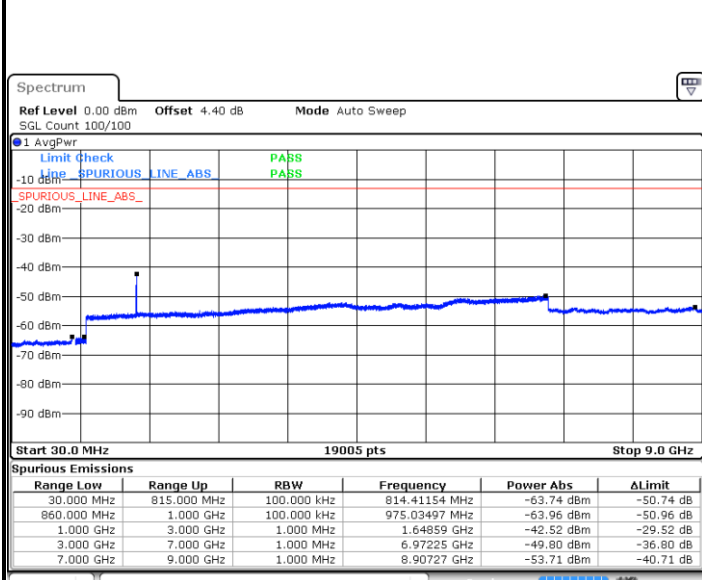

Highest Channel / 64QAM

Date: 7.MAR.2018 09:56:28

LTE Band 26 / 1.4MHz

Lowest Channel / QPSK

Lowest Channel / 16QAM

Date: 18 JAN 2018 16:07:40

Date: 18 JAN 2018 16:08:35

Middle Channel / QPSK

Middle Channel / 16QAM

Date: 18 JAN 2018 16:11:32

Date: 18 JAN 2018 16:10:52

LTE Band 26 / 1.4MHz

Highest Channel / QPSK

Date: 18 JAN 2018 16:12:13

Highest Channel / 16QAM

Date: 18 JAN 2018 16:13:05

LTE Band 26 / 3MHz

Lowest Channel / QPSK

Date: 18 JAN 2018 16:02:22

Lowest Channel / 16QAM

Date: 18 JAN 2018 16:02:48

LTE Band 26 / 3MHz

Middle Channel / QPSK

Middle Channel / 16QAM

Date: 18 JAN 2018 16:04:34

Date: 18 JAN 2018 16:04:08

Highest Channel / QPSK

Highest Channel / 16QAM

Date: 18 JAN 2018 16:05:09

Date: 18 JAN 2018 16:05:34

LTE Band 26 / 5MHz

Lowest Channel / QPSK