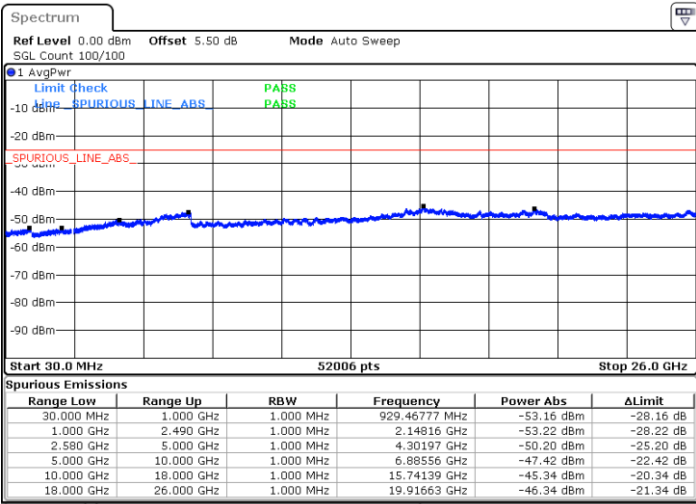

Highest Channel / QPSK

Date: 7.MAR.2018 09:04:39

Highest Channel / 16QAM

Date: 7.MAR.2018 09:03:45

LTE Band 7 / 10MHz

Lowest Channel / QPSK

Date: 7.MAR.2018 09:07:06

Lowest Channel / 16QAM

Date: 7.MAR.2018 09:06:12

LTE Band 7 / 10MHz

Middle Channel / QPSK

Middle Channel / 16QAM

Date: 7.MAR.2018 09:07:59

Date: 7.MAR.2018 09:08:53

Highest Channel / QPSK

Highest Channel / 16QAM

Date: 7.MAR.2018 09:16:31

Date: 7.MAR.2018 09:15:37

LTE Band 7 / 15MHz

Lowest Channel / QPSK

Lowest Channel / 16QAM

Date: 7.MAR.2018 09:18:59

Date: 7.MAR.2018 09:18:05

Middle Channel / QPSK