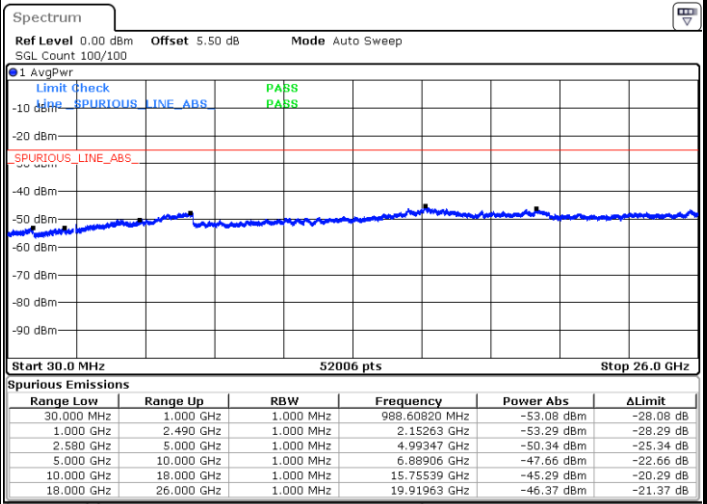

Middle Channel / 16QAM

Date: 7.MAR.2018 09:19:52

Date: 7.MAR.2018 09:20:46

LTE Band 7 / 15MHz

Highest Channel / QPSK

Date: 7.MAR.2018 09:28:24

Highest Channel / 16QAM

Date: 7.MAR.2018 09:27:31

LTE Band 7 / 20MHz

Lowest Channel / QPSK

Date: 7.MAR.2018 09:30:52

Lowest Channel / 16QAM

Date: 7.MAR.2018 09:29:58

LTE Band 7 / 20MHz

Middle Channel / QPSK

Middle Channel / 16QAM

Date: 7.MAR.2018 09:31:45

Date: 7.MAR.2018 09:32:39

Highest Channel / QPSK

Highest Channel / 16QAM

Date: 7.MAR.2018 09:40:18

Date: 7.MAR.2018 09:39:24

LTE Band 7 / 5MHz

Lowest Channel / 64QAM

Date: 7.MAR.2018 10:09:32

Middle Channel / 64QAM

Date: 7.MAR.2018 10:10:26

Highest Channel / 64QAM

Date: 7.MAR.2018 10:11:20

LTE Band 7 / 10MHz

Lowest Channel / 64QAM

Middle Channel / 64QAM