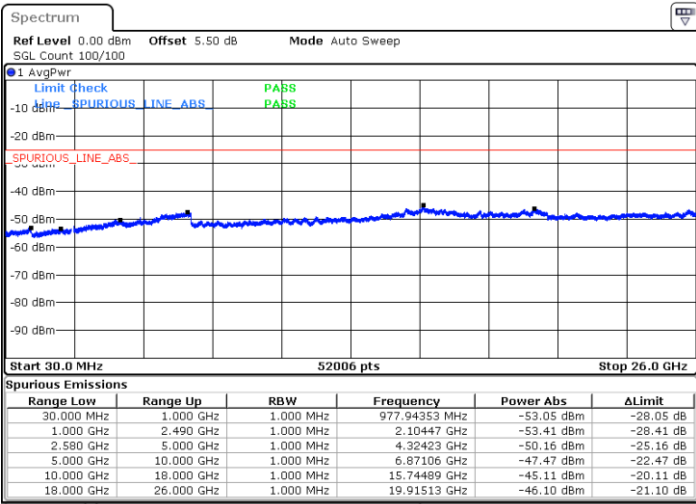

Middle Channel / 16QAM

Date: 7.MAR.2018 09:19:52

Date: 7.MAR.2018 09:20:46

LTE Band 7 / 15MHz

Highest Channel / QPSK

Date: 7.MAR.2018 09:28:24

Highest Channel / 16QAM

Date: 7.MAR.2018 09:27:31

LTE Band 7 / 20MHz

Lowest Channel / QPSK

Date: 7.MAR.2018 09:30:52

Lowest Channel / 16QAM

Date: 7.MAR.2018 09:29:58

LTE Band 7 / 20MHz

Middle Channel / QPSK

Middle Channel / 16QAM

Date: 7.MAR.2018 09:31:45

Date: 7.MAR.2018 09:32:39

Highest Channel / QPSK

Highest Channel / 16QAM

Date: 7.MAR.2018 09:40:18

Date: 7.MAR.2018 09:39:24

LTE Band 7 / 5MHz

Lowest Channel / 64QAM