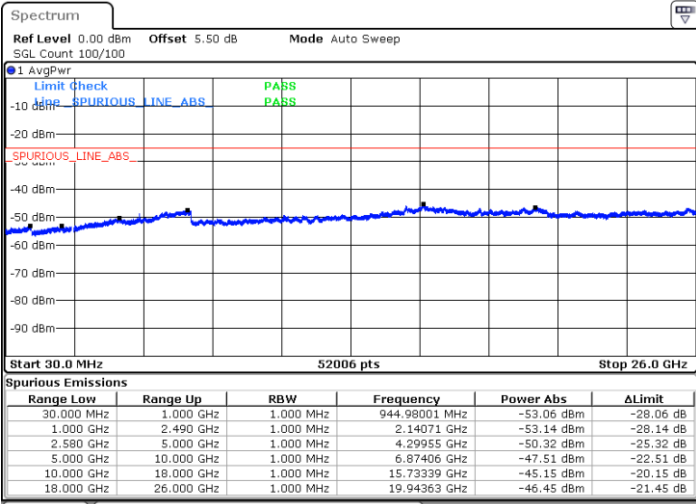

Middle Channel / 16QAM

Date: 7.MAR.2018 09:19:52

Date: 7.MAR.2018 09:20:46

LTE Band 7 / 15MHz

Highest Channel / QPSK

Date: 7.MAR.2018 09:28:24

Highest Channel / 16QAM

Date: 7.MAR.2018 09:27:31

LTE Band 7 / 20MHz

Lowest Channel / QPSK

Date: 7.MAR.2018 09:30:52

Lowest Channel / 16QAM

Date: 7.MAR.2018 09:29:58

LTE Band 7 / 20MHz

Middle Channel / QPSK

Middle Channel / 16QAM

Date: 7.MAR.2018 09:31:45

Date: 7.MAR.2018 09:32:39

Highest Channel / QPSK

Highest Channel / 16QAM

Date: 7.MAR.2018 09:40:18

Date: 7.MAR.2018 09:39:24

LTE Band 7 / 5MHz

Lowest Channel / 64QAM

Date: 7.MAR.2018 10:09:32

Middle Channel / 64QAM

Date: 7.MAR.2018 10:10:26

Highest Channel / 64QAM

Date: 7.MAR.2018 10:11:20

LTE Band 7 / 10MHz

Lowest Channel / 64QAM

Middle Channel / 64QAM