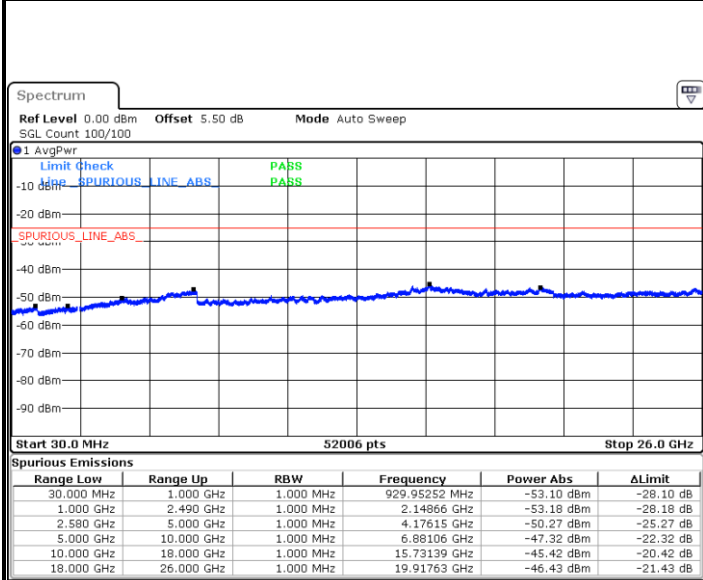

Lowest Channel / 64QAM

Middle Channel / 64QAM

Date: 14 JAN 2018 21:53:43

Date: 14 JAN 2018 21:54:37

Highest Channel / 64QAM

Date: 14 JAN 2018 21:55:32

LTE Band 7 / 5MHz

Lowest Channel / QPSK

Lowest Channel / 16QAM

Date: 7.MAR.2018 08:55:13

Date: 7.MAR.2018 08:54:19

Middle Channel / QPSK

Middle Channel / 16QAM

Date: 7.MAR.2018 08:56:07

Date: 7.MAR.2018 08:57:00

LTE Band 7 / 5MHz

Highest Channel / QPSK

Date: 7.MAR.2018 09:04:39

Highest Channel / 16QAM

Date: 7.MAR.2018 09:03:45

LTE Band 7 / 10MHz

Lowest Channel / QPSK

Date: 7.MAR.2018 09:07:06

Lowest Channel / 16QAM

Date: 7.MAR.2018 09:06:12

LTE Band 7 / 10MHz

Middle Channel / QPSK

Middle Channel / 16QAM

Date: 7.MAR.2018 09:07:59

Date: 7.MAR.2018 09:08:53

Highest Channel / QPSK

Highest Channel / 16QAM