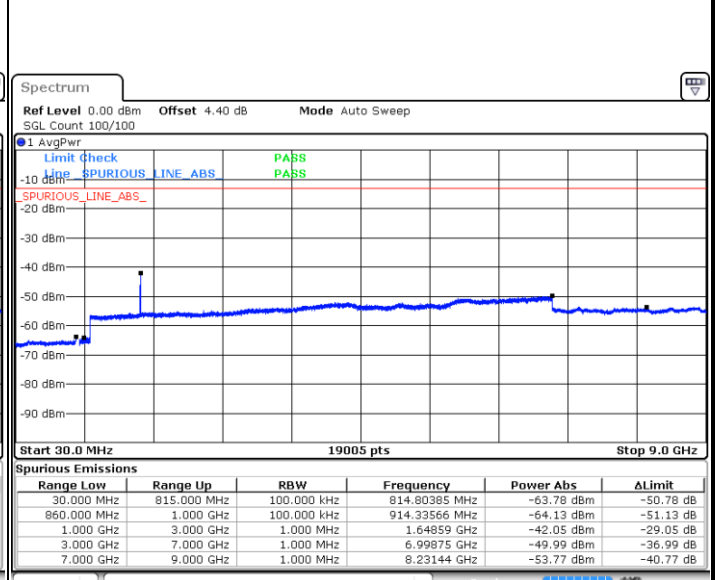

Highest Channel / 64QAM

Date: 7.MAR.2018 09:56:28

LTE Band 26 / 1.4MHz

Lowest Channel / QPSK

Lowest Channel / 16QAM

Date: 18 JAN 2018 16:07:40

Date: 18 JAN 2018 16:08:35

Middle Channel / QPSK

Middle Channel / 16QAM

Date: 18 JAN 2018 16:11:32

Date: 18 JAN 2018 16:10:52

LTE Band 26 / 1.4MHz

Highest Channel / QPSK

Date: 18 JAN 2018 16:12:13

Highest Channel / 16QAM

Date: 18 JAN 2018 16:13:05

LTE Band 26 / 3MHz

Lowest Channel / QPSK

Date: 18 JAN 2018 16:02:22

Lowest Channel / 16QAM

Date: 18 JAN 2018 16:02:48

LTE Band 26 / 3MHz

Middle Channel / QPSK

Middle Channel / 16QAM

Date: 18 JAN 2018 16:04:34

Date: 18 JAN 2018 16:04:08

Highest Channel / QPSK

Highest Channel / 16QAM

Date: 18 JAN 2018 16:05:09

Date: 18 JAN 2018 16:05:34

LTE Band 26 / 5MHz

Lowest Channel / QPSK