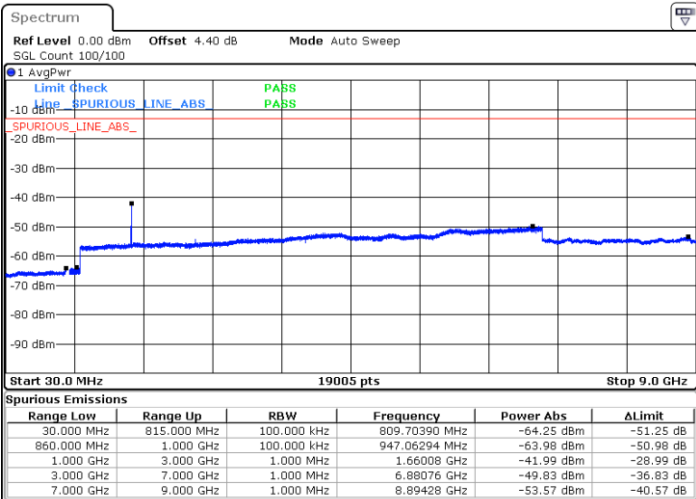

Date: 18 JAN 2018 15:49:14

LTE Band 26 / 10MHz

Middle Channel / QPSK

Date: 18 JAN 2018 15:51:32

Middle Channel / 16QAM

Date: 18 JAN 2018 15:51:06

Highest Channel / QPSK

Date: 18 JAN 2018 15:51:58

Highest Channel / 16QAM

Date: 18 JAN 2018 15:52:36

LTE Band 26 / 15MHz

Lowest Channel / QPSK

Lowest Channel / 16QAM

Date: 18 JAN 2018 15:36:50

Date: 18 JAN 2018 15:43:56

Middle Channel / QPSK

Middle Channel / 16QAM

Date: 18 JAN 2018 15:45:48

Date: 18 JAN 2018 15:45:20

LTE Band 26 / 1.4MHz

Lowest Channel / 64QAM

Middle Channel / 64QAM

Date: 18 JAN 2018 16:09:25

Date: 18 JAN 2018 16:10:15

Highest Channel / 64QAM

Date: 18 JAN 2018 16:13:53

LTE Band 26 / 3MHz

Lowest Channel / 64QAM

Middle Channel / 64QAM

Date: 18 JAN 2018 16:03:16

Date: 18 JAN 2018 16:03:42

Highest Channel / 64QAM