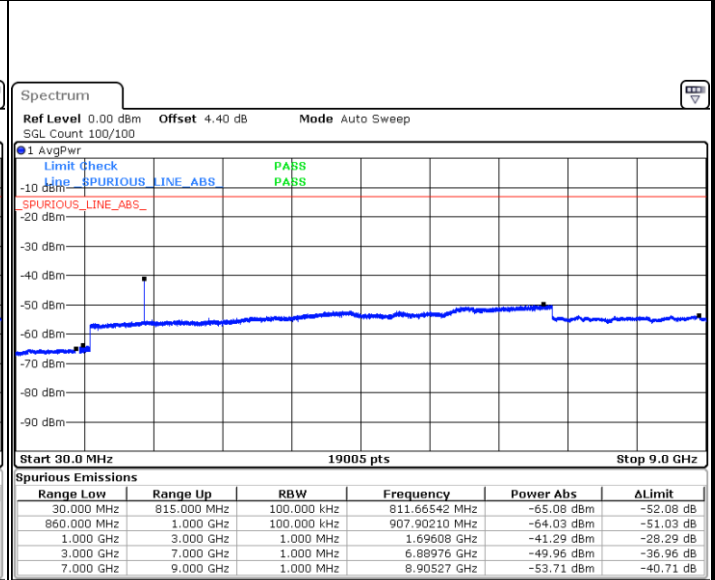

Highest Channel / 64QAM

Date: 7.MAR.2018 09:56:28

LTE Band 26 / 1.4MHz

Lowest Channel / QPSK

Lowest Channel / 16QAM

Date: 18 JAN 2018 16:07:40

Date: 18 JAN 2018 16:08:35

Middle Channel / QPSK

Middle Channel / 16QAM

Date: 18 JAN 2018 16:11:32

Date: 18 JAN 2018 16:10:52

LTE Band 26 / 1.4MHz

Highest Channel / QPSK

Date: 18 JAN 2018 16:12:13

Highest Channel / 16QAM

Date: 18 JAN 2018 16:13:05

LTE Band 26 / 3MHz

Lowest Channel / QPSK

Date: 18 JAN 2018 16:02:22

Lowest Channel / 16QAM

Date: 18 JAN 2018 16:02:48

LTE Band 26 / 3MHz

Middle Channel / QPSK

Middle Channel / 16QAM

Date: 18 JAN 2018 16:04:34

Date: 18 JAN 2018 16:04:08

Highest Channel / QPSK

Highest Channel / 16QAM

Date: 18 JAN 2018 16:05:09

Date: 18 JAN 2018 16:05:34

LTE Band 26 / 5MHz

Lowest Channel / QPSK