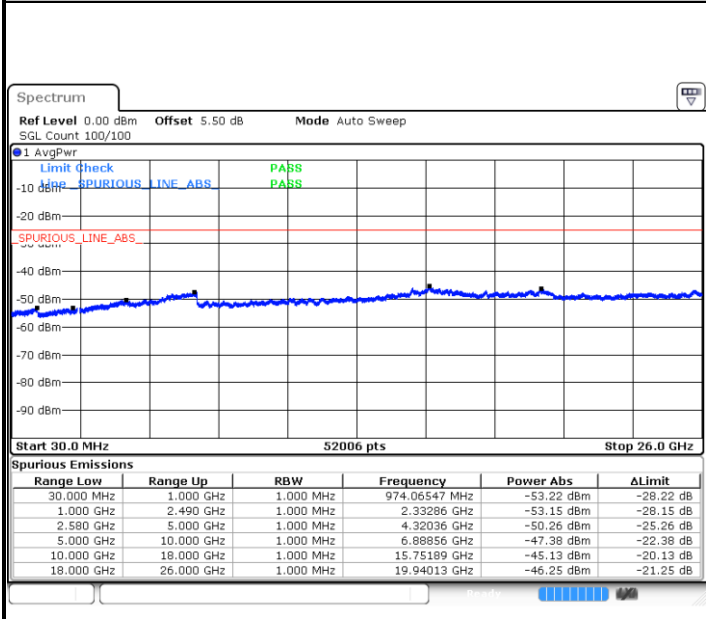

LTE Band 7 / 20MHz

Lowest Channel / QPSK

Date: 7.MAR.2018 09:30:52

Lowest Channel / 16QAM

Date: 7.MAR.2018 09:29:58

LTE Band 7 / 20MHz

Middle Channel / QPSK

Middle Channel / 16QAM

Date: 7.MAR.2018 09:31:45

Date: 7.MAR.2018 09:32:39

Highest Channel / QPSK

Highest Channel / 16QAM

Date: 7.MAR.2018 09:40:18

Date: 7.MAR.2018 09:39:24

LTE Band 7 / 5MHz

Lowest Channel / 64QAM

Date: 7.MAR.2018 10:09:32

Middle Channel / 64QAM

Date: 7.MAR.2018 10:10:26

Highest Channel / 64QAM

Date: 7.MAR.2018 10:11:20

LTE Band 7 / 10MHz

Lowest Channel / 64QAM

Middle Channel / 64QAM