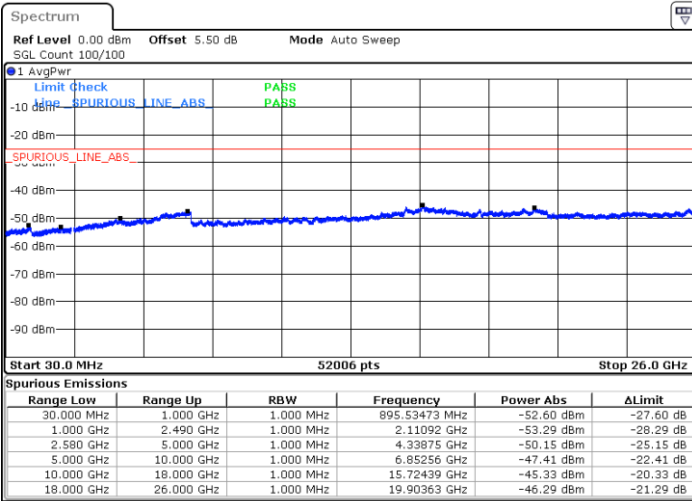

Date: 7.MAR.2018 09:31:45

Date: 7.MAR.2018 09:32:39

Highest Channel / QPSK

Highest Channel / 16QAM

Date: 7.MAR.2018 09:40:18

Date: 7.MAR.2018 09:39:24

LTE Band 7 / 5MHz

Lowest Channel / 64QAM

Date: 7.MAR.2018 10:09:32

Middle Channel / 64QAM

Date: 7.MAR.2018 10:10:26

Highest Channel / 64QAM

Date: 7.MAR.2018 10:11:20

LTE Band 7 / 10MHz

Lowest Channel / 64QAM

Middle Channel / 64QAM

Date: 7.MAR.2018 10:02:20

Date: 7.MAR.2018 10:03:13

Highest Channel / 64QAM

Date: 7.MAR.2018 10:04:07

LTE Band 7 / 15MHz

Lowest Channel / 64QAM

Middle Channel / 64QAM

Date: 7.MAR.2018 09:59:38

Date: 7.MAR.2018 10:00:32

Highest Channel / 64QAM

Date: 7.MAR.2018 10:01:26

LTE Band 7 / 20MHz

Lowest Channel / 64QAM

Middle Channel / 64QAM

Date: 7.MAR.2018 09:54:41

Date: 7.MAR.2018 09:55:34