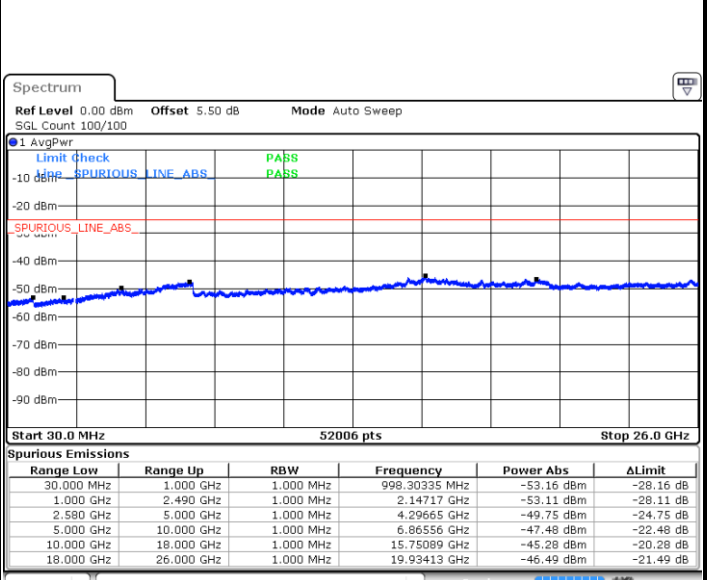

Lowest Channel / 16QAM

Date: 7.MAR.2018 08:55:13

Date: 7.MAR.2018 08:54:19

Middle Channel / QPSK

Middle Channel / 16QAM

Date: 7.MAR.2018 08:56:07

Date: 7.MAR.2018 08:57:00

LTE Band 7 / 5MHz

Highest Channel / QPSK

Date: 7.MAR.2018 09:04:39

Highest Channel / 16QAM

Date: 7.MAR.2018 09:03:45

LTE Band 7 / 10MHz

Lowest Channel / QPSK

Date: 7.MAR.2018 09:07:06

Lowest Channel / 16QAM

Date: 7.MAR.2018 09:06:12

LTE Band 7 / 10MHz

Middle Channel / QPSK

Middle Channel / 16QAM

Date: 7.MAR.2018 09:07:59

Date: 7.MAR.2018 09:08:53

Highest Channel / QPSK

Highest Channel / 16QAM

Date: 7.MAR.2018 09:16:31

Date: 7.MAR.2018 09:15:37

LTE Band 7 / 15MHz

Lowest Channel / QPSK

Lowest Channel / 16QAM

Date: 7.MAR.2018 09:18:59

Date: 7.MAR.2018 09:18:05

Middle Channel / QPSK