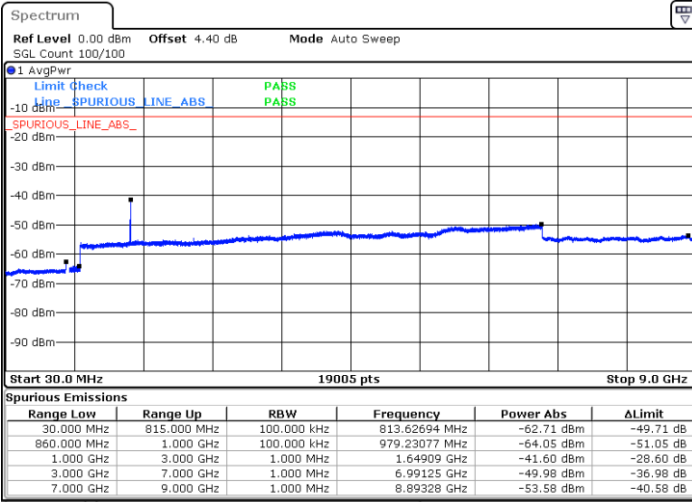

LTE Band 26 / 3MHz

Lowest Channel / QPSK

Date: 18 JAN 2018 16:02:22

Lowest Channel / 16QAM

Date: 18 JAN 2018 16:02:48

LTE Band 26 / 3MHz

Middle Channel / QPSK

Middle Channel / 16QAM

Date: 18 JAN 2018 16:04:34

Date: 18 JAN 2018 16:04:08

Highest Channel / QPSK

Highest Channel / 16QAM

Date: 18 JAN 2018 16:05:09

Date: 18 JAN 2018 16:05:34

LTE Band 26 / 5MHz

Lowest Channel / QPSK

Lowest Channel / 16QAM

Date: 18 JAN 2018 15:54:18

Date: 18 JAN 2018 15:54:44

Middle Channel / QPSK

Middle Channel / 16QAM

Date: 18 JAN 2018 15:56:30

Date: 18 JAN 2018 15:56:04

LTE Band 26 / 5MHz

Highest Channel / QPSK

Date: 18 JAN 2018 15:56:57

Highest Channel / 16QAM

Date: 18 JAN 2018 15:57:22

LTE Band 26 / 10MHz

Lowest Channel / QPSK

Date: 18 JAN 2018 15:47:50

Lowest Channel / 16QAM