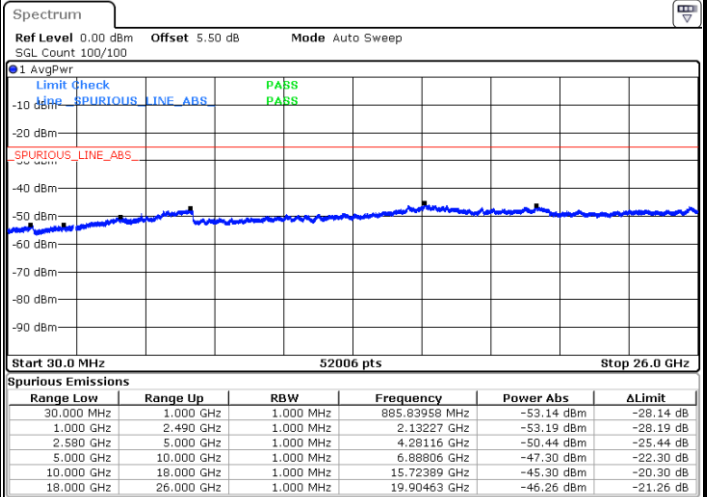

Date: 7.MAR.2018 10:09:32

Middle Channel / 64QAM

Date: 7.MAR.2018 10:10:26

Highest Channel / 64QAM

Date: 7.MAR.2018 10:11:20

LTE Band 7 / 10MHz

Lowest Channel / 64QAM

Middle Channel / 64QAM

Date: 7.MAR.2018 10:02:20

Date: 7.MAR.2018 10:03:13

Highest Channel / 64QAM

Date: 7.MAR.2018 10:04:07

LTE Band 7 / 15MHz

Lowest Channel / 64QAM

Middle Channel / 64QAM

Date: 7.MAR.2018 09:59:38

Date: 7.MAR.2018 10:00:32

Highest Channel / 64QAM

Date: 7.MAR.2018 10:01:26

LTE Band 7 / 20MHz

Lowest Channel / 64QAM

Middle Channel / 64QAM

Date: 7.MAR.2018 09:54:41

Date: 7.MAR.2018 09:55:34