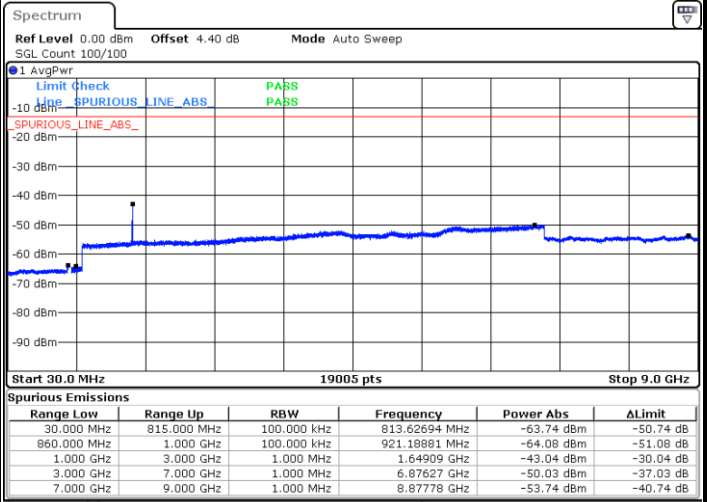

LTE Band 26 / 3MHz

Lowest Channel / QPSK

Date: 18 JAN 2018 16:02:22

Lowest Channel / 16QAM

Date: 18 JAN 2018 16:02:48

LTE Band 26 / 3MHz

Middle Channel / QPSK

Middle Channel / 16QAM

Date: 18 JAN 2018 16:04:34

Date: 18 JAN 2018 16:04:08

Highest Channel / QPSK

Highest Channel / 16QAM

Date: 18 JAN 2018 16:05:09

Date: 18 JAN 2018 16:05:34

LTE Band 26 / 5MHz

Lowest Channel / QPSK

Lowest Channel / 16QAM

Date: 18 JAN 2018 15:54:18

Date: 18 JAN 2018 15:54:44

Middle Channel / QPSK

Middle Channel / 16QAM

Date: 18 JAN 2018 15:56:30

Date: 18 JAN 2018 15:56:04

LTE Band 26 / 5MHz

Highest Channel / QPSK

Date: 18 JAN 2018 15:56:57

Highest Channel / 16QAM

Date: 18 JAN 2018 15:57:22

LTE Band 26 / 10MHz

Lowest Channel / QPSK

Date: 18 JAN 2018 15:47:50

Lowest Channel / 16QAM