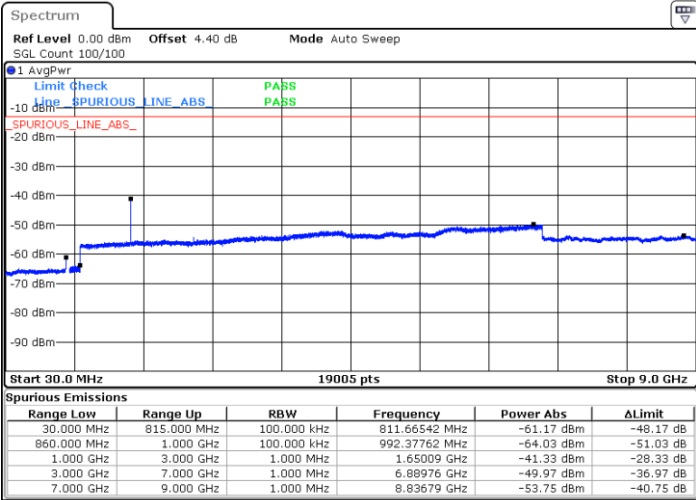

Date: 18 JAN 2018 15:49:14

LTE Band 26 / 10MHz

Middle Channel / QPSK

Date: 18 JAN 2018 15:51:32

Middle Channel / 16QAM

Date: 18 JAN 2018 15:51:06

Highest Channel / QPSK

Date: 18 JAN 2018 15:51:58

Highest Channel / 16QAM

Date: 18 JAN 2018 15:52:36

LTE Band 26 / 15MHz

Lowest Channel / QPSK

Lowest Channel / 16QAM

Date: 18 JAN 2018 15:36:50

Date: 18 JAN 2018 15:43:56

Middle Channel / QPSK

Middle Channel / 16QAM

Date: 18 JAN 2018 15:45:48

Date: 18 JAN 2018 15:45:20

LTE Band 26 / 1.4MHz

Lowest Channel / 64QAM

Middle Channel / 64QAM

Date: 18 JAN 2018 16:09:25

Date: 18 JAN 2018 16:10:15

Highest Channel / 64QAM

Date: 18 JAN 2018 16:13:53

LTE Band 26 / 3MHz

Lowest Channel / 64QAM

Middle Channel / 64QAM

Date: 18 JAN 2018 16:03:16

Date: 18 JAN 2018 16:03:42

Highest Channel / 64QAM