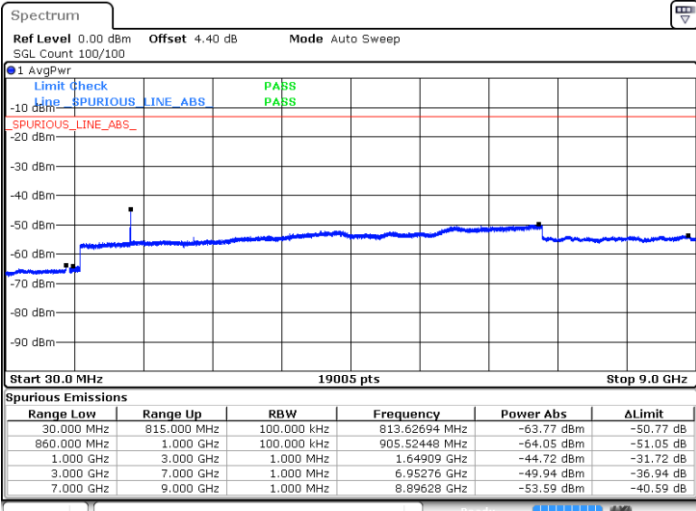

Middle Channel / 16QAM

Date: 18 JAN 2018 15:45:48

Date: 18 JAN 2018 15:45:20

LTE Band 26 / 1.4MHz

Lowest Channel / 64QAM

Middle Channel / 64QAM

Date: 18 JAN 2018 16:09:25

Date: 18 JAN 2018 16:10:15

Highest Channel / 64QAM

Date: 18 JAN 2018 16:13:53

LTE Band 26 / 3MHz

Lowest Channel / 64QAM

Middle Channel / 64QAM

Date: 18 JAN 2018 16:03:16

Date: 18 JAN 2018 16:03:42

Highest Channel / 64QAM

Date: 18 JAN 2018 16:06:03

LTE Band 26 / 5MHz

Lowest Channel / 64QAM

Middle Channel / 64QAM

Date: 18 JAN 2018 15:55:11

Date: 18 JAN 2018 15:55:38

Highest Channel / 64QAM

Date: 18 JAN 2018 15:57:48