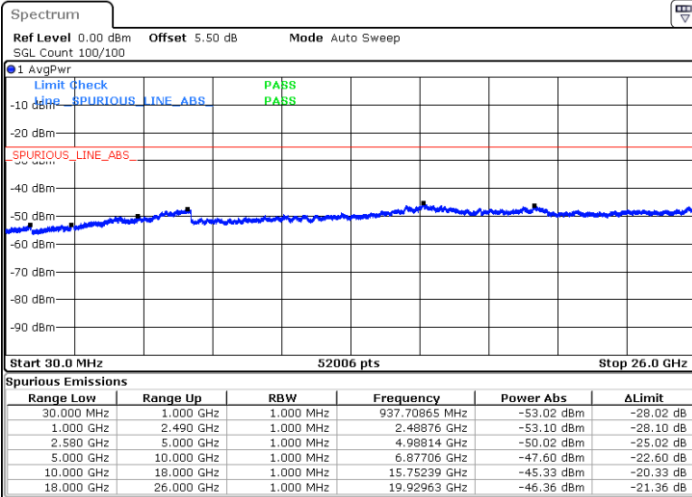

Date: 7.MAR.2018 10:09:32

Middle Channel / 64QAM

Date: 7.MAR.2018 10:10:26

Highest Channel / 64QAM

Date: 7.MAR.2018 10:11:20

LTE Band 7 / 10MHz

Lowest Channel / 64QAM

Middle Channel / 64QAM

Date: 7.MAR.2018 10:02:20

Date: 7.MAR.2018 10:03:13

Highest Channel / 64QAM

Date: 7.MAR.2018 10:04:07

LTE Band 7 / 15MHz

Lowest Channel / 64QAM

Middle Channel / 64QAM

Date: 7.MAR.2018 09:59:38

Date: 7.MAR.2018 10:00:32

Highest Channel / 64QAM

Date: 7.MAR.2018 10:01:26

LTE Band 7 / 20MHz

Lowest Channel / 64QAM

Middle Channel / 64QAM

Date: 7.MAR.2018 09:54:41

Date: 7.MAR.2018 09:55:34

Highest Channel / 64QAM

Date: 7.MAR.2018 09:56:28

LTE Band 26 / 1.4MHz

Lowest Channel / QPSK

Lowest Channel / 16QAM

Date: 18 JAN 2018 16:07:40

Date: 18 JAN 2018 16:08:35

Middle Channel / QPSK