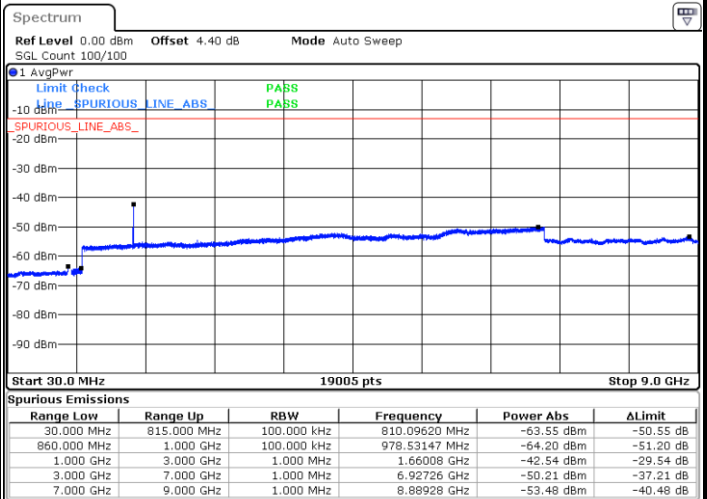

Date: 18 JAN 2018 15:49:14

LTE Band 26 / 10MHz

Middle Channel / QPSK

Date: 18 JAN 2018 15:51:32

Middle Channel / 16QAM

Date: 18 JAN 2018 15:51:06

Highest Channel / QPSK

Date: 18 JAN 2018 15:51:58

Highest Channel / 16QAM

Date: 18 JAN 2018 15:52:36

LTE Band 26 / 15MHz

Lowest Channel / QPSK

Lowest Channel / 16QAM

Date: 18 JAN 2018 15:36:50

Date: 18 JAN 2018 15:43:56

Middle Channel / QPSK

Middle Channel / 16QAM

Date: 18 JAN 2018 15:45:48

Date: 18 JAN 2018 15:45:20

LTE Band 26 / 1.4MHz

Lowest Channel / 64QAM

Middle Channel / 64QAM

Date: 18 JAN 2018 16:09:25

Date: 18 JAN 2018 16:10:15

Highest Channel / 64QAM

Date: 18 JAN 2018 16:13:53

LTE Band 26 / 3MHz

Lowest Channel / 64QAM

Middle Channel / 64QAM

Date: 18 JAN 2018 16:03:16

Date: 18 JAN 2018 16:03:42

Highest Channel / 64QAM