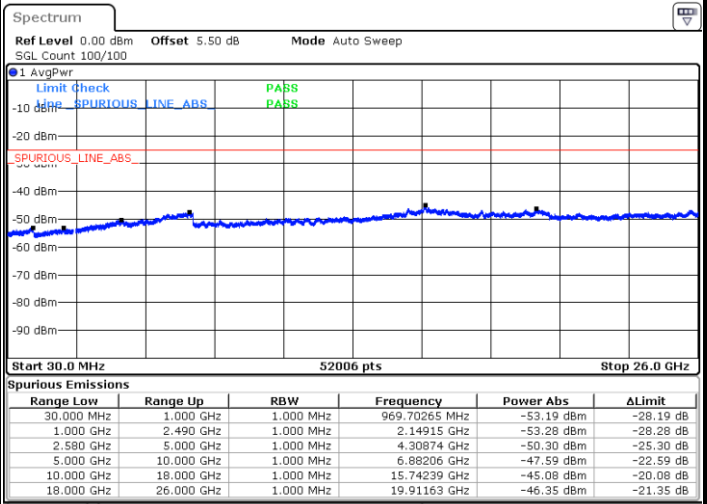

Highest Channel / QPSK

Date: 7.MAR.2018 09:04:39

Highest Channel / 16QAM

Date: 7.MAR.2018 09:03:45

LTE Band 7 / 10MHz

Lowest Channel / QPSK

Date: 7.MAR.2018 09:07:06

Lowest Channel / 16QAM

Date: 7.MAR.2018 09:06:12

LTE Band 7 / 10MHz

Middle Channel / QPSK

Middle Channel / 16QAM

Date: 7.MAR.2018 09:07:59

Date: 7.MAR.2018 09:08:53

Highest Channel / QPSK

Highest Channel / 16QAM

Date: 7.MAR.2018 09:16:31

Date: 7.MAR.2018 09:15:37

LTE Band 7 / 15MHz

Lowest Channel / QPSK

Lowest Channel / 16QAM

Date: 7.MAR.2018 09:18:59

Date: 7.MAR.2018 09:18:05

Middle Channel / QPSK

Middle Channel / 16QAM

Date: 7.MAR.2018 09:19:52

Date: 7.MAR.2018 09:20:46

LTE Band 7 / 15MHz

Highest Channel / QPSK

Date: 7.MAR.2018 09:28:24

Highest Channel / 16QAM

Date: 7.MAR.2018 09:27:31