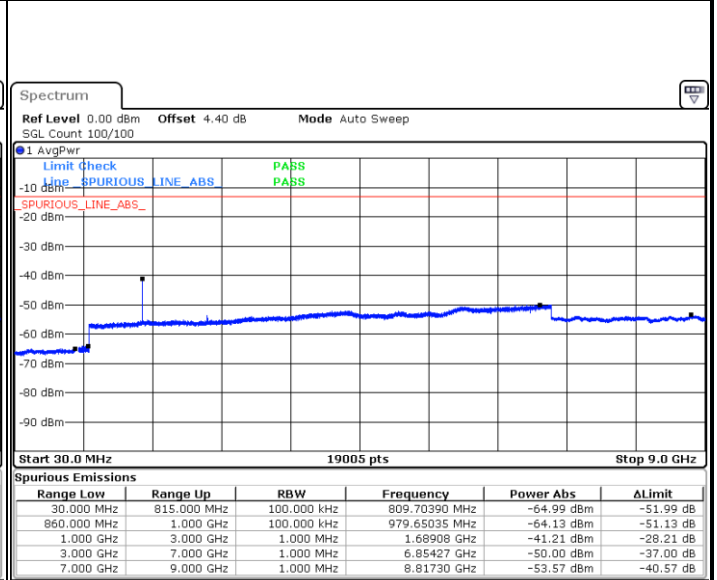

Date: 18 JAN 2018 16:04:34

Date: 18 JAN 2018 16:04:08

Highest Channel / QPSK

Highest Channel / 16QAM

Date: 18 JAN 2018 16:05:09

Date: 18 JAN 2018 16:05:34

LTE Band 26 / 5MHz

Lowest Channel / QPSK

Lowest Channel / 16QAM

Date: 18 JAN 2018 15:54:18

Date: 18 JAN 2018 15:54:44

Middle Channel / QPSK

Middle Channel / 16QAM

Date: 18 JAN 2018 15:56:30

Date: 18 JAN 2018 15:56:04

LTE Band 26 / 5MHz

Highest Channel / QPSK

Date: 18 JAN 2018 15:56:57

Highest Channel / 16QAM

Date: 18 JAN 2018 15:57:22

LTE Band 26 / 10MHz

Lowest Channel / QPSK

Date: 18 JAN 2018 15:47:50

Lowest Channel / 16QAM

Date: 18 JAN 2018 15:49:14

LTE Band 26 / 10MHz

Middle Channel / QPSK

Date: 18 JAN 2018 15:51:32

Middle Channel / 16QAM

Date: 18 JAN 2018 15:51:06

Highest Channel / QPSK

Date: 18 JAN 2018 15:51:58