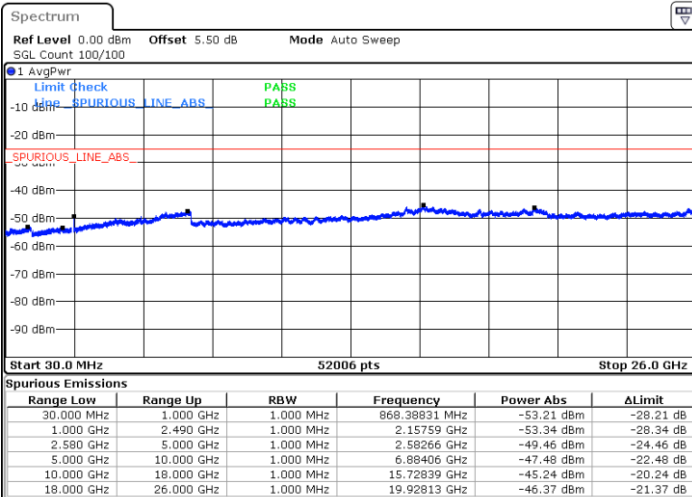

Date: 7.MAR.2018 10:09:32

Middle Channel / 64QAM

Date: 7.MAR.2018 10:10:26

Highest Channel / 64QAM

Date: 7.MAR.2018 10:11:20

LTE Band 7 / 10MHz

Lowest Channel / 64QAM

Middle Channel / 64QAM

Date: 7.MAR.2018 10:02:20

Date: 7.MAR.2018 10:03:13

Highest Channel / 64QAM

Date: 7.MAR.2018 10:04:07

LTE Band 7 / 15MHz

Lowest Channel / 64QAM

Middle Channel / 64QAM

Date: 7.MAR.2018 09:59:38

Date: 7.MAR.2018 10:00:32

Highest Channel / 64QAM

Date: 7.MAR.2018 10:01:26

LTE Band 7 / 20MHz

Lowest Channel / 64QAM

Middle Channel / 64QAM

Date: 7.MAR.2018 09:54:41

Date: 7.MAR.2018 09:55:34

Highest Channel / 64QAM

Date: 7.MAR.2018 09:56:28

LTE Band 26 / 1.4MHz

Lowest Channel / QPSK

Lowest Channel / 16QAM

Date: 18 JAN 2018 16:07:40

Date: 18 JAN 2018 16:08:35

Middle Channel / QPSK