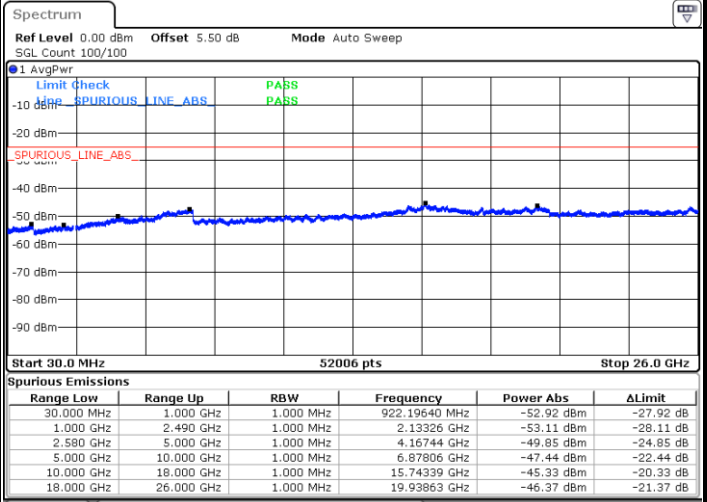

Date: 7.MAR.2018 09:31:45

Date: 7.MAR.2018 09:32:39

Highest Channel / QPSK

Highest Channel / 16QAM

Date: 7.MAR.2018 09:40:18

Date: 7.MAR.2018 09:39:24

LTE Band 7 / 5MHz

Lowest Channel / 64QAM

Date: 7.MAR.2018 10:09:32

Middle Channel / 64QAM

Date: 7.MAR.2018 10:10:26

Highest Channel / 64QAM

Date: 7.MAR.2018 10:11:20

LTE Band 7 / 10MHz

Lowest Channel / 64QAM

Middle Channel / 64QAM

Date: 7.MAR.2018 10:02:20

Date: 7.MAR.2018 10:03:13

Highest Channel / 64QAM

Date: 7.MAR.2018 10:04:07

LTE Band 7 / 15MHz

Lowest Channel / 64QAM

Middle Channel / 64QAM

Date: 7.MAR.2018 09:59:38

Date: 7.MAR.2018 10:00:32

Highest Channel / 64QAM

Date: 7.MAR.2018 10:01:26

LTE Band 7 / 20MHz

Lowest Channel / 64QAM

Middle Channel / 64QAM

Date: 7.MAR.2018 09:54:41

Date: 7.MAR.2018 09:55:34