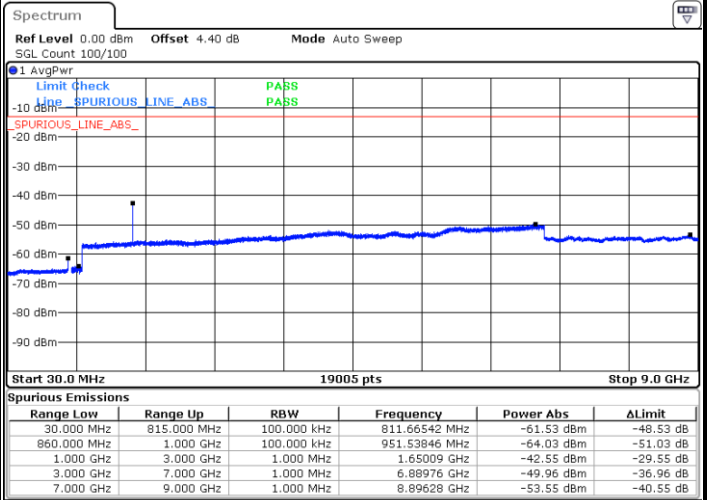

Date: 18 JAN 2018 15:49:14

LTE Band 26 / 10MHz

Middle Channel / QPSK

Date: 18 JAN 2018 15:51:32

Middle Channel / 16QAM

Date: 18 JAN 2018 15:51:06

Highest Channel / QPSK

Date: 18 JAN 2018 15:51:58

Highest Channel / 16QAM

Date: 18 JAN 2018 15:52:36

LTE Band 26 / 15MHz

Lowest Channel / QPSK

Lowest Channel / 16QAM

Date: 18 JAN 2018 15:36:50

Date: 18 JAN 2018 15:43:56

Middle Channel / QPSK

Middle Channel / 16QAM

Date: 18 JAN 2018 15:45:48

Date: 18 JAN 2018 15:45:20

LTE Band 26 / 1.4MHz

Lowest Channel / 64QAM

Middle Channel / 64QAM

Date: 18 JAN 2018 16:09:25

Date: 18 JAN 2018 16:10:15

Highest Channel / 64QAM

Date: 18 JAN 2018 16:13:53

LTE Band 26 / 3MHz

Lowest Channel / 64QAM

Middle Channel / 64QAM

Date: 18 JAN 2018 16:03:16

Date: 18 JAN 2018 16:03:42

Highest Channel / 64QAM