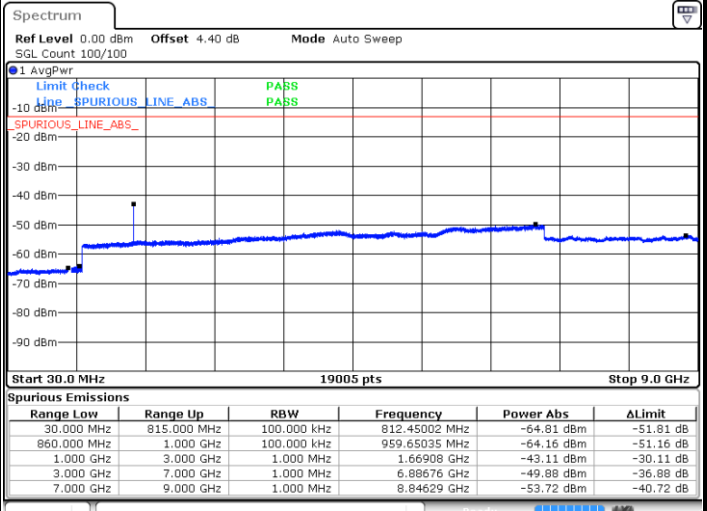

Highest Channel / 16QAM

Date: 18 JAN 2018 15:52:36

LTE Band 26 / 15MHz

Lowest Channel / QPSK

Lowest Channel / 16QAM

Date: 18 JAN 2018 15:36:50

Date: 18 JAN 2018 15:43:56

Middle Channel / QPSK

Middle Channel / 16QAM

Date: 18 JAN 2018 15:45:48

Date: 18 JAN 2018 15:45:20

LTE Band 26 / 1.4MHz

Lowest Channel / 64QAM

Middle Channel / 64QAM

Date: 18 JAN 2018 16:09:25

Date: 18 JAN 2018 16:10:15

Highest Channel / 64QAM

Date: 18 JAN 2018 16:13:53

LTE Band 26 / 3MHz

Lowest Channel / 64QAM

Middle Channel / 64QAM

Date: 18 JAN 2018 16:03:16

Date: 18 JAN 2018 16:03:42

Highest Channel / 64QAM

Date: 18 JAN 2018 16:06:03

LTE Band 26 / 5MHz

Lowest Channel / 64QAM

Middle Channel / 64QAM

Date: 18 JAN 2018 15:55:11

Date: 18 JAN 2018 15:55:38

Highest Channel / 64QAM

Date: 18 JAN 2018 15:57:48