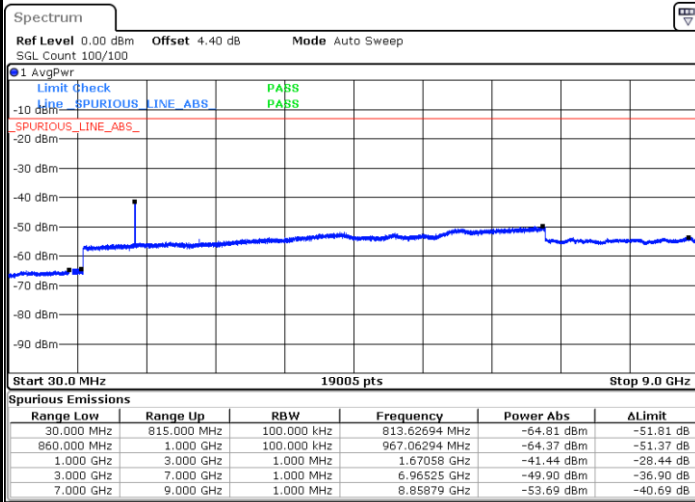

Middle Channel / 16QAM

Date: 18 JAN 2018 16:11:32

Date: 18 JAN 2018 16:10:52

LTE Band 26 / 1.4MHz

Highest Channel / QPSK

Date: 18 JAN 2018 16:12:13

Highest Channel / 16QAM

Date: 18 JAN 2018 16:13:05

LTE Band 26 / 3MHz

Lowest Channel / QPSK

Date: 18 JAN 2018 16:02:22

Lowest Channel / 16QAM

Date: 18 JAN 2018 16:02:48

LTE Band 26 / 3MHz

Middle Channel / QPSK

Middle Channel / 16QAM

Date: 18 JAN 2018 16:04:34

Date: 18 JAN 2018 16:04:08

Highest Channel / QPSK

Highest Channel / 16QAM

Date: 18 JAN 2018 16:05:09

Date: 18 JAN 2018 16:05:34

LTE Band 26 / 5MHz

Lowest Channel / QPSK