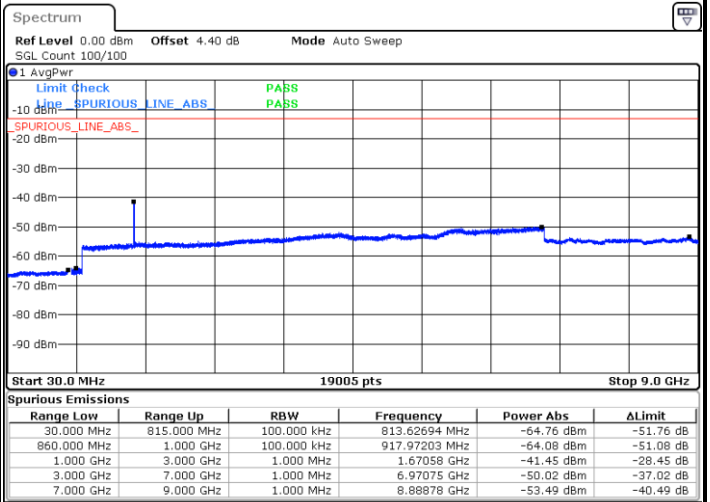

Middle Channel / 16QAM

Date: 18 JAN 2018 16:11:32

Date: 18 JAN 2018 16:10:52

LTE Band 26 / 1.4MHz

Highest Channel / QPSK

Date: 18 JAN 2018 16:12:13

Highest Channel / 16QAM

Date: 18 JAN 2018 16:13:05

LTE Band 26 / 3MHz

Lowest Channel / QPSK

Date: 18 JAN 2018 16:02:22

Lowest Channel / 16QAM

Date: 18 JAN 2018 16:02:48

LTE Band 26 / 3MHz

Middle Channel / QPSK

Middle Channel / 16QAM

Date: 18 JAN 2018 16:04:34

Date: 18 JAN 2018 16:04:08

Highest Channel / QPSK

Highest Channel / 16QAM

Date: 18 JAN 2018 16:05:09

Date: 18 JAN 2018 16:05:34

LTE Band 26 / 5MHz

Lowest Channel / QPSK