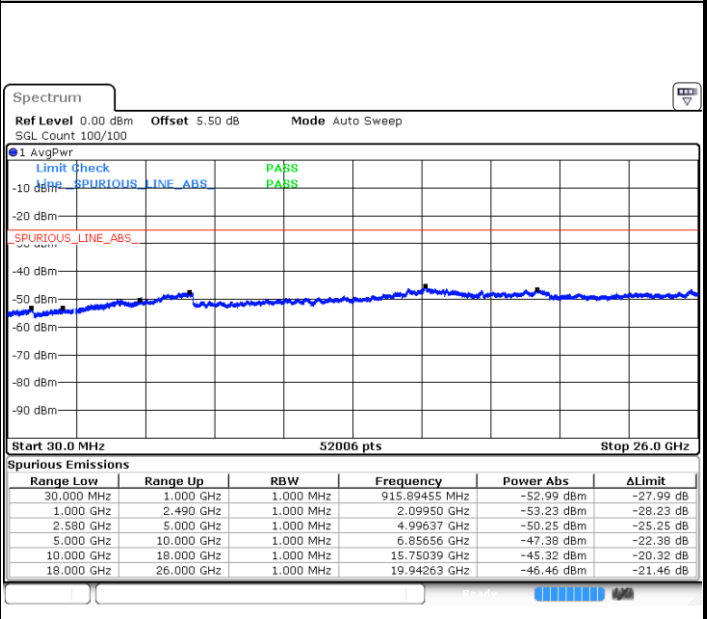

LTE Band 7 / 20MHz

Lowest Channel / QPSK

Date: 7.MAR.2018 09:30:52

Lowest Channel / 16QAM

Date: 7.MAR.2018 09:29:58

LTE Band 7 / 20MHz

Middle Channel / QPSK

Middle Channel / 16QAM

Date: 7.MAR.2018 09:31:45

Date: 7.MAR.2018 09:32:39

Highest Channel / QPSK

Highest Channel / 16QAM

Date: 7.MAR.2018 09:40:18

Date: 7.MAR.2018 09:39:24

LTE Band 7 / 5MHz

Lowest Channel / 64QAM

Date: 7.MAR.2018 10:09:32

Middle Channel / 64QAM

Date: 7.MAR.2018 10:10:26

Highest Channel / 64QAM

Date: 7.MAR.2018 10:11:20

LTE Band 7 / 10MHz

Lowest Channel / 64QAM

Middle Channel / 64QAM