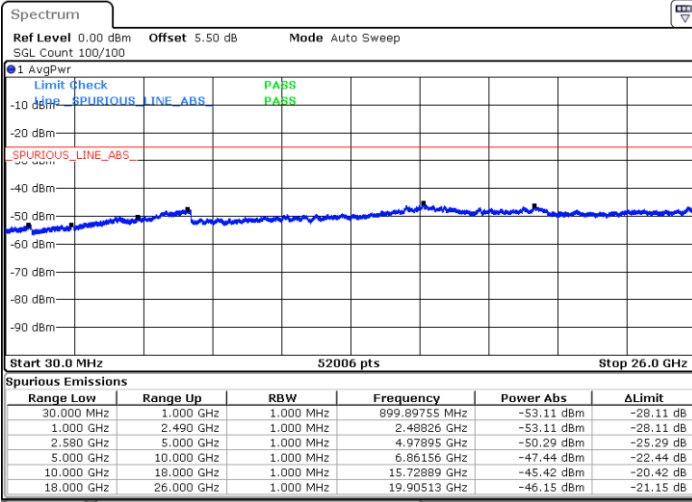

Date: 7.MAR.2018 09:31:45

Date: 7.MAR.2018 09:32:39

Highest Channel / QPSK

Highest Channel / 16QAM

Date: 7.MAR.2018 09:40:18

Date: 7.MAR.2018 09:39:24

LTE Band 7 / 5MHz

Lowest Channel / 64QAM

Date: 7.MAR.2018 10:09:32

Middle Channel / 64QAM

Date: 7.MAR.2018 10:10:26

Highest Channel / 64QAM

Date: 7.MAR.2018 10:11:20

LTE Band 7 / 10MHz

Lowest Channel / 64QAM

Middle Channel / 64QAM

Date: 7.MAR.2018 10:02:20

Date: 7.MAR.2018 10:03:13

Highest Channel / 64QAM

Date: 7.MAR.2018 10:04:07

LTE Band 7 / 15MHz

Lowest Channel / 64QAM

Middle Channel / 64QAM

Date: 7.MAR.2018 09:59:38

Date: 7.MAR.2018 10:00:32

Highest Channel / 64QAM

Date: 7.MAR.2018 10:01:26

LTE Band 7 / 20MHz

Lowest Channel / 64QAM

Middle Channel / 64QAM

Date: 7.MAR.2018 09:54:41

Date: 7.MAR.2018 09:55:34