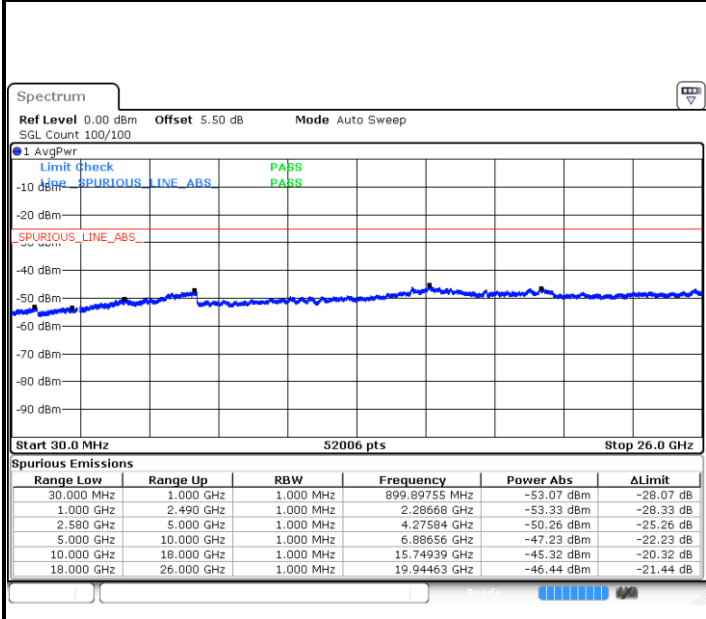

LTE Band 7 / 20MHz

Lowest Channel / QPSK

Date: 7.MAR.2018 09:30:52

Lowest Channel / 16QAM

Date: 7.MAR.2018 09:29:58

LTE Band 7 / 20MHz

Middle Channel / QPSK

Middle Channel / 16QAM

Date: 7.MAR.2018 09:31:45

Date: 7.MAR.2018 09:32:39

Highest Channel / QPSK

Highest Channel / 16QAM

Date: 7.MAR.2018 09:40:18

Date: 7.MAR.2018 09:39:24

LTE Band 7 / 5MHz

Lowest Channel / 64QAM

Date: 7.MAR.2018 10:09:32

Middle Channel / 64QAM

Date: 7.MAR.2018 10:10:26

Highest Channel / 64QAM

Date: 7.MAR.2018 10:11:20

LTE Band 7 / 10MHz

Lowest Channel / 64QAM

Middle Channel / 64QAM