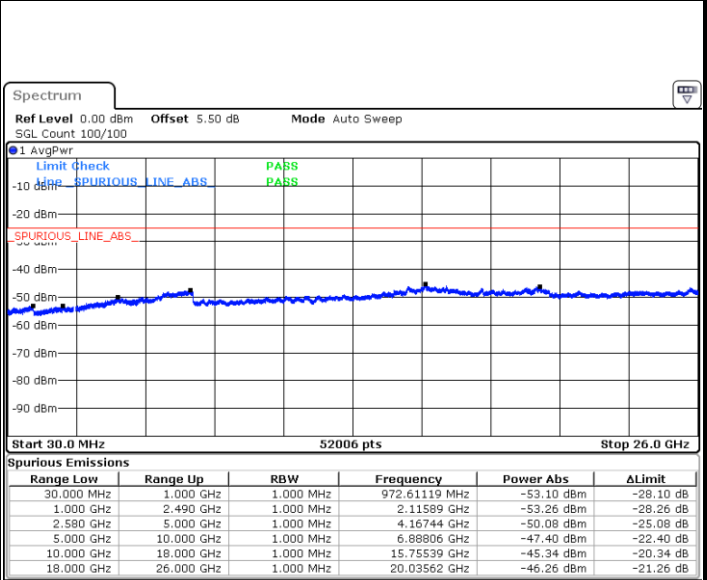

Lowest Channel / 64QAM

Middle Channel / 64QAM

Date: 14 JAN 2018 21:53:43

Date: 14 JAN 2018 21:54:37

Highest Channel / 64QAM

Date: 14 JAN 2018 21:55:32

LTE Band 7 / 5MHz

Lowest Channel / QPSK

Lowest Channel / 16QAM

Date: 7.MAR.2018 08:55:13

Date: 7.MAR.2018 08:54:19

Middle Channel / QPSK

Middle Channel / 16QAM

Date: 7.MAR.2018 08:56:07

Date: 7.MAR.2018 08:57:00

LTE Band 7 / 5MHz

Highest Channel / QPSK

Date: 7.MAR.2018 09:04:39

Highest Channel / 16QAM

Date: 7.MAR.2018 09:03:45

LTE Band 7 / 10MHz

Lowest Channel / QPSK

Date: 7.MAR.2018 09:07:06

Lowest Channel / 16QAM

Date: 7.MAR.2018 09:06:12

LTE Band 7 / 10MHz

Middle Channel / QPSK

Middle Channel / 16QAM

Date: 7.MAR.2018 09:07:59

Date: 7.MAR.2018 09:08:53

Highest Channel / QPSK

Highest Channel / 16QAM