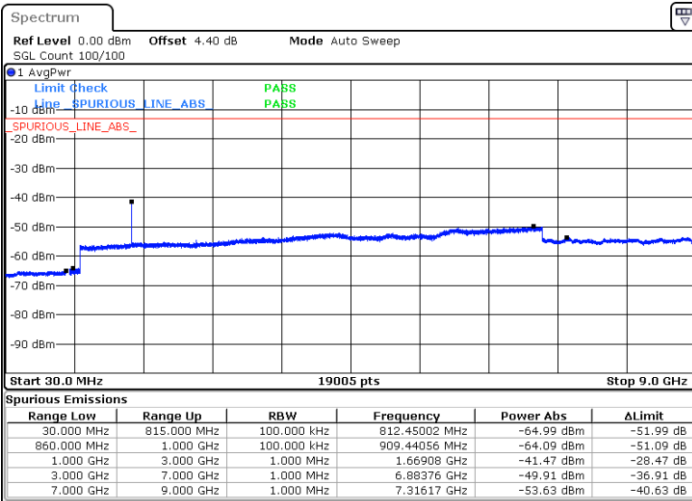

Date: 18 JAN 2018 16:04:34

Date: 18 JAN 2018 16:04:08

Highest Channel / QPSK

Highest Channel / 16QAM

Date: 18 JAN 2018 16:05:09

Date: 18 JAN 2018 16:05:34

LTE Band 26 / 5MHz

Lowest Channel / QPSK

Lowest Channel / 16QAM

Date: 18 JAN 2018 15:54:18

Date: 18 JAN 2018 15:54:44

Middle Channel / QPSK

Middle Channel / 16QAM

Date: 18 JAN 2018 15:56:30

Date: 18 JAN 2018 15:56:04

LTE Band 26 / 5MHz

Highest Channel / QPSK

Date: 18 JAN 2018 15:56:57

Highest Channel / 16QAM

Date: 18 JAN 2018 15:57:22

LTE Band 26 / 10MHz

Lowest Channel / QPSK

Date: 18 JAN 2018 15:47:50

Lowest Channel / 16QAM

Date: 18 JAN 2018 15:49:14

LTE Band 26 / 10MHz

Middle Channel / QPSK

Date: 18 JAN 2018 15:51:32

Middle Channel / 16QAM

Date: 18 JAN 2018 15:51:06

Highest Channel / QPSK

Date: 18 JAN 2018 15:51:58