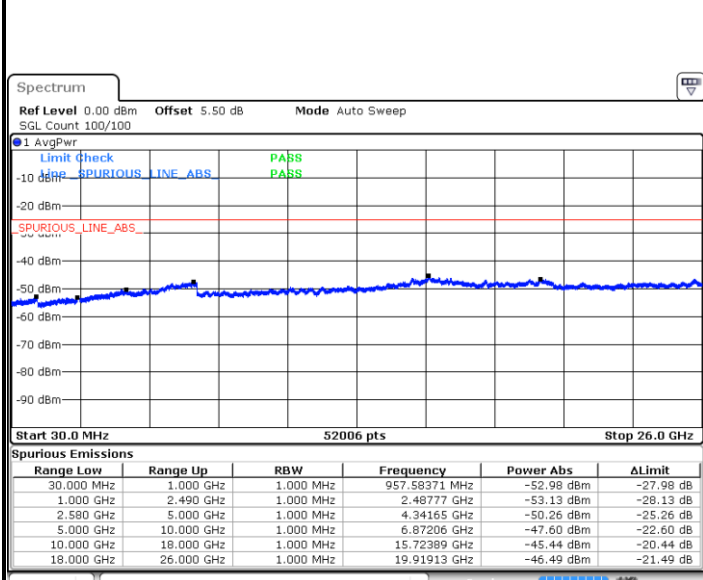

Lowest Channel / 16QAM

Date: 7.MAR.2018 08:55:13

Date: 7.MAR.2018 08:54:19

Middle Channel / QPSK

Middle Channel / 16QAM

Date: 7.MAR.2018 08:56:07

Date: 7.MAR.2018 08:57:00

LTE Band 7 / 5MHz

Highest Channel / QPSK

Date: 7.MAR.2018 09:04:39

Highest Channel / 16QAM

Date: 7.MAR.2018 09:03:45

LTE Band 7 / 10MHz

Lowest Channel / QPSK

Date: 7.MAR.2018 09:07:06

Lowest Channel / 16QAM

Date: 7.MAR.2018 09:06:12

LTE Band 7 / 10MHz

Middle Channel / QPSK

Middle Channel / 16QAM

Date: 7.MAR.2018 09:07:59

Date: 7.MAR.2018 09:08:53

Highest Channel / QPSK

Highest Channel / 16QAM

Date: 7.MAR.2018 09:16:31

Date: 7.MAR.2018 09:15:37

LTE Band 7 / 15MHz

Lowest Channel / QPSK

Lowest Channel / 16QAM

Date: 7.MAR.2018 09:18:59

Date: 7.MAR.2018 09:18:05

Middle Channel / QPSK