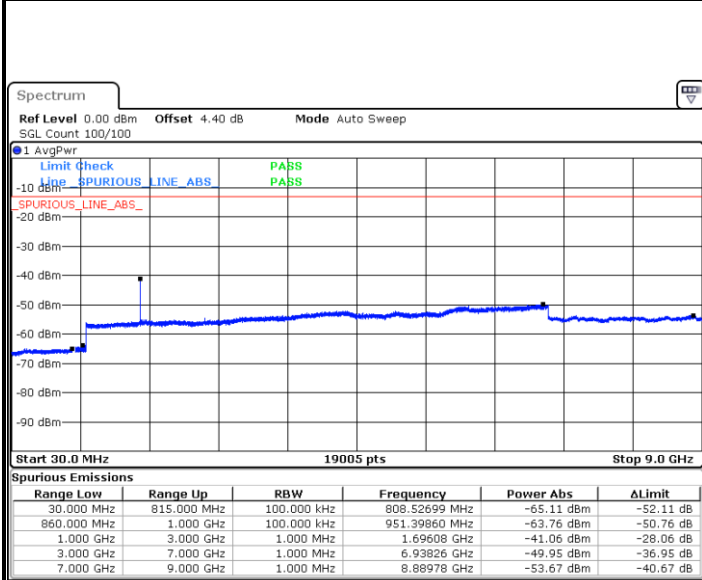

Highest Channel / 64QAM

Date: 7.MAR.2018 09:56:28

LTE Band 26 / 1.4MHz

Lowest Channel / QPSK

Lowest Channel / 16QAM

Date: 18 JAN 2018 16:07:40

Date: 18 JAN 2018 16:08:35

Middle Channel / QPSK

Middle Channel / 16QAM

Date: 18 JAN 2018 16:11:32

Date: 18 JAN 2018 16:10:52

LTE Band 26 / 1.4MHz

Highest Channel / QPSK

Date: 18 JAN 2018 16:12:13

Highest Channel / 16QAM

Date: 18 JAN 2018 16:13:05

LTE Band 26 / 3MHz

Lowest Channel / QPSK

Date: 18 JAN 2018 16:02:22

Lowest Channel / 16QAM

Date: 18 JAN 2018 16:02:48

LTE Band 26 / 3MHz

Middle Channel / QPSK

Middle Channel / 16QAM

Date: 18 JAN 2018 16:04:34

Date: 18 JAN 2018 16:04:08

Highest Channel / QPSK

Highest Channel / 16QAM

Date: 18 JAN 2018 16:05:09

Date: 18 JAN 2018 16:05:34

LTE Band 26 / 5MHz

Lowest Channel / QPSK