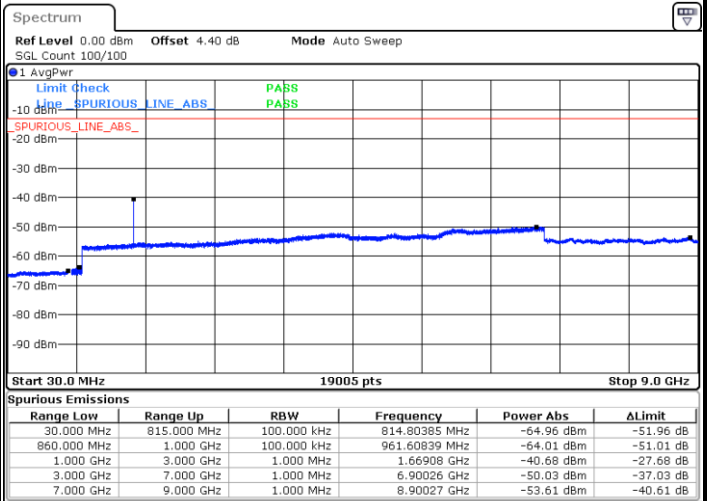

Date: 18 JAN 2018 16:04:34

Date: 18 JAN 2018 16:04:08

Highest Channel / QPSK

Highest Channel / 16QAM

Date: 18 JAN 2018 16:05:09

Date: 18 JAN 2018 16:05:34

LTE Band 26 / 5MHz

Lowest Channel / QPSK

Lowest Channel / 16QAM

Date: 18 JAN 2018 15:54:18

Date: 18 JAN 2018 15:54:44

Middle Channel / QPSK

Middle Channel / 16QAM

Date: 18 JAN 2018 15:56:30

Date: 18 JAN 2018 15:56:04

LTE Band 26 / 5MHz

Highest Channel / QPSK

Date: 18 JAN 2018 15:56:57

Highest Channel / 16QAM

Date: 18 JAN 2018 15:57:22

LTE Band 26 / 10MHz

Lowest Channel / QPSK

Date: 18 JAN 2018 15:47:50

Lowest Channel / 16QAM

Date: 18 JAN 2018 15:49:14

LTE Band 26 / 10MHz

Middle Channel / QPSK

Date: 18 JAN 2018 15:51:32

Middle Channel / 16QAM

Date: 18 JAN 2018 15:51:06

Highest Channel / QPSK

Date: 18 JAN 2018 15:51:58