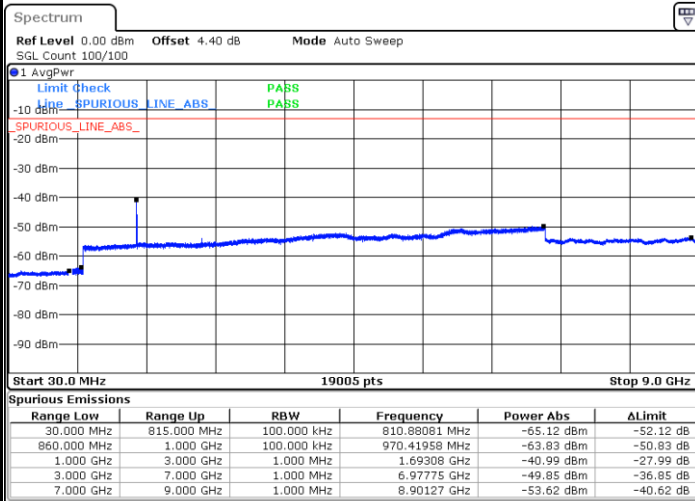

Middle Channel / 16QAM

Date: 18 JAN 2018 16:11:32

Date: 18 JAN 2018 16:10:52

LTE Band 26 / 1.4MHz

Highest Channel / QPSK

Date: 18 JAN 2018 16:12:13

Highest Channel / 16QAM

Date: 18 JAN 2018 16:13:05

LTE Band 26 / 3MHz

Lowest Channel / QPSK

Date: 18 JAN 2018 16:02:22

Lowest Channel / 16QAM

Date: 18 JAN 2018 16:02:48

LTE Band 26 / 3MHz

Middle Channel / QPSK

Middle Channel / 16QAM

Date: 18 JAN 2018 16:04:34

Date: 18 JAN 2018 16:04:08

Highest Channel / QPSK

Highest Channel / 16QAM

Date: 18 JAN 2018 16:05:09

Date: 18 JAN 2018 16:05:34

LTE Band 26 / 5MHz

Lowest Channel / QPSK