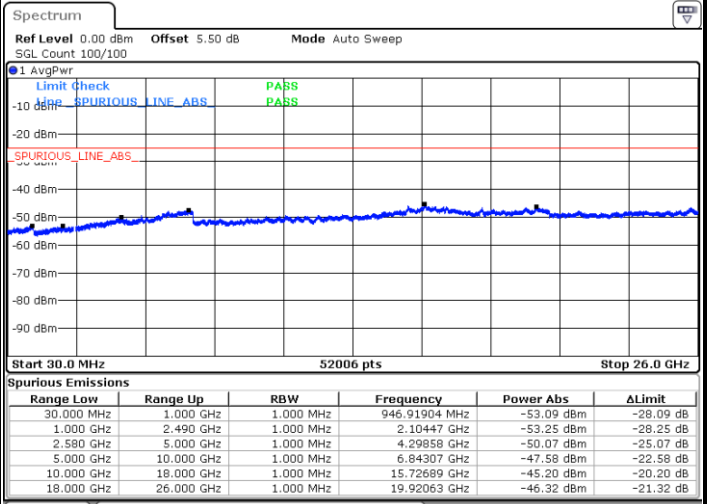

Middle Channel / 16QAM

Date: 7.MAR.2018 09:19:52

Date: 7.MAR.2018 09:20:46

LTE Band 7 / 15MHz

Highest Channel / QPSK

Date: 7.MAR.2018 09:28:24

Highest Channel / 16QAM

Date: 7.MAR.2018 09:27:31

LTE Band 7 / 20MHz

Lowest Channel / QPSK

Date: 7.MAR.2018 09:30:52

Lowest Channel / 16QAM

Date: 7.MAR.2018 09:29:58

LTE Band 7 / 20MHz

Middle Channel / QPSK

Middle Channel / 16QAM

Date: 7.MAR.2018 09:31:45

Date: 7.MAR.2018 09:32:39

Highest Channel / QPSK

Highest Channel / 16QAM

Date: 7.MAR.2018 09:40:18

Date: 7.MAR.2018 09:39:24

LTE Band 7 / 5MHz

Lowest Channel / 64QAM

Date: 7.MAR.2018 10:09:32

Middle Channel / 64QAM

Date: 7.MAR.2018 10:10:26

Highest Channel / 64QAM

Date: 7.MAR.2018 10:11:20

LTE Band 7 / 10MHz

Lowest Channel / 64QAM

Middle Channel / 64QAM