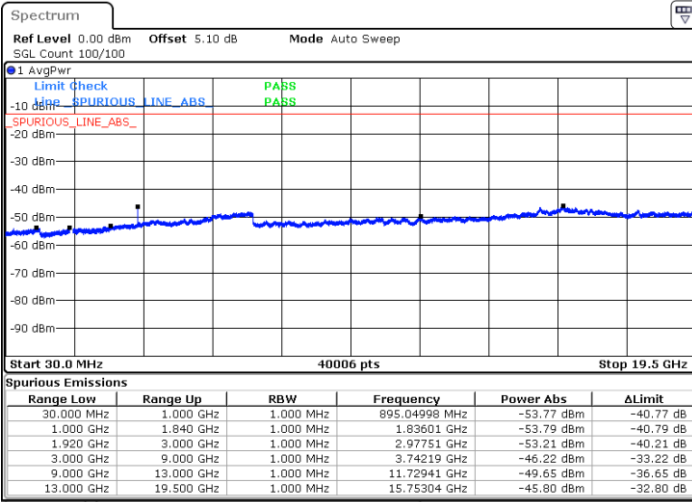

LTE Band 2 / 15MHz

Highest Channel / QPSK

Date: 28 JUN 2017 19:05:59

Highest Channel / 16QAM

Date: 28 JUN 2017 19:06:53

LTE Band 2 / 20MHz

Lowest Channel / QPSK

Date: 28 JUN 2017 19:12:57

Lowest Channel / 16QAM

Date: 28 JUN 2017 19:13:51

LTE Band 2 / 20MHz

Middle Channel / QPSK

Middle Channel / 16QAM

Date: 28 JUN 2017 19:15:25

Date: 28 JUN 2017 19:16:20

Highest Channel / QPSK

Highest Channel / 16QAM

Date: 28 JUN 2017 19:22:24

Date: 28 JUN 2017 19:23:18

**LTE Band 2 / 3MHz**

**Lowest Channel / 64QAM**

Date: 28 JUN 2017 19:39:38

**Middle Channel / 64QAM**

Date: 28 JUN 2017 19:40:28

**Highest Channel / 64QAM**

Date: 28 JUN 2017 19:41:12

**LTE Band 2 / 5MHz**

**Lowest Channel / 64QAM**

Date: 28 JUN 2017 19:46:44

**Middle Channel / 64QAM**

Date: 28 JUN 2017 19:47:29

**Highest Channel / 64QAM**