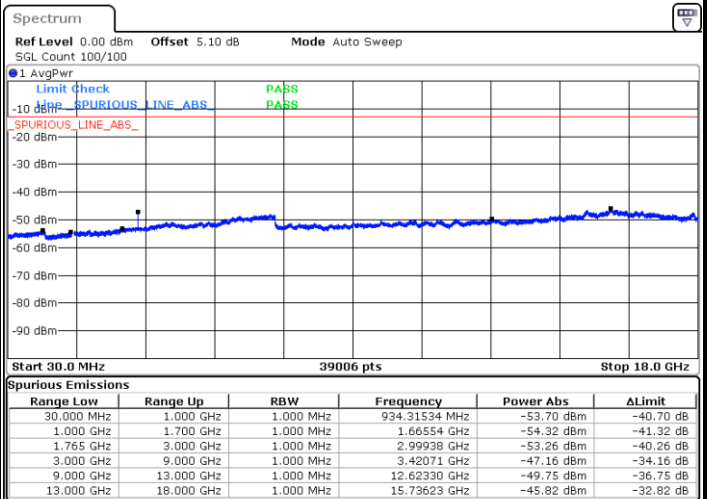

LTE Band 4 / 1.4MHz

Highest Channel / QPSK

Date: 28 JUN 2017 12:16:28

Highest Channel / 16QAM

Date: 28 JUN 2017 12:17:22

LTE Band 4 / 3MHz

Lowest Channel / QPSK

Date: 28 JUN 2017 12:23:26

Lowest Channel / 16QAM

Date: 28 JUN 2017 12:24:21

LTE Band 4 / 3MHz

Middle Channel / QPSK

Date: 28 JUN 2017 12:25:55

Middle Channel / 16QAM

Date: 28 JUN 2017 12:26:49

Highest Channel / QPSK

Date: 28 JUN 2017 12:32:53

Highest Channel / 16QAM

Date: 28 JUN 2017 12:33:47

LTE Band 4 / 5MHz

Lowest Channel / QPSK

Lowest Channel / 16QAM

Date: 28 JUN 2017 12:39:51

Date: 28 JUN 2017 12:40:46