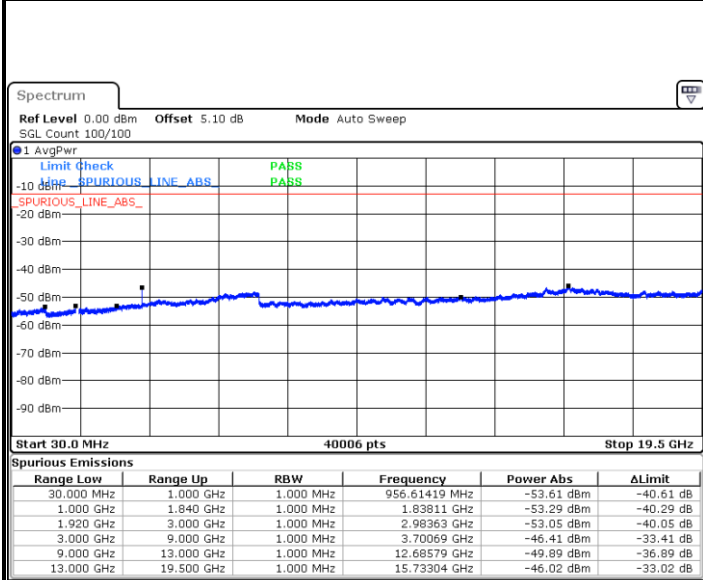

Lowest Channel / 16QAM

Date: 28 JUN 2017 19:13:51

LTE Band 2 / 20MHz

Middle Channel / QPSK

Middle Channel / 16QAM

Date: 28 JUN 2017 19:15:25

Date: 28 JUN 2017 19:16:20

Highest Channel / QPSK

Highest Channel / 16QAM

Date: 28 JUN 2017 19:22:24

Date: 28 JUN 2017 19:23:18

**LTE Band 2 / 3MHz**

**Lowest Channel / 64QAM**

Date: 28 JUN 2017 19:39:38

**Middle Channel / 64QAM**

Date: 28 JUN 2017 19:40:28

**Highest Channel / 64QAM**

Date: 28 JUN 2017 19:41:12

**LTE Band 2 / 5MHz**

**Lowest Channel / 64QAM**

Date: 28 JUN 2017 19:46:44

**Middle Channel / 64QAM**

Date: 28 JUN 2017 19:47:29

**Highest Channel / 64QAM**

Date: 28 JUN 2017 19:48:10

LTE Band 2 / 10MHz

Lowest Channel / 64QAM

Middle Channel / 64QAM

Date: 28 JUN 2017 20:01:12

Date: 28 JUN 2017 20:01:53

Highest Channel / 64QAM

Date: 28 JUN 2017 20:02:35