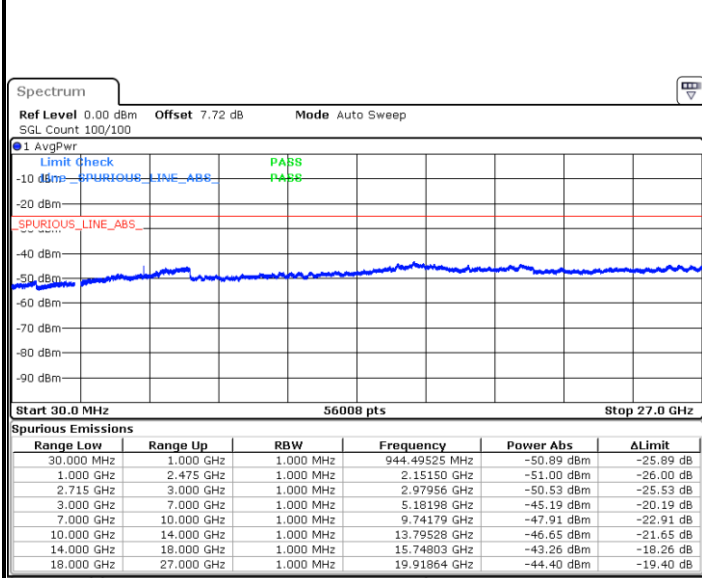

**LTE Band 4 / 10MHz**

**Lowest Channel / 64QAM**

Date: 28 JUN 2017 14:14:58

**Middle Channel / 64QAM**

Date: 28 JUN 2017 14:15:53

**Highest Channel / 64QAM**

Date: 28 JUN 2017 14:16:47

LTE Band 4 / 15MHz

Lowest Channel / 64QAM

Middle Channel / 64QAM

Date: 28 JUN 2017 14:23:11

Date: 28 JUN 2017 14:24:05

Highest Channel / 64QAM

Date: 28 JUN 2017 14:25:00

LTE Band 4 / 20MHz

Lowest Channel / 64QAM

Middle Channel / 64QAM

Date: 28 JUN 2017 14:31:24

Date: 28 JUN 2017 14:32:18

Highest Channel / 64QAM

Date: 28 JUN 2017 14:33:12

LTE Band 41 / 5MHz

Lowest Channel / QPSK

Date: 28 JUN 2017 22:09:59

Lowest Channel / 16QAM

Date: 28 JUN 2017 22:10:50

Middle Channel / QPSK

Date: 28 JUN 2017 22:12:48

Middle Channel / 16QAM

Date: 28 JUN 2017 22:13:40

LTE Band 41 / 5MHz

Highest Channel / QPSK