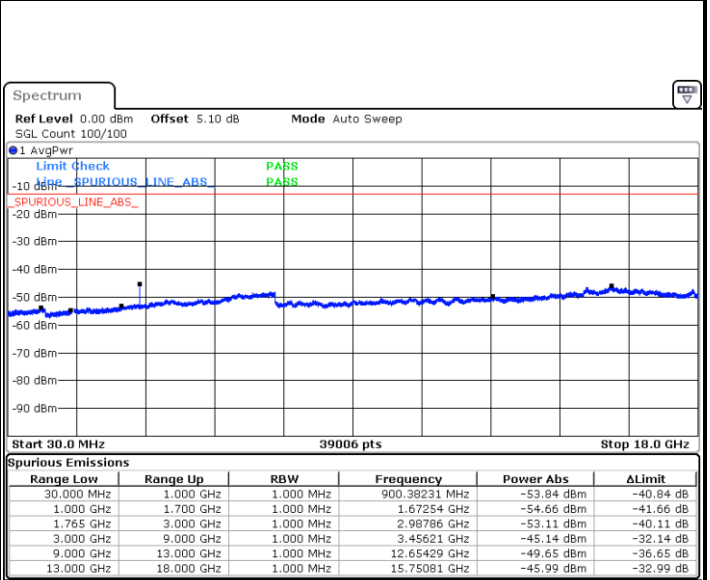

**Highest Channel / 64QAM**

Date: 28 JUN 2017 13:52:09

**LTE Band 4 / 3MHz**

**Lowest Channel / 64QAM**

Date: 28 JUN 2017 13:53:04

**Middle Channel / 64QAM**

Date: 28 JUN 2017 13:53:58

**Highest Channel / 64QAM**

Date: 28 JUN 2017 13:54:53

LTE Band 4 / 5MHz

Lowest Channel / 64QAM

Middle Channel / 64QAM

Date: 28 JUN 2017 14:02:16

Date: 28 JUN 2017 14:03:11

Highest Channel / 64QAM

Date: 28 JUN 2017 14:04:05

**LTE Band 4 / 10MHz**

**Lowest Channel / 64QAM**

Date: 28 JUN 2017 14:14:58

**Middle Channel / 64QAM**

Date: 28 JUN 2017 14:15:53

**Highest Channel / 64QAM**

Date: 28 JUN 2017 14:16:47

LTE Band 4 / 15MHz

Lowest Channel / 64QAM

Middle Channel / 64QAM

Date: 28 JUN 2017 14:23:11

Date: 28 JUN 2017 14:24:05

Highest Channel / 64QAM

Date: 28 JUN 2017 14:25:00

LTE Band 4 / 20MHz

Lowest Channel / 64QAM