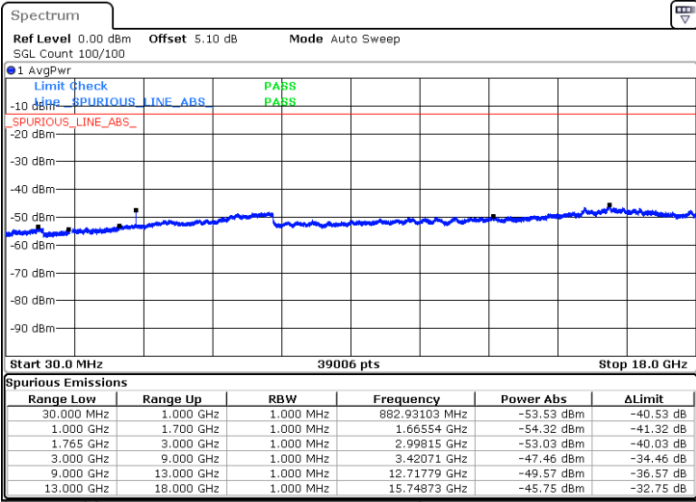

Date: 28 JUN 2017 19:48:10

LTE Band 2 / 10MHz

Lowest Channel / 64QAM

Middle Channel / 64QAM

Date: 28 JUN 2017 20:01:12

Date: 28 JUN 2017 20:01:53

Highest Channel / 64QAM

Date: 28 JUN 2017 20:02:35

LTE Band 2 / 20MHz

Lowest Channel / 64QAM

Middle Channel / 64QAM

Date: 28 JUN 2017 20:15:41

Date: 28 JUN 2017 20:16:22

Highest Channel / 64QAM

Date: 28 JUN 2017 20:17:05

LTE Band 4 / 1.4MHz

Lowest Channel / QPSK

Lowest Channel / 16QAM

Date: 28 JUN 2017 12:07:00

Date: 28 JUN 2017 12:07:55

Middle Channel / QPSK

Middle Channel / 16QAM

Date: 28 JUN 2017 12:09:29

Date: 28 JUN 2017 12:10:24

LTE Band 4 / 1.4MHz

Highest Channel / QPSK

Date: 28 JUN 2017 12:16:28

Highest Channel / 16QAM

Date: 28 JUN 2017 12:17:22

LTE Band 4 / 3MHz

Lowest Channel / QPSK

Date: 28 JUN 2017 12:23:26