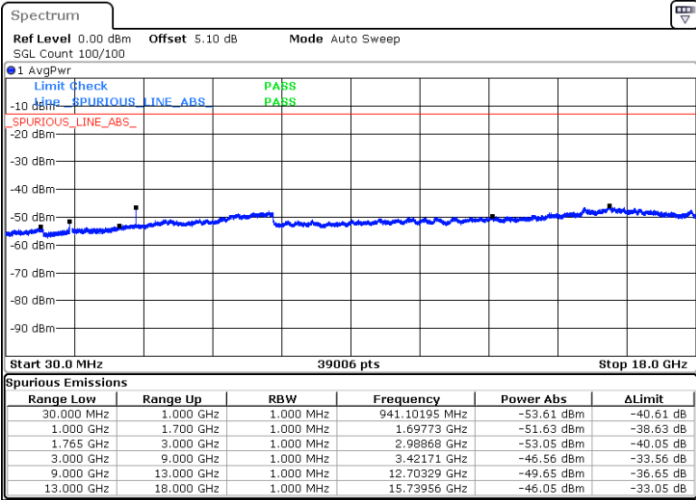

Date: 28 JUN 2017 12:50:13

LTE Band 4 / 10MHz

Lowest Channel / QPSK

Date: 28 JUN 2017 12:56:17

Lowest Channel / 16QAM

Date: 28 JUN 2017 12:57:11

LTE Band 4 / 10MHz

Middle Channel / QPSK

Middle Channel / 16QAM

Date: 28 JUN 2017 12:58:45

Date: 28 JUN 2017 12:59:40

Highest Channel / QPSK

Highest Channel / 16QAM

Date: 28 JUN 2017 13:05:44

Date: 28 JUN 2017 13:06:38

LTE Band 4 / 15MHz

Lowest Channel / QPSK

Lowest Channel / 16QAM

Date: 28 JUN 2017 13:12:42

Date: 28 JUN 2017 13:13:36

Middle Channel / QPSK

Middle Channel / 16QAM

Date: 28 JUN 2017 13:15:11

Date: 28 JUN 2017 13:16:05

LTE Band 4 / 15MHz

Highest Channel / QPSK

Date: 28 JUN 2017 13:22:09

Highest Channel / 16QAM

Date: 28 JUN 2017 13:23:03

LTE Band 4 / 20MHz

Lowest Channel / QPSK

Date: 28 JUN 2017 13:29:07