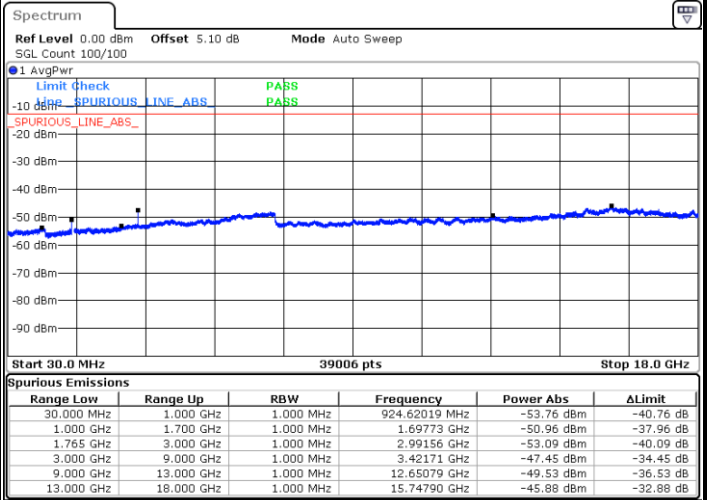

Date: 28 JUN 2017 12:50:13

LTE Band 4 / 10MHz

Lowest Channel / QPSK

Date: 28 JUN 2017 12:56:17

Lowest Channel / 16QAM

Date: 28 JUN 2017 12:57:11

LTE Band 4 / 10MHz

Middle Channel / QPSK

Middle Channel / 16QAM

Date: 28 JUN 2017 12:58:45

Date: 28 JUN 2017 12:59:40

Highest Channel / QPSK

Highest Channel / 16QAM

Date: 28 JUN 2017 13:05:44

Date: 28 JUN 2017 13:06:38

LTE Band 4 / 15MHz

Lowest Channel / QPSK

Lowest Channel / 16QAM

Date: 28 JUN 2017 13:12:42

Date: 28 JUN 2017 13:13:36

Middle Channel / QPSK

Middle Channel / 16QAM

Date: 28 JUN 2017 13:15:11

Date: 28 JUN 2017 13:16:05

LTE Band 4 / 15MHz

Highest Channel / QPSK

Date: 28 JUN 2017 13:22:09

Highest Channel / 16QAM

Date: 28 JUN 2017 13:23:03

LTE Band 4 / 20MHz

Lowest Channel / QPSK

Date: 28 JUN 2017 13:29:07