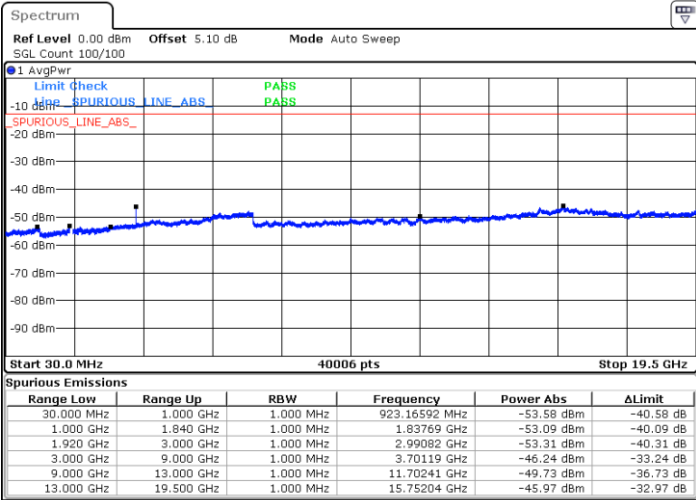

Highest Channel / 16QAM

Date: 28 JUN 2017 19:22:24

Date: 28 JUN 2017 19:23:18

**LTE Band 2 / 3MHz**

**Lowest Channel / 64QAM**

Date: 28 JUN 2017 19:39:38

**Middle Channel / 64QAM**

Date: 28 JUN 2017 19:40:28

**Highest Channel / 64QAM**

Date: 28 JUN 2017 19:41:12

**LTE Band 2 / 5MHz**

**Lowest Channel / 64QAM**

Date: 28 JUN 2017 19:46:44

**Middle Channel / 64QAM**

Date: 28 JUN 2017 19:47:29

**Highest Channel / 64QAM**

Date: 28 JUN 2017 19:48:10

LTE Band 2 / 10MHz

Lowest Channel / 64QAM

Middle Channel / 64QAM

Date: 28 JUN 2017 20:01:12

Date: 28 JUN 2017 20:01:53

Highest Channel / 64QAM

Date: 28 JUN 2017 20:02:35

LTE Band 2 / 20MHz

Lowest Channel / 64QAM

Middle Channel / 64QAM

Date: 28 JUN 2017 20:15:41

Date: 28 JUN 2017 20:16:22

Highest Channel / 64QAM

Date: 28 JUN 2017 20:17:05

LTE Band 4 / 1.4MHz