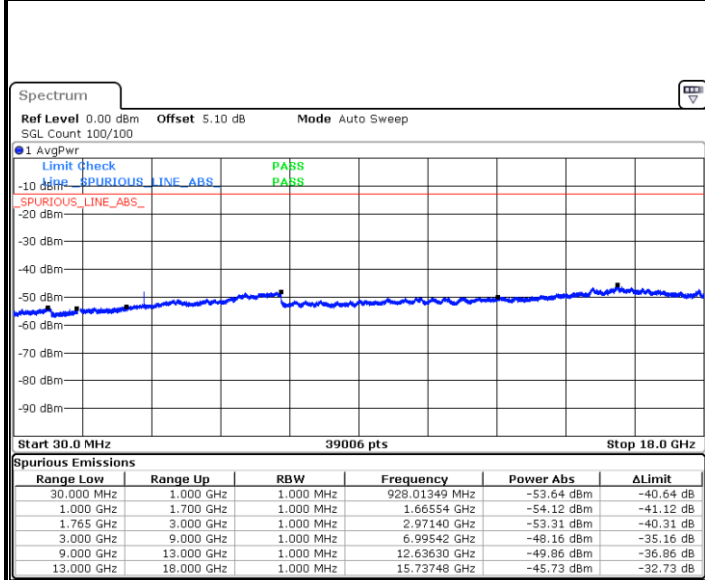

Highest Channel / 16QAM

Date: 28 JUN 2017 13:38:34

Date: 28 JUN 2017 13:39:29

**LTE Band 4 / 1.4MHz**

**Lowest Channel / 64QAM**

Date: 28 JUN 2017 13:50:20

**Middle Channel / 64QAM**

Date: 28 JUN 2017 13:51:15

**Highest Channel / 64QAM**

Date: 28 JUN 2017 13:52:09

**LTE Band 4 / 3MHz**

**Lowest Channel / 64QAM**

Date: 28 JUN 2017 13:53:04

**Middle Channel / 64QAM**

Date: 28 JUN 2017 13:53:58

**Highest Channel / 64QAM**

Date: 28 JUN 2017 13:54:53

LTE Band 4 / 5MHz

Lowest Channel / 64QAM

Middle Channel / 64QAM

Date: 28 JUN 2017 14:02:16

Date: 28 JUN 2017 14:03:11

Highest Channel / 64QAM

Date: 28 JUN 2017 14:04:05

**LTE Band 4 / 10MHz**

**Lowest Channel / 64QAM**

Date: 28 JUN 2017 14:14:58

**Middle Channel / 64QAM**

Date: 28 JUN 2017 14:15:53

**Highest Channel / 64QAM**

Date: 28 JUN 2017 14:16:47

LTE Band 4 / 15MHz