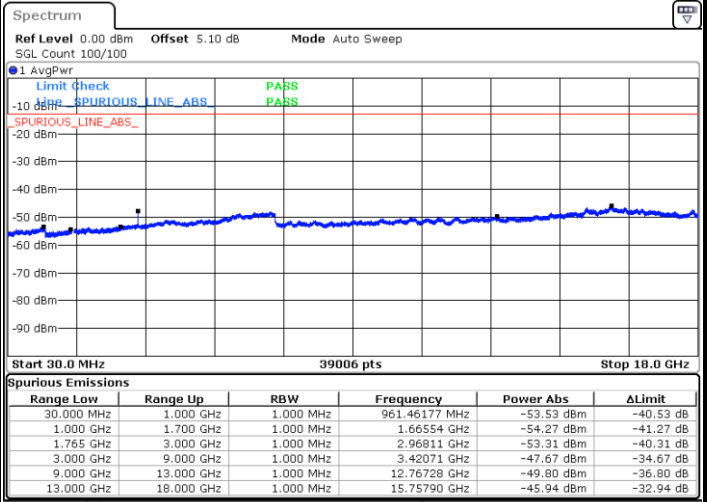

Date: 28 JUN 2017 19:48:10

LTE Band 2 / 10MHz

Lowest Channel / 64QAM

Middle Channel / 64QAM

Date: 28 JUN 2017 20:01:12

Date: 28 JUN 2017 20:01:53

Highest Channel / 64QAM

Date: 28 JUN 2017 20:02:35

LTE Band 2 / 20MHz

Lowest Channel / 64QAM

Middle Channel / 64QAM

Date: 28 JUN 2017 20:15:41

Date: 28 JUN 2017 20:16:22

Highest Channel / 64QAM

Date: 28 JUN 2017 20:17:05

LTE Band 4 / 1.4MHz

Lowest Channel / QPSK

Lowest Channel / 16QAM

Date: 28 JUN 2017 12:07:00

Date: 28 JUN 2017 12:07:55

Middle Channel / QPSK

Middle Channel / 16QAM

Date: 28 JUN 2017 12:09:29

Date: 28 JUN 2017 12:10:24

LTE Band 4 / 1.4MHz

Highest Channel / QPSK

Date: 28 JUN 2017 12:16:28

Highest Channel / 16QAM

Date: 28 JUN 2017 12:17:22

LTE Band 4 / 3MHz

Lowest Channel / QPSK

Date: 28 JUN 2017 12:23:26