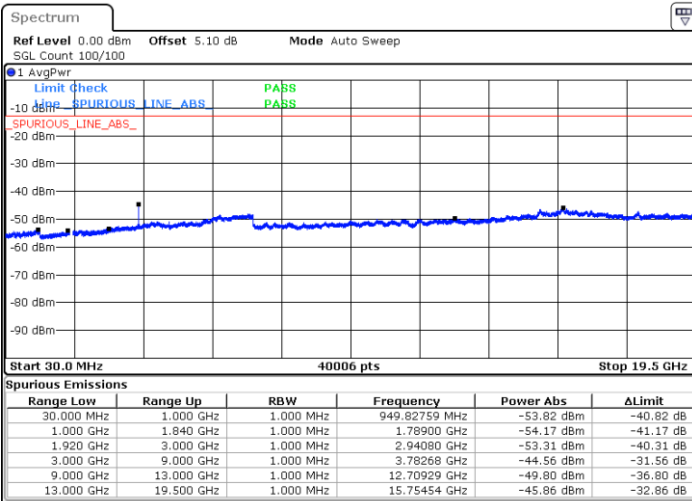

LTE Band 2 / 15MHz

Highest Channel / QPSK

Date: 28 JUN 2017 19:05:59

Highest Channel / 16QAM

Date: 28 JUN 2017 19:06:53

LTE Band 2 / 20MHz

Lowest Channel / QPSK

Date: 28 JUN 2017 19:12:57

Lowest Channel / 16QAM

Date: 28 JUN 2017 19:13:51

LTE Band 2 / 20MHz

Middle Channel / QPSK

Middle Channel / 16QAM

Date: 28 JUN 2017 19:15:25

Date: 28 JUN 2017 19:16:20

Highest Channel / QPSK

Highest Channel / 16QAM

Date: 28 JUN 2017 19:22:24

Date: 28 JUN 2017 19:23:18

**LTE Band 2 / 3MHz**

**Lowest Channel / 64QAM**

Date: 28 JUN 2017 19:39:38

**Middle Channel / 64QAM**

Date: 28 JUN 2017 19:40:28

**Highest Channel / 64QAM**

Date: 28 JUN 2017 19:41:12

**LTE Band 2 / 5MHz**

**Lowest Channel / 64QAM**

Date: 28 JUN 2017 19:46:44

**Middle Channel / 64QAM**

Date: 28 JUN 2017 19:47:29

**Highest Channel / 64QAM**