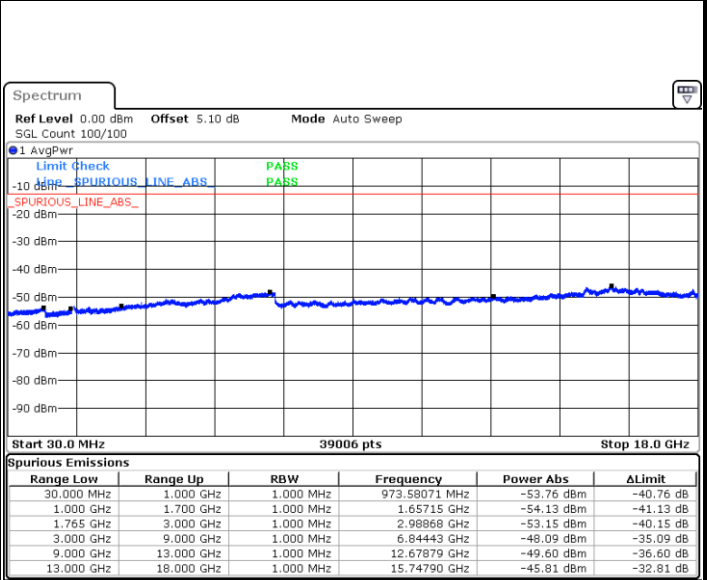

Date: 28 JUN 2017 12:32:53

Highest Channel / 16QAM

Date: 28 JUN 2017 12:33:47

LTE Band 4 / 5MHz

Lowest Channel / QPSK

Lowest Channel / 16QAM

Date: 28 JUN 2017 12:39:51

Date: 28 JUN 2017 12:40:46

Middle Channel / QPSK

Middle Channel / 16QAM

Date: 28 JUN 2017 12:42:20

Date: 28 JUN 2017 12:43:15

LTE Band 4 / 5MHz

Highest Channel / QPSK

Date: 28 JUN 2017 12:49:18

Highest Channel / 16QAM

Date: 28 JUN 2017 12:50:13

LTE Band 4 / 10MHz

Lowest Channel / QPSK

Date: 28 JUN 2017 12:56:17

Lowest Channel / 16QAM

Date: 28 JUN 2017 12:57:11

LTE Band 4 / 10MHz

Middle Channel / QPSK

Middle Channel / 16QAM

Date: 28 JUN 2017 12:58:45

Date: 28 JUN 2017 12:59:40

Highest Channel / QPSK

Highest Channel / 16QAM

Date: 28 JUN 2017 13:05:44

Date: 28 JUN 2017 13:06:38

LTE Band 4 / 15MHz