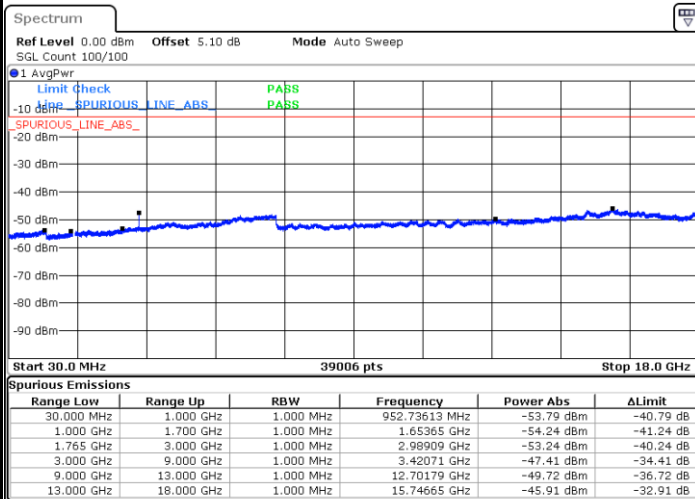

LTE Band 4 / 1.4MHz

Highest Channel / QPSK

Date: 28 JUN 2017 12:16:28

Highest Channel / 16QAM

Date: 28 JUN 2017 12:17:22

LTE Band 4 / 3MHz

Lowest Channel / QPSK

Date: 28 JUN 2017 12:23:26

Lowest Channel / 16QAM

Date: 28 JUN 2017 12:24:21

LTE Band 4 / 3MHz

Middle Channel / QPSK

Date: 28 JUN 2017 12:25:55

Middle Channel / 16QAM

Date: 28 JUN 2017 12:26:49

Highest Channel / QPSK

Date: 28 JUN 2017 12:32:53

Highest Channel / 16QAM

Date: 28 JUN 2017 12:33:47

LTE Band 4 / 5MHz

Lowest Channel / QPSK

Lowest Channel / 16QAM

Date: 28 JUN 2017 12:39:51

Date: 28 JUN 2017 12:40:46