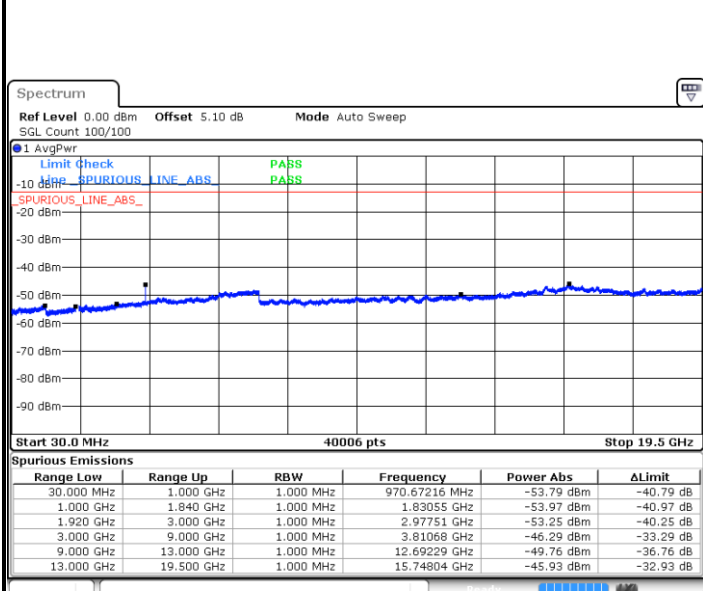

Highest Channel / 16QAM

Date: 28 JUN 2017 19:22:24

Date: 28 JUN 2017 19:23:18

**LTE Band 2 / 3MHz**

**Lowest Channel / 64QAM**

Date: 28 JUN 2017 19:39:38

**Middle Channel / 64QAM**

Date: 28 JUN 2017 19:40:28

**Highest Channel / 64QAM**

Date: 28 JUN 2017 19:41:12

**LTE Band 2 / 5MHz**

**Lowest Channel / 64QAM**

Date: 28 JUN 2017 19:46:44

**Middle Channel / 64QAM**

Date: 28 JUN 2017 19:47:29

**Highest Channel / 64QAM**

Date: 28 JUN 2017 19:48:10

LTE Band 2 / 10MHz

Lowest Channel / 64QAM

Middle Channel / 64QAM

Date: 28 JUN 2017 20:01:12

Date: 28 JUN 2017 20:01:53

Highest Channel / 64QAM

Date: 28 JUN 2017 20:02:35

LTE Band 2 / 20MHz

Lowest Channel / 64QAM

Middle Channel / 64QAM

Date: 28 JUN 2017 20:15:41

Date: 28 JUN 2017 20:16:22

Highest Channel / 64QAM

Date: 28 JUN 2017 20:17:05

LTE Band 4 / 1.4MHz