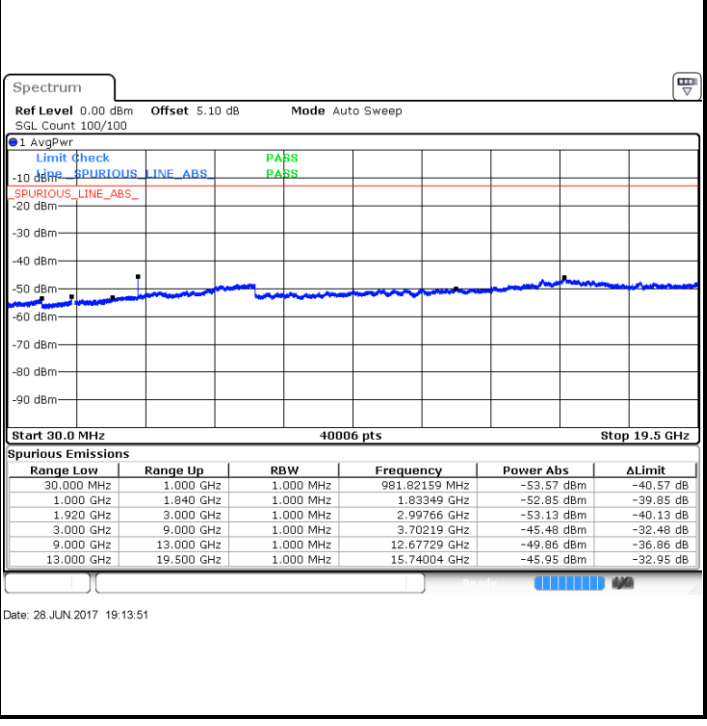

LTE Band 2 / 15MHz

Highest Channel / QPSK

Date: 28 JUN 2017 19:05:59

Highest Channel / 16QAM

Date: 28 JUN 2017 19:06:53

LTE Band 2 / 20MHz

Lowest Channel / QPSK

Date: 28 JUN 2017 19:12:57

Lowest Channel / 16QAM

Date: 28 JUN 2017 19:13:51

LTE Band 2 / 20MHz

Middle Channel / QPSK

Middle Channel / 16QAM

Date: 28 JUN 2017 19:15:25

Date: 28 JUN 2017 19:16:20

Highest Channel / QPSK

Highest Channel / 16QAM

Date: 28 JUN 2017 19:22:24

Date: 28 JUN 2017 19:23:18

**LTE Band 2 / 3MHz**

**Lowest Channel / 64QAM**

Date: 28 JUN 2017 19:39:38

**Middle Channel / 64QAM**

Date: 28 JUN 2017 19:40:28