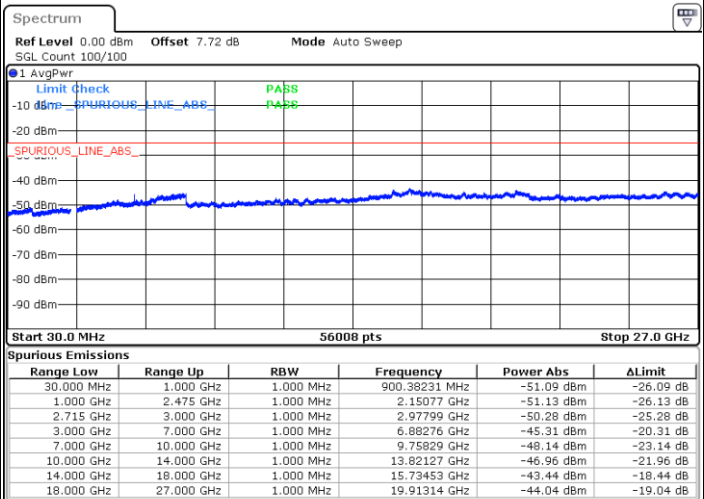

Lowest Channel / 16QAM

Date: 28 JUN 2017 22:10:50

Middle Channel / QPSK

Date: 28 JUN 2017 22:12:48

Middle Channel / 16QAM

Date: 28 JUN 2017 22:13:40

LTE Band 41 / 5MHz

Highest Channel / QPSK

Date: 28 JUN 2017 22:15:20

Highest Channel / 16QAM

Date: 28 JUN 2017 22:16:17

LTE Band 41 / 10MHz

Lowest Channel / QPSK

Date: 28 JUN 2017 22:33:40

Lowest Channel / 16QAM

Date: 28 JUN 2017 22:34:46