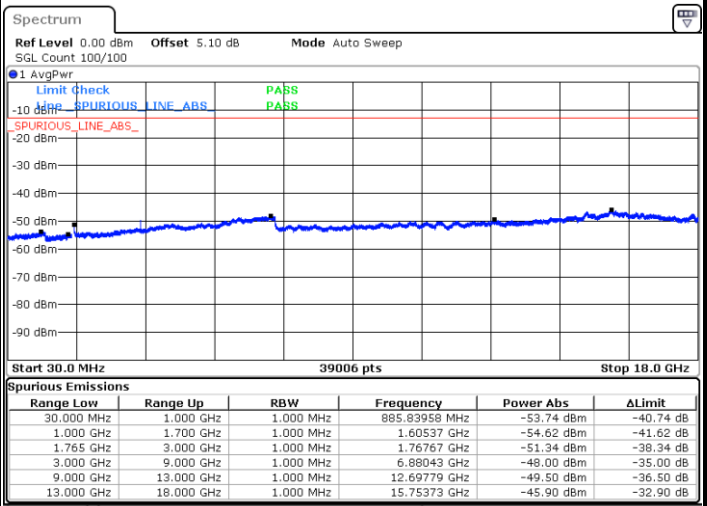

Date: 28 JUN 2017 12:50:13

LTE Band 4 / 10MHz

Lowest Channel / QPSK

Date: 28 JUN 2017 12:56:17

Lowest Channel / 16QAM

Date: 28 JUN 2017 12:57:11

LTE Band 4 / 10MHz

Middle Channel / QPSK

Middle Channel / 16QAM

Date: 28 JUN 2017 12:58:45

Date: 28 JUN 2017 12:59:40

Highest Channel / QPSK

Highest Channel / 16QAM

Date: 28 JUN 2017 13:05:44

Date: 28 JUN 2017 13:06:38

LTE Band 4 / 15MHz

Lowest Channel / QPSK

Lowest Channel / 16QAM

Date: 28 JUN 2017 13:12:42

Date: 28 JUN 2017 13:13:36

Middle Channel / QPSK

Middle Channel / 16QAM

Date: 28 JUN 2017 13:15:11

Date: 28 JUN 2017 13:16:05

LTE Band 4 / 15MHz

Highest Channel / QPSK

Date: 28 JUN 2017 13:22:09

Highest Channel / 16QAM

Date: 28 JUN 2017 13:23:03

LTE Band 4 / 20MHz

Lowest Channel / QPSK

Date: 28 JUN 2017 13:29:07