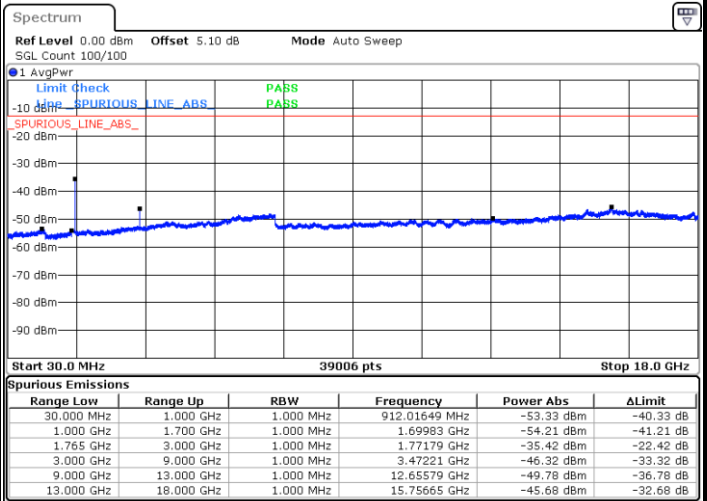

LTE Band 4 / 15MHz

Highest Channel / QPSK

Date: 28 JUN 2017 13:22:09

Highest Channel / 16QAM

Date: 28 JUN 2017 13:23:03

LTE Band 4 / 20MHz

Lowest Channel / QPSK

Date: 28 JUN 2017 13:29:07

Lowest Channel / 16QAM

Date: 28 JUN 2017 13:30:02

LTE Band 4 / 20MHz

Middle Channel / QPSK

Middle Channel / 16QAM

Date: 28 JUN 2017 13:31:36

Date: 28 JUN 2017 13:32:30

Highest Channel / QPSK

Highest Channel / 16QAM

Date: 28 JUN 2017 13:38:34

Date: 28 JUN 2017 13:39:29

**LTE Band 4 / 1.4MHz**

**Lowest Channel / 64QAM**

Date: 28 JUN 2017 13:50:20

**Middle Channel / 64QAM**

Date: 28 JUN 2017 13:51:15

**Highest Channel / 64QAM**

Date: 28 JUN 2017 13:52:09

**LTE Band 4 / 3MHz**

**Lowest Channel / 64QAM**

Date: 28 JUN 2017 13:53:04

**Middle Channel / 64QAM**

Date: 28 JUN 2017 13:53:58

**Highest Channel / 64QAM**