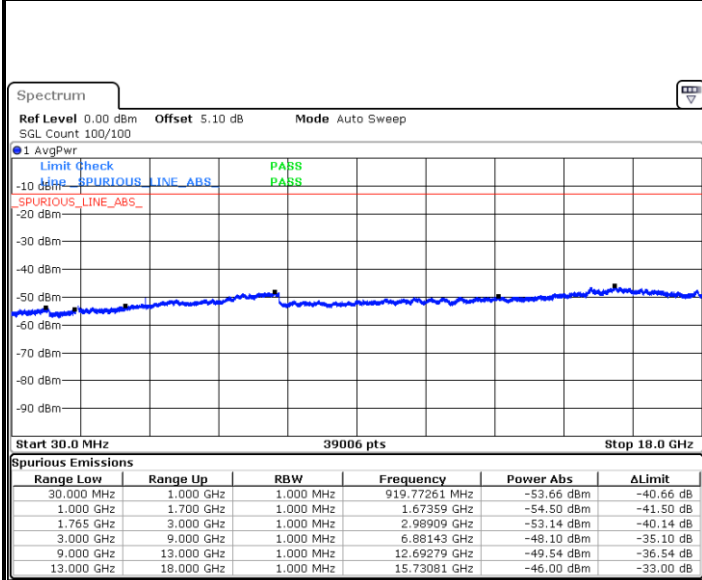

Date: 28 JUN 2017 12:32:53

Highest Channel / 16QAM

Date: 28 JUN 2017 12:33:47

LTE Band 4 / 5MHz

Lowest Channel / QPSK

Lowest Channel / 16QAM

Date: 28 JUN 2017 12:39:51

Date: 28 JUN 2017 12:40:46

Middle Channel / QPSK

Middle Channel / 16QAM

Date: 28 JUN 2017 12:42:20

Date: 28 JUN 2017 12:43:15

LTE Band 4 / 5MHz

Highest Channel / QPSK

Date: 28 JUN 2017 12:49:18

Highest Channel / 16QAM

Date: 28 JUN 2017 12:50:13

LTE Band 4 / 10MHz

Lowest Channel / QPSK

Date: 28 JUN 2017 12:56:17

Lowest Channel / 16QAM

Date: 28 JUN 2017 12:57:11

LTE Band 4 / 10MHz

Middle Channel / QPSK

Middle Channel / 16QAM

Date: 28 JUN 2017 12:58:45

Date: 28 JUN 2017 12:59:40

Highest Channel / QPSK

Highest Channel / 16QAM

Date: 28 JUN 2017 13:05:44

Date: 28 JUN 2017 13:06:38

LTE Band 4 / 15MHz