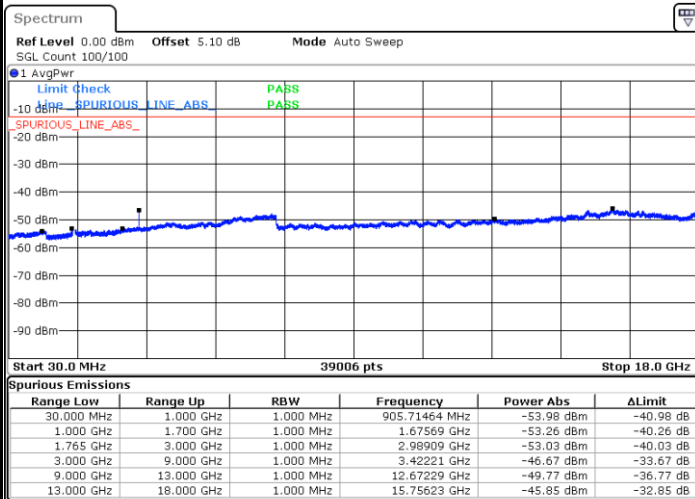

Lowest Channel / QPSK

Lowest Channel / 16QAM

Date: 28 JUN 2017 13:12:42

Date: 28 JUN 2017 13:13:36

Middle Channel / QPSK

Middle Channel / 16QAM

Date: 28 JUN 2017 13:15:11

Date: 28 JUN 2017 13:16:05

LTE Band 4 / 15MHz

Highest Channel / QPSK

Date: 28 JUN 2017 13:22:09

Highest Channel / 16QAM

Date: 28 JUN 2017 13:23:03

LTE Band 4 / 20MHz

Lowest Channel / QPSK

Date: 28 JUN 2017 13:29:07

Lowest Channel / 16QAM

Date: 28 JUN 2017 13:30:02

LTE Band 4 / 20MHz

Middle Channel / QPSK

Middle Channel / 16QAM

Date: 28 JUN 2017 13:31:36

Date: 28 JUN 2017 13:32:30

Highest Channel / QPSK

Highest Channel / 16QAM

Date: 28 JUN 2017 13:38:34

Date: 28 JUN 2017 13:39:29

**LTE Band 4 / 1.4MHz**

**Lowest Channel / 64QAM**

Date: 28 JUN 2017 13:50:20

**Middle Channel / 64QAM**

Date: 28 JUN 2017 13:51:15