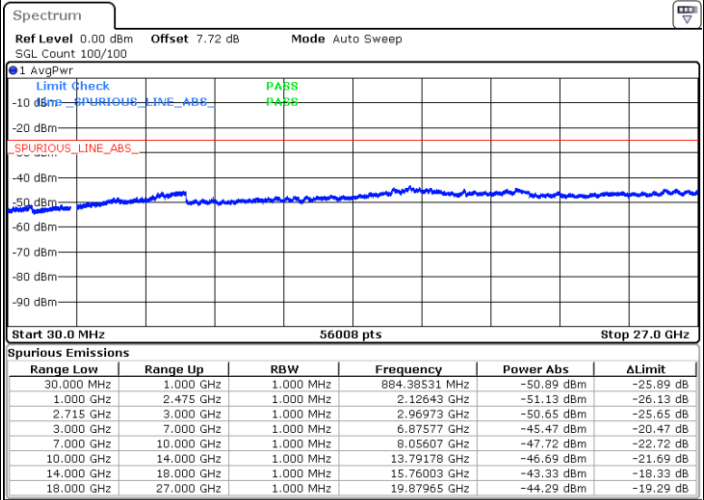

Lowest Channel / 64QAM

Middle Channel / 64QAM

Date: 28 JUN 2017 14:23:11

Date: 28 JUN 2017 14:24:05

Highest Channel / 64QAM

Date: 28 JUN 2017 14:25:00

LTE Band 4 / 20MHz

Lowest Channel / 64QAM

Middle Channel / 64QAM

Date: 28 JUN 2017 14:31:24

Date: 28 JUN 2017 14:32:18

Highest Channel / 64QAM

Date: 28 JUN 2017 14:33:12

LTE Band 41 / 5MHz

Lowest Channel / QPSK

Date: 28 JUN 2017 22:09:59

Lowest Channel / 16QAM

Date: 28 JUN 2017 22:10:50

Middle Channel / QPSK

Date: 28 JUN 2017 22:12:48

Middle Channel / 16QAM

Date: 28 JUN 2017 22:13:40

LTE Band 41 / 5MHz

Highest Channel / QPSK

Date: 28 JUN 2017 22:15:20

Highest Channel / 16QAM

Date: 28 JUN 2017 22:16:17

LTE Band 41 / 10MHz

Lowest Channel / QPSK

Date: 28 JUN 2017 22:33:40

Lowest Channel / 16QAM

Date: 28 JUN 2017 22:34:46