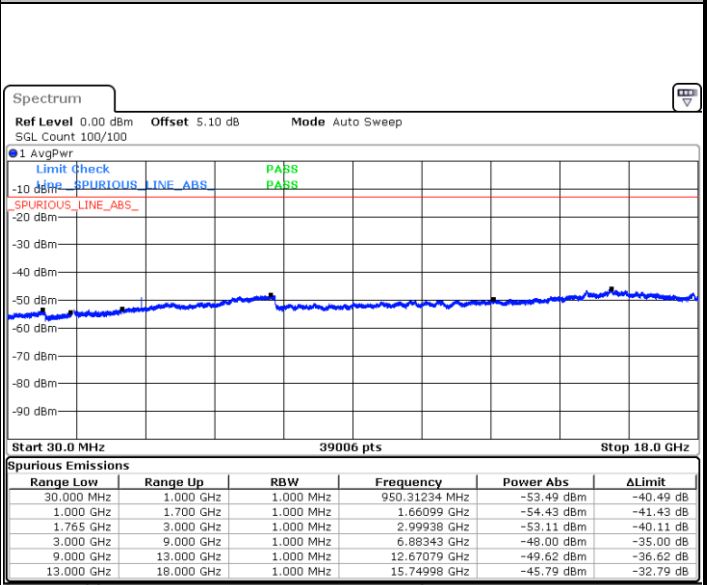

LTE Band 4 / 1.4MHz

Highest Channel / QPSK

Date: 28 JUN 2017 12:16:28

Highest Channel / 16QAM

Date: 28 JUN 2017 12:17:22

LTE Band 4 / 3MHz

Lowest Channel / QPSK

Date: 28 JUN 2017 12:23:26

Lowest Channel / 16QAM

Date: 28 JUN 2017 12:24:21

LTE Band 4 / 3MHz

Middle Channel / QPSK

Date: 28 JUN 2017 12:25:55

Middle Channel / 16QAM

Date: 28 JUN 2017 12:26:49

Highest Channel / QPSK

Date: 28 JUN 2017 12:32:53

Highest Channel / 16QAM

Date: 28 JUN 2017 12:33:47

LTE Band 4 / 5MHz

Lowest Channel / QPSK

Lowest Channel / 16QAM

Date: 28 JUN 2017 12:39:51

Date: 28 JUN 2017 12:40:46

Middle Channel / QPSK

Middle Channel / 16QAM

Date: 28 JUN 2017 12:42:20

Date: 28 JUN 2017 12:43:15

LTE Band 4 / 5MHz

Highest Channel / QPSK

Date: 28 JUN 2017 12:49:18

Highest Channel / 16QAM