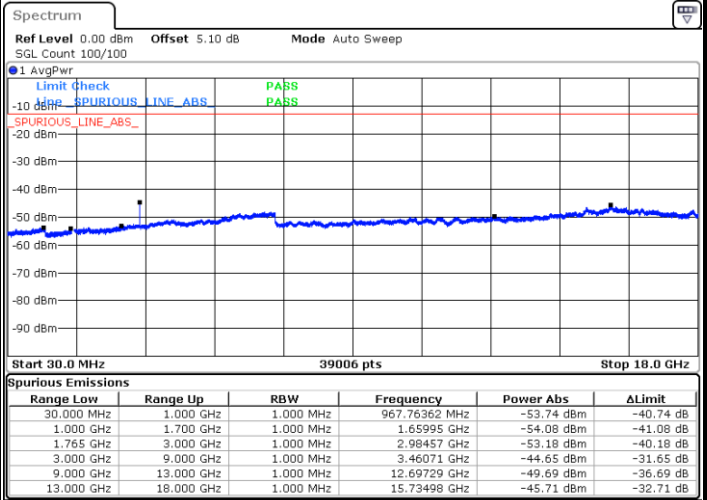

Highest Channel / 16QAM

Date: 28 JUN 2017 13:38:34

Date: 28 JUN 2017 13:39:29

**LTE Band 4 / 1.4MHz**

**Lowest Channel / 64QAM**

Date: 28 JUN 2017 13:50:20

**Middle Channel / 64QAM**

Date: 28 JUN 2017 13:51:15

**Highest Channel / 64QAM**

Date: 28 JUN 2017 13:52:09

**LTE Band 4 / 3MHz**

**Lowest Channel / 64QAM**

Date: 28 JUN 2017 13:53:04

**Middle Channel / 64QAM**

Date: 28 JUN 2017 13:53:58

**Highest Channel / 64QAM**

Date: 28 JUN 2017 13:54:53

LTE Band 4 / 5MHz

Lowest Channel / 64QAM

Middle Channel / 64QAM

Date: 28 JUN 2017 14:02:16

Date: 28 JUN 2017 14:03:11

Highest Channel / 64QAM

Date: 28 JUN 2017 14:04:05

**LTE Band 4 / 10MHz**

**Lowest Channel / 64QAM**

Date: 28 JUN 2017 14:14:58

**Middle Channel / 64QAM**

Date: 28 JUN 2017 14:15:53

**Highest Channel / 64QAM**

Date: 28 JUN 2017 14:16:47

LTE Band 4 / 15MHz