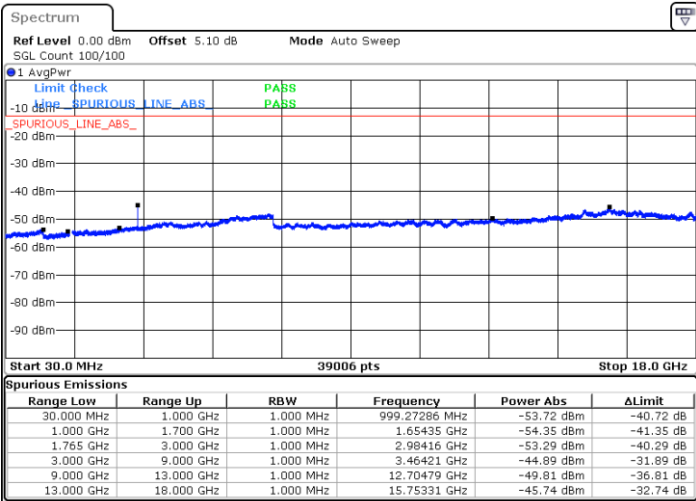

LTE Band 2 / 20MHz

Lowest Channel / 64QAM

Middle Channel / 64QAM

Date: 28 JUN 2017 20:15:41

Date: 28 JUN 2017 20:16:22

Highest Channel / 64QAM

Date: 28 JUN 2017 20:17:05

LTE Band 4 / 1.4MHz

Lowest Channel / QPSK

Lowest Channel / 16QAM

Date: 28 JUN 2017 12:07:00

Date: 28 JUN 2017 12:07:55

Middle Channel / QPSK

Middle Channel / 16QAM

Date: 28 JUN 2017 12:09:29

Date: 28 JUN 2017 12:10:24

LTE Band 4 / 1.4MHz

Highest Channel / QPSK

Date: 28 JUN 2017 12:16:28

Highest Channel / 16QAM

Date: 28 JUN 2017 12:17:22

LTE Band 4 / 3MHz

Lowest Channel / QPSK

Date: 28 JUN 2017 12:23:26

Lowest Channel / 16QAM

Date: 28 JUN 2017 12:24:21

LTE Band 4 / 3MHz

Middle Channel / QPSK

Date: 28 JUN 2017 12:25:55

Middle Channel / 16QAM

Date: 28 JUN 2017 12:26:49

Highest Channel / QPSK