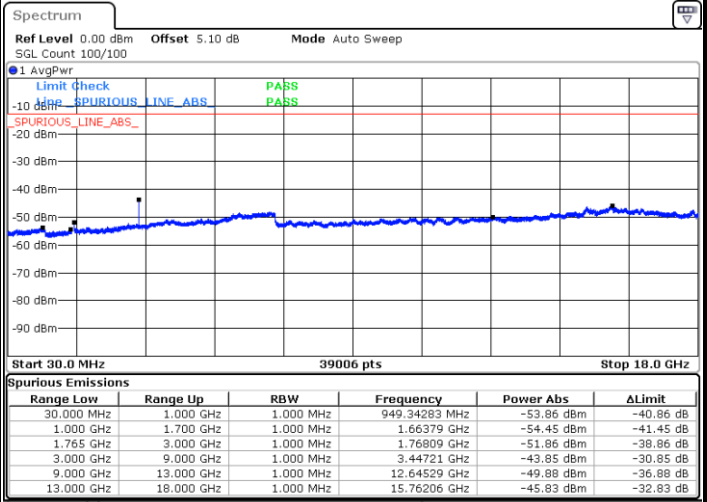

LTE Band 4 / 15MHz

Highest Channel / QPSK

Date: 28 JUN 2017 13:22:09

Highest Channel / 16QAM

Date: 28 JUN 2017 13:23:03

LTE Band 4 / 20MHz

Lowest Channel / QPSK

Date: 28 JUN 2017 13:29:07

Lowest Channel / 16QAM

Date: 28 JUN 2017 13:30:02

LTE Band 4 / 20MHz

Middle Channel / QPSK

Middle Channel / 16QAM

Date: 28 JUN 2017 13:31:36

Date: 28 JUN 2017 13:32:30

Highest Channel / QPSK

Highest Channel / 16QAM

Date: 28 JUN 2017 13:38:34

Date: 28 JUN 2017 13:39:29

**LTE Band 4 / 1.4MHz**

**Lowest Channel / 64QAM**

Date: 28 JUN 2017 13:50:20

**Middle Channel / 64QAM**

Date: 28 JUN 2017 13:51:15

**Highest Channel / 64QAM**

Date: 28 JUN 2017 13:52:09

**LTE Band 4 / 3MHz**

**Lowest Channel / 64QAM**

Date: 28 JUN 2017 13:53:04

**Middle Channel / 64QAM**

Date: 28 JUN 2017 13:53:58

**Highest Channel / 64QAM**