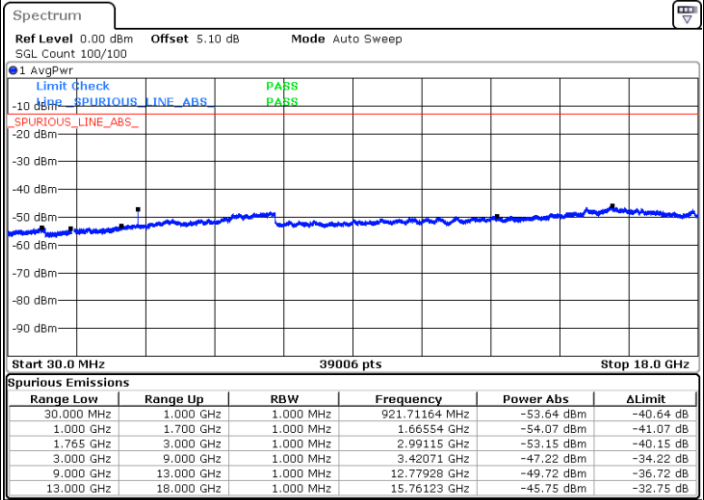

Lowest Channel / 16QAM

Date: 28 JUN 2017 12:24:21

LTE Band 4 / 3MHz

Middle Channel / QPSK

Date: 28 JUN 2017 12:25:55

Middle Channel / 16QAM

Date: 28 JUN 2017 12:26:49

Highest Channel / QPSK

Date: 28 JUN 2017 12:32:53

Highest Channel / 16QAM

Date: 28 JUN 2017 12:33:47

LTE Band 4 / 5MHz

Lowest Channel / QPSK

Lowest Channel / 16QAM

Date: 28 JUN 2017 12:39:51

Date: 28 JUN 2017 12:40:46

Middle Channel / QPSK

Middle Channel / 16QAM

Date: 28 JUN 2017 12:42:20

Date: 28 JUN 2017 12:43:15

LTE Band 4 / 5MHz

Highest Channel / QPSK

Date: 28 JUN 2017 12:49:18

Highest Channel / 16QAM