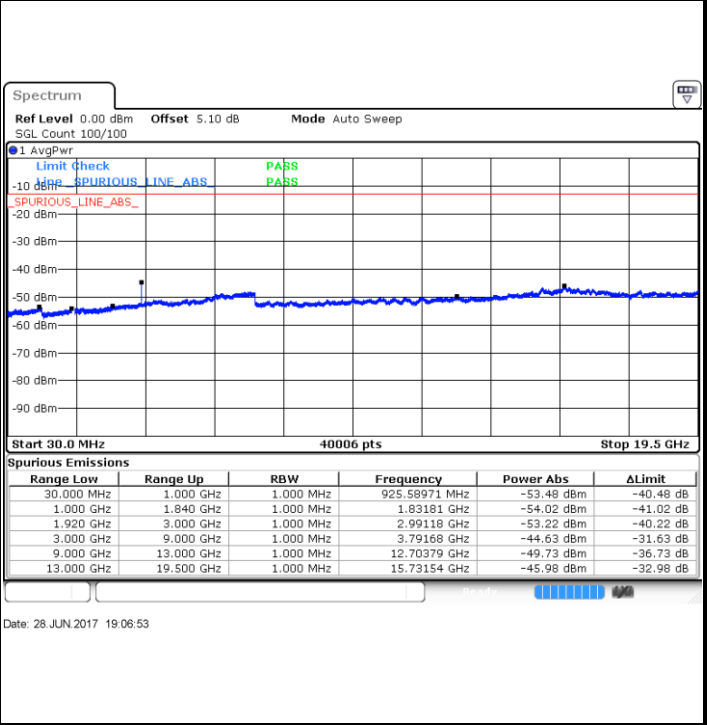

LTE Band 2 / 15MHz

Highest Channel / QPSK

Date: 28 JUN 2017 19:05:59

Highest Channel / 16QAM

Date: 28 JUN 2017 19:06:53

LTE Band 2 / 20MHz

Lowest Channel / QPSK

Date: 28 JUN 2017 19:12:57

Lowest Channel / 16QAM

Date: 28 JUN 2017 19:13:51

LTE Band 2 / 20MHz

Middle Channel / QPSK

Middle Channel / 16QAM

Date: 28 JUN 2017 19:15:25

Date: 28 JUN 2017 19:16:20

Highest Channel / QPSK

Highest Channel / 16QAM

Date: 28 JUN 2017 19:22:24

Date: 28 JUN 2017 19:23:18

**LTE Band 2 / 3MHz**

**Lowest Channel / 64QAM**

Date: 28 JUN 2017 19:39:38

**Middle Channel / 64QAM**

Date: 28 JUN 2017 19:40:28