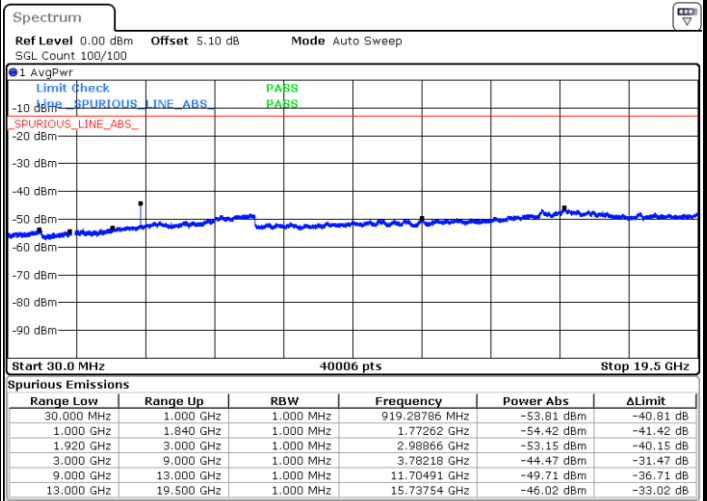

LTE Band 2 / 15MHz

Highest Channel / QPSK

Date: 28 JUN 2017 19:05:59

Highest Channel / 16QAM

Date: 28 JUN 2017 19:06:53

LTE Band 2 / 20MHz

Lowest Channel / QPSK

Date: 28 JUN 2017 19:12:57

Lowest Channel / 16QAM

Date: 28 JUN 2017 19:13:51

LTE Band 2 / 20MHz

Middle Channel / QPSK

Middle Channel / 16QAM

Date: 28 JUN 2017 19:15:25

Date: 28 JUN 2017 19:16:20

Highest Channel / QPSK

Highest Channel / 16QAM

Date: 28 JUN 2017 19:22:24

Date: 28 JUN 2017 19:23:18

**LTE Band 2 / 3MHz**

**Lowest Channel / 64QAM**

Date: 28 JUN 2017 19:39:38

**Middle Channel / 64QAM**

Date: 28 JUN 2017 19:40:28

**Highest Channel / 64QAM**

Date: 28 JUN 2017 19:41:12

**LTE Band 2 / 5MHz**

**Lowest Channel / 64QAM**

Date: 28 JUN 2017 19:46:44

**Middle Channel / 64QAM**

Date: 28 JUN 2017 19:47:29

**Highest Channel / 64QAM**