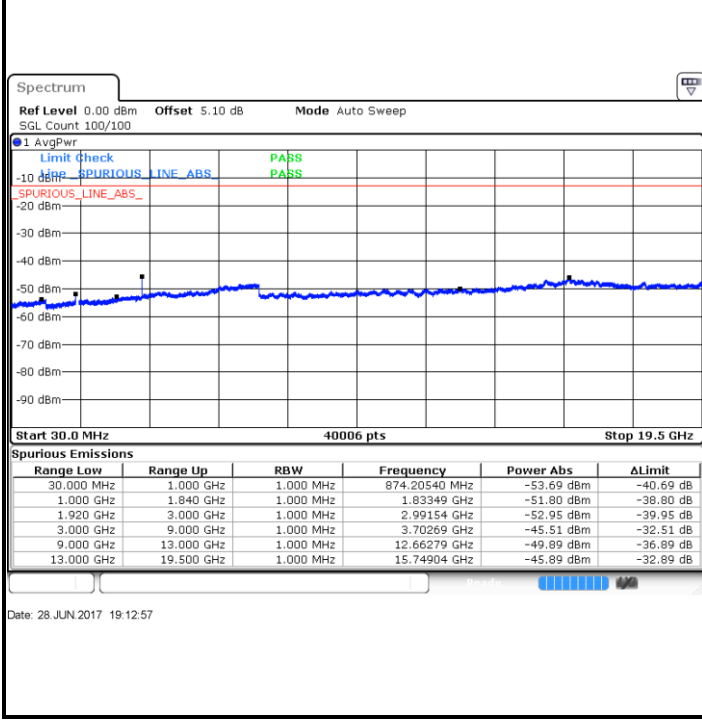

LTE Band 2 / 15MHz

Highest Channel / QPSK

Date: 28 JUN 2017 19:05:59

Highest Channel / 16QAM

Date: 28 JUN 2017 19:06:53

LTE Band 2 / 20MHz

Lowest Channel / QPSK

Date: 28 JUN 2017 19:12:57

Lowest Channel / 16QAM

Date: 28 JUN 2017 19:13:51

LTE Band 2 / 20MHz

Middle Channel / QPSK

Middle Channel / 16QAM

Date: 28 JUN 2017 19:15:25

Date: 28 JUN 2017 19:16:20

Highest Channel / QPSK

Highest Channel / 16QAM

Date: 28 JUN 2017 19:22:24

Date: 28 JUN 2017 19:23:18

**LTE Band 2 / 3MHz**

**Lowest Channel / 64QAM**

Date: 28 JUN 2017 19:39:38

**Middle Channel / 64QAM**

Date: 28 JUN 2017 19:40:28