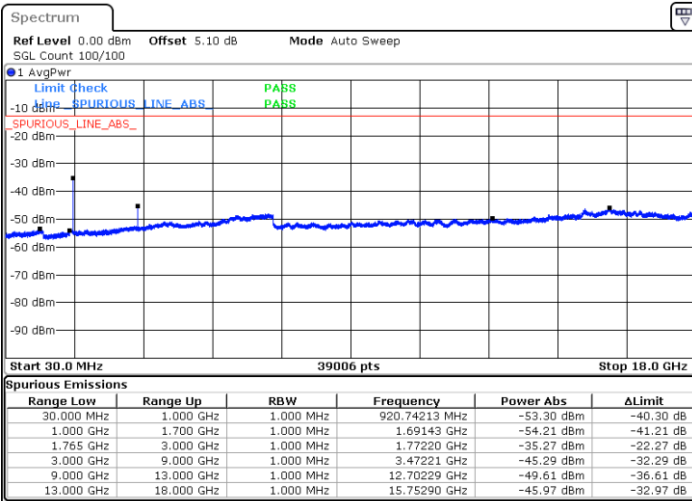

LTE Band 4 / 15MHz

Highest Channel / QPSK

Date: 28 JUN 2017 13:22:09

Highest Channel / 16QAM

Date: 28 JUN 2017 13:23:03

LTE Band 4 / 20MHz

Lowest Channel / QPSK

Date: 28 JUN 2017 13:29:07

Lowest Channel / 16QAM

Date: 28 JUN 2017 13:30:02

LTE Band 4 / 20MHz

Middle Channel / QPSK

Middle Channel / 16QAM

Date: 28 JUN 2017 13:31:36

Date: 28 JUN 2017 13:32:30

Highest Channel / QPSK

Highest Channel / 16QAM

Date: 28 JUN 2017 13:38:34

Date: 28 JUN 2017 13:39:29

**LTE Band 4 / 1.4MHz**

**Lowest Channel / 64QAM**

Date: 28 JUN 2017 13:50:20

**Middle Channel / 64QAM**

Date: 28 JUN 2017 13:51:15

**Highest Channel / 64QAM**

Date: 28 JUN 2017 13:52:09

**LTE Band 4 / 3MHz**

**Lowest Channel / 64QAM**

Date: 28 JUN 2017 13:53:04

**Middle Channel / 64QAM**

Date: 28 JUN 2017 13:53:58

**Highest Channel / 64QAM**