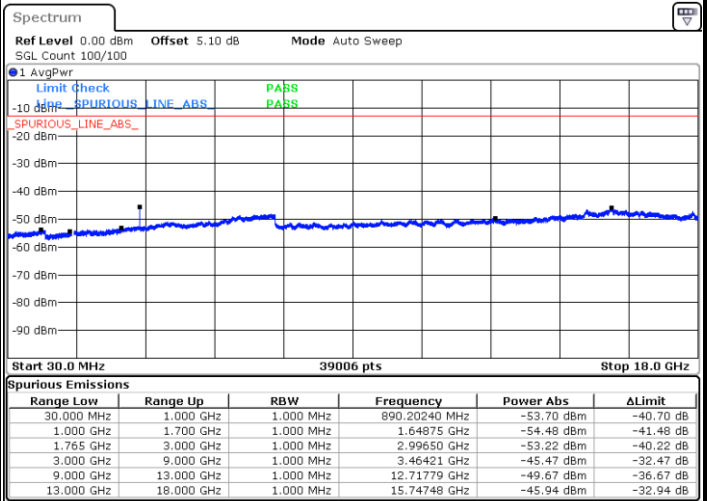

LTE Band 2 / 20MHz

Lowest Channel / 64QAM

Middle Channel / 64QAM

Date: 28 JUN 2017 20:15:41

Date: 28 JUN 2017 20:16:22

Highest Channel / 64QAM

Date: 28 JUN 2017 20:17:05

LTE Band 4 / 1.4MHz

Lowest Channel / QPSK

Lowest Channel / 16QAM

Date: 28 JUN 2017 12:07:00

Date: 28 JUN 2017 12:07:55

Middle Channel / QPSK

Middle Channel / 16QAM

Date: 28 JUN 2017 12:09:29

Date: 28 JUN 2017 12:10:24

LTE Band 4 / 1.4MHz

Highest Channel / QPSK

Date: 28 JUN 2017 12:16:28

Highest Channel / 16QAM

Date: 28 JUN 2017 12:17:22

LTE Band 4 / 3MHz

Lowest Channel / QPSK

Date: 28 JUN 2017 12:23:26

Lowest Channel / 16QAM

Date: 28 JUN 2017 12:24:21

LTE Band 4 / 3MHz

Middle Channel / QPSK

Date: 28 JUN 2017 12:25:55

Middle Channel / 16QAM

Date: 28 JUN 2017 12:26:49

Highest Channel / QPSK