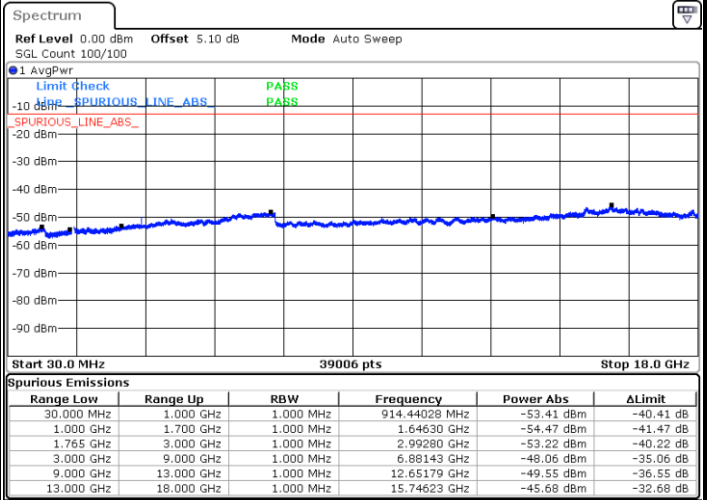

LTE Band 2 / 20MHz

Lowest Channel / 64QAM

Middle Channel / 64QAM

Date: 28 JUN 2017 20:15:41

Date: 28 JUN 2017 20:16:22

Highest Channel / 64QAM

Date: 28 JUN 2017 20:17:05

LTE Band 4 / 1.4MHz

Lowest Channel / QPSK

Lowest Channel / 16QAM

Date: 28 JUN 2017 12:07:00

Date: 28 JUN 2017 12:07:55

Middle Channel / QPSK

Middle Channel / 16QAM

Date: 28 JUN 2017 12:09:29

Date: 28 JUN 2017 12:10:24

LTE Band 4 / 1.4MHz

Highest Channel / QPSK

Date: 28 JUN 2017 12:16:28

Highest Channel / 16QAM

Date: 28 JUN 2017 12:17:22

LTE Band 4 / 3MHz

Lowest Channel / QPSK

Date: 28 JUN 2017 12:23:26