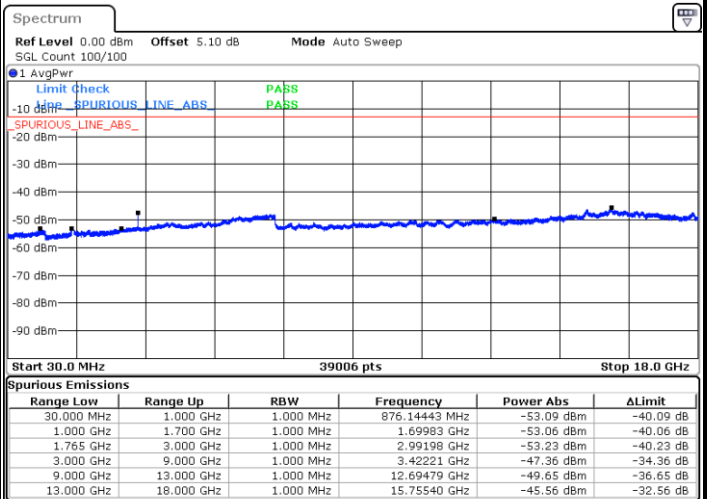

LTE Band 4 / 15MHz

Highest Channel / QPSK

Date: 28 JUN 2017 13:22:09

Highest Channel / 16QAM

Date: 28 JUN 2017 13:23:03

LTE Band 4 / 20MHz

Lowest Channel / QPSK

Date: 28 JUN 2017 13:29:07

Lowest Channel / 16QAM

Date: 28 JUN 2017 13:30:02

LTE Band 4 / 20MHz

Middle Channel / QPSK

Middle Channel / 16QAM

Date: 28 JUN 2017 13:31:36

Date: 28 JUN 2017 13:32:30

Highest Channel / QPSK

Highest Channel / 16QAM

Date: 28 JUN 2017 13:38:34

Date: 28 JUN 2017 13:39:29

**LTE Band 4 / 1.4MHz**

**Lowest Channel / 64QAM**

Date: 28 JUN 2017 13:50:20

**Middle Channel / 64QAM**

Date: 28 JUN 2017 13:51:15