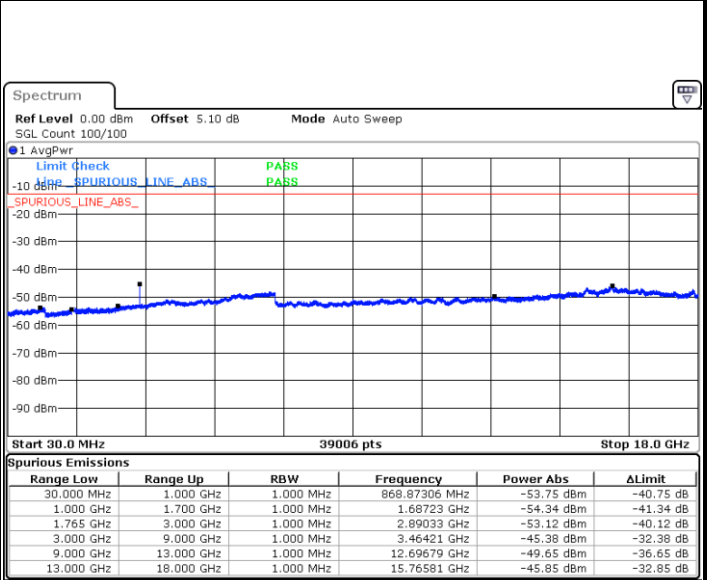

Lowest Channel / 16QAM

Date: 28 JUN 2017 13:30:02

LTE Band 4 / 20MHz

Middle Channel / QPSK

Middle Channel / 16QAM

Date: 28 JUN 2017 13:31:36

Date: 28 JUN 2017 13:32:30

Highest Channel / QPSK

Highest Channel / 16QAM

Date: 28 JUN 2017 13:38:34

Date: 28 JUN 2017 13:39:29

**LTE Band 4 / 1.4MHz**

**Lowest Channel / 64QAM**

Date: 28 JUN 2017 13:50:20

**Middle Channel / 64QAM**

Date: 28 JUN 2017 13:51:15

**Highest Channel / 64QAM**

Date: 28 JUN 2017 13:52:09

**LTE Band 4 / 3MHz**

**Lowest Channel / 64QAM**

Date: 28 JUN 2017 13:53:04

**Middle Channel / 64QAM**

Date: 28 JUN 2017 13:53:58

**Highest Channel / 64QAM**

Date: 28 JUN 2017 13:54:53

LTE Band 4 / 5MHz

Lowest Channel / 64QAM

Middle Channel / 64QAM

Date: 28 JUN 2017 14:02:16

Date: 28 JUN 2017 14:03:11

Highest Channel / 64QAM

Date: 28 JUN 2017 14:04:05