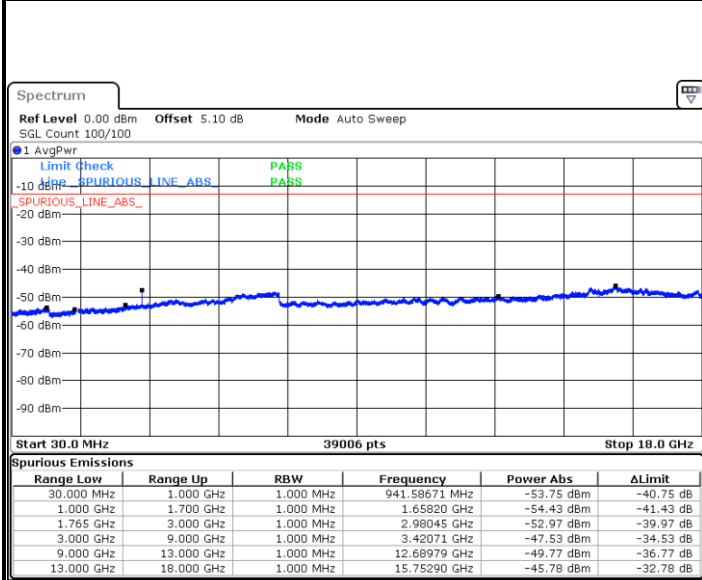

Lowest Channel / 16QAM

Date: 28 JUN 2017 13:30:02

LTE Band 4 / 20MHz

Middle Channel / QPSK

Middle Channel / 16QAM

Date: 28 JUN 2017 13:31:36

Date: 28 JUN 2017 13:32:30

Highest Channel / QPSK

Highest Channel / 16QAM

Date: 28 JUN 2017 13:38:34

Date: 28 JUN 2017 13:39:29

**LTE Band 4 / 1.4MHz**

**Lowest Channel / 64QAM**

Date: 28 JUN 2017 13:50:20

**Middle Channel / 64QAM**

Date: 28 JUN 2017 13:51:15

**Highest Channel / 64QAM**

Date: 28 JUN 2017 13:52:09

**LTE Band 4 / 3MHz**

**Lowest Channel / 64QAM**

Date: 28 JUN 2017 13:53:04

**Middle Channel / 64QAM**

Date: 28 JUN 2017 13:53:58

**Highest Channel / 64QAM**

Date: 28 JUN 2017 13:54:53

LTE Band 4 / 5MHz

Lowest Channel / 64QAM

Middle Channel / 64QAM

Date: 28 JUN 2017 14:02:16

Date: 28 JUN 2017 14:03:11

Highest Channel / 64QAM

Date: 28 JUN 2017 14:04:05