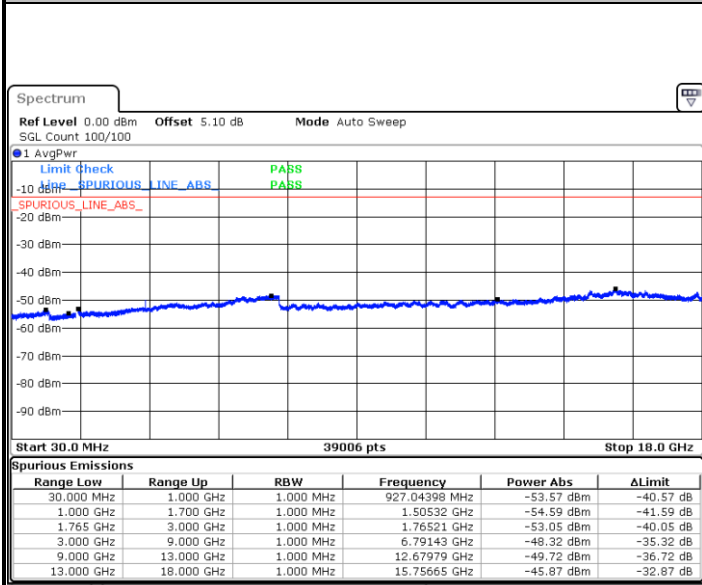

Lowest Channel / 16QAM

Date: 28 JUN 2017 13:30:02

LTE Band 4 / 20MHz

Middle Channel / QPSK

Middle Channel / 16QAM

Date: 28 JUN 2017 13:31:36

Date: 28 JUN 2017 13:32:30

Highest Channel / QPSK

Highest Channel / 16QAM

Date: 28 JUN 2017 13:38:34

Date: 28 JUN 2017 13:39:29

**LTE Band 4 / 1.4MHz**

**Lowest Channel / 64QAM**

Date: 28 JUN 2017 13:50:20

**Middle Channel / 64QAM**

Date: 28 JUN 2017 13:51:15

**Highest Channel / 64QAM**

Date: 28 JUN 2017 13:52:09

**LTE Band 4 / 3MHz**

**Lowest Channel / 64QAM**

Date: 28 JUN 2017 13:53:04

**Middle Channel / 64QAM**

Date: 28 JUN 2017 13:53:58

**Highest Channel / 64QAM**

Date: 28 JUN 2017 13:54:53

LTE Band 4 / 5MHz

Lowest Channel / 64QAM

Middle Channel / 64QAM

Date: 28 JUN 2017 14:02:16

Date: 28 JUN 2017 14:03:11

Highest Channel / 64QAM

Date: 28 JUN 2017 14:04:05