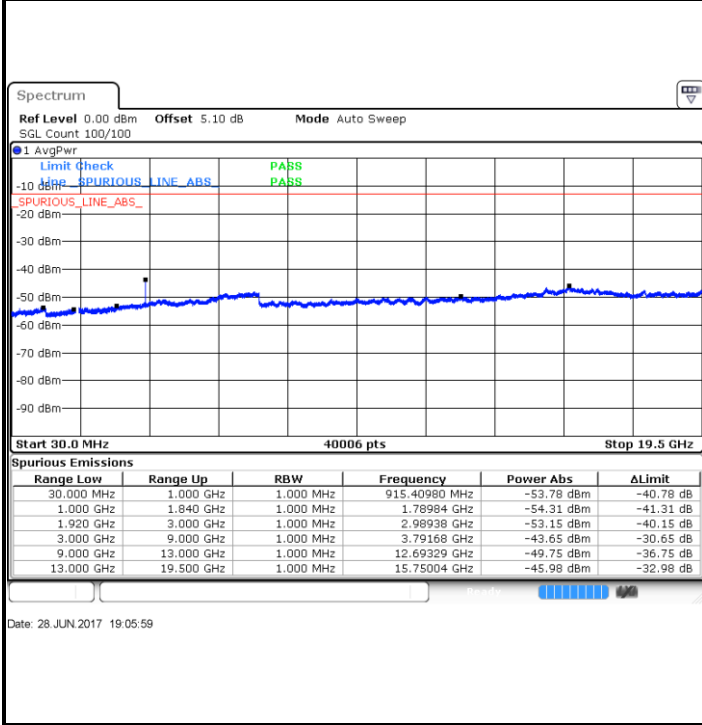

LTE Band 2 / 15MHz

Highest Channel / QPSK

Date: 28 JUN 2017 19:05:59

Highest Channel / 16QAM

Date: 28 JUN 2017 19:06:53

LTE Band 2 / 20MHz

Lowest Channel / QPSK

Date: 28 JUN 2017 19:12:57

Lowest Channel / 16QAM

Date: 28 JUN 2017 19:13:51

LTE Band 2 / 20MHz

Middle Channel / QPSK

Middle Channel / 16QAM

Date: 28 JUN 2017 19:15:25

Date: 28 JUN 2017 19:16:20

Highest Channel / QPSK

Highest Channel / 16QAM

Date: 28 JUN 2017 19:22:24

Date: 28 JUN 2017 19:23:18

**LTE Band 2 / 3MHz**

**Lowest Channel / 64QAM**

Date: 28 JUN 2017 19:39:38

**Middle Channel / 64QAM**

Date: 28 JUN 2017 19:40:28