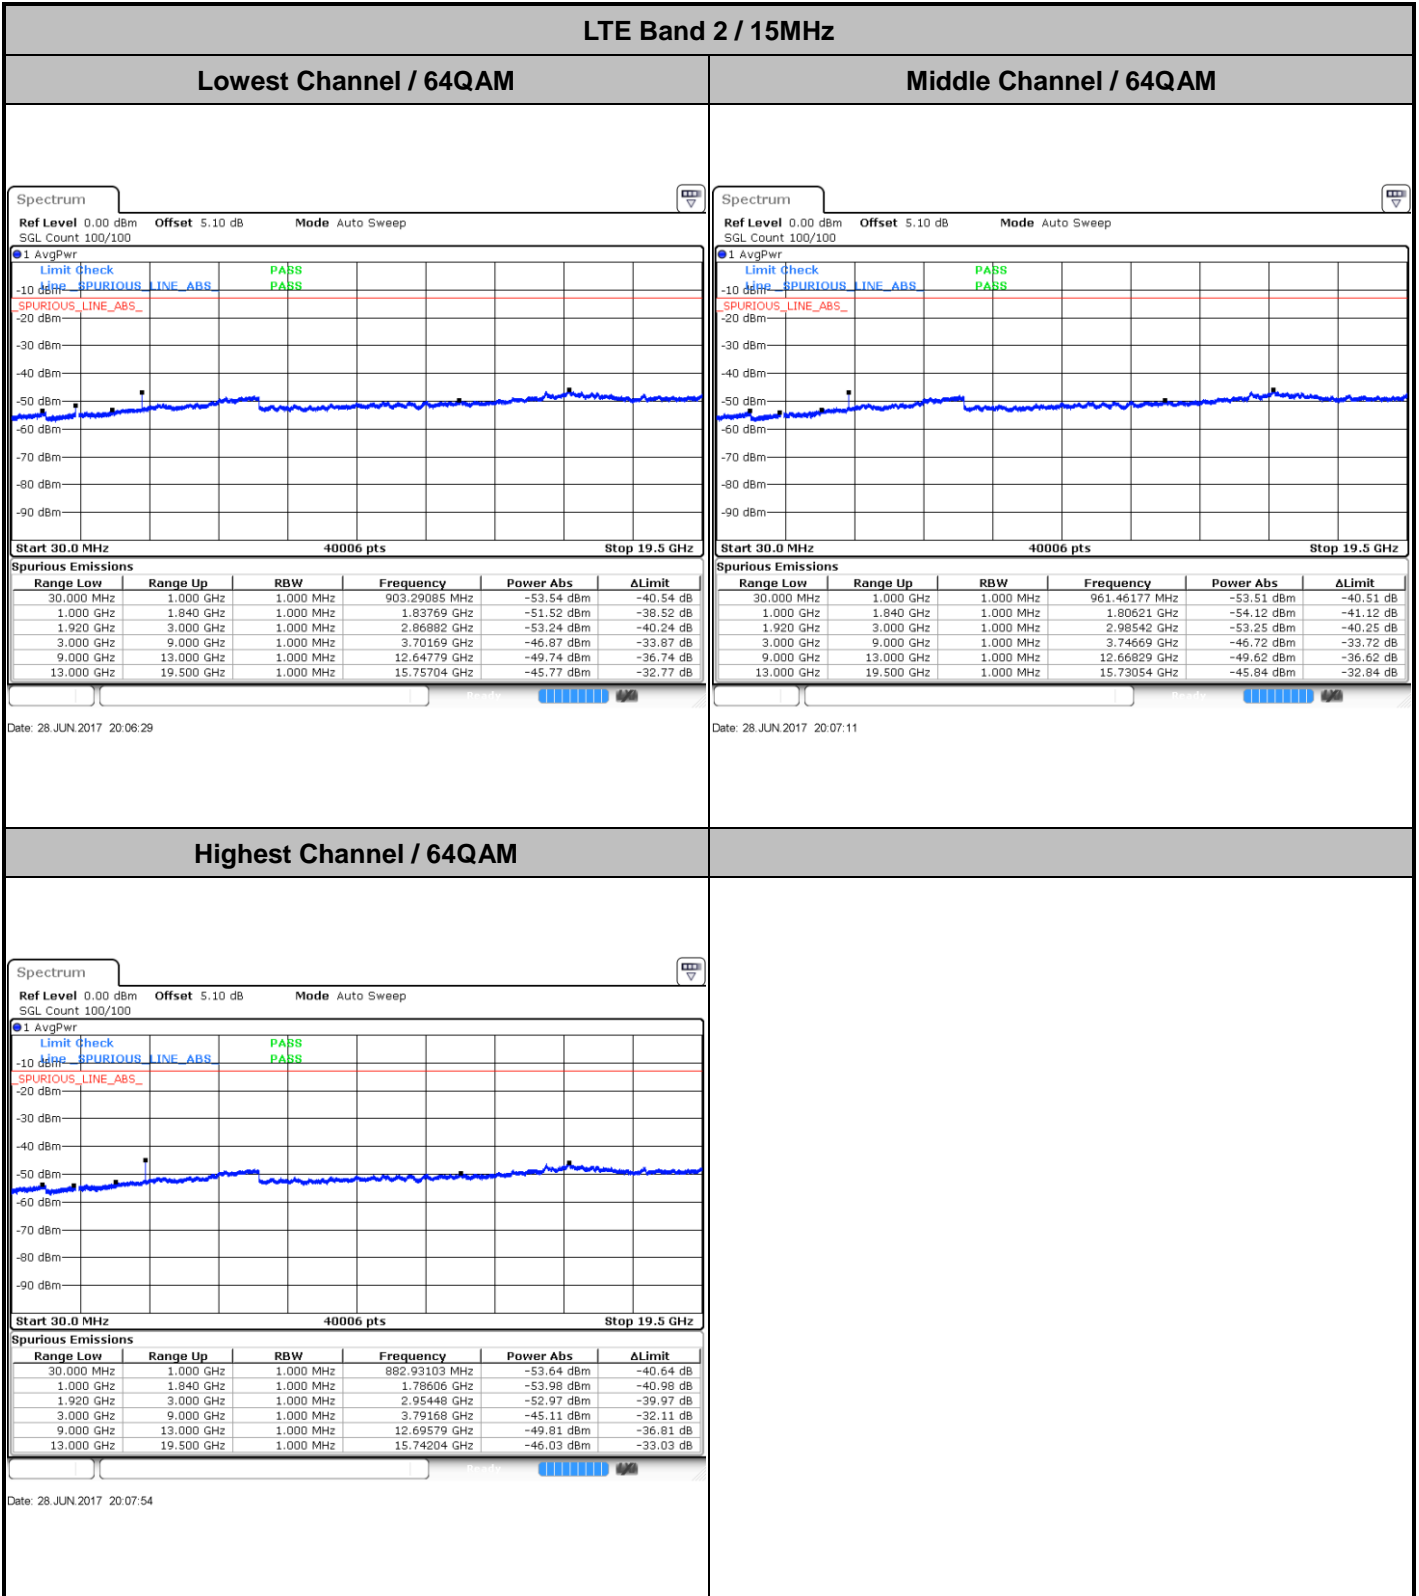

**Highest Channel / 64QAM**

Date: 28 JUN 2017 19:41:12

**LTE Band 2 / 5MHz**

**Lowest Channel / 64QAM**

Date: 28 JUN 2017 19:46:44

**Middle Channel / 64QAM**

Date: 28 JUN 2017 19:47:29

**Highest Channel / 64QAM**

Date: 28 JUN 2017 19:48:10

LTE Band 2 / 10MHz

Lowest Channel / 64QAM

Middle Channel / 64QAM

Date: 28 JUN 2017 20:01:12

Date: 28 JUN 2017 20:01:53

Highest Channel / 64QAM

Date: 28 JUN 2017 20:02:35

LTE Band 2 / 20MHz

Lowest Channel / 64QAM

Middle Channel / 64QAM

Date: 28 JUN 2017 20:15:41

Date: 28 JUN 2017 20:16:22

Highest Channel / 64QAM

Date: 28 JUN 2017 20:17:05

LTE Band 4 / 1.4MHz