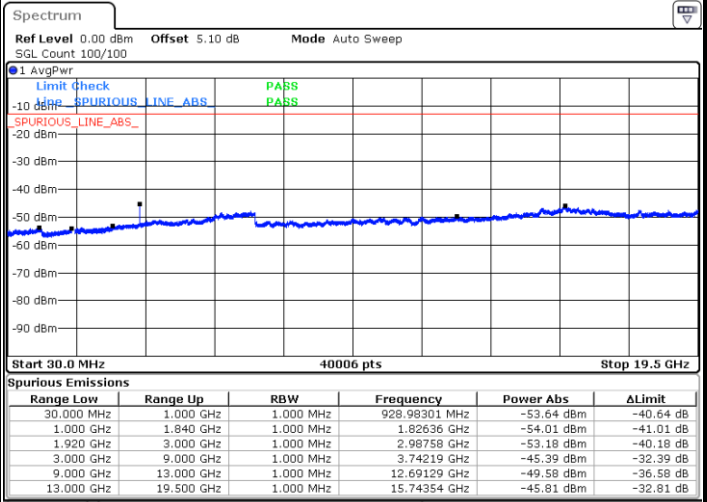

LTE Band 2 / 15MHz

Highest Channel / QPSK

Date: 28 JUN 2017 19:05:59

Highest Channel / 16QAM

Date: 28 JUN 2017 19:06:53

LTE Band 2 / 20MHz

Lowest Channel / QPSK

Date: 28 JUN 2017 19:12:57

Lowest Channel / 16QAM

Date: 28 JUN 2017 19:13:51

LTE Band 2 / 20MHz

Middle Channel / QPSK

Middle Channel / 16QAM

Date: 28 JUN 2017 19:15:25

Date: 28 JUN 2017 19:16:20

Highest Channel / QPSK

Highest Channel / 16QAM

Date: 28 JUN 2017 19:22:24

Date: 28 JUN 2017 19:23:18

**LTE Band 2 / 3MHz**

**Lowest Channel / 64QAM**

Date: 28 JUN 2017 19:39:38

**Middle Channel / 64QAM**

Date: 28 JUN 2017 19:40:28

**Highest Channel / 64QAM**

Date: 28 JUN 2017 19:41:12

**LTE Band 2 / 5MHz**

**Lowest Channel / 64QAM**

Date: 28 JUN 2017 19:46:44

**Middle Channel / 64QAM**

Date: 28 JUN 2017 19:47:29

**Highest Channel / 64QAM**