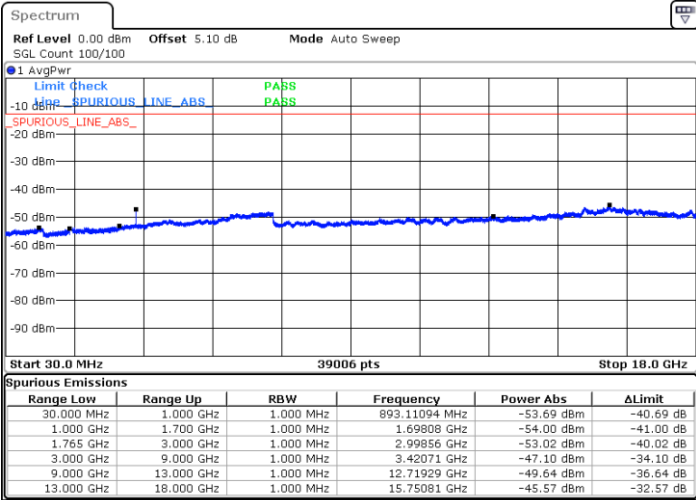

Lowest Channel / 16QAM

Date: 28 JUN 2017 12:24:21

LTE Band 4 / 3MHz

Middle Channel / QPSK

Date: 28 JUN 2017 12:25:55

Middle Channel / 16QAM

Date: 28 JUN 2017 12:26:49

Highest Channel / QPSK

Date: 28 JUN 2017 12:32:53

Highest Channel / 16QAM

Date: 28 JUN 2017 12:33:47

LTE Band 4 / 5MHz

Lowest Channel / QPSK

Lowest Channel / 16QAM

Date: 28 JUN 2017 12:39:51

Date: 28 JUN 2017 12:40:46

Middle Channel / QPSK

Middle Channel / 16QAM

Date: 28 JUN 2017 12:42:20

Date: 28 JUN 2017 12:43:15

LTE Band 4 / 5MHz

Highest Channel / QPSK

Date: 28 JUN 2017 12:49:18

Highest Channel / 16QAM

Date: 28 JUN 2017 12:50:13

LTE Band 4 / 10MHz

Lowest Channel / QPSK

Date: 28 JUN 2017 12:56:17

Lowest Channel / 16QAM

Date: 28 JUN 2017 12:57:11

LTE Band 4 / 10MHz

Middle Channel / QPSK