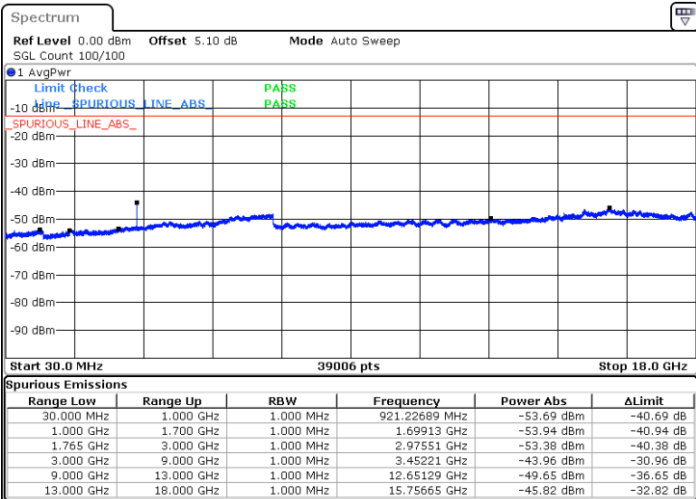

Middle Channel / 16QAM

Date: 28 JUN 2017 12:58:45

Date: 28 JUN 2017 12:59:40

Highest Channel / QPSK

Highest Channel / 16QAM

Date: 28 JUN 2017 13:05:44

Date: 28 JUN 2017 13:06:38

LTE Band 4 / 15MHz

Lowest Channel / QPSK

Lowest Channel / 16QAM

Date: 28 JUN 2017 13:12:42

Date: 28 JUN 2017 13:13:36

Middle Channel / QPSK

Middle Channel / 16QAM

Date: 28 JUN 2017 13:15:11

Date: 28 JUN 2017 13:16:05

LTE Band 4 / 15MHz

Highest Channel / QPSK

Date: 28 JUN 2017 13:22:09

Highest Channel / 16QAM

Date: 28 JUN 2017 13:23:03

LTE Band 4 / 20MHz

Lowest Channel / QPSK

Date: 28 JUN 2017 13:29:07

Lowest Channel / 16QAM

Date: 28 JUN 2017 13:30:02

LTE Band 4 / 20MHz

Middle Channel / QPSK

Middle Channel / 16QAM

Date: 28 JUN 2017 13:31:36

Date: 28 JUN 2017 13:32:30

Highest Channel / QPSK