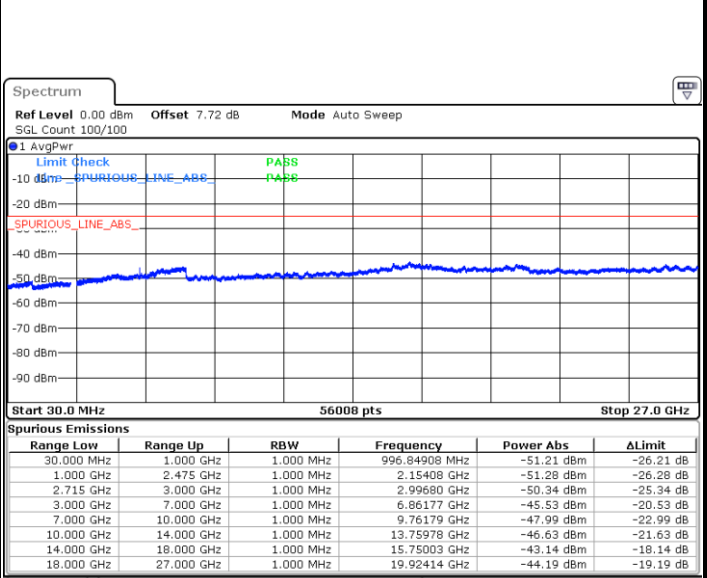

Lowest Channel / 64QAM

Middle Channel / 64QAM

Date: 28 JUN 2017 14:23:11

Date: 28 JUN 2017 14:24:05

Highest Channel / 64QAM

Date: 28 JUN 2017 14:25:00

LTE Band 4 / 20MHz

Lowest Channel / 64QAM

Middle Channel / 64QAM

Date: 28 JUN 2017 14:31:24

Date: 28 JUN 2017 14:32:18

Highest Channel / 64QAM

Date: 28 JUN 2017 14:33:12

LTE Band 41 / 5MHz

Lowest Channel / QPSK

Date: 28 JUN 2017 22:09:59

Lowest Channel / 16QAM

Date: 28 JUN 2017 22:10:50

Middle Channel / QPSK

Date: 28 JUN 2017 22:12:48

Middle Channel / 16QAM

Date: 28 JUN 2017 22:13:40

LTE Band 41 / 5MHz

Highest Channel / QPSK

Date: 28 JUN 2017 22:15:20

Highest Channel / 16QAM

Date: 28 JUN 2017 22:16:17

LTE Band 41 / 10MHz

Lowest Channel / QPSK

Date: 28 JUN 2017 22:33:40

Lowest Channel / 16QAM

Date: 28 JUN 2017 22:34:46