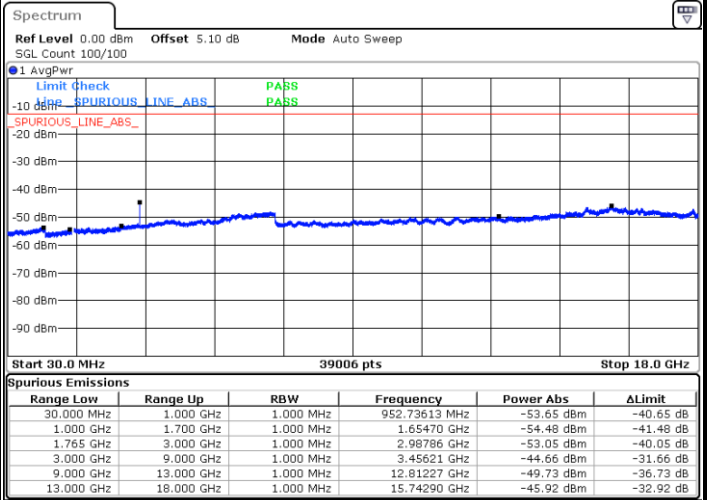

Middle Channel / QPSK

Middle Channel / 16QAM

Date: 28 JUN 2017 12:42:20

Date: 28 JUN 2017 12:43:15

LTE Band 4 / 5MHz

Highest Channel / QPSK

Date: 28 JUN 2017 12:49:18

Highest Channel / 16QAM

Date: 28 JUN 2017 12:50:13

LTE Band 4 / 10MHz

Lowest Channel / QPSK

Date: 28 JUN 2017 12:56:17

Lowest Channel / 16QAM

Date: 28 JUN 2017 12:57:11

LTE Band 4 / 10MHz

Middle Channel / QPSK

Middle Channel / 16QAM

Date: 28 JUN 2017 12:58:45

Date: 28 JUN 2017 12:59:40

Highest Channel / QPSK

Highest Channel / 16QAM

Date: 28 JUN 2017 13:05:44

Date: 28 JUN 2017 13:06:38

LTE Band 4 / 15MHz