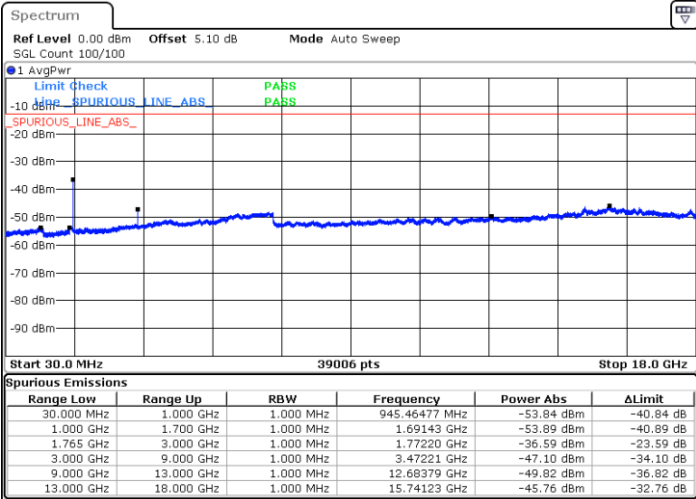

Date: 28 JUN 2017 13:54:53

LTE Band 4 / 5MHz

Lowest Channel / 64QAM

Middle Channel / 64QAM

Date: 28 JUN 2017 14:02:16

Date: 28 JUN 2017 14:03:11

Highest Channel / 64QAM

Date: 28 JUN 2017 14:04:05

**LTE Band 4 / 10MHz**

**Lowest Channel / 64QAM**

Date: 28 JUN 2017 14:14:58

**Middle Channel / 64QAM**

Date: 28 JUN 2017 14:15:53

**Highest Channel / 64QAM**

Date: 28 JUN 2017 14:16:47

LTE Band 4 / 15MHz

Lowest Channel / 64QAM

Middle Channel / 64QAM

Date: 28 JUN 2017 14:23:11

Date: 28 JUN 2017 14:24:05

Highest Channel / 64QAM

Date: 28 JUN 2017 14:25:00

LTE Band 4 / 20MHz

Lowest Channel / 64QAM

Middle Channel / 64QAM

Date: 28 JUN 2017 14:31:24

Date: 28 JUN 2017 14:32:18

Highest Channel / 64QAM

Date: 28 JUN 2017 14:33:12

LTE Band 41 / 5MHz

Lowest Channel / QPSK

Date: 28 JUN 2017 22:09:59