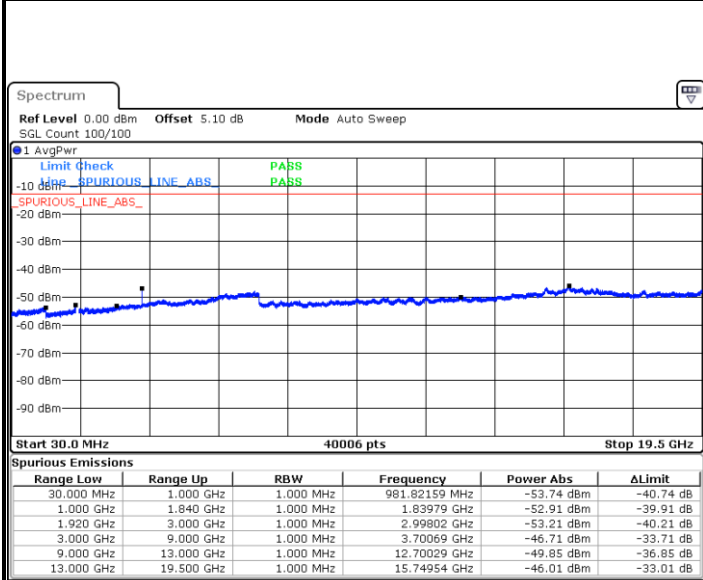

Highest Channel / 16QAM

Date: 28 JUN 2017 19:22:24

Date: 28 JUN 2017 19:23:18

**LTE Band 2 / 3MHz**

**Lowest Channel / 64QAM**

Date: 28 JUN 2017 19:39:38

**Middle Channel / 64QAM**

Date: 28 JUN 2017 19:40:28

**Highest Channel / 64QAM**

Date: 28 JUN 2017 19:41:12

**LTE Band 2 / 5MHz**

**Lowest Channel / 64QAM**

Date: 28 JUN 2017 19:46:44

**Middle Channel / 64QAM**

Date: 28 JUN 2017 19:47:29

**Highest Channel / 64QAM**

Date: 28 JUN 2017 19:48:10

LTE Band 2 / 10MHz

Lowest Channel / 64QAM

Middle Channel / 64QAM

Date: 28 JUN 2017 20:01:12

Date: 28 JUN 2017 20:01:53

Highest Channel / 64QAM

Date: 28 JUN 2017 20:02:35

LTE Band 2 / 20MHz

Lowest Channel / 64QAM

Middle Channel / 64QAM

Date: 28 JUN 2017 20:15:41

Date: 28 JUN 2017 20:16:22

Highest Channel / 64QAM

Date: 28 JUN 2017 20:17:05

LTE Band 4 / 1.4MHz