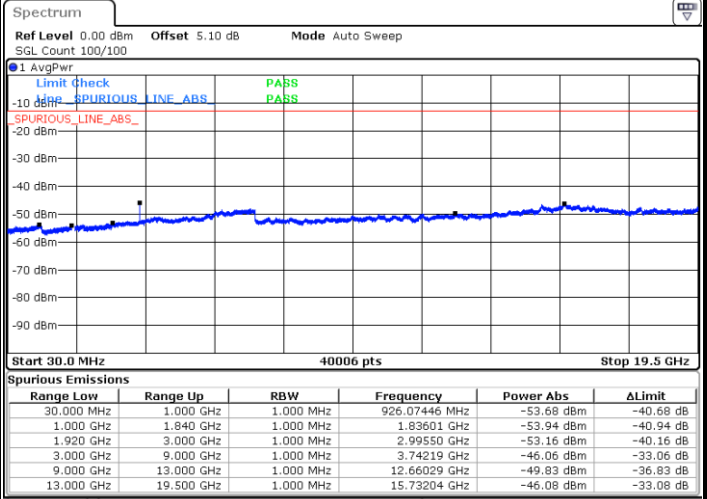

**Highest Channel / 64QAM**

Date: 28 JUN 2017 19:41:12

**LTE Band 2 / 5MHz**

**Lowest Channel / 64QAM**

Date: 28 JUN 2017 19:46:44

**Middle Channel / 64QAM**

Date: 28 JUN 2017 19:47:29

**Highest Channel / 64QAM**

Date: 28 JUN 2017 19:48:10

LTE Band 2 / 10MHz

Lowest Channel / 64QAM

Middle Channel / 64QAM

Date: 28 JUN 2017 20:01:12

Date: 28 JUN 2017 20:01:53

Highest Channel / 64QAM

Date: 28 JUN 2017 20:02:35

LTE Band 2 / 20MHz

Lowest Channel / 64QAM

Middle Channel / 64QAM

Date: 28 JUN 2017 20:15:41

Date: 28 JUN 2017 20:16:22

Highest Channel / 64QAM

Date: 28 JUN 2017 20:17:05

LTE Band 4 / 1.4MHz