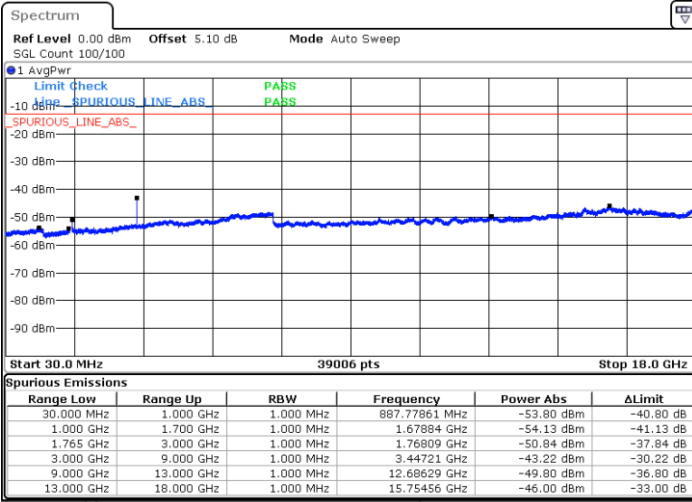

LTE Band 4 / 15MHz

Highest Channel / QPSK

Date: 28 JUN 2017 13:22:09

Highest Channel / 16QAM

Date: 28 JUN 2017 13:23:03

LTE Band 4 / 20MHz

Lowest Channel / QPSK

Date: 28 JUN 2017 13:29:07

Lowest Channel / 16QAM

Date: 28 JUN 2017 13:30:02

LTE Band 4 / 20MHz

Middle Channel / QPSK

Middle Channel / 16QAM

Date: 28 JUN 2017 13:31:36

Date: 28 JUN 2017 13:32:30

Highest Channel / QPSK

Highest Channel / 16QAM

Date: 28 JUN 2017 13:38:34

Date: 28 JUN 2017 13:39:29

**LTE Band 4 / 1.4MHz**

**Lowest Channel / 64QAM**

Date: 28 JUN 2017 13:50:20

**Middle Channel / 64QAM**

Date: 28 JUN 2017 13:51:15

**Highest Channel / 64QAM**

Date: 28 JUN 2017 13:52:09

**LTE Band 4 / 3MHz**

**Lowest Channel / 64QAM**

Date: 28 JUN 2017 13:53:04

**Middle Channel / 64QAM**

Date: 28 JUN 2017 13:53:58

**Highest Channel / 64QAM**