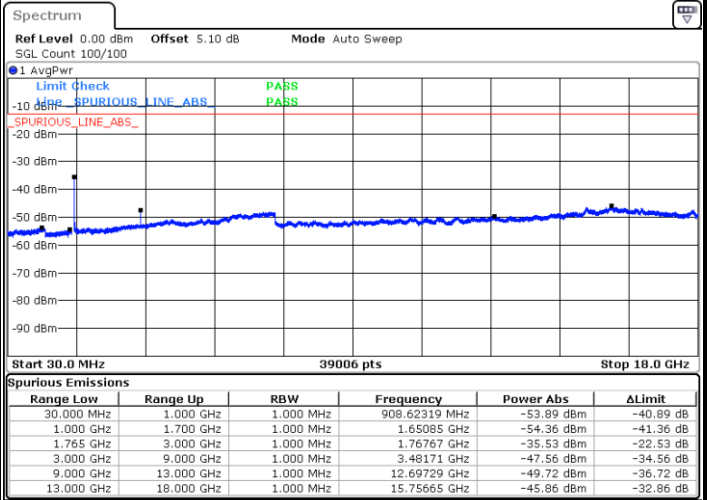

Middle Channel / 16QAM

Date: 28 JUN 2017 12:58:45

Date: 28 JUN 2017 12:59:40

Highest Channel / QPSK

Highest Channel / 16QAM

Date: 28 JUN 2017 13:05:44

Date: 28 JUN 2017 13:06:38

LTE Band 4 / 15MHz

Lowest Channel / QPSK

Lowest Channel / 16QAM

Date: 28 JUN 2017 13:12:42

Date: 28 JUN 2017 13:13:36

Middle Channel / QPSK

Middle Channel / 16QAM

Date: 28 JUN 2017 13:15:11

Date: 28 JUN 2017 13:16:05

LTE Band 4 / 15MHz

Highest Channel / QPSK

Date: 28 JUN 2017 13:22:09

Highest Channel / 16QAM

Date: 28 JUN 2017 13:23:03

LTE Band 4 / 20MHz

Lowest Channel / QPSK

Date: 28 JUN 2017 13:29:07

Lowest Channel / 16QAM

Date: 28 JUN 2017 13:30:02

LTE Band 4 / 20MHz

Middle Channel / QPSK

Middle Channel / 16QAM

Date: 28 JUN 2017 13:31:36

Date: 28 JUN 2017 13:32:30

Highest Channel / QPSK