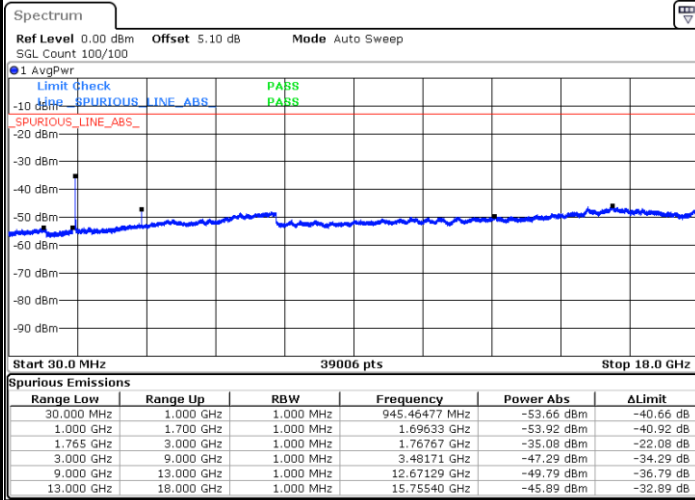

Middle Channel / 16QAM

Date: 28 JUN 2017 12:58:45

Date: 28 JUN 2017 12:59:40

Highest Channel / QPSK

Highest Channel / 16QAM

Date: 28 JUN 2017 13:05:44

Date: 28 JUN 2017 13:06:38

LTE Band 4 / 15MHz

Lowest Channel / QPSK

Lowest Channel / 16QAM

Date: 28 JUN 2017 13:12:42

Date: 28 JUN 2017 13:13:36

Middle Channel / QPSK

Middle Channel / 16QAM

Date: 28 JUN 2017 13:15:11

Date: 28 JUN 2017 13:16:05

LTE Band 4 / 15MHz

Highest Channel / QPSK

Date: 28 JUN 2017 13:22:09

Highest Channel / 16QAM

Date: 28 JUN 2017 13:23:03

LTE Band 4 / 20MHz

Lowest Channel / QPSK

Date: 28 JUN 2017 13:29:07

Lowest Channel / 16QAM

Date: 28 JUN 2017 13:30:02

LTE Band 4 / 20MHz

Middle Channel / QPSK

Middle Channel / 16QAM

Date: 28 JUN 2017 13:31:36

Date: 28 JUN 2017 13:32:30

Highest Channel / QPSK