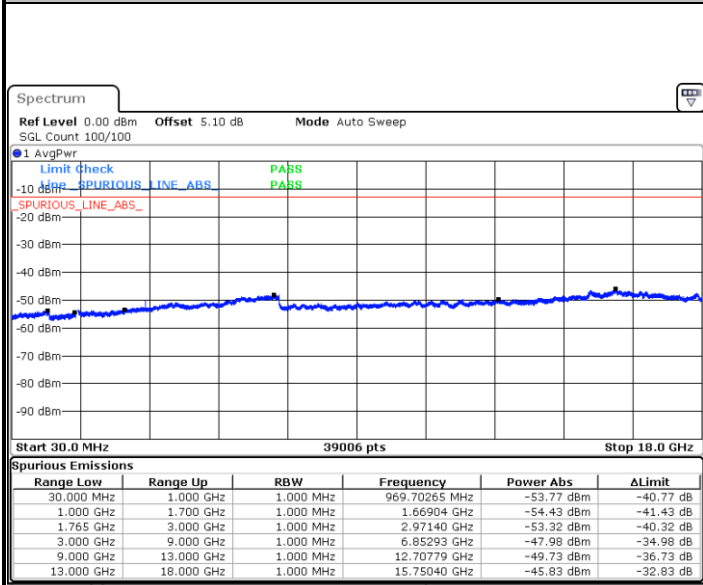

LTE Band 4 / 1.4MHz

Highest Channel / QPSK

Date: 28 JUN 2017 12:16:28

Highest Channel / 16QAM

Date: 28 JUN 2017 12:17:22

LTE Band 4 / 3MHz

Lowest Channel / QPSK

Date: 28 JUN 2017 12:23:26

Lowest Channel / 16QAM

Date: 28 JUN 2017 12:24:21

LTE Band 4 / 3MHz

Middle Channel / QPSK

Date: 28 JUN 2017 12:25:55

Middle Channel / 16QAM

Date: 28 JUN 2017 12:26:49

Highest Channel / QPSK

Date: 28 JUN 2017 12:32:53

Highest Channel / 16QAM

Date: 28 JUN 2017 12:33:47

LTE Band 4 / 5MHz

Lowest Channel / QPSK

Lowest Channel / 16QAM

Date: 28 JUN 2017 12:39:51

Date: 28 JUN 2017 12:40:46

Middle Channel / QPSK

Middle Channel / 16QAM

Date: 28 JUN 2017 12:42:20

Date: 28 JUN 2017 12:43:15

LTE Band 4 / 5MHz

Highest Channel / QPSK

Date: 28 JUN 2017 12:49:18

Highest Channel / 16QAM