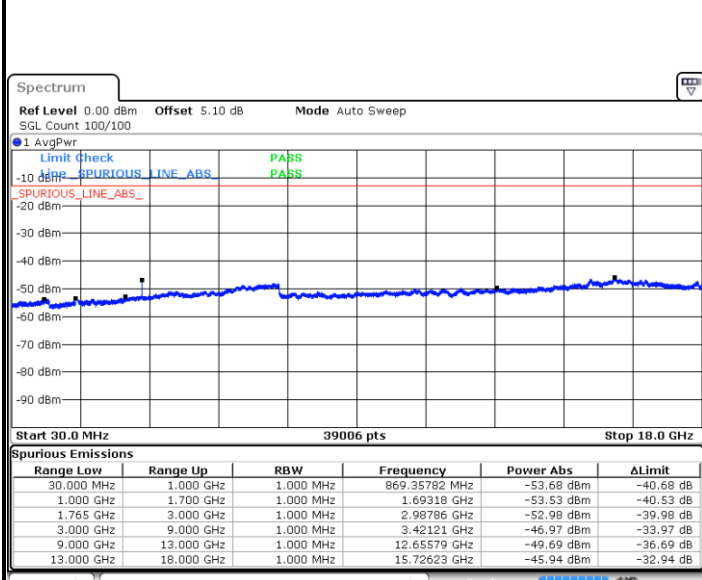

Date: 28 JUN 2017 12:32:53

Highest Channel / 16QAM

Date: 28 JUN 2017 12:33:47

LTE Band 4 / 5MHz

Lowest Channel / QPSK

Lowest Channel / 16QAM

Date: 28 JUN 2017 12:39:51

Date: 28 JUN 2017 12:40:46

Middle Channel / QPSK

Middle Channel / 16QAM

Date: 28 JUN 2017 12:42:20

Date: 28 JUN 2017 12:43:15

LTE Band 4 / 5MHz

Highest Channel / QPSK

Date: 28 JUN 2017 12:49:18

Highest Channel / 16QAM

Date: 28 JUN 2017 12:50:13

LTE Band 4 / 10MHz

Lowest Channel / QPSK

Date: 28 JUN 2017 12:56:17

Lowest Channel / 16QAM

Date: 28 JUN 2017 12:57:11

LTE Band 4 / 10MHz

Middle Channel / QPSK

Middle Channel / 16QAM

Date: 28 JUN 2017 12:58:45

Date: 28 JUN 2017 12:59:40

Highest Channel / QPSK

Highest Channel / 16QAM

Date: 28 JUN 2017 13:05:44

Date: 28 JUN 2017 13:06:38

LTE Band 4 / 15MHz