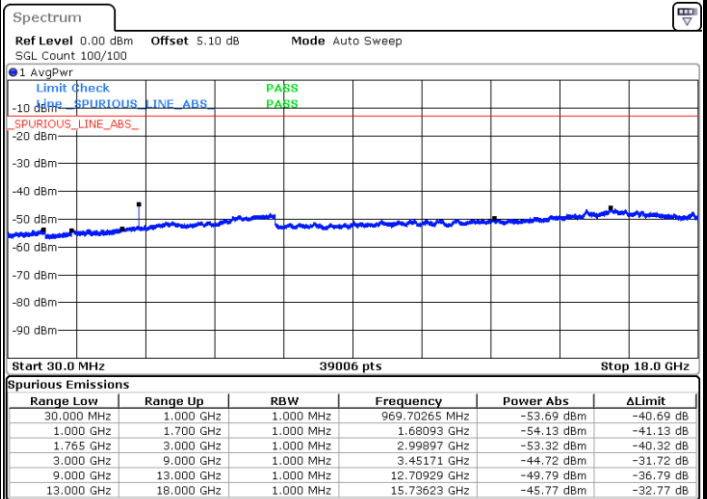

Middle Channel / 16QAM

Date: 28 JUN 2017 12:58:45

Date: 28 JUN 2017 12:59:40

Highest Channel / QPSK

Highest Channel / 16QAM

Date: 28 JUN 2017 13:05:44

Date: 28 JUN 2017 13:06:38

LTE Band 4 / 15MHz

Lowest Channel / QPSK

Lowest Channel / 16QAM

Date: 28 JUN 2017 13:12:42

Date: 28 JUN 2017 13:13:36

Middle Channel / QPSK

Middle Channel / 16QAM

Date: 28 JUN 2017 13:15:11

Date: 28 JUN 2017 13:16:05

LTE Band 4 / 15MHz

Highest Channel / QPSK

Date: 28 JUN 2017 13:22:09

Highest Channel / 16QAM

Date: 28 JUN 2017 13:23:03

LTE Band 4 / 20MHz

Lowest Channel / QPSK

Date: 28 JUN 2017 13:29:07

Lowest Channel / 16QAM

Date: 28 JUN 2017 13:30:02

LTE Band 4 / 20MHz

Middle Channel / QPSK

Middle Channel / 16QAM

Date: 28 JUN 2017 13:31:36

Date: 28 JUN 2017 13:32:30

Highest Channel / QPSK