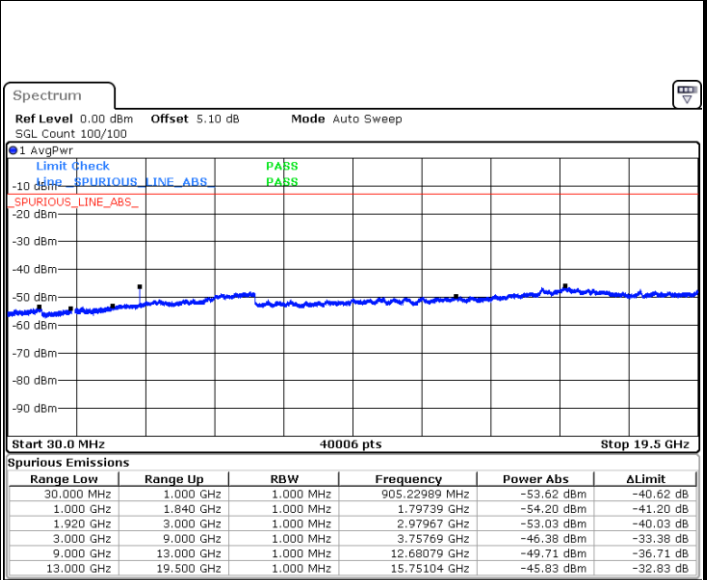

Lowest Channel / 16QAM

Date: 28 JUN 2017 19:13:51

LTE Band 2 / 20MHz

Middle Channel / QPSK

Middle Channel / 16QAM

Date: 28 JUN 2017 19:15:25

Date: 28 JUN 2017 19:16:20

Highest Channel / QPSK

Highest Channel / 16QAM

Date: 28 JUN 2017 19:22:24

Date: 28 JUN 2017 19:23:18

**LTE Band 2 / 3MHz**

**Lowest Channel / 64QAM**

Date: 28 JUN 2017 19:39:38

**Middle Channel / 64QAM**

Date: 28 JUN 2017 19:40:28

**Highest Channel / 64QAM**

Date: 28 JUN 2017 19:41:12

**LTE Band 2 / 5MHz**

**Lowest Channel / 64QAM**

Date: 28 JUN 2017 19:46:44

**Middle Channel / 64QAM**

Date: 28 JUN 2017 19:47:29

**Highest Channel / 64QAM**

Date: 28 JUN 2017 19:48:10

LTE Band 2 / 10MHz

Lowest Channel / 64QAM

Middle Channel / 64QAM

Date: 28 JUN 2017 20:01:12

Date: 28 JUN 2017 20:01:53

Highest Channel / 64QAM

Date: 28 JUN 2017 20:02:35