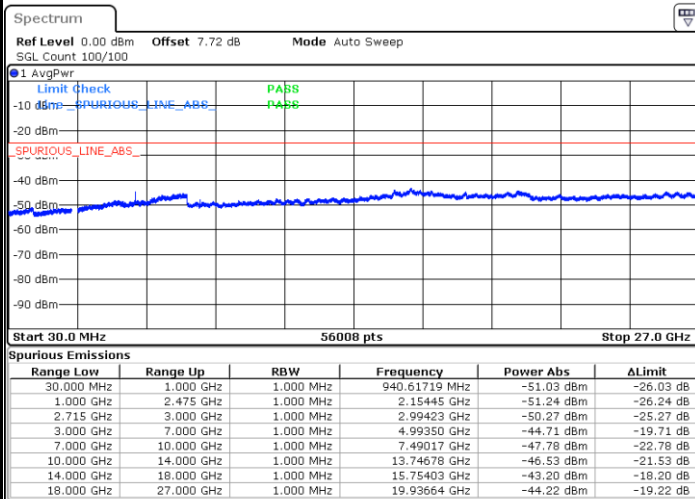

Lowest Channel / 16QAM

Date: 28 JUN 2017 22:10:50

Middle Channel / QPSK

Date: 28 JUN 2017 22:12:48

Middle Channel / 16QAM

Date: 28 JUN 2017 22:13:40

LTE Band 41 / 5MHz

Highest Channel / QPSK

Date: 28 JUN 2017 22:15:20

Highest Channel / 16QAM

Date: 28 JUN 2017 22:16:17

LTE Band 41 / 10MHz

Lowest Channel / QPSK

Date: 28 JUN 2017 22:33:40

Lowest Channel / 16QAM

Date: 28 JUN 2017 22:34:46