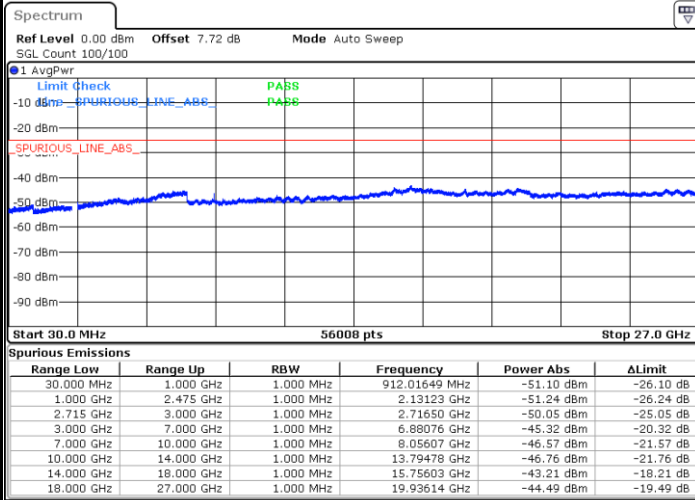

Lowest Channel / 64QAM

Middle Channel / 64QAM

Date: 28 JUN 2017 14:23:11

Date: 28 JUN 2017 14:24:05

Highest Channel / 64QAM

Date: 28 JUN 2017 14:25:00

LTE Band 4 / 20MHz

Lowest Channel / 64QAM

Middle Channel / 64QAM

Date: 28 JUN 2017 14:31:24

Date: 28 JUN 2017 14:32:18

Highest Channel / 64QAM

Date: 28 JUN 2017 14:33:12

LTE Band 41 / 5MHz

Lowest Channel / QPSK

Date: 28 JUN 2017 22:09:59

Lowest Channel / 16QAM

Date: 28 JUN 2017 22:10:50

Middle Channel / QPSK

Date: 28 JUN 2017 22:12:48

Middle Channel / 16QAM

Date: 28 JUN 2017 22:13:40

LTE Band 41 / 5MHz

Highest Channel / QPSK

Date: 28 JUN 2017 22:15:20

Highest Channel / 16QAM

Date: 28 JUN 2017 22:16:17

LTE Band 41 / 10MHz

Lowest Channel / QPSK

Date: 28 JUN 2017 22:33:40

Lowest Channel / 16QAM

Date: 28 JUN 2017 22:34:46