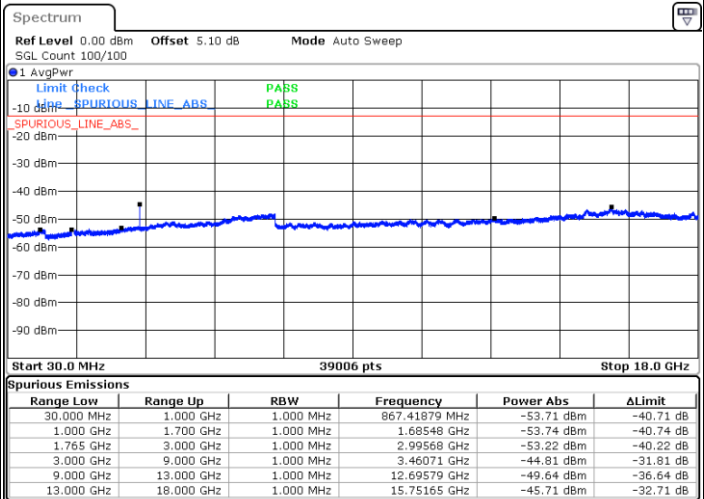

Lowest Channel / 16QAM

Date: 28 JUN 2017 12:24:21

LTE Band 4 / 3MHz

Middle Channel / QPSK

Date: 28 JUN 2017 12:25:55

Middle Channel / 16QAM

Date: 28 JUN 2017 12:26:49

Highest Channel / QPSK

Date: 28 JUN 2017 12:32:53

Highest Channel / 16QAM

Date: 28 JUN 2017 12:33:47

LTE Band 4 / 5MHz

Lowest Channel / QPSK

Lowest Channel / 16QAM

Date: 28 JUN 2017 12:39:51

Date: 28 JUN 2017 12:40:46

Middle Channel / QPSK

Middle Channel / 16QAM

Date: 28 JUN 2017 12:42:20

Date: 28 JUN 2017 12:43:15

LTE Band 4 / 5MHz

Highest Channel / QPSK

Date: 28 JUN 2017 12:49:18

Highest Channel / 16QAM

Date: 28 JUN 2017 12:50:13

LTE Band 4 / 10MHz

Lowest Channel / QPSK

Date: 28 JUN 2017 12:56:17

Lowest Channel / 16QAM

Date: 28 JUN 2017 12:57:11

LTE Band 4 / 10MHz

Middle Channel / QPSK