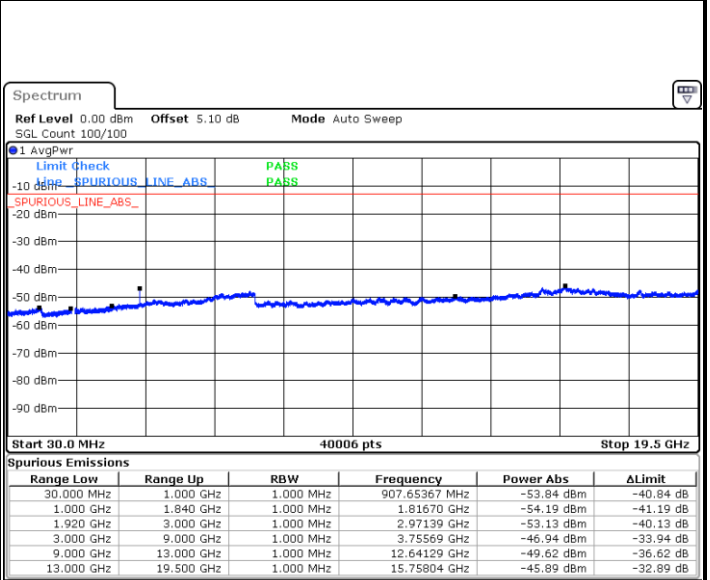

Highest Channel / 16QAM

Date: 28 JUN 2017 19:22:24

Date: 28 JUN 2017 19:23:18

**LTE Band 2 / 3MHz**

**Lowest Channel / 64QAM**

Date: 28 JUN 2017 19:39:38

**Middle Channel / 64QAM**

Date: 28 JUN 2017 19:40:28

**Highest Channel / 64QAM**

Date: 28 JUN 2017 19:41:12

**LTE Band 2 / 5MHz**

**Lowest Channel / 64QAM**

Date: 28 JUN 2017 19:46:44

**Middle Channel / 64QAM**

Date: 28 JUN 2017 19:47:29

**Highest Channel / 64QAM**

Date: 28 JUN 2017 19:48:10

LTE Band 2 / 10MHz

Lowest Channel / 64QAM

Middle Channel / 64QAM

Date: 28 JUN 2017 20:01:12

Date: 28 JUN 2017 20:01:53

Highest Channel / 64QAM

Date: 28 JUN 2017 20:02:35

LTE Band 2 / 20MHz

Lowest Channel / 64QAM

Middle Channel / 64QAM

Date: 28 JUN 2017 20:15:41

Date: 28 JUN 2017 20:16:22

Highest Channel / 64QAM

Date: 28 JUN 2017 20:17:05

LTE Band 4 / 1.4MHz