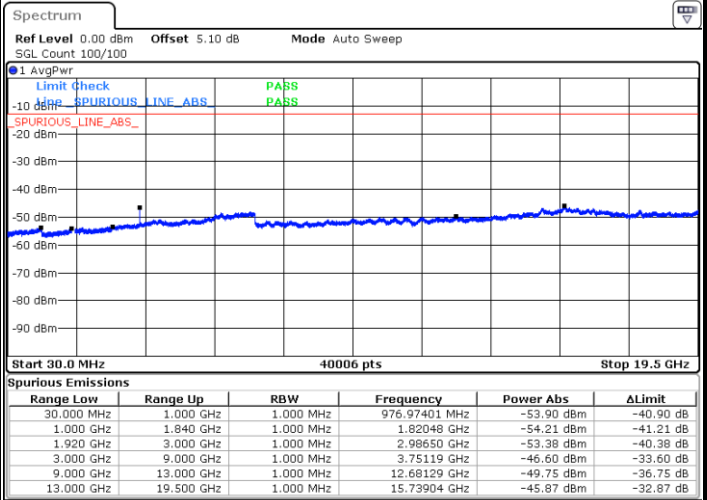

Highest Channel / 16QAM

Date: 28 JUN 2017 19:22:24

Date: 28 JUN 2017 19:23:18

**LTE Band 2 / 3MHz**

**Lowest Channel / 64QAM**

Date: 28 JUN 2017 19:39:38

**Middle Channel / 64QAM**

Date: 28 JUN 2017 19:40:28

**Highest Channel / 64QAM**

Date: 28 JUN 2017 19:41:12

**LTE Band 2 / 5MHz**

**Lowest Channel / 64QAM**

Date: 28 JUN 2017 19:46:44

**Middle Channel / 64QAM**

Date: 28 JUN 2017 19:47:29

**Highest Channel / 64QAM**

Date: 28 JUN 2017 19:48:10

LTE Band 2 / 10MHz

Lowest Channel / 64QAM

Middle Channel / 64QAM

Date: 28 JUN 2017 20:01:12

Date: 28 JUN 2017 20:01:53

Highest Channel / 64QAM

Date: 28 JUN 2017 20:02:35

LTE Band 2 / 20MHz

Lowest Channel / 64QAM

Middle Channel / 64QAM

Date: 28 JUN 2017 20:15:41

Date: 28 JUN 2017 20:16:22

Highest Channel / 64QAM

Date: 28 JUN 2017 20:17:05

LTE Band 4 / 1.4MHz