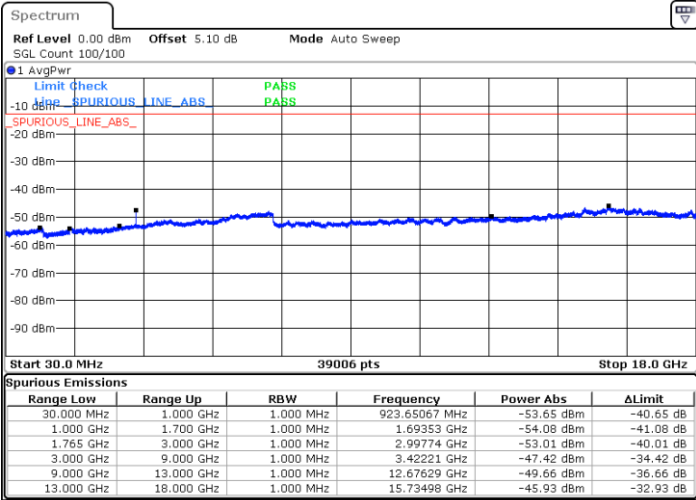

Date: 28 JUN 2017 13:54:53

LTE Band 4 / 5MHz

Lowest Channel / 64QAM

Middle Channel / 64QAM

Date: 28 JUN 2017 14:02:16

Date: 28 JUN 2017 14:03:11

Highest Channel / 64QAM

Date: 28 JUN 2017 14:04:05

**LTE Band 4 / 10MHz**

**Lowest Channel / 64QAM**

Date: 28 JUN 2017 14:14:58

**Middle Channel / 64QAM**

Date: 28 JUN 2017 14:15:53

**Highest Channel / 64QAM**

Date: 28 JUN 2017 14:16:47

LTE Band 4 / 15MHz

Lowest Channel / 64QAM

Middle Channel / 64QAM

Date: 28 JUN 2017 14:23:11

Date: 28 JUN 2017 14:24:05

Highest Channel / 64QAM

Date: 28 JUN 2017 14:25:00

LTE Band 4 / 20MHz

Lowest Channel / 64QAM

Middle Channel / 64QAM

Date: 28 JUN 2017 14:31:24

Date: 28 JUN 2017 14:32:18

Highest Channel / 64QAM

Date: 28 JUN 2017 14:33:12

LTE Band 41 / 5MHz

Lowest Channel / QPSK

Date: 28 JUN 2017 22:09:59