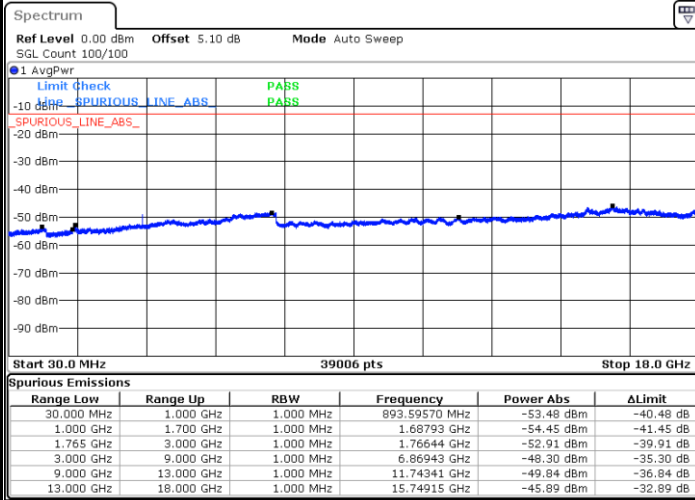

LTE Band 2 / 20MHz

Lowest Channel / 64QAM

Middle Channel / 64QAM

Date: 28 JUN 2017 20:15:41

Date: 28 JUN 2017 20:16:22

Highest Channel / 64QAM

Date: 28 JUN 2017 20:17:05

LTE Band 4 / 1.4MHz

Lowest Channel / QPSK

Lowest Channel / 16QAM

Date: 28 JUN 2017 12:07:00

Date: 28 JUN 2017 12:07:55

Middle Channel / QPSK

Middle Channel / 16QAM

Date: 28 JUN 2017 12:09:29

Date: 28 JUN 2017 12:10:24

LTE Band 4 / 1.4MHz

Highest Channel / QPSK

Date: 28 JUN 2017 12:16:28

Highest Channel / 16QAM

Date: 28 JUN 2017 12:17:22

LTE Band 4 / 3MHz

Lowest Channel / QPSK

Date: 28 JUN 2017 12:23:26