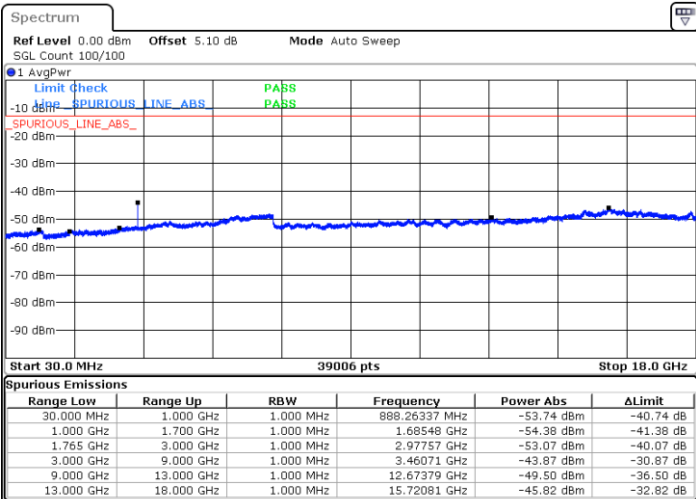

Lowest Channel / 16QAM

Date: 28 JUN 2017 12:24:21

LTE Band 4 / 3MHz

Middle Channel / QPSK

Date: 28 JUN 2017 12:25:55

Middle Channel / 16QAM

Date: 28 JUN 2017 12:26:49

Highest Channel / QPSK

Date: 28 JUN 2017 12:32:53

Highest Channel / 16QAM

Date: 28 JUN 2017 12:33:47

LTE Band 4 / 5MHz

Lowest Channel / QPSK

Lowest Channel / 16QAM

Date: 28 JUN 2017 12:39:51

Date: 28 JUN 2017 12:40:46

Middle Channel / QPSK

Middle Channel / 16QAM

Date: 28 JUN 2017 12:42:20

Date: 28 JUN 2017 12:43:15

LTE Band 4 / 5MHz

Highest Channel / QPSK

Date: 28 JUN 2017 12:49:18

Highest Channel / 16QAM