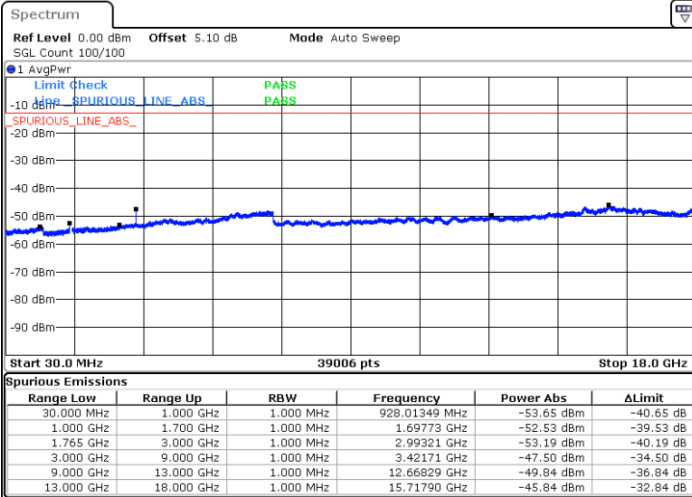

**Highest Channel / 64QAM**

Date: 28 JUN 2017 13:52:09

**LTE Band 4 / 3MHz**

**Lowest Channel / 64QAM**

Date: 28 JUN 2017 13:53:04

**Middle Channel / 64QAM**

Date: 28 JUN 2017 13:53:58

**Highest Channel / 64QAM**

Date: 28 JUN 2017 13:54:53

LTE Band 4 / 5MHz

Lowest Channel / 64QAM

Middle Channel / 64QAM

Date: 28 JUN 2017 14:02:16

Date: 28 JUN 2017 14:03:11

Highest Channel / 64QAM

Date: 28 JUN 2017 14:04:05

**LTE Band 4 / 10MHz**

**Lowest Channel / 64QAM**

Date: 28 JUN 2017 14:14:58

**Middle Channel / 64QAM**

Date: 28 JUN 2017 14:15:53

**Highest Channel / 64QAM**

Date: 28 JUN 2017 14:16:47

LTE Band 4 / 15MHz

Lowest Channel / 64QAM

Middle Channel / 64QAM

Date: 28 JUN 2017 14:23:11

Date: 28 JUN 2017 14:24:05

Highest Channel / 64QAM

Date: 28 JUN 2017 14:25:00

LTE Band 4 / 20MHz

Lowest Channel / 64QAM