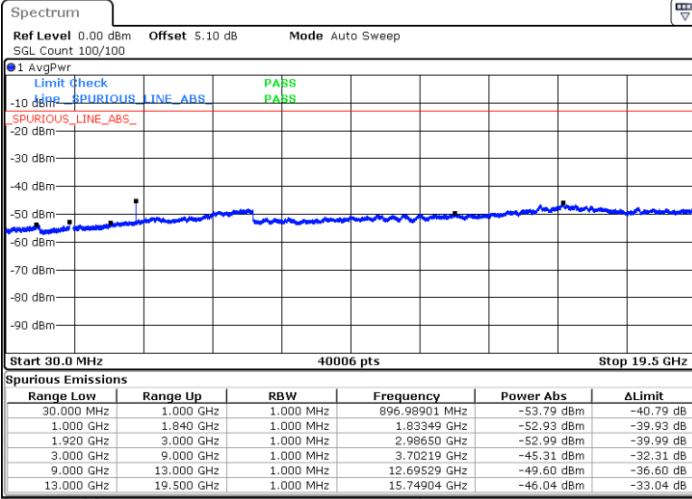

**Highest Channel / 64QAM**

Date: 28 JUN 2017 19:41:12

**LTE Band 2 / 5MHz**

**Lowest Channel / 64QAM**

Date: 28 JUN 2017 19:46:44

**Middle Channel / 64QAM**

Date: 28 JUN 2017 19:47:29

**Highest Channel / 64QAM**

Date: 28 JUN 2017 19:48:10

LTE Band 2 / 10MHz

Lowest Channel / 64QAM

Middle Channel / 64QAM

Date: 28 JUN 2017 20:01:12

Date: 28 JUN 2017 20:01:53

Highest Channel / 64QAM

Date: 28 JUN 2017 20:02:35

LTE Band 2 / 20MHz

Lowest Channel / 64QAM

Middle Channel / 64QAM

Date: 28 JUN 2017 20:15:41

Date: 28 JUN 2017 20:16:22

Highest Channel / 64QAM

Date: 28 JUN 2017 20:17:05

LTE Band 4 / 1.4MHz