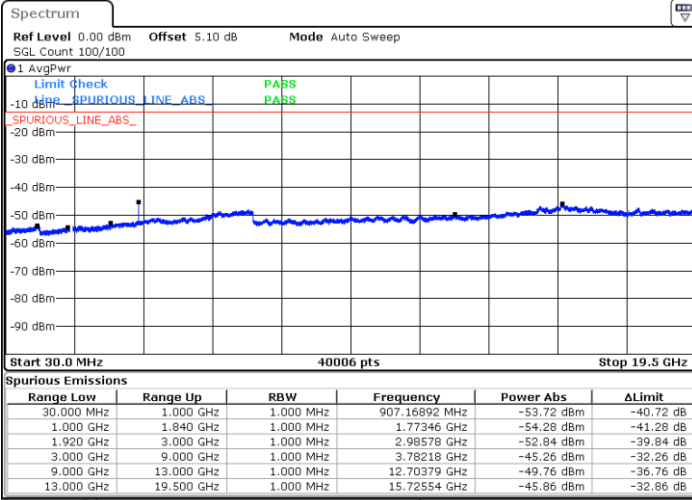

Date: 28 JUN 2017 19:48:10

LTE Band 2 / 10MHz

Lowest Channel / 64QAM

Middle Channel / 64QAM

Date: 28 JUN 2017 20:01:12

Date: 28 JUN 2017 20:01:53

Highest Channel / 64QAM

Date: 28 JUN 2017 20:02:35

LTE Band 2 / 20MHz

Lowest Channel / 64QAM

Middle Channel / 64QAM

Date: 28 JUN 2017 20:15:41

Date: 28 JUN 2017 20:16:22

Highest Channel / 64QAM

Date: 28 JUN 2017 20:17:05

LTE Band 4 / 1.4MHz

Lowest Channel / QPSK

Lowest Channel / 16QAM

Date: 28 JUN 2017 12:07:00

Date: 28 JUN 2017 12:07:55

Middle Channel / QPSK

Middle Channel / 16QAM

Date: 28 JUN 2017 12:09:29

Date: 28 JUN 2017 12:10:24

LTE Band 4 / 1.4MHz

Highest Channel / QPSK

Date: 28 JUN 2017 12:16:28

Highest Channel / 16QAM

Date: 28 JUN 2017 12:17:22

LTE Band 4 / 3MHz

Lowest Channel / QPSK

Date: 28 JUN 2017 12:23:26