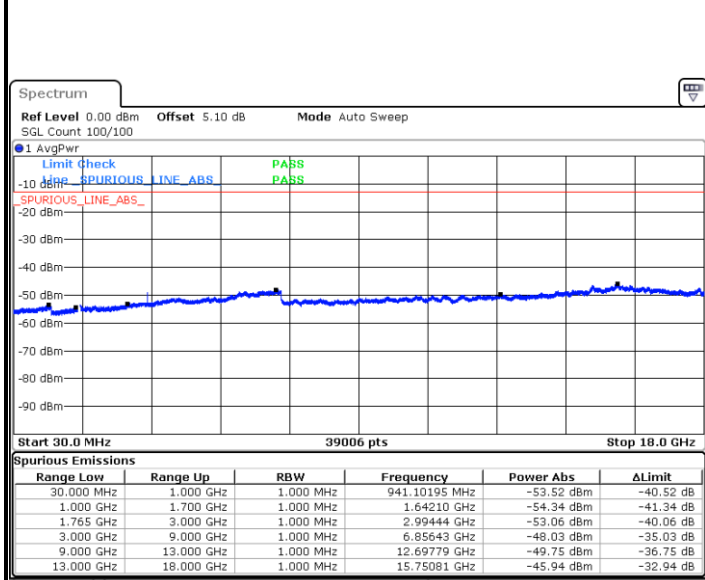

Highest Channel / 16QAM

Date: 28 JUN 2017 13:38:34

Date: 28 JUN 2017 13:39:29

**LTE Band 4 / 1.4MHz**

**Lowest Channel / 64QAM**

Date: 28 JUN 2017 13:50:20

**Middle Channel / 64QAM**

Date: 28 JUN 2017 13:51:15

**Highest Channel / 64QAM**

Date: 28 JUN 2017 13:52:09

**LTE Band 4 / 3MHz**

**Lowest Channel / 64QAM**

Date: 28 JUN 2017 13:53:04

**Middle Channel / 64QAM**

Date: 28 JUN 2017 13:53:58

**Highest Channel / 64QAM**

Date: 28 JUN 2017 13:54:53

LTE Band 4 / 5MHz

Lowest Channel / 64QAM

Middle Channel / 64QAM

Date: 28 JUN 2017 14:02:16

Date: 28 JUN 2017 14:03:11

Highest Channel / 64QAM

Date: 28 JUN 2017 14:04:05

**LTE Band 4 / 10MHz**

**Lowest Channel / 64QAM**

Date: 28 JUN 2017 14:14:58

**Middle Channel / 64QAM**

Date: 28 JUN 2017 14:15:53

**Highest Channel / 64QAM**

Date: 28 JUN 2017 14:16:47

LTE Band 4 / 15MHz