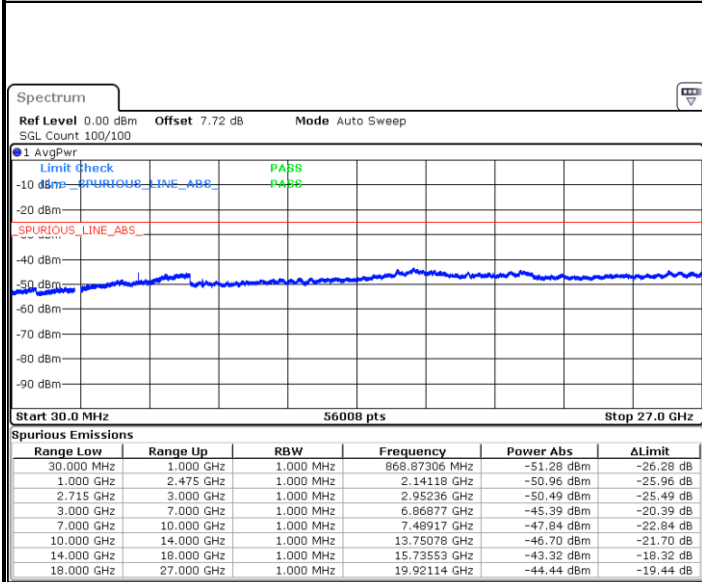

**LTE Band 4 / 10MHz**

**Lowest Channel / 64QAM**

Date: 28 JUN 2017 14:14:58

**Middle Channel / 64QAM**

Date: 28 JUN 2017 14:15:53

**Highest Channel / 64QAM**

Date: 28 JUN 2017 14:16:47

LTE Band 4 / 15MHz

Lowest Channel / 64QAM

Middle Channel / 64QAM

Date: 28 JUN 2017 14:23:11

Date: 28 JUN 2017 14:24:05

Highest Channel / 64QAM

Date: 28 JUN 2017 14:25:00

LTE Band 4 / 20MHz

Lowest Channel / 64QAM

Middle Channel / 64QAM

Date: 28 JUN 2017 14:31:24

Date: 28 JUN 2017 14:32:18

Highest Channel / 64QAM

Date: 28 JUN 2017 14:33:12

LTE Band 41 / 5MHz

Lowest Channel / QPSK

Date: 28 JUN 2017 22:09:59

Lowest Channel / 16QAM

Date: 28 JUN 2017 22:10:50

Middle Channel / QPSK

Date: 28 JUN 2017 22:12:48

Middle Channel / 16QAM

Date: 28 JUN 2017 22:13:40

LTE Band 41 / 5MHz

Highest Channel / QPSK