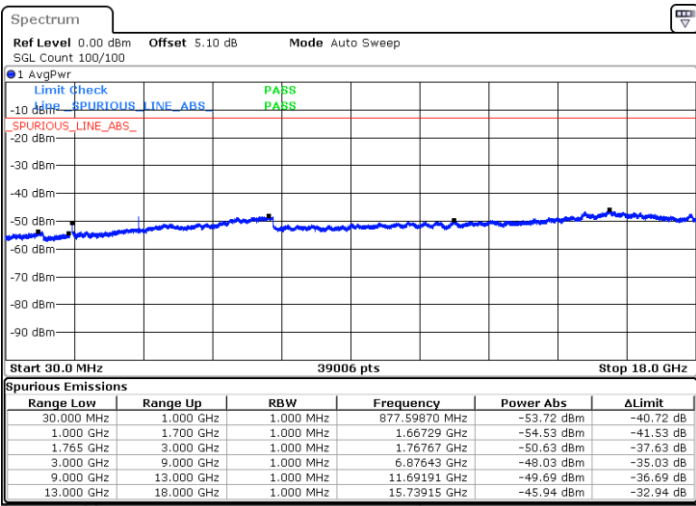

Date: 28 JUN 2017 12:50:13

LTE Band 4 / 10MHz

Lowest Channel / QPSK

Date: 28 JUN 2017 12:56:17

Lowest Channel / 16QAM

Date: 28 JUN 2017 12:57:11

LTE Band 4 / 10MHz

Middle Channel / QPSK

Middle Channel / 16QAM

Date: 28 JUN 2017 12:58:45

Date: 28 JUN 2017 12:59:40

Highest Channel / QPSK

Highest Channel / 16QAM

Date: 28 JUN 2017 13:05:44

Date: 28 JUN 2017 13:06:38

LTE Band 4 / 15MHz

Lowest Channel / QPSK

Lowest Channel / 16QAM

Date: 28 JUN 2017 13:12:42

Date: 28 JUN 2017 13:13:36

Middle Channel / QPSK

Middle Channel / 16QAM

Date: 28 JUN 2017 13:15:11

Date: 28 JUN 2017 13:16:05