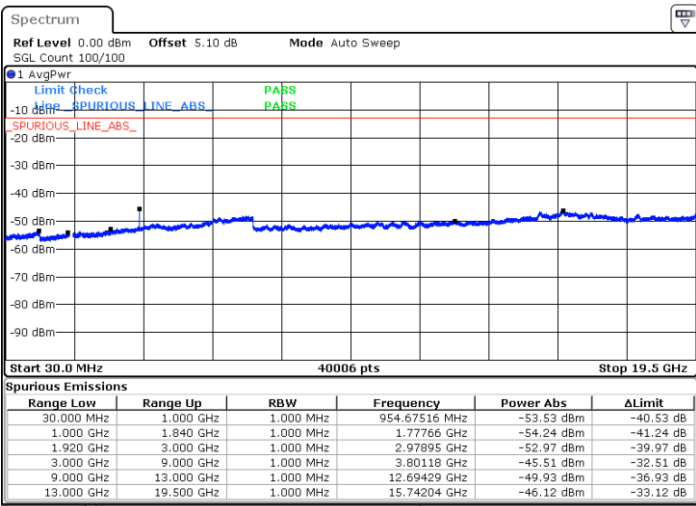

**Highest Channel / 64QAM**

Date: 28 JUN 2017 19:41:12

**LTE Band 2 / 5MHz**

**Lowest Channel / 64QAM**

Date: 28 JUN 2017 19:46:44

**Middle Channel / 64QAM**

Date: 28 JUN 2017 19:47:29

**Highest Channel / 64QAM**

Date: 28 JUN 2017 19:48:10

LTE Band 2 / 10MHz

Lowest Channel / 64QAM

Middle Channel / 64QAM

Date: 28 JUN 2017 20:01:12

Date: 28 JUN 2017 20:01:53

Highest Channel / 64QAM

Date: 28 JUN 2017 20:02:35

LTE Band 2 / 20MHz

Lowest Channel / 64QAM

Middle Channel / 64QAM

Date: 28 JUN 2017 20:15:41

Date: 28 JUN 2017 20:16:22

Highest Channel / 64QAM

Date: 28 JUN 2017 20:17:05

LTE Band 4 / 1.4MHz