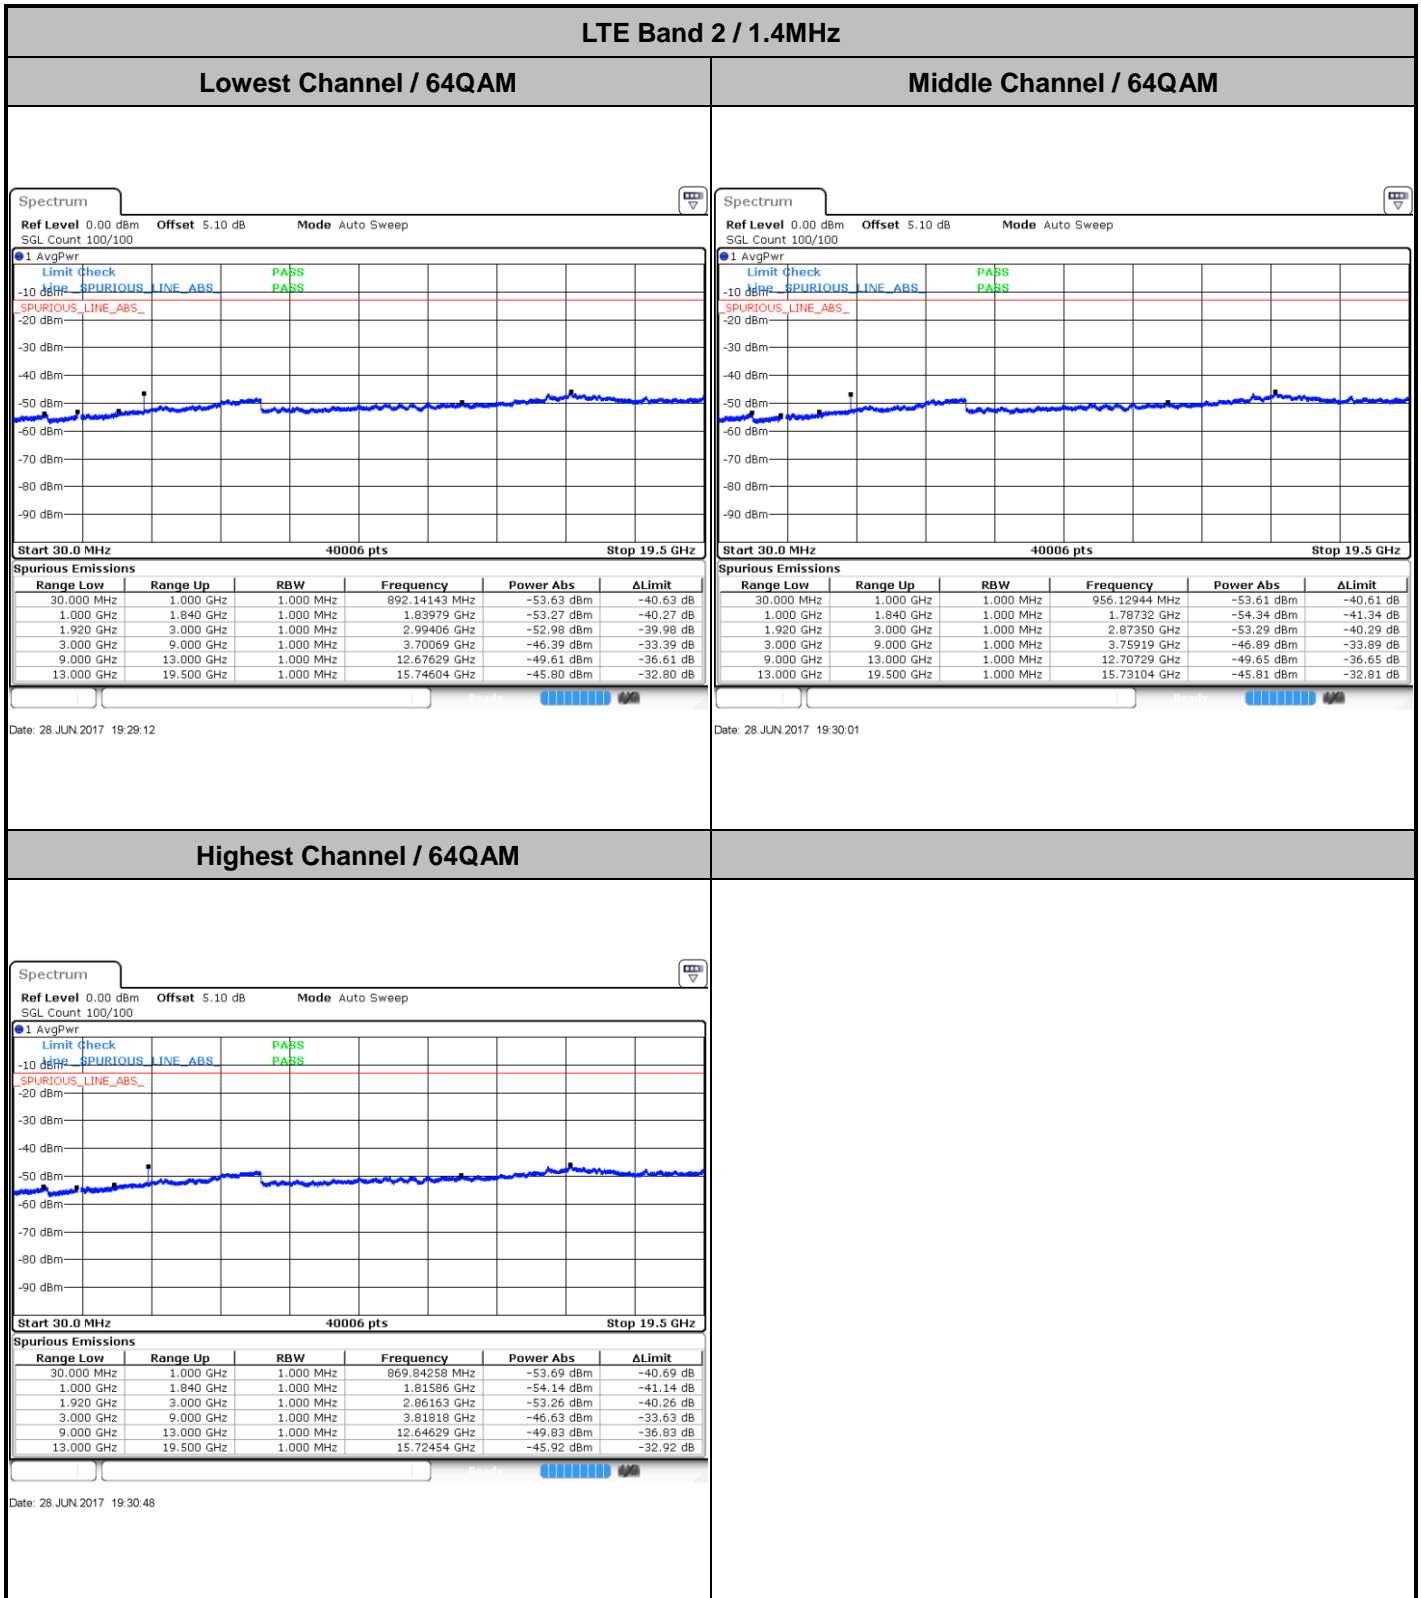

LTE Band 2 / 15MHz

Highest Channel / QPSK

Date: 28 JUN 2017 19:05:59

Highest Channel / 16QAM

Date: 28 JUN 2017 19:06:53

LTE Band 2 / 20MHz

Lowest Channel / QPSK

Date: 28 JUN 2017 19:12:57

Lowest Channel / 16QAM

Date: 28 JUN 2017 19:13:51

LTE Band 2 / 20MHz

Middle Channel / QPSK

Middle Channel / 16QAM

Date: 28 JUN 2017 19:15:25

Date: 28 JUN 2017 19:16:20

Highest Channel / QPSK

Highest Channel / 16QAM

Date: 28 JUN 2017 19:22:24

Date: 28 JUN 2017 19:23:18

**LTE Band 2 / 3MHz**

**Lowest Channel / 64QAM**

Date: 28 JUN 2017 19:39:38

**Middle Channel / 64QAM**

Date: 28 JUN 2017 19:40:28

**Highest Channel / 64QAM**

Date: 28 JUN 2017 19:41:12

**LTE Band 2 / 5MHz**

**Lowest Channel / 64QAM**

Date: 28 JUN 2017 19:46:44

**Middle Channel / 64QAM**

Date: 28 JUN 2017 19:47:29

**Highest Channel / 64QAM**