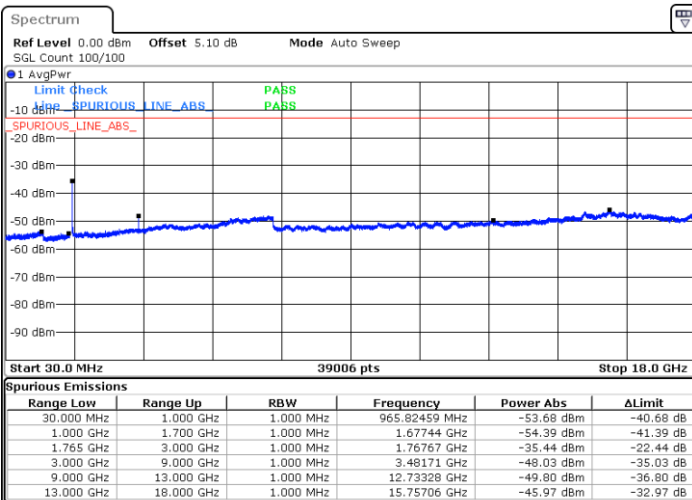

Date: 28 JUN 2017 13:54:53

LTE Band 4 / 5MHz

Lowest Channel / 64QAM

Middle Channel / 64QAM

Date: 28 JUN 2017 14:02:16

Date: 28 JUN 2017 14:03:11

Highest Channel / 64QAM

Date: 28 JUN 2017 14:04:05

**LTE Band 4 / 10MHz**

**Lowest Channel / 64QAM**

Date: 28 JUN 2017 14:14:58

**Middle Channel / 64QAM**

Date: 28 JUN 2017 14:15:53

**Highest Channel / 64QAM**

Date: 28 JUN 2017 14:16:47

LTE Band 4 / 15MHz

Lowest Channel / 64QAM

Middle Channel / 64QAM

Date: 28 JUN 2017 14:23:11

Date: 28 JUN 2017 14:24:05

Highest Channel / 64QAM

Date: 28 JUN 2017 14:25:00

LTE Band 4 / 20MHz

Lowest Channel / 64QAM

Middle Channel / 64QAM

Date: 28 JUN 2017 14:31:24

Date: 28 JUN 2017 14:32:18

Highest Channel / 64QAM

Date: 28 JUN 2017 14:33:12

LTE Band 41 / 5MHz

Lowest Channel / QPSK

Date: 28 JUN 2017 22:09:59