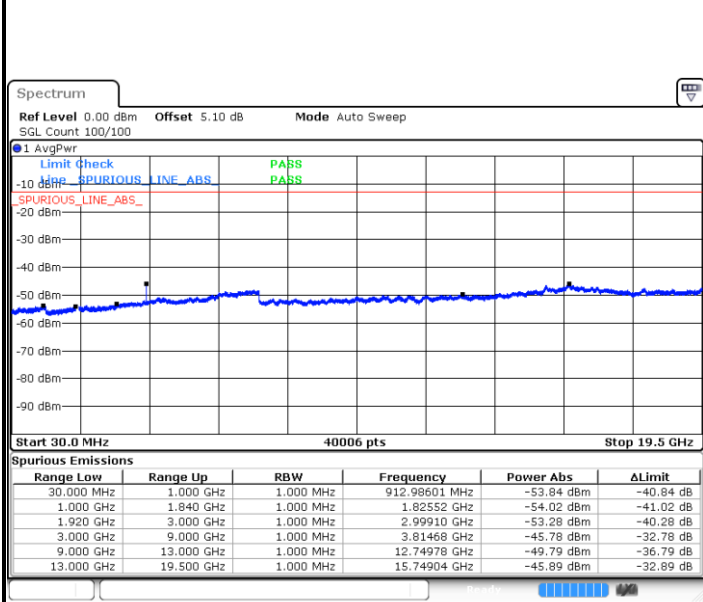

Lowest Channel / 16QAM

Date: 28 JUN 2017 19:13:51

LTE Band 2 / 20MHz

Middle Channel / QPSK

Middle Channel / 16QAM

Date: 28 JUN 2017 19:15:25

Date: 28 JUN 2017 19:16:20

Highest Channel / QPSK

Highest Channel / 16QAM

Date: 28 JUN 2017 19:22:24

Date: 28 JUN 2017 19:23:18

**LTE Band 2 / 3MHz**

**Lowest Channel / 64QAM**

Date: 28 JUN 2017 19:39:38

**Middle Channel / 64QAM**

Date: 28 JUN 2017 19:40:28

**Highest Channel / 64QAM**

Date: 28 JUN 2017 19:41:12

**LTE Band 2 / 5MHz**

**Lowest Channel / 64QAM**

Date: 28 JUN 2017 19:46:44

**Middle Channel / 64QAM**

Date: 28 JUN 2017 19:47:29

**Highest Channel / 64QAM**

Date: 28 JUN 2017 19:48:10

LTE Band 2 / 10MHz

Lowest Channel / 64QAM

Middle Channel / 64QAM

Date: 28 JUN 2017 20:01:12

Date: 28 JUN 2017 20:01:53

Highest Channel / 64QAM

Date: 28 JUN 2017 20:02:35