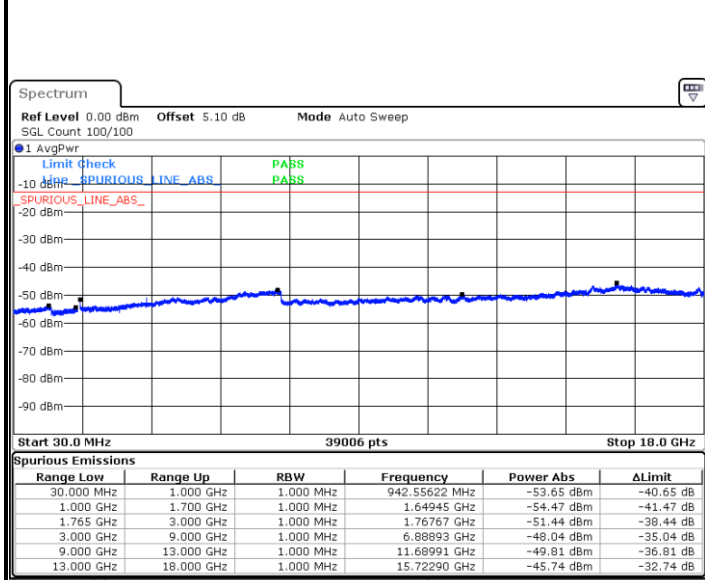

**Highest Channel / 64QAM**

Date: 28 JUN 2017 13:52:09

**LTE Band 4 / 3MHz**

**Lowest Channel / 64QAM**

Date: 28 JUN 2017 13:53:04

**Middle Channel / 64QAM**

Date: 28 JUN 2017 13:53:58

**Highest Channel / 64QAM**

Date: 28 JUN 2017 13:54:53

LTE Band 4 / 5MHz

Lowest Channel / 64QAM

Middle Channel / 64QAM

Date: 28 JUN 2017 14:02:16

Date: 28 JUN 2017 14:03:11

Highest Channel / 64QAM

Date: 28 JUN 2017 14:04:05

**LTE Band 4 / 10MHz**

**Lowest Channel / 64QAM**

Date: 28 JUN 2017 14:14:58

**Middle Channel / 64QAM**

Date: 28 JUN 2017 14:15:53

**Highest Channel / 64QAM**

Date: 28 JUN 2017 14:16:47

LTE Band 4 / 15MHz

Lowest Channel / 64QAM

Middle Channel / 64QAM

Date: 28 JUN 2017 14:23:11

Date: 28 JUN 2017 14:24:05

Highest Channel / 64QAM

Date: 28 JUN 2017 14:25:00

LTE Band 4 / 20MHz

Lowest Channel / 64QAM