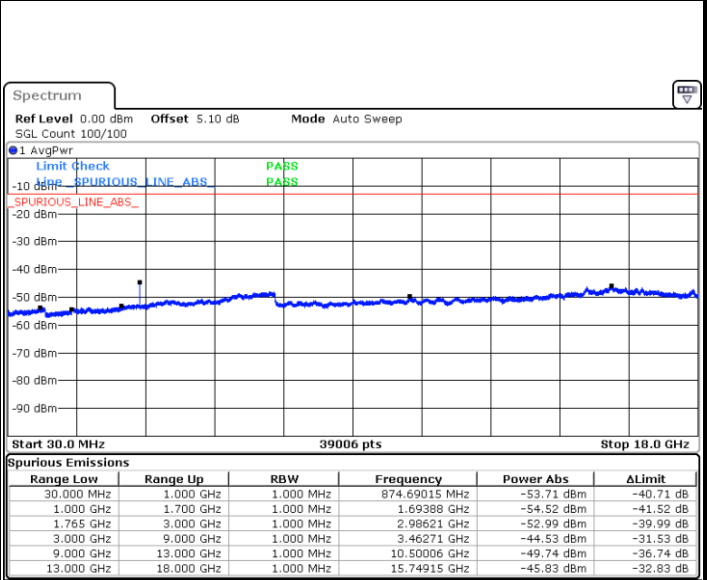

LTE Band 4 / 1.4MHz

Highest Channel / QPSK

Date: 28 JUN 2017 12:16:28

Highest Channel / 16QAM

Date: 28 JUN 2017 12:17:22

LTE Band 4 / 3MHz

Lowest Channel / QPSK

Date: 28 JUN 2017 12:23:26

Lowest Channel / 16QAM

Date: 28 JUN 2017 12:24:21

LTE Band 4 / 3MHz

Middle Channel / QPSK

Date: 28 JUN 2017 12:25:55

Middle Channel / 16QAM

Date: 28 JUN 2017 12:26:49

Highest Channel / QPSK

Date: 28 JUN 2017 12:32:53

Highest Channel / 16QAM

Date: 28 JUN 2017 12:33:47

LTE Band 4 / 5MHz

Lowest Channel / QPSK

Lowest Channel / 16QAM

Date: 28 JUN 2017 12:39:51

Date: 28 JUN 2017 12:40:46

Middle Channel / QPSK

Middle Channel / 16QAM

Date: 28 JUN 2017 12:42:20

Date: 28 JUN 2017 12:43:15

LTE Band 4 / 5MHz

Highest Channel / QPSK

Date: 28 JUN 2017 12:49:18

Highest Channel / 16QAM