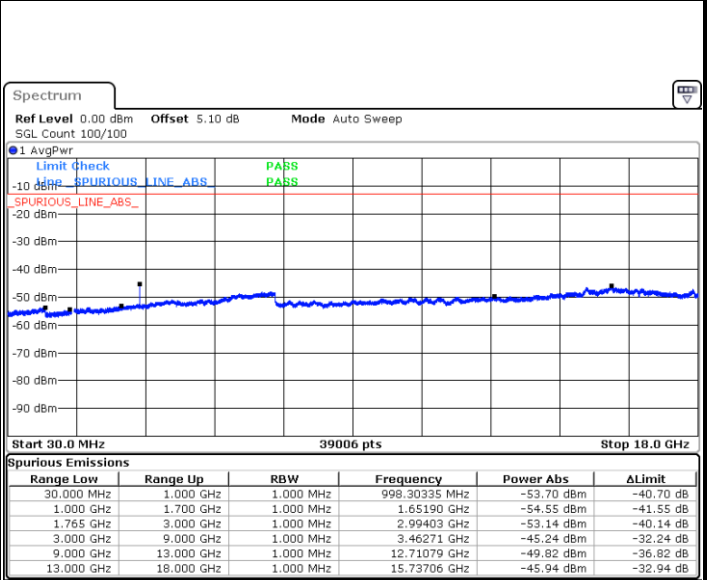

Highest Channel / 16QAM

Date: 28 JUN 2017 13:38:34

Date: 28 JUN 2017 13:39:29

**LTE Band 4 / 1.4MHz**

**Lowest Channel / 64QAM**

Date: 28 JUN 2017 13:50:20

**Middle Channel / 64QAM**

Date: 28 JUN 2017 13:51:15

**Highest Channel / 64QAM**

Date: 28 JUN 2017 13:52:09

**LTE Band 4 / 3MHz**

**Lowest Channel / 64QAM**

Date: 28 JUN 2017 13:53:04

**Middle Channel / 64QAM**

Date: 28 JUN 2017 13:53:58

**Highest Channel / 64QAM**

Date: 28 JUN 2017 13:54:53

LTE Band 4 / 5MHz

Lowest Channel / 64QAM

Middle Channel / 64QAM

Date: 28 JUN 2017 14:02:16

Date: 28 JUN 2017 14:03:11

Highest Channel / 64QAM

Date: 28 JUN 2017 14:04:05

**LTE Band 4 / 10MHz**

**Lowest Channel / 64QAM**

Date: 28 JUN 2017 14:14:58

**Middle Channel / 64QAM**

Date: 28 JUN 2017 14:15:53

**Highest Channel / 64QAM**

Date: 28 JUN 2017 14:16:47

LTE Band 4 / 15MHz