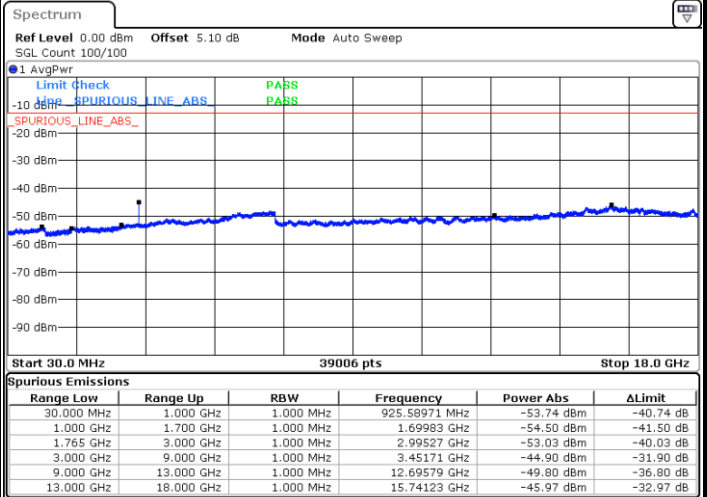

**Highest Channel / 64QAM**

Date: 28 JUN 2017 13:52:09

**LTE Band 4 / 3MHz**

**Lowest Channel / 64QAM**

Date: 28 JUN 2017 13:53:04

**Middle Channel / 64QAM**

Date: 28 JUN 2017 13:53:58

**Highest Channel / 64QAM**

Date: 28 JUN 2017 13:54:53

LTE Band 4 / 5MHz

Lowest Channel / 64QAM

Middle Channel / 64QAM

Date: 28 JUN 2017 14:02:16

Date: 28 JUN 2017 14:03:11

Highest Channel / 64QAM

Date: 28 JUN 2017 14:04:05

**LTE Band 4 / 10MHz**

**Lowest Channel / 64QAM**

Date: 28 JUN 2017 14:14:58

**Middle Channel / 64QAM**

Date: 28 JUN 2017 14:15:53

**Highest Channel / 64QAM**

Date: 28 JUN 2017 14:16:47

LTE Band 4 / 15MHz

Lowest Channel / 64QAM

Middle Channel / 64QAM

Date: 28 JUN 2017 14:23:11

Date: 28 JUN 2017 14:24:05

Highest Channel / 64QAM

Date: 28 JUN 2017 14:25:00

LTE Band 4 / 20MHz

Lowest Channel / 64QAM