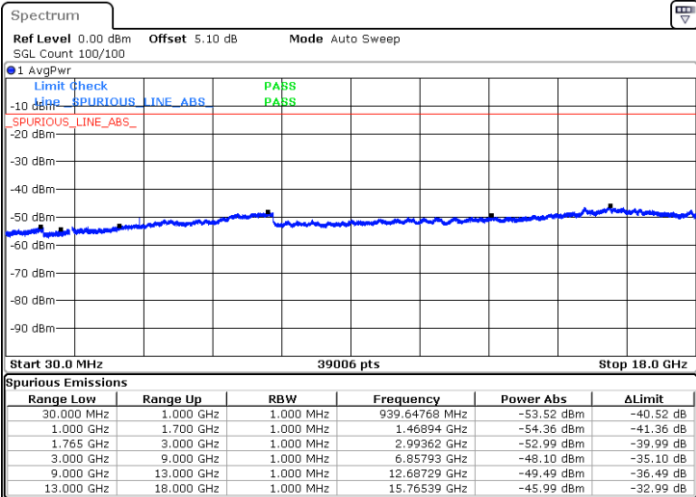

**Highest Channel / 64QAM**

Date: 28 JUN 2017 13:52:09

**LTE Band 4 / 3MHz**

**Lowest Channel / 64QAM**

Date: 28 JUN 2017 13:53:04

**Middle Channel / 64QAM**

Date: 28 JUN 2017 13:53:58

**Highest Channel / 64QAM**

Date: 28 JUN 2017 13:54:53

LTE Band 4 / 5MHz

Lowest Channel / 64QAM

Middle Channel / 64QAM

Date: 28 JUN 2017 14:02:16

Date: 28 JUN 2017 14:03:11

Highest Channel / 64QAM

Date: 28 JUN 2017 14:04:05

**LTE Band 4 / 10MHz**

**Lowest Channel / 64QAM**

Date: 28 JUN 2017 14:14:58

**Middle Channel / 64QAM**

Date: 28 JUN 2017 14:15:53

**Highest Channel / 64QAM**

Date: 28 JUN 2017 14:16:47

LTE Band 4 / 15MHz

Lowest Channel / 64QAM

Middle Channel / 64QAM

Date: 28 JUN 2017 14:23:11

Date: 28 JUN 2017 14:24:05

Highest Channel / 64QAM

Date: 28 JUN 2017 14:25:00

LTE Band 4 / 20MHz

Lowest Channel / 64QAM