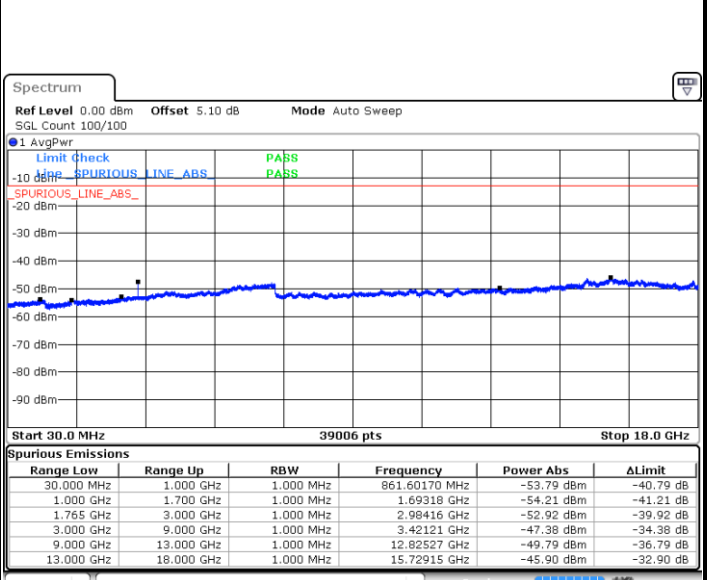

Middle Channel / QPSK

Middle Channel / 16QAM

Date: 28 JUN 2017 12:42:20

Date: 28 JUN 2017 12:43:15

LTE Band 4 / 5MHz

Highest Channel / QPSK

Date: 28 JUN 2017 12:49:18

Highest Channel / 16QAM

Date: 28 JUN 2017 12:50:13

LTE Band 4 / 10MHz

Lowest Channel / QPSK

Date: 28 JUN 2017 12:56:17

Lowest Channel / 16QAM

Date: 28 JUN 2017 12:57:11

LTE Band 4 / 10MHz

Middle Channel / QPSK

Middle Channel / 16QAM

Date: 28 JUN 2017 12:58:45

Date: 28 JUN 2017 12:59:40

Highest Channel / QPSK

Highest Channel / 16QAM

Date: 28 JUN 2017 13:05:44

Date: 28 JUN 2017 13:06:38

LTE Band 4 / 15MHz