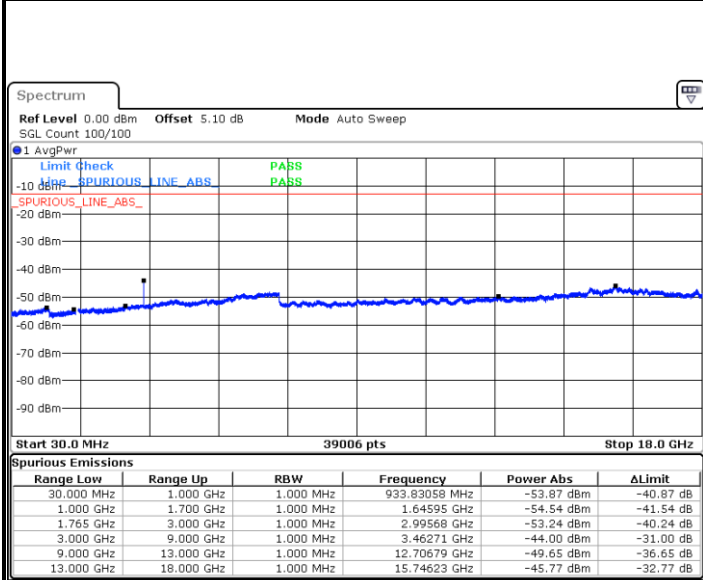

LTE Band 4 / 1.4MHz

Highest Channel / QPSK

Date: 28 JUN 2017 12:16:28

Highest Channel / 16QAM

Date: 28 JUN 2017 12:17:22

LTE Band 4 / 3MHz

Lowest Channel / QPSK

Date: 28 JUN 2017 12:23:26

Lowest Channel / 16QAM

Date: 28 JUN 2017 12:24:21

LTE Band 4 / 3MHz

Middle Channel / QPSK

Date: 28 JUN 2017 12:25:55

Middle Channel / 16QAM

Date: 28 JUN 2017 12:26:49

Highest Channel / QPSK

Date: 28 JUN 2017 12:32:53

Highest Channel / 16QAM

Date: 28 JUN 2017 12:33:47

LTE Band 4 / 5MHz

Lowest Channel / QPSK

Lowest Channel / 16QAM

Date: 28 JUN 2017 12:39:51

Date: 28 JUN 2017 12:40:46

Middle Channel / QPSK

Middle Channel / 16QAM

Date: 28 JUN 2017 12:42:20

Date: 28 JUN 2017 12:43:15

LTE Band 4 / 5MHz

Highest Channel / QPSK

Date: 28 JUN 2017 12:49:18

Highest Channel / 16QAM