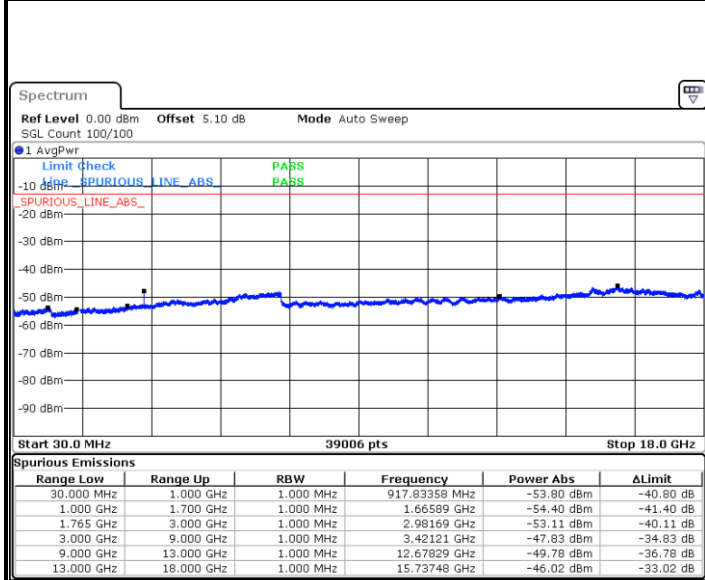

**Highest Channel / 64QAM**

Date: 28 JUN 2017 13:52:09

**LTE Band 4 / 3MHz**

**Lowest Channel / 64QAM**

Date: 28 JUN 2017 13:53:04

**Middle Channel / 64QAM**

Date: 28 JUN 2017 13:53:58

**Highest Channel / 64QAM**

Date: 28 JUN 2017 13:54:53

LTE Band 4 / 5MHz

Lowest Channel / 64QAM

Middle Channel / 64QAM

Date: 28 JUN 2017 14:02:16

Date: 28 JUN 2017 14:03:11

Highest Channel / 64QAM

Date: 28 JUN 2017 14:04:05

**LTE Band 4 / 10MHz**

**Lowest Channel / 64QAM**

Date: 28 JUN 2017 14:14:58

**Middle Channel / 64QAM**

Date: 28 JUN 2017 14:15:53

**Highest Channel / 64QAM**

Date: 28 JUN 2017 14:16:47

LTE Band 4 / 15MHz

Lowest Channel / 64QAM

Middle Channel / 64QAM

Date: 28 JUN 2017 14:23:11

Date: 28 JUN 2017 14:24:05

Highest Channel / 64QAM

Date: 28 JUN 2017 14:25:00

LTE Band 4 / 20MHz

Lowest Channel / 64QAM