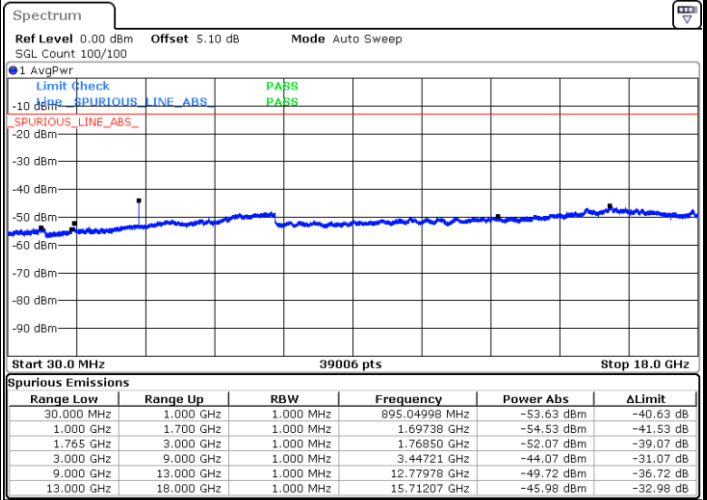

Date: 28 JUN 2017 13:54:53

LTE Band 4 / 5MHz

Lowest Channel / 64QAM

Middle Channel / 64QAM

Date: 28 JUN 2017 14:02:16

Date: 28 JUN 2017 14:03:11

Highest Channel / 64QAM

Date: 28 JUN 2017 14:04:05

**LTE Band 4 / 10MHz**

**Lowest Channel / 64QAM**

Date: 28 JUN 2017 14:14:58

**Middle Channel / 64QAM**

Date: 28 JUN 2017 14:15:53

**Highest Channel / 64QAM**

Date: 28 JUN 2017 14:16:47

LTE Band 4 / 15MHz

Lowest Channel / 64QAM

Middle Channel / 64QAM

Date: 28 JUN 2017 14:23:11

Date: 28 JUN 2017 14:24:05

Highest Channel / 64QAM

Date: 28 JUN 2017 14:25:00

LTE Band 4 / 20MHz

Lowest Channel / 64QAM

Middle Channel / 64QAM

Date: 28 JUN 2017 14:31:24

Date: 28 JUN 2017 14:32:18

Highest Channel / 64QAM

Date: 28 JUN 2017 14:33:12

LTE Band 41 / 5MHz

Lowest Channel / QPSK

Date: 28 JUN 2017 22:09:59