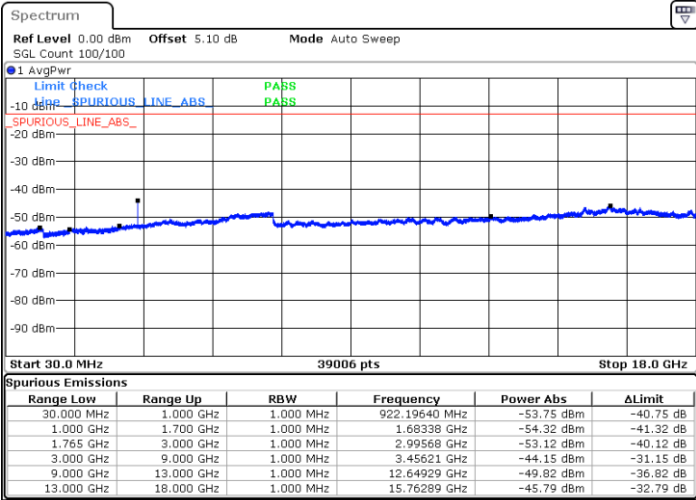

Middle Channel / QPSK

Middle Channel / 16QAM

Date: 28 JUN 2017 12:42:20

Date: 28 JUN 2017 12:43:15

LTE Band 4 / 5MHz

Highest Channel / QPSK

Date: 28 JUN 2017 12:49:18

Highest Channel / 16QAM

Date: 28 JUN 2017 12:50:13

LTE Band 4 / 10MHz

Lowest Channel / QPSK

Date: 28 JUN 2017 12:56:17

Lowest Channel / 16QAM

Date: 28 JUN 2017 12:57:11

LTE Band 4 / 10MHz

Middle Channel / QPSK

Middle Channel / 16QAM

Date: 28 JUN 2017 12:58:45

Date: 28 JUN 2017 12:59:40

Highest Channel / QPSK

Highest Channel / 16QAM

Date: 28 JUN 2017 13:05:44

Date: 28 JUN 2017 13:06:38

LTE Band 4 / 15MHz