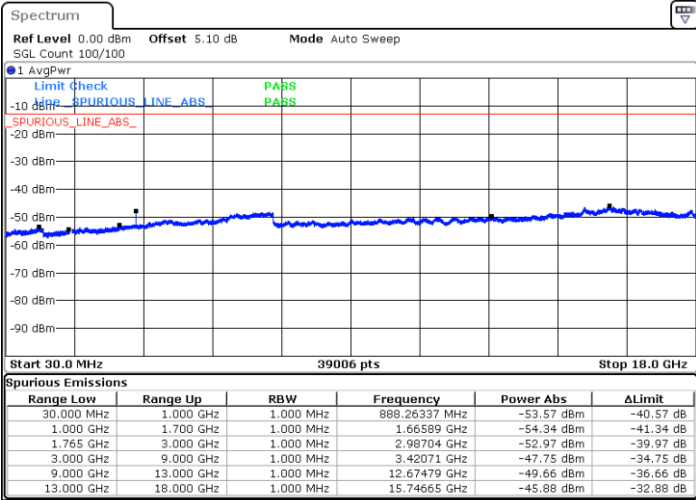

Highest Channel / 16QAM

Date: 28 JUN 2017 13:38:34

Date: 28 JUN 2017 13:39:29

**LTE Band 4 / 1.4MHz**

**Lowest Channel / 64QAM**

Date: 28 JUN 2017 13:50:20

**Middle Channel / 64QAM**

Date: 28 JUN 2017 13:51:15

**Highest Channel / 64QAM**

Date: 28 JUN 2017 13:52:09

**LTE Band 4 / 3MHz**

**Lowest Channel / 64QAM**

Date: 28 JUN 2017 13:53:04

**Middle Channel / 64QAM**

Date: 28 JUN 2017 13:53:58

**Highest Channel / 64QAM**

Date: 28 JUN 2017 13:54:53

LTE Band 4 / 5MHz

Lowest Channel / 64QAM

Middle Channel / 64QAM

Date: 28 JUN 2017 14:02:16

Date: 28 JUN 2017 14:03:11

Highest Channel / 64QAM

Date: 28 JUN 2017 14:04:05

**LTE Band 4 / 10MHz**

**Lowest Channel / 64QAM**

Date: 28 JUN 2017 14:14:58

**Middle Channel / 64QAM**

Date: 28 JUN 2017 14:15:53

**Highest Channel / 64QAM**

Date: 28 JUN 2017 14:16:47

LTE Band 4 / 15MHz