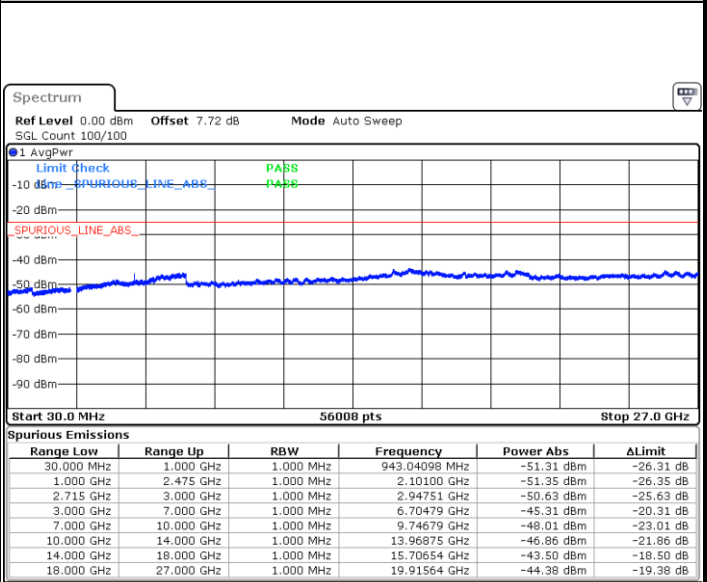

**LTE Band 4 / 10MHz**

**Lowest Channel / 64QAM**

Date: 28 JUN 2017 14:14:58

**Middle Channel / 64QAM**

Date: 28 JUN 2017 14:15:53

**Highest Channel / 64QAM**

Date: 28 JUN 2017 14:16:47

LTE Band 4 / 15MHz

Lowest Channel / 64QAM

Middle Channel / 64QAM

Date: 28 JUN 2017 14:23:11

Date: 28 JUN 2017 14:24:05

Highest Channel / 64QAM

Date: 28 JUN 2017 14:25:00

LTE Band 4 / 20MHz

Lowest Channel / 64QAM

Middle Channel / 64QAM

Date: 28 JUN 2017 14:31:24

Date: 28 JUN 2017 14:32:18

Highest Channel / 64QAM

Date: 28 JUN 2017 14:33:12

LTE Band 41 / 5MHz

Lowest Channel / QPSK

Date: 28 JUN 2017 22:09:59

Lowest Channel / 16QAM

Date: 28 JUN 2017 22:10:50

Middle Channel / QPSK

Date: 28 JUN 2017 22:12:48

Middle Channel / 16QAM

Date: 28 JUN 2017 22:13:40

LTE Band 41 / 5MHz

Highest Channel / QPSK