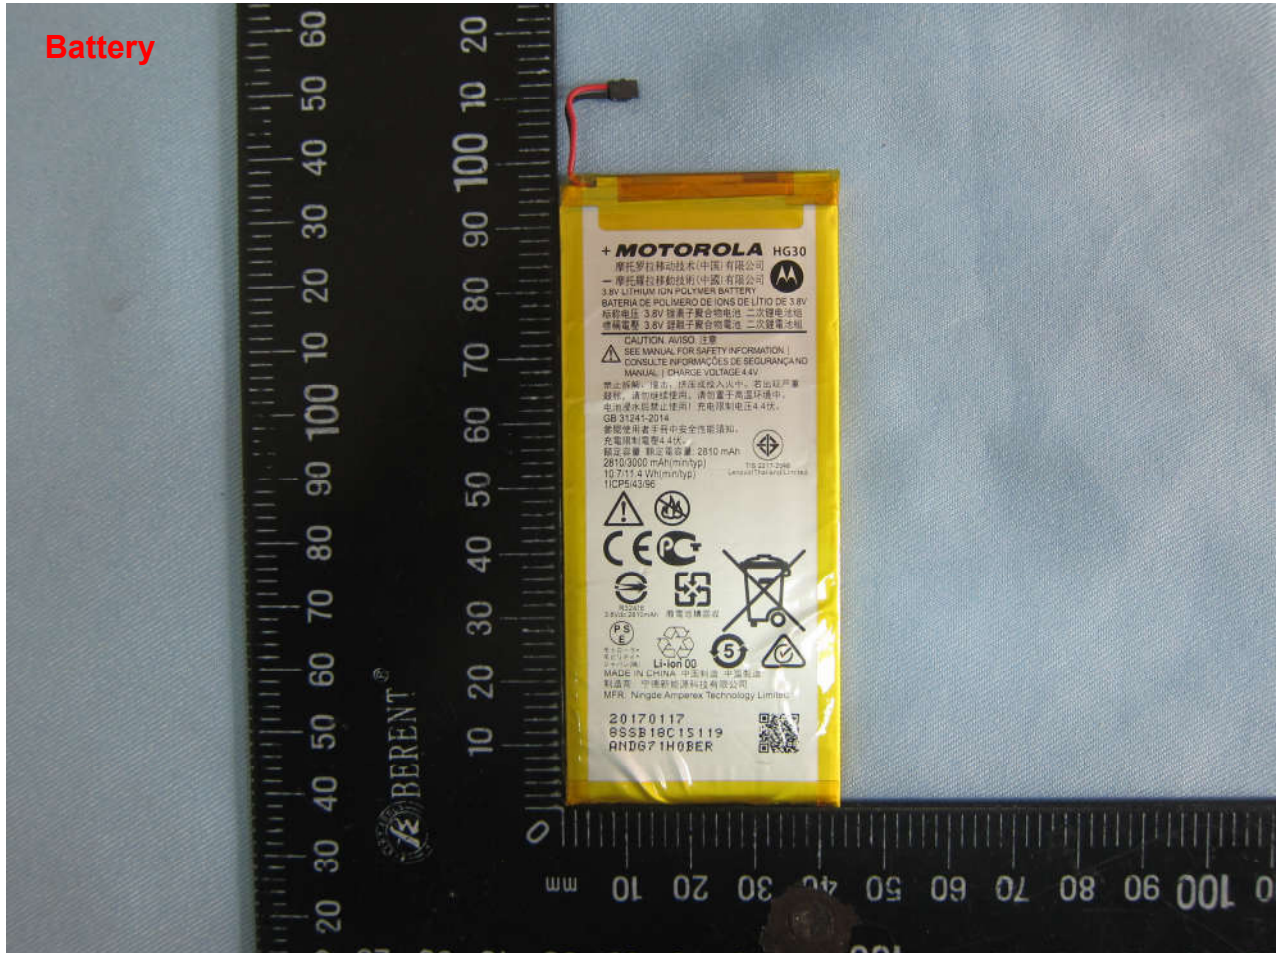

Brand Name: Motorola; Model Name: 10809

2. Photograph of Accessory

Brand Name: Motorola; Model Name: 10809

List of Accessory:

Specification of Accessory				
AC Adapter 1	Brand Name	Motorola(Salom)	Model Name	SC-22
	Power Rating	I/P: 100-240Vac, 500mA, O/P: 5Vdc or 9Vdc or 12Vdc, 3000mA or 1600mA or 1200mA		
AC Adapter 2	Brand Name	Motorola(chenyang)	Model Name	SC-22
	Power Rating	I/P: 100-240Vac, 500mA, O/P: 5Vdc or 9Vdc or 12Vdc, 3000mA or 1600mA or 1200mA		
AC Adapter 3	Brand Name	Motorola(LiteOn)	Model Name	SC-22
	Power Rating	I/P: 100-240Vac, 500mA, O/P: 5Vdc or 9Vdc or 12Vdc, 3000mA or 1600mA or 1200mA		
Battery	Brand Name	Motorola (ATL)	Model Name	SB18C15119
	Power Rating	3.8Vdc,3000mAh	Type	Li-ion
Earphone 1	Brand Name	Motorola(Lian chuang)	Model Name	SJYN1181B
	Signal Line Type	1.2 meter, non-shielded cable, without ferrite core		
Earphone 2	Brand Name	Motorola(Lianyun)	Model Name	TS500-03AMS01WHR-M
	Signal Line Type	1.2 meter, non-shielded cable, without ferrite core		
Earphone 3	Brand Name	Motorola(Tianzhi)	Model Name	TJ101817
	Signal Line Type	1.2 meter, non-shielded cable, without ferrite core		
USB Cable 1	Brand Name	Motorola(Liqi)	Model Name	L25W-051000100AL
	Signal Line Type	1.0 meter, shielded cable, without core		
USB Cable 2	Brand Name	Motorola(Fukangyuan)	Model Name	F25W-051000100A
	Signal Line Type	1.0 meter, shielded cable, without core		

AC Adapter 2

Brand Name: Motorola; Model Name: 10809

AC Adapter 3

Brand Name: Motorola; Model Name: 10809

Brand Name: Motorola; Model Name: 10809