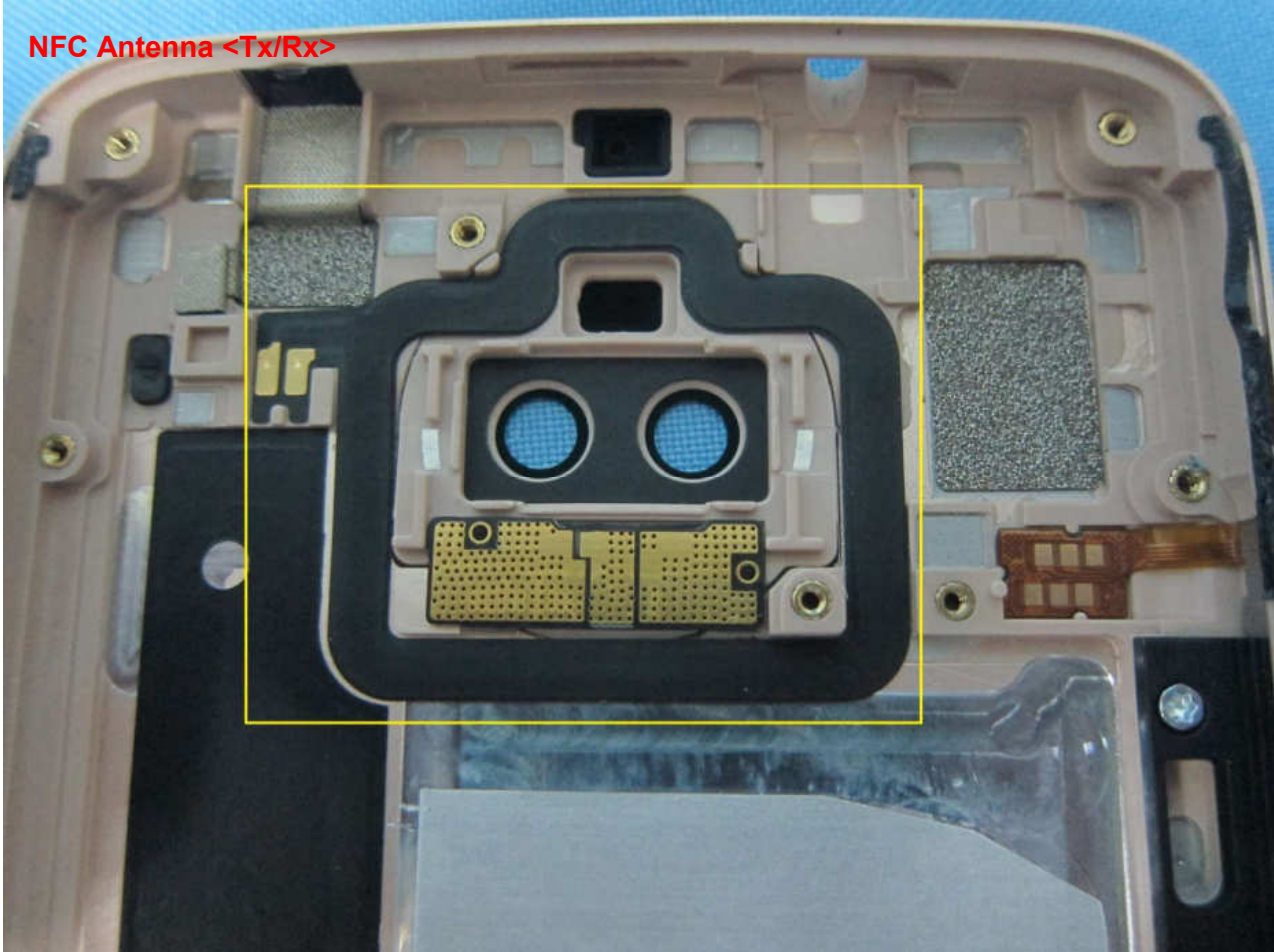

Brand Name: Motorola / Model Name: 10747