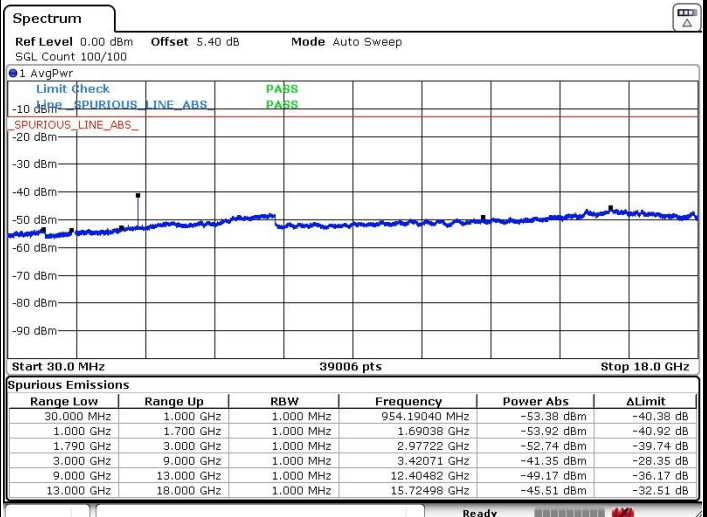

LTE Band 66 / 1.4MHz

Lowest Channel / QPSK

Lowest Channel / 16QAM

Date: 13 JUN 2017 00:09:39

Date: 13 JUN 2017 00:10:26

Middle Channel / QPSK

Middle Channel / 16QAM

Date: 13 JUN 2017 00:12:07

Date: 13 JUN 2017 00:11:27

LTE Band 66 / 1.4MHz

Highest Channel / QPSK

Highest Channel / 16QAM

Date: 13 JUN 2017 00:13:00

Date: 13 JUN 2017 00:13:55

LTE Band 66 / 3MHz

Lowest Channel / QPSK

Lowest Channel / 16QAM

Date: 13 JUN 2017 00:02:55

Date: 13 JUN 2017 00:03:40

LTE Band 66 / 3MHz

Middle Channel / QPSK

Middle Channel / 16QAM

Date: 13 JUN 2017 00:06:14

Date: 13 JUN 2017 00:04:34

Highest Channel / QPSK

Highest Channel / 16QAM

Date: 13 JUN 2017 00:07:15

Date: 13 JUN 2017 00:08:05

LTE Band 66 / 5MHz

Lowest Channel / QPSK

Lowest Channel / 16QAM

Date: 12 JUN 2017 23:57:27