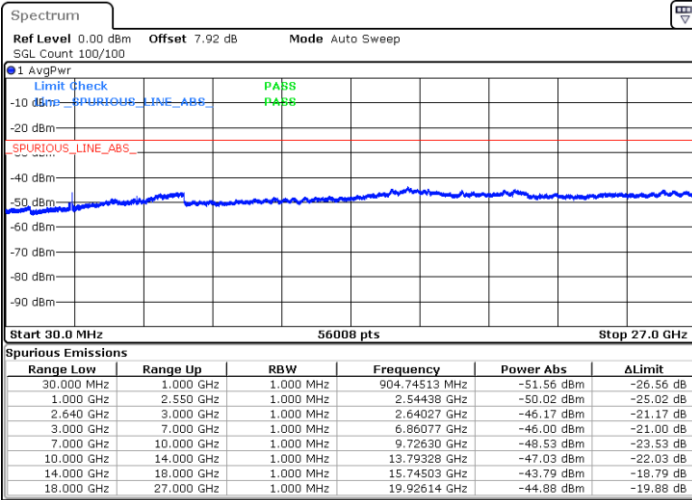

Date: 9 JUN 2017 00:13:58

Lowest Channel / 16QAM

Date: 9 JUN 2017 00:14:53

LTE Band 38 / 10MHz

Middle Channel / QPSK

Middle Channel / 16QAM

Date: 9 JUN 2017 00:15:47

Date: 9 JUN 2017 00:16:42

Highest Channel / QPSK

Highest Channel / 16QAM

Date: 9 JUN 2017 00:17:37

Date: 9 JUN 2017 00:18:32

LTE Band 38 / 15MHz

Lowest Channel / QPSK

Lowest Channel / 16QAM

Date: 9 JUN 2017 00:19:26

Date: 9 JUN 2017 00:20:21

Middle Channel / QPSK

Middle Channel / 16QAM

Date: 9 JUN 2017 00:21:16

Date: 9 JUN 2017 00:22:11

LTE Band 38 / 15MHz

Highest Channel / QPSK

Date: 9 JUN 2017 00:23:06

Highest Channel / 16QAM

Date: 9 JUN 2017 00:24:00

LTE Band 38 / 20MHz

Lowest Channel / QPSK

Date: 9 JUN 2017 00:24:55

Lowest Channel / 16QAM

Date: 9 JUN 2017 00:25:50

LTE Band 38 / 20MHz