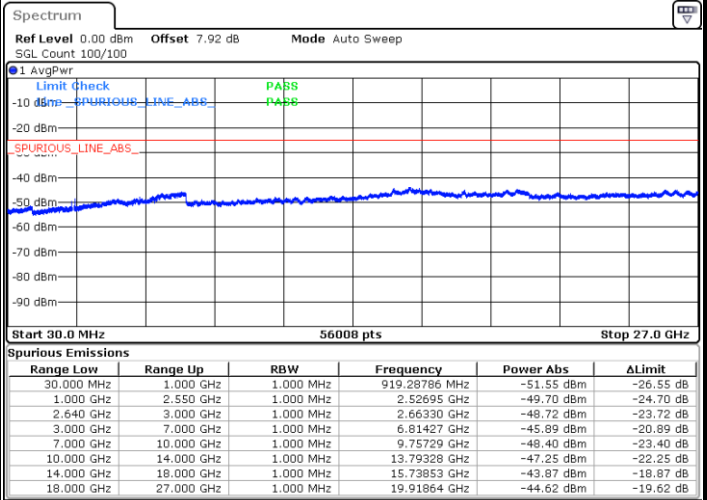

Date: 9 JUN 2017 00:11:14

LTE Band 38 / 5MHz

Highest Channel / QPSK

Date: 9 JUN 2017 00:12:09

Highest Channel / 16QAM

Date: 9 JUN 2017 00:13:03

LTE Band 38 / 10MHz

Lowest Channel / QPSK

Date: 9 JUN 2017 00:13:58

Lowest Channel / 16QAM

Date: 9 JUN 2017 00:14:53

LTE Band 38 / 10MHz

Middle Channel / QPSK

Middle Channel / 16QAM

Date: 9 JUN 2017 00:15:47

Date: 9 JUN 2017 00:16:42

Highest Channel / QPSK

Highest Channel / 16QAM

Date: 9 JUN 2017 00:17:37

Date: 9 JUN 2017 00:18:32

LTE Band 38 / 15MHz

Lowest Channel / QPSK

Lowest Channel / 16QAM

Date: 9 JUN 2017 00:19:26