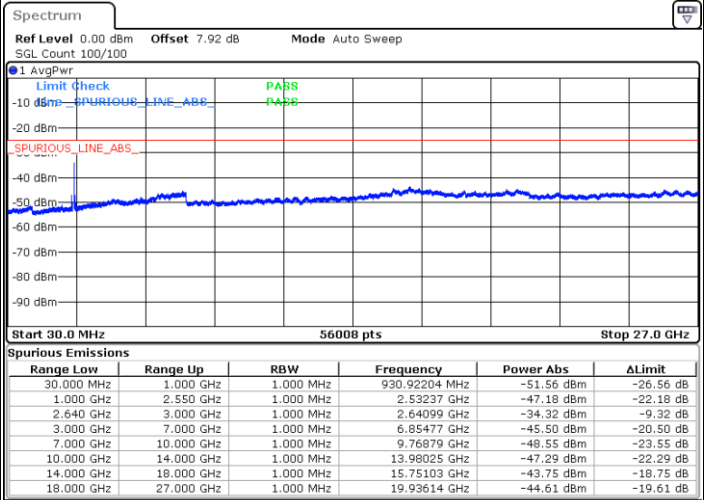

Highest Channel / QPSK

Highest Channel / 16QAM

Date: 9 JUN 2017 00:17:37

Date: 9 JUN 2017 00:18:32

LTE Band 38 / 15MHz

Lowest Channel / QPSK

Lowest Channel / 16QAM

Date: 9 JUN 2017 00:19:26

Date: 9 JUN 2017 00:20:21

Middle Channel / QPSK

Middle Channel / 16QAM

Date: 9 JUN 2017 00:21:16

Date: 9 JUN 2017 00:22:11

LTE Band 38 / 15MHz

Highest Channel / QPSK

Date: 9 JUN 2017 00:23:06

Highest Channel / 16QAM

Date: 9 JUN 2017 00:24:00

LTE Band 38 / 20MHz

Lowest Channel / QPSK

Date: 9 JUN 2017 00:24:55

Lowest Channel / 16QAM

Date: 9 JUN 2017 00:25:50

LTE Band 38 / 20MHz