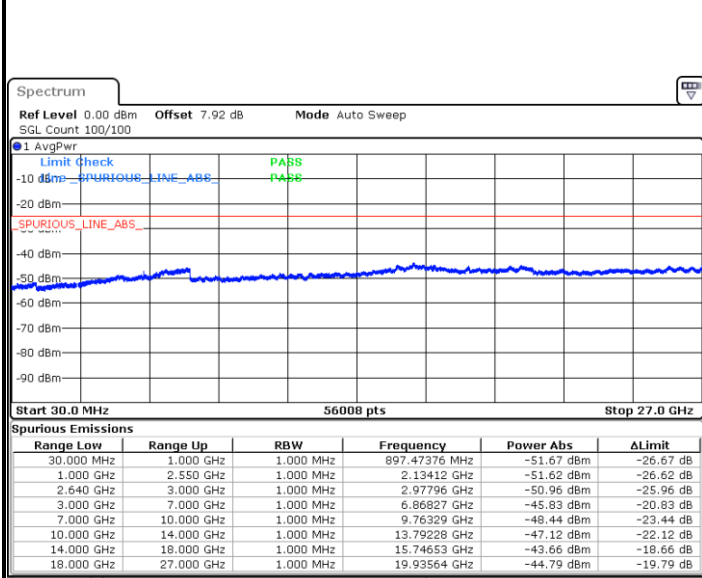

LTE Band 38 / 5MHz

Lowest Channel / QPSK

Date: 9 JUN 2017 00:08:29

Lowest Channel / 16QAM

Date: 9 JUN 2017 00:09:24

Middle Channel / QPSK

Date: 9 JUN 2017 00:10:19

Middle Channel / 16QAM

Date: 9 JUN 2017 00:11:14

LTE Band 38 / 5MHz

Highest Channel / QPSK

Date: 9 JUN 2017 00:12:09

Highest Channel / 16QAM

Date: 9 JUN 2017 00:13:03

LTE Band 38 / 10MHz

Lowest Channel / QPSK

Date: 9 JUN 2017 00:13:58

Lowest Channel / 16QAM

Date: 9 JUN 2017 00:14:53

LTE Band 38 / 10MHz

Middle Channel / QPSK

Middle Channel / 16QAM

Date: 9 JUN 2017 00:15:47

Date: 9 JUN 2017 00:16:42

Highest Channel / QPSK

Highest Channel / 16QAM

Date: 9 JUN 2017 00:17:37

Date: 9 JUN 2017 00:18:32

LTE Band 38 / 15MHz

Lowest Channel / QPSK

Lowest Channel / 16QAM

Date: 9 JUN 2017 00:19:26