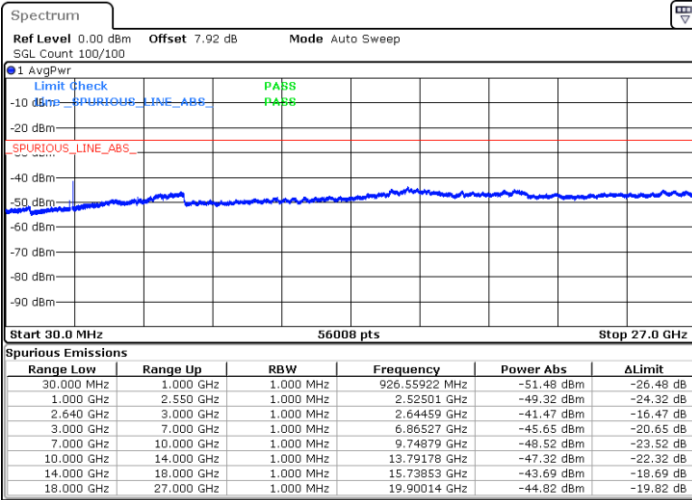

Date: 9 JUN 2017 00:11:14

LTE Band 38 / 5MHz

Highest Channel / QPSK

Date: 9 JUN 2017 00:12:09

Highest Channel / 16QAM

Date: 9 JUN 2017 00:13:03

LTE Band 38 / 10MHz

Lowest Channel / QPSK

Date: 9 JUN 2017 00:13:58

Lowest Channel / 16QAM

Date: 9 JUN 2017 00:14:53

LTE Band 38 / 10MHz

Middle Channel / QPSK

Middle Channel / 16QAM

Date: 9 JUN 2017 00:15:47

Date: 9 JUN 2017 00:16:42

Highest Channel / QPSK

Highest Channel / 16QAM

Date: 9 JUN 2017 00:17:37

Date: 9 JUN 2017 00:18:32

LTE Band 38 / 15MHz

Lowest Channel / QPSK

Lowest Channel / 16QAM

Date: 9 JUN 2017 00:19:26