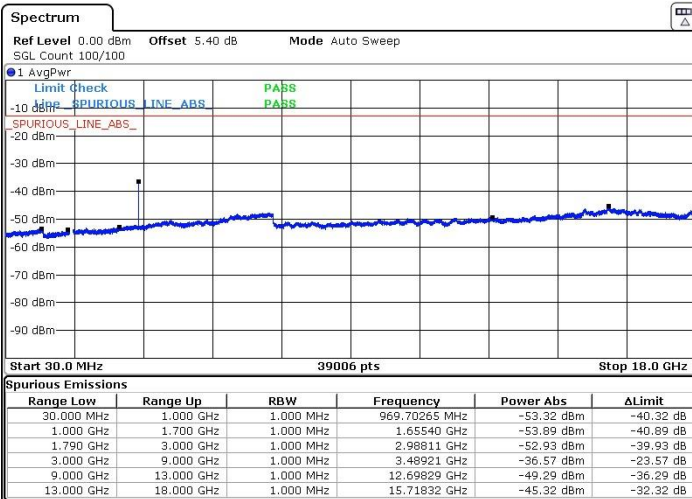

LTE Band 66 / 1.4MHz

Lowest Channel / QPSK

Lowest Channel / 16QAM

Date: 13 JUN 2017 00:09:39

Date: 13 JUN 2017 00:10:26

Middle Channel / QPSK

Middle Channel / 16QAM

Date: 13 JUN 2017 00:12:07

Date: 13 JUN 2017 00:11:27

LTE Band 66 / 1.4MHz

Highest Channel / QPSK

Highest Channel / 16QAM

Date: 13 JUN 2017 00:13:00

Date: 13 JUN 2017 00:13:55

LTE Band 66 / 3MHz

Lowest Channel / QPSK