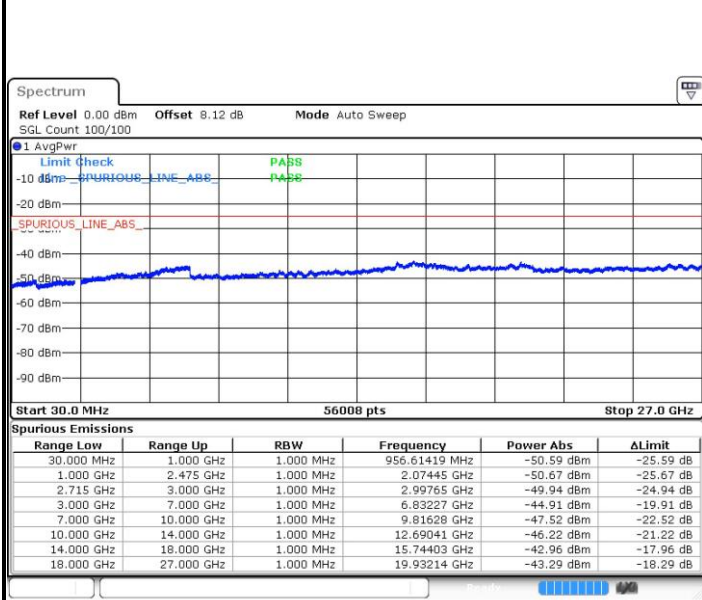

LTE Band 41 / 5MHz

Lowest Channel / QPSK

Date: 12 JUN 2017 19:32:48

Lowest Channel / 16QAM

Date: 12 JUN 2017 19:31:56

Middle Channel / QPSK

Date: 12 JUN 2017 19:38:41

Middle Channel / 16QAM

Date: 12 JUN 2017 19:37:40

LTE Band 41 / 5MHz

Highest Channel / QPSK

Date: 12 JUN 2017 20:09:53

Highest Channel / 16QAM

Date: 12 JUN 2017 20:08:01

LTE Band 41 / 10MHz

Lowest Channel / QPSK