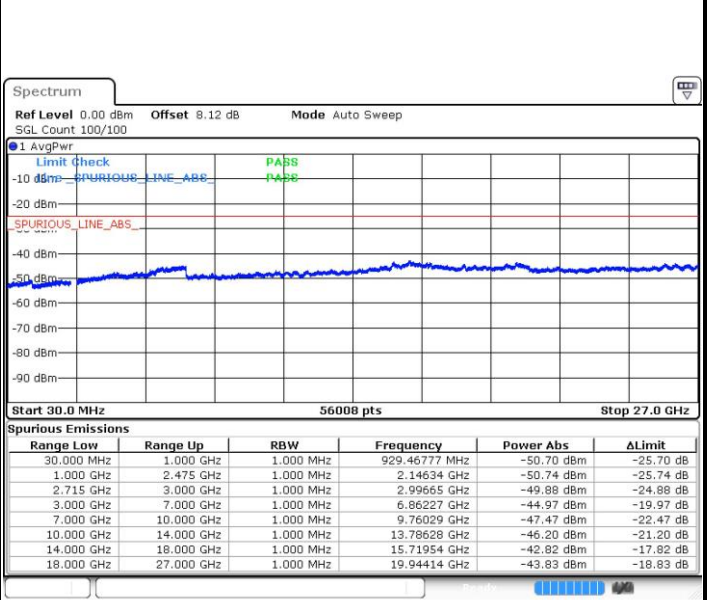

LTE Band 41 / 5MHz

Lowest Channel / QPSK

Date: 12 JUN 2017 19:32:48

Lowest Channel / 16QAM

Date: 12 JUN 2017 19:31:56

Middle Channel / QPSK

Date: 12 JUN 2017 19:38:41

Middle Channel / 16QAM

Date: 12 JUN 2017 19:37:40

LTE Band 41 / 5MHz

Highest Channel / QPSK

Date: 12 JUN 2017 20:09:53

Highest Channel / 16QAM

Date: 12 JUN 2017 20:08:01

LTE Band 41 / 10MHz

Lowest Channel / QPSK