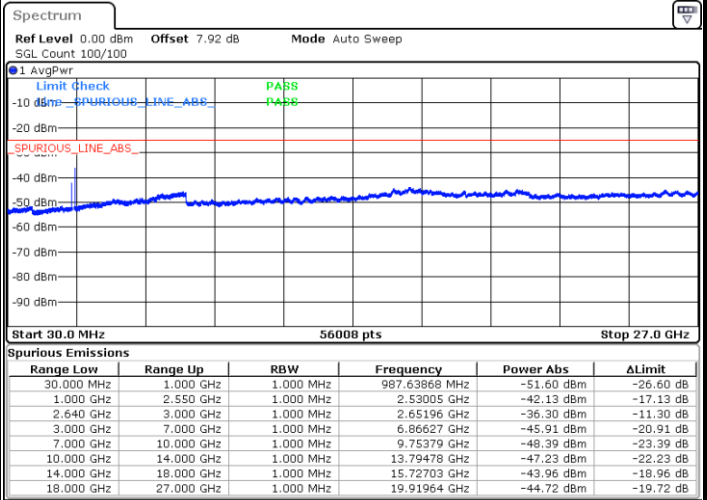

LTE Band 38 / 20MHz

Middle Channel / QPSK

Middle Channel / 16QAM

Date: 9 JUN 2017 00:26:45

Date: 9 JUN 2017 00:27:39