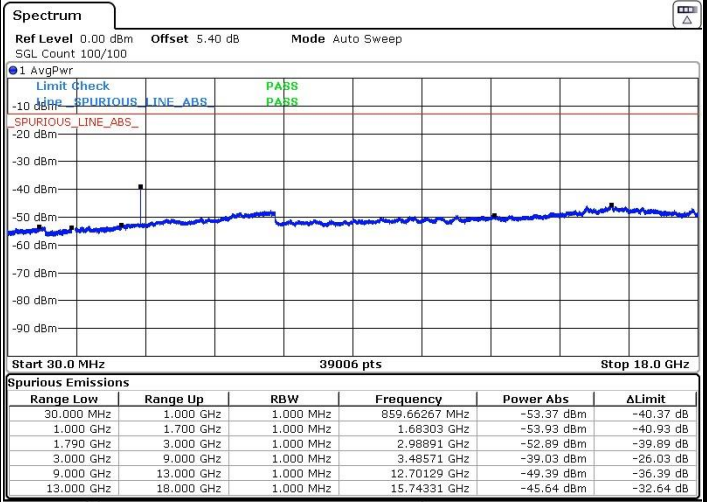

Middle Channel / QPSK

Middle Channel / 16QAM

Date: 12 JUN 2017 23:59:38

Date: 12 JUN 2017 23:58:54