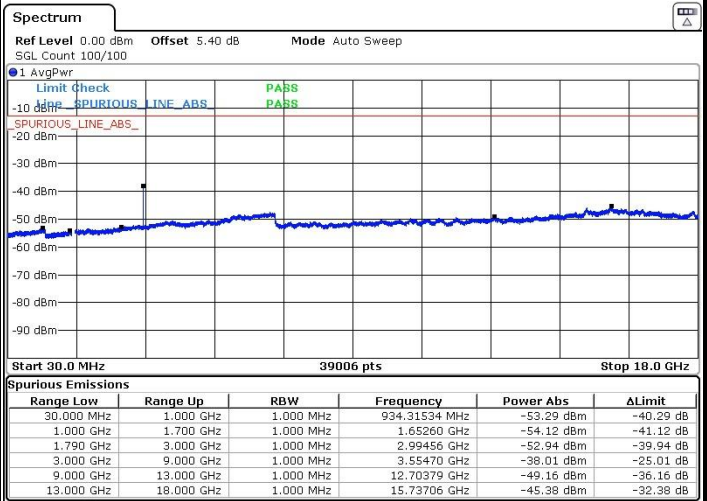

LTE Band 66 / 1.4MHz

Lowest Channel / QPSK

Lowest Channel / 16QAM

Date: 13 JUN 2017 00:09:39

Date: 13 JUN 2017 00:10:26

Middle Channel / QPSK

Middle Channel / 16QAM

Date: 13 JUN 2017 00:12:07

Date: 13 JUN 2017 00:11:27

LTE Band 66 / 1.4MHz

Highest Channel / QPSK

Highest Channel / 16QAM

Date: 13 JUN 2017 00:13:00

Date: 13 JUN 2017 00:13:55

LTE Band 66 / 3MHz

Lowest Channel / QPSK

Lowest Channel / 16QAM

Date: 13 JUN 2017 00:02:55

Date: 13 JUN 2017 00:03:40

LTE Band 66 / 3MHz

Middle Channel / QPSK

Middle Channel / 16QAM

Date: 13 JUN 2017 00:06:14

Date: 13 JUN 2017 00:04:34

Highest Channel / QPSK

Highest Channel / 16QAM

Date: 13 JUN 2017 00:07:15

Date: 13 JUN 2017 00:08:05

LTE Band 66 / 5MHz

Lowest Channel / QPSK

Lowest Channel / 16QAM

Date: 12 JUN 2017 23:57:27