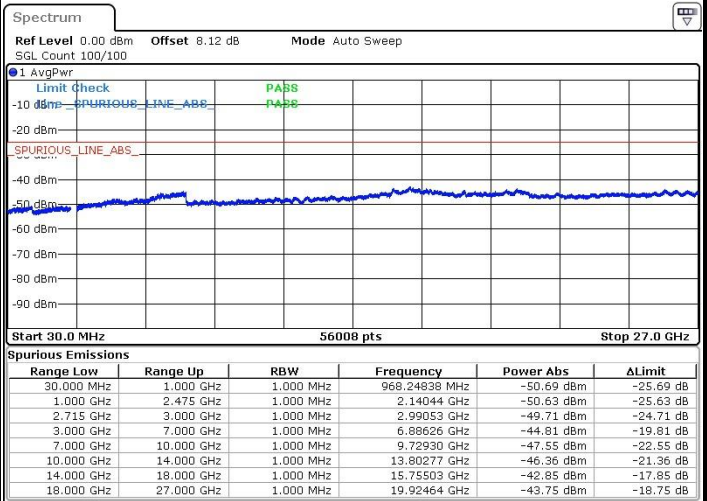

Date: 12 JUN 2017 20:33:28

Lowest Channel / 16QAM

Date: 12 JUN 2017 20:32:35

LTE Band 41 / 10MHz

Middle Channel / QPSK

Date: 12 JUN 2017 20:34:18

Middle Channel / 16QAM

Date: 12 JUN 2017 20:35:09

Highest Channel / QPSK

Date: 12 JUN 2017 20:37:00

Highest Channel / 16QAM

Date: 12 JUN 2017 20:36:04

LTE Band 41 / 15MHz

Lowest Channel / QPSK

Lowest Channel / 16QAM

Date: 12 JUN 2017 20:37:57

Date: 12 JUN 2017 20:38:49

Middle Channel / QPSK

Middle Channel / 16QAM

Date: 12 JUN 2017 20:40:38

Date: 12 JUN 2017 20:39:46

LTE Band 41 / 15MHz

Highest Channel / QPSK

Date: 12 JUN 2017 20:41:31