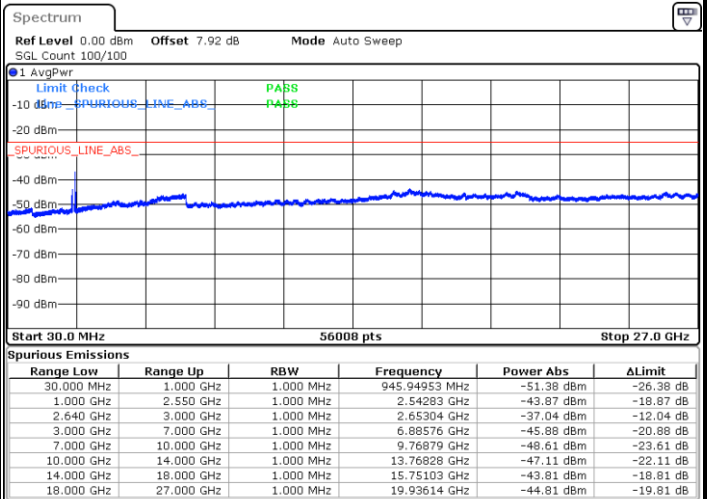

Highest Channel / 16QAM

Date: 9 JUN 2017 00:24:00

LTE Band 38 / 20MHz

Lowest Channel / QPSK

Date: 9 JUN 2017 00:24:55

Lowest Channel / 16QAM

Date: 9 JUN 2017 00:25:50

LTE Band 38 / 20MHz

Middle Channel / QPSK

Middle Channel / 16QAM

Date: 9 JUN 2017 00:26:45

Date: 9 JUN 2017 00:27:39

Highest Channel / QPSK

Highest Channel / 16QAM

Date: 9 JUN 2017 00:28:34

Date: 9 JUN 2017 00:29:29

LTE Band 41 / 5MHz

Lowest Channel / QPSK

Date: 12 JUN 2017 19:32:48

Lowest Channel / 16QAM

Date: 12 JUN 2017 19:31:56

Middle Channel / QPSK

Date: 12 JUN 2017 19:38:41

Middle Channel / 16QAM

Date: 12 JUN 2017 19:37:40

LTE Band 41 / 5MHz

Highest Channel / QPSK

Date: 12 JUN 2017 20:09:53

Highest Channel / 16QAM

Date: 12 JUN 2017 20:08:01

LTE Band 41 / 10MHz

Lowest Channel / QPSK