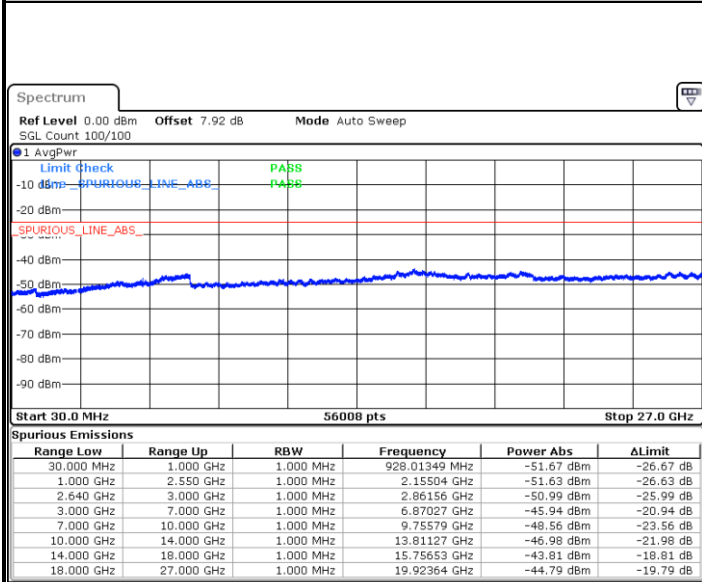

LTE Band 38 / 5MHz

Lowest Channel / QPSK

Date: 9 JUN 2017 00:08:29

Lowest Channel / 16QAM

Date: 9 JUN 2017 00:09:24

Middle Channel / QPSK

Date: 9 JUN 2017 00:10:19

Middle Channel / 16QAM

Date: 9 JUN 2017 00:11:14

LTE Band 38 / 5MHz

Highest Channel / QPSK

Date: 9 JUN 2017 00:12:09

Highest Channel / 16QAM

Date: 9 JUN 2017 00:13:03

LTE Band 38 / 10MHz

Lowest Channel / QPSK

Date: 9 JUN 2017 00:13:58

Lowest Channel / 16QAM

Date: 9 JUN 2017 00:14:53

LTE Band 38 / 10MHz

Middle Channel / QPSK

Middle Channel / 16QAM

Date: 9 JUN 2017 00:15:47

Date: 9 JUN 2017 00:16:42