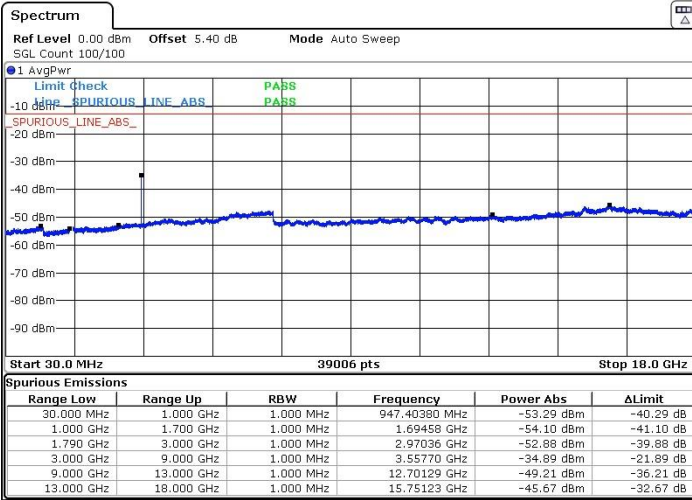

LTE Band 66 / 1.4MHz

Lowest Channel / QPSK

Lowest Channel / 16QAM

Date: 13 JUN 2017 00:09:39

Date: 13 JUN 2017 00:10:26

Middle Channel / QPSK

Middle Channel / 16QAM

Date: 13 JUN 2017 00:12:07

Date: 13 JUN 2017 00:11:27

LTE Band 66 / 1.4MHz

Highest Channel / QPSK

Highest Channel / 16QAM

Date: 13 JUN 2017 00:13:00

Date: 13 JUN 2017 00:13:55

LTE Band 66 / 3MHz

Lowest Channel / QPSK