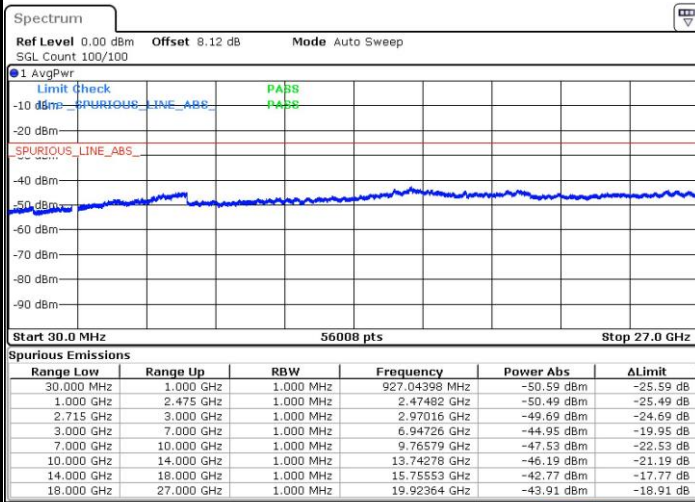

Date: 12 JUN 2017 19:37:40

LTE Band 41 / 5MHz

Highest Channel / QPSK

Date: 12 JUN 2017 20:09:53

Highest Channel / 16QAM

Date: 12 JUN 2017 20:08:01

LTE Band 41 / 10MHz

Lowest Channel / QPSK

Date: 12 JUN 2017 20:33:28

Lowest Channel / 16QAM

Date: 12 JUN 2017 20:32:35

LTE Band 41 / 10MHz

Middle Channel / QPSK

Date: 12 JUN 2017 20:34:18

Middle Channel / 16QAM

Date: 12 JUN 2017 20:35:09

Highest Channel / QPSK

Date: 12 JUN 2017 20:37:00

Highest Channel / 16QAM

Date: 12 JUN 2017 20:36:04

LTE Band 41 / 15MHz

Lowest Channel / QPSK

Lowest Channel / 16QAM

Date: 12 JUN 2017 20:37:57