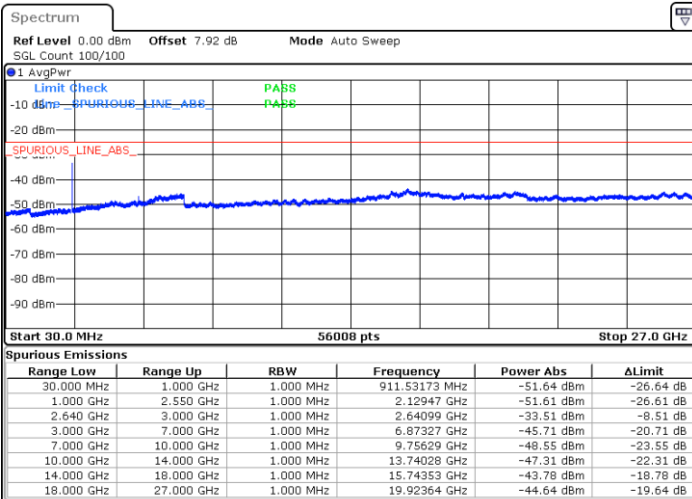

Date: 9 JUN 2017 00:11:14

LTE Band 38 / 5MHz

Highest Channel / QPSK

Date: 9 JUN 2017 00:12:09

Highest Channel / 16QAM

Date: 9 JUN 2017 00:13:03

LTE Band 38 / 10MHz

Lowest Channel / QPSK

Date: 9 JUN 2017 00:13:58

Lowest Channel / 16QAM

Date: 9 JUN 2017 00:14:53

LTE Band 38 / 10MHz

Middle Channel / QPSK

Middle Channel / 16QAM

Date: 9 JUN 2017 00:15:47

Date: 9 JUN 2017 00:16:42

Highest Channel / QPSK

Highest Channel / 16QAM

Date: 9 JUN 2017 00:17:37

Date: 9 JUN 2017 00:18:32

LTE Band 38 / 15MHz

Lowest Channel / QPSK

Lowest Channel / 16QAM

Date: 9 JUN 2017 00:19:26