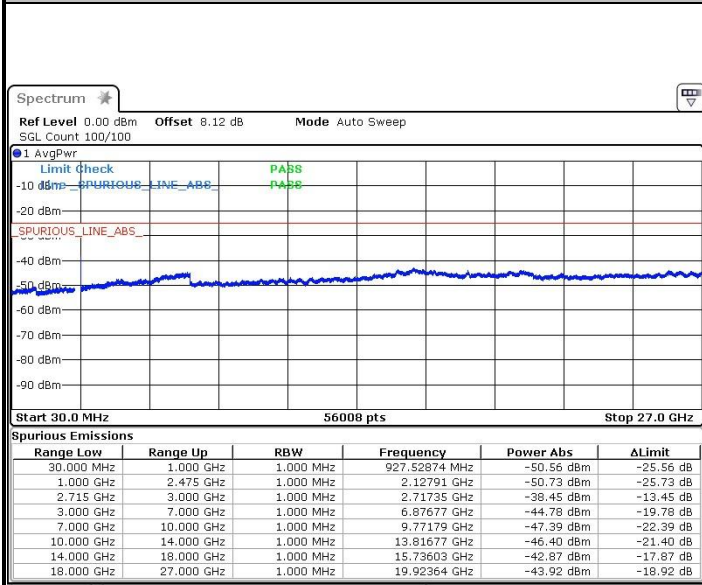

Highest Channel / 16QAM

Date: 12 JUN 2017 20:42:23

LTE Band 41 / 20MHz

Lowest Channel / QPSK

Date: 12 JUN 2017 21:47:06

Lowest Channel / 16QAM

Date: 12 JUN 2017 21:48:32

LTE Band 41 / 20MHz

Middle Channel / QPSK

Date: 12 JUN 2017 21:50:16

Middle Channel / 16QAM

Date: 12 JUN 2017 21:49:25

Highest Channel / QPSK

Date: 12 JUN 2017 21:52:20

Highest Channel / 16QAM

Date: 12 JUN 2017 21:54:01

LTE Band 66 / 1.4MHz

Lowest Channel / QPSK

Lowest Channel / 16QAM

Date: 13 JUN 2017 00:09:39

Date: 13 JUN 2017 00:10:26

Middle Channel / QPSK

Middle Channel / 16QAM

Date: 13 JUN 2017 00:12:07

Date: 13 JUN 2017 00:11:27

LTE Band 66 / 1.4MHz

Highest Channel / QPSK

Highest Channel / 16QAM

Date: 13 JUN 2017 00:13:00

Date: 13 JUN 2017 00:13:55

LTE Band 66 / 3MHz

Lowest Channel / QPSK