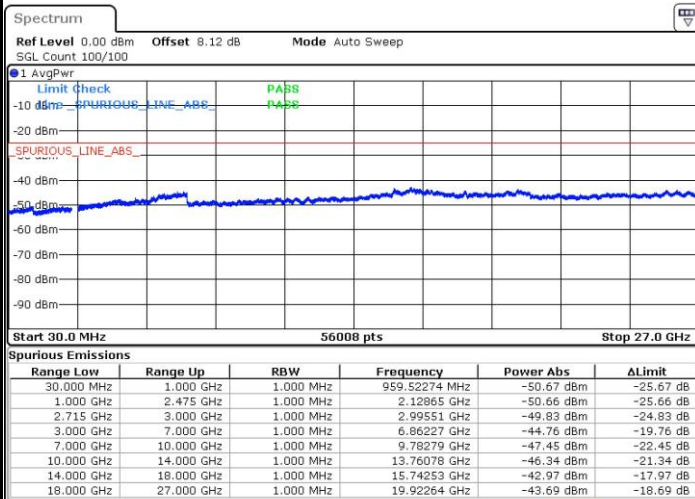

Highest Channel / QPSK

Date: 12 JUN 2017 20:37:00

Highest Channel / 16QAM

Date: 12 JUN 2017 20:36:04

LTE Band 41 / 15MHz

Lowest Channel / QPSK

Lowest Channel / 16QAM

Date: 12 JUN 2017 20:37:57

Date: 12 JUN 2017 20:38:49

Middle Channel / QPSK

Middle Channel / 16QAM

Date: 12 JUN 2017 20:40:38

Date: 12 JUN 2017 20:39:46

LTE Band 41 / 15MHz

Highest Channel / QPSK

Date: 12 JUN 2017 20:41:31

Highest Channel / 16QAM

Date: 12 JUN 2017 20:42:23

LTE Band 41 / 20MHz

Lowest Channel / QPSK

Date: 12 JUN 2017 21:47:06

Lowest Channel / 16QAM

Date: 12 JUN 2017 21:48:32

LTE Band 41 / 20MHz