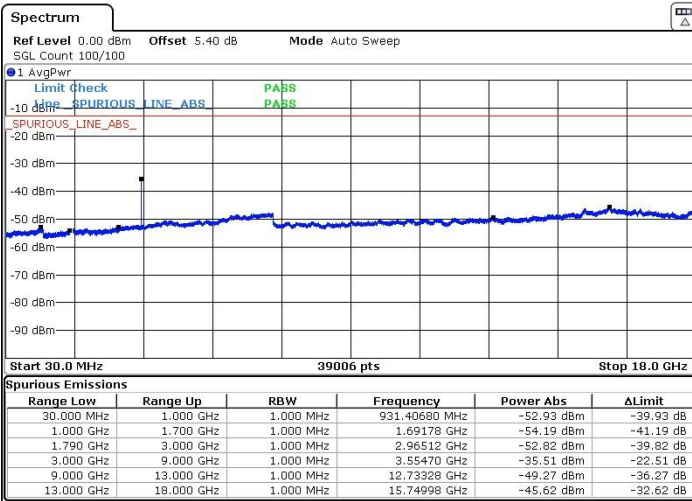

LTE Band 66 / 1.4MHz

Lowest Channel / QPSK

Lowest Channel / 16QAM

Date: 13 JUN 2017 00:09:39

Date: 13 JUN 2017 00:10:26

Middle Channel / QPSK

Middle Channel / 16QAM

Date: 13 JUN 2017 00:12:07

Date: 13 JUN 2017 00:11:27

LTE Band 66 / 1.4MHz

Highest Channel / QPSK

Highest Channel / 16QAM

Date: 13 JUN 2017 00:13:00

Date: 13 JUN 2017 00:13:55

LTE Band 66 / 3MHz

Lowest Channel / QPSK

Lowest Channel / 16QAM

Date: 13 JUN 2017 00:02:55

Date: 13 JUN 2017 00:03:40

LTE Band 66 / 3MHz

Middle Channel / QPSK

Middle Channel / 16QAM

Date: 13 JUN 2017 00:06:14

Date: 13 JUN 2017 00:04:34

Highest Channel / QPSK

Highest Channel / 16QAM

Date: 13 JUN 2017 00:07:15

Date: 13 JUN 2017 00:08:05

LTE Band 66 / 5MHz

Lowest Channel / QPSK

Lowest Channel / 16QAM

Date: 12 JUN 2017 23:57:27