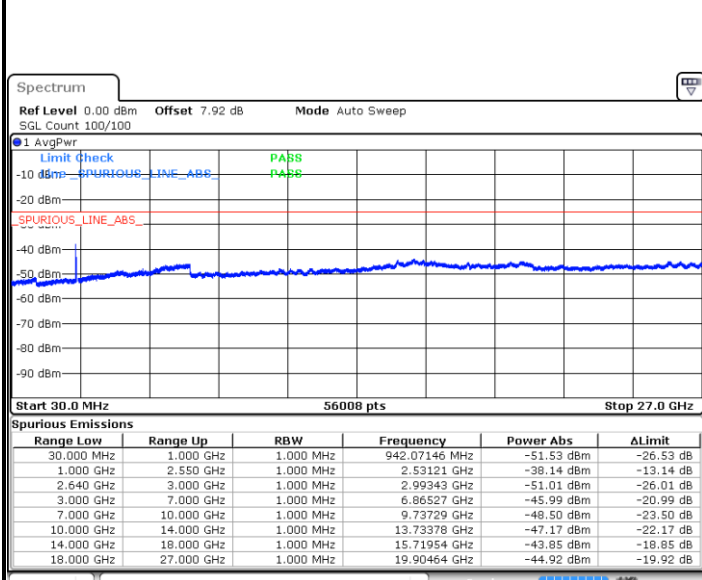

LTE Band 38 / 5MHz

Lowest Channel / QPSK

Date: 9 JUN 2017 00:08:29

Lowest Channel / 16QAM

Date: 9 JUN 2017 00:09:24

Middle Channel / QPSK

Date: 9 JUN 2017 00:10:19

Middle Channel / 16QAM

Date: 9 JUN 2017 00:11:14

LTE Band 38 / 5MHz

Highest Channel / QPSK

Date: 9 JUN 2017 00:12:09

Highest Channel / 16QAM

Date: 9 JUN 2017 00:13:03

LTE Band 38 / 10MHz

Lowest Channel / QPSK

Date: 9 JUN 2017 00:13:58

Lowest Channel / 16QAM

Date: 9 JUN 2017 00:14:53

LTE Band 38 / 10MHz

Middle Channel / QPSK

Middle Channel / 16QAM

Date: 9 JUN 2017 00:15:47

Date: 9 JUN 2017 00:16:42

Highest Channel / QPSK

Highest Channel / 16QAM

Date: 9 JUN 2017 00:17:37

Date: 9 JUN 2017 00:18:32

LTE Band 38 / 15MHz

Lowest Channel / QPSK

Lowest Channel / 16QAM

Date: 9 JUN 2017 00:19:26