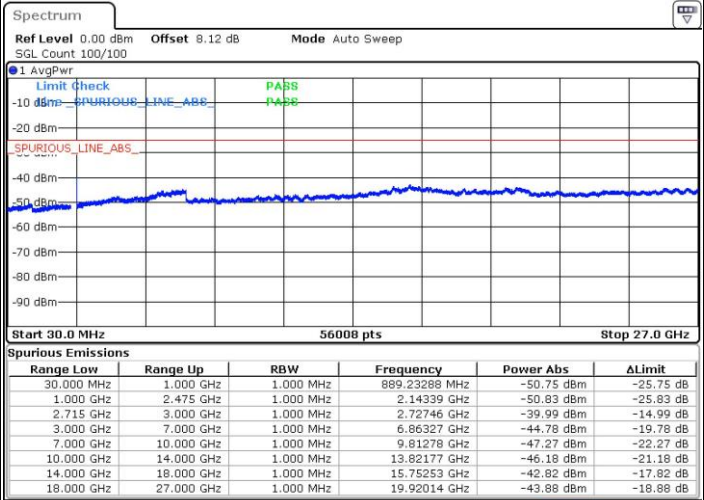

Highest Channel / QPSK

Date: 12 JUN 2017 20:37:00

Highest Channel / 16QAM

Date: 12 JUN 2017 20:36:04

LTE Band 41 / 15MHz

Lowest Channel / QPSK

Lowest Channel / 16QAM

Date: 12 JUN 2017 20:37:57

Date: 12 JUN 2017 20:38:49

Middle Channel / QPSK

Middle Channel / 16QAM

Date: 12 JUN 2017 20:40:38

Date: 12 JUN 2017 20:39:46

LTE Band 41 / 15MHz

Highest Channel / QPSK

Date: 12 JUN 2017 20:41:31

Highest Channel / 16QAM

Date: 12 JUN 2017 20:42:23

LTE Band 41 / 20MHz

Lowest Channel / QPSK

Date: 12 JUN 2017 21:47:06

Lowest Channel / 16QAM

Date: 12 JUN 2017 21:48:32

LTE Band 41 / 20MHz