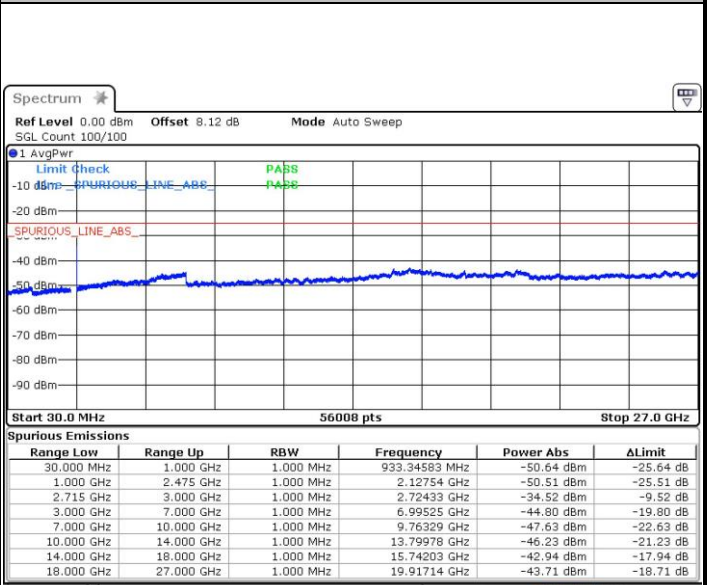

Highest Channel / 16QAM

Date: 12 JUN 2017 20:42:23

LTE Band 41 / 20MHz

Lowest Channel / QPSK

Date: 12 JUN 2017 21:47:06

Lowest Channel / 16QAM

Date: 12 JUN 2017 21:48:32

LTE Band 41 / 20MHz

Middle Channel / QPSK

Date: 12 JUN 2017 21:50:16

Middle Channel / 16QAM

Date: 12 JUN 2017 21:49:25

Highest Channel / QPSK

Date: 12 JUN 2017 21:52:20

Highest Channel / 16QAM

Date: 12 JUN 2017 21:54:01

LTE Band 66 / 1.4MHz

Lowest Channel / QPSK

Lowest Channel / 16QAM

Date: 13 JUN 2017 00:09:39

Date: 13 JUN 2017 00:10:26

Middle Channel / QPSK

Middle Channel / 16QAM

Date: 13 JUN 2017 00:12:07

Date: 13 JUN 2017 00:11:27

LTE Band 66 / 1.4MHz

Highest Channel / QPSK

Highest Channel / 16QAM

Date: 13 JUN 2017 00:13:00

Date: 13 JUN 2017 00:13:55

LTE Band 66 / 3MHz

Lowest Channel / QPSK