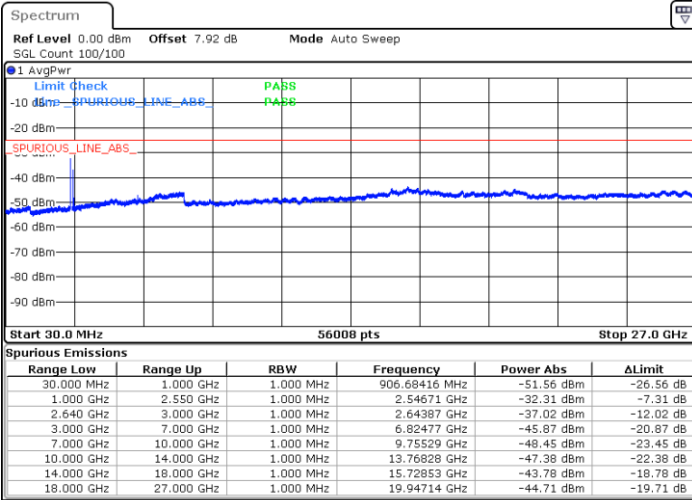

LTE Band 38 / 20MHz

Middle Channel / QPSK

Middle Channel / 16QAM

Date: 9 JUN 2017 00:26:45

Date: 9 JUN 2017 00:27:39