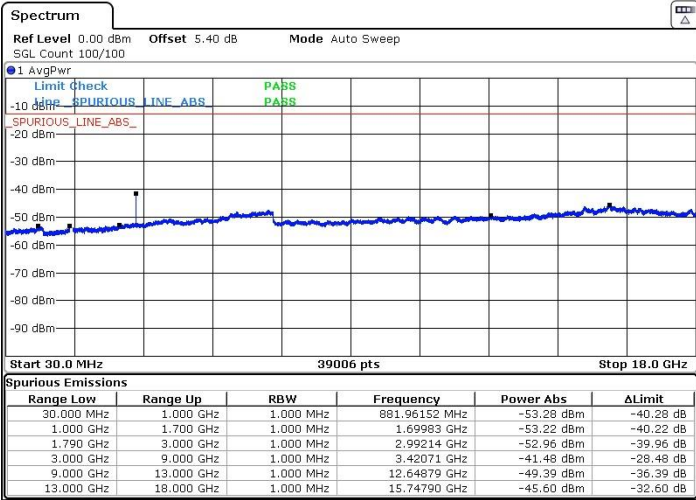

Date: 13 JUN 2017 00:11:27

LTE Band 66 / 1.4MHz

Highest Channel / QPSK

Highest Channel / 16QAM

Date: 13 JUN 2017 00:13:00

Date: 13 JUN 2017 00:13:55

LTE Band 66 / 3MHz

Lowest Channel / QPSK

Lowest Channel / 16QAM

Date: 13 JUN 2017 00:02:55

Date: 13 JUN 2017 00:03:40

LTE Band 66 / 3MHz

Middle Channel / QPSK

Middle Channel / 16QAM

Date: 13 JUN 2017 00:06:14

Date: 13 JUN 2017 00:04:34

Highest Channel / QPSK

Highest Channel / 16QAM

Date: 13 JUN 2017 00:07:15

Date: 13 JUN 2017 00:08:05

LTE Band 66 / 5MHz

Lowest Channel / QPSK

Lowest Channel / 16QAM

Date: 12 JUN 2017 23:57:27