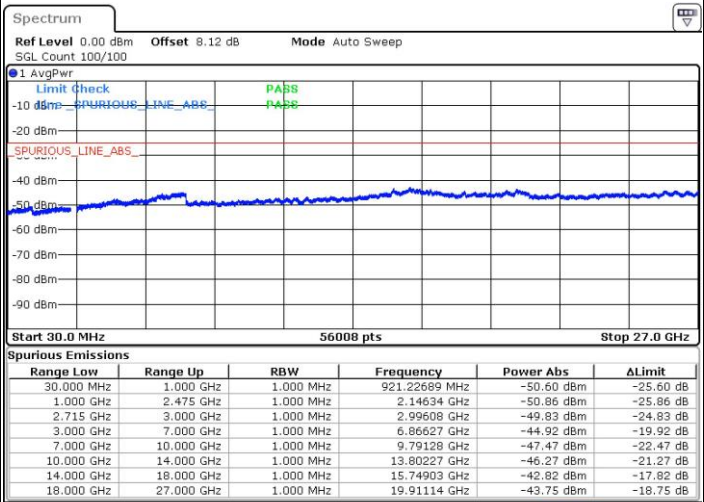

LTE Band 41 / 5MHz

Lowest Channel / QPSK

Date: 12 JUN 2017 19:32:48

Lowest Channel / 16QAM

Date: 12 JUN 2017 19:31:56

Middle Channel / QPSK

Date: 12 JUN 2017 19:38:41

Middle Channel / 16QAM

Date: 12 JUN 2017 19:37:40

LTE Band 41 / 5MHz

Highest Channel / QPSK

Date: 12 JUN 2017 20:09:53

Highest Channel / 16QAM

Date: 12 JUN 2017 20:08:01

LTE Band 41 / 10MHz

Lowest Channel / QPSK

Date: 12 JUN 2017 20:33:28

Lowest Channel / 16QAM

Date: 12 JUN 2017 20:32:35

LTE Band 41 / 10MHz

Middle Channel / QPSK

Date: 12 JUN 2017 20:34:18

Middle Channel / 16QAM

Date: 12 JUN 2017 20:35:09

Highest Channel / QPSK

Date: 12 JUN 2017 20:37:00

Highest Channel / 16QAM

Date: 12 JUN 2017 20:36:04

LTE Band 41 / 15MHz

Lowest Channel / QPSK

Lowest Channel / 16QAM

Date: 12 JUN 2017 20:37:57