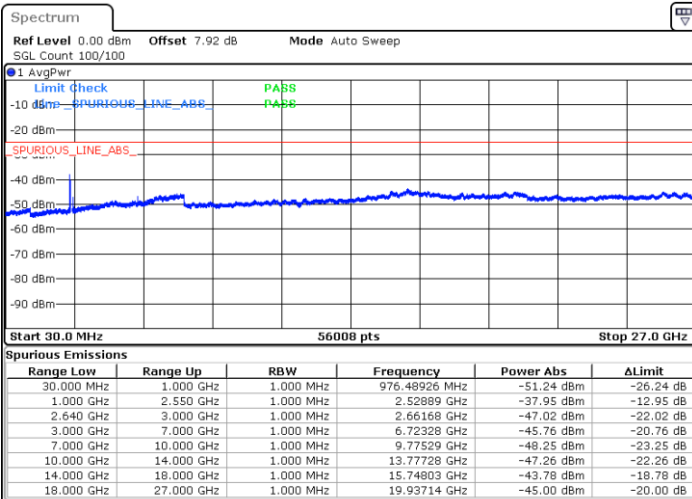

Date: 9 JUN 2017 00:13:58

Lowest Channel / 16QAM

Date: 9 JUN 2017 00:14:53

LTE Band 38 / 10MHz

Middle Channel / QPSK

Middle Channel / 16QAM

Date: 9 JUN 2017 00:15:47

Date: 9 JUN 2017 00:16:42

Highest Channel / QPSK

Highest Channel / 16QAM

Date: 9 JUN 2017 00:17:37

Date: 9 JUN 2017 00:18:32

LTE Band 38 / 15MHz

Lowest Channel / QPSK

Lowest Channel / 16QAM

Date: 9 JUN 2017 00:19:26

Date: 9 JUN 2017 00:20:21

Middle Channel / QPSK

Middle Channel / 16QAM

Date: 9 JUN 2017 00:21:16

Date: 9 JUN 2017 00:22:11

LTE Band 38 / 15MHz

Highest Channel / QPSK

Date: 9 JUN 2017 00:23:06

Highest Channel / 16QAM

Date: 9 JUN 2017 00:24:00

LTE Band 38 / 20MHz

Lowest Channel / QPSK

Date: 9 JUN 2017 00:24:55

Lowest Channel / 16QAM

Date: 9 JUN 2017 00:25:50

LTE Band 38 / 20MHz