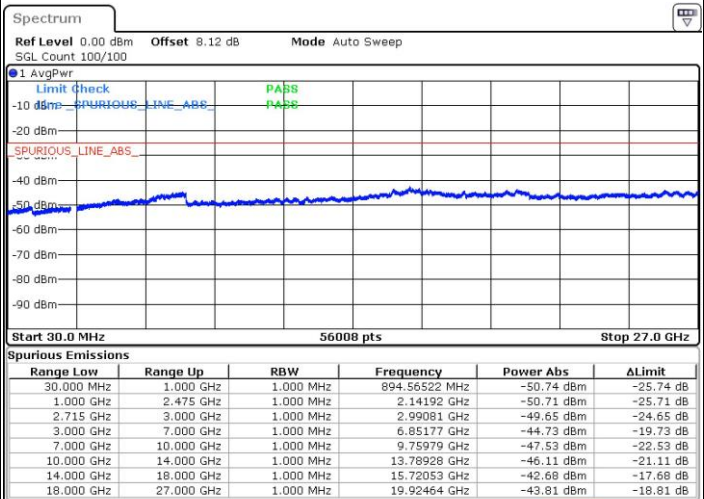

Date: 12 JUN 2017 20:38:49

Middle Channel / QPSK

Middle Channel / 16QAM

Date: 12 JUN 2017 20:40:38

Date: 12 JUN 2017 20:39:46

LTE Band 41 / 15MHz

Highest Channel / QPSK

Date: 12 JUN 2017 20:41:31

Highest Channel / 16QAM

Date: 12 JUN 2017 20:42:23

LTE Band 41 / 20MHz

Lowest Channel / QPSK

Date: 12 JUN 2017 21:47:06

Lowest Channel / 16QAM

Date: 12 JUN 2017 21:48:32

LTE Band 41 / 20MHz

Middle Channel / QPSK

Date: 12 JUN 2017 21:50:16

Middle Channel / 16QAM

Date: 12 JUN 2017 21:49:25

Highest Channel / QPSK

Date: 12 JUN 2017 21:52:20

Highest Channel / 16QAM

Date: 12 JUN 2017 21:54:01