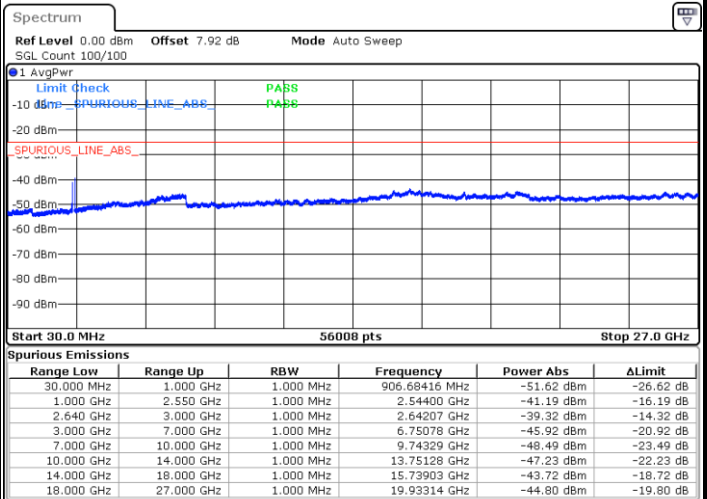

Date: 9 JUN 2017 00:13:58

Lowest Channel / 16QAM

Date: 9 JUN 2017 00:14:53

LTE Band 38 / 10MHz

Middle Channel / QPSK

Middle Channel / 16QAM

Date: 9 JUN 2017 00:15:47

Date: 9 JUN 2017 00:16:42

Highest Channel / QPSK

Highest Channel / 16QAM

Date: 9 JUN 2017 00:17:37

Date: 9 JUN 2017 00:18:32

LTE Band 38 / 15MHz

Lowest Channel / QPSK

Lowest Channel / 16QAM

Date: 9 JUN 2017 00:19:26

Date: 9 JUN 2017 00:20:21

Middle Channel / QPSK

Middle Channel / 16QAM

Date: 9 JUN 2017 00:21:16

Date: 9 JUN 2017 00:22:11

LTE Band 38 / 15MHz

Highest Channel / QPSK

Date: 9 JUN 2017 00:23:06

Highest Channel / 16QAM

Date: 9 JUN 2017 00:24:00

LTE Band 38 / 20MHz

Lowest Channel / QPSK

Date: 9 JUN 2017 00:24:55

Lowest Channel / 16QAM

Date: 9 JUN 2017 00:25:50

LTE Band 38 / 20MHz