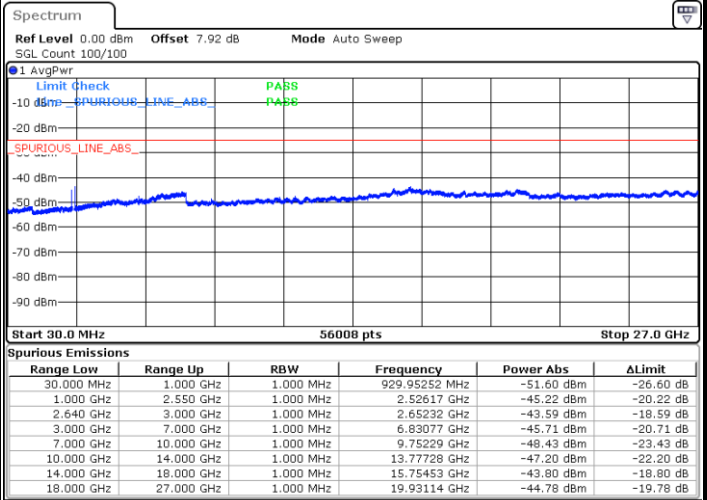

Date: 9 JUN 2017 00:13:58

Lowest Channel / 16QAM

Date: 9 JUN 2017 00:14:53

LTE Band 38 / 10MHz

Middle Channel / QPSK

Middle Channel / 16QAM

Date: 9 JUN 2017 00:15:47

Date: 9 JUN 2017 00:16:42

Highest Channel / QPSK

Highest Channel / 16QAM

Date: 9 JUN 2017 00:17:37

Date: 9 JUN 2017 00:18:32

LTE Band 38 / 15MHz

Lowest Channel / QPSK

Lowest Channel / 16QAM

Date: 9 JUN 2017 00:19:26

Date: 9 JUN 2017 00:20:21

Middle Channel / QPSK

Middle Channel / 16QAM

Date: 9 JUN 2017 00:21:16

Date: 9 JUN 2017 00:22:11

LTE Band 38 / 15MHz

Highest Channel / QPSK

Date: 9 JUN 2017 00:23:06

Highest Channel / 16QAM

Date: 9 JUN 2017 00:24:00

LTE Band 38 / 20MHz

Lowest Channel / QPSK

Date: 9 JUN 2017 00:24:55

Lowest Channel / 16QAM

Date: 9 JUN 2017 00:25:50

LTE Band 38 / 20MHz