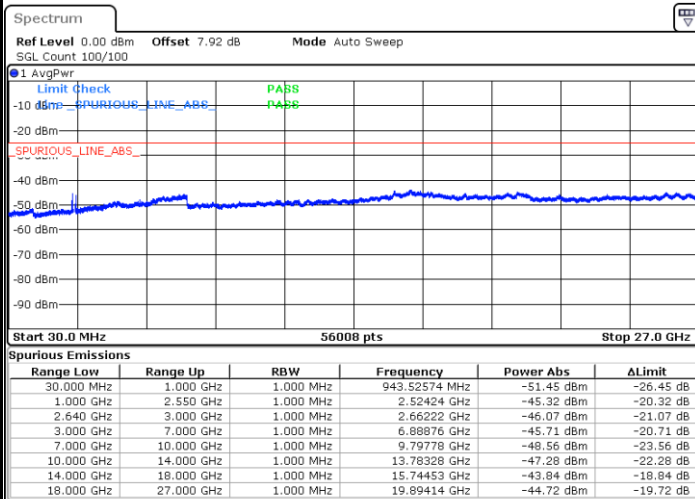

Highest Channel / QPSK

Highest Channel / 16QAM

Date: 9 JUN 2017 00:17:37

Date: 9 JUN 2017 00:18:32

LTE Band 38 / 15MHz

Lowest Channel / QPSK

Lowest Channel / 16QAM

Date: 9 JUN 2017 00:19:26

Date: 9 JUN 2017 00:20:21

Middle Channel / QPSK

Middle Channel / 16QAM

Date: 9 JUN 2017 00:21:16

Date: 9 JUN 2017 00:22:11

LTE Band 38 / 15MHz

Highest Channel / QPSK

Date: 9 JUN 2017 00:23:06

Highest Channel / 16QAM

Date: 9 JUN 2017 00:24:00

LTE Band 38 / 20MHz

Lowest Channel / QPSK

Date: 9 JUN 2017 00:24:55

Lowest Channel / 16QAM

Date: 9 JUN 2017 00:25:50

LTE Band 38 / 20MHz