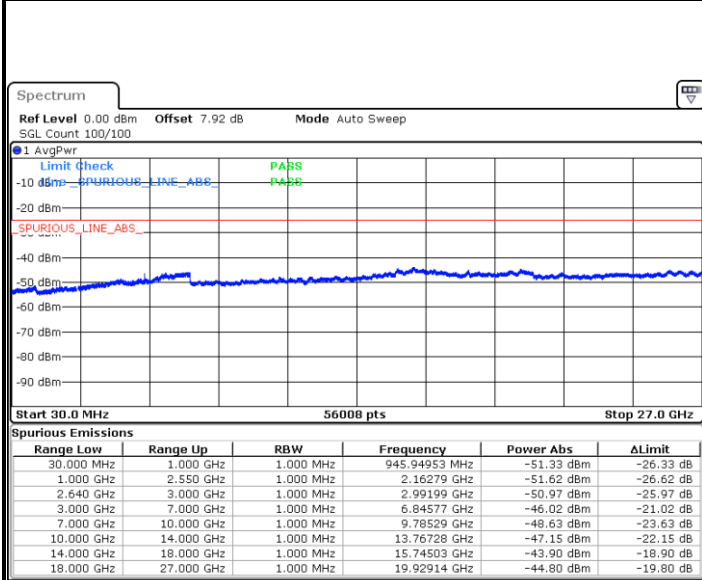

LTE Band 38 / 5MHz

Lowest Channel / QPSK

Date: 9 JUN 2017 00:08:29

Lowest Channel / 16QAM

Date: 9 JUN 2017 00:09:24

Middle Channel / QPSK

Date: 9 JUN 2017 00:10:19

Middle Channel / 16QAM

Date: 9 JUN 2017 00:11:14

LTE Band 38 / 5MHz

Highest Channel / QPSK

Date: 9 JUN 2017 00:12:09

Highest Channel / 16QAM

Date: 9 JUN 2017 00:13:03

LTE Band 38 / 10MHz

Lowest Channel / QPSK

Date: 9 JUN 2017 00:13:58

Lowest Channel / 16QAM

Date: 9 JUN 2017 00:14:53

LTE Band 38 / 10MHz

Middle Channel / QPSK

Middle Channel / 16QAM

Date: 9 JUN 2017 00:15:47

Date: 9 JUN 2017 00:16:42

Highest Channel / QPSK

Highest Channel / 16QAM

Date: 9 JUN 2017 00:17:37

Date: 9 JUN 2017 00:18:32

LTE Band 38 / 15MHz

Lowest Channel / QPSK

Lowest Channel / 16QAM

Date: 9 JUN 2017 00:19:26