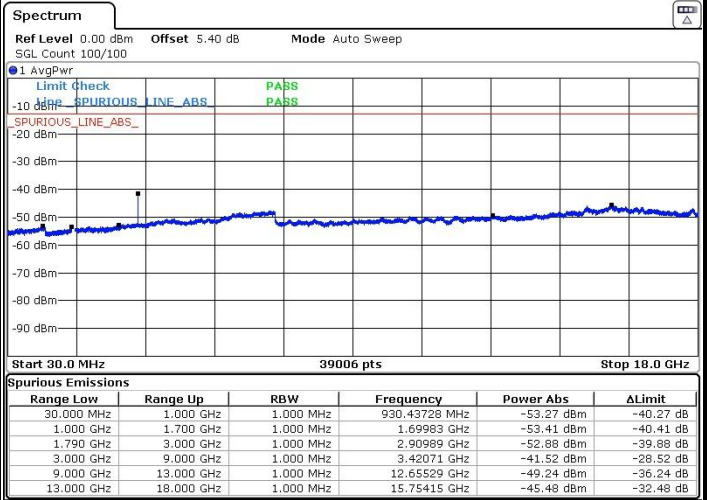

Highest Channel / 16QAM

Date: 12 JUN 2017 20:42:23

LTE Band 41 / 20MHz

Lowest Channel / QPSK

Date: 12 JUN 2017 21:47:06

Lowest Channel / 16QAM

Date: 12 JUN 2017 21:48:32

LTE Band 41 / 20MHz

Middle Channel / QPSK

Date: 12 JUN 2017 21:50:16

Middle Channel / 16QAM

Date: 12 JUN 2017 21:49:25

Highest Channel / QPSK

Date: 12 JUN 2017 21:52:20

Highest Channel / 16QAM

Date: 12 JUN 2017 21:54:01

LTE Band 66 / 1.4MHz

Lowest Channel / QPSK

Lowest Channel / 16QAM

Date: 13 JUN 2017 00:09:39

Date: 13 JUN 2017 00:10:26

Middle Channel / QPSK

Middle Channel / 16QAM

Date: 13 JUN 2017 00:12:07

Date: 13 JUN 2017 00:11:27

LTE Band 66 / 1.4MHz

Highest Channel / QPSK

Highest Channel / 16QAM

Date: 13 JUN 2017 00:13:00

Date: 13 JUN 2017 00:13:55

LTE Band 66 / 3MHz

Lowest Channel / QPSK