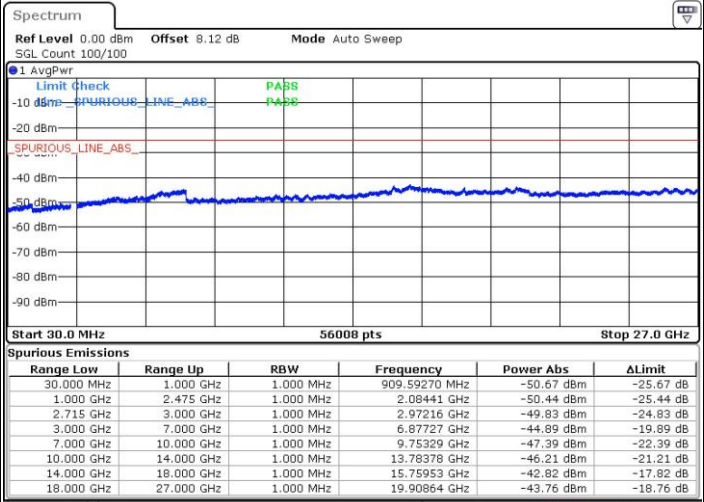

Date: 12 JUN 2017 19:37:40

LTE Band 41 / 5MHz

Highest Channel / QPSK

Date: 12 JUN 2017 20:09:53

Highest Channel / 16QAM

Date: 12 JUN 2017 20:08:01

LTE Band 41 / 10MHz

Lowest Channel / QPSK

Date: 12 JUN 2017 20:33:28

Lowest Channel / 16QAM

Date: 12 JUN 2017 20:32:35

LTE Band 41 / 10MHz

Middle Channel / QPSK

Date: 12 JUN 2017 20:34:18

Middle Channel / 16QAM

Date: 12 JUN 2017 20:35:09

Highest Channel / QPSK

Date: 12 JUN 2017 20:37:00

Highest Channel / 16QAM

Date: 12 JUN 2017 20:36:04

LTE Band 41 / 15MHz

Lowest Channel / QPSK

Lowest Channel / 16QAM

Date: 12 JUN 2017 20:37:57