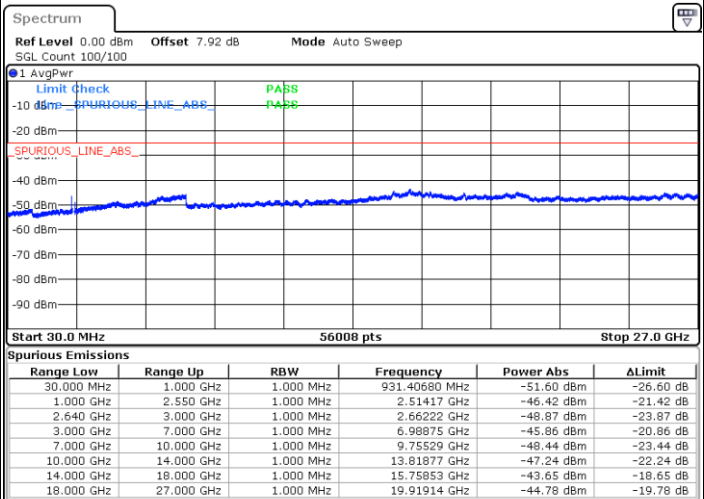

Date: 9 JUN 2017 00:20:21

Middle Channel / QPSK

Middle Channel / 16QAM

Date: 9 JUN 2017 00:21:16

Date: 9 JUN 2017 00:22:11

LTE Band 38 / 15MHz

Highest Channel / QPSK

Date: 9 JUN 2017 00:23:06

Highest Channel / 16QAM

Date: 9 JUN 2017 00:24:00

LTE Band 38 / 20MHz

Lowest Channel / QPSK

Date: 9 JUN 2017 00:24:55

Lowest Channel / 16QAM

Date: 9 JUN 2017 00:25:50

LTE Band 38 / 20MHz

Middle Channel / QPSK

Middle Channel / 16QAM

Date: 9 JUN 2017 00:26:45

Date: 9 JUN 2017 00:27:39

Highest Channel / QPSK

Highest Channel / 16QAM

Date: 9 JUN 2017 00:28:34

Date: 9 JUN 2017 00:29:29