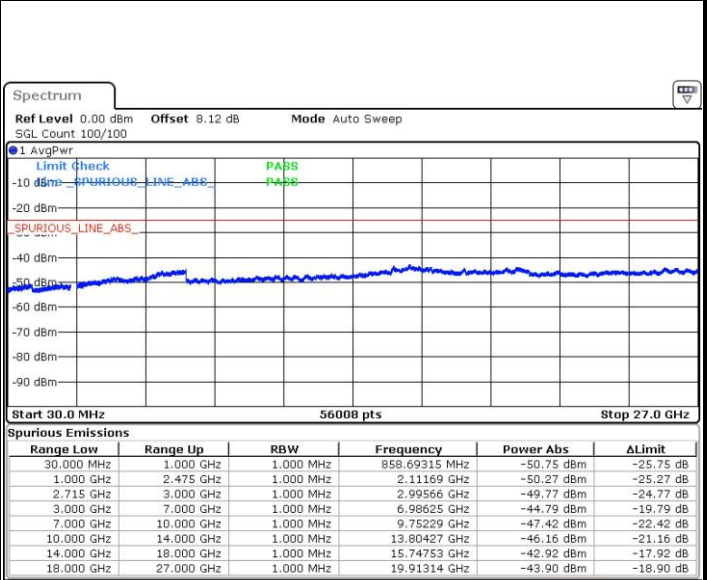

Date: 12 JUN 2017 20:38:49

Middle Channel / QPSK

Middle Channel / 16QAM

Date: 12 JUN 2017 20:40:38

Date: 12 JUN 2017 20:39:46

LTE Band 41 / 15MHz

Highest Channel / QPSK

Date: 12 JUN 2017 20:41:31

Highest Channel / 16QAM

Date: 12 JUN 2017 20:42:23

LTE Band 41 / 20MHz

Lowest Channel / QPSK

Date: 12 JUN 2017 21:47:06

Lowest Channel / 16QAM

Date: 12 JUN 2017 21:48:32

LTE Band 41 / 20MHz

Middle Channel / QPSK

Date: 12 JUN 2017 21:50:16

Middle Channel / 16QAM

Date: 12 JUN 2017 21:49:25

Highest Channel / QPSK

Date: 12 JUN 2017 21:52:20

Highest Channel / 16QAM

Date: 12 JUN 2017 21:54:01

LTE Band 66 / 1.4MHz

Lowest Channel / QPSK

Lowest Channel / 16QAM

Date: 13 JUN 2017 00:09:39

Date: 13 JUN 2017 00:10:26

Middle Channel / QPSK

Middle Channel / 16QAM

Date: 13 JUN 2017 00:12:07