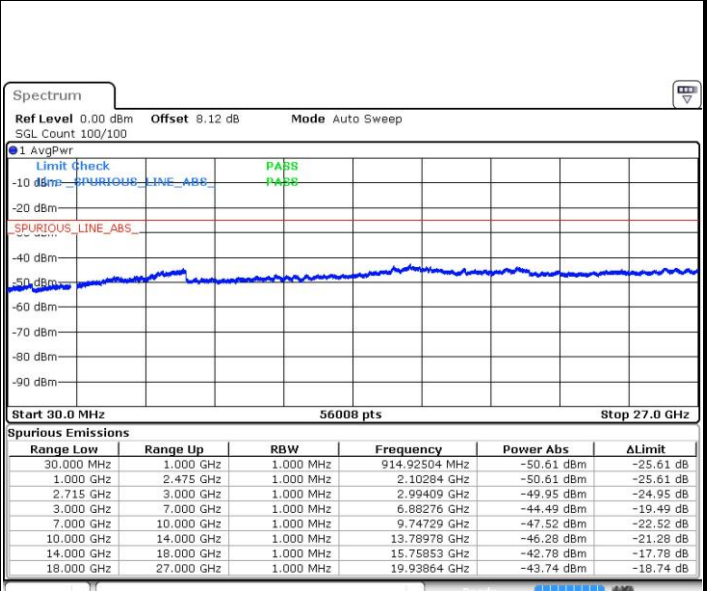

Highest Channel / 16QAM

Date: 9 JUN 2017 00:24:00

LTE Band 38 / 20MHz

Lowest Channel / QPSK

Date: 9 JUN 2017 00:24:55

Lowest Channel / 16QAM

Date: 9 JUN 2017 00:25:50

LTE Band 38 / 20MHz

Middle Channel / QPSK

Middle Channel / 16QAM

Date: 9 JUN 2017 00:26:45

Date: 9 JUN 2017 00:27:39

Highest Channel / QPSK

Highest Channel / 16QAM

Date: 9 JUN 2017 00:28:34

Date: 9 JUN 2017 00:29:29

LTE Band 41 / 5MHz

Lowest Channel / QPSK

Date: 12 JUN 2017 19:32:48

Lowest Channel / 16QAM

Date: 12 JUN 2017 19:31:56

Middle Channel / QPSK

Date: 12 JUN 2017 19:38:41

Middle Channel / 16QAM

Date: 12 JUN 2017 19:37:40

LTE Band 41 / 5MHz

Highest Channel / QPSK

Date: 12 JUN 2017 20:09:53

Highest Channel / 16QAM

Date: 12 JUN 2017 20:08:01

LTE Band 41 / 10MHz

Lowest Channel / QPSK