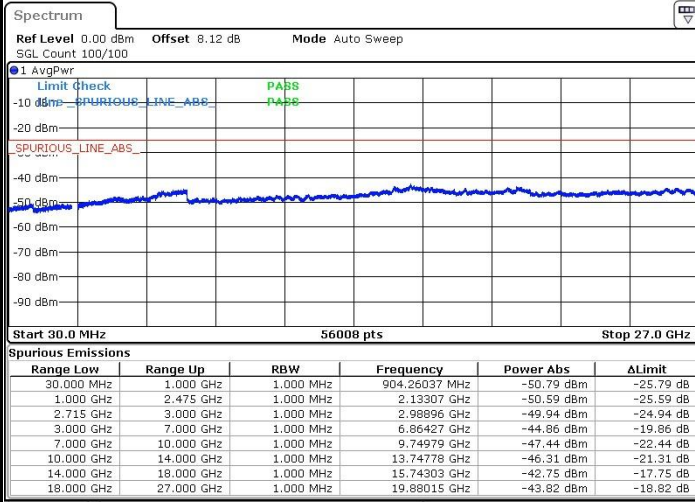

LTE Band 41 / 5MHz

Lowest Channel / QPSK

Date: 12 JUN 2017 19:32:48

Lowest Channel / 16QAM

Date: 12 JUN 2017 19:31:56

Middle Channel / QPSK

Date: 12 JUN 2017 19:38:41

Middle Channel / 16QAM

Date: 12 JUN 2017 19:37:40

LTE Band 41 / 5MHz

Highest Channel / QPSK

Date: 12 JUN 2017 20:09:53

Highest Channel / 16QAM

Date: 12 JUN 2017 20:08:01

LTE Band 41 / 10MHz

Lowest Channel / QPSK