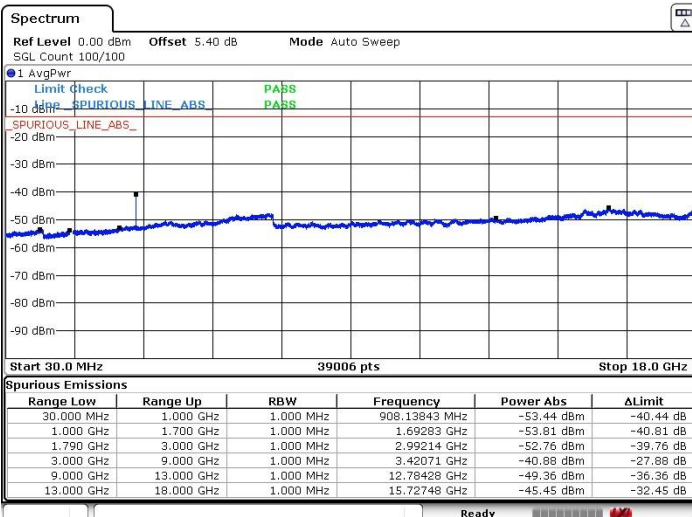

LTE Band 66 / 1.4MHz

Lowest Channel / QPSK

Lowest Channel / 16QAM

Date: 13 JUN 2017 00:09:39

Date: 13 JUN 2017 00:10:26

Middle Channel / QPSK

Middle Channel / 16QAM

Date: 13 JUN 2017 00:12:07

Date: 13 JUN 2017 00:11:27

LTE Band 66 / 1.4MHz

Highest Channel / QPSK

Highest Channel / 16QAM

Date: 13 JUN 2017 00:13:00

Date: 13 JUN 2017 00:13:55

LTE Band 66 / 3MHz

Lowest Channel / QPSK

Lowest Channel / 16QAM

Date: 13 JUN 2017 00:02:55

Date: 13 JUN 2017 00:03:40

LTE Band 66 / 3MHz

Middle Channel / QPSK

Middle Channel / 16QAM

Date: 13 JUN 2017 00:06:14

Date: 13 JUN 2017 00:04:34

Highest Channel / QPSK

Highest Channel / 16QAM

Date: 13 JUN 2017 00:07:15

Date: 13 JUN 2017 00:08:05

LTE Band 66 / 5MHz

Lowest Channel / QPSK

Lowest Channel / 16QAM

Date: 12 JUN 2017 23:57:27