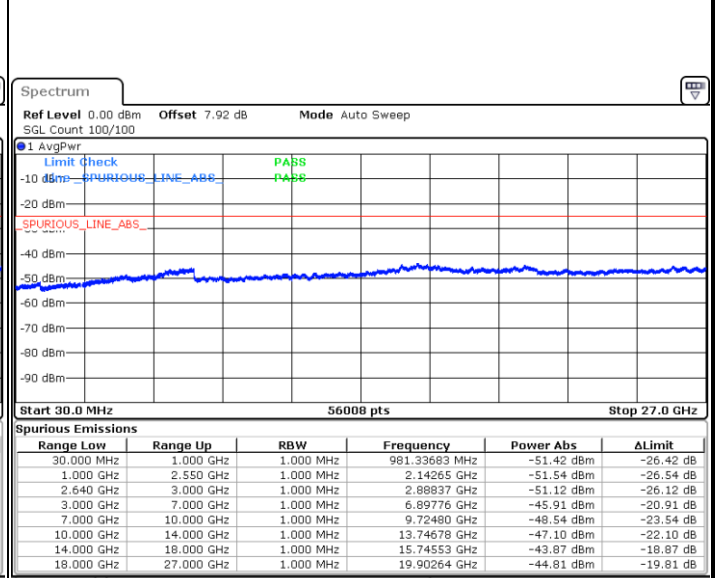

LTE Band 38 / 5MHz

Lowest Channel / QPSK

Date: 9 JUN 2017 00:08:29

Lowest Channel / 16QAM

Date: 9 JUN 2017 00:09:24

Middle Channel / QPSK

Date: 9 JUN 2017 00:10:19

Middle Channel / 16QAM

Date: 9 JUN 2017 00:11:14

LTE Band 38 / 5MHz

Highest Channel / QPSK

Date: 9 JUN 2017 00:12:09

Highest Channel / 16QAM

Date: 9 JUN 2017 00:13:03

LTE Band 38 / 10MHz

Lowest Channel / QPSK

Date: 9 JUN 2017 00:13:58

Lowest Channel / 16QAM

Date: 9 JUN 2017 00:14:53

LTE Band 38 / 10MHz

Middle Channel / QPSK

Middle Channel / 16QAM

Date: 9 JUN 2017 00:15:47

Date: 9 JUN 2017 00:16:42