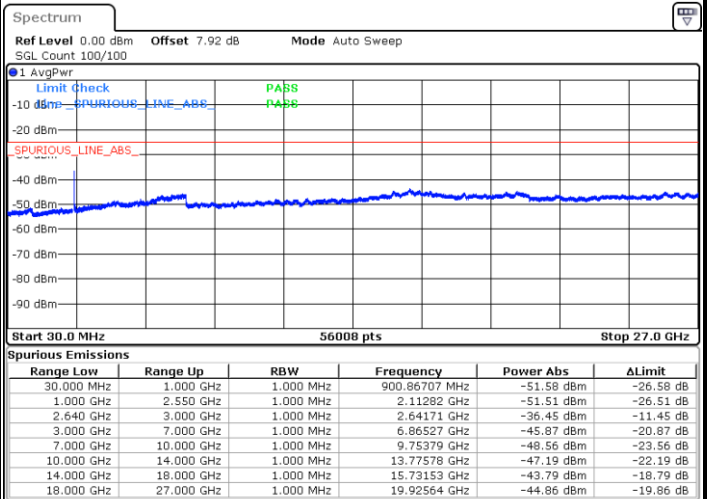

Date: 9 JUN 2017 00:11:14

LTE Band 38 / 5MHz

Highest Channel / QPSK

Date: 9 JUN 2017 00:12:09

Highest Channel / 16QAM

Date: 9 JUN 2017 00:13:03

LTE Band 38 / 10MHz

Lowest Channel / QPSK

Date: 9 JUN 2017 00:13:58

Lowest Channel / 16QAM

Date: 9 JUN 2017 00:14:53

LTE Band 38 / 10MHz

Middle Channel / QPSK

Middle Channel / 16QAM

Date: 9 JUN 2017 00:15:47

Date: 9 JUN 2017 00:16:42

Highest Channel / QPSK

Highest Channel / 16QAM

Date: 9 JUN 2017 00:17:37

Date: 9 JUN 2017 00:18:32

LTE Band 38 / 15MHz

Lowest Channel / QPSK

Lowest Channel / 16QAM

Date: 9 JUN 2017 00:19:26

Date: 9 JUN 2017 00:20:21

Middle Channel / QPSK

Middle Channel / 16QAM

Date: 9 JUN 2017 00:21:16

Date: 9 JUN 2017 00:22:11

LTE Band 38 / 15MHz

Highest Channel / QPSK

Date: 9 JUN 2017 00:23:06