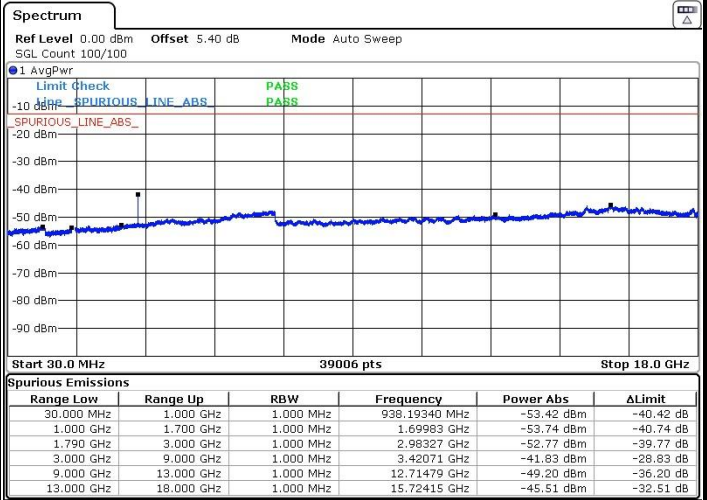

Date: 13 JUN 2017 00:11:27

LTE Band 66 / 1.4MHz

Highest Channel / QPSK

Highest Channel / 16QAM

Date: 13 JUN 2017 00:13:00

Date: 13 JUN 2017 00:13:55

LTE Band 66 / 3MHz

Lowest Channel / QPSK

Lowest Channel / 16QAM

Date: 13 JUN 2017 00:02:55

Date: 13 JUN 2017 00:03:40

LTE Band 66 / 3MHz

Middle Channel / QPSK

Middle Channel / 16QAM

Date: 13 JUN 2017 00:06:14

Date: 13 JUN 2017 00:04:34

Highest Channel / QPSK

Highest Channel / 16QAM

Date: 13 JUN 2017 00:07:15

Date: 13 JUN 2017 00:08:05

LTE Band 66 / 5MHz

Lowest Channel / QPSK

Lowest Channel / 16QAM

Date: 12 JUN 2017 23:57:27