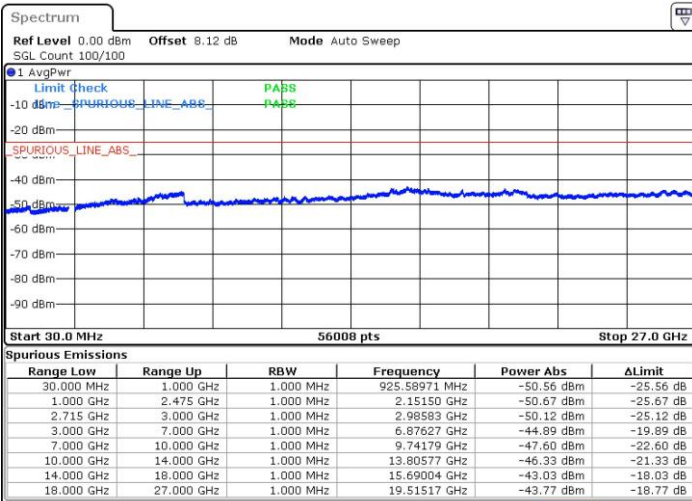

Date: 12 JUN 2017 20:33:28

Lowest Channel / 16QAM

Date: 12 JUN 2017 20:32:35

LTE Band 41 / 10MHz

Middle Channel / QPSK

Date: 12 JUN 2017 20:34:18

Middle Channel / 16QAM

Date: 12 JUN 2017 20:35:09

Highest Channel / QPSK

Date: 12 JUN 2017 20:37:00

Highest Channel / 16QAM

Date: 12 JUN 2017 20:36:04

LTE Band 41 / 15MHz

Lowest Channel / QPSK

Lowest Channel / 16QAM

Date: 12 JUN 2017 20:37:57

Date: 12 JUN 2017 20:38:49

Middle Channel / QPSK

Middle Channel / 16QAM

Date: 12 JUN 2017 20:40:38

Date: 12 JUN 2017 20:39:46

LTE Band 41 / 15MHz

Highest Channel / QPSK

Date: 12 JUN 2017 20:41:31