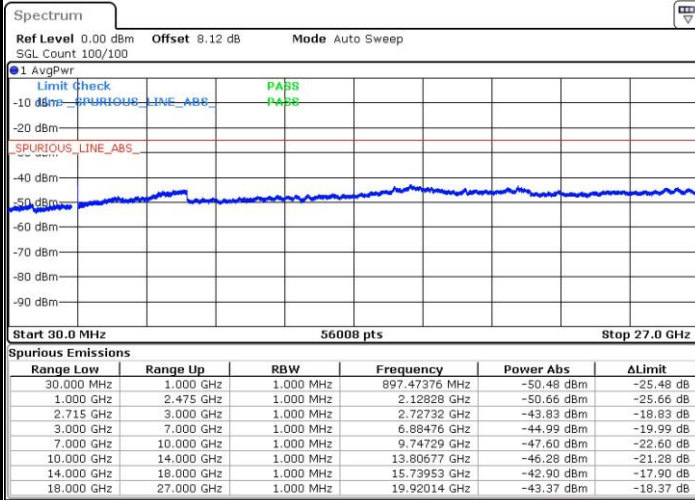

Highest Channel / QPSK

Date: 12 JUN 2017 20:37:00

Highest Channel / 16QAM

Date: 12 JUN 2017 20:36:04

LTE Band 41 / 15MHz

Lowest Channel / QPSK

Lowest Channel / 16QAM

Date: 12 JUN 2017 20:37:57

Date: 12 JUN 2017 20:38:49

Middle Channel / QPSK

Middle Channel / 16QAM

Date: 12 JUN 2017 20:40:38

Date: 12 JUN 2017 20:39:46

LTE Band 41 / 15MHz

Highest Channel / QPSK

Date: 12 JUN 2017 20:41:31

Highest Channel / 16QAM

Date: 12 JUN 2017 20:42:23

LTE Band 41 / 20MHz

Lowest Channel / QPSK

Date: 12 JUN 2017 21:47:06

Lowest Channel / 16QAM

Date: 12 JUN 2017 21:48:32

LTE Band 41 / 20MHz