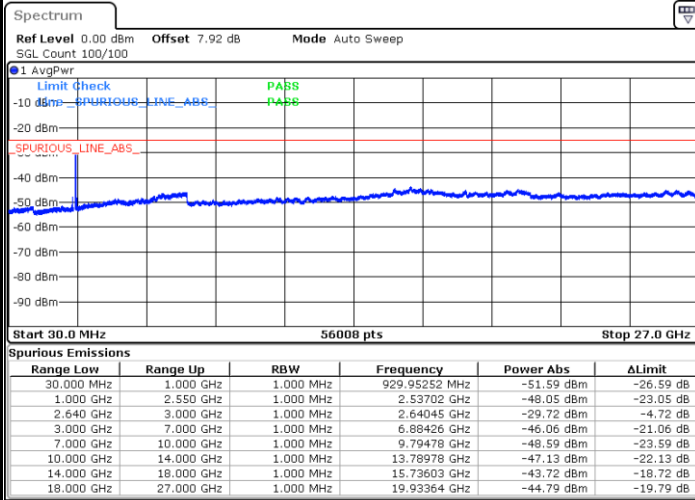

Highest Channel / QPSK

Highest Channel / 16QAM

Date: 9 JUN 2017 00:17:37

Date: 9 JUN 2017 00:18:32

LTE Band 38 / 15MHz

Lowest Channel / QPSK

Lowest Channel / 16QAM

Date: 9 JUN 2017 00:19:26

Date: 9 JUN 2017 00:20:21

Middle Channel / QPSK

Middle Channel / 16QAM

Date: 9 JUN 2017 00:21:16

Date: 9 JUN 2017 00:22:11

LTE Band 38 / 15MHz

Highest Channel / QPSK

Date: 9 JUN 2017 00:23:06

Highest Channel / 16QAM

Date: 9 JUN 2017 00:24:00

LTE Band 38 / 20MHz

Lowest Channel / QPSK

Date: 9 JUN 2017 00:24:55

Lowest Channel / 16QAM

Date: 9 JUN 2017 00:25:50

LTE Band 38 / 20MHz