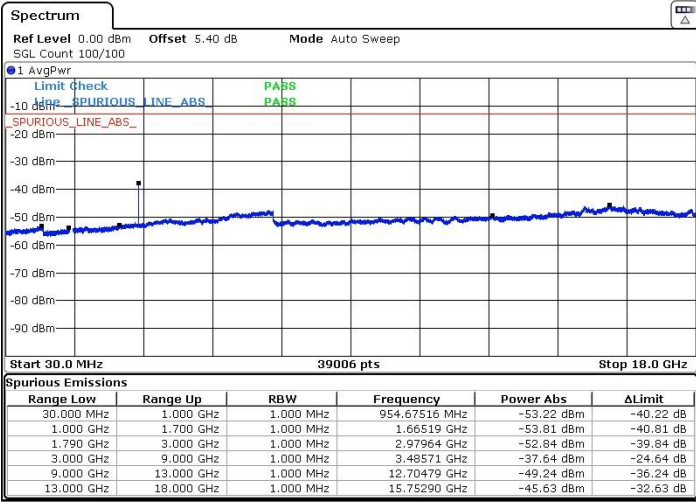

Middle Channel / QPSK

Middle Channel / 16QAM

Date: 12 JUN 2017 23:59:38

Date: 12 JUN 2017 23:58:54