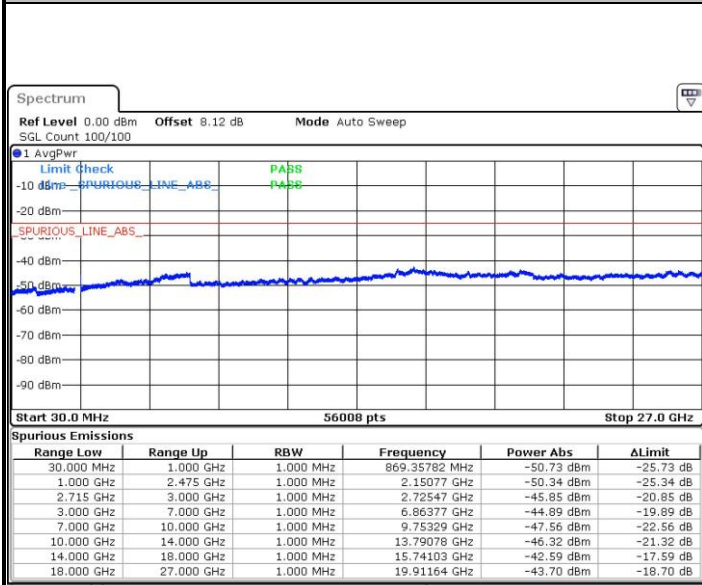

Date: 12 JUN 2017 19:37:40

LTE Band 41 / 5MHz

Highest Channel / QPSK

Date: 12 JUN 2017 20:09:53

Highest Channel / 16QAM

Date: 12 JUN 2017 20:08:01

LTE Band 41 / 10MHz

Lowest Channel / QPSK

Date: 12 JUN 2017 20:33:28

Lowest Channel / 16QAM

Date: 12 JUN 2017 20:32:35

LTE Band 41 / 10MHz

Middle Channel / QPSK

Date: 12 JUN 2017 20:34:18

Middle Channel / 16QAM

Date: 12 JUN 2017 20:35:09

Highest Channel / QPSK

Date: 12 JUN 2017 20:37:00

Highest Channel / 16QAM

Date: 12 JUN 2017 20:36:04

LTE Band 41 / 15MHz

Lowest Channel / QPSK

Lowest Channel / 16QAM

Date: 12 JUN 2017 20:37:57

Date: 12 JUN 2017 20:38:49

Middle Channel / QPSK

Middle Channel / 16QAM

Date: 12 JUN 2017 20:40:38

Date: 12 JUN 2017 20:39:46

LTE Band 41 / 15MHz

Highest Channel / QPSK

Date: 12 JUN 2017 20:41:31