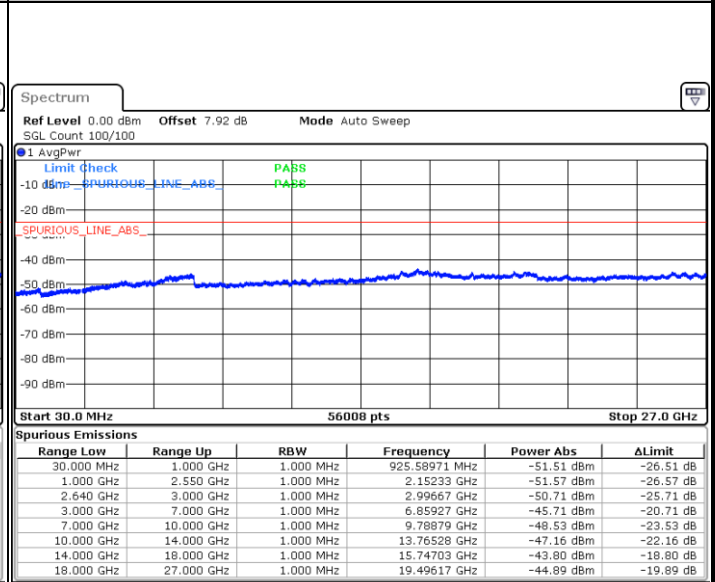

LTE Band 38 / 5MHz

Lowest Channel / QPSK

Date: 9 JUN 2017 00:08:29

Lowest Channel / 16QAM

Date: 9 JUN 2017 00:09:24

Middle Channel / QPSK

Date: 9 JUN 2017 00:10:19

Middle Channel / 16QAM

Date: 9 JUN 2017 00:11:14

LTE Band 38 / 5MHz

Highest Channel / QPSK

Date: 9 JUN 2017 00:12:09

Highest Channel / 16QAM

Date: 9 JUN 2017 00:13:03

LTE Band 38 / 10MHz

Lowest Channel / QPSK

Date: 9 JUN 2017 00:13:58

Lowest Channel / 16QAM

Date: 9 JUN 2017 00:14:53

LTE Band 38 / 10MHz

Middle Channel / QPSK

Middle Channel / 16QAM

Date: 9 JUN 2017 00:15:47

Date: 9 JUN 2017 00:16:42