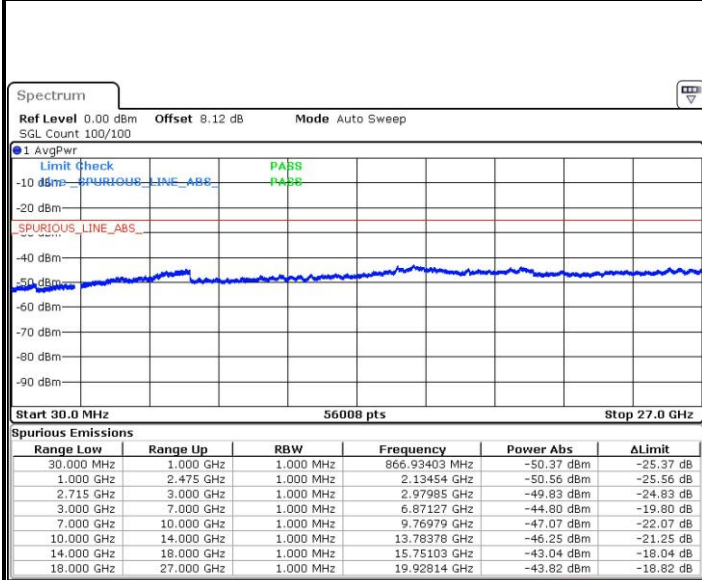

Date: 12 JUN 2017 19:37:40

LTE Band 41 / 5MHz

Highest Channel / QPSK

Date: 12 JUN 2017 20:09:53

Highest Channel / 16QAM

Date: 12 JUN 2017 20:08:01

LTE Band 41 / 10MHz

Lowest Channel / QPSK

Date: 12 JUN 2017 20:33:28

Lowest Channel / 16QAM

Date: 12 JUN 2017 20:32:35

LTE Band 41 / 10MHz

Middle Channel / QPSK

Date: 12 JUN 2017 20:34:18

Middle Channel / 16QAM

Date: 12 JUN 2017 20:35:09

Highest Channel / QPSK

Date: 12 JUN 2017 20:37:00

Highest Channel / 16QAM

Date: 12 JUN 2017 20:36:04

LTE Band 41 / 15MHz

Lowest Channel / QPSK

Lowest Channel / 16QAM

Date: 12 JUN 2017 20:37:57

Date: 12 JUN 2017 20:38:49

Middle Channel / QPSK

Middle Channel / 16QAM

Date: 12 JUN 2017 20:40:38

Date: 12 JUN 2017 20:39:46

LTE Band 41 / 15MHz

Highest Channel / QPSK

Date: 12 JUN 2017 20:41:31