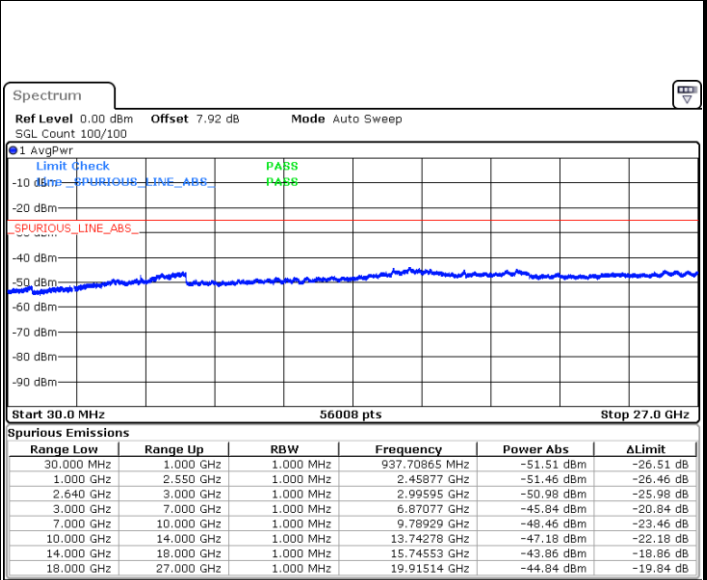

LTE Band 38 / 5MHz

Lowest Channel / QPSK

Date: 9 JUN 2017 00:08:29

Lowest Channel / 16QAM

Date: 9 JUN 2017 00:09:24

Middle Channel / QPSK

Date: 9 JUN 2017 00:10:19

Middle Channel / 16QAM

Date: 9 JUN 2017 00:11:14

LTE Band 38 / 5MHz

Highest Channel / QPSK

Date: 9 JUN 2017 00:12:09

Highest Channel / 16QAM

Date: 9 JUN 2017 00:13:03

LTE Band 38 / 10MHz

Lowest Channel / QPSK

Date: 9 JUN 2017 00:13:58

Lowest Channel / 16QAM

Date: 9 JUN 2017 00:14:53

LTE Band 38 / 10MHz

Middle Channel / QPSK

Middle Channel / 16QAM

Date: 9 JUN 2017 00:15:47

Date: 9 JUN 2017 00:16:42

Highest Channel / QPSK

Highest Channel / 16QAM

Date: 9 JUN 2017 00:17:37

Date: 9 JUN 2017 00:18:32

LTE Band 38 / 15MHz

Lowest Channel / QPSK

Lowest Channel / 16QAM

Date: 9 JUN 2017 00:19:26