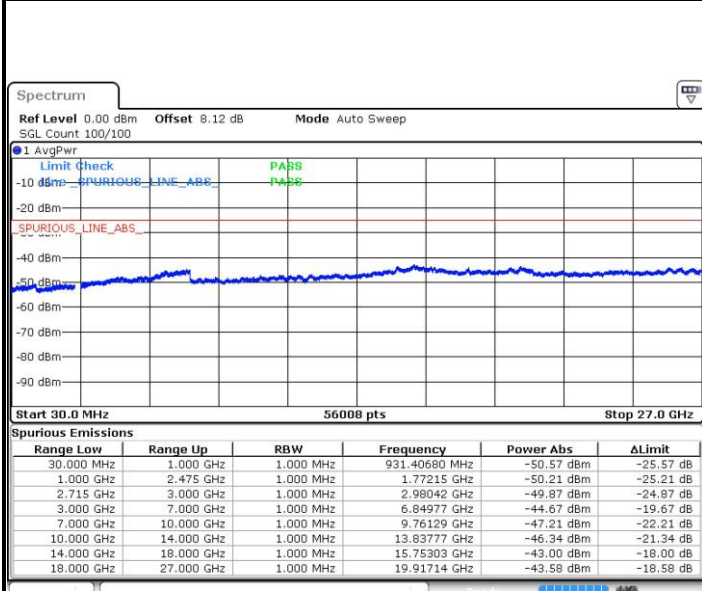

Highest Channel / 16QAM

Date: 9 JUN 2017 00:24:00

LTE Band 38 / 20MHz

Lowest Channel / QPSK

Date: 9 JUN 2017 00:24:55

Lowest Channel / 16QAM

Date: 9 JUN 2017 00:25:50

LTE Band 38 / 20MHz

Middle Channel / QPSK

Middle Channel / 16QAM

Date: 9 JUN 2017 00:26:45

Date: 9 JUN 2017 00:27:39

Highest Channel / QPSK

Highest Channel / 16QAM

Date: 9 JUN 2017 00:28:34

Date: 9 JUN 2017 00:29:29

LTE Band 41 / 5MHz

Lowest Channel / QPSK

Date: 12 JUN 2017 19:32:48

Lowest Channel / 16QAM

Date: 12 JUN 2017 19:31:56

Middle Channel / QPSK

Date: 12 JUN 2017 19:38:41

Middle Channel / 16QAM

Date: 12 JUN 2017 19:37:40

LTE Band 41 / 5MHz

Highest Channel / QPSK

Date: 12 JUN 2017 20:09:53

Highest Channel / 16QAM

Date: 12 JUN 2017 20:08:01

LTE Band 41 / 10MHz

Lowest Channel / QPSK