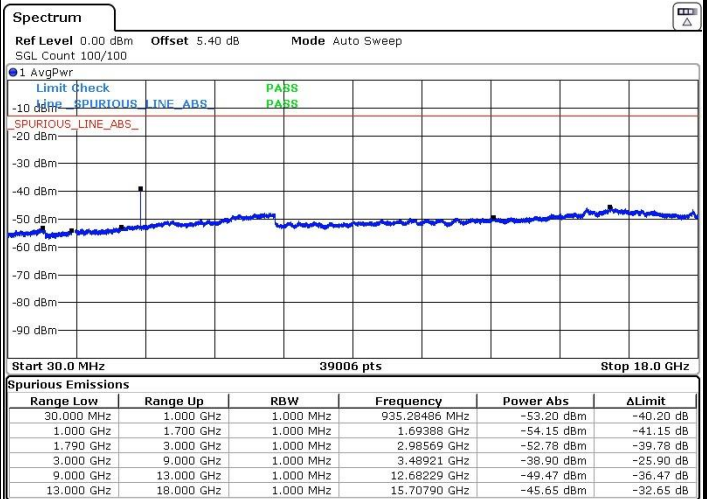

LTE Band 66 / 1.4MHz

Lowest Channel / QPSK

Lowest Channel / 16QAM

Date: 13 JUN 2017 00:09:39

Date: 13 JUN 2017 00:10:26

Middle Channel / QPSK

Middle Channel / 16QAM

Date: 13 JUN 2017 00:12:07

Date: 13 JUN 2017 00:11:27

LTE Band 66 / 1.4MHz

Highest Channel / QPSK

Highest Channel / 16QAM

Date: 13 JUN 2017 00:13:00

Date: 13 JUN 2017 00:13:55

LTE Band 66 / 3MHz

Lowest Channel / QPSK