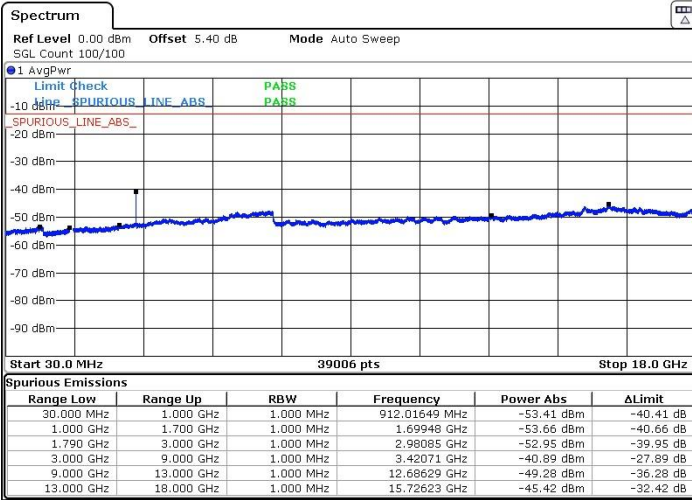

Highest Channel / 16QAM

Date: 12 JUN 2017 20:42:23

LTE Band 41 / 20MHz

Lowest Channel / QPSK

Date: 12 JUN 2017 21:47:06

Lowest Channel / 16QAM

Date: 12 JUN 2017 21:48:32

LTE Band 41 / 20MHz

Middle Channel / QPSK

Date: 12 JUN 2017 21:50:16

Middle Channel / 16QAM

Date: 12 JUN 2017 21:49:25

Highest Channel / QPSK

Date: 12 JUN 2017 21:52:20

Highest Channel / 16QAM

Date: 12 JUN 2017 21:54:01

LTE Band 66 / 1.4MHz

Lowest Channel / QPSK

Lowest Channel / 16QAM

Date: 13 JUN 2017 00:09:39

Date: 13 JUN 2017 00:10:26

Middle Channel / QPSK

Middle Channel / 16QAM

Date: 13 JUN 2017 00:12:07

Date: 13 JUN 2017 00:11:27

LTE Band 66 / 1.4MHz

Highest Channel / QPSK

Highest Channel / 16QAM

Date: 13 JUN 2017 00:13:00

Date: 13 JUN 2017 00:13:55

LTE Band 66 / 3MHz

Lowest Channel / QPSK