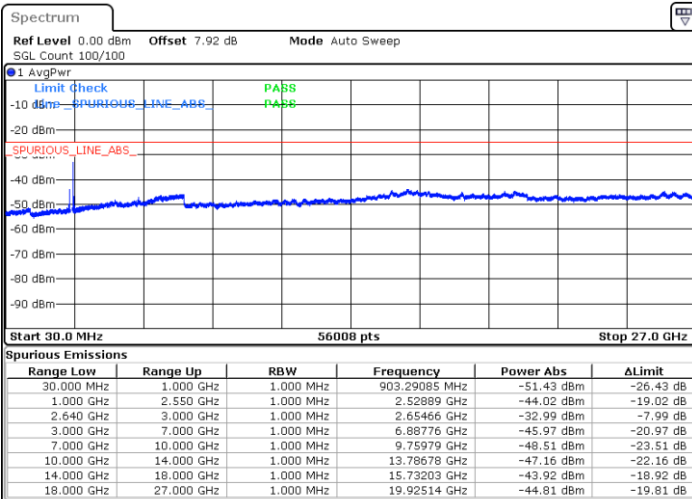

Highest Channel / 16QAM

Date: 9 JUN 2017 00:24:00

LTE Band 38 / 20MHz

Lowest Channel / QPSK

Date: 9 JUN 2017 00:24:55

Lowest Channel / 16QAM

Date: 9 JUN 2017 00:25:50

LTE Band 38 / 20MHz

Middle Channel / QPSK

Middle Channel / 16QAM

Date: 9 JUN 2017 00:26:45

Date: 9 JUN 2017 00:27:39

Highest Channel / QPSK

Highest Channel / 16QAM

Date: 9 JUN 2017 00:28:34

Date: 9 JUN 2017 00:29:29

LTE Band 41 / 5MHz

Lowest Channel / QPSK

Date: 12 JUN 2017 19:32:48

Lowest Channel / 16QAM

Date: 12 JUN 2017 19:31:56

Middle Channel / QPSK

Date: 12 JUN 2017 19:38:41

Middle Channel / 16QAM