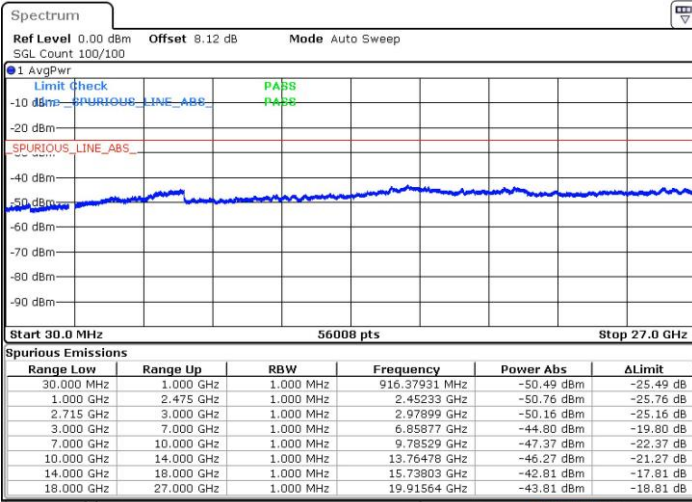

Highest Channel / QPSK

Date: 12 JUN 2017 20:37:00

Highest Channel / 16QAM

Date: 12 JUN 2017 20:36:04

LTE Band 41 / 15MHz

Lowest Channel / QPSK

Lowest Channel / 16QAM

Date: 12 JUN 2017 20:37:57

Date: 12 JUN 2017 20:38:49

Middle Channel / QPSK

Middle Channel / 16QAM

Date: 12 JUN 2017 20:40:38

Date: 12 JUN 2017 20:39:46

LTE Band 41 / 15MHz

Highest Channel / QPSK

Date: 12 JUN 2017 20:41:31