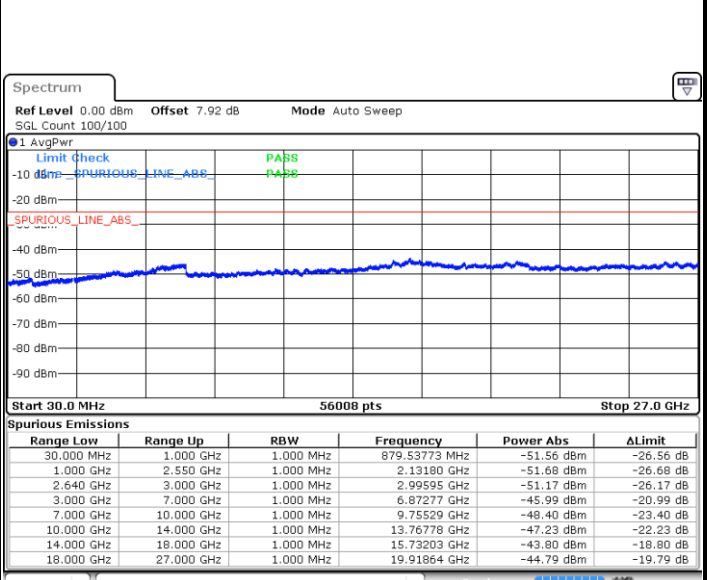

LTE Band 38 / 5MHz

Lowest Channel / QPSK

Date: 9 JUN 2017 00:08:29

Lowest Channel / 16QAM

Date: 9 JUN 2017 00:09:24

Middle Channel / QPSK

Date: 9 JUN 2017 00:10:19

Middle Channel / 16QAM

Date: 9 JUN 2017 00:11:14

LTE Band 38 / 5MHz

Highest Channel / QPSK

Date: 9 JUN 2017 00:12:09

Highest Channel / 16QAM

Date: 9 JUN 2017 00:13:03

LTE Band 38 / 10MHz

Lowest Channel / QPSK

Date: 9 JUN 2017 00:13:58

Lowest Channel / 16QAM

Date: 9 JUN 2017 00:14:53

LTE Band 38 / 10MHz

Middle Channel / QPSK

Middle Channel / 16QAM

Date: 9 JUN 2017 00:15:47

Date: 9 JUN 2017 00:16:42

Highest Channel / QPSK

Highest Channel / 16QAM

Date: 9 JUN 2017 00:17:37

Date: 9 JUN 2017 00:18:32

LTE Band 38 / 15MHz

Lowest Channel / QPSK

Lowest Channel / 16QAM

Date: 9 JUN 2017 00:19:26