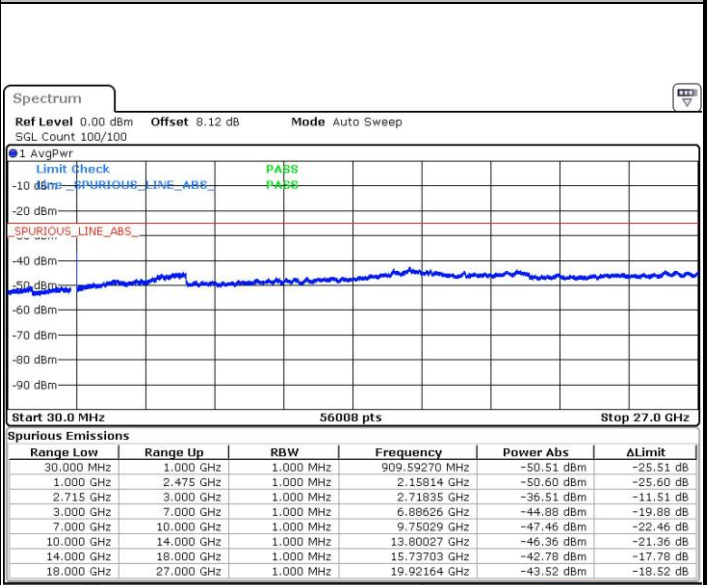

Date: 12 JUN 2017 19:37:40

LTE Band 41 / 5MHz

Highest Channel / QPSK

Date: 12 JUN 2017 20:09:53

Highest Channel / 16QAM

Date: 12 JUN 2017 20:08:01

LTE Band 41 / 10MHz

Lowest Channel / QPSK

Date: 12 JUN 2017 20:33:28

Lowest Channel / 16QAM

Date: 12 JUN 2017 20:32:35

LTE Band 41 / 10MHz

Middle Channel / QPSK

Date: 12 JUN 2017 20:34:18

Middle Channel / 16QAM

Date: 12 JUN 2017 20:35:09

Highest Channel / QPSK

Date: 12 JUN 2017 20:37:00

Highest Channel / 16QAM

Date: 12 JUN 2017 20:36:04

LTE Band 41 / 15MHz

Lowest Channel / QPSK

Lowest Channel / 16QAM

Date: 12 JUN 2017 20:37:57