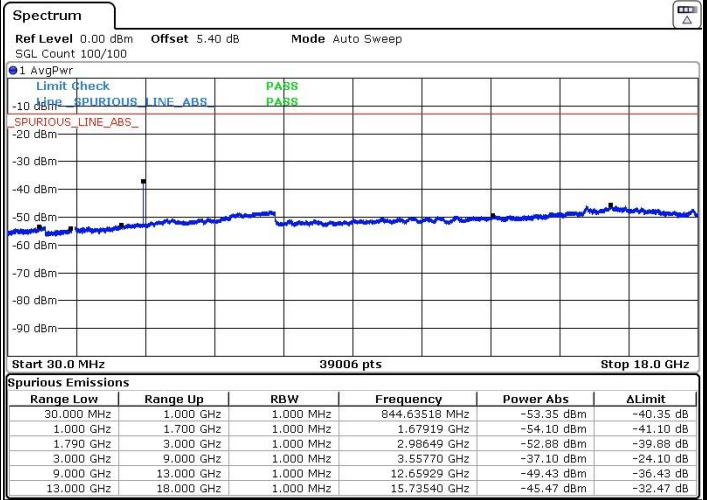

LTE Band 66 / 1.4MHz

Lowest Channel / QPSK

Lowest Channel / 16QAM

Date: 13 JUN 2017 00:09:39

Date: 13 JUN 2017 00:10:26

Middle Channel / QPSK

Middle Channel / 16QAM

Date: 13 JUN 2017 00:12:07

Date: 13 JUN 2017 00:11:27

LTE Band 66 / 1.4MHz

Highest Channel / QPSK

Highest Channel / 16QAM

Date: 13 JUN 2017 00:13:00

Date: 13 JUN 2017 00:13:55

LTE Band 66 / 3MHz

Lowest Channel / QPSK