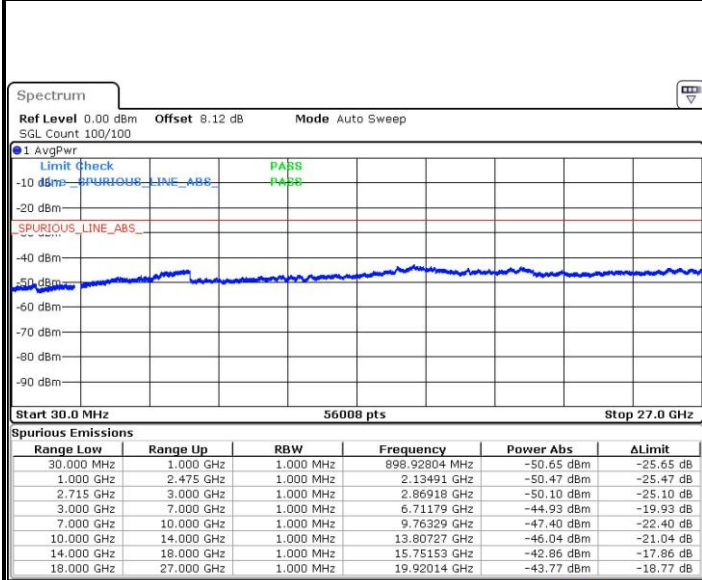

Highest Channel / QPSK

Date: 12 JUN 2017 20:37:00

Highest Channel / 16QAM

Date: 12 JUN 2017 20:36:04

LTE Band 41 / 15MHz

Lowest Channel / QPSK

Lowest Channel / 16QAM

Date: 12 JUN 2017 20:37:57

Date: 12 JUN 2017 20:38:49

Middle Channel / QPSK

Middle Channel / 16QAM

Date: 12 JUN 2017 20:40:38

Date: 12 JUN 2017 20:39:46

LTE Band 41 / 15MHz

Highest Channel / QPSK

Date: 12 JUN 2017 20:41:31

Highest Channel / 16QAM

Date: 12 JUN 2017 20:42:23

LTE Band 41 / 20MHz

Lowest Channel / QPSK

Date: 12 JUN 2017 21:47:06

Lowest Channel / 16QAM

Date: 12 JUN 2017 21:48:32

LTE Band 41 / 20MHz

Middle Channel / QPSK

Date: 12 JUN 2017 21:50:16

Middle Channel / 16QAM

Date: 12 JUN 2017 21:49:25

Highest Channel / QPSK

Date: 12 JUN 2017 21:52:20

Highest Channel / 16QAM

Date: 12 JUN 2017 21:54:01