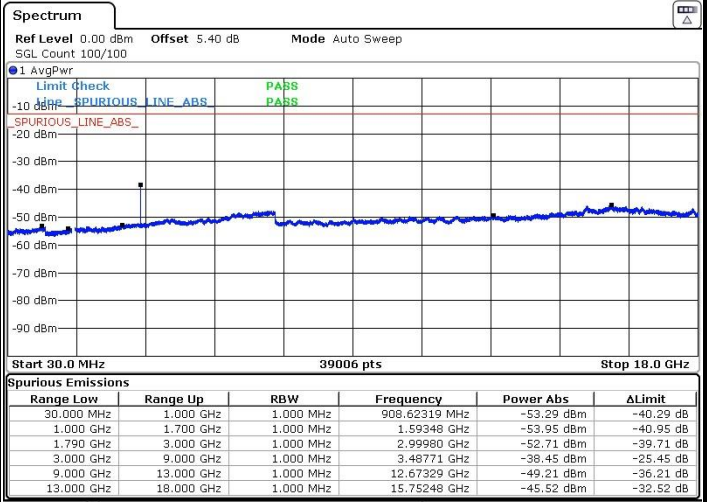

LTE Band 66 / 1.4MHz

Lowest Channel / QPSK

Lowest Channel / 16QAM

Date: 13 JUN 2017 00:09:39

Date: 13 JUN 2017 00:10:26

Middle Channel / QPSK

Middle Channel / 16QAM

Date: 13 JUN 2017 00:12:07

Date: 13 JUN 2017 00:11:27

LTE Band 66 / 1.4MHz

Highest Channel / QPSK

Highest Channel / 16QAM

Date: 13 JUN 2017 00:13:00

Date: 13 JUN 2017 00:13:55

LTE Band 66 / 3MHz

Lowest Channel / QPSK

Lowest Channel / 16QAM

Date: 13 JUN 2017 00:02:55

Date: 13 JUN 2017 00:03:40

LTE Band 66 / 3MHz

Middle Channel / QPSK

Middle Channel / 16QAM

Date: 13 JUN 2017 00:06:14

Date: 13 JUN 2017 00:04:34

Highest Channel / QPSK

Highest Channel / 16QAM

Date: 13 JUN 2017 00:07:15

Date: 13 JUN 2017 00:08:05

LTE Band 66 / 5MHz

Lowest Channel / QPSK

Lowest Channel / 16QAM

Date: 12 JUN 2017 23:57:27