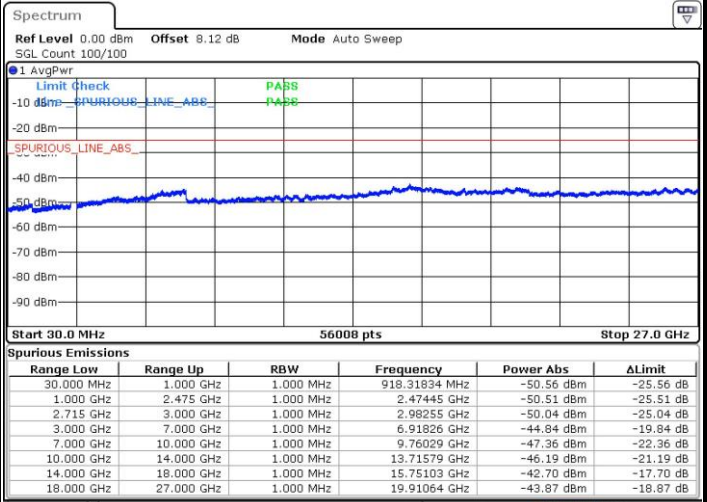

Date: 12 JUN 2017 20:33:28

Lowest Channel / 16QAM

Date: 12 JUN 2017 20:32:35

LTE Band 41 / 10MHz

Middle Channel / QPSK

Date: 12 JUN 2017 20:34:18

Middle Channel / 16QAM

Date: 12 JUN 2017 20:35:09

Highest Channel / QPSK

Date: 12 JUN 2017 20:37:00

Highest Channel / 16QAM

Date: 12 JUN 2017 20:36:04

LTE Band 41 / 15MHz

Lowest Channel / QPSK

Lowest Channel / 16QAM

Date: 12 JUN 2017 20:37:57

Date: 12 JUN 2017 20:38:49

Middle Channel / QPSK

Middle Channel / 16QAM

Date: 12 JUN 2017 20:40:38

Date: 12 JUN 2017 20:39:46

LTE Band 41 / 15MHz

Highest Channel / QPSK

Date: 12 JUN 2017 20:41:31

Highest Channel / 16QAM

Date: 12 JUN 2017 20:42:23

LTE Band 41 / 20MHz

Lowest Channel / QPSK

Date: 12 JUN 2017 21:47:06

Lowest Channel / 16QAM

Date: 12 JUN 2017 21:48:32

LTE Band 41 / 20MHz