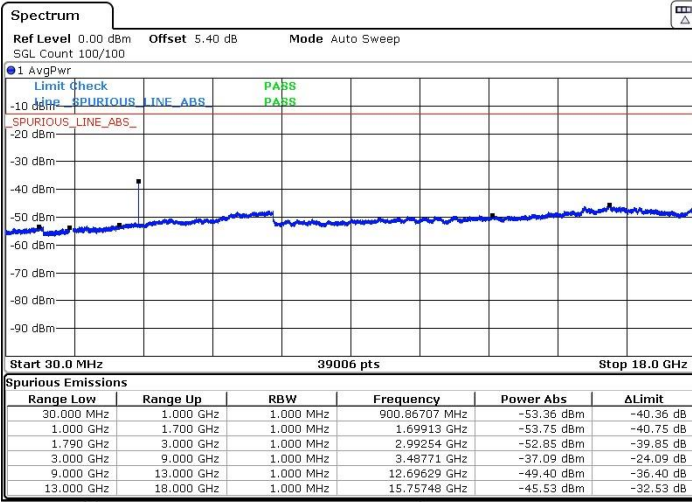

Date: 13 JUN 2017 00:11:27

LTE Band 66 / 1.4MHz

Highest Channel / QPSK

Highest Channel / 16QAM

Date: 13 JUN 2017 00:13:00

Date: 13 JUN 2017 00:13:55

LTE Band 66 / 3MHz

Lowest Channel / QPSK

Lowest Channel / 16QAM

Date: 13 JUN 2017 00:02:55

Date: 13 JUN 2017 00:03:40

LTE Band 66 / 3MHz

Middle Channel / QPSK

Middle Channel / 16QAM

Date: 13 JUN 2017 00:06:14

Date: 13 JUN 2017 00:04:34

Highest Channel / QPSK

Highest Channel / 16QAM

Date: 13 JUN 2017 00:07:15

Date: 13 JUN 2017 00:08:05

LTE Band 66 / 5MHz

Lowest Channel / QPSK

Lowest Channel / 16QAM

Date: 12 JUN 2017 23:57:27