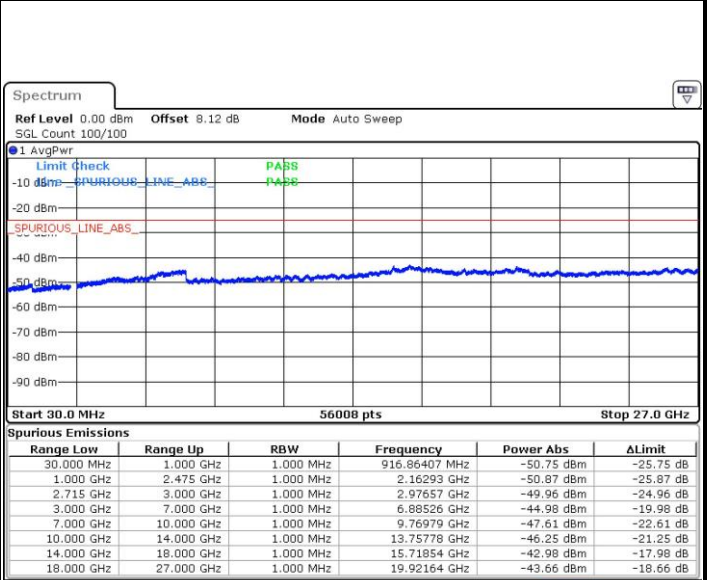

Date: 12 JUN 2017 19:37:40

LTE Band 41 / 5MHz

Highest Channel / QPSK

Date: 12 JUN 2017 20:09:53

Highest Channel / 16QAM

Date: 12 JUN 2017 20:08:01

LTE Band 41 / 10MHz

Lowest Channel / QPSK

Date: 12 JUN 2017 20:33:28

Lowest Channel / 16QAM

Date: 12 JUN 2017 20:32:35

LTE Band 41 / 10MHz

Middle Channel / QPSK

Date: 12 JUN 2017 20:34:18

Middle Channel / 16QAM

Date: 12 JUN 2017 20:35:09

Highest Channel / QPSK

Date: 12 JUN 2017 20:37:00

Highest Channel / 16QAM

Date: 12 JUN 2017 20:36:04

LTE Band 41 / 15MHz

Lowest Channel / QPSK

Lowest Channel / 16QAM

Date: 12 JUN 2017 20:37:57