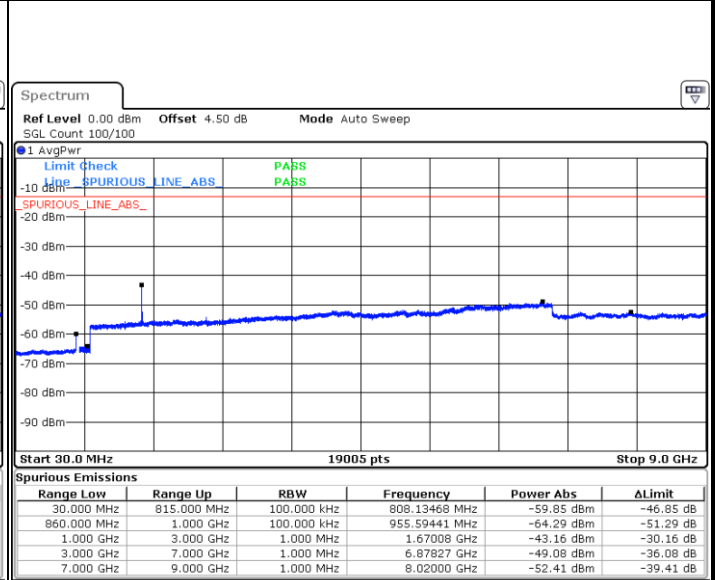

Highest Channel / QPSK

Highest Channel / 16QAM

Date: 8 JUN 2017 20:34:46

Date: 8 JUN 2017 20:35:12

LTE Band 26 / 15MHz

Lowest Channel / QPSK

Lowest Channel / 16QAM

Date: 8 JUN 2017 20:45:07

Date: 8 JUN 2017 20:45:32

Middle Channel / QPSK

Middle Channel / 16QAM

Date: 8 JUN 2017 20:46:03

Date: 8 JUN 2017 20:46:29

LTE Band 26 / 15MHz

Highest Channel / QPSK

Date: 8 JUN 2017 20:47:00

Highest Channel / 16QAM

Date: 8 JUN 2017 20:47:25

LTE Band 26 / 15MHz

Channel 26765 / QPSK

Date: 8 JUN 2017 22:22:55

Channel 26765 / 16QAM

Date: 8 JUN 2017 22:24:34