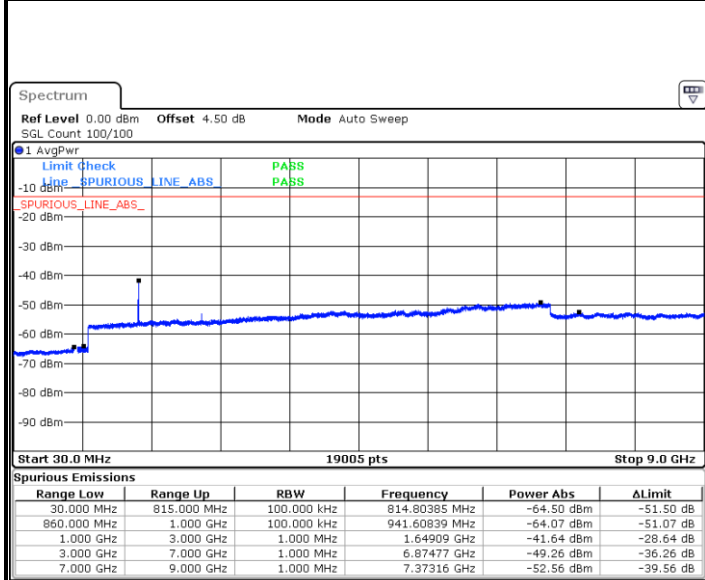

Highest Channel / 16QAM

Date: 8 JUN 2017 19:37:59

LTE Band 26 / 3MHz

Lowest Channel / QPSK

Date: 8 JUN 2017 19:56:21

Lowest Channel / 16QAM

Date: 8 JUN 2017 19:58:10

LTE Band 26 / 3MHz

Middle Channel / QPSK

Date: 8 JUN 2017 19:59:20

Middle Channel / 16QAM

Date: 8 JUN 2017 20:01:32

Highest Channel / QPSK

Date: 8 JUN 2017 20:01:59

Highest Channel / 16QAM

Date: 8 JUN 2017 20:02:25

LTE Band 26 / 5MHz

Lowest Channel / QPSK

Date: 8 JUN 2017 20:18:22

Lowest Channel / 16QAM

Date: 8 JUN 2017 20:18:47

Middle Channel / QPSK

Date: 8 JUN 2017 20:19:13

Middle Channel / 16QAM

Date: 8 JUN 2017 20:19:38

LTE Band 26 / 5MHz

Highest Channel / QPSK

Date: 8 JUN 2017 20:20:05

Highest Channel / 16QAM

Date: 8 JUN 2017 20:20:29

LTE Band 26 / 10MHz

Lowest Channel / QPSK