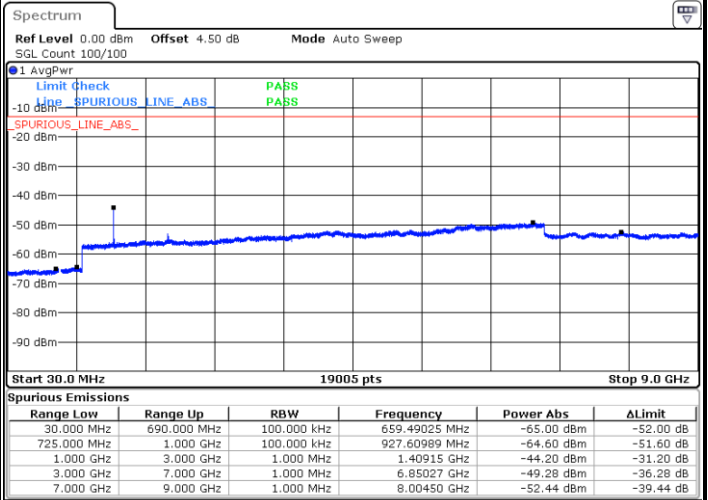

Middle Channel / QPSK

Date: 7 JUN 2017 16:41:25

Middle Channel / 16QAM

Date: 7 JUN 2017 16:41:54

LTE Band 17 / 5MHz

Lowest Channel / QPSK

Lowest Channel / 16QAM

Date: 7 JUN 2017 17:03:40

Date: 7 JUN 2017 17:04:35

Middle Channel / QPSK

Middle Channel / 16QAM

Date: 7 JUN 2017 17:06:12

Date: 7 JUN 2017 17:07:07

LTE Band 17 / 5MHz

Highest Channel / QPSK

Date: 7 JUN 2017 17:13:16