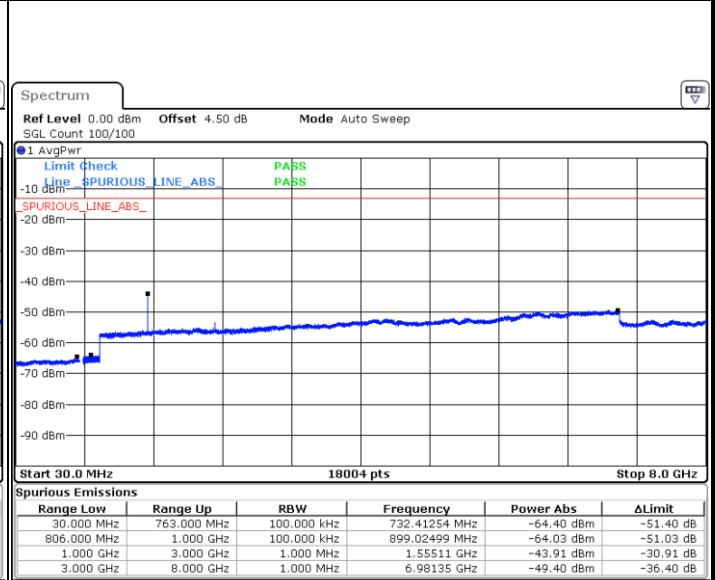

LTE Band 12 / 10MHz

Middle Channel / QPSK

Middle Channel / 16QAM

Date: 8 JUN 2017 10:22:06

Date: 8 JUN 2017 10:21:11

Highest Channel / QPSK

Highest Channel / 16QAM

Date: 8 JUN 2017 10:23:01

Date: 8 JUN 2017 10:23:56

LTE Band 13 / 5MHz

Lowest Channel / QPSK

Date: 7 JUN 2017 16:30:42

Lowest Channel / 16QAM

Date: 7 JUN 2017 16:30:17

Middle Channel / QPSK

Date: 7 JUN 2017 16:31:08

Middle Channel / 16QAM

Date: 7 JUN 2017 16:31:35

LTE Band 13 / 5MHz

Highest Channel / QPSK

Date: 7 JUN 2017 16:40:55

Highest Channel / 16QAM

Date: 7 JUN 2017 16:40:25

LTE Band 13 / 10MHz