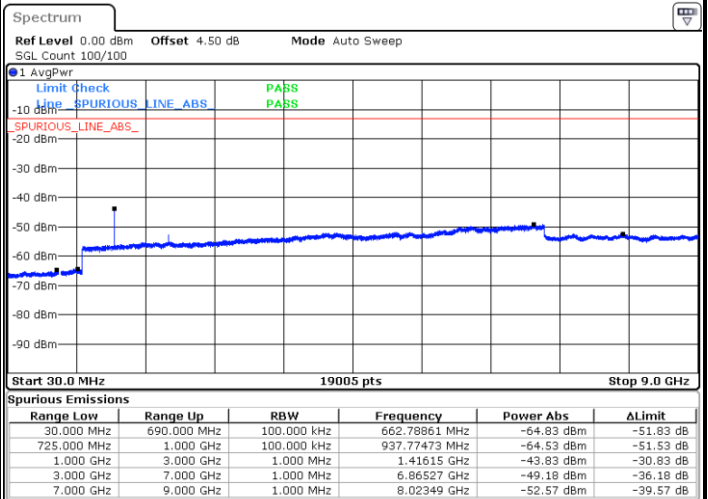

Middle Channel / 16QAM

Date: 7 JUN 2017 16:31:35

LTE Band 13 / 5MHz

Highest Channel / QPSK

Date: 7 JUN 2017 16:40:55

Highest Channel / 16QAM

Date: 7 JUN 2017 16:40:25

LTE Band 13 / 10MHz

Middle Channel / QPSK

Date: 7 JUN 2017 16:41:25

Middle Channel / 16QAM

Date: 7 JUN 2017 16:41:54

LTE Band 17 / 5MHz

Lowest Channel / QPSK

Lowest Channel / 16QAM

Date: 7 JUN 2017 17:03:40

Date: 7 JUN 2017 17:04:35

Middle Channel / QPSK

Middle Channel / 16QAM

Date: 7 JUN 2017 17:06:12

Date: 7 JUN 2017 17:07:07

LTE Band 17 / 5MHz

Highest Channel / QPSK

Date: 7 JUN 2017 17:13:16

Highest Channel / 16QAM

Date: 7 JUN 2017 17:14:11

LTE Band 17 / 10MHz

Lowest Channel / QPSK

Date: 7 JUN 2017 17:20:20

Lowest Channel / 16QAM

Date: 7 JUN 2017 17:21:15

LTE Band 17 / 10MHz