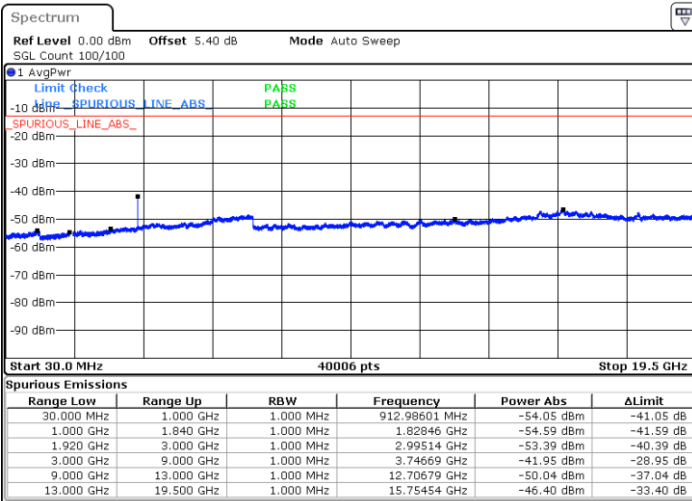

LTE Band 25 / 15MHz

Lowest Channel / QPSK

Lowest Channel / 16QAM

Date: 8 JUN 2017 16:28:41

Date: 8 JUN 2017 16:28:02

Middle Channel / QPSK

Middle Channel / 16QAM

Date: 8 JUN 2017 16:30:42

Date: 8 JUN 2017 16:30:02

LTE Band 25 / 15MHz

Highest Channel / QPSK

Date: 8 JUN 2017 16:31:21

Highest Channel / 16QAM

Date: 8 JUN 2017 16:32:03

LTE Band 25 / 20MHz

Lowest Channel / QPSK