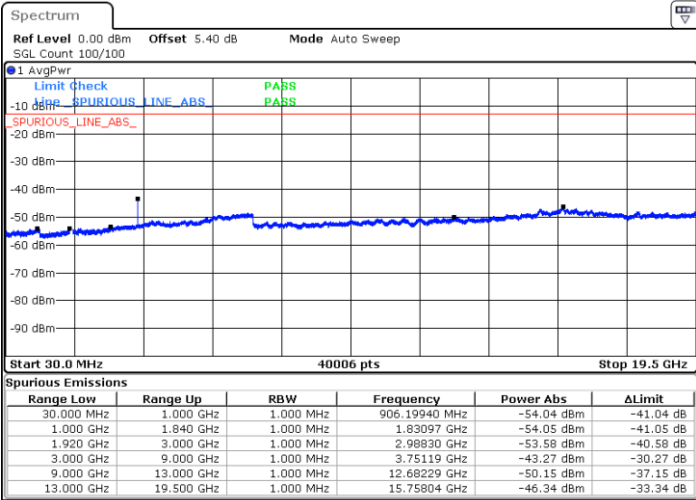

Date: 8 JUN 2017 16:37:30

Middle Channel / QPSK

Middle Channel / 16QAM

Date: 8 JUN 2017 16:38:50

Date: 8 JUN 2017 16:38:10

LTE Band 25 / 5MHz

Highest Channel / QPSK

Date: 8 JUN 2017 16:39:29

Highest Channel / 16QAM

Date: 8 JUN 2017 16:40:18

LTE Band 25 / 10MHz

Lowest Channel / QPSK

Date: 8 JUN 2017 16:33:24

Lowest Channel / 16QAM

Date: 8 JUN 2017 16:32:45

LTE Band 25 / 10MHz

Middle Channel / QPSK

Middle Channel / 16QAM

Date: 8 JUN 2017 16:34:05

Date: 8 JUN 2017 16:34:45

Highest Channel / QPSK

Highest Channel / 16QAM

Date: 8 JUN 2017 16:36:06

Date: 8 JUN 2017 16:35:25