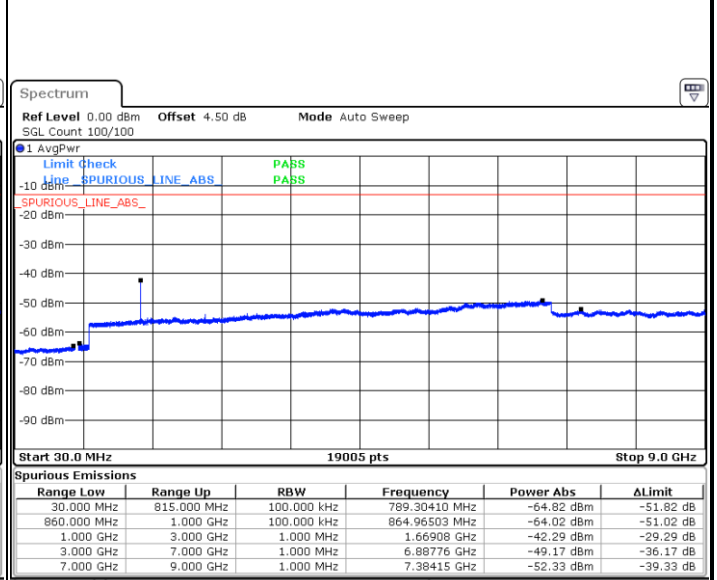

Highest Channel / 16QAM

Date: 8 JUN 2017 19:37:59

LTE Band 26 / 3MHz

Lowest Channel / QPSK

Date: 8 JUN 2017 19:56:21

Lowest Channel / 16QAM

Date: 8 JUN 2017 19:58:10

LTE Band 26 / 3MHz

LTE Band 26 / 5MHz

Lowest Channel / QPSK

Date: 8 JUN 2017 20:18:22

Lowest Channel / 16QAM

Date: 8 JUN 2017 20:18:47

Middle Channel / QPSK

Date: 8 JUN 2017 20:19:13

Middle Channel / 16QAM

Date: 8 JUN 2017 20:19:38

LTE Band 26 / 5MHz

Highest Channel / QPSK

Date: 8 JUN 2017 20:20:05

Highest Channel / 16QAM

Date: 8 JUN 2017 20:20:29

LTE Band 26 / 10MHz

Lowest Channel / QPSK