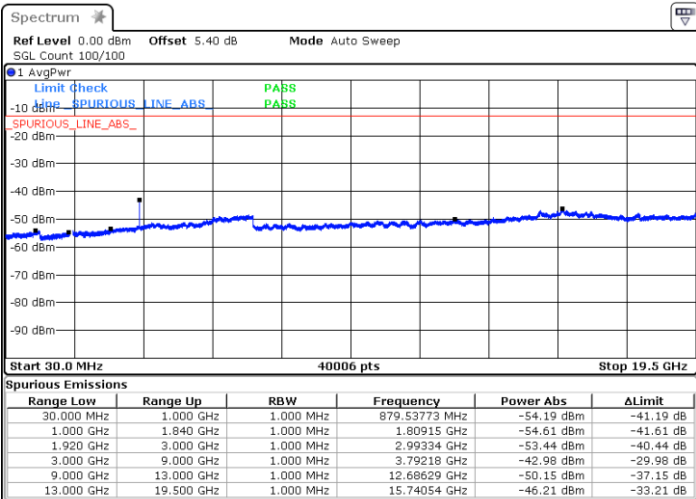

Date: 8 JUN 2017 16:30:02

LTE Band 25 / 15MHz

Highest Channel / QPSK

Date: 8 JUN 2017 16:31:21

Highest Channel / 16QAM

Date: 8 JUN 2017 16:32:03

LTE Band 25 / 20MHz

Lowest Channel / QPSK

Date: 8 JUN 2017 16:26:33

Lowest Channel / 16QAM

Date: 8 JUN 2017 16:27:16

LTE Band 25 / 20MHz

Middle Channel / QPSK

Middle Channel / 16QAM

Date: 8 JUN 2017 16:25:53

Date: 8 JUN 2017 16:25:12

Highest Channel / QPSK

Highest Channel / 16QAM

Date: 8 JUN 2017 16:23:50

Date: 8 JUN 2017 16:24:31

LTE Band 26 / 1.4MHz

Lowest Channel / QPSK

Lowest Channel / 16QAM

Date: 8 JUN 2017 19:35:48

Date: 8 JUN 2017 19:36:14

Middle Channel / QPSK

Middle Channel / 16QAM

Date: 8 JUN 2017 19:36:42

Date: 8 JUN 2017 19:37:07

LTE Band 26 / 1.4MHz

Highest Channel / QPSK

Date: 8 JUN 2017 19:37:32