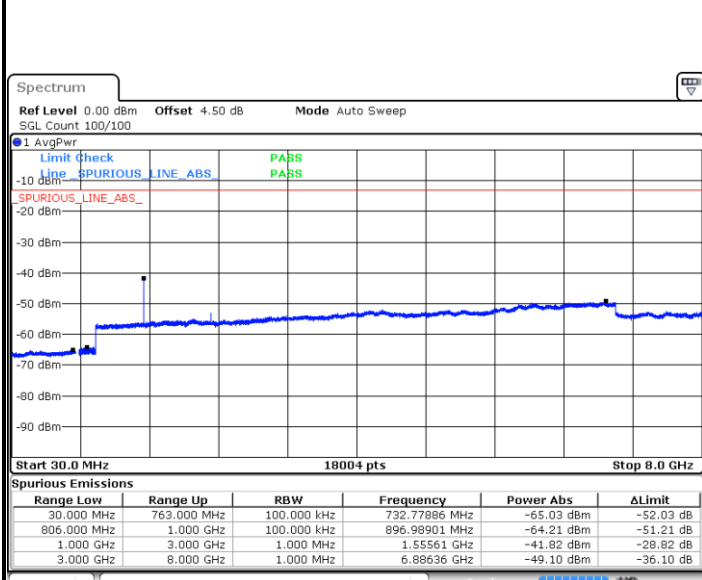

Date: 8 JUN 2017 10:23:56

LTE Band 13 / 5MHz

Lowest Channel / QPSK

Date: 7 JUN 2017 16:30:42

Lowest Channel / 16QAM

Date: 7 JUN 2017 16:30:17

Middle Channel / QPSK

Date: 7 JUN 2017 16:31:08

Middle Channel / 16QAM

Date: 7 JUN 2017 16:31:35

LTE Band 13 / 5MHz

Highest Channel / QPSK

Date: 7 JUN 2017 16:40:55

Highest Channel / 16QAM

Date: 7 JUN 2017 16:40:25

LTE Band 13 / 10MHz

Middle Channel / QPSK

Date: 7 JUN 2017 16:41:25

Middle Channel / 16QAM

Date: 7 JUN 2017 16:41:54

LTE Band 17 / 5MHz

Lowest Channel / QPSK

Lowest Channel / 16QAM

Date: 7 JUN 2017 17:03:40

Date: 7 JUN 2017 17:04:35

Middle Channel / QPSK

Middle Channel / 16QAM

Date: 7 JUN 2017 17:06:12

Date: 7 JUN 2017 17:07:07

LTE Band 17 / 5MHz

Highest Channel / QPSK

Date: 7 JUN 2017 17:13:16