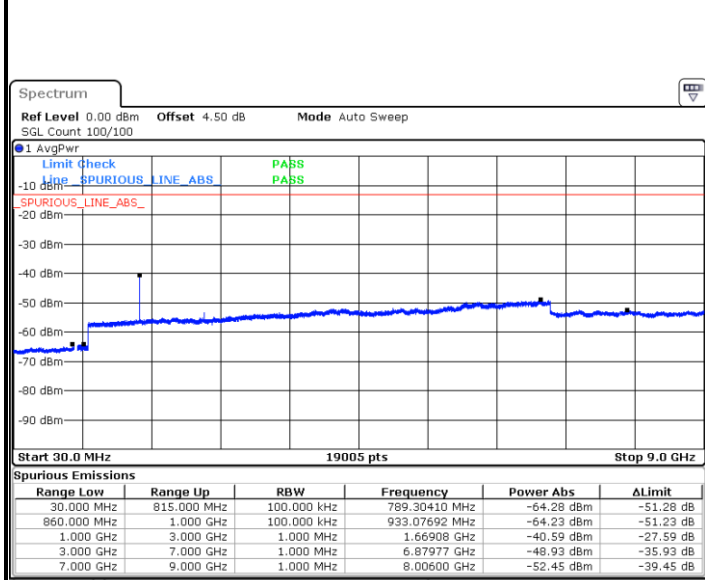

Highest Channel / 16QAM

Date: 8 JUN 2017 19:37:59

LTE Band 26 / 3MHz

Lowest Channel / QPSK

Date: 8 JUN 2017 19:56:21

Lowest Channel / 16QAM

Date: 8 JUN 2017 19:58:10

LTE Band 26 / 3MHz

LTE Band 26 / 5MHz

Lowest Channel / QPSK

Date: 8 JUN 2017 20:18:22

Lowest Channel / 16QAM

Date: 8 JUN 2017 20:18:47

Middle Channel / QPSK

Date: 8 JUN 2017 20:19:13

Middle Channel / 16QAM

Date: 8 JUN 2017 20:19:38

LTE Band 26 / 5MHz

Highest Channel / QPSK

Date: 8 JUN 2017 20:20:05

Highest Channel / 16QAM

Date: 8 JUN 2017 20:20:29

LTE Band 26 / 10MHz

Lowest Channel / QPSK

Date: 8 JUN 2017 20:32:59

Lowest Channel / 16QAM

Date: 8 JUN 2017 20:33:24

LTE Band 26 / 10MHz

Middle Channel / QPSK

Middle Channel / 16QAM

Date: 8 JUN 2017 20:33:51

Date: 8 JUN 2017 20:34:18