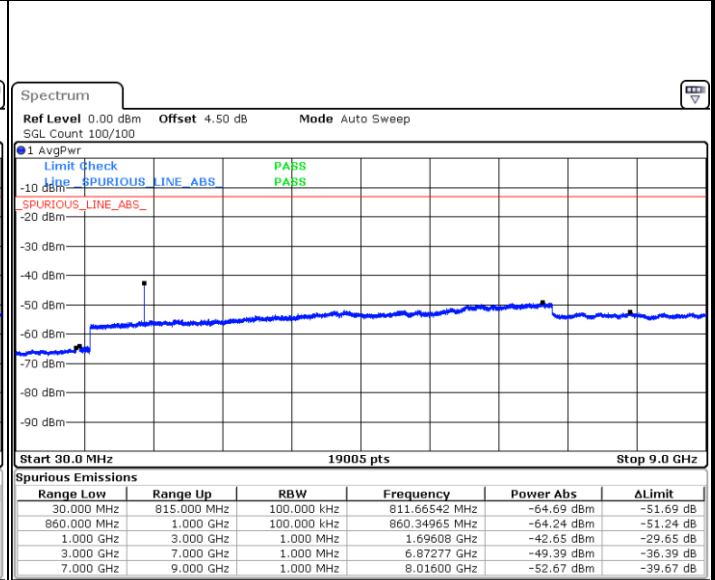

Highest Channel / QPSK

Highest Channel / 16QAM

Date: 8 JUN 2017 16:23:50

Date: 8 JUN 2017 16:24:31

LTE Band 26 / 1.4MHz

Lowest Channel / QPSK

Lowest Channel / 16QAM

Date: 8 JUN 2017 19:35:48

Date: 8 JUN 2017 19:36:14

Middle Channel / QPSK

Middle Channel / 16QAM

Date: 8 JUN 2017 19:36:42

Date: 8 JUN 2017 19:37:07

LTE Band 26 / 1.4MHz

Highest Channel / QPSK

Date: 8 JUN 2017 19:37:32

Highest Channel / 16QAM

Date: 8 JUN 2017 19:37:59

LTE Band 26 / 3MHz

Lowest Channel / QPSK

Date: 8 JUN 2017 19:56:21

Lowest Channel / 16QAM

Date: 8 JUN 2017 19:58:10

LTE Band 26 / 3MHz