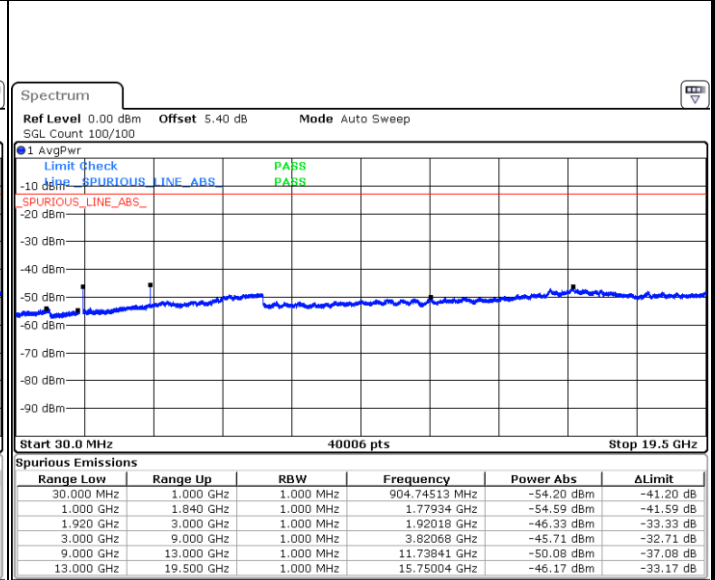

Highest Channel / QPSK

Highest Channel / 16QAM

Date: 8 JUN 2017 16:45:14

Date: 8 JUN 2017 16:45:54

LTE Band 25 / 5MHz

Lowest Channel / QPSK

Lowest Channel / 16QAM

Date: 8 JUN 2017 16:36:49

Date: 8 JUN 2017 16:37:30

Middle Channel / QPSK

Middle Channel / 16QAM

Date: 8 JUN 2017 16:38:50

Date: 8 JUN 2017 16:38:10

LTE Band 25 / 5MHz

Highest Channel / QPSK

Date: 8 JUN 2017 16:39:29

Highest Channel / 16QAM

Date: 8 JUN 2017 16:40:18

LTE Band 25 / 10MHz

Lowest Channel / QPSK

Date: 8 JUN 2017 16:33:24

Lowest Channel / 16QAM

Date: 8 JUN 2017 16:32:45

LTE Band 25 / 10MHz