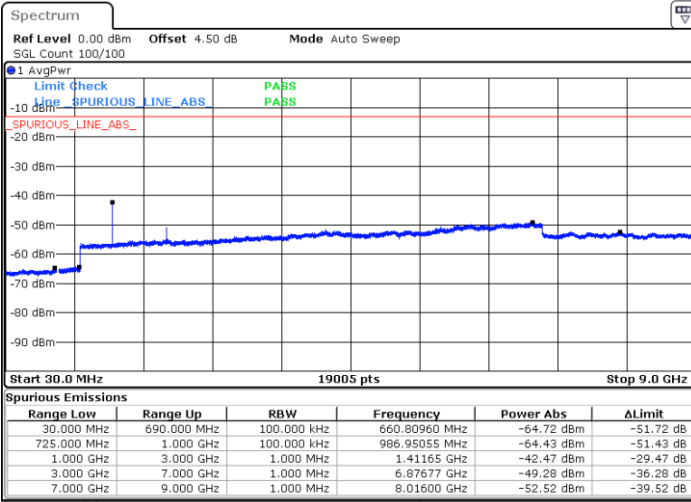

LTE Band 17 / 10MHz

Middle Channel / QPSK

Middle Channel / 16QAM

Date: 7 JUN 2017 17:22:52

Date: 7 JUN 2017 17:23:47