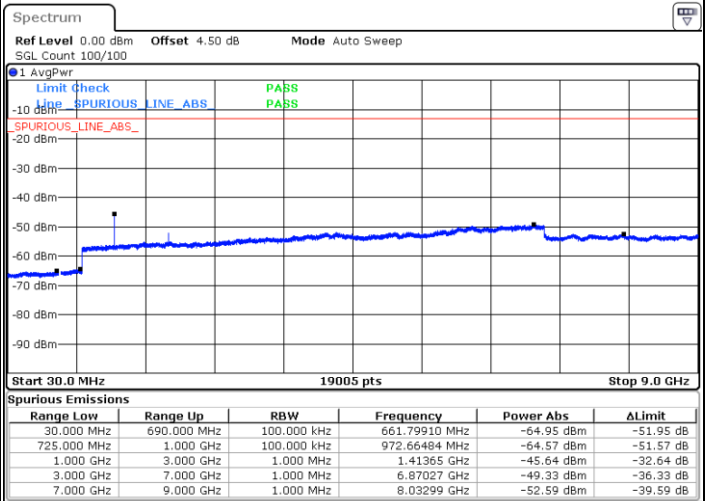

Highest Channel / 16QAM

Date: 7 JUN 2017 17:14:11

LTE Band 17 / 10MHz

Lowest Channel / QPSK

Date: 7 JUN 2017 17:20:20

Lowest Channel / 16QAM

Date: 7 JUN 2017 17:21:15

LTE Band 17 / 10MHz

Middle Channel / QPSK

Middle Channel / 16QAM

Date: 7 JUN 2017 17:22:52

Date: 7 JUN 2017 17:23:47

Highest Channel / QPSK

Highest Channel / 16QAM

Date: 7 JUN 2017 17:29:56

Date: 7 JUN 2017 17:30:51

LTE Band 25 / 1.4MHz

Lowest Channel / QPSK

Lowest Channel / 16QAM

Date: 8 JUN 2017 15:58:25

Date: 8 JUN 2017 15:57:35

Middle Channel / QPSK

Middle Channel / 16QAM

Date: 8 JUN 2017 15:59:09

Date: 8 JUN 2017 15:59:48

LTE Band 25 / 1.4MHz

Highest Channel / QPSK

Date: 8 JUN 2017 16:01:14

Highest Channel / 16QAM

Date: 8 JUN 2017 16:00:34

LTE Band 25 / 3MHz

Lowest Channel / QPSK