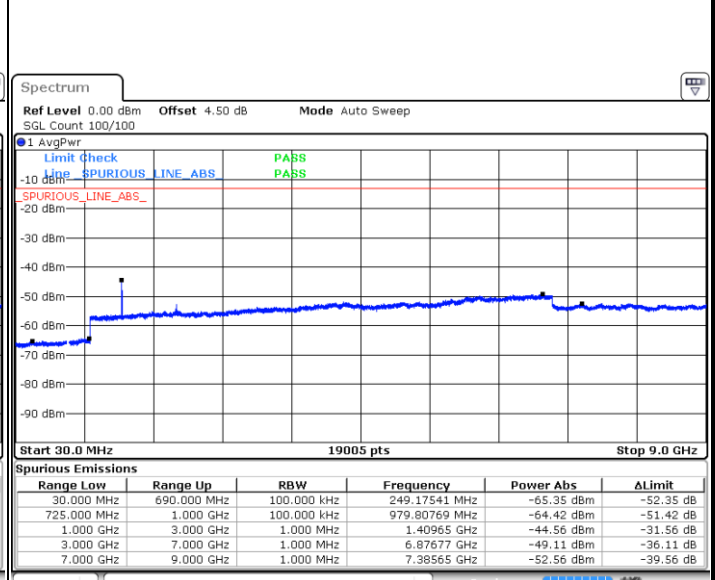

Date: 7 JUN 2017 17:04:35

Middle Channel / QPSK

Middle Channel / 16QAM

Date: 7 JUN 2017 17:06:12

Date: 7 JUN 2017 17:07:07

LTE Band 17 / 5MHz

Highest Channel / QPSK

Date: 7 JUN 2017 17:13:16

Highest Channel / 16QAM

Date: 7 JUN 2017 17:14:11

LTE Band 17 / 10MHz

Lowest Channel / QPSK

Date: 7 JUN 2017 17:20:20

Lowest Channel / 16QAM

Date: 7 JUN 2017 17:21:15

LTE Band 17 / 10MHz

Middle Channel / QPSK

Middle Channel / 16QAM

Date: 7 JUN 2017 17:22:52

Date: 7 JUN 2017 17:23:47

Highest Channel / QPSK

Highest Channel / 16QAM

Date: 7 JUN 2017 17:29:56

Date: 7 JUN 2017 17:30:51

LTE Band 25 / 1.4MHz

Lowest Channel / QPSK

Lowest Channel / 16QAM

Date: 8 JUN 2017 15:58:25

Date: 8 JUN 2017 15:57:35

Middle Channel / QPSK

Middle Channel / 16QAM

Date: 8 JUN 2017 15:59:09