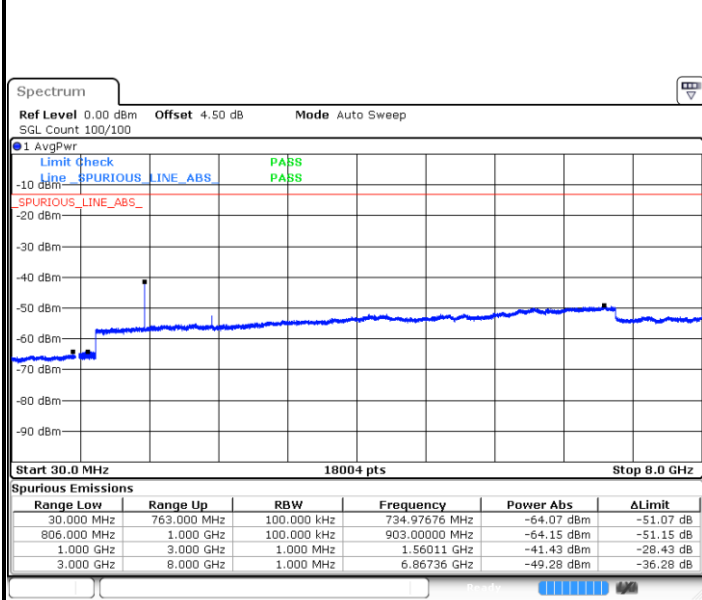

LTE Band 12 / 10MHz

Middle Channel / QPSK

Middle Channel / 16QAM

Date: 8 JUN 2017 10:22:06

Date: 8 JUN 2017 10:21:11

Highest Channel / QPSK

Highest Channel / 16QAM

Date: 8 JUN 2017 10:23:01

Date: 8 JUN 2017 10:23:56

LTE Band 13 / 5MHz

Lowest Channel / QPSK

Date: 7 JUN 2017 16:30:42

Lowest Channel / 16QAM

Date: 7 JUN 2017 16:30:17

Middle Channel / QPSK

Date: 7 JUN 2017 16:31:08

Middle Channel / 16QAM

Date: 7 JUN 2017 16:31:35

LTE Band 13 / 5MHz

Highest Channel / QPSK

Date: 7 JUN 2017 16:40:55

Highest Channel / 16QAM

Date: 7 JUN 2017 16:40:25

LTE Band 13 / 10MHz

Middle Channel / QPSK

Date: 7 JUN 2017 16:41:25

Middle Channel / 16QAM

Date: 7 JUN 2017 16:41:54

LTE Band 17 / 5MHz

Lowest Channel / QPSK

Lowest Channel / 16QAM

Date: 7 JUN 2017 17:03:40