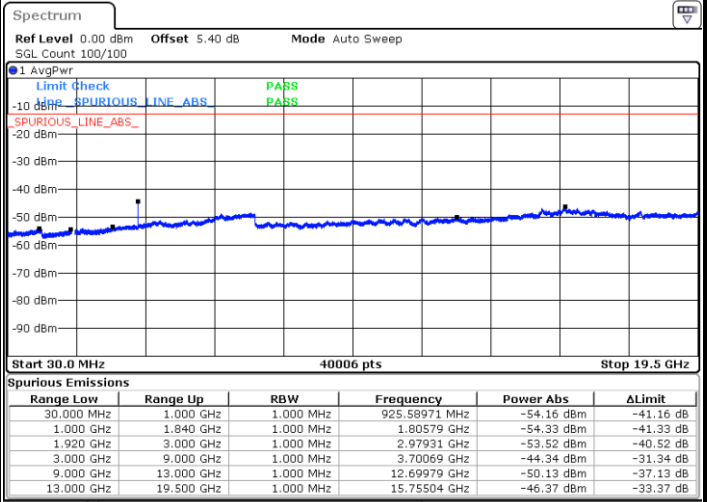

Highest Channel / QPSK

Highest Channel / 16QAM

Date: 8 JUN 2017 16:45:14

Date: 8 JUN 2017 16:45:54

LTE Band 25 / 5MHz

Lowest Channel / QPSK

Lowest Channel / 16QAM

Date: 8 JUN 2017 16:36:49

Date: 8 JUN 2017 16:37:30

Middle Channel / QPSK

Middle Channel / 16QAM

Date: 8 JUN 2017 16:38:50

Date: 8 JUN 2017 16:38:10

LTE Band 25 / 5MHz

Highest Channel / QPSK

Date: 8 JUN 2017 16:39:29