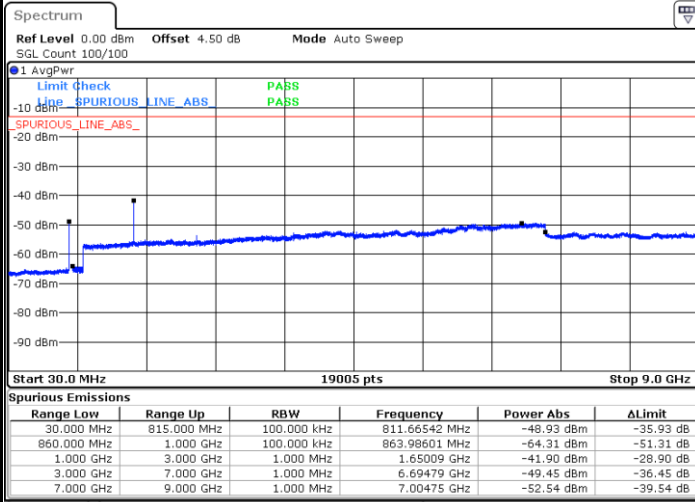

Date: 8 JUN 2017 20:32:59

Lowest Channel / 16QAM

Date: 8 JUN 2017 20:33:24

LTE Band 26 / 10MHz

Middle Channel / QPSK

Middle Channel / 16QAM

Date: 8 JUN 2017 20:33:51

Date: 8 JUN 2017 20:34:18

Highest Channel / QPSK

Highest Channel / 16QAM

Date: 8 JUN 2017 20:34:46

Date: 8 JUN 2017 20:35:12

LTE Band 26 / 15MHz

Lowest Channel / QPSK

Lowest Channel / 16QAM

Date: 8 JUN 2017 20:45:07

Date: 8 JUN 2017 20:45:32

Middle Channel / QPSK

Middle Channel / 16QAM

Date: 8 JUN 2017 20:46:03

Date: 8 JUN 2017 20:46:29

LTE Band 26 / 15MHz

Highest Channel / QPSK

Date: 8 JUN 2017 20:47:00