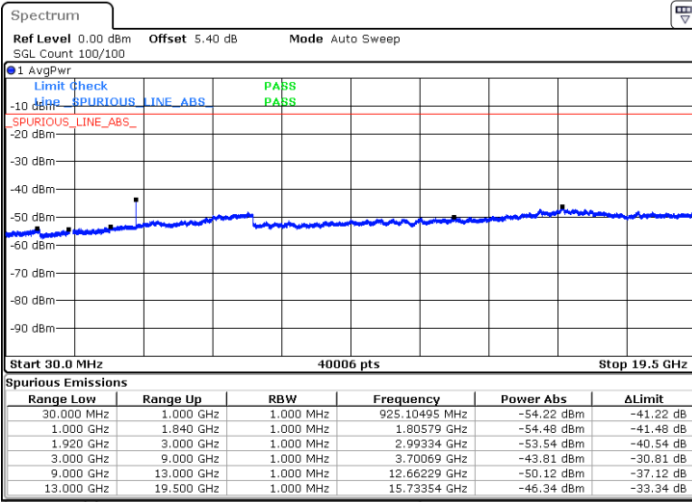

Highest Channel / QPSK

Highest Channel / 16QAM

Date: 8 JUN 2017 16:45:14

Date: 8 JUN 2017 16:45:54

LTE Band 25 / 5MHz

Lowest Channel / QPSK

Lowest Channel / 16QAM

Date: 8 JUN 2017 16:36:49

Date: 8 JUN 2017 16:37:30

Middle Channel / QPSK

Middle Channel / 16QAM

Date: 8 JUN 2017 16:38:50

Date: 8 JUN 2017 16:38:10

LTE Band 25 / 5MHz

Highest Channel / QPSK

Date: 8 JUN 2017 16:39:29