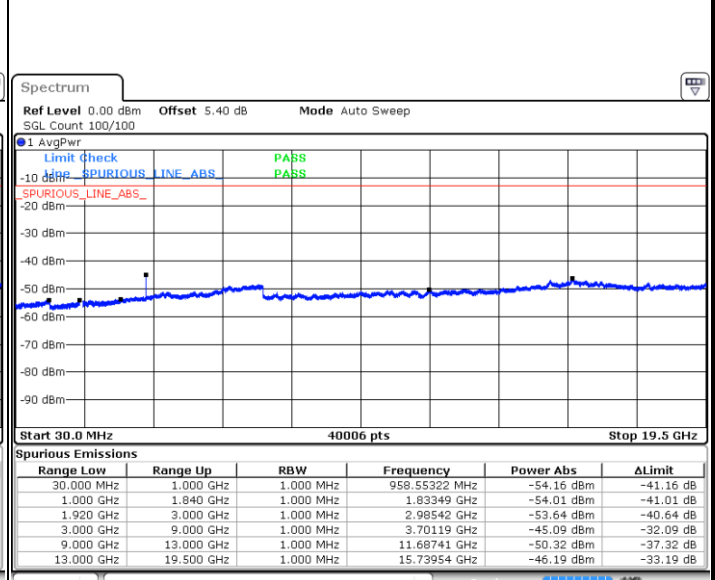

Date: 8 JUN 2017 16:37:30

Middle Channel / QPSK

Middle Channel / 16QAM

Date: 8 JUN 2017 16:38:50

Date: 8 JUN 2017 16:38:10

LTE Band 25 / 5MHz

Highest Channel / QPSK

Date: 8 JUN 2017 16:39:29

Highest Channel / 16QAM

Date: 8 JUN 2017 16:40:18

LTE Band 25 / 10MHz

Lowest Channel / QPSK

Date: 8 JUN 2017 16:33:24

Lowest Channel / 16QAM

Date: 8 JUN 2017 16:32:45

LTE Band 25 / 10MHz

Middle Channel / QPSK

Middle Channel / 16QAM

Date: 8 JUN 2017 16:34:05

Date: 8 JUN 2017 16:34:45

Highest Channel / QPSK

Highest Channel / 16QAM

Date: 8 JUN 2017 16:36:06

Date: 8 JUN 2017 16:35:25