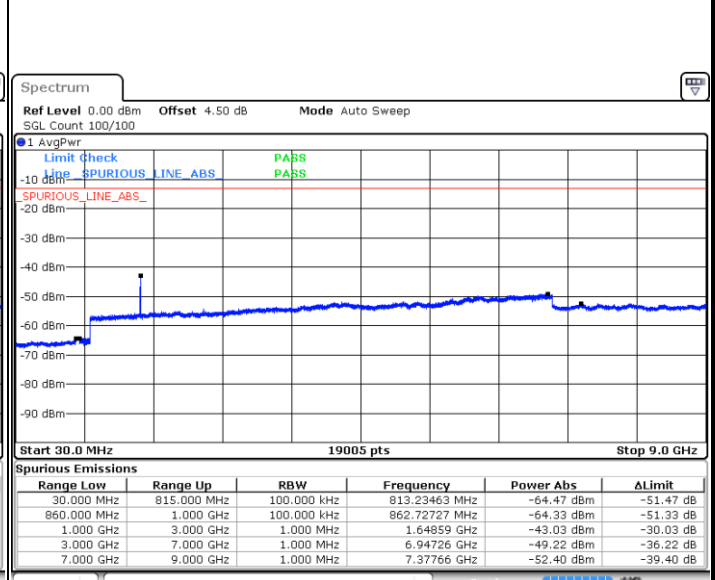

Highest Channel / QPSK

Highest Channel / 16QAM

Date: 8 JUN 2017 16:23:50

Date: 8 JUN 2017 16:24:31

LTE Band 26 / 1.4MHz

Lowest Channel / QPSK

Lowest Channel / 16QAM

Date: 8 JUN 2017 19:35:48

Date: 8 JUN 2017 19:36:14

Middle Channel / QPSK

Middle Channel / 16QAM

Date: 8 JUN 2017 19:36:42

Date: 8 JUN 2017 19:37:07

LTE Band 26 / 1.4MHz

Highest Channel / QPSK

Date: 8 JUN 2017 19:37:32

Highest Channel / 16QAM

Date: 8 JUN 2017 19:37:59

LTE Band 26 / 3MHz

Lowest Channel / QPSK

Date: 8 JUN 2017 19:56:21

Lowest Channel / 16QAM

Date: 8 JUN 2017 19:58:10

LTE Band 26 / 3MHz

Middle Channel / QPSK

Date: 8 JUN 2017 19:59:20

Middle Channel / 16QAM

Date: 8 JUN 2017 20:01:32

Highest Channel / QPSK

Date: 8 JUN 2017 20:01:59

Highest Channel / 16QAM

Date: 8 JUN 2017 20:02:25