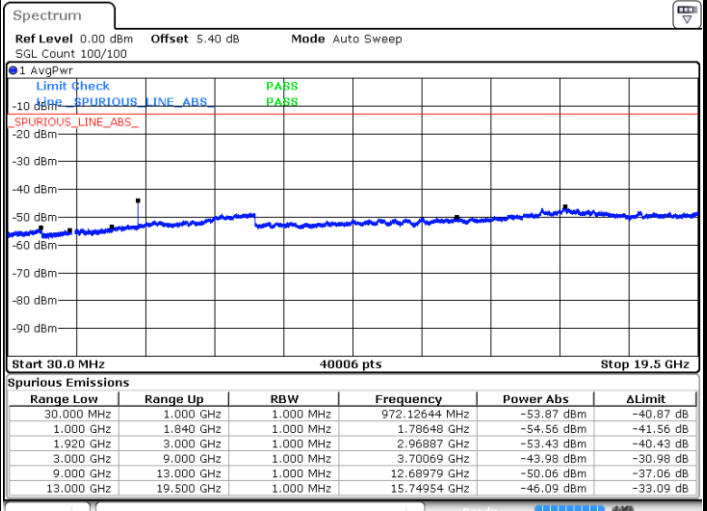

Highest Channel / 16QAM

Date: 7 JUN 2017 17:14:11

LTE Band 17 / 10MHz

Lowest Channel / QPSK

Date: 7 JUN 2017 17:20:20

Lowest Channel / 16QAM

Date: 7 JUN 2017 17:21:15

LTE Band 17 / 10MHz

Middle Channel / QPSK

Middle Channel / 16QAM

Date: 7 JUN 2017 17:22:52

Date: 7 JUN 2017 17:23:47

Highest Channel / QPSK

Highest Channel / 16QAM

Date: 7 JUN 2017 17:29:56

Date: 7 JUN 2017 17:30:51

LTE Band 25 / 1.4MHz

Lowest Channel / QPSK

Lowest Channel / 16QAM

Date: 8 JUN 2017 15:58:25

Date: 8 JUN 2017 15:57:35

Middle Channel / QPSK

Middle Channel / 16QAM

Date: 8 JUN 2017 15:59:09

Date: 8 JUN 2017 15:59:48

LTE Band 25 / 1.4MHz

Highest Channel / QPSK

Date: 8 JUN 2017 16:01:14

Highest Channel / 16QAM

Date: 8 JUN 2017 16:00:34

LTE Band 25 / 3MHz

Lowest Channel / QPSK