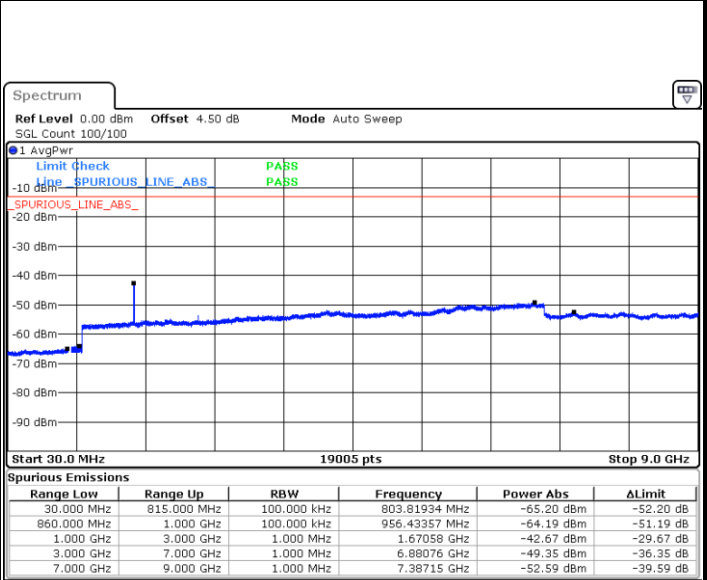

Date: 8 JUN 2017 19:36:14

Middle Channel / QPSK

Middle Channel / 16QAM

Date: 8 JUN 2017 19:36:42

Date: 8 JUN 2017 19:37:07

LTE Band 26 / 1.4MHz

Highest Channel / QPSK

Date: 8 JUN 2017 19:37:32

Highest Channel / 16QAM

Date: 8 JUN 2017 19:37:59

LTE Band 26 / 3MHz

Lowest Channel / QPSK

Date: 8 JUN 2017 19:56:21

Lowest Channel / 16QAM

Date: 8 JUN 2017 19:58:10

LTE Band 26 / 3MHz

Middle Channel / QPSK

Date: 8 JUN 2017 19:59:20

Middle Channel / 16QAM

Date: 8 JUN 2017 20:01:32

Highest Channel / QPSK

Date: 8 JUN 2017 20:01:59

Highest Channel / 16QAM

Date: 8 JUN 2017 20:02:25