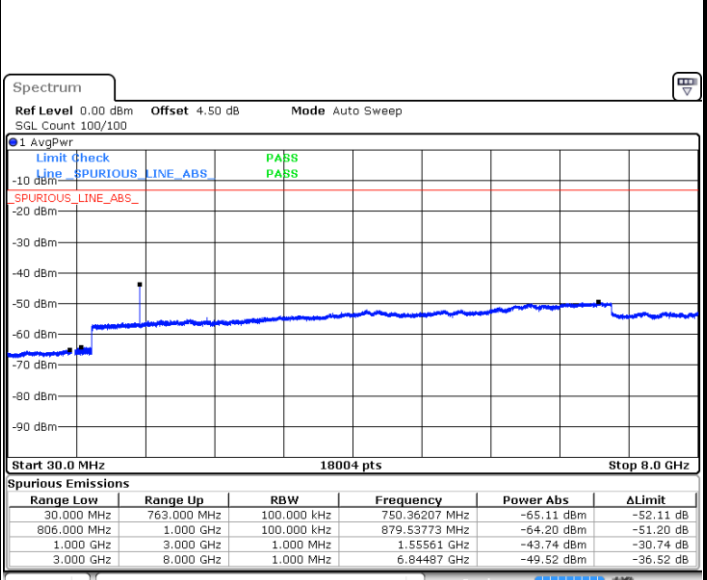

Date: 8 JUN 2017 10:23:56

LTE Band 13 / 5MHz

Lowest Channel / QPSK

Date: 7 JUN 2017 16:30:42

Lowest Channel / 16QAM

Date: 7 JUN 2017 16:30:17

Middle Channel / QPSK

Date: 7 JUN 2017 16:31:08

Middle Channel / 16QAM

Date: 7 JUN 2017 16:31:35

LTE Band 13 / 5MHz

Highest Channel / QPSK

Date: 7 JUN 2017 16:40:55

Highest Channel / 16QAM

Date: 7 JUN 2017 16:40:25

LTE Band 13 / 10MHz

Middle Channel / QPSK

Date: 7 JUN 2017 16:41:25

Middle Channel / 16QAM

Date: 7 JUN 2017 16:41:54

LTE Band 17 / 5MHz

Lowest Channel / QPSK

Lowest Channel / 16QAM

Date: 7 JUN 2017 17:03:40

Date: 7 JUN 2017 17:04:35

Middle Channel / QPSK

Middle Channel / 16QAM

Date: 7 JUN 2017 17:06:12

Date: 7 JUN 2017 17:07:07

LTE Band 17 / 5MHz

Highest Channel / QPSK

Date: 7 JUN 2017 17:13:16