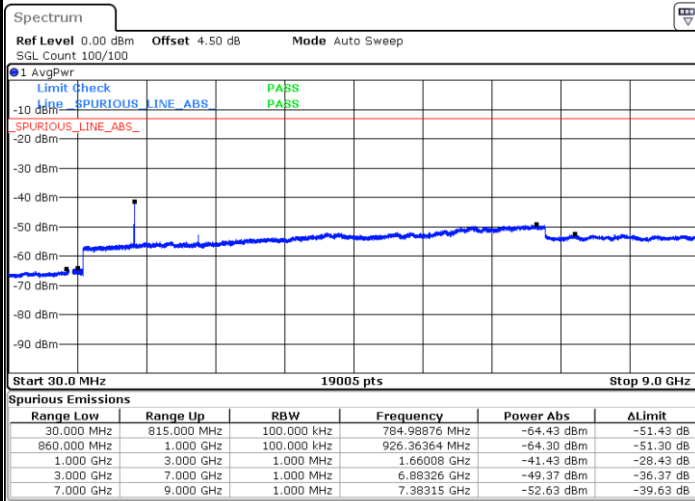

Date: 8 JUN 2017 20:19:38

LTE Band 26 / 5MHz

Highest Channel / QPSK

Date: 8 JUN 2017 20:20:05

Highest Channel / 16QAM

Date: 8 JUN 2017 20:20:29

LTE Band 26 / 10MHz

Lowest Channel / QPSK

Date: 8 JUN 2017 20:32:59

Lowest Channel / 16QAM

Date: 8 JUN 2017 20:33:24

LTE Band 26 / 10MHz

Middle Channel / QPSK

Middle Channel / 16QAM

Date: 8 JUN 2017 20:33:51

Date: 8 JUN 2017 20:34:18

Highest Channel / QPSK

Highest Channel / 16QAM

Date: 8 JUN 2017 20:34:46

Date: 8 JUN 2017 20:35:12

LTE Band 26 / 15MHz

Lowest Channel / QPSK

Lowest Channel / 16QAM

Date: 8 JUN 2017 20:45:07

Date: 8 JUN 2017 20:45:32

Middle Channel / QPSK

Middle Channel / 16QAM

Date: 8 JUN 2017 20:46:03

Date: 8 JUN 2017 20:46:29

LTE Band 26 / 15MHz

Highest Channel / QPSK

Date: 8 JUN 2017 20:47:00