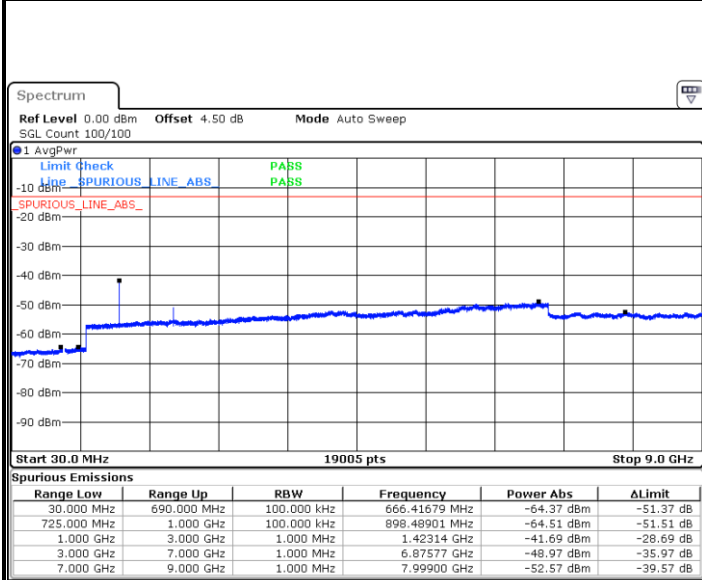

Middle Channel / QPSK

Date: 7 JUN 2017 16:41:25

Middle Channel / 16QAM

Date: 7 JUN 2017 16:41:54

LTE Band 17 / 5MHz

Lowest Channel / QPSK

Lowest Channel / 16QAM

Date: 7 JUN 2017 17:03:40

Date: 7 JUN 2017 17:04:35

Middle Channel / QPSK

Middle Channel / 16QAM

Date: 7 JUN 2017 17:06:12

Date: 7 JUN 2017 17:07:07

LTE Band 17 / 5MHz

Highest Channel / QPSK

Date: 7 JUN 2017 17:13:16

Highest Channel / 16QAM

Date: 7 JUN 2017 17:14:11

LTE Band 17 / 10MHz

Lowest Channel / QPSK

Date: 7 JUN 2017 17:20:20

Lowest Channel / 16QAM

Date: 7 JUN 2017 17:21:15

LTE Band 17 / 10MHz