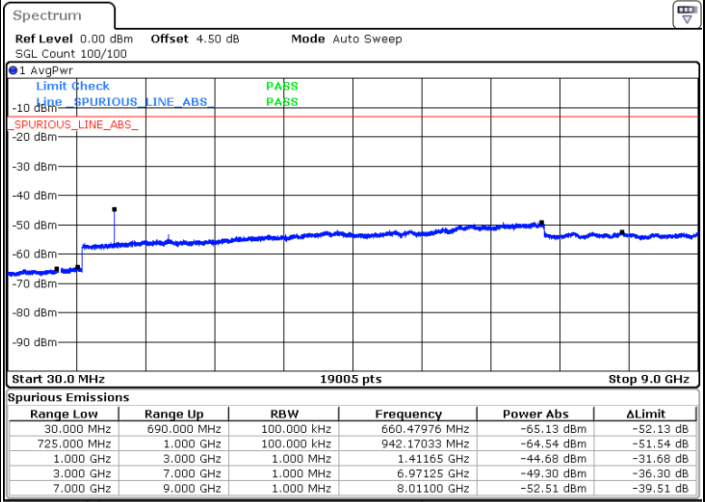

LTE Band 17 / 10MHz

Middle Channel / QPSK

Middle Channel / 16QAM

Date: 7 JUN 2017 17:22:52

Date: 7 JUN 2017 17:23:47