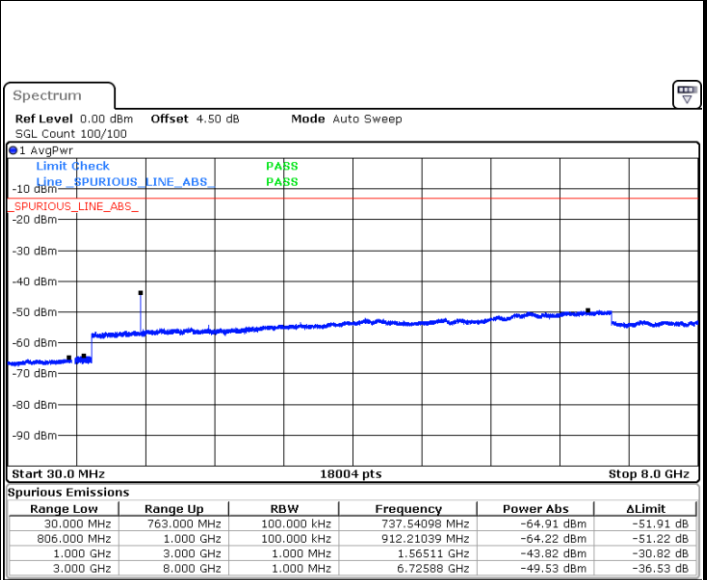

Date: 8 JUN 2017 10:23:56

LTE Band 13 / 5MHz

Lowest Channel / QPSK

Date: 7 JUN 2017 16:30:42

Lowest Channel / 16QAM

Date: 7 JUN 2017 16:30:17

Middle Channel / QPSK

Date: 7 JUN 2017 16:31:08

Middle Channel / 16QAM

Date: 7 JUN 2017 16:31:35

LTE Band 13 / 5MHz

Highest Channel / QPSK

Date: 7 JUN 2017 16:40:55

Highest Channel / 16QAM

Date: 7 JUN 2017 16:40:25

LTE Band 13 / 10MHz

Middle Channel / QPSK

Date: 7 JUN 2017 16:41:25

Middle Channel / 16QAM

Date: 7 JUN 2017 16:41:54

LTE Band 17 / 5MHz

Lowest Channel / QPSK

Lowest Channel / 16QAM

Date: 7 JUN 2017 17:03:40

Date: 7 JUN 2017 17:04:35

Middle Channel / QPSK

Middle Channel / 16QAM

Date: 7 JUN 2017 17:06:12

Date: 7 JUN 2017 17:07:07

LTE Band 17 / 5MHz

Highest Channel / QPSK

Date: 7 JUN 2017 17:13:16