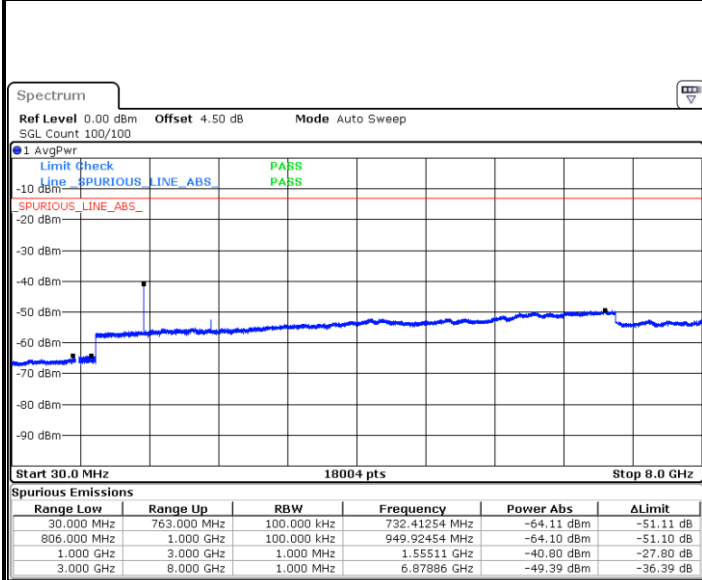

LTE Band 12 / 10MHz

Middle Channel / QPSK

Middle Channel / 16QAM

Date: 8 JUN 2017 10:22:06

Date: 8 JUN 2017 10:21:11

Highest Channel / QPSK

Highest Channel / 16QAM

Date: 8 JUN 2017 10:23:01

Date: 8 JUN 2017 10:23:56

LTE Band 13 / 5MHz

Lowest Channel / QPSK

Date: 7 JUN 2017 16:30:42

Lowest Channel / 16QAM

Date: 7 JUN 2017 16:30:17

Middle Channel / QPSK

Date: 7 JUN 2017 16:31:08

Middle Channel / 16QAM

Date: 7 JUN 2017 16:31:35

LTE Band 13 / 5MHz

Highest Channel / QPSK

Date: 7 JUN 2017 16:40:55

Highest Channel / 16QAM

Date: 7 JUN 2017 16:40:25

LTE Band 13 / 10MHz