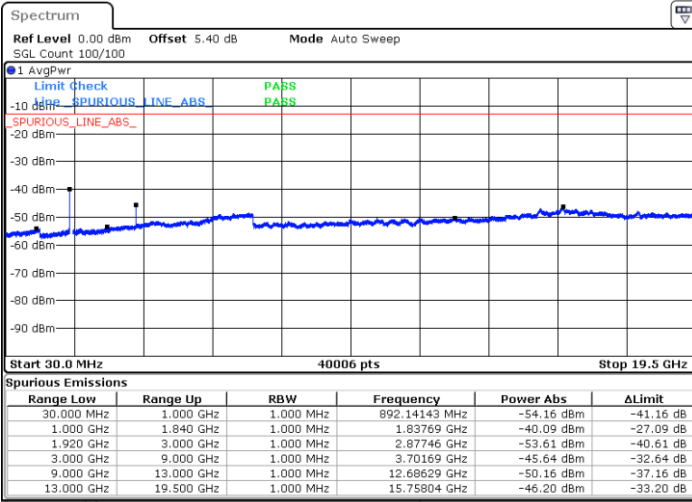

Highest Channel / 16QAM

Date: 8 JUN 2017 16:40:18

LTE Band 25 / 10MHz

Lowest Channel / QPSK

Date: 8 JUN 2017 16:33:24

Lowest Channel / 16QAM

Date: 8 JUN 2017 16:32:45

LTE Band 25 / 10MHz

Middle Channel / QPSK

Middle Channel / 16QAM

Date: 8 JUN 2017 16:34:05

Date: 8 JUN 2017 16:34:45

Highest Channel / QPSK

Highest Channel / 16QAM

Date: 8 JUN 2017 16:36:06

Date: 8 JUN 2017 16:35:25

LTE Band 25 / 15MHz

Lowest Channel / QPSK

Lowest Channel / 16QAM

Date: 8 JUN 2017 16:28:41

Date: 8 JUN 2017 16:28:02

Middle Channel / QPSK

Middle Channel / 16QAM

Date: 8 JUN 2017 16:30:42