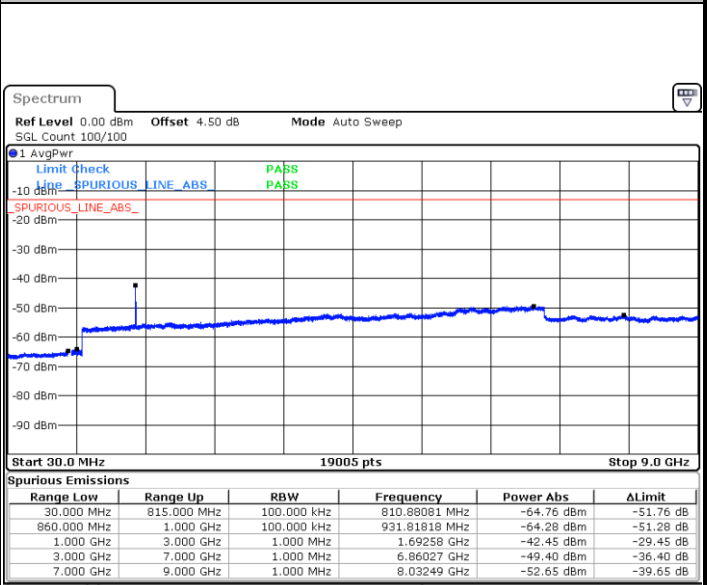

Highest Channel / 16QAM

Date: 8 JUN 2017 19:37:59

LTE Band 26 / 3MHz

Lowest Channel / QPSK

Date: 8 JUN 2017 19:56:21

Lowest Channel / 16QAM

Date: 8 JUN 2017 19:58:10

LTE Band 26 / 3MHz

Middle Channel / QPSK

Date: 8 JUN 2017 19:59:20

Middle Channel / 16QAM

Date: 8 JUN 2017 20:01:32

Highest Channel / QPSK

Date: 8 JUN 2017 20:01:59

Highest Channel / 16QAM

Date: 8 JUN 2017 20:02:25

LTE Band 26 / 5MHz

Lowest Channel / QPSK

Date: 8 JUN 2017 20:18:22

Lowest Channel / 16QAM

Date: 8 JUN 2017 20:18:47

Middle Channel / QPSK

Date: 8 JUN 2017 20:19:13

Middle Channel / 16QAM

Date: 8 JUN 2017 20:19:38

LTE Band 26 / 5MHz

Highest Channel / QPSK

Date: 8 JUN 2017 20:20:05

Highest Channel / 16QAM

Date: 8 JUN 2017 20:20:29

LTE Band 26 / 10MHz

Lowest Channel / QPSK