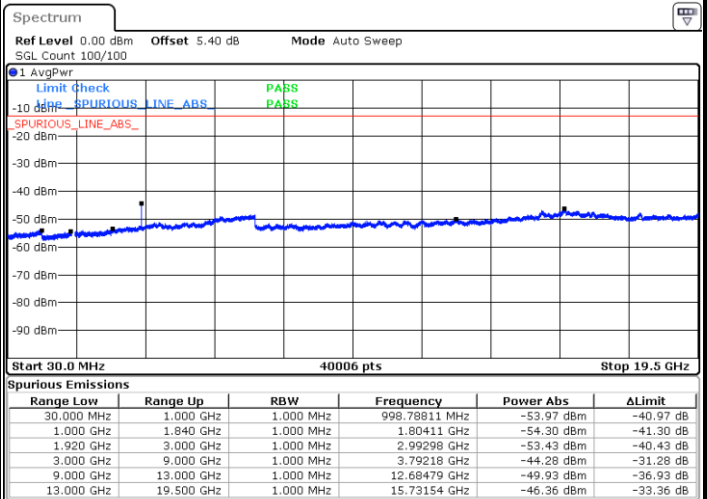

Date: 8 JUN 2017 16:30:02

LTE Band 25 / 15MHz

Highest Channel / QPSK

Date: 8 JUN 2017 16:31:21

Highest Channel / 16QAM

Date: 8 JUN 2017 16:32:03

LTE Band 25 / 20MHz

Lowest Channel / QPSK

Date: 8 JUN 2017 16:26:33

Lowest Channel / 16QAM

Date: 8 JUN 2017 16:27:16

LTE Band 25 / 20MHz

Middle Channel / QPSK

Middle Channel / 16QAM

Date: 8 JUN 2017 16:25:53

Date: 8 JUN 2017 16:25:12

Highest Channel / QPSK

Highest Channel / 16QAM

Date: 8 JUN 2017 16:23:50

Date: 8 JUN 2017 16:24:31

LTE Band 26 / 1.4MHz

Lowest Channel / QPSK

Lowest Channel / 16QAM

Date: 8 JUN 2017 19:35:48

Date: 8 JUN 2017 19:36:14

Middle Channel / QPSK

Middle Channel / 16QAM

Date: 8 JUN 2017 19:36:42

Date: 8 JUN 2017 19:37:07

LTE Band 26 / 1.4MHz

Highest Channel / QPSK

Date: 8 JUN 2017 19:37:32