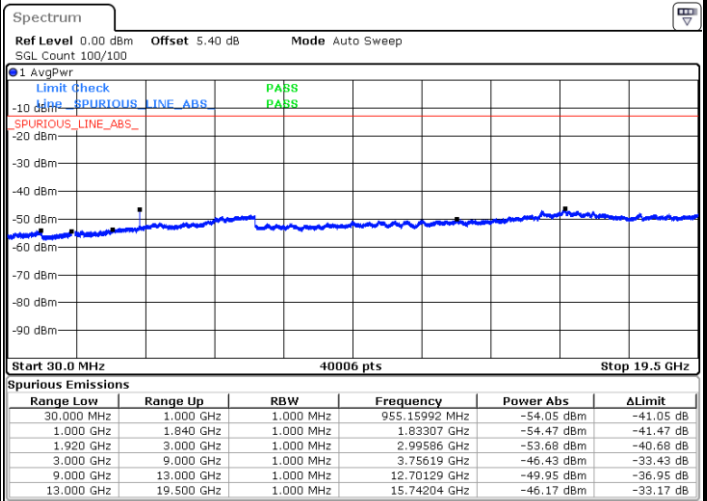

Highest Channel / QPSK

Highest Channel / 16QAM

Date: 8 JUN 2017 16:45:14

Date: 8 JUN 2017 16:45:54

LTE Band 25 / 5MHz

Lowest Channel / QPSK

Lowest Channel / 16QAM

Date: 8 JUN 2017 16:36:49

Date: 8 JUN 2017 16:37:30

Middle Channel / QPSK

Middle Channel / 16QAM

Date: 8 JUN 2017 16:38:50

Date: 8 JUN 2017 16:38:10

LTE Band 25 / 5MHz

Highest Channel / QPSK

Date: 8 JUN 2017 16:39:29

Highest Channel / 16QAM

Date: 8 JUN 2017 16:40:18

LTE Band 25 / 10MHz

Lowest Channel / QPSK

Date: 8 JUN 2017 16:33:24

Lowest Channel / 16QAM

Date: 8 JUN 2017 16:32:45

LTE Band 25 / 10MHz