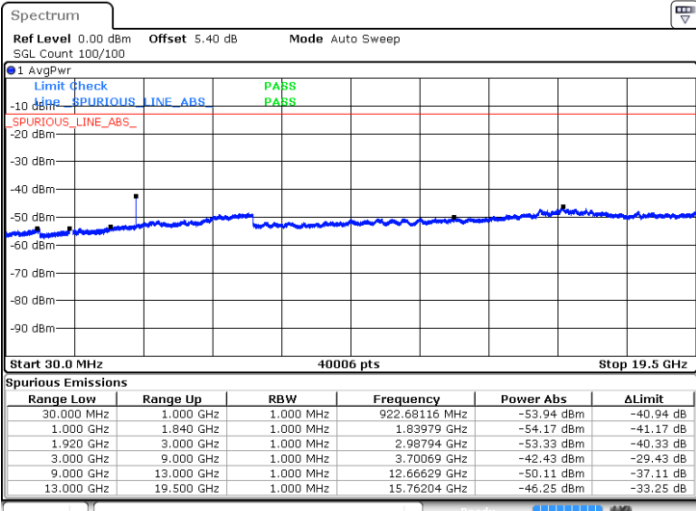

Highest Channel / 16QAM

Date: 7 JUN 2017 17:14:11

LTE Band 17 / 10MHz

Lowest Channel / QPSK

Date: 7 JUN 2017 17:20:20

Lowest Channel / 16QAM

Date: 7 JUN 2017 17:21:15

LTE Band 17 / 10MHz

Middle Channel / QPSK

Middle Channel / 16QAM

Date: 7 JUN 2017 17:22:52

Date: 7 JUN 2017 17:23:47

Highest Channel / QPSK

Highest Channel / 16QAM

Date: 7 JUN 2017 17:29:56

Date: 7 JUN 2017 17:30:51

LTE Band 25 / 1.4MHz

Lowest Channel / QPSK

Lowest Channel / 16QAM

Date: 8 JUN 2017 15:58:25

Date: 8 JUN 2017 15:57:35

Middle Channel / QPSK

Middle Channel / 16QAM

Date: 8 JUN 2017 15:59:09