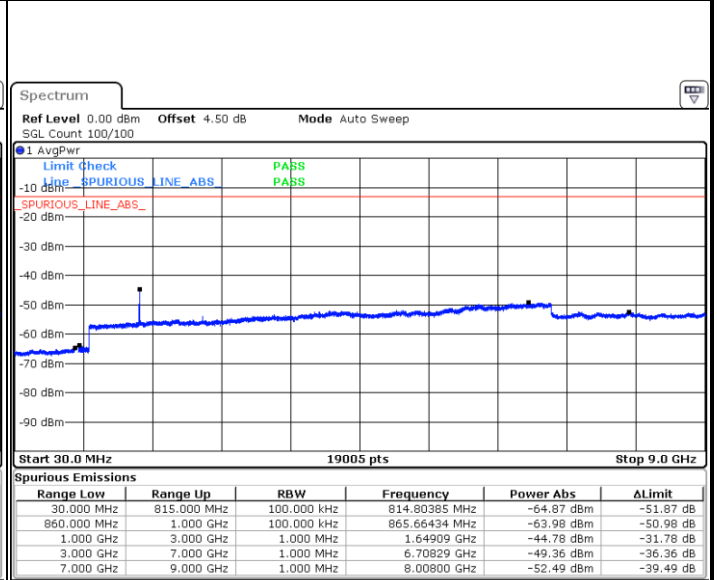

Highest Channel / 16QAM

Date: 8 JUN 2017 19:37:59

LTE Band 26 / 3MHz

Lowest Channel / QPSK

Date: 8 JUN 2017 19:56:21

Lowest Channel / 16QAM

Date: 8 JUN 2017 19:58:10

LTE Band 26 / 3MHz

Middle Channel / QPSK

Date: 8 JUN 2017 19:59:20

Middle Channel / 16QAM

Date: 8 JUN 2017 20:01:32

Highest Channel / QPSK

Date: 8 JUN 2017 20:01:59

Highest Channel / 16QAM

Date: 8 JUN 2017 20:02:25

LTE Band 26 / 5MHz

Lowest Channel / QPSK

Date: 8 JUN 2017 20:18:22

Lowest Channel / 16QAM

Date: 8 JUN 2017 20:18:47

Middle Channel / QPSK

Date: 8 JUN 2017 20:19:13

Middle Channel / 16QAM

Date: 8 JUN 2017 20:19:38

LTE Band 26 / 5MHz

Highest Channel / QPSK

Date: 8 JUN 2017 20:20:05

Highest Channel / 16QAM

Date: 8 JUN 2017 20:20:29

LTE Band 26 / 10MHz

Lowest Channel / QPSK