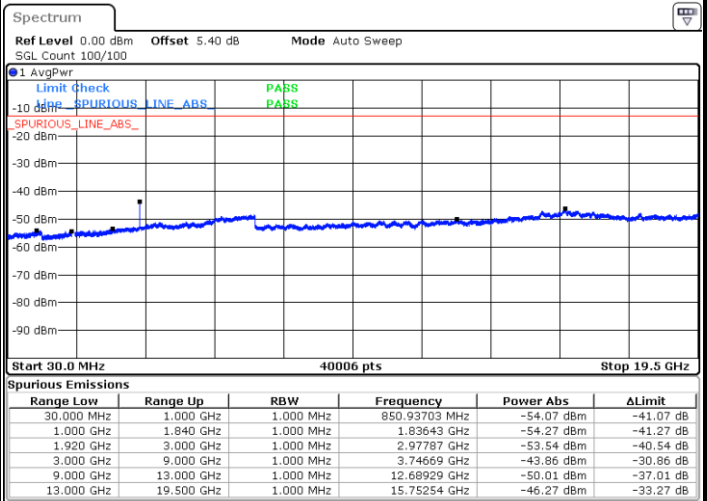

LTE Band 25 / 15MHz

Lowest Channel / QPSK

Lowest Channel / 16QAM

Date: 8 JUN 2017 16:28:41

Date: 8 JUN 2017 16:28:02

Middle Channel / QPSK

Middle Channel / 16QAM

Date: 8 JUN 2017 16:30:42

Date: 8 JUN 2017 16:30:02

LTE Band 25 / 15MHz

Highest Channel / QPSK

Date: 8 JUN 2017 16:31:21

Highest Channel / 16QAM

Date: 8 JUN 2017 16:32:03

LTE Band 25 / 20MHz

Lowest Channel / QPSK