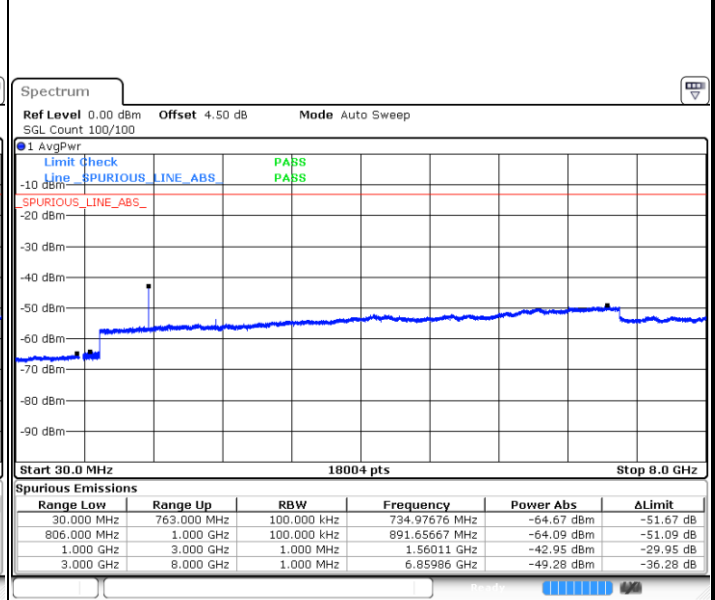

LTE Band 12 / 10MHz

Middle Channel / QPSK

Middle Channel / 16QAM

Date: 8 JUN 2017 10:22:06

Date: 8 JUN 2017 10:21:11

Highest Channel / QPSK

Highest Channel / 16QAM

Date: 8 JUN 2017 10:23:01

Date: 8 JUN 2017 10:23:56

LTE Band 13 / 5MHz

Lowest Channel / QPSK

Date: 7 JUN 2017 16:30:42

Lowest Channel / 16QAM

Date: 7 JUN 2017 16:30:17

Middle Channel / QPSK

Date: 7 JUN 2017 16:31:08

Middle Channel / 16QAM

Date: 7 JUN 2017 16:31:35

LTE Band 13 / 5MHz

Highest Channel / QPSK

Date: 7 JUN 2017 16:40:55

Highest Channel / 16QAM

Date: 7 JUN 2017 16:40:25

LTE Band 13 / 10MHz

Middle Channel / QPSK

Date: 7 JUN 2017 16:41:25

Middle Channel / 16QAM

Date: 7 JUN 2017 16:41:54

LTE Band 17 / 5MHz

Lowest Channel / QPSK

Lowest Channel / 16QAM

Date: 7 JUN 2017 17:03:40