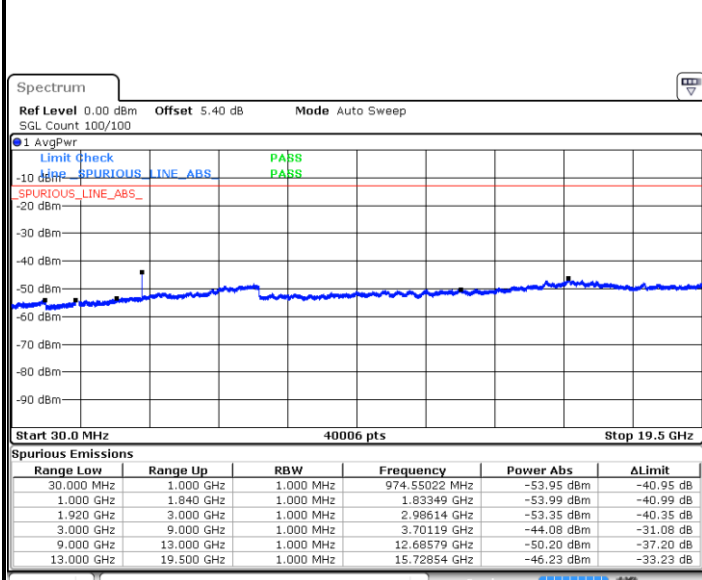

Highest Channel / QPSK

Highest Channel / 16QAM

Date: 8 JUN 2017 16:45:14

Date: 8 JUN 2017 16:45:54

LTE Band 25 / 5MHz

Lowest Channel / QPSK

Lowest Channel / 16QAM

Date: 8 JUN 2017 16:36:49

Date: 8 JUN 2017 16:37:30

Middle Channel / QPSK

Middle Channel / 16QAM

Date: 8 JUN 2017 16:38:50

Date: 8 JUN 2017 16:38:10

LTE Band 25 / 5MHz

Highest Channel / QPSK

Date: 8 JUN 2017 16:39:29

Highest Channel / 16QAM

Date: 8 JUN 2017 16:40:18

LTE Band 25 / 10MHz

Lowest Channel / QPSK

Date: 8 JUN 2017 16:33:24

Lowest Channel / 16QAM

Date: 8 JUN 2017 16:32:45

LTE Band 25 / 10MHz