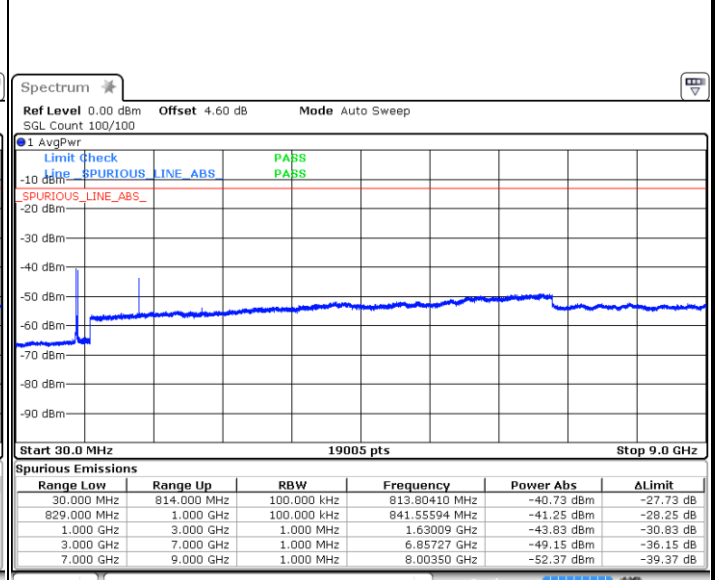

Highest Channel / QPSK

Highest Channel / 16QAM

Date: 8 JUN 2017 20:34:46

Date: 8 JUN 2017 20:35:12

LTE Band 26 / 15MHz

Lowest Channel / QPSK

Lowest Channel / 16QAM

Date: 8 JUN 2017 20:45:07

Date: 8 JUN 2017 20:45:32

Middle Channel / QPSK

Middle Channel / 16QAM

Date: 8 JUN 2017 20:46:03

Date: 8 JUN 2017 20:46:29

LTE Band 26 / 15MHz

Highest Channel / QPSK

Date: 8 JUN 2017 20:47:00

Highest Channel / 16QAM

Date: 8 JUN 2017 20:47:25

LTE Band 26 / 15MHz

Channel 26765 / QPSK

Date: 8 JUN 2017 22:22:55

Channel 26765 / 16QAM

Date: 8 JUN 2017 22:24:34