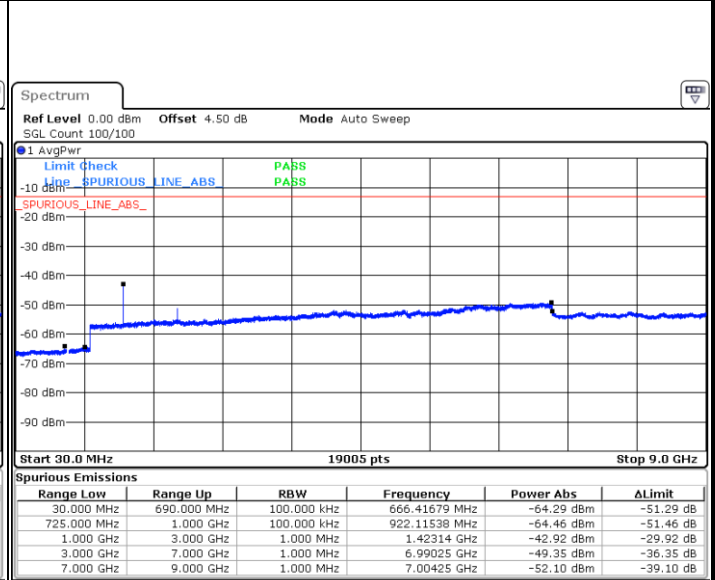

Middle Channel / QPSK

Date: 7 JUN 2017 16:41:25

Middle Channel / 16QAM

Date: 7 JUN 2017 16:41:54

LTE Band 17 / 5MHz

Lowest Channel / QPSK

Lowest Channel / 16QAM

Date: 7 JUN 2017 17:03:40

Date: 7 JUN 2017 17:04:35

Middle Channel / QPSK

Middle Channel / 16QAM

Date: 7 JUN 2017 17:06:12

Date: 7 JUN 2017 17:07:07

LTE Band 17 / 5MHz

Highest Channel / QPSK

Date: 7 JUN 2017 17:13:16

Highest Channel / 16QAM

Date: 7 JUN 2017 17:14:11

LTE Band 17 / 10MHz

Lowest Channel / QPSK

Date: 7 JUN 2017 17:20:20

Lowest Channel / 16QAM

Date: 7 JUN 2017 17:21:15

LTE Band 17 / 10MHz