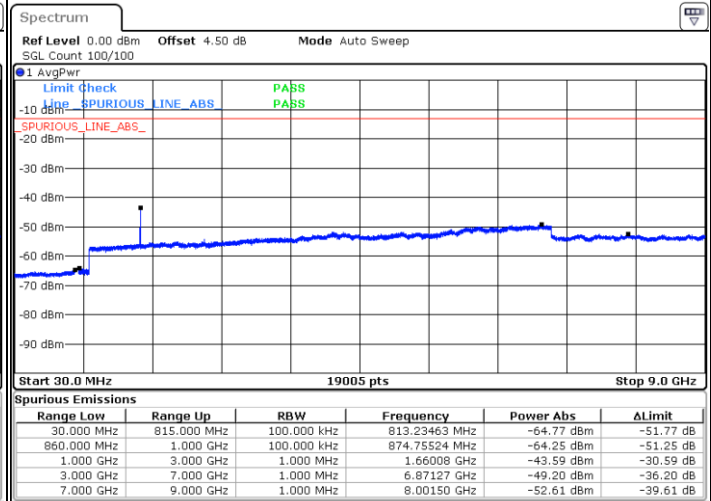

Date: 8 JUN 2017 20:19:38

LTE Band 26 / 5MHz

Highest Channel / QPSK

Date: 8 JUN 2017 20:20:05

Highest Channel / 16QAM

Date: 8 JUN 2017 20:20:29

LTE Band 26 / 10MHz

Lowest Channel / QPSK

Date: 8 JUN 2017 20:32:59

Lowest Channel / 16QAM

Date: 8 JUN 2017 20:33:24

LTE Band 26 / 10MHz

Middle Channel / QPSK

Middle Channel / 16QAM

Date: 8 JUN 2017 20:33:51

Date: 8 JUN 2017 20:34:18

Highest Channel / QPSK

Highest Channel / 16QAM

Date: 8 JUN 2017 20:34:46

Date: 8 JUN 2017 20:35:12

LTE Band 26 / 15MHz

Lowest Channel / QPSK

Lowest Channel / 16QAM

Date: 8 JUN 2017 20:45:07

Date: 8 JUN 2017 20:45:32

Middle Channel / QPSK

Middle Channel / 16QAM

Date: 8 JUN 2017 20:46:03

Date: 8 JUN 2017 20:46:29

LTE Band 26 / 15MHz

Highest Channel / QPSK

Date: 8 JUN 2017 20:47:00