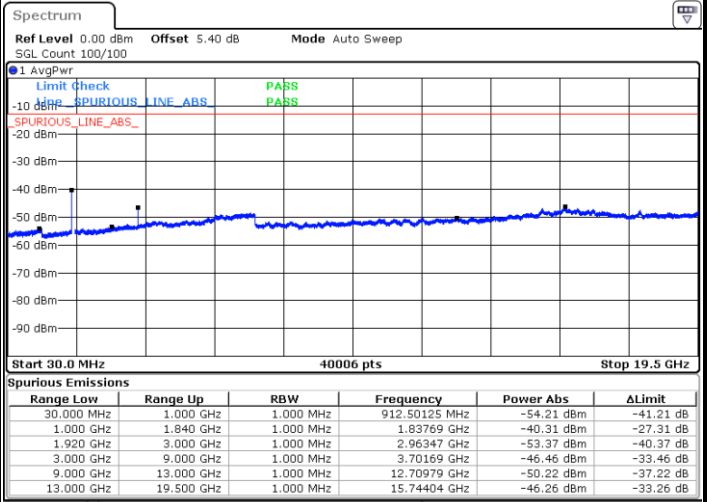

Highest Channel / 16QAM

Date: 8 JUN 2017 16:40:18

LTE Band 25 / 10MHz

Lowest Channel / QPSK

Date: 8 JUN 2017 16:33:24

Lowest Channel / 16QAM

Date: 8 JUN 2017 16:32:45

LTE Band 25 / 10MHz

Middle Channel / QPSK

Middle Channel / 16QAM

Date: 8 JUN 2017 16:34:05

Date: 8 JUN 2017 16:34:45

Highest Channel / QPSK

Highest Channel / 16QAM

Date: 8 JUN 2017 16:36:06

Date: 8 JUN 2017 16:35:25

LTE Band 25 / 15MHz

Lowest Channel / QPSK

Lowest Channel / 16QAM

Date: 8 JUN 2017 16:28:41

Date: 8 JUN 2017 16:28:02

Middle Channel / QPSK

Middle Channel / 16QAM

Date: 8 JUN 2017 16:30:42