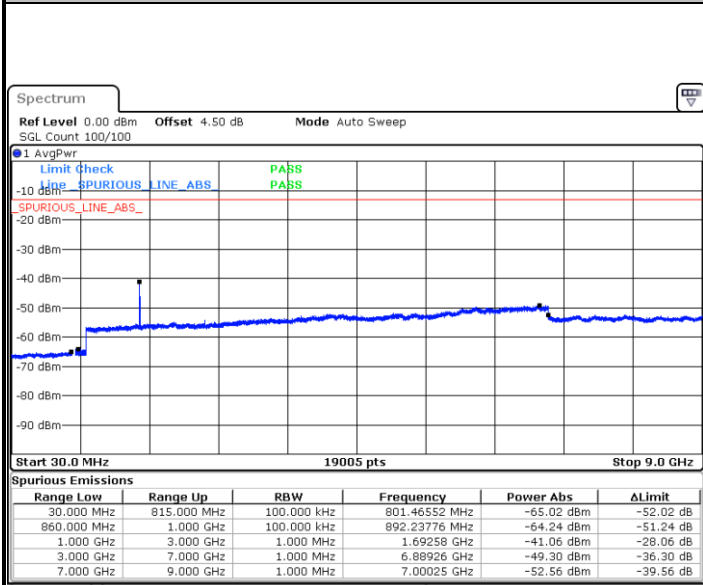

Highest Channel / 16QAM

Date: 8 JUN 2017 19:37:59

LTE Band 26 / 3MHz

Lowest Channel / QPSK

Date: 8 JUN 2017 19:56:21

Lowest Channel / 16QAM

Date: 8 JUN 2017 19:58:10

LTE Band 26 / 3MHz

Middle Channel / QPSK

Date: 8 JUN 2017 19:59:20

Middle Channel / 16QAM

Date: 8 JUN 2017 20:01:32

Highest Channel / QPSK

Date: 8 JUN 2017 20:01:59

Highest Channel / 16QAM

Date: 8 JUN 2017 20:02:25

LTE Band 26 / 5MHz

Lowest Channel / QPSK

Date: 8 JUN 2017 20:18:22

Lowest Channel / 16QAM

Date: 8 JUN 2017 20:18:47

Middle Channel / QPSK

Date: 8 JUN 2017 20:19:13

Middle Channel / 16QAM

Date: 8 JUN 2017 20:19:38

LTE Band 26 / 5MHz

Highest Channel / QPSK

Date: 8 JUN 2017 20:20:05

Highest Channel / 16QAM

Date: 8 JUN 2017 20:20:29

LTE Band 26 / 10MHz

Lowest Channel / QPSK