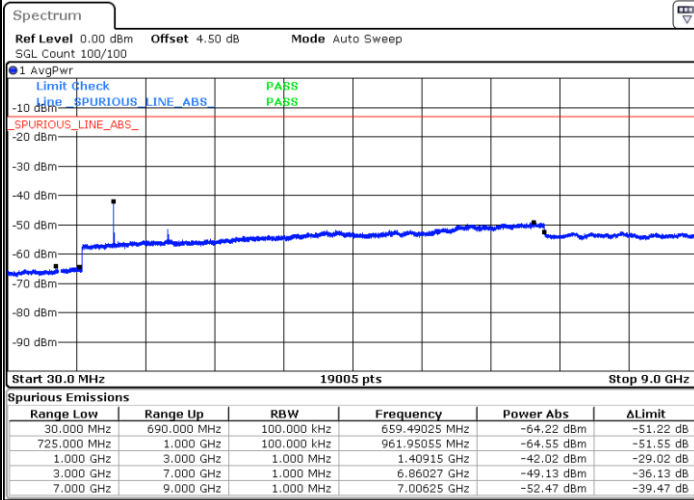

Middle Channel / QPSK

Date: 7 JUN 2017 16:41:25

Middle Channel / 16QAM

Date: 7 JUN 2017 16:41:54

LTE Band 17 / 5MHz

Lowest Channel / QPSK

Lowest Channel / 16QAM

Date: 7 JUN 2017 17:03:40

Date: 7 JUN 2017 17:04:35

Middle Channel / QPSK

Middle Channel / 16QAM

Date: 7 JUN 2017 17:06:12

Date: 7 JUN 2017 17:07:07

LTE Band 17 / 5MHz

Highest Channel / QPSK

Date: 7 JUN 2017 17:13:16