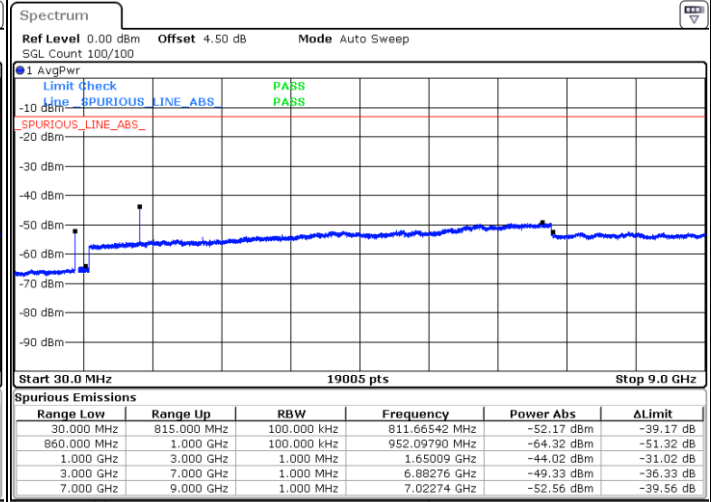

Date: 8 JUN 2017 20:19:38

LTE Band 26 / 5MHz

Highest Channel / QPSK

Date: 8 JUN 2017 20:20:05

Highest Channel / 16QAM

Date: 8 JUN 2017 20:20:29

LTE Band 26 / 10MHz

Lowest Channel / QPSK

Date: 8 JUN 2017 20:32:59

Lowest Channel / 16QAM

Date: 8 JUN 2017 20:33:24

LTE Band 26 / 10MHz

Middle Channel / QPSK

Middle Channel / 16QAM

Date: 8 JUN 2017 20:33:51

Date: 8 JUN 2017 20:34:18

Highest Channel / QPSK

Highest Channel / 16QAM

Date: 8 JUN 2017 20:34:46

Date: 8 JUN 2017 20:35:12

LTE Band 26 / 15MHz

Lowest Channel / QPSK

Lowest Channel / 16QAM

Date: 8 JUN 2017 20:45:07

Date: 8 JUN 2017 20:45:32

Middle Channel / QPSK

Middle Channel / 16QAM

Date: 8 JUN 2017 20:46:03

Date: 8 JUN 2017 20:46:29

LTE Band 26 / 15MHz

Highest Channel / QPSK

Date: 8 JUN 2017 20:47:00