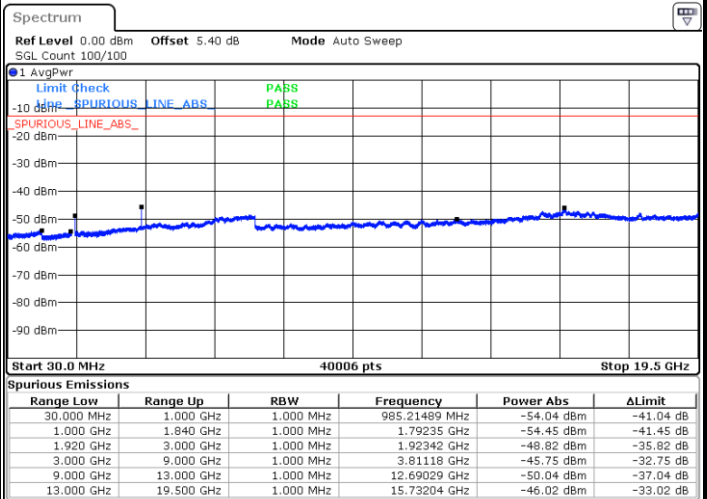

Highest Channel / 16QAM

Date: 8 JUN 2017 16:40:18

LTE Band 25 / 10MHz

Lowest Channel / QPSK

Date: 8 JUN 2017 16:33:24

Lowest Channel / 16QAM

Date: 8 JUN 2017 16:32:45

LTE Band 25 / 10MHz

Middle Channel / QPSK

Middle Channel / 16QAM

Date: 8 JUN 2017 16:34:05

Date: 8 JUN 2017 16:34:45

Highest Channel / QPSK

Highest Channel / 16QAM

Date: 8 JUN 2017 16:36:06

Date: 8 JUN 2017 16:35:25

LTE Band 25 / 15MHz

Lowest Channel / QPSK

Lowest Channel / 16QAM

Date: 8 JUN 2017 16:28:41

Date: 8 JUN 2017 16:28:02

Middle Channel / QPSK

Middle Channel / 16QAM

Date: 8 JUN 2017 16:30:42