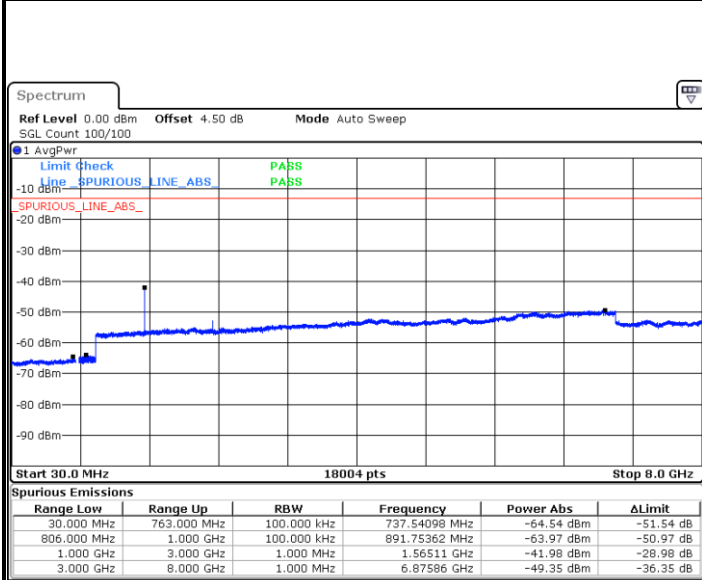

Middle Channel / 16QAM

Date: 7 JUN 2017 16:31:35

LTE Band 13 / 5MHz

Highest Channel / QPSK

Date: 7 JUN 2017 16:40:55

Highest Channel / 16QAM

Date: 7 JUN 2017 16:40:25

LTE Band 13 / 10MHz

Middle Channel / QPSK

Date: 7 JUN 2017 16:41:25

Middle Channel / 16QAM

Date: 7 JUN 2017 16:41:54

LTE Band 17 / 5MHz

Lowest Channel / QPSK

Lowest Channel / 16QAM

Date: 7 JUN 2017 17:03:40

Date: 7 JUN 2017 17:04:35

Middle Channel / QPSK

Middle Channel / 16QAM

Date: 7 JUN 2017 17:06:12

Date: 7 JUN 2017 17:07:07

LTE Band 17 / 5MHz

Highest Channel / QPSK

Date: 7 JUN 2017 17:13:16