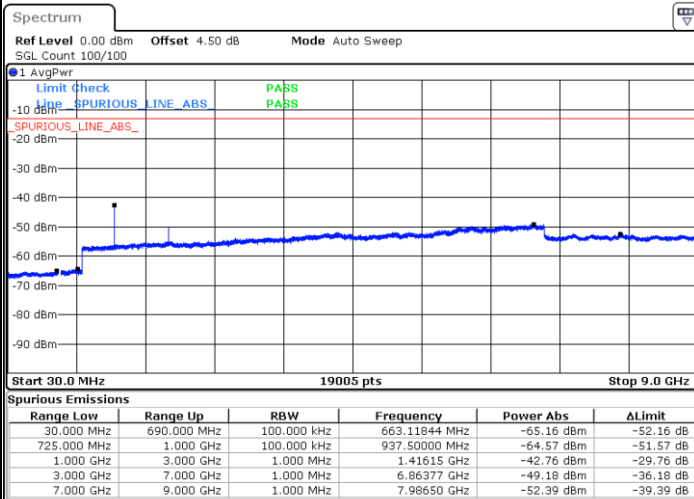

Middle Channel / 16QAM

Date: 7 JUN 2017 16:31:35

LTE Band 13 / 5MHz

Highest Channel / QPSK

Date: 7 JUN 2017 16:40:55

Highest Channel / 16QAM

Date: 7 JUN 2017 16:40:25

LTE Band 13 / 10MHz

Middle Channel / QPSK

Date: 7 JUN 2017 16:41:25

Middle Channel / 16QAM

Date: 7 JUN 2017 16:41:54

LTE Band 17 / 5MHz

Lowest Channel / QPSK

Lowest Channel / 16QAM

Date: 7 JUN 2017 17:03:40

Date: 7 JUN 2017 17:04:35

Middle Channel / QPSK

Middle Channel / 16QAM

Date: 7 JUN 2017 17:06:12

Date: 7 JUN 2017 17:07:07

LTE Band 17 / 5MHz

Highest Channel / QPSK

Date: 7 JUN 2017 17:13:16

Highest Channel / 16QAM

Date: 7 JUN 2017 17:14:11

LTE Band 17 / 10MHz

Lowest Channel / QPSK

Date: 7 JUN 2017 17:20:20

Lowest Channel / 16QAM

Date: 7 JUN 2017 17:21:15

LTE Band 17 / 10MHz