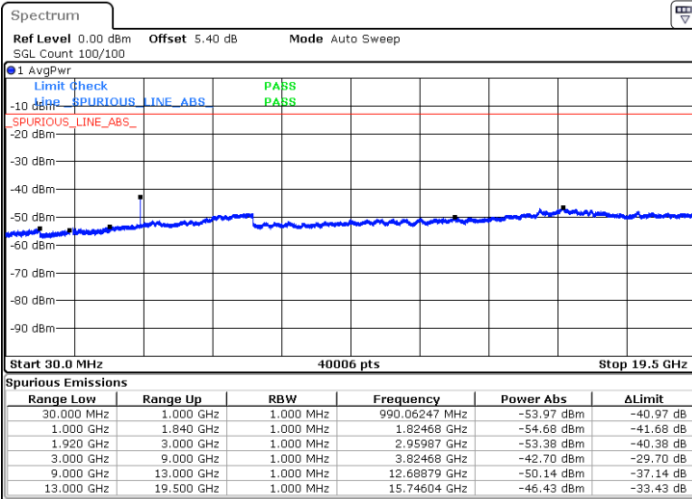

Date: 8 JUN 2017 15:59:48

LTE Band 25 / 1.4MHz

Highest Channel / QPSK

Date: 8 JUN 2017 16:01:14

Highest Channel / 16QAM

Date: 8 JUN 2017 16:00:34

LTE Band 25 / 3MHz

Lowest Channel / QPSK

Date: 8 JUN 2017 16:41:48

Lowest Channel / 16QAM

Date: 8 JUN 2017 16:41:09

LTE Band 25 / 3MHz

Middle Channel / QPSK

Middle Channel / 16QAM

Date: 8 JUN 2017 16:42:29

Date: 8 JUN 2017 16:43:52

Highest Channel / QPSK

Highest Channel / 16QAM

Date: 8 JUN 2017 16:45:14

Date: 8 JUN 2017 16:45:54

LTE Band 25 / 5MHz

Lowest Channel / QPSK

Lowest Channel / 16QAM

Date: 8 JUN 2017 16:36:49