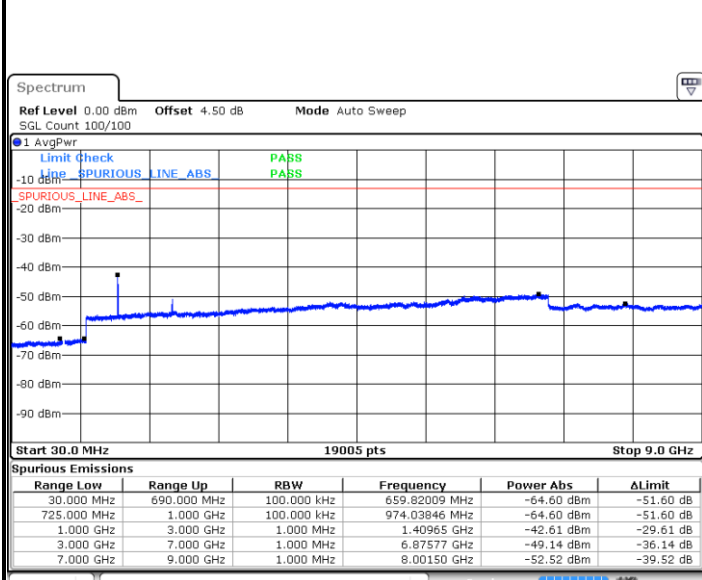

Middle Channel / QPSK

Date: 7 JUN 2017 16:41:25

Middle Channel / 16QAM

Date: 7 JUN 2017 16:41:54

LTE Band 17 / 5MHz

Lowest Channel / QPSK

Lowest Channel / 16QAM

Date: 7 JUN 2017 17:03:40

Date: 7 JUN 2017 17:04:35

Middle Channel / QPSK

Middle Channel / 16QAM

Date: 7 JUN 2017 17:06:12

Date: 7 JUN 2017 17:07:07

LTE Band 17 / 5MHz

Highest Channel / QPSK

Date: 7 JUN 2017 17:13:16

Highest Channel / 16QAM

Date: 7 JUN 2017 17:14:11

LTE Band 17 / 10MHz

Lowest Channel / QPSK

Date: 7 JUN 2017 17:20:20

Lowest Channel / 16QAM

Date: 7 JUN 2017 17:21:15

LTE Band 17 / 10MHz