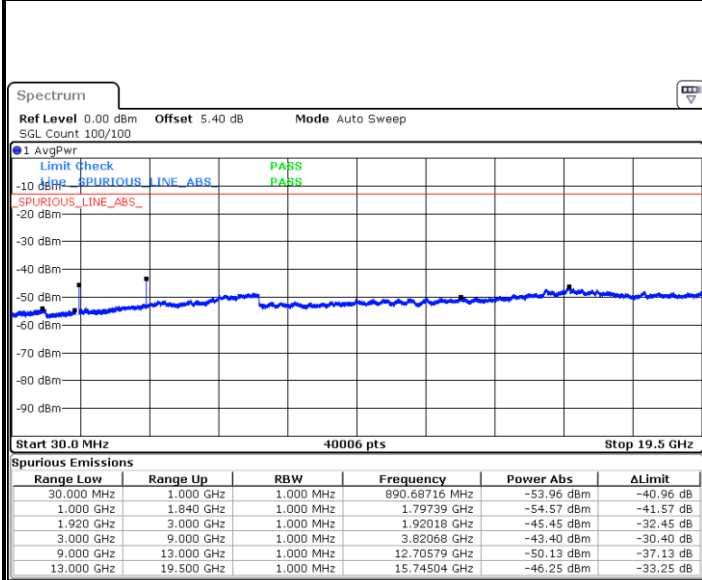

Highest Channel / QPSK

Highest Channel / 16QAM

Date: 8 JUN 2017 16:45:14

Date: 8 JUN 2017 16:45:54

LTE Band 25 / 5MHz

Lowest Channel / QPSK

Lowest Channel / 16QAM

Date: 8 JUN 2017 16:36:49

Date: 8 JUN 2017 16:37:30

Middle Channel / QPSK

Middle Channel / 16QAM

Date: 8 JUN 2017 16:38:50

Date: 8 JUN 2017 16:38:10

LTE Band 25 / 5MHz

Highest Channel / QPSK

Date: 8 JUN 2017 16:39:29

Highest Channel / 16QAM

Date: 8 JUN 2017 16:40:18

LTE Band 25 / 10MHz

Lowest Channel / QPSK

Date: 8 JUN 2017 16:33:24

Lowest Channel / 16QAM

Date: 8 JUN 2017 16:32:45

LTE Band 25 / 10MHz