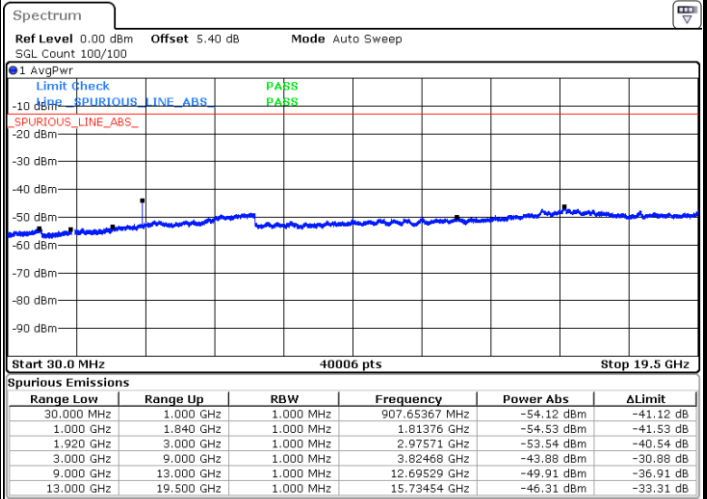

Date: 8 JUN 2017 15:59:48

LTE Band 25 / 1.4MHz

Highest Channel / QPSK

Date: 8 JUN 2017 16:01:14

Highest Channel / 16QAM

Date: 8 JUN 2017 16:00:34

LTE Band 25 / 3MHz

Lowest Channel / QPSK

Date: 8 JUN 2017 16:41:48

Lowest Channel / 16QAM

Date: 8 JUN 2017 16:41:09

LTE Band 25 / 3MHz

Middle Channel / QPSK

Middle Channel / 16QAM

Date: 8 JUN 2017 16:42:29

Date: 8 JUN 2017 16:43:52

Highest Channel / QPSK

Highest Channel / 16QAM

Date: 8 JUN 2017 16:45:14

Date: 8 JUN 2017 16:45:54

LTE Band 25 / 5MHz

Lowest Channel / QPSK

Lowest Channel / 16QAM

Date: 8 JUN 2017 16:36:49