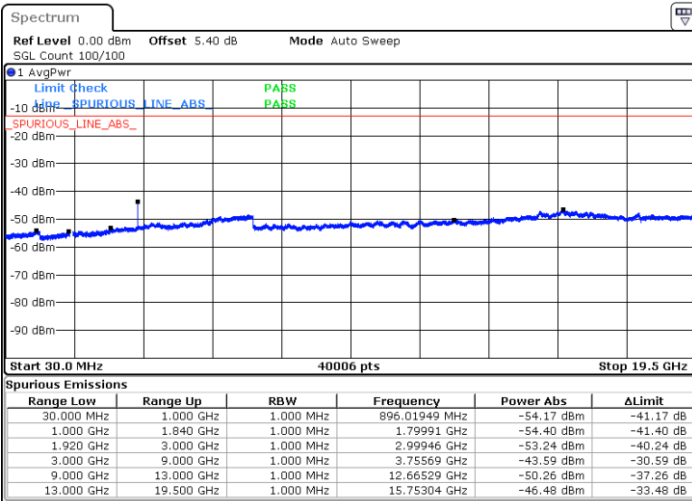

Highest Channel / QPSK

Highest Channel / 16QAM

Date: 8 JUN 2017 16:45:14

Date: 8 JUN 2017 16:45:54

LTE Band 25 / 5MHz

Lowest Channel / QPSK

Lowest Channel / 16QAM

Date: 8 JUN 2017 16:36:49

Date: 8 JUN 2017 16:37:30

Middle Channel / QPSK

Middle Channel / 16QAM

Date: 8 JUN 2017 16:38:50

Date: 8 JUN 2017 16:38:10

LTE Band 25 / 5MHz

Highest Channel / QPSK

Date: 8 JUN 2017 16:39:29