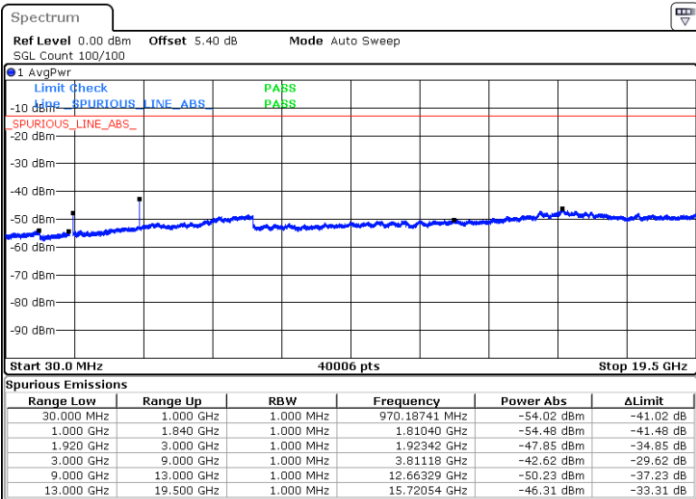

Highest Channel / 16QAM

Date: 8 JUN 2017 16:40:18

LTE Band 25 / 10MHz

Lowest Channel / QPSK

Date: 8 JUN 2017 16:33:24

Lowest Channel / 16QAM

Date: 8 JUN 2017 16:32:45

LTE Band 25 / 10MHz

Middle Channel / QPSK

Middle Channel / 16QAM

Date: 8 JUN 2017 16:34:05

Date: 8 JUN 2017 16:34:45

Highest Channel / QPSK

Highest Channel / 16QAM

Date: 8 JUN 2017 16:36:06

Date: 8 JUN 2017 16:35:25

LTE Band 25 / 15MHz

Lowest Channel / QPSK

Lowest Channel / 16QAM

Date: 8 JUN 2017 16:28:41

Date: 8 JUN 2017 16:28:02

Middle Channel / QPSK

Middle Channel / 16QAM

Date: 8 JUN 2017 16:30:42