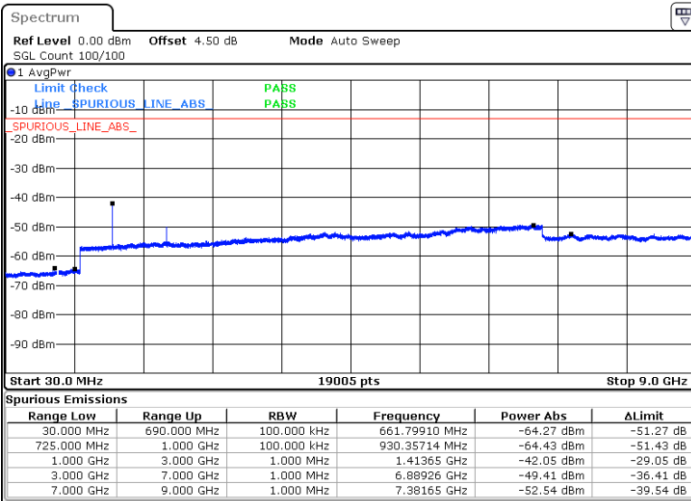

Highest Channel / 16QAM

Date: 7 JUN 2017 17:14:11

LTE Band 17 / 10MHz

Lowest Channel / QPSK

Date: 7 JUN 2017 17:20:20

Lowest Channel / 16QAM

Date: 7 JUN 2017 17:21:15

LTE Band 17 / 10MHz

Middle Channel / QPSK

Middle Channel / 16QAM

Date: 7 JUN 2017 17:22:52

Date: 7 JUN 2017 17:23:47

Highest Channel / QPSK

Highest Channel / 16QAM

Date: 7 JUN 2017 17:29:56

Date: 7 JUN 2017 17:30:51

LTE Band 25 / 1.4MHz

Lowest Channel / QPSK

Lowest Channel / 16QAM

Date: 8 JUN 2017 15:58:25

Date: 8 JUN 2017 15:57:35

Middle Channel / QPSK

Middle Channel / 16QAM

Date: 8 JUN 2017 15:59:09