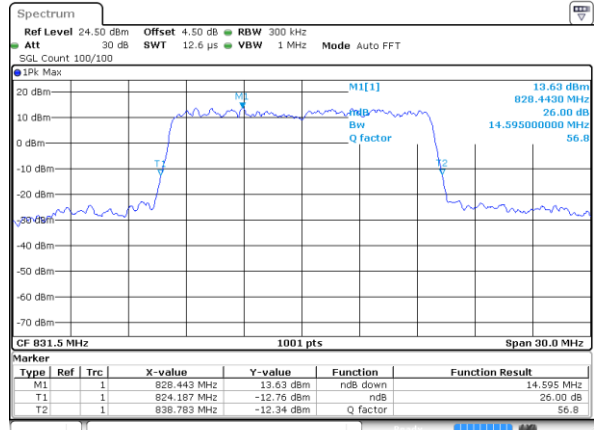

Highest Channel / 10MHz / 16QAM

Date: 8 JUN 2017 20:23:22

LTE Band 26

Lowest Channel / 15MHz / QPSK

Date: 8 JUN 2017 20:36:07

Lowest Channel / 15MHz / 16QAM

Date: 8 JUN 2017 20:35:39

Middle Channel / 15MHz / QPSK

Date: 8 JUN 2017 20:36:33

Middle Channel / 15MHz / 16QAM

Date: 8 JUN 2017 20:36:54

Highest Channel / 15MHz / QPSK

Date: 8 JUN 2017 20:37:36

Highest Channel / 15MHz / 16QAM

Date: 8 JUN 2017 20:37:58

LTE Band 26