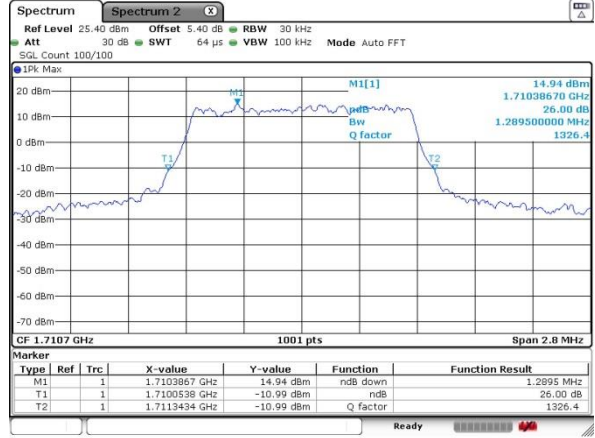

Lowest Channel / 20MHz / QPSK

Date: 12 JUN 2017 18:54:48

Lowest Channel / 20MHz / 16QAM

Date: 12 JUN 2017 18:54:59

Middle Channel / 20MHz / QPSK

Date: 12 JUN 2017 18:55:32

Middle Channel / 20MHz / 16QAM

Date: 12 JUN 2017 18:55:43

Highest Channel / 20MHz / QPSK

Date: 12 JUN 2017 18:56:16

Highest Channel / 20MHz / 16QAM

Date: 12 JUN 2017 18:56:27

LTE Band 66

Lowest Channel / 1.4MHz / QPSK

Date: 13 JUN 2017 00:21:07

Lowest Channel / 1.4MHz / 16QAM

Date: 13 JUN 2017 00:24:57

Middle Channel / 1.4MHz / QPSK

Date: 13 JUN 2017 00:26:05

Middle Channel / 1.4MHz / 16QAM

Date: 13 JUN 2017 00:27:07

Highest Channel / 1.4MHz / QPSK

Date: 13 JUN 2017 00:28:00

Highest Channel / 1.4MHz / 16QAM