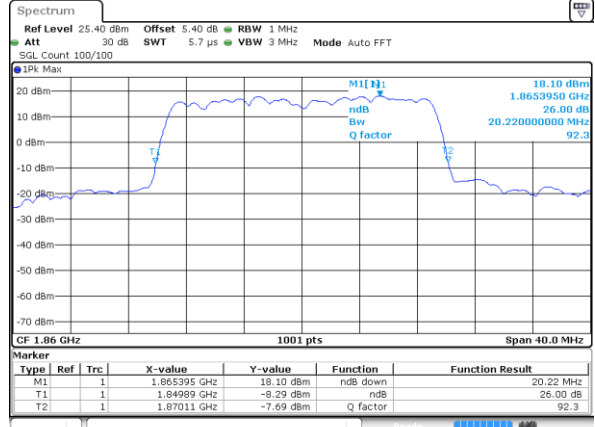

Date: 8 JUN 2017 15:39:05

LTE Band 25

Lowest Channel / 20MHz / QPSK

Date: 8 JUN 2017 15:39:52

Lowest Channel / 20MHz / 16QAM

Date: 8 JUN 2017 15:40:14

Middle Channel / 20MHz / QPSK

Date: 8 JUN 2017 15:40:55

Middle Channel / 20MHz / 16QAM

Date: 8 JUN 2017 15:40:36

Highest Channel / 20MHz / QPSK

Date: 8 JUN 2017 15:41:27

Highest Channel / 20MHz / 16QAM

Date: 8 JUN 2017 15:41:48

LTE Band 26

Lowest Channel / 1.4MHz / QPSK