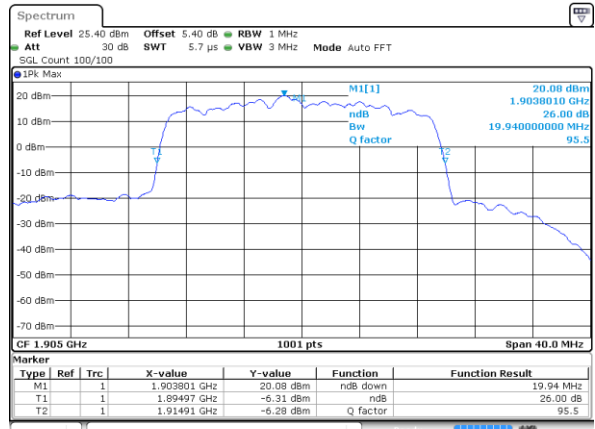

Date: 8 JUN 2017 15:39:05

LTE Band 25

Lowest Channel / 20MHz / QPSK

Date: 8 JUN 2017 15:39:52

Lowest Channel / 20MHz / 16QAM

Date: 8 JUN 2017 15:40:14

Middle Channel / 20MHz / QPSK

Date: 8 JUN 2017 15:40:55

Middle Channel / 20MHz / 16QAM

Date: 8 JUN 2017 15:40:36

Highest Channel / 20MHz / QPSK

Date: 8 JUN 2017 15:41:27

Highest Channel / 20MHz / 16QAM

Date: 8 JUN 2017 15:41:48

LTE Band 26

Lowest Channel / 1.4MHz / QPSK

Date: 8 JUN 2017 19:20:59

Lowest Channel / 1.4MHz / 16QAM

Date: 8 JUN 2017 19:21:18

Middle Channel / 1.4MHz / QPSK

Date: 8 JUN 2017 19:21:40

Middle Channel / 1.4MHz / 16QAM

Date: 8 JUN 2017 19:22:01

Highest Channel / 1.4MHz / QPSK

Date: 8 JUN 2017 19:22:23

Highest Channel / 1.4MHz / 16QAM

Date: 8 JUN 2017 19:22:43

LTE Band 26

Lowest Channel / 3MHz / QPSK

Date: 8 JUN 2017 19:38:28

Lowest Channel / 3MHz / 16QAM

Date: 8 JUN 2017 19:38:48