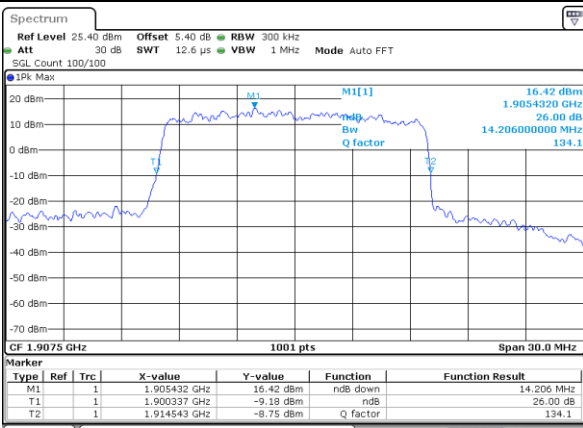

Highest Channel / 10MHz / QPSK

Date: 8 JUN 2017 15:37:02

Highest Channel / 10MHz / 16QAM

Date: 8 JUN 2017 15:37:23

LTE Band 25

Lowest Channel / 15MHz / QPSK

Date: 8 JUN 2017 15:38:04

Lowest Channel / 15MHz / 16QAM

Date: 8 JUN 2017 15:37:44

Middle Channel / 15MHz / QPSK

Date: 8 JUN 2017 15:38:24

Middle Channel / 15MHz / 16QAM

Date: 8 JUN 2017 15:38:45

Highest Channel / 15MHz / QPSK

Date: 8 JUN 2017 15:39:26

Highest Channel / 15MHz / 16QAM

Date: 8 JUN 2017 15:39:05

LTE Band 25

Lowest Channel / 20MHz / QPSK

Date: 8 JUN 2017 15:39:52

Lowest Channel / 20MHz / 16QAM

Date: 8 JUN 2017 15:40:14

Middle Channel / 20MHz / QPSK

Date: 8 JUN 2017 15:40:55