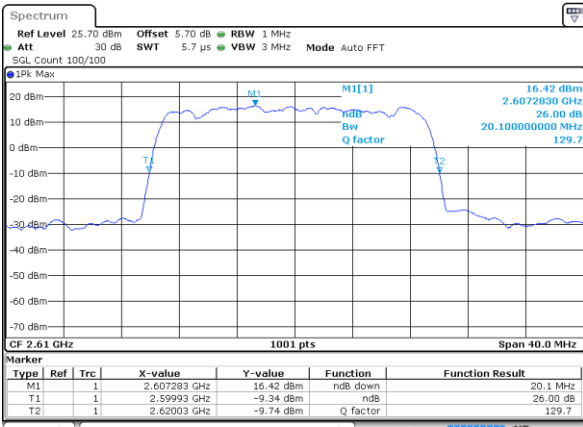

Date: 8 JUN 2017 23:45:15

Highest Channel / 15MHz / 16QAM

Date: 8 JUN 2017 23:45:25

LTE Band 38

Lowest Channel / 20MHz / QPSK

Date: 8 JUN 2017 23:45:55

Lowest Channel / 20MHz / 16QAM

Date: 8 JUN 2017 23:46:05

Middle Channel / 20MHz / QPSK

Date: 8 JUN 2017 23:46:35

Middle Channel / 20MHz / 16QAM

Date: 8 JUN 2017 23:46:45

Highest Channel / 20MHz / QPSK

Date: 8 JUN 2017 23:47:15

Highest Channel / 20MHz / 16QAM

Date: 8 JUN 2017 23:47:25