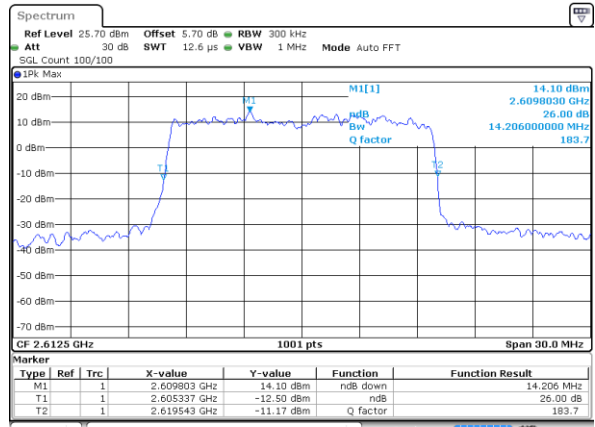

Middle Channel / 10MHz / 16QAM

Date: 8 JUN 2017 23:42:05

Highest Channel / 10MHz / QPSK

Date: 8 JUN 2017 23:43:15

Highest Channel / 10MHz / 16QAM

Date: 8 JUN 2017 23:43:25

LTE Band 38

Lowest Channel / 15MHz / QPSK

Date: 8 JUN 2017 23:51:44

Lowest Channel / 15MHz / 16QAM

Date: 8 JUN 2017 23:44:05

Middle Channel / 15MHz / QPSK

Date: 8 JUN 2017 23:52:01

Middle Channel / 15MHz / 16QAM

Date: 8 JUN 2017 23:44:55

Highest Channel / 15MHz / QPSK

Date: 8 JUN 2017 23:45:15

Highest Channel / 15MHz / 16QAM

Date: 8 JUN 2017 23:45:25

LTE Band 38

Lowest Channel / 20MHz / QPSK

Date: 8 JUN 2017 23:45:55

Lowest Channel / 20MHz / 16QAM

Date: 8 JUN 2017 23:46:05