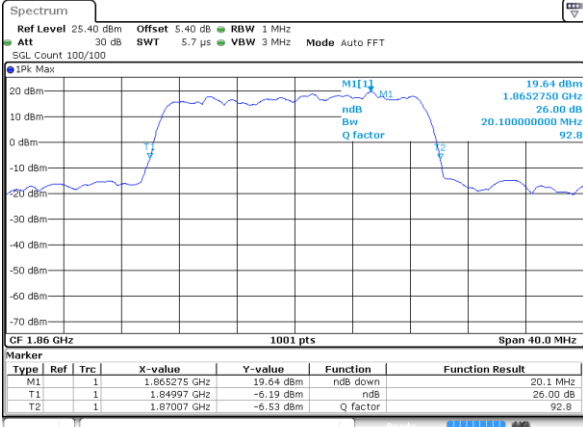

Highest Channel / 10MHz / QPSK

Date: 8 JUN 2017 15:37:02

Highest Channel / 10MHz / 16QAM

Date: 8 JUN 2017 15:37:23

LTE Band 25

Lowest Channel / 15MHz / QPSK

Date: 8 JUN 2017 15:38:04

Lowest Channel / 15MHz / 16QAM

Date: 8 JUN 2017 15:37:44

Middle Channel / 15MHz / QPSK

Date: 8 JUN 2017 15:38:24

Middle Channel / 15MHz / 16QAM

Date: 8 JUN 2017 15:38:45

Highest Channel / 15MHz / QPSK

Date: 8 JUN 2017 15:39:26

Highest Channel / 15MHz / 16QAM

Date: 8 JUN 2017 15:39:05

LTE Band 25

Lowest Channel / 20MHz / QPSK

Date: 8 JUN 2017 15:39:52

Lowest Channel / 20MHz / 16QAM

Date: 8 JUN 2017 15:40:14

Middle Channel / 20MHz / QPSK

Date: 8 JUN 2017 15:40:55