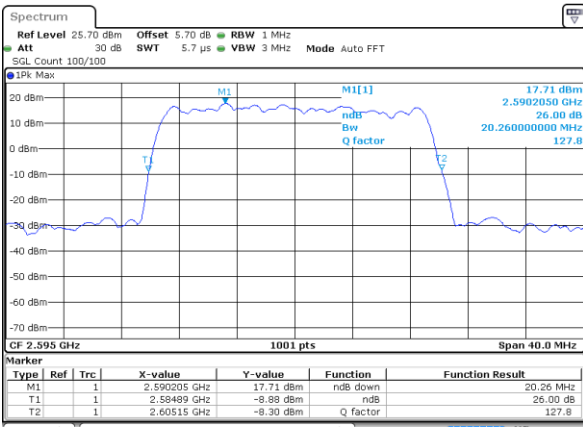

Middle Channel / 20MHz / QPSK

Date: 8 JUN 2017 23:46:35