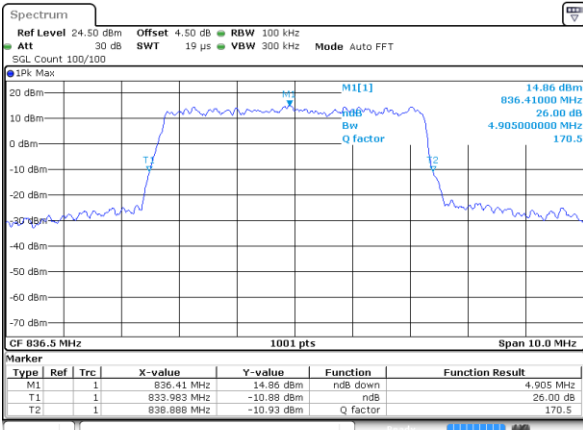

LTE Band 26

Lowest Channel / 5MHz / QPSK

Date: 8 JUN 2017 20:03:04

Lowest Channel / 5MHz / 16QAM

Date: 8 JUN 2017 20:03:25

Middle Channel / 5MHz / QPSK

Date: 8 JUN 2017 20:03:47

Middle Channel / 5MHz / 16QAM

Date: 8 JUN 2017 20:04:05

Highest Channel / 5MHz / QPSK

Date: 8 JUN 2017 20:04:37

Highest Channel / 5MHz / 16QAM

Date: 8 JUN 2017 20:04:58

LTE Band 26

Lowest Channel / 10MHz / QPSK

Date: 8 JUN 2017 20:21:01