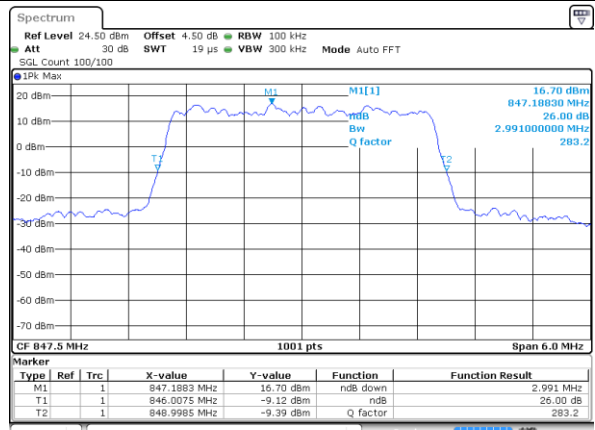

Date: 8 JUN 2017 19:22:23

Highest Channel / 1.4MHz / 16QAM

Date: 8 JUN 2017 19:22:43

LTE Band 26

Lowest Channel / 3MHz / QPSK

Date: 8 JUN 2017 19:38:28

Lowest Channel / 3MHz / 16QAM

Date: 8 JUN 2017 19:38:48

Middle Channel / 3MHz / QPSK

Date: 8 JUN 2017 19:39:10

Middle Channel / 3MHz / 16QAM

Date: 8 JUN 2017 19:39:31

Highest Channel / 3MHz / QPSK

Date: 8 JUN 2017 19:40:02

Highest Channel / 3MHz / 16QAM

Date: 8 JUN 2017 19:40:50

LTE Band 26

Lowest Channel / 5MHz / QPSK

Date: 8 JUN 2017 20:03:04

Lowest Channel / 5MHz / 16QAM

Date: 8 JUN 2017 20:03:25

Middle Channel / 5MHz / QPSK

Date: 8 JUN 2017 20:03:47

Middle Channel / 5MHz / 16QAM

Date: 8 JUN 2017 20:04:05

Highest Channel / 5MHz / QPSK

Date: 8 JUN 2017 20:04:37

Highest Channel / 5MHz / 16QAM

Date: 8 JUN 2017 20:04:58

LTE Band 26

Lowest Channel / 10MHz / QPSK

Date: 8 JUN 2017 20:21:01