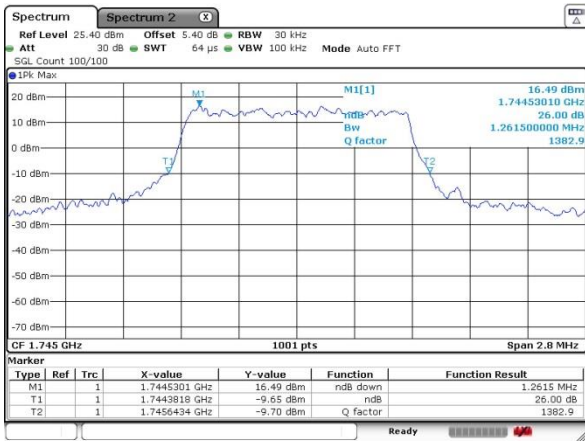

Lowest Channel / 20MHz / QPSK

Date: 12 JUN 2017 18:54:48

Lowest Channel / 20MHz / 16QAM

Date: 12 JUN 2017 18:54:59

Middle Channel / 20MHz / QPSK

Date: 12 JUN 2017 18:55:32

Middle Channel / 20MHz / 16QAM

Date: 12 JUN 2017 18:55:43

Highest Channel / 20MHz / QPSK

Date: 12 JUN 2017 18:56:16

Highest Channel / 20MHz / 16QAM

Date: 12 JUN 2017 18:56:27

LTE Band 66

Lowest Channel / 1.4MHz / QPSK

Date: 13 JUN 2017 00:21:07

Lowest Channel / 1.4MHz / 16QAM

Date: 13 JUN 2017 00:24:57

Middle Channel / 1.4MHz / QPSK

Date: 13 JUN 2017 00:26:05

Middle Channel / 1.4MHz / 16QAM

Date: 13 JUN 2017 00:27:07

Highest Channel / 1.4MHz / QPSK

Date: 13 JUN 2017 00:28:00

Highest Channel / 1.4MHz / 16QAM