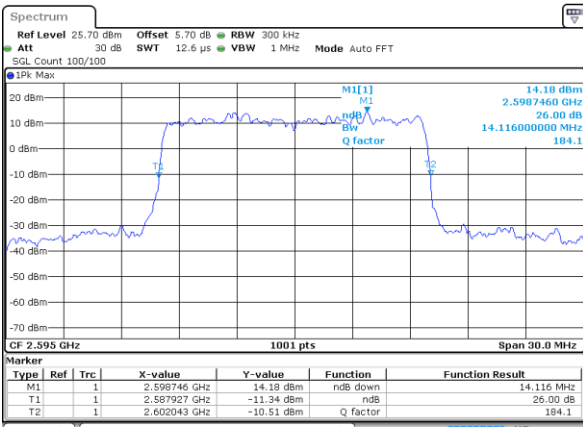

Middle Channel / 10MHz / 16QAM

Date: 8 JUN 2017 23:42:05

Highest Channel / 10MHz / QPSK

Date: 8 JUN 2017 23:43:15

Highest Channel / 10MHz / 16QAM

Date: 8 JUN 2017 23:43:25

LTE Band 38

Lowest Channel / 15MHz / QPSK

Date: 8 JUN 2017 23:51:44

Lowest Channel / 15MHz / 16QAM

Date: 8 JUN 2017 23:44:05

Middle Channel / 15MHz / QPSK

Date: 8 JUN 2017 23:52:01

Middle Channel / 15MHz / 16QAM

Date: 8 JUN 2017 23:44:55

Highest Channel / 15MHz / QPSK