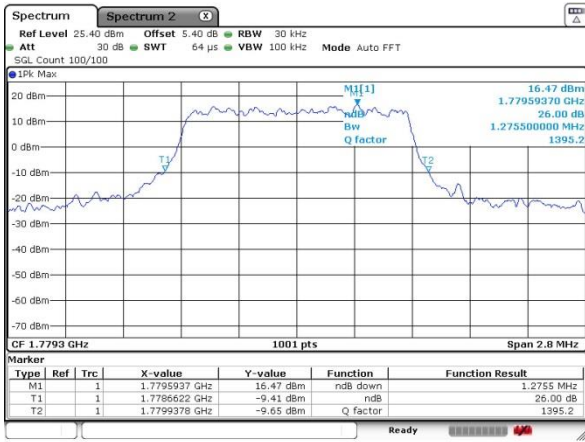

Highest Channel / 20MHz / QPSK

Date: 12 JUN 2017 18:56:16

Highest Channel / 20MHz / 16QAM

Date: 12 JUN 2017 18:56:27

LTE Band 66

Lowest Channel / 1.4MHz / QPSK

Date: 13 JUN 2017 00:21:07

Lowest Channel / 1.4MHz / 16QAM

Date: 13 JUN 2017 00:24:57

Middle Channel / 1.4MHz / QPSK

Date: 13 JUN 2017 00:26:05

Middle Channel / 1.4MHz / 16QAM

Date: 13 JUN 2017 00:27:07

Highest Channel / 1.4MHz / QPSK

Date: 13 JUN 2017 00:28:00

Highest Channel / 1.4MHz / 16QAM