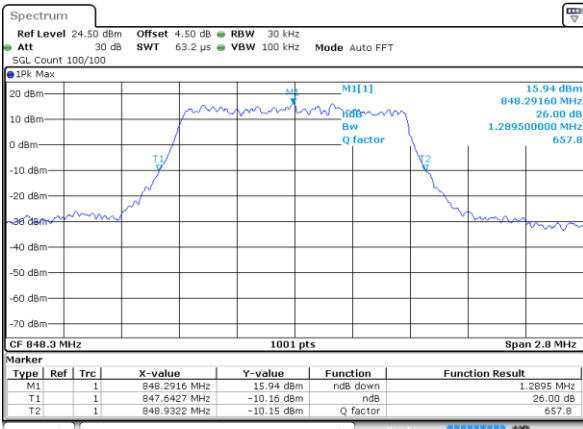

Middle Channel / 20MHz / 16QAM

Date: 8 JUN 2017 15:40:36

Highest Channel / 20MHz / QPSK

Date: 8 JUN 2017 15:41:27

Highest Channel / 20MHz / 16QAM

Date: 8 JUN 2017 15:41:48

LTE Band 26

Lowest Channel / 1.4MHz / QPSK

Date: 8 JUN 2017 19:20:59

Lowest Channel / 1.4MHz / 16QAM

Date: 8 JUN 2017 19:21:18

Middle Channel / 1.4MHz / QPSK

Date: 8 JUN 2017 19:21:40

Middle Channel / 1.4MHz / 16QAM

Date: 8 JUN 2017 19:22:01

Highest Channel / 1.4MHz / QPSK

Date: 8 JUN 2017 19:22:23

Highest Channel / 1.4MHz / 16QAM

Date: 8 JUN 2017 19:22:43

LTE Band 26

Lowest Channel / 3MHz / QPSK

Date: 8 JUN 2017 19:38:28

Lowest Channel / 3MHz / 16QAM

Date: 8 JUN 2017 19:38:48