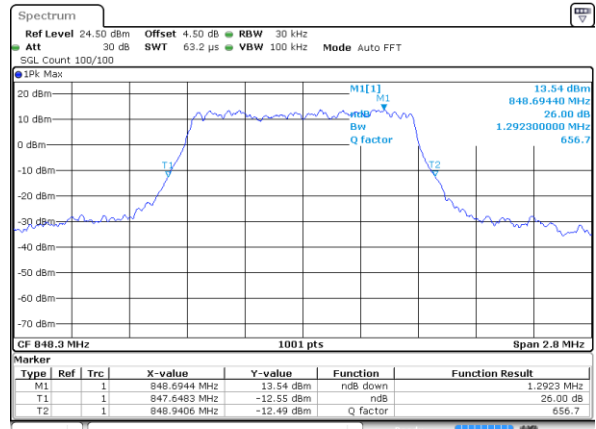

Middle Channel / 20MHz / 16QAM

Date: 8 JUN 2017 15:40:36

Highest Channel / 20MHz / QPSK

Date: 8 JUN 2017 15:41:27

Highest Channel / 20MHz / 16QAM

Date: 8 JUN 2017 15:41:48

LTE Band 26

Lowest Channel / 1.4MHz / QPSK

Date: 8 JUN 2017 19:20:59

Lowest Channel / 1.4MHz / 16QAM

Date: 8 JUN 2017 19:21:18

Middle Channel / 1.4MHz / QPSK

Date: 8 JUN 2017 19:21:40

Middle Channel / 1.4MHz / 16QAM

Date: 8 JUN 2017 19:22:01

Highest Channel / 1.4MHz / QPSK

Date: 8 JUN 2017 19:22:23

Highest Channel / 1.4MHz / 16QAM

Date: 8 JUN 2017 19:22:43

LTE Band 26

Lowest Channel / 3MHz / QPSK

Date: 8 JUN 2017 19:38:28

Lowest Channel / 3MHz / 16QAM

Date: 8 JUN 2017 19:38:48