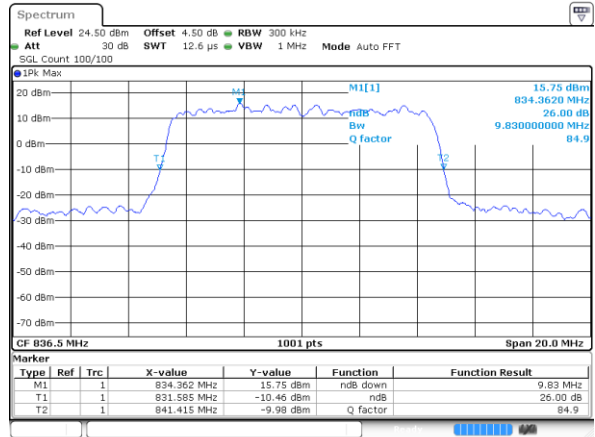

Date: 8 JUN 2017 20:04:05

Highest Channel / 5MHz / QPSK

Date: 8 JUN 2017 20:04:37

Highest Channel / 5MHz / 16QAM

Date: 8 JUN 2017 20:04:58

LTE Band 26

Lowest Channel / 10MHz / QPSK

Date: 8 JUN 2017 20:21:01

Lowest Channel / 10MHz / 16QAM

Date: 8 JUN 2017 20:21:30

Middle Channel / 10MHz / QPSK

Date: 8 JUN 2017 20:21:53

Middle Channel / 10MHz / 16QAM

Date: 8 JUN 2017 20:22:19

Highest Channel / 10MHz / QPSK

Date: 8 JUN 2017 20:23:01

Highest Channel / 10MHz / 16QAM

Date: 8 JUN 2017 20:23:22

LTE Band 26

Lowest Channel / 15MHz / QPSK

Date: 8 JUN 2017 20:36:07

Lowest Channel / 15MHz / 16QAM

Date: 8 JUN 2017 20:35:39

Middle Channel / 15MHz / QPSK