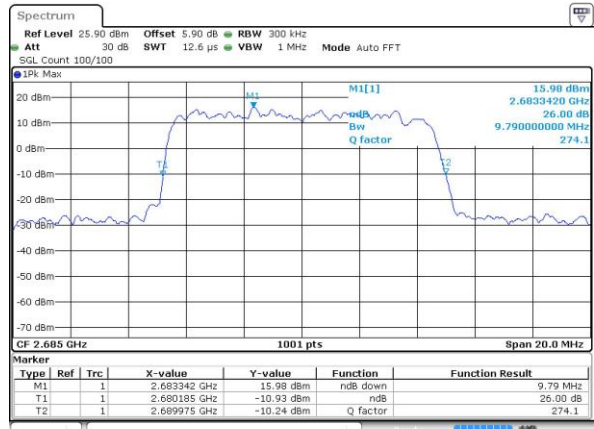

Date: 12 JUN 2017 18:49:04

Highest Channel / 5MHz / QPSK

Date: 12 JUN 2017 18:49:37

Highest Channel / 5MHz / 16QAM

Date: 12 JUN 2017 18:49:48

LTE Band 41

Lowest Channel / 10MHz / QPSK

Date: 12 JUN 2017 18:50:22

Lowest Channel / 10MHz / 16QAM

Date: 12 JUN 2017 18:50:33

Middle Channel / 10MHz / QPSK

Date: 12 JUN 2017 18:51:06

Middle Channel / 10MHz / 16QAM

Date: 12 JUN 2017 18:51:17

Highest Channel / 10MHz / QPSK

Date: 12 JUN 2017 18:51:50

Highest Channel / 10MHz / 16QAM

Date: 12 JUN 2017 18:52:01

LTE Band 41

Lowest Channel / 15MHz / QPSK

Date: 12 JUN 2017 18:52:34

Lowest Channel / 15MHz / 16QAM

Date: 12 JUN 2017 18:52:46

Middle Channel / 15MHz / QPSK