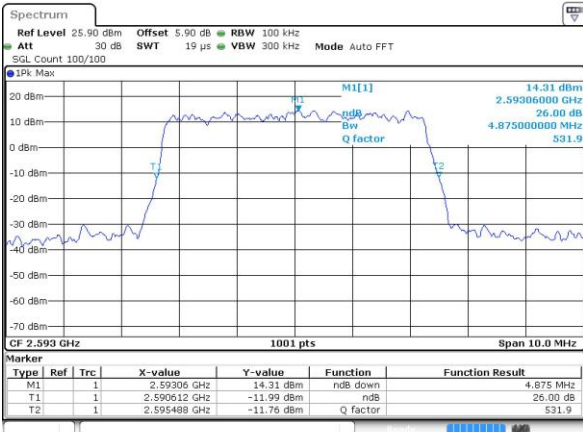

LTE Band 41

Lowest Channel / 5MHz / QPSK

Date: 12 JUN 2017 18:48:09

Lowest Channel / 5MHz / 16QAM

Date: 12 JUN 2017 18:48:20

Middle Channel / 5MHz / QPSK

Date: 12 JUN 2017 18:48:53

Middle Channel / 5MHz / 16QAM

Date: 12 JUN 2017 18:49:04

Highest Channel / 5MHz / QPSK

Date: 12 JUN 2017 18:49:37

Highest Channel / 5MHz / 16QAM

Date: 12 JUN 2017 18:49:48

LTE Band 41

Lowest Channel / 10MHz / QPSK

Date: 12 JUN 2017 18:50:22