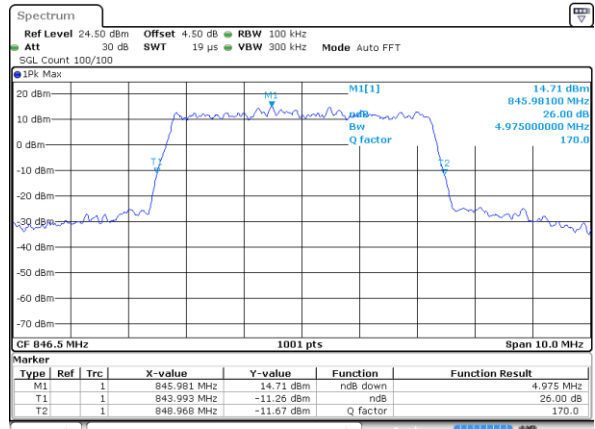

LTE Band 26

Lowest Channel / 5MHz / QPSK

Date: 8 JUN 2017 20:03:04

Lowest Channel / 5MHz / 16QAM

Date: 8 JUN 2017 20:03:25

Middle Channel / 5MHz / QPSK

Date: 8 JUN 2017 20:03:47

Middle Channel / 5MHz / 16QAM

Date: 8 JUN 2017 20:04:05

Highest Channel / 5MHz / QPSK

Date: 8 JUN 2017 20:04:37

Highest Channel / 5MHz / 16QAM

Date: 8 JUN 2017 20:04:58

LTE Band 26

Lowest Channel / 10MHz / QPSK

Date: 8 JUN 2017 20:21:01