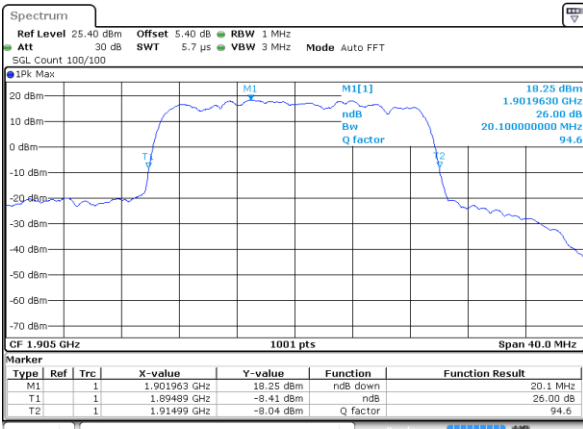

Date: 8 JUN 2017 15:39:05

LTE Band 25

Lowest Channel / 20MHz / QPSK

Date: 8 JUN 2017 15:39:52

Lowest Channel / 20MHz / 16QAM

Date: 8 JUN 2017 15:40:14

Middle Channel / 20MHz / QPSK

Date: 8 JUN 2017 15:40:55

Middle Channel / 20MHz / 16QAM

Date: 8 JUN 2017 15:40:36

Highest Channel / 20MHz / QPSK

Date: 8 JUN 2017 15:41:27

Highest Channel / 20MHz / 16QAM

Date: 8 JUN 2017 15:41:48

LTE Band 26

Lowest Channel / 1.4MHz / QPSK