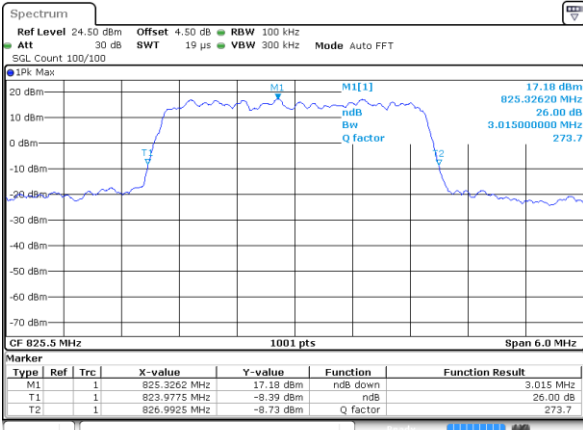

Date: 8 JUN 2017 19:22:23

Highest Channel / 1.4MHz / 16QAM

Date: 8 JUN 2017 19:22:43

LTE Band 26

Lowest Channel / 3MHz / QPSK

Date: 8 JUN 2017 19:38:28

Lowest Channel / 3MHz / 16QAM

Date: 8 JUN 2017 19:38:48