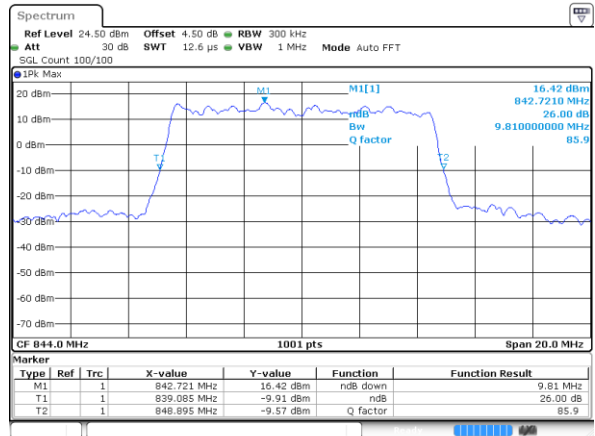

Lowest Channel / 10MHz / 16QAM

Date: 8 JUN 2017 20:21:30

Middle Channel / 10MHz / QPSK

Date: 8 JUN 2017 20:21:53

Middle Channel / 10MHz / 16QAM

Date: 8 JUN 2017 20:22:19

Highest Channel / 10MHz / QPSK

Date: 8 JUN 2017 20:23:01

Highest Channel / 10MHz / 16QAM

Date: 8 JUN 2017 20:23:22

LTE Band 26

Lowest Channel / 15MHz / QPSK

Date: 8 JUN 2017 20:36:07

Lowest Channel / 15MHz / 16QAM

Date: 8 JUN 2017 20:35:39

Middle Channel / 15MHz / QPSK