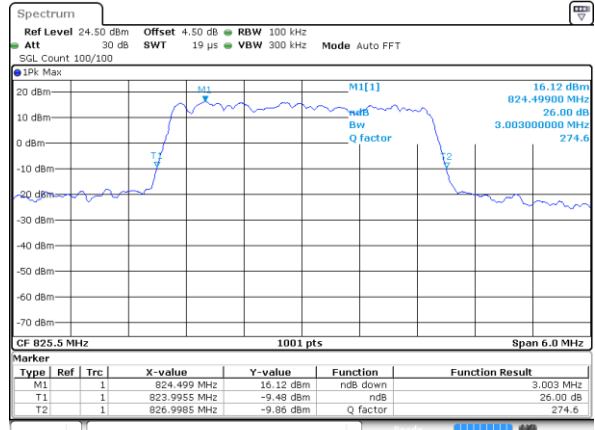

Date: 8 JUN 2017 19:22:23

Highest Channel / 1.4MHz / 16QAM

Date: 8 JUN 2017 19:22:43

LTE Band 26

Lowest Channel / 3MHz / QPSK

Date: 8 JUN 2017 19:38:28

Lowest Channel / 3MHz / 16QAM

Date: 8 JUN 2017 19:38:48