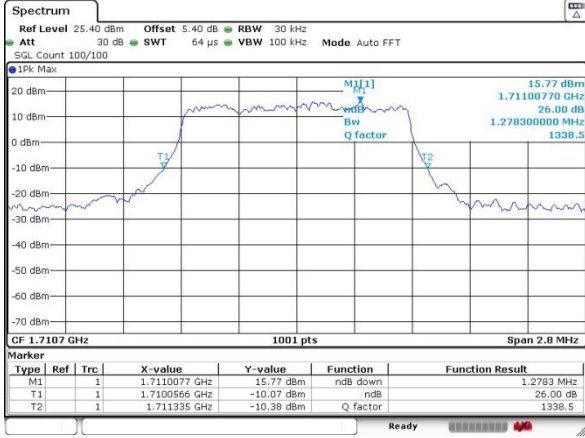

Highest Channel / 20MHz / QPSK

Date: 12 JUN 2017 18:56:16

Highest Channel / 20MHz / 16QAM

Date: 12 JUN 2017 18:56:27

LTE Band 66

Lowest Channel / 1.4MHz / QPSK

Date: 13 JUN 2017 00:21:07

Lowest Channel / 1.4MHz / 16QAM