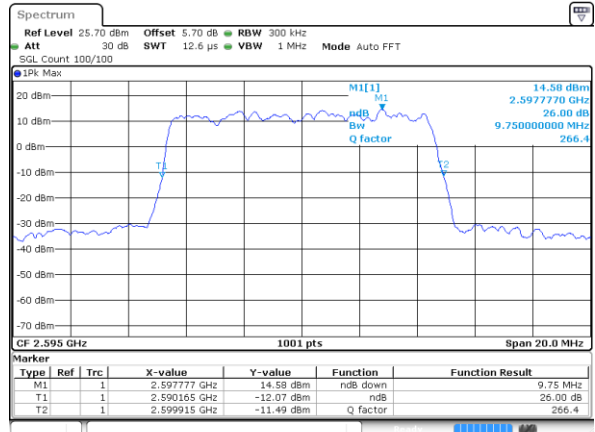

Date: 8 JUN 2017 23:41:25

LTE Band 38

Lowest Channel / 10MHz / QPSK

Date: 8 JUN 2017 23:41:55

Lowest Channel / 10MHz / 16QAM

Date: 8 JUN 2017 23:42:05

Middle Channel / 10MHz / QPSK

Date: 8 JUN 2017 23:50:30

Middle Channel / 10MHz / 16QAM

Date: 8 JUN 2017 23:42:05

Highest Channel / 10MHz / QPSK

Date: 8 JUN 2017 23:43:15

Highest Channel / 10MHz / 16QAM

Date: 8 JUN 2017 23:43:25

LTE Band 38

Lowest Channel / 15MHz / QPSK