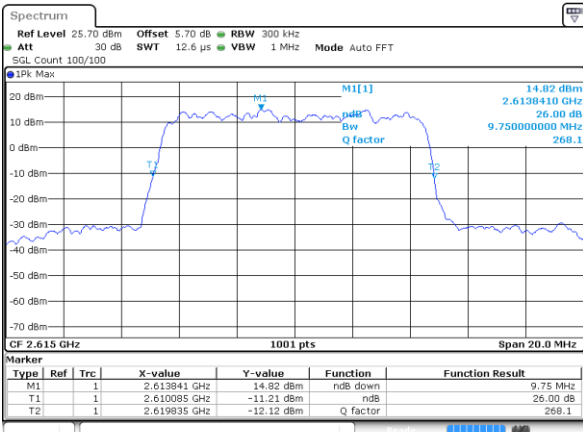

Date: 8 JUN 2017 23:41:25

LTE Band 38

Lowest Channel / 10MHz / QPSK

Date: 8 JUN 2017 23:41:55

Lowest Channel / 10MHz / 16QAM

Date: 8 JUN 2017 23:42:05

Middle Channel / 10MHz / QPSK

Date: 8 JUN 2017 23:50:30

Middle Channel / 10MHz / 16QAM

Date: 8 JUN 2017 23:42:05

Highest Channel / 10MHz / QPSK

Date: 8 JUN 2017 23:43:15

Highest Channel / 10MHz / 16QAM

Date: 8 JUN 2017 23:43:25

LTE Band 38

Lowest Channel / 15MHz / QPSK