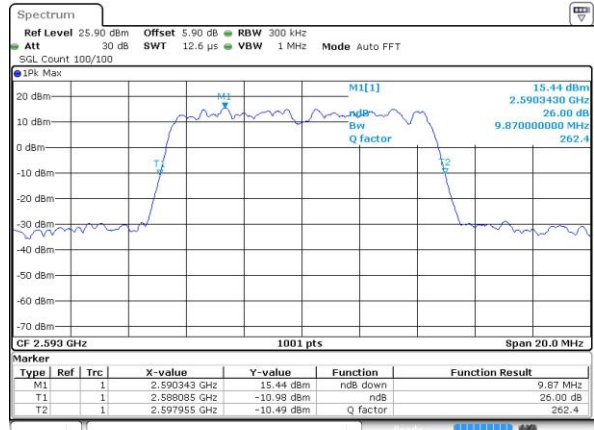

Date: 12 JUN 2017 18:49:04

Highest Channel / 5MHz / QPSK

Date: 12 JUN 2017 18:49:37

Highest Channel / 5MHz / 16QAM

Date: 12 JUN 2017 18:49:48

LTE Band 41

Lowest Channel / 10MHz / QPSK

Date: 12 JUN 2017 18:50:22

Lowest Channel / 10MHz / 16QAM

Date: 12 JUN 2017 18:50:33

Middle Channel / 10MHz / QPSK

Date: 12 JUN 2017 18:51:06

Middle Channel / 10MHz / 16QAM

Date: 12 JUN 2017 18:51:17

Highest Channel / 10MHz / QPSK

Date: 12 JUN 2017 18:51:50

Highest Channel / 10MHz / 16QAM

Date: 12 JUN 2017 18:52:01

LTE Band 41

Lowest Channel / 15MHz / QPSK

Date: 12 JUN 2017 18:52:34

Lowest Channel / 15MHz / 16QAM

Date: 12 JUN 2017 18:52:46

Middle Channel / 15MHz / QPSK