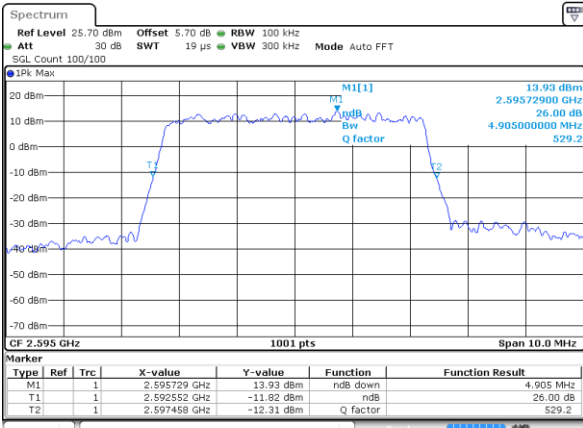

Middle Channel / 5MHz / QPSK

Date: 8 JUN 2017 23:40:35