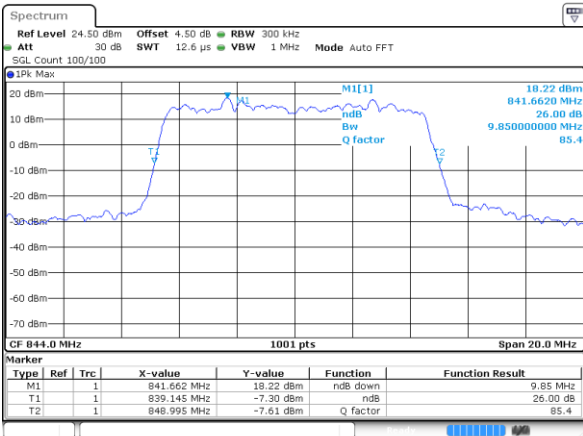

Date: 8 JUN 2017 20:04:05

Highest Channel / 5MHz / QPSK

Date: 8 JUN 2017 20:04:37

Highest Channel / 5MHz / 16QAM

Date: 8 JUN 2017 20:04:58

LTE Band 26

Lowest Channel / 10MHz / QPSK

Date: 8 JUN 2017 20:21:01

Lowest Channel / 10MHz / 16QAM

Date: 8 JUN 2017 20:21:30

Middle Channel / 10MHz / QPSK

Date: 8 JUN 2017 20:21:53

Middle Channel / 10MHz / 16QAM

Date: 8 JUN 2017 20:22:19

Highest Channel / 10MHz / QPSK

Date: 8 JUN 2017 20:23:01

Highest Channel / 10MHz / 16QAM

Date: 8 JUN 2017 20:23:22

LTE Band 26

Lowest Channel / 15MHz / QPSK

Date: 8 JUN 2017 20:36:07

Lowest Channel / 15MHz / 16QAM

Date: 8 JUN 2017 20:35:39

Middle Channel / 15MHz / QPSK