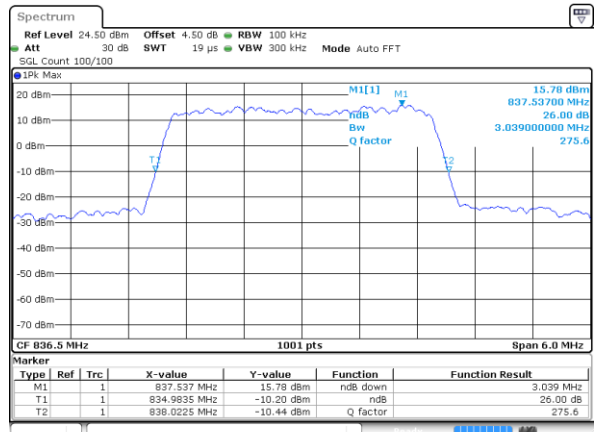

Middle Channel / 3MHz / 16QAM

Date: 8 JUN 2017 19:39:31