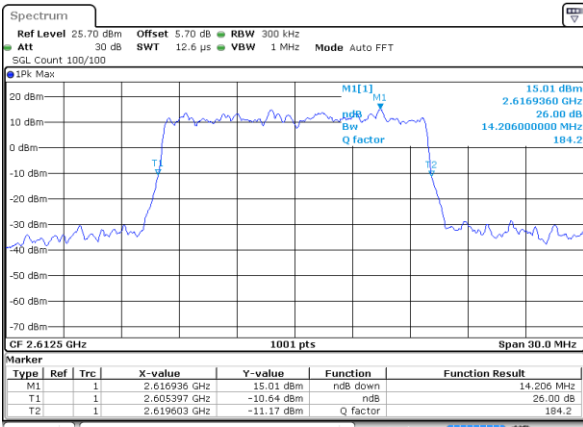

Middle Channel / 10MHz / 16QAM

Date: 8 JUN 2017 23:42:05

Highest Channel / 10MHz / QPSK

Date: 8 JUN 2017 23:43:15

Highest Channel / 10MHz / 16QAM

Date: 8 JUN 2017 23:43:25

LTE Band 38

Lowest Channel / 15MHz / QPSK

Date: 8 JUN 2017 23:51:44

Lowest Channel / 15MHz / 16QAM

Date: 8 JUN 2017 23:44:05

Middle Channel / 15MHz / QPSK

Date: 8 JUN 2017 23:52:01

Middle Channel / 15MHz / 16QAM

Date: 8 JUN 2017 23:44:55

Highest Channel / 15MHz / QPSK

Date: 8 JUN 2017 23:45:15

Highest Channel / 15MHz / 16QAM

Date: 8 JUN 2017 23:45:25

LTE Band 38

Lowest Channel / 20MHz / QPSK

Date: 8 JUN 2017 23:45:55

Lowest Channel / 20MHz / 16QAM

Date: 8 JUN 2017 23:46:05