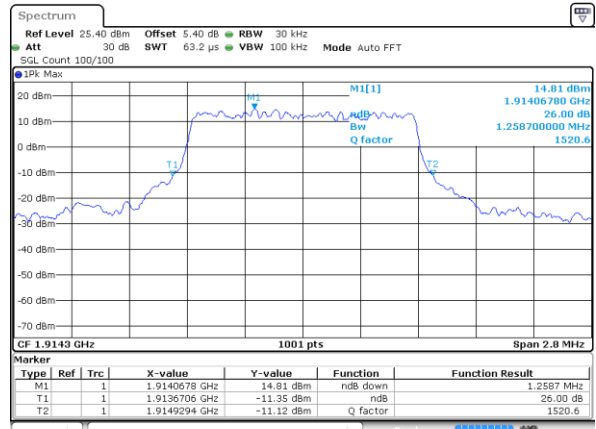

LTE Band 25

Lowest Channel / 1.4MHz / QPSK

Date: 8 JUN 2017 15:27:59

Lowest Channel / 1.4MHz / 16QAM

Date: 8 JUN 2017 15:28:30

Middle Channel / 1.4MHz / QPSK

Date: 8 JUN 2017 15:29:26

Middle Channel / 1.4MHz / 16QAM

Date: 8 JUN 2017 15:29:04

Highest Channel / 1.4MHz / QPSK

Date: 8 JUN 2017 15:29:48

Highest Channel / 1.4MHz / 16QAM

Date: 8 JUN 2017 15:30:09

LTE Band 25

Lowest Channel / 3MHz / QPSK

Date: 8 JUN 2017 15:31:24