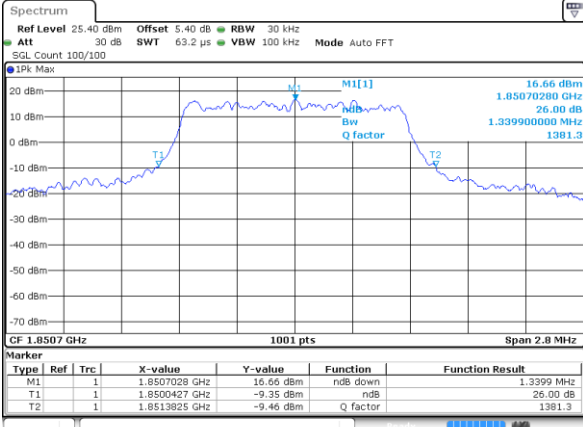

LTE Band 25

Lowest Channel / 1.4MHz / QPSK

Date: 8 JUN 2017 15:27:59

Lowest Channel / 1.4MHz / 16QAM

Date: 8 JUN 2017 15:28:30

Middle Channel / 1.4MHz / QPSK

Date: 8 JUN 2017 15:29:26

Middle Channel / 1.4MHz / 16QAM

Date: 8 JUN 2017 15:29:04

Highest Channel / 1.4MHz / QPSK

Date: 8 JUN 2017 15:29:48

Highest Channel / 1.4MHz / 16QAM

Date: 8 JUN 2017 15:30:09

LTE Band 25

Lowest Channel / 3MHz / QPSK

Date: 8 JUN 2017 15:31:24