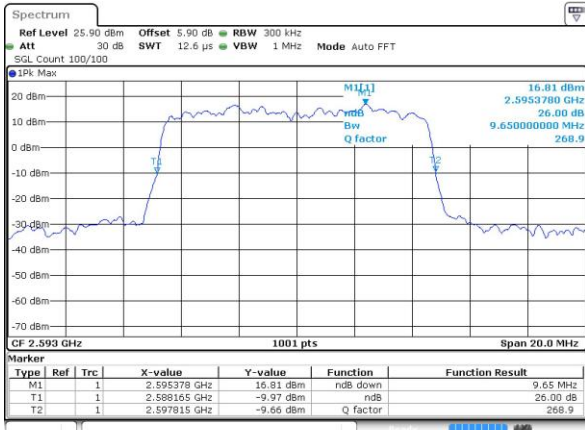

Middle Channel / 10MHz / QPSK

Date: 12 JUN 2017 18:51:06