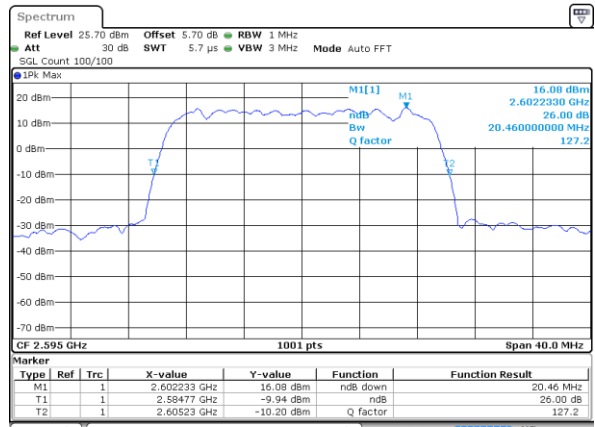

Middle Channel / 10MHz / 16QAM

Date: 8 JUN 2017 23:42:05

Highest Channel / 10MHz / QPSK

Date: 8 JUN 2017 23:43:15

Highest Channel / 10MHz / 16QAM

Date: 8 JUN 2017 23:43:25

LTE Band 38

Lowest Channel / 15MHz / QPSK

Date: 8 JUN 2017 23:51:44

Lowest Channel / 15MHz / 16QAM

Date: 8 JUN 2017 23:44:05

Middle Channel / 15MHz / QPSK

Date: 8 JUN 2017 23:52:01

Middle Channel / 15MHz / 16QAM

Date: 8 JUN 2017 23:44:55

Highest Channel / 15MHz / QPSK

Date: 8 JUN 2017 23:45:15

Highest Channel / 15MHz / 16QAM

Date: 8 JUN 2017 23:45:25

LTE Band 38

Lowest Channel / 20MHz / QPSK

Date: 8 JUN 2017 23:45:55

Lowest Channel / 20MHz / 16QAM

Date: 8 JUN 2017 23:46:05

Middle Channel / 20MHz / QPSK

Date: 8 JUN 2017 23:46:35

Middle Channel / 20MHz / 16QAM

Date: 8 JUN 2017 23:46:45

Highest Channel / 20MHz / QPSK

Date: 8 JUN 2017 23:47:15

Highest Channel / 20MHz / 16QAM

Date: 8 JUN 2017 23:47:25