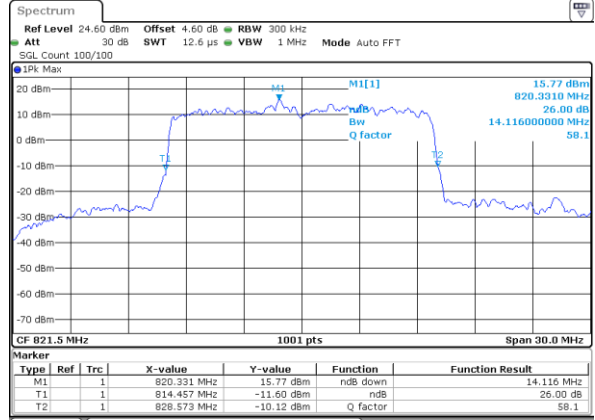

CH 26765 / 15MHz / 16QAM

Date: 8 JUN 2017 22:26:40