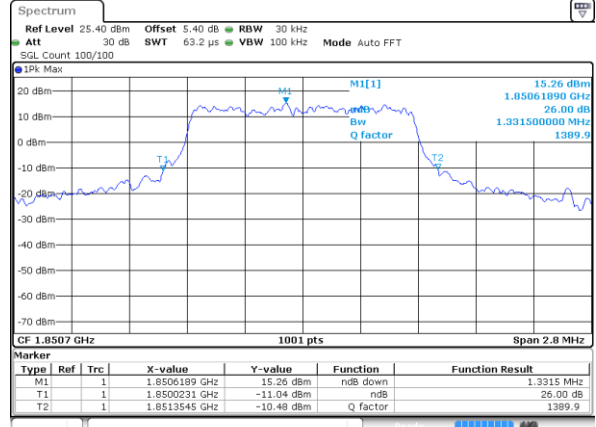

LTE Band 25

Lowest Channel / 1.4MHz / QPSK

Date: 8 JUN 2017 15:27:59

Lowest Channel / 1.4MHz / 16QAM

Date: 8 JUN 2017 15:28:30

Middle Channel / 1.4MHz / QPSK

Date: 8 JUN 2017 15:29:26

Middle Channel / 1.4MHz / 16QAM

Date: 8 JUN 2017 15:29:04

Highest Channel / 1.4MHz / QPSK

Date: 8 JUN 2017 15:29:48

Highest Channel / 1.4MHz / 16QAM

Date: 8 JUN 2017 15:30:09

LTE Band 25

Lowest Channel / 3MHz / QPSK

Date: 8 JUN 2017 15:31:24