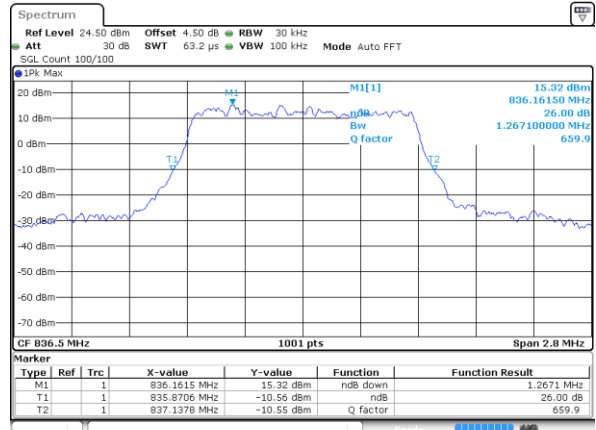

Middle Channel / 20MHz / 16QAM

Date: 8 JUN 2017 15:40:36

Highest Channel / 20MHz / QPSK

Date: 8 JUN 2017 15:41:27

Highest Channel / 20MHz / 16QAM

Date: 8 JUN 2017 15:41:48

LTE Band 26

Lowest Channel / 1.4MHz / QPSK

Date: 8 JUN 2017 19:20:59

Lowest Channel / 1.4MHz / 16QAM

Date: 8 JUN 2017 19:21:18

Middle Channel / 1.4MHz / QPSK

Date: 8 JUN 2017 19:21:40

Middle Channel / 1.4MHz / 16QAM

Date: 8 JUN 2017 19:22:01

Highest Channel / 1.4MHz / QPSK

Date: 8 JUN 2017 19:22:23

Highest Channel / 1.4MHz / 16QAM

Date: 8 JUN 2017 19:22:43

LTE Band 26

Lowest Channel / 3MHz / QPSK

Date: 8 JUN 2017 19:38:28

Lowest Channel / 3MHz / 16QAM

Date: 8 JUN 2017 19:38:48