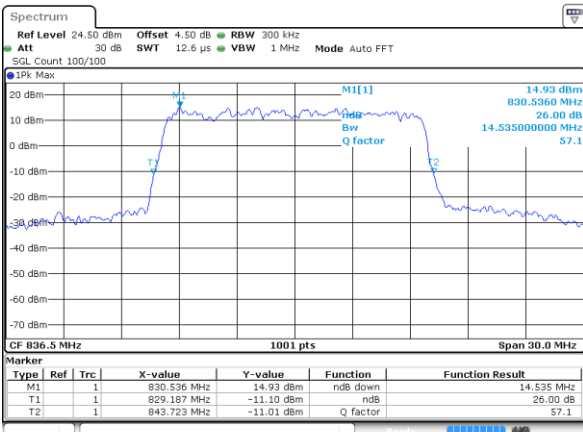

Highest Channel / 10MHz / 16QAM

Date: 8 JUN 2017 20:23:22

LTE Band 26

Lowest Channel / 15MHz / QPSK

Date: 8 JUN 2017 20:36:07

Lowest Channel / 15MHz / 16QAM

Date: 8 JUN 2017 20:35:39

Middle Channel / 15MHz / QPSK

Date: 8 JUN 2017 20:36:33

Middle Channel / 15MHz / 16QAM

Date: 8 JUN 2017 20:36:54

Highest Channel / 15MHz / QPSK

Date: 8 JUN 2017 20:37:36

Highest Channel / 15MHz / 16QAM

Date: 8 JUN 2017 20:37:58

LTE Band 26