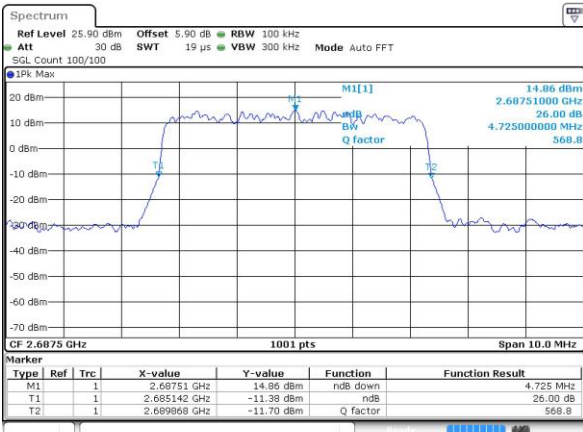

LTE Band 41

Lowest Channel / 5MHz / QPSK

Date: 12 JUN 2017 18:48:09

Lowest Channel / 5MHz / 16QAM

Date: 12 JUN 2017 18:48:20

Middle Channel / 5MHz / QPSK

Date: 12 JUN 2017 18:48:53

Middle Channel / 5MHz / 16QAM

Date: 12 JUN 2017 18:49:04

Highest Channel / 5MHz / QPSK

Date: 12 JUN 2017 18:49:37

Highest Channel / 5MHz / 16QAM

Date: 12 JUN 2017 18:49:48

LTE Band 41

Lowest Channel / 10MHz / QPSK

Date: 12 JUN 2017 18:50:22