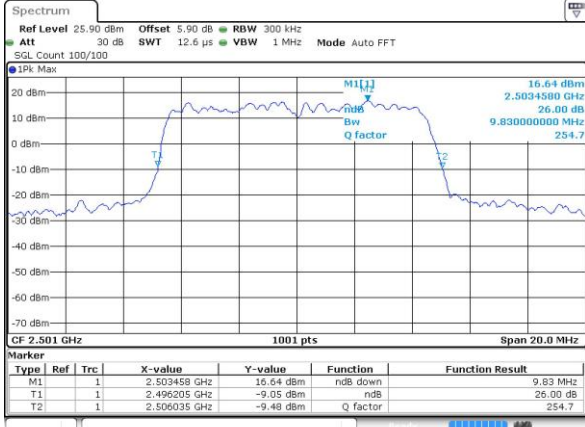

Date: 12 JUN 2017 18:49:04

Highest Channel / 5MHz / QPSK

Date: 12 JUN 2017 18:49:37

Highest Channel / 5MHz / 16QAM

Date: 12 JUN 2017 18:49:48

LTE Band 41

Lowest Channel / 10MHz / QPSK

Date: 12 JUN 2017 18:50:22