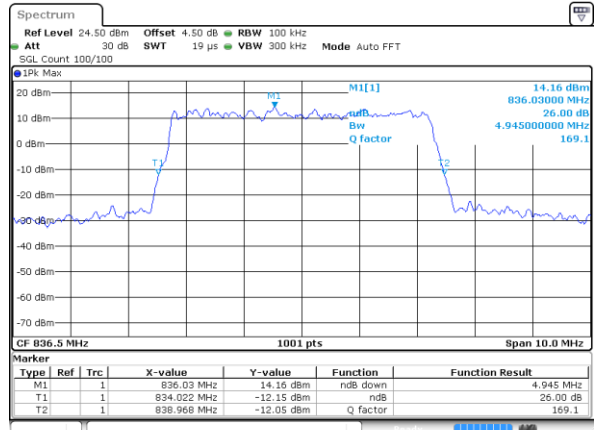

LTE Band 26

Lowest Channel / 5MHz / QPSK

Date: 8 JUN 2017 20:03:04

Lowest Channel / 5MHz / 16QAM

Date: 8 JUN 2017 20:03:25

Middle Channel / 5MHz / QPSK

Date: 8 JUN 2017 20:03:47

Middle Channel / 5MHz / 16QAM

Date: 8 JUN 2017 20:04:05

Highest Channel / 5MHz / QPSK

Date: 8 JUN 2017 20:04:37

Highest Channel / 5MHz / 16QAM

Date: 8 JUN 2017 20:04:58

LTE Band 26

Lowest Channel / 10MHz / QPSK

Date: 8 JUN 2017 20:21:01