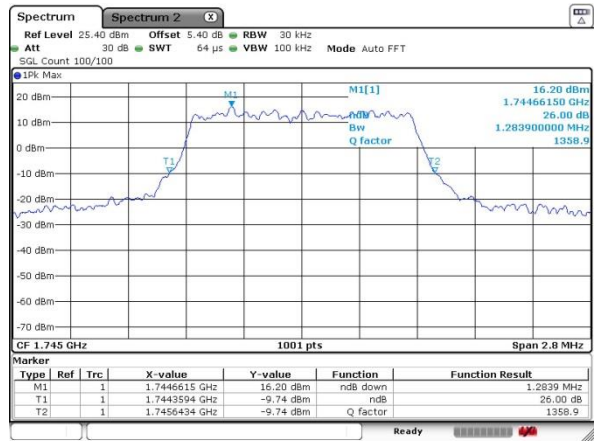

Lowest Channel / 20MHz / QPSK

Date: 12 JUN 2017 18:54:48

Lowest Channel / 20MHz / 16QAM

Date: 12 JUN 2017 18:54:59

Middle Channel / 20MHz / QPSK

Date: 12 JUN 2017 18:55:32

Middle Channel / 20MHz / 16QAM

Date: 12 JUN 2017 18:55:43

Highest Channel / 20MHz / QPSK

Date: 12 JUN 2017 18:56:16

Highest Channel / 20MHz / 16QAM

Date: 12 JUN 2017 18:56:27

LTE Band 66

Lowest Channel / 1.4MHz / QPSK

Date: 13 JUN 2017 00:21:07

Lowest Channel / 1.4MHz / 16QAM

Date: 13 JUN 2017 00:24:57

Middle Channel / 1.4MHz / QPSK

Date: 13 JUN 2017 00:26:05

Middle Channel / 1.4MHz / 16QAM

Date: 13 JUN 2017 00:27:07

Highest Channel / 1.4MHz / QPSK

Date: 13 JUN 2017 00:28:00

Highest Channel / 1.4MHz / 16QAM