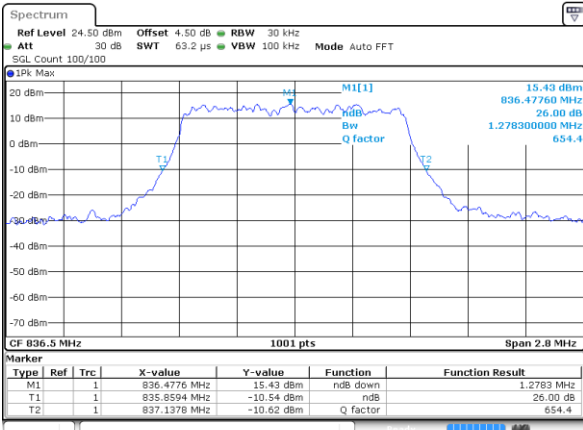

Middle Channel / 1.4MHz / QPSK

Date: 8 JUN 2017 19:21:40