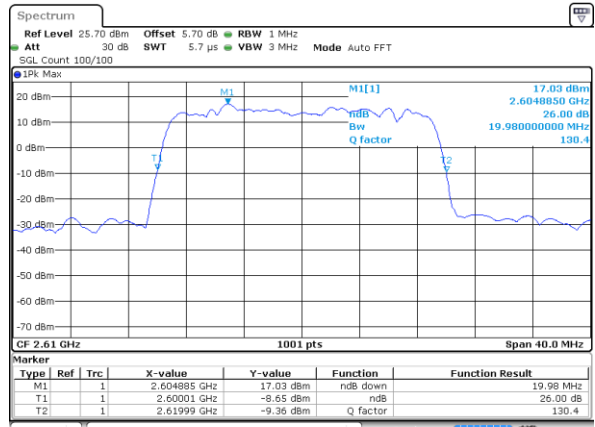

Date: 8 JUN 2017 23:45:15

Highest Channel / 15MHz / 16QAM

Date: 8 JUN 2017 23:45:25

LTE Band 38

Lowest Channel / 20MHz / QPSK

Date: 8 JUN 2017 23:45:55

Lowest Channel / 20MHz / 16QAM

Date: 8 JUN 2017 23:46:05

Middle Channel / 20MHz / QPSK

Date: 8 JUN 2017 23:46:35

Middle Channel / 20MHz / 16QAM

Date: 8 JUN 2017 23:46:45

Highest Channel / 20MHz / QPSK

Date: 8 JUN 2017 23:47:15

Highest Channel / 20MHz / 16QAM

Date: 8 JUN 2017 23:47:25

LTE Band 41

Lowest Channel / 5MHz / QPSK

Date: 12 JUN 2017 18:48:09

Lowest Channel / 5MHz / 16QAM

Date: 12 JUN 2017 18:48:20

Middle Channel / 5MHz / QPSK

Date: 12 JUN 2017 18:48:53

Middle Channel / 5MHz / 16QAM

Date: 12 JUN 2017 18:49:04

Highest Channel / 5MHz / QPSK

Date: 12 JUN 2017 18:49:37

Highest Channel / 5MHz / 16QAM

Date: 12 JUN 2017 18:49:48

LTE Band 41

Lowest Channel / 10MHz / QPSK

Date: 12 JUN 2017 18:50:22