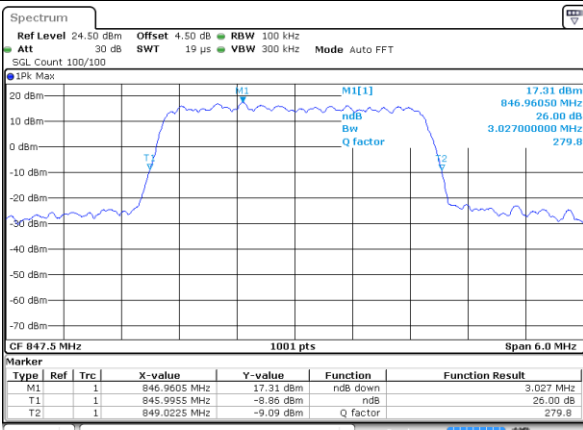

Middle Channel / 3MHz / QPSK

Date: 8 JUN 2017 19:39:10

Middle Channel / 3MHz / 16QAM

Date: 8 JUN 2017 19:39:31

Highest Channel / 3MHz / QPSK

Date: 8 JUN 2017 19:40:02

Highest Channel / 3MHz / 16QAM

Date: 8 JUN 2017 19:40:50