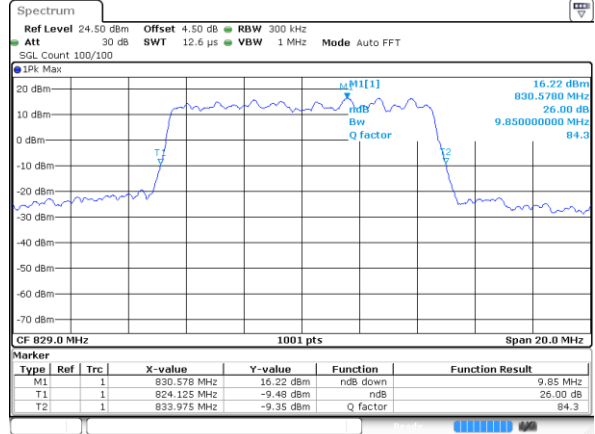

Lowest Channel / 10MHz / 16QAM

Date: 8 JUN 2017 20:21:30