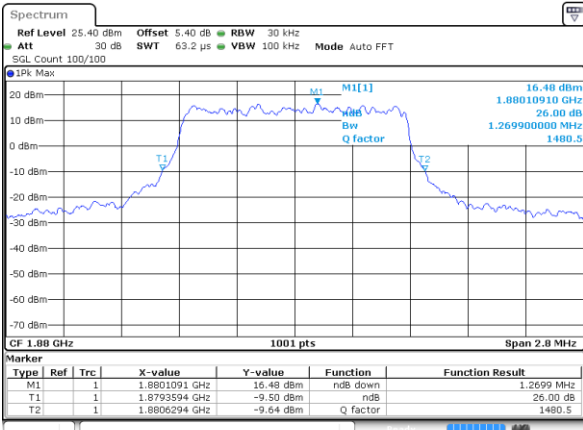

LTE Band 25

Lowest Channel / 1.4MHz / QPSK

Date: 8 JUN 2017 15:27:59

Lowest Channel / 1.4MHz / 16QAM

Date: 8 JUN 2017 15:28:30

Middle Channel / 1.4MHz / QPSK

Date: 8 JUN 2017 15:29:26

Middle Channel / 1.4MHz / 16QAM

Date: 8 JUN 2017 15:29:04

Highest Channel / 1.4MHz / QPSK

Date: 8 JUN 2017 15:29:48

Highest Channel / 1.4MHz / 16QAM

Date: 8 JUN 2017 15:30:09

LTE Band 25

Lowest Channel / 3MHz / QPSK

Date: 8 JUN 2017 15:31:24