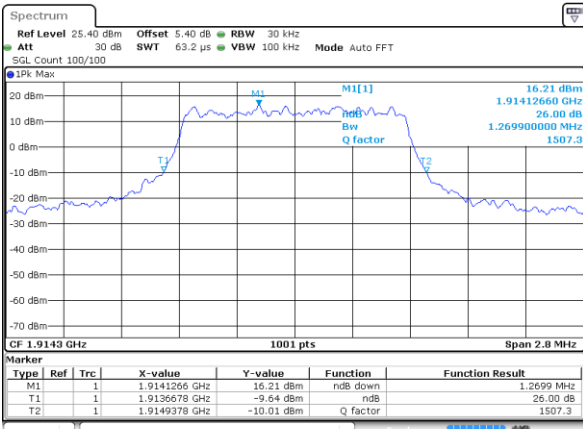

LTE Band 25

Lowest Channel / 1.4MHz / QPSK

Date: 8 JUN 2017 15:27:59

Lowest Channel / 1.4MHz / 16QAM

Date: 8 JUN 2017 15:28:30

Middle Channel / 1.4MHz / QPSK

Date: 8 JUN 2017 15:29:26

Middle Channel / 1.4MHz / 16QAM

Date: 8 JUN 2017 15:29:04

Highest Channel / 1.4MHz / QPSK

Date: 8 JUN 2017 15:29:48

Highest Channel / 1.4MHz / 16QAM

Date: 8 JUN 2017 15:30:09

LTE Band 25

Lowest Channel / 3MHz / QPSK

Date: 8 JUN 2017 15:31:24