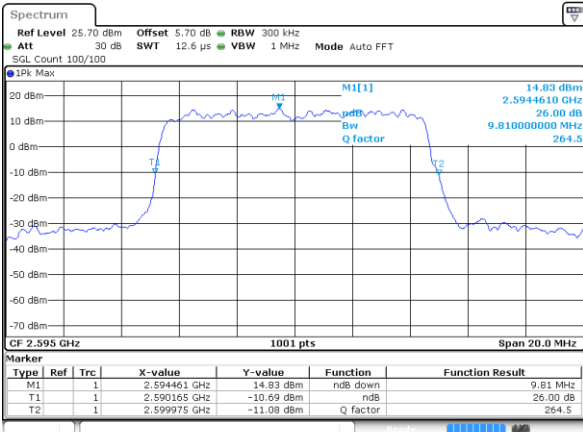

Date: 8 JUN 2017 23:41:25

LTE Band 38

Lowest Channel / 10MHz / QPSK

Date: 8 JUN 2017 23:41:55

Lowest Channel / 10MHz / 16QAM

Date: 8 JUN 2017 23:42:05

Middle Channel / 10MHz / QPSK

Date: 8 JUN 2017 23:50:30

Middle Channel / 10MHz / 16QAM

Date: 8 JUN 2017 23:42:05

Highest Channel / 10MHz / QPSK

Date: 8 JUN 2017 23:43:15

Highest Channel / 10MHz / 16QAM

Date: 8 JUN 2017 23:43:25

LTE Band 38

Lowest Channel / 15MHz / QPSK