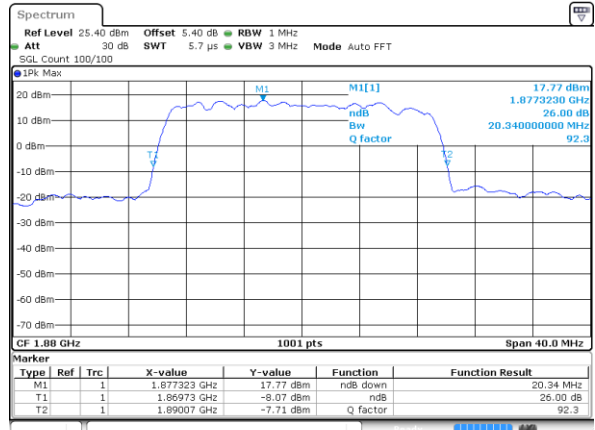

Date: 8 JUN 2017 15:39:05

LTE Band 25

Lowest Channel / 20MHz / QPSK

Date: 8 JUN 2017 15:39:52

Lowest Channel / 20MHz / 16QAM

Date: 8 JUN 2017 15:40:14

Middle Channel / 20MHz / QPSK

Date: 8 JUN 2017 15:40:55

Middle Channel / 20MHz / 16QAM

Date: 8 JUN 2017 15:40:36

Highest Channel / 20MHz / QPSK

Date: 8 JUN 2017 15:41:27

Highest Channel / 20MHz / 16QAM

Date: 8 JUN 2017 15:41:48

LTE Band 26

Lowest Channel / 1.4MHz / QPSK