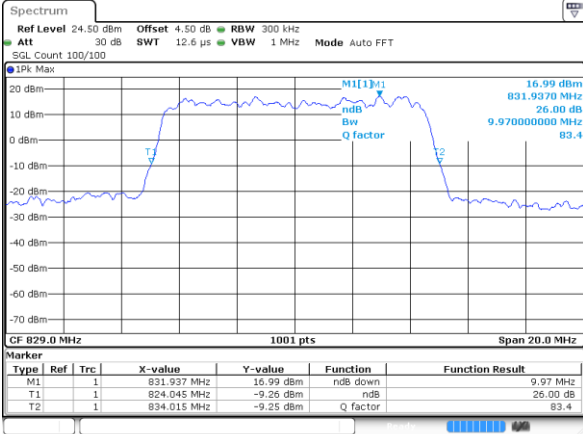

Date: 8 JUN 2017 20:04:05

Highest Channel / 5MHz / QPSK

Date: 8 JUN 2017 20:04:37

Highest Channel / 5MHz / 16QAM

Date: 8 JUN 2017 20:04:58

LTE Band 26

Lowest Channel / 10MHz / QPSK

Date: 8 JUN 2017 20:21:01