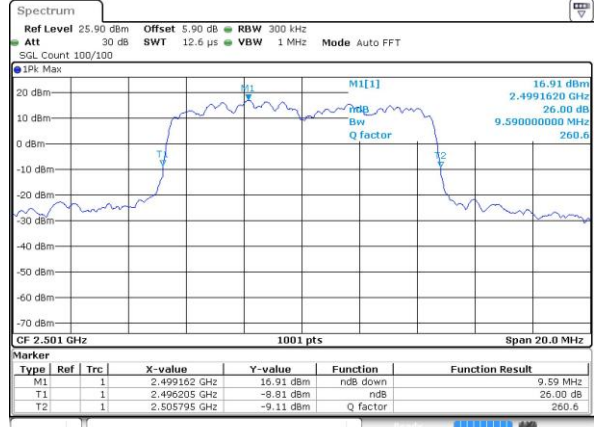

LTE Band 41

Lowest Channel / 5MHz / QPSK

Date: 12 JUN 2017 18:48:09

Lowest Channel / 5MHz / 16QAM

Date: 12 JUN 2017 18:48:20

Middle Channel / 5MHz / QPSK

Date: 12 JUN 2017 18:48:53

Middle Channel / 5MHz / 16QAM

Date: 12 JUN 2017 18:49:04

Highest Channel / 5MHz / QPSK

Date: 12 JUN 2017 18:49:37

Highest Channel / 5MHz / 16QAM

Date: 12 JUN 2017 18:49:48

LTE Band 41

Lowest Channel / 10MHz / QPSK

Date: 12 JUN 2017 18:50:22

Lowest Channel / 10MHz / 16QAM

Date: 12 JUN 2017 18:50:33

Middle Channel / 10MHz / QPSK

Date: 12 JUN 2017 18:51:06

Middle Channel / 10MHz / 16QAM

Date: 12 JUN 2017 18:51:17

Highest Channel / 10MHz / QPSK

Date: 12 JUN 2017 18:51:50