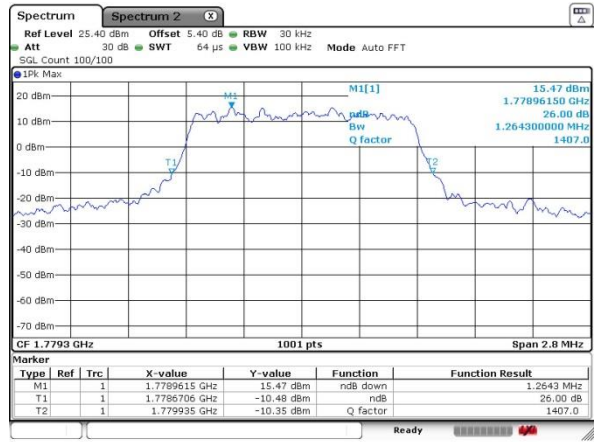

Highest Channel / 20MHz / QPSK

Date: 12 JUN 2017 18:56:16

Highest Channel / 20MHz / 16QAM

Date: 12 JUN 2017 18:56:27

LTE Band 66

Lowest Channel / 1.4MHz / QPSK

Date: 13 JUN 2017 00:21:07

Lowest Channel / 1.4MHz / 16QAM

Date: 13 JUN 2017 00:24:57

Middle Channel / 1.4MHz / QPSK

Date: 13 JUN 2017 00:26:05

Middle Channel / 1.4MHz / 16QAM

Date: 13 JUN 2017 00:27:07

Highest Channel / 1.4MHz / QPSK

Date: 13 JUN 2017 00:28:00

Highest Channel / 1.4MHz / 16QAM