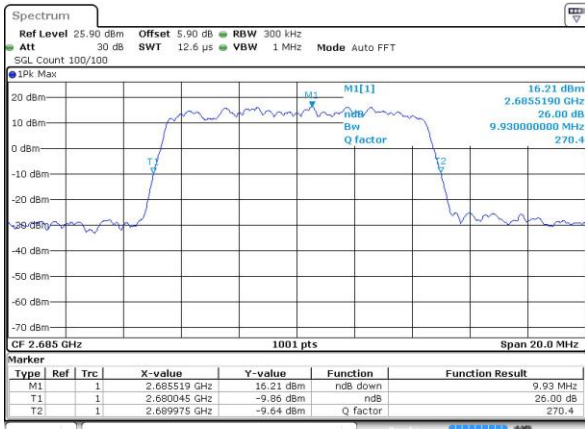

Date: 12 JUN 2017 18:49:04

Highest Channel / 5MHz / QPSK

Date: 12 JUN 2017 18:49:37

Highest Channel / 5MHz / 16QAM

Date: 12 JUN 2017 18:49:48

LTE Band 41

Lowest Channel / 10MHz / QPSK

Date: 12 JUN 2017 18:50:22

Lowest Channel / 10MHz / 16QAM

Date: 12 JUN 2017 18:50:33

Middle Channel / 10MHz / QPSK

Date: 12 JUN 2017 18:51:06

Middle Channel / 10MHz / 16QAM

Date: 12 JUN 2017 18:51:17

Highest Channel / 10MHz / QPSK

Date: 12 JUN 2017 18:51:50

Highest Channel / 10MHz / 16QAM

Date: 12 JUN 2017 18:52:01

LTE Band 41

Lowest Channel / 15MHz / QPSK

Date: 12 JUN 2017 18:52:34

Lowest Channel / 15MHz / 16QAM

Date: 12 JUN 2017 18:52:46

Middle Channel / 15MHz / QPSK