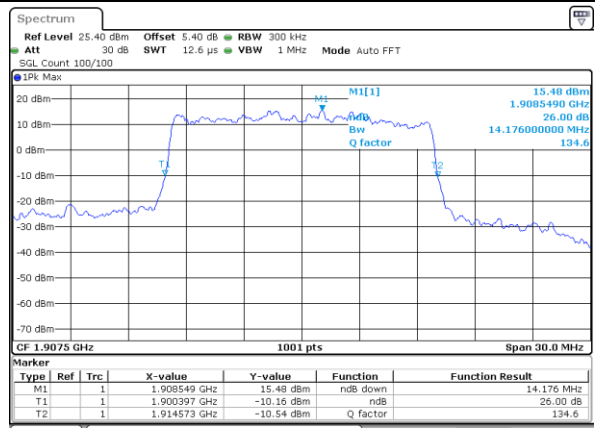

Highest Channel / 10MHz / QPSK

Date: 8 JUN 2017 15:37:02

Highest Channel / 10MHz / 16QAM

Date: 8 JUN 2017 15:37:23

LTE Band 25

Lowest Channel / 15MHz / QPSK

Date: 8 JUN 2017 15:38:04

Lowest Channel / 15MHz / 16QAM

Date: 8 JUN 2017 15:37:44

Middle Channel / 15MHz / QPSK

Date: 8 JUN 2017 15:38:24

Middle Channel / 15MHz / 16QAM

Date: 8 JUN 2017 15:38:45

Highest Channel / 15MHz / QPSK

Date: 8 JUN 2017 15:39:26

Highest Channel / 15MHz / 16QAM

Date: 8 JUN 2017 15:39:05

LTE Band 25

Lowest Channel / 20MHz / QPSK

Date: 8 JUN 2017 15:39:52

Lowest Channel / 20MHz / 16QAM

Date: 8 JUN 2017 15:40:14

Middle Channel / 20MHz / QPSK

Date: 8 JUN 2017 15:40:55

Middle Channel / 20MHz / 16QAM

Date: 8 JUN 2017 15:40:36

Highest Channel / 20MHz / QPSK

Date: 8 JUN 2017 15:41:27

Highest Channel / 20MHz / 16QAM

Date: 8 JUN 2017 15:41:48

LTE Band 26

Lowest Channel / 1.4MHz / QPSK