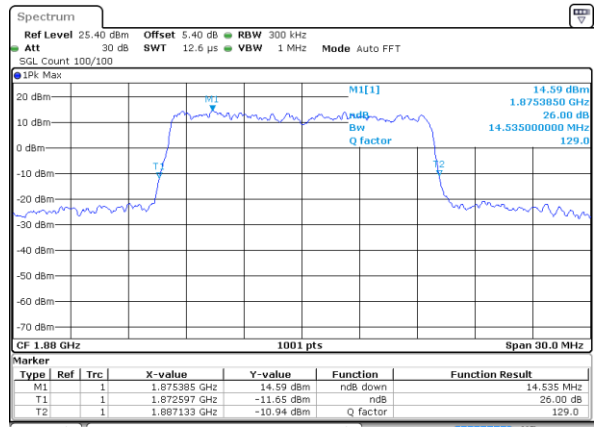

Middle Channel / 15MHz / 16QAM

Date: 8 JUN 2017 15:38:45