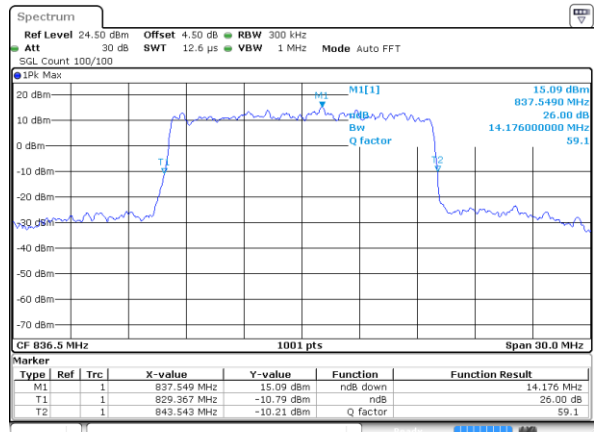

Highest Channel / 10MHz / 16QAM

Date: 8 JUN 2017 20:23:22

LTE Band 26

Lowest Channel / 15MHz / QPSK

Date: 8 JUN 2017 20:36:07

Lowest Channel / 15MHz / 16QAM

Date: 8 JUN 2017 20:35:39

Middle Channel / 15MHz / QPSK

Date: 8 JUN 2017 20:36:33

Middle Channel / 15MHz / 16QAM

Date: 8 JUN 2017 20:36:54

Highest Channel / 15MHz / QPSK

Date: 8 JUN 2017 20:37:36

Highest Channel / 15MHz / 16QAM

Date: 8 JUN 2017 20:37:58

LTE Band 26