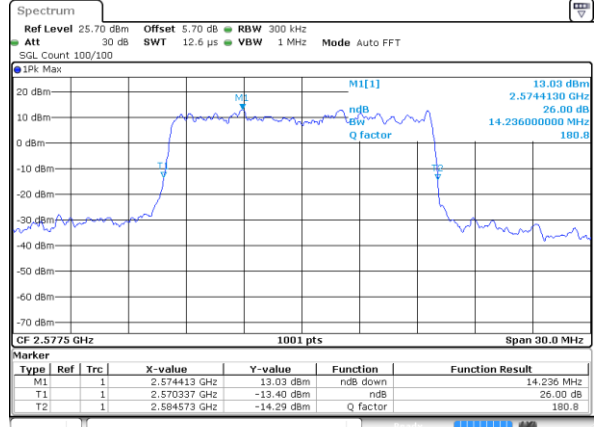

Middle Channel / 10MHz / 16QAM

Date: 8 JUN 2017 23:42:05

Highest Channel / 10MHz / QPSK

Date: 8 JUN 2017 23:43:15

Highest Channel / 10MHz / 16QAM

Date: 8 JUN 2017 23:43:25

LTE Band 38

Lowest Channel / 15MHz / QPSK

Date: 8 JUN 2017 23:51:44

Lowest Channel / 15MHz / 16QAM

Date: 8 JUN 2017 23:44:05

Middle Channel / 15MHz / QPSK

Date: 8 JUN 2017 23:52:01

Middle Channel / 15MHz / 16QAM

Date: 8 JUN 2017 23:44:55

Highest Channel / 15MHz / QPSK