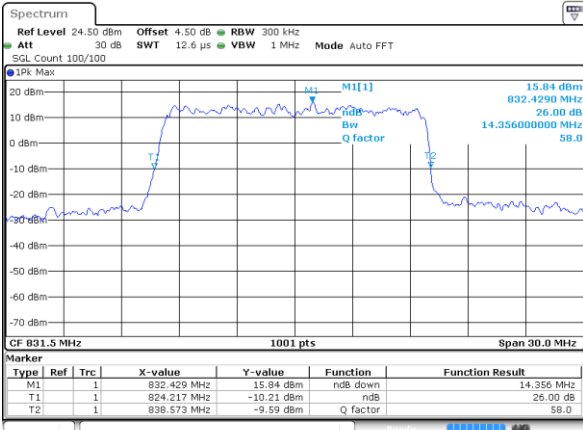

Highest Channel / 10MHz / 16QAM

Date: 8 JUN 2017 20:23:22

LTE Band 26

Lowest Channel / 15MHz / QPSK

Date: 8 JUN 2017 20:36:07

Lowest Channel / 15MHz / 16QAM

Date: 8 JUN 2017 20:35:39

Middle Channel / 15MHz / QPSK

Date: 8 JUN 2017 20:36:33

Middle Channel / 15MHz / 16QAM

Date: 8 JUN 2017 20:36:54

Highest Channel / 15MHz / QPSK

Date: 8 JUN 2017 20:37:36

Highest Channel / 15MHz / 16QAM

Date: 8 JUN 2017 20:37:58

LTE Band 26