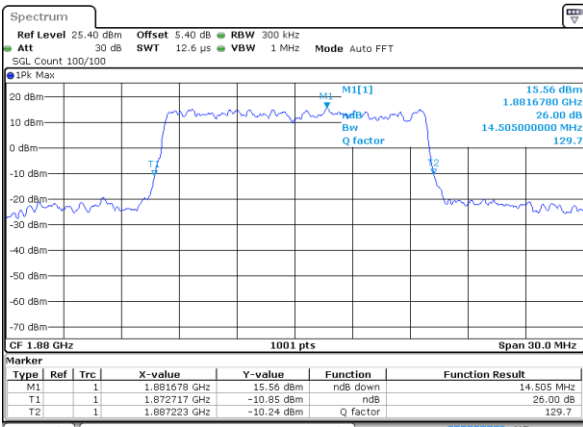

Middle Channel / 15MHz / QPSK

Date: 8 JUN 2017 15:38:24