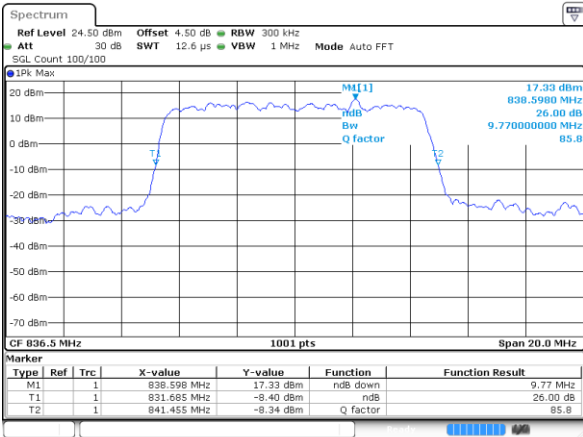

Middle Channel / 10MHz / QPSK

Date: 8 JUN 2017 20:21:53