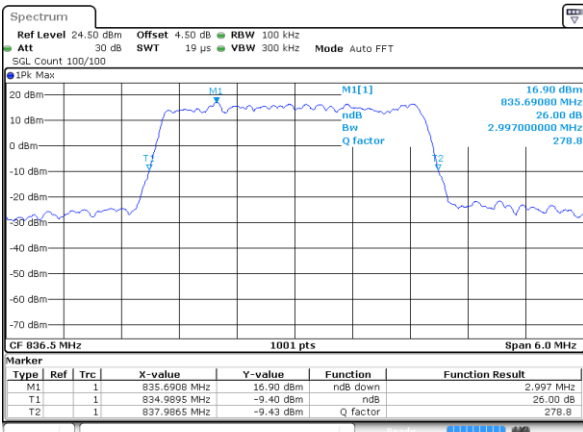

Middle Channel / 3MHz / QPSK

Date: 8 JUN 2017 19:39:10