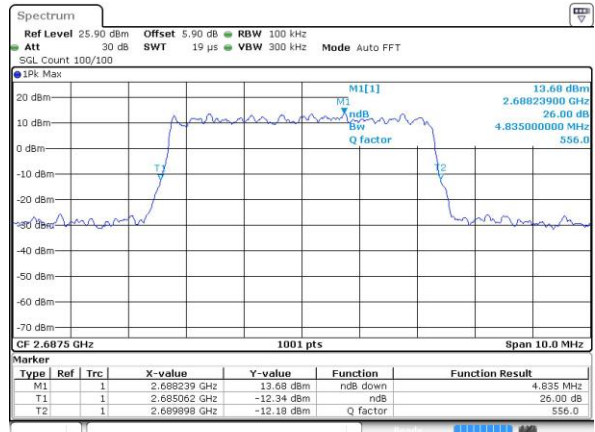

LTE Band 41

Lowest Channel / 5MHz / QPSK

Date: 12 JUN 2017 18:48:09

Lowest Channel / 5MHz / 16QAM

Date: 12 JUN 2017 18:48:20

Middle Channel / 5MHz / QPSK

Date: 12 JUN 2017 18:48:53

Middle Channel / 5MHz / 16QAM

Date: 12 JUN 2017 18:49:04

Highest Channel / 5MHz / QPSK

Date: 12 JUN 2017 18:49:37

Highest Channel / 5MHz / 16QAM

Date: 12 JUN 2017 18:49:48

LTE Band 41

Lowest Channel / 10MHz / QPSK

Date: 12 JUN 2017 18:50:22