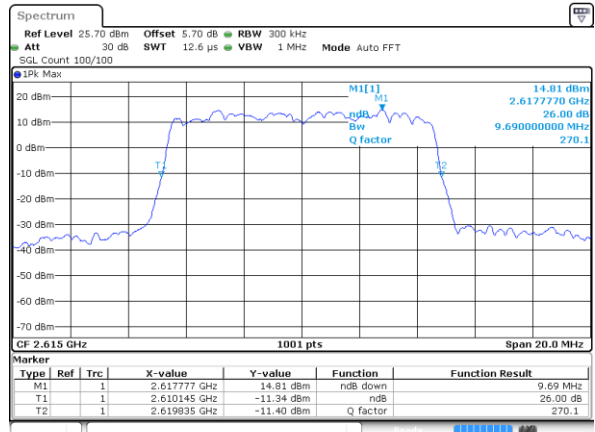

Middle Channel / 10MHz / 16QAM

Date: 8 JUN 2017 23:42:05

Highest Channel / 10MHz / QPSK

Date: 8 JUN 2017 23:43:15

Highest Channel / 10MHz / 16QAM

Date: 8 JUN 2017 23:43:25

LTE Band 38

Lowest Channel / 15MHz / QPSK