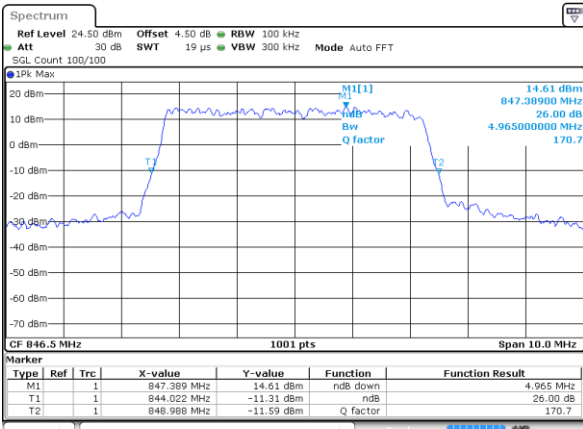

LTE Band 26

Lowest Channel / 5MHz / QPSK

Date: 8 JUN 2017 20:03:04

Lowest Channel / 5MHz / 16QAM

Date: 8 JUN 2017 20:03:25

Middle Channel / 5MHz / QPSK

Date: 8 JUN 2017 20:03:47

Middle Channel / 5MHz / 16QAM

Date: 8 JUN 2017 20:04:05

Highest Channel / 5MHz / QPSK

Date: 8 JUN 2017 20:04:37

Highest Channel / 5MHz / 16QAM

Date: 8 JUN 2017 20:04:58

LTE Band 26

Lowest Channel / 10MHz / QPSK

Date: 8 JUN 2017 20:21:01