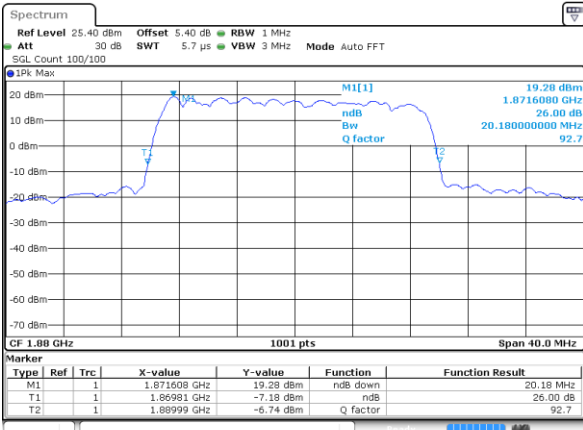

Date: 8 JUN 2017 15:39:05

LTE Band 25

Lowest Channel / 20MHz / QPSK

Date: 8 JUN 2017 15:39:52

Lowest Channel / 20MHz / 16QAM

Date: 8 JUN 2017 15:40:14

Middle Channel / 20MHz / QPSK

Date: 8 JUN 2017 15:40:55

Middle Channel / 20MHz / 16QAM

Date: 8 JUN 2017 15:40:36

Highest Channel / 20MHz / QPSK

Date: 8 JUN 2017 15:41:27

Highest Channel / 20MHz / 16QAM

Date: 8 JUN 2017 15:41:48

LTE Band 26

Lowest Channel / 1.4MHz / QPSK