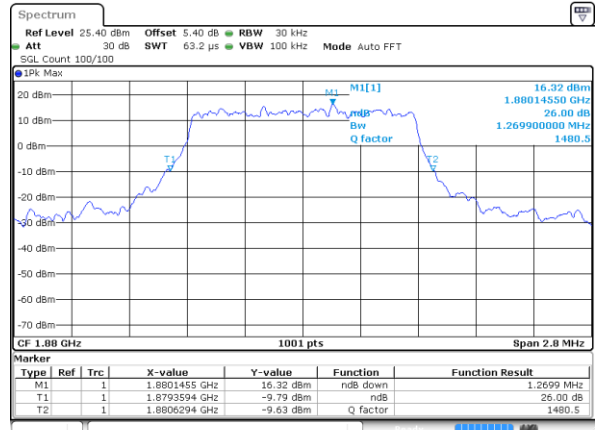

LTE Band 25

Lowest Channel / 1.4MHz / QPSK

Date: 8 JUN 2017 15:27:59

Lowest Channel / 1.4MHz / 16QAM

Date: 8 JUN 2017 15:28:30

Middle Channel / 1.4MHz / QPSK

Date: 8 JUN 2017 15:29:26

Middle Channel / 1.4MHz / 16QAM

Date: 8 JUN 2017 15:29:04

Highest Channel / 1.4MHz / QPSK

Date: 8 JUN 2017 15:29:48

Highest Channel / 1.4MHz / 16QAM

Date: 8 JUN 2017 15:30:09

LTE Band 25

Lowest Channel / 3MHz / QPSK

Date: 8 JUN 2017 15:31:24