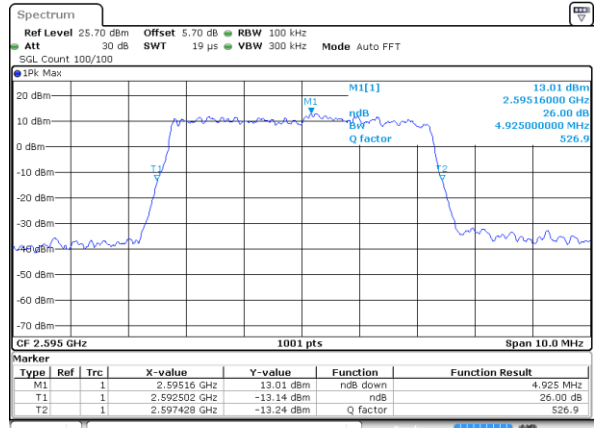

Middle Channel / 5MHz / 16QAM

Date: 8 JUN 2017 23:49:54