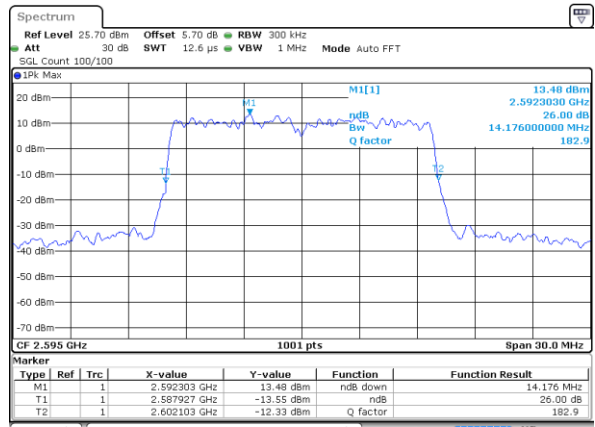

Middle Channel / 10MHz / 16QAM

Date: 8 JUN 2017 23:42:05

Highest Channel / 10MHz / QPSK

Date: 8 JUN 2017 23:43:15

Highest Channel / 10MHz / 16QAM

Date: 8 JUN 2017 23:43:25

LTE Band 38

Lowest Channel / 15MHz / QPSK

Date: 8 JUN 2017 23:51:44

Lowest Channel / 15MHz / 16QAM

Date: 8 JUN 2017 23:44:05

Middle Channel / 15MHz / QPSK

Date: 8 JUN 2017 23:52:01

Middle Channel / 15MHz / 16QAM

Date: 8 JUN 2017 23:44:55

Highest Channel / 15MHz / QPSK

Date: 8 JUN 2017 23:45:15

Highest Channel / 15MHz / 16QAM

Date: 8 JUN 2017 23:45:25

LTE Band 38

Lowest Channel / 20MHz / QPSK

Date: 8 JUN 2017 23:45:55

Lowest Channel / 20MHz / 16QAM

Date: 8 JUN 2017 23:46:05