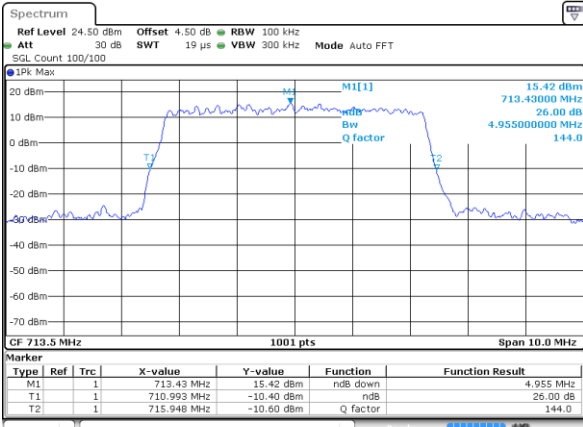

Date: 8 JUN 2017 09:44:23

Highest Channel / 3MHz / 16QAM

Date: 8 JUN 2017 09:44:12

LTE Band 12

Lowest Channel / 5MHz / QPSK

Date: 8 JUN 2017 10:01:45

Lowest Channel / 5MHz / 16QAM

Date: 8 JUN 2017 10:01:34

Middle Channel / 5MHz / QPSK

Date: 8 JUN 2017 10:01:13

Middle Channel / 5MHz / 16QAM

Date: 8 JUN 2017 10:01:24

Highest Channel / 5MHz / QPSK

Date: 8 JUN 2017 10:01:03

Highest Channel / 5MHz / 16QAM

Date: 8 JUN 2017 10:00:53

LTE Band 12

Lowest Channel / 10MHz / QPSK

Date: 8 JUN 2017 10:18:25

Lowest Channel / 10MHz / 16QAM

Date: 8 JUN 2017 10:18:15

Middle Channel / 10MHz / QPSK

Date: 8 JUN 2017 10:17:54

Middle Channel / 10MHz / 16QAM