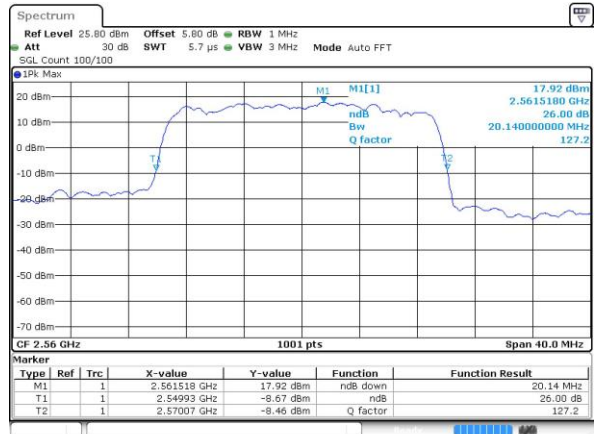

Highest Channel / 15MHz / QPSK

Date: 7 JUN 2017 15:17:27

Highest Channel / 15MHz / 16QAM

Date: 7 JUN 2017 15:17:06

LTE Band 7

Lowest Channel / 20MHz / QPSK

Date: 7 JUN 2017 15:45:09

Lowest Channel / 20MHz / 16QAM

Date: 7 JUN 2017 15:44:47

Middle Channel / 20MHz / QPSK

Date: 7 JUN 2017 15:45:31

Middle Channel / 20MHz / 16QAM

Date: 7 JUN 2017 15:45:52

Highest Channel / 20MHz / QPSK

Date: 7 JUN 2017 15:46:36

Highest Channel / 20MHz / 16QAM

Date: 7 JUN 2017 15:46:14

LTE Band 12

Lowest Channel / 1.4MHz / QPSK

Date: 8 JUN 2017 09:28:24

Lowest Channel / 1.4MHz / 16QAM

Date: 8 JUN 2017 09:28:13

Middle Channel / 1.4MHz / QPSK

Date: 8 JUN 2017 09:27:52