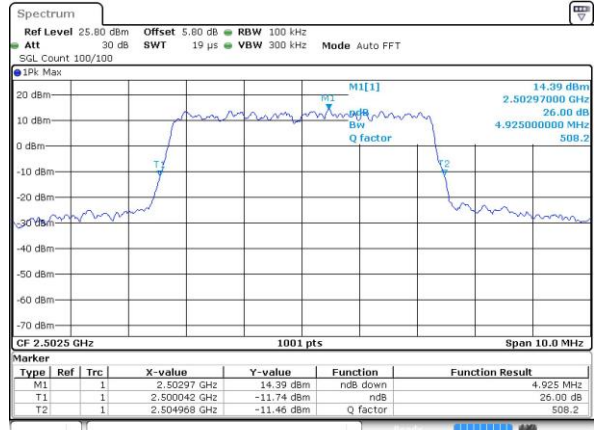

Lowest Channel / 5MHz / 16QAM

Date: 7 JUN 2017 14:42:11