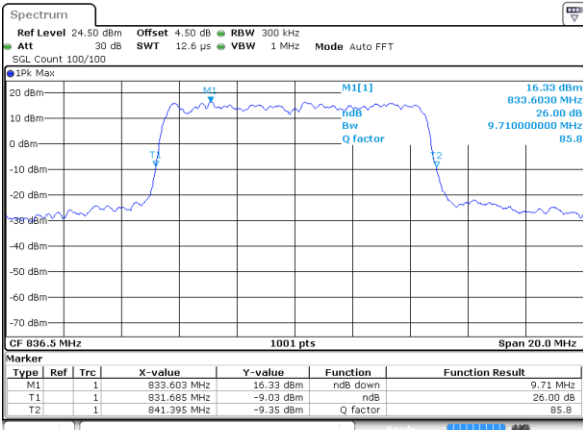

LTE Band 5

Lowest Channel / 10MHz / QPSK

Date: 7 JUN 2017 23:20:41

Lowest Channel / 10MHz / 16QAM

Date: 7 JUN 2017 23:20:51

Middle Channel / 10MHz / QPSK

Date: 7 JUN 2017 23:29:45

Middle Channel / 10MHz / 16QAM

Date: 7 JUN 2017 23:29:55

Highest Channel / 10MHz / QPSK

Date: 7 JUN 2017 23:32:17

Highest Channel / 10MHz / 16QAM

Date: 7 JUN 2017 23:32:27

LTE Band 7

Lowest Channel / 5MHz / QPSK

Date: 7 JUN 2017 14:41:49