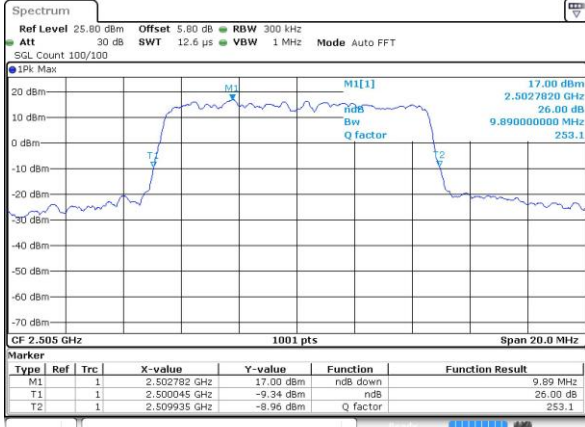

Highest Channel / 5MHz / 16QAM

Date: 7 JUN 2017 14:43:37

LTE Band 7

Lowest Channel / 10MHz / QPSK

Date: 7 JUN 2017 14:58:44

Lowest Channel / 10MHz / 16QAM

Date: 7 JUN 2017 14:59:06

Middle Channel / 10MHz / QPSK

Date: 7 JUN 2017 14:59:49

Middle Channel / 10MHz / 16QAM

Date: 7 JUN 2017 14:59:27

Highest Channel / 10MHz / QPSK

Date: 7 JUN 2017 15:00:11

Highest Channel / 10MHz / 16QAM

Date: 7 JUN 2017 15:00:33

LTE Band 7