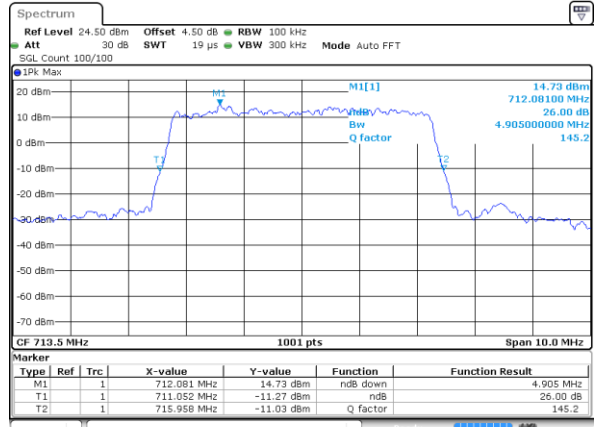

Date: 8 JUN 2017 09:44:23

Highest Channel / 3MHz / 16QAM

Date: 8 JUN 2017 09:44:12

LTE Band 12

Lowest Channel / 5MHz / QPSK

Date: 8 JUN 2017 10:01:45

Lowest Channel / 5MHz / 16QAM

Date: 8 JUN 2017 10:01:34

Middle Channel / 5MHz / QPSK

Date: 8 JUN 2017 10:01:13

Middle Channel / 5MHz / 16QAM

Date: 8 JUN 2017 10:01:24

Highest Channel / 5MHz / QPSK

Date: 8 JUN 2017 10:01:03

Highest Channel / 5MHz / 16QAM

Date: 8 JUN 2017 10:00:53

LTE Band 12

Lowest Channel / 10MHz / QPSK

Date: 8 JUN 2017 10:18:25

Lowest Channel / 10MHz / 16QAM

Date: 8 JUN 2017 10:18:15

Middle Channel / 10MHz / QPSK

Date: 8 JUN 2017 10:17:54

Middle Channel / 10MHz / 16QAM

Date: 8 JUN 2017 10:18:04

Highest Channel / 10MHz / QPSK

Date: 8 JUN 2017 10:17:43

Highest Channel / 10MHz / 16QAM

Date: 8 JUN 2017 10:17:33

LTE Band 13

Lowest Channel / 5MHz / QPSK

Date: 7 JUN 2017 16:24:29