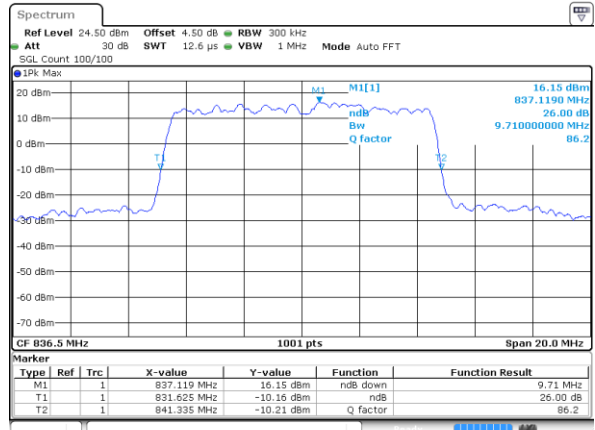

LTE Band 5

Lowest Channel / 10MHz / QPSK

Date: 7 JUN 2017 23:20:41

Lowest Channel / 10MHz / 16QAM

Date: 7 JUN 2017 23:20:51

Middle Channel / 10MHz / QPSK

Date: 7 JUN 2017 23:29:45

Middle Channel / 10MHz / 16QAM

Date: 7 JUN 2017 23:29:55

Highest Channel / 10MHz / QPSK

Date: 7 JUN 2017 23:32:17

Highest Channel / 10MHz / 16QAM

Date: 7 JUN 2017 23:32:27

LTE Band 7

Lowest Channel / 5MHz / QPSK

Date: 7 JUN 2017 14:41:49