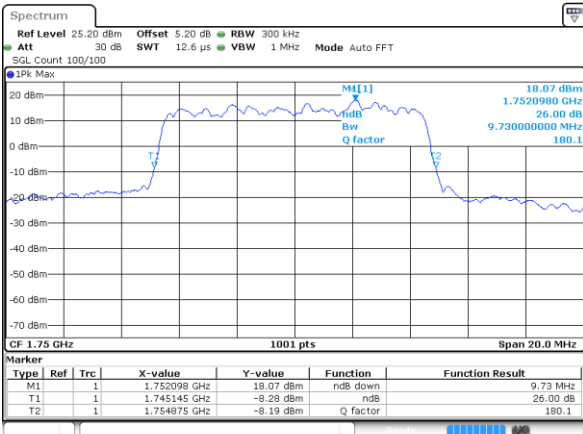

Highest Channel / 5MHz / 16QAM

Date: 7 JUN 2017 20:25:28

LTE Band 4

Lowest Channel / 10MHz / QPSK

Date: 7 JUN 2017 20:32:22

Lowest Channel / 10MHz / 16QAM

Date: 7 JUN 2017 20:32:32

Middle Channel / 10MHz / QPSK

Date: 7 JUN 2017 20:39:26

Middle Channel / 10MHz / 16QAM

Date: 7 JUN 2017 20:39:37

Highest Channel / 10MHz / QPSK

Date: 7 JUN 2017 20:41:59

Highest Channel / 10MHz / 16QAM

Date: 7 JUN 2017 20:42:10

LTE Band 4