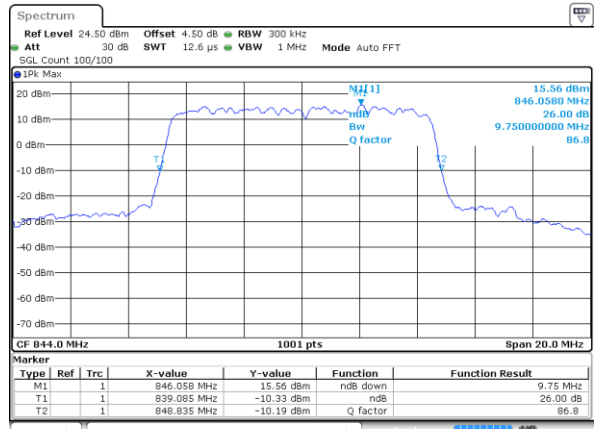

LTE Band 5

Lowest Channel / 10MHz / QPSK

Date: 7 JUN 2017 23:20:41

Lowest Channel / 10MHz / 16QAM

Date: 7 JUN 2017 23:20:51

Middle Channel / 10MHz / QPSK

Date: 7 JUN 2017 23:29:45

Middle Channel / 10MHz / 16QAM

Date: 7 JUN 2017 23:29:55

Highest Channel / 10MHz / QPSK

Date: 7 JUN 2017 23:32:17

Highest Channel / 10MHz / 16QAM

Date: 7 JUN 2017 23:32:27

LTE Band 7

Lowest Channel / 5MHz / QPSK

Date: 7 JUN 2017 14:41:49