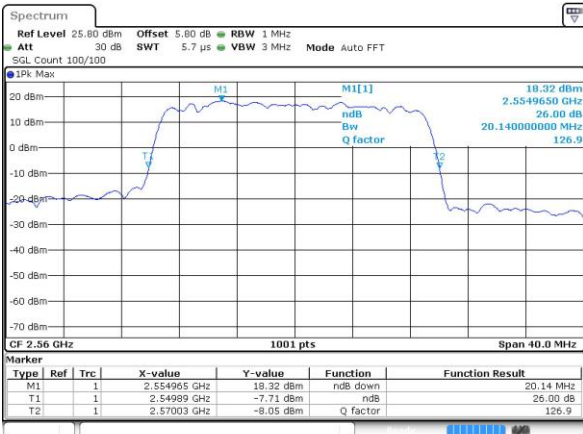

Highest Channel / 15MHz / QPSK

Date: 7 JUN 2017 15:17:27

Highest Channel / 15MHz / 16QAM

Date: 7 JUN 2017 15:17:06

LTE Band 7

Lowest Channel / 20MHz / QPSK

Date: 7 JUN 2017 15:45:09

Lowest Channel / 20MHz / 16QAM

Date: 7 JUN 2017 15:44:47

Middle Channel / 20MHz / QPSK

Date: 7 JUN 2017 15:45:31

Middle Channel / 20MHz / 16QAM

Date: 7 JUN 2017 15:45:52

Highest Channel / 20MHz / QPSK

Date: 7 JUN 2017 15:46:36

Highest Channel / 20MHz / 16QAM