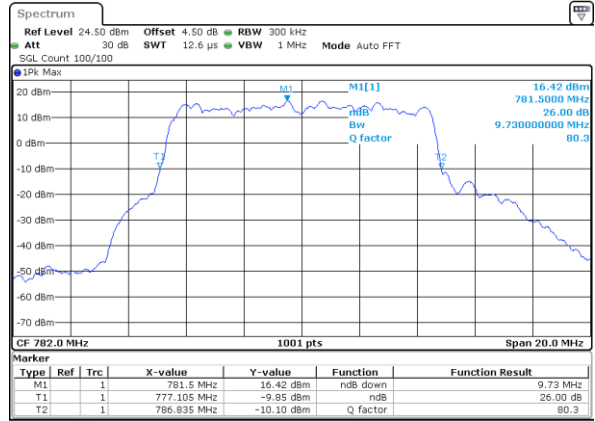

Date: 8 JUN 2017 10:18:04

Highest Channel / 10MHz / QPSK

Date: 8 JUN 2017 10:17:43

Highest Channel / 10MHz / 16QAM

Date: 8 JUN 2017 10:17:33

LTE Band 13

Lowest Channel / 5MHz / QPSK

Date: 7 JUN 2017 16:24:29

Lowest Channel / 5MHz / 16QAM

Date: 7 JUN 2017 16:24:52

Middle Channel / 5MHz / QPSK

Date: 7 JUN 2017 16:33:00

Middle Channel / 5MHz / 16QAM

Date: 7 JUN 2017 16:33:33

Highest Channel / 5MHz / QPSK

Date: 7 JUN 2017 16:33:57

Highest Channel / 5MHz / 16QAM

Date: 7 JUN 2017 16:34:40

LTE Band 13

Middle Channel / 10MHz / QPSK

Date: 7 JUN 2017 16:52:50

Middle Channel / 10MHz / 16QAM

Date: 7 JUN 2017 16:53:23

LTE Band 17

Lowest Channel / 5MHz / QPSK

Date: 7 JUN 2017 16:58:03

Lowest Channel / 5MHz / 16QAM

Date: 7 JUN 2017 16:58:13

Middle Channel / 5MHz / QPSK

Date: 7 JUN 2017 17:05:07

Middle Channel / 5MHz / 16QAM

Date: 7 JUN 2017 17:05:17