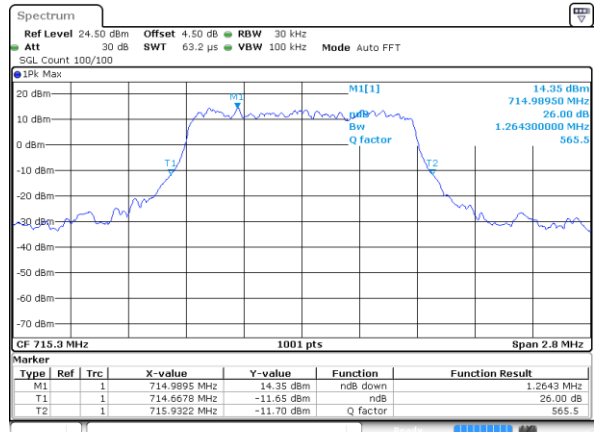

Date: 7 JUN 2017 15:46:14

LTE Band 12

Lowest Channel / 1.4MHz / QPSK

Date: 8 JUN 2017 09:28:24

Lowest Channel / 1.4MHz / 16QAM

Date: 8 JUN 2017 09:28:13

Middle Channel / 1.4MHz / QPSK

Date: 8 JUN 2017 09:27:52

Middle Channel / 1.4MHz / 16QAM

Date: 8 JUN 2017 09:28:03

Highest Channel / 1.4MHz / QPSK

Date: 8 JUN 2017 09:27:42

Highest Channel / 1.4MHz / 16QAM

Date: 8 JUN 2017 09:27:31

LTE Band 12

Lowest Channel / 3MHz / QPSK

Date: 8 JUN 2017 09:45:05

Lowest Channel / 3MHz / 16QAM

Date: 8 JUN 2017 09:44:54

Middle Channel / 3MHz / QPSK

Date: 8 JUN 2017 09:44:33

Middle Channel / 3MHz / 16QAM

Date: 8 JUN 2017 09:44:44

Highest Channel / 3MHz / QPSK