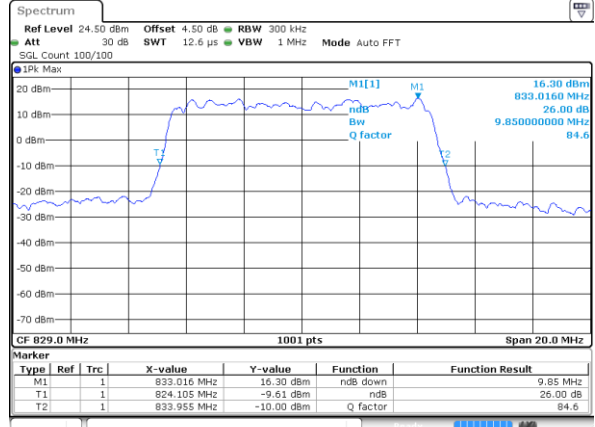

Date: 7 JUN 2017 22:50:53

Highest Channel / 3MHz / 16QAM

Date: 7 JUN 2017 22:51:04

LTE Band 5

Lowest Channel / 5MHz / QPSK

Date: 7 JUN 2017 22:59:59

Lowest Channel / 5MHz / 16QAM

Date: 7 JUN 2017 23:00:09

Middle Channel / 5MHz / QPSK

Date: 7 JUN 2017 23:09:03

Middle Channel / 5MHz / 16QAM

Date: 7 JUN 2017 23:09:14

Highest Channel / 5MHz / QPSK

Date: 7 JUN 2017 23:11:36

Highest Channel / 5MHz / 16QAM

Date: 7 JUN 2017 23:11:46

LTE Band 5

Lowest Channel / 10MHz / QPSK

Date: 7 JUN 2017 23:20:41

Lowest Channel / 10MHz / 16QAM

Date: 7 JUN 2017 23:20:51

Middle Channel / 10MHz / QPSK

Date: 7 JUN 2017 23:29:45

Middle Channel / 10MHz / 16QAM

Date: 7 JUN 2017 23:29:55

Highest Channel / 10MHz / QPSK

Date: 7 JUN 2017 23:32:17

Highest Channel / 10MHz / 16QAM

Date: 7 JUN 2017 23:32:27

LTE Band 7

Lowest Channel / 5MHz / QPSK

Date: 7 JUN 2017 14:41:49