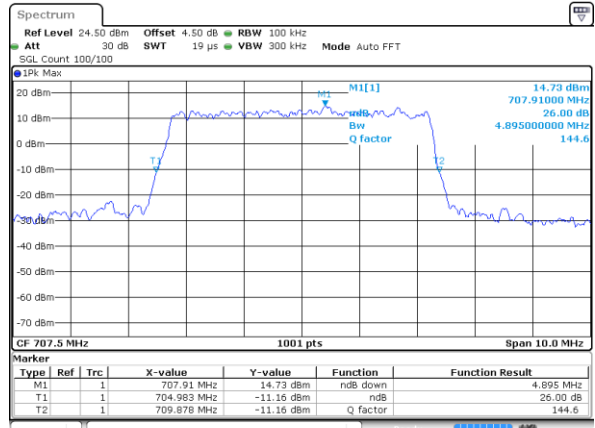

Middle Channel / 1.4MHz / 16QAM

Date: 8 JUN 2017 09:28:03

Highest Channel / 1.4MHz / QPSK

Date: 8 JUN 2017 09:27:42

Highest Channel / 1.4MHz / 16QAM

Date: 8 JUN 2017 09:27:31

LTE Band 12

Lowest Channel / 3MHz / QPSK

Date: 8 JUN 2017 09:44:23

Highest Channel / 3MHz / 16QAM

Date: 8 JUN 2017 09:44:12

LTE Band 12

Lowest Channel / 5MHz / QPSK

Date: 8 JUN 2017 10:01:45

Lowest Channel / 5MHz / 16QAM

Date: 8 JUN 2017 10:01:34

Middle Channel / 5MHz / QPSK

Date: 8 JUN 2017 10:01:13

Middle Channel / 5MHz / 16QAM

Date: 8 JUN 2017 10:01:24

Highest Channel / 5MHz / QPSK

Date: 8 JUN 2017 10:01:03

Highest Channel / 5MHz / 16QAM

Date: 8 JUN 2017 10:00:53