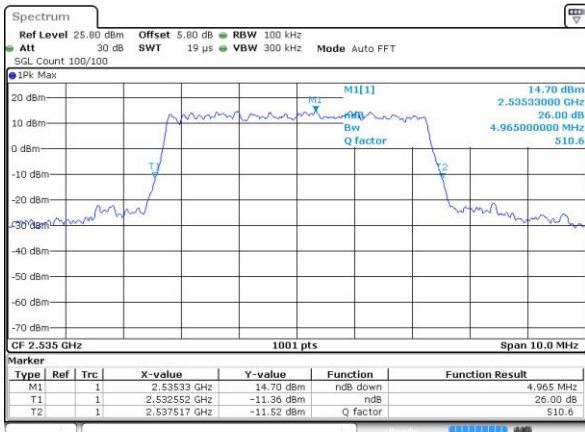

Middle Channel / 5MHz / QPSK

Date: 7 JUN 2017 14:42:54