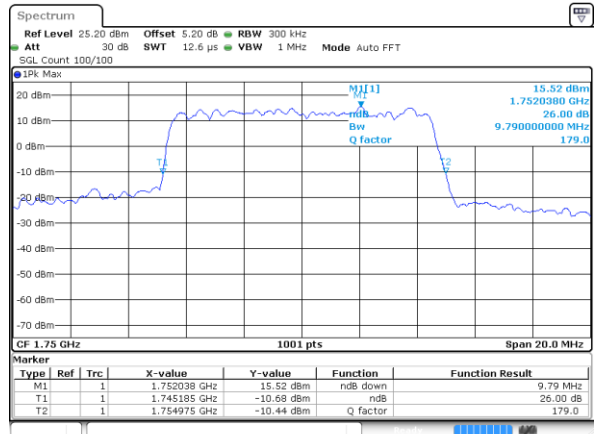

Date: 7 JUN 2017 20:39:26

Middle Channel / 10MHz / 16QAM

Date: 7 JUN 2017 20:39:37

Highest Channel / 10MHz / QPSK

Date: 7 JUN 2017 20:41:59

Highest Channel / 10MHz / 16QAM

Date: 7 JUN 2017 20:42:10

LTE Band 4