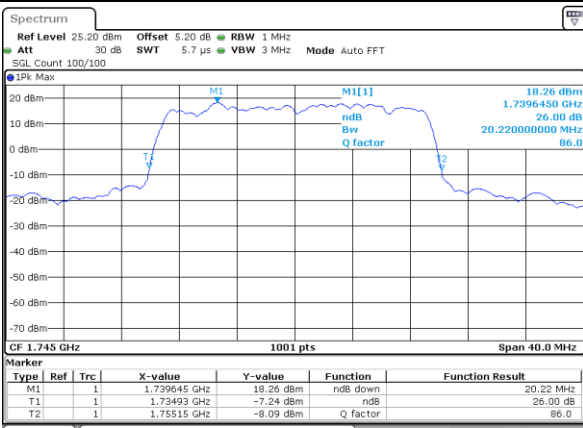

Highest Channel / 15MHz / QPSK

Date: 7 JUN 2017 20:58:43

Highest Channel / 15MHz / 16QAM

Date: 7 JUN 2017 20:58:53

LTE Band 4

Lowest Channel / 20MHz / QPSK

Date: 7 JUN 2017 21:05:47

Lowest Channel / 20MHz / 16QAM

Date: 7 JUN 2017 21:05:58

Middle Channel / 20MHz / QPSK

Date: 7 JUN 2017 21:12:53

Middle Channel / 20MHz / 16QAM

Date: 7 JUN 2017 21:13:03

Highest Channel / 20MHz / QPSK

Date: 7 JUN 2017 21:15:27

Highest Channel / 20MHz / 16QAM

Date: 7 JUN 2017 21:15:38

LTE Band 5

Lowest Channel / 1.4MHz / QPSK

Date: 7 JUN 2017 22:18:45

Lowest Channel / 1.4MHz / 16QAM

Date: 7 JUN 2017 22:18:34

Middle Channel / 1.4MHz / QPSK

Date: 7 JUN 2017 22:27:38

Middle Channel / 1.4MHz / 16QAM

Date: 7 JUN 2017 22:27:48

Highest Channel / 1.4MHz / QPSK

Date: 7 JUN 2017 22:30:11

Highest Channel / 1.4MHz / 16QAM

Date: 7 JUN 2017 22:30:21

LTE Band 5

Lowest Channel / 3MHz / QPSK