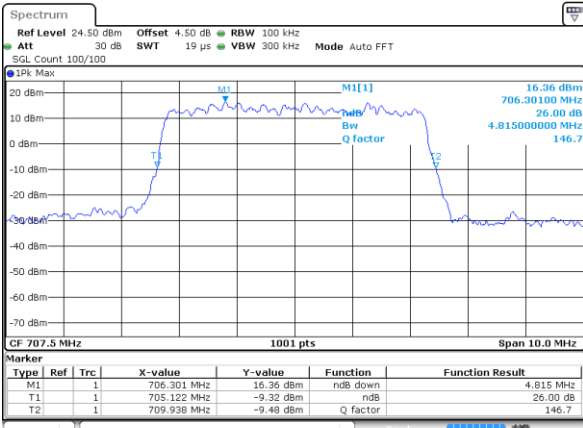

Middle Channel / 5MHz / QPSK

Date: 8 JUN 2017 10:01:13