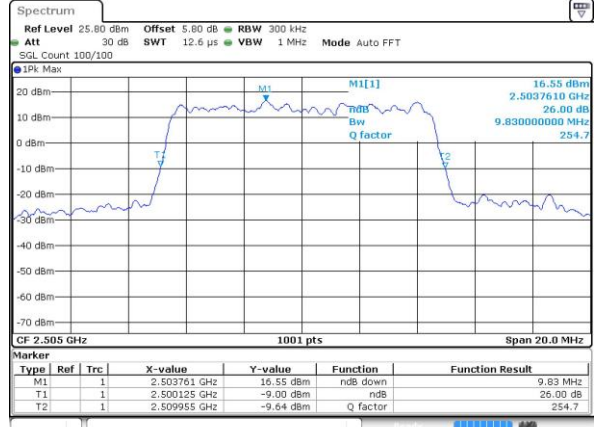

Lowest Channel / 5MHz / 16QAM

Date: 7 JUN 2017 14:42:11

Middle Channel / 5MHz / QPSK

Date: 7 JUN 2017 14:42:54

Middle Channel / 5MHz / 16QAM

Date: 7 JUN 2017 14:42:32

Highest Channel / 5MHz / QPSK

Date: 7 JUN 2017 14:43:16

Highest Channel / 5MHz / 16QAM

Date: 7 JUN 2017 14:43:37

LTE Band 7

Lowest Channel / 10MHz / QPSK

Date: 7 JUN 2017 14:58:44

Lowest Channel / 10MHz / 16QAM

Date: 7 JUN 2017 14:59:06

Middle Channel / 10MHz / QPSK

Date: 7 JUN 2017 14:59:49

Middle Channel / 10MHz / 16QAM

Date: 7 JUN 2017 14:59:27

Highest Channel / 10MHz / QPSK

Date: 7 JUN 2017 15:00:11

Highest Channel / 10MHz / 16QAM

Date: 7 JUN 2017 15:00:33

LTE Band 7