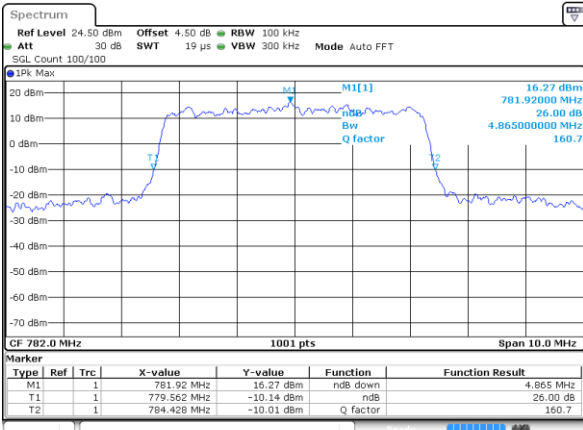

Middle Channel / 5MHz / QPSK

Date: 7 JUN 2017 16:33:00