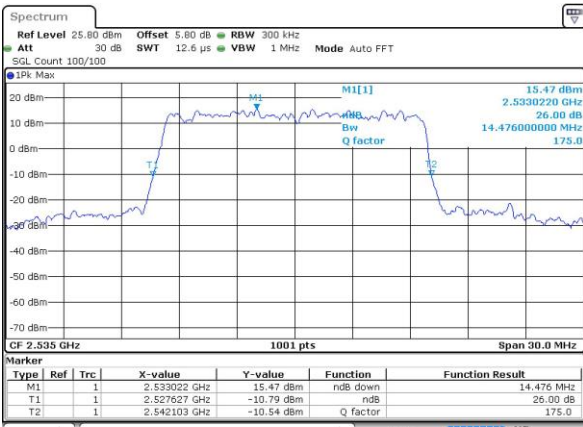

Date: 7 JUN 2017 14:59:49

Middle Channel / 10MHz / 16QAM

Date: 7 JUN 2017 14:59:27

Highest Channel / 10MHz / QPSK

Date: 7 JUN 2017 15:00:11

Highest Channel / 10MHz / 16QAM

Date: 7 JUN 2017 15:00:33

LTE Band 7

Lowest Channel / 15MHz / QPSK

Date: 7 JUN 2017 15:16:01

Lowest Channel / 15MHz / 16QAM

Date: 7 JUN 2017 15:15:39

Middle Channel / 15MHz / QPSK

Date: 7 JUN 2017 15:16:22

Middle Channel / 15MHz / 16QAM

Date: 7 JUN 2017 15:16:44

Highest Channel / 15MHz / QPSK

Date: 7 JUN 2017 15:17:27

Highest Channel / 15MHz / 16QAM

Date: 7 JUN 2017 15:17:06

LTE Band 7

Lowest Channel / 20MHz / QPSK

Date: 7 JUN 2017 15:45:09

Lowest Channel / 20MHz / 16QAM