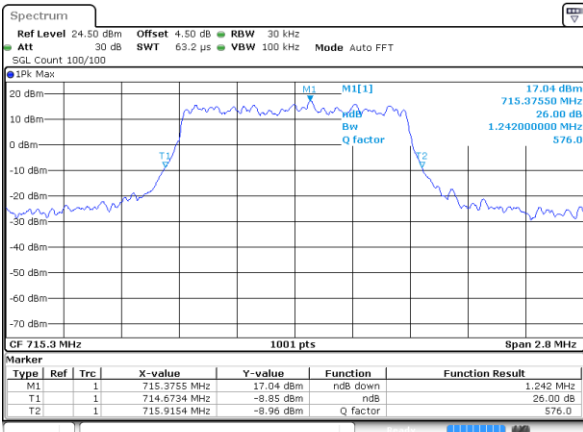

Date: 7 JUN 2017 15:46:14

LTE Band 12

Lowest Channel / 1.4MHz / QPSK

Date: 8 JUN 2017 09:28:24

Lowest Channel / 1.4MHz / 16QAM

Date: 8 JUN 2017 09:28:13

Middle Channel / 1.4MHz / QPSK

Date: 8 JUN 2017 09:27:52

Middle Channel / 1.4MHz / 16QAM

Date: 8 JUN 2017 09:28:03

Highest Channel / 1.4MHz / QPSK

Date: 8 JUN 2017 09:27:42

Highest Channel / 1.4MHz / 16QAM

Date: 8 JUN 2017 09:27:31

LTE Band 12

Lowest Channel / 3MHz / QPSK