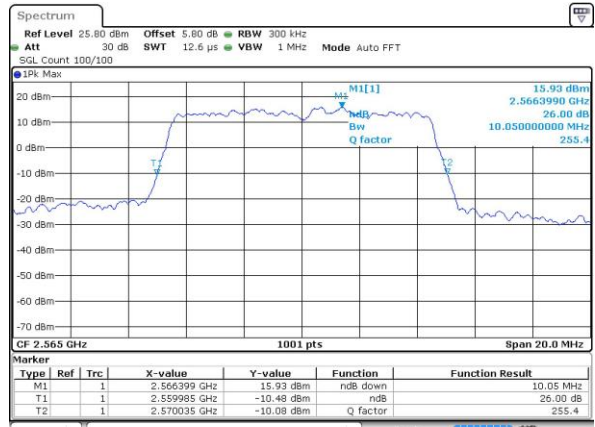

Highest Channel / 5MHz / 16QAM

Date: 7 JUN 2017 14:43:37

LTE Band 7

Lowest Channel / 10MHz / QPSK

Date: 7 JUN 2017 14:58:44

Lowest Channel / 10MHz / 16QAM

Date: 7 JUN 2017 14:59:06

Middle Channel / 10MHz / QPSK

Date: 7 JUN 2017 14:59:49

Middle Channel / 10MHz / 16QAM

Date: 7 JUN 2017 14:59:27

Highest Channel / 10MHz / QPSK

Date: 7 JUN 2017 15:00:11

Highest Channel / 10MHz / 16QAM

Date: 7 JUN 2017 15:00:33

LTE Band 7