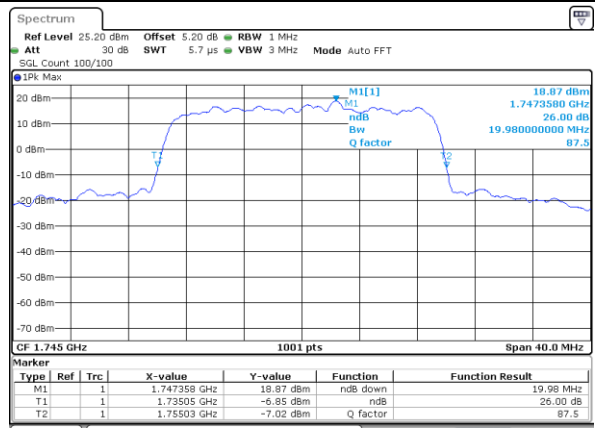

Highest Channel / 15MHz / QPSK

Date: 7 JUN 2017 20:58:43

Highest Channel / 15MHz / 16QAM

Date: 7 JUN 2017 20:58:53

LTE Band 4

Lowest Channel / 20MHz / QPSK

Date: 7 JUN 2017 21:05:47

Lowest Channel / 20MHz / 16QAM

Date: 7 JUN 2017 21:05:58

Middle Channel / 20MHz / QPSK

Date: 7 JUN 2017 21:12:53

Middle Channel / 20MHz / 16QAM

Date: 7 JUN 2017 21:13:03

Highest Channel / 20MHz / QPSK

Date: 7 JUN 2017 21:15:27

Highest Channel / 20MHz / 16QAM

Date: 7 JUN 2017 21:15:38

LTE Band 5

Lowest Channel / 1.4MHz / QPSK

Date: 7 JUN 2017 22:18:45

Lowest Channel / 1.4MHz / 16QAM

Date: 7 JUN 2017 22:18:34

Middle Channel / 1.4MHz / QPSK

Date: 7 JUN 2017 22:27:38

Middle Channel / 1.4MHz / 16QAM

Date: 7 JUN 2017 22:27:48

Highest Channel / 1.4MHz / QPSK

Date: 7 JUN 2017 22:30:11

Highest Channel / 1.4MHz / 16QAM

Date: 7 JUN 2017 22:30:21

LTE Band 5

Lowest Channel / 3MHz / QPSK