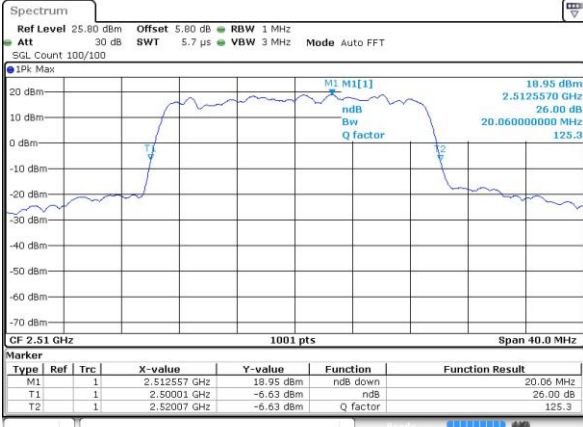

Highest Channel / 15MHz / QPSK

Date: 7 JUN 2017 15:17:27

Highest Channel / 15MHz / 16QAM

Date: 7 JUN 2017 15:17:06

LTE Band 7

Lowest Channel / 20MHz / QPSK

Date: 7 JUN 2017 15:45:09

Lowest Channel / 20MHz / 16QAM