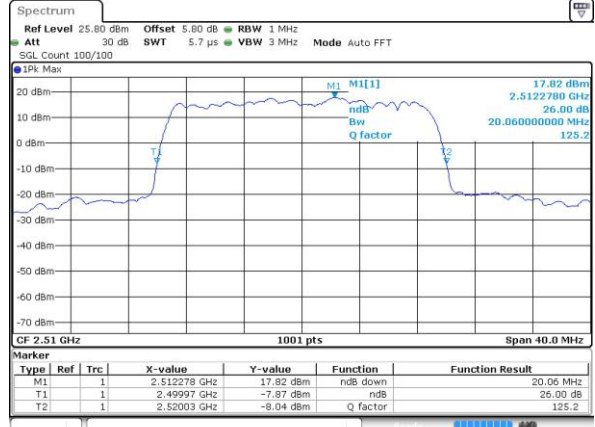

Highest Channel / 15MHz / QPSK

Date: 7 JUN 2017 15:17:27

Highest Channel / 15MHz / 16QAM

Date: 7 JUN 2017 15:17:06

LTE Band 7

Lowest Channel / 20MHz / QPSK

Date: 7 JUN 2017 15:45:09

Lowest Channel / 20MHz / 16QAM