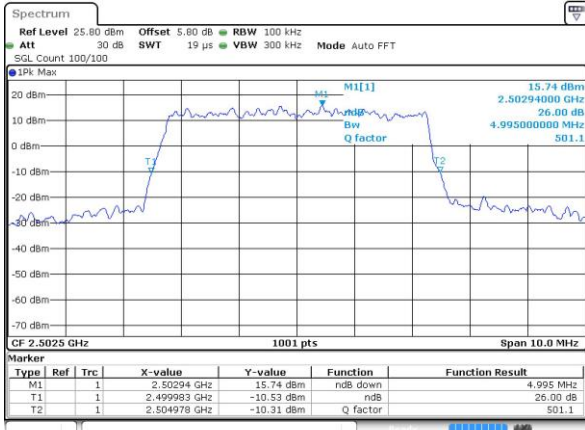

Date: 7 JUN 2017 23:29:55

Highest Channel / 10MHz / QPSK

Date: 7 JUN 2017 23:32:17

Highest Channel / 10MHz / 16QAM

Date: 7 JUN 2017 23:32:27

LTE Band 7

Lowest Channel / 5MHz / QPSK

Date: 7 JUN 2017 14:41:49