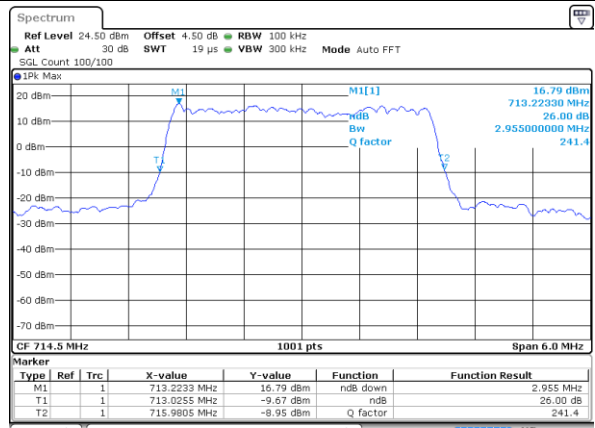

Middle Channel / 1.4MHz / 16QAM

Date: 8 JUN 2017 09:28:03

Highest Channel / 1.4MHz / QPSK

Date: 8 JUN 2017 09:27:42

Highest Channel / 1.4MHz / 16QAM

Date: 8 JUN 2017 09:27:31

LTE Band 12

Lowest Channel / 3MHz / QPSK

Date: 8 JUN 2017 09:45:05

Lowest Channel / 3MHz / 16QAM

Date: 8 JUN 2017 09:44:54

Middle Channel / 3MHz / QPSK

Date: 8 JUN 2017 09:44:33

Middle Channel / 3MHz / 16QAM

Date: 8 JUN 2017 09:44:44

Highest Channel / 3MHz / QPSK

Date: 8 JUN 2017 09:44:23

Highest Channel / 3MHz / 16QAM

Date: 8 JUN 2017 09:44:12

LTE Band 12

Lowest Channel / 5MHz / QPSK

Date: 8 JUN 2017 10:01:45

Lowest Channel / 5MHz / 16QAM

Date: 8 JUN 2017 10:01:34