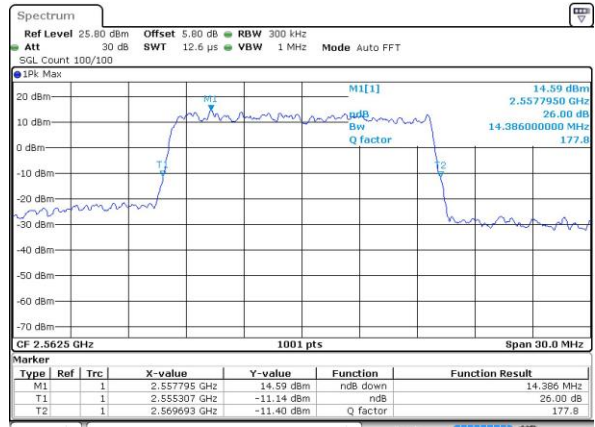

Date: 7 JUN 2017 14:59:49

Middle Channel / 10MHz / 16QAM

Date: 7 JUN 2017 14:59:27

Highest Channel / 10MHz / QPSK

Date: 7 JUN 2017 15:00:11

Highest Channel / 10MHz / 16QAM

Date: 7 JUN 2017 15:00:33

LTE Band 7

Lowest Channel / 15MHz / QPSK

Date: 7 JUN 2017 15:16:01

Lowest Channel / 15MHz / 16QAM

Date: 7 JUN 2017 15:15:39

Middle Channel / 15MHz / QPSK

Date: 7 JUN 2017 15:16:22

Middle Channel / 15MHz / 16QAM

Date: 7 JUN 2017 15:16:44

Highest Channel / 15MHz / QPSK

Date: 7 JUN 2017 15:17:27

Highest Channel / 15MHz / 16QAM

Date: 7 JUN 2017 15:17:06

LTE Band 7

Lowest Channel / 20MHz / QPSK

Date: 7 JUN 2017 15:45:09

Lowest Channel / 20MHz / 16QAM