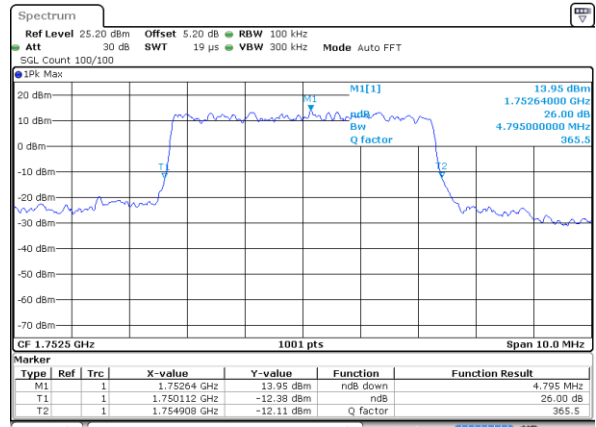

Date: 7 JUN 2017 20:06:14

Highest Channel / 3MHz / QPSK

Date: 7 JUN 2017 20:08:36

Highest Channel / 3MHz / 16QAM

Date: 7 JUN 2017 20:08:46

LTE Band 4

Lowest Channel / 5MHz / QPSK

Date: 7 JUN 2017 20:15:40

Lowest Channel / 5MHz / 16QAM

Date: 7 JUN 2017 20:15:51

Middle Channel / 5MHz / QPSK

Date: 7 JUN 2017 20:22:45

Middle Channel / 5MHz / 16QAM

Date: 7 JUN 2017 20:22:55

Highest Channel / 5MHz / QPSK

Date: 7 JUN 2017 20:25:17

Highest Channel / 5MHz / 16QAM

Date: 7 JUN 2017 20:25:28

LTE Band 4

Lowest Channel / 10MHz / QPSK

Date: 7 JUN 2017 20:32:22

Lowest Channel / 10MHz / 16QAM

Date: 7 JUN 2017 20:32:32

Middle Channel / 10MHz / QPSK

Date: 7 JUN 2017 20:39:26

Middle Channel / 10MHz / 16QAM

Date: 7 JUN 2017 20:39:37

Highest Channel / 10MHz / QPSK

Date: 7 JUN 2017 20:41:59

Highest Channel / 10MHz / 16QAM

Date: 7 JUN 2017 20:42:10

LTE Band 4