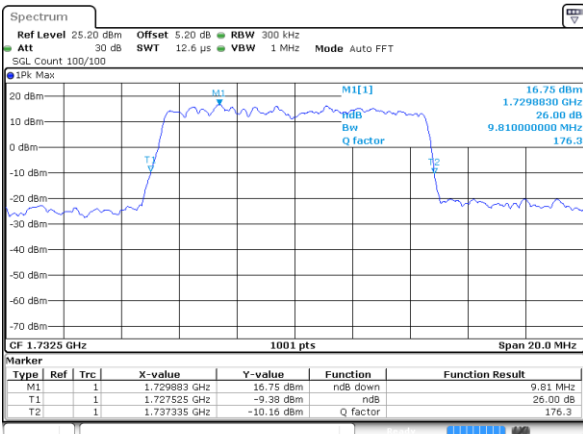

Highest Channel / 5MHz / 16QAM

Date: 7 JUN 2017 20:25:28

LTE Band 4

Lowest Channel / 10MHz / QPSK

Date: 7 JUN 2017 20:32:22

Lowest Channel / 10MHz / 16QAM

Date: 7 JUN 2017 20:32:32

Middle Channel / 10MHz / QPSK

Date: 7 JUN 2017 20:39:26

Middle Channel / 10MHz / 16QAM

Date: 7 JUN 2017 20:39:37

Highest Channel / 10MHz / QPSK

Date: 7 JUN 2017 20:41:59

Highest Channel / 10MHz / 16QAM

Date: 7 JUN 2017 20:42:10

LTE Band 4