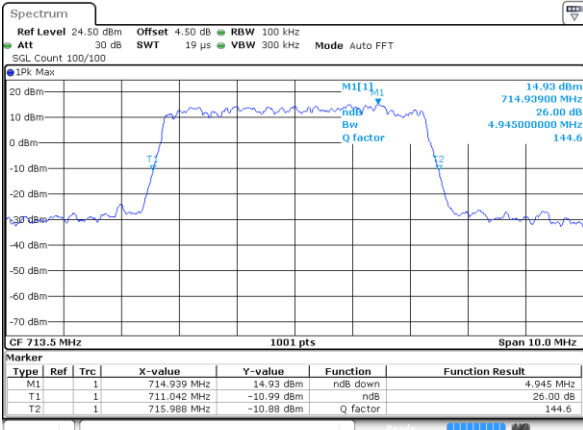

Highest Channel / 5MHz / 16QAM

Date: 7 JUN 2017 16:34:40

LTE Band 13

Middle Channel / 10MHz / QPSK

Date: 7 JUN 2017 16:52:50

Middle Channel / 10MHz / 16QAM

Date: 7 JUN 2017 16:53:23

LTE Band 17

Lowest Channel / 5MHz / QPSK

Date: 7 JUN 2017 16:58:03

Lowest Channel / 5MHz / 16QAM

Date: 7 JUN 2017 16:58:13

Middle Channel / 5MHz / QPSK

Date: 7 JUN 2017 17:05:07

Middle Channel / 5MHz / 16QAM

Date: 7 JUN 2017 17:05:17

Highest Channel / 5MHz / QPSK

Date: 7 JUN 2017 17:07:39

Highest Channel / 5MHz / 16QAM

Date: 7 JUN 2017 17:07:50

LTE Band 17

Lowest Channel / 10MHz / QPSK

Date: 7 JUN 2017 17:14:43

Lowest Channel / 10MHz / 16QAM