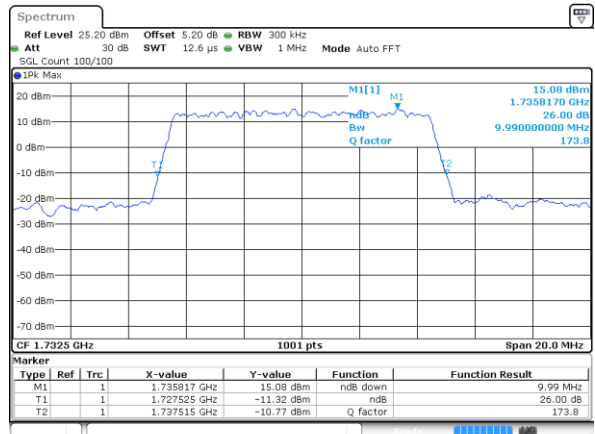

Highest Channel / 5MHz / 16QAM

Date: 7 JUN 2017 20:25:28

LTE Band 4

Lowest Channel / 10MHz / QPSK

Date: 7 JUN 2017 20:32:22

Lowest Channel / 10MHz / 16QAM

Date: 7 JUN 2017 20:32:32

Middle Channel / 10MHz / QPSK

Date: 7 JUN 2017 20:39:26

Middle Channel / 10MHz / 16QAM

Date: 7 JUN 2017 20:39:37

Highest Channel / 10MHz / QPSK

Date: 7 JUN 2017 20:41:59

Highest Channel / 10MHz / 16QAM

Date: 7 JUN 2017 20:42:10

LTE Band 4