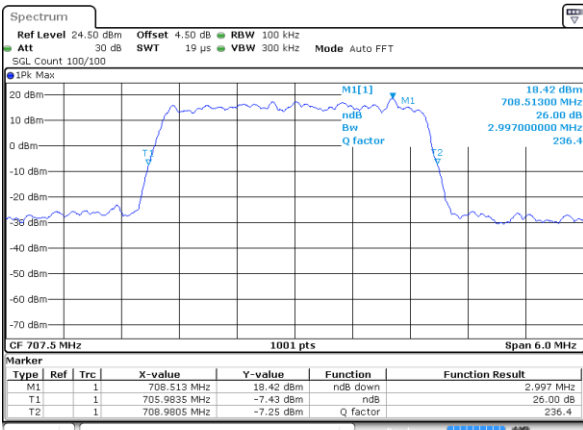

Date: 7 JUN 2017 15:46:14

LTE Band 12

Lowest Channel / 1.4MHz / QPSK

Date: 8 JUN 2017 09:28:24

Lowest Channel / 1.4MHz / 16QAM

Date: 8 JUN 2017 09:28:13

Middle Channel / 1.4MHz / QPSK

Date: 8 JUN 2017 09:27:52

Middle Channel / 1.4MHz / 16QAM

Date: 8 JUN 2017 09:28:03

Highest Channel / 1.4MHz / QPSK

Date: 8 JUN 2017 09:27:42

Highest Channel / 1.4MHz / 16QAM

Date: 8 JUN 2017 09:27:31

LTE Band 12

Lowest Channel / 3MHz / QPSK

Date: 8 JUN 2017 09:45:05

Lowest Channel / 3MHz / 16QAM

Date: 8 JUN 2017 09:44:54

Middle Channel / 3MHz / QPSK

Date: 8 JUN 2017 09:44:33

Middle Channel / 3MHz / 16QAM

Date: 8 JUN 2017 09:44:44

Highest Channel / 3MHz / QPSK