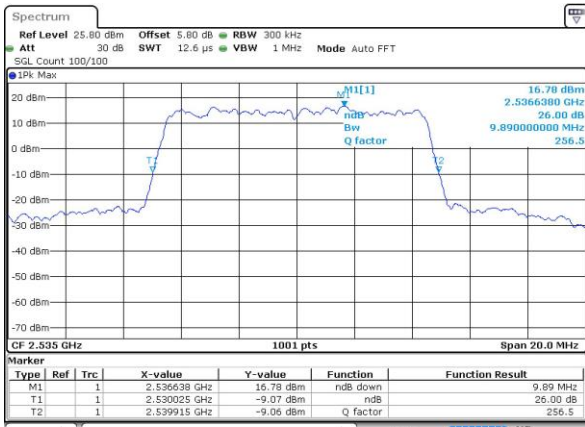

Highest Channel / 5MHz / 16QAM

Date: 7 JUN 2017 14:43:37

LTE Band 7

Lowest Channel / 10MHz / QPSK

Date: 7 JUN 2017 14:58:44

Lowest Channel / 10MHz / 16QAM

Date: 7 JUN 2017 14:59:06

Middle Channel / 10MHz / QPSK

Date: 7 JUN 2017 14:59:49

Middle Channel / 10MHz / 16QAM

Date: 7 JUN 2017 14:59:27

Highest Channel / 10MHz / QPSK

Date: 7 JUN 2017 15:00:11

Highest Channel / 10MHz / 16QAM

Date: 7 JUN 2017 15:00:33

LTE Band 7