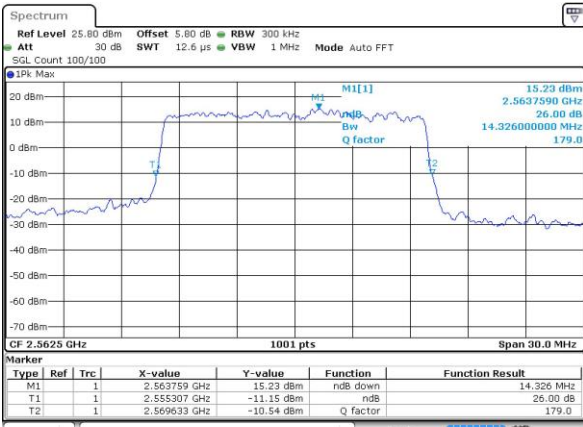

Date: 7 JUN 2017 14:59:49

Middle Channel / 10MHz / 16QAM

Date: 7 JUN 2017 14:59:27

Highest Channel / 10MHz / QPSK

Date: 7 JUN 2017 15:00:11

Highest Channel / 10MHz / 16QAM

Date: 7 JUN 2017 15:00:33

LTE Band 7

Lowest Channel / 15MHz / QPSK

Date: 7 JUN 2017 15:16:01

Lowest Channel / 15MHz / 16QAM

Date: 7 JUN 2017 15:15:39

Middle Channel / 15MHz / QPSK

Date: 7 JUN 2017 15:16:22

Middle Channel / 15MHz / 16QAM

Date: 7 JUN 2017 15:16:44

Highest Channel / 15MHz / QPSK

Date: 7 JUN 2017 15:17:27

Highest Channel / 15MHz / 16QAM

Date: 7 JUN 2017 15:17:06

LTE Band 7

Lowest Channel / 20MHz / QPSK

Date: 7 JUN 2017 15:45:09

Lowest Channel / 20MHz / 16QAM