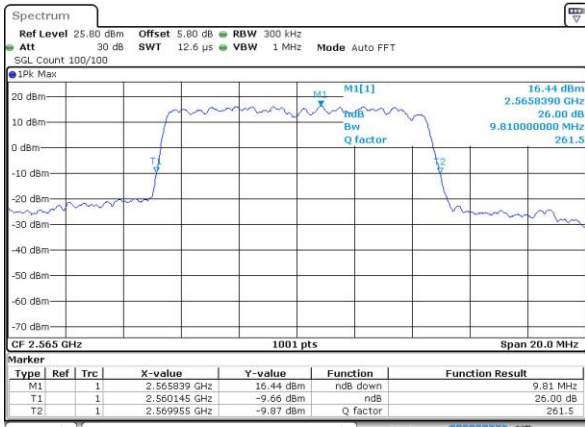

Highest Channel / 5MHz / 16QAM

Date: 7 JUN 2017 14:43:37

LTE Band 7

Lowest Channel / 10MHz / QPSK

Date: 7 JUN 2017 14:58:44

Lowest Channel / 10MHz / 16QAM

Date: 7 JUN 2017 14:59:06

Middle Channel / 10MHz / QPSK

Date: 7 JUN 2017 14:59:49

Middle Channel / 10MHz / 16QAM

Date: 7 JUN 2017 14:59:27

Highest Channel / 10MHz / QPSK

Date: 7 JUN 2017 15:00:11

Highest Channel / 10MHz / 16QAM

Date: 7 JUN 2017 15:00:33

LTE Band 7