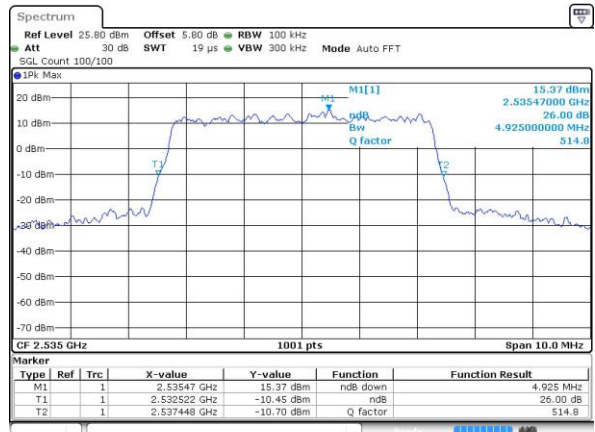

Date: 7 JUN 2017 23:29:55

Highest Channel / 10MHz / QPSK

Date: 7 JUN 2017 23:32:17

Highest Channel / 10MHz / 16QAM

Date: 7 JUN 2017 23:32:27

LTE Band 7

Lowest Channel / 5MHz / QPSK

Date: 7 JUN 2017 14:41:49

Lowest Channel / 5MHz / 16QAM

Date: 7 JUN 2017 14:42:11

Middle Channel / 5MHz / QPSK

Date: 7 JUN 2017 14:42:54

Middle Channel / 5MHz / 16QAM

Date: 7 JUN 2017 14:42:32

Highest Channel / 5MHz / QPSK

Date: 7 JUN 2017 14:43:16

Highest Channel / 5MHz / 16QAM

Date: 7 JUN 2017 14:43:37

LTE Band 7

Lowest Channel / 10MHz / QPSK

Date: 7 JUN 2017 14:58:44

Lowest Channel / 10MHz / 16QAM

Date: 7 JUN 2017 14:59:06

Middle Channel / 10MHz / QPSK