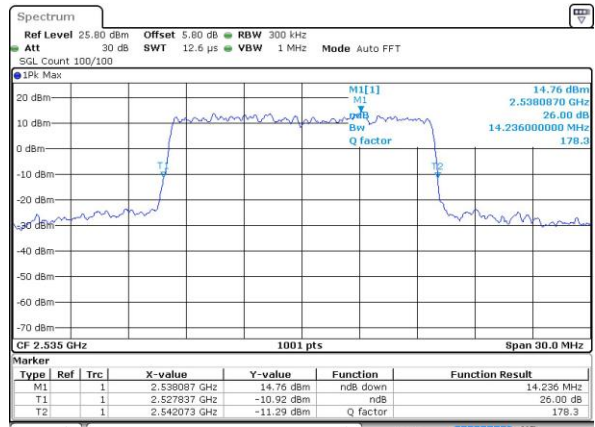

Date: 7 JUN 2017 14:59:49

Middle Channel / 10MHz / 16QAM

Date: 7 JUN 2017 14:59:27

Highest Channel / 10MHz / QPSK

Date: 7 JUN 2017 15:00:11

Highest Channel / 10MHz / 16QAM

Date: 7 JUN 2017 15:00:33

LTE Band 7

Lowest Channel / 15MHz / QPSK

Date: 7 JUN 2017 15:16:01

Lowest Channel / 15MHz / 16QAM

Date: 7 JUN 2017 15:15:39

Middle Channel / 15MHz / QPSK

Date: 7 JUN 2017 15:16:22

Middle Channel / 15MHz / 16QAM

Date: 7 JUN 2017 15:16:44

Highest Channel / 15MHz / QPSK

Date: 7 JUN 2017 15:17:27

Highest Channel / 15MHz / 16QAM

Date: 7 JUN 2017 15:17:06

LTE Band 7

Lowest Channel / 20MHz / QPSK

Date: 7 JUN 2017 15:45:09

Lowest Channel / 20MHz / 16QAM