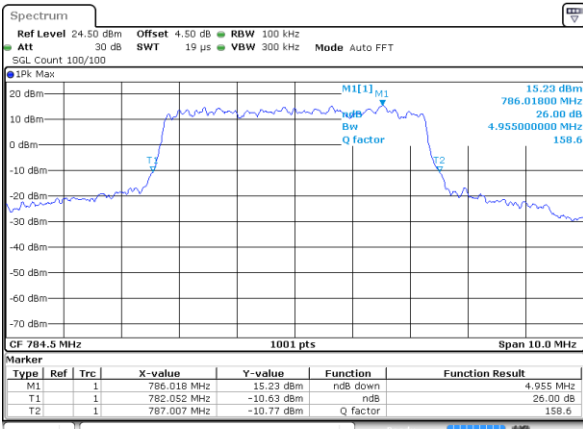

Date: 8 JUN 2017 10:18:04

Highest Channel / 10MHz / QPSK

Date: 8 JUN 2017 10:17:43

Highest Channel / 10MHz / 16QAM

Date: 8 JUN 2017 10:17:33

LTE Band 13

Lowest Channel / 5MHz / QPSK

Date: 7 JUN 2017 16:24:29

Lowest Channel / 5MHz / 16QAM

Date: 7 JUN 2017 16:24:52

Middle Channel / 5MHz / QPSK

Date: 7 JUN 2017 16:33:00

Middle Channel / 5MHz / 16QAM

Date: 7 JUN 2017 16:33:33

Highest Channel / 5MHz / QPSK

Date: 7 JUN 2017 16:33:57

Highest Channel / 5MHz / 16QAM

Date: 7 JUN 2017 16:34:40

LTE Band 13

Middle Channel / 10MHz / QPSK

Date: 7 JUN 2017 16:52:50

Middle Channel / 10MHz / 16QAM

Date: 7 JUN 2017 16:53:23

LTE Band 17