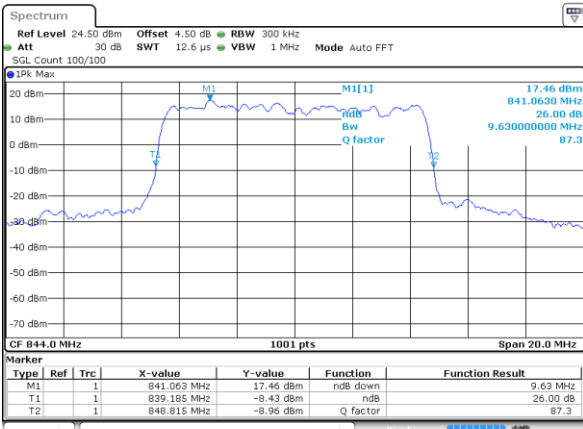

LTE Band 5

Lowest Channel / 10MHz / QPSK

Date: 7 JUN 2017 23:20:41

Lowest Channel / 10MHz / 16QAM

Date: 7 JUN 2017 23:20:51

Middle Channel / 10MHz / QPSK

Date: 7 JUN 2017 23:29:45

Middle Channel / 10MHz / 16QAM

Date: 7 JUN 2017 23:29:55

Highest Channel / 10MHz / QPSK

Date: 7 JUN 2017 23:32:17

Highest Channel / 10MHz / 16QAM

Date: 7 JUN 2017 23:32:27

LTE Band 7

Lowest Channel / 5MHz / QPSK

Date: 7 JUN 2017 14:41:49