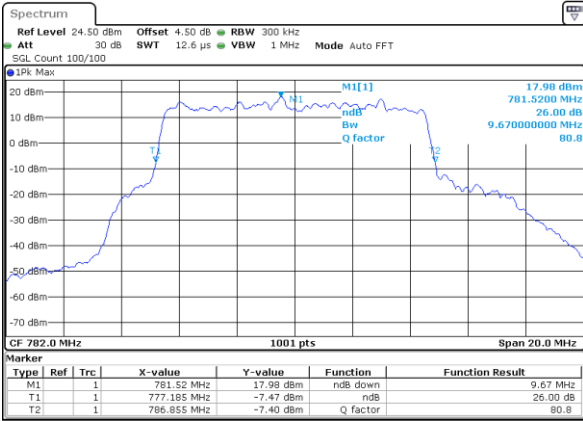

Date: 8 JUN 2017 10:18:04

Highest Channel / 10MHz / QPSK

Date: 8 JUN 2017 10:17:43

Highest Channel / 10MHz / 16QAM

Date: 8 JUN 2017 10:17:33

LTE Band 13

Lowest Channel / 5MHz / QPSK

Date: 7 JUN 2017 16:24:29

Lowest Channel / 5MHz / 16QAM

Date: 7 JUN 2017 16:24:52

Middle Channel / 5MHz / QPSK

Date: 7 JUN 2017 16:33:00

Middle Channel / 5MHz / 16QAM

Date: 7 JUN 2017 16:33:33

Highest Channel / 5MHz / QPSK

Date: 7 JUN 2017 16:33:57

Highest Channel / 5MHz / 16QAM

Date: 7 JUN 2017 16:34:40

LTE Band 13

Middle Channel / 10MHz / QPSK

Date: 7 JUN 2017 16:52:50

Middle Channel / 10MHz / 16QAM

Date: 7 JUN 2017 16:53:23

LTE Band 17

Lowest Channel / 5MHz / QPSK

Date: 7 JUN 2017 16:58:03

Lowest Channel / 5MHz / 16QAM

Date: 7 JUN 2017 16:58:13

Middle Channel / 5MHz / QPSK

Date: 7 JUN 2017 17:05:07

Middle Channel / 5MHz / 16QAM

Date: 7 JUN 2017 17:05:17