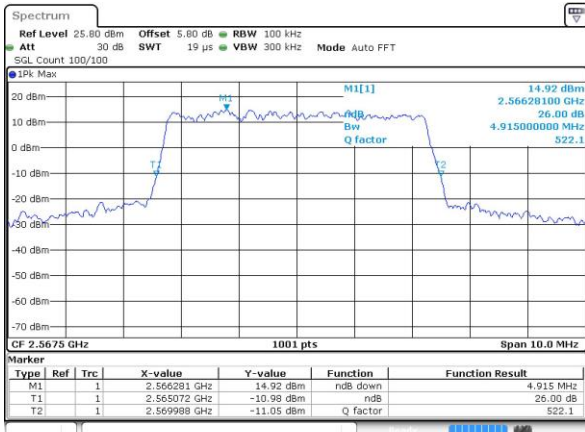

Date: 7 JUN 2017 23:29:55

Highest Channel / 10MHz / QPSK

Date: 7 JUN 2017 23:32:17

Highest Channel / 10MHz / 16QAM

Date: 7 JUN 2017 23:32:27

LTE Band 7

Lowest Channel / 5MHz / QPSK

Date: 7 JUN 2017 14:41:49

Lowest Channel / 5MHz / 16QAM

Date: 7 JUN 2017 14:42:11

Middle Channel / 5MHz / QPSK

Date: 7 JUN 2017 14:42:54

Middle Channel / 5MHz / 16QAM

Date: 7 JUN 2017 14:42:32

Highest Channel / 5MHz / QPSK

Date: 7 JUN 2017 14:43:16

Highest Channel / 5MHz / 16QAM

Date: 7 JUN 2017 14:43:37

LTE Band 7

Lowest Channel / 10MHz / QPSK

Date: 7 JUN 2017 14:58:44

Lowest Channel / 10MHz / 16QAM

Date: 7 JUN 2017 14:59:06

Middle Channel / 10MHz / QPSK