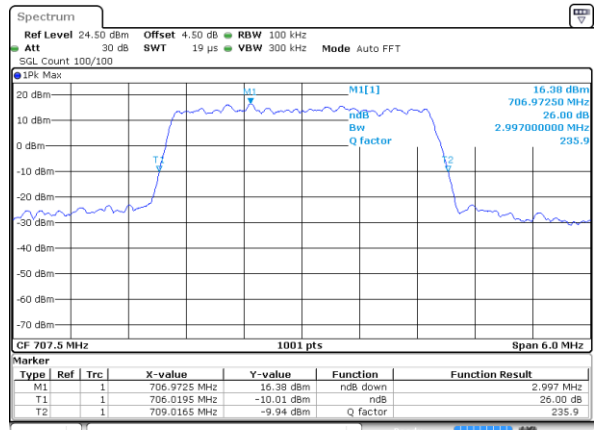

Middle Channel / 1.4MHz / 16QAM

Date: 8 JUN 2017 09:28:03

Highest Channel / 1.4MHz / QPSK

Date: 8 JUN 2017 09:27:42

Highest Channel / 1.4MHz / 16QAM

Date: 8 JUN 2017 09:27:31

LTE Band 12

Lowest Channel / 3MHz / QPSK

Date: 8 JUN 2017 09:45:05

Lowest Channel / 3MHz / 16QAM

Date: 8 JUN 2017 09:44:54

Middle Channel / 3MHz / QPSK

Date: 8 JUN 2017 09:44:33

Middle Channel / 3MHz / 16QAM

Date: 8 JUN 2017 09:44:44

Highest Channel / 3MHz / QPSK

Date: 8 JUN 2017 09:44:23

Highest Channel / 3MHz / 16QAM

Date: 8 JUN 2017 09:44:12

LTE Band 12

Lowest Channel / 5MHz / QPSK

Date: 8 JUN 2017 10:01:45

Lowest Channel / 5MHz / 16QAM

Date: 8 JUN 2017 10:01:34