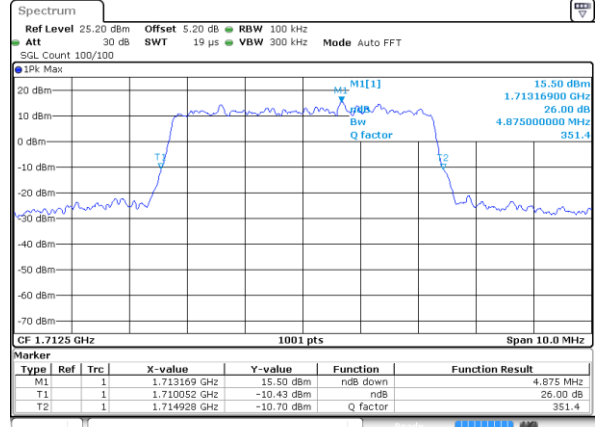

Lowest Channel / 5MHz / 16QAM

Date: 7 JUN 2017 20:15:51