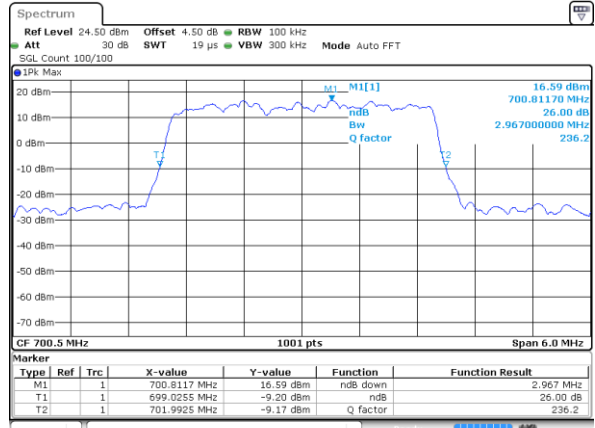

Date: 7 JUN 2017 15:46:14

LTE Band 12

Lowest Channel / 1.4MHz / QPSK

Date: 8 JUN 2017 09:28:24

Lowest Channel / 1.4MHz / 16QAM

Date: 8 JUN 2017 09:28:13

Middle Channel / 1.4MHz / QPSK

Date: 8 JUN 2017 09:27:52

Middle Channel / 1.4MHz / 16QAM

Date: 8 JUN 2017 09:28:03

Highest Channel / 1.4MHz / QPSK

Date: 8 JUN 2017 09:27:42

Highest Channel / 1.4MHz / 16QAM

Date: 8 JUN 2017 09:27:31

LTE Band 12

Lowest Channel / 3MHz / QPSK

Date: 8 JUN 2017 09:45:05

Lowest Channel / 3MHz / 16QAM

Date: 8 JUN 2017 09:44:54

Middle Channel / 3MHz / QPSK

Date: 8 JUN 2017 09:44:33

Middle Channel / 3MHz / 16QAM

Date: 8 JUN 2017 09:44:44

Highest Channel / 3MHz / QPSK