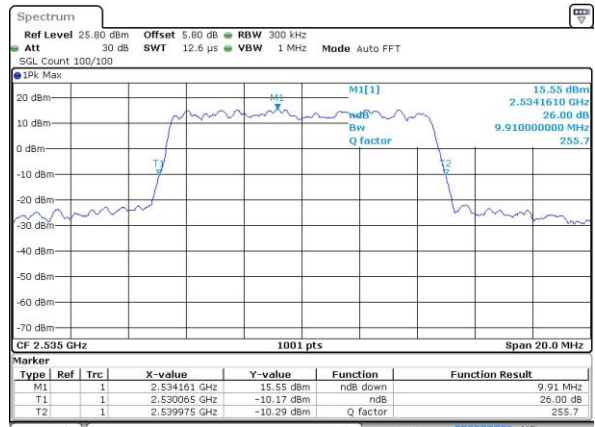

Date: 7 JUN 2017 23:29:55

Highest Channel / 10MHz / QPSK

Date: 7 JUN 2017 23:32:17

Highest Channel / 10MHz / 16QAM

Date: 7 JUN 2017 23:32:27

LTE Band 7

Lowest Channel / 5MHz / QPSK

Date: 7 JUN 2017 14:41:49

Lowest Channel / 5MHz / 16QAM

Date: 7 JUN 2017 14:42:11

Middle Channel / 5MHz / QPSK

Date: 7 JUN 2017 14:42:54

Middle Channel / 5MHz / 16QAM

Date: 7 JUN 2017 14:42:32

Highest Channel / 5MHz / QPSK

Date: 7 JUN 2017 14:43:16

Highest Channel / 5MHz / 16QAM

Date: 7 JUN 2017 14:43:37

LTE Band 7

Lowest Channel / 10MHz / QPSK

Date: 7 JUN 2017 14:58:44

Lowest Channel / 10MHz / 16QAM

Date: 7 JUN 2017 14:59:06

Middle Channel / 10MHz / QPSK

Date: 7 JUN 2017 14:59:49

Middle Channel / 10MHz / 16QAM

Date: 7 JUN 2017 14:59:27

Highest Channel / 10MHz / QPSK

Date: 7 JUN 2017 15:00:11

Highest Channel / 10MHz / 16QAM

Date: 7 JUN 2017 15:00:33

LTE Band 7