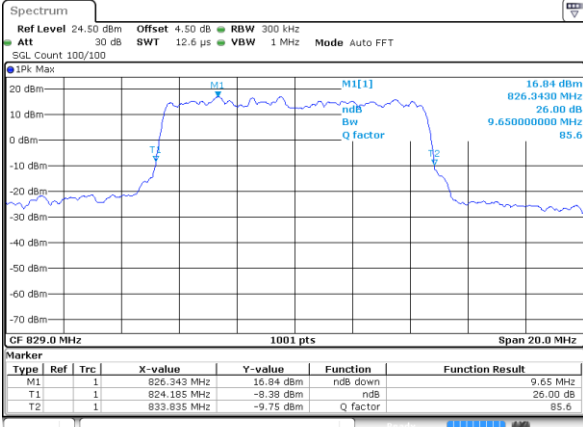

Date: 7 JUN 2017 22:50:53

Highest Channel / 3MHz / 16QAM

Date: 7 JUN 2017 22:51:04

LTE Band 5

Lowest Channel / 5MHz / QPSK

Date: 7 JUN 2017 22:59:59

Lowest Channel / 5MHz / 16QAM

Date: 7 JUN 2017 23:00:09

Middle Channel / 5MHz / QPSK

Date: 7 JUN 2017 23:09:03

Middle Channel / 5MHz / 16QAM

Date: 7 JUN 2017 23:09:14

Highest Channel / 5MHz / QPSK

Date: 7 JUN 2017 23:11:36

Highest Channel / 5MHz / 16QAM

Date: 7 JUN 2017 23:11:46

LTE Band 5

Lowest Channel / 10MHz / QPSK

Date: 7 JUN 2017 23:20:41

Lowest Channel / 10MHz / 16QAM

Date: 7 JUN 2017 23:20:51

Middle Channel / 10MHz / QPSK

Date: 7 JUN 2017 23:29:45

Middle Channel / 10MHz / 16QAM