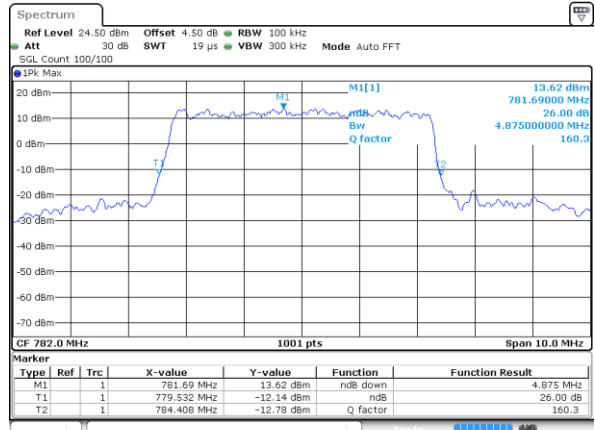

Date: 8 JUN 2017 10:18:04

Highest Channel / 10MHz / QPSK

Date: 8 JUN 2017 10:17:43

Highest Channel / 10MHz / 16QAM

Date: 8 JUN 2017 10:17:33

LTE Band 13

Lowest Channel / 5MHz / QPSK

Date: 7 JUN 2017 16:24:29

Lowest Channel / 5MHz / 16QAM

Date: 7 JUN 2017 16:24:52

Middle Channel / 5MHz / QPSK

Date: 7 JUN 2017 16:33:00

Middle Channel / 5MHz / 16QAM

Date: 7 JUN 2017 16:33:33

Highest Channel / 5MHz / QPSK

Date: 7 JUN 2017 16:33:57

Highest Channel / 5MHz / 16QAM

Date: 7 JUN 2017 16:34:40

LTE Band 13

Middle Channel / 10MHz / QPSK

Date: 7 JUN 2017 16:52:50

Middle Channel / 10MHz / 16QAM

Date: 7 JUN 2017 16:53:23

LTE Band 17