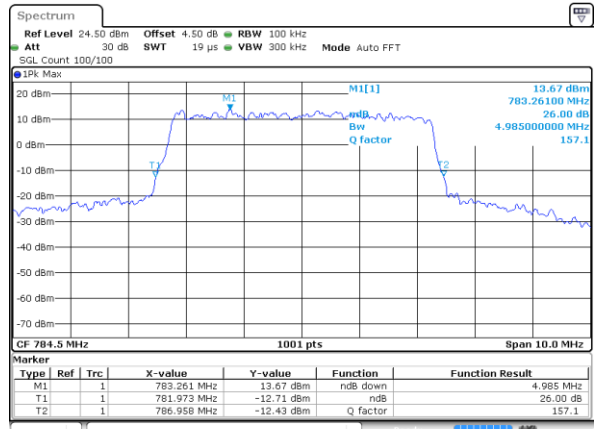

Date: 8 JUN 2017 10:18:04

Highest Channel / 10MHz / QPSK

Date: 8 JUN 2017 10:17:43

Highest Channel / 10MHz / 16QAM

Date: 8 JUN 2017 10:17:33

LTE Band 13

Lowest Channel / 5MHz / QPSK

Date: 7 JUN 2017 16:24:29

Lowest Channel / 5MHz / 16QAM

Date: 7 JUN 2017 16:24:52

Middle Channel / 5MHz / QPSK

Date: 7 JUN 2017 16:33:00

Middle Channel / 5MHz / 16QAM

Date: 7 JUN 2017 16:33:33

Highest Channel / 5MHz / QPSK

Date: 7 JUN 2017 16:33:57

Highest Channel / 5MHz / 16QAM

Date: 7 JUN 2017 16:34:40

LTE Band 13

Middle Channel / 10MHz / QPSK

Date: 7 JUN 2017 16:52:50

Middle Channel / 10MHz / 16QAM

Date: 7 JUN 2017 16:53:23

LTE Band 17