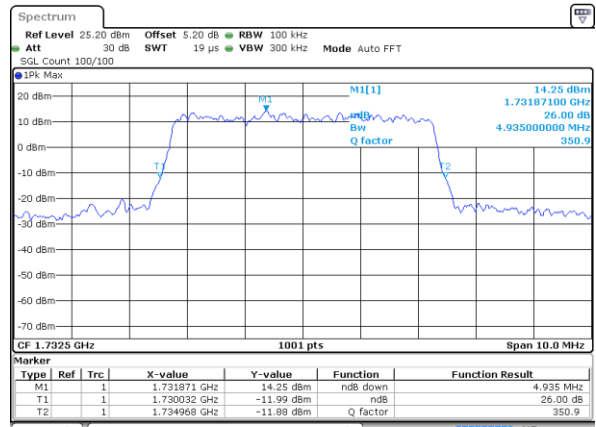

Date: 7 JUN 2017 20:06:14

Highest Channel / 3MHz / QPSK

Date: 7 JUN 2017 20:08:36

Highest Channel / 3MHz / 16QAM

Date: 7 JUN 2017 20:08:46

LTE Band 4

Lowest Channel / 5MHz / QPSK

Date: 7 JUN 2017 20:15:40

Lowest Channel / 5MHz / 16QAM

Date: 7 JUN 2017 20:15:51

Middle Channel / 5MHz / QPSK

Date: 7 JUN 2017 20:22:45

Middle Channel / 5MHz / 16QAM

Date: 7 JUN 2017 20:22:55

Highest Channel / 5MHz / QPSK

Date: 7 JUN 2017 20:25:17

Highest Channel / 5MHz / 16QAM

Date: 7 JUN 2017 20:25:28

LTE Band 4

Lowest Channel / 10MHz / QPSK

Date: 7 JUN 2017 20:32:22

Lowest Channel / 10MHz / 16QAM

Date: 7 JUN 2017 20:32:32

Middle Channel / 10MHz / QPSK

Date: 7 JUN 2017 20:39:26

Middle Channel / 10MHz / 16QAM

Date: 7 JUN 2017 20:39:37

Highest Channel / 10MHz / QPSK

Date: 7 JUN 2017 20:41:59

Highest Channel / 10MHz / 16QAM

Date: 7 JUN 2017 20:42:10

LTE Band 4