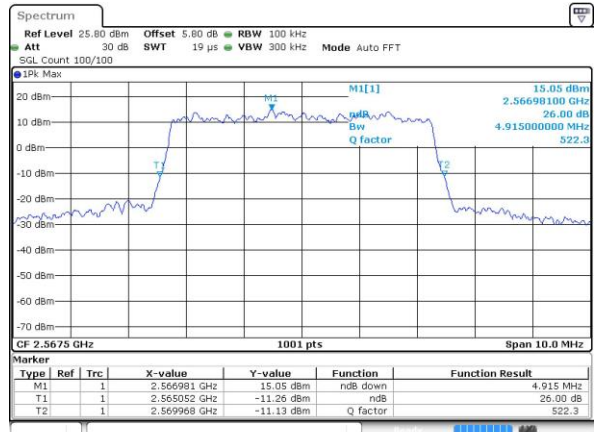

Date: 7 JUN 2017 23:29:55

Highest Channel / 10MHz / QPSK

Date: 7 JUN 2017 23:32:17

Highest Channel / 10MHz / 16QAM

Date: 7 JUN 2017 23:32:27

LTE Band 7

Lowest Channel / 5MHz / QPSK

Date: 7 JUN 2017 14:41:49

Lowest Channel / 5MHz / 16QAM

Date: 7 JUN 2017 14:42:11

Middle Channel / 5MHz / QPSK

Date: 7 JUN 2017 14:42:54

Middle Channel / 5MHz / 16QAM

Date: 7 JUN 2017 14:42:32

Highest Channel / 5MHz / QPSK

Date: 7 JUN 2017 14:43:16

Highest Channel / 5MHz / 16QAM

Date: 7 JUN 2017 14:43:37

LTE Band 7

Lowest Channel / 10MHz / QPSK

Date: 7 JUN 2017 14:58:44

Lowest Channel / 10MHz / 16QAM

Date: 7 JUN 2017 14:59:06

Middle Channel / 10MHz / QPSK