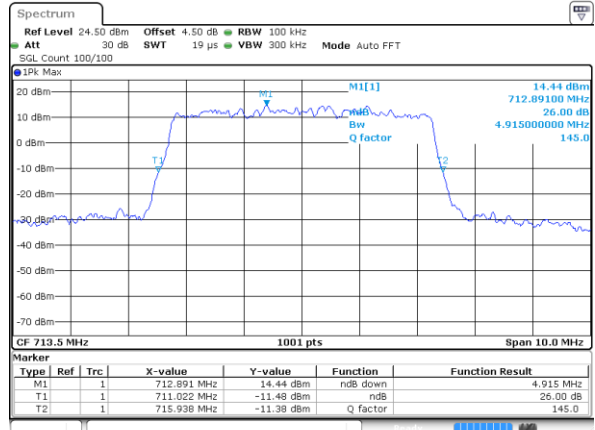

Highest Channel / 5MHz / 16QAM

Date: 7 JUN 2017 16:34:40

LTE Band 13

Middle Channel / 10MHz / QPSK

Date: 7 JUN 2017 16:52:50

Middle Channel / 10MHz / 16QAM

Date: 7 JUN 2017 16:53:23

LTE Band 17

Lowest Channel / 5MHz / QPSK

Date: 7 JUN 2017 16:58:03

Lowest Channel / 5MHz / 16QAM

Date: 7 JUN 2017 16:58:13

Middle Channel / 5MHz / QPSK

Date: 7 JUN 2017 17:05:07

Middle Channel / 5MHz / 16QAM

Date: 7 JUN 2017 17:05:17

Highest Channel / 5MHz / QPSK

Date: 7 JUN 2017 17:07:39

Highest Channel / 5MHz / 16QAM

Date: 7 JUN 2017 17:07:50

LTE Band 17

Lowest Channel / 10MHz / QPSK

Date: 7 JUN 2017 17:14:43

Lowest Channel / 10MHz / 16QAM