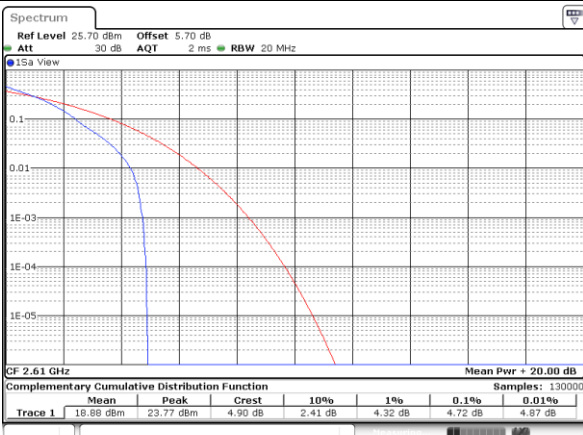

Highest Channel / 1RB

Date: 8 JUN 2017 20:50:29

Highest Channel / Full RB

Date: 8 JUN 2017 20:50:56

LTE Band 38 / 20MHz / QPSK

Lowest Channel / 1RB

Date: 9 JUN 2017 23:36:19

Lowest Channel / Full RB

Date: 9 JUN 2017 23:36:31

Middle Channel / 1RB

Date: 9 JUN 2017 23:36:42

Middle Channel / Full RB

Date: 9 JUN 2017 23:37:16

Highest Channel / 1RB

Date: 9 JUN 2017 23:37:28

Highest Channel / Full RB

Date: 9 JUN 2017 23:37:54

LTE Band 38 / 20MHz / 16QAM

Lowest Channel / 1RB

Date: 9 JUN 2017 23:33:50

Lowest Channel / Full RB

Date: 9 JUN 2017 23:34:18

Middle Channel / 1RB

Date: 9 JUN 2017 23:35:17