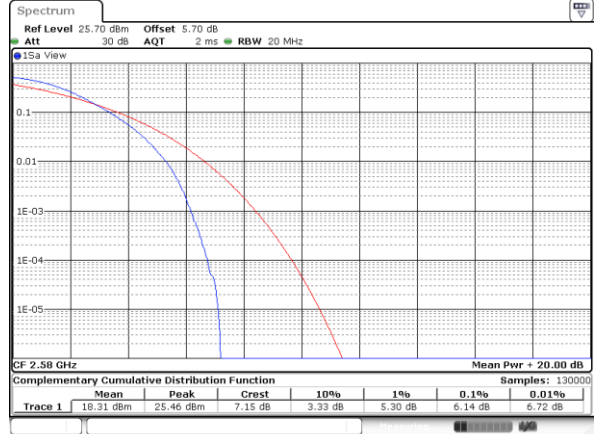

Highest Channel / 1RB

Date: 8 JUN 2017 20:50:29

Highest Channel / Full RB

Date: 8 JUN 2017 20:50:56

LTE Band 38 / 20MHz / QPSK

Lowest Channel / 1RB

Date: 9 JUN 2017 23:36:19

Lowest Channel / Full RB