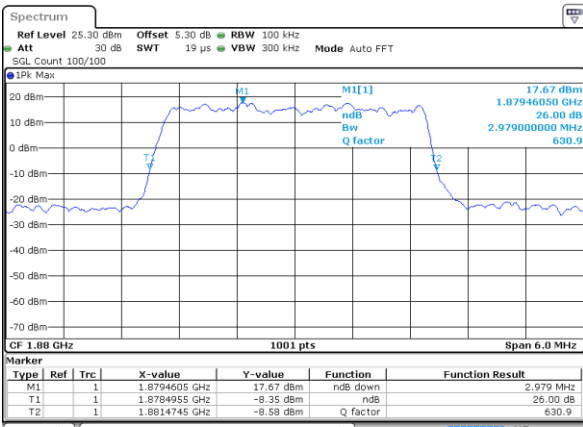

LTE Band 2

Lowest Channel / 1.4MHz / QPSK

Date: 7 JUN 2017 17:44:54

Lowest Channel / 1.4MHz / 16QAM

Date: 7 JUN 2017 17:45:04

Middle Channel / 1.4MHz / QPSK

Date: 7 JUN 2017 17:51:58

Middle Channel / 1.4MHz / 16QAM

Date: 7 JUN 2017 17:52:08

Highest Channel / 1.4MHz / QPSK

Date: 7 JUN 2017 17:54:31

Highest Channel / 1.4MHz / 16QAM

Date: 7 JUN 2017 17:54:41

LTE Band 2

Lowest Channel / 3MHz / QPSK

Date: 7 JUN 2017 18:01:35

Lowest Channel / 3MHz / 16QAM

Date: 7 JUN 2017 18:01:46

Middle Channel / 3MHz / QPSK

Date: 7 JUN 2017 18:08:40

Middle Channel / 3MHz / 16QAM

Date: 7 JUN 2017 18:08:50

Highest Channel / 3MHz / QPSK

Date: 7 JUN 2017 18:11:12