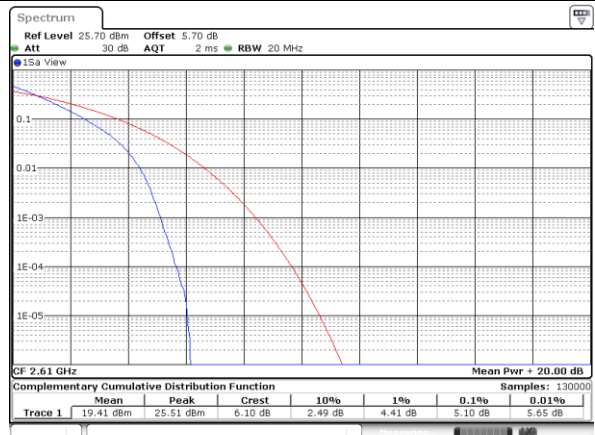

Highest Channel / 1RB

Date: 8 JUN 2017 20:50:29

Highest Channel / Full RB

Date: 8 JUN 2017 20:50:56

LTE Band 38 / 20MHz / QPSK

Lowest Channel / 1RB

Date: 9 JUN 2017 23:36:19

Lowest Channel / Full RB

Date: 9 JUN 2017 23:36:31

Middle Channel / 1RB

Date: 9 JUN 2017 23:36:42

Middle Channel / Full RB

Date: 9 JUN 2017 23:37:16

Highest Channel / 1RB

Date: 9 JUN 2017 23:37:28

Highest Channel / Full RB

Date: 9 JUN 2017 23:37:54

LTE Band 38 / 20MHz / 16QAM

Lowest Channel / 1RB

Date: 9 JUN 2017 23:33:50

Lowest Channel / Full RB

Date: 9 JUN 2017 23:34:18

Middle Channel / 1RB

Date: 9 JUN 2017 23:35:17