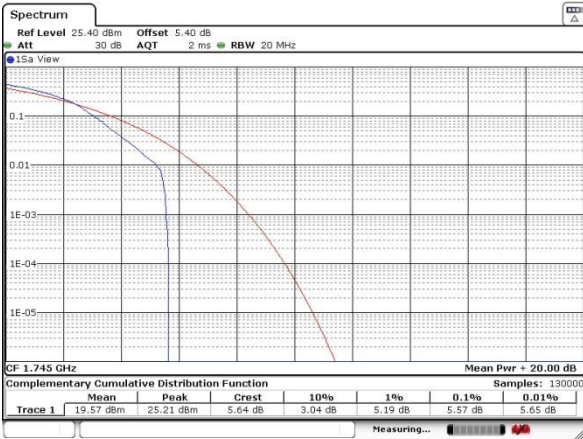

LTE Band 66 / 20MHz / QPSK

Lowest Channel / 1RB

Date: 13 JUN 2017 20:16:18

Lowest Channel / Full RB

Date: 13 JUN 2017 20:17:50

Middle Channel / 1RB

Date: 13 JUN 2017 20:18:51

Middle Channel / Full RB

Date: 13 JUN 2017 20:20:02

Highest Channel / 1RB

Date: 13 JUN 2017 20:21:33

Highest Channel / Full RB

Date: 13 JUN 2017 20:22:17

LTE Band 66 / 20MHz / 16QAM

Lowest Channel / 1RB

Date: 13 JUN 2017 20:16:54

Lowest Channel / Full RB

Date: 13 JUN 2017 20:17:25

Middle Channel / 1RB

Date: 13 JUN 2017 20:19:19

Middle Channel / Full RB

Date: 13 JUN 2017 20:19:44

Highest Channel / 1RB

Date: 13 JUN 2017 20:21:56