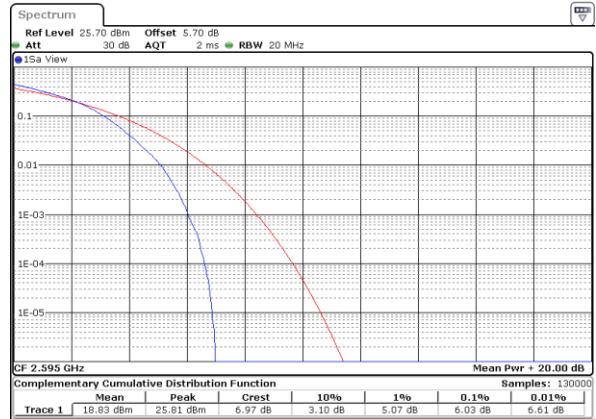

Date: 9 JUN 2017 23:37:54

LTE Band 38 / 20MHz / 16QAM

Lowest Channel / 1RB

Date: 9 JUN 2017 23:33:50

Lowest Channel / Full RB

Date: 9 JUN 2017 23:34:18

Middle Channel / 1RB

Date: 9 JUN 2017 23:35:17

Middle Channel / Full RB

Date: 9 JUN 2017 23:35:34

Highest Channel / 1RB

Date: 9 JUN 2017 23:35:52

Highest Channel / Full RB

Date: 9 JUN 2017 23:36:09

LTE Band 41 / 20MHz / QPSK

Lowest Channel / 1RB