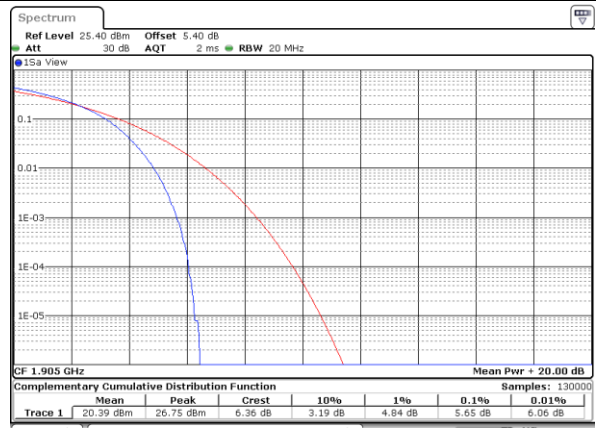

Date: 8 JUN 2017 17:35:40

Highest Channel / 1RB

Date: 8 JUN 2017 17:35:57

Highest Channel / Full RB

Date: 8 JUN 2017 17:36:46

LTE Band 25 / 20MHz / 16QAM

Lowest Channel / 1RB

Date: 8 JUN 2017 17:34:08

Lowest Channel / Full RB

Date: 8 JUN 2017 17:34:21

Middle Channel / 1RB

Date: 8 JUN 2017 17:35:14

Middle Channel / Full RB

Date: 8 JUN 2017 17:35:27

Highest Channel / 1RB

Date: 8 JUN 2017 17:36:10

Highest Channel / Full RB

Date: 8 JUN 2017 17:36:22

LTE Band 26 / 15MHz / QPSK

Lowest Channel / 1RB

Date: 8 JUN 2017 20:48:16

Lowest Channel / Full RB

Date: 8 JUN 2017 20:48:41

Middle Channel / 1RB