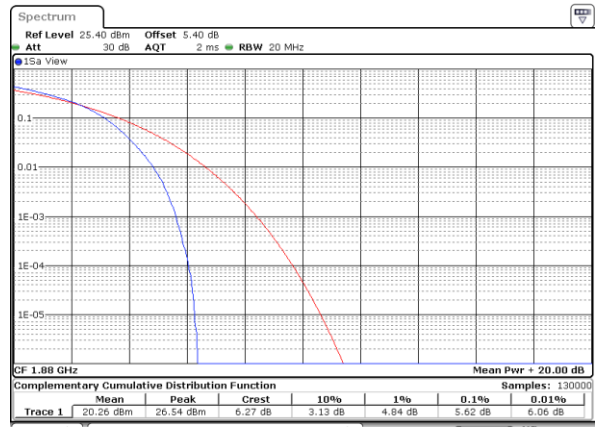

Lowest Channel / Full RB

Date: 8 JUN 2017 17:34:21

Middle Channel / 1RB

Date: 8 JUN 2017 17:35:14

Middle Channel / Full RB

Date: 8 JUN 2017 17:35:27

Highest Channel / 1RB

Date: 8 JUN 2017 17:36:10

Highest Channel / Full RB

Date: 8 JUN 2017 17:36:22

LTE Band 26 / 15MHz / QPSK

Lowest Channel / 1RB

Date: 8 JUN 2017 20:48:16

Lowest Channel / Full RB

Date: 8 JUN 2017 20:48:41

Middle Channel / 1RB