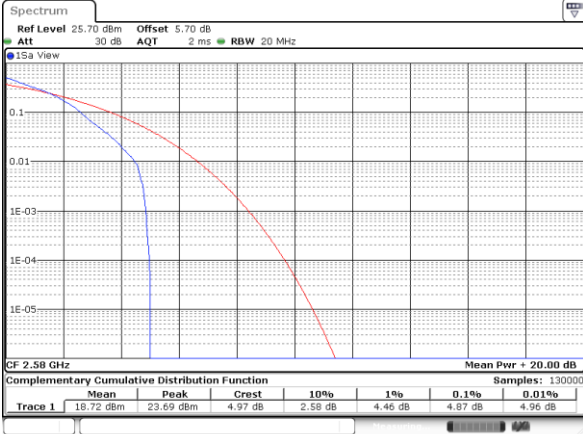

Highest Channel / 1RB

Date: 8 JUN 2017 20:50:29

Highest Channel / Full RB

Date: 8 JUN 2017 20:50:56

LTE Band 38 / 20MHz / QPSK

Lowest Channel / 1RB

Date: 9 JUN 2017 23:36:19

Lowest Channel / Full RB