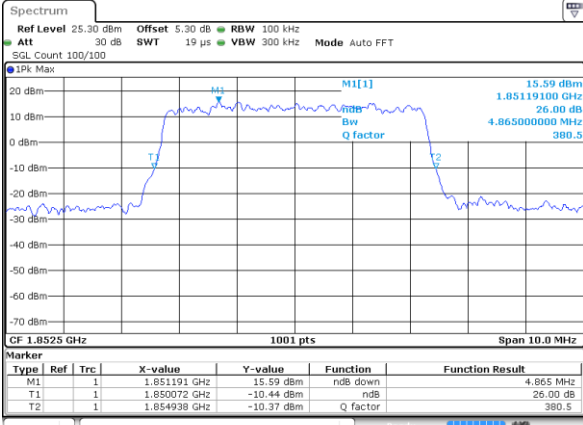

Date: 7 JUN 2017 17:52:08

Highest Channel / 1.4MHz / QPSK

Date: 7 JUN 2017 17:54:31

Highest Channel / 1.4MHz / 16QAM

Date: 7 JUN 2017 17:54:41

LTE Band 2

Lowest Channel / 3MHz / QPSK

Date: 7 JUN 2017 18:01:35

Highest Channel / 3MHz / 16QAM

Date: 7 JUN 2017 18:11:23

LTE Band 2

Lowest Channel / 5MHz / QPSK

Date: 7 JUN 2017 18:18:17

Lowest Channel / 5MHz / 16QAM

Date: 7 JUN 2017 18:18:28

Middle Channel / 5MHz / QPSK

Date: 7 JUN 2017 18:25:22

Middle Channel / 5MHz / 16QAM

Date: 7 JUN 2017 18:25:32

Highest Channel / 5MHz / QPSK

Date: 7 JUN 2017 18:27:55

Highest Channel / 5MHz / 16QAM

Date: 7 JUN 2017 18:28:05

LTE Band 2