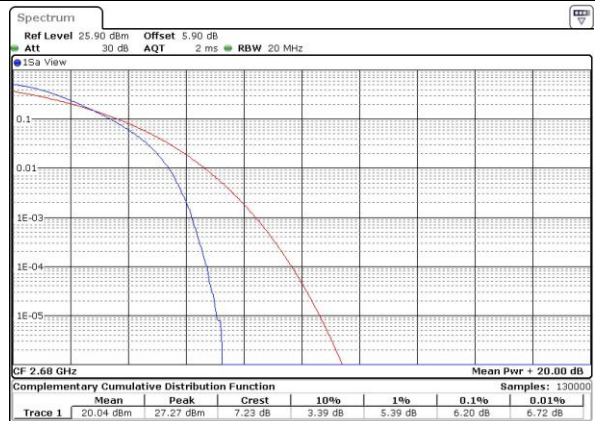

Middle Channel / Full RB

Date: 9 JUN 2017 23:35:34

Highest Channel / 1RB

Date: 9 JUN 2017 23:35:52

Highest Channel / Full RB

Date: 9 JUN 2017 23:36:09

LTE Band 41 / 20MHz / QPSK

Lowest Channel / 1RB

Date: 12 JUN 2017 19:15:21

Lowest Channel / Full RB

Date: 12 JUN 2017 19:15:38

Middle Channel / 1RB

Date: 12 JUN 2017 19:15:49

Middle Channel / Full RB

Date: 12 JUN 2017 19:16:01

Highest Channel / 1RB

Date: 12 JUN 2017 19:16:16

Highest Channel / Full RB

Date: 12 JUN 2017 19:16:28

LTE Band 41 / 20MHz / 16QAM

Lowest Channel / 1RB

Date: 12 JUN 2017 19:13:55

Lowest Channel / Full RB

Date: 12 JUN 2017 19:14:07