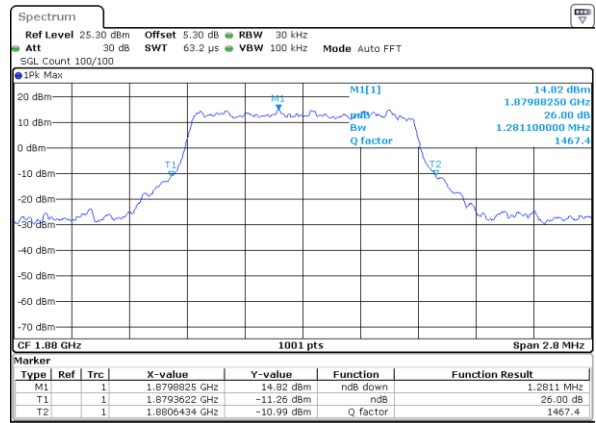

Mode	LTE Band 66 : 26dB BW(MHz)											
BW	1.4MHz		3MHz		5MHz		10MHz		15MHz		20MHz	
Mod.	QPSK	16QAM	QPSK	16QAM	QPSK	16QAM	QPSK	16QAM	QPSK	16QAM	QPSK	16QAM
Lowest CH	1.28	1.29	3.01	3.01	4.87	4.97	9.83	9.95	14.27	14.39	20.22	20.22
Middle CH	1.26	1.28	3.03	3.00	4.94	4.85	9.81	9.93	14.27	14.39	20.14	20.10
Highest CH	1.28	1.26	3.00	3.00	4.91	4.93	9.83	9.83	14.21	14.54	20.14	20.18

LTE Band 2

Lowest Channel / 1.4MHz / QPSK

Date: 7 JUN 2017 17:44:54

Lowest Channel / 1.4MHz / 16QAM

Date: 7 JUN 2017 17:45:04

Middle Channel / 1.4MHz / QPSK

Date: 7 JUN 2017 17:51:58

Middle Channel / 1.4MHz / 16QAM

Date: 7 JUN 2017 17:52:08

Highest Channel / 1.4MHz / QPSK

Date: 7 JUN 2017 17:54:31

Highest Channel / 1.4MHz / 16QAM

Date: 7 JUN 2017 17:54:41

LTE Band 2

Lowest Channel / 3MHz / QPSK

Date: 7 JUN 2017 18:01:35