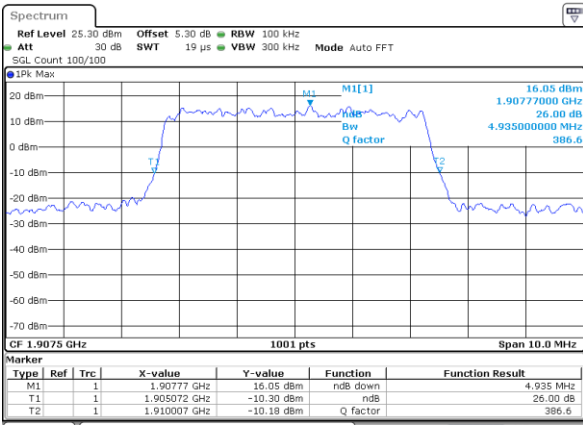

Highest Channel / 3MHz / 16QAM

Date: 7 JUN 2017 18:11:23

LTE Band 2

Lowest Channel / 5MHz / QPSK

Date: 7 JUN 2017 18:18:17

Lowest Channel / 5MHz / 16QAM

Date: 7 JUN 2017 18:18:28

Middle Channel / 5MHz / QPSK

Date: 7 JUN 2017 18:25:22

Middle Channel / 5MHz / 16QAM

Date: 7 JUN 2017 18:25:32

Highest Channel / 5MHz / QPSK

Date: 7 JUN 2017 18:27:55

Highest Channel / 5MHz / 16QAM

Date: 7 JUN 2017 18:28:05

LTE Band 2