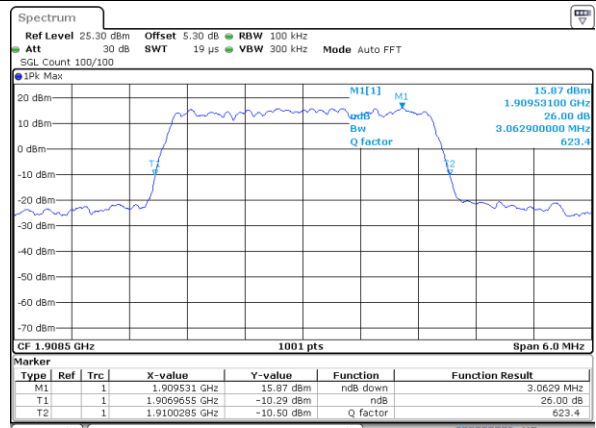

Date: 7 JUN 2017 17:52:08

Highest Channel / 1.4MHz / QPSK

Date: 7 JUN 2017 17:54:31

Highest Channel / 1.4MHz / 16QAM

Date: 7 JUN 2017 17:54:41

LTE Band 2

Lowest Channel / 3MHz / QPSK

Date: 7 JUN 2017 18:01:35

Lowest Channel / 3MHz / 16QAM

Date: 7 JUN 2017 18:01:46

Middle Channel / 3MHz / QPSK

Date: 7 JUN 2017 18:08:40

Middle Channel / 3MHz / 16QAM

Date: 7 JUN 2017 18:08:50

Highest Channel / 3MHz / QPSK

Date: 7 JUN 2017 18:11:12

Highest Channel / 3MHz / 16QAM

Date: 7 JUN 2017 18:11:23

LTE Band 2

Lowest Channel / 5MHz / QPSK

Date: 7 JUN 2017 18:18:17

Lowest Channel / 5MHz / 16QAM

Date: 7 JUN 2017 18:18:28

Middle Channel / 5MHz / QPSK

Date: 7 JUN 2017 18:25:22

Middle Channel / 5MHz / 16QAM

Date: 7 JUN 2017 18:25:32

Highest Channel / 5MHz / QPSK

Date: 7 JUN 2017 18:27:55

Highest Channel / 5MHz / 16QAM

Date: 7 JUN 2017 18:28:05

LTE Band 2