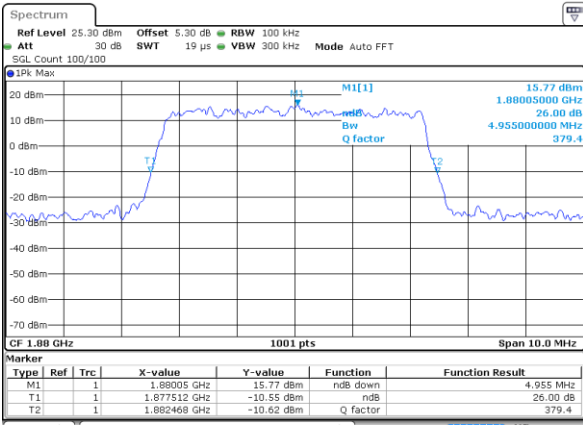

Date: 7 JUN 2017 17:52:08

Highest Channel / 1.4MHz / QPSK

Date: 7 JUN 2017 17:54:31

Highest Channel / 1.4MHz / 16QAM

Date: 7 JUN 2017 17:54:41

LTE Band 2

Lowest Channel / 3MHz / QPSK

Date: 7 JUN 2017 18:01:35

Lowest Channel / 3MHz / 16QAM

Date: 7 JUN 2017 18:01:46

Middle Channel / 3MHz / QPSK

Date: 7 JUN 2017 18:08:40

Middle Channel / 3MHz / 16QAM

Date: 7 JUN 2017 18:08:50

Highest Channel / 3MHz / QPSK

Date: 7 JUN 2017 18:11:12

Highest Channel / 3MHz / 16QAM

Date: 7 JUN 2017 18:11:23

LTE Band 2

Lowest Channel / 5MHz / QPSK

Date: 7 JUN 2017 18:18:17

Lowest Channel / 5MHz / 16QAM

Date: 7 JUN 2017 18:18:28

Middle Channel / 5MHz / QPSK

Date: 7 JUN 2017 18:25:22

Middle Channel / 5MHz / 16QAM

Date: 7 JUN 2017 18:25:32

Highest Channel / 5MHz / QPSK

Date: 7 JUN 2017 18:27:55

Highest Channel / 5MHz / 16QAM

Date: 7 JUN 2017 18:28:05

LTE Band 2