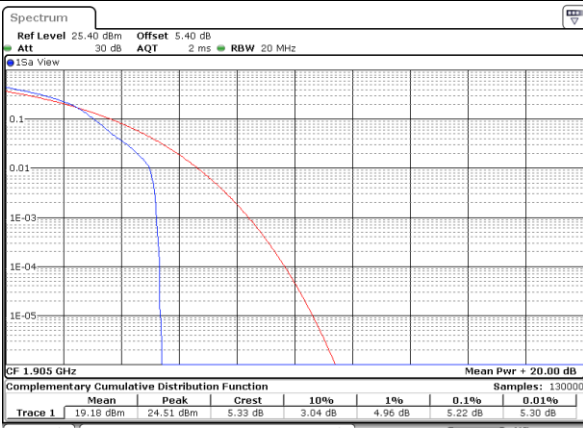

Lowest Channel / Full RB

Date: 8 JUN 2017 17:34:21

Middle Channel / 1RB

Date: 8 JUN 2017 17:35:14

Middle Channel / Full RB

Date: 8 JUN 2017 17:35:27

Highest Channel / 1RB

Date: 8 JUN 2017 17:36:10

Highest Channel / Full RB

Date: 8 JUN 2017 17:36:22

LTE Band 26 / 15MHz / QPSK

Lowest Channel / 1RB

Date: 8 JUN 2017 20:48:16

Lowest Channel / Full RB

Date: 8 JUN 2017 20:48:41

Middle Channel / 1RB