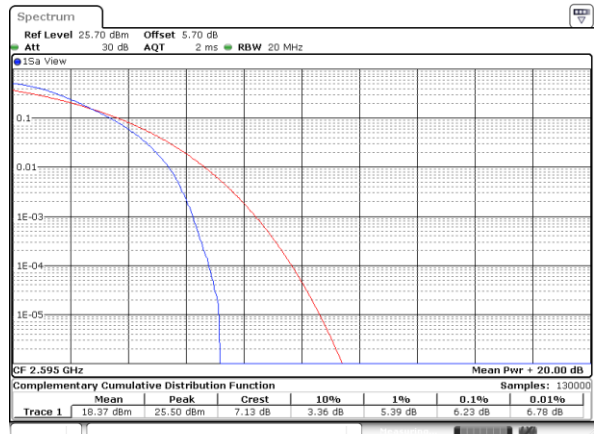

Middle Channel / Full RB

Date: 9 JUN 2017 23:37:16