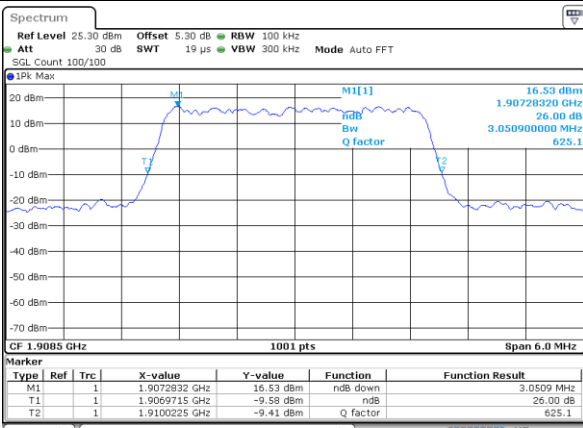

Date: 7 JUN 2017 17:52:08

Highest Channel / 1.4MHz / QPSK

Date: 7 JUN 2017 17:54:31

Highest Channel / 1.4MHz / 16QAM

Date: 7 JUN 2017 17:54:41

LTE Band 2

Lowest Channel / 3MHz / QPSK

Date: 7 JUN 2017 18:01:35

Lowest Channel / 3MHz / 16QAM

Date: 7 JUN 2017 18:01:46

Middle Channel / 3MHz / QPSK

Date: 7 JUN 2017 18:08:40

Middle Channel / 3MHz / 16QAM

Date: 7 JUN 2017 18:08:50

Highest Channel / 3MHz / QPSK

Date: 7 JUN 2017 18:11:12

Highest Channel / 3MHz / 16QAM

Date: 7 JUN 2017 18:11:23

LTE Band 2

Lowest Channel / 5MHz / QPSK

Date: 7 JUN 2017 18:18:17

Lowest Channel / 5MHz / 16QAM

Date: 7 JUN 2017 18:18:28

Middle Channel / 5MHz / QPSK