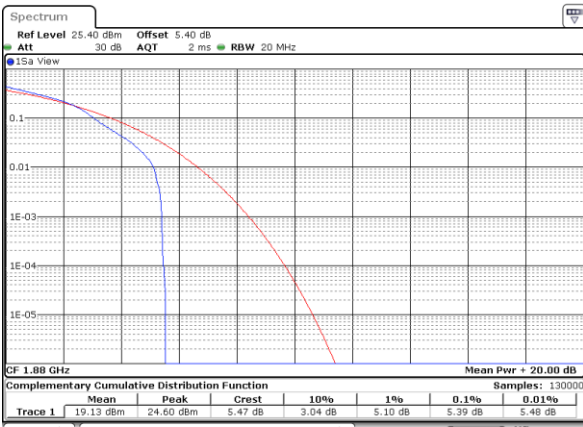

Date: 8 JUN 2017 17:35:40

Highest Channel / 1RB

Date: 8 JUN 2017 17:35:57

Highest Channel / Full RB

Date: 8 JUN 2017 17:36:46

LTE Band 25 / 20MHz / 16QAM

Lowest Channel / 1RB

Date: 8 JUN 2017 17:34:08

Lowest Channel / Full RB

Date: 8 JUN 2017 17:34:21

Middle Channel / 1RB

Date: 8 JUN 2017 17:35:14

Middle Channel / Full RB

Date: 8 JUN 2017 17:35:27

Highest Channel / 1RB

Date: 8 JUN 2017 17:36:10

Highest Channel / Full RB

Date: 8 JUN 2017 17:36:22

LTE Band 26 / 15MHz / QPSK

Lowest Channel / 1RB

Date: 8 JUN 2017 20:48:16

Lowest Channel / Full RB

Date: 8 JUN 2017 20:48:41

Middle Channel / 1RB