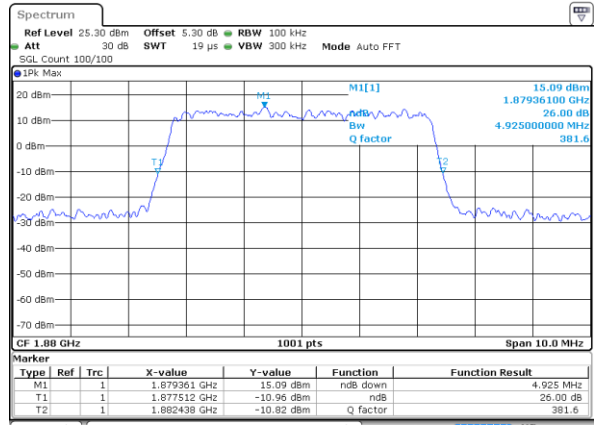

Date: 7 JUN 2017 17:52:08

Highest Channel / 1.4MHz / QPSK

Date: 7 JUN 2017 17:54:31

Highest Channel / 1.4MHz / 16QAM

Date: 7 JUN 2017 17:54:41

LTE Band 2

Lowest Channel / 3MHz / QPSK

Date: 7 JUN 2017 18:01:35

Lowest Channel / 3MHz / 16QAM

Date: 7 JUN 2017 18:01:46

Middle Channel / 3MHz / QPSK

Date: 7 JUN 2017 18:08:40

Middle Channel / 3MHz / 16QAM

Date: 7 JUN 2017 18:08:50

Highest Channel / 3MHz / QPSK

Date: 7 JUN 2017 18:11:12

Highest Channel / 3MHz / 16QAM

Date: 7 JUN 2017 18:11:23

LTE Band 2

Lowest Channel / 5MHz / QPSK

Date: 7 JUN 2017 18:18:17

Lowest Channel / 5MHz / 16QAM

Date: 7 JUN 2017 18:18:28

Middle Channel / 5MHz / QPSK

Date: 7 JUN 2017 18:25:22

Middle Channel / 5MHz / 16QAM

Date: 7 JUN 2017 18:25:32

Highest Channel / 5MHz / QPSK

Date: 7 JUN 2017 18:27:55

Highest Channel / 5MHz / 16QAM

Date: 7 JUN 2017 18:28:05

LTE Band 2