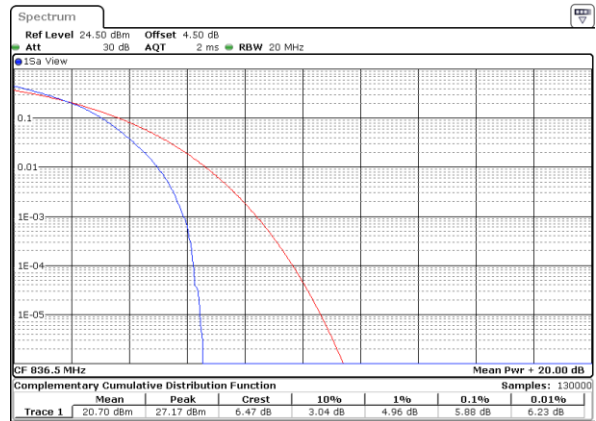

Lowest Channel / 1RB

Date: 8 JUN 2017 20:48:27

Lowest Channel / Full RB

Date: 8 JUN 2017 20:49:06

Middle Channel / 1RB

Date: 8 JUN 2017 20:49:33

Middle Channel / Full RB

Date: 8 JUN 2017 20:50:11

Highest Channel / 1RB

Date: 8 JUN 2017 20:50:29

Highest Channel / Full RB

Date: 8 JUN 2017 20:50:56

LTE Band 38 / 20MHz / QPSK

Lowest Channel / 1RB

Date: 9 JUN 2017 23:36:19

Lowest Channel / Full RB