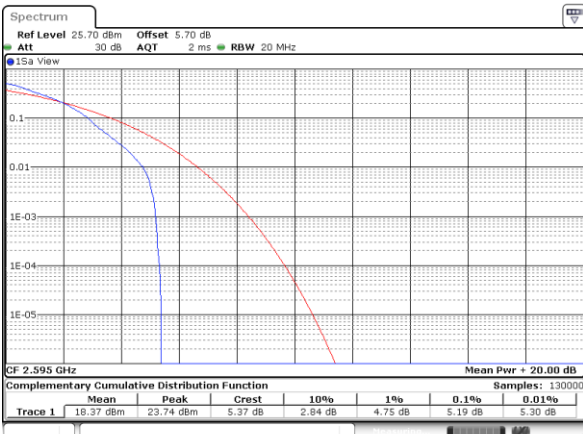

Middle Channel / 1RB

Date: 9 JUN 2017 23:36:42