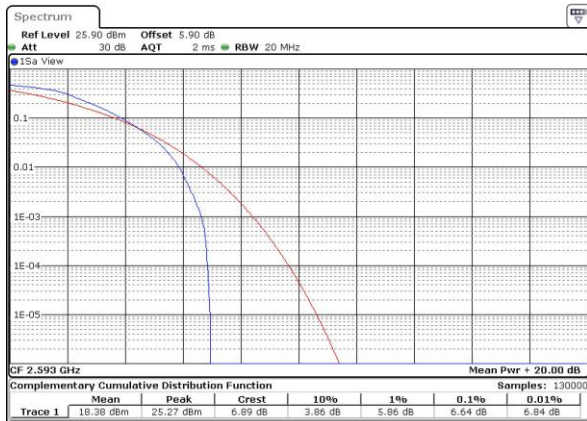

Middle Channel / Full RB

Date: 9 JUN 2017 23:35:34

Highest Channel / 1RB

Date: 9 JUN 2017 23:35:52

Highest Channel / Full RB

Date: 9 JUN 2017 23:36:09

LTE Band 41 / 20MHz / QPSK

Lowest Channel / 1RB

Date: 12 JUN 2017 19:15:21

Lowest Channel / Full RB

Date: 12 JUN 2017 19:15:38

Middle Channel / 1RB

Date: 12 JUN 2017 19:15:49

Middle Channel / Full RB

Date: 12 JUN 2017 19:16:01

Highest Channel / 1RB