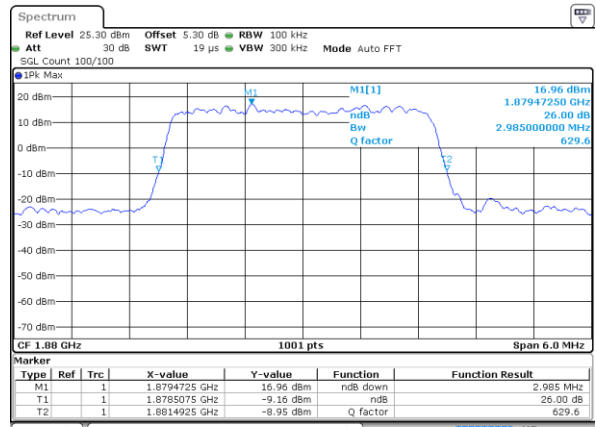

Date: 7 JUN 2017 17:52:08

Highest Channel / 1.4MHz / QPSK

Date: 7 JUN 2017 17:54:31

Highest Channel / 1.4MHz / 16QAM

Date: 7 JUN 2017 17:54:41

LTE Band 2

Lowest Channel / 3MHz / QPSK

Date: 7 JUN 2017 18:01:35

Lowest Channel / 3MHz / 16QAM

Date: 7 JUN 2017 18:01:46

Middle Channel / 3MHz / QPSK

Date: 7 JUN 2017 18:08:40

Middle Channel / 3MHz / 16QAM

Date: 7 JUN 2017 18:08:50

Highest Channel / 3MHz / QPSK

Date: 7 JUN 2017 18:11:12

Highest Channel / 3MHz / 16QAM

Date: 7 JUN 2017 18:11:23

LTE Band 2

Lowest Channel / 5MHz / QPSK

Date: 7 JUN 2017 18:18:17

Lowest Channel / 5MHz / 16QAM

Date: 7 JUN 2017 18:18:28

Middle Channel / 5MHz / QPSK

Date: 7 JUN 2017 18:25:22

Middle Channel / 5MHz / 16QAM

Date: 7 JUN 2017 18:25:32

Highest Channel / 5MHz / QPSK

Date: 7 JUN 2017 18:27:55

Highest Channel / 5MHz / 16QAM

Date: 7 JUN 2017 18:28:05

LTE Band 2