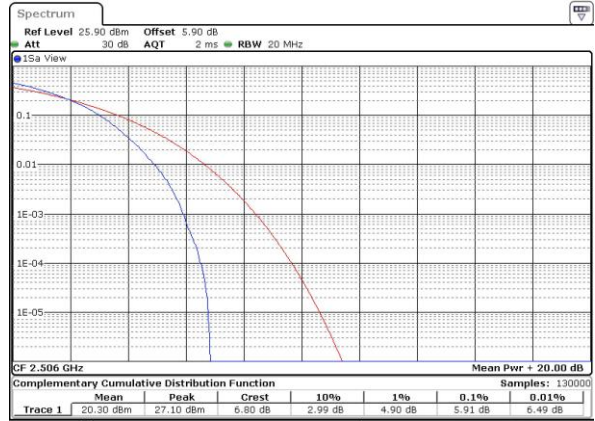

Date: 12 JUN 2017 19:15:21

Lowest Channel / Full RB

Date: 12 JUN 2017 19:15:38

Middle Channel / 1RB

Date: 12 JUN 2017 19:15:49

Middle Channel / Full RB

Date: 12 JUN 2017 19:16:01

Highest Channel / 1RB

Date: 12 JUN 2017 19:16:16

Highest Channel / Full RB

Date: 12 JUN 2017 19:16:28

LTE Band 41 / 20MHz / 16QAM

Lowest Channel / 1RB

Date: 12 JUN 2017 19:13:55

Lowest Channel / Full RB

Date: 12 JUN 2017 19:14:07

Middle Channel / 1RB

Date: 12 JUN 2017 19:14:19

Middle Channel / Full RB

Date: 12 JUN 2017 19:14:41

Highest Channel / 1RB

Date: 12 JUN 2017 19:14:53

Highest Channel / Full RB

Date: 12 JUN 2017 19:15:05