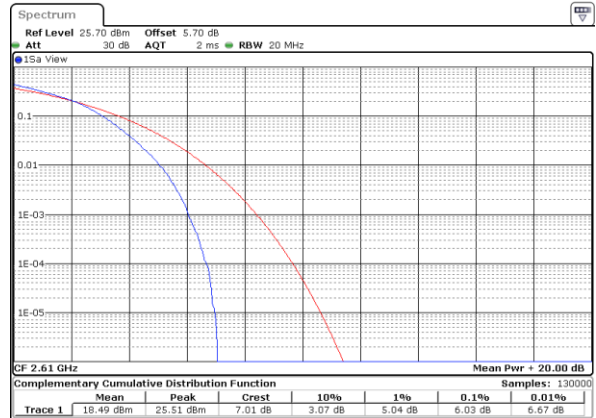

Middle Channel / Full RB

Date: 9 JUN 2017 23:35:34

Highest Channel / 1RB

Date: 9 JUN 2017 23:35:52

Highest Channel / Full RB

Date: 9 JUN 2017 23:36:09

LTE Band 41 / 20MHz / QPSK

Lowest Channel / 1RB