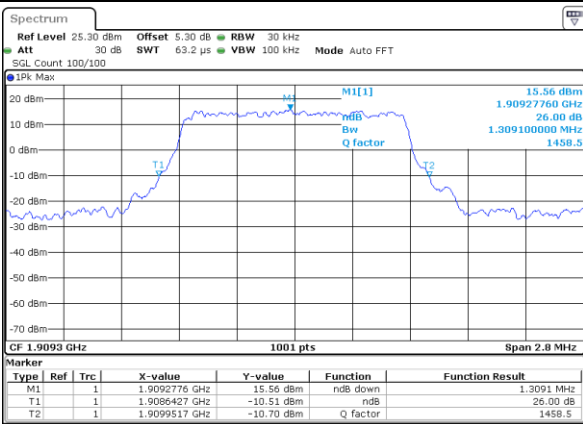

Mode	LTE Band 66 : 26dB BW(MHz)											
BW	1.4MHz		3MHz		5MHz		10MHz		15MHz		20MHz	
Mod.	QPSK	16QAM	QPSK	16QAM	QPSK	16QAM	QPSK	16QAM	QPSK	16QAM	QPSK	16QAM
Lowest CH	1.28	1.29	3.01	3.01	4.87	4.97	9.83	9.95	14.27	14.39	20.22	20.22
Middle CH	1.26	1.28	3.03	3.00	4.94	4.85	9.81	9.93	14.27	14.39	20.14	20.10
Highest CH	1.28	1.26	3.00	3.00	4.91	4.93	9.83	9.83	14.21	14.54	20.14	20.18

LTE Band 2

Lowest Channel / 1.4MHz / QPSK

Date: 7 JUN 2017 17:44:54

Lowest Channel / 1.4MHz / 16QAM

Date: 7 JUN 2017 17:45:04

Middle Channel / 1.4MHz / QPSK

Date: 7 JUN 2017 17:51:58

Middle Channel / 1.4MHz / 16QAM

Date: 7 JUN 2017 17:52:08

Highest Channel / 1.4MHz / QPSK

Date: 7 JUN 2017 17:54:31

Highest Channel / 1.4MHz / 16QAM

Date: 7 JUN 2017 17:54:41

LTE Band 2

Lowest Channel / 3MHz / QPSK

Date: 7 JUN 2017 18:01:35