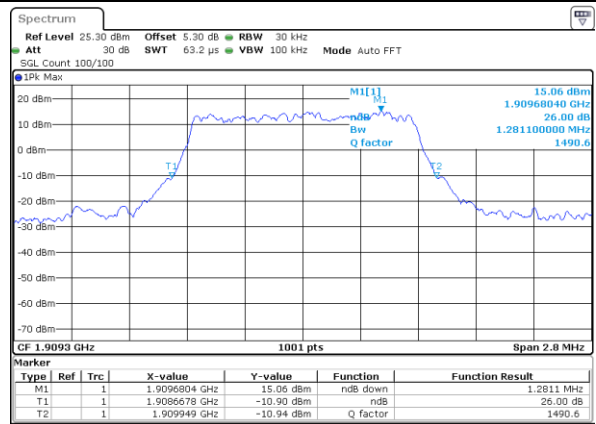

Mode	LTE Band 66 : 26dB BW(MHz)											
BW	1.4MHz		3MHz		5MHz		10MHz		15MHz		20MHz	
Mod.	QPSK	16QAM	QPSK	16QAM	QPSK	16QAM	QPSK	16QAM	QPSK	16QAM	QPSK	16QAM
Lowest CH	1.28	1.29	3.01	3.01	4.87	4.97	9.83	9.95	14.27	14.39	20.22	20.22
Middle CH	1.26	1.28	3.03	3.00	4.94	4.85	9.81	9.93	14.27	14.39	20.14	20.10
Highest CH	1.28	1.26	3.00	3.00	4.91	4.93	9.83	9.83	14.21	14.54	20.14	20.18

LTE Band 2

Lowest Channel / 1.4MHz / QPSK

Date: 7 JUN 2017 17:44:54

Lowest Channel / 1.4MHz / 16QAM

Date: 7 JUN 2017 17:45:04

Middle Channel / 1.4MHz / QPSK

Date: 7 JUN 2017 17:51:58

Middle Channel / 1.4MHz / 16QAM

Date: 7 JUN 2017 17:52:08

Highest Channel / 1.4MHz / QPSK

Date: 7 JUN 2017 17:54:31

Highest Channel / 1.4MHz / 16QAM

Date: 7 JUN 2017 17:54:41

LTE Band 2

Lowest Channel / 3MHz / QPSK

Date: 7 JUN 2017 18:01:35