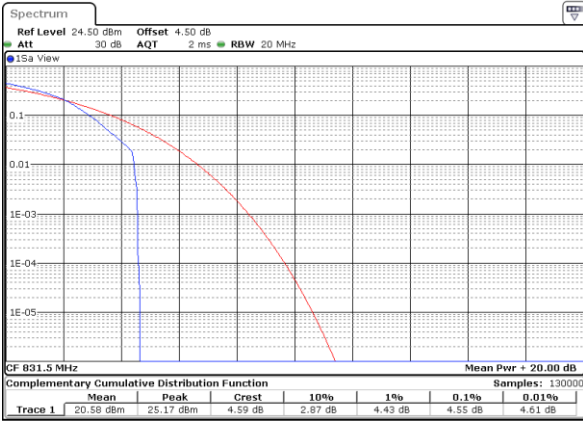

Highest Channel / Full RB

Date: 8 JUN 2017 17:36:22

LTE Band 26 / 15MHz / QPSK

Lowest Channel / 1RB

Date: 8 JUN 2017 20:48:16

Lowest Channel / Full RB

Date: 8 JUN 2017 20:48:41

Middle Channel / 1RB

Date: 8 JUN 2017 20:49:20

Middle Channel / Full RB

Date: 8 JUN 2017 20:49:47

Highest Channel / 1RB

Date: 8 JUN 2017 20:50:16

Highest Channel / Full RB

Date: 8 JUN 2017 20:50:45

LTE Band 26 / 15MHz / 16QAM

Lowest Channel / 1RB

Date: 8 JUN 2017 20:48:27

Lowest Channel / Full RB

Date: 8 JUN 2017 20:49:06

Middle Channel / 1RB

Date: 8 JUN 2017 20:49:33

Middle Channel / Full RB

Date: 8 JUN 2017 20:50:11