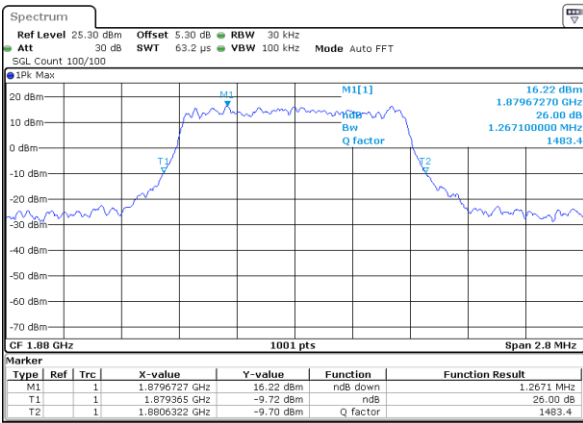

Mode	LTE Band 66 : 26dB BW(MHz)											
BW	1.4MHz		3MHz		5MHz		10MHz		15MHz		20MHz	
Mod.	QPSK	16QAM	QPSK	16QAM	QPSK	16QAM	QPSK	16QAM	QPSK	16QAM	QPSK	16QAM
Lowest CH	1.28	1.29	3.01	3.01	4.87	4.97	9.83	9.95	14.27	14.39	20.22	20.22
Middle CH	1.26	1.28	3.03	3.00	4.94	4.85	9.81	9.93	14.27	14.39	20.14	20.10
Highest CH	1.28	1.26	3.00	3.00	4.91	4.93	9.83	9.83	14.21	14.54	20.14	20.18

LTE Band 2

Lowest Channel / 1.4MHz / QPSK

Date: 7 JUN 2017 17:44:54

Lowest Channel / 1.4MHz / 16QAM

Date: 7 JUN 2017 17:45:04

Middle Channel / 1.4MHz / QPSK

Date: 7 JUN 2017 17:51:58

Middle Channel / 1.4MHz / 16QAM

Date: 7 JUN 2017 17:52:08

Highest Channel / 1.4MHz / QPSK

Date: 7 JUN 2017 17:54:31

Highest Channel / 1.4MHz / 16QAM

Date: 7 JUN 2017 17:54:41

LTE Band 2

Lowest Channel / 3MHz / QPSK

Date: 7 JUN 2017 18:01:35