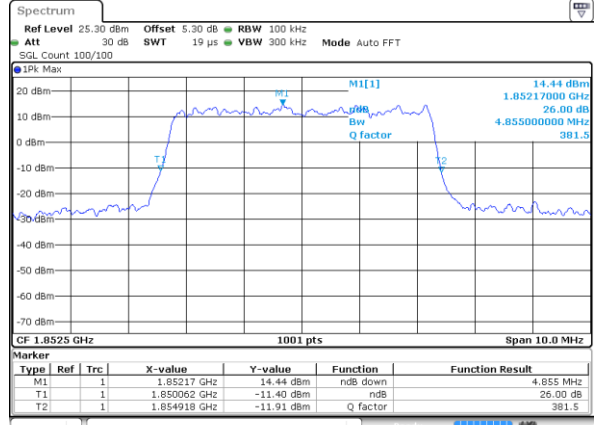

Date: 7 JUN 2017 17:52:08

Highest Channel / 1.4MHz / QPSK

Date: 7 JUN 2017 17:54:31

Highest Channel / 1.4MHz / 16QAM

Date: 7 JUN 2017 17:54:41

LTE Band 2

Lowest Channel / 3MHz / QPSK

Date: 7 JUN 2017 18:01:35

Lowest Channel / 3MHz / 16QAM

Date: 7 JUN 2017 18:01:46

Middle Channel / 3MHz / QPSK

Date: 7 JUN 2017 18:08:40

Middle Channel / 3MHz / 16QAM

Date: 7 JUN 2017 18:08:50

Highest Channel / 3MHz / QPSK

Date: 7 JUN 2017 18:11:12

Highest Channel / 3MHz / 16QAM

Date: 7 JUN 2017 18:11:23

LTE Band 2

Lowest Channel / 5MHz / QPSK

Date: 7 JUN 2017 18:18:17

Lowest Channel / 5MHz / 16QAM

Date: 7 JUN 2017 18:18:28

Middle Channel / 5MHz / QPSK

Date: 7 JUN 2017 18:25:22

Middle Channel / 5MHz / 16QAM

Date: 7 JUN 2017 18:25:32

Highest Channel / 5MHz / QPSK

Date: 7 JUN 2017 18:27:55

Highest Channel / 5MHz / 16QAM

Date: 7 JUN 2017 18:28:05

LTE Band 2