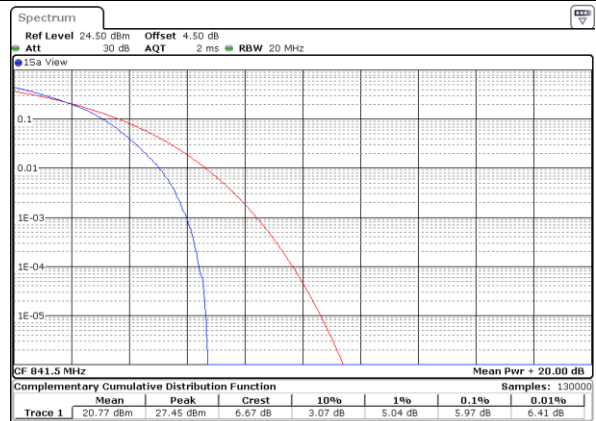

Lowest Channel / 1RB

Date: 8 JUN 2017 20:48:27

Lowest Channel / Full RB

Date: 8 JUN 2017 20:49:06

Middle Channel / 1RB

Date: 8 JUN 2017 20:49:33

Middle Channel / Full RB

Date: 8 JUN 2017 20:50:11

Highest Channel / 1RB

Date: 8 JUN 2017 20:50:29

Highest Channel / Full RB

Date: 8 JUN 2017 20:50:56

LTE Band 38 / 20MHz / QPSK

Lowest Channel / 1RB

Date: 9 JUN 2017 23:36:19

Lowest Channel / Full RB