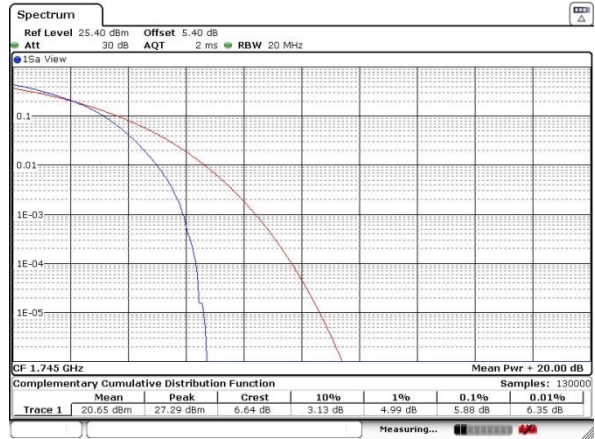

Date: 13 JUN 2017 20:20:02

Highest Channel / 1RB

Date: 13 JUN 2017 20:21:33

Highest Channel / Full RB

Date: 13 JUN 2017 20:22:17

LTE Band 66 / 20MHz / 16QAM

Lowest Channel / 1RB

Date: 13 JUN 2017 20:16:54

Lowest Channel / Full RB

Date: 13 JUN 2017 20:17:25

Middle Channel / 1RB

Date: 13 JUN 2017 20:19:19

Middle Channel / Full RB

Date: 13 JUN 2017 20:19:44

Highest Channel / 1RB

Date: 13 JUN 2017 20:21:56

Highest Channel / Full RB

Date: 13 JUN 2017 20:22:41

26dB Bandwidth

Mode	LTE Band 2 : 26dB BW(MHz)											
	1.4MHz		3MHz		5MHz		10MHz		15MHz		20MHz	
Mod.	QPSK	16QAM	QPSK	16QAM	QPSK	16QAM	QPSK	16QAM	QPSK	16QAM	QPSK	16QAM
Lowest CH	1.26	1.29	3.03	3.00	4.87	4.86	9.89	9.67	14.51	14.51	20.06	20.06
Middle CH	1.27	1.28	2.98	2.99	4.96	4.93	9.85	9.91	14.60	14.36	20.14	20.10
Highest CH	1.31	1.28	3.05	3.06	4.94	4.95	9.67	9.75	14.39	14.39	20.30	20.42