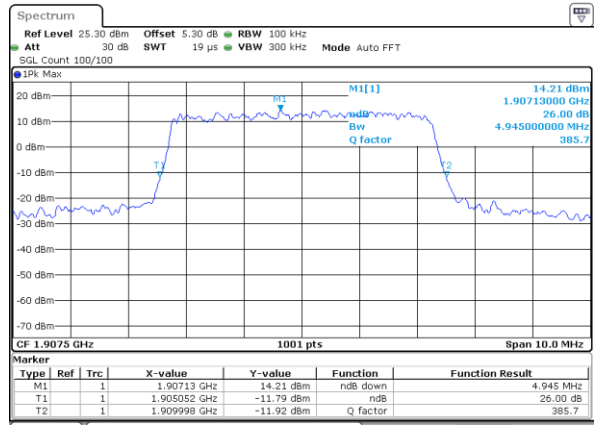

Highest Channel / 3MHz / 16QAM

Date: 7 JUN 2017 18:11:23

LTE Band 2

Lowest Channel / 5MHz / QPSK

Date: 7 JUN 2017 18:18:17

Lowest Channel / 5MHz / 16QAM

Date: 7 JUN 2017 18:18:28

Middle Channel / 5MHz / QPSK

Date: 7 JUN 2017 18:25:22

Middle Channel / 5MHz / 16QAM

Date: 7 JUN 2017 18:25:32

Highest Channel / 5MHz / QPSK

Date: 7 JUN 2017 18:27:55

Highest Channel / 5MHz / 16QAM

Date: 7 JUN 2017 18:28:05

LTE Band 2

Lowest Channel / 10MHz / QPSK

Date: 7 JUN 2017 18:35:00

Lowest Channel / 10MHz / 16QAM

Date: 7 JUN 2017 18:35:11

Middle Channel / 10MHz / QPSK

Date: 7 JUN 2017 18:49:38

Middle Channel / 10MHz / 16QAM

Date: 7 JUN 2017 18:49:48

Highest Channel / 10MHz / QPSK

Date: 7 JUN 2017 18:52:11

Highest Channel / 10MHz / 16QAM

Date: 7 JUN 2017 18:52:21

LTE Band 2

Lowest Channel / 15MHz / QPSK

Date: 7 JUN 2017 18:59:16

Lowest Channel / 15MHz / 16QAM