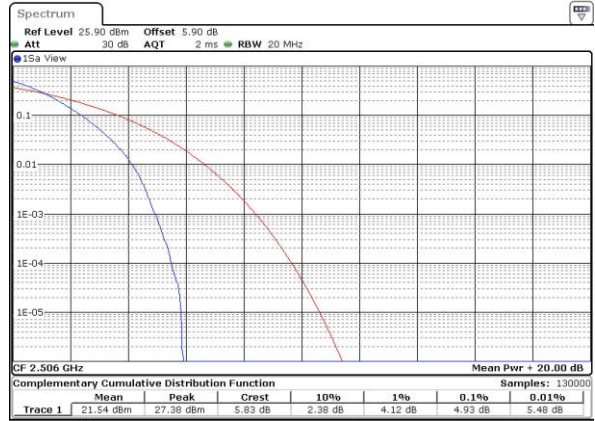

Middle Channel / Full RB

Date: 9 JUN 2017 23:35:34

Highest Channel / 1RB

Date: 9 JUN 2017 23:35:52

Highest Channel / Full RB

Date: 9 JUN 2017 23:36:09

LTE Band 41 / 20MHz / QPSK

Lowest Channel / 1RB

Date: 12 JUN 2017 19:15:21

Lowest Channel / Full RB

Date: 12 JUN 2017 19:15:38

Middle Channel / 1RB

Date: 12 JUN 2017 19:15:49

Middle Channel / Full RB

Date: 12 JUN 2017 19:16:01

Highest Channel / 1RB