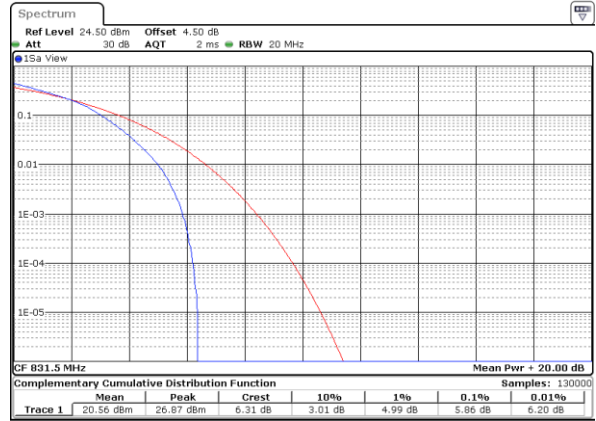

Highest Channel / Full RB

Date: 8 JUN 2017 17:36:22

LTE Band 26 / 15MHz / QPSK

Lowest Channel / 1RB

Date: 8 JUN 2017 20:48:16

Lowest Channel / Full RB

Date: 8 JUN 2017 20:48:41

Middle Channel / 1RB

Date: 8 JUN 2017 20:49:20

Middle Channel / Full RB

Date: 8 JUN 2017 20:49:47

Highest Channel / 1RB

Date: 8 JUN 2017 20:50:16

Highest Channel / Full RB

Date: 8 JUN 2017 20:50:45

LTE Band 26 / 15MHz / 16QAM

Lowest Channel / 1RB

Date: 8 JUN 2017 20:48:27

Lowest Channel / Full RB

Date: 8 JUN 2017 20:49:06

Middle Channel / 1RB

Date: 8 JUN 2017 20:49:33

Middle Channel / Full RB

Date: 8 JUN 2017 20:50:11