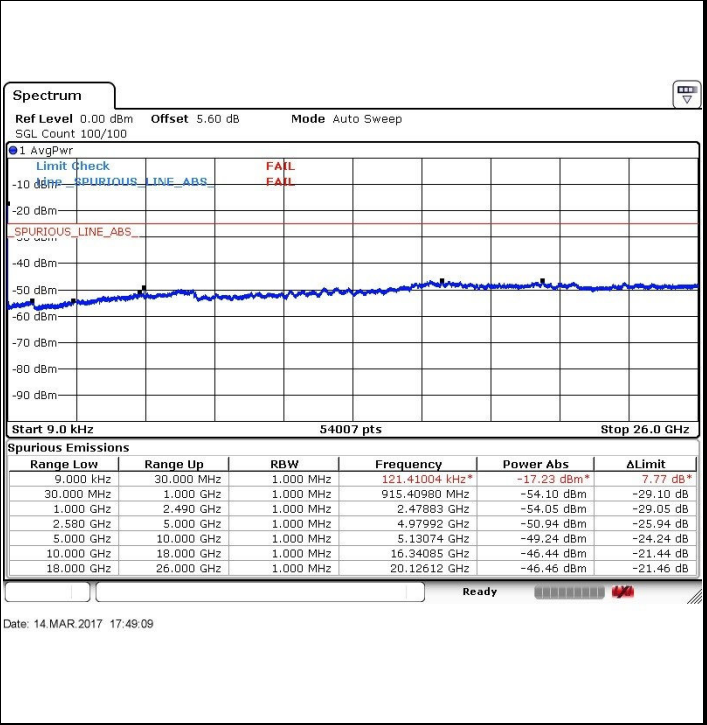

Date: 1.MAR.2017 22:44:35

LTE Band 7 / 5MHz

Lowest Channel / QPSK

Lowest Channel / 16QAM

Date: 14.MAR.2017 17:44:37

Date: 14.MAR.2017 17:45:32

Middle Channel / QPSK

Middle Channel / 16QAM

Date: 14.MAR.2017 17:46:29

Date: 14.MAR.2017 17:47:23

LTE Band 7 / 5MHz

Highest Channel / QPSK

Date: 14.MAR.2017 17:48:19

Highest Channel / 16QAM

Date: 14.MAR.2017 17:49:09

LTE Band 7 / 10MHz

Lowest Channel / QPSK

Date: 14.MAR.2017 17:50:21

Lowest Channel / 16QAM

Date: 14.MAR.2017 17:51:14

LTE Band 7 / 10MHz

Middle Channel / QPSK

Middle Channel / 16QAM

Date: 14.MAR.2017 17:52:10

Date: 14.MAR.2017 17:53:02

Highest Channel / QPSK

Highest Channel / 16QAM

Date: 14.MAR.2017 17:53:58

Date: 14.MAR.2017 17:54:49

LTE Band 7 / 15MHz

Lowest Channel / QPSK

Lowest Channel / 16QAM