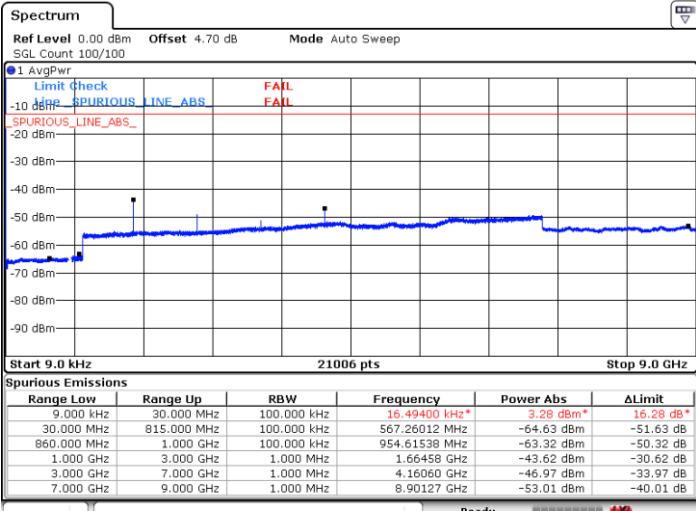

Date: 1.MAR.2017 22:49:05

Date: 1.MAR.2017 22:50:09

Middle Channel / QPSK

Middle Channel / 16QAM

Date: 1.MAR.2017 22:51:17

Date: 1.MAR.2017 22:50:48

LTE Band 5 / 5MHz

Highest Channel / QPSK

Date: 1.MAR.2017 22:51:48

Highest Channel / 16QAM

Date: 1.MAR.2017 22:52:26

LTE Band 5 / 10MHz

Lowest Channel / QPSK

Date: 1.MAR.2017 22:47:54

Lowest Channel / 16QAM

Date: 1.MAR.2017 22:47:19

LTE Band 5 / 10MHz

Middle Channel / QPSK

Middle Channel / 16QAM

Date: 1.MAR.2017 22:45:51

Date: 1.MAR.2017 22:46:37

Highest Channel / QPSK

Highest Channel / 16QAM

Date: 1.MAR.2017 22:45:18