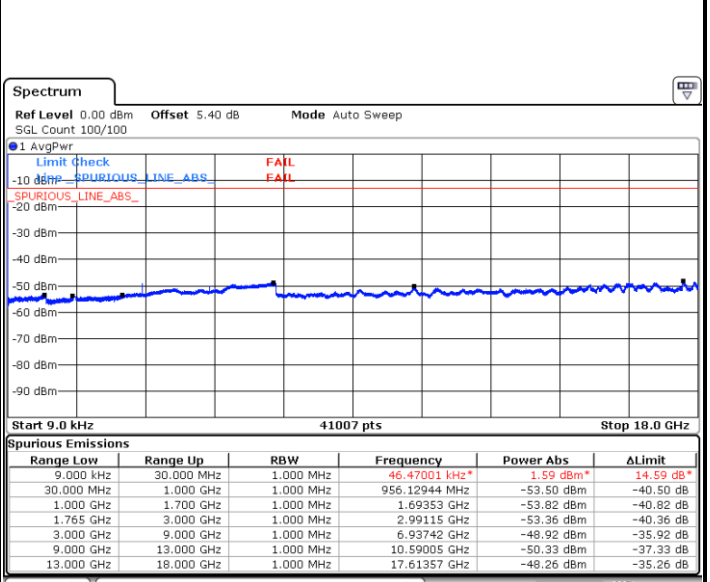

LTE Band 4 / 3MHz

Middle Channel / QPSK

Ready

Date: 2.MAR.2017 01:30:58

Middle Channel / 16QAM

Ready

Date: 2.MAR.2017 01:31:42

Highest Channel / QPSK

Ready

Date: 2.MAR.2017 01:32:36

Highest Channel / 16QAM

Ready

Date: 2.MAR.2017 01:33:22

LTE Band 4 / 5MHz

Lowest Channel / QPSK

Date: 2.MAR.2017 01:34:35

Lowest Channel / 16QAM

Date: 2.MAR.2017 01:35:22

Middle Channel / QPSK

Date: 2.MAR.2017 01:36:14

Middle Channel / 16QAM

Date: 2.MAR.2017 01:37:02

LTE Band 4 / 5MHz

Highest Channel / QPSK