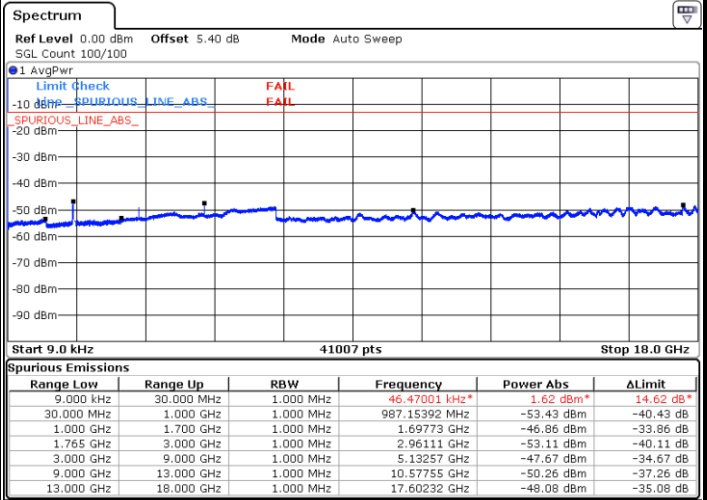

LTE Band 4 / 10MHz

Middle Channel / QPSK

Middle Channel / 16QAM

Date: 2.MAR.2017 01:41:56

Date: 2.MAR.2017 01:42:40

Highest Channel / QPSK

Highest Channel / 16QAM

Date: 2.MAR.2017 01:43:33

Date: 2.MAR.2017 01:44:19

LTE Band 4 / 15MHz

Lowest Channel / QPSK

Lowest Channel / 16QAM

Date: 2.MAR.2017 01:45:25

Date: 2.MAR.2017 01:46:15

Middle Channel / QPSK

Middle Channel / 16QAM

Date: 2.MAR.2017 01:47:06

Date: 2.MAR.2017 01:47:49

LTE Band 4 / 15MHz

Highest Channel / QPSK

Highest Channel / 16QAM

LTE Band 4 / 20MHz

Lowest Channel / QPSK

Lowest Channel / 16QAM