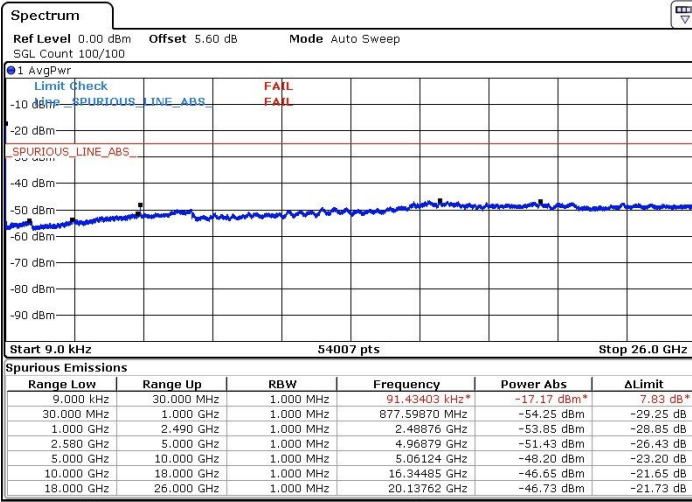

Date: 14.MAR.2017 17:46:29

Date: 14.MAR.2017 17:47:23

LTE Band 7 / 5MHz

Highest Channel / QPSK

Date: 14.MAR.2017 17:48:19

Highest Channel / 16QAM

Date: 14.MAR.2017 17:49:09

LTE Band 7 / 10MHz

Lowest Channel / QPSK

Date: 14.MAR.2017 17:50:21

Lowest Channel / 16QAM

Date: 14.MAR.2017 17:51:14

LTE Band 7 / 10MHz

Middle Channel / QPSK

Middle Channel / 16QAM

Date: 14.MAR.2017 17:52:10

Date: 14.MAR.2017 17:53:02

Highest Channel / QPSK

Highest Channel / 16QAM

Date: 14.MAR.2017 17:53:58

Date: 14.MAR.2017 17:54:49

LTE Band 7 / 15MHz

Lowest Channel / QPSK

Lowest Channel / 16QAM