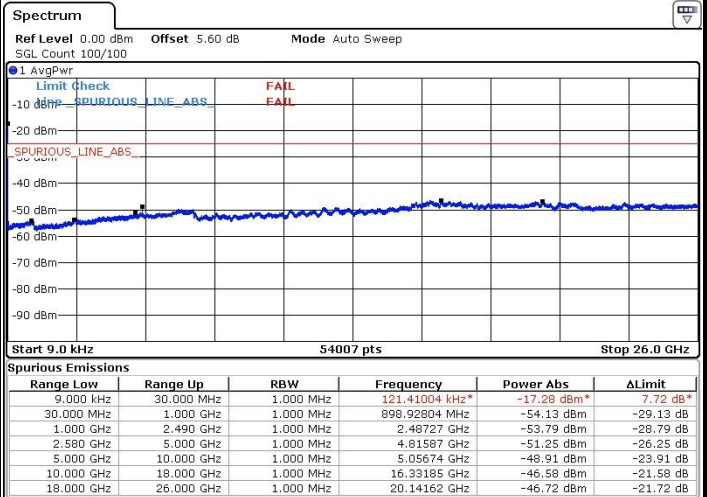

Middle Channel / QPSK

Middle Channel / 16QAM

Date: 14.MAR.2017 17:58:00

Date: 14.MAR.2017 17:58:54