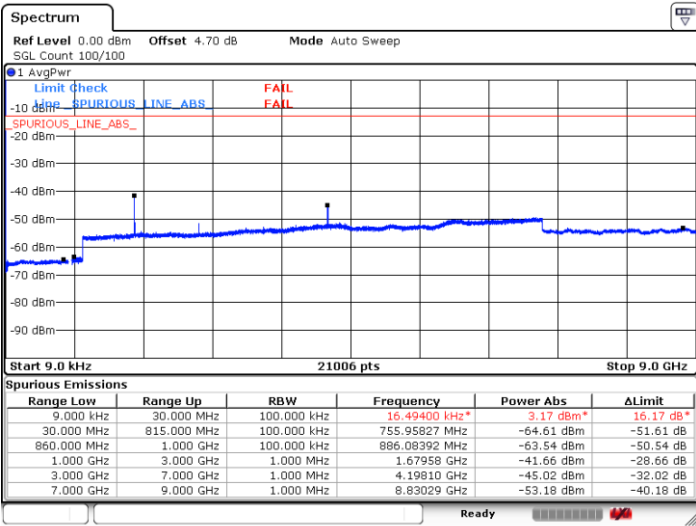

Date: 1.MAR.2017 22:51:48

Highest Channel / 16QAM

Date: 1.MAR.2017 22:52:26

LTE Band 5 / 10MHz

Lowest Channel / QPSK

Date: 1.MAR.2017 22:47:54

Lowest Channel / 16QAM

Date: 1.MAR.2017 22:47:19

LTE Band 5 / 10MHz

Middle Channel / QPSK

Middle Channel / 16QAM

Date: 1.MAR.2017 22:45:51

Date: 1.MAR.2017 22:46:37

Highest Channel / QPSK

Highest Channel / 16QAM

Date: 1.MAR.2017 22:45:18

Date: 1.MAR.2017 22:44:35

LTE Band 7 / 5MHz

Lowest Channel / QPSK

Lowest Channel / 16QAM

Date: 14.MAR.2017 17:44:37

Date: 14.MAR.2017 17:45:32

Middle Channel / QPSK

Middle Channel / 16QAM

Date: 14.MAR.2017 17:46:29

Date: 14.MAR.2017 17:47:23

LTE Band 7 / 5MHz

Highest Channel / QPSK

Date: 14.MAR.2017 17:48:19

Highest Channel / 16QAM

Date: 14.MAR.2017 17:49:09

LTE Band 7 / 10MHz