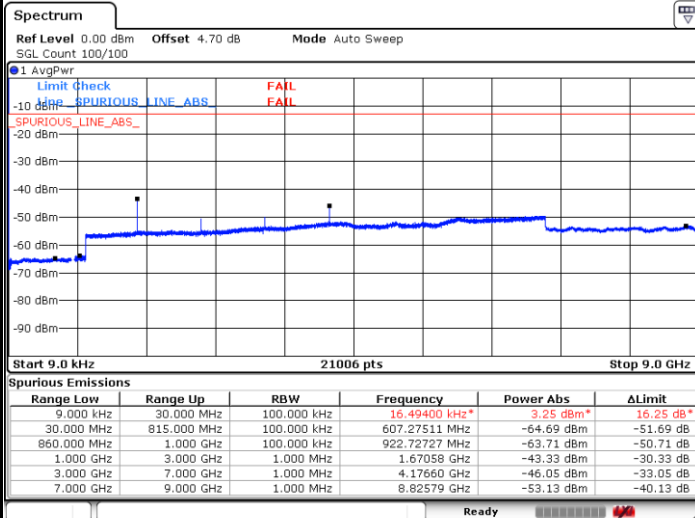

Date: 1.MAR.2017 23:00:38

Date: 1.MAR.2017 23:00:11

LTE Band 5 / 1.4MHz

Highest Channel / QPSK

Date: 1.MAR.2017 23:01:14

Highest Channel / 16QAM

Date: 1.MAR.2017 23:01:44

LTE Band 5 / 3MHz

Lowest Channel / QPSK

Date: 1.MAR.2017 22:57:44

Lowest Channel / 16QAM

Date: 1.MAR.2017 22:57:13

LTE Band 5 / 3MHz

Middle Channel / QPSK

Middle Channel / 16QAM

Date: 1.MAR.2017 22:54:34

Date: 1.MAR.2017 22:53:27

Highest Channel / QPSK

Highest Channel / 16QAM

Date: 1.MAR.2017 22:55:28

Date: 1.MAR.2017 22:56:33

LTE Band 5 / 5MHz

Lowest Channel / QPSK

Lowest Channel / 16QAM