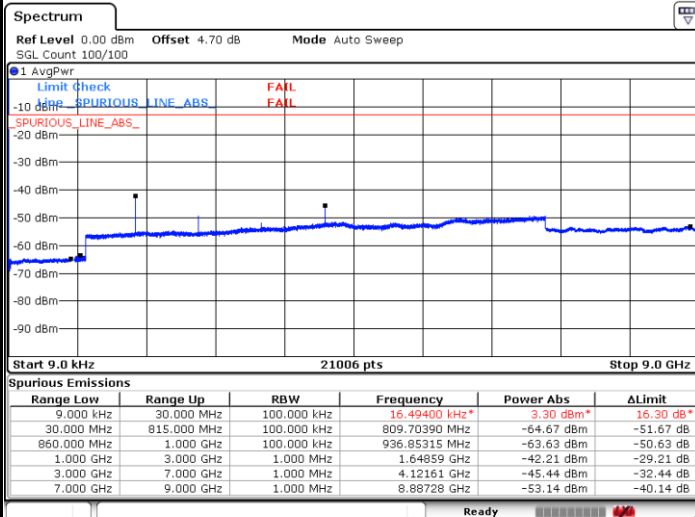

Date: 2.MAR.2017 01:54:54

LTE Band 5 / 1.4MHz

Lowest Channel / QPSK

Lowest Channel / 16QAM

Date: 1.MAR.2017 22:58:30

Date: 1.MAR.2017 22:59:13

Middle Channel / QPSK

Middle Channel / 16QAM

Date: 1.MAR.2017 23:00:38

Date: 1.MAR.2017 23:00:11

LTE Band 5 / 1.4MHz

Highest Channel / QPSK

Date: 1.MAR.2017 23:01:14

Highest Channel / 16QAM

Date: 1.MAR.2017 23:01:44

LTE Band 5 / 3MHz

Lowest Channel / QPSK

Date: 1.MAR.2017 22:57:44

Lowest Channel / 16QAM

Date: 1.MAR.2017 22:57:13

LTE Band 5 / 3MHz

Middle Channel / QPSK

Middle Channel / 16QAM

Date: 1.MAR.2017 22:54:34