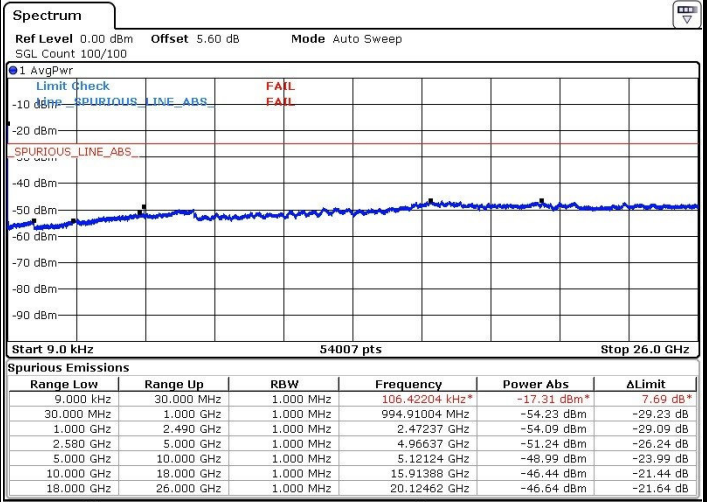

Date: 14.MAR.2017 17:46:29

Date: 14.MAR.2017 17:47:23

LTE Band 7 / 5MHz

Highest Channel / QPSK

Date: 14.MAR.2017 17:48:19

Highest Channel / 16QAM

Date: 14.MAR.2017 17:49:09

LTE Band 7 / 10MHz

Lowest Channel / QPSK

Date: 14.MAR.2017 17:50:21

Lowest Channel / 16QAM

Date: 14.MAR.2017 17:51:14

LTE Band 7 / 10MHz

Middle Channel / QPSK

Middle Channel / 16QAM

Date: 14.MAR.2017 17:52:10

Date: 14.MAR.2017 17:53:02

Highest Channel / QPSK

Highest Channel / 16QAM

Date: 14.MAR.2017 17:53:58

Date: 14.MAR.2017 17:54:49

LTE Band 7 / 15MHz

Lowest Channel / QPSK

Lowest Channel / 16QAM