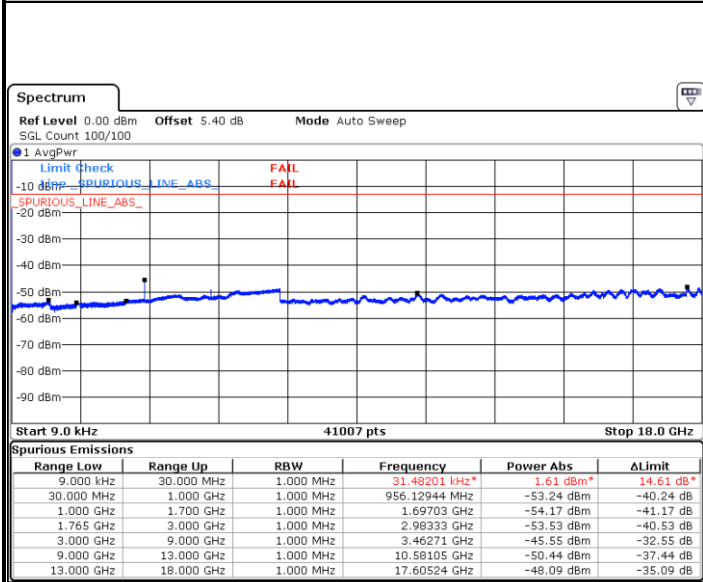

LTE Band 4 / 3MHz

Middle Channel / QPSK

Ready

Date: 2.MAR.2017 01:30:58

Middle Channel / 16QAM

Ready

Date: 2.MAR.2017 01:31:42

Highest Channel / QPSK

Ready

Date: 2.MAR.2017 01:32:36

Highest Channel / 16QAM

Ready

Date: 2.MAR.2017 01:33:22

LTE Band 4 / 5MHz

Lowest Channel / QPSK

Date: 2.MAR.2017 01:34:35

Lowest Channel / 16QAM

Date: 2.MAR.2017 01:35:22

Middle Channel / QPSK

Date: 2.MAR.2017 01:36:14

Middle Channel / 16QAM

Date: 2.MAR.2017 01:37:02

LTE Band 4 / 5MHz

Highest Channel / QPSK