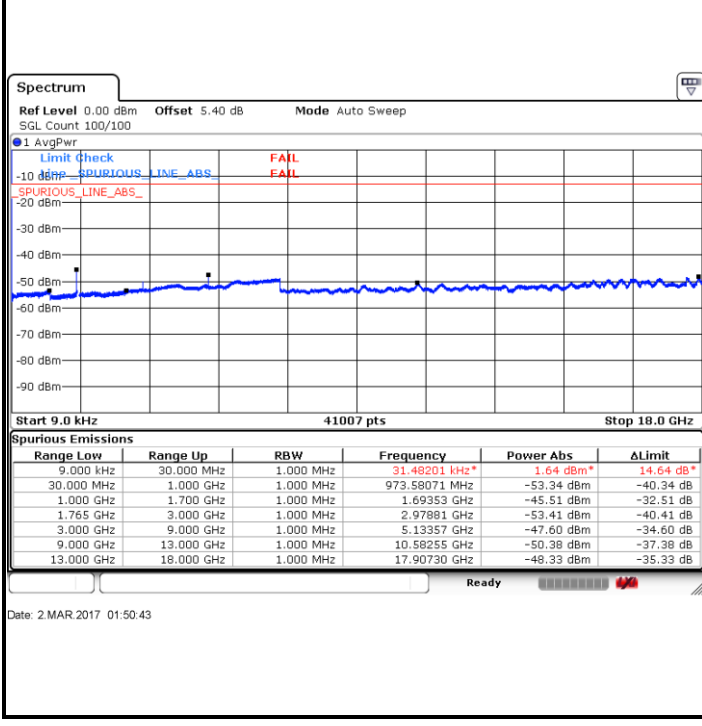

Date: 2.MAR.2017 01:44:19

LTE Band 4 / 15MHz

Lowest Channel / QPSK

Lowest Channel / 16QAM

Date: 2.MAR.2017 01:45:25

Date: 2.MAR.2017 01:46:15

Middle Channel / QPSK

Middle Channel / 16QAM

Date: 2.MAR.2017 01:47:06

Date: 2.MAR.2017 01:47:49

LTE Band 4 / 15MHz

Highest Channel / QPSK

Highest Channel / 16QAM

LTE Band 4 / 20MHz

Lowest Channel / QPSK

Lowest Channel / 16QAM

LTE Band 4 / 20MHz

Middle Channel / QPSK

Middle Channel / 16QAM

Date: 2.MAR.2017 01:52:30

Date: 2.MAR.2017 01:53:18

Highest Channel / QPSK

Highest Channel / 16QAM

Date: 2.MAR.2017 01:54:08

Date: 2.MAR.2017 01:54:54

LTE Band 5 / 1.4MHz

Lowest Channel / QPSK

Lowest Channel / 16QAM

Date: 1.MAR.2017 22:58:30

Date: 1.MAR.2017 22:59:13

Middle Channel / QPSK

Middle Channel / 16QAM