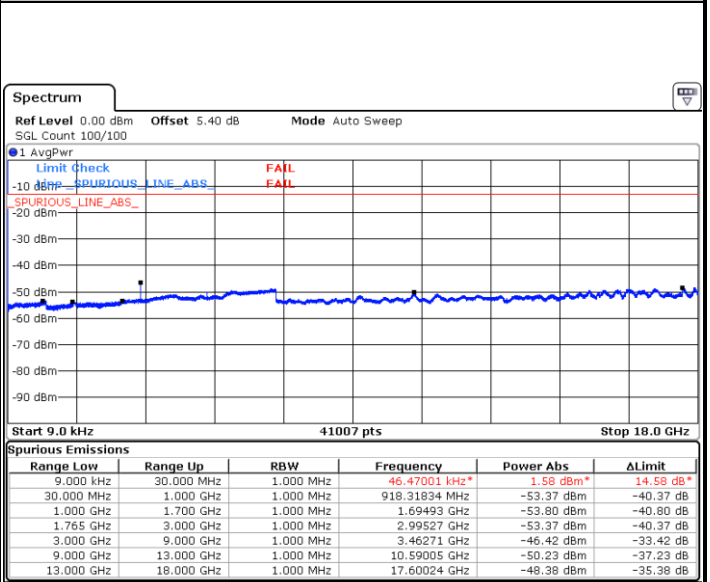

LTE Band 4 / 3MHz

Middle Channel / QPSK

Ready

Date: 2.MAR.2017 01:30:58

Middle Channel / 16QAM

Ready

Date: 2.MAR.2017 01:31:42

Highest Channel / QPSK

Ready

Date: 2.MAR.2017 01:32:36

Highest Channel / 16QAM

Ready

Date: 2.MAR.2017 01:33:22

LTE Band 4 / 5MHz

Lowest Channel / QPSK

Date: 2.MAR.2017 01:34:35

Lowest Channel / 16QAM

Date: 2.MAR.2017 01:35:22

Middle Channel / QPSK

Date: 2.MAR.2017 01:36:14

Middle Channel / 16QAM

Date: 2.MAR.2017 01:37:02

LTE Band 4 / 5MHz

Highest Channel / QPSK

Date: 2.MAR.2017 01:37:55

Highest Channel / 16QAM

Date: 2.MAR.2017 01:39:08

LTE Band 4 / 10MHz

Lowest Channel / QPSK

Date: 2.MAR.2017 01:40:12

Lowest Channel / 16QAM

Date: 2.MAR.2017 01:41:02