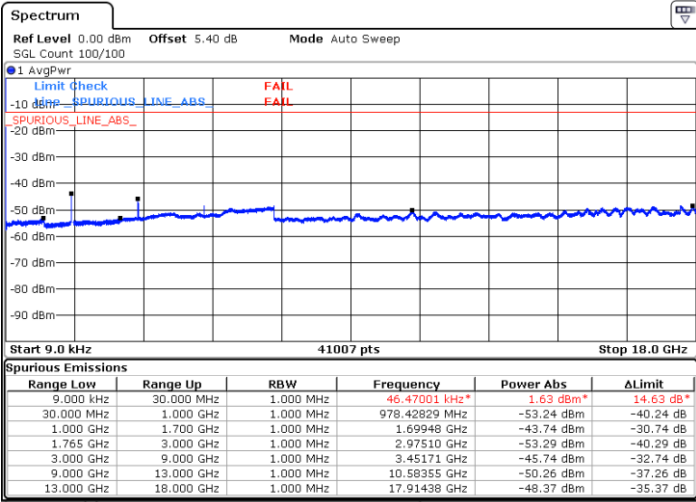

LTE Band 4 / 10MHz

Middle Channel / QPSK

Middle Channel / 16QAM

Date: 2.MAR.2017 01:41:56

Date: 2.MAR.2017 01:42:40

Highest Channel / QPSK

Highest Channel / 16QAM

Date: 2.MAR.2017 01:43:33

Date: 2.MAR.2017 01:44:19

LTE Band 4 / 15MHz

Lowest Channel / QPSK

Lowest Channel / 16QAM

Date: 2.MAR.2017 01:45:25

Date: 2.MAR.2017 01:46:15

Middle Channel / QPSK

Middle Channel / 16QAM

Date: 2.MAR.2017 01:47:06

Date: 2.MAR.2017 01:47:49

LTE Band 4 / 15MHz

Highest Channel / QPSK

Highest Channel / 16QAM

LTE Band 4 / 20MHz

Lowest Channel / QPSK

Lowest Channel / 16QAM