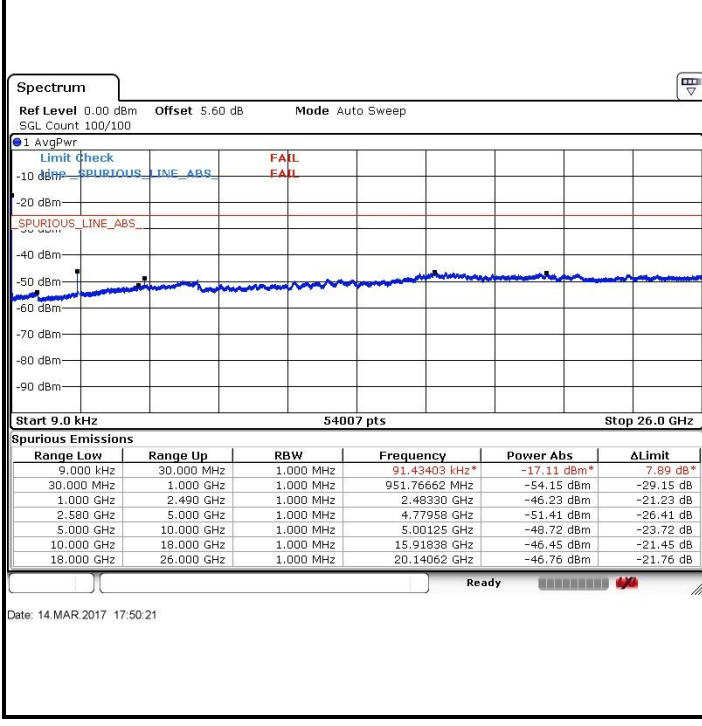

LTE Band 5 / 10MHz

Middle Channel / QPSK

Middle Channel / 16QAM

Date: 1.MAR.2017 22:45:51

Date: 1.MAR.2017 22:46:37

Highest Channel / QPSK

Highest Channel / 16QAM

Date: 1.MAR.2017 22:45:18

Date: 1.MAR.2017 22:44:35

LTE Band 7 / 5MHz

Lowest Channel / QPSK

Lowest Channel / 16QAM

Date: 14.MAR.2017 17:44:37

Date: 14.MAR.2017 17:45:32

Middle Channel / QPSK

Middle Channel / 16QAM

Date: 14.MAR.2017 17:46:29

Date: 14.MAR.2017 17:47:23

LTE Band 7 / 5MHz

Highest Channel / QPSK

Date: 14.MAR.2017 17:48:19

Highest Channel / 16QAM

Date: 14.MAR.2017 17:49:09

LTE Band 7 / 10MHz

Lowest Channel / QPSK

Date: 14.MAR.2017 17:50:21

Lowest Channel / 16QAM

Date: 14.MAR.2017 17:51:14

LTE Band 7 / 10MHz

Middle Channel / QPSK

Middle Channel / 16QAM

Date: 14.MAR.2017 17:52:10