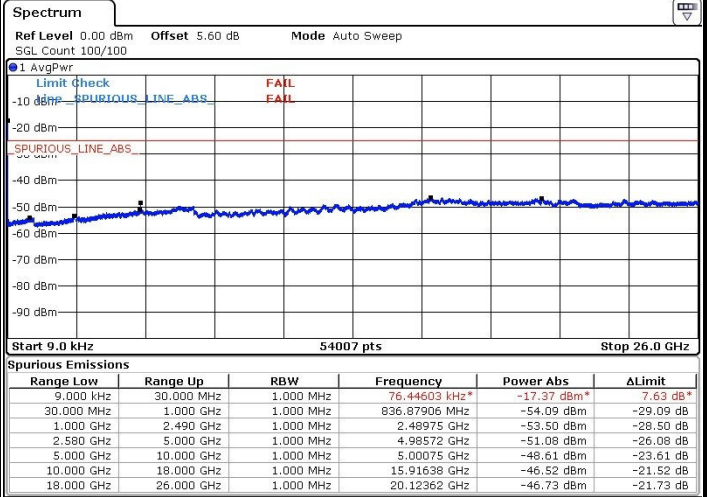

Date: 1.MAR.2017 22:51:48

Highest Channel / 16QAM

Date: 1.MAR.2017 22:52:26

LTE Band 5 / 10MHz

Lowest Channel / QPSK

Date: 1.MAR.2017 22:47:54

Lowest Channel / 16QAM

Date: 1.MAR.2017 22:47:19

LTE Band 5 / 10MHz

Middle Channel / QPSK

Middle Channel / 16QAM

Date: 1.MAR.2017 22:45:51

Date: 1.MAR.2017 22:46:37

Highest Channel / QPSK

Highest Channel / 16QAM

Date: 1.MAR.2017 22:45:18

Date: 1.MAR.2017 22:44:35

LTE Band 7 / 5MHz

Lowest Channel / QPSK

Lowest Channel / 16QAM

Date: 14.MAR.2017 17:44:37

Date: 14.MAR.2017 17:45:32

Middle Channel / QPSK

Middle Channel / 16QAM