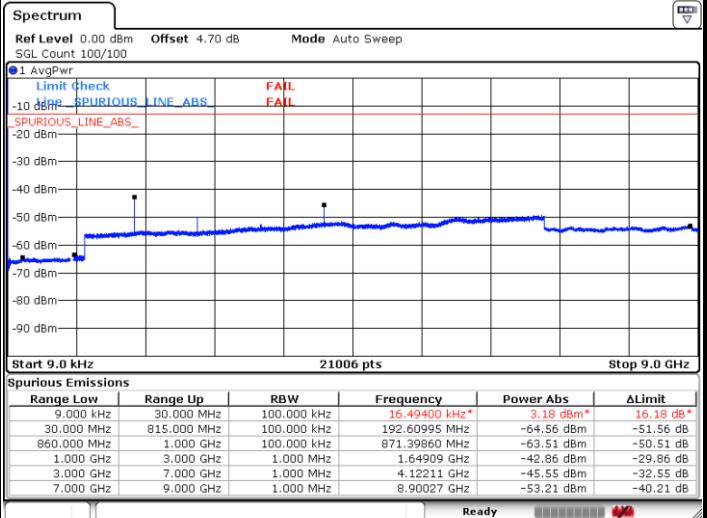

Lowest Channel / QPSK

Date: 1.MAR.2017 22:57:44

Lowest Channel / 16QAM

Date: 1.MAR.2017 22:57:13

LTE Band 5 / 3MHz

Middle Channel / QPSK

Middle Channel / 16QAM

Date: 1.MAR.2017 22:54:34

Date: 1.MAR.2017 22:53:27

Highest Channel / QPSK

Highest Channel / 16QAM

Date: 1.MAR.2017 22:55:28

Date: 1.MAR.2017 22:56:33

LTE Band 5 / 5MHz

Lowest Channel / QPSK

Lowest Channel / 16QAM

Date: 1.MAR.2017 22:49:05

Date: 1.MAR.2017 22:50:09

Middle Channel / QPSK

Middle Channel / 16QAM

Date: 1.MAR.2017 22:51:17

Date: 1.MAR.2017 22:50:48

LTE Band 5 / 5MHz

Highest Channel / QPSK