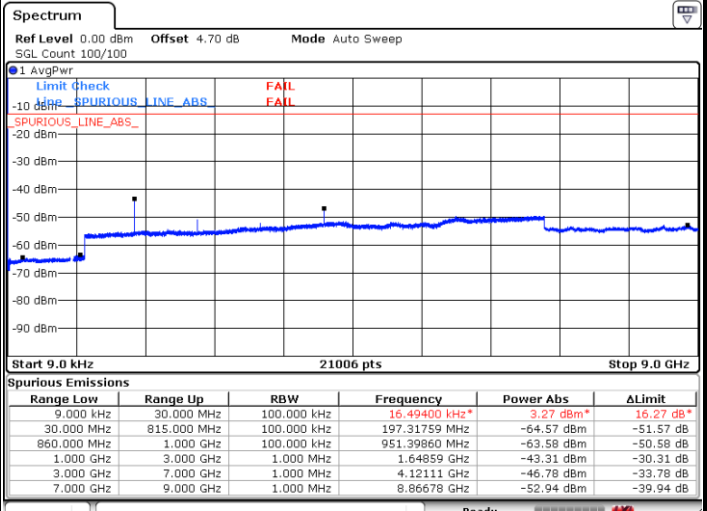

Date: 2.MAR.2017 01:47:06

Date: 2.MAR.2017 01:47:49

LTE Band 4 / 15MHz

Highest Channel / QPSK

Highest Channel / 16QAM

LTE Band 4 / 20MHz

Lowest Channel / QPSK

Lowest Channel / 16QAM

LTE Band 4 / 20MHz

Middle Channel / QPSK

Middle Channel / 16QAM

Date: 2.MAR.2017 01:52:30

Date: 2.MAR.2017 01:53:18

Highest Channel / QPSK

Highest Channel / 16QAM

Date: 2.MAR.2017 01:54:08

Date: 2.MAR.2017 01:54:54

LTE Band 5 / 1.4MHz

Lowest Channel / QPSK

Lowest Channel / 16QAM

Date: 1.MAR.2017 22:58:30

Date: 1.MAR.2017 22:59:13

Middle Channel / QPSK

Middle Channel / 16QAM

Date: 1.MAR.2017 23:00:38

Date: 1.MAR.2017 23:00:11

LTE Band 5 / 1.4MHz

Highest Channel / QPSK

Date: 1.MAR.2017 23:01:14

Highest Channel / 16QAM

Date: 1.MAR.2017 23:01:44

LTE Band 5 / 3MHz