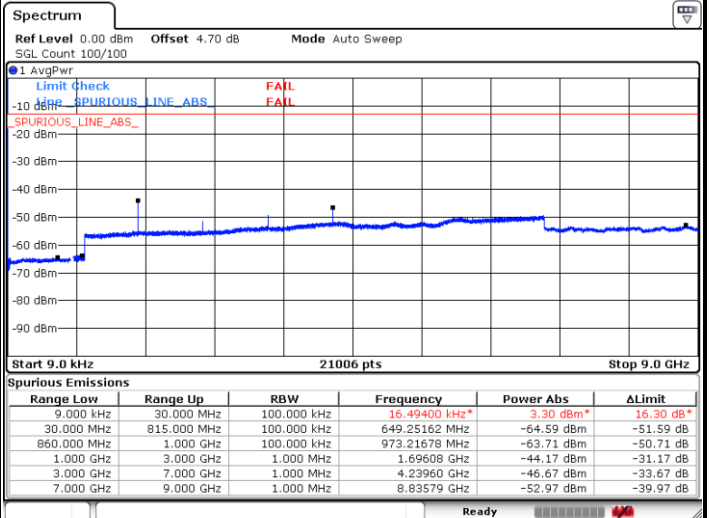

Date: 2.MAR.2017 01:54:54

LTE Band 5 / 1.4MHz

Lowest Channel / QPSK

Lowest Channel / 16QAM

Date: 1.MAR.2017 22:58:30

Date: 1.MAR.2017 22:59:13

Middle Channel / QPSK

Middle Channel / 16QAM

Date: 1.MAR.2017 23:00:38

Date: 1.MAR.2017 23:00:11

LTE Band 5 / 1.4MHz

Highest Channel / QPSK

Date: 1.MAR.2017 23:01:14

Highest Channel / 16QAM

Date: 1.MAR.2017 23:01:44

LTE Band 5 / 3MHz

Lowest Channel / QPSK

Date: 1.MAR.2017 22:57:44

Lowest Channel / 16QAM

Date: 1.MAR.2017 22:57:13

LTE Band 5 / 3MHz

Middle Channel / QPSK

Middle Channel / 16QAM

Date: 1.MAR.2017 22:54:34