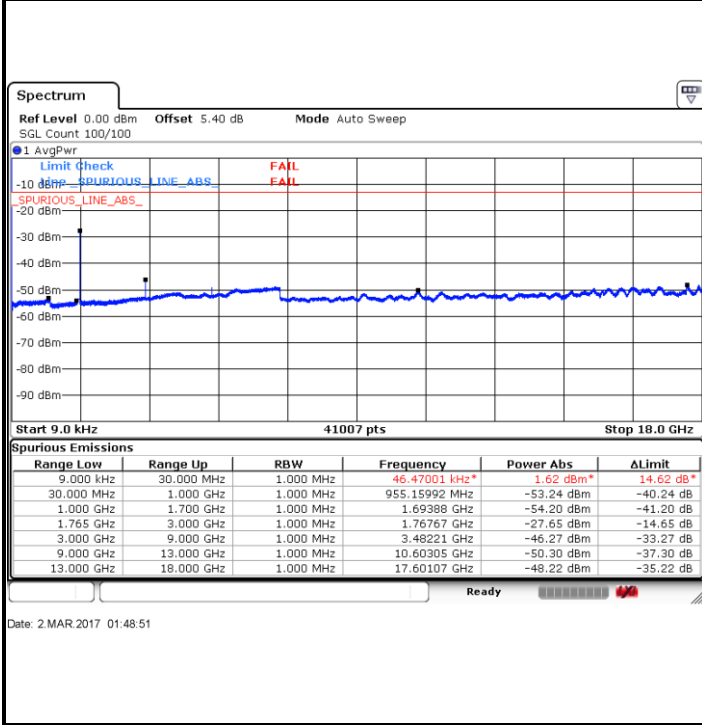

Date: 2.MAR.2017 01:44:19

LTE Band 4 / 15MHz

Lowest Channel / QPSK

Lowest Channel / 16QAM

Date: 2.MAR.2017 01:45:25

Date: 2.MAR.2017 01:46:15

Middle Channel / QPSK

Middle Channel / 16QAM

Date: 2.MAR.2017 01:47:06

Date: 2.MAR.2017 01:47:49

LTE Band 4 / 15MHz

Highest Channel / QPSK

Highest Channel / 16QAM

LTE Band 4 / 20MHz

Lowest Channel / QPSK

Lowest Channel / 16QAM

LTE Band 4 / 20MHz

Middle Channel / QPSK

Middle Channel / 16QAM

Date: 2.MAR.2017 01:52:30

Date: 2.MAR.2017 01:53:18

Highest Channel / QPSK

Highest Channel / 16QAM

Date: 2.MAR.2017 01:54:08

Date: 2.MAR.2017 01:54:54

LTE Band 5 / 1.4MHz

Lowest Channel / QPSK

Lowest Channel / 16QAM

Date: 1.MAR.2017 22:58:30

Date: 1.MAR.2017 22:59:13

Middle Channel / QPSK

Middle Channel / 16QAM