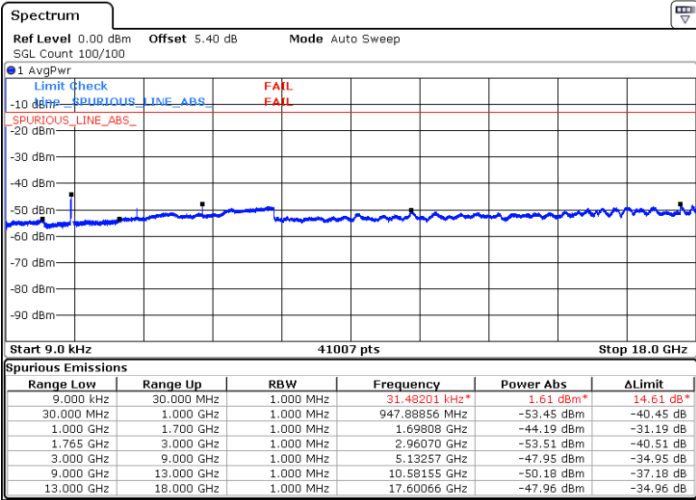

Date: 2.MAR.2017 01:37:55

Highest Channel / 16QAM

Date: 2.MAR.2017 01:39:08

LTE Band 4 / 10MHz

Lowest Channel / QPSK

Date: 2.MAR.2017 01:40:12

Lowest Channel / 16QAM

Date: 2.MAR.2017 01:41:02

LTE Band 4 / 10MHz

Middle Channel / QPSK

Middle Channel / 16QAM

Date: 2.MAR.2017 01:41:56

Date: 2.MAR.2017 01:42:40

Highest Channel / QPSK

Highest Channel / 16QAM

Date: 2.MAR.2017 01:43:33

Date: 2.MAR.2017 01:44:19

LTE Band 4 / 15MHz

Lowest Channel / QPSK

Lowest Channel / 16QAM

Date: 2.MAR.2017 01:45:25

Date: 2.MAR.2017 01:46:15

Middle Channel / QPSK

Middle Channel / 16QAM