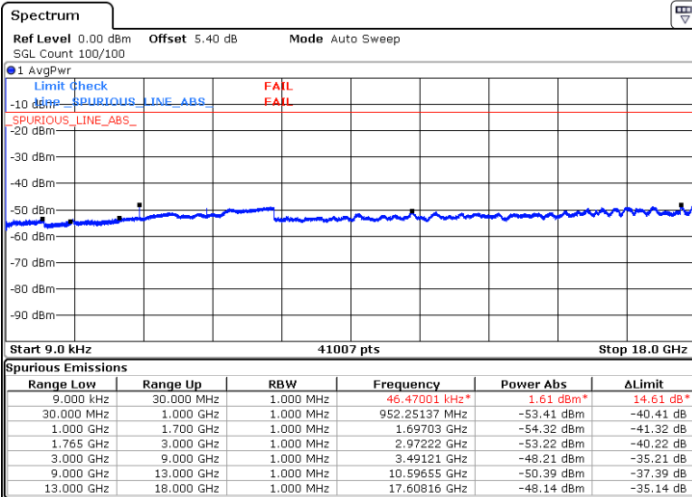

LTE Band 4 / 10MHz

Middle Channel / QPSK

Middle Channel / 16QAM

Date: 2.MAR.2017 01:41:56

Date: 2.MAR.2017 01:42:40

Highest Channel / QPSK

Highest Channel / 16QAM

Date: 2.MAR.2017 01:43:33