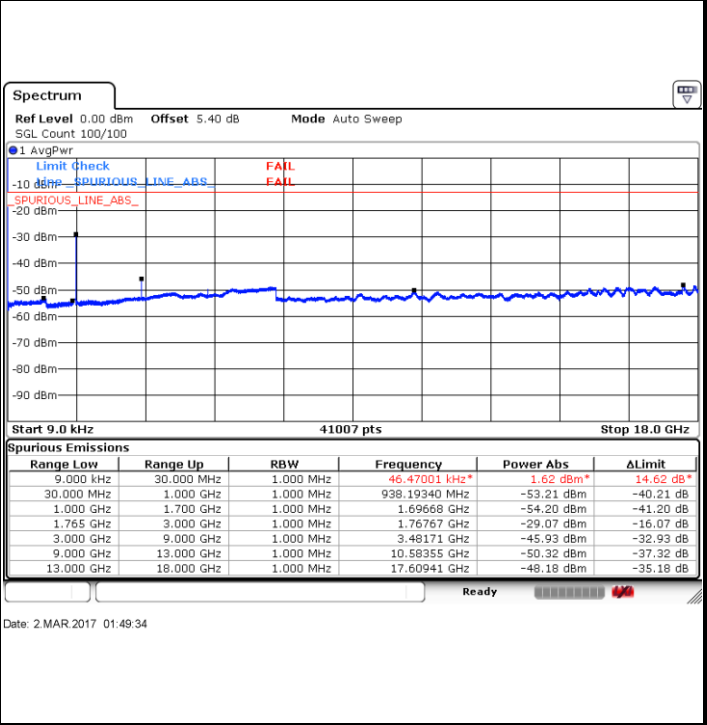

Date: 2.MAR.2017 01:44:19

LTE Band 4 / 15MHz

Lowest Channel / QPSK

Lowest Channel / 16QAM

Date: 2.MAR.2017 01:45:25

Date: 2.MAR.2017 01:46:15

Middle Channel / QPSK

Middle Channel / 16QAM

Date: 2.MAR.2017 01:47:06

Date: 2.MAR.2017 01:47:49

LTE Band 4 / 15MHz

Highest Channel / QPSK

Highest Channel / 16QAM

LTE Band 4 / 20MHz

Lowest Channel / QPSK

Lowest Channel / 16QAM

LTE Band 4 / 20MHz

Middle Channel / QPSK

Middle Channel / 16QAM

Date: 2.MAR.2017 01:52:30

Date: 2.MAR.2017 01:53:18

Highest Channel / QPSK

Highest Channel / 16QAM

Date: 2.MAR.2017 01:54:08

Date: 2.MAR.2017 01:54:54

LTE Band 5 / 1.4MHz

Lowest Channel / QPSK

Lowest Channel / 16QAM

Date: 1.MAR.2017 22:58:30

Date: 1.MAR.2017 22:59:13

Middle Channel / QPSK

Middle Channel / 16QAM