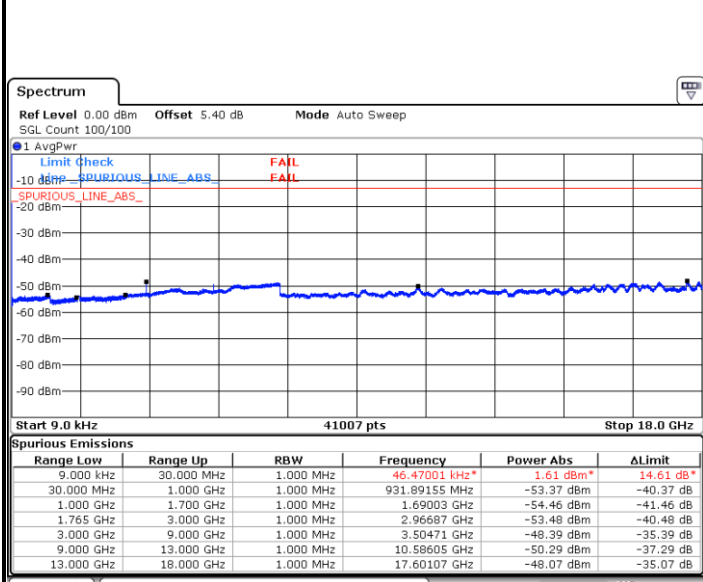

LTE Band 4 / 3MHz

Middle Channel / QPSK

Ready

Date: 2.MAR.2017 01:30:58

Middle Channel / 16QAM

Ready

Date: 2.MAR.2017 01:31:42

Highest Channel / QPSK

Ready

Date: 2.MAR.2017 01:32:36

Highest Channel / 16QAM

Ready

Date: 2.MAR.2017 01:33:22

LTE Band 4 / 5MHz

Lowest Channel / QPSK

Date: 2.MAR.2017 01:34:35

Lowest Channel / 16QAM

Date: 2.MAR.2017 01:35:22

Middle Channel / QPSK

Date: 2.MAR.2017 01:36:14

Middle Channel / 16QAM

Date: 2.MAR.2017 01:37:02

LTE Band 4 / 5MHz

Highest Channel / QPSK