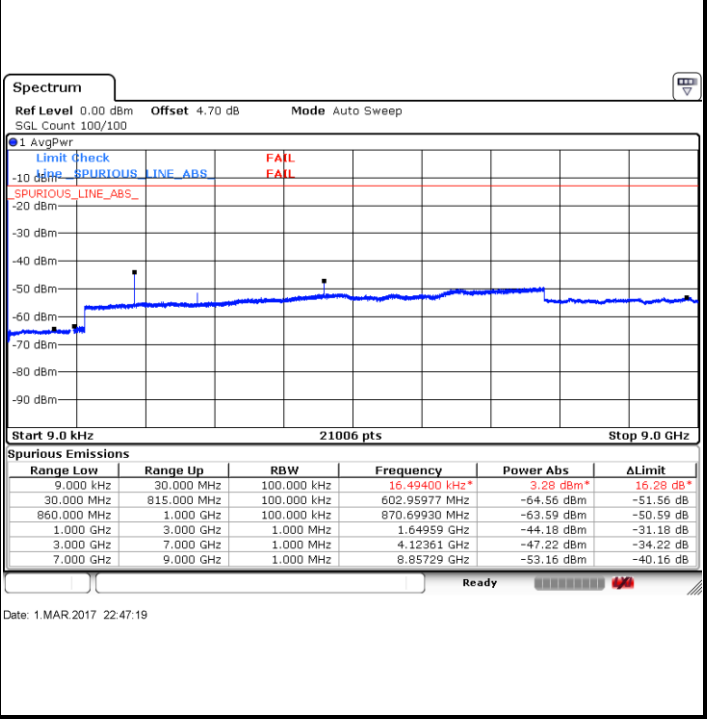

Date: 1.MAR.2017 22:53:27

Highest Channel / QPSK

Highest Channel / 16QAM

Date: 1.MAR.2017 22:55:28

Date: 1.MAR.2017 22:56:33

LTE Band 5 / 5MHz

Lowest Channel / QPSK

Lowest Channel / 16QAM

Date: 1.MAR.2017 22:49:05

Date: 1.MAR.2017 22:50:09

Middle Channel / QPSK

Middle Channel / 16QAM

Date: 1.MAR.2017 22:51:17

Date: 1.MAR.2017 22:50:48

LTE Band 5 / 5MHz

Highest Channel / QPSK

Date: 1.MAR.2017 22:51:48

Highest Channel / 16QAM

Date: 1.MAR.2017 22:52:26

LTE Band 5 / 10MHz

Lowest Channel / QPSK

Date: 1.MAR.2017 22:47:54

Lowest Channel / 16QAM

Date: 1.MAR.2017 22:47:19

LTE Band 5 / 10MHz

Middle Channel / QPSK

Middle Channel / 16QAM

Date: 1.MAR.2017 22:45:51

Date: 1.MAR.2017 22:46:37

Highest Channel / QPSK

Highest Channel / 16QAM

Date: 1.MAR.2017 22:45:18