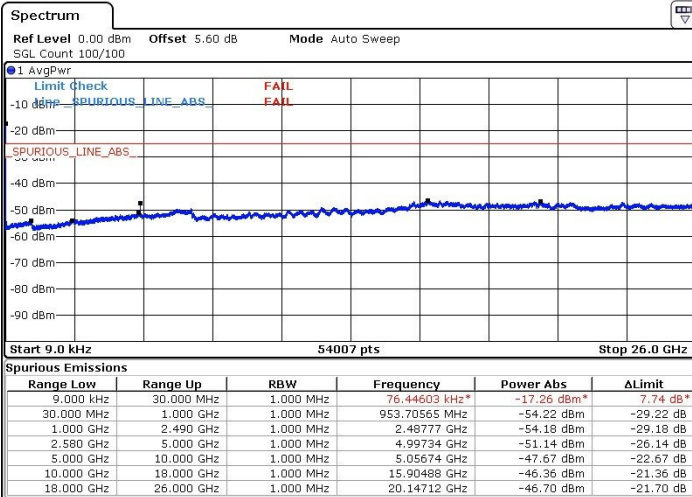

Middle Channel / QPSK

Middle Channel / 16QAM

Date: 14.MAR.2017 17:58:00

Date: 14.MAR.2017 17:58:54