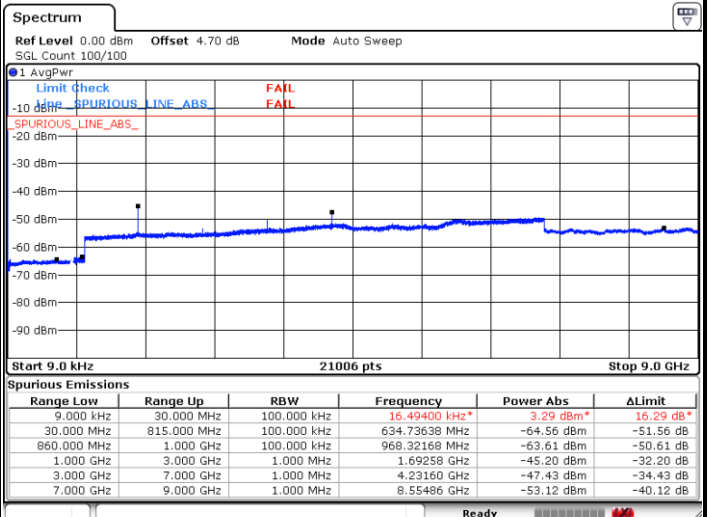

Date: 1.MAR.2017 23:00:38

Date: 1.MAR.2017 23:00:11

LTE Band 5 / 1.4MHz

Highest Channel / QPSK

Date: 1.MAR.2017 23:01:14

Highest Channel / 16QAM

Date: 1.MAR.2017 23:01:44

LTE Band 5 / 3MHz

Lowest Channel / QPSK

Date: 1.MAR.2017 22:57:44

Lowest Channel / 16QAM

Date: 1.MAR.2017 22:57:13

LTE Band 5 / 3MHz

Middle Channel / QPSK

Middle Channel / 16QAM

Date: 1.MAR.2017 22:54:34

Date: 1.MAR.2017 22:53:27

Highest Channel / QPSK

Highest Channel / 16QAM

Date: 1.MAR.2017 22:55:28

Date: 1.MAR.2017 22:56:33

LTE Band 5 / 5MHz

Lowest Channel / QPSK

Lowest Channel / 16QAM