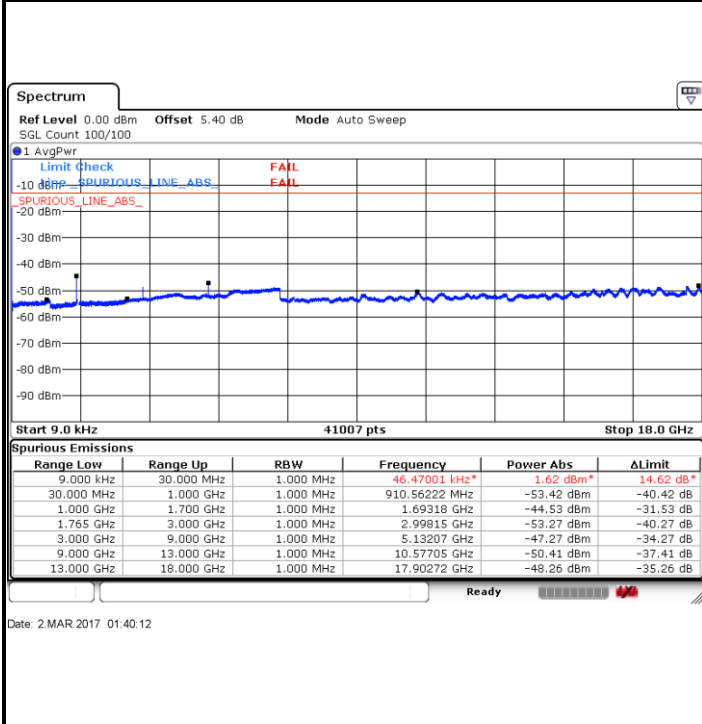

Lowest Channel / 16QAM

Date: 2.MAR.2017 01:35:22

Middle Channel / QPSK

Date: 2.MAR.2017 01:36:14

Middle Channel / 16QAM

Date: 2.MAR.2017 01:37:02

LTE Band 4 / 5MHz

Highest Channel / QPSK

Date: 2.MAR.2017 01:37:55

Highest Channel / 16QAM

Date: 2.MAR.2017 01:39:08

LTE Band 4 / 10MHz

Lowest Channel / QPSK

Date: 2.MAR.2017 01:40:12

Lowest Channel / 16QAM

Date: 2.MAR.2017 01:41:02

LTE Band 4 / 10MHz

Middle Channel / QPSK

Middle Channel / 16QAM

Date: 2.MAR.2017 01:41:56

Date: 2.MAR.2017 01:42:40

Highest Channel / QPSK

Highest Channel / 16QAM

Date: 2.MAR.2017 01:43:33

Date: 2.MAR.2017 01:44:19

LTE Band 4 / 15MHz

Lowest Channel / QPSK

Lowest Channel / 16QAM

Date: 2.MAR.2017 01:45:25

Date: 2.MAR.2017 01:46:15

Middle Channel / QPSK

Middle Channel / 16QAM