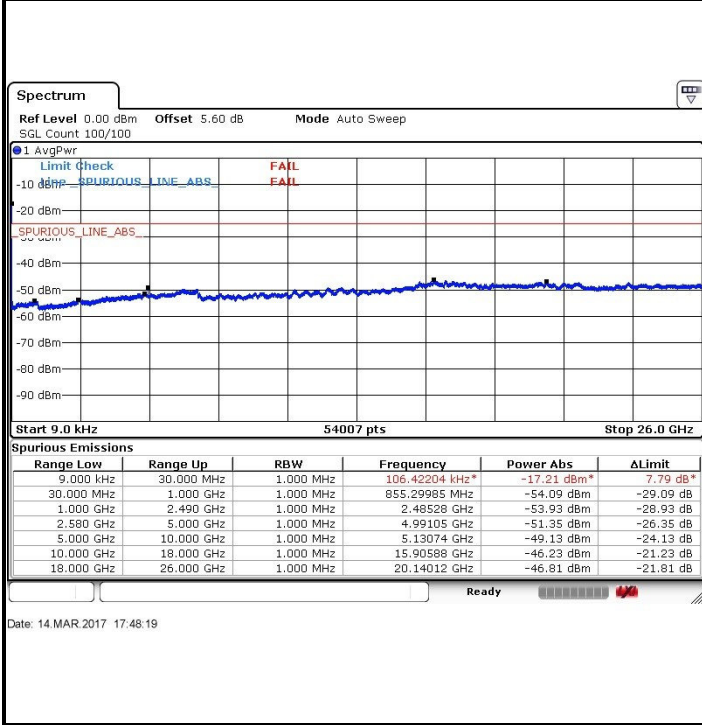

Date: 1.MAR.2017 22:44:35

LTE Band 7 / 5MHz

Lowest Channel / QPSK

Lowest Channel / 16QAM

Date: 14.MAR.2017 17:44:37

Date: 14.MAR.2017 17:45:32

Middle Channel / QPSK

Middle Channel / 16QAM

Date: 14.MAR.2017 17:46:29

Date: 14.MAR.2017 17:47:23

LTE Band 7 / 5MHz

Highest Channel / QPSK

Date: 14.MAR.2017 17:48:19

Highest Channel / 16QAM

Date: 14.MAR.2017 17:49:09

LTE Band 7 / 10MHz

Lowest Channel / QPSK

Date: 14.MAR.2017 17:50:21

Lowest Channel / 16QAM

Date: 14.MAR.2017 17:51:14

LTE Band 7 / 10MHz

Middle Channel / QPSK

Middle Channel / 16QAM

Date: 14.MAR.2017 17:52:10

Date: 14.MAR.2017 17:53:02

Highest Channel / QPSK

Highest Channel / 16QAM

Date: 14.MAR.2017 17:53:58

Date: 14.MAR.2017 17:54:49

LTE Band 7 / 15MHz

Lowest Channel / QPSK

Lowest Channel / 16QAM