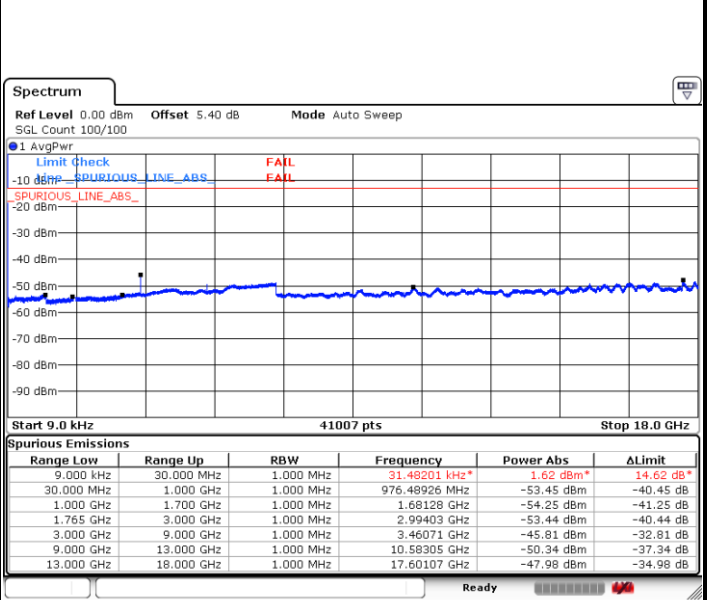

Ready

Date: 2.MAR.2017 01:32:36

Highest Channel / 16QAM

Ready

Date: 2.MAR.2017 01:33:22

LTE Band 4 / 5MHz

Lowest Channel / QPSK

Date: 2.MAR.2017 01:34:35

Lowest Channel / 16QAM

Date: 2.MAR.2017 01:35:22

Middle Channel / QPSK

Date: 2.MAR.2017 01:36:14

Middle Channel / 16QAM

Date: 2.MAR.2017 01:37:02

LTE Band 4 / 5MHz

Highest Channel / QPSK

Date: 2.MAR.2017 01:37:55

Highest Channel / 16QAM

Date: 2.MAR.2017 01:39:08

LTE Band 4 / 10MHz

Lowest Channel / QPSK

Date: 2.MAR.2017 01:40:12

Lowest Channel / 16QAM

Date: 2.MAR.2017 01:41:02

LTE Band 4 / 10MHz

Middle Channel / QPSK

Middle Channel / 16QAM

Date: 2.MAR.2017 01:41:56

Date: 2.MAR.2017 01:42:40

Highest Channel / QPSK

Highest Channel / 16QAM

Date: 2.MAR.2017 01:43:33