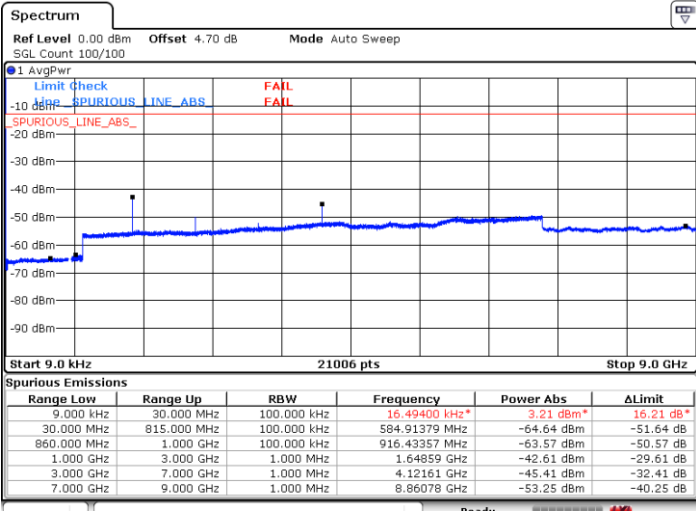

Date: 2.MAR.2017 01:47:06

Date: 2.MAR.2017 01:47:49

LTE Band 4 / 15MHz

Highest Channel / QPSK

Highest Channel / 16QAM

LTE Band 4 / 20MHz

Lowest Channel / QPSK

Lowest Channel / 16QAM

LTE Band 4 / 20MHz

Middle Channel / QPSK

Middle Channel / 16QAM

Date: 2.MAR.2017 01:52:30

Date: 2.MAR.2017 01:53:18

Highest Channel / QPSK

Highest Channel / 16QAM

Date: 2.MAR.2017 01:54:08

Date: 2.MAR.2017 01:54:54

LTE Band 5 / 1.4MHz

Lowest Channel / QPSK

Lowest Channel / 16QAM

Date: 1.MAR.2017 22:58:30

Date: 1.MAR.2017 22:59:13

Middle Channel / QPSK

Middle Channel / 16QAM