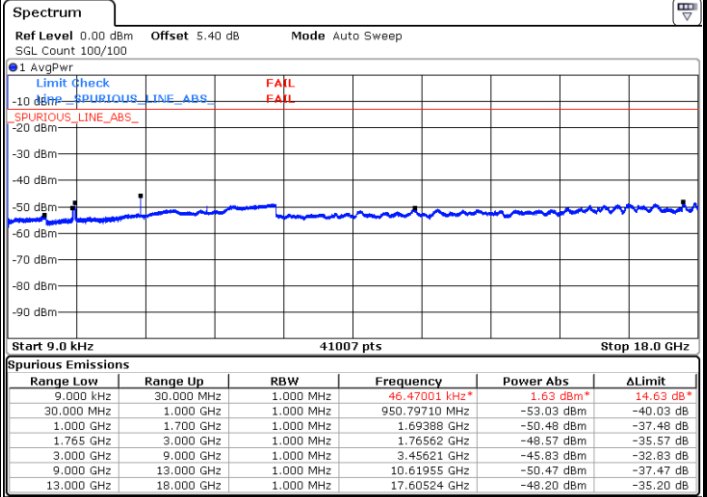

Date: 2.MAR.2017 01:37:55

Highest Channel / 16QAM

Date: 2.MAR.2017 01:39:08

LTE Band 4 / 10MHz

Lowest Channel / QPSK

Date: 2.MAR.2017 01:40:12

Lowest Channel / 16QAM

Date: 2.MAR.2017 01:41:02

LTE Band 4 / 10MHz

Middle Channel / QPSK

Middle Channel / 16QAM

Date: 2.MAR.2017 01:41:56

Date: 2.MAR.2017 01:42:40

Highest Channel / QPSK

Highest Channel / 16QAM

Date: 2.MAR.2017 01:43:33