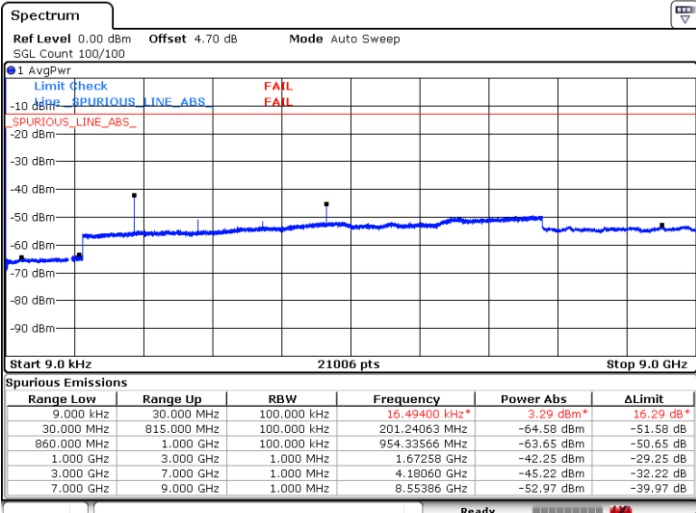

Date: 2.MAR.2017 01:54:54

LTE Band 5 / 1.4MHz

Lowest Channel / QPSK

Lowest Channel / 16QAM

Date: 1.MAR.2017 22:58:30

Date: 1.MAR.2017 22:59:13

Middle Channel / QPSK

Middle Channel / 16QAM

Date: 1.MAR.2017 23:00:38

Date: 1.MAR.2017 23:00:11

LTE Band 5 / 1.4MHz

Highest Channel / QPSK

Date: 1.MAR.2017 23:01:14

Highest Channel / 16QAM

Date: 1.MAR.2017 23:01:44

LTE Band 5 / 3MHz