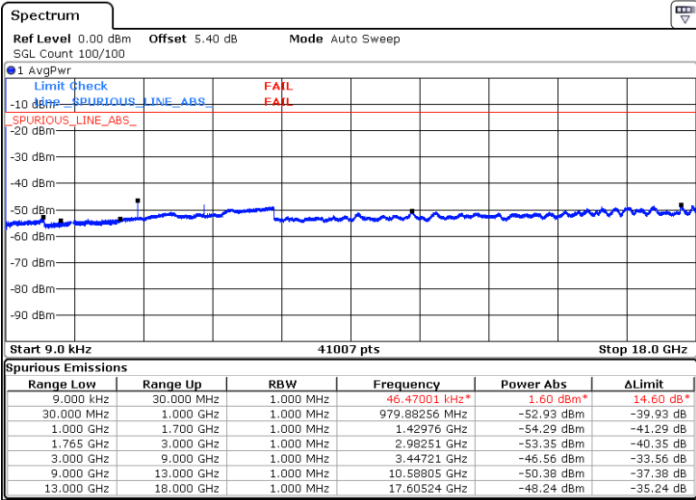

Date: 2.MAR.2017 01:44:19

LTE Band 4 / 15MHz

Lowest Channel / QPSK

Lowest Channel / 16QAM

Date: 2.MAR.2017 01:45:25

Date: 2.MAR.2017 01:46:15

Middle Channel / QPSK

Middle Channel / 16QAM

Date: 2.MAR.2017 01:47:06

Date: 2.MAR.2017 01:47:49

LTE Band 4 / 15MHz

Highest Channel / QPSK

Highest Channel / 16QAM

LTE Band 4 / 20MHz

Lowest Channel / QPSK

Lowest Channel / 16QAM

LTE Band 4 / 20MHz

Middle Channel / QPSK

Middle Channel / 16QAM

Date: 2.MAR.2017 01:52:30

Date: 2.MAR.2017 01:53:18

Highest Channel / QPSK

Highest Channel / 16QAM

Date: 2.MAR.2017 01:54:08