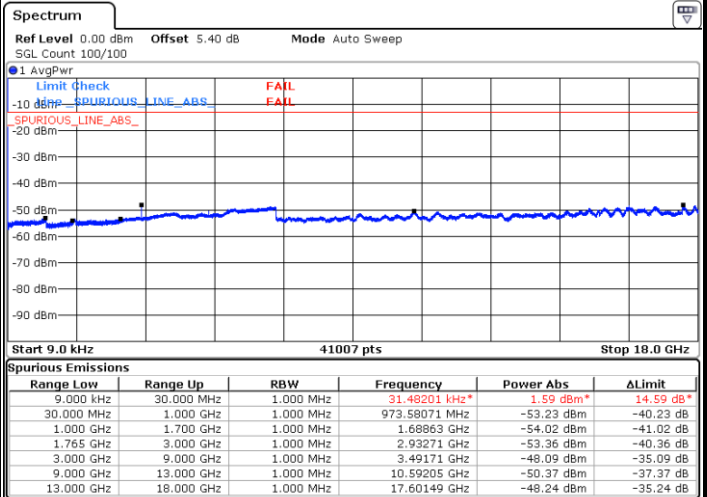

LTE Band 4 / 10MHz

Middle Channel / QPSK

Middle Channel / 16QAM

Date: 2.MAR.2017 01:41:56

Date: 2.MAR.2017 01:42:40

Highest Channel / QPSK

Highest Channel / 16QAM

Date: 2.MAR.2017 01:43:33