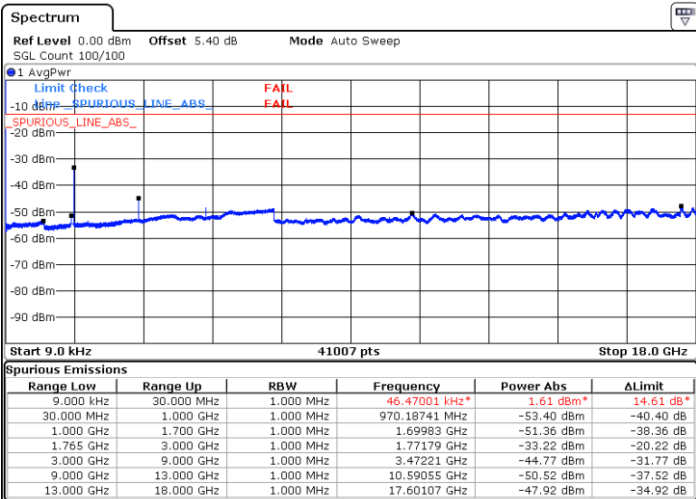

Date: 2.MAR.2017 01:47:06

Date: 2.MAR.2017 01:47:49

LTE Band 4 / 15MHz

Highest Channel / QPSK

Highest Channel / 16QAM

LTE Band 4 / 20MHz

Lowest Channel / QPSK

Lowest Channel / 16QAM

LTE Band 4 / 20MHz

Middle Channel / QPSK

Middle Channel / 16QAM

Date: 2.MAR.2017 01:52:30

Date: 2.MAR.2017 01:53:18

Highest Channel / QPSK

Highest Channel / 16QAM

Date: 2.MAR.2017 01:54:08

Date: 2.MAR.2017 01:54:54

LTE Band 5 / 1.4MHz

Lowest Channel / QPSK

Lowest Channel / 16QAM

Date: 1.MAR.2017 22:58:30

Date: 1.MAR.2017 22:59:13

Middle Channel / QPSK

Middle Channel / 16QAM