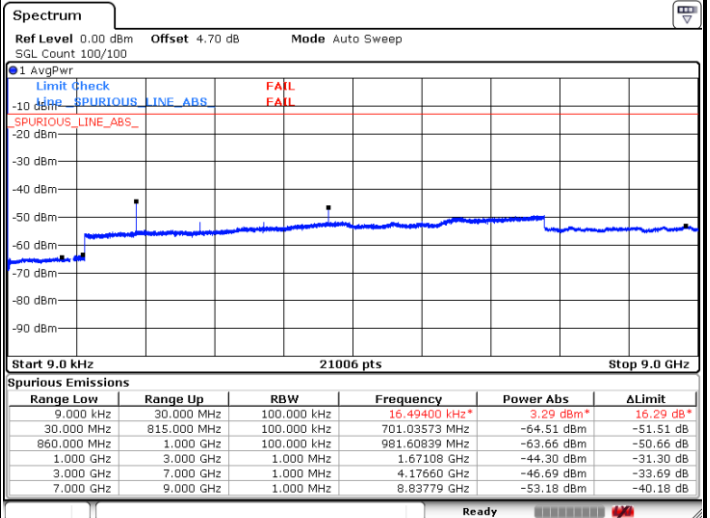

Date: 1.MAR.2017 23:00:38

Date: 1.MAR.2017 23:00:11

LTE Band 5 / 1.4MHz

Highest Channel / QPSK

Date: 1.MAR.2017 23:01:14

Highest Channel / 16QAM

Date: 1.MAR.2017 23:01:44

LTE Band 5 / 3MHz

Lowest Channel / QPSK

Date: 1.MAR.2017 22:57:44

Lowest Channel / 16QAM

Date: 1.MAR.2017 22:57:13

LTE Band 5 / 3MHz

Middle Channel / QPSK

Middle Channel / 16QAM

Date: 1.MAR.2017 22:54:34

Date: 1.MAR.2017 22:53:27

Highest Channel / QPSK

Highest Channel / 16QAM

Date: 1.MAR.2017 22:55:28

Date: 1.MAR.2017 22:56:33

LTE Band 5 / 5MHz

Lowest Channel / QPSK

Lowest Channel / 16QAM