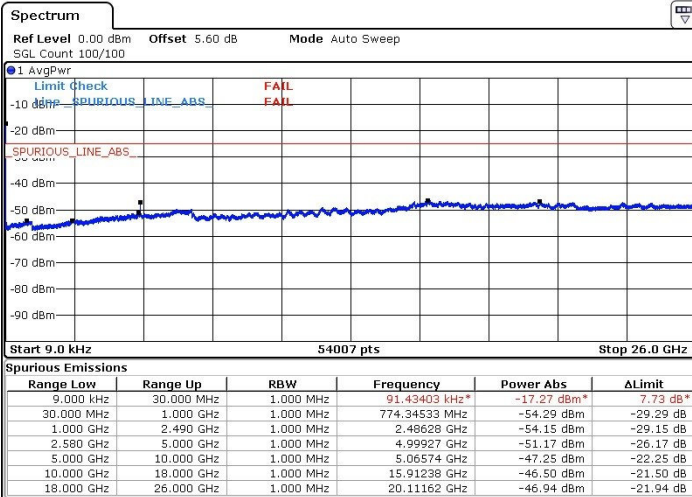

LTE Band 5 / 10MHz

Middle Channel / QPSK

Middle Channel / 16QAM

Date: 1.MAR.2017 22:45:51

Date: 1.MAR.2017 22:46:37

Highest Channel / QPSK

Highest Channel / 16QAM

Date: 1.MAR.2017 22:45:18

Date: 1.MAR.2017 22:44:35

LTE Band 7 / 5MHz

Lowest Channel / QPSK

Lowest Channel / 16QAM

Date: 14.MAR.2017 17:44:37

Date: 14.MAR.2017 17:45:32

Middle Channel / QPSK

Middle Channel / 16QAM

Date: 14.MAR.2017 17:46:29

Date: 14.MAR.2017 17:47:23

LTE Band 7 / 5MHz

Highest Channel / QPSK

Date: 14.MAR.2017 17:48:19

Highest Channel / 16QAM

Date: 14.MAR.2017 17:49:09

LTE Band 7 / 10MHz