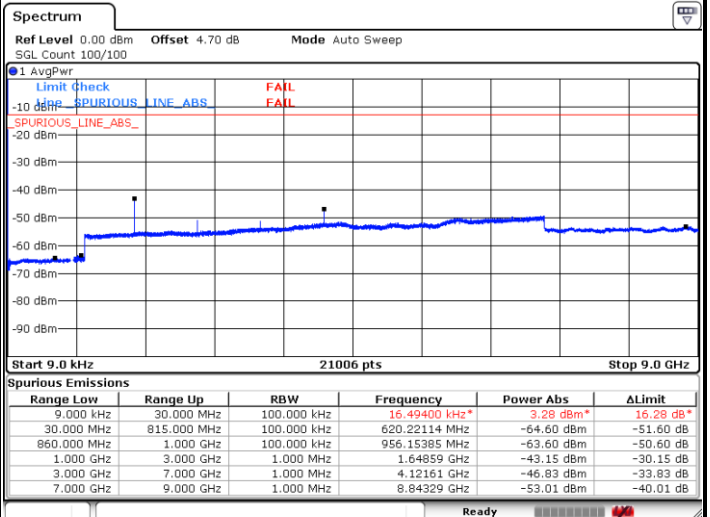

Date: 2.MAR.2017 01:54:54

LTE Band 5 / 1.4MHz

Lowest Channel / QPSK

Lowest Channel / 16QAM

Date: 1.MAR.2017 22:58:30

Date: 1.MAR.2017 22:59:13

Middle Channel / QPSK

Middle Channel / 16QAM

Date: 1.MAR.2017 23:00:38

Date: 1.MAR.2017 23:00:11

LTE Band 5 / 1.4MHz

Highest Channel / QPSK

Date: 1.MAR.2017 23:01:14

Highest Channel / 16QAM

Date: 1.MAR.2017 23:01:44

LTE Band 5 / 3MHz

Lowest Channel / QPSK

Date: 1.MAR.2017 22:57:44

Lowest Channel / 16QAM

Date: 1.MAR.2017 22:57:13

LTE Band 5 / 3MHz

Middle Channel / QPSK

Middle Channel / 16QAM

Date: 1.MAR.2017 22:54:34