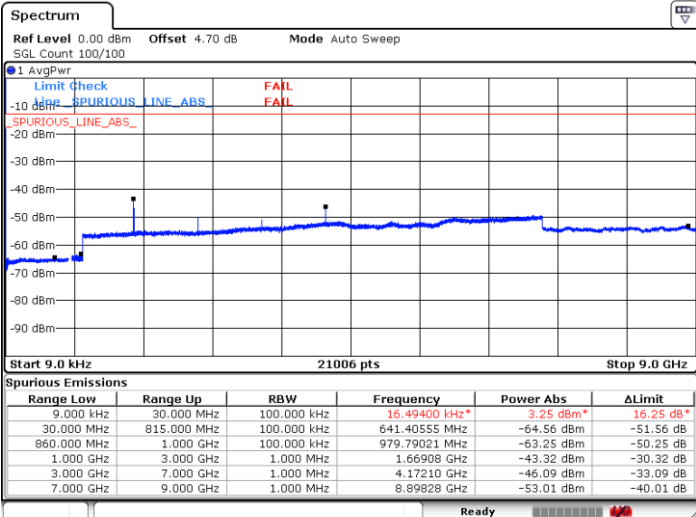

Lowest Channel / QPSK

Date: 1.MAR.2017 22:57:44

Lowest Channel / 16QAM

Date: 1.MAR.2017 22:57:13

LTE Band 5 / 3MHz

Middle Channel / QPSK

Middle Channel / 16QAM

Date: 1.MAR.2017 22:54:34

Date: 1.MAR.2017 22:53:27

Highest Channel / QPSK

Highest Channel / 16QAM

Date: 1.MAR.2017 22:55:28

Date: 1.MAR.2017 22:56:33

LTE Band 5 / 5MHz

Lowest Channel / QPSK

Lowest Channel / 16QAM

Date: 1.MAR.2017 22:49:05

Date: 1.MAR.2017 22:50:09

Middle Channel / QPSK

Middle Channel / 16QAM

Date: 1.MAR.2017 22:51:17

Date: 1.MAR.2017 22:50:48

LTE Band 5 / 5MHz

Highest Channel / QPSK