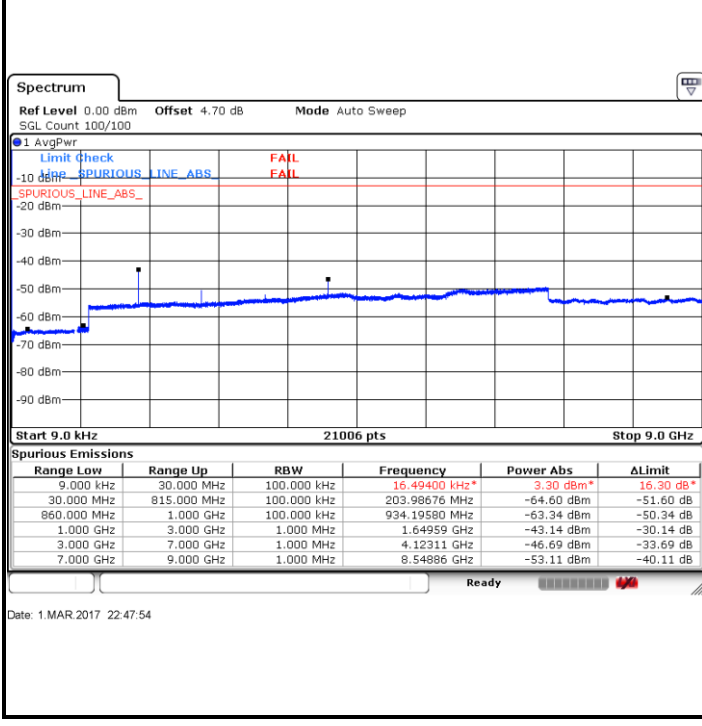

Date: 1.MAR.2017 22:53:27

Highest Channel / QPSK

Highest Channel / 16QAM

Date: 1.MAR.2017 22:55:28

Date: 1.MAR.2017 22:56:33

LTE Band 5 / 5MHz

Lowest Channel / QPSK

Lowest Channel / 16QAM

Date: 1.MAR.2017 22:49:05

Date: 1.MAR.2017 22:50:09

Middle Channel / QPSK

Middle Channel / 16QAM

Date: 1.MAR.2017 22:51:17

Date: 1.MAR.2017 22:50:48

LTE Band 5 / 5MHz

Highest Channel / QPSK

Date: 1.MAR.2017 22:51:48

Highest Channel / 16QAM

Date: 1.MAR.2017 22:52:26

LTE Band 5 / 10MHz

Lowest Channel / QPSK

Date: 1.MAR.2017 22:47:54

Lowest Channel / 16QAM

Date: 1.MAR.2017 22:47:19

LTE Band 5 / 10MHz

Middle Channel / QPSK

Middle Channel / 16QAM

Date: 1.MAR.2017 22:45:51

Date: 1.MAR.2017 22:46:37

Highest Channel / QPSK

Highest Channel / 16QAM

Date: 1.MAR.2017 22:45:18