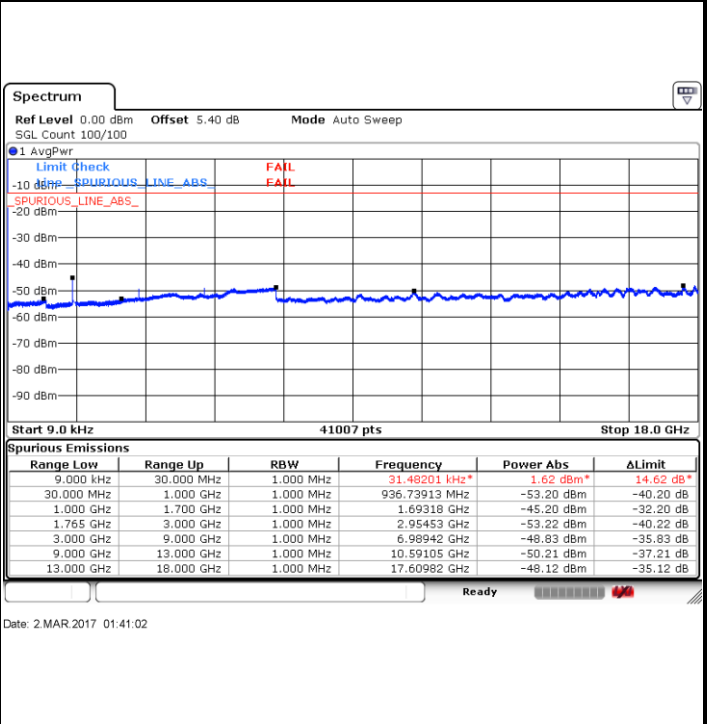

Lowest Channel / 16QAM

Date: 2.MAR.2017 01:35:22

Middle Channel / QPSK

Date: 2.MAR.2017 01:36:14

Middle Channel / 16QAM

Date: 2.MAR.2017 01:37:02

LTE Band 4 / 5MHz

Highest Channel / QPSK

Date: 2.MAR.2017 01:37:55

Highest Channel / 16QAM

Date: 2.MAR.2017 01:39:08

LTE Band 4 / 10MHz

Lowest Channel / QPSK

Date: 2.MAR.2017 01:40:12

Lowest Channel / 16QAM

Date: 2.MAR.2017 01:41:02

LTE Band 4 / 10MHz

Middle Channel / QPSK

Middle Channel / 16QAM

Date: 2.MAR.2017 01:41:56

Date: 2.MAR.2017 01:42:40

Highest Channel / QPSK

Highest Channel / 16QAM

Date: 2.MAR.2017 01:43:33