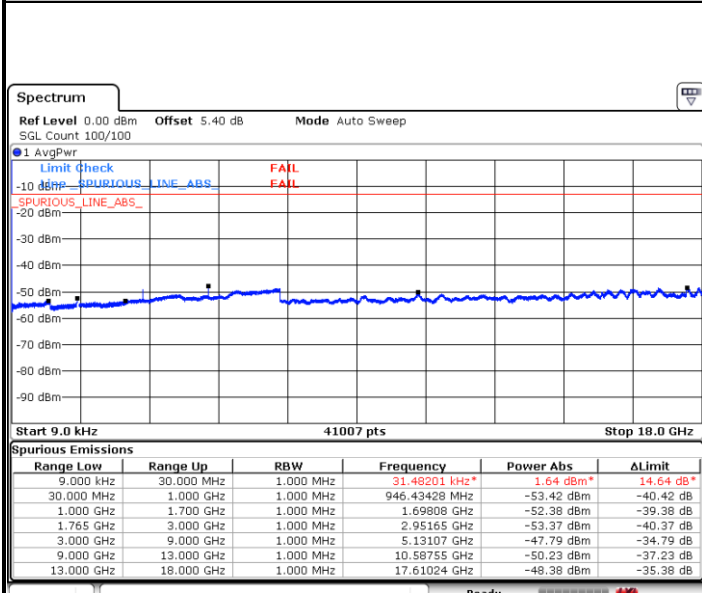

Ready

Date: 2.MAR.2017 01:32:36

Highest Channel / 16QAM

Ready

Date: 2.MAR.2017 01:33:22

LTE Band 4 / 5MHz

Lowest Channel / QPSK

Date: 2.MAR.2017 01:34:35

Lowest Channel / 16QAM

Date: 2.MAR.2017 01:35:22

Middle Channel / QPSK

Date: 2.MAR.2017 01:36:14

Middle Channel / 16QAM

Date: 2.MAR.2017 01:37:02

LTE Band 4 / 5MHz

Highest Channel / QPSK

Date: 2.MAR.2017 01:37:55

Highest Channel / 16QAM

Date: 2.MAR.2017 01:39:08

LTE Band 4 / 10MHz

Lowest Channel / QPSK

Date: 2.MAR.2017 01:40:12

Lowest Channel / 16QAM

Date: 2.MAR.2017 01:41:02