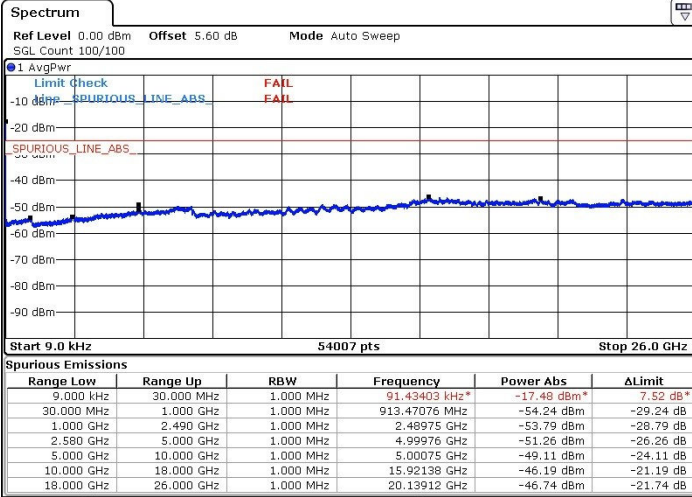

Date: 1.MAR.2017 22:51:48

Highest Channel / 16QAM

Date: 1.MAR.2017 22:52:26

LTE Band 5 / 10MHz

Lowest Channel / QPSK

Date: 1.MAR.2017 22:47:54

Lowest Channel / 16QAM

Date: 1.MAR.2017 22:47:19

LTE Band 5 / 10MHz

Middle Channel / QPSK

Middle Channel / 16QAM

Date: 1.MAR.2017 22:45:51

Date: 1.MAR.2017 22:46:37

Highest Channel / QPSK

Highest Channel / 16QAM

Date: 1.MAR.2017 22:45:18

Date: 1.MAR.2017 22:44:35

LTE Band 7 / 5MHz

Lowest Channel / QPSK

Lowest Channel / 16QAM

Date: 14.MAR.2017 17:44:37

Date: 14.MAR.2017 17:45:32

Middle Channel / QPSK

Middle Channel / 16QAM