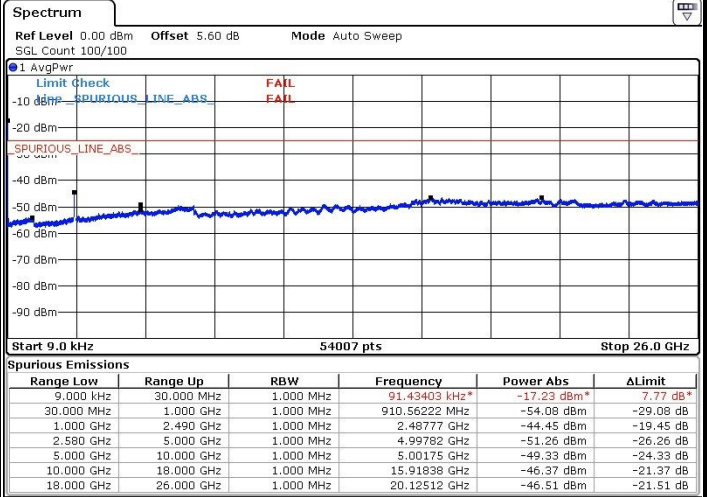

Lowest Channel / QPSK

Date: 14.MAR.2017 17:50:21

Lowest Channel / 16QAM

Date: 14.MAR.2017 17:51:14

LTE Band 7 / 10MHz

Middle Channel / QPSK

Middle Channel / 16QAM

Date: 14.MAR.2017 17:52:10

Date: 14.MAR.2017 17:53:02

Highest Channel / QPSK

Highest Channel / 16QAM

Date: 14.MAR.2017 17:53:58

Date: 14.MAR.2017 17:54:49

LTE Band 7 / 15MHz

Lowest Channel / QPSK

Lowest Channel / 16QAM