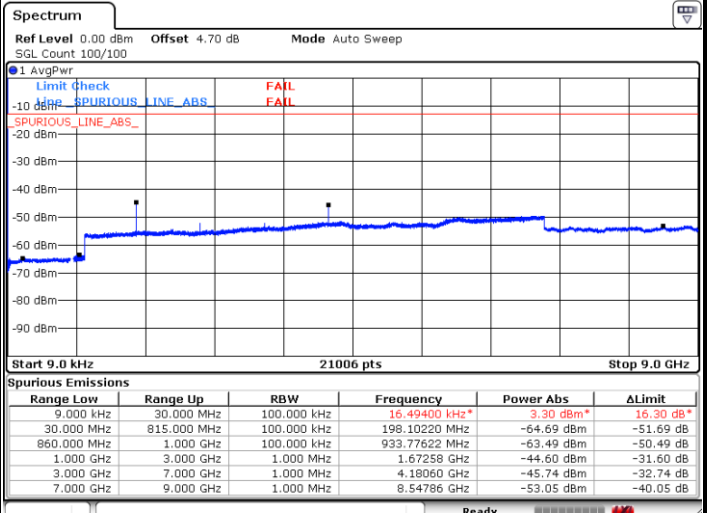

LTE Band 4 / 20MHz

Middle Channel / QPSK

Middle Channel / 16QAM

Date: 2.MAR.2017 01:52:30

Date: 2.MAR.2017 01:53:18

Highest Channel / QPSK

Highest Channel / 16QAM

Date: 2.MAR.2017 01:54:08

Date: 2.MAR.2017 01:54:54

LTE Band 5 / 1.4MHz

Lowest Channel / QPSK

Lowest Channel / 16QAM

Date: 1.MAR.2017 22:58:30

Date: 1.MAR.2017 22:59:13

Middle Channel / QPSK

Middle Channel / 16QAM

Date: 1.MAR.2017 23:00:38

Date: 1.MAR.2017 23:00:11

LTE Band 5 / 1.4MHz

Highest Channel / QPSK

Date: 1.MAR.2017 23:01:14

Highest Channel / 16QAM

Date: 1.MAR.2017 23:01:44

LTE Band 5 / 3MHz