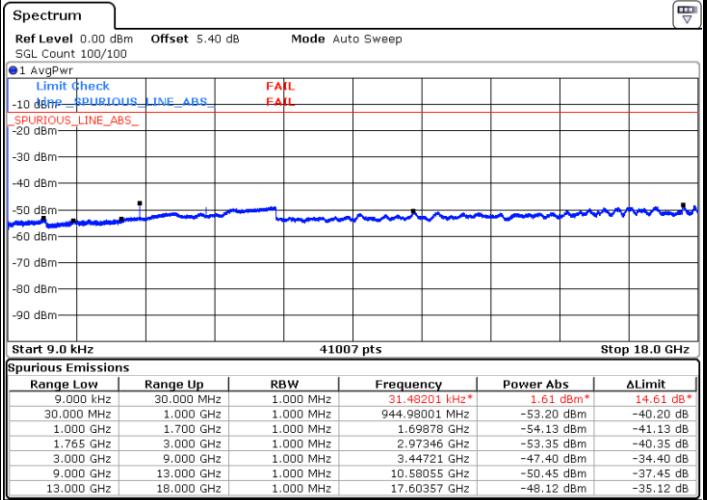

Date: 2.MAR.2017 01:47:06

Date: 2.MAR.2017 01:47:49

LTE Band 4 / 15MHz

Highest Channel / QPSK

Highest Channel / 16QAM

LTE Band 4 / 20MHz

Lowest Channel / QPSK

Lowest Channel / 16QAM

LTE Band 4 / 20MHz

Middle Channel / QPSK

Middle Channel / 16QAM

Date: 2.MAR.2017 01:52:30

Date: 2.MAR.2017 01:53:18

Highest Channel / QPSK

Highest Channel / 16QAM

Date: 2.MAR.2017 01:54:08