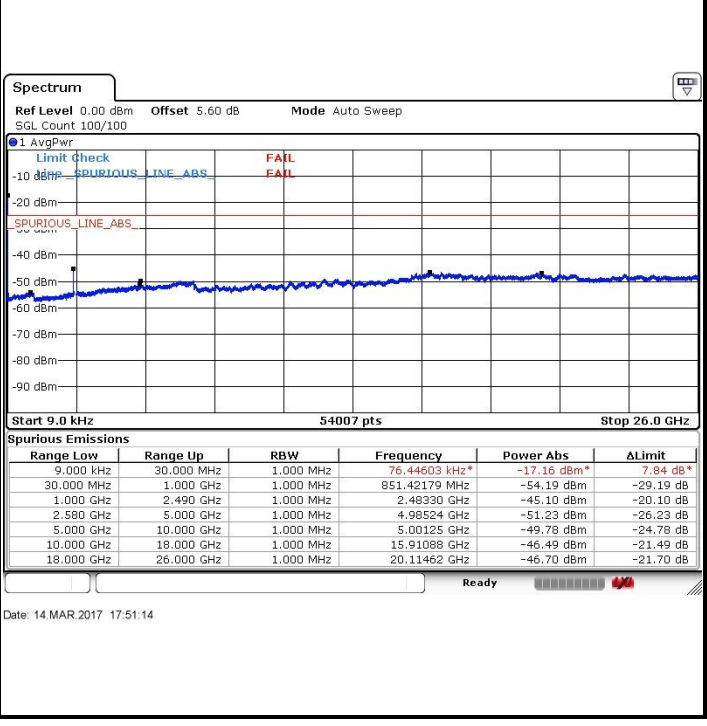

Date: 1.MAR.2017 22:44:35

LTE Band 7 / 5MHz

Lowest Channel / QPSK

Lowest Channel / 16QAM

Date: 14.MAR.2017 17:44:37

Date: 14.MAR.2017 17:45:32

Middle Channel / QPSK

Middle Channel / 16QAM

Date: 14.MAR.2017 17:46:29

Date: 14.MAR.2017 17:47:23

LTE Band 7 / 5MHz

Highest Channel / QPSK

Date: 14.MAR.2017 17:48:19

Highest Channel / 16QAM

Date: 14.MAR.2017 17:49:09

LTE Band 7 / 10MHz

Lowest Channel / QPSK

Date: 14.MAR.2017 17:50:21

Lowest Channel / 16QAM

Date: 14.MAR.2017 17:51:14

LTE Band 7 / 10MHz

Middle Channel / QPSK

Middle Channel / 16QAM

Date: 14.MAR.2017 17:52:10