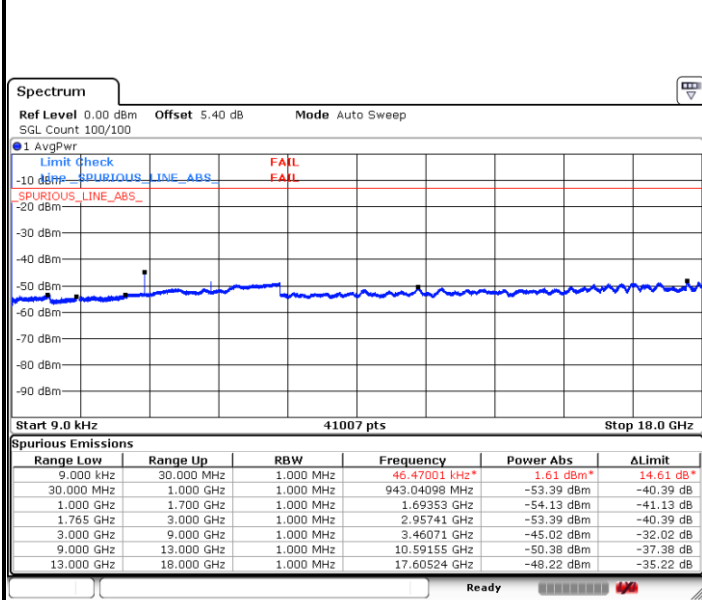

Ready

Date: 2.MAR.2017 01:32:36

Highest Channel / 16QAM

Ready

Date: 2.MAR.2017 01:33:22

LTE Band 4 / 5MHz

Lowest Channel / QPSK

Date: 2.MAR.2017 01:34:35

Lowest Channel / 16QAM

Date: 2.MAR.2017 01:35:22

Middle Channel / QPSK

Date: 2.MAR.2017 01:36:14

Middle Channel / 16QAM

Date: 2.MAR.2017 01:37:02

LTE Band 4 / 5MHz

Highest Channel / QPSK

Date: 2.MAR.2017 01:37:55

Highest Channel / 16QAM

Date: 2.MAR.2017 01:39:08

LTE Band 4 / 10MHz

Lowest Channel / QPSK

Date: 2.MAR.2017 01:40:12

Lowest Channel / 16QAM

Date: 2.MAR.2017 01:41:02