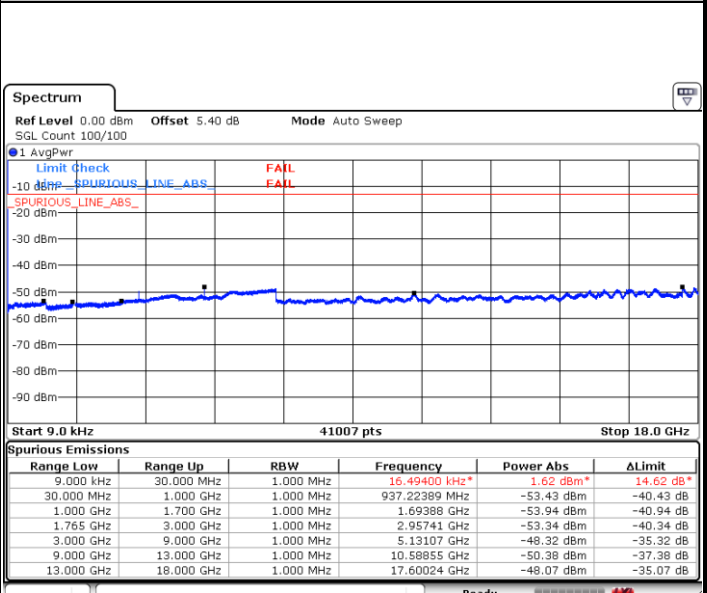

Ready

Date: 2.MAR.2017 01:32:36

Highest Channel / 16QAM

Ready

Date: 2.MAR.2017 01:33:22

LTE Band 4 / 5MHz

Lowest Channel / QPSK

Date: 2.MAR.2017 01:34:35

Lowest Channel / 16QAM

Date: 2.MAR.2017 01:35:22

Middle Channel / QPSK

Date: 2.MAR.2017 01:36:14

Middle Channel / 16QAM

Date: 2.MAR.2017 01:37:02

LTE Band 4 / 5MHz

Highest Channel / QPSK

Date: 2.MAR.2017 01:37:55

Highest Channel / 16QAM

Date: 2.MAR.2017 01:39:08

LTE Band 4 / 10MHz

Lowest Channel / QPSK

Date: 2.MAR.2017 01:40:12

Lowest Channel / 16QAM

Date: 2.MAR.2017 01:41:02