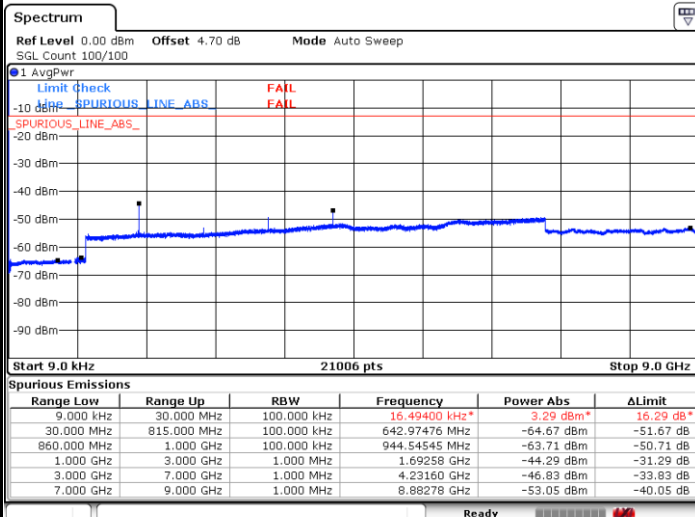

Date: 1.MAR.2017 23:00:38

Date: 1.MAR.2017 23:00:11

LTE Band 5 / 1.4MHz

Highest Channel / QPSK

Date: 1.MAR.2017 23:01:14

Highest Channel / 16QAM

Date: 1.MAR.2017 23:01:44

LTE Band 5 / 3MHz

Lowest Channel / QPSK

Date: 1.MAR.2017 22:57:44

Lowest Channel / 16QAM

Date: 1.MAR.2017 22:57:13

LTE Band 5 / 3MHz

Middle Channel / QPSK

Middle Channel / 16QAM

Date: 1.MAR.2017 22:54:34

Date: 1.MAR.2017 22:53:27

Highest Channel / QPSK

Highest Channel / 16QAM

Date: 1.MAR.2017 22:55:28

Date: 1.MAR.2017 22:56:33

LTE Band 5 / 5MHz

Lowest Channel / QPSK

Lowest Channel / 16QAM