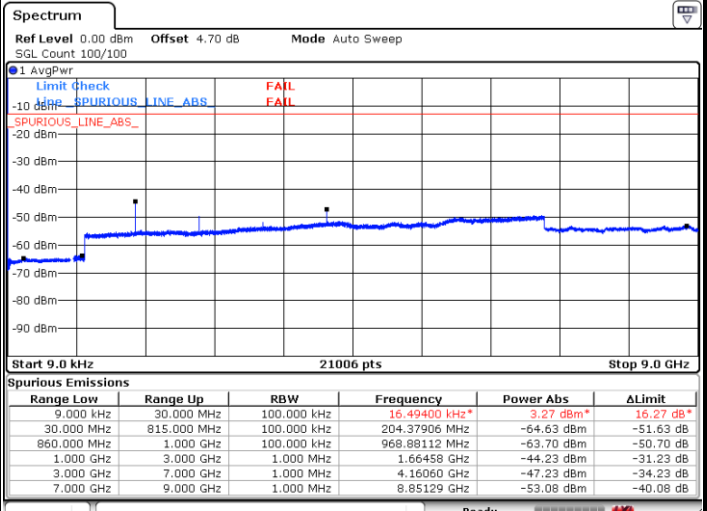

Date: 1.MAR.2017 22:49:05

Date: 1.MAR.2017 22:50:09

Middle Channel / QPSK

Middle Channel / 16QAM

Date: 1.MAR.2017 22:51:17

Date: 1.MAR.2017 22:50:48

LTE Band 5 / 5MHz

Highest Channel / QPSK

Date: 1.MAR.2017 22:51:48

Highest Channel / 16QAM

Date: 1.MAR.2017 22:52:26

LTE Band 5 / 10MHz

Lowest Channel / QPSK

Date: 1.MAR.2017 22:47:54

Lowest Channel / 16QAM

Date: 1.MAR.2017 22:47:19

LTE Band 5 / 10MHz

Middle Channel / QPSK

Middle Channel / 16QAM

Date: 1.MAR.2017 22:45:51

Date: 1.MAR.2017 22:46:37

Highest Channel / QPSK

Highest Channel / 16QAM

Date: 1.MAR.2017 22:45:18