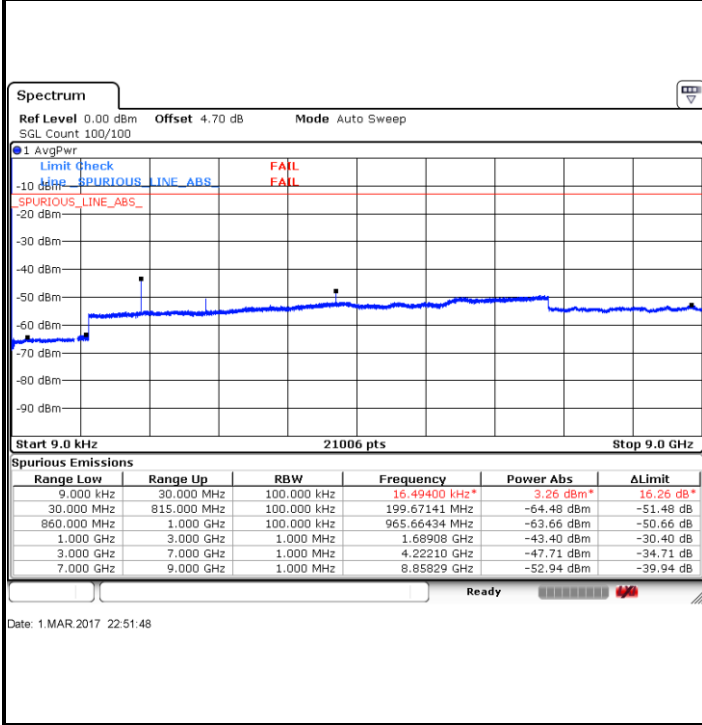

Date: 1.MAR.2017 22:53:27

Highest Channel / QPSK

Highest Channel / 16QAM

Date: 1.MAR.2017 22:55:28

Date: 1.MAR.2017 22:56:33

LTE Band 5 / 5MHz

Lowest Channel / QPSK

Lowest Channel / 16QAM

Date: 1.MAR.2017 22:49:05

Date: 1.MAR.2017 22:50:09

Middle Channel / QPSK

Middle Channel / 16QAM

Date: 1.MAR.2017 22:51:17

Date: 1.MAR.2017 22:50:48

LTE Band 5 / 5MHz

Highest Channel / QPSK

Date: 1.MAR.2017 22:51:48

Highest Channel / 16QAM

Date: 1.MAR.2017 22:52:26

LTE Band 5 / 10MHz

Lowest Channel / QPSK

Date: 1.MAR.2017 22:47:54

Lowest Channel / 16QAM

Date: 1.MAR.2017 22:47:19