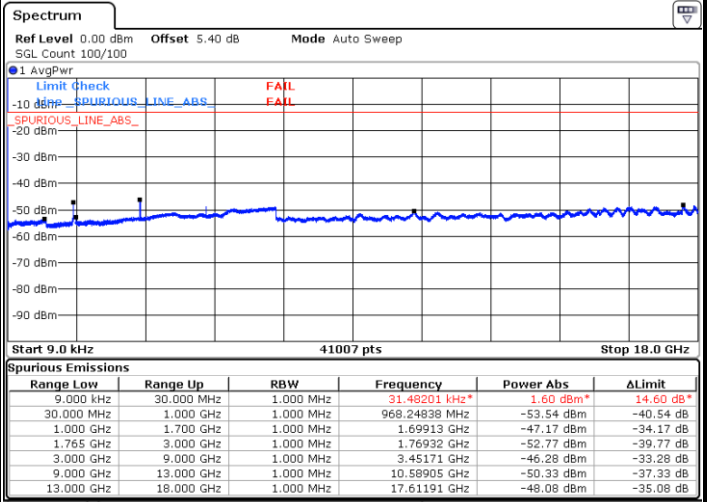

LTE Band 4 / 10MHz

Middle Channel / QPSK

Middle Channel / 16QAM

Date: 2.MAR.2017 01:41:56

Date: 2.MAR.2017 01:42:40

Highest Channel / QPSK

Highest Channel / 16QAM

Date: 2.MAR.2017 01:43:33

Date: 2.MAR.2017 01:44:19

LTE Band 4 / 15MHz

Lowest Channel / QPSK

Lowest Channel / 16QAM

Date: 2.MAR.2017 01:45:25

Date: 2.MAR.2017 01:46:15

Middle Channel / QPSK

Middle Channel / 16QAM

Date: 2.MAR.2017 01:47:06

Date: 2.MAR.2017 01:47:49

LTE Band 4 / 15MHz

Highest Channel / QPSK

Highest Channel / 16QAM

LTE Band 4 / 20MHz

Lowest Channel / QPSK

Lowest Channel / 16QAM