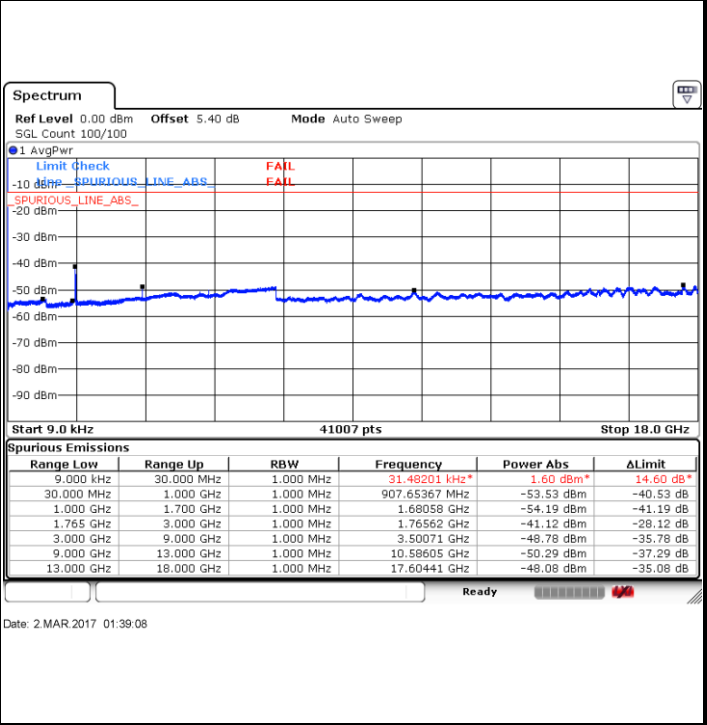

Ready

Date: 2.MAR.2017 01:32:36

Highest Channel / 16QAM

Ready

Date: 2.MAR.2017 01:33:22

LTE Band 4 / 5MHz

Lowest Channel / QPSK

Date: 2.MAR.2017 01:34:35

Lowest Channel / 16QAM

Date: 2.MAR.2017 01:35:22

Middle Channel / QPSK

Date: 2.MAR.2017 01:36:14

Middle Channel / 16QAM

Date: 2.MAR.2017 01:37:02

LTE Band 4 / 5MHz

Highest Channel / QPSK

Date: 2.MAR.2017 01:37:55

Highest Channel / 16QAM

Date: 2.MAR.2017 01:39:08

LTE Band 4 / 10MHz

Lowest Channel / QPSK

Date: 2.MAR.2017 01:40:12

Lowest Channel / 16QAM

Date: 2.MAR.2017 01:41:02

LTE Band 4 / 10MHz

Middle Channel / QPSK

Middle Channel / 16QAM

Date: 2.MAR.2017 01:41:56

Date: 2.MAR.2017 01:42:40

Highest Channel / QPSK

Highest Channel / 16QAM

Date: 2.MAR.2017 01:43:33