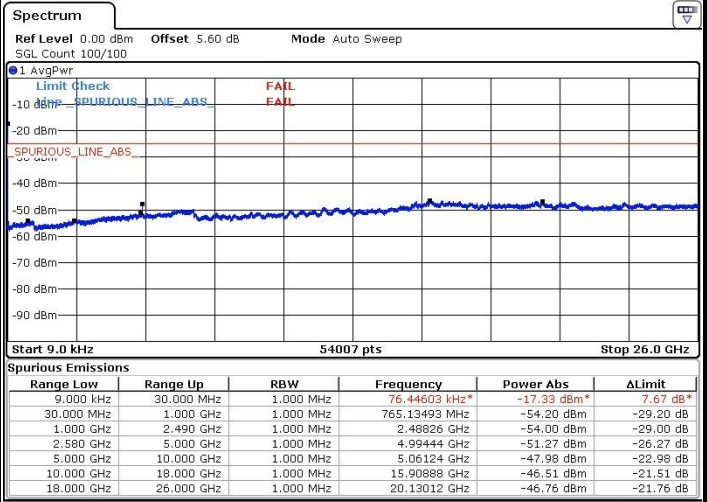

Date: 14.MAR.2017 17:46:29

Date: 14.MAR.2017 17:47:23

LTE Band 7 / 5MHz

Highest Channel / QPSK

Date: 14.MAR.2017 17:48:19

Highest Channel / 16QAM

Date: 14.MAR.2017 17:49:09

LTE Band 7 / 10MHz

Lowest Channel / QPSK

Date: 14.MAR.2017 17:50:21

Lowest Channel / 16QAM

Date: 14.MAR.2017 17:51:14

LTE Band 7 / 10MHz

Middle Channel / QPSK

Middle Channel / 16QAM

Date: 14.MAR.2017 17:52:10

Date: 14.MAR.2017 17:53:02

Highest Channel / QPSK

Highest Channel / 16QAM

Date: 14.MAR.2017 17:53:58

Date: 14.MAR.2017 17:54:49

LTE Band 7 / 15MHz

Lowest Channel / QPSK

Lowest Channel / 16QAM