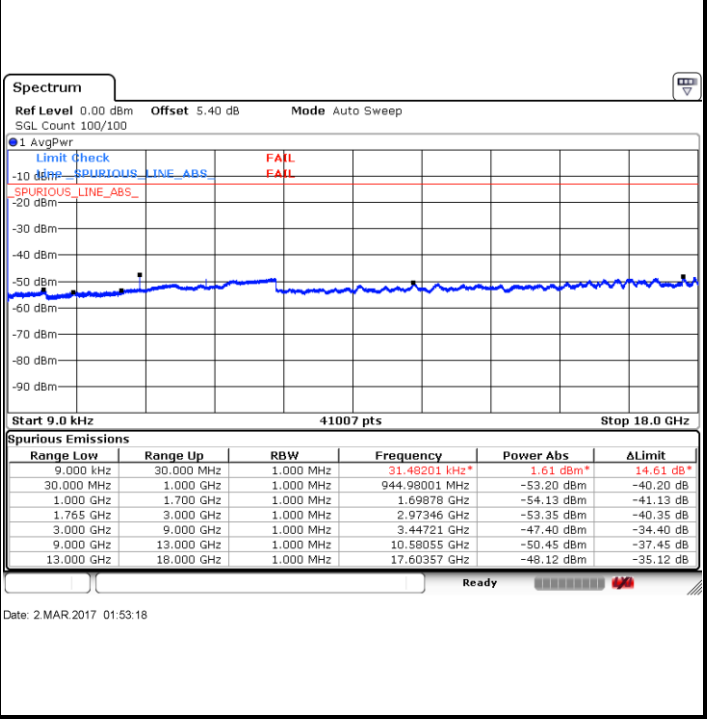

Date: 2.MAR.2017 01:44:19

LTE Band 4 / 15MHz

Lowest Channel / QPSK

Lowest Channel / 16QAM

Date: 2.MAR.2017 01:45:25

Date: 2.MAR.2017 01:46:15

Middle Channel / QPSK

Middle Channel / 16QAM

Date: 2.MAR.2017 01:47:06

Date: 2.MAR.2017 01:47:49

LTE Band 4 / 15MHz

Highest Channel / QPSK

Highest Channel / 16QAM

LTE Band 4 / 20MHz

Lowest Channel / QPSK

Lowest Channel / 16QAM

LTE Band 4 / 20MHz

Middle Channel / QPSK

Middle Channel / 16QAM

Date: 2.MAR.2017 01:52:30

Date: 2.MAR.2017 01:53:18

Highest Channel / QPSK

Highest Channel / 16QAM

Date: 2.MAR.2017 01:54:08

Date: 2.MAR.2017 01:54:54

LTE Band 5 / 1.4MHz

Lowest Channel / QPSK

Lowest Channel / 16QAM

Date: 1.MAR.2017 22:58:30

Date: 1.MAR.2017 22:59:13

Middle Channel / QPSK

Middle Channel / 16QAM