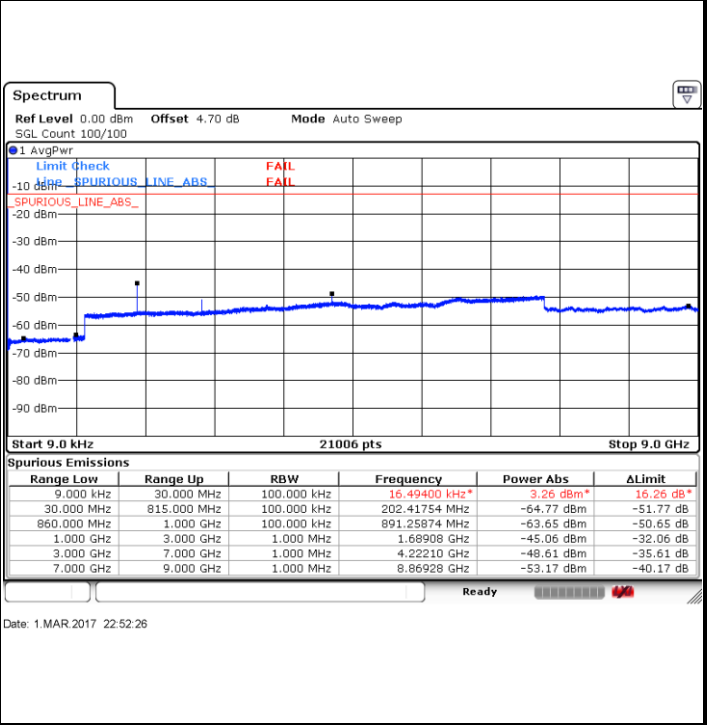

Date: 1.MAR.2017 22:53:27

Highest Channel / QPSK

Highest Channel / 16QAM

Date: 1.MAR.2017 22:55:28

Date: 1.MAR.2017 22:56:33

LTE Band 5 / 5MHz

Lowest Channel / QPSK

Lowest Channel / 16QAM

Date: 1.MAR.2017 22:49:05

Date: 1.MAR.2017 22:50:09

Middle Channel / QPSK

Middle Channel / 16QAM

Date: 1.MAR.2017 22:51:17

Date: 1.MAR.2017 22:50:48

LTE Band 5 / 5MHz

Highest Channel / QPSK

Date: 1.MAR.2017 22:51:48

Highest Channel / 16QAM

Date: 1.MAR.2017 22:52:26

LTE Band 5 / 10MHz

Lowest Channel / QPSK

Date: 1.MAR.2017 22:47:54

Lowest Channel / 16QAM

Date: 1.MAR.2017 22:47:19

LTE Band 5 / 10MHz

Middle Channel / QPSK

Middle Channel / 16QAM

Date: 1.MAR.2017 22:45:51

Date: 1.MAR.2017 22:46:37

Highest Channel / QPSK

Highest Channel / 16QAM

Date: 1.MAR.2017 22:45:18