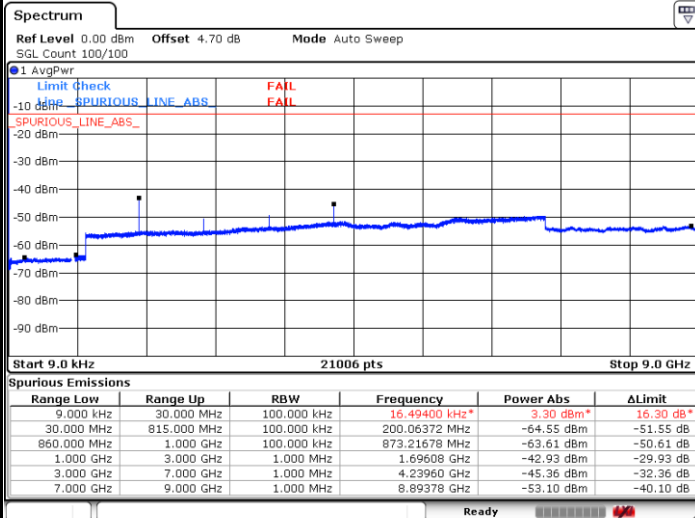

LTE Band 4 / 20MHz

Middle Channel / QPSK

Middle Channel / 16QAM

Date: 2.MAR.2017 01:52:30

Date: 2.MAR.2017 01:53:18

Highest Channel / QPSK

Highest Channel / 16QAM

Date: 2.MAR.2017 01:54:08

Date: 2.MAR.2017 01:54:54

LTE Band 5 / 1.4MHz

Lowest Channel / QPSK

Lowest Channel / 16QAM

Date: 1.MAR.2017 22:58:30

Date: 1.MAR.2017 22:59:13

Middle Channel / QPSK

Middle Channel / 16QAM

Date: 1.MAR.2017 23:00:38

Date: 1.MAR.2017 23:00:11

LTE Band 5 / 1.4MHz

Highest Channel / QPSK

Date: 1.MAR.2017 23:01:14

Highest Channel / 16QAM

Date: 1.MAR.2017 23:01:44

LTE Band 5 / 3MHz