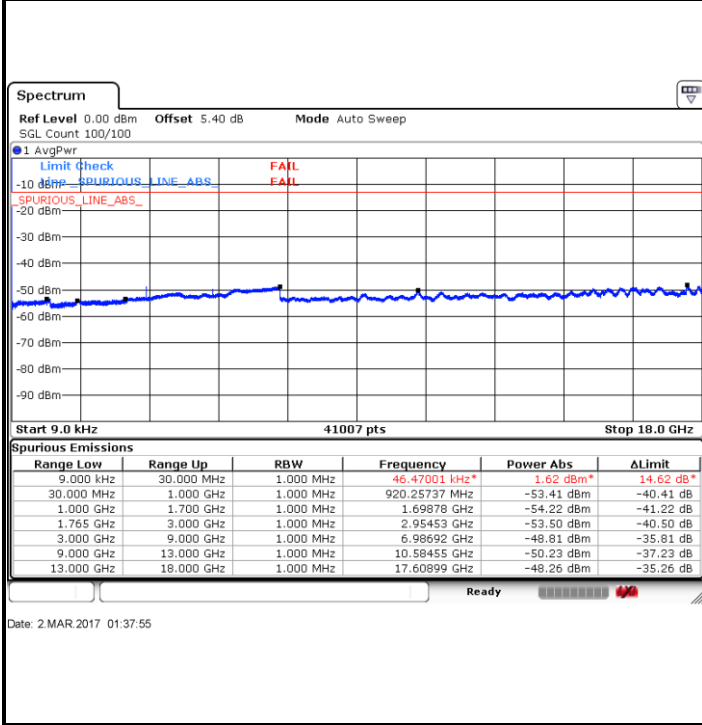

Ready

Date: 2.MAR.2017 01:32:36

Highest Channel / 16QAM

Ready

Date: 2.MAR.2017 01:33:22

LTE Band 4 / 5MHz

Lowest Channel / QPSK

Date: 2.MAR.2017 01:34:35

Lowest Channel / 16QAM

Date: 2.MAR.2017 01:35:22

Middle Channel / QPSK

Date: 2.MAR.2017 01:36:14

Middle Channel / 16QAM

Date: 2.MAR.2017 01:37:02

LTE Band 4 / 5MHz

Highest Channel / QPSK

Date: 2.MAR.2017 01:37:55

Highest Channel / 16QAM

Date: 2.MAR.2017 01:39:08

LTE Band 4 / 10MHz

Lowest Channel / QPSK

Date: 2.MAR.2017 01:40:12

Lowest Channel / 16QAM

Date: 2.MAR.2017 01:41:02

LTE Band 4 / 10MHz

Middle Channel / QPSK

Middle Channel / 16QAM

Date: 2.MAR.2017 01:41:56

Date: 2.MAR.2017 01:42:40

Highest Channel / QPSK

Highest Channel / 16QAM

Date: 2.MAR.2017 01:43:33