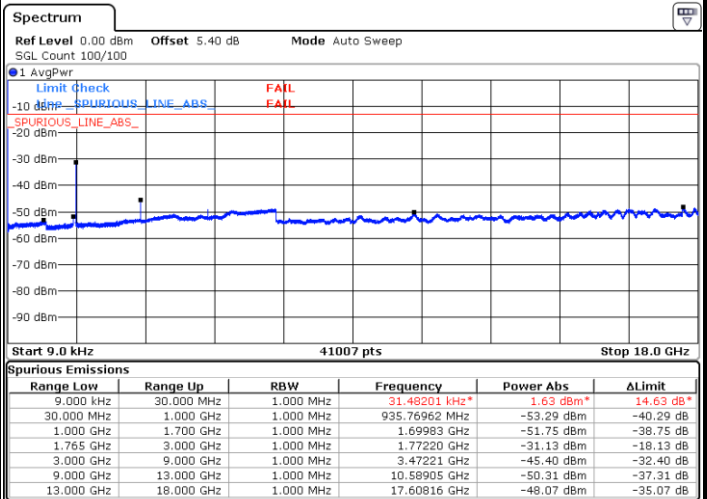

LTE Band 4 / 20MHz

Middle Channel / QPSK

Middle Channel / 16QAM

Date: 2.MAR.2017 01:52:30

Date: 2.MAR.2017 01:53:18

Highest Channel / QPSK

Highest Channel / 16QAM

Date: 2.MAR.2017 01:54:08

Date: 2.MAR.2017 01:54:54

LTE Band 5 / 1.4MHz

Lowest Channel / QPSK

Lowest Channel / 16QAM

Date: 1.MAR.2017 22:58:30

Date: 1.MAR.2017 22:59:13

Middle Channel / QPSK

Middle Channel / 16QAM