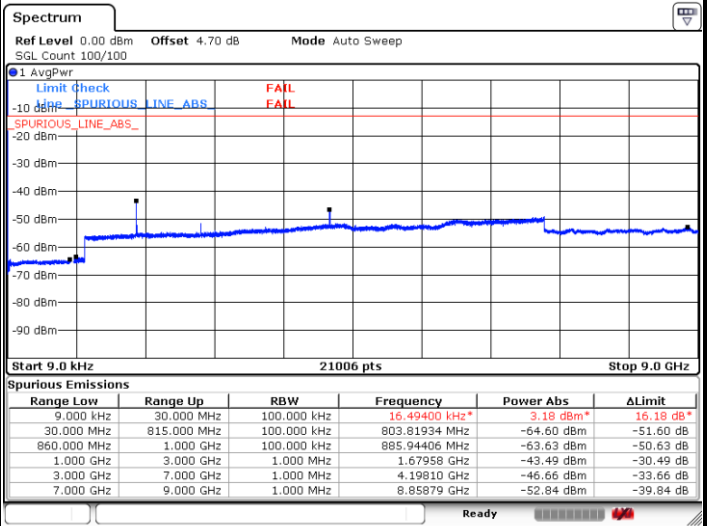

Date: 1.MAR.2017 22:51:48

Highest Channel / 16QAM

Date: 1.MAR.2017 22:52:26

LTE Band 5 / 10MHz

Lowest Channel / QPSK

Date: 1.MAR.2017 22:47:54

Lowest Channel / 16QAM

Date: 1.MAR.2017 22:47:19

LTE Band 5 / 10MHz

Middle Channel / QPSK

Middle Channel / 16QAM

Date: 1.MAR.2017 22:45:51

Date: 1.MAR.2017 22:46:37

Highest Channel / QPSK

Highest Channel / 16QAM

Date: 1.MAR.2017 22:45:18

Date: 1.MAR.2017 22:44:35

LTE Band 7 / 5MHz

Lowest Channel / QPSK

Lowest Channel / 16QAM

Date: 14.MAR.2017 17:44:37

Date: 14.MAR.2017 17:45:32

Middle Channel / QPSK

Middle Channel / 16QAM

Date: 14.MAR.2017 17:46:29

Date: 14.MAR.2017 17:47:23

LTE Band 7 / 5MHz

Highest Channel / QPSK

Date: 14.MAR.2017 17:48:19

Highest Channel / 16QAM

Date: 14.MAR.2017 17:49:09

LTE Band 7 / 10MHz