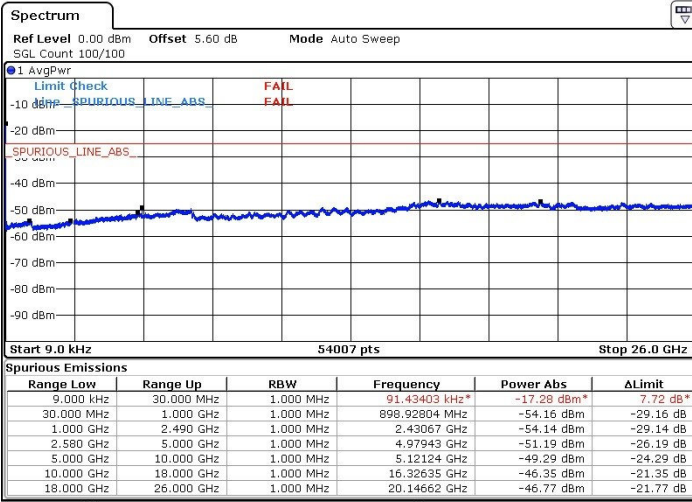

Date: 14.MAR.2017 17:46:29

Date: 14.MAR.2017 17:47:23

LTE Band 7 / 5MHz

Highest Channel / QPSK

Date: 14.MAR.2017 17:48:19

Highest Channel / 16QAM

Date: 14.MAR.2017 17:49:09

LTE Band 7 / 10MHz

Lowest Channel / QPSK

Date: 14.MAR.2017 17:50:21

Lowest Channel / 16QAM

Date: 14.MAR.2017 17:51:14

LTE Band 7 / 10MHz

Middle Channel / QPSK

Middle Channel / 16QAM

Date: 14.MAR.2017 17:52:10

Date: 14.MAR.2017 17:53:02

Highest Channel / QPSK

Highest Channel / 16QAM

Date: 14.MAR.2017 17:53:58

Date: 14.MAR.2017 17:54:49

LTE Band 7 / 15MHz

Lowest Channel / QPSK

Lowest Channel / 16QAM