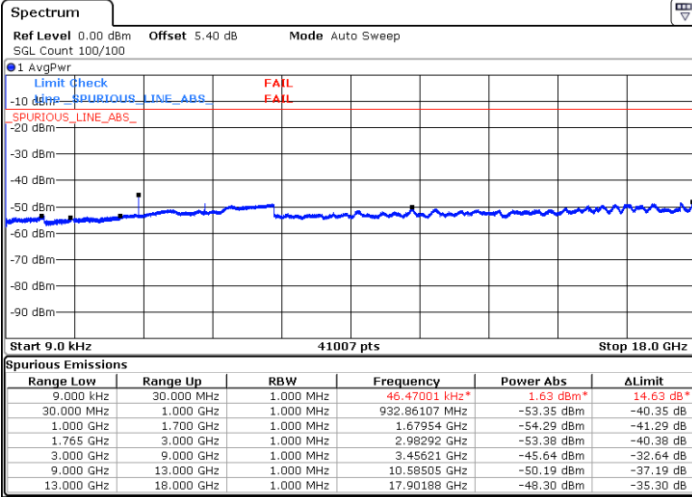

Date: 2.MAR.2017 01:37:55

Highest Channel / 16QAM

Date: 2.MAR.2017 01:39:08

LTE Band 4 / 10MHz

Lowest Channel / QPSK

Date: 2.MAR.2017 01:40:12

Lowest Channel / 16QAM

Date: 2.MAR.2017 01:41:02

LTE Band 4 / 10MHz

Middle Channel / QPSK

Middle Channel / 16QAM

Date: 2.MAR.2017 01:41:56

Date: 2.MAR.2017 01:42:40

Highest Channel / QPSK

Highest Channel / 16QAM

Date: 2.MAR.2017 01:43:33