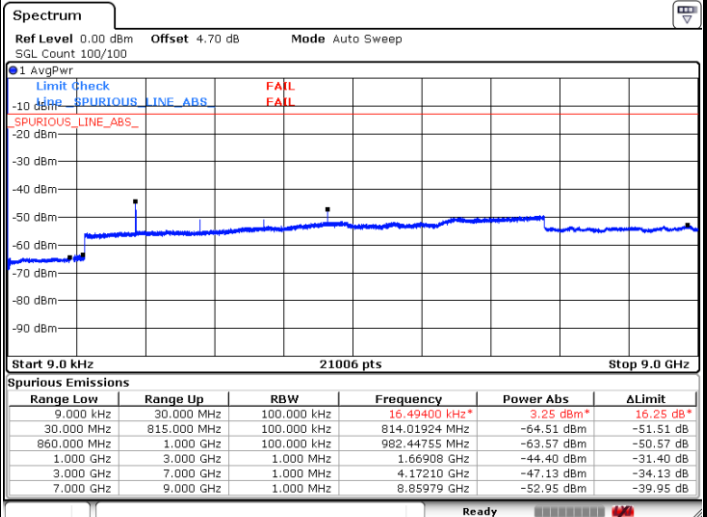

Lowest Channel / QPSK

Date: 1.MAR.2017 22:57:44

Lowest Channel / 16QAM

Date: 1.MAR.2017 22:57:13

LTE Band 5 / 3MHz

Middle Channel / QPSK

Middle Channel / 16QAM

Date: 1.MAR.2017 22:54:34

Date: 1.MAR.2017 22:53:27

Highest Channel / QPSK

Highest Channel / 16QAM

Date: 1.MAR.2017 22:55:28

Date: 1.MAR.2017 22:56:33

LTE Band 5 / 5MHz

Lowest Channel / QPSK

Lowest Channel / 16QAM

Date: 1.MAR.2017 22:49:05

Date: 1.MAR.2017 22:50:09

Middle Channel / QPSK

Middle Channel / 16QAM

Date: 1.MAR.2017 22:51:17

Date: 1.MAR.2017 22:50:48

LTE Band 5 / 5MHz

Highest Channel / QPSK