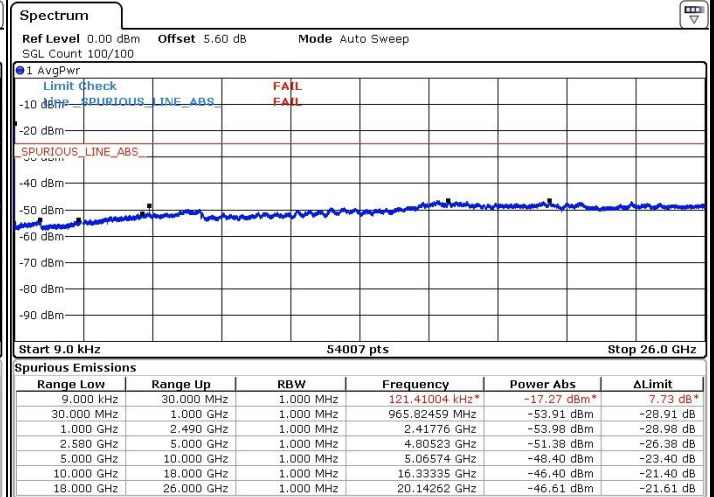

LTE Band 5 / 10MHz

Middle Channel / QPSK

Middle Channel / 16QAM

Date: 1.MAR.2017 22:45:51

Date: 1.MAR.2017 22:46:37

Highest Channel / QPSK

Highest Channel / 16QAM

Date: 1.MAR.2017 22:45:18

Date: 1.MAR.2017 22:44:35

LTE Band 7 / 5MHz

Lowest Channel / QPSK

Lowest Channel / 16QAM

Date: 14.MAR.2017 17:44:37

Date: 14.MAR.2017 17:45:32

Middle Channel / QPSK

Middle Channel / 16QAM

Date: 14.MAR.2017 17:46:29

Date: 14.MAR.2017 17:47:23

LTE Band 7 / 5MHz

Highest Channel / QPSK

Date: 14.MAR.2017 17:48:19

Highest Channel / 16QAM

Date: 14.MAR.2017 17:49:09

LTE Band 7 / 10MHz