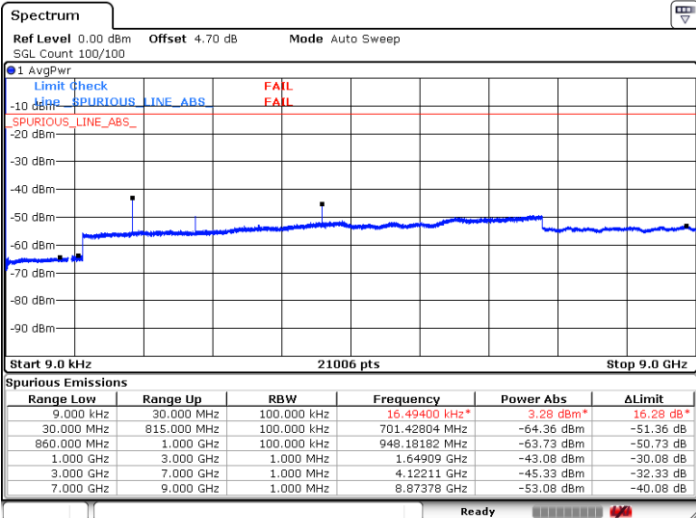

Lowest Channel / QPSK

Date: 1.MAR.2017 22:57:44

Lowest Channel / 16QAM

Date: 1.MAR.2017 22:57:13

LTE Band 5 / 3MHz

Middle Channel / QPSK

Middle Channel / 16QAM

Date: 1.MAR.2017 22:54:34

Date: 1.MAR.2017 22:53:27

Highest Channel / QPSK

Highest Channel / 16QAM

Date: 1.MAR.2017 22:55:28

Date: 1.MAR.2017 22:56:33

LTE Band 5 / 5MHz

Lowest Channel / QPSK

Lowest Channel / 16QAM

Date: 1.MAR.2017 22:49:05

Date: 1.MAR.2017 22:50:09

Middle Channel / QPSK

Middle Channel / 16QAM

Date: 1.MAR.2017 22:51:17

Date: 1.MAR.2017 22:50:48

LTE Band 5 / 5MHz

Highest Channel / QPSK