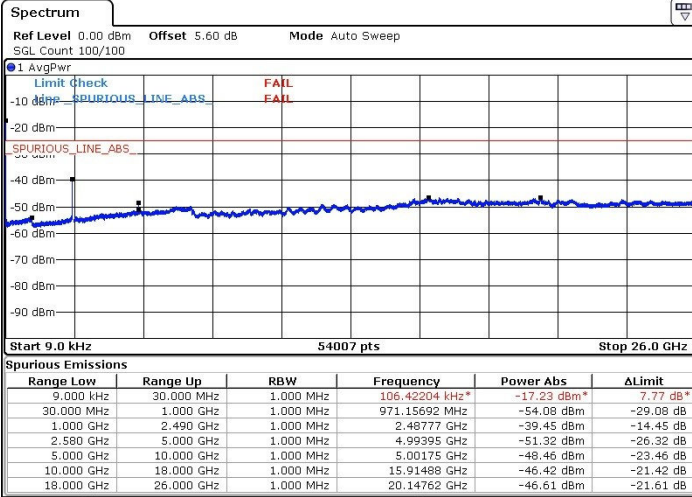

Lowest Channel / QPSK

Date: 14.MAR.2017 17:50:21

Lowest Channel / 16QAM

Date: 14.MAR.2017 17:51:14

LTE Band 7 / 10MHz

Middle Channel / QPSK

Middle Channel / 16QAM

Date: 14.MAR.2017 17:52:10

Date: 14.MAR.2017 17:53:02

Highest Channel / QPSK

Highest Channel / 16QAM

Date: 14.MAR.2017 17:53:58

Date: 14.MAR.2017 17:54:49

LTE Band 7 / 15MHz

Lowest Channel / QPSK

Lowest Channel / 16QAM