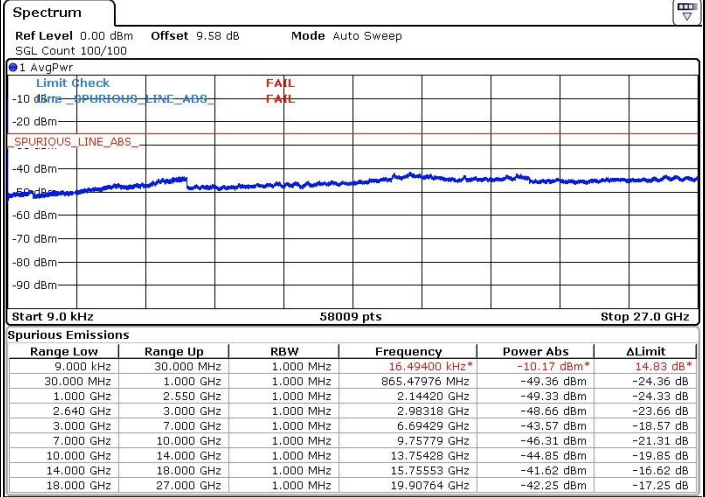

LTE Band 38 / 5MHz

Lowest Channel / QPSK

Lowest Channel / 16QAM

Date: 11.MAR.2017 04:45:43

Date: 11.MAR.2017 04:47:18