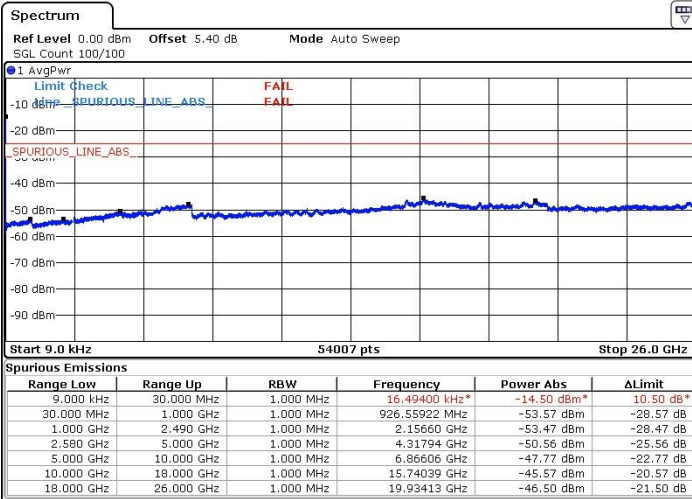

Lowest Channel / 16QAM

Date: 11.MAR.2017 04:15:17

LTE Band 7 / 10MHz

Middle Channel / QPSK

Middle Channel / 16QAM

Date: 11.MAR.2017 04:13:18

Date: 11.MAR.2017 04:00:00

Highest Channel / QPSK

Highest Channel / 16QAM

Date: 11.MAR.2017 04:17:30

Date: 11.MAR.2017 04:16:26

LTE Band 7 / 15MHz

Lowest Channel / QPSK

Lowest Channel / 16QAM

Date: 11.MAR.2017 04:24:00

Date: 11.MAR.2017 04:22:56