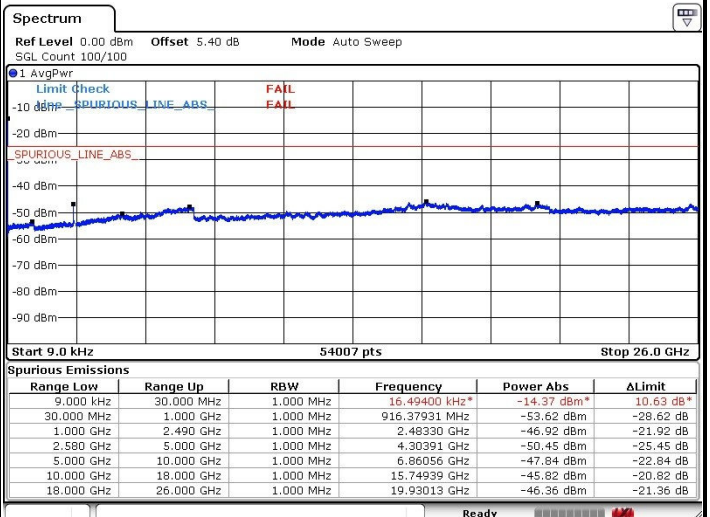

LTE Band 7 / 5MHz

Highest Channel / QPSK

Date: 11.MAR.2017 03:56:43

Highest Channel / 16QAM

Date: 11.MAR.2017 03:55:48

LTE Band 7 / 10MHz

Lowest Channel / QPSK

Date: 11.MAR.2017 04:14:17

Lowest Channel / 16QAM

Date: 11.MAR.2017 04:15:17

LTE Band 7 / 10MHz

Middle Channel / QPSK

Middle Channel / 16QAM

Date: 11.MAR.2017 04:13:18

Date: 11.MAR.2017 04:00:00

Highest Channel / QPSK