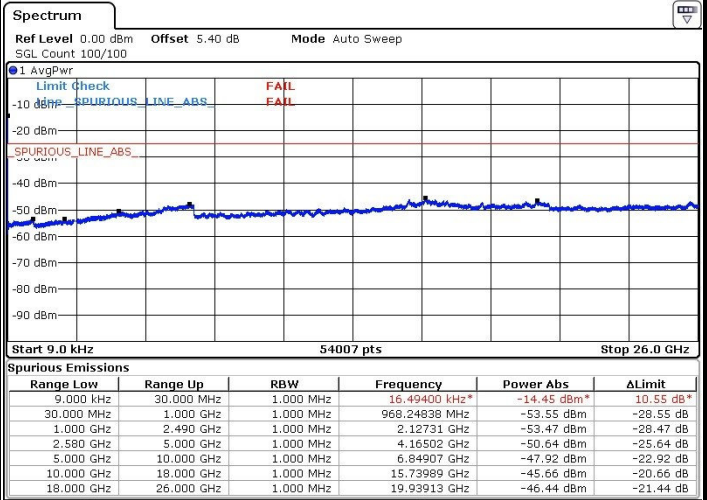

LTE Band 7 / 5MHz

Highest Channel / QPSK

Date: 11.MAR.2017 03:56:43

Highest Channel / 16QAM

Date: 11.MAR.2017 03:55:48

LTE Band 7 / 10MHz

Lowest Channel / QPSK

Date: 11.MAR.2017 04:14:17

Lowest Channel / 16QAM

Date: 11.MAR.2017 04:15:17

LTE Band 7 / 10MHz

Middle Channel / QPSK

Middle Channel / 16QAM

Date: 11.MAR.2017 04:13:18

Date: 11.MAR.2017 04:00:00

Highest Channel / QPSK

Highest Channel / 16QAM

Date: 11.MAR.2017 04:17:30

Date: 11.MAR.2017 04:16:26

LTE Band 7 / 15MHz

Lowest Channel / QPSK

Lowest Channel / 16QAM

Date: 11.MAR.2017 04:24:00

Date: 11.MAR.2017 04:22:56