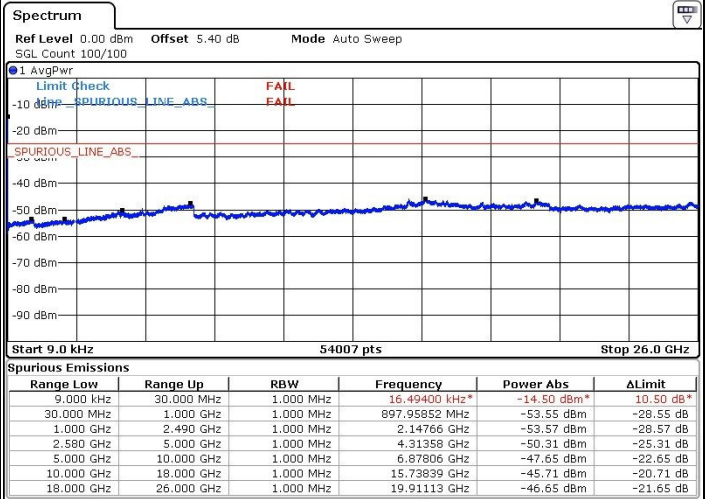

Lowest Channel / 16QAM

Date: 11.MAR.2017 04:15:17

LTE Band 7 / 10MHz

Middle Channel / QPSK

Middle Channel / 16QAM

Date: 11.MAR.2017 04:13:18

Date: 11.MAR.2017 04:00:00

Highest Channel / QPSK

Highest Channel / 16QAM

Date: 11.MAR.2017 04:17:30

Date: 11.MAR.2017 04:16:26

LTE Band 7 / 15MHz

Lowest Channel / QPSK

Lowest Channel / 16QAM

Date: 11.MAR.2017 04:24:00

Date: 11.MAR.2017 04:22:56

Middle Channel / QPSK

Middle Channel / 16QAM

Date: 11.MAR.2017 04:19:18

Date: 11.MAR.2017 04:20:49

LTE Band 7 / 15MHz

Highest Channel / QPSK

Highest Channel / 16QAM

Date: 11.MAR.2017 04:26:33