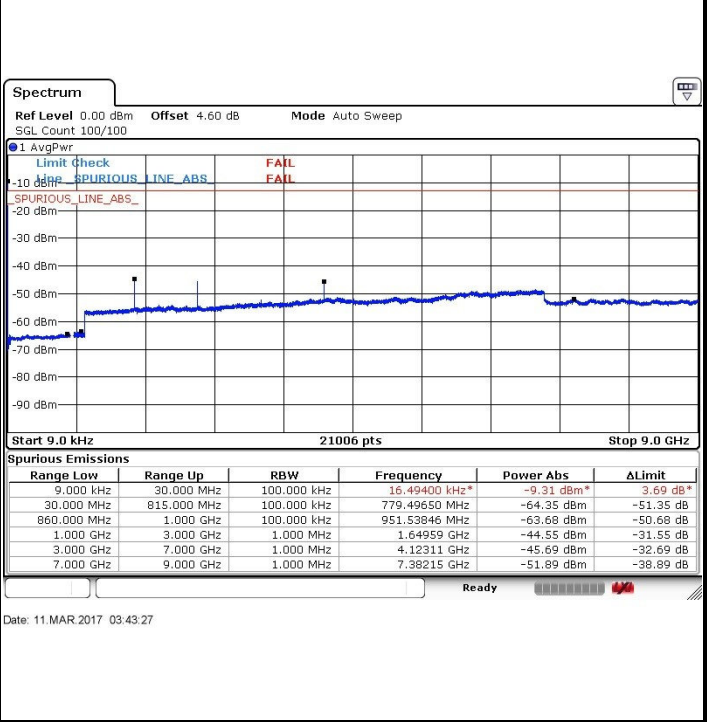

LTE Band 5 / 5MHz

Highest Channel / QPSK

Highest Channel / 16QAM

LTE Band 5 / 10MHz

Lowest Channel / QPSK

Lowest Channel / 16QAM

LTE Band 5 / 10MHz

Middle Channel / QPSK

Middle Channel / 16QAM

Date: 11.MAR.2017 03:41:57

Date: 11.MAR.2017 03:42:37

Highest Channel / QPSK

Highest Channel / 16QAM

Date: 11.MAR.2017 03:44:42

Date: 11.MAR.2017 03:45:22

LTE Band 7 / 5MHz

Lowest Channel / QPSK

Lowest Channel / 16QAM

Date: 11.MAR.2017 03:53:18

Date: 11.MAR.2017 03:54:37

Middle Channel / QPSK

Middle Channel / 16QAM

Date: 11.MAR.2017 03:57:51

Date: 11.MAR.2017 03:58:47

LTE Band 7 / 5MHz

Highest Channel / QPSK

Date: 11.MAR.2017 03:56:43

Highest Channel / 16QAM

Date: 11.MAR.2017 03:55:48

LTE Band 7 / 10MHz

Lowest Channel / QPSK

Date: 11.MAR.2017 04:14:17