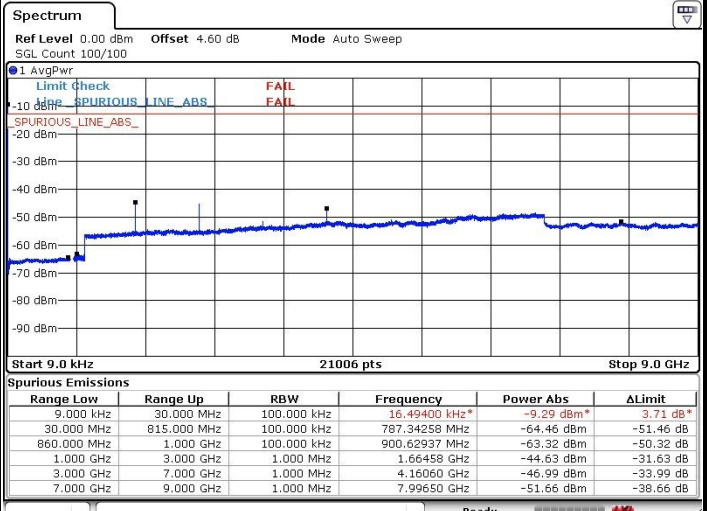

LTE Band 5 / 5MHz

Highest Channel / QPSK

Highest Channel / 16QAM

LTE Band 5 / 10MHz

Lowest Channel / QPSK

Lowest Channel / 16QAM

LTE Band 5 / 10MHz

Middle Channel / QPSK

Middle Channel / 16QAM

Date: 11.MAR.2017 03:41:57

Date: 11.MAR.2017 03:42:37

Highest Channel / QPSK

Highest Channel / 16QAM

Date: 11.MAR.2017 03:44:42

Date: 11.MAR.2017 03:45:22

LTE Band 7 / 5MHz