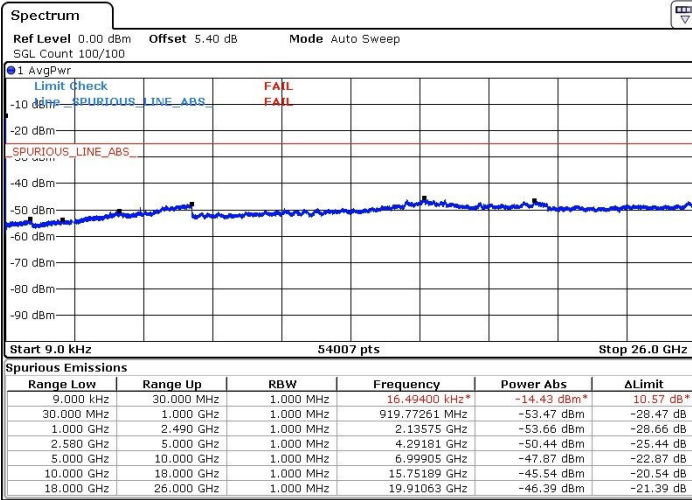

Lowest Channel / 16QAM

Date: 11.MAR.2017 04:15:17

LTE Band 7 / 10MHz

Middle Channel / QPSK

Middle Channel / 16QAM

Date: 11.MAR.2017 04:13:18

Date: 11.MAR.2017 04:00:00

Highest Channel / QPSK

Highest Channel / 16QAM

Date: 11.MAR.2017 04:17:30

Date: 11.MAR.2017 04:16:26

LTE Band 7 / 15MHz

Lowest Channel / QPSK

Lowest Channel / 16QAM

Date: 11.MAR.2017 04:24:00

Date: 11.MAR.2017 04:22:56