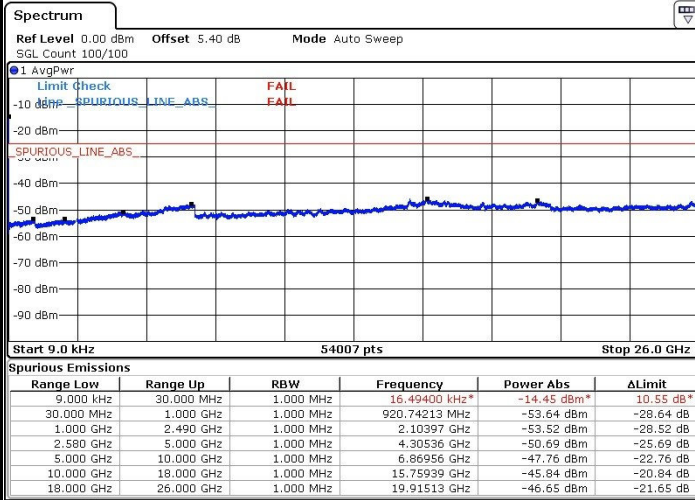

Middle Channel / 16QAM

Date: 11.MAR.2017 03:41:57

Date: 11.MAR.2017 03:42:37

Highest Channel / QPSK

Highest Channel / 16QAM

Date: 11.MAR.2017 03:44:42

Date: 11.MAR.2017 03:45:22

LTE Band 7 / 5MHz

Lowest Channel / QPSK

Lowest Channel / 16QAM

Date: 11.MAR.2017 03:53:18

Date: 11.MAR.2017 03:54:37

Middle Channel / QPSK

Middle Channel / 16QAM

Date: 11.MAR.2017 03:57:51

Date: 11.MAR.2017 03:58:47

LTE Band 7 / 5MHz

Highest Channel / QPSK

Date: 11.MAR.2017 03:56:43

Highest Channel / 16QAM

Date: 11.MAR.2017 03:55:48

LTE Band 7 / 10MHz

Lowest Channel / QPSK

Date: 11.MAR.2017 04:14:17