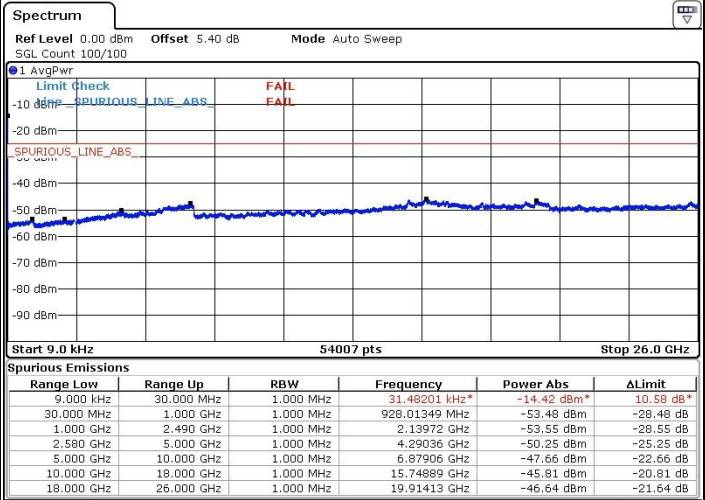

LTE Band 5 / 5MHz

Highest Channel / QPSK

Highest Channel / 16QAM

LTE Band 5 / 10MHz

Lowest Channel / QPSK

Lowest Channel / 16QAM

LTE Band 5 / 10MHz

Middle Channel / QPSK

Middle Channel / 16QAM

Date: 11.MAR.2017 03:41:57

Date: 11.MAR.2017 03:42:37

Highest Channel / QPSK

Highest Channel / 16QAM

Date: 11.MAR.2017 03:44:42

Date: 11.MAR.2017 03:45:22

LTE Band 7 / 5MHz

Lowest Channel / QPSK

Lowest Channel / 16QAM

Date: 11.MAR.2017 03:53:18

Date: 11.MAR.2017 03:54:37

Middle Channel / QPSK

Middle Channel / 16QAM

Date: 11.MAR.2017 03:57:51

Date: 11.MAR.2017 03:58:47

LTE Band 7 / 5MHz

Highest Channel / QPSK

Date: 11.MAR.2017 03:56:43

Highest Channel / 16QAM

Date: 11.MAR.2017 03:55:48

LTE Band 7 / 10MHz

Lowest Channel / QPSK

Date: 11.MAR.2017 04:14:17