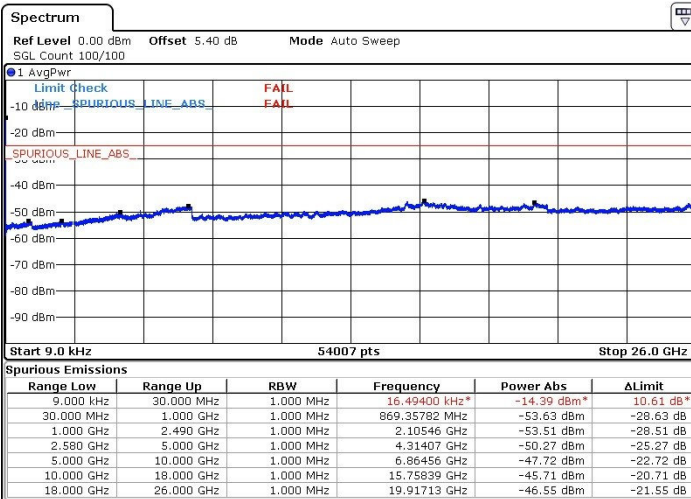

Middle Channel / 16QAM

Date: 11.MAR.2017 03:41:57

Date: 11.MAR.2017 03:42:37

Highest Channel / QPSK

Highest Channel / 16QAM

Date: 11.MAR.2017 03:44:42

Date: 11.MAR.2017 03:45:22

LTE Band 7 / 5MHz

Lowest Channel / QPSK

Lowest Channel / 16QAM

Date: 11.MAR.2017 03:53:18

Date: 11.MAR.2017 03:54:37

Middle Channel / QPSK

Middle Channel / 16QAM

Date: 11.MAR.2017 03:57:51

Date: 11.MAR.2017 03:58:47

LTE Band 7 / 5MHz

Highest Channel / QPSK

Date: 11.MAR.2017 03:56:43

Highest Channel / 16QAM

Date: 11.MAR.2017 03:55:48

LTE Band 7 / 10MHz

Lowest Channel / QPSK

Date: 11.MAR.2017 04:14:17

Lowest Channel / 16QAM

Date: 11.MAR.2017 04:15:17

LTE Band 7 / 10MHz

Middle Channel / QPSK

Middle Channel / 16QAM

Date: 11.MAR.2017 04:13:18

Date: 11.MAR.2017 04:00:00

Highest Channel / QPSK