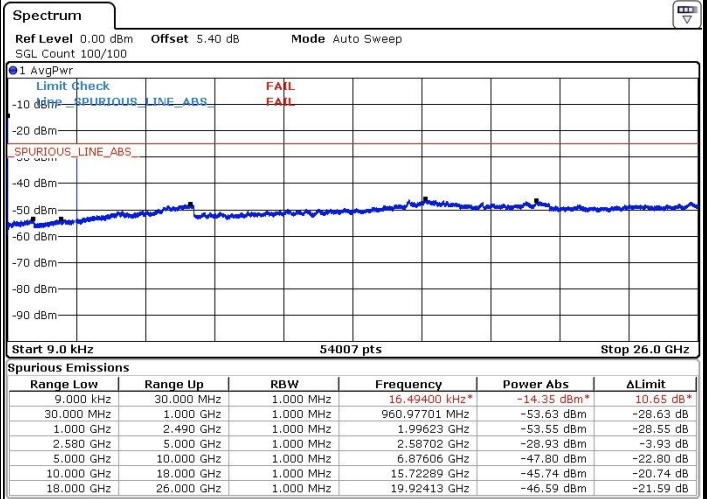

Date: 11.MAR.2017 04:27:35

LTE Band 7 / 20MHz

Lowest Channel / QPSK

Lowest Channel / 16QAM

Date: 11.MAR.2017 04:34:17

Date: 11.MAR.2017 04:33:22

LTE Band 7 / 20MHz

Middle Channel / QPSK

Middle Channel / 16QAM

Date: 11.MAR.2017 04:31:07

Date: 11.MAR.2017 04:32:04

Highest Channel / QPSK

Highest Channel / 16QAM

Date: 11.MAR.2017 04:35:28

Date: 11.MAR.2017 04:36:26

LTE Band 38 / 5MHz