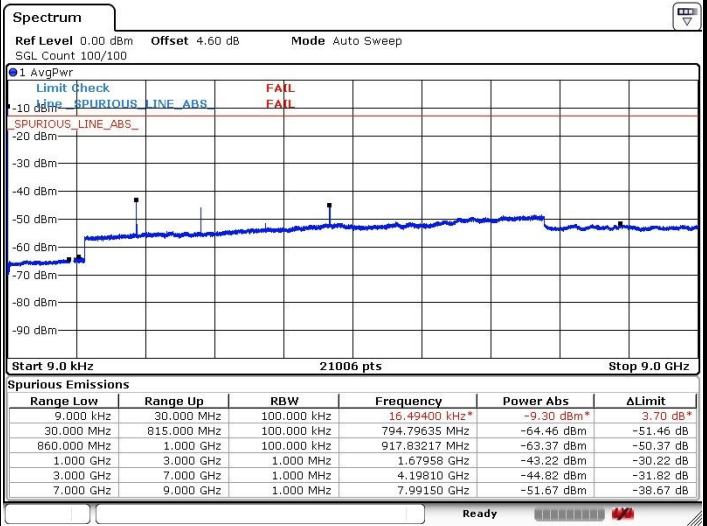

LTE Band 5 / 5MHz

Highest Channel / QPSK

Highest Channel / 16QAM

LTE Band 5 / 10MHz

Lowest Channel / QPSK

Lowest Channel / 16QAM

LTE Band 5 / 10MHz

Middle Channel / QPSK

Middle Channel / 16QAM

Date: 11.MAR.2017 03:41:57

Date: 11.MAR.2017 03:42:37

Highest Channel / QPSK

Highest Channel / 16QAM

Date: 11.MAR.2017 03:44:42

Date: 11.MAR.2017 03:45:22

LTE Band 7 / 5MHz

Lowest Channel / QPSK

Lowest Channel / 16QAM

Date: 11.MAR.2017 03:53:18

Date: 11.MAR.2017 03:54:37

Middle Channel / QPSK

Middle Channel / 16QAM

Date: 11.MAR.2017 03:57:51

Date: 11.MAR.2017 03:58:47

LTE Band 7 / 5MHz

Highest Channel / QPSK

Date: 11.MAR.2017 03:56:43

Highest Channel / 16QAM

Date: 11.MAR.2017 03:55:48

LTE Band 7 / 10MHz

Lowest Channel / QPSK

Date: 11.MAR.2017 04:14:17