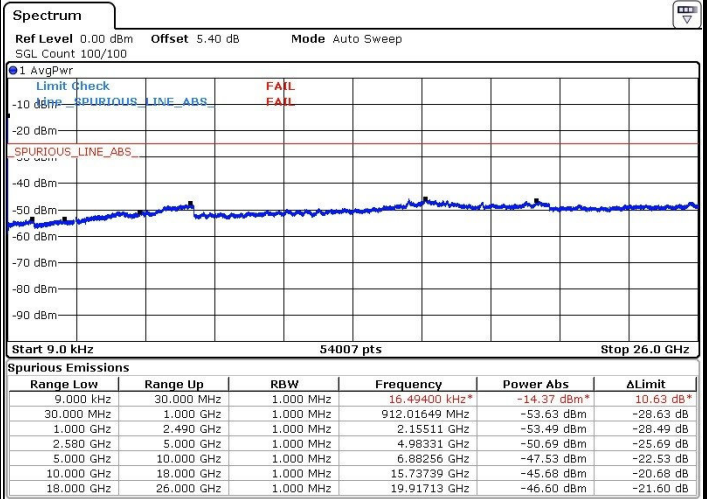

LTE Band 7 / 5MHz

Highest Channel / QPSK

Date: 11.MAR.2017 03:56:43

Highest Channel / 16QAM

Date: 11.MAR.2017 03:55:48

LTE Band 7 / 10MHz

Lowest Channel / QPSK

Date: 11.MAR.2017 04:14:17

Lowest Channel / 16QAM

Date: 11.MAR.2017 04:15:17

LTE Band 7 / 10MHz

Middle Channel / QPSK

Middle Channel / 16QAM

Date: 11.MAR.2017 04:13:18

Date: 11.MAR.2017 04:00:00

Highest Channel / QPSK

Highest Channel / 16QAM

Date: 11.MAR.2017 04:17:30

Date: 11.MAR.2017 04:16:26

LTE Band 7 / 15MHz

Lowest Channel / QPSK

Lowest Channel / 16QAM

Date: 11.MAR.2017 04:24:00

Date: 11.MAR.2017 04:22:56