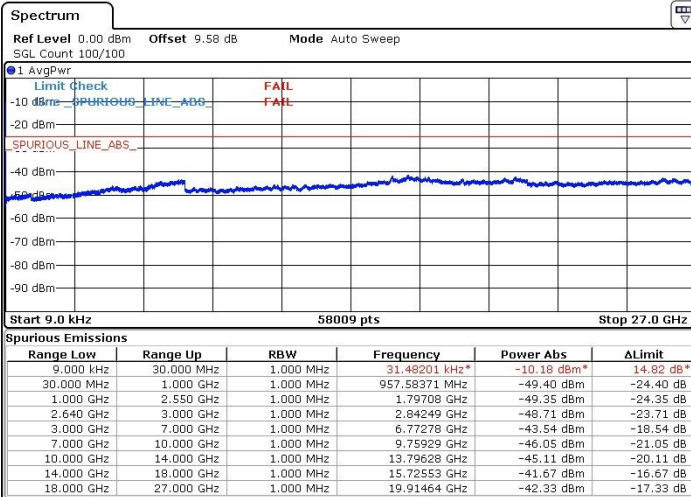

Middle Channel / 16QAM

Date: 11.MAR.2017 04:31:07

Date: 11.MAR.2017 04:32:04

Highest Channel / QPSK

Highest Channel / 16QAM

Date: 11.MAR.2017 04:35:28

Date: 11.MAR.2017 04:36:26

LTE Band 38 / 5MHz

Lowest Channel / QPSK

Lowest Channel / 16QAM

Date: 11.MAR.2017 04:45:43

Date: 11.MAR.2017 04:47:18

Middle Channel / QPSK

Middle Channel / 16QAM

Date: 11.MAR.2017 04:49:35

Date: 11.MAR.2017 04:48:39