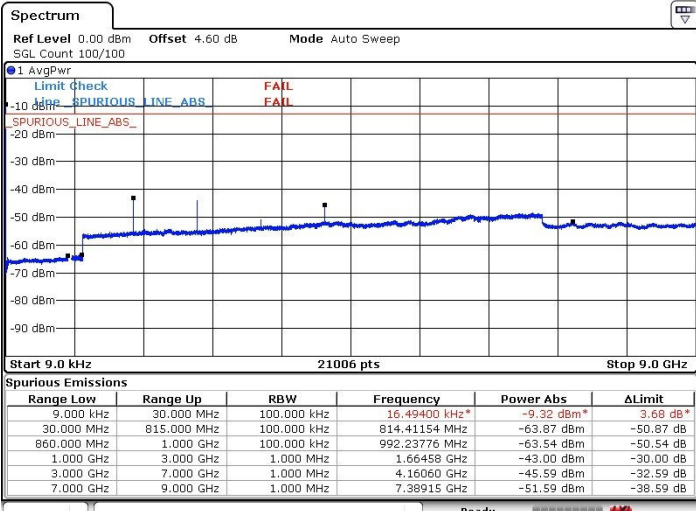

LTE Band 5 / 5MHz

Highest Channel / QPSK

Highest Channel / 16QAM

LTE Band 5 / 10MHz

Lowest Channel / QPSK

Lowest Channel / 16QAM

LTE Band 5 / 10MHz

Middle Channel / QPSK

Middle Channel / 16QAM

Date: 11.MAR.2017 03:41:57

Date: 11.MAR.2017 03:42:37

Highest Channel / QPSK

Highest Channel / 16QAM

Date: 11.MAR.2017 03:44:42

Date: 11.MAR.2017 03:45:22

LTE Band 7 / 5MHz