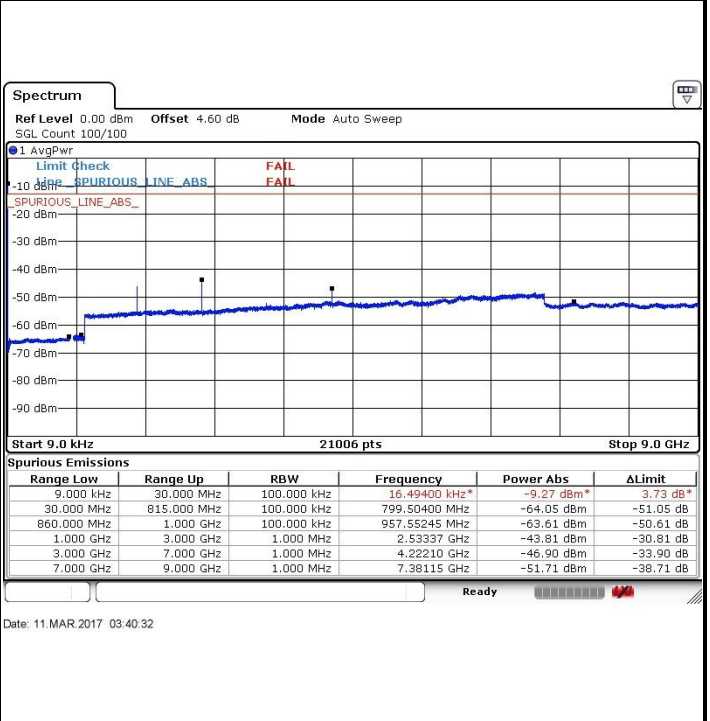

LTE Band 5 / 5MHz

Highest Channel / QPSK

Highest Channel / 16QAM

LTE Band 5 / 10MHz

Lowest Channel / QPSK

Lowest Channel / 16QAM

LTE Band 5 / 10MHz

Middle Channel / QPSK

Middle Channel / 16QAM

Date: 11.MAR.2017 03:41:57

Date: 11.MAR.2017 03:42:37

Highest Channel / QPSK

Highest Channel / 16QAM

Date: 11.MAR.2017 03:44:42

Date: 11.MAR.2017 03:45:22

LTE Band 7 / 5MHz

Lowest Channel / QPSK

Lowest Channel / 16QAM

Date: 11.MAR.2017 03:53:18

Date: 11.MAR.2017 03:54:37

Middle Channel / QPSK

Middle Channel / 16QAM

Date: 11.MAR.2017 03:57:51

Date: 11.MAR.2017 03:58:47

LTE Band 7 / 5MHz

Highest Channel / QPSK

Date: 11.MAR.2017 03:56:43

Highest Channel / 16QAM

Date: 11.MAR.2017 03:55:48

LTE Band 7 / 10MHz

Lowest Channel / QPSK

Date: 11.MAR.2017 04:14:17