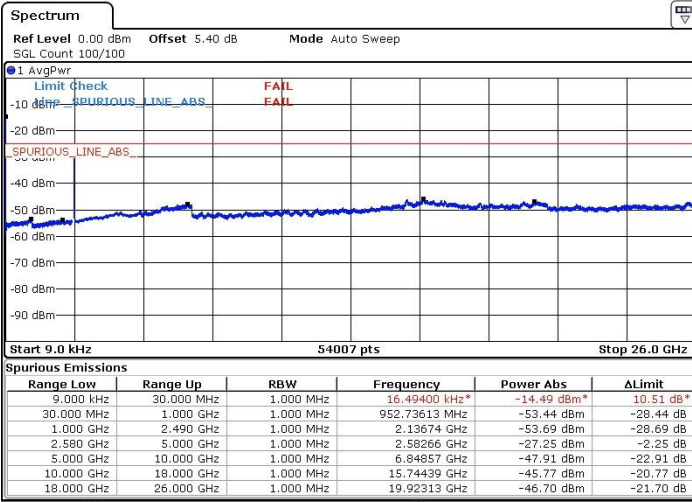

Highest Channel / 16QAM

Date: 11.MAR.2017 04:17:30

Date: 11.MAR.2017 04:16:26

LTE Band 7 / 15MHz

Lowest Channel / QPSK

Lowest Channel / 16QAM

Date: 11.MAR.2017 04:24:00

Date: 11.MAR.2017 04:22:56

Middle Channel / QPSK

Middle Channel / 16QAM

Date: 11.MAR.2017 04:19:18

Date: 11.MAR.2017 04:20:49

LTE Band 7 / 15MHz

Highest Channel / QPSK

Highest Channel / 16QAM

Date: 11.MAR.2017 04:26:33

Date: 11.MAR.2017 04:27:35

LTE Band 7 / 20MHz

Lowest Channel / QPSK

Lowest Channel / 16QAM

Date: 11.MAR.2017 04:34:17

Date: 11.MAR.2017 04:33:22

LTE Band 7 / 20MHz

Middle Channel / QPSK