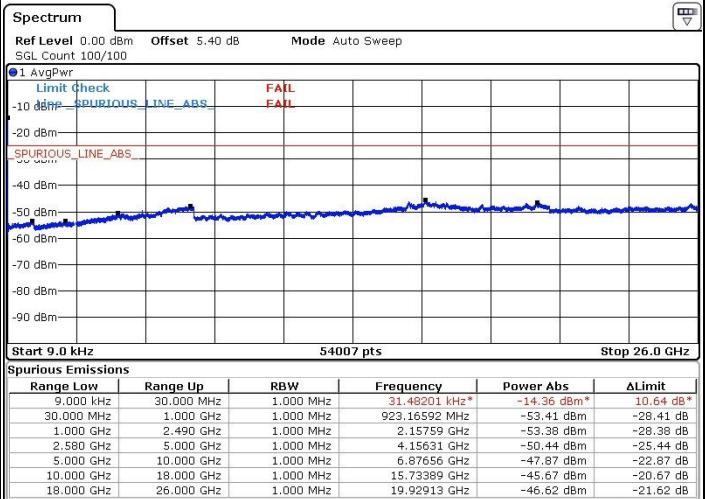

Middle Channel / 16QAM

Date: 11.MAR.2017 03:41:57

Date: 11.MAR.2017 03:42:37

Highest Channel / QPSK

Highest Channel / 16QAM

Date: 11.MAR.2017 03:44:42

Date: 11.MAR.2017 03:45:22

LTE Band 7 / 5MHz

Lowest Channel / QPSK

Lowest Channel / 16QAM

Date: 11.MAR.2017 03:53:18

Date: 11.MAR.2017 03:54:37

Middle Channel / QPSK

Middle Channel / 16QAM

Date: 11.MAR.2017 03:57:51

Date: 11.MAR.2017 03:58:47

LTE Band 7 / 5MHz

Highest Channel / QPSK

Date: 11.MAR.2017 03:56:43

Highest Channel / 16QAM

Date: 11.MAR.2017 03:55:48

LTE Band 7 / 10MHz

Lowest Channel / QPSK

Date: 11.MAR.2017 04:14:17