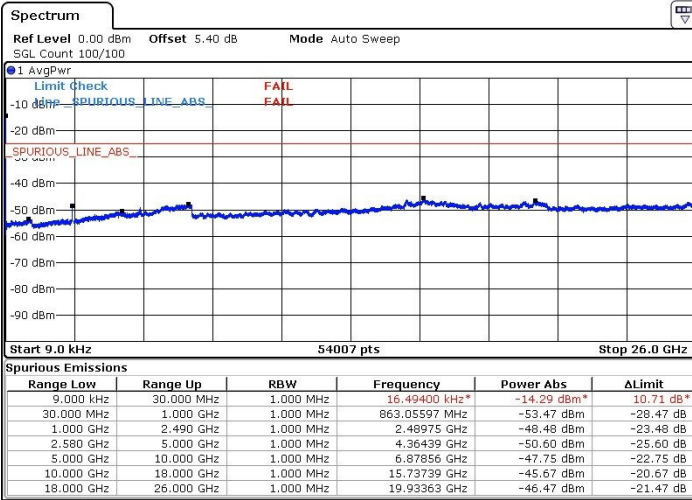

Middle Channel / QPSK

Middle Channel / 16QAM

Date: 11.MAR.2017 04:19:18

Date: 11.MAR.2017 04:20:49

LTE Band 7 / 15MHz

Highest Channel / QPSK

Highest Channel / 16QAM

Date: 11.MAR.2017 04:26:33

Date: 11.MAR.2017 04:27:35

LTE Band 7 / 20MHz

Lowest Channel / QPSK

Lowest Channel / 16QAM

Date: 11.MAR.2017 04:34:17

Date: 11.MAR.2017 04:33:22

LTE Band 7 / 20MHz

Middle Channel / QPSK

Middle Channel / 16QAM

Date: 11.MAR.2017 04:31:07

Date: 11.MAR.2017 04:32:04

Highest Channel / QPSK

Highest Channel / 16QAM

Date: 11.MAR.2017 04:35:28

Date: 11.MAR.2017 04:36:26

LTE Band 38 / 5MHz