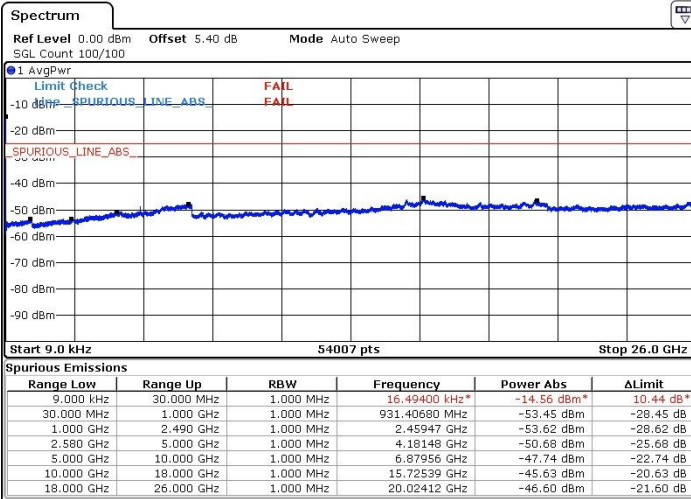

Lowest Channel / 16QAM

Date: 11.MAR.2017 04:15:17

LTE Band 7 / 10MHz

Middle Channel / QPSK

Middle Channel / 16QAM

Date: 11.MAR.2017 04:13:18

Date: 11.MAR.2017 04:00:00

Highest Channel / QPSK

Highest Channel / 16QAM

Date: 11.MAR.2017 04:17:30

Date: 11.MAR.2017 04:16:26

LTE Band 7 / 15MHz

Lowest Channel / QPSK

Lowest Channel / 16QAM

Date: 11.MAR.2017 04:24:00

Date: 11.MAR.2017 04:22:56

Middle Channel / QPSK

Middle Channel / 16QAM

Date: 11.MAR.2017 04:19:18

Date: 11.MAR.2017 04:20:49

LTE Band 7 / 15MHz

Highest Channel / QPSK

Highest Channel / 16QAM

Date: 11.MAR.2017 04:26:33