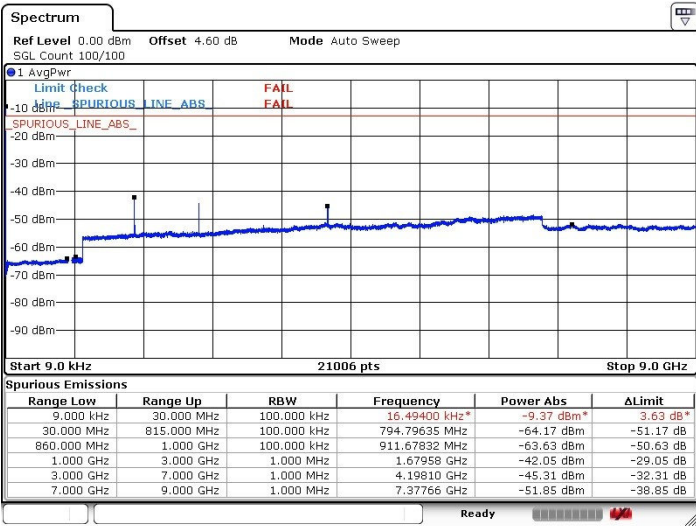

LTE Band 5 / 5MHz

Highest Channel / QPSK

Highest Channel / 16QAM

LTE Band 5 / 10MHz

Lowest Channel / QPSK

Lowest Channel / 16QAM

LTE Band 5 / 10MHz

Middle Channel / QPSK

Middle Channel / 16QAM

Date: 11.MAR.2017 03:41:57

Date: 11.MAR.2017 03:42:37

Highest Channel / QPSK

Highest Channel / 16QAM

Date: 11.MAR.2017 03:44:42

Date: 11.MAR.2017 03:45:22

LTE Band 7 / 5MHz

LTE Band 7 / 5MHz

Highest Channel / QPSK

Date: 11.MAR.2017 03:56:43

Highest Channel / 16QAM

Date: 11.MAR.2017 03:55:48

LTE Band 7 / 10MHz

Lowest Channel / QPSK

Date: 11.MAR.2017 04:14:17