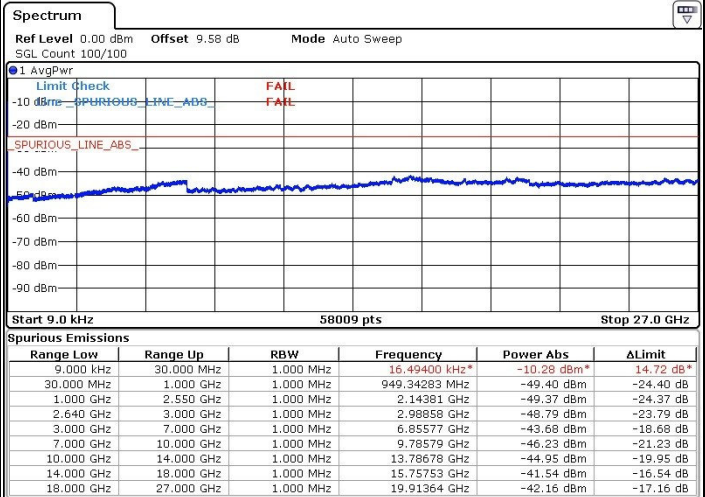

Middle Channel / 16QAM

Date: 11.MAR.2017 04:31:07

Date: 11.MAR.2017 04:32:04

Highest Channel / QPSK

Highest Channel / 16QAM

Date: 11.MAR.2017 04:35:28

Date: 11.MAR.2017 04:36:26

LTE Band 38 / 5MHz

Lowest Channel / QPSK

Lowest Channel / 16QAM

Date: 11.MAR.2017 04:45:43

Date: 11.MAR.2017 04:47:18

Middle Channel / QPSK

Middle Channel / 16QAM

Date: 11.MAR.2017 04:49:35

Date: 11.MAR.2017 04:48:39