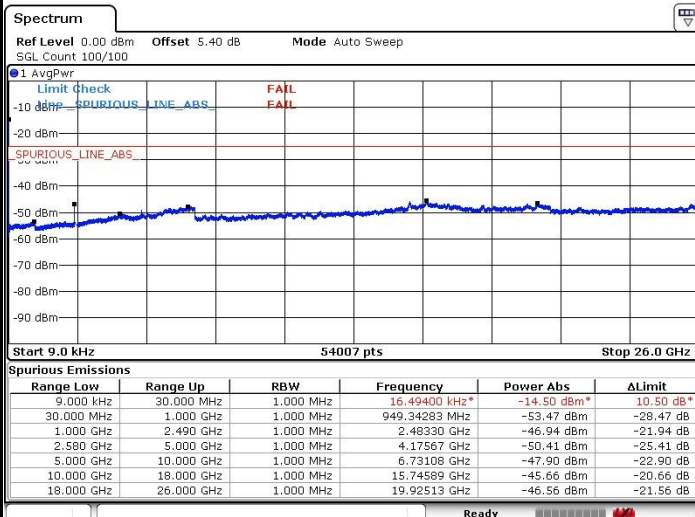

LTE Band 7 / 5MHz

Highest Channel / QPSK

Date: 11.MAR.2017 03:56:43

Highest Channel / 16QAM

Date: 11.MAR.2017 03:55:48

LTE Band 7 / 10MHz

Lowest Channel / QPSK

Date: 11.MAR.2017 04:14:17

Lowest Channel / 16QAM

Date: 11.MAR.2017 04:15:17

LTE Band 7 / 10MHz

Middle Channel / QPSK

Middle Channel / 16QAM

Date: 11.MAR.2017 04:13:18

Date: 11.MAR.2017 04:00:00

Highest Channel / QPSK