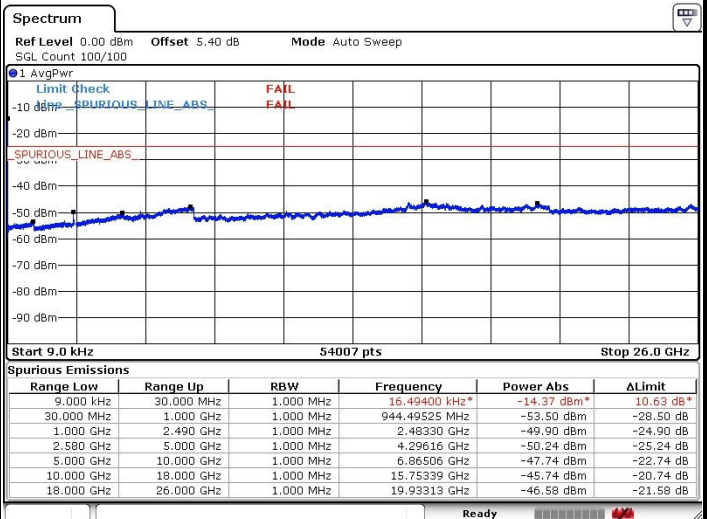

Highest Channel / 16QAM

Date: 11.MAR.2017 04:17:30

Date: 11.MAR.2017 04:16:26

LTE Band 7 / 15MHz

Lowest Channel / QPSK

Lowest Channel / 16QAM

Date: 11.MAR.2017 04:24:00

Date: 11.MAR.2017 04:22:56

Middle Channel / QPSK

Middle Channel / 16QAM

Date: 11.MAR.2017 04:19:18

Date: 11.MAR.2017 04:20:49

LTE Band 7 / 15MHz

Highest Channel / QPSK

Highest Channel / 16QAM

Date: 11.MAR.2017 04:26:33

Date: 11.MAR.2017 04:27:35

LTE Band 7 / 20MHz

Lowest Channel / QPSK

Lowest Channel / 16QAM

Date: 11.MAR.2017 04:34:17

Date: 11.MAR.2017 04:33:22

LTE Band 7 / 20MHz

Middle Channel / QPSK