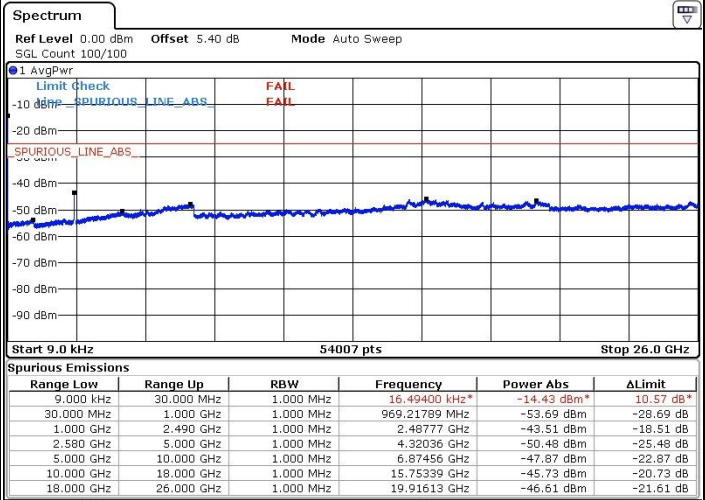

Lowest Channel / 16QAM

Date: 11.MAR.2017 04:15:17

LTE Band 7 / 10MHz

Middle Channel / QPSK

Middle Channel / 16QAM

Date: 11.MAR.2017 04:13:18

Date: 11.MAR.2017 04:00:00

Highest Channel / QPSK

Highest Channel / 16QAM

Date: 11.MAR.2017 04:17:30

Date: 11.MAR.2017 04:16:26

LTE Band 7 / 15MHz

Lowest Channel / QPSK

Lowest Channel / 16QAM

Date: 11.MAR.2017 04:24:00

Date: 11.MAR.2017 04:22:56

Middle Channel / QPSK

Middle Channel / 16QAM

Date: 11.MAR.2017 04:19:18

Date: 11.MAR.2017 04:20:49

LTE Band 7 / 15MHz

Highest Channel / QPSK

Highest Channel / 16QAM

Date: 11.MAR.2017 04:26:33