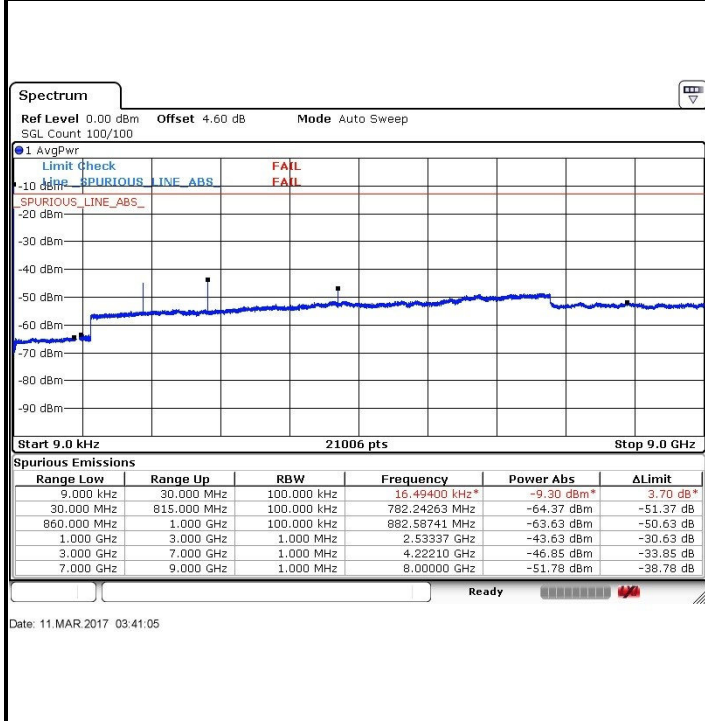

LTE Band 5 / 5MHz

Highest Channel / QPSK

Highest Channel / 16QAM

LTE Band 5 / 10MHz

Lowest Channel / QPSK

Lowest Channel / 16QAM

LTE Band 5 / 10MHz

Middle Channel / QPSK

Middle Channel / 16QAM

Date: 11.MAR.2017 03:41:57

Date: 11.MAR.2017 03:42:37

Highest Channel / QPSK

Highest Channel / 16QAM

Date: 11.MAR.2017 03:44:42

Date: 11.MAR.2017 03:45:22

LTE Band 7 / 5MHz