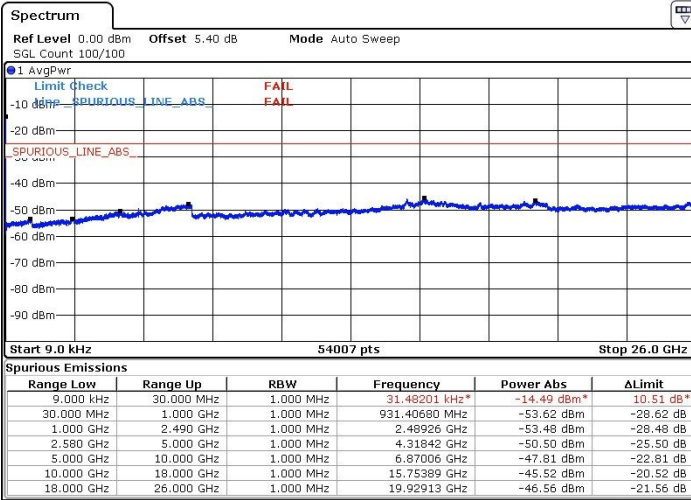

LTE Band 7 / 5MHz

Lowest Channel / QPSK

Lowest Channel / 16QAM

Date: 11.MAR.2017 03:53:18

Date: 11.MAR.2017 03:54:37