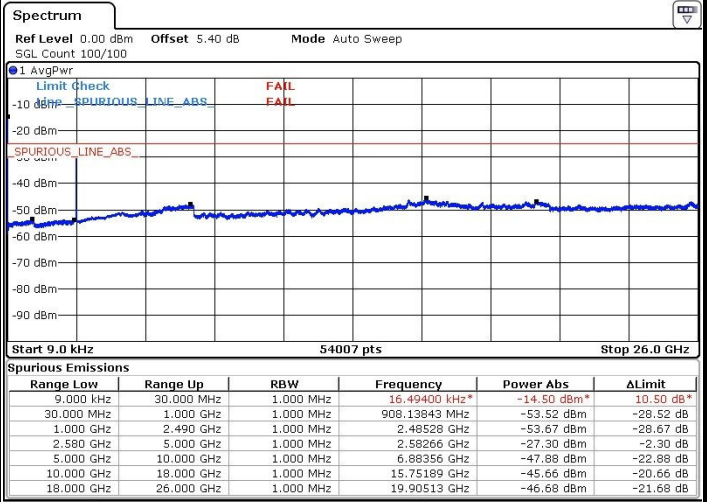

Highest Channel / 16QAM

Date: 11.MAR.2017 04:17:30

Date: 11.MAR.2017 04:16:26

LTE Band 7 / 15MHz

Lowest Channel / QPSK

Lowest Channel / 16QAM

Date: 11.MAR.2017 04:24:00

Date: 11.MAR.2017 04:22:56

Middle Channel / QPSK

Middle Channel / 16QAM

Date: 11.MAR.2017 04:19:18

Date: 11.MAR.2017 04:20:49

LTE Band 7 / 15MHz

Highest Channel / QPSK

Highest Channel / 16QAM

Date: 11.MAR.2017 04:26:33

Date: 11.MAR.2017 04:27:35

LTE Band 7 / 20MHz

Lowest Channel / QPSK

Lowest Channel / 16QAM

Date: 11.MAR.2017 04:34:17

Date: 11.MAR.2017 04:33:22

LTE Band 7 / 20MHz

Middle Channel / QPSK