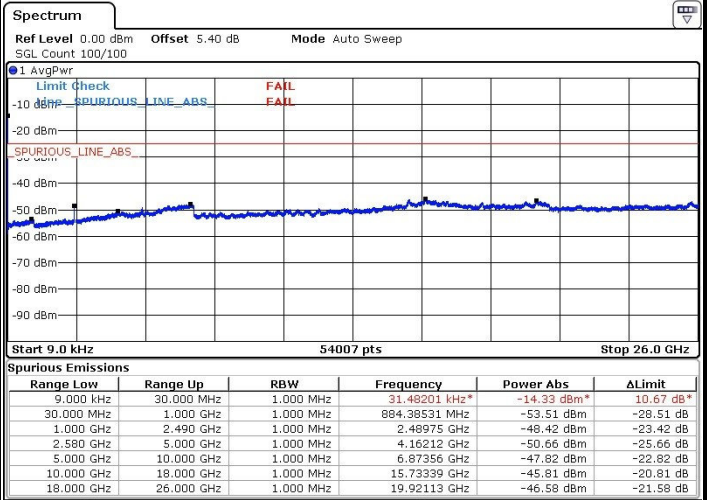

Middle Channel / QPSK

Middle Channel / 16QAM

Date: 11.MAR.2017 04:19:18

Date: 11.MAR.2017 04:20:49

LTE Band 7 / 15MHz

Highest Channel / QPSK

Highest Channel / 16QAM

Date: 11.MAR.2017 04:26:33

Date: 11.MAR.2017 04:27:35

LTE Band 7 / 20MHz

Lowest Channel / QPSK

Lowest Channel / 16QAM

Date: 11.MAR.2017 04:34:17

Date: 11.MAR.2017 04:33:22

LTE Band 7 / 20MHz

Middle Channel / QPSK

Middle Channel / 16QAM

Date: 11.MAR.2017 04:31:07

Date: 11.MAR.2017 04:32:04

Highest Channel / QPSK

Highest Channel / 16QAM

Date: 11.MAR.2017 04:35:28

Date: 11.MAR.2017 04:36:26

LTE Band 38 / 5MHz