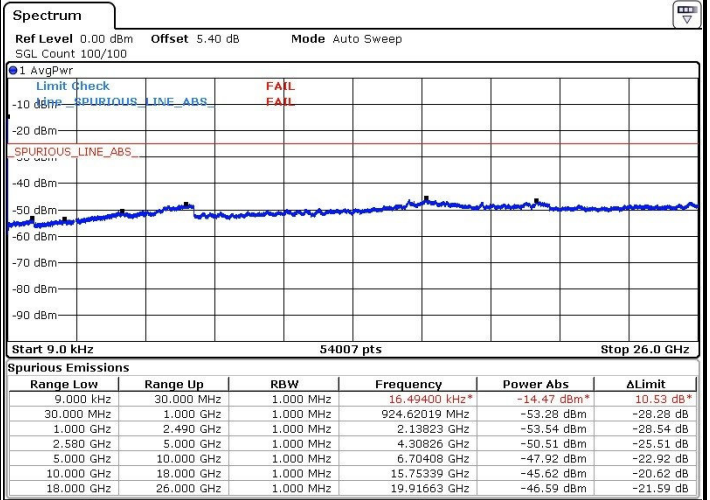

Middle Channel / 16QAM

Date: 11.MAR.2017 03:41:57

Date: 11.MAR.2017 03:42:37

Highest Channel / QPSK

Highest Channel / 16QAM

Date: 11.MAR.2017 03:44:42

Date: 11.MAR.2017 03:45:22

LTE Band 7 / 5MHz

Lowest Channel / QPSK

Lowest Channel / 16QAM

Date: 11.MAR.2017 03:53:18

Date: 11.MAR.2017 03:54:37

Middle Channel / QPSK

Middle Channel / 16QAM

Date: 11.MAR.2017 03:57:51

Date: 11.MAR.2017 03:58:47

LTE Band 7 / 5MHz

Highest Channel / QPSK

Date: 11.MAR.2017 03:56:43

Highest Channel / 16QAM

Date: 11.MAR.2017 03:55:48

LTE Band 7 / 10MHz

Lowest Channel / QPSK

Date: 11.MAR.2017 04:14:17