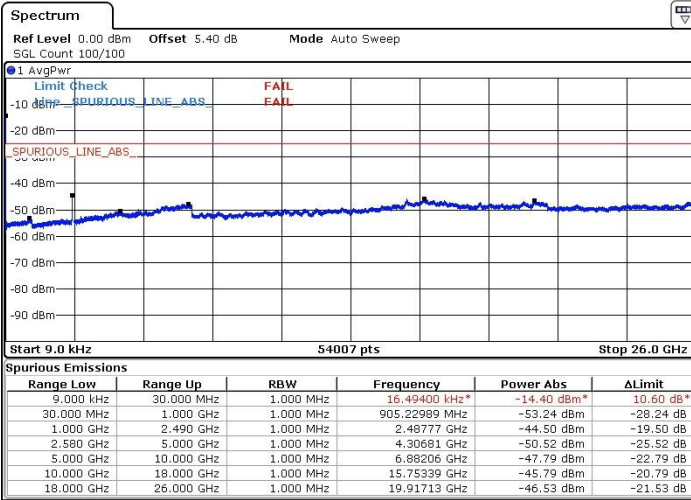

Lowest Channel / 16QAM

Date: 11.MAR.2017 04:15:17

LTE Band 7 / 10MHz

Middle Channel / QPSK

Middle Channel / 16QAM

Date: 11.MAR.2017 04:13:18

Date: 11.MAR.2017 04:00:00

Highest Channel / QPSK

Highest Channel / 16QAM

Date: 11.MAR.2017 04:17:30

Date: 11.MAR.2017 04:16:26

LTE Band 7 / 15MHz

Lowest Channel / QPSK

Lowest Channel / 16QAM

Date: 11.MAR.2017 04:24:00

Date: 11.MAR.2017 04:22:56

Middle Channel / QPSK

Middle Channel / 16QAM

Date: 11.MAR.2017 04:19:18

Date: 11.MAR.2017 04:20:49

LTE Band 7 / 15MHz

Highest Channel / QPSK

Highest Channel / 16QAM

Date: 11.MAR.2017 04:26:33