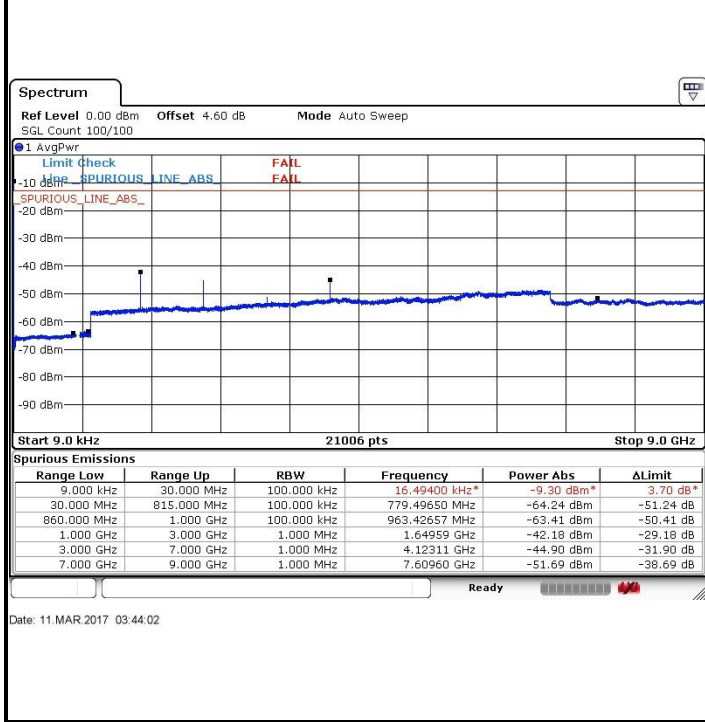

LTE Band 5 / 5MHz

Highest Channel / QPSK

Highest Channel / 16QAM

LTE Band 5 / 10MHz

Lowest Channel / QPSK

Lowest Channel / 16QAM

LTE Band 5 / 10MHz

Middle Channel / QPSK

Middle Channel / 16QAM

Date: 11.MAR.2017 03:41:57

Date: 11.MAR.2017 03:42:37

Highest Channel / QPSK

Highest Channel / 16QAM

Date: 11.MAR.2017 03:44:42

Date: 11.MAR.2017 03:45:22

LTE Band 7 / 5MHz