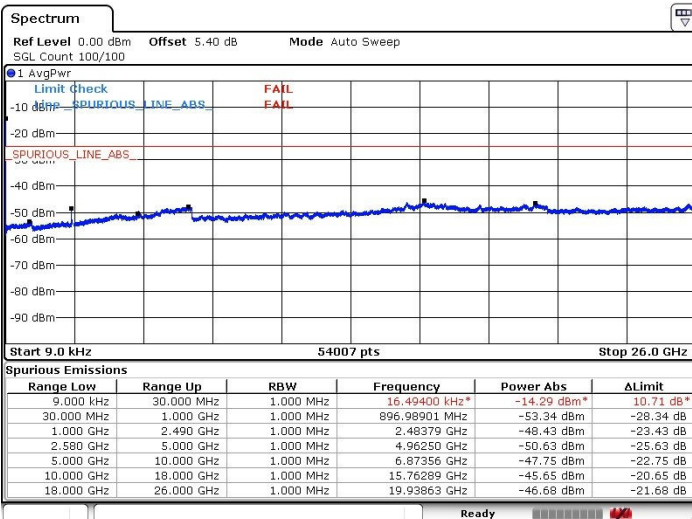

Highest Channel / 16QAM

Date: 11.MAR.2017 04:17:30

Date: 11.MAR.2017 04:16:26

LTE Band 7 / 15MHz

Lowest Channel / QPSK

Lowest Channel / 16QAM

Date: 11.MAR.2017 04:24:00

Date: 11.MAR.2017 04:22:56

Middle Channel / QPSK

Middle Channel / 16QAM

Date: 11.MAR.2017 04:19:18

Date: 11.MAR.2017 04:20:49

LTE Band 7 / 15MHz

Highest Channel / QPSK

Highest Channel / 16QAM

Date: 11.MAR.2017 04:26:33

Date: 11.MAR.2017 04:27:35

LTE Band 7 / 20MHz

Lowest Channel / QPSK

Lowest Channel / 16QAM

Date: 11.MAR.2017 04:34:17

Date: 11.MAR.2017 04:33:22

LTE Band 7 / 20MHz

Middle Channel / QPSK