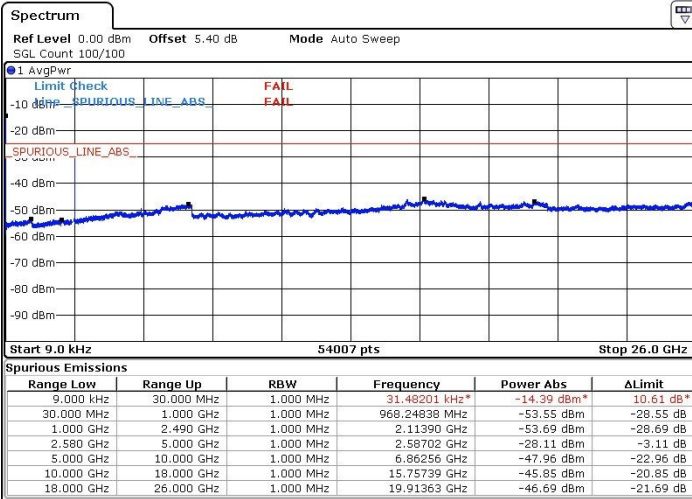

Date: 11.MAR.2017 04:27:35

LTE Band 7 / 20MHz

Lowest Channel / QPSK

Lowest Channel / 16QAM

Date: 11.MAR.2017 04:34:17

Date: 11.MAR.2017 04:33:22

LTE Band 7 / 20MHz

Middle Channel / QPSK

Middle Channel / 16QAM

Date: 11.MAR.2017 04:31:07

Date: 11.MAR.2017 04:32:04

Highest Channel / QPSK

Highest Channel / 16QAM

Date: 11.MAR.2017 04:35:28

Date: 11.MAR.2017 04:36:26

LTE Band 38 / 5MHz

Lowest Channel / QPSK

Lowest Channel / 16QAM

Date: 11.MAR.2017 04:45:43

Date: 11.MAR.2017 04:47:18

Middle Channel / QPSK

Middle Channel / 16QAM

Date: 11.MAR.2017 04:49:35

Date: 11.MAR.2017 04:48:39