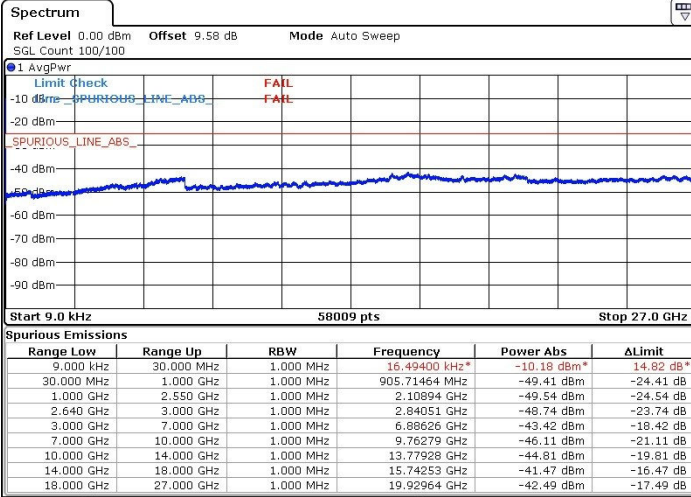

Date: 11.MAR.2017 04:27:35

LTE Band 7 / 20MHz

Lowest Channel / QPSK

Lowest Channel / 16QAM

Date: 11.MAR.2017 04:34:17

Date: 11.MAR.2017 04:33:22

LTE Band 7 / 20MHz

Middle Channel / QPSK

Middle Channel / 16QAM

Date: 11.MAR.2017 04:31:07

Date: 11.MAR.2017 04:32:04

Highest Channel / QPSK

Highest Channel / 16QAM

Date: 11.MAR.2017 04:35:28

Date: 11.MAR.2017 04:36:26

LTE Band 38 / 5MHz

Lowest Channel / QPSK

Lowest Channel / 16QAM

Date: 11.MAR.2017 04:45:43

Date: 11.MAR.2017 04:47:18

Middle Channel / QPSK

Middle Channel / 16QAM

Date: 11.MAR.2017 04:49:35

Date: 11.MAR.2017 04:48:39