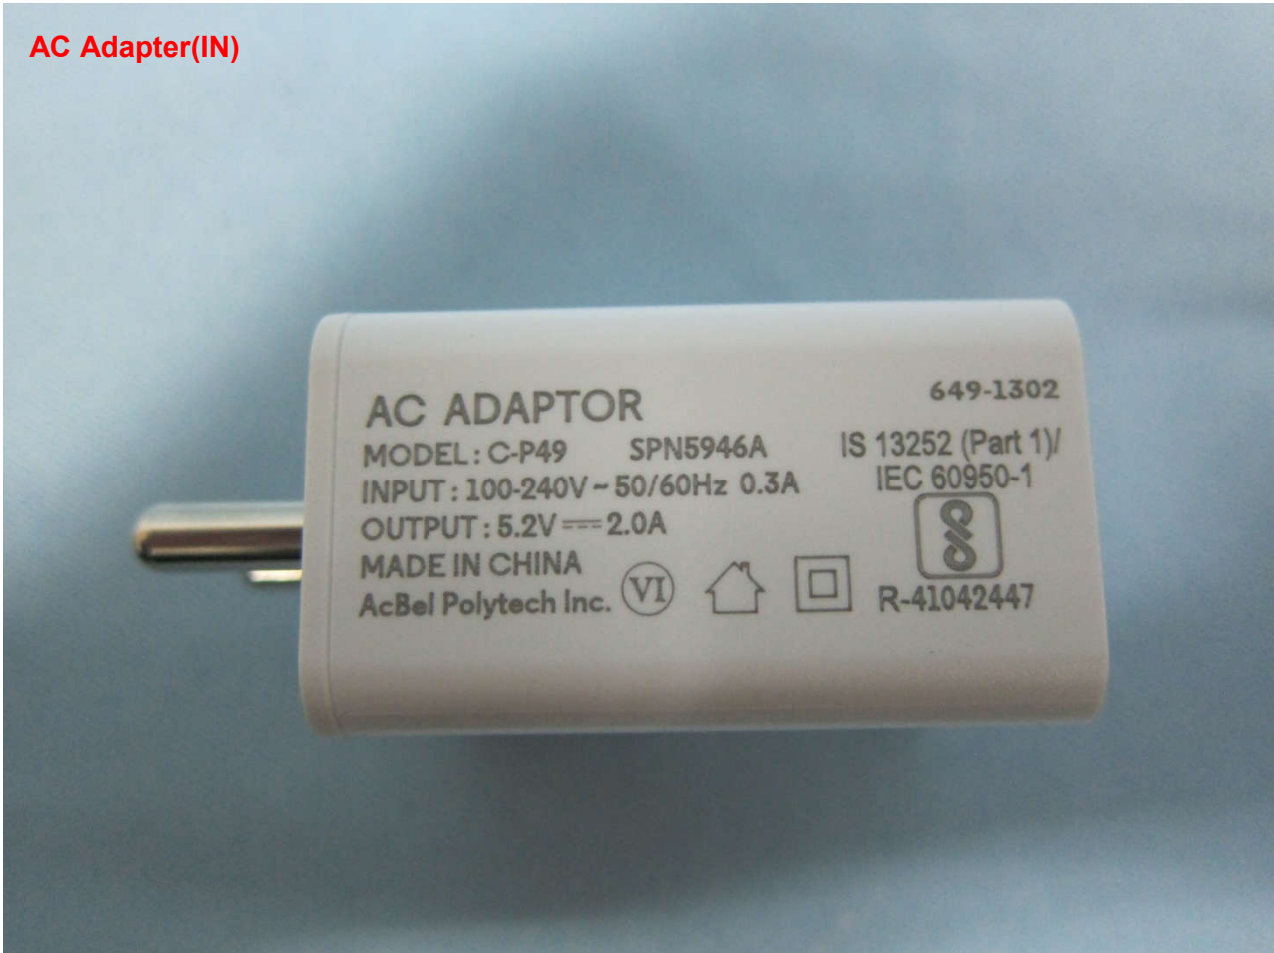

Brand Name: Motorola / Model Name: 9888

AC Adapter(IN)