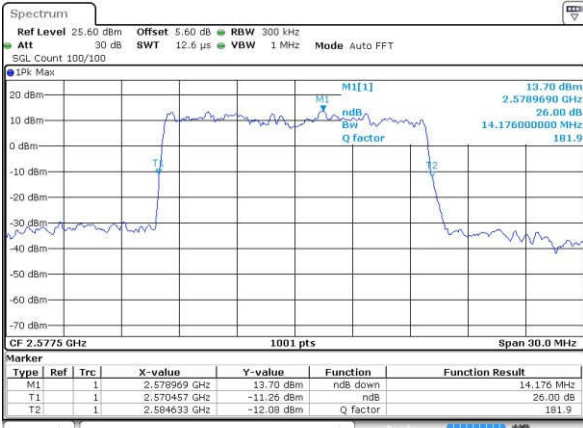

LTE Band 38

Lowest Channel / 15MHz / QPSK

Date: 25 JAN 2017 19:57:47