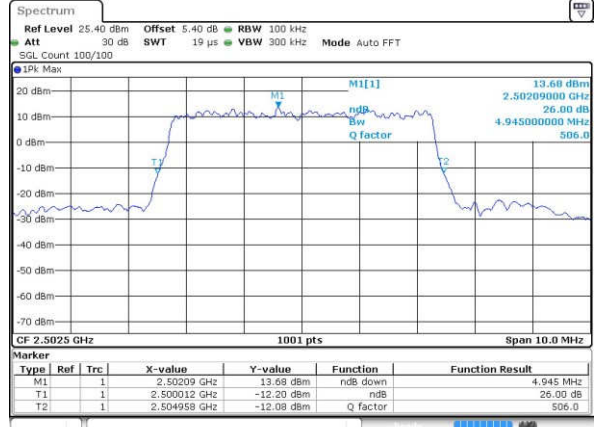

Highest Channel / 10MHz / 16QAM

Date: 24 JAN 2017 17:51:25

LTE Band 7

Lowest Channel / 5MHz / QPSK

Date: 25 JAN 2017 15:15:07

Lowest Channel / 5MHz / 16QAM

Date: 25 JAN 2017 15:15:29

Middle Channel / 5MHz / QPSK

Date: 25 JAN 2017 15:16:12

Middle Channel / 5MHz / 16QAM

Date: 25 JAN 2017 15:15:50

Highest Channel / 5MHz / QPSK

Date: 25 JAN 2017 15:16:34

Highest Channel / 5MHz / 16QAM

Date: 25 JAN 2017 15:16:56

LTE Band 7