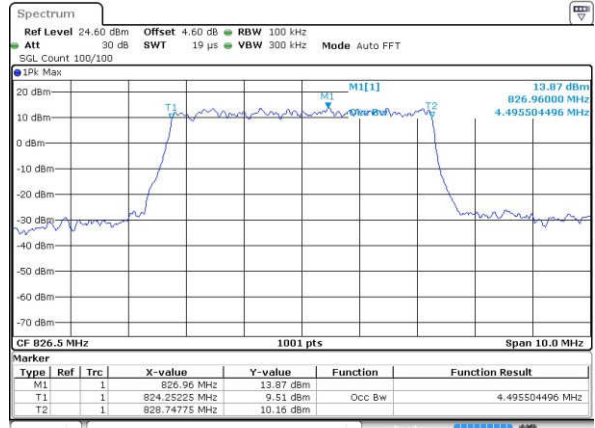

Highest Channel / 3MHz / 16QAM

Date: 24 JAN 2017 17:09:13

LTE Band 5

Lowest Channel / 5MHz / QPSK

Date: 24 JAN 2017 17:18:12

Lowest Channel / 5MHz / 16QAM

Date: 24 JAN 2017 17:18:23

Middle Channel / 5MHz / QPSK

Date: 24 JAN 2017 17:27:21

Middle Channel / 5MHz / 16QAM

Date: 24 JAN 2017 17:27:33

Highest Channel / 5MHz / QPSK

Date: 24 JAN 2017 17:29:57

Highest Channel / 5MHz / 16QAM

Date: 24 JAN 2017 17:30:08