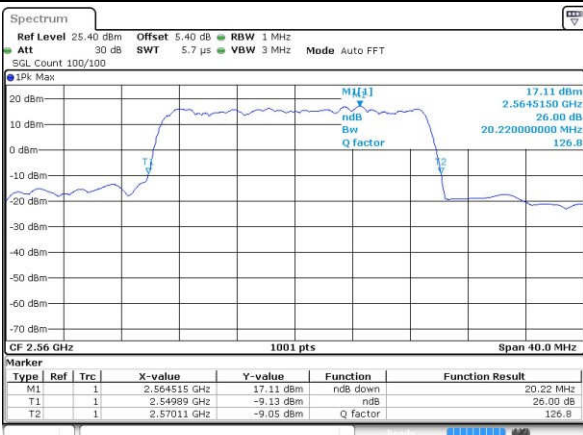

Date: 25 JAN 2017 15:50:24

LTE Band 7

Lowest Channel / 20MHz / QPSK

Date: 25 JAN 2017 16:06:13

Lowest Channel / 20MHz / 16QAM

Date: 25 JAN 2017 16:05:51

Middle Channel / 20MHz / QPSK

Date: 25 JAN 2017 16:06:35

Middle Channel / 20MHz / 16QAM

Date: 25 JAN 2017 16:06:56

Highest Channel / 20MHz / QPSK

Date: 25 JAN 2017 16:07:40

Highest Channel / 20MHz / 16QAM

Date: 25 JAN 2017 16:07:19

LTE Band 38

Lowest Channel / 5MHz / QPSK