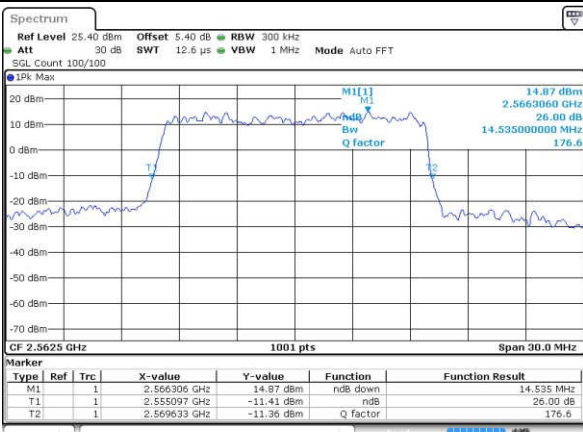

Highest Channel / 10MHz / QPSK

Date: 25 JAN 2017 15:33:29

Highest Channel / 10MHz / 16QAM

Date: 25 JAN 2017 15:33:51

LTE Band 7

Lowest Channel / 15MHz / QPSK

Date: 25 JAN 2017 15:49:18

Lowest Channel / 15MHz / 16QAM

Date: 25 JAN 2017 15:48:56

Middle Channel / 15MHz / QPSK

Date: 25 JAN 2017 15:49:39

Middle Channel / 15MHz / 16QAM

Date: 25 JAN 2017 15:50:02

Highest Channel / 15MHz / QPSK

Date: 25 JAN 2017 15:50:45

Highest Channel / 15MHz / 16QAM

Date: 25 JAN 2017 15:50:24

LTE Band 7

Lowest Channel / 20MHz / QPSK

Date: 25 JAN 2017 16:06:13

Lowest Channel / 20MHz / 16QAM

Date: 25 JAN 2017 16:05:51

Middle Channel / 20MHz / QPSK

Date: 25 JAN 2017 16:06:35