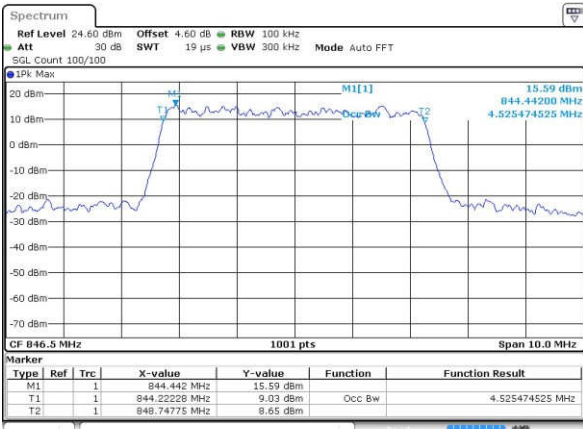

Date: 24 JAN 2017 16:45:42

Highest Channel / 1.4MHz / QPSK

Date: 24 JAN 2017 16:48:07

Highest Channel / 1.4MHz / 16QAM

Date: 24 JAN 2017 16:48:18

LTE Band 5

Lowest Channel / 3MHz / QPSK

Date: 24 JAN 2017 16:57:16

Highest Channel / 3MHz / 16QAM

Date: 24 JAN 2017 17:09:13

LTE Band 5

Lowest Channel / 5MHz / QPSK

Date: 24 JAN 2017 17:18:12

Lowest Channel / 5MHz / 16QAM

Date: 24 JAN 2017 17:18:23

Middle Channel / 5MHz / QPSK

Date: 24 JAN 2017 17:27:21

Middle Channel / 5MHz / 16QAM

Date: 24 JAN 2017 17:27:33

Highest Channel / 5MHz / QPSK

Date: 24 JAN 2017 17:29:57

Highest Channel / 5MHz / 16QAM

Date: 24 JAN 2017 17:30:08