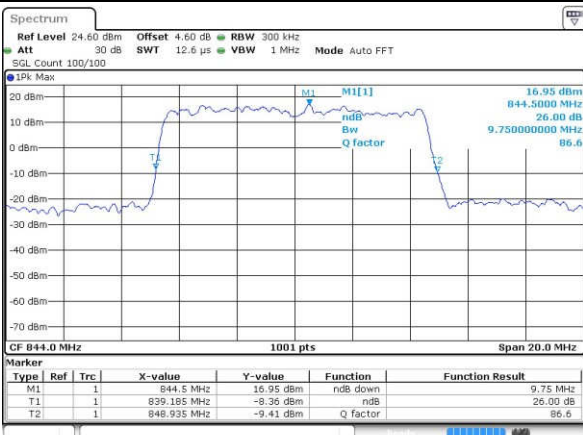

Highest Channel / 10MHz / QPSK

Date: 24 JAN 2017 17:51:14