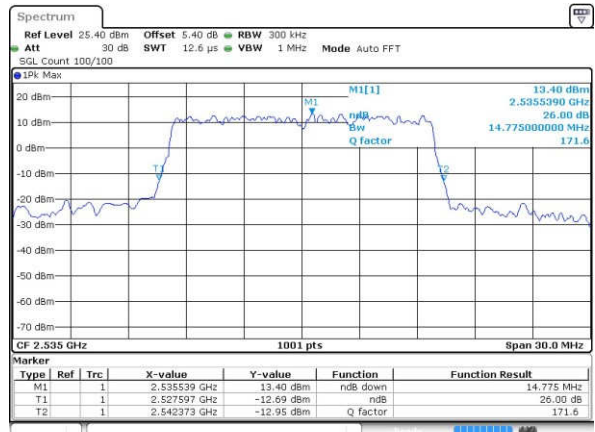

Middle Channel / 15MHz / 16QAM

Date: 25 JAN 2017 15:50:02