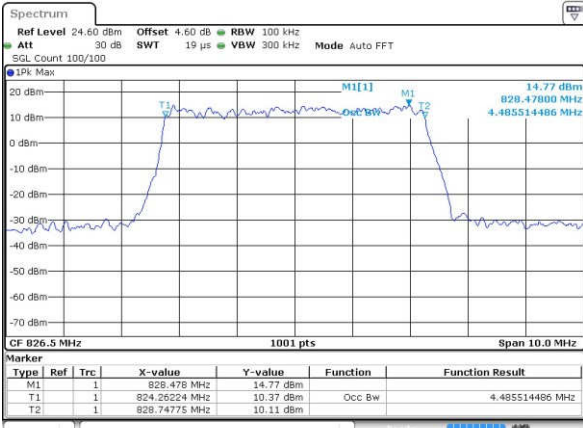

Highest Channel / 3MHz / 16QAM

Date: 24 JAN 2017 17:09:13

LTE Band 5

Lowest Channel / 5MHz / QPSK

Date: 24 JAN 2017 17:18:12

Lowest Channel / 5MHz / 16QAM

Date: 24 JAN 2017 17:18:23

Middle Channel / 5MHz / QPSK

Date: 24 JAN 2017 17:27:21

Middle Channel / 5MHz / 16QAM

Date: 24 JAN 2017 17:27:33

Highest Channel / 5MHz / QPSK

Date: 24 JAN 2017 17:29:57

Highest Channel / 5MHz / 16QAM

Date: 24 JAN 2017 17:30:08