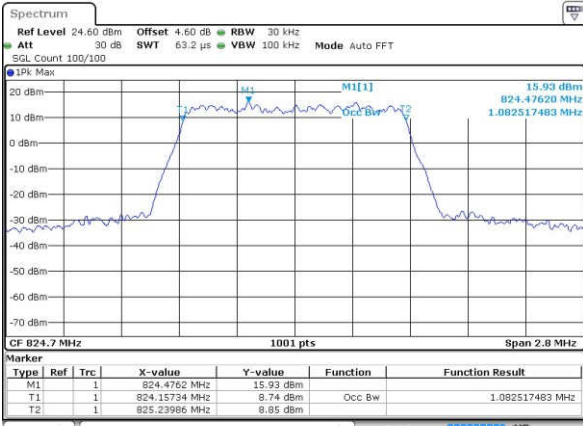

LTE Band 5

Lowest Channel / 1.4MHz / QPSK

Date: 24 JAN 2017 16:36:22