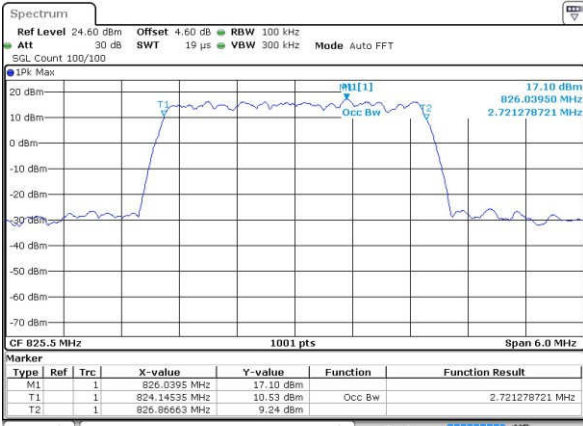

LTE Band 5

Lowest Channel / 1.4MHz / QPSK

Date: 24 JAN 2017 16:36:22

Lowest Channel / 1.4MHz / 16QAM

Date: 24 JAN 2017 16:36:33

Middle Channel / 1.4MHz / QPSK

Date: 24 JAN 2017 16:45:31

Middle Channel / 1.4MHz / 16QAM

Date: 24 JAN 2017 16:45:42

Highest Channel / 1.4MHz / QPSK

Date: 24 JAN 2017 16:48:07

Highest Channel / 1.4MHz / 16QAM

Date: 24 JAN 2017 16:48:18

LTE Band 5

Lowest Channel / 3MHz / QPSK

Date: 24 JAN 2017 16:57:16