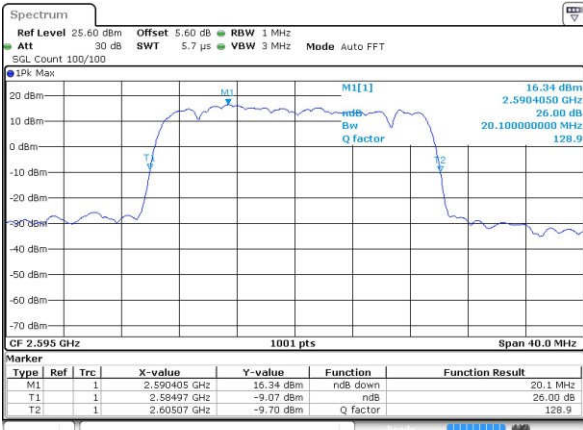

Middle Channel / 20MHz / QPSK

Date: 25 JAN 2017 20:00:36