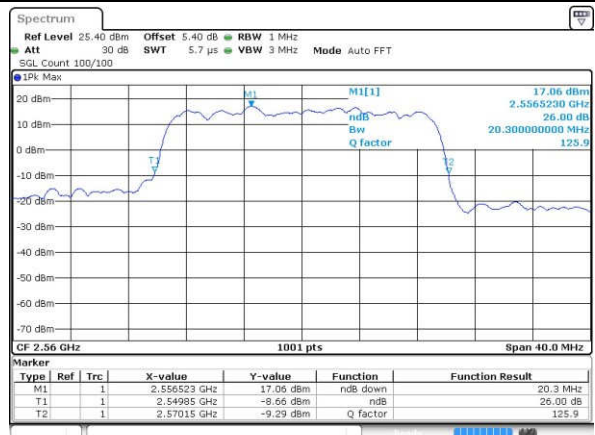

Middle Channel / 20MHz / 16QAM

Date: 25 JAN 2017 16:06:56

Highest Channel / 20MHz / QPSK

Date: 25 JAN 2017 16:07:40

Highest Channel / 20MHz / 16QAM

Date: 25 JAN 2017 16:07:19

LTE Band 38

Lowest Channel / 5MHz / QPSK