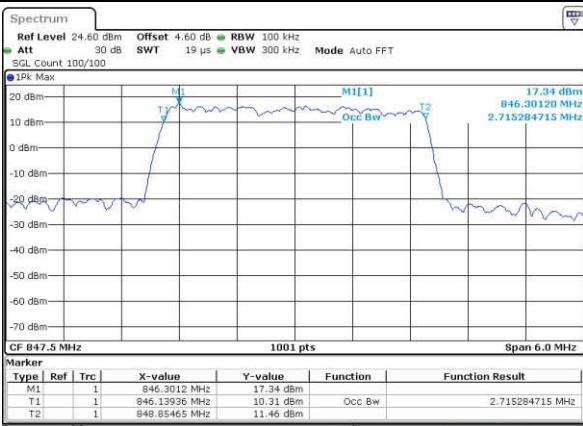

Date: 24 JAN 2017 16:45:42

Highest Channel / 1.4MHz / QPSK

Date: 24 JAN 2017 16:48:07

Highest Channel / 1.4MHz / 16QAM

Date: 24 JAN 2017 16:48:18

LTE Band 5

Lowest Channel / 3MHz / QPSK

Date: 24 JAN 2017 16:57:16

Lowest Channel / 3MHz / 16QAM

Date: 24 JAN 2017 16:57:28

Middle Channel / 3MHz / QPSK

Date: 24 JAN 2017 17:06:26

Middle Channel / 3MHz / 16QAM

Date: 24 JAN 2017 17:06:38

Highest Channel / 3MHz / QPSK

Date: 24 JAN 2017 17:09:02

Highest Channel / 3MHz / 16QAM

Date: 24 JAN 2017 17:09:13

LTE Band 5

Lowest Channel / 5MHz / QPSK

Date: 24 JAN 2017 17:18:12

Lowest Channel / 5MHz / 16QAM

Date: 24 JAN 2017 17:18:23

Middle Channel / 5MHz / QPSK