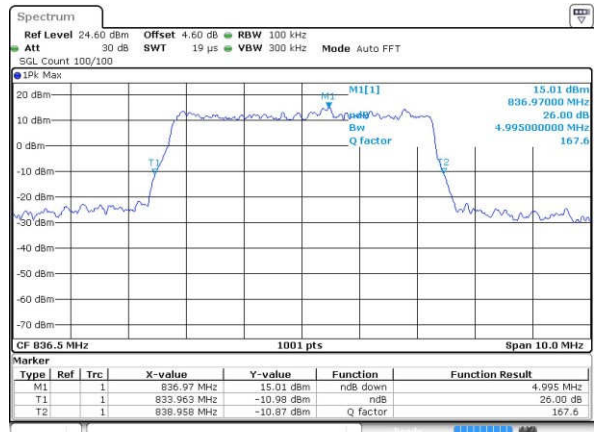

LTE Band 5

Lowest Channel / 5MHz / QPSK

Date: 24 JAN 2017 17:18:34

Lowest Channel / 5MHz / 16QAM

Date: 24 JAN 2017 17:18:45

Middle Channel / 5MHz / QPSK

Date: 24 JAN 2017 17:27:44

Middle Channel / 5MHz / 16QAM

Date: 24 JAN 2017 17:27:55

Highest Channel / 5MHz / QPSK

Date: 24 JAN 2017 17:30:19

Highest Channel / 5MHz / 16QAM

Date: 24 JAN 2017 17:30:30

LTE Band 5

Lowest Channel / 10MHz / QPSK

Date: 24 JAN 2017 17:38:29