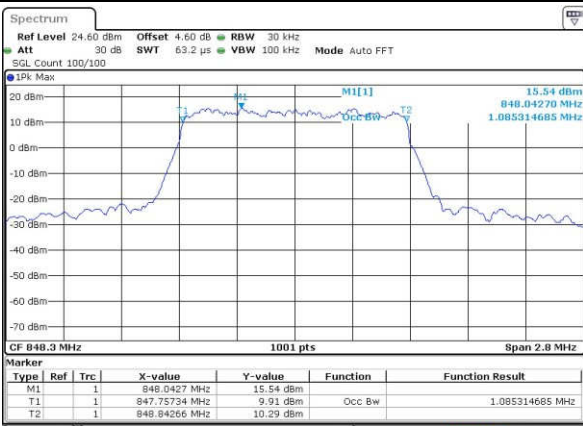

Mode	LTE Band 38 : 99%OBW(MHz)											
	1.4MHz		3MHz		5MHz		10MHz		15MHz		20MHz	
Mod.	QPSK	16QAM	QPSK	16QAM	QPSK	16QAM	QPSK	16QAM	QPSK	16QAM	QPSK	16QAM
Lowest CH	-	-	-	-	4.54	4.52	9.11	9.05	13.40	13.46	18.46	18.18
Middle CH	-	-	-	-	4.50	4.51	8.99	9.01	13.40	13.40	18.46	18.34
Highest CH	-	-	-	-	4.54	4.51	9.09	9.03	13.43	13.46	18.54	18.30

LTE Band 5

Lowest Channel / 1.4MHz / QPSK

Date: 24 JAN 2017 16:36:22

Lowest Channel / 1.4MHz / 16QAM

Date: 24 JAN 2017 16:36:33

Middle Channel / 1.4MHz / QPSK

Date: 24 JAN 2017 16:45:31

Middle Channel / 1.4MHz / 16QAM

Date: 24 JAN 2017 16:45:42

Highest Channel / 1.4MHz / QPSK

Date: 24 JAN 2017 16:48:07

Highest Channel / 1.4MHz / 16QAM

Date: 24 JAN 2017 16:48:18

LTE Band 5

Lowest Channel / 3MHz / QPSK

Date: 24 JAN 2017 16:57:16