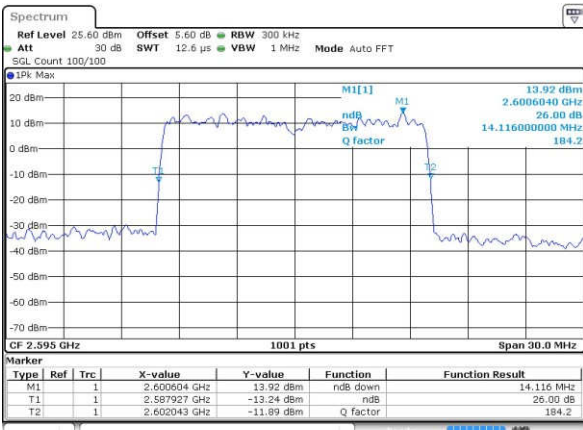

LTE Band 38

Lowest Channel / 15MHz / QPSK

Date: 25 JAN 2017 19:57:47

Lowest Channel / 15MHz / 16QAM

Date: 25 JAN 2017 19:57:58

Middle Channel / 15MHz / QPSK

Date: 25 JAN 2017 19:58:29

Middle Channel / 15MHz / 16QAM

Date: 25 JAN 2017 19:58:40

Highest Channel / 15MHz / QPSK

Date: 25 JAN 2017 19:59:12

Highest Channel / 15MHz / 16QAM

Date: 25 JAN 2017 19:59:22

LTE Band 38

Lowest Channel / 20MHz / QPSK

Date: 25 JAN 2017 19:59:54