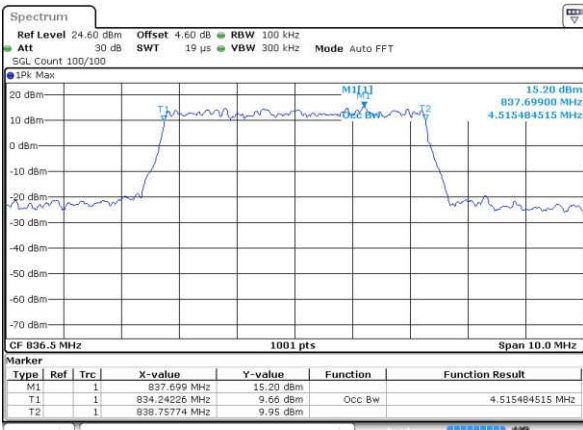

Date: 24 JAN 2017 16:45:42

Highest Channel / 1.4MHz / QPSK

Date: 24 JAN 2017 16:48:07

Highest Channel / 1.4MHz / 16QAM

Date: 24 JAN 2017 16:48:18

LTE Band 5

Lowest Channel / 3MHz / QPSK

Date: 24 JAN 2017 16:57:16

Highest Channel / 3MHz / 16QAM

Date: 24 JAN 2017 17:09:13

LTE Band 5

Lowest Channel / 5MHz / QPSK

Date: 24 JAN 2017 17:18:12

Lowest Channel / 5MHz / 16QAM

Date: 24 JAN 2017 17:18:23

Middle Channel / 5MHz / QPSK

Date: 24 JAN 2017 17:27:21

Middle Channel / 5MHz / 16QAM

Date: 24 JAN 2017 17:27:33

Highest Channel / 5MHz / QPSK

Date: 24 JAN 2017 17:29:57

Highest Channel / 5MHz / 16QAM

Date: 24 JAN 2017 17:30:08