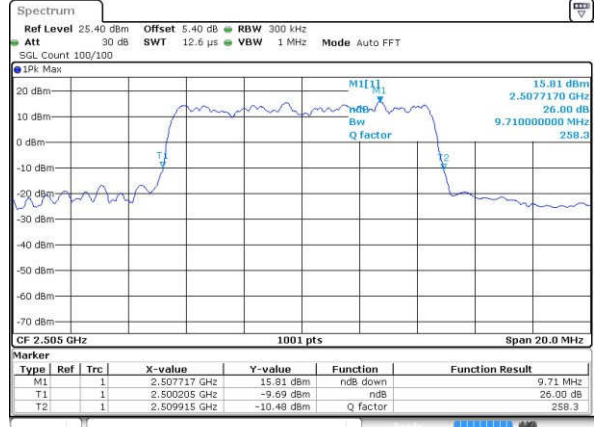

Highest Channel / 10MHz / 16QAM

Date: 24 JAN 2017 17:51:25

LTE Band 7

Lowest Channel / 5MHz / QPSK

Date: 25 JAN 2017 15:15:07

Lowest Channel / 5MHz / 16QAM

Date: 25 JAN 2017 15:15:29

Middle Channel / 5MHz / QPSK

Date: 25 JAN 2017 15:16:12

Middle Channel / 5MHz / 16QAM

Date: 25 JAN 2017 15:15:50

Highest Channel / 5MHz / QPSK

Date: 25 JAN 2017 15:16:34

Highest Channel / 5MHz / 16QAM

Date: 25 JAN 2017 15:16:56

LTE Band 7

Lowest Channel / 10MHz / QPSK

Date: 25 JAN 2017 15:32:02

Lowest Channel / 10MHz / 16QAM

Date: 25 JAN 2017 15:32:24

Middle Channel / 10MHz / QPSK

Date: 25 JAN 2017 15:33:08

Middle Channel / 10MHz / 16QAM

Date: 25 JAN 2017 15:32:45

Highest Channel / 10MHz / QPSK

Date: 25 JAN 2017 15:33:29

Highest Channel / 10MHz / 16QAM

Date: 25 JAN 2017 15:33:51

LTE Band 7

Lowest Channel / 15MHz / QPSK

Date: 25 JAN 2017 15:49:18

Lowest Channel / 15MHz / 16QAM