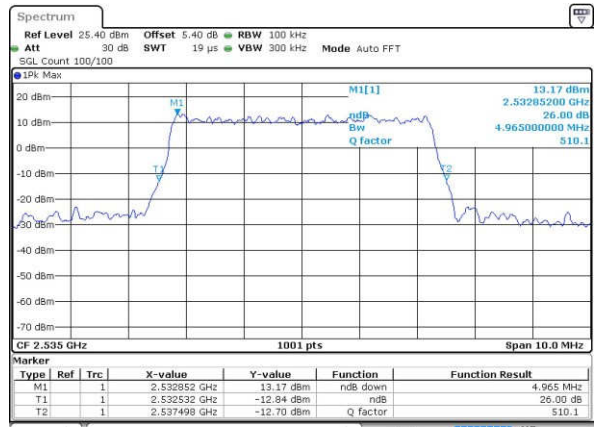

Highest Channel / 10MHz / 16QAM

Date: 24 JAN 2017 17:51:25

LTE Band 7

Lowest Channel / 5MHz / QPSK

Date: 25 JAN 2017 15:15:07

Lowest Channel / 5MHz / 16QAM

Date: 25 JAN 2017 15:15:29

Middle Channel / 5MHz / QPSK

Date: 25 JAN 2017 15:16:12

Middle Channel / 5MHz / 16QAM

Date: 25 JAN 2017 15:15:50

Highest Channel / 5MHz / QPSK

Date: 25 JAN 2017 15:16:34

Highest Channel / 5MHz / 16QAM

Date: 25 JAN 2017 15:16:56

LTE Band 7