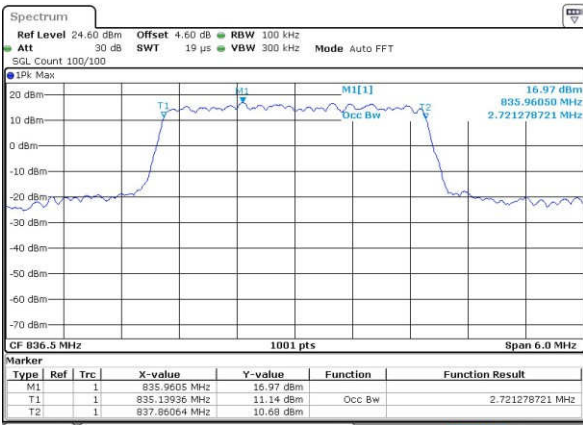

LTE Band 5

Lowest Channel / 1.4MHz / QPSK

Date: 24 JAN 2017 16:36:22

Lowest Channel / 1.4MHz / 16QAM

Date: 24 JAN 2017 16:36:33

Middle Channel / 1.4MHz / QPSK

Date: 24 JAN 2017 16:45:31

Middle Channel / 1.4MHz / 16QAM

Date: 24 JAN 2017 16:45:42

Highest Channel / 1.4MHz / QPSK

Date: 24 JAN 2017 16:48:07

Highest Channel / 1.4MHz / 16QAM

Date: 24 JAN 2017 16:48:18

LTE Band 5

Lowest Channel / 3MHz / QPSK

Date: 24 JAN 2017 16:57:16

Lowest Channel / 3MHz / 16QAM

Date: 24 JAN 2017 16:57:28

Middle Channel / 3MHz / QPSK

Date: 24 JAN 2017 17:06:26

Middle Channel / 3MHz / 16QAM

Date: 24 JAN 2017 17:06:38

Highest Channel / 3MHz / QPSK

Date: 24 JAN 2017 17:09:02