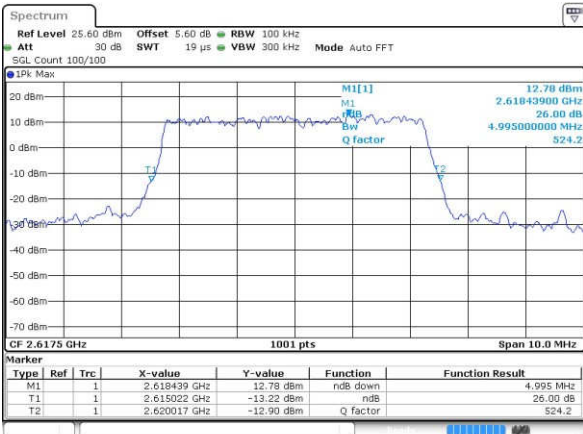

Date: 25 JAN 2017 19:53:34

Lowest Channel / 5MHz / 16QAM

Date: 25 JAN 2017 19:53:45

Middle Channel / 5MHz / QPSK

Date: 25 JAN 2017 19:54:16

Middle Channel / 5MHz / 16QAM

Date: 25 JAN 2017 19:54:27

Highest Channel / 5MHz / QPSK

Date: 25 JAN 2017 19:54:58

Highest Channel / 5MHz / 16QAM

Date: 25 JAN 2017 19:55:09

LTE Band 38

Lowest Channel / 10MHz / QPSK

Date: 25 JAN 2017 19:55:40

Lowest Channel / 10MHz / 16QAM

Date: 25 JAN 2017 19:55:51