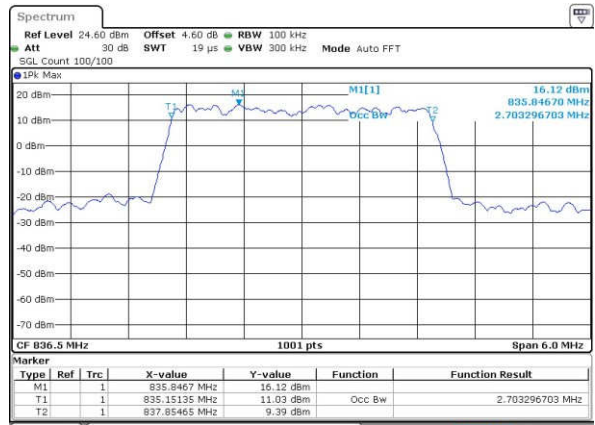

LTE Band 5

Lowest Channel / 1.4MHz / QPSK

Date: 24 JAN 2017 16:36:22

Lowest Channel / 1.4MHz / 16QAM

Date: 24 JAN 2017 16:36:33

Middle Channel / 1.4MHz / QPSK

Date: 24 JAN 2017 16:45:31

Middle Channel / 1.4MHz / 16QAM

Date: 24 JAN 2017 16:45:42

Highest Channel / 1.4MHz / QPSK

Date: 24 JAN 2017 16:48:07

Highest Channel / 1.4MHz / 16QAM

Date: 24 JAN 2017 16:48:18

LTE Band 5

Lowest Channel / 3MHz / QPSK

Date: 24 JAN 2017 16:57:16

Lowest Channel / 3MHz / 16QAM

Date: 24 JAN 2017 16:57:28

Middle Channel / 3MHz / QPSK

Date: 24 JAN 2017 17:06:26

Middle Channel / 3MHz / 16QAM

Date: 24 JAN 2017 17:06:38

Highest Channel / 3MHz / QPSK

Date: 24 JAN 2017 17:09:02

Highest Channel / 3MHz / 16QAM

Date: 24 JAN 2017 17:09:13

LTE Band 5

Lowest Channel / 5MHz / QPSK

Date: 24 JAN 2017 17:18:12

Lowest Channel / 5MHz / 16QAM

Date: 24 JAN 2017 17:18:23

Middle Channel / 5MHz / QPSK