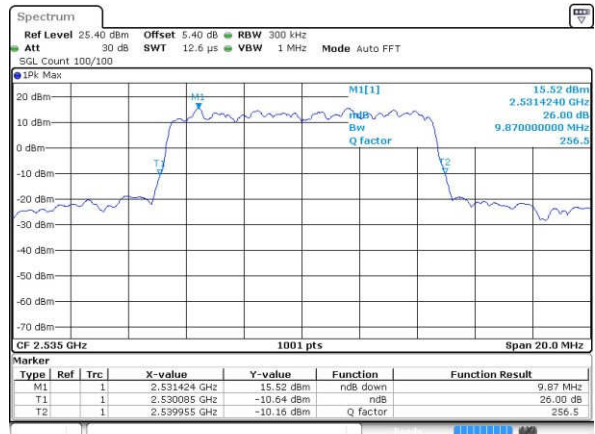

Lowest Channel / 10MHz / QPSK

Date: 25 JAN 2017 15:32:02

Lowest Channel / 10MHz / 16QAM

Date: 25 JAN 2017 15:32:24

Middle Channel / 10MHz / QPSK

Date: 25 JAN 2017 15:33:08

Middle Channel / 10MHz / 16QAM

Date: 25 JAN 2017 15:32:45

Highest Channel / 10MHz / QPSK

Date: 25 JAN 2017 15:33:29

Highest Channel / 10MHz / 16QAM

Date: 25 JAN 2017 15:33:51

LTE Band 7

Lowest Channel / 15MHz / QPSK

Date: 25 JAN 2017 15:49:18

Lowest Channel / 15MHz / 16QAM