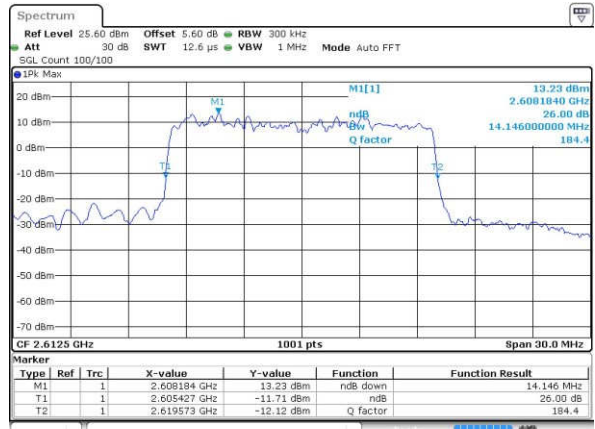

LTE Band 38

Lowest Channel / 15MHz / QPSK

Date: 25 JAN 2017 19:57:47

Lowest Channel / 15MHz / 16QAM

Date: 25 JAN 2017 19:57:58

Middle Channel / 15MHz / QPSK

Date: 25 JAN 2017 19:58:29

Middle Channel / 15MHz / 16QAM

Date: 25 JAN 2017 19:58:40

Highest Channel / 15MHz / QPSK

Date: 25 JAN 2017 19:59:12

Highest Channel / 15MHz / 16QAM

Date: 25 JAN 2017 19:59:22

LTE Band 38

Lowest Channel / 20MHz / QPSK

Date: 25 JAN 2017 19:59:54