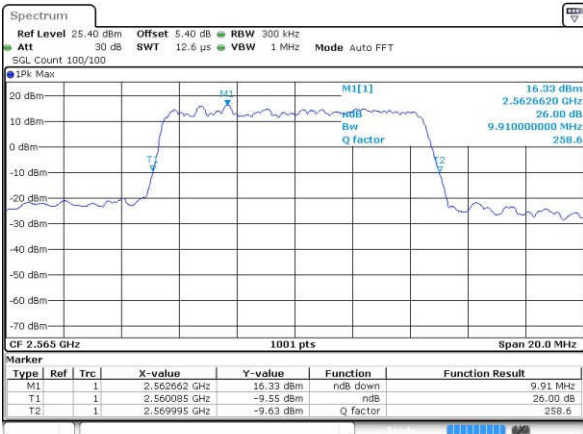

Lowest Channel / 10MHz / QPSK

Date: 25 JAN 2017 15:32:02

Lowest Channel / 10MHz / 16QAM

Date: 25 JAN 2017 15:32:24

Middle Channel / 10MHz / QPSK

Date: 25 JAN 2017 15:33:08

Middle Channel / 10MHz / 16QAM

Date: 25 JAN 2017 15:32:45

Highest Channel / 10MHz / QPSK

Date: 25 JAN 2017 15:33:29

Highest Channel / 10MHz / 16QAM

Date: 25 JAN 2017 15:33:51

LTE Band 7

Lowest Channel / 15MHz / QPSK

Date: 25 JAN 2017 15:49:18

Lowest Channel / 15MHz / 16QAM