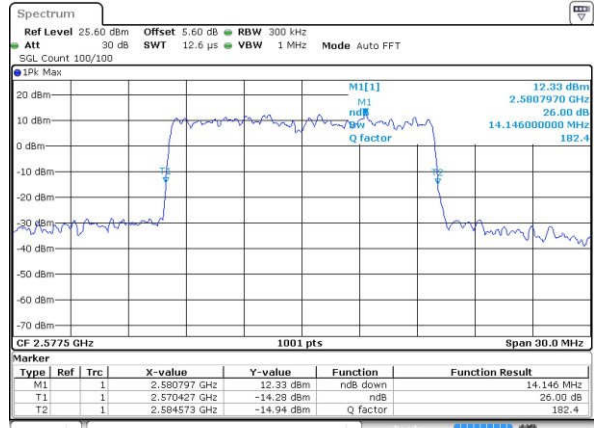

Date: 25 JAN 2017 19:54:58

Highest Channel / 5MHz / 16QAM

Date: 25 JAN 2017 19:55:09

LTE Band 38

Lowest Channel / 10MHz / QPSK

Date: 25 JAN 2017 19:55:40

Lowest Channel / 10MHz / 16QAM

Date: 25 JAN 2017 19:55:51

Middle Channel / 10MHz / QPSK

Date: 25 JAN 2017 19:56:23

Middle Channel / 10MHz / 16QAM

Date: 25 JAN 2017 19:56:33

Highest Channel / 10MHz / QPSK

Date: 25 JAN 2017 19:57:05

Highest Channel / 10MHz / 16QAM

Date: 25 JAN 2017 19:57:15

LTE Band 38

Lowest Channel / 15MHz / QPSK

Date: 25 JAN 2017 19:57:47

Lowest Channel / 15MHz / 16QAM

Date: 25 JAN 2017 19:57:58

Middle Channel / 15MHz / QPSK

Date: 25 JAN 2017 19:58:29

Middle Channel / 15MHz / 16QAM