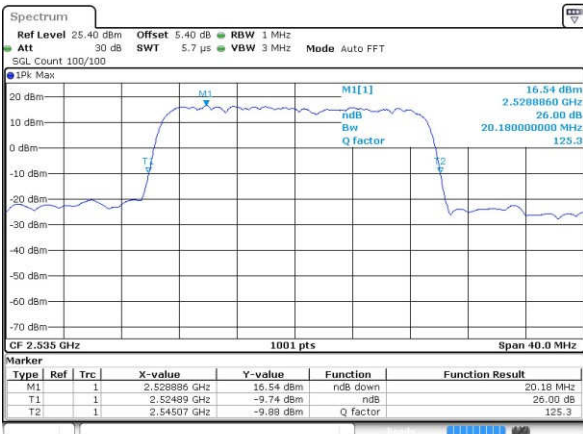

Date: 25 JAN 2017 15:50:24

LTE Band 7

Lowest Channel / 20MHz / QPSK

Date: 25 JAN 2017 16:06:13

Lowest Channel / 20MHz / 16QAM

Date: 25 JAN 2017 16:05:51

Middle Channel / 20MHz / QPSK

Date: 25 JAN 2017 16:06:35

Middle Channel / 20MHz / 16QAM

Date: 25 JAN 2017 16:06:56

Highest Channel / 20MHz / QPSK

Date: 25 JAN 2017 16:07:40

Highest Channel / 20MHz / 16QAM

Date: 25 JAN 2017 16:07:19

LTE Band 38

Lowest Channel / 5MHz / QPSK