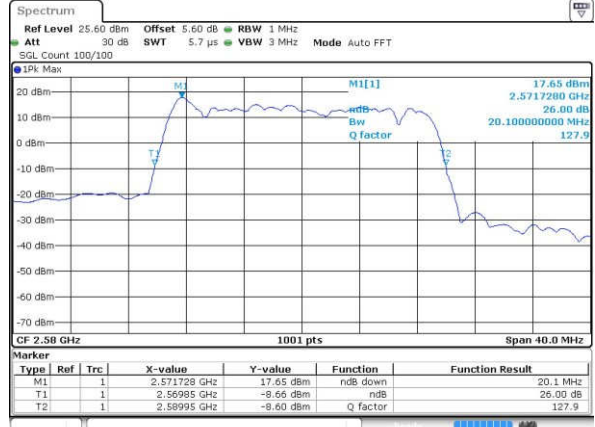

Date: 25 JAN 2017 19:58:40

Highest Channel / 15MHz / QPSK

Date: 25 JAN 2017 19:59:12

Highest Channel / 15MHz / 16QAM

Date: 25 JAN 2017 19:59:22

LTE Band 38

Lowest Channel / 20MHz / QPSK

Date: 25 JAN 2017 19:59:54

Lowest Channel / 20MHz / 16QAM

Date: 25 JAN 2017 20:00:04

Middle Channel / 20MHz / QPSK

Date: 25 JAN 2017 20:00:36

Middle Channel / 20MHz / 16QAM

Date: 25 JAN 2017 20:00:46

Highest Channel / 20MHz / QPSK

Date: 25 JAN 2017 20:01:18