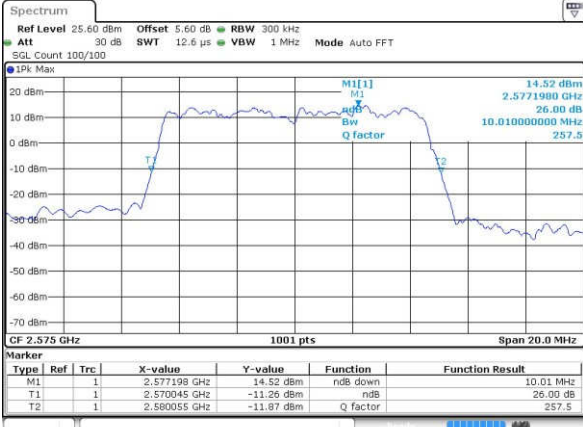

Date: 25 JAN 2017 19:54:58

Highest Channel / 5MHz / 16QAM

Date: 25 JAN 2017 19:55:09

LTE Band 38

Lowest Channel / 10MHz / QPSK

Date: 25 JAN 2017 19:55:40

Lowest Channel / 10MHz / 16QAM

Date: 25 JAN 2017 19:55:51