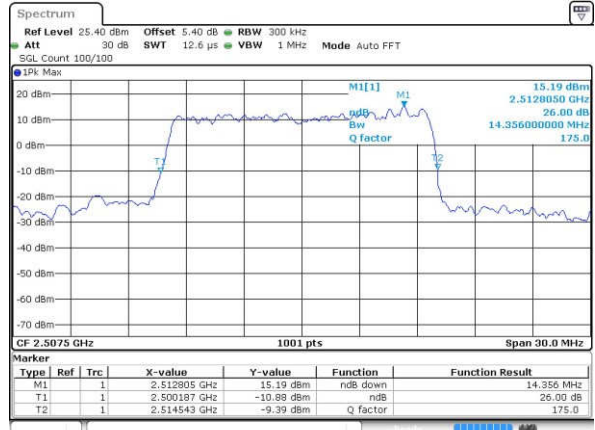

Highest Channel / 10MHz / QPSK

Date: 25 JAN 2017 15:33:29

Highest Channel / 10MHz / 16QAM

Date: 25 JAN 2017 15:33:51

LTE Band 7

Lowest Channel / 15MHz / QPSK

Date: 25 JAN 2017 15:49:18

Lowest Channel / 15MHz / 16QAM

Date: 25 JAN 2017 15:48:56

Middle Channel / 15MHz / QPSK

Date: 25 JAN 2017 15:49:39

Middle Channel / 15MHz / 16QAM

Date: 25 JAN 2017 15:50:02

Highest Channel / 15MHz / QPSK

Date: 25 JAN 2017 15:50:45

Highest Channel / 15MHz / 16QAM