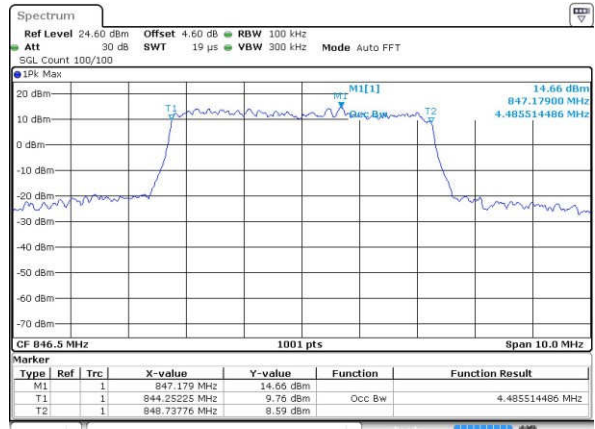

Highest Channel / 3MHz / 16QAM

Date: 24 JAN 2017 17:09:13

LTE Band 5

Lowest Channel / 5MHz / QPSK

Date: 24 JAN 2017 17:18:12

Lowest Channel / 5MHz / 16QAM

Date: 24 JAN 2017 17:18:23

Middle Channel / 5MHz / QPSK

Date: 24 JAN 2017 17:27:21

Middle Channel / 5MHz / 16QAM

Date: 24 JAN 2017 17:27:33

Highest Channel / 5MHz / QPSK

Date: 24 JAN 2017 17:29:57

Highest Channel / 5MHz / 16QAM

Date: 24 JAN 2017 17:30:08