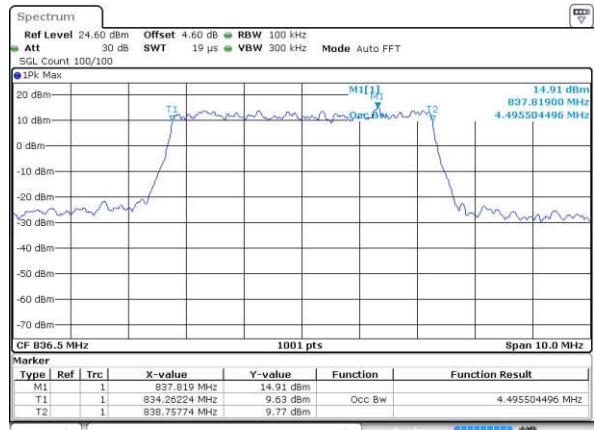

Highest Channel / 3MHz / 16QAM

Date: 24 JAN 2017 17:09:13

LTE Band 5

Lowest Channel / 5MHz / QPSK

Date: 24 JAN 2017 17:18:12

Lowest Channel / 5MHz / 16QAM

Date: 24 JAN 2017 17:18:23

Middle Channel / 5MHz / QPSK

Date: 24 JAN 2017 17:27:21

Middle Channel / 5MHz / 16QAM

Date: 24 JAN 2017 17:27:33

Highest Channel / 5MHz / QPSK

Date: 24 JAN 2017 17:29:57

Highest Channel / 5MHz / 16QAM

Date: 24 JAN 2017 17:30:08