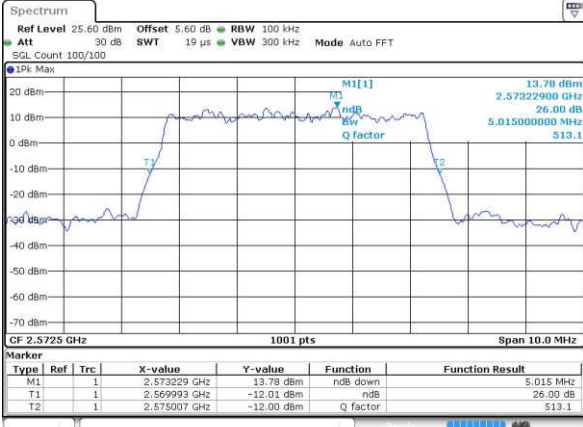

Middle Channel / 20MHz / 16QAM

Date: 25 JAN 2017 16:06:56

Highest Channel / 20MHz / QPSK

Date: 25 JAN 2017 16:07:40

Highest Channel / 20MHz / 16QAM

Date: 25 JAN 2017 16:07:19

LTE Band 38

Lowest Channel / 5MHz / QPSK