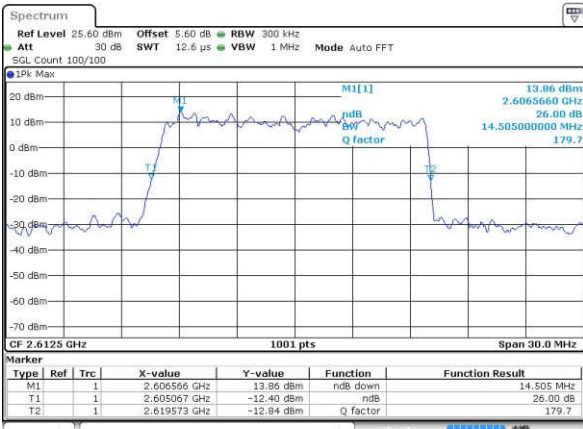

LTE Band 38

Lowest Channel / 15MHz / QPSK

Date: 25 JAN 2017 19:57:47

Lowest Channel / 15MHz / 16QAM

Date: 25 JAN 2017 19:57:58

Middle Channel / 15MHz / QPSK

Date: 25 JAN 2017 19:58:29

Middle Channel / 15MHz / 16QAM

Date: 25 JAN 2017 19:58:40

Highest Channel / 15MHz / QPSK

Date: 25 JAN 2017 19:59:12

Highest Channel / 15MHz / 16QAM

Date: 25 JAN 2017 19:59:22

LTE Band 38

Lowest Channel / 20MHz / QPSK

Date: 25 JAN 2017 19:59:54