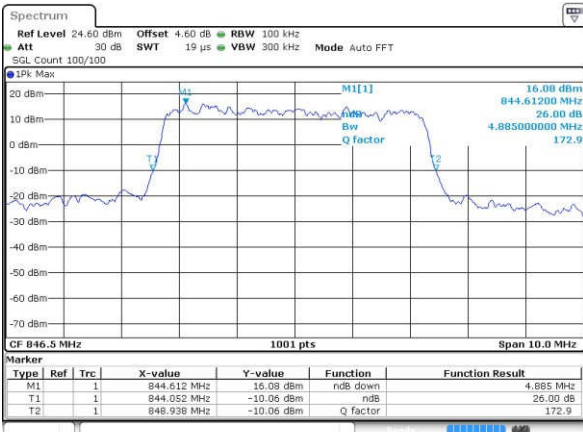

LTE Band 5

Lowest Channel / 5MHz / QPSK

Date: 24 JAN 2017 17:18:34

Lowest Channel / 5MHz / 16QAM

Date: 24 JAN 2017 17:18:45

Middle Channel / 5MHz / QPSK

Date: 24 JAN 2017 17:27:44

Middle Channel / 5MHz / 16QAM

Date: 24 JAN 2017 17:27:55

Highest Channel / 5MHz / QPSK

Date: 24 JAN 2017 17:30:19

Highest Channel / 5MHz / 16QAM

Date: 24 JAN 2017 17:30:30

LTE Band 5

Lowest Channel / 10MHz / QPSK

Date: 24 JAN 2017 17:38:29