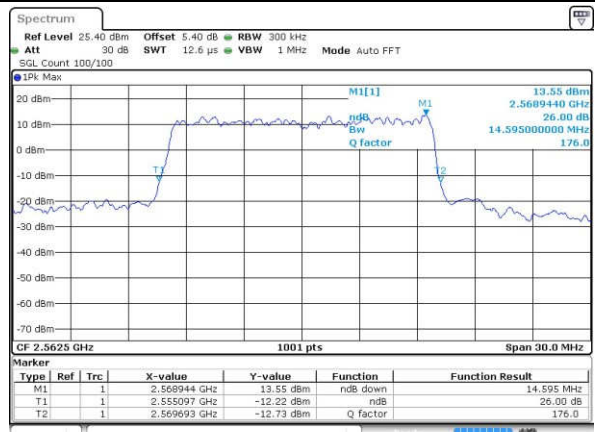

Highest Channel / 10MHz / QPSK

Date: 25 JAN 2017 15:33:29

Highest Channel / 10MHz / 16QAM

Date: 25 JAN 2017 15:33:51

LTE Band 7

Lowest Channel / 15MHz / QPSK

Date: 25 JAN 2017 15:49:18

Lowest Channel / 15MHz / 16QAM

Date: 25 JAN 2017 15:48:56

Middle Channel / 15MHz / QPSK

Date: 25 JAN 2017 15:49:39

Middle Channel / 15MHz / 16QAM

Date: 25 JAN 2017 15:50:02

Highest Channel / 15MHz / QPSK

Date: 25 JAN 2017 15:50:45

Highest Channel / 15MHz / 16QAM

Date: 25 JAN 2017 15:50:24

LTE Band 7

Lowest Channel / 20MHz / QPSK

Date: 25 JAN 2017 16:06:13

Lowest Channel / 20MHz / 16QAM

Date: 25 JAN 2017 16:05:51

Middle Channel / 20MHz / QPSK

Date: 25 JAN 2017 16:06:35