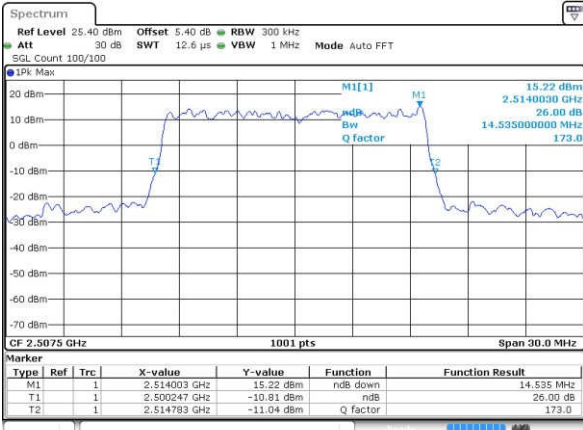

Highest Channel / 10MHz / QPSK

Date: 25 JAN 2017 15:33:29

Highest Channel / 10MHz / 16QAM

Date: 25 JAN 2017 15:33:51

LTE Band 7

Lowest Channel / 15MHz / QPSK

Date: 25 JAN 2017 15:49:18

Lowest Channel / 15MHz / 16QAM