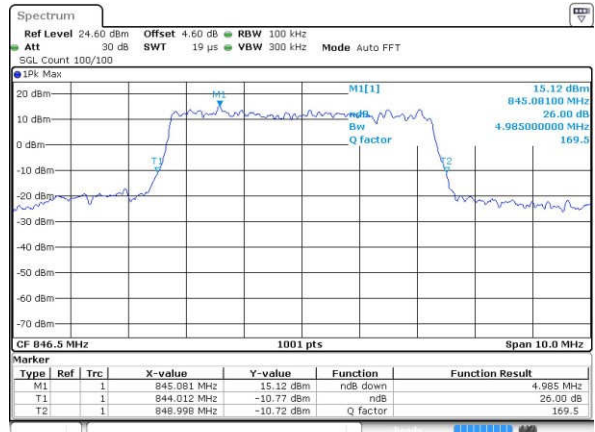

LTE Band 5

Lowest Channel / 5MHz / QPSK

Date: 24 JAN 2017 17:18:34

Lowest Channel / 5MHz / 16QAM

Date: 24 JAN 2017 17:18:45

Middle Channel / 5MHz / QPSK

Date: 24 JAN 2017 17:27:44

Middle Channel / 5MHz / 16QAM

Date: 24 JAN 2017 17:27:55

Highest Channel / 5MHz / QPSK

Date: 24 JAN 2017 17:30:19

Highest Channel / 5MHz / 16QAM

Date: 24 JAN 2017 17:30:30

LTE Band 5

Lowest Channel / 10MHz / QPSK

Date: 24 JAN 2017 17:38:29