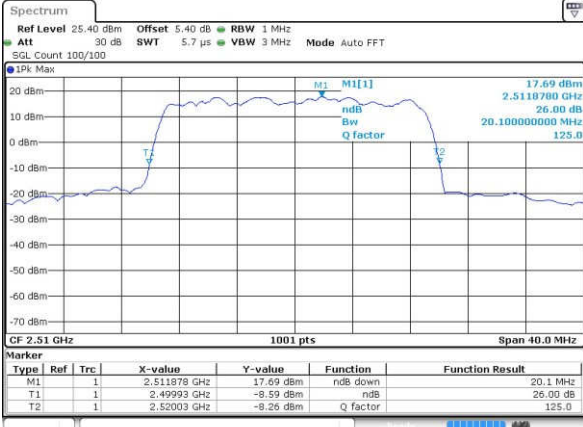

Date: 25 JAN 2017 15:48:56

Middle Channel / 15MHz / QPSK

Date: 25 JAN 2017 15:49:39

Middle Channel / 15MHz / 16QAM

Date: 25 JAN 2017 15:50:02

Highest Channel / 15MHz / QPSK

Date: 25 JAN 2017 15:50:45

Highest Channel / 15MHz / 16QAM

Date: 25 JAN 2017 15:50:24

LTE Band 7

Lowest Channel / 20MHz / QPSK

Date: 25 JAN 2017 16:06:13

Lowest Channel / 20MHz / 16QAM

Date: 25 JAN 2017 16:05:51

Middle Channel / 20MHz / QPSK

Date: 25 JAN 2017 16:06:35