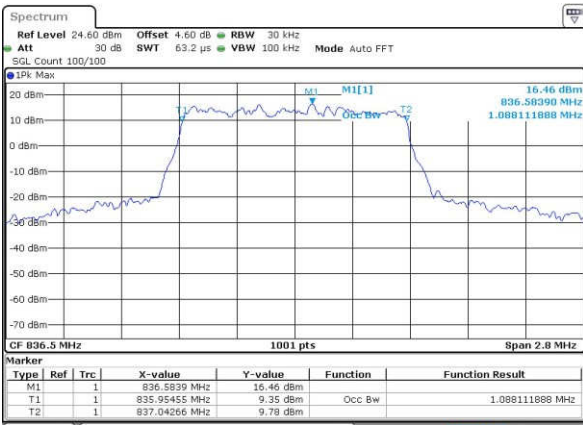

Mode	LTE Band 38 : 99%OBW(MHz)											
	1.4MHz		3MHz		5MHz		10MHz		15MHz		20MHz	
Mod.	QPSK	16QAM	QPSK	16QAM	QPSK	16QAM	QPSK	16QAM	QPSK	16QAM	QPSK	16QAM
Lowest CH	-	-	-	-	4.54	4.52	9.11	9.05	13.40	13.46	18.46	18.18
Middle CH	-	-	-	-	4.50	4.51	8.99	9.01	13.40	13.40	18.46	18.34
Highest CH	-	-	-	-	4.54	4.51	9.09	9.03	13.43	13.46	18.54	18.30

LTE Band 5

Lowest Channel / 1.4MHz / QPSK

Date: 24 JAN 2017 16:36:22

Lowest Channel / 1.4MHz / 16QAM

Date: 24 JAN 2017 16:36:33

Middle Channel / 1.4MHz / QPSK

Date: 24 JAN 2017 16:45:31

Middle Channel / 1.4MHz / 16QAM

Date: 24 JAN 2017 16:45:42

Highest Channel / 1.4MHz / QPSK

Date: 24 JAN 2017 16:48:07

Highest Channel / 1.4MHz / 16QAM

Date: 24 JAN 2017 16:48:18

LTE Band 5

Lowest Channel / 3MHz / QPSK

Date: 24 JAN 2017 16:57:16