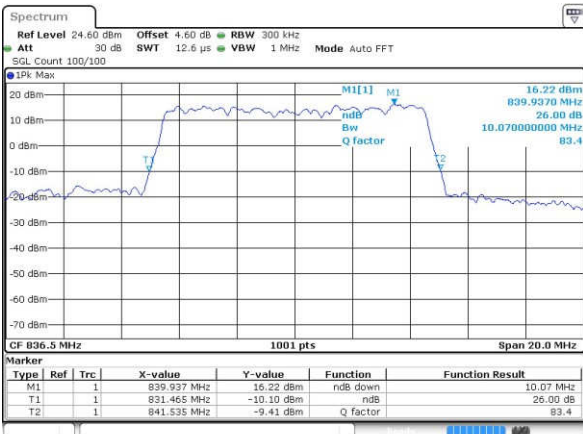

Middle Channel / 10MHz / QPSK

Date: 24 JAN 2017 17:48:39