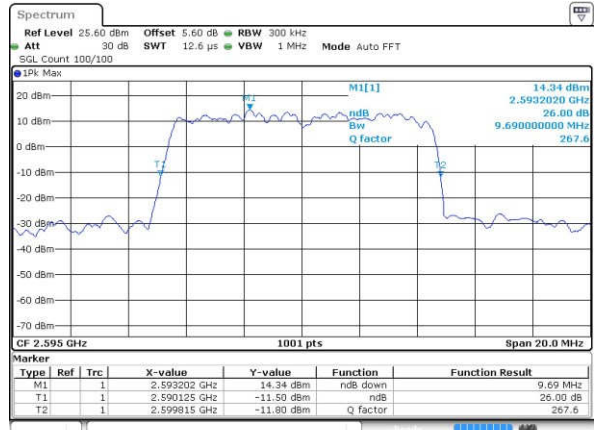

Date: 25 JAN 2017 19:54:58

Highest Channel / 5MHz / 16QAM

Date: 25 JAN 2017 19:55:09

LTE Band 38

Lowest Channel / 10MHz / QPSK

Date: 25 JAN 2017 19:55:40

Lowest Channel / 10MHz / 16QAM

Date: 25 JAN 2017 19:55:51

Middle Channel / 10MHz / QPSK

Date: 25 JAN 2017 19:56:23

Middle Channel / 10MHz / 16QAM

Date: 25 JAN 2017 19:56:33

Highest Channel / 10MHz / QPSK

Date: 25 JAN 2017 19:57:05

Highest Channel / 10MHz / 16QAM

Date: 25 JAN 2017 19:57:15