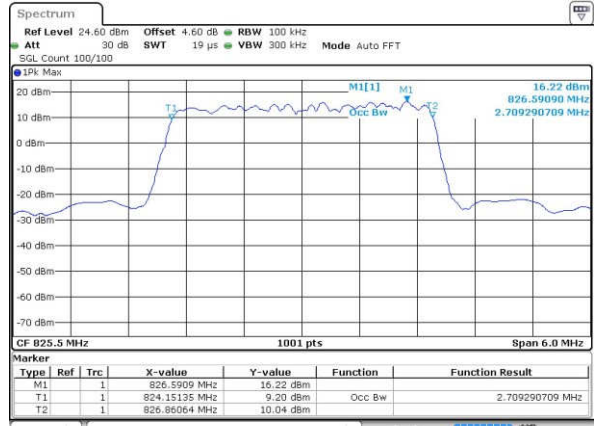

LTE Band 5

Lowest Channel / 1.4MHz / QPSK

Date: 24 JAN 2017 16:36:22

Lowest Channel / 1.4MHz / 16QAM

Date: 24 JAN 2017 16:36:33

Middle Channel / 1.4MHz / QPSK

Date: 24 JAN 2017 16:45:31

Middle Channel / 1.4MHz / 16QAM

Date: 24 JAN 2017 16:45:42

Highest Channel / 1.4MHz / QPSK

Date: 24 JAN 2017 16:48:07

Highest Channel / 1.4MHz / 16QAM

Date: 24 JAN 2017 16:48:18

LTE Band 5

Lowest Channel / 3MHz / QPSK

Date: 24 JAN 2017 16:57:16

Lowest Channel / 3MHz / 16QAM

Date: 24 JAN 2017 16:57:28

Middle Channel / 3MHz / QPSK

Date: 24 JAN 2017 17:06:26

Middle Channel / 3MHz / 16QAM

Date: 24 JAN 2017 17:06:38

Highest Channel / 3MHz / QPSK

Date: 24 JAN 2017 17:09:02

Highest Channel / 3MHz / 16QAM

Date: 24 JAN 2017 17:09:13

LTE Band 5

Lowest Channel / 5MHz / QPSK

Date: 24 JAN 2017 17:18:12

Lowest Channel / 5MHz / 16QAM

Date: 24 JAN 2017 17:18:23

Middle Channel / 5MHz / QPSK