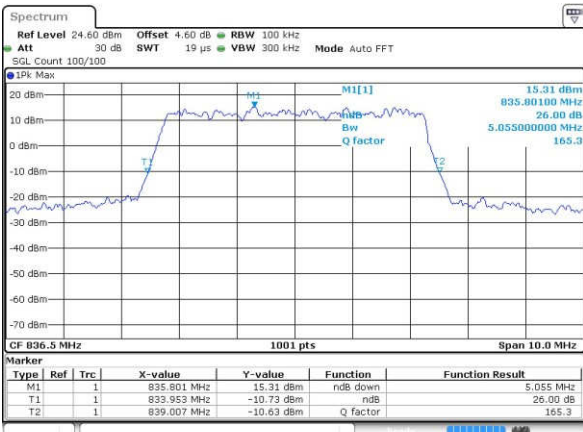

LTE Band 5

Lowest Channel / 5MHz / QPSK

Date: 24 JAN 2017 17:18:34

Lowest Channel / 5MHz / 16QAM

Date: 24 JAN 2017 17:18:45

Middle Channel / 5MHz / QPSK

Date: 24 JAN 2017 17:27:44

Middle Channel / 5MHz / 16QAM

Date: 24 JAN 2017 17:27:55

Highest Channel / 5MHz / QPSK

Date: 24 JAN 2017 17:30:19

Highest Channel / 5MHz / 16QAM

Date: 24 JAN 2017 17:30:30

LTE Band 5

Lowest Channel / 10MHz / QPSK

Date: 24 JAN 2017 17:38:29