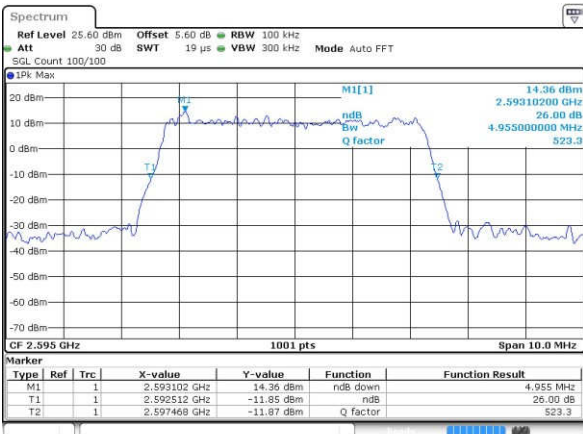

Middle Channel / 5MHz / QPSK

Date: 25 JAN 2017 19:54:16