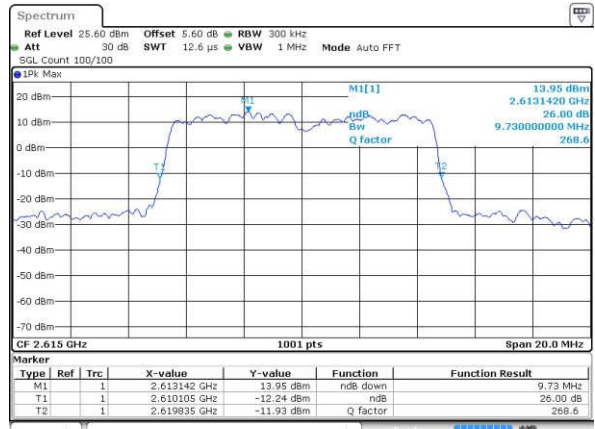

Date: 25 JAN 2017 19:54:58

Highest Channel / 5MHz / 16QAM

Date: 25 JAN 2017 19:55:09

LTE Band 38

Lowest Channel / 10MHz / QPSK

Date: 25 JAN 2017 19:55:40

Lowest Channel / 10MHz / 16QAM

Date: 25 JAN 2017 19:55:51

Middle Channel / 10MHz / QPSK

Date: 25 JAN 2017 19:56:23

Middle Channel / 10MHz / 16QAM

Date: 25 JAN 2017 19:56:33

Highest Channel / 10MHz / QPSK

Date: 25 JAN 2017 19:57:05

Highest Channel / 10MHz / 16QAM

Date: 25 JAN 2017 19:57:15

LTE Band 38

Lowest Channel / 15MHz / QPSK

Date: 25 JAN 2017 19:57:47

Lowest Channel / 15MHz / 16QAM

Date: 25 JAN 2017 19:57:58

Middle Channel / 15MHz / QPSK

Date: 25 JAN 2017 19:58:29

Middle Channel / 15MHz / 16QAM