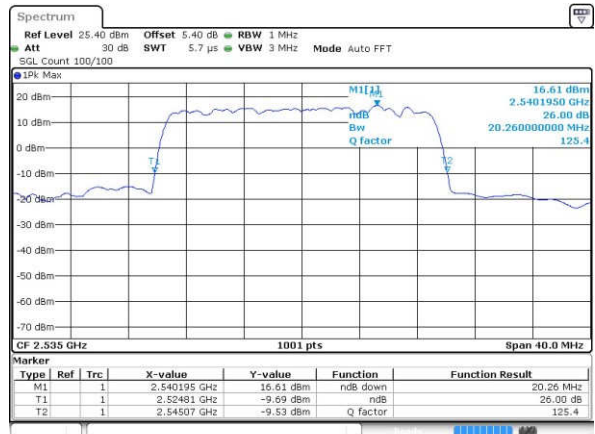

Date: 25 JAN 2017 15:50:24

LTE Band 7

Lowest Channel / 20MHz / QPSK

Date: 25 JAN 2017 16:06:13

Lowest Channel / 20MHz / 16QAM

Date: 25 JAN 2017 16:05:51

Middle Channel / 20MHz / QPSK

Date: 25 JAN 2017 16:06:35

Middle Channel / 20MHz / 16QAM

Date: 25 JAN 2017 16:06:56

Highest Channel / 20MHz / QPSK

Date: 25 JAN 2017 16:07:40

Highest Channel / 20MHz / 16QAM

Date: 25 JAN 2017 16:07:19

LTE Band 38

Lowest Channel / 5MHz / QPSK