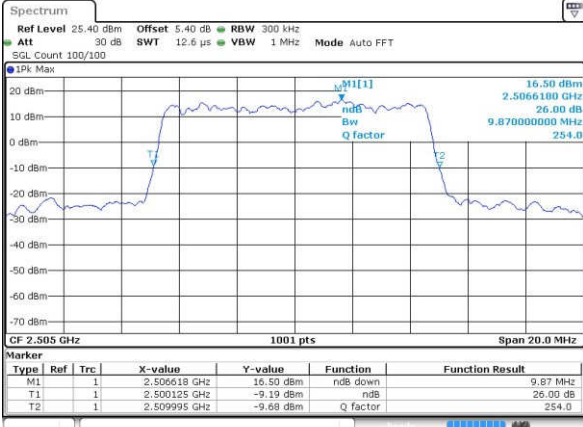

LTE Band 7

Lowest Channel / 10MHz / QPSK

Date: 25 JAN 2017 15:32:02