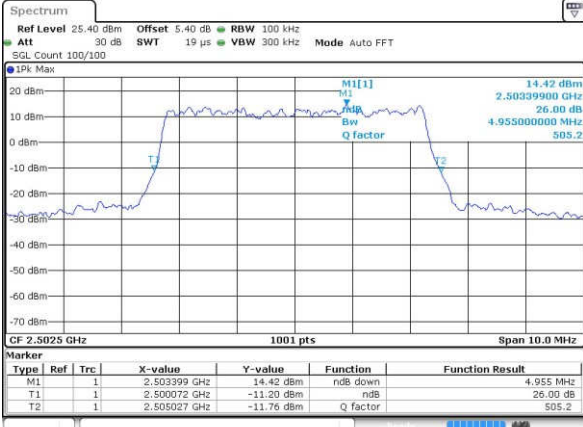

Highest Channel / 10MHz / 16QAM

Date: 24 JAN 2017 17:51:25

LTE Band 7

Lowest Channel / 5MHz / QPSK

Date: 25 JAN 2017 15:15:07

Lowest Channel / 5MHz / 16QAM

Date: 25 JAN 2017 15:15:29

Middle Channel / 5MHz / QPSK

Date: 25 JAN 2017 15:16:12

Middle Channel / 5MHz / 16QAM

Date: 25 JAN 2017 15:15:50

Highest Channel / 5MHz / QPSK

Date: 25 JAN 2017 15:16:34

Highest Channel / 5MHz / 16QAM

Date: 25 JAN 2017 15:16:56

LTE Band 7