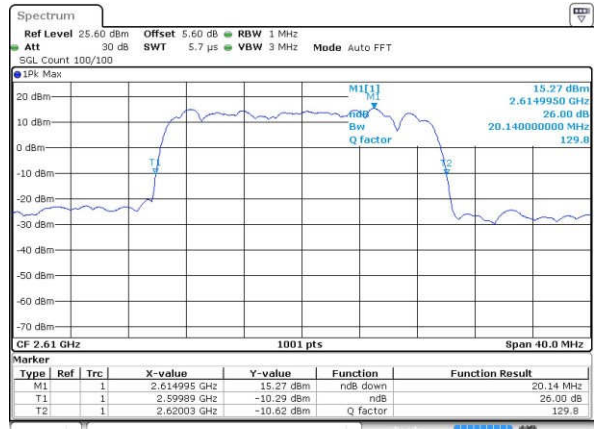

Date: 25 JAN 2017 19:58:40

Highest Channel / 15MHz / QPSK

Date: 25 JAN 2017 19:59:12

Highest Channel / 15MHz / 16QAM

Date: 25 JAN 2017 19:59:22

LTE Band 38

Lowest Channel / 20MHz / QPSK

Date: 25 JAN 2017 19:59:54

Lowest Channel / 20MHz / 16QAM

Date: 25 JAN 2017 20:00:04

Middle Channel / 20MHz / QPSK

Date: 25 JAN 2017 20:00:36

Middle Channel / 20MHz / 16QAM

Date: 25 JAN 2017 20:00:46

Highest Channel / 20MHz / QPSK

Date: 25 JAN 2017 20:01:18

Highest Channel / 20MHz / 16QAM

Date: 25 JAN 2017 20:01:29

Occupied Bandwidth

Mode	LTE Band 5 : 99%OBW(MHz)											
	1.4MHz		3MHz		5MHz		10MHz		15MHz		20MHz	
Mod.	QPSK	16QAM	QPSK	16QAM	QPSK	16QAM	QPSK	16QAM	QPSK	16QAM	QPSK	16QAM
Lowest CH	1.08	1.10	2.72	2.71	4.49	4.50	9.05	9.03	-	-	-	-
Middle CH	1.09	1.09	2.72	2.70	4.52	4.50	9.11	9.07	-	-	-	-
Highest CH	1.09	1.09	2.72	2.72	4.53	4.49	9.01	8.99	-	-	-	-