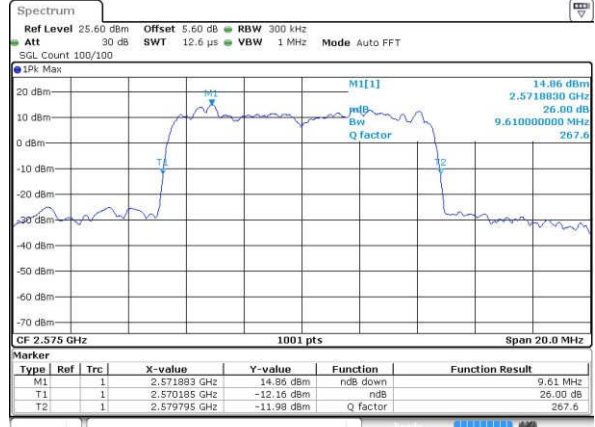

Date: 25 JAN 2017 19:54:58

Highest Channel / 5MHz / 16QAM

Date: 25 JAN 2017 19:55:09

LTE Band 38

Lowest Channel / 10MHz / QPSK

Date: 25 JAN 2017 19:55:40

Lowest Channel / 10MHz / 16QAM

Date: 25 JAN 2017 19:55:51