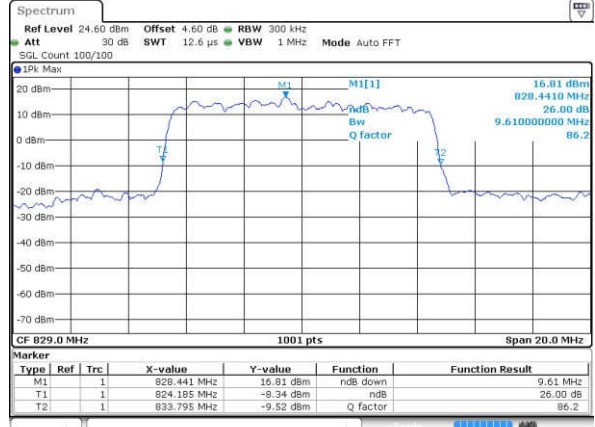

Lowest Channel / 10MHz / 16QAM

Date: 24 JAN 2017 17:39:40