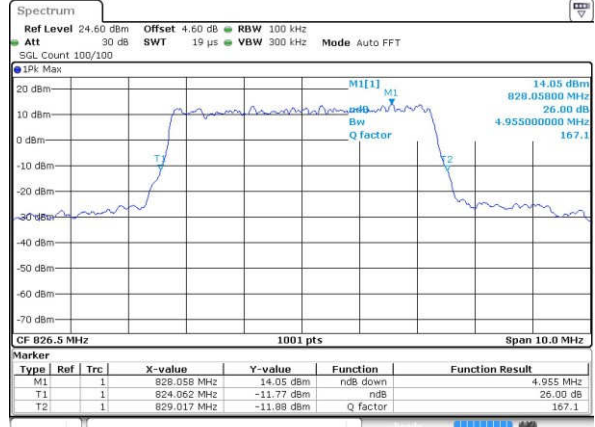

LTE Band 5

Lowest Channel / 5MHz / QPSK

Date: 24 JAN 2017 17:18:34

Lowest Channel / 5MHz / 16QAM

Date: 24 JAN 2017 17:18:45

Middle Channel / 5MHz / QPSK

Date: 24 JAN 2017 17:27:44

Middle Channel / 5MHz / 16QAM

Date: 24 JAN 2017 17:27:55

Highest Channel / 5MHz / QPSK

Date: 24 JAN 2017 17:30:19

Highest Channel / 5MHz / 16QAM

Date: 24 JAN 2017 17:30:30

LTE Band 5

Lowest Channel / 10MHz / QPSK

Date: 24 JAN 2017 17:38:29