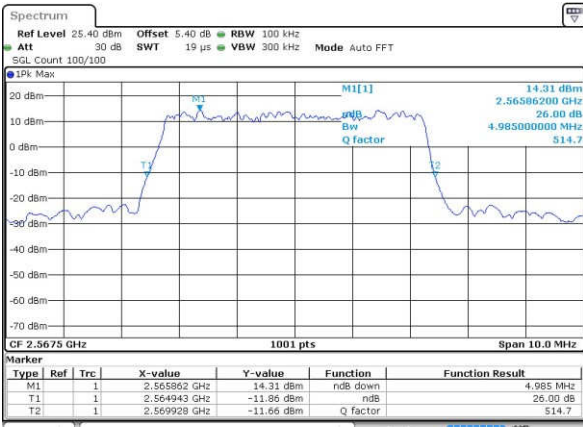

Highest Channel / 10MHz / 16QAM

Date: 24 JAN 2017 17:51:25

LTE Band 7

Lowest Channel / 5MHz / QPSK

Date: 25 JAN 2017 15:15:07

Lowest Channel / 5MHz / 16QAM

Date: 25 JAN 2017 15:15:29

Middle Channel / 5MHz / QPSK

Date: 25 JAN 2017 15:16:12

Middle Channel / 5MHz / 16QAM

Date: 25 JAN 2017 15:15:50

Highest Channel / 5MHz / QPSK

Date: 25 JAN 2017 15:16:34

Highest Channel / 5MHz / 16QAM

Date: 25 JAN 2017 15:16:56

LTE Band 7