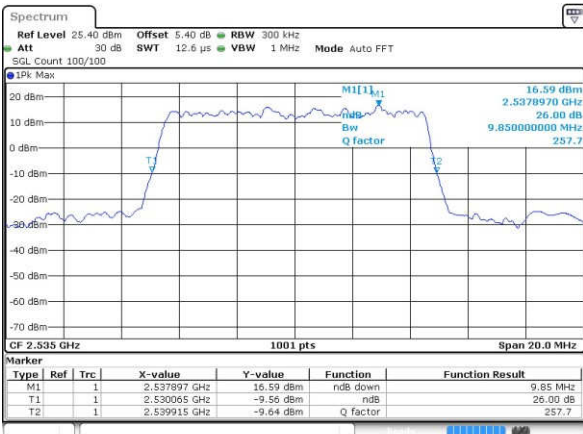

Lowest Channel / 10MHz / QPSK

Date: 25 JAN 2017 15:32:02

Lowest Channel / 10MHz / 16QAM

Date: 25 JAN 2017 15:32:24

Middle Channel / 10MHz / QPSK

Date: 25 JAN 2017 15:33:08

Middle Channel / 10MHz / 16QAM

Date: 25 JAN 2017 15:32:45

Highest Channel / 10MHz / QPSK

Date: 25 JAN 2017 15:33:29

Highest Channel / 10MHz / 16QAM

Date: 25 JAN 2017 15:33:51

LTE Band 7

Lowest Channel / 15MHz / QPSK

Date: 25 JAN 2017 15:49:18

Lowest Channel / 15MHz / 16QAM