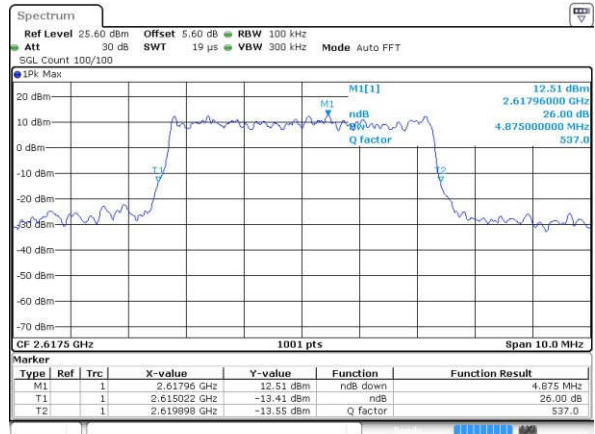

Date: 25 JAN 2017 19:53:34

Lowest Channel / 5MHz / 16QAM

Date: 25 JAN 2017 19:53:45

Middle Channel / 5MHz / QPSK

Date: 25 JAN 2017 19:54:16

Middle Channel / 5MHz / 16QAM

Date: 25 JAN 2017 19:54:27

Highest Channel / 5MHz / QPSK

Date: 25 JAN 2017 19:54:58

Highest Channel / 5MHz / 16QAM

Date: 25 JAN 2017 19:55:09

LTE Band 38

Lowest Channel / 10MHz / QPSK

Date: 25 JAN 2017 19:55:40

Lowest Channel / 10MHz / 16QAM

Date: 25 JAN 2017 19:55:51