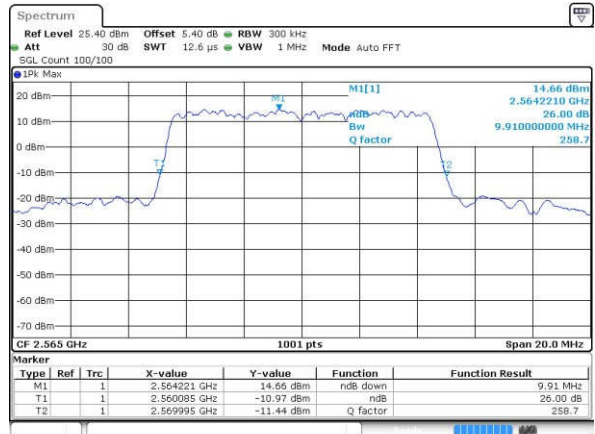

Lowest Channel / 10MHz / QPSK

Date: 25 JAN 2017 15:32:02

Lowest Channel / 10MHz / 16QAM

Date: 25 JAN 2017 15:32:24

Middle Channel / 10MHz / QPSK

Date: 25 JAN 2017 15:33:08

Middle Channel / 10MHz / 16QAM

Date: 25 JAN 2017 15:32:45

Highest Channel / 10MHz / QPSK

Date: 25 JAN 2017 15:33:29

Highest Channel / 10MHz / 16QAM

Date: 25 JAN 2017 15:33:51

LTE Band 7

Lowest Channel / 15MHz / QPSK

Date: 25 JAN 2017 15:49:18

Lowest Channel / 15MHz / 16QAM