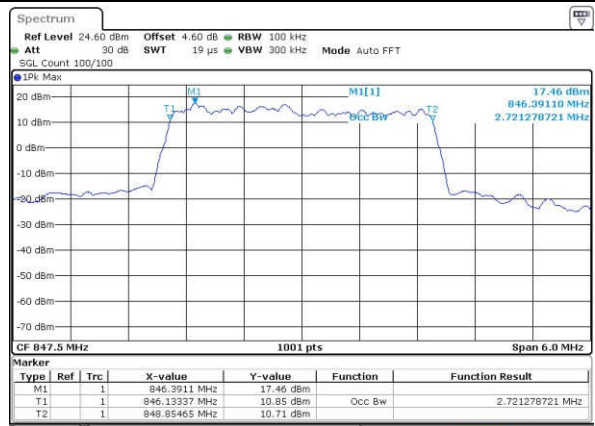

Date: 24 JAN 2017 16:45:42

Highest Channel / 1.4MHz / QPSK

Date: 24 JAN 2017 16:48:07

Highest Channel / 1.4MHz / 16QAM

Date: 24 JAN 2017 16:48:18

LTE Band 5

Lowest Channel / 3MHz / QPSK

Date: 24 JAN 2017 16:57:16

Lowest Channel / 3MHz / 16QAM

Date: 24 JAN 2017 16:57:28

Middle Channel / 3MHz / QPSK

Date: 24 JAN 2017 17:06:26

Middle Channel / 3MHz / 16QAM

Date: 24 JAN 2017 17:06:38

Highest Channel / 3MHz / QPSK

Date: 24 JAN 2017 17:09:02

Highest Channel / 3MHz / 16QAM

Date: 24 JAN 2017 17:09:13

LTE Band 5

Lowest Channel / 5MHz / QPSK

Date: 24 JAN 2017 17:18:12

Lowest Channel / 5MHz / 16QAM

Date: 24 JAN 2017 17:18:23

Middle Channel / 5MHz / QPSK