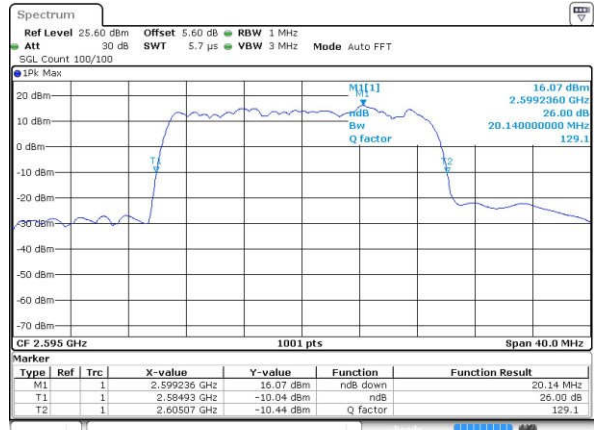

Date: 25 JAN 2017 19:58:40

Highest Channel / 15MHz / QPSK

Date: 25 JAN 2017 19:59:12

Highest Channel / 15MHz / 16QAM

Date: 25 JAN 2017 19:59:22

LTE Band 38

Lowest Channel / 20MHz / QPSK

Date: 25 JAN 2017 19:59:54

Lowest Channel / 20MHz / 16QAM

Date: 25 JAN 2017 20:00:04

Middle Channel / 20MHz / QPSK

Date: 25 JAN 2017 20:00:36

Middle Channel / 20MHz / 16QAM

Date: 25 JAN 2017 20:00:46

Highest Channel / 20MHz / QPSK

Date: 25 JAN 2017 20:01:18

Highest Channel / 20MHz / 16QAM

Date: 25 JAN 2017 20:01:29

Occupied Bandwidth

Mode	LTE Band 5 : 99%OBW(MHz)											
	1.4MHz		3MHz		5MHz		10MHz		15MHz		20MHz	
Mod.	QPSK	16QAM	QPSK	16QAM	QPSK	16QAM	QPSK	16QAM	QPSK	16QAM	QPSK	16QAM
Lowest CH	1.08	1.10	2.72	2.71	4.49	4.50	9.05	9.03	-	-	-	-
Middle CH	1.09	1.09	2.72	2.70	4.52	4.50	9.11	9.07	-	-	-	-
Highest CH	1.09	1.09	2.72	2.72	4.53	4.49	9.01	8.99	-	-	-	-