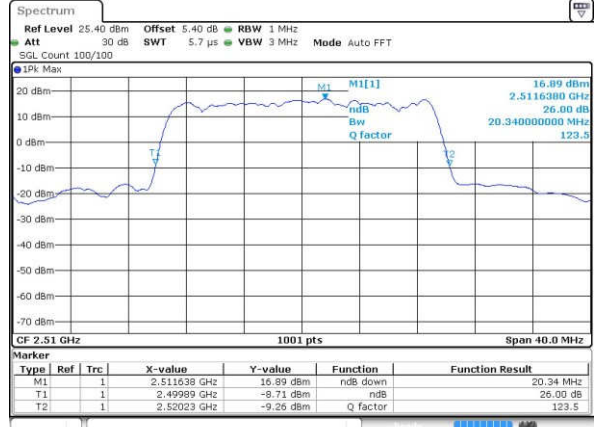

Date: 25 JAN 2017 15:50:24

LTE Band 7

Lowest Channel / 20MHz / QPSK

Date: 25 JAN 2017 16:06:13

Lowest Channel / 20MHz / 16QAM

Date: 25 JAN 2017 16:05:51

Middle Channel / 20MHz / QPSK

Date: 25 JAN 2017 16:06:35

Middle Channel / 20MHz / 16QAM

Date: 25 JAN 2017 16:06:56

Highest Channel / 20MHz / QPSK

Date: 25 JAN 2017 16:07:40

Highest Channel / 20MHz / 16QAM

Date: 25 JAN 2017 16:07:19

LTE Band 38

Lowest Channel / 5MHz / QPSK