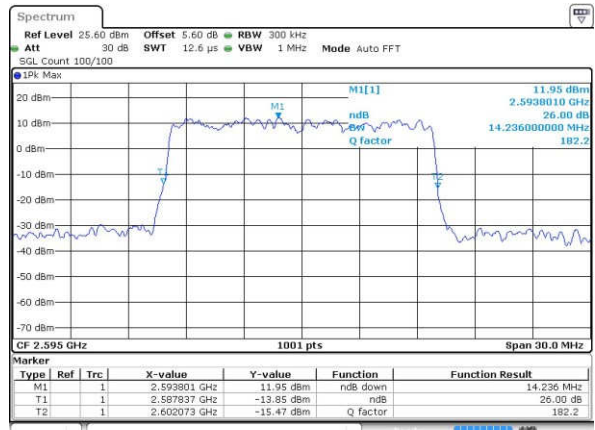

LTE Band 38

Lowest Channel / 15MHz / QPSK

Date: 25 JAN 2017 19:57:47

Lowest Channel / 15MHz / 16QAM

Date: 25 JAN 2017 19:57:58

Middle Channel / 15MHz / QPSK

Date: 25 JAN 2017 19:58:29

Middle Channel / 15MHz / 16QAM

Date: 25 JAN 2017 19:58:40

Highest Channel / 15MHz / QPSK

Date: 25 JAN 2017 19:59:12

Highest Channel / 15MHz / 16QAM

Date: 25 JAN 2017 19:59:22

LTE Band 38

Lowest Channel / 20MHz / QPSK

Date: 25 JAN 2017 19:59:54