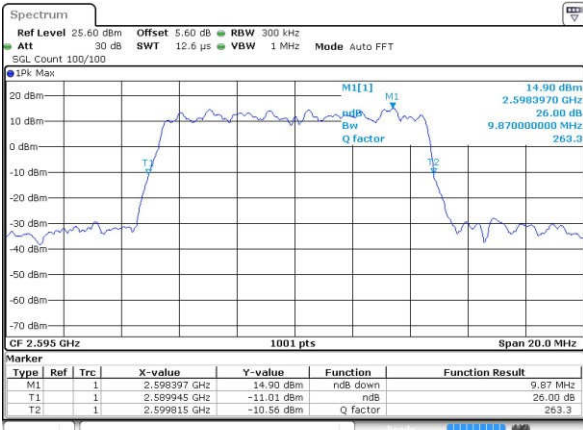

Middle Channel / 10MHz / QPSK

Date: 25 JAN 2017 19:56:23