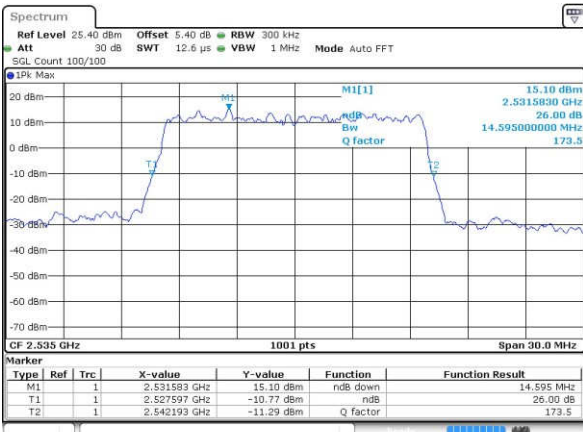

Middle Channel / 15MHz / QPSK

Date: 25 JAN 2017 15:49:39