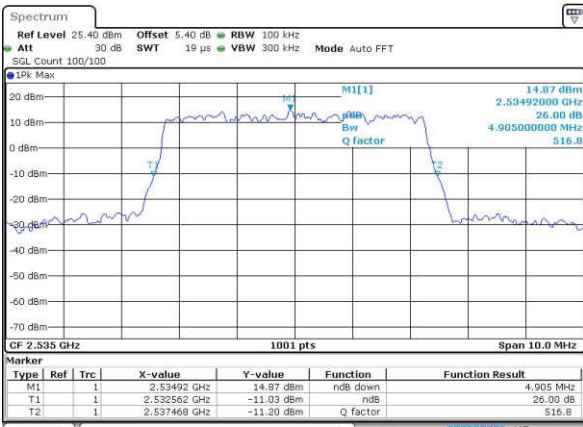

Highest Channel / 10MHz / 16QAM

Date: 24 JAN 2017 17:51:25

LTE Band 7

Lowest Channel / 5MHz / QPSK

Date: 25 JAN 2017 15:15:07

Lowest Channel / 5MHz / 16QAM

Date: 25 JAN 2017 15:15:29

Middle Channel / 5MHz / QPSK

Date: 25 JAN 2017 15:16:12

Middle Channel / 5MHz / 16QAM

Date: 25 JAN 2017 15:15:50

Highest Channel / 5MHz / QPSK

Date: 25 JAN 2017 15:16:34

Highest Channel / 5MHz / 16QAM

Date: 25 JAN 2017 15:16:56

LTE Band 7