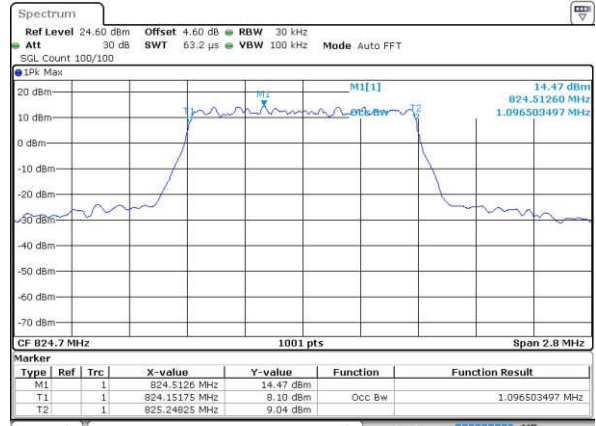

Mode	LTE Band 7 : 99%OBW(MHz)											
	1.4MHz		3MHz		5MHz		10MHz		15MHz		20MHz	
Mod.	QPSK	16QAM	QPSK	16QAM	QPSK	16QAM	QPSK	16QAM	QPSK	16QAM	QPSK	16QAM
Lowest CH	-	-	-	-	4.50	4.50	8.99	9.05	13.46	13.46	18.50	18.50
Middle CH	-	-	-	-	4.52	4.50	9.05	8.97	13.43	13.46	18.26	18.50
Highest CH	-	-	-	-	4.51	4.50	9.07	9.01	13.43	13.43	18.26	18.38

Mode	LTE Band 38 : 99%OBW(MHz)											
	1.4MHz		3MHz		5MHz		10MHz		15MHz		20MHz	
Mod.	QPSK	16QAM	QPSK	16QAM	QPSK	16QAM	QPSK	16QAM	QPSK	16QAM	QPSK	16QAM
Lowest CH	-	-	-	-	4.54	4.52	9.11	9.05	13.40	13.46	18.46	18.18
Middle CH	-	-	-	-	4.50	4.51	8.99	9.01	13.40	13.40	18.46	18.34
Highest CH	-	-	-	-	4.54	4.51	9.09	9.03	13.43	13.46	18.54	18.30

LTE Band 5

Lowest Channel / 1.4MHz / QPSK

Date: 24 JAN 2017 16:36:22

Lowest Channel / 1.4MHz / 16QAM

Date: 24 JAN 2017 16:36:33

Middle Channel / 1.4MHz / QPSK

Date: 24 JAN 2017 16:45:31

Middle Channel / 1.4MHz / 16QAM

Date: 24 JAN 2017 16:45:42

Highest Channel / 1.4MHz / QPSK

Date: 24 JAN 2017 16:48:07

Highest Channel / 1.4MHz / 16QAM

Date: 24 JAN 2017 16:48:18

LTE Band 5

Lowest Channel / 3MHz / QPSK

Date: 24 JAN 2017 16:57:16