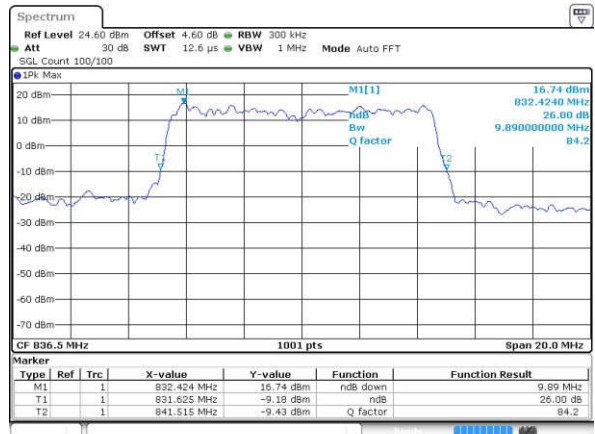

Lowest Channel / 10MHz / 16QAM

Date: 24 JAN 2017 17:39:40

Middle Channel / 10MHz / QPSK

Date: 24 JAN 2017 17:48:39

Middle Channel / 10MHz / 16QAM

Date: 24 JAN 2017 17:48:50

Highest Channel / 10MHz / QPSK

Date: 24 JAN 2017 17:51:14

Highest Channel / 10MHz / 16QAM

Date: 24 JAN 2017 17:51:25

LTE Band 7

Lowest Channel / 5MHz / QPSK

Date: 25 JAN 2017 15:15:07

Lowest Channel / 5MHz / 16QAM

Date: 25 JAN 2017 15:15:29

Middle Channel / 5MHz / QPSK