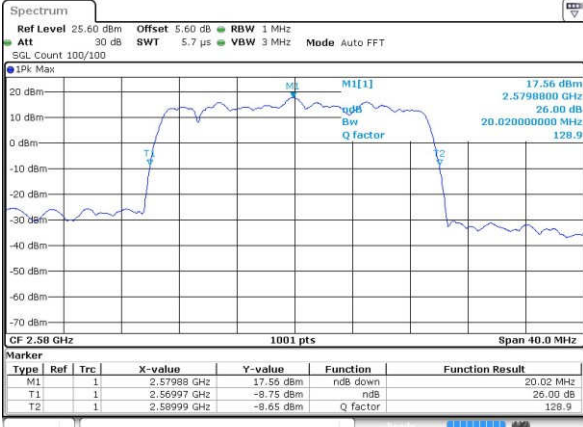

Date: 25 JAN 2017 19:58:40

Highest Channel / 15MHz / QPSK

Date: 25 JAN 2017 19:59:12

Highest Channel / 15MHz / 16QAM

Date: 25 JAN 2017 19:59:22

LTE Band 38

Lowest Channel / 20MHz / QPSK

Date: 25 JAN 2017 19:59:54

Lowest Channel / 20MHz / 16QAM

Date: 25 JAN 2017 20:00:04

Middle Channel / 20MHz / QPSK

Date: 25 JAN 2017 20:00:36

Middle Channel / 20MHz / 16QAM

Date: 25 JAN 2017 20:00:46

Highest Channel / 20MHz / QPSK

Date: 25 JAN 2017 20:01:18