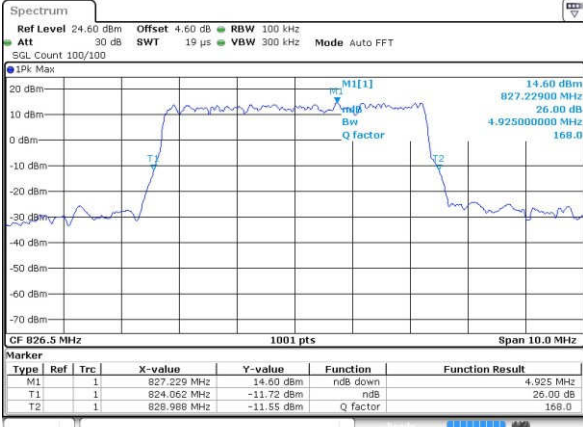

LTE Band 5

Lowest Channel / 5MHz / QPSK

Date: 24 JAN 2017 17:18:34

Lowest Channel / 5MHz / 16QAM

Date: 24 JAN 2017 17:18:45

Middle Channel / 5MHz / QPSK

Date: 24 JAN 2017 17:27:44

Middle Channel / 5MHz / 16QAM

Date: 24 JAN 2017 17:27:55

Highest Channel / 5MHz / QPSK

Date: 24 JAN 2017 17:30:19

Highest Channel / 5MHz / 16QAM

Date: 24 JAN 2017 17:30:30

LTE Band 5

Lowest Channel / 10MHz / QPSK

Date: 24 JAN 2017 17:38:29