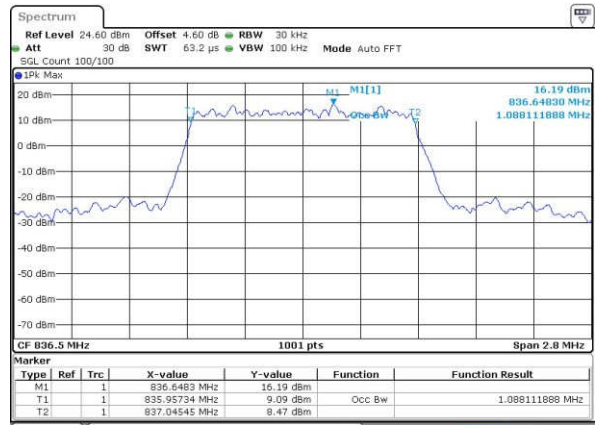

Mode	LTE Band 38 : 99%OBW(MHz)											
	1.4MHz		3MHz		5MHz		10MHz		15MHz		20MHz	
Mod.	QPSK	16QAM	QPSK	16QAM	QPSK	16QAM	QPSK	16QAM	QPSK	16QAM	QPSK	16QAM
Lowest CH	-	-	-	-	4.54	4.52	9.11	9.05	13.40	13.46	18.46	18.18
Middle CH	-	-	-	-	4.50	4.51	8.99	9.01	13.40	13.40	18.46	18.34
Highest CH	-	-	-	-	4.54	4.51	9.09	9.03	13.43	13.46	18.54	18.30

LTE Band 5

Lowest Channel / 1.4MHz / QPSK

Date: 24 JAN 2017 16:36:22

Lowest Channel / 1.4MHz / 16QAM

Date: 24 JAN 2017 16:36:33

Middle Channel / 1.4MHz / QPSK

Date: 24 JAN 2017 16:45:31

Middle Channel / 1.4MHz / 16QAM

Date: 24 JAN 2017 16:45:42

Highest Channel / 1.4MHz / QPSK

Date: 24 JAN 2017 16:48:07

Highest Channel / 1.4MHz / 16QAM

Date: 24 JAN 2017 16:48:18

LTE Band 5

Lowest Channel / 3MHz / QPSK

Date: 24 JAN 2017 16:57:16