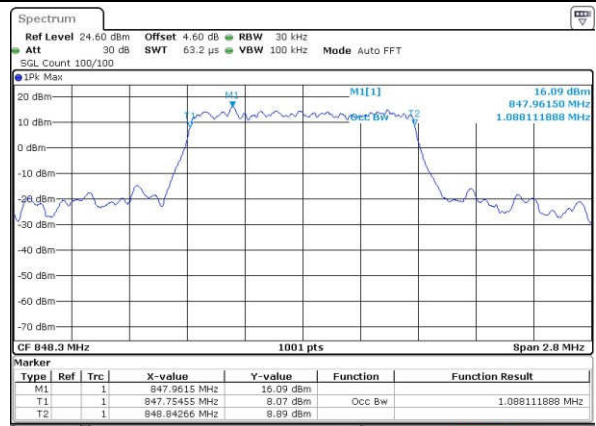

Mode	LTE Band 38 : 99%OBW(MHz)											
	1.4MHz		3MHz		5MHz		10MHz		15MHz		20MHz	
Mod.	QPSK	16QAM	QPSK	16QAM	QPSK	16QAM	QPSK	16QAM	QPSK	16QAM	QPSK	16QAM
Lowest CH	-	-	-	-	4.54	4.52	9.11	9.05	13.40	13.46	18.46	18.18
Middle CH	-	-	-	-	4.50	4.51	8.99	9.01	13.40	13.40	18.46	18.34
Highest CH	-	-	-	-	4.54	4.51	9.09	9.03	13.43	13.46	18.54	18.30

LTE Band 5

Lowest Channel / 1.4MHz / QPSK

Date: 24 JAN 2017 16:36:22

Lowest Channel / 1.4MHz / 16QAM

Date: 24 JAN 2017 16:36:33

Middle Channel / 1.4MHz / QPSK

Date: 24 JAN 2017 16:45:31

Middle Channel / 1.4MHz / 16QAM

Date: 24 JAN 2017 16:45:42

Highest Channel / 1.4MHz / QPSK

Date: 24 JAN 2017 16:48:07

Highest Channel / 1.4MHz / 16QAM

Date: 24 JAN 2017 16:48:18

LTE Band 5

Lowest Channel / 3MHz / QPSK

Date: 24 JAN 2017 16:57:16