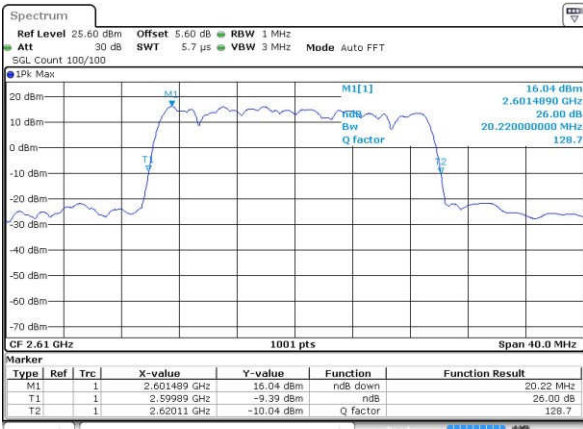

Date: 25 JAN 2017 19:58:40

Highest Channel / 15MHz / QPSK

Date: 25 JAN 2017 19:59:12

Highest Channel / 15MHz / 16QAM

Date: 25 JAN 2017 19:59:22

LTE Band 38

Lowest Channel / 20MHz / QPSK

Date: 25 JAN 2017 19:59:54

Lowest Channel / 20MHz / 16QAM

Date: 25 JAN 2017 20:00:04

Middle Channel / 20MHz / QPSK

Date: 25 JAN 2017 20:00:36

Middle Channel / 20MHz / 16QAM

Date: 25 JAN 2017 20:00:46

Highest Channel / 20MHz / QPSK

Date: 25 JAN 2017 20:01:18

Highest Channel / 20MHz / 16QAM

Date: 25 JAN 2017 20:01:29

Occupied Bandwidth

Mode	LTE Band 5 : 99%OBW(MHz)											
	1.4MHz		3MHz		5MHz		10MHz		15MHz		20MHz	
Mod.	QPSK	16QAM	QPSK	16QAM	QPSK	16QAM	QPSK	16QAM	QPSK	16QAM	QPSK	16QAM
Lowest CH	1.08	1.10	2.72	2.71	4.49	4.50	9.05	9.03	-	-	-	-
Middle CH	1.09	1.09	2.72	2.70	4.52	4.50	9.11	9.07	-	-	-	-
Highest CH	1.09	1.09	2.72	2.72	4.53	4.49	9.01	8.99	-	-	-	-