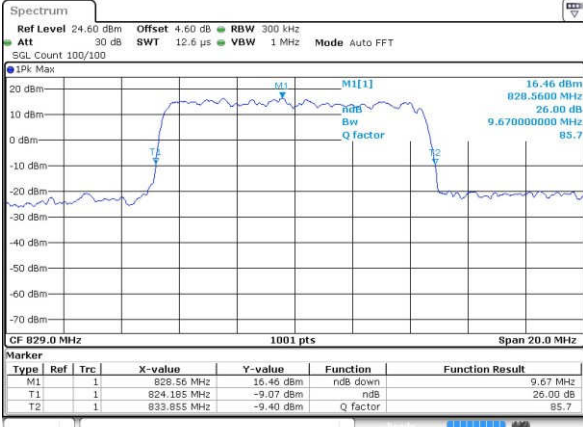

Date: 24 JAN 2017 17:27:55

Highest Channel / 5MHz / QPSK

Date: 24 JAN 2017 17:30:19

Highest Channel / 5MHz / 16QAM

Date: 24 JAN 2017 17:30:30

LTE Band 5

Lowest Channel / 10MHz / QPSK

Date: 24 JAN 2017 17:38:29