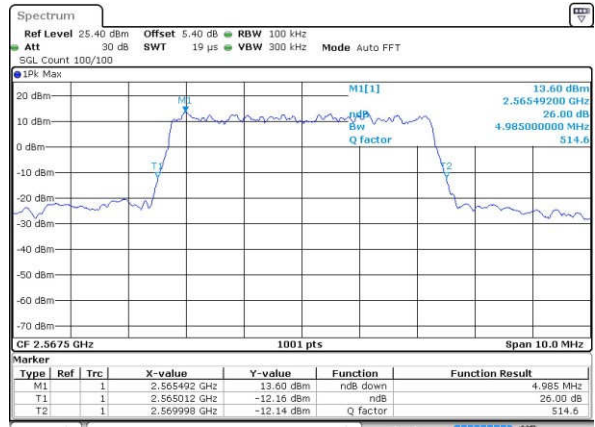

Highest Channel / 10MHz / 16QAM

Date: 24 JAN 2017 17:51:25

LTE Band 7

Lowest Channel / 5MHz / QPSK

Date: 25 JAN 2017 15:15:07

Lowest Channel / 5MHz / 16QAM

Date: 25 JAN 2017 15:15:29

Middle Channel / 5MHz / QPSK

Date: 25 JAN 2017 15:16:12

Middle Channel / 5MHz / 16QAM

Date: 25 JAN 2017 15:15:50

Highest Channel / 5MHz / QPSK

Date: 25 JAN 2017 15:16:34

Highest Channel / 5MHz / 16QAM

Date: 25 JAN 2017 15:16:56

LTE Band 7