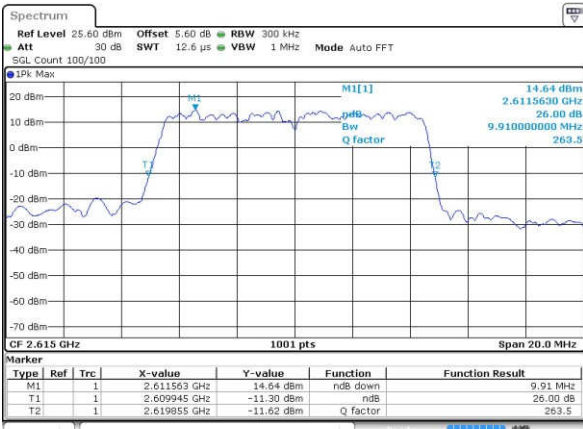

Middle Channel / 10MHz / QPSK

Date: 25 JAN 2017 19:56:23

Middle Channel / 10MHz / 16QAM

Date: 25 JAN 2017 19:56:33

Highest Channel / 10MHz / QPSK

Date: 25 JAN 2017 19:57:05

Highest Channel / 10MHz / 16QAM

Date: 25 JAN 2017 19:57:15