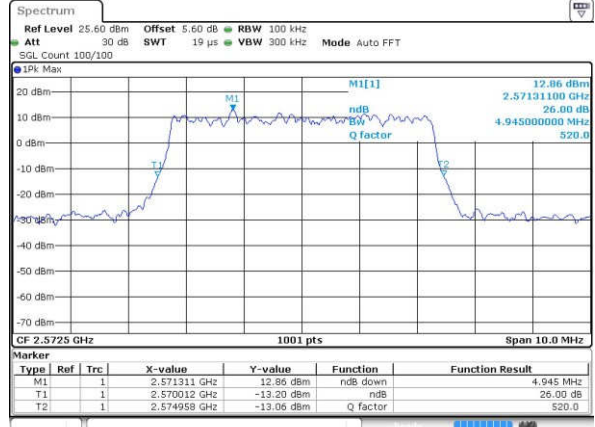

Lowest Channel / 5MHz / 16QAM

Date: 25 JAN 2017 19:53:45