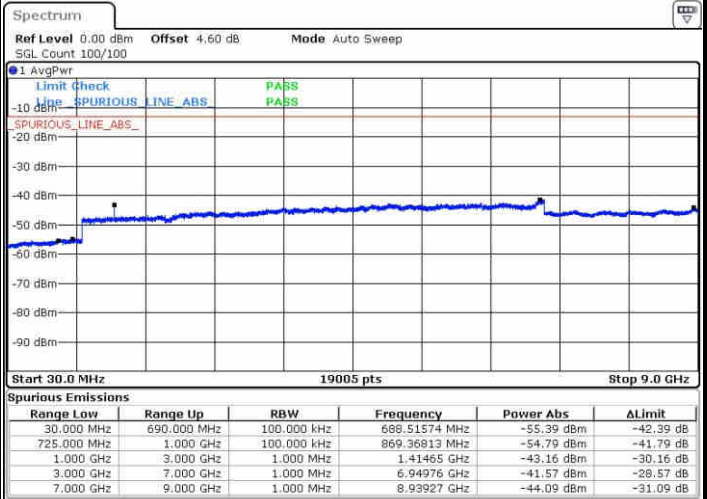

Middle Channel / 16QAM

Date: 2 MAY 2017 11:54:28

Date: 2 MAY 2017 12:00:53

Highest Channel / QPSK

Highest Channel / 16QAM

Date: 2 MAY 2017 12:01:53

Date: 2 MAY 2017 12:02:44

LTE Band 12 / 1.4MHz

Lowest Channel / QPSK

Lowest Channel / 16QAM

Date: 23 APR 2017 15:58:21

Date: 23 APR 2017 15:59:17

Middle Channel / QPSK

Middle Channel / 16QAM

Date: 23 APR 2017 16:01:08

Date: 23 APR 2017 16:00:13

LTE Band 12 / 1.4MHz

Highest Channel / QPSK

Date: 23 APR 2017 16:02:04

Highest Channel / 16QAM

Date: 23 APR 2017 16:03:00

LTE Band 12 / 3MHz

Lowest Channel / QPSK

Date: 23 APR 2017 16:15:22