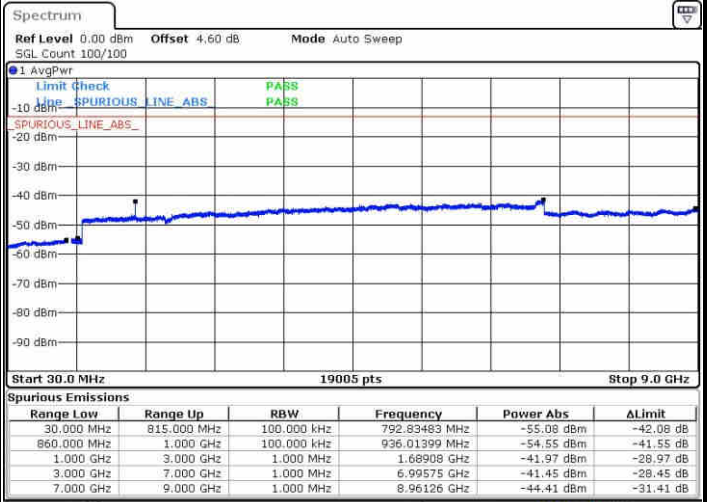

Highest Channel / QPSK

Highest Channel / 16QAM

Date: 24 APR 2017 14:02:58

Date: 24 APR 2017 14:03:27

LTE Band 26 / 5MHz

Lowest Channel / QPSK

Lowest Channel / 16QAM

Date: 24 APR 2017 14:11:53

Date: 24 APR 2017 14:13:40

Middle Channel / QPSK

Middle Channel / 16QAM

Date: 24 APR 2017 14:14:35

Date: 24 APR 2017 14:14:08

LTE Band 26 / 5MHz

Highest Channel / QPSK

Date: 24 APR 2017 14:15:04

Highest Channel / 16QAM

Date: 24 APR 2017 14:16:07

LTE Band 26 / 10MHz

Lowest Channel / QPSK

Date: 24 APR 2017 14:26:45

Lowest Channel / 16QAM

Date: 24 APR 2017 14:27:18

LTE Band 26 / 10MHz