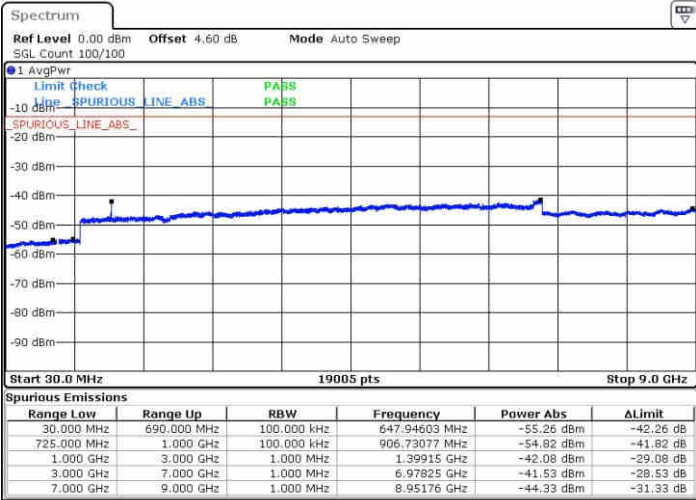

Lowest Channel / 16QAM

Date: 23 APR 2017 16:16:18

LTE Band 12 / 3MHz

Middle Channel / QPSK

Middle Channel / 16QAM

Date: 23 APR 2017 16:18:10

Date: 23 APR 2017 16:17:14

Highest Channel / QPSK

Highest Channel / 16QAM

Date: 23 APR 2017 16:19:06

Date: 23 APR 2017 16:20:02

LTE Band 12 / 5MHz

Lowest Channel / QPSK

Lowest Channel / 16QAM

Date: 23 APR 2017 16:32:26

Date: 23 APR 2017 16:33:23

Middle Channel / QPSK

Middle Channel / 16QAM

Date: 23 APR 2017 16:35:15

Date: 23 APR 2017 16:34:19

LTE Band 12 / 5MHz

Highest Channel / QPSK

Date: 23 APR 2017 16:36:12

Highest Channel / 16QAM