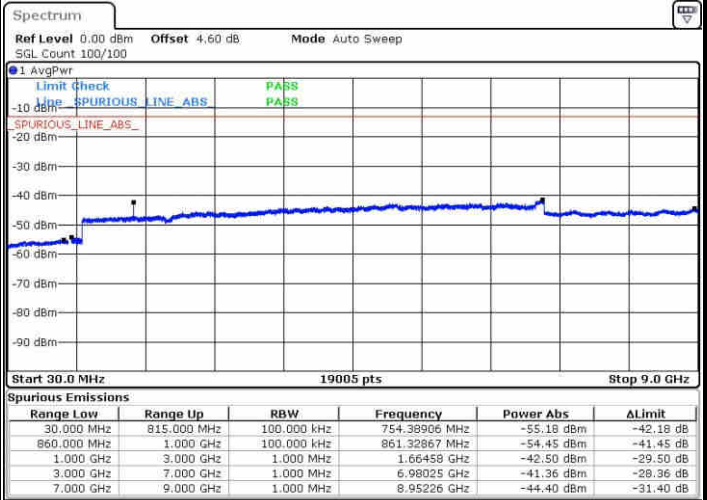

Highest Channel / QPSK

Highest Channel / 16QAM

Date: 24 APR 2017 14:02:58

Date: 24 APR 2017 14:03:27

LTE Band 26 / 5MHz

Lowest Channel / QPSK

Lowest Channel / 16QAM

Date: 24 APR 2017 14:11:53

Date: 24 APR 2017 14:13:40

Middle Channel / QPSK

Middle Channel / 16QAM

Date: 24 APR 2017 14:14:35

Date: 24 APR 2017 14:14:08

LTE Band 26 / 5MHz

Highest Channel / QPSK

Date: 24 APR 2017 14:15:04

Highest Channel / 16QAM

Date: 24 APR 2017 14:16:07

LTE Band 26 / 10MHz

Lowest Channel / QPSK

Date: 24 APR 2017 14:26:45

Lowest Channel / 16QAM

Date: 24 APR 2017 14:27:18

LTE Band 26 / 10MHz

Middle Channel / QPSK

Middle Channel / 16QAM

Date: 24 APR 2017 14:28:18

Date: 24 APR 2017 14:27:47

Highest Channel / QPSK

Highest Channel / 16QAM

Date: 24 APR 2017 14:29:07

Date: 24 APR 2017 14:29:36