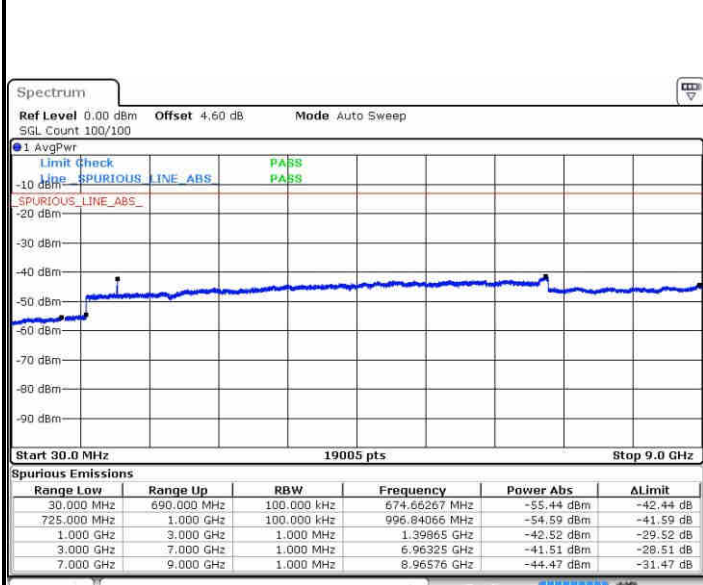

Middle Channel / 16QAM

Date: 2 MAY 2017 11:54:28

Date: 2 MAY 2017 12:00:53

Highest Channel / QPSK

Highest Channel / 16QAM

Date: 2 MAY 2017 12:01:53

Date: 2 MAY 2017 12:02:44

LTE Band 12 / 1.4MHz

LTE Band 12 / 1.4MHz

Highest Channel / QPSK

Date: 23 APR 2017 16:02:04

Highest Channel / 16QAM

Date: 23 APR 2017 16:03:00

LTE Band 12 / 3MHz

Lowest Channel / QPSK

Date: 23 APR 2017 16:15:22

Lowest Channel / 16QAM

Date: 23 APR 2017 16:16:18

LTE Band 12 / 3MHz

Middle Channel / QPSK

Middle Channel / 16QAM

Date: 23 APR 2017 16:18:10

Date: 23 APR 2017 16:17:14

Highest Channel / QPSK

Highest Channel / 16QAM

Date: 23 APR 2017 16:19:06

Date: 23 APR 2017 16:20:02

LTE Band 12 / 5MHz

Lowest Channel / QPSK

Lowest Channel / 16QAM

Date: 23 APR 2017 16:32:26

Date: 23 APR 2017 16:33:23