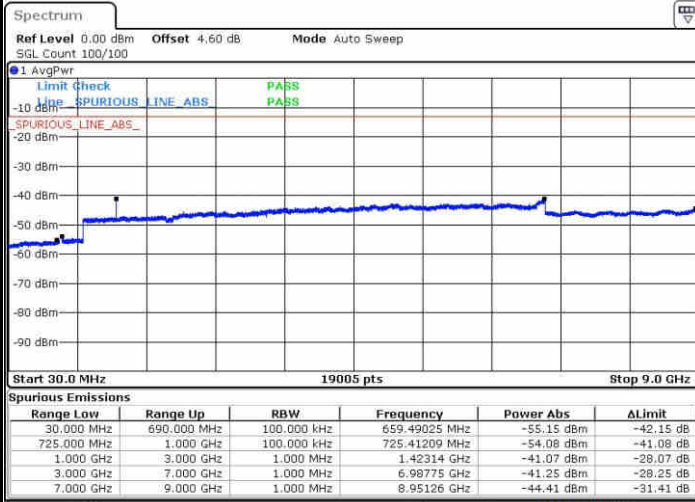

LTE Band 13 / 5MHz

Highest Channel / QPSK

Highest Channel / 16QAM

LTE Band 13 / 10MHz

Middle Channel / QPSK

Middle Channel / 16QAM

LTE Band 17 / 5MHz

Lowest Channel / QPSK

Lowest Channel / 16QAM

Date: 23 APR 2017 18:10:04

Date: 23 APR 2017 18:11:00

Middle Channel / QPSK

Middle Channel / 16QAM

Date: 23 APR 2017 18:12:42

Date: 23 APR 2017 18:13:38

LTE Band 17 / 5MHz

Highest Channel / QPSK

Date: 23 APR 2017 18:19:55

Highest Channel / 16QAM

Date: 23 APR 2017 18:20:51

LTE Band 17 / 10MHz

Lowest Channel / QPSK

Date: 23 APR 2017 18:27:08

Lowest Channel / 16QAM

Date: 23 APR 2017 18:28:04

LTE Band 17 / 10MHz

Middle Channel / QPSK

Middle Channel / 16QAM

Date: 23 APR 2017 18:29:45

Date: 23 APR 2017 18:30:41

Highest Channel / QPSK

Highest Channel / 16QAM