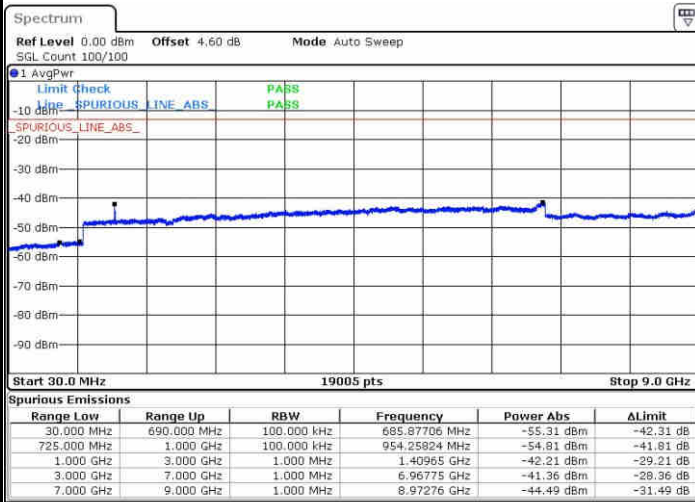

Lowest Channel / 16QAM

Date: 23 APR 2017 18:10:04

Date: 23 APR 2017 18:11:00

Middle Channel / QPSK

Middle Channel / 16QAM

Date: 23 APR 2017 18:12:42

Date: 23 APR 2017 18:13:38

LTE Band 17 / 5MHz

Highest Channel / QPSK

Date: 23 APR 2017 18:19:55

Highest Channel / 16QAM

Date: 23 APR 2017 18:20:51

LTE Band 17 / 10MHz

Lowest Channel / QPSK

Date: 23 APR 2017 18:27:08

Lowest Channel / 16QAM

Date: 23 APR 2017 18:28:04

LTE Band 17 / 10MHz

Middle Channel / QPSK

Middle Channel / 16QAM

Date: 23 APR 2017 18:29:45

Date: 23 APR 2017 18:30:41

Highest Channel / QPSK

Highest Channel / 16QAM

Date: 23 APR 2017 18:36:58

Date: 23 APR 2017 18:37:54

LTE Band 25 / 1.4MHz

Highest Channel / QPSK

Date: 24 APR 2017 00:38:01

Highest Channel / 16QAM

Date: 24 APR 2017 00:38:57

LTE Band 25 / 3MHz