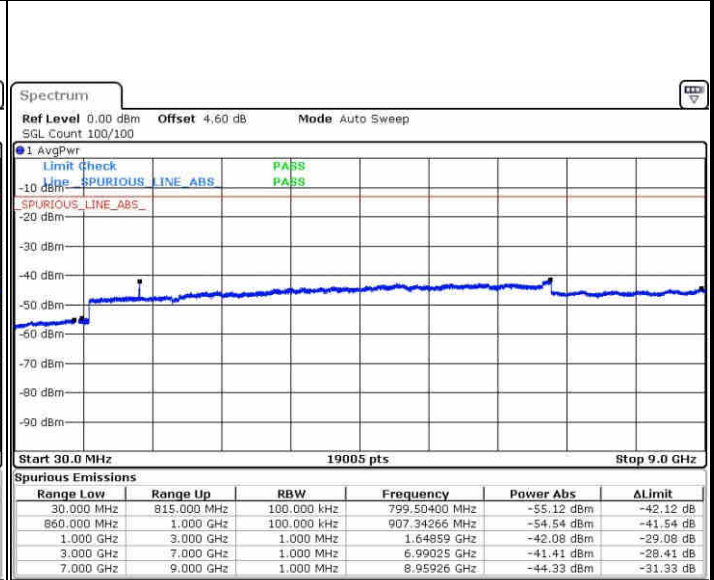

Date: 24 APR 2017 00:10:05

LTE Band 25 / 10MHz

Highest Channel / QPSK

Date: 24 APR 2017 00:16:22

Highest Channel / 16QAM

Date: 24 APR 2017 00:17:18

LTE Band 25 / 15MHz

Highest Channel / QPSK

Date: 24 APR 2017 00:23:34

Highest Channel / 16QAM

Date: 24 APR 2017 00:24:31

LTE Band 25 / 20MHz

Highest Channel / QPSK

Date: 24 APR 2017 00:30:48

Highest Channel / 16QAM

Date: 24 APR 2017 00:31:44

LTE Band 26 / 1.4MHz

Lowest Channel / QPSK

Date: 24 APR 2017 11:51:10

Lowest Channel / 16QAM

Date: 24 APR 2017 11:51:41

Middle Channel / QPSK

Date: 24 APR 2017 11:52:42

Middle Channel / 16QAM

Date: 24 APR 2017 11:52:16

LTE Band 26 / 1.4MHz

Highest Channel / QPSK

Date: 24 APR 2017 11:55:26

Highest Channel / 16QAM

Date: 24 APR 2017 11:54:51

LTE Band 26 / 3MHz

Lowest Channel / QPSK