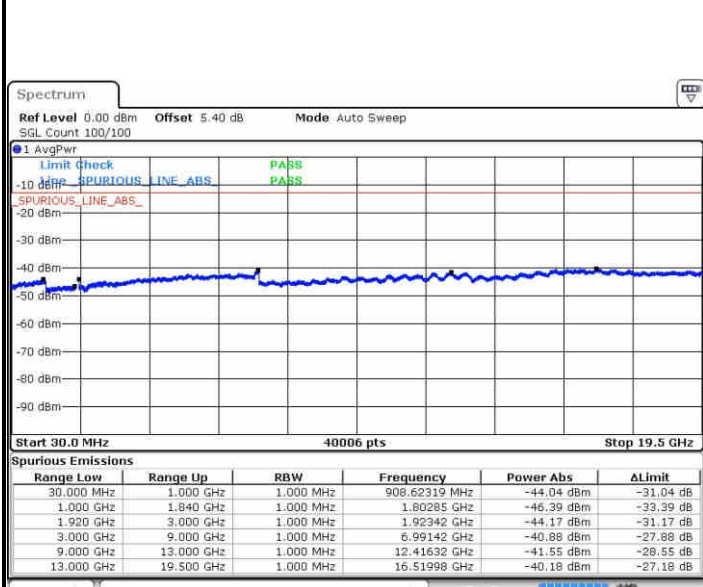

Date: 23 APR 2017 18:36:58

Date: 23 APR 2017 18:37:54

LTE Band 25 / 1.4MHz

Highest Channel / QPSK

Date: 24 APR 2017 00:38:01

Highest Channel / 16QAM

Date: 24 APR 2017 00:38:57

LTE Band 25 / 3MHz

Highest Channel / QPSK

Date: 24 APR 2017 00:01:56

Highest Channel / 16QAM

Date: 24 APR 2017 00:02:52

LTE Band 25 / 5MHz

Highest Channel / QPSK

Date: 24 APR 2017 00:09:09

Highest Channel / 16QAM

Date: 24 APR 2017 00:10:05

LTE Band 25 / 10MHz

Highest Channel / QPSK

Date: 24 APR 2017 00:16:22

Highest Channel / 16QAM

Date: 24 APR 2017 00:17:18

LTE Band 25 / 15MHz

Highest Channel / QPSK

Date: 24 APR 2017 00:23:34

Highest Channel / 16QAM

Date: 24 APR 2017 00:24:31

LTE Band 25 / 20MHz

Highest Channel / QPSK

Date: 24 APR 2017 00:30:48

Highest Channel / 16QAM

Date: 24 APR 2017 00:31:44