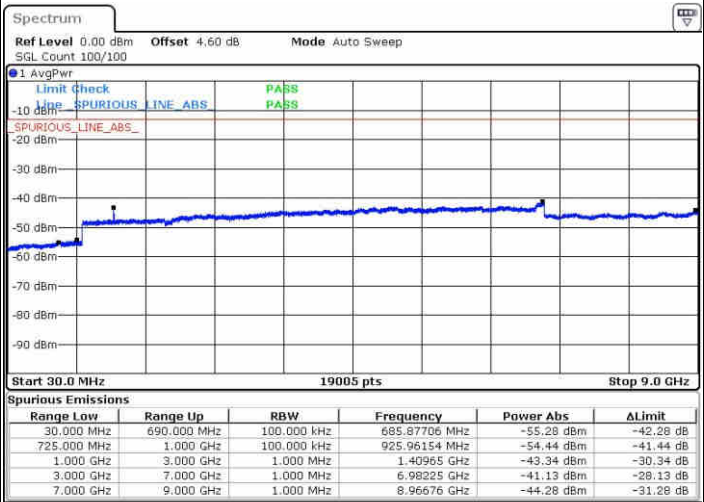

Lowest Channel / 16QAM

Date: 23 APR 2017 18:10:04

Date: 23 APR 2017 18:11:00

Middle Channel / QPSK

Middle Channel / 16QAM

Date: 23 APR 2017 18:12:42

Date: 23 APR 2017 18:13:38

LTE Band 17 / 5MHz

Highest Channel / QPSK

Date: 23 APR 2017 18:19:55

Highest Channel / 16QAM

Date: 23 APR 2017 18:20:51

LTE Band 17 / 10MHz

Lowest Channel / QPSK

Date: 23 APR 2017 18:27:08

Lowest Channel / 16QAM

Date: 23 APR 2017 18:28:04

LTE Band 17 / 10MHz

Middle Channel / QPSK

Middle Channel / 16QAM

Date: 23 APR 2017 18:29:45

Date: 23 APR 2017 18:30:41

Highest Channel / QPSK

Highest Channel / 16QAM

Date: 23 APR 2017 18:36:58

Date: 23 APR 2017 18:37:54

LTE Band 25 / 1.4MHz

Highest Channel / QPSK

Date: 24 APR 2017 00:38:01

Highest Channel / 16QAM

Date: 24 APR 2017 00:38:57

LTE Band 25 / 3MHz