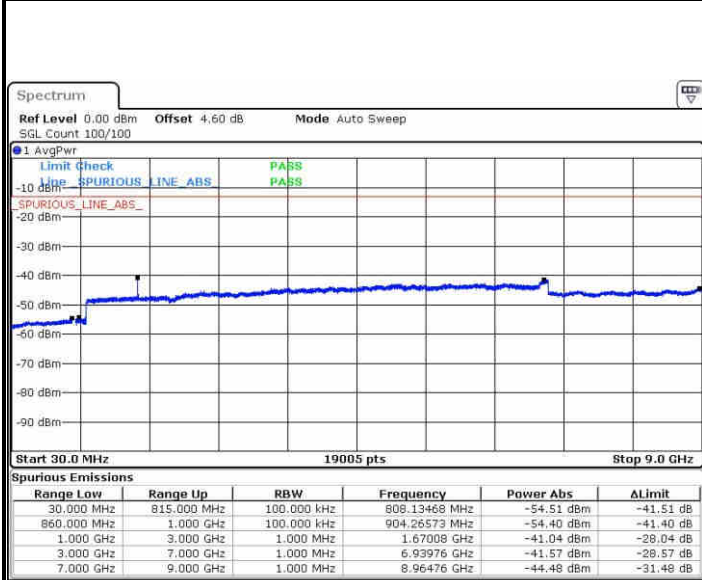

Highest Channel / 16QAM

Date: 24 APR 2017 14:16:07

LTE Band 26 / 10MHz

Lowest Channel / QPSK

Date: 24 APR 2017 14:26:45

Lowest Channel / 16QAM

Date: 24 APR 2017 14:27:18

LTE Band 26 / 10MHz

Middle Channel / QPSK

Middle Channel / 16QAM

Date: 24 APR 2017 14:28:18

Date: 24 APR 2017 14:27:47

Highest Channel / QPSK

Highest Channel / 16QAM

Date: 24 APR 2017 14:29:07

Date: 24 APR 2017 14:29:36

LTE Band 26 / 15MHz

Lowest Channel / QPSK

Lowest Channel / 16QAM

Date: 24 APR 2017 15:11:18

Date: 24 APR 2017 15:10:51

Middle Channel / QPSK

Middle Channel / 16QAM

Date: 24 APR 2017 15:12:31

Date: 24 APR 2017 15:13:08

LTE Band 26 / 15MHz

Highest Channel / QPSK

Date: 24 APR 2017 15:14:51

Highest Channel / 16QAM

Date: 24 APR 2017 15:14:19

LTE Band 26 / 15MHz

Channel 26765 / QPSK