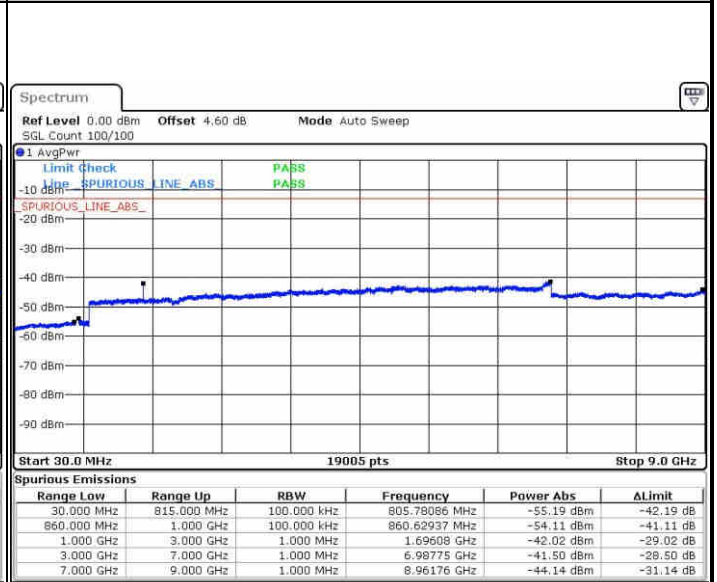

LTE Band 26 / 1.4MHz

Lowest Channel / QPSK

Date: 24 APR 2017 11:51:10

Lowest Channel / 16QAM

Date: 24 APR 2017 11:51:41

Middle Channel / QPSK

Date: 24 APR 2017 11:52:42

Middle Channel / 16QAM

Date: 24 APR 2017 11:52:16

LTE Band 26 / 1.4MHz

Highest Channel / QPSK

Date: 24 APR 2017 11:55:26

Highest Channel / 16QAM

Date: 24 APR 2017 11:54:51

LTE Band 26 / 3MHz

Lowest Channel / QPSK

Date: 24 APR 2017 14:01:02

Lowest Channel / 16QAM

Date: 24 APR 2017 14:01:31

LTE Band 26 / 3MHz

Middle Channel / QPSK

Middle Channel / 16QAM

Date: 24 APR 2017 14:02:30

Date: 24 APR 2017 14:01:59

Highest Channel / QPSK

Highest Channel / 16QAM

Date: 24 APR 2017 14:02:58

Date: 24 APR 2017 14:03:27

LTE Band 26 / 5MHz

Lowest Channel / QPSK

Lowest Channel / 16QAM

Date: 24 APR 2017 14:11:53