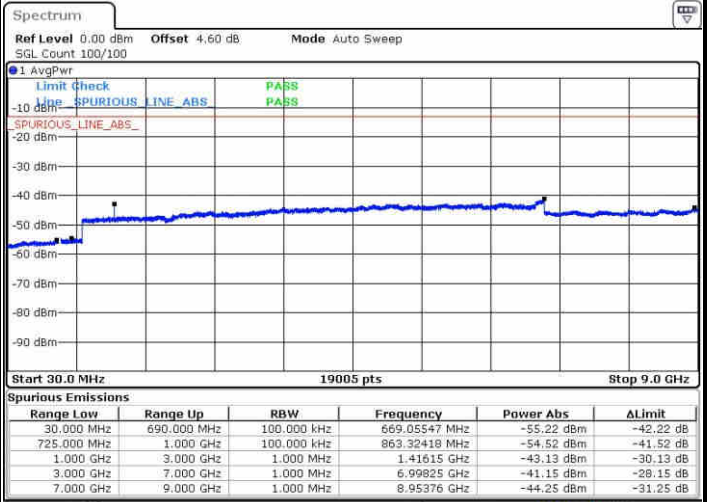

LTE Band 13 / 5MHz

Highest Channel / QPSK

Highest Channel / 16QAM

LTE Band 13 / 10MHz

Middle Channel / QPSK

Middle Channel / 16QAM

LTE Band 17 / 5MHz

Lowest Channel / QPSK

Lowest Channel / 16QAM

Date: 23 APR 2017 18:10:04

Date: 23 APR 2017 18:11:00

Middle Channel / QPSK

Middle Channel / 16QAM

Date: 23 APR 2017 18:12:42

Date: 23 APR 2017 18:13:38

LTE Band 17 / 5MHz

Highest Channel / QPSK

Date: 23 APR 2017 18:19:55

Highest Channel / 16QAM

Date: 23 APR 2017 18:20:51

LTE Band 17 / 10MHz

Lowest Channel / QPSK

Date: 23 APR 2017 18:27:08

Lowest Channel / 16QAM

Date: 23 APR 2017 18:28:04

LTE Band 17 / 10MHz

Middle Channel / QPSK

Middle Channel / 16QAM

Date: 23 APR 2017 18:29:45

Date: 23 APR 2017 18:30:41

Highest Channel / QPSK

Highest Channel / 16QAM