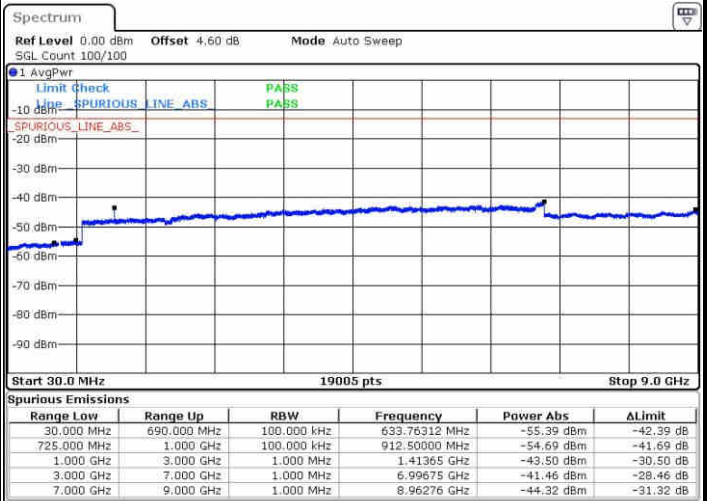

Highest Channel / QPSK

Date: 23 APR 2017 18:19:55

Highest Channel / 16QAM

Date: 23 APR 2017 18:20:51

LTE Band 17 / 10MHz

Lowest Channel / QPSK

Date: 23 APR 2017 18:27:08

Lowest Channel / 16QAM

Date: 23 APR 2017 18:28:04

LTE Band 17 / 10MHz

Middle Channel / QPSK

Middle Channel / 16QAM

Date: 23 APR 2017 18:29:45

Date: 23 APR 2017 18:30:41

Highest Channel / QPSK

Highest Channel / 16QAM

Date: 23 APR 2017 18:36:58

Date: 23 APR 2017 18:37:54

LTE Band 25 / 1.4MHz

Highest Channel / QPSK

Date: 24 APR 2017 00:38:01

Highest Channel / 16QAM

Date: 24 APR 2017 00:38:57

LTE Band 25 / 3MHz

Highest Channel / QPSK

Date: 24 APR 2017 00:01:56

Highest Channel / 16QAM

Date: 24 APR 2017 00:02:52

LTE Band 25 / 5MHz

Highest Channel / QPSK

Date: 24 APR 2017 00:09:09

Highest Channel / 16QAM