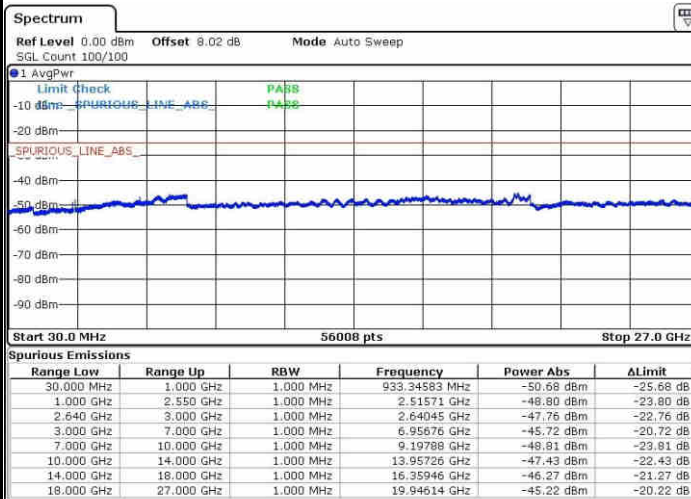

Middle Channel / QPSK

Middle Channel / 16QAM

Date: 1.MAY.2017 22:24:24

Date: 1.MAY.2017 22:25:15

LTE Band 38 / 5MHz

Highest Channel / QPSK

Date: 1.MAY.2017 22:26:38

Highest Channel / 16QAM

Date: 1.MAY.2017 22:27:30

LTE Band 38 / 10MHz

Lowest Channel / QPSK

Date: 1.MAY.2017 22:28:52

Lowest Channel / 16QAM

Date: 1.MAY.2017 22:30:28

LTE Band 38 / 10MHz

Middle Channel / QPSK