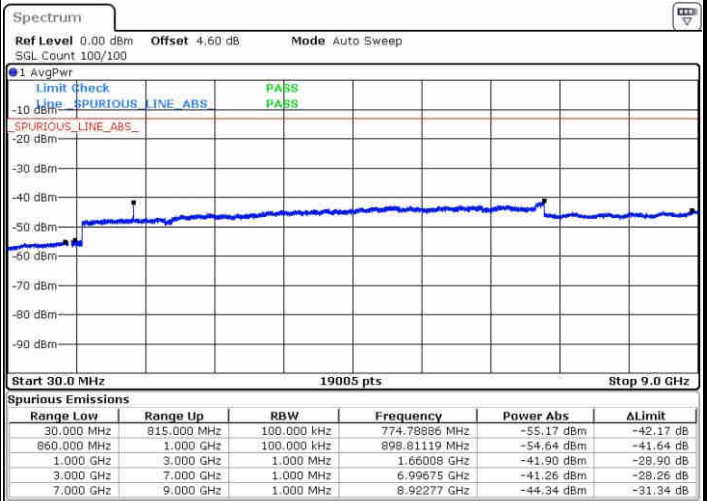

Highest Channel / 16QAM

Date: 24 APR 2017 14:16:07

LTE Band 26 / 10MHz

Lowest Channel / QPSK

Date: 24 APR 2017 14:26:45

Lowest Channel / 16QAM

Date: 24 APR 2017 14:27:18

LTE Band 26 / 10MHz

Middle Channel / QPSK

Middle Channel / 16QAM

Date: 24 APR 2017 14:28:18

Date: 24 APR 2017 14:27:47

Highest Channel / QPSK

Highest Channel / 16QAM

Date: 24 APR 2017 14:29:07

Date: 24 APR 2017 14:29:36

LTE Band 26 / 15MHz

Lowest Channel / QPSK

Lowest Channel / 16QAM

Date: 24 APR 2017 15:11:18

Date: 24 APR 2017 15:10:51

Middle Channel / QPSK

Middle Channel / 16QAM

Date: 24 APR 2017 15:12:31

Date: 24 APR 2017 15:13:08

LTE Band 26 / 15MHz

Highest Channel / QPSK

Date: 24 APR 2017 15:14:51

Highest Channel / 16QAM

Date: 24 APR 2017 15:14:19

LTE Band 26 / 15MHz

Channel 26765 / QPSK