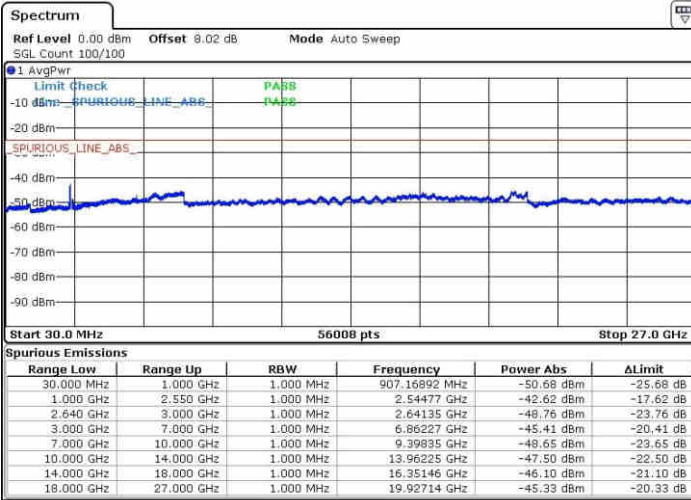

LTE Band 38 / 15MHz

Lowest Channel / QPSK

Lowest Channel / 16QAM

Date: 1.MAY.2017 22:43:02

Date: 1.MAY.2017 22:45:42