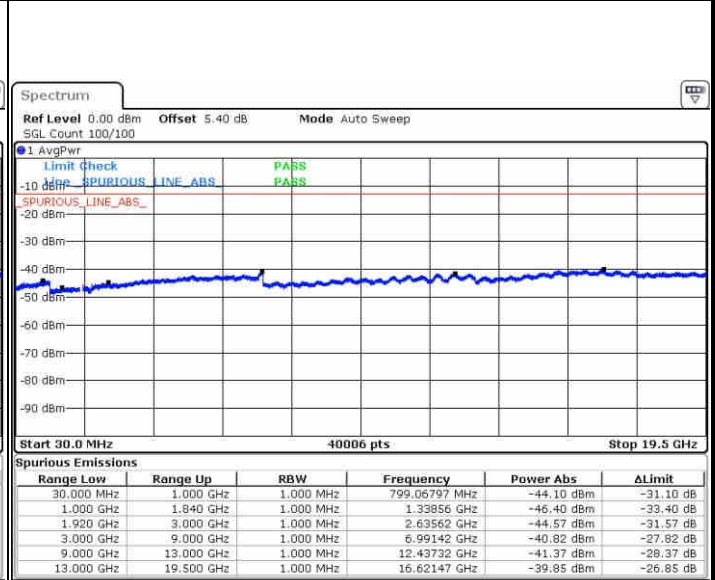

Highest Channel / QPSK

Date: 24 APR 2017 00:01:56

Highest Channel / 16QAM

Date: 24 APR 2017 00:02:52

LTE Band 25 / 5MHz

Highest Channel / QPSK

Date: 24 APR 2017 00:09:09

Highest Channel / 16QAM

Date: 24 APR 2017 00:10:05

LTE Band 25 / 10MHz

Highest Channel / QPSK

Date: 24 APR 2017 00:16:22

Highest Channel / 16QAM

Date: 24 APR 2017 00:17:18

LTE Band 25 / 15MHz

Highest Channel / QPSK

Date: 24 APR 2017 00:23:34

Highest Channel / 16QAM

Date: 24 APR 2017 00:24:31

LTE Band 25 / 20MHz

Highest Channel / QPSK

Date: 24 APR 2017 00:30:48

Highest Channel / 16QAM

Date: 24 APR 2017 00:31:44