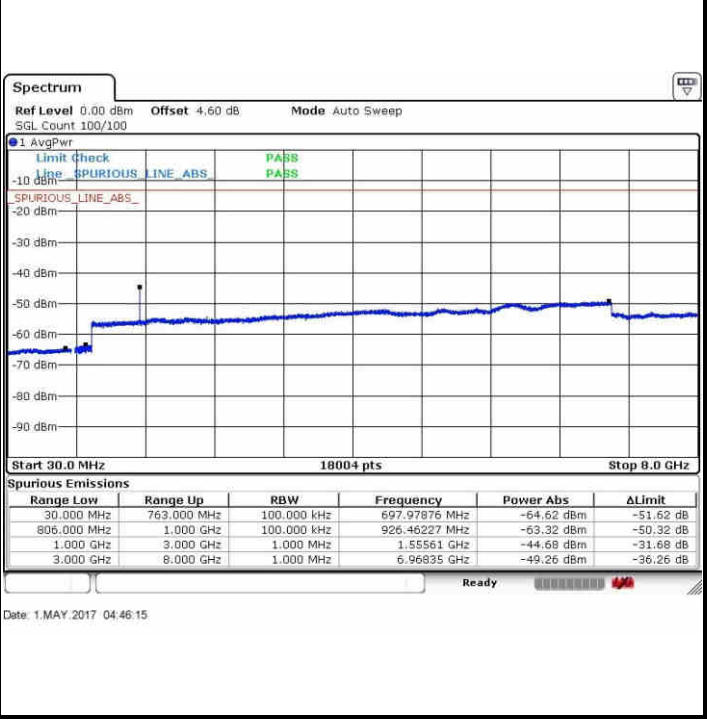

Lowest Channel / QPSK

Lowest Channel / 16QAM

Date: 1.MAY.2017 04:50:15

Date: 1.MAY.2017 04:51:01

Middle Channel / QPSK

Middle Channel / 16QAM

Date: 1.MAY.2017 04:52:14

Date: 1.MAY.2017 04:51:39

LTE Band 13 / 5MHz

Highest Channel / QPSK

Highest Channel / 16QAM

LTE Band 13 / 10MHz

Middle Channel / QPSK

Middle Channel / 16QAM

LTE Band 17 / 5MHz

Lowest Channel / QPSK

Lowest Channel / 16QAM

Date: 23 APR 2017 18:10:04

Date: 23 APR 2017 18:11:00

Middle Channel / QPSK

Middle Channel / 16QAM

Date: 23 APR 2017 18:12:42

Date: 23 APR 2017 18:13:38

LTE Band 17 / 5MHz

Highest Channel / QPSK

Date: 23 APR 2017 18:19:55

Highest Channel / 16QAM

Date: 23 APR 2017 18:20:51

LTE Band 17 / 10MHz

Lowest Channel / QPSK

Date: 23 APR 2017 18:27:08

Lowest Channel / 16QAM