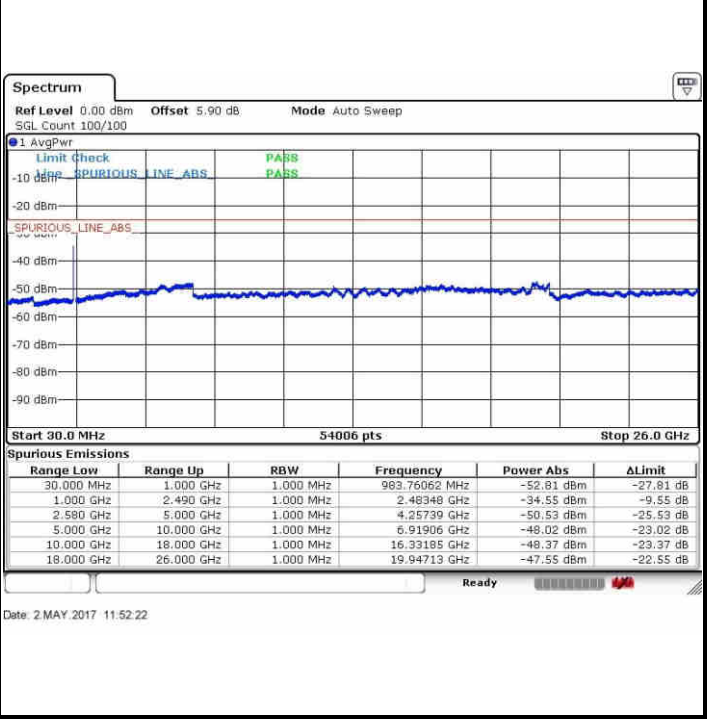

LTE Band7 / 15MHz

Highest Channel / QPSK

Highest Channel / 16QAM

LTE Band 7 / 20MHz

Lowest Channel / QPSK

Lowest Channel / 16QAM

LTE Band 7 / 20MHz

Middle Channel / QPSK

Middle Channel / 16QAM

Date: 2 MAY 2017 11:54:28

Date: 2 MAY 2017 12:00:53

Highest Channel / QPSK

Highest Channel / 16QAM

Date: 2 MAY 2017 12:01:53

Date: 2 MAY 2017 12:02:44

LTE Band 12 / 1.4MHz