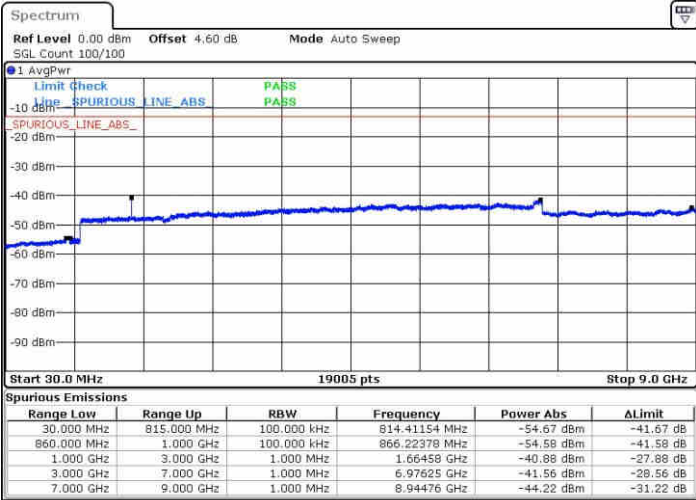

Highest Channel / QPSK

Highest Channel / 16QAM

Date: 24 APR 2017 14:02:58

Date: 24 APR 2017 14:03:27

LTE Band 26 / 5MHz

Lowest Channel / QPSK

Lowest Channel / 16QAM

Date: 24 APR 2017 14:11:53

Date: 24 APR 2017 14:13:40

Middle Channel / QPSK

Middle Channel / 16QAM

Date: 24 APR 2017 14:14:35

Date: 24 APR 2017 14:14:08

LTE Band 26 / 5MHz

Highest Channel / QPSK

Date: 24 APR 2017 14:15:04

Highest Channel / 16QAM

Date: 24 APR 2017 14:16:07

LTE Band 26 / 10MHz

Lowest Channel / QPSK

Date: 24 APR 2017 14:26:45

Lowest Channel / 16QAM

Date: 24 APR 2017 14:27:18

LTE Band 26 / 10MHz

Middle Channel / QPSK

Middle Channel / 16QAM

Date: 24 APR 2017 14:28:18

Date: 24 APR 2017 14:27:47

Highest Channel / QPSK

Highest Channel / 16QAM

Date: 24 APR 2017 14:29:07

Date: 24 APR 2017 14:29:36