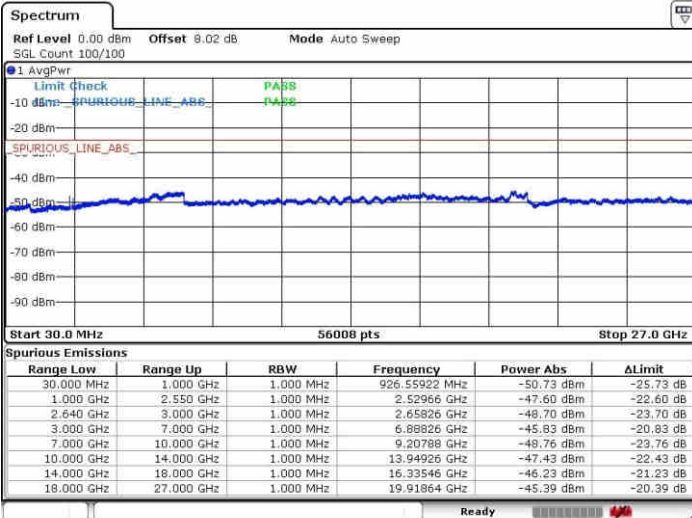

Middle Channel / QPSK

Middle Channel / 16QAM

Date: 1.MAY.2017 22:24:24

Date: 1.MAY.2017 22:25:15

LTE Band 38 / 5MHz

Highest Channel / QPSK

Date: 1.MAY.2017 22:26:38

Highest Channel / 16QAM

Date: 1.MAY.2017 22:27:30

LTE Band 38 / 10MHz

Lowest Channel / QPSK

Date: 1.MAY.2017 22:28:52

Lowest Channel / 16QAM

Date: 1.MAY.2017 22:30:28

LTE Band 38 / 10MHz

Middle Channel / QPSK

Middle Channel / 16QAM

Date: 1.MAY.2017 22:35:08

Date: 1.MAY.2017 22:37:34

Highest Channel / QPSK

Highest Channel / 16QAM

Date: 1.MAY.2017 22:40:44

Date: 1.MAY.2017 22:41:33

LTE Band 38 / 15MHz