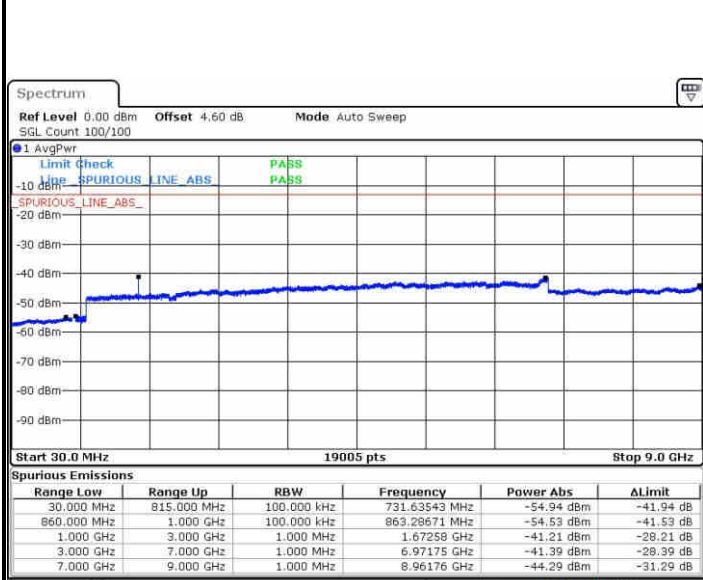

Date: 24 APR 2017 00:10:05

LTE Band 25 / 10MHz

Highest Channel / QPSK

Date: 24 APR 2017 00:16:22

Highest Channel / 16QAM

Date: 24 APR 2017 00:17:18

LTE Band 25 / 15MHz

Highest Channel / QPSK

Date: 24 APR 2017 00:23:34

Highest Channel / 16QAM

Date: 24 APR 2017 00:24:31

LTE Band 25 / 20MHz

Highest Channel / QPSK

Date: 24 APR 2017 00:30:48

Highest Channel / 16QAM

Date: 24 APR 2017 00:31:44

LTE Band 26 / 1.4MHz

Lowest Channel / QPSK

Date: 24 APR 2017 11:51:10

Lowest Channel / 16QAM

Date: 24 APR 2017 11:51:41

Middle Channel / QPSK

Date: 24 APR 2017 11:52:42

Middle Channel / 16QAM

Date: 24 APR 2017 11:52:16

LTE Band 26 / 1.4MHz

Highest Channel / QPSK

Date: 24 APR 2017 11:55:26

Highest Channel / 16QAM

Date: 24 APR 2017 11:54:51

LTE Band 26 / 3MHz

Lowest Channel / QPSK