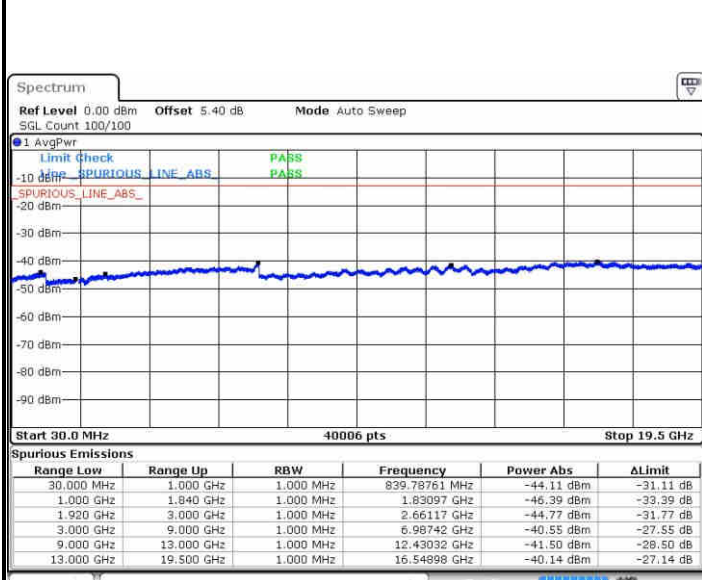

Date: 24 APR 2017 00:10:05

LTE Band 25 / 10MHz

Highest Channel / QPSK

Date: 24 APR 2017 00:16:22

Highest Channel / 16QAM

Date: 24 APR 2017 00:17:18

LTE Band 25 / 15MHz

Highest Channel / QPSK

Date: 24 APR 2017 00:23:34

Highest Channel / 16QAM

Date: 24 APR 2017 00:24:31

LTE Band 25 / 20MHz

Highest Channel / QPSK

Date: 24 APR 2017 00:30:48

Highest Channel / 16QAM

Date: 24 APR 2017 00:31:44

LTE Band 26 / 1.4MHz

Lowest Channel / QPSK

Date: 24 APR 2017 11:51:10

Lowest Channel / 16QAM

Date: 24 APR 2017 11:51:41

Middle Channel / QPSK

Date: 24 APR 2017 11:52:42

Middle Channel / 16QAM

Date: 24 APR 2017 11:52:16

LTE Band 26 / 1.4MHz

Highest Channel / QPSK

Date: 24 APR 2017 11:55:26

Highest Channel / 16QAM

Date: 24 APR 2017 11:54:51

LTE Band 26 / 3MHz

Lowest Channel / QPSK