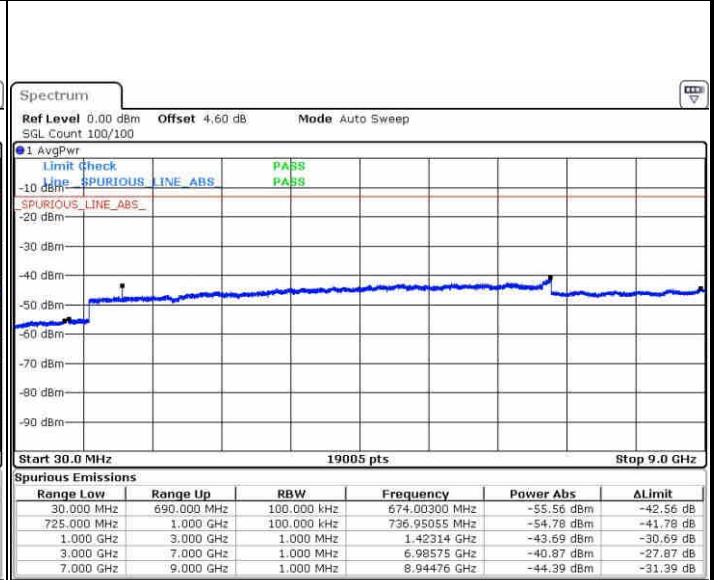

Highest Channel / 16QAM

Date: 23 APR 2017 16:19:06

Date: 23 APR 2017 16:20:02

LTE Band 12 / 5MHz

Lowest Channel / QPSK

Lowest Channel / 16QAM

Date: 23 APR 2017 16:32:26

Date: 23 APR 2017 16:33:23

Middle Channel / QPSK

Middle Channel / 16QAM

Date: 23 APR 2017 16:35:15

Date: 23 APR 2017 16:34:19

LTE Band 12 / 5MHz

Highest Channel / QPSK

Date: 23 APR 2017 16:36:12

Highest Channel / 16QAM

Date: 23 APR 2017 16:37:08

LTE Band 12 / 10MHz

Lowest Channel / QPSK

Date: 23 APR 2017 16:49:39

Lowest Channel / 16QAM

Date: 23 APR 2017 16:50:35

LTE Band 12 / 10MHz

Middle Channel / QPSK

Middle Channel / 16QAM

Date: 23 APR 2017 16:52:28

Date: 23 APR 2017 16:51:32

Highest Channel / QPSK

Highest Channel / 16QAM

Date: 23 APR 2017 16:53:25

Date: 23 APR 2017 16:54:21

LTE Band 13 / 5MHz