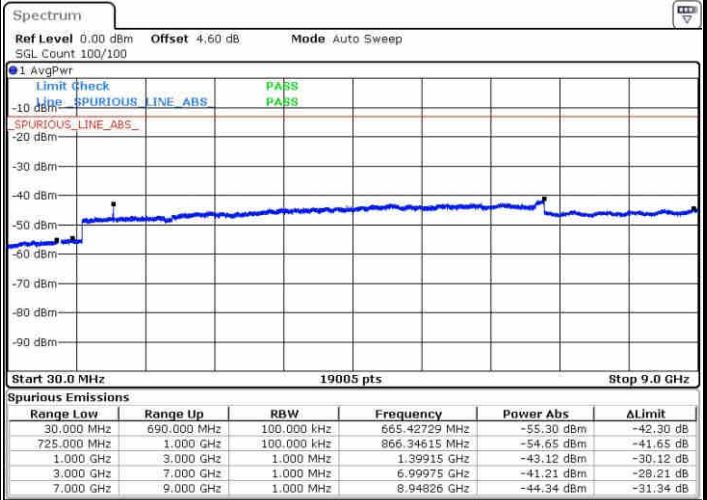

Lowest Channel / 16QAM

Date: 23 APR 2017 16:16:18

LTE Band 12 / 3MHz

Middle Channel / QPSK

Middle Channel / 16QAM

Date: 23 APR 2017 16:18:10

Date: 23 APR 2017 16:17:14

Highest Channel / QPSK

Highest Channel / 16QAM

Date: 23 APR 2017 16:19:06

Date: 23 APR 2017 16:20:02

LTE Band 12 / 5MHz

Lowest Channel / QPSK

Lowest Channel / 16QAM

Date: 23 APR 2017 16:32:26

Date: 23 APR 2017 16:33:23

Middle Channel / QPSK

Middle Channel / 16QAM

Date: 23 APR 2017 16:35:15

Date: 23 APR 2017 16:34:19

LTE Band 12 / 5MHz

Highest Channel / QPSK

Date: 23 APR 2017 16:36:12

Highest Channel / 16QAM