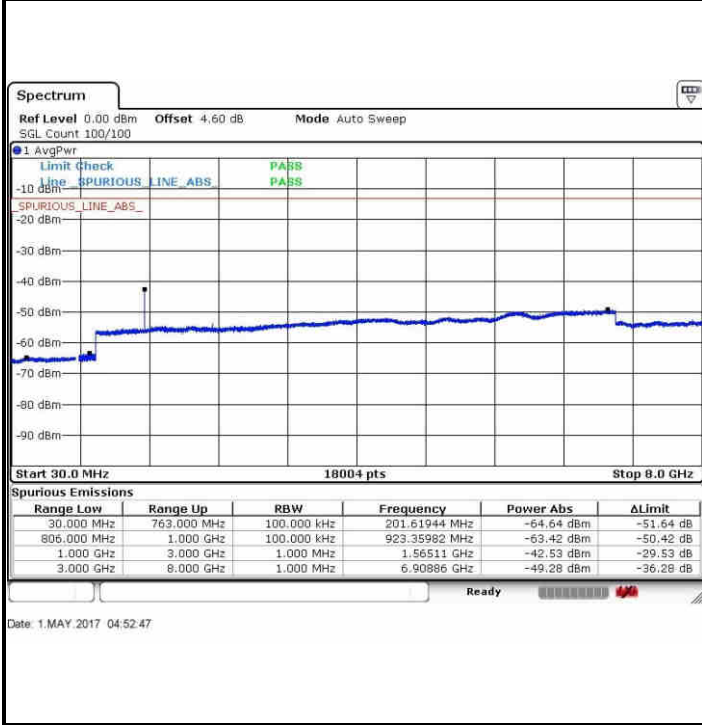

Middle Channel / 16QAM

Date: 23 APR 2017 16:52:28

Date: 23 APR 2017 16:51:32

Highest Channel / QPSK

Highest Channel / 16QAM

Date: 23 APR 2017 16:53:25

Date: 23 APR 2017 16:54:21

LTE Band 13 / 5MHz

Lowest Channel / QPSK

Lowest Channel / 16QAM

Date: 1.MAY.2017 04:50:15

Date: 1.MAY.2017 04:51:01

Middle Channel / QPSK

Middle Channel / 16QAM

Date: 1.MAY.2017 04:52:14

Date: 1.MAY.2017 04:51:39

LTE Band 13 / 5MHz

Highest Channel / QPSK

Highest Channel / 16QAM

LTE Band 13 / 10MHz

Middle Channel / QPSK

Middle Channel / 16QAM

LTE Band 17 / 5MHz

Lowest Channel / QPSK