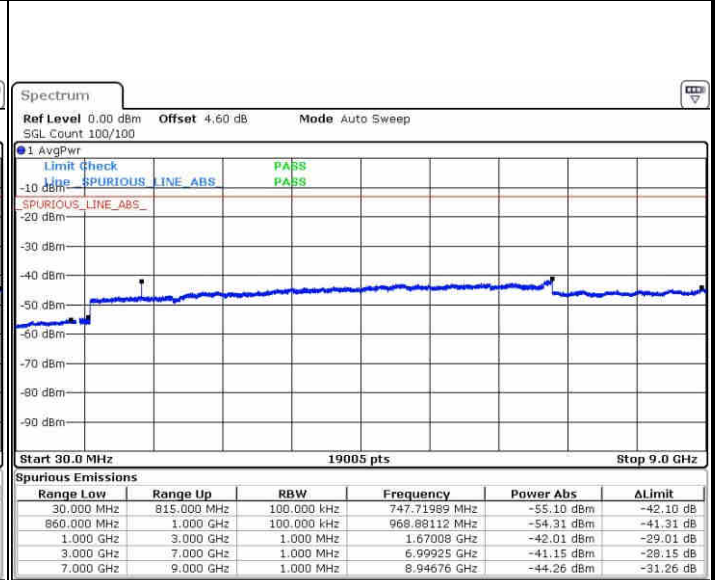

LTE Band 26 / 15MHz

Lowest Channel / QPSK

Lowest Channel / 16QAM

Date: 24 APR 2017 15:11:18

Date: 24 APR 2017 15:10:51

Middle Channel / QPSK

Middle Channel / 16QAM

Date: 24 APR 2017 15:12:31

Date: 24 APR 2017 15:13:08

LTE Band 26 / 15MHz

Highest Channel / QPSK

Date: 24 APR 2017 15:14:51

Highest Channel / 16QAM

Date: 24 APR 2017 15:14:19

LTE Band 26 / 15MHz

Channel 26765 / QPSK

Date: 27 APR 2017 11:11:41

Channel 26765 / 16QAM

Date: 27 APR 2017 11:10:04

LTE Band 38 / 5MHz

Lowest Channel / QPSK

Lowest Channel / 16QAM

Date: 1.MAY.2017 22:22:19

Date: 1.MAY.2017 22:23:26