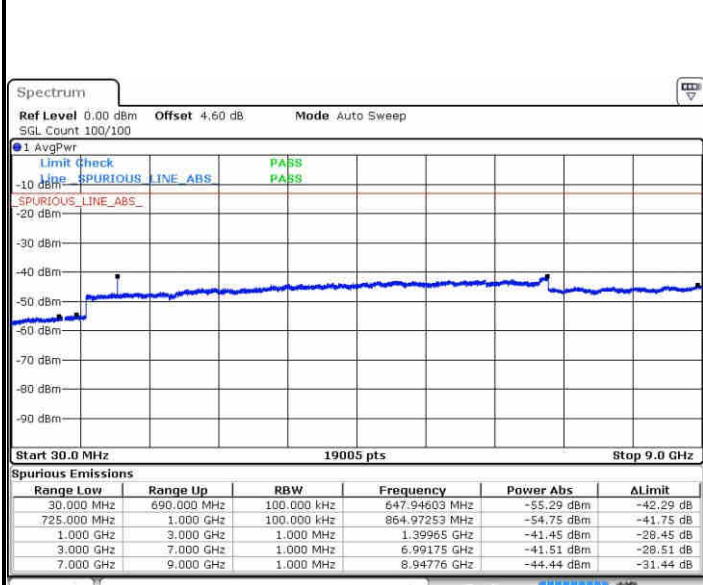

Highest Channel / 16QAM

Date: 23 APR 2017 16:19:06

Date: 23 APR 2017 16:20:02

LTE Band 12 / 5MHz

Lowest Channel / QPSK

Lowest Channel / 16QAM

Date: 23 APR 2017 16:32:26

Date: 23 APR 2017 16:33:23

Middle Channel / QPSK

Middle Channel / 16QAM

Date: 23 APR 2017 16:35:15

Date: 23 APR 2017 16:34:19

LTE Band 12 / 5MHz

Highest Channel / QPSK

Date: 23 APR 2017 16:36:12

Highest Channel / 16QAM

Date: 23 APR 2017 16:37:08

LTE Band 12 / 10MHz

Lowest Channel / QPSK

Date: 23 APR 2017 16:49:39

Lowest Channel / 16QAM

Date: 23 APR 2017 16:50:35

LTE Band 12 / 10MHz

Middle Channel / QPSK

Middle Channel / 16QAM

Date: 23 APR 2017 16:52:28

Date: 23 APR 2017 16:51:32

Highest Channel / QPSK

Highest Channel / 16QAM

Date: 23 APR 2017 16:53:25

Date: 23 APR 2017 16:54:21

LTE Band 13 / 5MHz