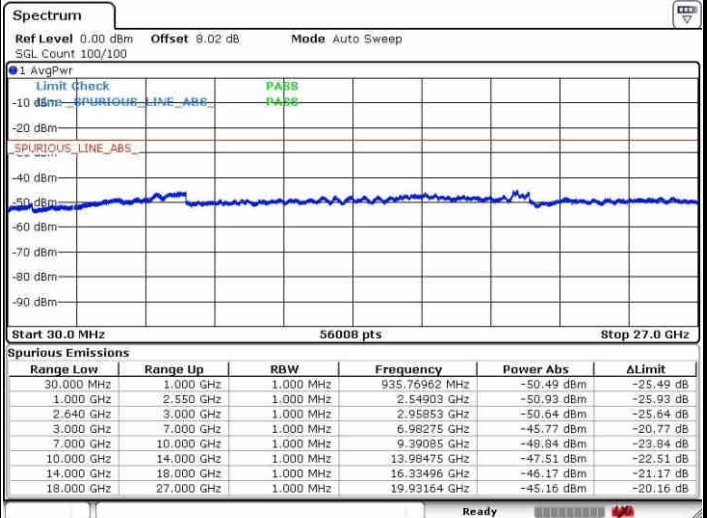

Date: 24 APR 2017 15:13:08

LTE Band 26 / 15MHz

Highest Channel / QPSK

Date: 24 APR 2017 15:14:51

Highest Channel / 16QAM

Date: 24 APR 2017 15:14:19

LTE Band 26 / 15MHz

Channel 26765 / QPSK

Date: 27 APR 2017 11:11:41

Channel 26765 / 16QAM

Date: 27 APR 2017 11:10:04

LTE Band 38 / 5MHz

Lowest Channel / QPSK

Lowest Channel / 16QAM

Date: 1.MAY.2017 22:22:19

Date: 1.MAY.2017 22:23:26

Middle Channel / QPSK

Middle Channel / 16QAM

Date: 1.MAY.2017 22:24:24

Date: 1.MAY.2017 22:25:15

LTE Band 38 / 5MHz

Highest Channel / QPSK

Date: 1.MAY.2017 22:26:38

Highest Channel / 16QAM