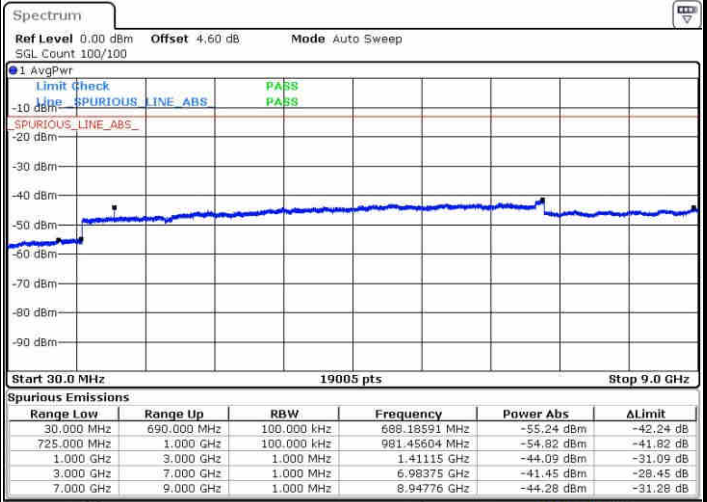

Lowest Channel / 16QAM

Date: 23 APR 2017 18:10:04

Date: 23 APR 2017 18:11:00

Middle Channel / QPSK

Middle Channel / 16QAM

Date: 23 APR 2017 18:12:42

Date: 23 APR 2017 18:13:38

LTE Band 17 / 5MHz

Highest Channel / QPSK

Date: 23 APR 2017 18:19:55

Highest Channel / 16QAM

Date: 23 APR 2017 18:20:51

LTE Band 17 / 10MHz

Lowest Channel / QPSK

Date: 23 APR 2017 18:27:08

Lowest Channel / 16QAM

Date: 23 APR 2017 18:28:04

LTE Band 17 / 10MHz

Middle Channel / QPSK

Middle Channel / 16QAM

Date: 23 APR 2017 18:29:45

Date: 23 APR 2017 18:30:41

Highest Channel / QPSK

Highest Channel / 16QAM

Date: 23 APR 2017 18:36:58

Date: 23 APR 2017 18:37:54

LTE Band 25 / 1.4MHz

Highest Channel / QPSK

Date: 24 APR 2017 00:38:01

Highest Channel / 16QAM

Date: 24 APR 2017 00:38:57

LTE Band 25 / 3MHz