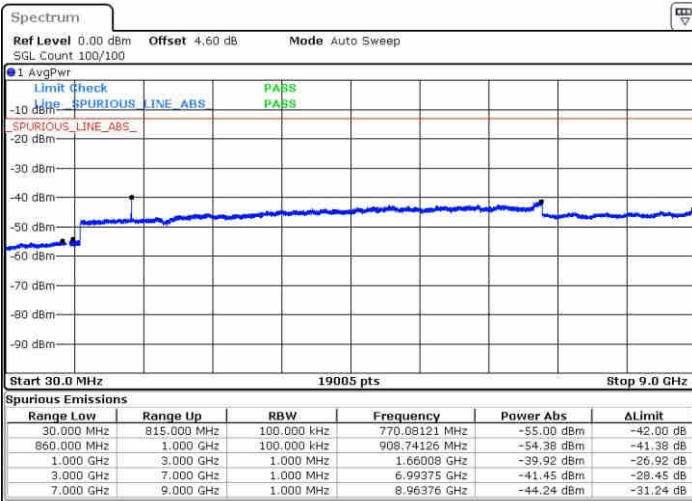

Middle Channel / QPSK

Middle Channel / 16QAM

Date: 24 APR 2017 14:28:18

Date: 24 APR 2017 14:27:47

Highest Channel / QPSK

Highest Channel / 16QAM

Date: 24 APR 2017 14:29:07

Date: 24 APR 2017 14:29:36

LTE Band 26 / 15MHz

Lowest Channel / QPSK

Lowest Channel / 16QAM

Date: 24 APR 2017 15:11:18

Date: 24 APR 2017 15:10:51

Middle Channel / QPSK

Middle Channel / 16QAM

Date: 24 APR 2017 15:12:31

Date: 24 APR 2017 15:13:08

LTE Band 26 / 15MHz

Highest Channel / QPSK

Date: 24 APR 2017 15:14:51

Highest Channel / 16QAM

Date: 24 APR 2017 15:14:19

LTE Band 26 / 15MHz

Channel 26765 / QPSK