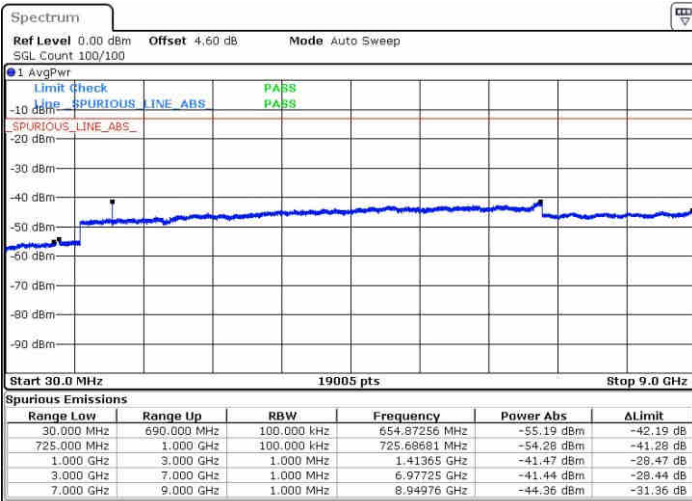

Highest Channel / QPSK

Date: 23 APR 2017 18:19:55

Highest Channel / 16QAM

Date: 23 APR 2017 18:20:51

LTE Band 17 / 10MHz

Lowest Channel / QPSK

Date: 23 APR 2017 18:27:08

Lowest Channel / 16QAM

Date: 23 APR 2017 18:28:04

LTE Band 17 / 10MHz

Middle Channel / QPSK

Middle Channel / 16QAM

Date: 23 APR 2017 18:29:45

Date: 23 APR 2017 18:30:41

Highest Channel / QPSK

Highest Channel / 16QAM

Date: 23 APR 2017 18:36:58

Date: 23 APR 2017 18:37:54

LTE Band 25 / 1.4MHz

Highest Channel / QPSK

Date: 24 APR 2017 00:38:01

Highest Channel / 16QAM

Date: 24 APR 2017 00:38:57

LTE Band 25 / 3MHz