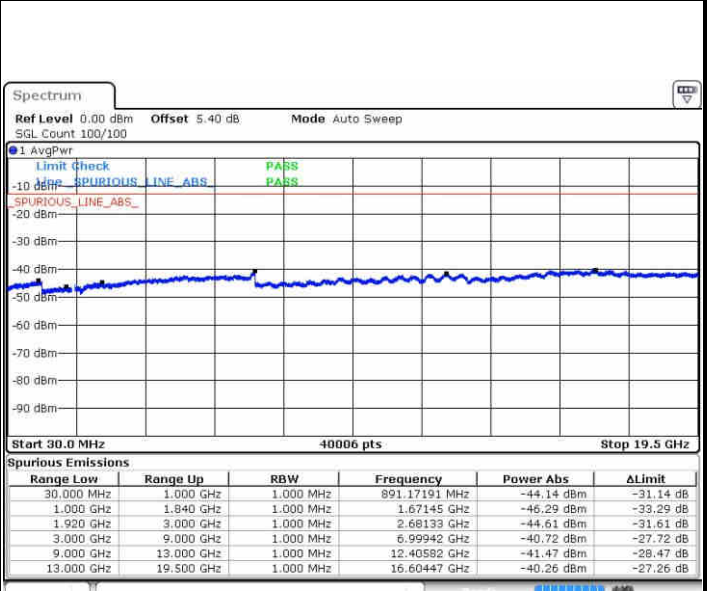

Date: 23 APR 2017 18:28:04

LTE Band 17 / 10MHz

Middle Channel / QPSK

Middle Channel / 16QAM

Date: 23 APR 2017 18:29:45

Date: 23 APR 2017 18:30:41

Highest Channel / QPSK

Highest Channel / 16QAM

Date: 23 APR 2017 18:36:58

Date: 23 APR 2017 18:37:54

LTE Band 25 / 1.4MHz

Highest Channel / QPSK

Date: 24 APR 2017 00:38:01

Highest Channel / 16QAM

Date: 24 APR 2017 00:38:57

LTE Band 25 / 3MHz

Highest Channel / QPSK

Date: 24 APR 2017 00:01:56

Highest Channel / 16QAM

Date: 24 APR 2017 00:02:52

LTE Band 25 / 5MHz

Highest Channel / QPSK

Date: 24 APR 2017 00:09:09

Highest Channel / 16QAM

Date: 24 APR 2017 00:10:05

LTE Band 25 / 10MHz

Highest Channel / QPSK

Date: 24 APR 2017 00:16:22

Highest Channel / 16QAM

Date: 24 APR 2017 00:17:18

LTE Band 25 / 15MHz

Highest Channel / QPSK