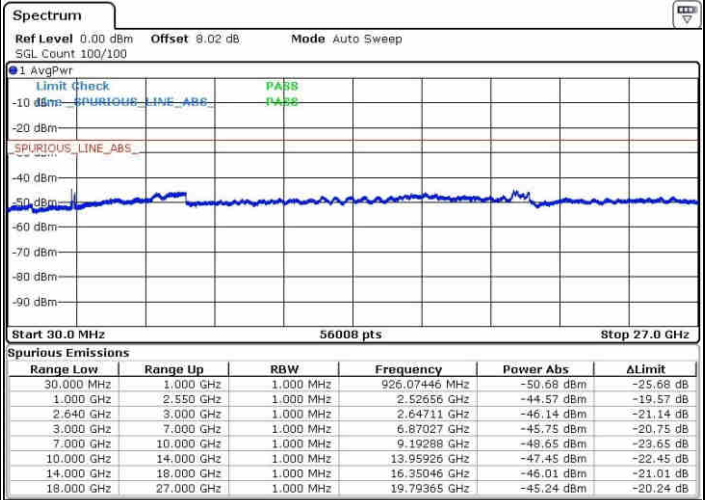

Date: 1.MAY.2017 22:27:30

LTE Band 38 / 10MHz

Lowest Channel / QPSK

Date: 1.MAY.2017 22:28:52

Lowest Channel / 16QAM

Date: 1.MAY.2017 22:30:28

LTE Band 38 / 10MHz

Middle Channel / QPSK

Middle Channel / 16QAM

Date: 1.MAY.2017 22:35:08

Date: 1.MAY.2017 22:37:34

Highest Channel / QPSK

Highest Channel / 16QAM

Date: 1.MAY.2017 22:40:44

Date: 1.MAY.2017 22:41:33

LTE Band 38 / 15MHz

Lowest Channel / QPSK

Lowest Channel / 16QAM

Date: 1.MAY.2017 22:43:02

Date: 1.MAY.2017 22:45:42

Middle Channel / QPSK

Middle Channel / 16QAM

Date: 1.MAY.2017 22:46:35

Date: 1.MAY.2017 22:47:27