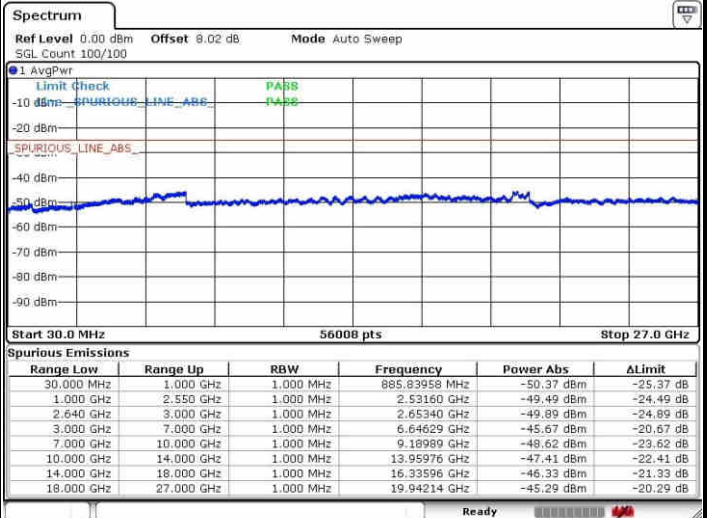

Middle Channel / QPSK

Middle Channel / 16QAM

Date: 1.MAY.2017 22:24:24

Date: 1.MAY.2017 22:25:15

LTE Band 38 / 5MHz

Highest Channel / QPSK

Date: 1.MAY.2017 22:26:38

Highest Channel / 16QAM

Date: 1.MAY.2017 22:27:30

LTE Band 38 / 10MHz

Lowest Channel / QPSK

Date: 1.MAY.2017 22:28:52

Lowest Channel / 16QAM

Date: 1.MAY.2017 22:30:28

LTE Band 38 / 10MHz

Middle Channel / QPSK

Middle Channel / 16QAM

Date: 1.MAY.2017 22:35:08

Date: 1.MAY.2017 22:37:34

Highest Channel / QPSK

Highest Channel / 16QAM

Date: 1.MAY.2017 22:40:44

Date: 1.MAY.2017 22:41:33

LTE Band 38 / 15MHz