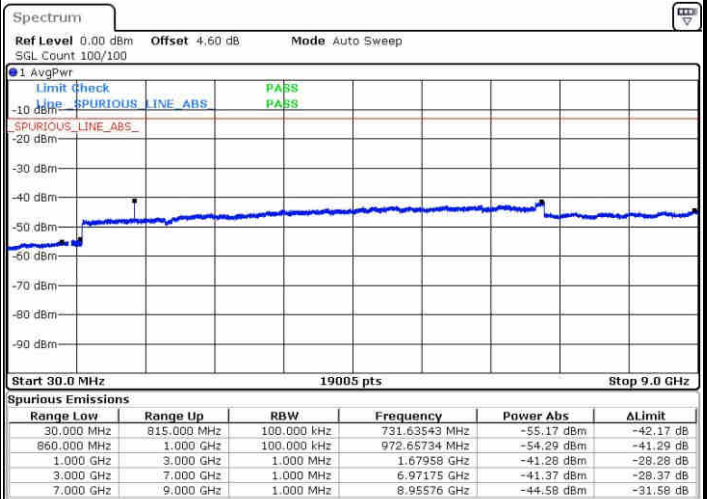

Highest Channel / 16QAM

Date: 24 APR 2017 14:16:07

LTE Band 26 / 10MHz

Lowest Channel / QPSK

Date: 24 APR 2017 14:26:45

Lowest Channel / 16QAM

Date: 24 APR 2017 14:27:18

LTE Band 26 / 10MHz

Middle Channel / QPSK

Middle Channel / 16QAM

Date: 24 APR 2017 14:28:18

Date: 24 APR 2017 14:27:47

Highest Channel / QPSK

Highest Channel / 16QAM

Date: 24 APR 2017 14:29:07

Date: 24 APR 2017 14:29:36

LTE Band 26 / 15MHz

Lowest Channel / QPSK

Lowest Channel / 16QAM

Date: 24 APR 2017 15:11:18

Date: 24 APR 2017 15:10:51

Middle Channel / QPSK

Middle Channel / 16QAM

Date: 24 APR 2017 15:12:31