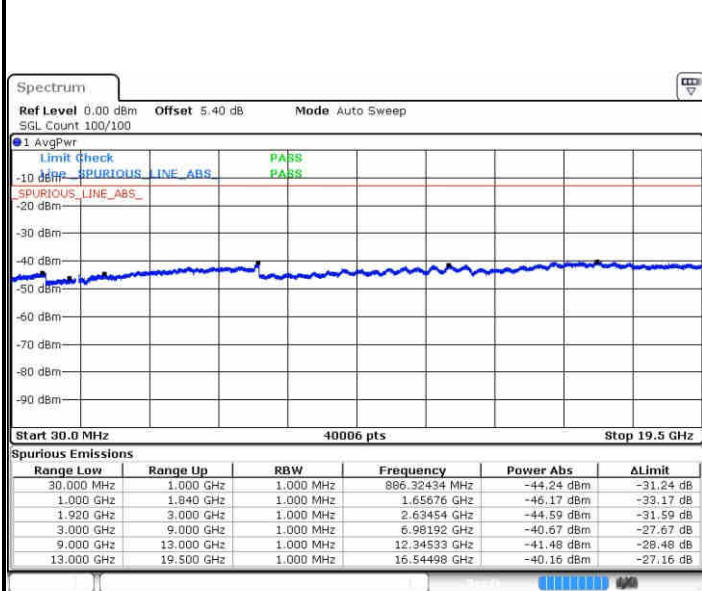

Date: 23 APR 2017 18:28:04

LTE Band 17 / 10MHz

Middle Channel / QPSK

Middle Channel / 16QAM

Date: 23 APR 2017 18:29:45

Date: 23 APR 2017 18:30:41

Highest Channel / QPSK

Highest Channel / 16QAM

Date: 23 APR 2017 18:36:58

Date: 23 APR 2017 18:37:54

LTE Band 25 / 1.4MHz

Highest Channel / QPSK

Date: 24 APR 2017 00:38:01

Highest Channel / 16QAM

Date: 24 APR 2017 00:38:57

LTE Band 25 / 3MHz

Highest Channel / QPSK

Date: 24 APR 2017 00:01:56

Highest Channel / 16QAM

Date: 24 APR 2017 00:02:52

LTE Band 25 / 5MHz

Highest Channel / QPSK

Date: 24 APR 2017 00:09:09

Highest Channel / 16QAM