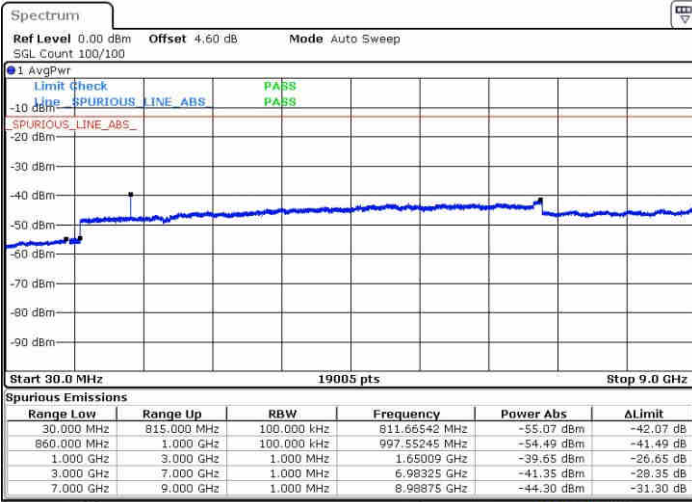

Highest Channel / 16QAM

Date: 24 APR 2017 14:16:07

LTE Band 26 / 10MHz

Lowest Channel / QPSK

Date: 24 APR 2017 14:26:45

Lowest Channel / 16QAM

Date: 24 APR 2017 14:27:18

LTE Band 26 / 10MHz

Middle Channel / QPSK

Middle Channel / 16QAM

Date: 24 APR 2017 14:28:18

Date: 24 APR 2017 14:27:47

Highest Channel / QPSK

Highest Channel / 16QAM

Date: 24 APR 2017 14:29:07

Date: 24 APR 2017 14:29:36

LTE Band 26 / 15MHz

Lowest Channel / QPSK

Lowest Channel / 16QAM

Date: 24 APR 2017 15:11:18

Date: 24 APR 2017 15:10:51

Middle Channel / QPSK

Middle Channel / 16QAM

Date: 24 APR 2017 15:12:31