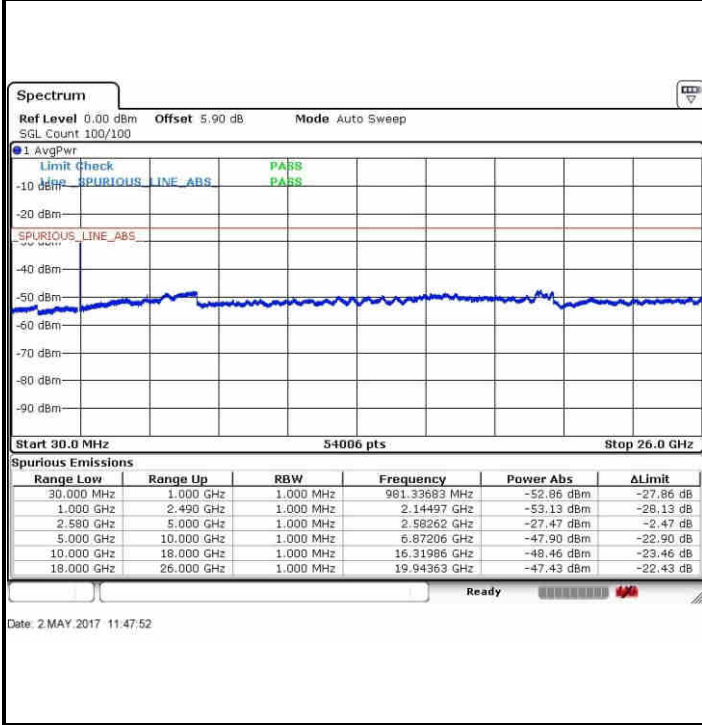

LTE Band7 / 15MHz

Highest Channel / QPSK

Highest Channel / 16QAM

LTE Band 7 / 20MHz

Lowest Channel / QPSK

Lowest Channel / 16QAM

LTE Band 7 / 20MHz

Middle Channel / QPSK

Middle Channel / 16QAM

Date: 2 MAY 2017 11:54:28

Date: 2 MAY 2017 12:00:53

Highest Channel / QPSK

Highest Channel / 16QAM

Date: 2 MAY 2017 12:01:53

Date: 2 MAY 2017 12:02:44

LTE Band 12 / 1.4MHz