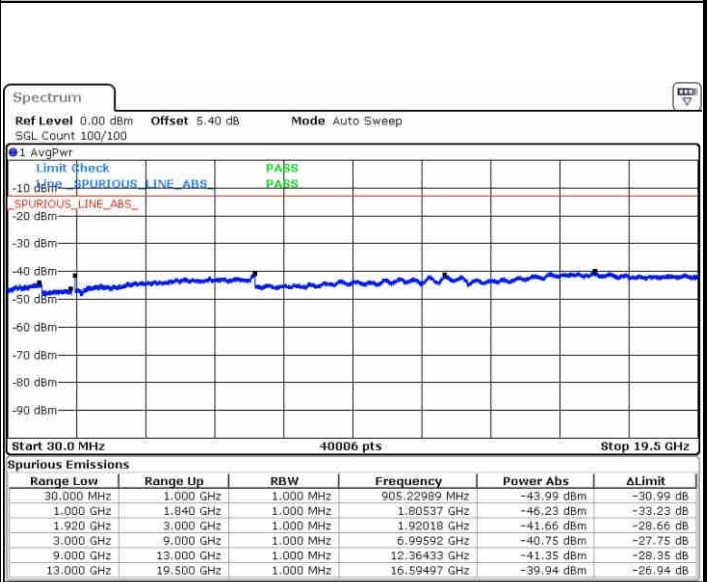

Date: 23 APR 2017 18:36:58

Date: 23 APR 2017 18:37:54

LTE Band 25 / 1.4MHz

Highest Channel / QPSK

Date: 24 APR 2017 00:38:01

Highest Channel / 16QAM

Date: 24 APR 2017 00:38:57

LTE Band 25 / 3MHz

Highest Channel / QPSK

Date: 24 APR 2017 00:01:56

Highest Channel / 16QAM

Date: 24 APR 2017 00:02:52

LTE Band 25 / 5MHz

Highest Channel / QPSK

Date: 24 APR 2017 00:09:09

Highest Channel / 16QAM

Date: 24 APR 2017 00:10:05

LTE Band 25 / 10MHz

Highest Channel / QPSK

Date: 24 APR 2017 00:16:22

Highest Channel / 16QAM

Date: 24 APR 2017 00:17:18

LTE Band 25 / 15MHz

Highest Channel / QPSK