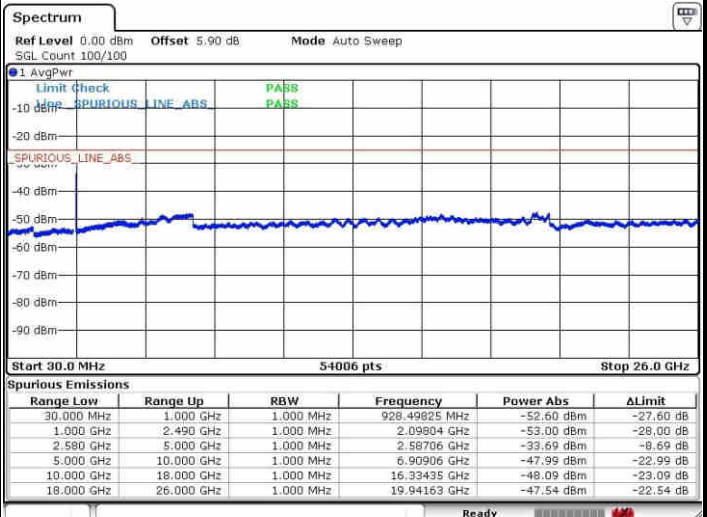

LTE Band7 / 15MHz

Highest Channel / QPSK

Highest Channel / 16QAM

LTE Band 7 / 20MHz

Lowest Channel / QPSK

Lowest Channel / 16QAM

LTE Band 7 / 20MHz

Middle Channel / QPSK

Middle Channel / 16QAM

Date: 2 MAY 2017 11:54:28

Date: 2 MAY 2017 12:00:53

Highest Channel / QPSK

Highest Channel / 16QAM

Date: 2 MAY 2017 12:01:53

Date: 2 MAY 2017 12:02:44

LTE Band 12 / 1.4MHz