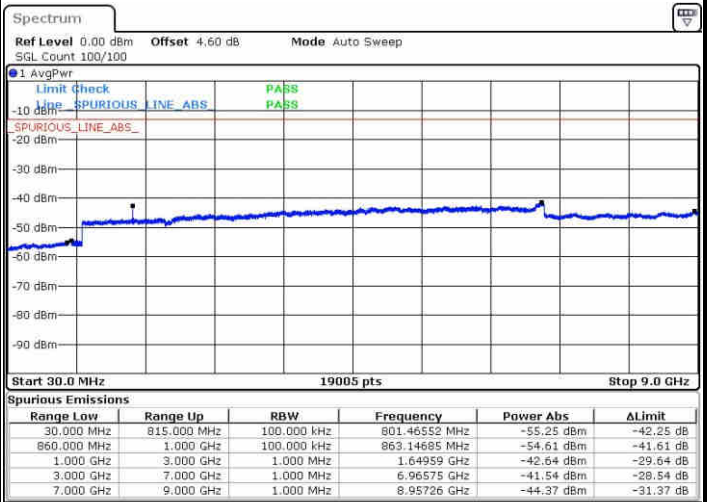

Date: 24 APR 2017 14:13:40

Middle Channel / QPSK

Middle Channel / 16QAM

Date: 24 APR 2017 14:14:35

Date: 24 APR 2017 14:14:08

LTE Band 26 / 5MHz

Highest Channel / QPSK

Date: 24 APR 2017 14:15:04

Highest Channel / 16QAM

Date: 24 APR 2017 14:16:07

LTE Band 26 / 10MHz

Lowest Channel / QPSK

Date: 24 APR 2017 14:26:45

Lowest Channel / 16QAM

Date: 24 APR 2017 14:27:18

LTE Band 26 / 10MHz

Middle Channel / QPSK

Middle Channel / 16QAM

Date: 24 APR 2017 14:28:18

Date: 24 APR 2017 14:27:47

Highest Channel / QPSK

Highest Channel / 16QAM

Date: 24 APR 2017 14:29:07

Date: 24 APR 2017 14:29:36