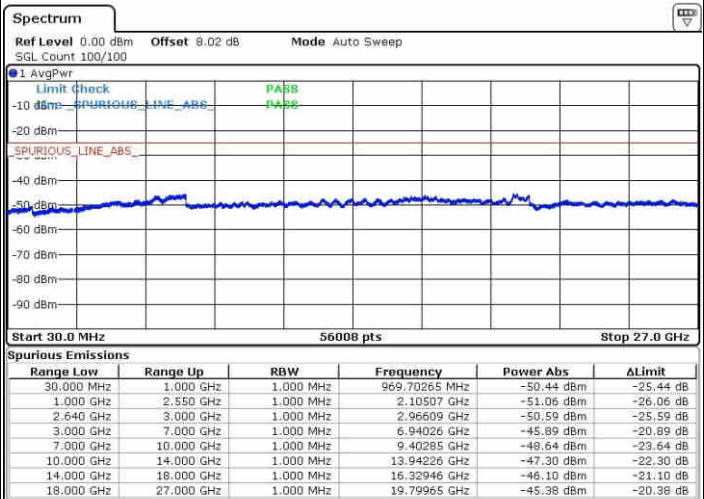

Middle Channel / QPSK

Middle Channel / 16QAM

Date: 1.MAY.2017 22:24:24

Date: 1.MAY.2017 22:25:15

LTE Band 38 / 5MHz

Highest Channel / QPSK

Date: 1.MAY.2017 22:26:38

Highest Channel / 16QAM

Date: 1.MAY.2017 22:27:30

LTE Band 38 / 10MHz

Lowest Channel / QPSK

Date: 1.MAY.2017 22:28:52

Lowest Channel / 16QAM

Date: 1.MAY.2017 22:30:28

LTE Band 38 / 10MHz

Middle Channel / QPSK

Middle Channel / 16QAM

Date: 1.MAY.2017 22:35:08

Date: 1.MAY.2017 22:37:34

Highest Channel / QPSK

Highest Channel / 16QAM

Date: 1.MAY.2017 22:40:44

Date: 1.MAY.2017 22:41:33

LTE Band 38 / 15MHz