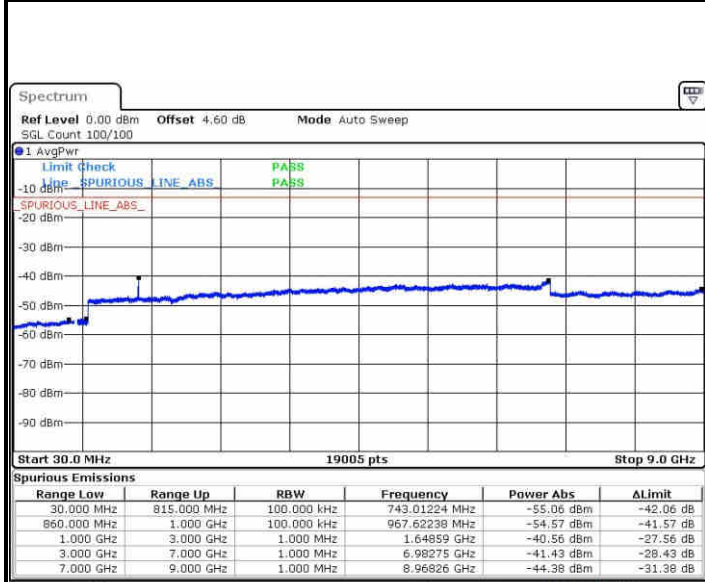

LTE Band 26 / 1.4MHz

Lowest Channel / QPSK

Date: 24 APR 2017 11:51:10

Lowest Channel / 16QAM

Date: 24 APR 2017 11:51:41

Middle Channel / QPSK

Date: 24 APR 2017 11:52:42

Middle Channel / 16QAM

Date: 24 APR 2017 11:52:16

LTE Band 26 / 1.4MHz

Highest Channel / QPSK

Date: 24 APR 2017 11:55:26

Highest Channel / 16QAM

Date: 24 APR 2017 11:54:51

LTE Band 26 / 3MHz

Lowest Channel / QPSK

Date: 24 APR 2017 14:01:02

Lowest Channel / 16QAM

Date: 24 APR 2017 14:01:31

LTE Band 26 / 3MHz

Middle Channel / QPSK

Middle Channel / 16QAM

Date: 24 APR 2017 14:02:30

Date: 24 APR 2017 14:01:59

Highest Channel / QPSK

Highest Channel / 16QAM

Date: 24 APR 2017 14:02:58

Date: 24 APR 2017 14:03:27

LTE Band 26 / 5MHz

Lowest Channel / QPSK

Lowest Channel / 16QAM

Date: 24 APR 2017 14:11:53