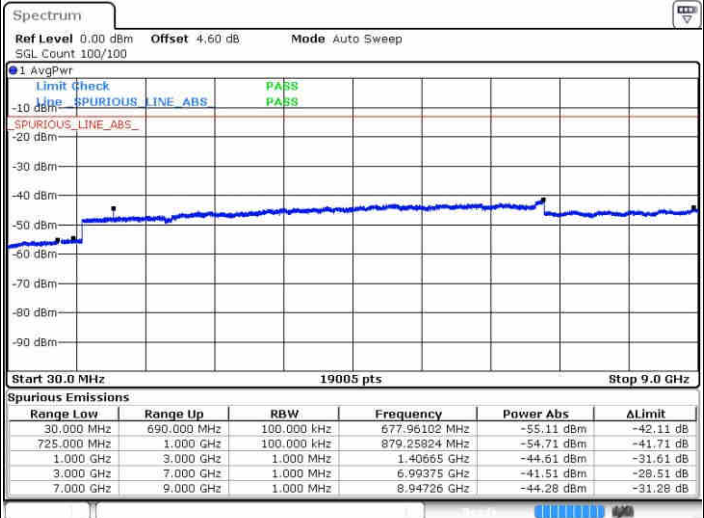

Date: 23 APR 2017 16:37:08

LTE Band 12 / 10MHz

Lowest Channel / QPSK

Date: 23 APR 2017 16:49:39

Lowest Channel / 16QAM

Date: 23 APR 2017 16:50:35

LTE Band 12 / 10MHz

Middle Channel / QPSK

Middle Channel / 16QAM

Date: 23 APR 2017 16:52:28

Date: 23 APR 2017 16:51:32

Highest Channel / QPSK

Highest Channel / 16QAM

Date: 23 APR 2017 16:53:25

Date: 23 APR 2017 16:54:21

LTE Band 13 / 5MHz