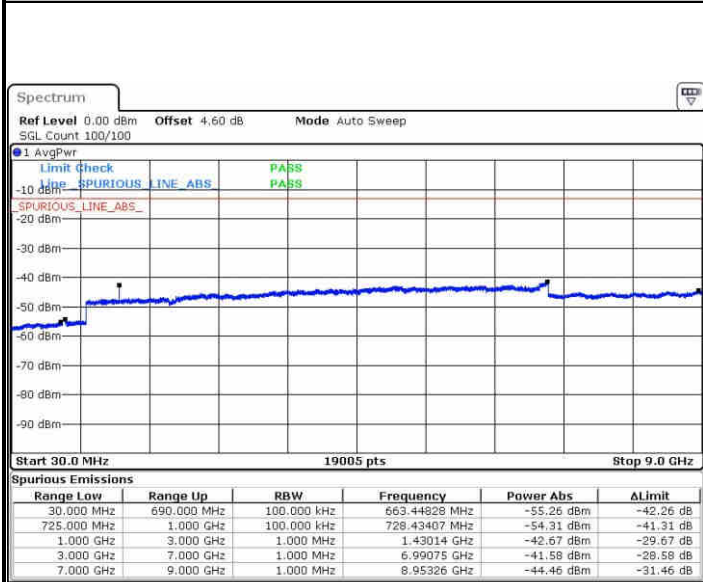

Middle Channel / 16QAM

Date: 2 MAY 2017 11:54:28

Date: 2 MAY 2017 12:00:53

Highest Channel / QPSK

Highest Channel / 16QAM

Date: 2 MAY 2017 12:01:53

Date: 2 MAY 2017 12:02:44

LTE Band 12 / 1.4MHz

Lowest Channel / QPSK

Lowest Channel / 16QAM

Date: 23 APR 2017 15:58:21

Date: 23 APR 2017 15:59:17

Middle Channel / QPSK

Middle Channel / 16QAM

Date: 23 APR 2017 16:01:08

Date: 23 APR 2017 16:00:13

LTE Band 12 / 1.4MHz

Highest Channel / QPSK

Date: 23 APR 2017 16:02:04

Highest Channel / 16QAM

Date: 23 APR 2017 16:03:00

LTE Band 12 / 3MHz

Lowest Channel / QPSK

Date: 23 APR 2017 16:15:22