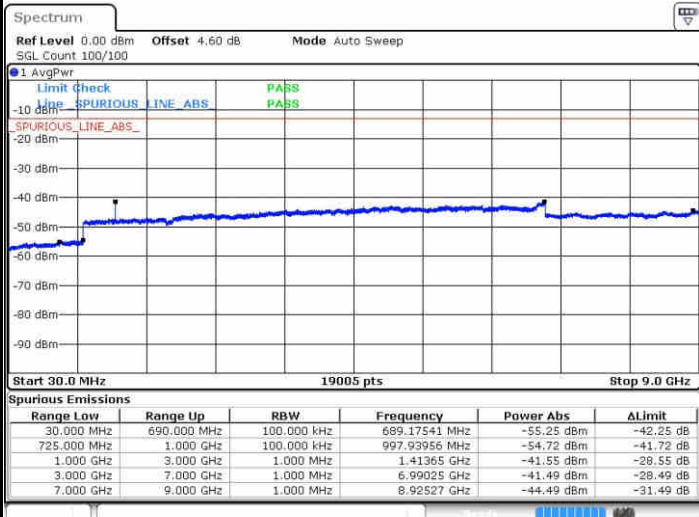

Middle Channel / 16QAM

Date: 23 APR 2017 16:52:28

Date: 23 APR 2017 16:51:32

Highest Channel / QPSK

Highest Channel / 16QAM

Date: 23 APR 2017 16:53:25

Date: 23 APR 2017 16:54:21

LTE Band 13 / 5MHz