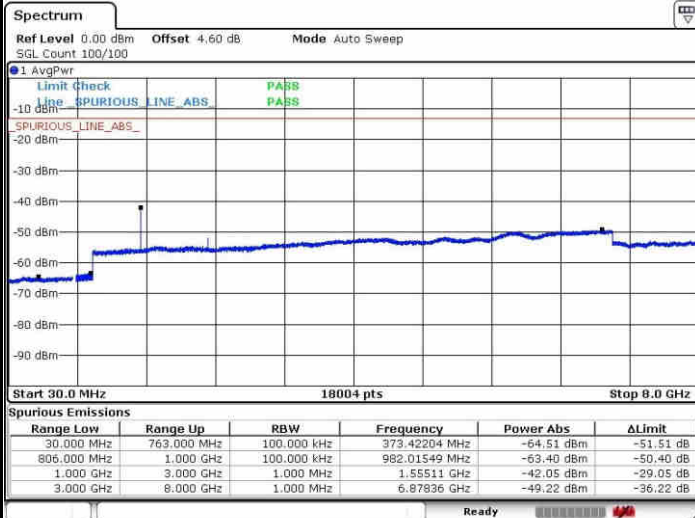

LTE Band 13 / 5MHz

Lowest Channel / QPSK

Lowest Channel / 16QAM

Date: 1.MAY.2017 04:50:15

Date: 1.MAY.2017 04:51:01