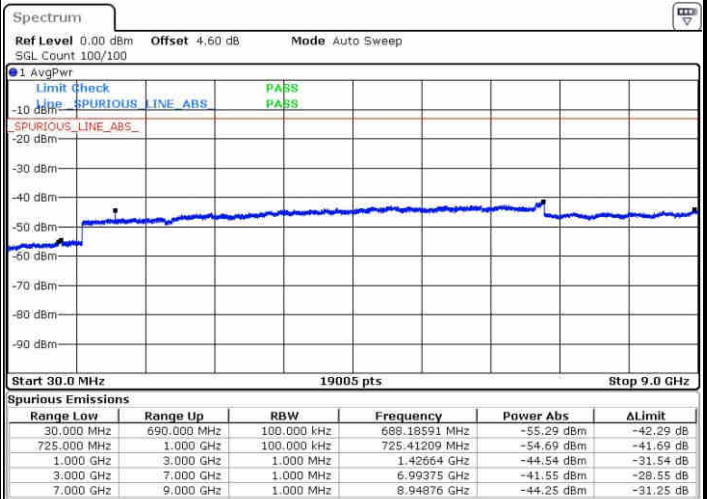

LTE Band 12 / 1.4MHz

Highest Channel / QPSK

Date: 23 APR 2017 16:02:04

Highest Channel / 16QAM

Date: 23 APR 2017 16:03:00

LTE Band 12 / 3MHz

Lowest Channel / QPSK

Date: 23 APR 2017 16:15:22

Lowest Channel / 16QAM

Date: 23 APR 2017 16:16:18

LTE Band 12 / 3MHz

Middle Channel / QPSK

Middle Channel / 16QAM

Date: 23 APR 2017 16:18:10

Date: 23 APR 2017 16:17:14

Highest Channel / QPSK

Highest Channel / 16QAM

Date: 23 APR 2017 16:19:06

Date: 23 APR 2017 16:20:02

LTE Band 12 / 5MHz

Lowest Channel / QPSK

Lowest Channel / 16QAM

Date: 23 APR 2017 16:32:26

Date: 23 APR 2017 16:33:23