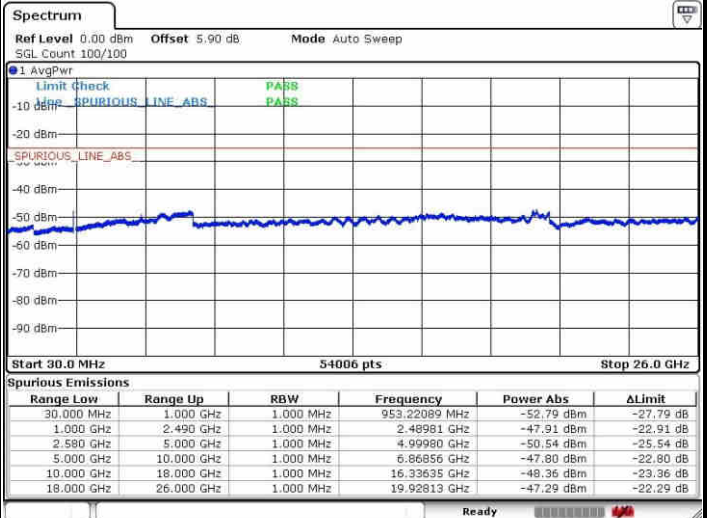

LTE Band7 / 15MHz

Highest Channel / QPSK

Highest Channel / 16QAM

LTE Band 7 / 20MHz

Lowest Channel / QPSK

Lowest Channel / 16QAM

LTE Band 7 / 20MHz

Middle Channel / QPSK

Middle Channel / 16QAM

Date: 2 MAY 2017 11:54:28

Date: 2 MAY 2017 12:00:53

Highest Channel / QPSK

Highest Channel / 16QAM

Date: 2 MAY 2017 12:01:53

Date: 2 MAY 2017 12:02:44

LTE Band 12 / 1.4MHz