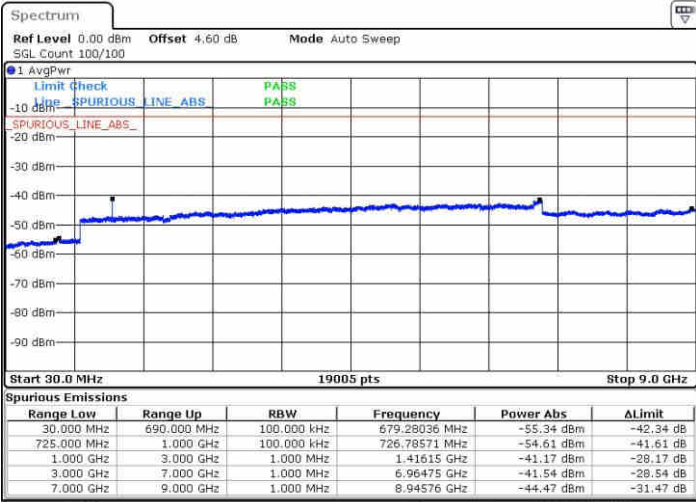

LTE Band 13 / 5MHz

Highest Channel / QPSK

Highest Channel / 16QAM

LTE Band 13 / 10MHz

Middle Channel / QPSK

Middle Channel / 16QAM

LTE Band 17 / 5MHz

Lowest Channel / QPSK

Lowest Channel / 16QAM

Date: 23 APR 2017 18:10:04

Date: 23 APR 2017 18:11:00

Middle Channel / QPSK

Middle Channel / 16QAM

Date: 23 APR 2017 18:12:42

Date: 23 APR 2017 18:13:38

LTE Band 17 / 5MHz

Highest Channel / QPSK

Date: 23 APR 2017 18:19:55

Highest Channel / 16QAM

Date: 23 APR 2017 18:20:51

LTE Band 17 / 10MHz

Lowest Channel / QPSK

Date: 23 APR 2017 18:27:08

Lowest Channel / 16QAM

Date: 23 APR 2017 18:28:04

LTE Band 17 / 10MHz

Middle Channel / QPSK

Middle Channel / 16QAM

Date: 23 APR 2017 18:29:45

Date: 23 APR 2017 18:30:41

Highest Channel / QPSK

Highest Channel / 16QAM