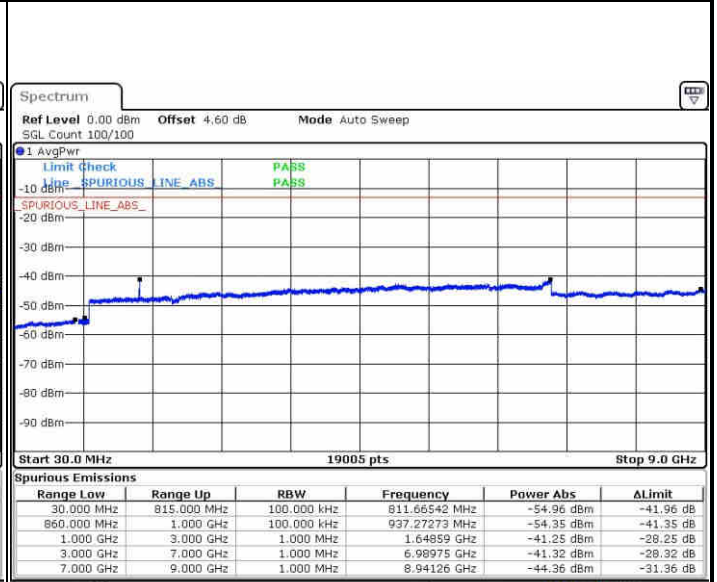

LTE Band 26 / 1.4MHz

Lowest Channel / QPSK

Date: 24 APR 2017 11:51:10

Lowest Channel / 16QAM

Date: 24 APR 2017 11:51:41

Middle Channel / QPSK

Date: 24 APR 2017 11:52:42

Middle Channel / 16QAM

Date: 24 APR 2017 11:52:16

LTE Band 26 / 1.4MHz

Highest Channel / QPSK

Date: 24 APR 2017 11:55:26

Highest Channel / 16QAM

Date: 24 APR 2017 11:54:51

LTE Band 26 / 3MHz

Lowest Channel / QPSK

Date: 24 APR 2017 14:01:02

Lowest Channel / 16QAM

Date: 24 APR 2017 14:01:31

LTE Band 26 / 3MHz

Middle Channel / QPSK

Middle Channel / 16QAM

Date: 24 APR 2017 14:02:30

Date: 24 APR 2017 14:01:59

Highest Channel / QPSK

Highest Channel / 16QAM

Date: 24 APR 2017 14:02:58

Date: 24 APR 2017 14:03:27

LTE Band 26 / 5MHz

Lowest Channel / QPSK

Lowest Channel / 16QAM

Date: 24 APR 2017 14:11:53