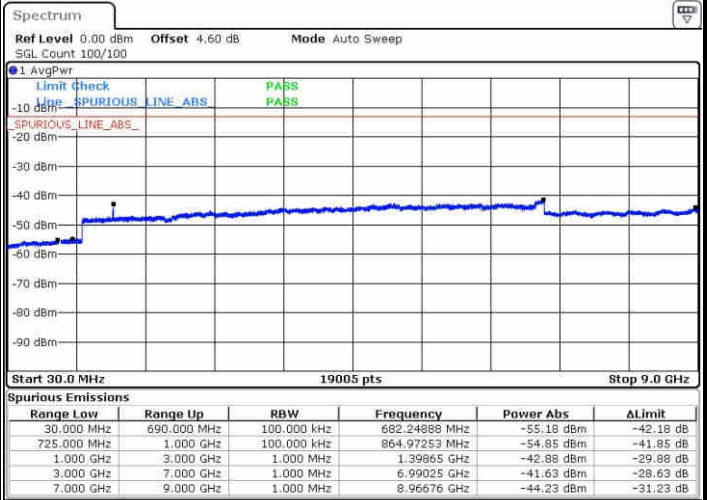

LTE Band7 / 15MHz

Highest Channel / QPSK

Highest Channel / 16QAM

LTE Band 7 / 20MHz

Lowest Channel / QPSK

Lowest Channel / 16QAM

LTE Band 7 / 20MHz

Middle Channel / QPSK

Middle Channel / 16QAM

Date: 2 MAY 2017 11:54:28

Date: 2 MAY 2017 12:00:53

Highest Channel / QPSK

Highest Channel / 16QAM

Date: 2 MAY 2017 12:01:53

Date: 2 MAY 2017 12:02:44

LTE Band 12 / 1.4MHz

Lowest Channel / QPSK

Lowest Channel / 16QAM

Date: 23 APR 2017 15:58:21

Date: 23 APR 2017 15:59:17

Middle Channel / QPSK

Middle Channel / 16QAM

Date: 23 APR 2017 16:01:08

Date: 23 APR 2017 16:00:13