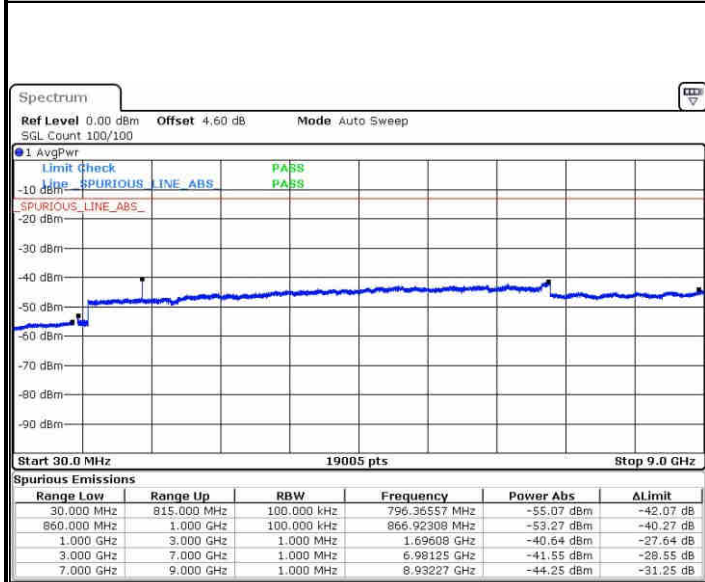

Date: 24 APR 2017 00:23:34

Highest Channel / 16QAM

Date: 24 APR 2017 00:24:31

LTE Band 25 / 20MHz

Highest Channel / QPSK

Date: 24 APR 2017 00:30:48

Highest Channel / 16QAM

Date: 24 APR 2017 00:31:44

LTE Band 26 / 1.4MHz

Lowest Channel / QPSK

Date: 24 APR 2017 11:51:10

Lowest Channel / 16QAM

Date: 24 APR 2017 11:51:41

Middle Channel / QPSK

Date: 24 APR 2017 11:52:42

Middle Channel / 16QAM

Date: 24 APR 2017 11:52:16

LTE Band 26 / 1.4MHz

Highest Channel / QPSK

Date: 24 APR 2017 11:55:26

Highest Channel / 16QAM

Date: 24 APR 2017 11:54:51

LTE Band 26 / 3MHz

Lowest Channel / QPSK