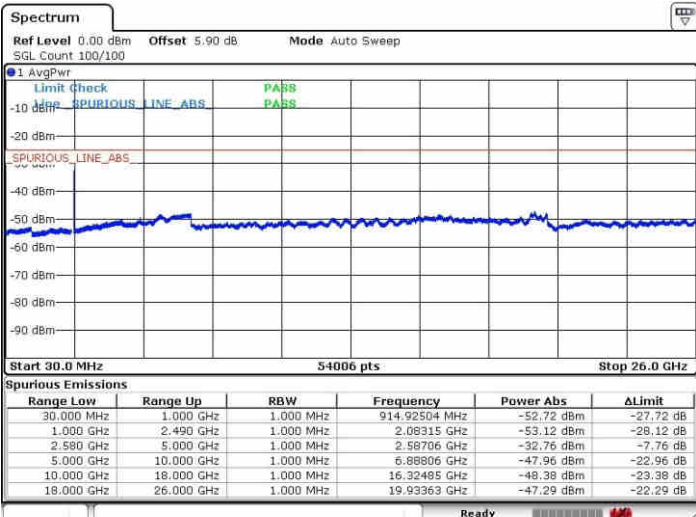

Middle Channel / 16QAM

Date: 2 MAY 2017 11:54:28

Date: 2 MAY 2017 12:00:53

Highest Channel / QPSK

Highest Channel / 16QAM

Date: 2 MAY 2017 12:01:53

Date: 2 MAY 2017 12:02:44

LTE Band 12 / 1.4MHz