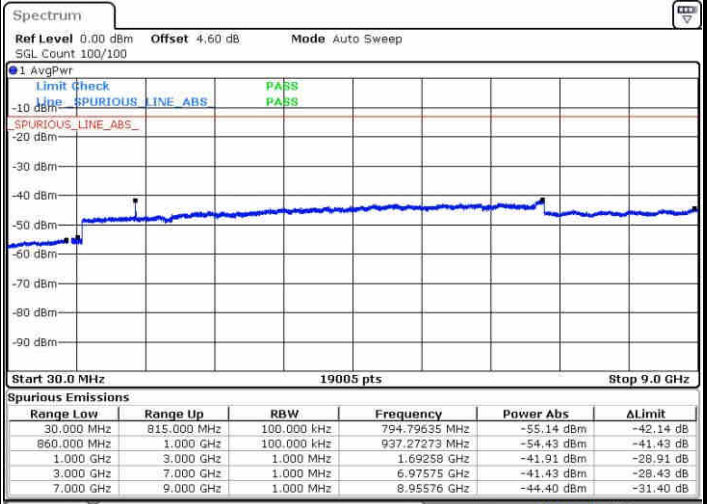

Date: 24 APR 2017 11:52:16

LTE Band 26 / 1.4MHz

Highest Channel / QPSK

Date: 24 APR 2017 11:55:26

Highest Channel / 16QAM

Date: 24 APR 2017 11:54:51

LTE Band 26 / 3MHz

Lowest Channel / QPSK

Date: 24 APR 2017 14:01:02

Lowest Channel / 16QAM

Date: 24 APR 2017 14:01:31

LTE Band 26 / 3MHz

Middle Channel / QPSK

Middle Channel / 16QAM

Date: 24 APR 2017 14:02:30

Date: 24 APR 2017 14:01:59

Highest Channel / QPSK

Highest Channel / 16QAM

Date: 24 APR 2017 14:02:58

Date: 24 APR 2017 14:03:27

LTE Band 26 / 5MHz

Lowest Channel / QPSK

Lowest Channel / 16QAM

Date: 24 APR 2017 14:11:53

Date: 24 APR 2017 14:13:40

Middle Channel / QPSK

Middle Channel / 16QAM

Date: 24 APR 2017 14:14:35

Date: 24 APR 2017 14:14:08

LTE Band 26 / 5MHz

Highest Channel / QPSK

Date: 24 APR 2017 14:15:04