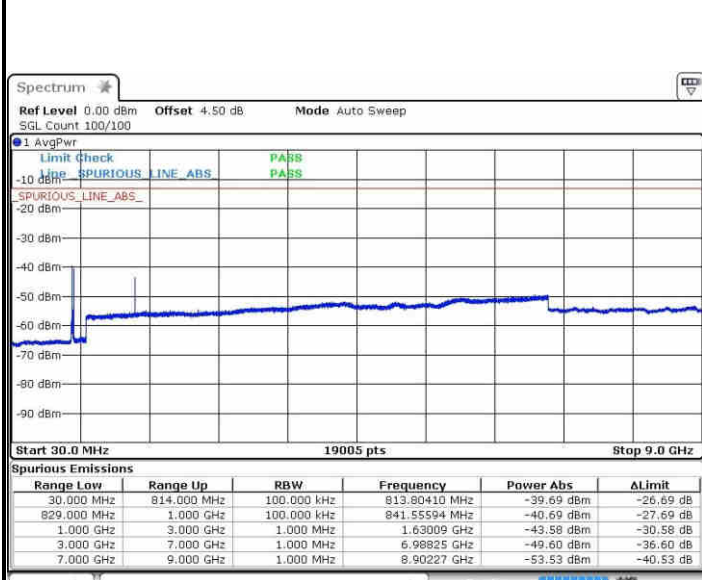

LTE Band 26 / 15MHz

Lowest Channel / QPSK

Lowest Channel / 16QAM

Date: 24 APR 2017 15:11:18

Date: 24 APR 2017 15:10:51

Middle Channel / QPSK

Middle Channel / 16QAM

Date: 24 APR 2017 15:12:31

Date: 24 APR 2017 15:13:08

LTE Band 26 / 15MHz

Highest Channel / QPSK

Date: 24 APR 2017 15:14:51

Highest Channel / 16QAM

Date: 24 APR 2017 15:14:19

LTE Band 26 / 15MHz

Channel 26765 / QPSK

Date: 27 APR 2017 11:11:41

Channel 26765 / 16QAM

Date: 27 APR 2017 11:10:04

LTE Band 38 / 5MHz

Lowest Channel / QPSK

Lowest Channel / 16QAM

Date: 1.MAY.2017 22:22:19

Date: 1.MAY.2017 22:23:26