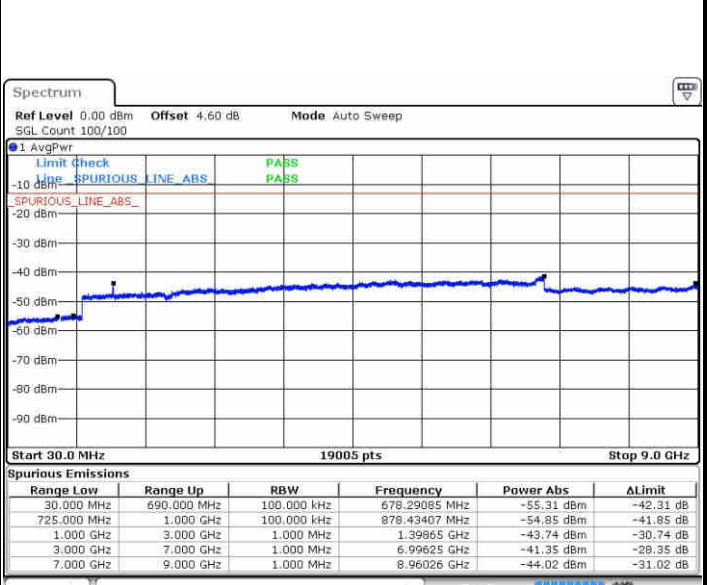

LTE Band 12 / 1.4MHz

Highest Channel / QPSK

Date: 23 APR 2017 16:02:04

Highest Channel / 16QAM

Date: 23 APR 2017 16:03:00

LTE Band 12 / 3MHz

Lowest Channel / QPSK

Date: 23 APR 2017 16:15:22

Lowest Channel / 16QAM

Date: 23 APR 2017 16:16:18

LTE Band 12 / 3MHz

Middle Channel / QPSK

Middle Channel / 16QAM

Date: 23 APR 2017 16:18:10

Date: 23 APR 2017 16:17:14

Highest Channel / QPSK

Highest Channel / 16QAM

Date: 23 APR 2017 16:19:06

Date: 23 APR 2017 16:20:02

LTE Band 12 / 5MHz

Lowest Channel / QPSK

Lowest Channel / 16QAM

Date: 23 APR 2017 16:32:26

Date: 23 APR 2017 16:33:23