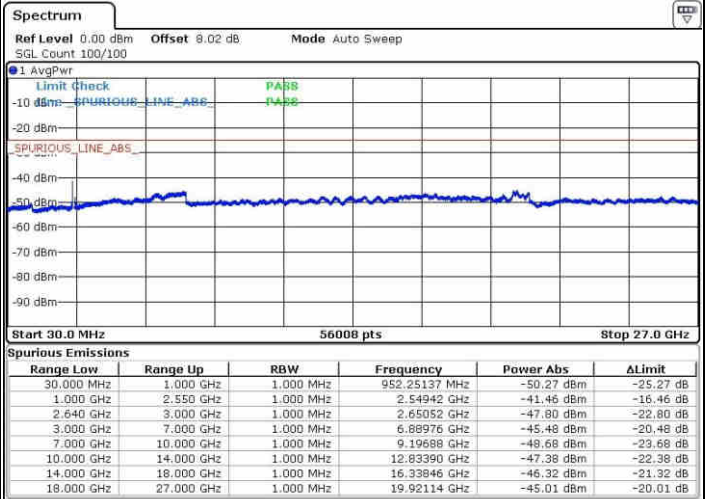

Middle Channel / 16QAM

Date: 1.MAY.2017 22:35:08

Date: 1.MAY.2017 22:37:34

Highest Channel / QPSK

Highest Channel / 16QAM

Date: 1.MAY.2017 22:40:44

Date: 1.MAY.2017 22:41:33

LTE Band 38 / 15MHz

Lowest Channel / QPSK

Lowest Channel / 16QAM

Date: 1.MAY.2017 22:43:02

Date: 1.MAY.2017 22:45:42

Middle Channel / QPSK

Middle Channel / 16QAM

Date: 1.MAY.2017 22:46:35

Date: 1.MAY.2017 22:47:27