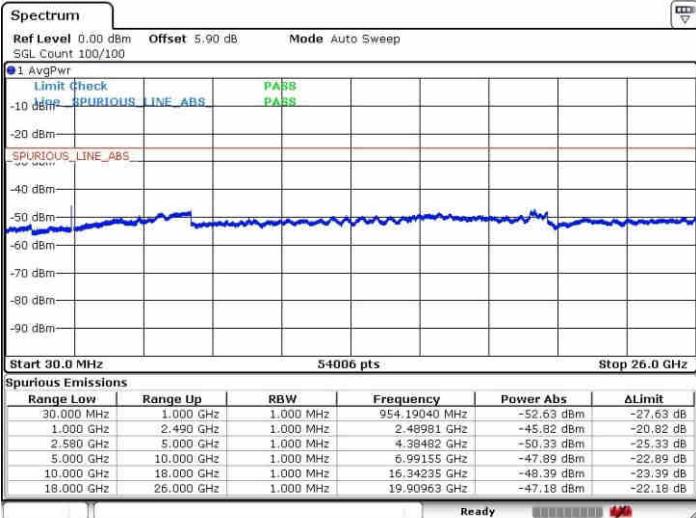

LTE Band7 / 15MHz

Highest Channel / QPSK

Highest Channel / 16QAM

LTE Band 7 / 20MHz

Lowest Channel / QPSK

Lowest Channel / 16QAM

LTE Band 7 / 20MHz

Middle Channel / QPSK

Middle Channel / 16QAM

Date: 2 MAY 2017 11:54:28

Date: 2 MAY 2017 12:00:53

Highest Channel / QPSK

Highest Channel / 16QAM

Date: 2 MAY 2017 12:01:53

Date: 2 MAY 2017 12:02:44

LTE Band 12 / 1.4MHz