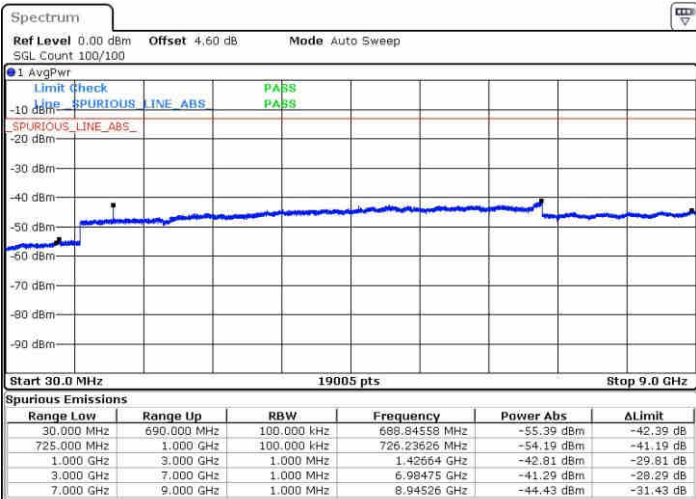

LTE Band 12 / 1.4MHz

Highest Channel / QPSK

Date: 23 APR 2017 16:02:04

Highest Channel / 16QAM

Date: 23 APR 2017 16:03:00

LTE Band 12 / 3MHz

Lowest Channel / QPSK

Date: 23 APR 2017 16:15:22

Lowest Channel / 16QAM

Date: 23 APR 2017 16:16:18

LTE Band 12 / 3MHz

Middle Channel / QPSK

Middle Channel / 16QAM

Date: 23 APR 2017 16:18:10

Date: 23 APR 2017 16:17:14

Highest Channel / QPSK

Highest Channel / 16QAM

Date: 23 APR 2017 16:19:06

Date: 23 APR 2017 16:20:02

LTE Band 12 / 5MHz

Lowest Channel / QPSK

Lowest Channel / 16QAM

Date: 23 APR 2017 16:32:26

Date: 23 APR 2017 16:33:23