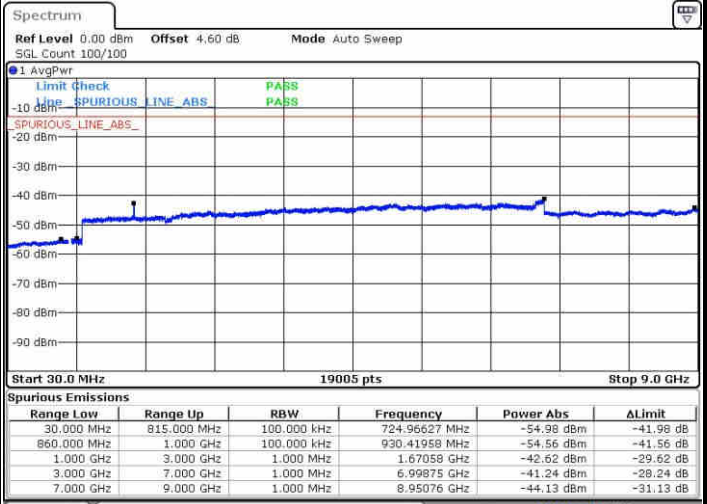

Date: 24 APR 2017 11:52:16

LTE Band 26 / 1.4MHz

Highest Channel / QPSK

Date: 24 APR 2017 11:55:26

Highest Channel / 16QAM

Date: 24 APR 2017 11:54:51

LTE Band 26 / 3MHz

Lowest Channel / QPSK

Date: 24 APR 2017 14:01:02

Lowest Channel / 16QAM

Date: 24 APR 2017 14:01:31

LTE Band 26 / 3MHz

Middle Channel / QPSK

Middle Channel / 16QAM

Date: 24 APR 2017 14:02:30

Date: 24 APR 2017 14:01:59

Highest Channel / QPSK

Highest Channel / 16QAM

Date: 24 APR 2017 14:02:58

Date: 24 APR 2017 14:03:27

LTE Band 26 / 5MHz

Lowest Channel / QPSK

Lowest Channel / 16QAM

Date: 24 APR 2017 14:11:53

Date: 24 APR 2017 14:13:40

Middle Channel / QPSK

Middle Channel / 16QAM

Date: 24 APR 2017 14:14:35

Date: 24 APR 2017 14:14:08

LTE Band 26 / 5MHz

Highest Channel / QPSK

Date: 24 APR 2017 14:15:04