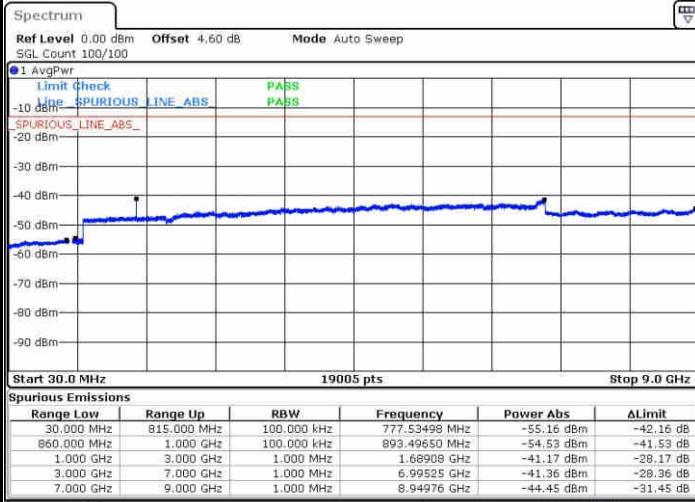

Highest Channel / QPSK

Highest Channel / 16QAM

Date: 24 APR 2017 14:02:58

Date: 24 APR 2017 14:03:27

LTE Band 26 / 5MHz

Lowest Channel / QPSK

Lowest Channel / 16QAM

Date: 24 APR 2017 14:11:53

Date: 24 APR 2017 14:13:40

Middle Channel / QPSK

Middle Channel / 16QAM

Date: 24 APR 2017 14:14:35

Date: 24 APR 2017 14:14:08

LTE Band 26 / 5MHz

Highest Channel / QPSK

Date: 24 APR 2017 14:15:04

Highest Channel / 16QAM

Date: 24 APR 2017 14:16:07

LTE Band 26 / 10MHz

Lowest Channel / QPSK

Date: 24 APR 2017 14:26:45

Lowest Channel / 16QAM

Date: 24 APR 2017 14:27:18

LTE Band 26 / 10MHz