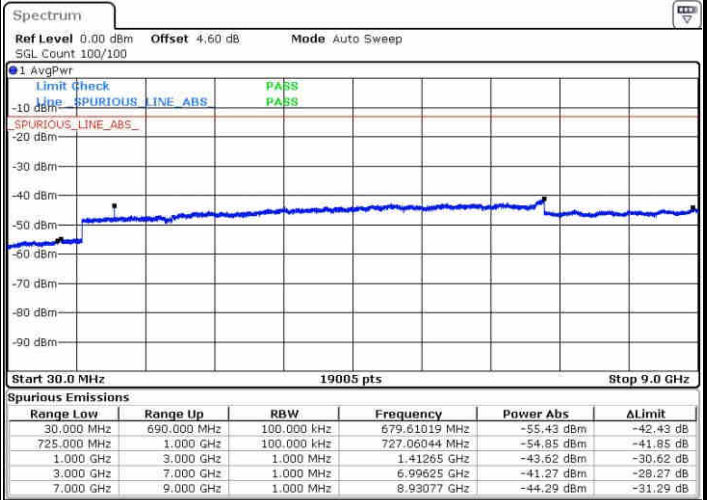

LTE Band 12 / 1.4MHz

Highest Channel / QPSK

Date: 23 APR 2017 16:02:04

Highest Channel / 16QAM

Date: 23 APR 2017 16:03:00

LTE Band 12 / 3MHz

Lowest Channel / QPSK

Date: 23 APR 2017 16:15:22

Lowest Channel / 16QAM

Date: 23 APR 2017 16:16:18

LTE Band 12 / 3MHz

Middle Channel / QPSK

Middle Channel / 16QAM

Date: 23 APR 2017 16:18:10

Date: 23 APR 2017 16:17:14

Highest Channel / QPSK

Highest Channel / 16QAM

Date: 23 APR 2017 16:19:06

Date: 23 APR 2017 16:20:02

LTE Band 12 / 5MHz

Lowest Channel / QPSK

Lowest Channel / 16QAM

Date: 23 APR 2017 16:32:26

Date: 23 APR 2017 16:33:23