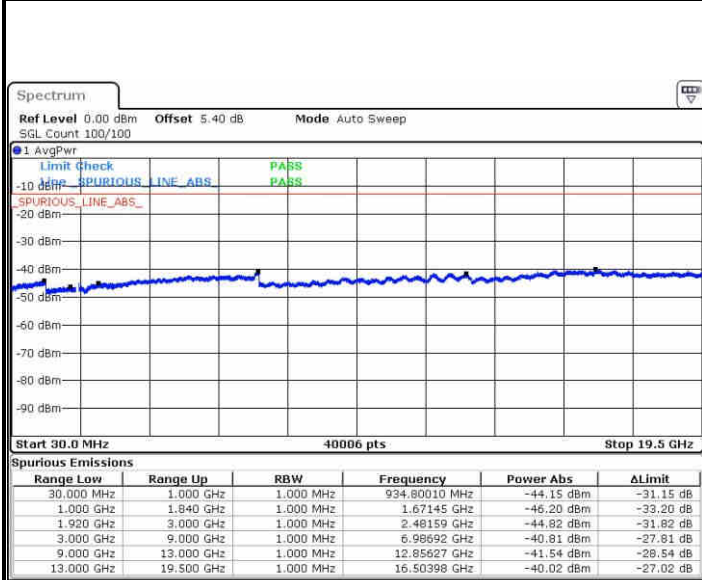

Highest Channel / QPSK

Date: 24 APR 2017 00:01:56

Highest Channel / 16QAM

Date: 24 APR 2017 00:02:52

LTE Band 25 / 5MHz

Highest Channel / QPSK

Date: 24 APR 2017 00:09:09

Highest Channel / 16QAM

Date: 24 APR 2017 00:10:05

LTE Band 25 / 10MHz

Highest Channel / QPSK

Date: 24 APR 2017 00:16:22

Highest Channel / 16QAM

Date: 24 APR 2017 00:17:18

LTE Band 25 / 15MHz

Highest Channel / QPSK

Date: 24 APR 2017 00:23:34

Highest Channel / 16QAM

Date: 24 APR 2017 00:24:31

LTE Band 25 / 20MHz

Highest Channel / QPSK

Date: 24 APR 2017 00:30:48

Highest Channel / 16QAM

Date: 24 APR 2017 00:31:44