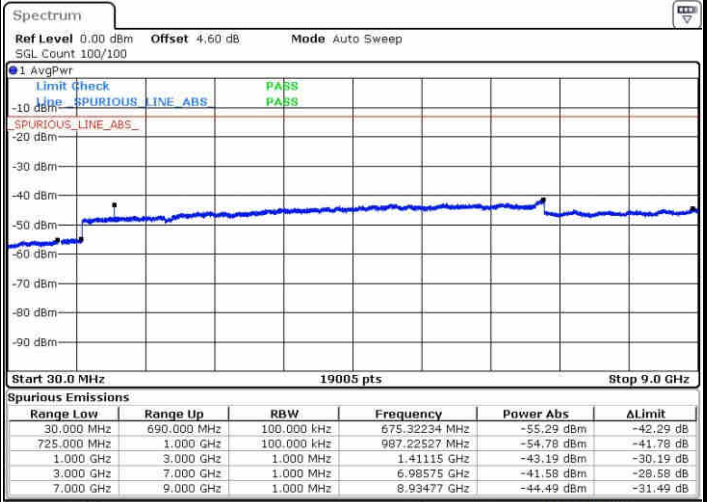

Lowest Channel / 16QAM

Date: 23 APR 2017 16:16:18

LTE Band 12 / 3MHz

Middle Channel / QPSK

Middle Channel / 16QAM

Date: 23 APR 2017 16:18:10

Date: 23 APR 2017 16:17:14

Highest Channel / QPSK

Highest Channel / 16QAM

Date: 23 APR 2017 16:19:06

Date: 23 APR 2017 16:20:02

LTE Band 12 / 5MHz

Lowest Channel / QPSK

Lowest Channel / 16QAM

Date: 23 APR 2017 16:32:26

Date: 23 APR 2017 16:33:23

Middle Channel / QPSK

Middle Channel / 16QAM

Date: 23 APR 2017 16:35:15

Date: 23 APR 2017 16:34:19

LTE Band 12 / 5MHz

Highest Channel / QPSK

Date: 23 APR 2017 16:36:12

Highest Channel / 16QAM