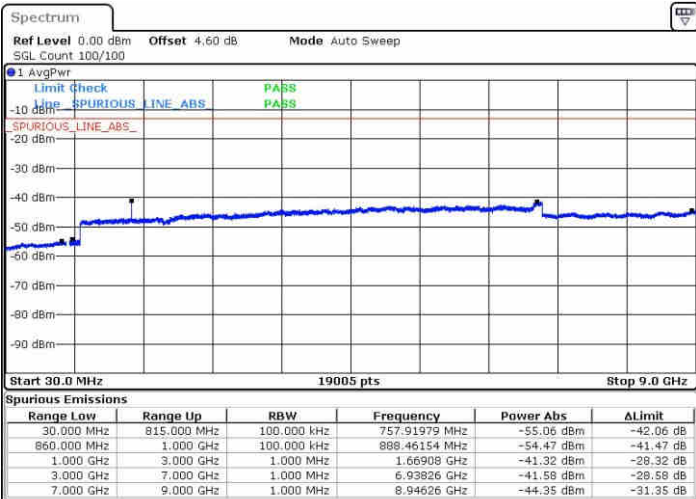

Date: 24 APR 2017 14:01:02

Lowest Channel / 16QAM

Date: 24 APR 2017 14:01:31

LTE Band 26 / 3MHz

Middle Channel / QPSK

Middle Channel / 16QAM

Date: 24 APR 2017 14:02:30

Date: 24 APR 2017 14:01:59

Highest Channel / QPSK

Highest Channel / 16QAM

Date: 24 APR 2017 14:02:58

Date: 24 APR 2017 14:03:27

LTE Band 26 / 5MHz

Lowest Channel / QPSK

Lowest Channel / 16QAM

Date: 24 APR 2017 14:11:53

Date: 24 APR 2017 14:13:40

Middle Channel / QPSK

Middle Channel / 16QAM

Date: 24 APR 2017 14:14:35

Date: 24 APR 2017 14:14:08

LTE Band 26 / 5MHz

Highest Channel / QPSK

Date: 24 APR 2017 14:15:04

Highest Channel / 16QAM

Date: 24 APR 2017 14:16:07

LTE Band 26 / 10MHz

Lowest Channel / QPSK

Date: 24 APR 2017 14:26:45

Lowest Channel / 16QAM

Date: 24 APR 2017 14:27:18

LTE Band 26 / 10MHz