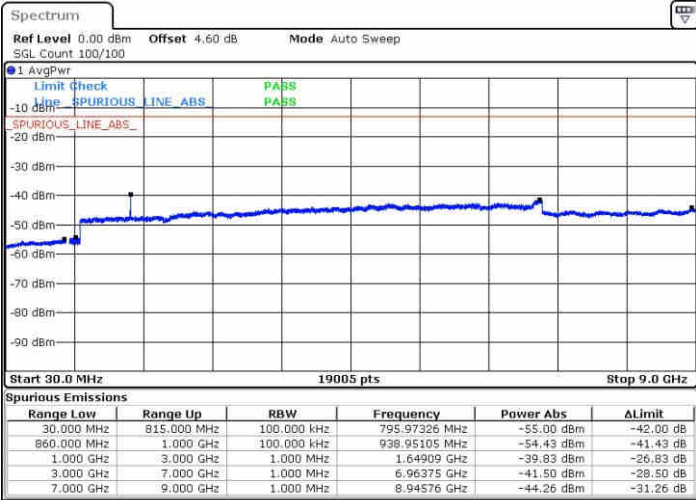

Date: 24 APR 2017 14:01:02

Lowest Channel / 16QAM

Date: 24 APR 2017 14:01:31

LTE Band 26 / 3MHz

Middle Channel / QPSK

Middle Channel / 16QAM

Date: 24 APR 2017 14:02:30

Date: 24 APR 2017 14:01:59

Highest Channel / QPSK

Highest Channel / 16QAM

Date: 24 APR 2017 14:02:58

Date: 24 APR 2017 14:03:27

LTE Band 26 / 5MHz

Lowest Channel / QPSK

Lowest Channel / 16QAM

Date: 24 APR 2017 14:11:53

Date: 24 APR 2017 14:13:40

Middle Channel / QPSK

Middle Channel / 16QAM

Date: 24 APR 2017 14:14:35

Date: 24 APR 2017 14:14:08

LTE Band 26 / 5MHz

Highest Channel / QPSK

Date: 24 APR 2017 14:15:04

Highest Channel / 16QAM

Date: 24 APR 2017 14:16:07

LTE Band 26 / 10MHz

Lowest Channel / QPSK

Date: 24 APR 2017 14:26:45

Lowest Channel / 16QAM

Date: 24 APR 2017 14:27:18

LTE Band 26 / 10MHz