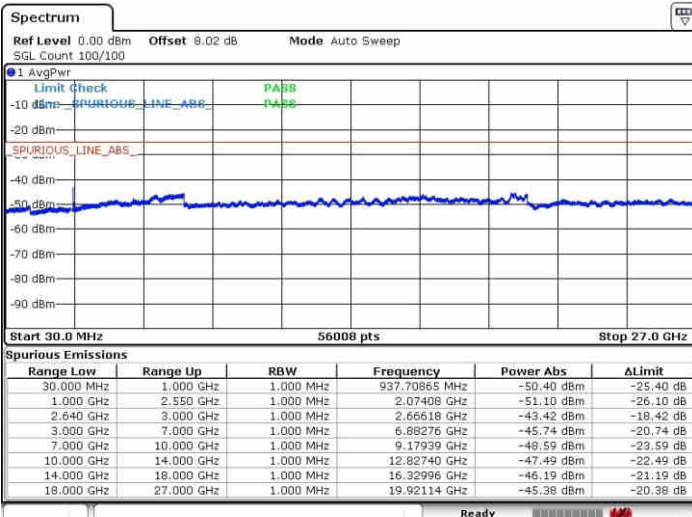

Date: 1.MAY.2017 22:27:30

LTE Band 38 / 10MHz

Lowest Channel / QPSK

Date: 1.MAY.2017 22:28:52

Lowest Channel / 16QAM

Date: 1.MAY.2017 22:30:28

LTE Band 38 / 10MHz

Middle Channel / QPSK

Middle Channel / 16QAM

Date: 1.MAY.2017 22:35:08

Date: 1.MAY.2017 22:37:34

Highest Channel / QPSK

Highest Channel / 16QAM

Date: 1.MAY.2017 22:40:44

Date: 1.MAY.2017 22:41:33

LTE Band 38 / 15MHz

Lowest Channel / QPSK

Lowest Channel / 16QAM

Date: 1.MAY.2017 22:43:02

Date: 1.MAY.2017 22:45:42

Middle Channel / QPSK

Middle Channel / 16QAM

Date: 1.MAY.2017 22:46:35

Date: 1.MAY.2017 22:47:27