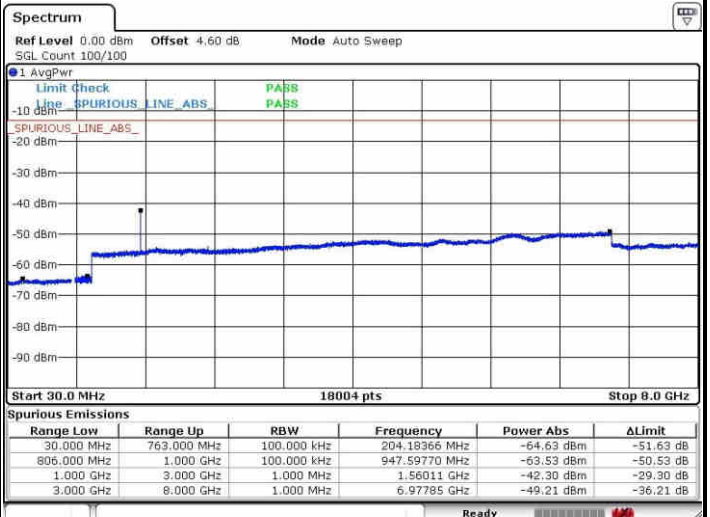

Middle Channel / 16QAM

Date: 23 APR 2017 16:52:28

Date: 23 APR 2017 16:51:32

Highest Channel / QPSK

Highest Channel / 16QAM

Date: 23 APR 2017 16:53:25

Date: 23 APR 2017 16:54:21

LTE Band 13 / 5MHz

Lowest Channel / QPSK

Lowest Channel / 16QAM

Date: 1.MAY.2017 04:50:15

Date: 1.MAY.2017 04:51:01

Middle Channel / QPSK

Middle Channel / 16QAM

Date: 1.MAY.2017 04:52:14

Date: 1.MAY.2017 04:51:39

LTE Band 13 / 5MHz

Highest Channel / QPSK

Highest Channel / 16QAM

LTE Band 13 / 10MHz

Middle Channel / QPSK

Middle Channel / 16QAM

LTE Band 17 / 5MHz

Lowest Channel / QPSK