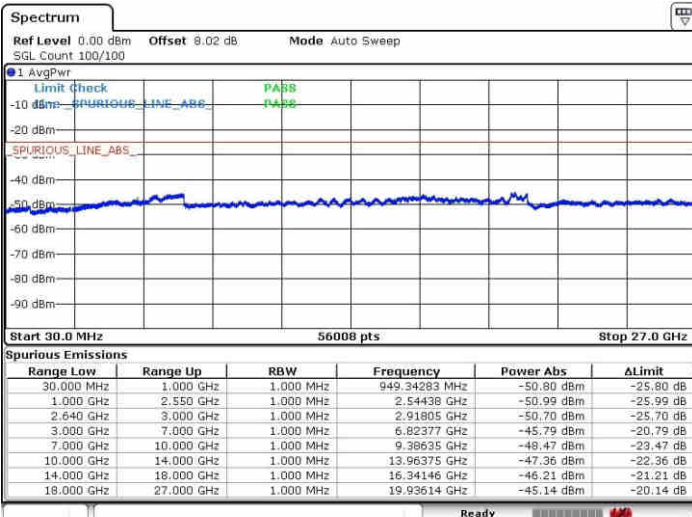

Date: 24 APR 2017 15:13:08

LTE Band 26 / 15MHz

Highest Channel / QPSK

Date: 24 APR 2017 15:14:51

Highest Channel / 16QAM

Date: 24 APR 2017 15:14:19

LTE Band 26 / 15MHz

Channel 26765 / QPSK

Date: 27 APR 2017 11:11:41

Channel 26765 / 16QAM

Date: 27 APR 2017 11:10:04

LTE Band 38 / 5MHz

Lowest Channel / QPSK

Lowest Channel / 16QAM

Date: 1.MAY.2017 22:22:19

Date: 1.MAY.2017 22:23:26

Middle Channel / QPSK

Middle Channel / 16QAM

Date: 1.MAY.2017 22:24:24

Date: 1.MAY.2017 22:25:15

LTE Band 38 / 5MHz

Highest Channel / QPSK

Date: 1.MAY.2017 22:26:38

Highest Channel / 16QAM