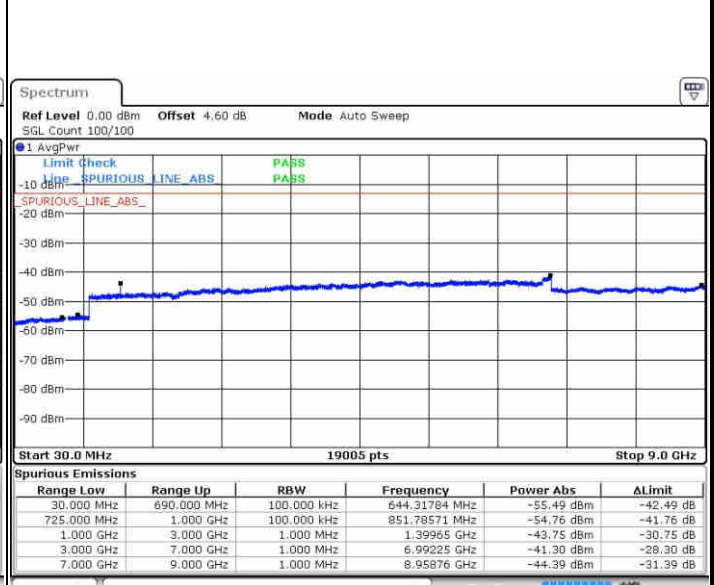

Middle Channel / QPSK

Middle Channel / 16QAM

Date: 23 APR 2017 16:35:15

Date: 23 APR 2017 16:34:19

LTE Band 12 / 5MHz

Highest Channel / QPSK

Date: 23 APR 2017 16:36:12

Highest Channel / 16QAM

Date: 23 APR 2017 16:37:08

LTE Band 12 / 10MHz

Lowest Channel / QPSK

Date: 23 APR 2017 16:49:39

Lowest Channel / 16QAM

Date: 23 APR 2017 16:50:35

LTE Band 12 / 10MHz

Middle Channel / QPSK

Middle Channel / 16QAM

Date: 23 APR 2017 16:52:28

Date: 23 APR 2017 16:51:32

Highest Channel / QPSK

Highest Channel / 16QAM

Date: 23 APR 2017 16:53:25

Date: 23 APR 2017 16:54:21

LTE Band 13 / 5MHz