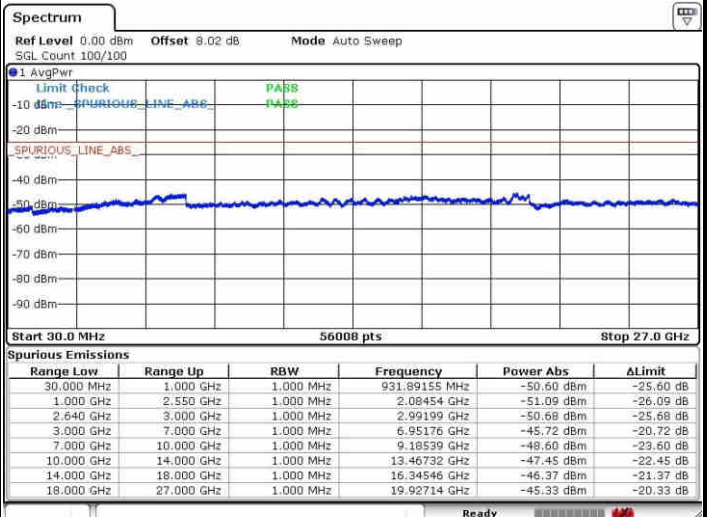

Date: 24 APR 2017 15:13:08

LTE Band 26 / 15MHz

Highest Channel / QPSK

Date: 24 APR 2017 15:14:51

Highest Channel / 16QAM

Date: 24 APR 2017 15:14:19

LTE Band 26 / 15MHz

Channel 26765 / QPSK

Date: 27 APR 2017 11:11:41

Channel 26765 / 16QAM

Date: 27 APR 2017 11:10:04

LTE Band 38 / 5MHz

Lowest Channel / QPSK

Lowest Channel / 16QAM

Date: 1.MAY.2017 22:22:19

Date: 1.MAY.2017 22:23:26

Middle Channel / QPSK

Middle Channel / 16QAM

Date: 1.MAY.2017 22:24:24

Date: 1.MAY.2017 22:25:15

LTE Band 38 / 5MHz

Highest Channel / QPSK

Date: 1.MAY.2017 22:26:38

Highest Channel / 16QAM