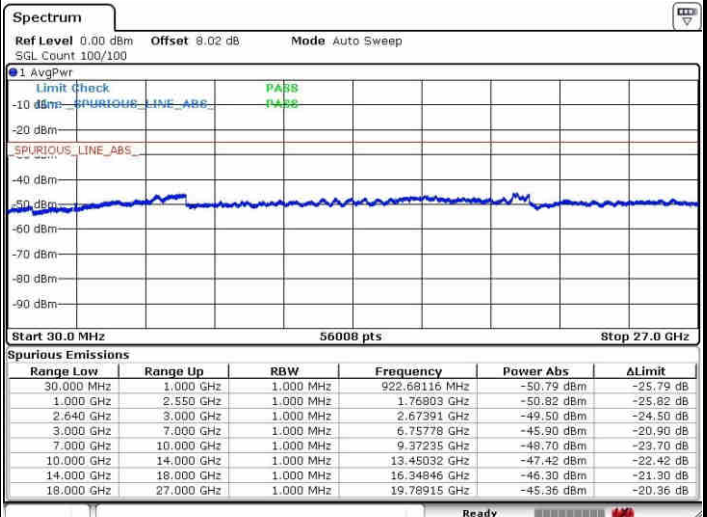

Date: 1.MAY.2017 22:27:30

LTE Band 38 / 10MHz

Lowest Channel / QPSK

Date: 1.MAY.2017 22:28:52

Lowest Channel / 16QAM

Date: 1.MAY.2017 22:30:28

LTE Band 38 / 10MHz

Middle Channel / QPSK

Middle Channel / 16QAM

Date: 1.MAY.2017 22:35:08

Date: 1.MAY.2017 22:37:34

Highest Channel / QPSK

Highest Channel / 16QAM

Date: 1.MAY.2017 22:40:44

Date: 1.MAY.2017 22:41:33

LTE Band 38 / 15MHz