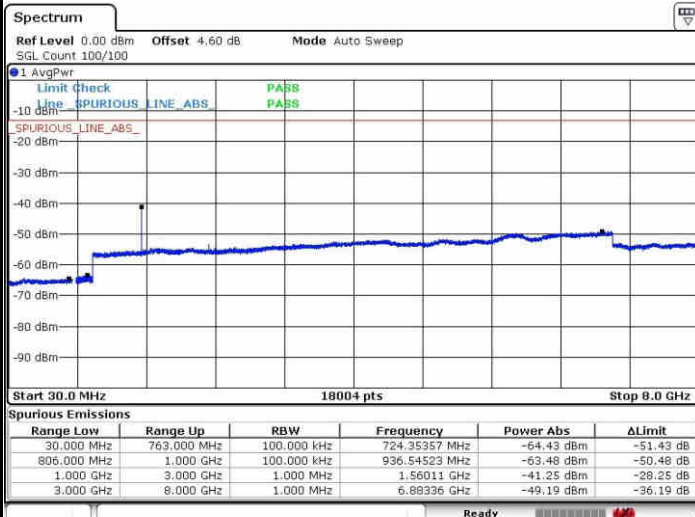

Middle Channel / 16QAM

Date: 23 APR 2017 16:52:28

Date: 23 APR 2017 16:51:32

Highest Channel / QPSK

Highest Channel / 16QAM

Date: 23 APR 2017 16:53:25

Date: 23 APR 2017 16:54:21

LTE Band 13 / 5MHz

Lowest Channel / QPSK

Lowest Channel / 16QAM

Date: 1.MAY.2017 04:50:15

Date: 1.MAY.2017 04:51:01

Middle Channel / QPSK

Middle Channel / 16QAM

Date: 1.MAY.2017 04:52:14

Date: 1.MAY.2017 04:51:39

LTE Band 13 / 5MHz

Highest Channel / QPSK

Highest Channel / 16QAM

LTE Band 13 / 10MHz

Middle Channel / QPSK

Middle Channel / 16QAM

LTE Band 17 / 5MHz

Lowest Channel / QPSK