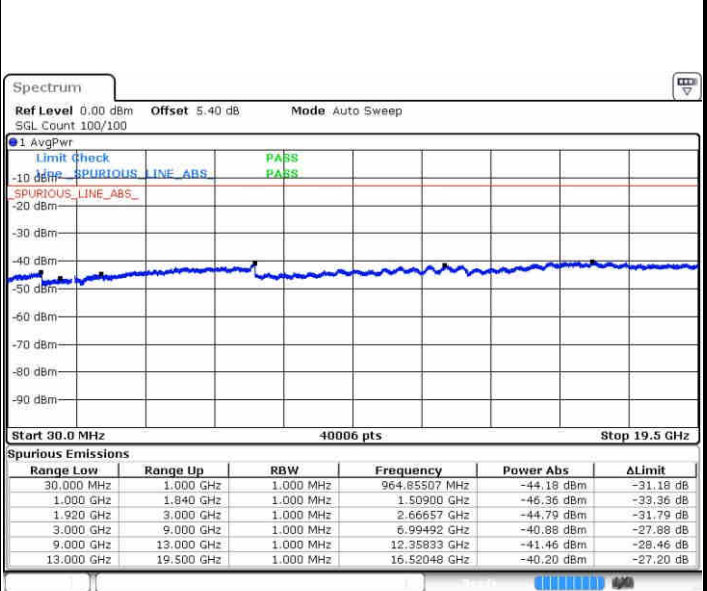

Date: 23 APR 2017 18:28:04

LTE Band 17 / 10MHz

Middle Channel / QPSK

Middle Channel / 16QAM

Date: 23 APR 2017 18:29:45

Date: 23 APR 2017 18:30:41

Highest Channel / QPSK

Highest Channel / 16QAM

Date: 23 APR 2017 18:36:58

Date: 23 APR 2017 18:37:54

LTE Band 25 / 1.4MHz

Highest Channel / QPSK

Date: 24 APR 2017 00:38:01

Highest Channel / 16QAM

Date: 24 APR 2017 00:38:57

LTE Band 25 / 3MHz

Highest Channel / QPSK

Date: 24 APR 2017 00:01:56

Highest Channel / 16QAM

Date: 24 APR 2017 00:02:52

LTE Band 25 / 5MHz

Highest Channel / QPSK

Date: 24 APR 2017 00:09:09

Highest Channel / 16QAM

Date: 24 APR 2017 00:10:05

LTE Band 25 / 10MHz

Highest Channel / QPSK

Date: 24 APR 2017 00:16:22

Highest Channel / 16QAM

Date: 24 APR 2017 00:17:18

LTE Band 25 / 15MHz

Highest Channel / QPSK