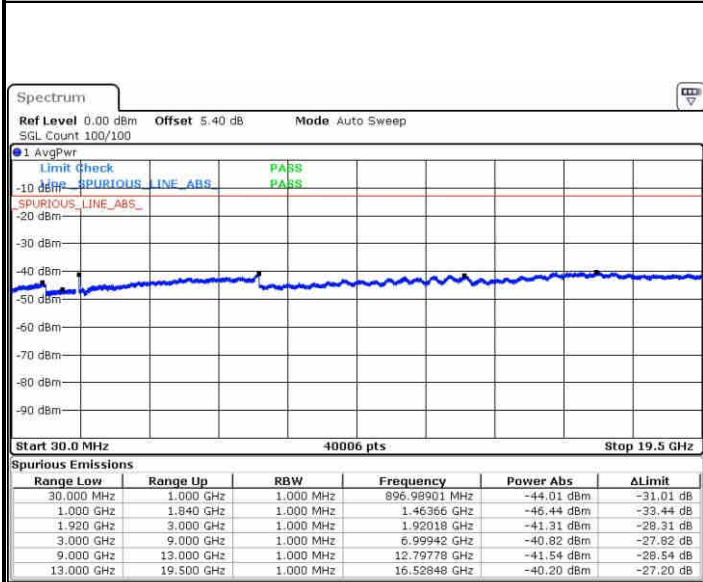

Date: 23 APR 2017 18:36:58

Date: 23 APR 2017 18:37:54

LTE Band 25 / 1.4MHz

Highest Channel / QPSK

Date: 24 APR 2017 00:38:01

Highest Channel / 16QAM

Date: 24 APR 2017 00:38:57

LTE Band 25 / 3MHz

Highest Channel / QPSK

Date: 24 APR 2017 00:01:56

Highest Channel / 16QAM

Date: 24 APR 2017 00:02:52

LTE Band 25 / 5MHz

Highest Channel / QPSK

Date: 24 APR 2017 00:09:09

Highest Channel / 16QAM

Date: 24 APR 2017 00:10:05

LTE Band 25 / 10MHz

Highest Channel / QPSK

Date: 24 APR 2017 00:16:22

Highest Channel / 16QAM

Date: 24 APR 2017 00:17:18

LTE Band 25 / 15MHz

Highest Channel / QPSK

Date: 24 APR 2017 00:23:34

Highest Channel / 16QAM

Date: 24 APR 2017 00:24:31

LTE Band 25 / 20MHz

Highest Channel / QPSK

Date: 24 APR 2017 00:30:48

Highest Channel / 16QAM

Date: 24 APR 2017 00:31:44