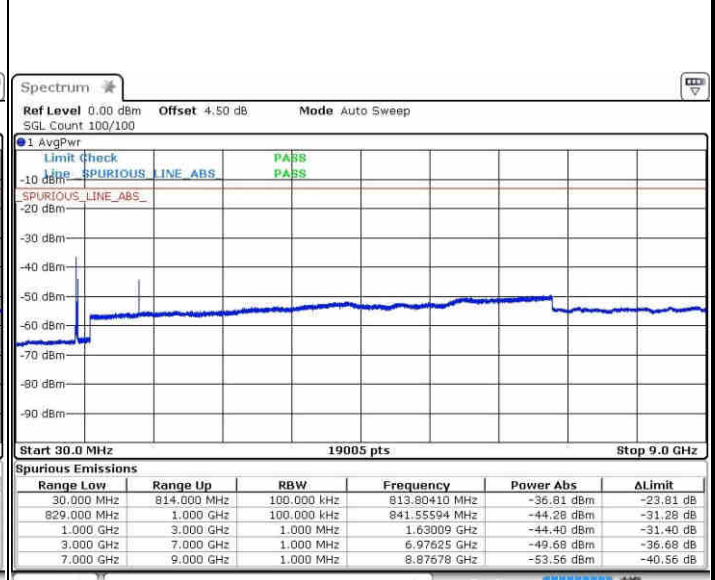

LTE Band 26 / 15MHz

Lowest Channel / QPSK

Lowest Channel / 16QAM

Date: 24 APR 2017 15:11:18

Date: 24 APR 2017 15:10:51

Middle Channel / QPSK

Middle Channel / 16QAM

Date: 24 APR 2017 15:12:31

Date: 24 APR 2017 15:13:08

LTE Band 26 / 15MHz

Highest Channel / QPSK

Date: 24 APR 2017 15:14:51

Highest Channel / 16QAM

Date: 24 APR 2017 15:14:19

LTE Band 26 / 15MHz

Channel 26765 / QPSK

Date: 27 APR 2017 11:11:41

Channel 26765 / 16QAM

Date: 27 APR 2017 11:10:04

LTE Band 38 / 5MHz

Lowest Channel / QPSK

Lowest Channel / 16QAM

Date: 1.MAY.2017 22:22:19

Date: 1.MAY.2017 22:23:26