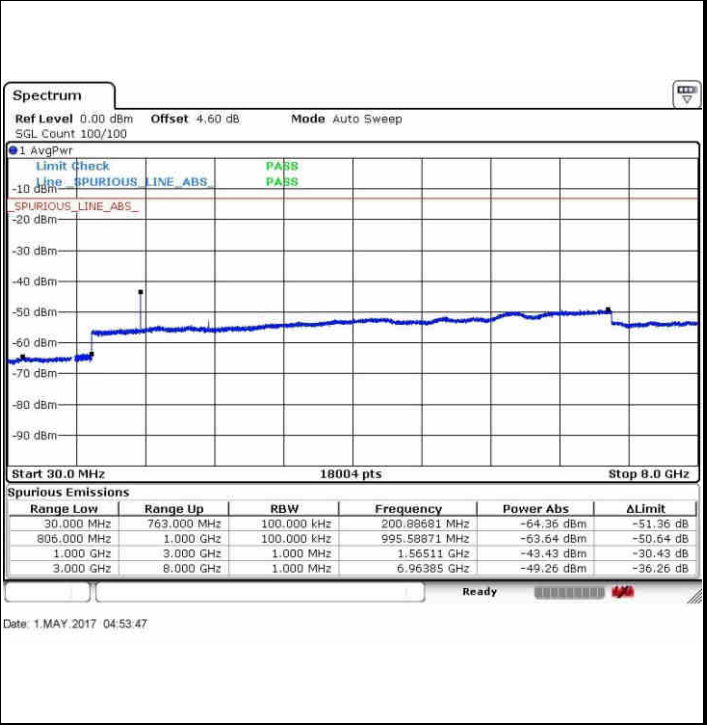

Middle Channel / 16QAM

Date: 23 APR 2017 16:52:28

Date: 23 APR 2017 16:51:32

Highest Channel / QPSK

Highest Channel / 16QAM

Date: 23 APR 2017 16:53:25

Date: 23 APR 2017 16:54:21

LTE Band 13 / 5MHz

Lowest Channel / QPSK

Lowest Channel / 16QAM

Date: 1.MAY.2017 04:50:15

Date: 1.MAY.2017 04:51:01

Middle Channel / QPSK

Middle Channel / 16QAM

Date: 1.MAY.2017 04:52:14

Date: 1.MAY.2017 04:51:39

LTE Band 13 / 5MHz

Highest Channel / QPSK

Highest Channel / 16QAM

LTE Band 13 / 10MHz

Middle Channel / QPSK

Middle Channel / 16QAM

LTE Band 17 / 5MHz

Lowest Channel / QPSK

Lowest Channel / 16QAM

Date: 23 APR 2017 18:10:04

Date: 23 APR 2017 18:11:00

Middle Channel / QPSK

Middle Channel / 16QAM

Date: 23 APR 2017 18:12:42

Date: 23 APR 2017 18:13:38

LTE Band 17 / 5MHz