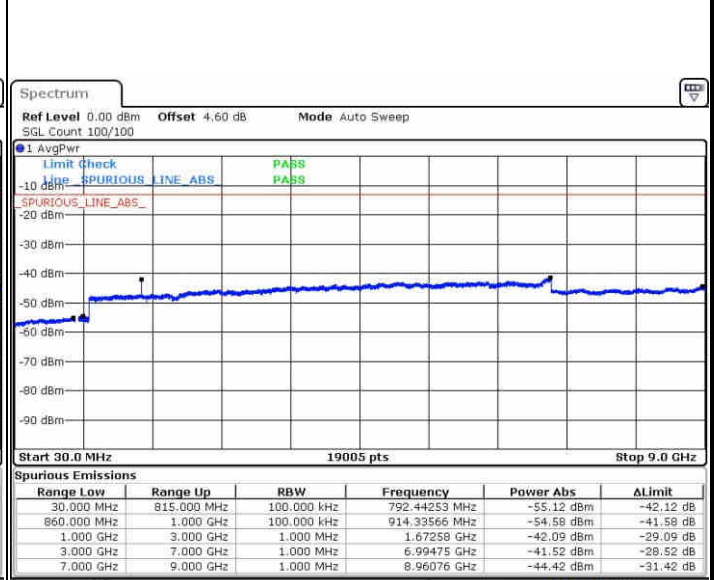

Date: 24 APR 2017 00:23:34

Highest Channel / 16QAM

Date: 24 APR 2017 00:24:31

LTE Band 25 / 20MHz

Highest Channel / QPSK

Date: 24 APR 2017 00:30:48

Highest Channel / 16QAM

Date: 24 APR 2017 00:31:44

LTE Band 26 / 1.4MHz

Lowest Channel / QPSK

Date: 24 APR 2017 11:51:10

Lowest Channel / 16QAM

Date: 24 APR 2017 11:51:41

Middle Channel / QPSK

Date: 24 APR 2017 11:52:42

Middle Channel / 16QAM

Date: 24 APR 2017 11:52:16

LTE Band 26 / 1.4MHz

Highest Channel / QPSK

Date: 24 APR 2017 11:55:26

Highest Channel / 16QAM

Date: 24 APR 2017 11:54:51

LTE Band 26 / 3MHz

Lowest Channel / QPSK