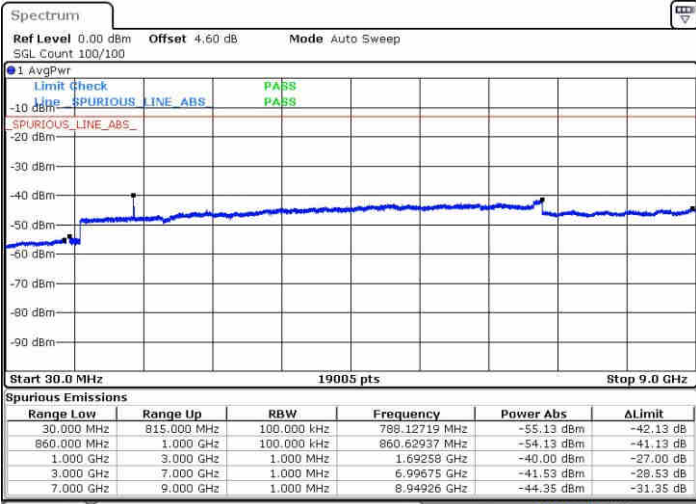

Date: 24 APR 2017 11:52:16

LTE Band 26 / 1.4MHz

Highest Channel / QPSK

Date: 24 APR 2017 11:55:26

Highest Channel / 16QAM

Date: 24 APR 2017 11:54:51

LTE Band 26 / 3MHz

Lowest Channel / QPSK

Date: 24 APR 2017 14:01:02

Lowest Channel / 16QAM

Date: 24 APR 2017 14:01:31

LTE Band 26 / 3MHz

Middle Channel / QPSK

Middle Channel / 16QAM

Date: 24 APR 2017 14:02:30

Date: 24 APR 2017 14:01:59

Highest Channel / QPSK

Highest Channel / 16QAM

Date: 24 APR 2017 14:02:58

Date: 24 APR 2017 14:03:27

LTE Band 26 / 5MHz

Lowest Channel / QPSK

Lowest Channel / 16QAM

Date: 24 APR 2017 14:11:53

Date: 24 APR 2017 14:13:40

Middle Channel / QPSK

Middle Channel / 16QAM

Date: 24 APR 2017 14:14:35

Date: 24 APR 2017 14:14:08

LTE Band 26 / 5MHz

Highest Channel / QPSK

Date: 24 APR 2017 14:15:04