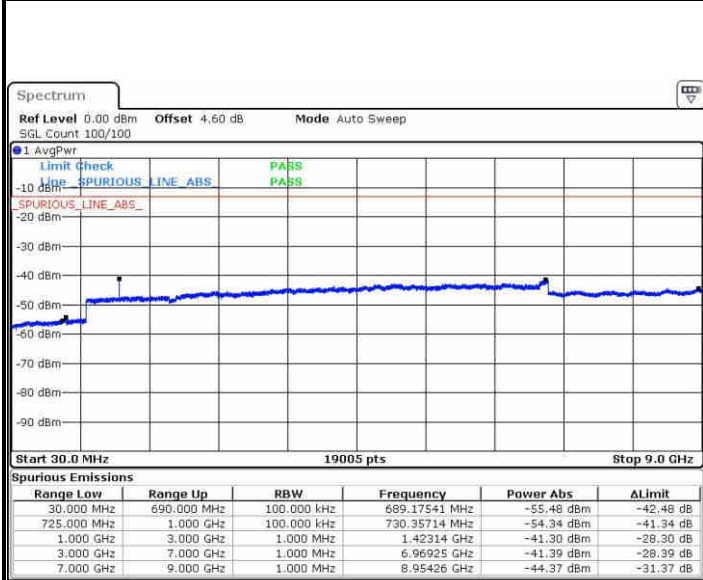

Highest Channel / 16QAM

Date: 23 APR 2017 16:19:06

Date: 23 APR 2017 16:20:02

LTE Band 12 / 5MHz

Lowest Channel / QPSK

Lowest Channel / 16QAM

Date: 23 APR 2017 16:32:26

Date: 23 APR 2017 16:33:23

Middle Channel / QPSK

Middle Channel / 16QAM

Date: 23 APR 2017 16:35:15

Date: 23 APR 2017 16:34:19

LTE Band 12 / 5MHz

Highest Channel / QPSK

Date: 23 APR 2017 16:36:12

Highest Channel / 16QAM

Date: 23 APR 2017 16:37:08

LTE Band 12 / 10MHz

Lowest Channel / QPSK

Date: 23 APR 2017 16:49:39

Lowest Channel / 16QAM

Date: 23 APR 2017 16:50:35

LTE Band 12 / 10MHz

Middle Channel / QPSK

Middle Channel / 16QAM

Date: 23 APR 2017 16:52:28

Date: 23 APR 2017 16:51:32

Highest Channel / QPSK

Highest Channel / 16QAM

Date: 23 APR 2017 16:53:25

Date: 23 APR 2017 16:54:21

LTE Band 13 / 5MHz