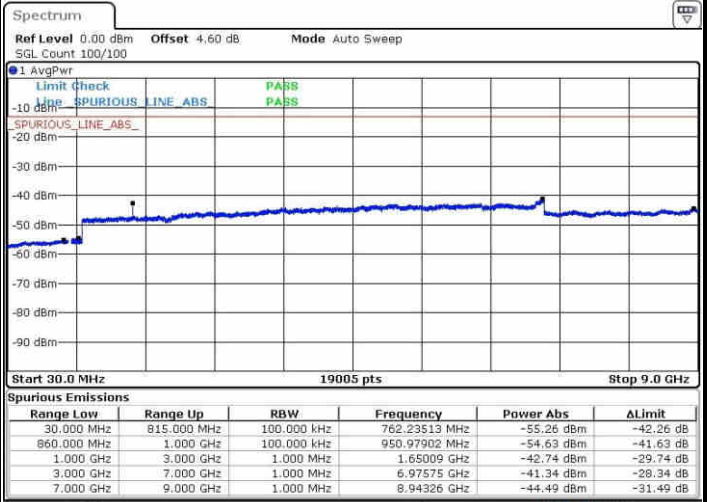

Highest Channel / 16QAM

Date: 24 APR 2017 14:16:07

LTE Band 26 / 10MHz

Lowest Channel / QPSK

Date: 24 APR 2017 14:26:45

Lowest Channel / 16QAM

Date: 24 APR 2017 14:27:18

LTE Band 26 / 10MHz

Middle Channel / QPSK

Middle Channel / 16QAM

Date: 24 APR 2017 14:28:18

Date: 24 APR 2017 14:27:47

Highest Channel / QPSK

Highest Channel / 16QAM

Date: 24 APR 2017 14:29:07

Date: 24 APR 2017 14:29:36

LTE Band 26 / 15MHz

Lowest Channel / QPSK

Lowest Channel / 16QAM

Date: 24 APR 2017 15:11:18

Date: 24 APR 2017 15:10:51

Middle Channel / QPSK

Middle Channel / 16QAM

Date: 24 APR 2017 15:12:31

Date: 24 APR 2017 15:13:08

LTE Band 26 / 15MHz

Highest Channel / QPSK

Date: 24 APR 2017 15:14:51

Highest Channel / 16QAM

Date: 24 APR 2017 15:14:19

LTE Band 26 / 15MHz

Channel 26765 / QPSK