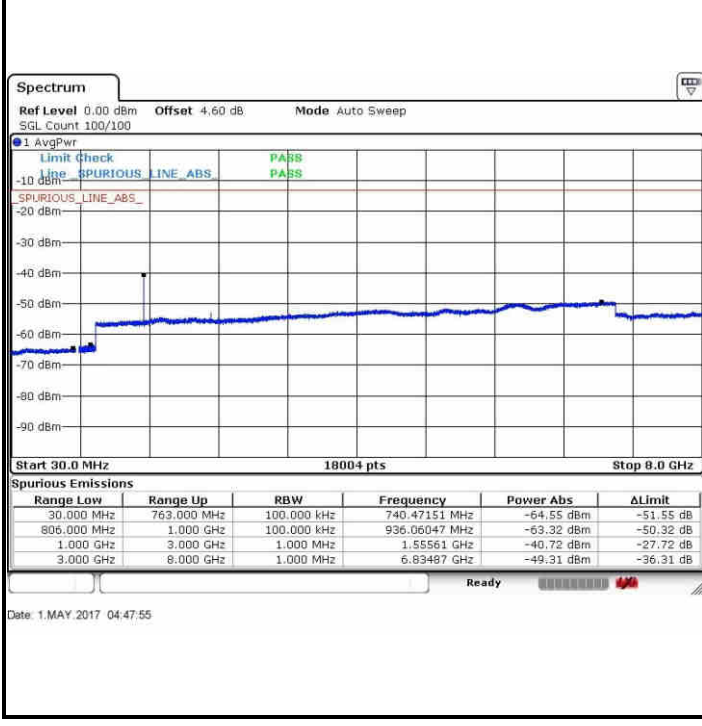

LTE Band 13 / 5MHz

Highest Channel / QPSK

Highest Channel / 16QAM

LTE Band 13 / 10MHz

Middle Channel / QPSK

Middle Channel / 16QAM

LTE Band 17 / 5MHz

Lowest Channel / QPSK

Lowest Channel / 16QAM

Date: 23 APR 2017 18:10:04

Date: 23 APR 2017 18:11:00

Middle Channel / QPSK

Middle Channel / 16QAM

Date: 23 APR 2017 18:12:42

Date: 23 APR 2017 18:13:38

LTE Band 17 / 5MHz

Highest Channel / QPSK

Date: 23 APR 2017 18:19:55

Highest Channel / 16QAM

Date: 23 APR 2017 18:20:51

LTE Band 17 / 10MHz

Lowest Channel / QPSK

Date: 23 APR 2017 18:27:08

Lowest Channel / 16QAM