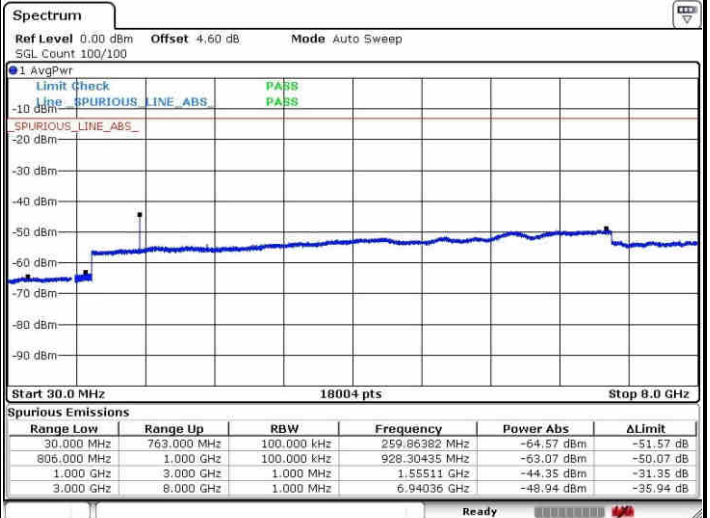

LTE Band 13 / 5MHz

Lowest Channel / QPSK

Lowest Channel / 16QAM

Date: 1.MAY.2017 04:50:15

Date: 1.MAY.2017 04:51:01