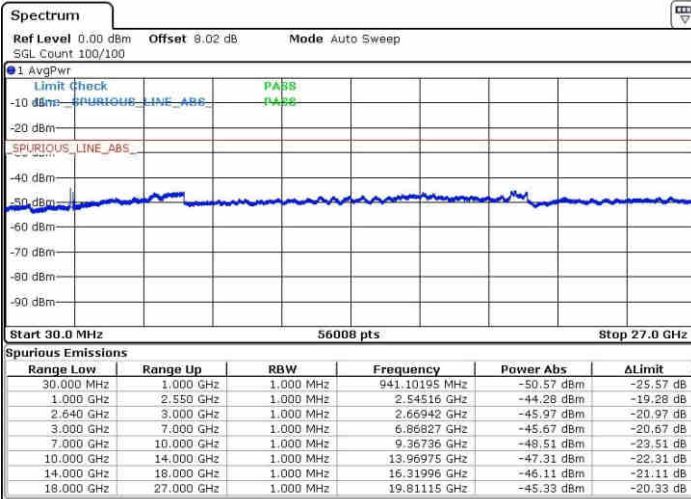

Middle Channel / 16QAM

Date: 1.MAY.2017 22:35:08

Date: 1.MAY.2017 22:37:34

Highest Channel / QPSK

Highest Channel / 16QAM

Date: 1.MAY.2017 22:40:44

Date: 1.MAY.2017 22:41:33

LTE Band 38 / 15MHz

Lowest Channel / QPSK

Lowest Channel / 16QAM

Date: 1.MAY.2017 22:43:02

Date: 1.MAY.2017 22:45:42

Middle Channel / QPSK

Middle Channel / 16QAM

Date: 1.MAY.2017 22:46:35

Date: 1.MAY.2017 22:47:27