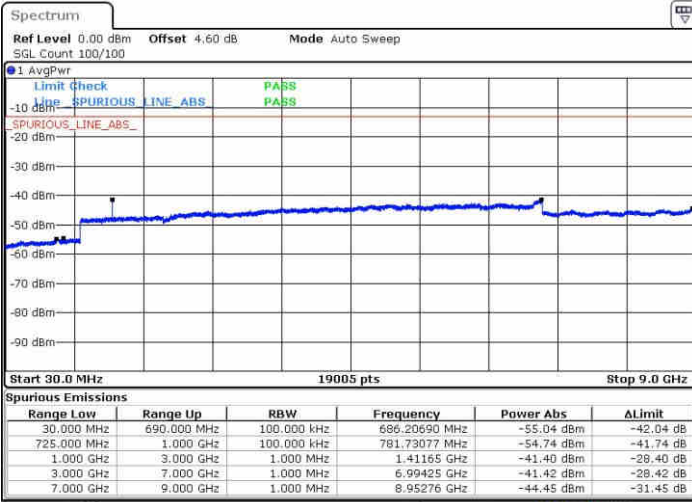

Lowest Channel / 16QAM

Date: 23 APR 2017 18:10:04

Date: 23 APR 2017 18:11:00

Middle Channel / QPSK

Middle Channel / 16QAM

Date: 23 APR 2017 18:12:42

Date: 23 APR 2017 18:13:38

LTE Band 17 / 5MHz

Highest Channel / QPSK

Date: 23 APR 2017 18:19:55

Highest Channel / 16QAM

Date: 23 APR 2017 18:20:51

LTE Band 17 / 10MHz

Lowest Channel / QPSK

Date: 23 APR 2017 18:27:08

Lowest Channel / 16QAM

Date: 23 APR 2017 18:28:04

LTE Band 17 / 10MHz

Middle Channel / QPSK

Middle Channel / 16QAM

Date: 23 APR 2017 18:29:45

Date: 23 APR 2017 18:30:41

Highest Channel / QPSK

Highest Channel / 16QAM

Date: 23 APR 2017 18:36:58

Date: 23 APR 2017 18:37:54

LTE Band 25 / 1.4MHz

Highest Channel / QPSK

Date: 24 APR 2017 00:38:01

Highest Channel / 16QAM

Date: 24 APR 2017 00:38:57

LTE Band 25 / 3MHz