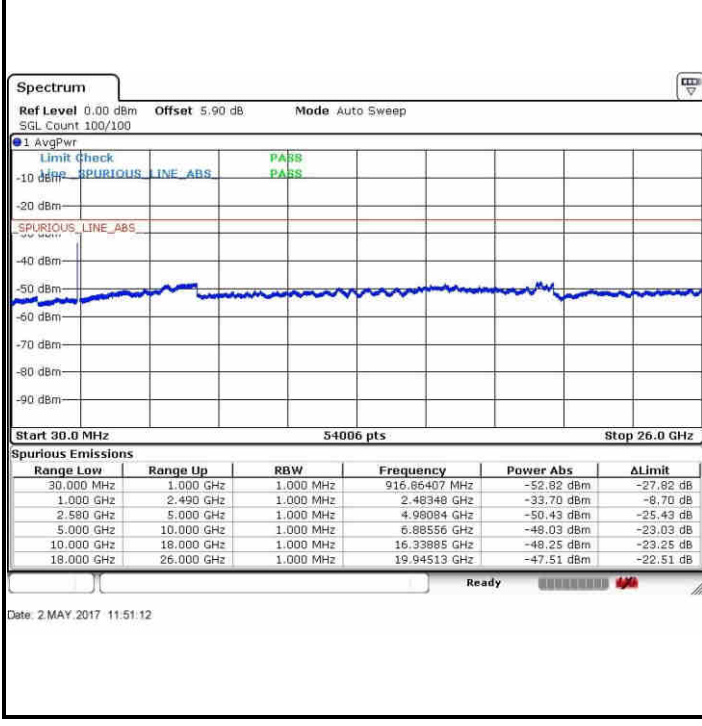

LTE Band7 / 15MHz

Highest Channel / QPSK

Highest Channel / 16QAM

LTE Band 7 / 20MHz

Lowest Channel / QPSK

Lowest Channel / 16QAM

LTE Band 7 / 20MHz

Middle Channel / QPSK

Middle Channel / 16QAM

Date: 2 MAY 2017 11:54:28

Date: 2 MAY 2017 12:00:53

Highest Channel / QPSK

Highest Channel / 16QAM

Date: 2 MAY 2017 12:01:53

Date: 2 MAY 2017 12:02:44

LTE Band 12 / 1.4MHz