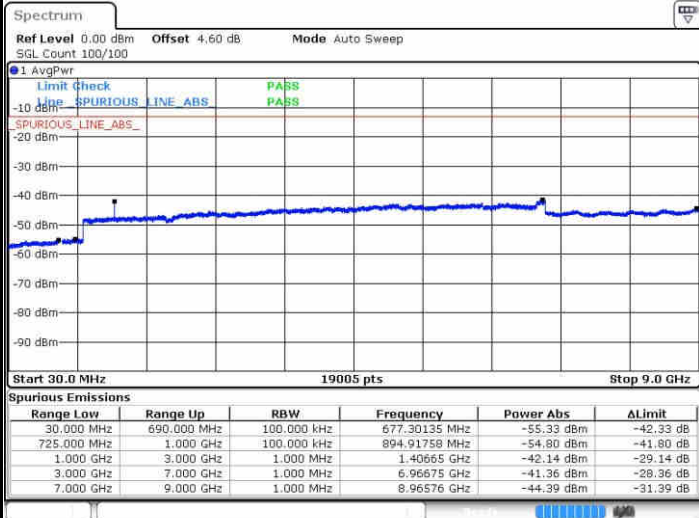

Date: 23 APR 2017 16:37:08

LTE Band 12 / 10MHz

Lowest Channel / QPSK

Date: 23 APR 2017 16:49:39

Lowest Channel / 16QAM

Date: 23 APR 2017 16:50:35

LTE Band 12 / 10MHz

Middle Channel / QPSK

Middle Channel / 16QAM

Date: 23 APR 2017 16:52:28

Date: 23 APR 2017 16:51:32

Highest Channel / QPSK

Highest Channel / 16QAM

Date: 23 APR 2017 16:53:25

Date: 23 APR 2017 16:54:21

LTE Band 13 / 5MHz