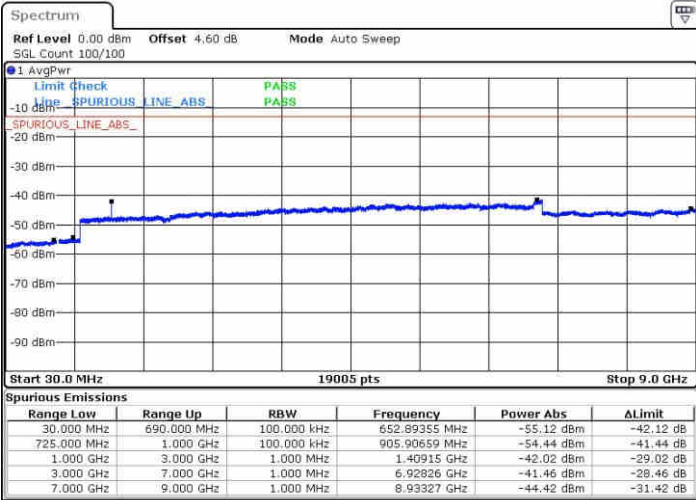

Lowest Channel / QPSK

Lowest Channel / 16QAM

Date: 1.MAY.2017 04:50:15

Date: 1.MAY.2017 04:51:01

Middle Channel / QPSK

Middle Channel / 16QAM

Date: 1.MAY.2017 04:52:14

Date: 1.MAY.2017 04:51:39

LTE Band 13 / 5MHz

Highest Channel / QPSK

Highest Channel / 16QAM

LTE Band 13 / 10MHz

Middle Channel / QPSK

Middle Channel / 16QAM

LTE Band 17 / 5MHz

Lowest Channel / QPSK

Lowest Channel / 16QAM

Date: 23 APR 2017 18:10:04

Date: 23 APR 2017 18:11:00

Middle Channel / QPSK

Middle Channel / 16QAM

Date: 23 APR 2017 18:12:42

Date: 23 APR 2017 18:13:38

LTE Band 17 / 5MHz

Highest Channel / QPSK

Date: 23 APR 2017 18:19:55

Highest Channel / 16QAM

Date: 23 APR 2017 18:20:51

LTE Band 17 / 10MHz

Lowest Channel / QPSK

Date: 23 APR 2017 18:27:08

Lowest Channel / 16QAM