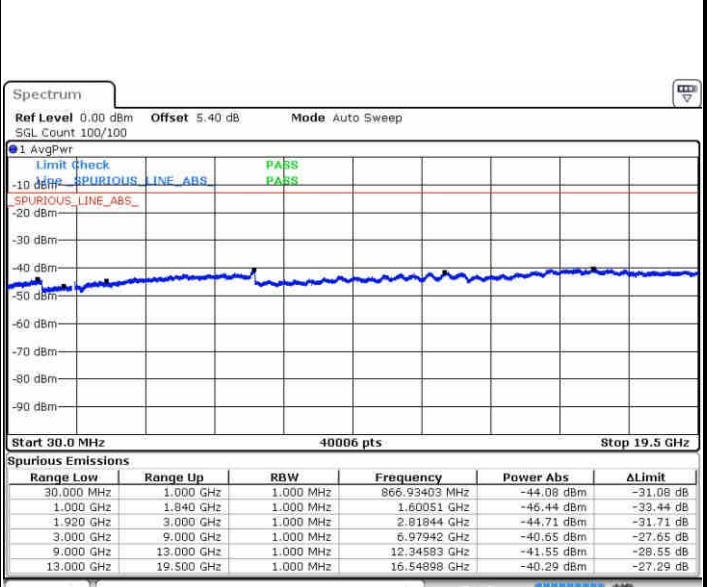

Highest Channel / QPSK

Date: 24 APR 2017 00:01:56

Highest Channel / 16QAM

Date: 24 APR 2017 00:02:52

LTE Band 25 / 5MHz

Highest Channel / QPSK

Date: 24 APR 2017 00:09:09

Highest Channel / 16QAM

Date: 24 APR 2017 00:10:05

LTE Band 25 / 10MHz

Highest Channel / QPSK

Date: 24 APR 2017 00:16:22

Highest Channel / 16QAM

Date: 24 APR 2017 00:17:18

LTE Band 25 / 15MHz

Highest Channel / QPSK

Date: 24 APR 2017 00:23:34

Highest Channel / 16QAM

Date: 24 APR 2017 00:24:31

LTE Band 25 / 20MHz

Highest Channel / QPSK

Date: 24 APR 2017 00:30:48

Highest Channel / 16QAM

Date: 24 APR 2017 00:31:44