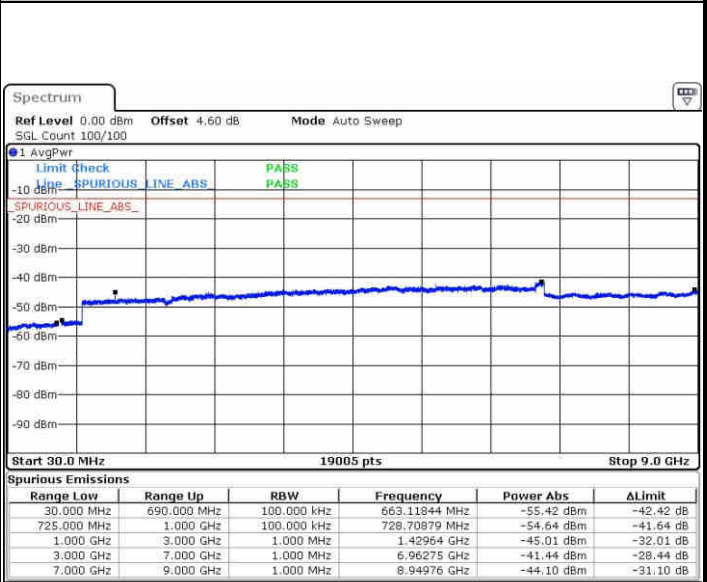

Middle Channel / 16QAM

Date: 2 MAY 2017 11:54:28

Date: 2 MAY 2017 12:00:53

Highest Channel / QPSK

Highest Channel / 16QAM

Date: 2 MAY 2017 12:01:53

Date: 2 MAY 2017 12:02:44

LTE Band 12 / 1.4MHz

Lowest Channel / QPSK

Lowest Channel / 16QAM

Date: 23 APR 2017 15:58:21

Date: 23 APR 2017 15:59:17

Middle Channel / QPSK

Middle Channel / 16QAM

Date: 23 APR 2017 16:01:08

Date: 23 APR 2017 16:00:13

LTE Band 12 / 1.4MHz

Highest Channel / QPSK

Date: 23 APR 2017 16:02:04

Highest Channel / 16QAM

Date: 23 APR 2017 16:03:00

LTE Band 12 / 3MHz

Lowest Channel / QPSK

Date: 23 APR 2017 16:15:22