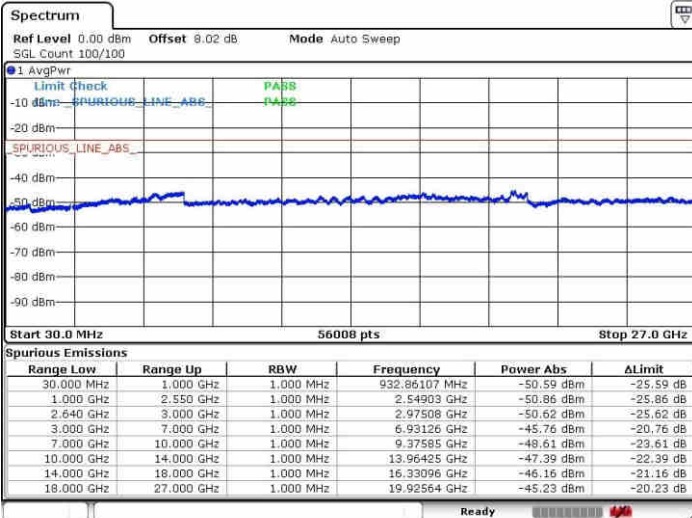

Date: 24 APR 2017 15:13:08

LTE Band 26 / 15MHz

Highest Channel / QPSK

Date: 24 APR 2017 15:14:51

Highest Channel / 16QAM

Date: 24 APR 2017 15:14:19

LTE Band 26 / 15MHz

Channel 26765 / QPSK

Date: 27 APR 2017 11:11:41

Channel 26765 / 16QAM

Date: 27 APR 2017 11:10:04

LTE Band 38 / 5MHz

Lowest Channel / QPSK

Lowest Channel / 16QAM

Date: 1.MAY.2017 22:22:19

Date: 1.MAY.2017 22:23:26

Middle Channel / QPSK

Middle Channel / 16QAM

Date: 1.MAY.2017 22:24:24

Date: 1.MAY.2017 22:25:15

LTE Band 38 / 5MHz

Highest Channel / QPSK

Date: 1.MAY.2017 22:26:38

Highest Channel / 16QAM