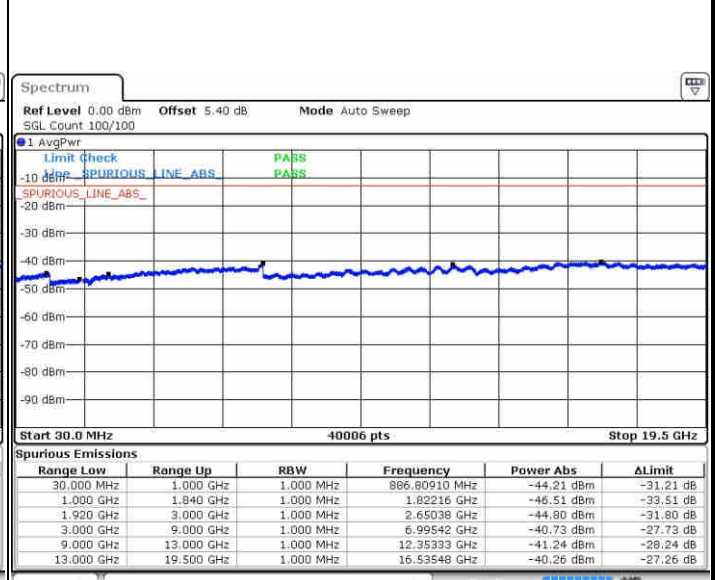

Date: 24 APR 2017 00:10:05

LTE Band 25 / 10MHz

Highest Channel / QPSK

Date: 24 APR 2017 00:16:22

Highest Channel / 16QAM

Date: 24 APR 2017 00:17:18

LTE Band 25 / 15MHz

Highest Channel / QPSK

Date: 24 APR 2017 00:23:34

Highest Channel / 16QAM

Date: 24 APR 2017 00:24:31

LTE Band 25 / 20MHz

Highest Channel / QPSK

Date: 24 APR 2017 00:30:48

Highest Channel / 16QAM

Date: 24 APR 2017 00:31:44

LTE Band 26 / 1.4MHz

Lowest Channel / QPSK

Date: 24 APR 2017 11:51:10

Lowest Channel / 16QAM

Date: 24 APR 2017 11:51:41

Middle Channel / QPSK

Date: 24 APR 2017 11:52:42

Middle Channel / 16QAM

Date: 24 APR 2017 11:52:16

LTE Band 26 / 1.4MHz

Highest Channel / QPSK

Date: 24 APR 2017 11:55:26

Highest Channel / 16QAM

Date: 24 APR 2017 11:54:51

LTE Band 26 / 3MHz

Lowest Channel / QPSK