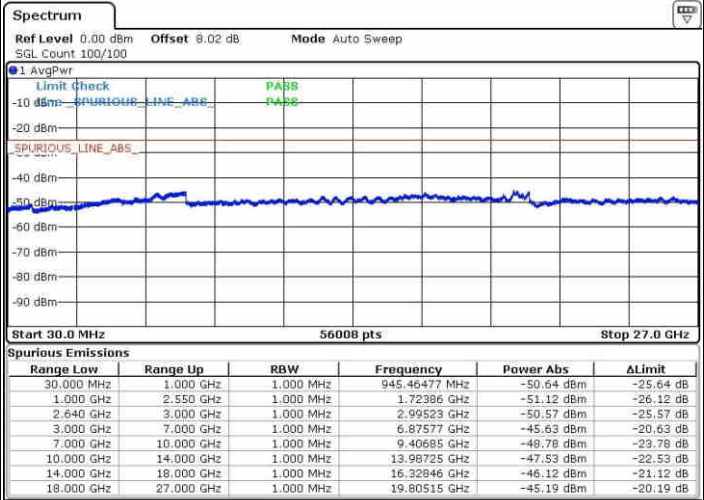

Middle Channel / QPSK

Middle Channel / 16QAM

Date: 1.MAY.2017 22:24:24

Date: 1.MAY.2017 22:25:15

LTE Band 38 / 5MHz

Highest Channel / QPSK

Date: 1.MAY.2017 22:26:38

Highest Channel / 16QAM

Date: 1.MAY.2017 22:27:30

LTE Band 38 / 10MHz

Lowest Channel / QPSK

Date: 1.MAY.2017 22:28:52

Lowest Channel / 16QAM

Date: 1.MAY.2017 22:30:28

LTE Band 38 / 10MHz

Middle Channel / QPSK