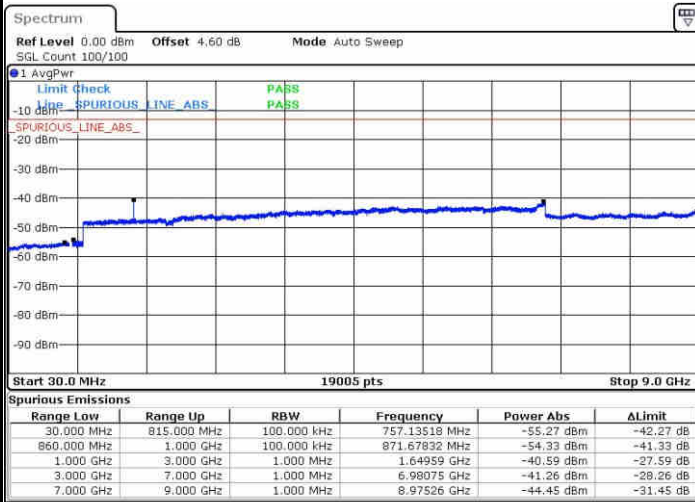

Highest Channel / QPSK

Highest Channel / 16QAM

Date: 24 APR 2017 14:02:58

Date: 24 APR 2017 14:03:27

LTE Band 26 / 5MHz

Lowest Channel / QPSK

Lowest Channel / 16QAM

Date: 24 APR 2017 14:11:53

Date: 24 APR 2017 14:13:40

Middle Channel / QPSK

Middle Channel / 16QAM

Date: 24 APR 2017 14:14:35

Date: 24 APR 2017 14:14:08

LTE Band 26 / 5MHz

Highest Channel / QPSK

Date: 24 APR 2017 14:15:04

Highest Channel / 16QAM

Date: 24 APR 2017 14:16:07

LTE Band 26 / 10MHz

Lowest Channel / QPSK

Date: 24 APR 2017 14:26:45

Lowest Channel / 16QAM

Date: 24 APR 2017 14:27:18

LTE Band 26 / 10MHz