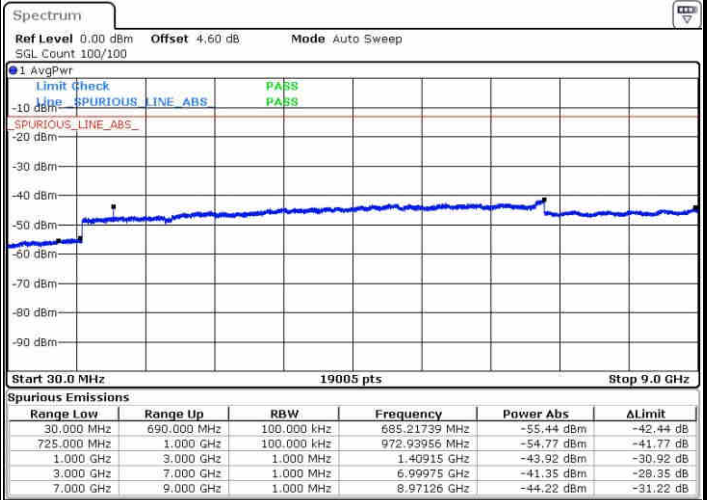

LTE Band 13 / 5MHz

Highest Channel / QPSK

Highest Channel / 16QAM

LTE Band 13 / 10MHz

Middle Channel / QPSK

Middle Channel / 16QAM

LTE Band 17 / 5MHz

Lowest Channel / QPSK

Lowest Channel / 16QAM

Date: 23 APR 2017 18:10:04

Date: 23 APR 2017 18:11:00

Middle Channel / QPSK

Middle Channel / 16QAM

Date: 23 APR 2017 18:12:42

Date: 23 APR 2017 18:13:38

LTE Band 17 / 5MHz

Highest Channel / QPSK

Date: 23 APR 2017 18:19:55

Highest Channel / 16QAM

Date: 23 APR 2017 18:20:51

LTE Band 17 / 10MHz

Lowest Channel / QPSK

Date: 23 APR 2017 18:27:08

Lowest Channel / 16QAM