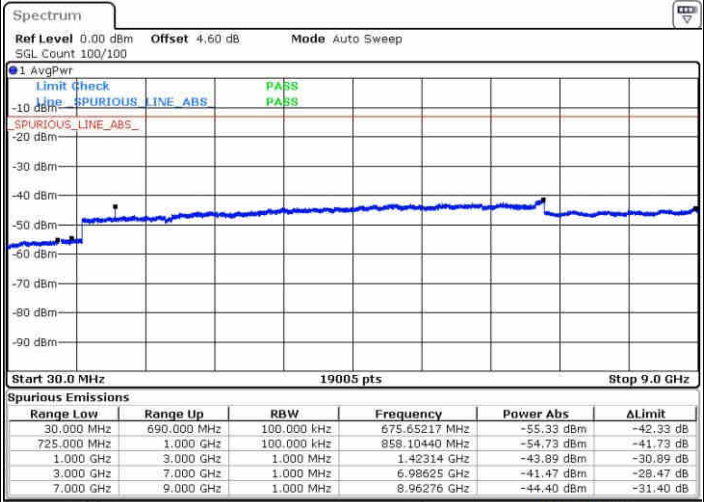

LTE Band 13 / 5MHz

Highest Channel / QPSK

Highest Channel / 16QAM

LTE Band 13 / 10MHz

Middle Channel / QPSK

Middle Channel / 16QAM

LTE Band 17 / 5MHz

Lowest Channel / QPSK

Lowest Channel / 16QAM

Date: 23 APR 2017 18:10:04

Date: 23 APR 2017 18:11:00

Middle Channel / QPSK

Middle Channel / 16QAM

Date: 23 APR 2017 18:12:42

Date: 23 APR 2017 18:13:38

LTE Band 17 / 5MHz

Highest Channel / QPSK

Date: 23 APR 2017 18:19:55

Highest Channel / 16QAM

Date: 23 APR 2017 18:20:51

LTE Band 17 / 10MHz

Lowest Channel / QPSK

Date: 23 APR 2017 18:27:08

Lowest Channel / 16QAM

Date: 23 APR 2017 18:28:04

LTE Band 17 / 10MHz

Middle Channel / QPSK

Middle Channel / 16QAM

Date: 23 APR 2017 18:29:45

Date: 23 APR 2017 18:30:41

Highest Channel / QPSK

Highest Channel / 16QAM