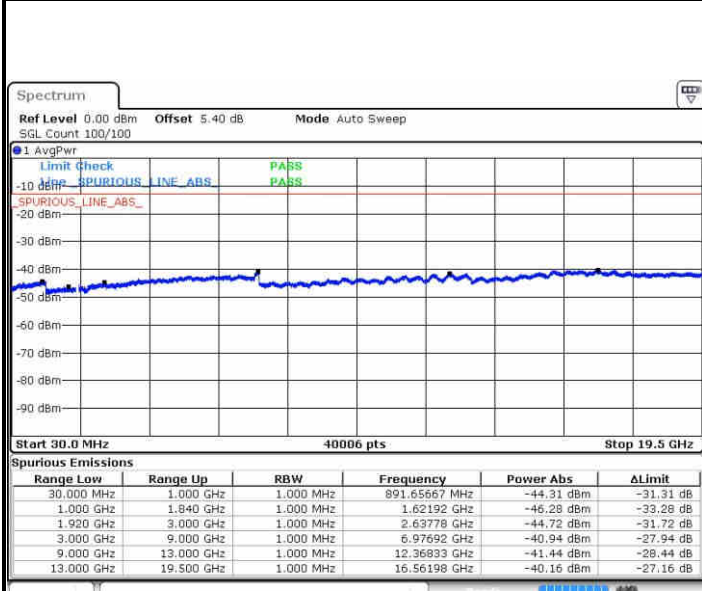

Highest Channel / QPSK

Date: 23 APR 2017 18:19:55

Highest Channel / 16QAM

Date: 23 APR 2017 18:20:51

LTE Band 17 / 10MHz

Lowest Channel / QPSK

Date: 23 APR 2017 18:27:08

Lowest Channel / 16QAM

Date: 23 APR 2017 18:28:04

LTE Band 17 / 10MHz

Middle Channel / QPSK

Middle Channel / 16QAM

Date: 23 APR 2017 18:29:45

Date: 23 APR 2017 18:30:41

Highest Channel / QPSK

Highest Channel / 16QAM

Date: 23 APR 2017 18:36:58

Date: 23 APR 2017 18:37:54

LTE Band 25 / 1.4MHz

Highest Channel / QPSK

Date: 24 APR 2017 00:38:01

Highest Channel / 16QAM

Date: 24 APR 2017 00:38:57

LTE Band 25 / 3MHz

Highest Channel / QPSK

Date: 24 APR 2017 00:01:56

Highest Channel / 16QAM

Date: 24 APR 2017 00:02:52

LTE Band 25 / 5MHz

Highest Channel / QPSK

Date: 24 APR 2017 00:09:09

Highest Channel / 16QAM