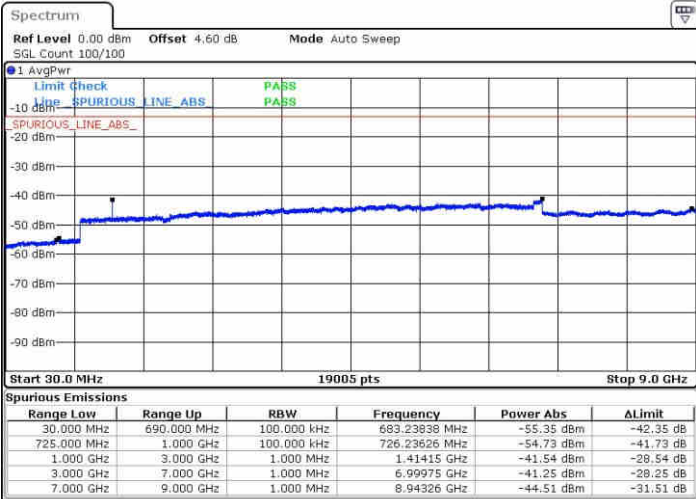

Middle Channel / 16QAM

Date: 2 MAY 2017 11:54:28

Date: 2 MAY 2017 12:00:53

Highest Channel / QPSK

Highest Channel / 16QAM

Date: 2 MAY 2017 12:01:53

Date: 2 MAY 2017 12:02:44

LTE Band 12 / 1.4MHz

Lowest Channel / QPSK

Lowest Channel / 16QAM

Date: 23 APR 2017 15:58:21

Date: 23 APR 2017 15:59:17

Middle Channel / QPSK

Middle Channel / 16QAM

Date: 23 APR 2017 16:01:08

Date: 23 APR 2017 16:00:13

LTE Band 12 / 1.4MHz

Highest Channel / QPSK

Date: 23 APR 2017 16:02:04

Highest Channel / 16QAM

Date: 23 APR 2017 16:03:00

LTE Band 12 / 3MHz

Lowest Channel / QPSK

Date: 23 APR 2017 16:15:22