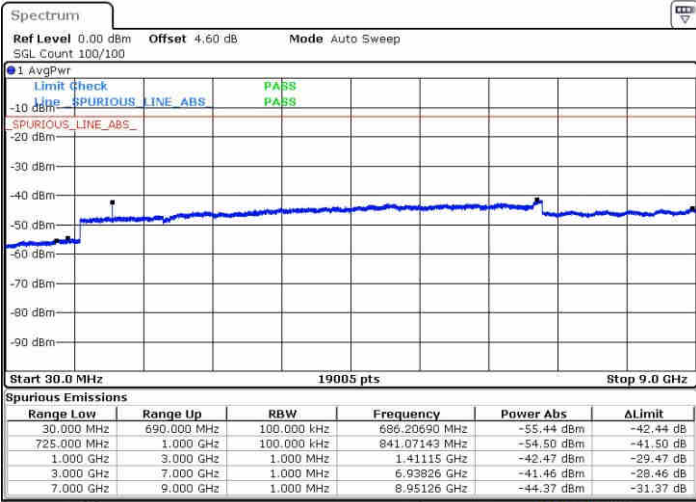

Lowest Channel / 16QAM

Date: 23 APR 2017 16:16:18

LTE Band 12 / 3MHz

Middle Channel / QPSK

Middle Channel / 16QAM

Date: 23 APR 2017 16:18:10

Date: 23 APR 2017 16:17:14

Highest Channel / QPSK

Highest Channel / 16QAM

Date: 23 APR 2017 16:19:06

Date: 23 APR 2017 16:20:02

LTE Band 12 / 5MHz

Lowest Channel / QPSK

Lowest Channel / 16QAM

Date: 23 APR 2017 16:32:26

Date: 23 APR 2017 16:33:23

Middle Channel / QPSK

Middle Channel / 16QAM

Date: 23 APR 2017 16:35:15

Date: 23 APR 2017 16:34:19

LTE Band 12 / 5MHz

Highest Channel / QPSK

Date: 23 APR 2017 16:36:12

Highest Channel / 16QAM