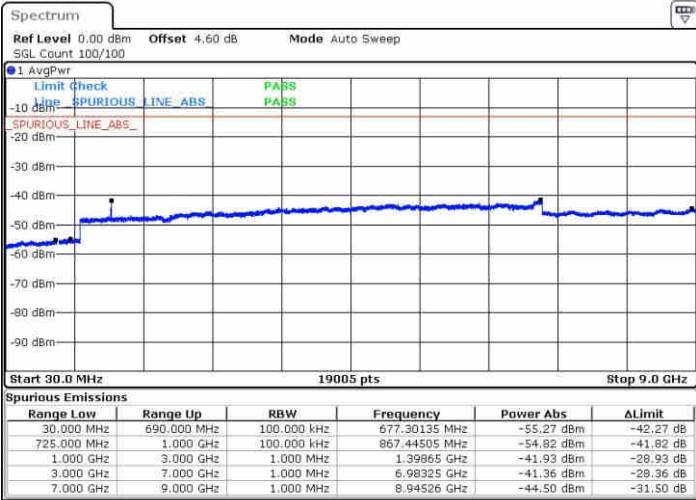

LTE Band7 / 15MHz

Highest Channel / QPSK

Highest Channel / 16QAM

LTE Band 7 / 20MHz

Lowest Channel / QPSK

Lowest Channel / 16QAM

LTE Band 7 / 20MHz

Middle Channel / QPSK

Middle Channel / 16QAM

Date: 2 MAY 2017 11:54:28

Date: 2 MAY 2017 12:00:53

Highest Channel / QPSK

Highest Channel / 16QAM

Date: 2 MAY 2017 12:01:53

Date: 2 MAY 2017 12:02:44

LTE Band 12 / 1.4MHz

Lowest Channel / QPSK

Lowest Channel / 16QAM

Date: 23 APR 2017 15:58:21

Date: 23 APR 2017 15:59:17

Middle Channel / QPSK

Middle Channel / 16QAM

Date: 23 APR 2017 16:01:08

Date: 23 APR 2017 16:00:13