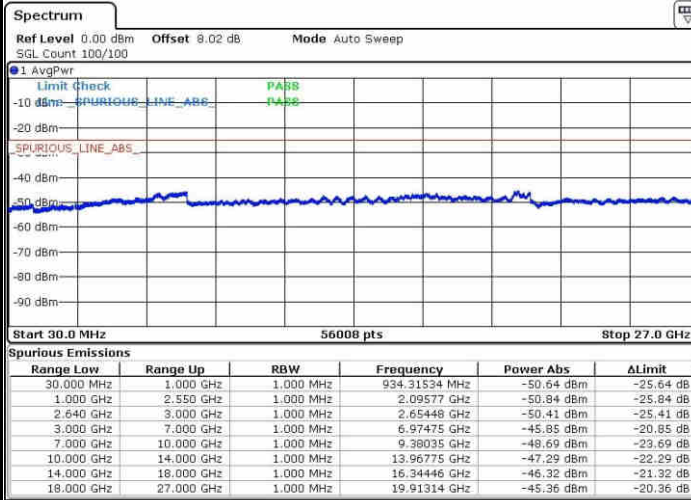

Middle Channel / QPSK

Middle Channel / 16QAM

Date: 1.MAY.2017 22:24:24

Date: 1.MAY.2017 22:25:15

LTE Band 38 / 5MHz

Highest Channel / QPSK

Date: 1.MAY.2017 22:26:38

Highest Channel / 16QAM

Date: 1.MAY.2017 22:27:30

LTE Band 38 / 10MHz

Lowest Channel / QPSK

Date: 1.MAY.2017 22:28:52

Lowest Channel / 16QAM

Date: 1.MAY.2017 22:30:28

LTE Band 38 / 10MHz

Middle Channel / QPSK