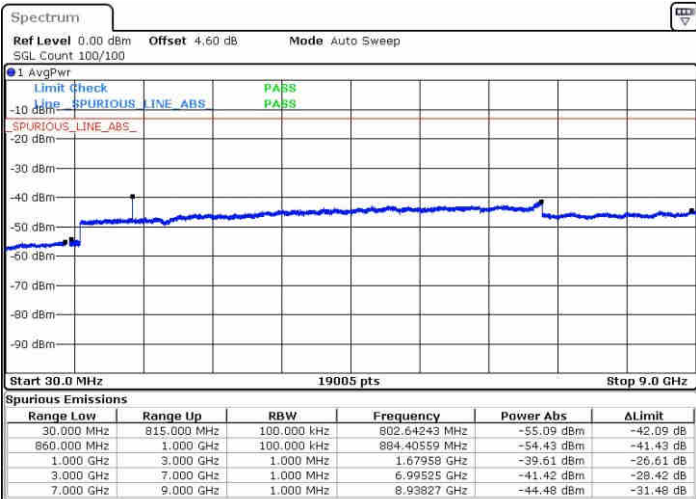

Highest Channel / 16QAM

Date: 24 APR 2017 14:16:07

LTE Band 26 / 10MHz

Lowest Channel / QPSK

Date: 24 APR 2017 14:26:45

Lowest Channel / 16QAM

Date: 24 APR 2017 14:27:18

LTE Band 26 / 10MHz

Middle Channel / QPSK

Middle Channel / 16QAM

Date: 24 APR 2017 14:28:18

Date: 24 APR 2017 14:27:47

Highest Channel / QPSK

Highest Channel / 16QAM

Date: 24 APR 2017 14:29:07

Date: 24 APR 2017 14:29:36

LTE Band 26 / 15MHz

Lowest Channel / QPSK

Lowest Channel / 16QAM

Date: 24 APR 2017 15:11:18

Date: 24 APR 2017 15:10:51

Middle Channel / QPSK

Middle Channel / 16QAM

Date: 24 APR 2017 15:12:31

Date: 24 APR 2017 15:13:08

LTE Band 26 / 15MHz

Highest Channel / QPSK

Date: 24 APR 2017 15:14:51

Highest Channel / 16QAM

Date: 24 APR 2017 15:14:19

LTE Band 26 / 15MHz

Channel 26765 / QPSK