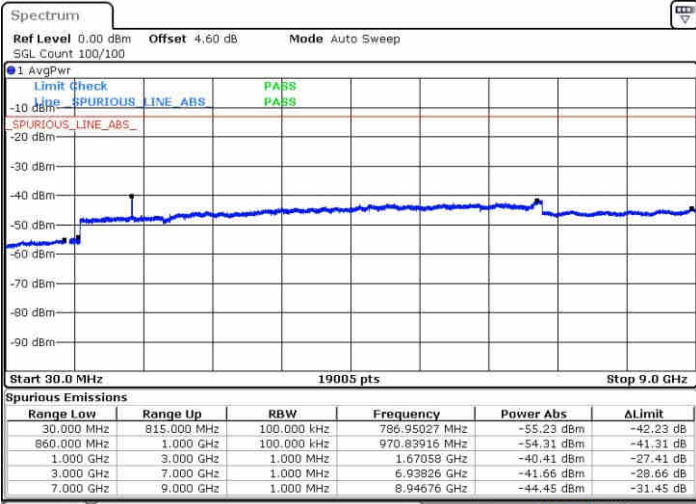

Date: 24 APR 2017 11:52:16

LTE Band 26 / 1.4MHz

Highest Channel / QPSK

Date: 24 APR 2017 11:55:26

Highest Channel / 16QAM

Date: 24 APR 2017 11:54:51

LTE Band 26 / 3MHz

Lowest Channel / QPSK

Date: 24 APR 2017 14:01:02

Lowest Channel / 16QAM

Date: 24 APR 2017 14:01:31

LTE Band 26 / 3MHz

Middle Channel / QPSK

Middle Channel / 16QAM

Date: 24 APR 2017 14:02:30

Date: 24 APR 2017 14:01:59

Highest Channel / QPSK

Highest Channel / 16QAM

Date: 24 APR 2017 14:02:58

Date: 24 APR 2017 14:03:27

LTE Band 26 / 5MHz

Lowest Channel / QPSK

Lowest Channel / 16QAM

Date: 24 APR 2017 14:11:53

Date: 24 APR 2017 14:13:40

Middle Channel / QPSK

Middle Channel / 16QAM

Date: 24 APR 2017 14:14:35

Date: 24 APR 2017 14:14:08

LTE Band 26 / 5MHz

Highest Channel / QPSK

Date: 24 APR 2017 14:15:04