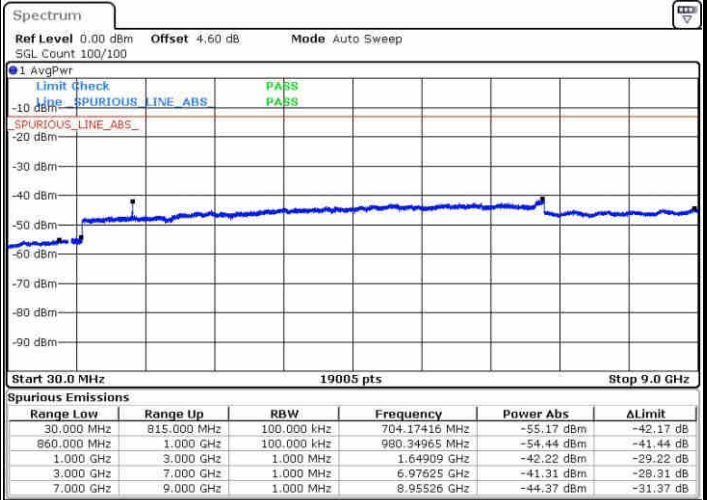

Date: 24 APR 2017 14:01:02

Lowest Channel / 16QAM

Date: 24 APR 2017 14:01:31

LTE Band 26 / 3MHz

Middle Channel / QPSK

Middle Channel / 16QAM

Date: 24 APR 2017 14:02:30

Date: 24 APR 2017 14:01:59

Highest Channel / QPSK

Highest Channel / 16QAM

Date: 24 APR 2017 14:02:58

Date: 24 APR 2017 14:03:27

LTE Band 26 / 5MHz

Lowest Channel / QPSK

Lowest Channel / 16QAM

Date: 24 APR 2017 14:11:53

Date: 24 APR 2017 14:13:40

Middle Channel / QPSK

Middle Channel / 16QAM

Date: 24 APR 2017 14:14:35

Date: 24 APR 2017 14:14:08

LTE Band 26 / 5MHz

Highest Channel / QPSK

Date: 24 APR 2017 14:15:04

Highest Channel / 16QAM

Date: 24 APR 2017 14:16:07

LTE Band 26 / 10MHz

Lowest Channel / QPSK

Date: 24 APR 2017 14:26:45

Lowest Channel / 16QAM

Date: 24 APR 2017 14:27:18

LTE Band 26 / 10MHz