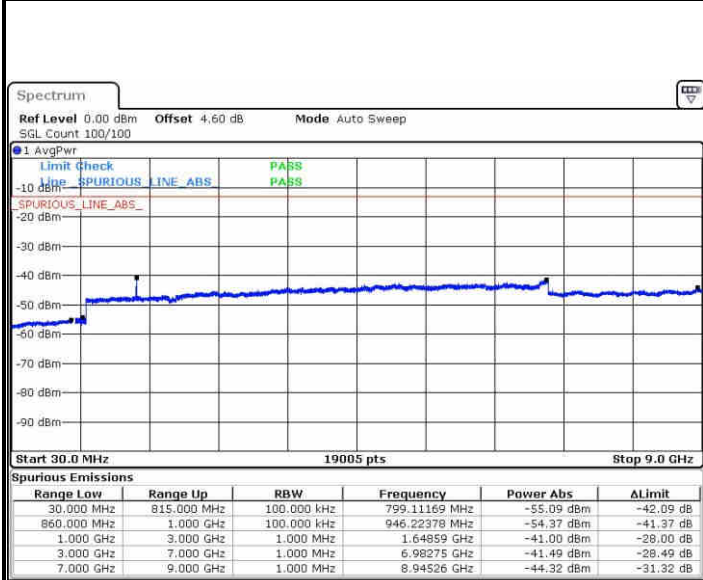

Date: 24 APR 2017 00:10:05

LTE Band 25 / 10MHz

Highest Channel / QPSK

Date: 24 APR 2017 00:16:22

Highest Channel / 16QAM

Date: 24 APR 2017 00:17:18

LTE Band 25 / 15MHz

Highest Channel / QPSK

Date: 24 APR 2017 00:23:34

Highest Channel / 16QAM

Date: 24 APR 2017 00:24:31

LTE Band 25 / 20MHz

Highest Channel / QPSK

Date: 24 APR 2017 00:30:48

Highest Channel / 16QAM

Date: 24 APR 2017 00:31:44

LTE Band 26 / 1.4MHz

Lowest Channel / QPSK

Date: 24 APR 2017 11:51:10

Lowest Channel / 16QAM

Date: 24 APR 2017 11:51:41

Middle Channel / QPSK

Date: 24 APR 2017 11:52:42

Middle Channel / 16QAM

Date: 24 APR 2017 11:52:16

LTE Band 26 / 1.4MHz

Highest Channel / QPSK

Date: 24 APR 2017 11:55:26

Highest Channel / 16QAM

Date: 24 APR 2017 11:54:51

LTE Band 26 / 3MHz

Lowest Channel / QPSK