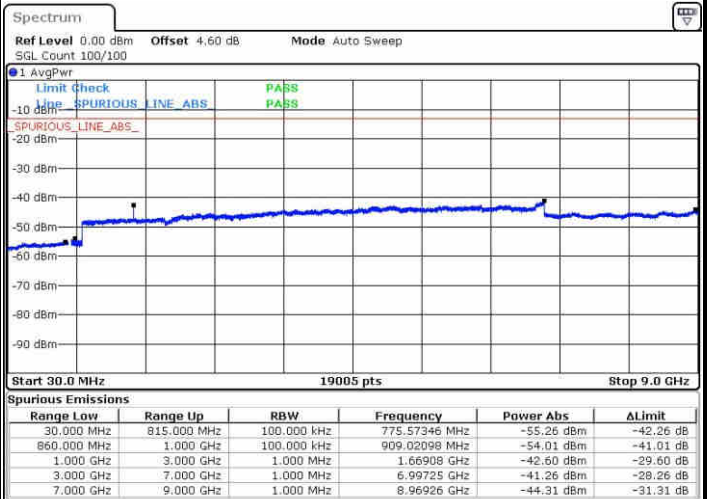

Date: 24 APR 2017 14:01:02

Lowest Channel / 16QAM

Date: 24 APR 2017 14:01:31

LTE Band 26 / 3MHz

Middle Channel / QPSK

Middle Channel / 16QAM

Date: 24 APR 2017 14:02:30

Date: 24 APR 2017 14:01:59

Highest Channel / QPSK

Highest Channel / 16QAM

Date: 24 APR 2017 14:02:58

Date: 24 APR 2017 14:03:27

LTE Band 26 / 5MHz

Lowest Channel / QPSK

Lowest Channel / 16QAM

Date: 24 APR 2017 14:11:53

Date: 24 APR 2017 14:13:40

Middle Channel / QPSK

Middle Channel / 16QAM

Date: 24 APR 2017 14:14:35

Date: 24 APR 2017 14:14:08

LTE Band 26 / 5MHz

Highest Channel / QPSK

Date: 24 APR 2017 14:15:04

Highest Channel / 16QAM

Date: 24 APR 2017 14:16:07

LTE Band 26 / 10MHz

Lowest Channel / QPSK

Date: 24 APR 2017 14:26:45

Lowest Channel / 16QAM

Date: 24 APR 2017 14:27:18

LTE Band 26 / 10MHz