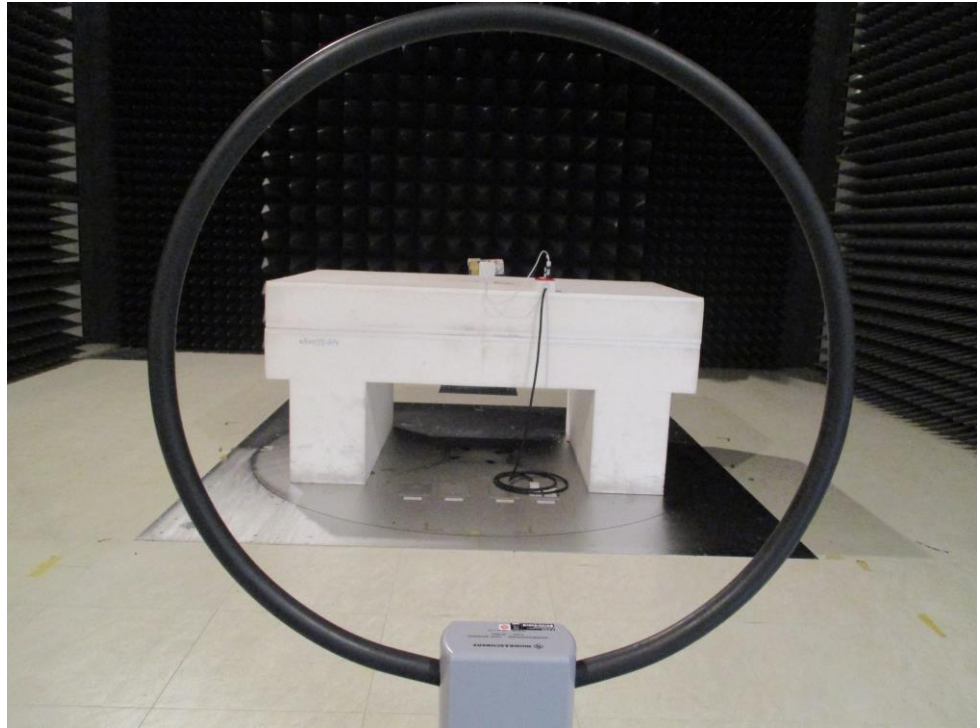

**Short-Term Confidentiality Requested
RF NFC Test Setup Photos**

<Conducted Emission>

Mode 2

Remote View

Rear View

<Radiated Emission>

WPC Charging Mode

From 9kHz~30MHz