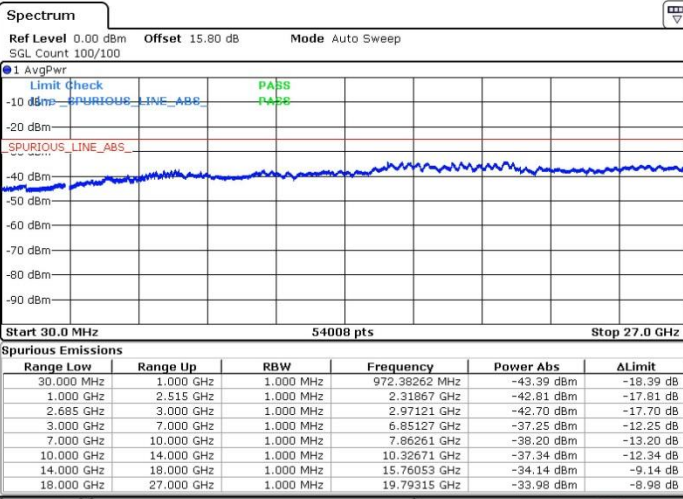

LTE Band 41 / 5MHz+20MHz

64QAM

Lowest Channel / 1RB0 and 1RB99

Lowest Channel / 1RB24 and 1RB0

Date: 19.MAY.2017 10:43:39

Date: 19.MAY.2017 10:38:43

Lowest Channel / FullRB

N/A

Date: 19.MAY.2017 10:45:00

LTE Band 41 / 5MHz+20MHz

64QAM

Middle Channel / 1RB0 and 1RB99

Middle Channel / 1RB24 and 1RB0

Date: 19.MAY.2017 13:39:42

Date: 19.MAY.2017 13:41:07

Middle Channel / FullIRB

N/A

Date: 19.MAY.2017 11:59:32

LTE Band 41 / 5MHz+20MHz

64QAM

Highest Channel / 1RB0 and 1RB99

Highest Channel / 1RB24 and 1RB0

Date: 19.MAY.2017 11:16:54

Date: 19.MAY.2017 11:21:12