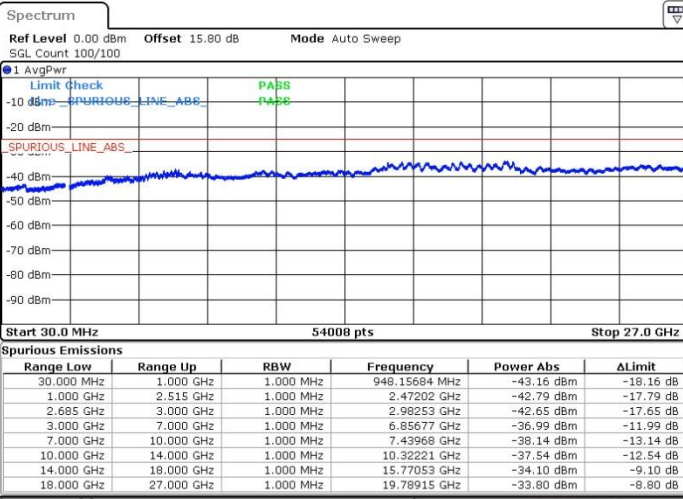

Date: 19.MAY.2017 17:18:53

Highest Channel / FullIRB

N/A

Date: 19.MAY.2017 17:17:58

LTE Band 41 / 20MHz+5MHz

64QAM

Lowest Channel / 1RB0 and 1RB24

Lowest Channel / 1RB99 and 1RB0

Date: 19.MAY.2017 14:31:50

Date: 19.MAY.2017 14:27:13

Lowest Channel / FullRB

N/A

Date: 19.MAY.2017 14:32:46

LTE Band 41 / 20MHz+5MHz

64QAM

Middle Channel / 1RB0 and 1RB24

Middle Channel / 1RB99 and 1RB0

Date: 19.MAY.2017 14:50:40

Date: 19.MAY.2017 14:45:17

Middle Channel / FullIRB

N/A

Date: 19.MAY.2017 14:48:59

LTE Band 41 / 20MHz+5MHz

64QAM

Highest Channel / 1RB0 and 1RB24

Highest Channel / 1RB99 and 1RB0

Date: 19.MAY.2017 14:39:45

Date: 19.MAY.2017 14:43:27

Highest Channel / FullIRB

N/A

Date: 19.MAY.2017 14:37:23

LTE Band 41 / 20MHz+10MHz