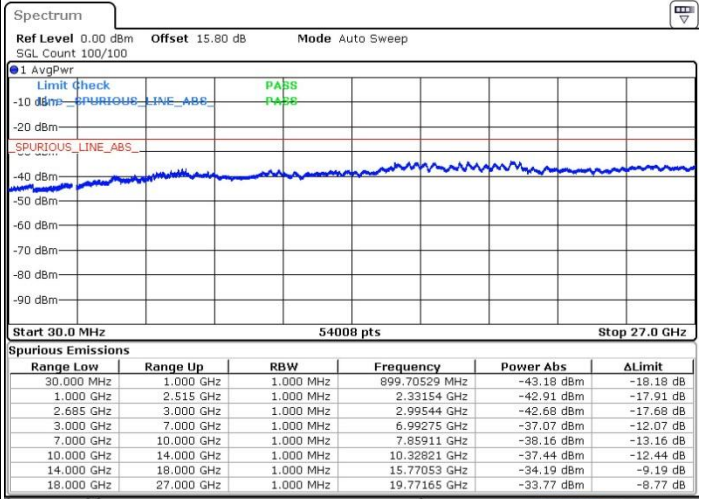

Middle Channel / FullIRB

N/A

Date: 19.MAY.2017 17:34:35

LTE Band 41 / 15MHz+20MHz

64QAM

Highest Channel / 1RB0 and 1RB99

Highest Channel / 1RB74 and 1RB0

Date: 19.MAY.2017 17:23:30

Date: 19.MAY.2017 17:18:53

Highest Channel / FullIRB

N/A

Date: 19.MAY.2017 17:17:58

LTE Band 41 / 20MHz+5MHz

64QAM

Lowest Channel / 1RB0 and 1RB24

Lowest Channel / 1RB99 and 1RB0

Date: 19.MAY.2017 14:31:50

Date: 19.MAY.2017 14:27:13

Lowest Channel / FullRB

N/A

Date: 19.MAY.2017 14:32:46

LTE Band 41 / 20MHz+5MHz

64QAM

Middle Channel / 1RB0 and 1RB24