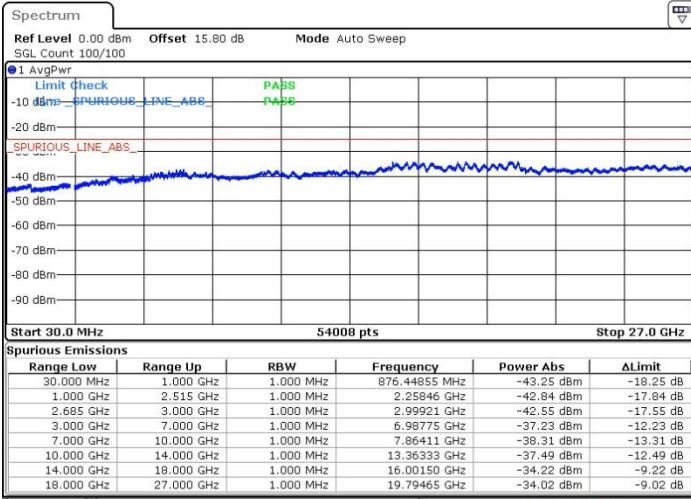

N/A

Date: 19.MAY.2017 17:24:26

LTE Band 41 / 15MHz+20MHz

64QAM

Middle Channel / 1RB0 and 1RB99

Middle Channel / 1RB74 and 1RB0

Date: 19.MAY.2017 17:38:17

Date: 19.MAY.2017 17:35:31

Middle Channel / FullIRB

N/A

Date: 19.MAY.2017 17:34:35

LTE Band 41 / 15MHz+20MHz

64QAM

Highest Channel / 1RB0 and 1RB99

Highest Channel / 1RB74 and 1RB0

Date: 19.MAY.2017 17:23:30

Date: 19.MAY.2017 17:18:53

Highest Channel / FullIRB

N/A

Date: 19.MAY.2017 17:17:58

LTE Band 41 / 20MHz+5MHz

64QAM

Lowest Channel / 1RB0 and 1RB24

Lowest Channel / 1RB99 and 1RB0