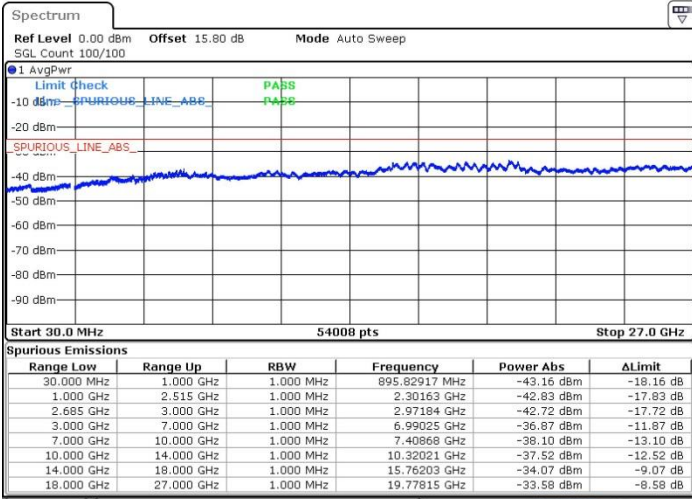

Lowest Channel / 1RB0 and 1RB74

Lowest Channel / 1RB74 and 1RB0

Date: 19.MAY.2017 16:18:02

Date: 19.MAY.2017 16:17:07

Lowest Channel / FullRB

N/A

Date: 19.MAY.2017 16:12:30

LTE Band 41 / 15MHz+15MHz

LTE Band 41 / 15MHz+15MHz

64QAM

Highest Channel / 1RB0 and 1RB74

Highest Channel / 1RB74 and 1RB0

Date: 19.MAY.2017 16:02:49

Date: 19.MAY.2017 16:06:30

Highest Channel / FullIRB

N/A