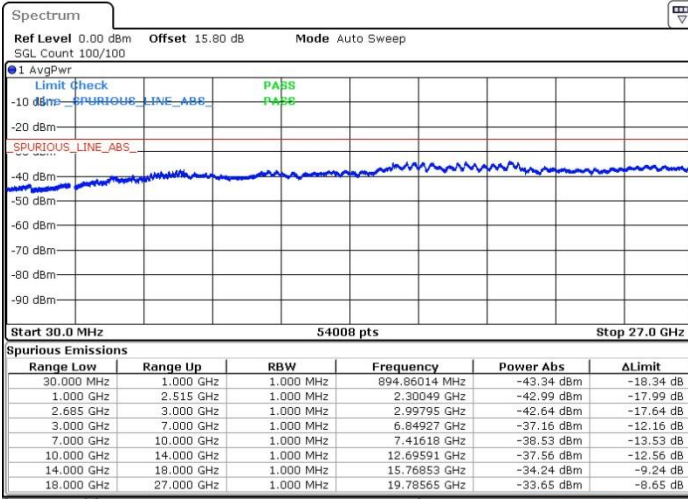

Date: 19.MAY.2017 15:22:56

LTE Band 41 / 20MHz+10MHz

64QAM

Highest Channel / 1RB0 and 1RB49

Highest Channel / 1RB99 and 1RB0

Date: 19.MAY.2017 15:34:57

Date: 19.MAY.2017 15:48:24

Highest Channel / FullIRB

N/A

Date: 19.MAY.2017 15:43:47

LTE Band 41 / 20MHz+15MHz

64QAM

Lowest Channel / 1RB0 and 1RB74

Lowest Channel / 1RB99 and 1RB0

Date: 19.MAY.2017 20:38:35

Date: 19.MAY.2017 20:53:23

Lowest Channel / FullRB

N/A

Date: 19.MAY.2017 20:36:44