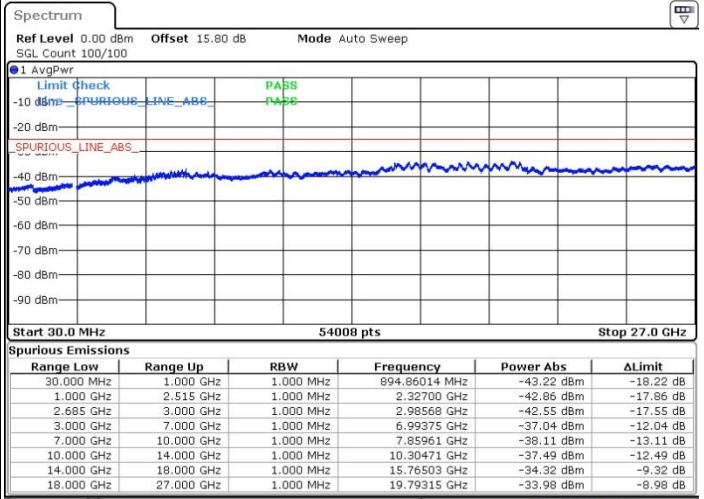

LTE Band 41 / 20MHz+10MHz

64QAM

Middle Channel / 1RB0 and 1RB49

Middle Channel / 1RB99 and 1RB0

Date: 19.MAY.2017 15:28:29

Date: 19.MAY.2017 15:23:52

Middle Channel / FullIRB

N/A

Date: 19.MAY.2017 15:22:56

LTE Band 41 / 20MHz+10MHz

64QAM

Highest Channel / 1RB0 and 1RB49

Highest Channel / 1RB99 and 1RB0

Date: 19.MAY.2017 15:34:57

Date: 19.MAY.2017 15:48:24

Highest Channel / FullIRB

N/A

Date: 19.MAY.2017 15:43:47

LTE Band 41 / 20MHz+15MHz

64QAM

Lowest Channel / 1RB0 and 1RB74

Lowest Channel / 1RB99 and 1RB0

Date: 19.MAY.2017 20:38:35

Date: 19.MAY.2017 20:53:23