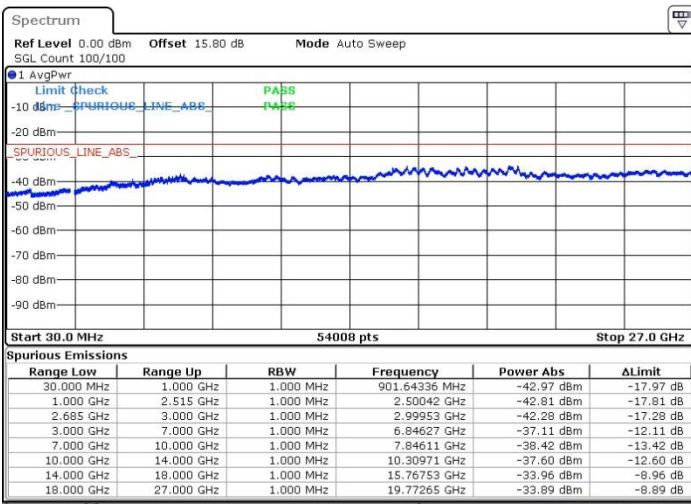

Lowest Channel / 1RB0 and 1RB74

Lowest Channel / 1RB74 and 1RB0

Date: 19.MAY.2017 16:18:02

Date: 19.MAY.2017 16:17:07

Lowest Channel / FullRB

N/A

Date: 19.MAY.2017 16:12:30

LTE Band 41 / 15MHz+15MHz

64QAM

Middle Channel / 1RB0 and 1RB74

Middle Channel / 1RB74 and 1RB0

Date: 19.MAY.2017 17:06:50

Date: 19.MAY.2017 16:23:35

Middle Channel / FullIRB

N/A

Date: 19.MAY.2017 16:19:53

LTE Band 41 / 15MHz+15MHz

64QAM

Highest Channel / 1RB0 and 1RB74

Highest Channel / 1RB74 and 1RB0

Date: 19.MAY.2017 16:02:49

Date: 19.MAY.2017 16:06:30

Highest Channel / FullIRB

N/A