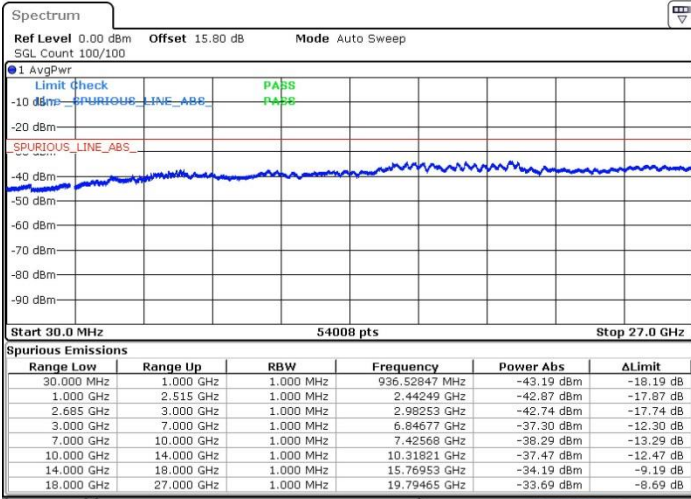

Date: 19.MAY.2017 15:11:53

Date: 19.MAY.2017 15:07:17

Middle Channel / FullIRB

N/A

Date: 19.MAY.2017 15:16:28

LTE Band 41 / 10MHz+20MHz

64QAM

Highest Channel / 1RB0 and 1RB99

Highest Channel / 1RB49 and 1RB0

Date: 19.MAY.2017 14:52:31

Date: 19.MAY.2017 14:57:08

Highest Channel / FullIRB

N/A

Date: 19.MAY.2017 14:58:03

LTE Band 41 / 15MHz+15MHz

64QAM

Lowest Channel / 1RB0 and 1RB74

Lowest Channel / 1RB74 and 1RB0

Date: 19.MAY.2017 16:18:02

Date: 19.MAY.2017 16:17:07

Lowest Channel / FullRB

N/A

Date: 19.MAY.2017 16:12:30

LTE Band 41 / 15MHz+15MHz