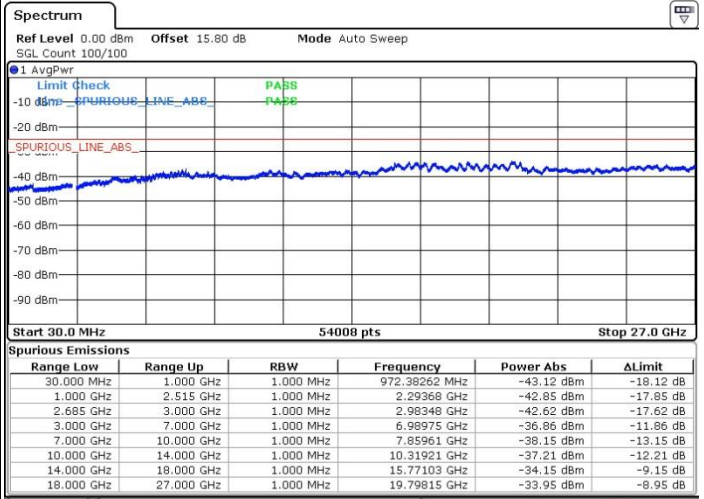

LTE Band 41 / 5MHz+20MHz

64QAM

Lowest Channel / 1RB0 and 1RB99

Lowest Channel / 1RB24 and 1RB0

Date: 19.MAY.2017 10:43:39

Date: 19.MAY.2017 10:38:43

Lowest Channel / FullRB

N/A

Date: 19.MAY.2017 10:45:00

LTE Band 41 / 5MHz+20MHz

64QAM

Middle Channel / 1RB0 and 1RB99

Middle Channel / 1RB24 and 1RB0

Date: 19.MAY.2017 13:39:42

Date: 19.MAY.2017 13:41:07

Middle Channel / FullIRB

N/A

Date: 19.MAY.2017 11:59:32

LTE Band 41 / 5MHz+20MHz

64QAM

Highest Channel / 1RB0 and 1RB99

Highest Channel / 1RB24 and 1RB0

Date: 19.MAY.2017 11:16:54

Date: 19.MAY.2017 11:21:12