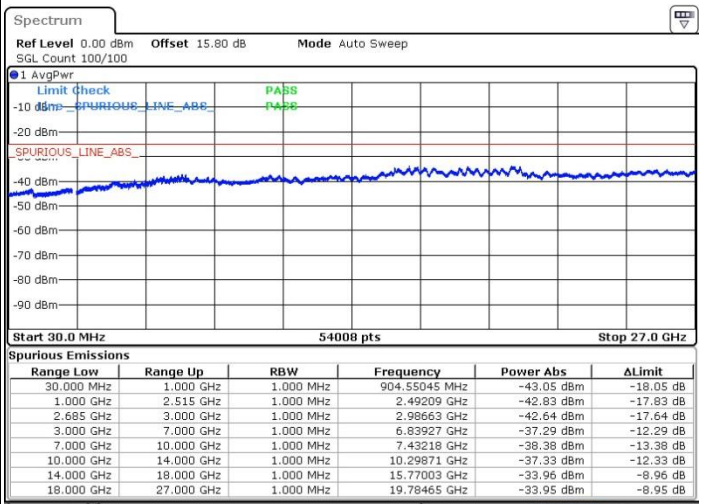

Date: 19.MAY.2017 16:23:35