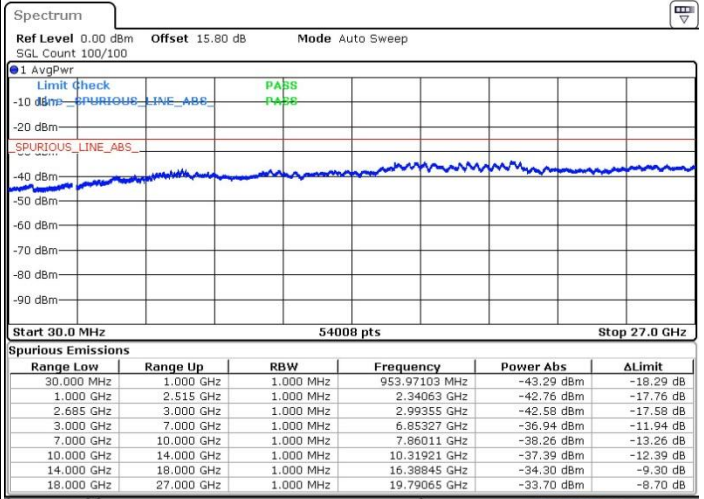

LTE Band 41 / 15MHz+15MHz

64QAM

Highest Channel / 1RB0 and 1RB74

Highest Channel / 1RB74 and 1RB0

Date: 19.MAY.2017 16:02:49

Date: 19.MAY.2017 16:06:30

Highest Channel / FullIRB

N/A

Date: 19.MAY.2017 16:11:35

LTE Band 41 / 15MHz+20MHz

64QAM

Lowest Channel / 1RB0 and 1RB99

Lowest Channel / 1RB74 and 1RB0

Date: 19.MAY.2017 17:29:58

Date: 19.MAY.2017 17:29:03

Lowest Channel / FullRB