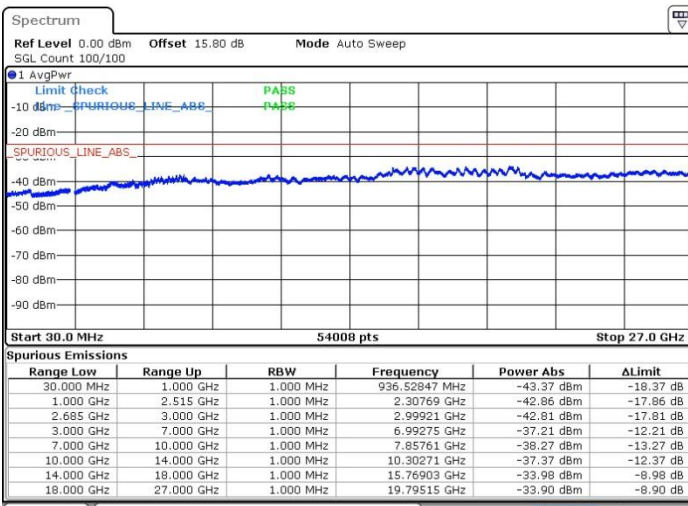

Lowest Channel / FullRB

N/A

Date: 19.MAY.2017 17:24:26