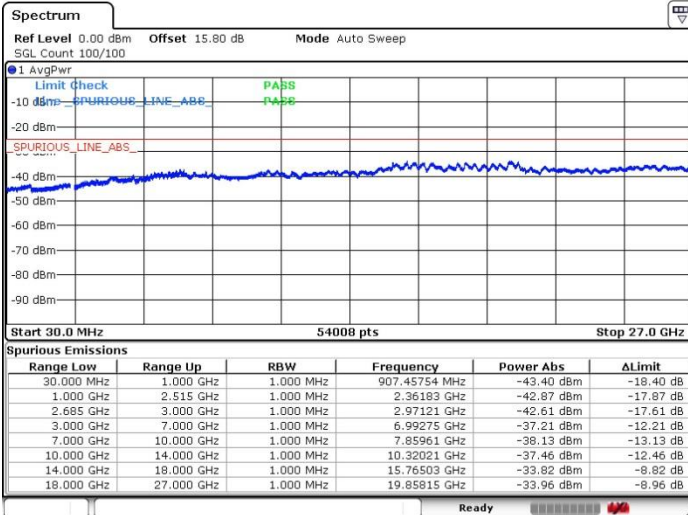

N/A

Date: 19.MAY.2017 11:59:32

LTE Band 41 / 5MHz+20MHz

64QAM

Highest Channel / 1RB0 and 1RB99

Highest Channel / 1RB24 and 1RB0

Date: 19.MAY.2017 11:16:54

Date: 19.MAY.2017 11:21:12

Highest Channel / FullIRB

N/A

Date: 19.MAY.2017 11:14:04

LTE Band 41 / 10MHz+20MHz

64QAM

Lowest Channel / 1RB0 and 1RB99

Lowest Channel / 1RB49 and 1RB0

Date: 19.MAY.2017 15:08:12