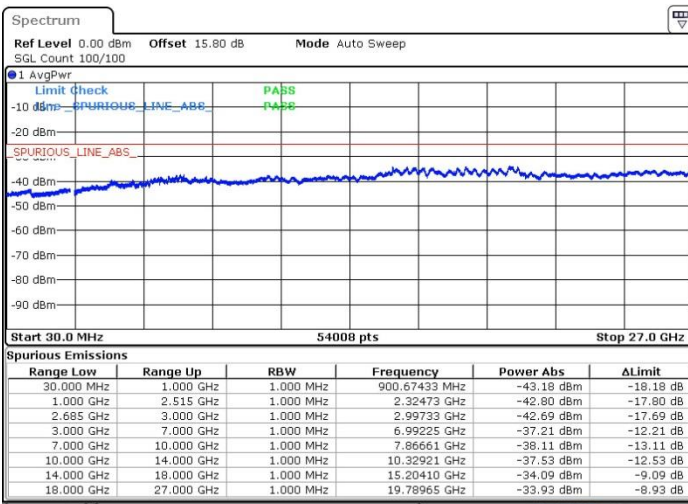

N/A

Date: 19.MAY.2017 11:59:32

LTE Band 41 / 5MHz+20MHz

64QAM

Highest Channel / 1RB0 and 1RB99

Highest Channel / 1RB24 and 1RB0

Date: 19.MAY.2017 11:16:54

Date: 19.MAY.2017 11:21:12

Highest Channel / FullIRB

N/A

Date: 19.MAY.2017 11:14:04

LTE Band 41 / 10MHz+20MHz

64QAM

Lowest Channel / 1RB0 and 1RB99

Lowest Channel / 1RB49 and 1RB0

Date: 19.MAY.2017 15:08:12

Date: 19.MAY.2017 15:03:35

Lowest Channel / FullRB

N/A

Date: 19.MAY.2017 15:02:40

LTE Band 41 / 10MHz+20MHz

64QAM

MiddleChannel / 1RB0 and 1RB99

Middle Channel / 1RB49 and 1RB0

Date: 19.MAY.2017 15:11:53

Date: 19.MAY.2017 15:07:17

Middle Channel / FullIRB

N/A

Date: 19.MAY.2017 15:16:28

LTE Band 41 / 10MHz+20MHz

64QAM

Highest Channel / 1RB0 and 1RB99