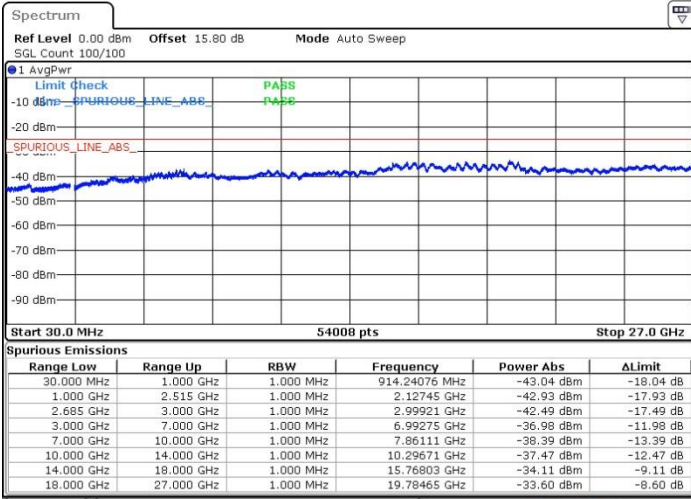

LTE Band 41 / 20MHz+10MHz

64QAM

Middle Channel / 1RB0 and 1RB49

Middle Channel / 1RB99 and 1RB0

Date: 19.MAY.2017 15:28:29

Date: 19.MAY.2017 15:23:52

Middle Channel / FullIRB

N/A

Date: 19.MAY.2017 15:22:56

LTE Band 41 / 20MHz+10MHz

64QAM

Highest Channel / 1RB0 and 1RB49

Highest Channel / 1RB99 and 1RB0

Date: 19.MAY.2017 15:34:57

Date: 19.MAY.2017 15:48:24

Highest Channel / FullIRB

N/A

Date: 19.MAY.2017 15:43:47

LTE Band 41 / 20MHz+15MHz

64QAM

Lowest Channel / 1RB0 and 1RB74

Lowest Channel / 1RB99 and 1RB0

Date: 19.MAY.2017 20:38:35

Date: 19.MAY.2017 20:53:23