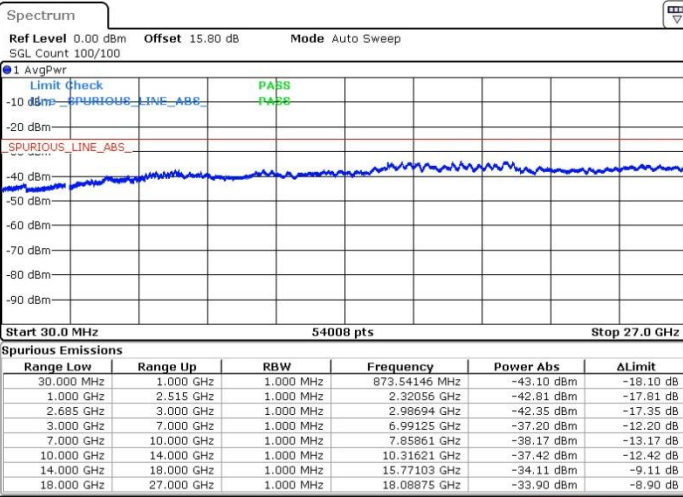

Date: 19.MAY.2017 14:31:50

Date: 19.MAY.2017 14:27:13

Lowest Channel / FullRB

N/A

Date: 19.MAY.2017 14:32:46

LTE Band 41 / 20MHz+5MHz

64QAM

Middle Channel / 1RB0 and 1RB24

Middle Channel / 1RB99 and 1RB0

Date: 19.MAY.2017 14:50:40

Date: 19.MAY.2017 14:45:17

Middle Channel / FullIRB

N/A

Date: 19.MAY.2017 14:48:59

LTE Band 41 / 20MHz+5MHz

64QAM

Highest Channel / 1RB0 and 1RB24

Highest Channel / 1RB99 and 1RB0

Date: 19.MAY.2017 14:39:45

Date: 19.MAY.2017 14:43:27

Highest Channel / FullIRB

N/A

Date: 19.MAY.2017 14:37:23

LTE Band 41 / 20MHz+10MHz