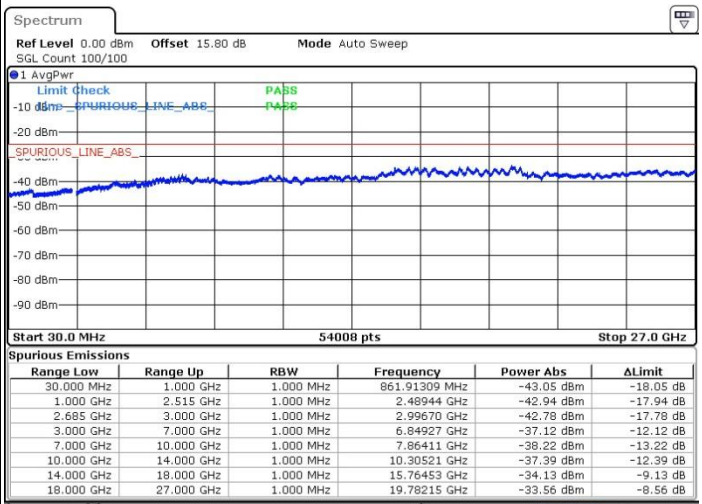

N/A

Date: 19.MAY.2017 11:59:32

LTE Band 41 / 5MHz+20MHz

64QAM

Highest Channel / 1RB0 and 1RB99

Highest Channel / 1RB24 and 1RB0

Date: 19.MAY.2017 11:16:54

Date: 19.MAY.2017 11:21:12

Highest Channel / FullIRB

N/A

Date: 19.MAY.2017 11:14:04

LTE Band 41 / 10MHz+20MHz

64QAM

Lowest Channel / 1RB0 and 1RB99

Lowest Channel / 1RB49 and 1RB0

Date: 19.MAY.2017 15:08:12

Date: 19.MAY.2017 15:03:35

Lowest Channel / FullRB

N/A

Date: 19.MAY.2017 15:02:40

LTE Band 41 / 10MHz+20MHz

64QAM

MiddleChannel / 1RB0 and 1RB99

Middle Channel / 1RB49 and 1RB0

Date: 19.MAY.2017 15:11:53

Date: 19.MAY.2017 15:07:17

Middle Channel / FullIRB

N/A

Date: 19.MAY.2017 15:16:28

LTE Band 41 / 10MHz+20MHz

64QAM

Highest Channel / 1RB0 and 1RB99