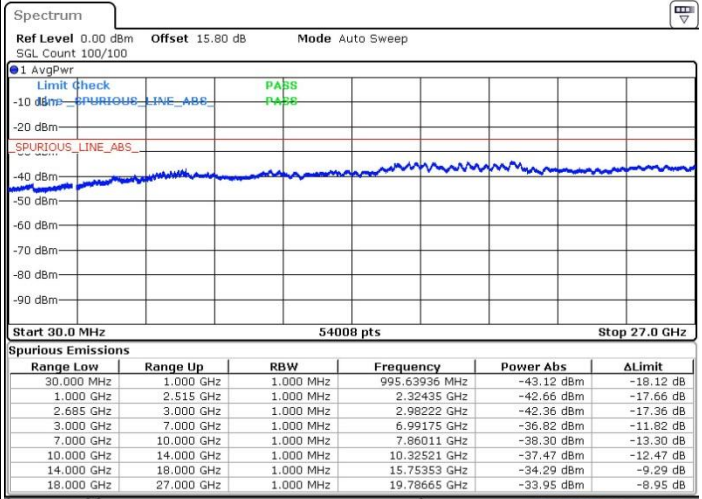

Date: 19.MAY.2017 15:22:56

LTE Band 41 / 20MHz+10MHz

64QAM

Highest Channel / 1RB0 and 1RB49

Highest Channel / 1RB99 and 1RB0

Date: 19.MAY.2017 15:34:57

Date: 19.MAY.2017 15:48:24

Highest Channel / FullIRB

N/A

Date: 19.MAY.2017 15:43:47

LTE Band 41 / 20MHz+15MHz

64QAM

Lowest Channel / 1RB0 and 1RB74

Lowest Channel / 1RB99 and 1RB0

Date: 19.MAY.2017 20:38:35

Date: 19.MAY.2017 20:53:23

Lowest Channel / FullRB

N/A

Date: 19.MAY.2017 20:36:44