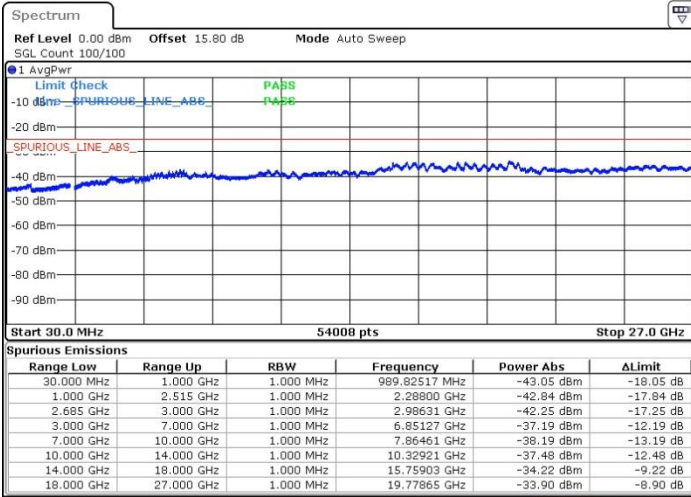

N/A

Date: 19.MAY.2017 17:24:26

LTE Band 41 / 15MHz+20MHz

64QAM

Middle Channel / 1RB0 and 1RB99

Middle Channel / 1RB74 and 1RB0

Date: 19.MAY.2017 17:38:17

Date: 19.MAY.2017 17:35:31

Middle Channel / FullIRB

N/A

Date: 19.MAY.2017 17:34:35

LTE Band 41 / 15MHz+20MHz

64QAM

Highest Channel / 1RB0 and 1RB99

Highest Channel / 1RB74 and 1RB0

Date: 19.MAY.2017 17:23:30

Date: 19.MAY.2017 17:18:53

Highest Channel / FullIRB

N/A

Date: 19.MAY.2017 17:17:58

LTE Band 41 / 20MHz+5MHz

64QAM

Lowest Channel / 1RB0 and 1RB24

Lowest Channel / 1RB99 and 1RB0