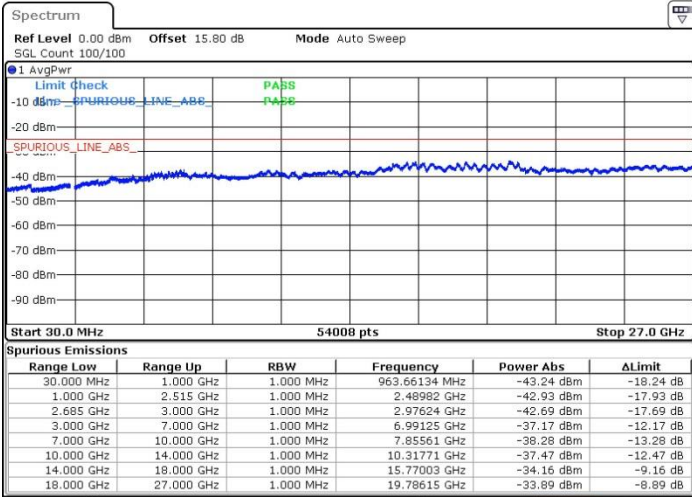

Highest Channel / 1RB0 and 1RB24

Highest Channel / 1RB99 and 1RB0

Date: 19.MAY.2017 14:39:45

Date: 19.MAY.2017 14:43:27

Highest Channel / FullIRB

N/A

Date: 19.MAY.2017 14:37:23

LTE Band 41 / 20MHz+10MHz

64QAM

Lowest Channel / 1RB0 and 1RB49

Lowest Channel / 1RB99 and 1RB0

Date: 19.MAY.2017 15:45:38

Date: 19.MAY.2017 15:34:01

Lowest Channel / FullRB

N/A

Date: 19.MAY.2017 15:29:24

LTE Band 41 / 20MHz+10MHz

64QAM

Middle Channel / 1RB0 and 1RB49

Middle Channel / 1RB99 and 1RB0

Date: 19.MAY.2017 15:28:29

Date: 19.MAY.2017 15:23:52

Middle Channel / FullIRB

N/A

Date: 19.MAY.2017 15:22:56

LTE Band 41 / 20MHz+10MHz

64QAM

Highest Channel / 1RB0 and 1RB49

Highest Channel / 1RB99 and 1RB0

Date: 19.MAY.2017 15:34:57

Date: 19.MAY.2017 15:48:24

Highest Channel / FullIRB