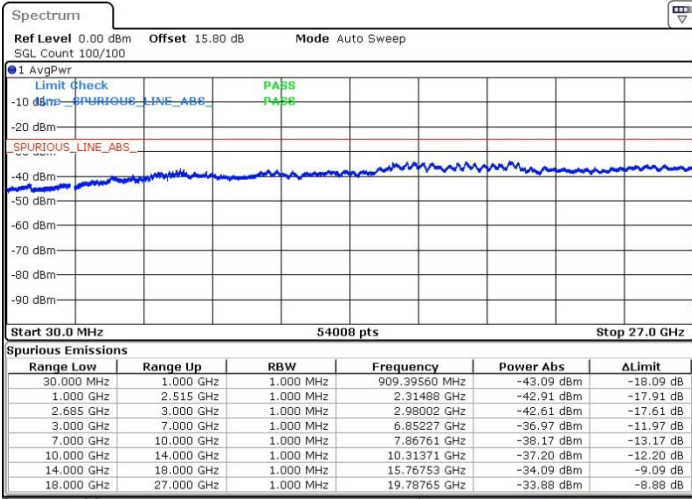

Highest Channel / 1RB0 and 1RB24

Highest Channel / 1RB99 and 1RB0

Date: 19.MAY.2017 14:39:45

Date: 19.MAY.2017 14:43:27

Highest Channel / FullIRB

N/A

Date: 19.MAY.2017 14:37:23

LTE Band 41 / 20MHz+10MHz

64QAM

Lowest Channel / 1RB0 and 1RB49

Lowest Channel / 1RB99 and 1RB0

Date: 19.MAY.2017 15:45:38

Date: 19.MAY.2017 15:34:01

Lowest Channel / FullRB

N/A

Date: 19.MAY.2017 15:29:24

LTE Band 41 / 20MHz+10MHz

64QAM

Middle Channel / 1RB0 and 1RB49

Middle Channel / 1RB99 and 1RB0

Date: 19.MAY.2017 15:28:29

Date: 19.MAY.2017 15:23:52

Middle Channel / FullIRB

N/A

Date: 19.MAY.2017 15:22:56

LTE Band 41 / 20MHz+10MHz

64QAM

Highest Channel / 1RB0 and 1RB49

Highest Channel / 1RB99 and 1RB0

Date: 19.MAY.2017 15:34:57

Date: 19.MAY.2017 15:48:24

Highest Channel / FullIRB