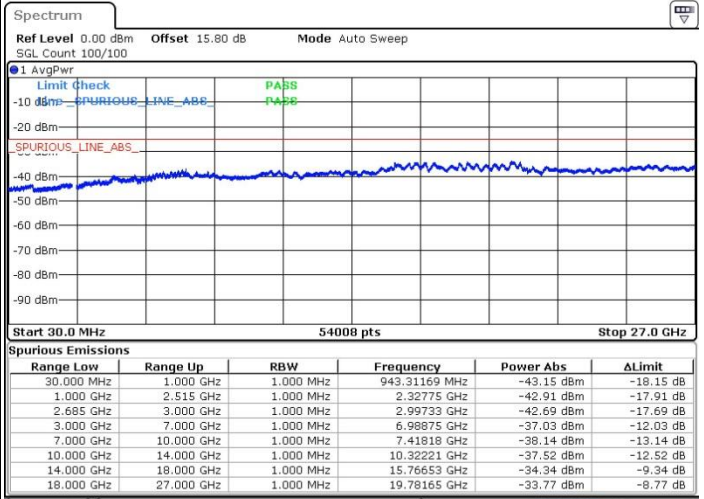

Middle Channel / 1RB99 and 1RB0

Date: 19.MAY.2017 14:50:40

Date: 19.MAY.2017 14:45:17

Middle Channel / FullIRB

N/A

Date: 19.MAY.2017 14:48:59

LTE Band 41 / 20MHz+5MHz

64QAM

Highest Channel / 1RB0 and 1RB24

Highest Channel / 1RB99 and 1RB0

Date: 19.MAY.2017 14:39:45

Date: 19.MAY.2017 14:43:27

Highest Channel / FullIRB

N/A

Date: 19.MAY.2017 14:37:23

LTE Band 41 / 20MHz+10MHz

64QAM

Lowest Channel / 1RB0 and 1RB49

Lowest Channel / 1RB99 and 1RB0

Date: 19.MAY.2017 15:45:38

Date: 19.MAY.2017 15:34:01

Lowest Channel / FullRB

N/A

Date: 19.MAY.2017 15:29:24