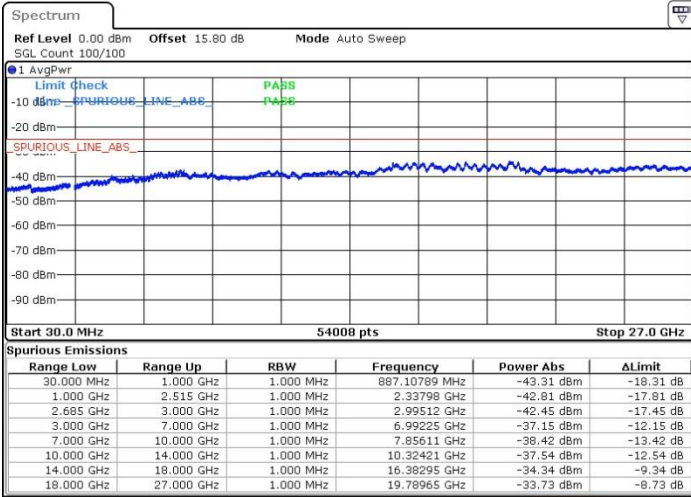

Middle Channel / FullIRB

N/A

Date: 19.MAY.2017 17:34:35

LTE Band 41 / 15MHz+20MHz

64QAM

Highest Channel / 1RB0 and 1RB99

Highest Channel / 1RB74 and 1RB0

Date: 19.MAY.2017 17:23:30

Date: 19.MAY.2017 17:18:53

Highest Channel / FullIRB

N/A

Date: 19.MAY.2017 17:17:58

LTE Band 41 / 20MHz+5MHz

64QAM

Lowest Channel / 1RB0 and 1RB24

Lowest Channel / 1RB99 and 1RB0