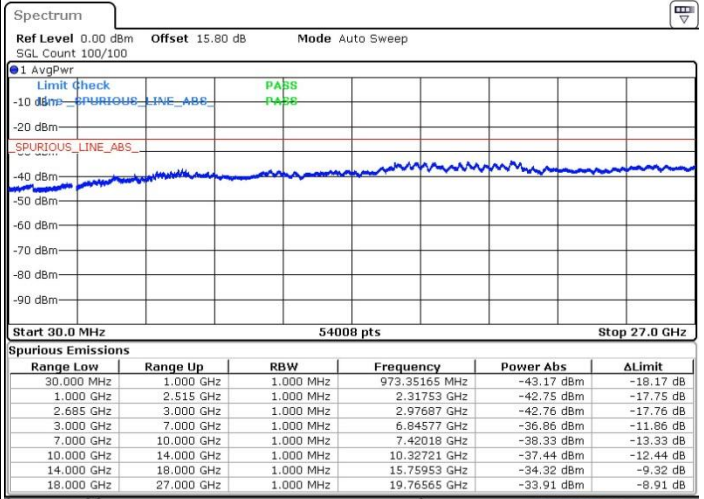

Middle Channel / FullIRB

N/A

Date: 19.MAY.2017 17:34:35

LTE Band 41 / 15MHz+20MHz

64QAM

Highest Channel / 1RB0 and 1RB99

Highest Channel / 1RB74 and 1RB0

Date: 19.MAY.2017 17:23:30

Date: 19.MAY.2017 17:18:53

Highest Channel / FullIRB

N/A

Date: 19.MAY.2017 17:17:58

LTE Band 41 / 20MHz+5MHz

64QAM

Lowest Channel / 1RB0 and 1RB24

Lowest Channel / 1RB99 and 1RB0