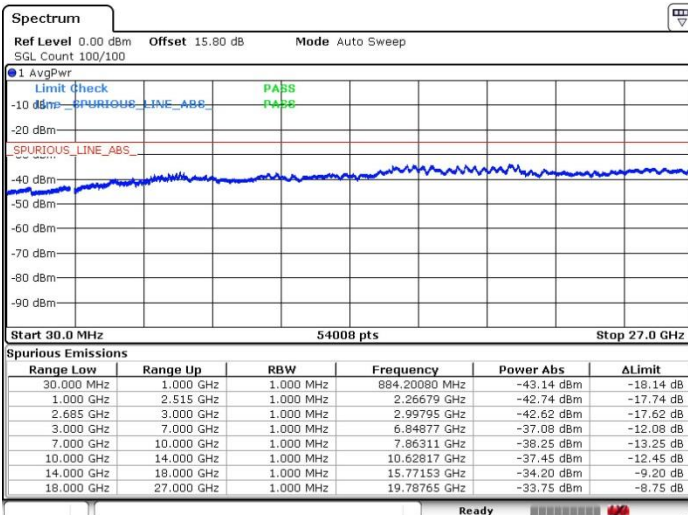

LTE Band 41 / 5MHz+20MHz

64QAM

Lowest Channel / 1RB0 and 1RB99

Lowest Channel / 1RB24 and 1RB0

Date: 19.MAY.2017 10:43:39

Date: 19.MAY.2017 10:38:43

Lowest Channel / FullRB

N/A

Date: 19.MAY.2017 10:45:00

LTE Band 41 / 5MHz+20MHz

64QAM

Middle Channel / 1RB0 and 1RB99

Middle Channel / 1RB24 and 1RB0

Date: 19.MAY.2017 13:39:42

Date: 19.MAY.2017 13:41:07

Middle Channel / FullIRB

N/A

Date: 19.MAY.2017 11:59:32

LTE Band 41 / 5MHz+20MHz

64QAM

Highest Channel / 1RB0 and 1RB99

Highest Channel / 1RB24 and 1RB0

Date: 19.MAY.2017 11:16:54

Date: 19.MAY.2017 11:21:12

Highest Channel / FullIRB

N/A

Date: 19.MAY.2017 11:14:04

LTE Band 41 / 10MHz+20MHz

64QAM

Lowest Channel / 1RB0 and 1RB99

Lowest Channel / 1RB49 and 1RB0

Date: 19.MAY.2017 15:08:12