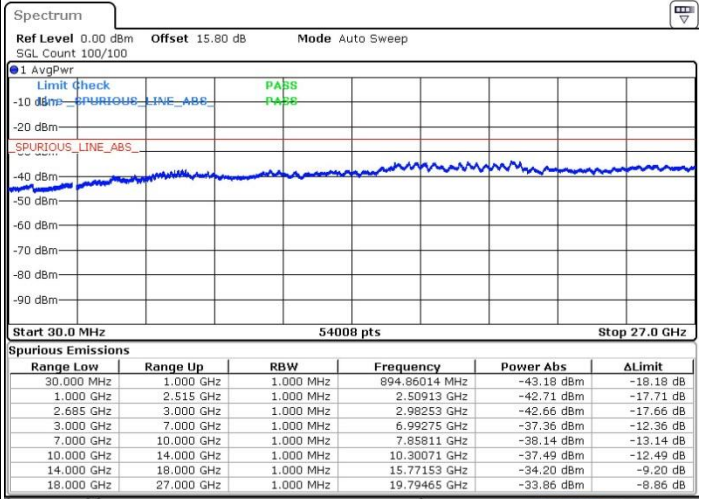

Date: 19.MAY.2017 17:18:53

Highest Channel / FullIRB

N/A

Date: 19.MAY.2017 17:17:58

LTE Band 41 / 20MHz+5MHz

64QAM

Lowest Channel / 1RB0 and 1RB24

Lowest Channel / 1RB99 and 1RB0

Date: 19.MAY.2017 14:31:50

Date: 19.MAY.2017 14:27:13

Lowest Channel / FullRB

N/A

Date: 19.MAY.2017 14:32:46

LTE Band 41 / 20MHz+5MHz

64QAM

Middle Channel / 1RB0 and 1RB24

Middle Channel / 1RB99 and 1RB0

Date: 19.MAY.2017 14:50:40

Date: 19.MAY.2017 14:45:17

Middle Channel / FullIRB

N/A

Date: 19.MAY.2017 14:48:59

LTE Band 41 / 20MHz+5MHz

64QAM

Highest Channel / 1RB0 and 1RB24

Highest Channel / 1RB99 and 1RB0

Date: 19.MAY.2017 14:39:45

Date: 19.MAY.2017 14:43:27

Highest Channel / FullIRB

N/A

Date: 19.MAY.2017 14:37:23

LTE Band 41 / 20MHz+10MHz