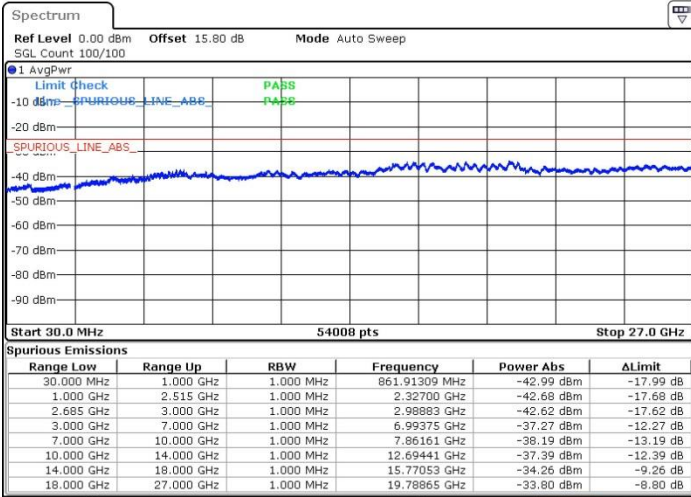

Highest Channel / 1RB49 and 1RB0

Date: 19.MAY.2017 14:52:31

Date: 19.MAY.2017 14:57:08

Highest Channel / FullIRB

N/A

Date: 19.MAY.2017 14:58:03

LTE Band 41 / 15MHz+15MHz

64QAM

Lowest Channel / 1RB0 and 1RB74

Lowest Channel / 1RB74 and 1RB0

Date: 19.MAY.2017 16:18:02

Date: 19.MAY.2017 16:17:07

Lowest Channel / FullRB

N/A

Date: 19.MAY.2017 16:12:30

LTE Band 41 / 15MHz+15MHz