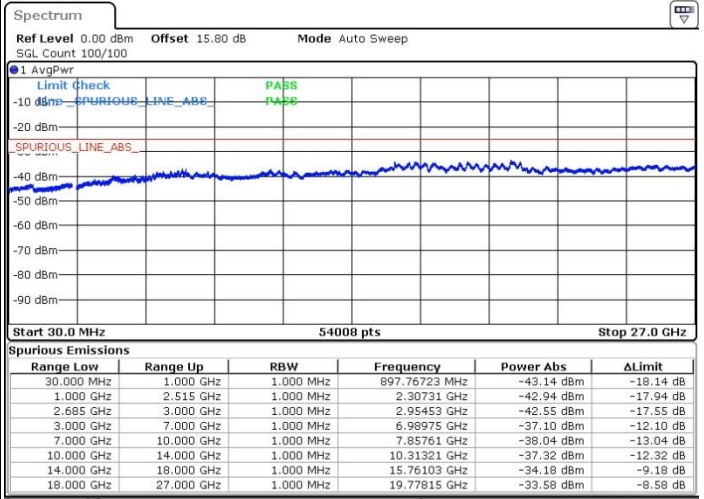

Date: 19.MAY.2017 15:11:53

Date: 19.MAY.2017 15:07:17

Middle Channel / FullIRB

N/A

Date: 19.MAY.2017 15:16:28

LTE Band 41 / 10MHz+20MHz

64QAM

Highest Channel / 1RB0 and 1RB99

Highest Channel / 1RB49 and 1RB0

Date: 19.MAY.2017 14:52:31

Date: 19.MAY.2017 14:57:08

Highest Channel / FullIRB

N/A

Date: 19.MAY.2017 14:58:03

LTE Band 41 / 15MHz+15MHz

64QAM

Lowest Channel / 1RB0 and 1RB74

Lowest Channel / 1RB74 and 1RB0

Date: 19.MAY.2017 16:18:02

Date: 19.MAY.2017 16:17:07

Lowest Channel / FullRB

N/A

Date: 19.MAY.2017 16:12:30

LTE Band 41 / 15MHz+15MHz