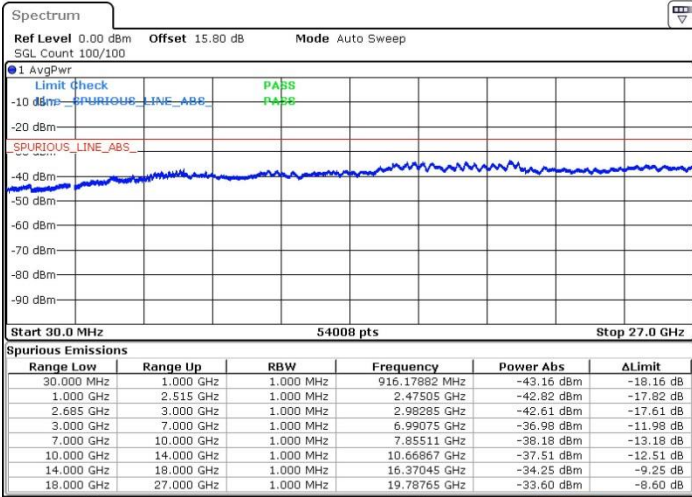

LTE Band 41 / 15MHz+15MHz

64QAM

Highest Channel / 1RB0 and 1RB74

Highest Channel / 1RB74 and 1RB0

Date: 19.MAY.2017 16:02:49

Date: 19.MAY.2017 16:06:30

Highest Channel / FullIRB

N/A

Date: 19.MAY.2017 16:11:35

LTE Band 41 / 15MHz+20MHz

64QAM

Lowest Channel / 1RB0 and 1RB99

Lowest Channel / 1RB74 and 1RB0

Date: 19.MAY.2017 17:29:58

Date: 19.MAY.2017 17:29:03

Lowest Channel / FullRB