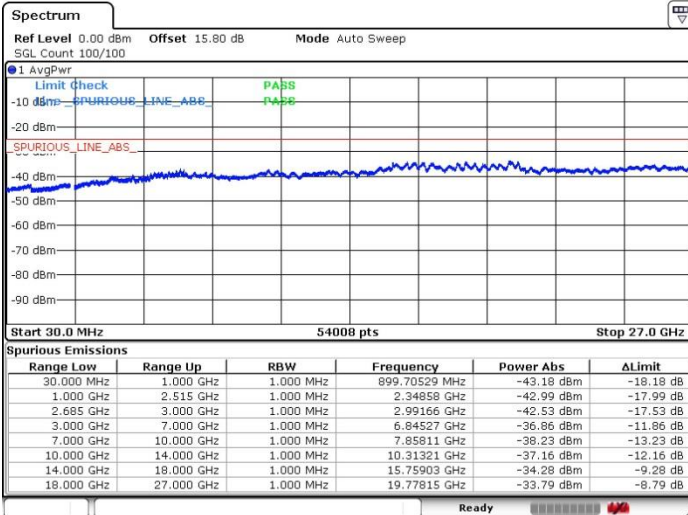

LTE Band 41 / 5MHz+20MHz

64QAM

Lowest Channel / 1RB0 and 1RB99

Lowest Channel / 1RB24 and 1RB0

Date: 19.MAY.2017 10:43:39

Date: 19.MAY.2017 10:38:43

Lowest Channel / FullRB

N/A

Date: 19.MAY.2017 10:45:00

LTE Band 41 / 5MHz+20MHz

64QAM

Middle Channel / 1RB0 and 1RB99

Middle Channel / 1RB24 and 1RB0

Date: 19.MAY.2017 13:39:42

Date: 19.MAY.2017 13:41:07

Middle Channel / FullIRB

N/A

Date: 19.MAY.2017 11:59:32

LTE Band 41 / 5MHz+20MHz

64QAM

Highest Channel / 1RB0 and 1RB99

Highest Channel / 1RB24 and 1RB0

Date: 19.MAY.2017 11:16:54

Date: 19.MAY.2017 11:21:12

Highest Channel / FullIRB

N/A

Date: 19.MAY.2017 11:14:04

LTE Band 41 / 10MHz+20MHz

64QAM

Lowest Channel / 1RB0 and 1RB99

Lowest Channel / 1RB49 and 1RB0

Date: 19.MAY.2017 15:08:12