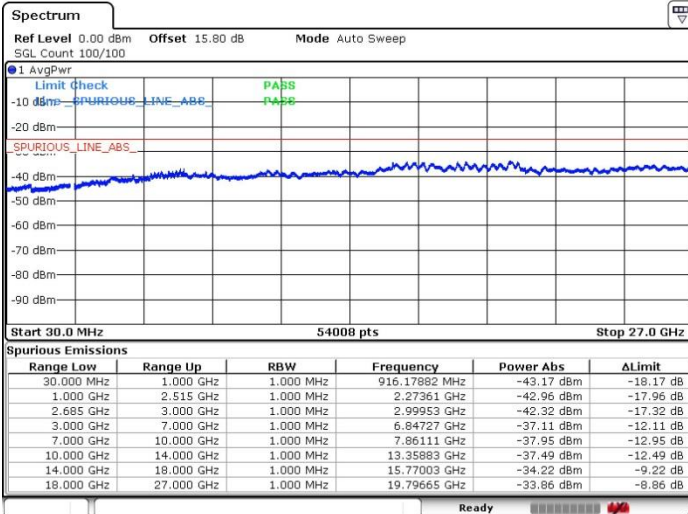

N/A

Date: 19.MAY.2017 11:59:32

LTE Band 41 / 5MHz+20MHz

64QAM

Highest Channel / 1RB0 and 1RB99

Highest Channel / 1RB24 and 1RB0

Date: 19.MAY.2017 11:16:54

Date: 19.MAY.2017 11:21:12

Highest Channel / FullIRB

N/A

Date: 19.MAY.2017 11:14:04

LTE Band 41 / 10MHz+20MHz

64QAM

Lowest Channel / 1RB0 and 1RB99

Lowest Channel / 1RB49 and 1RB0

Date: 19.MAY.2017 15:08:12