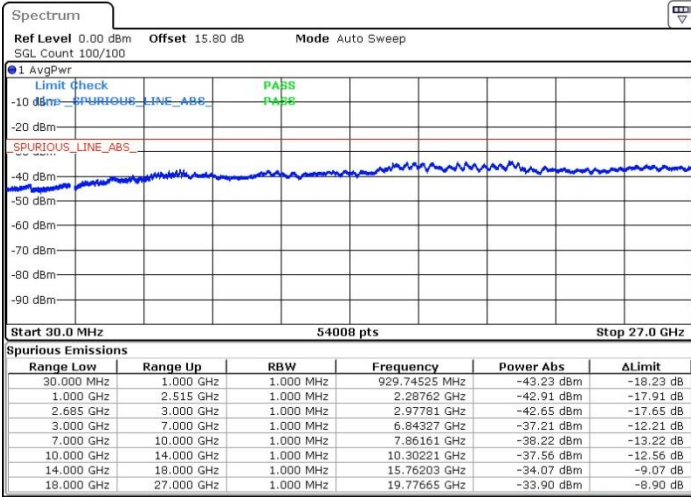

Highest Channel / FullIRB

N/A

Date: 19.MAY.2017 11:14:04

LTE Band 41 / 10MHz+20MHz

64QAM

Lowest Channel / 1RB0 and 1RB99

Lowest Channel / 1RB49 and 1RB0

Date: 19.MAY.2017 15:08:12

Date: 19.MAY.2017 15:03:35

Lowest Channel / FullRB

N/A

Date: 19.MAY.2017 15:02:40

LTE Band 41 / 10MHz+20MHz

64QAM

MiddleChannel / 1RB0 and 1RB99

Middle Channel / 1RB49 and 1RB0

Date: 19.MAY.2017 15:11:53

Date: 19.MAY.2017 15:07:17

Middle Channel / FullIRB

N/A

Date: 19.MAY.2017 15:16:28

LTE Band 41 / 10MHz+20MHz

64QAM

Highest Channel / 1RB0 and 1RB99

Highest Channel / 1RB49 and 1RB0

Date: 19.MAY.2017 14:52:31

Date: 19.MAY.2017 14:57:08

Highest Channel / FullIRB

N/A

Date: 19.MAY.2017 14:58:03

LTE Band 41 / 15MHz+15MHz

64QAM