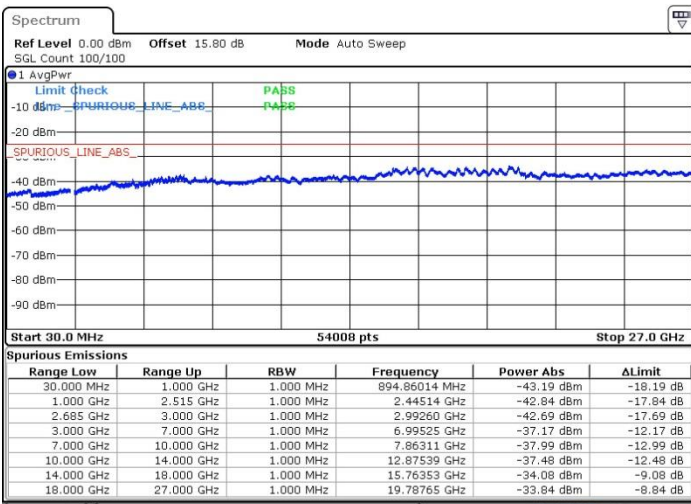

LTE Band 41 / 15MHz+15MHz

64QAM

Middle Channel / 1RB0 and 1RB74

Middle Channel / 1RB74 and 1RB0

Date: 19.MAY.2017 17:06:50