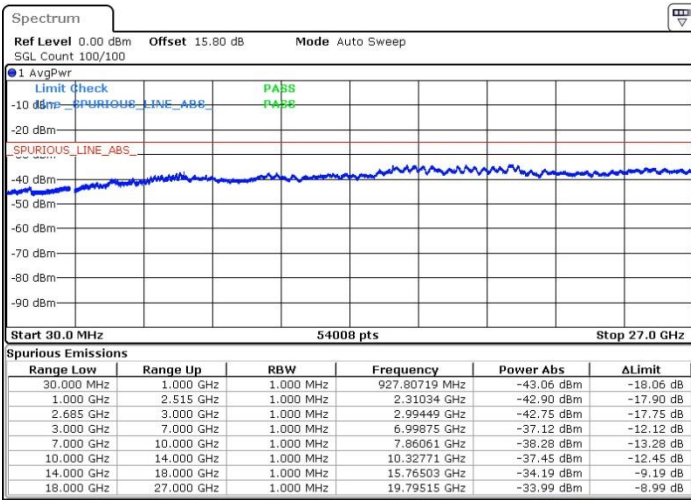

Middle Channel / FullIRB

N/A

Date: 19.MAY.2017 17:34:35

LTE Band 41 / 15MHz+20MHz

64QAM

Highest Channel / 1RB0 and 1RB99

Highest Channel / 1RB74 and 1RB0

Date: 19.MAY.2017 17:23:30

Date: 19.MAY.2017 17:18:53

Highest Channel / FullIRB

N/A

Date: 19.MAY.2017 17:17:58

LTE Band 41 / 20MHz+5MHz

64QAM

Lowest Channel / 1RB0 and 1RB24

Lowest Channel / 1RB99 and 1RB0

Date: 19.MAY.2017 14:31:50

Date: 19.MAY.2017 14:27:13

Lowest Channel / FullRB

N/A

Date: 19.MAY.2017 14:32:46

LTE Band 41 / 20MHz+5MHz

64QAM

Middle Channel / 1RB0 and 1RB24