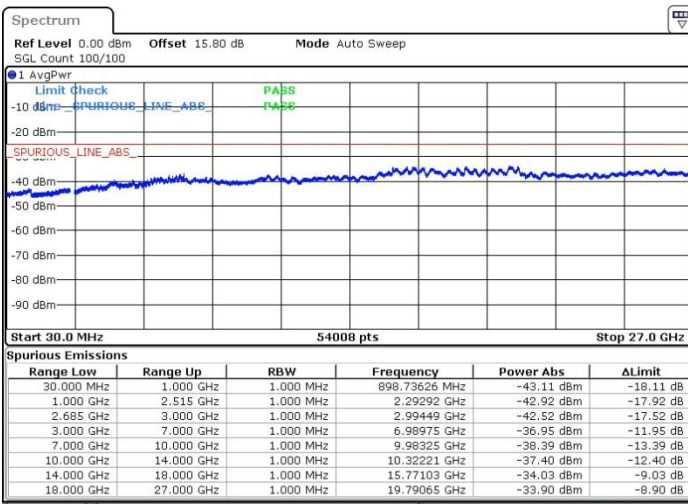

N/A

Date: 19.MAY.2017 11:59:32

LTE Band 41 / 5MHz+20MHz

64QAM

Highest Channel / 1RB0 and 1RB99

Highest Channel / 1RB24 and 1RB0

Date: 19.MAY.2017 11:16:54

Date: 19.MAY.2017 11:21:12

Highest Channel / FullIRB

N/A

Date: 19.MAY.2017 11:14:04

LTE Band 41 / 10MHz+20MHz

64QAM

Lowest Channel / 1RB0 and 1RB99

Lowest Channel / 1RB49 and 1RB0

Date: 19.MAY.2017 15:08:12

Date: 19.MAY.2017 15:03:35

Lowest Channel / FullRB

N/A

Date: 19.MAY.2017 15:02:40

LTE Band 41 / 10MHz+20MHz

64QAM

MiddleChannel / 1RB0 and 1RB99

Middle Channel / 1RB49 and 1RB0

Date: 19.MAY.2017 15:11:53

Date: 19.MAY.2017 15:07:17

Middle Channel / FullIRB

N/A

Date: 19.MAY.2017 15:16:28

LTE Band 41 / 10MHz+20MHz

64QAM

Highest Channel / 1RB0 and 1RB99