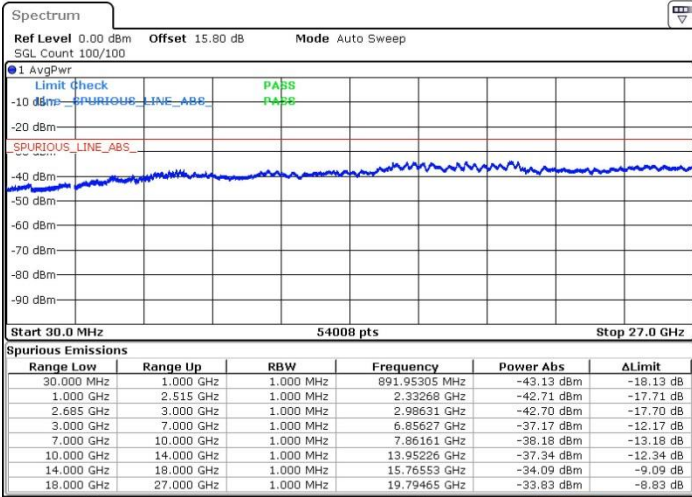

Date: 19.MAY.2017 15:11:53

Date: 19.MAY.2017 15:07:17

Middle Channel / FullIRB

N/A

Date: 19.MAY.2017 15:16:28

LTE Band 41 / 10MHz+20MHz

64QAM

Highest Channel / 1RB0 and 1RB99

Highest Channel / 1RB49 and 1RB0

Date: 19.MAY.2017 14:52:31

Date: 19.MAY.2017 14:57:08

Highest Channel / FullIRB

N/A

Date: 19.MAY.2017 14:58:03

LTE Band 41 / 15MHz+15MHz

64QAM

Lowest Channel / 1RB0 and 1RB74

Lowest Channel / 1RB74 and 1RB0

Date: 19.MAY.2017 16:18:02

Date: 19.MAY.2017 16:17:07

Lowest Channel / FullRB

N/A

Date: 19.MAY.2017 16:12:30

LTE Band 41 / 15MHz+15MHz