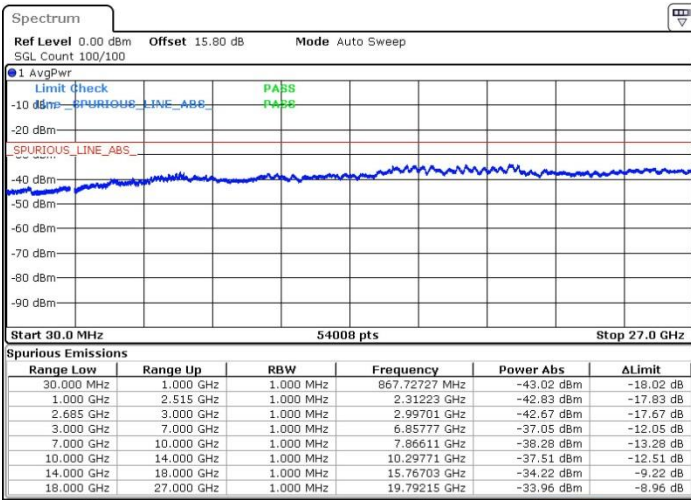

Highest Channel / 1RB0 and 1RB24

Highest Channel / 1RB99 and 1RB0

Date: 19.MAY.2017 14:39:45

Date: 19.MAY.2017 14:43:27

Highest Channel / FullIRB

N/A

Date: 19.MAY.2017 14:37:23

LTE Band 41 / 20MHz+10MHz

64QAM

Lowest Channel / 1RB0 and 1RB49

Lowest Channel / 1RB99 and 1RB0

Date: 19.MAY.2017 15:45:38

Date: 19.MAY.2017 15:34:01

Lowest Channel / FullRB

N/A

Date: 19.MAY.2017 15:29:24

LTE Band 41 / 20MHz+10MHz

64QAM

Middle Channel / 1RB0 and 1RB49

Middle Channel / 1RB99 and 1RB0

Date: 19.MAY.2017 15:28:29

Date: 19.MAY.2017 15:23:52

Middle Channel / FullIRB

N/A

Date: 19.MAY.2017 15:22:56

LTE Band 41 / 20MHz+10MHz

64QAM

Highest Channel / 1RB0 and 1RB49

Highest Channel / 1RB99 and 1RB0

Date: 19.MAY.2017 15:34:57

Date: 19.MAY.2017 15:48:24

Highest Channel / FullIRB