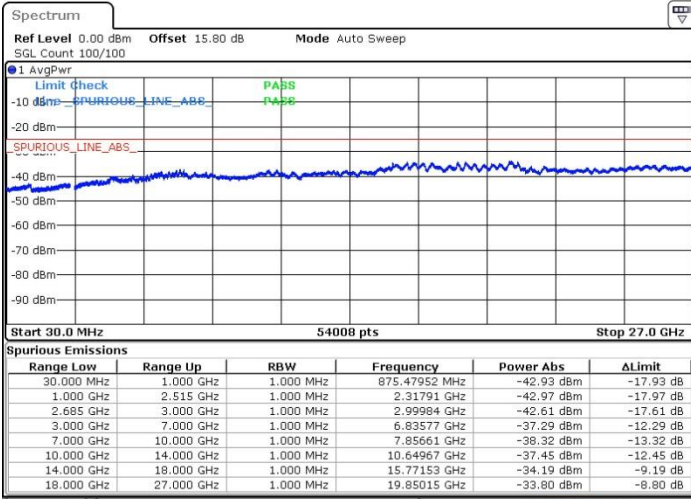

Middle Channel / FullIRB

N/A

Date: 19.MAY.2017 17:34:35

LTE Band 41 / 15MHz+20MHz

64QAM

Highest Channel / 1RB0 and 1RB99

Highest Channel / 1RB74 and 1RB0

Date: 19.MAY.2017 17:23:30

Date: 19.MAY.2017 17:18:53

Highest Channel / FullIRB

N/A

Date: 19.MAY.2017 17:17:58

LTE Band 41 / 20MHz+5MHz

64QAM

Lowest Channel / 1RB0 and 1RB24

Lowest Channel / 1RB99 and 1RB0