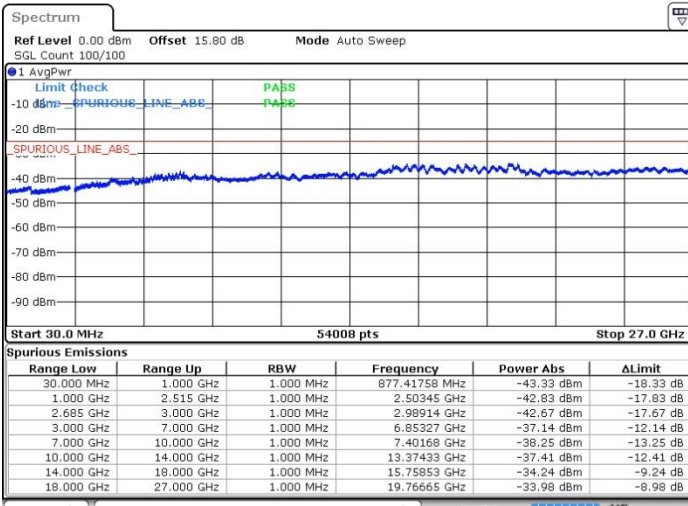

LTE Band 41 / 15MHz+15MHz

64QAM

Highest Channel / 1RB0 and 1RB74

Highest Channel / 1RB74 and 1RB0

Date: 19.MAY.2017 16:02:49

Date: 19.MAY.2017 16:06:30

Highest Channel / FullIRB

N/A

Date: 19.MAY.2017 16:11:35

LTE Band 41 / 15MHz+20MHz

64QAM

Lowest Channel / 1RB0 and 1RB99

Lowest Channel / 1RB74 and 1RB0

Date: 19.MAY.2017 17:29:58

Date: 19.MAY.2017 17:29:03

Lowest Channel / FullRB

Middle Channel / FullIRB

N/A

Date: 19.MAY.2017 17:34:35

LTE Band 41 / 15MHz+20MHz

64QAM

Highest Channel / 1RB0 and 1RB99

Highest Channel / 1RB74 and 1RB0

Date: 19.MAY.2017 17:23:30