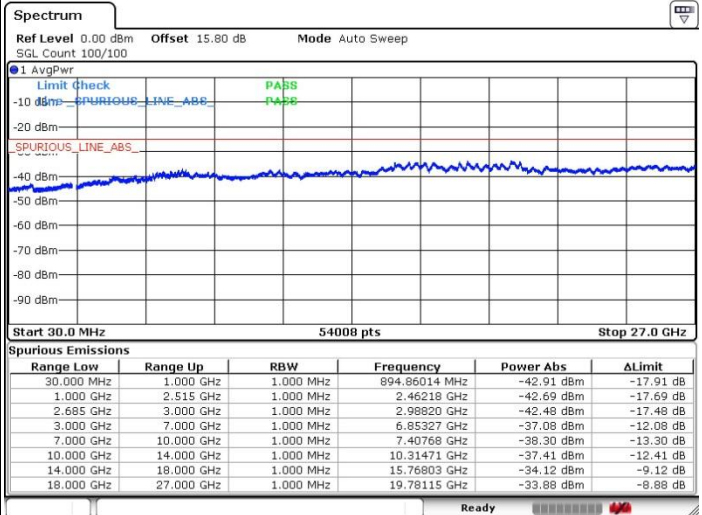

Date: 19.MAY.2017 10:45:00

LTE Band 41 / 5MHz+20MHz

64QAM

Middle Channel / 1RB0 and 1RB99

Middle Channel / 1RB24 and 1RB0

Date: 19.MAY.2017 13:39:42

Date: 19.MAY.2017 13:41:07

Middle Channel / FullIRB

N/A

Date: 19.MAY.2017 11:59:32

LTE Band 41 / 5MHz+20MHz

64QAM

Highest Channel / 1RB0 and 1RB99

Highest Channel / 1RB24 and 1RB0

Date: 19.MAY.2017 11:16:54

Date: 19.MAY.2017 11:21:12

Highest Channel / FullIRB

N/A

Date: 19.MAY.2017 11:14:04

LTE Band 41 / 10MHz+20MHz

64QAM

Lowest Channel / 1RB0 and 1RB99

Lowest Channel / 1RB49 and 1RB0

Date: 19.MAY.2017 15:08:12