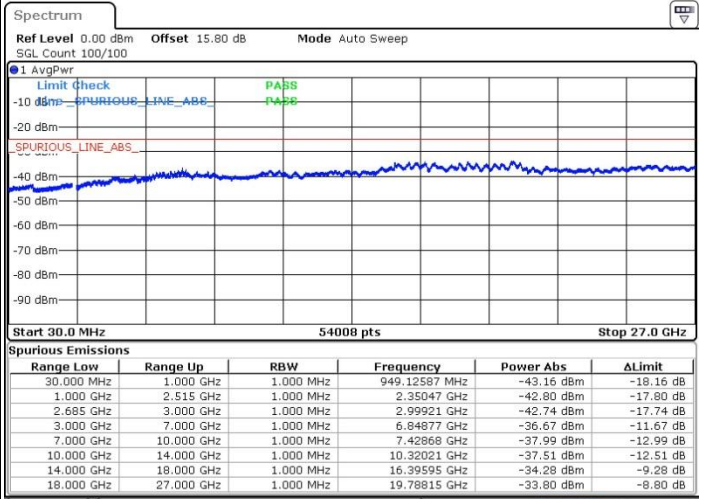

Date: 19.MAY.2017 14:31:50

Date: 19.MAY.2017 14:27:13

Lowest Channel / FullRB

N/A

Date: 19.MAY.2017 14:32:46

LTE Band 41 / 20MHz+5MHz

64QAM

Middle Channel / 1RB0 and 1RB24

Middle Channel / 1RB99 and 1RB0

Date: 19.MAY.2017 14:50:40

Date: 19.MAY.2017 14:45:17

Middle Channel / FullIRB

N/A

Date: 19.MAY.2017 14:48:59

LTE Band 41 / 20MHz+5MHz

64QAM

Highest Channel / 1RB0 and 1RB24

Highest Channel / 1RB99 and 1RB0

Date: 19.MAY.2017 14:39:45

Date: 19.MAY.2017 14:43:27

Highest Channel / FullIRB

N/A

Date: 19.MAY.2017 14:37:23

LTE Band 41 / 20MHz+10MHz