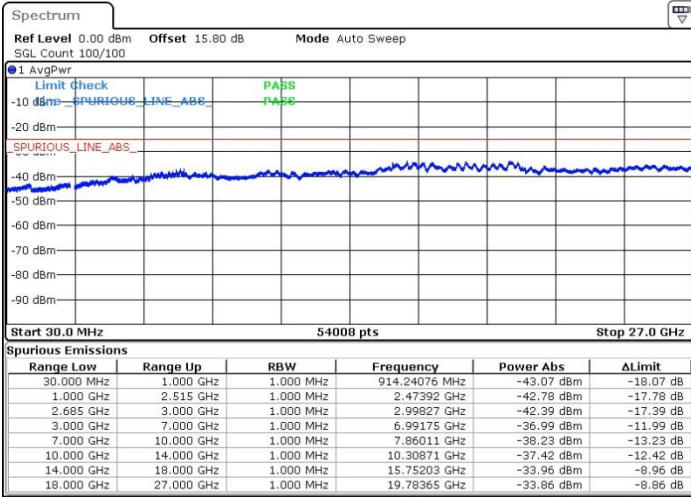

Middle Channel / 1RB99 and 1RB0

Date: 19.MAY.2017 14:50:40

Date: 19.MAY.2017 14:45:17

Middle Channel / FullIRB

N/A

Date: 19.MAY.2017 14:48:59

LTE Band 41 / 20MHz+5MHz

64QAM

Highest Channel / 1RB0 and 1RB24

Highest Channel / 1RB99 and 1RB0

Date: 19.MAY.2017 14:39:45

Date: 19.MAY.2017 14:43:27

Highest Channel / FullIRB

N/A

Date: 19.MAY.2017 14:37:23

LTE Band 41 / 20MHz+10MHz

64QAM

Lowest Channel / 1RB0 and 1RB49

Lowest Channel / 1RB99 and 1RB0

Date: 19.MAY.2017 15:45:38

Date: 19.MAY.2017 15:34:01

Lowest Channel / FullRB

N/A

Date: 19.MAY.2017 15:29:24