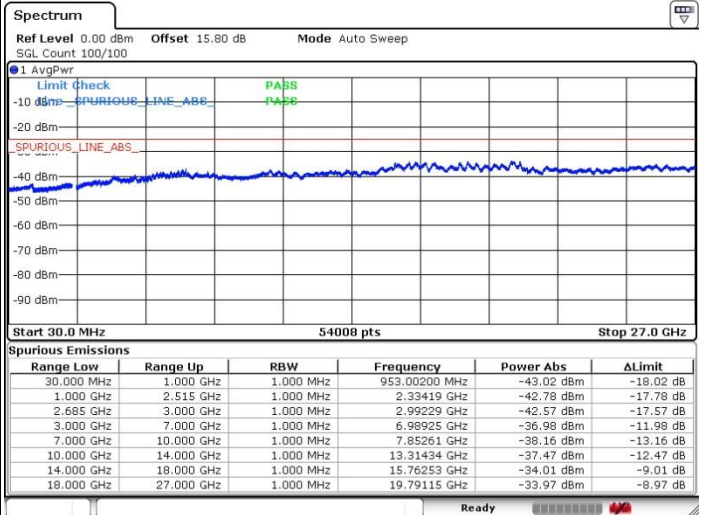

N/A

Date: 19.MAY.2017 11:59:32

LTE Band 41 / 5MHz+20MHz

64QAM

Highest Channel / 1RB0 and 1RB99

Highest Channel / 1RB24 and 1RB0

Date: 19.MAY.2017 11:16:54

Date: 19.MAY.2017 11:21:12

Highest Channel / FullIRB

N/A

Date: 19.MAY.2017 11:14:04

LTE Band 41 / 10MHz+20MHz

64QAM

Lowest Channel / 1RB0 and 1RB99

Lowest Channel / 1RB49 and 1RB0

Date: 19.MAY.2017 15:08:12