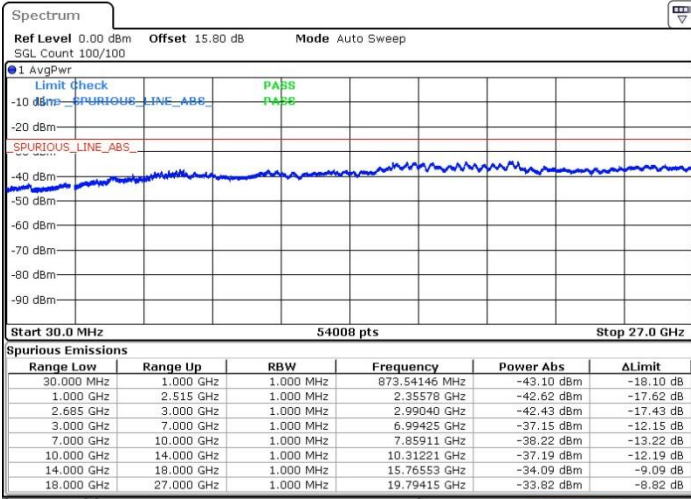

Date: 19.MAY.2017 14:31:50

Date: 19.MAY.2017 14:27:13

Lowest Channel / FullRB

N/A

Date: 19.MAY.2017 14:32:46

LTE Band 41 / 20MHz+5MHz

64QAM

Middle Channel / 1RB0 and 1RB24

Middle Channel / 1RB99 and 1RB0

Date: 19.MAY.2017 14:50:40

Date: 19.MAY.2017 14:45:17

Middle Channel / FullIRB

N/A

Date: 19.MAY.2017 14:48:59

LTE Band 41 / 20MHz+5MHz

64QAM

Highest Channel / 1RB0 and 1RB24

Highest Channel / 1RB99 and 1RB0

Date: 19.MAY.2017 14:39:45

Date: 19.MAY.2017 14:43:27

Highest Channel / FullIRB

N/A

Date: 19.MAY.2017 14:37:23

LTE Band 41 / 20MHz+10MHz