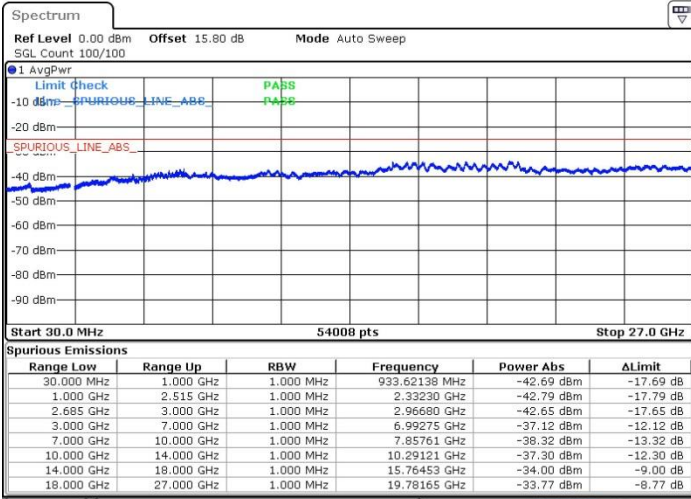

Middle Channel / 1RB99 and 1RB0

Date: 19.MAY.2017 14:50:40

Date: 19.MAY.2017 14:45:17

Middle Channel / FullIRB

N/A

Date: 19.MAY.2017 14:48:59

LTE Band 41 / 20MHz+5MHz

64QAM

Highest Channel / 1RB0 and 1RB24

Highest Channel / 1RB99 and 1RB0

Date: 19.MAY.2017 14:39:45

Date: 19.MAY.2017 14:43:27

Highest Channel / FullIRB

N/A

Date: 19.MAY.2017 14:37:23

LTE Band 41 / 20MHz+10MHz

64QAM

Lowest Channel / 1RB0 and 1RB49

Lowest Channel / 1RB99 and 1RB0

Date: 19.MAY.2017 15:45:38

Date: 19.MAY.2017 15:34:01

Lowest Channel / FullRB

N/A

Date: 19.MAY.2017 15:29:24