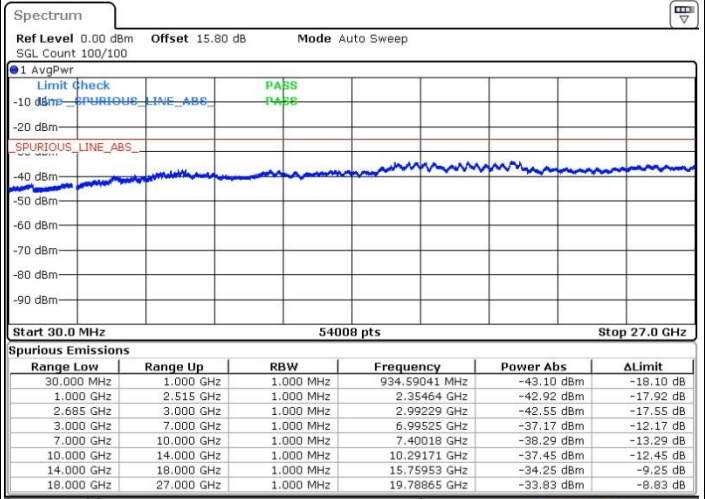

Highest Channel / FullIRB

N/A

Date: 19.MAY.2017 11:14:04

LTE Band 41 / 10MHz+20MHz

64QAM

Lowest Channel / 1RB0 and 1RB99

Lowest Channel / 1RB49 and 1RB0

Date: 19.MAY.2017 15:08:12

Date: 19.MAY.2017 15:03:35

Lowest Channel / FullRB

N/A

Date: 19.MAY.2017 15:02:40

LTE Band 41 / 10MHz+20MHz

64QAM

MiddleChannel / 1RB0 and 1RB99

Middle Channel / 1RB49 and 1RB0

Date: 19.MAY.2017 15:11:53

Date: 19.MAY.2017 15:07:17

Middle Channel / FullIRB

N/A

Date: 19.MAY.2017 15:16:28

LTE Band 41 / 10MHz+20MHz

64QAM

Highest Channel / 1RB0 and 1RB99

Highest Channel / 1RB49 and 1RB0

Date: 19.MAY.2017 14:52:31

Date: 19.MAY.2017 14:57:08

Highest Channel / FullIRB

N/A

Date: 19.MAY.2017 14:58:03

LTE Band 41 / 15MHz+15MHz

64QAM