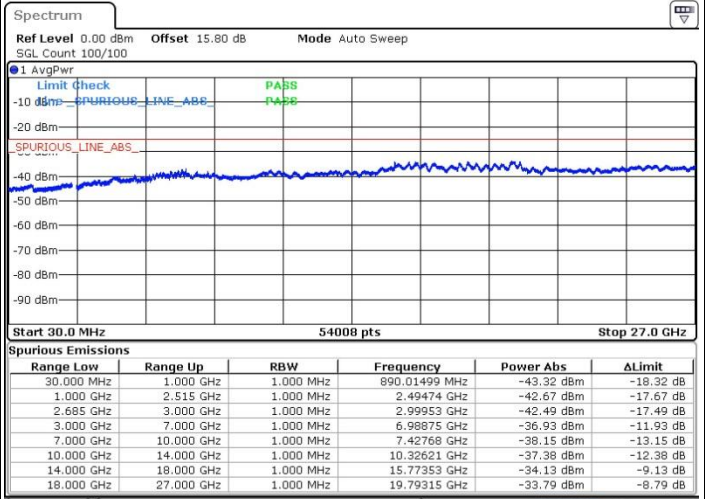

Date: 19.MAY.2017 16:11:35

LTE Band 41 / 15MHz+20MHz

64QAM

Lowest Channel / 1RB0 and 1RB99

Lowest Channel / 1RB74 and 1RB0

Date: 19.MAY.2017 17:29:58

Date: 19.MAY.2017 17:29:03

Lowest Channel / FullRB

N/A

Date: 19.MAY.2017 17:24:26

LTE Band 41 / 15MHz+20MHz

64QAM

Middle Channel / 1RB0 and 1RB99

Middle Channel / 1RB74 and 1RB0

Date: 19.MAY.2017 17:38:17

Date: 19.MAY.2017 17:35:31

Middle Channel / FullIRB

N/A

Date: 19.MAY.2017 17:34:35

LTE Band 41 / 15MHz+20MHz

64QAM

Highest Channel / 1RB0 and 1RB99

Highest Channel / 1RB74 and 1RB0

Date: 19.MAY.2017 17:23:30

Date: 19.MAY.2017 17:18:53

Highest Channel / FullIRB

N/A

Date: 19.MAY.2017 17:17:58

LTE Band 41 / 20MHz+5MHz

64QAM

Lowest Channel / 1RB0 and 1RB24

Lowest Channel / 1RB99 and 1RB0