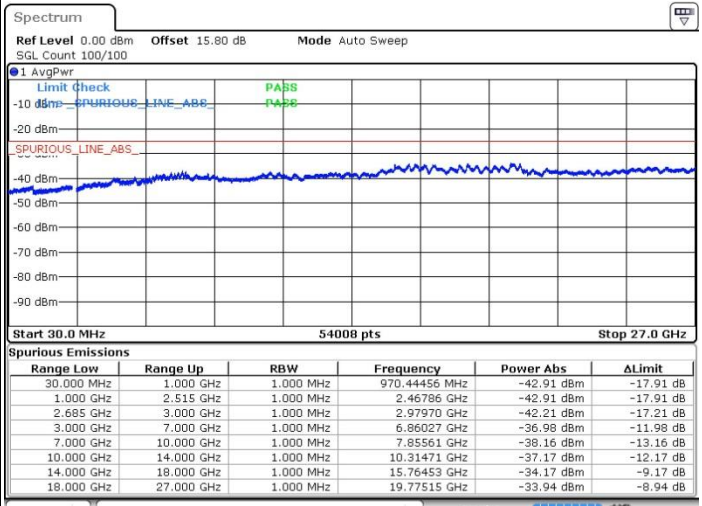

LTE Band 41 / 15MHz+15MHz

64QAM

Highest Channel / 1RB0 and 1RB74

Highest Channel / 1RB74 and 1RB0

Date: 19.MAY.2017 16:02:49

Date: 19.MAY.2017 16:06:30

Highest Channel / FullIRB

N/A

Date: 19.MAY.2017 16:11:35

LTE Band 41 / 15MHz+20MHz

64QAM

Lowest Channel / 1RB0 and 1RB99

Lowest Channel / 1RB74 and 1RB0

Date: 19.MAY.2017 17:29:58

Date: 19.MAY.2017 17:29:03

Lowest Channel / FullRB

Middle Channel / FullIRB

N/A

Date: 19.MAY.2017 17:34:35

LTE Band 41 / 15MHz+20MHz

64QAM

Highest Channel / 1RB0 and 1RB99

Highest Channel / 1RB74 and 1RB0

Date: 19.MAY.2017 17:23:30