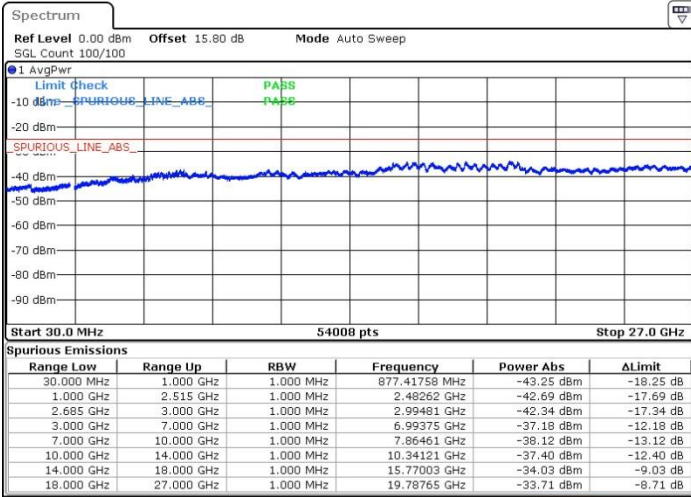

LTE Band 41 / 20MHz+10MHz

64QAM

Middle Channel / 1RB0 and 1RB49

Middle Channel / 1RB99 and 1RB0

Date: 19.MAY.2017 15:28:29

Date: 19.MAY.2017 15:23:52

Middle Channel / FullIRB

N/A

Date: 19.MAY.2017 15:22:56

LTE Band 41 / 20MHz+10MHz

64QAM

Highest Channel / 1RB0 and 1RB49

Highest Channel / 1RB99 and 1RB0

Date: 19.MAY.2017 15:34:57

Date: 19.MAY.2017 15:48:24

Highest Channel / FullIRB

N/A

Date: 19.MAY.2017 15:43:47

LTE Band 41 / 20MHz+15MHz

64QAM

Lowest Channel / 1RB0 and 1RB74

Lowest Channel / 1RB99 and 1RB0

Date: 19.MAY.2017 20:38:35

Date: 19.MAY.2017 20:53:23