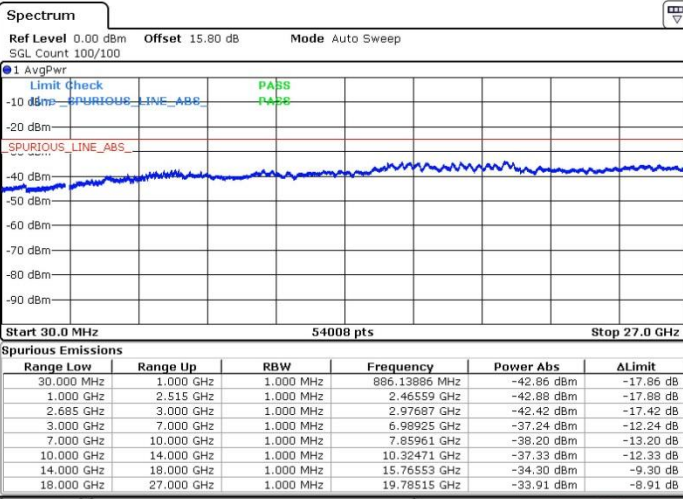

LTE Band 41 / 5MHz+20MHz

64QAM

Lowest Channel / 1RB0 and 1RB99

Lowest Channel / 1RB24 and 1RB0

Date: 19.MAY.2017 10:43:39

Date: 19.MAY.2017 10:38:43

Lowest Channel / FullRB

N/A

N/A

Date: 19.MAY.2017 11:59:32

LTE Band 41 / 5MHz+20MHz

64QAM

Highest Channel / 1RB0 and 1RB99

Highest Channel / 1RB24 and 1RB0

Date: 19.MAY.2017 11:16:54

Date: 19.MAY.2017 11:21:12