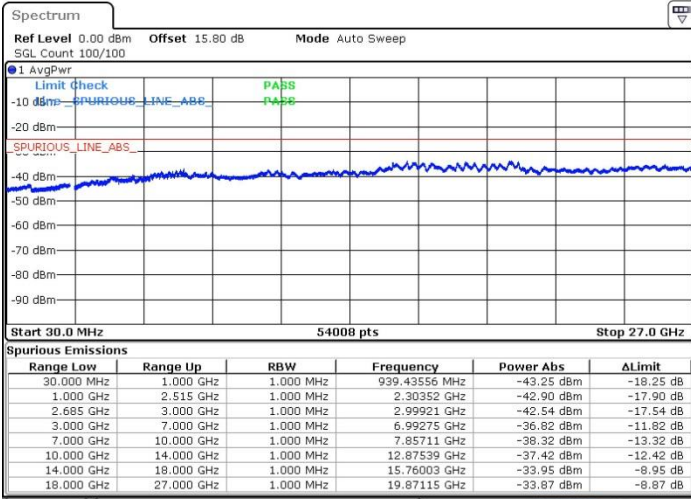

Middle Channel / FullIRB

N/A

Date: 19.MAY.2017 17:34:35

LTE Band 41 / 15MHz+20MHz

64QAM

Highest Channel / 1RB0 and 1RB99

Highest Channel / 1RB74 and 1RB0

Date: 19.MAY.2017 17:23:30

Date: 19.MAY.2017 17:18:53

Highest Channel / FullIRB

N/A

Date: 19.MAY.2017 17:17:58

LTE Band 41 / 20MHz+5MHz

64QAM

Lowest Channel / 1RB0 and 1RB24

Lowest Channel / 1RB99 and 1RB0

Date: 19.MAY.2017 14:31:50

Date: 19.MAY.2017 14:27:13

Lowest Channel / FullRB

N/A

Date: 19.MAY.2017 14:32:46

LTE Band 41 / 20MHz+5MHz

64QAM

Middle Channel / 1RB0 and 1RB24