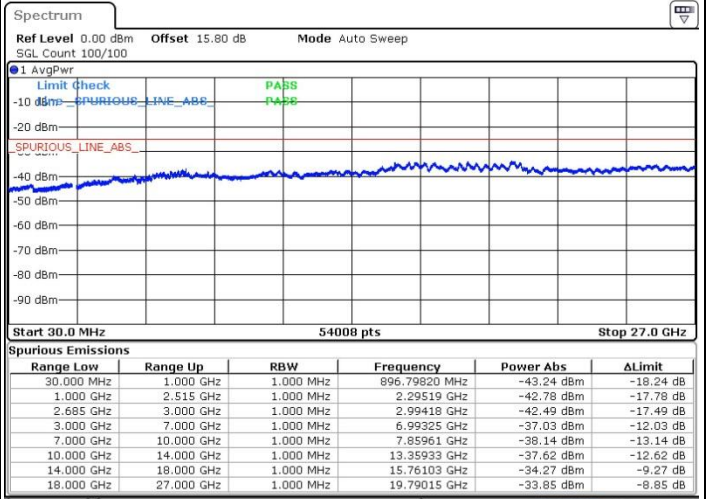

Highest Channel / 1RB0 and 1RB24

Highest Channel / 1RB99 and 1RB0

Date: 19.MAY.2017 14:39:45

Date: 19.MAY.2017 14:43:27

Highest Channel / FullIRB

N/A

Date: 19.MAY.2017 14:37:23

LTE Band 41 / 20MHz+10MHz

64QAM

Lowest Channel / 1RB0 and 1RB49

Lowest Channel / 1RB99 and 1RB0

Date: 19.MAY.2017 15:45:38

Date: 19.MAY.2017 15:34:01

Lowest Channel / FullRB

N/A

Date: 19.MAY.2017 15:29:24

LTE Band 41 / 20MHz+10MHz

64QAM

Middle Channel / 1RB0 and 1RB49

Middle Channel / 1RB99 and 1RB0

Date: 19.MAY.2017 15:28:29

Date: 19.MAY.2017 15:23:52

Middle Channel / FullIRB

N/A

Date: 19.MAY.2017 15:22:56

LTE Band 41 / 20MHz+10MHz

64QAM

Highest Channel / 1RB0 and 1RB49

Highest Channel / 1RB99 and 1RB0

Date: 19.MAY.2017 15:34:57

Date: 19.MAY.2017 15:48:24

Highest Channel / FullIRB