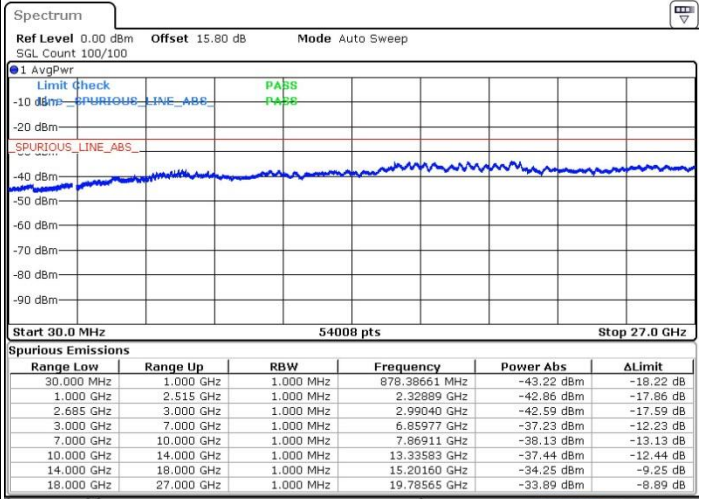

Date: 19.MAY.2017 15:03:35

Lowest Channel / FullRB

N/A

Date: 19.MAY.2017 15:02:40

LTE Band 41 / 10MHz+20MHz

64QAM

MiddleChannel / 1RB0 and 1RB99

Middle Channel / 1RB49 and 1RB0

Date: 19.MAY.2017 15:11:53

Date: 19.MAY.2017 15:07:17

Middle Channel / FullIRB

N/A

Date: 19.MAY.2017 15:16:28

LTE Band 41 / 10MHz+20MHz

64QAM

Highest Channel / 1RB0 and 1RB99

Highest Channel / 1RB49 and 1RB0

Date: 19.MAY.2017 14:52:31

Date: 19.MAY.2017 14:57:08

Highest Channel / FullIRB

N/A

Date: 19.MAY.2017 14:58:03

LTE Band 41 / 15MHz+15MHz

64QAM