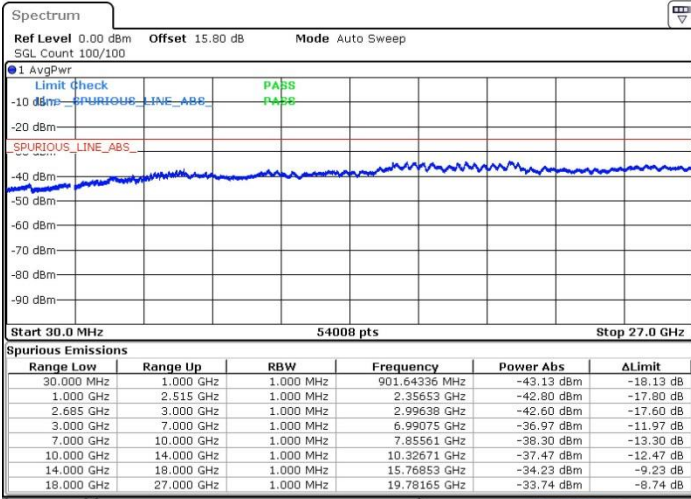

Highest Channel / FullIRB

N/A

Date: 19.MAY.2017 11:14:04

LTE Band 41 / 10MHz+20MHz

64QAM

Lowest Channel / 1RB0 and 1RB99

Lowest Channel / 1RB49 and 1RB0

Date: 19.MAY.2017 15:08:12

Date: 19.MAY.2017 15:03:35

Lowest Channel / FullRB

N/A

Date: 19.MAY.2017 15:02:40

LTE Band 41 / 10MHz+20MHz

64QAM

MiddleChannel / 1RB0 and 1RB99

Middle Channel / 1RB49 and 1RB0

Date: 19.MAY.2017 15:11:53

Date: 19.MAY.2017 15:07:17

Middle Channel / FullIRB

N/A

Date: 19.MAY.2017 15:16:28

LTE Band 41 / 10MHz+20MHz

64QAM

Highest Channel / 1RB0 and 1RB99

Highest Channel / 1RB49 and 1RB0

Date: 19.MAY.2017 14:52:31

Date: 19.MAY.2017 14:57:08

Highest Channel / FullIRB

N/A

Date: 19.MAY.2017 14:58:03

LTE Band 41 / 15MHz+15MHz

64QAM