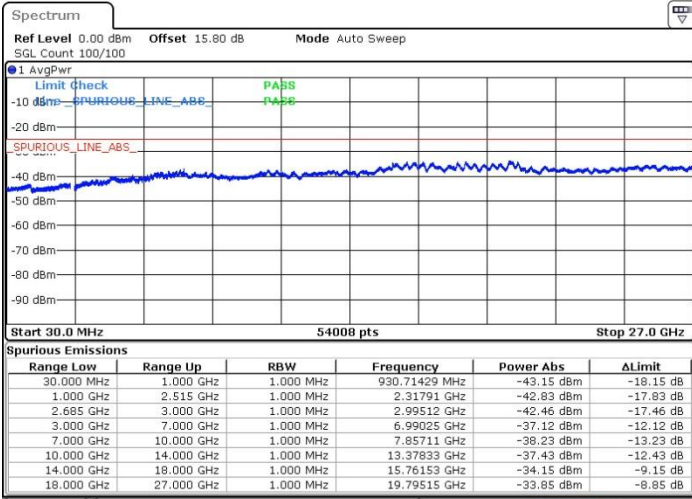

Date: 19.MAY.2017 15:11:53

Date: 19.MAY.2017 15:07:17

Middle Channel / FullIRB

N/A

Date: 19.MAY.2017 15:16:28

LTE Band 41 / 10MHz+20MHz

64QAM

Highest Channel / 1RB0 and 1RB99

Highest Channel / 1RB49 and 1RB0

Date: 19.MAY.2017 14:52:31

Date: 19.MAY.2017 14:57:08

Highest Channel / FullIRB

N/A

Date: 19.MAY.2017 14:58:03

LTE Band 41 / 15MHz+15MHz

64QAM