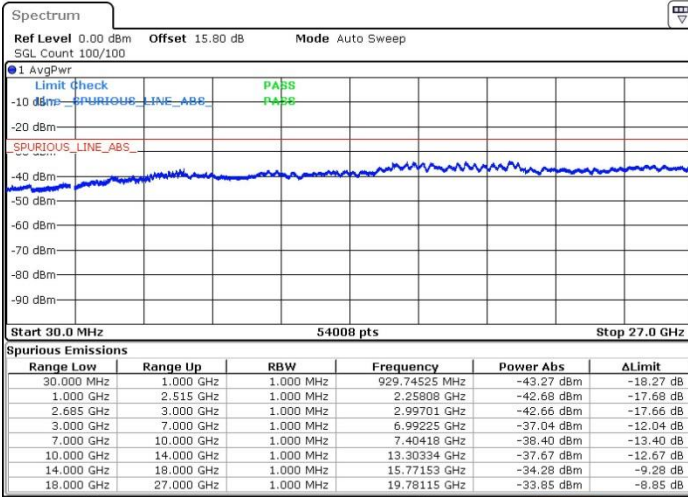

Date: 19.MAY.2017 15:22:56

LTE Band 41 / 20MHz+10MHz

64QAM

Highest Channel / 1RB0 and 1RB49

Highest Channel / 1RB99 and 1RB0

Date: 19.MAY.2017 15:34:57

Date: 19.MAY.2017 15:48:24

Highest Channel / FullIRB

N/A

Date: 19.MAY.2017 15:43:47

LTE Band 41 / 20MHz+15MHz

64QAM

Lowest Channel / 1RB0 and 1RB74

Lowest Channel / 1RB99 and 1RB0

Date: 19.MAY.2017 20:38:35

Date: 19.MAY.2017 20:53:23

Lowest Channel / FullRB

N/A

Date: 19.MAY.2017 20:36:44