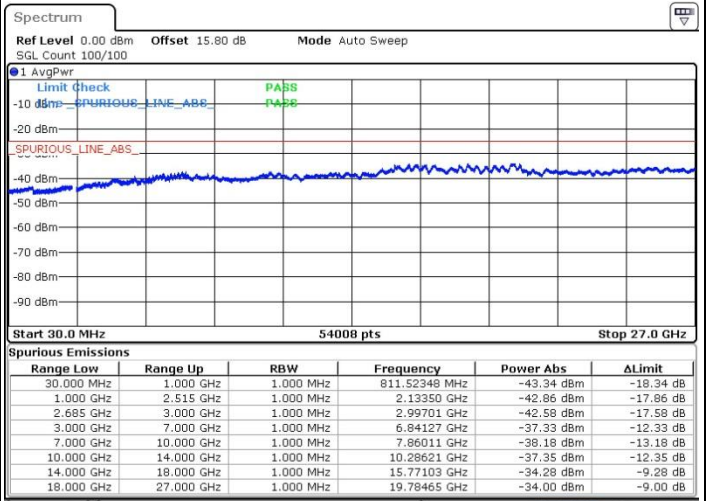

LTE Band 41 / 15MHz+20MHz

QPSK

Middle Channel / 1RB0 and 1RB99

Middle Channel / 1RB74 and 1RB0

Date: 19.MAY.2017 17:37:22

Date: 19.MAY.2017 17:33:40

Middle Channel / FullIRB

N/A

Date: 19.MAY.2017 17:32:45

LTE Band 41 / 15MHz+20MHz

QPSK

Highest Channel / 1RB0 and 1RB99

Highest Channel / 1RB74 and 1RB0

Date: 19.MAY.2017 17:21:39

Date: 19.MAY.2017 17:17:02

Highest Channel / FullIRB