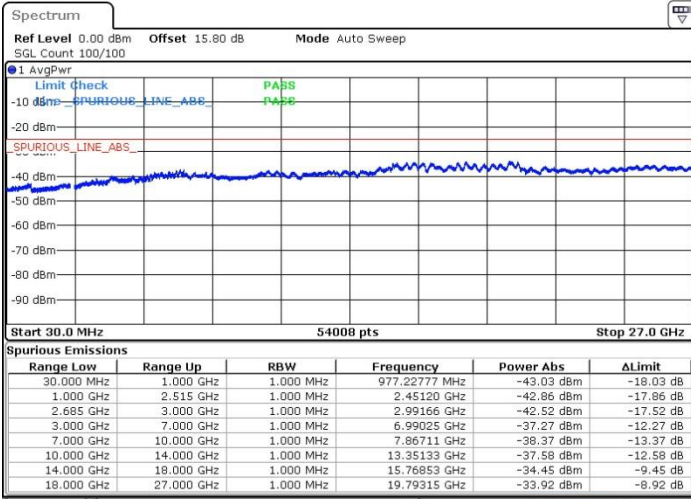

Middle Channel / 1RB0 and 1RB49

Middle Channel / 1RB99 and 1RB0

Date: 19.MAY.2017 15:26:38

Date: 19.MAY.2017 15:22:01

Middle Channel / FullIRB

N/A

Date: 19.MAY.2017 15:21:05

LTE Band 41 / 20MHz+10MHz

QPSK

Highest Channel / 1RB0 and 1RB49

Highest Channel / 1RB99 and 1RB0

Date: 19.MAY.2017 15:33:06

Date: 19.MAY.2017 15:47:29

Highest Channel / FullIRB

N/A

Date: 19.MAY.2017 15:41:56

LTE Band 41 / 20MHz+15MHz

QPSK

Lowest Channel / 1RB0 and 1RB74

Lowest Channel / 1RB99 and 1RB0

Date: 19.MAY.2017 20:35:48

Date: 19.MAY.2017 20:51:32

Lowest Channel / FullRB

N/A