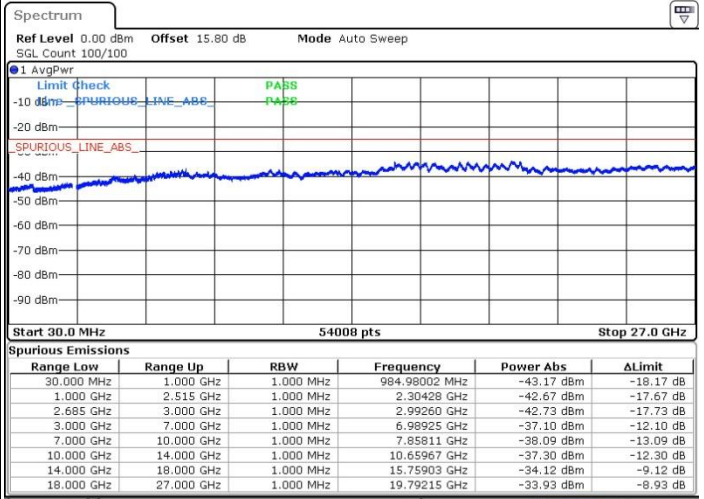

Lowest Channel / FullRB

N/A

Date: 19.MAY.2017 14:30:55

LTE Band 41 / 20MHz+5MHz

QPSK

Middle Channel / 1RB0 and 1RB24

Middle Channel / 1RB99 and 1RB0

Date: 19.MAY.2017 14:48:03

Date: 19.MAY.2017 14:42:31

Middle Channel / FullIRB

N/A

Date: 19.MAY.2017 14:47:08

LTE Band 41 / 20MHz+5MHz

QPSK

Highest Channel / 1RB0 and 1RB24

Highest Channel / 1RB99 and 1RB0

Date: 19.MAY.2017 14:36:28

Date: 19.MAY.2017 14:41:36

Highest Channel / FullIRB

N/A

Date: 19.MAY.2017 14:35:32

LTE Band 41 / 20MHz+10MHz

QPSK

Lowest Channel / 1RB0 and 1RB49

Lowest Channel / 1RB99 and 1RB0

Date: 19.MAY.2017 15:44:43

Date: 19.MAY.2017 15:32:10

Lowest Channel / FullRB

N/A

Date: 19.MAY.2017 15:27:33

LTE Band 41 / 20MHz+10MHz

QPSK