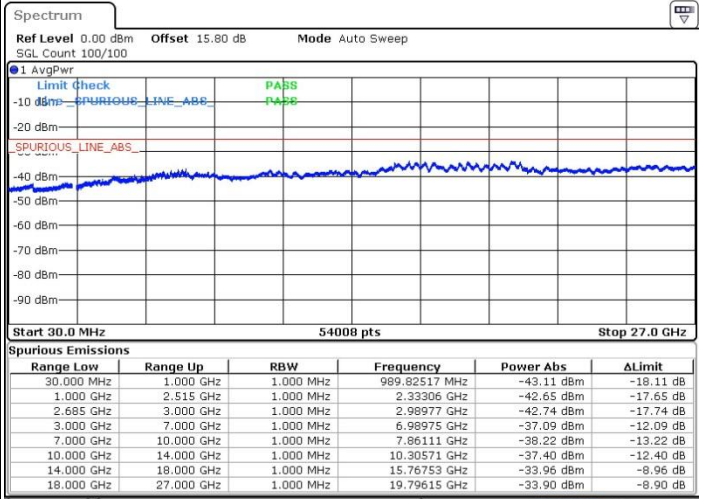

Lowest Channel / 1RB99 and 1RB0

Date: 19.MAY.2017 15:44:43

Date: 19.MAY.2017 15:32:10

Lowest Channel / FullRB

N/A

Date: 19.MAY.2017 15:27:33

LTE Band 41 / 20MHz+10MHz

QPSK

Middle Channel / 1RB0 and 1RB49

Middle Channel / 1RB99 and 1RB0

Date: 19.MAY.2017 15:26:38

Date: 19.MAY.2017 15:22:01

Middle Channel / FullIRB

N/A

Date: 19.MAY.2017 15:21:05

LTE Band 41 / 20MHz+10MHz

QPSK

Highest Channel / 1RB0 and 1RB49

Highest Channel / 1RB99 and 1RB0

Date: 19.MAY.2017 15:33:06

Date: 19.MAY.2017 15:47:29

Highest Channel / FullIRB

N/A

Date: 19.MAY.2017 15:41:56