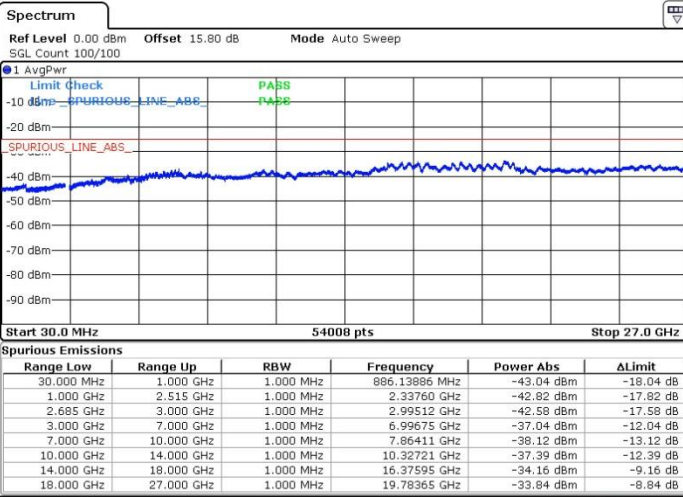

Lowest Channel / 1RB0 and 1RB99

Lowest Channel / 1RB24 and 1RB0

Date: 19.MAY.2017 10:42:44

Date: 19.MAY.2017 10:39:51

Lowest Channel / FullRB

N/A

Date: 19.MAY.2017 10:46:03

LTE Band 41 / 5MHz+20MHz

16QAM

Middle Channel / 1RB0 and 1RB99

Middle Channel / 1RB24 and 1RB0

Date: 19.MAY.2017 13:38:49

Date: 19.MAY.2017 13:42:57

Middle Channel / FullIRB

N/A

Date: 19.MAY.2017 13:36:12

LTE Band 41 / 5MHz+20MHz

16QAM

Highest Channel / 1RB0 and 1RB99

Highest Channel / 1RB24 and 1RB0

Date: 19.MAY.2017 11:16:00

Date: 19.MAY.2017 11:20:09

Highest Channel / FullIRB

N/A