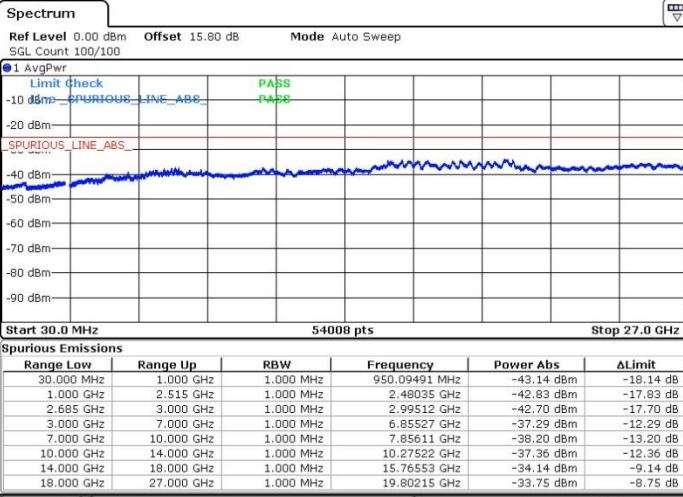

LTE Band 41 / 5MHz+20MHz

16QAM

Middle Channel / 1RB0 and 1RB99

Middle Channel / 1RB24 and 1RB0

Date: 19.MAY.2017 13:38:49

Date: 19.MAY.2017 13:42:57