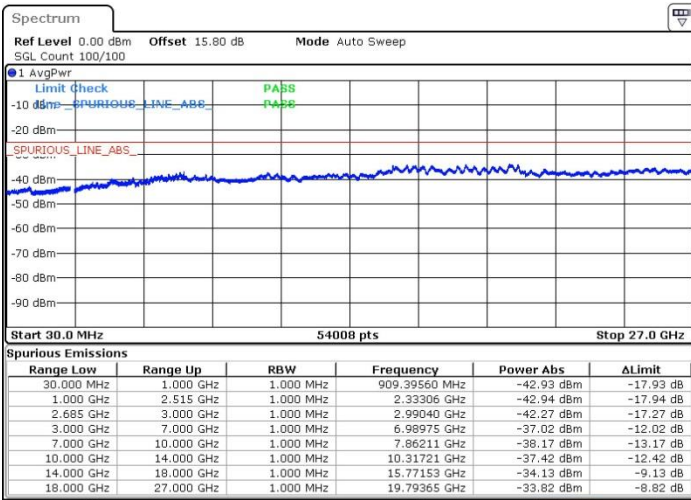

Date: 19.MAY.2017 17:32:45

LTE Band 41 / 15MHz+20MHz

QPSK

Highest Channel / 1RB0 and 1RB99

Highest Channel / 1RB74 and 1RB0

Date: 19.MAY.2017 17:21:39

Date: 19.MAY.2017 17:17:02

Highest Channel / FullIRB

N/A

Date: 19.MAY.2017 17:16:07

LTE Band 41 / 20MHz+5MHz

QPSK

Lowest Channel / 1RB0 and 1RB24

Lowest Channel / 1RB99 and 1RB0

Date: 19.MAY.2017 14:30:00

Date: 19.MAY.2017 14:24:25

Lowest Channel / FullRB

N/A

Date: 19.MAY.2017 14:30:55

LTE Band 41 / 20MHz+5MHz

QPSK

Middle Channel / 1RB0 and 1RB24

Middle Channel / 1RB99 and 1RB0

Date: 19.MAY.2017 14:48:03

Date: 19.MAY.2017 14:42:31

Middle Channel / FullIRB

N/A

Date: 19.MAY.2017 14:47:08

LTE Band 41 / 20MHz+5MHz

QPSK

Highest Channel / 1RB0 and 1RB24

Highest Channel / 1RB99 and 1RB0