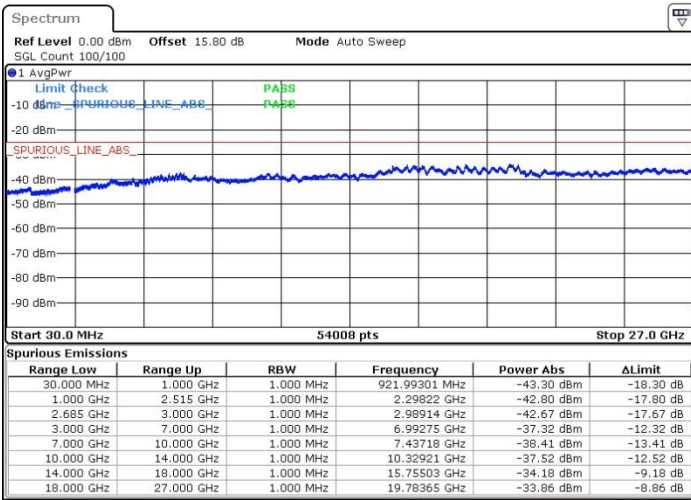

Date: 19.MAY.2017 21:22:11

Date: 19.MAY.2017 21:26:48

Middle Channel / FullIRB

N/A

Date: 19.MAY.2017 21:21:16

LTE Band 41 / 20MHz+20MHz

QPSK

Highest Channel / 1RB0 and 1RB99

Highest Channel / 1RB99 and 1RB0

Date: 19.MAY.2017 21:33:06

Date: 19.MAY.2017 21:34:02

Highest Channel / FullIRB

N/A

Date: 19.MAY.2017 21:28:39

LTE Band 41 / 5MHz+20MHz

16QAM

Lowest Channel / 1RB0 and 1RB99

Lowest Channel / 1RB24 and 1RB0

Date: 19.MAY.2017 10:42:44

Date: 19.MAY.2017 10:39:51

Lowest Channel / FullRB

N/A

Date: 19.MAY.2017 10:46:03

LTE Band 41 / 5MHz+20MHz