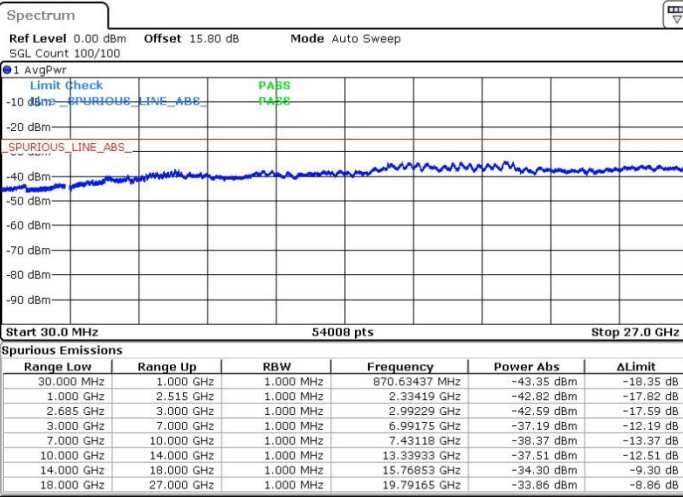

LTE Band 41 / 20MHz+15MHz

QPSK

Lowest Channel / 1RB0 and 1RB74

Lowest Channel / 1RB99 and 1RB0

Date: 19.MAY.2017 20:35:48

Date: 19.MAY.2017 20:51:32

Lowest Channel / FullRB

N/A

Date: 19.MAY.2017 20:34:53

LTE Band 41 / 20MHz+15MHz

QPSK

Middle Channel / 1RB0 and 1RB74

Middle Channel / 1RB99 and 1RB0

Date: 19.MAY.2017 20:57:05

Date: 19.MAY.2017 20:58:00

Middle Channel / FullIRB

N/A

Date: 19.MAY.2017 20:52:27

LTE Band 41 / 20MHz+15MHz

QPSK

Highest Channel / 1RB0 and 1RB74

Highest Channel / 1RB99 and 1RB0

Date: 19.MAY.2017 21:03:32

Date: 19.MAY.2017 21:10:11

Highest Channel / FullIRB

N/A

Date: 19.MAY.2017 21:02:37

LTE Band 41 / 20MHz+20MHz

QPSK

Lowest Channel / 1RB0 and 1RB99

Lowest Channel / 1RB99 and 1RB0

Date: 19.MAY.2017 21:15:44