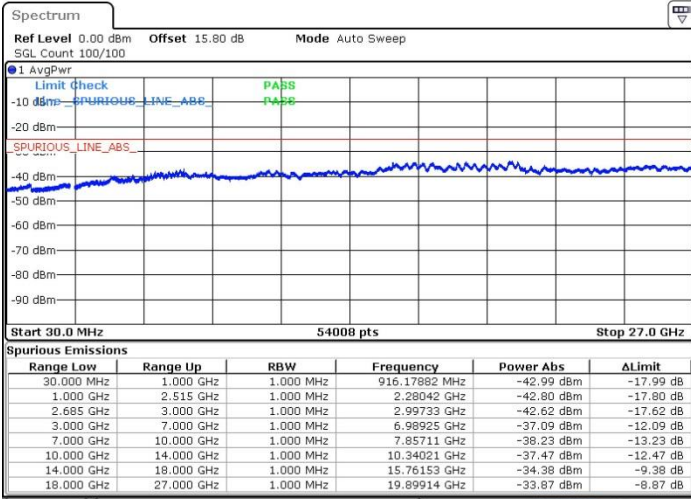

Date: 19.MAY.2017 17:32:45

LTE Band 41 / 15MHz+20MHz

QPSK

Highest Channel / 1RB0 and 1RB99

Highest Channel / 1RB74 and 1RB0

Date: 19.MAY.2017 17:21:39

Date: 19.MAY.2017 17:17:02

Highest Channel / FullIRB

N/A

Date: 19.MAY.2017 17:16:07

LTE Band 41 / 20MHz+5MHz

QPSK

Lowest Channel / 1RB0 and 1RB24

Lowest Channel / 1RB99 and 1RB0

Date: 19.MAY.2017 14:30:00

Date: 19.MAY.2017 14:24:25