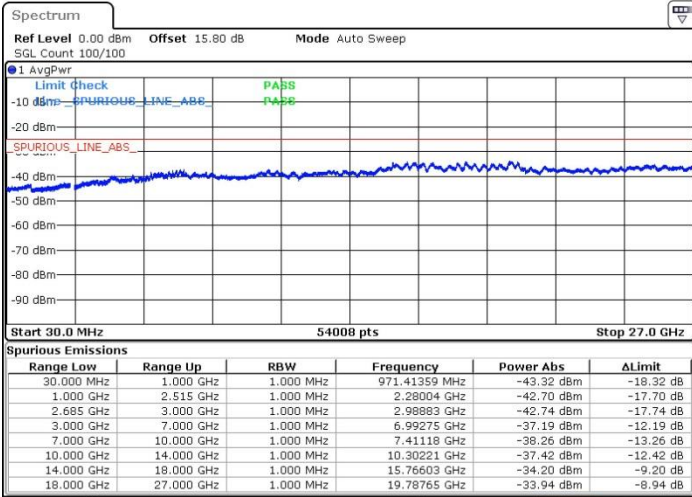

Lowest Channel / FullRB

N/A

Date: 19.MAY.2017 15:00:50