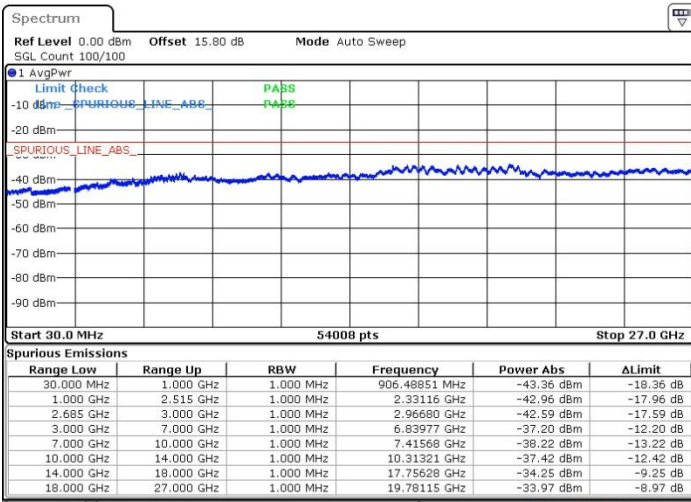

Date: 19.MAY.2017 20:34:53

LTE Band 41 / 20MHz+15MHz

QPSK

Middle Channel / 1RB0 and 1RB74

Middle Channel / 1RB99 and 1RB0

Date: 19.MAY.2017 20:57:05

Date: 19.MAY.2017 20:58:00

Middle Channel / FullIRB

N/A

Date: 19.MAY.2017 20:52:27

LTE Band 41 / 20MHz+15MHz

QPSK

Highest Channel / 1RB0 and 1RB74

Highest Channel / 1RB99 and 1RB0

Date: 19.MAY.2017 21:03:32

Date: 19.MAY.2017 21:10:11

Highest Channel / FullIRB

N/A

Date: 19.MAY.2017 21:02:37

LTE Band 41 / 20MHz+20MHz

QPSK

Lowest Channel / 1RB0 and 1RB99

Lowest Channel / 1RB99 and 1RB0

Date: 19.MAY.2017 21:15:44