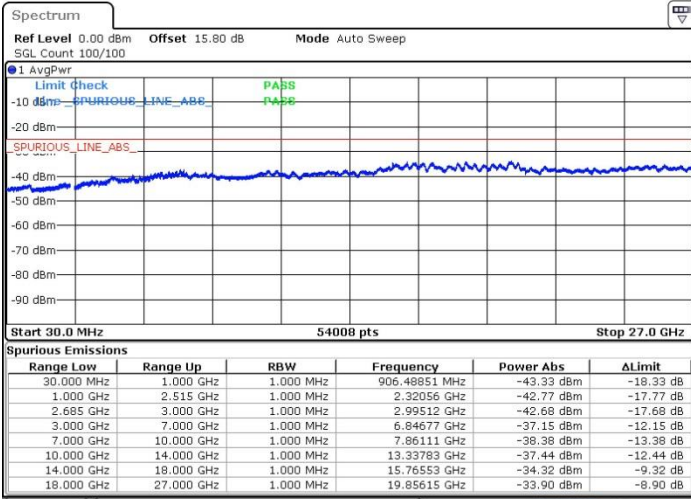

Highest Channel / FullIRB

N/A

Date: 19.MAY.2017 21:02:37

LTE Band 41 / 20MHz+20MHz

QPSK

Lowest Channel / 1RB0 and 1RB99

Lowest Channel / 1RB99 and 1RB0

Date: 19.MAY.2017 21:15:44

Date: 19.MAY.2017 21:16:39

Lowest Channel / FullRB

N/A

Date: 19.MAY.2017 21:11:06

LTE Band 41 / 20MHz+20MHz

QPSK

Middle Channel / 1RB0 and 1RB99

Middle Channel / 1RB99 and 1RB0

Date: 19.MAY.2017 21:22:11

Date: 19.MAY.2017 21:26:48

Middle Channel / FullIRB

N/A

Date: 19.MAY.2017 21:21:16

LTE Band 41 / 20MHz+20MHz

QPSK

Highest Channel / 1RB0 and 1RB99

Highest Channel / 1RB99 and 1RB0

Date: 19.MAY.2017 21:33:06

Date: 19.MAY.2017 21:34:02

Highest Channel / FullIRB

N/A

Date: 19.MAY.2017 21:28:39

LTE Band 41 / 5MHz+20MHz

16QAM