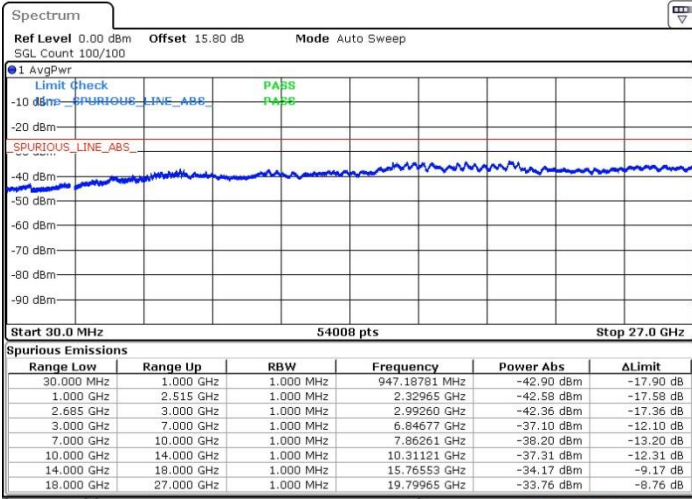

Date: 19.MAY.2017 11:12:50

LTE Band 41 / 10MHz+20MHz

16QAM

Lowest Channel / 1RB0 and 1RB99

Lowest Channel / 1RB49 and 1RB0

Date: 19.MAY.2017 15:06:21

Date: 19.MAY.2017 15:01:45

Lowest Channel / FullRB

N/A

Date: 19.MAY.2017 15:00:50

LTE Band 41 / 10MHz+20MHz

16QAM

MiddleChannel / 1RB0 and 1RB99

Middle Channel / 1RB49 and 1RB0

Date: 19.MAY.2017 15:10:03

Date: 19.MAY.2017 15:19:15