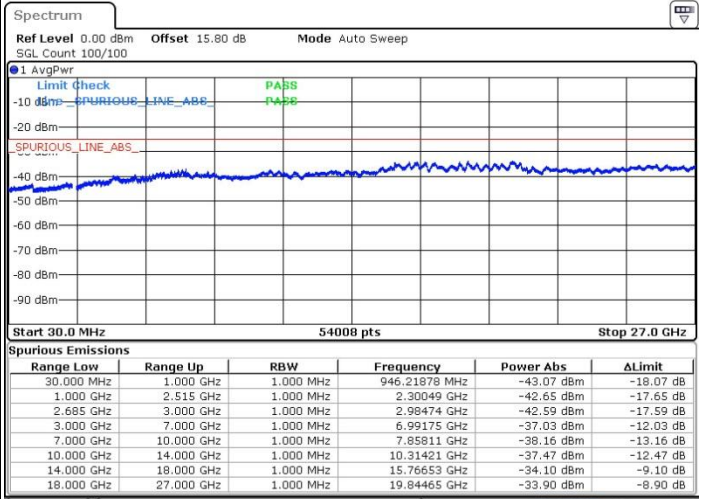

N/A

Date: 19.MAY.2017 17:16:07

LTE Band 41 / 20MHz+5MHz

QPSK

Lowest Channel / 1RB0 and 1RB24

Lowest Channel / 1RB99 and 1RB0

Date: 19.MAY.2017 14:30:00

Date: 19.MAY.2017 14:24:25

Lowest Channel / FullRB

N/A

Date: 19.MAY.2017 14:30:55

LTE Band 41 / 20MHz+5MHz

QPSK

Middle Channel / 1RB0 and 1RB24

Middle Channel / 1RB99 and 1RB0

Date: 19.MAY.2017 14:48:03

Date: 19.MAY.2017 14:42:31

Middle Channel / FullIRB

N/A

Date: 19.MAY.2017 14:47:08

LTE Band 41 / 20MHz+5MHz

QPSK

Highest Channel / 1RB0 and 1RB24

Highest Channel / 1RB99 and 1RB0

Date: 19.MAY.2017 14:36:28

Date: 19.MAY.2017 14:41:36

Highest Channel / FullIRB

N/A

Date: 19.MAY.2017 14:35:32

LTE Band 41 / 20MHz+10MHz

QPSK

Lowest Channel / 1RB0 and 1RB49