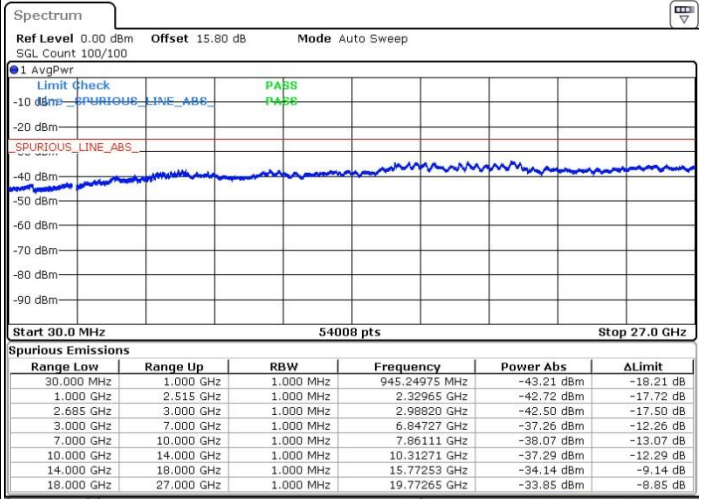

Date: 19.MAY.2017 17:32:45

LTE Band 41 / 15MHz+20MHz

QPSK

Highest Channel / 1RB0 and 1RB99

Highest Channel / 1RB74 and 1RB0

Date: 19.MAY.2017 17:21:39

Date: 19.MAY.2017 17:17:02

Highest Channel / FullIRB

N/A

Date: 19.MAY.2017 17:16:07

LTE Band 41 / 20MHz+5MHz

QPSK

Lowest Channel / 1RB0 and 1RB24

Lowest Channel / 1RB99 and 1RB0

Date: 19.MAY.2017 14:30:00

Date: 19.MAY.2017 14:24:25