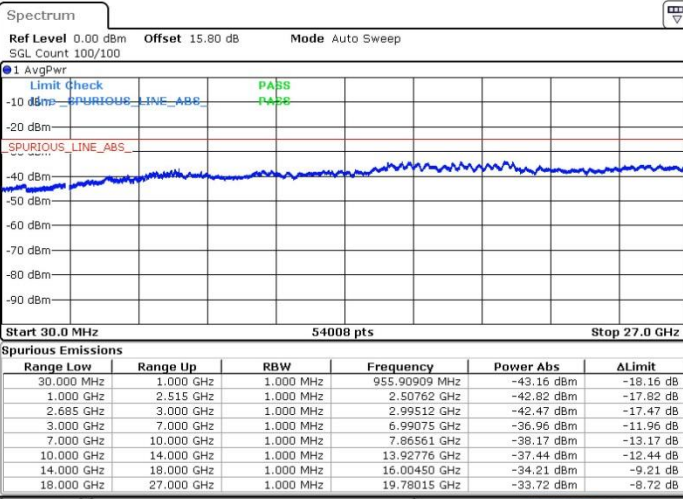

Date: 19.MAY.2017 14:36:28

Date: 19.MAY.2017 14:41:36

Highest Channel / FullIRB

N/A

Date: 19.MAY.2017 14:35:32

LTE Band 41 / 20MHz+10MHz

QPSK

Lowest Channel / 1RB0 and 1RB49

Lowest Channel / 1RB99 and 1RB0

Date: 19.MAY.2017 15:44:43

Date: 19.MAY.2017 15:32:10

Lowest Channel / FullRB

N/A

Date: 19.MAY.2017 15:27:33

LTE Band 41 / 20MHz+10MHz

QPSK

Middle Channel / 1RB0 and 1RB49

Middle Channel / 1RB99 and 1RB0

Date: 19.MAY.2017 15:26:38

Date: 19.MAY.2017 15:22:01

Middle Channel / FullIRB

N/A

Date: 19.MAY.2017 15:21:05

LTE Band 41 / 20MHz+10MHz