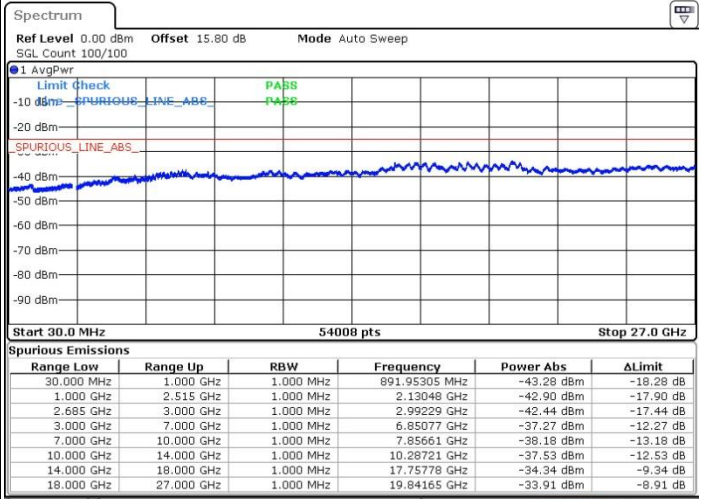

Date: 19.MAY.2017 14:36:28

Date: 19.MAY.2017 14:41:36

Highest Channel / FullIRB

N/A

Date: 19.MAY.2017 14:35:32

LTE Band 41 / 20MHz+10MHz

QPSK

Lowest Channel / 1RB0 and 1RB49

Lowest Channel / 1RB99 and 1RB0

Date: 19.MAY.2017 15:44:43

Date: 19.MAY.2017 15:32:10

Lowest Channel / FullRB

N/A

Date: 19.MAY.2017 15:27:33

LTE Band 41 / 20MHz+10MHz

QPSK

Middle Channel / 1RB0 and 1RB49

Middle Channel / 1RB99 and 1RB0

Date: 19.MAY.2017 15:26:38

Date: 19.MAY.2017 15:22:01

Middle Channel / FullIRB

N/A

Date: 19.MAY.2017 15:21:05

LTE Band 41 / 20MHz+10MHz