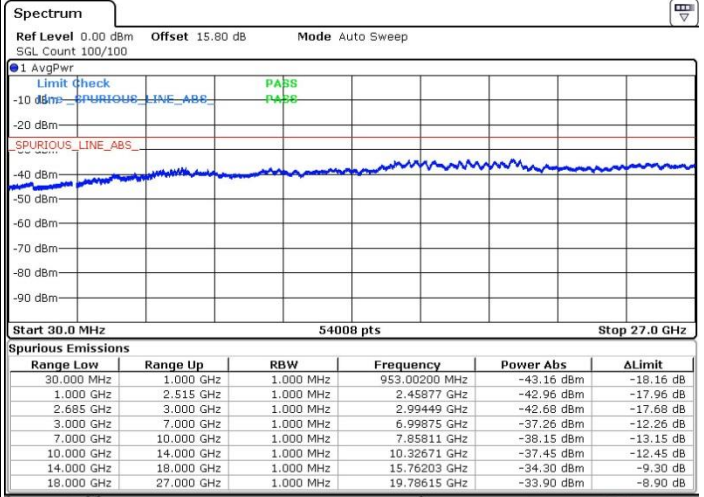

Highest Channel / 1RB99 and 1RB0

Date: 19.MAY.2017 21:33:06

Date: 19.MAY.2017 21:34:02

Highest Channel / FullIRB

N/A

Date: 19.MAY.2017 21:28:39

LTE Band 41 / 5MHz+20MHz

16QAM

Lowest Channel / 1RB0 and 1RB99

Lowest Channel / 1RB24 and 1RB0

Date: 19.MAY.2017 10:42:44

Date: 19.MAY.2017 10:39:51

Lowest Channel / FullRB

N/A

Date: 19.MAY.2017 10:46:03

LTE Band 41 / 5MHz+20MHz

16QAM

Middle Channel / 1RB0 and 1RB99

Middle Channel / 1RB24 and 1RB0

Date: 19.MAY.2017 13:38:49

Date: 19.MAY.2017 13:42:57

Middle Channel / FullIRB

N/A

Date: 19.MAY.2017 13:36:12

LTE Band 41 / 5MHz+20MHz

16QAM

Highest Channel / 1RB0 and 1RB99

Highest Channel / 1RB24 and 1RB0

Date: 19.MAY.2017 11:16:00

Date: 19.MAY.2017 11:20:09

Highest Channel / FullIRB

N/A