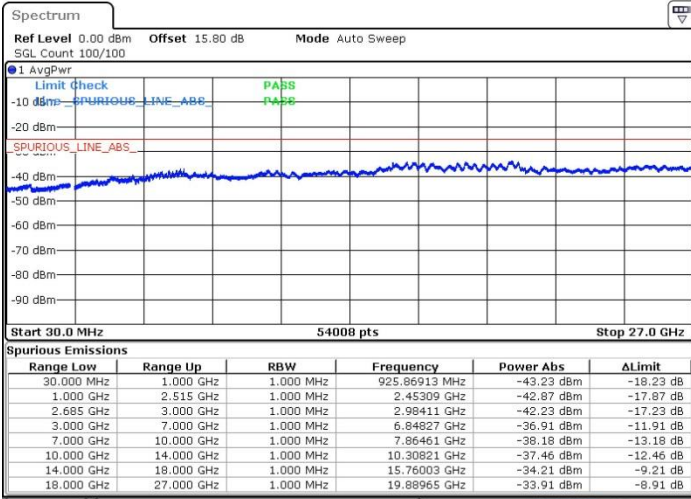

Date: 19.MAY.2017 14:42:31

Middle Channel / FullIRB

N/A

Date: 19.MAY.2017 14:47:08

LTE Band 41 / 20MHz+5MHz

QPSK

Highest Channel / 1RB0 and 1RB24

Highest Channel / 1RB99 and 1RB0

Date: 19.MAY.2017 14:36:28

Date: 19.MAY.2017 14:41:36

Highest Channel / FullIRB

N/A

Date: 19.MAY.2017 14:35:32

LTE Band 41 / 20MHz+10MHz

QPSK

Lowest Channel / 1RB0 and 1RB49

Lowest Channel / 1RB99 and 1RB0

Date: 19.MAY.2017 15:44:43

Date: 19.MAY.2017 15:32:10

Lowest Channel / FullRB

N/A

Date: 19.MAY.2017 15:27:33

LTE Band 41 / 20MHz+10MHz

QPSK