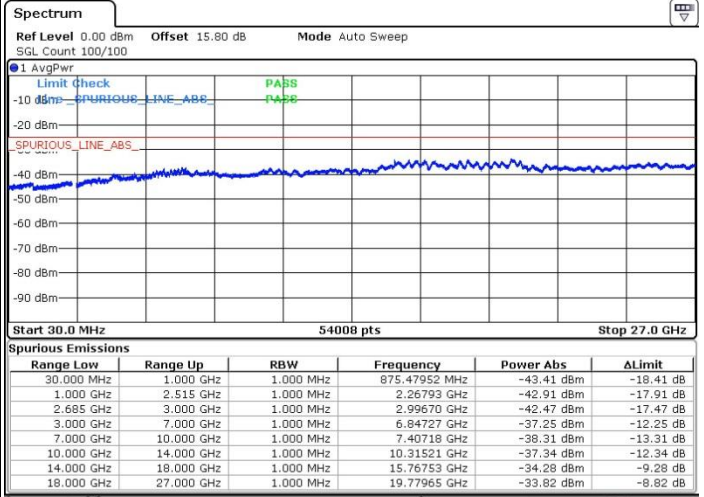

LTE Band 41 / 5MHz+20MHz

16QAM

Middle Channel / 1RB0 and 1RB99

Middle Channel / 1RB24 and 1RB0

Date: 19.MAY.2017 13:38:49

Date: 19.MAY.2017 13:42:57