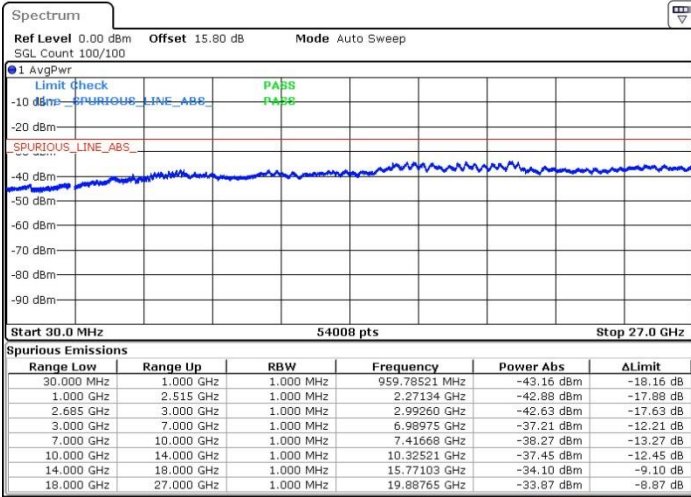

Lowest Channel / FullRB

N/A

Date: 19.MAY.2017 14:30:55

LTE Band 41 / 20MHz+5MHz

QPSK

Middle Channel / 1RB0 and 1RB24

Middle Channel / 1RB99 and 1RB0

Date: 19.MAY.2017 14:48:03

Date: 19.MAY.2017 14:42:31

Middle Channel / FullIRB

N/A

Date: 19.MAY.2017 14:47:08

LTE Band 41 / 20MHz+5MHz

QPSK

Highest Channel / 1RB0 and 1RB24

Highest Channel / 1RB99 and 1RB0

Date: 19.MAY.2017 14:36:28

Date: 19.MAY.2017 14:41:36

Highest Channel / FullIRB

N/A

Date: 19.MAY.2017 14:35:32

LTE Band 41 / 20MHz+10MHz

QPSK

Lowest Channel / 1RB0 and 1RB49