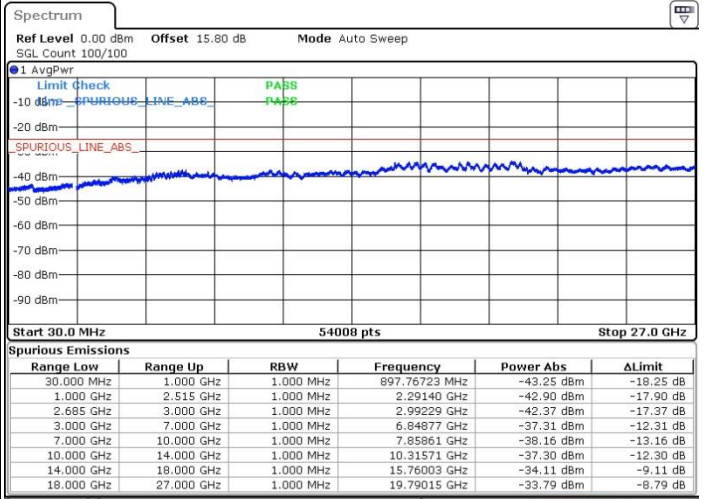

LTE Band 41 / 5MHz+20MHz

16QAM

Highest Channel / 1RB0 and 1RB99

Highest Channel / 1RB24 and 1RB0

Date: 19.MAY.2017 11:16:00

Date: 19.MAY.2017 11:20:09

Highest Channel / FullIRB

N/A

Date: 19.MAY.2017 11:12:50

LTE Band 41 / 10MHz+20MHz

16QAM

Lowest Channel / 1RB0 and 1RB99

Lowest Channel / 1RB49 and 1RB0

Date: 19.MAY.2017 15:06:21

Date: 19.MAY.2017 15:01:45

Lowest Channel / FullRB