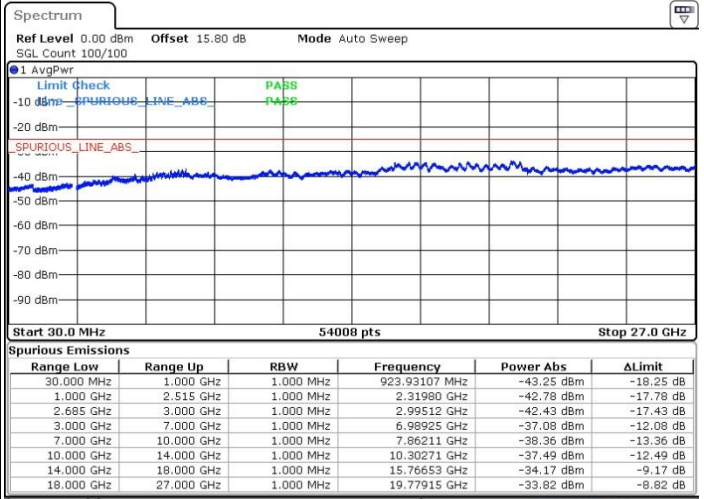

Date: 19.MAY.2017 14:42:31

Middle Channel / FullIRB

N/A

Date: 19.MAY.2017 14:47:08

LTE Band 41 / 20MHz+5MHz

QPSK

Highest Channel / 1RB0 and 1RB24

Highest Channel / 1RB99 and 1RB0

Date: 19.MAY.2017 14:36:28

Date: 19.MAY.2017 14:41:36

Highest Channel / FullIRB

N/A

Date: 19.MAY.2017 14:35:32

LTE Band 41 / 20MHz+10MHz

QPSK

Lowest Channel / 1RB0 and 1RB49

Lowest Channel / 1RB99 and 1RB0

Date: 19.MAY.2017 15:44:43

Date: 19.MAY.2017 15:32:10

Lowest Channel / FullRB

N/A

Date: 19.MAY.2017 15:27:33

LTE Band 41 / 20MHz+10MHz

QPSK