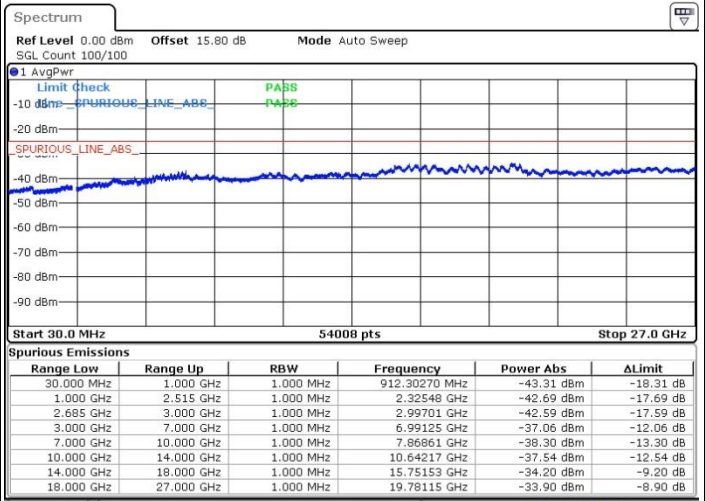

N/A

Date: 19.MAY.2017 20:52:27

LTE Band 41 / 20MHz+15MHz

QPSK

Highest Channel / 1RB0 and 1RB74

Highest Channel / 1RB99 and 1RB0

Date: 19.MAY.2017 21:03:32

Date: 19.MAY.2017 21:10:11

Highest Channel / FullIRB

N/A

Date: 19.MAY.2017 21:02:37

LTE Band 41 / 20MHz+20MHz

QPSK

Lowest Channel / 1RB0 and 1RB99

Lowest Channel / 1RB99 and 1RB0

Date: 19.MAY.2017 21:15:44