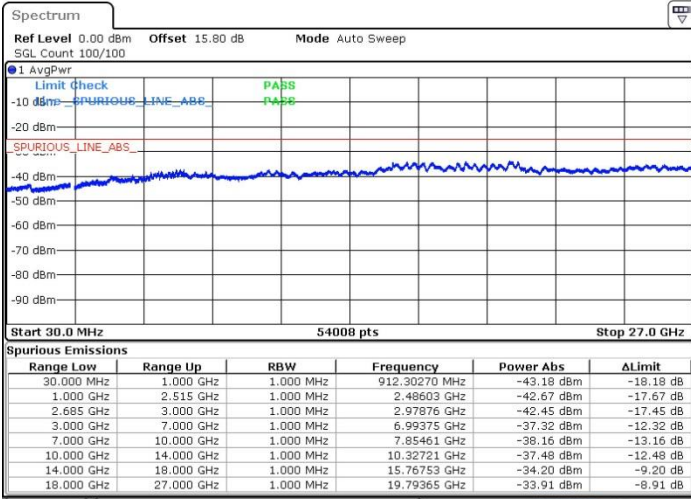

Date: 19.MAY.2017 17:32:45

LTE Band 41 / 15MHz+20MHz

QPSK

Highest Channel / 1RB0 and 1RB99

Highest Channel / 1RB74 and 1RB0

Date: 19.MAY.2017 17:21:39

Date: 19.MAY.2017 17:17:02

Highest Channel / FullIRB

N/A

Date: 19.MAY.2017 17:16:07

LTE Band 41 / 20MHz+5MHz

QPSK

Lowest Channel / 1RB0 and 1RB24

Lowest Channel / 1RB99 and 1RB0

Date: 19.MAY.2017 14:30:00

Date: 19.MAY.2017 14:24:25

Lowest Channel / FullRB

N/A

Date: 19.MAY.2017 14:30:55

LTE Band 41 / 20MHz+5MHz

QPSK

Middle Channel / 1RB0 and 1RB24

Middle Channel / 1RB99 and 1RB0

Date: 19.MAY.2017 14:48:03

Date: 19.MAY.2017 14:42:31

Middle Channel / FullIRB

N/A

Date: 19.MAY.2017 14:47:08

LTE Band 41 / 20MHz+5MHz

QPSK

Highest Channel / 1RB0 and 1RB24

Highest Channel / 1RB99 and 1RB0