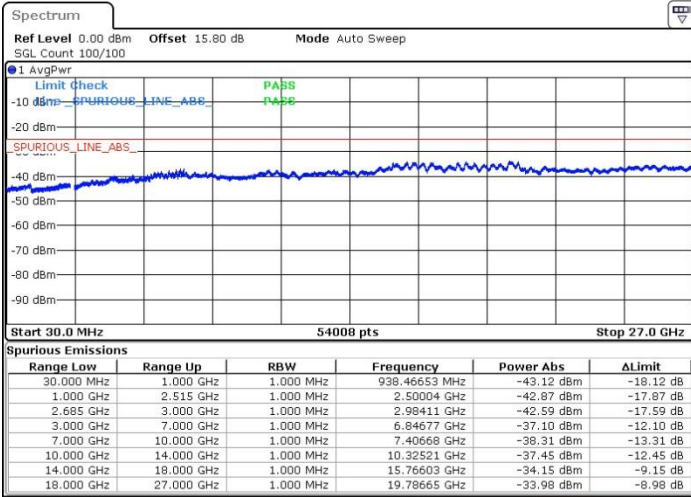

Date: 19.MAY.2017 17:32:45

LTE Band 41 / 15MHz+20MHz

QPSK

Highest Channel / 1RB0 and 1RB99

Highest Channel / 1RB74 and 1RB0

Date: 19.MAY.2017 17:21:39

Date: 19.MAY.2017 17:17:02

Highest Channel / FullIRB

N/A

Date: 19.MAY.2017 17:16:07

LTE Band 41 / 20MHz+5MHz

QPSK

Lowest Channel / 1RB0 and 1RB24

Lowest Channel / 1RB99 and 1RB0

Date: 19.MAY.2017 14:30:00

Date: 19.MAY.2017 14:24:25