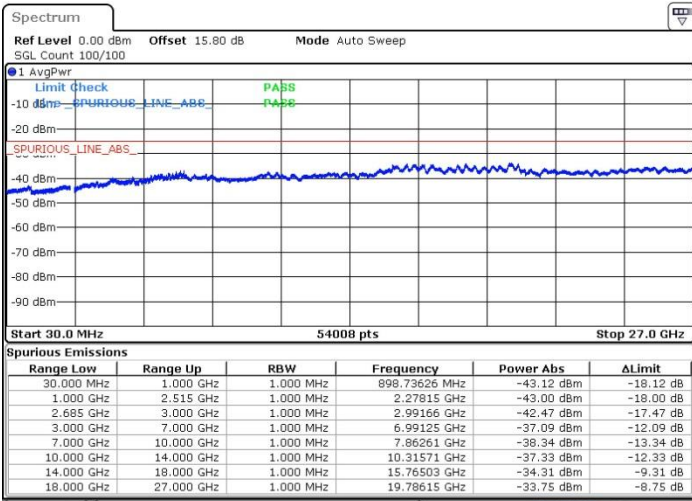

LTE Band 41 / 15MHz+20MHz

QPSK

Middle Channel / 1RB0 and 1RB99

Middle Channel / 1RB74 and 1RB0

Date: 19.MAY.2017 17:37:22

Date: 19.MAY.2017 17:33:40

Middle Channel / FullIRB

N/A

Date: 19.MAY.2017 17:32:45

LTE Band 41 / 15MHz+20MHz

QPSK

Highest Channel / 1RB0 and 1RB99

Highest Channel / 1RB74 and 1RB0

Date: 19.MAY.2017 17:21:39

Date: 19.MAY.2017 17:17:02

Highest Channel / FullIRB