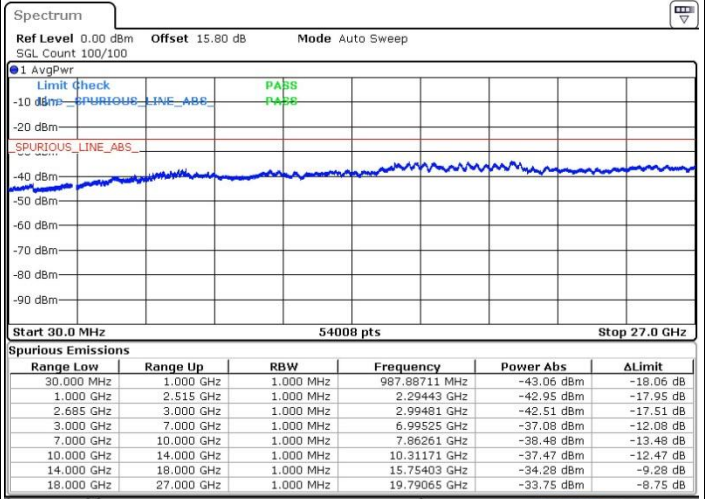

Date: 19.MAY.2017 21:16:39

Lowest Channel / FullRB

N/A

Date: 19.MAY.2017 21:11:06

LTE Band 41 / 20MHz+20MHz

QPSK

Middle Channel / 1RB0 and 1RB99

Middle Channel / 1RB99 and 1RB0

Date: 19.MAY.2017 21:22:11

Date: 19.MAY.2017 21:26:48

Middle Channel / FullIRB

N/A

Date: 19.MAY.2017 21:21:16

LTE Band 41 / 20MHz+20MHz

QPSK

Highest Channel / 1RB0 and 1RB99

Highest Channel / 1RB99 and 1RB0

Date: 19.MAY.2017 21:33:06

Date: 19.MAY.2017 21:34:02

Highest Channel / FullIRB

N/A

Date: 19.MAY.2017 21:28:39

LTE Band 41 / 5MHz+20MHz

16QAM

Lowest Channel / 1RB0 and 1RB99

Lowest Channel / 1RB24 and 1RB0

Date: 19.MAY.2017 10:42:44

Date: 19.MAY.2017 10:39:51

Lowest Channel / FullRB

N/A

Date: 19.MAY.2017 10:46:03

LTE Band 41 / 5MHz+20MHz