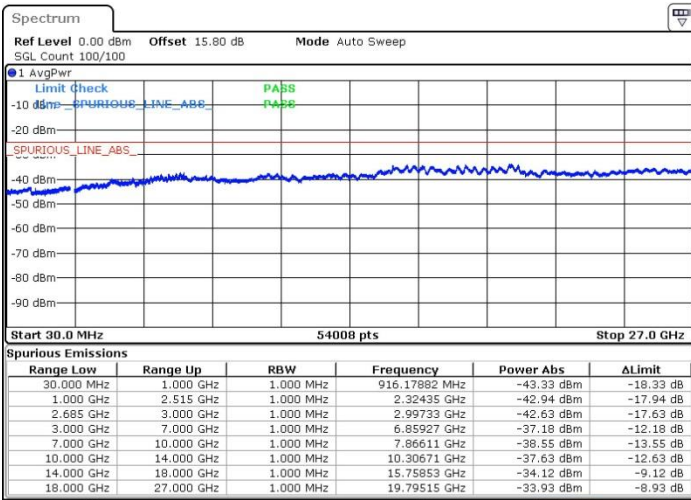

Highest Channel / FullIRB

N/A

Date: 19.MAY.2017 21:02:37

LTE Band 41 / 20MHz+20MHz

QPSK

Lowest Channel / 1RB0 and 1RB99

Lowest Channel / 1RB99 and 1RB0

Date: 19.MAY.2017 21:15:44

Date: 19.MAY.2017 21:16:39

Lowest Channel / FullRB

N/A

Date: 19.MAY.2017 21:11:06

LTE Band 41 / 20MHz+20MHz

QPSK

Middle Channel / 1RB0 and 1RB99

Middle Channel / 1RB99 and 1RB0

Date: 19.MAY.2017 21:22:11

Date: 19.MAY.2017 21:26:48

Middle Channel / FullIRB

N/A

Date: 19.MAY.2017 21:21:16

LTE Band 41 / 20MHz+20MHz

QPSK

Highest Channel / 1RB0 and 1RB99

Highest Channel / 1RB99 and 1RB0

Date: 19.MAY.2017 21:33:06

Date: 19.MAY.2017 21:34:02

Highest Channel / FullIRB

N/A

Date: 19.MAY.2017 21:28:39

LTE Band 41 / 5MHz+20MHz

16QAM