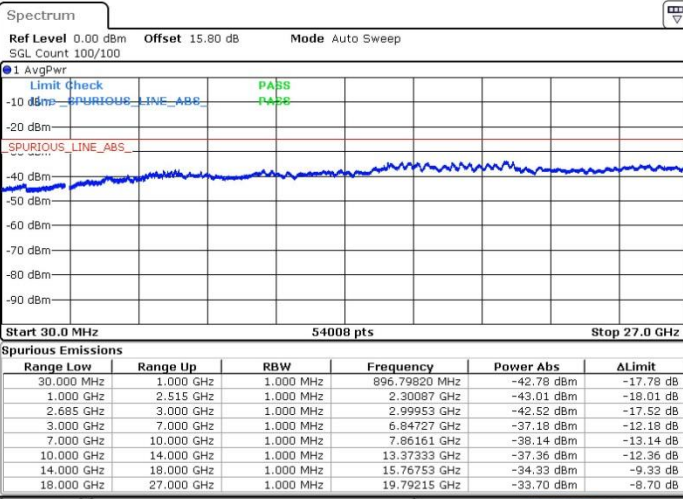

N/A

Date: 19.MAY.2017 17:16:07

LTE Band 41 / 20MHz+5MHz

QPSK

Lowest Channel / 1RB0 and 1RB24

Lowest Channel / 1RB99 and 1RB0

Date: 19.MAY.2017 14:30:00

Date: 19.MAY.2017 14:24:25

Lowest Channel / FullRB

N/A

Date: 19.MAY.2017 14:30:55

LTE Band 41 / 20MHz+5MHz

QPSK

Middle Channel / 1RB0 and 1RB24

Middle Channel / 1RB99 and 1RB0

Date: 19.MAY.2017 14:48:03

Date: 19.MAY.2017 14:42:31

Middle Channel / FullIRB

N/A

Date: 19.MAY.2017 14:47:08

LTE Band 41 / 20MHz+5MHz

QPSK

Highest Channel / 1RB0 and 1RB24

Highest Channel / 1RB99 and 1RB0

Date: 19.MAY.2017 14:36:28

Date: 19.MAY.2017 14:41:36

Highest Channel / FullIRB

N/A

Date: 19.MAY.2017 14:35:32

LTE Band 41 / 20MHz+10MHz

QPSK

Lowest Channel / 1RB0 and 1RB49