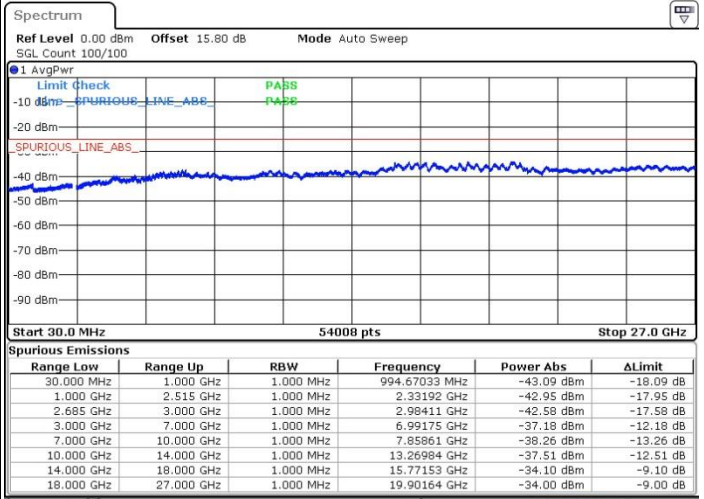

Date: 19.MAY.2017 17:32:45

LTE Band 41 / 15MHz+20MHz

QPSK

Highest Channel / 1RB0 and 1RB99

Highest Channel / 1RB74 and 1RB0

Date: 19.MAY.2017 17:21:39

Date: 19.MAY.2017 17:17:02

Highest Channel / FullIRB

N/A

Date: 19.MAY.2017 17:16:07

LTE Band 41 / 20MHz+5MHz

QPSK

Lowest Channel / 1RB0 and 1RB24

Lowest Channel / 1RB99 and 1RB0

Date: 19.MAY.2017 14:30:00

Date: 19.MAY.2017 14:24:25

Lowest Channel / FullRB

N/A

Date: 19.MAY.2017 14:30:55

LTE Band 41 / 20MHz+5MHz

QPSK

Middle Channel / 1RB0 and 1RB24

Middle Channel / 1RB99 and 1RB0

Date: 19.MAY.2017 14:48:03

Date: 19.MAY.2017 14:42:31

Middle Channel / FullIRB

N/A

Date: 19.MAY.2017 14:47:08

LTE Band 41 / 20MHz+5MHz

QPSK

Highest Channel / 1RB0 and 1RB24

Highest Channel / 1RB99 and 1RB0