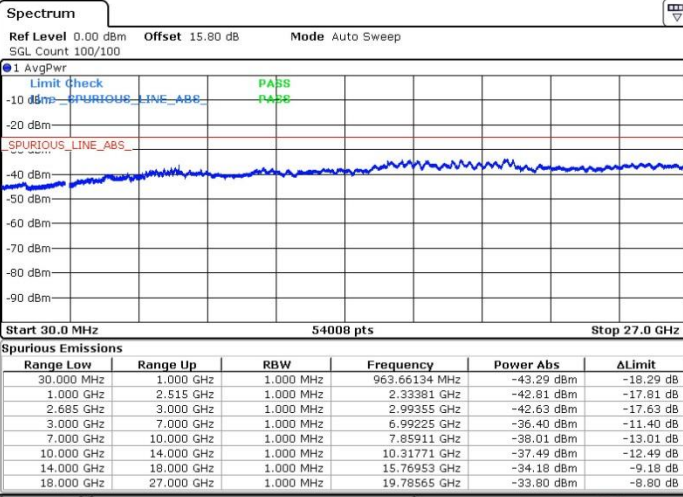

Highest Channel / 1RB99 and 1RB0

Date: 19.MAY.2017 21:33:06

Date: 19.MAY.2017 21:34:02

Highest Channel / FullIRB

N/A

Date: 19.MAY.2017 21:28:39

LTE Band 41 / 5MHz+20MHz

16QAM

Lowest Channel / 1RB0 and 1RB99

Lowest Channel / 1RB24 and 1RB0

Date: 19.MAY.2017 10:42:44

Date: 19.MAY.2017 10:39:51

Lowest Channel / FullRB

N/A

Date: 19.MAY.2017 10:46:03

LTE Band 41 / 5MHz+20MHz

16QAM

Middle Channel / 1RB0 and 1RB99

Middle Channel / 1RB24 and 1RB0

Date: 19.MAY.2017 13:38:49

Date: 19.MAY.2017 13:42:57

Middle Channel / FullIRB

N/A

Date: 19.MAY.2017 13:36:12

LTE Band 41 / 5MHz+20MHz

16QAM

Highest Channel / 1RB0 and 1RB99

Highest Channel / 1RB24 and 1RB0

Date: 19.MAY.2017 11:16:00

Date: 19.MAY.2017 11:20:09

Highest Channel / FullIRB

N/A