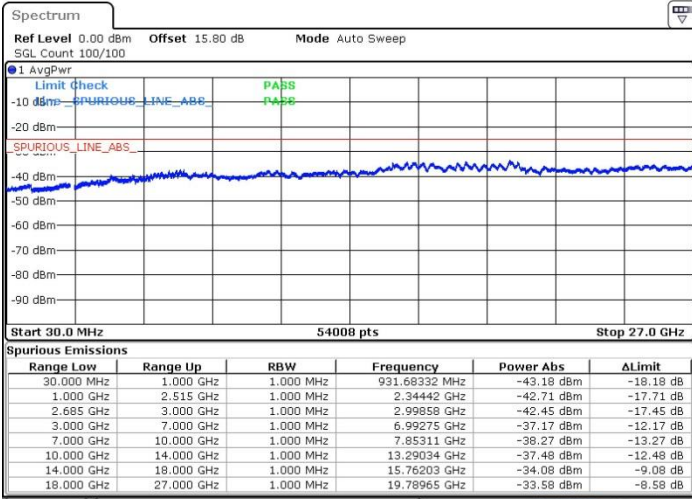

LTE Band 41 / 5MHz+20MHz

16QAM

Highest Channel / 1RB0 and 1RB99

Highest Channel / 1RB24 and 1RB0

Date: 19.MAY.2017 11:16:00

Date: 19.MAY.2017 11:20:09

Highest Channel / FullIRB

N/A

Date: 19.MAY.2017 11:12:50

LTE Band 41 / 10MHz+20MHz

16QAM

Lowest Channel / 1RB0 and 1RB99

Lowest Channel / 1RB49 and 1RB0

Date: 19.MAY.2017 15:06:21

Date: 19.MAY.2017 15:01:45

Lowest Channel / FullRB