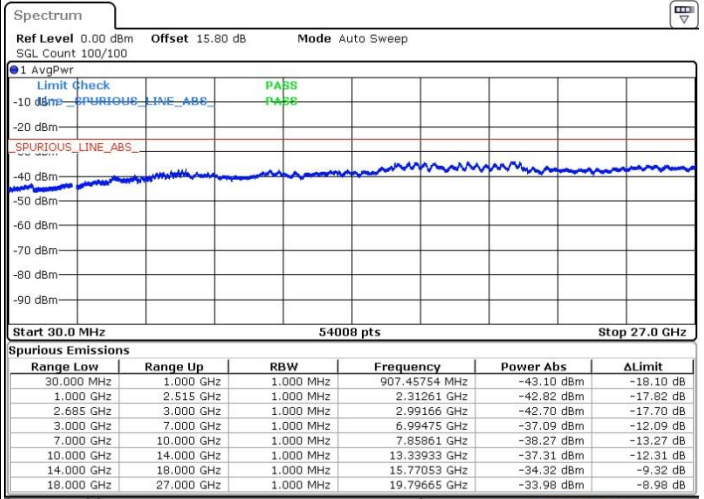

Date: 19.MAY.2017 11:12:50

LTE Band 41 / 10MHz+20MHz

16QAM

Lowest Channel / 1RB0 and 1RB99

Lowest Channel / 1RB49 and 1RB0

Date: 19.MAY.2017 15:06:21

Date: 19.MAY.2017 15:01:45

Lowest Channel / FullRB

N/A

Date: 19.MAY.2017 15:00:50

LTE Band 41 / 10MHz+20MHz

16QAM

MiddleChannel / 1RB0 and 1RB99

Middle Channel / 1RB49 and 1RB0

Date: 19.MAY.2017 15:10:03

Date: 19.MAY.2017 15:19:15