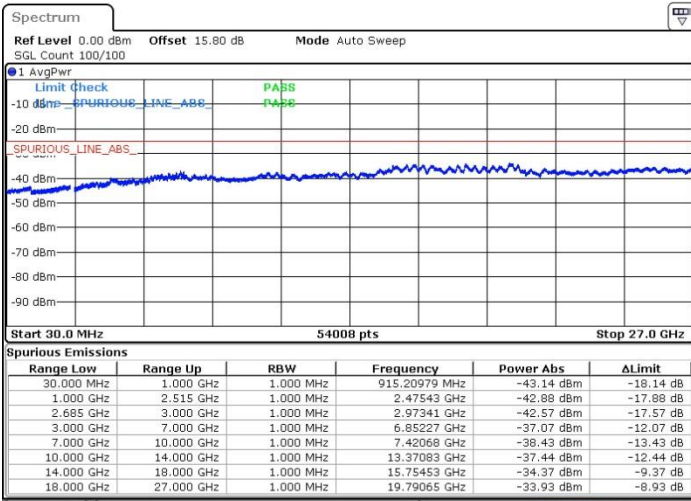

Date: 19.MAY.2017 20:34:53

LTE Band 41 / 20MHz+15MHz

QPSK

Middle Channel / 1RB0 and 1RB74

Middle Channel / 1RB99 and 1RB0

Date: 19.MAY.2017 20:57:05

Date: 19.MAY.2017 20:58:00

Middle Channel / FullIRB

N/A

Date: 19.MAY.2017 20:52:27

LTE Band 41 / 20MHz+15MHz

QPSK

Highest Channel / 1RB0 and 1RB74

Highest Channel / 1RB99 and 1RB0

Date: 19.MAY.2017 21:03:32

Date: 19.MAY.2017 21:10:11

Highest Channel / FullIRB

N/A

Date: 19.MAY.2017 21:02:37

LTE Band 41 / 20MHz+20MHz

QPSK

Lowest Channel / 1RB0 and 1RB99

Lowest Channel / 1RB99 and 1RB0

Date: 19.MAY.2017 21:15:44