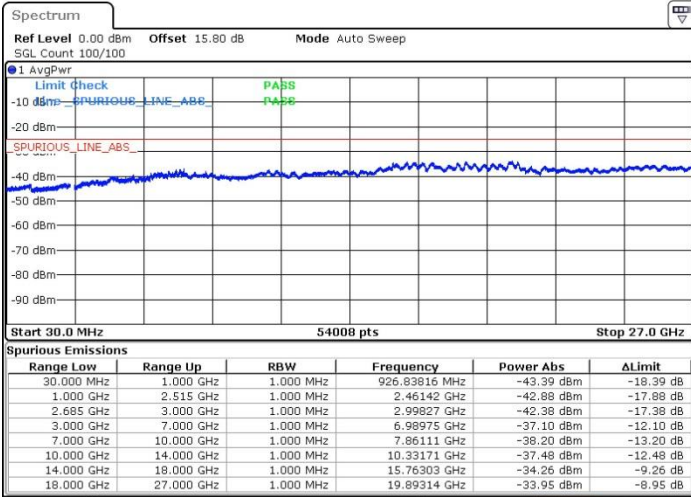

Middle Channel / 1RB0 and 1RB49

Middle Channel / 1RB99 and 1RB0

Date: 19.MAY.2017 15:26:38

Date: 19.MAY.2017 15:22:01

Middle Channel / FullIRB

N/A

Date: 19.MAY.2017 15:21:05

LTE Band 41 / 20MHz+10MHz

QPSK

Highest Channel / 1RB0 and 1RB49

Highest Channel / 1RB99 and 1RB0

Date: 19.MAY.2017 15:33:06

Date: 19.MAY.2017 15:47:29

Highest Channel / FullIRB

N/A

Date: 19.MAY.2017 15:41:56

LTE Band 41 / 20MHz+15MHz

QPSK

Lowest Channel / 1RB0 and 1RB74

Lowest Channel / 1RB99 and 1RB0

Date: 19.MAY.2017 20:35:48

Date: 19.MAY.2017 20:51:32

Lowest Channel / FullRB

N/A