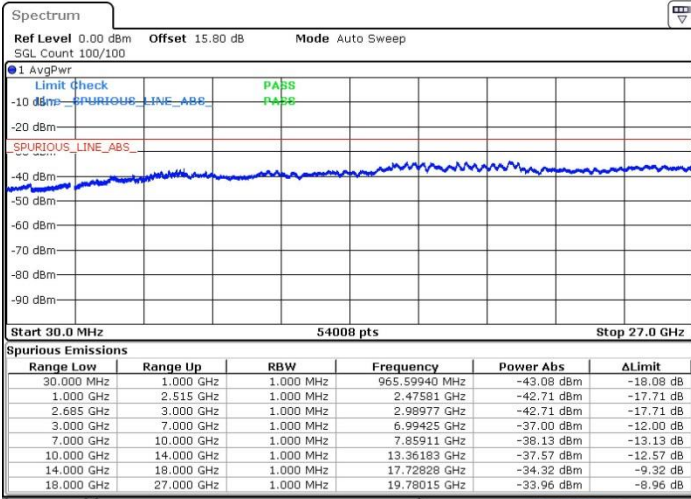

Lowest Channel / 1RB99 and 1RB0

Date: 19.MAY.2017 15:44:43

Date: 19.MAY.2017 15:32:10

Lowest Channel / FullRB

N/A

Date: 19.MAY.2017 15:27:33

LTE Band 41 / 20MHz+10MHz

QPSK

Middle Channel / 1RB0 and 1RB49

Middle Channel / 1RB99 and 1RB0

Date: 19.MAY.2017 15:26:38

Date: 19.MAY.2017 15:22:01

Middle Channel / FullIRB

N/A

Date: 19.MAY.2017 15:21:05

LTE Band 41 / 20MHz+10MHz

QPSK

Highest Channel / 1RB0 and 1RB49

Highest Channel / 1RB99 and 1RB0

Date: 19.MAY.2017 15:33:06

Date: 19.MAY.2017 15:47:29

Highest Channel / FullIRB

N/A

Date: 19.MAY.2017 15:41:56