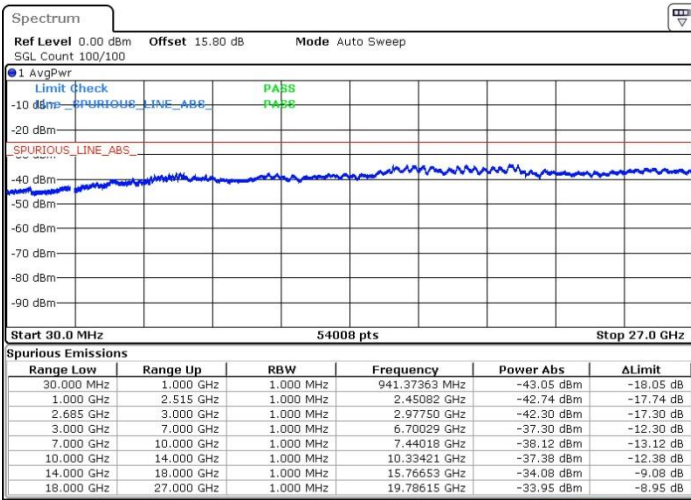

Date: 19.MAY.2017 14:36:28

Date: 19.MAY.2017 14:41:36

Highest Channel / FullIRB

N/A

Date: 19.MAY.2017 14:35:32

LTE Band 41 / 20MHz+10MHz

QPSK

Lowest Channel / 1RB0 and 1RB49

Lowest Channel / 1RB99 and 1RB0

Date: 19.MAY.2017 15:44:43

Date: 19.MAY.2017 15:32:10

Lowest Channel / FullRB

N/A

Date: 19.MAY.2017 15:27:33

LTE Band 41 / 20MHz+10MHz

QPSK

Middle Channel / 1RB0 and 1RB49

Middle Channel / 1RB99 and 1RB0

Date: 19.MAY.2017 15:26:38

Date: 19.MAY.2017 15:22:01

Middle Channel / FullIRB

N/A

Date: 19.MAY.2017 15:21:05

LTE Band 41 / 20MHz+10MHz