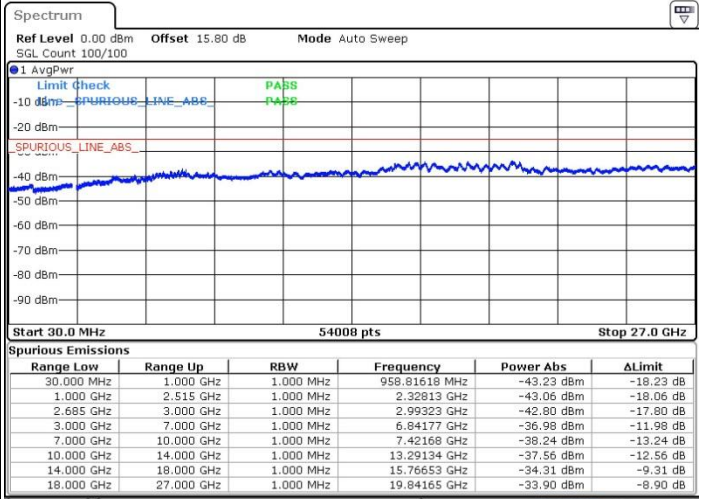

QPSK

Highest Channel / 1RB0 and 1RB49

Highest Channel / 1RB99 and 1RB0

Date: 19.MAY.2017 15:33:06

Date: 19.MAY.2017 15:47:29

Highest Channel / FullIRB

N/A

Date: 19.MAY.2017 15:41:56

LTE Band 41 / 20MHz+15MHz

QPSK

Lowest Channel / 1RB0 and 1RB74

Lowest Channel / 1RB99 and 1RB0

Date: 19.MAY.2017 20:35:48

Date: 19.MAY.2017 20:51:32

Lowest Channel / FullRB

N/A

Date: 19.MAY.2017 20:34:53

LTE Band 41 / 20MHz+15MHz

QPSK

Middle Channel / 1RB0 and 1RB74

Middle Channel / 1RB99 and 1RB0

Date: 19.MAY.2017 20:57:05

Date: 19.MAY.2017 20:58:00

Middle Channel / FullIRB

N/A

Date: 19.MAY.2017 20:52:27

LTE Band 41 / 20MHz+15MHz

QPSK

Highest Channel / 1RB0 and 1RB74

Highest Channel / 1RB99 and 1RB0

Date: 19.MAY.2017 21:03:32

Date: 19.MAY.2017 21:10:11