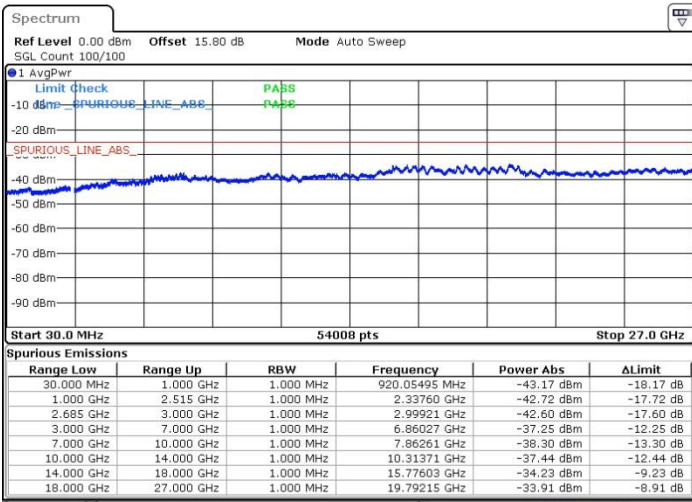

LTE Band 41 / 15MHz+20MHz

QPSK

Middle Channel / 1RB0 and 1RB99

Middle Channel / 1RB74 and 1RB0

Date: 19.MAY.2017 17:37:22

Date: 19.MAY.2017 17:33:40

Middle Channel / FullIRB

N/A

Date: 19.MAY.2017 17:32:45

LTE Band 41 / 15MHz+20MHz

QPSK

Highest Channel / 1RB0 and 1RB99

Highest Channel / 1RB74 and 1RB0

Date: 19.MAY.2017 17:21:39

Date: 19.MAY.2017 17:17:02

Highest Channel / FullIRB