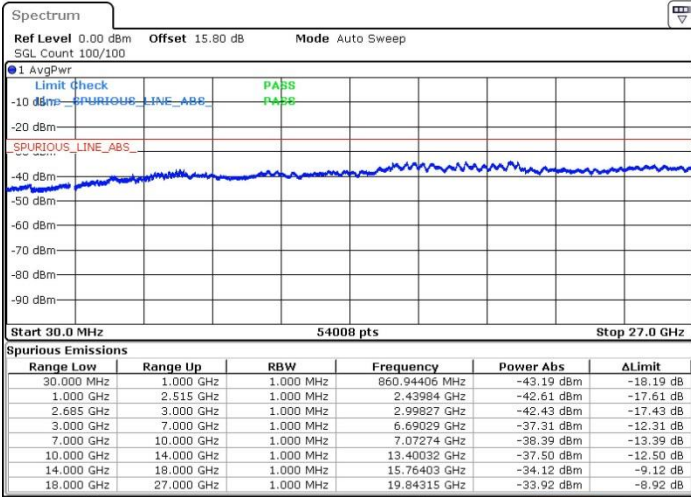

N/A

Date: 19.MAY.2017 20:52:27

LTE Band 41 / 20MHz+15MHz

QPSK

Highest Channel / 1RB0 and 1RB74

Highest Channel / 1RB99 and 1RB0

Date: 19.MAY.2017 21:03:32

Date: 19.MAY.2017 21:10:11

Highest Channel / FullIRB

N/A

Date: 19.MAY.2017 21:02:37

LTE Band 41 / 20MHz+20MHz

QPSK

Lowest Channel / 1RB0 and 1RB99

Lowest Channel / 1RB99 and 1RB0

Date: 19.MAY.2017 21:15:44

Date: 19.MAY.2017 21:16:39

Lowest Channel / FullRB

N/A

Date: 19.MAY.2017 21:11:06

LTE Band 41 / 20MHz+20MHz

QPSK

Middle Channel / 1RB0 and 1RB99

Middle Channel / 1RB99 and 1RB0