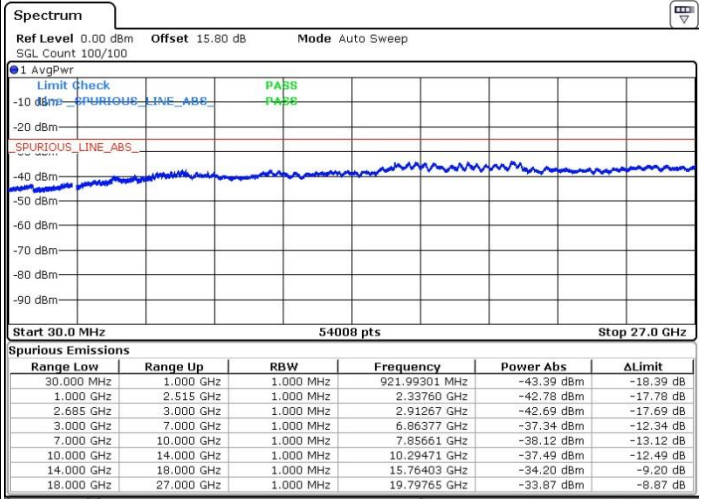

Date: 19.MAY.2017 21:22:11

Date: 19.MAY.2017 21:26:48

Middle Channel / FullIRB

N/A

Date: 19.MAY.2017 21:21:16

LTE Band 41 / 20MHz+20MHz

QPSK

Highest Channel / 1RB0 and 1RB99

Highest Channel / 1RB99 and 1RB0

Date: 19.MAY.2017 21:33:06

Date: 19.MAY.2017 21:34:02

Highest Channel / FullIRB

N/A

Date: 19.MAY.2017 21:28:39

LTE Band 41 / 5MHz+20MHz

16QAM

Lowest Channel / 1RB0 and 1RB99

Lowest Channel / 1RB24 and 1RB0

Date: 19.MAY.2017 10:42:44

Date: 19.MAY.2017 10:39:51

Lowest Channel / FullRB

N/A

Date: 19.MAY.2017 10:46:03

LTE Band 41 / 5MHz+20MHz