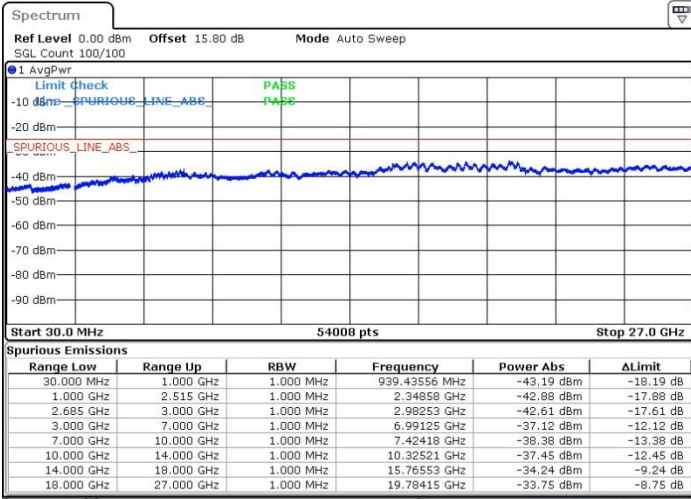

Date: 19.MAY.2017 21:16:39

Lowest Channel / FullRB

N/A

Date: 19.MAY.2017 21:11:06

LTE Band 41 / 20MHz+20MHz

QPSK

Middle Channel / 1RB0 and 1RB99

Middle Channel / 1RB99 and 1RB0

Date: 19.MAY.2017 21:22:11

Date: 19.MAY.2017 21:26:48

Middle Channel / FullIRB

N/A

Date: 19.MAY.2017 21:21:16

LTE Band 41 / 20MHz+20MHz

QPSK

Highest Channel / 1RB0 and 1RB99

Highest Channel / 1RB99 and 1RB0

Date: 19.MAY.2017 21:33:06

Date: 19.MAY.2017 21:34:02

Highest Channel / FullIRB

N/A

Date: 19.MAY.2017 21:28:39

LTE Band 41 / 5MHz+20MHz

16QAM

Lowest Channel / 1RB0 and 1RB99

Lowest Channel / 1RB24 and 1RB0

Date: 19.MAY.2017 10:42:44

Date: 19.MAY.2017 10:39:51

Lowest Channel / FullRB

N/A

Date: 19.MAY.2017 10:46:03

LTE Band 41 / 5MHz+20MHz