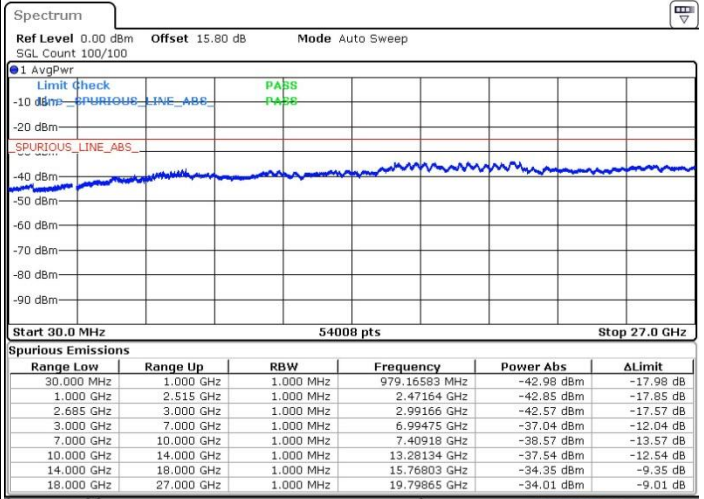

LTE Band 41 / 20MHz+15MHz

QPSK

Lowest Channel / 1RB0 and 1RB74

Lowest Channel / 1RB99 and 1RB0

Date: 19.MAY.2017 20:35:48

Date: 19.MAY.2017 20:51:32

Lowest Channel / FullRB

N/A

Date: 19.MAY.2017 20:34:53

LTE Band 41 / 20MHz+15MHz

QPSK

Middle Channel / 1RB0 and 1RB74

Middle Channel / 1RB99 and 1RB0

Date: 19.MAY.2017 20:57:05

Date: 19.MAY.2017 20:58:00

Middle Channel / FullIRB

N/A

Date: 19.MAY.2017 20:52:27

LTE Band 41 / 20MHz+15MHz

QPSK

Highest Channel / 1RB0 and 1RB74

Highest Channel / 1RB99 and 1RB0

Date: 19.MAY.2017 21:03:32

Date: 19.MAY.2017 21:10:11

Highest Channel / FullIRB

N/A

Date: 19.MAY.2017 21:02:37

LTE Band 41 / 20MHz+20MHz

QPSK

Lowest Channel / 1RB0 and 1RB99

Lowest Channel / 1RB99 and 1RB0

Date: 19.MAY.2017 21:15:44