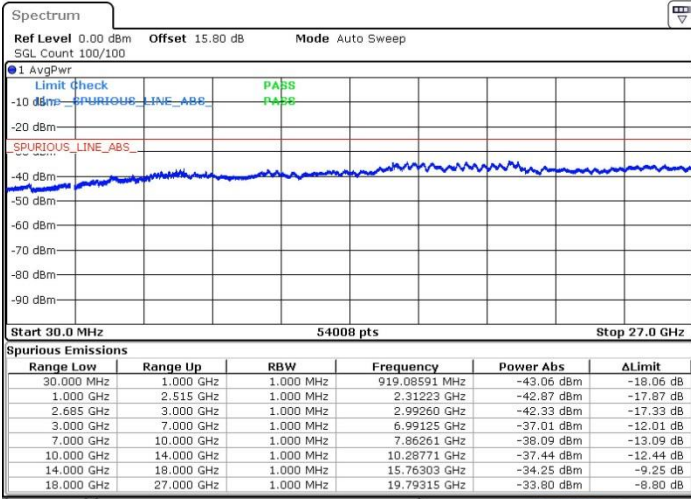

Lowest Channel / FullRB

N/A

Date: 19.MAY.2017 14:30:55

LTE Band 41 / 20MHz+5MHz

QPSK

Middle Channel / 1RB0 and 1RB24

Middle Channel / 1RB99 and 1RB0

Date: 19.MAY.2017 14:48:03

Date: 19.MAY.2017 14:42:31

Middle Channel / FullIRB

N/A

Date: 19.MAY.2017 14:47:08

LTE Band 41 / 20MHz+5MHz

QPSK

Highest Channel / 1RB0 and 1RB24

Highest Channel / 1RB99 and 1RB0

Date: 19.MAY.2017 14:36:28

Date: 19.MAY.2017 14:41:36

Highest Channel / FullIRB

N/A

Date: 19.MAY.2017 14:35:32

LTE Band 41 / 20MHz+10MHz

QPSK

Lowest Channel / 1RB0 and 1RB49