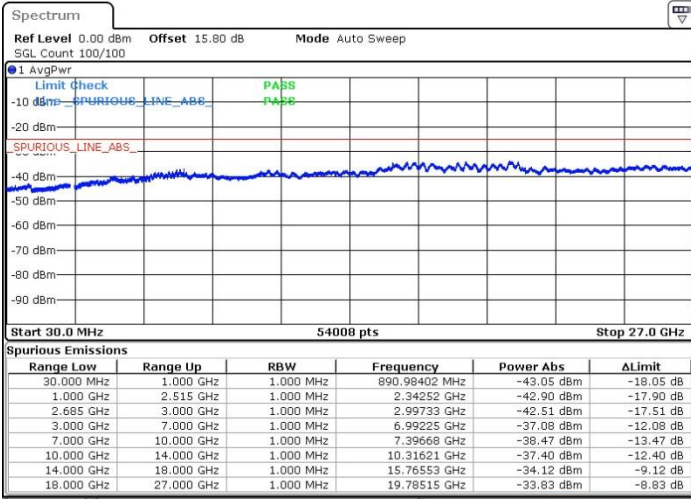

N/A

Date: 19.MAY.2017 20:52:27

LTE Band 41 / 20MHz+15MHz

QPSK

Highest Channel / 1RB0 and 1RB74

Highest Channel / 1RB99 and 1RB0

Date: 19.MAY.2017 21:03:32

Date: 19.MAY.2017 21:10:11

Highest Channel / FullIRB

N/A

Date: 19.MAY.2017 21:02:37

LTE Band 41 / 20MHz+20MHz

QPSK

Lowest Channel / 1RB0 and 1RB99

Lowest Channel / 1RB99 and 1RB0

Date: 19.MAY.2017 21:15:44

Date: 19.MAY.2017 21:16:39

Lowest Channel / FullRB

N/A

Date: 19.MAY.2017 21:11:06

LTE Band 41 / 20MHz+20MHz

QPSK

Middle Channel / 1RB0 and 1RB99

Middle Channel / 1RB99 and 1RB0

Date: 19.MAY.2017 21:22:11

Date: 19.MAY.2017 21:26:48

Middle Channel / FullIRB

N/A

Date: 19.MAY.2017 21:21:16

LTE Band 41 / 20MHz+20MHz

QPSK

Highest Channel / 1RB0 and 1RB99