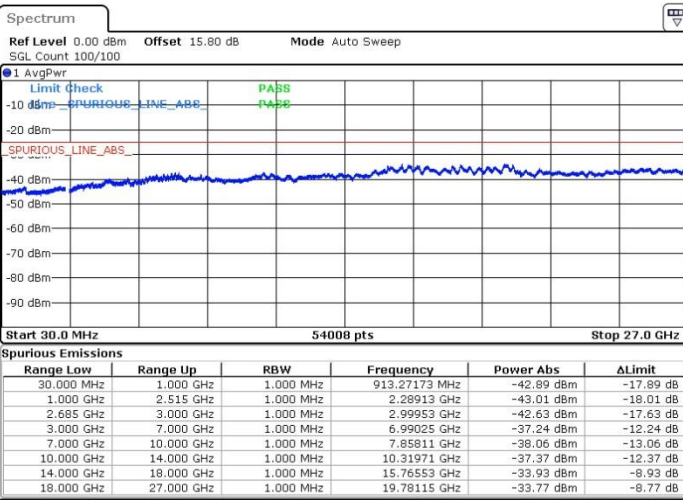

Lowest Channel / 1RB99 and 1RB0

Date: 19.MAY.2017 15:44:43

Date: 19.MAY.2017 15:32:10

Lowest Channel / FullRB

N/A

Date: 19.MAY.2017 15:27:33

LTE Band 41 / 20MHz+10MHz

QPSK

Middle Channel / 1RB0 and 1RB49

Middle Channel / 1RB99 and 1RB0

Date: 19.MAY.2017 15:26:38

Date: 19.MAY.2017 15:22:01

Middle Channel / FullIRB

N/A

Date: 19.MAY.2017 15:21:05

LTE Band 41 / 20MHz+10MHz

QPSK

Highest Channel / 1RB0 and 1RB49

Highest Channel / 1RB99 and 1RB0

Date: 19.MAY.2017 15:33:06

Date: 19.MAY.2017 15:47:29

Highest Channel / FullIRB

N/A

Date: 19.MAY.2017 15:41:56