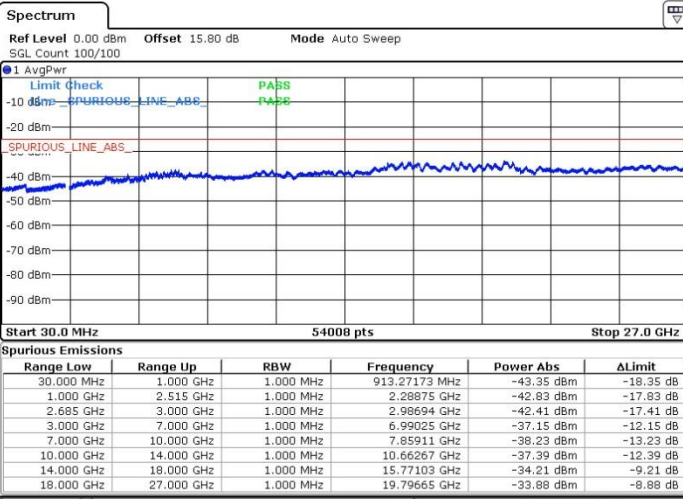

Date: 19.MAY.2017 21:22:11

Date: 19.MAY.2017 21:26:48

Middle Channel / FullIRB

N/A

Date: 19.MAY.2017 21:21:16

LTE Band 41 / 20MHz+20MHz

QPSK

Highest Channel / 1RB0 and 1RB99

Highest Channel / 1RB99 and 1RB0

Date: 19.MAY.2017 21:33:06

Date: 19.MAY.2017 21:34:02

Highest Channel / FullIRB

N/A

Date: 19.MAY.2017 21:28:39

LTE Band 41 / 5MHz+20MHz

16QAM

Lowest Channel / 1RB0 and 1RB99

Lowest Channel / 1RB24 and 1RB0

Date: 19.MAY.2017 10:42:44

Date: 19.MAY.2017 10:39:51

Lowest Channel / FullRB

N/A

Date: 19.MAY.2017 10:46:03

LTE Band 41 / 5MHz+20MHz