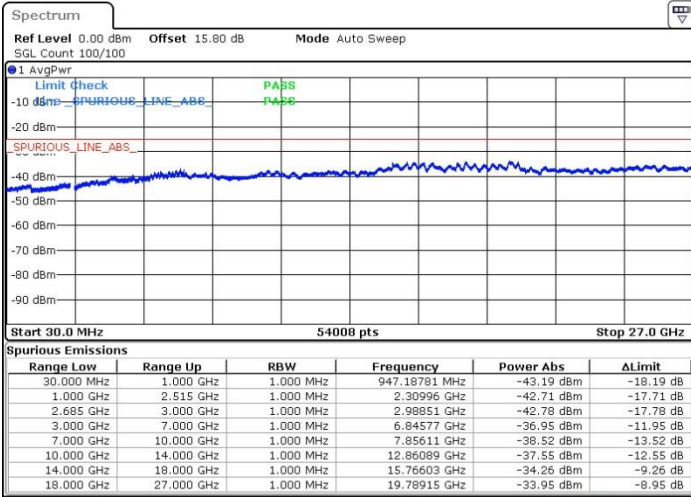

QPSK

Highest Channel / 1RB0 and 1RB49

Highest Channel / 1RB99 and 1RB0

Date: 19.MAY.2017 15:33:06

Date: 19.MAY.2017 15:47:29

Highest Channel / FullIRB

N/A

Date: 19.MAY.2017 15:41:56

LTE Band 41 / 20MHz+15MHz

QPSK

Lowest Channel / 1RB0 and 1RB74

Lowest Channel / 1RB99 and 1RB0

Date: 19.MAY.2017 20:35:48

Date: 19.MAY.2017 20:51:32

Lowest Channel / FullRB

N/A

Date: 19.MAY.2017 20:34:53

LTE Band 41 / 20MHz+15MHz

QPSK

Middle Channel / 1RB0 and 1RB74

Middle Channel / 1RB99 and 1RB0

Date: 19.MAY.2017 20:57:05

Date: 19.MAY.2017 20:58:00

Middle Channel / FullIRB

N/A

Date: 19.MAY.2017 20:52:27

LTE Band 41 / 20MHz+15MHz

QPSK

Highest Channel / 1RB0 and 1RB74

Highest Channel / 1RB99 and 1RB0

Date: 19.MAY.2017 21:03:32

Date: 19.MAY.2017 21:10:11