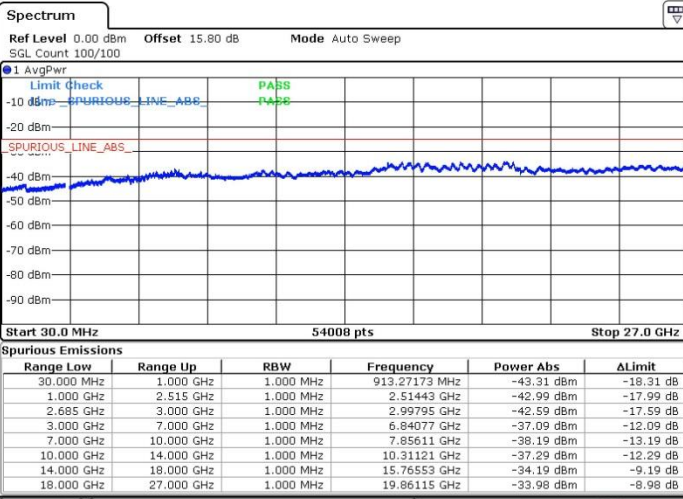

Highest Channel / 1RB99 and 1RB0

Date: 19.MAY.2017 21:33:06

Date: 19.MAY.2017 21:34:02

Highest Channel / FullIRB

N/A

Date: 19.MAY.2017 21:28:39

LTE Band 41 / 5MHz+20MHz

16QAM

Lowest Channel / 1RB0 and 1RB99

Lowest Channel / 1RB24 and 1RB0

Date: 19.MAY.2017 10:42:44

Date: 19.MAY.2017 10:39:51

Lowest Channel / FullRB

N/A

Date: 19.MAY.2017 10:46:03

LTE Band 41 / 5MHz+20MHz

LTE Band 41 / 5MHz+20MHz

16QAM

Highest Channel / 1RB0 and 1RB99

Highest Channel / 1RB24 and 1RB0

Date: 19.MAY.2017 11:16:00

Date: 19.MAY.2017 11:20:09

Highest Channel / FullIRB

N/A