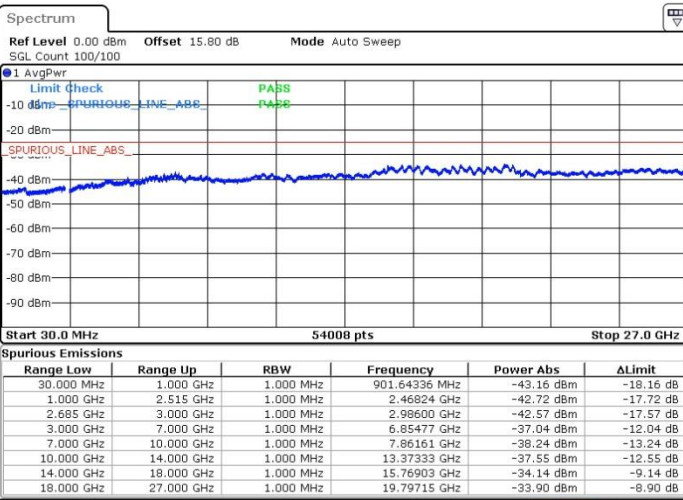

N/A

Date: 19.MAY.2017 17:16:07

LTE Band 41 / 20MHz+5MHz

QPSK

Lowest Channel / 1RB0 and 1RB24

Lowest Channel / 1RB99 and 1RB0

Date: 19.MAY.2017 14:30:00

Date: 19.MAY.2017 14:24:25

Lowest Channel / FullRB

N/A

Date: 19.MAY.2017 14:30:55

LTE Band 41 / 20MHz+5MHz

QPSK

Middle Channel / 1RB0 and 1RB24

Middle Channel / 1RB99 and 1RB0

Date: 19.MAY.2017 14:48:03

Date: 19.MAY.2017 14:42:31

Middle Channel / FullIRB

N/A

Date: 19.MAY.2017 14:47:08

LTE Band 41 / 20MHz+5MHz

QPSK

Highest Channel / 1RB0 and 1RB24

Highest Channel / 1RB99 and 1RB0

Date: 19.MAY.2017 14:36:28

Date: 19.MAY.2017 14:41:36

Highest Channel / FullIRB

N/A

Date: 19.MAY.2017 14:35:32

LTE Band 41 / 20MHz+10MHz

QPSK

Lowest Channel / 1RB0 and 1RB49