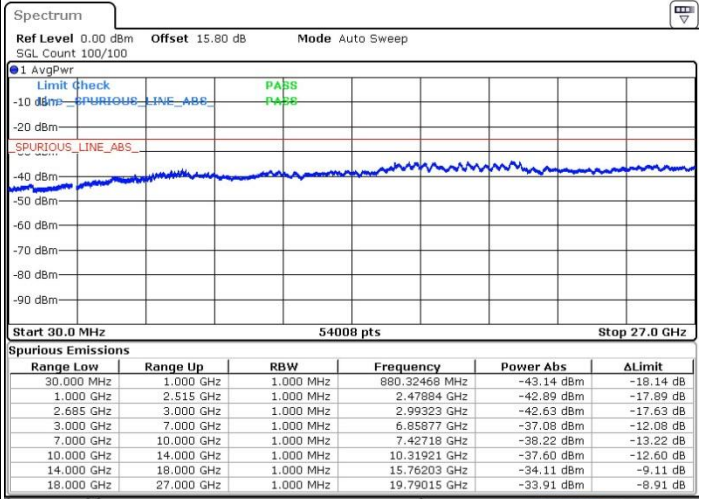

N/A

Date: 19.MAY.2017 20:52:27

LTE Band 41 / 20MHz+15MHz

QPSK

Highest Channel / 1RB0 and 1RB74

Highest Channel / 1RB99 and 1RB0

Date: 19.MAY.2017 21:03:32

Date: 19.MAY.2017 21:10:11

Highest Channel / FullIRB

N/A

Date: 19.MAY.2017 21:02:37

LTE Band 41 / 20MHz+20MHz

QPSK

Lowest Channel / 1RB0 and 1RB99

Lowest Channel / 1RB99 and 1RB0

Date: 19.MAY.2017 21:15:44

Date: 19.MAY.2017 21:16:39

Lowest Channel / FullRB

N/A

Date: 19.MAY.2017 21:11:06

LTE Band 41 / 20MHz+20MHz

QPSK

Middle Channel / 1RB0 and 1RB99

Middle Channel / 1RB99 and 1RB0

Date: 19.MAY.2017 21:22:11

Date: 19.MAY.2017 21:26:48

Middle Channel / FullIRB

N/A

Date: 19.MAY.2017 21:21:16

LTE Band 41 / 20MHz+20MHz

QPSK

Highest Channel / 1RB0 and 1RB99