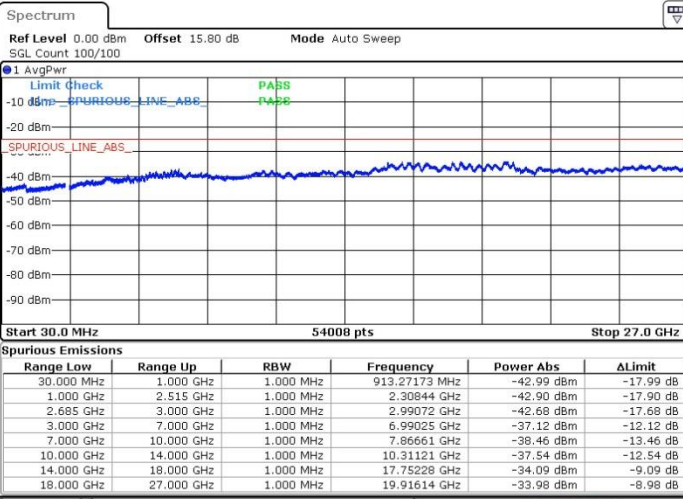

LTE Band 41 / 20MHz+15MHz

QPSK

Lowest Channel / 1RB0 and 1RB74

Lowest Channel / 1RB99 and 1RB0

Date: 19.MAY.2017 20:35:48

Date: 19.MAY.2017 20:51:32

Lowest Channel / FullRB

N/A

Date: 19.MAY.2017 20:34:53

LTE Band 41 / 20MHz+15MHz

QPSK

Middle Channel / 1RB0 and 1RB74

Middle Channel / 1RB99 and 1RB0

Date: 19.MAY.2017 20:57:05

Date: 19.MAY.2017 20:58:00

Middle Channel / FullIRB

N/A

Date: 19.MAY.2017 20:52:27

LTE Band 41 / 20MHz+15MHz

QPSK

Highest Channel / 1RB0 and 1RB74

Highest Channel / 1RB99 and 1RB0

Date: 19.MAY.2017 21:03:32

Date: 19.MAY.2017 21:10:11

Highest Channel / FullIRB

N/A

Date: 19.MAY.2017 21:02:37

LTE Band 41 / 20MHz+20MHz

QPSK

Lowest Channel / 1RB0 and 1RB99

Lowest Channel / 1RB99 and 1RB0

Date: 19.MAY.2017 21:15:44