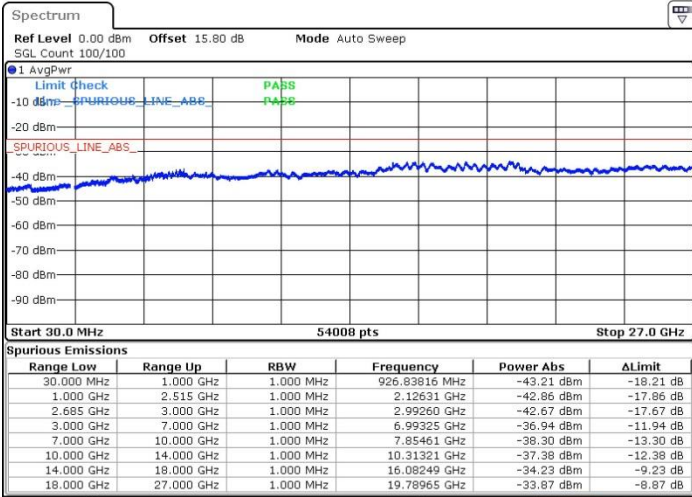

Middle Channel / FullIRB

N/A

Date: 19.MAY.2017 15:15:33