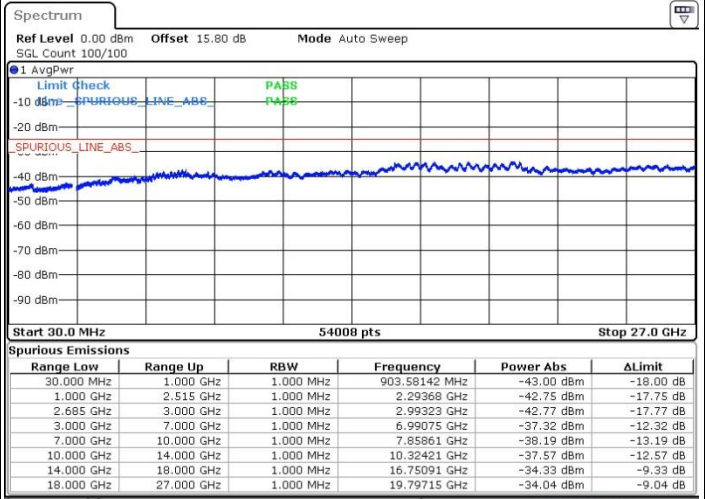

Highest Channel / FullIRB

N/A

Date: 19.MAY.2017 21:02:37

LTE Band 41 / 20MHz+20MHz

QPSK

Lowest Channel / 1RB0 and 1RB99

Lowest Channel / 1RB99 and 1RB0

Date: 19.MAY.2017 21:15:44

Date: 19.MAY.2017 21:16:39

Lowest Channel / FullRB

N/A

Date: 19.MAY.2017 21:11:06

LTE Band 41 / 20MHz+20MHz

QPSK

Middle Channel / 1RB0 and 1RB99

Middle Channel / 1RB99 and 1RB0

Date: 19.MAY.2017 21:22:11

Date: 19.MAY.2017 21:26:48

Middle Channel / FullIRB

N/A

Date: 19.MAY.2017 21:21:16

LTE Band 41 / 20MHz+20MHz

QPSK

Highest Channel / 1RB0 and 1RB99

Highest Channel / 1RB99 and 1RB0

Date: 19.MAY.2017 21:33:06

Date: 19.MAY.2017 21:34:02

Highest Channel / FullIRB

N/A

Date: 19.MAY.2017 21:28:39

LTE Band 41 / 5MHz+20MHz

16QAM