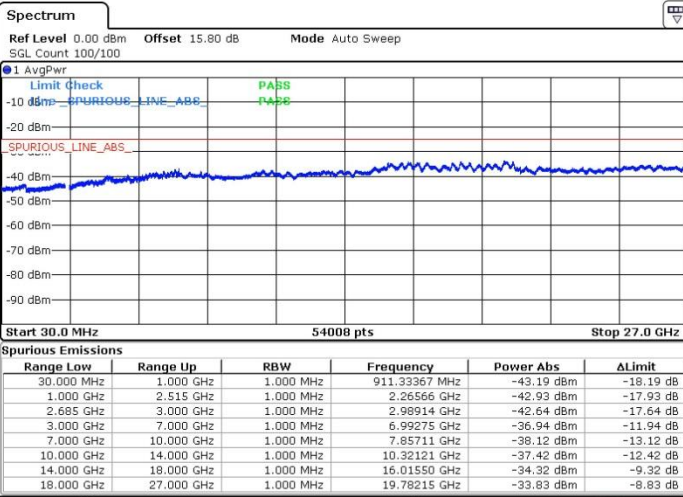

LTE Band 41 / 5MHz+20MHz

16QAM

Highest Channel / 1RB0 and 1RB99

Highest Channel / 1RB24 and 1RB0

Date: 19.MAY.2017 11:16:00

Date: 19.MAY.2017 11:20:09

Highest Channel / FullIRB

N/A

Date: 19.MAY.2017 11:12:50

LTE Band 41 / 10MHz+20MHz

16QAM

Lowest Channel / 1RB0 and 1RB99

Lowest Channel / 1RB49 and 1RB0

Date: 19.MAY.2017 15:06:21

Date: 19.MAY.2017 15:01:45

Lowest Channel / FullRB