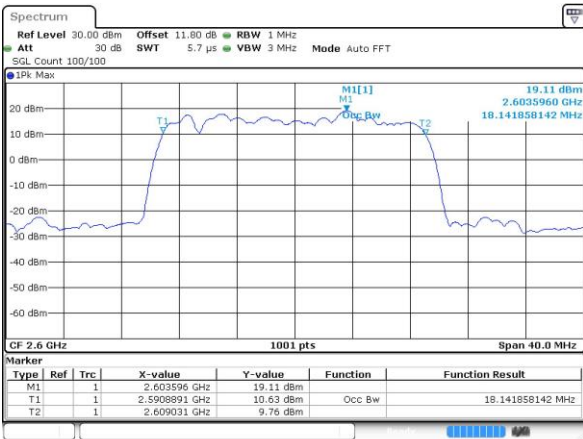

Lowest Channel / 20MHz / QPSK

Date: 13 MAY 2017 15:36:00

Lowest Channel / 20MHz / 16QAM

Date: 13 MAY 2017 15:36:11

Middle Channel / 20MHz / QPSK

Date: 13 MAY 2017 15:36:42

Middle Channel / 20MHz / 16QAM

Date: 13 MAY 2017 15:36:52

Highest Channel / 20MHz / QPSK

Date: 13 MAY 2017 15:37:23

Highest Channel / 20MHz / 16QAM

Date: 13 MAY 2017 15:37:34

LTE Band 41

Lowest Channel / 5MHz / 64QAM

Date: 13 MAY 2017 21:57:13

Middle Channel / 5MHz / 64QAM