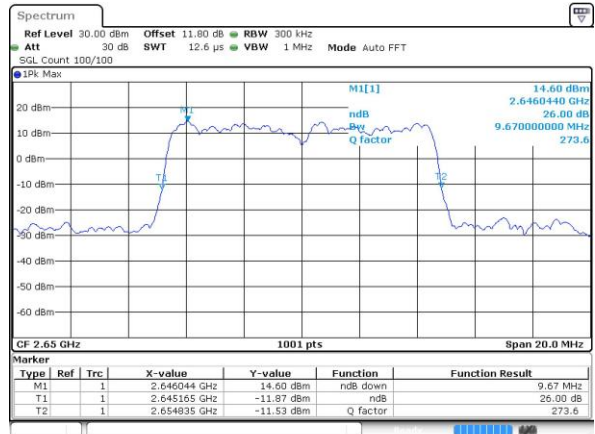

Date: 13 MAY 2017 15:30:05

Highest Channel / 5MHz / QPSK

Date: 13 MAY 2017 15:30:36

Highest Channel / 5MHz / 16QAM

Date: 13 MAY 2017 15:30:46

LTE Band 41

Lowest Channel / 10MHz / QPSK

Date: 13 MAY 2017 15:32:12

Lowest Channel / 10MHz / 16QAM

Date: 13 MAY 2017 15:32:22

Middle Channel / 10MHz / QPSK

Date: 13 MAY 2017 15:32:53

Middle Channel / 10MHz / 16QAM

Date: 13 MAY 2017 15:33:04

Highest Channel / 10MHz / QPSK

Date: 13 MAY 2017 15:33:35

Highest Channel / 10MHz / 16QAM

Date: 13 MAY 2017 15:33:46

LTE Band 41

Lowest Channel / 15MHz / QPSK

Date: 13 MAY 2017 15:34:17

Lowest Channel / 15MHz / 16QAM

Date: 13 MAY 2017 15:34:27

Middle Channel / 15MHz / QPSK