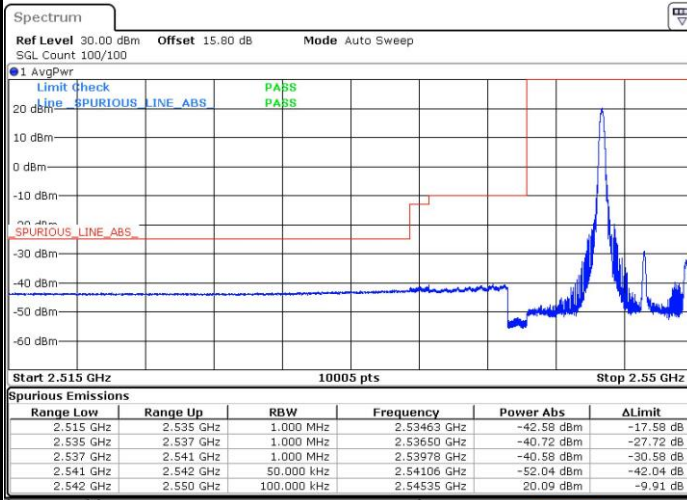

Highest Channel / 10MHz / 64QAM

Date: 13 MAY 2017 19:38:52

LTE Band 41

Lowest Channel / 15MHz / 64QAM

Date: 13 MAY 2017 19:37:13

Middle Channel / 15MHz / 64QAM

Date: 13 MAY 2017 19:37:34

Highest Channel / 15MHz / 64QAM

Date: 13 MAY 2017 19:37:54

LTE Band 41

Lowest Channel / 20MHz / 64QAM

Date: 13 MAY 2017 19:38:15

Middle Channel / 20MHz / 64QAM

Date: 13 MAY 2017 19:38:36

Highest Channel / 20MHz / 64QAM

Date: 13 MAY 2017 19:40:43

# Conducted Band Edge

LTE Band 41 / 5MHz / 16QAM

Lowest Band Edge / 1RB

Date: 13.MAY.2017 16:04:50

Highest Band Edge / 1 RB

Date: 13.MAY.2017 16:17:32

Lowest Band Edge / Full RB

Date: 13.MAY.2017 19:31:32

Highest Band Edge / Full RB

Date: 13.MAY.2017 16:19:51

LTE Band 41 / 5MHz / 64QAM

Lowest Band Edge / 1RB

Date: 13.MAY.2017 20:09:59

Highest Band Edge / 1 RB

Date: 13.MAY.2017 20:14:09

Lowest Band Edge / Full RB