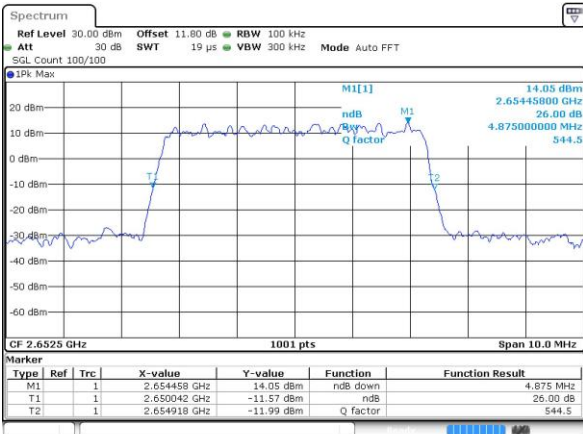

Highest Channel / Full RB

Date: 15 MAY 2017 10:06:06

**26dB Bandwidth**

Mode	LTE Band 41 : 26dB BW(MHz)											
BW	1.4MHz		3MHz		5MHz		10MHz		15MHz		20MHz	
Mod.	QPSK	16QAM	QPSK	16QAM	QPSK	16QAM	QPSK	16QAM	QPSK	16QAM	QPSK	16QAM
Lowest CH	-	-	-	-	4.85	4.80	9.69	9.67	14.12	14.27	20.22	19.90
Middle CH	-	-	-	-	4.92	4.87	9.65	9.63	14.33	14.24	20.06	20.10
Highest CH	-	-	-	-	4.88	4.80	9.67	9.67	14.51	14.09	20.30	20.14
BW	1.4MHz		3MHz		5MHz		10MHz		15MHz		20MHz	
Mod.	-	64QAM	-	64QAM	-	64QAM	-	64QAM	-	64QAM	-	64QAM
Lowest CH	-	-	-	-	-	4.95	-	9.73	-	14.45	-	19.94
Middle CH	-	-	-	-	-	4.86	-	9.79	-	14.15	-	20.18
Highest CH	-	-	-	-	-	4.91	-	9.65	-	14.36	-	19.98

LTE Band 41

Lowest Channel / 5MHz / QPSK

Date: 13 MAY 2017 15:29:13

Lowest Channel / 5MHz / 16QAM

Date: 13 MAY 2017 15:29:23

Middle Channel / 5MHz / QPSK

Date: 13 MAY 2017 15:29:54

Middle Channel / 5MHz / 16QAM

Date: 13 MAY 2017 15:30:05

Highest Channel / 5MHz / QPSK

Date: 13 MAY 2017 15:30:36

Highest Channel / 5MHz / 16QAM

Date: 13 MAY 2017 15:30:46

LTE Band 41

Lowest Channel / 10MHz / QPSK

Date: 13 MAY 2017 15:32:12