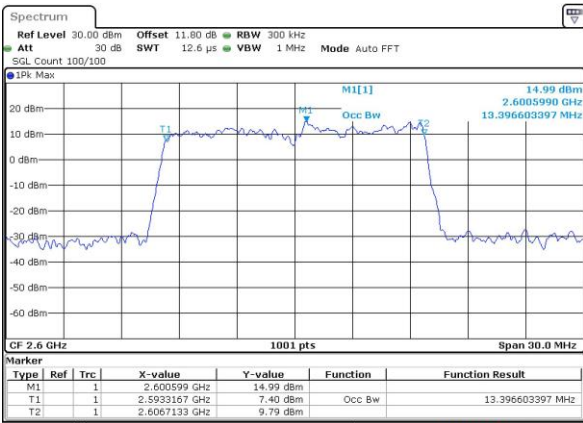

Highest Channel / 10MHz / 16QAM

Date: 13 MAY 2017 15:33:25

LTE Band 41

Lowest Channel / 15MHz / QPSK

Date: 13 MAY 2017 15:33:56

Lowest Channel / 15MHz / 16QAM

Date: 13 MAY 2017 15:34:06

Middle Channel / 15MHz / QPSK

Date: 13 MAY 2017 15:34:37

Middle Channel / 15MHz / 16QAM

Date: 13 MAY 2017 15:34:48

Highest Channel / 15MHz / QPSK

Date: 13 MAY 2017 15:35:19

Highest Channel / 15MHz / 16QAM

Date: 13 MAY 2017 15:35:29

LTE Band 41