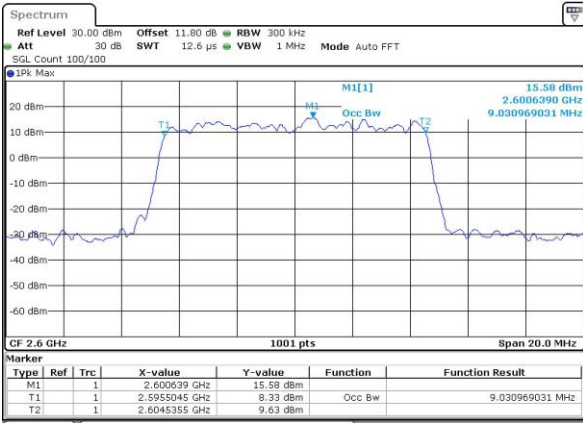

Date: 13 MAY 2017 15:29:44

Highest Channel / 5MHz / QPSK

Date: 13 MAY 2017 15:30:15

Highest Channel / 5MHz / 16QAM

Date: 13 MAY 2017 15:30:26

LTE Band 41

Lowest Channel / 10MHz / QPSK

Date: 13 MAY 2017 15:30:57

Lowest Channel / 10MHz / 16QAM

Date: 13 MAY 2017 15:31:07

Middle Channel / 10MHz / QPSK

Date: 13 MAY 2017 15:32:33

Middle Channel / 10MHz / 16QAM

Date: 13 MAY 2017 15:32:43

Highest Channel / 10MHz / QPSK

Date: 13 MAY 2017 15:33:14