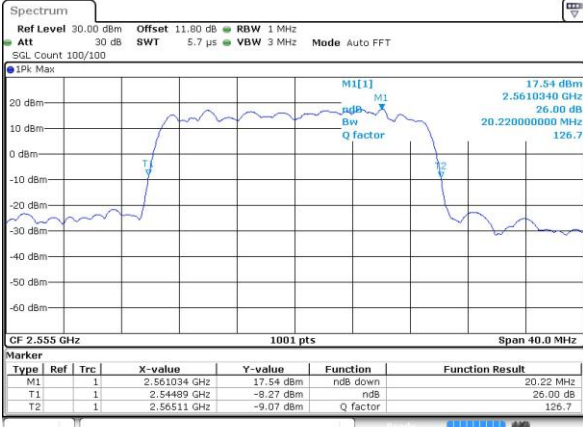

LTE Band 41

Lowest Channel / 20MHz / QPSK

Date: 13 MAY 2017 15:36:21