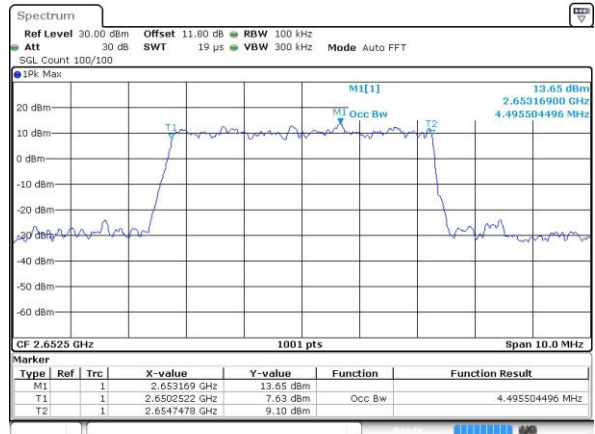

LTE Band 41

Lowest Channel / 5MHz / QPSK

Date: 13 MAY 2017 15:28:52

Lowest Channel / 5MHz / 16QAM

Date: 13 MAY 2017 15:29:03

Middle Channel / 5MHz / QPSK

Date: 13 MAY 2017 15:29:34

Middle Channel / 5MHz / 16QAM

Date: 13 MAY 2017 15:29:44

Highest Channel / 5MHz / QPSK

Date: 13 MAY 2017 15:30:15

Highest Channel / 5MHz / 16QAM

Date: 13 MAY 2017 15:30:26

LTE Band 41

Lowest Channel / 10MHz / QPSK

Date: 13 MAY 2017 15:30:57