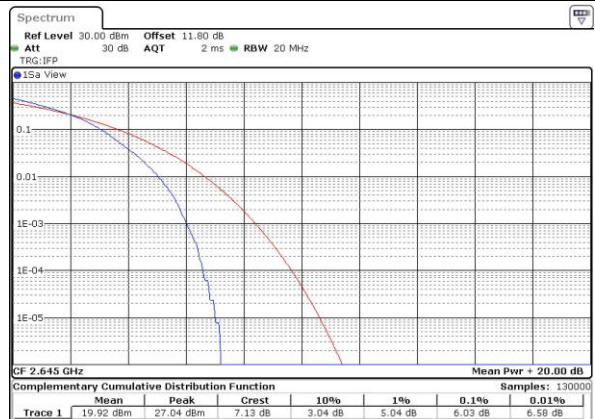

LTE Band 41 / 20MHz / 16QAM

Lowest Channel / 1RB

Date: 13 MAY 2017 15:38:58

Lowest Channel / Full RB

Date: 13 MAY 2017 15:39:27

Middle Channel / 1RB

Date: 13 MAY 2017 15:57:09

Middle Channel / Full RB

Date: 13 MAY 2017 15:59:53

Highest Channel / 1RB

Date: 13 MAY 2017 15:40:21

Highest Channel / Full RB

Date: 13 MAY 2017 15:40:35

LTE Band 41 / 20MHz / 64QAM

Lowest Channel / 1RB

Date: 13 MAY 2017 19:41:18