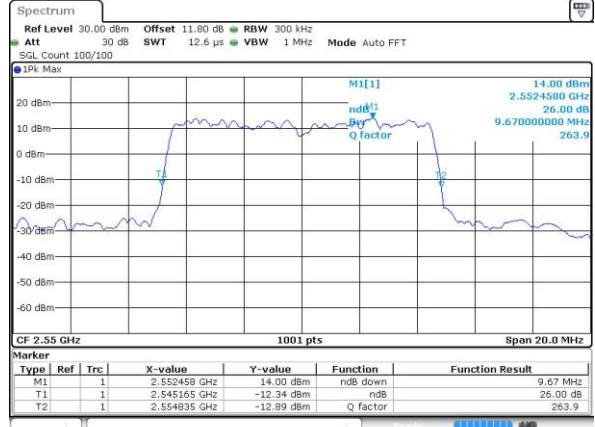

Lowest Channel / 10MHz / 16QAM

Date: 13 MAY 2017 15:32:22