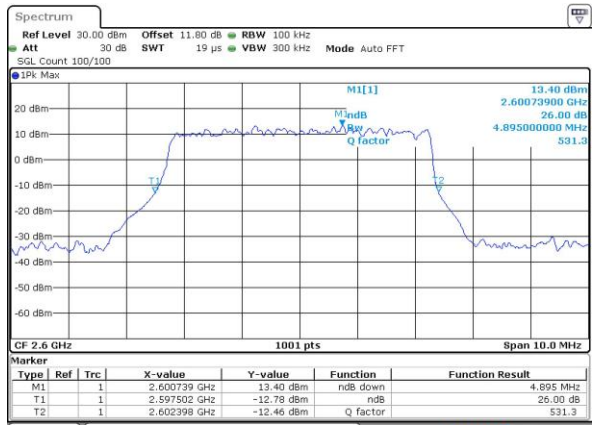

Highest Channel / 20MHz / QPSK

Date: 13 MAY 2017 15:37:44

Highest Channel / 20MHz / 16QAM

Date: 13 MAY 2017 15:37:54

LTE Band 41

Lowest Channel / 5MHz / 64QAM

Date: 13 MAY 2017 21:57:24

Middle Channel / 5MHz / 64QAM

Date: 13 MAY 2017 21:57:44

Highest Channel / 5MHz / 64QAM

Date: 13 MAY 2017 19:36:00

LTE Band 41

Lowest Channel / 10MHz / 64QAM

Date: 13 MAY 2017 19:36:21

Middle Channel / 10MHz / 64QAM

Date: 13 MAY 2017 19:36:42