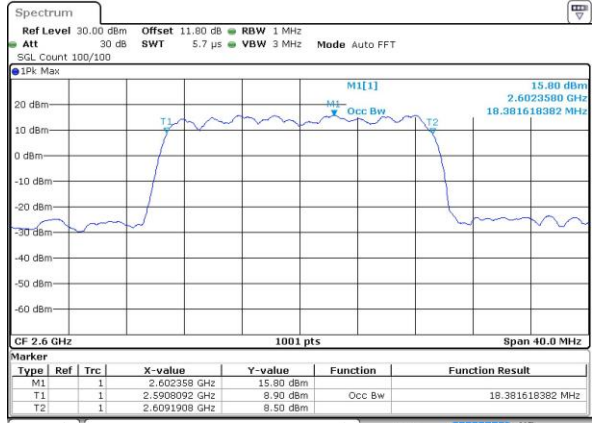

Highest Channel / 10MHz / 64QAM

Date: 13 MAY 2017 19:38:52

LTE Band 41

Lowest Channel / 15MHz / 64QAM

Date: 13 MAY 2017 19:37:13

Middle Channel / 15MHz / 64QAM

Date: 13 MAY 2017 19:37:34

Highest Channel / 15MHz / 64QAM

Date: 13 MAY 2017 19:37:54

LTE Band 41

Lowest Channel / 20MHz / 64QAM

Date: 13 MAY 2017 19:38:15

Middle Channel / 20MHz / 64QAM

Date: 13 MAY 2017 19:38:36

Highest Channel / 20MHz / 64QAM

Date: 13 MAY 2017 19:40:43

# Conducted Band Edge

LTE Band 41 / 5MHz / 16QAM

Lowest Band Edge / 1RB

Date: 13.MAY.2017 16:04:50

Highest Band Edge / 1 RB

Date: 13.MAY.2017 16:17:32

Lowest Band Edge / Full RB

Date: 13.MAY.2017 19:31:32

Highest Band Edge / Full RB

Date: 13.MAY.2017 16:19:51

LTE Band 41 / 5MHz / 64QAM

Lowest Band Edge / 1RB

Date: 13.MAY.2017 20:09:59

Highest Band Edge / 1 RB

Date: 13.MAY.2017 20:14:09

Lowest Band Edge / Full RB