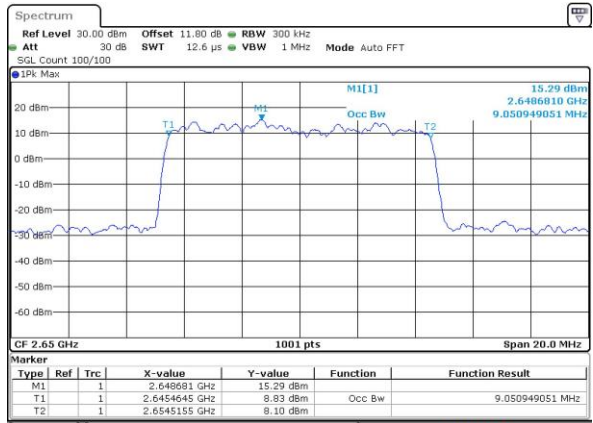

Date: 13 MAY 2017 15:29:44

Highest Channel / 5MHz / QPSK

Date: 13 MAY 2017 15:30:15

Highest Channel / 5MHz / 16QAM

Date: 13 MAY 2017 15:30:26

LTE Band 41

Lowest Channel / 10MHz / QPSK

Date: 13 MAY 2017 15:30:57

Lowest Channel / 10MHz / 16QAM

Date: 13 MAY 2017 15:31:07

Middle Channel / 10MHz / QPSK

Date: 13 MAY 2017 15:32:33

Middle Channel / 10MHz / 16QAM

Date: 13 MAY 2017 15:32:43

Highest Channel / 10MHz / QPSK

Date: 13 MAY 2017 15:33:14

Highest Channel / 10MHz / 16QAM

Date: 13 MAY 2017 15:33:25

LTE Band 41

Lowest Channel / 15MHz / QPSK

Date: 13 MAY 2017 15:33:56

Lowest Channel / 15MHz / 16QAM

Date: 13 MAY 2017 15:34:06

Middle Channel / 15MHz / QPSK