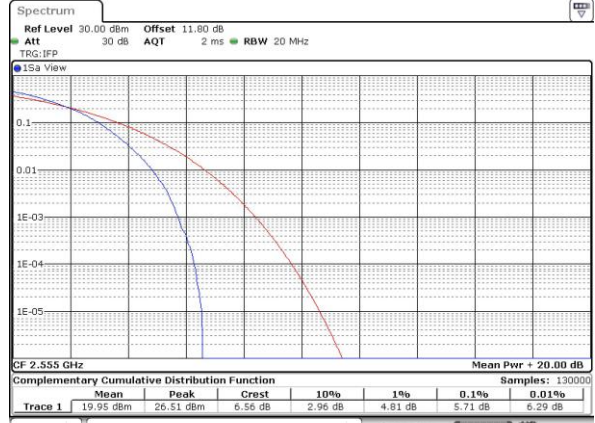

Date: 13 MAY 2017 15:59:53

Highest Channel / 1RB

Date: 13 MAY 2017 15:40:21

Highest Channel / Full RB

Date: 13 MAY 2017 15:40:35

LTE Band 41 / 20MHz / 64QAM

Lowest Channel / 1RB

Date: 13 MAY 2017 19:41:18

Lowest Channel / Full RB

Date: 13 MAY 2017 19:41:35

Middle Channel / 1RB

Date: 13 MAY 2017 19:41:55

Middle Channel / Full RB

Date: 13 MAY 2017 19:42:19

Highest Channel / 1RB

Date: 13 MAY 2017 19:42:40

Highest Channel / Full RB

Date: 15 MAY 2017 10:06:06

**26dB Bandwidth**

Mode	LTE Band 41 : 26dB BW(MHz)											
BW	1.4MHz		3MHz		5MHz		10MHz		15MHz		20MHz	
Mod.	QPSK	16QAM	QPSK	16QAM	QPSK	16QAM	QPSK	16QAM	QPSK	16QAM	QPSK	16QAM
Lowest CH	-	-	-	-	4.85	4.80	9.69	9.67	14.12	14.27	20.22	19.90
Middle CH	-	-	-	-	4.92	4.87	9.65	9.63	14.33	14.24	20.06	20.10
Highest CH	-	-	-	-	4.88	4.80	9.67	9.67	14.51	14.09	20.30	20.14
BW	1.4MHz		3MHz		5MHz		10MHz		15MHz		20MHz	
Mod.	-	64QAM	-	64QAM	-	64QAM	-	64QAM	-	64QAM	-	64QAM
Lowest CH	-	-	-	-	-	4.95	-	9.73	-	14.45	-	19.94
Middle CH	-	-	-	-	-	4.86	-	9.79	-	14.15	-	20.18
Highest CH	-	-	-	-	-	4.91	-	9.65	-	14.36	-	19.98