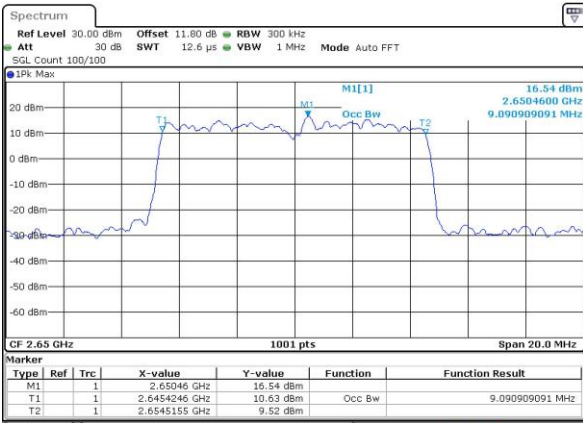

Date: 13 MAY 2017 15:29:44

Highest Channel / 5MHz / QPSK

Date: 13 MAY 2017 15:30:15

Highest Channel / 5MHz / 16QAM

Date: 13 MAY 2017 15:30:26

LTE Band 41

Lowest Channel / 10MHz / QPSK

Date: 13 MAY 2017 15:30:57

Lowest Channel / 10MHz / 16QAM

Date: 13 MAY 2017 15:31:07

Middle Channel / 10MHz / QPSK

Date: 13 MAY 2017 15:32:33

Middle Channel / 10MHz / 16QAM

Date: 13 MAY 2017 15:32:43

Highest Channel / 10MHz / QPSK

Date: 13 MAY 2017 15:33:14

Highest Channel / 10MHz / 16QAM

Date: 13 MAY 2017 15:33:25

LTE Band 41

Lowest Channel / 15MHz / QPSK

Date: 13 MAY 2017 15:33:56

Lowest Channel / 15MHz / 16QAM

Date: 13 MAY 2017 15:34:06

Middle Channel / 15MHz / QPSK