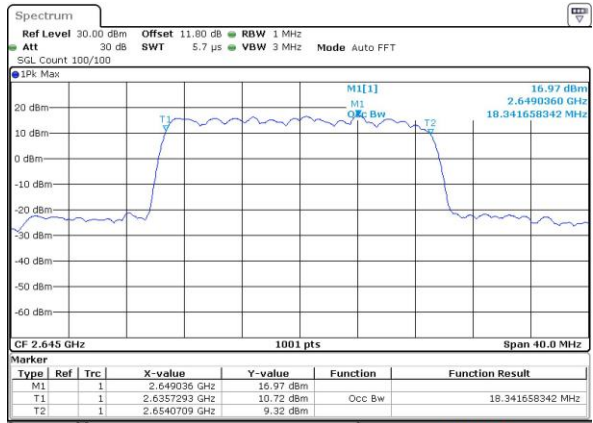

Highest Channel / 10MHz / 64QAM

Date: 13 MAY 2017 19:38:52

LTE Band 41

Lowest Channel / 15MHz / 64QAM

Date: 13 MAY 2017 19:37:13

Middle Channel / 15MHz / 64QAM

Date: 13 MAY 2017 19:37:34

Highest Channel / 15MHz / 64QAM

Date: 13 MAY 2017 19:37:54

LTE Band 41

Lowest Channel / 20MHz / 64QAM

Date: 13 MAY 2017 19:38:15

Middle Channel / 20MHz / 64QAM

Date: 13 MAY 2017 19:38:36

Highest Channel / 20MHz / 64QAM

Date: 13 MAY 2017 19:40:43

# Conducted Band Edge

LTE Band 41 / 5MHz / 16QAM

Lowest Band Edge / 1RB

Date: 13.MAY.2017 16:04:50

Highest Band Edge / 1 RB

Date: 13.MAY.2017 16:17:32

Lowest Band Edge / Full RB

Date: 13.MAY.2017 19:31:32

Highest Band Edge / Full RB

Date: 13.MAY.2017 16:19:51

LTE Band 41 / 5MHz / 64QAM

Lowest Band Edge / 1RB

Date: 13.MAY.2017 20:09:59

Highest Band Edge / 1 RB

Date: 13.MAY.2017 20:14:09

Lowest Band Edge / Full RB