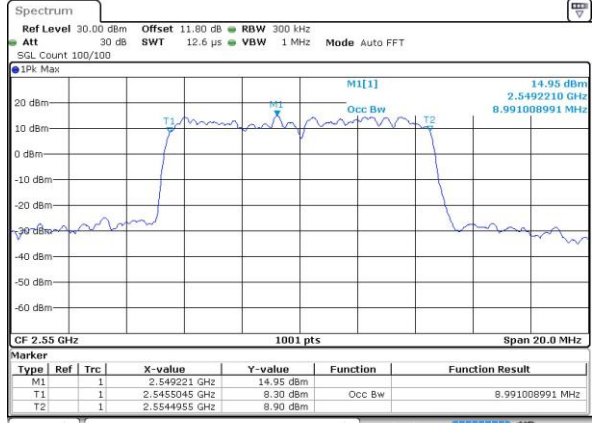

Date: 13 MAY 2017 15:29:44

Highest Channel / 5MHz / QPSK

Date: 13 MAY 2017 15:30:15

Highest Channel / 5MHz / 16QAM

Date: 13 MAY 2017 15:30:26

LTE Band 41

Lowest Channel / 10MHz / QPSK

Date: 13 MAY 2017 15:30:57

Lowest Channel / 10MHz / 16QAM

Date: 13 MAY 2017 15:31:07

Middle Channel / 10MHz / QPSK

Date: 13 MAY 2017 15:32:33

Middle Channel / 10MHz / 16QAM

Date: 13 MAY 2017 15:32:43

Highest Channel / 10MHz / QPSK

Date: 13 MAY 2017 15:33:14