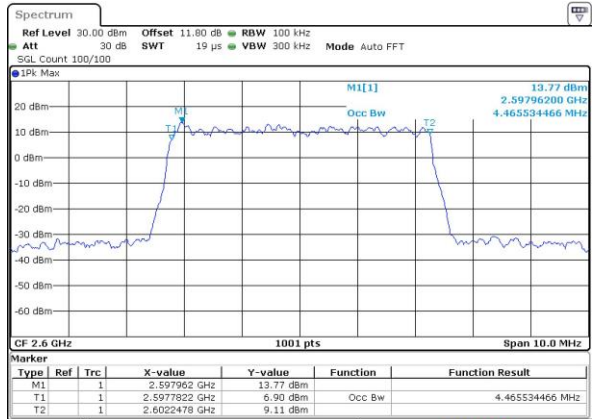

Highest Channel / 20MHz / QPSK

Date: 13 MAY 2017 15:37:23

Highest Channel / 20MHz / 16QAM

Date: 13 MAY 2017 15:37:34

LTE Band 41

Lowest Channel / 5MHz / 64QAM

Date: 13 MAY 2017 21:57:13

Middle Channel / 5MHz / 64QAM

Date: 13 MAY 2017 21:57:34

Highest Channel / 5MHz / 64QAM

Date: 13 MAY 2017 19:35:50

LTE Band 41

Lowest Channel / 10MHz / 64QAM

Date: 13 MAY 2017 19:38:11

Middle Channel / 10MHz / 64QAM

Date: 13 MAY 2017 19:38:31