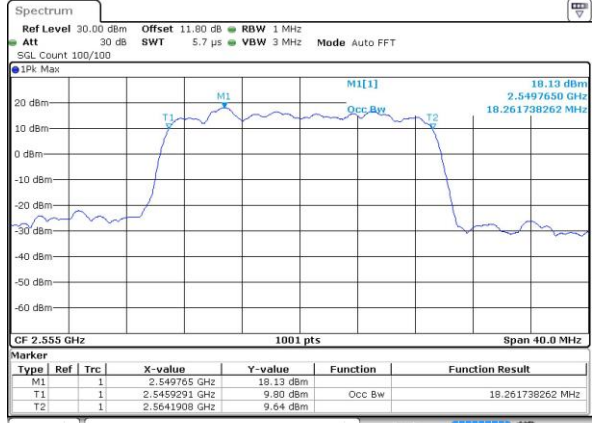

Date: 13 MAY 2017 21:57:34

Highest Channel / 5MHz / 64QAM

Date: 13 MAY 2017 19:35:50

LTE Band 41

Lowest Channel / 10MHz / 64QAM

Date: 13 MAY 2017 19:38:11

Middle Channel / 10MHz / 64QAM

Date: 13 MAY 2017 19:38:31

Highest Channel / 10MHz / 64QAM

Date: 13 MAY 2017 19:38:52

LTE Band 41

Lowest Channel / 15MHz / 64QAM

Date: 13 MAY 2017 19:37:13

Middle Channel / 15MHz / 64QAM

Date: 13 MAY 2017 19:37:34

Highest Channel / 15MHz / 64QAM

Date: 13 MAY 2017 19:37:54

LTE Band 41

Lowest Channel / 20MHz / 64QAM

Date: 13 MAY 2017 19:38:15

Middle Channel / 20MHz / 64QAM

Date: 13 MAY 2017 19:38:36

Highest Channel / 20MHz / 64QAM

Date: 13 MAY 2017 19:40:43