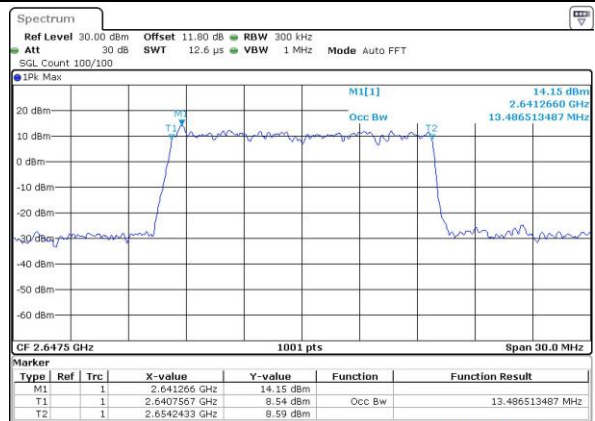

Date: 13 MAY 2017 21:57:34

Highest Channel / 5MHz / 64QAM

Date: 13 MAY 2017 19:35:50

LTE Band 41

Lowest Channel / 10MHz / 64QAM

Date: 13 MAY 2017 19:38:11

Middle Channel / 10MHz / 64QAM

Date: 13 MAY 2017 19:38:31

Highest Channel / 10MHz / 64QAM

Date: 13 MAY 2017 19:38:52

LTE Band 41

Lowest Channel / 15MHz / 64QAM

Date: 13 MAY 2017 19:37:13

Middle Channel / 15MHz / 64QAM

Date: 13 MAY 2017 19:37:34

Highest Channel / 15MHz / 64QAM

Date: 13 MAY 2017 19:37:54

LTE Band 41

Lowest Channel / 20MHz / 64QAM

Date: 13 MAY 2017 19:38:15

Middle Channel / 20MHz / 64QAM

Date: 13 MAY 2017 19:38:36

Highest Channel / 20MHz / 64QAM

Date: 13 MAY 2017 19:40:43