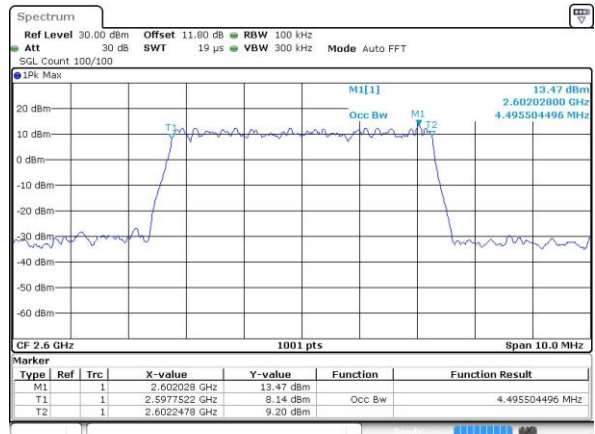

LTE Band 41

Lowest Channel / 5MHz / QPSK

Date: 13 MAY 2017 15:28:52

Lowest Channel / 5MHz / 16QAM

Date: 13 MAY 2017 15:29:03

Middle Channel / 5MHz / QPSK

Date: 13 MAY 2017 15:29:34

Middle Channel / 5MHz / 16QAM

Date: 13 MAY 2017 15:29:44

Highest Channel / 5MHz / QPSK

Date: 13 MAY 2017 15:30:15

Highest Channel / 5MHz / 16QAM

Date: 13 MAY 2017 15:30:26

LTE Band 41

Lowest Channel / 10MHz / QPSK

Date: 13 MAY 2017 15:30:57