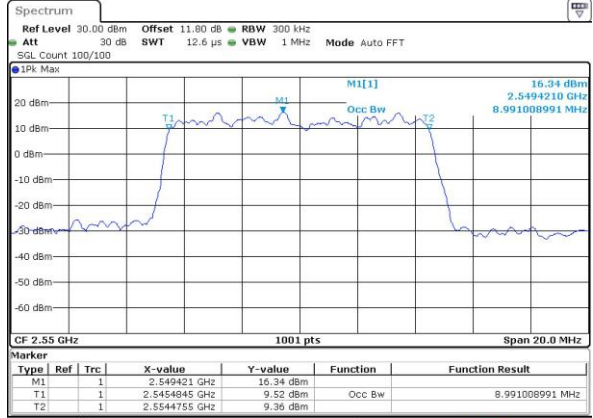

Highest Channel / 20MHz / QPSK

Date: 13 MAY 2017 15:37:23

Highest Channel / 20MHz / 16QAM

Date: 13 MAY 2017 15:37:34

LTE Band 41

Lowest Channel / 5MHz / 64QAM

Date: 13 MAY 2017 21:57:13

Middle Channel / 5MHz / 64QAM

Date: 13 MAY 2017 21:57:34

Highest Channel / 5MHz / 64QAM

Date: 13 MAY 2017 19:35:50

LTE Band 41

Lowest Channel / 10MHz / 64QAM

Date: 13 MAY 2017 19:38:11

Middle Channel / 10MHz / 64QAM

Date: 13 MAY 2017 19:38:31

Highest Channel / 10MHz / 64QAM

Date: 13 MAY 2017 19:38:52

LTE Band 41

Lowest Channel / 15MHz / 64QAM

Date: 13 MAY 2017 19:37:13

Middle Channel / 15MHz / 64QAM

Date: 13 MAY 2017 19:37:34

Highest Channel / 15MHz / 64QAM