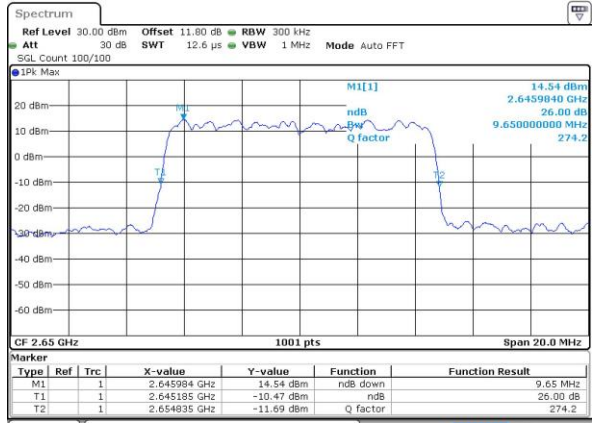

Highest Channel / 20MHz / QPSK

Date: 13 MAY 2017 15:37:44

Highest Channel / 20MHz / 16QAM

Date: 13 MAY 2017 15:37:54

LTE Band 41

Lowest Channel / 5MHz / 64QAM

Date: 13 MAY 2017 21:57:24

Middle Channel / 5MHz / 64QAM

Date: 13 MAY 2017 21:57:44

Highest Channel / 5MHz / 64QAM

Date: 13 MAY 2017 19:36:00

LTE Band 41

Lowest Channel / 10MHz / 64QAM

Date: 13 MAY 2017 19:36:21

Middle Channel / 10MHz / 64QAM

Date: 13 MAY 2017 19:36:42

Highest Channel / 10MHz / 64QAM

Date: 13 MAY 2017 19:37:02

LTE Band 41

Lowest Channel / 15MHz / 64QAM

Date: 13 MAY 2017 19:37:23

Middle Channel / 15MHz / 64QAM

Date: 13 MAY 2017 19:37:44

Highest Channel / 15MHz / 64QAM