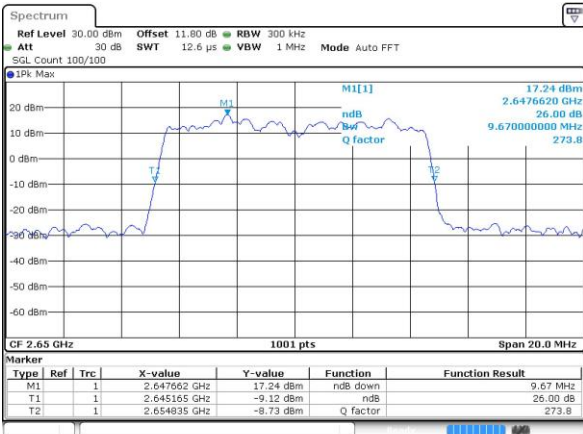

Lowest Channel / 10MHz / 16QAM

Date: 13 MAY 2017 15:32:22

Middle Channel / 10MHz / QPSK

Date: 13 MAY 2017 15:32:53

Middle Channel / 10MHz / 16QAM

Date: 13 MAY 2017 15:33:04

Highest Channel / 10MHz / QPSK

Date: 13 MAY 2017 15:33:35

Highest Channel / 10MHz / 16QAM

Date: 13 MAY 2017 15:33:46

LTE Band 41

Lowest Channel / 15MHz / QPSK

Date: 13 MAY 2017 15:34:17

Lowest Channel / 15MHz / 16QAM

Date: 13 MAY 2017 15:34:27

Middle Channel / 15MHz / QPSK