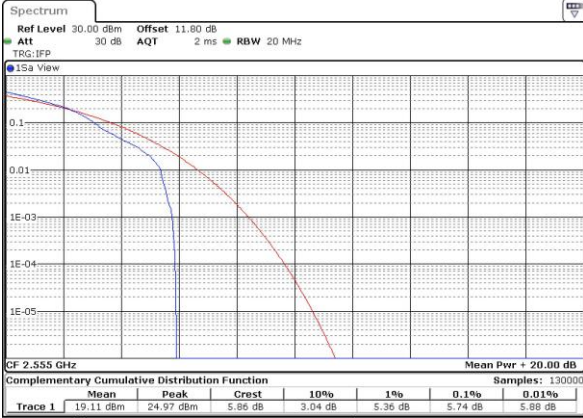

LTE Band 41 / 20MHz / 16QAM

Lowest Channel / 1RB

Date: 13 MAY 2017 15:38:58

Lowest Channel / Full RB

Date: 13 MAY 2017 15:39:27

Middle Channel / 1RB

Date: 13 MAY 2017 15:57:09

Middle Channel / Full RB