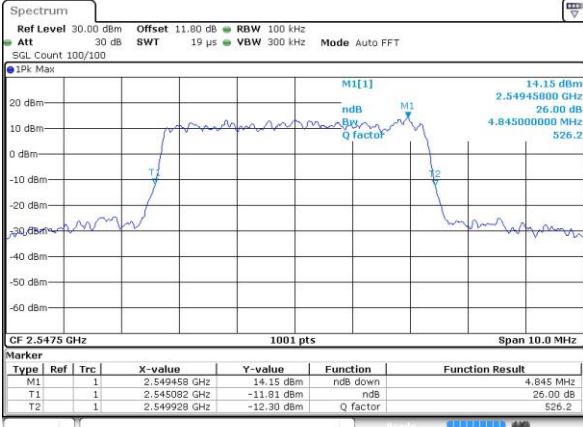

LTE Band 41

Lowest Channel / 5MHz / QPSK

Date: 13 MAY 2017 15:29:13