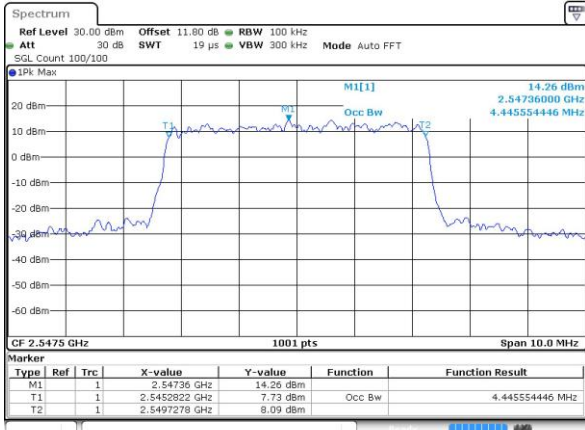

LTE Band 41

Lowest Channel / 5MHz / QPSK

Date: 13 MAY 2017 15:28:52