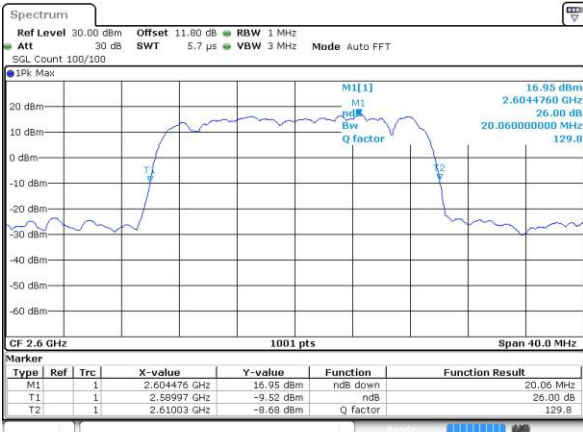

Lowest Channel / 20MHz / QPSK

Date: 13 MAY 2017 15:36:21

Lowest Channel / 20MHz / 16QAM

Date: 13 MAY 2017 15:36:31

Middle Channel / 20MHz / QPSK

Date: 13 MAY 2017 15:37:03

Middle Channel / 20MHz / 16QAM

Date: 13 MAY 2017 15:37:13

Highest Channel / 20MHz / QPSK

Date: 13 MAY 2017 15:37:44

Highest Channel / 20MHz / 16QAM

Date: 13 MAY 2017 15:37:54

LTE Band 41

Lowest Channel / 5MHz / 64QAM

Date: 13 MAY 2017 21:57:24

Middle Channel / 5MHz / 64QAM