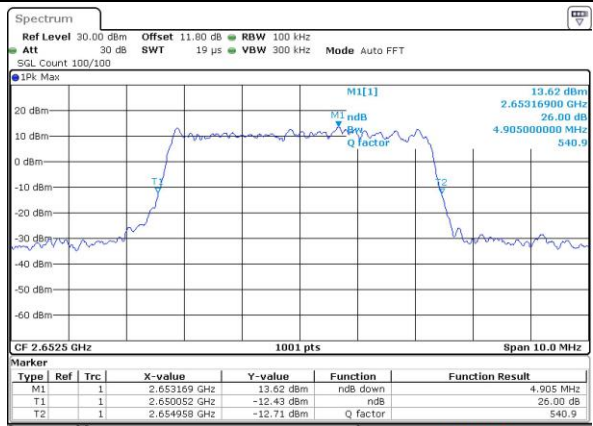

Highest Channel / 20MHz / QPSK

Date: 13 MAY 2017 15:37:44

Highest Channel / 20MHz / 16QAM

Date: 13 MAY 2017 15:37:54

LTE Band 41

Lowest Channel / 5MHz / 64QAM

Date: 13 MAY 2017 21:57:24

Middle Channel / 5MHz / 64QAM

Date: 13 MAY 2017 21:57:44

Highest Channel / 5MHz / 64QAM

Date: 13 MAY 2017 19:36:00

LTE Band 41

Lowest Channel / 10MHz / 64QAM

Date: 13 MAY 2017 19:36:21

Middle Channel / 10MHz / 64QAM

Date: 13 MAY 2017 19:36:42