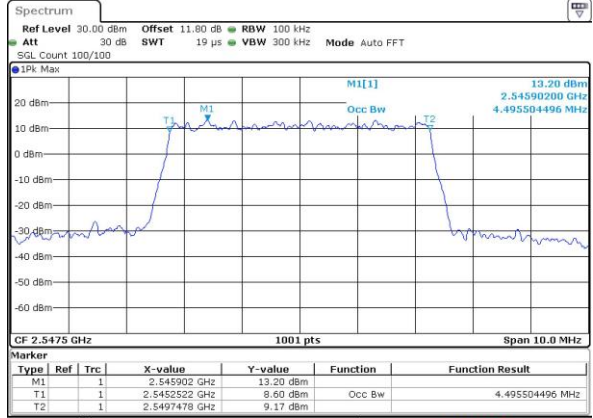

Highest Channel / 20MHz / QPSK

Date: 13 MAY 2017 15:37:23

Highest Channel / 20MHz / 16QAM

Date: 13 MAY 2017 15:37:34

LTE Band 41

Lowest Channel / 5MHz / 64QAM

Date: 13 MAY 2017 21:57:13

Middle Channel / 5MHz / 64QAM

Date: 13 MAY 2017 21:57:34

Highest Channel / 5MHz / 64QAM

Date: 13 MAY 2017 19:35:50

LTE Band 41

Lowest Channel / 10MHz / 64QAM

Date: 13 MAY 2017 19:38:11

Middle Channel / 10MHz / 64QAM

Date: 13 MAY 2017 19:38:31