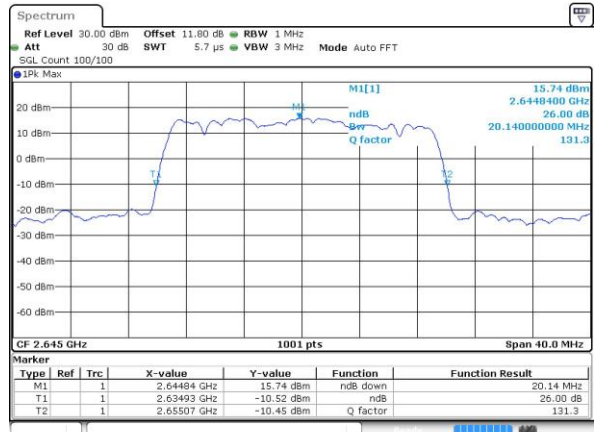

Lowest Channel / 20MHz / QPSK

Date: 13 MAY 2017 15:36:21

Lowest Channel / 20MHz / 16QAM

Date: 13 MAY 2017 15:36:31

Middle Channel / 20MHz / QPSK

Date: 13 MAY 2017 15:37:03

Middle Channel / 20MHz / 16QAM

Date: 13 MAY 2017 15:37:13

Highest Channel / 20MHz / QPSK

Date: 13 MAY 2017 15:37:44

Highest Channel / 20MHz / 16QAM

Date: 13 MAY 2017 15:37:54

LTE Band 41

Lowest Channel / 5MHz / 64QAM

Date: 13 MAY 2017 21:57:24

Middle Channel / 5MHz / 64QAM