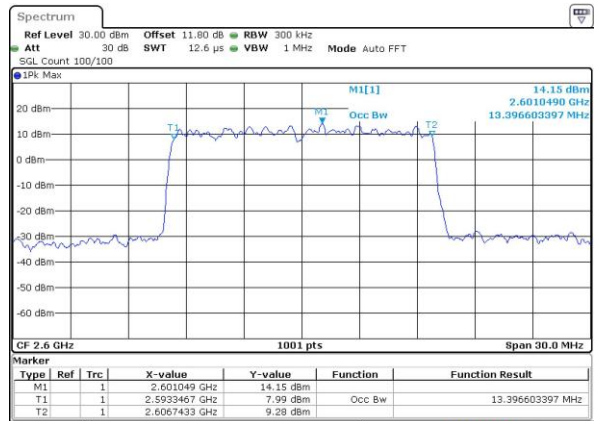

Date: 13 MAY 2017 21:57:34

Highest Channel / 5MHz / 64QAM

Date: 13 MAY 2017 19:35:50

LTE Band 41

Lowest Channel / 10MHz / 64QAM

Date: 13 MAY 2017 19:38:11

Middle Channel / 10MHz / 64QAM

Date: 13 MAY 2017 19:38:31

Highest Channel / 10MHz / 64QAM

Date: 13 MAY 2017 19:38:52

LTE Band 41

Lowest Channel / 15MHz / 64QAM

Date: 13 MAY 2017 19:37:13

Middle Channel / 15MHz / 64QAM

Date: 13 MAY 2017 19:37:34

Highest Channel / 15MHz / 64QAM

Date: 13 MAY 2017 19:37:54

LTE Band 41

Lowest Channel / 20MHz / 64QAM

Date: 13 MAY 2017 19:38:15

Middle Channel / 20MHz / 64QAM

Date: 13 MAY 2017 19:38:36

Highest Channel / 20MHz / 64QAM

Date: 13 MAY 2017 19:40:43