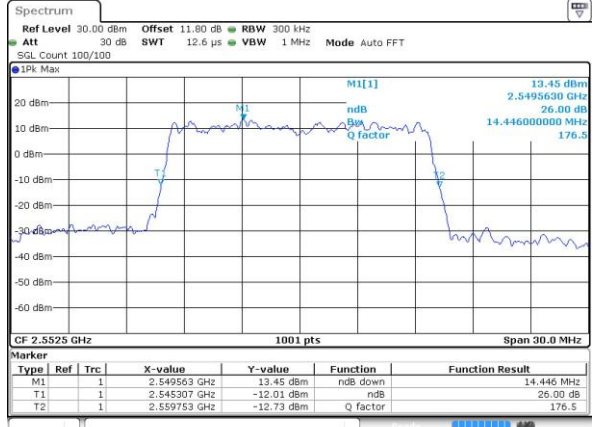

Date: 13 MAY 2017 21:57:44

Highest Channel / 5MHz / 64QAM

Date: 13 MAY 2017 19:36:00

LTE Band 41

Lowest Channel / 10MHz / 64QAM

Date: 13 MAY 2017 19:36:21

Middle Channel / 10MHz / 64QAM

Date: 13 MAY 2017 19:36:42

Highest Channel / 10MHz / 64QAM

Date: 13 MAY 2017 19:37:02

LTE Band 41

Lowest Channel / 15MHz / 64QAM

Date: 13 MAY 2017 19:37:23

Middle Channel / 15MHz / 64QAM

Date: 13 MAY 2017 19:37:44

Highest Channel / 15MHz / 64QAM

Date: 13 MAY 2017 19:38:05

LTE Band 41

Lowest Channel / 20MHz / 64QAM

Date: 13 MAY 2017 19:38:25

Middle Channel / 20MHz / 64QAM

Date: 13 MAY 2017 19:38:46

Highest Channel / 20MHz / 64QAM

Date: 13 MAY 2017 19:40:54