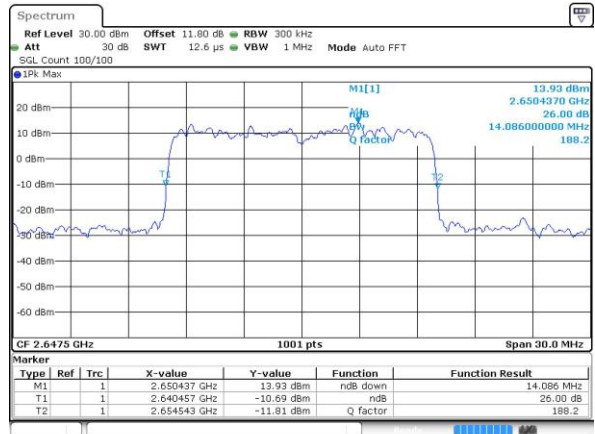

Date: 13 MAY 2017 15:34:58

Middle Channel / 15MHz / 16QAM

Date: 13 MAY 2017 15:35:09

Highest Channel / 15MHz / QPSK

Date: 13 MAY 2017 15:35:40

Highest Channel / 15MHz / 16QAM

Date: 13 MAY 2017 15:35:50

LTE Band 41