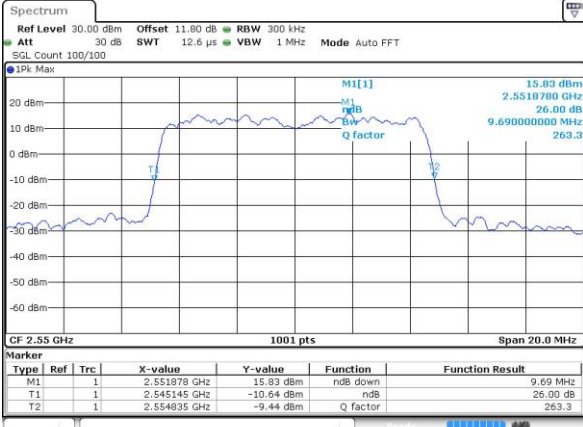

Date: 13 MAY 2017 15:30:05

Highest Channel / 5MHz / QPSK

Date: 13 MAY 2017 15:30:36

Highest Channel / 5MHz / 16QAM

Date: 13 MAY 2017 15:30:46

LTE Band 41

Lowest Channel / 10MHz / QPSK

Date: 13 MAY 2017 15:32:12