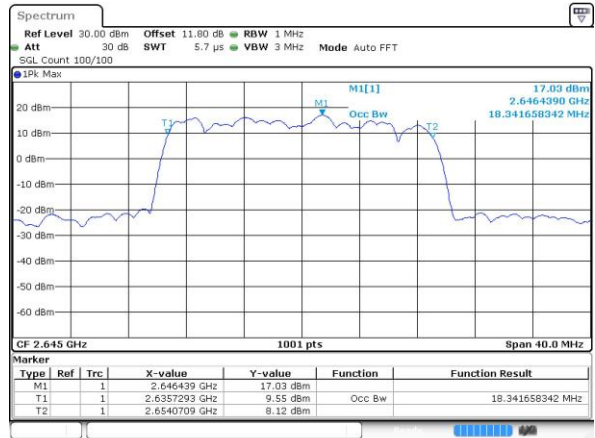

Date: 13 MAY 2017 15:34:37

Middle Channel / 15MHz / 16QAM

Date: 13 MAY 2017 15:34:48

Highest Channel / 15MHz / QPSK

Date: 13 MAY 2017 15:35:19

Highest Channel / 15MHz / 16QAM

Date: 13 MAY 2017 15:35:29

LTE Band 41

Lowest Channel / 20MHz / QPSK

Date: 13 MAY 2017 15:36:00

Lowest Channel / 20MHz / 16QAM

Date: 13 MAY 2017 15:36:11

Middle Channel / 20MHz / QPSK

Date: 13 MAY 2017 15:36:42

Middle Channel / 20MHz / 16QAM

Date: 13 MAY 2017 15:36:52

Highest Channel / 20MHz / QPSK

Date: 13 MAY 2017 15:37:23

Highest Channel / 20MHz / 16QAM

Date: 13 MAY 2017 15:37:34

LTE Band 41

Lowest Channel / 5MHz / 64QAM

Date: 13 MAY 2017 21:57:13

Middle Channel / 5MHz / 64QAM