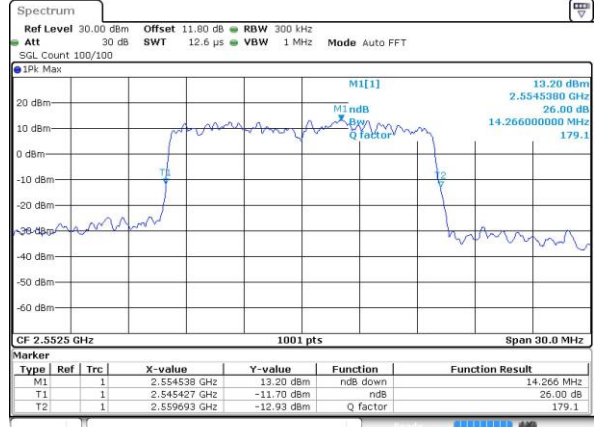

Highest Channel / 10MHz / 16QAM

Date: 13 MAY 2017 15:33:46

LTE Band 41

Lowest Channel / 15MHz / QPSK

Date: 13 MAY 2017 15:34:17

Lowest Channel / 15MHz / 16QAM

Date: 13 MAY 2017 15:34:27

Middle Channel / 15MHz / QPSK

Date: 13 MAY 2017 15:34:58

Middle Channel / 15MHz / 16QAM

Date: 13 MAY 2017 15:35:09

Highest Channel / 15MHz / QPSK

Date: 13 MAY 2017 15:35:40

Highest Channel / 15MHz / 16QAM

Date: 13 MAY 2017 15:35:50

LTE Band 41