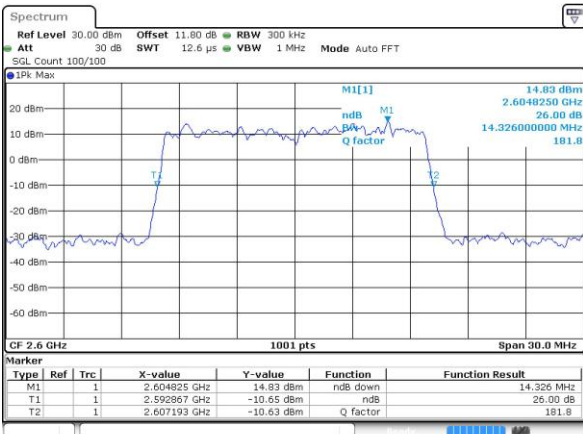

Highest Channel / 10MHz / 16QAM

Date: 13 MAY 2017 15:33:46

LTE Band 41

Lowest Channel / 15MHz / QPSK

Date: 13 MAY 2017 15:34:17

Lowest Channel / 15MHz / 16QAM

Date: 13 MAY 2017 15:34:27

Middle Channel / 15MHz / QPSK

Date: 13 MAY 2017 15:34:58

Middle Channel / 15MHz / 16QAM

Date: 13 MAY 2017 15:35:09

Highest Channel / 15MHz / QPSK

Date: 13 MAY 2017 15:35:40

Highest Channel / 15MHz / 16QAM

Date: 13 MAY 2017 15:35:50

LTE Band 41