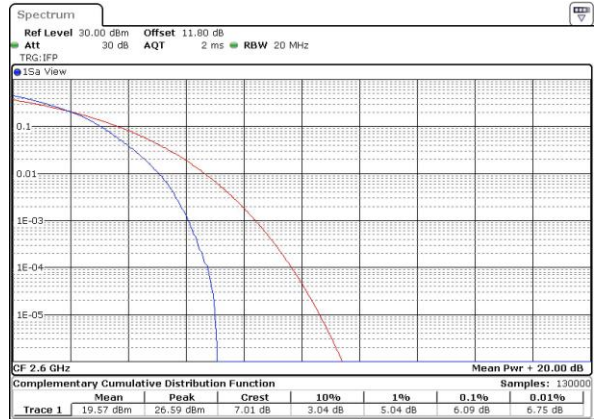

LTE Band 41 / 20MHz / 16QAM

Lowest Channel / 1RB

Date: 13 MAY 2017 15:38:58

Lowest Channel / Full RB

Date: 13 MAY 2017 15:39:27

Middle Channel / 1RB

Date: 13 MAY 2017 15:57:09

Middle Channel / Full RB

Date: 13 MAY 2017 15:59:53

Highest Channel / 1RB

Date: 13 MAY 2017 15:40:21

Highest Channel / Full RB

Date: 13 MAY 2017 15:40:35

LTE Band 41 / 20MHz / 64QAM

Lowest Channel / 1RB

Date: 13 MAY 2017 19:41:18