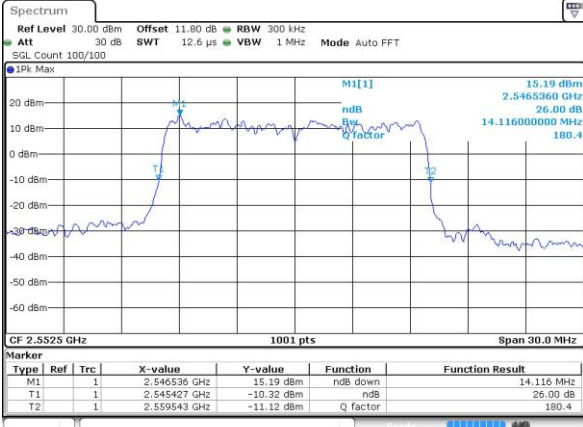

Highest Channel / 10MHz / 16QAM

Date: 13 MAY 2017 15:33:46

LTE Band 41

Lowest Channel / 15MHz / QPSK

Date: 13 MAY 2017 15:34:17

Lowest Channel / 15MHz / 16QAM

Date: 13 MAY 2017 15:34:27

Middle Channel / 15MHz / QPSK

Date: 13 MAY 2017 15:34:58

Middle Channel / 15MHz / 16QAM

Date: 13 MAY 2017 15:35:09

Highest Channel / 15MHz / QPSK

Date: 13 MAY 2017 15:35:40

Highest Channel / 15MHz / 16QAM

Date: 13 MAY 2017 15:35:50

LTE Band 41