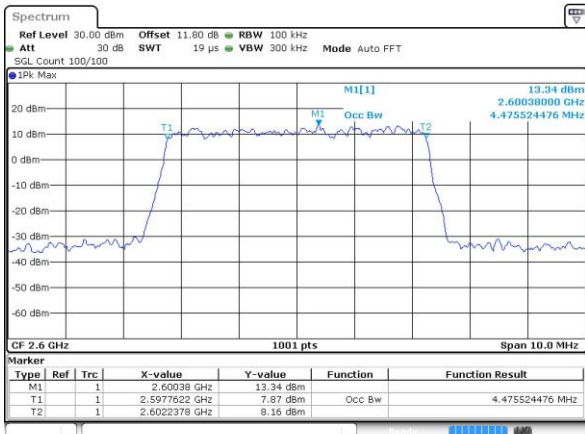

LTE Band 41

Lowest Channel / 5MHz / QPSK

Date: 13 MAY 2017 15:28:52

Lowest Channel / 5MHz / 16QAM

Date: 13 MAY 2017 15:29:03

Middle Channel / 5MHz / QPSK

Date: 13 MAY 2017 15:29:34

Middle Channel / 5MHz / 16QAM

Date: 13 MAY 2017 15:29:44

Highest Channel / 5MHz / QPSK

Date: 13 MAY 2017 15:30:15

Highest Channel / 5MHz / 16QAM

Date: 13 MAY 2017 15:30:26

LTE Band 41

Lowest Channel / 10MHz / QPSK

Date: 13 MAY 2017 15:30:57