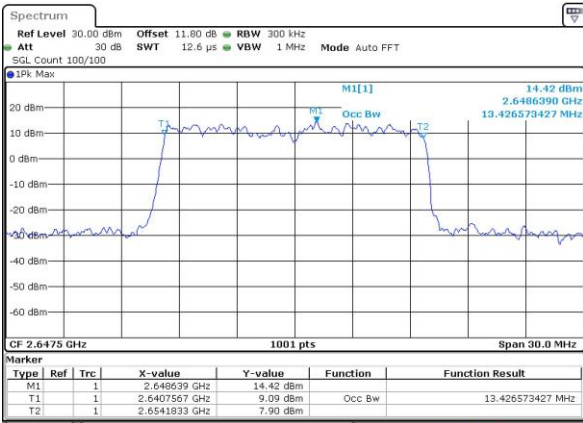

Highest Channel / 10MHz / 16QAM

Date: 13 MAY 2017 15:33:25

LTE Band 41

Lowest Channel / 15MHz / QPSK

Date: 13 MAY 2017 15:33:56

Lowest Channel / 15MHz / 16QAM

Date: 13 MAY 2017 15:34:06

Middle Channel / 15MHz / QPSK

Date: 13 MAY 2017 15:34:37

Middle Channel / 15MHz / 16QAM

Date: 13 MAY 2017 15:34:48

Highest Channel / 15MHz / QPSK

Date: 13 MAY 2017 15:35:19

Highest Channel / 15MHz / 16QAM

Date: 13 MAY 2017 15:35:29

LTE Band 41