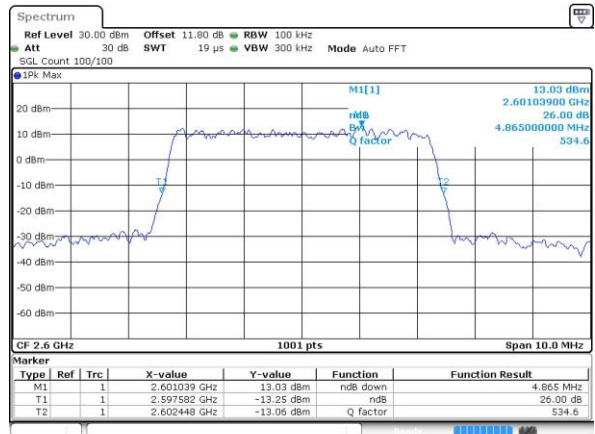

Highest Channel / Full RB

Date: 15 MAY 2017 10:06:06

**26dB Bandwidth**

Mode	LTE Band 41 : 26dB BW(MHz)											
BW	1.4MHz		3MHz		5MHz		10MHz		15MHz		20MHz	
Mod.	QPSK	16QAM	QPSK	16QAM	QPSK	16QAM	QPSK	16QAM	QPSK	16QAM	QPSK	16QAM
Lowest CH	-	-	-	-	4.85	4.80	9.69	9.67	14.12	14.27	20.22	19.90
Middle CH	-	-	-	-	4.92	4.87	9.65	9.63	14.33	14.24	20.06	20.10
Highest CH	-	-	-	-	4.88	4.80	9.67	9.67	14.51	14.09	20.30	20.14
BW	1.4MHz		3MHz		5MHz		10MHz		15MHz		20MHz	
Mod.	-	64QAM	-	64QAM	-	64QAM	-	64QAM	-	64QAM	-	64QAM
Lowest CH	-	-	-	-	-	4.95	-	9.73	-	14.45	-	19.94
Middle CH	-	-	-	-	-	4.86	-	9.79	-	14.15	-	20.18
Highest CH	-	-	-	-	-	4.91	-	9.65	-	14.36	-	19.98

LTE Band 41

Lowest Channel / 5MHz / QPSK

Date: 13 MAY 2017 15:29:13

Lowest Channel / 5MHz / 16QAM

Date: 13 MAY 2017 15:29:23

Middle Channel / 5MHz / QPSK

Date: 13 MAY 2017 15:29:54

Middle Channel / 5MHz / 16QAM

Date: 13 MAY 2017 15:30:05

Highest Channel / 5MHz / QPSK

Date: 13 MAY 2017 15:30:36

Highest Channel / 5MHz / 16QAM

Date: 13 MAY 2017 15:30:46

LTE Band 41

Lowest Channel / 10MHz / QPSK

Date: 13 MAY 2017 15:32:12