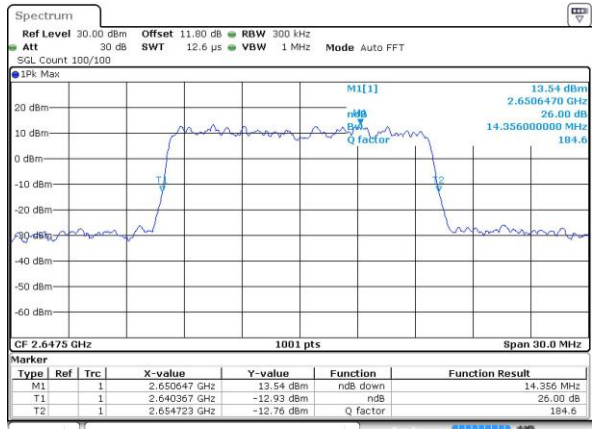

Date: 13 MAY 2017 21:57:44

Highest Channel / 5MHz / 64QAM

Date: 13 MAY 2017 19:36:00

LTE Band 41

Lowest Channel / 10MHz / 64QAM

Date: 13 MAY 2017 19:36:21

Middle Channel / 10MHz / 64QAM

Date: 13 MAY 2017 19:36:42

Highest Channel / 10MHz / 64QAM

Date: 13 MAY 2017 19:37:02

LTE Band 41

Lowest Channel / 15MHz / 64QAM

Date: 13 MAY 2017 19:37:23

Middle Channel / 15MHz / 64QAM

Date: 13 MAY 2017 19:37:44

Highest Channel / 15MHz / 64QAM

Date: 13 MAY 2017 19:38:05

LTE Band 41

Lowest Channel / 20MHz / 64QAM

Date: 13 MAY 2017 19:38:25

Middle Channel / 20MHz / 64QAM

Date: 13 MAY 2017 19:38:46

Highest Channel / 20MHz / 64QAM

Date: 13 MAY 2017 19:40:54