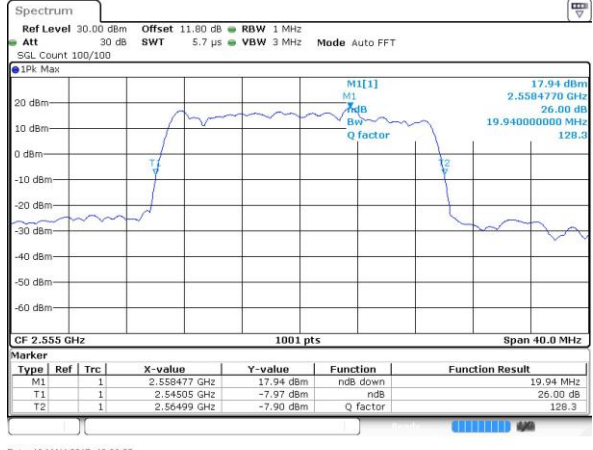

Highest Channel / 10MHz / 64QAM

Date: 13 MAY 2017 19:37:02

LTE Band 41

Lowest Channel / 15MHz / 64QAM

Date: 13 MAY 2017 19:37:23

Middle Channel / 15MHz / 64QAM

Date: 13 MAY 2017 19:37:44

Highest Channel / 15MHz / 64QAM

Date: 13 MAY 2017 19:38:05

LTE Band 41

Lowest Channel / 20MHz / 64QAM

Date: 13 MAY 2017 19:38:25

Middle Channel / 20MHz / 64QAM

Date: 13 MAY 2017 19:38:46

Highest Channel / 20MHz / 64QAM

Date: 13 MAY 2017 19:40:54