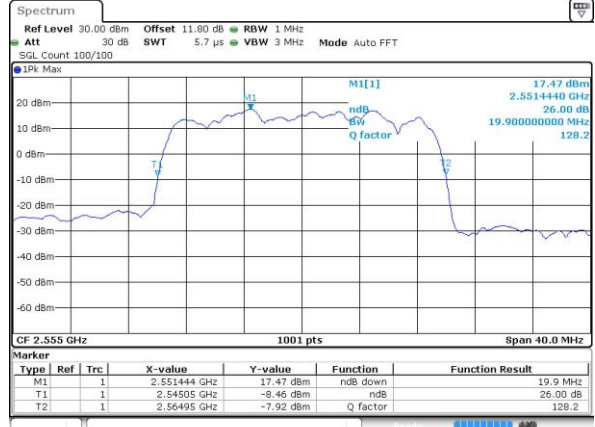

Lowest Channel / 20MHz / 16QAM

Date: 13 MAY 2017 15:36:31