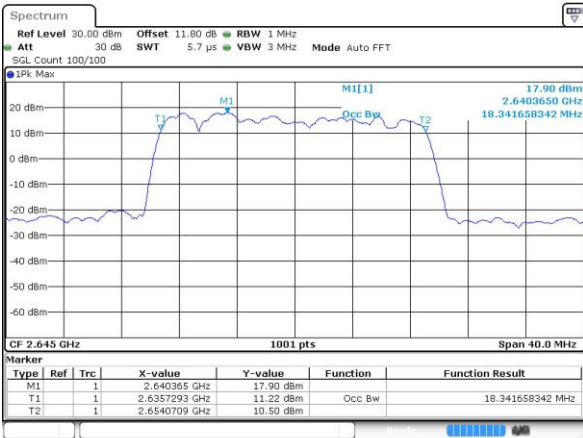

Lowest Channel / 20MHz / QPSK

Date: 13 MAY 2017 15:36:00

Lowest Channel / 20MHz / 16QAM

Date: 13 MAY 2017 15:36:11

Middle Channel / 20MHz / QPSK

Date: 13 MAY 2017 15:36:42

Middle Channel / 20MHz / 16QAM

Date: 13 MAY 2017 15:36:52

Highest Channel / 20MHz / QPSK

Date: 13 MAY 2017 15:37:23

Highest Channel / 20MHz / 16QAM

Date: 13 MAY 2017 15:37:34

LTE Band 41

Lowest Channel / 5MHz / 64QAM

Date: 13 MAY 2017 21:57:13

Middle Channel / 5MHz / 64QAM