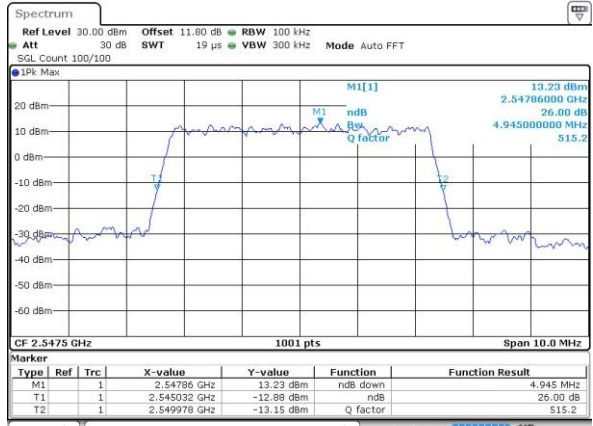

Highest Channel / 20MHz / QPSK

Date: 13 MAY 2017 15:37:44

Highest Channel / 20MHz / 16QAM

Date: 13 MAY 2017 15:37:54

LTE Band 41

Lowest Channel / 5MHz / 64QAM

Date: 13 MAY 2017 21:57:24

Middle Channel / 5MHz / 64QAM

Date: 13 MAY 2017 21:57:44

Highest Channel / 5MHz / 64QAM

Date: 13 MAY 2017 19:36:00

LTE Band 41

Lowest Channel / 10MHz / 64QAM

Date: 13 MAY 2017 19:36:21

Middle Channel / 10MHz / 64QAM

Date: 13 MAY 2017 19:36:42