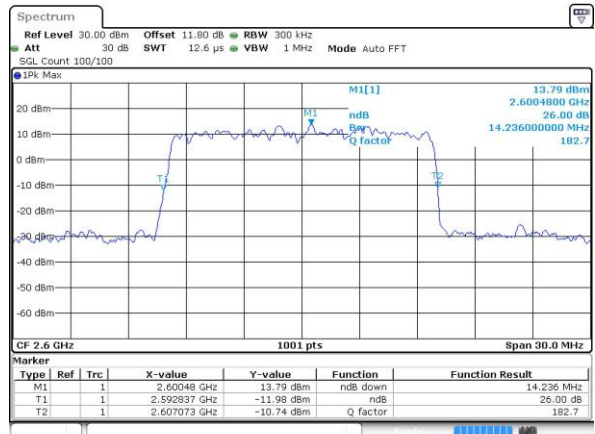

Highest Channel / 10MHz / 16QAM

Date: 13 MAY 2017 15:33:46

LTE Band 41

Lowest Channel / 15MHz / QPSK

Date: 13 MAY 2017 15:34:17

Lowest Channel / 15MHz / 16QAM

Date: 13 MAY 2017 15:34:27

Middle Channel / 15MHz / QPSK

Date: 13 MAY 2017 15:34:58

Middle Channel / 15MHz / 16QAM

Date: 13 MAY 2017 15:35:09

Highest Channel / 15MHz / QPSK

Date: 13 MAY 2017 15:35:40

Highest Channel / 15MHz / 16QAM

Date: 13 MAY 2017 15:35:50

LTE Band 41