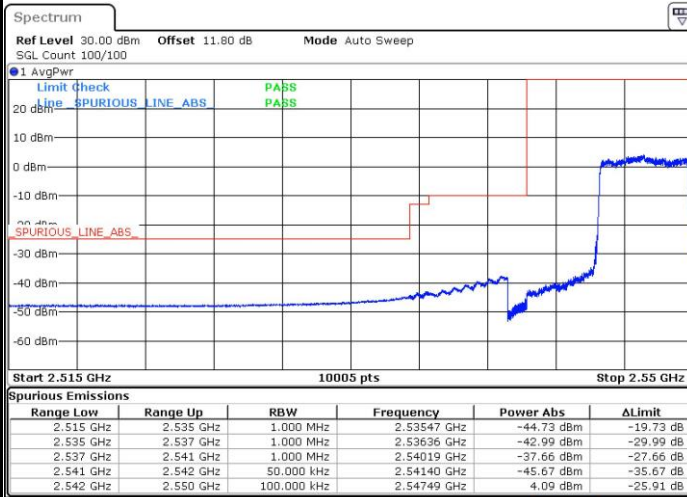

Highest Channel / 10MHz / 64QAM

Date: 13 MAY 2017 19:38:52

LTE Band 41

Lowest Channel / 15MHz / 64QAM

Date: 13 MAY 2017 19:37:13

Middle Channel / 15MHz / 64QAM

Date: 13 MAY 2017 19:37:34

Highest Channel / 15MHz / 64QAM

Date: 13 MAY 2017 19:37:54

LTE Band 41

Lowest Channel / 20MHz / 64QAM

Date: 13 MAY 2017 19:38:15

Middle Channel / 20MHz / 64QAM

Date: 13 MAY 2017 19:38:36

Highest Channel / 20MHz / 64QAM

Date: 13 MAY 2017 19:40:43

# Conducted Band Edge

LTE Band 41 / 5MHz / 16QAM

Lowest Band Edge / 1RB

Date: 13.MAY.2017 16:04:50

Highest Band Edge / 1 RB

Date: 13.MAY.2017 16:17:32

Lowest Band Edge / Full RB

Date: 13.MAY.2017 19:31:32

Highest Band Edge / Full RB

Date: 13.MAY.2017 16:19:51

LTE Band 41 / 5MHz / 64QAM

Lowest Band Edge / 1RB

Date: 13.MAY.2017 20:09:59

Highest Band Edge / 1 RB

Date: 13.MAY.2017 20:14:09

Lowest Band Edge / Full RB