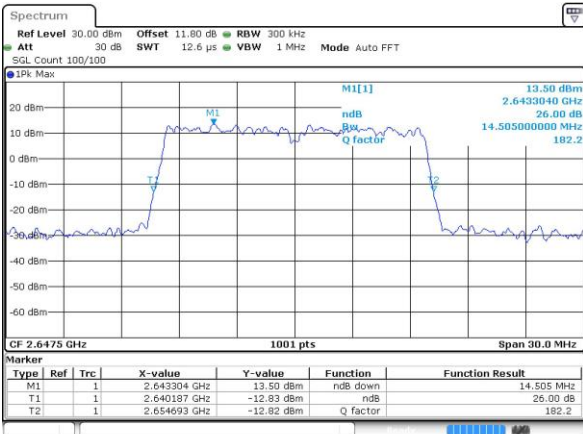

Highest Channel / 10MHz / 16QAM

Date: 13 MAY 2017 15:33:46

LTE Band 41

Lowest Channel / 15MHz / QPSK

Date: 13 MAY 2017 15:34:17

Lowest Channel / 15MHz / 16QAM

Date: 13 MAY 2017 15:34:27

Middle Channel / 15MHz / QPSK

Date: 13 MAY 2017 15:34:58

Middle Channel / 15MHz / 16QAM

Date: 13 MAY 2017 15:35:09

Highest Channel / 15MHz / QPSK

Date: 13 MAY 2017 15:35:40

Highest Channel / 15MHz / 16QAM

Date: 13 MAY 2017 15:35:50

LTE Band 41