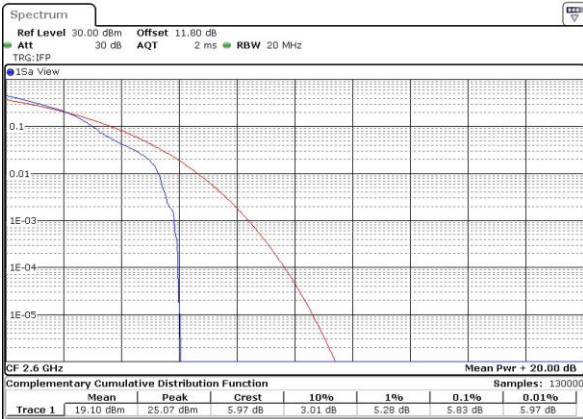

LTE Band 41 / 20MHz / 16QAM

Lowest Channel / 1RB

Date: 13 MAY 2017 15:38:58

Lowest Channel / Full RB

Date: 13 MAY 2017 15:39:27

Middle Channel / 1RB

Date: 13 MAY 2017 15:57:09

Middle Channel / Full RB

Date: 13 MAY 2017 15:59:53

Highest Channel / 1RB

Date: 13 MAY 2017 15:40:21

Highest Channel / Full RB

Date: 13 MAY 2017 15:40:35

LTE Band 41 / 20MHz / 64QAM

Lowest Channel / 1RB

Date: 13 MAY 2017 19:41:18

Highest Channel / Full RB

Date: 15 MAY 2017 10:06:06

**26dB Bandwidth**

Mode	LTE Band 41 : 26dB BW(MHz)											
BW	1.4MHz		3MHz		5MHz		10MHz		15MHz		20MHz	
Mod.	QPSK	16QAM	QPSK	16QAM	QPSK	16QAM	QPSK	16QAM	QPSK	16QAM	QPSK	16QAM
Lowest CH	-	-	-	-	4.85	4.80	9.69	9.67	14.12	14.27	20.22	19.90
Middle CH	-	-	-	-	4.92	4.87	9.65	9.63	14.33	14.24	20.06	20.10
Highest CH	-	-	-	-	4.88	4.80	9.67	9.67	14.51	14.09	20.30	20.14
BW	1.4MHz		3MHz		5MHz		10MHz		15MHz		20MHz	
Mod.	-	64QAM	-	64QAM	-	64QAM	-	64QAM	-	64QAM	-	64QAM
Lowest CH	-	-	-	-	-	4.95	-	9.73	-	14.45	-	19.94
Middle CH	-	-	-	-	-	4.86	-	9.79	-	14.15	-	20.18
Highest CH	-	-	-	-	-	4.91	-	9.65	-	14.36	-	19.98