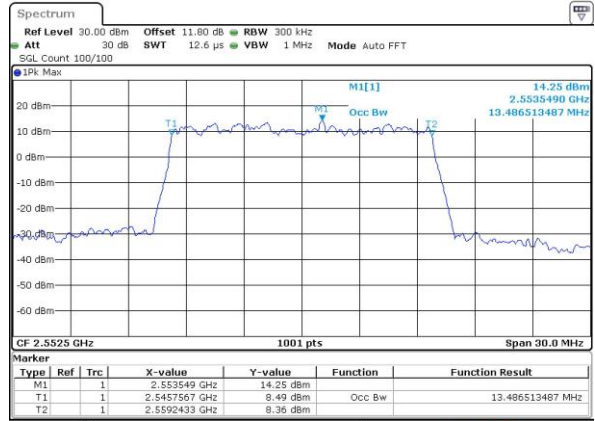

Date: 13 MAY 2017 21:57:34

Highest Channel / 5MHz / 64QAM

Date: 13 MAY 2017 19:35:50

LTE Band 41

Lowest Channel / 10MHz / 64QAM

Date: 13 MAY 2017 19:38:11

Middle Channel / 10MHz / 64QAM

Date: 13 MAY 2017 19:38:31

Highest Channel / 10MHz / 64QAM

Date: 13 MAY 2017 19:38:52

LTE Band 41

Lowest Channel / 15MHz / 64QAM

Date: 13 MAY 2017 19:37:13

Middle Channel / 15MHz / 64QAM

Date: 13 MAY 2017 19:37:34

Highest Channel / 15MHz / 64QAM

Date: 13 MAY 2017 19:37:54

LTE Band 41

Lowest Channel / 20MHz / 64QAM

Date: 13 MAY 2017 19:38:15

Middle Channel / 20MHz / 64QAM

Date: 13 MAY 2017 19:38:36

Highest Channel / 20MHz / 64QAM

Date: 13 MAY 2017 19:40:43