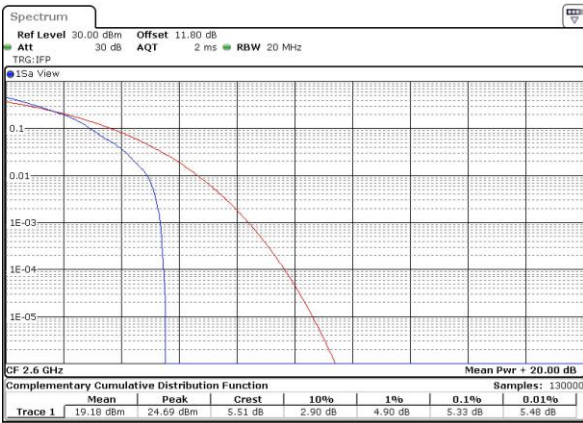

Date: 13 MAY 2017 15:59:53

Highest Channel / 1RB

Date: 13 MAY 2017 15:40:21

Highest Channel / Full RB

Date: 13 MAY 2017 15:40:35

LTE Band 41 / 20MHz / 64QAM

Lowest Channel / 1RB

Date: 13 MAY 2017 19:41:18

Lowest Channel / Full RB

Date: 13 MAY 2017 19:41:35

Middle Channel / 1RB

Date: 13 MAY 2017 19:41:55

Middle Channel / Full RB

Date: 13 MAY 2017 19:42:19

Highest Channel / 1RB

Date: 13 MAY 2017 19:42:40

Highest Channel / Full RB

Date: 15 MAY 2017 10:06:06

**26dB Bandwidth**

Mode	LTE Band 41 : 26dB BW(MHz)											
BW	1.4MHz		3MHz		5MHz		10MHz		15MHz		20MHz	
Mod.	QPSK	16QAM	QPSK	16QAM	QPSK	16QAM	QPSK	16QAM	QPSK	16QAM	QPSK	16QAM
Lowest CH	-	-	-	-	4.85	4.80	9.69	9.67	14.12	14.27	20.22	19.90
Middle CH	-	-	-	-	4.92	4.87	9.65	9.63	14.33	14.24	20.06	20.10
Highest CH	-	-	-	-	4.88	4.80	9.67	9.67	14.51	14.09	20.30	20.14
BW	1.4MHz		3MHz		5MHz		10MHz		15MHz		20MHz	
Mod.	-	64QAM	-	64QAM	-	64QAM	-	64QAM	-	64QAM	-	64QAM
Lowest CH	-	-	-	-	-	4.95	-	9.73	-	14.45	-	19.94
Middle CH	-	-	-	-	-	4.86	-	9.79	-	14.15	-	20.18
Highest CH	-	-	-	-	-	4.91	-	9.65	-	14.36	-	19.98