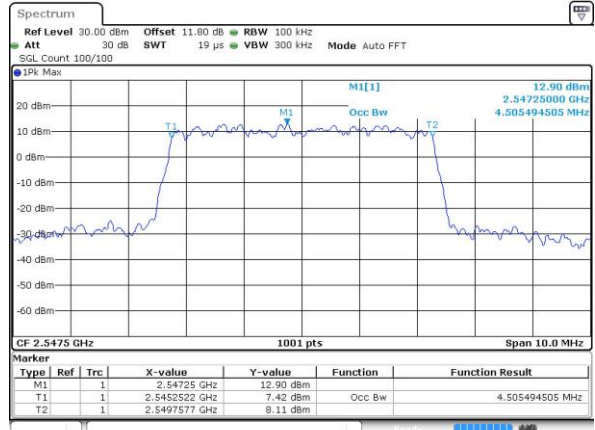

Lowest Channel / 5MHz / 16QAM

Date: 13 MAY 2017 15:29:03