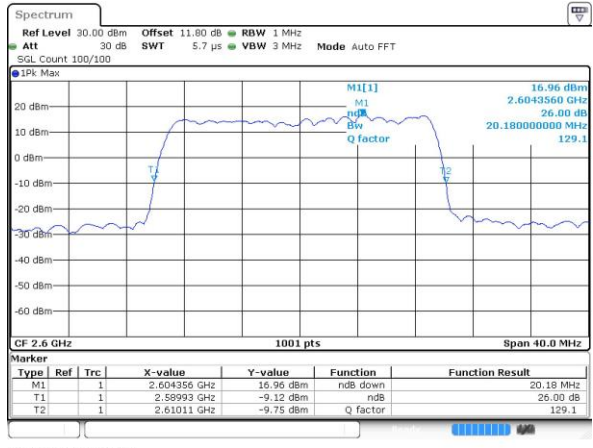

Highest Channel / 10MHz / 64QAM

Date: 13 MAY 2017 19:37:02

LTE Band 41

Lowest Channel / 15MHz / 64QAM

Date: 13 MAY 2017 19:37:23

Middle Channel / 15MHz / 64QAM

Date: 13 MAY 2017 19:37:44

Highest Channel / 15MHz / 64QAM

Date: 13 MAY 2017 19:38:05

LTE Band 41

Lowest Channel / 20MHz / 64QAM

Date: 13 MAY 2017 19:38:25

Middle Channel / 20MHz / 64QAM

Date: 13 MAY 2017 19:38:46

Highest Channel / 20MHz / 64QAM

Date: 13 MAY 2017 19:40:54

**Occupied Bandwidth**

Mode	LTE Band 41 : 99%OBW(MHz)											
BW	1.4MHz		3MHz		5MHz		10MHz		15MHz		20MHz	
Mod.	QPSK	16QAM	QPSK	16QAM	QPSK	16QAM	QPSK	16QAM	QPSK	16QAM	QPSK	16QAM
Lowest CH	-	-	-	-	4.45	4.51	8.99	8.99	13.52	13.46	18.22	18.26
Middle CH	-	-	-	-	4.48	4.5	9.03	9.05	13.4	13.37	18.14	18.42
Highest CH	-	-	-	-	4.48	4.5	9.09	9.05	13.43	13.52	18.34	18.34
BW	1.4MHz		3MHz		5MHz		10MHz		15MHz		20MHz	
Mod.	-	64QAM	-	64QAM	-	64QAM	-	64QAM	-	64QAM	-	64QAM
Lowest CH	-	-	-	-	-	4.5	-	8.99	-	13.49	-	18.26
Middle CH	-	-	-	-	-	4.47	-	9.01	-	13.4	-	18.38
Highest CH	-	-	-	-	-	4.49	-	9.03	-	13.49	-	18.34