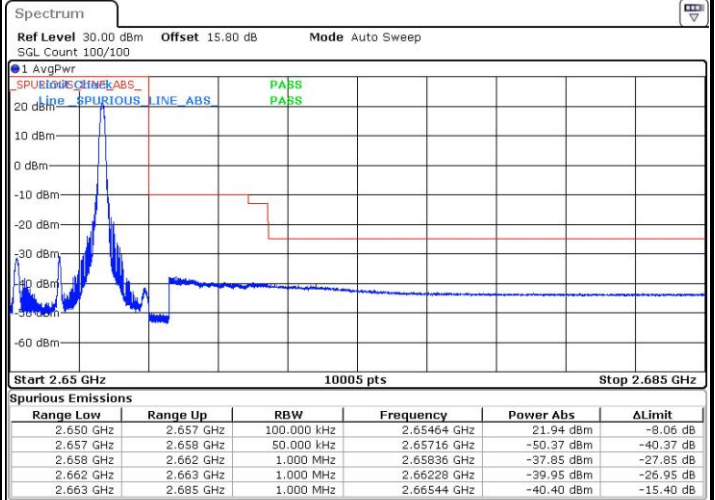

Highest Channel / 10MHz / 64QAM

Date: 13 MAY 2017 19:38:52

LTE Band 41

Lowest Channel / 15MHz / 64QAM

Date: 13 MAY 2017 19:37:13

Middle Channel / 15MHz / 64QAM

Date: 13 MAY 2017 19:37:34

Highest Channel / 15MHz / 64QAM

Date: 13 MAY 2017 19:37:54

LTE Band 41

Lowest Channel / 20MHz / 64QAM

Date: 13 MAY 2017 19:38:15

Middle Channel / 20MHz / 64QAM

Date: 13 MAY 2017 19:38:36

Highest Channel / 20MHz / 64QAM

Date: 13 MAY 2017 19:40:43

# Conducted Band Edge

LTE Band 41 / 5MHz / 16QAM

Lowest Band Edge / 1RB

Date: 13.MAY.2017 16:04:50

Highest Band Edge / 1 RB

Date: 13.MAY.2017 16:17:32

Lowest Band Edge / Full RB

Date: 13.MAY.2017 19:31:32

Highest Band Edge / Full RB

Date: 13.MAY.2017 16:19:51

LTE Band 41 / 5MHz / 64QAM

Lowest Band Edge / 1RB

Date: 13.MAY.2017 20:09:59

Highest Band Edge / 1 RB

Date: 13.MAY.2017 20:14:09

Lowest Band Edge / Full RB