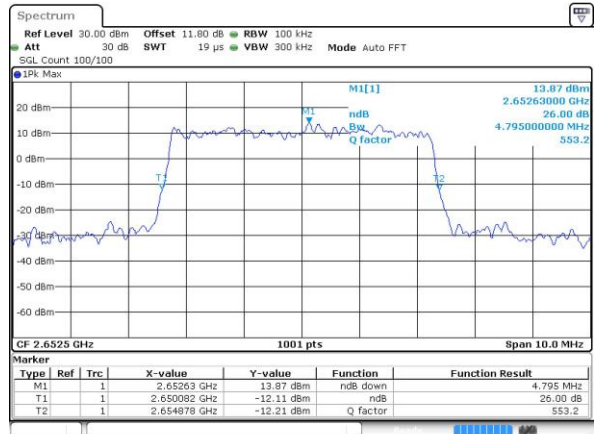

Highest Channel / Full RB

Date: 15 MAY 2017 10:06:06

**26dB Bandwidth**

Mode	LTE Band 41 : 26dB BW(MHz)											
BW	1.4MHz		3MHz		5MHz		10MHz		15MHz		20MHz	
Mod.	QPSK	16QAM	QPSK	16QAM	QPSK	16QAM	QPSK	16QAM	QPSK	16QAM	QPSK	16QAM
Lowest CH	-	-	-	-	4.85	4.80	9.69	9.67	14.12	14.27	20.22	19.90
Middle CH	-	-	-	-	4.92	4.87	9.65	9.63	14.33	14.24	20.06	20.10
Highest CH	-	-	-	-	4.88	4.80	9.67	9.67	14.51	14.09	20.30	20.14
BW	1.4MHz		3MHz		5MHz		10MHz		15MHz		20MHz	
Mod.	-	64QAM	-	64QAM	-	64QAM	-	64QAM	-	64QAM	-	64QAM
Lowest CH	-	-	-	-	-	4.95	-	9.73	-	14.45	-	19.94
Middle CH	-	-	-	-	-	4.86	-	9.79	-	14.15	-	20.18
Highest CH	-	-	-	-	-	4.91	-	9.65	-	14.36	-	19.98

LTE Band 41

Lowest Channel / 5MHz / QPSK

Date: 13 MAY 2017 15:29:13

Lowest Channel / 5MHz / 16QAM

Date: 13 MAY 2017 15:29:23

Middle Channel / 5MHz / QPSK

Date: 13 MAY 2017 15:29:54

Middle Channel / 5MHz / 16QAM

Date: 13 MAY 2017 15:30:05

Highest Channel / 5MHz / QPSK

Date: 13 MAY 2017 15:30:36

Highest Channel / 5MHz / 16QAM

Date: 13 MAY 2017 15:30:46

LTE Band 41

Lowest Channel / 10MHz / QPSK

Date: 13 MAY 2017 15:32:12