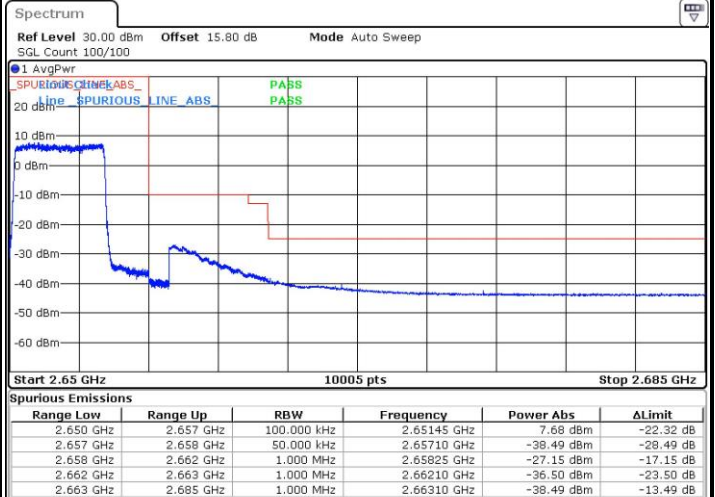

Date: 13 MAY 2017 19:37:54

LTE Band 41

Lowest Channel / 20MHz / 64QAM

Date: 13 MAY 2017 19:38:15

Middle Channel / 20MHz / 64QAM

Date: 13 MAY 2017 19:38:36

Highest Channel / 20MHz / 64QAM

Date: 13 MAY 2017 19:40:43

# Conducted Band Edge

LTE Band 41 / 5MHz / 16QAM

Lowest Band Edge / 1RB

Date: 13.MAY.2017 16:04:50

Highest Band Edge / 1 RB

Date: 13.MAY.2017 16:17:32

Lowest Band Edge / Full RB

Date: 13.MAY.2017 19:31:32

Highest Band Edge / Full RB

Date: 13.MAY.2017 16:19:51

LTE Band 41 / 5MHz / 64QAM

Lowest Band Edge / 1RB

Date: 13.MAY.2017 20:09:59

Highest Band Edge / 1 RB

Date: 13.MAY.2017 20:14:09

Lowest Band Edge / Full RB

Date: 13.MAY.2017 20:11:09

Highest Band Edge / Full RB

Date: 13.MAY.2017 20:15:19