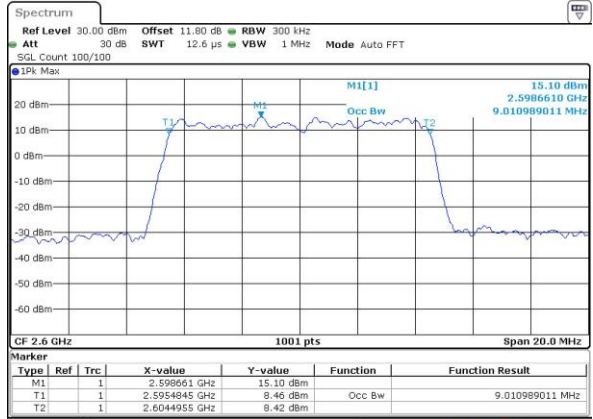

Highest Channel / 20MHz / QPSK

Date: 13 MAY 2017 15:37:23

Highest Channel / 20MHz / 16QAM

Date: 13 MAY 2017 15:37:34

LTE Band 41

Lowest Channel / 5MHz / 64QAM

Date: 13 MAY 2017 21:57:13

Middle Channel / 5MHz / 64QAM

Date: 13 MAY 2017 21:57:34

Highest Channel / 5MHz / 64QAM

Date: 13 MAY 2017 19:35:50

LTE Band 41

Lowest Channel / 10MHz / 64QAM

Date: 13 MAY 2017 19:38:11

Middle Channel / 10MHz / 64QAM

Date: 13 MAY 2017 19:38:31

Highest Channel / 10MHz / 64QAM

Date: 13 MAY 2017 19:38:52

LTE Band 41

Lowest Channel / 15MHz / 64QAM

Date: 13 MAY 2017 19:37:13

Middle Channel / 15MHz / 64QAM

Date: 13 MAY 2017 19:37:34

Highest Channel / 15MHz / 64QAM