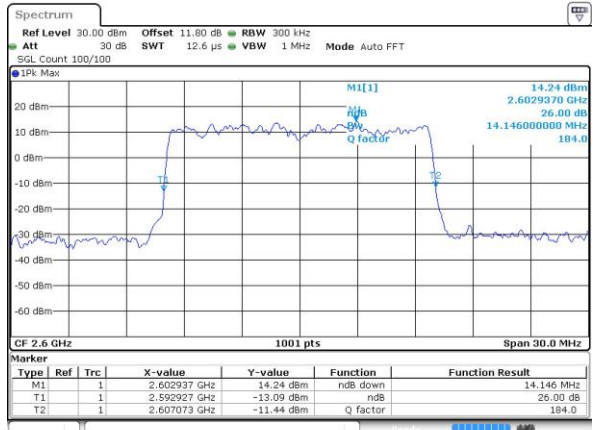

Date: 13 MAY 2017 21:57:44

Highest Channel / 5MHz / 64QAM

Date: 13 MAY 2017 19:36:00

LTE Band 41

Lowest Channel / 10MHz / 64QAM

Date: 13 MAY 2017 19:36:21

Middle Channel / 10MHz / 64QAM

Date: 13 MAY 2017 19:36:42

Highest Channel / 10MHz / 64QAM

Date: 13 MAY 2017 19:37:02

LTE Band 41

Lowest Channel / 15MHz / 64QAM

Date: 13 MAY 2017 19:37:23

Middle Channel / 15MHz / 64QAM

Date: 13 MAY 2017 19:37:44

Highest Channel / 15MHz / 64QAM

Date: 13 MAY 2017 19:38:05

LTE Band 41

Lowest Channel / 20MHz / 64QAM

Date: 13 MAY 2017 19:38:25

Middle Channel / 20MHz / 64QAM

Date: 13 MAY 2017 19:38:46

Highest Channel / 20MHz / 64QAM

Date: 13 MAY 2017 19:40:54