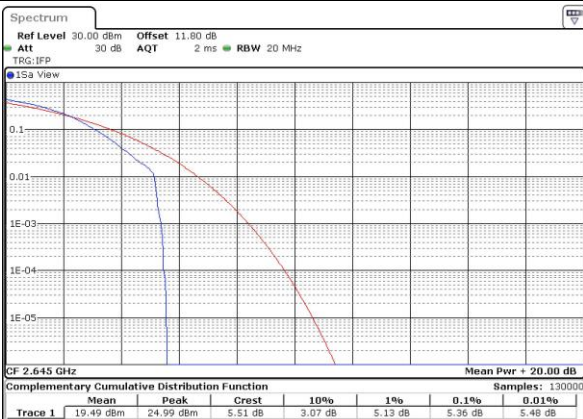

Highest Channel / 1RB

Date: 13 MAY 2017 15:40:21