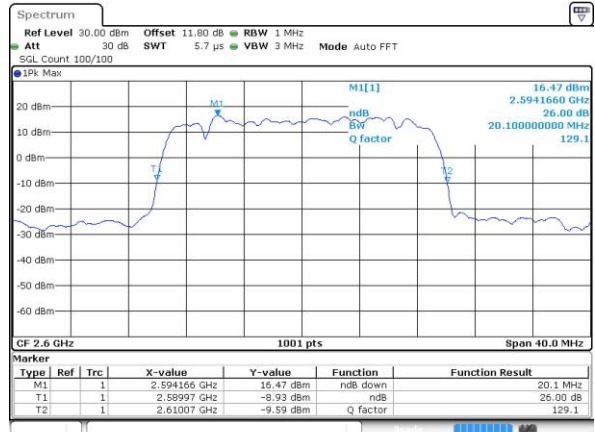

Lowest Channel / 20MHz / QPSK

Date: 13 MAY 2017 15:36:21

Lowest Channel / 20MHz / 16QAM

Date: 13 MAY 2017 15:36:31

Middle Channel / 20MHz / QPSK

Date: 13 MAY 2017 15:37:03

Middle Channel / 20MHz / 16QAM

Date: 13 MAY 2017 15:37:13

Highest Channel / 20MHz / QPSK

Date: 13 MAY 2017 15:37:44

Highest Channel / 20MHz / 16QAM

Date: 13 MAY 2017 15:37:54

LTE Band 41

Lowest Channel / 5MHz / 64QAM

Date: 13 MAY 2017 21:57:24

Middle Channel / 5MHz / 64QAM