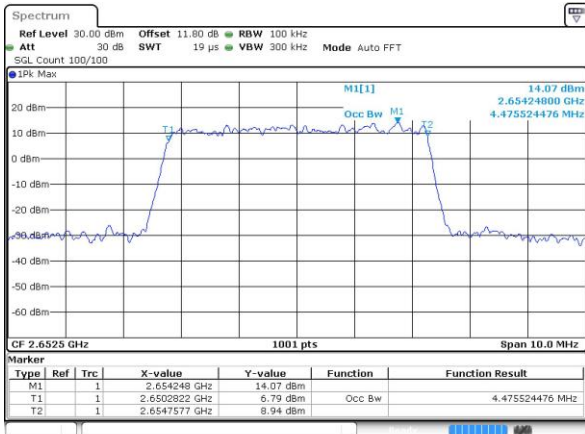

LTE Band 41

Lowest Channel / 5MHz / QPSK

Date: 13 MAY 2017 15:28:52

Lowest Channel / 5MHz / 16QAM

Date: 13 MAY 2017 15:29:03

Middle Channel / 5MHz / QPSK

Date: 13 MAY 2017 15:29:34

Middle Channel / 5MHz / 16QAM

Date: 13 MAY 2017 15:29:44

Highest Channel / 5MHz / QPSK

Date: 13 MAY 2017 15:30:15

Highest Channel / 5MHz / 16QAM

Date: 13 MAY 2017 15:30:26

LTE Band 41

Lowest Channel / 10MHz / QPSK

Date: 13 MAY 2017 15:30:57