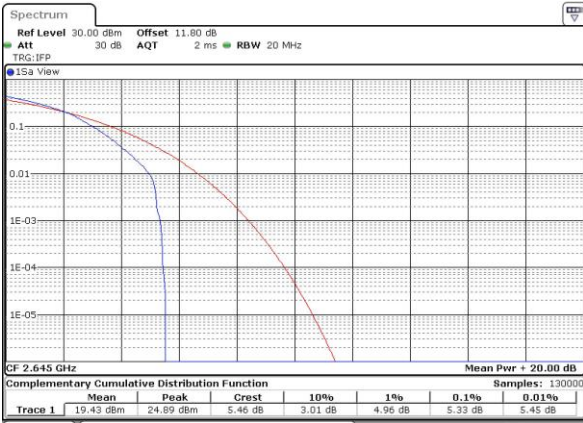

Lowest Channel / Full RB

Date: 13 MAY 2017 19:41:35

Middle Channel / 1RB

Date: 13 MAY 2017 19:41:55

Middle Channel / Full RB

Date: 13 MAY 2017 19:42:19

Highest Channel / 1RB

Date: 13 MAY 2017 19:42:40

Highest Channel / Full RB

Date: 15 MAY 2017 10:06:06

**26dB Bandwidth**

Mode	LTE Band 41 : 26dB BW(MHz)											
BW	1.4MHz		3MHz		5MHz		10MHz		15MHz		20MHz	
Mod.	QPSK	16QAM	QPSK	16QAM	QPSK	16QAM	QPSK	16QAM	QPSK	16QAM	QPSK	16QAM
Lowest CH	-	-	-	-	4.85	4.80	9.69	9.67	14.12	14.27	20.22	19.90
Middle CH	-	-	-	-	4.92	4.87	9.65	9.63	14.33	14.24	20.06	20.10
Highest CH	-	-	-	-	4.88	4.80	9.67	9.67	14.51	14.09	20.30	20.14
BW	1.4MHz		3MHz		5MHz		10MHz		15MHz		20MHz	
Mod.	-	64QAM	-	64QAM	-	64QAM	-	64QAM	-	64QAM	-	64QAM
Lowest CH	-	-	-	-	-	4.95	-	9.73	-	14.45	-	19.94
Middle CH	-	-	-	-	-	4.86	-	9.79	-	14.15	-	20.18
Highest CH	-	-	-	-	-	4.91	-	9.65	-	14.36	-	19.98