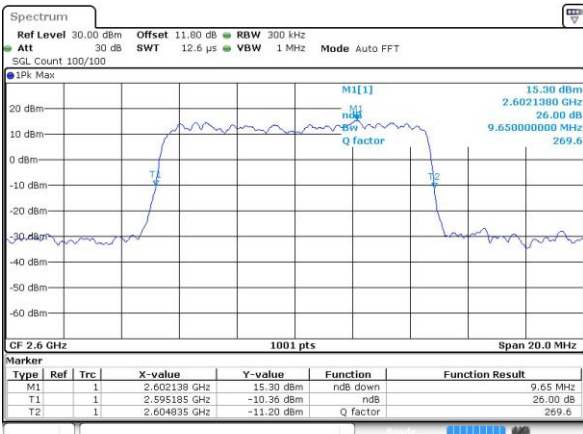

Middle Channel / 10MHz / QPSK

Date: 13 MAY 2017 15:32:53