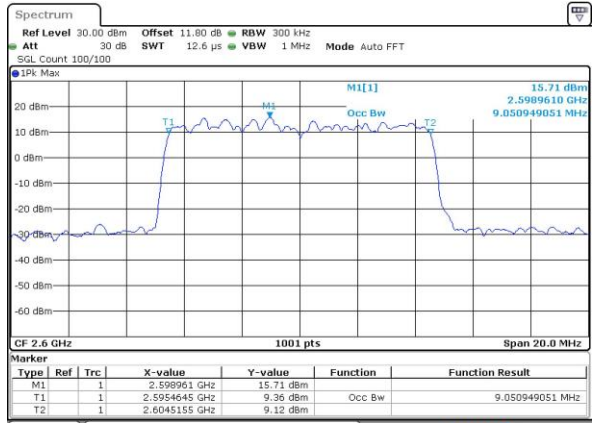

Date: 13 MAY 2017 15:29:44

Highest Channel / 5MHz / QPSK

Date: 13 MAY 2017 15:30:15

Highest Channel / 5MHz / 16QAM

Date: 13 MAY 2017 15:30:26

LTE Band 41

Lowest Channel / 10MHz / QPSK

Date: 13 MAY 2017 15:30:57

Lowest Channel / 10MHz / 16QAM

Date: 13 MAY 2017 15:31:07

Middle Channel / 10MHz / QPSK

Date: 13 MAY 2017 15:32:33

Middle Channel / 10MHz / 16QAM

Date: 13 MAY 2017 15:32:43

Highest Channel / 10MHz / QPSK

Date: 13 MAY 2017 15:33:14

Highest Channel / 10MHz / 16QAM

Date: 13 MAY 2017 15:33:25

LTE Band 41

Lowest Channel / 15MHz / QPSK

Date: 13 MAY 2017 15:33:56

Lowest Channel / 15MHz / 16QAM

Date: 13 MAY 2017 15:34:06

Middle Channel / 15MHz / QPSK