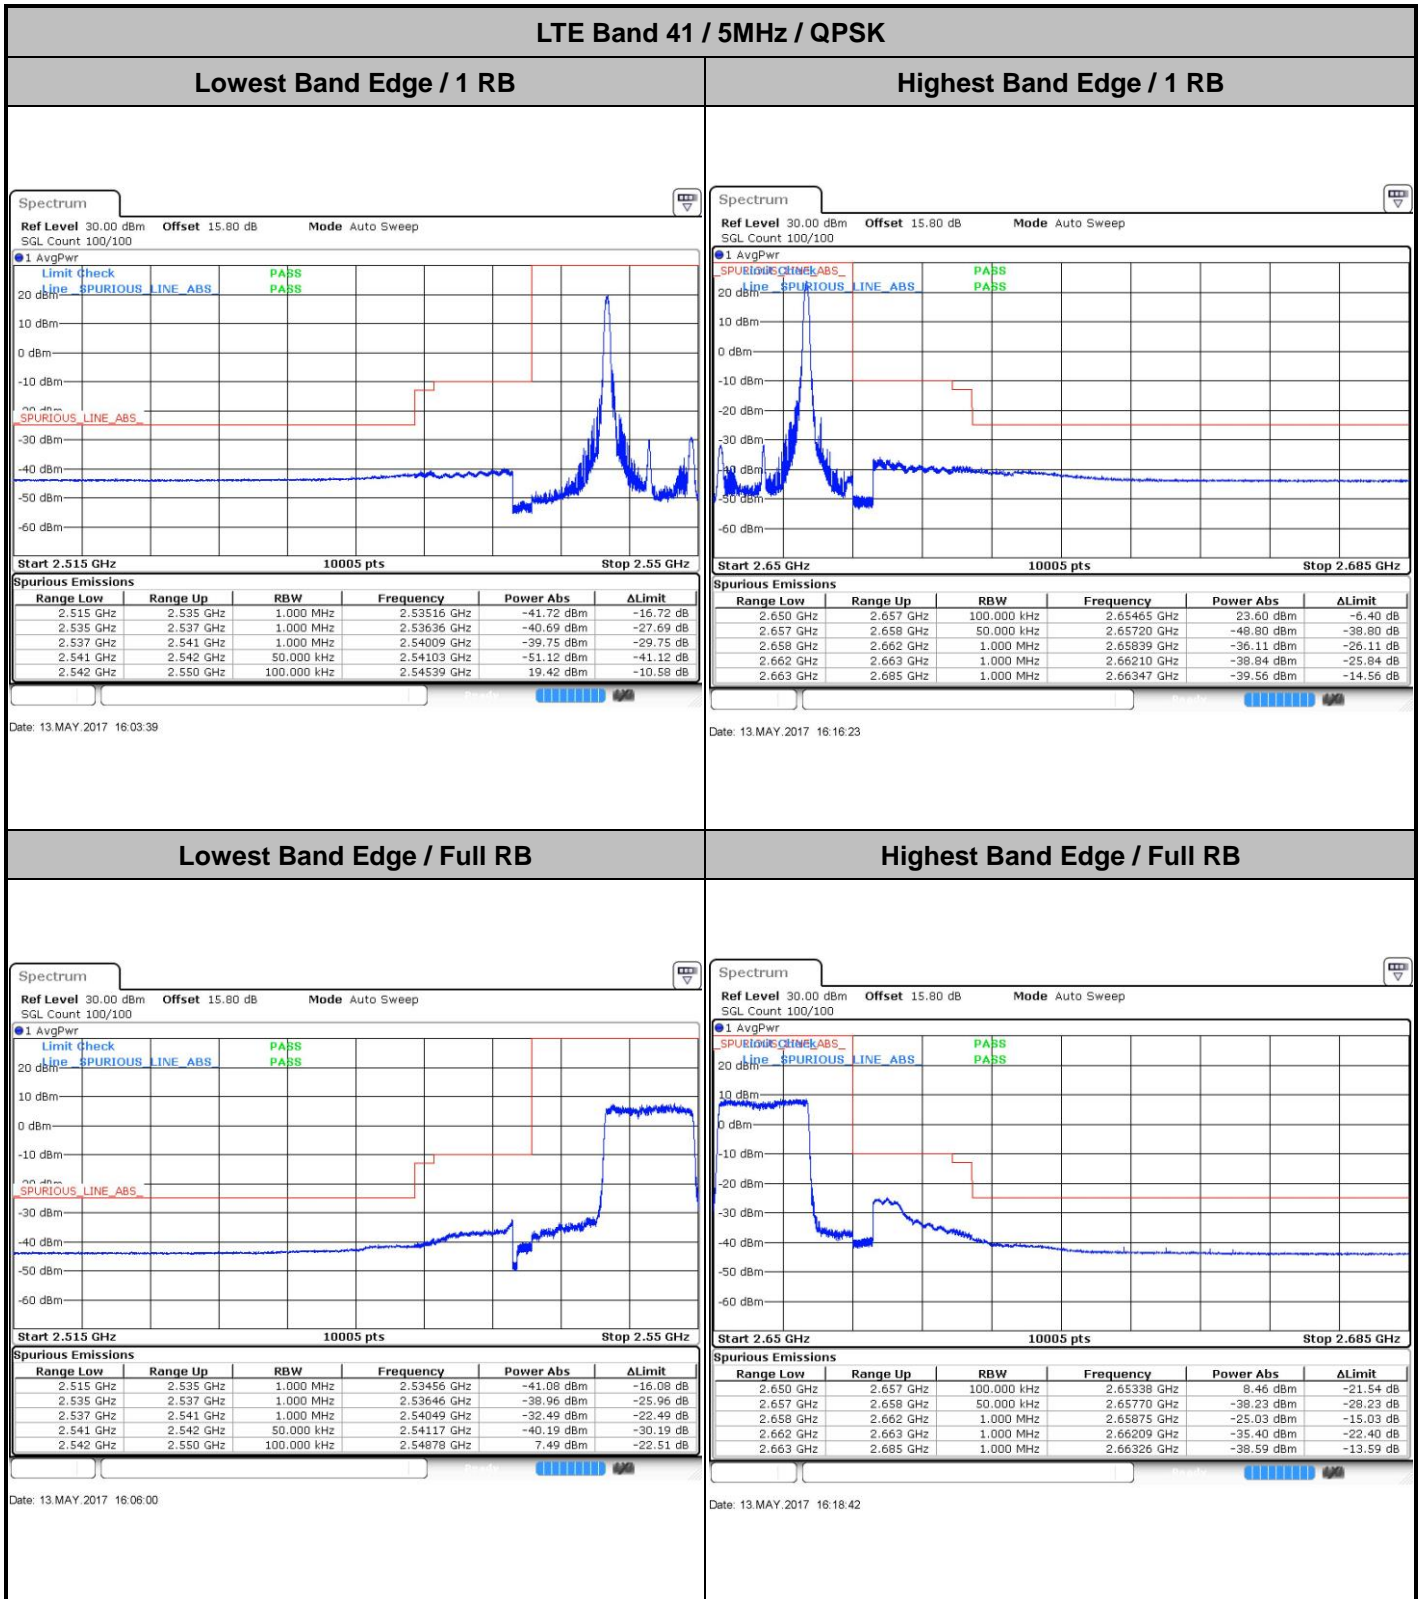

Highest Channel / 10MHz / 64QAM

Date: 13 MAY 2017 19:38:52

LTE Band 41

Lowest Channel / 15MHz / 64QAM

Date: 13 MAY 2017 19:37:13

Middle Channel / 15MHz / 64QAM

Date: 13 MAY 2017 19:37:34

Highest Channel / 15MHz / 64QAM

Date: 13 MAY 2017 19:37:54

LTE Band 41

Lowest Channel / 20MHz / 64QAM

Date: 13 MAY 2017 19:38:15

Middle Channel / 20MHz / 64QAM

Date: 13 MAY 2017 19:38:36

Highest Channel / 20MHz / 64QAM

Date: 13 MAY 2017 19:40:43

# Conducted Band Edge

LTE Band 41 / 5MHz / 16QAM

Lowest Band Edge / 1RB

Date: 13.MAY.2017 16:04:50

Highest Band Edge / 1 RB

Date: 13.MAY.2017 16:17:32

Lowest Band Edge / Full RB

Date: 13.MAY.2017 19:31:32

Highest Band Edge / Full RB

Date: 13.MAY.2017 16:19:51

LTE Band 41 / 5MHz / 64QAM

Lowest Band Edge / 1RB

Date: 13.MAY.2017 20:09:59

Highest Band Edge / 1 RB

Date: 13.MAY.2017 20:14:09

Lowest Band Edge / Full RB