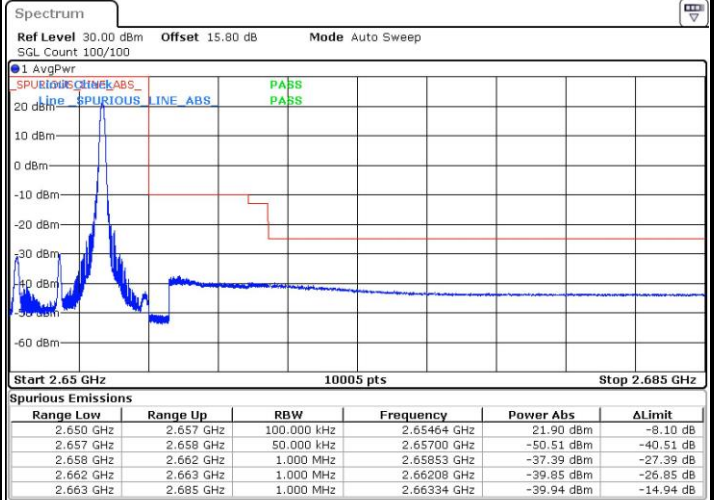

Date: 13 MAY 2017 19:37:54

LTE Band 41

Lowest Channel / 20MHz / 64QAM

Date: 13 MAY 2017 19:38:15

Middle Channel / 20MHz / 64QAM

Date: 13 MAY 2017 19:38:36

Highest Channel / 20MHz / 64QAM

Date: 13 MAY 2017 19:40:43

# Conducted Band Edge

LTE Band 41 / 5MHz / 16QAM

Lowest Band Edge / 1RB

Date: 13.MAY.2017 16:04:50

Highest Band Edge / 1 RB

Date: 13.MAY.2017 16:17:32

Lowest Band Edge / Full RB

Date: 13.MAY.2017 19:31:32

Highest Band Edge / Full RB

Date: 13.MAY.2017 16:19:51

LTE Band 41 / 5MHz / 64QAM

Lowest Band Edge / 1RB

Date: 13.MAY.2017 20:09:59

Highest Band Edge / 1 RB

Date: 13.MAY.2017 20:14:09

Lowest Band Edge / Full RB

Date: 13.MAY.2017 20:11:09

Highest Band Edge / Full RB

Date: 13.MAY.2017 20:15:19