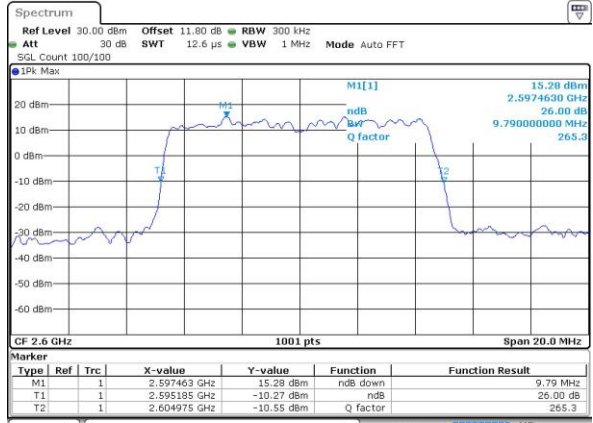

Highest Channel / 20MHz / QPSK

Date: 13 MAY 2017 15:37:44

Highest Channel / 20MHz / 16QAM

Date: 13 MAY 2017 15:37:54

LTE Band 41

Lowest Channel / 5MHz / 64QAM

Date: 13 MAY 2017 21:57:24

Middle Channel / 5MHz / 64QAM

Date: 13 MAY 2017 21:57:44

Highest Channel / 5MHz / 64QAM

Date: 13 MAY 2017 19:36:00

LTE Band 41

Lowest Channel / 10MHz / 64QAM

Date: 13 MAY 2017 19:36:21

Middle Channel / 10MHz / 64QAM

Date: 13 MAY 2017 19:36:42

Highest Channel / 10MHz / 64QAM

Date: 13 MAY 2017 19:37:02

LTE Band 41

Lowest Channel / 15MHz / 64QAM

Date: 13 MAY 2017 19:37:23

Middle Channel / 15MHz / 64QAM

Date: 13 MAY 2017 19:37:44

Highest Channel / 15MHz / 64QAM