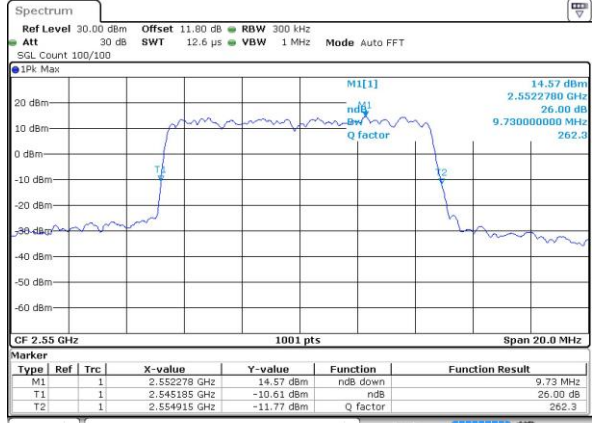

Highest Channel / 20MHz / QPSK

Date: 13 MAY 2017 15:37:44

Highest Channel / 20MHz / 16QAM

Date: 13 MAY 2017 15:37:54

LTE Band 41

Lowest Channel / 5MHz / 64QAM

Date: 13 MAY 2017 21:57:24

Middle Channel / 5MHz / 64QAM

Date: 13 MAY 2017 21:57:44

Highest Channel / 5MHz / 64QAM

Date: 13 MAY 2017 19:36:00

LTE Band 41

Lowest Channel / 10MHz / 64QAM

Date: 13 MAY 2017 19:36:21

Middle Channel / 10MHz / 64QAM

Date: 13 MAY 2017 19:36:42

Highest Channel / 10MHz / 64QAM

Date: 13 MAY 2017 19:37:02

LTE Band 41

Lowest Channel / 15MHz / 64QAM

Date: 13 MAY 2017 19:37:23

Middle Channel / 15MHz / 64QAM

Date: 13 MAY 2017 19:37:44

Highest Channel / 15MHz / 64QAM