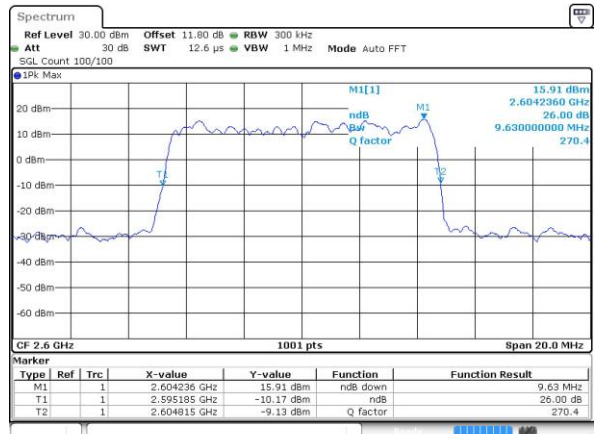

Date: 13 MAY 2017 15:30:05

Highest Channel / 5MHz / QPSK

Date: 13 MAY 2017 15:30:36

Highest Channel / 5MHz / 16QAM

Date: 13 MAY 2017 15:30:46

LTE Band 41

Lowest Channel / 10MHz / QPSK

Date: 13 MAY 2017 15:32:12

Lowest Channel / 10MHz / 16QAM

Date: 13 MAY 2017 15:32:22

Middle Channel / 10MHz / QPSK

Date: 13 MAY 2017 15:32:53

Middle Channel / 10MHz / 16QAM

Date: 13 MAY 2017 15:33:04

Highest Channel / 10MHz / QPSK

Date: 13 MAY 2017 15:33:35

Highest Channel / 10MHz / 16QAM

Date: 13 MAY 2017 15:33:46

LTE Band 41

Lowest Channel / 15MHz / QPSK

Date: 13 MAY 2017 15:34:17

Lowest Channel / 15MHz / 16QAM

Date: 13 MAY 2017 15:34:27

Middle Channel / 15MHz / QPSK