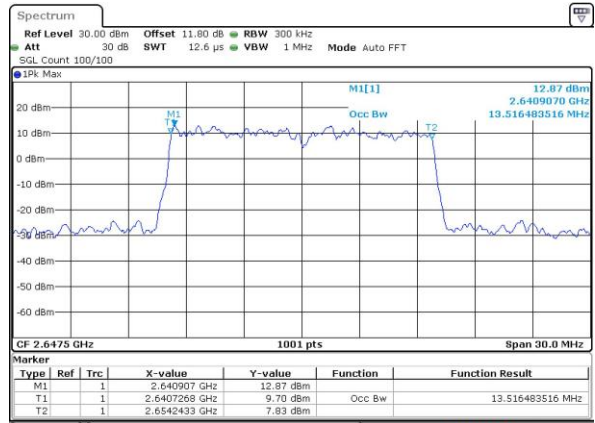

Highest Channel / 10MHz / 16QAM

Date: 13 MAY 2017 15:33:25

LTE Band 41

Lowest Channel / 15MHz / QPSK

Date: 13 MAY 2017 15:33:56

Lowest Channel / 15MHz / 16QAM

Date: 13 MAY 2017 15:34:06

Middle Channel / 15MHz / QPSK

Date: 13 MAY 2017 15:34:37

Middle Channel / 15MHz / 16QAM

Date: 13 MAY 2017 15:34:48

Highest Channel / 15MHz / QPSK

Date: 13 MAY 2017 15:35:19

Highest Channel / 15MHz / 16QAM

Date: 13 MAY 2017 15:35:29

LTE Band 41