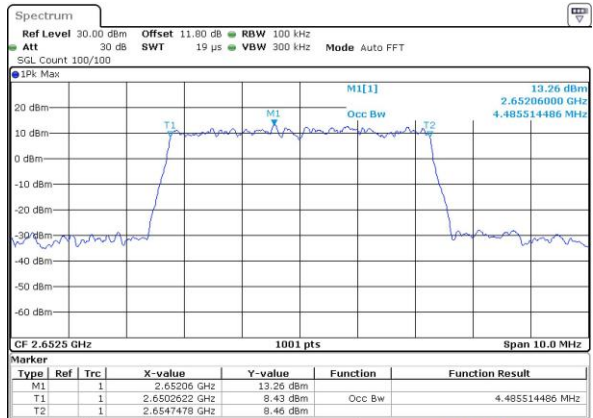

Highest Channel / 20MHz / QPSK

Date: 13 MAY 2017 15:37:23

Highest Channel / 20MHz / 16QAM

Date: 13 MAY 2017 15:37:34

LTE Band 41

Lowest Channel / 5MHz / 64QAM

Date: 13 MAY 2017 21:57:13

Middle Channel / 5MHz / 64QAM

Date: 13 MAY 2017 21:57:34

Highest Channel / 5MHz / 64QAM

Date: 13 MAY 2017 19:35:50

LTE Band 41

Lowest Channel / 10MHz / 64QAM

Date: 13 MAY 2017 19:38:11

Middle Channel / 10MHz / 64QAM

Date: 13 MAY 2017 19:38:31