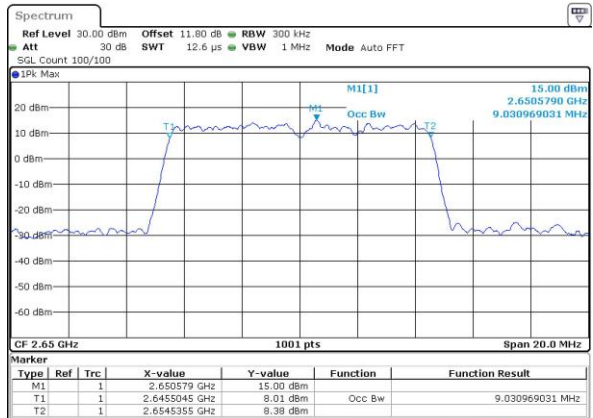

Highest Channel / 20MHz / QPSK

Date: 13 MAY 2017 15:37:23

Highest Channel / 20MHz / 16QAM

Date: 13 MAY 2017 15:37:34

LTE Band 41

Lowest Channel / 5MHz / 64QAM

Date: 13 MAY 2017 21:57:13

Middle Channel / 5MHz / 64QAM

Date: 13 MAY 2017 21:57:34

Highest Channel / 5MHz / 64QAM

Date: 13 MAY 2017 19:35:50

LTE Band 41

Lowest Channel / 10MHz / 64QAM

Date: 13 MAY 2017 19:38:11

Middle Channel / 10MHz / 64QAM

Date: 13 MAY 2017 19:38:31

Highest Channel / 10MHz / 64QAM

Date: 13 MAY 2017 19:38:52

LTE Band 41

Lowest Channel / 15MHz / 64QAM

Date: 13 MAY 2017 19:37:13

Middle Channel / 15MHz / 64QAM

Date: 13 MAY 2017 19:37:34

Highest Channel / 15MHz / 64QAM