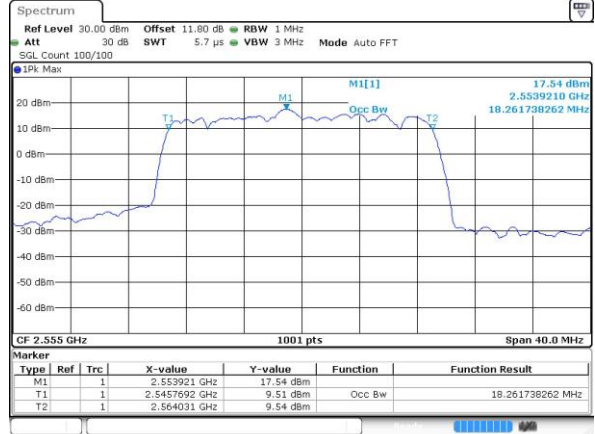

Lowest Channel / 20MHz / 16QAM

Date: 13 MAY 2017 15:36:11