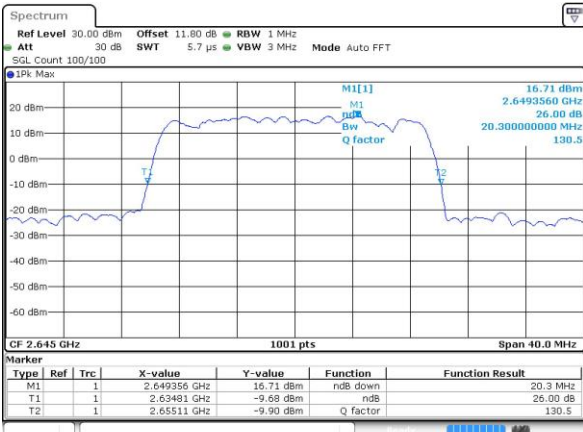

Lowest Channel / 20MHz / QPSK

Date: 13 MAY 2017 15:36:21

Lowest Channel / 20MHz / 16QAM

Date: 13 MAY 2017 15:36:31

Middle Channel / 20MHz / QPSK

Date: 13 MAY 2017 15:37:03

Middle Channel / 20MHz / 16QAM

Date: 13 MAY 2017 15:37:13

Highest Channel / 20MHz / QPSK

Date: 13 MAY 2017 15:37:44

Highest Channel / 20MHz / 16QAM

Date: 13 MAY 2017 15:37:54

LTE Band 41

Lowest Channel / 5MHz / 64QAM

Date: 13 MAY 2017 21:57:24

Middle Channel / 5MHz / 64QAM