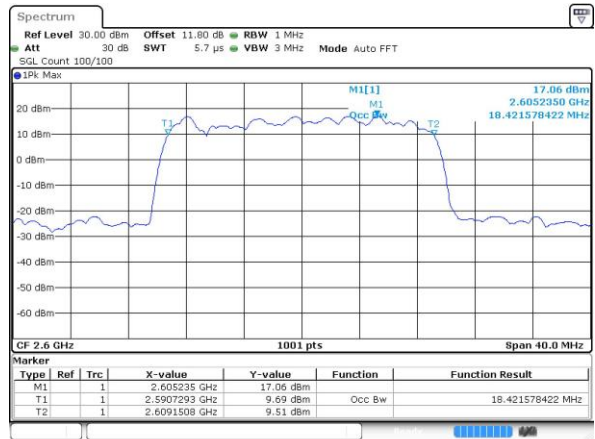

Date: 13 MAY 2017 15:34:37

Middle Channel / 15MHz / 16QAM

Date: 13 MAY 2017 15:34:48

Highest Channel / 15MHz / QPSK

Date: 13 MAY 2017 15:35:19

Highest Channel / 15MHz / 16QAM

Date: 13 MAY 2017 15:35:29

LTE Band 41

Lowest Channel / 20MHz / QPSK

Date: 13 MAY 2017 15:36:00

Lowest Channel / 20MHz / 16QAM

Date: 13 MAY 2017 15:36:11

Middle Channel / 20MHz / QPSK

Date: 13 MAY 2017 15:36:42

Middle Channel / 20MHz / 16QAM

Date: 13 MAY 2017 15:36:52

Highest Channel / 20MHz / QPSK

Date: 13 MAY 2017 15:37:23

Highest Channel / 20MHz / 16QAM

Date: 13 MAY 2017 15:37:34

LTE Band 41

Lowest Channel / 5MHz / 64QAM

Date: 13 MAY 2017 21:57:13

Middle Channel / 5MHz / 64QAM