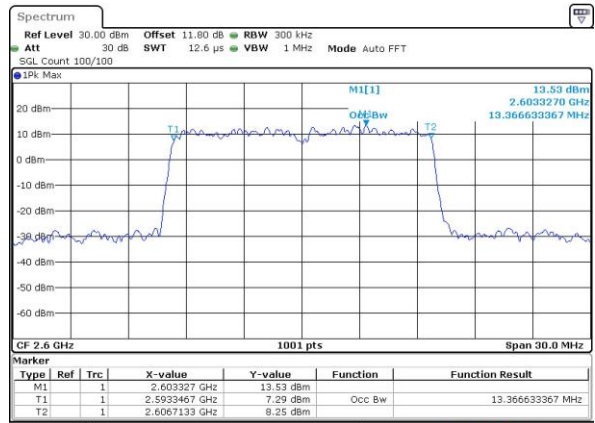

Highest Channel / 10MHz / 16QAM

Date: 13 MAY 2017 15:33:25

LTE Band 41

Lowest Channel / 15MHz / QPSK

Date: 13 MAY 2017 15:33:56

Lowest Channel / 15MHz / 16QAM

Date: 13 MAY 2017 15:34:06

Middle Channel / 15MHz / QPSK

Date: 13 MAY 2017 15:34:37

Middle Channel / 15MHz / 16QAM

Date: 13 MAY 2017 15:34:48

Highest Channel / 15MHz / QPSK

Date: 13 MAY 2017 15:35:19

Highest Channel / 15MHz / 16QAM

Date: 13 MAY 2017 15:35:29

LTE Band 41