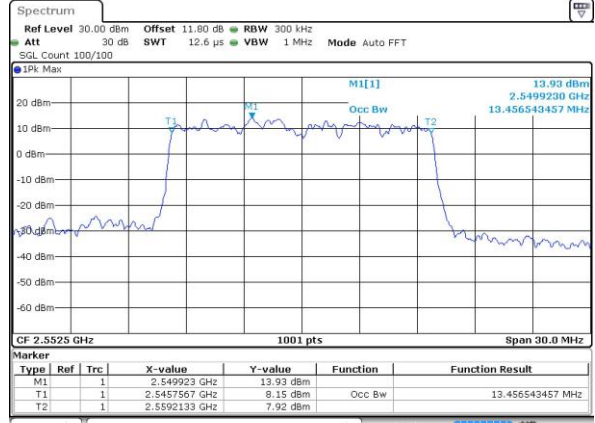

Highest Channel / 10MHz / 16QAM

Date: 13 MAY 2017 15:33:25

LTE Band 41

Lowest Channel / 15MHz / QPSK

Date: 13 MAY 2017 15:33:56

Lowest Channel / 15MHz / 16QAM

Date: 13 MAY 2017 15:34:06

Middle Channel / 15MHz / QPSK

Date: 13 MAY 2017 15:34:37

Middle Channel / 15MHz / 16QAM

Date: 13 MAY 2017 15:34:48

Highest Channel / 15MHz / QPSK

Date: 13 MAY 2017 15:35:19

Highest Channel / 15MHz / 16QAM

Date: 13 MAY 2017 15:35:29

LTE Band 41