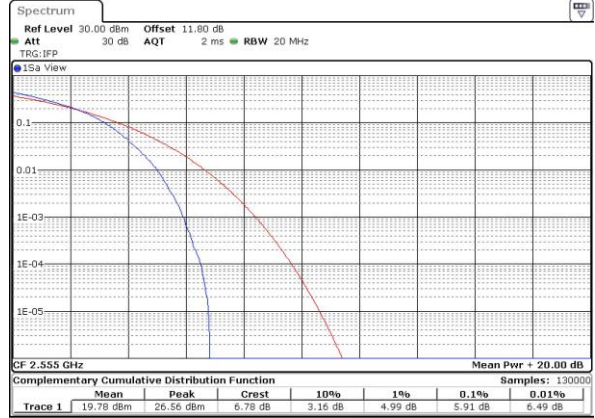

LTE Band 41 / 20MHz / 16QAM

Lowest Channel / 1RB

Date: 13 MAY 2017 15:38:58

Lowest Channel / Full RB

Date: 13 MAY 2017 15:39:27

Middle Channel / 1RB

Date: 13 MAY 2017 15:57:09

Middle Channel / Full RB