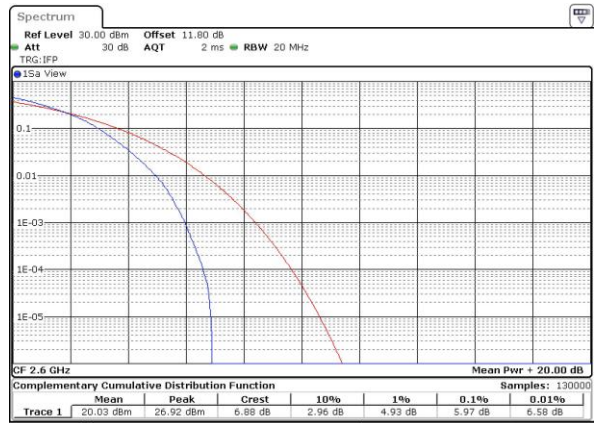

Lowest Channel / Full RB

Date: 13 MAY 2017 19:41:35

Middle Channel / 1RB

Date: 13 MAY 2017 19:41:55

Middle Channel / Full RB

Date: 13 MAY 2017 19:42:19

Highest Channel / 1RB

Date: 13 MAY 2017 19:42:40

Highest Channel / Full RB

Date: 15 MAY 2017 10:06:06

**26dB Bandwidth**

Mode	LTE Band 41 : 26dB BW(MHz)											
BW	1.4MHz		3MHz		5MHz		10MHz		15MHz		20MHz	
Mod.	QPSK	16QAM	QPSK	16QAM	QPSK	16QAM	QPSK	16QAM	QPSK	16QAM	QPSK	16QAM
Lowest CH	-	-	-	-	4.85	4.80	9.69	9.67	14.12	14.27	20.22	19.90
Middle CH	-	-	-	-	4.92	4.87	9.65	9.63	14.33	14.24	20.06	20.10
Highest CH	-	-	-	-	4.88	4.80	9.67	9.67	14.51	14.09	20.30	20.14
BW	1.4MHz		3MHz		5MHz		10MHz		15MHz		20MHz	
Mod.	-	64QAM	-	64QAM	-	64QAM	-	64QAM	-	64QAM	-	64QAM
Lowest CH	-	-	-	-	-	4.95	-	9.73	-	14.45	-	19.94
Middle CH	-	-	-	-	-	4.86	-	9.79	-	14.15	-	20.18
Highest CH	-	-	-	-	-	4.91	-	9.65	-	14.36	-	19.98