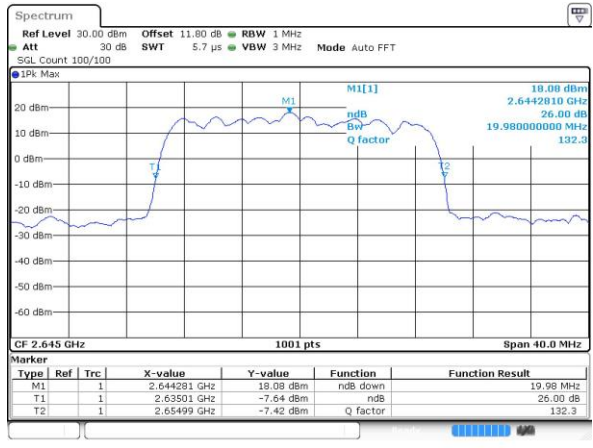

Date: 13 MAY 2017 19:38:05

LTE Band 41

Lowest Channel / 20MHz / 64QAM

Date: 13 MAY 2017 19:38:25

Middle Channel / 20MHz / 64QAM

Date: 13 MAY 2017 19:38:46

Highest Channel / 20MHz / 64QAM

Date: 13 MAY 2017 19:40:54

**Occupied Bandwidth**

Mode	LTE Band 41 : 99%OBW(MHz)											
BW	1.4MHz		3MHz		5MHz		10MHz		15MHz		20MHz	
Mod.	QPSK	16QAM	QPSK	16QAM	QPSK	16QAM	QPSK	16QAM	QPSK	16QAM	QPSK	16QAM
Lowest CH	-	-	-	-	4.45	4.51	8.99	8.99	13.52	13.46	18.22	18.26
Middle CH	-	-	-	-	4.48	4.5	9.03	9.05	13.4	13.37	18.14	18.42
Highest CH	-	-	-	-	4.48	4.5	9.09	9.05	13.43	13.52	18.34	18.34
BW	1.4MHz		3MHz		5MHz		10MHz		15MHz		20MHz	
Mod.	-	64QAM	-	64QAM	-	64QAM	-	64QAM	-	64QAM	-	64QAM
Lowest CH	-	-	-	-	-	4.5	-	8.99	-	13.49	-	18.26
Middle CH	-	-	-	-	-	4.47	-	9.01	-	13.4	-	18.38
Highest CH	-	-	-	-	-	4.49	-	9.03	-	13.49	-	18.34