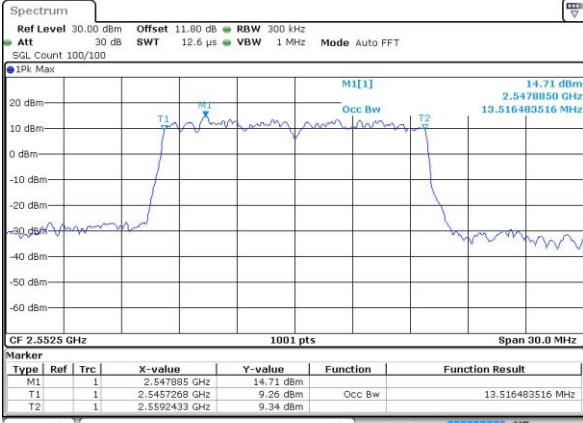

Highest Channel / 10MHz / 16QAM

Date: 13 MAY 2017 15:33:25

LTE Band 41

Lowest Channel / 15MHz / QPSK

Date: 13 MAY 2017 15:33:56

Lowest Channel / 15MHz / 16QAM

Date: 13 MAY 2017 15:34:06

Middle Channel / 15MHz / QPSK

Date: 13 MAY 2017 15:34:37

Middle Channel / 15MHz / 16QAM

Date: 13 MAY 2017 15:34:48

Highest Channel / 15MHz / QPSK

Date: 13 MAY 2017 15:35:19

Highest Channel / 15MHz / 16QAM

Date: 13 MAY 2017 15:35:29

LTE Band 41