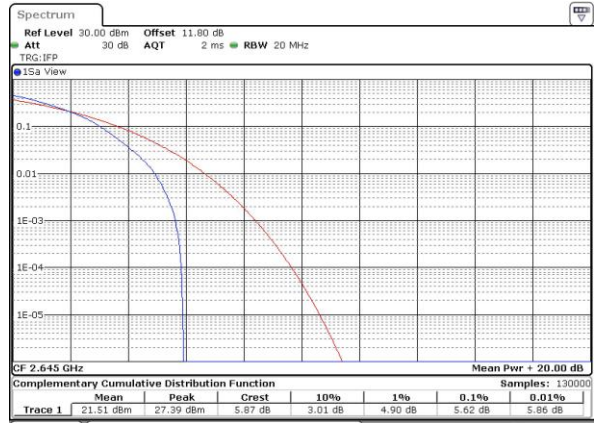

Lowest Channel / Full RB

Date: 13 MAY 2017 19:41:35

Middle Channel / 1RB

Date: 13 MAY 2017 19:41:55

Middle Channel / Full RB

Date: 13 MAY 2017 19:42:19

Highest Channel / 1RB

Date: 13 MAY 2017 19:42:40

Highest Channel / Full RB

Date: 15 MAY 2017 10:06:06

**26dB Bandwidth**

Mode	LTE Band 41 : 26dB BW(MHz)											
BW	1.4MHz		3MHz		5MHz		10MHz		15MHz		20MHz	
Mod.	QPSK	16QAM	QPSK	16QAM	QPSK	16QAM	QPSK	16QAM	QPSK	16QAM	QPSK	16QAM
Lowest CH	-	-	-	-	4.85	4.80	9.69	9.67	14.12	14.27	20.22	19.90
Middle CH	-	-	-	-	4.92	4.87	9.65	9.63	14.33	14.24	20.06	20.10
Highest CH	-	-	-	-	4.88	4.80	9.67	9.67	14.51	14.09	20.30	20.14
BW	1.4MHz		3MHz		5MHz		10MHz		15MHz		20MHz	
Mod.	-	64QAM	-	64QAM	-	64QAM	-	64QAM	-	64QAM	-	64QAM
Lowest CH	-	-	-	-	-	4.95	-	9.73	-	14.45	-	19.94
Middle CH	-	-	-	-	-	4.86	-	9.79	-	14.15	-	20.18
Highest CH	-	-	-	-	-	4.91	-	9.65	-	14.36	-	19.98