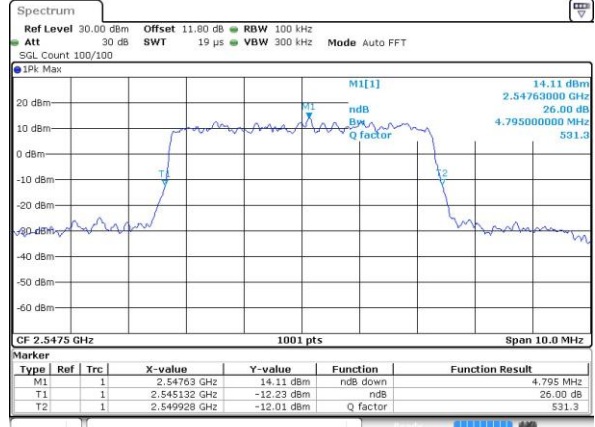

Lowest Channel / 5MHz / 16QAM

Date: 13 MAY 2017 15:29:23