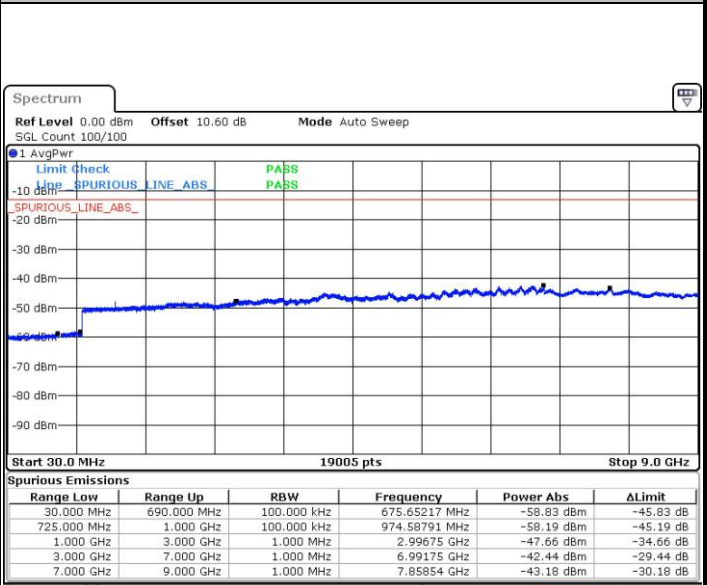

LTE Band 12 / 3MHz

Middle Channel / QPSK

Date: 11.MAY.2017 19:05:59

Middle Channel / 16QAM

Date: 11.MAY.2017 19:05:05

Highest Channel / QPSK

Date: 11.MAY.2017 19:12:11

Highest Channel / 16QAM

Date: 11.MAY.2017 19:13:05

LTE Band 12 / 5MHz

Lowest Channel / QPSK

Date: 11.MAY.2017 19:19:17

Lowest Channel / 16QAM

Date: 11.MAY.2017 19:20:12

Middle Channel / QPSK

Date: 11.MAY.2017 19:22:41