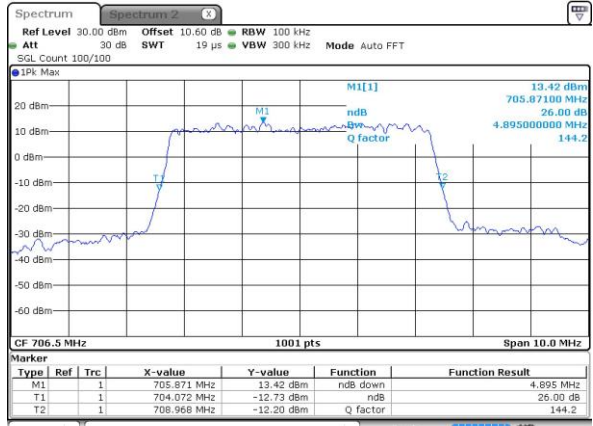

Highest Channel / 10MHz / 16QAM

Date: 11 MAY 2017 22:50:10

LTE Band 17

Lowest Channel / 5MHz / 64QAM

Date: 14.MAY.2017 11:33:25

Middle Channel / 5MHz / 64QAM

Date: 14.MAY.2017 11:36:58

Highest Channel / 5MHz / 64QAM

Date: 14.MAY.2017 11:38:13

LTE Band 17

Lowest Channel / 10MHz / 64QAM

Date: 14 MAY 2017 11:41:46

Middle Channel / 10MHz / 64QAM

Date: 14 MAY 2017 11:44:10

Highest Channel / 10MHz / 64QAM

Date: 14 MAY 2017 11:45:48