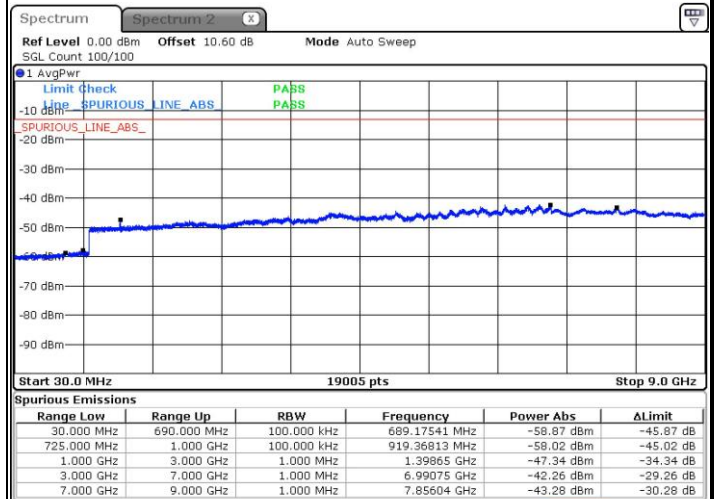

Date: 11.MAY.2017 19:38:31

Highest Channel / QPSK

Date: 11.MAY.2017 19:45:38

Highest Channel / 16QAM

Date: 11.MAY.2017 19:46:32

LTE Band 12 / 1.4MHz

Lowest Channel / 64QAM

Date: 14.MAY.2017 11:24:23

Middle Channel / 64QAM

Date: 14.MAY.2017 11:25:38

LTE Band 12 / 1.4MHz

Highest Channel / 64QAM

Date: 14.MAY.2017 11:29:12

LTE Band 12 / 3MHz

Lowest Channel / 64QAM

Date: 14.MAY.2017 10:51:56

**LTE Band 12 / 3MHz**

**Middle Channel / 64QAM**

**Highest Channel / 64QAM**

LTE Band 12 / 5MHz

Lowest Channel / 64QAM

Date: 14.MAY.2017 11:00:18

Middle Channel / 64QAM

Date: 14.MAY.2017 11:01:33