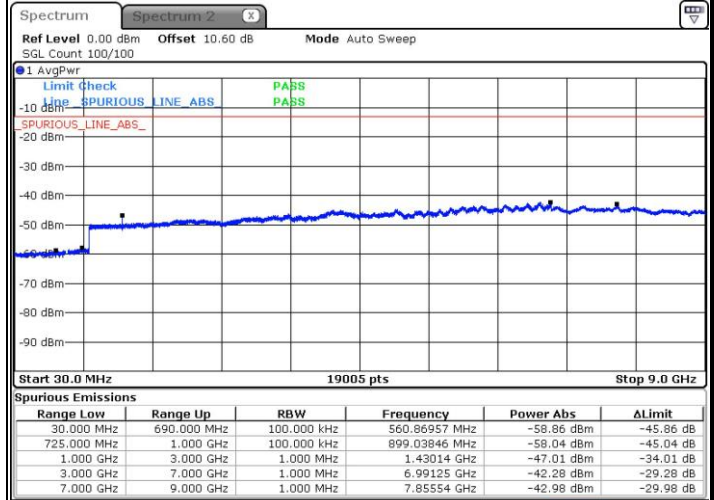

Date: 11.MAY.2017 19:38:31

Highest Channel / QPSK

Date: 11.MAY.2017 19:45:38

Highest Channel / 16QAM

Date: 11.MAY.2017 19:46:32

LTE Band 12 / 1.4MHz

Lowest Channel / 64QAM

Date: 14.MAY.2017 11:24:23

Middle Channel / 64QAM

Date: 14.MAY.2017 11:25:38

LTE Band 12 / 1.4MHz

Highest Channel / 64QAM

Date: 14.MAY.2017 11:29:12

LTE Band 12 / 3MHz

Lowest Channel / 64QAM

Date: 14.MAY.2017 10:51:56

**LTE Band 12 / 3MHz**

**Middle Channel / 64QAM**

**Highest Channel / 64QAM**

LTE Band 12 / 5MHz

Lowest Channel / 64QAM

Date: 14.MAY.2017 11:00:18

Middle Channel / 64QAM

Date: 14.MAY.2017 11:01:33

**LTE Band 12 / 5MHz**

**Highest Channel / 64QAM**

Date: 14.MAY.2017 11:05:06

**LTE Band 12 / 10MHz**

**Lowest Channel / 64QAM**

Date: 14.MAY.2017 11:10:57

LTE Band 12 / 10MHz

Middle Channel / 64QAM