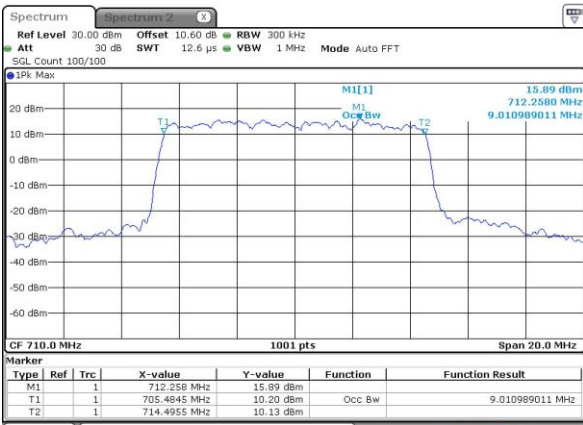

LTE Band 17

Lowest Channel / 5MHz / QPSK

Date: 11 MAY 2017 22:23:19

Lowest Channel / 5MHz / 16QAM

Date: 11 MAY 2017 22:23:30

Middle Channel / 5MHz / QPSK

Date: 11 MAY 2017 22:30:26

Middle Channel / 5MHz / 16QAM

Date: 11 MAY 2017 22:30:36

Highest Channel / 5MHz / QPSK

Date: 11 MAY 2017 22:32:56

Highest Channel / 5MHz / 16QAM

Date: 11 MAY 2017 22:33:06

LTE Band 17

Lowest Channel / 10MHz / QPSK

Date: 11 MAY 2017 22:40:02

Lowest Channel / 10MHz / 16QAM

Date: 11 MAY 2017 22:40:13

Middle Channel / 10MHz / QPSK

Date: 11 MAY 2017 22:47:08

Middle Channel / 10MHz / 16QAM

Date: 11 MAY 2017 22:47:19

Highest Channel / 10MHz / QPSK

Date: 11 MAY 2017 22:49:39

Highest Channel / 10MHz / 16QAM

Date: 11 MAY 2017 22:49:49

LTE Band 17

Lowest Channel / 5MHz / 64QAM

Date: 14.MAY.2017 11:33:14

Middle Channel / 5MHz / 64QAM

Date: 14.MAY.2017 11:36:47

Highest Channel / 5MHz / 64QAM