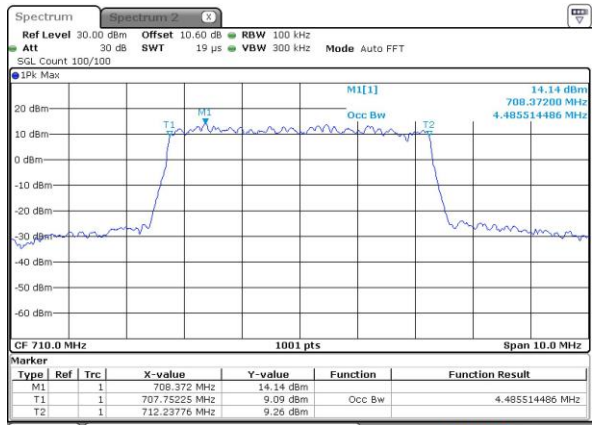

**Occupied Bandwidth**

Mode	LTE Band 17 : 99%OBW(MHz)											
BW	1.4MHz		3MHz		5MHz		10MHz		15MHz		20MHz	
Mod.	QPSK	16QAM	QPSK	16QAM	QPSK	16QAM	QPSK	16QAM	QPSK	16QAM	QPSK	16QAM
Lowest CH	-	-	-	-	4.49	4.48	9.03	8.95	-	-	-	-
Middle CH	-	-	-	-	4.49	4.49	9.01	8.95	-	-	-	-
Highest CH	-	-	-	-	4.48	4.5	9.05	9.01	-	-	-	-
BW	1.4MHz		3MHz		5MHz		10MHz		15MHz		20MHz	
Mod.	-	64QAM	-	64QAM	-	64QAM	-	64QAM	-	64QAM	-	64QAM
Lowest CH	-	-	-	-	-	4.5	-	8.95	-	-	-	-
Middle CH	-	-	-	-	-	4.49	-	8.97	-	-	-	-
Highest CH	-	-	-	-	-	4.51	-	8.99	-	-	-	-

LTE Band 17

Lowest Channel / 5MHz / QPSK

Date: 11 MAY 2017 22:23:19

Lowest Channel / 5MHz / 16QAM

Date: 11 MAY 2017 22:23:30

Middle Channel / 5MHz / QPSK

Date: 11 MAY 2017 22:30:26

Middle Channel / 5MHz / 16QAM

Date: 11 MAY 2017 22:30:36

Highest Channel / 5MHz / QPSK

Date: 11 MAY 2017 22:32:56

Highest Channel / 5MHz / 16QAM

Date: 11 MAY 2017 22:33:06

LTE Band 17

Lowest Channel / 10MHz / QPSK

Date: 11 MAY 2017 22:40:02