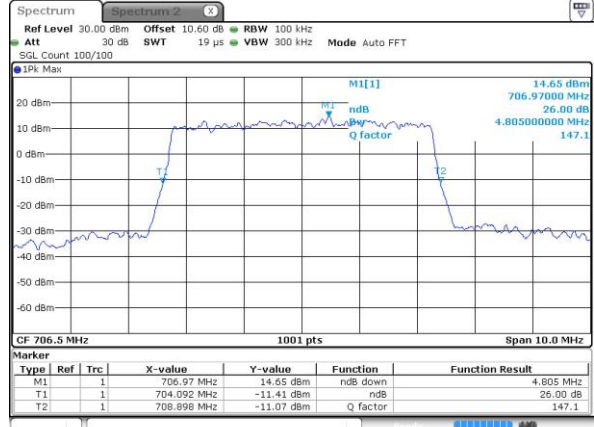

Date: 14.MAY.2017 11:49:53

Middle Channel / Full RB

Date: 14.MAY.2017 11:50:03

Highest Channel / 1RB

Date: 14.MAY.2017 11:50:13

Highest Channel / Full RB

Date: 14.MAY.2017 11:50:23

**26dB Bandwidth**

Mode	LTE Band 17 : 26dB BW(MHz)											
BW	1.4MHz		3MHz		5MHz		10MHz		15MHz		20MHz	
Mod.	QPSK	16QAM	QPSK	16QAM	QPSK	16QAM	QPSK	16QAM	QPSK	16QAM	QPSK	16QAM
Lowest CH	-	-	-	-	4.92	4.81	9.73	9.79	-	-	-	-
Middle CH	-	-	-	-	4.86	4.94	9.71	9.75	-	-	-	-
Highest CH	-	-	-	-	4.92	4.83	9.75	9.69	-	-	-	-
BW	1.4MHz		3MHz		5MHz		10MHz		15MHz		20MHz	
Mod.	-	64QAM	-	64QAM	-	64QAM	-	64QAM	-	64QAM	-	64QAM
Lowest CH	-	-	-	-	-	4.90	-	9.61	-	-	-	-
Middle CH	-	-	-	-	-	4.87	-	9.77	-	-	-	-
Highest CH	-	-	-	-	-	4.97	-	9.69	-	-	-	-

LTE Band 17

Lowest Channel / 5MHz / QPSK

Date: 11 MAY 2017 22:23:40

Lowest Channel / 5MHz / 16QAM

Date: 11 MAY 2017 22:23:50

Middle Channel / 5MHz / QPSK

Date: 11 MAY 2017 22:30:48

Middle Channel / 5MHz / 16QAM