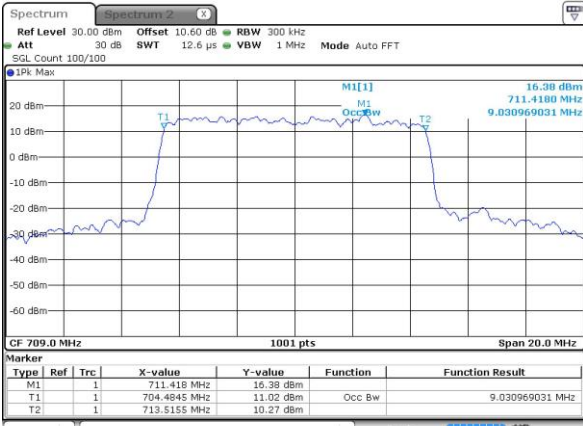

LTE Band 17

Lowest Channel / 5MHz / QPSK

Date: 11 MAY 2017 22:23:19

Lowest Channel / 5MHz / 16QAM

Date: 11 MAY 2017 22:23:30

Middle Channel / 5MHz / QPSK

Date: 11 MAY 2017 22:30:26

Middle Channel / 5MHz / 16QAM

Date: 11 MAY 2017 22:30:36

Highest Channel / 5MHz / QPSK

Date: 11 MAY 2017 22:32:56

Highest Channel / 5MHz / 16QAM

Date: 11 MAY 2017 22:33:06

LTE Band 17

Lowest Channel / 10MHz / QPSK

Date: 11 MAY 2017 22:40:02

Lowest Channel / 10MHz / 16QAM

Date: 11 MAY 2017 22:40:13

Middle Channel / 10MHz / QPSK

Date: 11 MAY 2017 22:47:08

Middle Channel / 10MHz / 16QAM

Date: 11 MAY 2017 22:47:19

Highest Channel / 10MHz / QPSK

Date: 11 MAY 2017 22:49:39