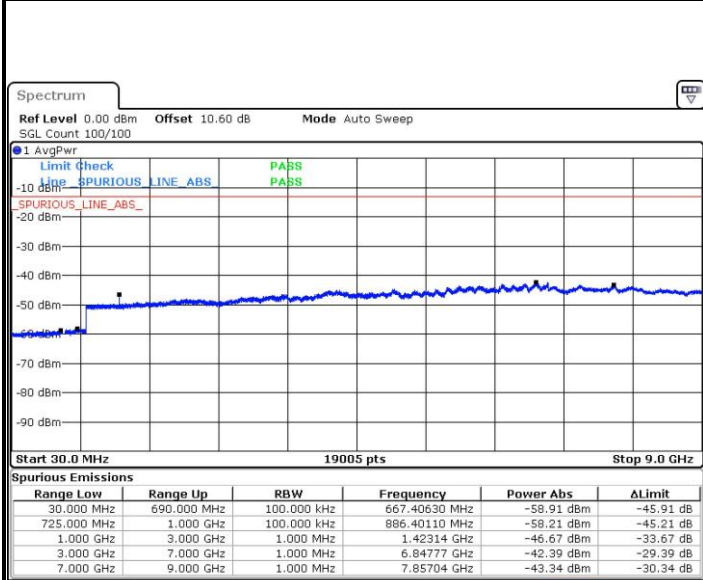

Date: 11.MAY.2017 19:13:05

LTE Band 12 / 5MHz

Lowest Channel / QPSK

Date: 11.MAY.2017 19:19:17

Lowest Channel / 16QAM

Date: 11.MAY.2017 19:20:12

Middle Channel / QPSK

Date: 11.MAY.2017 19:22:41

Middle Channel / 16QAM

Date: 11.MAY.2017 19:21:47

LTE Band 12 / 5MHz

Highest Channel / QPSK

Date: 11.MAY.2017 19:29:48

Highest Channel / 16QAM

Date: 11.MAY.2017 19:28:54

LTE Band 12 / 10MHz

Lowest Channel / QPSK

Date: 11.MAY.2017 19:36:01

Lowest Channel / 16QAM

Date: 11.MAY.2017 19:36:55

LTE Band 12 / 10MHz

Middle Channel / QPSK

Date: 11.MAY.2017 19:39:25

Middle Channel / 16QAM

Date: 11.MAY.2017 19:38:31

Highest Channel / QPSK

Date: 11.MAY.2017 19:45:38

Highest Channel / 16QAM

Date: 11.MAY.2017 19:46:32

LTE Band 12 / 1.4MHz

Lowest Channel / 64QAM

Date: 14.MAY.2017 11:24:23