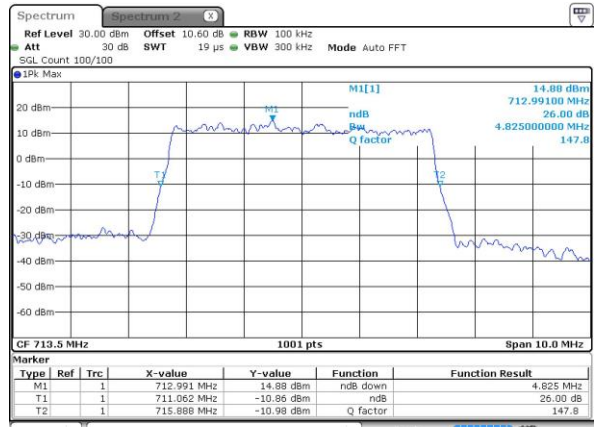

Mode	LTE Band 17 : 26dB BW(MHz)											
BW	1.4MHz		3MHz		5MHz		10MHz		15MHz		20MHz	
Mod.	QPSK	16QAM	QPSK	16QAM	QPSK	16QAM	QPSK	16QAM	QPSK	16QAM	QPSK	16QAM
Lowest CH	-	-	-	-	4.92	4.81	9.73	9.79	-	-	-	-
Middle CH	-	-	-	-	4.86	4.94	9.71	9.75	-	-	-	-
Highest CH	-	-	-	-	4.92	4.83	9.75	9.69	-	-	-	-
BW	1.4MHz		3MHz		5MHz		10MHz		15MHz		20MHz	
Mod.	-	64QAM	-	64QAM	-	64QAM	-	64QAM	-	64QAM	-	64QAM
Lowest CH	-	-	-	-	-	4.90	-	9.61	-	-	-	-
Middle CH	-	-	-	-	-	4.87	-	9.77	-	-	-	-
Highest CH	-	-	-	-	-	4.97	-	9.69	-	-	-	-

LTE Band 17

Lowest Channel / 5MHz / QPSK

Date: 11 MAY 2017 22:23:40

Lowest Channel / 5MHz / 16QAM

Date: 11 MAY 2017 22:23:50

Middle Channel / 5MHz / QPSK

Date: 11 MAY 2017 22:30:48

Middle Channel / 5MHz / 16QAM

Date: 11 MAY 2017 22:30:57

Highest Channel / 5MHz / QPSK

Date: 11 MAY 2017 22:33:16

Highest Channel / 5MHz / 16QAM

Date: 11 MAY 2017 22:33:27

LTE Band 17

Lowest Channel / 10MHz / QPSK

Date: 11 MAY 2017 22:40:23