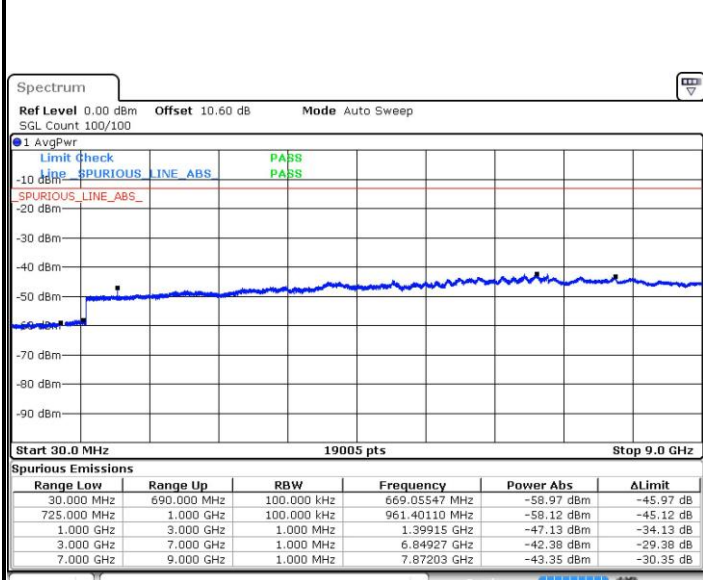

Date: 11.MAY.2017 19:13:05

LTE Band 12 / 5MHz

Lowest Channel / QPSK

Date: 11.MAY.2017 19:19:17

Lowest Channel / 16QAM

Date: 11.MAY.2017 19:20:12

Middle Channel / QPSK

Date: 11.MAY.2017 19:22:41

Middle Channel / 16QAM

Date: 11.MAY.2017 19:21:47

LTE Band 12 / 5MHz

Highest Channel / QPSK

Date: 11.MAY.2017 19:29:48

Highest Channel / 16QAM

Date: 11.MAY.2017 19:28:54

LTE Band 12 / 10MHz

Lowest Channel / QPSK

Date: 11.MAY.2017 19:36:01

Lowest Channel / 16QAM

Date: 11.MAY.2017 19:36:55

LTE Band 12 / 10MHz

Middle Channel / QPSK

Date: 11.MAY.2017 19:39:25

Middle Channel / 16QAM

Date: 11.MAY.2017 19:38:31

Highest Channel / QPSK

Date: 11.MAY.2017 19:45:38

Highest Channel / 16QAM

Date: 11.MAY.2017 19:46:32

LTE Band 12 / 1.4MHz

Lowest Channel / 64QAM

Date: 14.MAY.2017 11:24:23