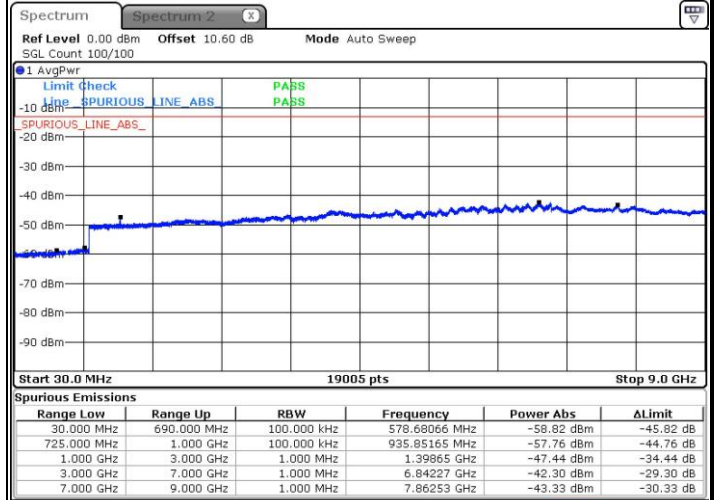

Lowest Channel / QPSK

Date: 11.MAY.2017 19:36:01

Lowest Channel / 16QAM

Date: 11.MAY.2017 19:36:55

LTE Band 12 / 10MHz

Middle Channel / QPSK

Date: 11.MAY.2017 19:39:25

Middle Channel / 16QAM

Date: 11.MAY.2017 19:38:31

Highest Channel / QPSK

Date: 11.MAY.2017 19:45:38

Highest Channel / 16QAM

Date: 11.MAY.2017 19:46:32

LTE Band 12 / 1.4MHz

Lowest Channel / 64QAM

Date: 14.MAY.2017 11:24:23

Middle Channel / 64QAM

Date: 14.MAY.2017 11:25:38

LTE Band 12 / 1.4MHz

Highest Channel / 64QAM

Date: 14.MAY.2017 11:29:12

LTE Band 12 / 3MHz

Lowest Channel / 64QAM

Date: 14.MAY.2017 10:51:56

**LTE Band 12 / 3MHz**

**Middle Channel / 64QAM**

**Highest Channel / 64QAM**

LTE Band 12 / 5MHz

Lowest Channel / 64QAM

Date: 14.MAY.2017 11:00:18

Middle Channel / 64QAM

Date: 14.MAY.2017 11:01:33