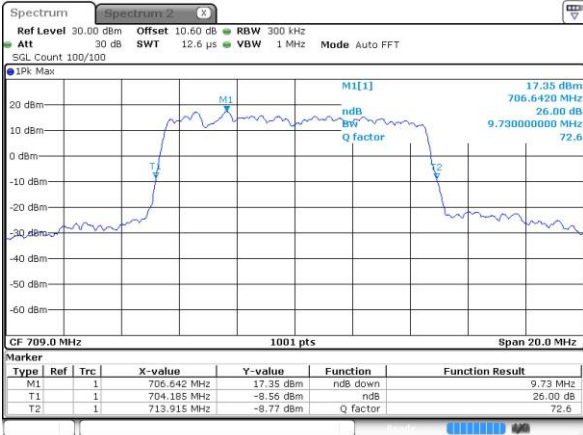

LTE Band 17

Lowest Channel / 5MHz / QPSK

Date: 11 MAY 2017 22:23:40

Lowest Channel / 5MHz / 16QAM

Date: 11 MAY 2017 22:23:50

Middle Channel / 5MHz / QPSK

Date: 11 MAY 2017 22:30:48

Middle Channel / 5MHz / 16QAM

Date: 11 MAY 2017 22:30:57

Highest Channel / 5MHz / QPSK

Date: 11 MAY 2017 22:33:16

Highest Channel / 5MHz / 16QAM

Date: 11 MAY 2017 22:33:27

LTE Band 17

Lowest Channel / 10MHz / QPSK

Date: 11 MAY 2017 22:40:23

Lowest Channel / 10MHz / 16QAM

Date: 11 MAY 2017 22:40:33

Middle Channel / 10MHz / QPSK

Date: 11 MAY 2017 22:47:29

Middle Channel / 10MHz / 16QAM

Date: 11 MAY 2017 22:47:40

Highest Channel / 10MHz / QPSK

Date: 11 MAY 2017 22:49:59

Highest Channel / 10MHz / 16QAM

Date: 11 MAY 2017 22:50:10

LTE Band 17

Lowest Channel / 5MHz / 64QAM

Date: 14.MAY.2017 11:33:25

Middle Channel / 5MHz / 64QAM

Date: 14.MAY.2017 11:36:58

Highest Channel / 5MHz / 64QAM