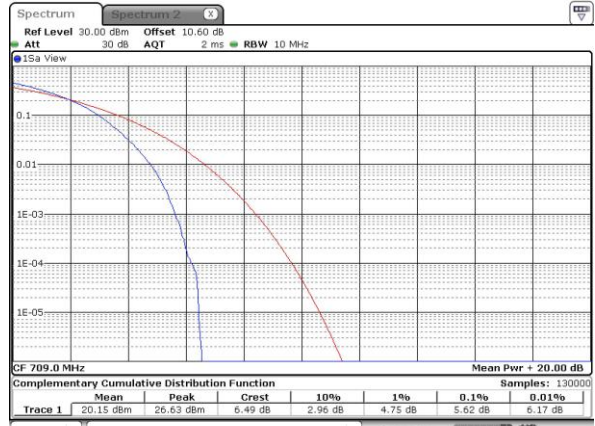

LTE Band 17 / 10MHz / QPSK

Lowest Channel / 1RB

Date: 11 MAY 2017 22:59:27

Lowest Channel / Full RB

Date: 11 MAY 2017 22:59:47

Middle Channel / 1RB

Date: 11 MAY 2017 23:00:02

Middle Channel / Full RB

Date: 11 MAY 2017 23:00:21

Highest Channel / 1RB

Date: 11 MAY 2017 23:00:51

Highest Channel / Full RB

Date: 11 MAY 2017 23:01:01

LTE Band 17 / 10MHz / 16QAM

Lowest Channel / 1RB

Date: 11 MAY 2017 22:57:36

Lowest Channel / Full RB

Date: 11 MAY 2017 22:58:06

Middle Channel / 1RB

Date: 11 MAY 2017 22:58:16

Middle Channel / Full RB

Date: 11 MAY 2017 22:58:35

Highest Channel / 1RB

Date: 11 MAY 2017 22:59:00

Highest Channel / Full RB

Date: 11 MAY 2017 22:59:12

LTE Band 17 / 10MHz / 64QAM

Lowest Channel / 1RB

Date: 14.MAY.2017 11:49:23

Lowest Channel / Full RB

Date: 14.MAY.2017 11:49:44

Middle Channel / 1RB