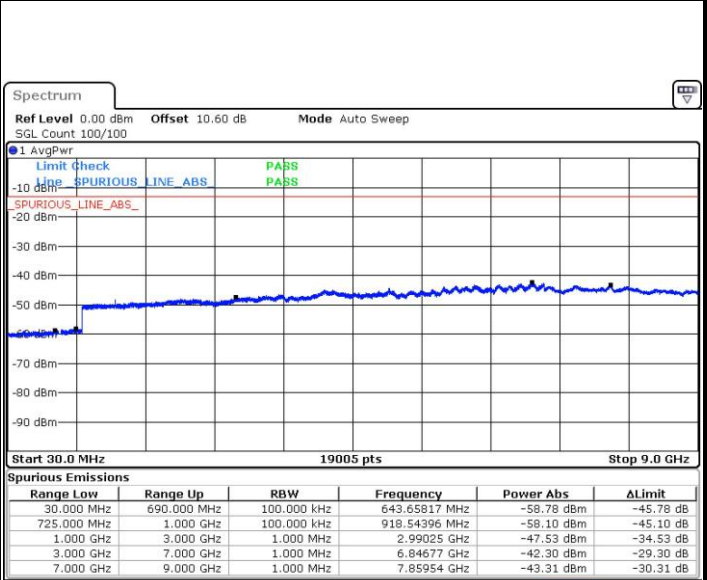

Date: 11.MAY.2017 19:13:05

LTE Band 12 / 5MHz

Lowest Channel / QPSK

Date: 11.MAY.2017 19:19:17

Lowest Channel / 16QAM

Date: 11.MAY.2017 19:20:12

Middle Channel / QPSK

Date: 11.MAY.2017 19:22:41

Middle Channel / 16QAM

Date: 11.MAY.2017 19:21:47

LTE Band 12 / 5MHz

Highest Channel / QPSK

Date: 11.MAY.2017 19:29:48

Highest Channel / 16QAM

Date: 11.MAY.2017 19:28:54

LTE Band 12 / 10MHz

Lowest Channel / QPSK

Date: 11.MAY.2017 19:36:01

Lowest Channel / 16QAM

Date: 11.MAY.2017 19:36:55

LTE Band 12 / 10MHz

Middle Channel / QPSK

Date: 11.MAY.2017 19:39:25

Middle Channel / 16QAM

Date: 11.MAY.2017 19:38:31

Highest Channel / QPSK

Date: 11.MAY.2017 19:45:38

Highest Channel / 16QAM

Date: 11.MAY.2017 19:46:32

LTE Band 12 / 1.4MHz

Lowest Channel / 64QAM

Date: 14.MAY.2017 11:24:23