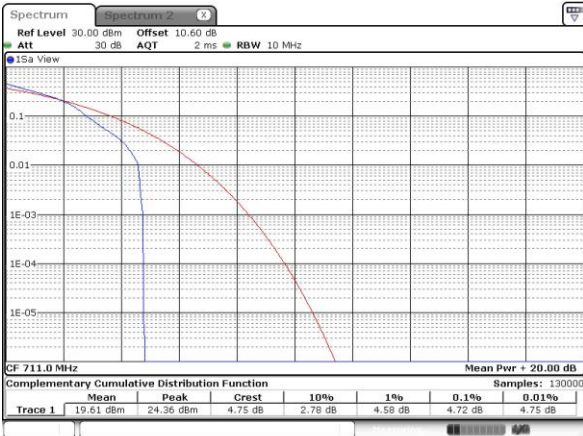

Lowest Channel / Full RB

Date: 11 MAY 2017 22:58:06

Middle Channel / 1RB

Date: 11 MAY 2017 22:58:16

Middle Channel / Full RB

Date: 11 MAY 2017 22:58:35

Highest Channel / 1RB

Date: 11 MAY 2017 22:59:00

Highest Channel / Full RB

Date: 11 MAY 2017 22:59:12

LTE Band 17 / 10MHz / 64QAM

Lowest Channel / 1RB

Date: 14.MAY.2017 11:49:23

Lowest Channel / Full RB

Date: 14.MAY.2017 11:49:44

Middle Channel / 1RB

Date: 14.MAY.2017 11:49:53

Middle Channel / Full RB

Date: 14.MAY.2017 11:50:03

Highest Channel / 1RB

Date: 14.MAY.2017 11:50:13

Highest Channel / Full RB

Date: 14.MAY.2017 11:50:23

**26dB Bandwidth**