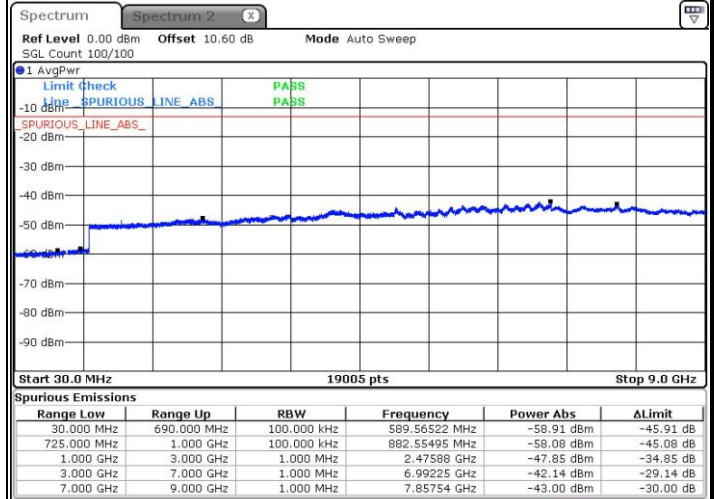

**LTE Band 12 / 3MHz**

**Middle Channel / 64QAM**

**Highest Channel / 64QAM**

LTE Band 12 / 5MHz

Lowest Channel / 64QAM

Date: 14.MAY.2017 11:00:18

Middle Channel / 64QAM

Date: 14.MAY.2017 11:01:33

**LTE Band 12 / 5MHz**

**Highest Channel / 64QAM**

Date: 14.MAY.2017 11:05:06

**LTE Band 12 / 10MHz**

**Lowest Channel / 64QAM**

Date: 14.MAY.2017 11:10:57

LTE Band 12 / 10MHz

Middle Channel / 64QAM

Date: 14.MAY.2017 11:12:12

Highest Channel / 64QAM

Date: 14.MAY.2017 11:17:58

**Frequency Stability**

Test Conditions		LTE Band 12 (QPSK) / Middle Channel	Limit
Temperature (°C)	Voltage (Volt)	BW 10MHz	Note 2.
		Deviation (ppm)	Result
50	Normal Voltage	0.0006	PASS
40	Normal Voltage	0.0082	
30	Normal Voltage	0.0105	
20(Ref.)	Normal Voltage	0.0000	
10	Normal Voltage	0.0014	
0	Normal Voltage	0.0092	
-10	Normal Voltage	0.0017	
-20	Normal Voltage	0.0081	
-30	Normal Voltage	0.0100	
20	Maximum Voltage	0.0010	
20	Normal Voltage	0.0000	
20	Battery End Point	0.0011	