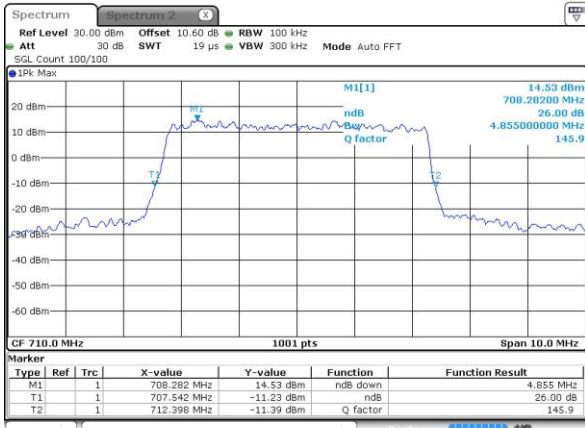

Mode	LTE Band 17 : 26dB BW(MHz)											
BW	1.4MHz		3MHz		5MHz		10MHz		15MHz		20MHz	
Mod.	QPSK	16QAM	QPSK	16QAM	QPSK	16QAM	QPSK	16QAM	QPSK	16QAM	QPSK	16QAM
Lowest CH	-	-	-	-	4.92	4.81	9.73	9.79	-	-	-	-
Middle CH	-	-	-	-	4.86	4.94	9.71	9.75	-	-	-	-
Highest CH	-	-	-	-	4.92	4.83	9.75	9.69	-	-	-	-
BW	1.4MHz		3MHz		5MHz		10MHz		15MHz		20MHz	
Mod.	-	64QAM	-	64QAM	-	64QAM	-	64QAM	-	64QAM	-	64QAM
Lowest CH	-	-	-	-	-	4.90	-	9.61	-	-	-	-
Middle CH	-	-	-	-	-	4.87	-	9.77	-	-	-	-
Highest CH	-	-	-	-	-	4.97	-	9.69	-	-	-	-

LTE Band 17

Lowest Channel / 5MHz / QPSK

Date: 11 MAY 2017 22:23:40

Lowest Channel / 5MHz / 16QAM

Date: 11 MAY 2017 22:23:50

Middle Channel / 5MHz / QPSK

Date: 11 MAY 2017 22:30:48

Middle Channel / 5MHz / 16QAM

Date: 11 MAY 2017 22:30:57

Highest Channel / 5MHz / QPSK

Date: 11 MAY 2017 22:33:16

Highest Channel / 5MHz / 16QAM

Date: 11 MAY 2017 22:33:27

LTE Band 17

Lowest Channel / 10MHz / QPSK

Date: 11 MAY 2017 22:40:23