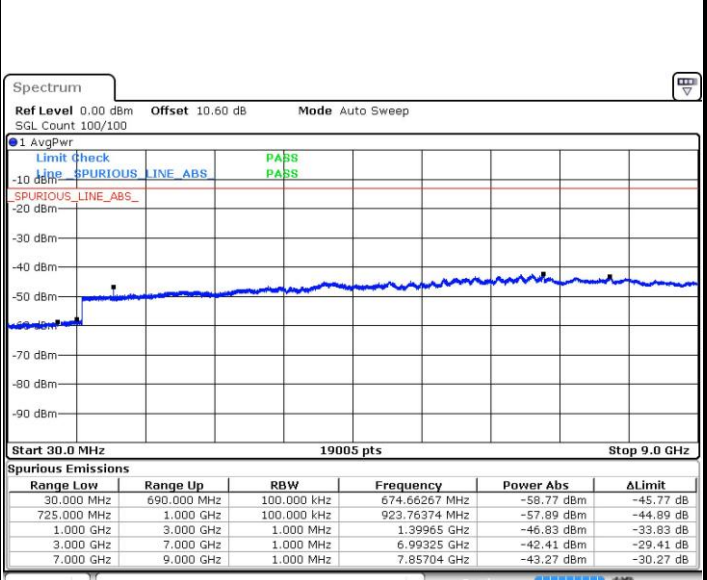

Date: 11.MAY.2017 19:13:05

LTE Band 12 / 5MHz

Lowest Channel / QPSK

Date: 11.MAY.2017 19:19:17

Lowest Channel / 16QAM

Date: 11.MAY.2017 19:20:12

Middle Channel / QPSK

Date: 11.MAY.2017 19:22:41

Middle Channel / 16QAM

Date: 11.MAY.2017 19:21:47

LTE Band 12 / 5MHz

Highest Channel / QPSK

Date: 11.MAY.2017 19:29:48

Highest Channel / 16QAM

Date: 11.MAY.2017 19:28:54

LTE Band 12 / 10MHz

Lowest Channel / QPSK

Date: 11.MAY.2017 19:36:01

Lowest Channel / 16QAM

Date: 11.MAY.2017 19:36:55

LTE Band 12 / 10MHz

Middle Channel / QPSK

Date: 11.MAY.2017 19:39:25

Middle Channel / 16QAM

Date: 11.MAY.2017 19:38:31

Highest Channel / QPSK

Date: 11.MAY.2017 19:45:38

Highest Channel / 16QAM

Date: 11.MAY.2017 19:46:32

LTE Band 12 / 1.4MHz

Lowest Channel / 64QAM

Date: 14.MAY.2017 11:24:23