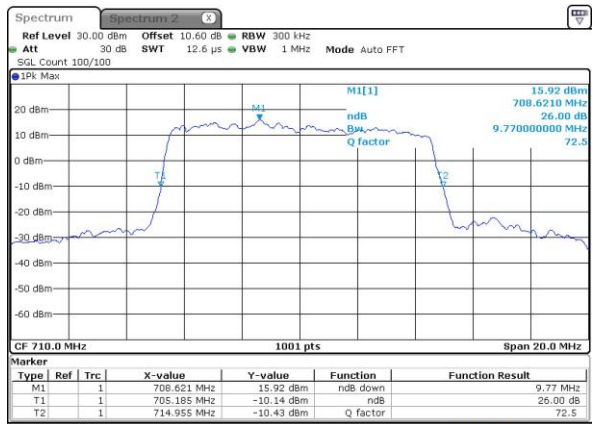

Highest Channel / 10MHz / 16QAM

Date: 11 MAY 2017 22:50:10

LTE Band 17

Lowest Channel / 5MHz / 64QAM

Date: 14.MAY.2017 11:33:25

Middle Channel / 5MHz / 64QAM

Date: 14.MAY.2017 11:36:58

Highest Channel / 5MHz / 64QAM

Date: 14.MAY.2017 11:38:13

LTE Band 17

Lowest Channel / 10MHz / 64QAM

Date: 14 MAY 2017 11:41:46

Middle Channel / 10MHz / 64QAM

Date: 14 MAY 2017 11:44:10

Highest Channel / 10MHz / 64QAM

Date: 14 MAY 2017 11:45:48

**Occupied Bandwidth**

Mode	LTE Band 17 : 99%OBW(MHz)											
BW	1.4MHz		3MHz		5MHz		10MHz		15MHz		20MHz	
Mod.	QPSK	16QAM	QPSK	16QAM	QPSK	16QAM	QPSK	16QAM	QPSK	16QAM	QPSK	16QAM
Lowest CH	-	-	-	-	4.49	4.48	9.03	8.95	-	-	-	-
Middle CH	-	-	-	-	4.49	4.49	9.01	8.95	-	-	-	-
Highest CH	-	-	-	-	4.48	4.5	9.05	9.01	-	-	-	-
BW	1.4MHz		3MHz		5MHz		10MHz		15MHz		20MHz	
Mod.	-	64QAM	-	64QAM	-	64QAM	-	64QAM	-	64QAM	-	64QAM
Lowest CH	-	-	-	-	-	4.5	-	8.95	-	-	-	-
Middle CH	-	-	-	-	-	4.49	-	8.97	-	-	-	-
Highest CH	-	-	-	-	-	4.51	-	8.99	-	-	-	-