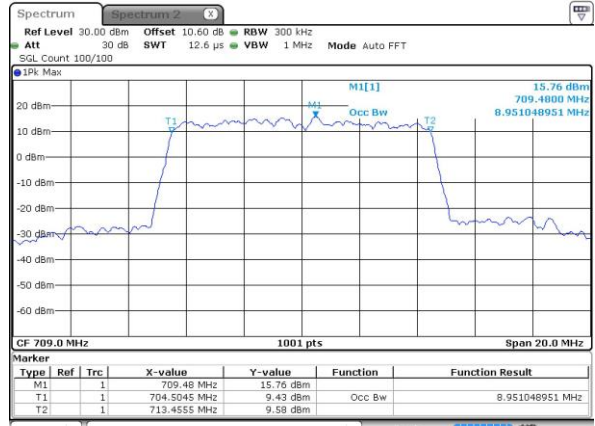

LTE Band 17

Lowest Channel / 5MHz / QPSK

Date: 11 MAY 2017 22:23:19

Lowest Channel / 5MHz / 16QAM

Date: 11 MAY 2017 22:23:30

Middle Channel / 5MHz / QPSK

Date: 11 MAY 2017 22:30:26

Middle Channel / 5MHz / 16QAM

Date: 11 MAY 2017 22:30:36

Highest Channel / 5MHz / QPSK

Date: 11 MAY 2017 22:32:56

Highest Channel / 5MHz / 16QAM

Date: 11 MAY 2017 22:33:06

LTE Band 17

Lowest Channel / 10MHz / QPSK

Date: 11 MAY 2017 22:40:02

Lowest Channel / 10MHz / 16QAM

Date: 11 MAY 2017 22:40:13

Middle Channel / 10MHz / QPSK

Date: 11 MAY 2017 22:47:08

Middle Channel / 10MHz / 16QAM

Date: 11 MAY 2017 22:47:19

Highest Channel / 10MHz / QPSK

Date: 11 MAY 2017 22:49:39