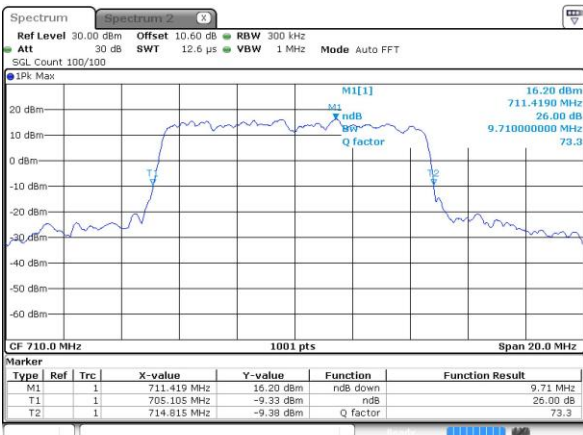

LTE Band 17

Lowest Channel / 5MHz / QPSK

Date: 11 MAY 2017 22:23:40

Lowest Channel / 5MHz / 16QAM

Date: 11 MAY 2017 22:23:50

Middle Channel / 5MHz / QPSK

Date: 11 MAY 2017 22:30:48

Middle Channel / 5MHz / 16QAM

Date: 11 MAY 2017 22:30:57

Highest Channel / 5MHz / QPSK

Date: 11 MAY 2017 22:33:16

Highest Channel / 5MHz / 16QAM

Date: 11 MAY 2017 22:33:27

LTE Band 17

Lowest Channel / 10MHz / QPSK

Date: 11 MAY 2017 22:40:23

Lowest Channel / 10MHz / 16QAM

Date: 11 MAY 2017 22:40:33

Middle Channel / 10MHz / QPSK

Date: 11 MAY 2017 22:47:29

Middle Channel / 10MHz / 16QAM

Date: 11 MAY 2017 22:47:40

Highest Channel / 10MHz / QPSK

Date: 11 MAY 2017 22:49:59

Highest Channel / 10MHz / 16QAM

Date: 11 MAY 2017 22:50:10

LTE Band 17

Lowest Channel / 5MHz / 64QAM

Date: 14.MAY.2017 11:33:25

Middle Channel / 5MHz / 64QAM

Date: 14.MAY.2017 11:36:58

Highest Channel / 5MHz / 64QAM