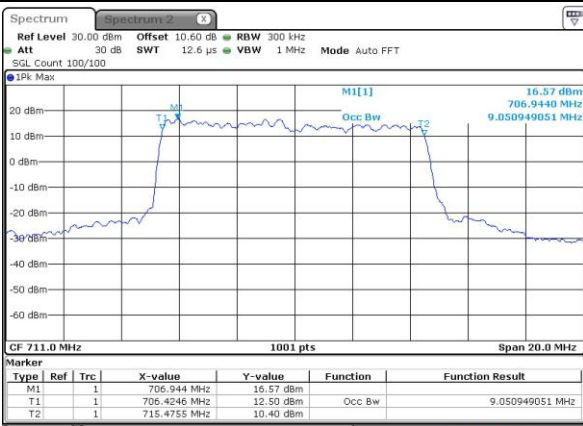

Date: 11 MAY 2017 22:30:36

Highest Channel / 5MHz / QPSK

Date: 11 MAY 2017 22:32:56

Highest Channel / 5MHz / 16QAM

Date: 11 MAY 2017 22:33:06

LTE Band 17

Lowest Channel / 10MHz / QPSK

Date: 11 MAY 2017 22:40:02

Lowest Channel / 10MHz / 16QAM

Date: 11 MAY 2017 22:40:13

Middle Channel / 10MHz / QPSK

Date: 11 MAY 2017 22:47:08

Middle Channel / 10MHz / 16QAM

Date: 11 MAY 2017 22:47:19

Highest Channel / 10MHz / QPSK

Date: 11 MAY 2017 22:49:39

Highest Channel / 10MHz / 16QAM

Date: 11 MAY 2017 22:49:49

LTE Band 17

Lowest Channel / 5MHz / 64QAM

Date: 14.MAY.2017 11:33:14

Middle Channel / 5MHz / 64QAM

Date: 14.MAY.2017 11:36:47

Highest Channel / 5MHz / 64QAM