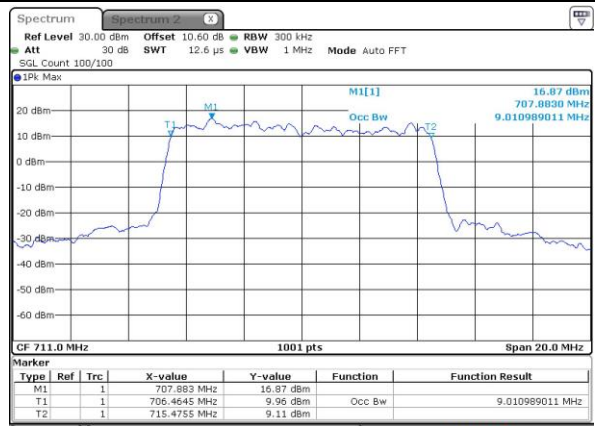

Date: 11 MAY 2017 22:30:36

Highest Channel / 5MHz / QPSK

Date: 11 MAY 2017 22:32:56

Highest Channel / 5MHz / 16QAM

Date: 11 MAY 2017 22:33:06

LTE Band 17

Lowest Channel / 10MHz / QPSK

Date: 11 MAY 2017 22:40:02

Lowest Channel / 10MHz / 16QAM

Date: 11 MAY 2017 22:40:13

Middle Channel / 10MHz / QPSK

Date: 11 MAY 2017 22:47:08

Middle Channel / 10MHz / 16QAM

Date: 11 MAY 2017 22:47:19

Highest Channel / 10MHz / QPSK

Date: 11 MAY 2017 22:49:39

Highest Channel / 10MHz / 16QAM

Date: 11 MAY 2017 22:49:49

LTE Band 17

Lowest Channel / 5MHz / 64QAM

Date: 14.MAY.2017 11:33:14

Middle Channel / 5MHz / 64QAM

Date: 14.MAY.2017 11:36:47

Highest Channel / 5MHz / 64QAM