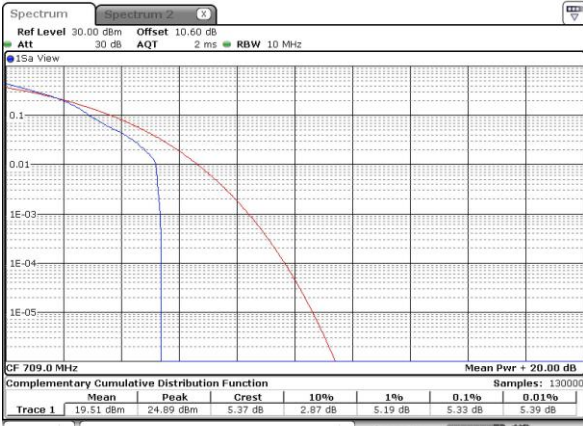

LTE Band 17 / 10MHz / QPSK

Lowest Channel / 1RB

Date: 11 MAY 2017 22:59:27

Lowest Channel / Full RB

Date: 11 MAY 2017 22:59:47

Middle Channel / 1RB

Date: 11 MAY 2017 23:00:02

Middle Channel / Full RB

Date: 11 MAY 2017 23:00:21

Highest Channel / 1RB

Date: 11 MAY 2017 23:00:51

Highest Channel / Full RB

Date: 11 MAY 2017 23:01:01

LTE Band 17 / 10MHz / 16QAM

Lowest Channel / 1RB

Date: 11 MAY 2017 22:57:36

Lowest Channel / Full RB

Date: 11 MAY 2017 22:58:06

Middle Channel / 1RB

Date: 11 MAY 2017 22:58:16

Middle Channel / Full RB

Date: 11 MAY 2017 22:58:35

Highest Channel / 1RB

Date: 11 MAY 2017 22:59:00

Highest Channel / Full RB

Date: 11 MAY 2017 22:59:12

LTE Band 17 / 10MHz / 64QAM

Lowest Channel / 1RB

Date: 14.MAY.2017 11:49:23

Lowest Channel / Full RB

Date: 14.MAY.2017 11:49:44

Middle Channel / 1RB