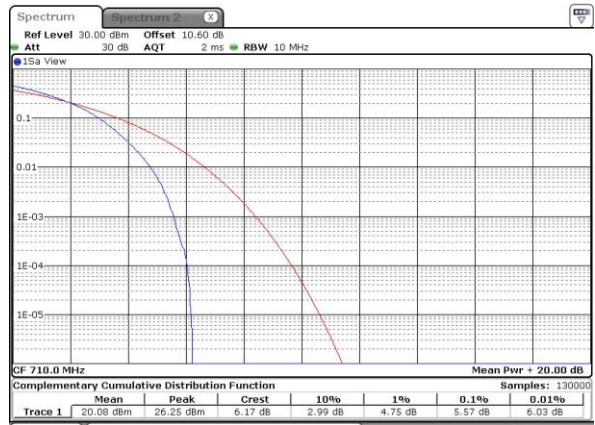

Date: 11 MAY 2017 23:00:21

Highest Channel / 1RB

Date: 11 MAY 2017 23:00:51

Highest Channel / Full RB

Date: 11 MAY 2017 23:01:01

LTE Band 17 / 10MHz / 16QAM

Lowest Channel / 1RB

Date: 11 MAY 2017 22:57:36

Lowest Channel / Full RB

Date: 11 MAY 2017 22:58:06

Middle Channel / 1RB

Date: 11 MAY 2017 22:58:16

Middle Channel / Full RB

Date: 11 MAY 2017 22:58:35

Highest Channel / 1RB

Date: 11 MAY 2017 22:59:00

Highest Channel / Full RB

Date: 11 MAY 2017 22:59:12

LTE Band 17 / 10MHz / 64QAM

Lowest Channel / 1RB

Date: 14.MAY.2017 11:49:23

Lowest Channel / Full RB

Date: 14.MAY.2017 11:49:44

Middle Channel / 1RB

Date: 14.MAY.2017 11:49:53

Middle Channel / Full RB

Date: 14.MAY.2017 11:50:03

Highest Channel / 1RB

Date: 14.MAY.2017 11:50:13

Highest Channel / Full RB

Date: 14.MAY.2017 11:50:23

**26dB Bandwidth**