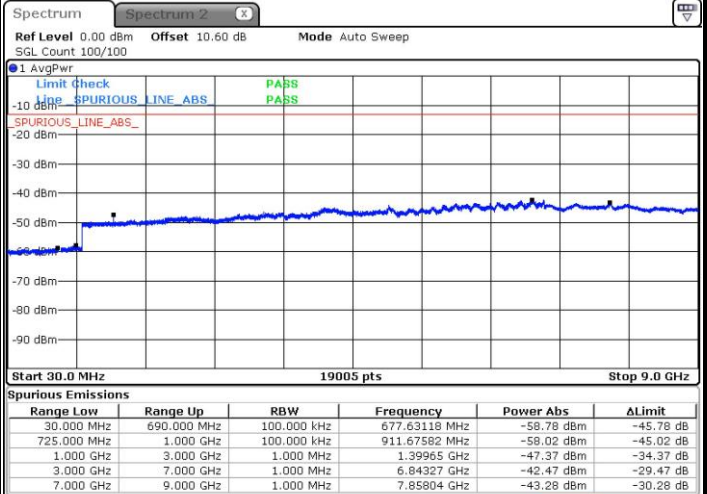

**LTE Band 12 / 3MHz**

**Middle Channel / 64QAM**

**Highest Channel / 64QAM**

LTE Band 12 / 5MHz

Lowest Channel / 64QAM

Date: 14.MAY.2017 11:00:18

Middle Channel / 64QAM

Date: 14.MAY.2017 11:01:33

**LTE Band 12 / 5MHz**

**Highest Channel / 64QAM**

Date: 14.MAY.2017 11:05:06

**LTE Band 12 / 10MHz**

**Lowest Channel / 64QAM**

Date: 14.MAY.2017 11:10:57

LTE Band 12 / 10MHz

Middle Channel / 64QAM

Date: 14.MAY.2017 11:12:12

Highest Channel / 64QAM

Date: 14.MAY.2017 11:17:58

**Frequency Stability**

Test Conditions		LTE Band 12 (QPSK) / Middle Channel	Limit
Temperature (°C)	Voltage (Volt)	BW 10MHz	Note 2.
		Deviation (ppm)	Result
50	Normal Voltage	0.0006	PASS
40	Normal Voltage	0.0082	
30	Normal Voltage	0.0105	
20(Ref.)	Normal Voltage	0.0000	
10	Normal Voltage	0.0014	
0	Normal Voltage	0.0092	
-10	Normal Voltage	0.0017	
-20	Normal Voltage	0.0081	
-30	Normal Voltage	0.0100	
20	Maximum Voltage	0.0010	
20	Normal Voltage	0.0000	
20	Battery End Point	0.0011	