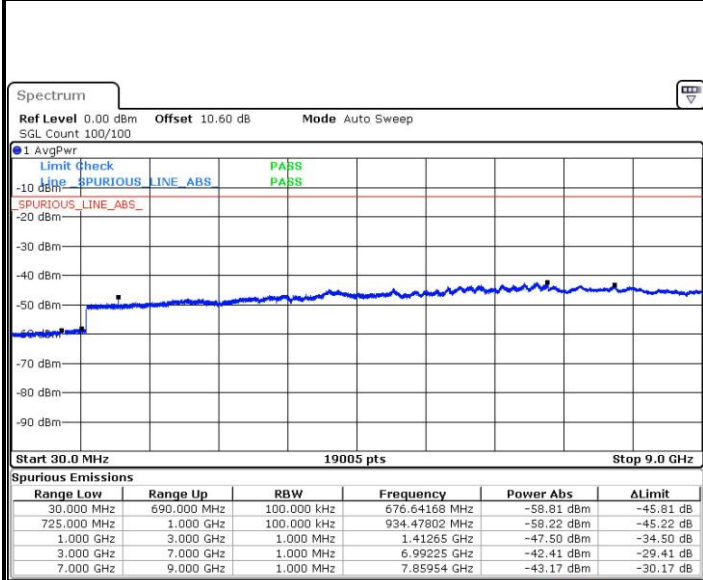

LTE Band 12 / 3MHz

Middle Channel / QPSK

Date: 11.MAY.2017 19:05:59

Middle Channel / 16QAM

Date: 11.MAY.2017 19:05:05

Highest Channel / QPSK

Date: 11.MAY.2017 19:12:11

Highest Channel / 16QAM

Date: 11.MAY.2017 19:13:05

LTE Band 12 / 5MHz

Lowest Channel / QPSK

Date: 11.MAY.2017 19:19:17

Lowest Channel / 16QAM

Date: 11.MAY.2017 19:20:12

Middle Channel / QPSK

Date: 11.MAY.2017 19:22:41

Middle Channel / 16QAM

Date: 11.MAY.2017 19:21:47

LTE Band 12 / 5MHz

Highest Channel / QPSK

Date: 11.MAY.2017 19:29:48

Highest Channel / 16QAM

Date: 11.MAY.2017 19:28:54

LTE Band 12 / 10MHz