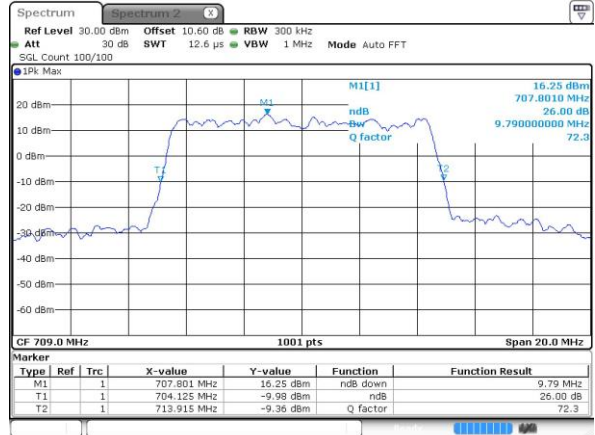

LTE Band 17

Lowest Channel / 5MHz / QPSK

Date: 11 MAY 2017 22:23:40

Lowest Channel / 5MHz / 16QAM

Date: 11 MAY 2017 22:23:50

Middle Channel / 5MHz / QPSK

Date: 11 MAY 2017 22:30:48

Middle Channel / 5MHz / 16QAM

Date: 11 MAY 2017 22:30:57

Highest Channel / 5MHz / QPSK

Date: 11 MAY 2017 22:33:16

Highest Channel / 5MHz / 16QAM

Date: 11 MAY 2017 22:33:27

LTE Band 17

Lowest Channel / 10MHz / QPSK

Date: 11 MAY 2017 22:40:23

Lowest Channel / 10MHz / 16QAM

Date: 11 MAY 2017 22:40:33

Middle Channel / 10MHz / QPSK

Date: 11 MAY 2017 22:47:29

Middle Channel / 10MHz / 16QAM

Date: 11 MAY 2017 22:47:40

Highest Channel / 10MHz / QPSK

Date: 11 MAY 2017 22:49:59

Highest Channel / 10MHz / 16QAM

Date: 11 MAY 2017 22:50:10

LTE Band 17

Lowest Channel / 5MHz / 64QAM

Date: 14.MAY.2017 11:33:25

Middle Channel / 5MHz / 64QAM

Date: 14.MAY.2017 11:36:58

Highest Channel / 5MHz / 64QAM