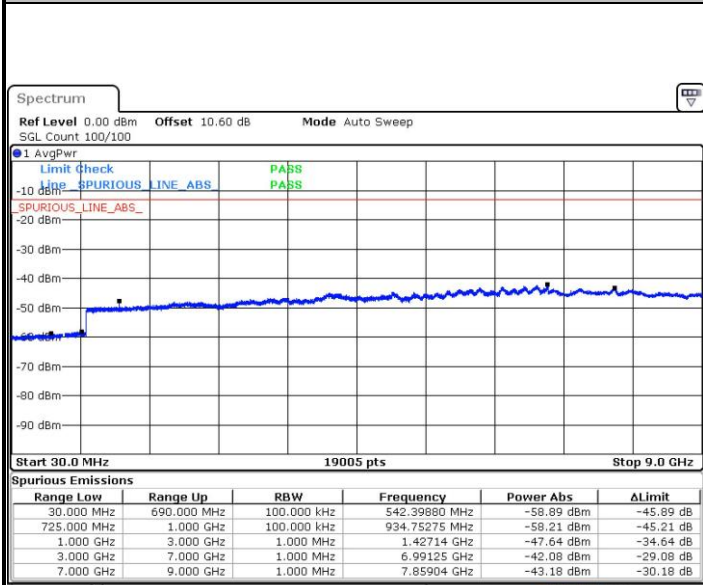

LTE Band 12 / 3MHz

Middle Channel / QPSK

Date: 11.MAY.2017 19:05:59

Middle Channel / 16QAM

Date: 11.MAY.2017 19:05:05

Highest Channel / QPSK

Date: 11.MAY.2017 19:12:11

Highest Channel / 16QAM

Date: 11.MAY.2017 19:13:05

LTE Band 12 / 5MHz

Lowest Channel / QPSK

Date: 11.MAY.2017 19:19:17

Lowest Channel / 16QAM

Date: 11.MAY.2017 19:20:12

Middle Channel / QPSK

Date: 11.MAY.2017 19:22:41

Middle Channel / 16QAM

Date: 11.MAY.2017 19:21:47

LTE Band 12 / 5MHz

Highest Channel / QPSK

Date: 11.MAY.2017 19:29:48

Highest Channel / 16QAM

Date: 11.MAY.2017 19:28:54

LTE Band 12 / 10MHz