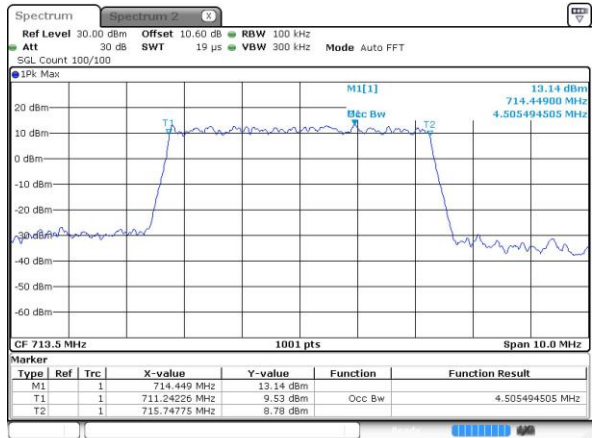

Lowest Channel / 10MHz / 16QAM

Date: 11 MAY 2017 22:40:13

Middle Channel / 10MHz / QPSK

Date: 11 MAY 2017 22:47:08

Middle Channel / 10MHz / 16QAM

Date: 11 MAY 2017 22:47:19

Highest Channel / 10MHz / QPSK

Date: 11 MAY 2017 22:49:39

Highest Channel / 10MHz / 16QAM

Date: 11 MAY 2017 22:49:49

LTE Band 17

Lowest Channel / 5MHz / 64QAM

Date: 14.MAY.2017 11:33:14

Middle Channel / 5MHz / 64QAM

Date: 14.MAY.2017 11:36:47

Highest Channel / 5MHz / 64QAM

Date: 14.MAY.2017 11:38:03

LTE Band 17

Lowest Channel / 10MHz / 64QAM

Date: 14.MAY.2017 11:41:36

Middle Channel / 10MHz / 64QAM

Date: 14.MAY.2017 11:44:00

Highest Channel / 10MHz / 64QAM

Date: 14.MAY.2017 11:45:38