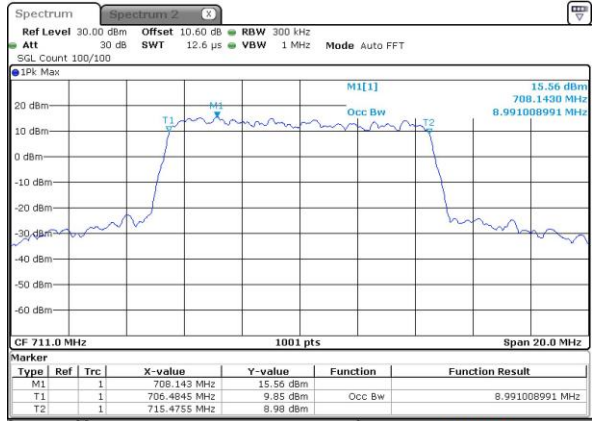

Highest Channel / 10MHz / 16QAM

Date: 11 MAY 2017 22:49:49

LTE Band 17

Lowest Channel / 5MHz / 64QAM

Date: 14.MAY.2017 11:33:14

Middle Channel / 5MHz / 64QAM

Date: 14.MAY.2017 11:36:47

Highest Channel / 5MHz / 64QAM

Date: 14.MAY.2017 11:38:03

LTE Band 17

Lowest Channel / 10MHz / 64QAM

Date: 14.MAY.2017 11:41:36

Middle Channel / 10MHz / 64QAM

Date: 14.MAY.2017 11:44:00

Highest Channel / 10MHz / 64QAM

Date: 14.MAY.2017 11:45:38

# Conducted Band Edge