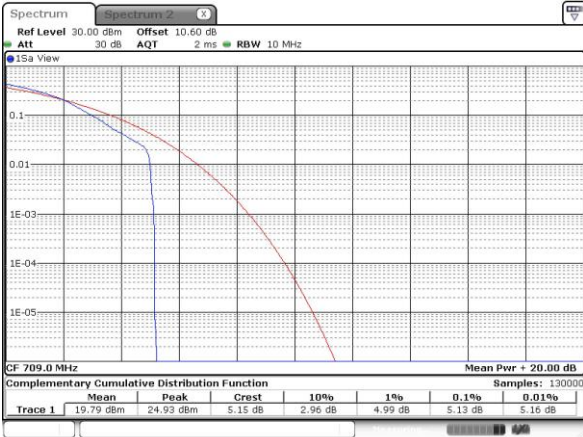

Lowest Channel / Full RB

Date: 11 MAY 2017 22:58:06

Middle Channel / 1RB

Date: 11 MAY 2017 22:58:16

Middle Channel / Full RB

Date: 11 MAY 2017 22:58:35

Highest Channel / 1RB

Date: 11 MAY 2017 22:59:00

Highest Channel / Full RB

Date: 11 MAY 2017 22:59:12

LTE Band 17 / 10MHz / 64QAM

Lowest Channel / 1RB

Date: 14.MAY.2017 11:49:23

Lowest Channel / Full RB

Date: 14.MAY.2017 11:49:44

Middle Channel / 1RB

Date: 14.MAY.2017 11:49:53

Middle Channel / Full RB

Date: 14.MAY.2017 11:50:03

Highest Channel / 1RB

Date: 14.MAY.2017 11:50:13

Highest Channel / Full RB

Date: 14.MAY.2017 11:50:23

**26dB Bandwidth**