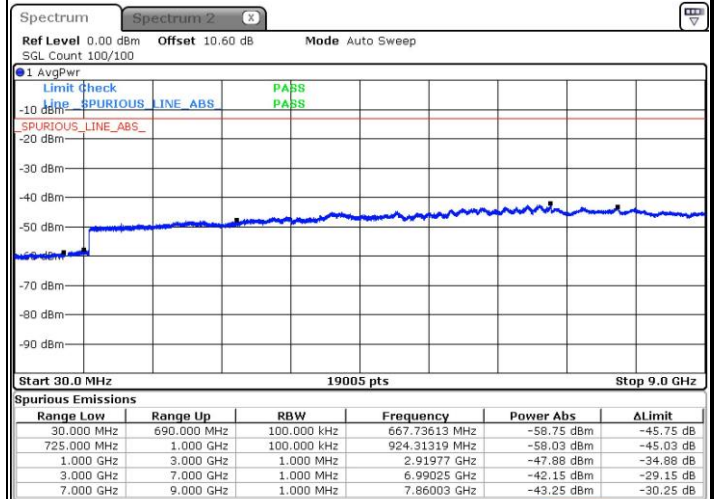

Lowest Channel / QPSK

Date: 11.MAY.2017 19:36:01

Lowest Channel / 16QAM

Date: 11.MAY.2017 19:36:55

LTE Band 12 / 10MHz

Middle Channel / QPSK

Date: 11.MAY.2017 19:39:25

Middle Channel / 16QAM

Date: 11.MAY.2017 19:38:31

Highest Channel / QPSK

Date: 11.MAY.2017 19:45:38

Highest Channel / 16QAM

Date: 11.MAY.2017 19:46:32

LTE Band 12 / 1.4MHz

Lowest Channel / 64QAM

Date: 14.MAY.2017 11:24:23

Middle Channel / 64QAM

Date: 14.MAY.2017 11:25:38

LTE Band 12 / 1.4MHz

Highest Channel / 64QAM

Date: 14.MAY.2017 11:29:12

LTE Band 12 / 3MHz

Lowest Channel / 64QAM

Date: 14.MAY.2017 10:51:56