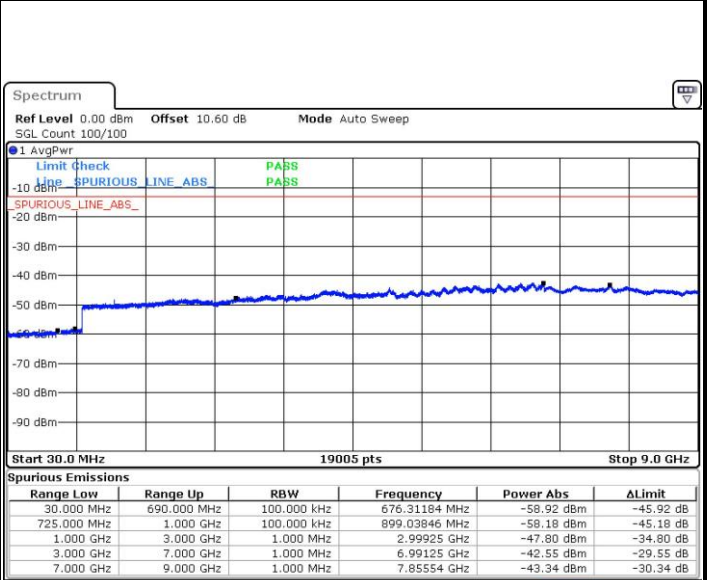

LTE Band 12 / 3MHz

Middle Channel / QPSK

Date: 11.MAY.2017 19:05:59

Middle Channel / 16QAM

Date: 11.MAY.2017 19:05:05

Highest Channel / QPSK

Date: 11.MAY.2017 19:12:11

Highest Channel / 16QAM

Date: 11.MAY.2017 19:13:05

LTE Band 12 / 5MHz

Lowest Channel / QPSK

Date: 11.MAY.2017 19:19:17

Lowest Channel / 16QAM

Date: 11.MAY.2017 19:20:12

Middle Channel / QPSK

Date: 11.MAY.2017 19:22:41

Middle Channel / 16QAM

Date: 11.MAY.2017 19:21:47

LTE Band 12 / 5MHz

Highest Channel / QPSK

Date: 11.MAY.2017 19:29:48

Highest Channel / 16QAM

Date: 11.MAY.2017 19:28:54

LTE Band 12 / 10MHz