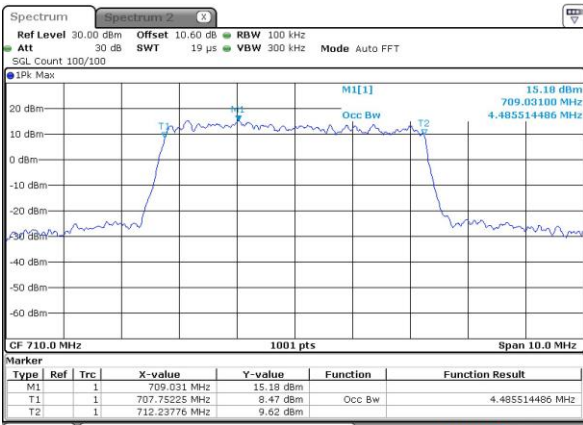

**Occupied Bandwidth**

Mode	LTE Band 17 : 99%OBW(MHz)											
BW	1.4MHz		3MHz		5MHz		10MHz		15MHz		20MHz	
Mod.	QPSK	16QAM	QPSK	16QAM	QPSK	16QAM	QPSK	16QAM	QPSK	16QAM	QPSK	16QAM
Lowest CH	-	-	-	-	4.49	4.48	9.03	8.95	-	-	-	-
Middle CH	-	-	-	-	4.49	4.49	9.01	8.95	-	-	-	-
Highest CH	-	-	-	-	4.48	4.5	9.05	9.01	-	-	-	-
BW	1.4MHz		3MHz		5MHz		10MHz		15MHz		20MHz	
Mod.	-	64QAM	-	64QAM	-	64QAM	-	64QAM	-	64QAM	-	64QAM
Lowest CH	-	-	-	-	-	4.5	-	8.95	-	-	-	-
Middle CH	-	-	-	-	-	4.49	-	8.97	-	-	-	-
Highest CH	-	-	-	-	-	4.51	-	8.99	-	-	-	-

LTE Band 17

Lowest Channel / 5MHz / QPSK

Date: 11 MAY 2017 22:23:19

Lowest Channel / 5MHz / 16QAM

Date: 11 MAY 2017 22:23:30

Middle Channel / 5MHz / QPSK

Date: 11 MAY 2017 22:30:26

Middle Channel / 5MHz / 16QAM

Date: 11 MAY 2017 22:30:36

Highest Channel / 5MHz / QPSK

Date: 11 MAY 2017 22:32:56

Highest Channel / 5MHz / 16QAM

Date: 11 MAY 2017 22:33:06

LTE Band 17

Lowest Channel / 10MHz / QPSK

Date: 11 MAY 2017 22:40:02