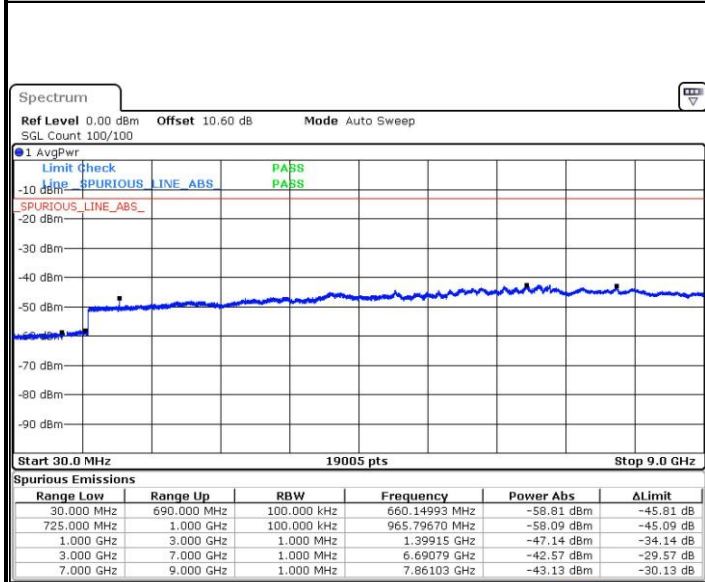

LTE Band 12 / 3MHz

Middle Channel / QPSK

Date: 11.MAY.2017 19:05:59

Middle Channel / 16QAM

Date: 11.MAY.2017 19:05:05

Highest Channel / QPSK

Date: 11.MAY.2017 19:12:11

Highest Channel / 16QAM

Date: 11.MAY.2017 19:13:05

LTE Band 12 / 5MHz

Lowest Channel / QPSK

Date: 11.MAY.2017 19:19:17

Lowest Channel / 16QAM

Date: 11.MAY.2017 19:20:12

Middle Channel / QPSK

Date: 11.MAY.2017 19:22:41

Middle Channel / 16QAM

Date: 11.MAY.2017 19:21:47

LTE Band 12 / 5MHz

Highest Channel / QPSK

Date: 11.MAY.2017 19:29:48

Highest Channel / 16QAM

Date: 11.MAY.2017 19:28:54

LTE Band 12 / 10MHz