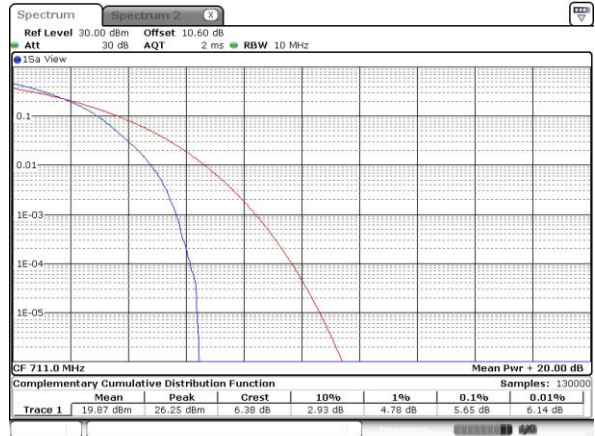

Highest Channel / Full RB

Date: 11 MAY 2017 22:59:12

LTE Band 17 / 10MHz / 64QAM

Lowest Channel / 1RB

Date: 14.MAY.2017 11:49:23

Lowest Channel / Full RB

Date: 14.MAY.2017 11:49:44

Middle Channel / 1RB

Date: 14.MAY.2017 11:49:53

Middle Channel / Full RB

Date: 14.MAY.2017 11:50:03

Highest Channel / 1RB

Date: 14.MAY.2017 11:50:13

Highest Channel / Full RB

Date: 14.MAY.2017 11:50:23

**26dB Bandwidth**

Mode	LTE Band 17 : 26dB BW(MHz)											
BW	1.4MHz		3MHz		5MHz		10MHz		15MHz		20MHz	
Mod.	QPSK	16QAM	QPSK	16QAM	QPSK	16QAM	QPSK	16QAM	QPSK	16QAM	QPSK	16QAM
Lowest CH	-	-	-	-	4.92	4.81	9.73	9.79	-	-	-	-
Middle CH	-	-	-	-	4.86	4.94	9.71	9.75	-	-	-	-
Highest CH	-	-	-	-	4.92	4.83	9.75	9.69	-	-	-	-
BW	1.4MHz		3MHz		5MHz		10MHz		15MHz		20MHz	
Mod.	-	64QAM	-	64QAM	-	64QAM	-	64QAM	-	64QAM	-	64QAM
Lowest CH	-	-	-	-	-	4.90	-	9.61	-	-	-	-
Middle CH	-	-	-	-	-	4.87	-	9.77	-	-	-	-
Highest CH	-	-	-	-	-	4.97	-	9.69	-	-	-	-