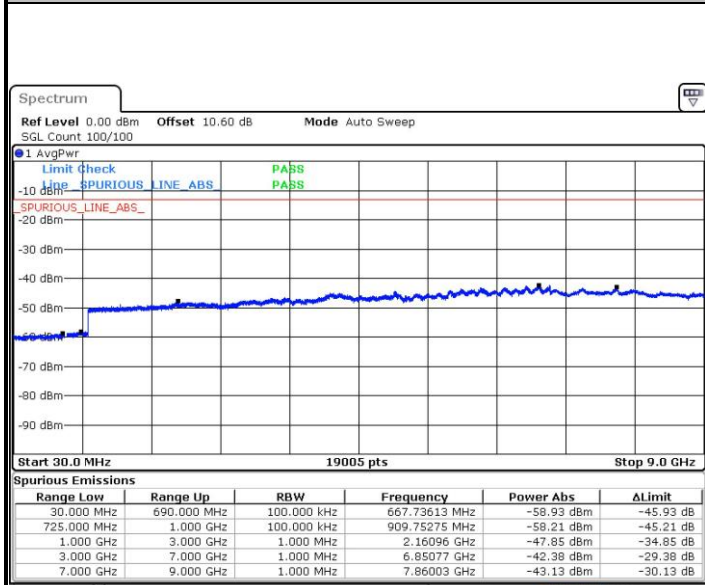

Middle Channel / 16QAM

Date: 11.MAY.2017 19:21:47

LTE Band 12 / 5MHz

Highest Channel / QPSK

Date: 11.MAY.2017 19:29:48

Highest Channel / 16QAM

Date: 11.MAY.2017 19:28:54

LTE Band 12 / 10MHz

Lowest Channel / QPSK

Date: 11.MAY.2017 19:36:01

Lowest Channel / 16QAM

Date: 11.MAY.2017 19:36:55

LTE Band 12 / 10MHz

Middle Channel / QPSK

Date: 11.MAY.2017 19:39:25

Middle Channel / 16QAM

Date: 11.MAY.2017 19:38:31

Highest Channel / QPSK

Date: 11.MAY.2017 19:45:38

Highest Channel / 16QAM

Date: 11.MAY.2017 19:46:32

LTE Band 12 / 1.4MHz

Lowest Channel / 64QAM

Date: 14.MAY.2017 11:24:23