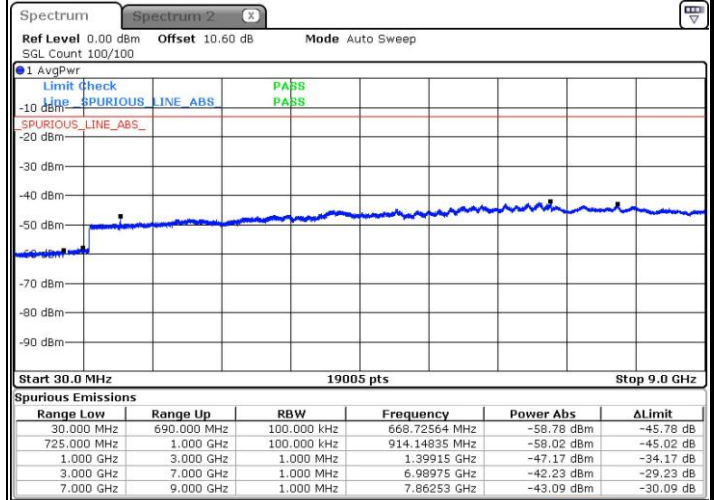

Middle Channel / 64QAM

Date: 14.MAY.2017 11:25:38

LTE Band 12 / 1.4MHz

Highest Channel / 64QAM

Date: 14.MAY.2017 11:29:12

LTE Band 12 / 3MHz

Lowest Channel / 64QAM

Date: 14.MAY.2017 10:51:56

**LTE Band 12 / 3MHz**

**Middle Channel / 64QAM**

**Highest Channel / 64QAM**

LTE Band 12 / 5MHz

Lowest Channel / 64QAM

Date: 14.MAY.2017 11:00:18

Middle Channel / 64QAM

Date: 14.MAY.2017 11:01:33

**LTE Band 12 / 5MHz**

**Highest Channel / 64QAM**

Date: 14.MAY.2017 11:05:06

**LTE Band 12 / 10MHz**

**Lowest Channel / 64QAM**

Date: 14.MAY.2017 11:10:57

LTE Band 12 / 10MHz

Middle Channel / 64QAM

Date: 14.MAY.2017 11:12:12

Highest Channel / 64QAM

Date: 14.MAY.2017 11:17:58

**Frequency Stability**

Test Conditions		LTE Band 12 (QPSK) / Middle Channel	Limit
Temperature (°C)	Voltage (Volt)	BW 10MHz	Note 2.
		Deviation (ppm)	Result
50	Normal Voltage	0.0006	PASS
40	Normal Voltage	0.0082	
30	Normal Voltage	0.0105	
20(Ref.)	Normal Voltage	0.0000	
10	Normal Voltage	0.0014	
0	Normal Voltage	0.0092	
-10	Normal Voltage	0.0017	
-20	Normal Voltage	0.0081	
-30	Normal Voltage	0.0100	
20	Maximum Voltage	0.0010	
20	Normal Voltage	0.0000	
20	Battery End Point	0.0011	