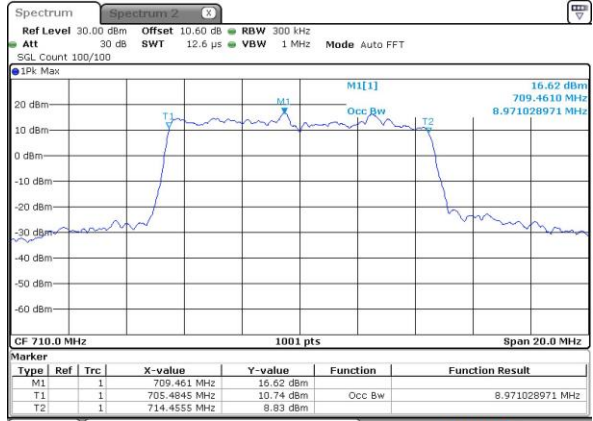

Highest Channel / 10MHz / 16QAM

Date: 11 MAY 2017 22:49:49

LTE Band 17

Lowest Channel / 5MHz / 64QAM

Date: 14.MAY.2017 11:33:14

Middle Channel / 5MHz / 64QAM

Date: 14.MAY.2017 11:36:47

Highest Channel / 5MHz / 64QAM

Date: 14.MAY.2017 11:38:03

LTE Band 17

Lowest Channel / 10MHz / 64QAM

Date: 14.MAY.2017 11:41:36

Middle Channel / 10MHz / 64QAM

Date: 14.MAY.2017 11:44:00

Highest Channel / 10MHz / 64QAM

Date: 14.MAY.2017 11:45:38

# Conducted Band Edge