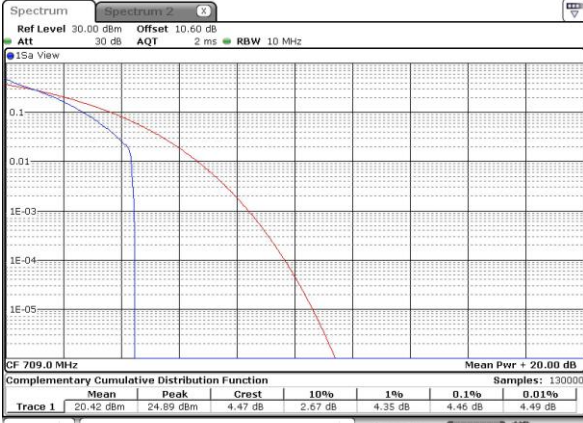

**Note:**

1. Normal Voltage =3.8 V. ; Battery End Point (BEP) =3.4 V. ; Maximum Voltage =4.35 V.
2. Note: The frequency fundamental emissions stay within the authorized frequency block.

# LTE Band 17

## Peak-to-Average Ratio

Mode	LTE Band 17 / 10MHz				
Mod.	QPSK		16QAM		Limit: 13dB
RB Size	1RB	Full RB	1RB	Full RB	Result
Lowest CH	4.46	4.78	5.33	5.62	<b>PASS</b>
Middle CH	4.32	4.72	4.61	5.57	
Highest CH	3.88	4.81	4.72	5.59	
Mod.	-		64QAM		Limit: 13dB
RB Size	1RB	Full RB	1RB	Full RB	Result
Lowest CH	-	-	5.13	5.51	<b>PASS</b>
Middle CH	-	-	4.9	5.77	
Highest CH	-	-	4.72	5.65	

LTE Band 17 / 10MHz / QPSK

Lowest Channel / 1RB

Date: 11 MAY 2017 22:59:27

Lowest Channel / Full RB

Date: 11 MAY 2017 22:59:47

Middle Channel / 1RB

Date: 11 MAY 2017 23:00:02

Middle Channel / Full RB