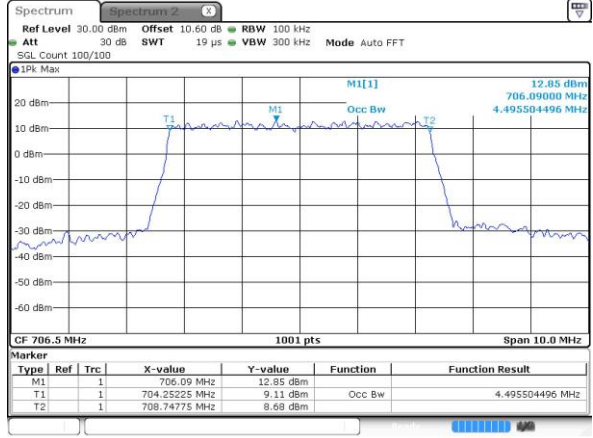

Highest Channel / 10MHz / 16QAM

Date: 11 MAY 2017 22:49:49

LTE Band 17

Lowest Channel / 5MHz / 64QAM

Date: 14.MAY.2017 11:33:14

Middle Channel / 5MHz / 64QAM

Date: 14.MAY.2017 11:36:47

Highest Channel / 5MHz / 64QAM

Date: 14.MAY.2017 11:38:03

LTE Band 17

Lowest Channel / 10MHz / 64QAM

Date: 14.MAY.2017 11:41:36

Middle Channel / 10MHz / 64QAM

Date: 14.MAY.2017 11:44:00

Highest Channel / 10MHz / 64QAM

Date: 14.MAY.2017 11:45:38