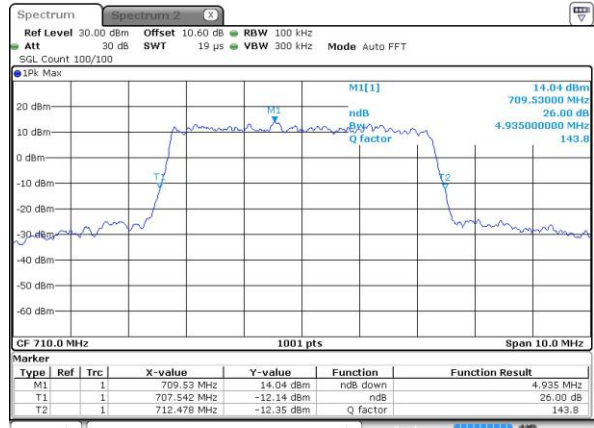

Date: 14.MAY.2017 11:49:53

Middle Channel / Full RB

Date: 14.MAY.2017 11:50:03

Highest Channel / 1RB

Date: 14.MAY.2017 11:50:13

Highest Channel / Full RB

Date: 14.MAY.2017 11:50:23

**26dB Bandwidth**

Mode	LTE Band 17 : 26dB BW(MHz)											
BW	1.4MHz		3MHz		5MHz		10MHz		15MHz		20MHz	
Mod.	QPSK	16QAM	QPSK	16QAM	QPSK	16QAM	QPSK	16QAM	QPSK	16QAM	QPSK	16QAM
Lowest CH	-	-	-	-	4.92	4.81	9.73	9.79	-	-	-	-
Middle CH	-	-	-	-	4.86	4.94	9.71	9.75	-	-	-	-
Highest CH	-	-	-	-	4.92	4.83	9.75	9.69	-	-	-	-
BW	1.4MHz		3MHz		5MHz		10MHz		15MHz		20MHz	
Mod.	-	64QAM	-	64QAM	-	64QAM	-	64QAM	-	64QAM	-	64QAM
Lowest CH	-	-	-	-	-	4.90	-	9.61	-	-	-	-
Middle CH	-	-	-	-	-	4.87	-	9.77	-	-	-	-
Highest CH	-	-	-	-	-	4.97	-	9.69	-	-	-	-

LTE Band 17

Lowest Channel / 5MHz / QPSK

Date: 11 MAY 2017 22:23:40

Lowest Channel / 5MHz / 16QAM

Date: 11 MAY 2017 22:23:50

Middle Channel / 5MHz / QPSK

Date: 11 MAY 2017 22:30:48

Middle Channel / 5MHz / 16QAM

Date: 11 MAY 2017 22:30:57

Highest Channel / 5MHz / QPSK

Date: 11 MAY 2017 22:33:16

Highest Channel / 5MHz / 16QAM

Date: 11 MAY 2017 22:33:27

LTE Band 17

Lowest Channel / 10MHz / QPSK

Date: 11 MAY 2017 22:40:23