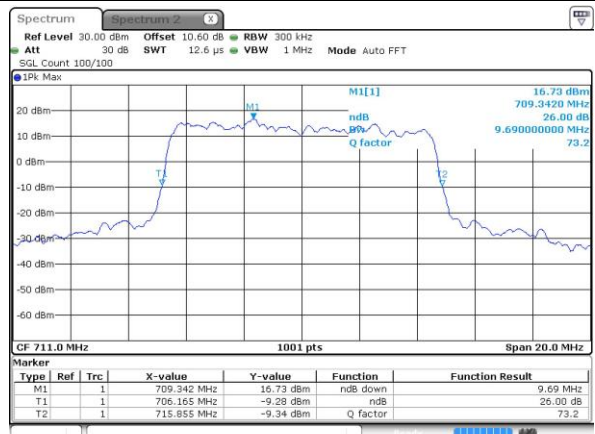

Date: 11 MAY 2017 22:30:57

Highest Channel / 5MHz / QPSK

Date: 11 MAY 2017 22:33:16

Highest Channel / 5MHz / 16QAM

Date: 11 MAY 2017 22:33:27

LTE Band 17

Lowest Channel / 10MHz / QPSK

Date: 11 MAY 2017 22:40:23

Lowest Channel / 10MHz / 16QAM

Date: 11 MAY 2017 22:40:33

Middle Channel / 10MHz / QPSK

Date: 11 MAY 2017 22:47:29

Middle Channel / 10MHz / 16QAM

Date: 11 MAY 2017 22:47:40

Highest Channel / 10MHz / QPSK

Date: 11 MAY 2017 22:49:59

Highest Channel / 10MHz / 16QAM

Date: 11 MAY 2017 22:50:10

LTE Band 17

Lowest Channel / 5MHz / 64QAM

Date: 14.MAY.2017 11:33:25

Middle Channel / 5MHz / 64QAM

Date: 14.MAY.2017 11:36:58

Highest Channel / 5MHz / 64QAM