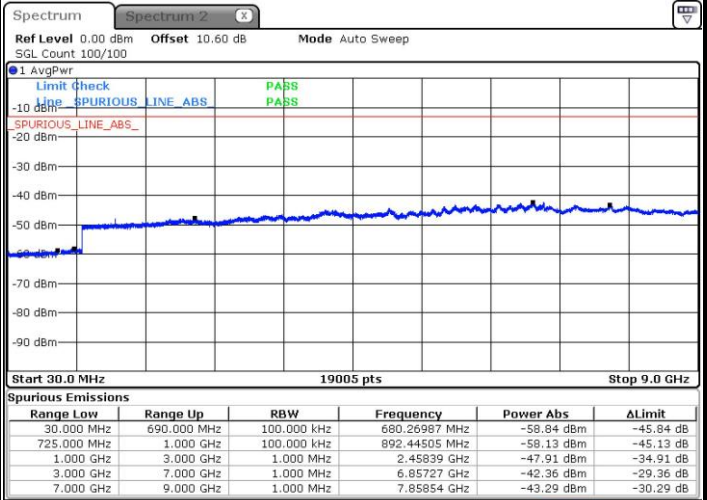

Middle Channel / 64QAM

Date: 14.MAY.2017 11:25:38

LTE Band 12 / 1.4MHz

Highest Channel / 64QAM

Date: 14.MAY.2017 11:29:12

LTE Band 12 / 3MHz

Lowest Channel / 64QAM

Date: 14.MAY.2017 10:51:56

**LTE Band 12 / 3MHz**

**Middle Channel / 64QAM**

**Highest Channel / 64QAM**

LTE Band 12 / 5MHz

Lowest Channel / 64QAM

Date: 14.MAY.2017 11:00:18

Middle Channel / 64QAM

Date: 14.MAY.2017 11:01:33

**LTE Band 12 / 5MHz**

**Highest Channel / 64QAM**

Date: 14.MAY.2017 11:05:06

**LTE Band 12 / 10MHz**

**Lowest Channel / 64QAM**

Date: 14.MAY.2017 11:10:57

LTE Band 12 / 10MHz

Middle Channel / 64QAM

Date: 14.MAY.2017 11:12:12

Highest Channel / 64QAM

Date: 14.MAY.2017 11:17:58

**Frequency Stability**

Test Conditions		LTE Band 12 (QPSK) / Middle Channel	Limit
Temperature (°C)	Voltage (Volt)	BW 10MHz	Note 2.
		Deviation (ppm)	Result
50	Normal Voltage	0.0006	PASS
40	Normal Voltage	0.0082	
30	Normal Voltage	0.0105	
20(Ref.)	Normal Voltage	0.0000	
10	Normal Voltage	0.0014	
0	Normal Voltage	0.0092	
-10	Normal Voltage	0.0017	
-20	Normal Voltage	0.0081	
-30	Normal Voltage	0.0100	
20	Maximum Voltage	0.0010	
20	Normal Voltage	0.0000	
20	Battery End Point	0.0011	