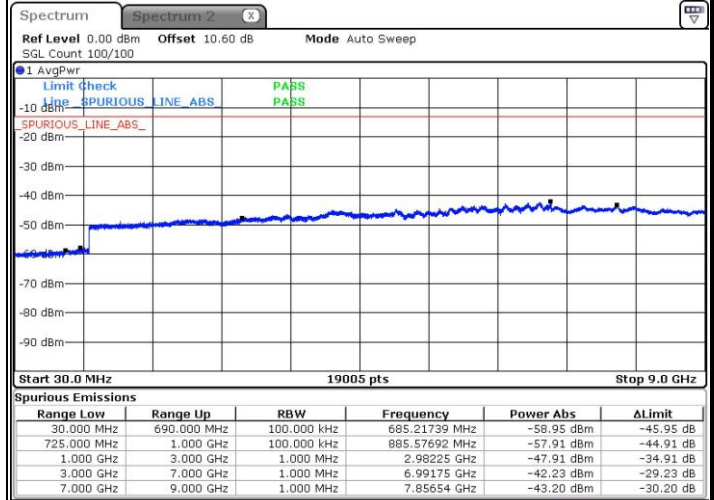

**LTE Band 12 / 3MHz**

**Middle Channel / 64QAM**

**Highest Channel / 64QAM**

LTE Band 12 / 5MHz

Lowest Channel / 64QAM

Date: 14.MAY.2017 11:00:18

Middle Channel / 64QAM

Date: 14.MAY.2017 11:01:33

**LTE Band 12 / 5MHz**

**Highest Channel / 64QAM**

Date: 14.MAY.2017 11:05:06

**LTE Band 12 / 10MHz**

**Lowest Channel / 64QAM**

Date: 14.MAY.2017 11:10:57

LTE Band 12 / 10MHz

Middle Channel / 64QAM

Date: 14.MAY.2017 11:12:12

Highest Channel / 64QAM

Date: 14.MAY.2017 11:17:58

**Frequency Stability**

Test Conditions		LTE Band 12 (QPSK) / Middle Channel	Limit
Temperature (°C)	Voltage (Volt)	BW 10MHz	Note 2.
		Deviation (ppm)	Result
50	Normal Voltage	0.0006	PASS
40	Normal Voltage	0.0082	
30	Normal Voltage	0.0105	
20(Ref.)	Normal Voltage	0.0000	
10	Normal Voltage	0.0014	
0	Normal Voltage	0.0092	
-10	Normal Voltage	0.0017	
-20	Normal Voltage	0.0081	
-30	Normal Voltage	0.0100	
20	Maximum Voltage	0.0010	
20	Normal Voltage	0.0000	
20	Battery End Point	0.0011	

**Note:**

1. Normal Voltage =3.8 V. ; Battery End Point (BEP) =3.4 V. ; Maximum Voltage =4.35 V.
2. Note: The frequency fundamental emissions stay within the authorized frequency block.