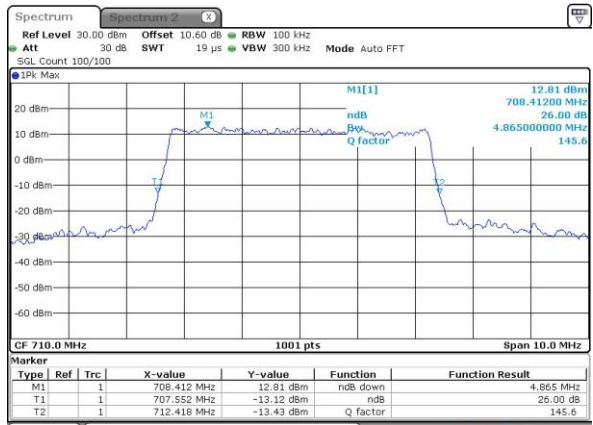

Date: 11 MAY 2017 22:30:57

Highest Channel / 5MHz / QPSK

Date: 11 MAY 2017 22:33:16

Highest Channel / 5MHz / 16QAM

Date: 11 MAY 2017 22:33:27

LTE Band 17

Lowest Channel / 10MHz / QPSK

Date: 11 MAY 2017 22:40:23

Lowest Channel / 10MHz / 16QAM

Date: 11 MAY 2017 22:40:33

Middle Channel / 10MHz / QPSK

Date: 11 MAY 2017 22:47:29

Middle Channel / 10MHz / 16QAM

Date: 11 MAY 2017 22:47:40

Highest Channel / 10MHz / QPSK

Date: 11 MAY 2017 22:49:59

Highest Channel / 10MHz / 16QAM

Date: 11 MAY 2017 22:50:10

LTE Band 17

Lowest Channel / 5MHz / 64QAM

Date: 14.MAY.2017 11:33:25

Middle Channel / 5MHz / 64QAM

Date: 14.MAY.2017 11:36:58

Highest Channel / 5MHz / 64QAM

Date: 14.MAY.2017 11:38:13

LTE Band 17

Lowest Channel / 10MHz / 64QAM

Date: 14 MAY 2017 11:41:46

Middle Channel / 10MHz / 64QAM

Date: 14 MAY 2017 11:44:10

Highest Channel / 10MHz / 64QAM

Date: 14 MAY 2017 11:45:48