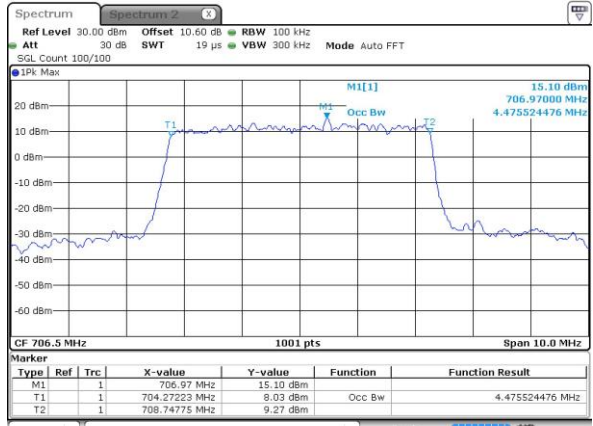

Date: 14.MAY.2017 11:38:13

LTE Band 17

Lowest Channel / 10MHz / 64QAM

Date: 14 MAY 2017 11:41:46

Middle Channel / 10MHz / 64QAM

Date: 14 MAY 2017 11:44:10

Highest Channel / 10MHz / 64QAM

Date: 14 MAY 2017 11:45:48

**Occupied Bandwidth**

Mode	LTE Band 17 : 99%OBW(MHz)											
BW	1.4MHz		3MHz		5MHz		10MHz		15MHz		20MHz	
Mod.	QPSK	16QAM	QPSK	16QAM	QPSK	16QAM	QPSK	16QAM	QPSK	16QAM	QPSK	16QAM
Lowest CH	-	-	-	-	4.49	4.48	9.03	8.95	-	-	-	-
Middle CH	-	-	-	-	4.49	4.49	9.01	8.95	-	-	-	-
Highest CH	-	-	-	-	4.48	4.5	9.05	9.01	-	-	-	-
BW	1.4MHz		3MHz		5MHz		10MHz		15MHz		20MHz	
Mod.	-	64QAM	-	64QAM	-	64QAM	-	64QAM	-	64QAM	-	64QAM
Lowest CH	-	-	-	-	-	4.5	-	8.95	-	-	-	-
Middle CH	-	-	-	-	-	4.49	-	8.97	-	-	-	-
Highest CH	-	-	-	-	-	4.51	-	8.99	-	-	-	-

LTE Band 17

Lowest Channel / 5MHz / QPSK

Date: 11 MAY 2017 22:23:19

Lowest Channel / 5MHz / 16QAM

Date: 11 MAY 2017 22:23:30

Middle Channel / 5MHz / QPSK

Date: 11 MAY 2017 22:30:26

Middle Channel / 5MHz / 16QAM

Date: 11 MAY 2017 22:30:36

Highest Channel / 5MHz / QPSK

Date: 11 MAY 2017 22:32:56

Highest Channel / 5MHz / 16QAM

Date: 11 MAY 2017 22:33:06

LTE Band 17

Lowest Channel / 10MHz / QPSK

Date: 11 MAY 2017 22:40:02