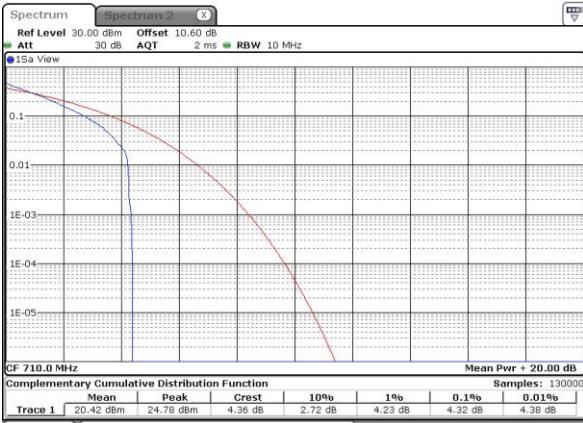

## Peak-to-Average Ratio

Mode	LTE Band 17 / 10MHz				
Mod.	QPSK		16QAM		Limit: 13dB
RB Size	1RB	Full RB	1RB	Full RB	Result
Lowest CH	4.46	4.78	5.33	5.62	<b>PASS</b>
Middle CH	4.32	4.72	4.61	5.57	
Highest CH	3.88	4.81	4.72	5.59	
Mod.	-		64QAM		Limit: 13dB
RB Size	1RB	Full RB	1RB	Full RB	Result
Lowest CH	-	-	5.13	5.51	<b>PASS</b>
Middle CH	-	-	4.9	5.77	
Highest CH	-	-	4.72	5.65	

LTE Band 17 / 10MHz / QPSK

Lowest Channel / 1RB

Date: 11 MAY 2017 22:59:27

Lowest Channel / Full RB

Date: 11 MAY 2017 22:59:47

Middle Channel / 1RB

Date: 11 MAY 2017 23:00:02

Middle Channel / Full RB

Date: 11 MAY 2017 23:00:21

Highest Channel / 1RB

Date: 11 MAY 2017 23:00:51

Highest Channel / Full RB

Date: 11 MAY 2017 23:01:01

LTE Band 17 / 10MHz / 16QAM

Lowest Channel / 1RB

Date: 11 MAY 2017 22:57:36