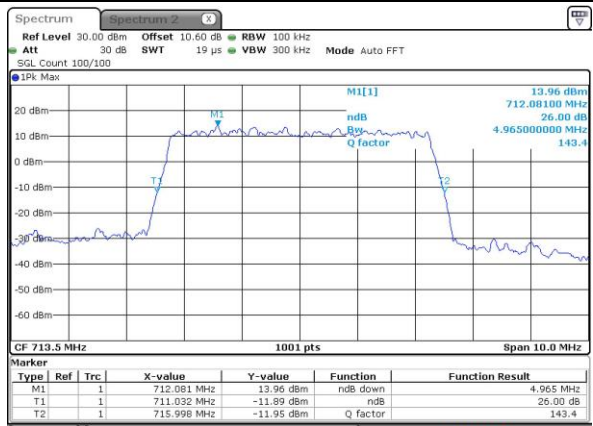

Lowest Channel / 10MHz / 16QAM

Date: 11 MAY 2017 22:40:33

Middle Channel / 10MHz / QPSK

Date: 11 MAY 2017 22:47:29

Middle Channel / 10MHz / 16QAM

Date: 11 MAY 2017 22:47:40

Highest Channel / 10MHz / QPSK

Date: 11 MAY 2017 22:49:59

Highest Channel / 10MHz / 16QAM

Date: 11 MAY 2017 22:50:10

LTE Band 17

Lowest Channel / 5MHz / 64QAM

Date: 14.MAY.2017 11:33:25

Middle Channel / 5MHz / 64QAM

Date: 14.MAY.2017 11:36:58

Highest Channel / 5MHz / 64QAM

Date: 14.MAY.2017 11:38:13

LTE Band 17

Lowest Channel / 10MHz / 64QAM

Date: 14 MAY 2017 11:41:46

Middle Channel / 10MHz / 64QAM

Date: 14 MAY 2017 11:44:10

Highest Channel / 10MHz / 64QAM

Date: 14 MAY 2017 11:45:48