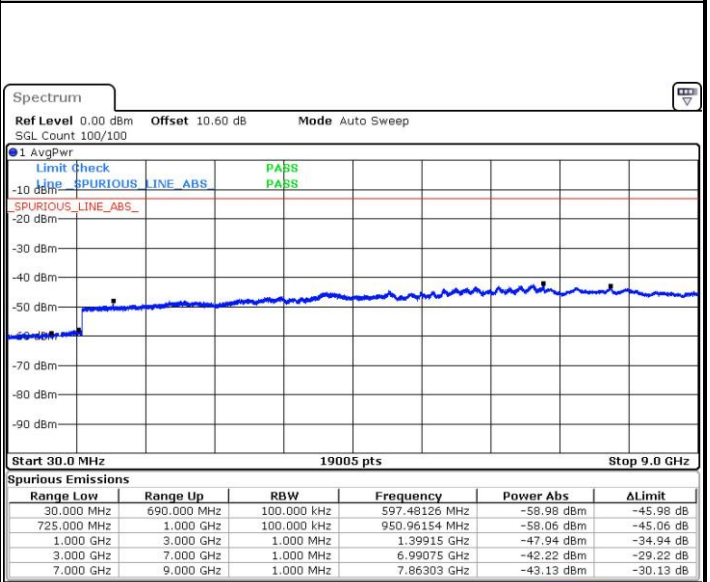

Date: 11.MAY.2017 19:13:05

LTE Band 12 / 5MHz

Lowest Channel / QPSK

Date: 11.MAY.2017 19:19:17

Lowest Channel / 16QAM

Date: 11.MAY.2017 19:20:12

Middle Channel / QPSK

Date: 11.MAY.2017 19:22:41

Middle Channel / 16QAM

Date: 11.MAY.2017 19:21:47

LTE Band 12 / 5MHz

Highest Channel / QPSK

Date: 11.MAY.2017 19:29:48

Highest Channel / 16QAM

Date: 11.MAY.2017 19:28:54

LTE Band 12 / 10MHz