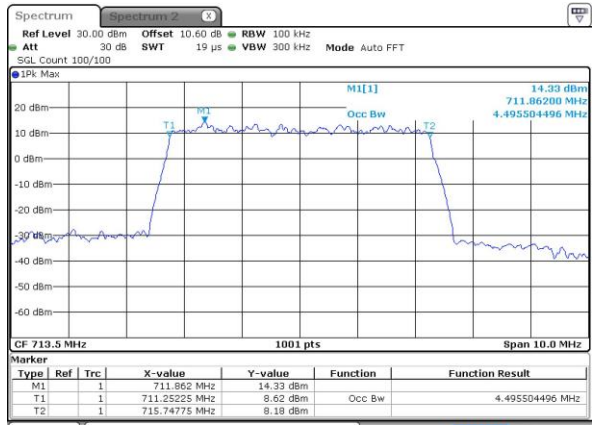

**Occupied Bandwidth**

Mode	LTE Band 17 : 99%OBW(MHz)											
BW	1.4MHz		3MHz		5MHz		10MHz		15MHz		20MHz	
Mod.	QPSK	16QAM	QPSK	16QAM	QPSK	16QAM	QPSK	16QAM	QPSK	16QAM	QPSK	16QAM
Lowest CH	-	-	-	-	4.49	4.48	9.03	8.95	-	-	-	-
Middle CH	-	-	-	-	4.49	4.49	9.01	8.95	-	-	-	-
Highest CH	-	-	-	-	4.48	4.5	9.05	9.01	-	-	-	-
BW	1.4MHz		3MHz		5MHz		10MHz		15MHz		20MHz	
Mod.	-	64QAM	-	64QAM	-	64QAM	-	64QAM	-	64QAM	-	64QAM
Lowest CH	-	-	-	-	-	4.5	-	8.95	-	-	-	-
Middle CH	-	-	-	-	-	4.49	-	8.97	-	-	-	-
Highest CH	-	-	-	-	-	4.51	-	8.99	-	-	-	-

LTE Band 17

Lowest Channel / 5MHz / QPSK

Date: 11 MAY 2017 22:23:19

Lowest Channel / 5MHz / 16QAM

Date: 11 MAY 2017 22:23:30

Middle Channel / 5MHz / QPSK

Date: 11 MAY 2017 22:30:26

Middle Channel / 5MHz / 16QAM

Date: 11 MAY 2017 22:30:36

Highest Channel / 5MHz / QPSK

Date: 11 MAY 2017 22:32:56

Highest Channel / 5MHz / 16QAM

Date: 11 MAY 2017 22:33:06

LTE Band 17

Lowest Channel / 10MHz / QPSK

Date: 11 MAY 2017 22:40:02