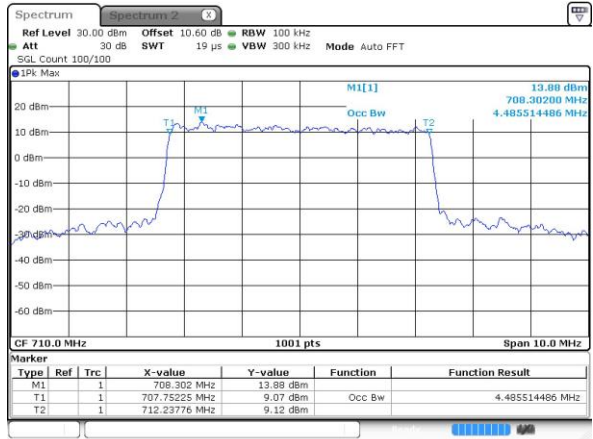

Date: 11 MAY 2017 22:30:36

Highest Channel / 5MHz / QPSK

Date: 11 MAY 2017 22:32:56

Highest Channel / 5MHz / 16QAM

Date: 11 MAY 2017 22:33:06

LTE Band 17

Lowest Channel / 10MHz / QPSK

Date: 11 MAY 2017 22:40:02

Highest Channel / 10MHz / 16QAM

Date: 11 MAY 2017 22:49:49

LTE Band 17

Lowest Channel / 5MHz / 64QAM

Date: 14.MAY.2017 11:33:14

Middle Channel / 5MHz / 64QAM

Date: 14.MAY.2017 11:36:47

Highest Channel / 5MHz / 64QAM

Date: 14.MAY.2017 11:38:03

LTE Band 17

Lowest Channel / 10MHz / 64QAM

Date: 14.MAY.2017 11:41:36

Middle Channel / 10MHz / 64QAM

Date: 14.MAY.2017 11:44:00

Highest Channel / 10MHz / 64QAM

Date: 14.MAY.2017 11:45:38