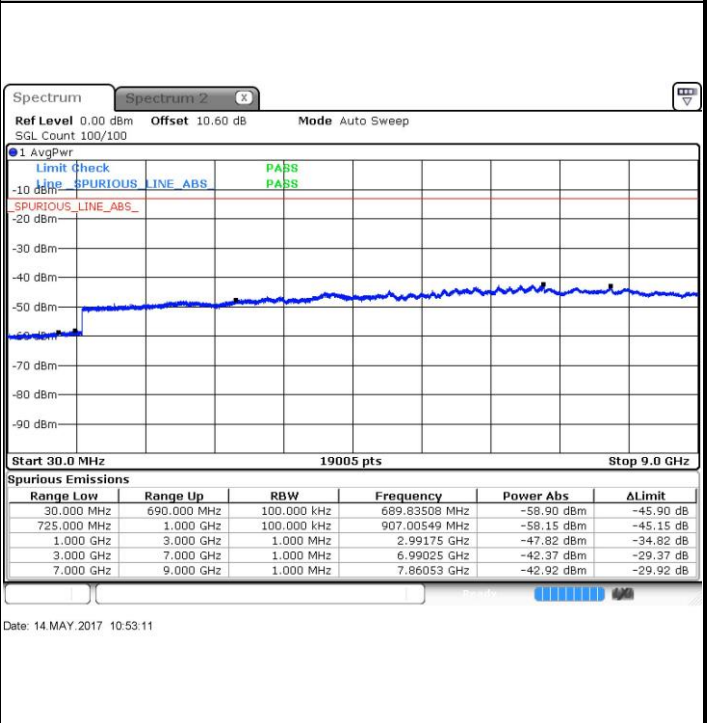

Date: 11.MAY.2017 19:38:31

Highest Channel / QPSK

Date: 11.MAY.2017 19:45:38

Highest Channel / 16QAM

Date: 11.MAY.2017 19:46:32

LTE Band 12 / 1.4MHz

Lowest Channel / 64QAM

Date: 14.MAY.2017 11:24:23

Middle Channel / 64QAM

Date: 14.MAY.2017 11:25:38

LTE Band 12 / 1.4MHz

Highest Channel / 64QAM

Date: 14.MAY.2017 11:29:12

LTE Band 12 / 3MHz

Lowest Channel / 64QAM

Date: 14.MAY.2017 10:51:56

**LTE Band 12 / 3MHz**

**Middle Channel / 64QAM**

**Highest Channel / 64QAM**

LTE Band 12 / 5MHz

Lowest Channel / 64QAM

Date: 14.MAY.2017 11:00:18

Middle Channel / 64QAM

Date: 14.MAY.2017 11:01:33