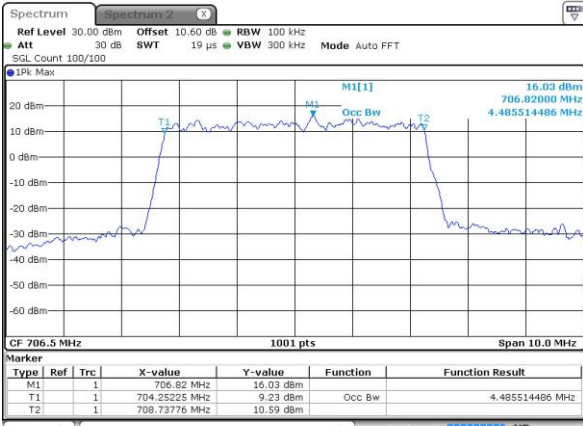

LTE Band 17

Lowest Channel / 5MHz / QPSK

Date: 11 MAY 2017 22:23:19