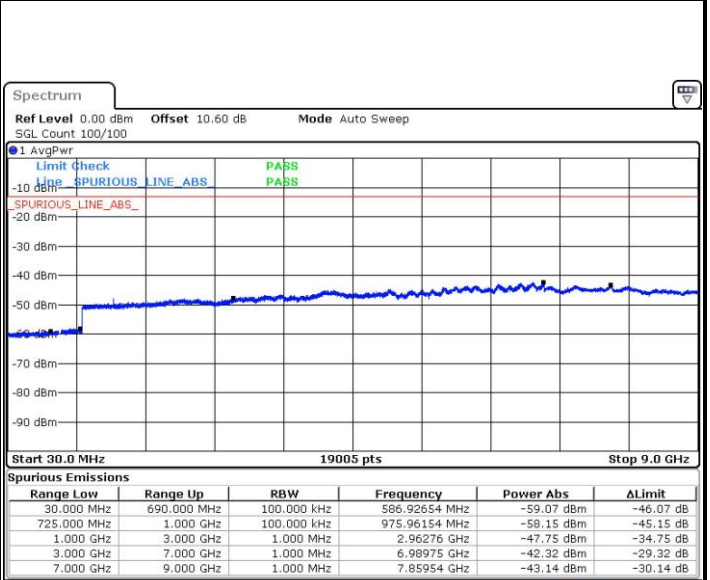

Middle Channel / 16QAM

Date: 11.MAY.2017 19:21:47

LTE Band 12 / 5MHz

Highest Channel / QPSK

Date: 11.MAY.2017 19:29:48

Highest Channel / 16QAM

Date: 11.MAY.2017 19:28:54

LTE Band 12 / 10MHz

Lowest Channel / QPSK

Date: 11.MAY.2017 19:36:01

Lowest Channel / 16QAM

Date: 11.MAY.2017 19:36:55

LTE Band 12 / 10MHz

Middle Channel / QPSK

Date: 11.MAY.2017 19:39:25

Middle Channel / 16QAM

Date: 11.MAY.2017 19:38:31

Highest Channel / QPSK

Date: 11.MAY.2017 19:45:38

Highest Channel / 16QAM

Date: 11.MAY.2017 19:46:32

LTE Band 12 / 1.4MHz

Lowest Channel / 64QAM

Date: 14.MAY.2017 11:24:23