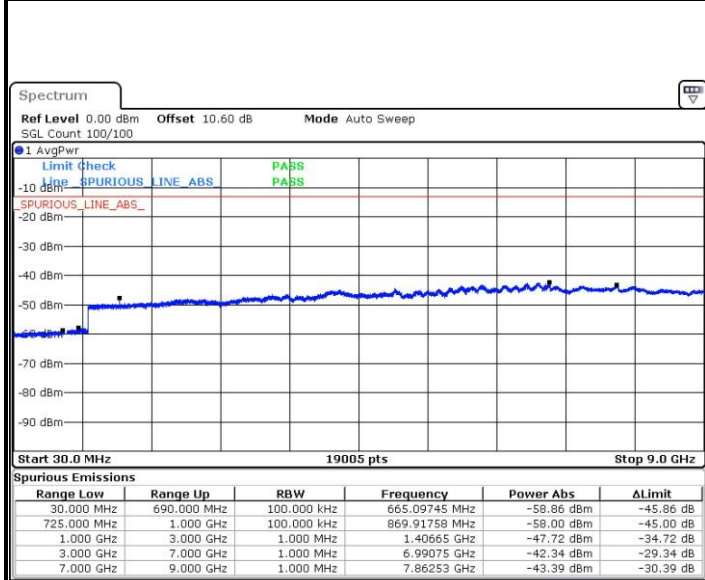

Middle Channel / 16QAM

Date: 11.MAY.2017 19:21:47

LTE Band 12 / 5MHz

Highest Channel / QPSK

Date: 11.MAY.2017 19:29:48

Highest Channel / 16QAM

Date: 11.MAY.2017 19:28:54

LTE Band 12 / 10MHz

Lowest Channel / QPSK

Date: 11.MAY.2017 19:36:01

Lowest Channel / 16QAM

Date: 11.MAY.2017 19:36:55

LTE Band 12 / 10MHz

Middle Channel / QPSK

Date: 11.MAY.2017 19:39:25

Middle Channel / 16QAM

Date: 11.MAY.2017 19:38:31

Highest Channel / QPSK

Date: 11.MAY.2017 19:45:38

Highest Channel / 16QAM

Date: 11.MAY.2017 19:46:32

LTE Band 12 / 1.4MHz

Lowest Channel / 64QAM

Date: 14.MAY.2017 11:24:23