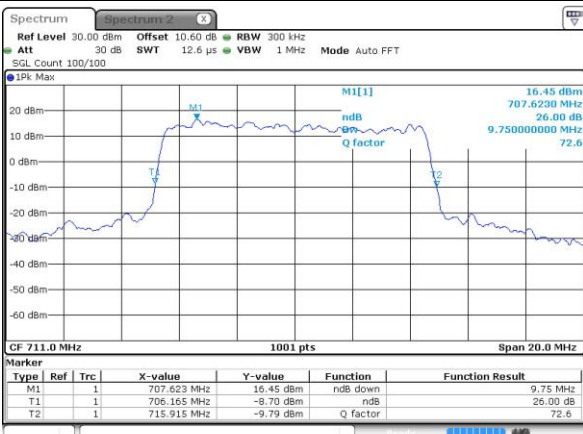

Date: 11 MAY 2017 22:30:57

Highest Channel / 5MHz / QPSK

Date: 11 MAY 2017 22:33:16

Highest Channel / 5MHz / 16QAM

Date: 11 MAY 2017 22:33:27

LTE Band 17

Lowest Channel / 10MHz / QPSK

Date: 11 MAY 2017 22:40:23

Lowest Channel / 10MHz / 16QAM

Date: 11 MAY 2017 22:40:33

Middle Channel / 10MHz / QPSK

Date: 11 MAY 2017 22:47:29

Middle Channel / 10MHz / 16QAM

Date: 11 MAY 2017 22:47:40

Highest Channel / 10MHz / QPSK

Date: 11 MAY 2017 22:49:59

Highest Channel / 10MHz / 16QAM

Date: 11 MAY 2017 22:50:10

LTE Band 17

Lowest Channel / 5MHz / 64QAM

Date: 14.MAY.2017 11:33:25

Middle Channel / 5MHz / 64QAM

Date: 14.MAY.2017 11:36:58

Highest Channel / 5MHz / 64QAM