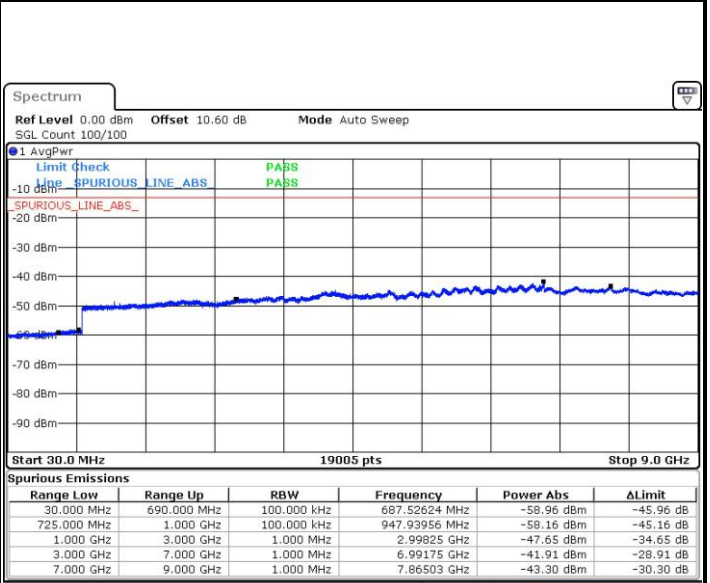

Date: 11.MAY.2017 19:13:05

LTE Band 12 / 5MHz

Lowest Channel / QPSK

Date: 11.MAY.2017 19:19:17

Lowest Channel / 16QAM

Date: 11.MAY.2017 19:20:12

Middle Channel / QPSK

Date: 11.MAY.2017 19:22:41

Middle Channel / 16QAM

Date: 11.MAY.2017 19:21:47

LTE Band 12 / 5MHz

Highest Channel / QPSK

Date: 11.MAY.2017 19:29:48

Highest Channel / 16QAM

Date: 11.MAY.2017 19:28:54

LTE Band 12 / 10MHz