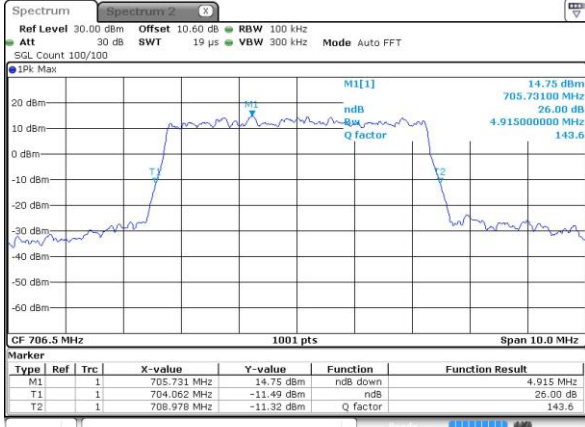

LTE Band 17

Lowest Channel / 5MHz / QPSK

Date: 11 MAY 2017 22:23:40