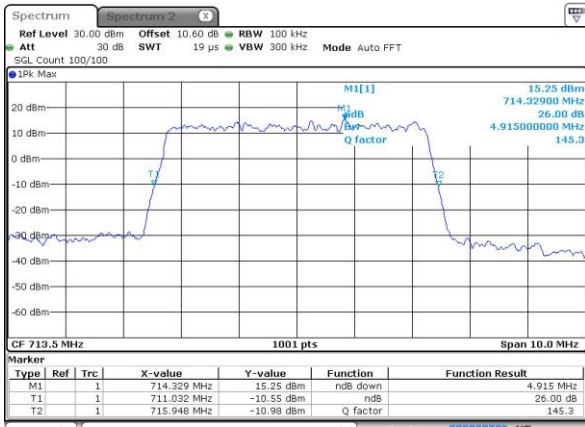

Mode	LTE Band 17 : 26dB BW(MHz)											
BW	1.4MHz		3MHz		5MHz		10MHz		15MHz		20MHz	
Mod.	QPSK	16QAM	QPSK	16QAM	QPSK	16QAM	QPSK	16QAM	QPSK	16QAM	QPSK	16QAM
Lowest CH	-	-	-	-	4.92	4.81	9.73	9.79	-	-	-	-
Middle CH	-	-	-	-	4.86	4.94	9.71	9.75	-	-	-	-
Highest CH	-	-	-	-	4.92	4.83	9.75	9.69	-	-	-	-
BW	1.4MHz		3MHz		5MHz		10MHz		15MHz		20MHz	
Mod.	-	64QAM	-	64QAM	-	64QAM	-	64QAM	-	64QAM	-	64QAM
Lowest CH	-	-	-	-	-	4.90	-	9.61	-	-	-	-
Middle CH	-	-	-	-	-	4.87	-	9.77	-	-	-	-
Highest CH	-	-	-	-	-	4.97	-	9.69	-	-	-	-

LTE Band 17

Lowest Channel / 5MHz / QPSK

Date: 11 MAY 2017 22:23:40

Lowest Channel / 5MHz / 16QAM

Date: 11 MAY 2017 22:23:50

Middle Channel / 5MHz / QPSK

Date: 11 MAY 2017 22:30:48

Middle Channel / 5MHz / 16QAM

Date: 11 MAY 2017 22:30:57

Highest Channel / 5MHz / QPSK

Date: 11 MAY 2017 22:33:16

Highest Channel / 5MHz / 16QAM

Date: 11 MAY 2017 22:33:27

LTE Band 17

Lowest Channel / 10MHz / QPSK

Date: 11 MAY 2017 22:40:23