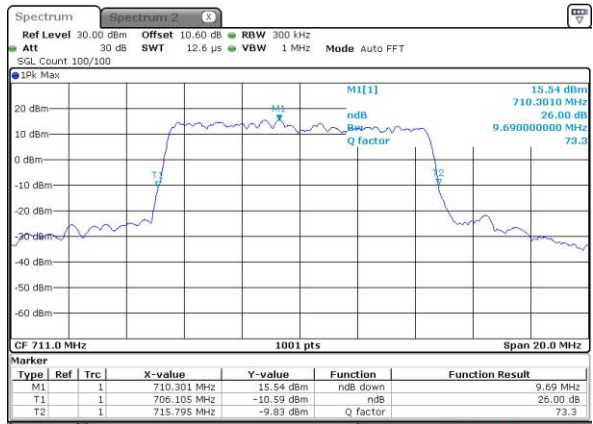

Highest Channel / 10MHz / 16QAM

Date: 11 MAY 2017 22:50:10

LTE Band 17

Lowest Channel / 5MHz / 64QAM

Date: 14.MAY.2017 11:33:25

Middle Channel / 5MHz / 64QAM

Date: 14.MAY.2017 11:36:58

Highest Channel / 5MHz / 64QAM

Date: 14.MAY.2017 11:38:13

LTE Band 17

Lowest Channel / 10MHz / 64QAM

Date: 14 MAY 2017 11:41:46

Middle Channel / 10MHz / 64QAM

Date: 14 MAY 2017 11:44:10

Highest Channel / 10MHz / 64QAM

Date: 14 MAY 2017 11:45:48

**Occupied Bandwidth**

Mode	LTE Band 17 : 99%OBW(MHz)											
BW	1.4MHz		3MHz		5MHz		10MHz		15MHz		20MHz	
Mod.	QPSK	16QAM	QPSK	16QAM	QPSK	16QAM	QPSK	16QAM	QPSK	16QAM	QPSK	16QAM
Lowest CH	-	-	-	-	4.49	4.48	9.03	8.95	-	-	-	-
Middle CH	-	-	-	-	4.49	4.49	9.01	8.95	-	-	-	-
Highest CH	-	-	-	-	4.48	4.5	9.05	9.01	-	-	-	-
BW	1.4MHz		3MHz		5MHz		10MHz		15MHz		20MHz	
Mod.	-	64QAM	-	64QAM	-	64QAM	-	64QAM	-	64QAM	-	64QAM
Lowest CH	-	-	-	-	-	4.5	-	8.95	-	-	-	-
Middle CH	-	-	-	-	-	4.49	-	8.97	-	-	-	-
Highest CH	-	-	-	-	-	4.51	-	8.99	-	-	-	-