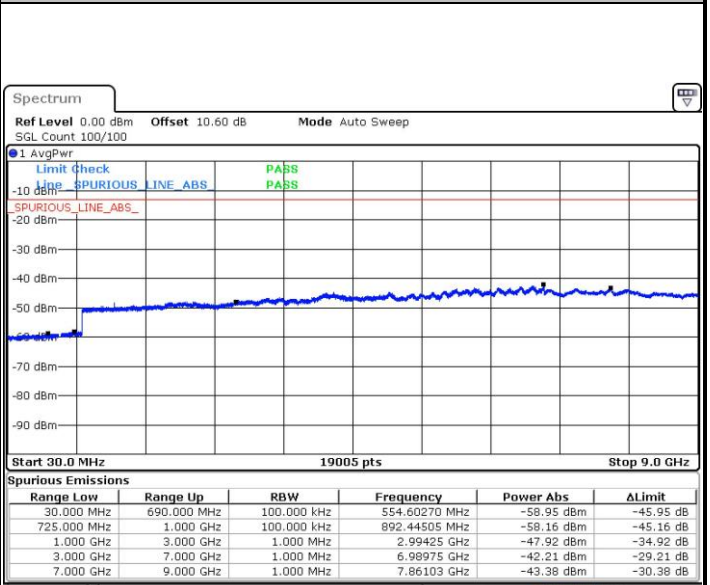

Middle Channel / 16QAM

Date: 11.MAY.2017 19:21:47

LTE Band 12 / 5MHz

Highest Channel / QPSK

Date: 11.MAY.2017 19:29:48

Highest Channel / 16QAM

Date: 11.MAY.2017 19:28:54

LTE Band 12 / 10MHz

Lowest Channel / QPSK

Date: 11.MAY.2017 19:36:01

Lowest Channel / 16QAM

Date: 11.MAY.2017 19:36:55

LTE Band 12 / 10MHz

Middle Channel / QPSK

Date: 11.MAY.2017 19:39:25

Middle Channel / 16QAM

Date: 11.MAY.2017 19:38:31

Highest Channel / QPSK

Date: 11.MAY.2017 19:45:38

Highest Channel / 16QAM

Date: 11.MAY.2017 19:46:32

LTE Band 12 / 1.4MHz

Lowest Channel / 64QAM

Date: 14.MAY.2017 11:24:23