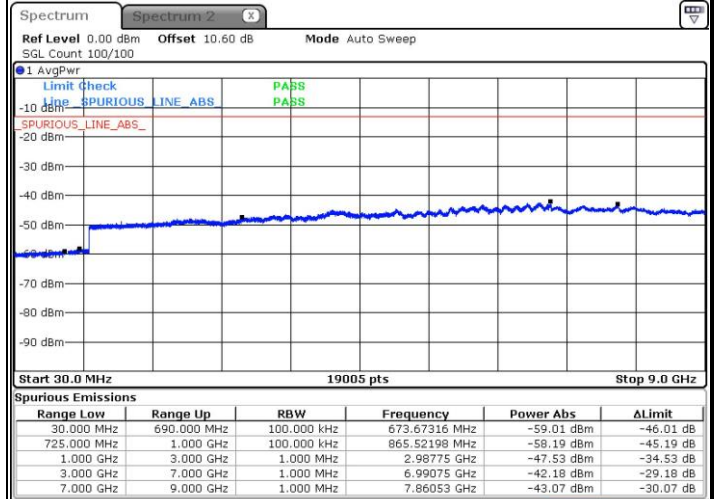

Middle Channel / 64QAM

Date: 14.MAY.2017 11:25:38

LTE Band 12 / 1.4MHz

Highest Channel / 64QAM

Date: 14.MAY.2017 11:29:12

LTE Band 12 / 3MHz

Lowest Channel / 64QAM

Date: 14.MAY.2017 10:51:56

**LTE Band 12 / 3MHz**

**Middle Channel / 64QAM**

**Highest Channel / 64QAM**

LTE Band 12 / 5MHz

Lowest Channel / 64QAM

Date: 14.MAY.2017 11:00:18

Middle Channel / 64QAM

Date: 14.MAY.2017 11:01:33

**LTE Band 12 / 5MHz**

**Highest Channel / 64QAM**

Date: 14.MAY.2017 11:05:06

**LTE Band 12 / 10MHz**

**Lowest Channel / 64QAM**

Date: 14.MAY.2017 11:10:57

LTE Band 12 / 10MHz

Middle Channel / 64QAM

Date: 14.MAY.2017 11:12:12

Highest Channel / 64QAM

Date: 14.MAY.2017 11:17:58

**Frequency Stability**

Test Conditions		LTE Band 12 (QPSK) / Middle Channel	Limit
Temperature (°C)	Voltage (Volt)	BW 10MHz	Note 2.
		Deviation (ppm)	Result
50	Normal Voltage	0.0006	PASS
40	Normal Voltage	0.0082	
30	Normal Voltage	0.0105	
20(Ref.)	Normal Voltage	0.0000	
10	Normal Voltage	0.0014	
0	Normal Voltage	0.0092	
-10	Normal Voltage	0.0017	
-20	Normal Voltage	0.0081	
-30	Normal Voltage	0.0100	
20	Maximum Voltage	0.0010	
20	Normal Voltage	0.0000	
20	Battery End Point	0.0011	