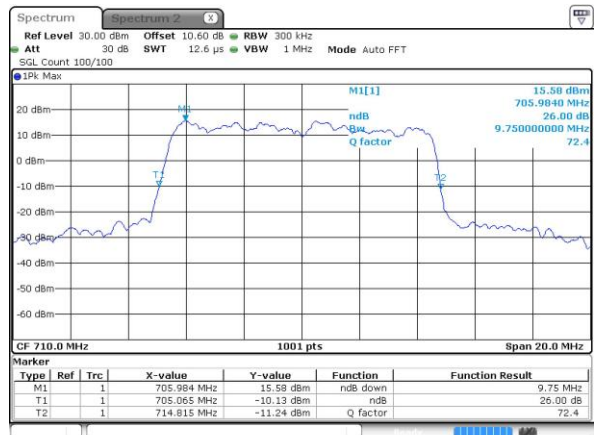

Date: 11 MAY 2017 22:30:57

Highest Channel / 5MHz / QPSK

Date: 11 MAY 2017 22:33:16

Highest Channel / 5MHz / 16QAM

Date: 11 MAY 2017 22:33:27

LTE Band 17

Lowest Channel / 10MHz / QPSK

Date: 11 MAY 2017 22:40:23

Lowest Channel / 10MHz / 16QAM

Date: 11 MAY 2017 22:40:33

Middle Channel / 10MHz / QPSK

Date: 11 MAY 2017 22:47:29

Middle Channel / 10MHz / 16QAM

Date: 11 MAY 2017 22:47:40

Highest Channel / 10MHz / QPSK

Date: 11 MAY 2017 22:49:59

Highest Channel / 10MHz / 16QAM

Date: 11 MAY 2017 22:50:10

LTE Band 17

Lowest Channel / 5MHz / 64QAM

Date: 14.MAY.2017 11:33:25

Middle Channel / 5MHz / 64QAM

Date: 14.MAY.2017 11:36:58

Highest Channel / 5MHz / 64QAM