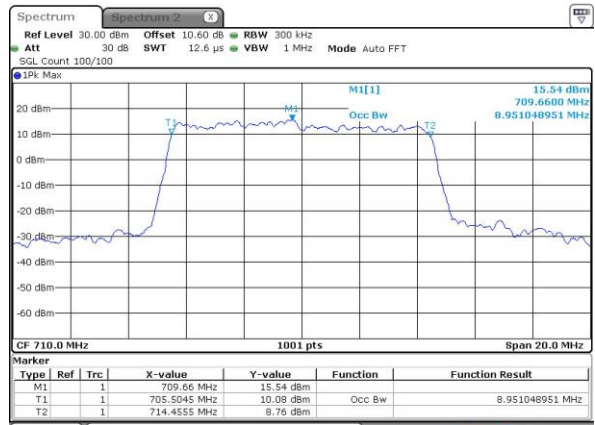

Date: 11 MAY 2017 22:30:36

Highest Channel / 5MHz / QPSK

Date: 11 MAY 2017 22:32:56

Highest Channel / 5MHz / 16QAM

Date: 11 MAY 2017 22:33:06

LTE Band 17

Lowest Channel / 10MHz / QPSK

Date: 11 MAY 2017 22:40:02

Lowest Channel / 10MHz / 16QAM

Date: 11 MAY 2017 22:40:13

Middle Channel / 10MHz / QPSK

Date: 11 MAY 2017 22:47:08

Middle Channel / 10MHz / 16QAM

Date: 11 MAY 2017 22:47:19

Highest Channel / 10MHz / QPSK

Date: 11 MAY 2017 22:49:39

Highest Channel / 10MHz / 16QAM

Date: 11 MAY 2017 22:49:49

LTE Band 17

Lowest Channel / 5MHz / 64QAM

Date: 14.MAY.2017 11:33:14

Middle Channel / 5MHz / 64QAM

Date: 14.MAY.2017 11:36:47

Highest Channel / 5MHz / 64QAM

Date: 14.MAY.2017 11:38:03

LTE Band 17

Lowest Channel / 10MHz / 64QAM

Date: 14.MAY.2017 11:41:36

Middle Channel / 10MHz / 64QAM

Date: 14.MAY.2017 11:44:00

Highest Channel / 10MHz / 64QAM

Date: 14.MAY.2017 11:45:38