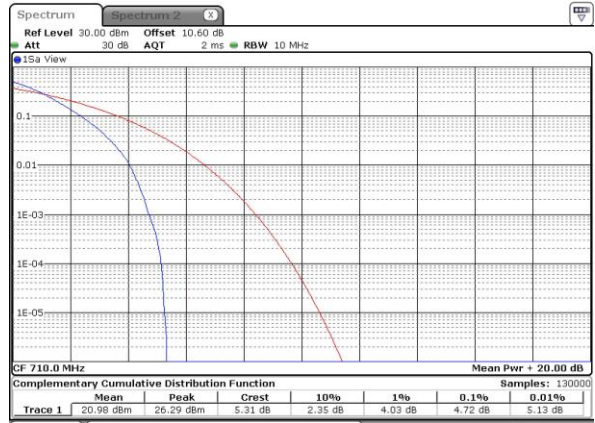

## Peak-to-Average Ratio

Mode	LTE Band 17 / 10MHz				
Mod.	QPSK		16QAM		Limit: 13dB
RB Size	1RB	Full RB	1RB	Full RB	Result
Lowest CH	4.46	4.78	5.33	5.62	<b>PASS</b>
Middle CH	4.32	4.72	4.61	5.57	
Highest CH	3.88	4.81	4.72	5.59	
Mod.	-		64QAM		Limit: 13dB
RB Size	1RB	Full RB	1RB	Full RB	Result
Lowest CH	-	-	5.13	5.51	<b>PASS</b>
Middle CH	-	-	4.9	5.77	
Highest CH	-	-	4.72	5.65	

LTE Band 17 / 10MHz / QPSK

Lowest Channel / 1RB

Date: 11 MAY 2017 22:59:27

Lowest Channel / Full RB

Date: 11 MAY 2017 22:59:47

Middle Channel / 1RB

Date: 11 MAY 2017 23:00:02

Middle Channel / Full RB

Date: 11 MAY 2017 23:00:21

Highest Channel / 1RB

Date: 11 MAY 2017 23:00:51

Highest Channel / Full RB

Date: 11 MAY 2017 23:01:01

LTE Band 17 / 10MHz / 16QAM

Lowest Channel / 1RB

Date: 11 MAY 2017 22:57:36

Lowest Channel / Full RB

Date: 11 MAY 2017 22:58:06

Middle Channel / 1RB

Date: 11 MAY 2017 22:58:16

Middle Channel / Full RB

Date: 11 MAY 2017 22:58:35

Highest Channel / 1RB

Date: 11 MAY 2017 22:59:00