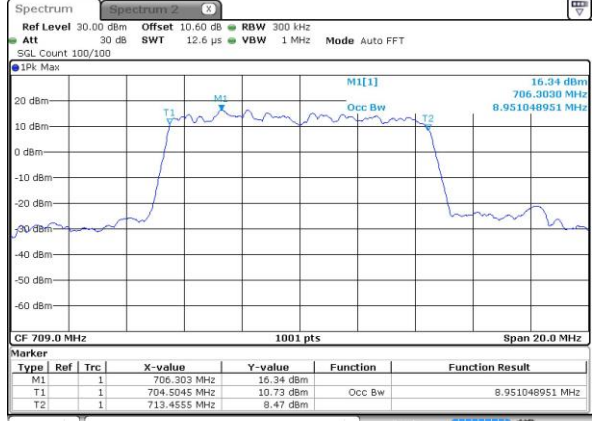

Lowest Channel / 10MHz / 16QAM

Date: 11 MAY 2017 22:40:13

Middle Channel / 10MHz / QPSK

Date: 11 MAY 2017 22:47:08

Middle Channel / 10MHz / 16QAM

Date: 11 MAY 2017 22:47:19

Highest Channel / 10MHz / QPSK

Date: 11 MAY 2017 22:49:39

Highest Channel / 10MHz / 16QAM

Date: 11 MAY 2017 22:49:49

LTE Band 17

Lowest Channel / 5MHz / 64QAM

Date: 14.MAY.2017 11:33:14

Middle Channel / 5MHz / 64QAM

Date: 14.MAY.2017 11:36:47

Highest Channel / 5MHz / 64QAM

Date: 14.MAY.2017 11:38:03

LTE Band 17

Lowest Channel / 10MHz / 64QAM

Date: 14.MAY.2017 11:41:36

Middle Channel / 10MHz / 64QAM

Date: 14.MAY.2017 11:44:00

Highest Channel / 10MHz / 64QAM

Date: 14.MAY.2017 11:45:38