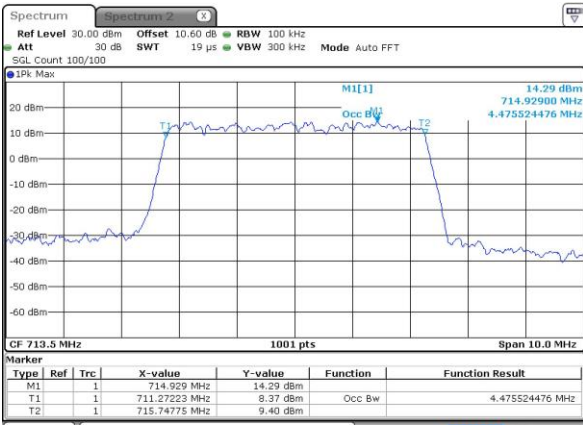

**Occupied Bandwidth**

Mode	LTE Band 17 : 99%OBW(MHz)											
BW	1.4MHz		3MHz		5MHz		10MHz		15MHz		20MHz	
Mod.	QPSK	16QAM	QPSK	16QAM	QPSK	16QAM	QPSK	16QAM	QPSK	16QAM	QPSK	16QAM
Lowest CH	-	-	-	-	4.49	4.48	9.03	8.95	-	-	-	-
Middle CH	-	-	-	-	4.49	4.49	9.01	8.95	-	-	-	-
Highest CH	-	-	-	-	4.48	4.5	9.05	9.01	-	-	-	-
BW	1.4MHz		3MHz		5MHz		10MHz		15MHz		20MHz	
Mod.	-	64QAM	-	64QAM	-	64QAM	-	64QAM	-	64QAM	-	64QAM
Lowest CH	-	-	-	-	-	4.5	-	8.95	-	-	-	-
Middle CH	-	-	-	-	-	4.49	-	8.97	-	-	-	-
Highest CH	-	-	-	-	-	4.51	-	8.99	-	-	-	-

LTE Band 17

Lowest Channel / 5MHz / QPSK

Date: 11 MAY 2017 22:23:19

Lowest Channel / 5MHz / 16QAM

Date: 11 MAY 2017 22:23:30

Middle Channel / 5MHz / QPSK

Date: 11 MAY 2017 22:30:26

Middle Channel / 5MHz / 16QAM

Date: 11 MAY 2017 22:30:36

Highest Channel / 5MHz / QPSK

Date: 11 MAY 2017 22:32:56

Highest Channel / 5MHz / 16QAM

Date: 11 MAY 2017 22:33:06

LTE Band 17

Lowest Channel / 10MHz / QPSK

Date: 11 MAY 2017 22:40:02