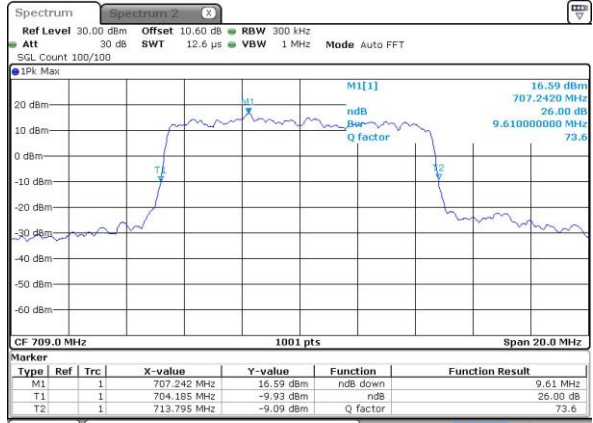

Date: 11 MAY 2017 22:30:57

Highest Channel / 5MHz / QPSK

Date: 11 MAY 2017 22:33:16

Highest Channel / 5MHz / 16QAM

Date: 11 MAY 2017 22:33:27

LTE Band 17

Lowest Channel / 10MHz / QPSK

Date: 11 MAY 2017 22:40:23

Lowest Channel / 10MHz / 16QAM

Date: 11 MAY 2017 22:40:33

Middle Channel / 10MHz / QPSK

Date: 11 MAY 2017 22:47:29

Middle Channel / 10MHz / 16QAM

Date: 11 MAY 2017 22:47:40

Highest Channel / 10MHz / QPSK

Date: 11 MAY 2017 22:49:59

Highest Channel / 10MHz / 16QAM

Date: 11 MAY 2017 22:50:10

LTE Band 17

Lowest Channel / 5MHz / 64QAM

Date: 14.MAY.2017 11:33:25

Middle Channel / 5MHz / 64QAM

Date: 14.MAY.2017 11:36:58

Highest Channel / 5MHz / 64QAM

Date: 14.MAY.2017 11:38:13

LTE Band 17

Lowest Channel / 10MHz / 64QAM

Date: 14 MAY 2017 11:41:46

Middle Channel / 10MHz / 64QAM

Date: 14 MAY 2017 11:44:10

Highest Channel / 10MHz / 64QAM

Date: 14 MAY 2017 11:45:48