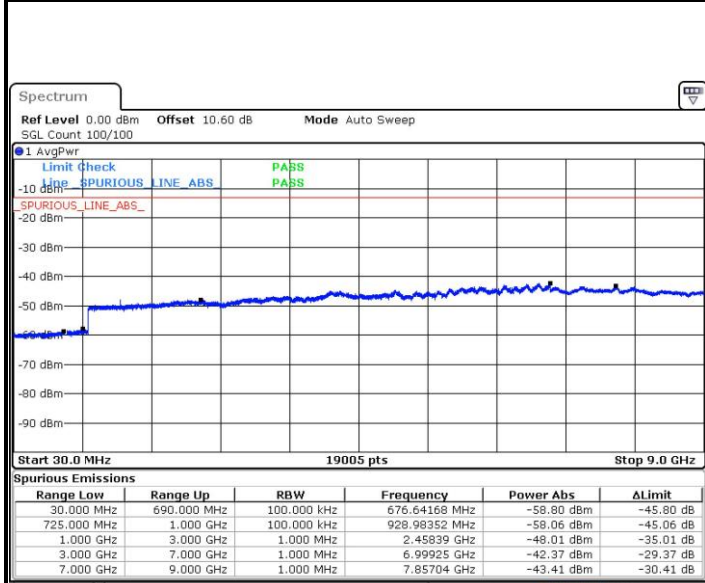

Date: 11.MAY.2017 19:13:05

LTE Band 12 / 5MHz

Lowest Channel / QPSK

Date: 11.MAY.2017 19:19:17

Lowest Channel / 16QAM

Date: 11.MAY.2017 19:20:12

Middle Channel / QPSK

Date: 11.MAY.2017 19:22:41

Middle Channel / 16QAM

Date: 11.MAY.2017 19:21:47

LTE Band 12 / 5MHz

Highest Channel / QPSK

Date: 11.MAY.2017 19:29:48

Highest Channel / 16QAM

Date: 11.MAY.2017 19:28:54

LTE Band 12 / 10MHz

Lowest Channel / QPSK

Date: 11.MAY.2017 19:36:01

Lowest Channel / 16QAM

Date: 11.MAY.2017 19:36:55

LTE Band 12 / 10MHz

Middle Channel / QPSK

Date: 11.MAY.2017 19:39:25

Middle Channel / 16QAM